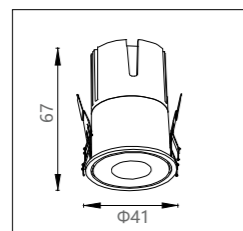

DA3600NR-D

● black ○ white ◐ white+black

LED brand:
OSRAM

CCT:
2700K/3000K/4000K

CRI:
Ra>90

Size:
Φ41x67

Material:
aluminum

Power:
3.5W

Voltage & Current:
36V

Cutout:
Φ35

Beam angle:
24°/36°

Mains voltage:
220-240V 50/60Hz

Description:
Downlight

Luminousflux:
180LM