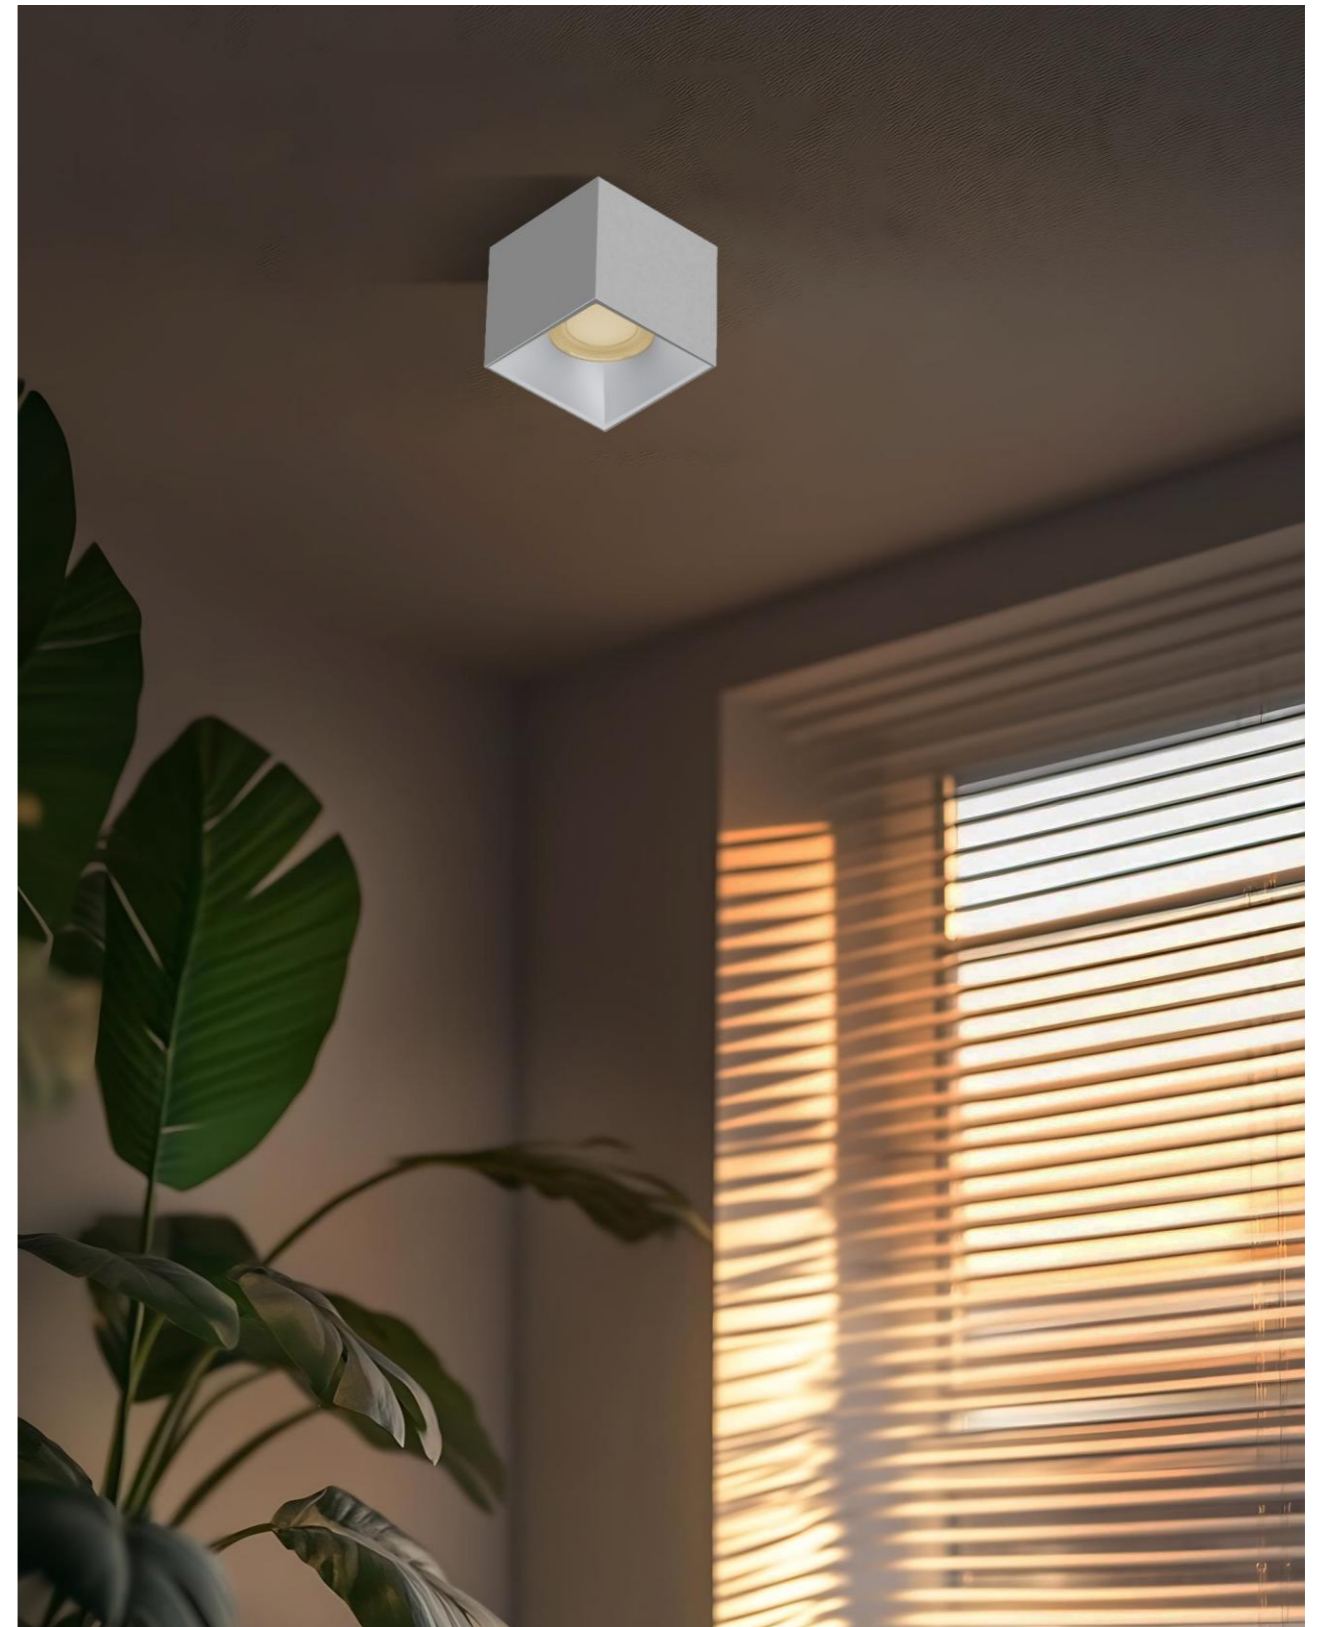

## DA49 FANG TONG

This series stable and dignified, but simple and elegant. Multiple color options, perfect combination of lighting and decoration, 50° , Just the right wide Angle for softer and more uniform lighting.