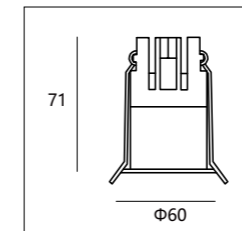

LED brand: Luminus
CCT: 2700K/3000K/4000K
CRI: Ra>90
Size: $\Phi 60 \times 71$

Material: aluminum
Power: 9W
Voltage & Current: 36V
Cutout: $\Phi 55$

Beam angle: 24°/36°
Mains voltage: 220-240V 50/60Hz
Description: Downlight
Luminousflux: 260LM