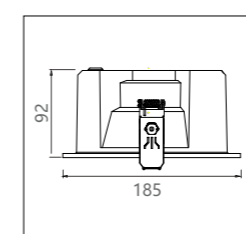

LED brand: EPISTAR

CCT: 2700K/3000K/4000K

CRI: Ra>90

Size: 165x165x85

Material: aluminum

Power: 36W

Voltage & Current: 36V

Cutout: 145x145

Beam angle: 50°

Mains voltage: 220-240V 50/60Hz

Description: Downlight

Luminousflux: 3900LM

DA4907NS