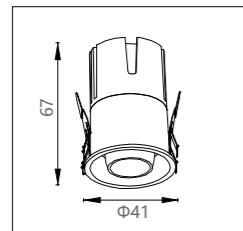

DA3600NR-C

● black ○ white ◐ white+black