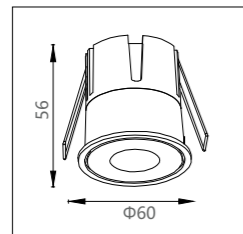

DA3602NR-D

LED brand:
OSRAM

CCT:
2700K/3000K/4000K

CRI:
Ra > 90

Size:
Φ60X56

Material:
aluminum

Power:
7W

Voltage & Current:
36V

Cutout:
Φ55

Beam angle:
24°/36°

Mains voltage:
220-240V 50/60Hz

Description:
Downlight

Luminousflux:
230LM