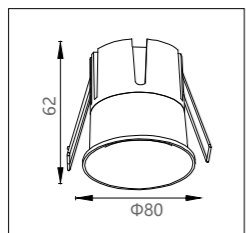

Cutout:  
Φ55

Beam angle:  
24°/36°

Mains voltage:  
220-240V 50/60Hz

Description:  
Downlight

Luminousflux:  
230LM

DA3603NR-E

● black ○ white ◐ white+black

LED brand: OSRAM  
 CCT: 2700K/3000K/4000K  
 CRI: Ra>90  
 Size: Φ80x62