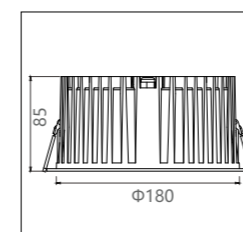

DA9207NR

LED brand: EPISTAR
CCT: 2700K/3000K/4000K
CRI: Ra>90
Size: Φ180x85

Material: aluminum

Power: 45W

Voltage & Current: 36V

Cutout: Φ170

Beam angle: 50°

Mains voltage: 220-240V 50/60Hz

Description: Downlight

Luminousflux: 5000LM