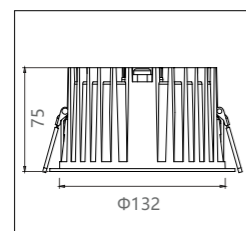

Voltage & Current: 36V

Cutout: Φ95

Beam angle: 50°

Mains voltage: 220-240V 50/60Hz

Description: Downlight

Luminousflux: 2000LM

DA9205NR

LED brand: EPISTAR  
 CCT: 2700K/3000K/4000K  
 CRI: Ra>90  
 Size: Φ132x75