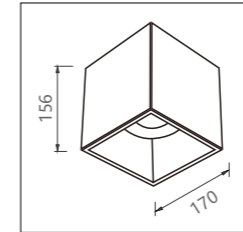

WA4903NS

LED brand:
EPISTAR

CCT:
2700K/3000K/4000K

CRI:
Ra > 90

Size:
80x80x83

Material:
aluminum

Power:
12W

Voltage & Current:
36V

Cutout:
/

Beam angle:
50°

Mains voltage:
220-240V 50/60Hz

Description:
Downlight

Luminousflux:
1200LM

WA4906NS

LED brand:
EPISTAR

CCT:
2700K/3000K/4000K

CRI:
Ra > 90

Size:
150x150x136

Material:
aluminum

Power:
36W

Voltage & Current:
36V

Cutout:
\

Beam angle:
50°

Mains voltage:
220-240V 50/60Hz

Description:
Downlight

Luminousflux:
3900LM

WA4904NS

LED brand:
EPISTAR

CCT:
2700K/3000K/4000K

CRI:
Ra > 90

Size:
100x100x96

Material:
aluminum

Power:
20W

Voltage & Current:
36V

Cutout:
/

Beam angle:
50°

Mains voltage:
220-240V 50/60Hz

Description:
Downlight

Luminousflux:
2000LM

WA4907NS

LED brand:
EPISTAR

CCT:
2700K/3000K/4000K

CRI:
Ra > 90

Size:
170x170x156

Material:
aluminum

Power:
45W

Voltage & Current:
36V

Cutout:
/

Beam angle:
50°

Mains voltage:
220-240V 50/60Hz

Description:
Downlight

Luminousflux:
5000LM

WA4905NS

LED brand:
EPISTAR

CCT:
2700K/3000K/4000K

CRI:
Ra > 90

Size:
130x130x96

Material:
aluminum

Power:
30W

Voltage & Current:
36V

Cutout:
/

Beam angle:
50°

Mains voltage:
220-240V 50/60Hz

Description:
Downlight

Luminousflux:
2900LM