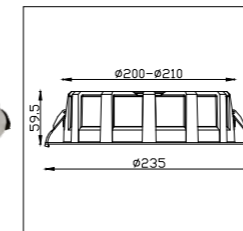

DB8408NR

LED brand:
EPISTAR

CCT:
2700K/3000K/4000K

CRI:
Ra > 90

Size:
Φ235x59

Material:
aluminum

Power:
45W

Voltage & Current:
36V

Cutout:
Φ200

Beam angle:
90°

Mains voltage:
220-240V 50/60Hz

Description:
Downlight

Luminousflux:
5900LM