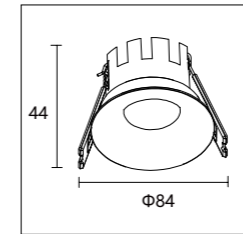

DA3403NR-A

LED brand: OSRAM
CCT: 2700K/3000K/4000K
CRI: Ra>90
Size: Φ84x44

Material: aluminum
Power: 12W
Voltage & Current: 36V
Cutout: Φ75

Beam angle: 24°/36°/50°
Mains voltage: 220-240V 50/60Hz
Description: Downlight
Luminousflux: 950LM

LED brand: OSRAM
CCT: 2700K/3000K/4000K
CRI: Ra>90
Size: Φ80x55

Material: aluminum
Power: 12W
Voltage & Current: 36V
Cutout: Φ75

Beam angle: 24°/36°/50°
Mains voltage: 220-240V 50/60Hz
Description: Downlight
Luminousflux: 950LM