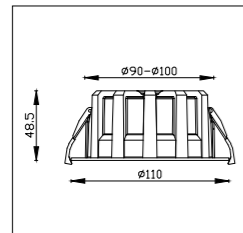

DB8404NR

LED brand:
EPISTAR

CCT:
2700K/3000K/4000K

CRI:
Ra > 90

Size:
Φ110x48

Material:
aluminum

Power:
20W

Voltage & Current:
36V

Cutout:
Φ95

Beam angle:
70°

Mains voltage:
220-240V 50/60Hz

Description:
Downlight

Luminousflux:
2300LM