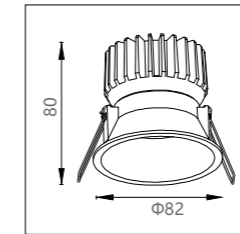

DA39 MICROFLAME

This series breaking through physical boundaries with technology, Let each light have both power and temperature."

Extremely narrow frame, simple fashion, 12W high power suitable for more space High heat dissipation, more durable lamps.

DA3903NR-A

LED brand: OSRAM
CCT: 2700K/3000K/4000K
CRI: Ra > 90
Size: $\Phi 82 \times 80$

Material: aluminum
Power: 12W
Voltage & Current: 36V
Cutout: $\Phi 75$

Beam angle: 24°/36°
Mains voltage: 220-240V 50/60Hz
Description: Downlight
Luminous flux: 820LM

LED brand: OSRAM
CCT: 2700K/3000K/4000K
CRI: Ra > 90
Size: 82x82x80

Material: aluminum
Power: 12W
Voltage & Current: 36V
Cutout: 75x75

Beam angle: 24°/36°
Mains voltage: 220-240V 50/60Hz
Description: Downlight
Luminous flux: 820LM