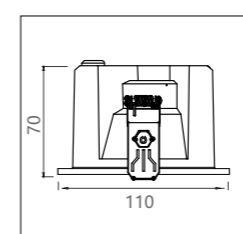

Cutout: 75x75

Beam angle: 50°

Mains voltage: 220-240V 50/60Hz

Description: Downlight

Luminousflux: 1200LM

DA4904NS

LED brand: EPISTAR

CCT: 2700K/3000K/4000K