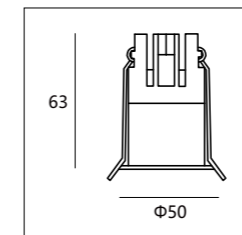

LED brand: Luminus
CCT: 2700K/3000K/4000K
CRI: Ra>90
Size: $\Phi 50 \times 63$

Material: aluminum
Power: 7W
Voltage & Current: 36V
Cutout: $\Phi 45$

Beam angle: 24°/36°
Mains voltage: 220-240V 50/60Hz
Description: Downlight
Luminousflux: 230LM