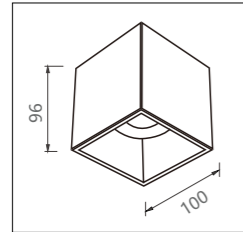

WA4903NS

LED brand:
EPISTAR

CCT:
2700K/3000K/4000K

CRI:
Ra > 90

Size:
80x80x83

Material:
aluminum

Power:
12W

Voltage & Current:
36V

Cutout:
/

Beam angle:
50°

Mains voltage:
220-240V 50/60Hz

Description:
Downlight

Luminousflux:
1200LM

WA4906NS

LED brand:
EPISTAR

CCT:
2700K/3000K/4000K

CRI:
Ra > 90

Size:
150x150x136

Material:
aluminum

Power:
36W

Voltage & Current:
36V

Cutout:
\

Beam angle:
50°

Mains voltage:
220-240V 50/60Hz

Description:
Downlight

Luminousflux:
3900LM

WA4904NS

LED brand:
EPISTAR

CCT:
2700K/3000K/4000K

CRI:
Ra > 90

Size:
100x100x96

Material:
aluminum

Power:
20W

Voltage & Current:
36V

Cutout:
/

Beam angle:
50°

Mains voltage:
220-240V 50/60Hz

Description:
Downlight

Luminousflux:
2000LM

WA4907NS

LED brand:
EPISTAR

CCT:
2700K/3000K/4000K

CRI:
Ra > 90

Size:
170x170x156

Material:
aluminum

Power:
45W

Voltage & Current:
36V

Cutout:
/

Beam angle:
50°

Mains voltage:
220-240V 50/60Hz

Description:
Downlight

Luminousflux:
5000LM

WA4905NS

LED brand:
EPISTAR

CCT:
2700K/3000K/4000K

CRI:
Ra > 90

Size:
130x130x96

Material:
aluminum

Power:
30W

Voltage & Current:
36V

Cutout:
/

Beam angle:
50°

Mains voltage:
220-240V 50/60Hz

Description:
Downlight

Luminousflux:
2900LM