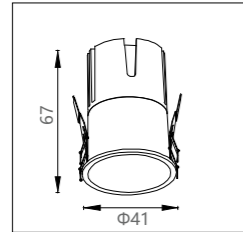

DA3600NR-A

● black ○ white ◐ white+black