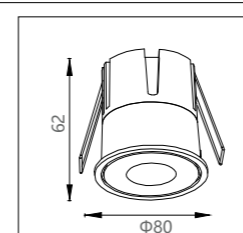

DA3603NR-D

● black ○ white ◐ white+black

LED brand: OSRAM
CCT: 2700K/3000K/4000K
CRI: Ra>90
Size: Φ80x62

Material: aluminum

Power: 12W

Voltage & Current: 36V

Cutout: Φ75

Beam angle: 24°/36°

Mains voltage: 220-240V 50/60Hz

Description: Downlight

Luminousflux: 700LM