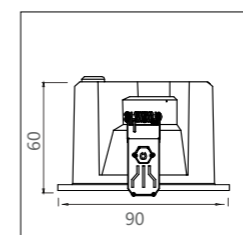

DA4903NS

LED brand: EPISTAR

CCT: 2700K/3000K/4000K

CRI: Ra > 90

Size: 90x90x60

Material: aluminum

Power: 12W

Voltage & Current: 36V

Cutout: 75x75

Beam angle: 50°

Mains voltage: 220-240V 50/60Hz

Description: Downlight

Luminousflux: 1200LM

DA4904NS

LED brand: EPISTAR

CCT: 2700K/3000K/4000K

CRI: Ra > 90

Size: 110x110x70

Material: aluminum

Power: 20W

Voltage & Current: 36V

Cutout: 95x95

Beam angle: 50°

Mains voltage: 220-240V 50/60Hz

Description: Downlight

Luminousflux: 2000LM

DA4905NS

LED brand: EPISTAR

CCT: 2700K/3000K/4000K

CRI: Ra > 90

Size: 145x145x75

Material: aluminum

Power: 30W

Voltage & Current: 36V

Cutout: 125x125

Beam angle: 50°

Mains voltage: 220-240V 50/60Hz

Description: Downlight

Luminousflux: 2900LM