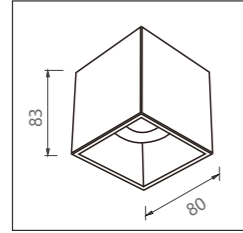

WA4903NS

LED brand:
EPISTAR

CCT:
2700K/3000K/4000K

CRI:
Ra > 90

Size:
80x80x83

Material:
aluminum

Power:
12W

Voltage & Current:
36V

Cutout:
/

Beam angle:
50°

Mains voltage:
220-240V 50/60Hz

Description:
Downlight

Luminousflux:
1200LM

WA4906NS

LED brand:
EPISTAR

CCT:
2700K/3000K/4000K

CRI:
Ra > 90

Size:
150x150x136

Material:
aluminum

Power:
36W

Voltage & Current:
36V

Cutout:
\

Beam angle:
50°

Mains voltage:
220-240V 50/60Hz

Description:
Downlight

Luminousflux:
3900LM

WA4904NS

LED brand:
EPISTAR

CCT:
2700K/3000K/4000K

CRI:
Ra > 90

Size:
100x100x96

Material:
aluminum

Power:
20W

Voltage & Current:
36V

Cutout:
/

Beam angle:
50°

Mains voltage:
220-240V 50/60Hz

Description:
Downlight

Luminousflux:
2000LM

WA4907NS

LED brand:
EPISTAR

CCT:
2700K/3000K/4000K

CRI:
Ra > 90

Size:
170x170x156

Material:
aluminum

Power:
45W

Voltage & Current:
36V

Cutout:
/

Beam angle:
50°

Mains voltage:
220-240V 50/60Hz

Description:
Downlight

Luminousflux:
5000LM

WA4905NS

LED brand:
EPISTAR

CCT:
2700K/3000K/4000K

CRI:
Ra > 90

Size:
130x130x96

Material:
aluminum

Power:
30W

Voltage & Current:
36V

Cutout:
/

Beam angle:
50°

Mains voltage:
220-240V 50/60Hz

Description:
Downlight

Luminousflux:
2900LM