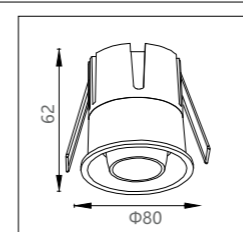

DA3603NR-C

● black ○ white ◐ white+black

LED brand: OSRAM
CCT: 2700K/3000K/4000K
CRI: Ra>90
Size: Φ80x62

Material: aluminum

Power: 12W

Voltage & Current: 36V

Cutout: Φ75

Beam angle: 24°/36°

Mains voltage: 220-240V 50/60Hz

Description: Downlight

Luminousflux: 700LM