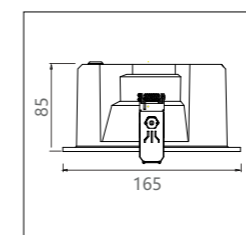

DA4906NS

LED brand: EPISTAR

CCT: 2700K/3000K/4000K

CRI: Ra>90

Size: 165x165x85

Material: aluminum

Power: 36W

Voltage & Current: 36V

Cutout: 145x145

Beam angle: 50°

Mains voltage: 220-240V 50/60Hz

Description: Downlight

Luminousflux: 3900LM

LED brand: EPISTAR

CCT: 2700K/3000K/4000K

CRI: Ra>90

Size: 185x185x92

Material: aluminum

Power: 45W

Voltage & Current: 36V

Cutout: 165x165

Beam angle: 50°

Mains voltage: 220-240V 50/60Hz

Description: Downlight

Luminousflux: 5000LM

- Matt black
- Matt white
- Matt silver
- Gun black
- Shiny silver