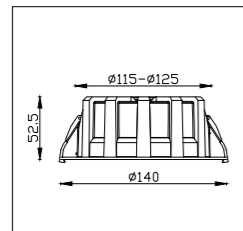

DB8405NR

LED brand:
EPISTAR

CCT:
2700K/3000K/4000K

CRI:
Ra > 90

Size:
Φ140x52

Material:
aluminum

Power:
30W

Voltage & Current:
36V

Cutout:
Φ125

Beam angle:
80°

Mains voltage:
220-240V 50/60Hz

Description:
Downlight

Luminousflux:
3300LM