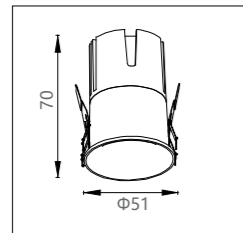

DA3601NR-B