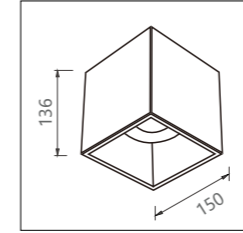

WA4903NS

LED brand:
EPISTAR

CCT:
2700K/3000K/4000K

CRI:
Ra > 90

Size:
80x80x83

Material:
aluminum

Power:
12W

Voltage & Current:
36V

Cutout:
/

Beam angle:
50°

Mains voltage:
220-240V 50/60Hz

Description:
Downlight

Luminousflux:
1200LM

WA4906NS

LED brand:
EPISTAR

CCT:
2700K/3000K/4000K

CRI:
Ra > 90

Size:
150x150x136

Material:
aluminum

Power:
36W

Voltage & Current:
36V

Cutout:
\

Beam angle:
50°

Mains voltage:
220-240V 50/60Hz

Description:
Downlight

Luminousflux:
3900LM

WA4904NS

LED brand:
EPISTAR

CCT:
2700K/3000K/4000K

CRI:
Ra > 90

Size:
100x100x96

Material:
aluminum

Power:
20W

Voltage & Current:
36V

Cutout:
/

Beam angle:
50°

Mains voltage:
220-240V 50/60Hz

Description:
Downlight

Luminousflux:
2000LM

WA4907NS

LED brand:
EPISTAR

CCT:
2700K/3000K/4000K

CRI:
Ra > 90

Size:
170x170x156

Material:
aluminum

Power:
45W

Voltage & Current:
36V

Cutout:
/

Beam angle:
50°

Mains voltage:
220-240V 50/60Hz

Description:
Downlight

Luminousflux:
5000LM

WA4905NS

LED brand:
EPISTAR

CCT:
2700K/3000K/4000K

CRI:
Ra > 90

Size:
130x130x96

Material:
aluminum

Power:
30W

Voltage & Current:
36V

Cutout:
/

Beam angle:
50°

Mains voltage:
220-240V 50/60Hz

Description:
Downlight

Luminousflux:
2900LM