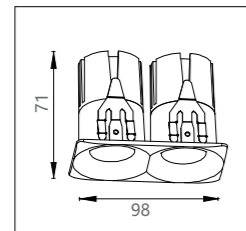

DA3621NS-B

LED brand:
OSRAM

CCT:
2700K/3000K/4000K

CRI:
Ra>90

Size:
51x98x71

Material:
aluminum

Power:
5Wx2

Voltage & Current:
36V

Cutout:
45x88

Beam angle:
24°/36°

Mains voltage:
220-240V 50/60Hz

Description:
Downlight

Luminousflux:
350LM*2