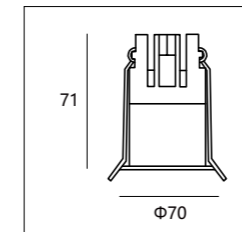

LED brand: Luminus
CCT: 2700K/3000K/4000K
CRI: Ra>90
Size: $\Phi 70 \times 71$

Material: aluminum
Power: 12W
Voltage & Current: 36V
Cutout: $\Phi 65$

Beam angle: 24°/36°
Mains voltage: 220-240V 50/60Hz
Description: Downlight
Luminousflux: 390LM

black white