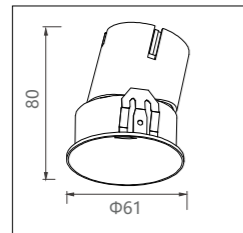

DA2800DR

LED brand: OSRAM
CCT: 2700K/3000K/4000K
CRI: Ra > 90
Size: Φ51x79

Material: aluminum
Power: 5W
Voltage & Current: 36V
Cutout: Φ45
Beam angle: 24°/36°
Mains voltage: 220-240V 50/60Hz
Description: Downlight
Luminousflux: 300LM

DA2801DR

LED brand: OSRAM
CCT: 2700K/3000K/4000K
CRI: Ra > 90
Size: Φ61x80

Material: aluminum
Power: 7W
Voltage & Current: 36V
Cutout: Φ55
Beam angle: 24°/36°
Mains voltage: 220-240V 50/60Hz
Description: Downlight
Luminousflux: 400LM

DA2802DR

LED brand: OSRAM
CCT: 2700K/3000K/4000K
CRI: Ra > 90
Size: Φ71x81

Material: aluminum
Power: 9W
Voltage & Current: 36V
Cutout: Φ65
Beam angle: 24°/36°
Mains voltage: 220-240V 50/60Hz
Description: Downlight
Luminousflux: 600LM

DA2803DR

LED brand: OSRAM
CCT: 2700K/3000K/4000K
CRI: Ra > 90
Size: Φ82x93

Material: aluminum
Power: 12W
Voltage & Current: 36V
Cutout: Φ75
Beam angle: 24°/36°
Mains voltage: 220-240V 50/60Hz
Description: Downlight
Luminousflux: 800LM

DA2804DR

LED brand: OSRAM
CCT: 2700K/3000K/4000K
CRI: Ra > 90
Size: Φ92x97

Material: aluminum
Power: 15W
Voltage & Current: 36V
Cutout: Φ85
Beam angle: 24°/36°
Mains voltage: 220-240V 50/60Hz
Description: Downlight
Luminousflux: 930LM

DA2805DR

LED brand: OSRAM
CCT: 2700K/3000K/4000K
CRI: Ra > 90
Size: Φ103x105

Material: aluminum
Power: 20W
Voltage & Current: 36V
Cutout: Φ95
Beam angle: 24°/36°
Mains voltage: 220-240V 50/60Hz
Description: Downlight
Luminousflux: 1400LM