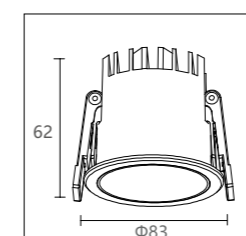

DA9102NR

LED brand: OSRAM

CCT: 2700K/3000K/4000K

CRI: Ra > 90

Size: 62x58

Material: aluminum

Power: 7W

Voltage & Current: 36V

Cutout: 55

Beam angle: 15°/24°/36°/50°

Mains voltage: 220-240V 50/60Hz

Description: Downlight

Luminousflux: 400LM

DA9103NR

LED brand: OSRAM

CCT: 2700K/3000K/4000K

CRI: Ra > 90

Size: 83x62

Material: aluminum

Power: 12W

Voltage & Current: 36V

Cutout: 75

Beam angle: 15°/24°/36°/50°

Mains voltage: 220-240V 50/60Hz

Description: Downlight

Luminousflux: 800LM

DA9104NR

LED brand: OSRAM

CCT: 2700K/3000K/4000K

CRI: Ra > 90

Size: 105x74

Material: aluminum

Power: 18W

Voltage & Current: 36V

Cutout: 95

Beam angle: 15°/24°/36°/50°

Mains voltage: 220-240V 50/60Hz

Description: Downlight

Luminousflux: 1200LM