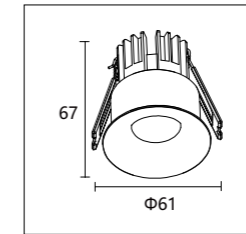

DA3502NR-A

LED brand: OSRAM
CCT: 2700K/3000K/4000K
CRI: Ra>90
Size: $\Phi 61 \times 67$

Material: aluminum
Power: 7W
Voltage & Current: 36V
Cutout: $\Phi 55$

Beam angle: 24°/36°
Mains voltage: 220-240V 50/60Hz
Description: Downlight
Luminousflux: 650LM

LED brand: OSRAM
CCT: 2700K/3000K/4000K
CRI: Ra>90
Size: $\Phi 80 \times 72$

Material: aluminum
Power: 12W
Voltage & Current: 36V
Cutout: $\Phi 75$

Beam angle: 24°/36°
Mains voltage: 220-240V 50/60Hz
Description: Downlight
Luminousflux: 950LM