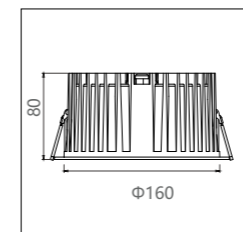

DA9206NR

LED brand: EPISTAR  
 CCT: 2700K/3000K/4000K  
 CRI: Ra>90  
 Size: Φ160x80

Material: aluminum

Power: 36W

Voltage & Current: 36V

Cutout: Φ150

Beam angle: 50°

Mains voltage: 220-240V 50/60Hz