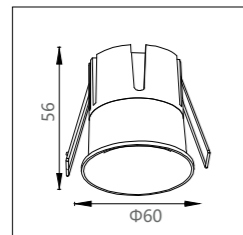

DA3602NR-B