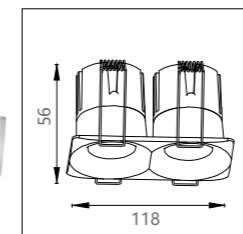

DA3622NS-B

LED brand:
OSRAM

CCT:
2700K/3000K/4000K

CRI:
Ra>90

Size:
62x118x56

Material:
aluminum

Power:
7Wx2

Voltage & Current:
36V

Cutout:
55x103

Beam angle:
24°/36°

Mains voltage:
220-240V 50/60Hz

Description:
Downlight

Luminousflux:
450LM*2