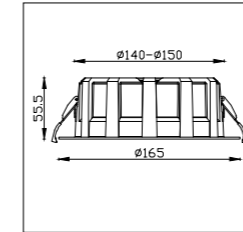

DB8406NR

LED brand:
EPISTAR

CCT:
2700K/3000K/4000K

CRI:
Ra > 90

Size:
Φ165x52

Material:
aluminum

Power:
35W

Voltage & Current:
36V

Cutout:
Φ145

Beam angle:
85°

Mains voltage:
220-240V 50/60Hz

Description:
Downlight

Luminousflux:
4000LM