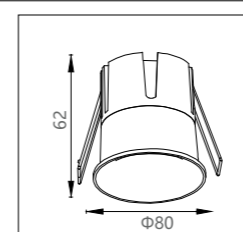

DA3603NR-B

● black ○ white ● Plating color

LED brand: OSRAM
CCT: 2700K/3000K/4000K
CRI: Ra>90
Size: Φ80x62

Material: aluminum

Power: 12W

Voltage & Current: 36V

Cutout: Φ75

Beam angle: 24°/36°

Mains voltage: 220-240V 50/60Hz

Description: Downlight

Luminousflux: 900LM