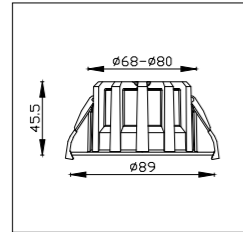

DB8403NR

LED brand:
EPISTAR

CCT:
2700K/3000K/4000K

CRI:
Ra > 90

Size:
Φ89x45

Material:
aluminum

Power:
12W

Voltage & Current:
36V

Cutout:
Φ75

Beam angle:
55°

Mains voltage:
220-240V 50/60Hz

Description:
Downlight

Luminousflux:
1300LM