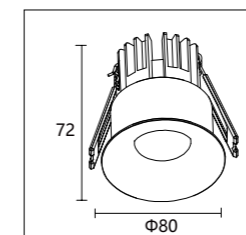

LED brand: OSRAM
CCT: 2700K/3000K/4000K
CRI: Ra>90
Size: $\Phi 61 \times 67$

Material: aluminum
Power: 7W
Voltage & Current: 36V
Cutout: $\Phi 55$

Beam angle: 24°/36°
Mains voltage: 220-240V 50/60Hz
Description: Downlight
Luminousflux: 650LM

DA3503NR-A

LED brand: OSRAM
CCT: 2700K/3000K/4000K
CRI: Ra>90
Size: $\Phi 80 \times 72$

Material: aluminum
Power: 12W
Voltage & Current: 36V
Cutout: $\Phi 75$

Beam angle: 24°/36°
Mains voltage: 220-240V 50/60Hz
Description: Downlight
Luminousflux: 950LM