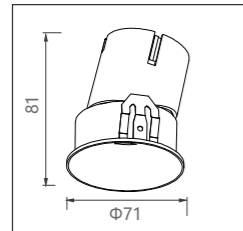

DA2800DR

LED brand: OSRAM
CCT: 2700K/3000K/4000K
CRI: Ra > 90
Size: Φ51x79

Material: aluminum
Power: 5W
Voltage & Current: 36V
Cutout: Φ45
Beam angle: 24°/36°
Mains voltage: 220-240V 50/60Hz
Description: Downlight
Luminousflux: 300LM

DA2801DR

LED brand: OSRAM
CCT: 2700K/3000K/4000K
CRI: Ra > 90
Size: Φ61x80

Material: aluminum
Power: 7W
Voltage & Current: 36V
Cutout: Φ55
Beam angle: 24°/36°
Mains voltage: 220-240V 50/60Hz
Description: Downlight
Luminousflux: 400LM

DA2802DR

LED brand: OSRAM
CCT: 2700K/3000K/4000K
CRI: Ra > 90
Size: Φ71x81

Material: aluminum
Power: 9W
Voltage & Current: 36V
Cutout: Φ65
Beam angle: 24°/36°
Mains voltage: 220-240V 50/60Hz
Description: Downlight
Luminousflux: 600LM

DA2803DR

LED brand: OSRAM
CCT: 2700K/3000K/4000K
CRI: Ra > 90
Size: Φ82x93

Material: aluminum
Power: 12W
Voltage & Current: 36V
Cutout: Φ75
Beam angle: 24°/36°
Mains voltage: 220-240V 50/60Hz
Description: Downlight
Luminousflux: 800LM

DA2804DR

LED brand: OSRAM
CCT: 2700K/3000K/4000K
CRI: Ra > 90
Size: Φ92x97

Material: aluminum
Power: 15W
Voltage & Current: 36V
Cutout: Φ85
Beam angle: 24°/36°
Mains voltage: 220-240V 50/60Hz
Description: Downlight
Luminousflux: 930LM

DA2805DR

LED brand: OSRAM
CCT: 2700K/3000K/4000K
CRI: Ra > 90
Size: Φ103x105

Material: aluminum
Power: 20W
Voltage & Current: 36V
Cutout: Φ95
Beam angle: 24°/36°
Mains voltage: 220-240V 50/60Hz
Description: Downlight
Luminousflux: 1400LM