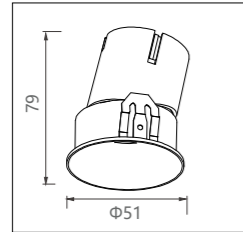

DA2800DR

LED brand: OSRAM
CCT: 2700K/3000K/4000K
CRI: Ra > 90
Size: Φ51x79

Material: aluminum
Power: 5W
Voltage & Current: 36V
Cutout: Φ45
Beam angle: 24°/36°
Mains voltage: 220-240V 50/60Hz
Description: Downlight
Luminousflux: 300LM

DA2801DR

LED brand: OSRAM
CCT: 2700K/3000K/4000K
CRI: Ra > 90
Size: Φ61x80

Material: aluminum
Power: 7W
Voltage & Current: 36V
Cutout: Φ55
Beam angle: 24°/36°
Mains voltage: 220-240V 50/60Hz
Description: Downlight
Luminousflux: 400LM

DA2802DR

LED brand: OSRAM
CCT: 2700K/3000K/4000K
CRI: Ra > 90
Size: Φ71x81

Material: aluminum
Power: 9W
Voltage & Current: 36V
Cutout: Φ65
Beam angle: 24°/36°
Mains voltage: 220-240V 50/60Hz
Description: Downlight
Luminousflux: 600LM

DA2803DR

LED brand: OSRAM
CCT: 2700K/3000K/4000K
CRI: Ra > 90
Size: Φ82x93

Material: aluminum
Power: 12W
Voltage & Current: 36V
Cutout: Φ75
Beam angle: 24°/36°
Mains voltage: 220-240V 50/60Hz
Description: Downlight
Luminousflux: 800LM

DA2804DR

LED brand: OSRAM
CCT: 2700K/3000K/4000K
CRI: Ra > 90
Size: Φ92x97

Material: aluminum
Power: 15W
Voltage & Current: 36V
Cutout: Φ85
Beam angle: 24°/36°
Mains voltage: 220-240V 50/60Hz
Description: Downlight
Luminousflux: 930LM

DA2805DR

LED brand: OSRAM
CCT: 2700K/3000K/4000K
CRI: Ra > 90
Size: Φ103x105

Material: aluminum
Power: 20W
Voltage & Current: 36V
Cutout: Φ95
Beam angle: 24°/36°
Mains voltage: 220-240V 50/60Hz
Description: Downlight
Luminousflux: 1400LM