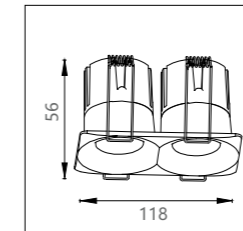

DA3623NS-B

LED brand:
OSRAM

CCT:
2700K/3000K/4000K

CRI:
Ra>90

Size:
62x118x56

Material:
aluminum

Power:
12Wx2

Voltage & Current:
36V

Cutout:
75x141

Beam angle:
24°/36°

Mains voltage:
220-240V 50/60Hz

Description:
Downlight

Luminousflux:
900LM*2