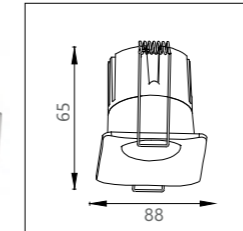

DA3603NS-B

LED brand:
OSRAM

CCT:
2700K/3000K/4000K

CRI:
Ra>90

Size:
88x88x65

Material:
aluminum

Power:
12W

Voltage & Current:
36V

Cutout:
Φ75

Beam angle:
24°/36°

Mains voltage:
220-240V 50/60Hz

Description:
Downlight

Luminousflux:
900LM