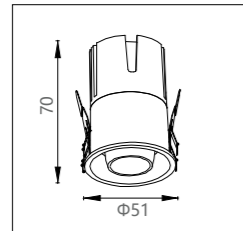

DA3601NR-C