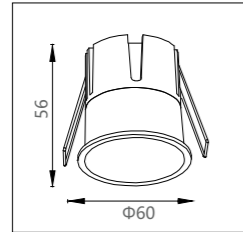

DA3602NR-A