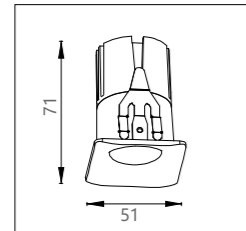

LED brand:
OSRAM

CCT:
2700K/3000K/4000K

CRI:
Ra>90

Size:
51x51x71

Material:
aluminum

Power:
5W

Voltage & Current:
36V

Cutout:
Φ45

Beam angle:
24°/36°

Mains voltage:
220-240V 50/60Hz

Description:
Downlight

Luminousflux:
350LM