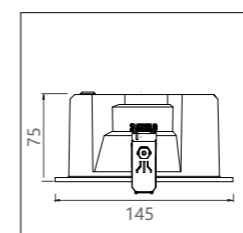

DA4905NS

LED brand: EPISTAR

CCT: 2700K/3000K/4000K

CRI: Ra > 90

Size: 145x145x75

Material: aluminum

Power: 30W

Voltage & Current: 36V

Cutout: 125x125

Beam angle: 50°

Mains voltage: 220-240V 50/60Hz

Description: Downlight

Luminousflux: 2900LM