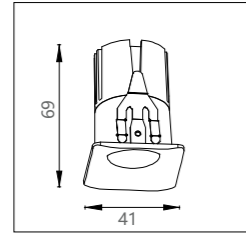

LED brand:
OSRAM

CCT:
2700K/3000K/4000K

CRI:
Ra>90

Size:
41x41x69

Material:
aluminum

Power:
3.5W

Voltage & Current:
36V

Cutout:
Φ35

Beam angle:
24°/36°

Mains voltage:
220-240V 50/60Hz

Description:
Downlight

Luminousflux:
230LM