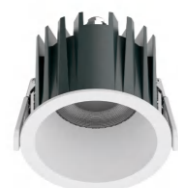

RAIN CURTAIN

WATERPROOF RECESSED SPOT LIGHT IP54

DA9203NR