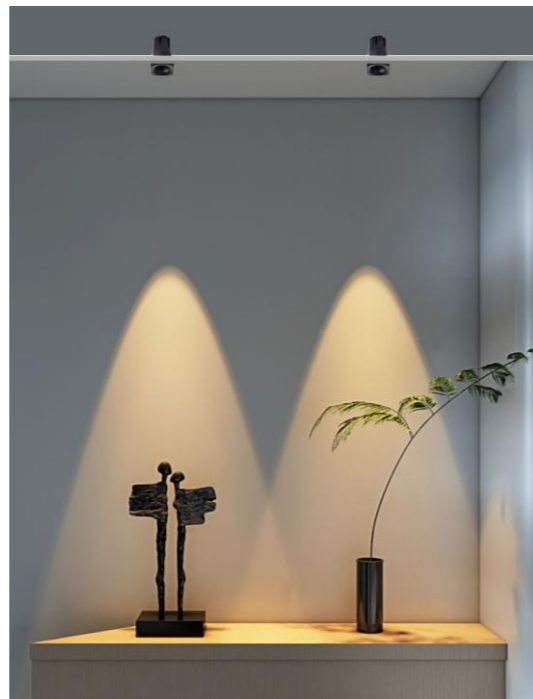

Cutout: Φ75

Beam angle: 24°/36°

Mains voltage: 220-240V 50/60Hz

Description: Downlight

Luminousflux: 700LM

REVERBERATE

DA3600NS-B

LED brand:  
OSRAM