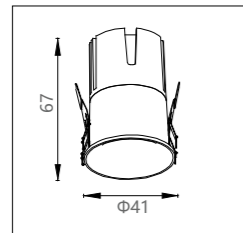

DA3600NR-B

● black ○ white ● Plating color