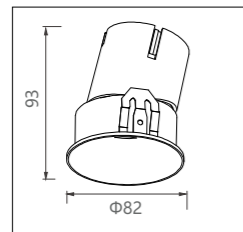

DA2800DR

LED brand: OSRAM
CCT: 2700K/3000K/4000K
CRI: Ra > 90
Size: Φ51x79

Material: aluminum
Power: 5W
Voltage & Current: 36V
Cutout: Φ45
Beam angle: 24°/36°
Mains voltage: 220-240V 50/60Hz
Description: Downlight
Luminousflux: 300LM

DA2801DR

LED brand: OSRAM
CCT: 2700K/3000K/4000K
CRI: Ra > 90
Size: Φ61x80

Material: aluminum
Power: 7W
Voltage & Current: 36V
Cutout: Φ55
Beam angle: 24°/36°
Mains voltage: 220-240V 50/60Hz
Description: Downlight
Luminousflux: 400LM

DA2802DR

LED brand: OSRAM
CCT: 2700K/3000K/4000K
CRI: Ra > 90
Size: Φ71x81

Material: aluminum
Power: 9W
Voltage & Current: 36V
Cutout: Φ65
Beam angle: 24°/36°
Mains voltage: 220-240V 50/60Hz
Description: Downlight
Luminousflux: 600LM

DA2803DR

LED brand: OSRAM
CCT: 2700K/3000K/4000K
CRI: Ra > 90
Size: Φ82x93

Material: aluminum
Power: 12W
Voltage & Current: 36V
Cutout: Φ75
Beam angle: 24°/36°
Mains voltage: 220-240V 50/60Hz
Description: Downlight
Luminousflux: 800LM

DA2804DR

LED brand: OSRAM
CCT: 2700K/3000K/4000K
CRI: Ra > 90
Size: Φ92x97

Material: aluminum
Power: 15W
Voltage & Current: 36V
Cutout: Φ85
Beam angle: 24°/36°
Mains voltage: 220-240V 50/60Hz
Description: Downlight
Luminousflux: 930LM

DA2805DR

LED brand: OSRAM
CCT: 2700K/3000K/4000K
CRI: Ra > 90
Size: Φ103x105

Material: aluminum
Power: 20W
Voltage & Current: 36V
Cutout: Φ95
Beam angle: 24°/36°
Mains voltage: 220-240V 50/60Hz
Description: Downlight
Luminousflux: 1400LM