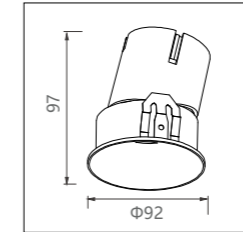

DA2800DR

LED brand: OSRAM
CCT: 2700K/3000K/4000K
CRI: Ra > 90
Size: Φ51x79

Material: aluminum
Power: 5W
Voltage & Current: 36V
Cutout: Φ45
Beam angle: 24°/36°
Mains voltage: 220-240V 50/60Hz
Description: Downlight
Luminousflux: 300LM

DA2801DR

LED brand: OSRAM
CCT: 2700K/3000K/4000K
CRI: Ra > 90
Size: Φ61x80

Material: aluminum
Power: 7W
Voltage & Current: 36V
Cutout: Φ55
Beam angle: 24°/36°
Mains voltage: 220-240V 50/60Hz
Description: Downlight
Luminousflux: 400LM

DA2802DR

LED brand: OSRAM
CCT: 2700K/3000K/4000K
CRI: Ra > 90
Size: Φ71x81

Material: aluminum
Power: 9W
Voltage & Current: 36V
Cutout: Φ65
Beam angle: 24°/36°
Mains voltage: 220-240V 50/60Hz
Description: Downlight
Luminousflux: 600LM

DA2803DR

LED brand: OSRAM
CCT: 2700K/3000K/4000K
CRI: Ra > 90
Size: Φ82x93

Material: aluminum
Power: 12W
Voltage & Current: 36V
Cutout: Φ75
Beam angle: 24°/36°
Mains voltage: 220-240V 50/60Hz
Description: Downlight
Luminousflux: 800LM

DA2804DR

LED brand: OSRAM
CCT: 2700K/3000K/4000K
CRI: Ra > 90
Size: Φ92x97

Material: aluminum
Power: 15W
Voltage & Current: 36V
Cutout: Φ85
Beam angle: 24°/36°
Mains voltage: 220-240V 50/60Hz
Description: Downlight
Luminousflux: 930LM

DA2805DR

LED brand: OSRAM
CCT: 2700K/3000K/4000K
CRI: Ra > 90
Size: Φ103x105

Material: aluminum
Power: 20W
Voltage & Current: 36V
Cutout: Φ95
Beam angle: 24°/36°
Mains voltage: 220-240V 50/60Hz
Description: Downlight
Luminousflux: 1400LM