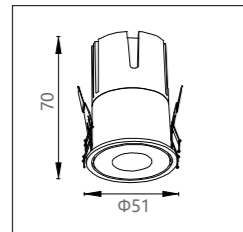

DA3601NR-D