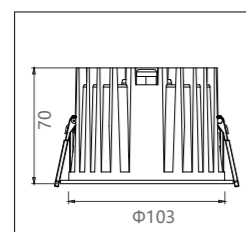

Beam angle: 50°

Mains voltage: 220-240V 50/60Hz

Description: Downlight

Luminousflux: 1200LM

DA9204NR

LED brand: EPISTAR  
 CCT: 2700K/3000K/4000K  
 CRI: Ra>90  
 Size: Φ103x70

Material: aluminum

Power: 20W