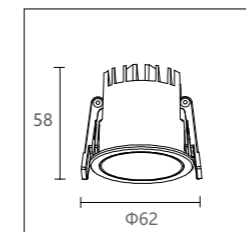

DA9102NR

LED brand: OSRAM

CCT: 2700K/3000K/4000K

CRI: Ra > 90

Size: 62x58

Material: aluminum

Power: 7W

Voltage & Current: 36V

Cutout: 55

Beam angle: 15°/24°/36°/50°

Mains voltage: 220-240V 50/60Hz

Description: Downlight

Luminousflux: 400LM

DA9103NR

LED brand: OSRAM

CCT: 2700K/3000K/4000K

CRI: Ra > 90

Size: 83x62

Material: aluminum

Power: 12W

Voltage & Current: 36V

Cutout: 75

Beam angle: 15°/24°/36°/50°

Mains voltage: 220-240V 50/60Hz

Description: Downlight

Luminousflux: 800LM

DA9104NR

LED brand: OSRAM

CCT: 2700K/3000K/4000K

CRI: Ra > 90

Size: 105x74

Material: aluminum

Power: 18W

Voltage & Current: 36V

Cutout: 95

Beam angle: 15°/24°/36°/50°

Mains voltage: 220-240V 50/60Hz

Description: Downlight

Luminousflux: 1200LM