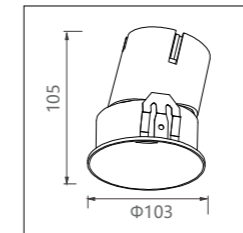

DA2805DR

LED brand: OSRAM
CCT: 2700K/3000K/4000K
CRI: Ra > 90
Size: Φ103x105

Material: aluminum
Power: 20W
Voltage & Current: 36V
Cutout: Φ95
Beam angle: 24°/36°
Mains voltage: 220-240V 50/60Hz
Description: Downlight
Luminousflux: 1400LM