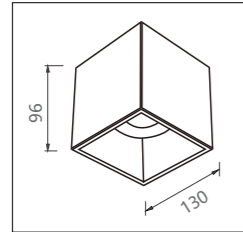

WA4905NS

LED brand:
EPISTAR

CCT:
2700K/3000K/4000K

CRI:
Ra > 90

Size:
130x130x96

Material:
aluminum

Power:
30W

Voltage & Current:
36V

Cutout:
/

Beam angle:
50°

Mains voltage:
220-240V 50/60Hz

Description:
Downlight

Luminousflux:
2900LM