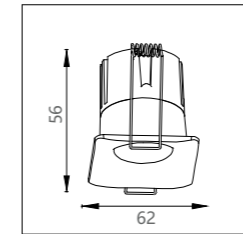

DA3602NS-B

LED brand:
OSRAM

CCT:
2700K/3000K/4000K

CRI:
Ra>90

Size:
62x62x56

Material:
aluminum

Power:
7W

Voltage & Current:
36V

Cutout:
Φ55

Beam angle:
24°/36°

Mains voltage:
220-240V 50/60Hz

Description:
Downlight

Luminousflux:
450LM