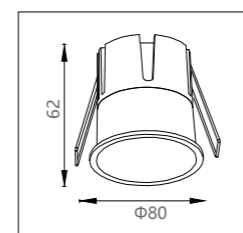

DA3603NR-A

● black ○ white ◐ white+black

LED brand: OSRAM
CCT: 2700K/3000K/4000K
CRI: Ra>90
Size: Φ80x62

Material: aluminum

Power: 12W

Voltage & Current: 36V

Cutout: Φ75

Beam angle: 24°/36°

Mains voltage: 220-240V 50/60Hz

Description: Downlight

Luminousflux: 900LM