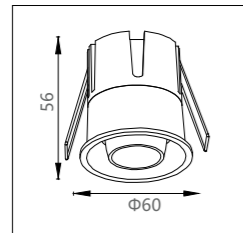

DA3602NR-C