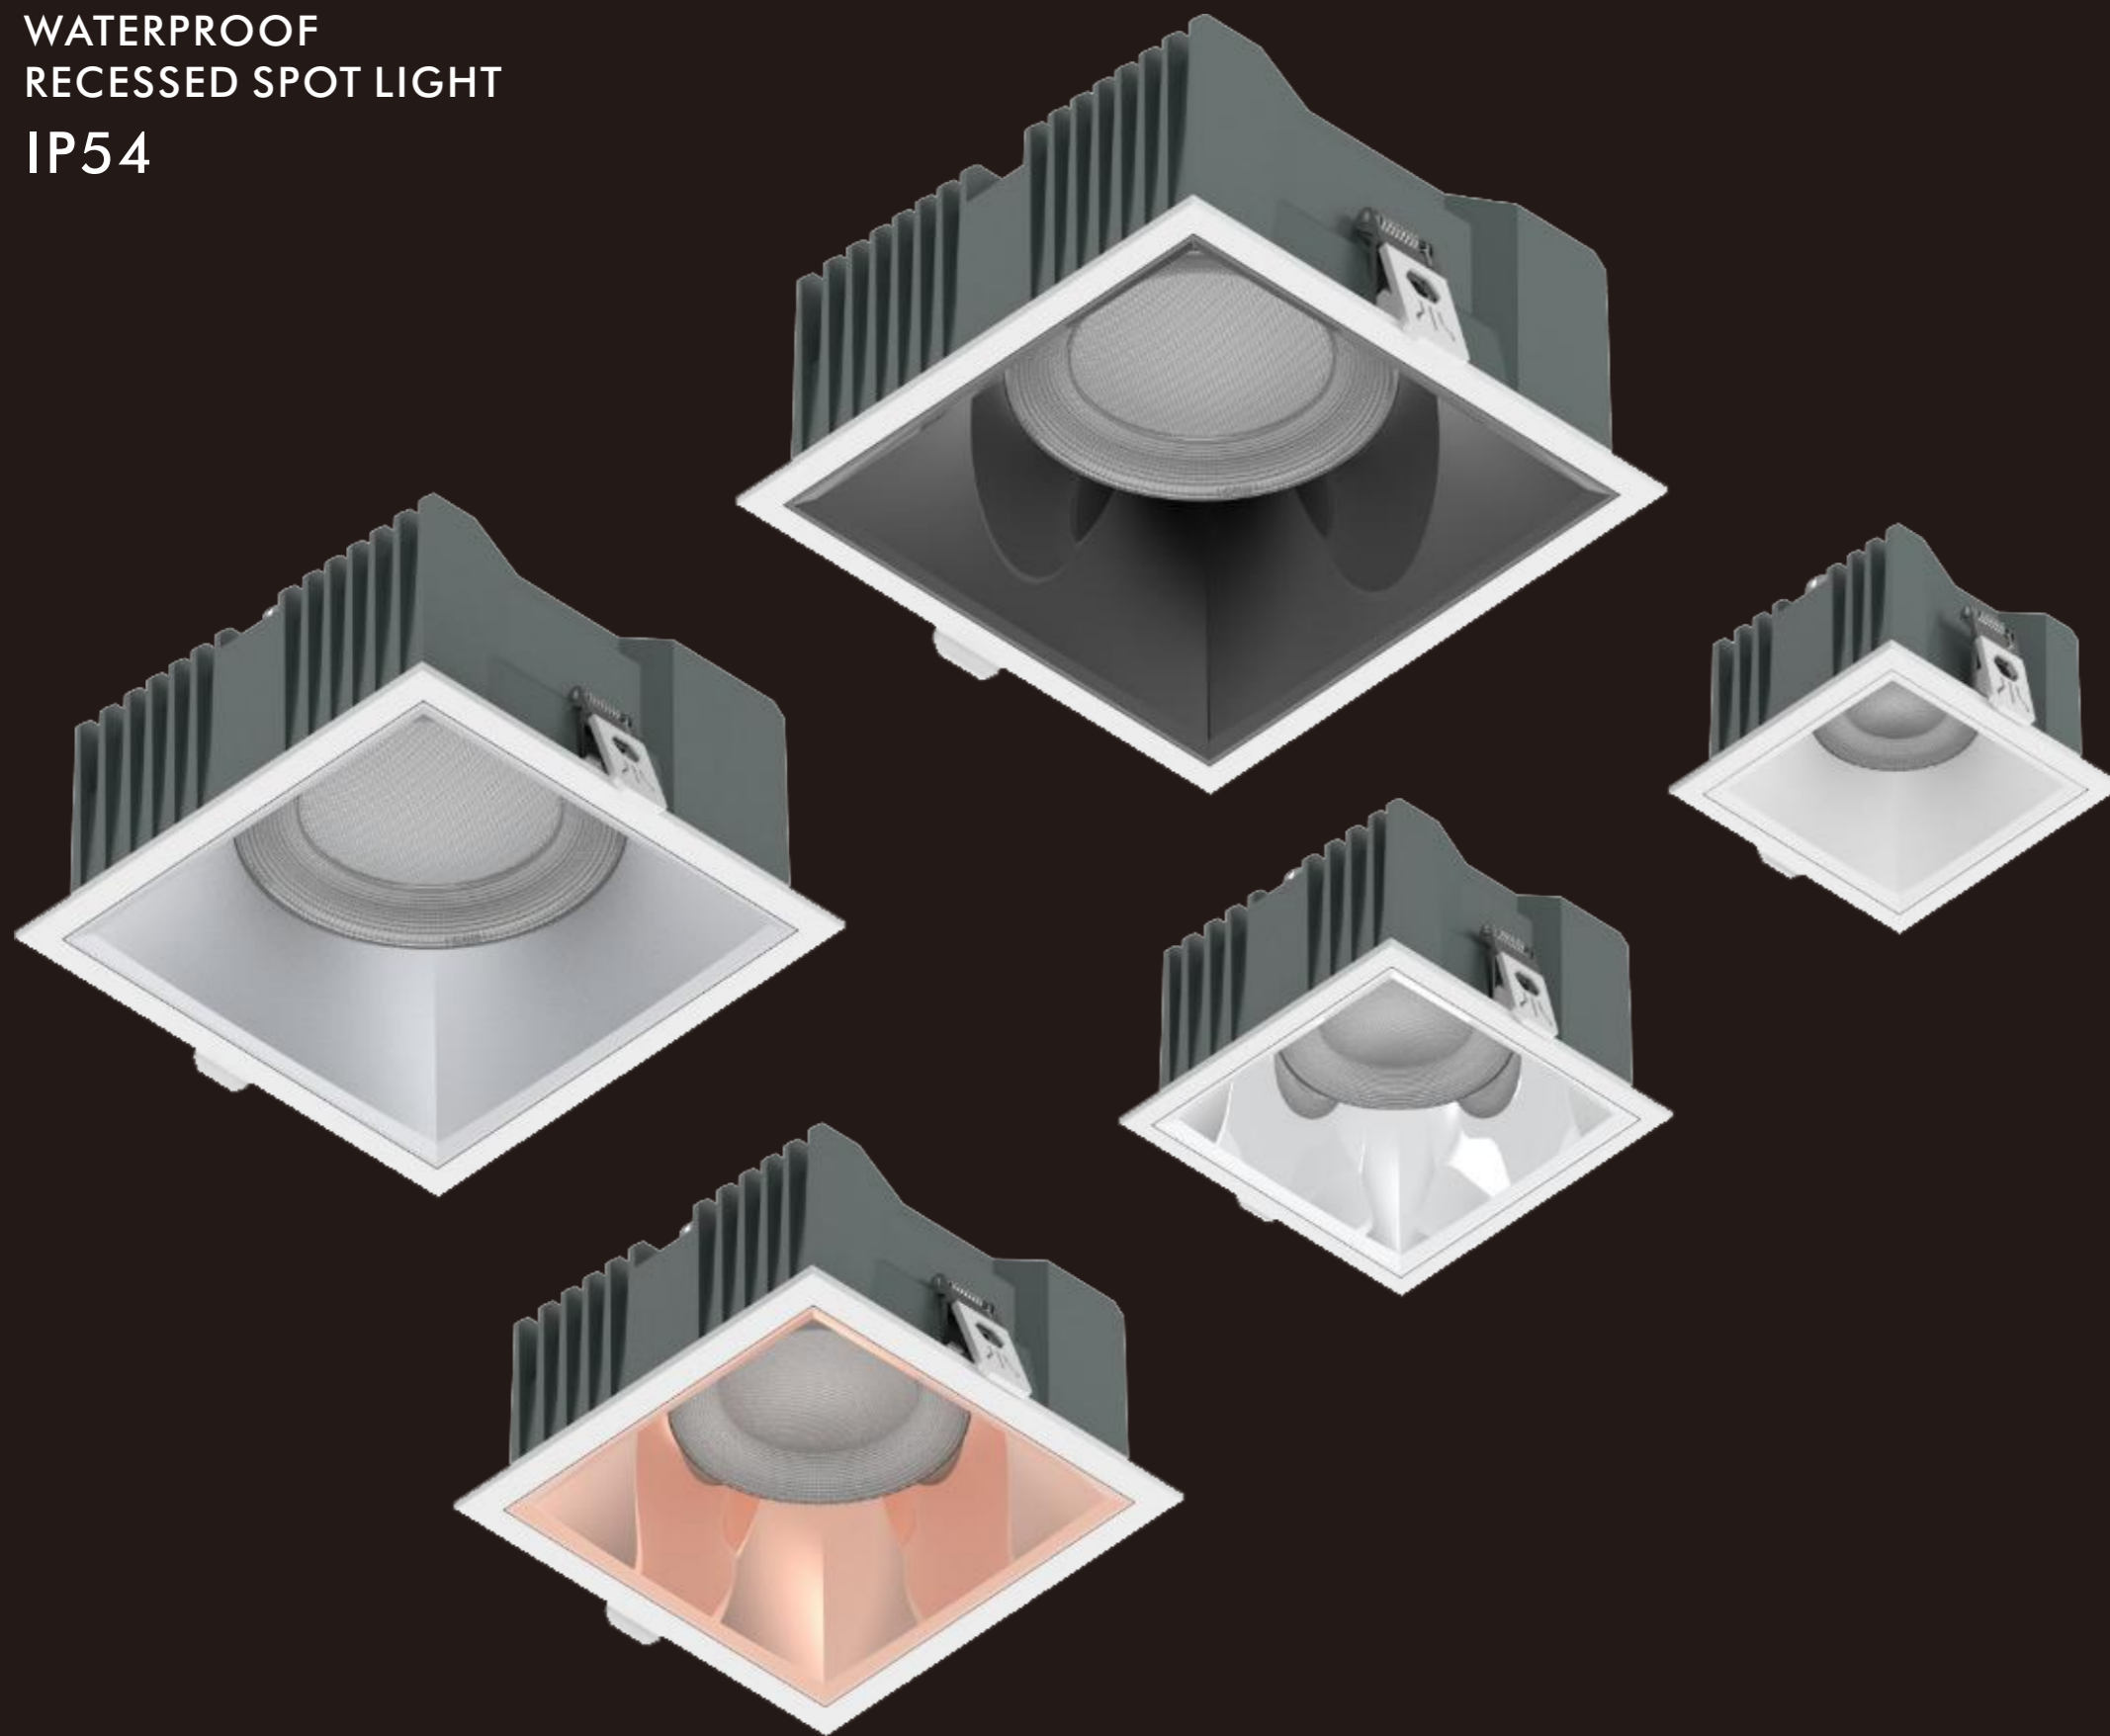

## SMALL HOLE LIGHT MORE ANTI-GLARE

DA25 series simple design style, with all aluminum die-cast lamp body,  
Highlight product quality and texture from the details;  
Small aperture, narrow light Angle, more accurate light control, more accurate and delicate lighting,  
Beam Angle > 60° , UGR < 6, very anti-glare,  
To maximize the quiet and elegant space lighting atmosphere.  
After the lamp shade face ring is installed, it is integrated with the ceiling.  
TO meet the different design styles,  
Suit to professional grade, decorative grade high demand lighting."

Beam angle: 50°

Mains voltage: 220-240V 50/60Hz

Description: Downlight

Luminousflux: 5000LM

WATERPROOF  
RECESSED SPOT LIGHT  
IP54

## DA49 FANG TONG

This series stable and dignified, but simple and elegant. Multiple color options, perfect combination of lighting and decoration, 50° , Just the right wide Angle for softer and more uniform lighting.