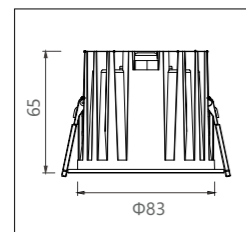

RAIN CURTAIN

WATERPROOF RECESSED SPOT LIGHT IP54

DA9203NR