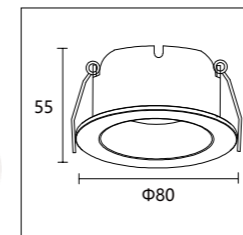

LED brand: OSRAM
CCT: 2700K/3000K/4000K
CRI: Ra>90
Size: Φ84x44

Material: aluminum
Power: 12W
Voltage & Current: 36V
Cutout: Φ75

Beam angle: 24°/36°/50°
Mains voltage: 220-240V 50/60Hz
Description: Downlight
Luminousflux: 950LM

DA3303NR-A