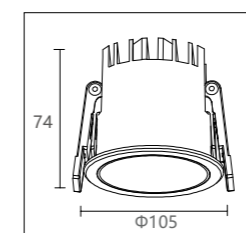

DA9104NR

LED brand: OSRAM

CCT: 2700K/3000K/4000K

CRI: Ra > 90

Size: 105x74

Material: aluminum

Power: 18W

Voltage & Current: 36V

Cutout: 95

Beam angle: 15°/24°/36°/50°

Mains voltage: 220-240V 50/60Hz

Description: Downlight

Luminousflux: 1200LM