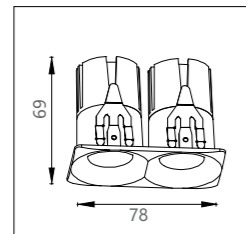

DA3620NS-B

LED brand:
OSRAM

CCT:
2700K/3000K/4000K

CRI:
Ra>90

Size:
41x78x69

Material:
aluminum

Power:
3.5Wx2

Voltage & Current:
36V

Cutout:
35°68

Beam angle:
24°/36°

Mains voltage:
220-240V 50/60Hz

Description:
Downlight

Luminousflux:
230LM*2