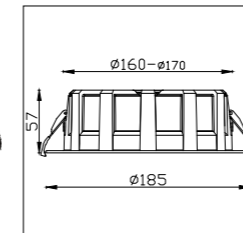

DB8407NR

LED brand:
EPISTAR

CCT:
2700K/3000K/4000K

CRI:
Ra > 90

Size:
Φ185x57

Material:
aluminum

Power:
40W

Voltage & Current:
36V

Cutout:
Φ165

Beam angle:
90°

Mains voltage:
220-240V 50/60Hz

Description:
Downlight

Luminousflux:
5000LM