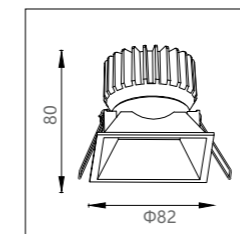

LED brand: OSRAM
CCT: 2700K/3000K/4000K
CRI: Ra > 90
Size: $\Phi 82 \times 80$

Material: aluminum
Power: 12W
Voltage & Current: 36V
Cutout: $\Phi 75$

Beam angle: 24°/36°
Mains voltage: 220-240V 50/60Hz
Description: Downlight
Luminous flux: 820LM

DA3903NS-A

LED brand: OSRAM
CCT: 2700K/3000K/4000K
CRI: Ra > 90
Size: 82x82x80

Material: aluminum
Power: 12W
Voltage & Current: 36V
Cutout: 75x75

Beam angle: 24°/36°
Mains voltage: 220-240V 50/60Hz
Description: Downlight
Luminous flux: 820LM