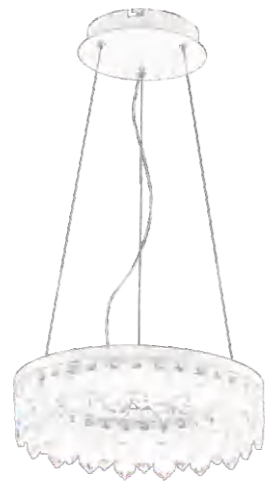

D400*H115*H1500mm
30W

P0620-600BA

D600*H115*H1500mm
50W

P0620-800BA

D800*H115*H1500mm
72W

Black

White

Silver grey

Diamarix

Deconstructing light and shadow with edges and corners, let geometry become the visual poetics of space

Pendant Lamp | AC 220-240VAC 50/60HZ | IP20 | 3000K | Epistar LED | Pure Aluminum

P0621-400AA

Phantastra

"Phantom Star" takes "the interwoven interstellar dream of reality and illusion" as its core, breaks the shackles of the physical laws of reality, and builds a lighting fixture full of imagination and fantasy