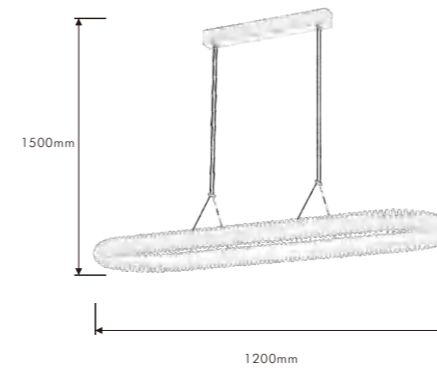

D800*H65*H1500mm
90W

Pendant Lamp | AC 220-240VAC 50/60HZ | IP20 | 3000K | Epistar LED | Pure Aluminum

P0571-1200A

1200*335*H1500mm
90W

P0571-2A

500+800mm
140W

P0571-4A

400+500+600+800
240W