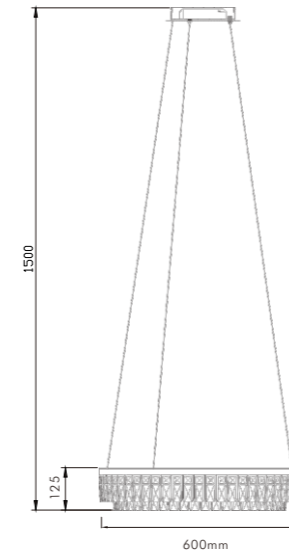

P0619-600AA

D600*H125*H1500mm
38W