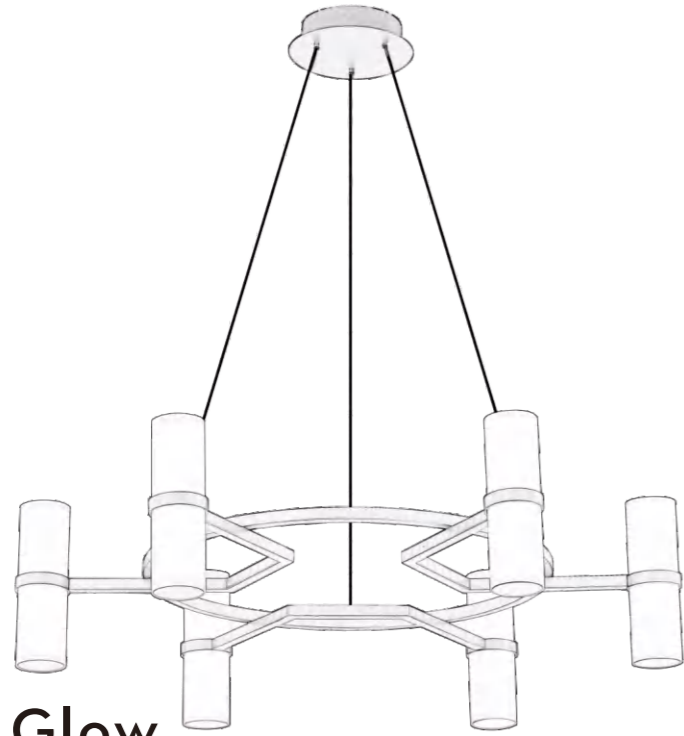

Amber Glow

Luminous Warmth, Tempered by Time
Capturing the eternal poetry of amber through modern craft,
transforming light into the living breath of space.