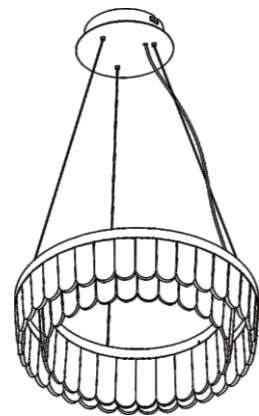

D400*H125*H1500mm
30W

P0619-600BA

D600*H125*H1500mm
50W

P0619-800BA

D800*H125*H1500mm
72W

Arc crystal

Simulating the flowing rhythm of the interlocking arc-shaped blocks, it conveys the dynamic imagination of "light and shadow flowing like water in a loop"