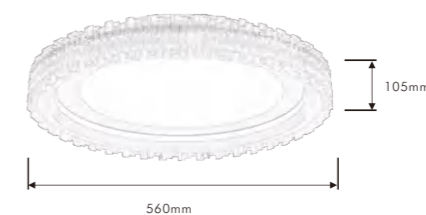

Ceiling Lamp | AC 220-240VAC 50/60HZ | IP20 | 3000K | Epistar LED | Pure Aluminum

C0580-400A

Φ460*H105

65W

C0580-500A

Φ560*H105

90W

C0580-600A