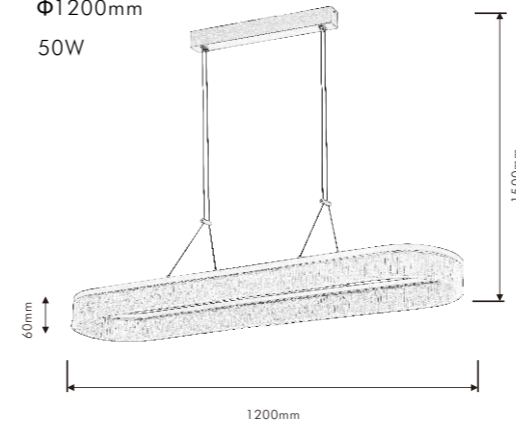

Pendant Lamp | AC 220-240VAC 50/60HZ | IP20 | 3000K | Epistar LED | Pure Aluminum

P0575-1200B

Φ1200mm
50W