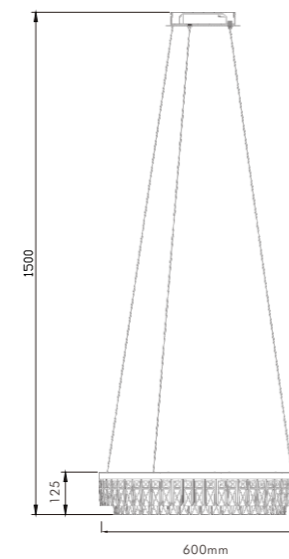

D400*H125*H1500mm
30W

P0619-600BA

D600*H125*H1500mm
50W

P0619-800BA

D800*H125*H1500mm
72W

Arc crystal

Simulating the flowing rhythm of the interlocking arc-shaped blocks, it conveys the dynamic imagination of "light and shadow flowing like water in a loop"