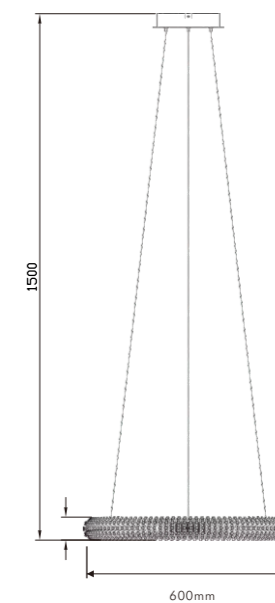

P0571-600A

D600*H65*H1500mm
60W