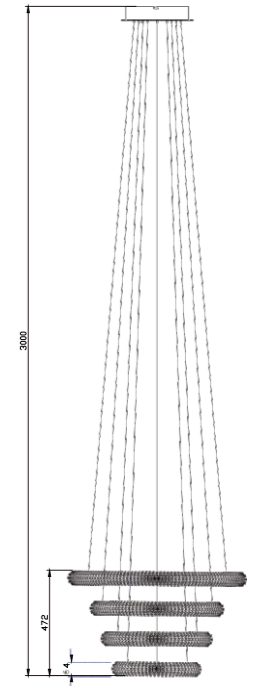

D800*H65*H1500mm
90W

Pendant Lamp | AC 220-240VAC 50/60HZ | IP20 | 3000K | Epistar LED | Pure Aluminum

P0571-1200A

1200*335*H1500mm
90W

P0571-2A

500+800mm
140W

P0571-4A

400+500+600+800
240W