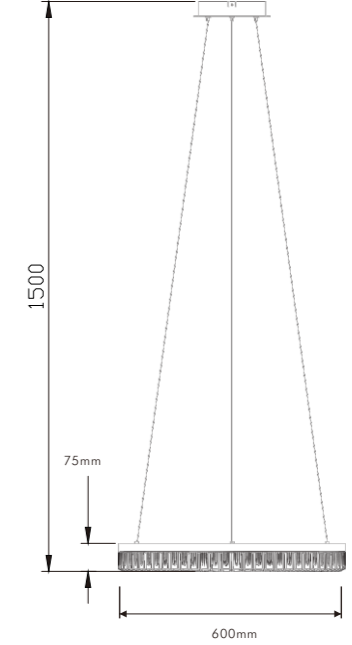

P0582-400A

D400*H75*H1500mm
21W

P0582-500A

D500*H75*H1500mm
30W

P0582-600A

D600*H75*H1500mm
38W

P0582-800A

D800*H75*H1500mm
50W

140W

P0582-1050A

1050*300*75*H1500mm

50W

Black

White

Silver grey

Huelumina