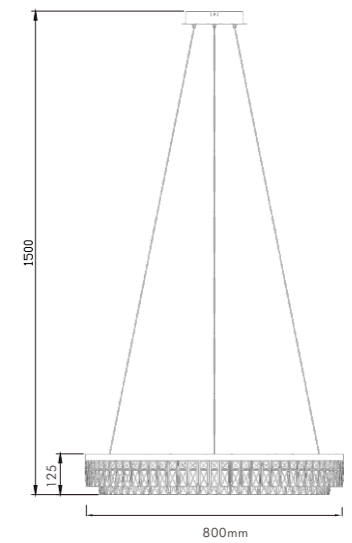

P0619-800AA

D800*H125*H1500mm
50W