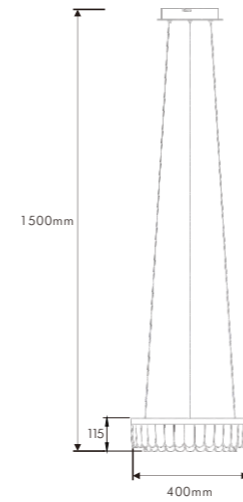

P0620-400AA

D400*H115*H1500mm
21W