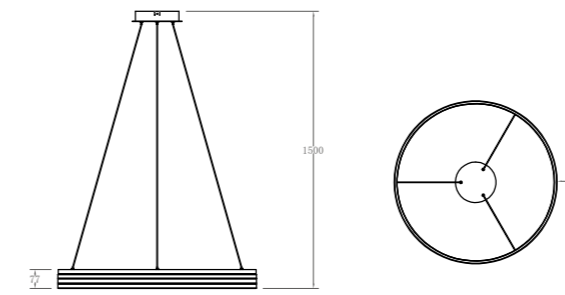

Pendant Lamp | 3000K | EPISTAR LED | ALUMINUM | AC 220-240V AC 50/60HZ | IP20 | 150° |

P0615-400A
25W Φ400*1500mm

P0615-600A
38W Φ600*1500mm

P0615-800A
50W Φ800*1500mm

P0615-1000A
60W Φ1000*1500mm

STAR SHINNING