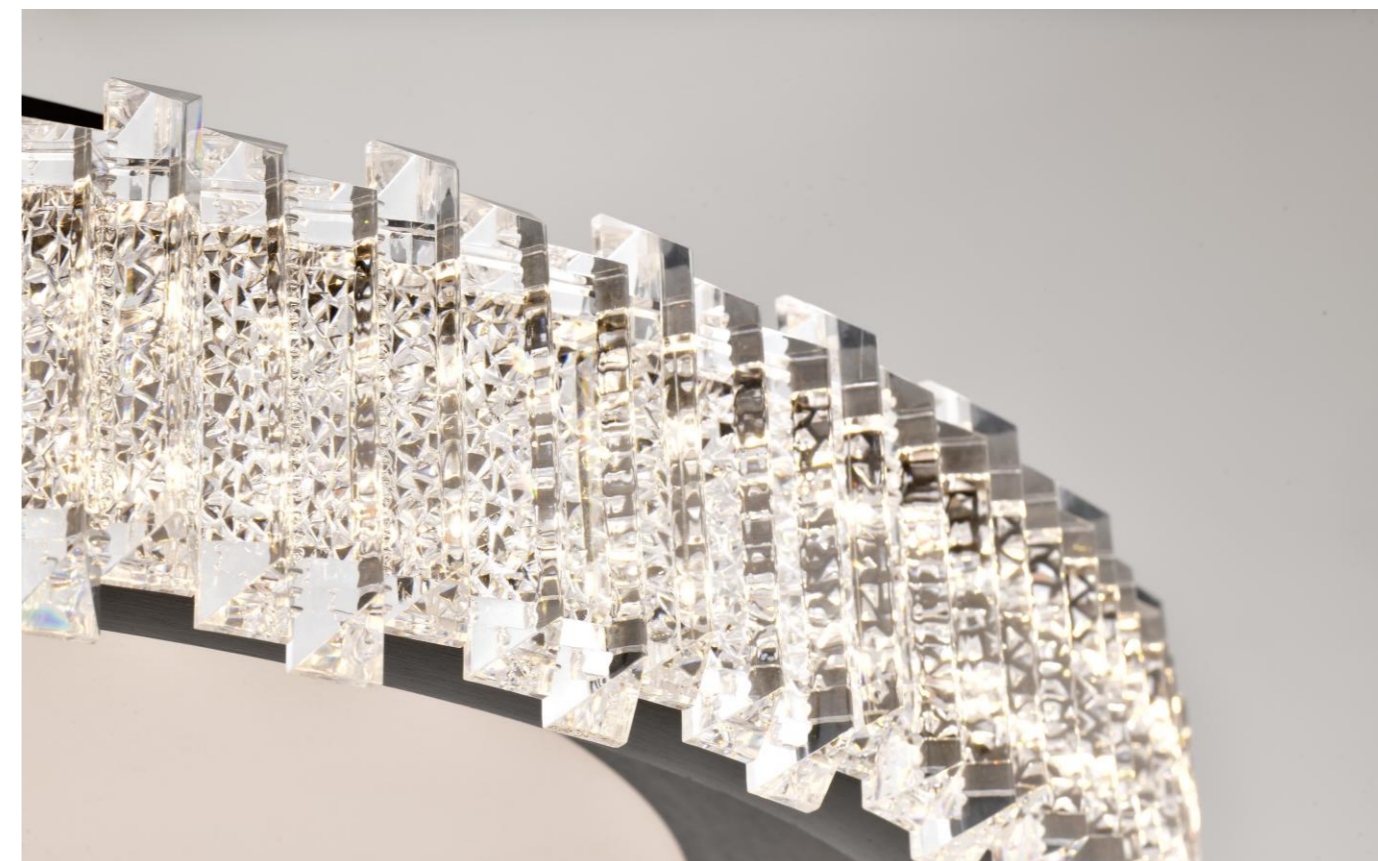

Φ660*H105

120W

Black

White

Silver grey

Gemiura

True refinement never lies in the ostentation of accumulation, but in the harmonious coordination of materials and light and shadow, like the encounter of jade and feathers, achieving a unique balance of beauty amid contradictions, allowing every beam of light to become a delicate annotation of the texture of life.