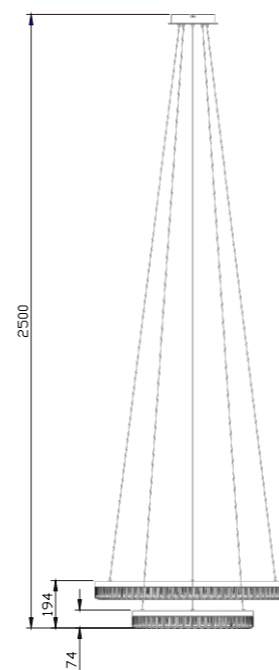

Pandent Lamp | AC 220-240VAC 50/60HZ | IP20 | 3000K | Epistar LED | Pure Aluminum

P0582-2A

500+800mm

80W