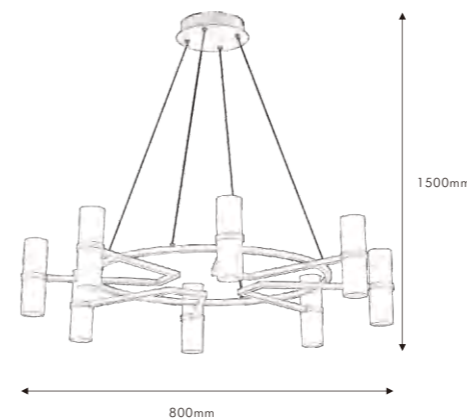

P0758-8A

Φ1000*H200吊高1500MA
61W

Light Dwelling

Guiding light into space, crafting vessels as its nest—
Where every wandering ray settles into poetry

Pendant Lamp | AC 220-240VAC 50/60HZ | IP20 | 3000K | SMD2835 | Pure Aluminum