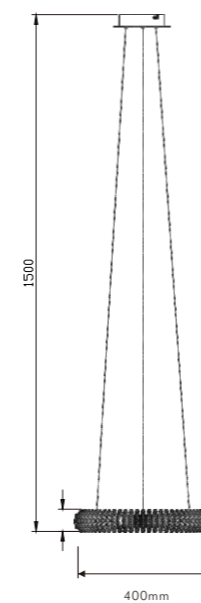

P0571-400A

D400*H65*H1500mm
38W