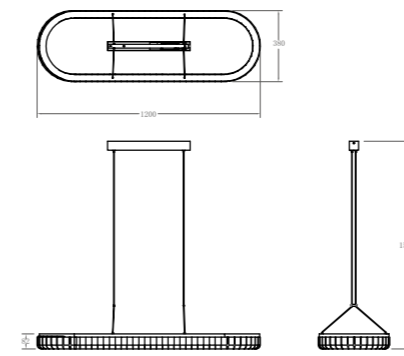

Pandent Lamp | 3000K | EPISTAR LED | ALUMINUM | AC 220-240V AC 50/60HZ | IP20 | 150° |

P0614-1200B
50W Φ800*1500mm