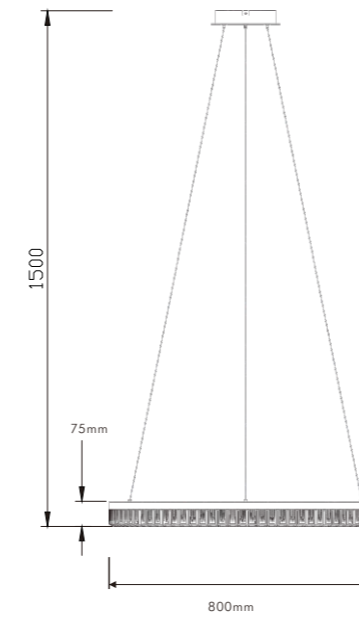

P0582-400A

D400*H75*H1500mm
21W

P0582-500A

D500*H75*H1500mm
30W

P0582-600A

D600*H75*H1500mm
38W

P0582-800A

D800*H75*H1500mm
50W

140W

P0582-1050A

1050*300*75*H1500mm

50W

Black

White

Silver grey

Huelumina