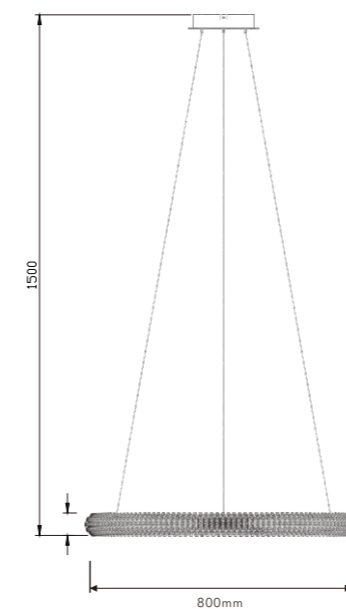

P0571-800A

D800*H65*H1500mm
90W