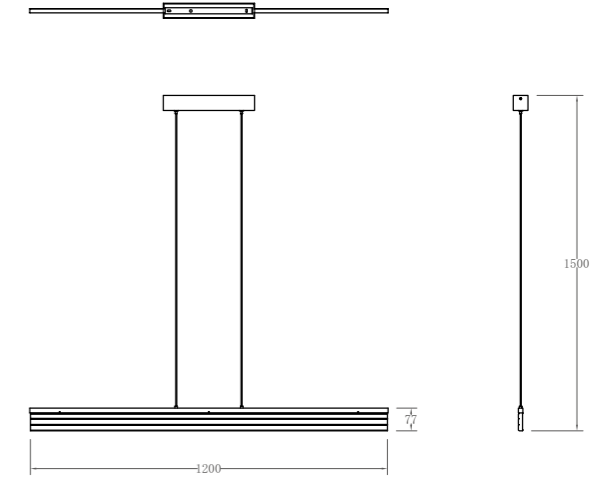

P0615-1200C
25W Φ1200*1500mm