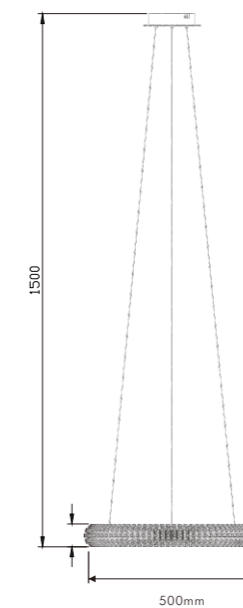

P0571-500A

D500*H65*H1500mm
50W