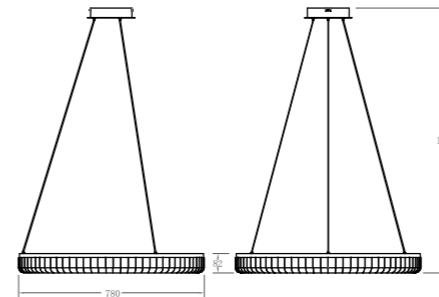

Pendant Lamp | 3000K | EPISTAR LED | ALUMINUM | AC 220-240V AC 50/60HZ | IP20 | 150° |

P0614-400A
25W ϕ 450*1500mm

P0614-600A
38W ϕ 600*1500mm

P0614-800A
50W ϕ 800*1500mm

P0614-1000A
60W ϕ 1000*1500mm

LUXURY SHINNING