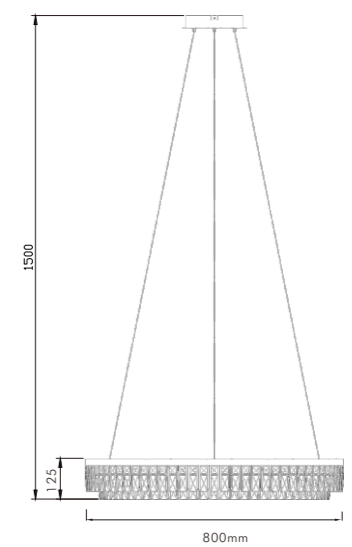

D400*H125*H1500mm
30W

P0619-600BA

D600*H125*H1500mm
50W

P0619-800BA

D800*H125*H1500mm
72W

Arc crystal

Simulating the flowing rhythm of the interlocking arc-shaped blocks, it conveys the dynamic imagination of "light and shadow flowing like water in a loop"