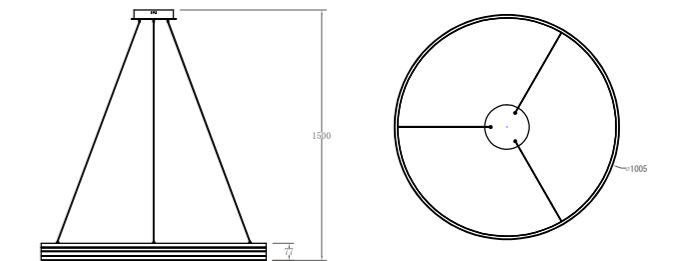

P0615-1000A
60W Φ1000*1500mm