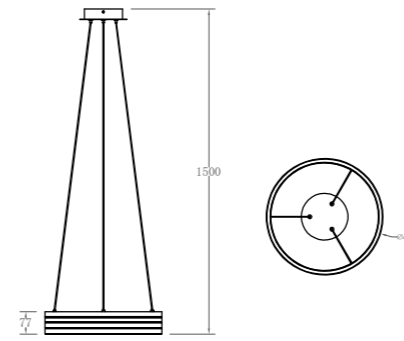

Pendant Lamp | 3000K | EPISTAR LED | ALUMINUM | AC 220-240V AC 50/60HZ | IP20 | 150° |

P0615-400A
25W Φ400*1500mm