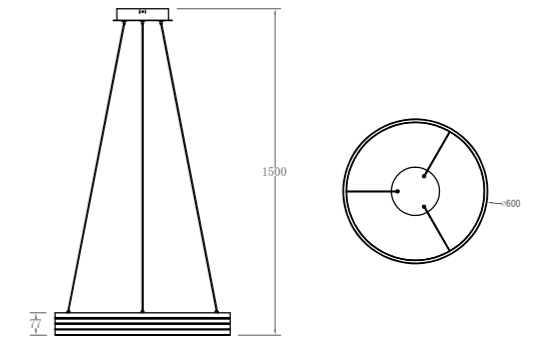

P0615-600A
38W Φ600*1500mm