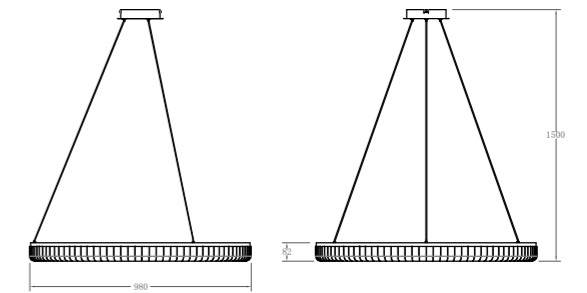

Pendant Lamp | 3000K | EPISTAR LED | ALUMINUM | AC 220-240V AC 50/60HZ | IP20 | 150° |

P0614-400A
25W ϕ 450*1500mm

P0614-600A
38W ϕ 600*1500mm

P0614-800A
50W ϕ 800*1500mm

P0614-1000A
60W ϕ 1000*1500mm

LUXURY SHINNING