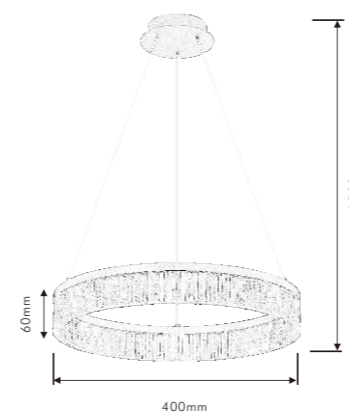

Pendant Lamp | AC 220-240VAC 50/60HZ | IP20 | 3000K | Epistar LED | Pure Aluminum

P0575-400A

Φ400*H60*1500mm

25W