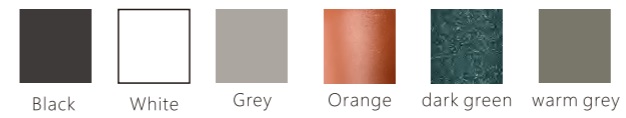

P0614-1200C
25W Φ1200*1500mm