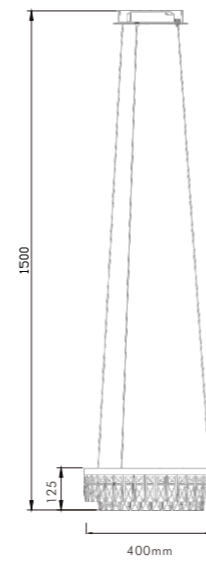

D400*H125*H1500mm
30W

P0619-600BA

D600*H125*H1500mm
50W

P0619-800BA

D800*H125*H1500mm
72W

Arc crystal

Simulating the flowing rhythm of the interlocking arc-shaped blocks, it conveys the dynamic imagination of "light and shadow flowing like water in a loop"