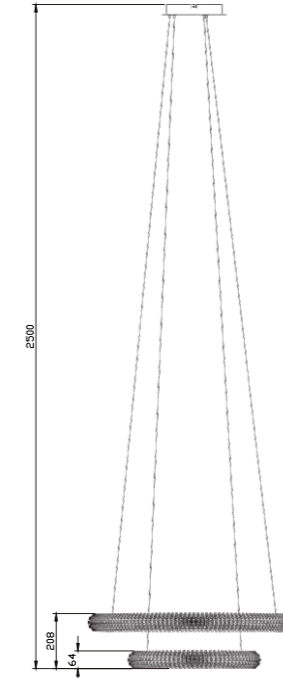

D800*H65*H1500mm
90W

Pendant Lamp | AC 220-240VAC 50/60HZ | IP20 | 3000K | Epistar LED | Pure Aluminum

P0571-1200A

1200*335*H1500mm
90W

P0571-2A

500+800mm
140W

P0571-4A

400+500+600+800
240W