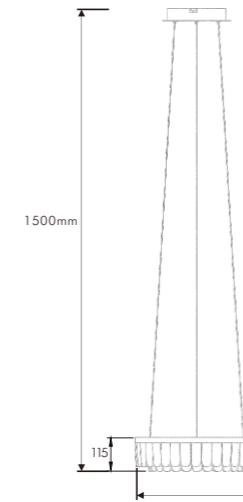

P0620-600AA

D600*H115*H1500mm
37W