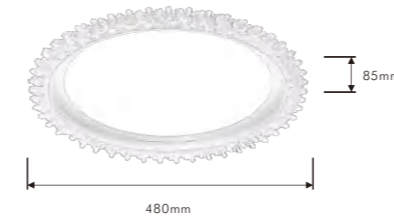

Ceiling Lamp | AC 220-240VAC 50/60HZ | IP20 | 3000K | Epistar LED | Pure Aluminum

C0618-400A

Φ480*H85
65W