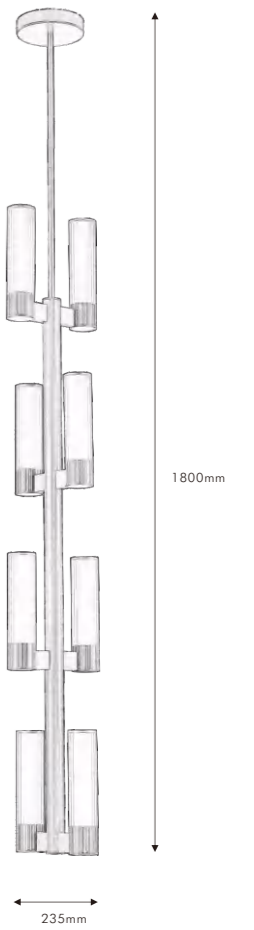

White

Silver grey

Pendant Lamp | AC 220-240VAC 50/60HZ | IP20 | 3000K | Epistar LED | Pure Aluminum

P0575-1200B

Φ1200mm
50W

P0575-3A

Φ800*H60*1500mm
95W

Black

P0758-8A

Φ1000*H200吊高1500MA
61W

Light Dwelling

Guiding light into space, crafting vessels as its nest—
Where every wandering ray settles into poetry

Pendant Lamp | AC 220-240VAC 50/60HZ | IP20 | 3000K | SMD2835 | Pure Aluminum

LWA0759-1A

108*80*H270mm
7W

LWA0759-2A

225*85*H270mm
14W

P0759-8C

Φ235*H1800
50W

P0759-7A

Φ800*H250吊高1500MA
42W

P0759-10A

Φ1000*H200吊高1500MA
57W

P0759-12B

1200*240*H250(吊1500mm)
73W