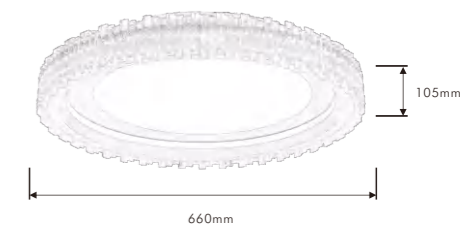

C0580-600A

Φ660*H105

120W