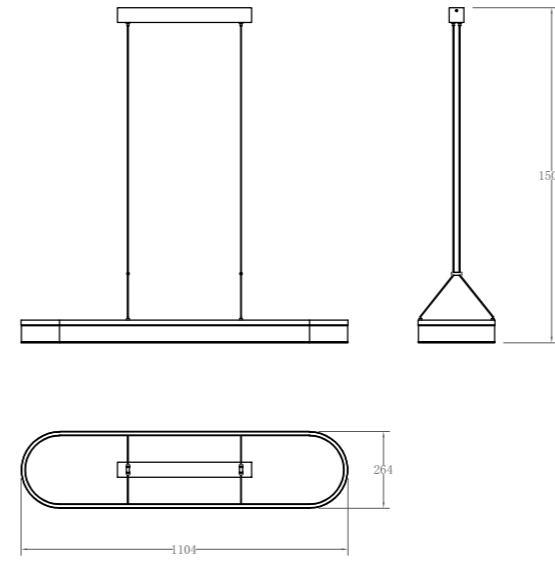

Modern minimalist
light luxury chandelier

Pandent Lamp | 3000K | EPISTAR LED | ALUMINUM | AC 220-240V AC 50/60HZ | IP20 | 150° |

P0615-1200B
50W 1200*380*1500mm

P0615-1200C
25W Φ1200*1500mm