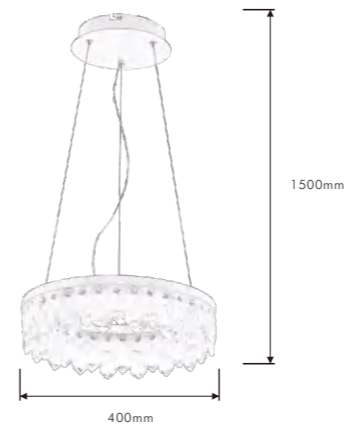

Diamarix

Deconstructing light and shadow with edges and corners, let geometry become the visual poetics of space

Pendant Lamp | AC 220-240VAC 50/60HZ | IP20 | 3000K | Epistar LED | Pure Aluminum

P0621-400AA

D400*H110*H1500mm
21W

P0621-600AA

D600*H110*H1500mm
38W

P0621-800AA

D800*H110*H1500mm
50W

P0621-400BA

D400*H110*H1500mm
30W

P0621-600BA