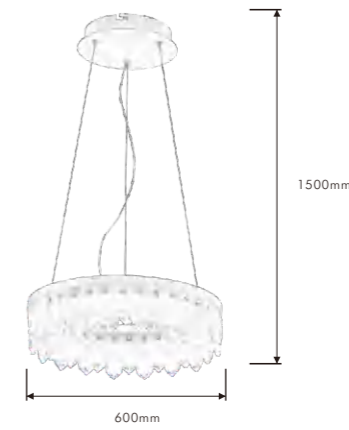

Diamarix

Deconstructing light and shadow with edges and corners, let geometry become the visual poetics of space

Pendant Lamp | AC 220-240VAC 50/60HZ | IP20 | 3000K | Epistar LED | Pure Aluminum

P0621-400AA

D400*H110*H1500mm
21W

P0621-600AA

D600*H110*H1500mm
38W

P0621-800AA

D800*H110*H1500mm
50W

P0621-400BA

D400*H110*H1500mm
30W

P0621-600BA