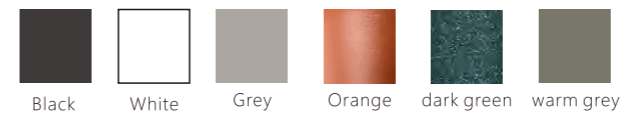

P0614-1000A
60W ϕ 1000*1500mm