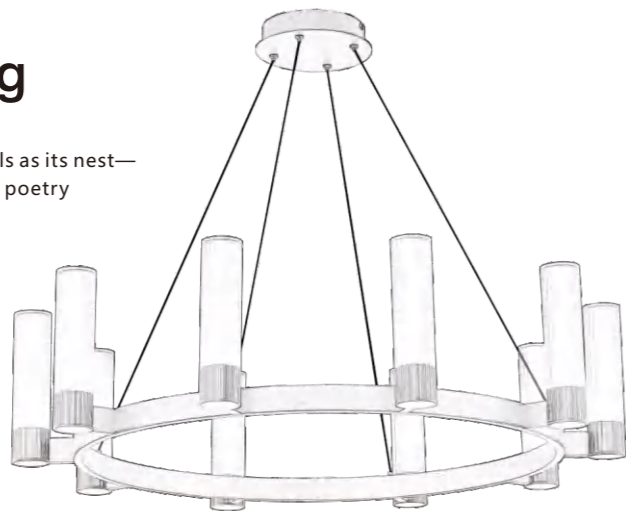

P0758-8A

Φ1000*H200吊高1500MA
61W

Light Dwelling

Guiding light into space, crafting vessels as its nest—
Where every wandering ray settles into poetry

Pendant Lamp | AC 220-240VAC 50/60HZ | IP20 | 3000K | SMD2835 | Pure Aluminum