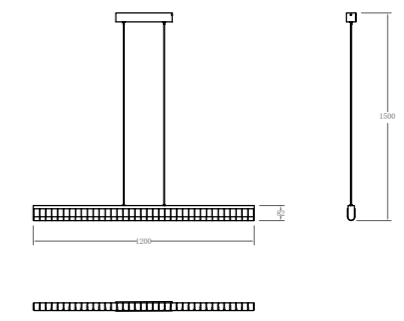

P0614-1200C
25W Φ1200*1500mm