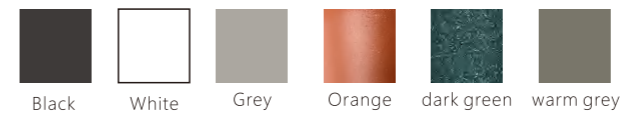

P0615-1200C
25W Φ1200*1500mm