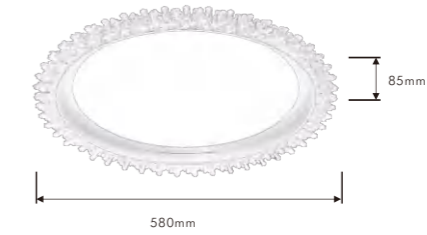

Ceiling Lamp | AC 220-240VAC 50/60HZ | IP20 | 3000K | Epistar LED | Pure Aluminum

C0618-400A

Φ480*H85
65W

C0618-500A

Φ580*H85
100W

Black

White

Silver grey