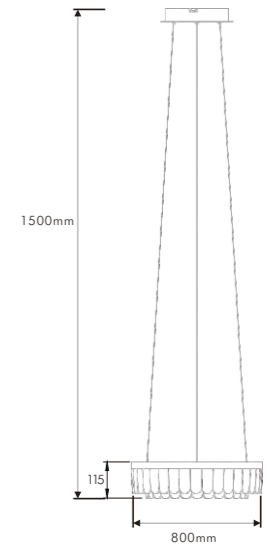

P0620-800AA

D800*H115*H1500mm
50W