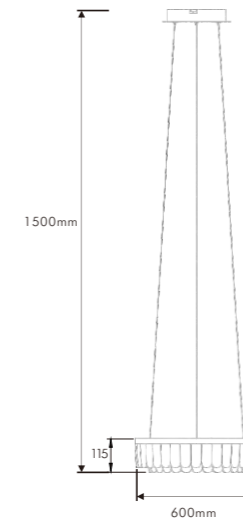

D400*H115*H1500mm
30W

P0620-600BA

D600*H115*H1500mm
50W

P0620-800BA

D800*H115*H1500mm
72W

Black

White

Silver grey