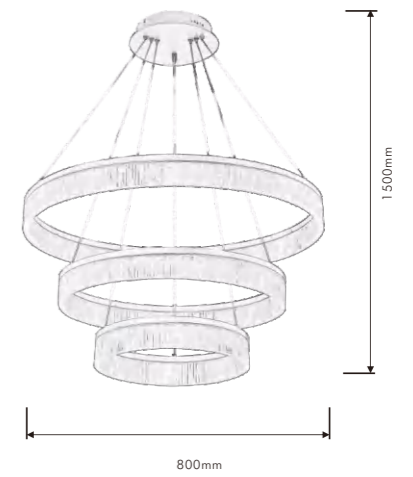

White

Silver grey

Pendant Lamp | AC 220-240VAC 50/60HZ | IP20 | 3000K | Epistar LED | Pure Aluminum

P0575-1200B

Φ1200mm
50W

P0575-3A

Φ800*H60*1500mm
95W

Black