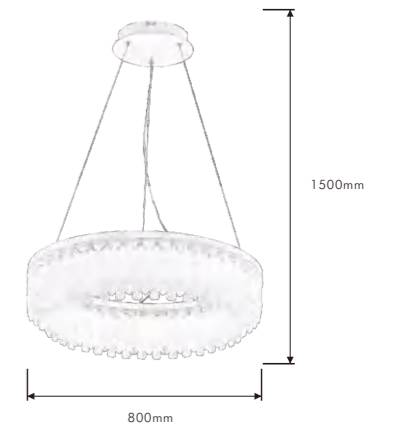

P0622-800AA

D800*H160*H1500mm
50W