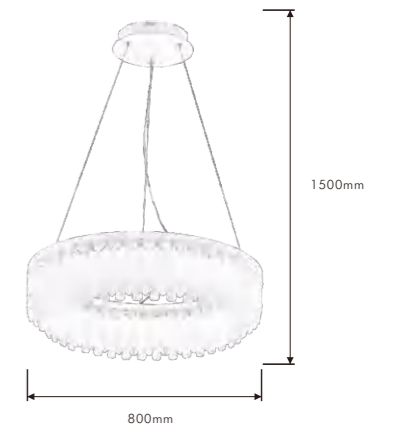

D400*H160*H1500mm
30W

P0622-600BA

D600*H160*H1500mm
50W

P0622-800BA

D800*H160*H1500mm
72W

Light art
Permanent etc.
Shape

Crystara

The crystal column chandelier breaks the smooth outline of the traditional circular lamp and builds the visual coordinate system of the space with the vertical tension of the cylinder