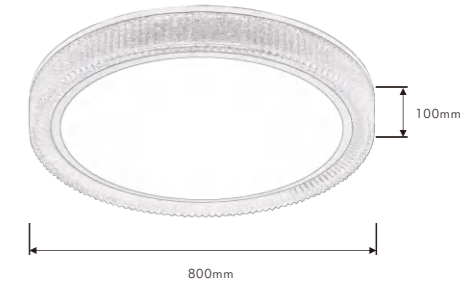

Ceiling Lamp | AC 220-240VAC 50/60HZ | IP20 | 3000K | Epistar LED | Pure Aluminum

C0578-400A
Φ400*H100
70W

C0578-500A
Φ500*H100
90W

C0578-800A
Φ800*H100
210W

Focusilux

The "Ningguang" chandelier uses light as a medium to solidify the flowing light into an artistic form. Through unique material and structural design, light and shadow interweave and settle in the space, endowing the lamps with a poetic atmosphere and paying tribute to the eternal brilliance of the residence.