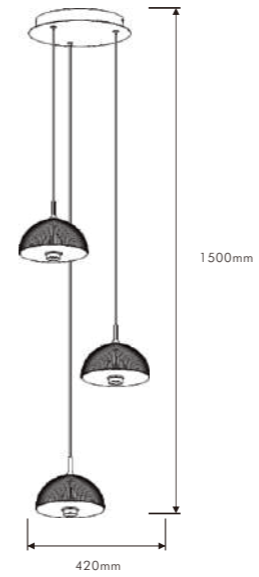

Φ600*H380(wire H1500mm)
30W

Pandent Lamp | AC 220-240VAC 50/60HZ | IP20 | 3000K | Epistar LED | Pure Aluminum

P0285-3A

Φ420(wire H1500mm)
18W

P0285-4A

L1250*W200*H165 (wire H1500mm)
24W

Gold

Red