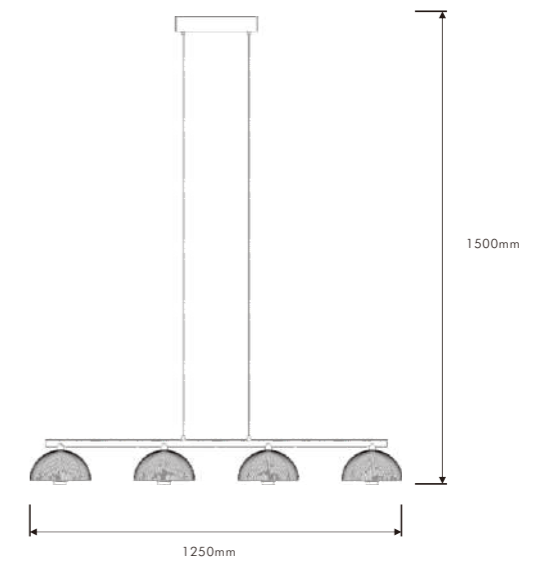

P0285-4A

L1250*W200*H165 (wire H1500mm)
24W