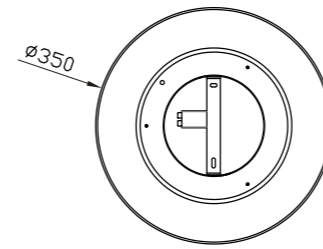

D350*H92*H1500mm
30W

P0602-450B

D450*H92*H1500mm
38W

P0602-550B

D550*H92*H1500mm
50W

Pendant Lamp | AC 220-240VAC 50/60HZ | IP20 | 3000K | Epistar LED | Pure Aluminum

C0602-350A

D350*H56mm
21W