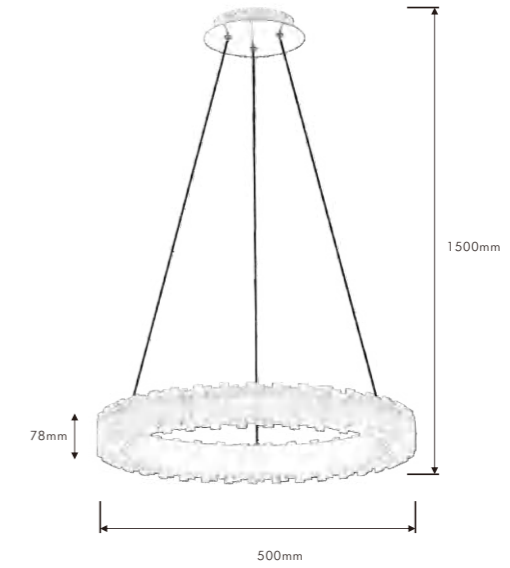

P0570-500A

D500*H78*H1500mm
30W