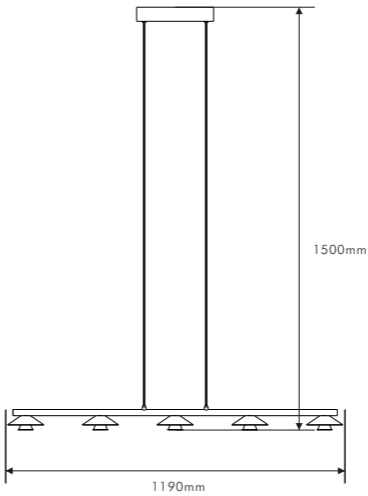

P0280-5B
L1190*W128*H50*1500
25W