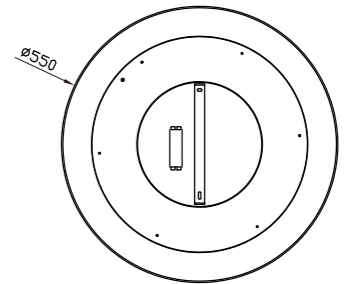

C0602-550A

D550*H56mm
38W