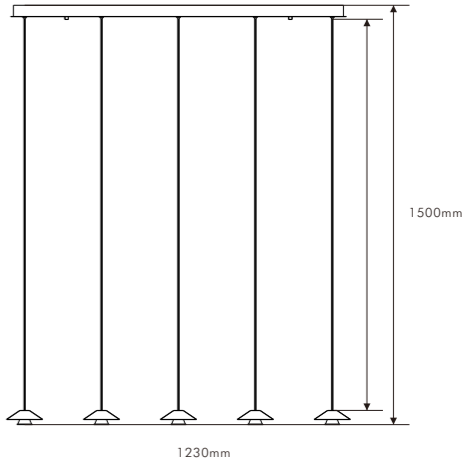

P0280-5A
L1230*W128*H50*1500
25W