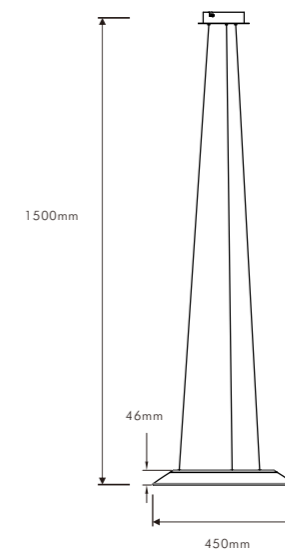

Pendent Lamp | AC 220-240VAC 50/60HZ | IP20 | 3000K | Epistar LED | Pure Aluminum

P0602-350A

D350*H46*H1500mm
21W

P0602-450A

D450*H46*H1500mm
30W

P0602-550A

D550*H46*H1500mm
38W

Pendent Lamp | AC 220-240VAC 50/60HZ | IP20 | 3000K | Epistar LED | Pure Aluminum