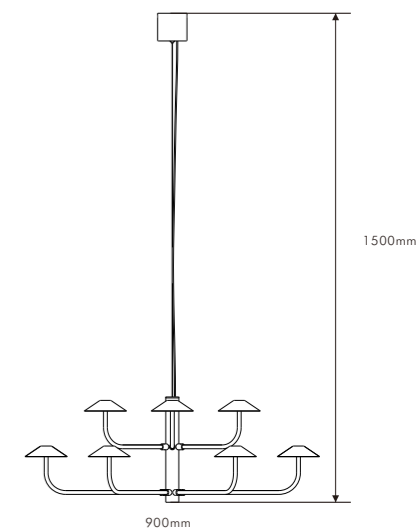

P0280-12F

Φ900*H323*1500
57W