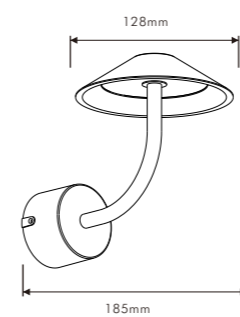

P0280-12F

Φ900*H323*1500
57W

LWA0280-1A

L185*W128*H155*1500
6W

Luminisle

Luminisle

Transform the apple-shaped lamps into "light islands" floating in the space, conveying a serene and unique spatial temperament