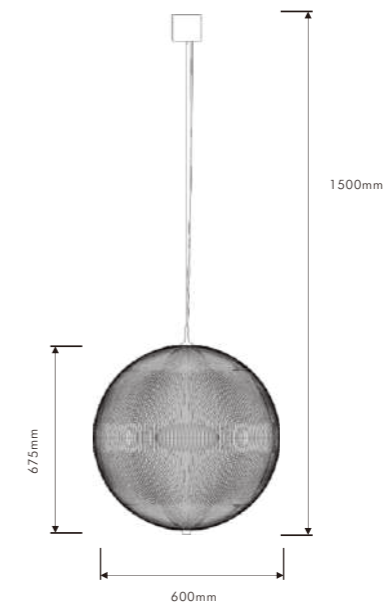

P0285-600C

Φ600*H675(wire H1500mm)
30W

Pendant Lamp | AC 220-240VAC 50/60HZ | IP20 | 3000K | Epistar LED | Pure Aluminum

P0285-3C

Φ420(wire H1500mm)
24W

P0285-200D

Φ200*H270(wire H1500mm)
12W

P0285-300D

Φ300*H375(wire H1500mm)
18W

P0285-400D

Φ400*H475(wire H1500mm)
20W

P0285-600D

Φ600*H675(wire H1500mm)
30W

Layerecho

The design concept of "Overlapping Shadows" deeply integrates the structural features of lamps with the aesthetics of light and shadow