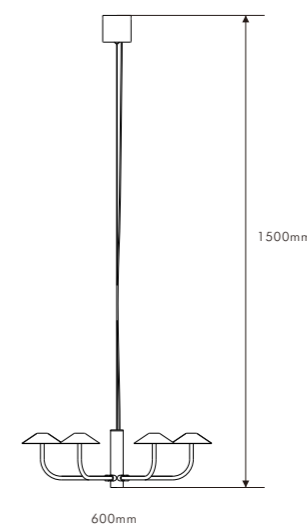

P0280-12F

Φ900*H323*1500
57W

LWA0280-1A

L185*W128*H155*1500
6W

Luminisle

Luminisle

Transform the apple-shaped lamps into "light islands" floating in the space, conveying a serene and unique spatial temperament