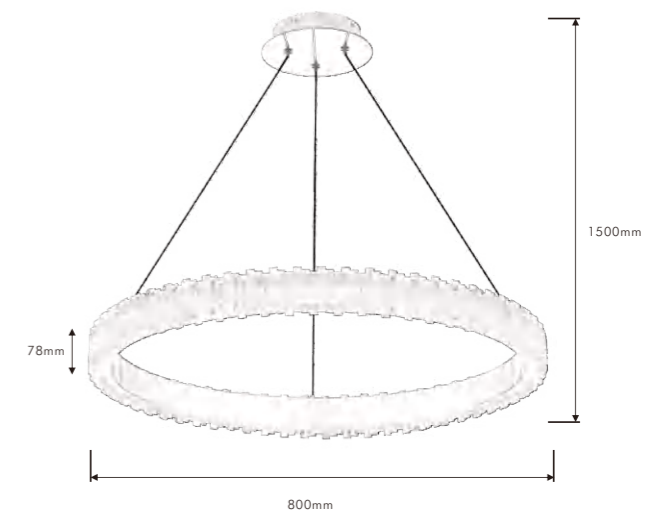

P0570-800A

D800*H78*H1500mm
50W