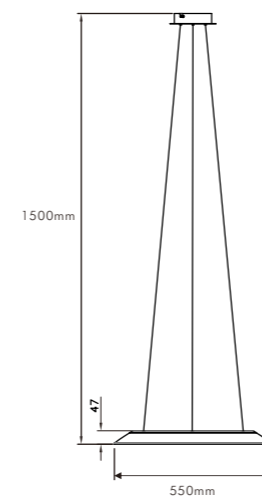

Pendent Lamp | AC 220-240VAC 50/60HZ | IP20 | 3000K | Epistar LED | Pure Aluminum

P0602-350A

D350*H46*H1500mm
21W

P0602-450A

D450*H46*H1500mm
30W

P0602-550A

D550*H46*H1500mm
38W

Pendent Lamp | AC 220-240VAC 50/60HZ | IP20 | 3000K | Epistar LED | Pure Aluminum