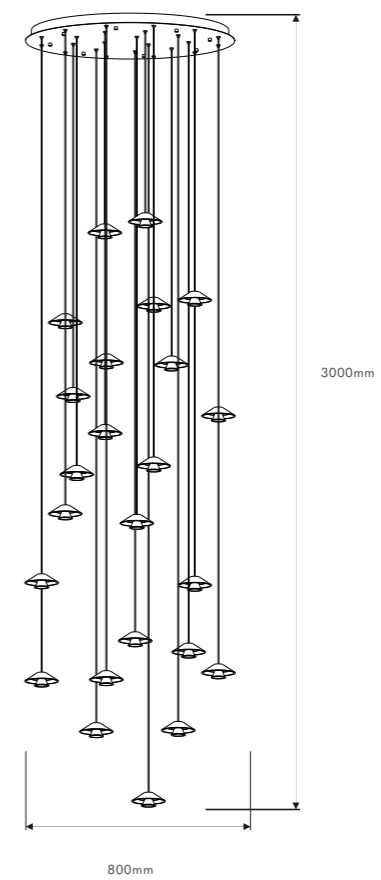

P0280-24A

Φ800*3000

114W