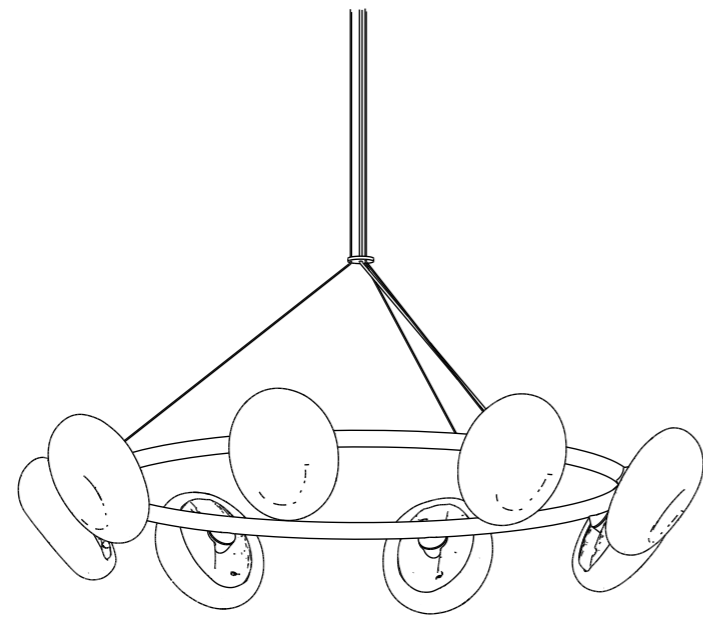

P0280-12F

Φ900*H323*1500
57W

LWA0280-1A

L185*W128*H155*1500
6W

Luminisle

Luminisle

Transform the apple-shaped lamps into "light islands" floating in the space, conveying a serene and unique spatial temperament