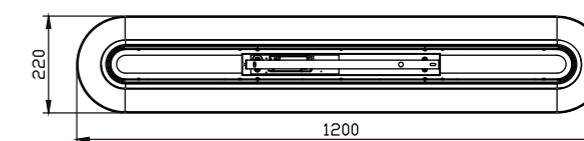

Pendent Lamp | AC 220-240VAC 50/60HZ | IP20 | 3000K | Epistar LED | Pure Aluminum

P0602-1200A

1200*45*220*H1500mm

50W