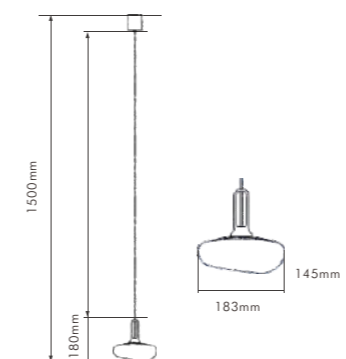

P0283-1A

L183*W145*H180*1500mm
6W