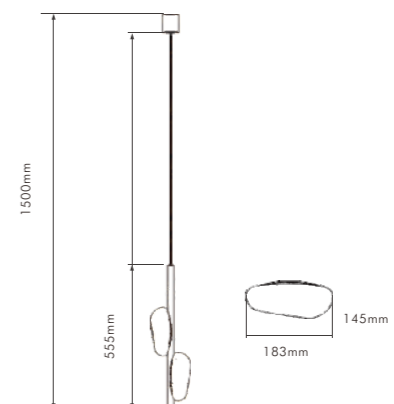

P0283-2A

L150*W145*H555*1500mm
12W