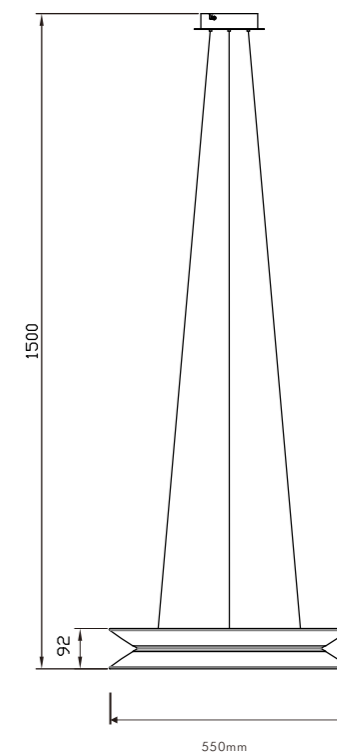

D350*H92*H1500mm
30W

P0602-450B

D450*H92*H1500mm
38W

P0602-550B

D550*H92*H1500mm
50W

Pendant Lamp | AC 220-240VAC 50/60HZ | IP20 | 3000K | Epistar LED | Pure Aluminum

C0602-350A

D350*H56mm
21W

C0602-450A

D450*H56mm
30W

C0602-550A

D550*H56mm
38W

Black

White

Silver grey