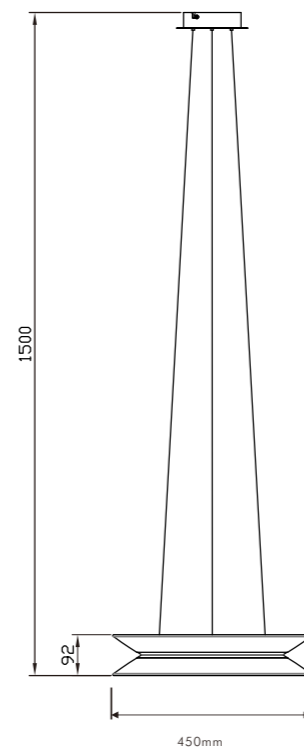

D350*H92*H1500mm
30W

P0602-450B

D450*H92*H1500mm
38W

P0602-550B

D550*H92*H1500mm
50W

Pendant Lamp | AC 220-240VAC 50/60HZ | IP20 | 3000K | Epistar LED | Pure Aluminum

C0602-350A

D350*H56mm
21W