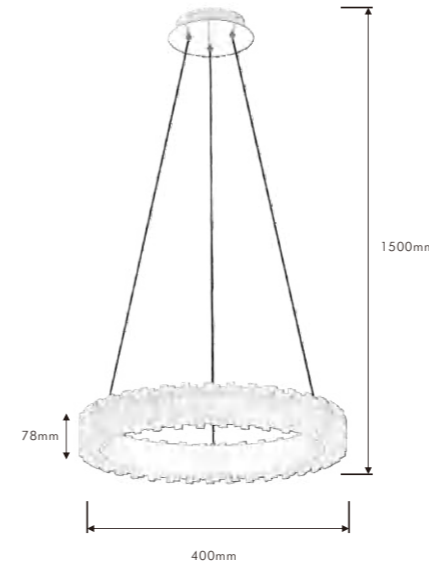

P0570-400A

D400*H78*H1500mm
22W