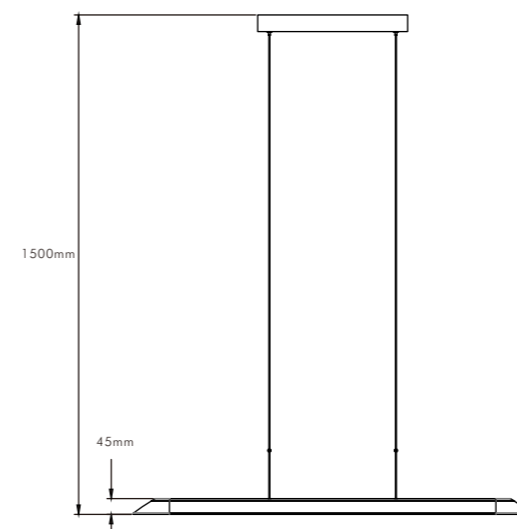

Pendent Lamp | AC 220-240VAC 50/60HZ | IP20 | 3000K | Epistar LED | Pure Aluminum

P0602-1200A

1200*45*220*H1500mm

50W