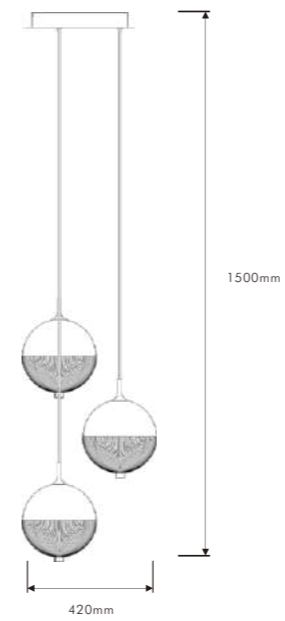

P0285-600C

Φ600*H675(wire H1500mm)
30W

Pendant Lamp | AC 220-240VAC 50/60HZ | IP20 | 3000K | Epistar LED | Pure Aluminum

P0285-3C

Φ420(wire H1500mm)
24W

P0285-200D

Φ200*H270(wire H1500mm)
12W

P0285-300D

Φ300*H375(wire H1500mm)
18W

P0285-400D

Φ400*H475(wire H1500mm)
20W

P0285-600D

Φ600*H675(wire H1500mm)
30W

Layerecho

The design concept of "Overlapping Shadows" deeply integrates the structural features of lamps with the aesthetics of light and shadow