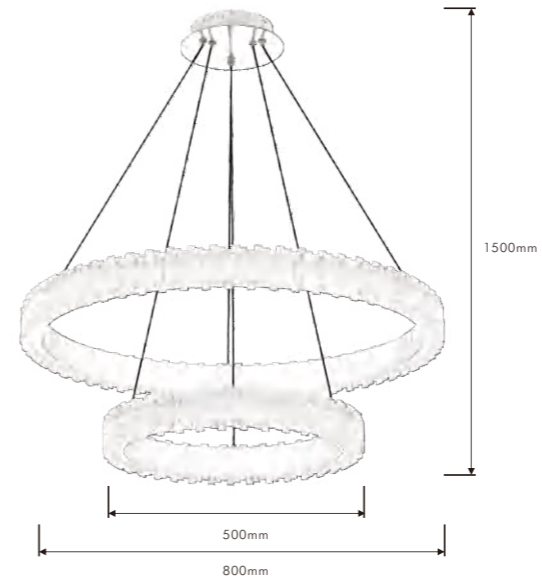

Weave dreams

The "Dream Weaving" lighting fixture takes "weaving light and shadow dreams" as its core, integrating exquisite craftsmanship with romantic imagination to endow the space with a unique artistic appeal

D800*H78*H1500mm
50W

Pendant Lamp | AC 220-240VAC 50/60HZ | IP20 | 3000K | Epistar LED | Pure Aluminum

P0570-2A

500+800mm
80W

P0570-4A

400+500+600+800mm
170W

Mouralane

The "Menglan" lamps take "flowing light and shadow dreams" as their core concept, deeply integrating natural imagery with optical design