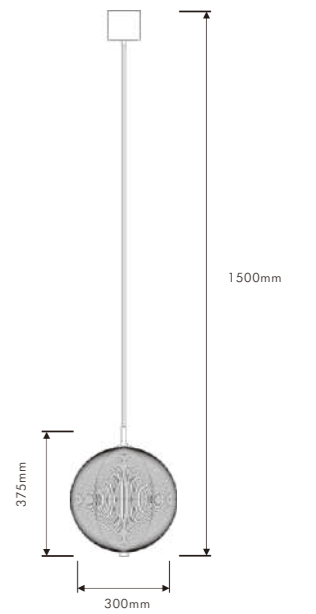

P0285-600C

Φ600*H675(wire H1500mm)
30W

Pendant Lamp | AC 220-240VAC 50/60HZ | IP20 | 3000K | Epistar LED | Pure Aluminum

P0285-3C

Φ420(wire H1500mm)
24W

P0285-200D

Φ200*H270(wire H1500mm)
12W

P0285-300D

Φ300*H375(wire H1500mm)
18W

P0285-400D

Φ400*H475(wire H1500mm)
20W

P0285-600D

Φ600*H675(wire H1500mm)
30W

Layerecho

The design concept of "Overlapping Shadows" deeply integrates the structural features of lamps with the aesthetics of light and shadow