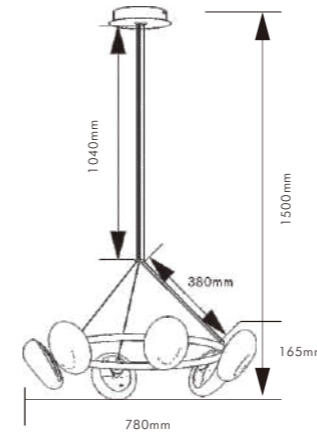

Pandent Lamp | AC 220-240VAC 50/60HZ | IP20 | 3000K | Epistar LED | Pure Aluminum

P0283-6A

Φ780*H165*1500mm
30W