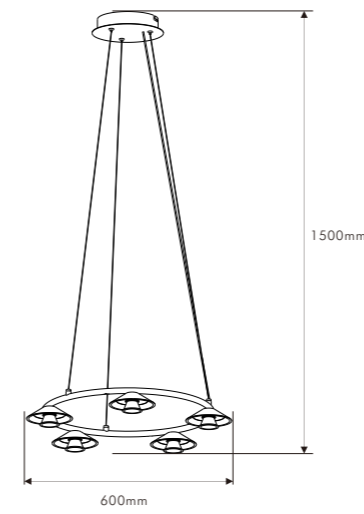

Pendant Lamp | AC 220-240VAC 50/60HZ | IP20 | 3000K | Epistar LED | Pure Aluminum

P0280-5E

Φ600*H80*1500

25W