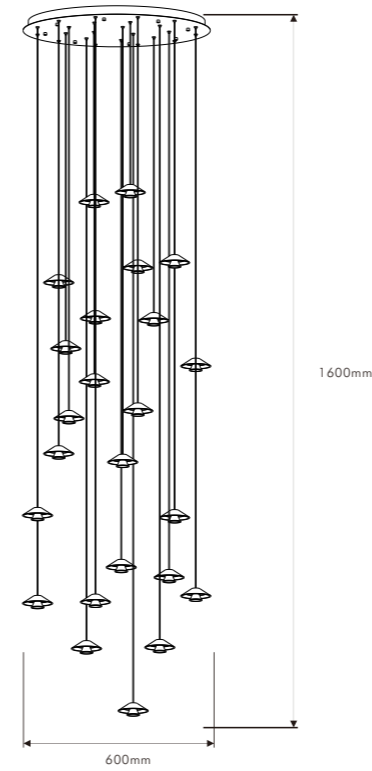

Pendant Lamp | AC 220-240VAC 50/60HZ | IP20 | 3000K | Epistar LED | Pure Aluminum

P0280-18A

Φ600*1600

80W