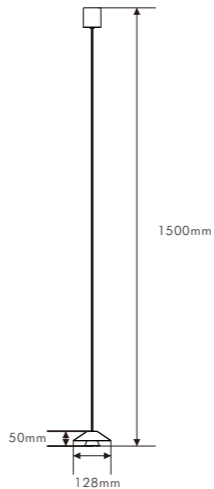

Pendent Lamp | AC 220-240VAC 50/60HZ | IP20 | 3000K | Epistar LED | Pure Aluminum

P0280-1A
Φ128*H50*1500
6W