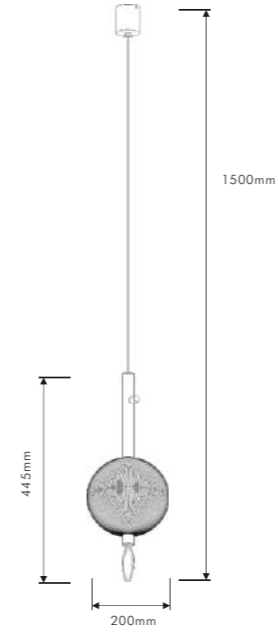

Khaki

Gold

Pendant Lamp | AC 220-240VAC 50/60HZ | IP20 | 3000K | Epistar LED | Pure Aluminum

P0285-200B

Φ200*H445(wire H1500mm)

12W

P0285-300B

Φ300*H605(wire H1500mm)