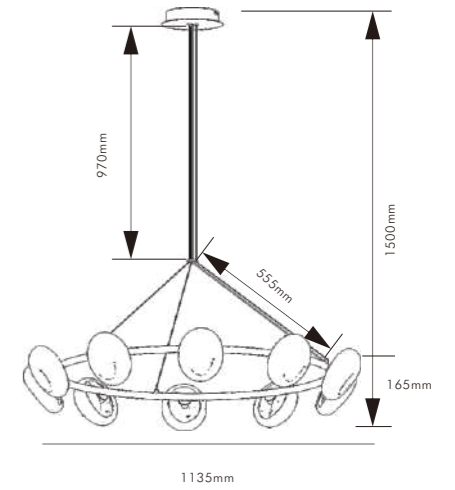

P0283-10A

Φ1135*H165*1500mm
50W