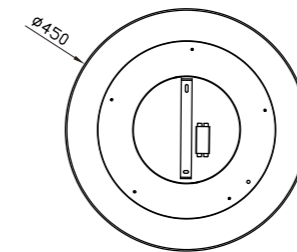

Pendant Lamp | AC 220-240VAC 50/60HZ | IP20 | 3000K | Epistar LED | Pure Aluminum

C0602-350A

D350*H56mm
21W

C0602-450A

D450*H56mm
30W

C0602-550A

D550*H56mm
38W

Black

White

Silver grey