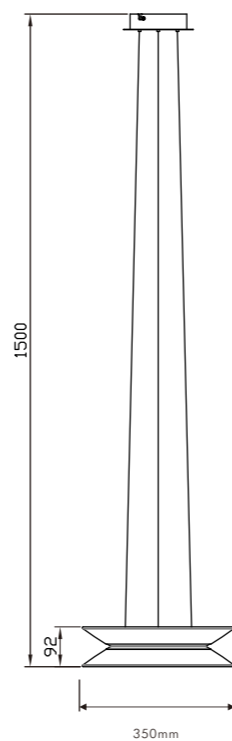

P0569-400A

D400*H78*H1500mm
22W

P0569-500A

D500*H78*H1500mm
30W

P0569-600A

D600*H78*H1500mm
38W

P0569-800A

D800*H78*H1500mm
50W

P0602-1200A

1200*45*220*H1500mm

50W

Black

White

Silver grey

Pendant Lamp | AC 220-240VAC 50/60HZ | IP20 | 3000K | Epistar LED | Pure Aluminum

P0602-350B

D350*H92*H1500mm
30W

P0602-450B

D450*H92*H1500mm
38W

P0602-550B

D550*H92*H1500mm
50W

Pendant Lamp | AC 220-240VAC 50/60HZ | IP20 | 3000K | Epistar LED | Pure Aluminum

C0602-350A

D350*H56mm
21W