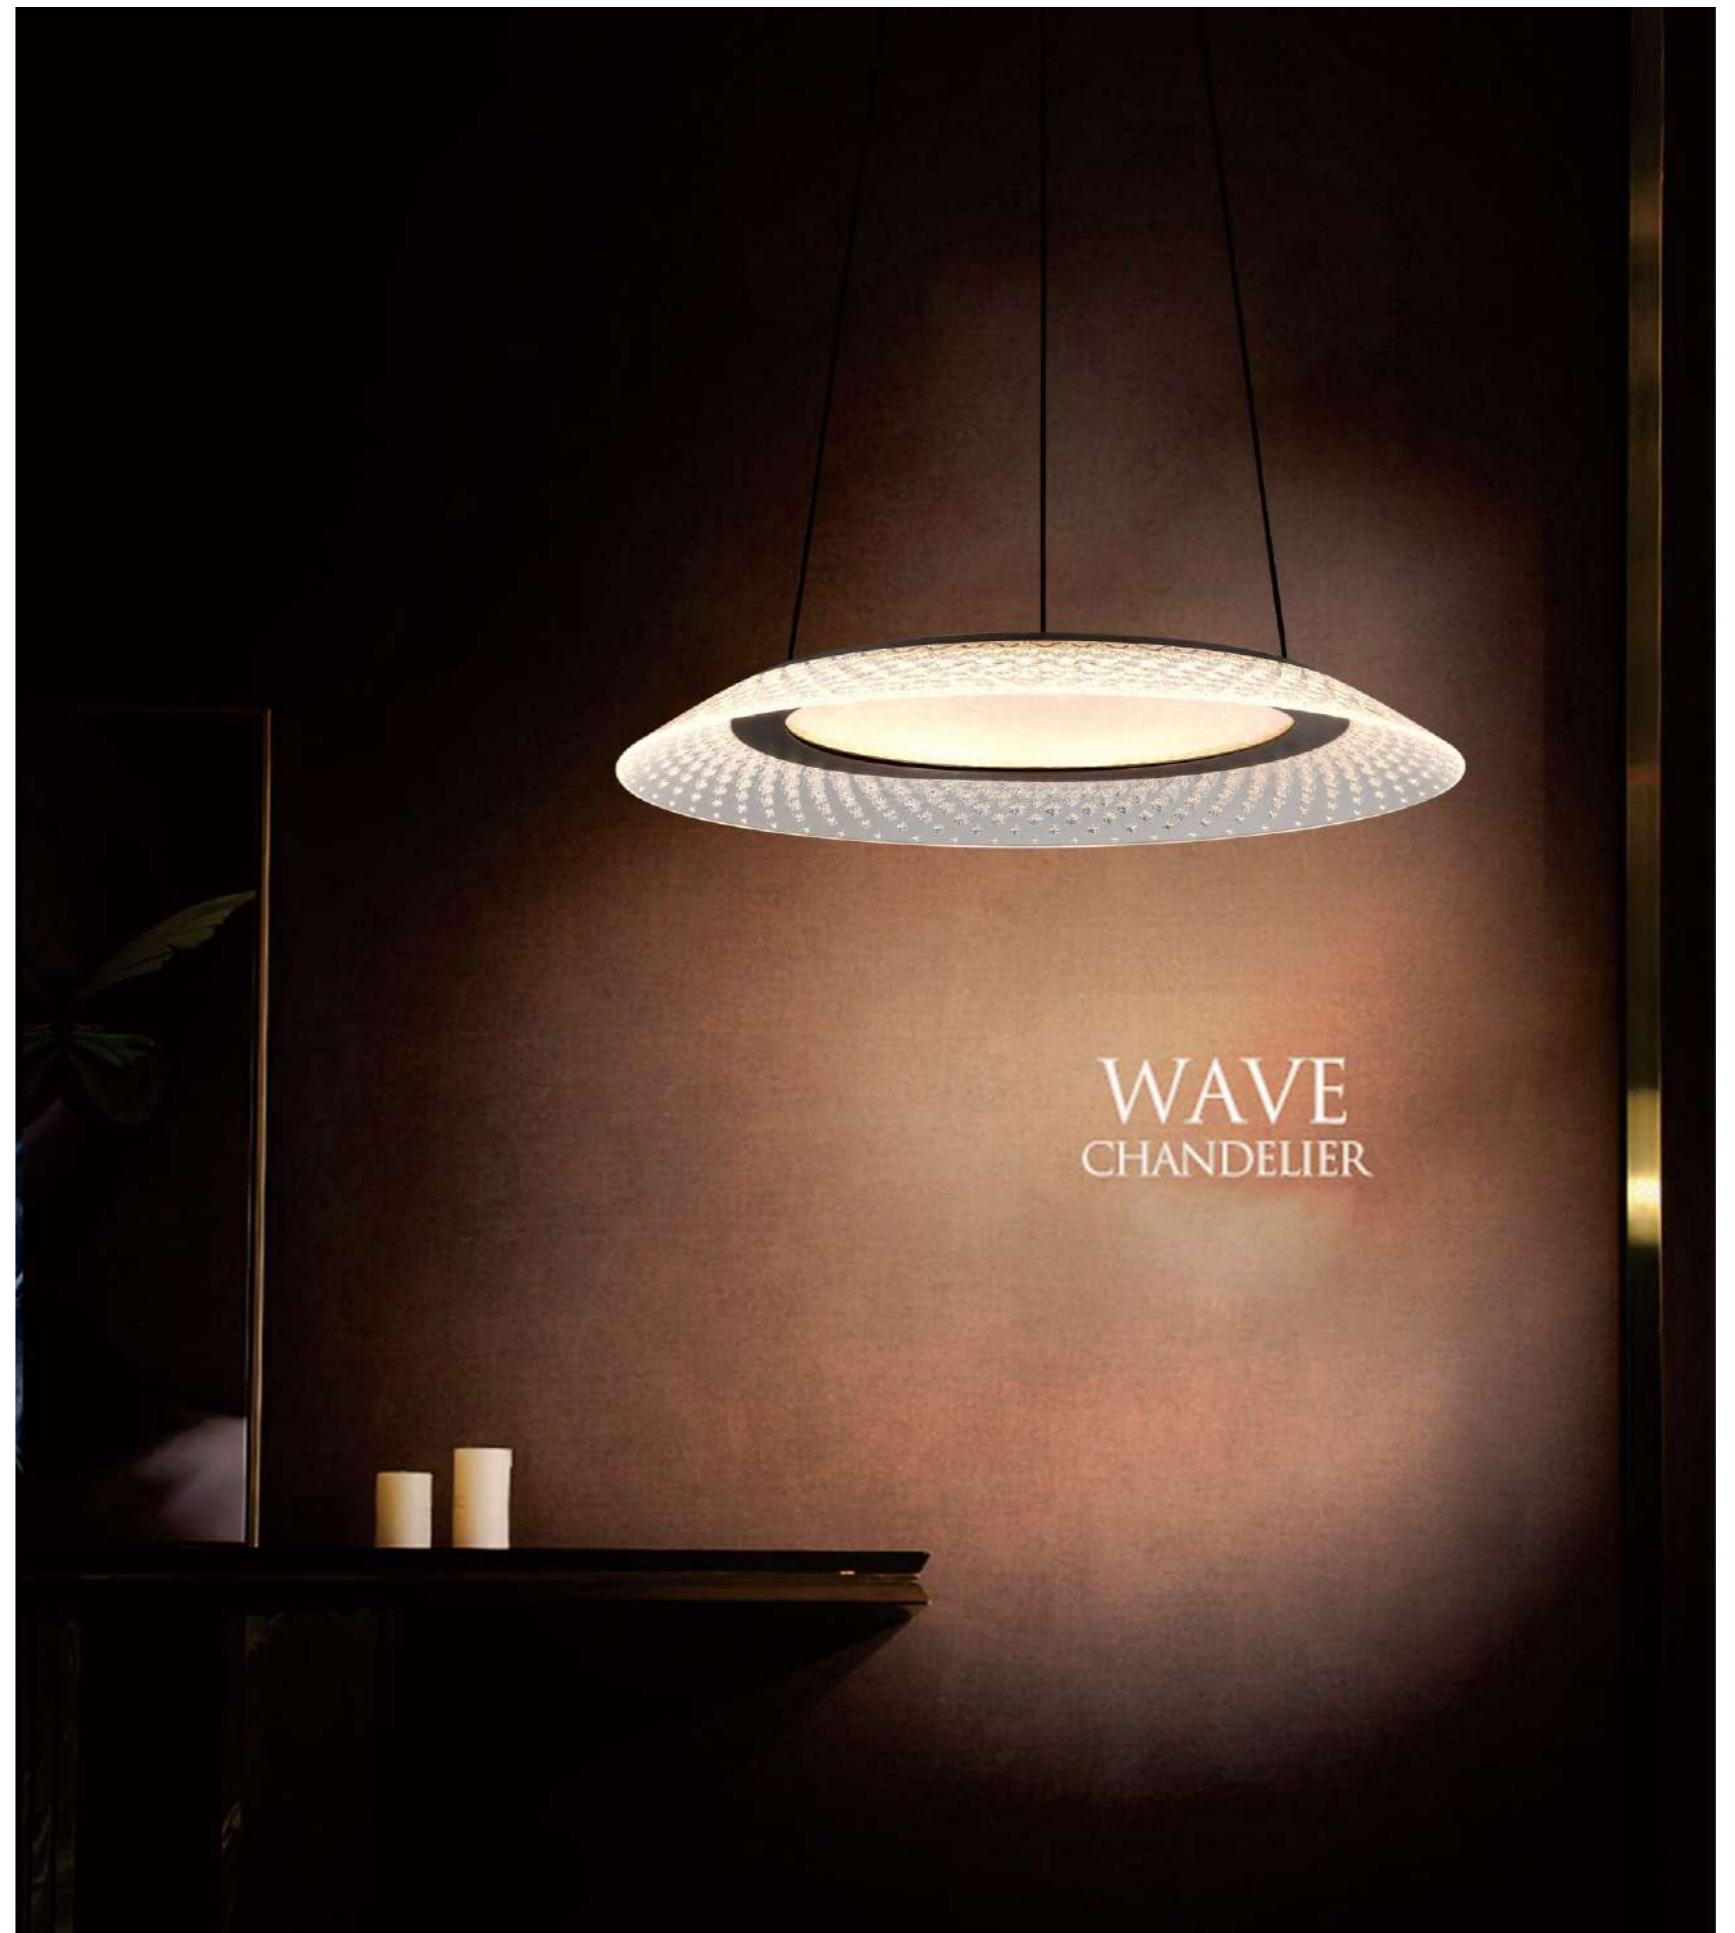

D800*H78*H1500mm
50W

Pendant Lamp | AC 220-240VAC 50/60HZ | IP20 | 3000K | Epistar LED | Pure Aluminum

P0570-2A

500+800mm
80W

P0570-4A

400+500+600+800mm
170W

Mouralane

The "Menglan" lamps take "flowing light and shadow dreams" as their core concept, deeply integrating natural imagery with optical design