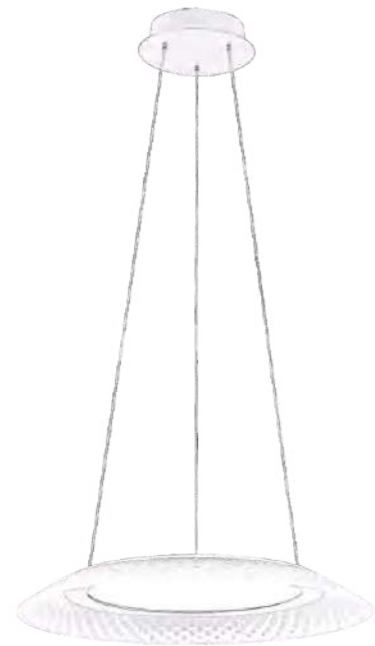

D800*H78*H1500mm
50W

Pendant Lamp | AC 220-240VAC 50/60HZ | IP20 | 3000K | Epistar LED | Pure Aluminum

P0570-2A

500+800mm
80W

P0570-4A

400+500+600+800mm
170W

Mouralane

The "Menglan" lamps take "flowing light and shadow dreams" as their core concept, deeply integrating natural imagery with optical design