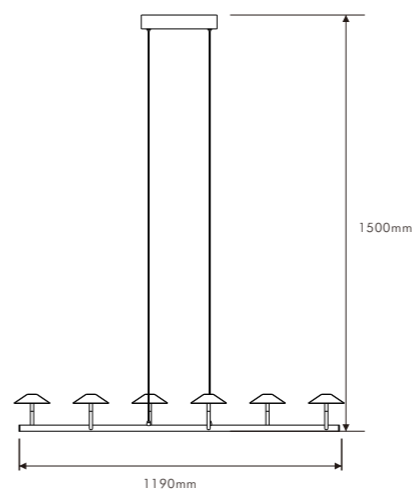

Pandent Lamp | AC 220-240VAC 50/60HZ | IP20 | 3000K | Epistar LED | Pure Aluminum

P0280-6C

L1190*W310*H130*1500
30W