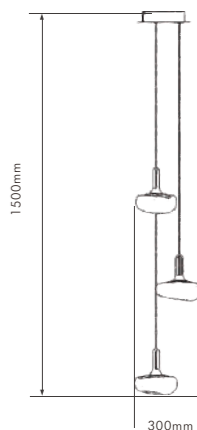

P0280-12F

Φ900*H323*1500
57W

LWA0280-1A

L185*W128*H155*1500
6W

Luminisle

Luminisle

Transform the apple-shaped lamps into "light islands" floating in the space, conveying a serene and unique spatial temperament

Pendent Lamp | AC 220-240VAC 50/60HZ | IP20 | 3000K | Epistar LED | Pure Aluminum

P0283-1A

L183*W145*H180*1500mm
6W

P0283-2A

L150*W145*H555*1500mm
12W

P0283-3A

Φ300*1500mm
18W

S-gold