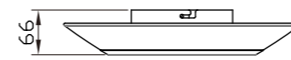

D350*H92*H1500mm
30W

P0602-450B

D450*H92*H1500mm
38W

P0602-550B

D550*H92*H1500mm
50W

Pendant Lamp | AC 220-240VAC 50/60HZ | IP20 | 3000K | Epistar LED | Pure Aluminum

C0602-350A

D350*H56mm
21W