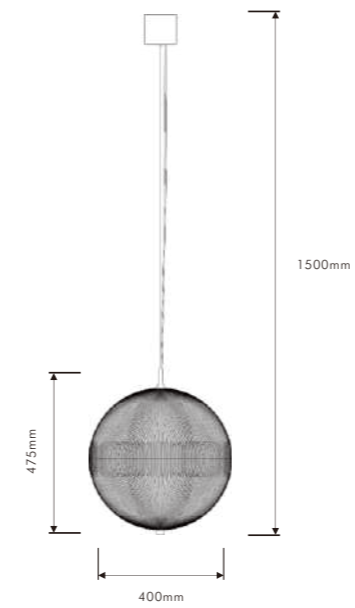

P0285-600C

Φ600*H675(wire H1500mm)
30W

Pendant Lamp | AC 220-240VAC 50/60HZ | IP20 | 3000K | Epistar LED | Pure Aluminum

P0285-3C

Φ420(wire H1500mm)
24W

P0285-200D

Φ200*H270(wire H1500mm)
12W

P0285-300D

Φ300*H375(wire H1500mm)
18W

P0285-400D

Φ400*H475(wire H1500mm)
20W

P0285-600D

Φ600*H675(wire H1500mm)
30W

Layerecho

The design concept of "Overlapping Shadows" deeply integrates the structural features of lamps with the aesthetics of light and shadow