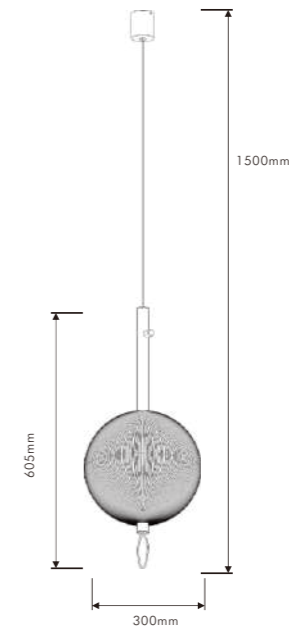

P0285-300B

Φ300*H605(wire H1500mm)

18W