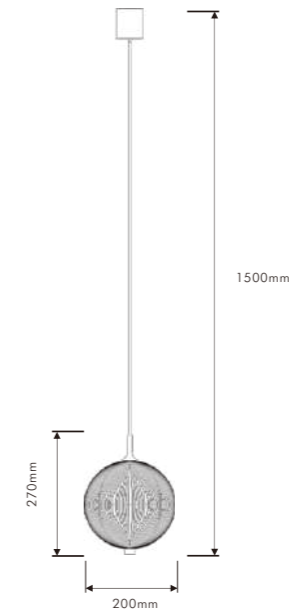

P0285-600C

Φ600*H675(wire H1500mm)
30W

Pendant Lamp | AC 220-240VAC 50/60HZ | IP20 | 3000K | Epistar LED | Pure Aluminum

P0285-3C

Φ420(wire H1500mm)
24W

P0285-200D

Φ200*H270(wire H1500mm)
12W

P0285-300D

Φ300*H375(wire H1500mm)
18W

P0285-400D

Φ400*H475(wire H1500mm)
20W

P0285-600D

Φ600*H675(wire H1500mm)
30W

Layerecho

The design concept of "Overlapping Shadows" deeply integrates the structural features of lamps with the aesthetics of light and shadow