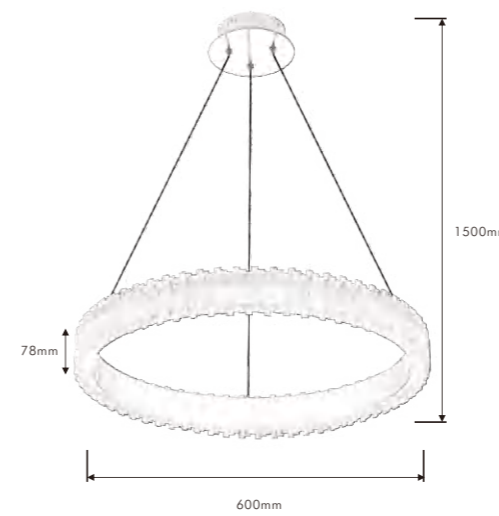

P0570-600A

D600*H78*H1500mm
38W