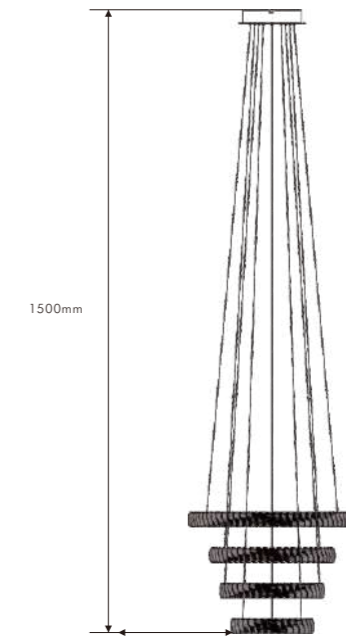

D800*H78*H1500mm
50W

Pendant Lamp | AC 220-240VAC 50/60HZ | IP20 | 3000K | Epistar LED | Pure Aluminum

P0570-2A

500+800mm
80W

P0570-4A

400+500+600+800mm
170W

Mouralane

The "Menglan" lamps take "flowing light and shadow dreams" as their core concept, deeply integrating natural imagery with optical design