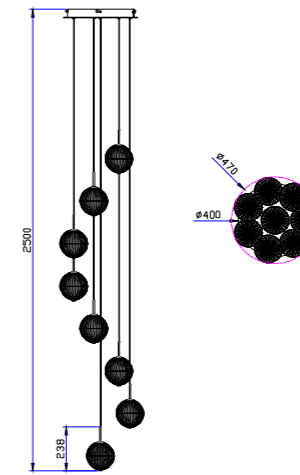

P0766-1A  
6W 150\*238H(1800mm)

P0766-1C  
6W 183\*150\*443H(1800mm)

gold

LIGHT  
OF AESTHETICS

**THE LIGHTS ARE  
BRIGHT AND SOFT.**

**Pandent Lamp** | AC 220-240VAC 50/60HZ | IP20 | 3000K | Epistar LED | Pure Aluminum

P0766-5B  
25W  $\Phi 1250 \times 150 \times 238$ H(1500mm)

P0766-8A  
36W  $\Phi 400 \times H238$ (2500mm)

P0766-12A  
50W  $\Phi 600 \times H238$ (3000mm)

P0766-18A  
74W  $\Phi 650 \times H238$ (3000mm)

P0767-4A  
20W 1230\*285\*150MM(1500mm)

P0767-3A  
16W  $\Phi 300 \times H260(1500mm)$

P0767-5B  
25W 1200\*260\*150MM(1500mm)

Black