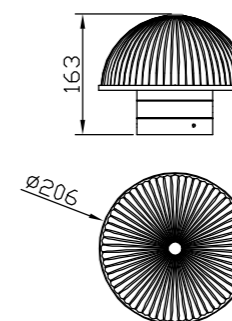

P0763-350A
10W 350*H1500mm