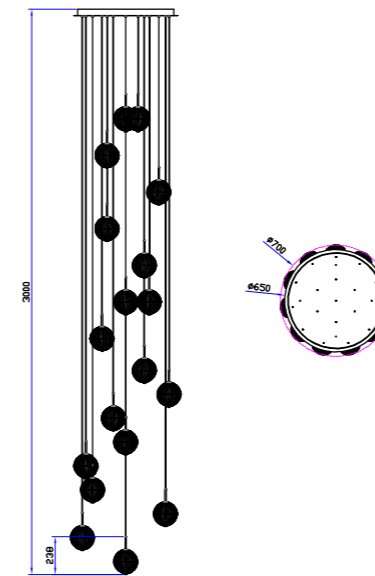

P0766-1A  
6W 150\*238H(1800mm)

P0766-1C  
6W 183\*150\*443H(1800mm)

gold

LIGHT  
OF AESTHETICS

**THE LIGHTS ARE  
BRIGHT AND SOFT.**

**Pandent Lamp** | AC 220-240VAC 50/60HZ | IP20 | 3000K | Epistar LED | Pure Aluminum

P0766-5B  
25W  $\Phi 1250 \times 150 \times 238$ H(1500mm)

P0766-8A  
36W  $\Phi 400 \times H238$ (2500mm)

P0766-12A  
50W  $\Phi 600 \times H238$ (3000mm)

P0766-18A  
74W  $\Phi 650 \times H238$ (3000mm)

P0766-24A  
100W  $\Phi 700 \times H238$ (3000mm)

Pandent Lamp | AC 220-240VAC 50/60HZ | IP20 | 3000K | Epistar LED | Pure Aluminum

P0767-1A  
6W  $\Phi 150 \times 260H(1800mm)$

P0767-3B  
16W 750\*150\*260H(吊1500mm)

P0767-4A  
20W 1230\*285\*150MM(1500mm)

P0767-3A  
16W  $\Phi 300 \times H260(1500mm)$

P0767-5B  
25W 1200\*260\*150MM(1500mm)

Black