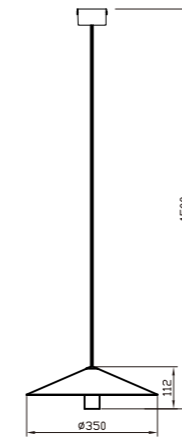

Pandent Lamp | AC 220-240VAC 50/60HZ | IP20 | 3000K | Epistar LED | Pure Aluminum

P0761-350A
10W 350*H1500mm