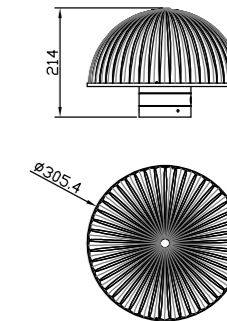

P0763-350A
10W 350*H1500mm