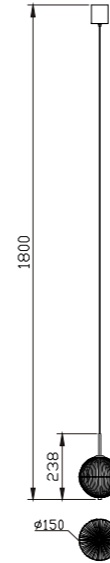

C0289-350A  
18W  $\Phi$ 350\*H180mm

C0289-450A  
30W  $\Phi$ 450\*H190mm

C0289-600A  
30W  $\Phi$ 600\*H190mm

Black

**Artistic Lighting**

**Pendant Lamp** | AC 220-240VAC 50/60HZ | IP65 | 3000K | Epistar LED | Pure Aluminum

**GR0289-3000A45**  
30W L600\*W450\*H3000mm

**F0289-450B**  
30W L2065\*W600\*H2515mm

**T0289-350A**  
18W  $\Phi$ 350\*H500mm

Black

The lampshade can be adjusted to any angle as needed.

Pandent Lamp | AC 220-240VAC 50/60HZ | IP20 | 3000K | Epistar LED | Pure Aluminum

P0763-600A  
10W 600\*H1500mm

white

Pandent Lamp | AC 220-240VAC 50/60HZ | IP20 | 3000K | Epistar LED | Pure Aluminum

P0766-1A  
6W 150\*238H(1800mm)

P0766-1C  
6W 183\*150\*443H(1800mm)

P0766-2C  
12W 183\*150\*643H(1800mm)

P0766-5B  
25W  $\Phi 1250 \times 150 \times 238$ H(1500mm)

P0766-8A  
36W  $\Phi 400 \times H238$ (2500mm)

P0766-12A  
50W  $\Phi 600 \times H238$ (3000mm)

P0766-18A  
74W  $\Phi 650 \times H238$ (3000mm)