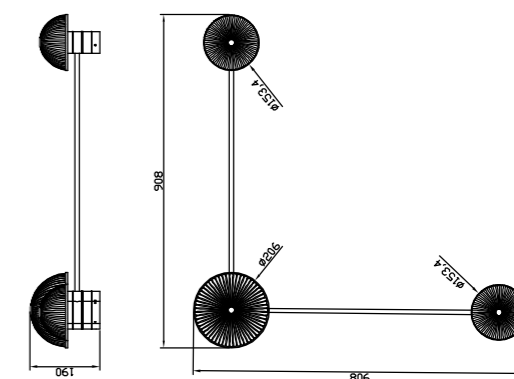

P0763-350A  
10W 350\*H1500mm

P0763-350A  
10W 350\*H1500mm

P0763-350A  
10W 350\*H1500mm

P0763-350A  
10W 350\*H1500mm

P0763-350A  
10W 350\*H1500mm

P0763-350A  
10W 350\*H1500mm

White

Pandent Lamp | AC 220-240VAC 50/60HZ | IP20 | 3000K | Epistar LED | Pure Aluminum