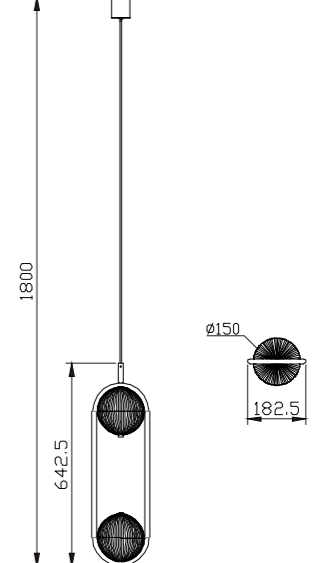

P0763-600A  
10W 600\*H1500mm

white

Pandent Lamp | AC 220-240VAC 50/60HZ | IP20 | 3000K | Epistar LED | Pure Aluminum

P0766-1A  
6W 150\*238H(1800mm)

P0766-1C  
6W 183\*150\*443H(1800mm)

P0766-2C  
12W 183\*150\*643H(1800mm)

P0766-1A  
6W 150\*238H(1800mm)

P0766-1C  
6W 183\*150\*443H(1800mm)

gold

LIGHT  
OF AESTHETICS

**THE LIGHTS ARE  
BRIGHT AND SOFT.**

**Pandent Lamp** | AC 220-240VAC 50/60HZ | IP20 | 3000K | Epistar LED | Pure Aluminum

P0766-5B  
25W  $\Phi 1250 \times 150 \times 238$ H(1500mm)

P0766-8A  
36W  $\Phi 400 \times H238$ (2500mm)

P0766-12A  
50W  $\Phi 600 \times H238$ (3000mm)

P0766-18A  
74W  $\Phi 650 \times H238$ (3000mm)

P0767-4A  
20W 1230\*285\*150MM(1500mm)

P0767-3A  
16W  $\Phi 300 \times H260(1500mm)$

P0767-5B  
25W 1200\*260\*150MM(1500mm)

Black