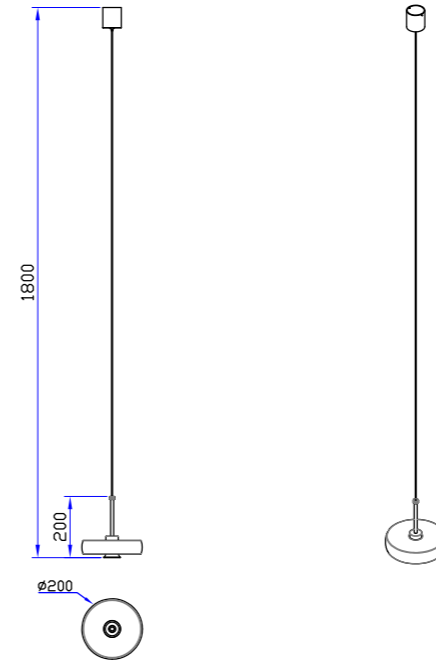

Pandent Lamp | AC 220-240VAC 50/60HZ | IP20 | 3000K | Epistar LED | Pure Aluminum

P0768-1A
6W 200*200H(1800mm)

White