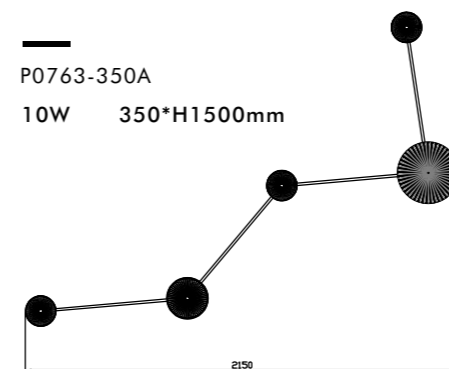

P0763-350A  
10W 350\*H1500mm

P0763-350A  
10W 350\*H1500mm

P0763-350A  
10W 350\*H1500mm

P0763-350A  
10W 350\*H1500mm

P0763-350A  
10W 350\*H1500mm

P0763-350A  
10W 350\*H1500mm

White

Pandent Lamp | AC 220-240VAC 50/60HZ | IP20 | 3000K | Epistar LED | Pure Aluminum