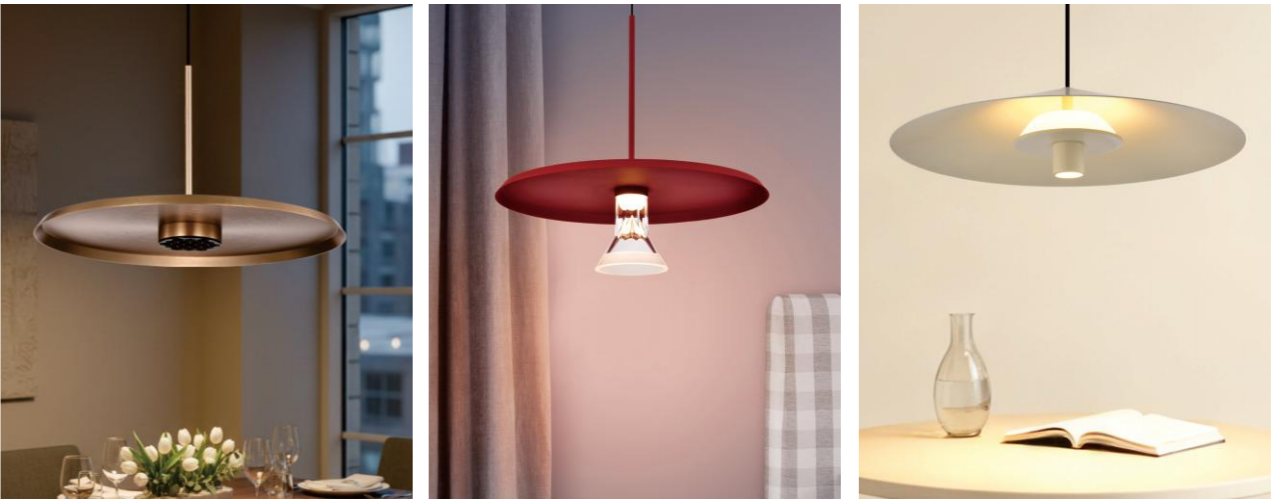

# PROBUCT INDEX

Pandent Lamp | AC 220-240VAC 50/60HZ | IP20 | 3000K | Epistar LED | Pure Aluminum

P0764-300A

∅300\*H330

16W

P0764-450A

∅450\*H470

28W