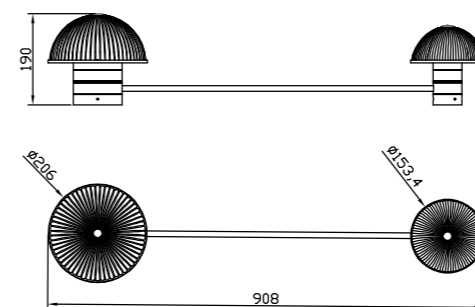

P0763-350A  
10W 350\*H1500mm

P0763-350A  
10W 350\*H1500mm

P0763-350A  
10W 350\*H1500mm

P0763-350A  
10W 350\*H1500mm

P0763-350A  
10W 350\*H1500mm

P0763-350A  
10W 350\*H1500mm

White

Pandent Lamp | AC 220-240VAC 50/60HZ | IP20 | 3000K | Epistar LED | Pure Aluminum