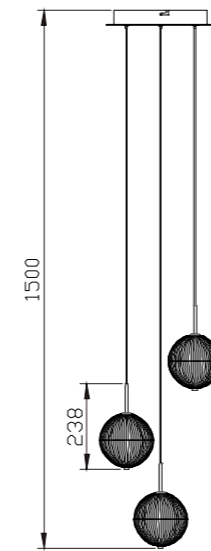

P0763-600A  
10W 600\*H1500mm

white

Pandent Lamp | AC 220-240VAC 50/60HZ | IP20 | 3000K | Epistar LED | Pure Aluminum

P0766-1A  
6W 150\*238H(1800mm)

P0766-1C  
6W 183\*150\*443H(1800mm)

P0766-2C  
12W 183\*150\*643H(1800mm)

P0766-1A  
6W 150\*238H(1800mm)

P0766-1C  
6W 183\*150\*443H(1800mm)

gold

LIGHT  
OF AESTHETICS

**THE LIGHTS ARE  
BRIGHT AND SOFT.**

**Pandent Lamp** | AC 220-240VAC 50/60HZ | IP20 | 3000K | Epistar LED | Pure Aluminum

P0766-5B  
25W  $\Phi 1250 \times 150 \times 238$ H(1500mm)

P0766-8A  
36W  $\Phi 400 \times H238$ (2500mm)

P0766-12A  
50W  $\Phi 600 \times H238$ (3000mm)

P0766-18A  
74W  $\Phi 650 \times H238$ (3000mm)

P0767-4A  
20W 1230\*285\*150MM(1500mm)

P0767-3A  
16W  $\Phi 300 \times H260(1500mm)$

P0767-5B  
25W 1200\*260\*150MM(1500mm)

Black