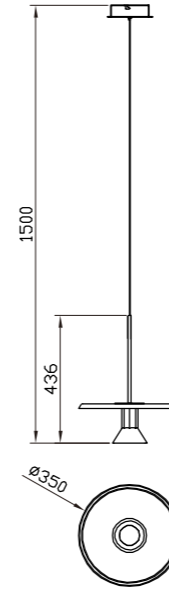

P0761-350A  
10W 350\*H1500mm

P0763-450A  
10W 450\*H1500mm

P0763-600A  
10W 600\*H1500mm

Coffee

Pandent Lamp | AC 220-240VAC 50/60HZ | IP20 | 3000K | Epistar LED | Pure Aluminum

P0761-350A  
10W 350\*H1500mm

P0766-5B  
25W  $\Phi 1250 \times 150 \times 238$ H(1500mm)

P0766-8A  
36W  $\Phi 400 \times H238$ (2500mm)

P0766-12A  
50W  $\Phi 600 \times H238$ (3000mm)

P0766-18A  
74W  $\Phi 650 \times H238$ (3000mm)

P0767-4A  
20W 1230\*285\*150MM(1500mm)

P0767-3A  
16W  $\Phi 300 \times H260(1500mm)$

P0767-5B  
25W 1200\*260\*150MM(1500mm)

Black