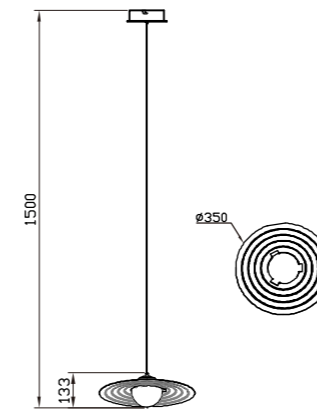

Pandent Lamp | AC 220-240VAC 50/60HZ | IP20 | 3000K | Epistar LED | Pure Aluminum

P0763-350A
10W 350*H1500mm