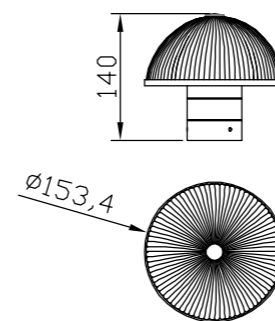

Pandent Lamp | AC 220-240VAC 50/60HZ | IP20 | 3000K | Epistar LED | Pure Aluminum

P0763-350A
10W 350*H1500mm