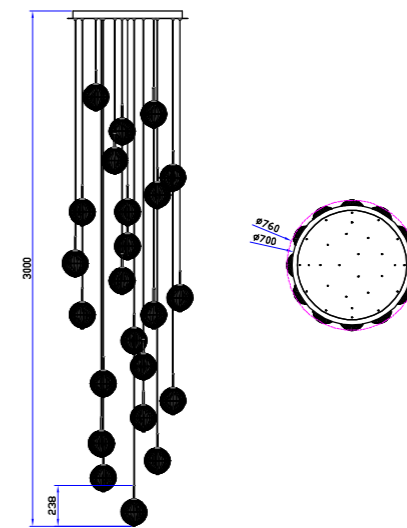

Pandent Lamp | AC 220-240VAC 50/60HZ | IP20 | 3000K | Epistar LED | Pure Aluminum

P0766-5B
25W $\Phi 1250 \times 150 \times 238$ H(1500mm)

P0766-24A
100W $\Phi 700 \times H238$ (3000mm)