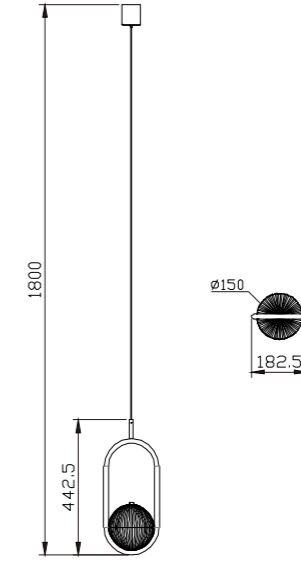

P0763-600A  
10W 600\*H1500mm

white

Pandent Lamp | AC 220-240VAC 50/60HZ | IP20 | 3000K | Epistar LED | Pure Aluminum

P0766-1A  
6W 150\*238H(1800mm)

P0766-1C  
6W 183\*150\*443H(1800mm)

P0766-2C  
12W 183\*150\*643H(1800mm)

P0766-1A  
6W 150\*238H(1800mm)

P0766-1C  
6W 183\*150\*443H(1800mm)

gold

LIGHT  
OF AESTHETICS

**THE LIGHTS ARE  
BRIGHT AND SOFT.**

**Pandent Lamp** | AC 220-240VAC 50/60HZ | IP20 | 3000K | Epistar LED | Pure Aluminum

P0766-5B  
25W  $\Phi 1250 \times 150 \times 238$ H(1500mm)

P0766-8A  
36W  $\Phi 400 \times H238$ (2500mm)

P0766-12A  
50W  $\Phi 600 \times H238$ (3000mm)

P0766-18A  
74W  $\Phi 650 \times H238$ (3000mm)

P0767-4A  
20W 1230\*285\*150MM(1500mm)

P0767-3A  
16W  $\Phi 300 \times H260(1500mm)$

P0767-5B  
25W 1200\*260\*150MM(1500mm)

Black