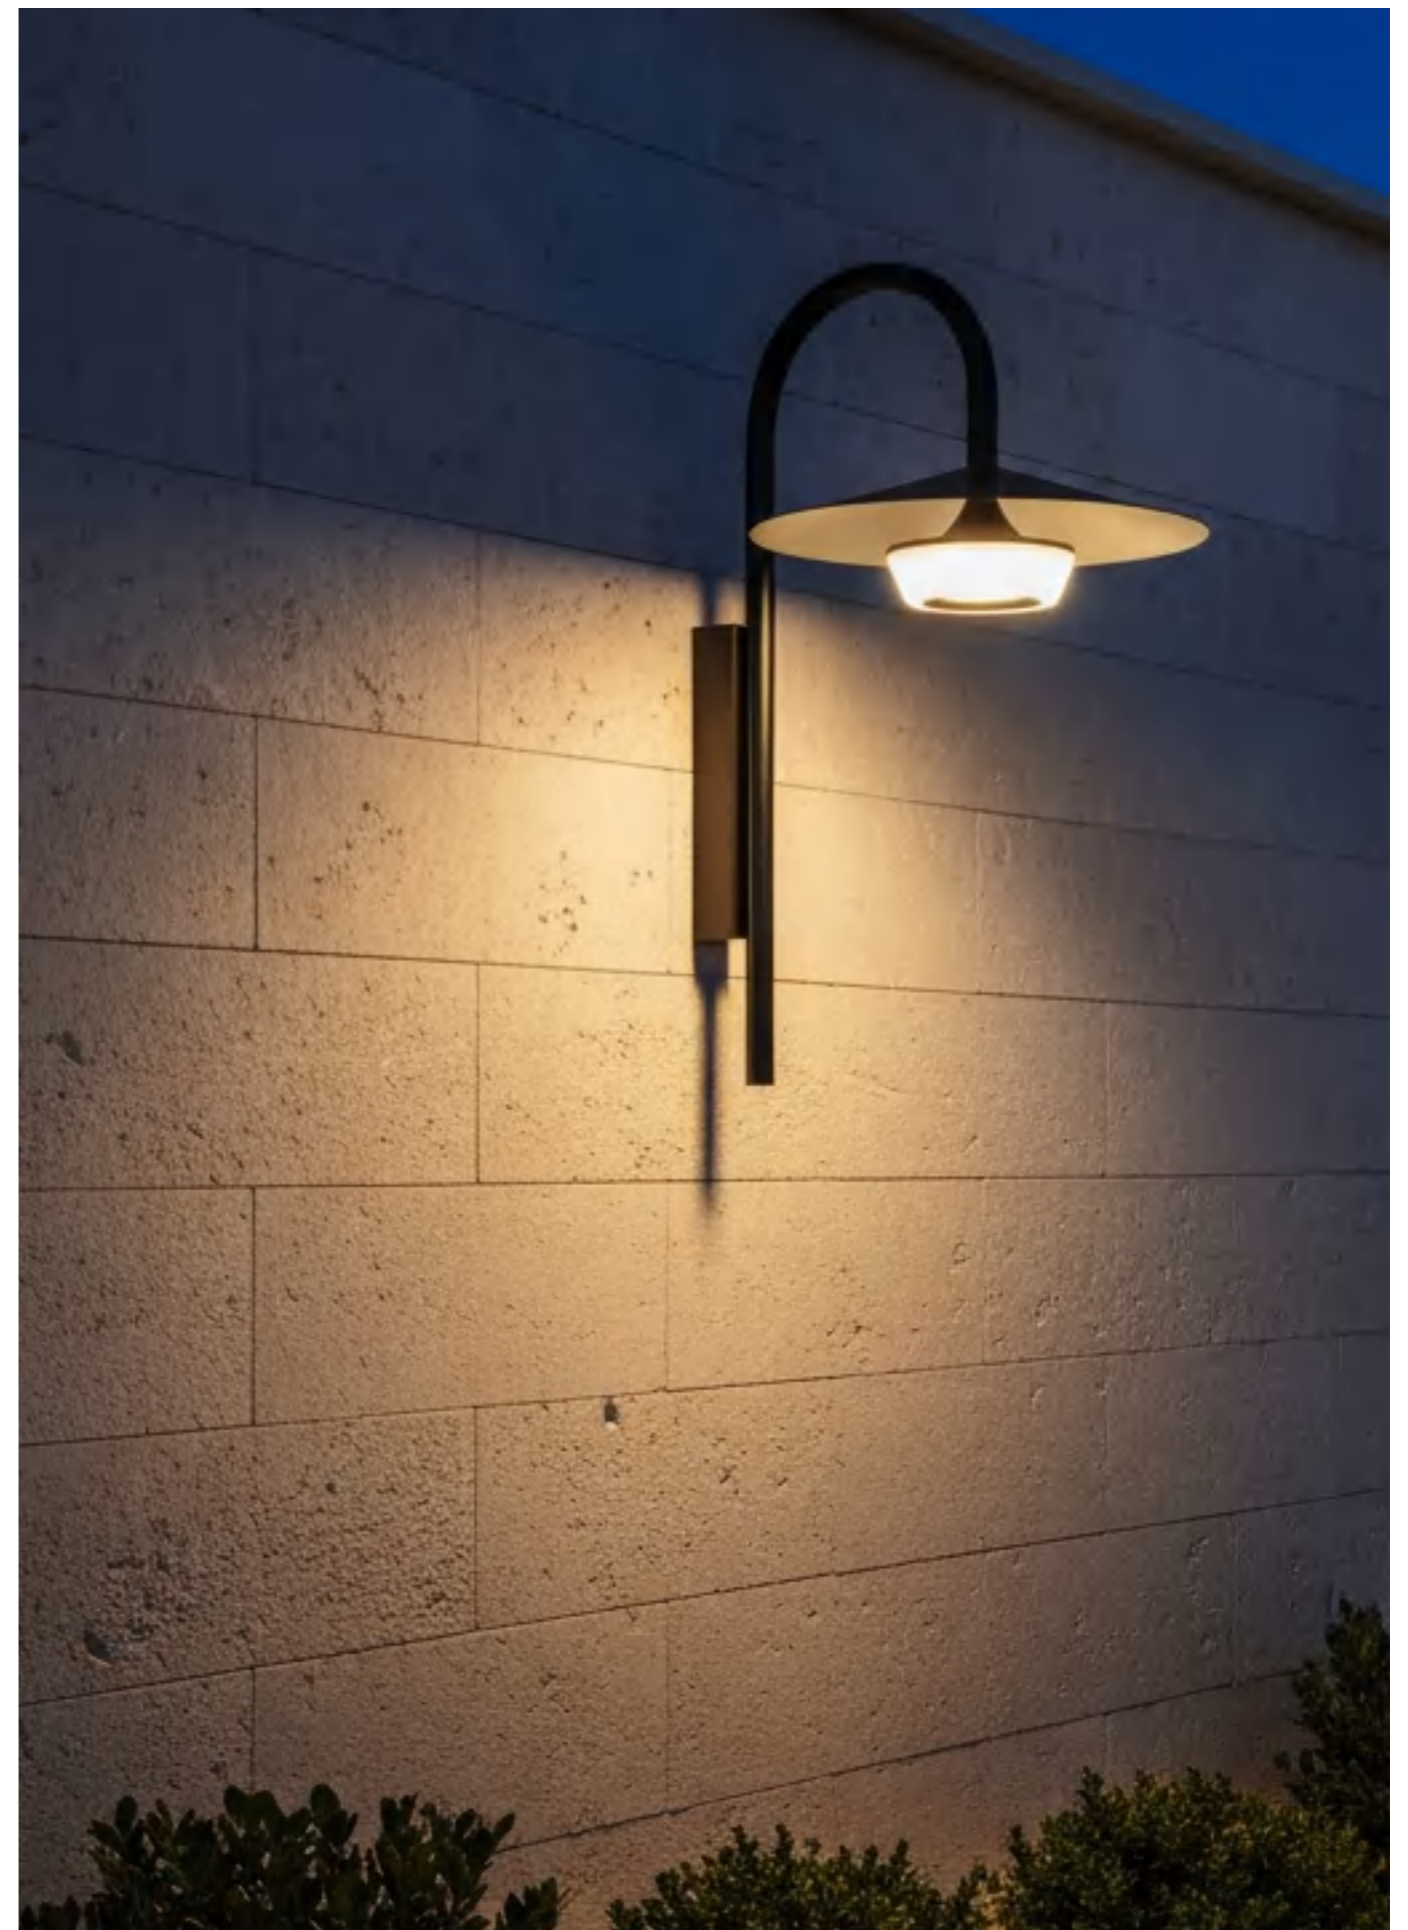

Artistic Lighting