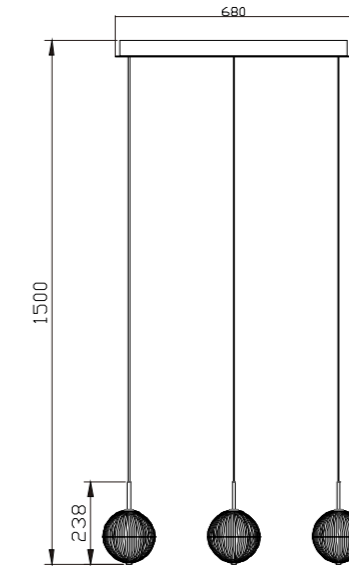

P0763-600A  
10W 600\*H1500mm

white

Pandent Lamp | AC 220-240VAC 50/60HZ | IP20 | 3000K | Epistar LED | Pure Aluminum

P0766-1A  
6W 150\*238H(1800mm)

P0766-1C  
6W 183\*150\*443H(1800mm)

P0766-2C  
12W 183\*150\*643H(1800mm)

P0766-1A  
6W 150\*238H(1800mm)

P0766-1C  
6W 183\*150\*443H(1800mm)

gold

LIGHT  
OF AESTHETICS

**THE LIGHTS ARE  
BRIGHT AND SOFT.**

**Pandent Lamp** | AC 220-240VAC 50/60HZ | IP20 | 3000K | Epistar LED | Pure Aluminum

P0766-5B  
25W  $\Phi 1250 \times 150 \times 238$ H(1500mm)

P0766-8A  
36W  $\Phi 400 \times H238$ (2500mm)

P0766-12A  
50W  $\Phi 600 \times H238$ (3000mm)

P0766-18A  
74W  $\Phi 650 \times H238$ (3000mm)

P0767-4A  
20W 1230\*285\*150MM(1500mm)

P0767-3A  
16W  $\Phi 300 \times H260(1500mm)$

P0767-5B  
25W 1200\*260\*150MM(1500mm)

Black