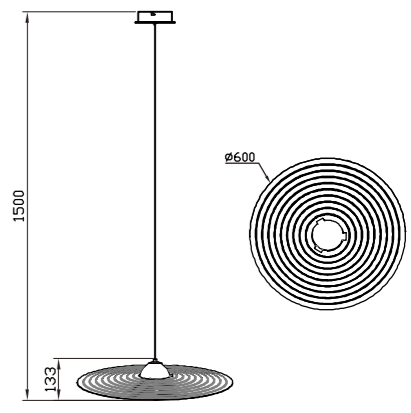

P0763-600A
10W 600*H1500mm