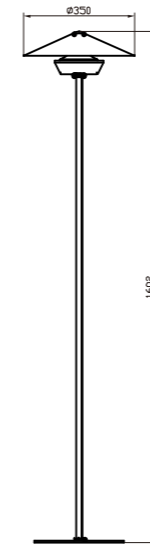

C0289-350A  
18W  $\Phi$ 350\*H180mm

C0289-450A  
30W  $\Phi$ 450\*H190mm

C0289-600A  
30W  $\Phi$ 600\*H190mm

Black

**Artistic Lighting**

**Pendant Lamp** | AC 220-240VAC 50/60HZ | IP65 | 3000K | Epistar LED | Pure Aluminum

**LWA0289-350A**  
18W L350\*H270\*E410mm

**LWA0289-450B**  
30W L450\*H800\*E590mm

**P0289-350A**  
18W Φ350\*H135\*1500mm

**P0289-450A**  
30W Φ450\*H145\*1500mm

**P0289-600A**  
30W Φ600\*H145\*1500mm

Black

**GR0289-3000A45**  
30W L600\*W450\*H3000mm

**F0289-450B**  
30W L2065\*W600\*H2515mm

**T0289-350A**  
18W  $\Phi$ 350\*H500mm

Black

The lampshade can be adjusted to any angle as needed.

Pandent Lamp | AC 220-240VAC 50/60HZ | IP20 | 3000K | Epistar LED | Pure Aluminum

P0767-4A  
20W 1230\*285\*150MM(1500mm)

P0767-3A  
16W  $\Phi 300 \times H260(1500mm)$

P0767-5B  
25W 1200\*260\*150MM(1500mm)

Black