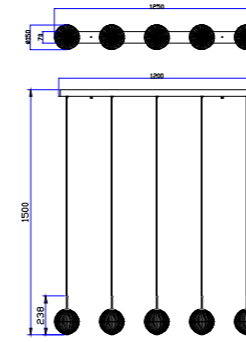

P0766-1A  
6W 150\*238H(1800mm)

P0766-1C  
6W 183\*150\*443H(1800mm)

gold

LIGHT  
OF AESTHETICS

**THE LIGHTS ARE  
BRIGHT AND SOFT.**

**Pandent Lamp** | AC 220-240VAC 50/60HZ | IP20 | 3000K | Epistar LED | Pure Aluminum

P0766-5B  
25W  $\Phi 1250 \times 150 \times 238$ H(1500mm)

P0766-8A  
36W  $\Phi 400 \times H238$ (2500mm)

P0766-12A  
50W  $\Phi 600 \times H238$ (3000mm)

P0766-18A  
74W  $\Phi 650 \times H238$ (3000mm)

P0767-4A  
20W 1230\*285\*150MM(1500mm)

P0767-3A  
16W  $\Phi 300 \times H260(1500mm)$

P0767-5B  
25W 1200\*260\*150MM(1500mm)

Black