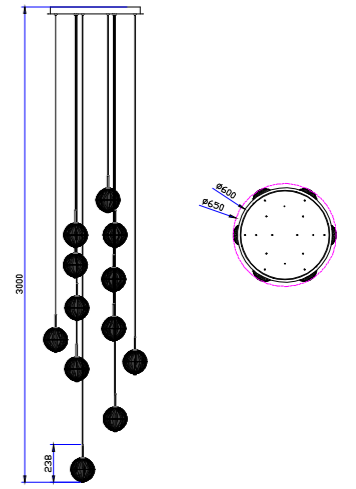

P0763-600A  
10W 600\*H1500mm

white

Pandent Lamp | AC 220-240VAC 50/60HZ | IP20 | 3000K | Epistar LED | Pure Aluminum

P0766-1A  
6W 150\*238H(1800mm)

P0766-1C  
6W 183\*150\*443H(1800mm)

P0766-2C  
12W 183\*150\*643H(1800mm)

P0766-1A  
6W 150\*238H(1800mm)

P0766-1C  
6W 183\*150\*443H(1800mm)

gold

LIGHT  
OF AESTHETICS

**THE LIGHTS ARE  
BRIGHT AND SOFT.**

**Pandent Lamp** | AC 220-240VAC 50/60HZ | IP20 | 3000K | Epistar LED | Pure Aluminum

P0766-5B  
25W  $\Phi 1250 \times 150 \times 238$ H(1500mm)

P0766-8A  
36W  $\Phi 400 \times H238$ (2500mm)

P0766-12A  
50W  $\Phi 600 \times H238$ (3000mm)

P0766-18A  
74W  $\Phi 650 \times H238$ (3000mm)

P0767-4A  
20W 1230\*285\*150MM(1500mm)

P0767-3A  
16W  $\Phi 300 \times H260(1500mm)$

P0767-5B  
25W 1200\*260\*150MM(1500mm)

Black