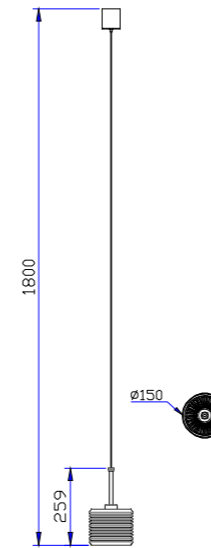

P0766-1A  
6W 150\*238H(1800mm)

P0766-1C  
6W 183\*150\*443H(1800mm)

gold

LIGHT  
OF AESTHETICS

**THE LIGHTS ARE  
BRIGHT AND SOFT.**

**Pandent Lamp** | AC 220-240VAC 50/60HZ | IP20 | 3000K | Epistar LED | Pure Aluminum

P0766-5B  
25W  $\Phi 1250 \times 150 \times 238$ H(1500mm)

P0766-8A  
36W  $\Phi 400 \times H238$ (2500mm)

P0766-12A  
50W  $\Phi 600 \times H238$ (3000mm)

P0766-18A  
74W  $\Phi 650 \times H238$ (3000mm)

P0766-24A  
100W  $\Phi 700 \times H238$ (3000mm)

Pandent Lamp | AC 220-240VAC 50/60HZ | IP20 | 3000K | Epistar LED | Pure Aluminum

P0767-1A  
6W  $\Phi 150 \times 260H(1800mm)$

P0767-3B  
16W 750\*150\*260H(吊1500mm)

P0767-4A  
20W 1230\*285\*150MM(1500mm)

P0767-3A  
16W  $\Phi 300 \times H260(1500mm)$

P0767-5B  
25W 1200\*260\*150MM(1500mm)

Black