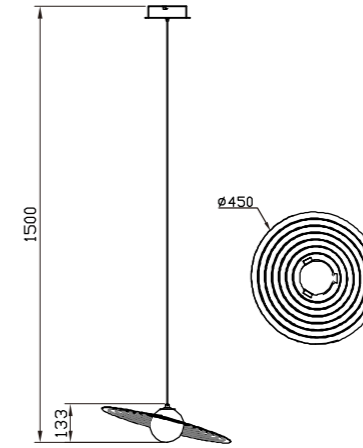

P0763-450A
10W 450*H1500mm