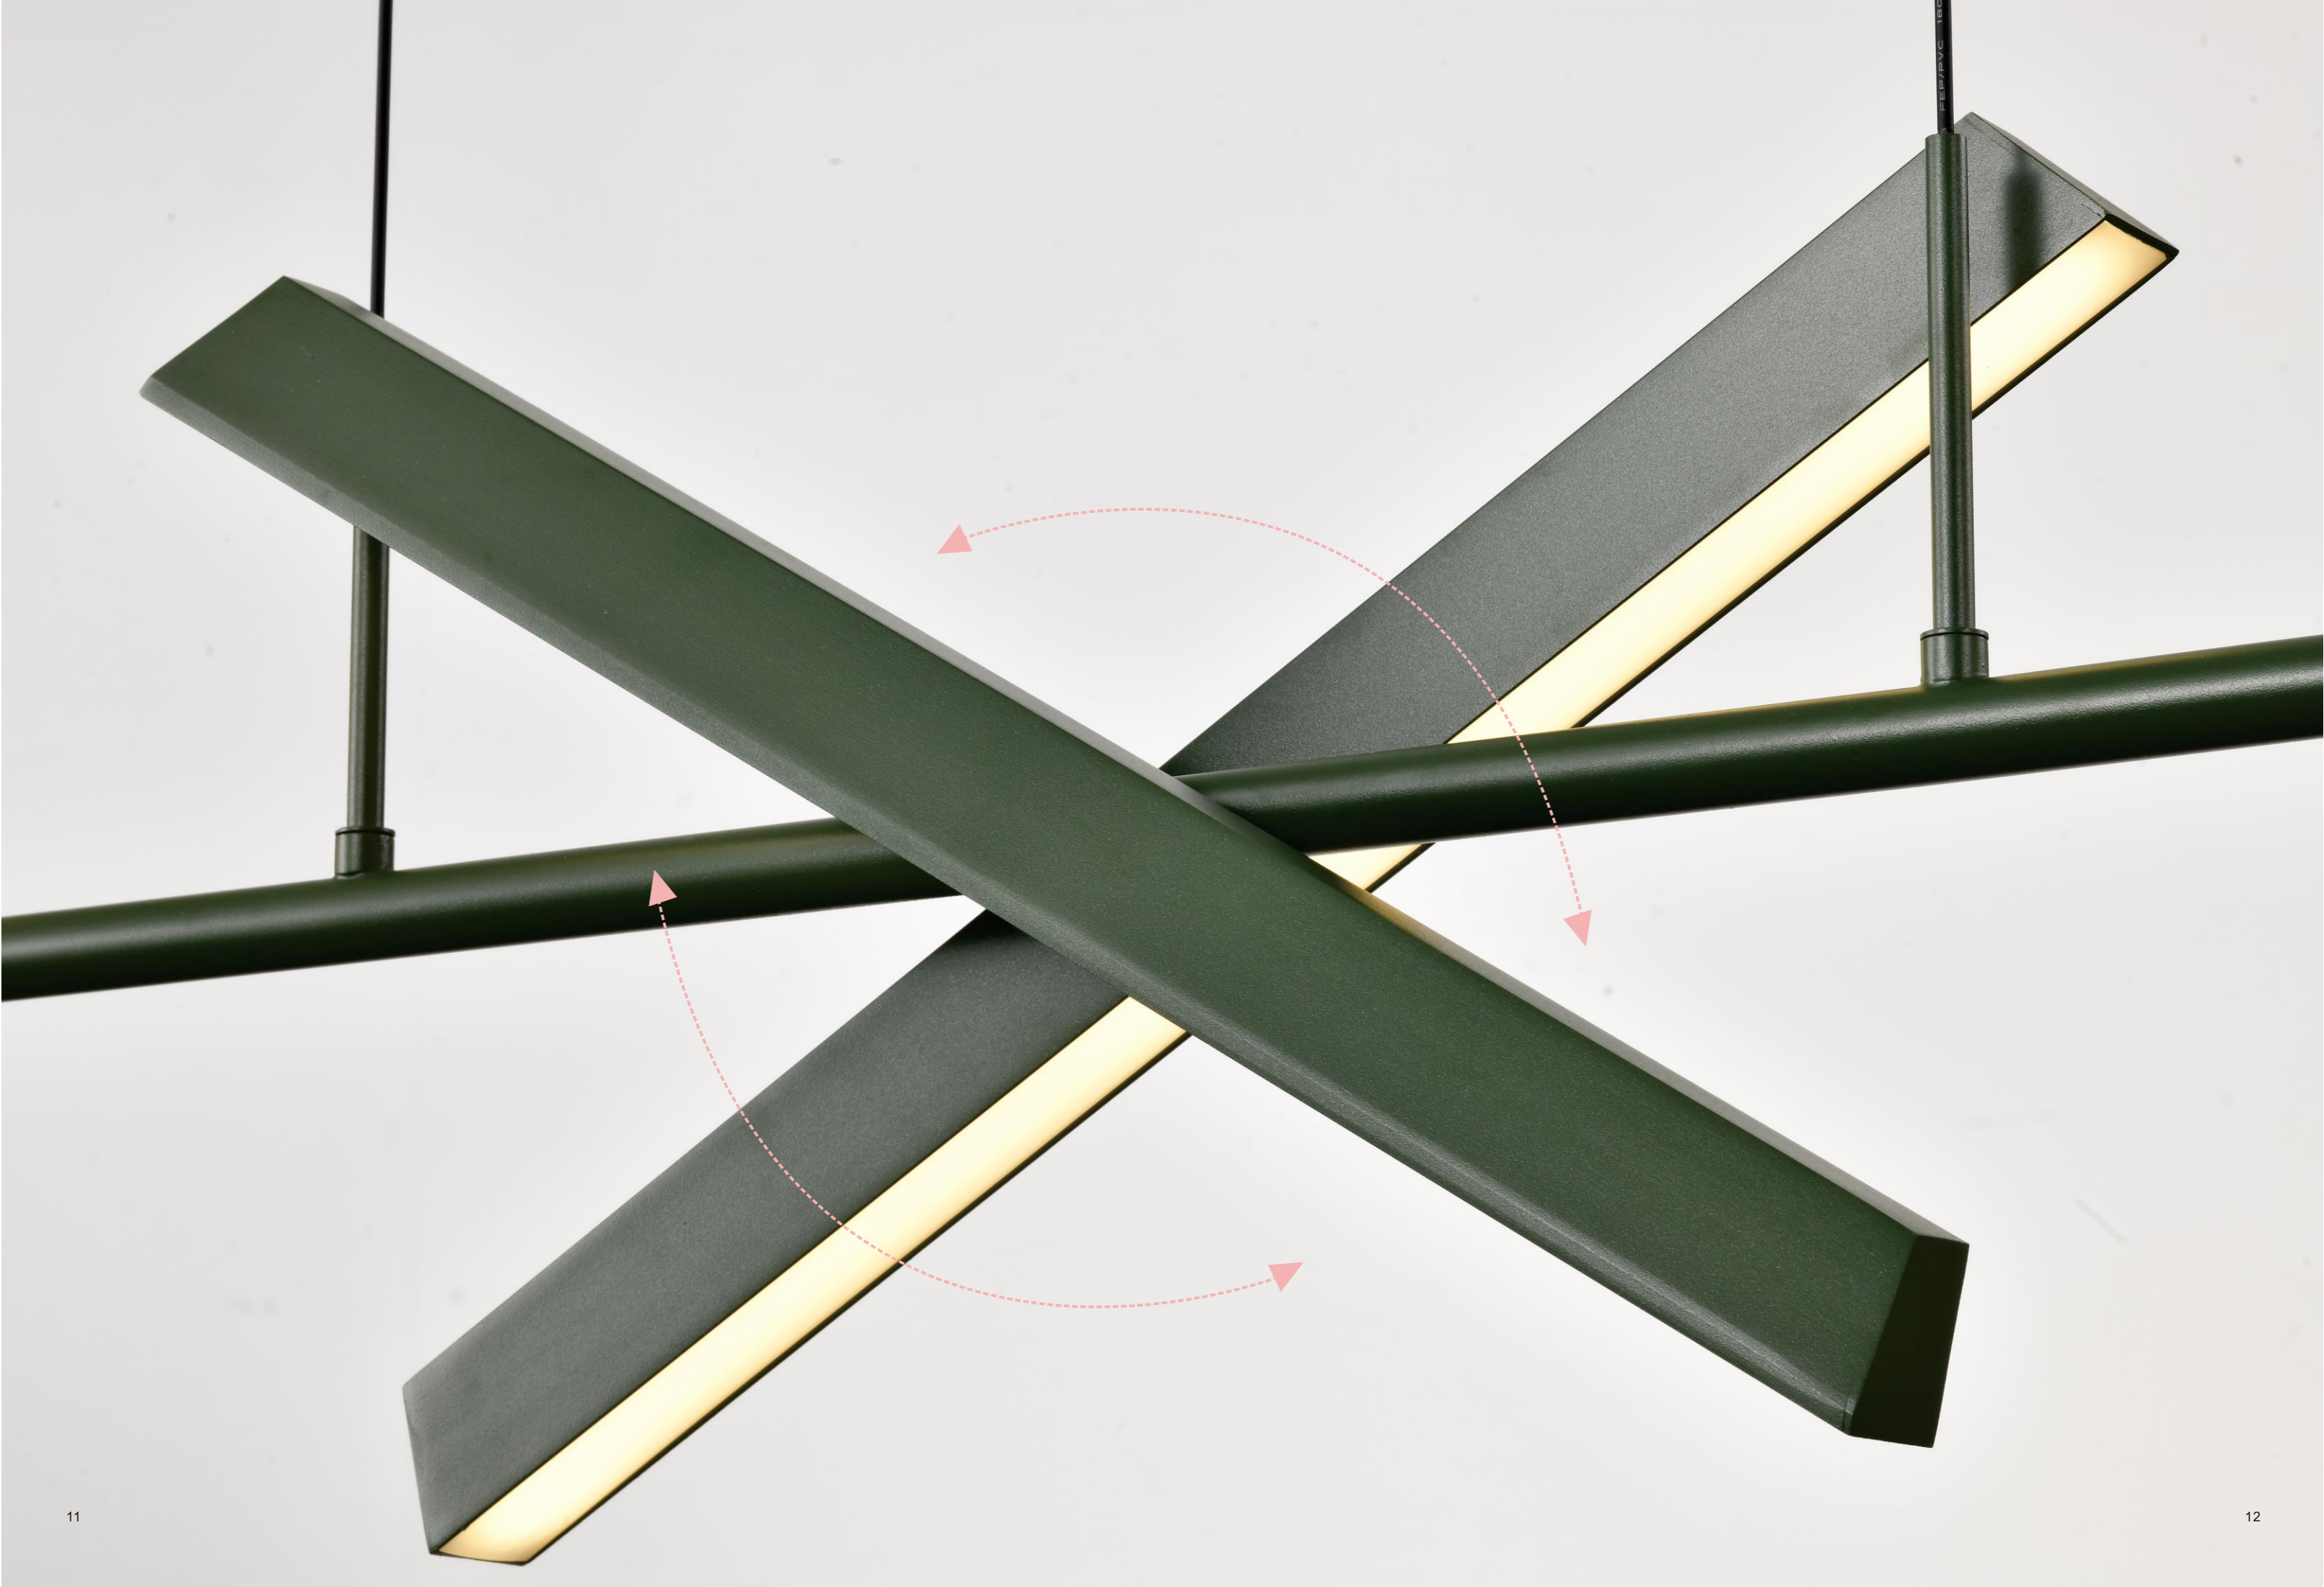

**STAR SHINNING**  
Page.141-152

Adjustable light arms,  
changing style freely.

**Pendent Lamp** | AC 90-260VAC 50/60HZ | IP20 | 3000K | Epistar LED | Pure Aluminum | 36V

—  
P0557-4B  
38W 900MA

—  
P0557-6B  
50W 1200MA