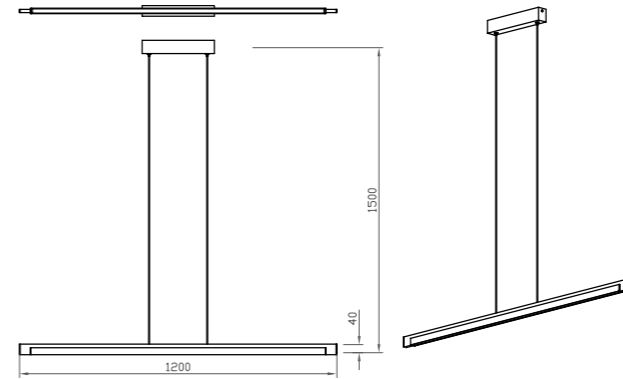

Pendant Lamp | 3000K | EPISTAR LED | ALUMINUM | AC 220-240V AC 50/60HZ | IP20 | 90° |

P0271-1200A
25W L1200*W21*H40*1500mm