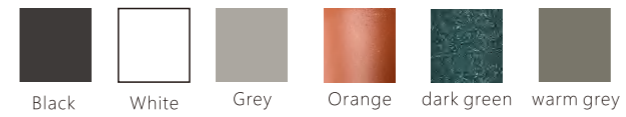

Pendent Lamp | 3000K | EPISTAR LED | ALUMINUM | AC 220-240V AC 50/60HZ | IP20 | 150° |

P0276-350A
25W Φ 430*H395*1500mm