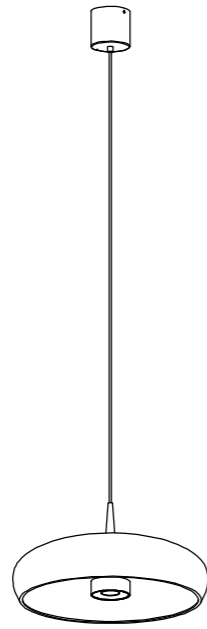

GLISTENING