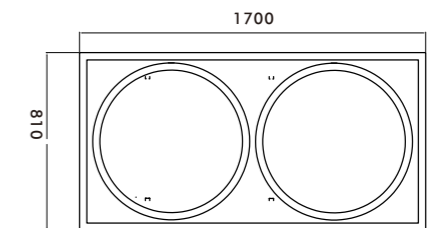

Pendent Lamp | AC 90-260VAC 50/60HZ | IP20 | 3000K | Epistar LED | Pure Aluminum | 36V

P0609-450C
60W 1400MA

P0609-600C
76W 900MA*2

P0609-800C
100W 1200MA*2

Black