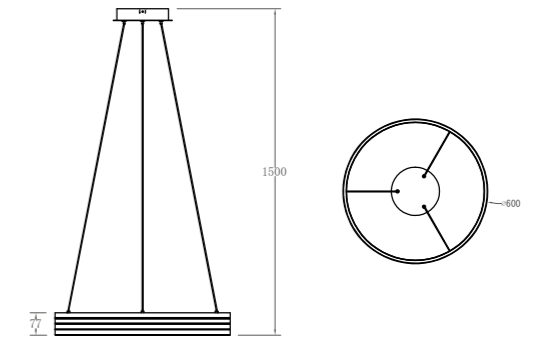

P0615-600A
38W $\Phi 600 \times 1500\text{mm}$