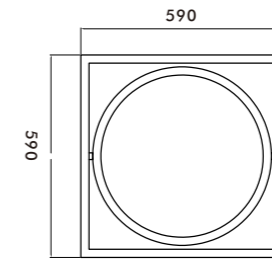

Pendant Lamp | AC 90-260VAC 50/60HZ | IP20 | 3000K | Epistar LED | Pure Aluminum | 36V |

P0609-450B
30W 700MA

P0609-600B
38W 900MA

P0609-800B
50W 1200MA

Black