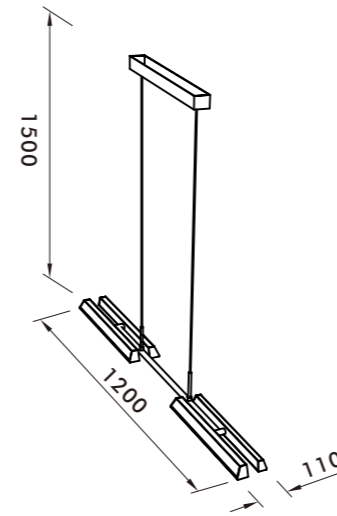

**STAR SHINNING**  
Page.141-152

Adjustable light arms,  
changing style freely.

**Pendent Lamp** | AC 90-260VAC 50/60HZ | IP20 | 3000K | Epistar LED | Pure Aluminum | 36V

—  
P0557-4B  
38W 900MA

—  
P0557-6B  
50W 1200MA