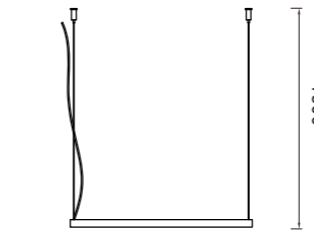

Pendant Lamp | AC 90-260VAC 50/60HZ | IP20 | 3000K | Epistar LED | Pure Aluminum | 36V |

P0609-450B
30W 700MA

P0609-600B
38W 900MA

P0609-800B
50W 1200MA

Black