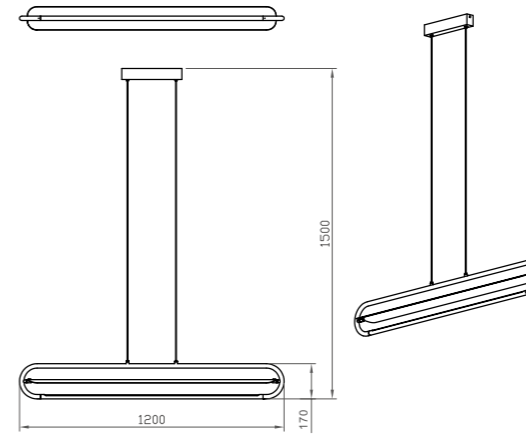

Pendent Lamp | 3000K | EPISTAR LED | ALUMINUM | AC 220-240V AC 50/60HZ | IP20 | 110° |

P0273-1200A
25W L1200*W105*H170*1500mm