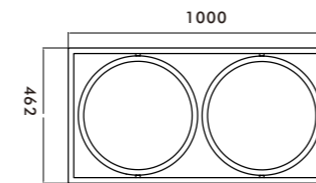

Pendent Lamp | AC 90-260VAC 50/60HZ | IP20 | 3000K | Epistar LED | Pure Aluminum | 36V

P0609-450C
60W 1400MA

P0609-600C
76W 900MA*2

P0609-800C
100W 1200MA*2

Black