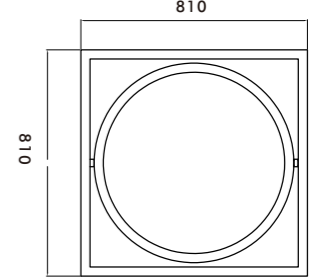

Pendant Lamp | AC 90-260VAC 50/60HZ | IP20 | 3000K | Epistar LED | Pure Aluminum | 36V |

P0609-450B
30W 700MA

P0609-600B
38W 900MA

P0609-800B
50W 1200MA

Black