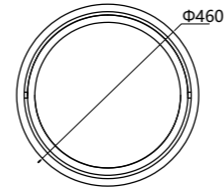

P0559-4B  
33W 800MA

P0559-6B  
50W 1200MA

Pendant Lamp | AC 90-260VAC 50/60HZ | IP20 | 3000K | Epistar LED | Pure Aluminum | 36V

—  
P0609-450A  
30W 700MA

—  
P0609-600A  
38W 900MA

—  
P0609-800A  
50W 1200MA