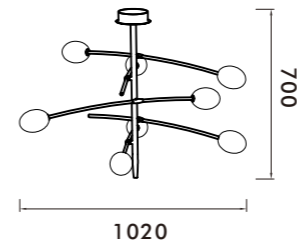

Pendant Lamp | AC 90-260VAC 50/60HZ | IP20 | 3000K | Epistar LED | Pure Aluminum | 36V

P0559-5A
42W 1000MA