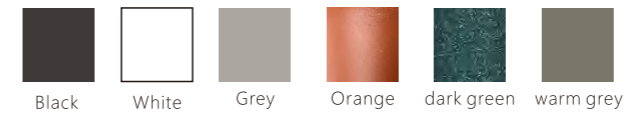

P0615-1000A
60W $\Phi 1000 \times 1500\text{mm}$