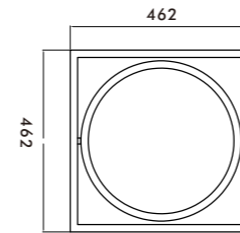

Pendant Lamp | AC 90-260VAC 50/60HZ | IP20 | 3000K | Epistar LED | Pure Aluminum | 36V |

P0609-450B
30W 700MA

P0609-600B
38W 900MA

P0609-800B
50W 1200MA

Black