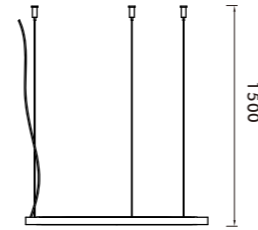

P0559-4B  
33W 800MA

P0559-6B  
50W 1200MA

Pendant Lamp | AC 90-260VAC 50/60HZ | IP20 | 3000K | Epistar LED | Pure Aluminum | 36V

—  
P0609-450A  
30W 700MA

—  
P0609-600A  
38W 900MA

—  
P0609-800A  
50W 1200MA