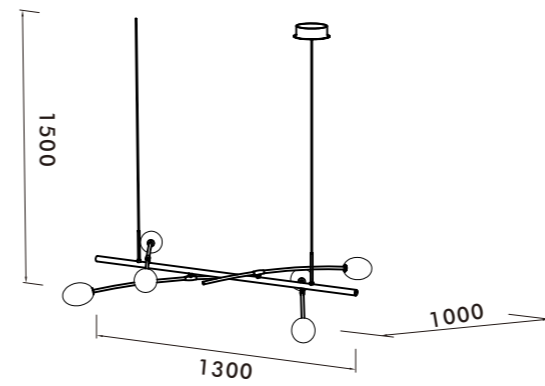

P0559-4B
33W 800MA