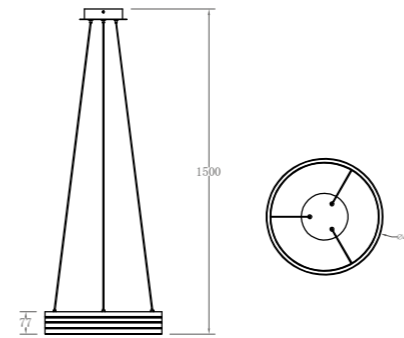

Pandent Lamp | 3000K | EPISTAR LED | ALUMINUM |AC 220-240V AC 50/60HZ |IP20 | 150°|

P0615-400A
25W $\Phi 400 \times 1500\text{mm}$