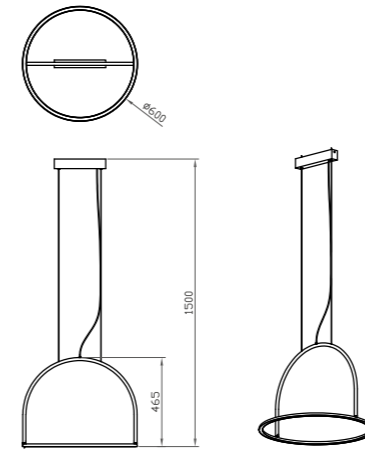

Pendant Lamp | 3000K | EPISTAR LED | ALUMINUM | AC 220-240V AC 50/60HZ | IP20 | 90° |

P0272-600A
20W $\Phi 600 \times H460 \times 1500$ mm