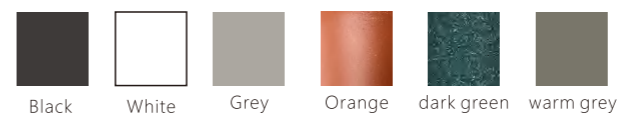

## PLAIN SHADOW

Plain shadow series like a unique star in the quiet night sky, with its chic oval shape elegant appearance. The smooth elliptic curve seems to be the poetic rhythm flowing quietly in the long river of time, sketching out a simple and agile outline without traces, just like a restrained and elegant dancer, sending out charming charm in silent place.