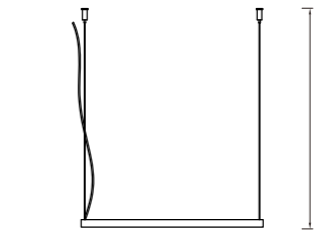

Black

front

back

Pendant Lamp | AC 90-260VAC 50/60HZ | IP20 | 3000K | Epistar LED | Pure Aluminum | 36V |

P0609-450B  
30W 700MA

P0609-600B  
38W 900MA

P0609-800B  
50W 1200MA

Black