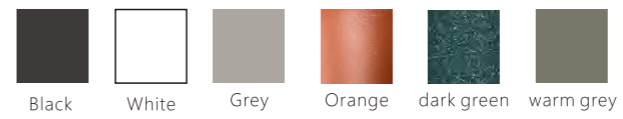

Pendant Lamp | 3000K | EPISTAR LED | ALUMINUM | AC 220-240V AC 50/60HZ | IP20 | 90° |

P0271-1200A
25W L1200*W21*H40*1500mm