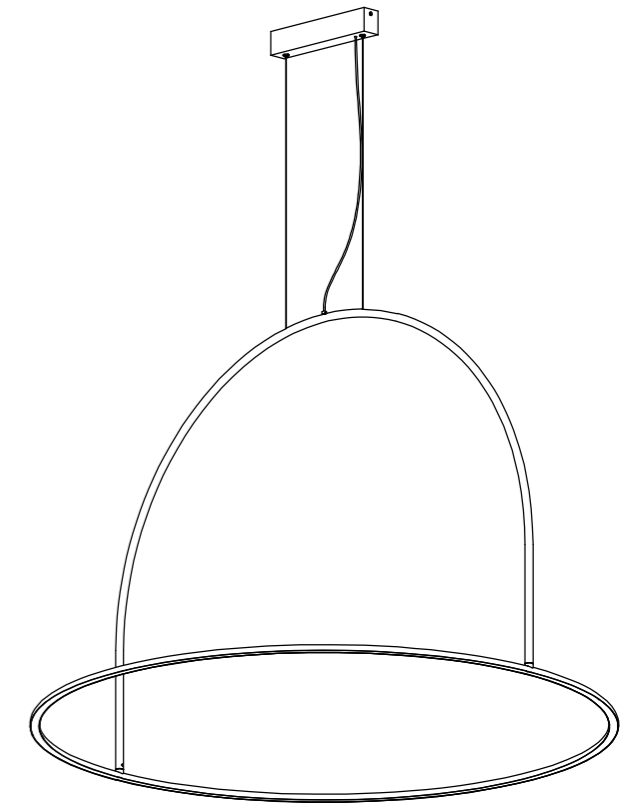

ARC OF LIGHT

Arc of light series with the minimalist circle as the axis of spirit rhyme, poetically extended out the semicircle arc shape like a crescent moon rising. Its lines are simple and smooth, like the wantonly spread of ink on rice paper, without redundancy and delay, showing pure beauty.