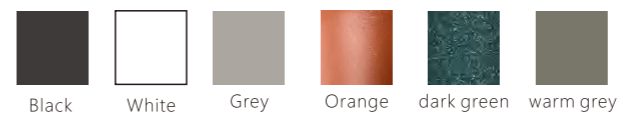

Pandent Lamp | 3000K | EPISTAR LED | ALUMINUM |AC 220-240V AC 50/60HZ |IP20 | 90°|

P0270-3C
25W L1200*W140*H40*1500mm