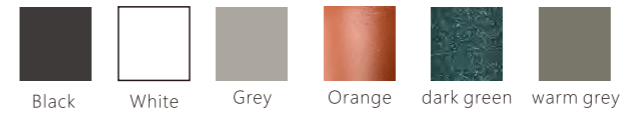

## LUXURY SHINNING

**Pendant Lamp** | 3000K | EPISTAR LED | ALUMINUM | AC 220-240V AC 50/60HZ | IP20 | 150° |

**P0614-1200B**  
50W Φ800\*1500mm

**P0614-1200C**  
25W Φ1200\*1500mm