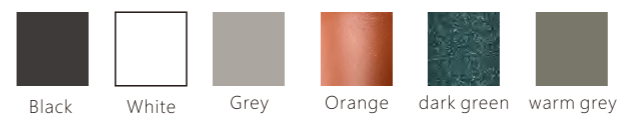

Pendant Lamp | 3000K | EPISTAR LED | ALUMINUM | AC 220-240V AC 50/60HZ | IP20 | 130° |

P0269-1200A
25W L1200*W100*H30*1500mm