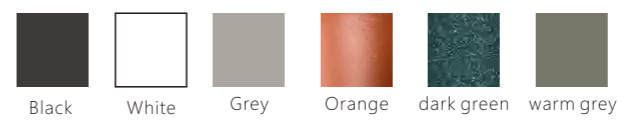

T0275-350A
18W Φ 350*H650mm