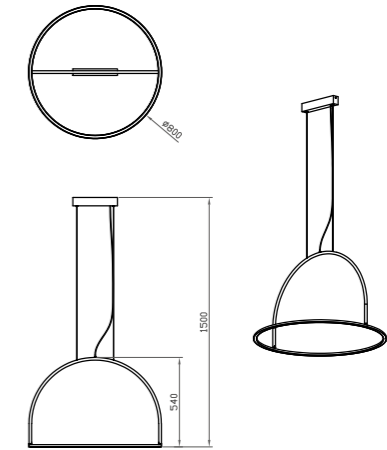

P0272-600A
30W $\Phi 800 \times H535 \times 1500$ mm