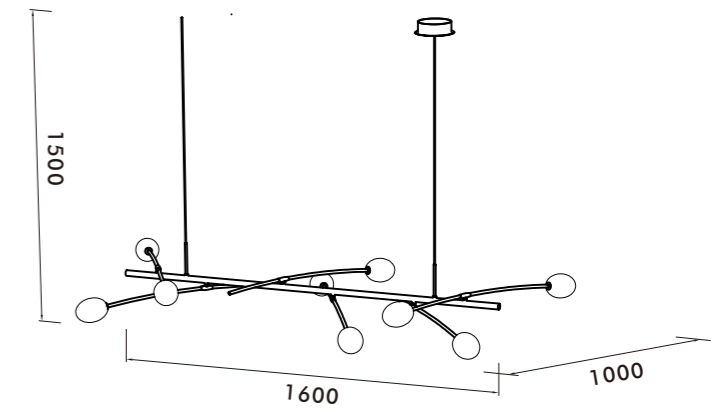

P0559-6B
50W 1200MA