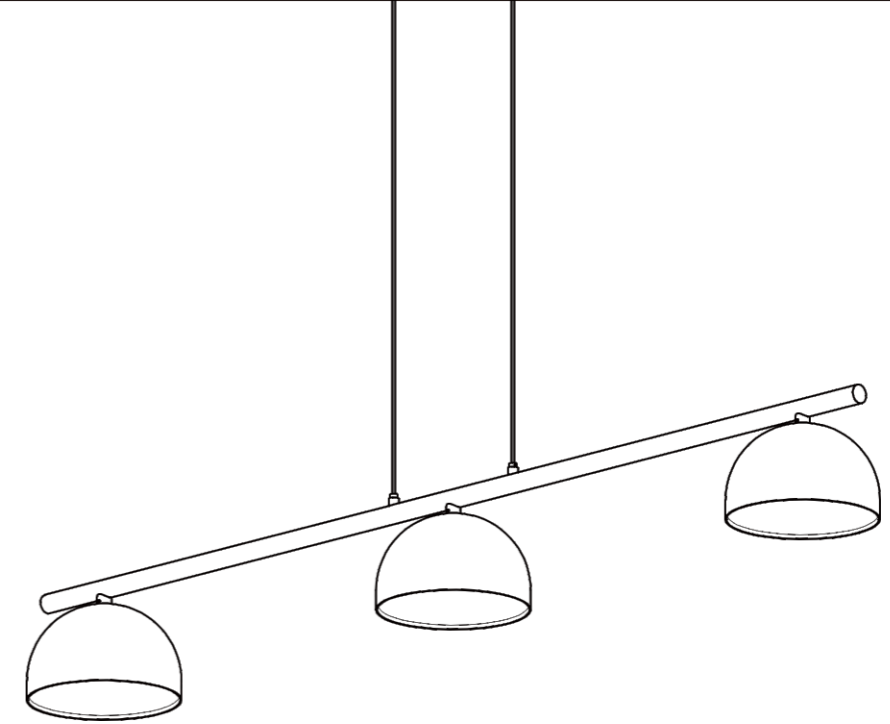

## LOOKING UP TO SKY

Looking up to sky series, it is not only a lighting appliance, but also embodies the infinite admiration and affection of the designer to the light. This is like the bowl-shaped lamp head design, ingenuity, gave the lamp clever vitality.