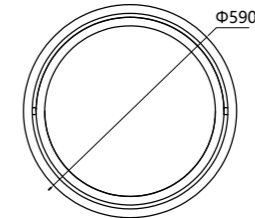

P0559-4B  
33W 800MA

P0559-6B  
50W 1200MA

Pendant Lamp | AC 90-260VAC 50/60HZ | IP20 | 3000K | Epistar LED | Pure Aluminum | 36V

—  
P0609-450A  
30W 700MA

—  
P0609-600A  
38W 900MA

—  
P0609-800A  
50W 1200MA