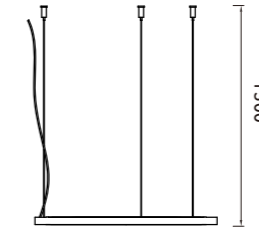

P0559-4B  
33W 800MA

P0559-6B  
50W 1200MA

Pendant Lamp | AC 90-260VAC 50/60HZ | IP20 | 3000K | Epistar LED | Pure Aluminum | 36V

—  
P0609-450A  
30W 700MA

—  
P0609-600A  
38W 900MA

—  
P0609-800A  
50W 1200MA