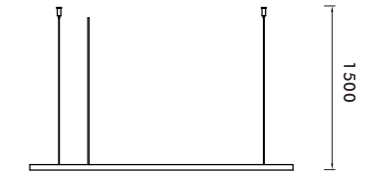

Pendent Lamp | AC 90-260VAC 50/60HZ | IP20 | 3000K | Epistar LED | Pure Aluminum | 36V

P0609-450C
60W 1400MA

P0609-600C
76W 900MA*2

P0609-800C
100W 1200MA*2

Black