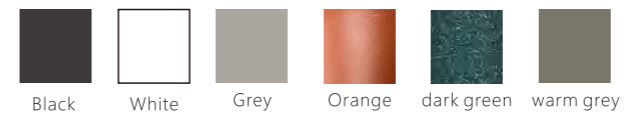

P0274-3A
25W L900*W155*H73*1500mm