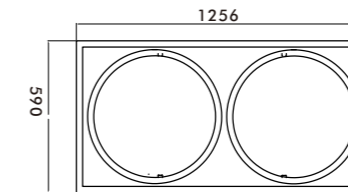

Pendent Lamp | AC 90-260VAC 50/60HZ | IP20 | 3000K | Epistar LED | Pure Aluminum | 36V

P0609-450C
60W 1400MA

P0609-600C
76W 900MA*2

P0609-800C
100W 1200MA*2

Black