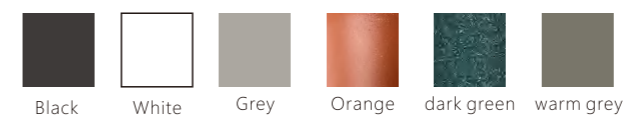

## SILVER GLORY

Silver glory series, with minimalist design to outline the outline, integration of functional optical design, clever spotlights and decorative lights into one, derived a unique lighting aesthetics. Its exquisite metal drawing technology, exquisite tells the extraordinary story of quality and texture.