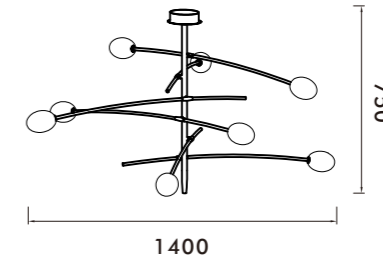

—  
P0557-4A  
38W 900MA

Feel free to turn and  
create the shape you like

Pendant Lamp | AC 90-260VAC 50/60HZ | IP20 | 3000K | Epistar LED | Pure Aluminum | 36V

P0559-5A  
42W 1000MA

P0559-6A  
42W 1000MA