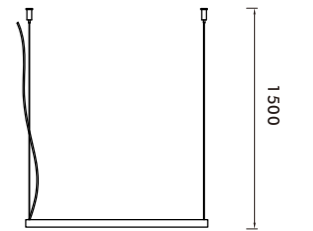

Pendant Lamp | AC 90-260VAC 50/60HZ | IP20 | 3000K | Epistar LED | Pure Aluminum | 36V |

P0609-450B
30W 700MA

P0609-600B
38W 900MA

P0609-800B
50W 1200MA

Black