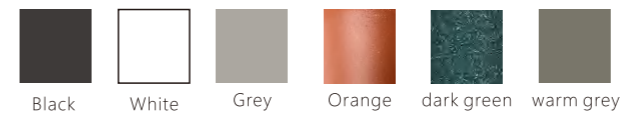

P0273-650B
20W L160*W105*H650*1500mm