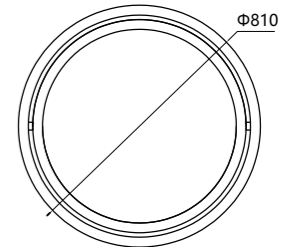

P0559-4B  
33W 800MA

P0559-6B  
50W 1200MA

Pendant Lamp | AC 90-260VAC 50/60HZ | IP20 | 3000K | Epistar LED | Pure Aluminum | 36V

—  
P0609-450A  
30W 700MA

—  
P0609-600A  
38W 900MA

—  
P0609-800A  
50W 1200MA