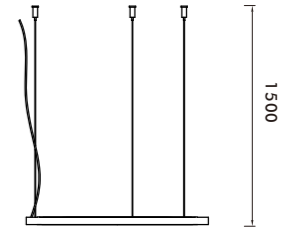

—
P0609-800A
50W 1200MA