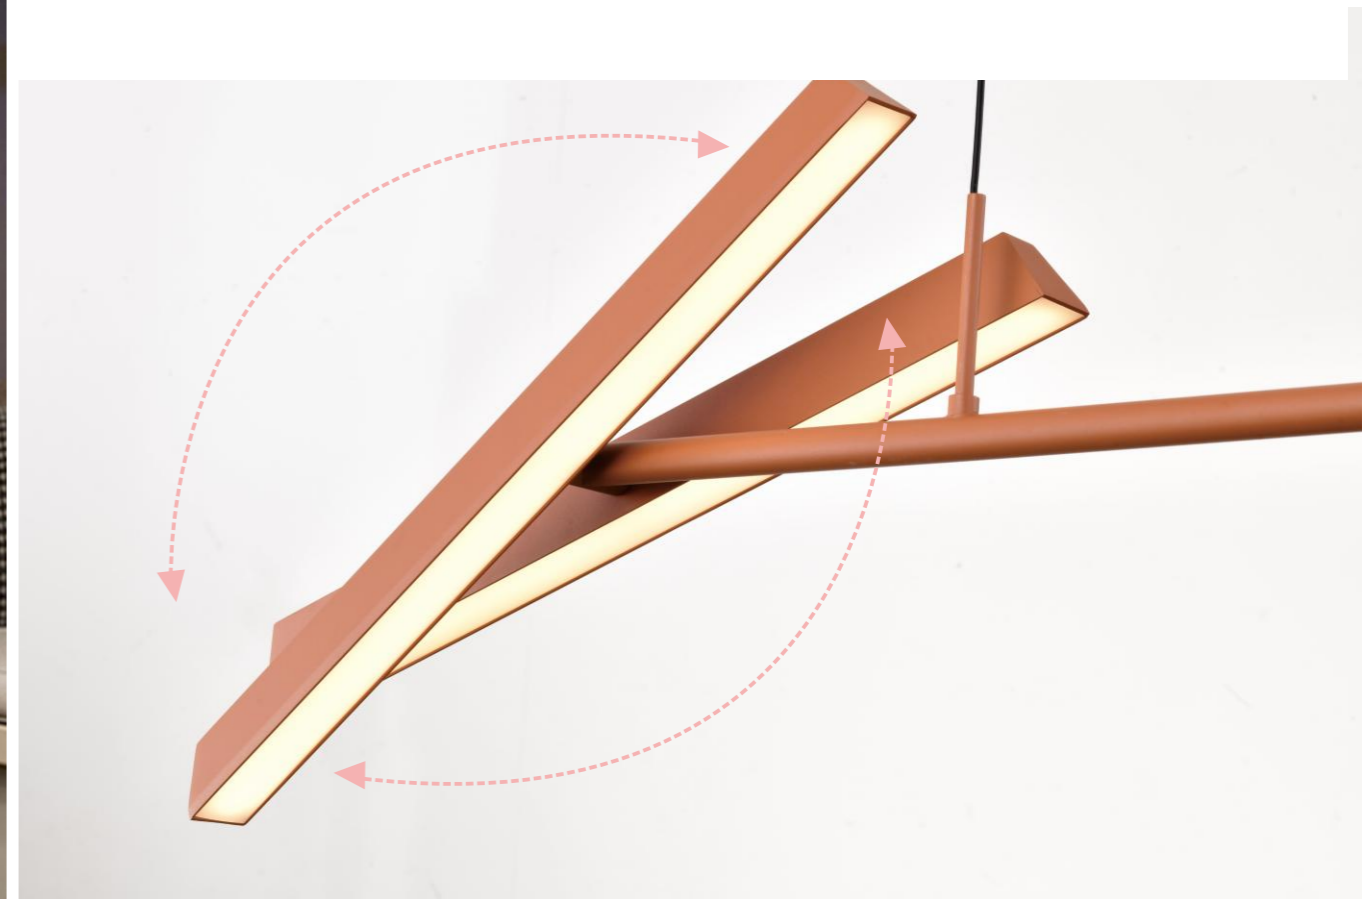

**STAR SHINNING**  
Page.141-152

Adjustable light arms,  
changing style freely.

**Pendent Lamp** | AC 90-260VAC 50/60HZ | IP20 | 3000K | Epistar LED | Pure Aluminum | 36V

—  
P0557-4B  
38W 900MA

—  
P0557-6B  
50W 1200MA