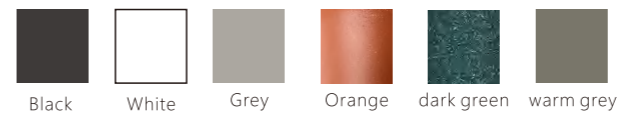

P0268-1200A
25W L1200*W50*H1200