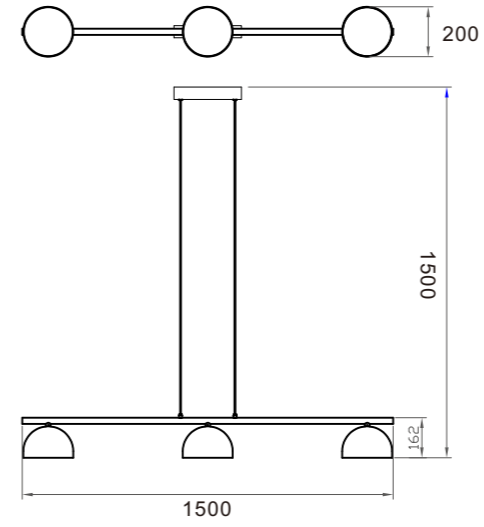

Pendent Lamp | 3000K | Epistar LED | Aluminum | AC 220-240V AC 50/60HZ | Ip20 | 110° |

P0251-3A1
30W L1500*W200*H170*1500