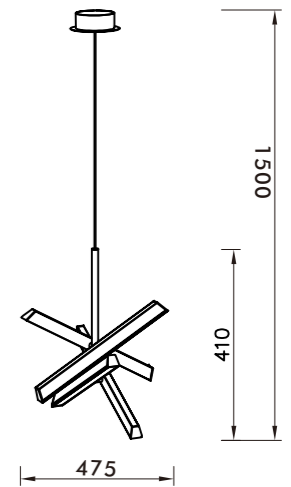

—
P0557-4A
38W 900MA