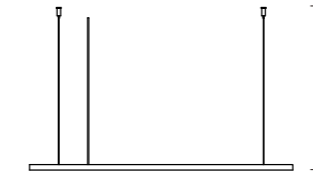

Pendent Lamp | AC 90-260VAC 50/60HZ | IP20 | 3000K | Epistar LED | Pure Aluminum | 36V

P0609-450C
60W 1400MA

P0609-600C
76W 900MA*2

P0609-800C
100W 1200MA*2

Black