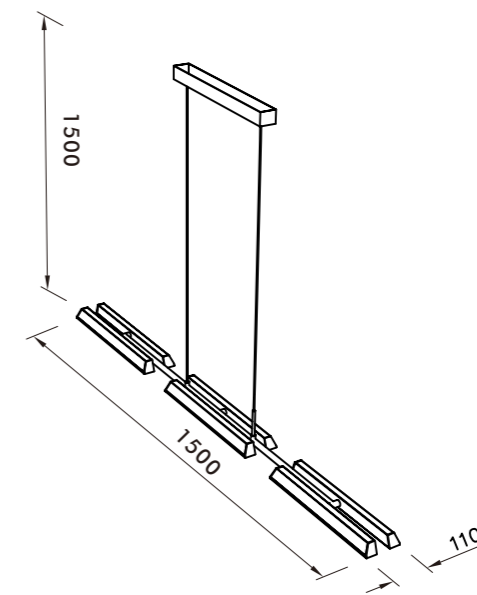

**STAR SHINNING**  
Page.141-152

Adjustable light arms,  
changing style freely.

**Pendent Lamp** | AC 90-260VAC 50/60HZ | IP20 | 3000K | Epistar LED | Pure Aluminum | 36V

—  
P0557-4B  
38W 900MA

—  
P0557-6B  
50W 1200MA