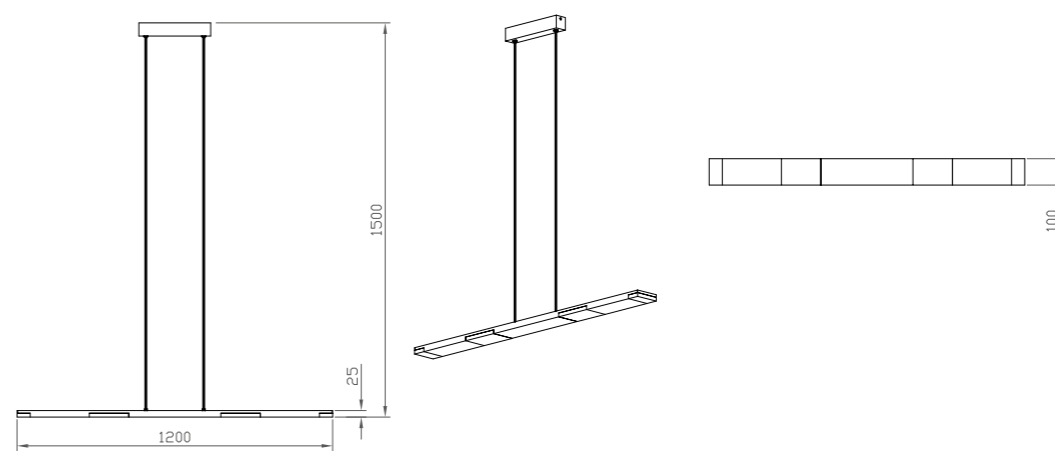

Pendant Lamp | 3000K | EPISTAR LED | ALUMINUM | AC 220-240V AC 50/60HZ | IP20 | 130° |

P0269-1200A  
25W L1200\*W100\*H30\*1500mm

DREAM COME TURE