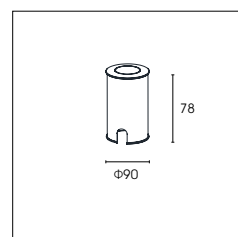

ODA3090NR

- High CRI
- IP67

Light Source: CREE COB
Luminous flux: 700 lm
CRI: Ra>90
CCT: 2700K/3000K/4000K/5000K

Material: Stainless steel
Aluminum
Power: 9W
Output voltage: 36V
Output current: 200mA

OPTIC: 15°/20°/30°
Mains voltage: DC24V
Description: Fixed
Cutoff: /

ODA3071NR

- High CRI
- IP67

Light Source: CREE COB
Luminous flux: 380 lm
CRI: Ra>90
CCT: 2700K/3000K/4000K/5000K

Material: Stainless steel
Aluminum
Power: 5W
Output voltage: 36V
Output current: 120mA

OPTIC: 15°/24°/36°
Mains voltage: DC24V
Description: Fixed
Cutoff: /

ODA3051NR

- High CRI
- IP67

Light Source: OSRAM LED
Luminous flux: 180 lm
CRI: Ra>90
CCT: 2700K/3000K/4000K/5000K

Material: Stainless steel
Aluminum
Power: 3W
Output voltage: 36V
Output current: 700mA

OPTIC: 7°/15°/20°/30°
Mains voltage: DC24V
Description: Fixed
Cutoff: /

ODA3091NR

- High CRI
- IP67

Light Source: CREE COB
Luminous flux: 700 lm
CRI: Ra>90
CCT: 2700K/3000K/4000K/5000K

Material: Aluminum
Power: 9W
Output voltage: 36V
Output current: 200mA

OPTIC: 15°/20°/30°
Mains voltage: DC24V
Description: Adjustable direct
Cutoff: /

ACCESSORIES

WATERPROOF BOX