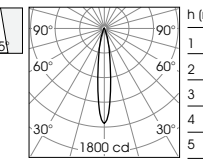

ODA3050NR

Light Source:
OSRAM LED

Luminous flux:
180 lm

CRI:
Ra > 90

CCT:
2700K/3000K/4000K/5000K

Material:
Stainless steel
Aluminum

Power:
3W

Output voltage:
3V

Output current:
700mA

OPTIC:
7°/15°/20°/30°

Mains voltage:
DC24V

Description:
Fixed

Cutout:
/

ODA3070NR

Light Source:
CREE COB

Luminous flux:
380 lm

CRI:
Ra > 90

CCT:
2700K/3000K/4000K/5000K

Material:
Stainless steel
Aluminum

Power:
5W

Output voltage:
36V

Output current:
120mA

OPTIC:
15°/24°/36°

Mains voltage:
DC24V

Description:
Fixed

Cutout:
/

ACCESSORIES

WATERPROOF BOX

- Simple fashionable design, comfortable lighting experience
- Combine optics with practicality to create your own lighting solution
- Simple fashionable design, comfortable lighting experience
- Combine optics with practicality to create your own lighting solution