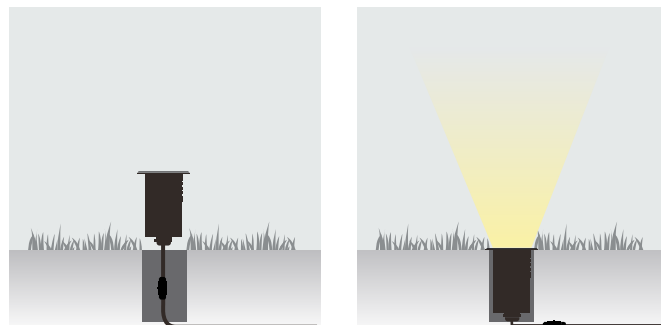

Mains voltage:  
DC24V

Description:  
Fixed

Cutout:  
/

ACCESSORIES

WATERPROOF BOX

- Simple fashionable design, comfortable lighting experience
- Combine optics with practicality to create your own lighting solution
- Simple fashionable design, comfortable lighting experience
- Combine optics with practicality to create your own lighting solution