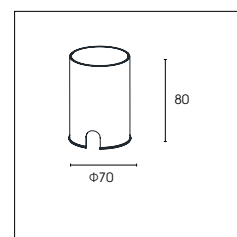

ODA3090NR

- High CRI
- IP67

Light Source: CREE COB
Luminous flux: 700 lm
CRI: Ra>90
CCT: 2700K/3000K/4000K/5000K

Material: Stainless steel
Aluminum
Power: 9W
Output voltage: 36V
Output current: 200mA

OPTIC: 15°/20°/30°
Mains voltage: DC24V
Description: Fixed
Cutoff: /

ODA3071NR

- High CRI
- IP67

Light Source: CREE COB
Luminous flux: 380 lm
CRI: Ra>90
CCT: 2700K/3000K/4000K/5000K

Material: Stainless steel
Aluminum
Power: 5W
Output voltage: 36V
Output current: 120mA

OPTIC: 15°/24°/36°
Mains voltage: DC24V
Description: Fixed
Cutoff: /

ODA3051NR

- High CRI
- IP67

Light Source: OSRAM LED
Luminous flux: 180 lm
CRI: Ra>90
CCT: 2700K/3000K/4000K/5000K

Material: Stainless steel
Aluminum
Power: 3W
Output voltage: 36V
Output current: 700mA

OPTIC: 7°/15°/20°/30°
Mains voltage: DC24V
Description: Fixed
Cutoff: /

ODA3091NR

- High CRI
- IP67

Light Source: CREE COB
Luminous flux: 700 lm
CRI: Ra>90
CCT: 2700K/3000K/4000K/5000K

Material: Aluminum
Power: 9W
Output voltage: 36V
Output current: 200mA

OPTIC: 15°/20°/30°
Mains voltage: DC24V
Description: Adjustable direct
Cutoff: /

ACCESSORIES

WATERPROOF BOX