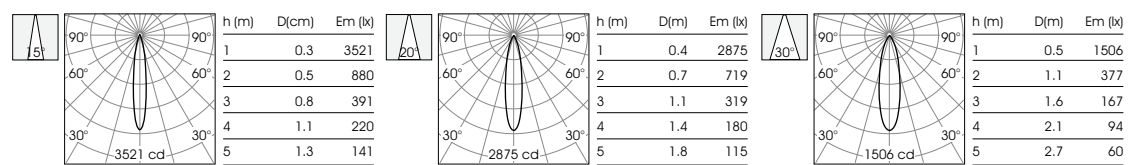

ODA3090NR

- High CRI
- IP67

Light Source: CREE COB
Luminous flux: 700 lm
CRI: Ra>90
CCT: 2700K/3000K/4000K/5000K

Material: Stainless steel
Aluminum
Power: 9W
Output voltage: 36V
Output current: 200mA

OPTIC: 15°/20°/30°
Mains voltage: DC24V
Description: Fixed
Cutoff: /