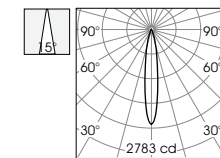

ODA3050NR

Light Source:
OSRAM LED

Luminous flux:
180 lm

CRI:
Ra > 90

CCT:
2700K/3000K/4000K/5000K

Material:
Stainless steel
Aluminum

Power:
3W

Output voltage:
3V

Output current:
700mA

OPTIC:
7°/15°/20°/30°

Mains voltage:
DC24V

Description:
Fixed

Cutout:
/

ODA3070NR

Light Source:
CREE COB

Luminous flux:
380 lm

CRI:
Ra > 90

CCT:
2700K/3000K/4000K/5000K

Material:
Stainless steel
Aluminum

Power:
5W

Output voltage:
36V

Output current:
120mA

OPTIC:
15°/24°/36°

Mains voltage:
DC24V

Description:
Fixed

Cutout:
/

ACCESSORIES

WATERPROOF BOX

- Simple fashionable design, comfortable lighting experience
- Combine optics with practicality to create your own lighting solution
- Simple fashionable design, comfortable lighting experience
- Combine optics with practicality to create your own lighting solution