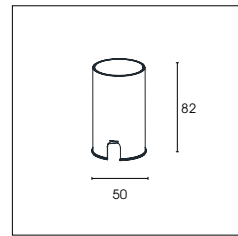

Luminous flux:  
380 lm

CRI:  
Ra > 90

CCT:  
2700K/3000K/4000K/5000K

Material:  
Stainless steel  
Aluminum

Power:  
5W

Output voltage:  
36V

Output current:  
120mA

OPTIC:  
15°/24°/36°

OPTIC: 15°/20°/30°  
 Mains voltage: DC24V  
 Description: Fixed  
 Cutoff: /

ODA3071NR

- 
- High CRI
- 
- IP67

Light Source: CREE COB  
 Luminous flux: 380 lm  
 CRI: Ra>90  
 CCT: 2700K/3000K/4000K/5000K

Material: Stainless steel  
 Aluminum  
 Power: 5W  
 Output voltage: 36V  
 Output current: 120mA

OPTIC: 15°/24°/36°  
 Mains voltage: DC24V  
 Description: Fixed  
 Cutoff: /

ODA3051NR

- 
- High CRI
- 
- IP67