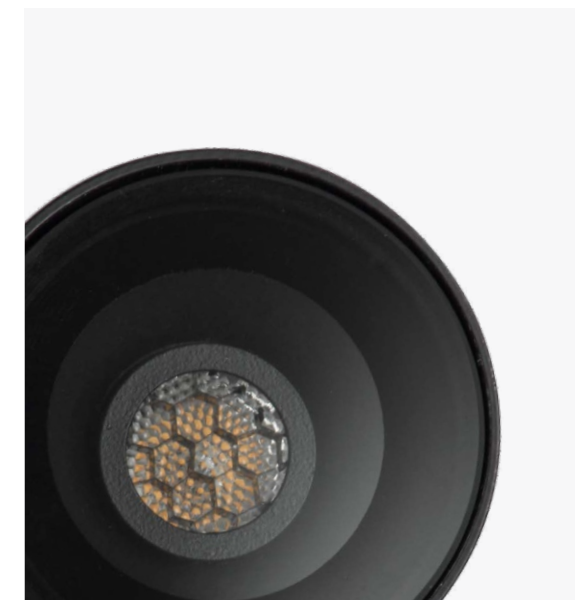

Small volume, big effect.