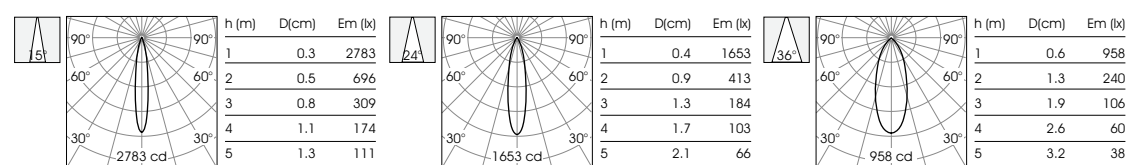

ODA3071NR

- High CRI
- IP67

Light Source: CREE COB
Luminous flux: 380 lm
CRI: Ra>90
CCT: 2700K/3000K/4000K/5000K

Material: Stainless steel
Aluminum
Power: 5W
Output voltage: 36V
Output current: 120mA

OPTIC: 15°/24°/36°
Mains voltage: DC24V
Description: Fixed
Cutoff: /