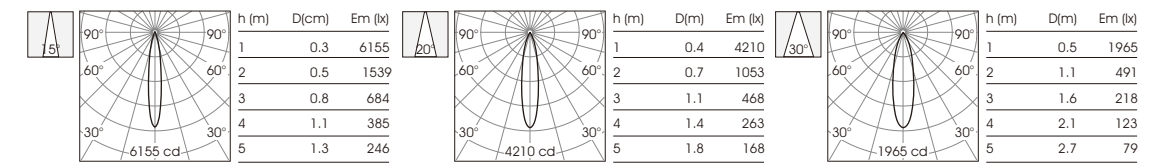

OSA4380R

	Light Source: CREE COB	Material: Aluminum	OPTIC: 15°/20°/30°
	Luminous flux: 1100 lm	Power: 12W	Mains voltage: 220-240V
	CRI: Ra > 90	Output voltage: 36V	Description: ADJUSTABLE
	CCT: 2700K/3000K/4000K/5000K	Output current: 300mA	Cutout: /