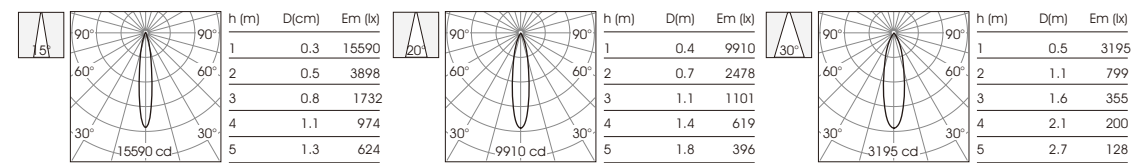

OUTDOOR PROJECTORS LIGHT series

OSA4295R

	Light Source: CREE COB	Material: Aluminum	OPTIC: 15°/20°/30°
	Luminous flux: 1800 lm	Power: 20W	Mains voltage: 220-240V
	CRI: Ra > 90	Output voltage: 36V	Description: ADJUSTABLE
	CCT: 2700K/3000K/4000K/5000K	Output current: 500mA	Cutout: /