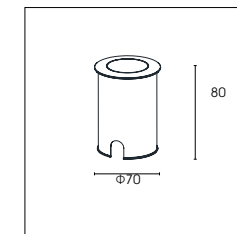

Output voltage:  
3V

Output current:  
700mA

OPTIC:  
7°/15°/20°/30°

Mains voltage:  
DC24V

Description:  
Fixed

Cutout:  
/

ODA3070NR

Light Source:  
CREE COB

Luminous flux:  
380 lm

CRI:  
Ra > 90

CCT:  
2700K/3000K/4000K/5000K

Material:  
Stainless steel  
Aluminum

Power:  
5W

Output voltage:  
36V

Output current:  
120mA

OPTIC:  
15°/24°/36°