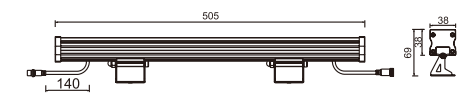

OPTIC: 15°/20°/30°  
 Mains voltage: DC24V  
 Description: Adjustable direct  
 Cutoff: /

ACCESSORIES

WATERPROOF BOX

Each set of line strips has a maximum length of 5 meters  
Please ensure that it is carried out in case of power failure during installation and maintenance.