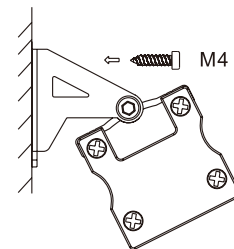

OPTIC: 15°/20°/30°  
 Mains voltage: DC24V  
 Description: Adjustable direct  
 Cutoff: /

ACCESSORIES

WATERPROOF BOX

Each set of line strips has a maximum length of 5 meters  
Please ensure that it is carried out in case of power failure during installation and maintenance.