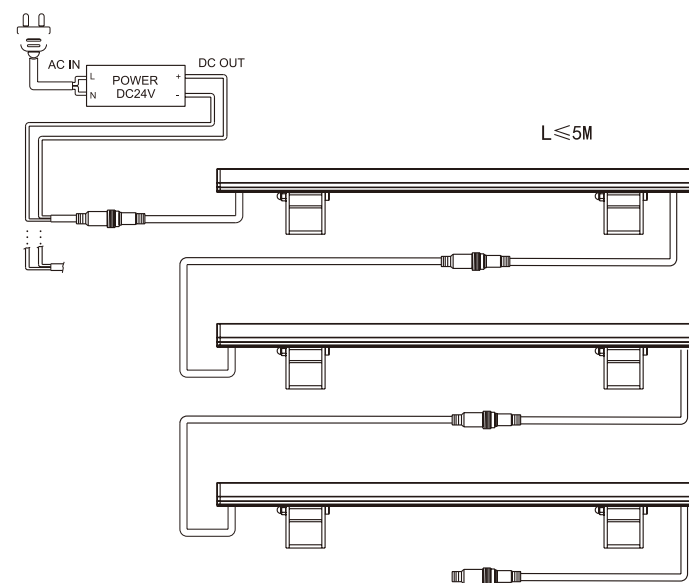

Material: Stainless steel  
 Aluminum  
 Power: 5W  
 Output voltage: 36V  
 Output current: 120mA

OPTIC: 15°/24°/36°  
 Mains voltage: DC24V  
 Description: Fixed  
 Cutoff: /

ODA3051NR

- 
- High CRI
- 
- IP67

OPTIC: 15°/20°/30°  
 Mains voltage: DC24V  
 Description: Adjustable direct  
 Cutoff: /

ACCESSORIES

WATERPROOF BOX

Each set of line strips has a maximum length of 5 meters  
Please ensure that it is carried out in case of power failure during installation and maintenance.

	OLA3818S	OLA3809S	OLA3806S
CRI 90	LED 24W /1800lm	LED 12W /900lm	LED 8W /600lm
2700K	LENS Δ 8° 12° 20° 30° 45° 10x60°	LENS Δ 8° 12° 20° 30° 45° 10x60°	LENS Δ 8° 12° 20° 30° 45° 10x60°
3000K	ADJUSTABLE 0-90°	ADJUSTABLE 0-90°	ADJUSTABLE 0-90°
4000K	DC 24V	DC 24V	DC 24V
5000K	IP65	IP65	IP65
RGB	NON DIM, TRAC, 1-10V, DALI	NON DIM, TRAC, 1-10V, DALI	NON DIM, TRAC, 1-10V, DALI