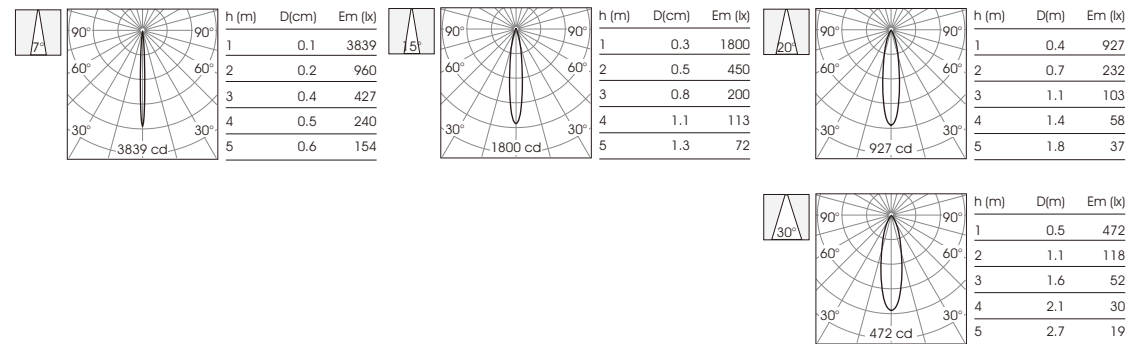

CCT: 2700K/3000K/4000K/5000K  
Output current: 700mA  
Cutout: /

OSA4265R

Light Source: CREE COB  
Material: Aluminum  
OPTIC: 20°/30°

Luminous flux: 700 lm  
Power: 9W  
Mains voltage: 220-240V

CRI: Ra > 90  
Output voltage: 36V  
Description: ADJUSTABLE