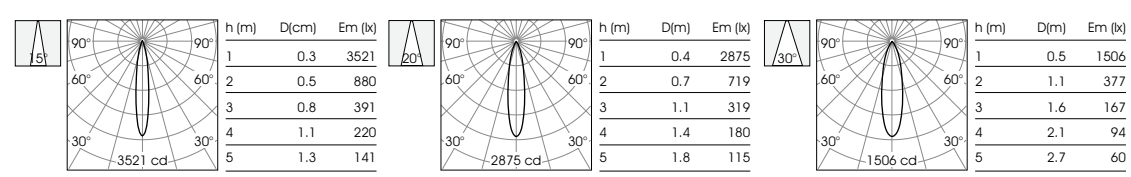

OPTIC: 15°/20°/30°  
 Mains voltage: DC24V  
 Description: Adjustable direct  
 Cutoff: /

ACCESSORIES

WATERPROOF BOX

Each set of line strips has a maximum length of 5 meters  
Please ensure that it is carried out in case of power failure during installation and maintenance.