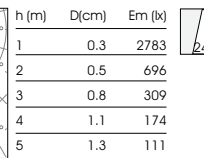

ODA3050NR

Light Source:
OSRAM LED

Luminous flux:
180 lm

CRI:
Ra > 90

CCT:
2700K/3000K/4000K/5000K

Material:
Stainless steel
Aluminum

Power:
3W

Output voltage:
3V

Output current:
700mA

OPTIC:
7°/15°/20°/30°

Mains voltage:
DC24V

Description:
Fixed

Cutout:
/

ODA3070NR

Light Source:
CREE COB

Luminous flux:
380 lm

CRI:
Ra > 90

CCT:
2700K/3000K/4000K/5000K

Material:
Stainless steel
Aluminum

Power:
5W

Output voltage:
36V

Output current:
120mA

OPTIC:
15°/24°/36°

Mains voltage:
DC24V

Description:
Fixed

Cutout:
/

ACCESSORIES

WATERPROOF BOX

- Simple fashionable design, comfortable lighting experience
- Combine optics with practicality to create your own lighting solution
- Simple fashionable design, comfortable lighting experience
- Combine optics with practicality to create your own lighting solution