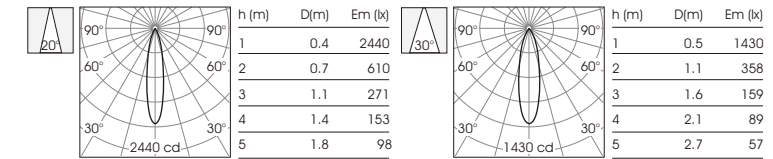

OSA4265R

Light Source: CREE COB
Material: Aluminum
OPTIC: 20°/30°

Luminous flux: 700 lm
Power: 9W
Mains voltage: 220-240V

CRI: Ra > 90
Output voltage: 36V
Description: ADJUSTABLE

CCT: 2700K/3000K/4000K/5000K
Output current: 200mA
Cutout: /