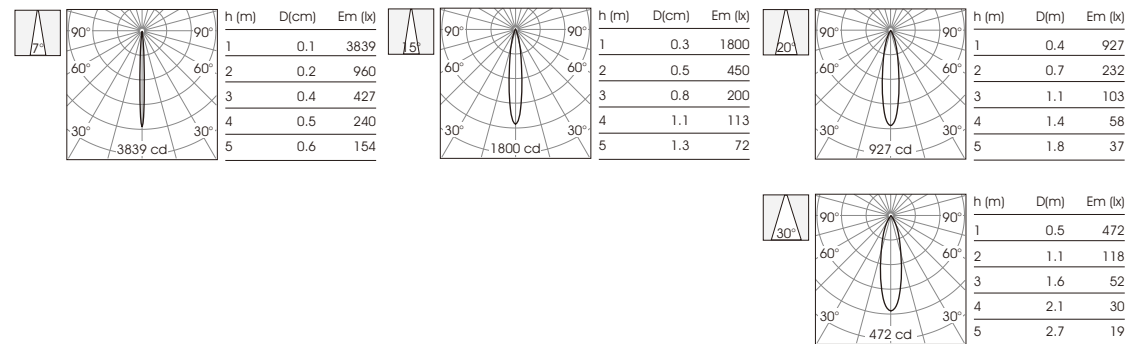

CCT: 2700K/3000K/4000K/5000K  
Output current: 700mA  
Cutout: /

OSA4280R

Light Source: CREE COB  
Material: Aluminum  
OPTIC: 15°/20°/30°

Luminous flux: 1100 lm  
Power: 12W  
Mains voltage: 220-240V

CRI: Ra > 90  
Output voltage: 36V  
Description: ADJUSTABLE