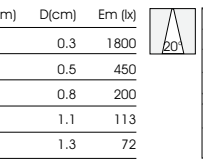

ODA3050NR

Light Source:
OSRAM LED

Luminous flux:
180 lm

CRI:
Ra > 90

CCT:
2700K/3000K/4000K/5000K

Material:
Stainless steel
Aluminum

Power:
3W

Output voltage:
3V

Output current:
700mA

OPTIC:
7°/15°/20°/30°

Mains voltage:
DC24V

Description:
Fixed

Cutout:
/

ODA3070NR

Light Source:
CREE COB

Luminous flux:
380 lm

CRI:
Ra > 90

CCT:
2700K/3000K/4000K/5000K

Material:
Stainless steel
Aluminum

Power:
5W

Output voltage:
36V

Output current:
120mA

OPTIC:
15°/24°/36°

Mains voltage:
DC24V

Description:
Fixed

Cutout:
/

ACCESSORIES

WATERPROOF BOX

- Simple fashionable design, comfortable lighting experience
- Combine optics with practicality to create your own lighting solution
- Simple fashionable design, comfortable lighting experience
- Combine optics with practicality to create your own lighting solution