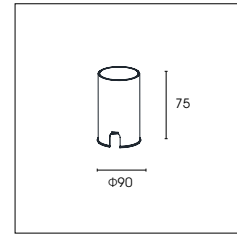

ODA3090NR

- High CRI
- IP67

Light Source: CREE COB
Luminous flux: 700 lm
CRI: Ra>90
CCT: 2700K/3000K/4000K/5000K

Material: Stainless steel
Aluminum
Power: 9W
Output voltage: 36V
Output current: 200mA

OPTIC: 15°/20°/30°
Mains voltage: DC24V
Description: Fixed
Cutoff: /

ODA3071NR

- High CRI
- IP67

Light Source: CREE COB
Luminous flux: 380 lm
CRI: Ra>90
CCT: 2700K/3000K/4000K/5000K

Material: Stainless steel
Aluminum
Power: 5W
Output voltage: 36V
Output current: 120mA

OPTIC: 15°/24°/36°
Mains voltage: DC24V
Description: Fixed
Cutoff: /

ODA3051NR

- High CRI
- IP67

Light Source: OSRAM LED
Luminous flux: 180 lm
CRI: Ra>90
CCT: 2700K/3000K/4000K/5000K

Material: Stainless steel
Aluminum
Power: 3W
Output voltage: 36V
Output current: 700mA

OPTIC: 7°/15°/20°/30°
Mains voltage: DC24V
Description: Fixed
Cutoff: /

ODA3091NR

- High CRI
- IP67

Light Source: CREE COB
Luminous flux: 700 lm
CRI: Ra>90
CCT: 2700K/3000K/4000K/5000K

Material: Aluminum
Power: 9W
Output voltage: 36V
Output current: 200mA

OPTIC: 15°/20°/30°
Mains voltage: DC24V
Description: Adjustable direct
Cutoff: /

ACCESSORIES

WATERPROOF BOX