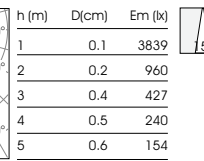

ODA3050NR

Light Source:
OSRAM LED

Luminous flux:
180 lm

CRI:
Ra > 90

CCT:
2700K/3000K/4000K/5000K

Material:
Stainless steel
Aluminum

Power:
3W

Output voltage:
3V

Output current:
700mA

OPTIC:
7°/15°/20°/30°

Mains voltage:
DC24V

Description:
Fixed

Cutout:
/

ODA3070NR

Light Source:
CREE COB

Luminous flux:
380 lm

CRI:
Ra > 90

CCT:
2700K/3000K/4000K/5000K

Material:
Stainless steel
Aluminum

Power:
5W

Output voltage:
36V

Output current:
120mA

OPTIC:
15°/24°/36°

Mains voltage:
DC24V

Description:
Fixed

Cutout:
/

ACCESSORIES

WATERPROOF BOX

- Simple fashionable design, comfortable lighting experience
- Combine optics with practicality to create your own lighting solution
- Simple fashionable design, comfortable lighting experience
- Combine optics with practicality to create your own lighting solution