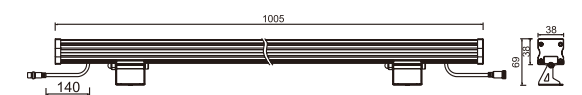

OPTIC: 15°/20°/30°  
 Mains voltage: DC24V  
 Description: Adjustable direct  
 Cutoff: /

ACCESSORIES

WATERPROOF BOX

Each set of line strips has a maximum length of 5 meters  
Please ensure that it is carried out in case of power failure during installation and maintenance.