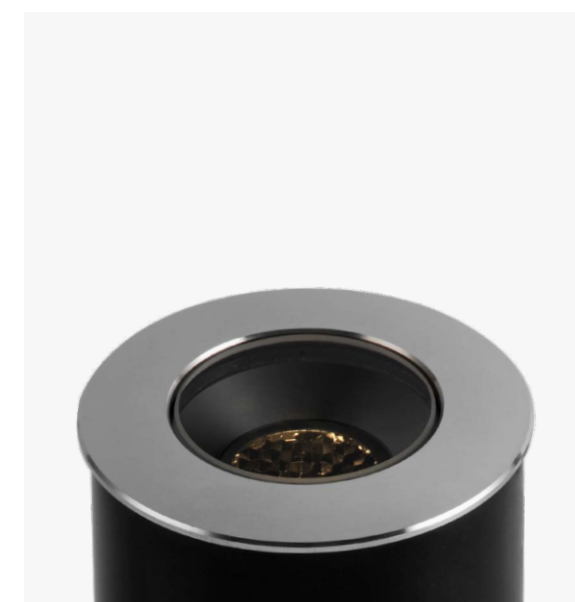

Small volume, big effect.