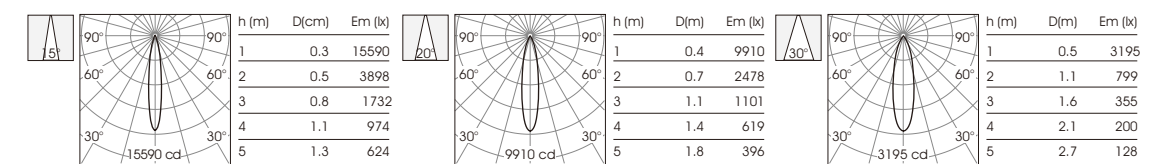

OSA4395R

	Light Source: CREE COB	Material: Aluminum	OPTIC: 15°/20°/30°
	Luminous flux: 1800 lm	Power: 20W	Mains voltage: 220-240V
	CRI: Ra > 90	Output voltage: 36V	Description: ADJUSTABLE
	CCT: 2700K/3000K/4000K/5000K	Output current: 500mA	Cutout: /