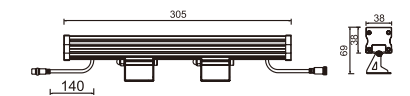

OPTIC: 15°/20°/30°  
 Mains voltage: DC24V  
 Description: Adjustable direct  
 Cutoff: /

ACCESSORIES

WATERPROOF BOX

Each set of line strips has a maximum length of 5 meters  
Please ensure that it is carried out in case of power failure during installation and maintenance.