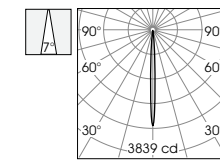

ODA3050NR

Light Source:
OSRAM LED

Luminous flux:
180 lm

CRI:
Ra > 90

CCT:
2700K/3000K/4000K/5000K

Material:
Stainless steel
Aluminum

Power:
3W

Output voltage:
3V

Output current:
700mA

OPTIC:
7°/15°/20°/30°

Mains voltage:
DC24V

Description:
Fixed

Cutout:
/

ODA3070NR

Light Source:
CREE COB

Luminous flux:
380 lm

CRI:
Ra > 90

CCT:
2700K/3000K/4000K/5000K

Material:
Stainless steel
Aluminum

Power:
5W

Output voltage:
36V

Output current:
120mA

OPTIC:
15°/24°/36°

Mains voltage:
DC24V

Description:
Fixed

Cutout:
/

ACCESSORIES

WATERPROOF BOX

- Simple fashionable design, comfortable lighting experience
- Combine optics with practicality to create your own lighting solution
- Simple fashionable design, comfortable lighting experience
- Combine optics with practicality to create your own lighting solution