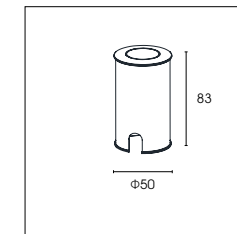

ODA3050NR

Light Source:
OSRAM LED

Luminous flux:
180 lm

CRI:
Ra > 90

CCT:
2700K/3000K/4000K/5000K

Material:
Stainless steel
Aluminum

Power:
3W

Output voltage:
3V

Output current:
700mA

OPTIC:
7°/15°/20°/30°

Mains voltage:
DC24V

Description:
Fixed

Cutout:
/