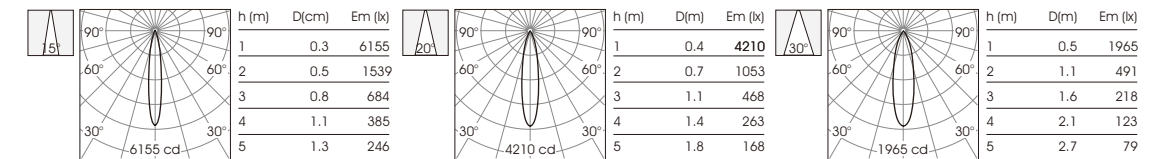

OSA4280R

Light Source: CREE COB
Material: Aluminum
OPTIC: 15°/20°/30°

Luminous flux: 1100 lm
Power: 12W
Mains voltage: 220-240V

CRI: Ra > 90
Output voltage: 36V
Description: ADJUSTABLE

CCT: 2700K/3000K/4000K/5000K
Output current: 300mA
Cutout: /