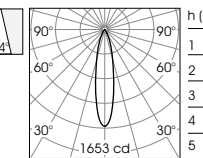

ODA3050NR

Light Source:
OSRAM LED

Luminous flux:
180 lm

CRI:
Ra > 90

CCT:
2700K/3000K/4000K/5000K

Material:
Stainless steel
Aluminum

Power:
3W

Output voltage:
3V

Output current:
700mA

OPTIC:
7°/15°/20°/30°

Mains voltage:
DC24V

Description:
Fixed

Cutout:
/

ODA3070NR

Light Source:
CREE COB

Luminous flux:
380 lm

CRI:
Ra > 90

CCT:
2700K/3000K/4000K/5000K

Material:
Stainless steel
Aluminum

Power:
5W

Output voltage:
36V

Output current:
120mA

OPTIC:
15°/24°/36°

Mains voltage:
DC24V

Description:
Fixed

Cutout:
/

ACCESSORIES

WATERPROOF BOX

- Simple fashionable design, comfortable lighting experience
- Combine optics with practicality to create your own lighting solution
- Simple fashionable design, comfortable lighting experience
- Combine optics with practicality to create your own lighting solution