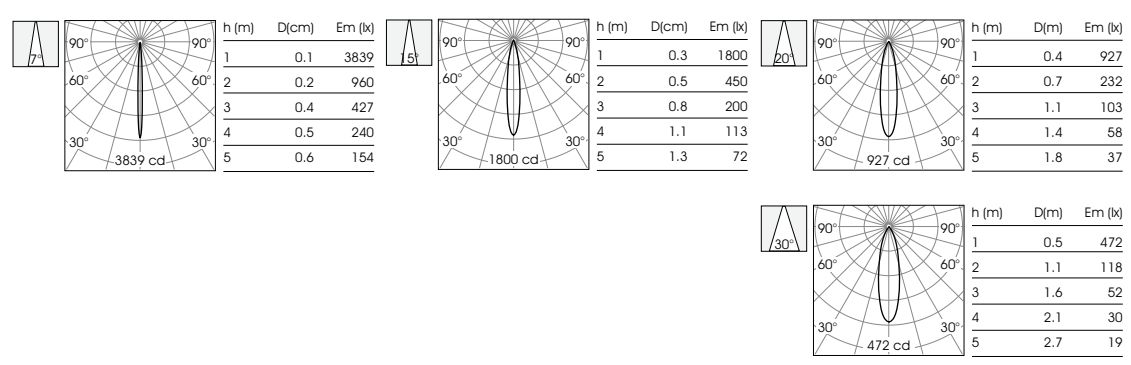

ODA3051NR

- High CRI
- IP67

Light Source: OSRAM LED
Luminous flux: 180 lm
CRI: Ra>90
CCT: 2700K/3000K/4000K/5000K

Material: Stainless steel
Aluminum
Power: 3W
Output voltage: 36V
Output current: 700mA

OPTIC: 7°/15°/20°/30°
Mains voltage: DC24V
Description: Fixed
Cutoff: /