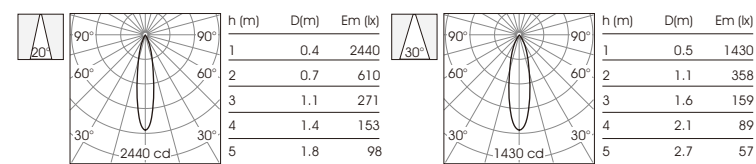

OSA4365R

	Light Source: CREE COB	Material: Aluminum	OPTIC: 20°/30°
	Luminous flux: 700 lm	Power: 9W	Mains voltage: 220-240V
	CRI: Ra > 90	Output voltage: 36V	Description: ADJUSTABLE
	CCT: 2700K/3000K/4000K/5000K	Output current: 200mA	Cutout: /