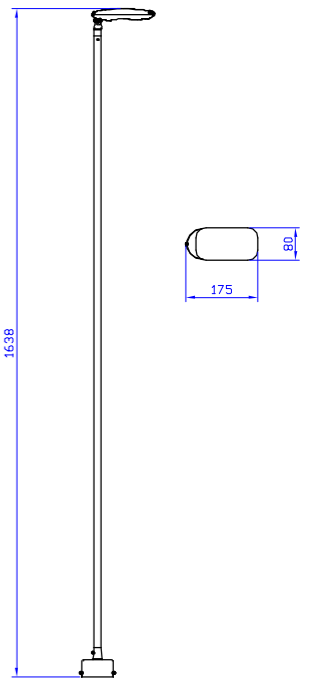

Φ300*H230(wire H1500mm)
18W

P0285-400A

Φ400*H280*1500MM
20W

P0285-600A

Φ600*H380(wire H1500mm)
30W

P0285-600A

Φ600*H380(wire H1500mm)
30W

Black warm grey dark green

Φ300*H230(wire H1500mm)
18W

P0285-400A

Φ400*H280*1500MM
20W

P0285-600A

Φ600*H380(wire H1500mm)
30W

P0285-600A

Φ600*H380(wire H1500mm)
30W

outdoor garden Lamp | AC 220-240VAC 50/60HZ | IP65 | 3000K | Epistar LED | Pure Aluminum