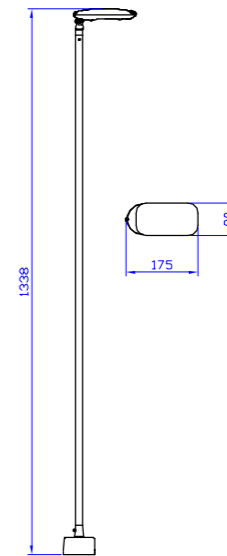

L'ARTE *AL* LUCE®

outdoor light

PRODUCT CULTURE

PROBUCT INDEX

outdoor garden Lamp | AC 220-240VAC 50/60HZ | IP65 | 3000K | Epistar LED | Pure Aluminum

P0285-200A

Φ200*H180 (wire H1500mm)
12W

P0285-300A

Φ300*H230(wire H1500mm)
18W

P0285-400A

Φ400*H280*1500MM
20W

P0285-600A

Φ600*H380(wire H1500mm)
30W

P0285-600A

Φ600*H380(wire H1500mm)
30W

Black warm grey dark green

Φ300*H230(wire H1500mm)
18W

P0285-400A

Φ400*H280*1500MM
20W

P0285-600A

Φ600*H380(wire H1500mm)
30W

P0285-600A

Φ600*H380(wire H1500mm)
30W

outdoor garden Lamp | AC 220-240VAC 50/60HZ | IP65 | 3000K | Epistar LED | Pure Aluminum