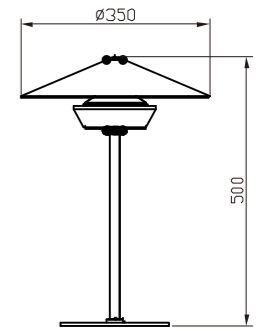

Pendant Lamp | AC 220-240VAC 50/60HZ | IP65 | 3000K | Epistar LED | Pure Aluminum

LWA0289-350A
18W L350*H270*E410mm

T0289-350A
18W Φ350*H500mm

F0289-450B
30W L2065*W600*H2515mm

Black