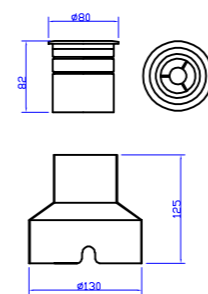

Outdoor in-ground light | AC 220-240VAC 50/60HZ | IP65 | 3000K | COB | Pure Aluminum

DL0587-80CA
10W $\Phi 80 \times 125\text{mm}$ 10°