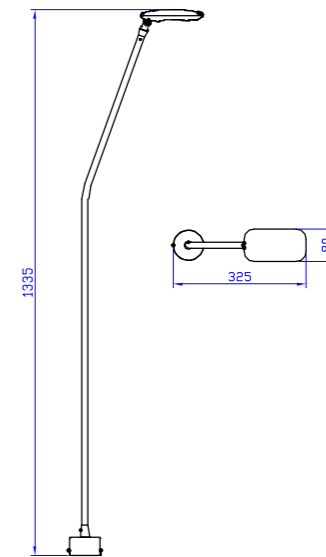

Φ300*H230(wire H1500mm)
18W

P0285-400A

Φ400*H280*1500MM
20W

P0285-600A

Φ600*H380(wire H1500mm)
30W

P0285-600A

Φ600*H380(wire H1500mm)
30W

Black warm grey dark green

Φ300*H230(wire H1500mm)
18W

P0285-400A

Φ400*H280*1500MM
20W

P0285-600A

Φ600*H380(wire H1500mm)
30W

P0285-600A

Φ600*H380(wire H1500mm)
30W

outdoor garden Lamp | AC 220-240VAC 50/60HZ | IP65 | 3000K | Epistar LED | Pure Aluminum

P0285-200A

Φ200*H180 (wire H1500mm)
12W

P0285-400A

Φ400*H280*1500MM
20W

Black warm grey dark green

Deep anti-glare design

High lumen High-brightness lighting

Make life better