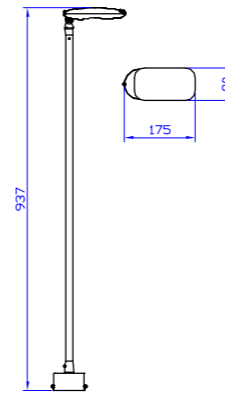

P0285-200A

Φ200*H180 (wire H1500mm)
12W