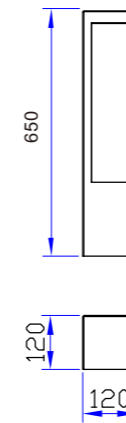

Pendant Lamp | AC 220-240VAC 50/60HZ | IP65 | 3000K | Epistar LED | Pure Aluminum

GR0586-650A
16W 120*120*650mm