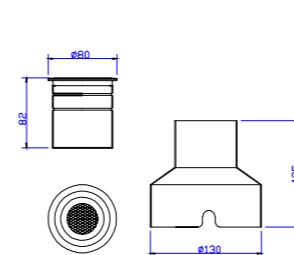

Outdoor in-ground light | AC 220-240VAC 50/60HZ | IP65 | 3000K | COB | Pure Aluminum

DL0587-80BA
10W $\Phi 80 \times 125\text{mm}$
15°24°36°50°