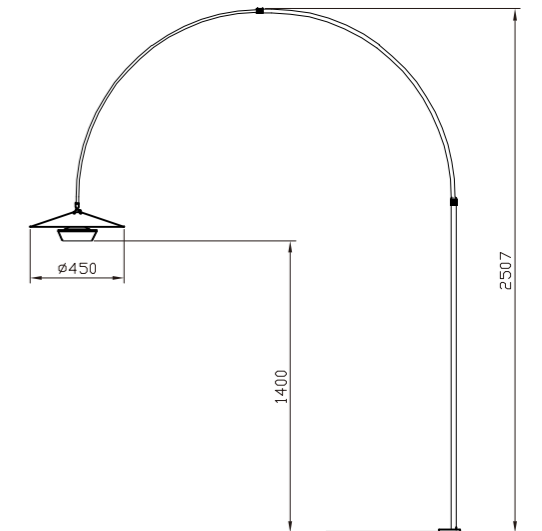

Pendant Lamp | AC 220-240VAC 50/60HZ | IP65 | 3000K | Epistar LED | Pure Aluminum

LWA0289-350A
18W L350*H270*E410mm

T0289-350A
18W Φ350*H500mm

F0289-450B
30W L2065*W600*H2515mm