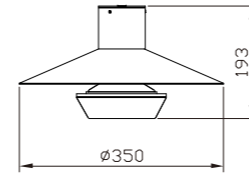

Pendant Lamp | AC 220-240VAC 50/60HZ | IP65 | 3000K | Epistar LED | Pure Aluminum

C0289-350A
18W Φ 350*H180mm