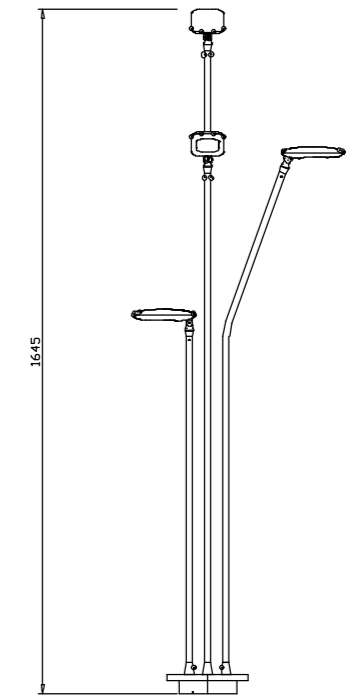

Φ300*H230(wire H1500mm)
18W

P0285-400A

Φ400*H280*1500MM
20W

P0285-600A

Φ600*H380(wire H1500mm)
30W

P0285-600A

Φ600*H380(wire H1500mm)
30W

Black warm grey dark green

Φ300*H230(wire H1500mm)
18W

P0285-400A

Φ400*H280*1500MM
20W

P0285-600A

Φ600*H380(wire H1500mm)
30W

P0285-600A

Φ600*H380(wire H1500mm)
30W

outdoor garden Lamp | AC 220-240VAC 50/60HZ | IP65 | 3000K | Epistar LED | Pure Aluminum

P0285-200A

Φ200*H180 (wire H1500mm)
12W

P0285-400A

Φ400*H280*1500MM
20W

Black warm grey dark green

Deep anti-glare design

High lumen High-brightness lighting

Make life better