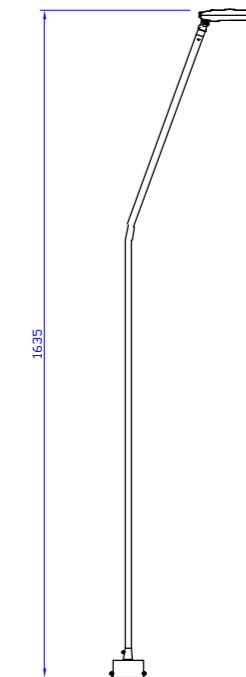

Φ300*H230(wire H1500mm)
18W

P0285-400A

Φ400*H280*1500MM
20W

P0285-600A

Φ600*H380(wire H1500mm)
30W

P0285-600A

Φ600*H380(wire H1500mm)
30W

Black warm grey dark green

Φ300*H230(wire H1500mm)
18W

P0285-400A

Φ400*H280*1500MM
20W

P0285-600A

Φ600*H380(wire H1500mm)
30W

P0285-600A

Φ600*H380(wire H1500mm)
30W

outdoor garden Lamp | AC 220-240VAC 50/60HZ | IP65 | 3000K | Epistar LED | Pure Aluminum