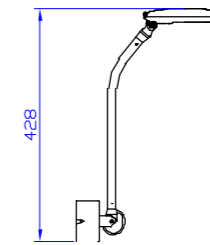

Φ300*H230(wire H1500mm)
18W

P0285-400A

Φ400*H280*1500MM
20W

P0285-600A

Φ600*H380(wire H1500mm)
30W

P0285-600A

Φ600*H380(wire H1500mm)
30W

Black warm grey dark green

Φ300*H230(wire H1500mm)
18W

P0285-400A

Φ400*H280*1500MM
20W

P0285-600A

Φ600*H380(wire H1500mm)
30W

P0285-600A

Φ600*H380(wire H1500mm)
30W

outdoor garden Lamp | AC 220-240VAC 50/60HZ | IP65 | 3000K | Epistar LED | Pure Aluminum