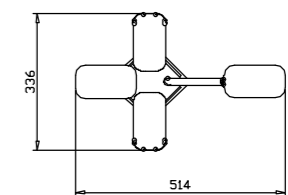

P0285-400A

Φ400*H280*1500MM
20W

Black   warm grey   dark green