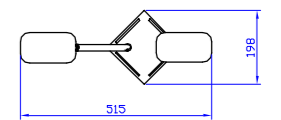

Φ300*H230(wire H1500mm)
18W

P0285-400A

Φ400*H280*1500MM
20W

P0285-600A

Φ600*H380(wire H1500mm)
30W

P0285-600A

Φ600*H380(wire H1500mm)
30W

Black warm grey dark green

Φ300*H230(wire H1500mm)
18W

P0285-400A

Φ400*H280*1500MM
20W

P0285-600A

Φ600*H380(wire H1500mm)
30W

P0285-600A

Φ600*H380(wire H1500mm)
30W

outdoor garden Lamp | AC 220-240VAC 50/60HZ | IP65 | 3000K | Epistar LED | Pure Aluminum