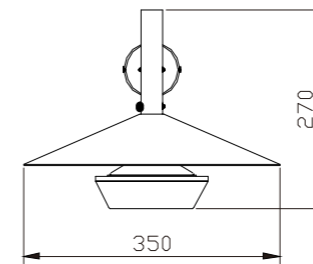

Pendant Lamp | AC 220-240VAC 50/60HZ | IP65 | 3000K | Epistar LED | Pure Aluminum

LWA0289-350A
18W L350*H270*E410mm