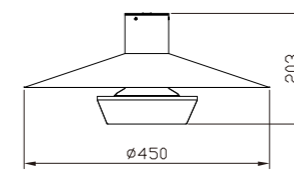

C0289-450A
30W Φ 450*H190mm