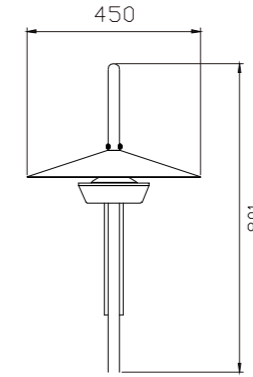

LWA0289-450B
30W L450*H800*E590mm

T0289-350A
18W Φ350*H500mm