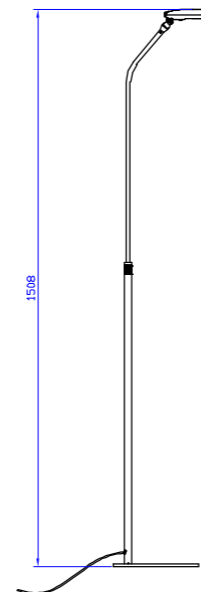

Φ300*H230(wire H1500mm)
18W

P0285-400A

Φ400*H280*1500MM
20W

P0285-600A

Φ600*H380(wire H1500mm)
30W

P0285-600A

Φ600*H380(wire H1500mm)
30W

Black warm grey dark green

Φ300*H230(wire H1500mm)
18W

P0285-400A

Φ400*H280*1500MM
20W

P0285-600A

Φ600*H380(wire H1500mm)
30W

P0285-600A

Φ600*H380(wire H1500mm)
30W

outdoor garden Lamp | AC 220-240VAC 50/60HZ | IP65 | 3000K | Epistar LED | Pure Aluminum