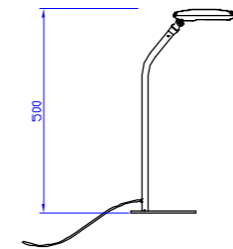

P0285-200A

Φ200*H180 (wire H1500mm)
12W