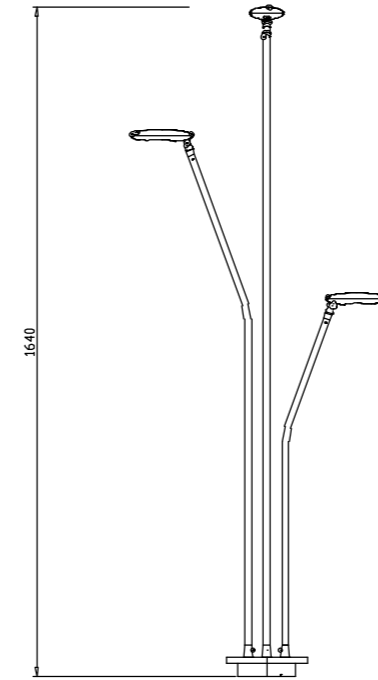

Φ300*H230(wire H1500mm)
18W

P0285-400A

Φ400*H280*1500MM
20W

P0285-600A

Φ600*H380(wire H1500mm)
30W

P0285-600A

Φ600*H380(wire H1500mm)
30W

Black warm grey dark green

Φ300*H230(wire H1500mm)
18W

P0285-400A

Φ400*H280*1500MM
20W

P0285-600A

Φ600*H380(wire H1500mm)
30W

P0285-600A

Φ600*H380(wire H1500mm)
30W

outdoor garden Lamp | AC 220-240VAC 50/60HZ | IP65 | 3000K | Epistar LED | Pure Aluminum

P0285-200A

Φ200*H180 (wire H1500mm)
12W

P0285-400A

Φ400*H280*1500MM
20W

Black warm grey dark green

Deep anti-glare design

High lumen High-brightness lighting

Make life better