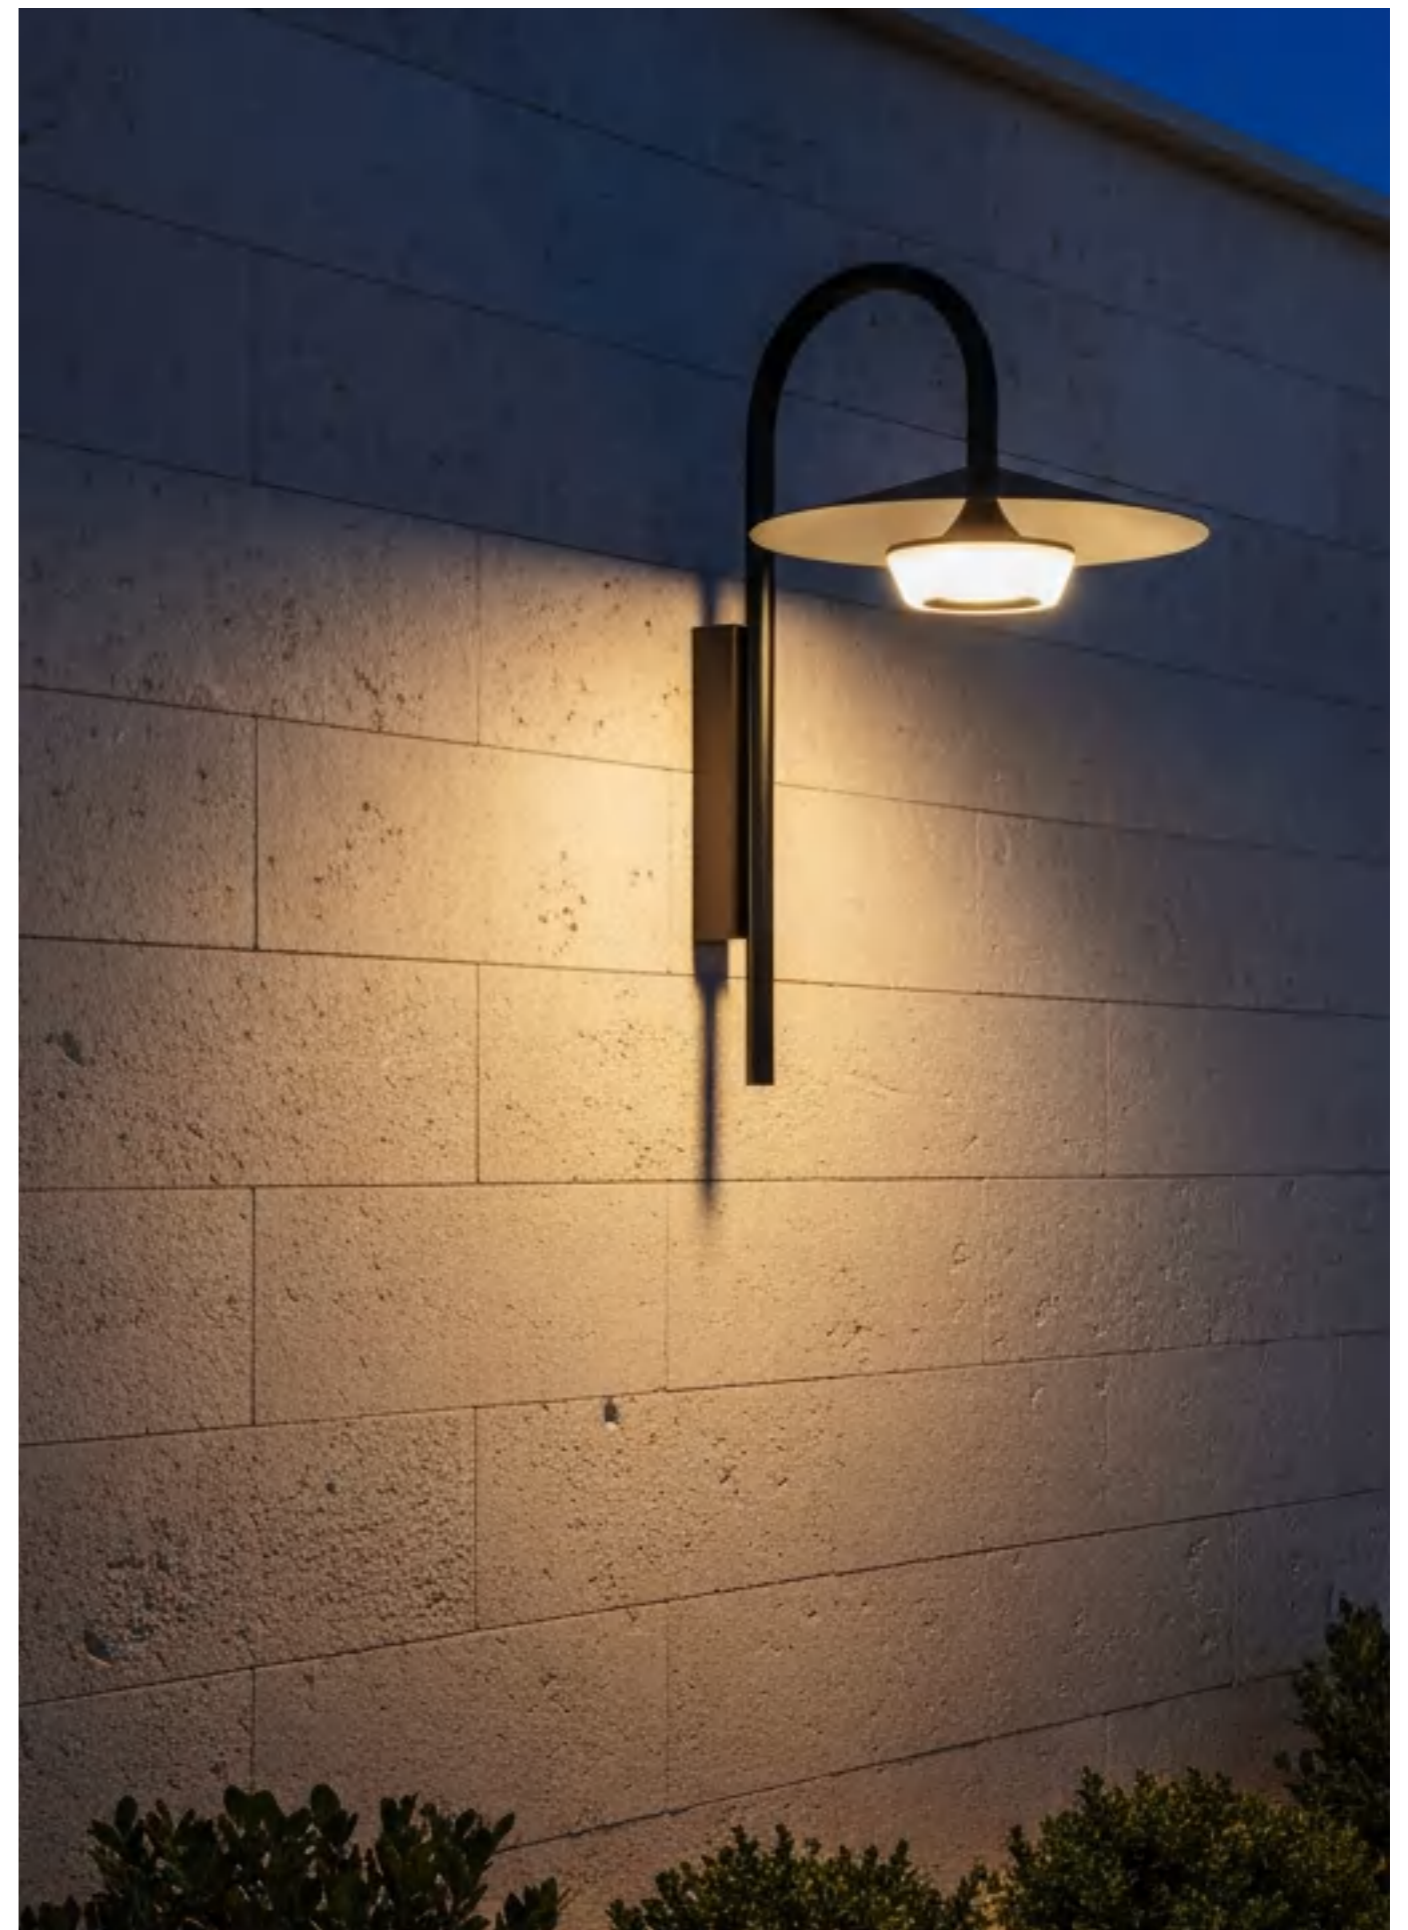

**IP65 WATERPROOF RATING IT
CAN BE USED BOTH INDOORS
AND OUTDOORS.**

Pendant Lamp | AC 220-240VAC 50/60HZ | IP65 | 3000K | Epistar LED | Pure Aluminum

LWA0289-350A
18W L350*H270*E410mm

LWA0289-450B
30W L450*H800*E590mm