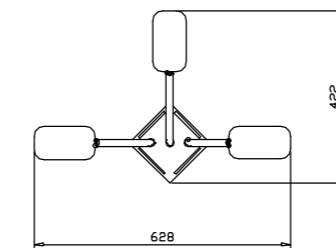

P0285-200A

Φ200*H180 (wire H1500mm)
12W