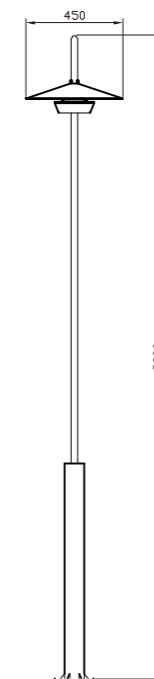

GR0289-3000A45
30W L600*W450*H3000mm

F0289-450B
30W L2065*W600*H2515mm