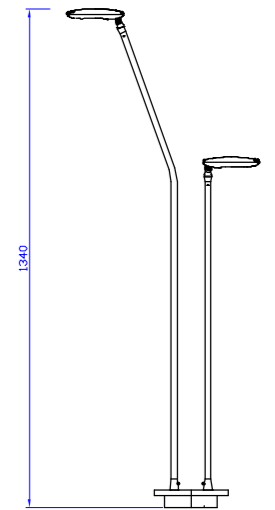

Φ300*H230(wire H1500mm)
18W

P0285-400A

Φ400*H280*1500MM
20W

P0285-600A

Φ600*H380(wire H1500mm)
30W

P0285-600A

Φ600*H380(wire H1500mm)
30W

Black warm grey dark green

Casting Light into
The Darkest Shadows
Exploring A Different Future

outdoor garden Lamp | AC 220-240VAC 50/60HZ | IP65 | 3000K | Epistar LED | Pure Aluminum

P0285-200A

Φ200*H180 (wire H1500mm)
12W

P0285-300A

Φ300*H230(wire H1500mm)
18W

P0285-400A

Φ400*H280*1500MM
20W

P0285-600A

Φ600*H380(wire H1500mm)
30W

P0285-600A

Φ600*H380(wire H1500mm)
30W

outdoor garden Lamp | AC 220-240VAC 50/60HZ | IP65 | 3000K | Epistar LED | Pure Aluminum

P0285-200A

Φ200*H180 (wire H1500mm)
12W

P0285-400A

Φ400*H280*1500MM
20W

Black warm grey dark green

Deep anti-glare design

High lumen High-brightness lighting

Make life better