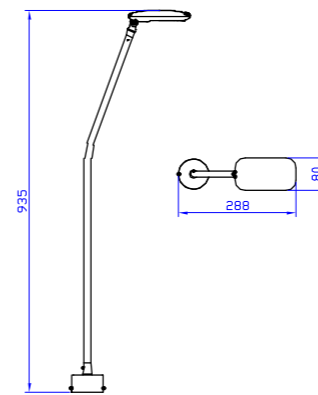

Φ300*H230(wire H1500mm)
18W

P0285-400A

Φ400*H280*1500MM
20W

P0285-600A

Φ600*H380(wire H1500mm)
30W

P0285-600A

Φ600*H380(wire H1500mm)
30W

Black warm grey dark green

Φ300*H230(wire H1500mm)
18W

P0285-400A

Φ400*H280*1500MM
20W

P0285-600A

Φ600*H380(wire H1500mm)
30W

P0285-600A

Φ600*H380(wire H1500mm)
30W

outdoor garden Lamp | AC 220-240VAC 50/60HZ | IP65 | 3000K | Epistar LED | Pure Aluminum