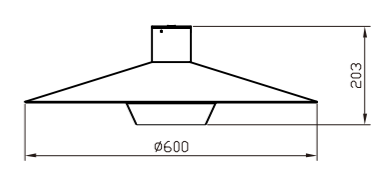

C0289-600A
30W Φ 600*H190mm