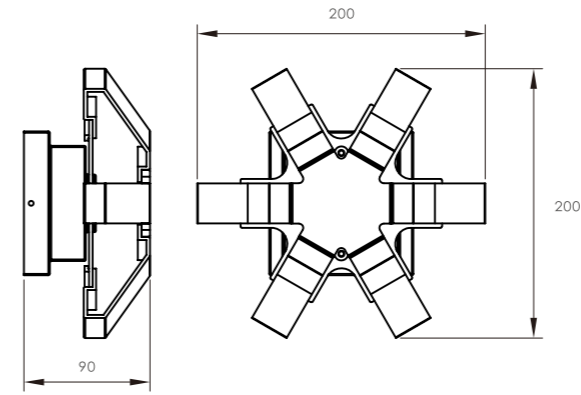

—
LWA0711A 155*106*H106mm
2W+4W

● black ○ white ● Dark grey

| outdoor wall lamp | AC 90-260VAC 50/60HZ | IP54 | 3000K | Epistar LED |

LWA0713A 200*200*H90mm
5W

● black ○ white ● Dark grey

| outdoor wall lamp | AC 90-260VAC 50/60HZ | IP54 | 3000K | Epistar LED |