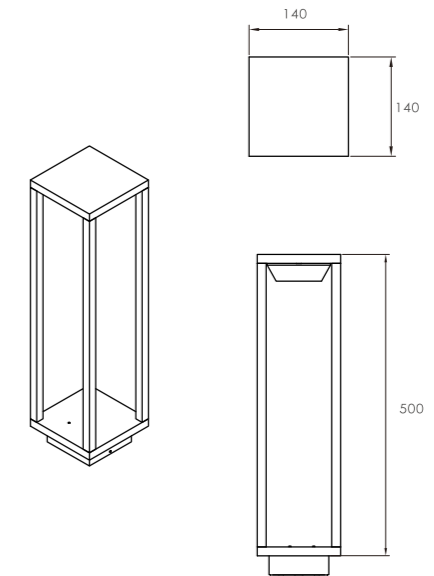

GR0846-350C 140*140*350
8W

GR0846-500C 140*140*500
8W

● black ○ white ● Dark grey

LWA0137A

Description: Wall lamp
Material: pure Aluminium
Watts: 6w
Led Input: AC 90-260V AC 50/60HZ IP65
Colour: black/ white
Product Size(mm):135*135*35
CCT:3000k