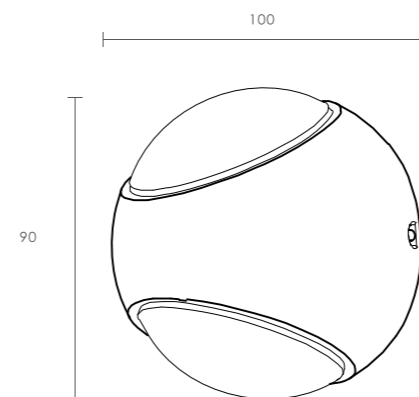

| outdoor wall lamp | IP54 | 3000K | Epistar LED |

LWA0850A
5W*2

L100*W100*H90