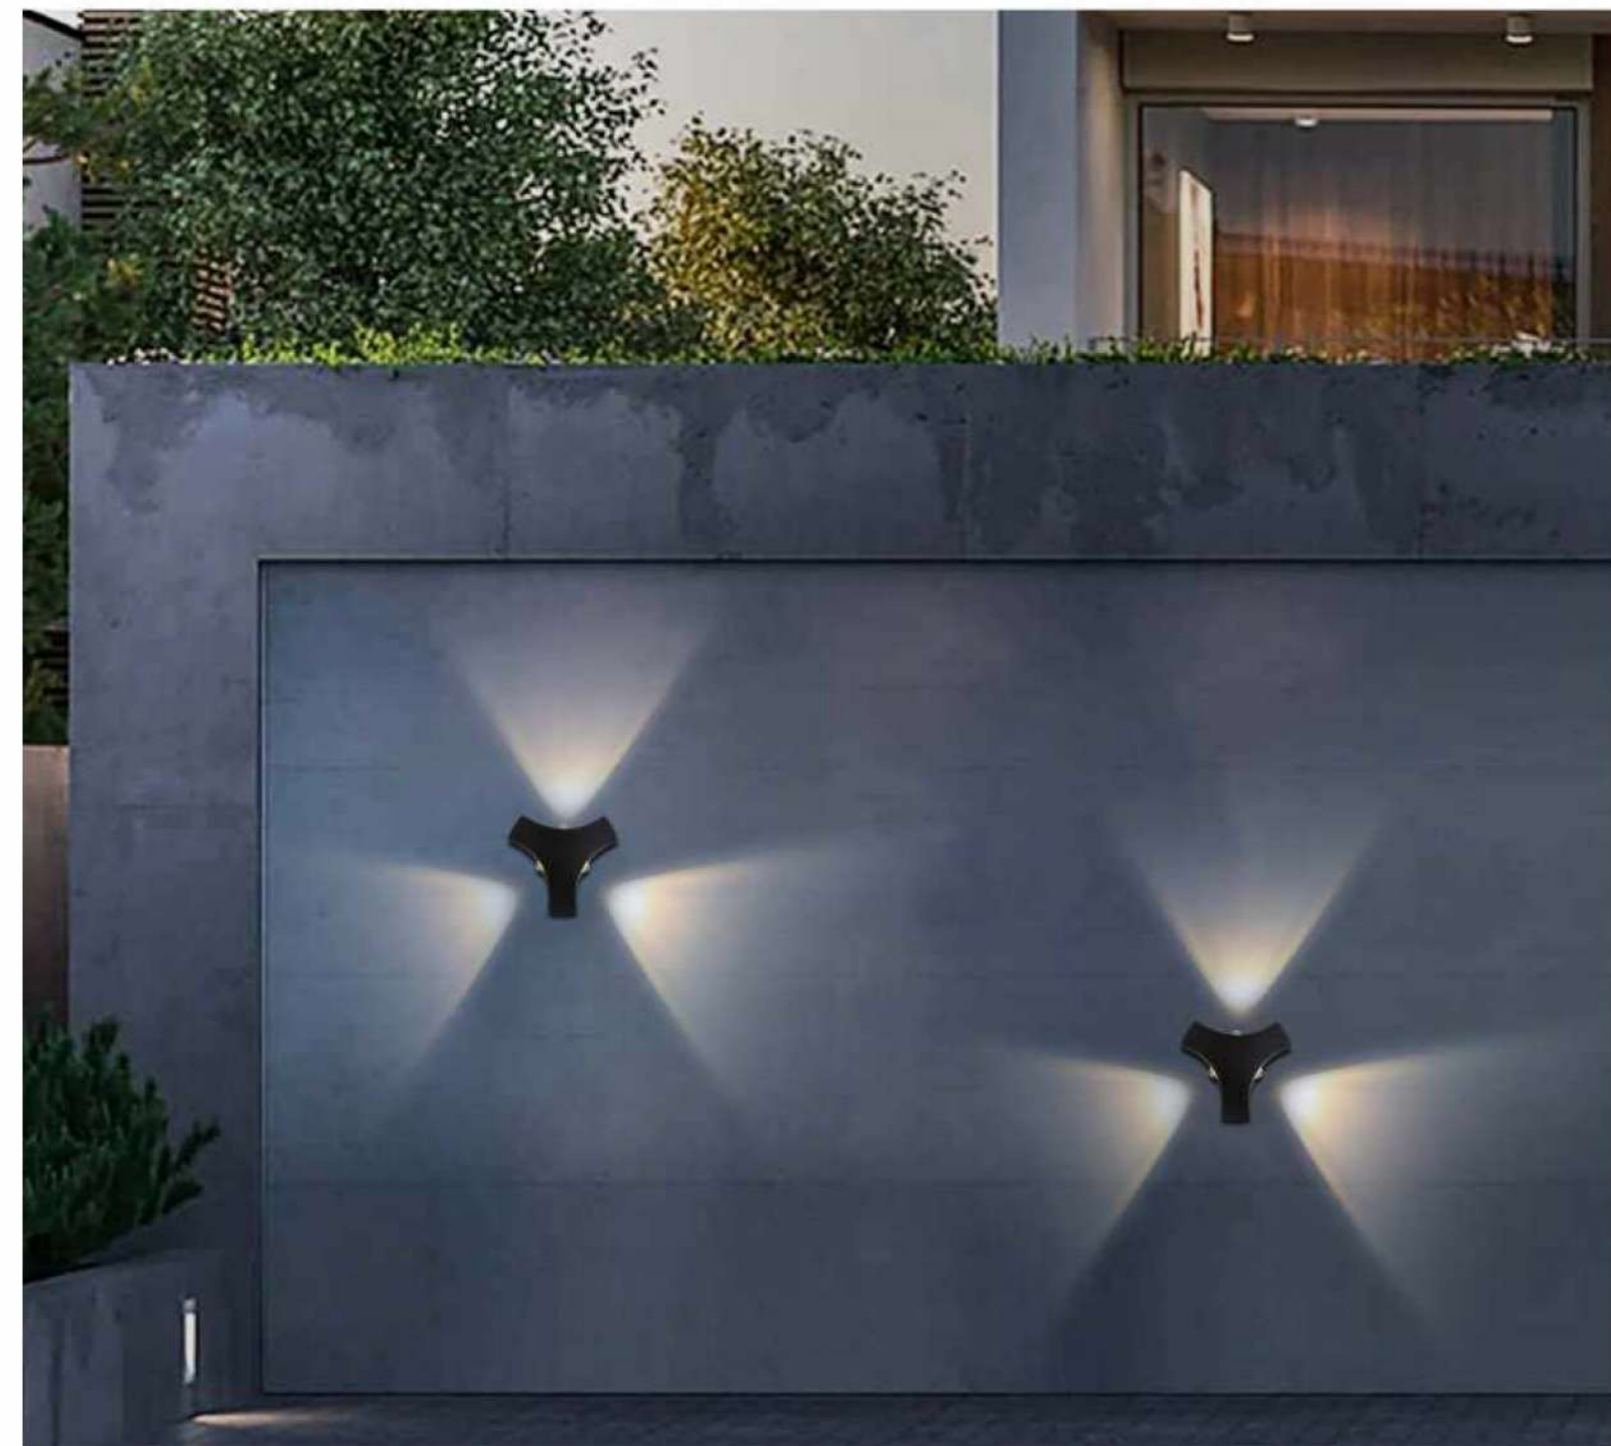

LWA0119B

Description: Wall lamp

Material: pure Aluminium

Watts: 7w

Led Input: AC 90-260V AC 50/60HZ IP65

Colour: black/ white

Product Size(mm): W178X156HX46E

CCT: 3000k