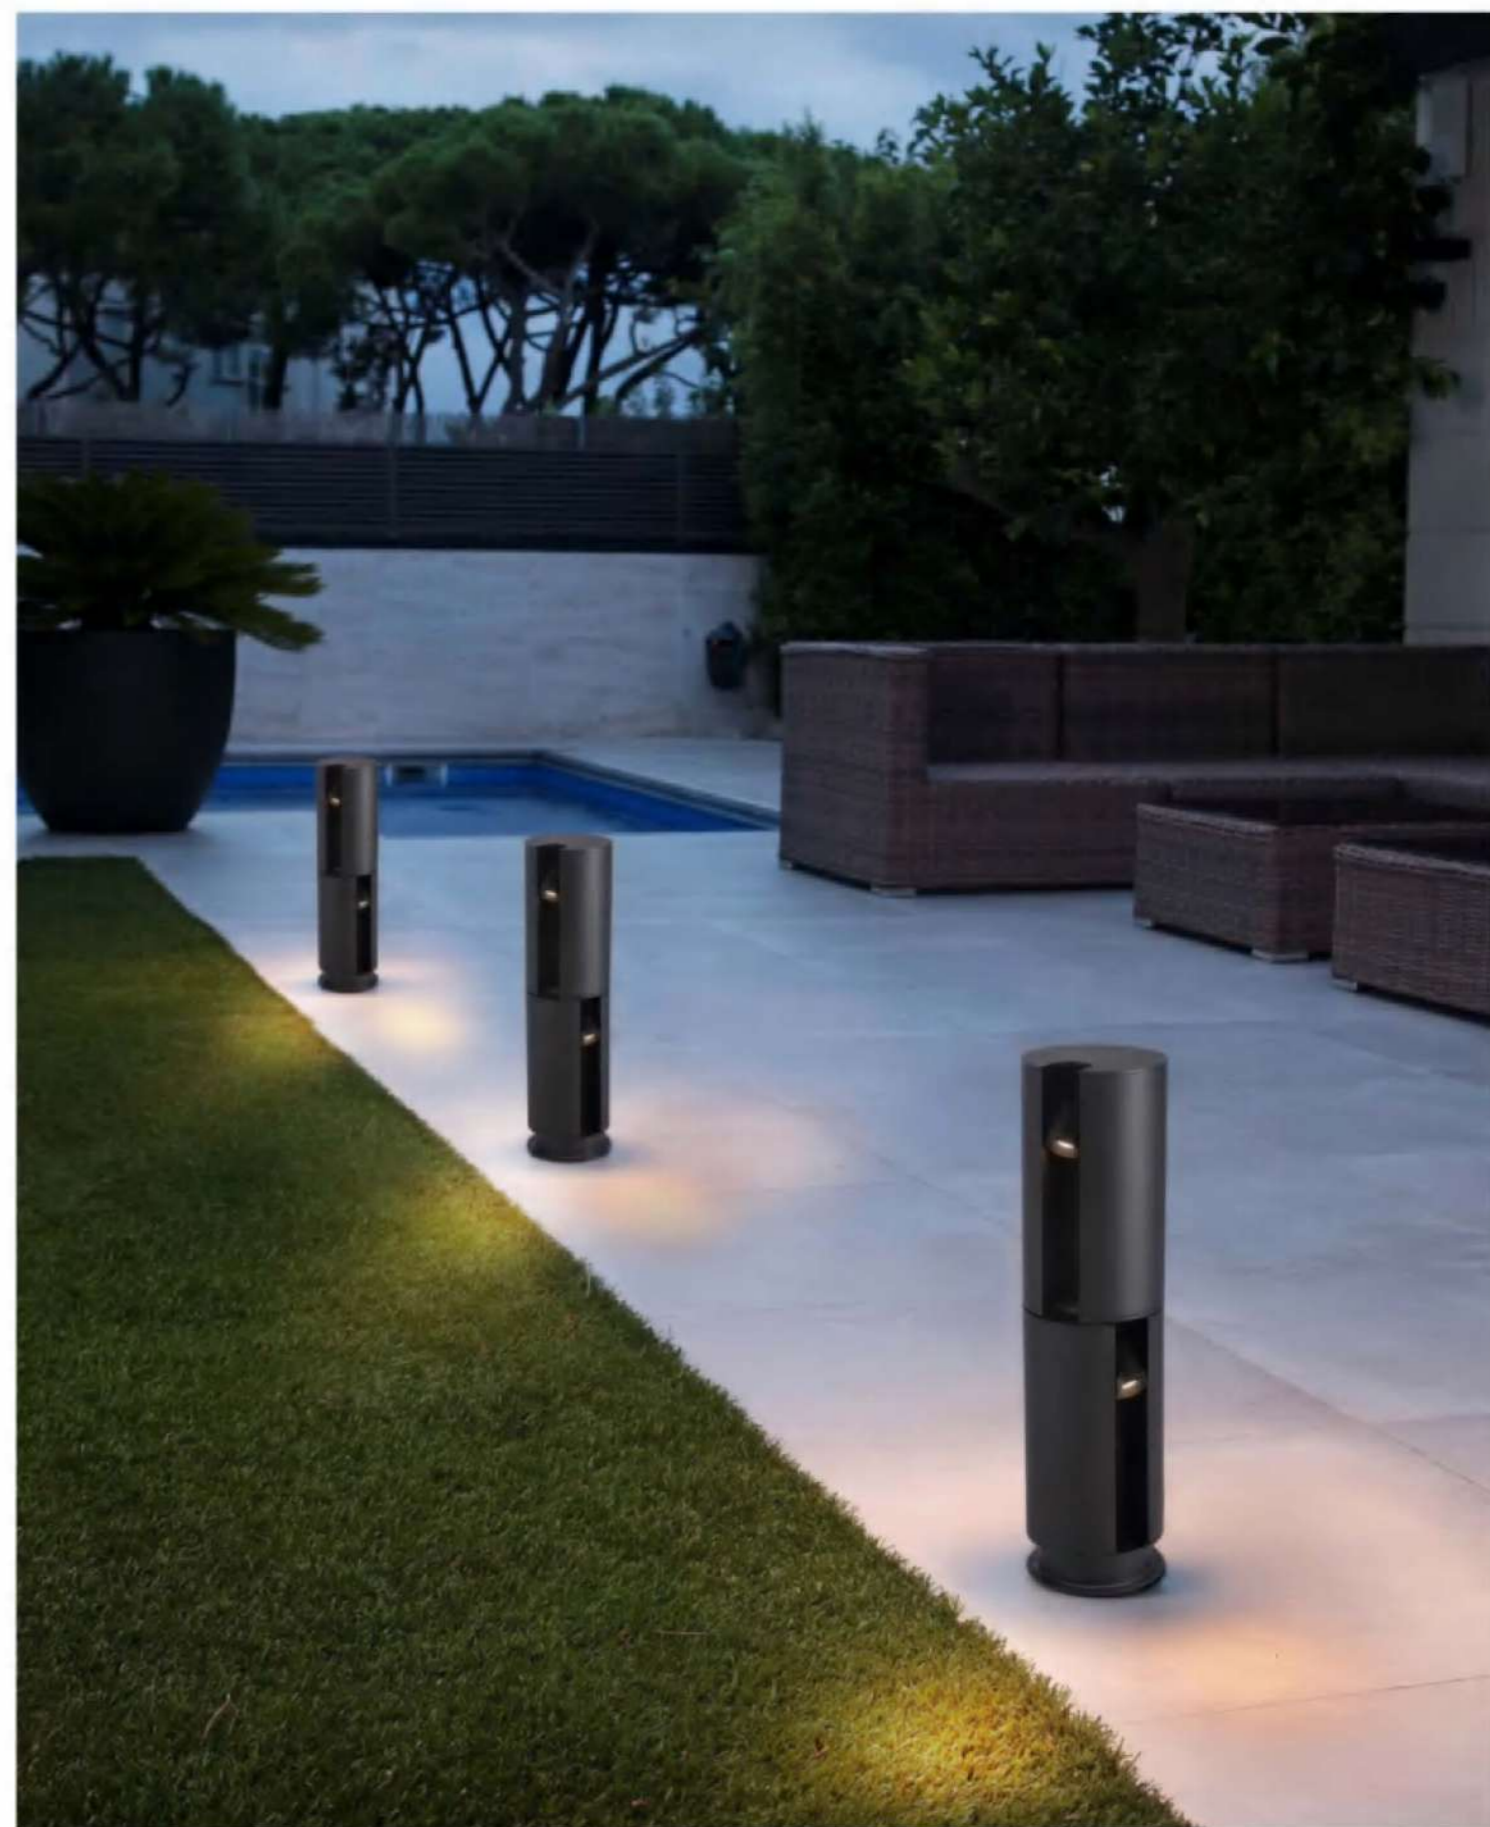

Reflection | Garden light lamp | AC 90-260VAC 50/60HZ | IP55 | 3000K | OSRAM LED | Pure Aluminium

GR0224-1B
6W

GR0224-1A
6W

GR0224-2A
12W

● + ● Black + Wood grain

Smart

Rotatable lamp body design combined with adjustable angle lighting design makes the product professional and easy in key lighting and scattered lighting.