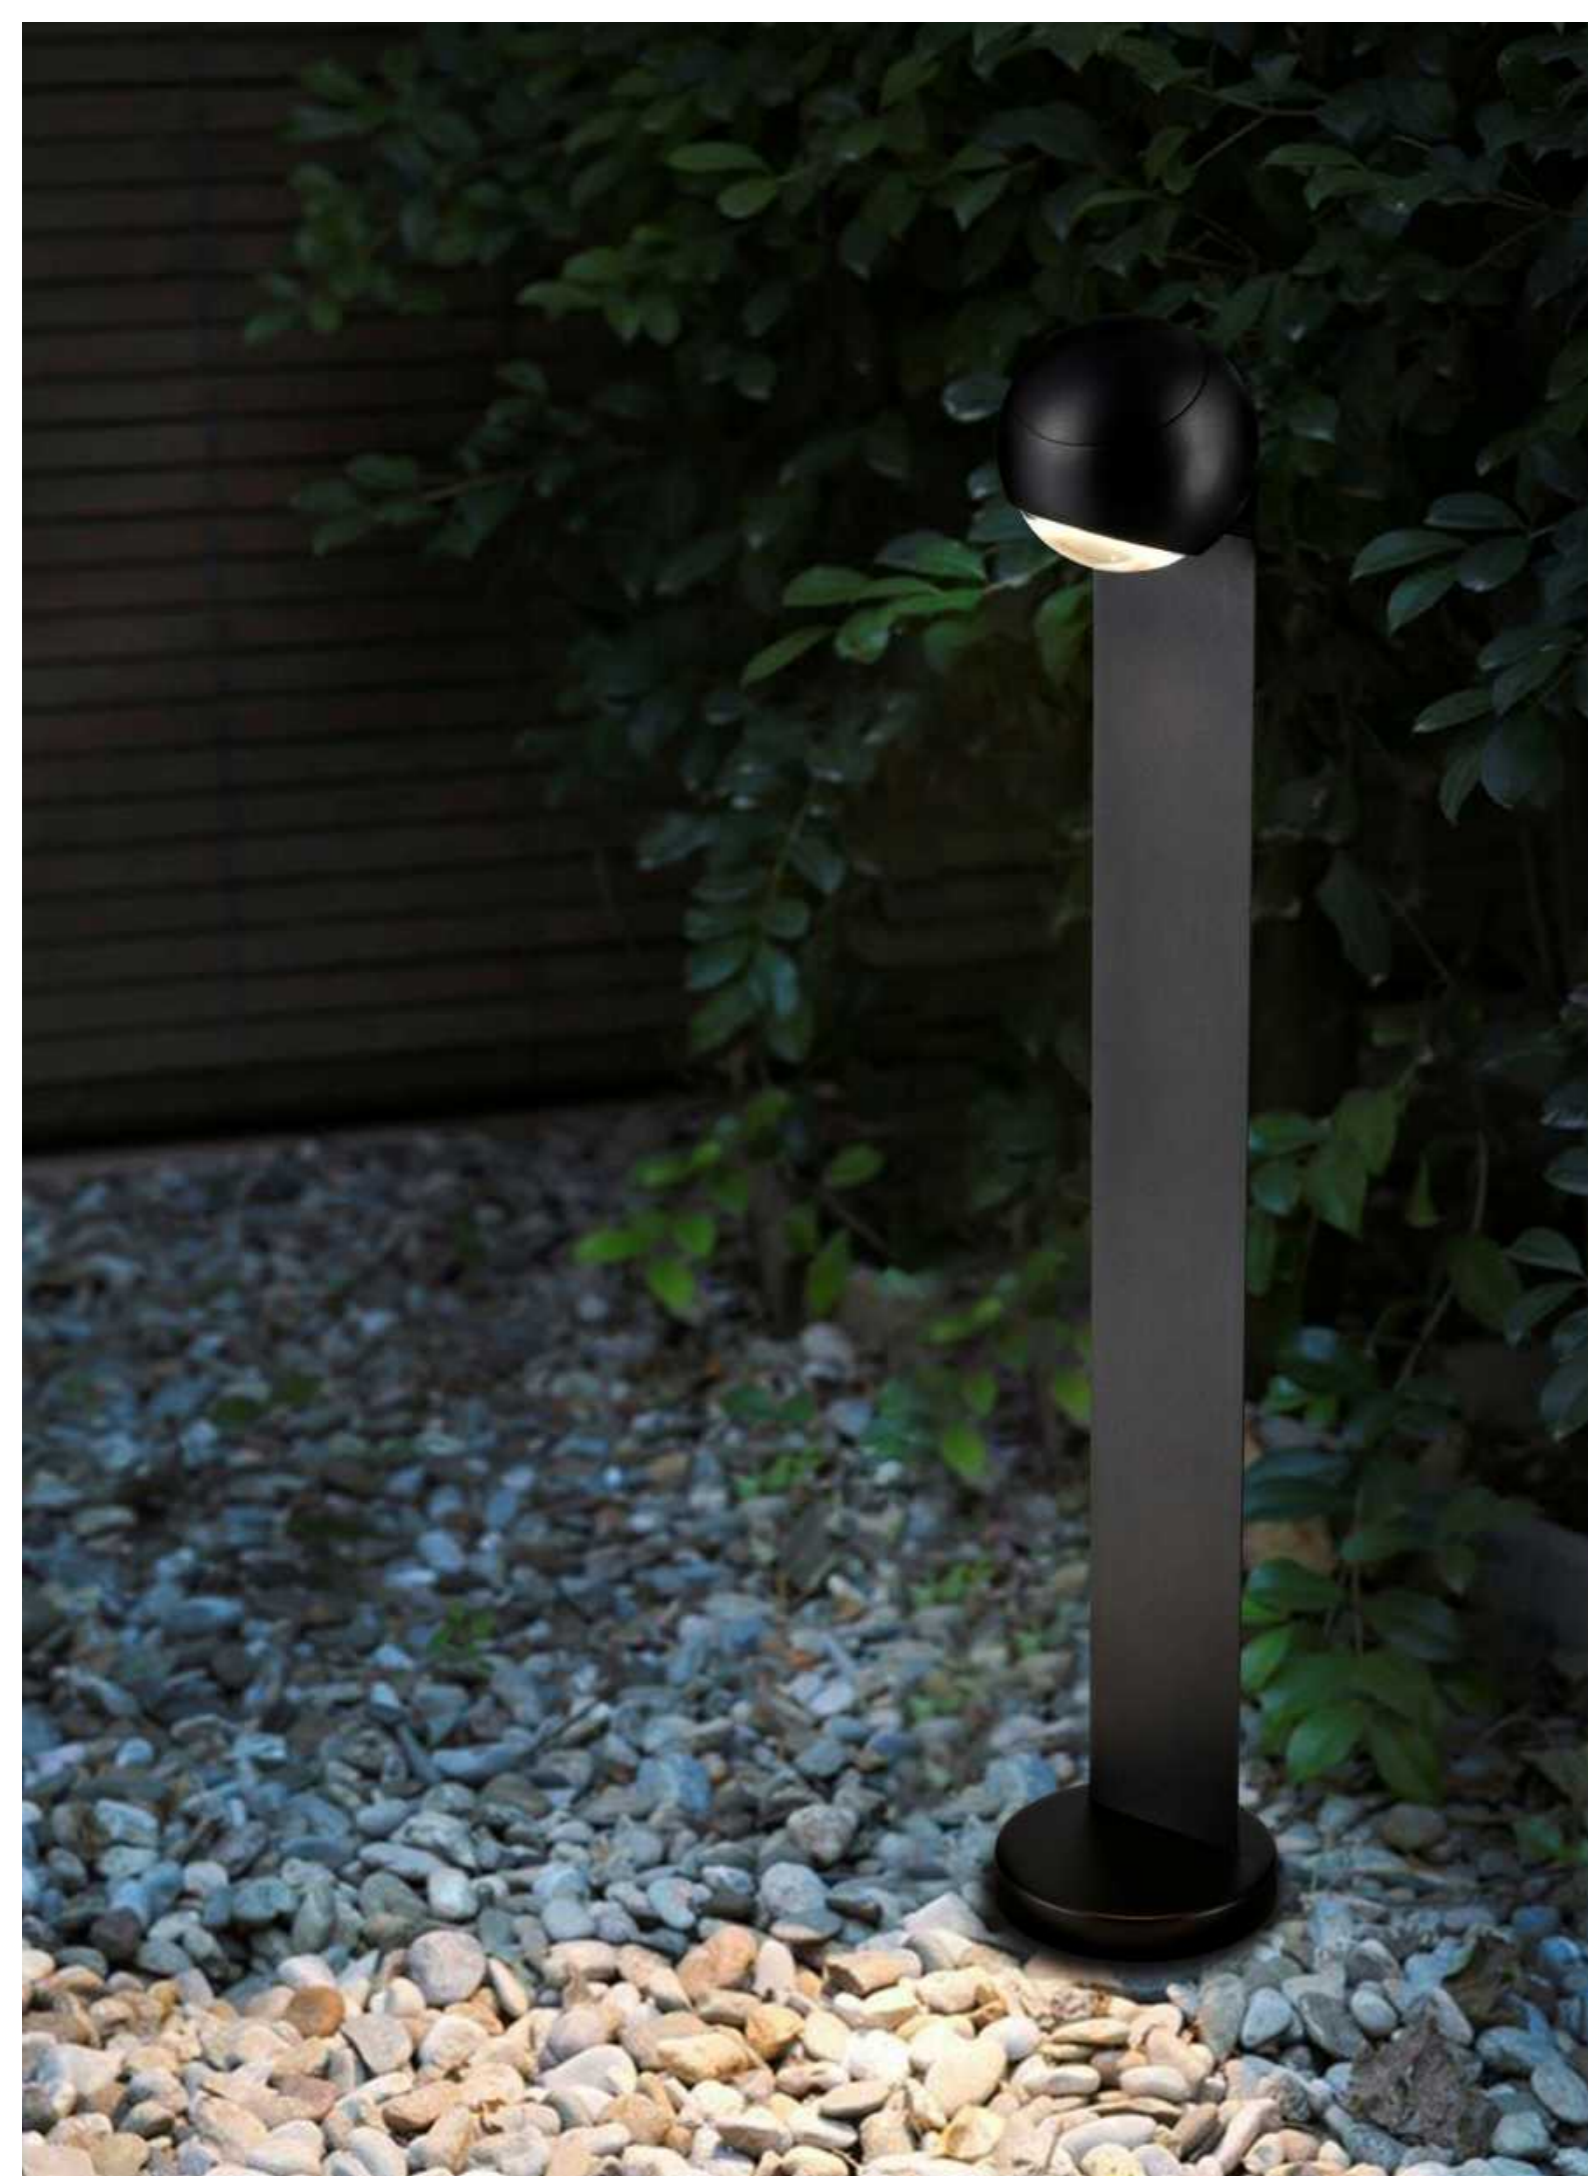

GR0863-2050A
100W

Φ160*H2050mm

GR0863-1550A
70W

Φ160*H1550mm

● black ○ white ● Dark grey

| outdoor wall lamp | IP54 | 3000K | Epistar LED |

GR0850A-300A
3W

Φ120*H300mm