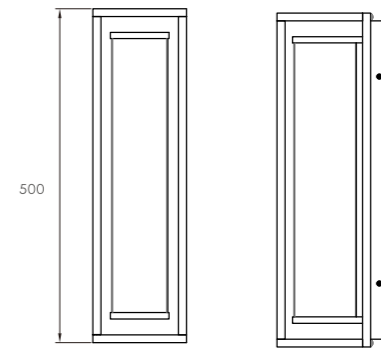

GR0846-350A 140*140*350
8W

GR0846-500A 140*140*500
8W

| outdoor wall lamp | AC 90-260VAC 50/60HZ | IP54 | 3000K | Epistar LED |

LWA0846-350B 140*165*350
8W

LWA0846-500B 140*165*500
15W

● black ○ white ● Dark grey