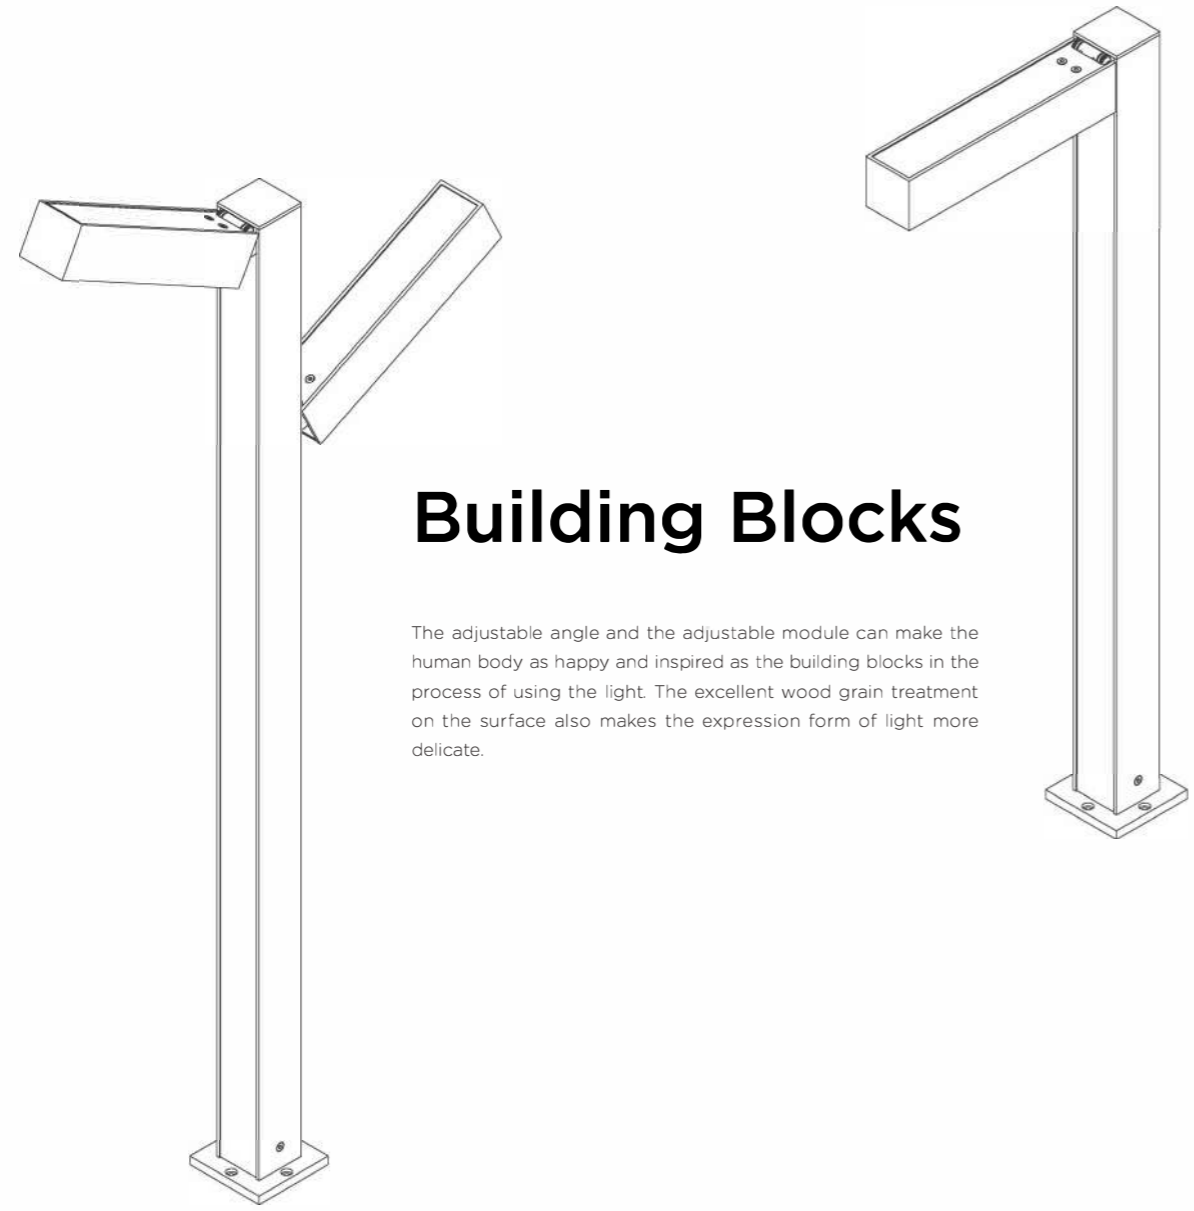

Building Blocks

The adjustable angle and the adjustable module can make the human body as happy and inspired as the building blocks in the process of using the light. The excellent wood grain treatment on the surface also makes the expression form of light more delicate.