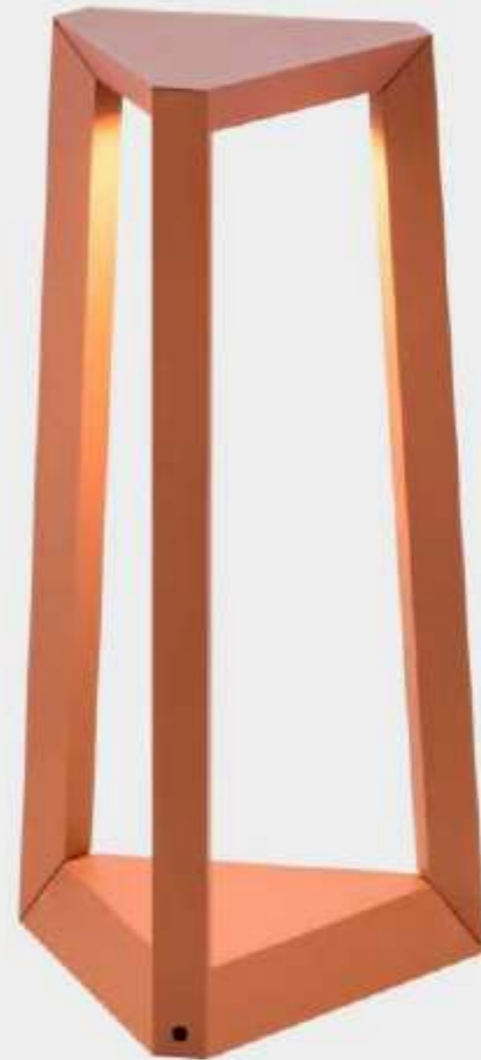

Courtyard lights

A smart lighting design
brand at the forefront of fashion