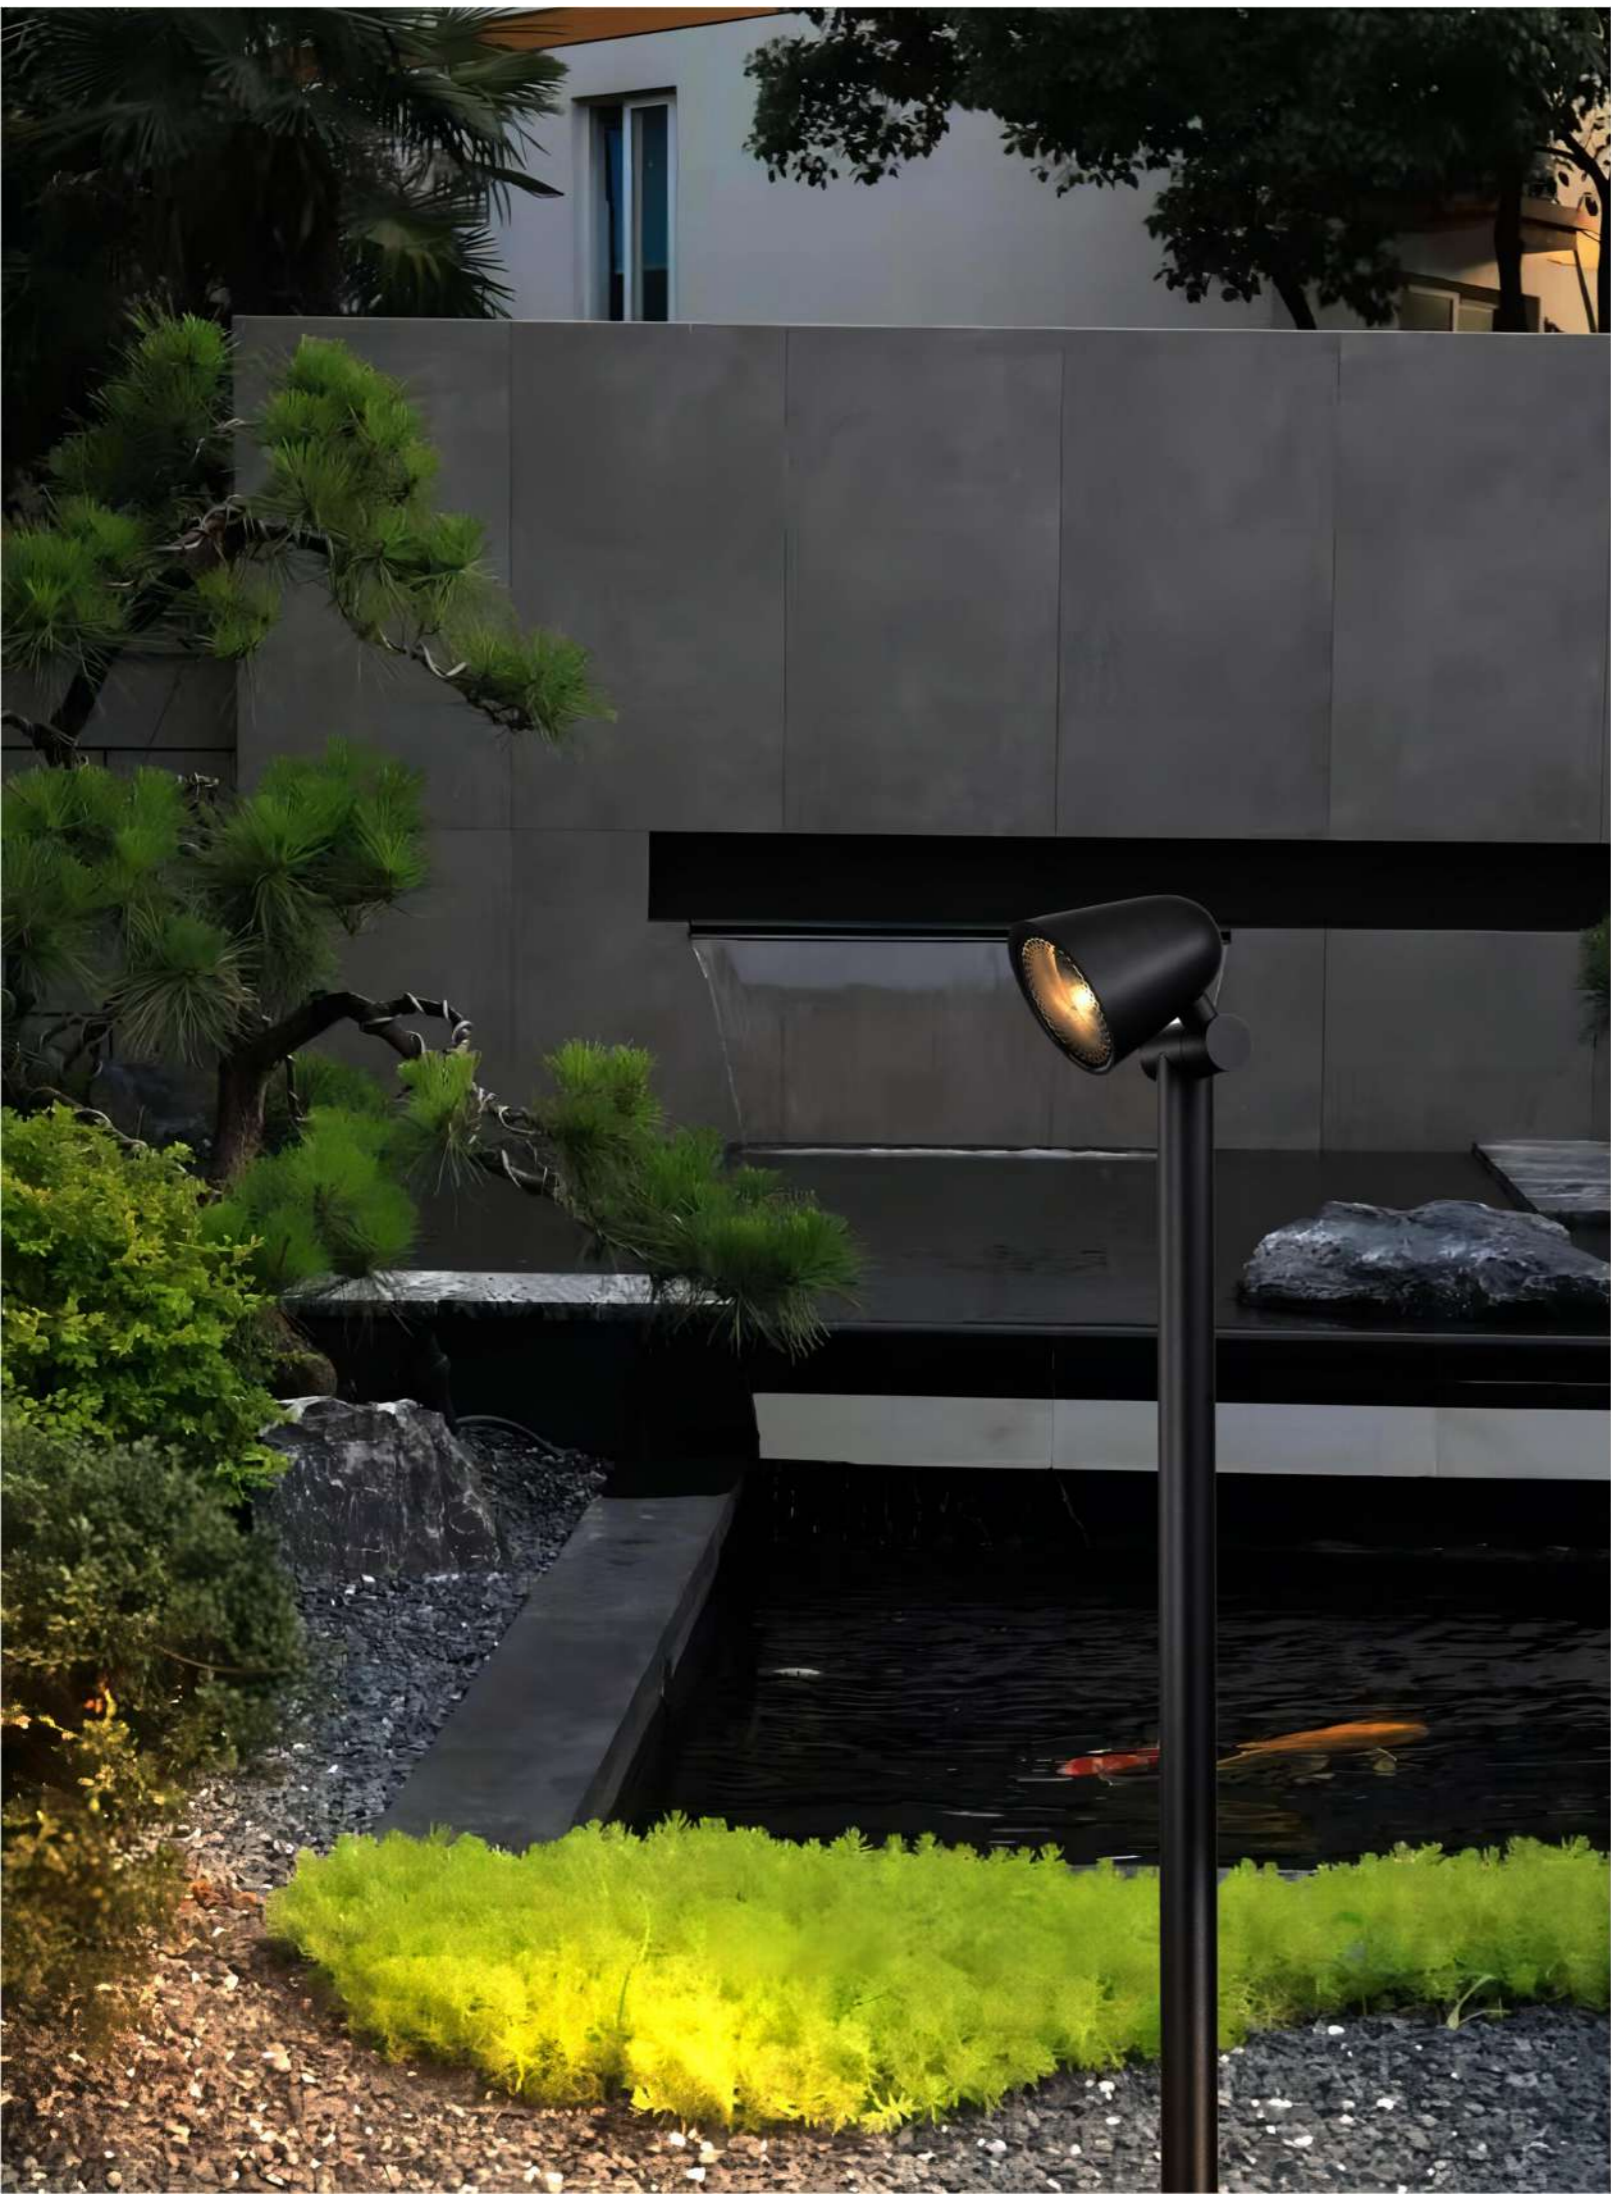

---

garden light | 36V 300MA

GR0551-850A

148*850mm

12W

particulars

Black