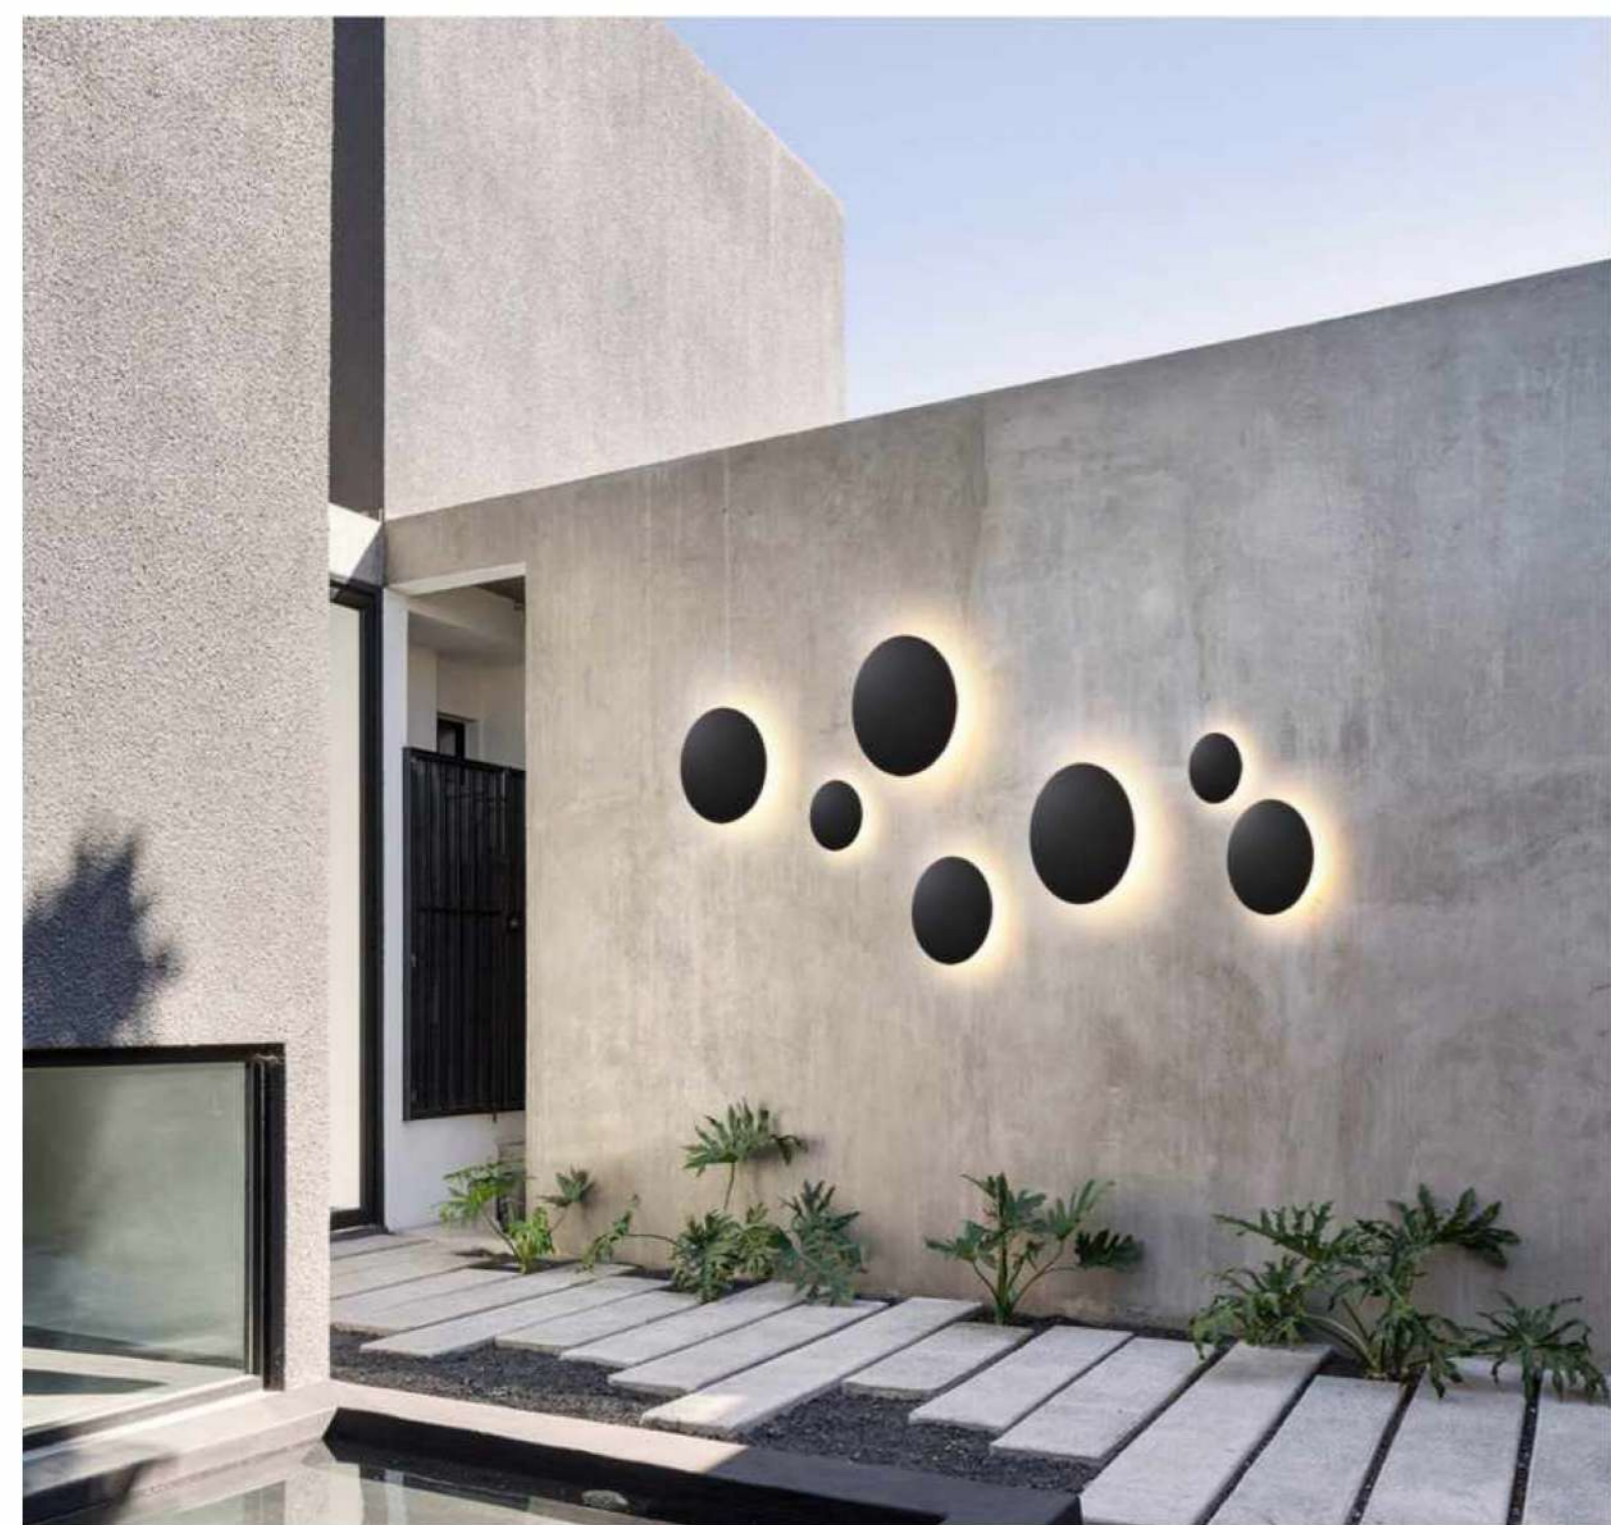

LWA0137A

Description: Wall lamp
Material: pure Aluminium
Watts: 6w
Led Input: AC 90-260V AC 50/60HZ IP65
Colour: black/ white
Product Size(mm):135*135*35
CCT:3000k

LWA0137B

Description: Wall lamp
Material: pure Aluminium
Watts: 12w
Led Input: AC 90-260V AC 50/60HZ IP65
Colour: black/ white
Product Size(mm):180*180*40
CCT: 3000k