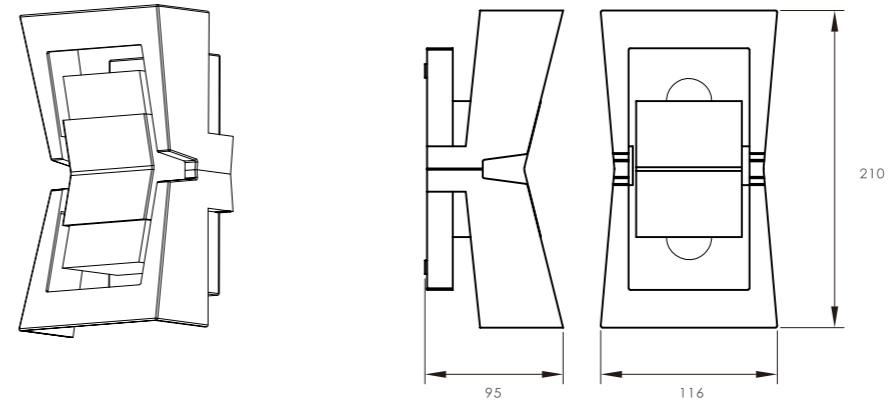

| outdoor wall lamp | AC 90-260VAC 50/60HZ | IP54 | 3000K | Epistar LED |

LWA0835A 210*116*H95mm
6W