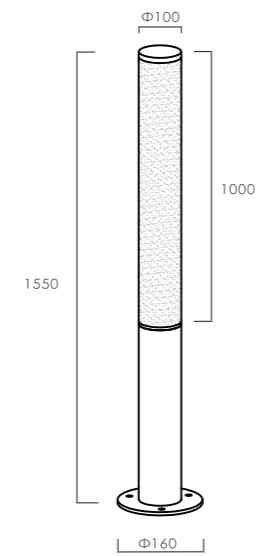

GR0863-1550A
70W

Φ160*H1550mm

● black ○ white ● Dark grey