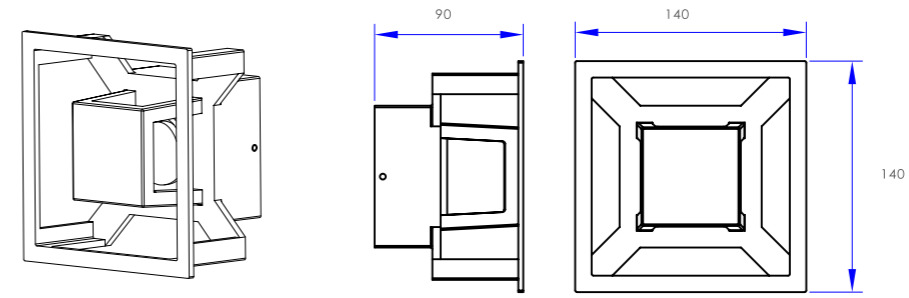

| outdoor wall lamp | AC 90-260VAC 50/60HZ | IP54 | 3000K | Epistar LED |

LWA0833A 140*140*H90mm
5W