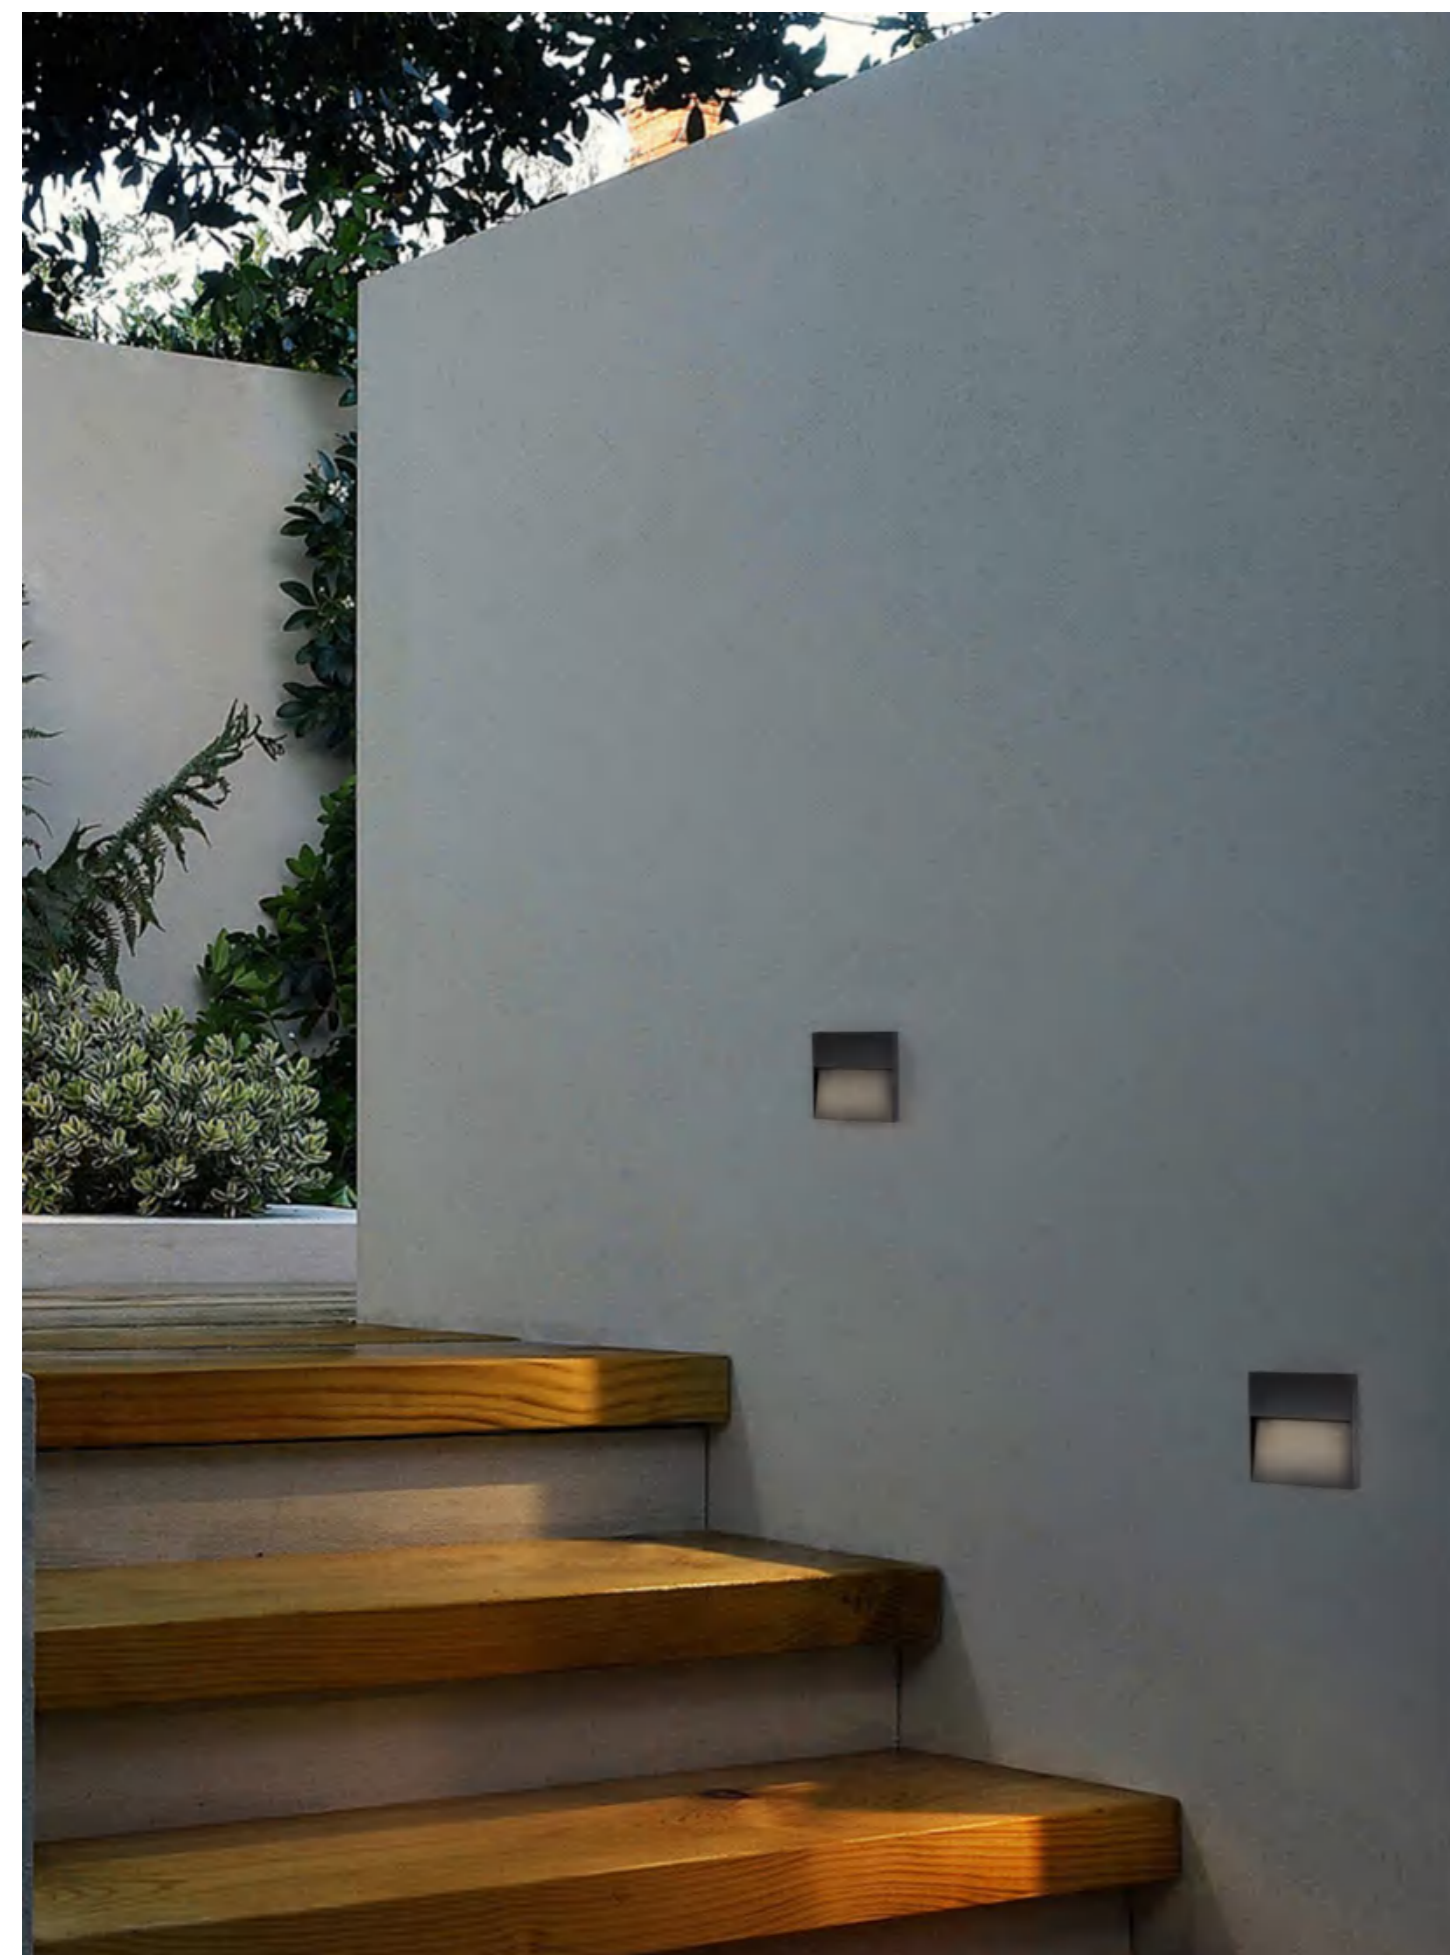

LWA0029A

Description: Wall Lamp
Material: Pure Aluminium
Watts: 9w
Led Input: Ac 90-260vac 50/60hz Ip54
Colour: White
Product Size(mm): 225mm*150mm

CORNER LAMP

A smart lighting design
brand at the forefront of fashion