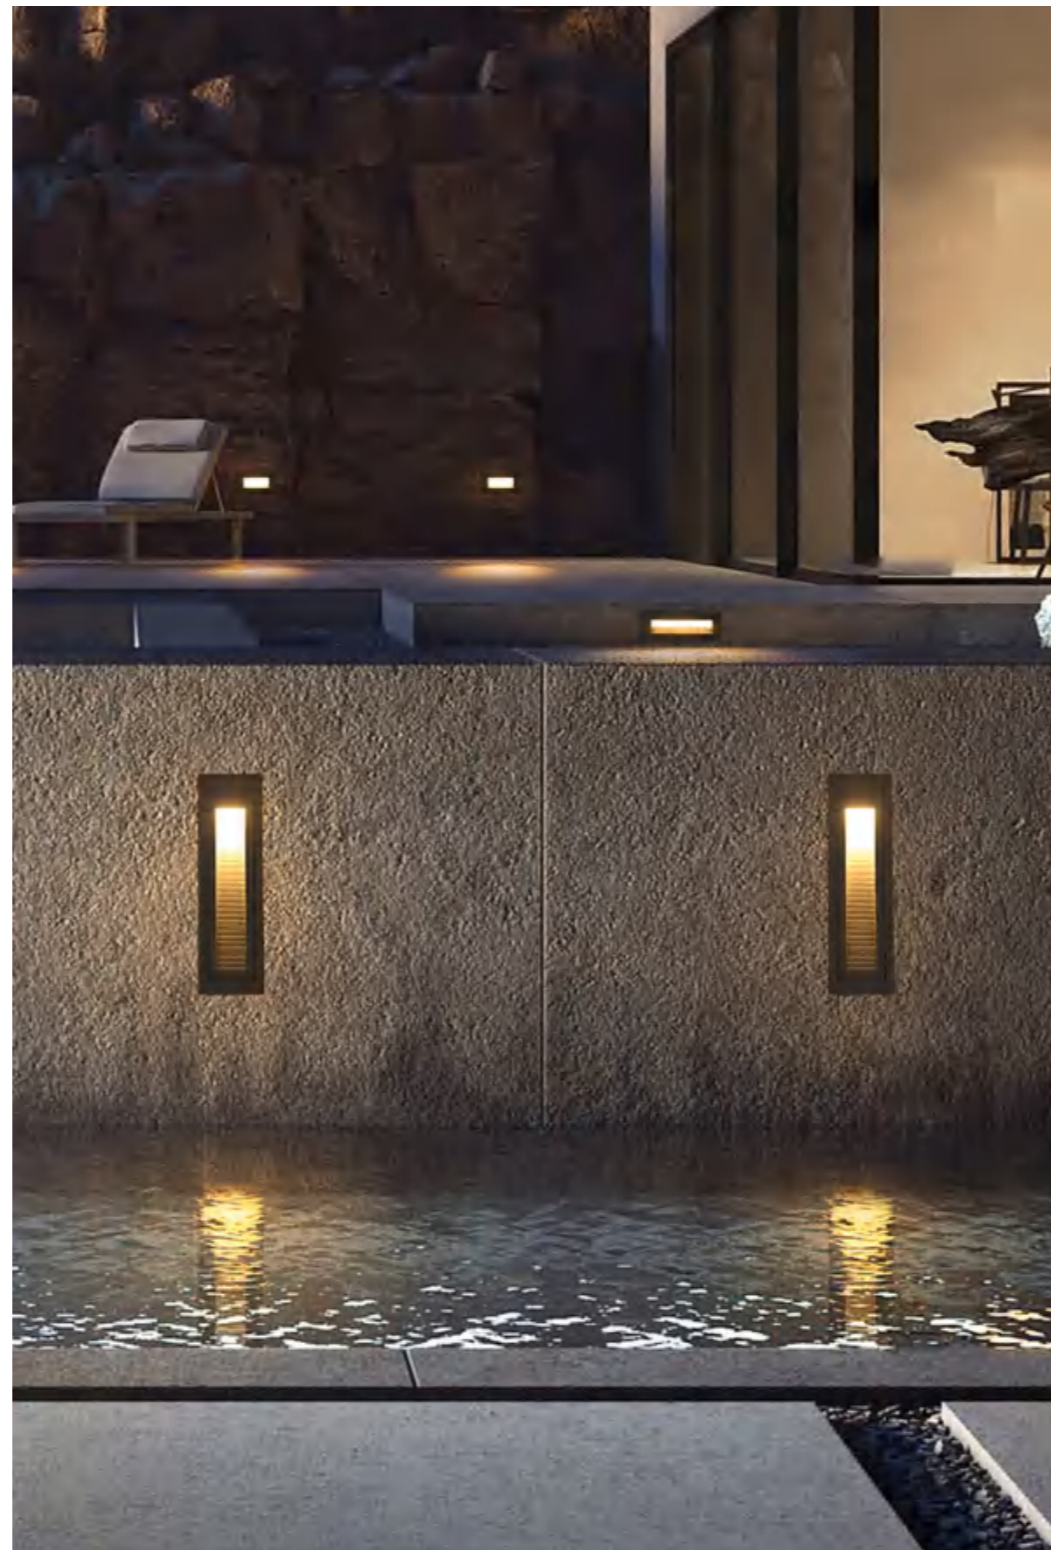

Sand white

Sand grey

CORNER LAMP

A smart lighting design
brand at the forefront of fashion

CORNER LAMP | INPUT: AC 100-260V | IP66 | CCT 3000K

DL0396-S

60*105*55mm

3W