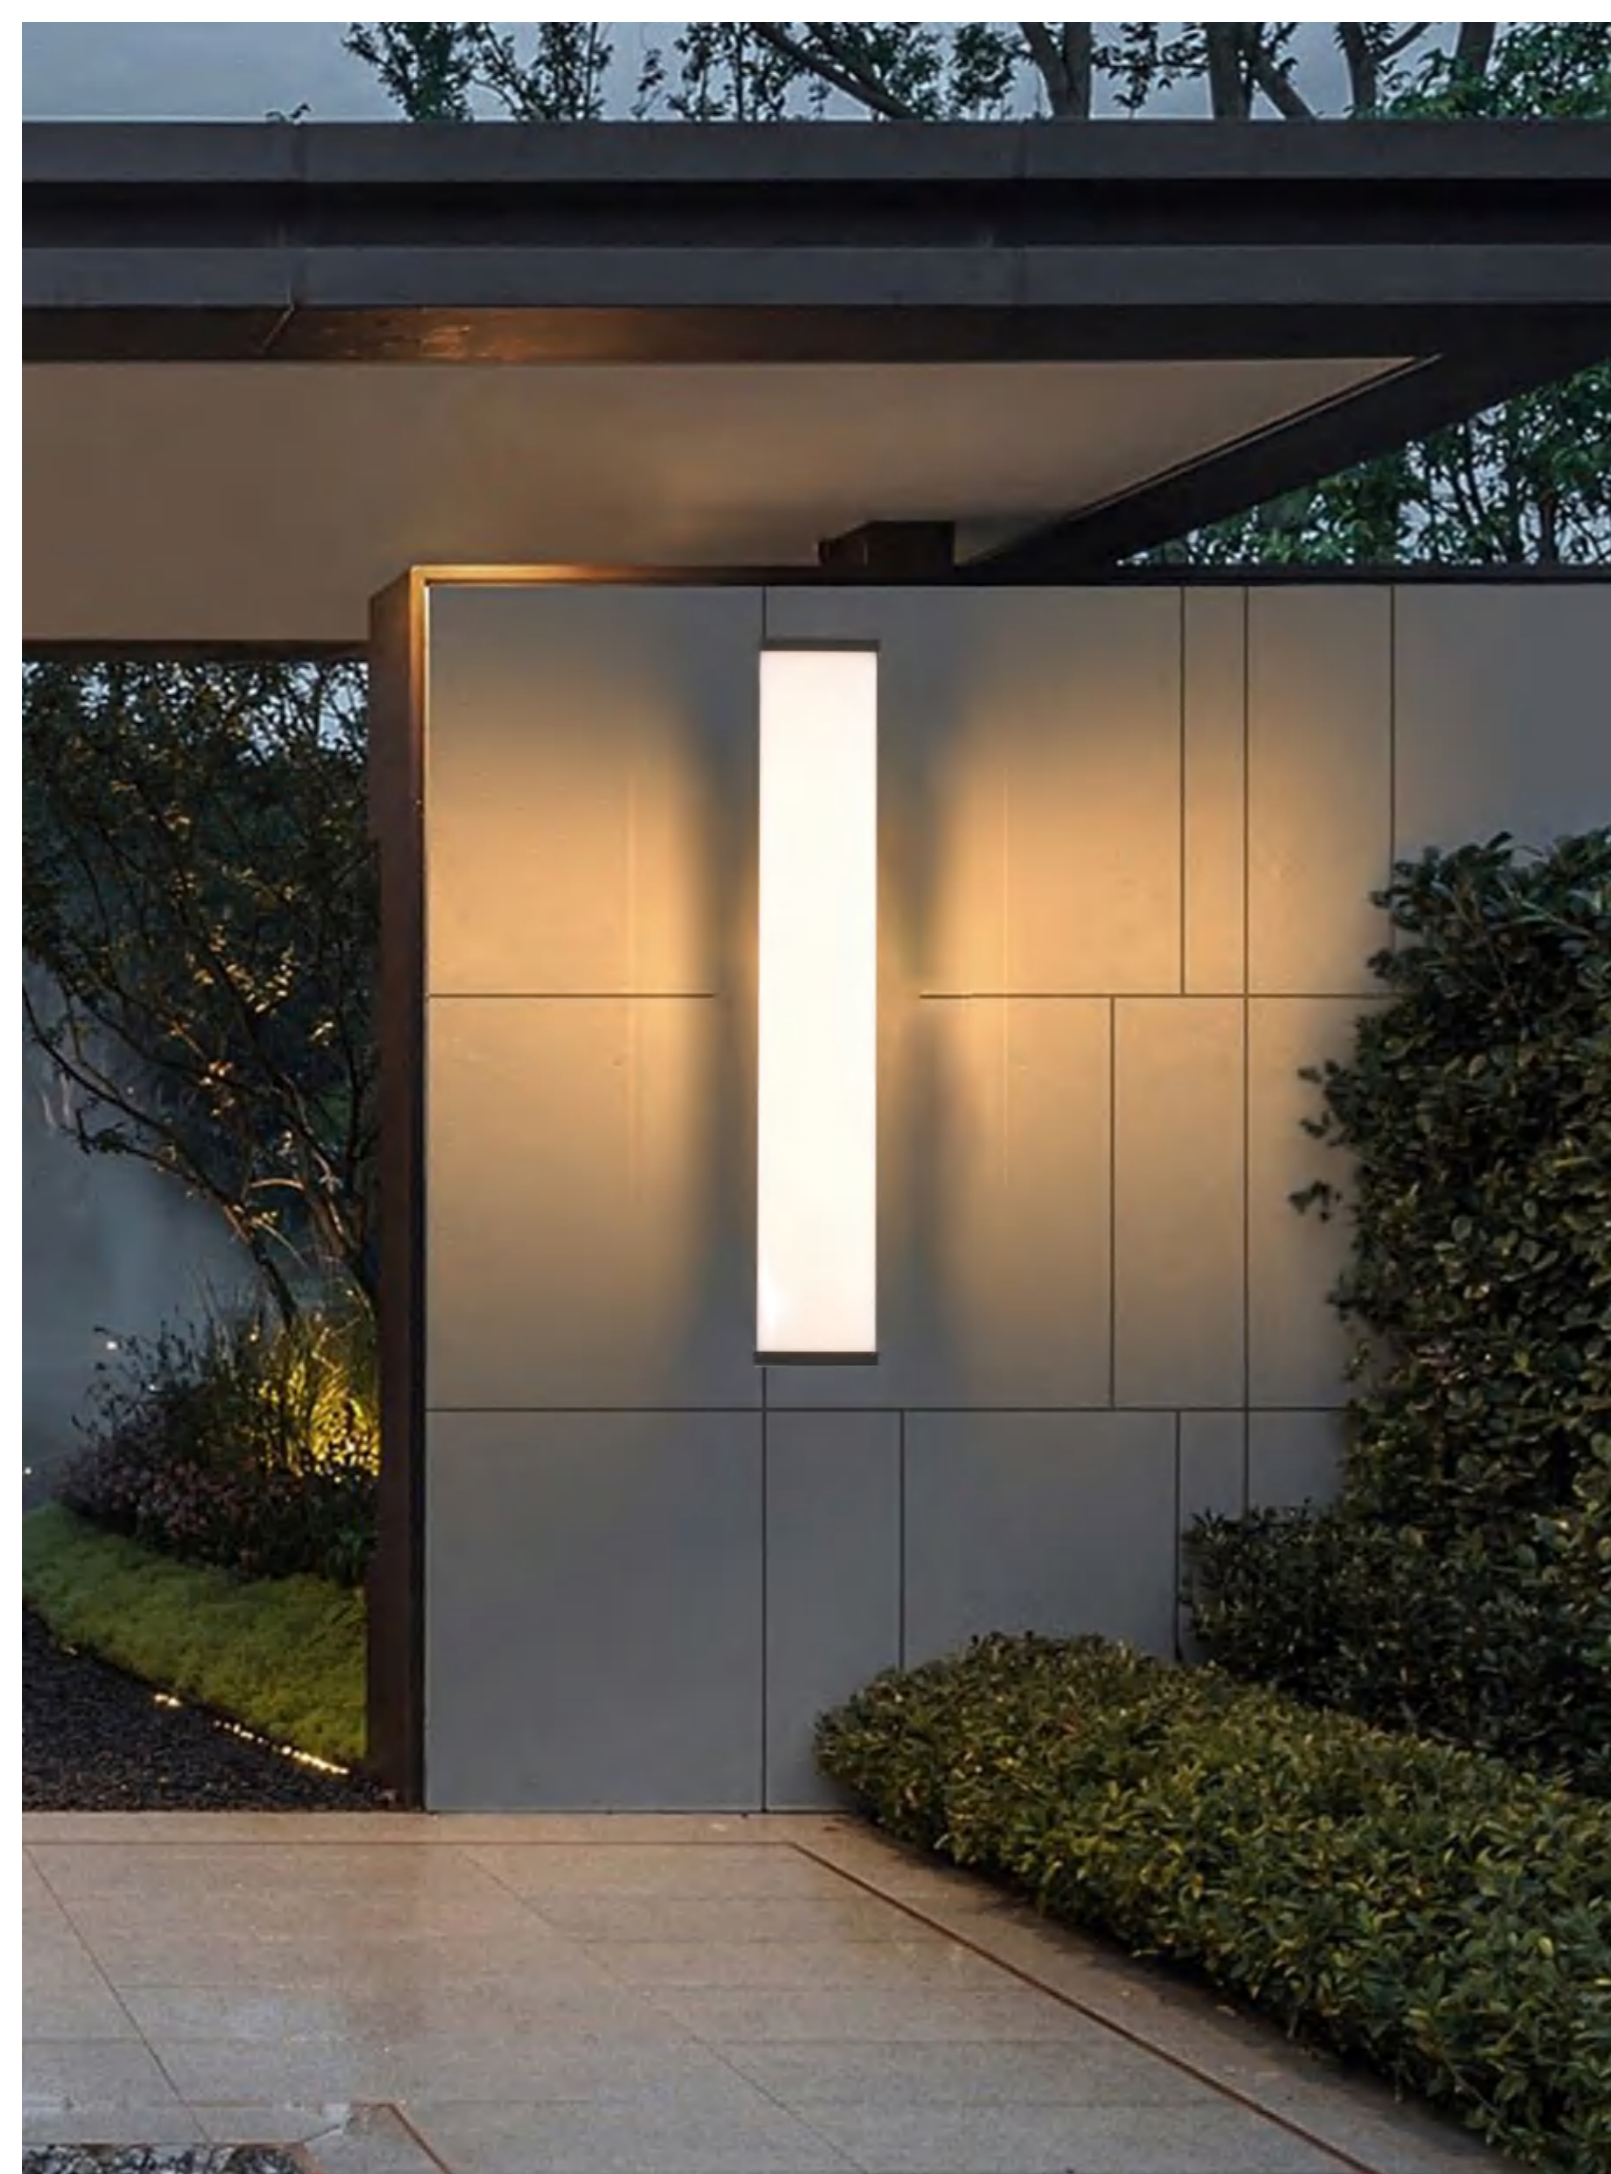

●
Grey

●
Black

Outdoor wall lamp

A smart lighting design
brand at the forefront of fashion

Outdoor wall lamp | AC 90-260VAC 50/60HZ | IP54 | 3000K

C0935-520A

L520*W90*H130mm
20W

●
Black