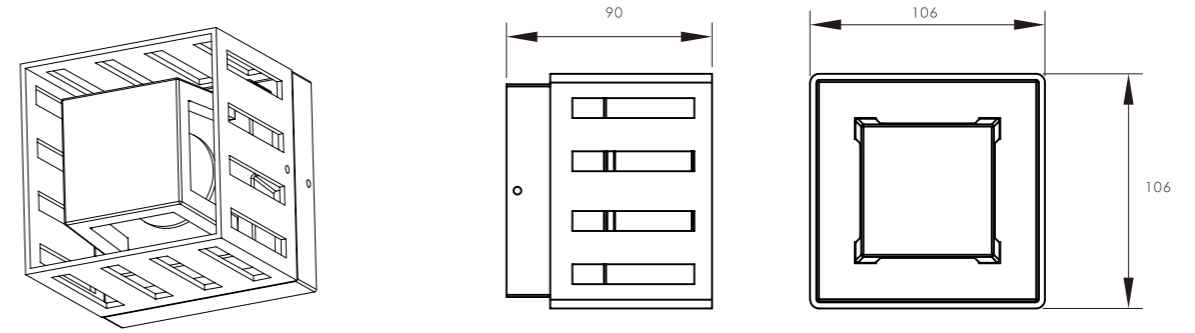

LWA0833A 140*140*H90mm
5W

● black ○ white ● Dark grey

| outdoor wall lamp | AC 90-260VAC 50/60HZ | IP54 | 3000K | Epistar LED |

LWA0834A 106*106*H90mm
5W

● black ○ white ● Dark grey

| outdoor wall lamp | AC 90-260VAC 50/60HZ | IP54 | 3000K | Epistar LED |