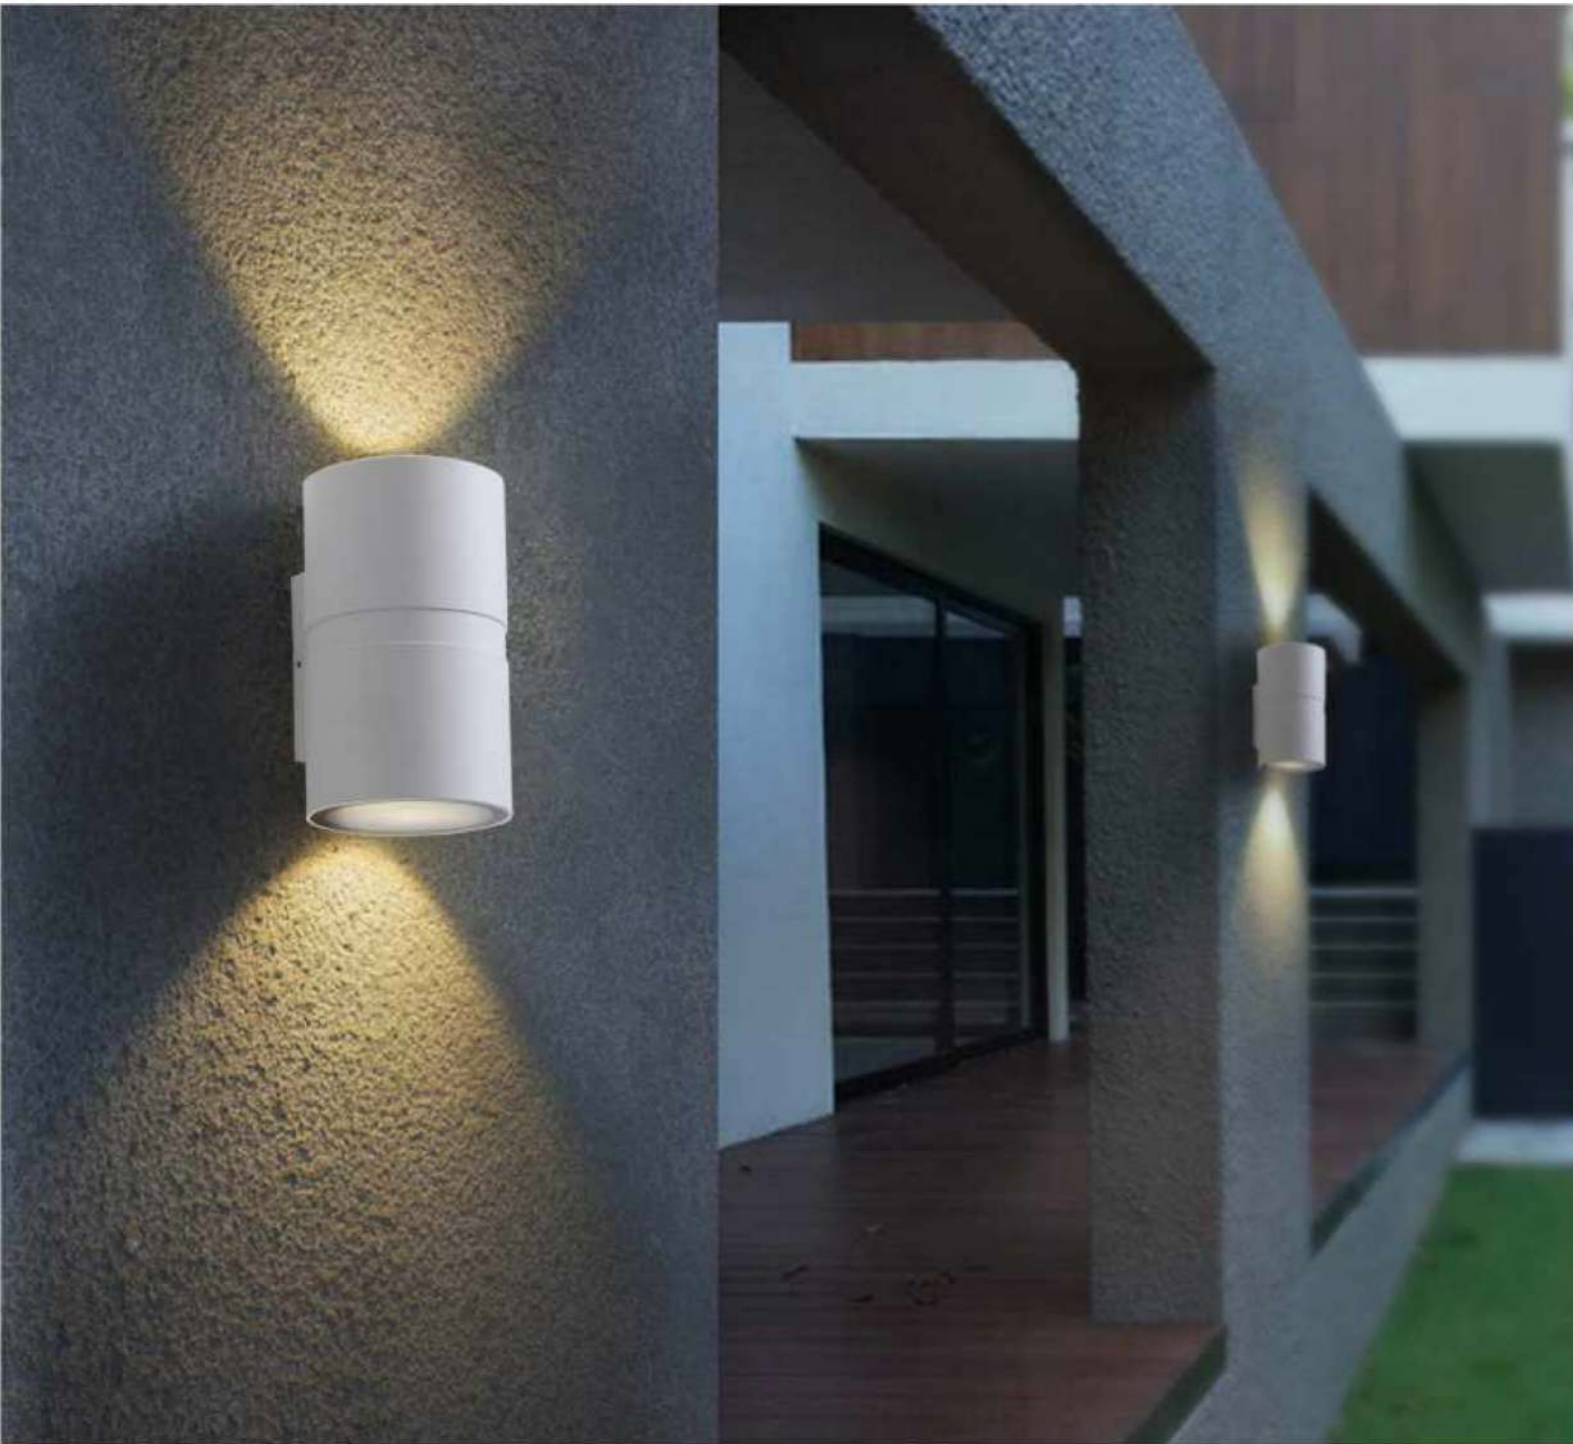

LWA0047A

Description: Wall lamp

Material: pure Aluminium

Watts: 20w

Led Input: AC 90-260V AC 50/60HZ IP65

Colour: black / white

Product Size(mm): Φ 105*175*115

CCT:3000k