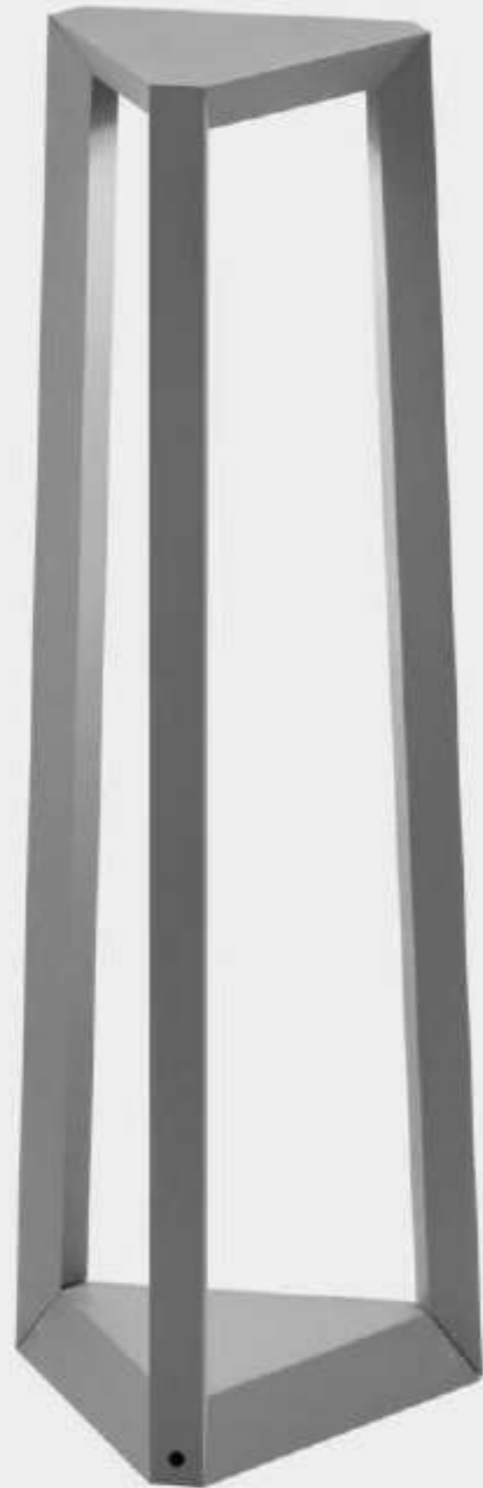

Courtyard lights

A smart lighting design
brand at the forefront of fashion