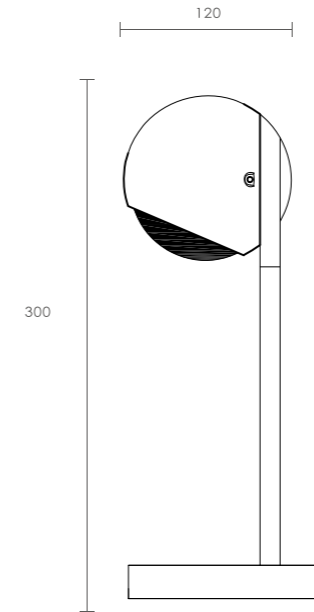

C0935-1080A

L1080*W90*H130mm
40W

○
White

●
Grey

Local details

| outdoor garden Lamp | IP54 | 3000K | Epistar LED |

GR0876-1000A
16W

Φ38*H1000mm

GR0863-2050A
100W

Φ160*H2050mm

GR0863-1550A
70W

Φ160*H1550mm

● black ○ white ● Dark grey

| outdoor wall lamp | IP54 | 3000K | Epistar LED |

GR0850A-300A
3W

Φ120*H300mm

GR0850A-700A
3W

Φ120*H700mm

● black ○ white ● Dark grey

GR0860

Description: Garden light lamp
Material: Aluminium+Acrylic
Watts: 60W
Led Input: AC 90-260V IP54
Colour: black
Product Size(mm): L200*W200*H335
CCT: 3000K