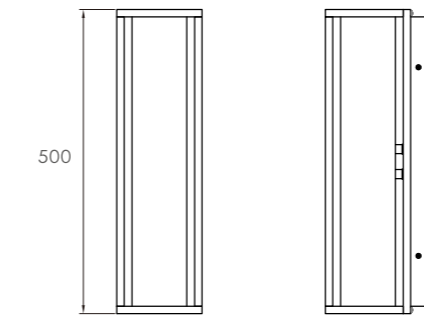

LWA0150-2S L115*W100*H100mm
12W

● black ○ white ● Dark grey

| outdoor wall lamp | IP54 | 3000K | E27 lamp holder |

LWA0846-350A 140*140*350
8W

LWA0846-500A 140*140*500
2*8W

● black ○ white ● Dark grey

| outdoor garden Lamp | IP54 | 3000K | E27 lamp holder |