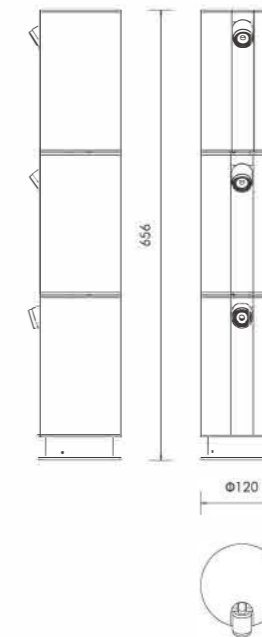

GR0225-3A
9W