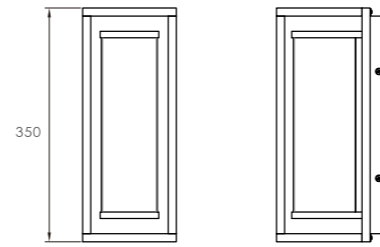

GR0846-350A 140*140*350
8W

GR0846-500A 140*140*500
8W

| outdoor wall lamp | AC 90-260VAC 50/60HZ | IP54 | 3000K | Epistar LED |

LWA0846-350B 140*165*350
8W

LWA0846-500B 140*165*500
15W

● black ○ white ● Dark grey