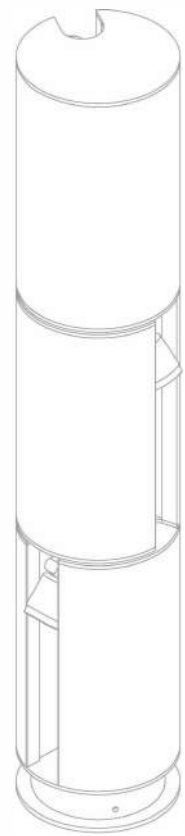

Reflection | Garden light lamp | AC 90-260VAC 50/60HZ | IP55 | 3000K | OSRAM LED | Pure Aluminium

GR0224-1B
6W

GR0224-1A
6W

GR0224-2A
12W

● + ● Black + Wood grain

Smart

Rotatable lamp body design combined with adjustable angle lighting design makes the product professional and easy in key lighting and scattered lighting.