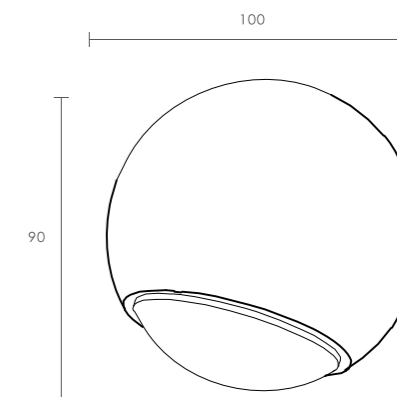

LWA0850A-1A
3W

L100*W100*H90