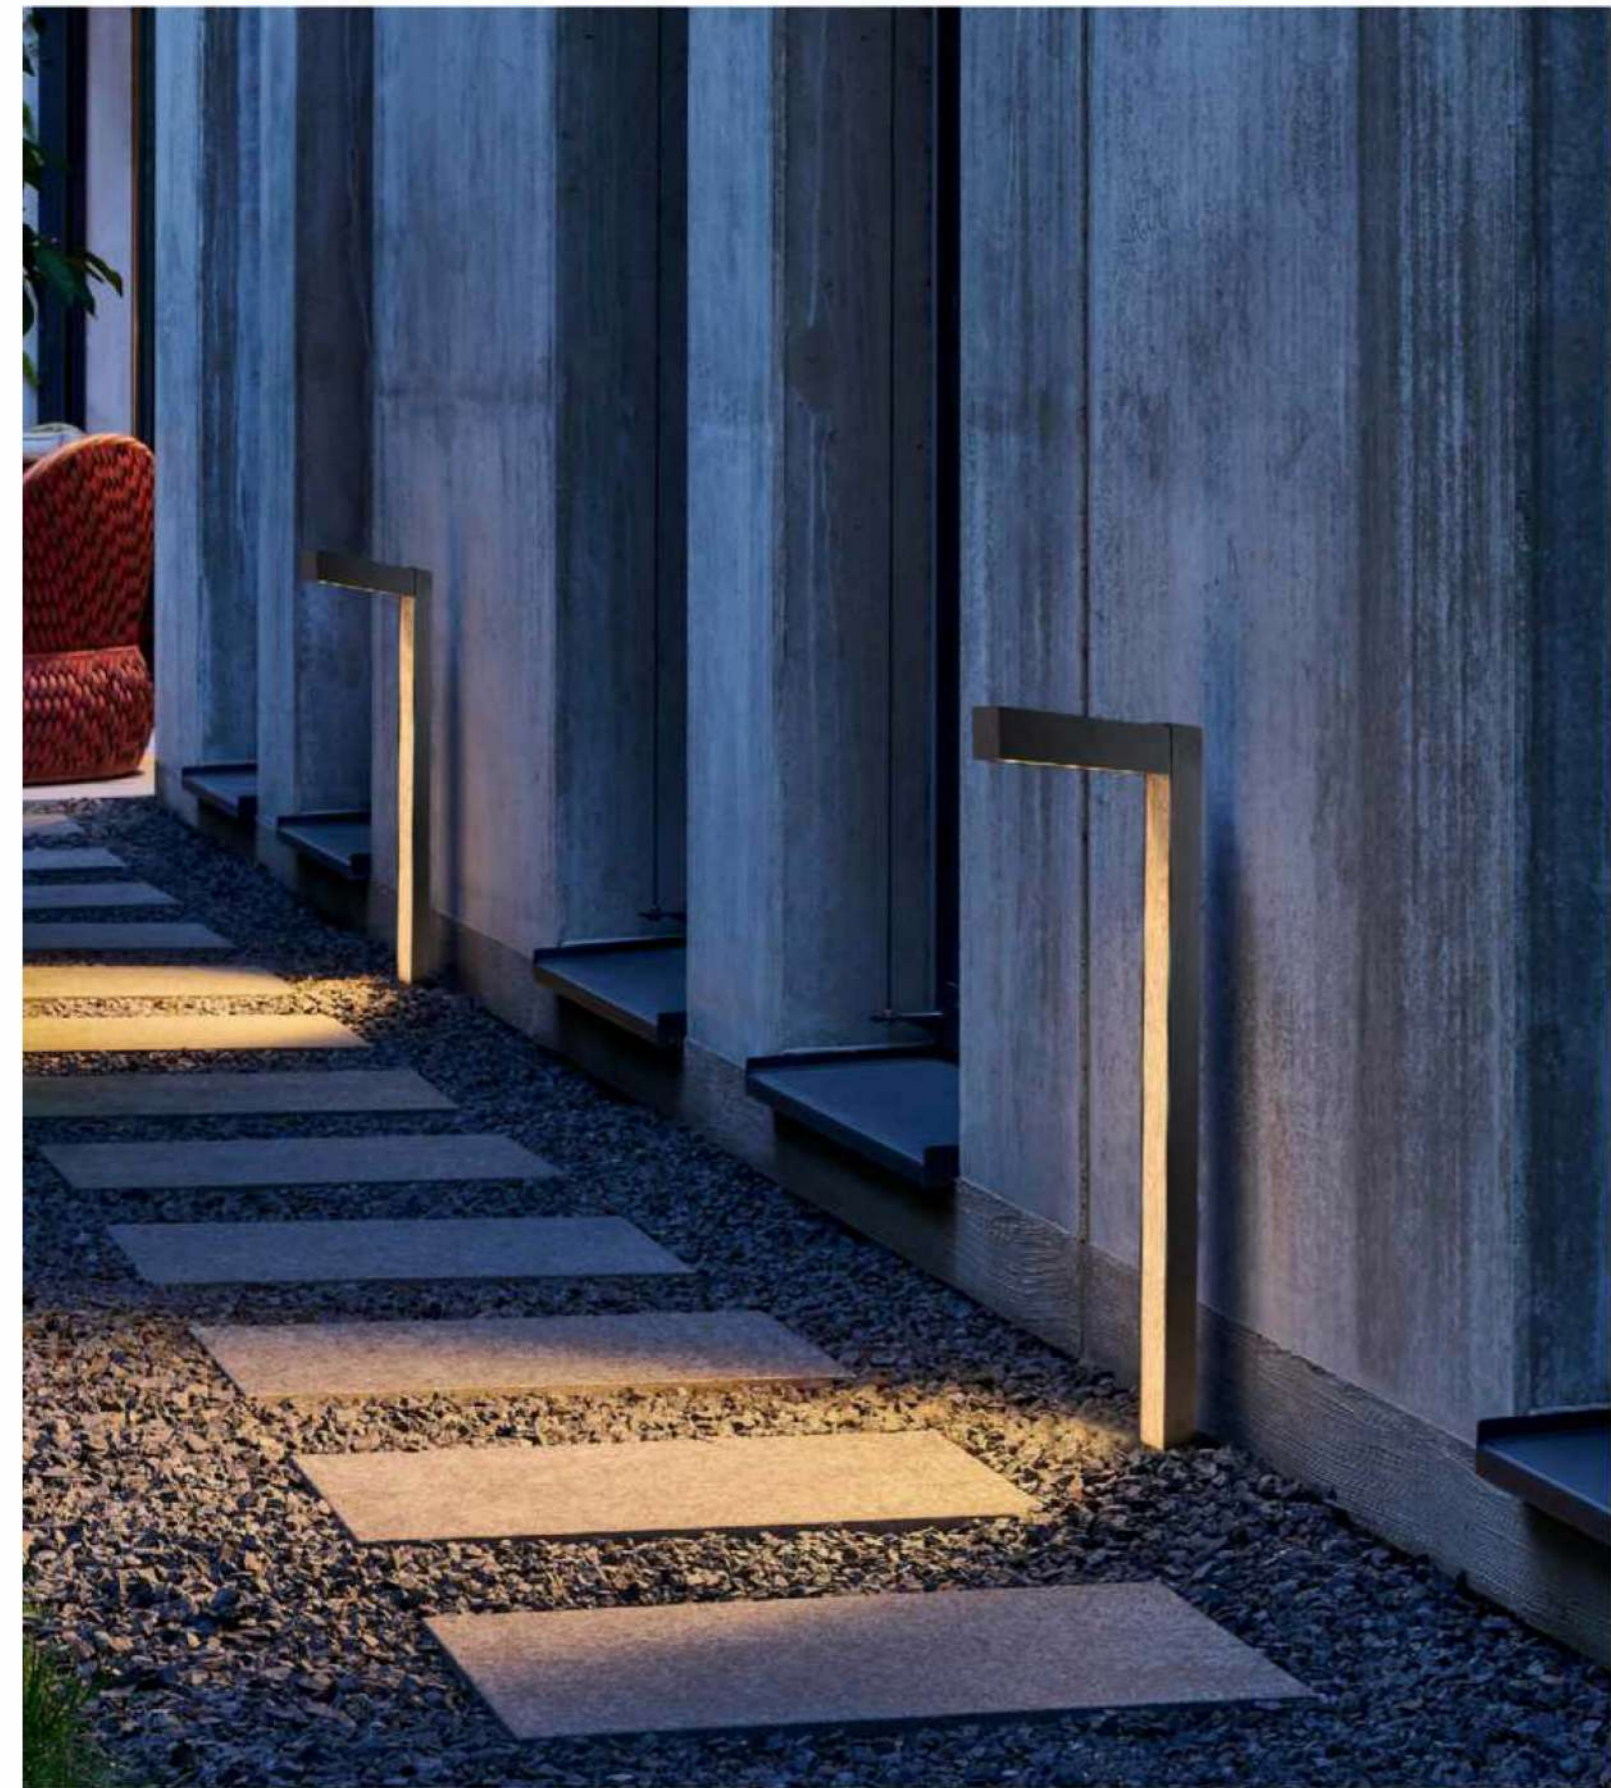

Reflection | Garden light lamp | AC 90-260VAC 50/60HZ | IP55 | 3000K | OSRAM LED | Pure Aluminium

GR0224-1B
6W

GR0224-1A
6W

GR0224-2A
12W

● + ● Black + Wood grain

Smart

Rotatable lamp body design combined with adjustable angle lighting design makes the product professional and easy in key lighting and scattered lighting.