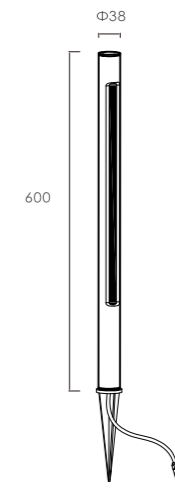

Courtyard lights | 36V,300MA

GR0546-350A

159*183*365
12W

GR0546-550A

159*183*565
12W

GR0546-800A

159*183*815
12W

Details

LWA0889-500A

L500*H90mm
10W

LWA0889-1000A

L1000*H90mm
22W

LWA0889-500B

L500*H90mm
10W

LWA0889-1000B

L1000*H90mm
22W

C0935-1080A

L1080*W90*H130mm
40W

○
White

●
Grey

Local details

| outdoor garden Lamp | IP54 | 3000K | Epistar LED |

GR0876-1000A
16W

Φ38*H1000mm

GR0876-600B
16W

Φ38*H600mm

GR0876-600A
8W

Φ38*H600mm

● black ○ white ● Dark grey

| outdoor garden Lamp | IP54 | 3000K | Epistar LED |

GR0863-1050B
50W

Φ160*H1050mm