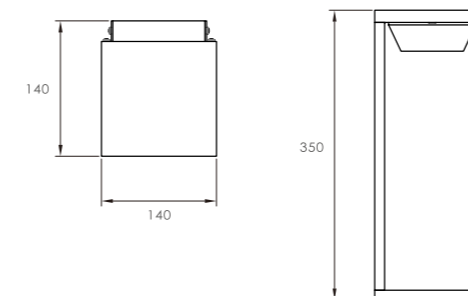

| outdoor wall lamp | AC 90-260VAC 50/60HZ | IP54 | 3000K | Epistar LED |

LWA0846-350C 140*140*350
8W