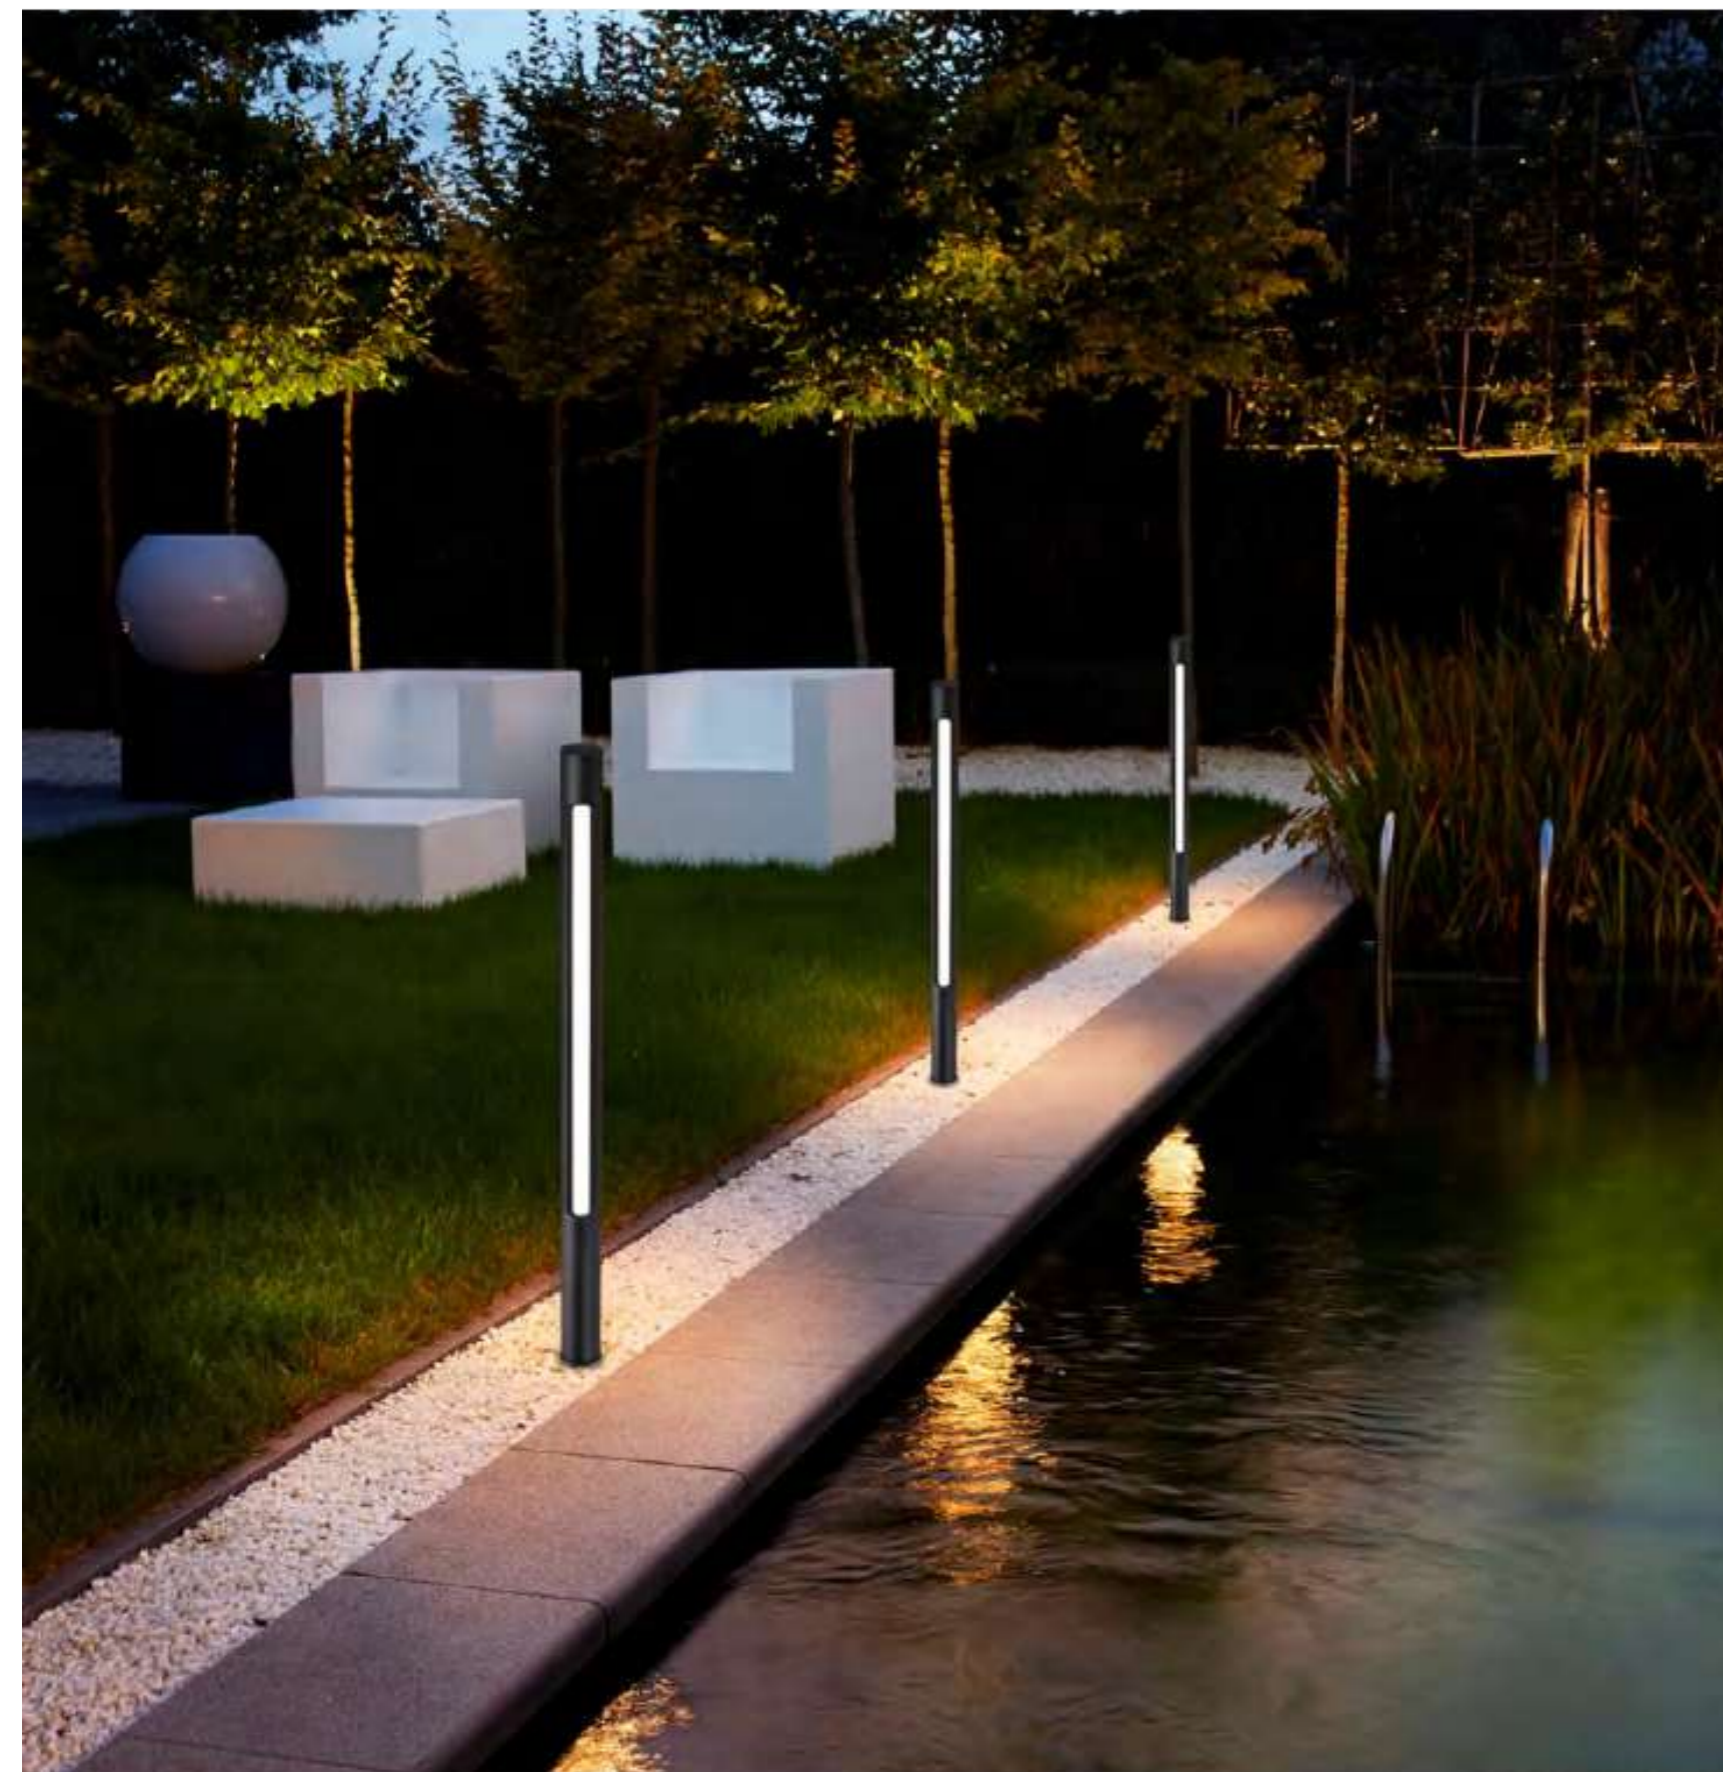

C0935-1080A

L1080*W90*H130mm
40W

○
White

●
Grey

Local details

| outdoor garden Lamp | IP54 | 3000K | Epistar LED |

GR0876-1000A
16W

Φ38*H1000mm