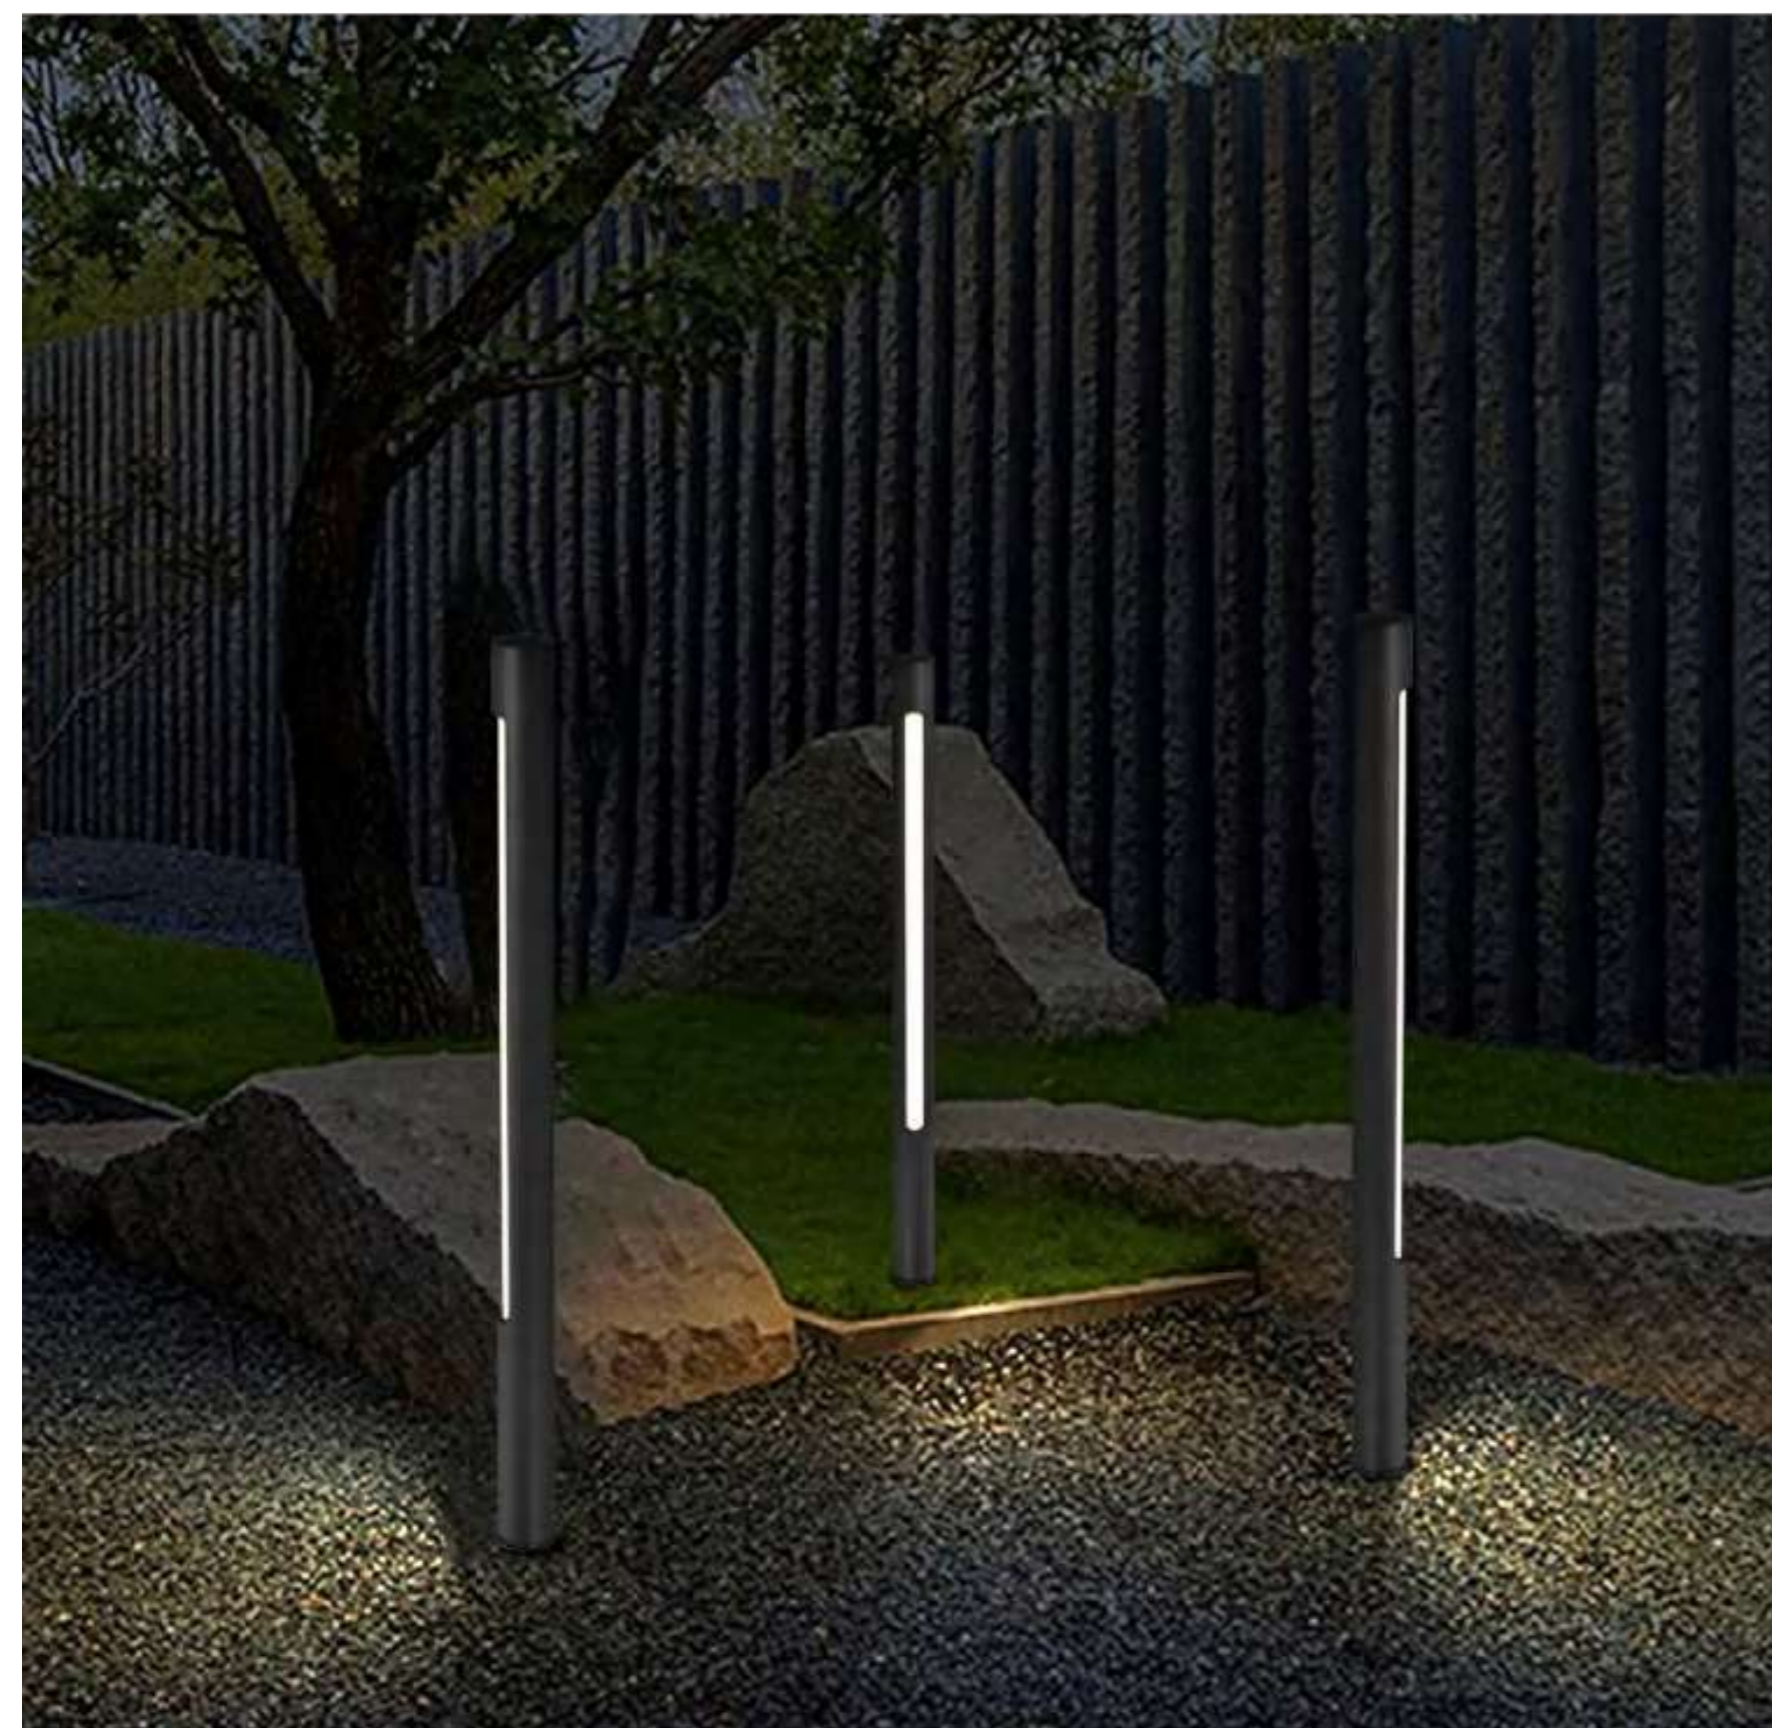

C0935-1080A

L1080*W90*H130mm
40W

○
White

●
Grey

Local details

| outdoor garden Lamp | IP54 | 3000K | Epistar LED |

GR0876-1000A
16W

Φ38*H1000mm