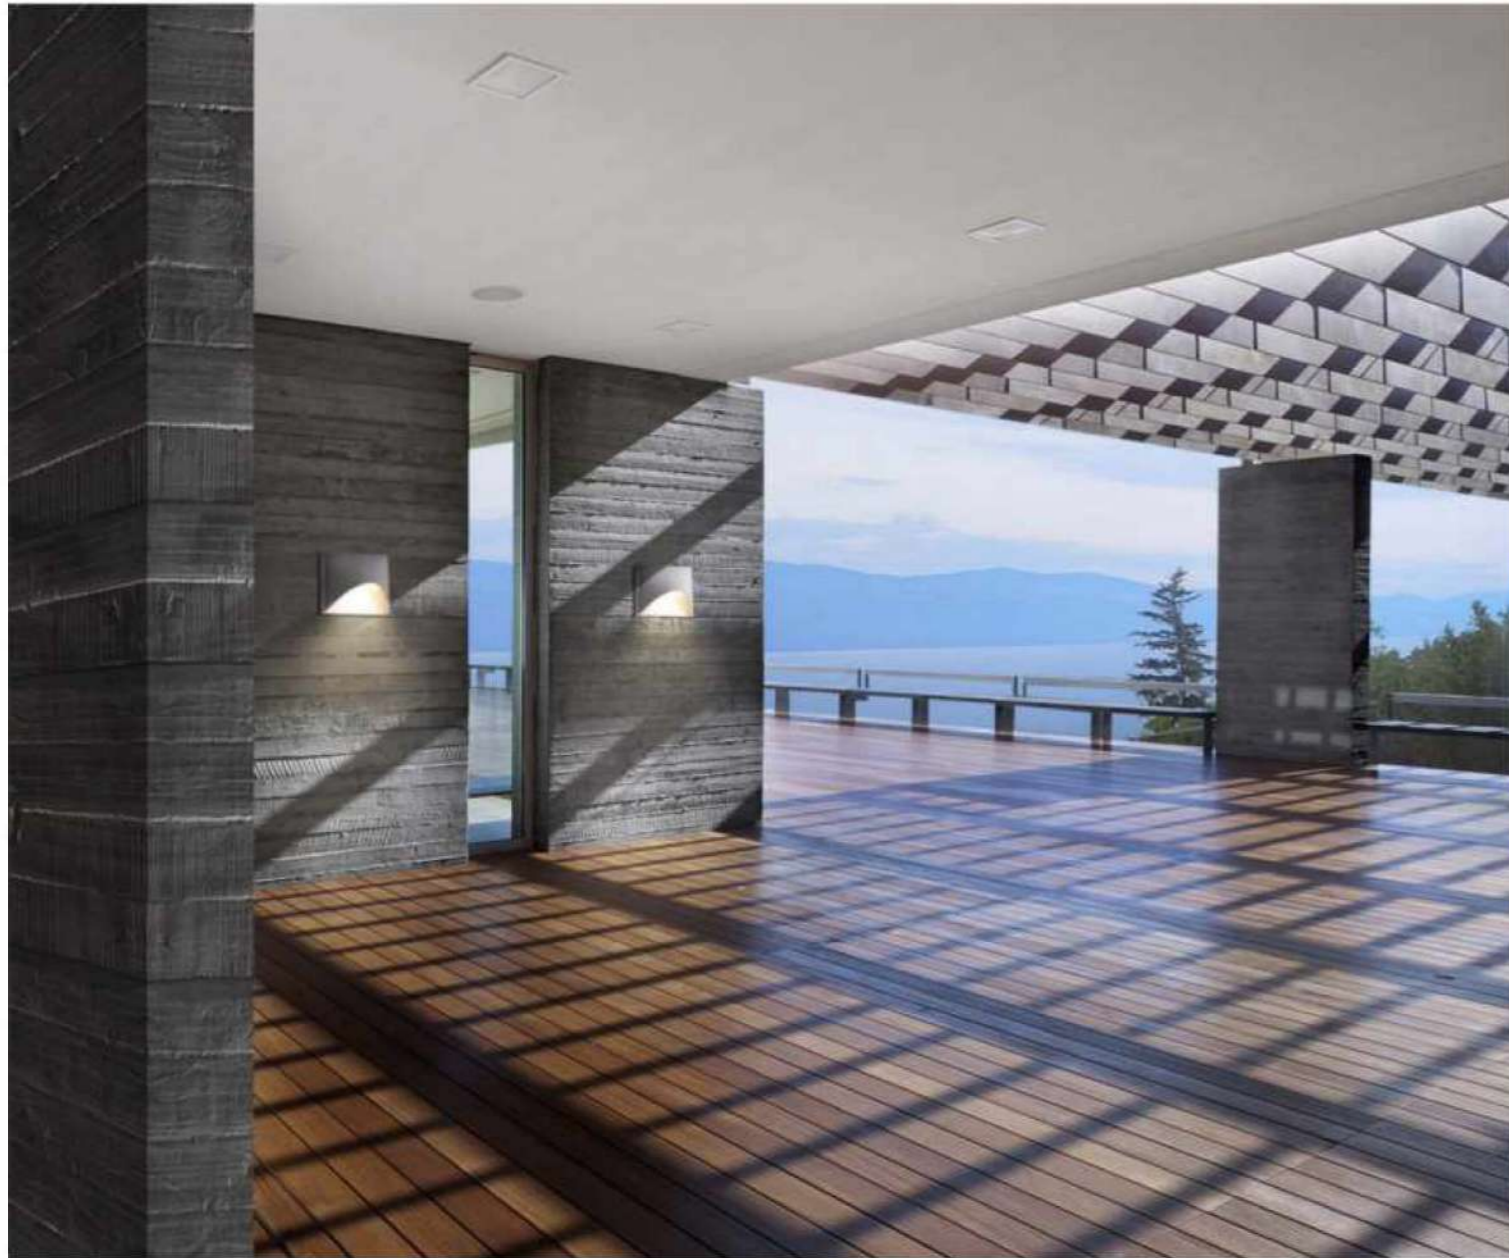

LWA0029A

Description: Wall Lamp
Material: Pure Aluminium
Watts: 9w
Led Input: Ac 90-260vac 50/60hz Ip54
Colour: White
Product Size(mm): 225mm*150mm