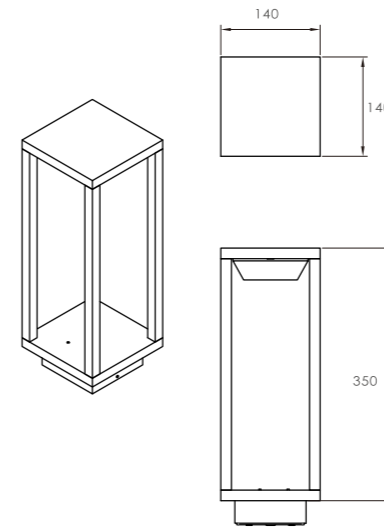

GR0846-350C 140*140*350
8W

GR0846-500C 140*140*500
8W

● black ○ white ● Dark grey

LWA0137A

Description: Wall lamp
Material: pure Aluminium
Watts: 6w
Led Input: AC 90-260V AC 50/60HZ IP65
Colour: black/ white
Product Size(mm):135*135*35
CCT:3000k