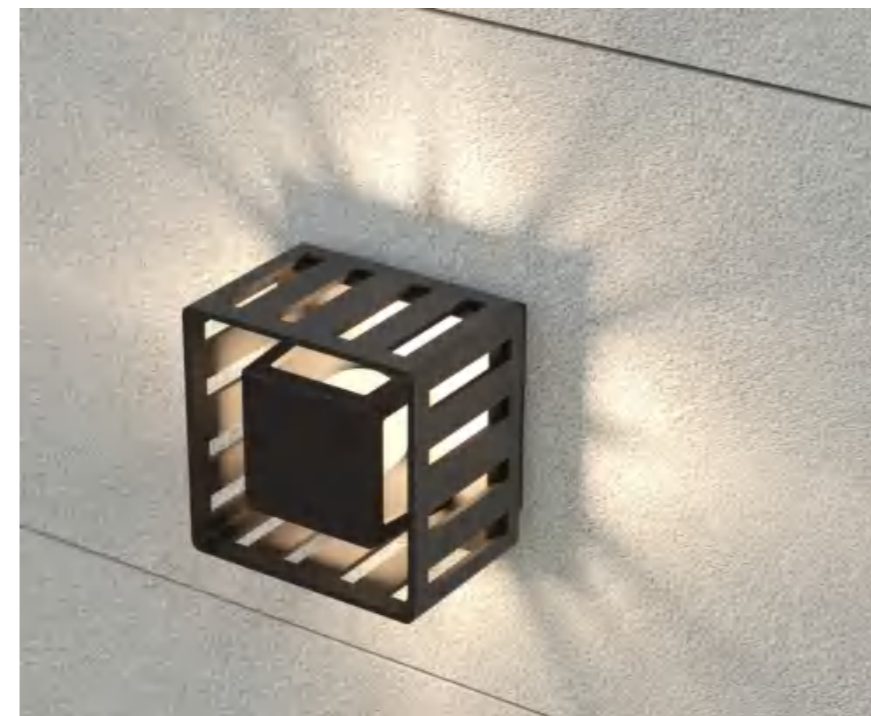

LWA0833A 140*140*H90mm
5W

● black ○ white ● Dark grey

| outdoor wall lamp | AC 90-260VAC 50/60HZ | IP54 | 3000K | Epistar LED |

LWA0834A 106*106*H90mm
5W

● black ○ white ● Dark grey

| outdoor wall lamp | AC 90-260VAC 50/60HZ | IP54 | 3000K | Epistar LED |