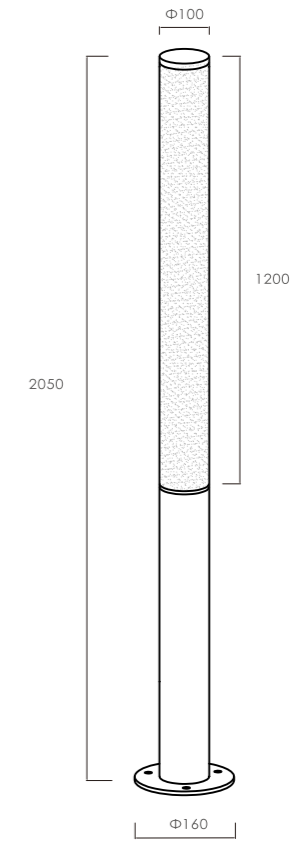

GR0863-2050A
100W

Φ160*H2050mm