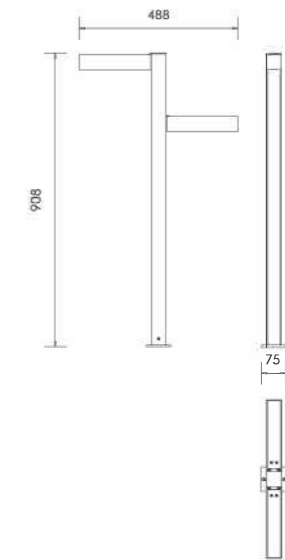

GR0224-2A
12W