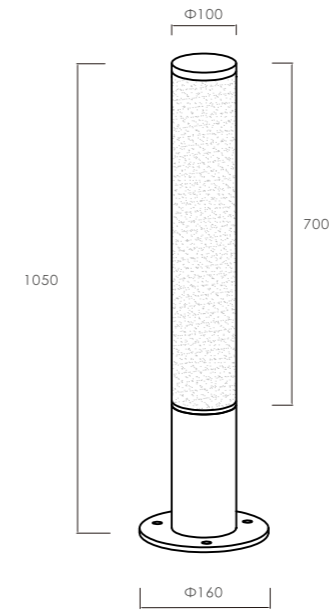

C0935-1080A

L1080*W90*H130mm
40W

○
White

●
Grey

Local details

| outdoor garden Lamp | IP54 | 3000K | Epistar LED |

GR0876-1000A
16W

Φ38*H1000mm

GR0876-600B
16W

Φ38*H600mm

GR0876-600A
8W

Φ38*H600mm

● black ○ white ● Dark grey

| outdoor garden Lamp | IP54 | 3000K | Epistar LED |

GR0863-1050B
50W

Φ160*H1050mm

GR0863-2050B
100W

Φ160*H2050mm

GR0863-1550B
70W

Φ160*H1550mm

● black ○ white ● Dark grey

| outdoor garden Lamp | IP54 | 3000K | Epistar LED |

GR0863-1050A
50W

Φ140*H1050mm

GR0850A-700A
3W

Φ120*H700mm

● black ○ white ● Dark grey

GR0860

Description: Garden light lamp
Material: Aluminium+Acrylic
Watts: 60W
Led Input: AC 90-260V IP54
Colour: black
Product Size(mm): L200*W200*H335
CCT: 3000K