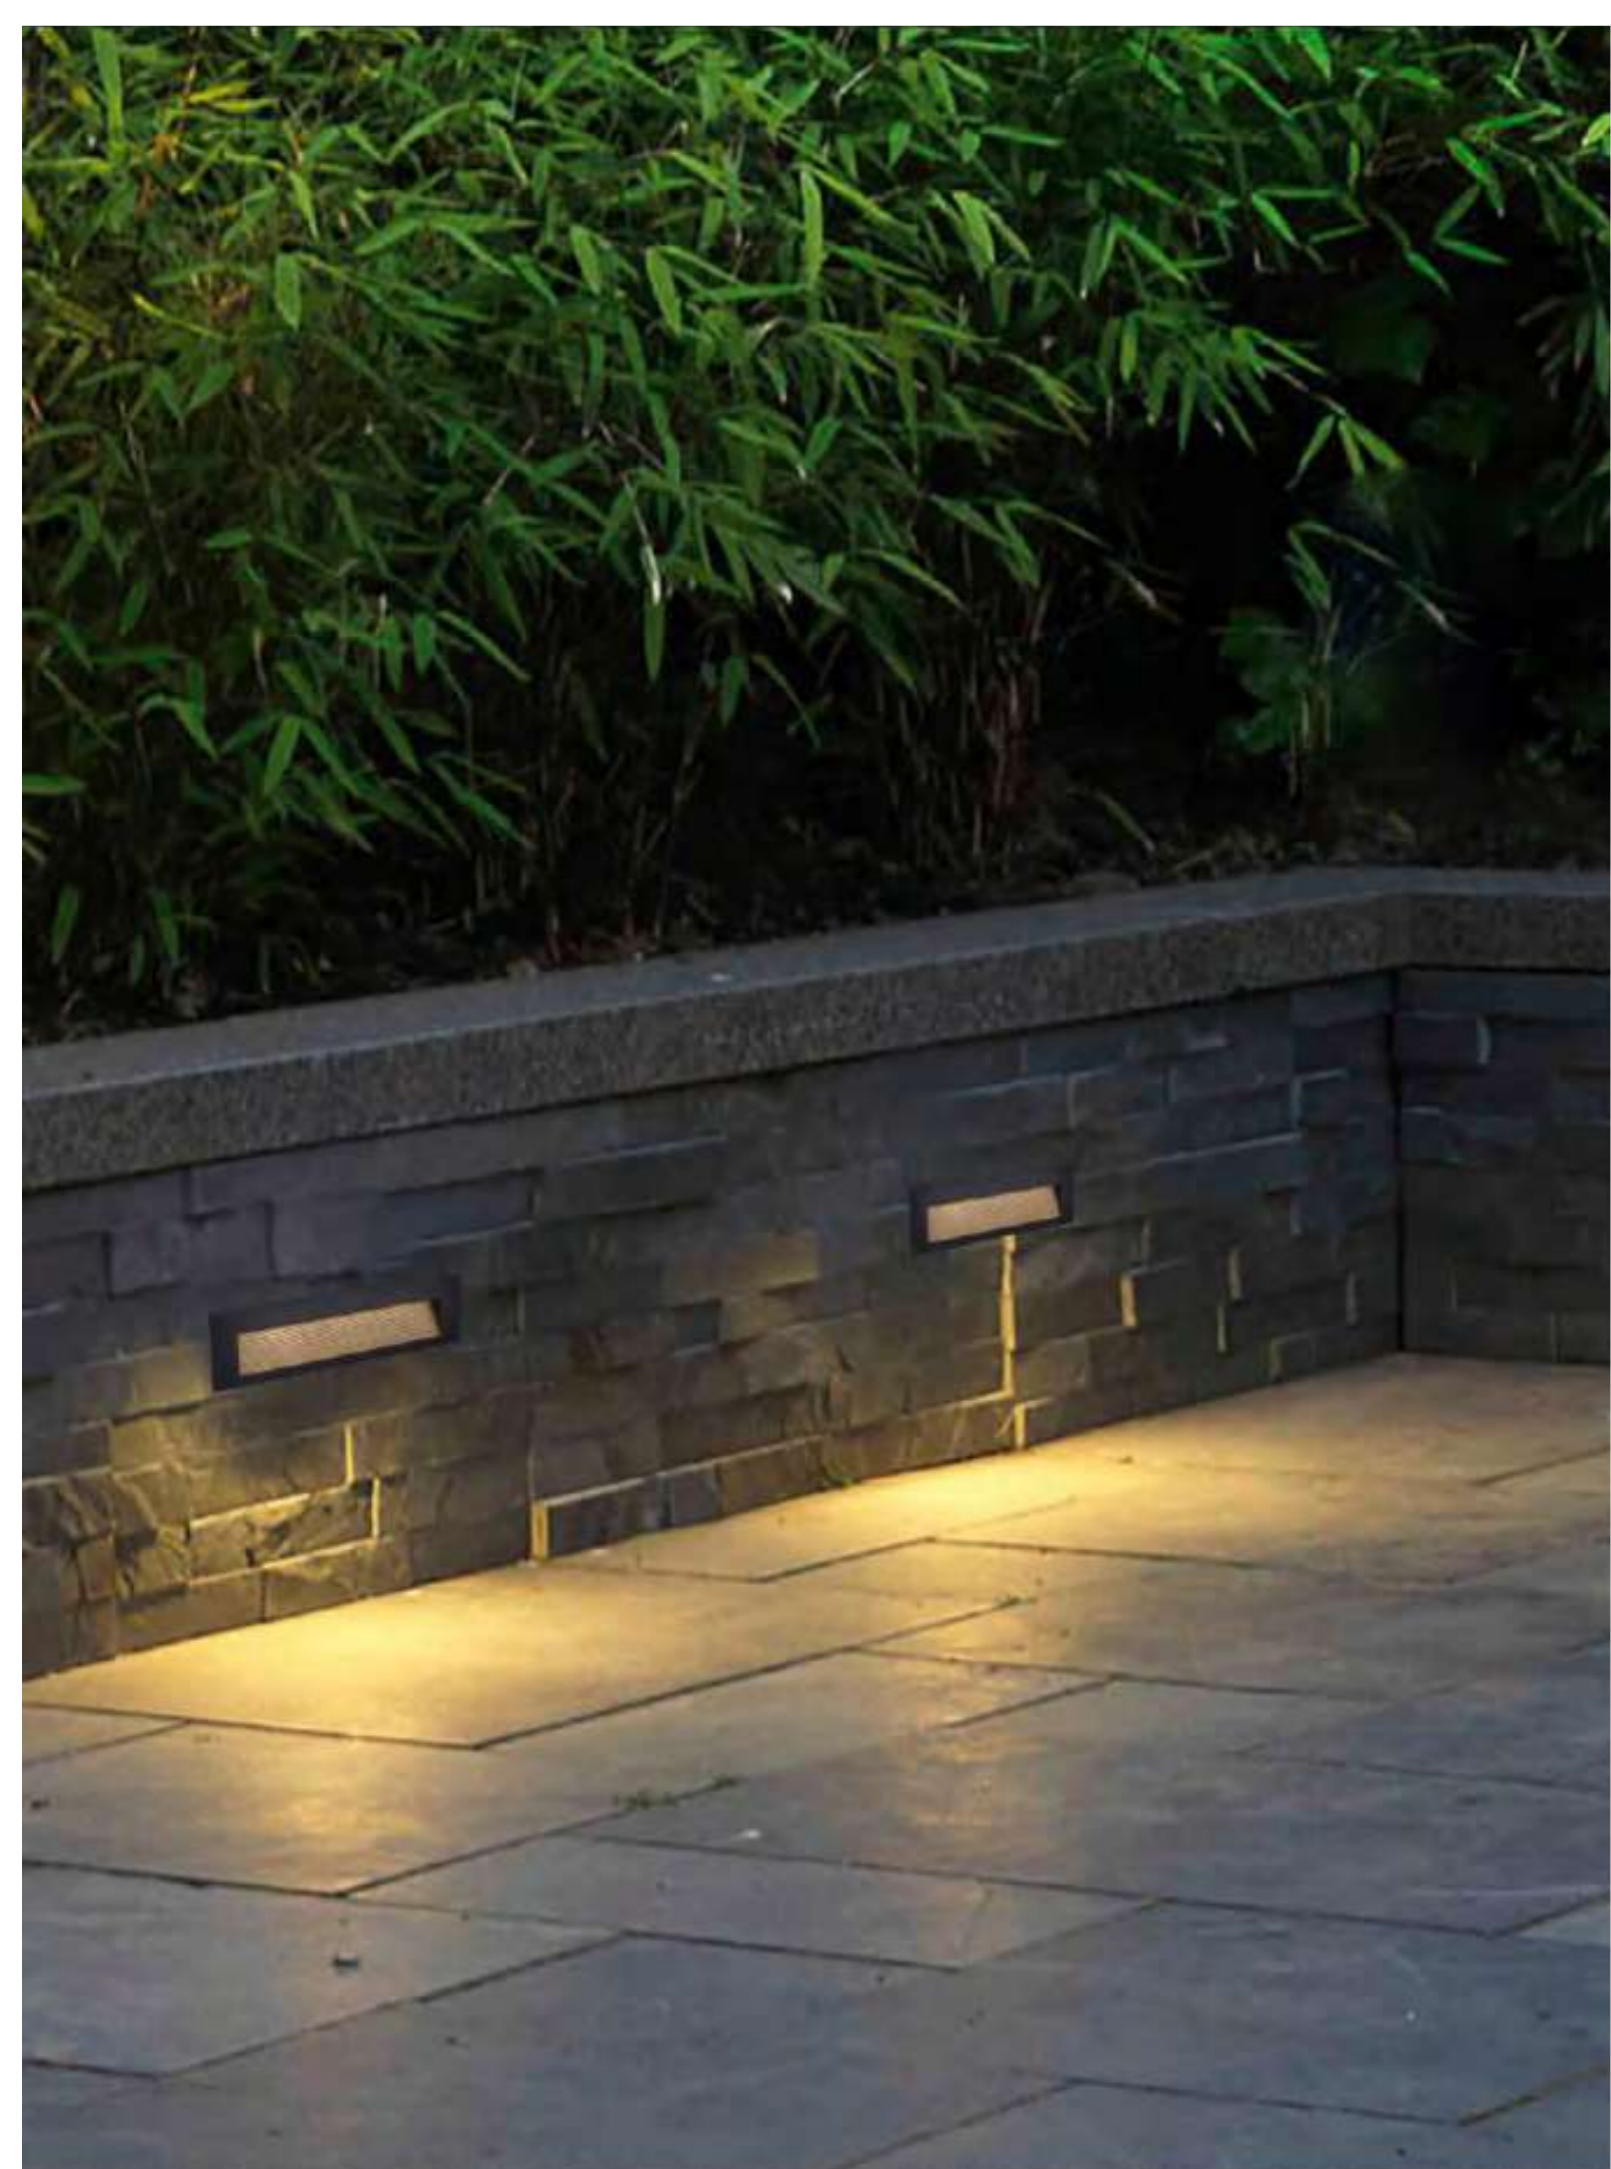

trompil:140*140mm

Sand black

Sand white

Sand grey

CORNER LAMP

A smart lighting design
brand at the forefront of fashion

CORNER LAMP | INPUT: AC 100-260V | IP66 | CCT 3000K

DL0398-S