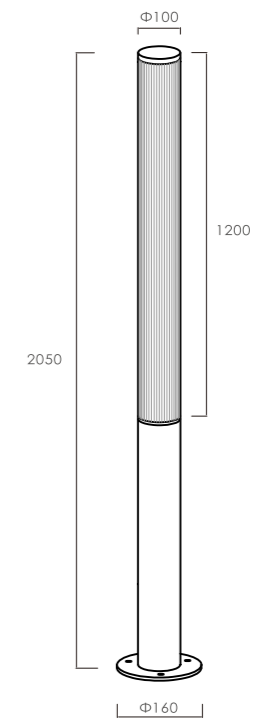

Courtyard lights | 36V,300MA

GR0546-350A

159*183*365
12W

GR0546-550A

159*183*565
12W

GR0546-800A

159*183*815
12W

Details

C0935-1080A

L1080*W90*H130mm
40W

○
White

●
Grey

Local details

| outdoor garden Lamp | IP54 | 3000K | Epistar LED |

GR0876-1000A
16W

Φ38*H1000mm

GR0876-600B
16W

Φ38*H600mm

GR0876-600A
8W

Φ38*H600mm

● black ○ white ● Dark grey

| outdoor garden Lamp | IP54 | 3000K | Epistar LED |

GR0863-1050B
50W

Φ160*H1050mm

GR0863-2050B
100W

Φ160*H2050mm

GR0863-1550B
70W

Φ160*H1550mm

● black ○ white ● Dark grey

| outdoor garden Lamp | IP54 | 3000K | Epistar LED |

GR0863-1050A
50W

Φ140*H1050mm