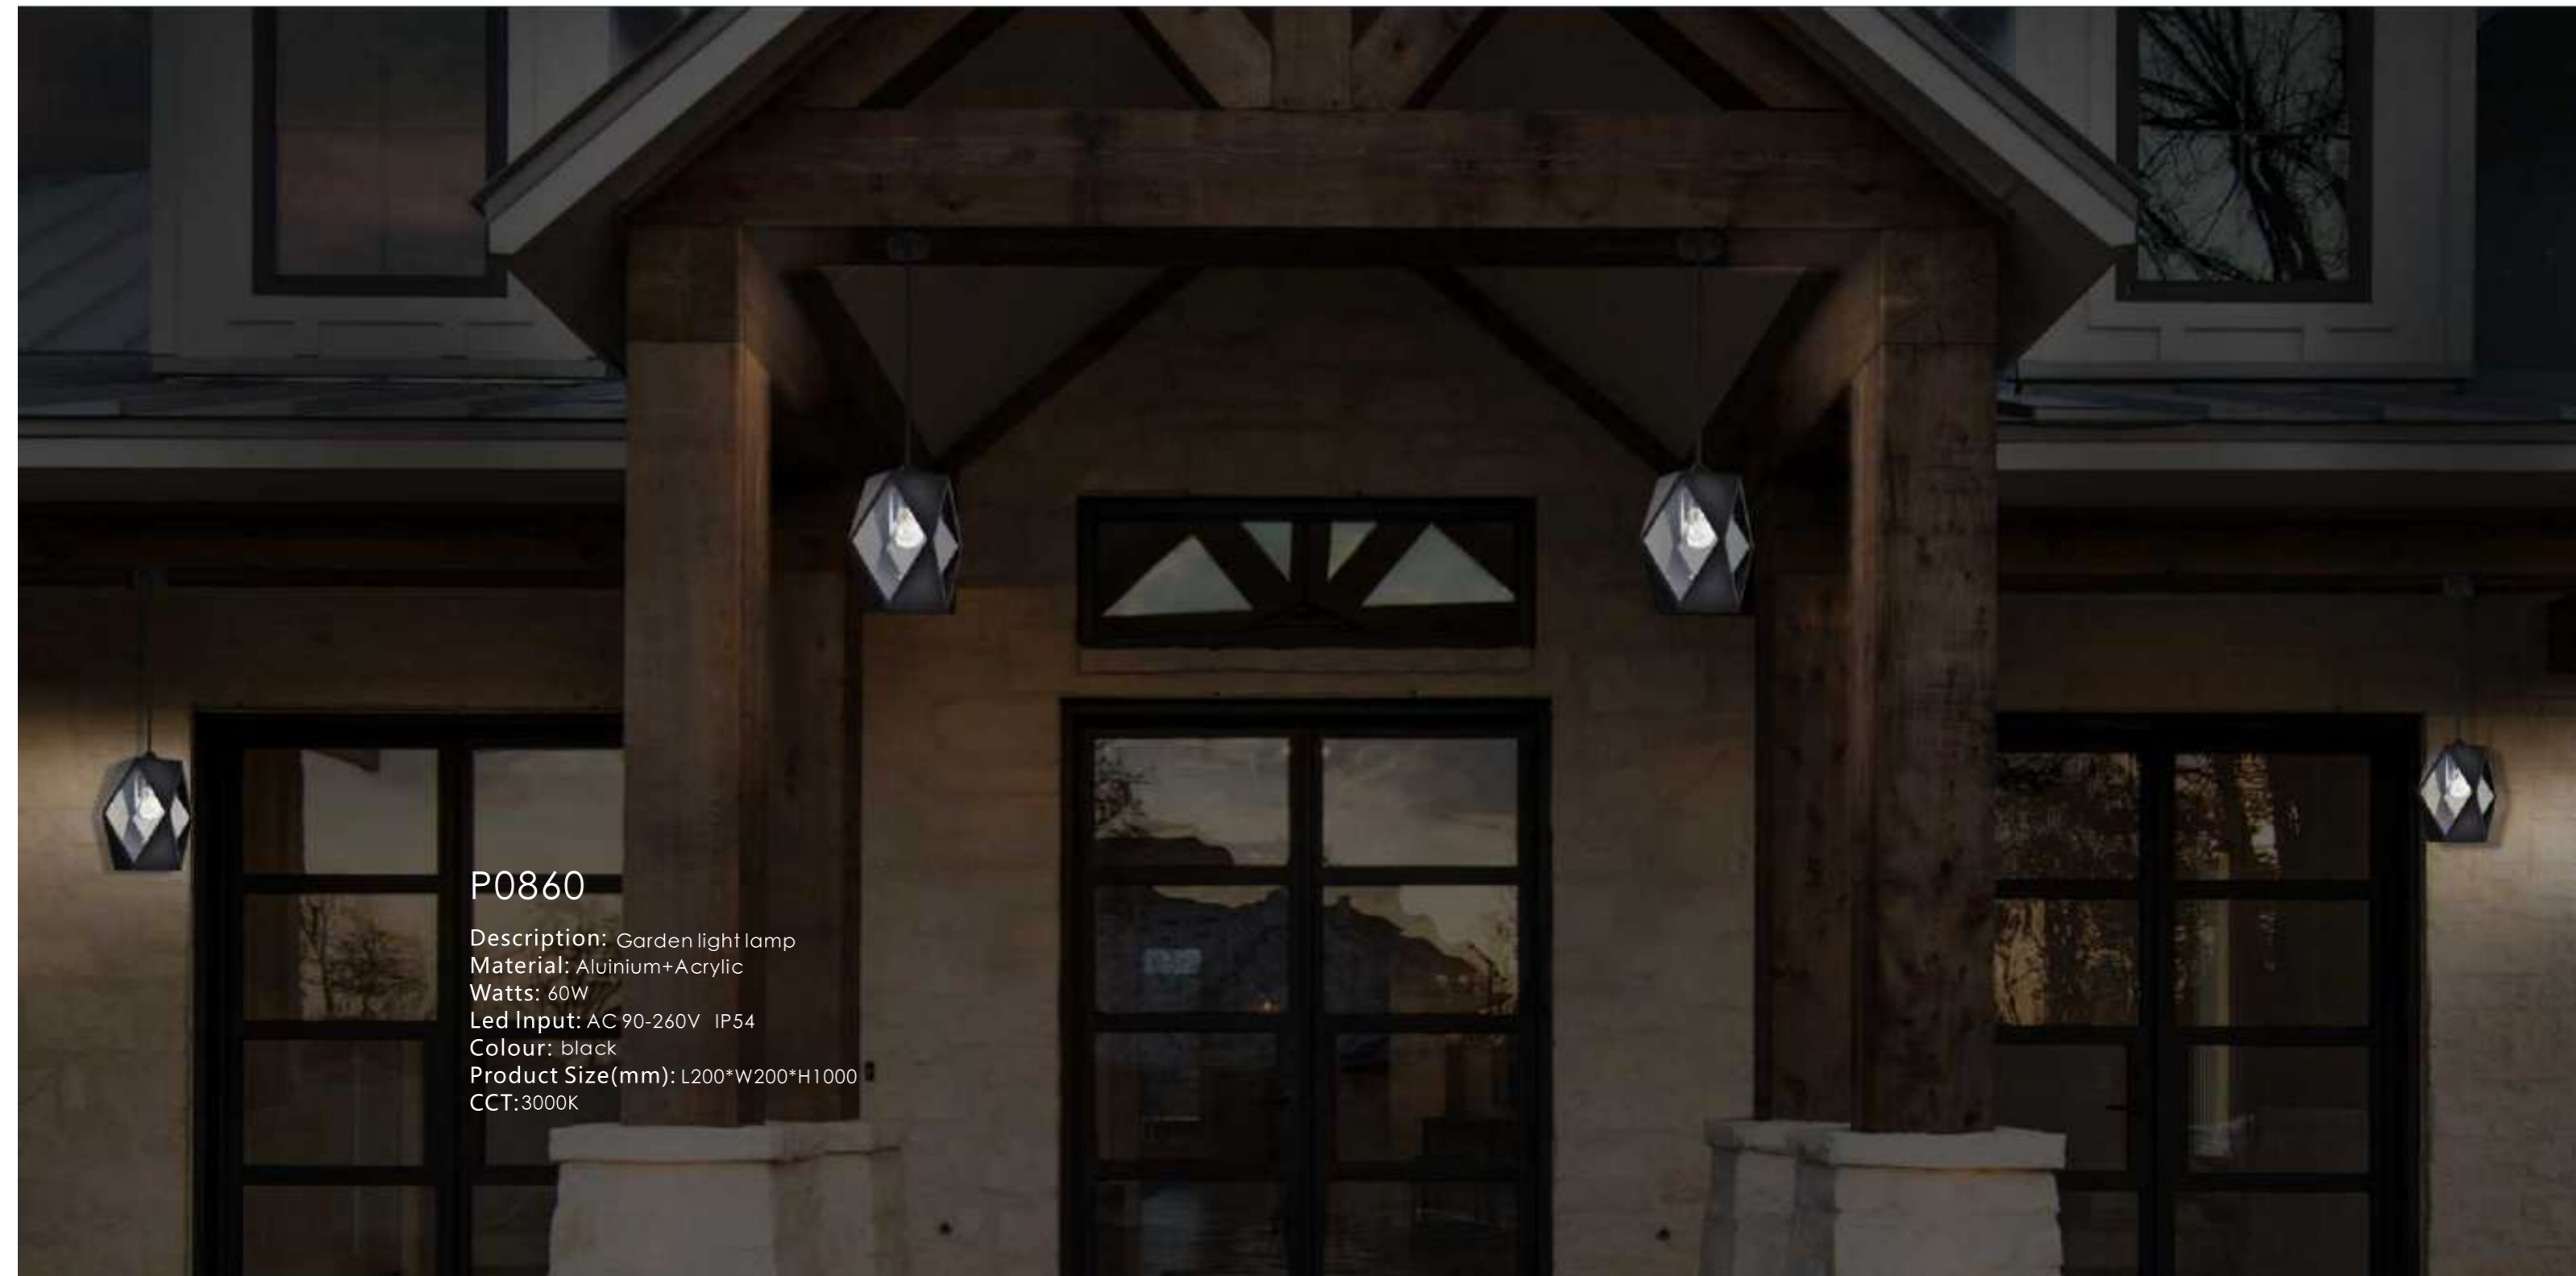

GR0850A-700A
3W

Φ120*H700mm

● black ○ white ● Dark grey

GR0860

Description: Garden light lamp
Material: Aluminium+Acrylic
Watts: 60W
Led Input: AC 90-260V IP54
Colour: black
Product Size(mm): L200*W200*H335
CCT: 3000K