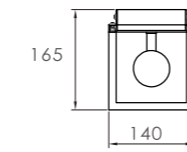

LWA0150-2S L115*W100*H100mm
12W

● black ○ white ● Dark grey

| outdoor wall lamp | IP54 | 3000K | E27 lamp holder |

LWA0846-350A 140*140*350
8W

LWA0846-500A 140*140*500
2*8W

● black ○ white ● Dark grey

| outdoor garden Lamp | IP54 | 3000K | E27 lamp holder |