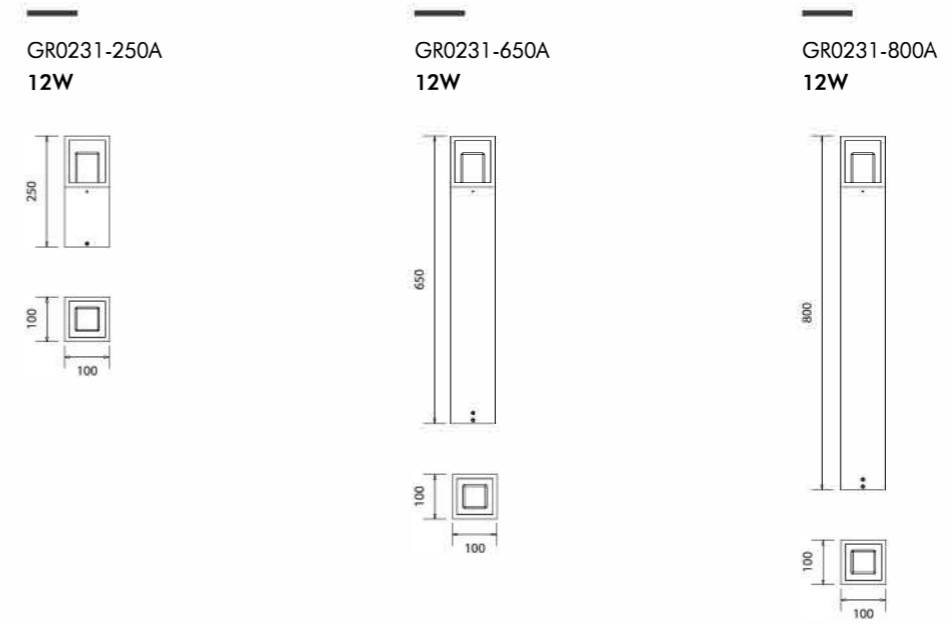

Reflection | Garden lamp | AC 90-260VAC 50/60HZ | IP55 | 3000K | EPISTAR LED | Pure Aluminium

● Black ○ White