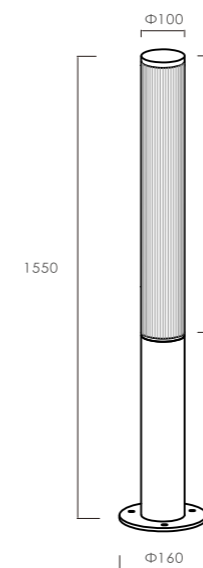

Courtyard lights | 36V,300MA

GR0546-350A

159*183*365
12W

GR0546-550A

159*183*565
12W

GR0546-800A

159*183*815
12W

Details

C0935-1080A

L1080*W90*H130mm
40W

○
White

●
Grey

Local details

| outdoor garden Lamp | IP54 | 3000K | Epistar LED |

GR0876-1000A
16W

Φ38*H1000mm

GR0876-600B
16W

Φ38*H600mm

GR0876-600A
8W

Φ38*H600mm

● black ○ white ● Dark grey

| outdoor garden Lamp | IP54 | 3000K | Epistar LED |

GR0863-1050B
50W

Φ160*H1050mm

GR0863-2050B
100W

Φ160*H2050mm

GR0863-1550B
70W

Φ160*H1550mm

● black ○ white ● Dark grey

| outdoor garden Lamp | IP54 | 3000K | Epistar LED |

GR0863-1050A
50W

Φ140*H1050mm