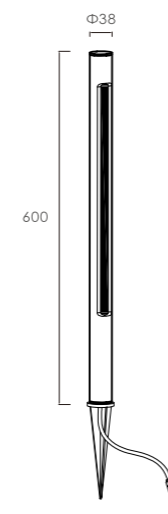

Courtyard lights | 36V,300MA

GR0546-350A

159*183*365
12W

GR0546-550A

159*183*565
12W

GR0546-800A

159*183*815
12W

Details

C0935-1080A

L1080*W90*H130mm
40W

○
White

●
Grey

Local details

| outdoor garden Lamp | IP54 | 3000K | Epistar LED |

GR0876-1000A
16W

Φ38*H1000mm

GR0876-600B
16W

Φ38*H600mm

GR0876-600A
8W

Φ38*H600mm

● black ○ white ● Dark grey

| outdoor garden Lamp | IP54 | 3000K | Epistar LED |

GR0863-1050B
50W

Φ160*H1050mm