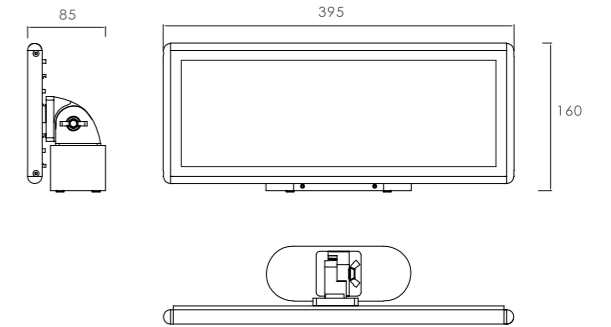

| outdoor wall lamp | IP54 | 3000K | Epistar LED |

LWA0849-250A
20W

L250*W160*H85

LWA0849-395A
30W

L395*W160*H85

LWA0849-550A
45W

L550*W160*H85

● black ○ white ● Dark grey