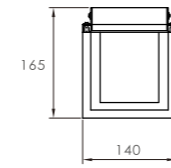

| outdoor wall lamp | AC 90-260VAC 50/60HZ | IP54 | 3000K | Epistar LED |

LWA0846-350B 140*165*350
8W