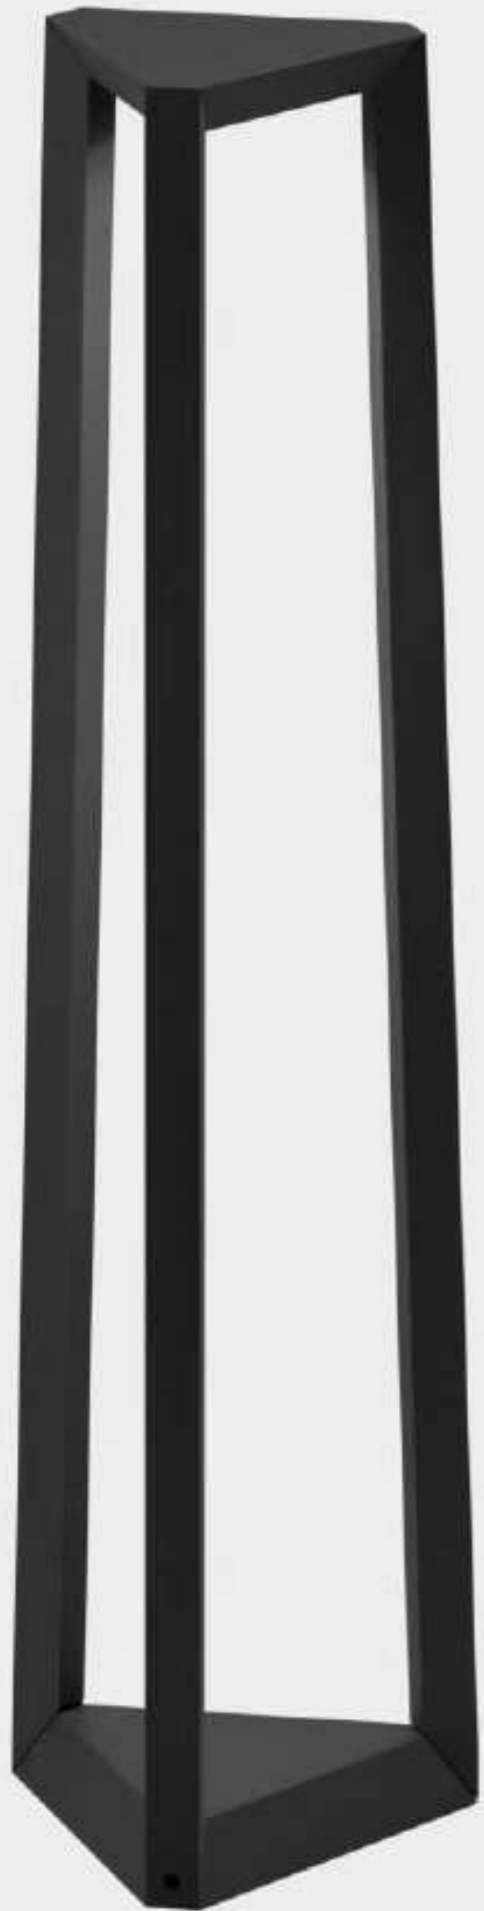

particulars

Black

Courtyard lights

A smart lighting design
brand at the forefront of fashion

Courtyard lights

A smart lighting design
brand at the forefront of fashion

Courtyard lights

A smart lighting design
brand at the forefront of fashion

Courtyard lights | 36V,300MA

GR0546-350A

159*183*365
12W

GR0546-550A

159*183*565
12W

GR0546-800A

159*183*815
12W

Details