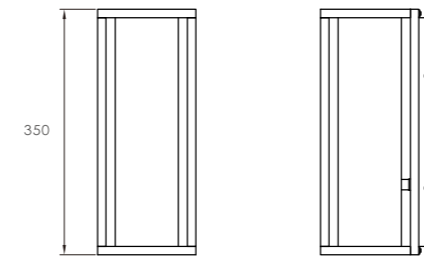

LWA0150-2S L115*W100*H100mm
12W

● black ○ white ● Dark grey

| outdoor wall lamp | IP54 | 3000K | E27 lamp holder |

LWA0846-350A 140*140*350
8W

LWA0846-500A 140*140*500
2*8W

● black ○ white ● Dark grey

| outdoor garden Lamp | IP54 | 3000K | E27 lamp holder |