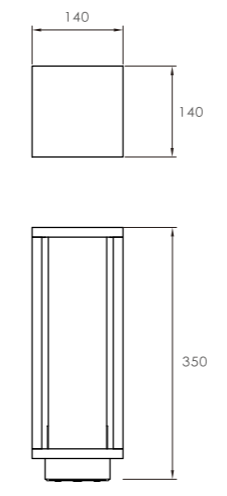

| outdoor garden Lamp | IP54 | 3000K | E27 lamp holder |

GR0846-350A 140*140*350
8W