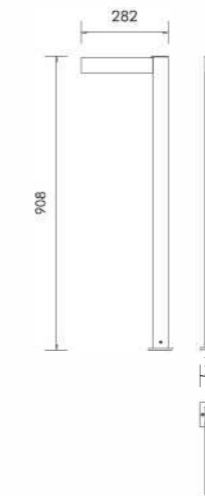

GR0224-1A
6W