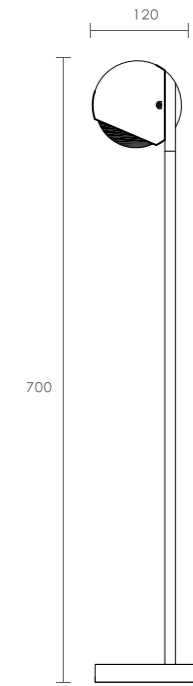

Courtyard lights | 36V,300MA

GR0546-350A

159*183*365
12W

GR0546-550A

159*183*565
12W

GR0546-800A

159*183*815
12W

Details

GR0863-2050A
100W

Φ160*H2050mm

GR0863-1550A
70W

Φ160*H1550mm

● black ○ white ● Dark grey

| outdoor wall lamp | IP54 | 3000K | Epistar LED |

GR0850A-300A
3W

Φ120*H300mm

GR0850A-700A
3W

Φ120*H700mm

● black ○ white ● Dark grey

GR0860

Description: Garden light lamp
Material: Aluminium+Acrylic
Watts: 60W
Led Input: AC 90-260V IP54
Colour: black
Product Size(mm): L200*W200*H335
CCT: 3000K