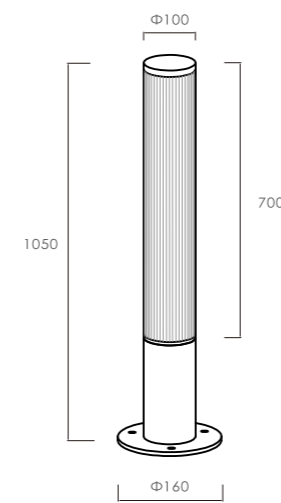

C0935-1080A

L1080*W90*H130mm
40W

○
White

●
Grey

Local details

| outdoor garden Lamp | IP54 | 3000K | Epistar LED |

GR0876-1000A
16W

Φ38*H1000mm

GR0876-600B
16W

Φ38*H600mm

GR0876-600A
8W

Φ38*H600mm

● black ○ white ● Dark grey

| outdoor garden Lamp | IP54 | 3000K | Epistar LED |

GR0863-1050B
50W

Φ160*H1050mm

GR0863-2050B
100W

Φ160*H2050mm

GR0863-1550B
70W

Φ160*H1550mm

● black ○ white ● Dark grey

| outdoor garden Lamp | IP54 | 3000K | Epistar LED |

GR0863-1050A
50W

Φ140*H1050mm

GR0850A-700A
3W

Φ120*H700mm

● black ○ white ● Dark grey

GR0860

Description: Garden light lamp
Material: Aluminium+Acrylic
Watts: 60W
Led Input: AC 90-260V IP54
Colour: black
Product Size(mm): L200*W200*H335
CCT: 3000K