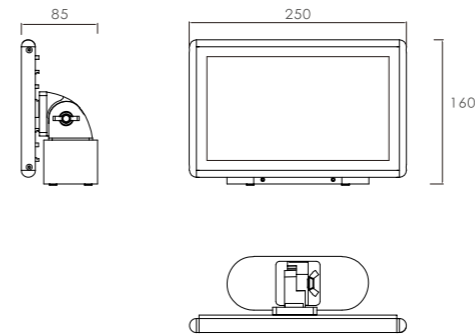

LWA0850A
5W*2

L100*W100*H90

LWA0850A-1A
3W

L100*W100*H90

● black ○ white ● Dark grey

| outdoor wall lamp | IP54 | 3000K | Epistar LED |

LWA0849-250A
20W

L250*W160*H85