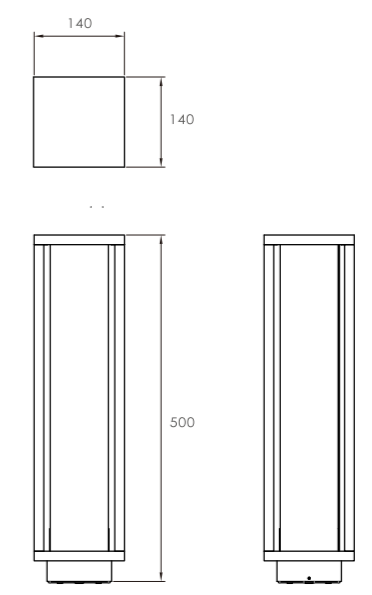

GR0846-500A 140*140*500
8W