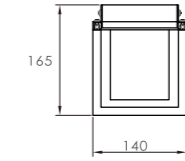

LWA0846-500B 140*165*500
15W