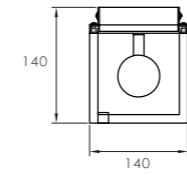

LWA0150-2S L115*W100*H100mm
12W

● black ○ white ● Dark grey

| outdoor wall lamp | IP54 | 3000K | E27 lamp holder |

LWA0846-350A 140*140*350
8W

LWA0846-500A 140*140*500
2*8W

● black ○ white ● Dark grey

| outdoor garden Lamp | IP54 | 3000K | E27 lamp holder |