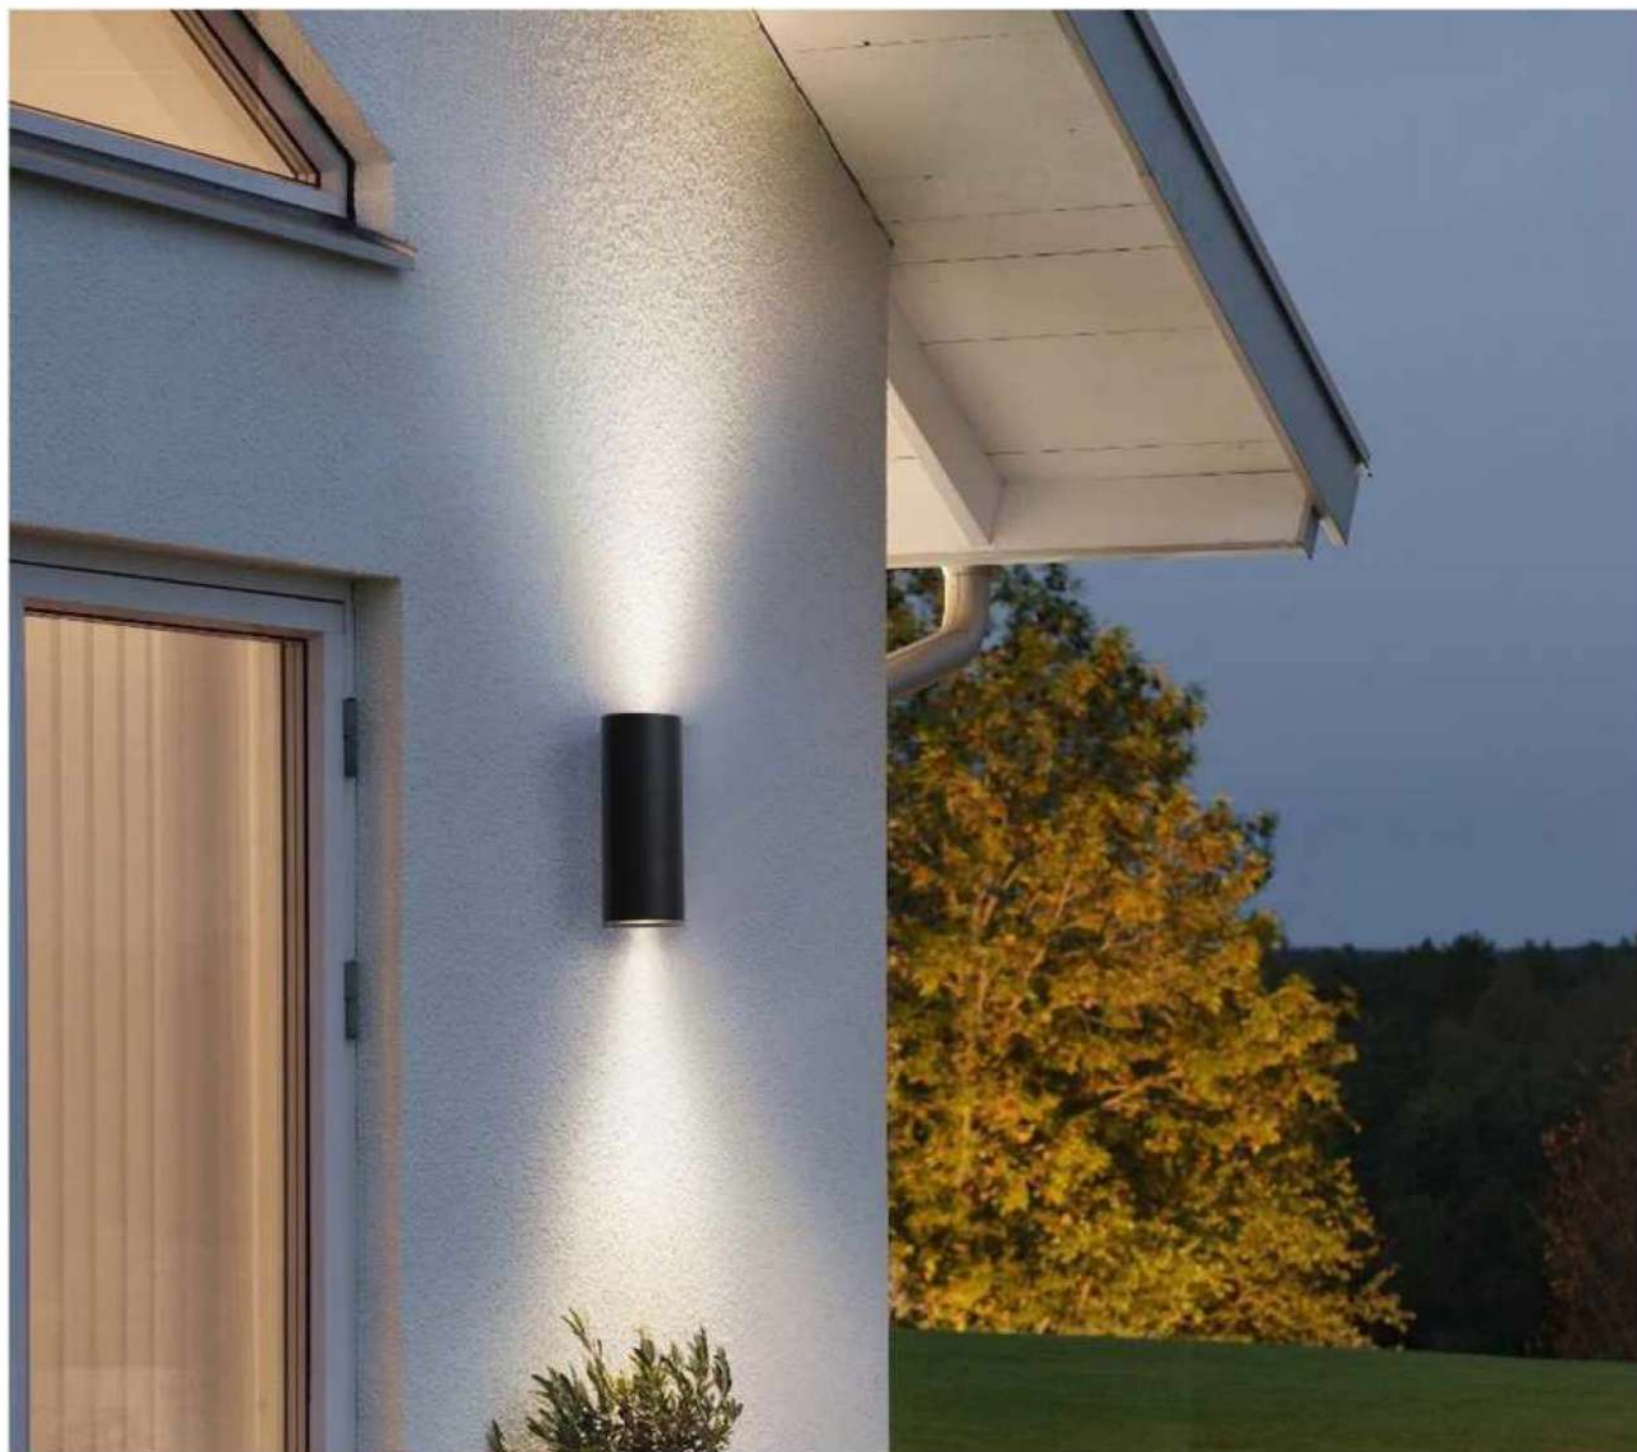

LWA0149A

Description: Wall lamp
Material: pure Aluminium
Watts: 2*7W
Led Input: AC 90-260V AC 50/60HZ IP65
Colour: white /black / Dark grey
Product Size(mm): W50*150H*80E
CCT:3000k

LWA0148A

Description: Wall lamp
Material: pure Aluminium
Watts: 7W
Led Input: AC 90-260V AC 50/60HZ IP65
Colour: white /black / Dark grey
Product Size(mm): W100*140H*75E
CCT:3000k

LWA0148B

Description: Wall lamp
Material: pure Aluminium
Watts: 2*7W
Led Input: AC 90-260V AC 50/60HZ IP65
Colour: white /black / Dark grey
Product Size(mm): W100*165H*75E
CCT:3000k