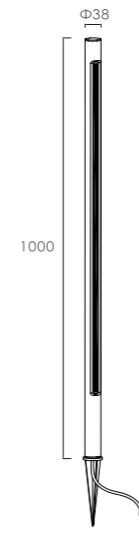

Courtyard lights | 36V,300MA

GR0546-350A

159*183*365
12W

GR0546-550A

159*183*565
12W

GR0546-800A

159*183*815
12W

Details

LWA0889-500A

L500*H90mm
10W

LWA0889-1000A

L1000*H90mm
22W

LWA0889-500B

L500*H90mm
10W

LWA0889-1000B

L1000*H90mm
22W

C0935-1080A

L1080*W90*H130mm
40W

○
White

●
Grey

Local details

| outdoor garden Lamp | IP54 | 3000K | Epistar LED |

GR0876-1000A
16W

Φ38*H1000mm

GR0876-600B
16W

Φ38*H600mm

GR0876-600A
8W

Φ38*H600mm

● black ○ white ● Dark grey

| outdoor garden Lamp | IP54 | 3000K | Epistar LED |

GR0863-1050B
50W

Φ160*H1050mm