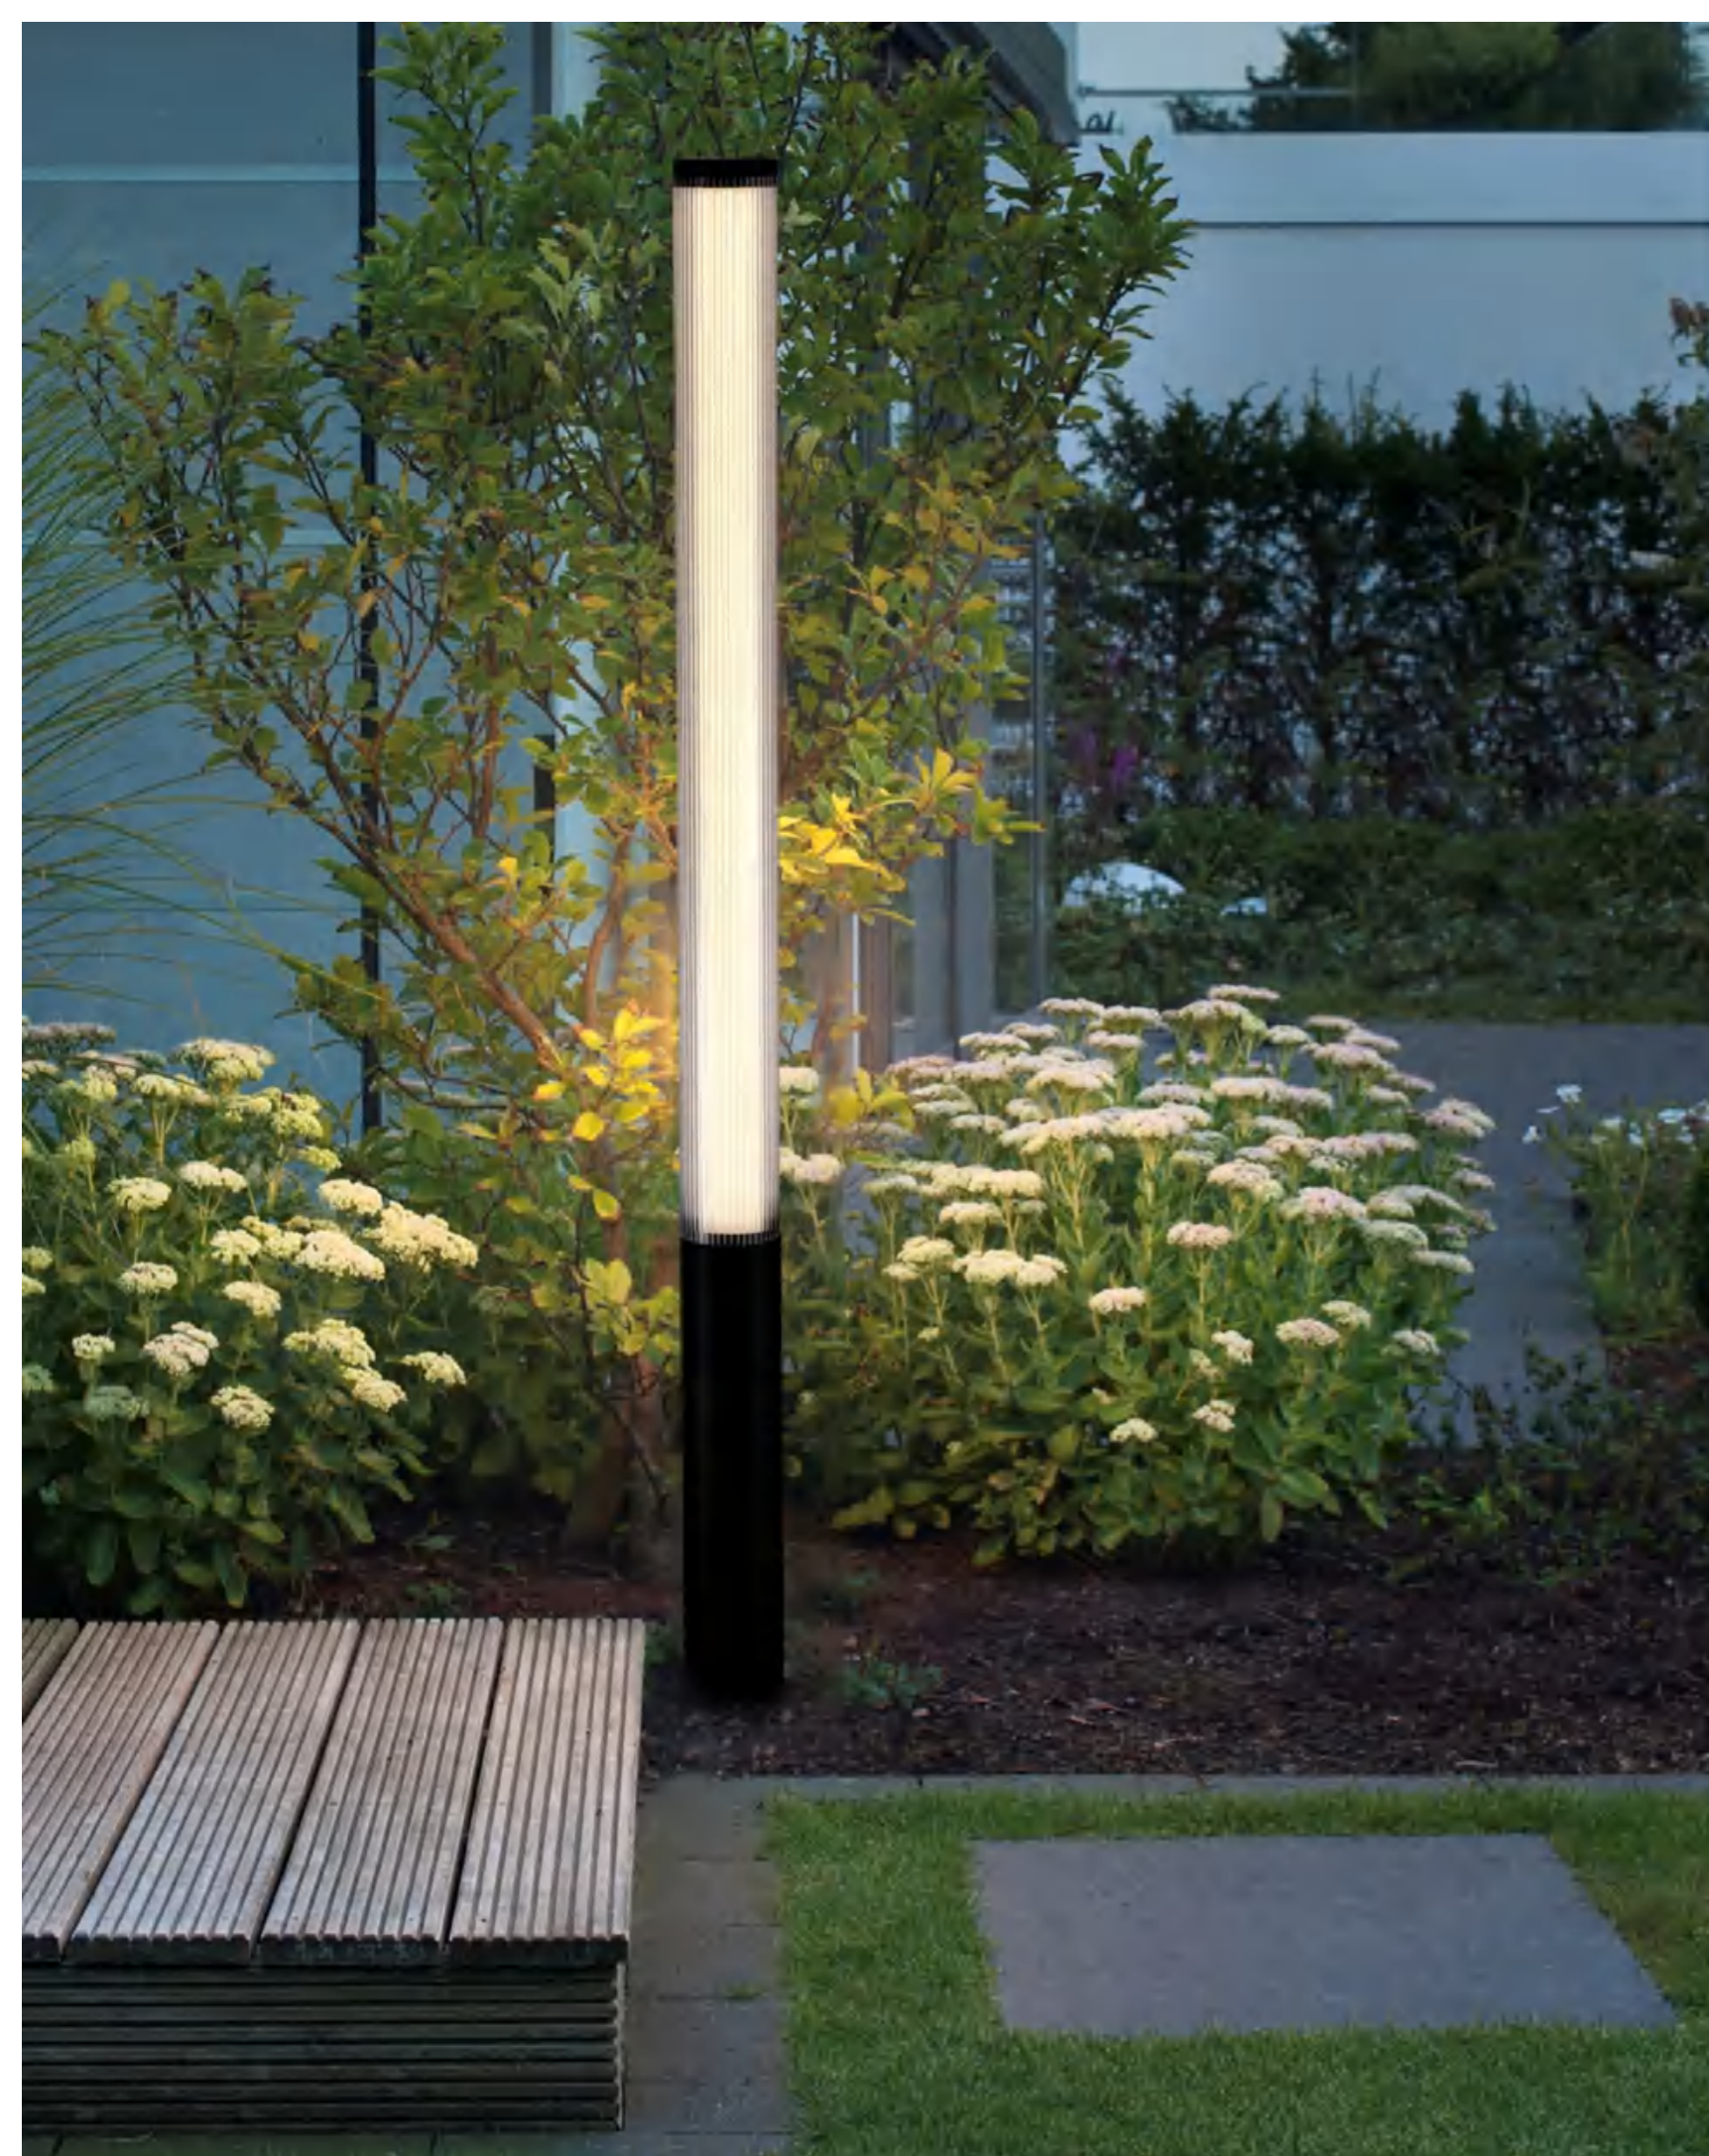

GR0876-600B
16W

Φ38*H600mm

GR0876-600A
8W

Φ38*H600mm

● black ○ white ● Dark grey

| outdoor garden Lamp | IP54 | 3000K | Epistar LED |

GR0863-1050B
50W

Φ160*H1050mm