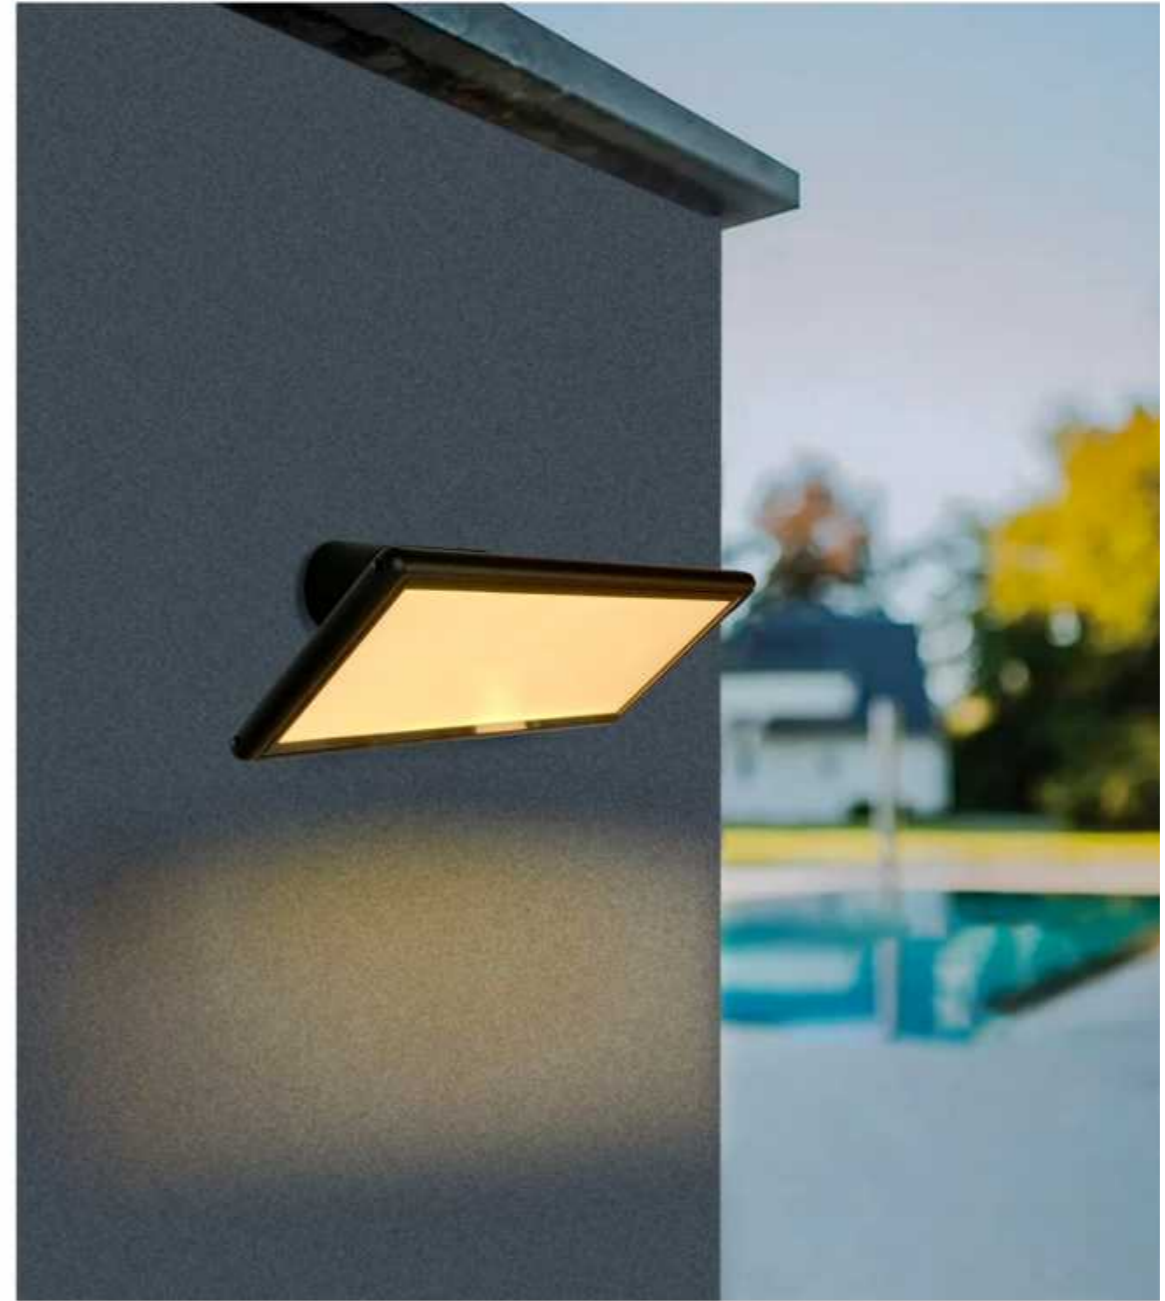

LWA0850A
5W*2

L100*W100*H90

LWA0850A-1A
3W

L100*W100*H90

● black ○ white ● Dark grey

| outdoor wall lamp | IP54 | 3000K | Epistar LED |

LWA0849-250A
20W

L250*W160*H85