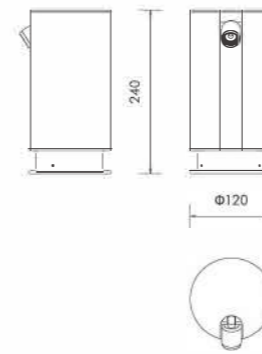

Reflection | Garden light lamp | AC 90-260VAC 50/60HZ | IP55 | 3000K | OSRAM LED |
Pure Aluminium

GR0225-1A
2W