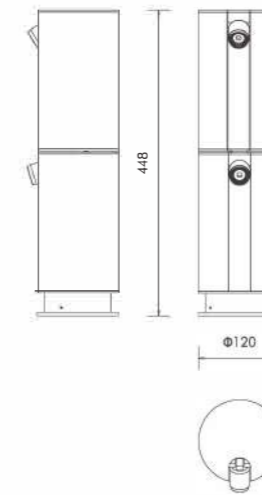

GR0225-2A
6W