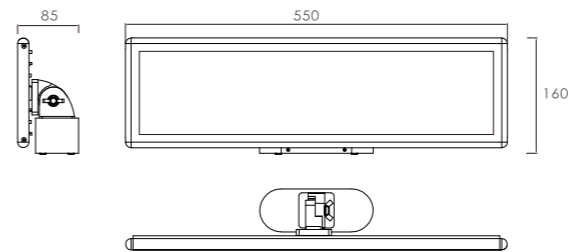

LWA0849-550A
45W

L550*W160*H85