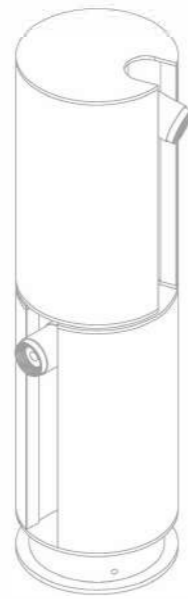

Reflection | Garden light lamp | AC 90-260VAC 50/60HZ | IP55 | 3000K | OSRAM LED | Pure Aluminium

GR0224-1B
6W

GR0224-1A
6W

GR0224-2A
12W

● + ● Black + Wood grain

Smart

Rotatable lamp body design combined with adjustable angle lighting design makes the product professional and easy in key lighting and scattered lighting.

LWA0176S

Description: Wall Lamp
Material: Pure Aluminium
Watts: 2*5w
Led Input: Ac 90-260vac 50/60hz Ip54
Colour: White Black
Product Size(mm): 70*160

LWA0176L

Description: Wall Lamp
Material: Pure Aluminium
Watts: 2*5w
Led Input: Ac 90-260vac 50/60hz Ip54
Colour: White Black
Product Size(mm): 80*200

LWA0029A

Description: Wall Lamp
Material: Pure Aluminium
Watts: 9w
Led Input: Ac 90-260vac 50/60hz Ip54
Colour: White
Product Size(mm): 225mm*150mm

CORNER LAMP

A smart lighting design
brand at the forefront of fashion