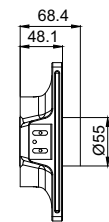

CODE: GC-1069

Material: Plaster, Metal ,Aluminum
Lamp: COB 12W Eaglerise driver +Bridgelux LED
220-240V 50/60Hz
CTN:610X310X450mm / 4PCS