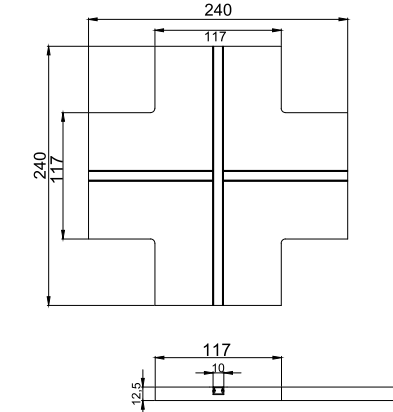

Aluminum Profile Integration with Plasterboard for LED Strip

Body made of 12,5 mm thick plasterboard, either standard or HYDRO treated.

Aluminum Profile and PMMA opal diffuser included.

Our profile is perfectly integrated into the plasterboard, which makes installation easy and perfect !

This aluminum profile integrated in plasterboard or drywall is a decorative element highly appreciated by interior designers and lighting professionals, as it allows for perfect integration with the architecture and decoration of any space.

Size can be customized.

MODEL:GL-2021

Type of installation:	recessed into plasterboard
USE:	Indoor
Warranty:	5 years
Ip:	40

4 GL-2021+