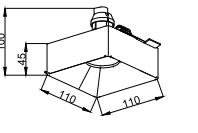

Ceiling recessed

CODE: GC-1041

Material: Plaster, Metal ,Aluminum
Lamp: GU10X1 Max35W, not included
220-240V 50/60Hz
CTN:350X305X310mm / 18PCS

CE RoHS IP20

$\Phi 76.5\text{mm}$

CODE: GC-1042

Material: Plaster, Metal ,Aluminum
Lamp: GU10X1 Max35W, not included
220-240V 50/60Hz
CTN:350X305X310mm / 18PCS

CE RoHS IP20

76.5X76.5mm

CODE: GC-1050

Material: Plaster, Metal ,Aluminum
Lamp: GU10X1 Max35W, not included
220-240V 50/60Hz
CTN:425X345X305mm / 24PCS

CE RoHS IP20

78X78mm

CODE: GC-1051

Material: Plaster, Metal ,Aluminum
Lamp: GU10X1 Max35W, not included
220-240V 50/60Hz
CTN:455X305X265mm / 24PCS

CE RoHS IP20

$\Phi 78\text{mm}$

CODE: GC-1065 NEW

Material: Plaster, Metal ,Aluminum
Lamp: GU10X1 Max35W, not included
220-240V 50/60Hz
CTN:455X305X370mm / 24PCS

CE RoHS IP20

115X115mm

CODE: GC-1109

Material: Plaster, Metal ,Aluminum
Lamp: GU10X1 Max35W, not included
220-240V 50/60Hz
CTN:395X265X325mm / 24PCS

CE RoHS IP20

$\Phi 110\text{mm}$

Ceiling recessed

CODE: GC-1110

Material: Plaster, Metal ,Aluminum
Lamp: GU10X1 Max35W, not included
220-240V 50/60Hz
CTN:395X265X325mm / 24PCS

CE RoHS IP20

$\Phi 115\text{mm}$

CODE: GC-1115

Material: Plaster, Metal ,Aluminum
Lamp: GU10X1 Max35W, not included
220-240V 50/60Hz
CTN:395X265X325mm / 24PCS

CE RoHS IP20

115X115mm

CODE: GC-1116

Material: Plaster, Metal ,Aluminum
Lamp: GU10X1 Max35W, not included
220-240V 50/60Hz
CTN:395X265X325mm / 24PCS

CE RoHS IP20

$\Phi 115\text{mm}$

CODE: GC-1064

Material: Plaster, Metal ,Aluminum
Lamp: GU10X1 Max35W, not included
220-240V 50/60Hz
CTN:395X265X325mm / 24PCS

CE RoHS IP20

$\Phi 110\text{mm}$

CODE: GC-1170 NEW

Material: Concrete,Aluminum
Lamp: GU10X1 Max35W, not included
220-240V 50/60Hz
CTN:380X255X305mm / 24pcs

CE RoHS IP20

83X83mm