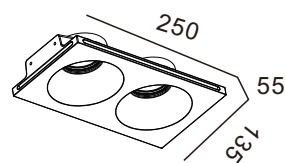

CODE: GC-1202-2 **New**

Material: Plaster, Metal, Aluminum
Lamp: GU10X2 Max35W, not included
220-240V 50/60Hz
CTN:395X320X350mm / 6PCS

CE RoHS IP20