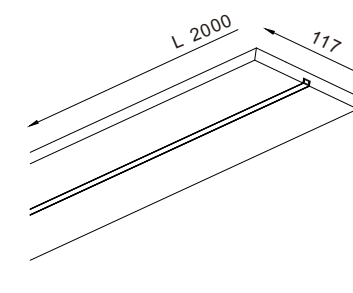

Type of installation:	recessed into plasterboard
USE:	Indoor
Warranty:	5 years
Ip:	40

1 GL-2021-1