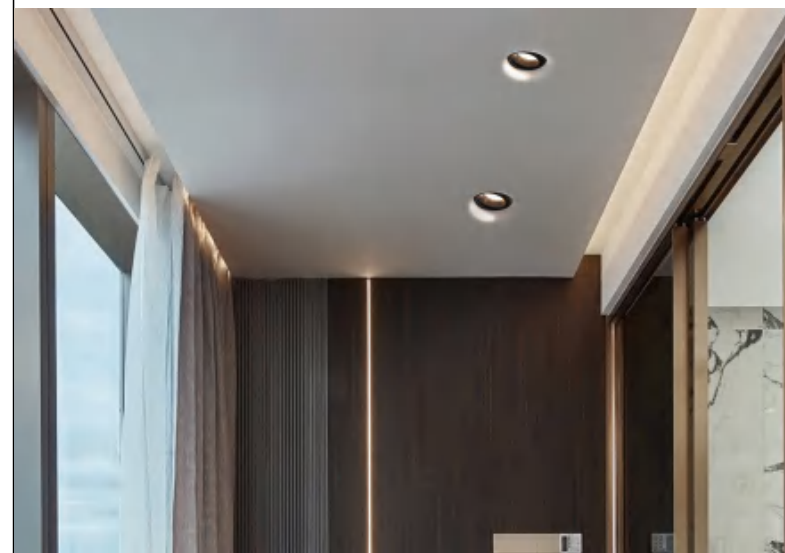

Ceiling recessed

CODE: GC-1101

Material: Plaster, Metal ,Aluminum
Lamp: LED 2.5W 3000/4000K CRI>80 Driver
220-240V 50/60Hz
CTN:525X215X220mm / 20PCS

CE RoHS IP20

Ø75mm

CODE: GC-1103

Material: Plaster, Metal ,Aluminum
Lamp: LED 2.5W 3000/4000K CRI>80 Driver
220-240V 50/60Hz
CTN:215X195X425mm / 20PCS

CE RoHS IP20

75X75mm

CODE: GC-1112 NEW

Material: Plaster, Metal ,Aluminum
Lamp: GU10X1 Max35W, not included
220-240V 50/60Hz
CTN:390X390X420mm / 12PCS

CE RoHS IP20

Φ140mm

CODE: GC-1178 NEW

Material: Plaster, Metal ,Aluminum
Lamp: GU10X1 Max35W, not included
220-240V 50/60Hz
CTN:480X480X495mm / 12PCS

CE RoHS IP20

175X175mm

CODE: GC-1178-2 NEW

Material: Plaster, Metal ,Aluminum
Lamp: GU10X2 Max35W, not included
220-240V 50/60Hz
CTN:480x335x495mm / 6PCS

CE RoHS IP20

265X175mm

Ceiling recessed

GC-1105A

GC-1105S

GC-1105X

CODE: GC-1105A,GC-1105S,GC-1105X

Material: Plaster, Metal ,Aluminum
Lamp: GU10X1 Max35W, not included
220-240V 50/60Hz
CTN:200X200X115mm / 1PC

CE RoHS IP20

155X155mm