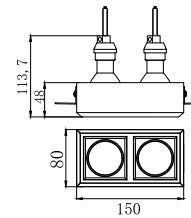

CE RoHS IP20

85X85mm

CODE: GC-1026-2

Material: Plaster, Metal ,Aluminum
Lamp: GU10X2 Max35W, not included
220-240V 50/60Hz
CTN:405X265X320mm / 12PCS

CE RoHS IP20

155X85mm

CODE: GC-1026-3

Material: Plaster, Metal ,Aluminum
Lamp: GU10X3 Max35W, not included
220-240V 50/60Hz
CTN:285X285X620mm / 10PCS