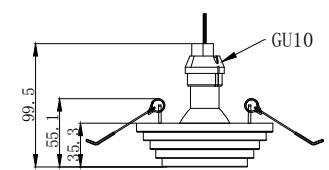

Ceiling recessed

CODE: GC-1197 NEW

Material: Plaster, Metal ,Aluminum
Lamp: GU10X1 Max35W, not included
220-240V 50/60Hz
CTN:455X305X370mm/24PCS

CE RoHS IP20

$\Phi 115\text{mm}$

CODE: GC-1198 NEW

Material: Plaster, Metal ,Aluminum
Lamp: GU10X1 Max35W, not included
220-240V 50/60Hz
CTN:455X305X370mm/24PCS

CE RoHS IP20

$\Phi 115\text{mm}$

CODE: GC-1199 NEW

Material: Plaster, Metal ,Aluminum
Lamp: GU10X1 Max35W, not included
220-240V 50/60Hz
CTN:455X305X370mm/24PCS

CE RoHS IP20

$\Phi 115\text{mm}$

Ceiling recessed