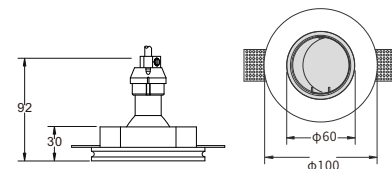

CE RoHS IP20

$\Phi 105\text{mm}$

CODE: GC-1001A

Material: Plaster, Metal ,Aluminum
Lamp: GU10X1 Max35W, not included
220-240V 50/60Hz
CTN:455X305X370mm / 24PCS

CE RoHS IP20

$\Phi 105\text{mm}$

CODE: GC-1003H27