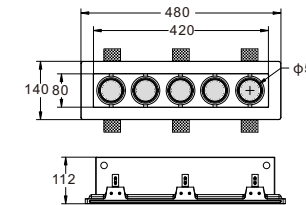

CODE: GC-1024-5

Material: Plaster, Metal ,Aluminum
Lamp: GU10X5 Max35W, not included
220-240V 50/60Hz
CTN:560X420X565mm / 6PCS

CE RoHS IP20