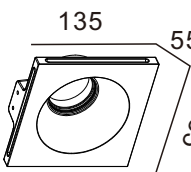

CE RoHS IP20

Φ 135mm

CODE: GC-1202 **New**

Material: Plaster, Metal, Aluminum
Lamp: GU10X1 Max35W, not included
220-240V 50/60Hz
CTN:395X395X325mm / 12PCS

CE RoHS IP20

140X140mm

CODE: GC-1202-2 **New**

Material: Plaster, Metal, Aluminum
Lamp: GU10X2 Max35W, not included
220-240V 50/60Hz
CTN:395X320X350mm / 6PCS