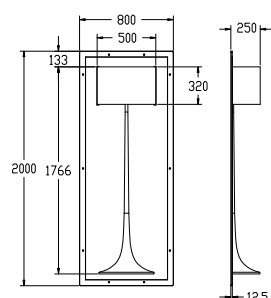

805X2005mm

CODE: GW-8215 NEW

Material: Plaster, Metal ,Aluminum
Lamp: E27x1 Max 40W, not included
220-240V 50/60Hz
CTN:2255X1055X465mm / 1PC

CE RoHS IP20