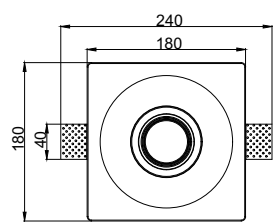

Ceiling recessed

CODE: GC-1092

Material: Plaster, Metal ,Aluminum
Lamp: GU10X1 Max35W, not included
220-240V 50/60Hz
CTN:375X170X445mm / 30PCS

Ceiling recessed

CODE: GC-1069

Material: Plaster, Metal ,Aluminum
Lamp: COB 12W Eaglerise driver +Bridgelux LED
220-240V 50/60Hz
CTN:610X310X450mm / 4PCS

CODE: GC-1141 NEW

Material: Plaster, Metal ,Aluminum
Lamp: GU10X1 Max35W, not included
220-240V 50/60Hz
CTN:490X255X510mm / 8PCS

CODE: GC-1070

Material: Plaster, Metal ,Aluminum
Lamp: COB 8W Eaglerise driver +Bridgelux LED
220-240V 50/60Hz
CTN:470X240X620mm / 6PCS