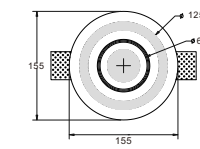

CE RoHS IP20

Ceiling recessed

CODE: GC-1038

Material: Plaster, Metal ,Aluminum
Lamp: GU10X1 Max35W, not included
220-240V 50/60Hz
CTN:645X220X520mm / 12PCS

CE RoHS IP20

CODE: GC-1099

Material: Plaster, Metal ,Aluminum
Lamp: AR11X1 Max 50W, not included
220-240V 50/60Hz
CTN:650X320X495mm / 6PCS