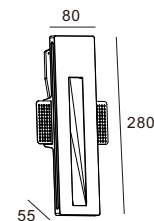

CODE: GWR-3029

Material: Plaster, Metal ,Aluminum
Lamp: Mini Gu10X1 Max 35W, not included
220-240V 50/60Hz
CTN:360X310X390mm / 6PCS

CE RoHS IP20