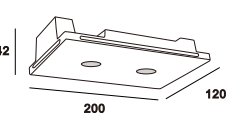

CODE: GC-1165-2 NEW

Material: Plaster, Metal ,Aluminum
Lamp: LED 8.5WX2 3000/4000K CRI>80 Driver
220-240V 50/60Hz
CTN:520X360X345mm / 12pcs