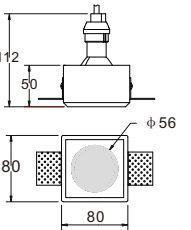

Ceiling recessed

CODE: GC-1010

Material: Plaster, Metal, Aluminum
Lamp: GU10X1 Max35W, not included
220-240V 50/60Hz
CTN:455X305X370mm / 24PCS

CE RoHS IP20

125X125mm

CODE: GC-1037

Material: Plaster, Metal, Aluminum
Lamp: GU10X1 Max35W, not included
220-240V 50/60Hz
CTN:640X430X320mm / 12PCS

CE RoHS IP20

155X155mm

CODE: GC-1024

Material: Plaster, Metal, Aluminum
Lamp: GU10X1 Max35W, not included
220-240V 50/60Hz
CTN:465X315X465mm / 12PCS

CE RoHS IP20

Φ 135mm

CODE: GC-1202 **New**

Material: Plaster, Metal, Aluminum
Lamp: GU10X1 Max35W, not included
220-240V 50/60Hz
CTN:395X395X325mm / 12PCS

CE RoHS IP20

140X140mm

CODE: GC-1202-2 **New**

Material: Plaster, Metal, Aluminum
Lamp: GU10X2 Max35W, not included
220-240V 50/60Hz
CTN:395X320X350mm / 6PCS

CE RoHS IP20

255X140mm

Ceiling recessed

CODE: GC-1025S

Material: Plaster, Metal, Aluminum
Lamp: Mini GU10X1 Max 35W, not included
220-240V 50/60Hz
CTN:420X215X530mm / 40PCS

CE RoHS IP20

70X70mm

CODE: GC-1025

Material: Plaster, Metal, Aluminum
Lamp: GU10X1 Max35W, not included
220-240V 50/60Hz
CTN:420X220X530mm / 40PCS

CE RoHS IP20

85X85mm

CODE: GC-1025-2

Material: Plaster, Metal, Aluminum
Lamp: GU10X2 Max35W, not included
220-240V 50/60Hz
CTN:405X265X530mm / 20PCS

CE RoHS IP20

152X85mm

CODE: GC-1025-3

Material: Plaster, Metal, Aluminum
Lamp: GU10X3 Max35W, not included
220-240V 50/60Hz
CTN:285X285X620mm / 10PCS

CE RoHS IP20

225X83mm