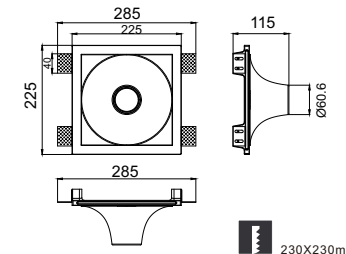

CODE: GC-1204 NEW

Material: Plaster, Metal ,Aluminum
Lamp: GU10X1 Max35W, not included
220-240V 50/60Hz
CTN:625X315X420mm/4PCS

230X230mm