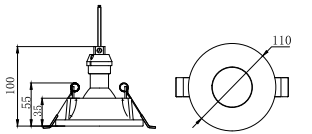

CE RoHS IP20

$\Phi 115\text{mm}$

CODE: GC-1064

Material: Plaster, Metal ,Aluminum
Lamp: GU10X1 Max35W, not included
220-240V 50/60Hz
CTN:395X265X325mm / 24PCS

CE RoHS IP20

$\Phi 110\text{mm}$

CODE: GC-1170 NEW