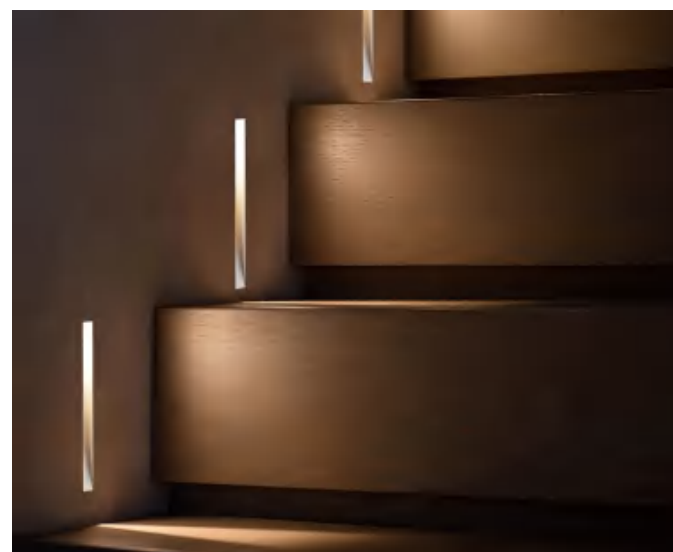

Wall recessed

CODE: GWR-3008S

Material: Plaster, Metal ,Aluminum
Lamp: Mr11/ Mini Gu10X1 Max 35W, not included
220-240V 50/60Hz
CTN:390X345X535mm / 8PCS

CE RoHS IP20

CODE: GWR-3029S

Material: Plaster, Metal ,Aluminum
Lamp: LED 2W 3000/4000K CRI>80 Driver
220-240V 50/60Hz
CTN:440*380*315mm / 2PCS

CE RoHS IP20

CODE: GWR-3029

Material: Plaster, Metal ,Aluminum
Lamp: Mini Gu10X1 Max 35W, not included
220-240V 50/60Hz
CTN:360X310X390mm / 6PCS

CE RoHS IP20

CODE: GWR-3035S NEW

Material: Plaster, Metal ,Aluminum
Lamp: LED 1W 3000/4000K CRI>80
12V 50/60Hz
CTN:510X395X390mm / 24PCS

CE RoHS IP20

CODE: GWR-3035M NEW

Material: Plaster, Metal ,Aluminum
Lamp: LED 1W 3000/4000K CRI>80
12V 50/60Hz
CTN:395X360X390mm / 12PCS

CE RoHS IP20

Wall recessed

CODE: GWR-3039 NEW

Material: Plaster, Metal ,Aluminum
Lamp: Mini Gu10X1 Max 35W, not included
220-240V 50/60Hz
CTN:430X420X470mm / 24PCS

CE RoHS IP20

CODE: GWR-3040 NEW

Material: Plaster, Metal ,Aluminum
Lamp: Mini Gu10X1 Max 35W, not included
220-240V 50/60Hz
CTN:430X420X470mm / 24PCS

CE RoHS IP20