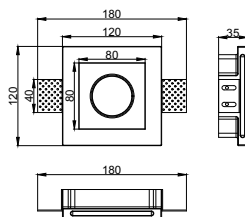

CODE: GC-1212 NEW

Material: Plaster, Metal ,Aluminum
Lamp: GU10X1 Max35W, not included
220-240V 50/60Hz
CTN:415X280X285mm / 24PCS