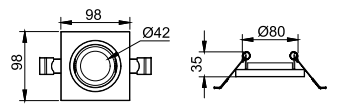

Ceiling recessed

CODE: GC-1041

Material: Plaster, Metal ,Aluminum
Lamp: GU10X1 Max35W, not included
220-240V 50/60Hz
CTN:350X305X310mm / 18PCS

CE RoHS IP20

$\Phi 76.5\text{mm}$

CODE: GC-1042

Material: Plaster, Metal ,Aluminum
Lamp: GU10X1 Max35W, not included
220-240V 50/60Hz
CTN:350X305X310mm / 18PCS

CE RoHS IP20

76.5X76.5mm

CODE: GC-1050

Material: Plaster, Metal ,Aluminum
Lamp: GU10X1 Max35W, not included
220-240V 50/60Hz
CTN:425X345X305mm / 24PCS

CE RoHS IP20

78X78mm

CODE: GC-1051

Material: Plaster, Metal ,Aluminum
Lamp: GU10X1 Max35W, not included
220-240V 50/60Hz
CTN:455X305X265mm / 24PCS

CE RoHS IP20

$\Phi 78\text{mm}$

CODE: GC-1065 NEW

Material: Plaster, Metal ,Aluminum
Lamp: GU10X1 Max35W, not included
220-240V 50/60Hz
CTN:455X305X370mm / 24PCS

CE RoHS IP20

115X115mm

CODE: GC-1109

Material: Plaster, Metal ,Aluminum
Lamp: GU10X1 Max35W, not included
220-240V 50/60Hz
CTN:395X265X325mm / 24PCS

CE RoHS IP20

$\Phi 110\text{mm}$

Ceiling recessed

CODE: GC-1110

Material: Plaster, Metal ,Aluminum
Lamp: GU10X1 Max35W, not included
220-240V 50/60Hz
CTN:395X265X325mm / 24PCS

CE RoHS IP20

$\Phi 115\text{mm}$

CODE: GC-1115

Material: Plaster, Metal ,Aluminum
Lamp: GU10X1 Max35W, not included
220-240V 50/60Hz
CTN:395X265X325mm / 24PCS

CE RoHS IP20

115X115mm

CODE: GC-1116

Material: Plaster, Metal ,Aluminum
Lamp: GU10X1 Max35W, not included
220-240V 50/60Hz
CTN:395X265X325mm / 24PCS

CE RoHS IP20

$\Phi 115\text{mm}$

CODE: GC-1064

Material: Plaster, Metal ,Aluminum
Lamp: GU10X1 Max35W, not included
220-240V 50/60Hz
CTN:395X265X325mm / 24PCS

CE RoHS IP20

$\Phi 110\text{mm}$

CODE: GC-1170 NEW

Material: Concrete,Aluminum
Lamp: GU10X1 Max35W, not included
220-240V 50/60Hz
CTN:380X255X305mm / 24pcs

CE RoHS IP20

83X83mm