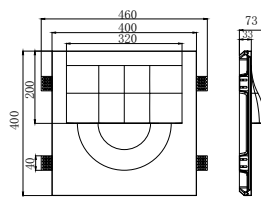

CODE: GWR-3051 NEW

Material: Plaster, Metal ,Aluminum
Lamp: G9X1 Max 25W, not included
220-240V 50/60Hz
CTN:485X460X490mm/3PCS

CE RoHS IP20

405X405mm