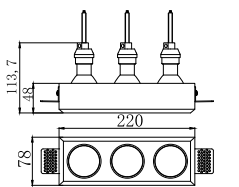

CODE: GC-1025-3

Material: Plaster, Metal, Aluminum
Lamp: GU10X3 Max35W, not included
220-240V 50/60Hz
CTN:285X285X620mm / 10PCS

CE RoHS IP20