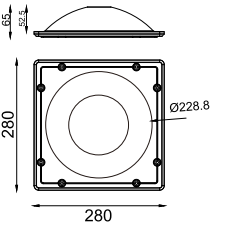

Wall recessed

CODE: GWR-3006

Material: Plaster, Metal, Aluminum
Lamp: E14X2 Max 14W, not included
220-240V 50/60Hz
CTN: 320X360X545mm / 2PCS 9.8KGS

CE RoHS IP20

260X319mm

CODE: GWR-3019

Material: Plaster, Metal, Aluminum
Lamp: E14X2 Max 25W, not included
220-240V 50/60Hz
CTN: 460X440X515mm / 12PCS

CE RoHS IP20

415X265mm

CODE: GWR-3017L

Material: Plaster, Metal, Aluminum
Lamp: E14X1 Max 25W, not included
220-240V 50/60Hz
CTN: 570X570X350mm / 1PC

CE RoHS IP20

425X425mm

Wall recessed

CODE: GW-8124

Material: Plaster, Metal, Aluminum
Lamp: LED 8W 3000/4000K CRI>80 Driver
220-240V 50/60Hz
CTN: 365X365X450mm / 3PCS 2.32KG

CE RoHS IP20

285X285mm

CODE: GWR-3053 NEW

Material: Plaster, Metal, Aluminum
Lamp: E27X1 Max 20W, not included
220-240V 50/60Hz
CTN: 705X405X425mm / 2PCS

CE RoHS IP20

605X305mm