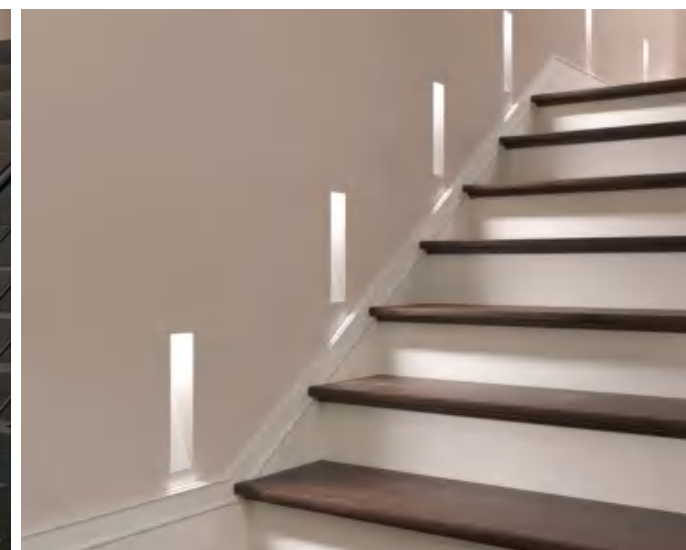

Wall recessed

CODE: GWR-3008S

Material: Plaster, Metal ,Aluminum
Lamp: Mr11/ Mini Gu10X1 Max 35W, not included
220-240V 50/60Hz
CTN:390X345X535mm / 8PCS

CE RoHS IP20

CODE: GWR-3029S

Material: Plaster, Metal ,Aluminum
Lamp: LED 2W 3000/4000K CRI>80 Driver
220-240V 50/60Hz
CTN:440*380*315mm / 2PCS

CE RoHS IP20

CODE: GWR-3029

Material: Plaster, Metal ,Aluminum
Lamp: Mini Gu10X1 Max 35W, not included
220-240V 50/60Hz
CTN:360X310X390mm / 6PCS

CE RoHS IP20

CODE: GWR-3035S NEW

Material: Plaster, Metal ,Aluminum
Lamp: LED 1W 3000/4000K CRI>80
12V 50/60Hz
CTN:510X395X390mm / 24PCS

CE RoHS IP20

CODE: GWR-3035M NEW

Material: Plaster, Metal ,Aluminum
Lamp: LED 1W 3000/4000K CRI>80
12V 50/60Hz
CTN:395X360X390mm / 12PCS

CE RoHS IP20

Wall recessed

CODE: GWR-3039 NEW

Material: Plaster, Metal ,Aluminum
Lamp: Mini Gu10X1 Max 35W, not included
220-240V 50/60Hz
CTN:430X420X470mm / 24PCS

CE RoHS IP20

CODE: GWR-3040 NEW

Material: Plaster, Metal ,Aluminum
Lamp: Mini Gu10X1 Max 35W, not included
220-240V 50/60Hz
CTN:430X420X470mm / 24PCS

CE RoHS IP20