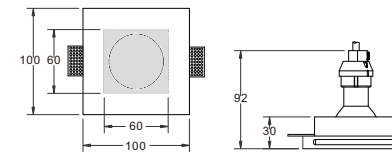

Ceiling recessed

CODE: GC-1001H27

Material: Plaster, Metal ,Aluminum
Lamp: GU10X1 Max35W, not included
220-240V 50/60Hz
CTN:455X305X370mm / 24PCS

CE RoHS IP20

$\Phi 105\text{mm}$

CODE: GC-1001A

Material: Plaster, Metal ,Aluminum
Lamp: GU10X1 Max35W, not included
220-240V 50/60Hz
CTN:455X305X370mm / 24PCS

CE RoHS IP20

$\Phi 105\text{mm}$

CODE: GC-1003H27

Material: Plaster, Metal ,Aluminum
Lamp: GU10X1 Max35W, not included
220-240V 50/60Hz
CTN:530X395X230mm / 36PCS

CE RoHS IP20

105X105mm

CODE: GC-1003A

Material: Plaster, Metal ,Aluminum
Lamp: GU10X1 Max35W, not included
220-240V 50/60Hz
CTN:390X355X280mm / 30PCS

CE RoHS IP20

105X105mm

Ceiling recessed