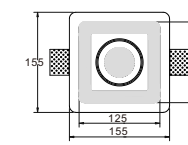

CODE: GC-1044-2

Material: Plaster, Metal ,Aluminum
Lamp: GU10X2 Max35W, not included
220-240V 50/60Hz
CTN:520X455X320mm / 8PCS

CE RoHS IP20