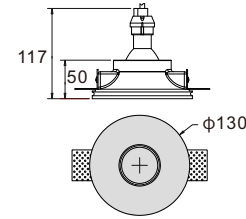

CE RoHS IP20

105X105mm

Ceiling recessed

Ceiling recessed

CODE: GC-1005

Material: Plaster, Metal ,Aluminum
Lamp: GU10X1 Max35W, not included
220-240V 50/60Hz
CTN:415X280X285mm / 24PCS

CODE: GC-1007

Material: Plaster, Metal ,Aluminum
Lamp: GU10X1 Max35W, not included
220-240V 50/60Hz
CTN:455X305X370mm / 24PCS