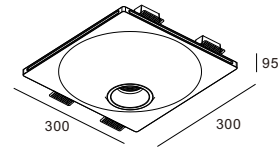

CE RoHS IP20

CODE: GC-1044-2

Material: Plaster, Metal ,Aluminum
Lamp: GU10X2 Max35W, not included
220-240V 50/60Hz
CTN:520X455X320mm / 8PCS

CE RoHS IP20

Ceiling recessed

Ceiling recessed

CODE: GC-1173 NEW

Material: Plaster, Metal ,Aluminum
Lamp: GU10X1 Max35W, not included
220-240V 50/60Hz
CTN:670X375X375mm / 4PCS 11KGS