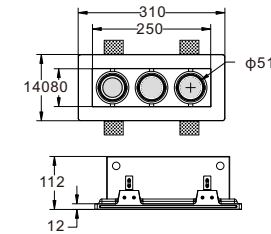

CODE: GC-1024-3

Material: Plaster, Metal ,Aluminum
Lamp: GU10X3 Max35W, not included
220-240V 50/60Hz
CTN:410X380X565mm / 6PCS

CE RoHS IP20