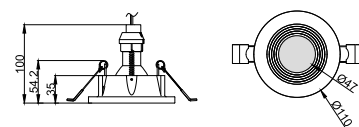

Ceiling recessed

CODE: GC-1041

Material: Plaster, Metal ,Aluminum
Lamp: GU10X1 Max35W, not included
220-240V 50/60Hz
CTN:350X305X310mm / 18PCS

CE RoHS IP20

$\Phi 76.5\text{mm}$

CODE: GC-1042

Material: Plaster, Metal ,Aluminum
Lamp: GU10X1 Max35W, not included
220-240V 50/60Hz
CTN:350X305X310mm / 18PCS

CE RoHS IP20

76.5X76.5mm

CODE: GC-1050

Material: Plaster, Metal ,Aluminum
Lamp: GU10X1 Max35W, not included
220-240V 50/60Hz
CTN:425X345X305mm / 24PCS

CE RoHS IP20

78X78mm

CODE: GC-1051

Material: Plaster, Metal ,Aluminum
Lamp: GU10X1 Max35W, not included
220-240V 50/60Hz
CTN:455X305X265mm / 24PCS

CE RoHS IP20

$\Phi 78\text{mm}$

CODE: GC-1065 NEW

Material: Plaster, Metal ,Aluminum
Lamp: GU10X1 Max35W, not included
220-240V 50/60Hz
CTN:455X305X370mm / 24PCS

CE RoHS IP20

115X115mm

CODE: GC-1109

Material: Plaster, Metal ,Aluminum
Lamp: GU10X1 Max35W, not included
220-240V 50/60Hz
CTN:395X265X325mm / 24PCS

CE RoHS IP20

$\Phi 110\text{mm}$

Ceiling recessed

CODE: GC-1110

Material: Plaster, Metal ,Aluminum
Lamp: GU10X1 Max35W, not included
220-240V 50/60Hz
CTN:395X265X325mm / 24PCS

CE RoHS IP20

$\Phi 115\text{mm}$

CODE: GC-1115

Material: Plaster, Metal ,Aluminum
Lamp: GU10X1 Max35W, not included
220-240V 50/60Hz
CTN:395X265X325mm / 24PCS

CE RoHS IP20

115X115mm

CODE: GC-1116

Material: Plaster, Metal ,Aluminum
Lamp: GU10X1 Max35W, not included
220-240V 50/60Hz
CTN:395X265X325mm / 24PCS

CE RoHS IP20

$\Phi 115\text{mm}$

CODE: GC-1064

Material: Plaster, Metal ,Aluminum
Lamp: GU10X1 Max35W, not included
220-240V 50/60Hz
CTN:395X265X325mm / 24PCS

CE RoHS IP20

$\Phi 110\text{mm}$

CODE: GC-1170 NEW

Material: Concrete,Aluminum
Lamp: GU10X1 Max35W, not included
220-240V 50/60Hz
CTN:380X255X305mm / 24pcs

CE RoHS IP20

83X83mm