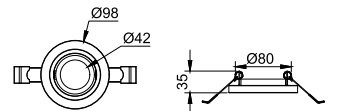

$\Phi 83\text{mm}$