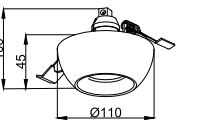

$\Phi 115\text{mm}$