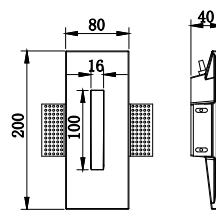

CODE: GWR-3045S NEW

Material: Plaster, Metal ,Aluminum
Lamp: LED 1W 3000/4000K CRI>80
12V/24V 50/60Hz
CTN:390X260X385mm / 12PCS

CE RoHS IP20