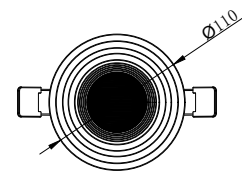

Ceiling recessed

CODE: GC-1197 NEW

Material: Plaster, Metal ,Aluminum
Lamp: GU10X1 Max35W, not included
220-240V 50/60Hz
CTN:455X305X370mm/24PCS

CE RoHS IP20

$\Phi 115\text{mm}$

CODE: GC-1198 NEW

Material: Plaster, Metal ,Aluminum
Lamp: GU10X1 Max35W, not included
220-240V 50/60Hz
CTN:455X305X370mm/24PCS

CE RoHS IP20

$\Phi 115\text{mm}$

CODE: GC-1199 NEW

Material: Plaster, Metal ,Aluminum
Lamp: GU10X1 Max35W, not included
220-240V 50/60Hz
CTN:455X305X370mm/24PCS

CE RoHS IP20

$\Phi 115\text{mm}$

Ceiling recessed