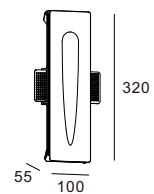

CE RoHS IP20

Wall recessed

Wall recessed

CODE: GWR-3008S

Material: Plaster, Metal ,Aluminum
 Lamp: Mr11/ Mini Gu10X1 Max 35W, not included
 220-240V 50/60Hz
 CTN:390X345X535mm / 8PCS

CE RoHS IP20

CODE: GWR-3029S