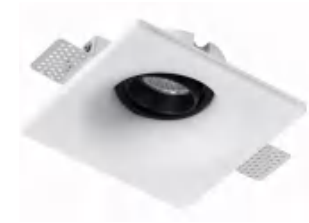

CE RoHS IP20

265X175mm

Ceiling recessed

GC-1105A

GC-1105S

GC-1105X

CODE: GC-1105A,GC-1105S,GC-1105X

Material: Plaster, Metal ,Aluminum
Lamp: GU10X1 Max35W, not included
220-240V 50/60Hz
CTN:200X200X115mm / 1PC