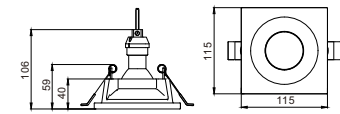

CE RoHS IP20

$\Phi 78\text{mm}$

CODE: GC-1065 NEW

Material: Plaster, Metal ,Aluminum
Lamp: GU10X1 Max35W, not included
220-240V 50/60Hz
CTN:455X305X370mm / 24PCS

CE RoHS IP20

115X115mm

CODE: GC-1109

Material: Plaster, Metal ,Aluminum
Lamp: GU10X1 Max35W, not included
220-240V 50/60Hz
CTN:395X265X325mm / 24PCS