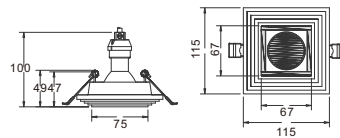

CE RoHS IP20

76.5X76.5mm

CODE: GC-1050

Material: Plaster, Metal ,Aluminum
Lamp: GU10X1 Max35W, not included
220-240V 50/60Hz
CTN:425X345X305mm / 24PCS

CE RoHS IP20

78X78mm

CODE: GC-1051

Material: Plaster, Metal ,Aluminum
Lamp: GU10X1 Max35W, not included
220-240V 50/60Hz
CTN:455X305X265mm / 24PCS