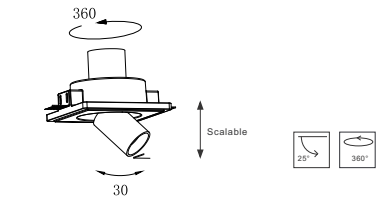

Ceiling recessed

CODE: GC-1069

Material: Plaster, Metal ,Aluminum
Lamp: COB 12W Eaglerise driver +Bridgelux LED
220-240V 50/60Hz
CTN:610X310X450mm / 4PCS

CODE: GC-1141 NEW

Material: Plaster, Metal ,Aluminum
Lamp: GU10X1 Max35W, not included
220-240V 50/60Hz
CTN:490X255X510mm / 8PCS