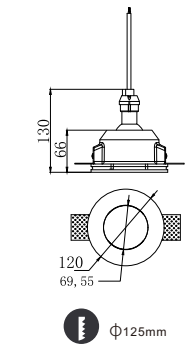

CODE: GC-1049

Material: Plaster, Metal ,Aluminum
Lamp: GU10X1 Max10W, not included
220-240V 50/60Hz
CTN:455X305X280mm / 24PCS

CE RoHS IP20