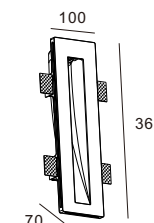

CODE: GWR-3035S NEW

Material: Plaster, Metal ,Aluminum
Lamp: LED 1W 3000/4000K CRI>80
12V 50/60Hz
CTN:510X395X390mm / 24PCS

CE RoHS IP20