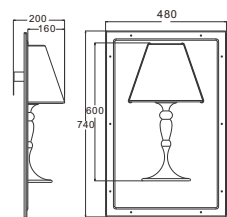

Wall recessed

485X745mm

CODE: GW-8013

Material: Plaster, Metal ,Aluminum
Lamp: E27x1 Max 40W, not included
220-240V 50/60Hz
CTN:590 X295X855mm / 1PC

CE RoHS IP20