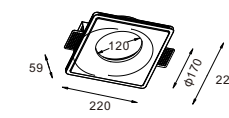

CE RoHS IP20

405X405mm

CODE: GWR-3038 NEW

Material: Plaster, Metal ,Aluminum
Lamp:G9X2 Max 25W, not included
220-240V 50/60Hz
CTN: 530X300X170mm / 1PC 6.3KG

CE RoHS IP20

225X445mm

Wall recessed

225X225mm