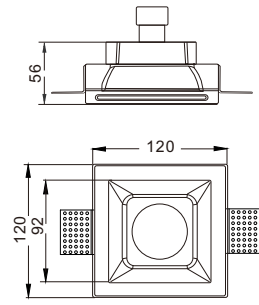

Ceiling recessed

CODE: GC-1087

Material: Plaster, Metal ,Aluminum
Lamp: GU10X1 Max35W, not included
220-240V 50/60Hz
CTN:305X305X450mm / 20PCS

CE RoHS IP20