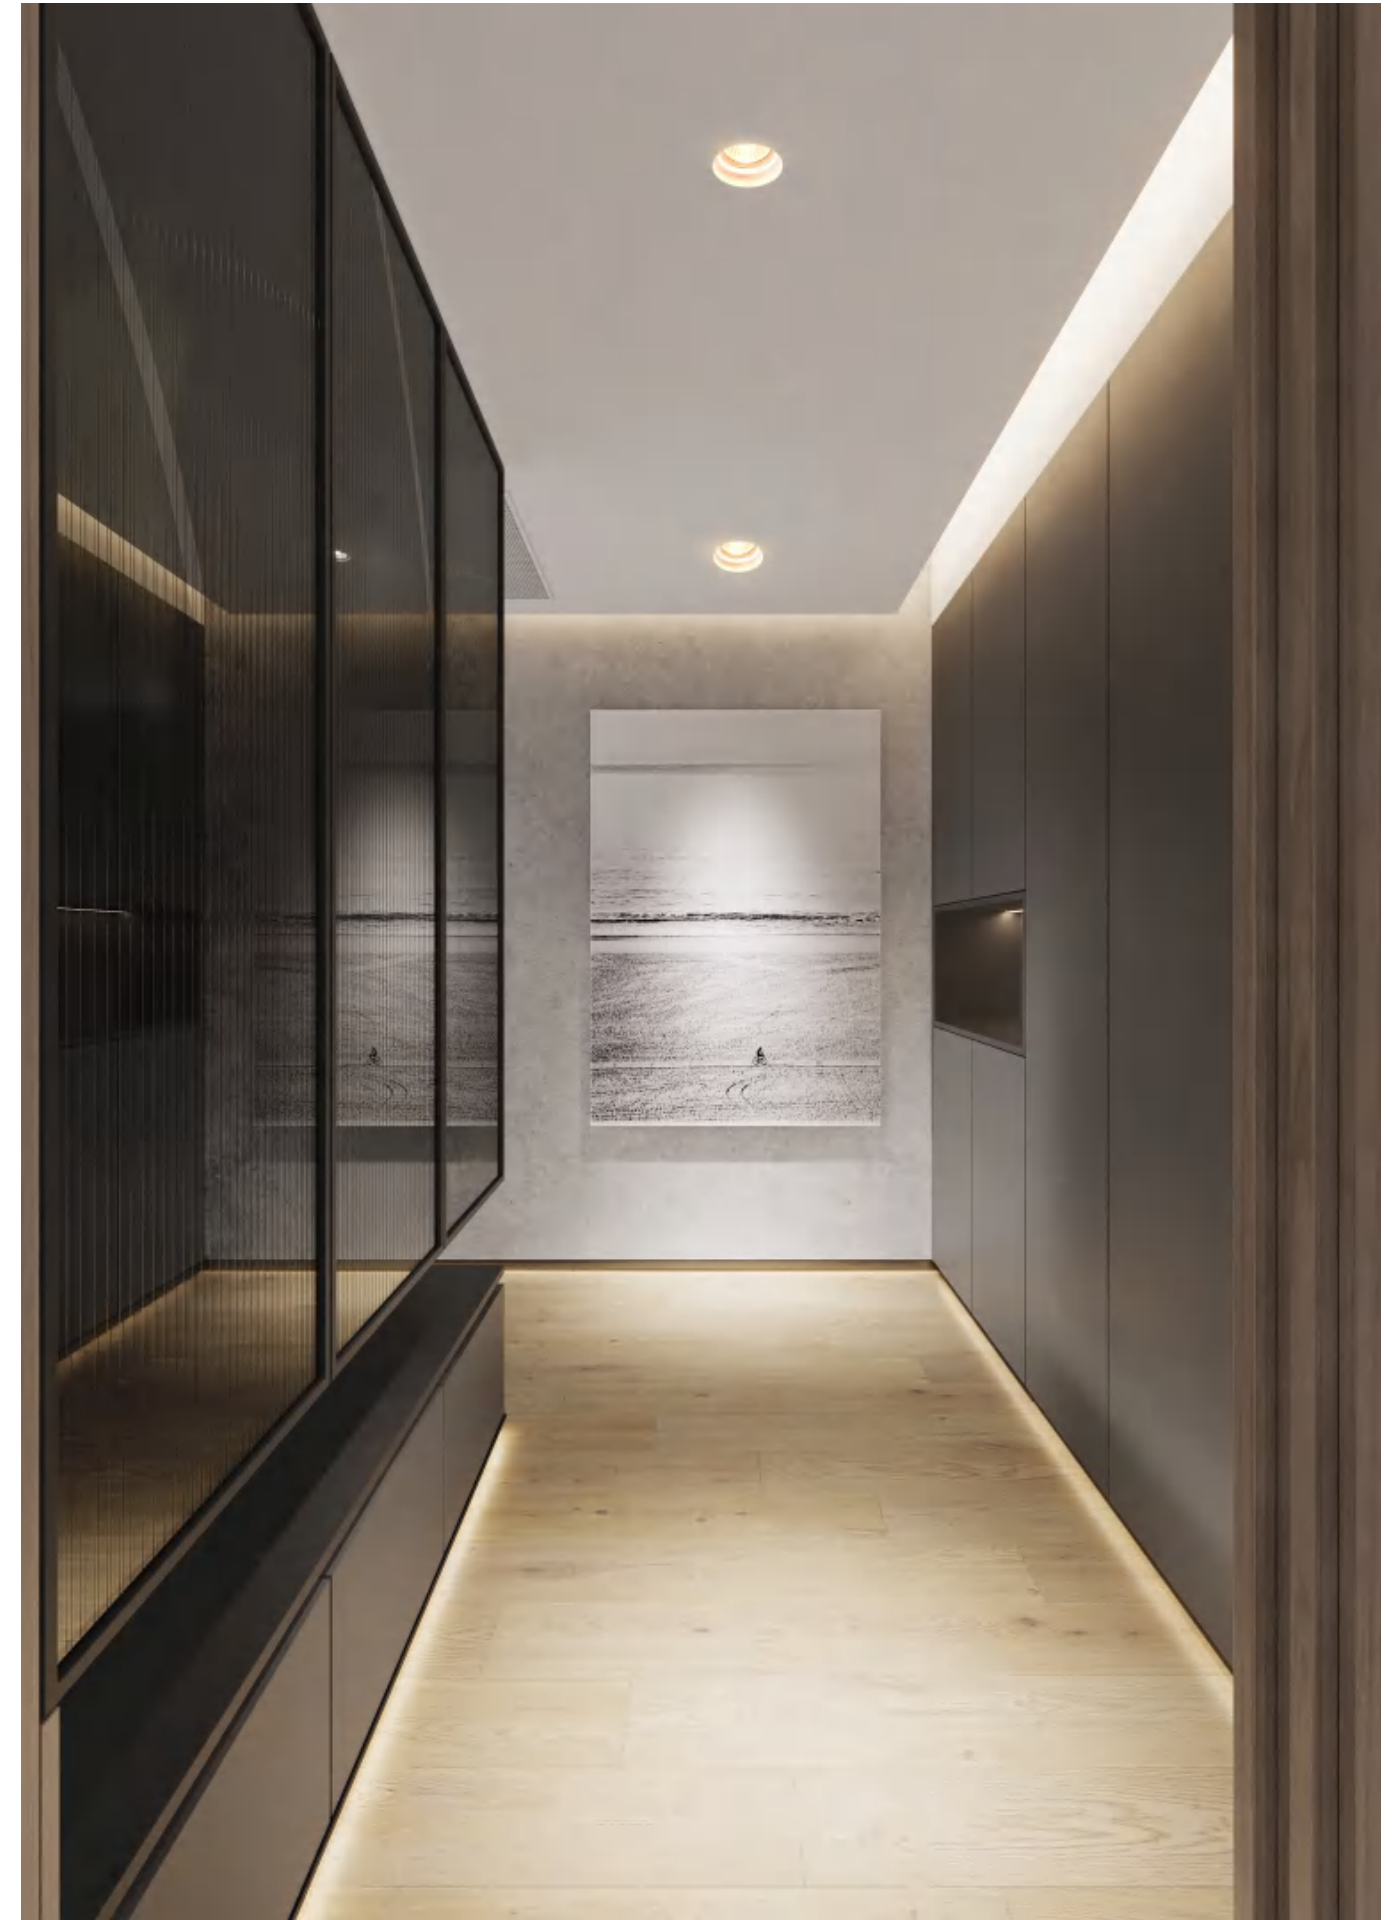

Ceiling recessed

CODE: GC-1001H27

Material: Plaster, Metal ,Aluminum
Lamp: GU10X1 Max35W, not included
220-240V 50/60Hz
CTN:455X305X370mm / 24PCS

CE RoHS IP20

$\Phi 105\text{mm}$

CODE: GC-1001A

Material: Plaster, Metal ,Aluminum
Lamp: GU10X1 Max35W, not included
220-240V 50/60Hz
CTN:455X305X370mm / 24PCS

CE RoHS IP20

$\Phi 105\text{mm}$

CODE: GC-1003H27

Material: Plaster, Metal ,Aluminum
Lamp: GU10X1 Max35W, not included
220-240V 50/60Hz
CTN:530X395X230mm / 36PCS

CE RoHS IP20

105X105mm

CODE: GC-1003A

Material: Plaster, Metal ,Aluminum
Lamp: GU10X1 Max35W, not included
220-240V 50/60Hz
CTN:390X355X280mm / 30PCS

CE RoHS IP20

105X105mm

Ceiling recessed