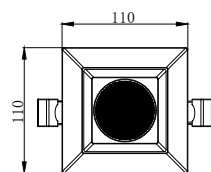

CE RoHS IP20

127X127mm

CODE: GC-1208 NEW

Material: Plaster, Metal ,Aluminum
Lamp: GU10X1 Max35W, not included
220-240V 50/60Hz
CTN: 455X305X370mm/24PCS

CE RoHS IP20

Φ127mm

Ceiling recessed

CODE: GC-1197 NEW