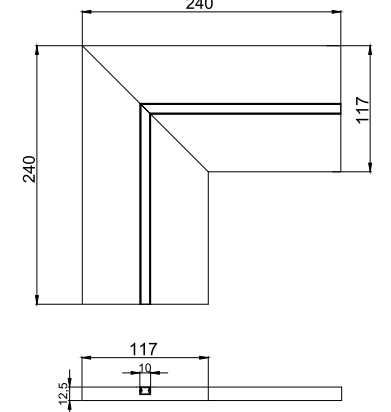

Aluminum Profile Integration with Plasterboard for LED Strip

Body made of 12,5 mm thick plasterboard, either standard or HYDRO treated.

Aluminum Profile and PMMA opal diffuser included.

Our profile is perfectly integrated into the plasterboard, which makes installation easy and perfect !

This aluminum profile integrated in plasterboard or drywall is a decorative element highly appreciated by interior designers and lighting professionals, as it allows for perfect integration with the architecture and decoration of any space.

Size can be customized.

MODEL:GL-2021

Type of installation:	recessed into plasterboard
USE:	Indoor
Warranty:	5 years
Ip:	40

5 GL-2021L