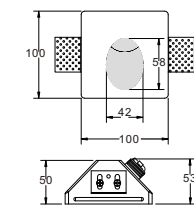

Wall recessed

CODE: GWR-3004

Material: Plaster, Metal ,Aluminum
Lamp: Mini Gu10X1 10W, not included
220-240V 50/60Hz
CTN:320X220X415mm / 8PCS

CE RoHS IP20

CODE: GWR-3004M

Material: Plaster, Metal ,Aluminum
Lamp: GU10X1 Max35W, not included
220-240V 50/60Hz
CTN:570X320X485mm / 6PCS

CE RoHS IP20

CODE: GWR-3004L

Material: Plaster, Metal ,Aluminum
Lamp: GU10X1 Max35W, not included
220-240V 50/60Hz
CTN:440*380*315mm / 2PCS

CE RoHS IP20

CODE: GWR-3001

Material: Plaster, Metal ,Aluminum
Lamp: MINI GU10X1 10W, not included
220-240V 50/60Hz
CTN:395X265X370mm / 24PCS

CE RoHS IP20

Wall recessed