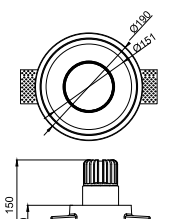

CODE: GC-1145L

Material: Plaster, Metal ,Aluminum
Lamp: LED module 20W/30W CRI>80
220-240V 50/60Hz
CTN:505X505X390mm / 12PCS