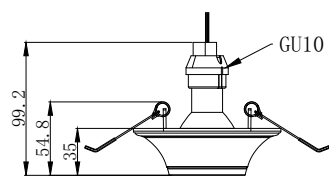

CODE: GC-1197 NEW

Material: Plaster, Metal ,Aluminum
Lamp: GU10X1 Max35W, not included
220-240V 50/60Hz
CTN:455X305X370mm/24PCS

CE RoHS IP20

$\Phi 115\text{mm}$

CODE: GC-1198 NEW

Material: Plaster, Metal ,Aluminum
Lamp: GU10X1 Max35W, not included
220-240V 50/60Hz
CTN:455X305X370mm/24PCS

CE RoHS IP20

$\Phi 115\text{mm}$