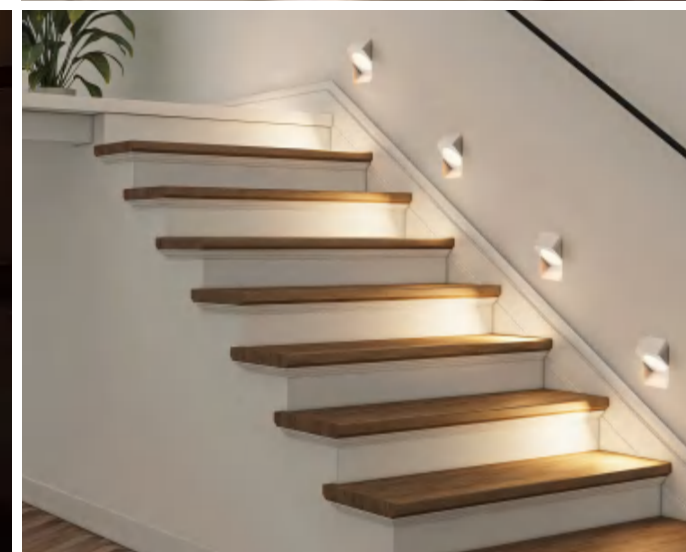

Wall recessed

CODE: GWR-3008S

Material: Plaster, Metal ,Aluminum
Lamp: Mr11/ Mini Gu10X1 Max 35W, not included
220-240V 50/60Hz
CTN:390X345X535mm / 8PCS

CE RoHS IP20

CODE: GWR-3029S

Material: Plaster, Metal ,Aluminum
Lamp: LED 2W 3000/4000K CRI>80 Driver
220-240V 50/60Hz
CTN:440*380*315mm / 2PCS

CE RoHS IP20

CODE: GWR-3029

Material: Plaster, Metal ,Aluminum
Lamp: Mini Gu10X1 Max 35W, not included
220-240V 50/60Hz
CTN:360X310X390mm / 6PCS

CE RoHS IP20

CODE: GWR-3035S NEW

Material: Plaster, Metal ,Aluminum
Lamp: LED 1W 3000/4000K CRI>80
12V 50/60Hz
CTN:510X395X390mm / 24PCS

CE RoHS IP20

CODE: GWR-3035M NEW

Material: Plaster, Metal ,Aluminum
Lamp: LED 1W 3000/4000K CRI>80
12V 50/60Hz
CTN:395X360X390mm / 12PCS

CE RoHS IP20

Wall recessed

CODE: GWR-3039 NEW

Material: Plaster, Metal ,Aluminum
Lamp: Mini Gu10X1 Max 35W, not included
220-240V 50/60Hz
CTN:430X420X470mm / 24PCS

CE RoHS IP20

CODE: GWR-3040 NEW

Material: Plaster, Metal ,Aluminum
Lamp: Mini Gu10X1 Max 35W, not included
220-240V 50/60Hz
CTN:430X420X470mm / 24PCS

CE RoHS IP20