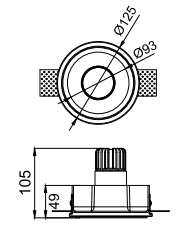

CODE: GC-1145S

Material: Plaster, Metal ,Aluminum
Lamp: LED module 7W/10W CRI>80
220-240V 50/60Hz
CTN:415X280X285mm / 24PCS