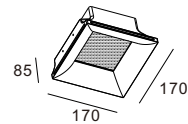

CE RoHS IP20

Φ140mm

CODE: GC-1178 NEW

Material: Plaster, Metal ,Aluminum
Lamp: GU10X1 Max35W, not included
220-240V 50/60Hz
CTN:480X480X495mm / 12PCS

CE RoHS IP20

175X175mm

CODE: GC-1178-2 NEW

Material: Plaster, Metal ,Aluminum
Lamp: GU10X2 Max35W, not included
220-240V 50/60Hz
CTN:480x335x495mm / 6PCS