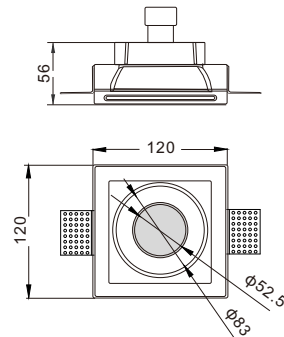

CODE: GC-1089

Material: Plaster, Metal ,Aluminum
Lamp: GU10X1 Max35W, not included
220-240V 50/60Hz
CTN:305X305X450mm / 20PCS

CE RoHS IP20