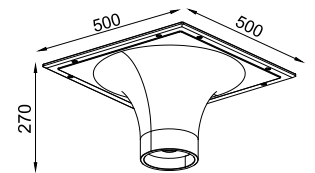

245X245mm

CODE: GC-1204 NEW

Material: Plaster, Metal ,Aluminum
Lamp: GU10X1 Max35W, not included
220-240V 50/60Hz
CTN:625X315X420mm/4PCS

230X230mm

CODE: GC-1117

Material: Plaster, Metal ,Aluminum
Lamp: Mr16/ GU10X1 Max35W, not included
220-240V 50/60Hz
CTN:570X570X360mm / 1PC