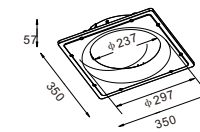

355X355mm

CODE: GC-1133M

Material: Plaster, Metal ,Aluminum
Lamp: LED 6W 3000/4000K CRI>80 Driver
220-240V 50/60Hz
CTN:440X165X445mm / 1PC

CE RoHS IP20