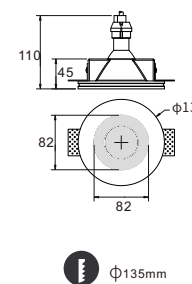

CODE: GC-1053

Material: Plaster, Metal ,Aluminum
Lamp: GU10X1 Max35W, not included
220-240V 50/60Hz
CTN:455X305X305mm / 24PCS

CE RoHS IP20