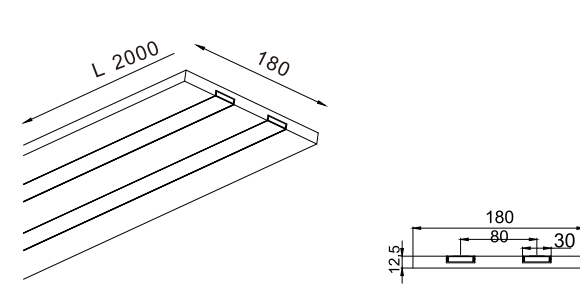

2 GL-2023-2