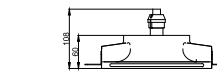

CODE: GC-1044

Material: Plaster, Metal ,Aluminum
Lamp: GU10X1 Max35W, not included
220-240V 50/60Hz
CTN:435X435X390mm / 12PCS

CE RoHS IP20