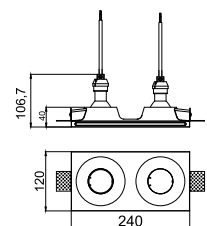

CODE: GC-1095

Material: Plaster, Metal ,Aluminum
Lamp: GU10X2 Max35W, not included
220-240V 50/60Hz
CTN:570X310X475mm / 12PCS