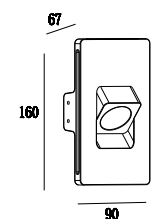

CE RoHS IP20

Wall recessed

CODE: GWR-3039 NEW

Material: Plaster, Metal ,Aluminum
 Lamp: Mini Gu10X1 Max 35W, not included
 220-240V 50/60Hz
 CTN:430X420X470mm / 24PCS

CE RoHS IP20

CODE: GWR-3040 NEW

Material: Plaster, Metal ,Aluminum
 Lamp: Mini Gu10X1 Max 35W, not included
 220-240V 50/60Hz
 CTN:430X420X470mm / 24PCS