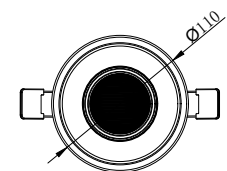

CODE: GC-1197 NEW

Material: Plaster, Metal ,Aluminum
Lamp: GU10X1 Max35W, not included
220-240V 50/60Hz
CTN:455X305X370mm/24PCS

CE RoHS IP20

$\Phi 115\text{mm}$

CODE: GC-1198 NEW

Material: Plaster, Metal ,Aluminum
Lamp: GU10X1 Max35W, not included
220-240V 50/60Hz
CTN:455X305X370mm/24PCS

CE RoHS IP20

$\Phi 115\text{mm}$