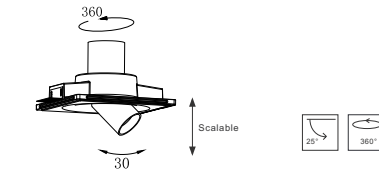

Ceiling recessed

CODE: GC-1069

Material: Plaster, Metal ,Aluminum
Lamp: COB 12W Eaglerise driver +Bridgelux LED
220-240V 50/60Hz
CTN:610X310X450mm / 4PCS