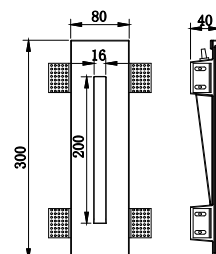

CE RoHS IP20

CODE: GWR-3045S NEW

Material: Plaster, Metal ,Aluminum
Lamp: LED 1W 3000/4000K CRI>80
12V/24V 50/60Hz
CTN:390X260X385mm / 12PCS

CE RoHS IP20

CODE: GWR-3045M NEW

Material: Plaster, Metal ,Aluminum
Lamp: LED 1W 3000/4000K CRI>80
12V/24V 50/60Hz
CTN:390X360X385mm / 12PCS