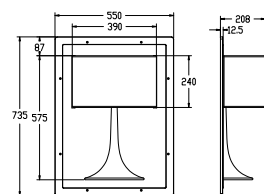

Wall recessed

555X740mm

CODE: GW-8215S NEW

Material: Plaster, Metal ,Aluminum
Lamp: E27x1 Max 40W, not included
220-240V 50/60Hz
CTN:845X660X325mm / 1PC

CE RoHS IP20