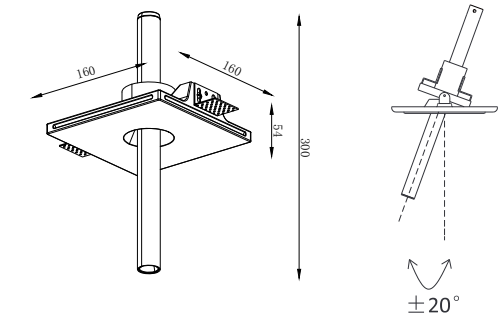

Ceiling recessed

CODE: GC-1097

Material: Plaster, Metal ,Aluminum
Lamp: LED 3W 3000/4000K CRI>80 Driver
220-240V 50/60Hz
CTN:420X215X530mm / 40PCS

CE RoHS IP20