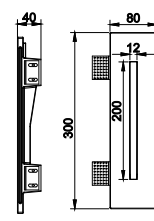

Wall recessed

CODE: GWR-3008S

Material: Plaster, Metal ,Aluminum
Lamp: Mr11/ Mini Gu10X1 Max 35W, not included
220-240V 50/60Hz
CTN:390X345X535mm / 8PCS

CE RoHS IP20

CODE: GWR-3029S

Material: Plaster, Metal ,Aluminum
Lamp: LED 2W 3000/4000K CRI>80 Driver
220-240V 50/60Hz
CTN:440*380*315mm / 2PCS

CE RoHS IP20

CODE: GWR-3029

Material: Plaster, Metal ,Aluminum
Lamp: Mini Gu10X1 Max 35W, not included
220-240V 50/60Hz
CTN:360X310X390mm / 6PCS

CE RoHS IP20

CODE: GWR-3035S NEW

Material: Plaster, Metal ,Aluminum
Lamp: LED 1W 3000/4000K CRI>80
12V 50/60Hz
CTN:510X395X390mm / 24PCS

CE RoHS IP20

CODE: GWR-3035M NEW

Material: Plaster, Metal ,Aluminum
Lamp: LED 1W 3000/4000K CRI>80
12V 50/60Hz
CTN:395X360X390mm / 12PCS

CE RoHS IP20

Wall recessed

CODE: GWR-3039 NEW

Material: Plaster, Metal ,Aluminum
Lamp: Mini Gu10X1 Max 35W, not included
220-240V 50/60Hz
CTN:430X420X470mm / 24PCS

CE RoHS IP20

CODE: GWR-3040 NEW

Material: Plaster, Metal ,Aluminum
Lamp: Mini Gu10X1 Max 35W, not included
220-240V 50/60Hz
CTN:430X420X470mm / 24PCS

CE RoHS IP20