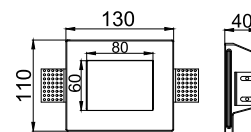

Wall recessed

CODE: GWR-3009S

Material: Plaster, Metal ,Aluminum
Lamp: LED1W, 3000/4000K CRI>80 Driver
220-240V 50/60Hz
CTN:450X300X365mm / 12PCS

CE RoHS IP20

CODE: GWR-3011

Material: Plaster, Metal ,Aluminum
Lamp: MR16/GU10X1 Max35W, not included
220-240V 50/60Hz
CTN:515X305X520mm / 12PCS

CE RoHS IP20

CODE: GWR-3012

Material: Plaster, Metal ,Aluminum
Lamp: GU10X3 Max28W, not included
220-240V 50/60Hz
CTN:420X380X160mm / 1PC

CE RoHS IP20

CODE: GWR-3036 NEW

Material: Plaster, Metal ,Aluminum
Lamp: LED 3W 3000/4000K CRI>80 Driver
220-240V 50/60Hz
CTN:415X335X375mm / 24PCS

CE RoHS IP20

Wall recessed