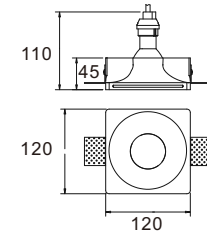

CE RoHS IP20

105X105mm

Ceiling recessed

Ceiling recessed

CODE: GC-1005

Material: Plaster, Metal ,Aluminum
Lamp: GU10X1 Max35W, not included
220-240V 50/60Hz
CTN:415X280X285mm / 24PCS

CODE: GC-1007

Material: Plaster, Metal ,Aluminum
Lamp: GU10X1 Max35W, not included
220-240V 50/60Hz
CTN:455X305X370mm / 24PCS