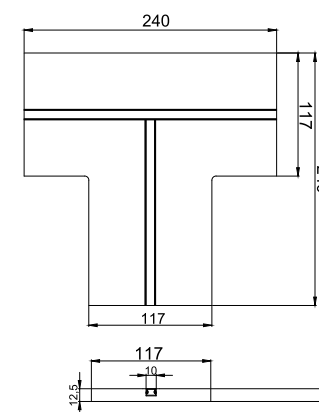

Aluminum Profile Integration with Plasterboard for LED Strip

Body made of 12,5 mm thick plasterboard, either standard or HYDRO treated.

Aluminum Profile and PMMA opal diffuser included.

Our profile is perfectly integrated into the plasterboard, which makes installation easy and perfect !

This aluminum profile integrated in plasterboard or drywall is a decorative element highly appreciated by interior designers and lighting professionals, as it allows for perfect integration with the architecture and decoration of any space.

Size can be customized.

MODEL:GL-2021

Type of installation:	recessed into plasterboard
USE:	Indoor
Warranty:	5 years
Ip:	40

3 GL-2021T