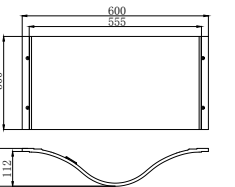

Wall recessed

CODE: GWR-3006

Material: Plaster, Metal, Aluminum
Lamp: E14X2 Max 14W, not included
220-240V 50/60Hz
CTN: 320X360X545mm / 2PCS 9.8KGS

CE RoHS IP20

260X319mm

CODE: GWR-3019

Material: Plaster, Metal, Aluminum
Lamp: E14X2 Max 25W, not included
220-240V 50/60Hz
CTN: 460X440X515mm / 12PCS

CE RoHS IP20

415X265mm

CODE: GWR-3017L

Material: Plaster, Metal, Aluminum
Lamp: E14X1 Max 25W, not included
220-240V 50/60Hz
CTN: 570X570X350mm / 1PC

CE RoHS IP20

425X425mm

Wall recessed

CODE: GW-8124

Material: Plaster, Metal, Aluminum
Lamp: LED 8W 3000/4000K CRI>80 Driver
220-240V 50/60Hz
CTN: 365X365X450mm / 3PCS 2.32KG

CE RoHS IP20

285X285mm

CODE: GWR-3053 NEW

Material: Plaster, Metal, Aluminum
Lamp: E27X1 Max 20W, not included
220-240V 50/60Hz
CTN: 705X405X425mm / 2PCS

CE RoHS IP20

605X305mm