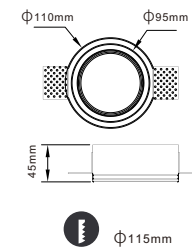

CODE: GC-1088 NEW

Material: Plaster, Metal ,Aluminum
Lamp: GX53x1 Max12W, not included
220-240V 50/60Hz
CTN:455X305X370mm/24PCS

CE RoHS IP20