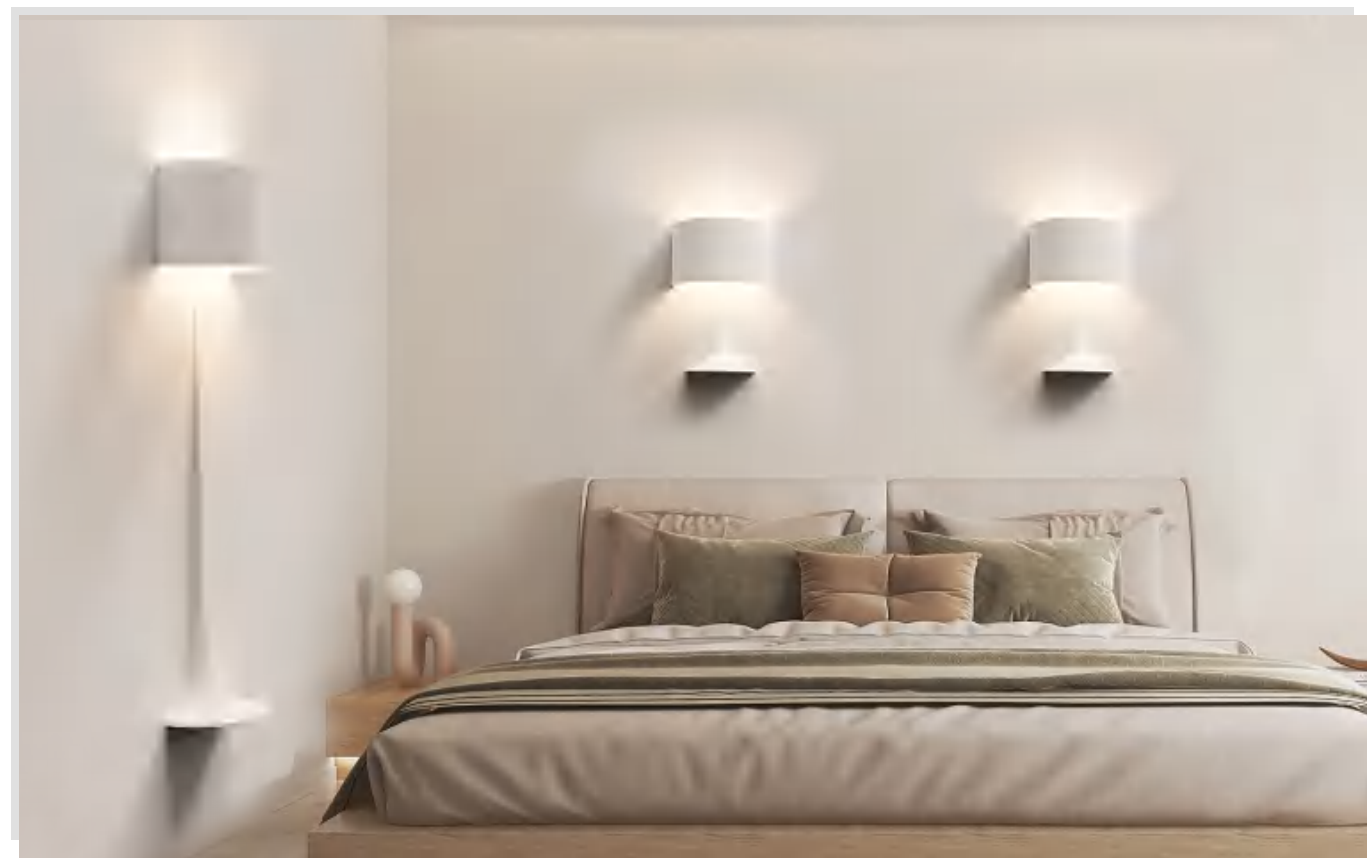

555X740mm

CODE: GW-8215S NEW

Material: Plaster, Metal ,Aluminum
Lamp: E27x1 Max 40W, not included
220-240V 50/60Hz
CTN:845X660X325mm / 1PC

CE RoHS IP20

805X2005mm

CODE: GW-8215 NEW

Material: Plaster, Metal ,Aluminum
Lamp: E27x1 Max 40W, not included
220-240V 50/60Hz
CTN:2255X1055X465mm / 1PC

CE RoHS IP20