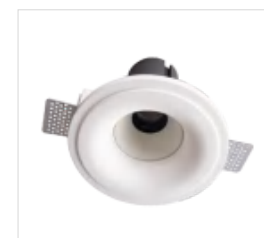

CODE: GC-1145M

Material: Plaster, Metal ,Aluminum
Lamp: LED module 10W/12W/15W/18W CRI>80
220-240V 50/60Hz
CTN:455X305X370mm / 24PCS