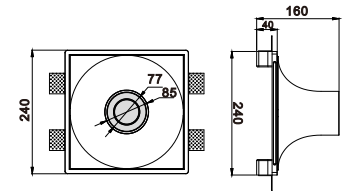

305X305mm

CODE: GC-1108

Material: Plaster, Metal ,Aluminum
Lamp: Mr16/ GU10X1 Max35W, not included
220-240V 50/60Hz
CTN:545X275X615mm / 8PCS

205X205mm

Ceiling recessed

CODE: GC-1018M

Material: Plaster, Metal ,Aluminum
Lamp: Mr16/ GU10X1 Max35W, not included
220-240V 50/60Hz
CTN:640X325X505mm / 4PCS