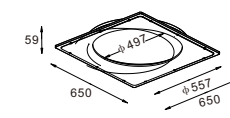

655X655mm

CODE: GC-1133L

Material: Plaster, Metal ,Aluminum
Lamp: LED 12W 3000/4000K CRI>80 Driver
220-240V 50/60Hz
CTN:770X160X775mm / 1PC

CE RoHS IP20