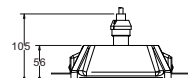

CODE: GC-1044-2

Material: Plaster, Metal ,Aluminum
Lamp: GU10X2 Max35W, not included
220-240V 50/60Hz
CTN:520X455X320mm / 8PCS

CE RoHS IP20