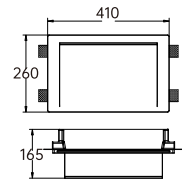

Wall recessed

CODE: GWR-3006

Material: Plaster, Metal, Aluminum
Lamp: E14X2 Max 14W, not included
220-240V 50/60Hz
CTN: 320X360X545mm / 2PCS 9.8KGS

CE RoHS IP20

260X319mm

CODE: GWR-3019

Material: Plaster, Metal, Aluminum
Lamp: E14X2 Max 25W, not included
220-240V 50/60Hz
CTN: 460X440X515mm / 12PCS

CE RoHS IP20

415X265mm

CODE: GWR-3017L

Material: Plaster, Metal, Aluminum
Lamp: E14X1 Max 25W, not included
220-240V 50/60Hz
CTN: 570X570X350mm / 1PC

CE RoHS IP20

425X425mm

Wall recessed

CODE: GW-8124

Material: Plaster, Metal, Aluminum
Lamp: LED 8W 3000/4000K CRI>80 Driver
220-240V 50/60Hz
CTN: 365X365X450mm / 3PCS 2.32KG

CE RoHS IP20

285X285mm

CODE: GWR-3053 NEW

Material: Plaster, Metal, Aluminum
Lamp: E27X1 Max 20W, not included
220-240V 50/60Hz
CTN: 705X405X425mm / 2PCS

CE RoHS IP20

605X305mm