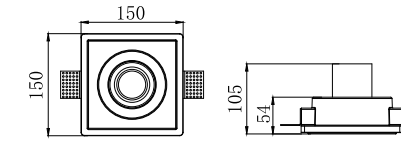

CODE: GC-1141 NEW

Material: Plaster, Metal ,Aluminum
Lamp: GU10X1 Max35W, not included
220-240V 50/60Hz
CTN:490X255X510mm / 8PCS

CODE: GC-1070

Material: Plaster, Metal ,Aluminum
Lamp: COB 8W Eaglerise driver +Bridgelux LED
220-240V 50/60Hz
CTN:470X240X620mm / 6PCS