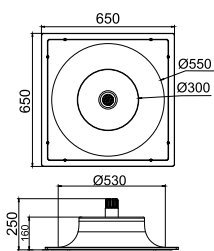

CODE: GC-1161 NEW

Material: Plaster, Metal ,Aluminum
Lamp: GU10X1 Max35W, not included
220-240V 50/60Hz
CTN:750X750X260mm / 1PC

CE RoHS IP20