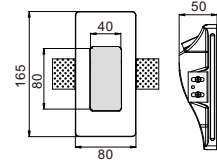

CODE: GWR-3011

Material: Plaster, Metal ,Aluminum
Lamp: MR16/GU10X1 Max35W, not included
220-240V 50/60Hz
CTN:515X305X520mm / 12PCS

CE RoHS IP20