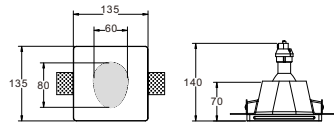

Ceiling recessed

CODE: GC-1101

Material: Plaster, Metal ,Aluminum
Lamp: LED 2.5W 3000/4000K CRI>80 Driver
220-240V 50/60Hz
CTN:525X215X220mm / 20PCS

CE RoHS IP20

Ø75mm

CODE: GC-1103

Material: Plaster, Metal ,Aluminum
Lamp: LED 2.5W 3000/4000K CRI>80 Driver
220-240V 50/60Hz
CTN:215X195X425mm / 20PCS

CE RoHS IP20

75X75mm

CODE: GC-1112 NEW

Material: Plaster, Metal ,Aluminum
Lamp: GU10X1 Max35W, not included
220-240V 50/60Hz
CTN:390X390X420mm / 12PCS

CE RoHS IP20

Φ140mm

CODE: GC-1178 NEW

Material: Plaster, Metal ,Aluminum
Lamp: GU10X1 Max35W, not included
220-240V 50/60Hz
CTN:480X480X495mm / 12PCS

CE RoHS IP20

175X175mm

CODE: GC-1178-2 NEW

Material: Plaster, Metal ,Aluminum
Lamp: GU10X2 Max35W, not included
220-240V 50/60Hz
CTN:480x335x495mm / 6PCS

CE RoHS IP20

265X175mm

Ceiling recessed

GC-1105A

GC-1105S

GC-1105X

CODE: GC-1105A,GC-1105S,GC-1105X

Material: Plaster, Metal ,Aluminum
Lamp: GU10X1 Max35W, not included
220-240V 50/60Hz
CTN:200X200X115mm / 1PC

CE RoHS IP20

155X155mm