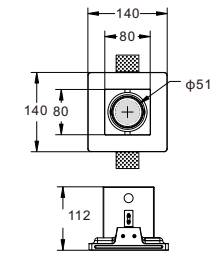

CODE: GC-1124

Material: Plaster, Metal ,Aluminum
Lamp: GU10X1 Max35W, not included
220-240V 50/60Hz
CTN:410X410X570mm / 12PCS

CE RoHS IP20