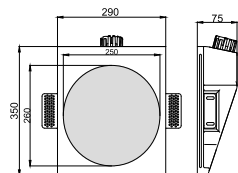

CODE: GWR-3001

Material: Plaster, Metal ,Aluminum
Lamp: MINI GU10X1 10W, not included
220-240V 50/60Hz
CTN:395X265X370mm / 24PCS

CE RoHS IP20