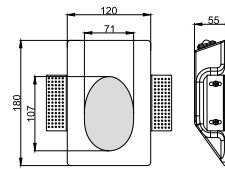

CODE: GWR-3004M

Material: Plaster, Metal ,Aluminum
Lamp: GU10X1 Max35W, not included
220-240V 50/60Hz
CTN:570X320X485mm / 6PCS

CE RoHS IP20