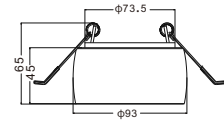

505X505mm

Ceiling recessed

CODE: GC-1041

Material: Plaster, Metal ,Aluminum
Lamp: GU10X1 Max35W, not included
220-240V 50/60Hz
CTN:350X305X310mm / 18PCS

CE RoHS IP20

$\Phi 76.5\text{mm}$

CODE: GC-1042

Material: Plaster, Metal ,Aluminum
Lamp: GU10X1 Max35W, not included
220-240V 50/60Hz
CTN:350X305X310mm / 18PCS