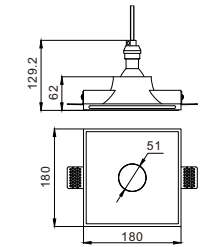

CODE: GC-1031

Material: Plaster, Metal ,Aluminum
Lamp: GU10X1 Max35W, not included
220-240V 50/60Hz
CTN:505X505X390mm / 12PCS