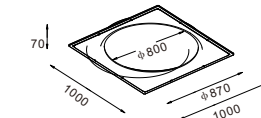

CE RoHS IP20

655X655mm

CODE: GC-1133L

Material: Plaster, Metal ,Aluminum
Lamp: LED 12W 3000/4000K CRI>80 Driver
220-240V 50/60Hz
CTN:770X160X775mm / 1PC

CE RoHS IP20

1005X1005mm

CODE: GC-1133XL

Material: Plaster, Metal ,Aluminum
Lamp: LED 16W 3000/4000K CRI>80 Driver
220-240V 50/60Hz
CTN:1120X170X1120mm / 1PC