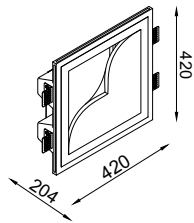

Wall recessed

CODE: GWR-3006

Material: Plaster, Metal, Aluminum
Lamp: E14X2 Max 14W, not included
220-240V 50/60Hz
CTN: 320X360X545mm / 2PCS 9.8KGS

CE RoHS IP20

260X319mm

CODE: GWR-3019

Material: Plaster, Metal, Aluminum
Lamp: E14X2 Max 25W, not included
220-240V 50/60Hz
CTN: 460X440X515mm / 12PCS

CE RoHS IP20

415X265mm

CODE: GWR-3017L

Material: Plaster, Metal, Aluminum
Lamp: E14X1 Max 25W, not included
220-240V 50/60Hz
CTN: 570X570X350mm / 1PC

CE RoHS IP20

425X425mm

Wall recessed

CODE: GW-8124

Material: Plaster, Metal, Aluminum
Lamp: LED 8W 3000/4000K CRI>80 Driver
220-240V 50/60Hz
CTN: 365X365X450mm / 3PCS 2.32KG

CE RoHS IP20

285X285mm

CODE: GWR-3053 NEW

Material: Plaster, Metal, Aluminum
Lamp: E27X1 Max 20W, not included
220-240V 50/60Hz
CTN: 705X405X425mm / 2PCS

CE RoHS IP20

605X305mm