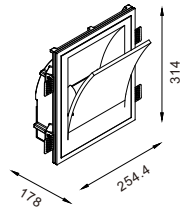

CE RoHS IP20

Φ1205mm

Wall recessed

CODE: GWR-3006

Material: Plaster, Metal, Aluminum
 Lamp: E14X2 Max 14W, not included
 220-240V 50/60Hz
 CTN: 320X360X545mm / 2PCS 9.8KGS

CE RoHS IP20

260X319mm

CODE: GWR-3019