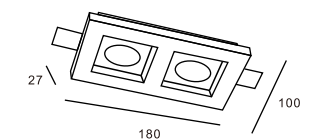

CODE: GC-1062

Material: Plaster, Metal ,Aluminum
Lamp: GU10X2 Max35W, not included
220-240V 50/60Hz
CTN:570X310X475mm / 12PCS