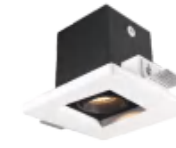

CE RoHS IP20

CODE: GC-1089

Material: Plaster, Metal ,Aluminum
Lamp: GU10X1 Max35W, not included
220-240V 50/60Hz
CTN:305X305X450mm / 20PCS

CE RoHS IP20

Ceiling recessed

CODE: GC-1124

Material: Plaster, Metal ,Aluminum
Lamp: GU10X1 Max35W, not included
220-240V 50/60Hz
CTN:410X410X570mm / 12PCS