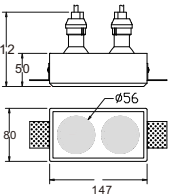

Ceiling recessed

CODE: GC-1010

Material: Plaster, Metal, Aluminum
Lamp: GU10X1 Max35W, not included
220-240V 50/60Hz
CTN:455X305X370mm / 24PCS

CE RoHS IP20

125X125mm

CODE: GC-1037

Material: Plaster, Metal, Aluminum
Lamp: GU10X1 Max35W, not included
220-240V 50/60Hz
CTN:640X430X320mm / 12PCS

CE RoHS IP20

155X155mm

CODE: GC-1024

Material: Plaster, Metal, Aluminum
Lamp: GU10X1 Max35W, not included
220-240V 50/60Hz
CTN:465X315X465mm / 12PCS

CE RoHS IP20

Φ 135mm

CODE: GC-1202 **New**

Material: Plaster, Metal, Aluminum
Lamp: GU10X1 Max35W, not included
220-240V 50/60Hz
CTN:395X395X325mm / 12PCS

CE RoHS IP20

140X140mm

CODE: GC-1202-2 **New**

Material: Plaster, Metal, Aluminum
Lamp: GU10X2 Max35W, not included
220-240V 50/60Hz
CTN:395X320X350mm / 6PCS

CE RoHS IP20

255X140mm

Ceiling recessed

CODE: GC-1025S

Material: Plaster, Metal, Aluminum
Lamp: Mini GU10X1 Max 35W, not included
220-240V 50/60Hz
CTN:420X215X530mm / 40PCS

CE RoHS IP20

70X70mm

CODE: GC-1025

Material: Plaster, Metal, Aluminum
Lamp: GU10X1 Max35W, not included
220-240V 50/60Hz
CTN:420X220X530mm / 40PCS

CE RoHS IP20

85X85mm

CODE: GC-1025-2

Material: Plaster, Metal, Aluminum
Lamp: GU10X2 Max35W, not included
220-240V 50/60Hz
CTN:405X265X530mm / 20PCS

CE RoHS IP20

152X85mm

CODE: GC-1025-3

Material: Plaster, Metal, Aluminum
Lamp: GU10X3 Max35W, not included
220-240V 50/60Hz
CTN:285X285X620mm / 10PCS

CE RoHS IP20

225X83mm