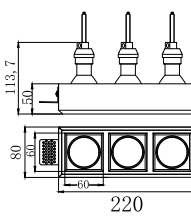

CODE: GC-1026-3

Material: Plaster, Metal ,Aluminum
Lamp: GU10X3 Max35W, not included
220-240V 50/60Hz
CTN:285X285X620mm / 10PCS

CE RoHS IP20