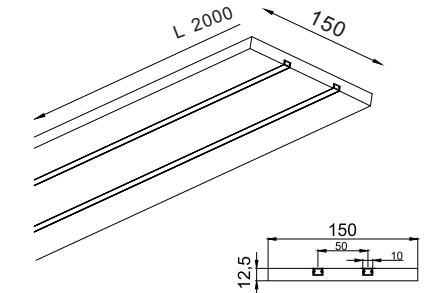

2 GL-2021-2