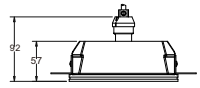

CE RoHS IP20

Ceiling recessed

CODE: GC-1038

Material: Plaster, Metal ,Aluminum
Lamp: GU10X1 Max35W, not included
220-240V 50/60Hz
CTN:645X220X520mm / 12PCS

CE RoHS IP20

CODE: GC-1099

Material: Plaster, Metal ,Aluminum
Lamp: AR11X1 Max 50W, not included
220-240V 50/60Hz
CTN:650X320X495mm / 6PCS