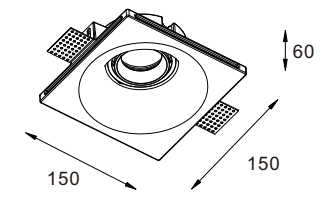

Ceiling recessed

CODE: GC-1101

Material: Plaster, Metal ,Aluminum
Lamp: LED 2.5W 3000/4000K CRI>80 Driver
220-240V 50/60Hz
CTN:525X215X220mm / 20PCS

CE RoHS IP20

Ø75mm

CODE: GC-1103

Material: Plaster, Metal ,Aluminum
Lamp: LED 2.5W 3000/4000K CRI>80 Driver
220-240V 50/60Hz
CTN:215X195X425mm / 20PCS

CE RoHS IP20

75X75mm

CODE: GC-1112 NEW

Material: Plaster, Metal ,Aluminum
Lamp: GU10X1 Max35W, not included
220-240V 50/60Hz
CTN:390X390X420mm / 12PCS

CE RoHS IP20

Φ140mm

CODE: GC-1178 NEW

Material: Plaster, Metal ,Aluminum
Lamp: GU10X1 Max35W, not included
220-240V 50/60Hz
CTN:480X480X495mm / 12PCS

CE RoHS IP20

175X175mm

CODE: GC-1178-2 NEW

Material: Plaster, Metal ,Aluminum
Lamp: GU10X2 Max35W, not included
220-240V 50/60Hz
CTN:480x335x495mm / 6PCS

CE RoHS IP20

265X175mm

Ceiling recessed

GC-1105A

GC-1105S

GC-1105X

CODE: GC-1105A,GC-1105S,GC-1105X

Material: Plaster, Metal ,Aluminum
Lamp: GU10X1 Max35W, not included
220-240V 50/60Hz
CTN:200X200X115mm / 1PC

CE RoHS IP20

155X155mm