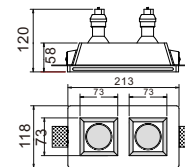

CODE: GC-1008-2

Material: Plaster, Metal ,Aluminum
Lamp: GU10X2 Max35W, not included
220-240V 50/60Hz
CTN:570X290X500mm / 12PCS