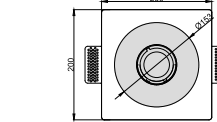

CODE: GC-1044

Material: Plaster, Metal ,Aluminum
Lamp: GU10X1 Max35W, not included
220-240V 50/60Hz
CTN:435X435X390mm / 12PCS

CE RoHS IP20