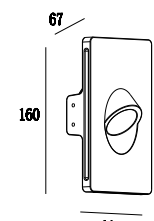

Wall recessed

CODE: GWR-3008S

Material: Plaster, Metal ,Aluminum
Lamp: Mr11/ Mini Gu10X1 Max 35W, not included
220-240V 50/60Hz
CTN:390X345X535mm / 8PCS

CE RoHS IP20

CODE: GWR-3029S

Material: Plaster, Metal ,Aluminum
Lamp: LED 2W 3000/4000K CRI>80 Driver
220-240V 50/60Hz
CTN:440*380*315mm / 2PCS

CE RoHS IP20

CODE: GWR-3029

Material: Plaster, Metal ,Aluminum
Lamp: Mini Gu10X1 Max 35W, not included
220-240V 50/60Hz
CTN:360X310X390mm / 6PCS

CE RoHS IP20

CODE: GWR-3035S NEW

Material: Plaster, Metal ,Aluminum
Lamp: LED 1W 3000/4000K CRI>80
12V 50/60Hz
CTN:510X395X390mm / 24PCS

CE RoHS IP20

CODE: GWR-3035M NEW

Material: Plaster, Metal ,Aluminum
Lamp: LED 1W 3000/4000K CRI>80
12V 50/60Hz
CTN:395X360X390mm / 12PCS

CE RoHS IP20

Wall recessed

CODE: GWR-3039 NEW

Material: Plaster, Metal ,Aluminum
Lamp: Mini Gu10X1 Max 35W, not included
220-240V 50/60Hz
CTN:430X420X470mm / 24PCS

CE RoHS IP20

CODE: GWR-3040 NEW

Material: Plaster, Metal ,Aluminum
Lamp: Mini Gu10X1 Max 35W, not included
220-240V 50/60Hz
CTN:430X420X470mm / 24PCS

CE RoHS IP20