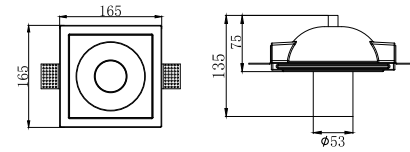

Ceiling recessed

CODE: GC-1092

Material: Plaster, Metal ,Aluminum
Lamp: GU10X1 Max35W, not included
220-240V 50/60Hz
CTN:375X170X445mm / 30PCS

Ceiling recessed

CODE: GC-1069

Material: Plaster, Metal ,Aluminum
Lamp: COB 12W Eaglerise driver +Bridgelux LED
220-240V 50/60Hz
CTN:610X310X450mm / 4PCS

CODE: GC-1141 NEW

Material: Plaster, Metal ,Aluminum
Lamp: GU10X1 Max35W, not included
220-240V 50/60Hz
CTN:490X255X510mm / 8PCS

CODE: GC-1070

Material: Plaster, Metal ,Aluminum
Lamp: COB 8W Eaglerise driver +Bridgelux LED
220-240V 50/60Hz
CTN:470X240X620mm / 6PCS