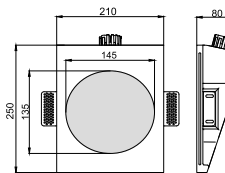

CODE: GWR-3004L

Material: Plaster, Metal ,Aluminum
Lamp: GU10X1 Max35W, not included
220-240V 50/60Hz
CTN:440*380*315mm / 2PCS

CE RoHS IP20