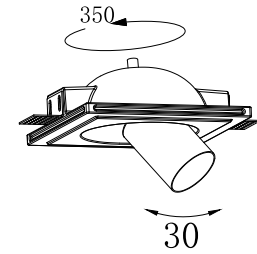

Ceiling recessed

Golden

CODE: GC-1092

Material: Plaster, Metal ,Aluminum
Lamp: GU10X1 Max35W, not included
220-240V 50/60Hz
CTN:375X170X445mm / 30PCS

Ceiling recessed

CODE: GC-1069

Material: Plaster, Metal ,Aluminum
Lamp: COB 12W Eaglerise driver +Bridgelux LED
220-240V 50/60Hz
CTN:610X310X450mm / 4PCS

CODE: GC-1141 NEW

Material: Plaster, Metal ,Aluminum
Lamp: GU10X1 Max35W, not included
220-240V 50/60Hz
CTN:490X255X510mm / 8PCS

CODE: GC-1070

Material: Plaster, Metal ,Aluminum
Lamp: COB 8W Eaglerise driver +Bridgelux LED
220-240V 50/60Hz
CTN:470X240X620mm / 6PCS