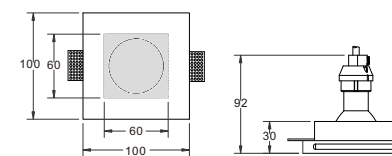

Ceiling recessed

CODE: GC-1001H27

Material: Plaster, Metal ,Aluminum
Lamp: GU10X1 Max35W, not included
220-240V 50/60Hz
CTN:455X305X370mm / 24PCS

CE RoHS IP20

$\Phi 105\text{mm}$

CODE: GC-1001A

Material: Plaster, Metal ,Aluminum
Lamp: GU10X1 Max35W, not included
220-240V 50/60Hz
CTN:455X305X370mm / 24PCS

CE RoHS IP20

$\Phi 105\text{mm}$

CODE: GC-1003H27

Material: Plaster, Metal ,Aluminum
Lamp: GU10X1 Max35W, not included
220-240V 50/60Hz
CTN:530X395X230mm / 36PCS

CE RoHS IP20

105X105mm

CODE: GC-1003A

Material: Plaster, Metal ,Aluminum
Lamp: GU10X1 Max35W, not included
220-240V 50/60Hz
CTN:390X355X280mm / 30PCS

CE RoHS IP20

105X105mm

Ceiling recessed