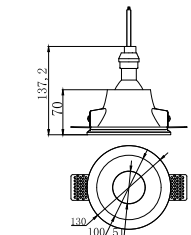

Ceiling recessed

CODE: GC-1010

Material: Plaster, Metal, Aluminum
Lamp: GU10X1 Max35W, not included
220-240V 50/60Hz
CTN:455X305X370mm / 24PCS

CE RoHS IP20

125X125mm

CODE: GC-1037

Material: Plaster, Metal, Aluminum
Lamp: GU10X1 Max35W, not included
220-240V 50/60Hz
CTN:640X430X320mm / 12PCS

CE RoHS IP20

155X155mm

CODE: GC-1024

Material: Plaster, Metal, Aluminum
Lamp: GU10X1 Max35W, not included
220-240V 50/60Hz
CTN:465X315X465mm / 12PCS

CE RoHS IP20

Φ 135mm

CODE: GC-1202 **New**

Material: Plaster, Metal, Aluminum
Lamp: GU10X1 Max35W, not included
220-240V 50/60Hz
CTN:395X395X325mm / 12PCS

CE RoHS IP20

140X140mm

CODE: GC-1202-2 **New**

Material: Plaster, Metal, Aluminum
Lamp: GU10X2 Max35W, not included
220-240V 50/60Hz
CTN:395X320X350mm / 6PCS

CE RoHS IP20

255X140mm

Ceiling recessed

CODE: GC-1025S

Material: Plaster, Metal, Aluminum
Lamp: Mini GU10X1 Max 35W, not included
220-240V 50/60Hz
CTN:420X215X530mm / 40PCS

CE RoHS IP20

70X70mm

CODE: GC-1025

Material: Plaster, Metal, Aluminum
Lamp: GU10X1 Max35W, not included
220-240V 50/60Hz
CTN:420X220X530mm / 40PCS

CE RoHS IP20

85X85mm

CODE: GC-1025-2

Material: Plaster, Metal, Aluminum
Lamp: GU10X2 Max35W, not included
220-240V 50/60Hz
CTN:405X265X530mm / 20PCS

CE RoHS IP20

152X85mm

CODE: GC-1025-3

Material: Plaster, Metal, Aluminum
Lamp: GU10X3 Max35W, not included
220-240V 50/60Hz
CTN:285X285X620mm / 10PCS

CE RoHS IP20

225X83mm