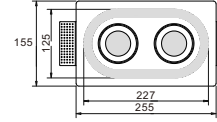

Ceiling recessed

CODE: GC-1038

Material: Plaster, Metal ,Aluminum
Lamp: GU10X1 Max35W, not included
220-240V 50/60Hz
CTN:645X220X520mm / 12PCS

CE RoHS IP20

CODE: GC-1099

Material: Plaster, Metal ,Aluminum
Lamp: AR11X1 Max 50W, not included
220-240V 50/60Hz
CTN:650X320X495mm / 6PCS

CE RoHS IP20

CODE: GC-1100

Material: Plaster, Metal ,Aluminum
Lamp: GU10X1 Max35W, not included
220-240V 50/60Hz
CTN:535X535X300mm / 8PCS

CE RoHS IP20

CODE: GC-1044

Material: Plaster, Metal ,Aluminum
Lamp: GU10X1 Max35W, not included
220-240V 50/60Hz
CTN:435X435X390mm / 12PCS

CE RoHS IP20

CODE: GC-1044-2

Material: Plaster, Metal ,Aluminum
Lamp: GU10X2 Max35W, not included
220-240V 50/60Hz
CTN:520X455X320mm / 8PCS

CE RoHS IP20

Ceiling recessed