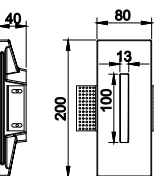

CODE: GWR-3035M NEW

Material: Plaster, Metal ,Aluminum
Lamp: LED 1W 3000/4000K CRI>80
12V 50/60Hz
CTN:395X360X390mm / 12PCS

CE RoHS IP20