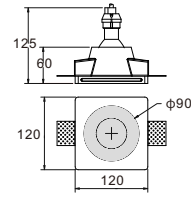

CE RoHS IP20

125X125mm

CODE: GC-1037

Material: Plaster, Metal, Aluminum
Lamp: GU10X1 Max35W, not included
220-240V 50/60Hz
CTN:640X430X320mm / 12PCS

CE RoHS IP20

155X155mm

CODE: GC-1024

Material: Plaster, Metal, Aluminum
Lamp: GU10X1 Max35W, not included
220-240V 50/60Hz
CTN:465X315X465mm / 12PCS