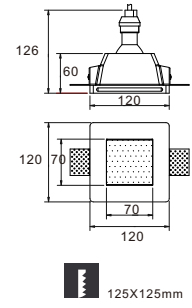

Ceiling recessed

Ceiling recessed

CODE: GC-1009A

Material: Plaster, Metal ,Aluminum
Lamp: GU10X1 Max10W, not included
220-240V 50/60Hz
CTN:305X305X305mm / 12PCS

CE RoHS IP20

CODE: GC-1009A-2

Material: Plaster, Metal ,Aluminum
Lamp: GU10X2 Max35W, not included
220-240V 50/60Hz
CTN:545X280X440mm / 12PCS