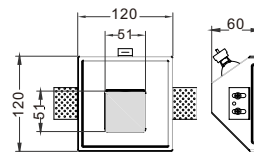

CE RoHS IP20

Wall recessed

CODE: GWR-3043 NEW

Material: Plaster, Metal ,Aluminum
Lamp: MR11X1 Max 35W, not included
220-240V 50/60Hz
CTN:455X305X370mm/24PCS

CE RoHS IP20

CODE: GWR-3044 NEW

Material: Plaster, Metal ,Aluminum
Lamp: GU10X1 Max 35W, not included
220-240V 50/60Hz
CTN:475X415X560mm/12PCS