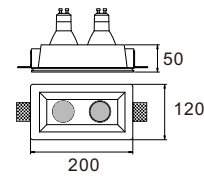

CODE: GC-1028

Material: Plaster, Metal ,Aluminum
Lamp: GU10X2 Max35W, not included
220-240V 50/60Hz
CTN:510X255X425mm / 12PCS