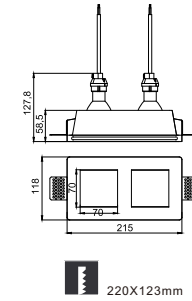

CODE: GC-1009A-2

Material: Plaster, Metal ,Aluminum
Lamp: GU10X2 Max35W, not included
220-240V 50/60Hz
CTN:545X280X440mm / 12PCS

CE RoHS IP20