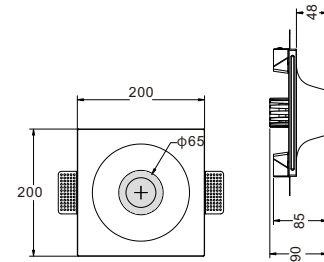

CODE: GC-1108

Material: Plaster, Metal ,Aluminum
Lamp: Mr16/ GU10X1 Max35W, not included
220-240V 50/60Hz
CTN:545X275X615mm / 8PCS