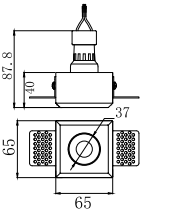

CODE: GC-1025S

Material: Plaster, Metal, Aluminum
Lamp: Mini GU10X1 Max 35W, not included
220-240V 50/60Hz
CTN:420X215X530mm / 40PCS

CE RoHS IP20

70X70mm