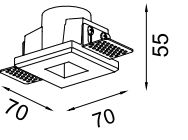

CE RoHS IP20

Ø75mm

CODE: GC-1103

Material: Plaster, Metal ,Aluminum
Lamp: LED 2.5W 3000/4000K CRI>80 Driver
220-240V 50/60Hz
CTN:215X195X425mm / 20PCS

CE RoHS IP20

75X75mm

CODE: GC-1112 NEW

Material: Plaster, Metal ,Aluminum
Lamp: GU10X1 Max35W, not included
220-240V 50/60Hz
CTN:390X390X420mm / 12PCS