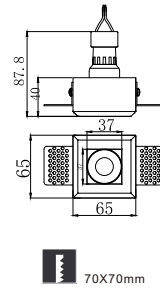

CODE: GC-1026S

Material: Plaster, Metal ,Aluminum
Lamp: Mini Gu10X1 Max 35W, not included
220-240V 50/60Hz
CTN:420X215X530mm / 40PCS

CE RoHS IP20

70X70mm