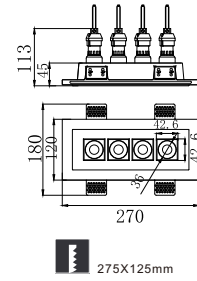

Material: Plaster, Metal ,Aluminum
 Lamp: Mini GU10X4 Max 35W, not included
 220-240V 50/60Hz
 CTN:420X340X300mm / 8PCS

CE RoHS IP20

275X125mm

CODE: GC-1025S-5 NEW

Material: Plaster, Metal ,Aluminum
 Lamp: Mini GU10X5 Max 35W, not included
 220-240V 50/60Hz
 CTN:370X315X600mm / 12PCS