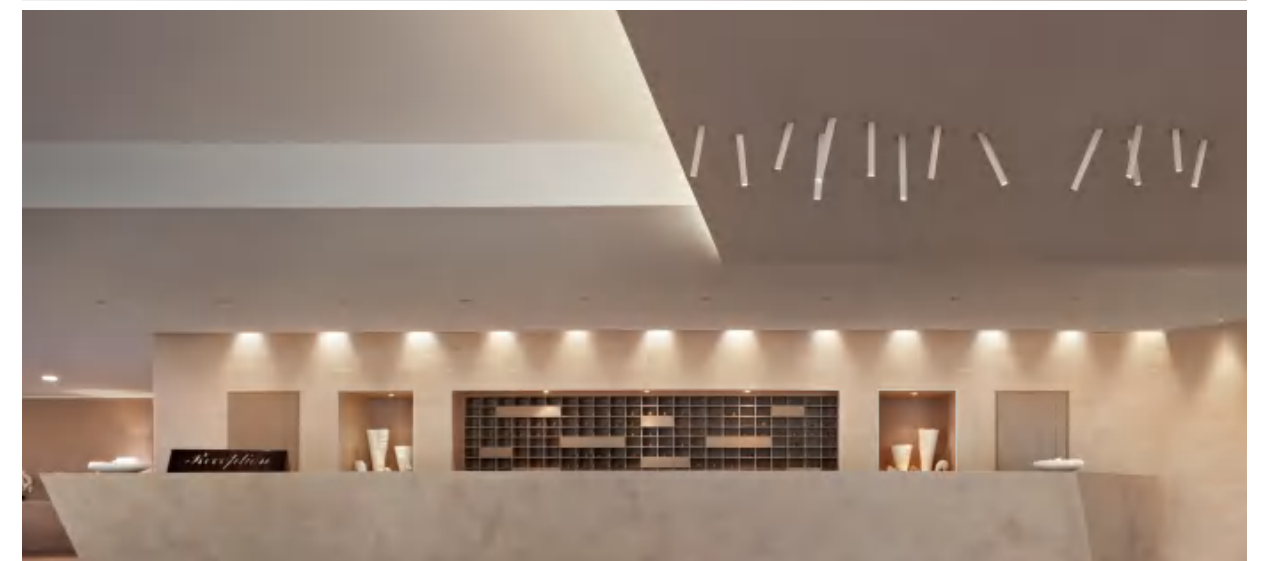

CE RoHS IP20

225X85mm

Ceiling recessed

CODE: GC-1097

Material: Plaster, Metal ,Aluminum
Lamp: LED 3W 3000/4000K CRI>80 Driver
220-240V 50/60Hz
CTN:420X215X530mm / 40PCS

CE RoHS IP20

Ceiling recessed

CODE: GC-1078