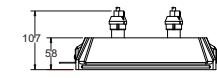

Ceiling recessed

CODE: GC-1038

Material: Plaster, Metal ,Aluminum
Lamp: GU10X1 Max35W, not included
220-240V 50/60Hz
CTN:645X220X520mm / 12PCS

CE RoHS IP20

CODE: GC-1099

Material: Plaster, Metal ,Aluminum
Lamp: AR11X1 Max 50W, not included
220-240V 50/60Hz
CTN:650X320X495mm / 6PCS

CE RoHS IP20

CODE: GC-1100

Material: Plaster, Metal ,Aluminum
Lamp: GU10X1 Max35W, not included
220-240V 50/60Hz
CTN:535X535X300mm / 8PCS

CE RoHS IP20

CODE: GC-1044

Material: Plaster, Metal ,Aluminum
Lamp: GU10X1 Max35W, not included
220-240V 50/60Hz
CTN:435X435X390mm / 12PCS

CE RoHS IP20

CODE: GC-1044-2

Material: Plaster, Metal ,Aluminum
Lamp: GU10X2 Max35W, not included
220-240V 50/60Hz
CTN:520X455X320mm / 8PCS

CE RoHS IP20

Ceiling recessed