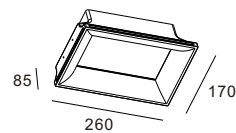

Ceiling recessed

CODE: GC-1101

Material: Plaster, Metal ,Aluminum
Lamp: LED 2.5W 3000/4000K CRI>80 Driver
220-240V 50/60Hz
CTN:525X215X220mm / 20PCS

CE RoHS IP20

Ø75mm

CODE: GC-1103

Material: Plaster, Metal ,Aluminum
Lamp: LED 2.5W 3000/4000K CRI>80 Driver
220-240V 50/60Hz
CTN:215X195X425mm / 20PCS

CE RoHS IP20

75X75mm

CODE: GC-1112 NEW

Material: Plaster, Metal ,Aluminum
Lamp: GU10X1 Max35W, not included
220-240V 50/60Hz
CTN:390X390X420mm / 12PCS

CE RoHS IP20

Φ140mm

CODE: GC-1178 NEW

Material: Plaster, Metal ,Aluminum
Lamp: GU10X1 Max35W, not included
220-240V 50/60Hz
CTN:480X480X495mm / 12PCS

CE RoHS IP20

175X175mm

CODE: GC-1178-2 NEW

Material: Plaster, Metal ,Aluminum
Lamp: GU10X2 Max35W, not included
220-240V 50/60Hz
CTN:480x335x495mm / 6PCS

CE RoHS IP20

265X175mm

Ceiling recessed

GC-1105A

GC-1105S

GC-1105X

CODE: GC-1105A,GC-1105S,GC-1105X

Material: Plaster, Metal ,Aluminum
Lamp: GU10X1 Max35W, not included
220-240V 50/60Hz
CTN:200X200X115mm / 1PC

CE RoHS IP20

155X155mm