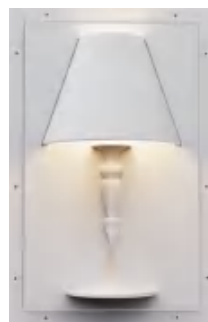

Wall recessed

485X745mm

CODE: GW-8013

Material: Plaster, Metal ,Aluminum
Lamp: E27x1 Max 40W, not included
220-240V 50/60Hz
CTN:590 X295X855mm / 1PC

CE RoHS IP20