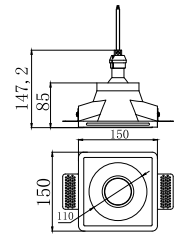

CE RoHS IP20

125X125mm

CODE: GC-1037

Material: Plaster, Metal, Aluminum
Lamp: GU10X1 Max35W, not included
220-240V 50/60Hz
CTN:640X430X320mm / 12PCS

CE RoHS IP20

155X155mm

CODE: GC-1024

Material: Plaster, Metal, Aluminum
Lamp: GU10X1 Max35W, not included
220-240V 50/60Hz
CTN:465X315X465mm / 12PCS