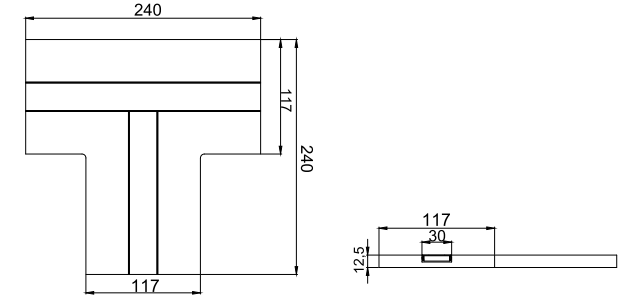

Drywall profile

MODEL:GL-2022

Type of installation:	recessed into plasterboard
USE:	Indoor
Warranty:	5 years
lp:	40

Drywall profile

MODEL:GL-2023

Type of installation:	recessed into plasterboard
USE:	Indoor
Warranty:	5 years
lp:	40

3 GL-2023 T