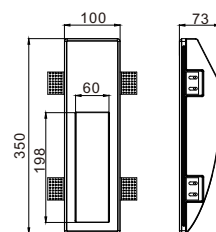

CODE: GWR-3044 NEW

Material: Plaster, Metal ,Aluminum
Lamp: GU10X1 Max 35W, not included
220-240V 50/60Hz
CTN:475X415X560mm/12PCS

CE RoHS IP20