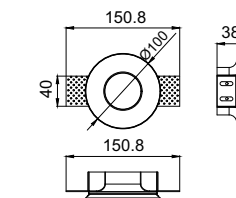

CODE: GC-1211 New

Material: Plaster, Metal ,Aluminum
Lamp: GU10X1 Max35W, not included
220-240V 50/60Hz
CTN:415X280X285mm / 24PCS