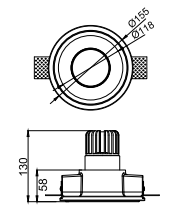

CODE: GC-1145M

Material: Plaster, Metal ,Aluminum
Lamp: LED module 10W/12W/15W/18W CRI>80
220-240V 50/60Hz
CTN:455X305X370mm / 24PCS