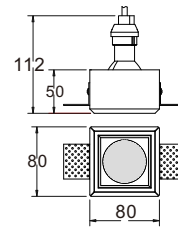

CODE: GC-1026

Material: Plaster, Metal ,Aluminum
Lamp: GU10X1 Max35W, not included
220-240V 50/60Hz
CTN:420X220X530mm / 40PCS

CE RoHS IP20

85X85mm