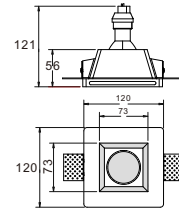

CODE: GC-1008

Material: Plaster, Metal ,Aluminum
Lamp: GU10X1 Max35W, not included
220-240V 50/60Hz
CTN:455X305X370mm / 24PCS