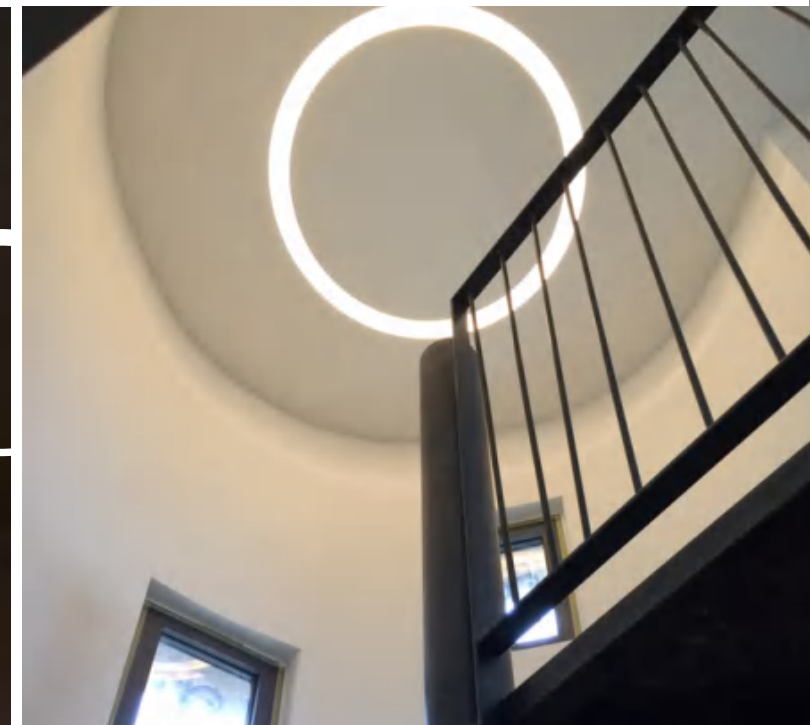

Ceiling recessed

Φ395mm

Φ675mm

CODE: GC-1164A NEW

Material: Plaster, Aluminum
Size: 390X390X23mm
670X670X23mm
CTN:450X80X450mm /1PC
740X90X740mm /1PC

CE RoHS

Ceiling recessed

CODE: GC-1152 NEW

Material: Plaster, Metal ,Aluminum
Lamp: LED light strip 60W
220-240V 50/60Hz
CTN:1725X170X1000mm / 1PC

CE RoHS IP20

Φ1205mm

CODE: GC-1154 NEW

Material: Plaster, Metal ,Aluminum
Lamp: LED light strip 60W
220-240V 50/60Hz
CTN:1725X170X1000mm / 1PC

CE RoHS IP20

Φ1205mm