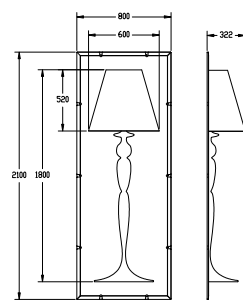

CE RoHS IP20

Wall recessed

Wall recessed

485X745mm

CODE: GW-8013

Material: Plaster, Metal ,Aluminum
Lamp: E27x1 Max 40W, not included
220-240V 50/60Hz
CTN:590 X295X855mm / 1PC

CE RoHS IP20

805X2105mm