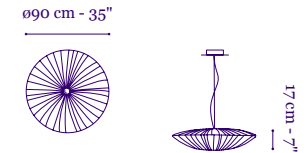

Stand By 95

Circular FL with ECG
dimmable [Type A]
9 x 55W bulbs