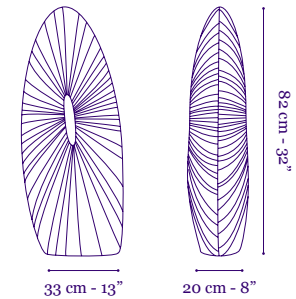

Doe
Table Lamp

220-240V
CFL Screw-in Dimmable
2 x 20W bulbs
Dimmable [Type A]
With dimmer

120V UL listed
CFL Screw-in dimmable
[Type A] 2 x 14W bulbs
With dimmer

Soprano
Floor and Table Lamp

220-240V
CFL Screw-in 4 x 15W bulbs
Optional:
CFL Screw-in dimmable
[Type A] 4 x 20W bulbs
With dimmer

120V UL listed
CFL Screw-in dimmable
[Type A] 4 x 14W bulbs
With Dimmer