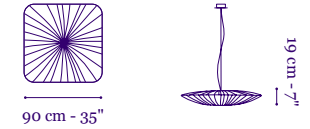

120V UL listed

Nara 30
Circular FL with ECG
dimmable [Type A]
1 x 55W bulb

Nara 35
Circular FL with ECG
dimmable [Type A]
2 x 55W bulbs

Nara 48x35
Tubular FL with ECG
dimmable [Type A]
4 x 55W bulbs

Nara 48
Circular FL with ECG
dimmable [Type A]
4 x 55W bulbs

Nara 61
Circular FL with ECG
dimmable [Type A]
6 x 55W bulbs