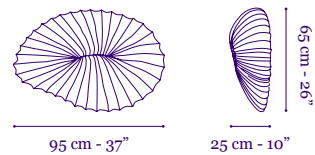

Coral

Wall and Ceiling Fixture

220-240V

Tubular FL with ECG

2 x 55W bulbs

Optional:

Tubular FL with ECG

dimmable [Type C, E, J]

2 x 55W bulbs

120V UL listed

Tubular FL with ECG

2 x 55W bulbs

Optional:

Dimmable [Type A]

2 x 55W bulbs

Baby Coral

Wall and Ceiling Fixture

220-240V

CFL Screw-in 2 x 23W bulbs

Optional:

CFL with ECG dimmable

[Type C, E, J] 2 x 18W bulbs

120V UL listed

CFL Screw-in dimmable

[Type A] 2 x 23W bulbs