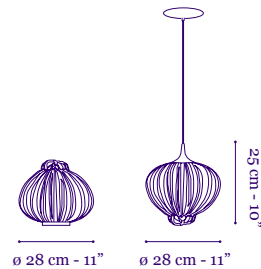

[Type A] 1 x 20W bulb

120V UL listed

CFL Screw-in dimmable

[Type A] 1 x 14W bulb

Suuria

Table Lamp or Pendant

Suuria pendant in Custom Sky silk

Suuria pendants are suspended from a black ceiling plate 16 cm - 6.5" by a black electrical cord 200 cm - 78".