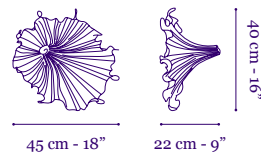

Medusa

Wall Fixture

220-240V
CFL Screw-in 1 x 15W bulb
Optional:
CFL Screw-in dimmable
[Type A] 1 x 20W bulb

120V UL listed
CFL Screw-in dimmable
[Type A] 1 x 14W bulb

Evening Glory 100

Wall Fixture

220-240V
Tubular FL with ECG
dimmable [Type C, E, J]
2 x 55W bulbs

120V UL listed
Tubular FL with ECG
dimmable [Type A]
2 x 55W bulbs