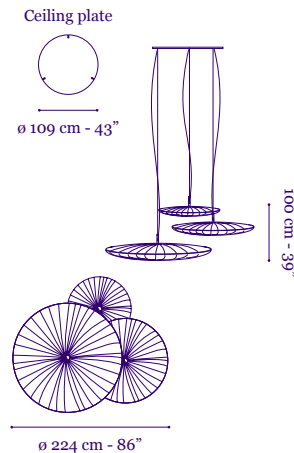

Stand By
Trio Pendants

220-240V
Circular FL with ECG
10 x 55W bulbs
Optional:
Circular FL with ECG
dimmable [Type C, E, J]
10 x 55W bulbs

120V UL listed
Circular FL with ECG
dimmable [Type A]
10 x 55W bulbs

Composition 1
1 shade 90 cm - 35"
1 shade 122 cm - 48"
1 shade 156 cm - 61"
10 x 55W bulbs

Composition 2
1 shade 90cm/ 35"
1 shade 90 cm/ 35"
1 shade 122cm/ 48"
8 x 55W bulbs

Composition 3
1 shade 60cm/ 24"
1 shade 76cm/ 30"
1 shade 84 cm/ 33"
4 x 55W bulbs

Stand By
Quartet Pendants

220-240V
Circular FL with ECG
12 x 55W bulbs
Optional:
Circular FL with ECG
dimmable [Type C, E, J]
12 x 55W bulbs

120V UL listed
Circular FL with ECG
dimmable [Type A]
12 x 55W bulbs

Composition 1
2 shades 90 cm - 35"
1 shade 120 cm - 48"
1 shade 156 cm - 61"
12 x 55W bulbs

Composition 2
3 shades 90 cm/ 35"
1 shade 122cm/ 48"
10 x 55W bulbs

Composition 3
1 shade 60cm/24"
1 shade 68cm/27"
1 shade 76cm/30"
1 shade 84 cm/33"
5 x 55W bulbs