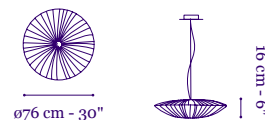

Stand By 30

Circular FL with ECG
dimmable [Type A]
1 x 55W bulb