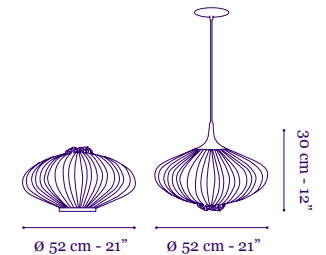

Perlina

Table Lamp or Pendant

Perlina Table in Redwood, Shell and Sand silk

Perlina pendants are suspended from a black ceiling plate 16 cm - 6.5" by a black electrical cord 200 cm - 78".

220-240V

CFL Screw-in 1 x 15W bulb

Optional:

CFL Screw-in dimmable

[Type A] 1 x 20W bulb

120V UL listed

CFL Screw-in dimmable

[Type A] 1 x 14W bulb

Suuria

Table Lamp or Pendant

Suuria pendant in Custom Sky silk

Suuria pendants are suspended from a black ceiling plate 16 cm - 6.5" by a black electrical cord 200 cm - 78".

220-240V

CFL Screw-in 1 x 23W bulb

Optional:

CFL Screw-in dimmable

[Type A] 1 x 20W bulb

120V UL listed

CFL Screw-in dimmable

[Type A] 1 x 23W bulb