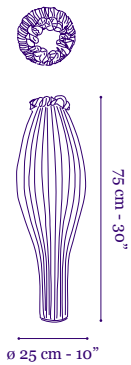

Horn
Floor Lamp

220-240V
Tubular FL with ECG
dimmable [Type C, E]
1 x 55W bulbs

120V UL listed
Tubular FL with ECG
dimmable [Type C, E]
1 x 55W bulbs

Merkid
Table Lamp

220-240V
CFL Screw-in 1 x 23W bulb
Optional:
CFL Screw-in dimmable
[Type A] 1 x 20W bulb

120V UL listed
CFL Screw-in dimmable
[Type A] 1 x 23W bulb