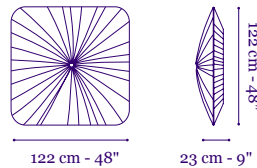

Nara 48

Circular FL with ECG
dimmable [Type A]
4 x 55W bulbs

Nara 180

Circular FL with ECG
6 x 55W bulbs

Optional:
Circular FL with ECG
dimmable [Type C, E, J]
6 x 55W bulbs