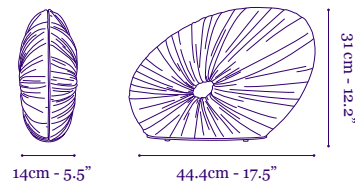

Doe
Table Lamp

220-240V
CFL Screw-in Dimmable
2 x 20W bulbs
Dimmable [Type A]
With dimmer

120V UL listed
CFL Screw-in dimmable
[Type A] 2 x 14W bulbs
With dimmer

Soprano
Floor and Table Lamp

220-240V
CFL Screw-in 4 x 15W bulbs
Optional:
CFL Screw-in dimmable
[Type A] 4 x 20W bulbs
With dimmer

120V UL listed
CFL Screw-in dimmable
[Type A] 4 x 14W bulbs
With Dimmer