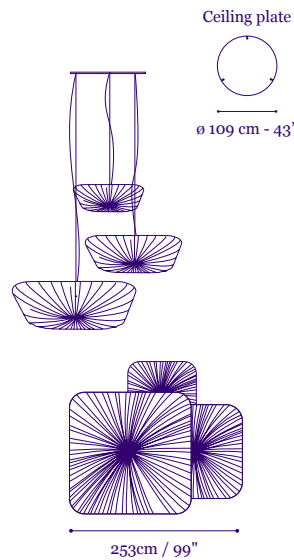

1 shade 90 cm/35"

1 shade 122 cm/48"

1 shade 156 cm/61"

10 x 55W bulbs

Composition 2

2 shades 90cm/35"

1 shade 122 cm/48"

8 x 55W bulbs

Composition 3

1 shade 60cm/24"

1 shade 76cm/30"

1 shade 84cm/33"

4 x 55W bulbs

*Additional Nara Trio
Compositions available.

*Output power of the
composition equals summary
of output powers for
each shade.

Nara
Quartet Pendants

2 shades 90cm /35"

1 shade 122 cm /48"

1 shade 156 cm /61"

12 x 55W bulbs

Composition 2

3 shades 90cm/35"

1 shade 122 cm/48"

10 x 55W bulbs