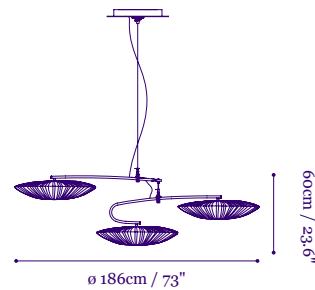

Circular FL with ECG

Dimmable [Type A]

3 x 55W bulbs UL Listed

Dimensions

3 shades of 60cm / 24"

Cable length is not included within the 60cm / 23.6" height measurements.

Stand By
Mobile 5

Stand By Mobile 5 Cream and Orange silk