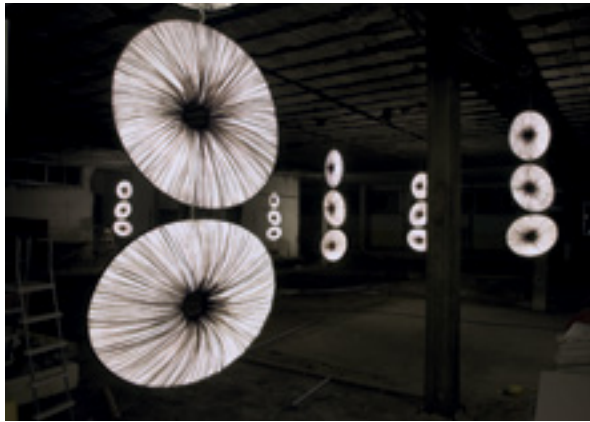

Gail 2 and Gail 3

Mobile

Gail 2 and Gail 3 Mobiles in Stone silk

The Gails are suspended with a 4 mm stainless steel cable, pre-cut to specified length up to 500cm - 197", with an electrical cord. Ceiling plate $\varnothing$ 28 cm - 11" and structure are made of metal, powder coated in black.

220-240V
Circular FL with ECG
dimnable [Type C, E, J]
4 x 55W bulbs

120V UL listed
Circular FL with ECG
dimnable [Type A]
4 x 55W bulbs