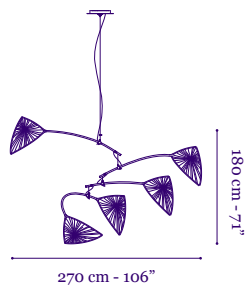

*All of the mobiles have the same electric components.
The number of bulbs change according to the number of shades.

Avia 5 mobile

120V or 220-240V

Tubular FL with ECG

10 x 18W bulbs for five shades

Grace 5 mobile