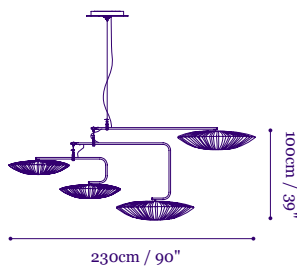

220-240 V Model
Circular FL with ECG
3 x 55W bulbs
Optional:
Dimmable [Type C, E, J]

120 V Model
Circular FL with ECG
3 x 55W bulbs
Optional:
Dimmable [Type A]
UL Listed
2 shades 60cm/24",
1 shade 76cm/30"

Nara Mobile 4