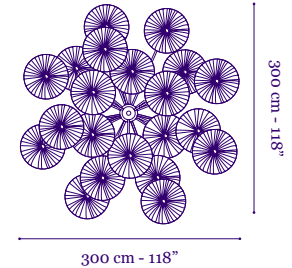

Sunsa 10
Chandelier

The structure of the Sunsa Chandelier is made of brushed stainless steel.

Shades ø 60 cm - 24"
Minimum chandelier length:
80 cm - 32"
Chandelier ø 224 cm - 88"
Weight: 67kg - 150lb

220-240V or 120V UL listed
CFL Screw-in 20 x 23W bulbs
Total output Power: 460W

Shades ø 76 cm - 30"
Minimum chandelier length:
80 cm - 32"
Chandelier ø 254 cm - 100"
Weight: 90kg - 200lb

220-240V or 120V UL listed
CFL Screw-in 30 x 23W bulbs
Total output Power: 690W

Sunsa 21
Chandelier

The structure of the Sunsa Chandelier is made of brushed stainless steel.
Maximum chandelier length: 600 cm - 320", Maximum chandelier diameter: 330 cm - 130"

Shades ø 60 cm - 24"
Minimum chandelier length:
150 cm - 60"
Chandelier ø 300 cm - 118"
Weight: 135kg - 300lb

220-240V or 120V UL listed
CFL Screw-in 42 x 23W bulbs
Total output Power: 966W

Shades ø 76 cm - 30"
Minimum chandelier length:
150 cm - 60"
Chandelier ø 330 cm - 130"
Weight: 185kg / 415lb

220-240V or 120V UL listed
CFL Screw-in 63 x 23W bulbs
Total output Power: 1,449W