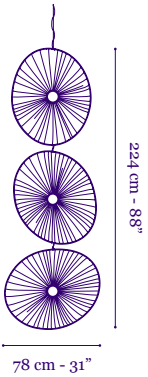

220-240V
Circular FL with ECG
dimnable [Type C, E, J]
6 x 55W bulbs

120V UL listed
Circular FL with ECG
dimnable [Type A]
6 x 55W bulbs