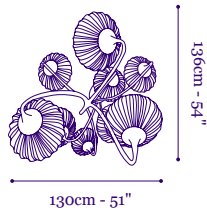

9 Palms in Cream silk and bronze organza fabric