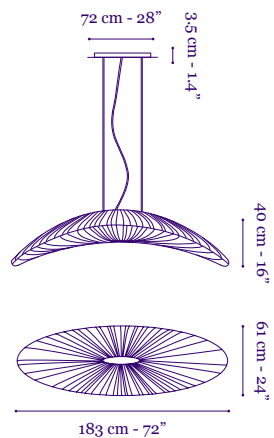

Liana S.
Pendant

Liana S. in Silver silk
Liana S. pendants are suspended from an elliptical, black metal ceiling plate 15 cm - 6" on 72 cm - 28", by 2 metal cables, with a clear electrical cord, 200 cm - 79" long, adjustable height.

220-240V
Tubular FL with ECG
dimmable [Type C, E, J]
4 x 55W bulbs

120V UL listed
Tubular FL with ECG
dimmable
[Type A] 4 x 55W bulbs

Liana S Pendant, Suuria Pendant, Morning Glory in Custom Green. Emerald Building, Chicago. Ph. Christopher Barrett