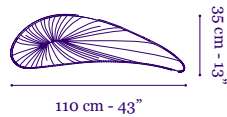

Nana 100 / Nana 200 /
Single Shade / Double Shade/
Gail 2 / Gail 3 /
Avia, Ease and Grace/

Nana 100

Mobile

Nana 100 Mobile in Gold silk

The Nana 100 is suspended with a 4 mm stainless steel cable, pre-cut to specified length up to 500cm - 197", with an electrical cord. Ceiling plate ø 28 cm - 11" and structure are made of metal, powder coated in black.