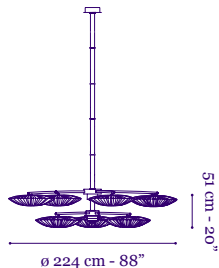

Sunsa 10 / Sunsa 21 /

Sunsa 10
Chandelier

The structure of the Sunsa Chandelier is made of brushed stainless steel.

Shades ø 60 cm - 24"
Minimum chandelier length:
80 cm - 32"
Chandelier ø 224 cm - 88"
Weight: 67kg - 150lb

220-240V or 120V UL listed
CFL Screw-in 20 x 23W bulbs
Total output Power: 460W

Shades ø 76 cm - 30"
Minimum chandelier length:
80 cm - 32"
Chandelier ø 254 cm - 100"
Weight: 90kg - 200lb

220-240V or 120V UL listed
CFL Screw-in 30 x 23W bulbs
Total output Power: 690W