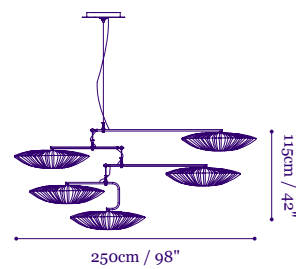

220-240 V Model
Circular FL with ECG
4 x 55W bulbs
Optional:
Dimmable [Type C, E, J]

120 V Model
Circular FL with ECG
4 x 55W bulbs
Optional:
Dimmable [Type A]
UL Listed
2 shades 60cm/24",
2 shades 76cm/30"

Nara Mobile 5

220-240 V Model
Circular FL with ECG
5 x 55W bulbs
Optional:
Dimmable [Type C, E, J]

120 V Model
Circular FL with ECG
5 x 55W bulbs
Optional:
Dimmable [Type A]
UL Listed
5 shades 76cm/30"