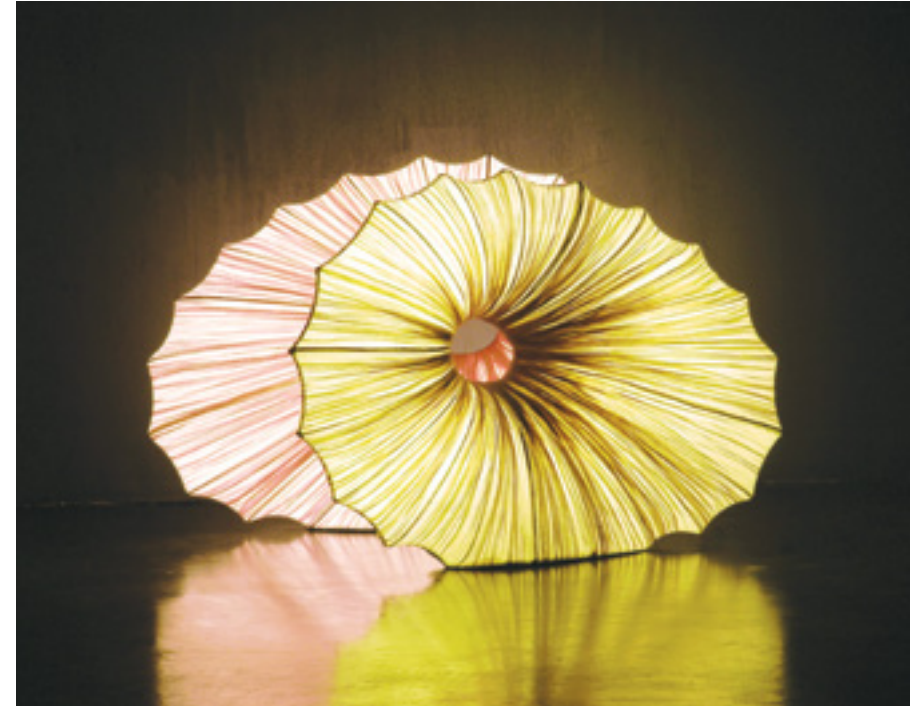

Viola Floor and Table lamps in Rosewood and Grass silk

220-240V
CFL Screw-in 4 x 15W bulbs
Optional:
CFL Screw-in dimmable
[Type A] 4 x 20W bulbs
With dimmer

120V UL listed
CFL Screw-in dimmable
[Type A] 4 x 14W bulbs
With dimmer