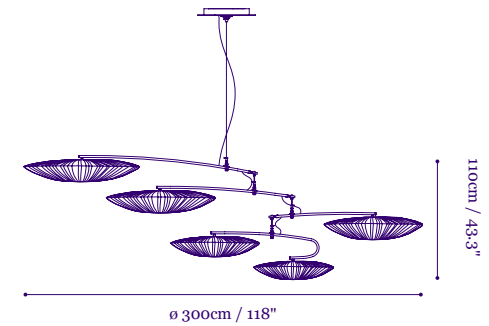

Circular FL with ECG

Dimmable [Type A]

7 x 55W bulbs UL Listed

Dimensions

Shades: 60cm / 24", 68cm / 27", 76cm / 30", 84cm / 33", 90cm / 35"

Cable length is not included within the 110cm / 43.3" height measurements.