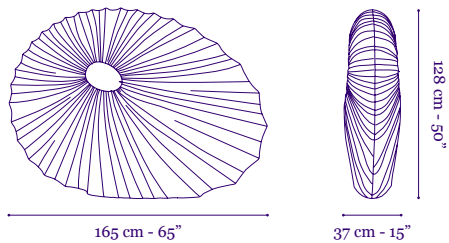

Sikus
Floor Lamp

220-240V
CFL Screw-in dimmable
[Type A] 6 x 20W bulbs
With dimmer

120V UL listed
CFL Screw-in dimmable
[Type A] 6 x 23W bulbs
With dimmer

Sikus
Wall Fixture

220-240V
CFL Screw-in dimmable
[Type A] 6 x 20W bulbs

120V UL listed
CFL Screw-in dimmable
[Type A] 6 x 23W bulbs