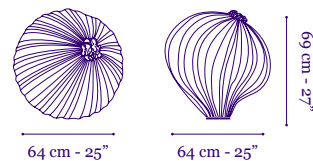

64 Happy Days

Floor Lamp

220-240V
CFL Screw-in 4 x 23W bulbs
Optional:
CFL Screw-in dimmable
[Type A] 4 x 20W bulbs
With dimmer

120V UL listed
CFL Screw-in dimmable
[Type A] 4 x 23W bulbs
With dimmer

46 Happy Days

Floor Lamp

220-240V
CFL Screw-in 1 x 23W bulb
Optional:
CFL Screw-in dimmable
[Type A] 1 x 20W bulb
With dimmer

120V UL listed
CFL Screw-in dimmable
[Type A] 1 x 23W bulb
With dimmer