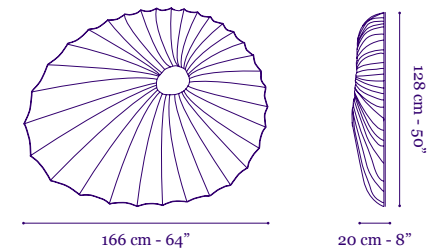

Sikus
Floor Lamp

220-240V
CFL Screw-in dimmable
[Type A] 6 x 20W bulbs
With dimmer

120V UL listed
CFL Screw-in dimmable
[Type A] 6 x 23W bulbs
With dimmer

Sikus
Wall Fixture

220-240V
CFL Screw-in dimmable
[Type A] 6 x 20W bulbs

120V UL listed
CFL Screw-in dimmable
[Type A] 6 x 23W bulbs