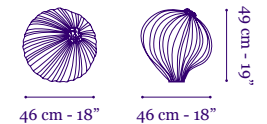

64 Happy Days

Floor Lamp

220-240V
CFL Screw-in 4 x 23W bulbs
Optional:
CFL Screw-in dimmable
[Type A] 4 x 20W bulbs
With dimmer

120V UL listed
CFL Screw-in dimmable
[Type A] 4 x 23W bulbs
With dimmer

46 Happy Days

Floor Lamp

220-240V
CFL Screw-in 1 x 23W bulb
Optional:
CFL Screw-in dimmable
[Type A] 1 x 20W bulb
With dimmer

120V UL listed
CFL Screw-in dimmable
[Type A] 1 x 23W bulb
With dimmer