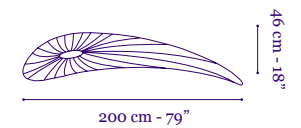

220-240V or 120V UL listed
CFL Screw-in 45 x 15W bulbs