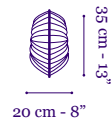

Nana 100 / Nana 200 /
Single Shade / Double Shade/
Gail 2 / Gail 3 /
Avia, Ease and Grace/

Nana 100

Mobile

Nana 100 Mobile in Gold silk

The Nana 100 is suspended with a 4 mm stainless steel cable, pre-cut to specified length up to 500cm - 197", with an electrical cord. Ceiling plate ø 28 cm - 11" and structure are made of metal, powder coated in black.