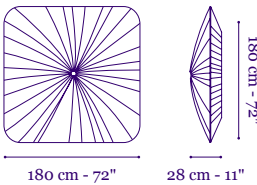

Nara 72

Circular FL with ECG
dimmable [Type A]
6 x 55W bulbs

Nara wall fixture in Flame silk