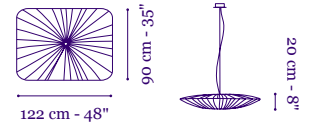

120V UL listed

Nara 30
Circular FL with ECG
dimmable [Type A]
1 x 55W bulb

Nara 35
Circular FL with ECG
dimmable [Type A]
2 x 55W bulbs

Nara 48x35
Tubular FL with ECG
dimmable [Type A]
4 x 55W bulbs

Nara 48
Circular FL with ECG
dimmable [Type A]
4 x 55W bulbs

Nara 61
Circular FL with ECG
dimmable [Type A]
6 x 55W bulbs