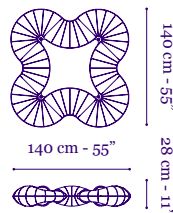

120V UL Listed

Rotini 55"

Tubular FL T5 with ECG
4 x 55W bulbs
Dimmable [Type A, E]

Rotini 208 x 140

Tubular FL T5 with ECG
dimmable [Type C, E, J]
6 x 55W bulbs