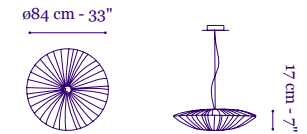

Stand By 95

Circular FL with ECG
dimmable [Type A]
9 x 55W bulbs