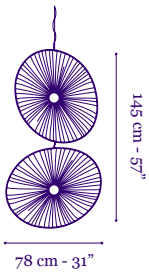

The Gails are suspended with a 4 mm stainless steel cable, pre-cut to specified length up to 500cm - 197", with an electrical cord. Ceiling plate \varnothing 28 cm - 11" and structure are made of metal, powder coated in black.