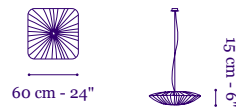

120V UL listed

Nara 24
Circular FL with ECG
dimmable [Type A]
1 x 55W bulb