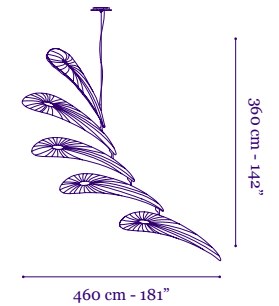

220-240V or 120V UL listed
CFL Screw-in 45 x 15W bulbs

Nana 100 and 200, Single or Double shade

Pendant

Nana 200 with two shades in Orange silk

Both Nana 100 and Nana 200 are available with three shades as well. The shade combinations can come on one or two cables.