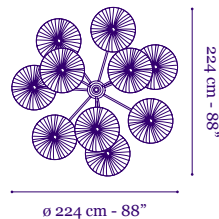

Sunsa 10
Chandelier

The structure of the Sunsa Chandelier is made of brushed stainless steel.

Shades ø 60 cm - 24"
Minimum chandelier length:
80 cm - 32"
Chandelier ø 224 cm - 88"
Weight: 67kg - 150lb

220-240V or 120V UL listed
CFL Screw-in 20 x 23W bulbs
Total output Power: 460W

Shades ø 76 cm - 30"
Minimum chandelier length:
80 cm - 32"
Chandelier ø 254 cm - 100"
Weight: 90kg - 200lb

220-240V or 120V UL listed
CFL Screw-in 30 x 23W bulbs
Total output Power: 690W

Sunsa 21
Chandelier

The structure of the Sunsa Chandelier is made of brushed stainless steel.
Maximum chandelier length: 600 cm - 320", Maximum chandelier diameter: 330 cm - 130"

Shades ø 60 cm - 24"
Minimum chandelier length:
150 cm - 60"
Chandelier ø 300 cm - 118"
Weight: 135kg - 300lb

220-240V or 120V UL listed
CFL Screw-in 42 x 23W bulbs
Total output Power: 966W

Shades ø 76 cm - 30"
Minimum chandelier length:
150 cm - 60"
Chandelier ø 330 cm - 130"
Weight: 185kg / 415lb

220-240V or 120V UL listed
CFL Screw-in 63 x 23W bulbs
Total output Power: 1,449W