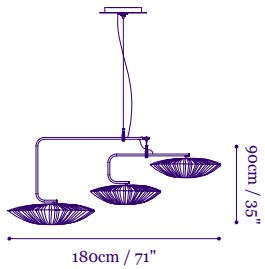

Mobiles are suspended from a brushed stainless steel ceiling plate, a 4 mm stainless steel cable, pre-cut to specified length, with a clear electrical cord.

Nara Mobile 3