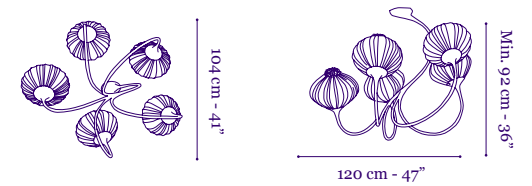

120V UL listed
CFL Screw-in dimmable
[Type A] 3 x 14W bulbs

146

5 Palms
Ceiling Fixture

220-240V
CFL Screw-in 5 x 15W bulbs
Optional:
CFL Screw-in dimmable
[Type A] 5 x 20W bulbs

120V UL listed
CFL Screw-in dimmable
[Type A] 5 x 14W bulbs