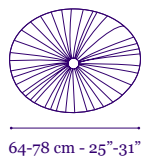

Gail 3 mobile in Curry silk, Private Residence