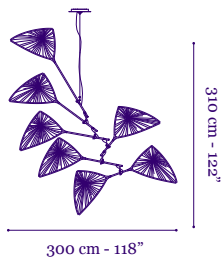

Ease 7 mobile

120V or 220-240V

Tubular FL with ECG

14 x 18W bulbs for five shades