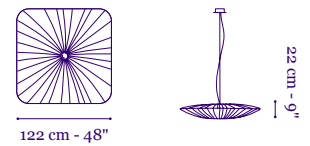

120V UL listed

Nara 30
Circular FL with ECG
dimmable [Type A]
1 x 55W bulb

Nara 35
Circular FL with ECG
dimmable [Type A]
2 x 55W bulbs

Nara 48x35
Tubular FL with ECG
dimmable [Type A]
4 x 55W bulbs

Nara 48
Circular FL with ECG
dimmable [Type A]
4 x 55W bulbs

Nara 61
Circular FL with ECG
dimmable [Type A]
6 x 55W bulbs