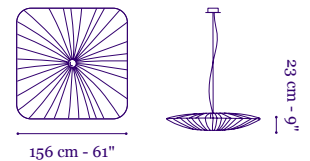

120V UL listed

Nara 30
Circular FL with ECG
dimmable [Type A]
1 x 55W bulb

Nara 35
Circular FL with ECG
dimmable [Type A]
2 x 55W bulbs

Nara 48x35
Tubular FL with ECG
dimmable [Type A]
4 x 55W bulbs

Nara 48
Circular FL with ECG
dimmable [Type A]
4 x 55W bulbs

Nara 61
Circular FL with ECG
dimmable [Type A]
6 x 55W bulbs