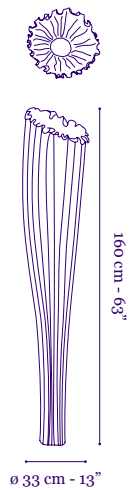

Horn
Floor Lamp

220-240V
Tubular FL with ECG
dimmable [Type C, E]
1 x 55W bulbs

120V UL listed
Tubular FL with ECG
dimmable [Type C, E]
1 x 55W bulbs

Merkid
Table Lamp

220-240V
CFL Screw-in 1 x 23W bulb
Optional:
CFL Screw-in dimmable
[Type A] 1 x 20W bulb

120V UL listed
CFL Screw-in dimmable
[Type A] 1 x 23W bulb