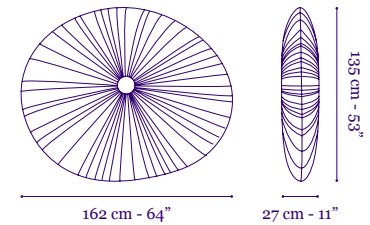

Sahara
Floor Lamp

220-240V
CFL Screw-in dimmable
[Type A] 6 x 20W bulbs
With dimmer

120V UL listed
CFL Screw-in dimmable
[Type A] 6 x 23W bulbs
With dimmer

Sahara
Wall Fixture

220-240V
CFL Screw-in dimmable
[Type A] 7 x 20W bulbs

120V UL listed
CFL Screw-in dimmable
[Type A] 7 x 23W bulbs