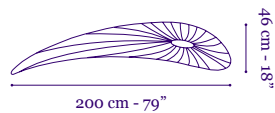

Double Shades
CFL 18 x 15W bulbs

Double Shades
CFL 18 x 15W bulbs