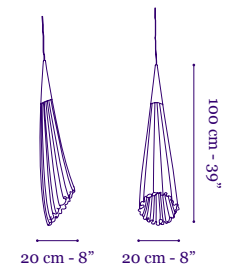

Suuria Son

Table Lamp or Pendant

Suuria Son pendants are suspended from a black ceiling plate 16 cm - 6.5" by a black electrical cord 200 cm - 78".

220-240V

CFL Screw-in 1 x 23W bulb

Optional:

CFL Screw-in dimmable

[Type A] 1 x 20W bulb

120V

CFL Screw-in dimmable

[Type A] 1 x 23W bulb

UL Listed

Chili

Pendant

Chili pendants in Flame silk
Chili pendants are suspended from a black ceiling plate 16 cm - 6.5" by a black electrical cord 200 cm - 78".

220-240V

CFL Screw-in 1 x 23W bulb

Optional:

CFL Screw-in dimmable

[Type A] 1 x 20W bulb

120V UL listed

CFL Screw-in dimmable

[Type A] 1 x 23W bulb