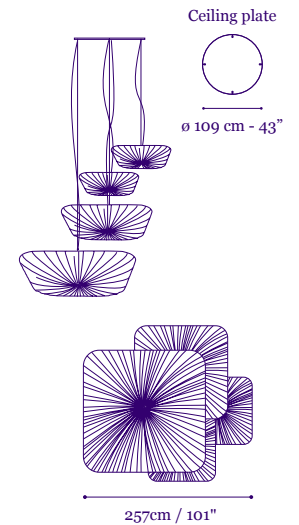

2 shades 90cm /35"

1 shade 122 cm /48"

1 shade 156 cm /61"

12 x 55W bulbs

Composition 2

3 shades 90cm/35"

1 shade 122 cm/48"

10 x 55W bulbs

Composition 3

1 shade 60cm/24"

1 shade 68cm/27"

1 shade 76cm/30"

1 shade 84cm/33"

5 x 55W bulbs

*Additional Nara Quartet
Compositions available.

120 V Model UL listed

Circular FL with ECG

12x 55W bulbs

Optional:

Circular FL with ECG
dimmable [Type A,]

12x 55W bulbs

*Output power of the
composition equals summary
of output powers for
each shade.

Custom Ceiling Panels, Radisson Hotel, Bucharest, Romania, Photo: Serban Boncioieat