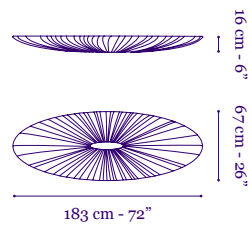

Liana in Smoke silk, Private Residence

Liana S.
Pendant

Liana S. in Silver silk
Liana S. pendants are suspended from an elliptical, black metal ceiling plate 15 cm - 6" on 72 cm - 28", by 2 metal cables, with a clear electrical cord, 200 cm - 79" long, adjustable height.