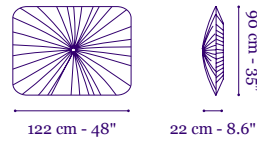

Nara 122

Circular FL with ECG
4 x 55W bulbs

Optional:
Circular FL with ECG
dimmable [Type C, E, J]
4 x 55W bulbs