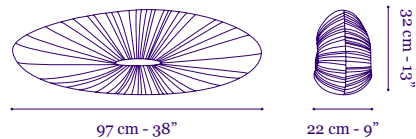

Bassito
Floor Lamp

220-240V
CFL Screw-in 5 x 15W bulbs
Optional:
CFL Screw-in dimmable
[Type A] 5 x 20W bulbs
With dimmer

120V UL listed
CFL Screw-in dimmable
[Type A] 5 x 14W bulbs
With dimmer

Rigua
Floor and Table Lamp

220-240V
CFL Screw-in 4 x 15W bulbs
Optional:
CFL Screw-in dimmable
[Type A] 4 x 20W bulbs
With dimmer

120V UL listed
CFL Screw-in dimmable
[Type A] 4 x 14W bulbs
With dimmer