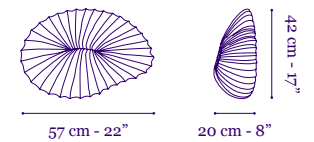

120V UL listed

CFL Screw-in dimmable

[Type A] 2 x 23W bulbs