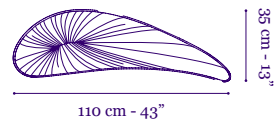

Double Shades

Tubular FL with ECG
Dimmable [Type C, E, J]
4 x 55W bulbs

Double Shades
Tubular FL with ECG
Dimmable [Type A, E]
4 x 55W bulbs