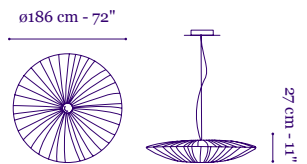

Stand By 95

Circular FL with ECG
dimmable [Type A]
9 x 55W bulbs