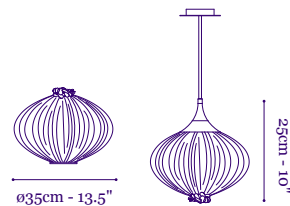

Suuria Son

Table Lamp or Pendant

Suuria Son pendants are suspended from a black ceiling plate 16 cm - 6.5" by a black electrical cord 200 cm - 78".

220-240V

CFL Screw-in 1 x 23W bulb

Optional:

CFL Screw-in dimmable

[Type A] 1 x 20W bulb

120V

CFL Screw-in dimmable

[Type A] 1 x 23W bulb

UL Listed

Chili

Pendant

Chili pendants in Flame silk
Chili pendants are suspended from a black ceiling plate 16 cm - 6.5" by a black electrical cord 200 cm - 78".

220-240V

CFL Screw-in 1 x 23W bulb

Optional:

CFL Screw-in dimmable

[Type A] 1 x 20W bulb

120V UL listed

CFL Screw-in dimmable

[Type A] 1 x 23W bulb