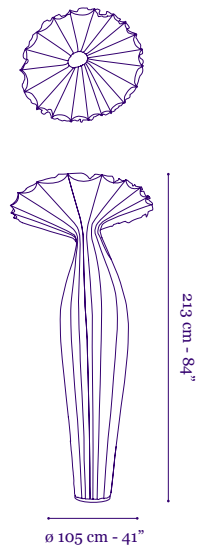

Morning Glory Floor Lamp

220-240V
Tubular FL with ECG
dimmable [Type C, E]
2 x 55W bulbs

120V UL listed
Tubular FL with ECG
dimmable [Type C, E]
2 x 55W bulbs

Limited Edition of 'Live and Let Dye' Custom printed Morning Glory