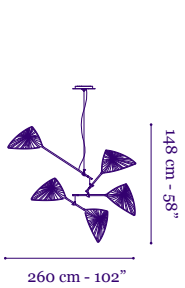

Avia 5 mobile

120V or 220-240V

Tubular FL with ECG

10 x 18W bulbs for five shades