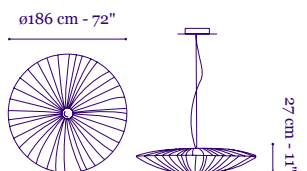

Stand By 95

Circular FL with ECG
dimmable [Type A]
9 x 55W bulbs