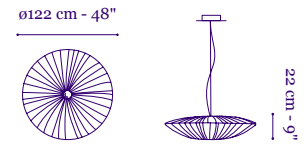

Stand By 95

Circular FL with ECG
dimmable [Type A]
9 x 55W bulbs