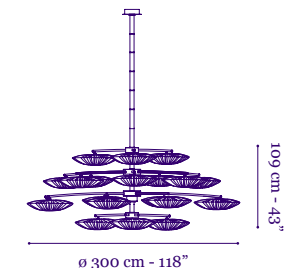

Shades ø 76 cm - 30"
Minimum chandelier length:
150 cm - 60"
Chandelier ø 330 cm - 130"
Weight: 185kg / 415lb

220-240V or 120V UL listed
CFL Screw-in 63 x 23W bulbs
Total output Power: 1,449W