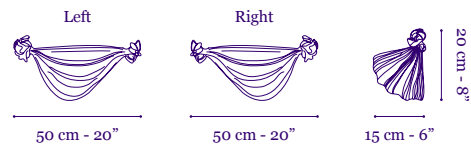

Candy
Wall Fixture

230V
CFL Screw-in 1 x 15W bulb
Optional:
CFL Screw-in dimmable
[Type A] 1 x 20W bulb

120V UL listed
CFL Screw-in dimmable
[Type A] 1 x 14W bulb

Fan
Wall Fixture

220-240V
CFL Screw-in 1 x 15W bulb
Optional:
CFL Screw-in dimmable
[Type A] 1 x 20W bulb

120V UL listed
CFL Screw-in dimmable
[Type A] 1 x 14W bulb