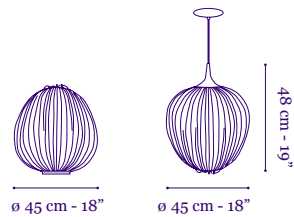

220-240V

CFL Screw-in 1 x 23W bulb

Optional:

CFL Screw-in dimmable

[Type A] 1 x 20W bulb

120V UL listed

CFL Screw-in dimmable

[Type A] 1 x 23W bulb