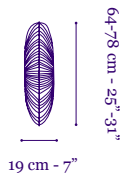

Gail 3 mobile in Curry silk, Private Residence