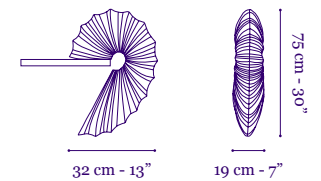

Contrare
Wall Fixture

220-240V
CFL Screw-in 2 x 23W bulbs
Optional:
CFL Screw-in dimmable
[Type A] 2 x 20W bulbs

120V UL listed
CFL Screw-in dimmable
[Type A] 2 x 23W bulbs

Same Same
Shelf Lamp

220-240V
CFL Screw-in 3 x 15W bulbs
Optional:
CFL Screw-in dimmable
[Type A] 3 x 20W bulbs

120V UL listed
CFL Screw-in dimmable
[Type A] 3 x 14W bulbs