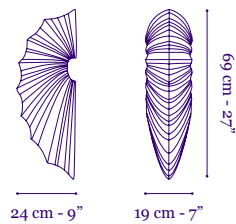

Contrare
Wall Fixture

220-240V
CFL Screw-in 2 x 23W bulbs
Optional:
CFL Screw-in dimmable
[Type A] 2 x 20W bulbs

120V UL listed
CFL Screw-in dimmable
[Type A] 2 x 23W bulbs

Same Same
Shelf Lamp

220-240V
CFL Screw-in 3 x 15W bulbs
Optional:
CFL Screw-in dimmable
[Type A] 3 x 20W bulbs

120V UL listed
CFL Screw-in dimmable
[Type A] 3 x 14W bulbs