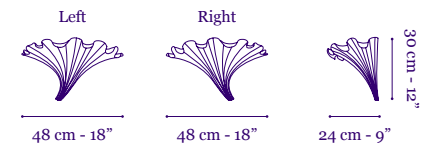

Candy
Wall Fixture

230V
CFL Screw-in 1 x 15W bulb
Optional:
CFL Screw-in dimmable
[Type A] 1 x 20W bulb

120V UL listed
CFL Screw-in dimmable
[Type A] 1 x 14W bulb

Fan
Wall Fixture

220-240V
CFL Screw-in 1 x 15W bulb
Optional:
CFL Screw-in dimmable
[Type A] 1 x 20W bulb

120V UL listed
CFL Screw-in dimmable
[Type A] 1 x 14W bulb