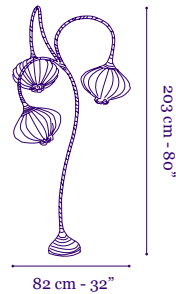

120V UL listed
CFL Screw-in dimmable
[Type A] 3 x 14W bulbs
With dimmer

Palm
Wall Fixture

The Palm Wall has left and right facing options. Please specify the required direction when ordering. It is recommended that the Palm Wall be installed as a pair or a combination of pairs.