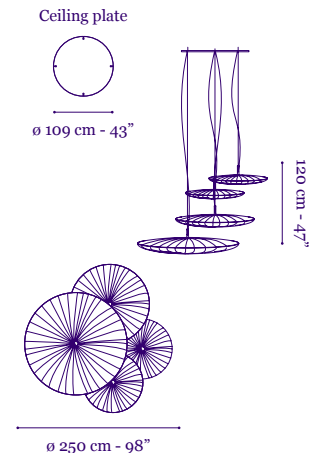

Stand By
Trio Pendants

220-240V
Circular FL with ECG
10 x 55W bulbs
Optional:
Circular FL with ECG
dimmable [Type C, E, J]
10 x 55W bulbs

120V UL listed
Circular FL with ECG
dimmable [Type A]
10 x 55W bulbs

Composition 1
1 shade 90 cm - 35"
1 shade 122 cm - 48"
1 shade 156 cm - 61"
10 x 55W bulbs

Composition 2
1 shade 90cm/ 35"
1 shade 90 cm/ 35"
1 shade 122cm/ 48"
8 x 55W bulbs

Composition 3
1 shade 60cm/ 24"
1 shade 76cm/ 30"
1 shade 84 cm/ 33"
4 x 55W bulbs

Stand By
Quartet Pendants

220-240V
Circular FL with ECG
12 x 55W bulbs
Optional:
Circular FL with ECG
dimmable [Type C, E, J]
12 x 55W bulbs

120V UL listed
Circular FL with ECG
dimmable [Type A]
12 x 55W bulbs

Composition 1
2 shades 90 cm - 35"
1 shade 120 cm - 48"
1 shade 156 cm - 61"
12 x 55W bulbs

Composition 2
3 shades 90 cm/ 35"
1 shade 122cm/ 48"
10 x 55W bulbs

Composition 3
1 shade 60cm/24"
1 shade 68cm/27"
1 shade 76cm/30"
1 shade 84 cm/33"
5 x 55W bulbs