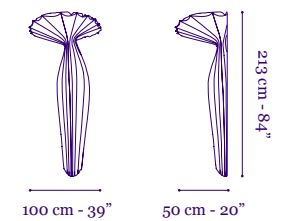

Medusa

Wall Fixture

220-240V
CFL Screw-in 1 x 15W bulb
Optional:
CFL Screw-in dimmable
[Type A] 1 x 20W bulb

120V UL listed
CFL Screw-in dimmable
[Type A] 1 x 14W bulb

Evening Glory 100

Wall Fixture

220-240V
Tubular FL with ECG
dimmable [Type C, E, J]
2 x 55W bulbs

120V UL listed
Tubular FL with ECG
dimmable [Type A]
2 x 55W bulbs