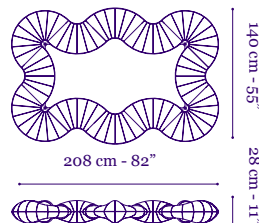

Rotini 82 x 55

Tubular FL T5 with ECG
6 x 55W bulbs
Dimmable [Type A, E]

Rotini 140 in Shell silk at Sphinx Studio, Lucerne Switzerland