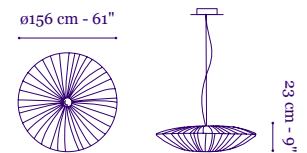

Stand By 95

Circular FL with ECG
dimmable [Type A]
9 x 55W bulbs