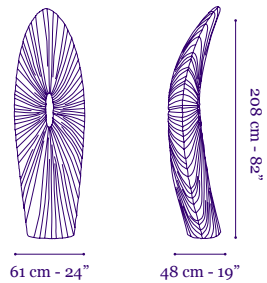

Maestro
Floor Lamp

220-240V
Tubular FL with ECG
dimmable [Type C, E]
4 x 55W bulbs

120V UL listed
Tubular FL with ECG
dimmable [Type C, E]
4 x 55W bulbs

Viola
Floor and Table Lamp

220-240V
CFL Screw-in 4 x 15W bulbs
Optional:
CFL Screw-in dimmable
[Type A] 4 x 20W bulbs
With dimmer

120V UL listed
CFL Screw-in dimmable
[Type A] 4 x 14W bulbs
With dimmer