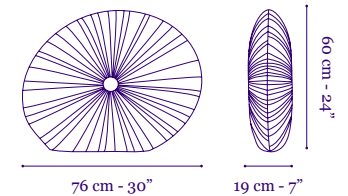

Bassito
Floor Lamp

220-240V
CFL Screw-in 5 x 15W bulbs
Optional:
CFL Screw-in dimmable
[Type A] 5 x 20W bulbs
With dimmer

120V UL listed
CFL Screw-in dimmable
[Type A] 5 x 14W bulbs
With dimmer

Rigua
Floor and Table Lamp

220-240V
CFL Screw-in 4 x 15W bulbs
Optional:
CFL Screw-in dimmable
[Type A] 4 x 20W bulbs
With dimmer

120V UL listed
CFL Screw-in dimmable
[Type A] 4 x 14W bulbs
With dimmer