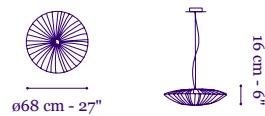

Stand By 30

Circular FL with ECG
dimmable [Type A]
1 x 55W bulb