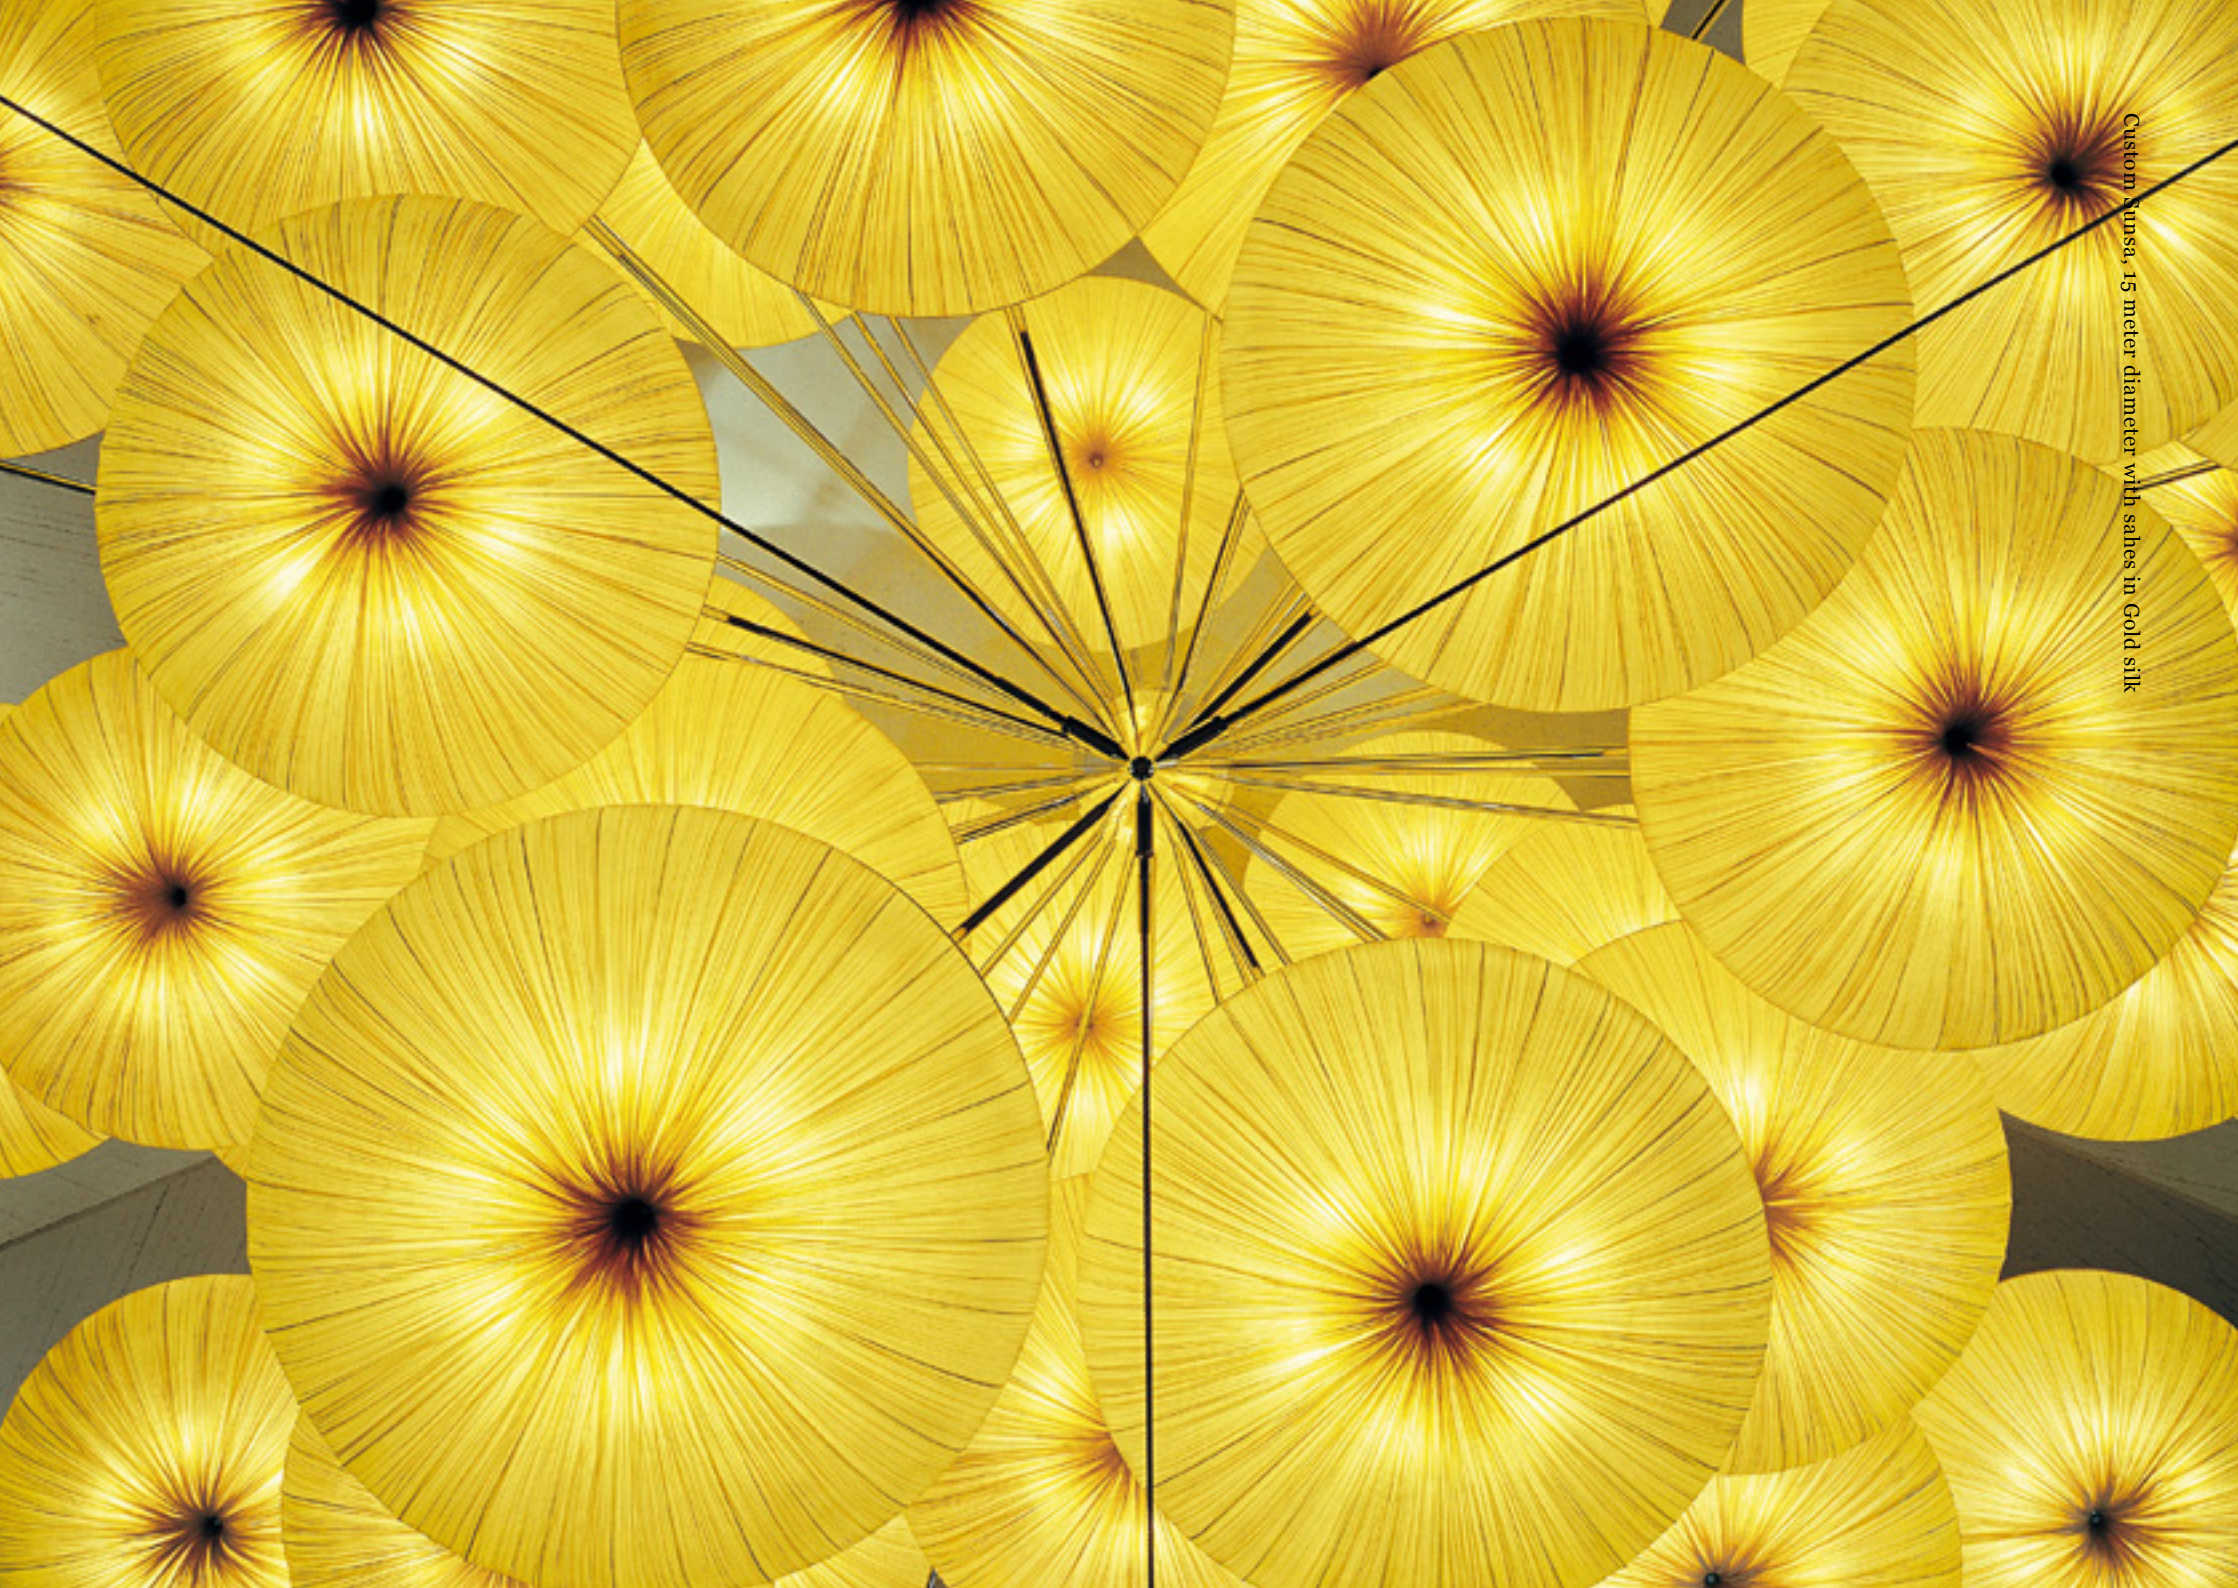

Custom Sunsa, 5 meter high and 6 meter diameter with shades in Silver, Rust and Grass silk

Custom Sunsa, 15 meter diameter with sahes in Gold silk

Jewel

Design by Aqua Creations

The Jewel collection of elegant and lyrical suspended kinetic mobiles is intended for large spaces. The mobile structures allow the creation of variable compositions of shades that sway as if blown by a breeze. Their movement creates a magical environment. The pieces in this collection are customizable including single and multiple shade options to fit a specific space.