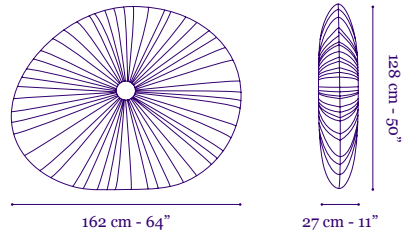

Sahara
Floor Lamp

220-240V
CFL Screw-in dimmable
[Type A] 6 x 20W bulbs
With dimmer

120V UL listed
CFL Screw-in dimmable
[Type A] 6 x 23W bulbs
With dimmer

Sahara
Wall Fixture

220-240V
CFL Screw-in dimmable
[Type A] 7 x 20W bulbs

120V UL listed
CFL Screw-in dimmable
[Type A] 7 x 23W bulbs