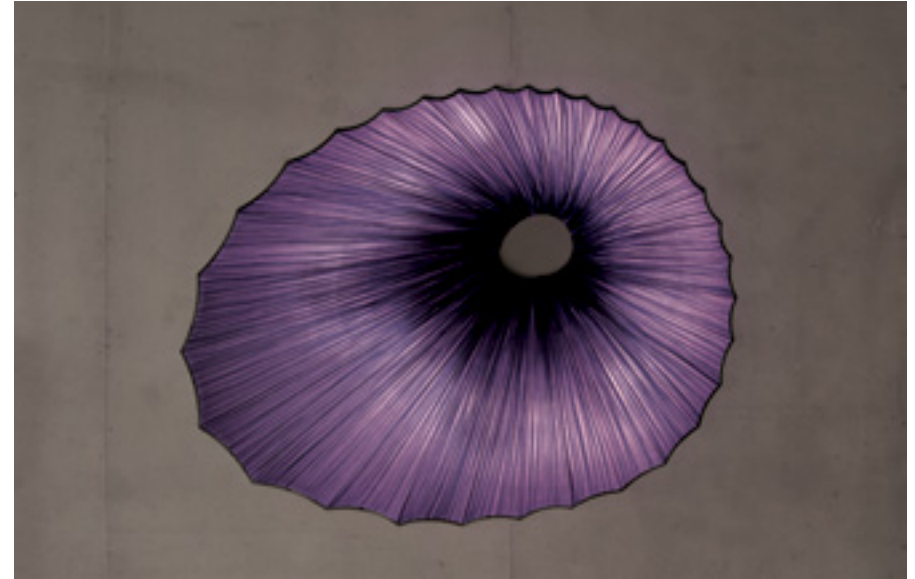

Sikus
Wall Fixture

Sikus Wall fixture in Dark silk

220-240V
CFL Screw-in dimmable
[Type A] 6 x 20W bulbs

120V UL listed
CFL Screw-in dimmable
[Type A] 6 x 23W bulbs