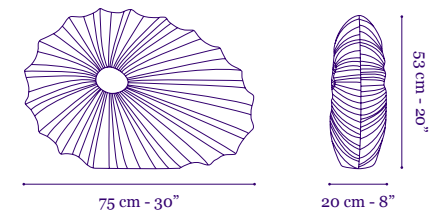

Maestro
Floor Lamp

220-240V
Tubular FL with ECG
dimmable [Type C, E]
4 x 55W bulbs

120V UL listed
Tubular FL with ECG
dimmable [Type C, E]
4 x 55W bulbs

Viola
Floor and Table Lamp

220-240V
CFL Screw-in 4 x 15W bulbs
Optional:
CFL Screw-in dimmable
[Type A] 4 x 20W bulbs
With dimmer

120V UL listed
CFL Screw-in dimmable
[Type A] 4 x 14W bulbs
With dimmer