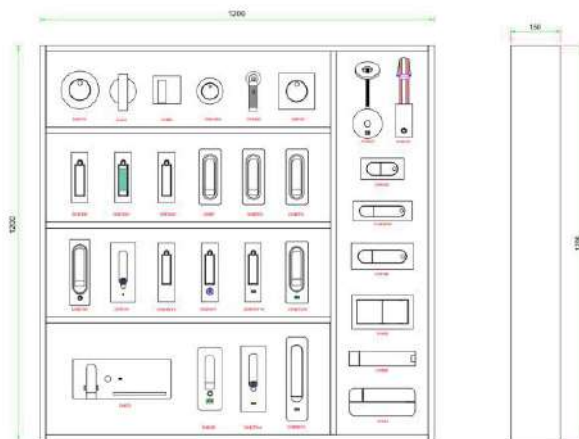

906

920

DL-910GH  
D45\*H90mm

DL-912B  
L686\*W50\*H30mm

MJ6007W  
L370\*H210mm

10290W  
D550\*H66mm  
D760\*H80mm

9082W  
D350mm  
D600mm  
D800mm

8956W  
D450mm  
D600mm