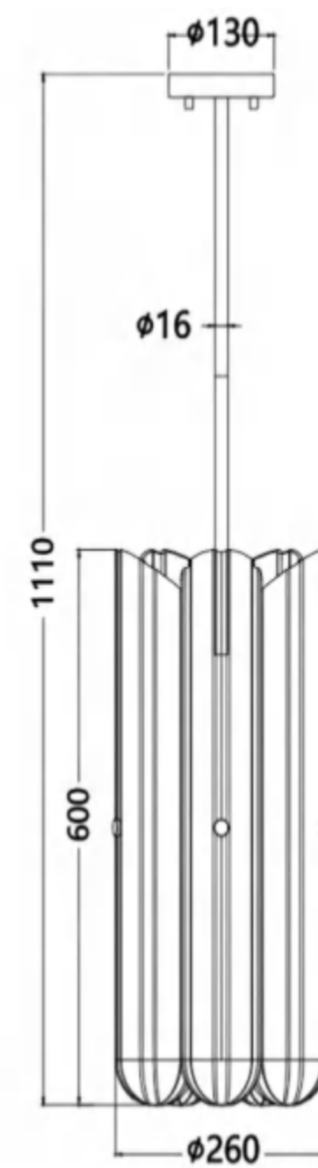

LARTE  LUCE®

MD8338-26

COLOR:GOLD PLATING

POWER: SMD 120W

COLOR TEMPERATURE:2700K

CRI:80Ra

MATERIAL:IRON+GLASS

SIZE(MM):1410*230*835

MX8338-24

COLOR:GOLD PLATING
POWER: SMD 110W
COLOR TEMPERATURE:2700K
CRI:80Ra
MATERIAL:IRON+GLASS
SIZE(MM): 650*375

MD8338-20+8

COLOR:GOLD PLATING

POWER: SMD 230W

COLOR TEMPERATURE:2700K

CRI:80Ra

MATERIAL:IRON+GLASS

SIZE(MM): 760*1220

MD8338-5

COLOR:GOLD PLATING

POWER: SMD 50W

COLOR TEMPERATURE:2700K

CRI:80Ra

MATERIAL:IRON+GLASS

SIZE(MM): 260*1100