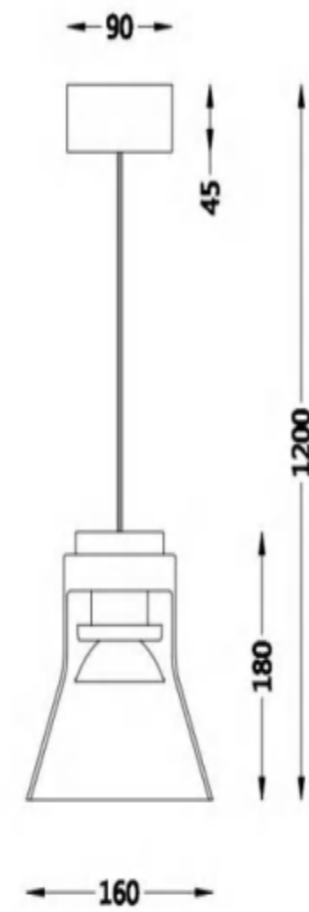

CRI:90Ra

MATERIAL:Aluminum+Steel+Glass

SIZE(MM): 150*383*1500

MD8411-1

COLOR:transparent glass

POWER: LED 3.6W

COLOR TEMPERATURE:3000K

CRI:90Ra

MATERIAL:Aluminum+Steel+Glass

SIZE(MM): 250*110*1200

MD8401-1

COLOR:Matte Brushed Nickel+transparent glass

POWER: COB+LED 7.2W

COLOR TEMPERATURE:3000K

CRI:90Ra

MATERIAL:Aluminum+Glass