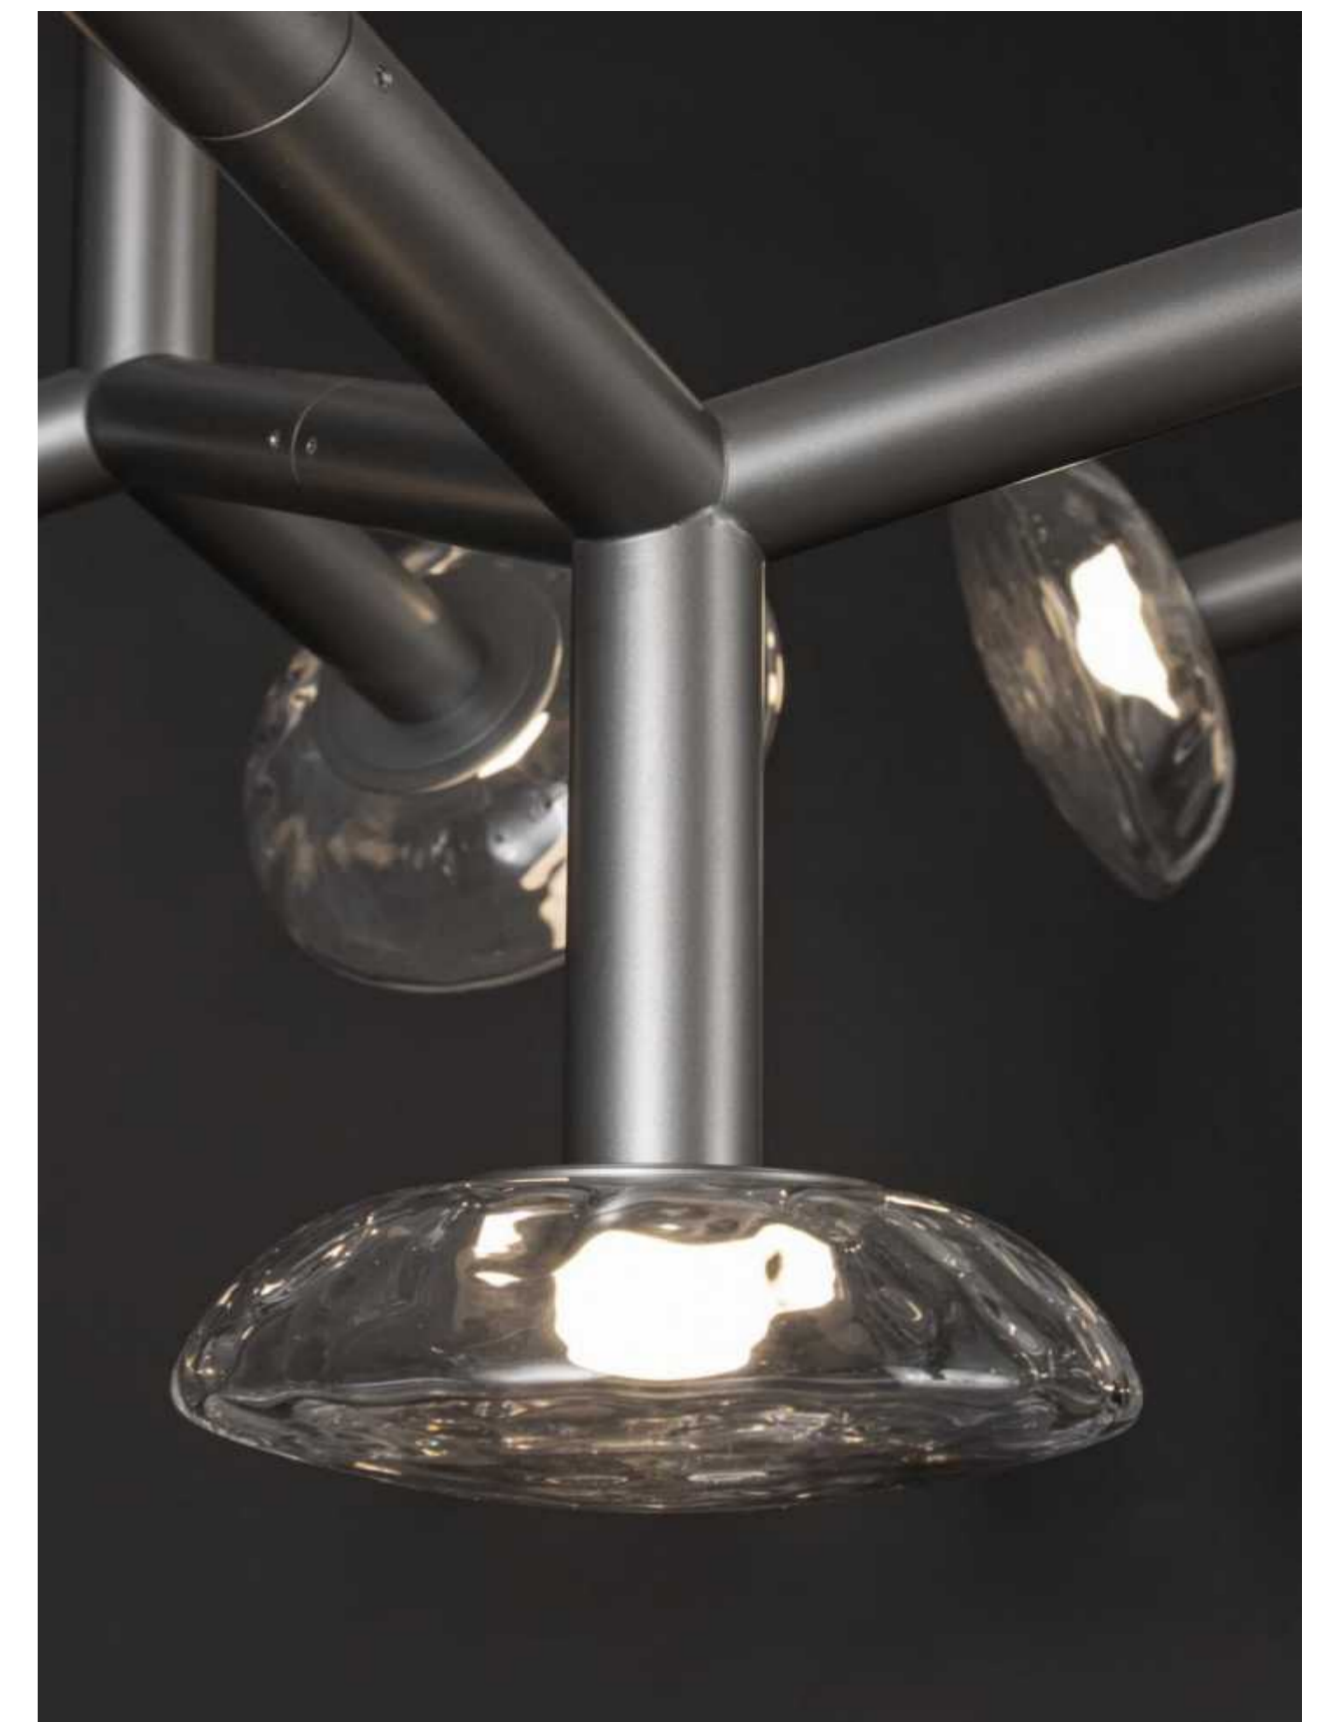

MD8332-24

COLOR: Gunmetal Black / Wood Grain

POWER: G9 60W

COLOR TEMPERATURE: 3000K

CRI: 90Ra

MATERIAL: Steel + Aluminum + Glass

SIZE(MM): 1120*610*1500