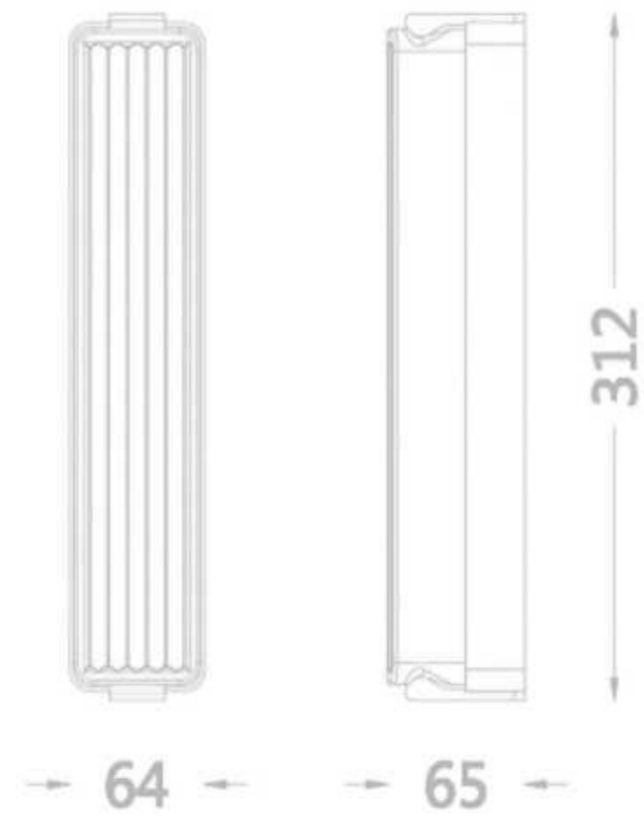

SIZE (MM):580*580*195

MD8329-42-970

COLOR:Black

POWER:210W LED

COLOR TEMPERATURE:2700K

MATERIAL:Auminum+iron+Glass

SIZE(MM):970*970*312

WEIGHT:50KG

COLOR:Black

POWER:5WLED

COLOR TEMPERATURE:2700K

CRI:90Ra

MATERIAL:Aluminum+iron+Glass

SIZE(MM):64*65*312

WEGHT:1.2KG

MD8329-2-320

COLOR:Black

POWER:10W LED

COLOR TEMPERATURE:2700K

CRI:90Ra

MATERIAL:Aluminum+iron+GLASS

SIZE(MM):64*97*312

WEIGHT:1.9KG

MB8329-6-320

COLOR:Black

POWER:30W LED

COLOR TEMPERATURE:2700K

CRI:90Ra

MATERIAL:Aluminum+iron+Glass

SIZE(MM):408*130*312

WEIGHT:7KG

MD8329-4-320