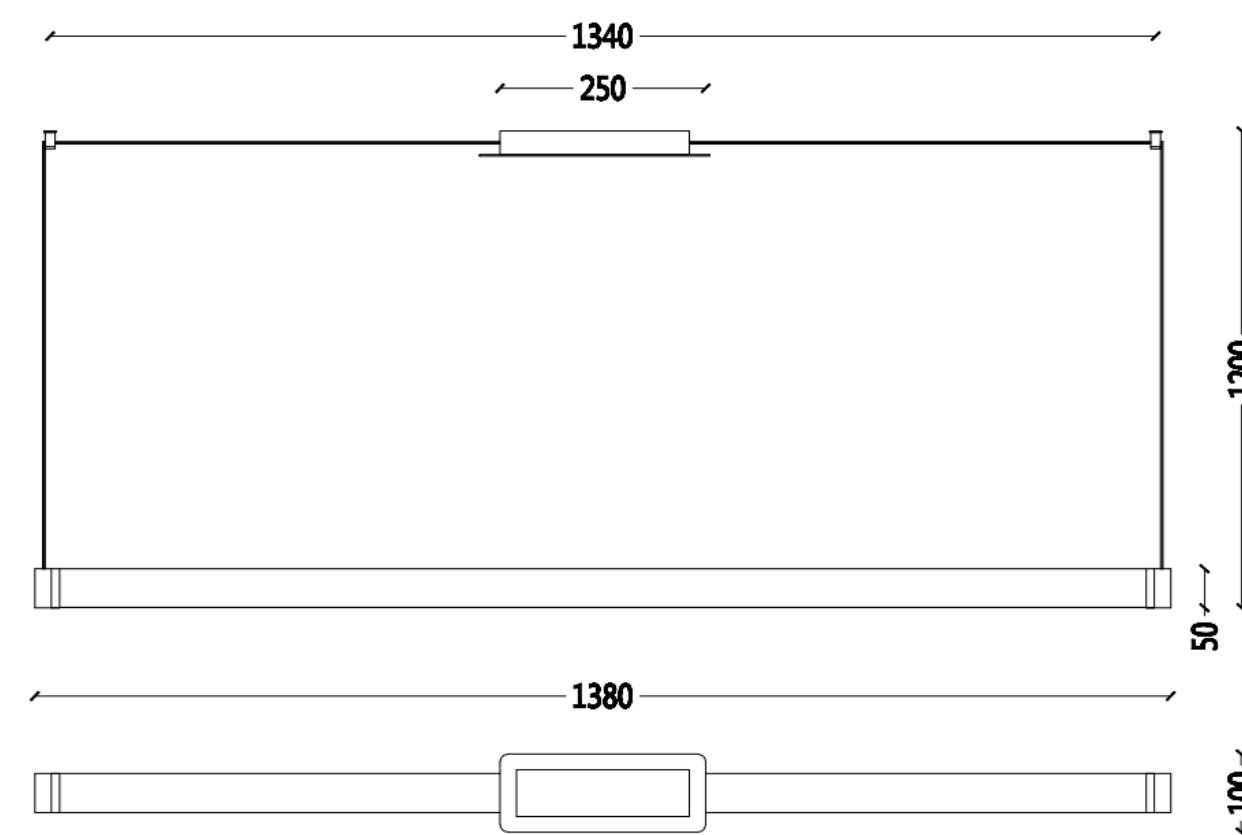

FINGER: 90Ra

MATERIAL: Aluminum + Iron + PC

SIZE: 50*50*1380mm

MD8309-2-1350

COLOR: Pearlblack / Titaniumgold
POWER: 13W LED
COLOR TEMPERATURE: 3000K
FINGER: 90Ra
MATERIAL: Aluminum + Iron + PC
SIZE: 50*50*1350mm