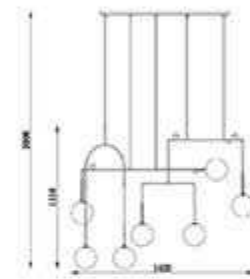

Color: 1.White+nebula stone 2.black 3.grey

Material:Rock+PC

Bulb:LED 40W 3000K

MD8262-5A

Size(mm):L750*W520*H1000MM,H1800

Color: black+gold

Material:metal+Glass

Bulb:LED3V-7*3W-3000K