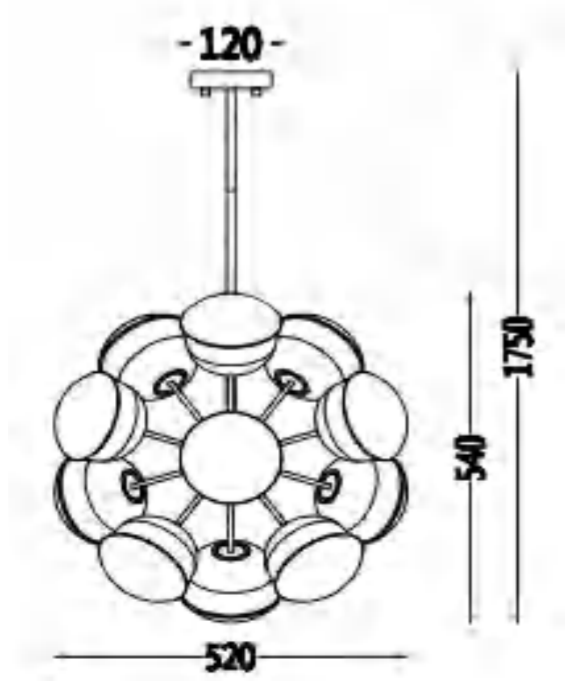

MATERIAL:Aluminum+Glass

SIZE(MM):150*150*270

WEIGHT:0.7 KG

MX8328-5

COLOR:Brushed nickel color

POWER:12.5W G9 LED

MATERIAL:Aluminum+iron+Glass

SIZE(MM):440*425*280