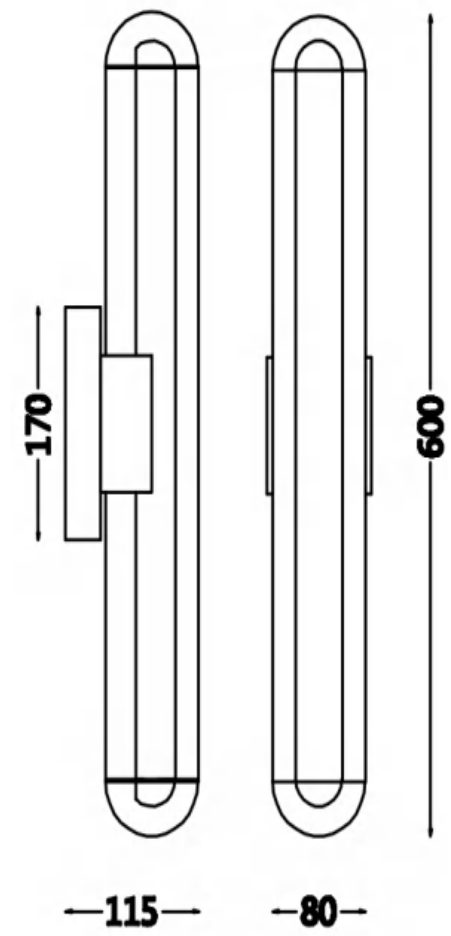

WALL LAMP

MD8311-600

COLOR: Silver / Champagne golden

POWER: 5W LED

COLOR TEMPERATURE: 3000K

FINGER: 90Ra

MATERIAL: Aluminum + iron + Glass

SIZE: 80*115*600mm