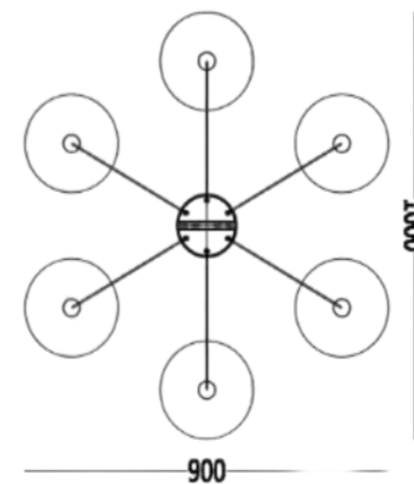

MD8330-6

COLOR: Bright nicke

IPOWER: above 3w*6+below 4w*6=42W LED

COLOR TEMPERATURE: above 2000+below 3000K

CRI: 90Ra

MATERIAL: Aluminum+Steel+Glass

SIZE(MM): Ø900*1500