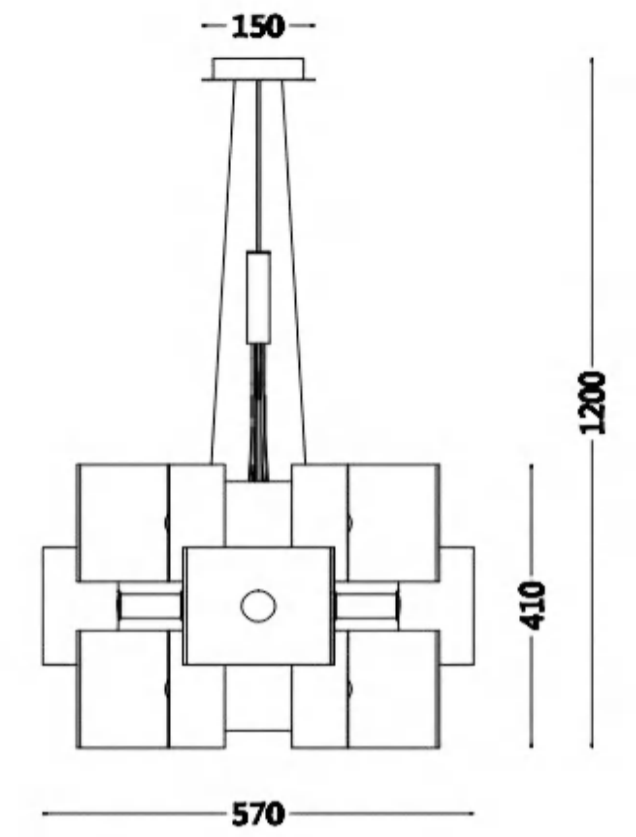

MD8326-12

COLOR:Brushed Satin Nickel
POWER:60W E14 LED
COLOR TEMPERATURE:3000K
CRI:90Ra
MATERIAL:Aluminum+iron+Glass
SIZE(MM):570*570*410
WEIGHT:6KG