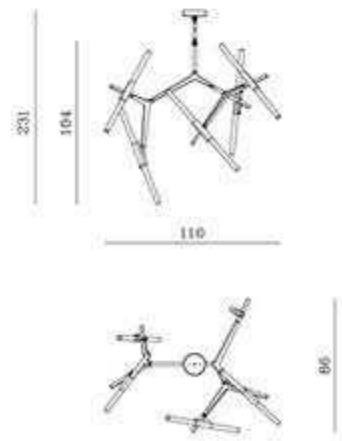

MD8058-10

Size(mm):L1100XW860XH1040MM

Color: Golden/Black/Chrome

Material:Aluminum+Glass

Bulb: G9*10

MD8080-8

Size(mm):L2090XW810XH550MM

Color: Black/Golden/Chrome+Clear