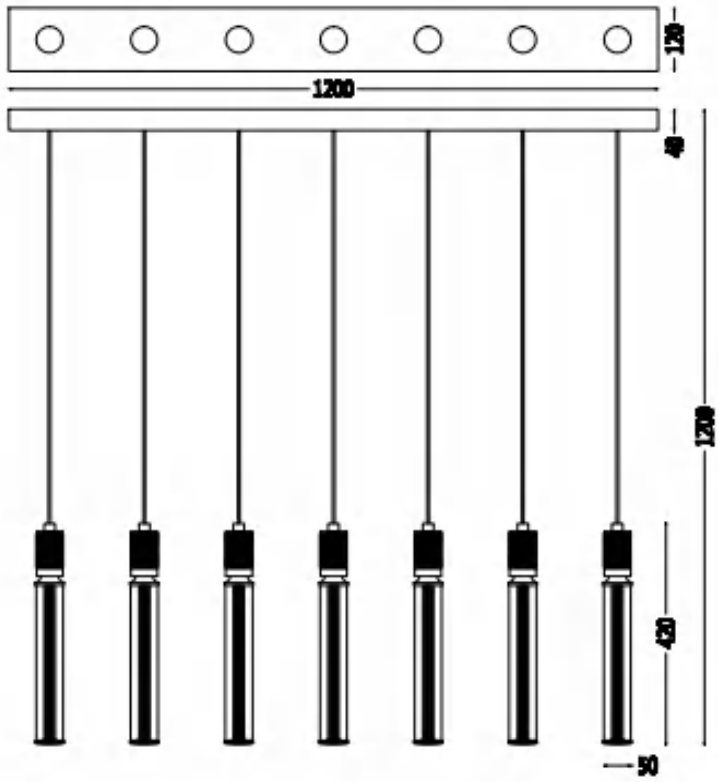

PENDENT LAMP

MD8316-L-7

COLOR: GOLD / BLACK
POWER: 42W LED
COLOR TEMPERATURE: 3000K
FINGER: 90Ra
MATERIAL: Aluminum + Iron + Glass
SIZE: 1200*120*1200mm