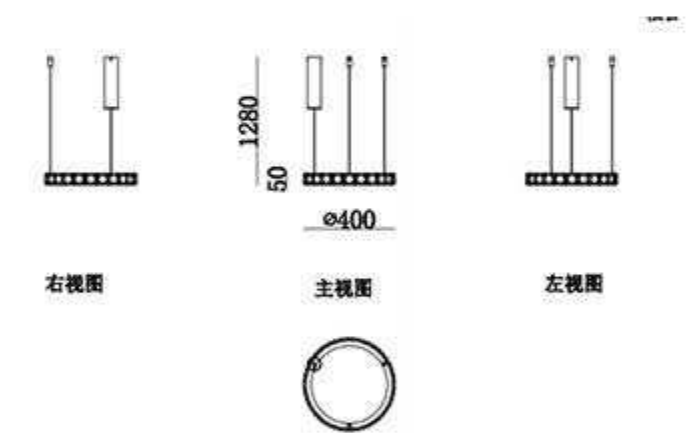

MD8237-400

Size(mm):D400*H50MM

Color: Nickel/Golden

Material:Aluminum+glass

Bulb:LED 35W 12V 3000K