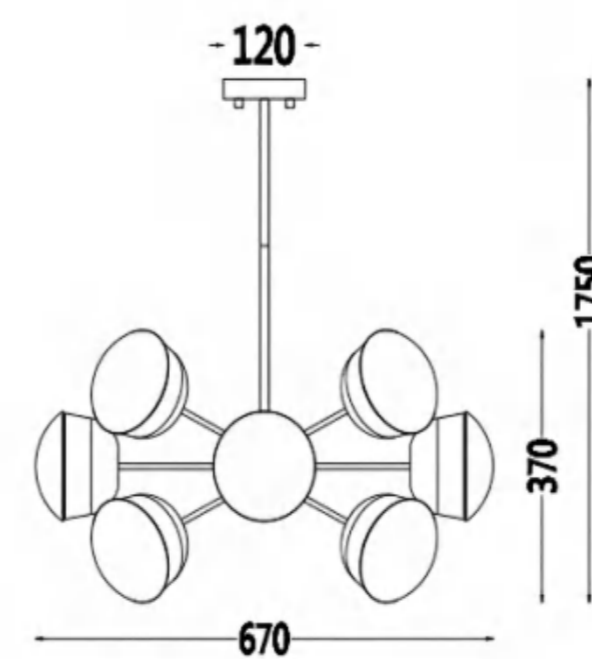

MD8328-12X

COLOR:Brushed nickel color

POWER:30W G9 LED

MATERIAL:Auminum+iron+Glass

SIZE(MM):670*670*370