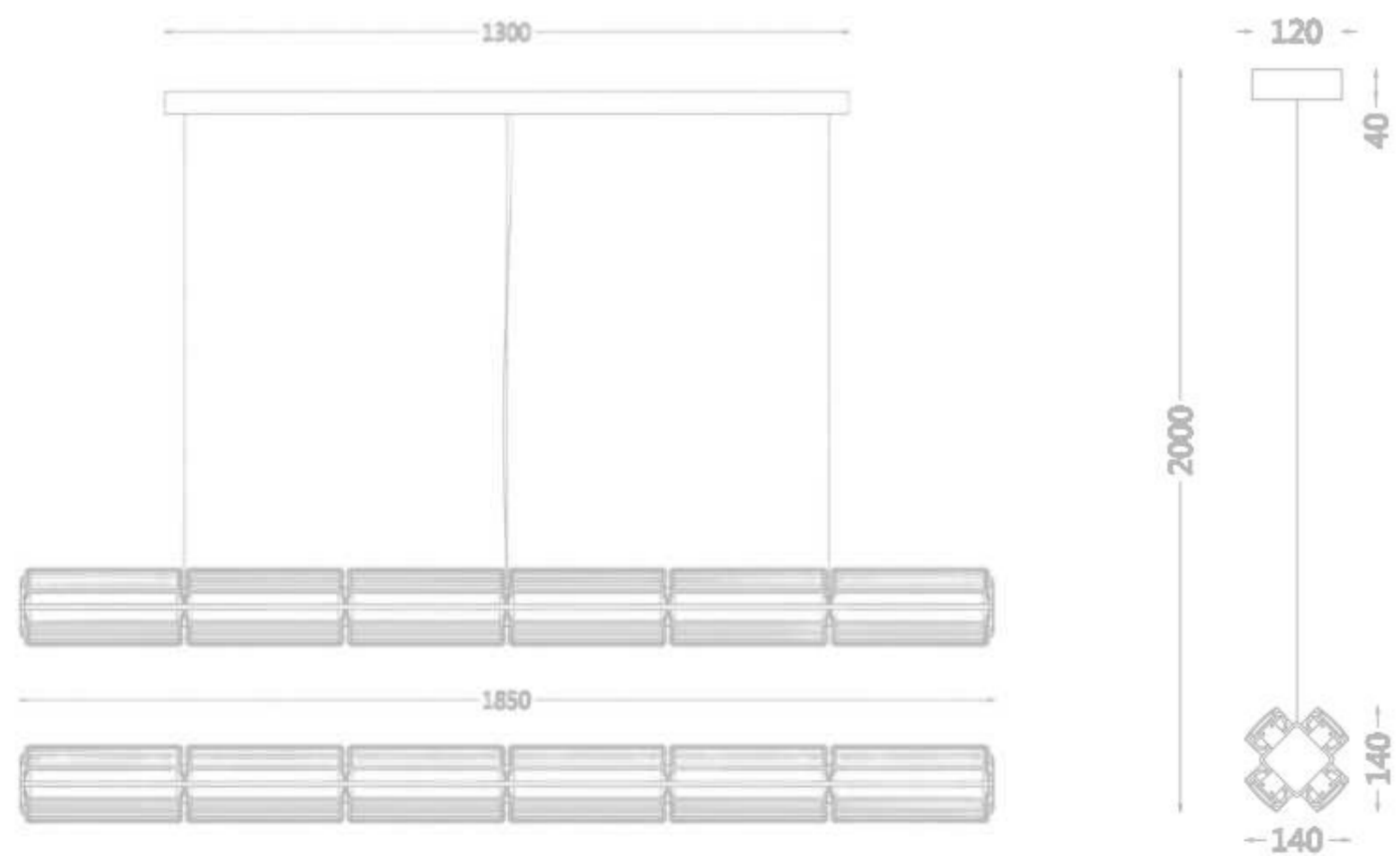

COLOR:Black

POWER: 40 W LED

COLOR TEMPERATURE:2700K

CRI:90Ra

MATERIAL:Aluminum+iron+Glass

SIZE(MM):180*180*630

WEIGHT:11 KG

ML8329-16-1250

COLOR:Black

POWER:80 WLED

COLOR TEMPERATURE:2700K

CRI:90Ra

MATERIAL:Aluminum+iron+Glass

SIZE(MM):300*300*1250

WEIGHT:21 KG

ML8329-8-1240

COLOR:Black
POWER:40 W LED
COLOR TEMPERATURE:2700K
CRI:90Ra
MATERIAL:Aluminum+iron+Glass
SIZE(MM):270*170*1250
WEIGHT:11 KG

ML8329-20-1550

COLOR:Black
POWER:100 WLED
COLOR TEMPERATURE:2700K
CRI:90Ra
MATERIAL:Aluminum+iron+GlaaSS
SIZE(MM):300*300*1550
WEIGHT:25 KG