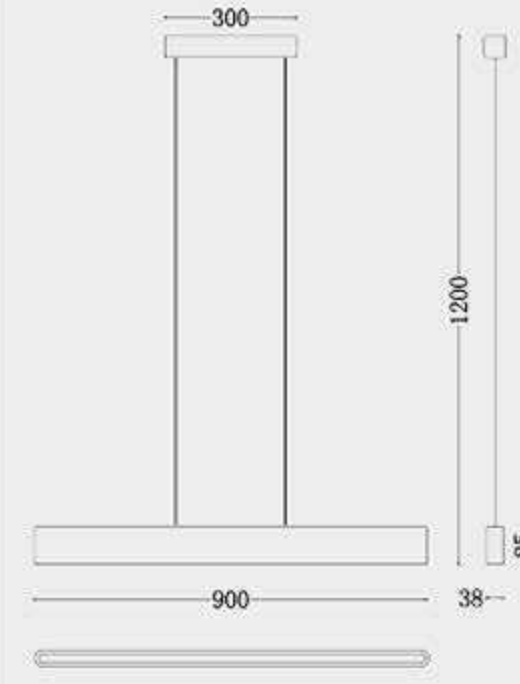

MD8303-900
MD8303-1200
MD8303-1500

Size: 900*62*46mm
Bulb: LED 15W 3000K
Size: 1200*62*46mm
Bulb: LED 20W 3000K
Size: 1500*62*46mm
Bulb: LED 24W 3000K

Material: aluminum
Color: Whaki White/Whaki Grey