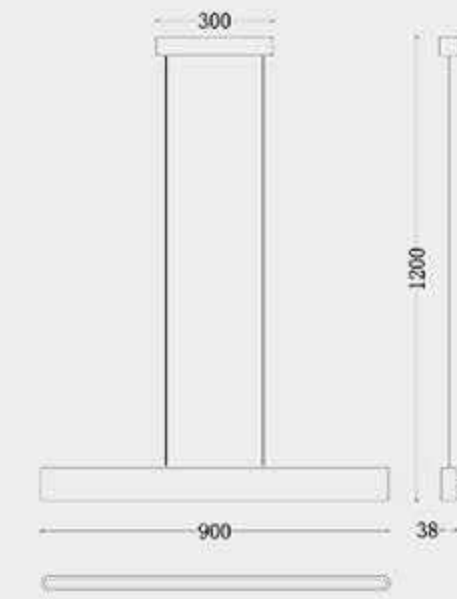

MD8301-900+3
 MD8301-1200+6
 MD8301-1500+6

Size: 900*38*85mm
 Bulb: LED 15W+3W 3000K (with spot light)
 Size: 1200*38*85mm
 Bulb: LED 20W+6W 3000K (with spot light)
 Size: 1500*38*85mm
 Bulb: LED 24W+6W 3000K (with spot light)
 Material: aluminum
 Color: Whaki White/Whaki Grey