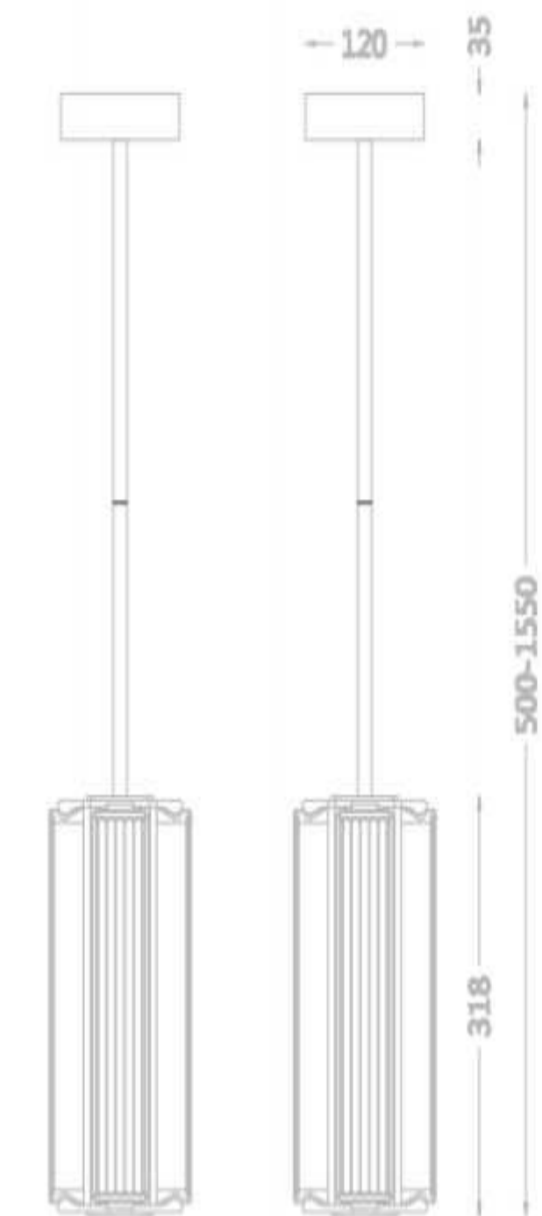

SIZE (MM):580*580*195

MD8329-42-970

COLOR:Black

POWER:210W LED

COLOR TEMPERATURE:2700K

MATERIAL:Auminum+iron+Glass

SIZE(MM):970*970*312

WEIGHT:50KG

COLOR:Black

POWER:10W LED

COLOR TEMPERATURE:2700K

CRI:90Ra

MATERIAL:Aluminum+iron+GLASS

SIZE(MM):64*97*312

WEIGHT:1.9KG

MB8329-6-320

COLOR:Black

POWER:30W LED

COLOR TEMPERATURE:2700K

CRI:90Ra

MATERIAL:Aluminum+iron+Glass

SIZE(MM):408*130*312

WEIGHT:7KG

MD8329-4-320

COLOR:Black

POWER:20W LED

COLOR TEMPERATURE:2700K

FINGER:90R

MATERIAL:Aluminum+Iron+Glass

SIZE(MM):143*143*315

WEIGHT:4.2KG

MT8329-4-630