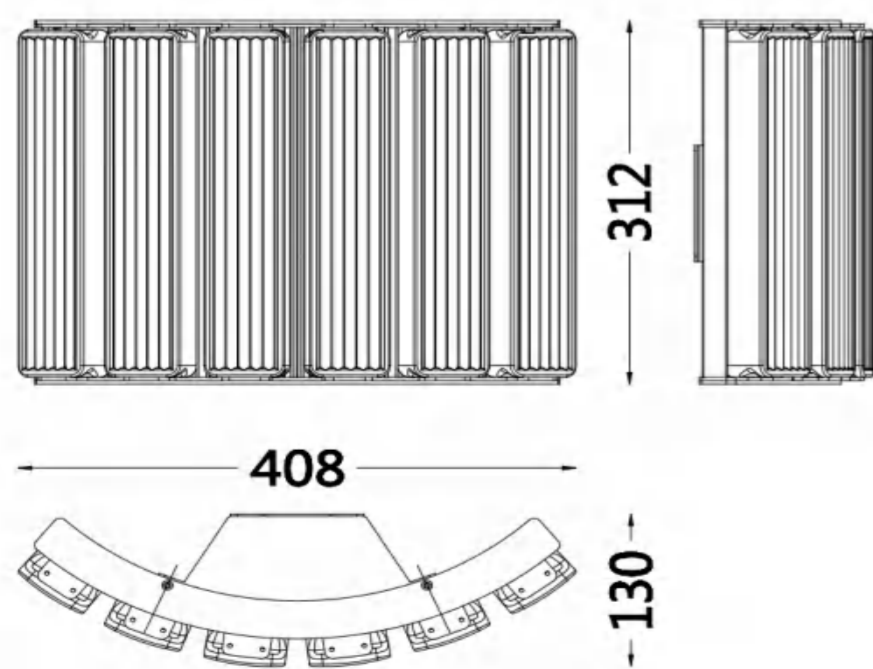

LARTE  LUCE®

MD8338-26

COLOR:GOLD PLATING

POWER: SMD 120W

COLOR TEMPERATURE:2700K

CRI:80Ra

MATERIAL:IRON+GLASS

SIZE(MM):1410*230*835

SIZE (MM):580*580*195

MD8329-42-970

COLOR:Black

POWER:210W LED

COLOR TEMPERATURE:2700K

MATERIAL:Auminum+iron+Glass

SIZE(MM):970*970*312

WEIGHT:50KG

COLOR:Black

POWER:10W LED

COLOR TEMPERATURE:2700K

CRI:90Ra

MATERIAL:Aluminum+iron+GLASS

SIZE(MM):64*97*312

WEIGHT:1.9KG

MB8329-6-320

COLOR:Black

POWER:30W LED

COLOR TEMPERATURE:2700K

CRI:90Ra

MATERIAL:Aluminum+iron+Glass

SIZE(MM):408*130*312

WEIGHT:7KG

MD8329-4-320