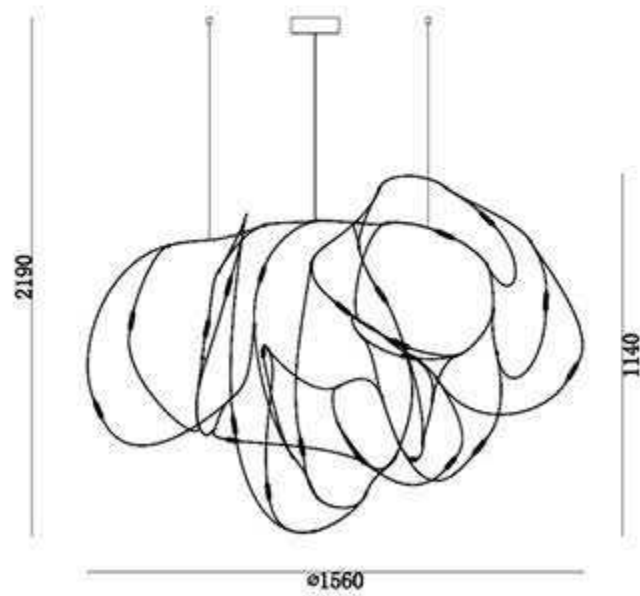

MD8270-21

Size(mm):D1560*H1140MM

Color: Copper+clear

Material:Copper+acrylic

Bulb:LED 12V 21xMax 1W