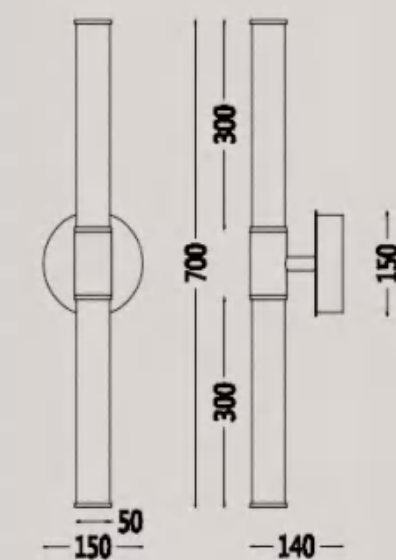

MB8316-300+300

COLOR: GOLD / BLACK
POWER: 12W LED
COLOR TEMPERATURE: 3000K
FINGER: 90Ra
MATERIAL: Aluminum + Iron + Glass
SIZE: 145*140*700mm