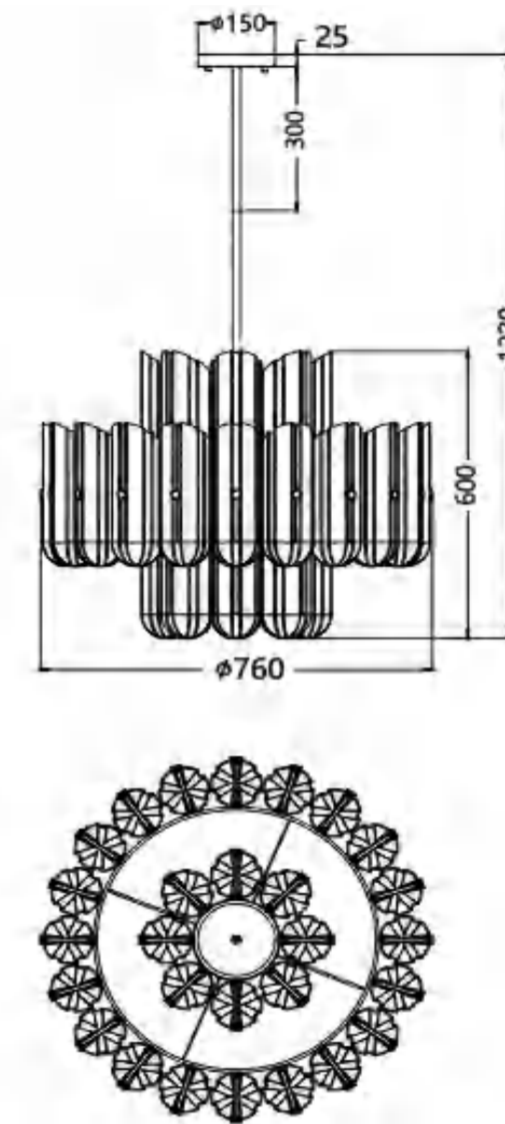

MD8338-20+8

COLOR:GOLD PLATING

POWER: SMD 230W

COLOR TEMPERATURE:2700K

CRI:80Ra

MATERIAL:IRON+GLASS

SIZE(MM): 760*1220