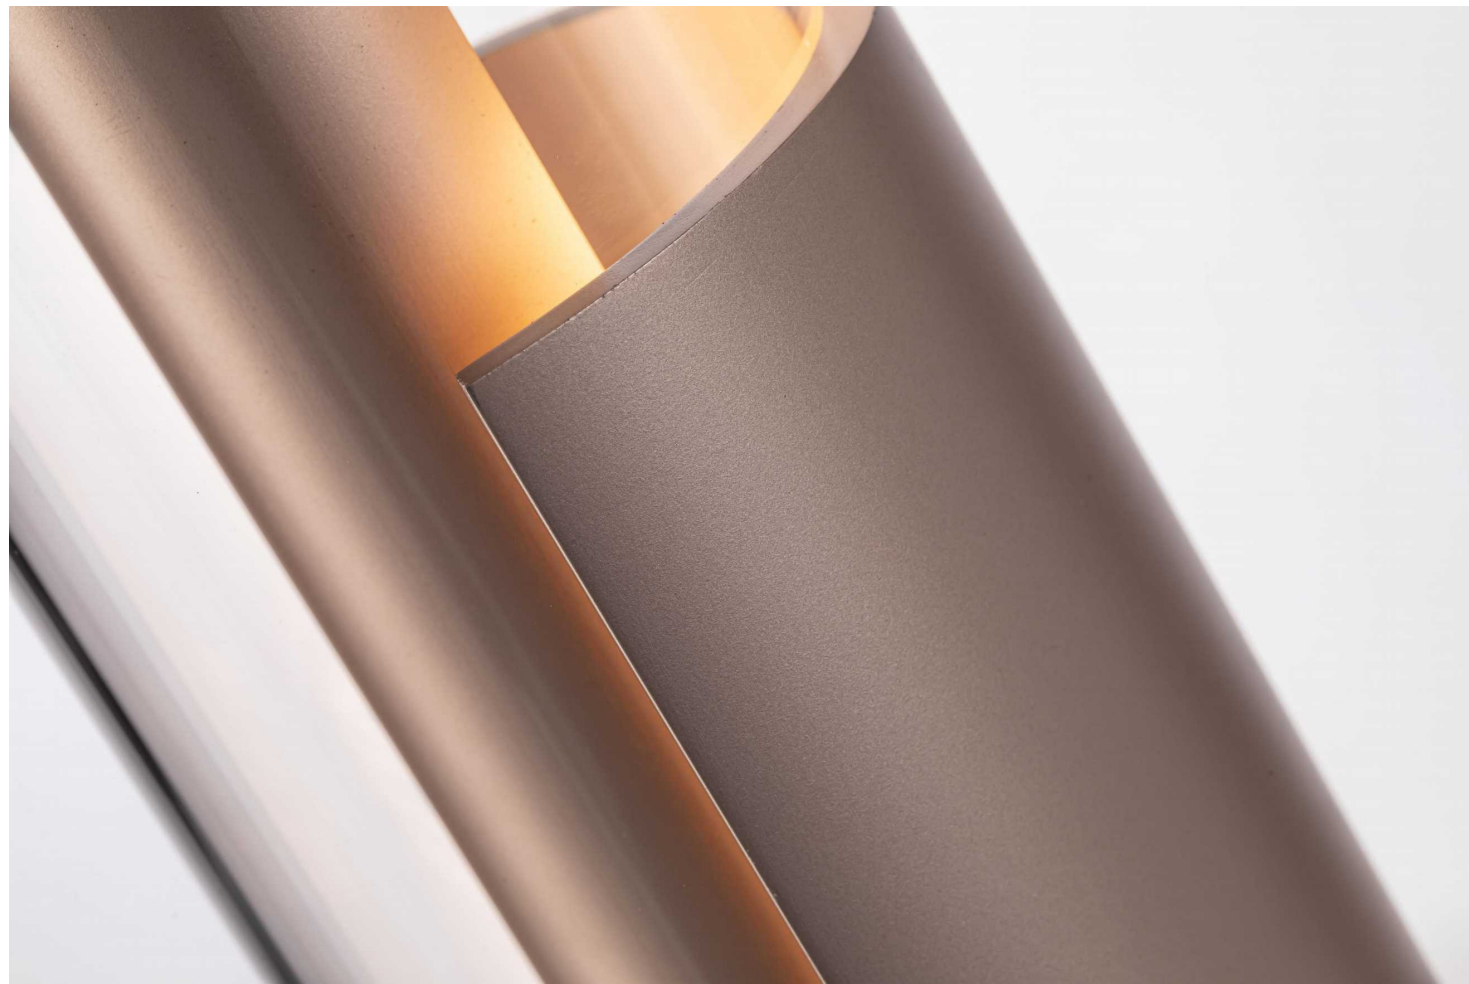

Champagne golden