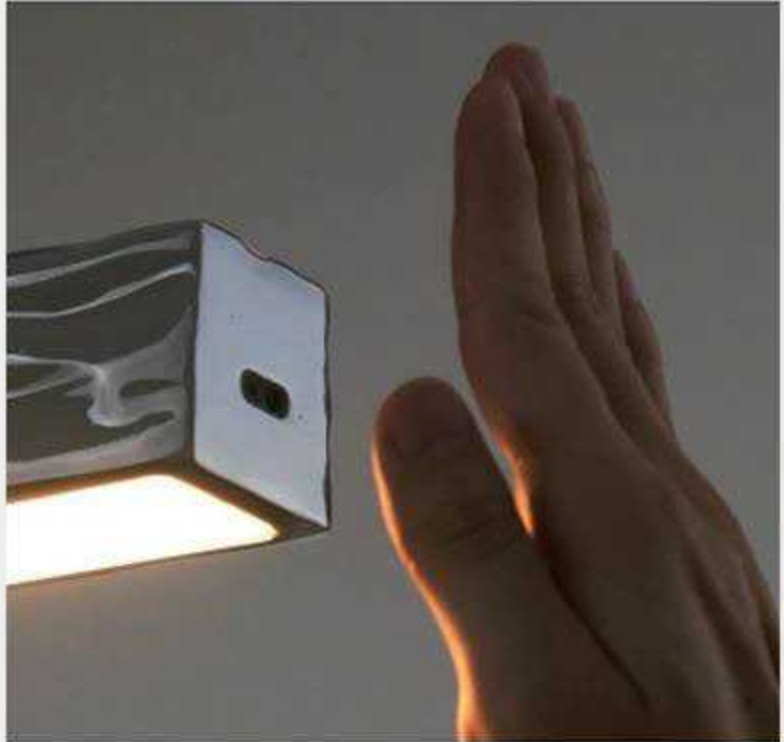

MD8300-L-1500

Size: L1500mm
Bulb: LED 2700K-5000K 24V 48W
Material: aluminum+PC
Color: chrome+white