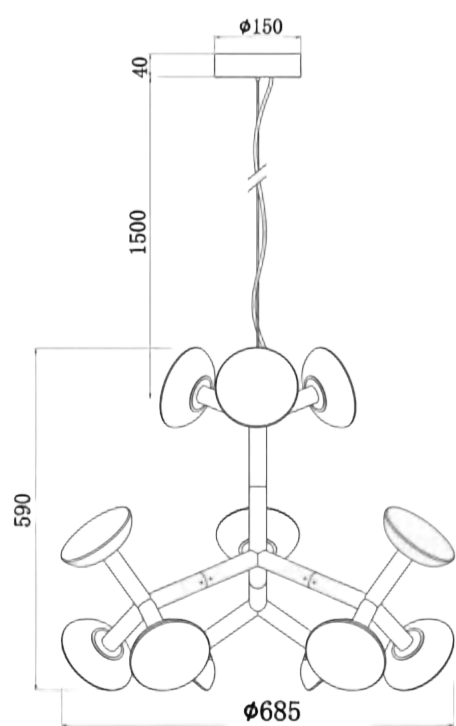

MD8332-12

COLOR: Gunmetal Black / Wood Grain

POWER: SMD-LED 30W

COLOR TEMPERATURE: 3000K

CRI: 90Ra

MATERIAL: Steel + Aluminum + Glass

SIZE(MM): 685*590*151.5