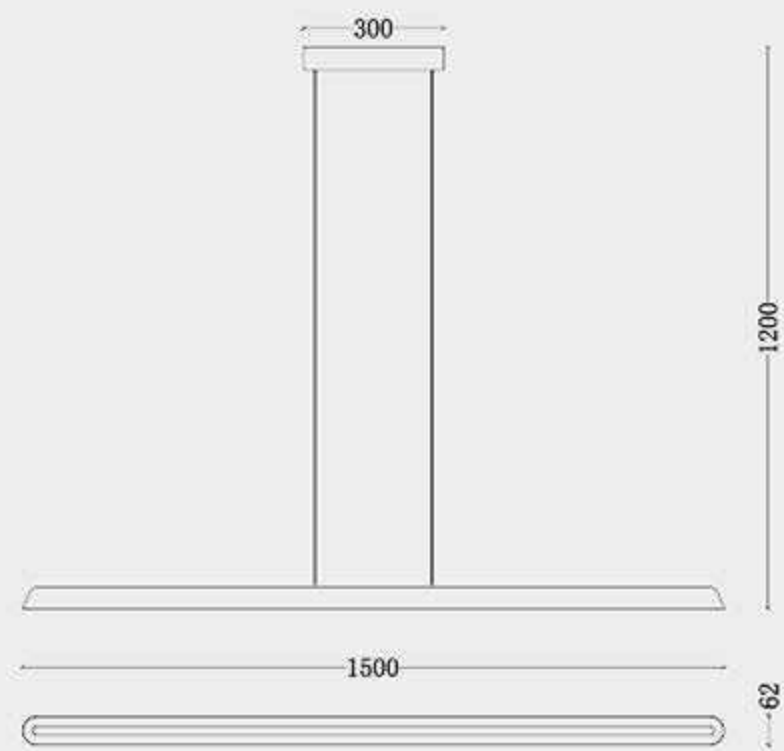

MD8301-900
MD8301-1200
MD8301-1500

Size: 900*38*85mm
Bulb: LED 15W 3000K
Size: 1200*38*85mm
Bulb: LED 20W 3000K
Size: 1500*38*85mm
Bulb: LED 24W 3000K

Material: aluminum
Color: Whaki White/Whaki Grey