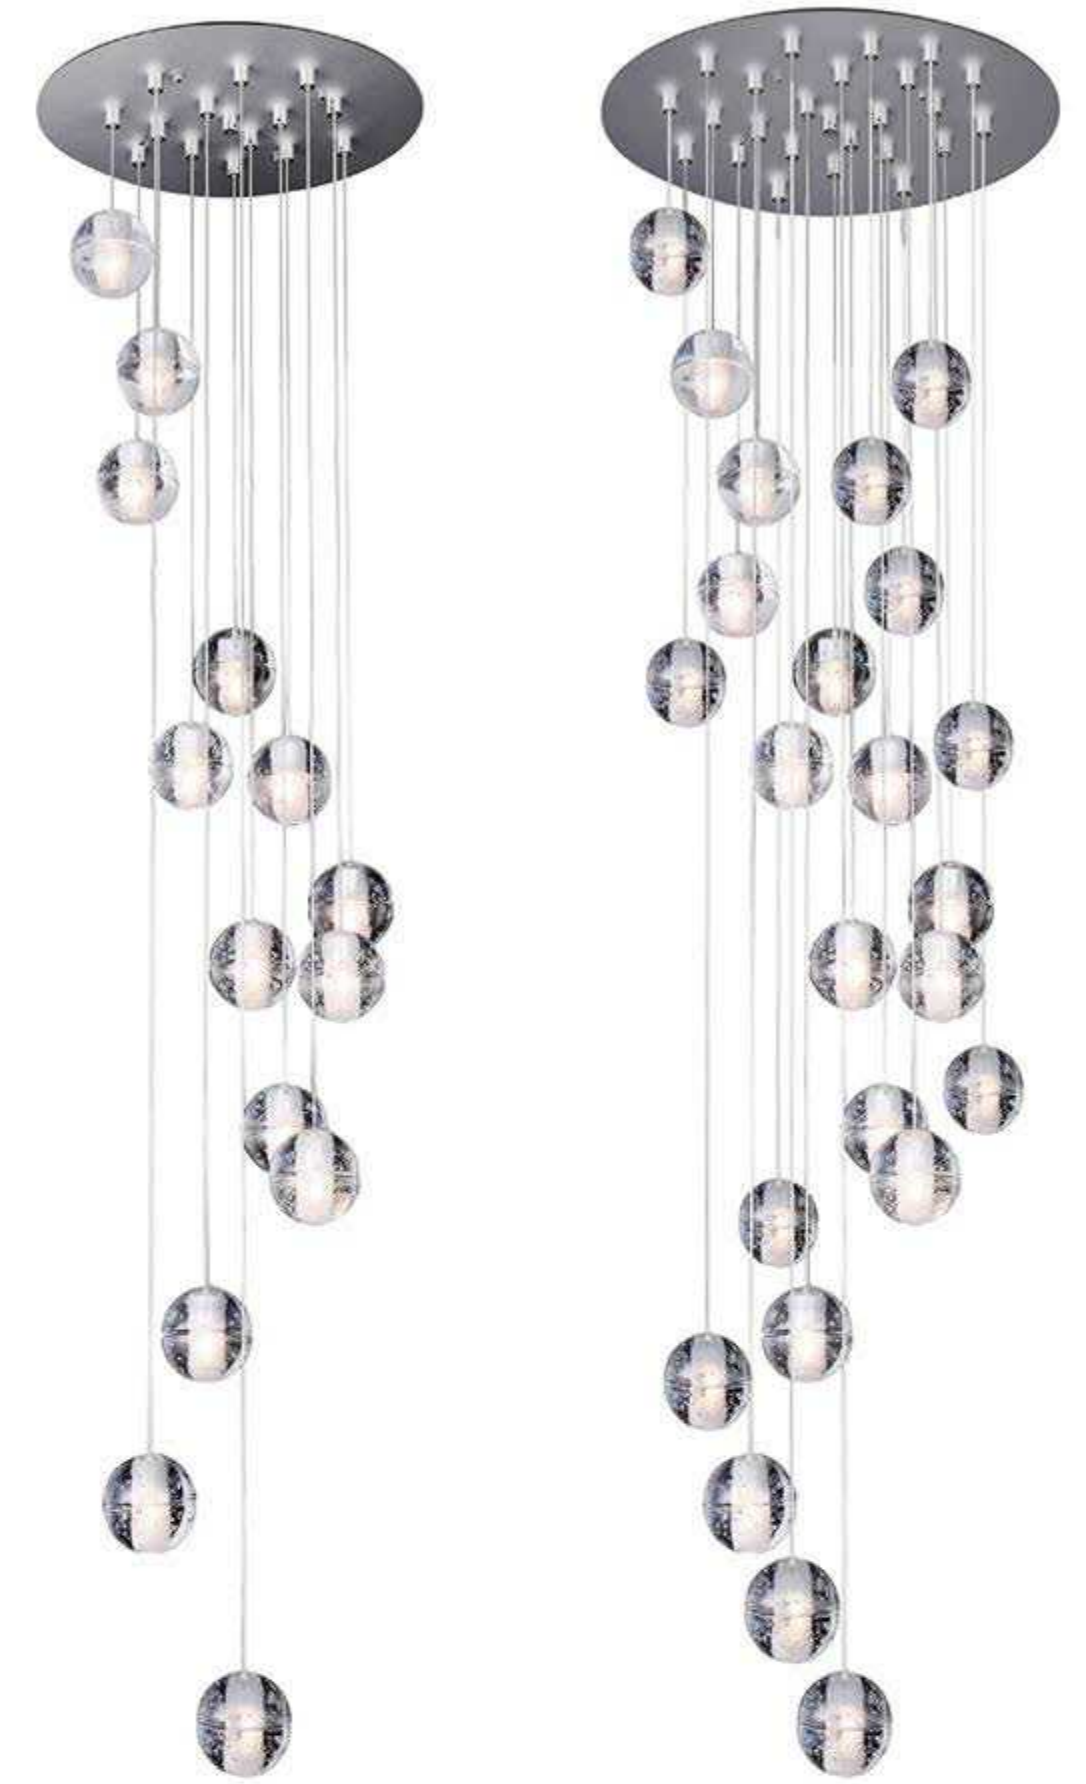

MD8167-XL

Size(mm):D900*H900MM

Color: nickel/golden

Material:Carbon steel

Bulb:LED 24W 3000K

MD7029

Size(mm):D105MM

Color: Clear