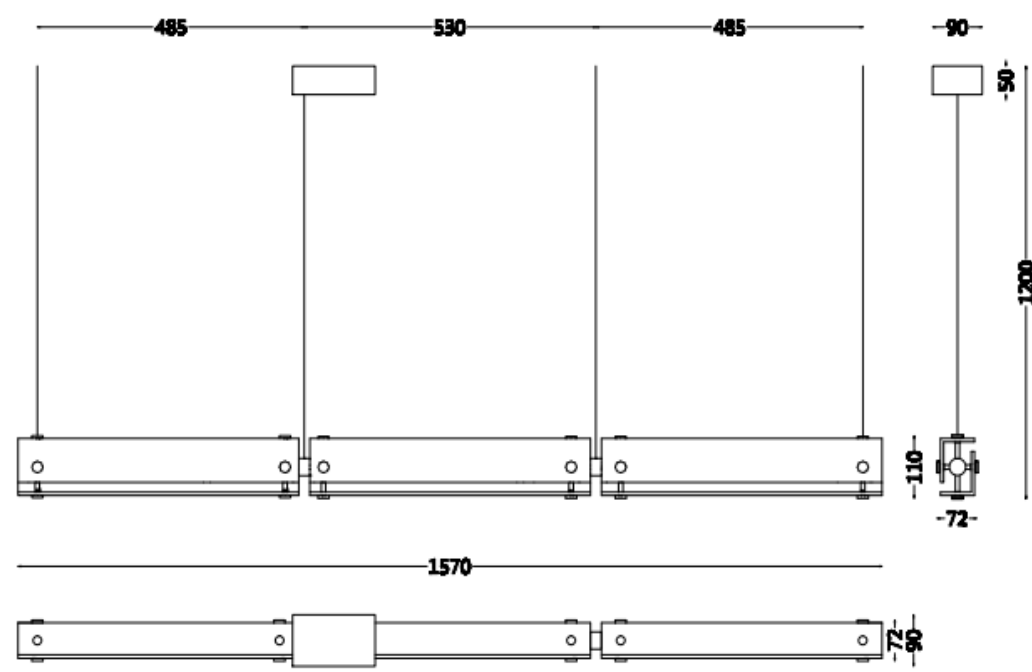

SIZE: 110*72*1040mm

PENDENT LAMP

MD8320-1570

COLOR: Steel
POWER: 24W LED
COLOR TEMPERATURE: 3000K
FINGER: 90Ra
MATERIAL: Steel + Glass
SIZE: 110*72*1570mm

PENDENT LAMP

MD8320-1300

COLOR: Steel

POWER: 25W LED