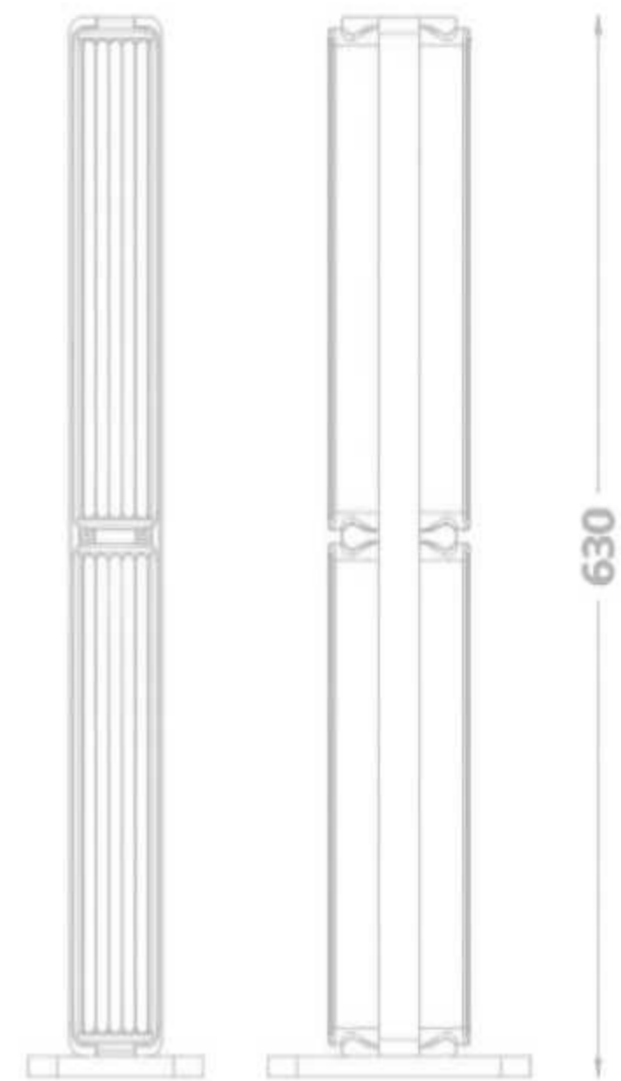

COLOR:Black

POWER:30W LED

COLOR TEMPERATURE:2700K

CRI:90Ra

MATERIAL:Aluminum+iron+Glass

SIZE(MM):408*130*312

WEIGHT:7KG

MD8329-4-320

COLOR:Black

POWER:20W LED

COLOR TEMPERATURE:2700K

FINGER:90R

MATERIAL:Aluminum+Iron+Glass

SIZE(MM):143*143*315

WEIGHT:4.2KG

MT8329-4-630

COLOR:Black

POWER:20W LED

COLOR TEMPERATURE:2700K

CRI:90Ra

MATERIAL:Aluminum+iron+Glass

SIZE(MM):180*120*630

WEIGHT:5 KG

MT8329-8-630

COLOR:Black

POWER: 40 W LED

COLOR TEMPERATURE:2700K

CRI:90Ra

MATERIAL:Aluminum+iron+Glass

SIZE(MM):180*180*630

WEIGHT:11 KG

ML8329-16-1250