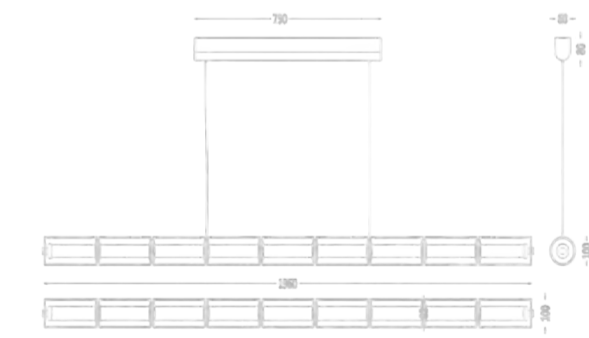

MD8325-9-1980

COLOR: Bright nickel color
POWER: 90W LED
COLOR TEMPERATURE: 3000K
CR: 90R
MATERIAL: Aluminum+iron+Glass
SIZE(MM): 1980*100*100
WEIGHT: 16KG