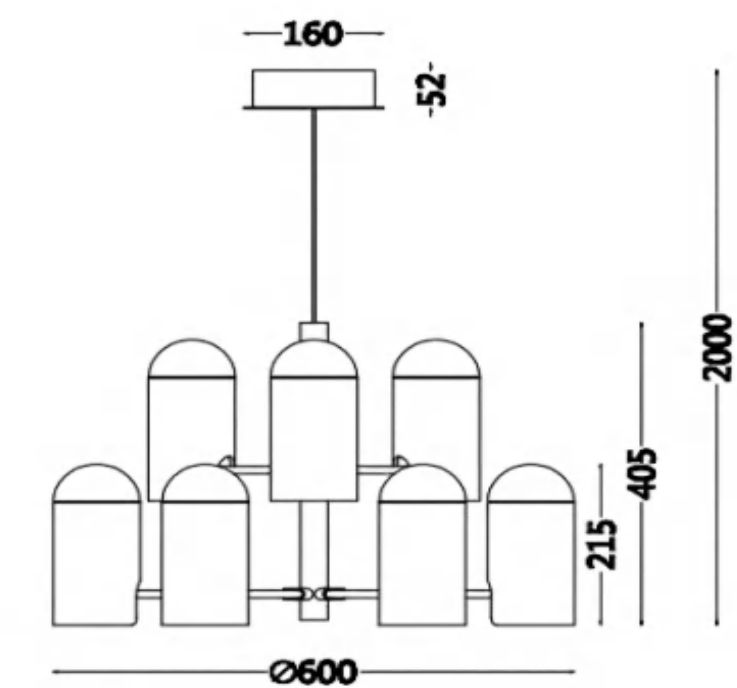

PENDENT LAMP

MD8311-9

COLOR: Nickel / Copper

POWER: 25W LED

COLOR TEMPERATURE: 3000K

FINGER: 90Ra

MATERIAL: Steel + Glass

SIZE: 600*553*405mm