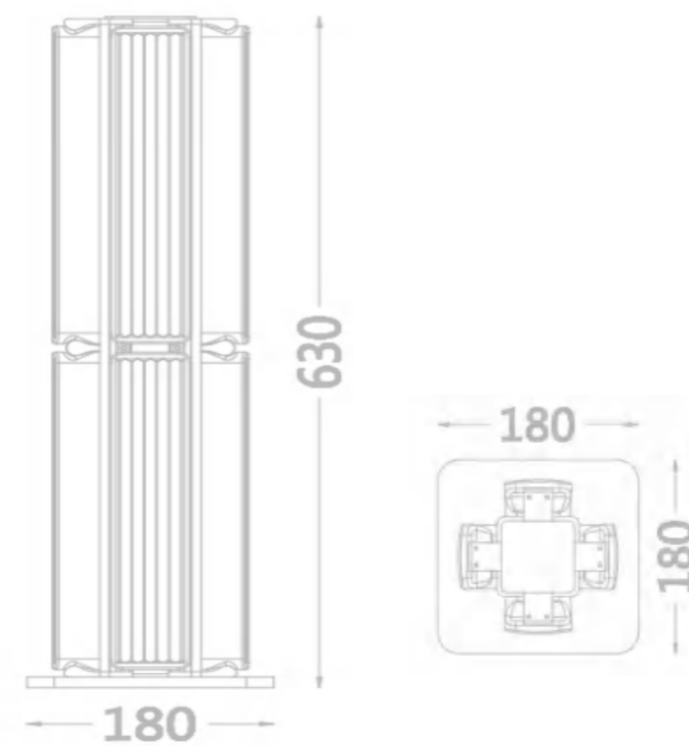

SIZE (MM):580*580*195

MD8329-42-970

COLOR:Black

POWER:210W LED

COLOR TEMPERATURE:2700K

MATERIAL:Auminum+iron+Glass

SIZE(MM):970*970*312

WEIGHT:50KG

SIZE(MM):1188*197*51

MX8329-L-8-624

COLOR:Walnut

POWER:40W LED

COLORTEMPERATURE:2700K

CRI:90Ra

MATERIAL:Aluminum+iron+Glass

SIZE(MM):624*624*77

COLOR:Black

POWER: 40 W LED

COLOR TEMPERATURE:2700K

CRI:90Ra

MATERIAL:Aluminum+iron+Glass

SIZE(MM):180*180*630

WEIGHT:11 KG

ML8329-16-1250

COLOR:Black

POWER:80 WLED

COLOR TEMPERATURE:2700K

CRI:90Ra

MATERIAL:Aluminum+iron+Glass

SIZE(MM):300*300*1250

WEIGHT:21 KG

ML8329-8-1240