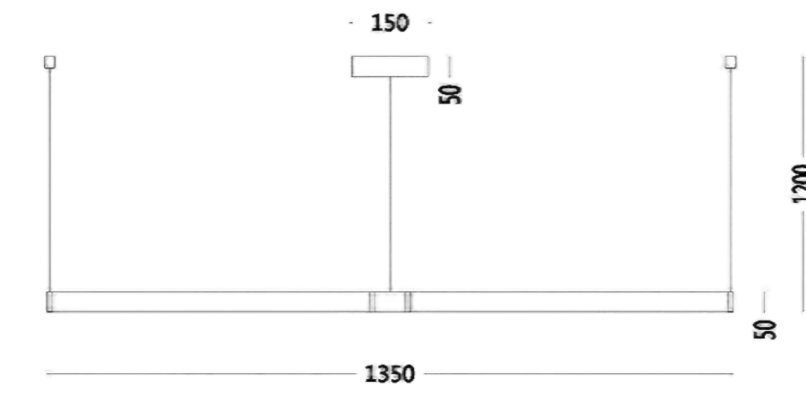

FINGER: 90Ra

MATERIAL: Aluminum + Iron + PC

SIZE: 50*50*1380mm

MD8309-2-1350

COLOR: Pearlblack / Titaniumgold
POWER: 13W LED
COLOR TEMPERATURE: 3000K
FINGER: 90Ra
MATERIAL: Aluminum + Iron + PC
SIZE: 50*50*1350mm