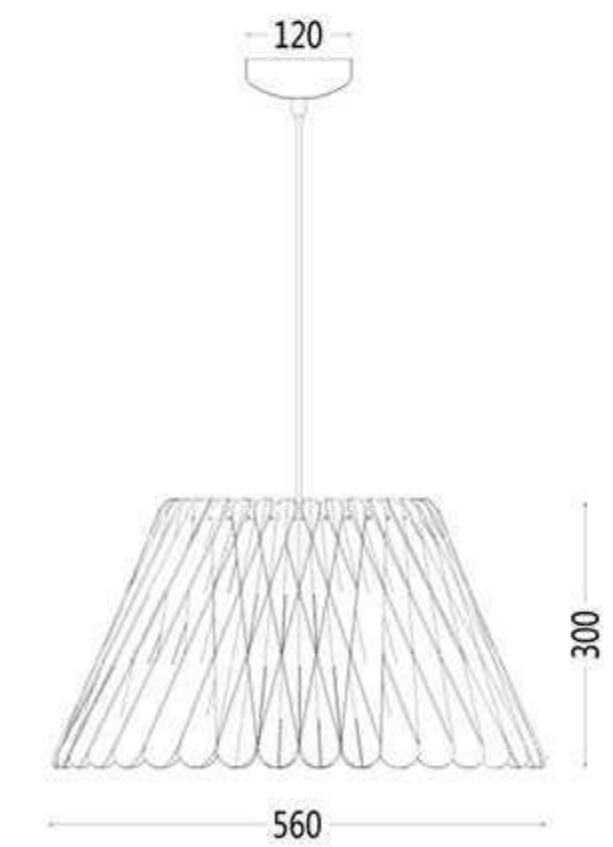

Bulb: LED12V5W 3000K

MD8265

Size(mm):D560*H300MM

Color: Wooden

Material:Wood

Bulb:E27*1

ML8265

Size(mm):D560*H290MM H1700MM