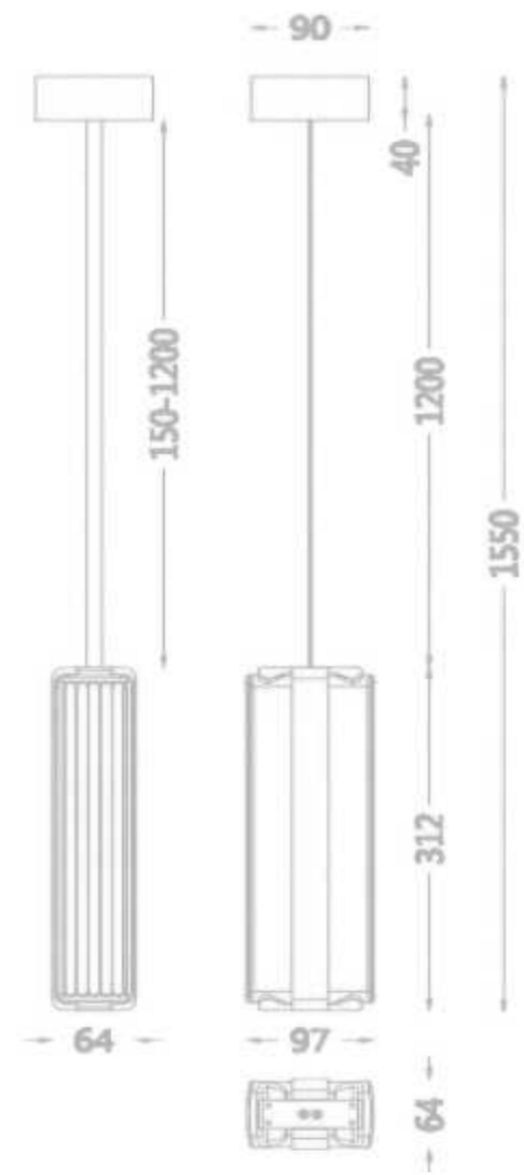

SIZE (MM):580*580*195

MD8329-42-970

COLOR:Black

POWER:210W LED

COLOR TEMPERATURE:2700K

MATERIAL:Auminum+iron+Glass

SIZE(MM):970*970*312

WEIGHT:50KG

SIZE(MM):1188*197*51

MX8329-L-8-624

COLOR:Walnut

POWER:40W LED

COLORTEMPERATURE:2700K

CRI:90Ra

MATERIAL:Aluminum+iron+Glass

SIZE(MM):624*624*77

COLOR:Black

POWER:5WLED

COLOR TEMPERATURE:2700K

CRI:90Ra

MATERIAL:Aluminum+iron+Glass

SIZE(MM):64*65*312

WEGHT:1.2KG

MD8329-2-320

COLOR:Black

POWER:10W LED

COLOR TEMPERATURE:2700K

CRI:90Ra

MATERIAL:Aluminum+iron+GLASS

SIZE(MM):64*97*312

WEIGHT:1.9KG

MB8329-6-320