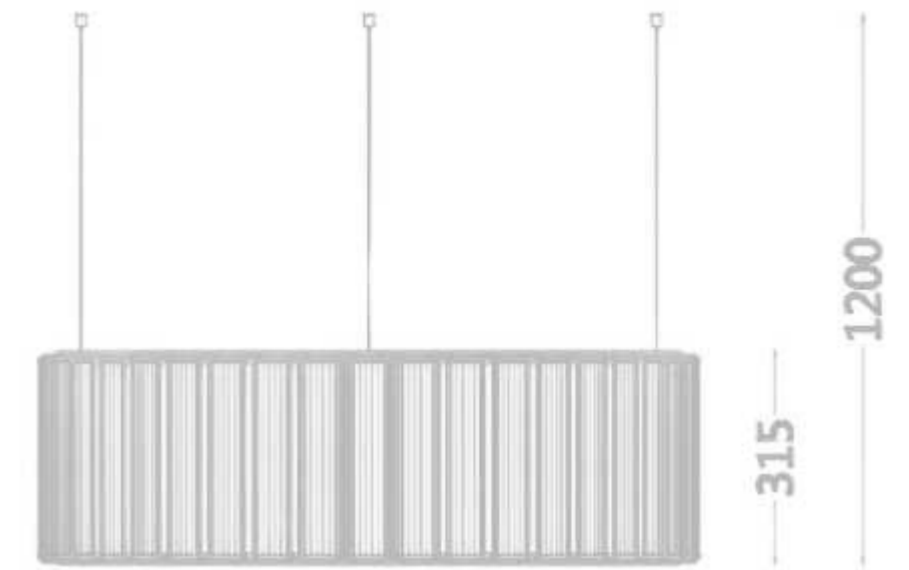

MATERIAL:Aluminum+iron+Glass

SIZE(MM):580*580*406

MD8329-S-28-580

COLOR:Walnut

POWER:84 W LED

COLOR TEMPERATURE:2700K

CRI:90Ra

MATERIAL:Aluminum+iron+Glass

SIZE (MM):580*580*195

MD8329-42-970

COLOR:Black

POWER:210W LED

COLOR TEMPERATURE:2700K

MATERIAL:Auminum+iron+Glass

SIZE(MM):970*970*312

WEIGHT:50KG