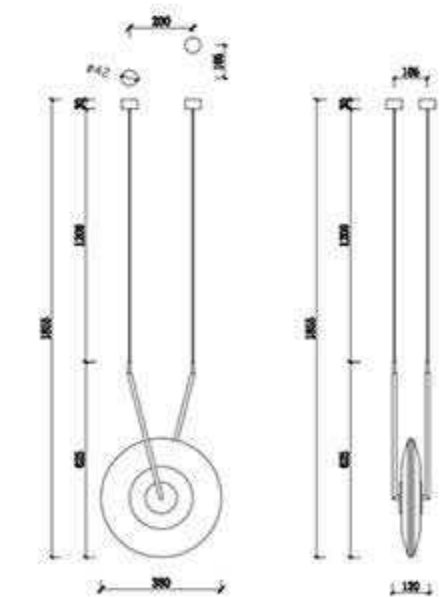

MT8222-1

Size(mm):Dia280*H540mm

Color: White+Black

Material: Metal+crystal glass

Bulb: LED 3000K 8W

MD8222-1L

Size(mm):Dia380mm

Color: White+Black

Material: Metal+crystal glass

Bulb: LED 3000K 8W