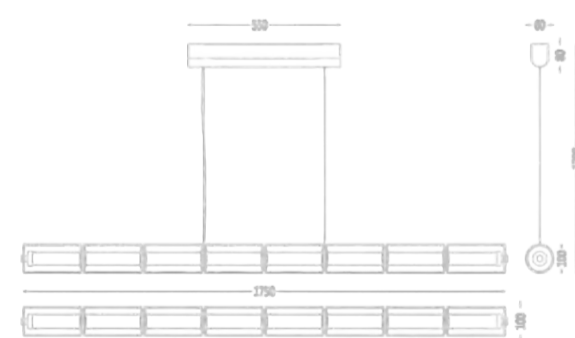

MD8325-8-1750

COLOR: Bright nickel color
 POWER: 80 W LED
 COLOR TEMPERATURE: 3000K
 CRI: 90Ra
 MATERIAL: Aluminum+iron+Glass
 SIZE(MM): 1750*100*100
 WEIGHT: 13.5KG

MD8325-8-1300

COLOR: Bright nickel color
 POWER: 60W LED
 COLOR TEMPERATURE: 3000K
 CRI: 90Ra
 MATERIAL: Aluminum+iron+Glass
 SIZE(MM): 1300*100*100
 WEIGHT: 9KG