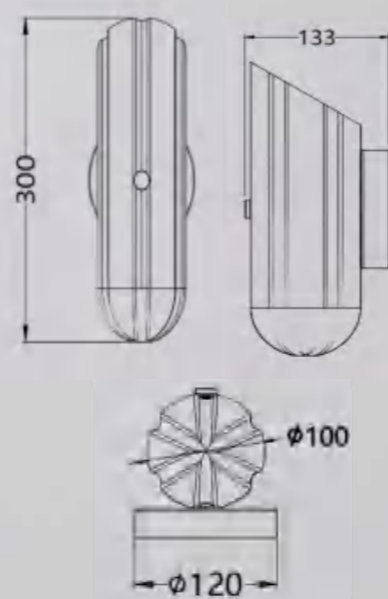

SIZE(MM): 760*1220

MD8338-5

COLOR:GOLD PLATING

POWER: SMD 50W

COLOR TEMPERATURE:2700K

CRI:80Ra

MATERIAL:IRON+GLASS

SIZE(MM): 260*1100

MD8338-16+8

COLOR:GOLD PLATING

POWER: SMD190W

COLOR TEMPERATURE:2700K

CRI:80Ra

MATERIAL:IRON+GLASS

SIZE(MM): 650*1220

MB8338-1