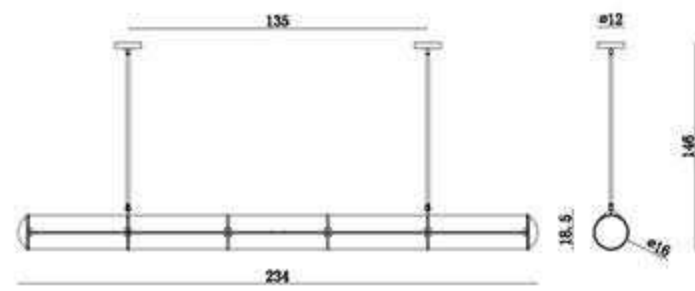

Size(mm):D400*H1100-H1630MM

adjustable the high

MD8149-6-2340

Size(mm):L2340*W185*H1460MM

Color: Golden+White Black+White

Material:Carbon steel+Acrylic

Bulb:LED

MD8147-1-250