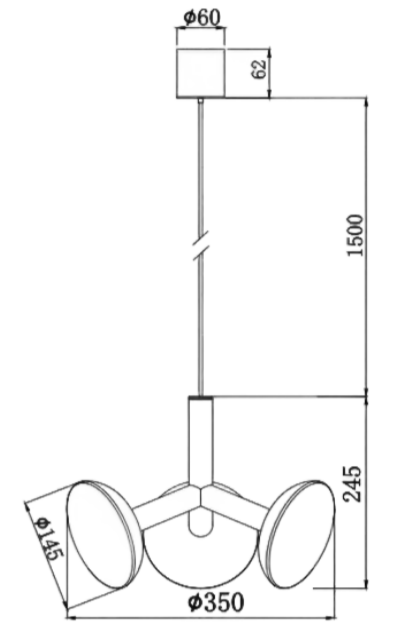

MD8331-3K

COLOR:Gunmetal Black / Wood Grain

POWER: G9*3 9W

COLOR TEMPERATURE : 2000K

CRI:80Ra

MATERIAL:Steel + Aluminum + Glass

SIZE(MM): 350*245*1500