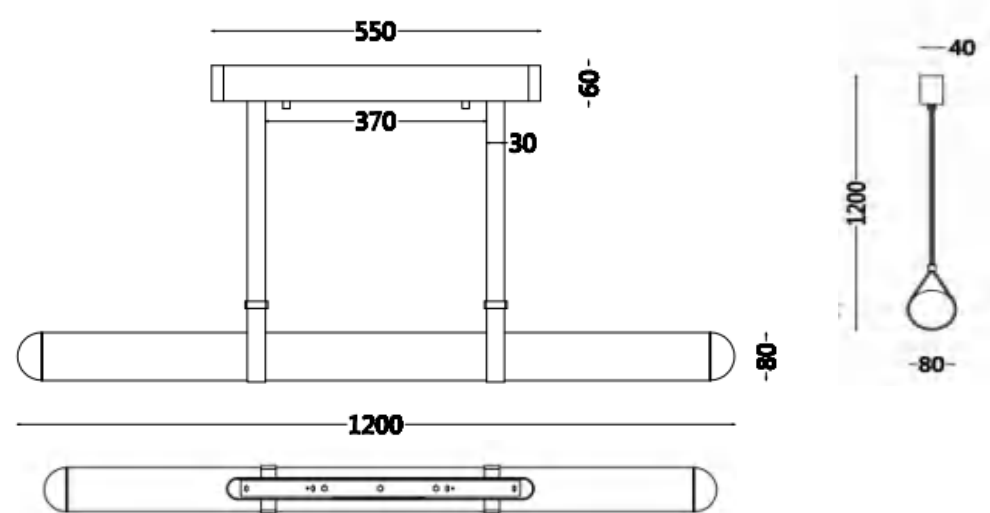

SIZE: 80*115*800mm

P E N D E N T L A M P

Champagne golden

Silver

PENDENT LAMP

MD8311-S-1200

COLOR: Silver / Champagne golden
 POWER: 12W LED
 COLOR TEMPERATURE: 3000K
 FINGER: 90Ra
 MATERIAL: Aluminum + Glass
 SIZE: 80*80*1200mm