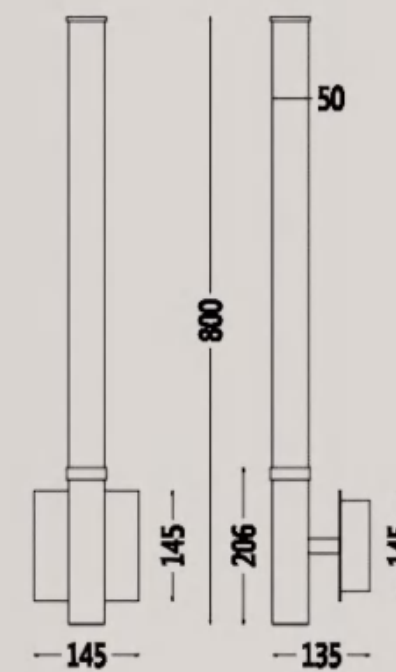

WALL LAMP

MB8316-600

COLOR: GOLD / BLACK
POWER: 12W LED
COLOR TEMPERATURE: 3000K
FINGER: 90Ra
MATERIAL: Aluminum + Iron + Glass
SIZE: 145*140*800mm