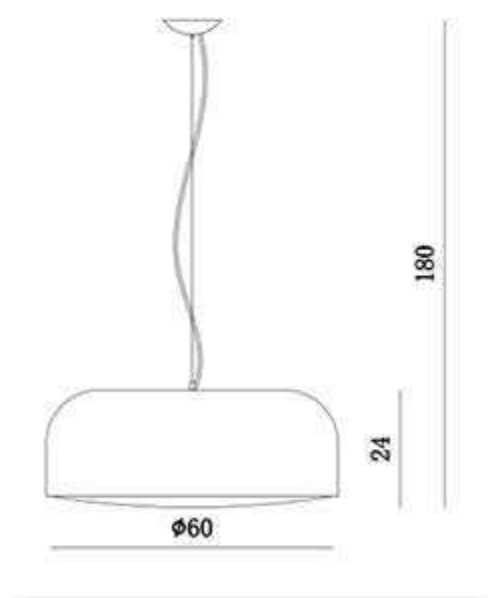

MD7028-610

Size(mm):D610MM

Color: chrome

Material:304 Stainless steel

Bulb: 162xled beads0.24W

MD7037-3-600

Size(mm):D600*H240MM

Color: White/Black

Material:Aluminium

Bulb: E27x3

ML7058-1

Size(mm):D600*H1730mm

Color: White/Black/Red

Material:Carbon steel+ Fabric

Bulb: E27x1

ML7058-1