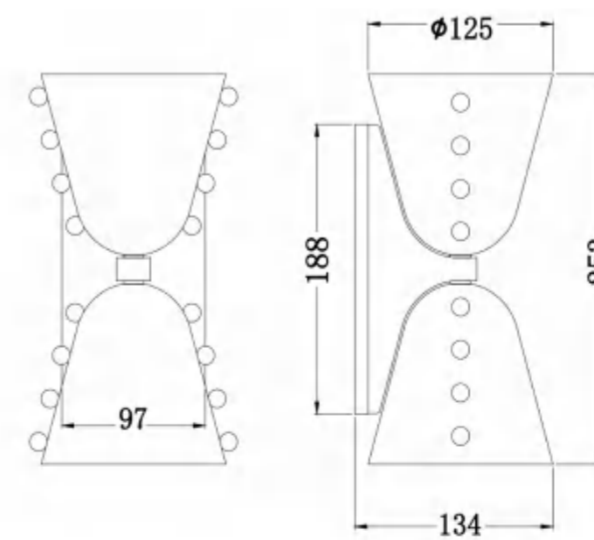

MB8335-2

COLOR: WHITE+Matte Brushed Nickel

POWER: G9 5W+5W=10W

COLOR TEMPERATURE: 2700K

CRI: 80Ra

MATERIAL: Aluminum+Glass

SIZE(MM): 253*140*134