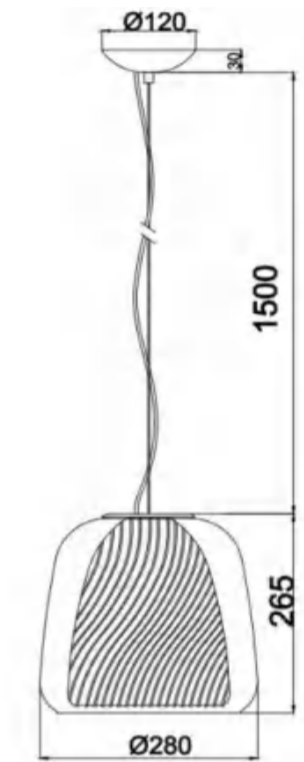

MD8333-1

COLOR: SMOKEY

POWER: E27 15W

COLOR TEMPERATURE: 3000K

CRI: 90Ra

MATERIAL: GLASS+LRON

SIZE(MM): 280*290*1500