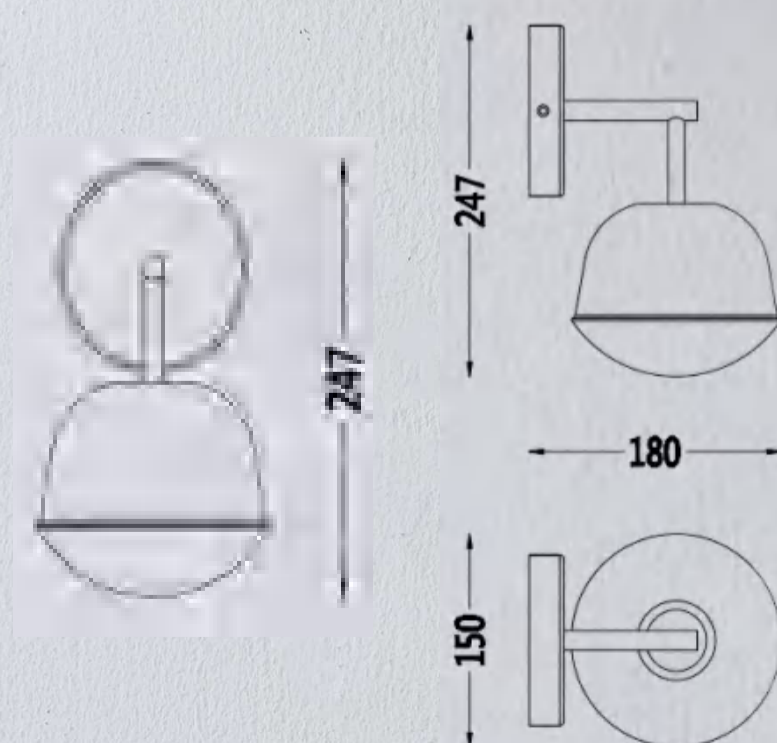

MB8328

COLOR:Brushed nickel color

POWER:2.5W G9 LED

COLOR TEMPERATURE:2200K

MATERIAL:Aluminum+iron+Glass

SIZE(MM):180*150*247