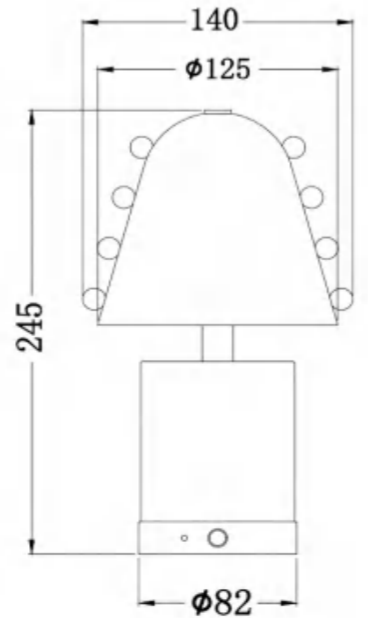

MT8335-1CS

COLOR: White + Pearl Black + Raw Copper
POWER: SMD 4W
Battery: 5000mAh Lithium Battery, Output Voltage 3.7V
Charging Method: USB Type-C
COLOR TEMPERATURE: 3000K
CRI: 90Ra
MATERIAL: Aluminum + Glass + White Jade Stone + Black & White Root Marble + Yellow Travertine
SIZE(MM): 120*140*245