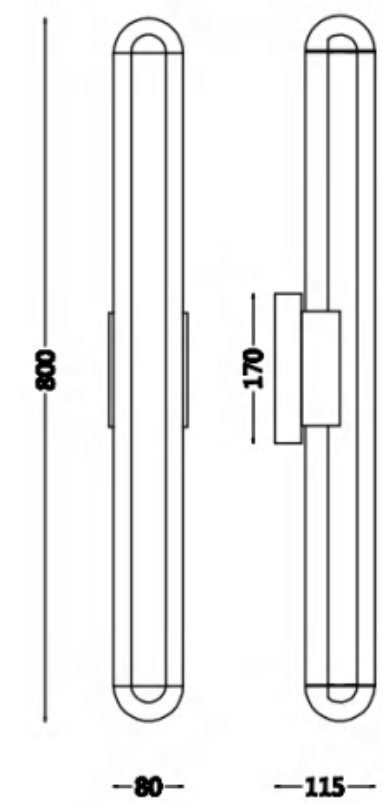

WALL LAMP

MD8311-800

COLOR: Silver / Champagne golden

POWER: 7W LED

COLOR TEMPERATURE: 3000K

FINGER: 90Ra

MATERIAL: Aluminum + iron + Glass

SIZE: 80*115*800mm