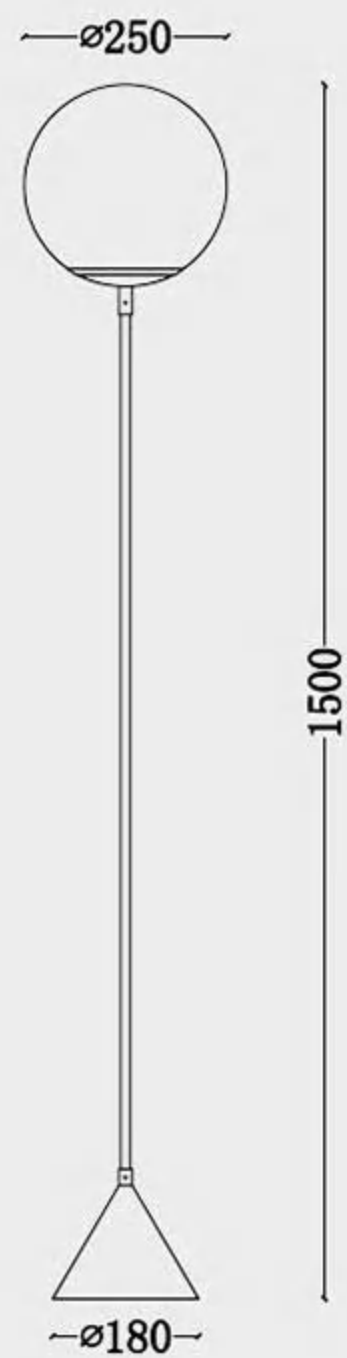

ML8142-1-250
ML8142-1-400

Size: D250*H1500mm

Bulb: LED 3000K 24V 1*6W

Size: D400*H1650mm

Bulb: LED 3000K 24V 1*10W

Material: metal+acrylic

Color: Black+semitransparent