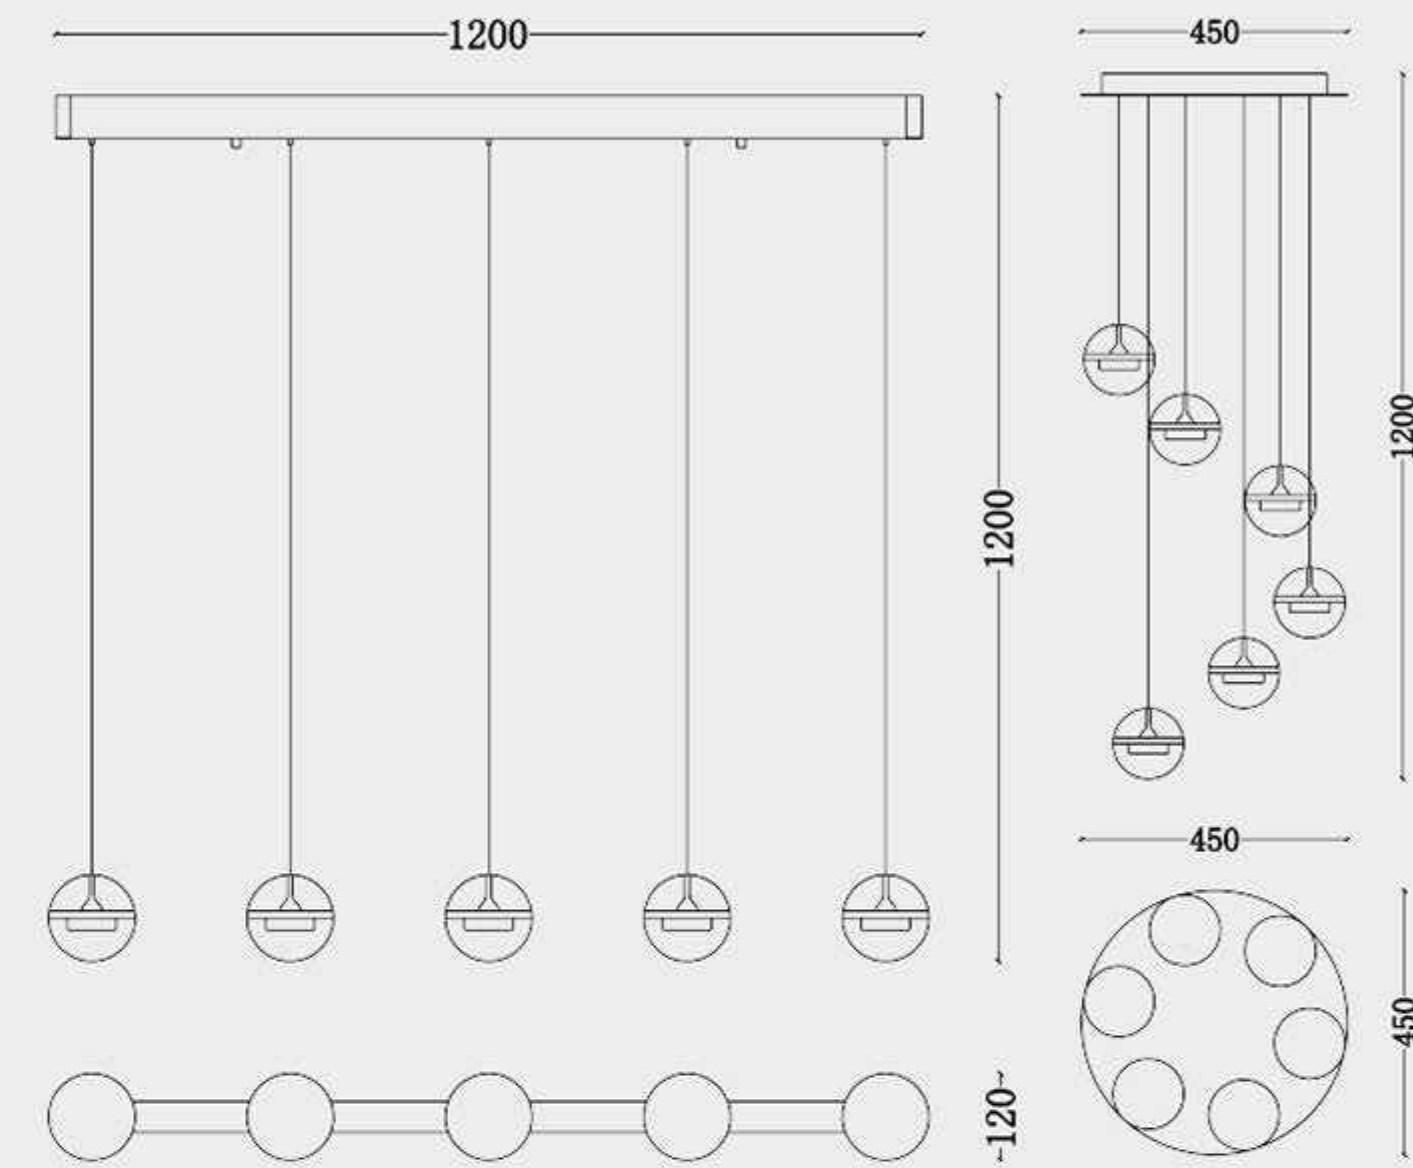

MD8307-5

Material: iron+aluminum+glass Size: 1200*120*1200mm
Bulb: OSRAM COB 25W 3000K Color: gold

MD8307-6

Material: iron+aluminum+glass Size: 450*450*1200mm
Bulb: OSRAM COB 30W 3000K Color: gold