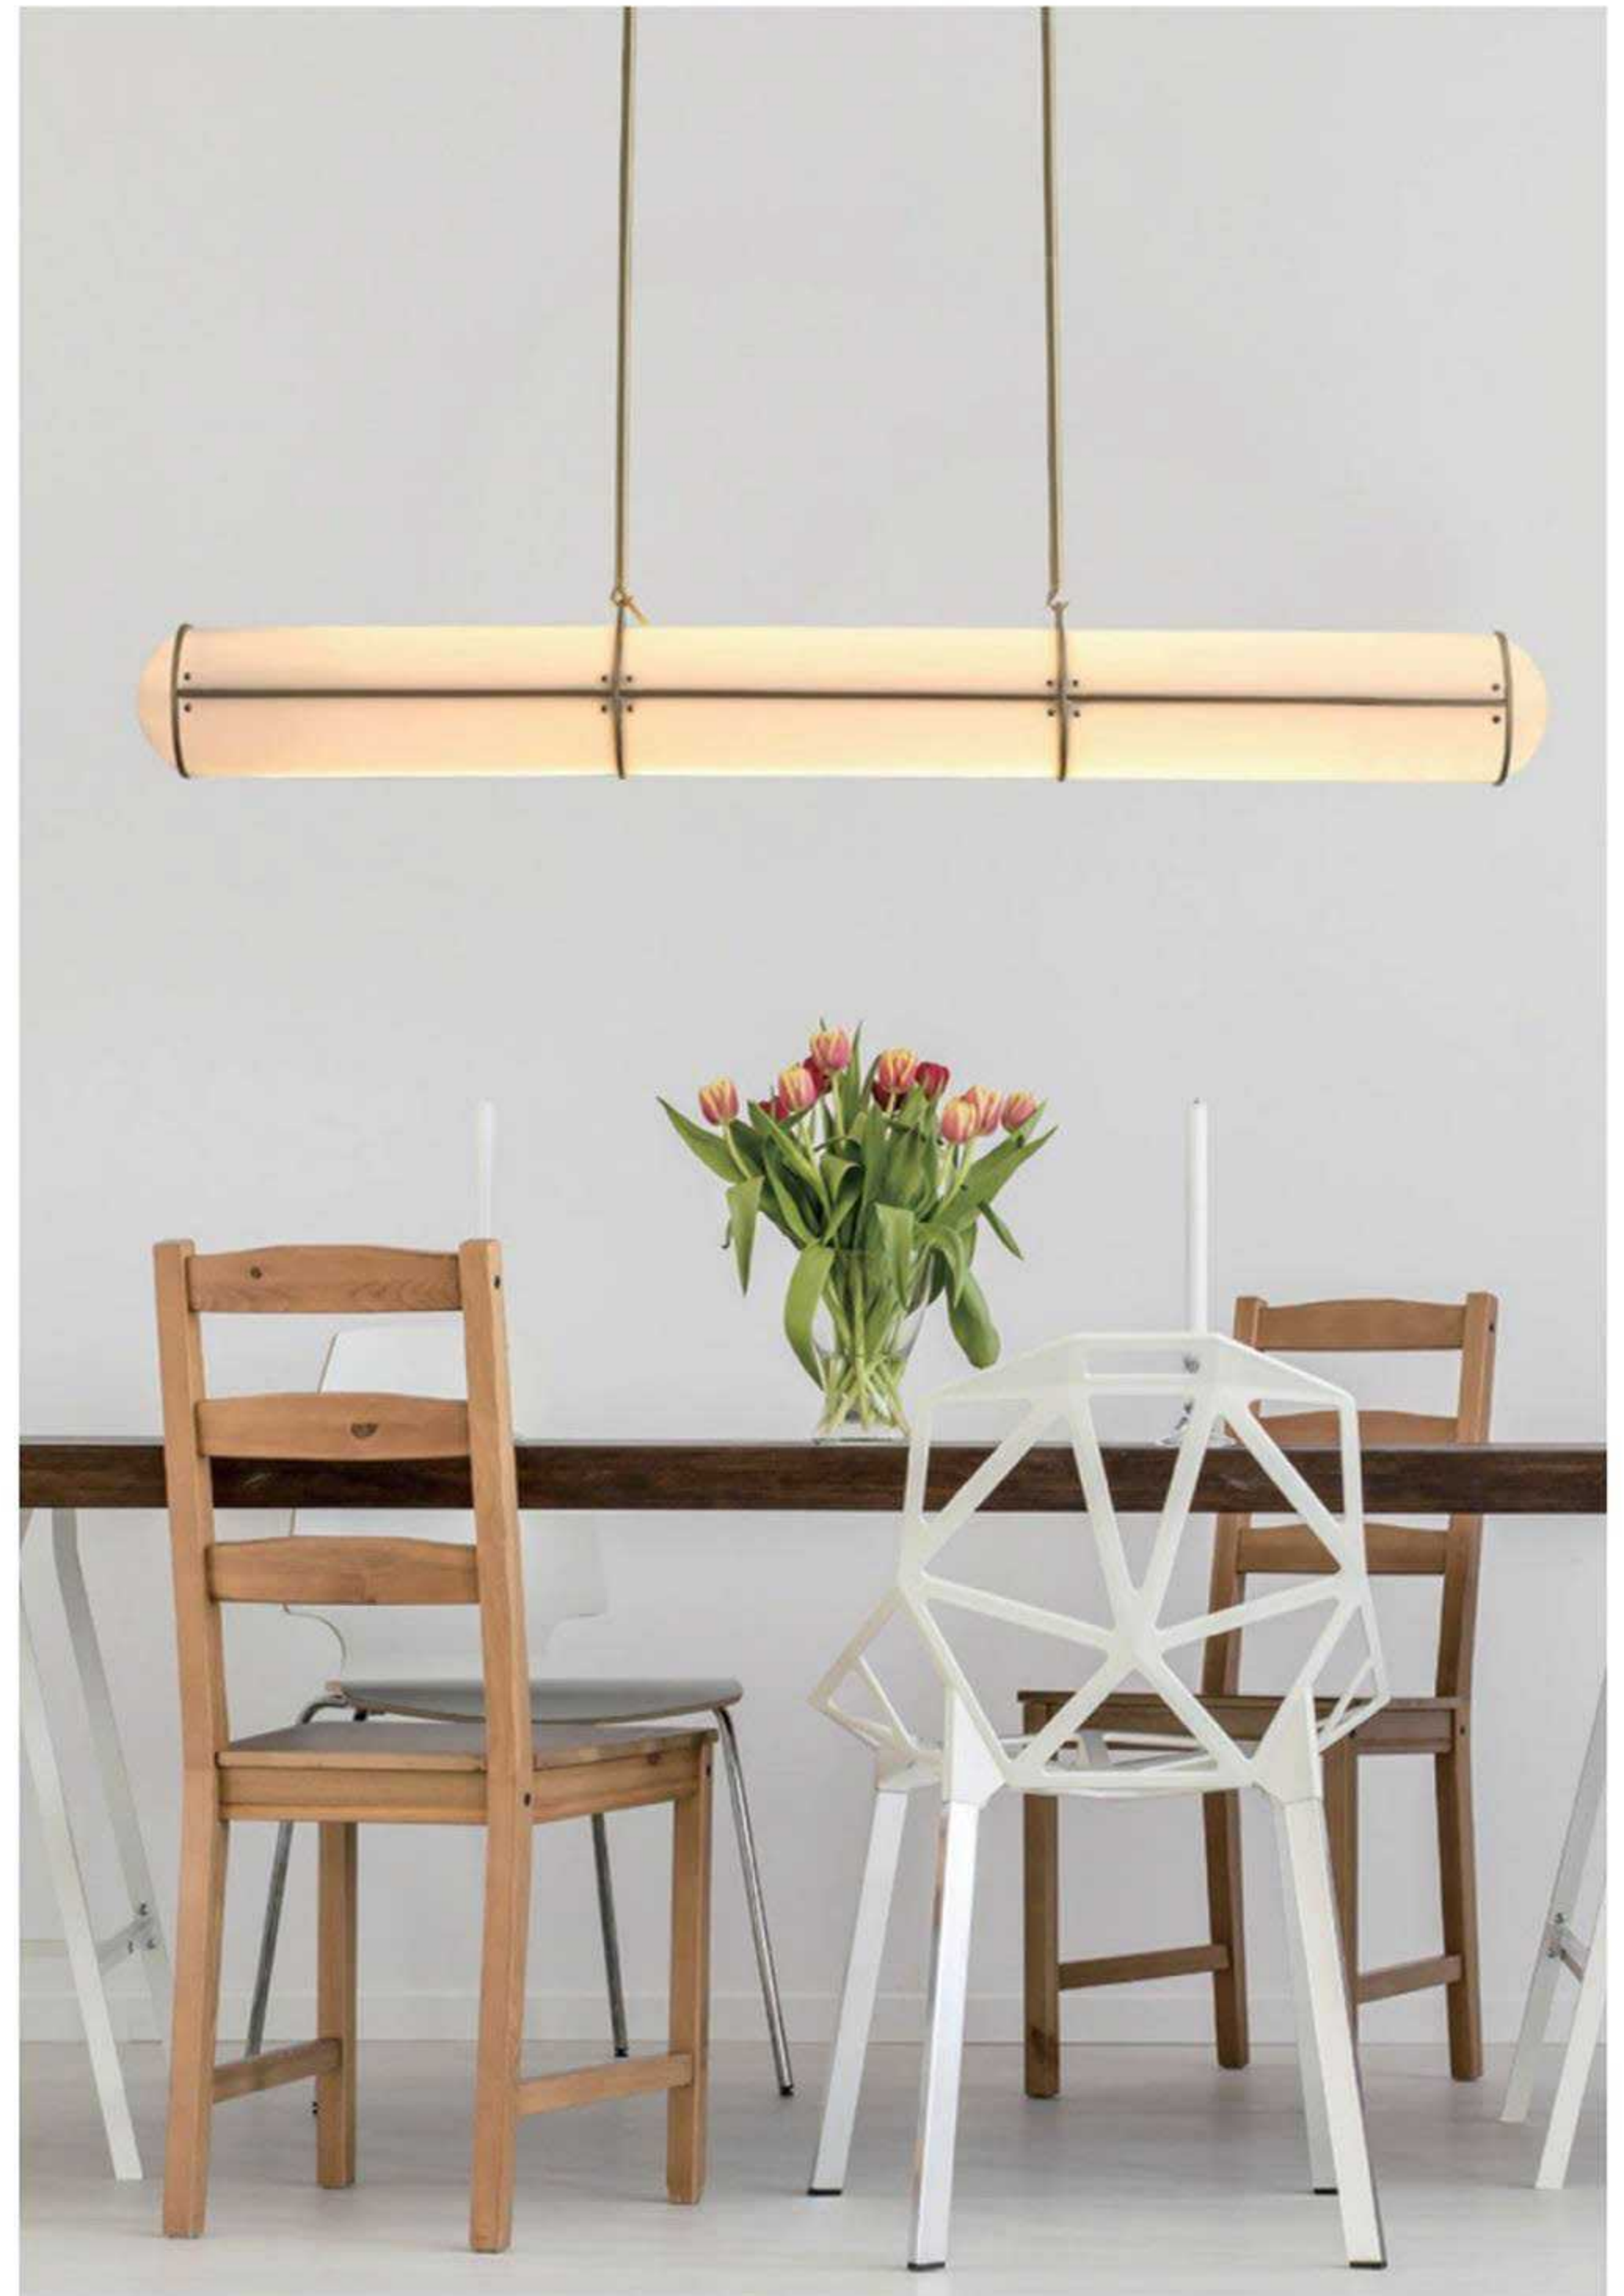

Size(mm):D400*H1100-H1630MM

adjustable the high

MD8149-6-2340

Size(mm):L2340*W185*H1460MM

Color: Golden+White Black+White

Material:Carbon steel+Acrylic

Bulb:LED

MD8147-1-250