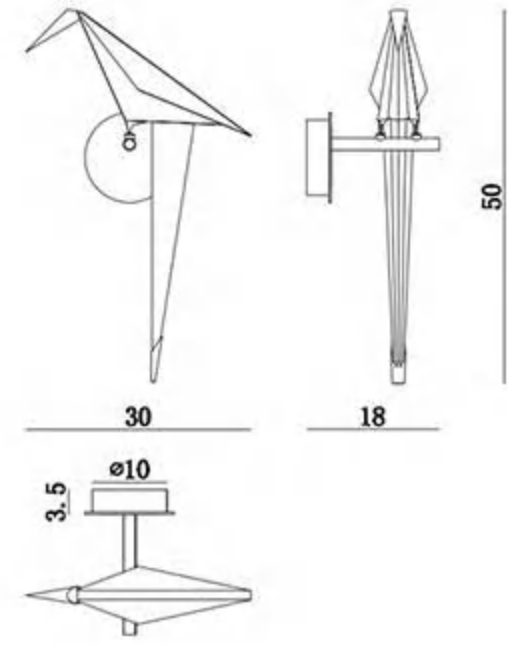

MB8113-1B

Size(mm):L300*W180*H500mm

Color: Golden

Material:Acrylic+Metal

Bulb:LED 8W