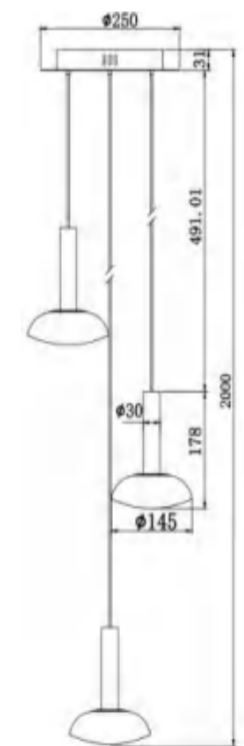

MD8332-3

COLOR: Gunmetal Black / Wood Grain

POWER: SMD-LED 7.5W

COLOR TEMPERATURE : 3000K

CRI:90Ra

MATERIAL: Steel + Aluminum + Glass

SIZE(MM): 295*1500