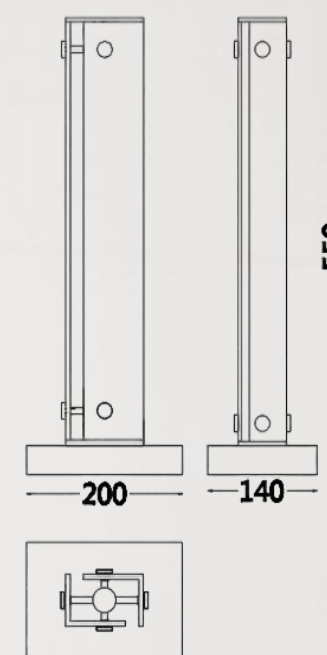

COLOR TEMPERATURE: 3000K

FINGER: 90Ra

MATERIAL: Steel + Glass

SIZE: 72*135*355mm

TABLE LAMP

MT8320

COLOR: Steel
POWER: 8.5W LED
COLOR TEMPERATURE: 3000K
FINGER: 90Ra
MATERIAL: Steel + Glass
SIZE: 200*140*550mm