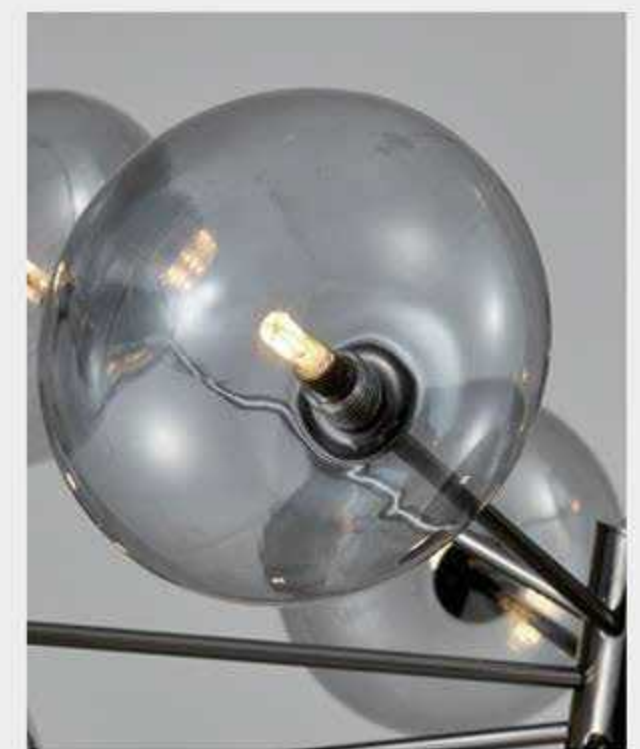

MD8297-12-660

Material: metal+glass Size: D660*H480mm
Bulb: G4 LED 12V 12*2W 3000K

Color: rose gold+light smoky
pearl black+light smoky
bright nickel+light smoky

Pendant Lamp