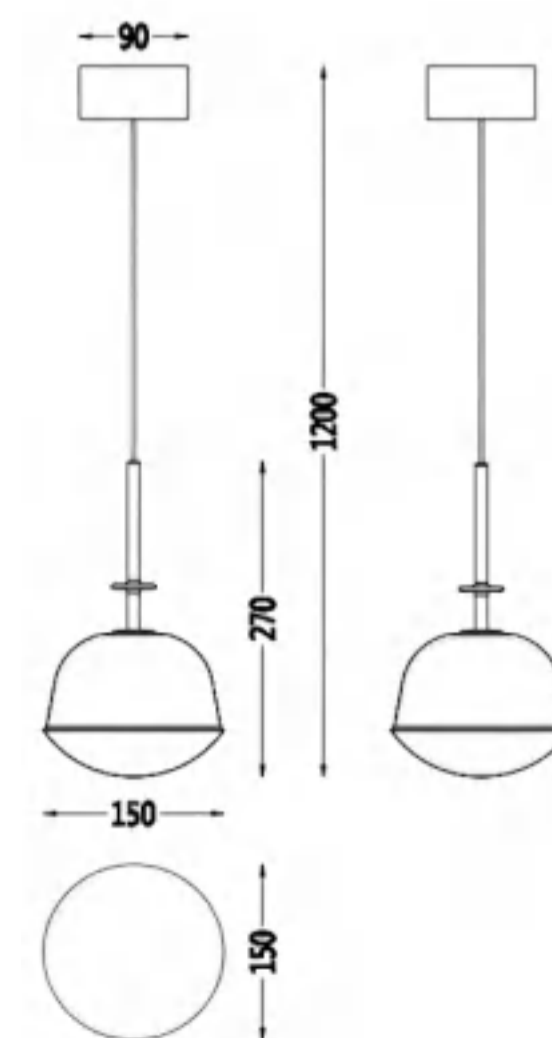

MD8328-1

COLOR:Brushed nickel color

POWER:2.5 W G9 LED

COLOR TEMPERATURE:2200K

CRI:90Ra

MATERIAL:Aluminum+Glass

SIZE(MM):150*150*270

WEIGHT:0.7 KG