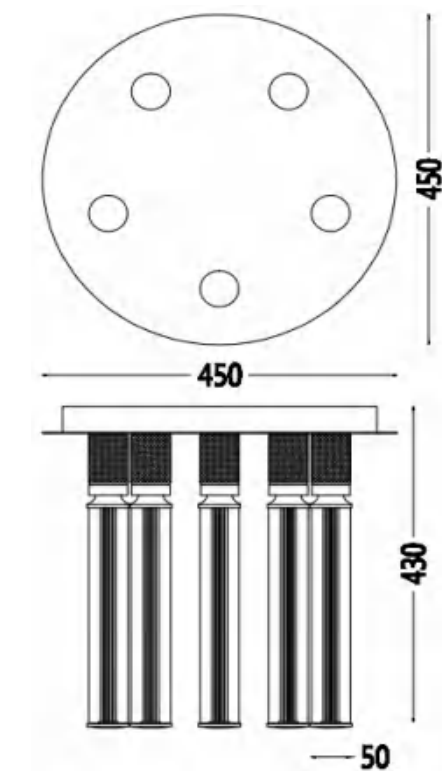

PENDENT LAMP

MX8316-5

COLOR: GOLD / BLACK

POWER: 30W LED

COLOR TEMPERATURE: 3000K

FINGER: 90Ra

MATERIAL: Aluminum + Iron + Glass

SIZE: 450*450*430mm