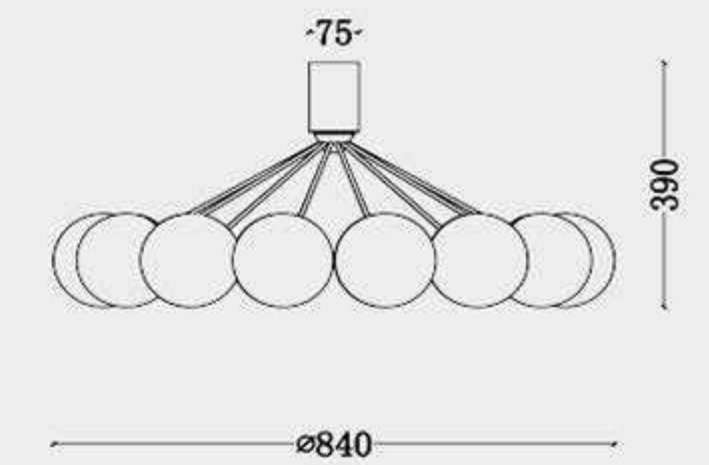

MD8142-Y-640-10

MD8142-Y-840-14

Size: D640*H420mm

Bulb: LED 3000K 24V 10*2W

Size: D840*H390mm

Bulb: LED 3000K 24V 14*2W

Material: metal+acrylic

Color: Black+semitransparent