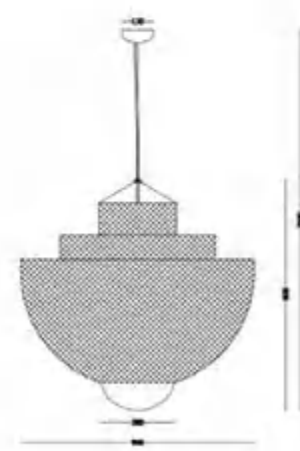

MD8167-XL

Size(mm):D900*H900MM

Color: nickel/golden

Material:Carbon steel

Bulb:LED 24W 3000K