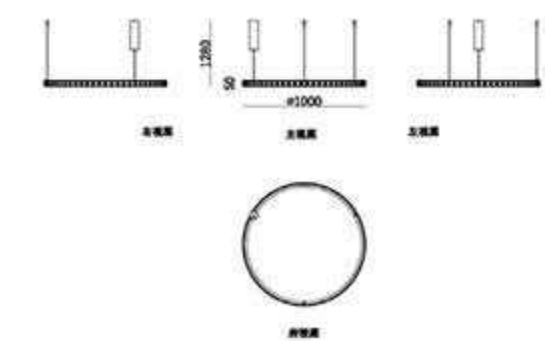

MD8237-1000Y

Size(mm):D1000*H50MM

Color: Nickel/Golden

Material:Aluminum+glass

Bulb:LED 95W 12V 3000K