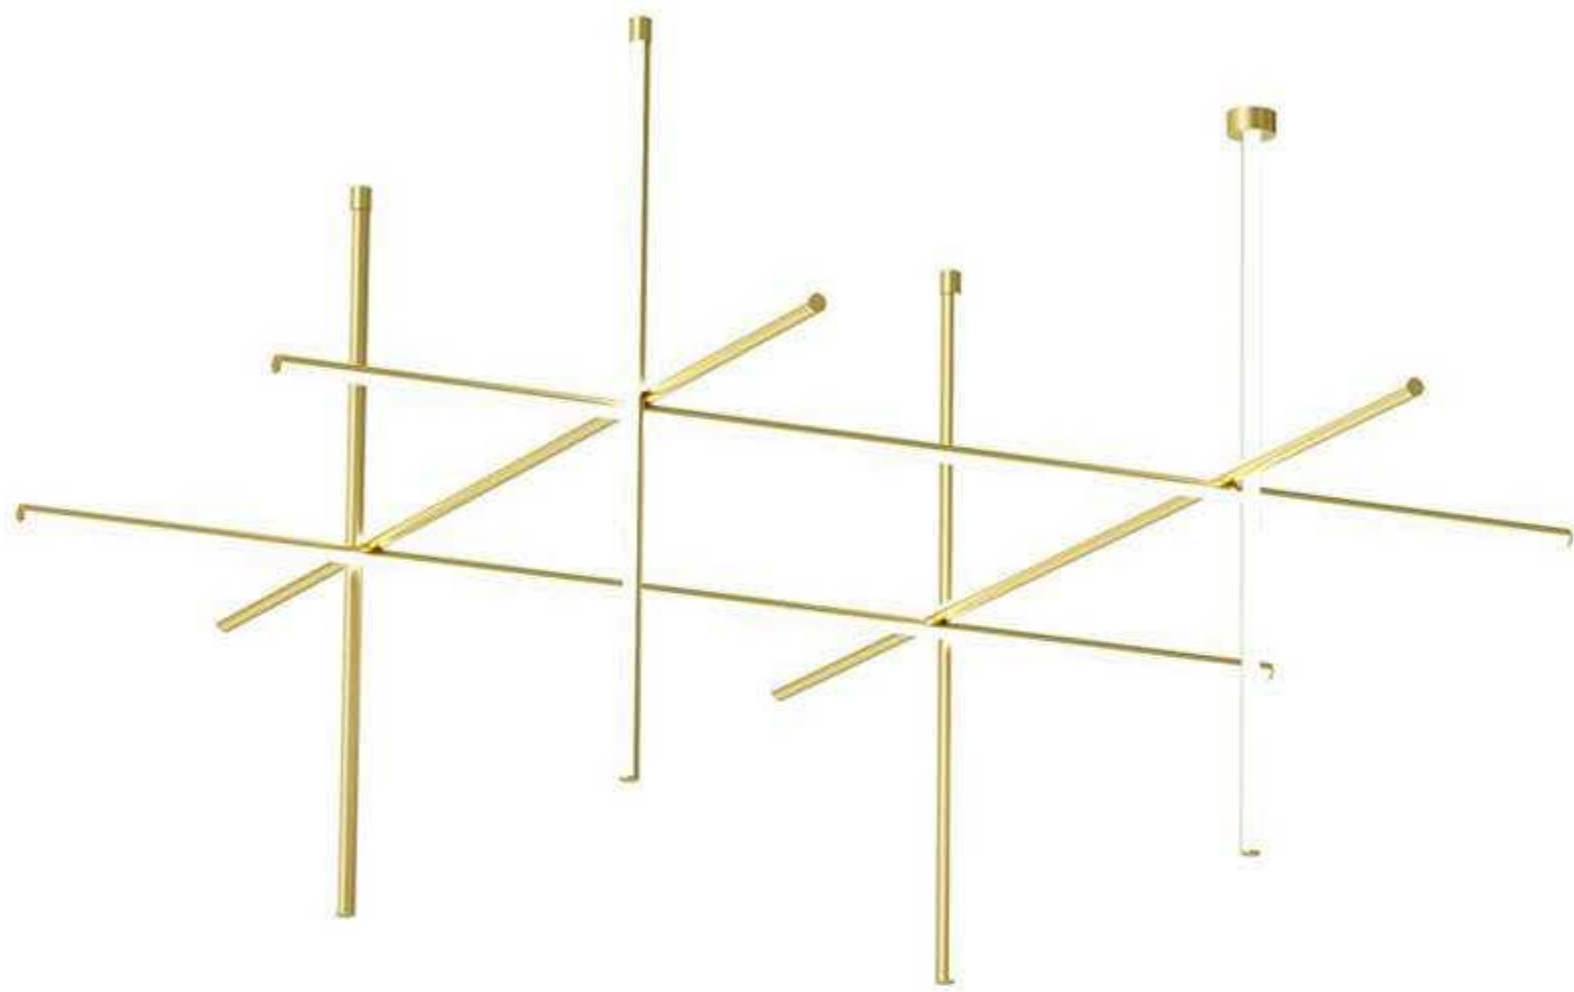

MX8205-9

Size(mm):L910*W910*H630mm

Color: Brushed brass

Material: Metal+silicone

Bulb: LED 41W3000K