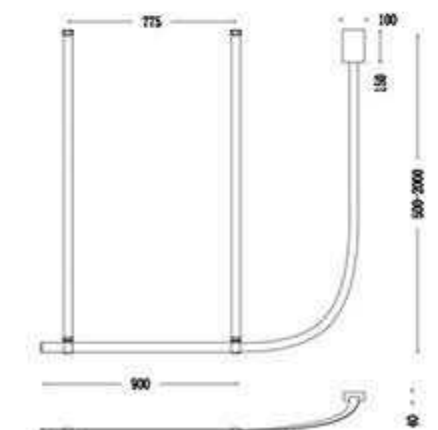

Bulb:LED 95W 12V 3000K

MD8234-1500B

Size(mm):L1500*H40mm

Color: Black+coffee

Material:Aluminum+acrylic

Bulb:LED LED 36W 3000K

MD8225-3B

Size(mm):L1100*W1061*H2400mm