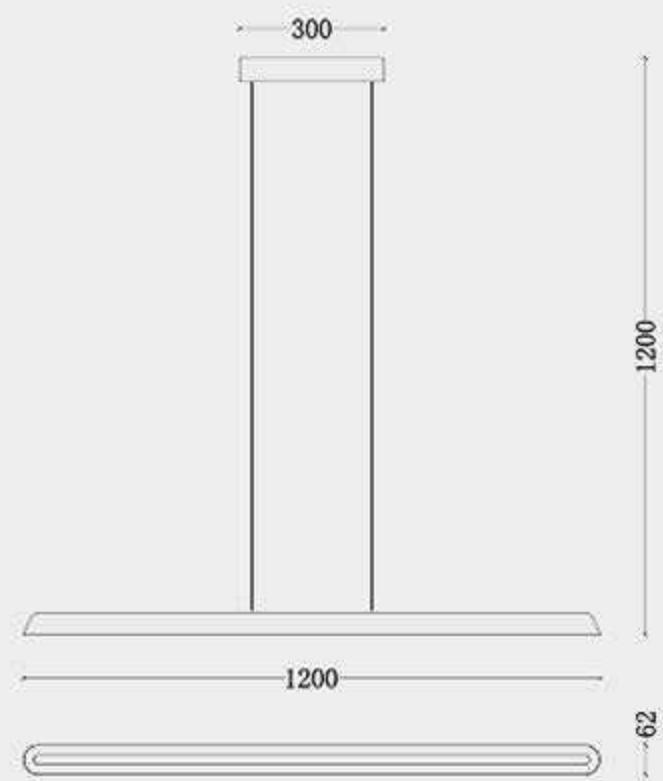

MD8301-900
MD8301-1200
MD8301-1500

Size: 900*38*85mm
Bulb: LED 15W 3000K
Size: 1200*38*85mm
Bulb: LED 20W 3000K
Size: 1500*38*85mm
Bulb: LED 24W 3000K

Material: aluminum
Color: Whaki White/Whaki Grey