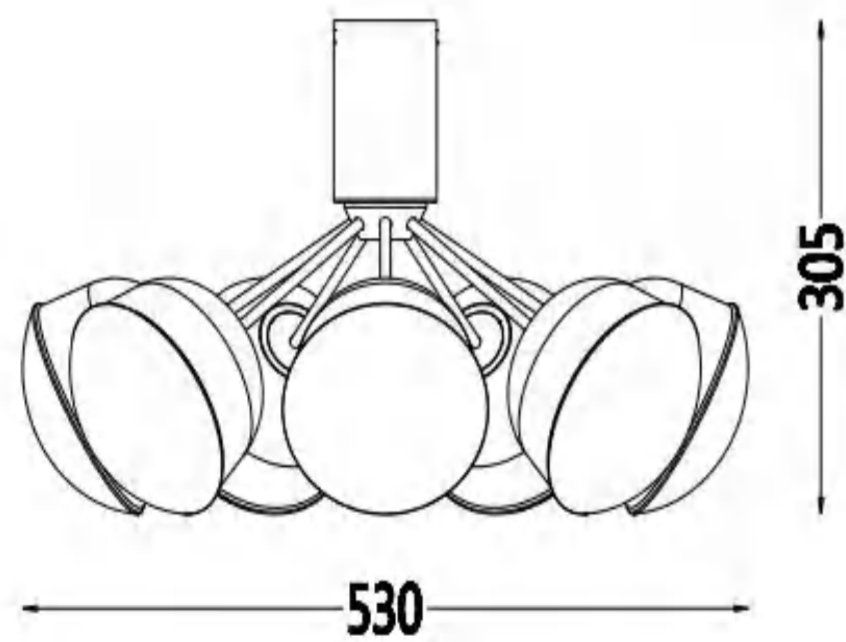

MX8328-7

COLOR:Brushed nickel color.5

POWER:17.5 W G9 LED

COLORTEMPERATURE:2200K

CRI:90Ra

MATERIAL:Aluminum+iron+Glass

SIZE(MM):530*520*305

WEIGHT:4.5 KG