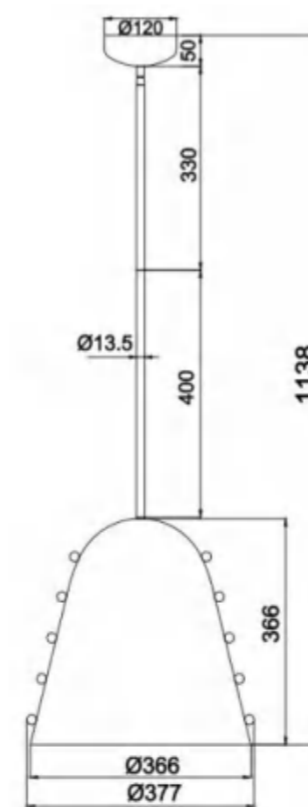

COLOR: WHITE+BLACK

POWER: LED TAPE(16W)+COB(5W)

COLOR TEMPERATURE: 3000K

CRI: 90Ra

MATERIAL: Aluminum+Glass

SIZE(MM): 377*366*1138

MD8335-L

COLOR:WHITE+ Antique Copper
Finish