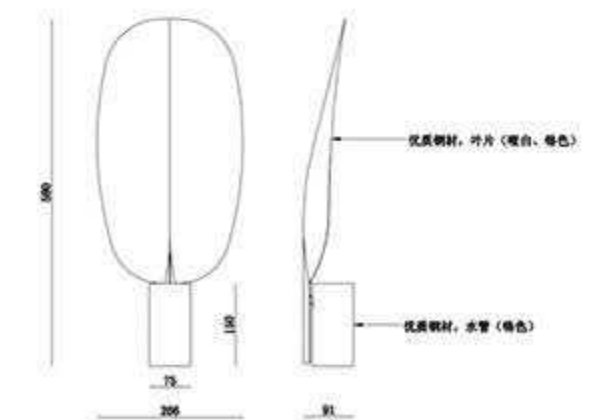

MT8263

Size(mm):L266*W91*H580MM

Color: Rose Golden

Material: Metal

Bulb: GU10 220V 6W 3000K