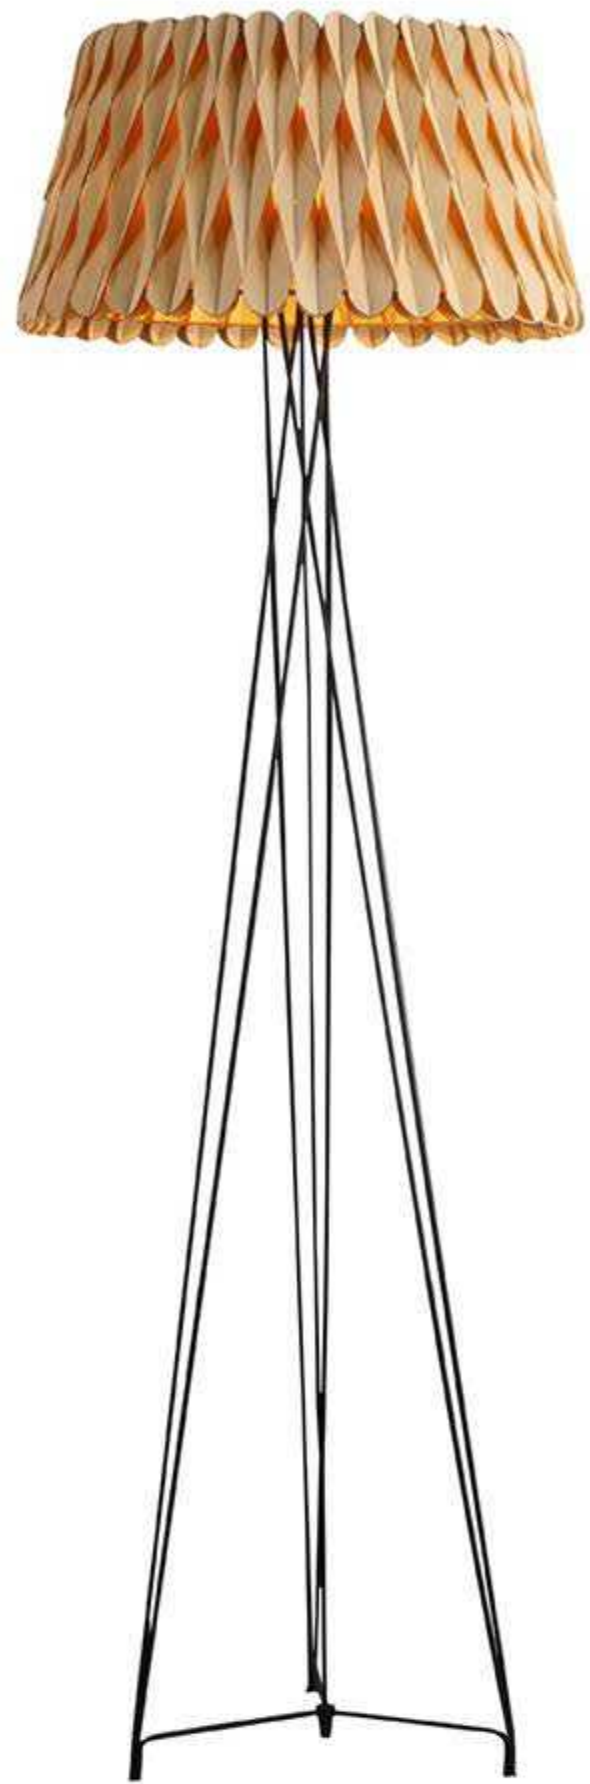

ML8265

Size(mm):D560*H290MM H1700MM

Color: Wooden

Material:Wood

Bulb:E27*1