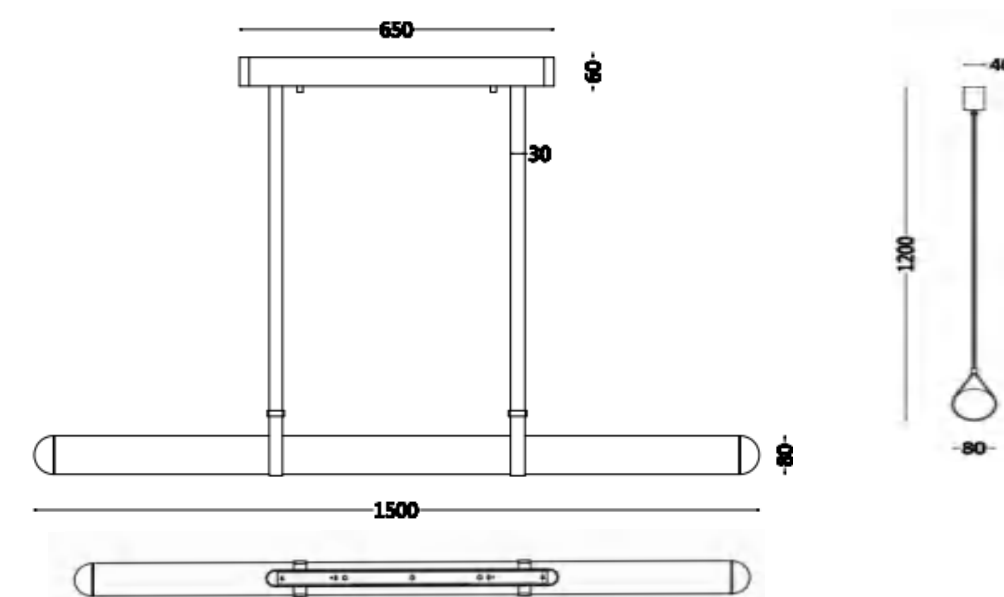

SIZE: 80*115*800mm

P E N D E N T L A M P

Champagne golden

Silver

PENDENT LAMP

MD8311-S-1200

COLOR: Silver / Champagne golden
 POWER: 12W LED
 COLOR TEMPERATURE: 3000K
 FINGER: 90Ra
 MATERIAL: Aluminum + Glass
 SIZE: 80*80*1200mm