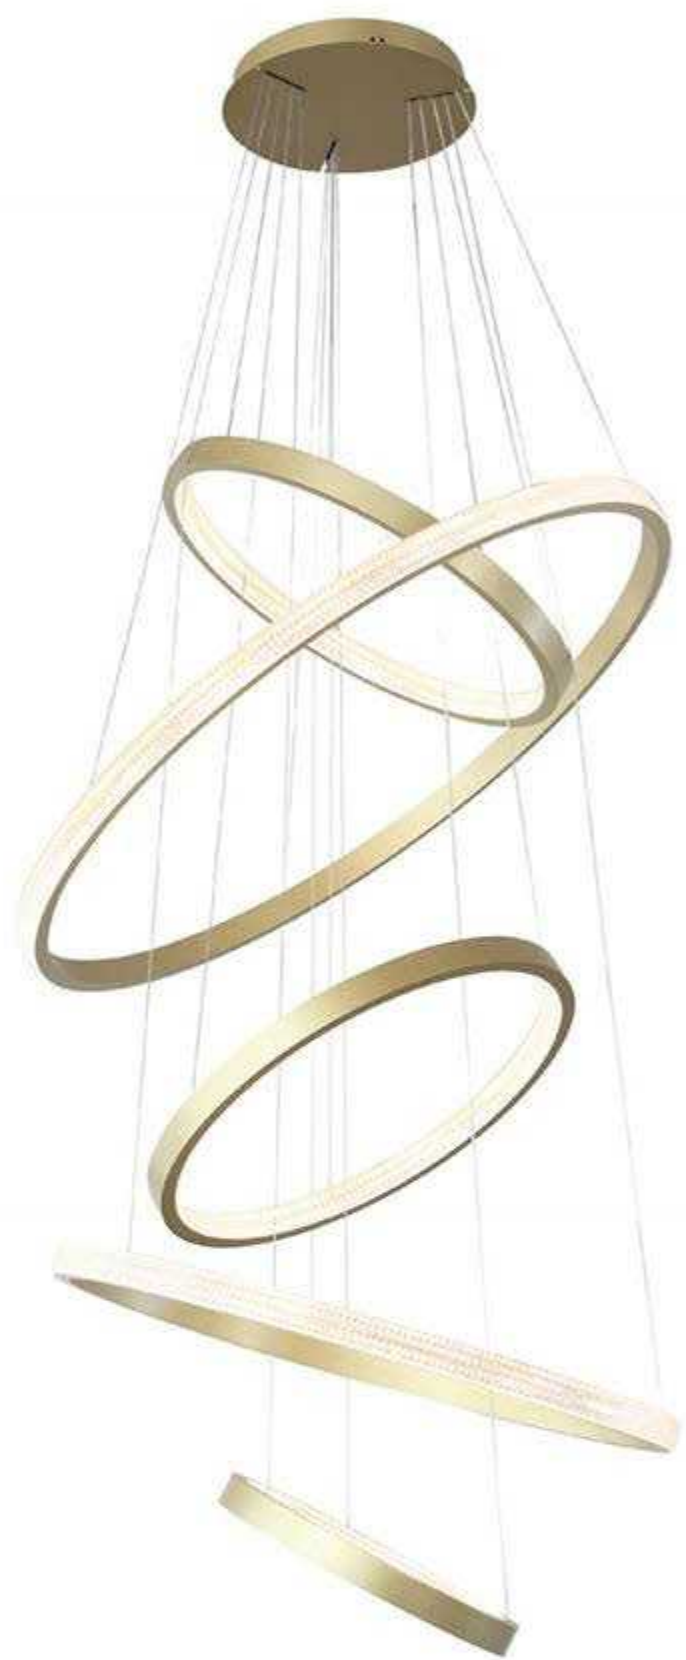

MD8150-620

Size(mm):620*H310MM

Color: Champagne/black/Stainless steel color

Material:Stainless steel+Acrylic

Bulb:LED 96*0.5W 2700K

MD8170-5C

Size(mm):600C+1000C+600C+800C+400C

Color: Golden