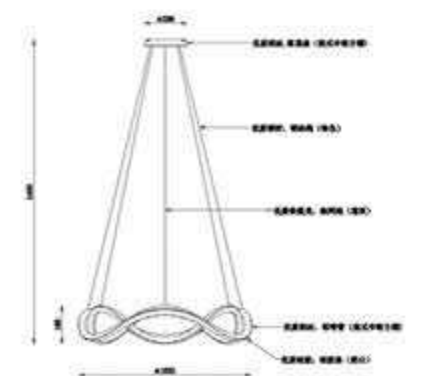

MD8213-1000+800+600

Size(mm):D1000+D800+D600MM

Color: Golden

Material:Aluminium+silicone

Bulb:LED 3000K