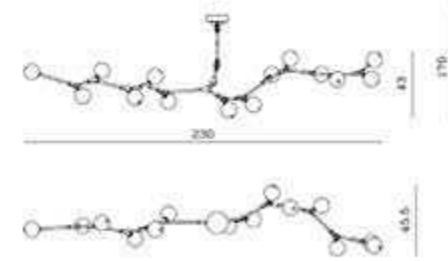

MD8086-14

Size(mm):L2300*W455*H430MM

Color: Golden+WhiteBlack+White

Material:Glass+metal

Bulb:G9 LED X14