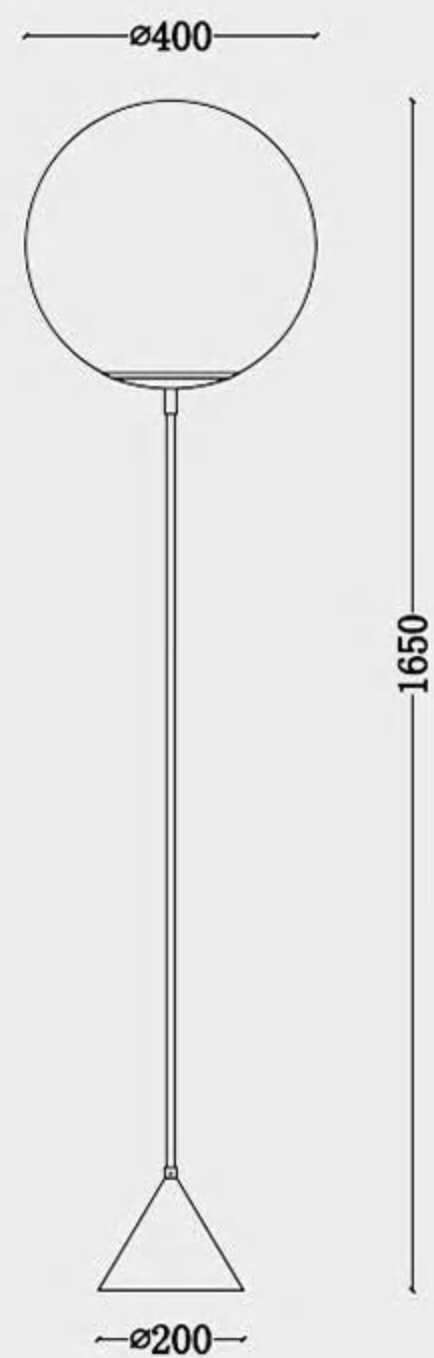

ML8142-1-250
ML8142-1-400

Size: D250*H1500mm

Bulb: LED 3000K 24V 1*6W

Size: D400*H1650mm

Bulb: LED 3000K 24V 1*10W

Material: metal+acrylic

Color: Black+semitransparent