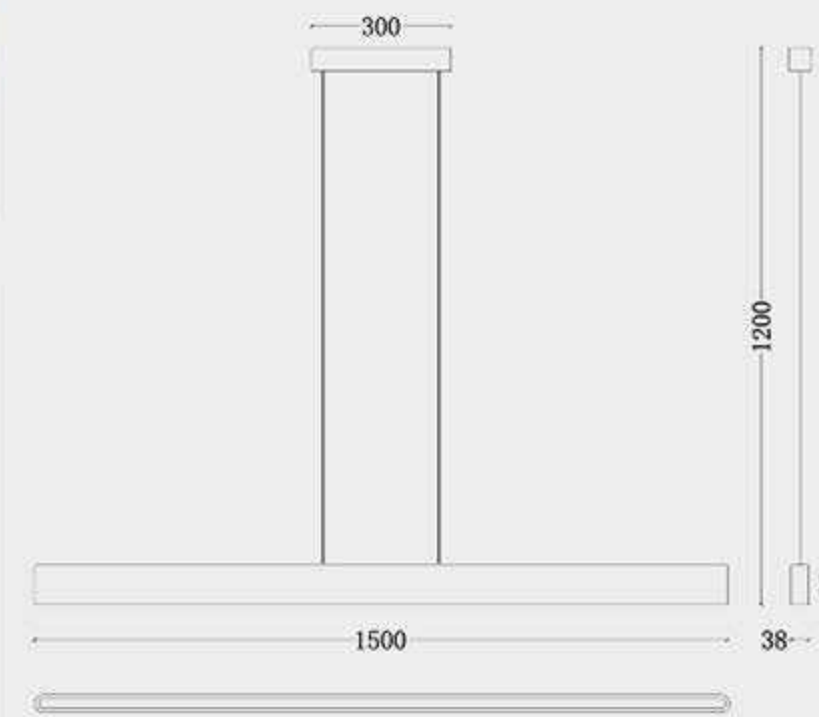

MD8303-900
MD8303-1200
MD8303-1500

Size: 900*62*46mm
Bulb: LED 15W 3000K
Size: 1200*62*46mm
Bulb: LED 20W 3000K
Size: 1500*62*46mm
Bulb: LED 24W 3000K

Material: aluminum
Color: Whaki White/Whaki Grey