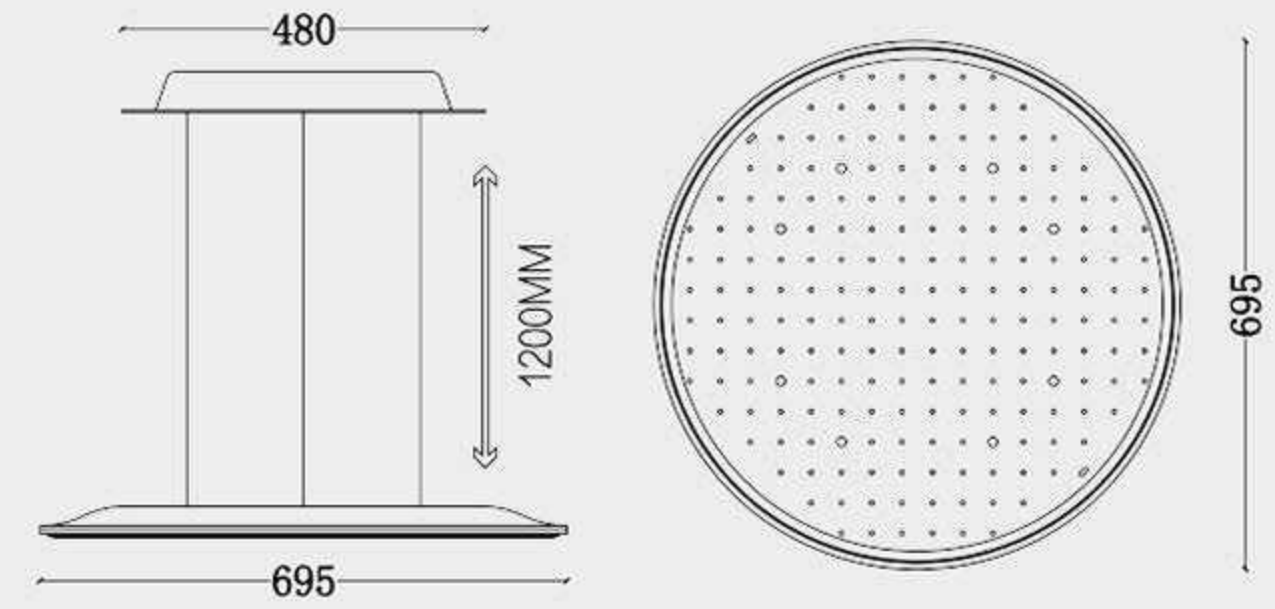

MD8305-695

Size: D695mm

Bulb: LED 40W 3000-6000K

Material: Carbon steel+Wool

Color: walnut+grey