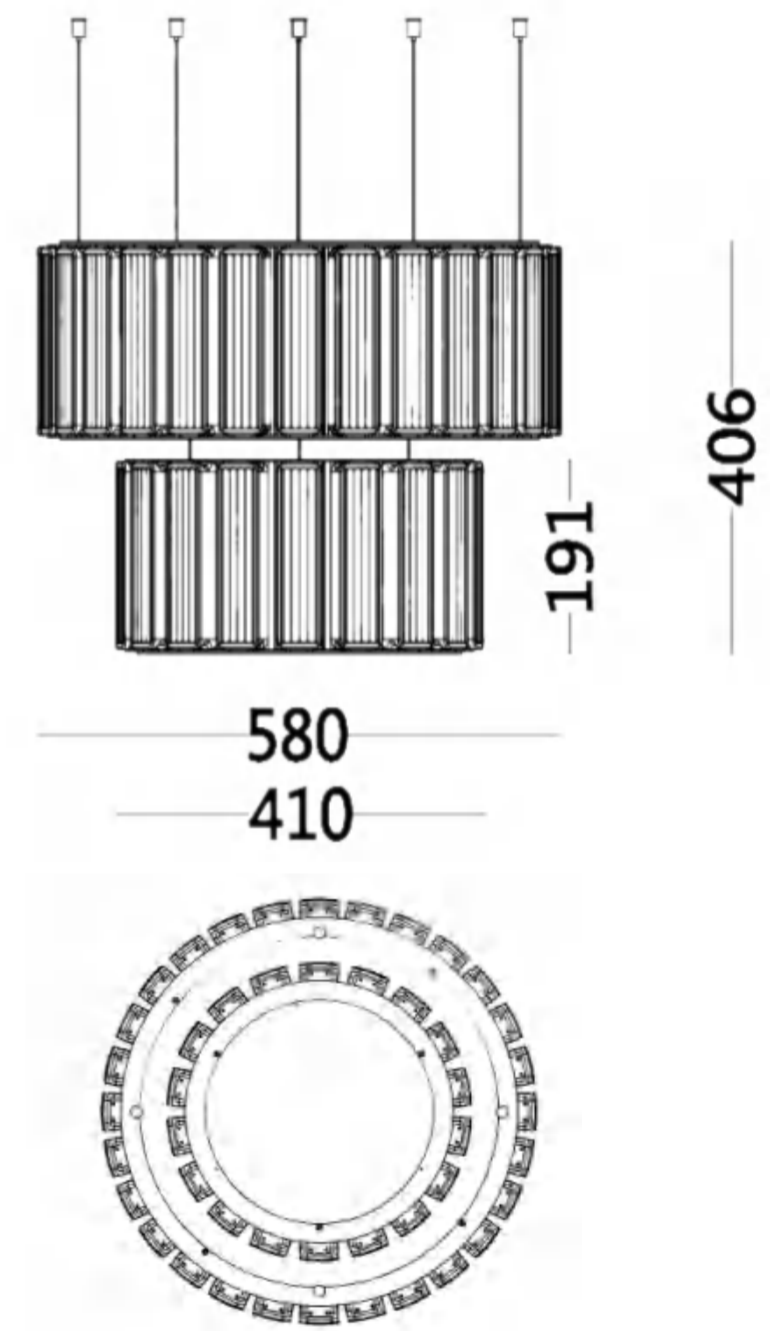

MD8329-S-46-580

COLOR:Walnut

POWER:138W LEDCOLOR

TEMPERATURE:2700K

CRI:90Ra

MATERIAL:Aluminum+iron+Glass

SIZE(MM):580*580*406