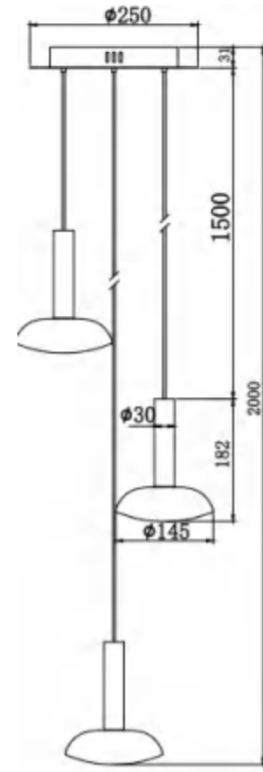

MD8331-3

COLOR:Gunmetal Black / Wood Grain

POWER: G9*3 9W

COLOR TEMPERATURE : 2000K

CRI:80Ra

MATERIAL:Steel + Aluminum + Glass

SIZE(MM): 295*1500