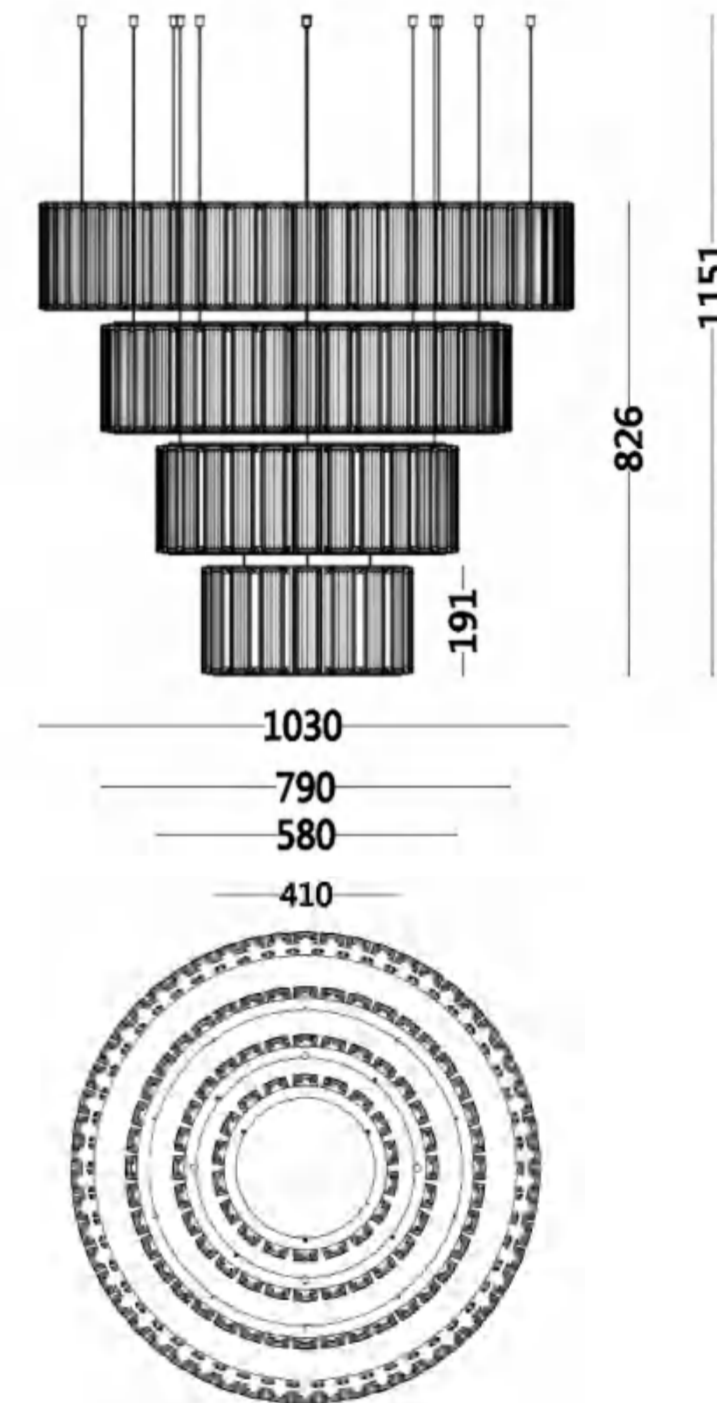

LARTE  LUCE®

MD8338-26

COLOR:GOLD PLATING

POWER: SMD 120W

COLOR TEMPERATURE:2700K

CRI:80Ra

MATERIAL:IRON+GLASS

SIZE(MM):1410*230*835

SIZE(MM): 760*1220

MD8338-5

COLOR:GOLD PLATING

POWER: SMD 50W

COLOR TEMPERATURE:2700K

CRI:80Ra

MATERIAL:IRON+GLASS

SIZE(MM): 260*1100

COLOR:GOLD PLATING

POWER: SMD 7W

COLOR TEMPERATURE:2700K

CRI:80Ra

MATERIAL:IRON+GLASS

SIZE(MM):300*120*133

MB8338-1L

COLOR:GOLD PLATING

POWER: SMD 15W

COLOR TEMPERATURE:2700K

CRI:80Ra

MATERIAL:IRON+GLASS

SIZE(MM):600*120*133

MD8329-S-140-1030

COLOR:Walnut

POWER:420 W LED