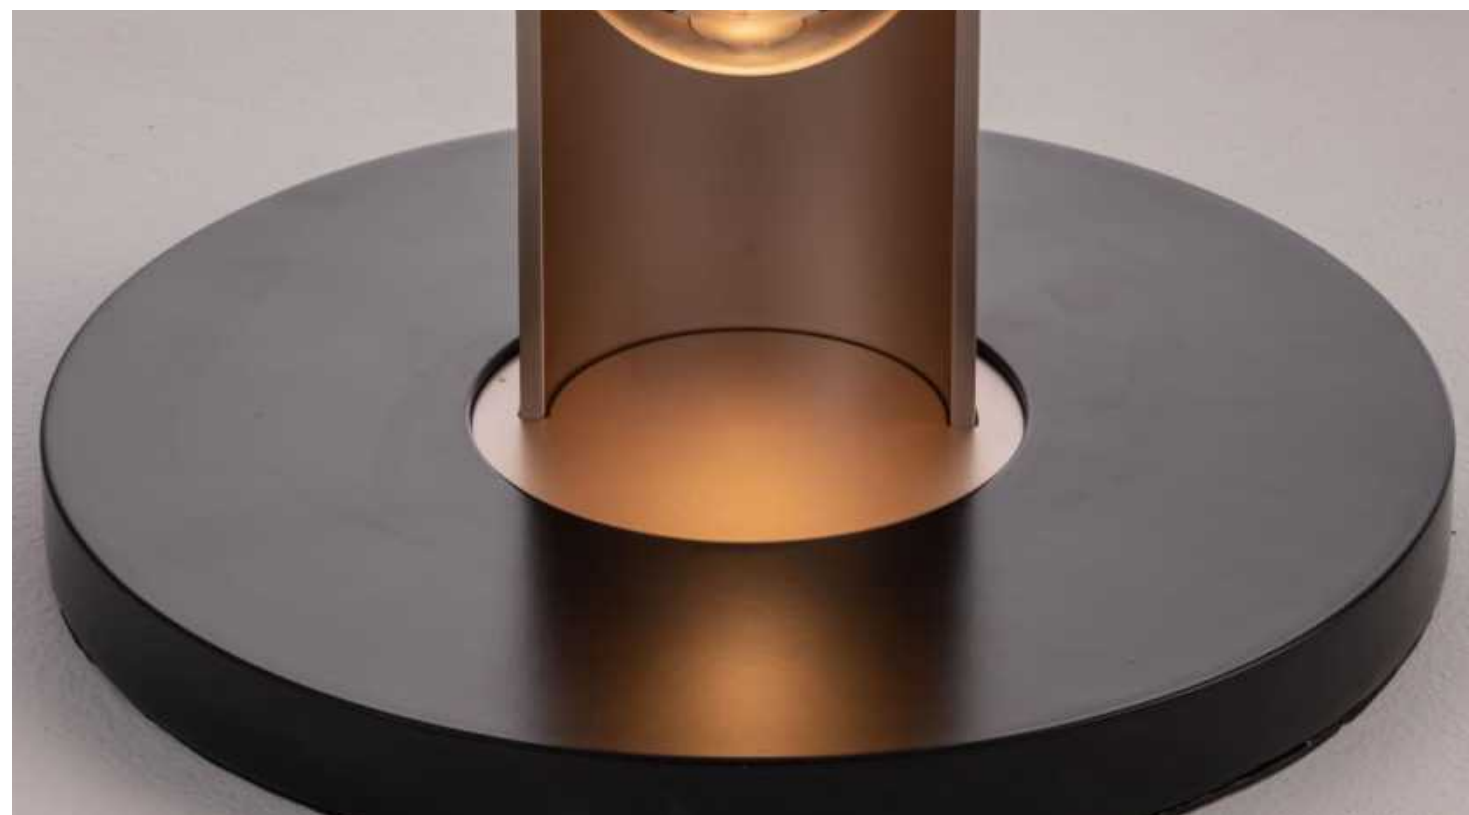

Champagne golden