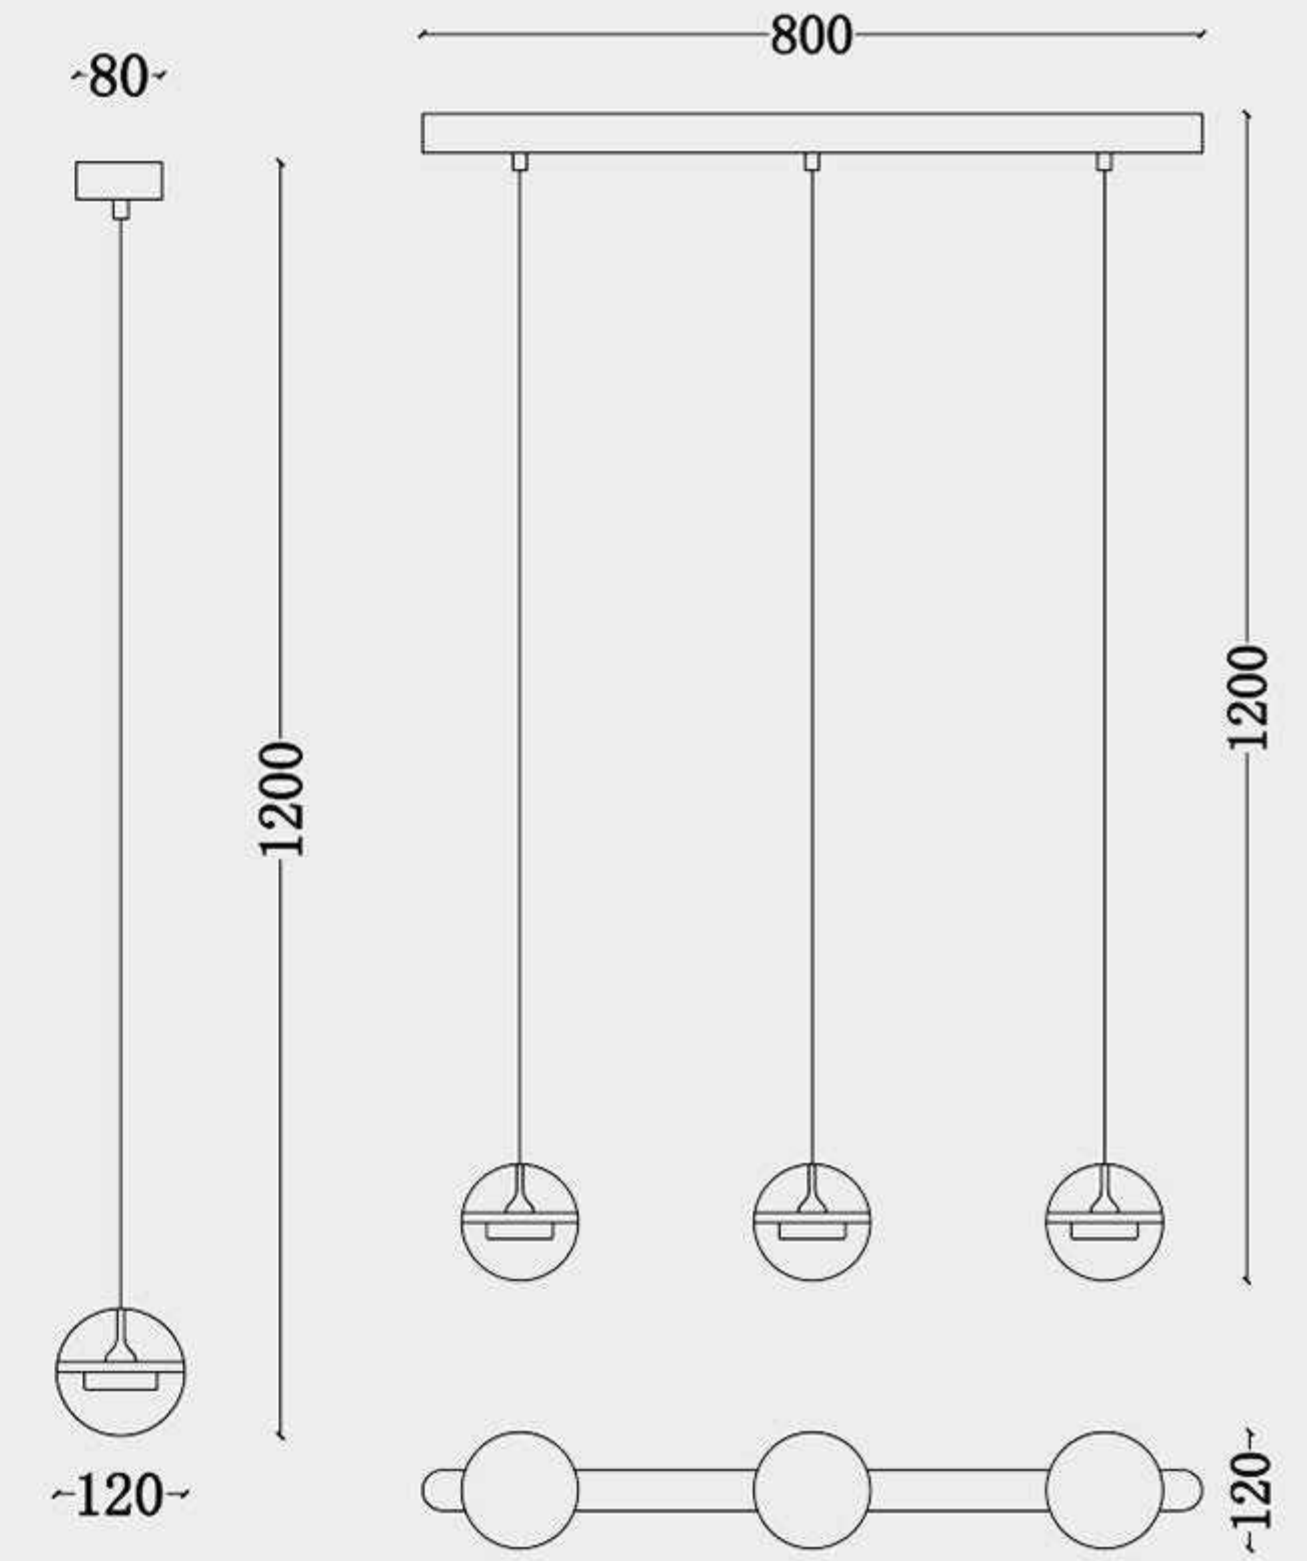

Pendant Lamp