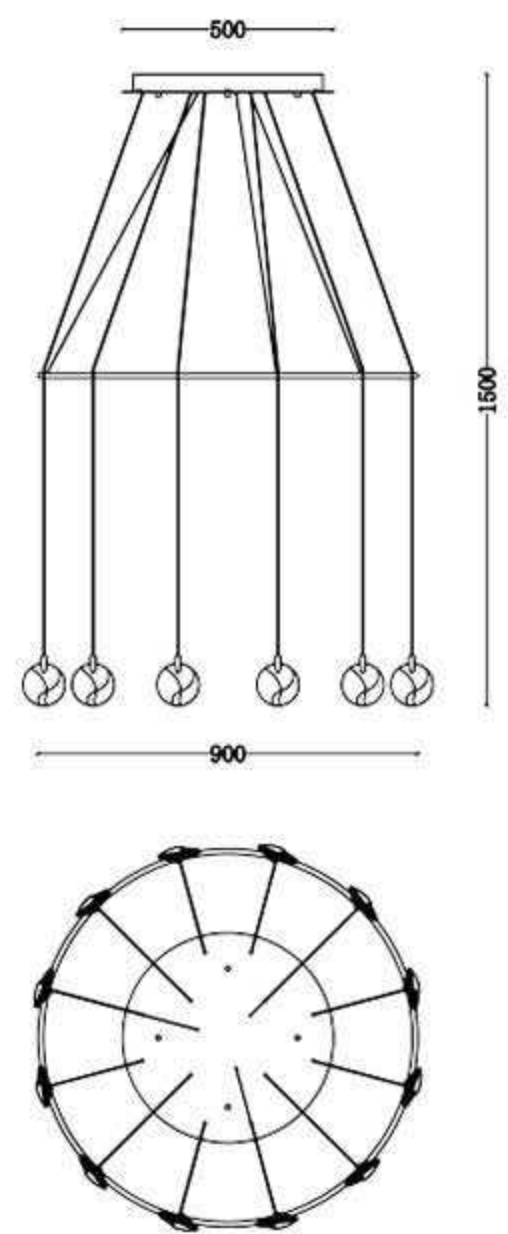

MD8270-11

Size(mm):L693*W728*H685MM

Color: Copper+clear

Material:Copper+acrylic

Bulb:LED 12V 11xMax 1W

MD8233-12A

Size: D900X1500mm
Bulb: LED CREE 4000K 1W*12
Material: metal+crystal
Color: gold+matt Black

MD8233-12