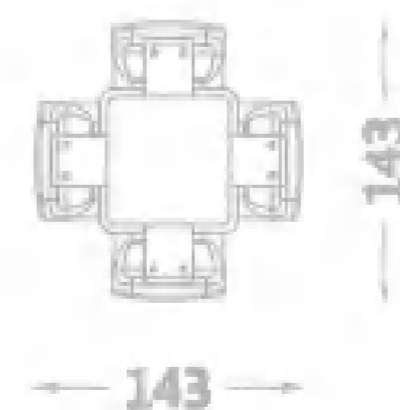

COLOR:Black

POWER:10W LED

COLOR TEMPERATURE:2700K

CRI:90Ra

MATERIAL:Aluminum+iron+GLASS

SIZE(MM):64*97*312

WEIGHT:1.9KG

MB8329-6-320

COLOR:Black

POWER:30W LED

COLOR TEMPERATURE:2700K

CRI:90Ra

MATERIAL:Aluminum+iron+Glass

SIZE(MM):408*130*312

WEIGHT:7KG

MD8329-4-320

COLOR:Black

POWER:20W LED

COLOR TEMPERATURE:2700K

FINGER:90R

MATERIAL:Aluminum+Iron+Glass

SIZE(MM):143*143*315

WEIGHT:4.2KG

MT8329-4-630