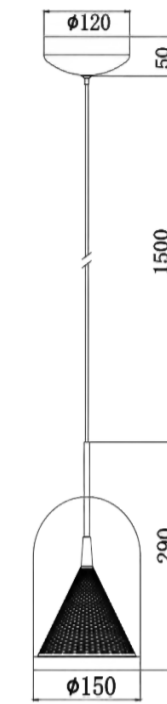

MD8337-1

COLOR:GLOSSY BOLACK

POWER: SMD(10W)+SMD OPTICAL LENS

COLOR TEMPERATURE:SMD(2000K)+
SMD OPTICAL LENS(3000K)

CRI:90Ra

MATERIAL:Aluminum+Steel+Glass

SIZE(MM): 150*290*1500