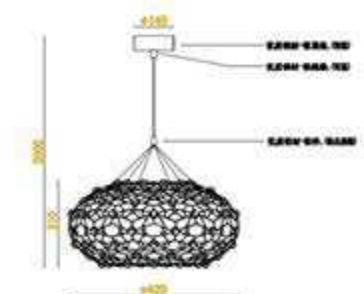

MD8150-620

Size(mm):620*H310MM

Color: Champagne/black/Stainless steel color

Material:Stainless steel+Acrylic

Bulb:LED 96*0.5W 2700K