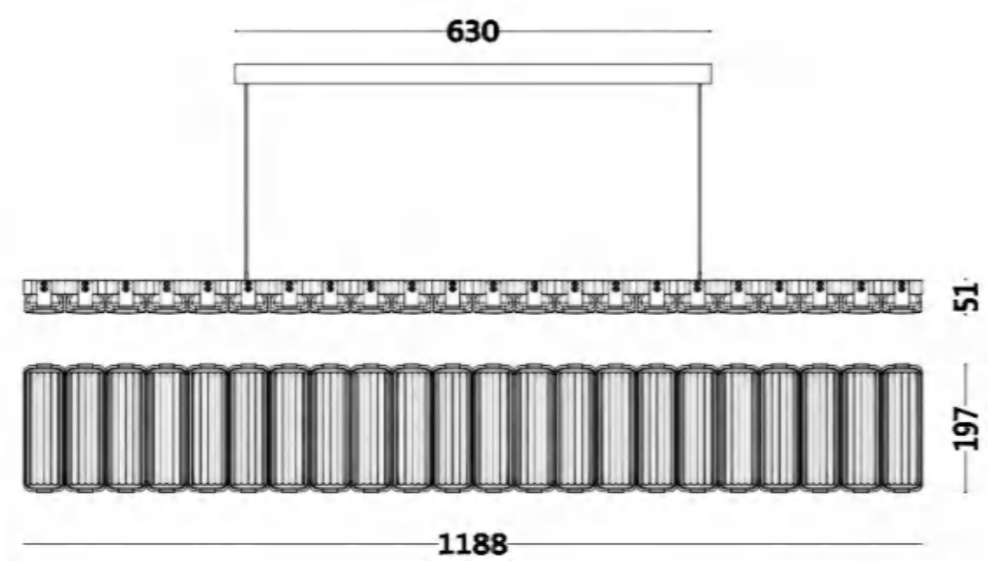

MD8329-S-22-1188

COLOR:Walnut

POWER:66 W LED

COLOR TEMPERATURE:2700K

CRI:90Ra

MATERIAL:Aluminum+iron+Glass

SIZE(MM):1188*197*51