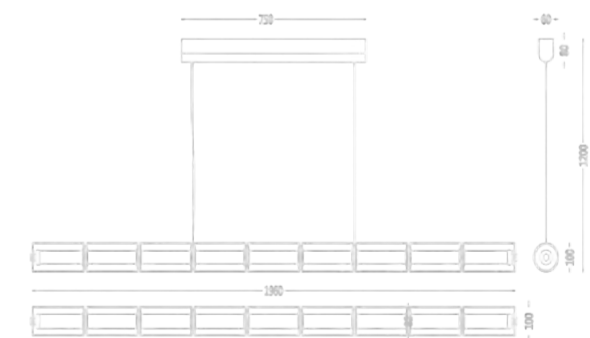

MD8325-9-1980

COLOR: Bright nickel color
POWER: 90W LED
COLOR TEMPERATURE: 3000K
CRI: 90Ra
MATERIAL: Aluminum+iron+Glass
SIZE(MM): 1980*100*100
WEIGHT: 15KG