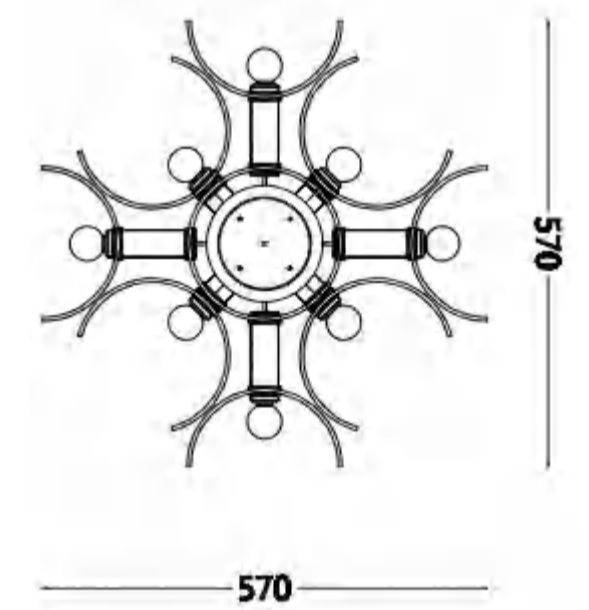

MD8326-12

COLOR:Brushed Satin Nickel
POWER:60W E14 LED
COLOR TEMPERATURE:3000K
CRI:90Ra
MATERIAL:Aluminum+iron+Glass
SIZE(MM):570*570*410
WEIGHT:6KG