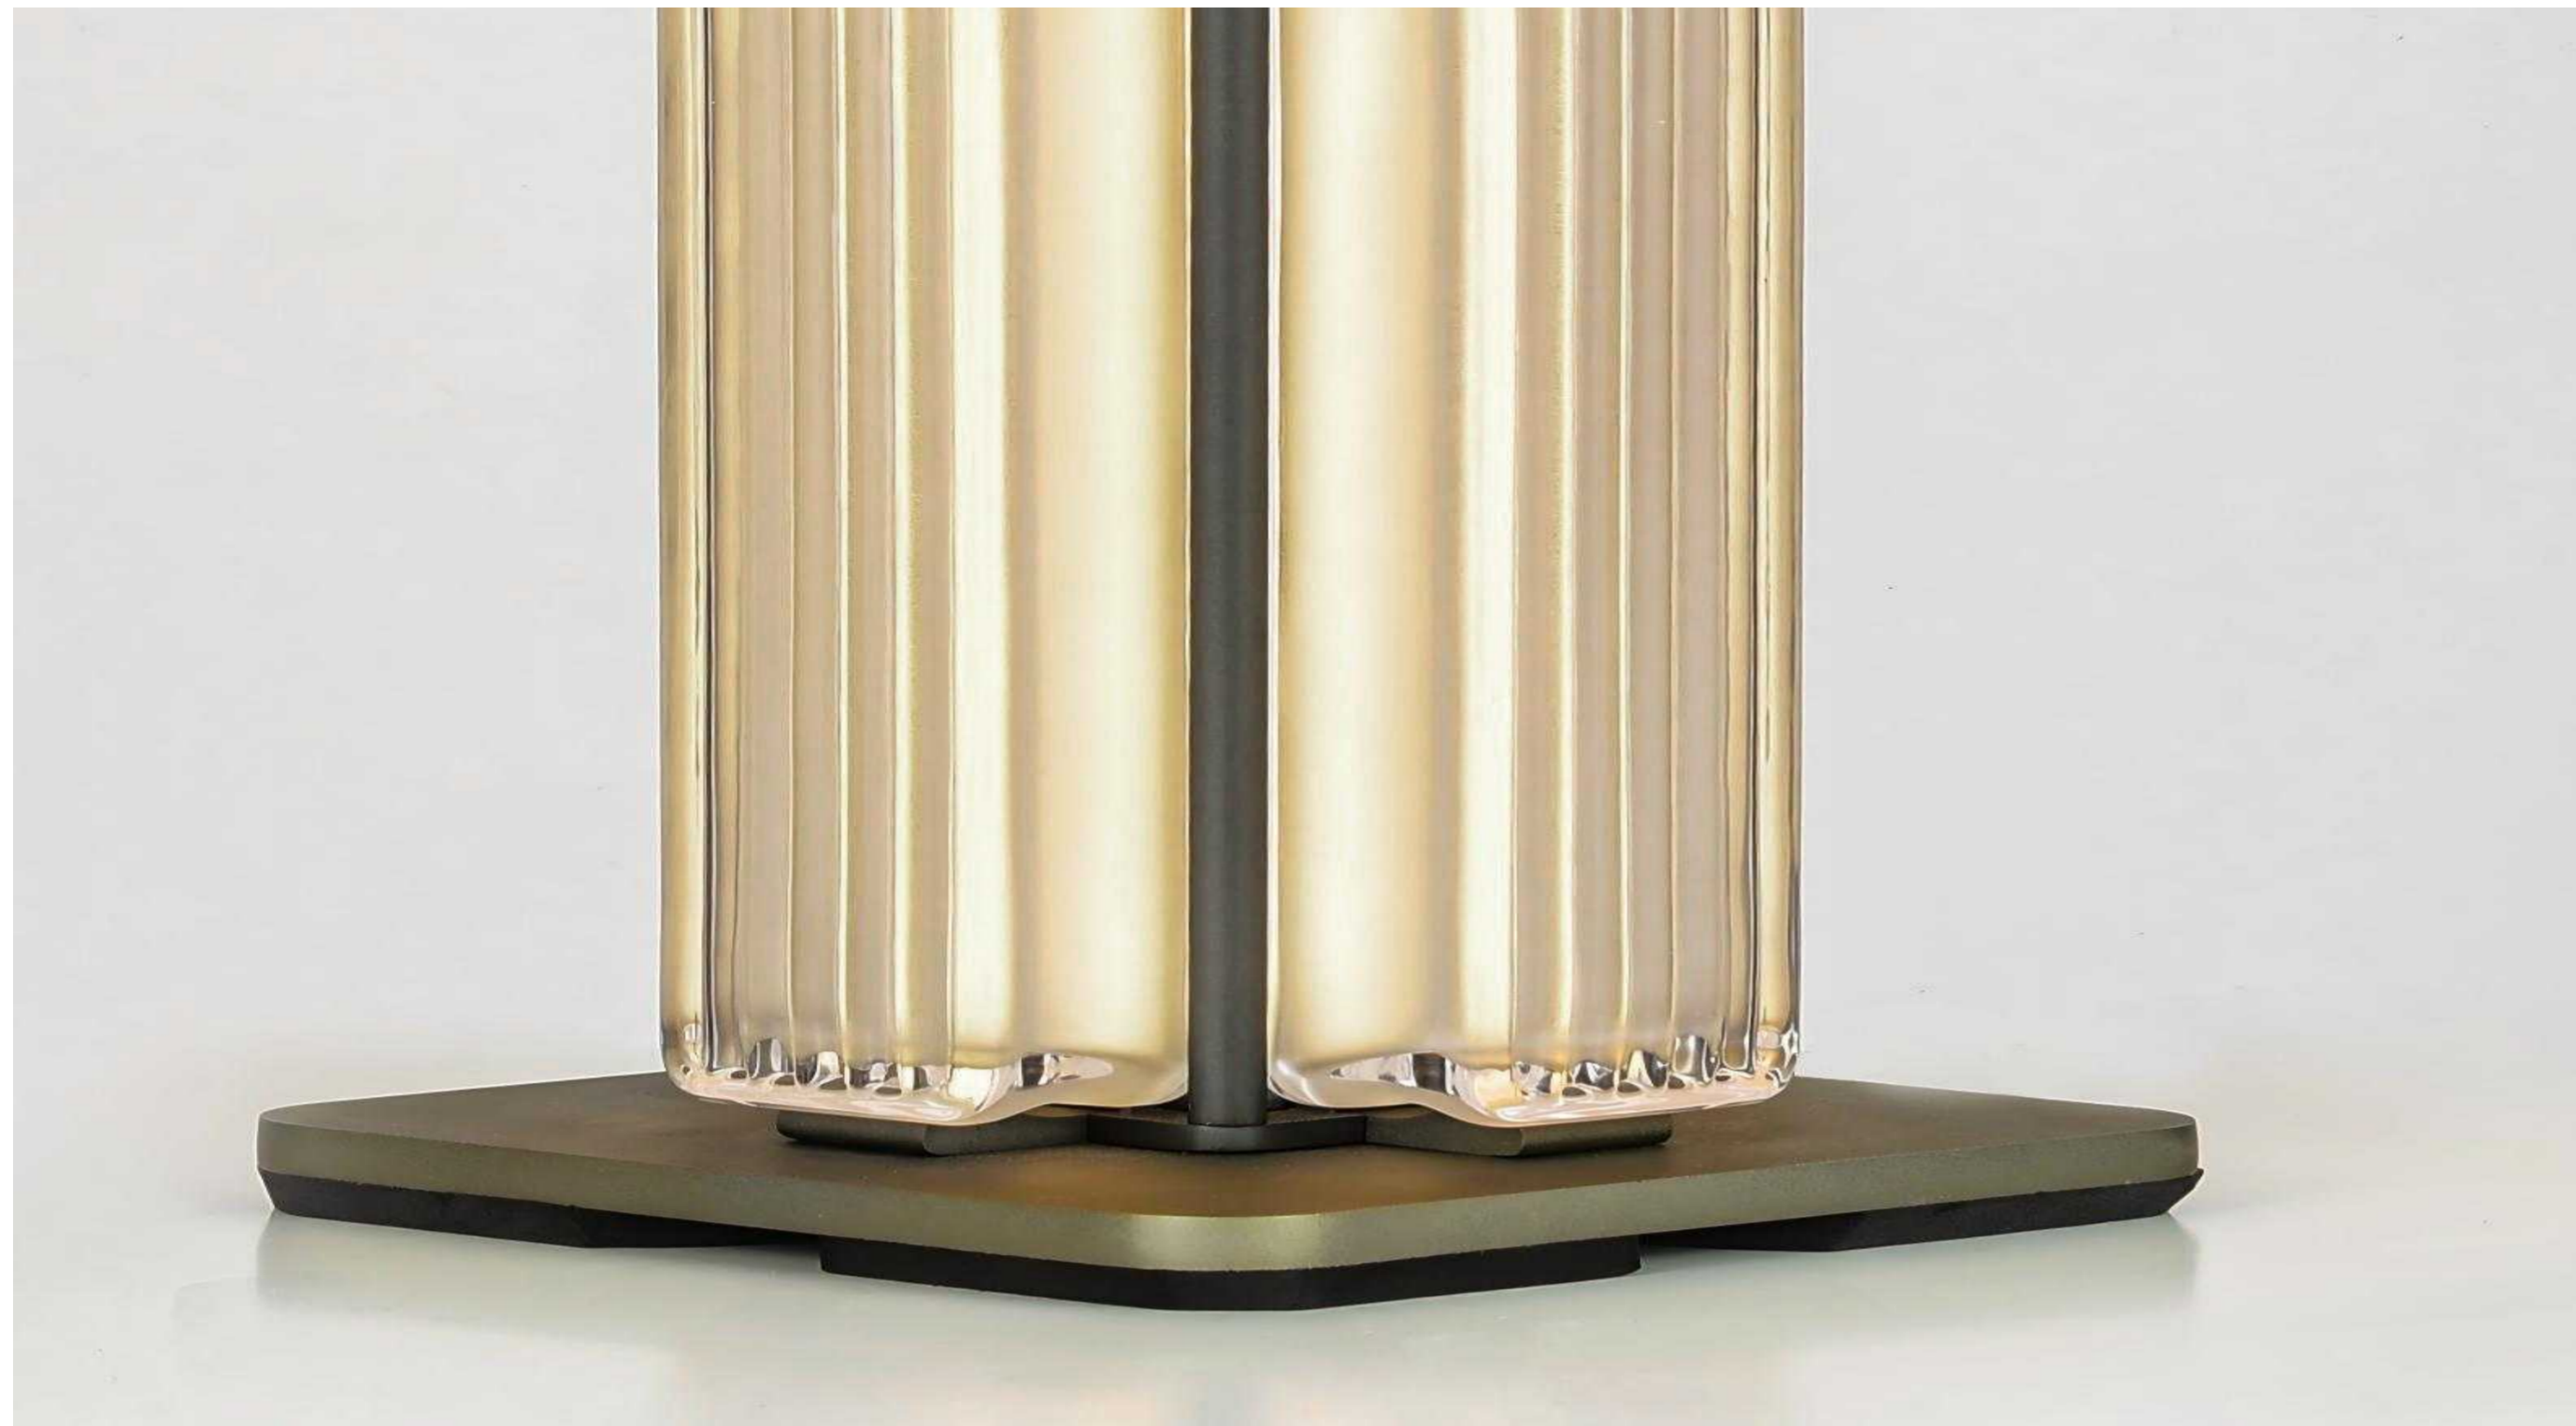

MT8329-8-630

COLOR:Black

POWER: 40 W LED

COLOR TEMPERATURE:2700K

CRI:90Ra

MATERIAL:Aluminum+iron+Glass

SIZE(MM):180*180*630

WEIGHT:11 KG