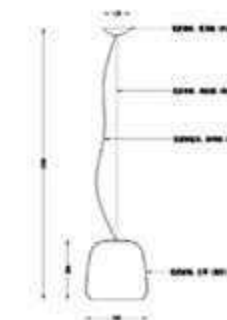

MT8218-1

Size(mm):D280*H617M
Color: Smokey+white
Material:metal+glass
Bulb:3000K 8W

MD8218-1

Size(mm):D279*H264MM
Color: Smokey+white
Material:metal+glass
Bulb:E27*1 40W