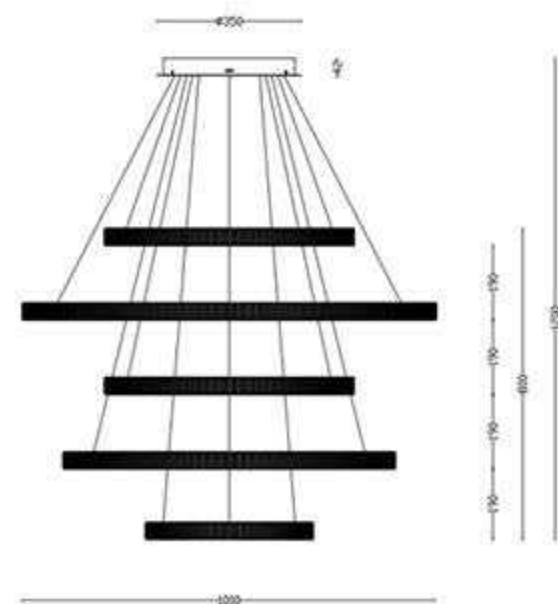

MD8170-5C

Size(mm):600C+1000C+600C+800C+400C

Color: Golden

Material:Aluminium+Acrylic

Bulb:LED 243W 3000K