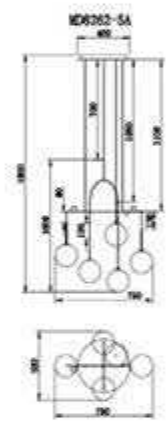

MD8262-5A

Size(mm):L750*W520*H1000MM,H1800

Color: black+gold

Material:metal+Glass

Bulb:LED3V-7*3W-3000K