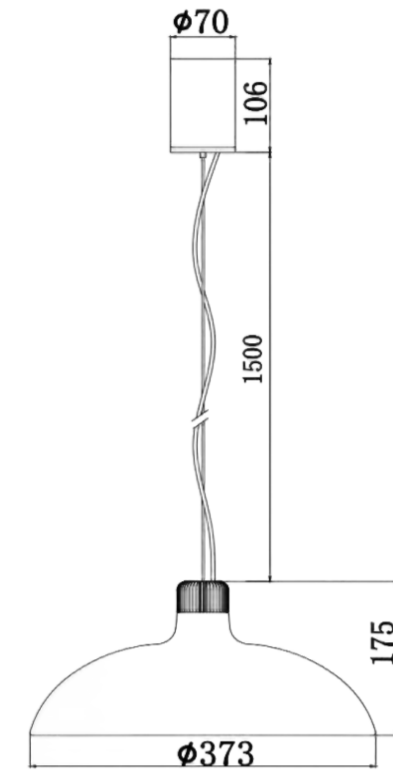

COLOR:Black

POWER:40 WLED

COLOR TEMPERATURE:2700K

MATERIAL:Aluminum+iron+Glass

SIZE(MM):1230*97*64

WEIGHT:8 KG

MD8329-4-1230

COLOR:Black

POWER:25W LED

COLOR TEMPERATURE:2700K

FINGER:90Ra

MATERIAL:Aluminum+iron+Glass

SIZE(MM):1230*64*64

WEIGHT:5 KG

MD8330-3

COLOR: Bright nickel

MATERIAL: Aluminum+Steel+Glass

SIZE(MM): Ø900*1500

MD8330-1

COLOR: Bright nickel

POWER: SMD(6W)+COB(3W)

COLOR TEMPERATURE: SMD(2000K)+COM(3000K)

CRI: 90Ra

MATERIAL: Aluminum+Steel+Glass

SIZE(MM): 230*107*1500

MD8330-1L

COLOR: Bright nickel

POWER: SMD(10W)+COB(5W)=15W

COLOR TEMPERATURE: SMD(2000K)+COM(3000K)

CRI: 90Ra

MATERIAL: Aluminum+Steel+Glass

SIZE(MM): 373*107*1500