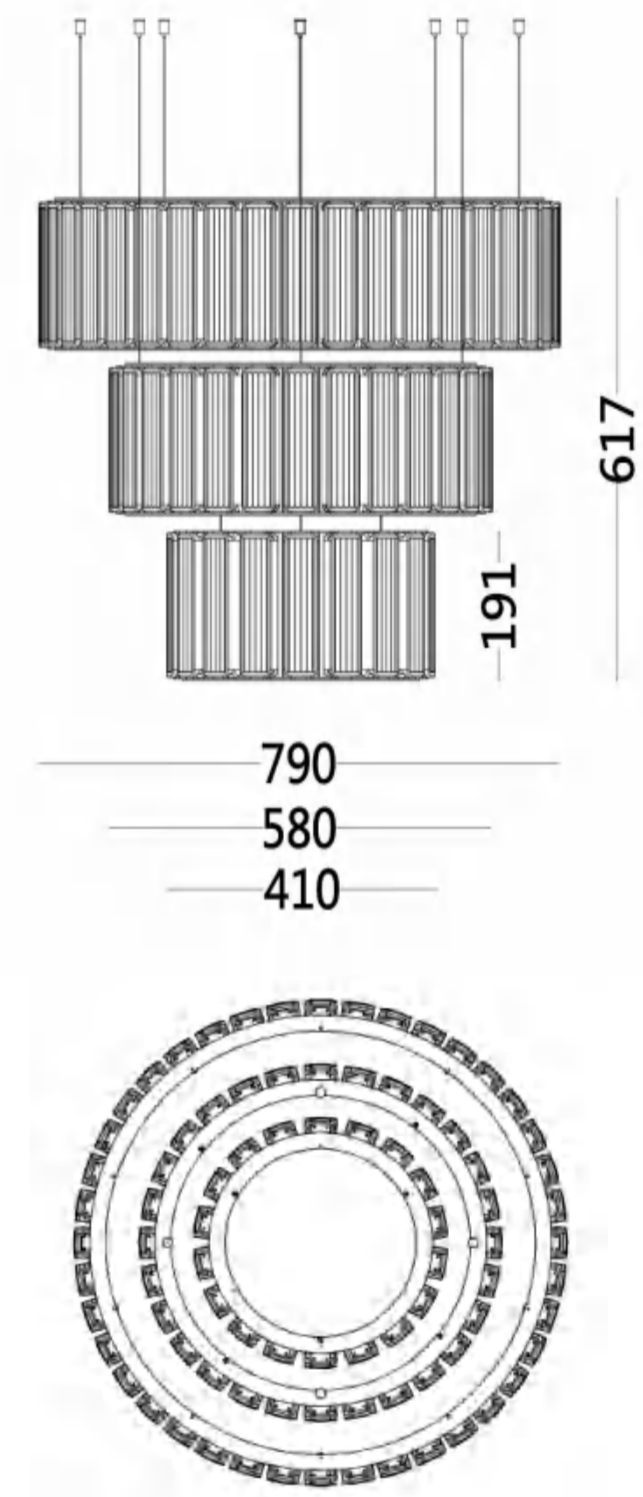

MD8329-S-88-790

COLOR:Walnut

POWER:264 WLED

COLOR TEMPERATURE:2700K

CRI:90Ra

MATERIAL:Aluminum+iron+Glass

SIZE(MM):790*790*617