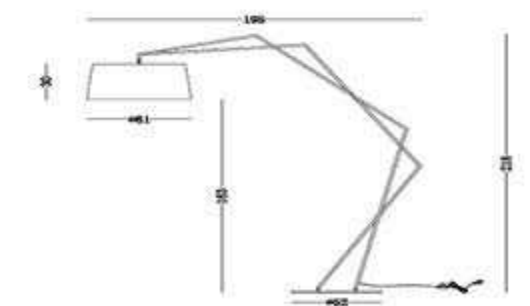

ML8088-1

Size(mm):LampshadeD610*H300MM BaseD520MM

L1950*H2180MM

Color: White/Black

Material: Metal+Fabric

Bulb: E27*1