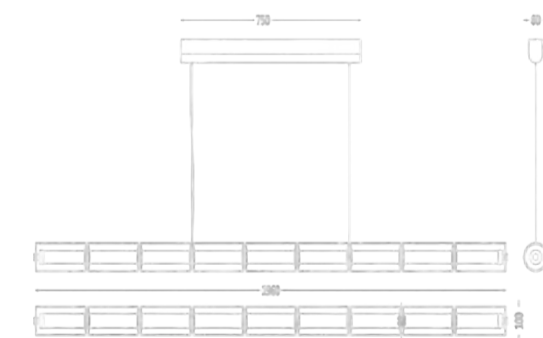

MD8325-9-1980

COLOR: Bright nickel color
POWER: 90W LED
COLOR TEMPERATURE: 3000K
CR: 90R
MATERIAL: Aluminum+iron+Glass
SIZE(MM): 1980*100*100
WEIGHT: 16KG