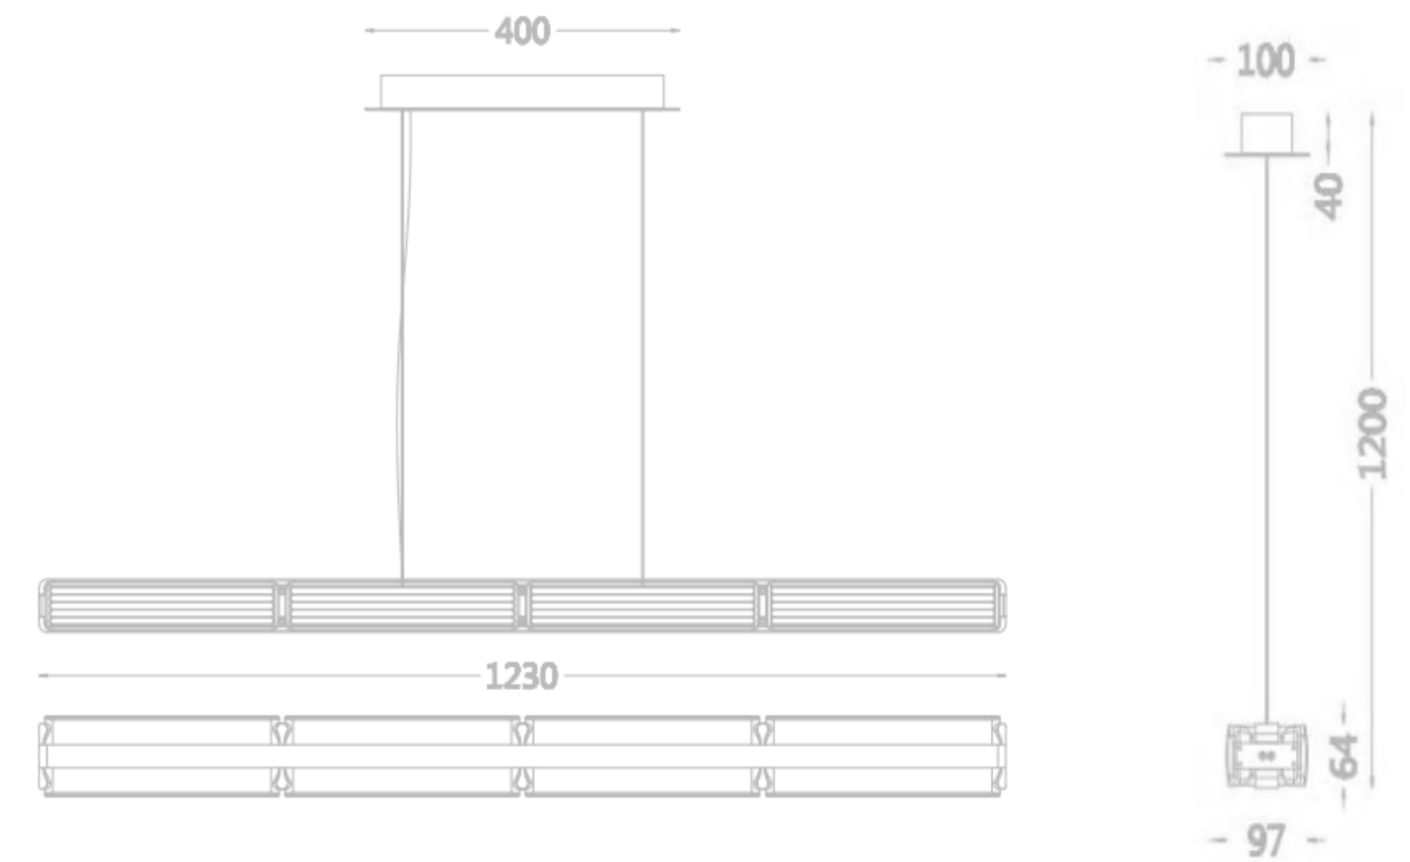

LARTE  LUCE®

MD8338-26

COLOR:GOLD PLATING

POWER: SMD 120W

COLOR TEMPERATURE:2700K

CRI:80Ra

MATERIAL:IRON+GLASS

SIZE(MM):1410*230*835

COLOR:Black
POWER:40 W LED
COLOR TEMPERATURE:2700K
CRI:90Ra
MATERIAL:Aluminum+iron+Glass
SIZE(MM):270*170*1250
WEIGHT:11 KG

ML8329-20-1550

COLOR:Black
POWER:100 WLED
COLOR TEMPERATURE:2700K
CRI:90Ra
MATERIAL:Aluminum+iron+GlaaSS
SIZE(MM):300*300*1550
WEIGHT:25 KG

MD8329-24-1850

COLOR:Black

POWER:145 W LED

COLOR TEMPERATURE:2700K

MATERIAL:Aluminum+iron+Glass

SIZE(MM):1850*140*140

WEIGHT:23 KG

MD8329-8-1230

COLOR:Black

POWER:40 WLED

COLOR TEMPERATURE:2700K

MATERIAL:Aluminum+iron+Glass

SIZE(MM):1230*97*64

WEIGHT:8 KG

MD8329-4-1230

COLOR:Black