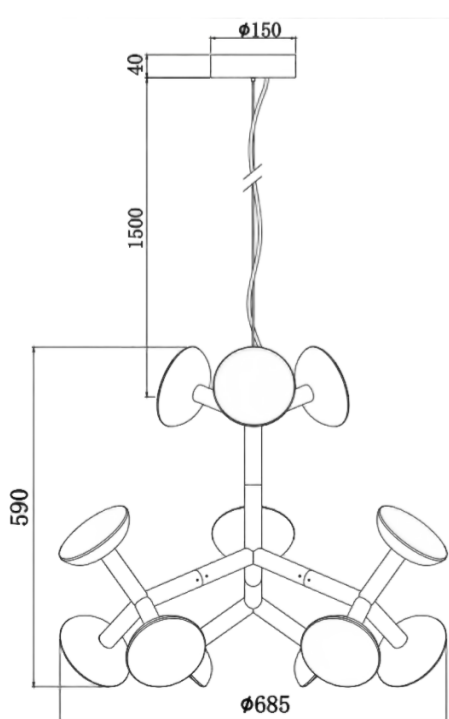

SIZE(MM): 1120*610*1500

MD8331-12

COLOR: Gunmetal Black / Wood Grain

POWER: SMD-LED 36W

COLOR TEMPERATURE: 2000K

CRI: 80Ra

MATERIAL: Steel + Aluminum + Glass

SIZE (MM): 685*590*1500