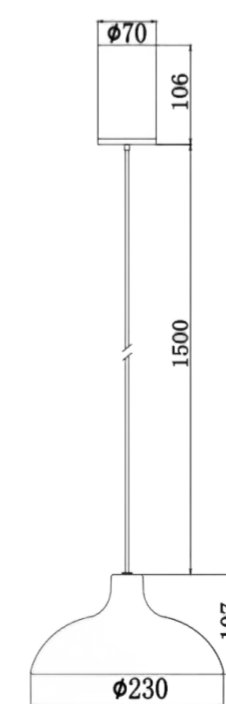

MD8330-1

COLOR: Bright nickel

POWER: SMD(6W)+COB(3W)

COLOR TEMPERATURE: SMD(2000K)+COM(3000K)

CRI: 90Ra

MATERIAL: Aluminum+Steel+Glass

SIZE(MM): 230*107*1500