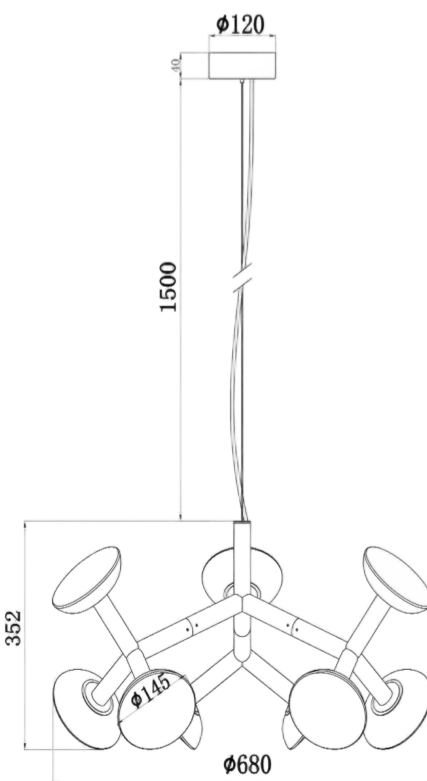

COLOR: Gunmetal Black / Wood Grain

POWER: SMD-LED 30W

COLOR TEMPERATURE: 3000K

CRI: 90Ra

MATERIAL: Steel + Aluminum + Glass

SIZE(MM): 685*590*151.5

MD8332-9

COLOR: Wood Grain / Gunmetal Black