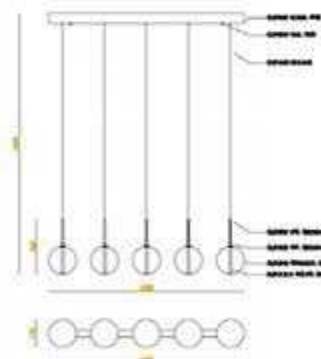

MD8262-5B

Size(mm):L1200*W170*H340MM H1600

Color: black+gold

Material:metal+Glass

Bulb:LED3V-5*3W-3000K