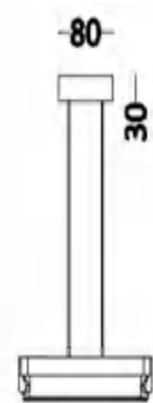

MATERIAL:Aluminum+iron+Glass

SIZE(MM):510*510*195

MD8329-S-22-1188

COLOR:Walnut

POWER:66 W LED

COLOR TEMPERATURE:2700K

CRI:90Ra

MATERIAL:Aluminum+iron+Glass

SIZE(MM):1188*197*51

MX8329-L-8-624

COLOR:Walnut

POWER:40W LED

COLORTEMPERATURE:2700K

CRI:90Ra

MATERIAL:Aluminum+iron+Glass

SIZE(MM):624*624*77