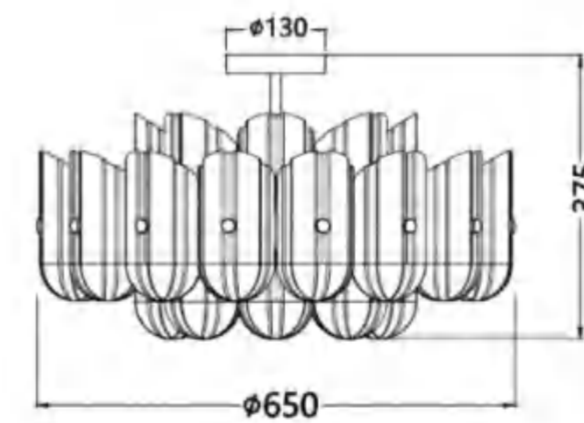

LARTE  LUCE®

MD8338-26

COLOR:GOLD PLATING

POWER: SMD 120W

COLOR TEMPERATURE:2700K

CRI:80Ra

MATERIAL:IRON+GLASS

SIZE(MM):1410*230*835

SIZE(MM): 760*1220

MD8338-5

COLOR:GOLD PLATING

POWER: SMD 50W

COLOR TEMPERATURE:2700K

CRI:80Ra

MATERIAL:IRON+GLASS

SIZE(MM): 260*1100