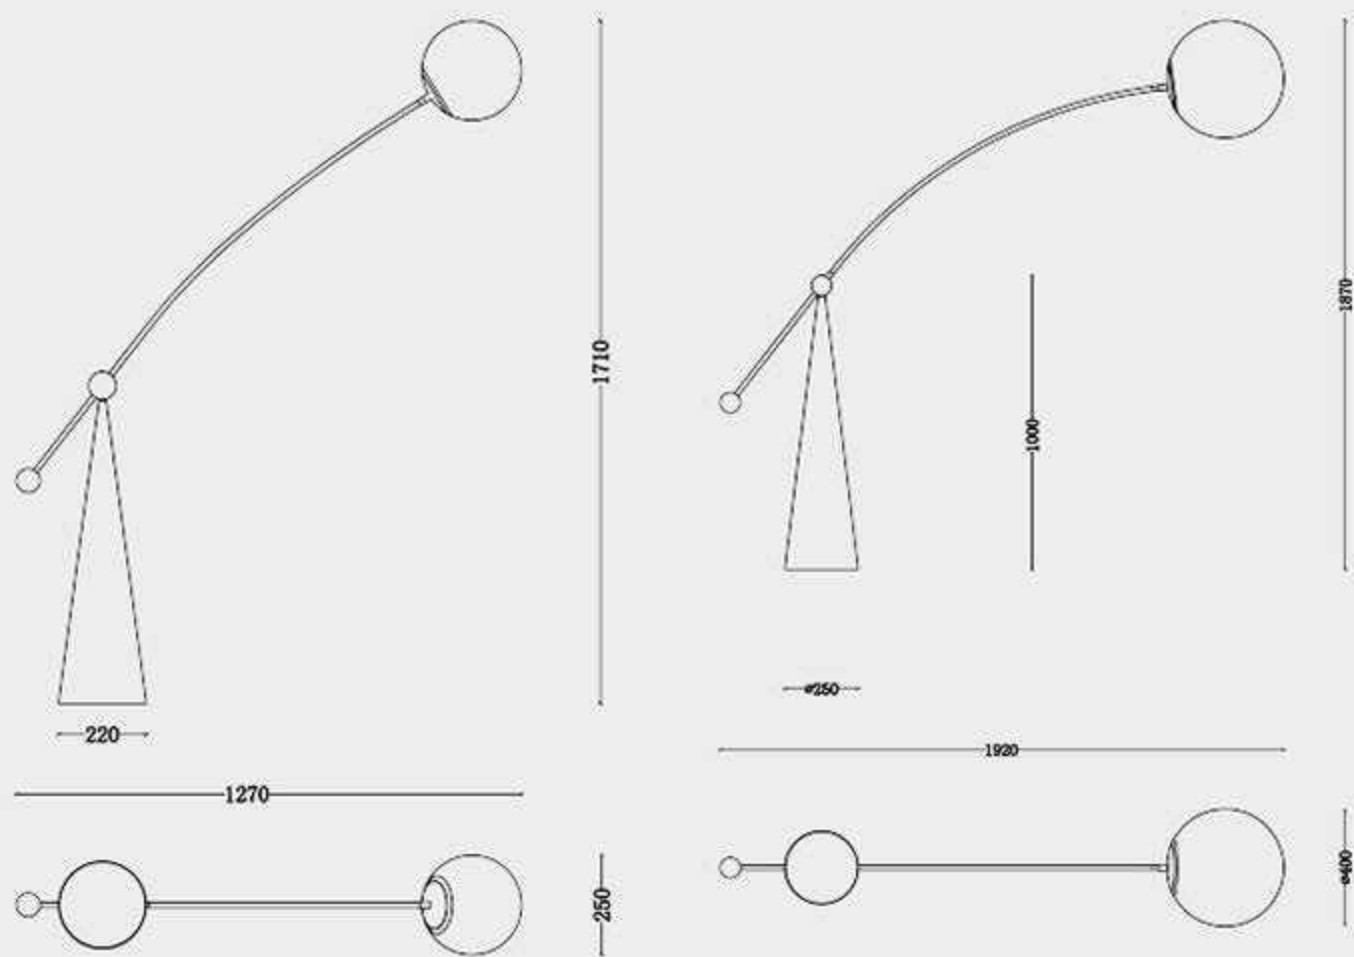

ML8142-LY-250

Material: metal+acrylic   Size: L1270*D250*H1710mm
Bulb: LED 24V 6W 3000K   Color: Black+semitransparent

ML8142-LY-400

Material: metal+acrylic   Size: L1920*D400*H1870mm
Bulb: LED 24V 10W 3000K   Color: Black+semitransparent