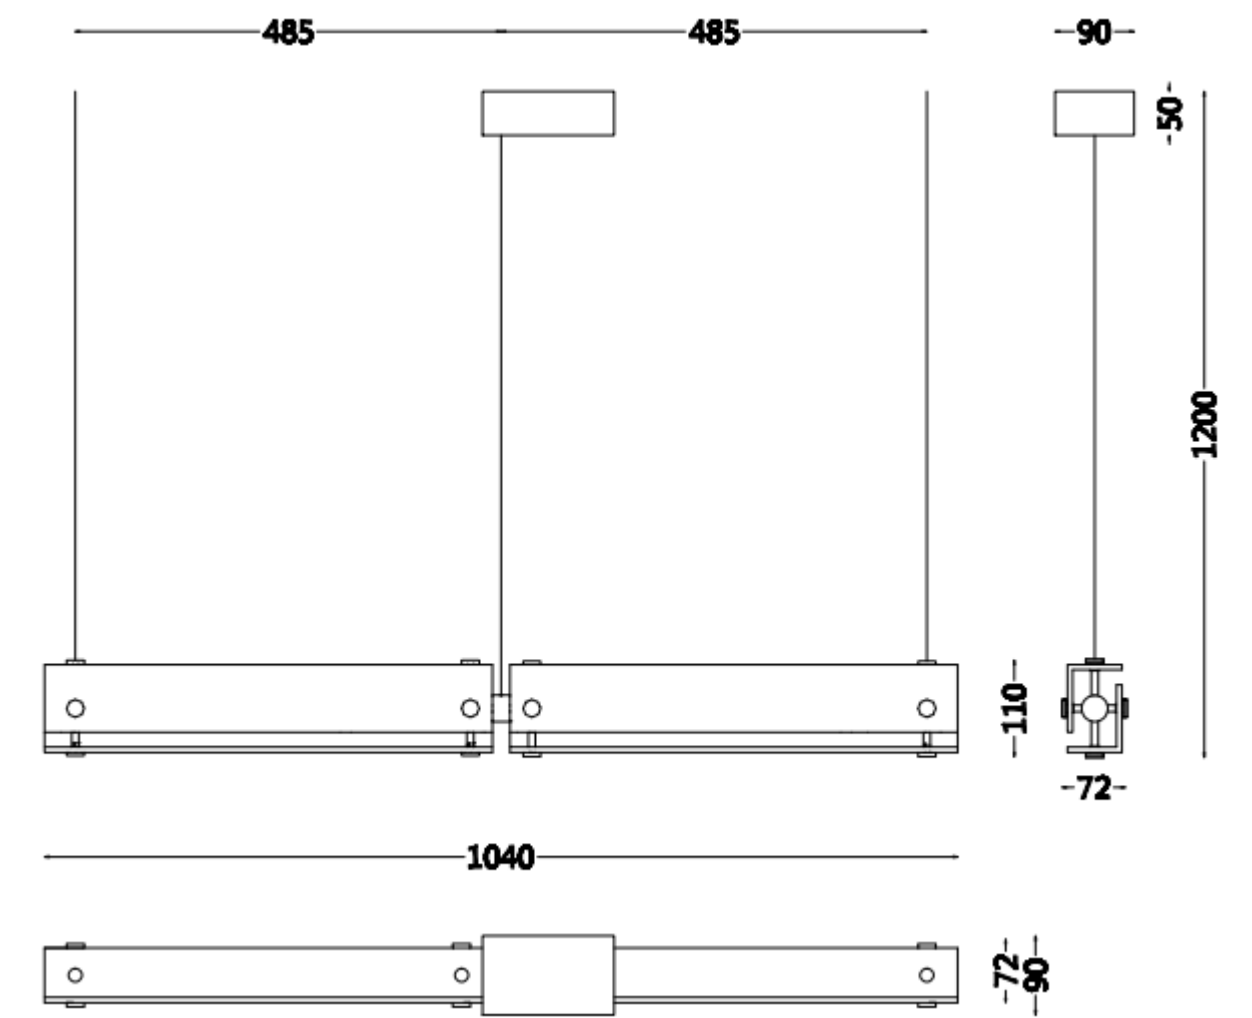

PENDENT LAMP

MD8320-1040

COLOR: Steel

POWER: 16W LED

COLOR TEMPERATURE: 3000K

FINGER: 90Ra

MATERIAL: Steel + Glass

SIZE: 110*72*1040mm