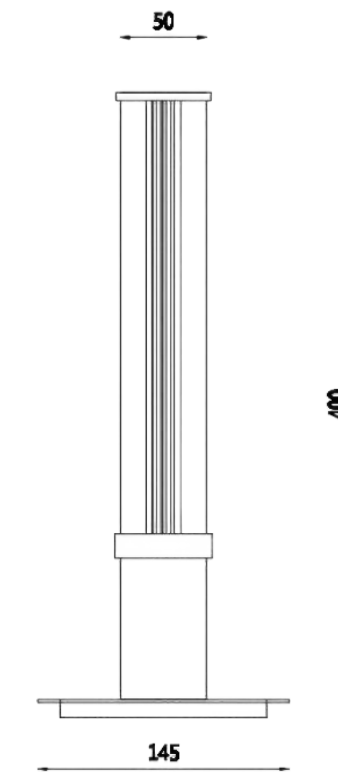

WALL LAMP

MB8316-600

COLOR: GOLD / BLACK
POWER: 12W LED
COLOR TEMPERATURE: 3000K
FINGER: 90Ra
MATERIAL: Aluminum + Iron + Glass
SIZE: 145*140*800mm

MB8316-300+300

COLOR: GOLD / BLACK
POWER: 12W LED
COLOR TEMPERATURE: 3000K
FINGER: 90Ra
MATERIAL: Aluminum + Iron + Glass
SIZE: 145*140*700mm