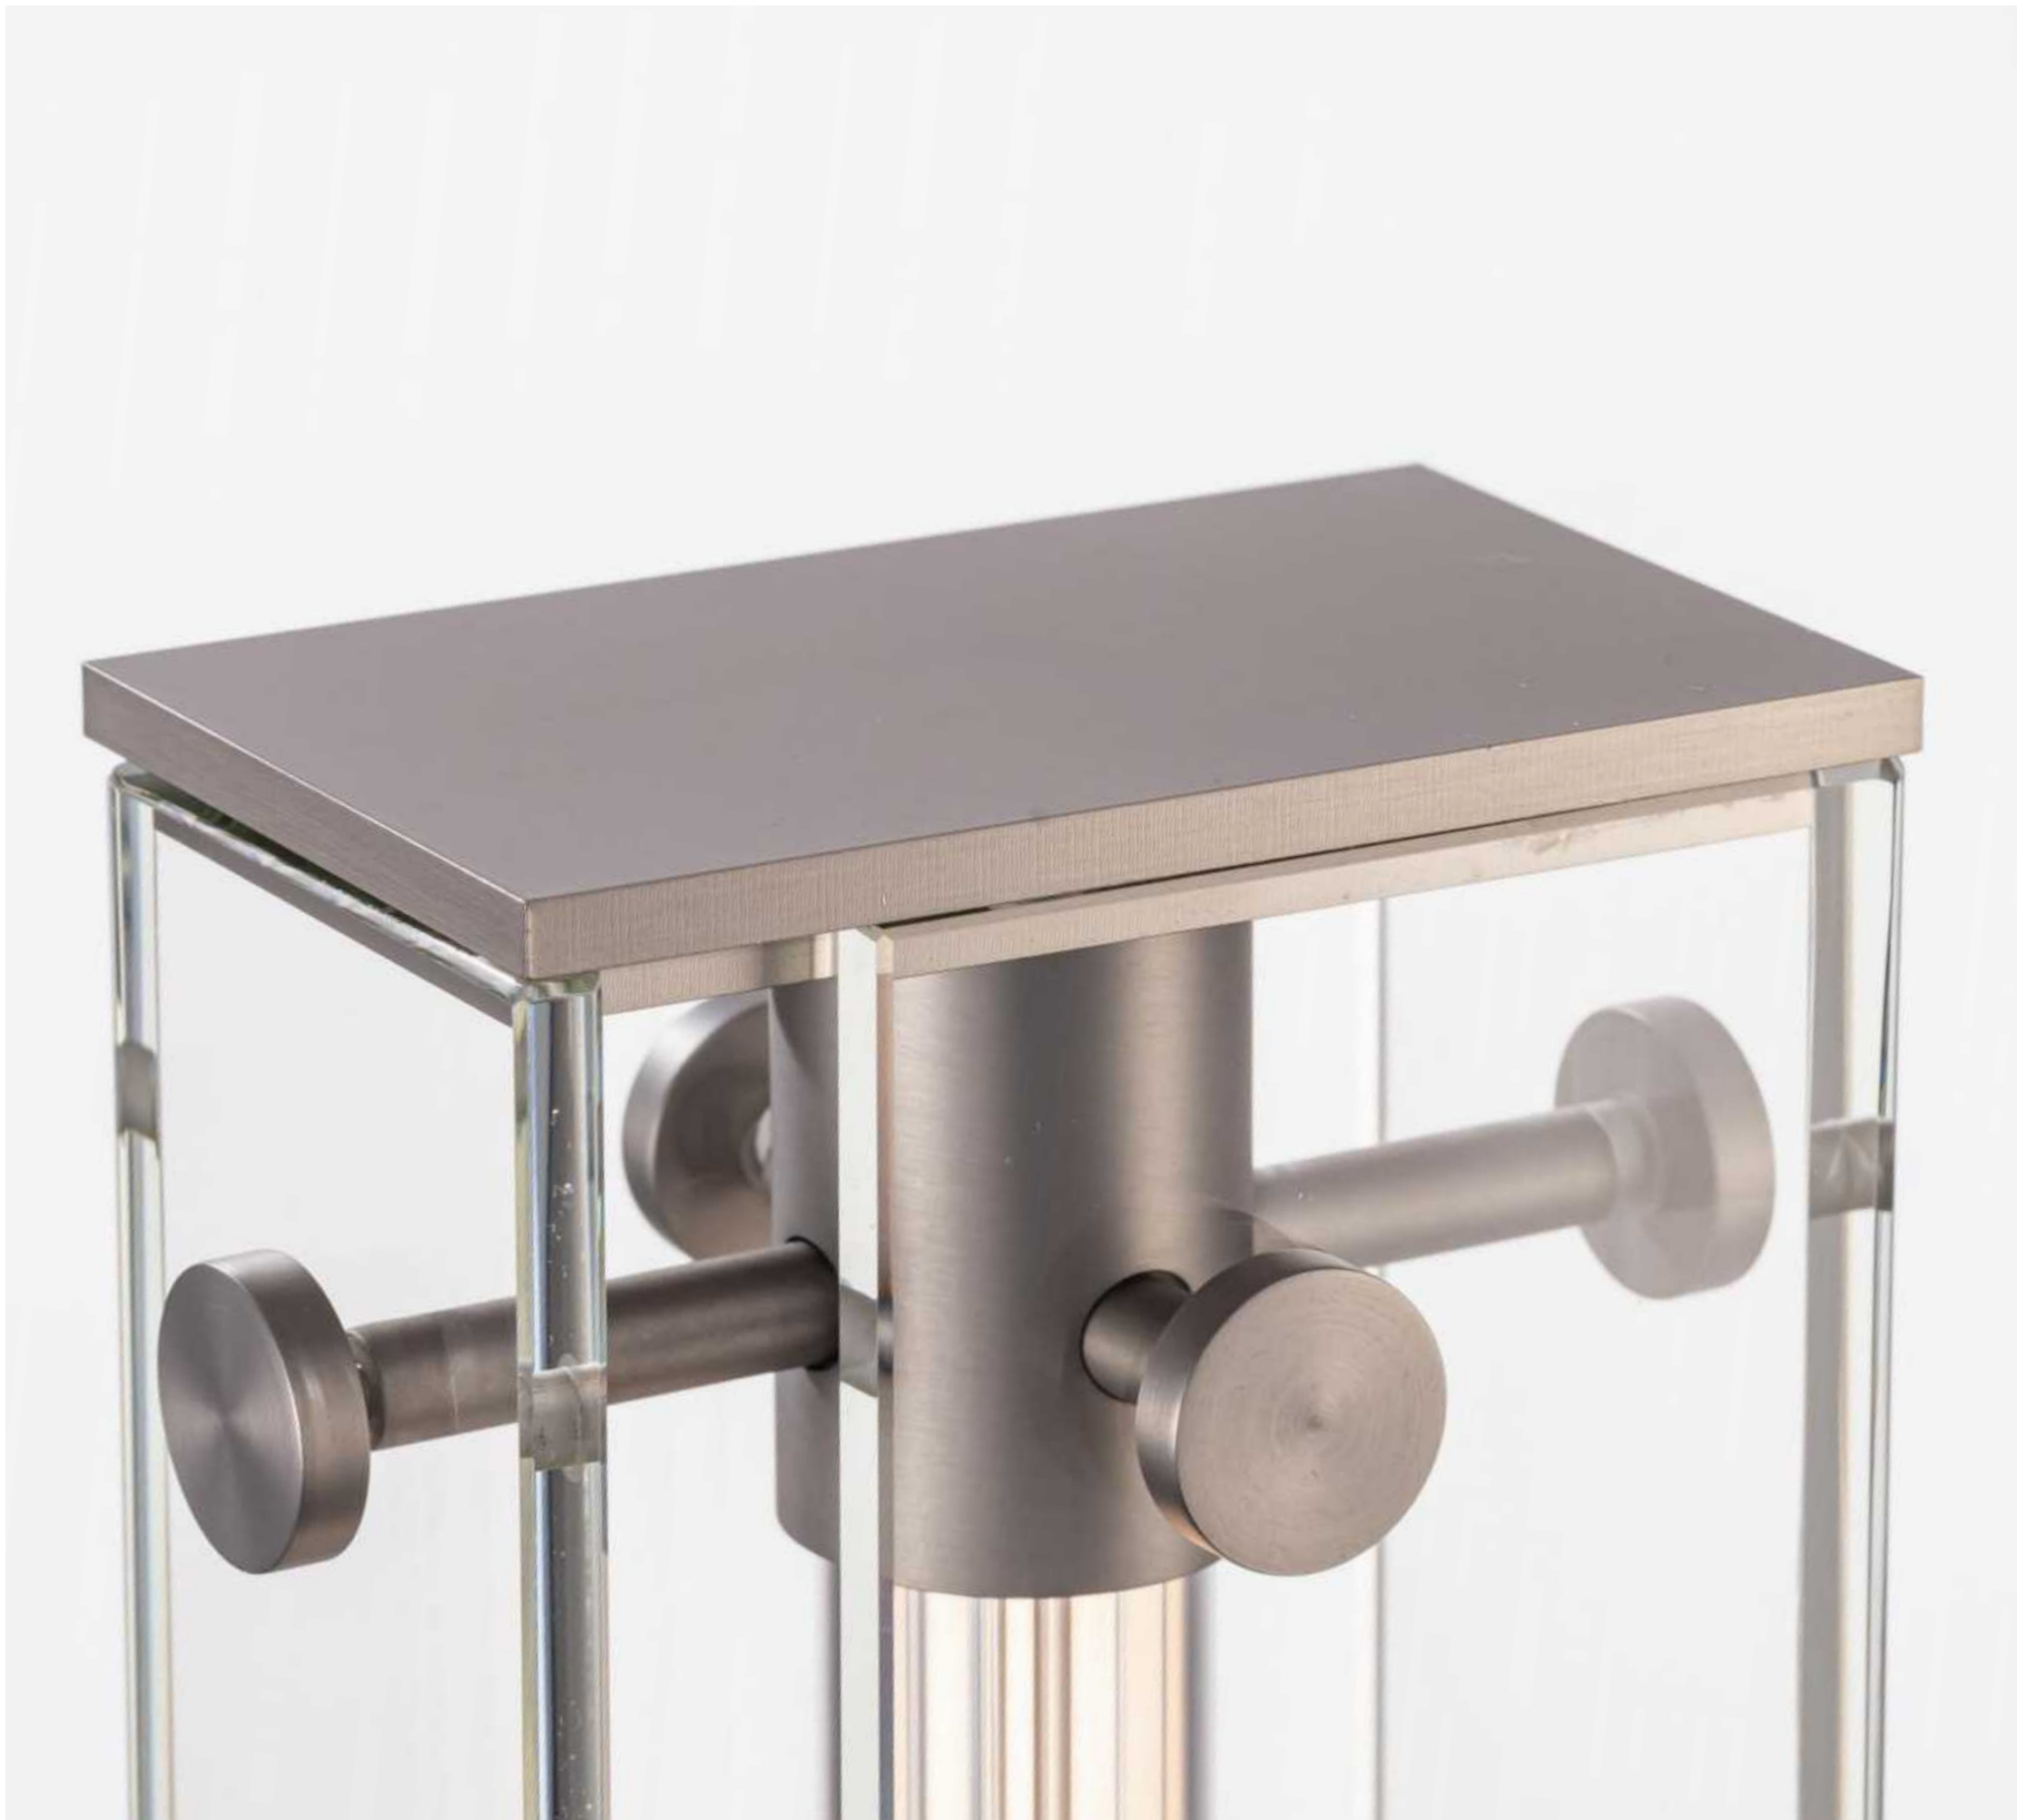

FLOOR LAMP

ML8320

COLOR: Steel

POWER: 25W LED

COLOR TEMPERATURE: 3000K

FINGER: 90Ra

MATERIAL: Steel + Glass

SIZE: 290*180*1350mm