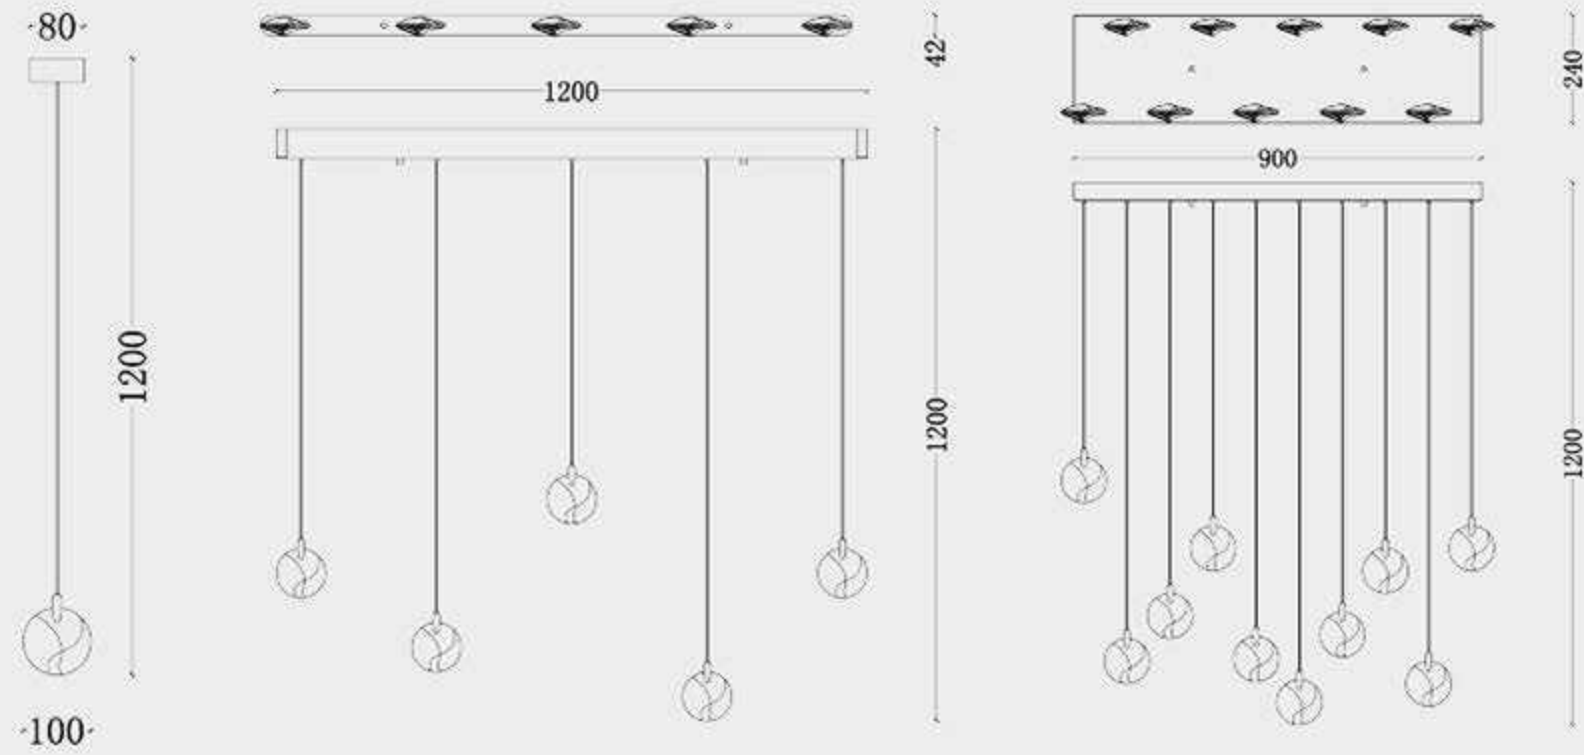

MD8233-1
MD8233-5
MD8233-10

Size: D100XH1200mm
Bulb: LED CREE 4000K 1W

Size: L1200*W42*H1200mm
Bulb: LED CREE 4000K 1W*5

Size: L900*W240*H1200mm
Bulb: LED CREE 4000K 1W*10

Material: metal+crystal
Color: gold+matt Black