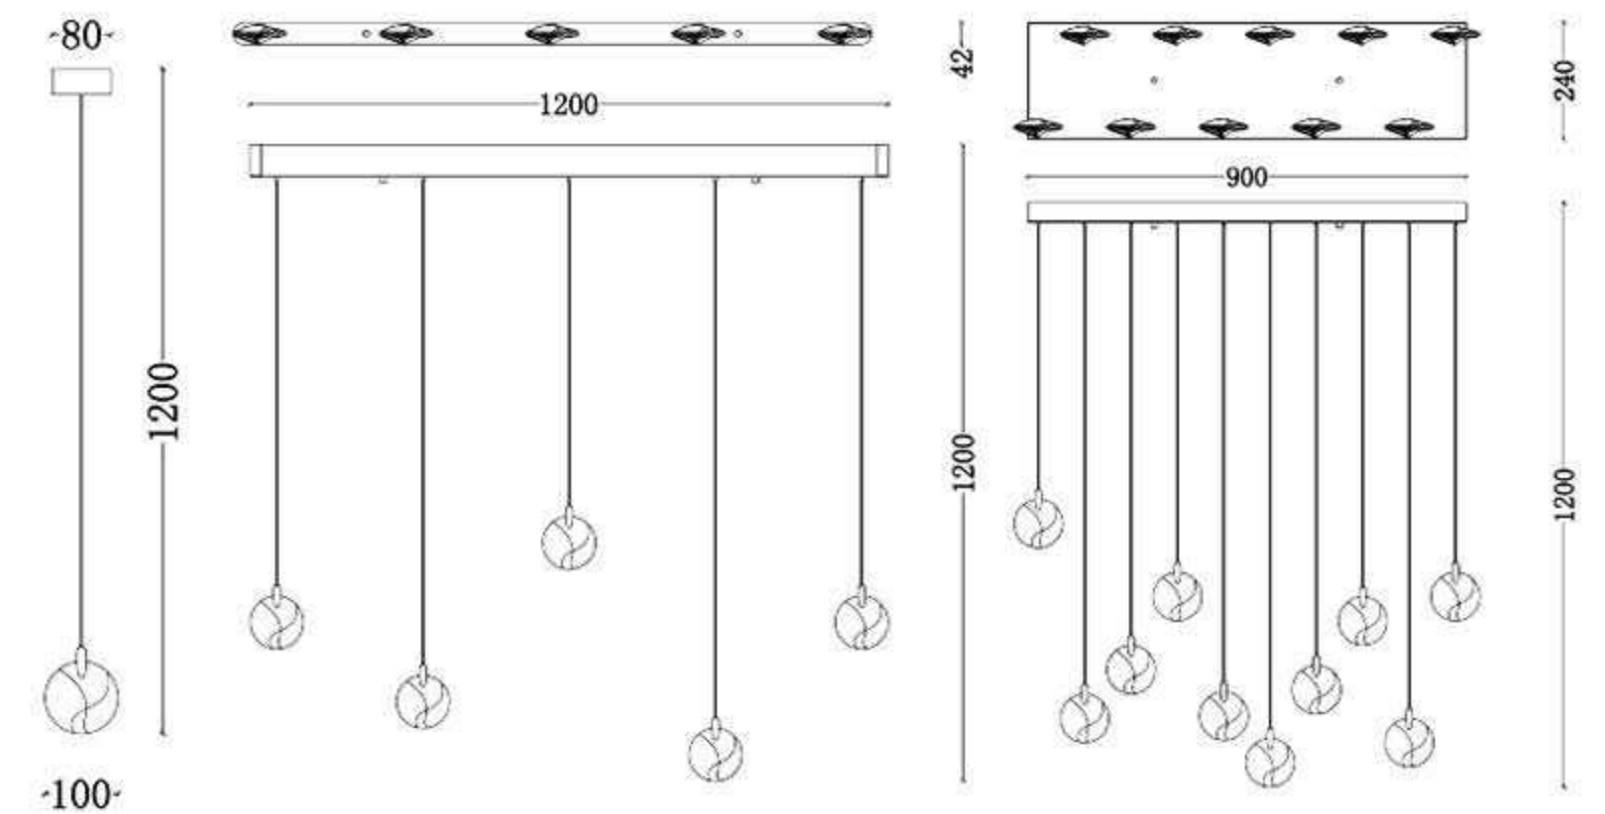

MD8233-1

Size: D100XH1200mm
Bulb: LED CREE 4000K 1W
Material: metal+crystal
Color: gold+matt Black

MD8233-5

Size: L1200*W42*H1200mm
Bulb: LED CREE 4000K 1W*5
Material: metal+crystal
Color: gold+matt Black

MD8233-10

Size: L900*W240*H1200mm
Bulb: LED CREE 4000K 1W*10
Material: metal+crystal
Color: gold+matt Black