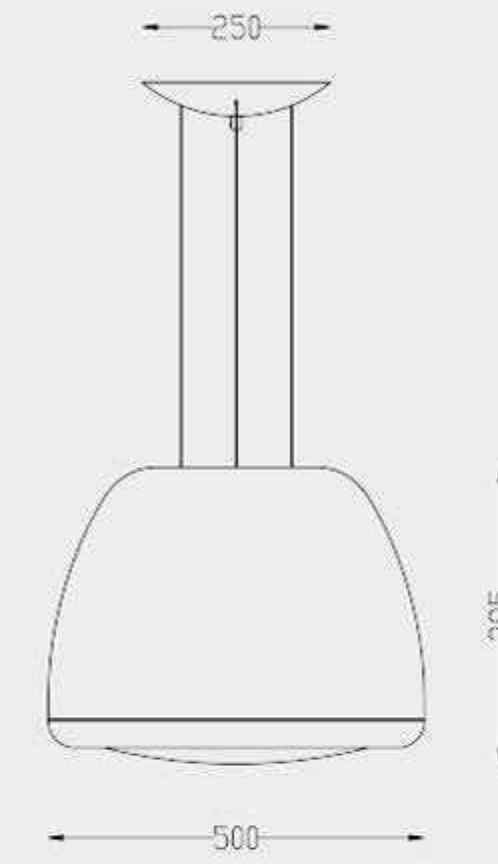

MD8302-500

Size: D500*H395mm

Bulb: LED 3000K 220V 45W

Material: metal

Color: Brushed black+white / Brushed brass+white / Brushed silver+white