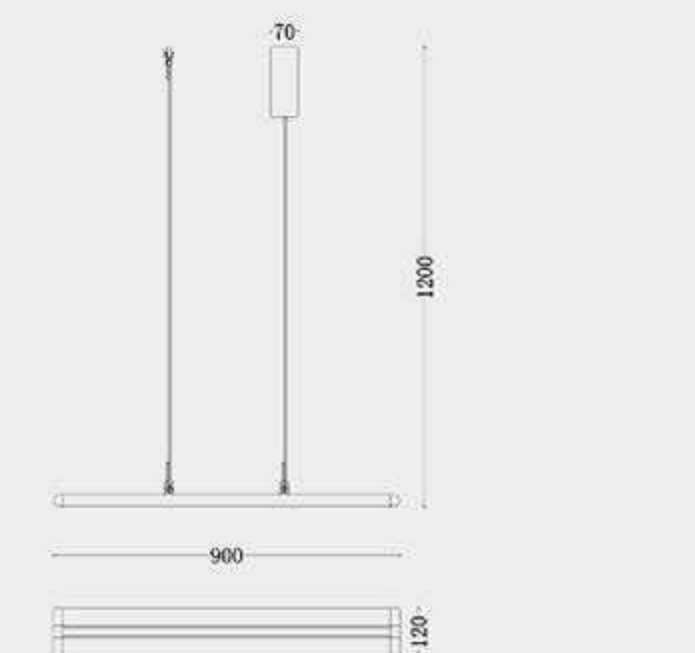

MD8306-900
MD8306-1200
MD8306-1500

Size: 900*120*30mm
Bulb: LED 15W 3000K
Size: 1200*120*30mm
Bulb: LED 20W 3000K
Size: 1500*120*30mm
Bulb: LED 24W 3000K
Material: aluminum+Silicone
Color: Whaki Grey rust color