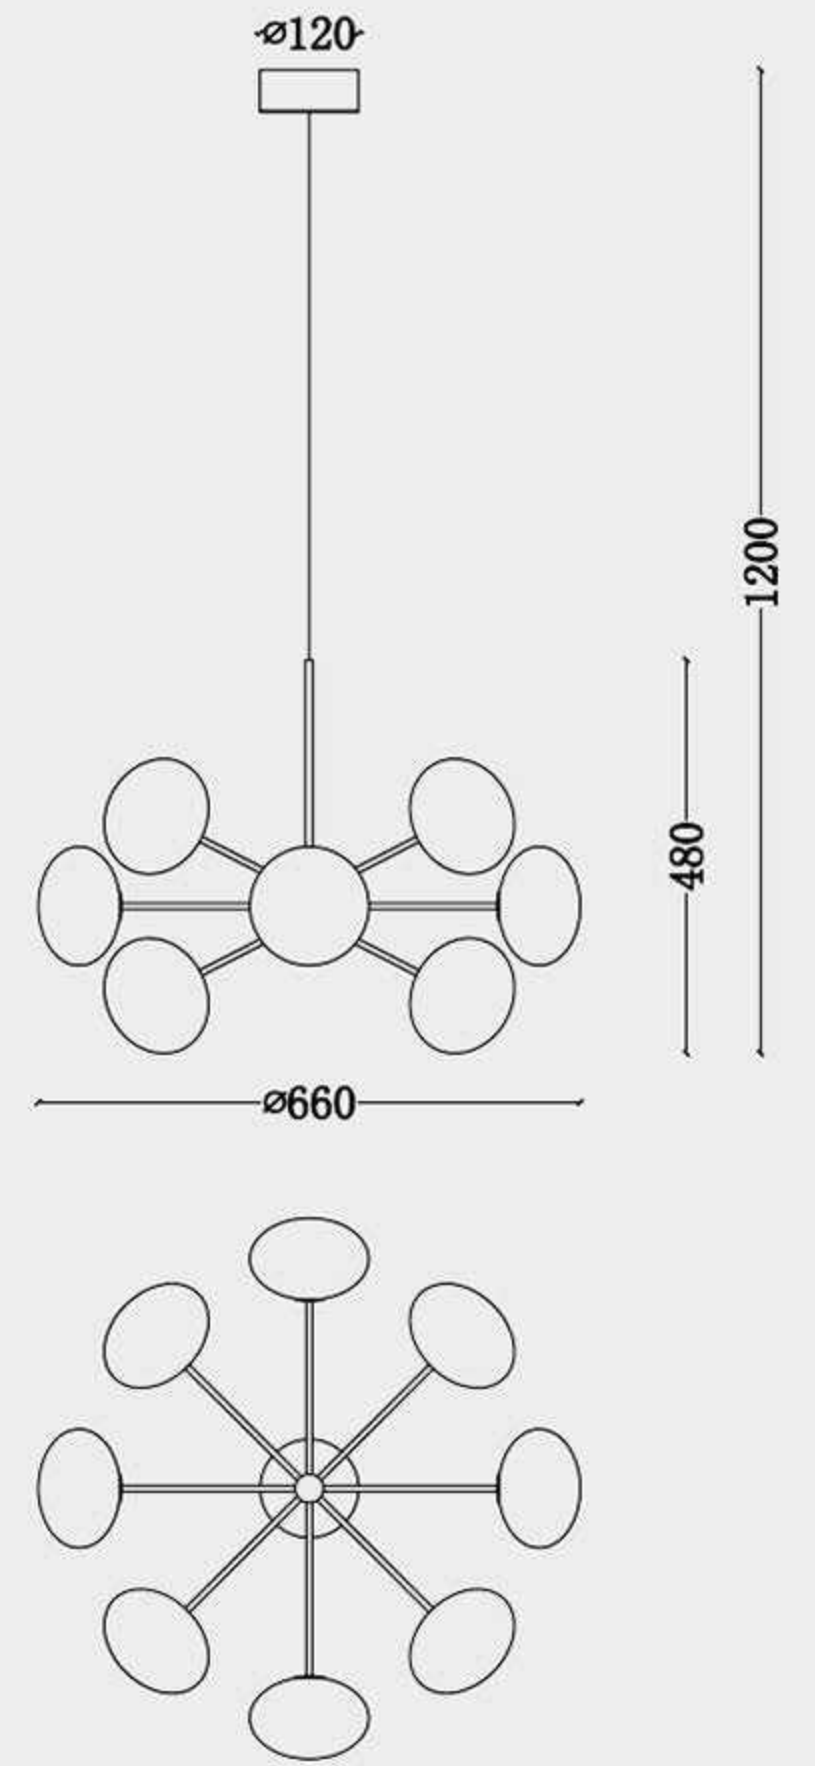

MD8297-12-660

Material: metal+glass Size: D660*H480mm
Bulb: G4 LED 12V 12*2W 3000K

Color: rose gold+light smoky
pearl black+light smoky
bright nickel+light smoky

Pendant Lamp