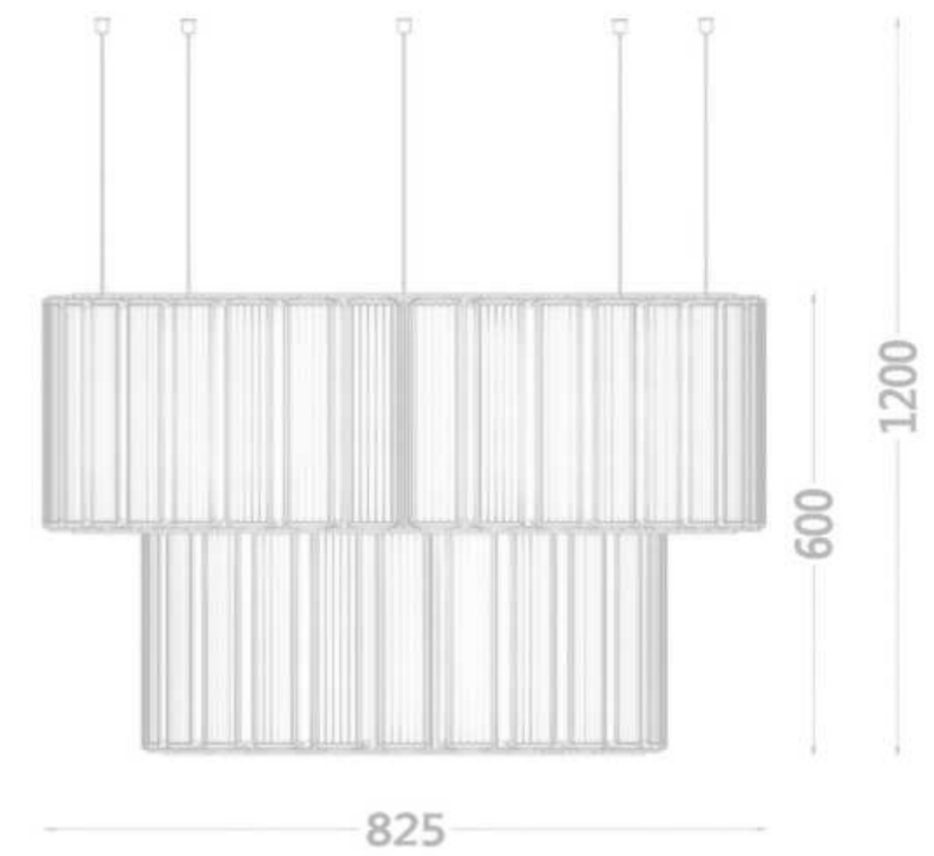

LARTE  LUCE®

MD8338-26

COLOR:GOLD PLATING

POWER: SMD 120W

COLOR TEMPERATURE:2700K

CRI:80Ra

MATERIAL:IRON+GLASS

SIZE(MM):1410*230*835

MATERIAL:Aluminum+iron+Glass

SIZE(MM):580*580*406

MD8329-S-28-580

COLOR:Walnut

POWER:84 W LED

COLOR TEMPERATURE:2700K

CRI:90Ra

MATERIAL:Aluminum+iron+Glass

SIZE (MM):580*580*195

MD8329-42-970

COLOR:Black

POWER:210W LED

COLOR TEMPERATURE:2700K

MATERIAL:Auminum+iron+Glass

SIZE(MM):970*970*312

WEIGHT:50KG

MD8329-59-600+825

COLOR:Black

POWER:300W LED

COLOR TEMPERATURE:2700K

CRI:90Ra

MATERIAL:Aluminum+iron+Glass

SIZE(MM):825*825*600

WEIGHT:71KG