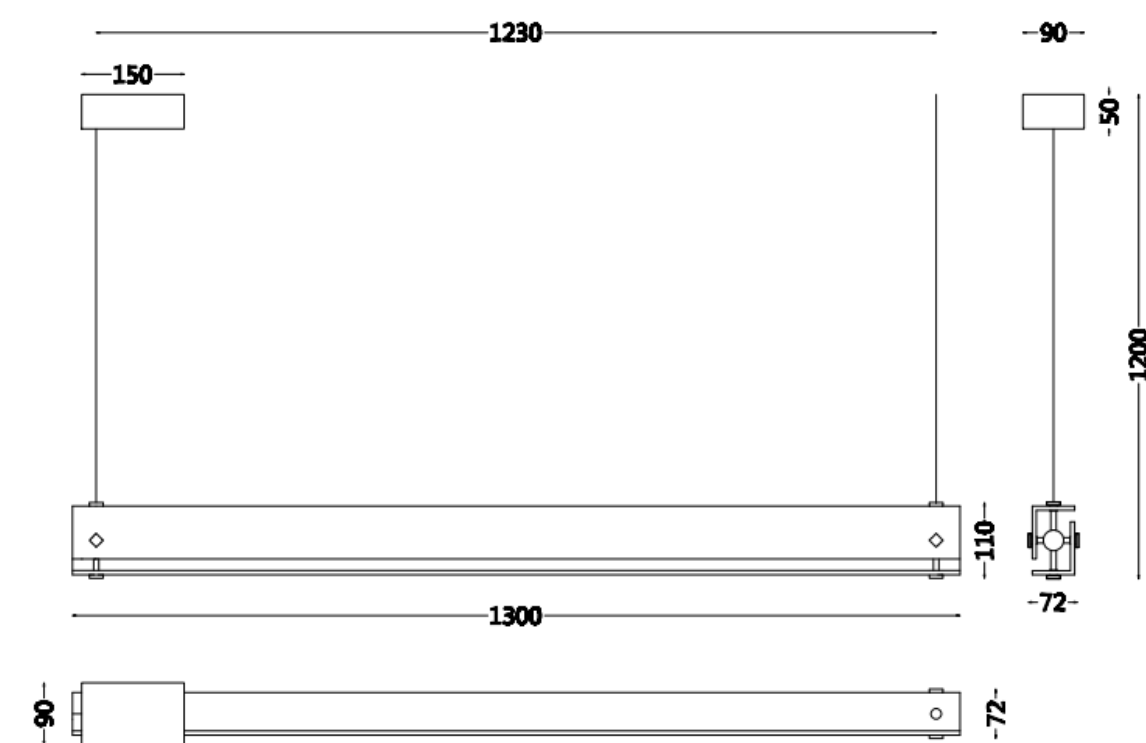

PENDENT LAMP

MD8320-1300

COLOR: Steel

POWER: 25W LED

COLOR TEMPERATURE: 3000K

FINGER: 90Ra

MATERIAL: Steel + Glass

SIZE: 110*72*1300mm