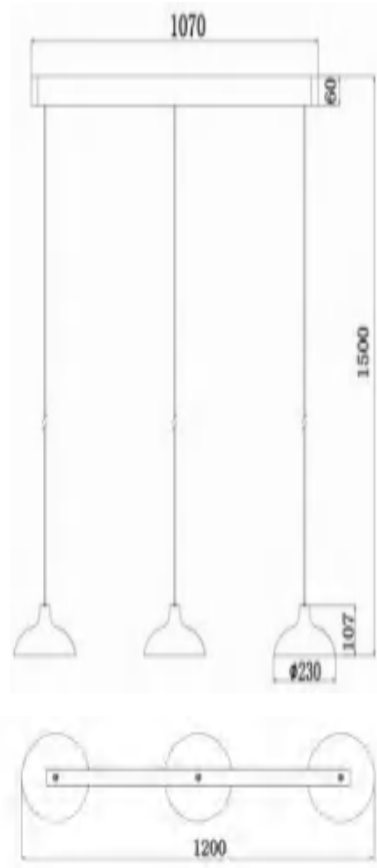

COLOR:Black

POWER: 40 W LED

COLOR TEMPERATURE:2700K

CRI:90Ra

MATERIAL:Aluminum+iron+Glass

SIZE(MM):180*180*630

WEIGHT:11 KG

ML8329-16-1250

MD8329-24-1850

COLOR:Black

POWER:145 W LED

COLOR TEMPERATURE:2700K

MATERIAL:Aluminum+iron+Glass

SIZE(MM):1850*140*140

WEIGHT:23 KG

MD8329-8-1230

COLOR:Black

POWER:40 WLED

COLOR TEMPERATURE:2700K

MATERIAL:Aluminum+iron+Glass

SIZE(MM):1230*97*64

WEIGHT:8 KG

MD8329-4-1230

COLOR:Black

POWER:25W LED

COLOR TEMPERATURE:2700K

FINGER:90Ra

MATERIAL:Aluminum+iron+Glass

SIZE(MM):1230*64*64

WEIGHT:5 KG

MD8330-3

COLOR: Bright nickel