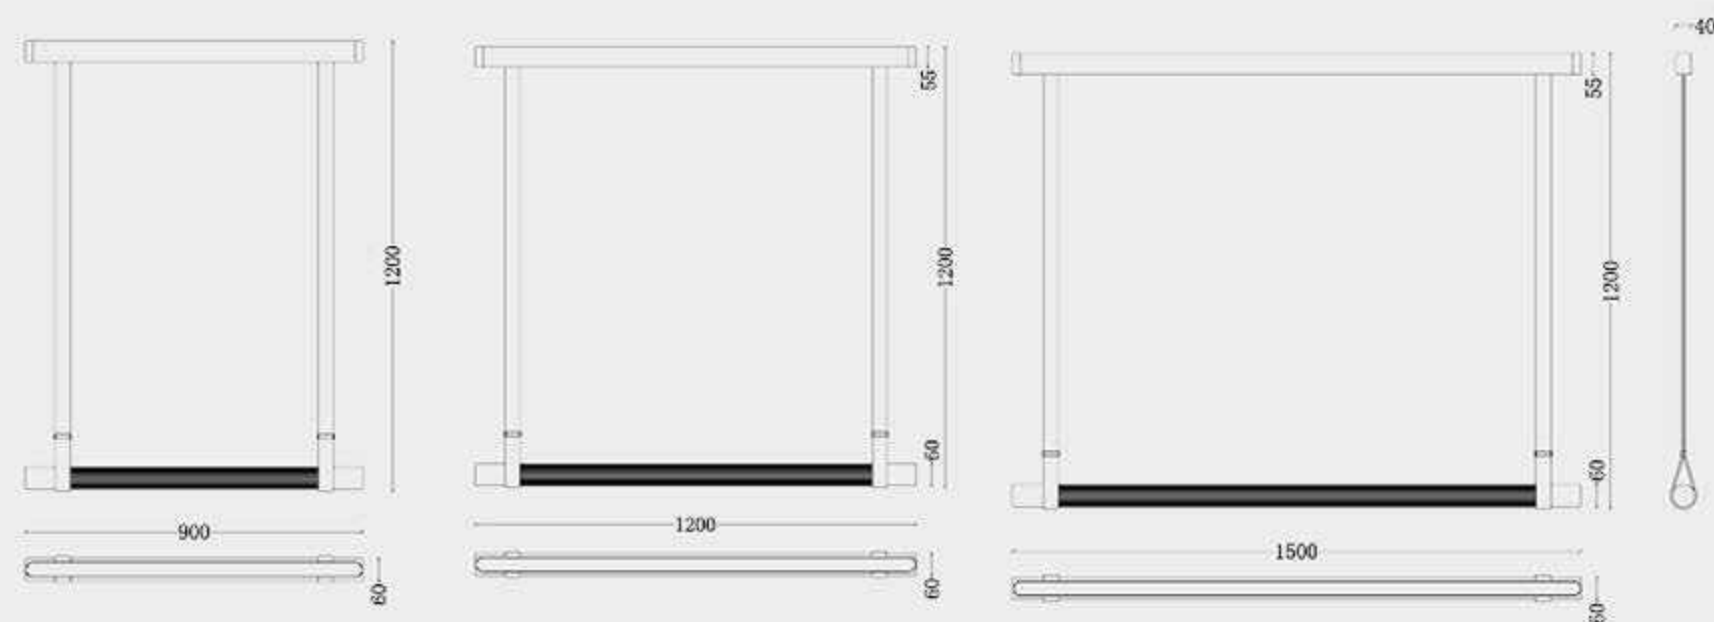

**MD8296-900/MD8296-1200
MD8296-1500**

Size: L900*W60*H60MM, Total high1200

Bulb: LED 10W 3000K

Size: L1200*W60*H60MM, Total high1200

Bulb: LED 13W 3000K

Size: L1500*W60*H60MM, Total high1200

Bulb: LED 19W 3000K