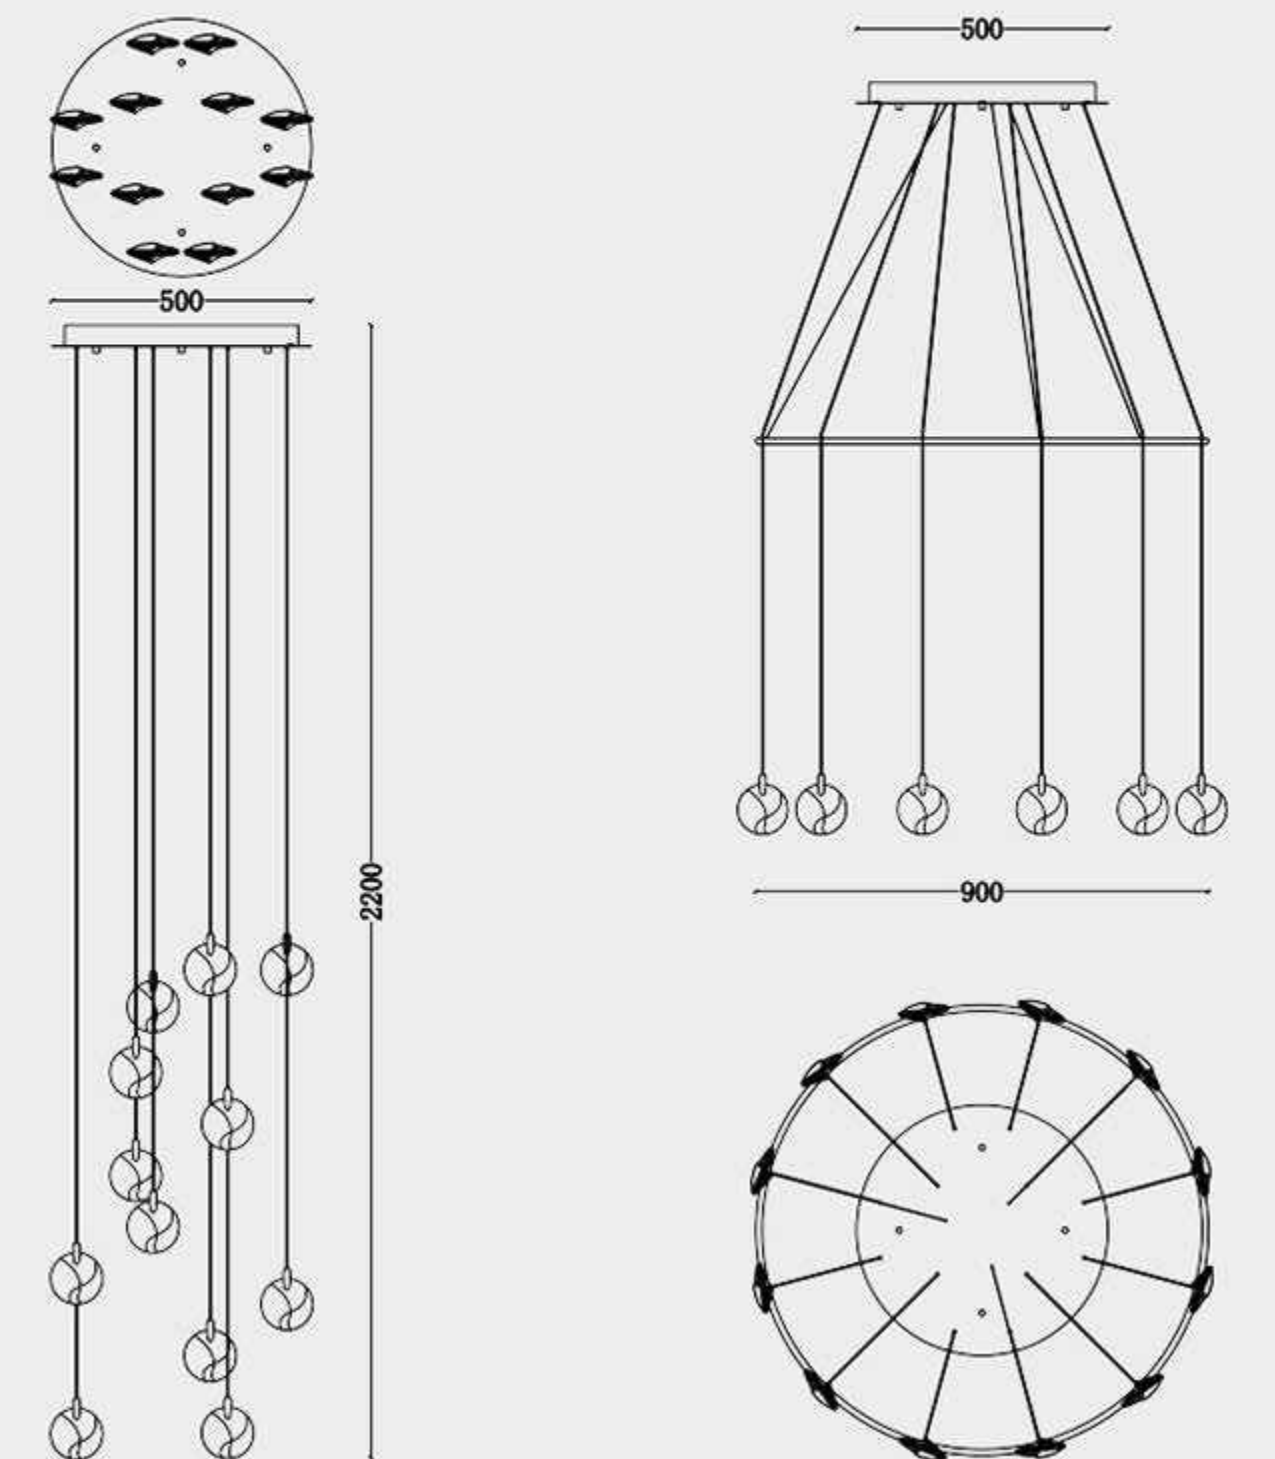

MD8233-1
MD8233-5
MD8233-10

Size: D100XH1200mm
Bulb: LED CREE 4000K 1W

Size: L1200*W42*H1200mm
Bulb: LED CREE 4000K 1W*5

Size: L900*W240*H1200mm
Bulb: LED CREE 4000K 1W*10

Material: metal+crystal
Color: gold+matt Black