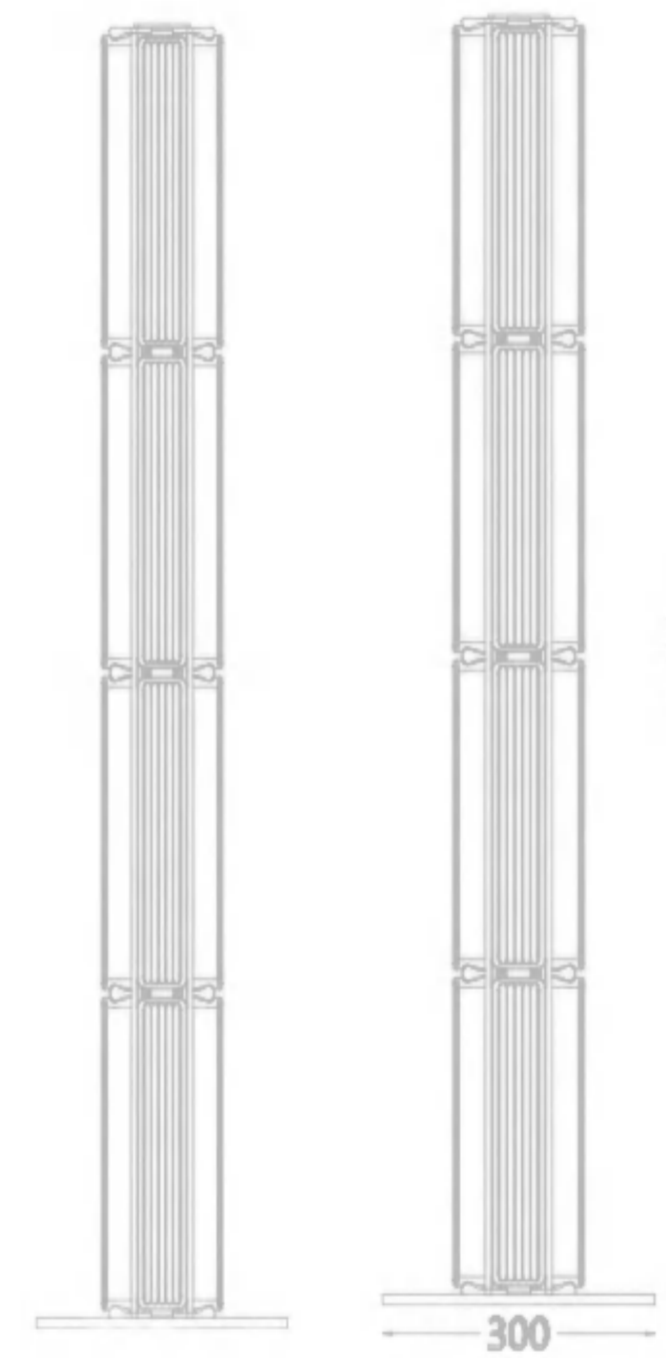

COLOR:Black

POWER: 40 W LED

COLOR TEMPERATURE:2700K

CRI:90Ra

MATERIAL:Aluminum+iron+Glass

SIZE(MM):180*180*630

WEIGHT:11 KG

ML8329-16-1250

COLOR:Black
POWER:40 W LED
COLOR TEMPERATURE:2700K
CRI:90Ra
MATERIAL:Aluminum+iron+Glass
SIZE(MM):270*170*1250
WEIGHT:11 KG

ML8329-20-1550

COLOR:Black
POWER:100 WLED
COLOR TEMPERATURE:2700K
CRI:90Ra
MATERIAL:Aluminum+iron+GlaaSS
SIZE(MM):300*300*1550
WEIGHT:25 KG