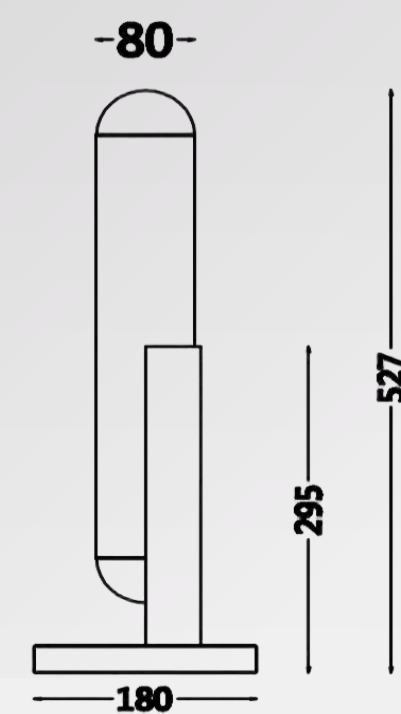

COLOR TEMPERATURE: 3000K

FINGER: 90Ra

MATERIAL: Aluminum + iron + Glass

SIZE: 280*280*1310mm

Champagne golden

TABLE LAMP

MT8311

COLOR: Silver / Champagne golden
POWER: 4W LED
COLOR TEMPERATURE: 3000K
FINGER: 90Ra
MATERIAL: Aluminum + iron + Glass
SIZE: 180*180*520mm