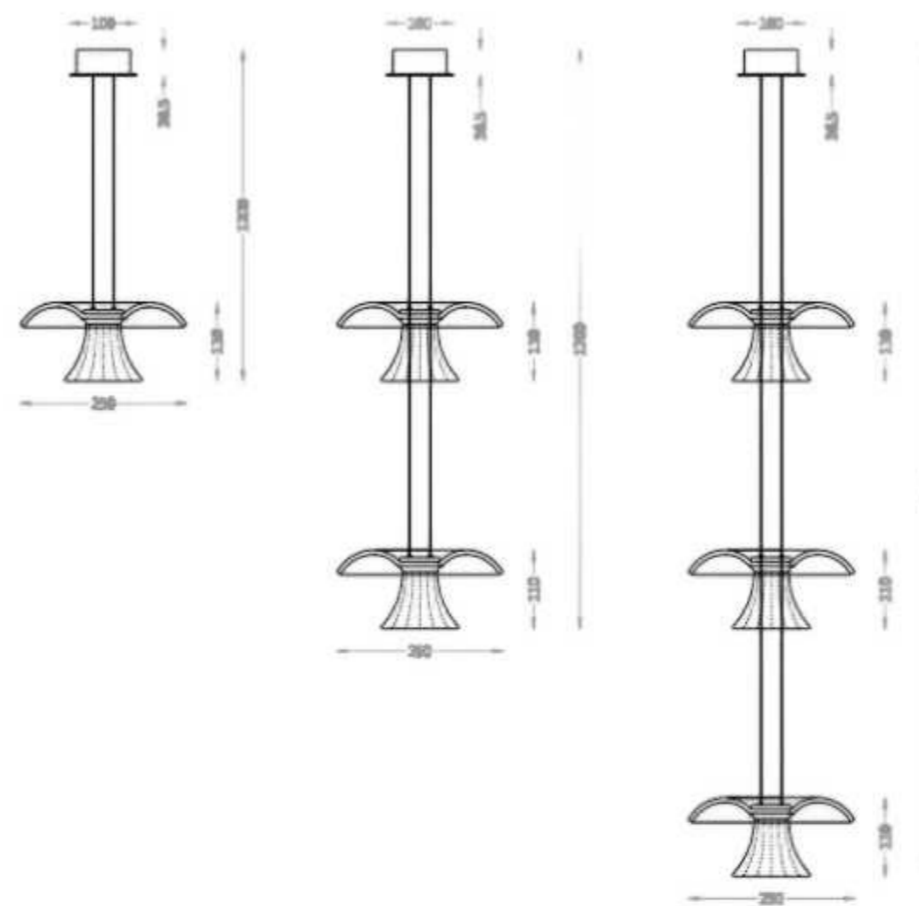

MD8411-1

COLOR:transparent glass

POWER: LED 3.6W

COLOR TEMPERATURE:3000K

CRI:90Ra

MATERIAL:Aluminum+Steel+Glass

SIZE(MM): 250*110*1200