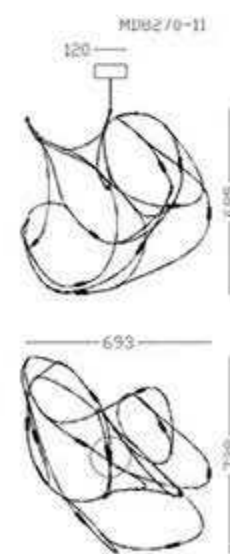

MD8270-11

Size(mm):L693*W728*H685MM

Color: Copper+clear

Material:Copper+acrylic

Bulb:LED 12V 11xMax 1W