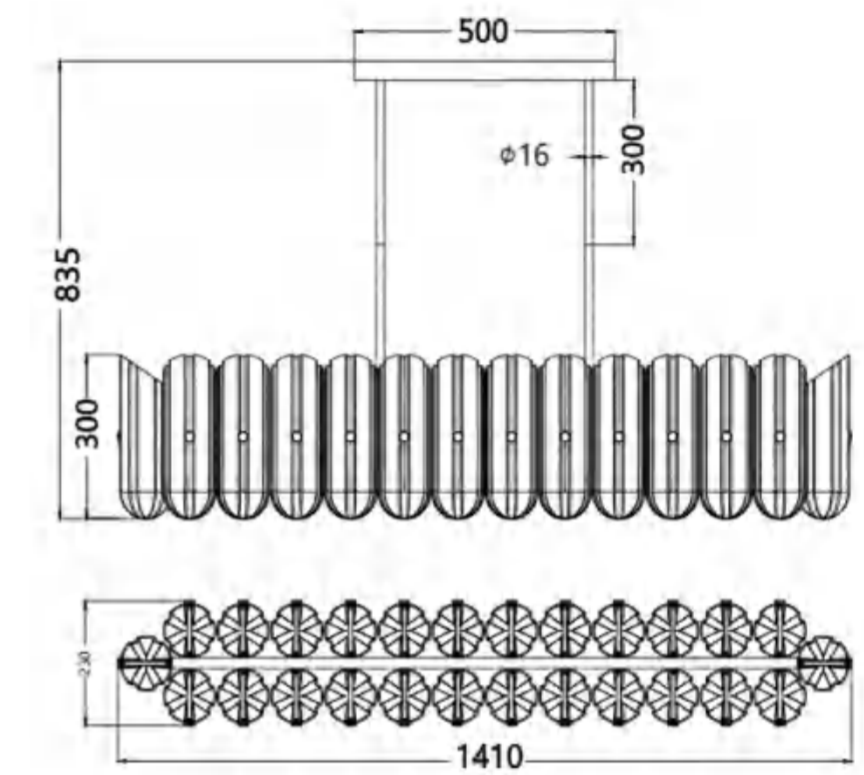

LARTE  LUCE®

MD8338-26

COLOR:GOLD PLATING

POWER: SMD 120W

COLOR TEMPERATURE:2700K

CRI:80Ra

MATERIAL:IRON+GLASS

SIZE(MM):1410*230*835