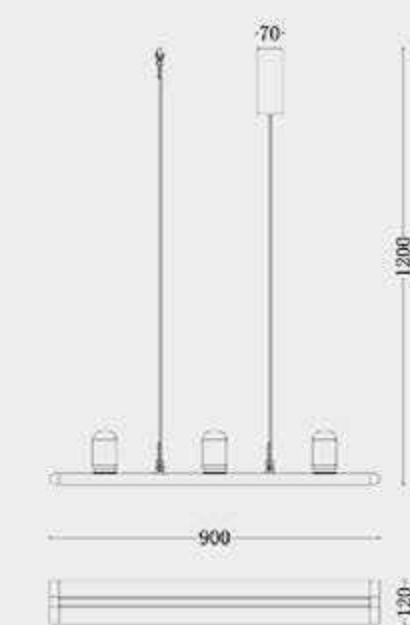

MD8306-900+3
MD8306-1200+5
MD8306-1500+5

Size: 900*120*150mm
Bulb: LED 18W 3000K (with 3 candlelights)
Size: 1200*120*150mm
Bulb: LED 26W 3000K (with 5 candlelights)
Size: 1500*120*150mm
Bulb: LED 32W 3000K (with 5 candlelights)
Material: aluminum+glass+Silicone
Color: Whaki Grey rust color