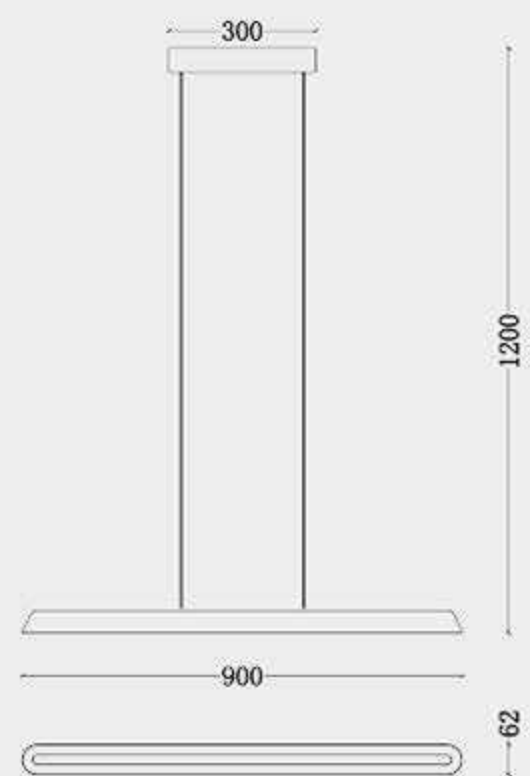

MD8301-900
MD8301-1200
MD8301-1500

Size: 900*38*85mm
Bulb: LED 15W 3000K
Size: 1200*38*85mm
Bulb: LED 20W 3000K
Size: 1500*38*85mm
Bulb: LED 24W 3000K

Material: aluminum
Color: Whaki White/Whaki Grey