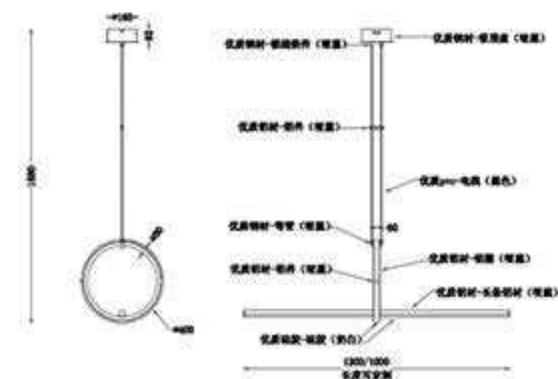

MD8205-1300

Size(mm):L1300*D400MM,Total high1680MM

Color: black+white

Material: Metal+Silicone

Bulb: LED 35W3000K