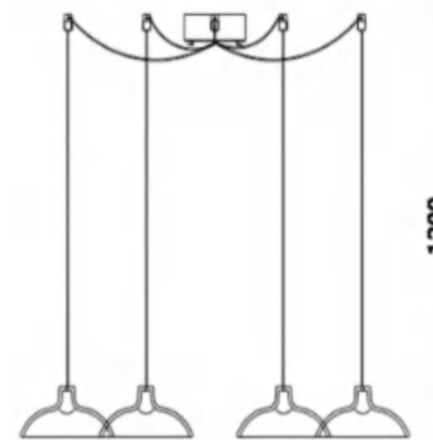

MD8330-6

COLOR: Bright nickel

POWER: above 3w*6+below 4w*6=42W LED

COLOR TEMPERATURE: above 2000+below 3000K

CRI: 90Ra

MATERIAL: Aluminum+Steel+Glass

SIZE(MM): Ø560*2500

MD8330-6

COLOR: Bright nicke

IPOWER: above 3w*6+below 4w*6=42W LED

COLOR TEMPERATURE: above 2000+below 3000K

CRI: 90Ra

MATERIAL: Aluminum+Steel+Glass

SIZE(MM): Ø900*1500