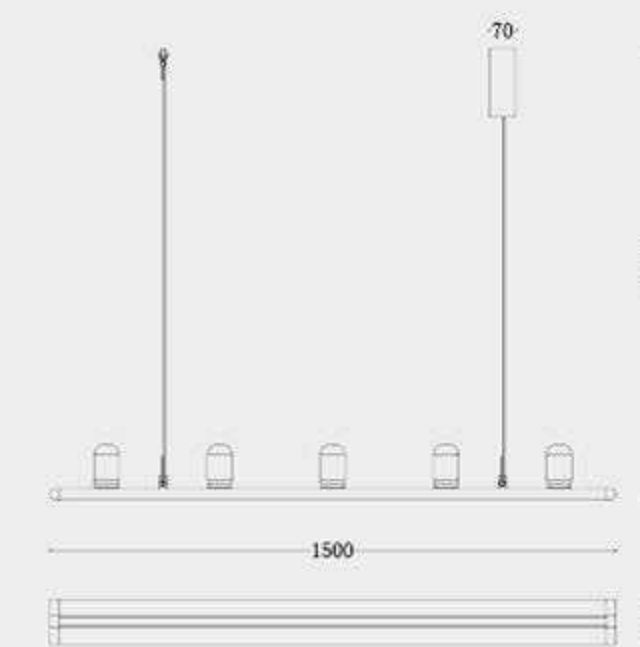

MD8306-900+3
MD8306-1200+5
MD8306-1500+5

Size: 900*120*150mm
Bulb: LED 18W 3000K (with 3 candlelights)
Size: 1200*120*150mm
Bulb: LED 26W 3000K (with 5 candlelights)
Size: 1500*120*150mm
Bulb: LED 32W 3000K (with 5 candlelights)
Material: aluminum+glass+Silicone
Color: Whaki Grey rust color