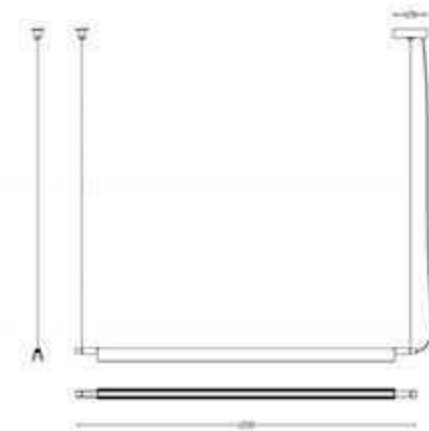

Bulb:E27x1

MD8180-1200

Size(mm):L1200*W35*H45MM

Color: Golden/Black

Material:Aluminium

Bulb:LED 5W 3000K

MD8194-1S

Size(mm):D180*H300MM