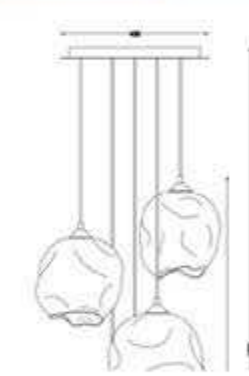

MD8147-5-640

Size(mm):D600*H1800mm

Color: Black+Clear /Golden+Half White

Material:Aluminium+Glass

Bulb:E27*5