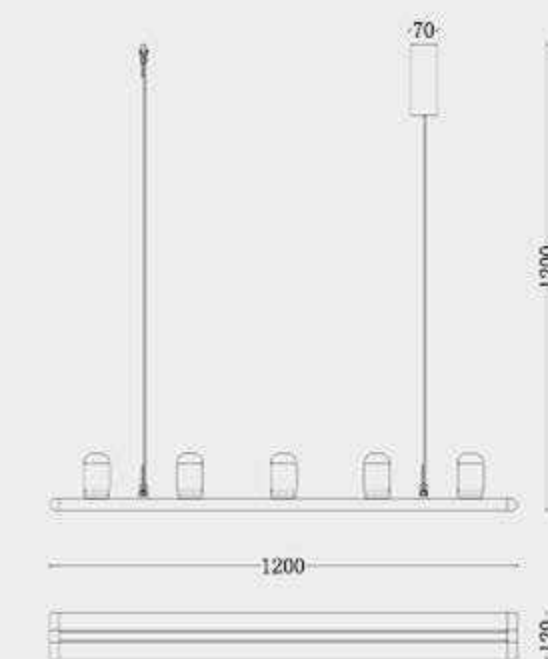

MD8306-900+3
MD8306-1200+5
MD8306-1500+5

Size: 900*120*150mm
Bulb: LED 18W 3000K (with 3 candlelights)
Size: 1200*120*150mm
Bulb: LED 26W 3000K (with 5 candlelights)
Size: 1500*120*150mm
Bulb: LED 32W 3000K (with 5 candlelights)
Material: aluminum+glass+Silicone
Color: Whaki Grey rust color