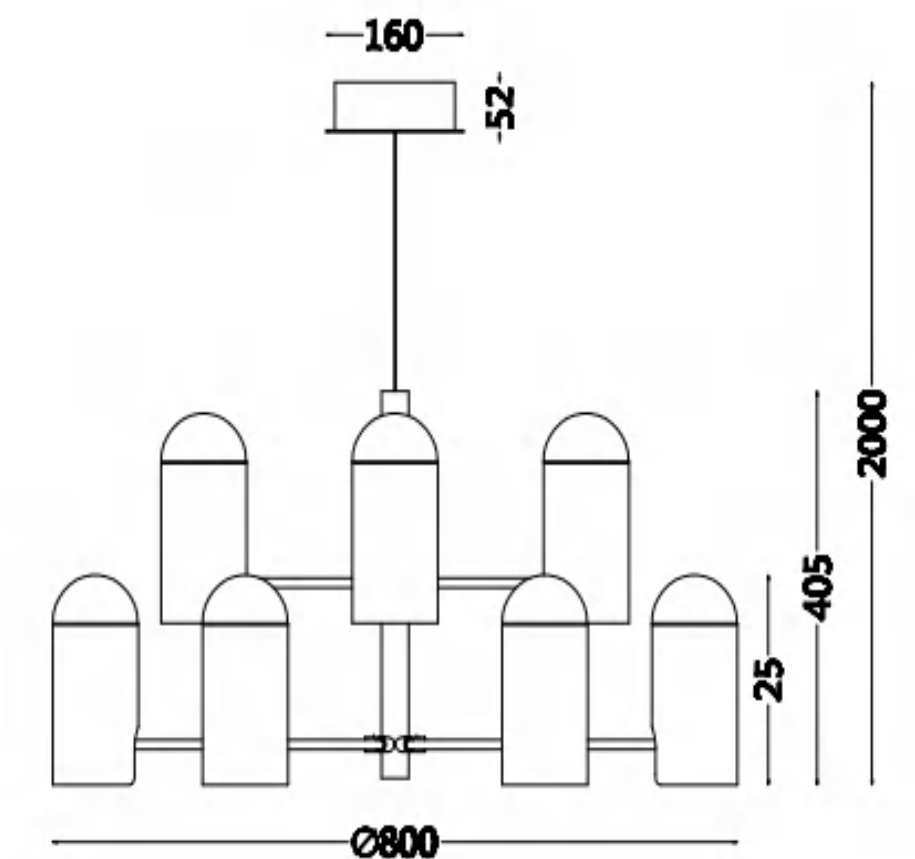

PENDENT LAMP

MD8311-12

COLOR: Nickel / Copper

POWER: 35W LED

COLOR TEMPERATURE: 3000K

FINGER: 90Ra

MATERIAL: Steel + Glass

SIZE: 800*706*405mm