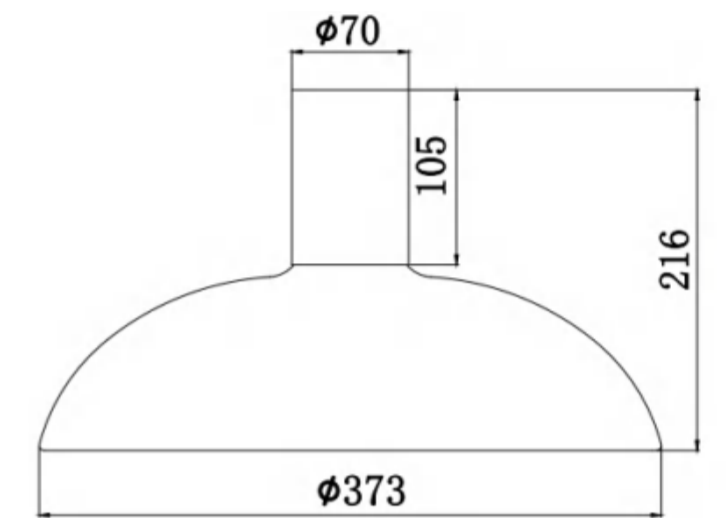

MATERIAL:Aluminum+iron+Glass

SIZE(MM):580*580*406

MD8329-S-28-580

COLOR:Walnut

POWER:84 W LED

COLOR TEMPERATURE:2700K

CRI:90Ra

MATERIAL:Aluminum+iron+Glass

SIZE(MM):1188*197*51

MX8329-L-8-624

COLOR:Walnut

POWER:40W LED

COLORTEMPERATURE:2700K

CRI:90Ra

MATERIAL:Aluminum+iron+Glass

SIZE(MM):624*624*77

SIZE(MM): 230*107*1500

MD8330-1L

COLOR: Bright nickel

POWER: SMD(10W)+COB(5W)=15W

COLOR TEMPERATURE: SMD(2000K)+COM(3000K)

CRI: 90Ra

MATERIAL: Aluminum+Steel+Glass

SIZE(MM): 373*107*1500