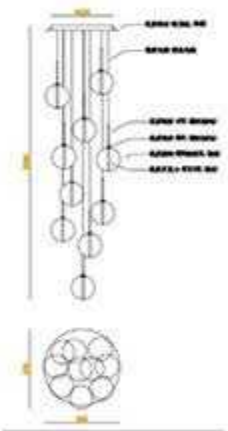

MD8262-10

Size(mm):L580*W550MM H2000MM

Color: black+gold

Material:metal+Glass

Bulb:LED3V-10*3W-3000K