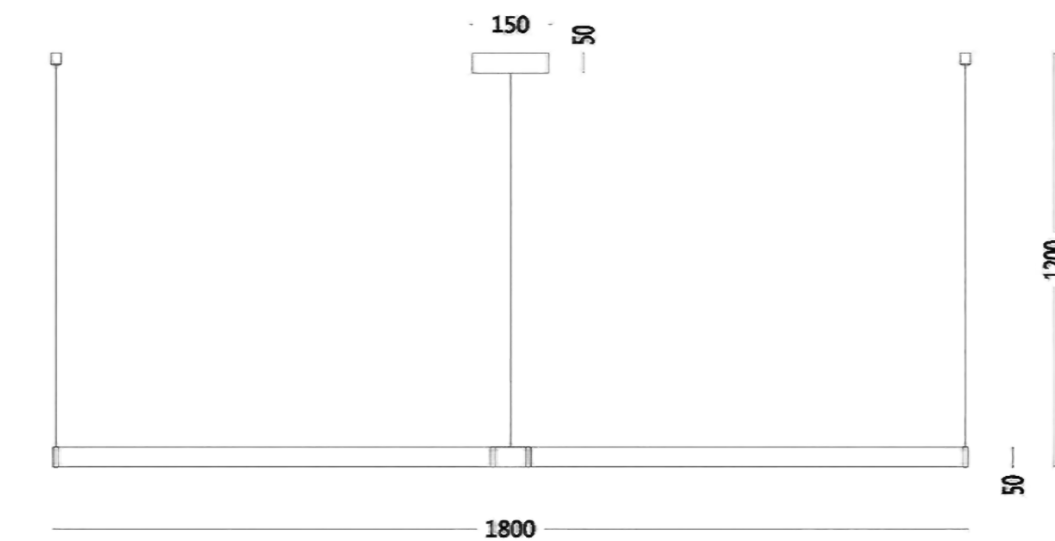

MD8309-2-1350

COLOR: Pearlblack / Titaniumgold
POWER: 13W LED
COLOR TEMPERATURE: 3000K
FINGER: 90Ra
MATERIAL: Aluminum + Iron + PC
SIZE: 50*50*1350mm

MD8309-2-1800

COLOR: Pearlblack / Titaniumgold
POWER: 17W LED
COLOR TEMPERATURE: 3000K
FINGER: 90Ra
MATERIAL: Aluminum + Iron + PC
SIZE: 50*50*1800mm