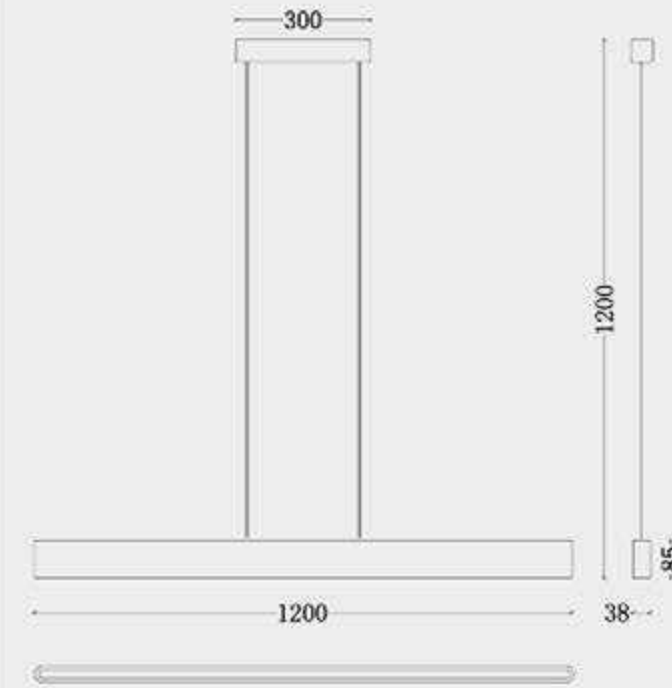

MD8303-900
MD8303-1200
MD8303-1500

Size: 900*62*46mm
Bulb: LED 15W 3000K
Size: 1200*62*46mm
Bulb: LED 20W 3000K
Size: 1500*62*46mm
Bulb: LED 24W 3000K

Material: aluminum
Color: Whaki White/Whaki Grey