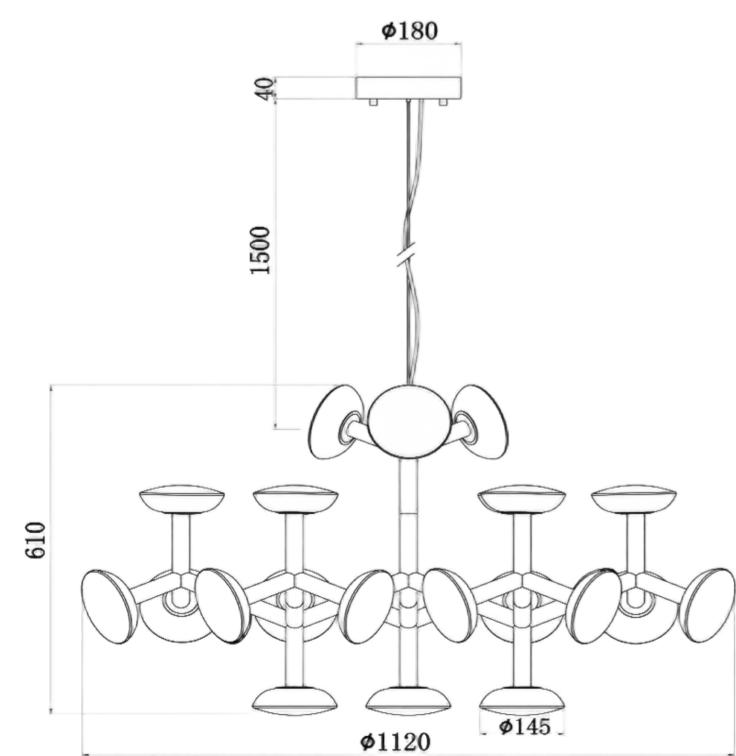

MD8332-24

COLOR: Gunmetal Black / Wood Grain

POWER: G9 60W

COLOR TEMPERATURE: 3000K

CRI: 90Ra

MATERIAL: Steel + Aluminum + Glass

SIZE(MM): 1120*610*1500