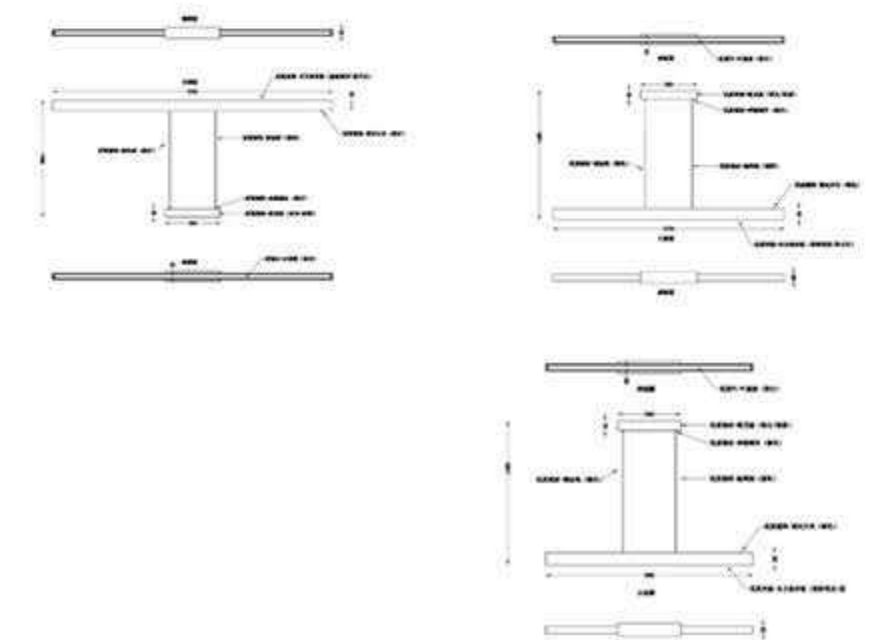

MD8269-L-1520

Size(mm):L1520*W35*H58MM,H1480

Color: 1.White+nebula stone 2.black 3.grey

Material:Rock+PC

Bulb:LED 40W 3000K