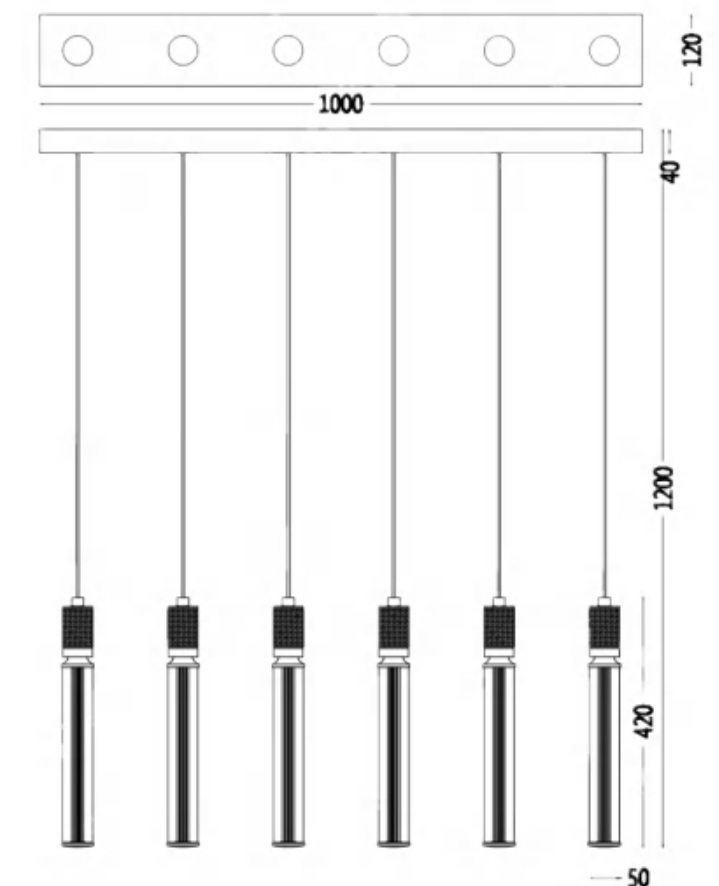

PENDENT LAMP

PENDENT LAMP

MD8316-L-5

COLOR: GOLD / BLACK
 POWER: 30W LED
 COLOR TEMPERATURE: 3000K
 FINGER: 90Ra
 MATERIAL: Aluminum + Iron + Glass
 SIZE: 850*120*1200mm

MD8316-L-6

COLOR: GOLD / BLACK
 POWER: 36W LED
 COLOR TEMPERATURE: 3000K
 FINGER: 90Ra
 MATERIAL: Aluminum + Iron + Glass
 SIZE: 1000*120*1200mm