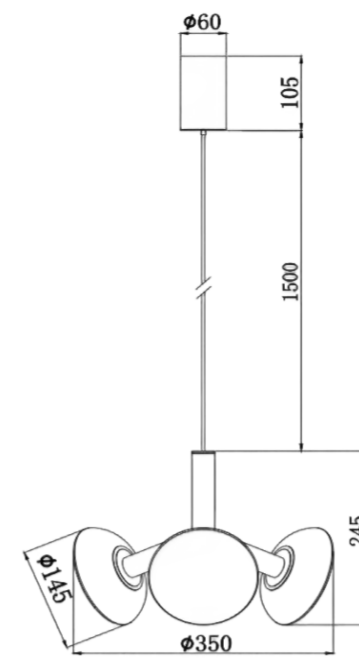

MD8332-3K

COLOR: Gunmetal Black / Wood Grain

POWER: SMD-LED 7.5W

COLOR TEMPERATURE : 3000K

CRI:90Ra

MATERIAL: Steel + Aluminum + Glass

SIZE(MM): 350*245*1500