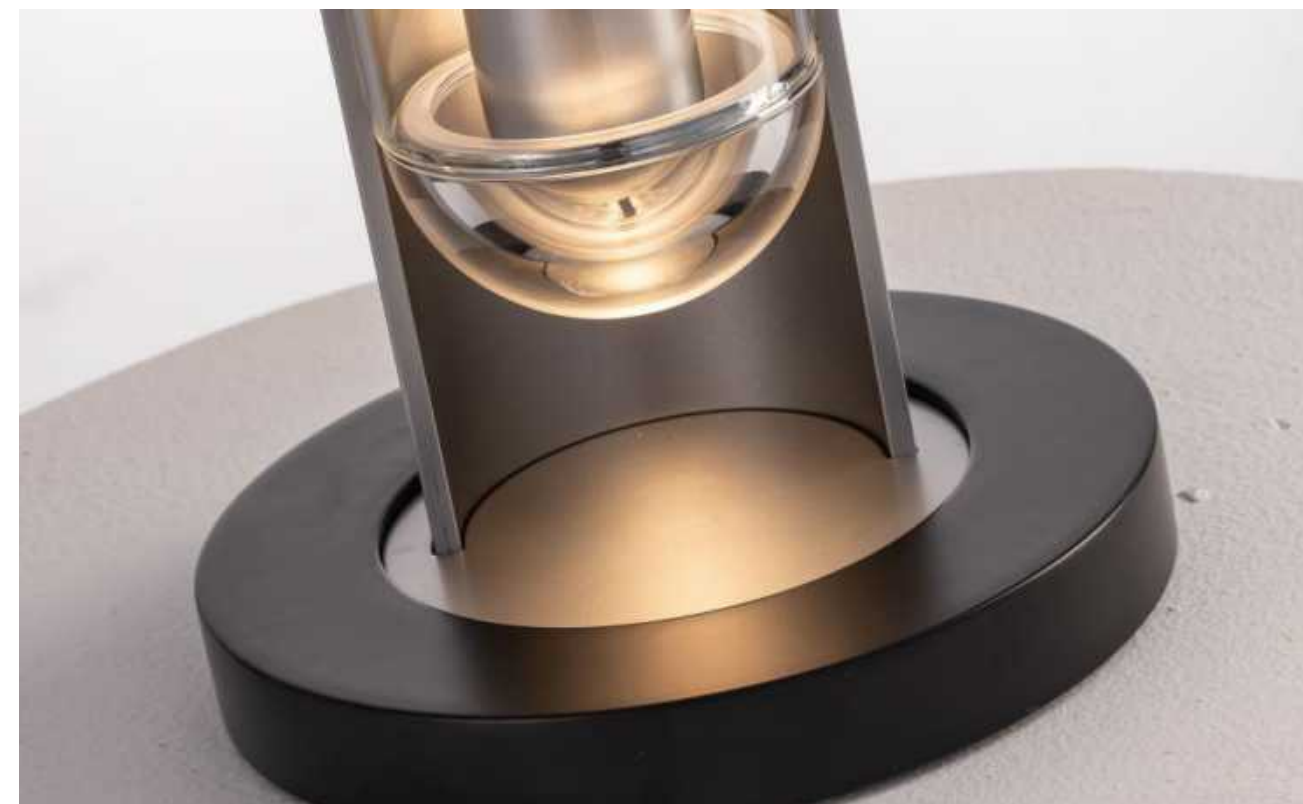

Silver

STRING

Inspired by music and art, this modern chandelier features a simple yet elegant design. Its streamlined appearance and slender structure resemble the light strings on an instrument, displaying a sense of movement and rhythm. The transparent lampshade combined with the metal frame emits a warm atmosphere through the glass, adding an artistic touch to the space.