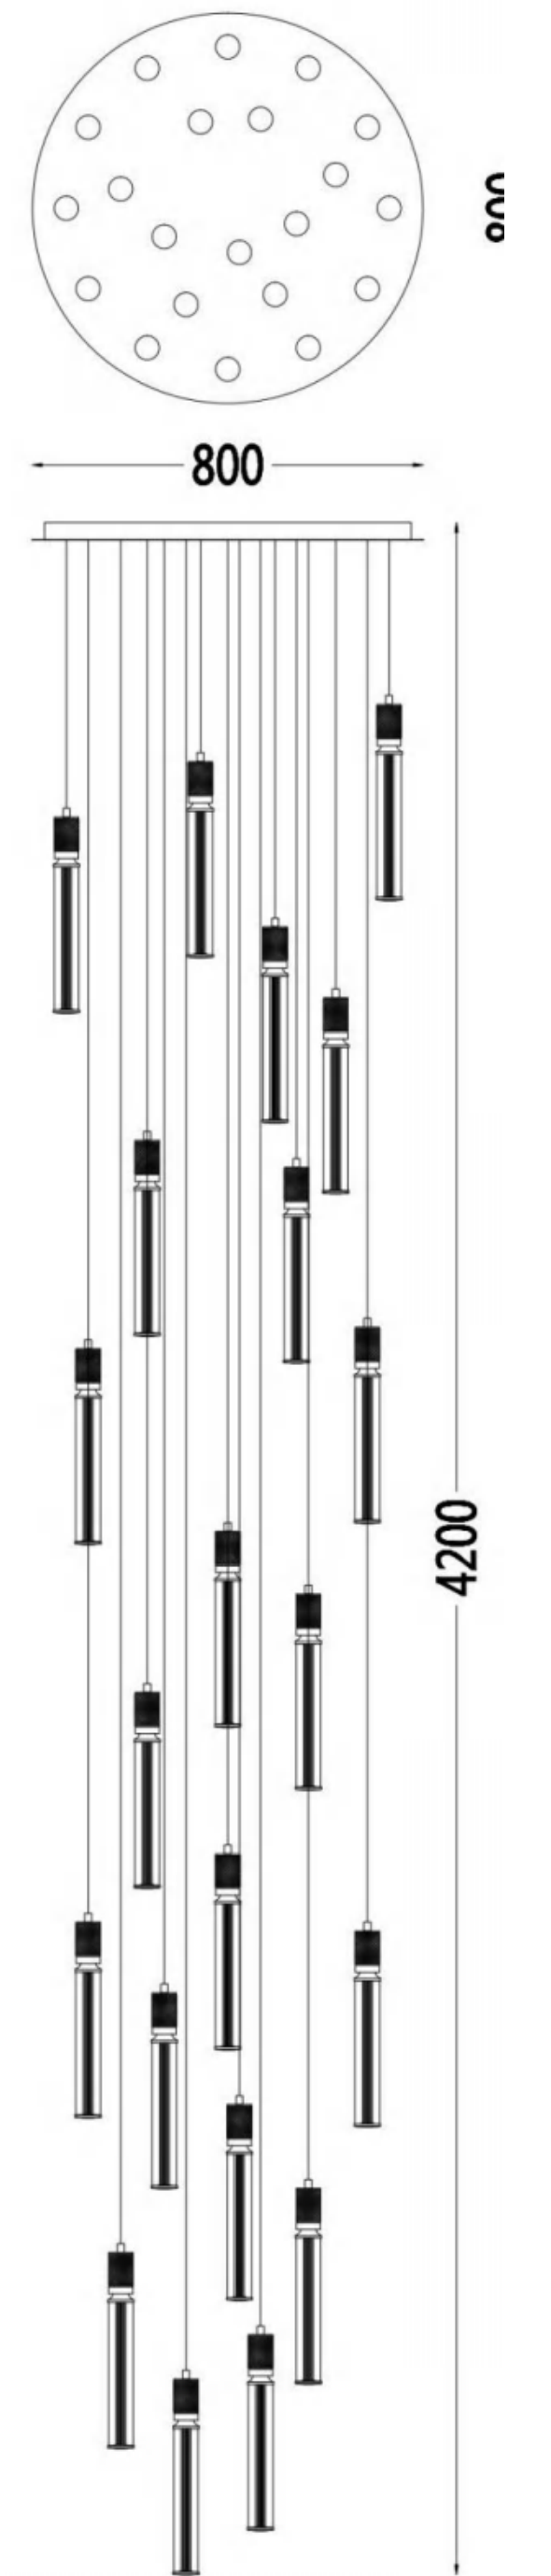

PENDENT LAMP

MD8316-21

COLOR: GOLD / BLACK

POWER: 126W LED

COLOR TEMPERATURE: 3000K

FINGER: 90Ra

MATERIAL: Aluminum + Iron + Glass

SIZE: 800*800*4200mm