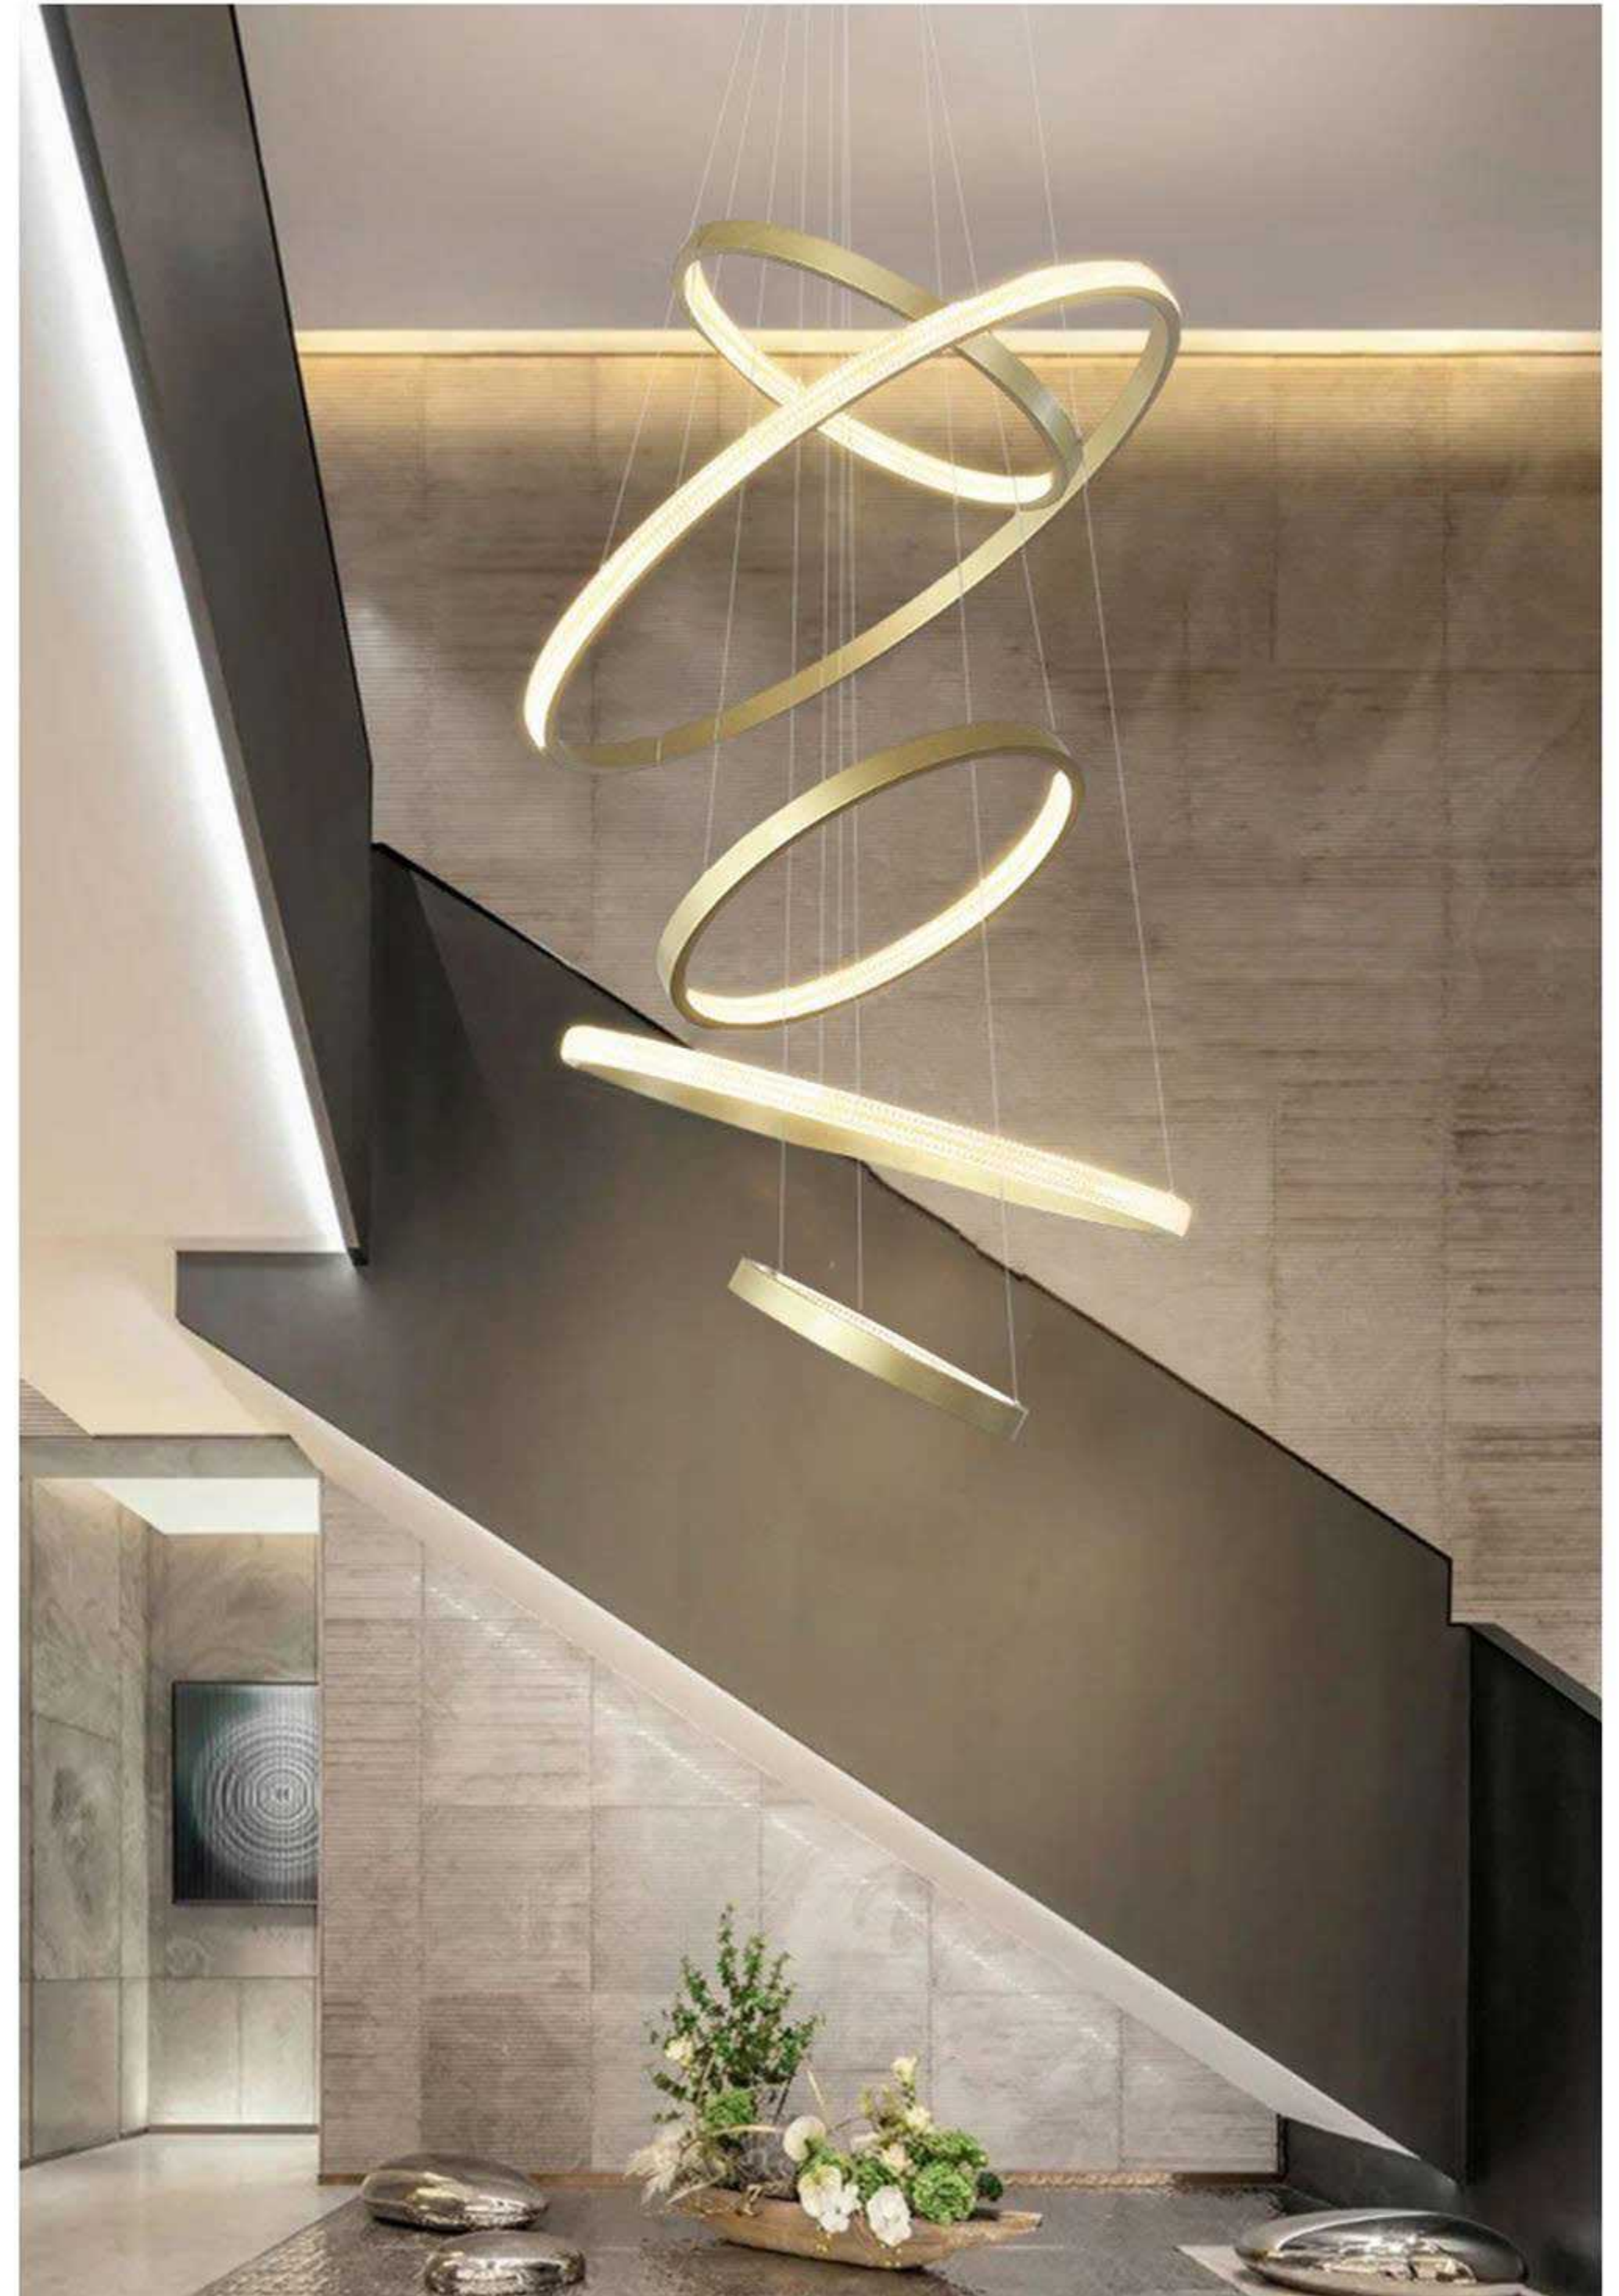

MD8150-620

Size(mm):620*H310MM

Color: Champagne/black/Stainless steel color

Material:Stainless steel+Acrylic

Bulb:LED 96*0.5W 2700K

MD8170-5C

Size(mm):600C+1000C+600C+800C+400C

Color: Golden