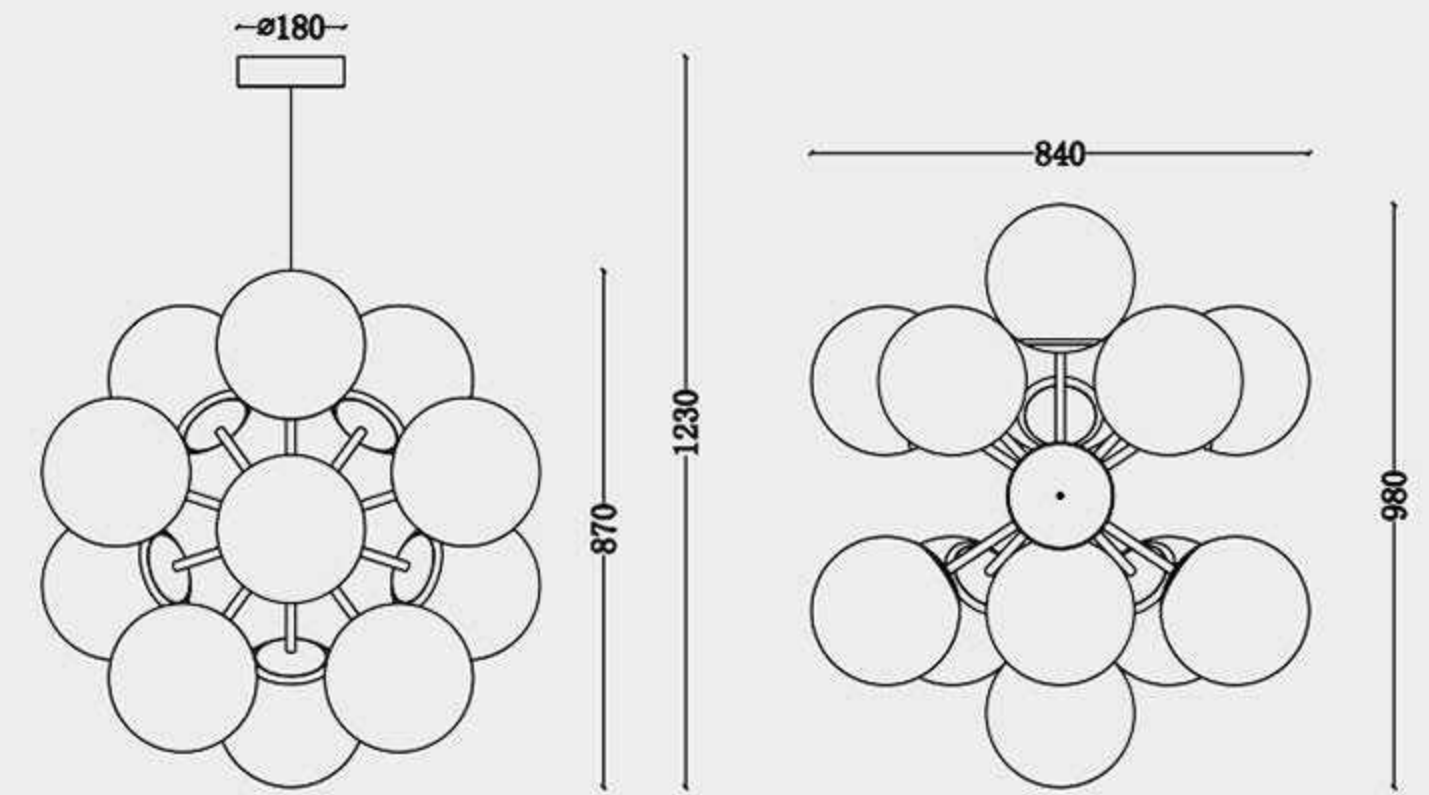

Pendant Lamp

MD8142-1-250

Size: D250*390mm, Total High 1.2M

Bulb: LED 3000K 24V 1*6W

Size: D400*540mm, Total High 1.2M

Bulb: LED 3000K 24V 1*10W

Material: metal+acrylic

Color: Black+semitransparent

MD8142-12-250

Size: L980*W840*H870mm, Total High1.5M

Bulb: LED 3000K 24V 12*6W

Material: metal+acrylic

Color: Black+semitransparent

ML8142-1-250
ML8142-1-400

Size: D250*H1500mm

Bulb: LED 3000K 24V 1*6W