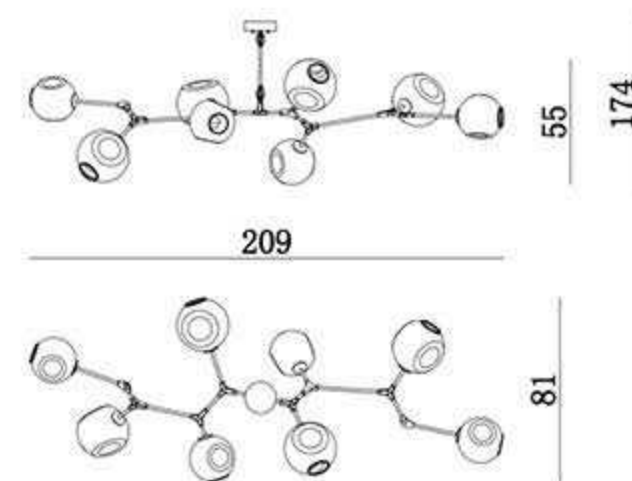

MD8080-8

Size(mm):L2090XW810XH550MM

Color: Black/Golden/Chrome+Clear

Material:Steel+glass

Bulb: E27X8