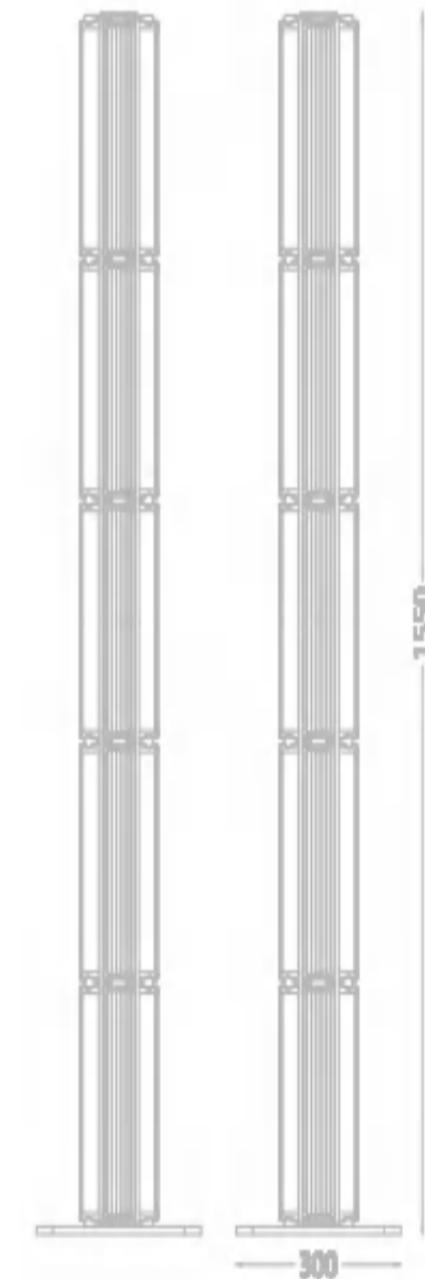

COLOR:Black

POWER: 40 W LED

COLOR TEMPERATURE:2700K

CRI:90Ra

MATERIAL:Aluminum+iron+Glass

SIZE(MM):180*180*630

WEIGHT:11 KG

ML8329-16-1250

COLOR:Black

POWER:80 WLED

COLOR TEMPERATURE:2700K

CRI:90Ra

MATERIAL:Aluminum+iron+Glass

SIZE(MM):300*300*1250

WEIGHT:21 KG

ML8329-8-1240

COLOR:Black
POWER:40 W LED
COLOR TEMPERATURE:2700K
CRI:90Ra
MATERIAL:Aluminum+iron+Glass
SIZE(MM):270*170*1250
WEIGHT:11 KG

ML8329-20-1550

COLOR:Black
POWER:100 WLED
COLOR TEMPERATURE:2700K
CRI:90Ra
MATERIAL:Aluminum+iron+GlaaSS
SIZE(MM):300*300*1550
WEIGHT:25 KG