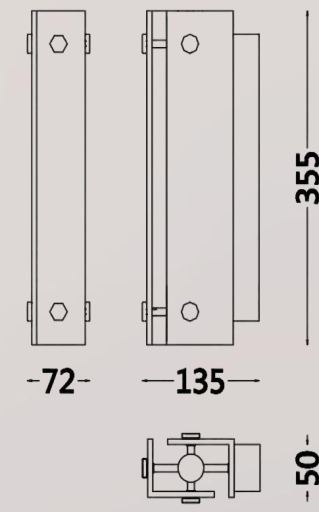

COLOR TEMPERATURE: 3000K

FINGER: 90Ra

MATERIAL: Steel + Glass

SIZE: 72*135*355mm

TABLE LAMP

MT8320

COLOR: Steel
POWER: 8.5W LED
COLOR TEMPERATURE: 3000K
FINGER: 90Ra
MATERIAL: Steel + Glass
SIZE: 200*140*550mm