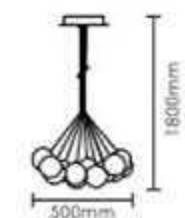

MD7077-19
Item Size: Ø500mm H1800mm
Bulb: G4 19x 10W
Material: Stainless Steel+Glass
Colour body: Clear