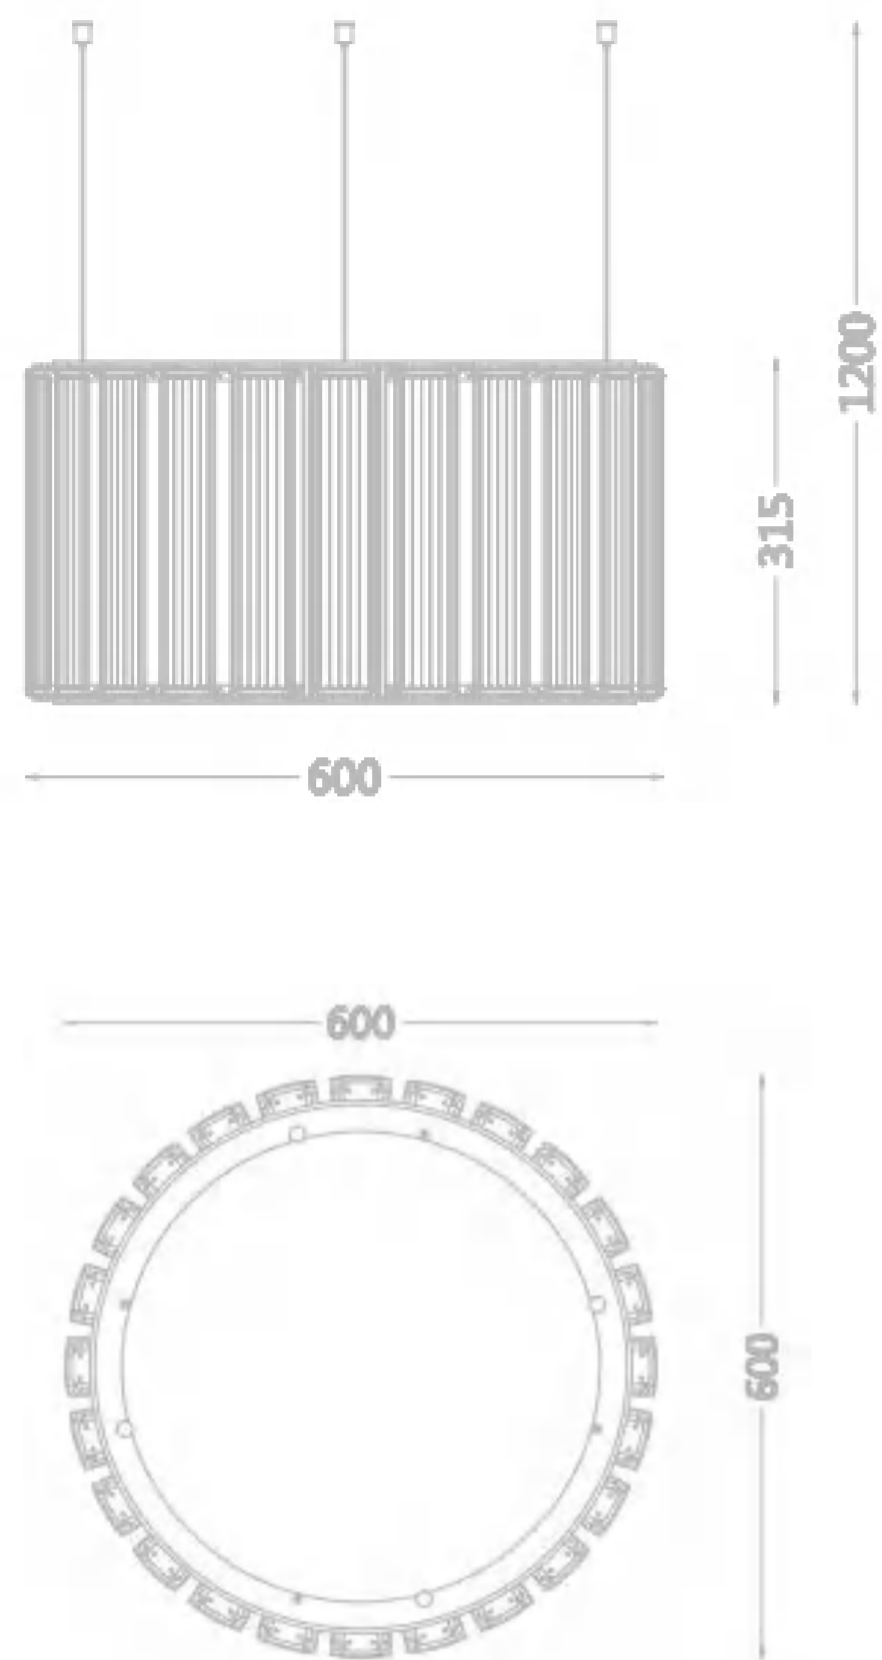

MATERIAL:Aluminum+iron+Glass

SIZE(MM):580*580*406

MD8329-S-28-580

COLOR:Walnut

POWER:84 W LED

COLOR TEMPERATURE:2700K

CRI:90Ra

MATERIAL:Aluminum+iron+Glass

SIZE (MM):580*580*195

MD8329-42-970

COLOR:Black

POWER:210W LED

COLOR TEMPERATURE:2700K

MATERIAL:Auminum+iron+Glass

SIZE(MM):970*970*312

WEIGHT:50KG

MD8329-59-600+825

COLOR:Black

POWER:300W LED

COLOR TEMPERATURE:2700K

CRI:90Ra

MATERIAL:Aluminum+iron+Glass

SIZE(MM):825*825*600

WEIGHT:71KG

MD8329-24-600

COLOR:Black

POWER:120W LED

COLOR TEMPERATURE:2700K

CRI:90Ra

MATERIAL:Aluminum+iron+Glass

SIZE(MM):600*600*315

WEIGHT:29KG