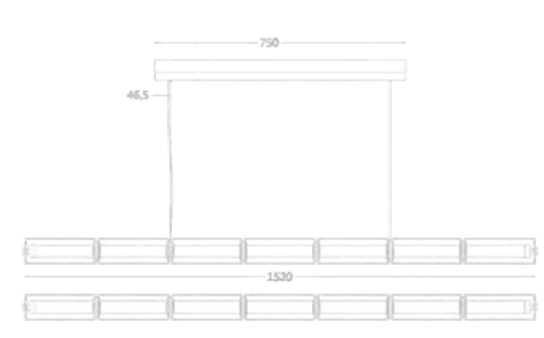

MD8325-7-1520

COLOR: Bright nickel color
POWER: 70 WLED
COLOR TEMPERATURE: 3000K
CRI: 90Ra
MATERIAL: Aluminum+iron+Glass
SIZE(MM): 1500*100*100
WEIGHT: 12KG