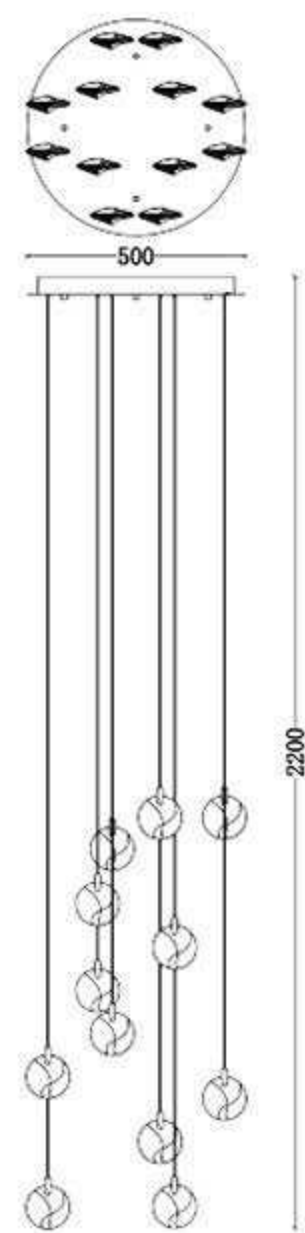

MD8233-12

Size: D500*2200mm
Bulb: LED CREE 4000K 1W*12
Material: metal+crystal
Color: gold+matt Black