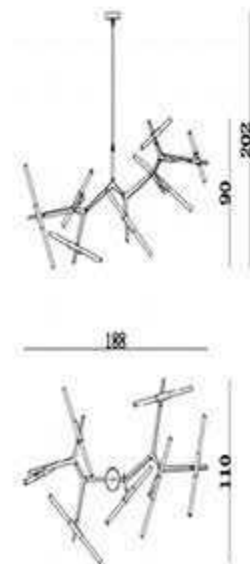

MD8058-10

Size(mm):L1100XW860XH1040MM

Color: Golden/Black/Chrome

Material:Aluminum+Glass

Bulb: G9*10

MD8080-8

Size(mm):L2090XW810XH550MM

Color: Black/Golden/Chrome+Clear