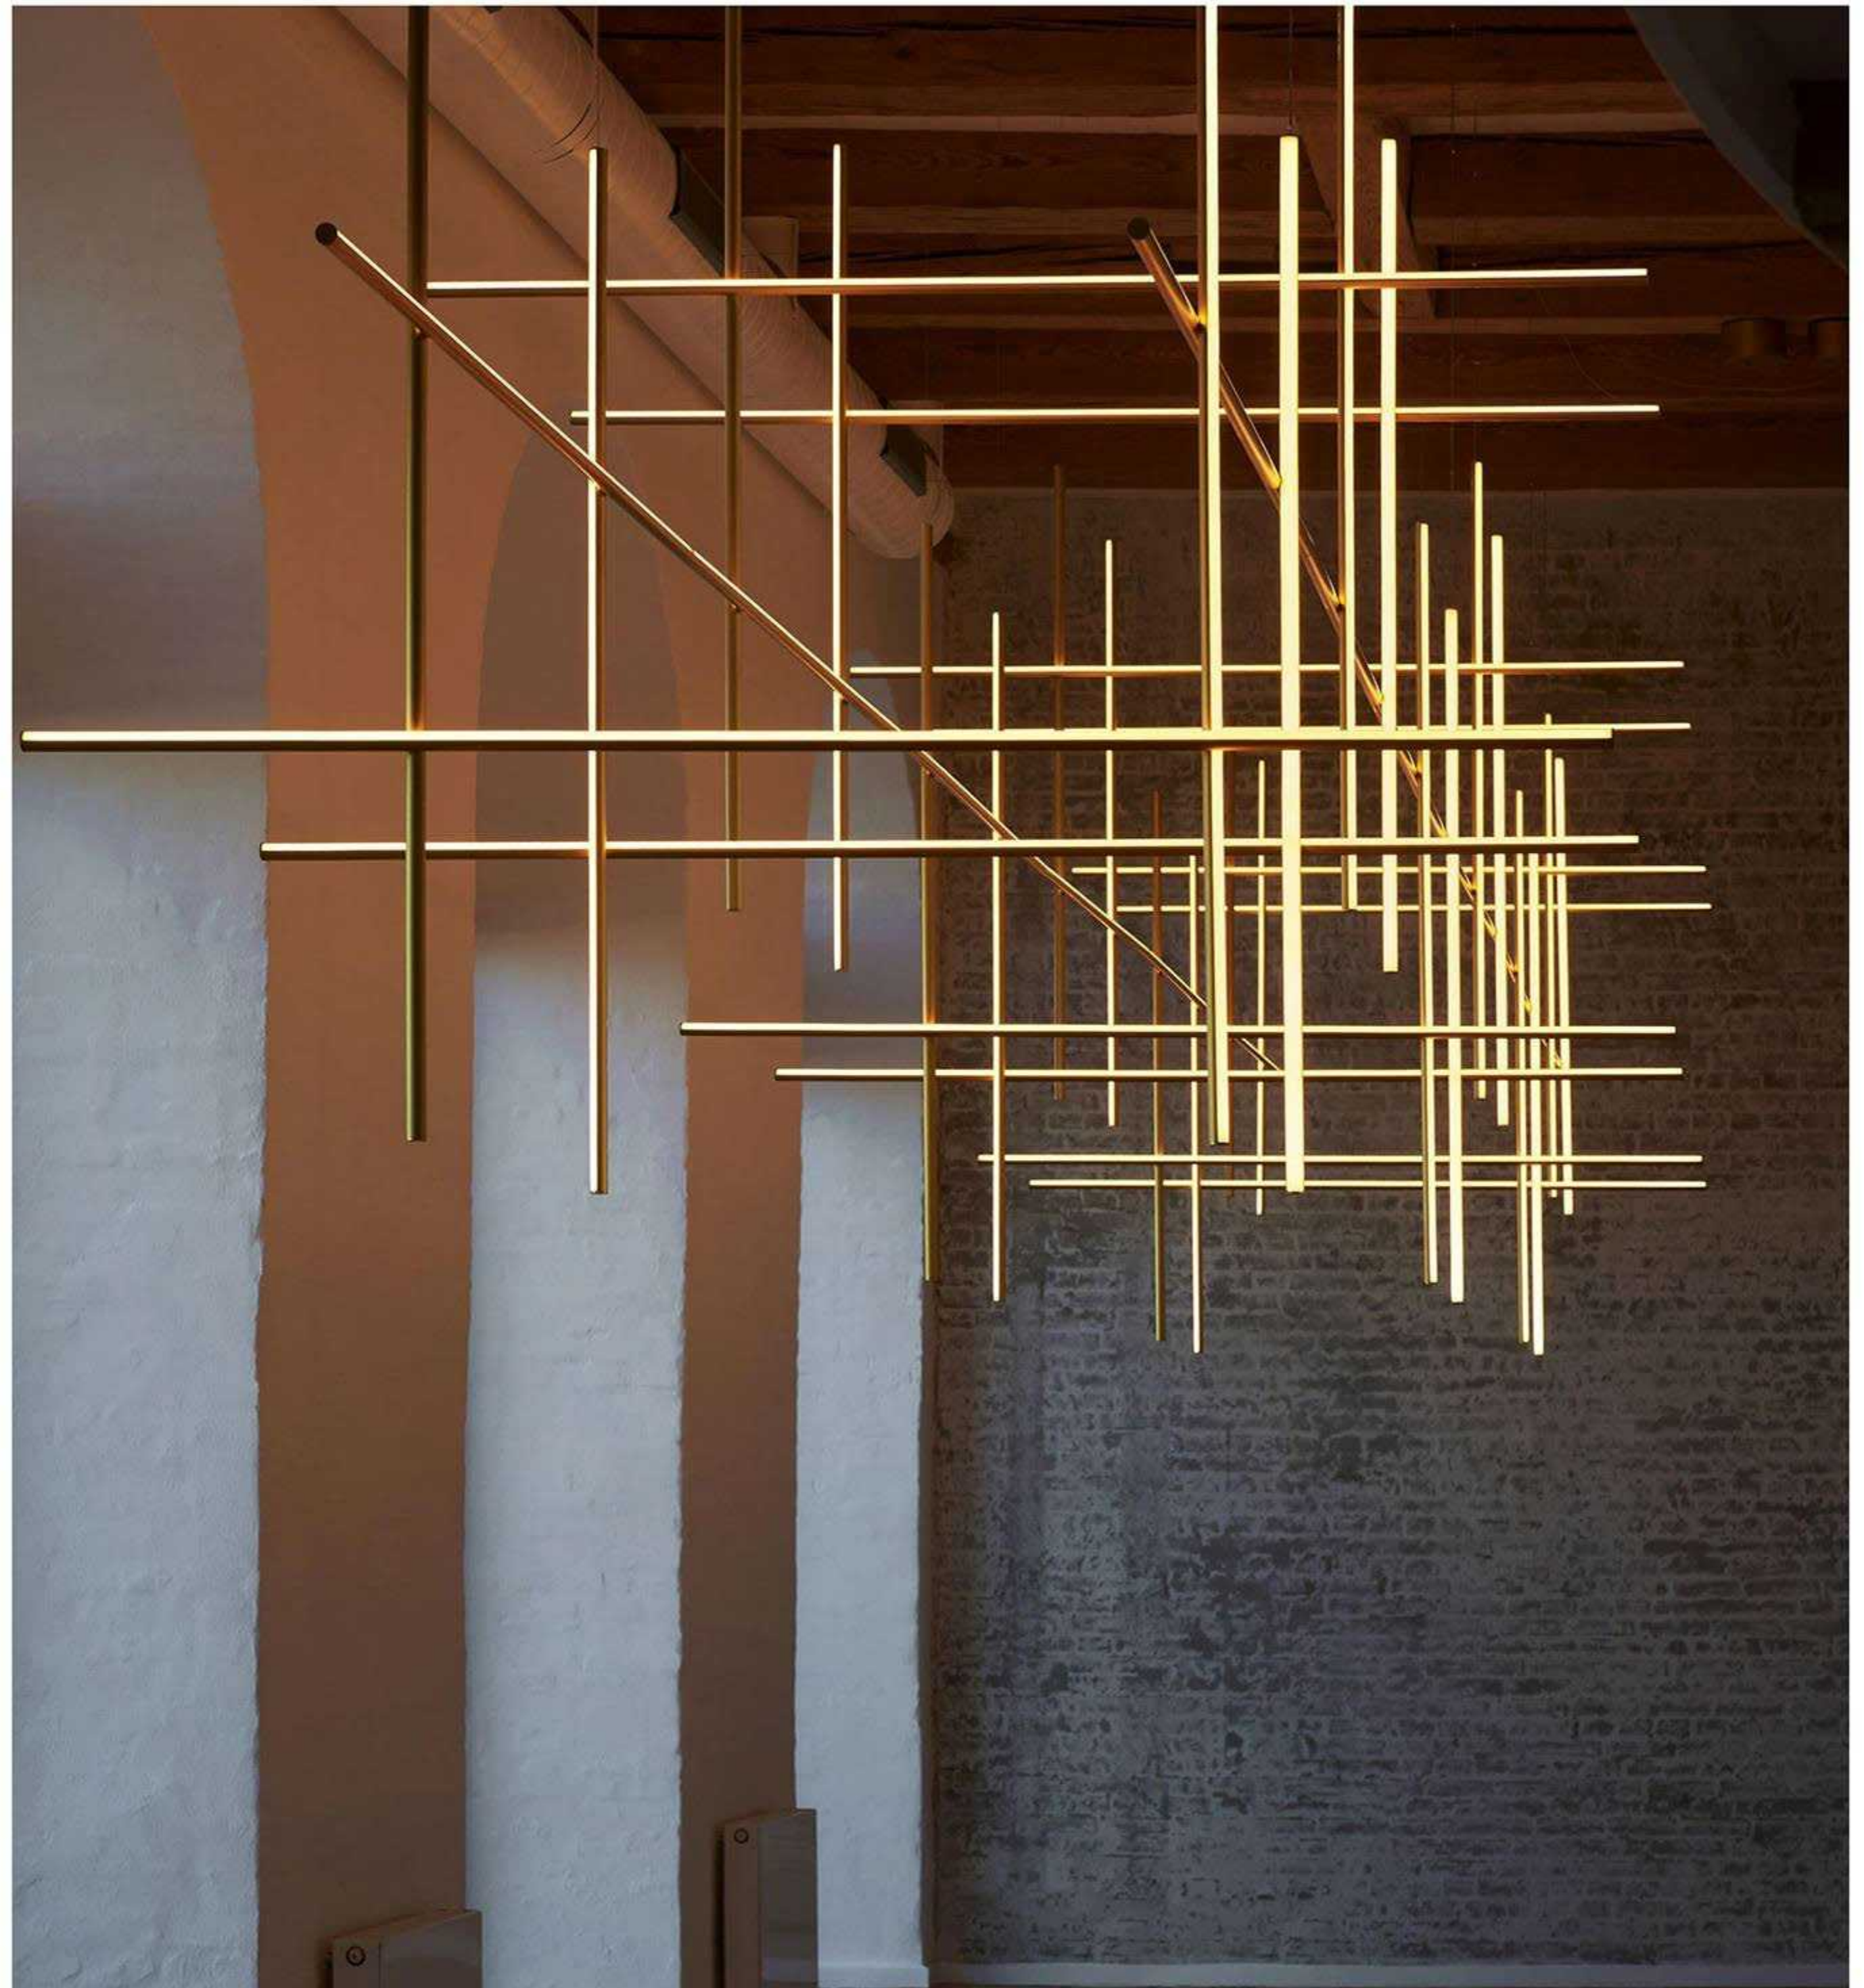

Color: Wooden

Material:Wood

Bulb:E27*1

MX8205-9

Size(mm):L910*W910*H630mm

Color: Brushed brass

Material: Metal+silicone

Bulb: LED 41W3000K