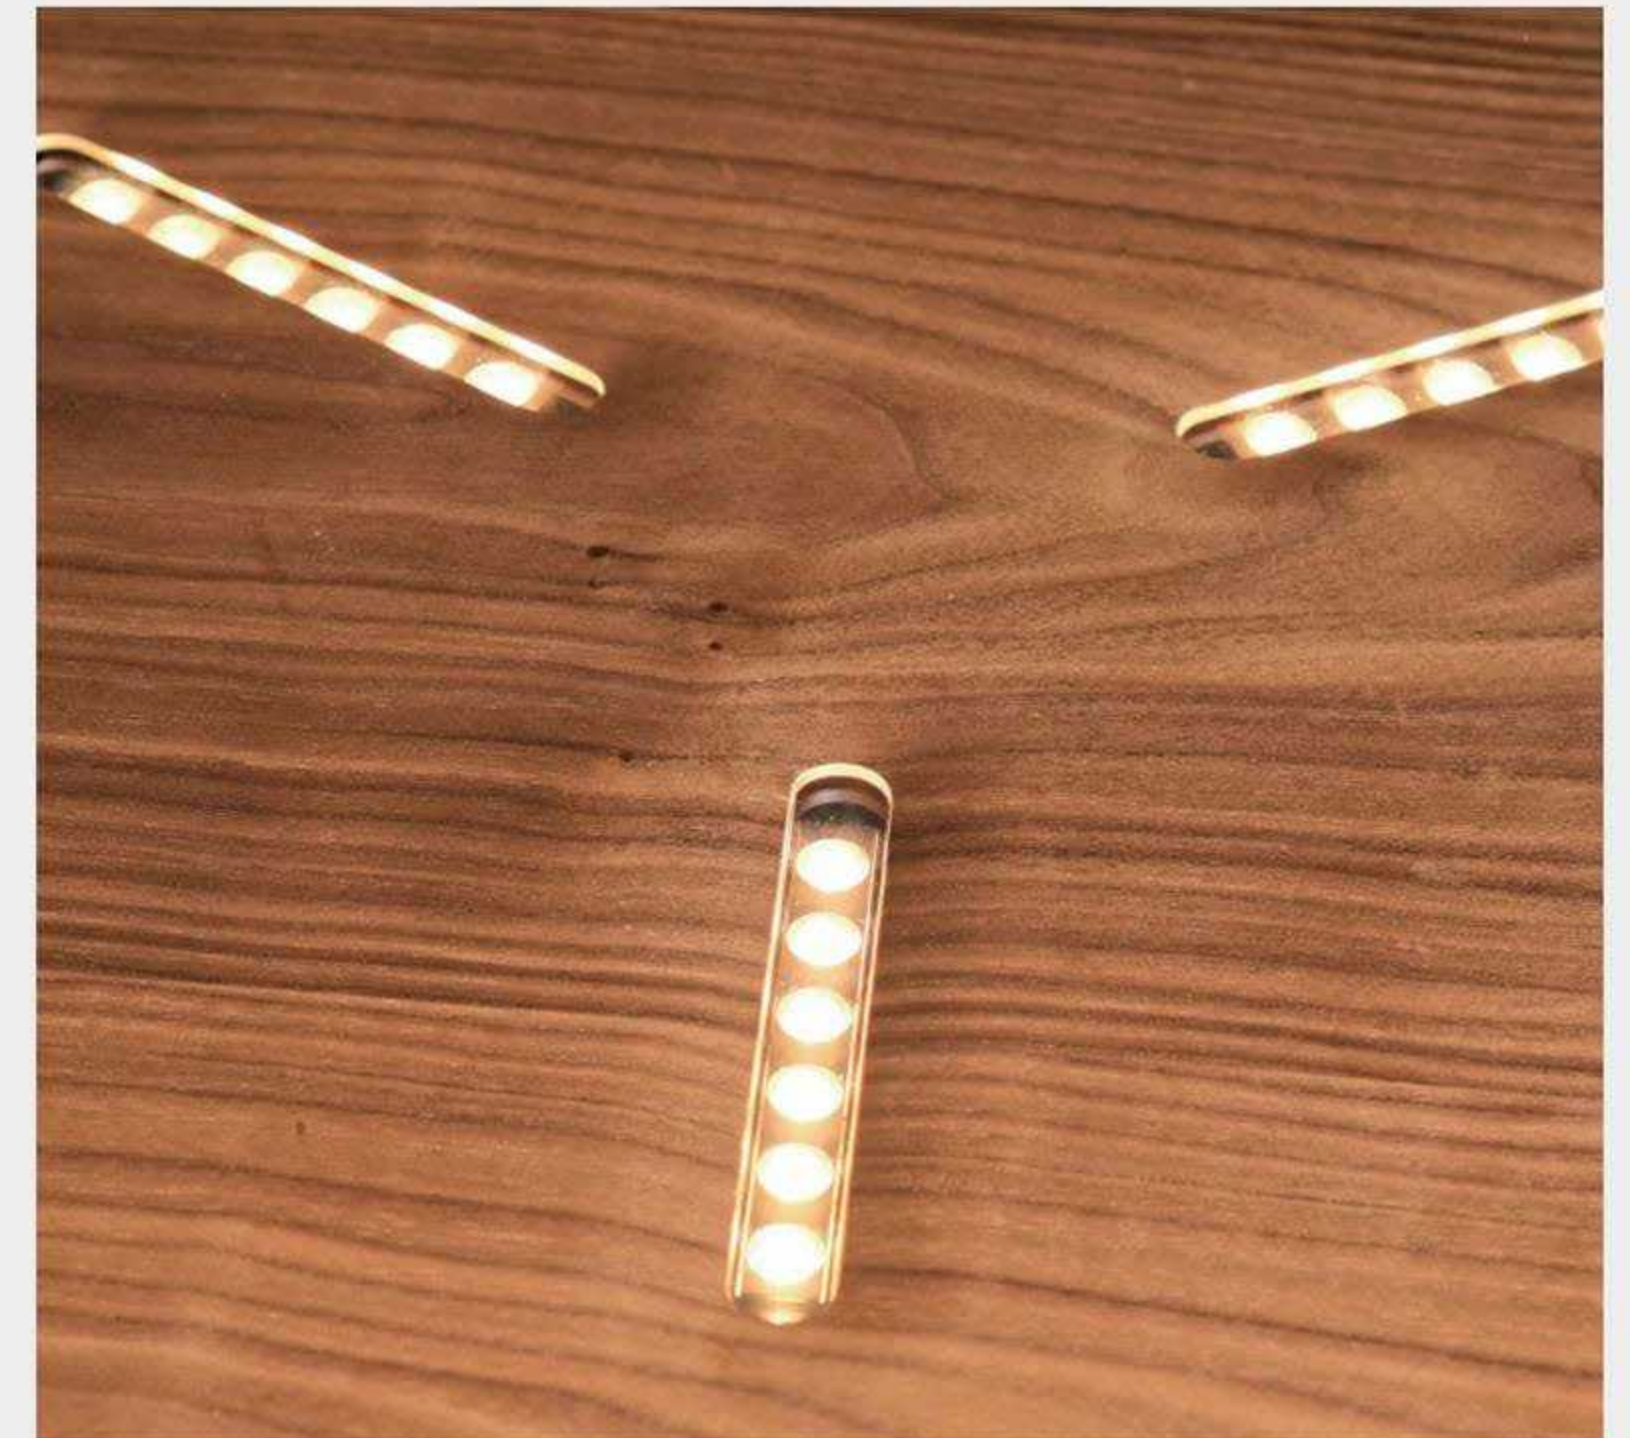

MD8305-695

Size: D695mm

Bulb: LED 40W 3000-6000K

Material: Carbon steel+Wool

Color: walnut+grey