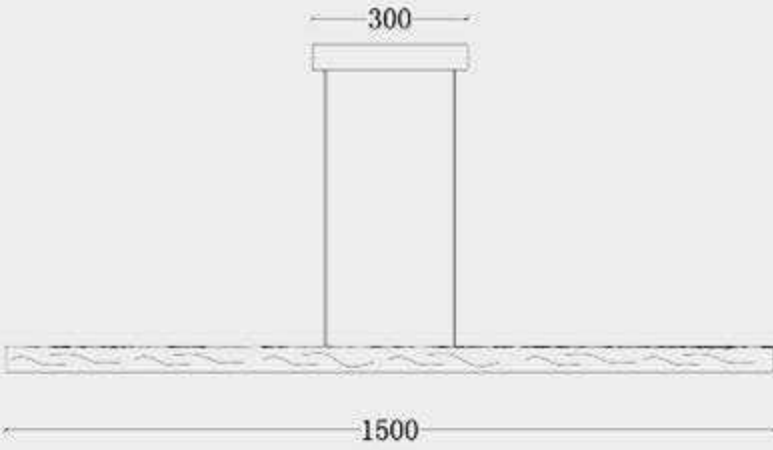

MD8300-L-1500

Size: L1500mm
Bulb: LED 2700K-5000K 24V 48W
Material: aluminum+PC
Color: chrome+white