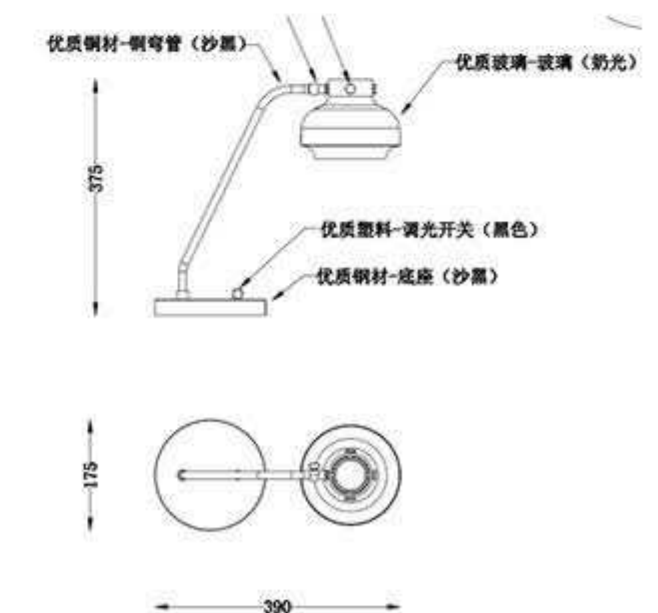

Material:metal+glass

Bulb:LED 6W 3000K

MT8280-S

Size(mm):Lamp shadeD160mm

L390*W175*H375mm

Color: black+white

Material:metal+glass

Bulb:LED 6W 3000K