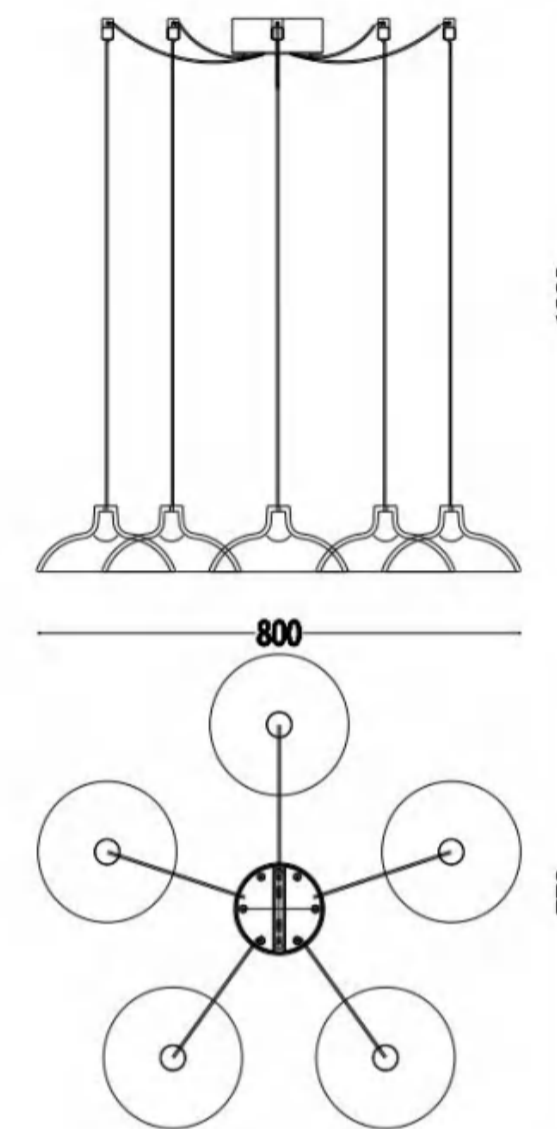

MD8327-5

COLOR: Bright nickel

POWER: 25W LED

MATERIAL: Aluminum+Steel+
Glass

SIZE(MM): 800*770*107