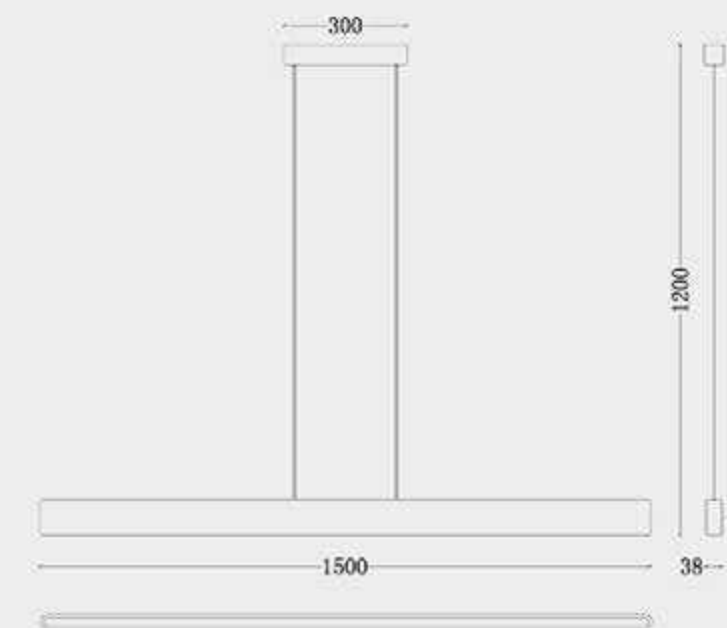

MD8301-900+3
 MD8301-1200+6
 MD8301-1500+6

Size: 900*38*85mm
 Bulb: LED 15W+3W 3000K (with spot light)
 Size: 1200*38*85mm
 Bulb: LED 20W+6W 3000K (with spot light)
 Size: 1500*38*85mm
 Bulb: LED 24W+6W 3000K (with spot light)
 Material: aluminum
 Color: Whaki White/Whaki Grey