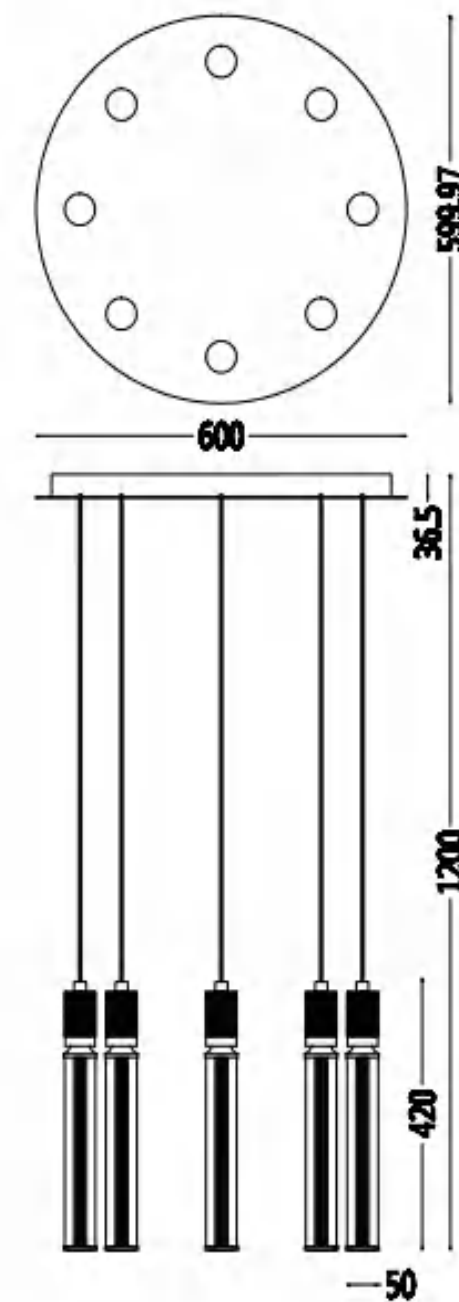

PENDENT LAMP

MD8316-8

COLOR: GOLD / BLACK

POWER: 48W LED

COLOR TEMPERATURE: 3000K

FINGER: 90Ra

MATERIAL: Aluminum + Iron + Glass

SIZE: 600*600*1200mm