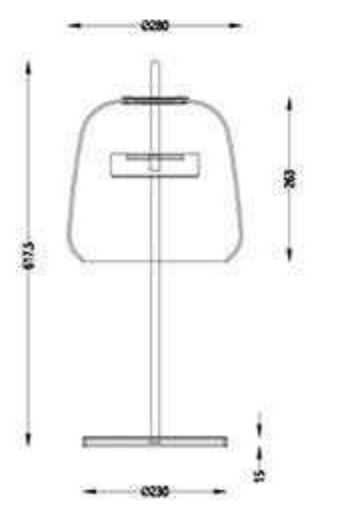

MT8218-1

Size(mm):D280*H617M
 Color: Smokey+white
 Material:metal+glass
 Bulb:3000K 8W

MD8218-1

Size(mm):D279*H264MM
 Color: Smokey+white
 Material:metal+glass
 Bulb:E27*1 40W

MT8222-1

Size(mm):Dia280*H540mm