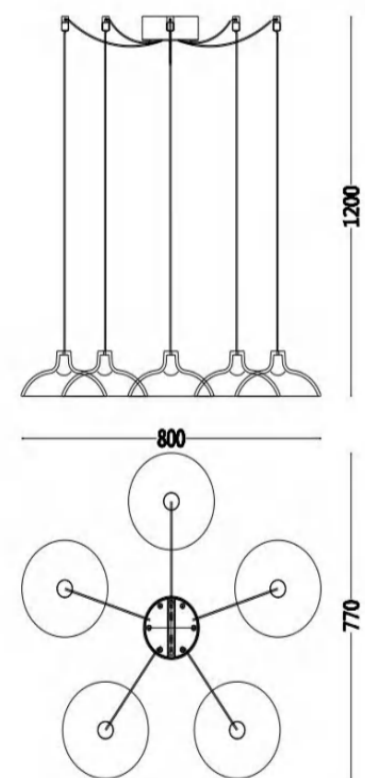

LARTE  LUCE®

MD8338-26

COLOR:GOLD PLATING

POWER: SMD 120W

COLOR TEMPERATURE:2700K

CRI:80Ra

MATERIAL:IRON+GLASS

SIZE(MM):1410*230*835

COLOR:Black

POWER:40 WLED

COLOR TEMPERATURE:2700K

MATERIAL:Aluminum+iron+Glass

SIZE(MM):1230*97*64

WEIGHT:8 KG

MD8329-4-1230

COLOR:Black

POWER:25W LED

COLOR TEMPERATURE:2700K

FINGER:90Ra

MATERIAL:Aluminum+iron+Glass

SIZE(MM):1230*64*64

WEIGHT:5 KG

MD8330-3

COLOR: Bright nickel

POWER: above 3w*3+below 4w*3=21WLED

COLOR TEMPERATURE: above2000+below3000K

CRI:90Ra

MATERIAL: Aluminum+Steel+Glass

SIZE(MM): 1200*230*1500

MD8330-5

COLOR: Bright nickel

POWER: above 3w*5+below 4w*5=35W LED