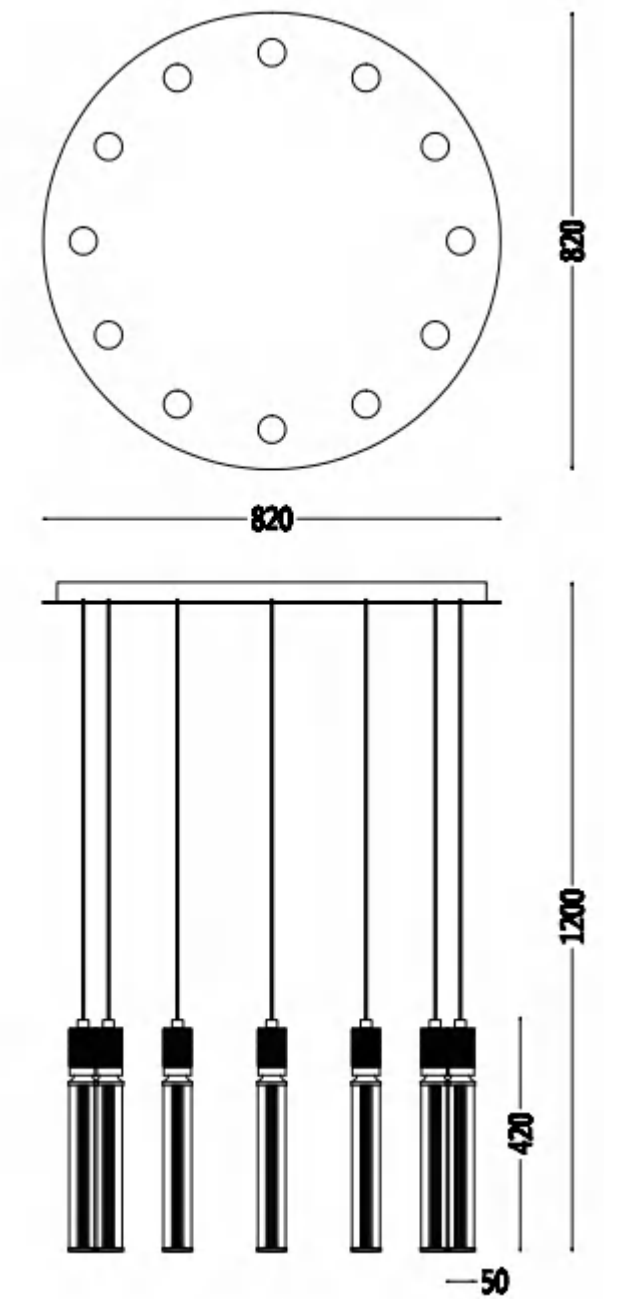

PENDENT LAMP

MD8316-12

COLOR: GOLD / BLACK

POWER: 72W LED

COLOR TEMPERATURE: 3000K

FINGER: 90Ra

MATERIAL: Aluminum + Iron + Glass

SIZE: 820*820*1200mm