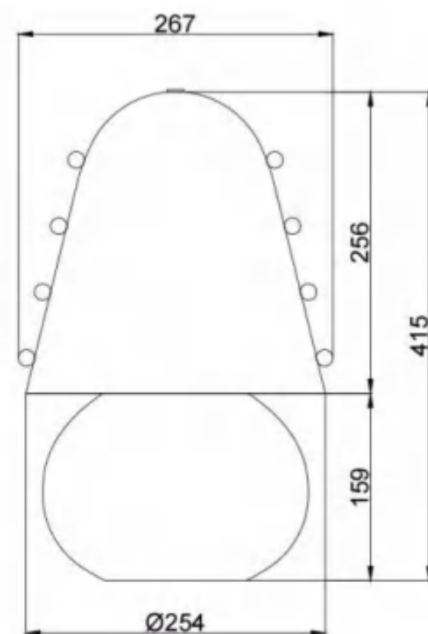

MT8335-T

COLOR:WHITE

POWER: LED TAPE 21W

COLOR TEMPERATURE:3000K

CRI:90Ra

MATERIAL:Aluminum+Glass

SIZE(MM): 225*416