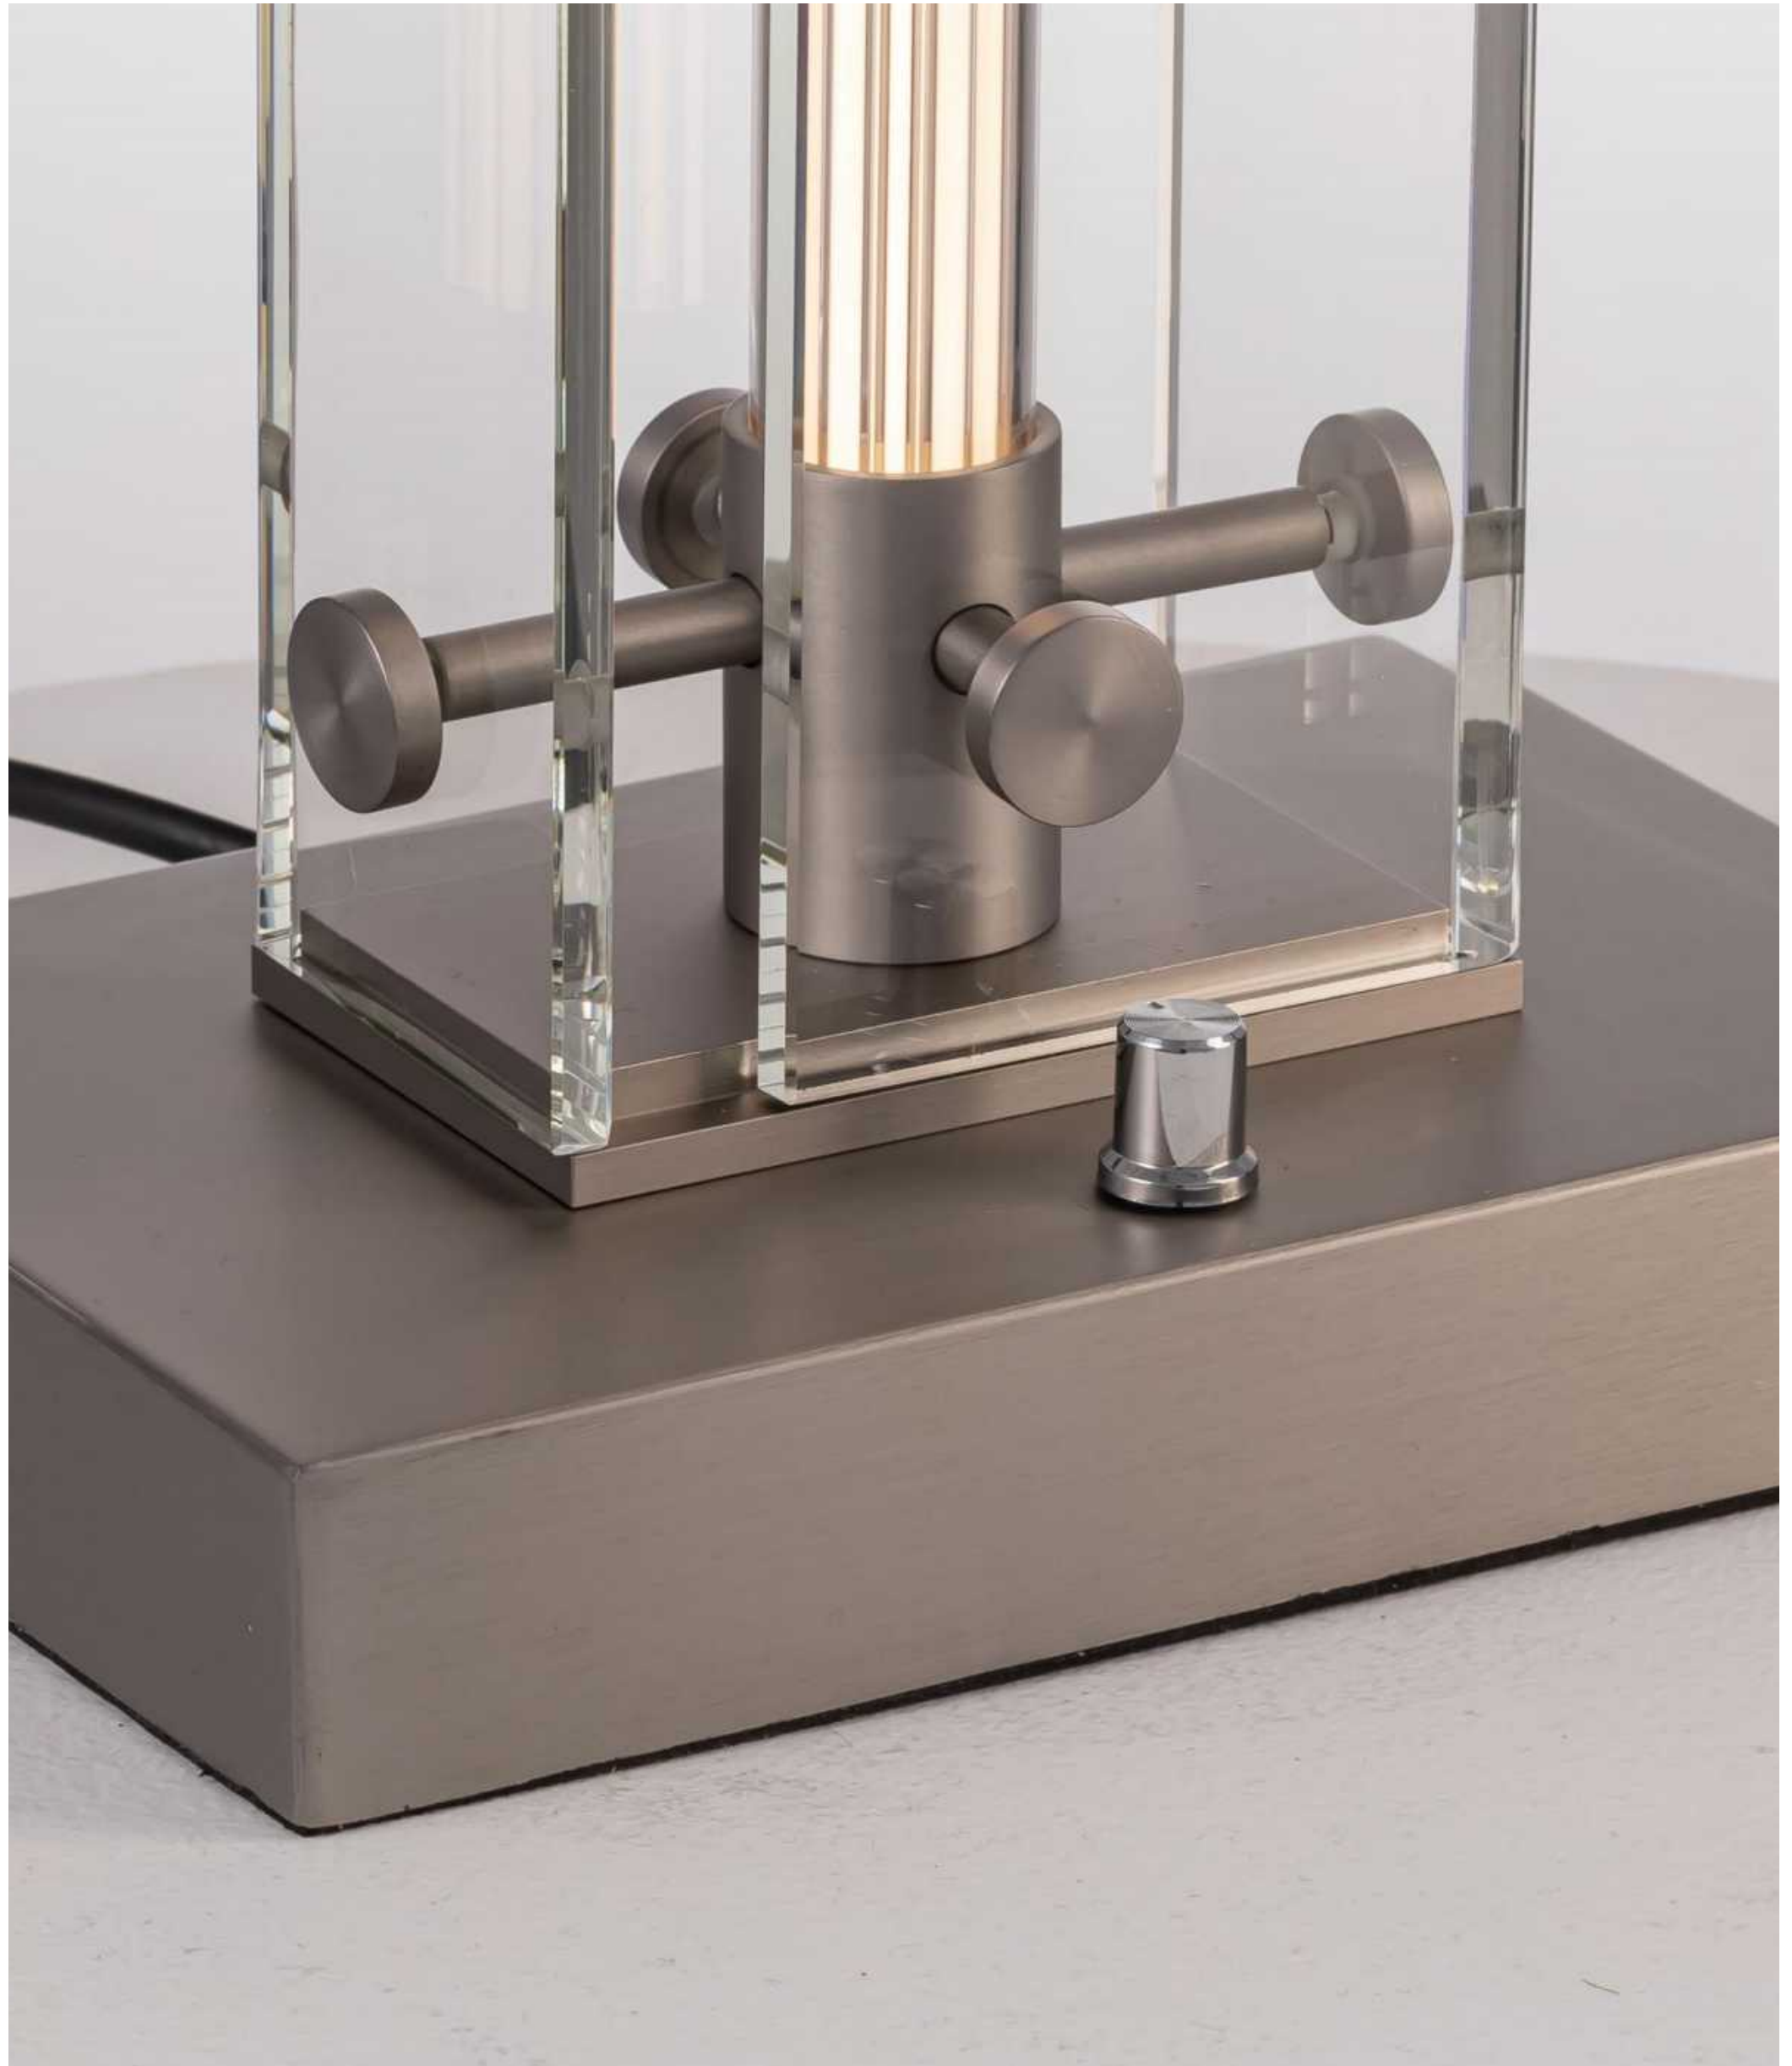

FLOOR LAMP

ML8320

COLOR: Steel

POWER: 25W LED

COLOR TEMPERATURE: 3000K

FINGER: 90Ra

MATERIAL: Steel + Glass

SIZE: 290*180*1350mm