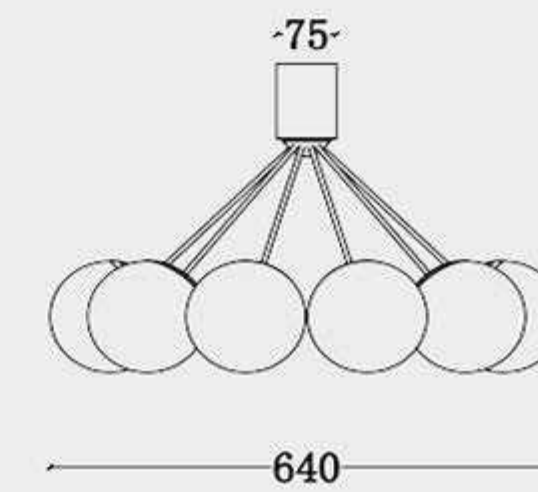

MD8142-Y-640-10

MD8142-Y-840-14

Size: D640*H420mm

Bulb: LED 3000K 24V 10*2W

Size: D840*H390mm

Bulb: LED 3000K 24V 14*2W

Material: metal+acrylic

Color: Black+semitransparent