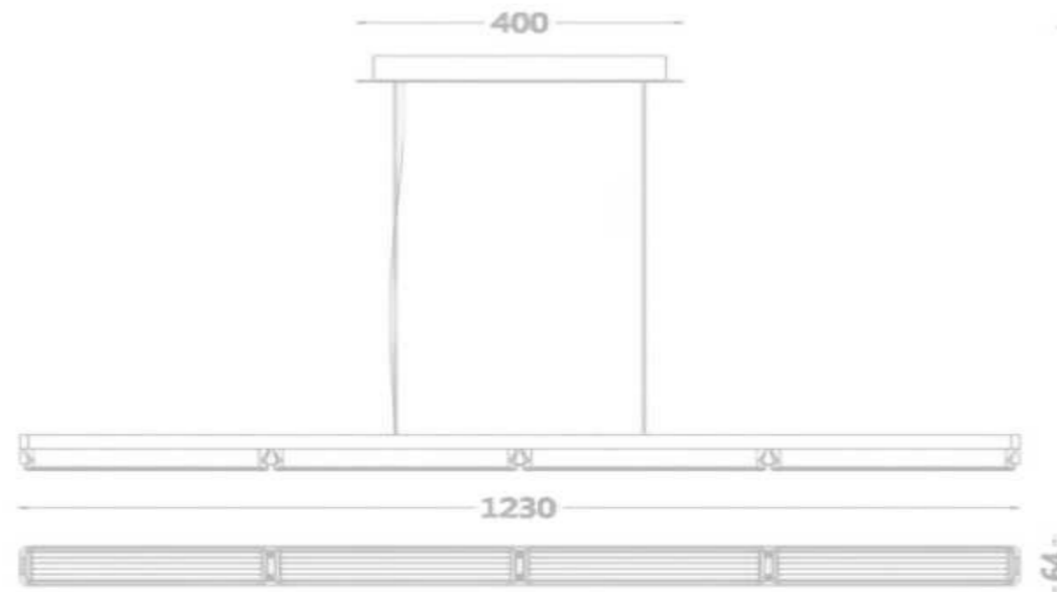

LARTE  LUCE®

MD8338-26

COLOR:GOLD PLATING

POWER: SMD 120W

COLOR TEMPERATURE:2700K

CRI:80Ra

MATERIAL:IRON+GLASS

SIZE(MM):1410*230*835

MD8329-24-1850

COLOR:Black

POWER:145 W LED

COLOR TEMPERATURE:2700K

MATERIAL:Aluminum+iron+Glass

SIZE(MM):1850*140*140

WEIGHT:23 KG

MD8329-8-1230

COLOR:Black

POWER:40 WLED

COLOR TEMPERATURE:2700K

MATERIAL:Aluminum+iron+Glass

SIZE(MM):1230*97*64

WEIGHT:8 KG

MD8329-4-1230

COLOR:Black

POWER:25W LED

COLOR TEMPERATURE:2700K

FINGER:90Ra

MATERIAL:Aluminum+iron+Glass

SIZE(MM):1230*64*64

WEIGHT:5 KG

MD8330-3

COLOR: Bright nickel