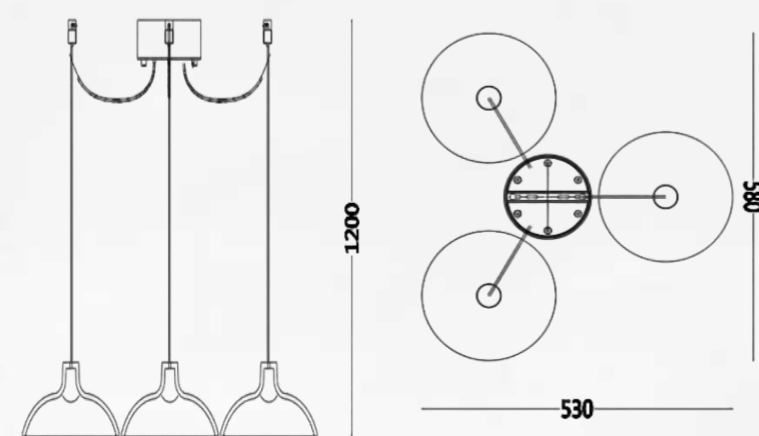

MD8327-3

COLOR: Bright nickel

POWER: 15W LED

MATERIAL: Aluminum + Steel + Glass

SIZE (MM): 580*530*107