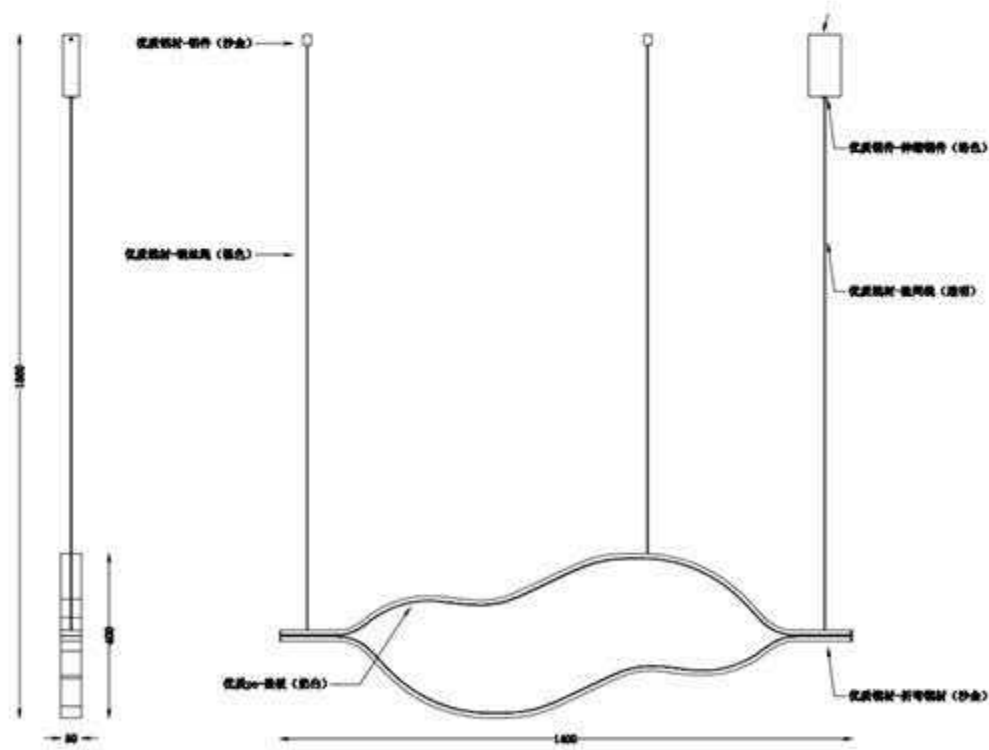

MD8206-1400

Size(mm):L1400*W50*H400MM

Color: gold

Material:Copper+PC

Bulb:LED 3000K 47W