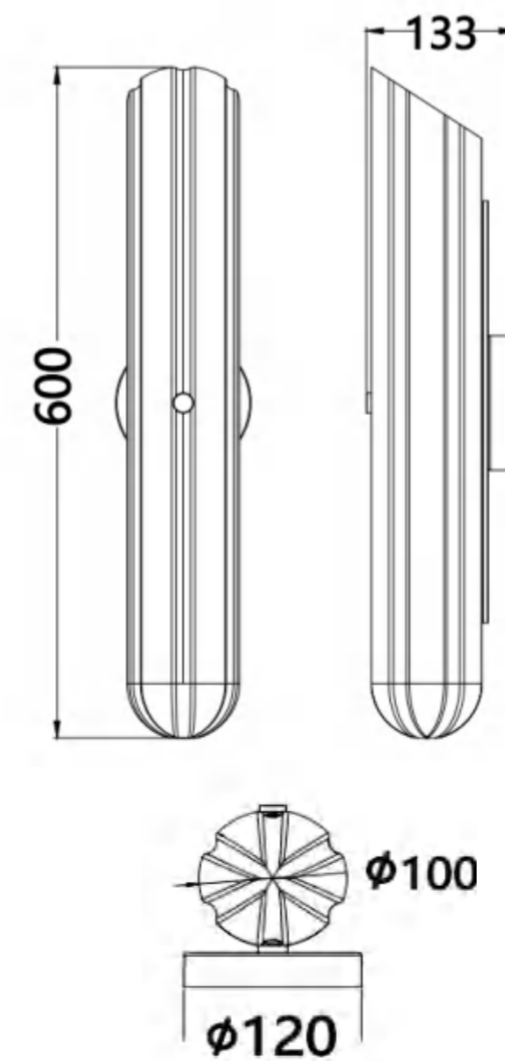

LARTE  LUCE®

MD8338-26

COLOR:GOLD PLATING

POWER: SMD 120W

COLOR TEMPERATURE:2700K

CRI:80Ra

MATERIAL:IRON+GLASS

SIZE(MM):1410*230*835

SIZE(MM): 760*1220

MD8338-5

COLOR:GOLD PLATING

POWER: SMD 50W

COLOR TEMPERATURE:2700K

CRI:80Ra

MATERIAL:IRON+GLASS

SIZE(MM): 260*1100

COLOR:GOLD PLATING

POWER: SMD 7W

COLOR TEMPERATURE:2700K

CRI:80Ra

MATERIAL:IRON+GLASS

SIZE(MM):300*120*133

MB8338-1L

COLOR:GOLD PLATING

POWER: SMD 15W

COLOR TEMPERATURE:2700K

CRI:80Ra

MATERIAL:IRON+GLASS

SIZE(MM):600*120*133

MD8329-S-140-1030

COLOR:Walnut

POWER:420 W LED