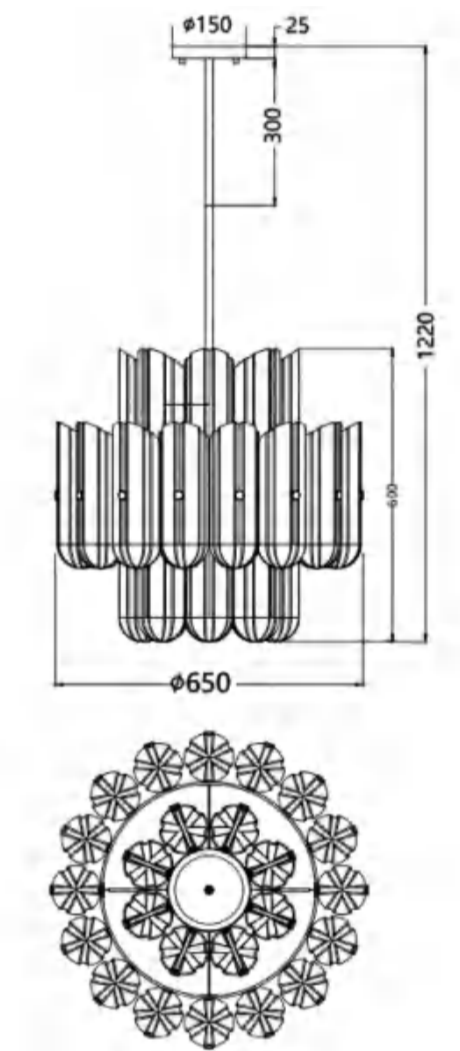

LARTE  LUCE®

MD8338-26

COLOR:GOLD PLATING

POWER: SMD 120W

COLOR TEMPERATURE:2700K

CRI:80Ra

MATERIAL:IRON+GLASS

SIZE(MM):1410*230*835

MX8338-24

COLOR:GOLD PLATING
POWER: SMD 110W
COLOR TEMPERATURE:2700K
CRI:80Ra
MATERIAL:IRON+GLASS
SIZE(MM): 650*375

MD8338-20+8

COLOR:GOLD PLATING

POWER: SMD 230W

COLOR TEMPERATURE:2700K

CRI:80Ra

MATERIAL:IRON+GLASS

SIZE(MM): 760*1220

MD8338-5

COLOR:GOLD PLATING

POWER: SMD 50W

COLOR TEMPERATURE:2700K

CRI:80Ra

MATERIAL:IRON+GLASS

SIZE(MM): 260*1100