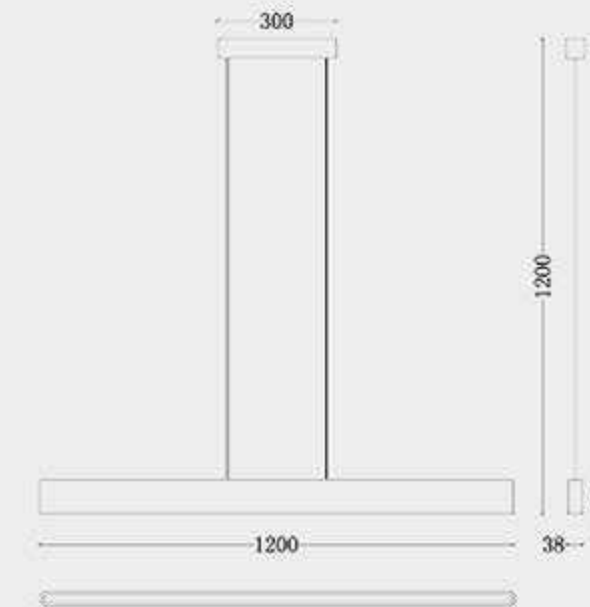

MD8301-900+3
 MD8301-1200+6
 MD8301-1500+6

Size: 900*38*85mm
 Bulb: LED 15W+3W 3000K (with spot light)
 Size: 1200*38*85mm
 Bulb: LED 20W+6W 3000K (with spot light)
 Size: 1500*38*85mm
 Bulb: LED 24W+6W 3000K (with spot light)
 Material: aluminum
 Color: Whaki White/Whaki Grey