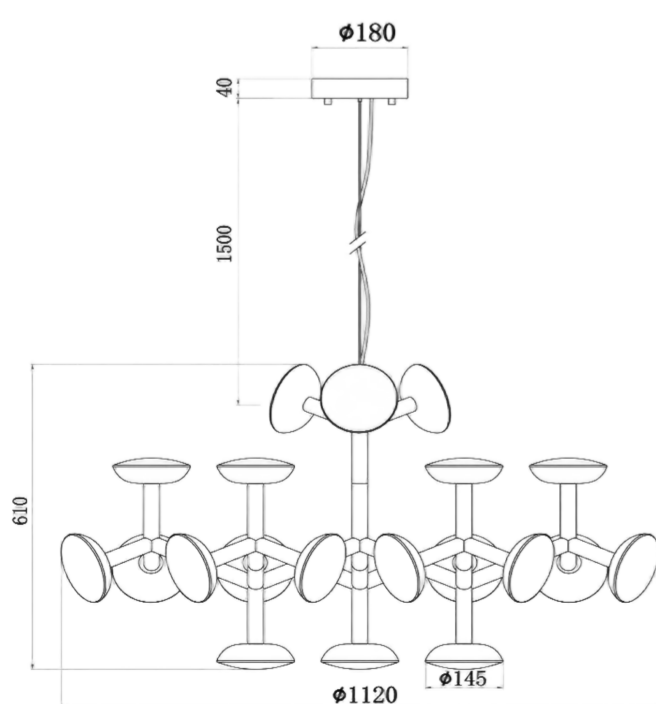

MD8331-24

COLOR: Gunmetal Black / Wood Grain

POWER: G9*24 72W

COLOR TEMPERATURE: 2000K

CRI: 80Ra

MATERIAL: Steel + Aluminum + Glass

SIZE(MM): 1120*610*1500