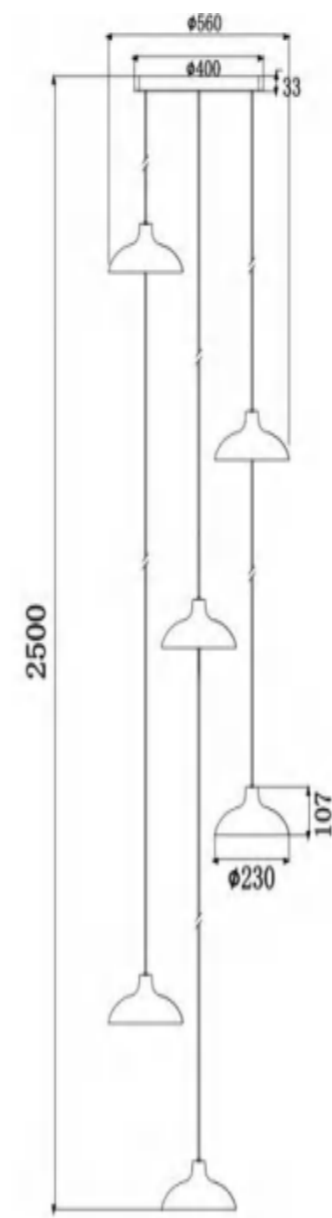

POWER:25W LED

COLOR TEMPERATURE:2700K

FINGER:90Ra

MATERIAL:Aluminum+iron+Glass

SIZE(MM):1230*64*64

WEIGHT:5 KG

MD8330-3

COLOR: Bright nickel

POWER: above 3w*3+below 4w*3=21WLED

COLOR TEMPERATURE: above2000+below3000K

CRI:90Ra

MATERIAL: Aluminum+Steel+Glass

SIZE(MM): 1200*230*1500

MD8330-5

COLOR: Bright nickel

POWER: above 3w*5+below 4w*5=35W LED

COLOR TEMPERATURE: above2000+below3000K

CRI:90Ra

MATERIAL: Aluminum+Steel+Glass

SIZE(MM): Ø800*1500

MD8330-6

COLOR: Bright nickel

POWER: above 3w*6+below 4w*6=42W LED

COLOR TEMPERATURE: above 2000+below 3000K