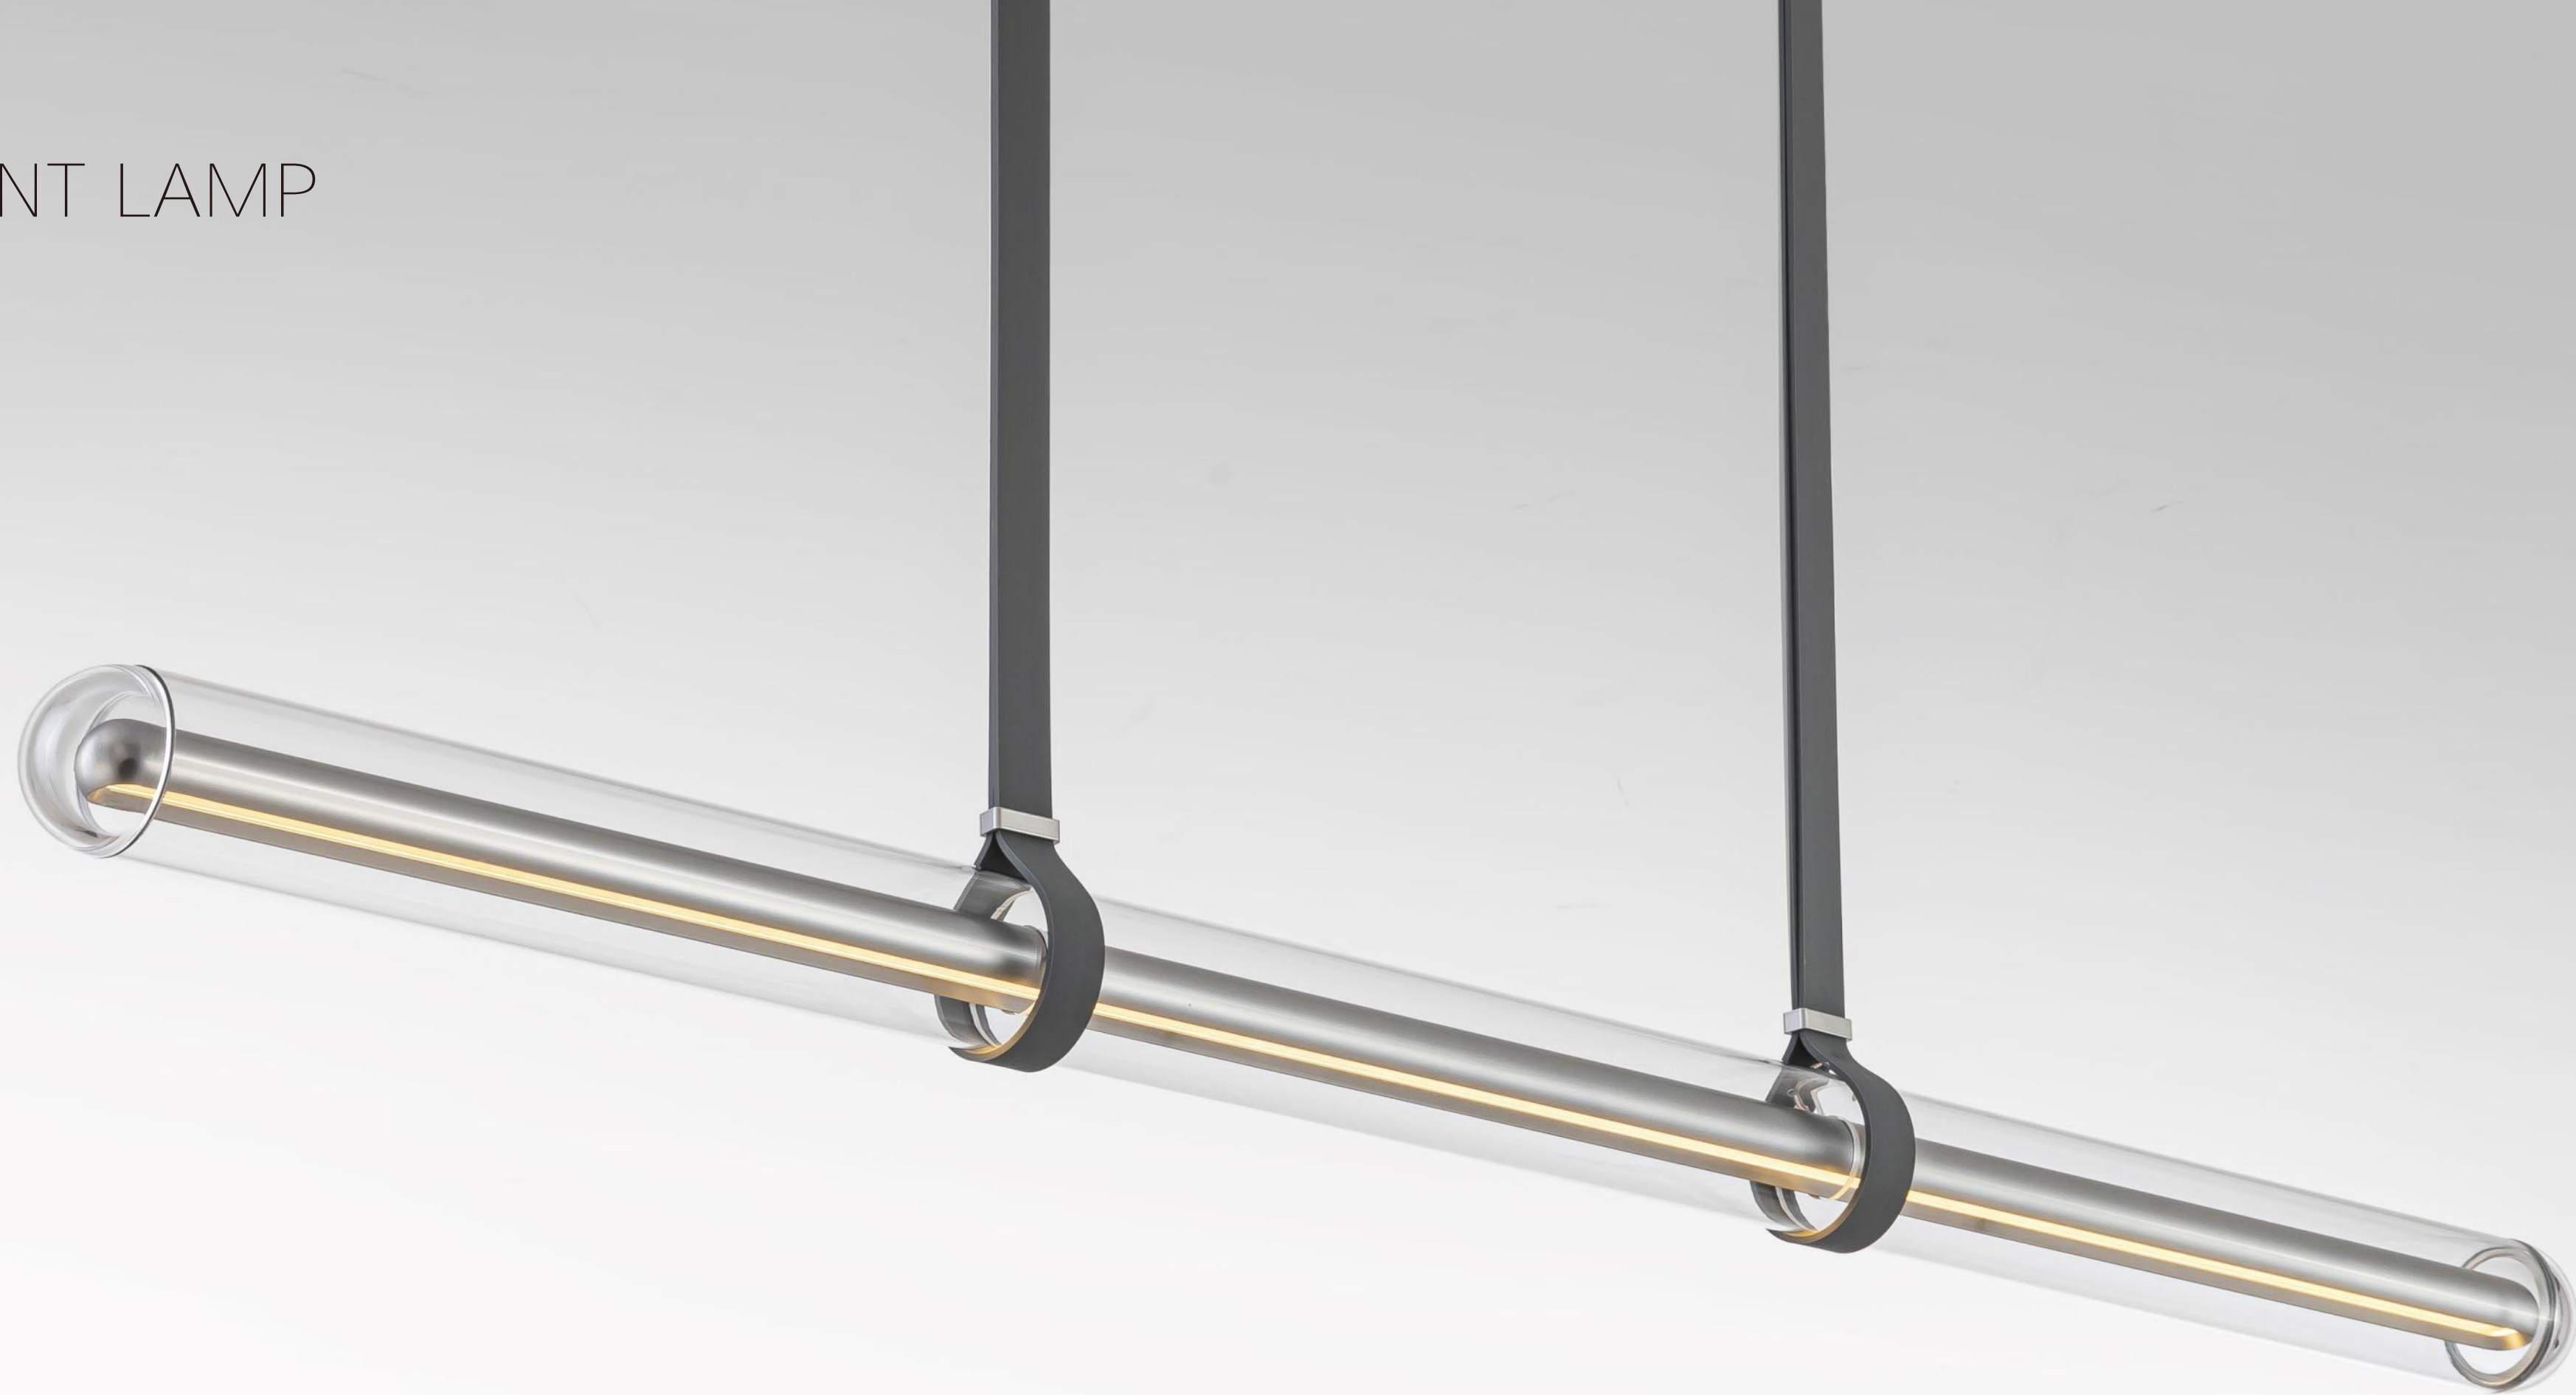

SIZE: 80*115*800mm

P E N D E N T L A M P

Champagne golden

Silver

PENDENT LAMP

MD8311-S-1200

COLOR: Silver / Champagne golden
 POWER: 12W LED
 COLOR TEMPERATURE: 3000K
 FINGER: 90Ra
 MATERIAL: Aluminum + Glass
 SIZE: 80*80*1200mm