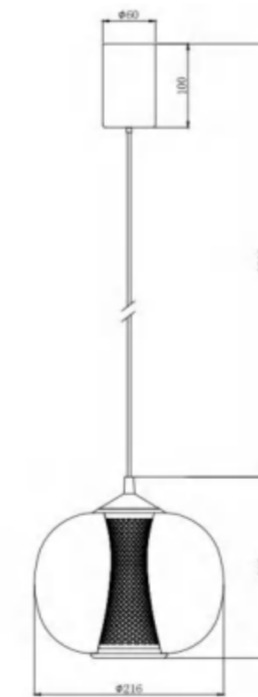

MD8337-1L

COLOR:MATTE Brushed Nickel+SMOKEY/SMOKEY

POWER: LED TAPE+SMD OPTICAL LENS 10W

COLOR TEMPERATURE:LED TAPE(2000K)+SMD OPTICAL LENS(3000K)

CRI:90Ra

MATERIAL:Aluminum+Steel+Glass

SIZE(MM): 216*316*1500