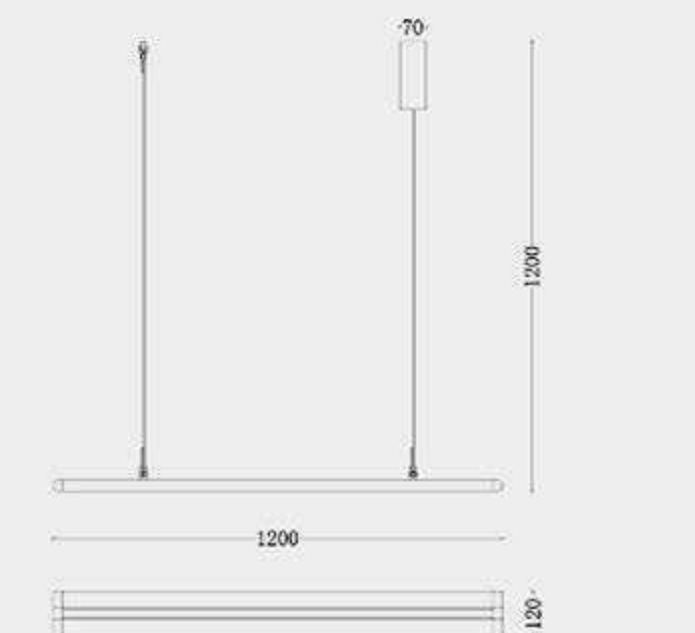

MD8306-900
MD8306-1200
MD8306-1500

Size: 900*120*30mm
Bulb: LED 15W 3000K
Size: 1200*120*30mm
Bulb: LED 20W 3000K
Size: 1500*120*30mm
Bulb: LED 24W 3000K
Material: aluminum+Silicone
Color: Whaki Grey rust color