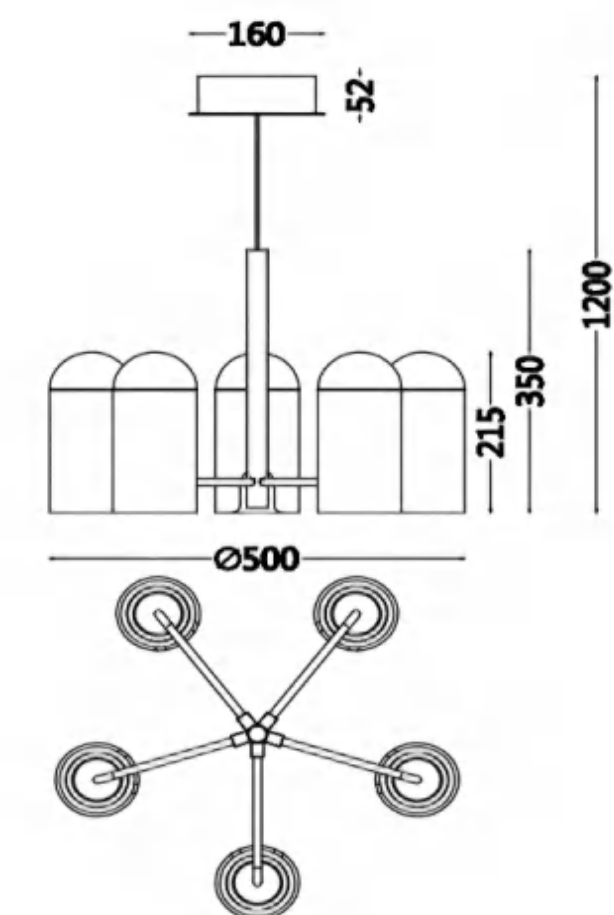

PENDENT LAMP

MD8311-5

COLOR: Nickel / Copper

POWER: 14W LED

COLOR TEMPERATURE: 3000K

FINGER: 90Ra

MATERIAL: Steel + Glass

SIZE: 500*500*300mm