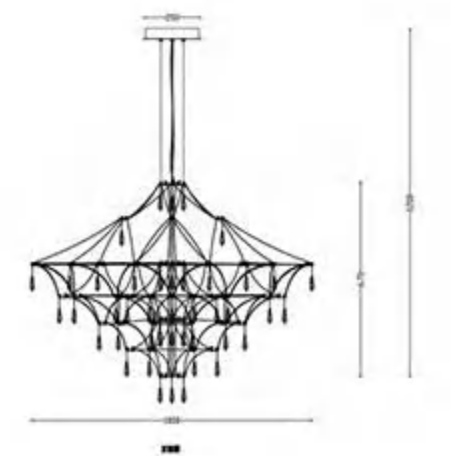

Color: brown

Material:Glass+silicone

Bulb:LED LED 3*10W 3000K

MD8186-1200

Size(mm):D1200*H930mm

Color: GOLD

Material:304 stainless steel+ Crystal

Bulb:LED 99*0.5WDC24V