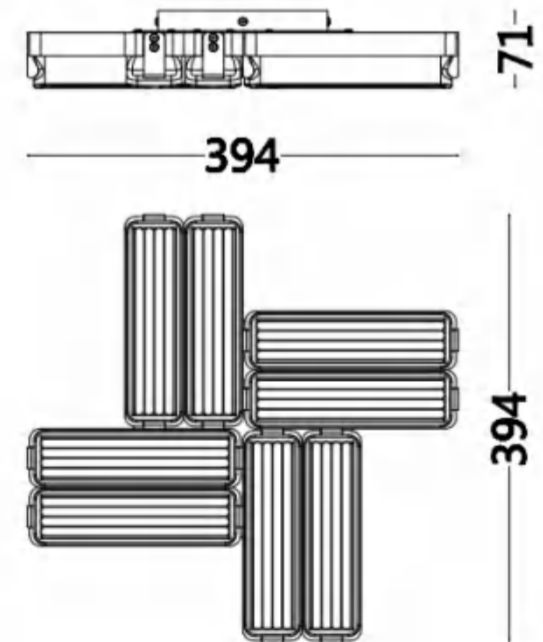

SIZE (MM):580*580*195

MD8329-42-970

COLOR:Black

POWER:210W LED

COLOR TEMPERATURE:2700K

MATERIAL:Auminum+iron+Glass

SIZE(MM):970*970*312

WEIGHT:50KG

SIZE(MM):1188*197*51

MX8329-L-8-624

COLOR:Walnut

POWER:40W LED

COLORTEMPERATURE:2700K

CRI:90Ra

MATERIAL:Aluminum+iron+Glass

SIZE(MM):624*624*77