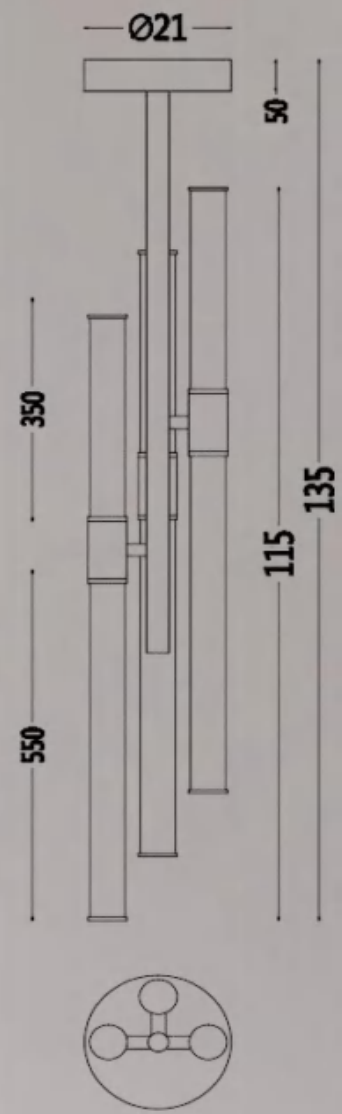

PENDENT LAMP

MD8316-6X

COLOR: GOLD / BLACK
POWER: 48W LED
COLOR TEMPERATURE: 3000K
FINGER: 90Ra
MATERIAL: Aluminum + Iron + Glass
SIZE: 200*200*1350mm