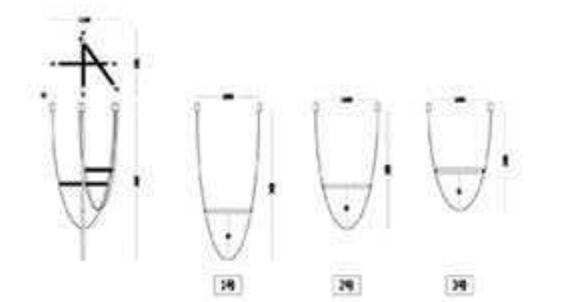

MD8225-3B

Size(mm):L1100*W1061*H2400mm

Color: brown

Material:Glass+silicone

Bulb:LED LED 3*10W 3000K