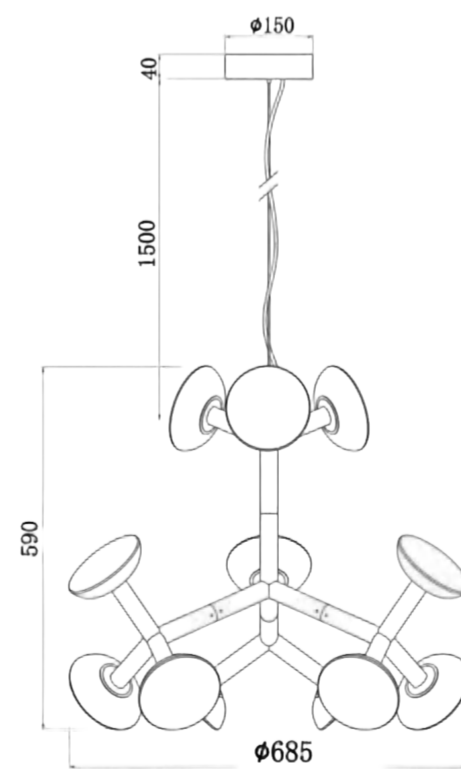

SIZE(MM): 1120*610*1500

MD8331-12

COLOR: Gunmetal Black / Wood Grain

POWER: SMD-LED 36W

COLOR TEMPERATURE: 2000K

CRI: 80Ra

MATERIAL: Steel + Aluminum + Glass

SIZE (MM): 685*590*1500