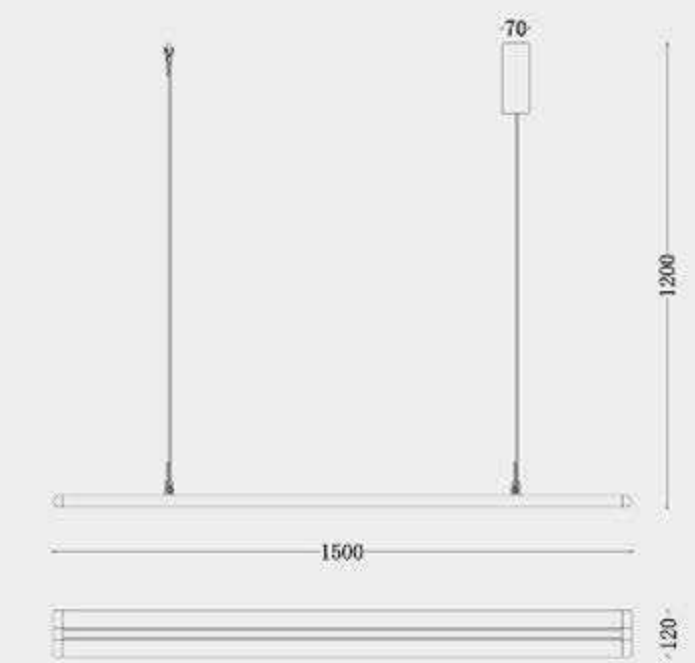

MD8306-900
MD8306-1200
MD8306-1500

Size: 900*120*30mm
Bulb: LED 15W 3000K
Size: 1200*120*30mm
Bulb: LED 20W 3000K
Size: 1500*120*30mm
Bulb: LED 24W 3000K
Material: aluminum+Silicone
Color: Whaki Grey rust color