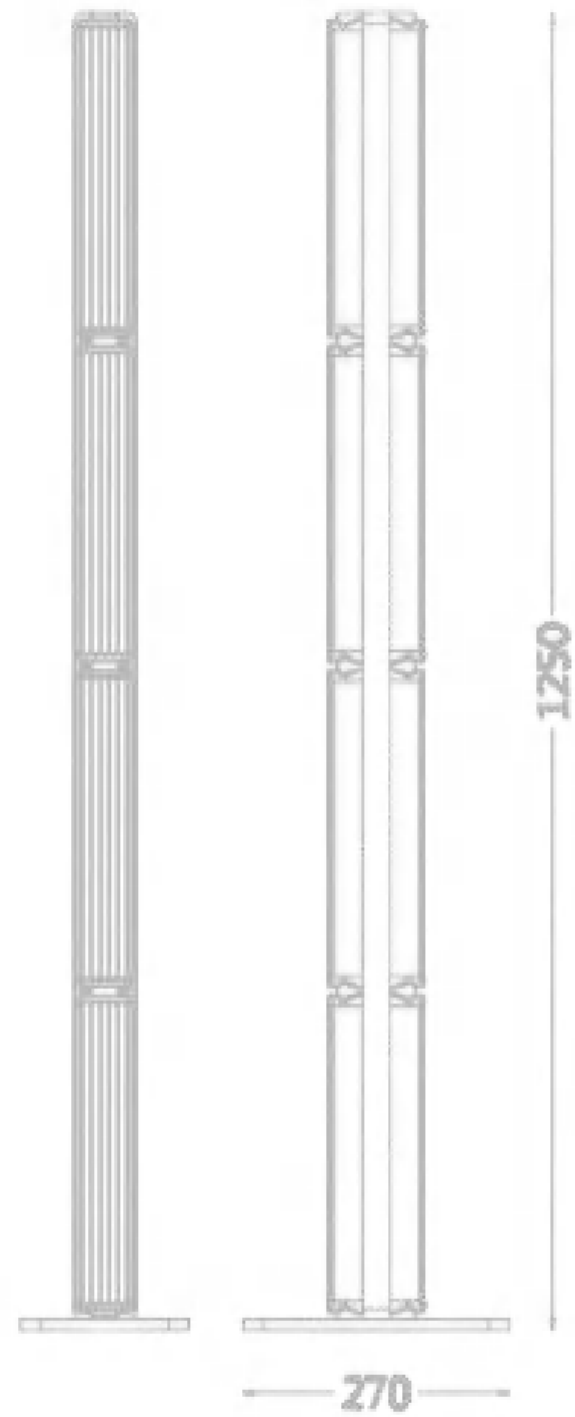

COLOR:Black

POWER: 40 W LED

COLOR TEMPERATURE:2700K

CRI:90Ra

MATERIAL:Aluminum+iron+Glass

SIZE(MM):180*180*630

WEIGHT:11 KG

ML8329-16-1250

COLOR:Black

POWER:80 WLED

COLOR TEMPERATURE:2700K

CRI:90Ra

MATERIAL:Aluminum+iron+Glass

SIZE(MM):300*300*1250

WEIGHT:21 KG

ML8329-8-1240

COLOR:Black
POWER:40 W LED
COLOR TEMPERATURE:2700K
CRI:90Ra
MATERIAL:Aluminum+iron+Glass
SIZE(MM):270*170*1250
WEIGHT:11 KG

ML8329-20-1550

COLOR:Black
POWER:100 WLED
COLOR TEMPERATURE:2700K
CRI:90Ra
MATERIAL:Aluminum+iron+GlaaSS
SIZE(MM):300*300*1550
WEIGHT:25 KG

MD8329-24-1850

COLOR:Black

POWER:145 W LED

COLOR TEMPERATURE:2700K

MATERIAL:Aluminum+iron+Glass

SIZE(MM):1850*140*140

WEIGHT:23 KG

MD8329-8-1230