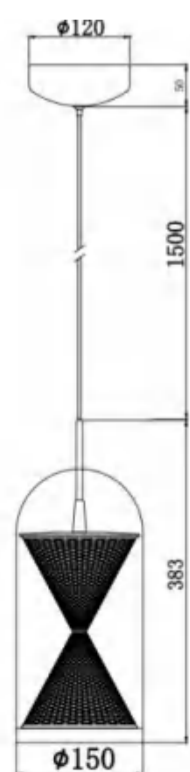

MD8337-1L

COLOR:WHITE

POWER: SMD+SMD OPTICAL LENS 15W

COLOR TEMPERATURE:SMD(2000K)+SMD OPTICAL LENS(3000K)

CRI:90Ra

MATERIAL:Aluminum+Steel+Glass

SIZE(MM): 150*383*1500