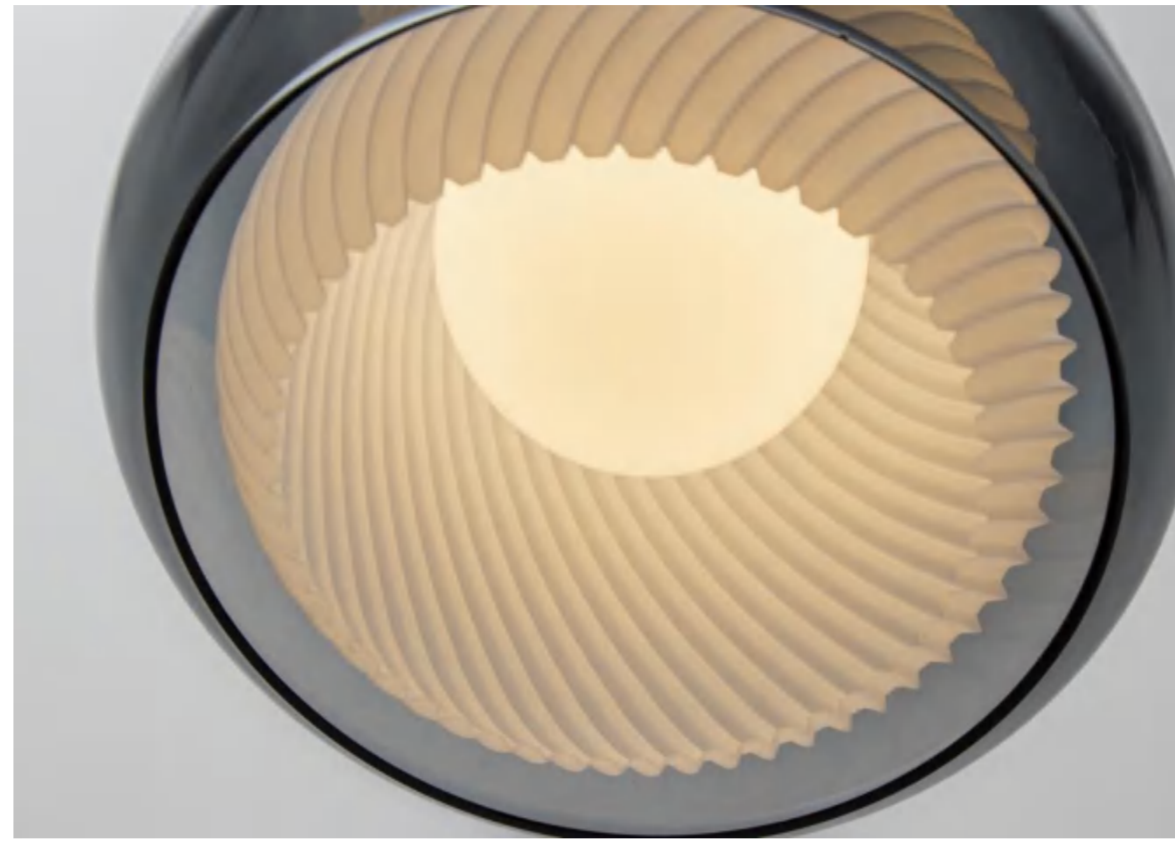

MD8333-1

COLOR: SMOKEY

POWER: E27 15W

COLOR TEMPERATURE: 3000K

CRI: 90Ra

MATERIAL: GLASS+LRON

SIZE(MM): 280*290*1500