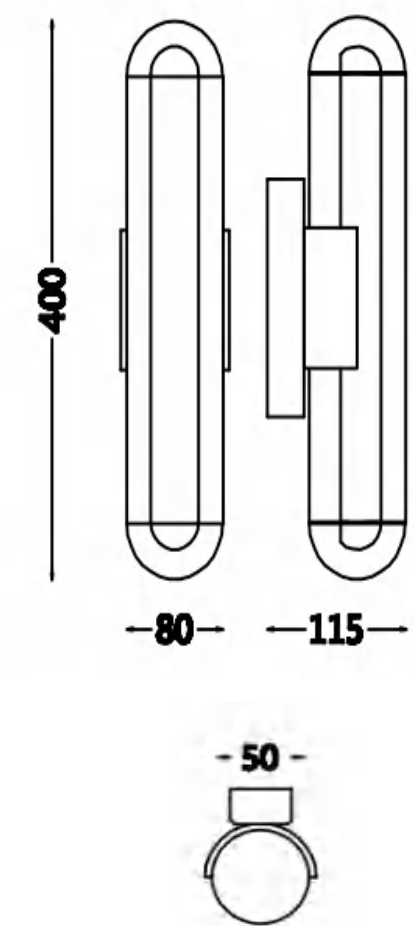

WALL LAMP

MD8311-400

COLOR: Silver / Champagne golden

POWER: 3W LED

COLOR TEMPERATURE: 3000K

FINGER: 90Ra

MATERIAL: Aluminum + iron + Glass

SIZE: 80*115*400mm