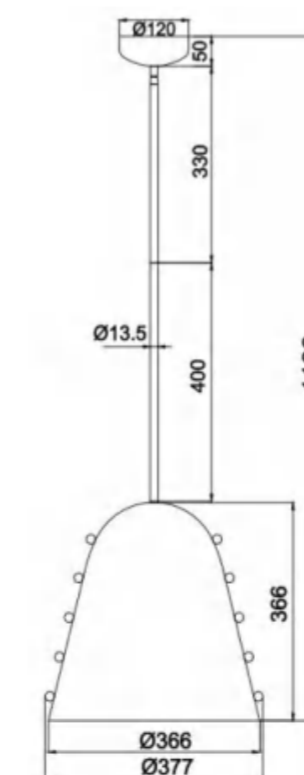

MD8335-L

COLOR: WHITE+BLACK

POWER: LED TAPE(16W)+COB(5W)

COLOR TEMPERATURE: 3000K

CRI: 90Ra

MATERIAL: Aluminum+Glass

SIZE(MM): 377*366*1138