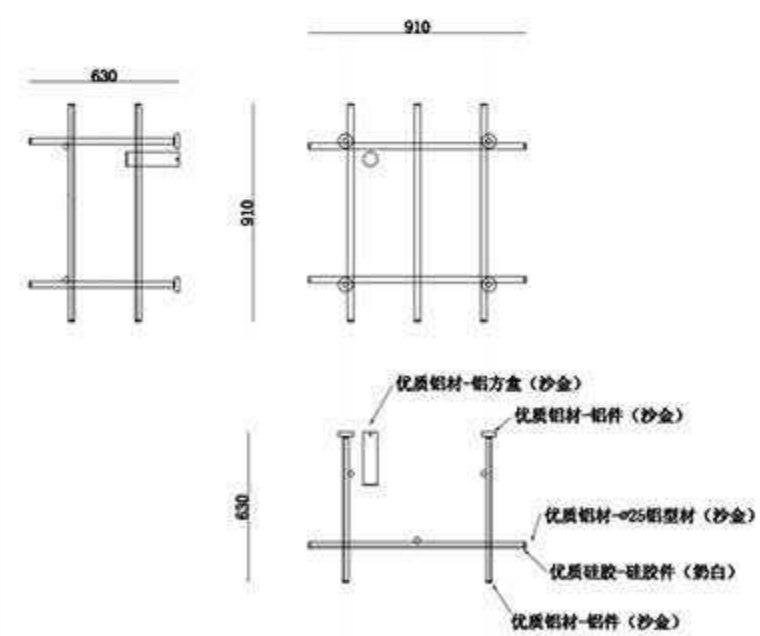

Color: Wooden

Material:Wood

Bulb:E27*1

MX8205-9

Size(mm):L910*W910*H630mm

Color: Brushed brass

Material: Metal+silicone

Bulb: LED 41W3000K