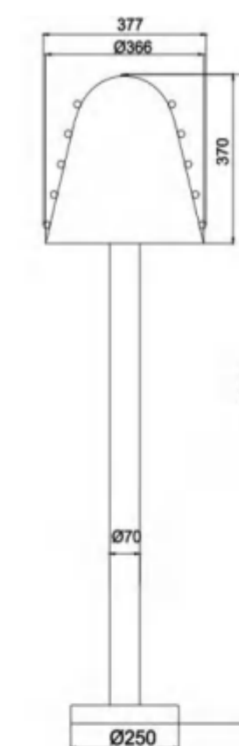

POWER: above 3w*3+below 4w*3=21WLED

COLOR TEMPERATURE: above2000+below3000K

CRI:90Ra

MATERIAL: Aluminum+Steel+Glass

SIZE(MM): 1200*230*1500

MD8330-5

COLOR: Bright nickel

POWER: above 3w*5+below 4w*5=35W LED

SIZE(MM): 230*107*1500

MD8330-1L

COLOR: Bright nickel

POWER: SMD(10W)+COB(5W)=15W

COLOR TEMPERATURE: SMD(2000K)+COM(3000K)

CRI: 90Ra

MATERIAL: Aluminum+Steel+Glass

SIZE(MM): 373*107*1500

MATERIAL:Aluminum+Glass

SIZE(MM):140*120*1090

MT8335-T

COLOR:WHITE

POWER: LED TAPE 21W

COLOR TEMPERATURE:3000K

CRI:90Ra

MATERIAL:Aluminum+Glass

SIZE(MM): 225*416

MD8335-F

COLOR: WHITE+GOLDEN
POWER: LED TAPE 16W
COLOR TEMPERATURE: 3000K
CRI: 90Ra
MATERIAL: Aluminum+Glass
SIZE (MM): 377*366*1420

MD8337-1

COLOR:GLOSSY BOLACK

POWER: SMD(10W)+SMD OPTICAL LENS