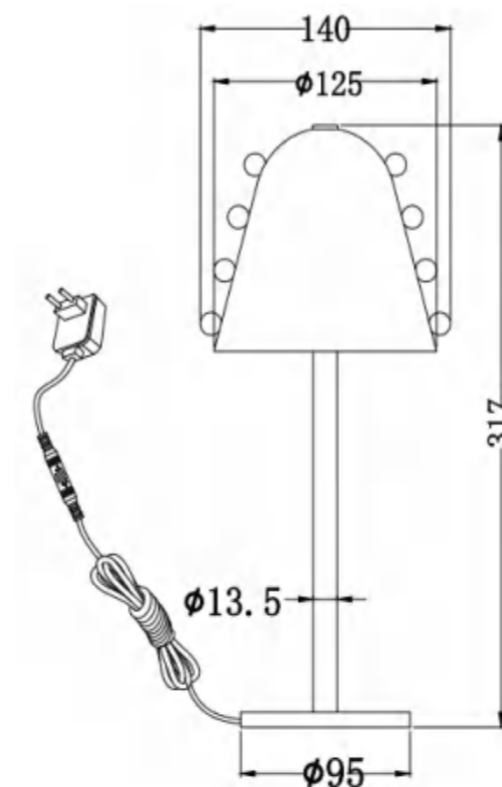

MT8335-1S

COLOR:Raw Copper + Brushed Satin Nickel

POWER: SMD 5W

COLOR TEMPERATURE:2700K

CRI:80Ra

MATERIAL:Aluminum + Glass

SIZE(MM):120*140*317