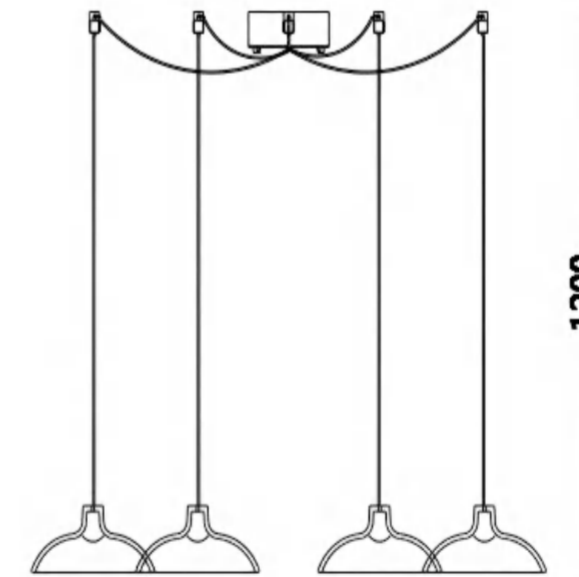

SIZE (MM): 580*530*107

MD8327-5

COLOR: Bright nickel

POWER: 25W LED

MATERIAL: Aluminum+Steel+
Glass

SIZE(MM): 800*770*107

MD8327-6

COLOR : Bright nickel color