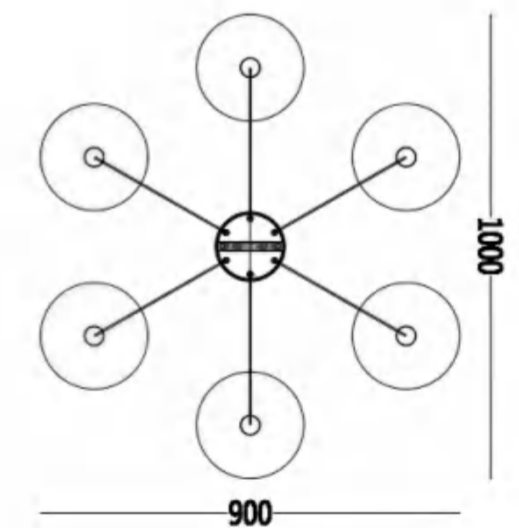

SIZE (MM): 580*530*107

MD8327-5

COLOR: Bright nickel

POWER: 25W LED

MATERIAL: Aluminum+Steel+
Glass

SIZE(MM): 800*770*107

MD8327-6

COLOR : Bright nickel color