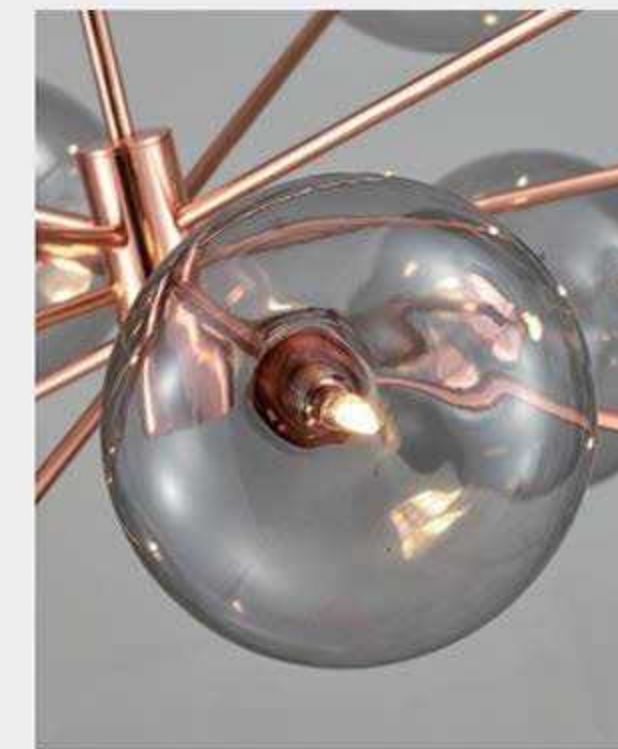

MD8297-12-660

Material: metal+glass Size: D660*H480mm
Bulb: G4 LED 12V 12*2W 3000K

Color: rose gold+light smoky
pearl black+light smoky
bright nickel+light smoky

Pendant Lamp