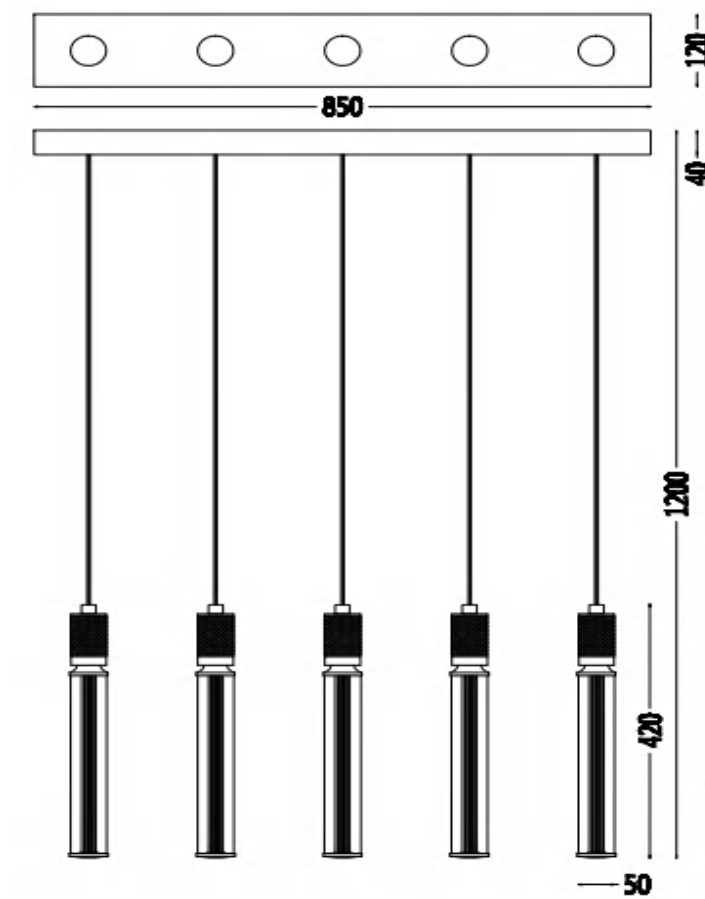

PENDENT LAMP

MD8316-L-5

COLOR: GOLD / BLACK
POWER: 30W LED
COLOR TEMPERATURE: 3000K
FINGER: 90Ra
MATERIAL: Aluminum + Iron + Glass
SIZE: 850*120*1200mm