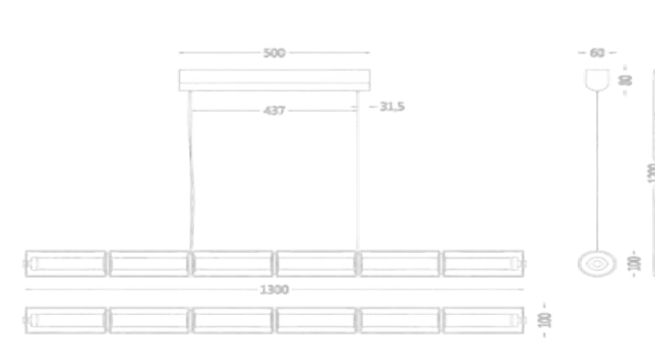

MD8325-8-1750

COLOR: Bright nickel color
 POWER: 80 W LED
 COLOR TEMPERATURE: 3000K
 CRI: 90Ra
 MATERIAL: Aluminum+iron+Glass
 SIZE(MM): 1750*100*100
 WEIGHT: 13.5KG

MD8325-8-1300

COLOR: Bright nickel color
 POWER: 60W LED
 COLOR TEMPERATURE: 3000K
 CRI: 90Ra
 MATERIAL: Aluminum+iron+Glass
 SIZE(MM): 1300*100*100
 WEIGHT: 9KG