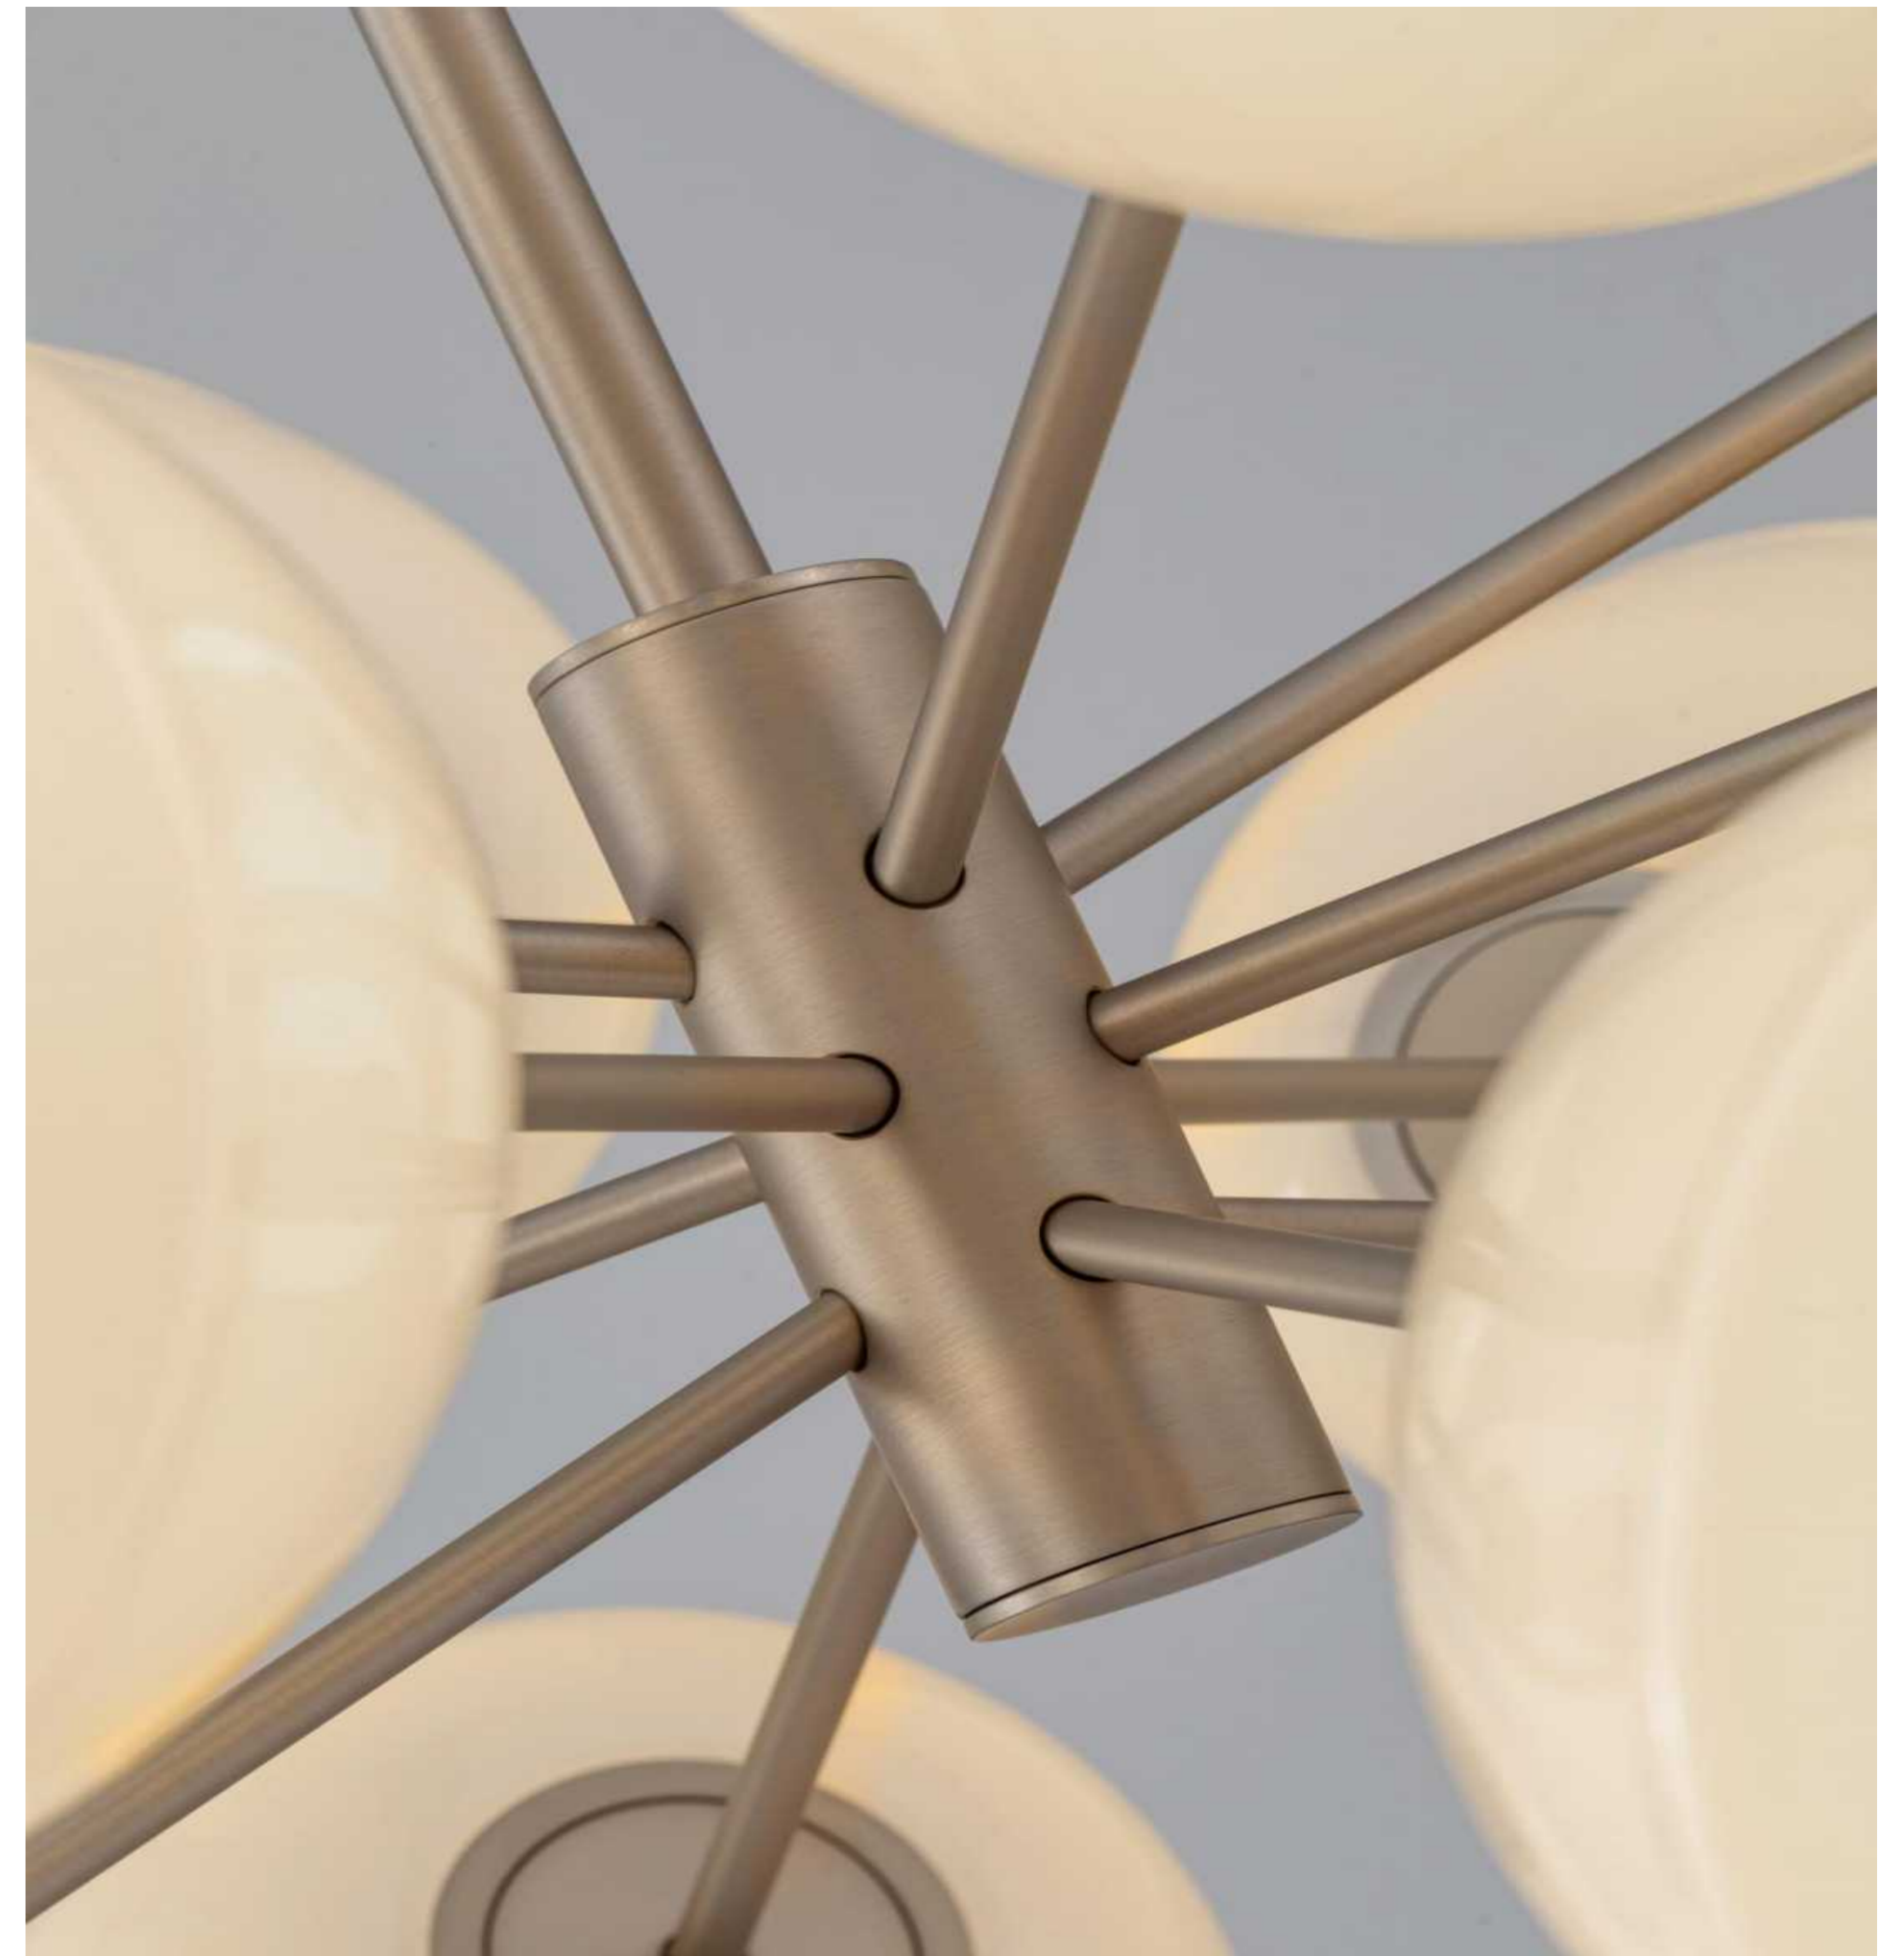

MD8328-12X

COLOR:Brushed nickel color

POWER:30W G9 LED

MATERIAL:Auminum+iron+Glass

SIZE(MM):670*670*370