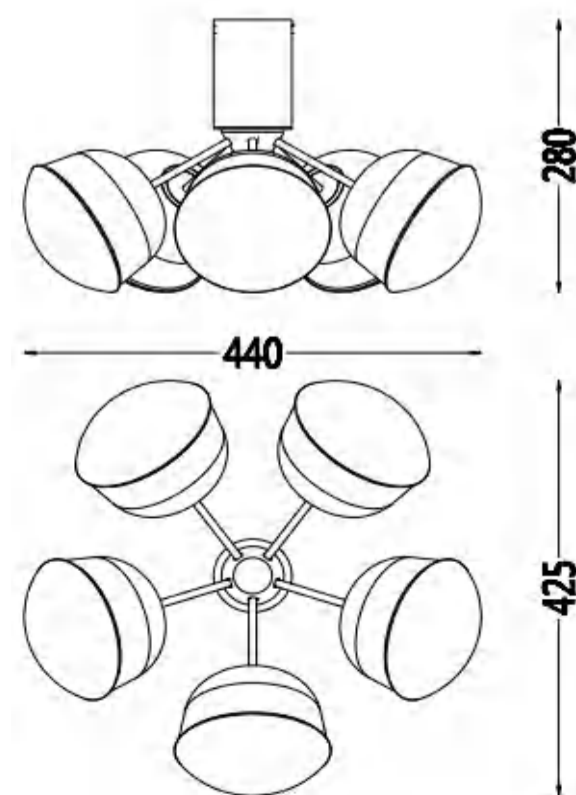

MATERIAL:Aluminum+Glass

SIZE(MM):150*150*270

WEIGHT:0.7 KG

MX8328-5

COLOR:Brushed nickel color

POWER:12.5W G9 LED

MATERIAL:Aluminum+iron+Glass

SIZE(MM):440*425*280