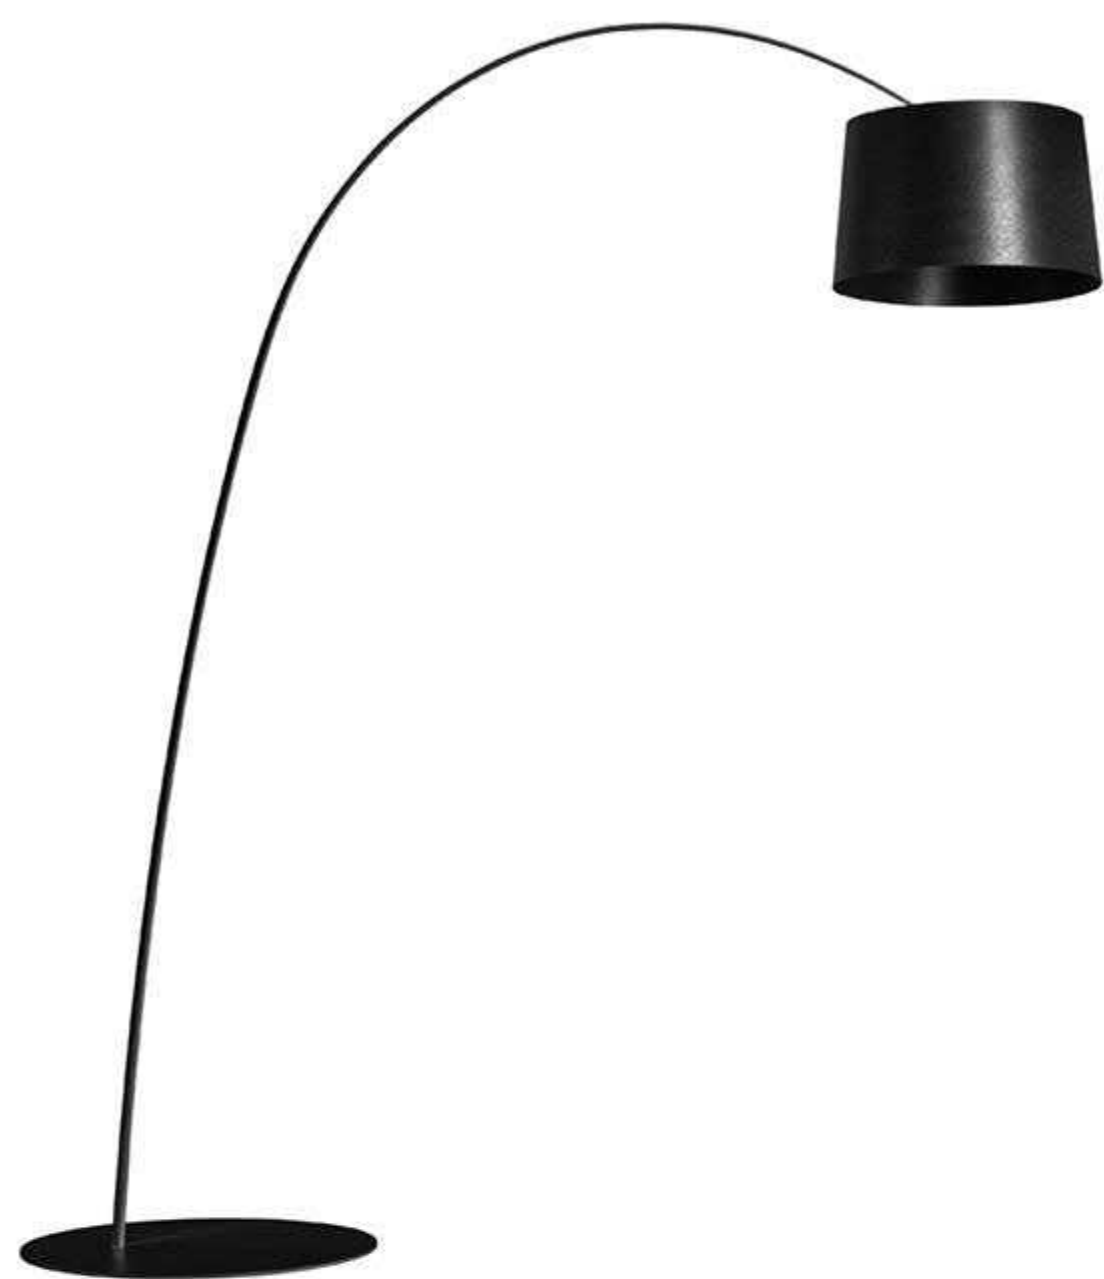

MT8217-2
Size(mm):L330*W180*H466MM
Color: Golden
Material:AMetal+acrylic
Bulb:LED 3000K

ML6040-3

Size(mm):Lampshade L460*H300MM base D580MM L1900*H2200MM

Color: White/Black/Red

Material:Fiber+Carbon steel

Bulb:E27x3