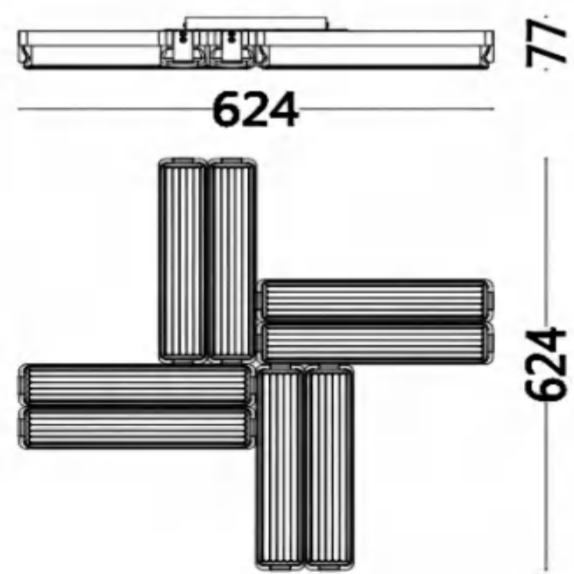

SIZE (MM):580*580*195

MD8329-42-970

COLOR:Black

POWER:210W LED

COLOR TEMPERATURE:2700K

MATERIAL:Auminum+iron+Glass

SIZE(MM):970*970*312

WEIGHT:50KG

MATERIAL:Aluminum+iron+Glass

SIZE(MM):510*510*195

MD8329-S-22-1188

COLOR:Walnut

POWER:66 W LED

COLOR TEMPERATURE:2700K

CRI:90Ra

MATERIAL:Aluminum+iron+Glass

SIZE(MM):1188*197*51

MX8329-L-8-624

COLOR:Walnut

POWER:40W LED

COLORTEMPERATURE:2700K

CRI:90Ra

MATERIAL:Aluminum+iron+Glass

SIZE(MM):624*624*77