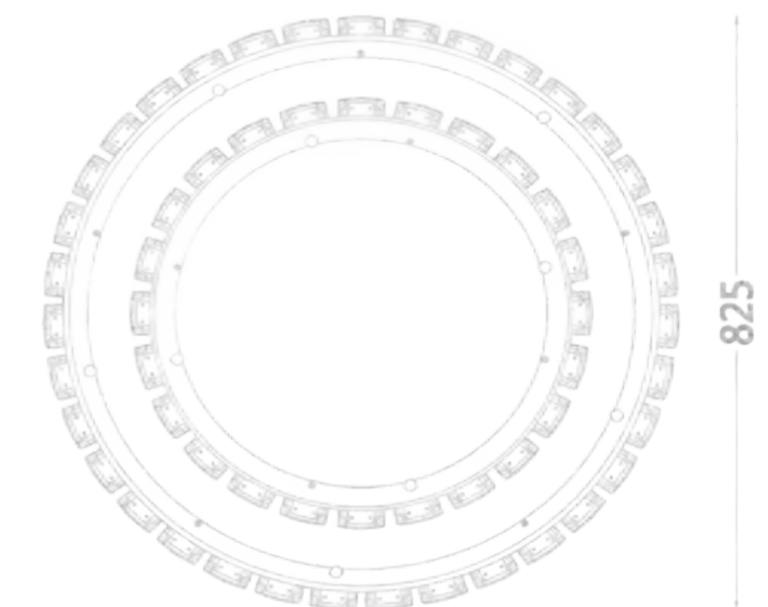

SIZE (MM):580*580*195

MD8329-42-970

COLOR:Black

POWER:210W LED

COLOR TEMPERATURE:2700K

MATERIAL:Auminum+iron+Glass

SIZE(MM):970*970*312

WEIGHT:50KG