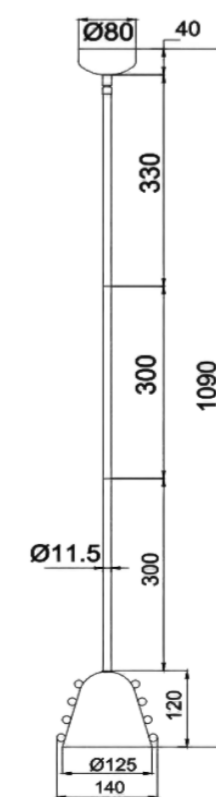

MD8335-S

COLOR: WHITE+BLACK

POWER: G9 5W

COLOR TEMPERATURE: 2000K

CRI: 80Ra

MATERIAL: Aluminum+Glass

SIZE (MM): 140*120*1090