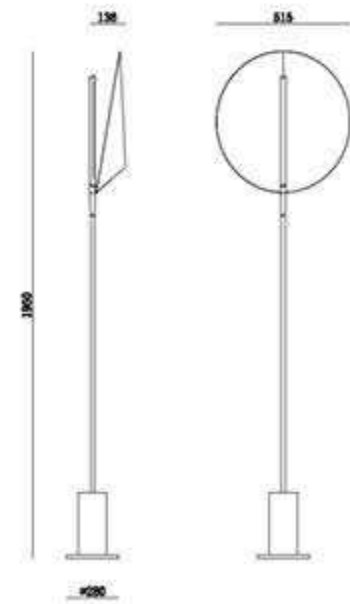

ML8263

Size(mm):L515*W136*H1950MM,BaseD280MM

Color: White

Material: Metal+cement base

Bulb: LED12V5W 3000K