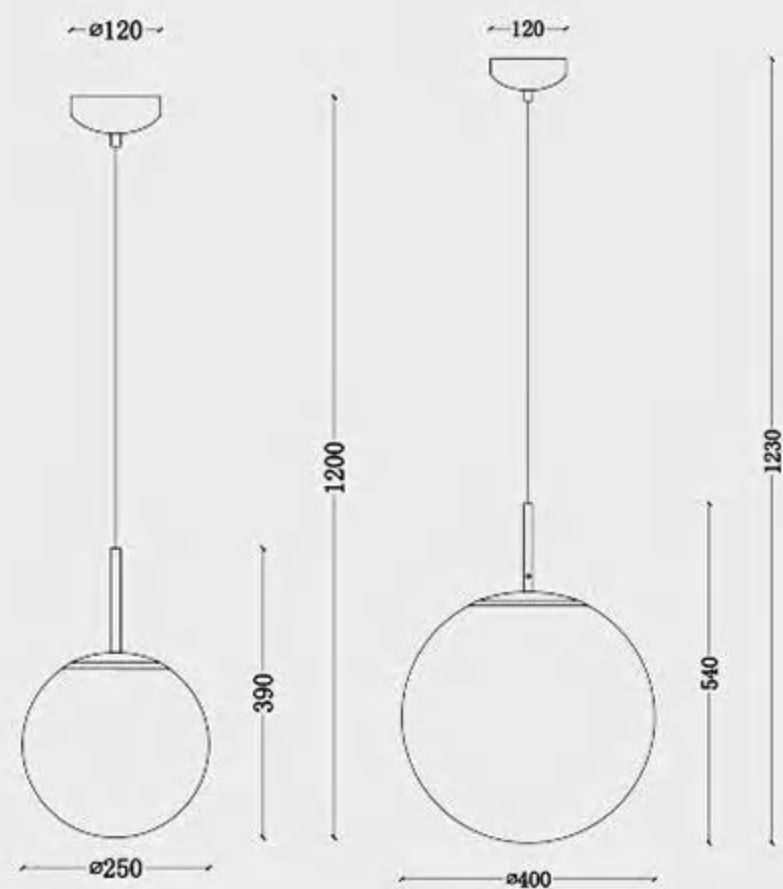

ML8142-LY-400

Material: metal+acrylic Size: L1920*D400*H1870mm
 Bulb: LED 24V 10W 3000K Color: Black+semitransparent

MD8297-12-660

Material: metal+glass Size: D660*H480mm
 Bulb: G4 LED 12V 12*2W 3000K

Color: rose gold+light smoky
 pearl black+light smoky
 bright nickel+light smoky

Pendant Lamp

MD8142-1-250

Size: D250*390mm, Total High 1.2M

Bulb: LED 3000K 24V 1*6W

Size: D400*540mm, Total High 1.2M

Bulb: LED 3000K 24V 1*10W

Material: metal+acrylic

Color: Black+semitransparent

MD8142-12-250

Size: L980*W840*H870mm, Total High1.5M

Bulb: LED 3000K 24V 12*6W

Material: metal+acrylic

Color: Black+semitransparent

ML8142-1-250
ML8142-1-400

Size: D250*H1500mm

Bulb: LED 3000K 24V 1*6W