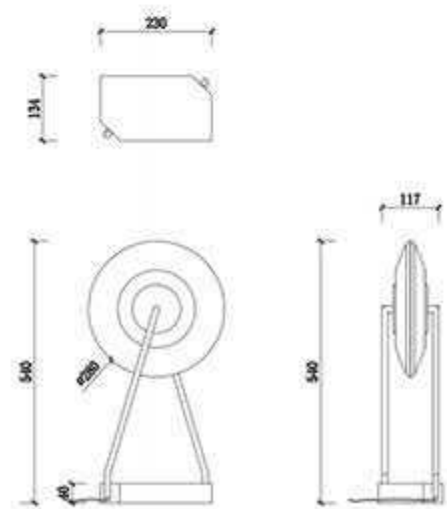

MD8222-1L

Size(mm):Dia380mm

Color: White+Black

Material: Metal+crystal glass

Bulb: LED 3000K 8W