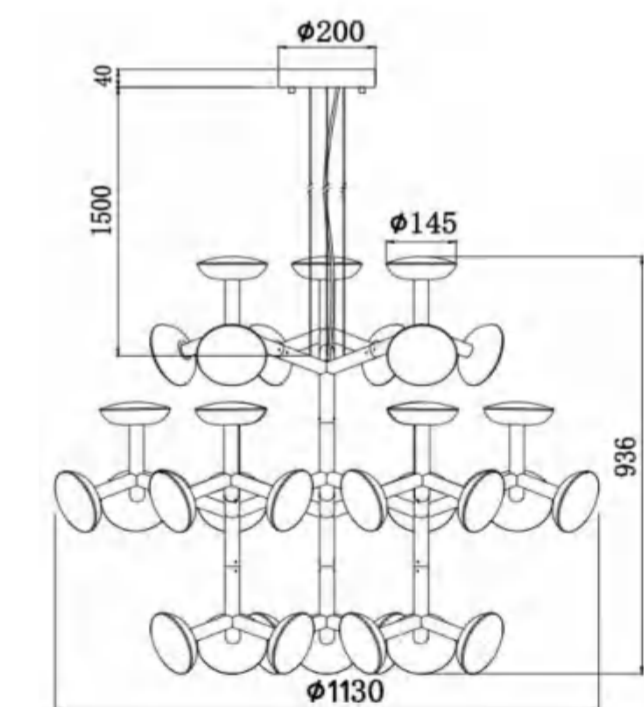

MD8332-36

COLOR:Wood Grain / Gunmetal Black
POWER: SMD LED 90W
COLOR TEMPERATURE:3000K
CRI:90Ra
MATERIAL:Steel + Aluminum + Glass
SIZE(MM): 1130*936*1500