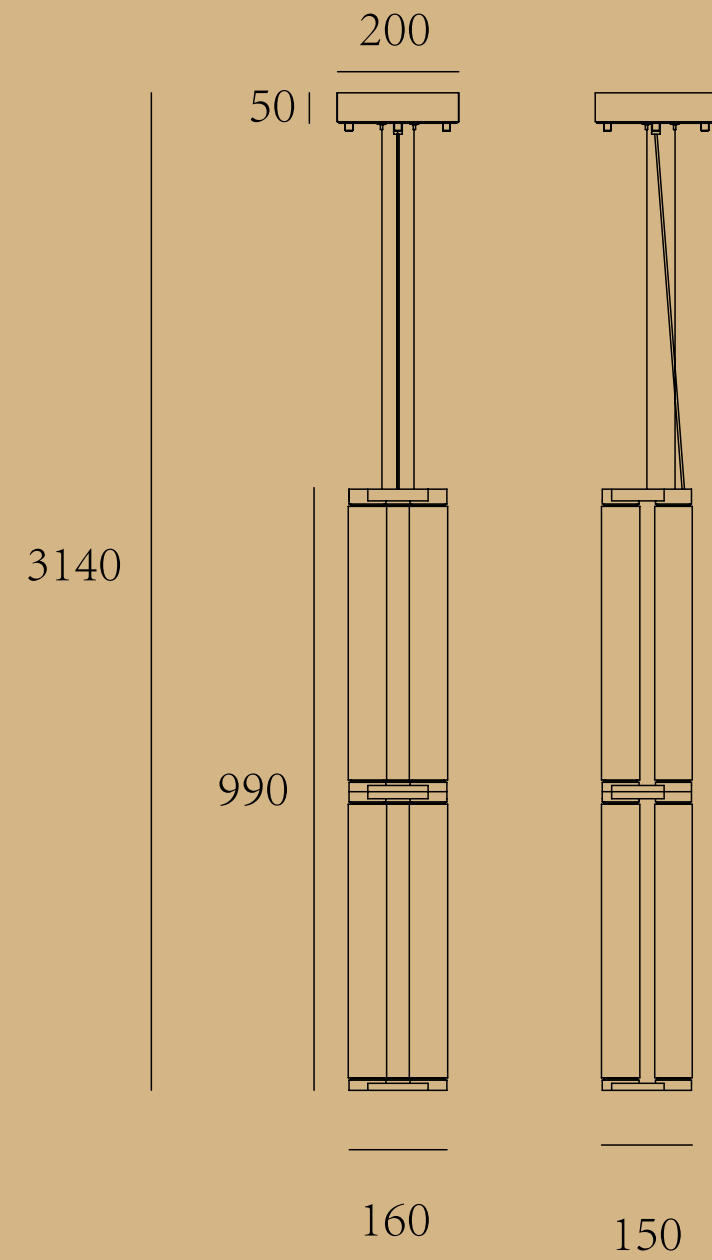

ITEM No.: MD1094-2X3-450-360°
FINISH: Brushed copper/brushed tweezers/brushed black tweezers
+ transparent/matte/grey matte
MATERIALI: Steel + aluminum + crystal glass
POWER SQRUGE: AC 100-240V
WATTAGE: LED 90W 3000K/2400K