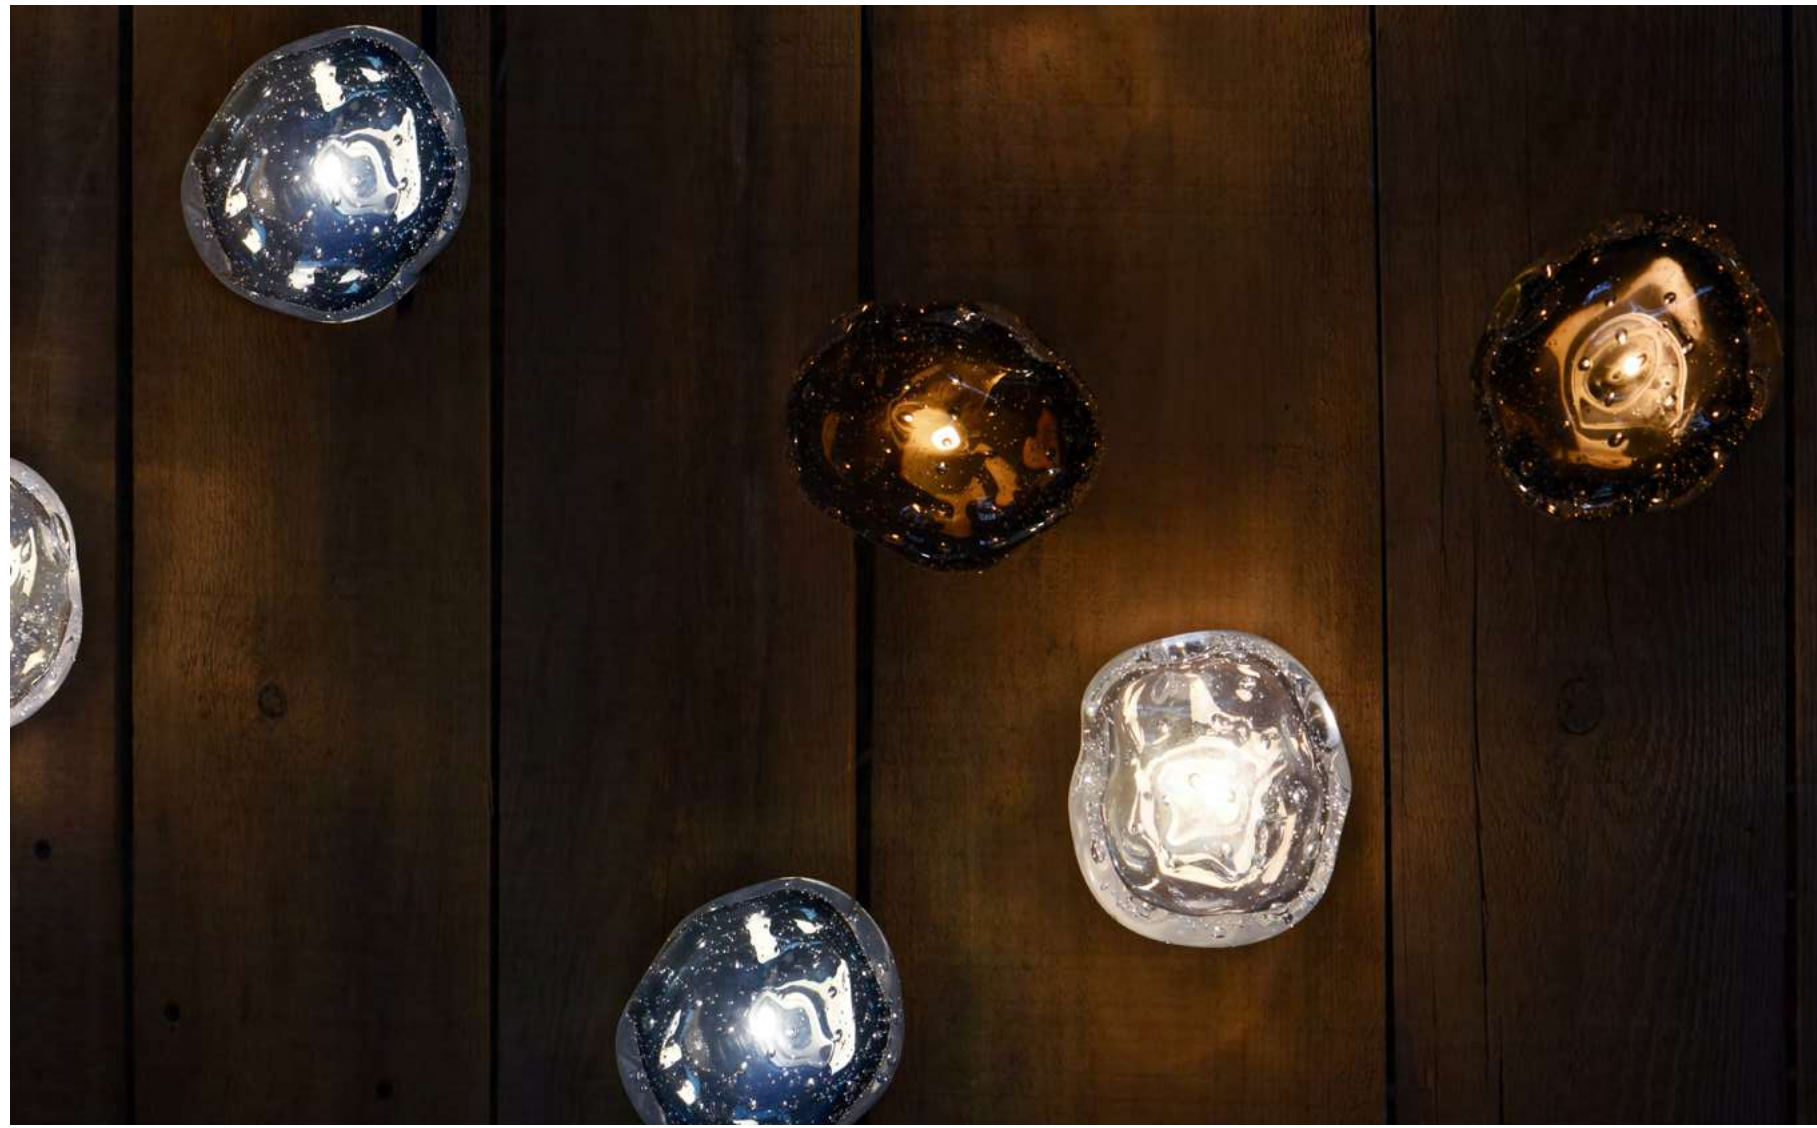

## GALAXY

AURORA's designers are good at capturing beautiful moments in nature, beautiful starry skies, evocative moments. This series is a capture of the night Milky Way, freezing the vast sky in a small crystal lamp.