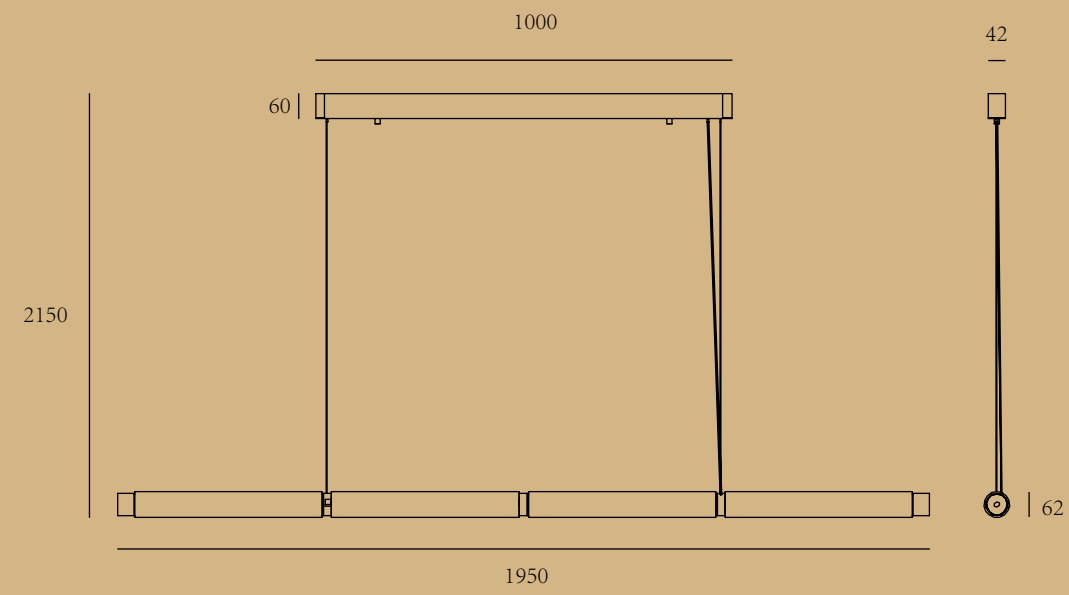

ITEM No.: MD1094-4A
FINISH: Brushed nickel + transparent glass
MATERIALI: Aluminum + glass
POWER SQRUGE: AC 220-240V
WATTAGE: LED 12V 90W 2200K-3000K