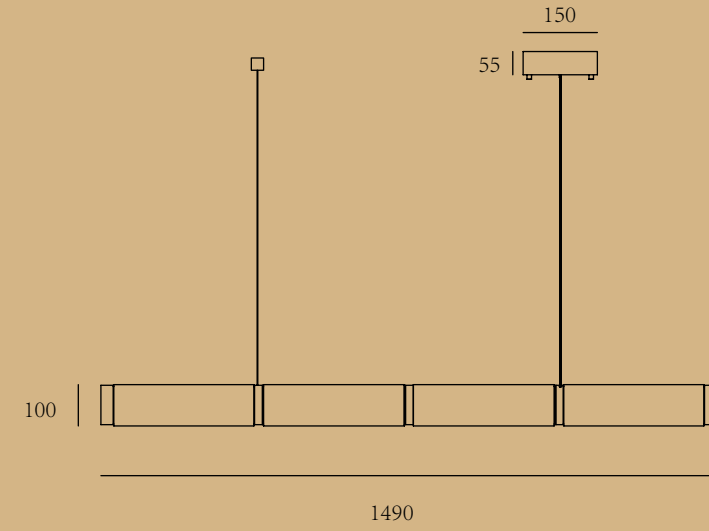

ITEM No.: MD1093-4A
FINISH: Brushed nickel + transparent glass
MATERIALI: Aluminum + glass
POWER SQRUGE: AC 220-240V
WATTAGE: LED 12V 68W- 2200K-3000K