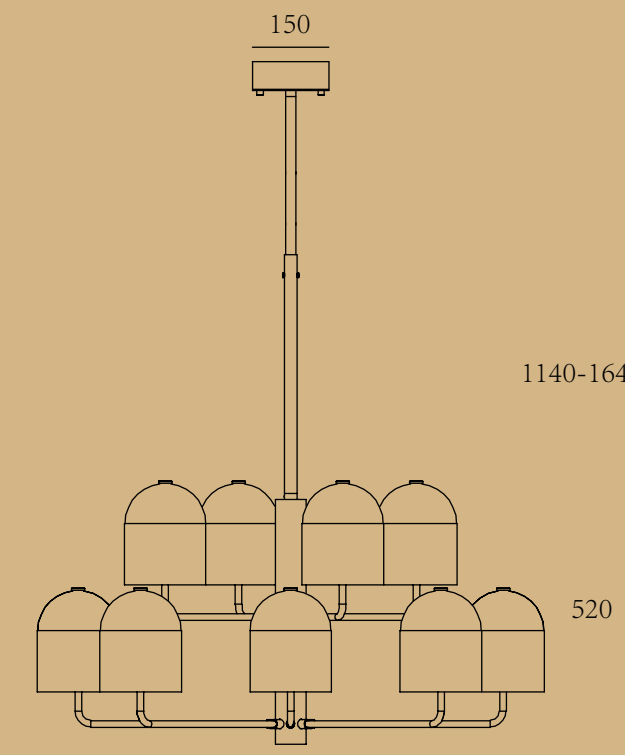

ITEM No.: MD1119-12-1000
FINISH: Brushed nickel + white glass
MATERIALI: Steel + aluminium + glass
POWER SQRUGE: AC 220-240V
WATTAGE: 12*16W 2700K