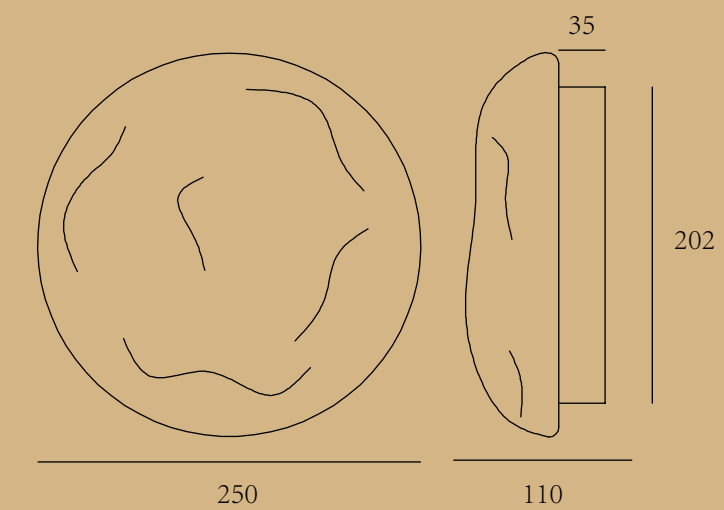

ITEM No.: MB1054-1-250
FINISH: Bright nickel + transparent glass
MATERIALI: Steel + aluminium + glass
POWER SQRUGE: AC 110-220V
WATTAGE: LED 24V 5.5W 3000k