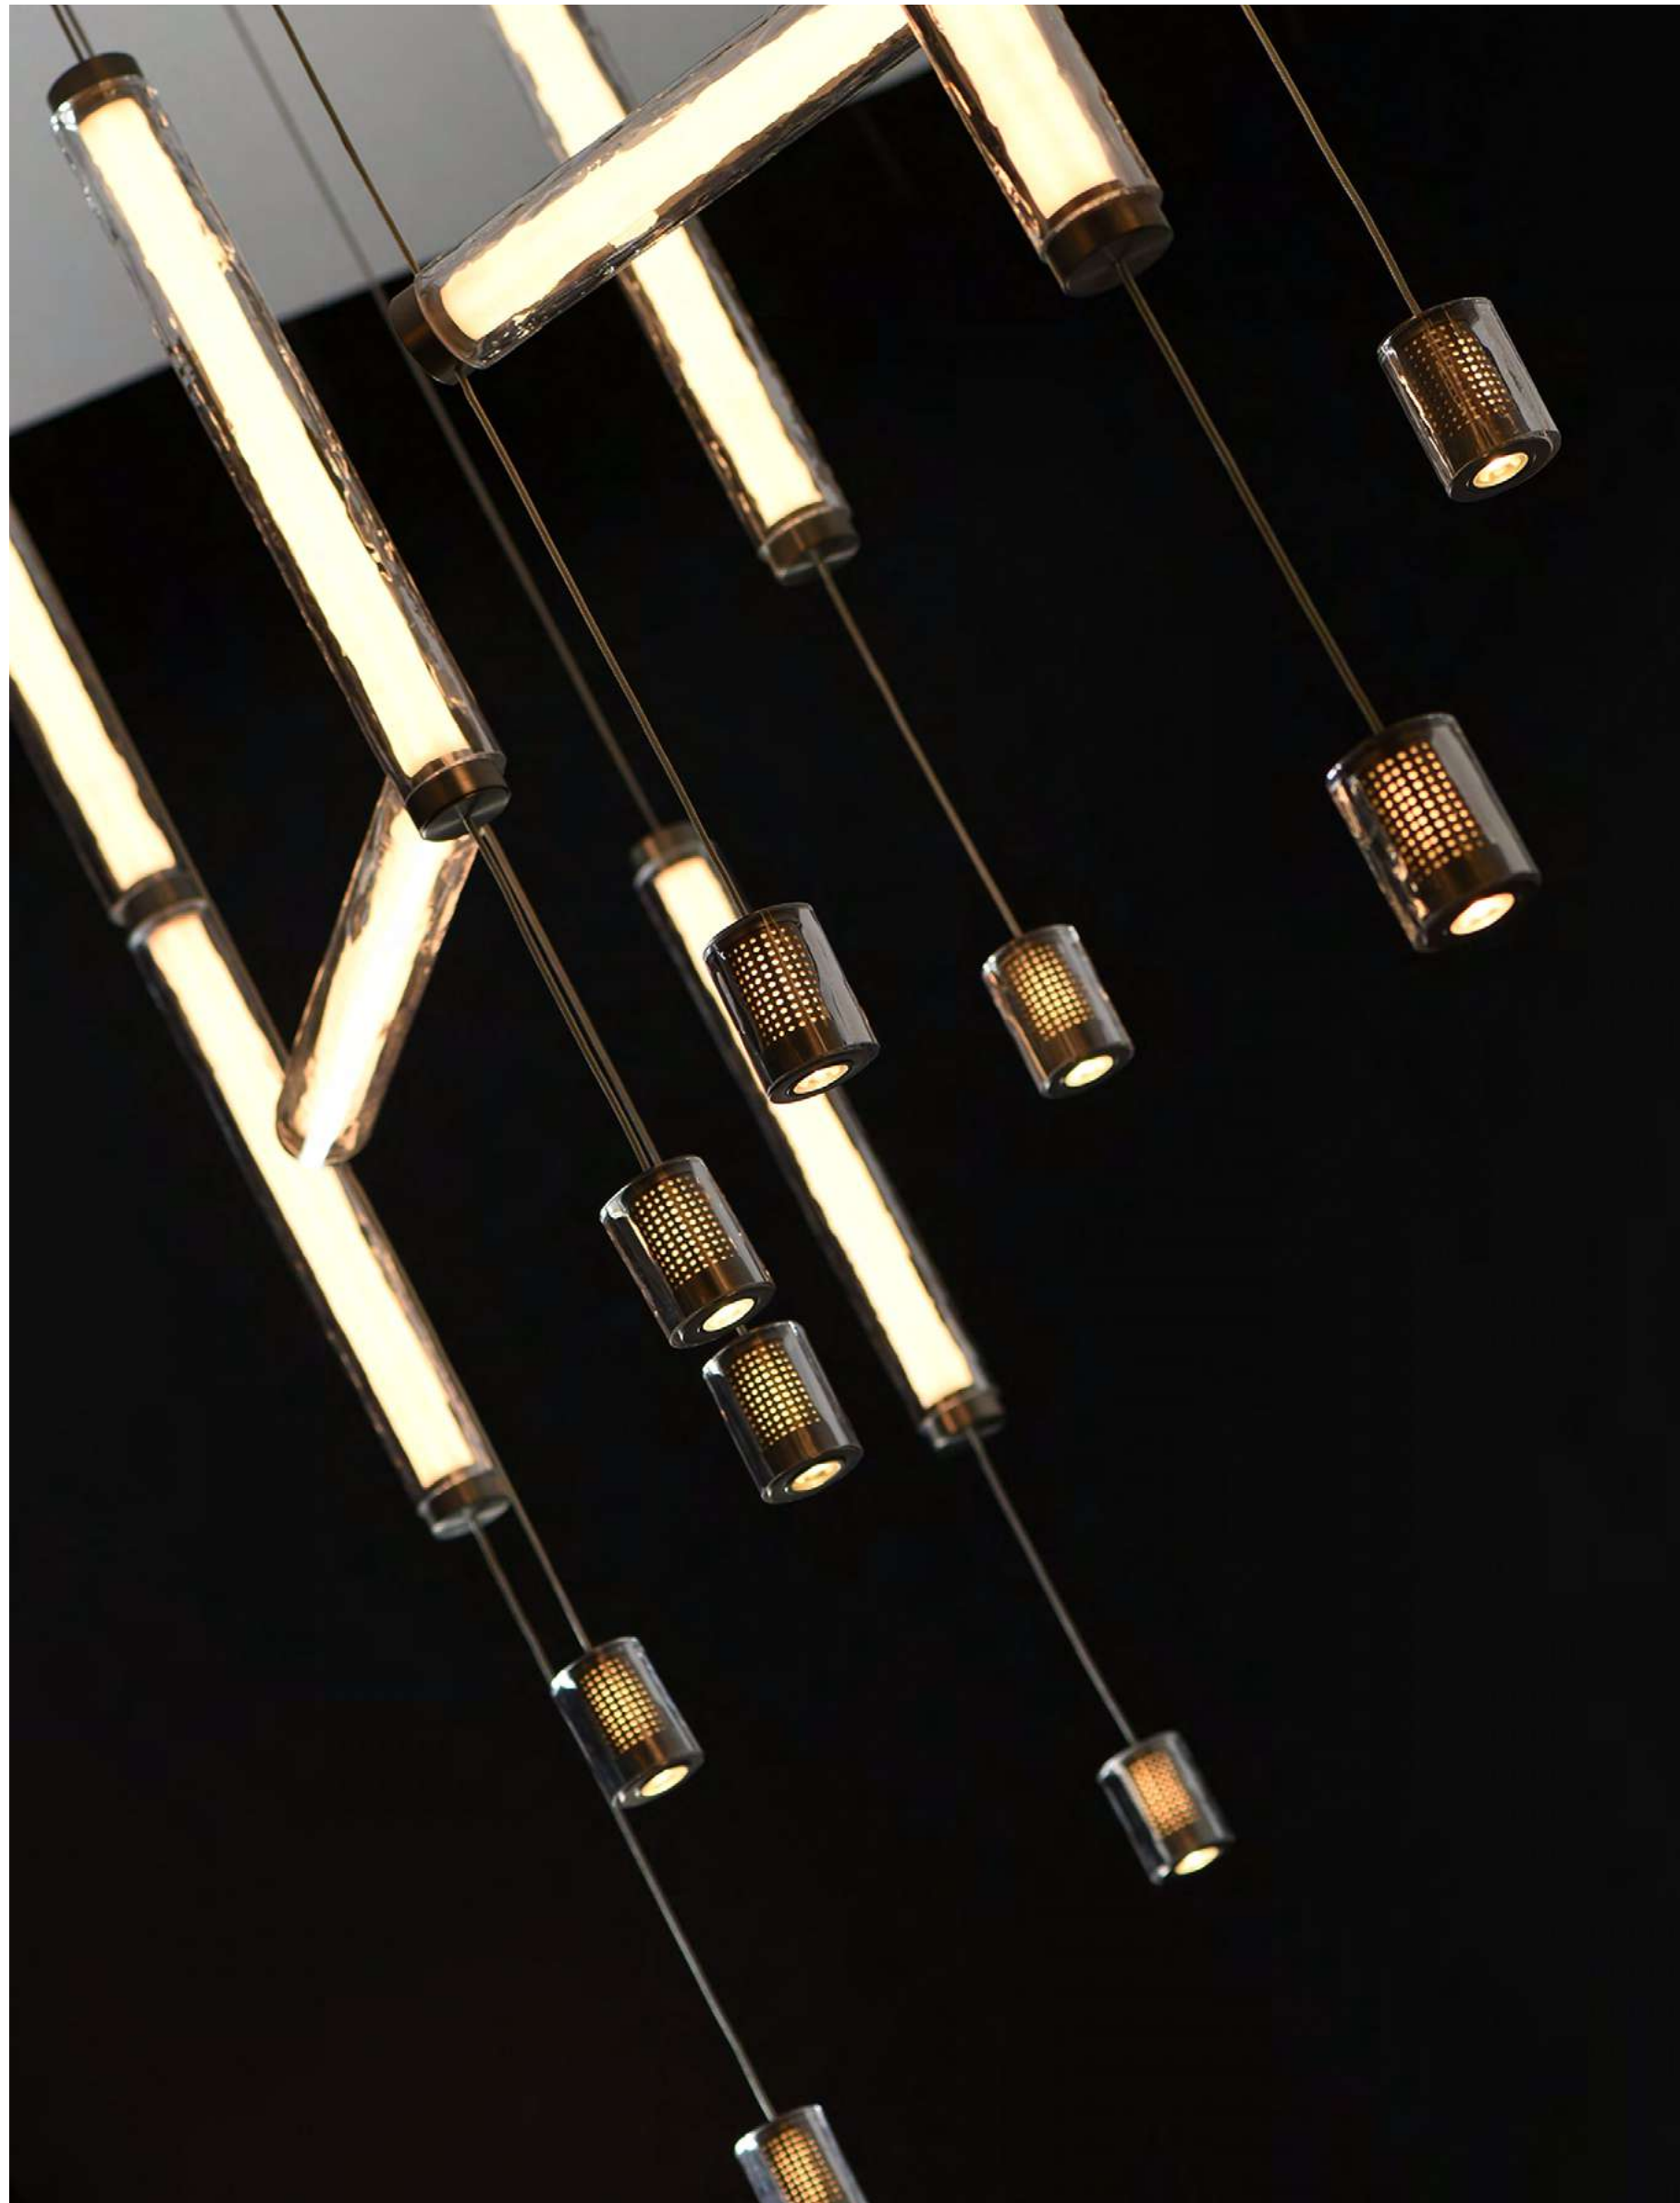

ICE MINI

"Ice MINI" series is more suitable for home space, with a slimmer light body and better light control elements, both ends of the light body equipped with infrared sensor light control elements, the overall color temperature range of 2200k-3000k, providing the most suitable lighting environment for the home environment, the overall design style continues the surface texture of "ice" theme. Provide a textured lighting scheme for the space.

Design by black