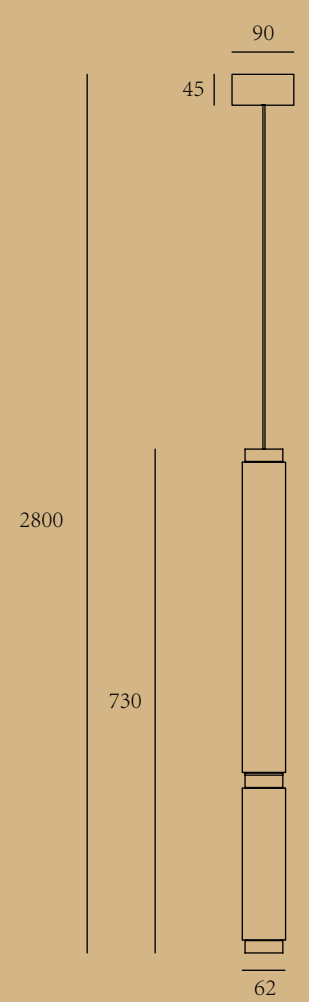

ITEM No.: MD1094-1+1-B-450+220
FINISH: Brushed nickel + transparent glass
MATERIALI: Aluminum + glass
POWER SQRUGE: AC 220-240V
WATTAGE: LED 8W 3000K