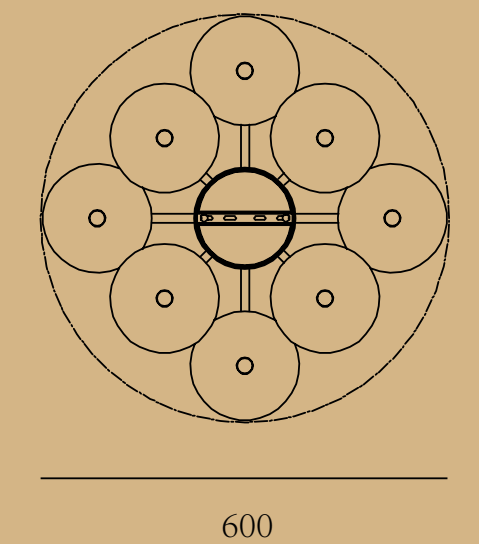

ITEM No.: MD1119-8-600
FINISH: Brushed nickel + white glass
MATERIALI: Steel + aluminium + glass
POWER SQRUGE: AC 220-240V
WATTAGE: 8*16W 2700K