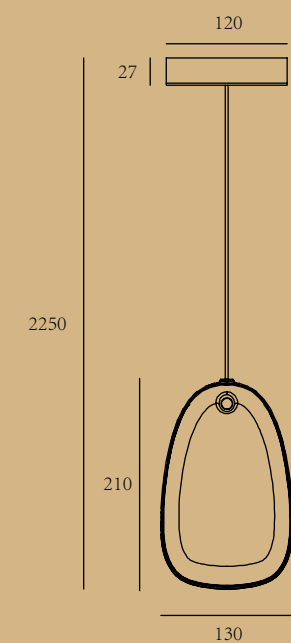

ITEM No.: MD1115-1-130X205
FINISH: Bronze + transparent glass
MATERIALI: Steel + copper + glass
POWER SQRUGE: AC 220-240V
WATTAGE: G9 LED 3W 3000K