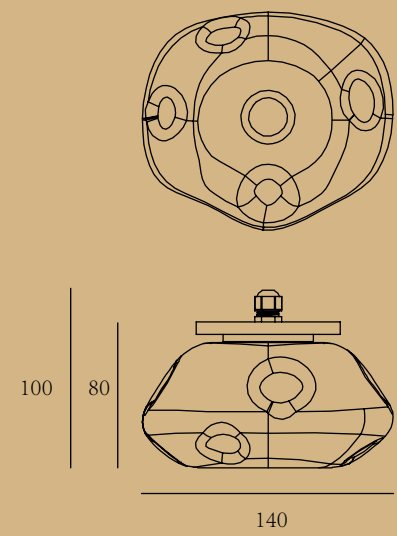

ITEM No.: MB1028-1- Outdoor - Concealed Installation
FINISH: Matte black + transparent/blue/brown glass
MATERIALI: Aluminum + glass
POWER SQRGE: AC 220-240V
WATTAGE: LED 3W 3000K