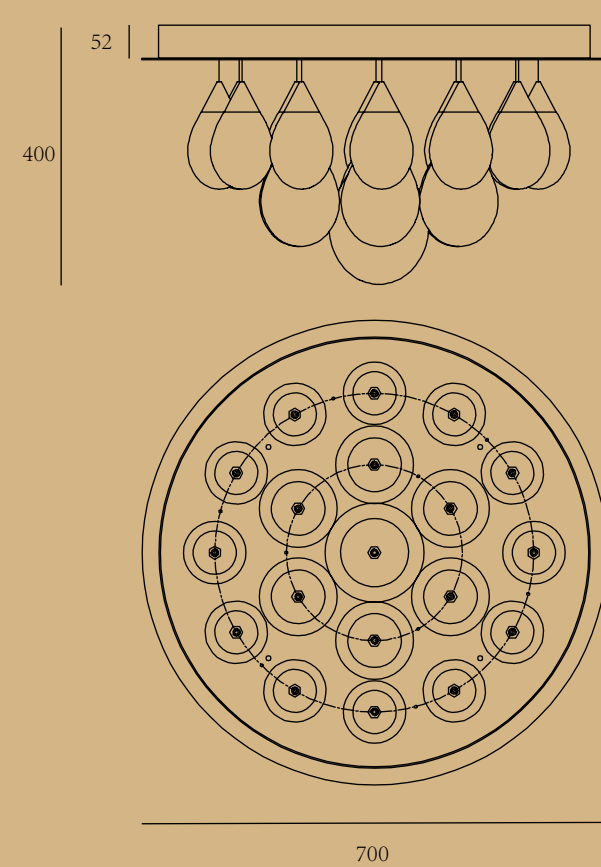

ITEM No.: MD1102-1-D150
FINISH: Chrome color + white glass
MATERIALI: Aluminum + glass
POWER SQRUGE: AC 100-240V
WATTAGE: LED 12V-3W 3000K