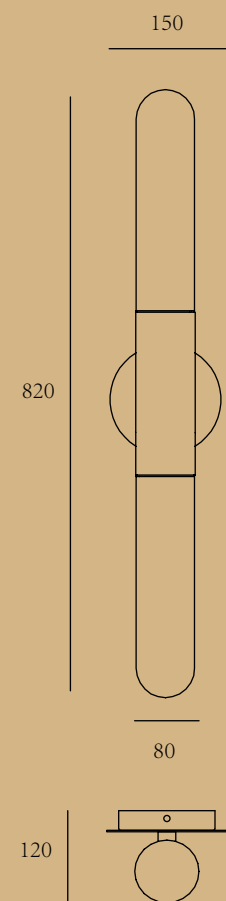

ITEM No.: MD1116-2
FINISH: Matte copper + white glass
MATERIALI: Copper + aluminum + glass
POWER SQRGE: AC 220-240V
WATTAGE: GU10 LED 2*7W 2700K