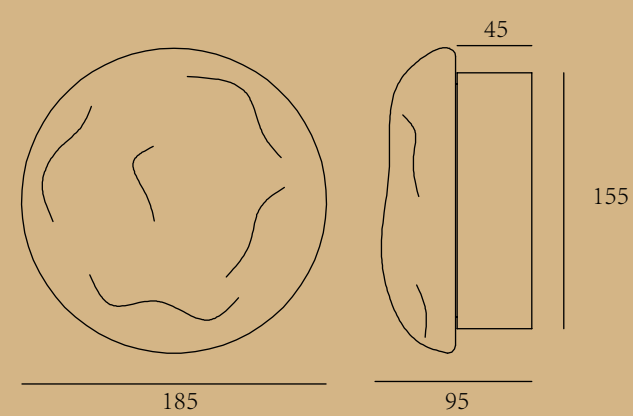

ITEM No.: MB1054-1-185-outdoor
FINISH: Bright nickel + transparent glass
MATERIALI: Steel + aluminium + glass
POWER SQRUGE: AC 110-220V
WATTAGE: LED 24V 5.5W 3000k