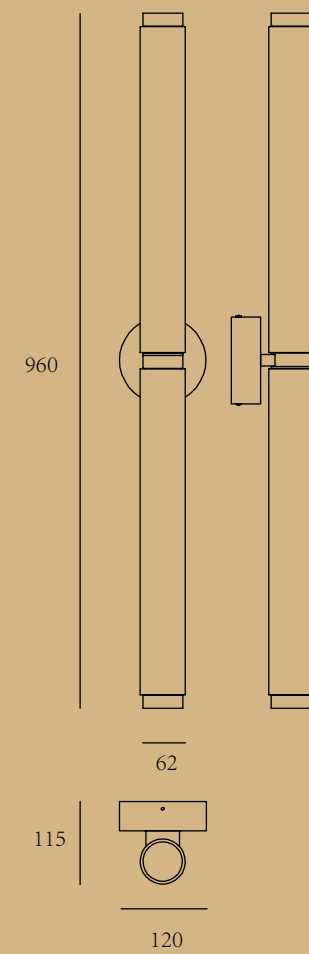

ITEM No.: MB1094-2-450+450
FINISH: Brushed nickel + transparent glass
MATERIALI: Aluminum + glass
POWER SQRUGE: AC 220-240V
WATTAGE: LED 9W 3000K