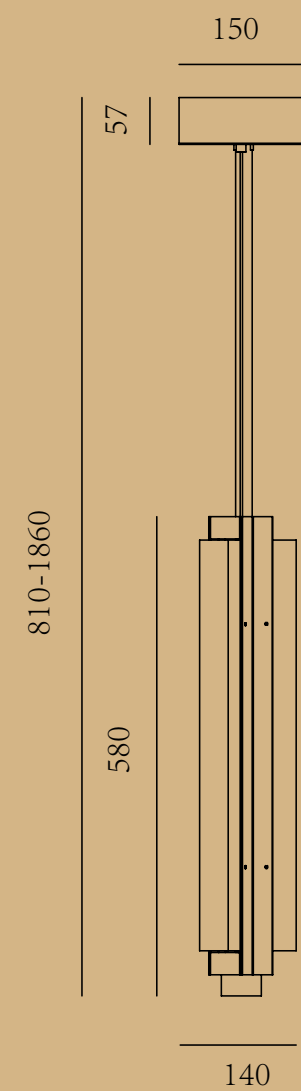

ITEM No.: MD1104-1X3-500-Steel wire
FINISH: Brushed nickel /Ancient bronze
MATERIALI: Copper/iron/aluminium/crystal
POWER SQRUGE: AC 220-240V
WATTAGE: LED 10W 3000K/2400K