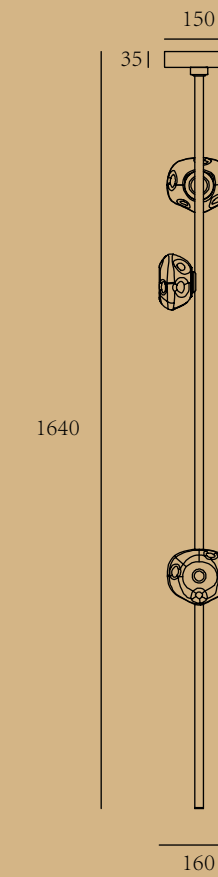

ITEM No.: MD1028-3- Solid Chandelier
FINISH: Matte black + transparent/blue/brown glass
MATERIALI: Aluminum + glass
POWER SQRGE: AC 220-240V
WATTAGE: LED 3*3W 3000K