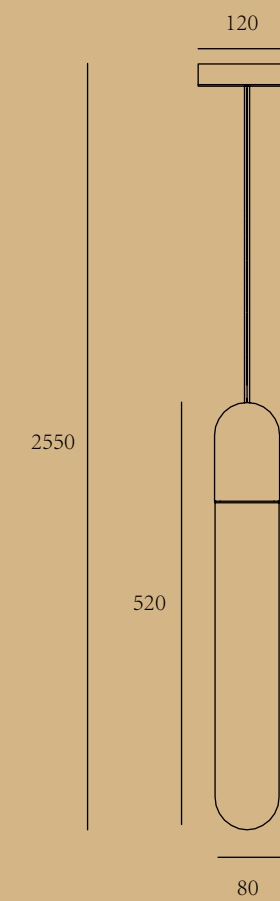

ITEM No.: MD1116-1-D80X520-D120X27
FINISH: Matte copper + white glass
MATERIALI: Copper + aluminum + glass
POWER SQRGE: AC 220-240V
WATTAGE: GU10 LED 7W 2700K