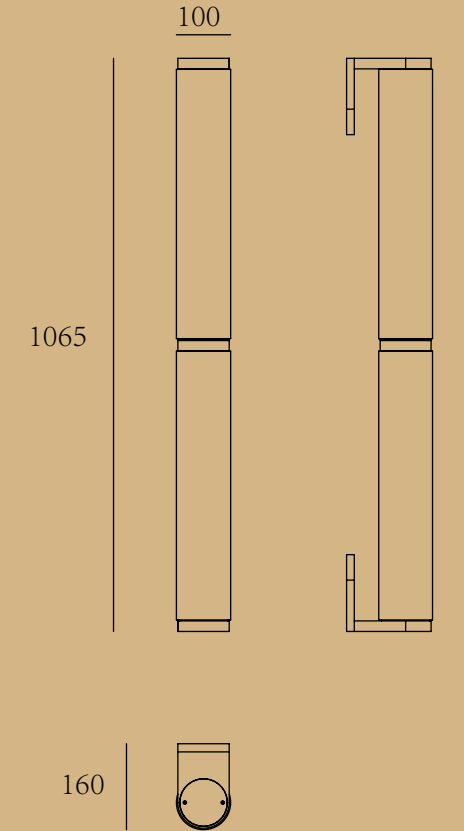

ITEM No.: MB1093-1-500
FINISH: Brushed tweezers /brushed copper + transparent/semi-transparent/matte
MATERIALI: Iron + aluminium + crystal glass
POWER SQRUGE: AC 100-240V
WATTAGE: LED 14W 3000K

ITEM No.: MB1093-2-500
FINISH: Brushed tweezers /brushed copper + transparent/semi-transparent/matte
MATERIALI: Aluminum + crystal glass
POWER SQRUGE: AC 100-240V
WATTAGE: LED 28W 2400K