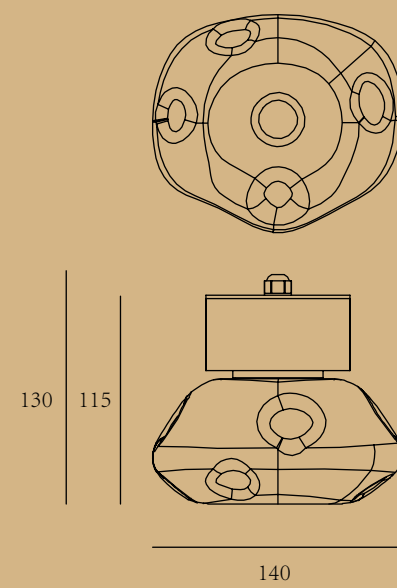

ITEM No.: MB1028-1- Outdoor - Exposedr
FINISH: Matte black + transparent/blue/brown glass
MATERIALI: Aluminum + glass
POWER SQRGE: AC 220-240V
WATTAGE: LED 3W 3000K