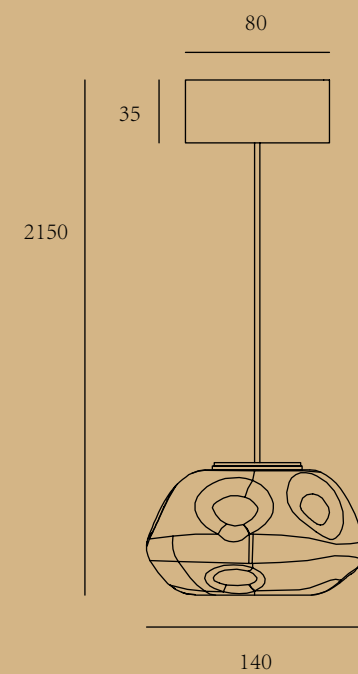

ITEM No.: MD1028-1
FINISH: Matte black + transparent/blue/brown glass
MATERIALI: Aluminum + glass
POWER SQRGE: AC 220-240V
WATTAGE: LED 3W 3000K