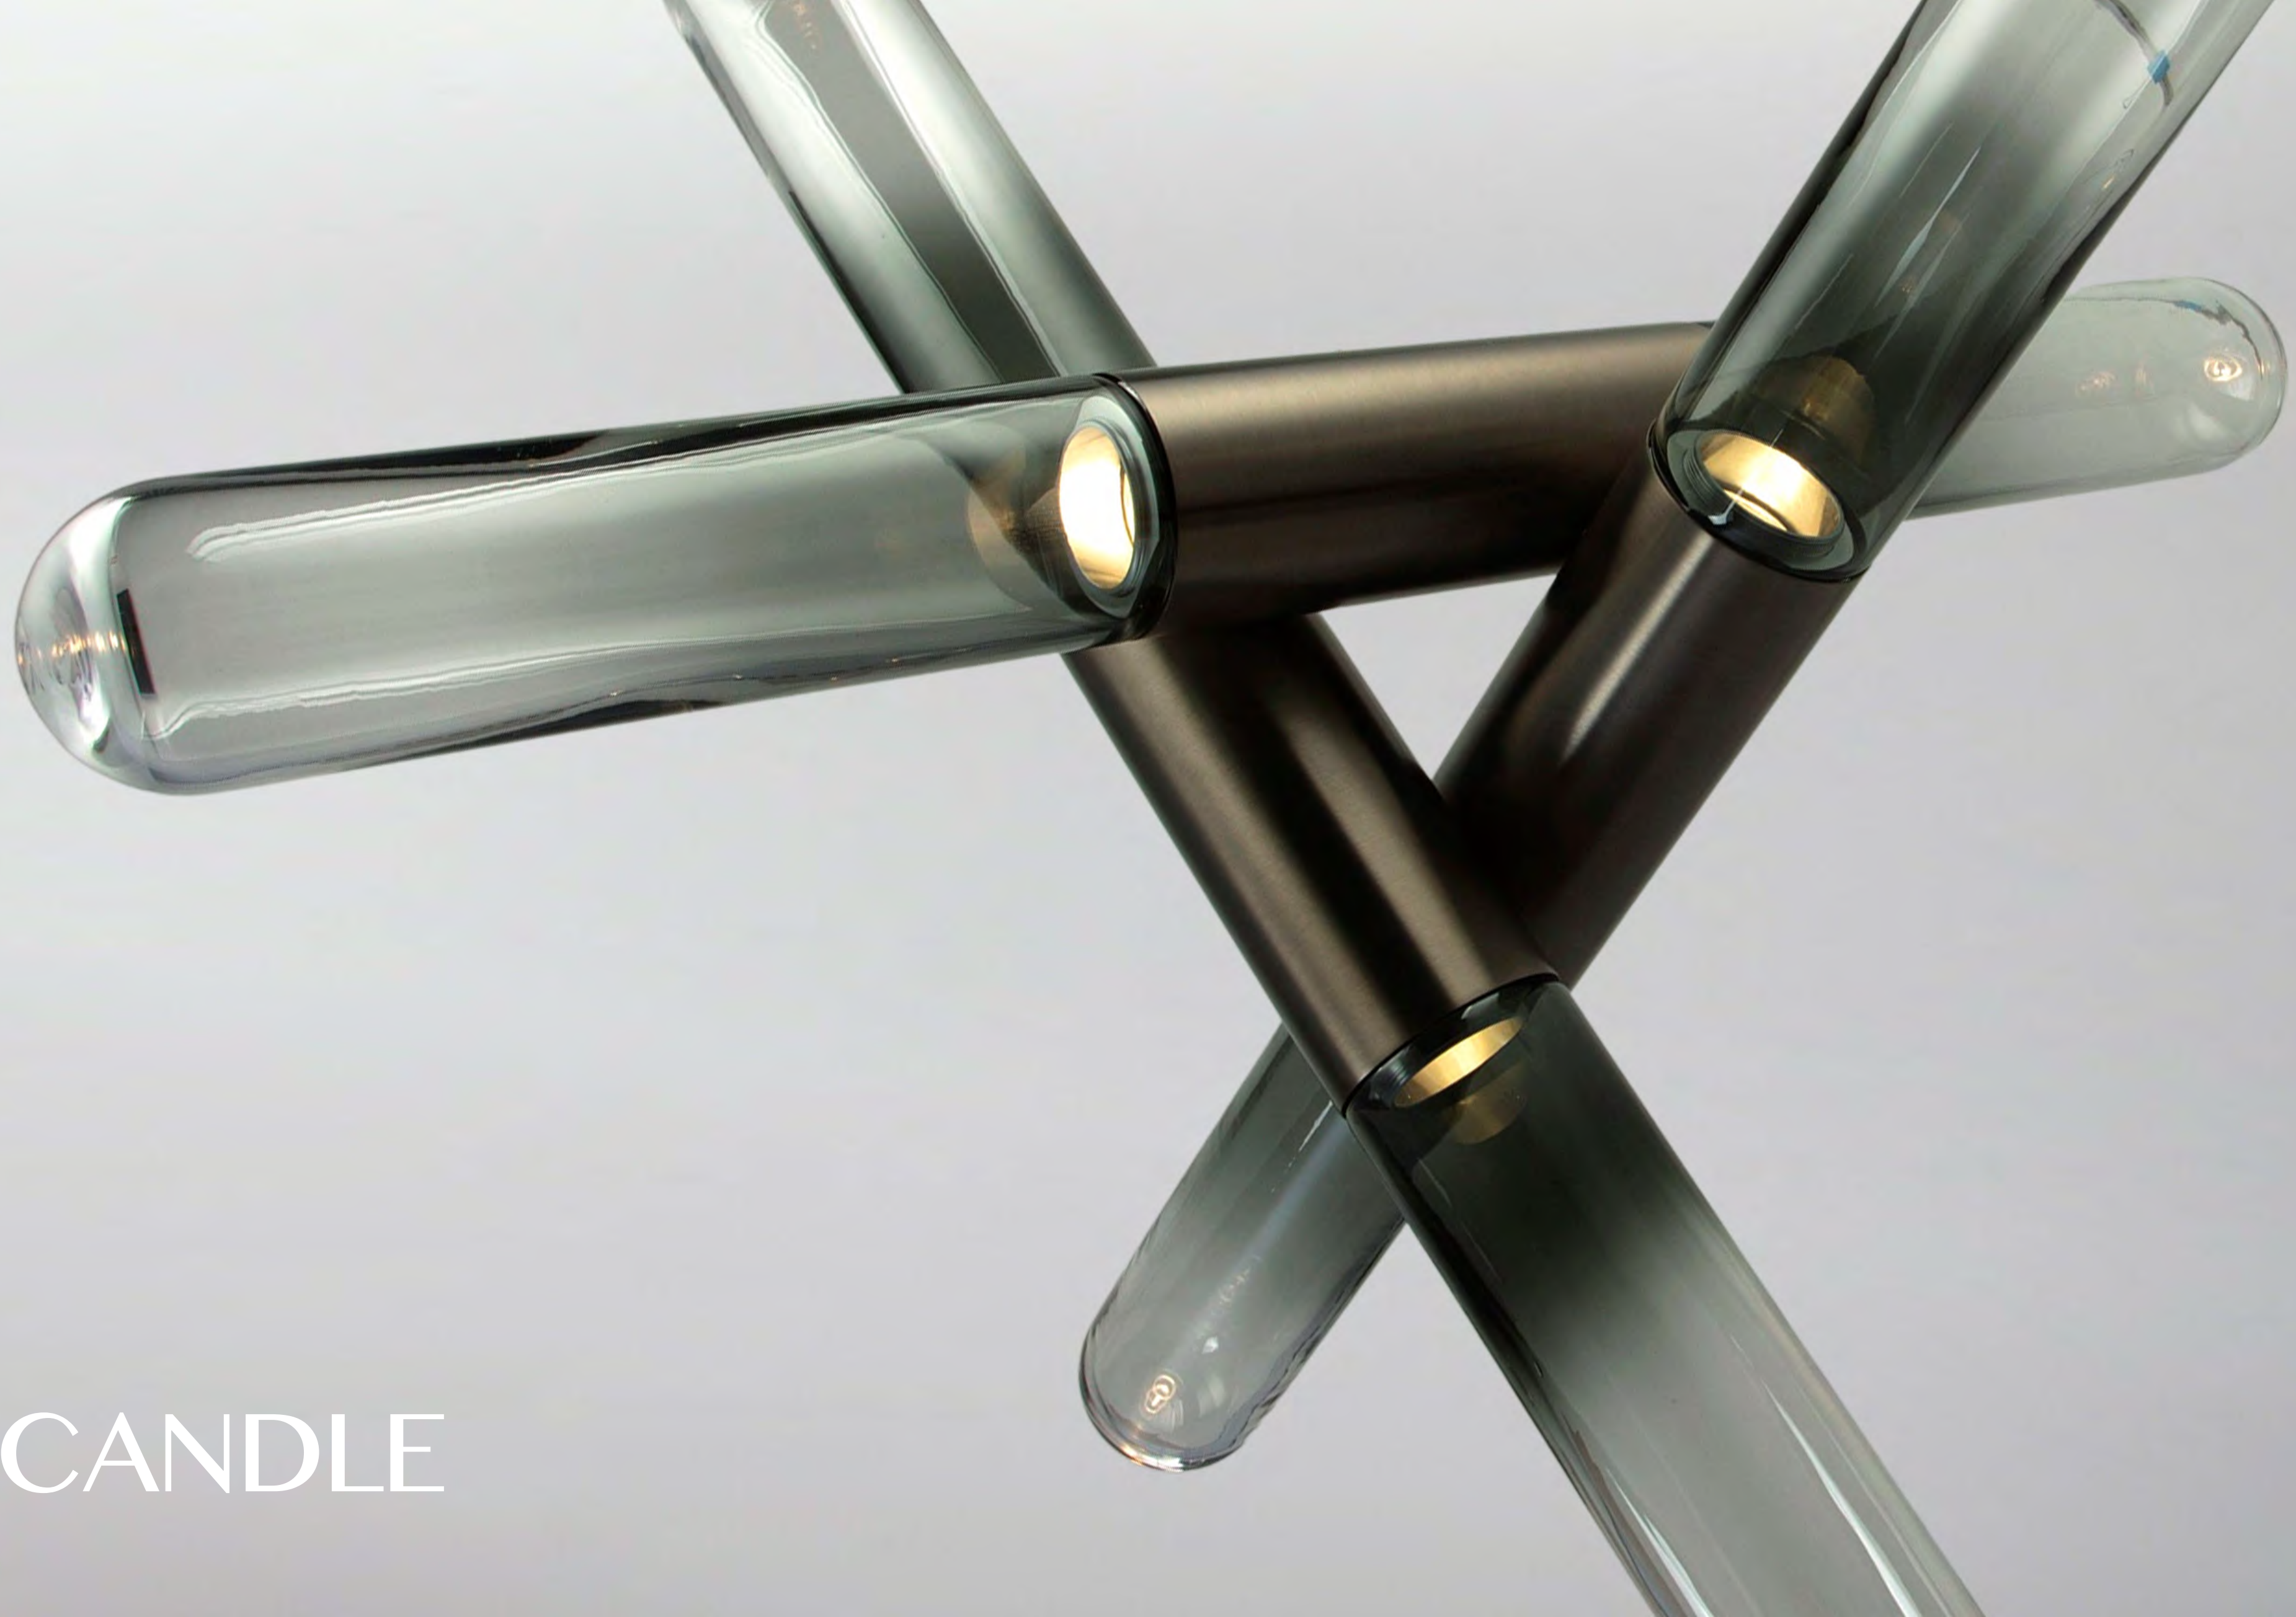

ITEM No.: MD1121-Y-7  
 FINISH: Gold + white/Pink/green glass  
 MATERIAL: Aluminum + glass  
 POWER SQRUGE: AC 220-240V  
 WATTAGE: LED 7\*2W 3000K

ITEM No.: MD1121-Y-29V  
 FINISH: Gold + white/Pink/green glass  
 MATERIAL: Aluminum + glass  
 POWER SQRUGE: AC 220-240V  
 WATTAGE: LED 29\*2W 3000K