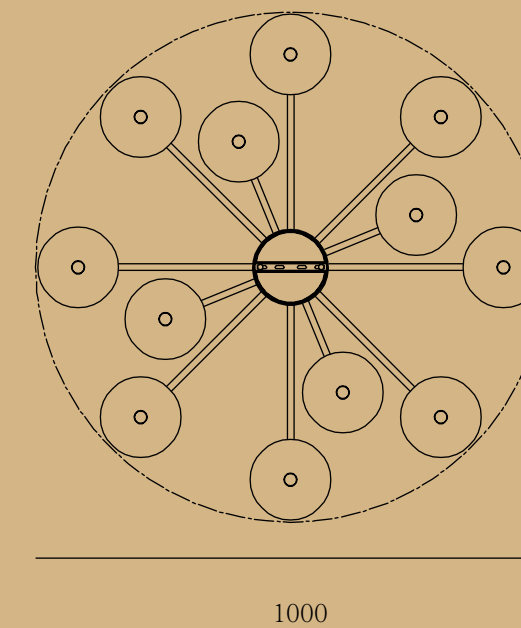

ITEM No.: MD1119-12-1000
FINISH: Brushed nickel + white glass
MATERIALI: Steel + aluminium + glass
POWER SQRUGE: AC 220-240V
WATTAGE: 12*16W 2700K