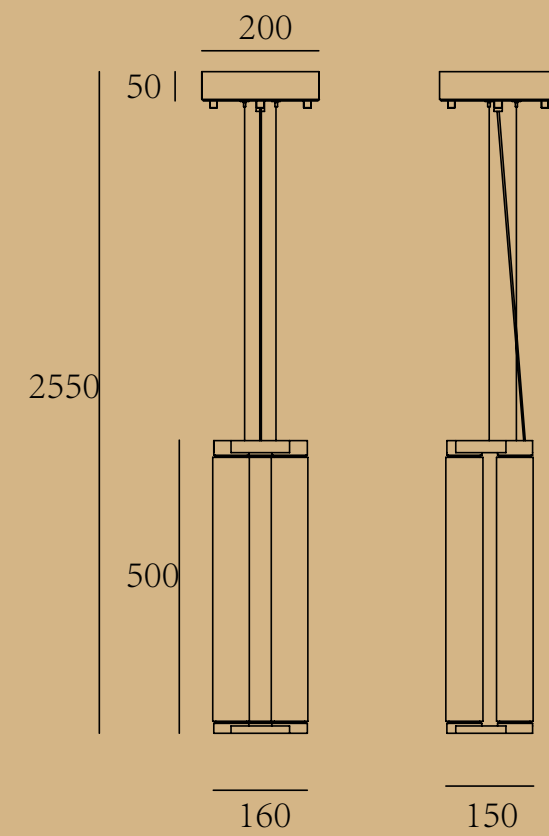

ITEM No.: MD1094-1X3-450-360°
FINISH: Brushed copper/brushed tweezers/brushed black tweezers
+ transparent/matte/grey matte
MATERIALI: Steel + aluminum + crystal glass
POWER SQRUGE: AC 100-240V
WATTAGE: LED 45W 3000K/2400K