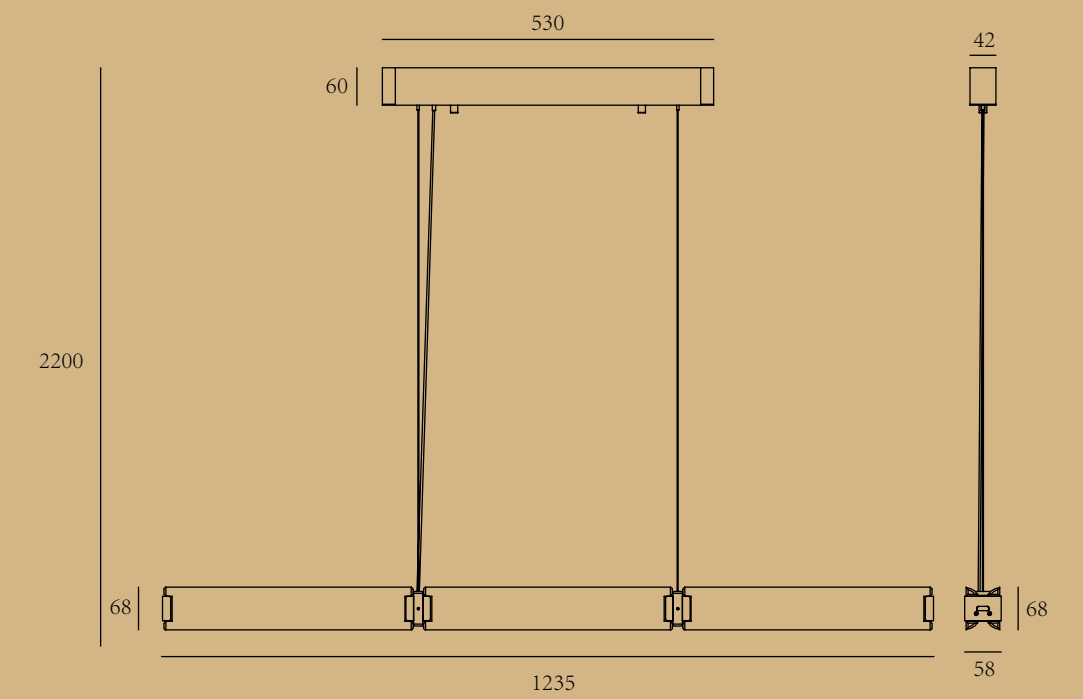

# ETERNITY

ITEM No.: ML1110-3  
 FINISH: Brushed nickel + transparent glass  
 MATERIAL: Aluminum + glass  
 POWER SQRGE: AC 220-240V  
 WATTAGE: LED 24V 36W 3000K

ITEM No.: MD1110-4A  
 FINISH: Brushed nickel + transparent glass  
 MATERIAL: Aluminum + glass  
 POWER SQRGE: AC 220-240V  
 WATTAGE: LED 24V 48W 3000K