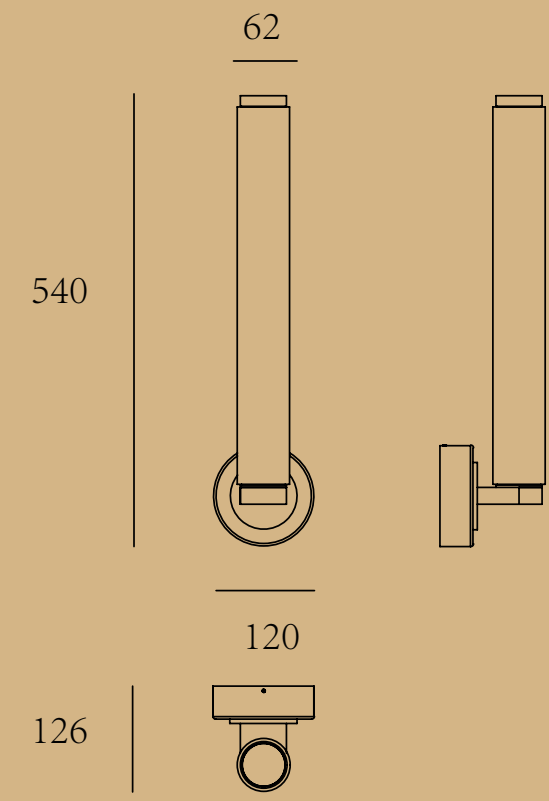

ITEM No.: MD1094-1X3-450-360°
FINISH: Brushed copper/brushed tweezers/brushed black tweezers
+ transparent/matte/grey matte
MATERIALI: Steel + aluminum + crystal glass
POWER SQRUGE: AC 100-240V
WATTAGE: LED 45W 3000K/2400K

ITEM No.: MB1094-1-450
FINISH: Brushed copper/brushed tweezers/brushed black tweezers
+ transparent/matte/grey matte
MATERIALI: Steel + aluminum + crystal glass
POWER SQRUGE: AC 100-240V
WATTAGE: LED 15W 3000K/2400K