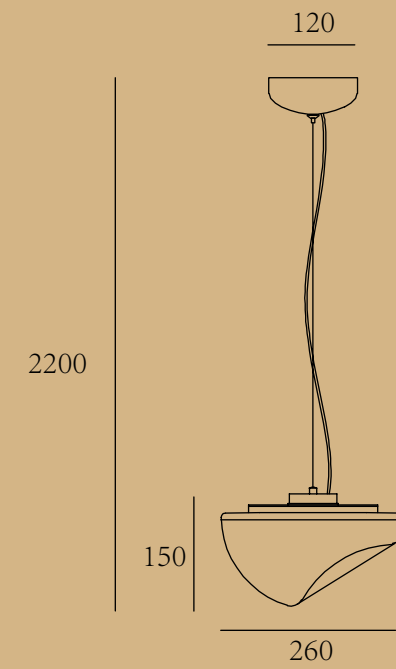

ITEM No.: MD1055-L
FINISH: Hong Kong gold + white gradient glass
MATERIALI: Iron + aluminium + glass
POWER SQRUGE: AC 220-240V
WATTAGE: LED 24V 8W 3000K/2400k