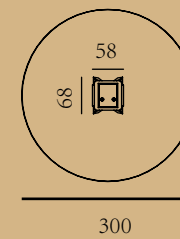

ETERNITY

ITEM No.: ML1110-3
FINISH: Brushed nickel + transparent glass
MATERIAL: Aluminum + glass
POWER SQRGE: AC 220-240V
WATTAGE: LED 24V 36W 3000K