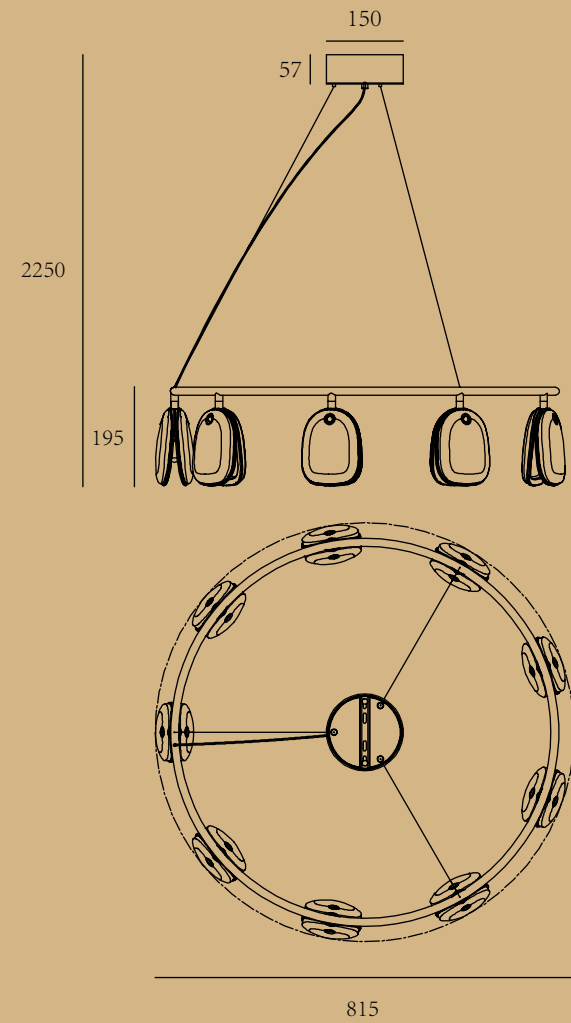

ITEM No.: MD1115-9Y-115X150
FINISH: Bronze + transparent glass
MATERIALI: Steel + copper + glass
POWER SQRUGE: AC 220-240V
WATTAGE: G9 LED 9*3W 3000K