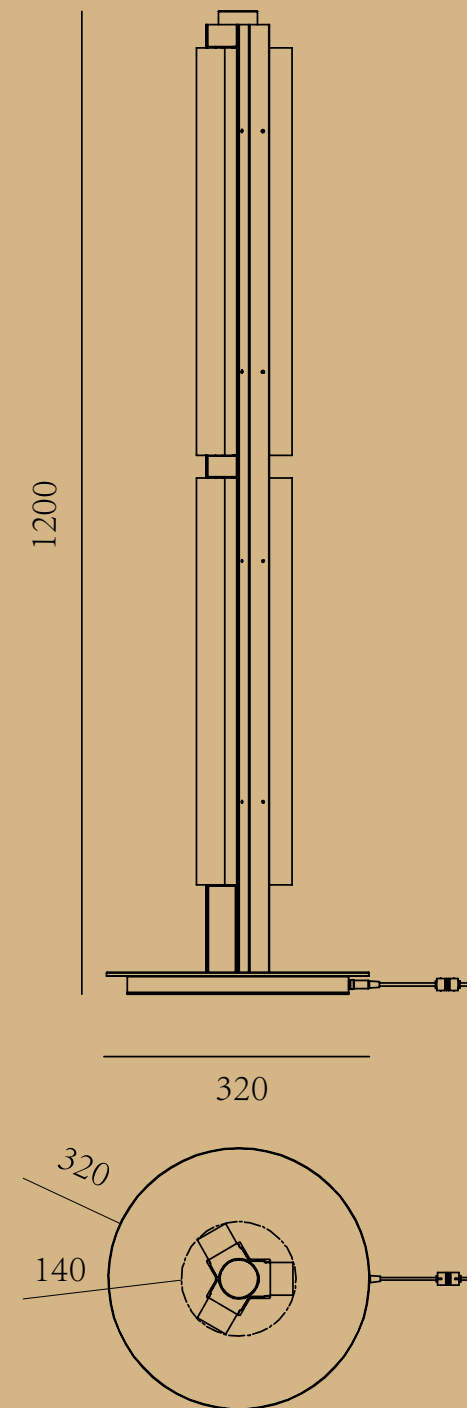

ITEM No.: ML1104-2X3-500
FINISH: Brushed nickel /Ancient bronze
MATERIALI: Copper/iron/aluminium/crystal
POWER SQRUGE: AC 220-240V
WATTAGE: LED 19W 3000K/2400K