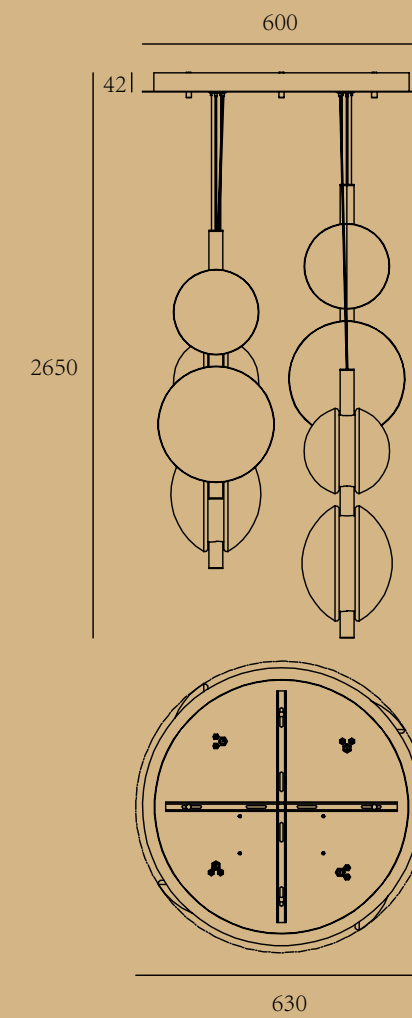

# LU

ITEM No.: M1054-1-185+250  
 FINISH: Bright nickel + transparent glass  
 MATERIALI: Steel + aluminium + glass  
 POWER SQRUGE: 100-240V  
 WATTAGE: LED 24V 13W+2W 3000k

ITEM No.: M1054-L-5-185+250  
 FINISH: Bright nickel + transparent glass  
 MATERIALI: Steel + aluminium + glass  
 POWER SQRUGE: 100-240V  
 WATTAGE: LED 24V 5\*13W+5\*2W 3000K