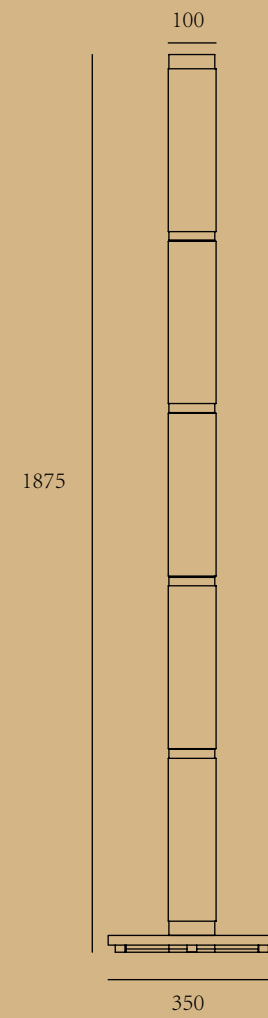

ITEM No.: ML1093-5
FINISH: Brushed nickel + transparent glass
MATERIALI: Aluminum + glass
POWER SQRUGE: AC 220-240V
WATTAGE: LED 57W 3000K