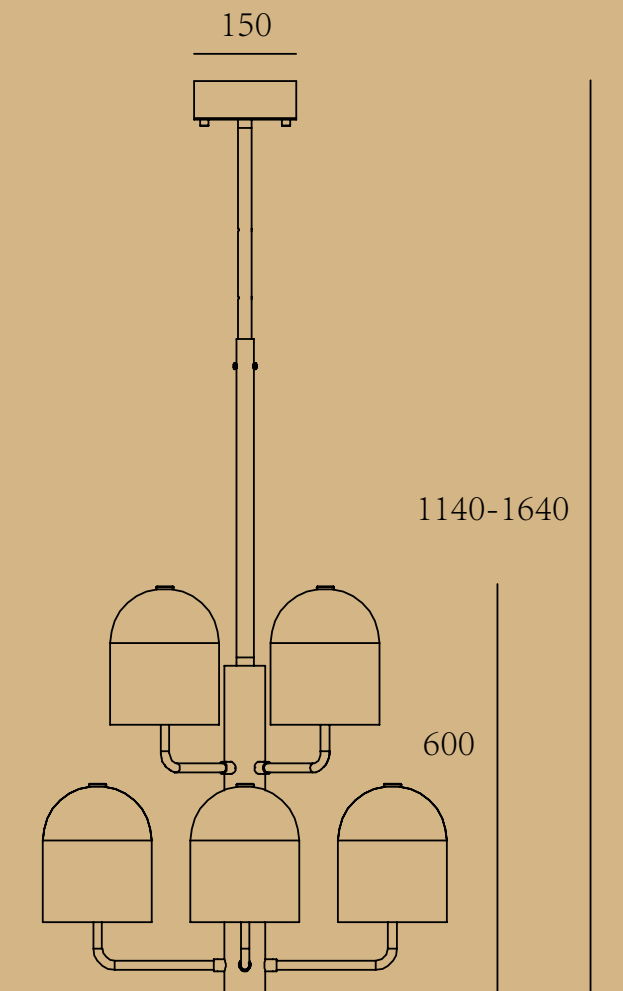

ITEM No.: MD1119-8-600
FINISH: Brushed nickel + white glass
MATERIALI: Steel + aluminium + glass
POWER SQRUGE: AC 220-240V
WATTAGE: 8*16W 2700K