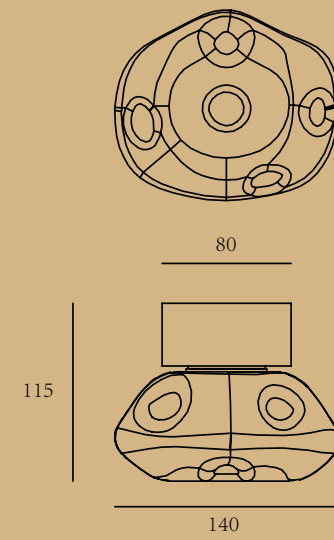

ITEM No.: MB1028-1
FINISH: Matte black + transparent/blue/brown glass
MATERIALI: Aluminum + glass
POWER SQRGE: AC 220-240V
WATTAGE: LED 3W 3000K