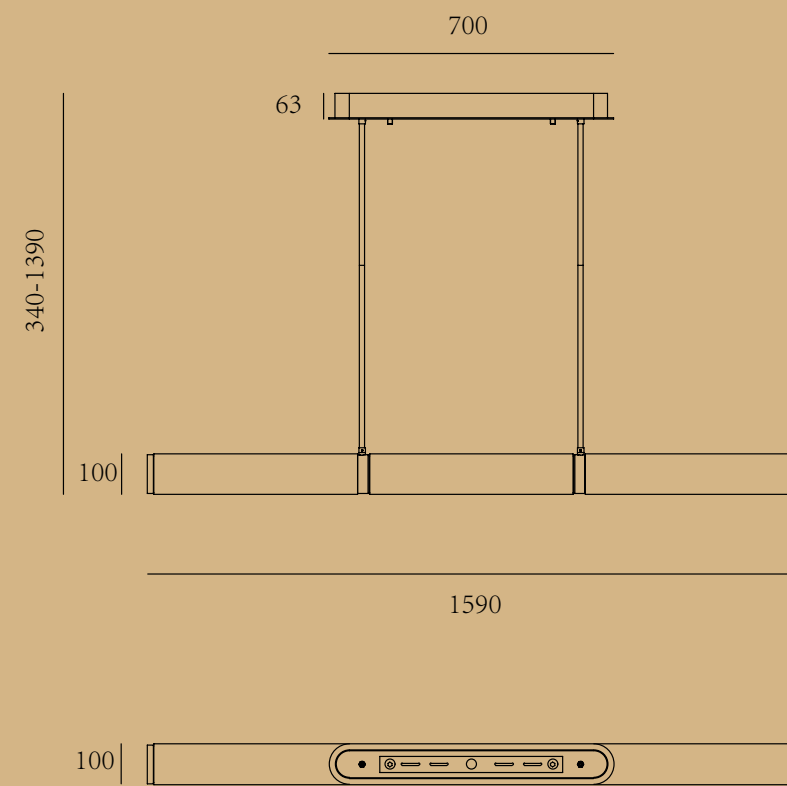

ITEM No.: ML1093-4
FINISH: Brushed nickel + transparent glass
MATERIALI: Aluminum + glass
POWER SQRUGE: AC 220-240V
WATTAGE: LED 45W 3000K

ITEM No.: MD1093-3A-500
FINISH: Brushed tweezers /brushed copper + transparent/semi-transparent/matte
MATERIALI: Iron + aluminium + glass
POWER SQRUGE: AC 100-240V
WATTAGE: LED 60W 3000K