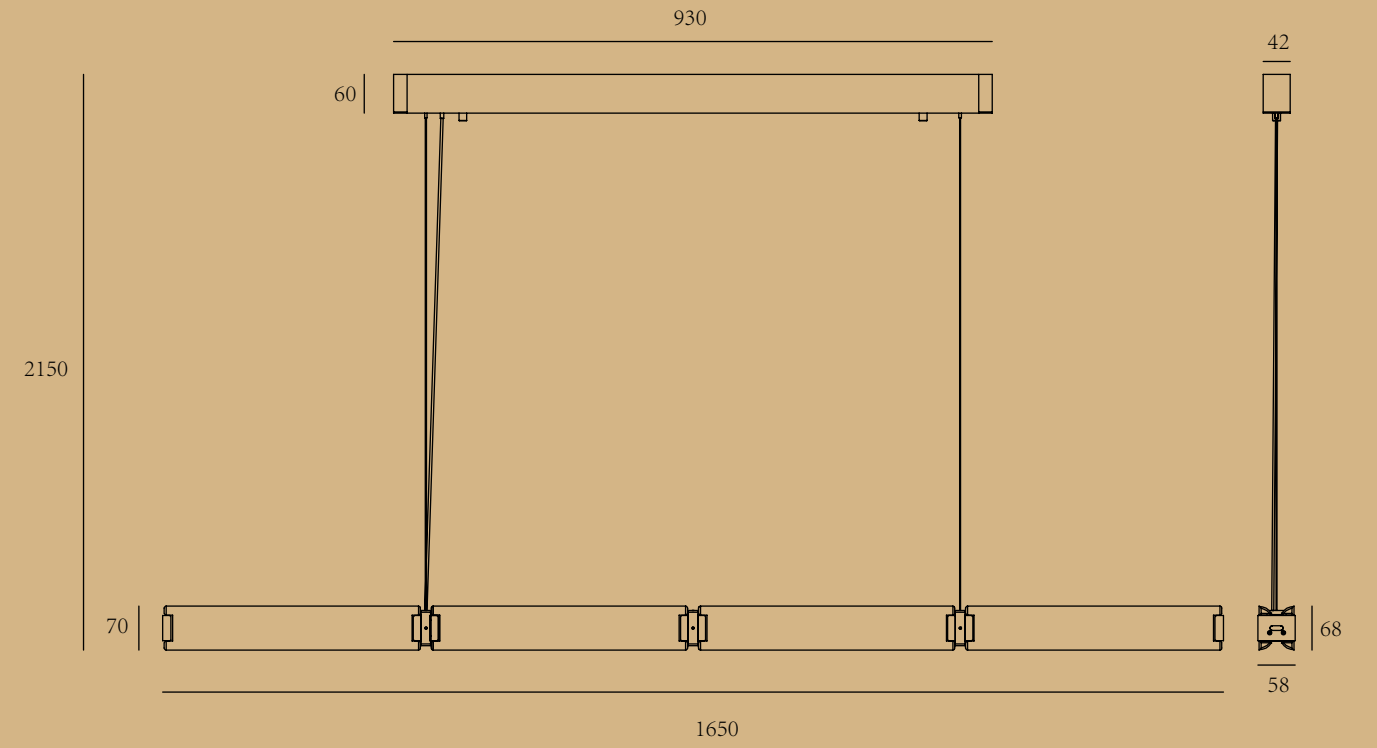

ITEM No.: MD1110-4A
FINISH: Brushed nickel + transparent glass
MATERIAL: Aluminum + glass
POWER SQRGE: AC 220-240V
WATTAGE: LED 24V 48W 3000K