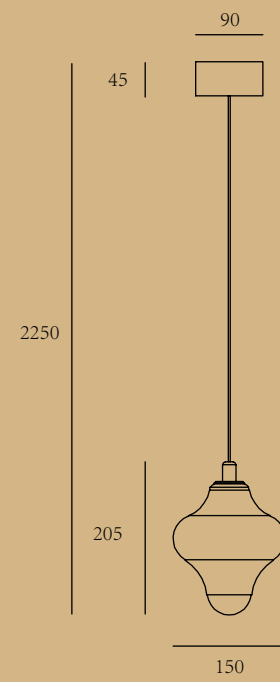

INTEGRATION