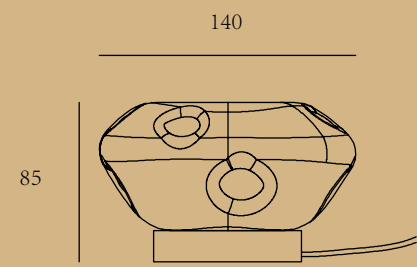

GALAXY

ITEM No.: MT1028-1
FINISH: Matte black + transparent/blue/brown glass
MATERIALI: Aluminum + glass
POWER SQRGE: AC 220-240V
WATTAGE: LED 3W 3000K