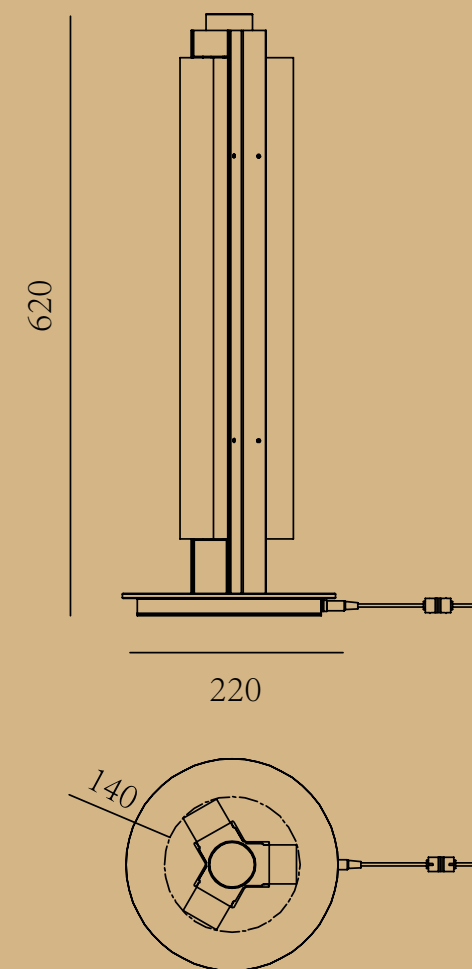

# RUNNINGWATER X 3

ITEM No.: MD1104-1X3-500-rod  
 FINISH: Brushed nickel /Ancient bronze  
 MATERIALI: Copper/iron/aluminium/crystal  
 POWER SQRUGE: AC 220-240V  
 WATTAGE: LED 10W 3000K/2400K

ITEM No.: MD1104-1X3-500-Steel wire  
 FINISH: Brushed nickel /Ancient bronze  
 MATERIALI: Copper/iron/aluminium/crystal  
 POWER SQRUGE: AC 220-240V  
 WATTAGE: LED 10W 3000K/2400K