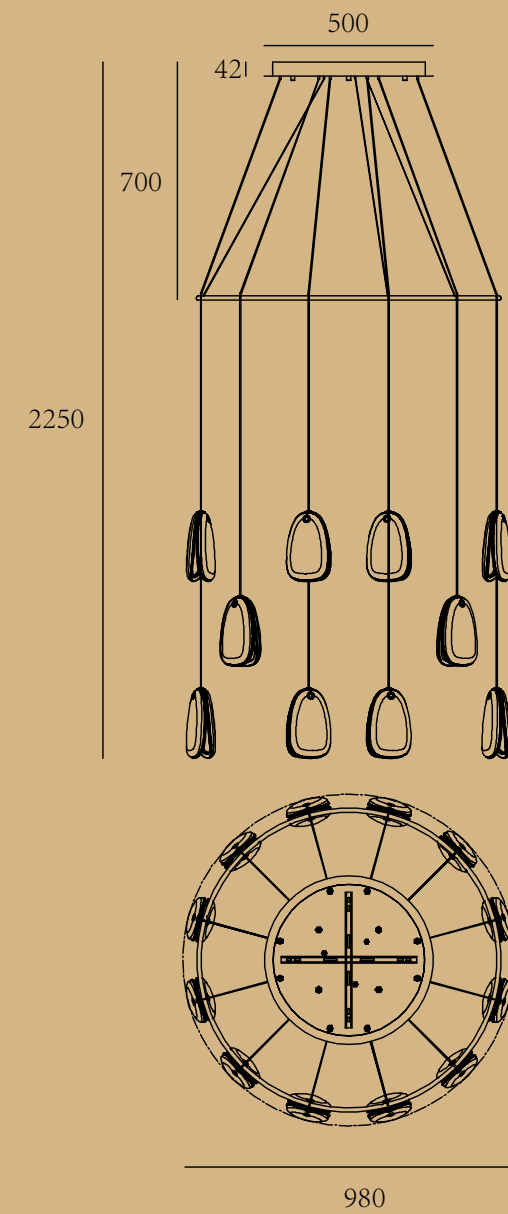

ITEM No.: MD1115-Y-6-130X205  
 FINISH: Bronze + transparent glass  
 MATERIALI: Steel + copper + glass  
 POWER SQRUGE: AC 220-240V  
 WATTAGE: G9 LED 6\*3W 3000K

ITEM No.: MD1115-Y+0-12-130X205  
 FINISH: Bronze + transparent glass  
 MATERIALI: Steel + copper + glass  
 POWER SQRUGE: AC 220-240V  
 WATTAGE: G9 LED 12\*3W 3000K