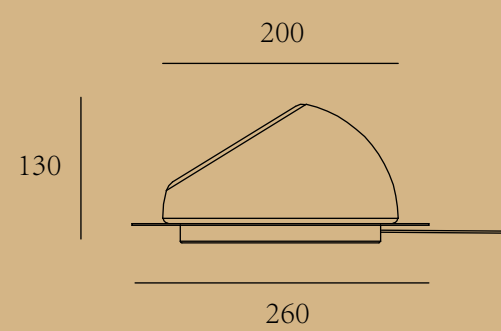

SOLAR ECLIPSE

ITEM No.: MD1055-3Y
FINISH: Hong Kong gold + white gradient glass
MATERIALI: Iron + aluminium + glass
POWER SQRUGE: AC 220-240V
WATTAGE: LED 24V 3*7W 3000K/2400k

ITEM No.: MD1055-6Y
FINISH: Hong Kong gold + white gradient glass
MATERIALI: Iron + aluminium + glass
POWER SQRUGE: AC 220-240V
WATTAGE: LED 24V 6*7W 3000K/2400k

ITEM No.: MD1055-8Y-200
FINISH: Hong Kong gold + white gradient glass
MATERIALI: Iron + aluminium + glass
POWER SQRUGE: AC 220-240V
WATTAGE: LED 24V 8*7W 3000K/2400k

ITEM No.: MD1055-L
FINISH: Hong Kong gold + white gradient glass
MATERIALI: Iron + aluminium + glass
POWER SQRUGE: AC 220-240V
WATTAGE: LED 24V 8W 3000K/2400k

ITEM No.: MD1055-S
FINISH: Hong Kong gold + white gradient glass
MATERIALI: Iron + aluminium + glass
POWER SQRUGE: AC 220-240V
WATTAGE: LED 24V 7W 3000K/2400k