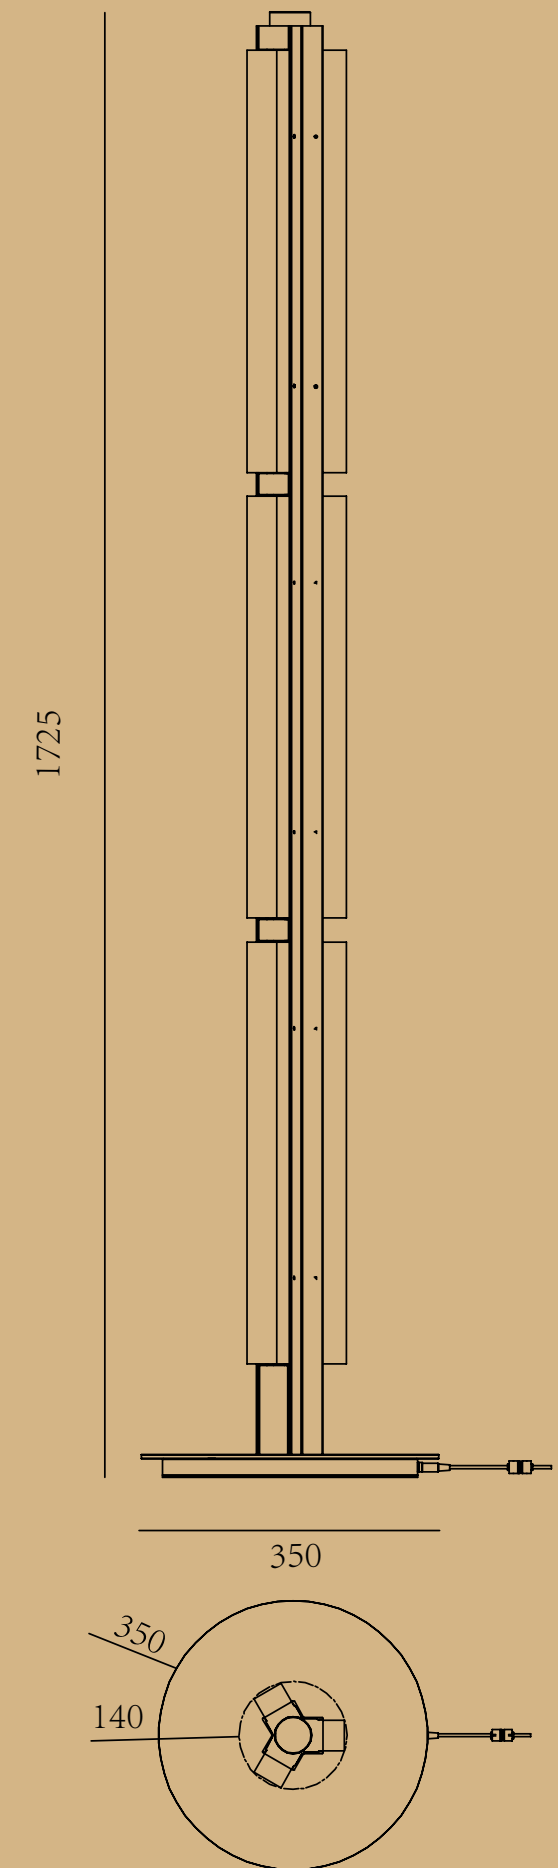

ITEM No.: ML1104-3X3-500
FINISH: Brushed nickel /Ancient bronze
MATERIALI: Copper/iron/aluminium/crystal
POWER SQRUGE: AC 220-240V
WATTAGE: LED 29W 3000K/2400K