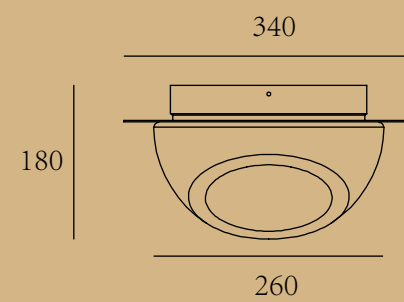

SOLAR ECLIPSE

ITEM No.: MD1055-3Y
FINISH: Hong Kong gold + white gradient glass
MATERIALI: Iron + aluminium + glass
POWER SQRUGE: AC 220-240V
WATTAGE: LED 24V 3*7W 3000K/2400k

ITEM No.: MD1055-6Y
FINISH: Hong Kong gold + white gradient glass
MATERIALI: Iron + aluminium + glass
POWER SQRUGE: AC 220-240V
WATTAGE: LED 24V 6*7W 3000K/2400k

ITEM No.: MD1055-8Y-200
FINISH: Hong Kong gold + white gradient glass
MATERIALI: Iron + aluminium + glass
POWER SQRUGE: AC 220-240V
WATTAGE: LED 24V 8*7W 3000K/2400k

ITEM No.: MD1055-L
FINISH: Hong Kong gold + white gradient glass
MATERIALI: Iron + aluminium + glass
POWER SQRUGE: AC 220-240V
WATTAGE: LED 24V 8W 3000K/2400k

ITEM No.: MD1055-S
FINISH: Hong Kong gold + white gradient glass
MATERIALI: Iron + aluminium + glass
POWER SQRUGE: AC 220-240V
WATTAGE: LED 24V 7W 3000K/2400k