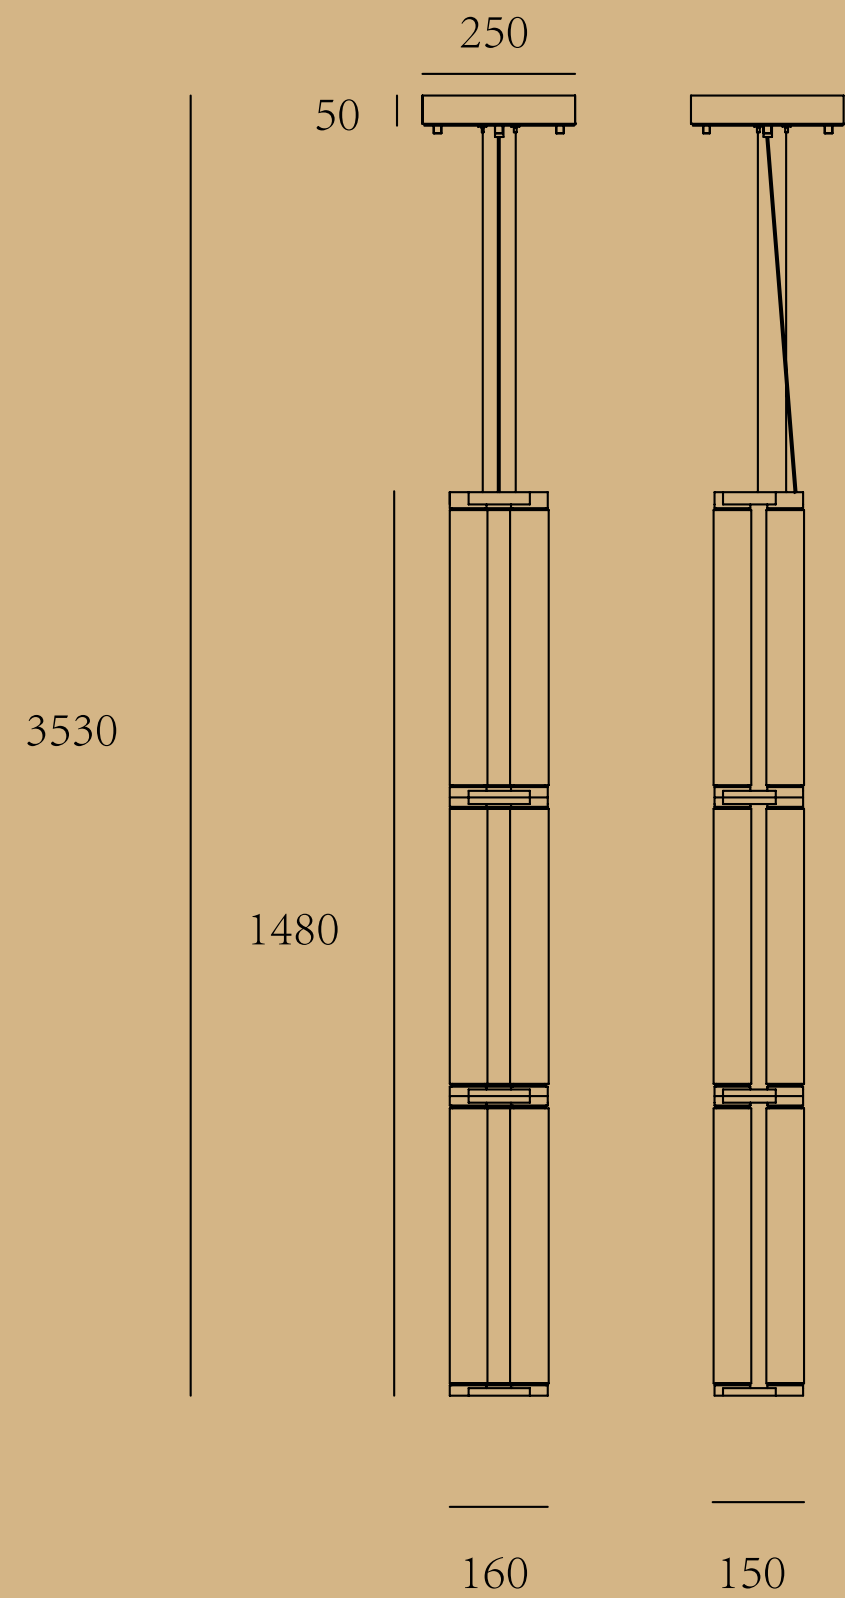

ICE-MINI

ITEM No.: MD1094-3X3-450-360°
FINISH: Brushed copper/brushed tweezers/brushed black tweezers
+ transparent/matte/grey matte
MATERIALI: Steel + aluminum + crystal glass
POWER SQRUGE: AC 100-240V
WATTAGE: LED 135W 3000K/2400K