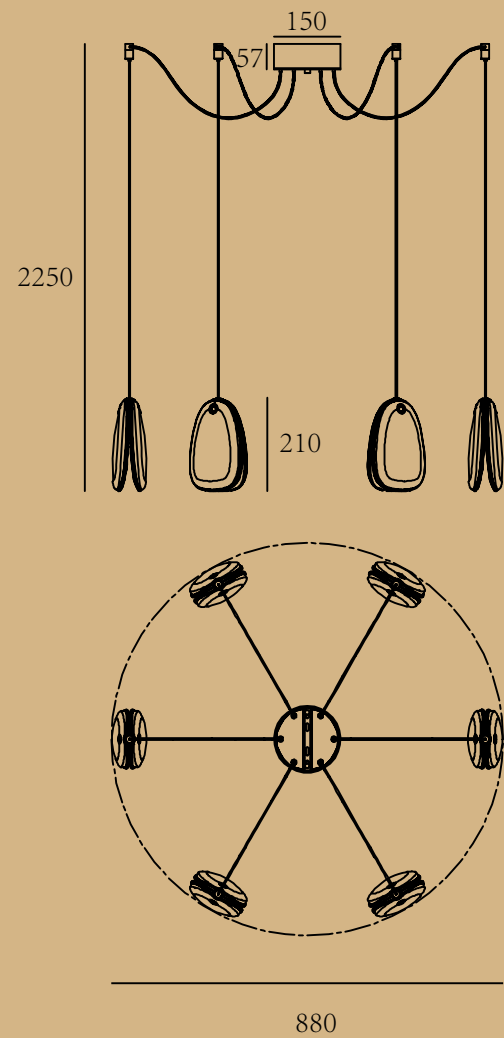

ITEM No.: MD1115-Y-6-130X205
FINISH: Bronze + transparent glass
MATERIALI: Steel + copper + glass
POWER SQRUGE: AC 220-240V
WATTAGE: G9 LED 6*3W 3000K