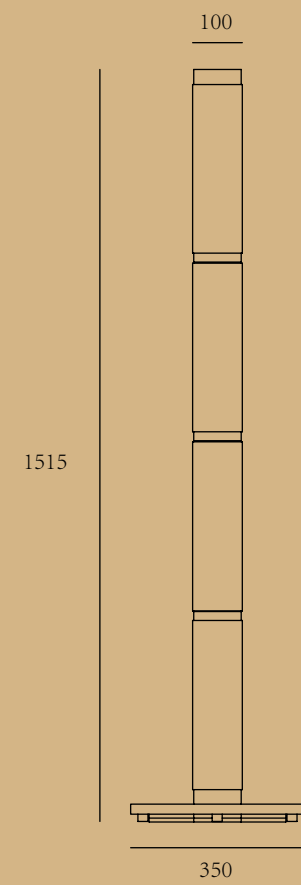

ITEM No.: ML1093-4
FINISH: Brushed nickel + transparent glass
MATERIALI: Aluminum + glass
POWER SQRUGE: AC 220-240V
WATTAGE: LED 45W 3000K