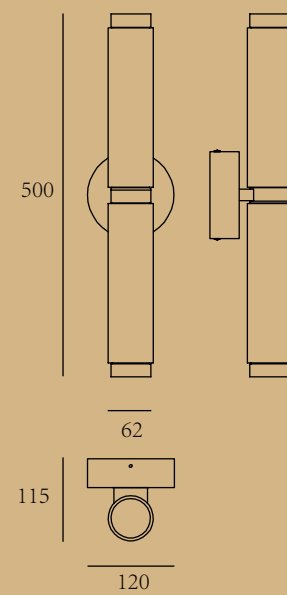

ITEM No.: MB1094-2-220+220
FINISH: Brushed nickel + transparent glass
MATERIALI: Aluminum + glass
POWER SQRUGE: AC 220-240V
WATTAGE: LED 6W 3000K