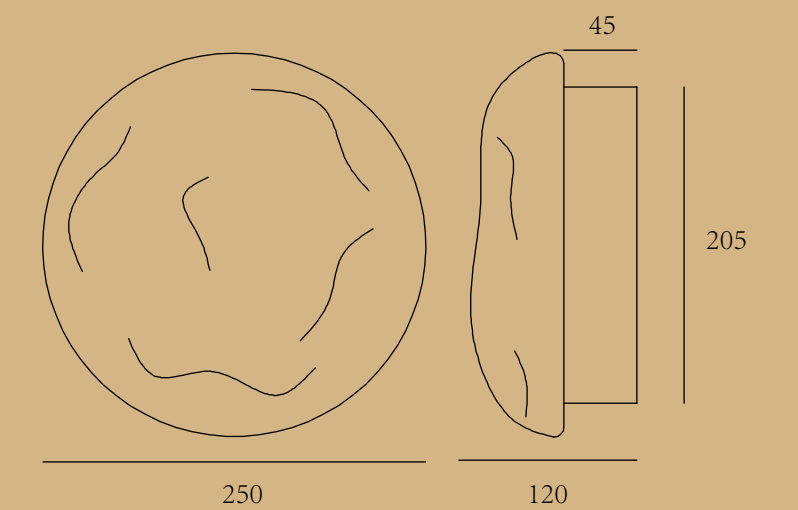

ITEM No.: MB1054-1-250-outdoor
FINISH: Bright nickel + transparent glass
MATERIALI: Steel + aluminium + glass
POWER SQRUGE: AC 110-220V
WATTAGE: LED 24V 5.5W 3000k