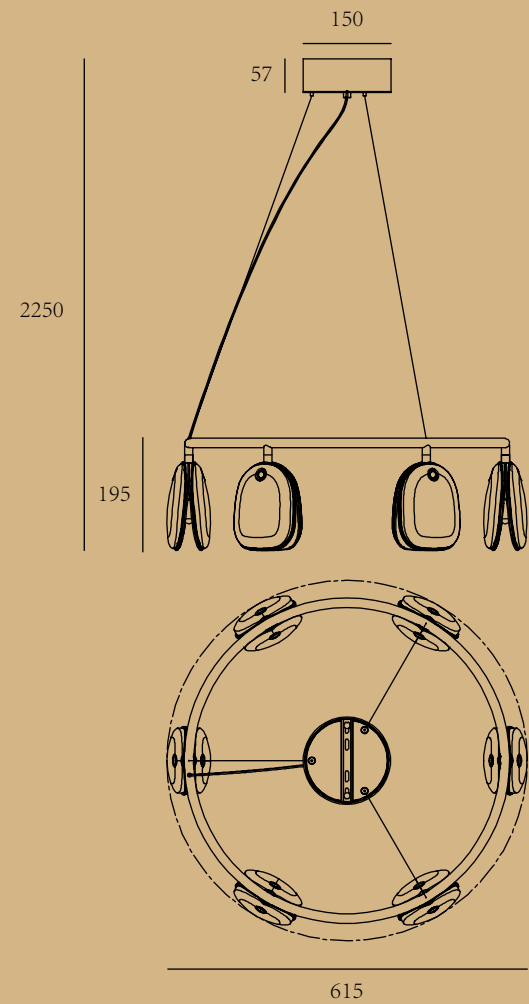

RUNNINGWATER

ITEM No.: MD1115-6Y-115X150
FINISH: Bronze + transparent glass
MATERIALI: Steel + copper + glass
POWER SQRUGE: AC 220-240V
WATTAGE: G9 LED 6*3W 3000K