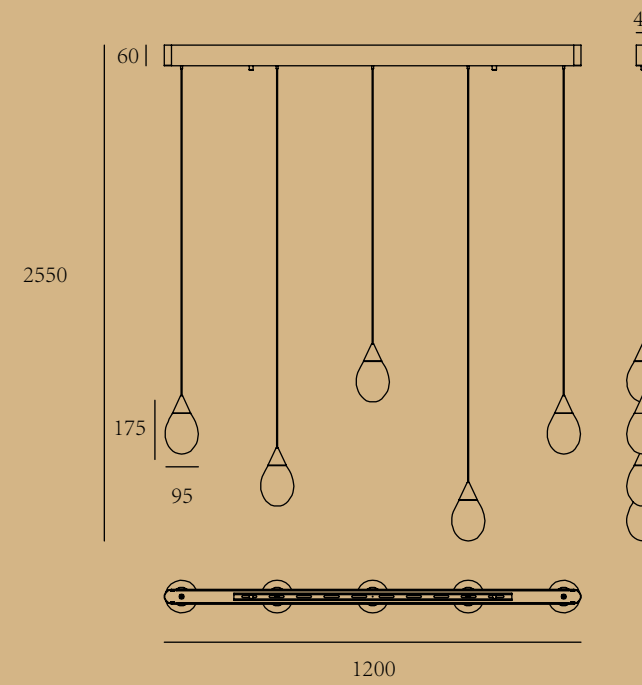

ITEM No.: MD1102-Y-12
FINISH: Chrome color + white glass
MATERIALI: Aluminum + glass
POWER SQRUGE: AC 100-240V
WATTAGE: LED 12*3W 3000K