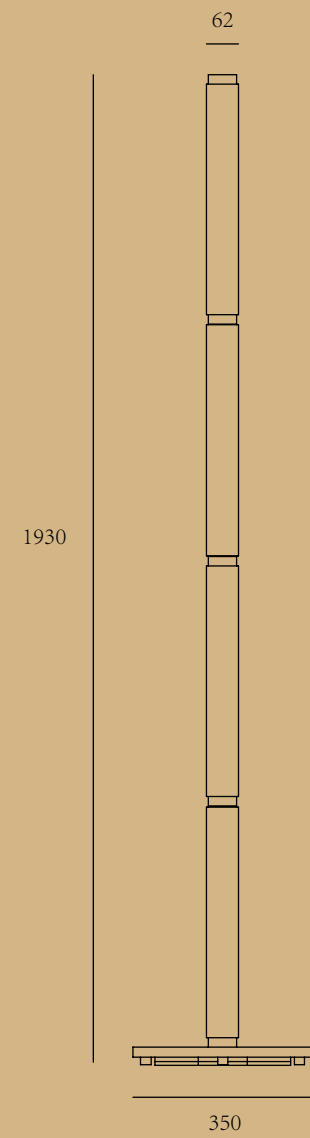

ITEM No.: MD1094-4
FINISH: Brushed nickel + transparent glass
MATERIALI: Aluminum + glass
POWER SQRUGE: AC 220-240V
WATTAGE: LED 60W 3000K