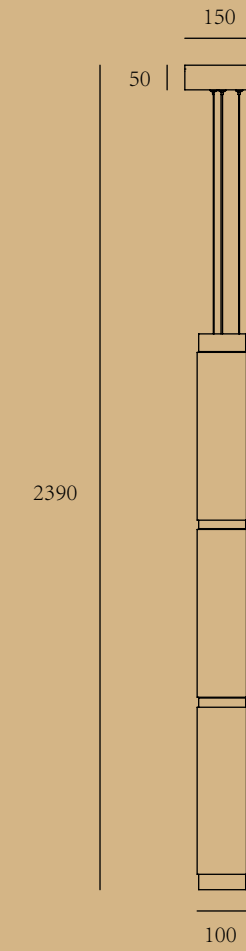

ITEM No.: MD1093-3B
FINISH: Brushed nickel + transparent glass
MATERIALI: Aluminum + glass
POWER SQRUGE: AC 220-240V
WATTAGE: LED 35W 3000K