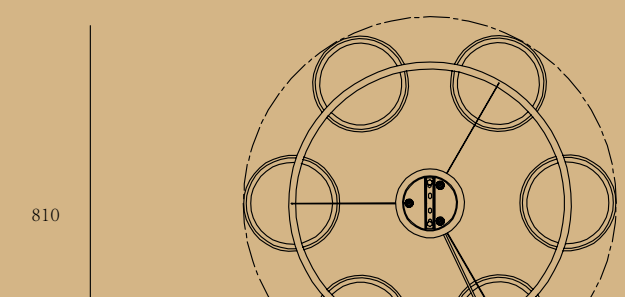

SOLAR ECLIPSE

ITEM No.: MD1055-3Y
FINISH: Hong Kong gold + white gradient glass
MATERIALI: Iron + aluminium + glass
POWER SQRUGE: AC 220-240V
WATTAGE: LED 24V 3*7W 3000K/2400k

ITEM No.: MD1055-6Y
FINISH: Hong Kong gold + white gradient glass
MATERIALI: Iron + aluminium + glass
POWER SQRUGE: AC 220-240V
WATTAGE: LED 24V 6*7W 3000K/2400k

ITEM No.: MD1055-8Y-200
FINISH: Hong Kong gold + white gradient glass
MATERIALI: Iron + aluminium + glass
POWER SQRUGE: AC 220-240V
WATTAGE: LED 24V 8*7W 3000K/2400k

ITEM No.: MD1055-L
FINISH: Hong Kong gold + white gradient glass
MATERIALI: Iron + aluminium + glass
POWER SQRUGE: AC 220-240V
WATTAGE: LED 24V 8W 3000K/2400k

ITEM No.: MD1055-S
FINISH: Hong Kong gold + white gradient glass
MATERIALI: Iron + aluminium + glass
POWER SQRUGE: AC 220-240V
WATTAGE: LED 24V 7W 3000K/2400k