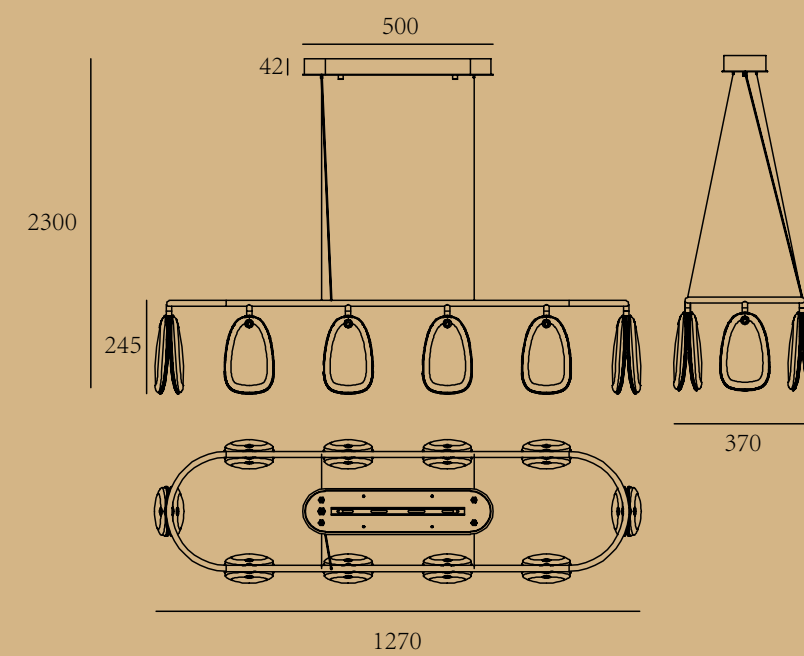

ITEM No.: MD1115-L-10-130X205
FINISH: Bronze + transparent glass
MATERIALI: Steel + copper + glass
POWER SQRUGE: AC 220-240V
WATTAGE: G9 LED 10*3W 3000K