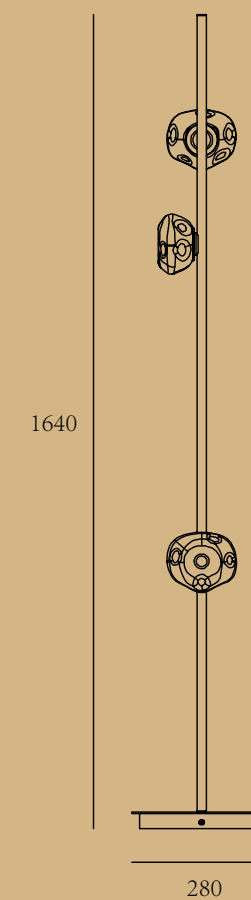

ITEM No.: ML1028-3
FINISH: Matte black + transparent/blue/brown glass
MATERIALI: Aluminum + glass
POWER SQRGE: AC 220-240V
WATTAGE: LED 3*3W 3000K