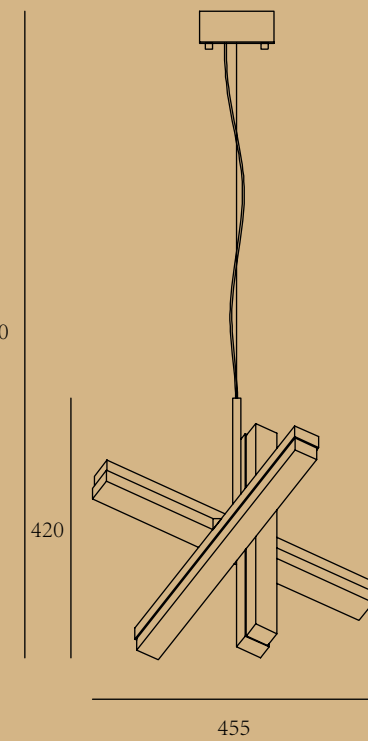

ITEM No.: MD1104-3X
FINISH: Sand gold + white glass
MATERIALI: Steel + aluminium + glass
POWER SQRUGE: AC 220-240V
WATTAGE: LED 9W 3000K/2400K