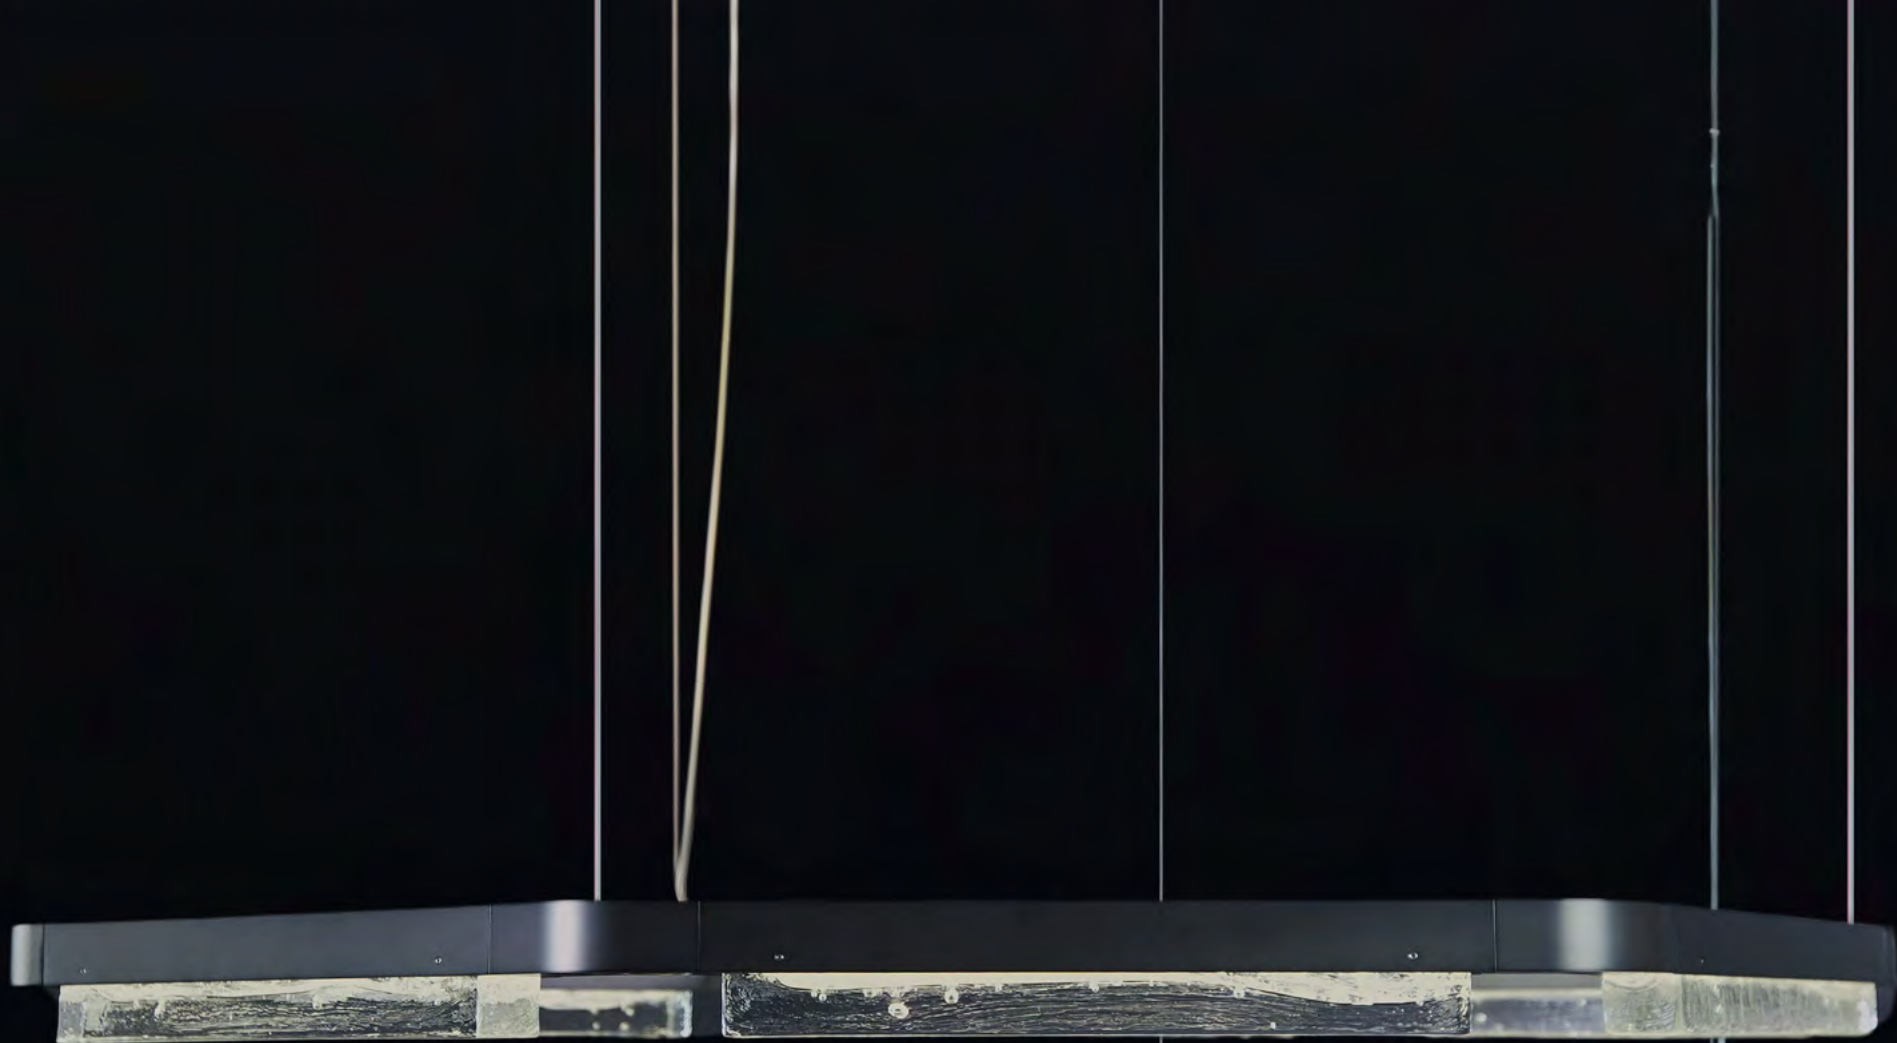

## RUNNING WATER

Modern architecture, with its ever-changing light and shadow and geometric surface lines, and the silent flow of poetic moments. Such as water, with the simplest linear way, combined with the manual crystal process, and the construction through the light foil, presenting the elegant lines and unique visual three-dimensional light and shadow effect, giving the space a unique light Light art experience.