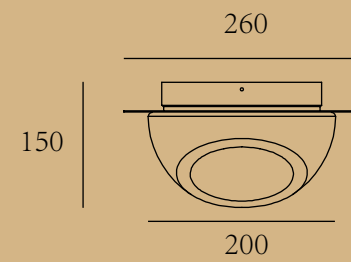

SOLAR ECLIPSE

ITEM No.: MD1055-3Y
FINISH: Hong Kong gold + white gradient glass
MATERIALI: Iron + aluminium + glass
POWER SQRUGE: AC 220-240V
WATTAGE: LED 24V 3*7W 3000K/2400k

ITEM No.: MD1055-6Y
FINISH: Hong Kong gold + white gradient glass
MATERIALI: Iron + aluminium + glass
POWER SQRUGE: AC 220-240V
WATTAGE: LED 24V 6*7W 3000K/2400k

ITEM No.: MD1055-8Y-200
FINISH: Hong Kong gold + white gradient glass
MATERIALI: Iron + aluminium + glass
POWER SQRUGE: AC 220-240V
WATTAGE: LED 24V 8*7W 3000K/2400k

ITEM No.: MD1055-L
FINISH: Hong Kong gold + white gradient glass
MATERIALI: Iron + aluminium + glass
POWER SQRUGE: AC 220-240V
WATTAGE: LED 24V 8W 3000K/2400k

ITEM No.: MD1055-S
FINISH: Hong Kong gold + white gradient glass
MATERIALI: Iron + aluminium + glass
POWER SQRUGE: AC 220-240V
WATTAGE: LED 24V 7W 3000K/2400k