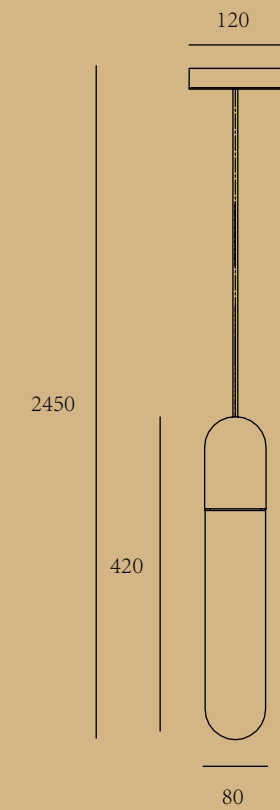

# CANDLE

ITEM No.: MB1116-1  
 FINISH: Matte copper + white glass  
 MATERIALI: Copper + aluminum + glass  
 POWER SQRGE: AC 220-240V  
 WATTAGE: GU10 LED 7W 2700K

ITEM No.: MD1116-1-D80X430-D120X27  
 FINISH: Matte copper + white glass  
 MATERIALI: Copper + aluminum + glass  
 POWER SQRGE: AC 220-240V  
 WATTAGE: GU10 LED 7W 2700K