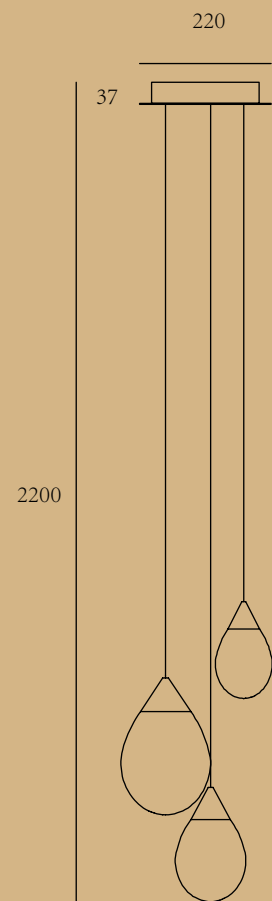

ITEM No.: MD1102-1-D95
FINISH: Chrome color + white glass
MATERIALI: Aluminum + glass
POWER SQRUGE: AC 100-240V
WATTAGE: LED 12V-2W 3000K