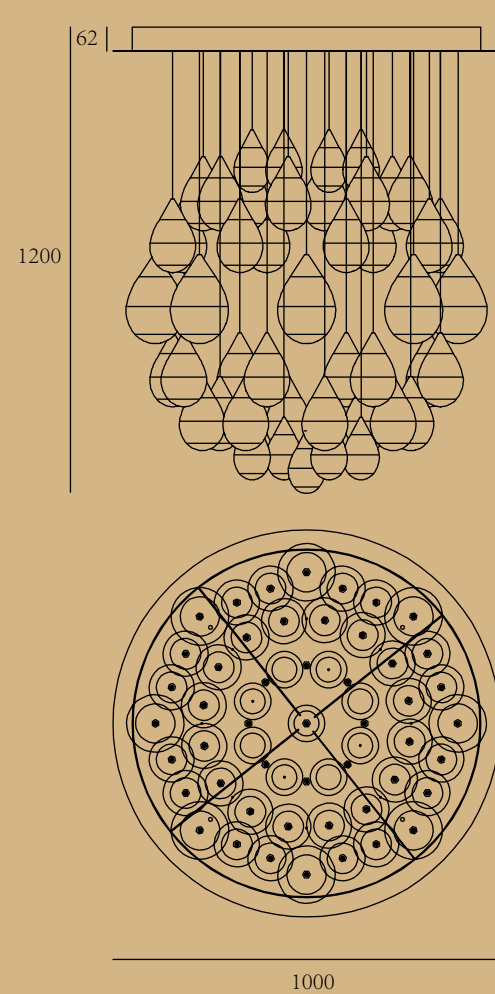

ITEM No.: MD1102-1-D120
FINISH: Chrome color + white glass
MATERIALI: Aluminum + glass
POWER SQRUGE: AC 100-240V
WATTAGE: LED 12V-3W 3000K