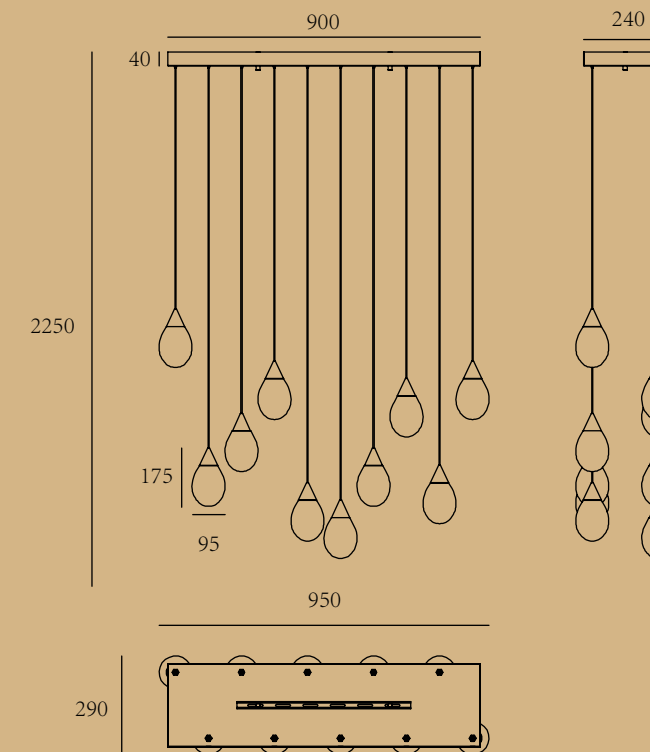

ITEM No.: MD1102-Y+0-12
FINISH: Chrome color + white glass
MATERIALI: Aluminum + glass
POWER SQRUGE: AC 100-240V
WATTAGE: LED 12*3W 3000K