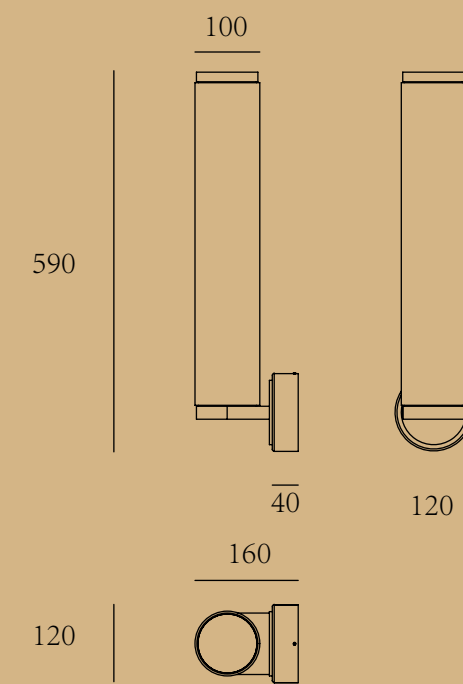

ITEM No.: MD1093-4B
FINISH: Brushed nickel + transparent glass
MATERIALI: Aluminum + glass
POWER SQRUGE: AC 220-240V
WATTAGE: LED 45W 3000K

ITEM No.: MB1093-1-500
FINISH: Brushed tweezers /brushed copper + transparent/semi-transparent/matte
MATERIALI: Iron + aluminium + crystal glass
POWER SQRUGE: AC 100-240V
WATTAGE: LED 14W 3000K