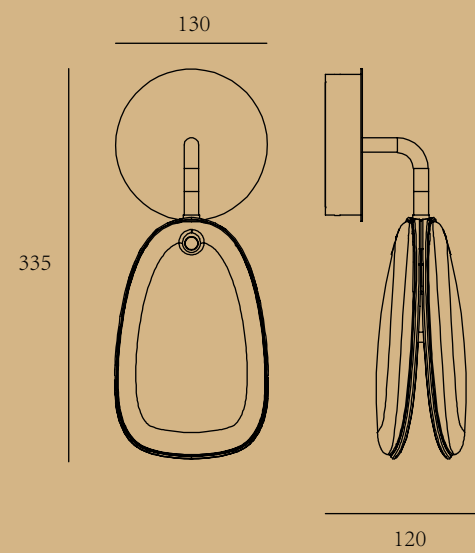

ITEM No.: MB1115-1-130X205
FINISH: Bronze + transparent glass
MATERIALI: Steel + copper + glass
POWER SQRUGE: AC 220-240V
WATTAGE: G9 LED 3W 3000K