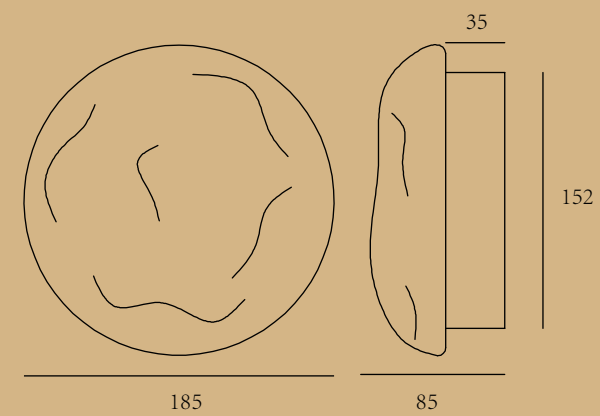

ITEM No.: MB1054-1-185
FINISH: Bright nickel + transparent glass
MATERIALI: Steel + aluminium + glass
POWER SQRUGE: AC 110-220V
WATTAGE: LED 24V 5.5W 3000k