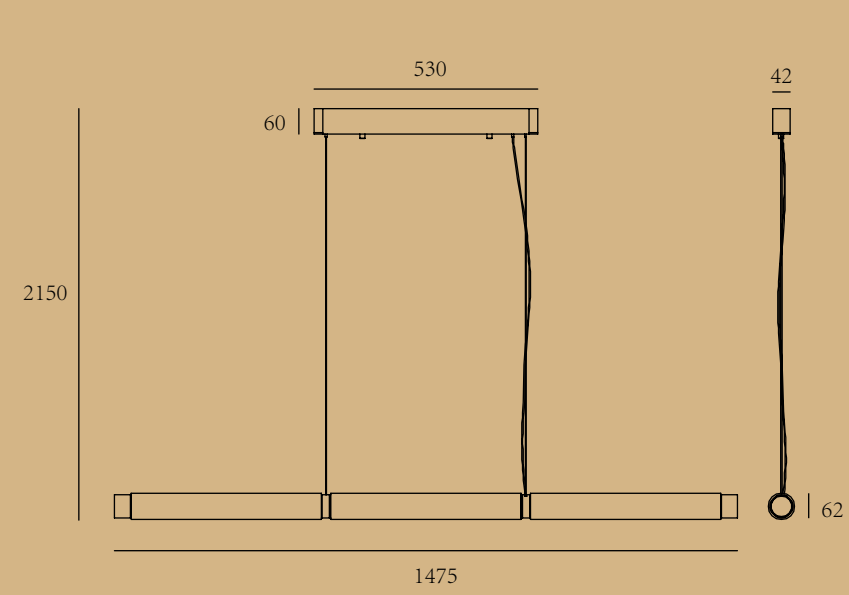

ICE-MINI

ITEM No.: MD1094-3A
FINISH: Brushed nickel + transparent glass
MATERIALI: Aluminum + glass
POWER SQRUGE: AC 100-240V
WATTAGE: LED 12V 67W 2200K-3000K