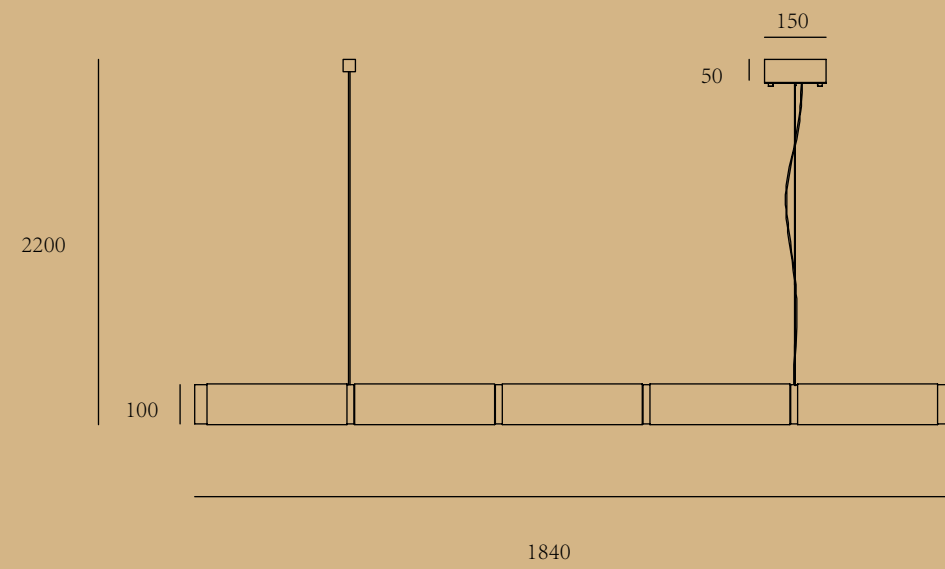

ICE

ITEM No.: MD1093-5A
FINISH: Brushed nickel + transparent glass
MATERIALI: Aluminum + glass
POWER SQRUGE: AC 220-240V
WATTAGE: LED 12V 85W- 2200K-3000K