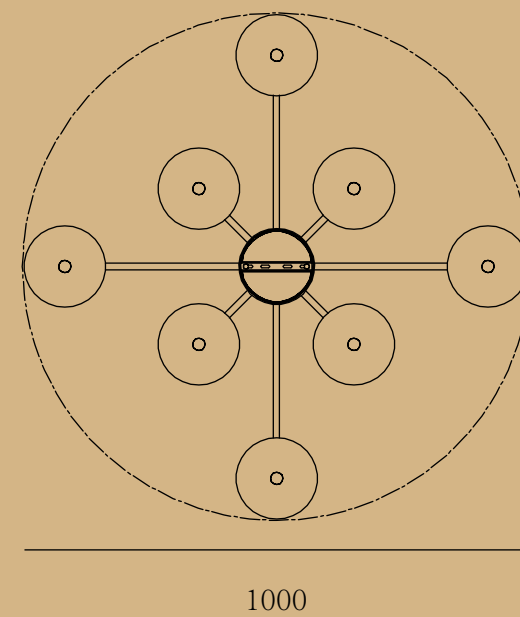

ITEM No.: MD1119-8-1000
FINISH: Brushed nickel + white glass
MATERIALI: Steel + aluminium + glass
POWER SQRUGE: AC 220-240V
WATTAGE: 8*16W 2700K