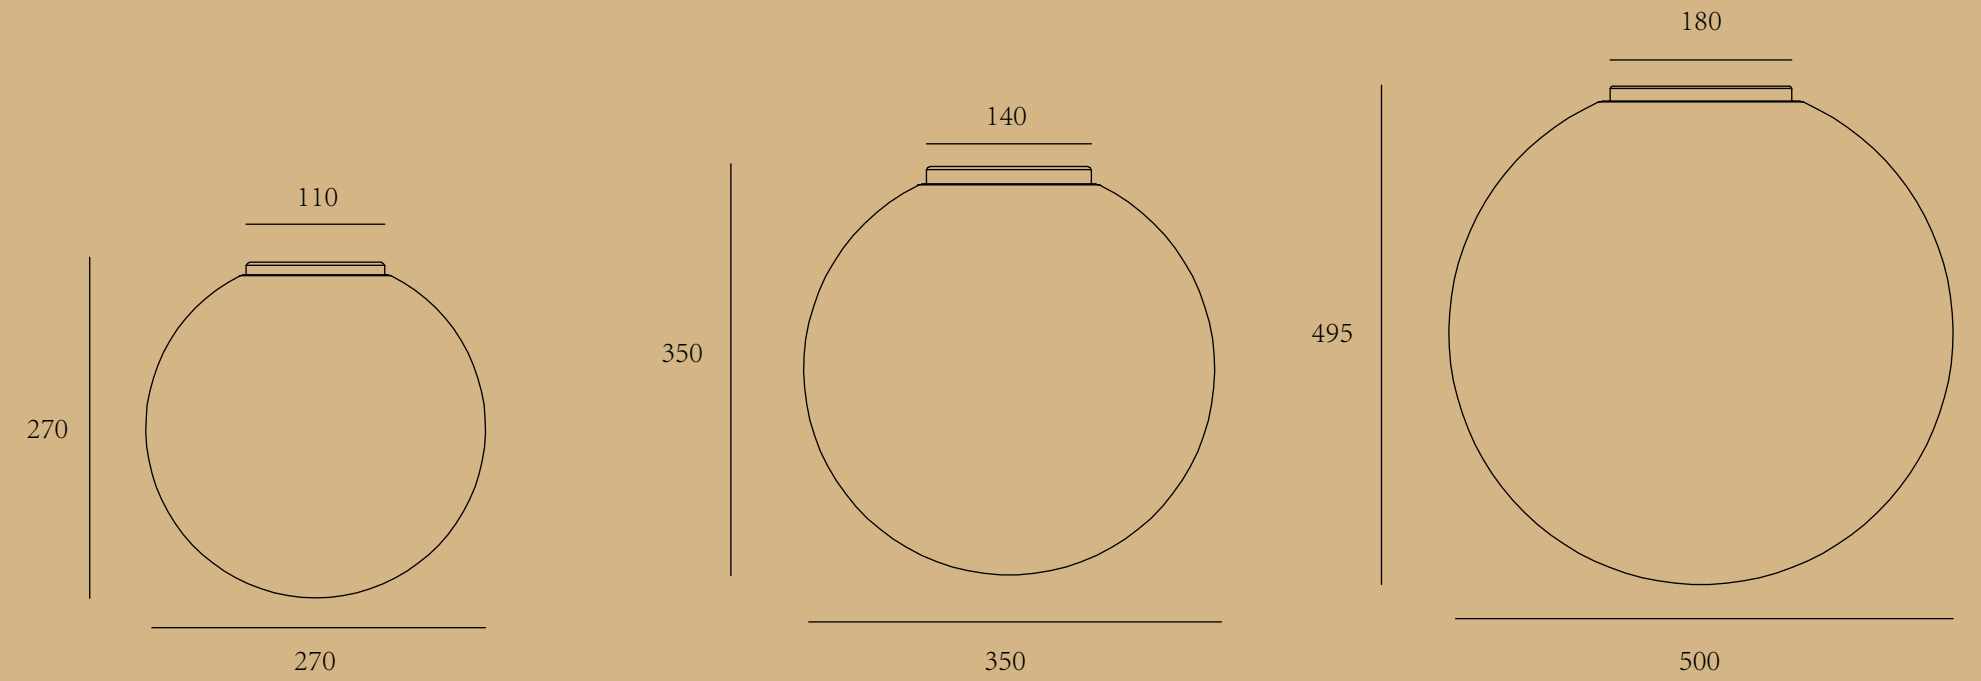

LONG

ITEM No.: MX1123-1-270
FINISH: Luxurious gold + white gradient glass
MATERIALI: Aluminum + iron + crystal glass
POWER SQURGE: AC 100-240V
WATTAGE: LED 3W 2200K-3000k

ITEM No.: MX1123-1-350
FINISH: Luxurious gold + white gradient glass
MATERIALI: Aluminum + iron + crystal glass
POWER SQURGE: AC 100-240V
WATTAGE: LED 5W 2200K-3000k

ITEM No.: MX1123-1-500
FINISH: Luxurious gold + white gradient glass
MATERIALI: Aluminum + iron + crystal glass
POWER SQURGE: AC 100-240V
WATTAGE: LED 5W 2200K-3000k