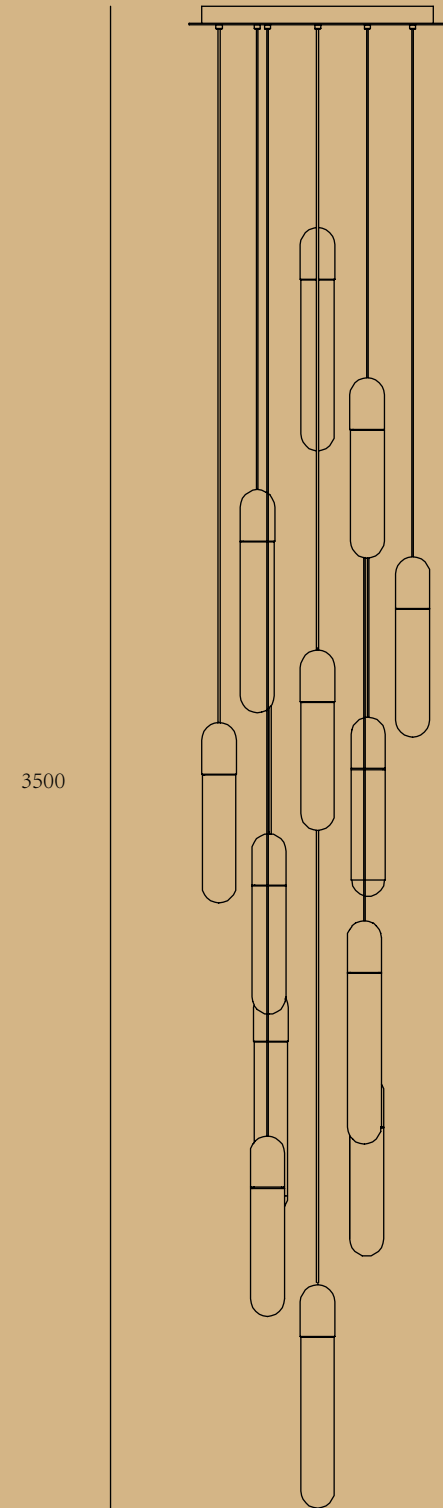

# CANDLE

ITEM No.: MB1116-1  
 FINISH: Matte copper + white glass  
 MATERIALI: Copper + aluminum + glass  
 POWER SQRGE: AC 220-240V  
 WATTAGE: GU10 LED 7W 2700K

ITEM No.: MD1116-1-D80X430-D120X27  
 FINISH: Matte copper + white glass  
 MATERIALI: Copper + aluminum + glass  
 POWER SQRGE: AC 220-240V  
 WATTAGE: GU10 LED 7W 2700K