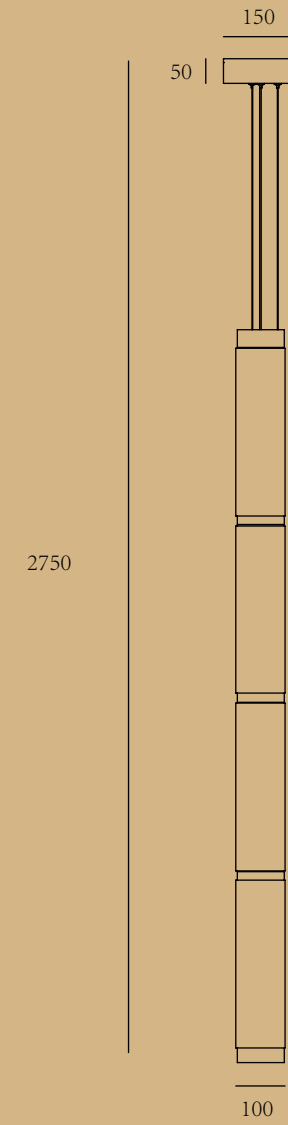

ICE

ITEM No.: MB1093-2-L150XW100XH765
FINISH: Brushed nickel + transparent glass
MATERIALI: Aluminum + glass
POWER SQRUGE: AC 220-240V
WATTAGE: LED 23W 3000K