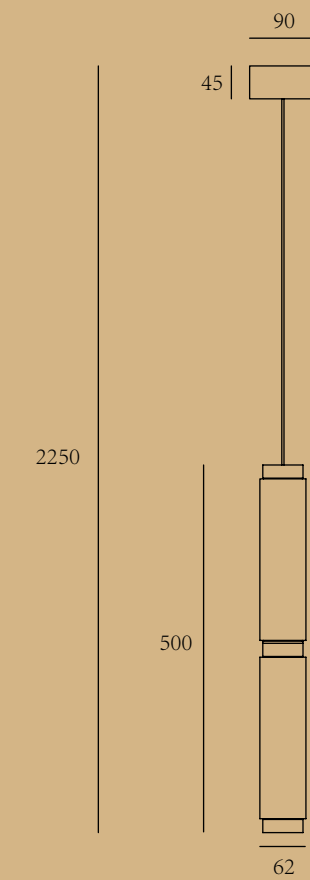

ITEM No.: MD1094-1+1-B-220+220
FINISH: Brushed nickel + transparent glass
MATERIALI: Aluminum + glass
POWER SQRUGE: AC 220-240V
WATTAGE: LED 6W 3000K