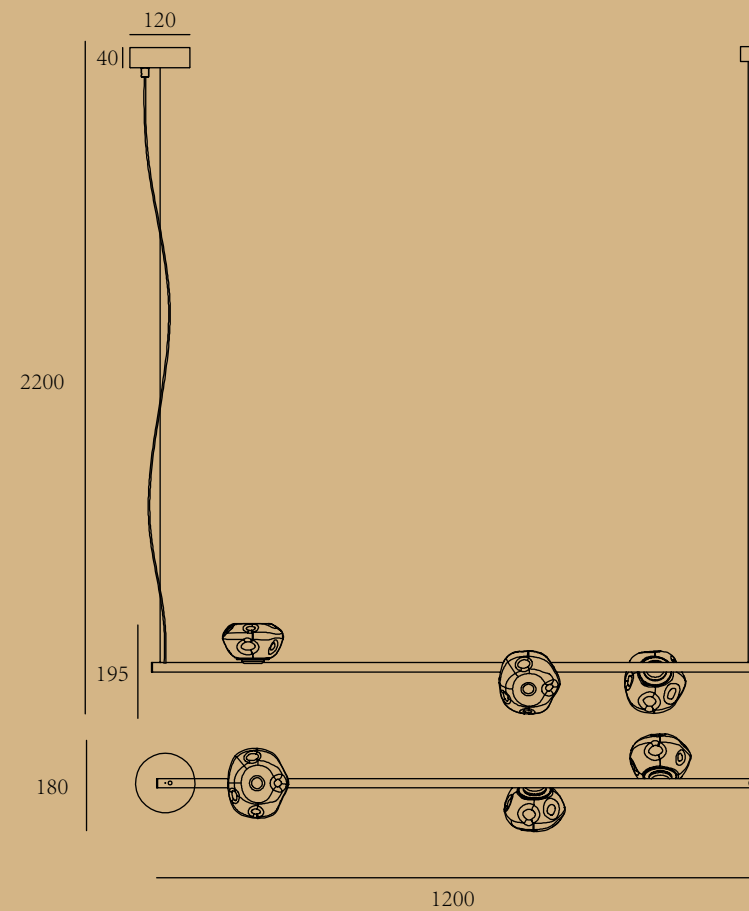

ITEM No.: MD1028-3- Horizontal suspension -1.2 meters
FINISH: Matte black + transparent/blue/brown glass
MATERIALI: Aluminum + glass
POWER SQRGE: AC 220-240V
WATTAGE: LED 3*3W 3000K