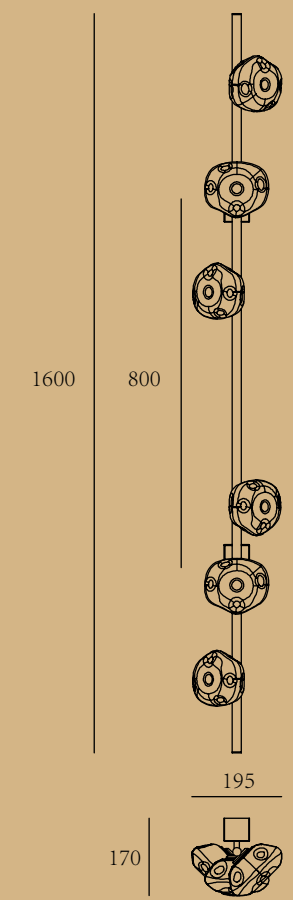

ITEM No.: MB1028-6
FINISH: Matte black + transparent/blue/brown glass
MATERIALI: Aluminum + glass
POWER SQRGE: AC 220-240V
WATTAGE: LED 6*3W 3000K