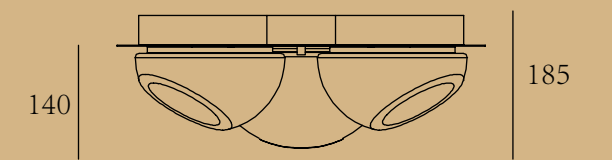

SOLAR ECLIPSE

ITEM No.: MD1055-3Y
FINISH: Hong Kong gold + white gradient glass
MATERIALI: Iron + aluminium + glass
POWER SQRUGE: AC 220-240V
WATTAGE: LED 24V 3*7W 3000K/2400k

ITEM No.: MD1055-6Y
FINISH: Hong Kong gold + white gradient glass
MATERIALI: Iron + aluminium + glass
POWER SQRUGE: AC 220-240V
WATTAGE: LED 24V 6*7W 3000K/2400k

ITEM No.: MD1055-8Y-200
FINISH: Hong Kong gold + white gradient glass
MATERIALI: Iron + aluminium + glass
POWER SQRUGE: AC 220-240V
WATTAGE: LED 24V 8*7W 3000K/2400k

ITEM No.: MD1055-L
FINISH: Hong Kong gold + white gradient glass
MATERIALI: Iron + aluminium + glass
POWER SQRUGE: AC 220-240V
WATTAGE: LED 24V 8W 3000K/2400k

ITEM No.: MD1055-S
FINISH: Hong Kong gold + white gradient glass
MATERIALI: Iron + aluminium + glass
POWER SQRUGE: AC 220-240V
WATTAGE: LED 24V 7W 3000K/2400k