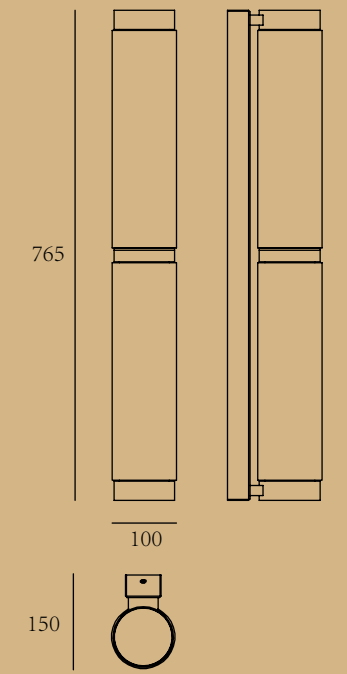

ITEM No.: MB1093-2-L150XW100XH765
FINISH: Brushed nickel + transparent glass
MATERIALI: Aluminum + glass
POWER SQRUGE: AC 220-240V
WATTAGE: LED 23W 3000K