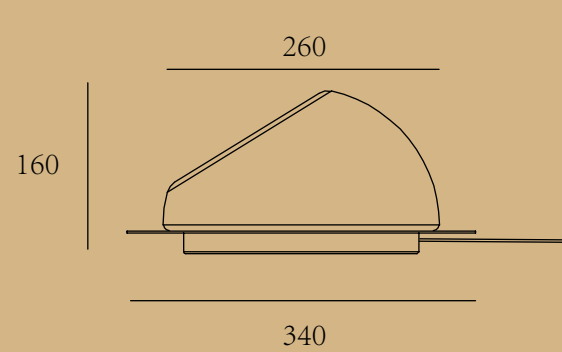

SOLAR ECLIPSE

ITEM No.: MD1055-3Y
FINISH: Hong Kong gold + white gradient glass
MATERIALI: Iron + aluminium + glass
POWER SQRUGE: AC 220-240V
WATTAGE: LED 24V 3*7W 3000K/2400k

ITEM No.: MD1055-6Y
FINISH: Hong Kong gold + white gradient glass
MATERIALI: Iron + aluminium + glass
POWER SQRUGE: AC 220-240V
WATTAGE: LED 24V 6*7W 3000K/2400k

ITEM No.: MD1055-8Y-200
FINISH: Hong Kong gold + white gradient glass
MATERIALI: Iron + aluminium + glass
POWER SQRUGE: AC 220-240V
WATTAGE: LED 24V 8*7W 3000K/2400k

ITEM No.: MD1055-L
FINISH: Hong Kong gold + white gradient glass
MATERIALI: Iron + aluminium + glass
POWER SQRUGE: AC 220-240V
WATTAGE: LED 24V 8W 3000K/2400k

ITEM No.: MD1055-S
FINISH: Hong Kong gold + white gradient glass
MATERIALI: Iron + aluminium + glass
POWER SQRUGE: AC 220-240V
WATTAGE: LED 24V 7W 3000K/2400k