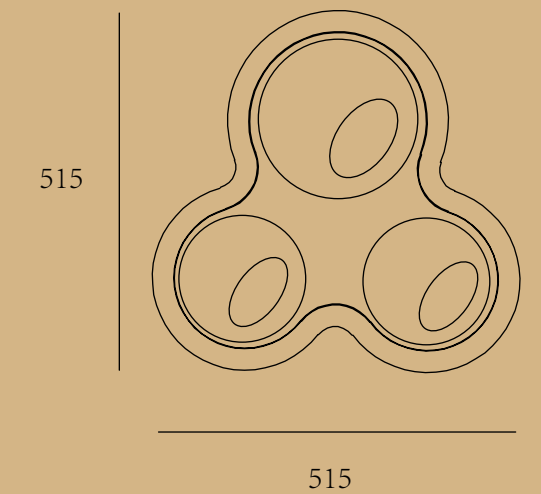

ITEM No.: MX1055-S-140
FINISH: Hong Kong gold + white gradient glass
MATERIALI: Iron + aluminium + glass
POWER SQRUGE: AC 220-240V
WATTAGE: LED 12V 5W 3000K/2400k

ITEM No.: MX1055-3
FINISH: Hong Kong gold + white gradient glass
MATERIALI: Iron + aluminium + glass
POWER SQRUGE: AC 220-240V
WATTAGE: LED 24V 22W 3000K/2400k