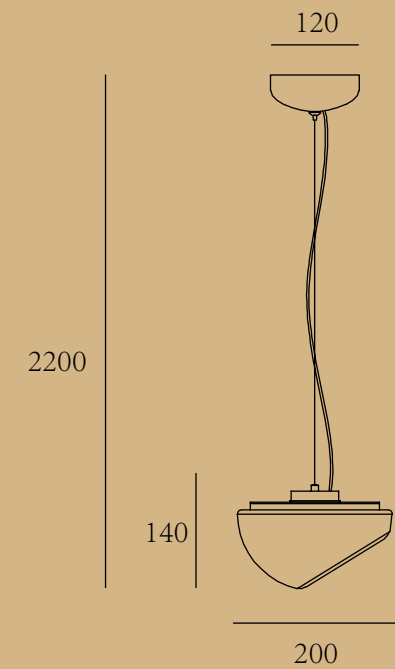

ITEM No.: MD1055-S
FINISH: Hong Kong gold + white gradient glass
MATERIALI: Iron + aluminium + glass
POWER SQRUGE: AC 220-240V
WATTAGE: LED 24V 7W 3000K/2400k