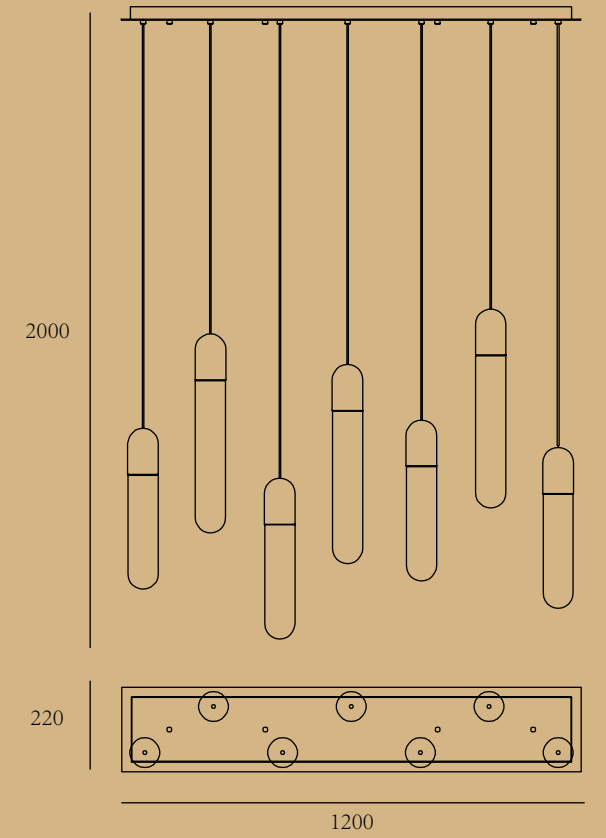

CANDLE

ITEM No.: MD1116-Y-5
FINISH: Matte copper + white glass
MATERIALI: Copper + aluminum + glass
POWER SQRGE: AC 220-240V
WATTAGE: GU10 LED 5*7W 2700K

ITEM No.: MD1116-Y-13
FINISH: Matte copper + white glass
MATERIALI: Copper + aluminum + glass
POWER SQRGE: AC 220-240V
WATTAGE: GU10 LED 13*7W 2700K