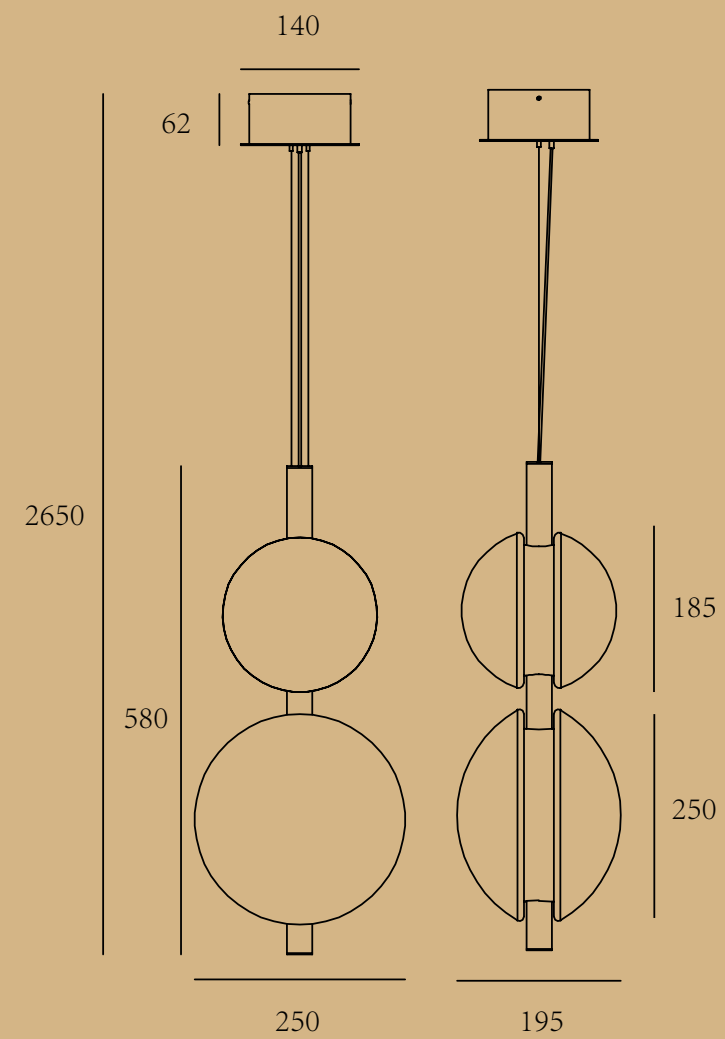

# LU

ITEM No.: M1054-1-185+250  
 FINISH: Bright nickel + transparent glass  
 MATERIALI: Steel + aluminium + glass  
 POWER SQRUGE: 100-240V  
 WATTAGE: LED 24V 13W+2W 3000k

ITEM No.: M1054-L-5-185+250  
 FINISH: Bright nickel + transparent glass  
 MATERIALI: Steel + aluminium + glass  
 POWER SQRUGE: 100-240V  
 WATTAGE: LED 24V 5\*13W+5\*2W 3000K