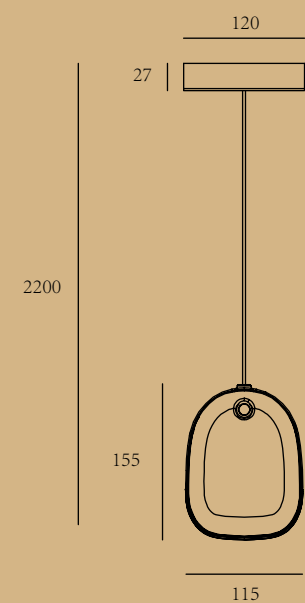

ITEM No.: MD1115-1-115X150
FINISH: Bronze + transparent glass
MATERIALI: Steel + copper + glass
POWER SQRUGE: AC 220-240V
WATTAGE: G9 LED 3W 3000K