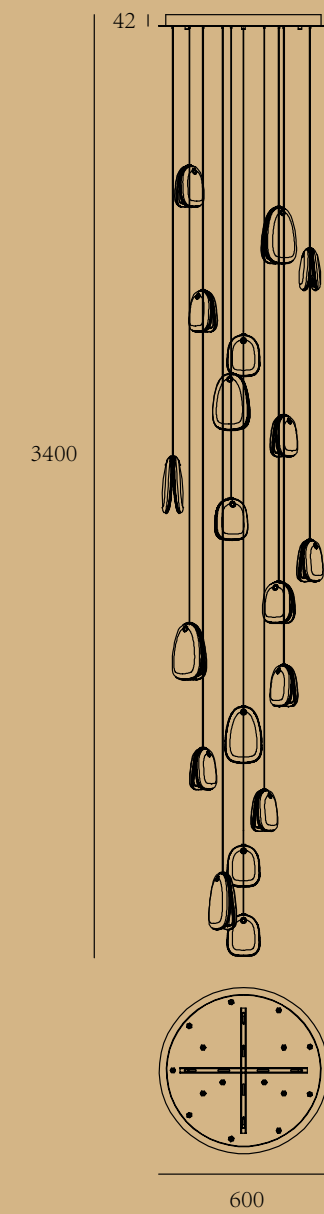

ITEM No.: MD1115-Y-19
FINISH: Bronze + transparent glass
MATERIALI: Steel + copper + glass
POWER SQRUGE: AC 220-240V
WATTAGE: G9 LED 19*3W 3000K