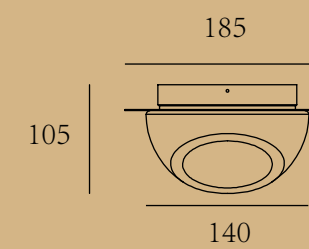

SOLAR ECLIPSE

ITEM No.: MD1055-3Y
FINISH: Hong Kong gold + white gradient glass
MATERIALI: Iron + aluminium + glass
POWER SQRUGE: AC 220-240V
WATTAGE: LED 24V 3*7W 3000K/2400k

ITEM No.: MD1055-6Y
FINISH: Hong Kong gold + white gradient glass
MATERIALI: Iron + aluminium + glass
POWER SQRUGE: AC 220-240V
WATTAGE: LED 24V 6*7W 3000K/2400k

ITEM No.: MD1055-8Y-200
FINISH: Hong Kong gold + white gradient glass
MATERIALI: Iron + aluminium + glass
POWER SQRUGE: AC 220-240V
WATTAGE: LED 24V 8*7W 3000K/2400k

ITEM No.: MD1055-L
FINISH: Hong Kong gold + white gradient glass
MATERIALI: Iron + aluminium + glass
POWER SQRUGE: AC 220-240V
WATTAGE: LED 24V 8W 3000K/2400k

ITEM No.: MD1055-S
FINISH: Hong Kong gold + white gradient glass
MATERIALI: Iron + aluminium + glass
POWER SQRUGE: AC 220-240V
WATTAGE: LED 24V 7W 3000K/2400k