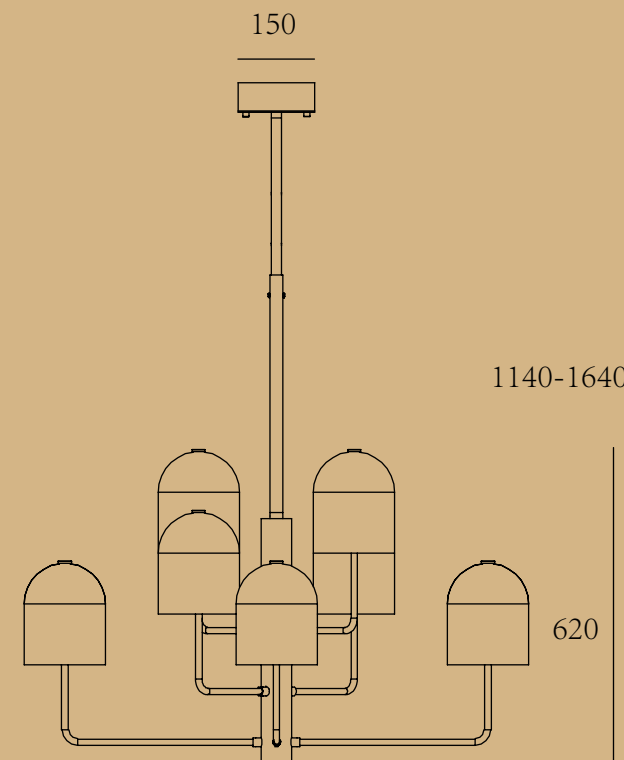

ITEM No.: MD1119-8-1000
FINISH: Brushed nickel + white glass
MATERIALI: Steel + aluminium + glass
POWER SQRUGE: AC 220-240V
WATTAGE: 8*16W 2700K