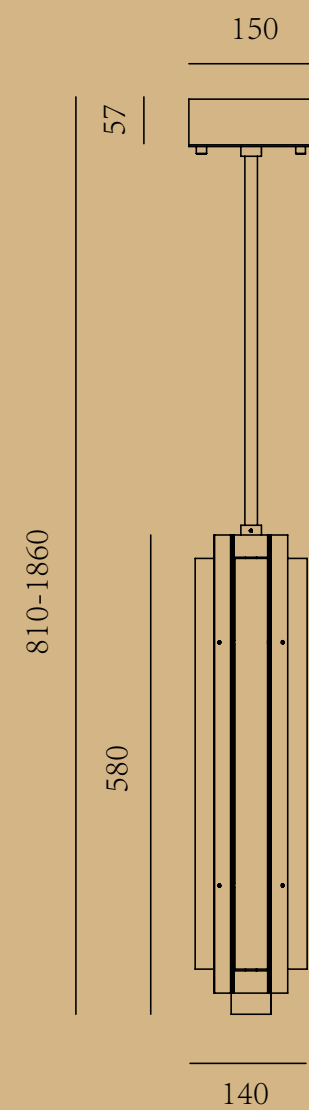

RUNNINGWATER X 3

ITEM No.: MD1104-1X3-500-rod
FINISH: Brushed nickel /Ancient bronze
MATERIALI: Copper/iron/aluminium/crystal
POWER SQRUGE: AC 220-240V
WATTAGE: LED 10W 3000K/2400K