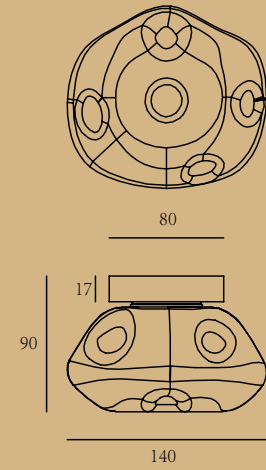

ITEM No.: MB1028-1- Concealed installation
FINISH: Matte black + transparent/blue/brown glass
MATERIALI: Aluminum + glass
POWER SQRGE: AC 220-240V
WATTAGE: LED 3W 3000K