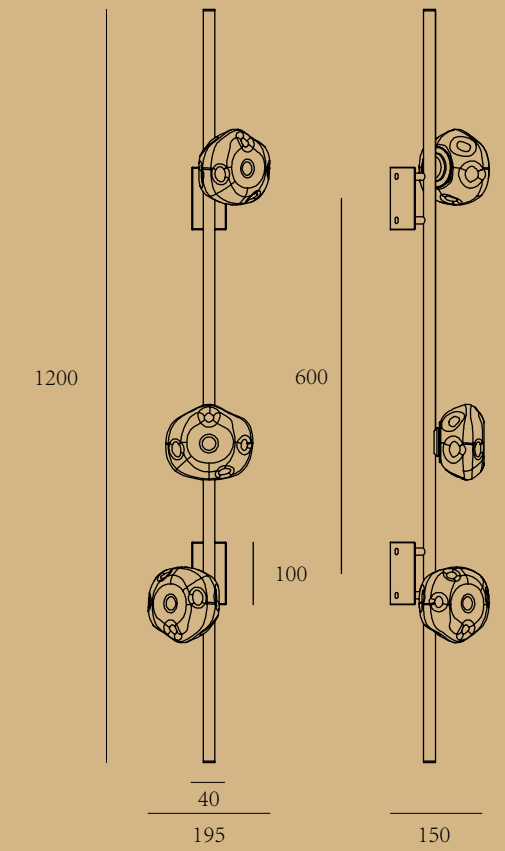

ITEM No.: MB1028-3
FINISH: Matte black + transparent/blue/brown glass
MATERIALI: Aluminum + glass
POWER SQRGE: AC 220-240V
WATTAGE: LED 3*3W 3000K