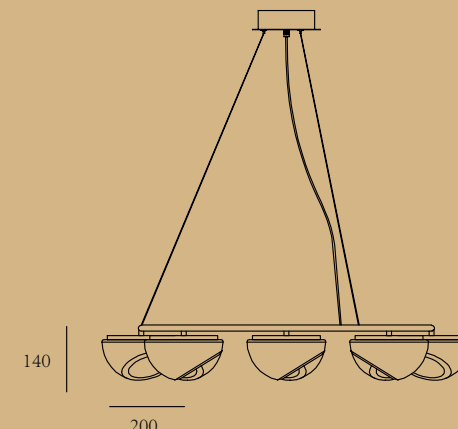

# SOLAR ECLIPSE

ITEM No.: MD1055-3Y  
 FINISH: Hong Kong gold + white gradient glass  
 MATERIALI: Iron + aluminium + glass  
 POWER SQRUGE: AC 220-240V  
 WATTAGE: LED 24V 3\*7W 3000K/2400k

ITEM No.: MD1055-6Y  
 FINISH: Hong Kong gold + white gradient glass  
 MATERIALI: Iron + aluminium + glass  
 POWER SQRUGE: AC 220-240V  
 WATTAGE: LED 24V 6\*7W 3000K/2400k