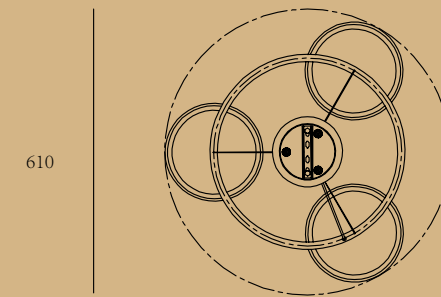

SOLAR ECLIPSE

ITEM No.: MD1055-3Y
FINISH: Hong Kong gold + white gradient glass
MATERIALI: Iron + aluminium + glass
POWER SQRUGE: AC 220-240V
WATTAGE: LED 24V 3*7W 3000K/2400k

ITEM No.: MD1055-6Y
FINISH: Hong Kong gold + white gradient glass
MATERIALI: Iron + aluminium + glass
POWER SQRUGE: AC 220-240V
WATTAGE: LED 24V 6*7W 3000K/2400k

ITEM No.: MD1055-8Y-200
FINISH: Hong Kong gold + white gradient glass
MATERIALI: Iron + aluminium + glass
POWER SQRUGE: AC 220-240V
WATTAGE: LED 24V 8*7W 3000K/2400k

ITEM No.: MD1055-L
FINISH: Hong Kong gold + white gradient glass
MATERIALI: Iron + aluminium + glass
POWER SQRUGE: AC 220-240V
WATTAGE: LED 24V 8W 3000K/2400k

ITEM No.: MD1055-S
FINISH: Hong Kong gold + white gradient glass
MATERIALI: Iron + aluminium + glass
POWER SQRUGE: AC 220-240V
WATTAGE: LED 24V 7W 3000K/2400k