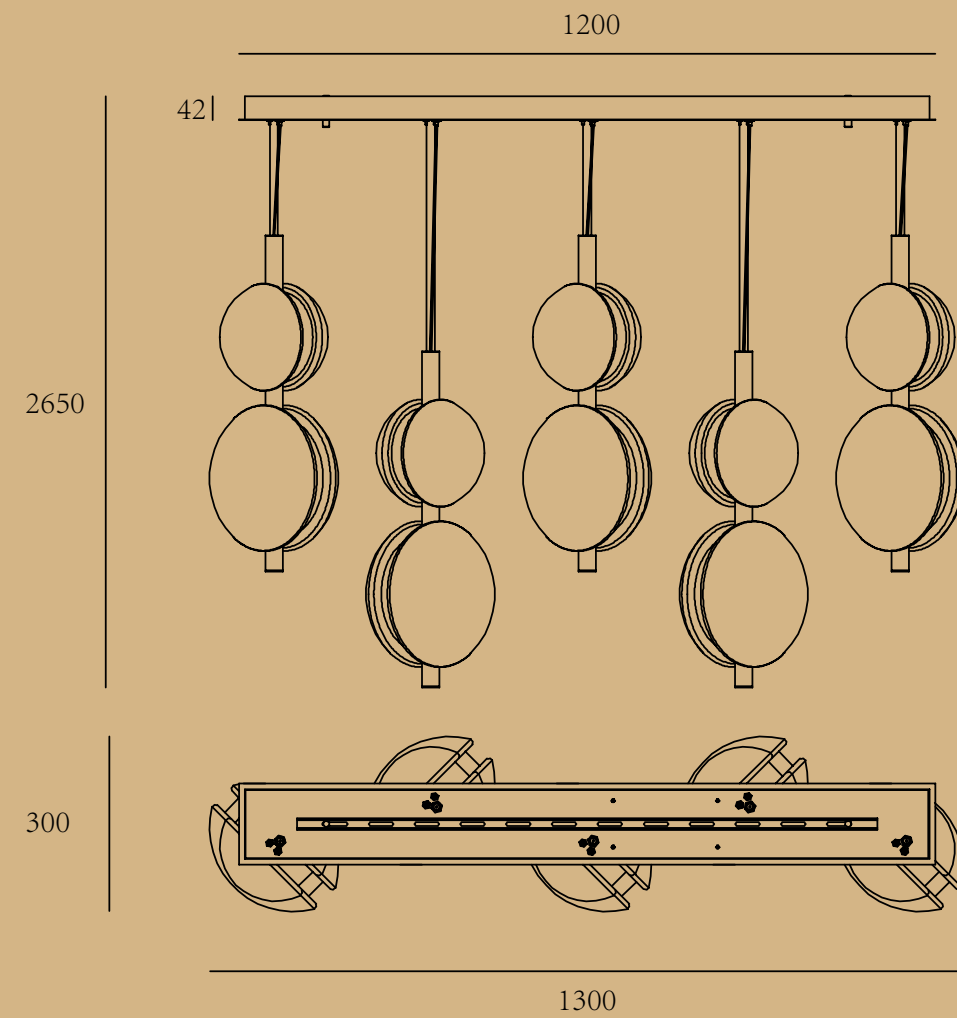

# LU

ITEM No.: M1054-1-185+250  
 FINISH: Bright nickel + transparent glass  
 MATERIALI: Steel + aluminium + glass  
 POWER SQRUGE: 100-240V  
 WATTAGE: LED 24V 13W+2W 3000k

ITEM No.: M1054-L-5-185+250  
 FINISH: Bright nickel + transparent glass  
 MATERIALI: Steel + aluminium + glass  
 POWER SQRUGE: 100-240V  
 WATTAGE: LED 24V 5\*13W+5\*2W 3000K