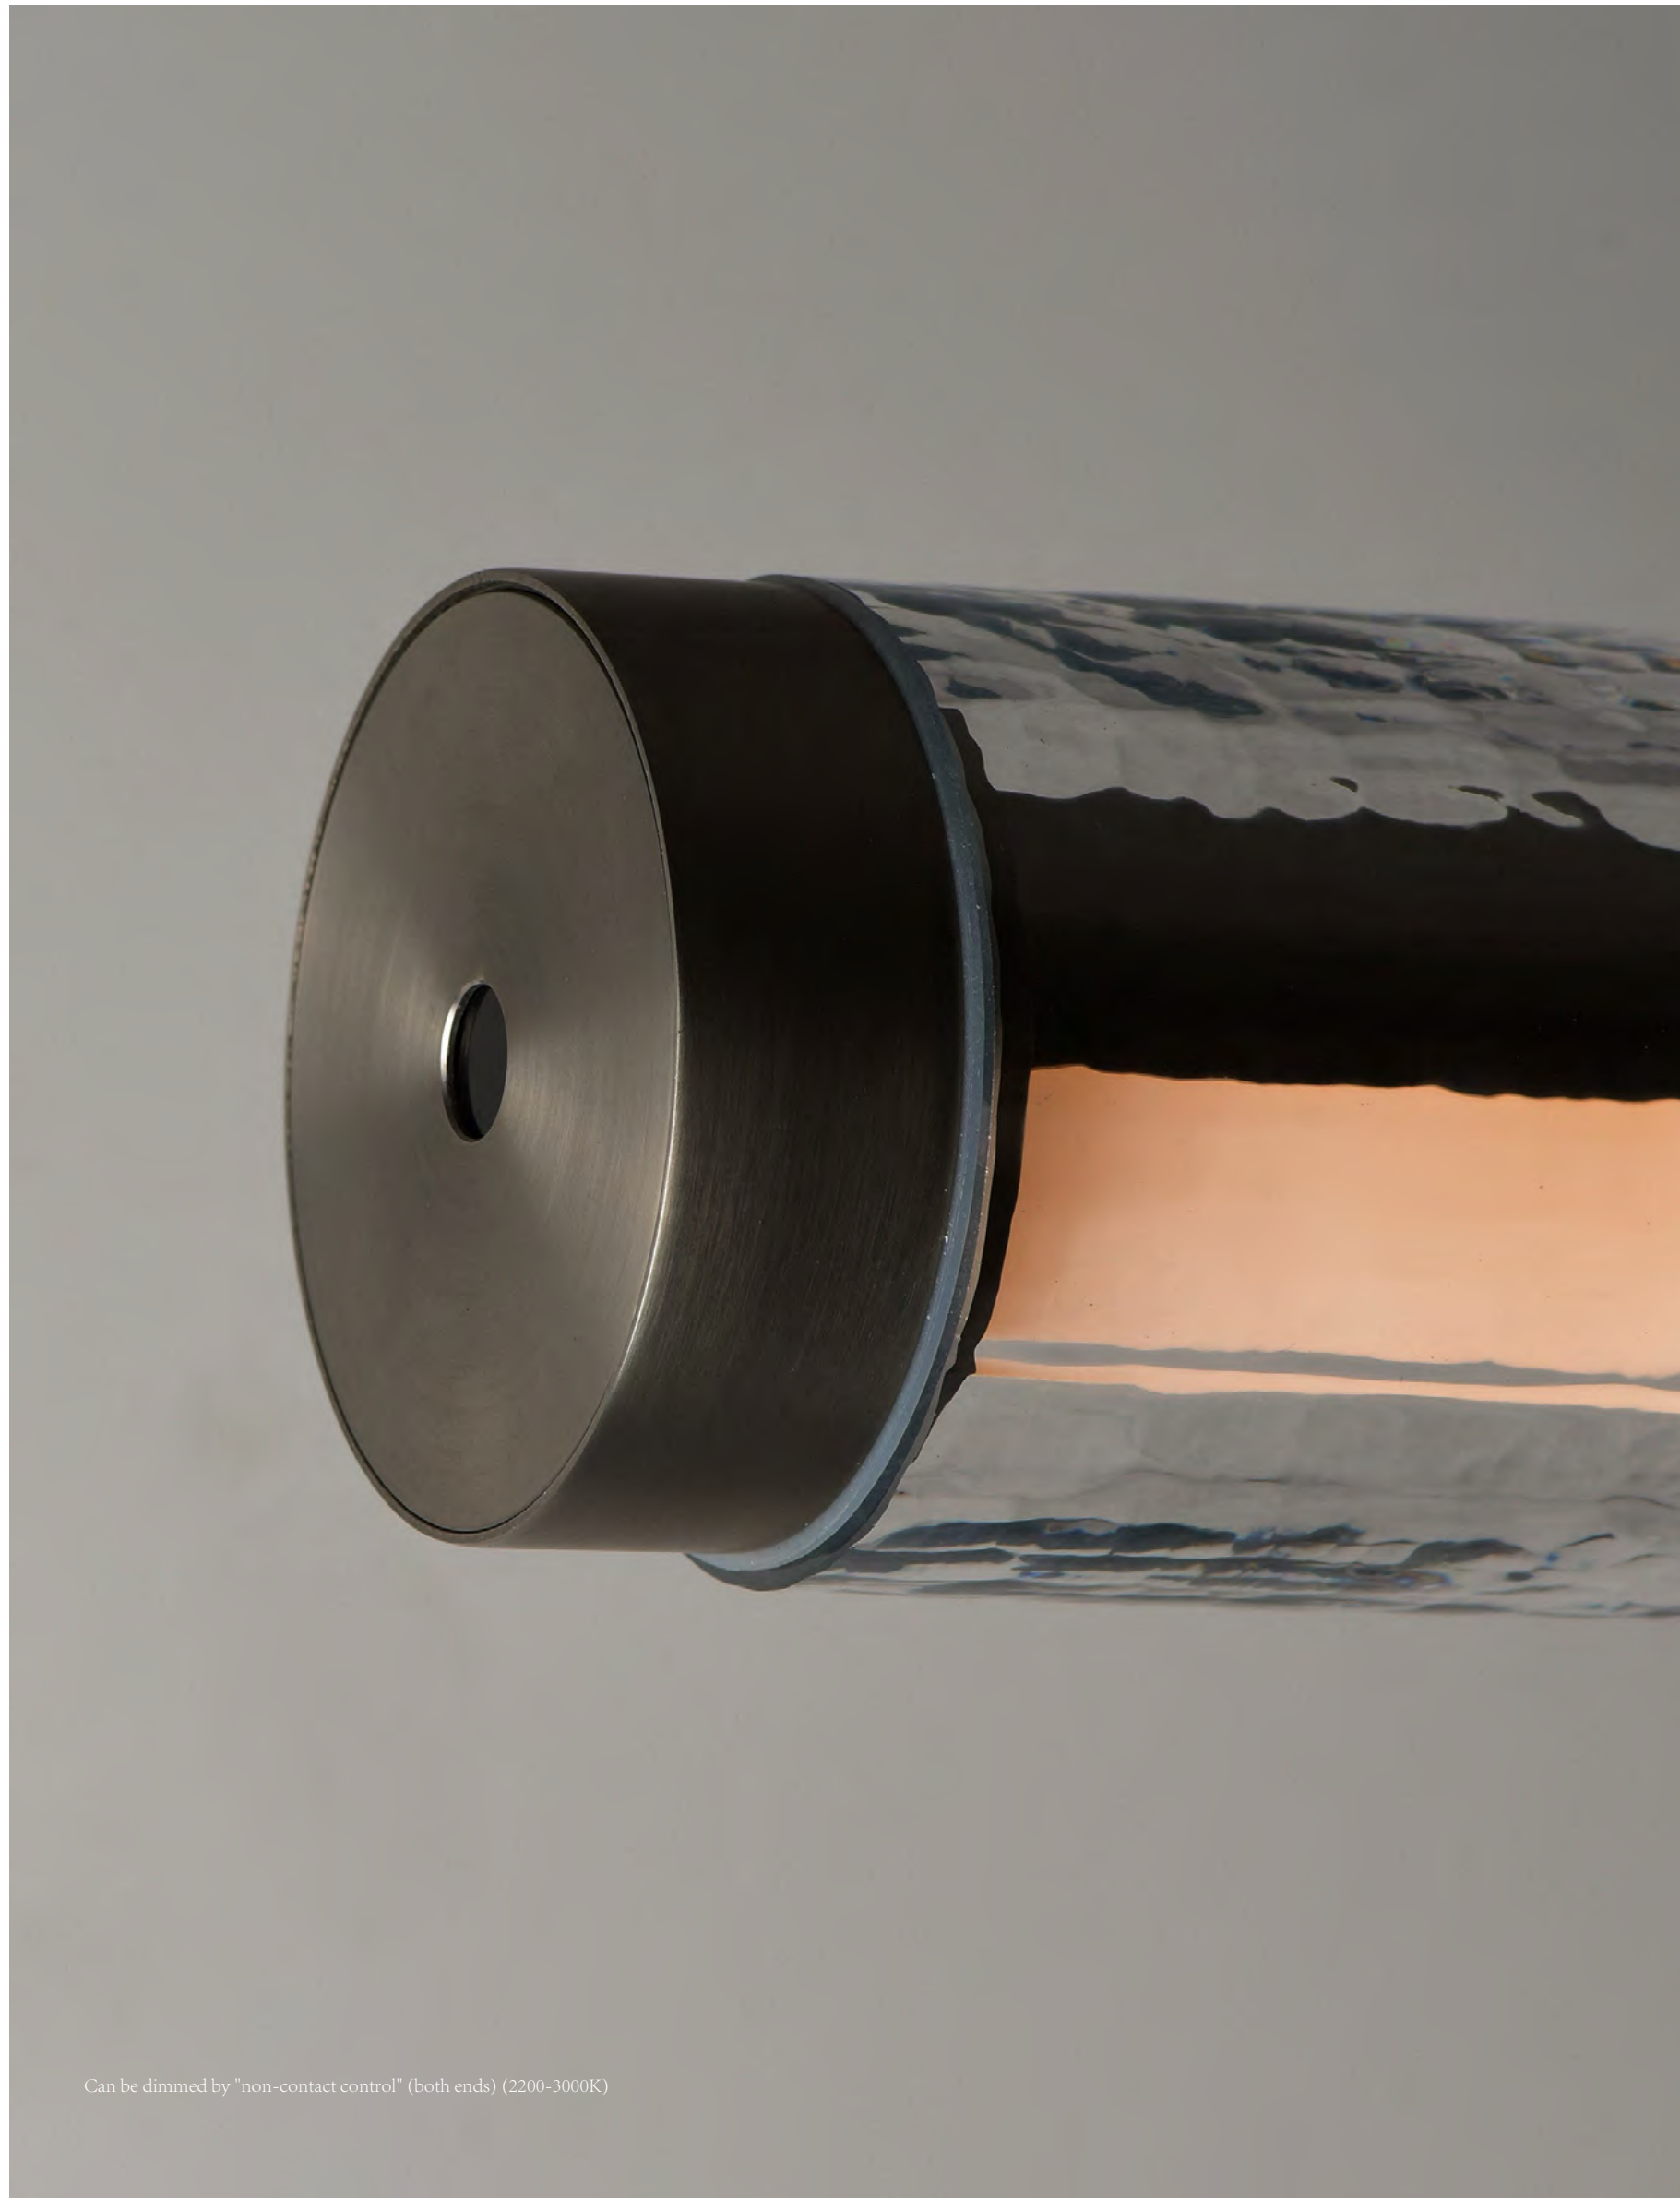

ITEM No.: MD1102-L-10  
 FINISH: Chrome color + white glass  
 MATERIALI: Aluminum + glass  
 POWER SQRUGE: AC 100-240V  
 WATTAGE: LED 10\*3W 3000K

ICE

Can be dimmed by "non-contact control" (both ends) (2200-3000K)