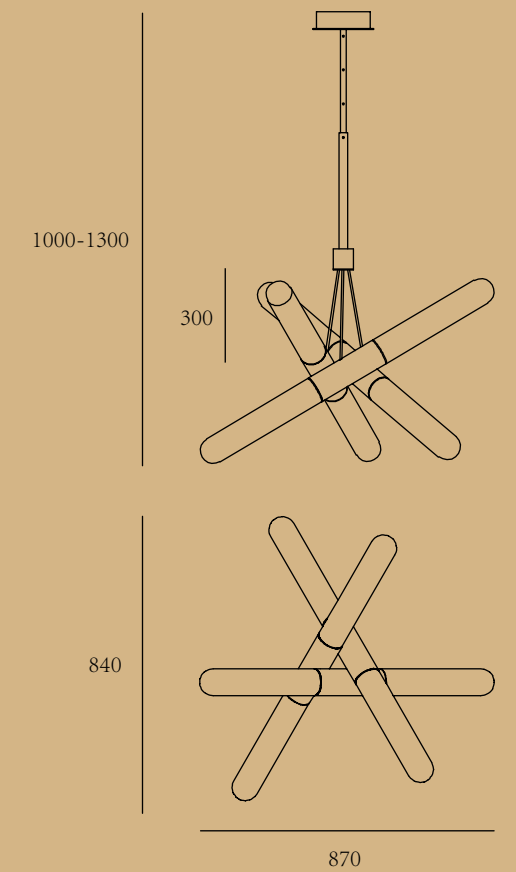

ITEM No.: MD1116-1-D80X520-D120X27  
 FINISH: Matte copper + white glass  
 MATERIALI: Copper + aluminum + glass  
 POWER SQRGE: AC 220-240V  
 WATTAGE: GU10 LED 7W 2700K

ITEM No.: MD1116-Y-13  
 FINISH: Matte copper + white glass  
 MATERIALI: Copper + aluminum + glass  
 POWER SQRGE: AC 220-240V  
 WATTAGE: GU10 LED 13\*7W 2700K