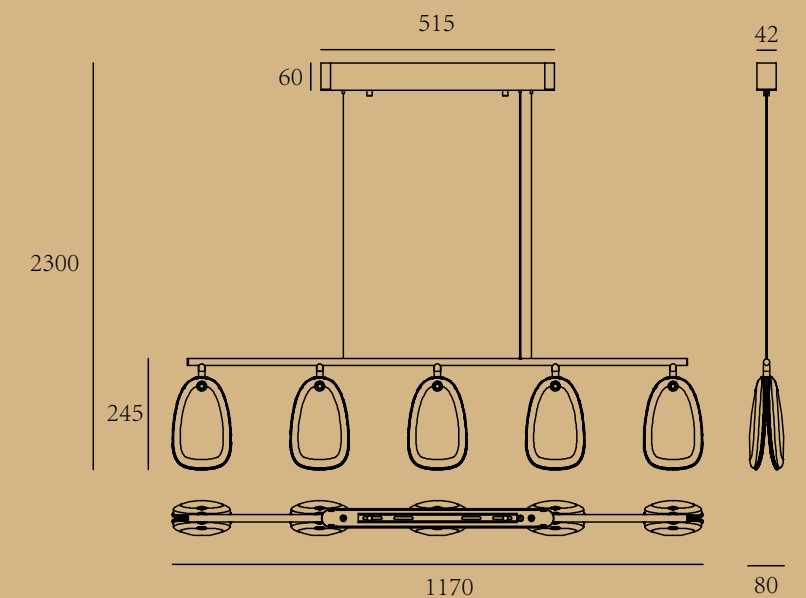

ITEM No.: MD1115-L-5-130X205
FINISH: Bronze + transparent glass
MATERIALI: Steel + copper + glass
POWER SQRUGE: AC 220-240V
WATTAGE: G9 LED 5*3W 3000K