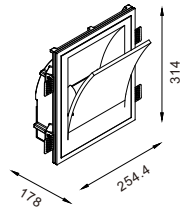

CE RoHS IP20

Φ1205mm

Wall recessed

CODE: GWR-3006

Material: Plaster, Metal ,Aluminum
Lamp:E14X2 Max 14W, not included
220-240V 50/60Hz
CTN:320X360X545mm / 2PCS 9.8KGS

CE RoHS IP20

260X319mm

CODE: GWR-3019