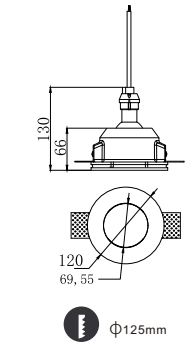

CODE: GC-1049

Material: Plaster, Metal ,Aluminum
Lamp: GU10X1 Max10W, not included
220-240V 50/60Hz
CTN:455X305X280mm / 24PCS