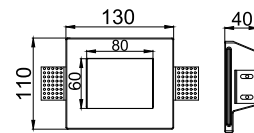

Wall recessed

CODE: GWR-3009S

Material: Plaster, Metal ,Aluminum
Lamp: LED1W, 3000/4000K CRI>80 Driver
220-240V 50/60Hz
CTN:450X300X365mm / 12PCS

CE RoHS IP20

CODE: GWR-3011

Material: Plaster, Metal ,Aluminum
Lamp: MR16/GU10X1 Max35W, not included
220-240V 50/60Hz
CTN:515X305X520mm / 12PCS

CE RoHS IP20

CODE: GWR-3012

Material: Plaster, Metal ,Aluminum
Lamp: GU10X3 Max28W, not included
220-240V 50/60Hz
CTN:420X380X160mm / 1PC

CE RoHS IP20

CODE: GWR-3036 NEW

Material: Plaster, Metal ,Aluminum
Lamp: LED 3W 3000/4000K CRI>80 Driver
220-240V 50/60Hz
CTN:415X335X375mm / 24PCS

CE RoHS IP20

Wall recessed