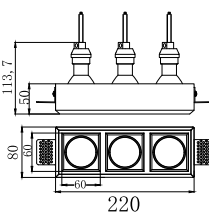

CODE: GC-1026-3

Material: Plaster, Metal ,Aluminum
Lamp: GU10X3 Max35W, not included
220-240V 50/60Hz
CTN:285X285X620mm / 10PCS

CE RoHS IP20