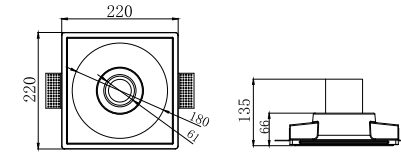

Ceiling recessed

CODE: GC-1069

Material: Plaster, Metal ,Aluminum
Lamp: COB 12W Eaglerise driver +Bridgelux LED
220-240V 50/60Hz
CTN:610X310X450mm / 4PCS