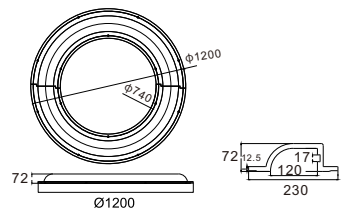

CODE: GC-1154 NEW

Material: Plaster, Metal ,Aluminum
Lamp: LED light strip 60W
220-240V 50/60Hz
CTN:1725X170X1000mm / 1PC

CE RoHS IP20

Φ1205mm