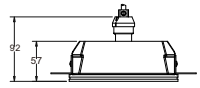

CE RoHS IP20

485X145mm

Ceiling recessed

CODE: GC-1038

Material: Plaster, Metal ,Aluminum
Lamp: GU10X1 Max35W, not included
220-240V 50/60Hz
CTN:645X220X520mm / 12PCS

CE RoHS IP20

$\Phi 160\text{mm}$

CODE: GC-1099