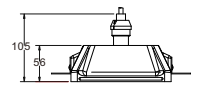

CE RoHS IP20

$205 \times 205\text{mm}$

CODE: GC-1044

Material: Plaster, Metal ,Aluminum
Lamp: GU10X1 Max35W, not included
220-240V 50/60Hz
CTN:435X435X390mm / 12PCS

CE RoHS IP20

$160 \times 160\text{mm}$

CODE: GC-1044-2