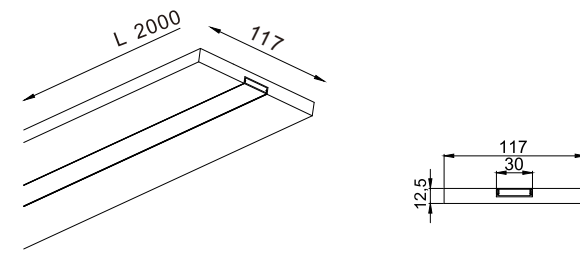

Drywall profile

MODEL:GL-2023

1 GL-2023-1