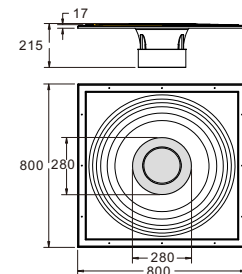

CODE: GC-1072

Material: Plaster, Metal ,Aluminum
Lamp: LED 24W 3000/4000K CRI>80 Driver
220-240V 50/60Hz
CTN:910X220X915mm / 1PC