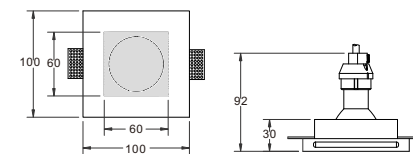

Ceiling recessed

CODE: GC-1001H27

Material: Plaster, Metal, Aluminum
Lamp: GU10X1 Max35W, not included
220-240V 50/60Hz
CTN:455X305X370mm / 24PCS

CE RoHS IP20

$\Phi 105\text{mm}$

CODE: GC-1001A

Material: Plaster, Metal, Aluminum
Lamp: GU10X1 Max35W, not included
220-240V 50/60Hz
CTN:455X305X370mm / 24PCS

CE RoHS IP20

$\Phi 105\text{mm}$

CODE: GC-1003H27

Material: Plaster, Metal, Aluminum
Lamp: GU10X1 Max35W, not included
220-240V 50/60Hz
CTN:530X395X230mm / 36PCS

CE RoHS IP20

105X105mm

CODE: GC-1003A

Material: Plaster, Metal, Aluminum
Lamp: GU10X1 Max35W, not included
220-240V 50/60Hz
CTN:390X355X280mm / 30PCS

CE RoHS IP20

105X105mm

Ceiling recessed