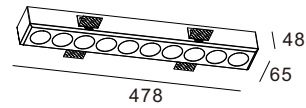

CE RoHS IP20

253X70mm

CODE: GC-1025S-10 NEW

Material: Plaster, Metal ,Aluminum
 Lamp: Mini GU10X10 Max 35W, not included
 220-240V 50/60Hz
 CTN:555X250X450mm / 6PCS

CE RoHS IP20

483X70mm

CODE: GC-1142-10 NEW