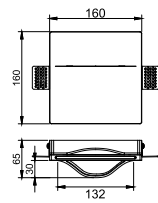

CODE: GW-8125

Material: Plaster, Metal ,Aluminum
Lamp:G9X1 Max 25W, not included
220-240V 50/60Hz
CTN:445X445X405mm /12PCS 1.02KG

CE RoHS IP20

165X165mm