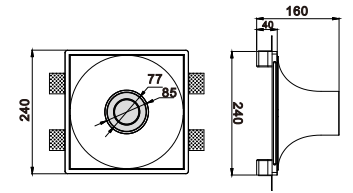

CODE: GC-1108

Material: Plaster, Metal ,Aluminum
Lamp: Mr16/ GU10X1 Max35W, not included
220-240V 50/60Hz
CTN:545X275X615mm / 8PCS

Ceiling recessed

CODE: GC-1018M

Material: Plaster, Metal ,Aluminum
Lamp: Mr16/ GU10X1 Max35W, not included
220-240V 50/60Hz
CTN:640X325X505mm / 4PCS