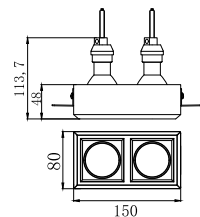

CE RoHS IP20

85X85mm

CODE: GC-1026-2

Material: Plaster, Metal ,Aluminum
Lamp: GU10X2 Max35W, not included
220-240V 50/60Hz
CTN:405X265X320mm / 12PCS

CE RoHS IP20

155X85mm

CODE: GC-1026-3

Material: Plaster, Metal ,Aluminum
Lamp: GU10X3 Max35W, not included
220-240V 50/60Hz
CTN:285X285X620mm / 10PCS