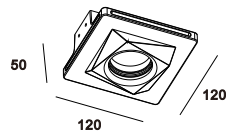

CODE: GC-1168 NEW

Material: Plaster, Metal ,Aluminum
Lamp: GU10X1 Max35W, not included
220-240V 50/60Hz
CTN:455X305X370mm / 24PCS