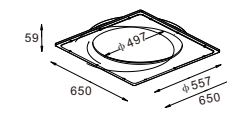

655X655mm

CODE: GC-1133L

Material: Plaster, Metal ,Aluminum
Lamp: LED 12W 3000/4000K CRI>80 Driver
220-240V 50/60Hz
CTN:770X160X775mm / 1PC

CE RoHS IP20