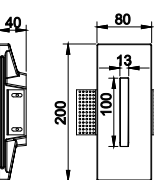

Wall recessed

CODE: GWR-3008S

Material: Plaster, Metal ,Aluminum
Lamp: Mr11/ Mini Gu10X1 Max 35W, not included
220-240V 50/60Hz
CTN:390X345X535mm / 8PCS

CODE: GWR-3029S

Material: Plaster, Metal ,Aluminum
Lamp: LED 2W 3000/4000K CRI>80 Driver
220-240V 50/60Hz
CTN:440*380*315mm / 2PCS

CODE: GWR-3029

Material: Plaster, Metal ,Aluminum
Lamp: Mini Gu10X1 Max 35W, not included
220-240V 50/60Hz
CTN:360X310X390mm / 6PCS

CODE: GWR-3035S NEW

Material: Plaster, Metal ,Aluminum
Lamp: LED 1W 3000/4000K CRI>80
12V 50/60Hz
CTN:510X395X390mm / 24PCS

CODE: GWR-3035M NEW

Material: Plaster, Metal ,Aluminum
Lamp: LED 1W 3000/4000K CRI>80
12V 50/60Hz
CTN:395X360X390mm / 12PCS

Wall recessed

CODE: GWR-3039 NEW

Material: Plaster, Metal ,Aluminum
Lamp: Mini Gu10X1 Max 35W, not included
220-240V 50/60Hz
CTN:430X420X470mm / 24PCS

CODE: GWR-3040 NEW

Material: Plaster, Metal ,Aluminum
Lamp: Mini Gu10X1 Max 35W, not included
220-240V 50/60Hz
CTN:430X420X470mm / 24PCS