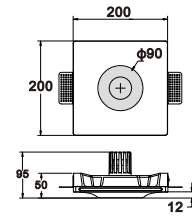

Ceiling recessed

CODE: GC-1107 NEW

Material: Plaster, Metal ,Aluminum
Lamp: GU10X1 Max35W, not included
220-240V 50/60Hz
CTN:525X215X220mm / 20PCS

CODE: GC-1015S NEW

Material: Plaster, Metal ,Aluminum
Lamp: GU10X1 Max35W, not included
220-240V 50/60Hz
CTN:570X570X380mm / 12PCS

CODE: GC-1168 NEW

Material: Plaster, Metal ,Aluminum
Lamp: GU10X1 Max35W, not included
220-240V 50/60Hz
CTN:455X305X370mm / 24PCS

CODE: GC-1172 NEW

Material: Plaster, Metal ,Aluminum
Lamp: GU10X1 Max35W, not included
220-240V 50/60Hz
CTN:440X440X375mm / 12PCS

Ceiling recessed

CODE: GC-1177 NEW

Material: Plaster, Metal ,Aluminum
Lamp: LED 6W 3000/4000K CRI>80 Driver
220-240V 50/60Hz
CTN:455X305X370mm / 24pcs

CODE: GC-1165-2 NEW

Material: Plaster, Metal ,Aluminum
Lamp: LED 8.5WX2 3000/4000K CRI>80 Driver
220-240V 50/60Hz
CTN:520X360X345mm / 12pcs