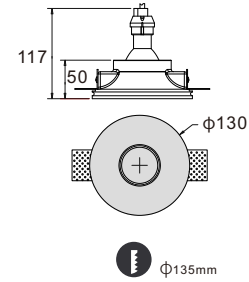

CE RoHS IP20

105X105mm

Ceiling recessed

Ceiling recessed

CODE: GC-1005

Material: Plaster, Metal ,Aluminum
Lamp: GU10X1 Max35W, not included
220-240V 50/60Hz
CTN:415X280X285mm / 24PCS

CODE: GC-1007

Material: Plaster, Metal ,Aluminum
Lamp: GU10X1 Max35W, not included
220-240V 50/60Hz
CTN:455X305X370mm / 24PCS