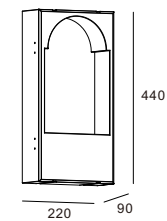

CE RoHS IP20

405X405mm

CODE: GWR-3038 NEW

Material: Plaster, Metal ,Aluminum
Lamp:G9X2 Max 25W, not included
220-240V 50/60Hz
CTN: 530X300X170mm / 1PC 6.3KG

CE RoHS IP20

225X445mm

Wall recessed

225X225mm