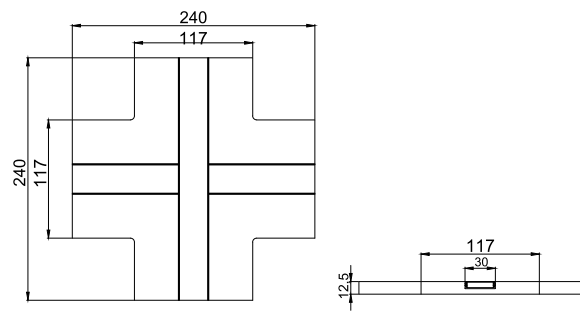

Drywall profile

MODEL:GL-2022

Type of installation:	recessed into plasterboard
USE:	Indoor
Warranty:	5 years
lp:	40

Drywall profile

MODEL:GL-2023

Type of installation:	recessed into plasterboard
USE:	Indoor
Warranty:	5 years
lp:	40

4 GL-2023 +