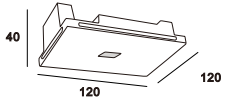

CODE: GC-1172 NEW

Material: Plaster, Metal ,Aluminum
Lamp: GU10X1 Max35W, not included
220-240V 50/60Hz
CTN:440X440X375mm / 12PCS

Ceiling recessed

CODE: GC-1177 NEW

Material: Plaster, Metal ,Aluminum
Lamp: LED 6W 3000/4000K CRI>80 Driver
220-240V 50/60Hz
CTN:455X305X370mm / 24pcs