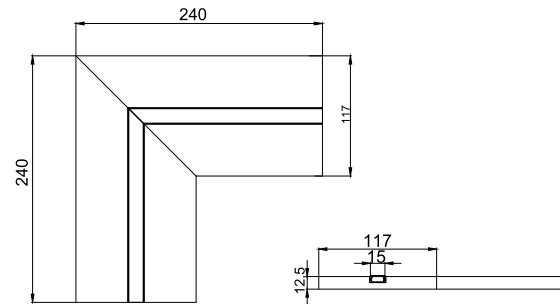

Drywall profile

MODEL:GL-2022

Type of installation:	recessed into plasterboard
USE:	Indoor
Warranty:	5 years
lp:	40

5 GL-2022 L

Drywall profile

MODEL:GL-2023

Type of installation:	recessed into plasterboard
USE:	Indoor
Warranty:	5 years
lp:	40