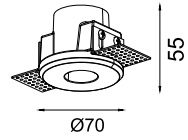

CODE: GC-1103

Material: Plaster, Metal ,Aluminum
Lamp: LED 2.5W 3000/4000K CRI>80 Driver
220-240V 50/60Hz
CTN:215X195X425mm / 20PCS

CE RoHS IP20