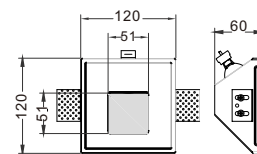

CODE: GWR-3040 NEW

Material: Plaster, Metal ,Aluminum
 Lamp: Mini Gu10X1 Max 35W, not included
 220-240V 50/60Hz
 CTN:430X420X470mm / 24PCS

Wall recessed

CODE: GWR-3043 NEW

Material: Plaster, Metal ,Aluminum
Lamp: MR11X1 Max 35W, not included
220-240V 50/60Hz
CTN:455X305X370mm/24PCS