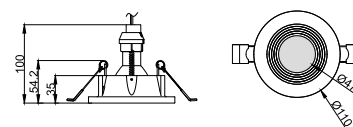

Ceiling recessed

CODE: GC-1041

Material: Plaster, Metal ,Aluminum
Lamp: GU10X1 Max35W, not included
220-240V 50/60Hz
CTN:350X305X310mm / 18PCS

CE RoHS IP20

$\Phi 76.5\text{mm}$

CODE: GC-1042

Material: Plaster, Metal ,Aluminum
Lamp: GU10X1 Max35W, not included
220-240V 50/60Hz
CTN:350X305X310mm / 18PCS

CE RoHS IP20

76.5X76.5mm

CODE: GC-1050

Material: Plaster, Metal ,Aluminum
Lamp: GU10X1 Max35W, not included
220-240V 50/60Hz
CTN:425X345X305mm / 24PCS

CE RoHS IP20

78X78mm

CODE: GC-1051

Material: Plaster, Metal ,Aluminum
Lamp: GU10X1 Max35W, not included
220-240V 50/60Hz
CTN:455X305X265mm / 24PCS

CE RoHS IP20

$\Phi 78\text{mm}$

CODE: GC-1065 **NEW**

Material: Plaster, Metal ,Aluminum
Lamp: GU10X1 Max35W, not included
220-240V 50/60Hz
CTN:455X305X370mm / 24PCS

CE RoHS IP20

115X115mm

CODE: GC-1109

Material: Plaster, Metal ,Aluminum
Lamp: GU10X1 Max35W, not included
220-240V 50/60Hz
CTN:395X265X325mm / 24PCS

CE RoHS IP20

$\Phi 110\text{mm}$

Ceiling recessed

CODE: GC-1110

Material: Plaster, Metal ,Aluminum
Lamp: GU10X1 Max35W, not included
220-240V 50/60Hz
CTN:395X265X325mm / 24PCS

CE RoHS IP20

$\Phi 115\text{mm}$

CODE: GC-1115

Material: Plaster, Metal ,Aluminum
Lamp: GU10X1 Max35W, not included
220-240V 50/60Hz
CTN:395X265X325mm / 24PCS

CE RoHS IP20

115X115mm

CODE: GC-1116

Material: Plaster, Metal ,Aluminum
Lamp: GU10X1 Max35W, not included
220-240V 50/60Hz
CTN:395X265X325mm / 24PCS

CE RoHS IP20

$\Phi 115\text{mm}$

CODE: GC-1064

Material: Plaster, Metal ,Aluminum
Lamp: GU10X1 Max35W, not included
220-240V 50/60Hz
CTN:395X265X325mm / 24PCS

CE RoHS IP20

$\Phi 110\text{mm}$

CODE: GC-1170 **NEW**

Material: Concrete,Aluminum
Lamp: GU10X1 Max35W, not included
220-240V 50/60Hz
CTN:380X255X305mm / 24pcs

CE RoHS IP20

83X83mm