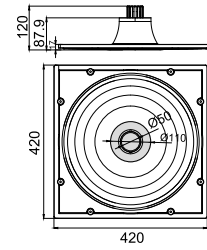

CODE: GC-1072XS

Material: Plaster, Metal ,Aluminum
Lamp: GU10X1 Max35W, not included
LED module D50mm 7/10W
3000/4000K 15/24/36/60°
220-240V 50/60Hz
CTN:510X150X515mm / 1PC