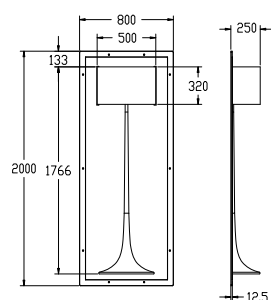

805X2005mm

CODE: GW-8215 NEW

Material: Plaster, Metal ,Aluminum
Lamp: E27x1 Max 40W, not included
220-240V 50/60Hz
CTN:2255X1055X465mm / 1PC

CE RoHS IP20