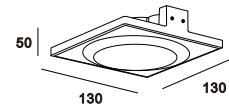

CODE: GC-1015S NEW

Material: Plaster, Metal ,Aluminum
Lamp: GU10X1 Max35W, not included
220-240V 50/60Hz
CTN:570X570X380mm / 12PCS