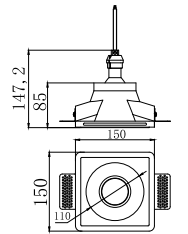

CE RoHS IP20

125X125mm

CODE: GC-1037

Material: Plaster, Metal, Aluminum
Lamp: GU10X1 Max35W, not included
220-240V 50/60Hz
CTN:640X430X320mm / 12PCS

CE RoHS IP20

155X155mm

CODE: GC-1024

Material: Plaster, Metal, Aluminum
Lamp: GU10X1 Max35W, not included
220-240V 50/60Hz
CTN:465X315X465mm / 12PCS