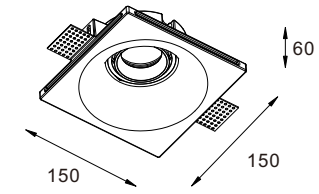

Ceiling recessed

CODE: GC-1101

Material: Plaster, Metal ,Aluminum
Lamp: LED 2.5W 3000/4000K CRI>80 Driver
220-240V 50/60Hz
CTN:525X215X220mm / 20PCS

CE RoHS IP20

CODE: GC-1103

Material: Plaster, Metal ,Aluminum
Lamp: LED 2.5W 3000/4000K CRI>80 Driver
220-240V 50/60Hz
CTN:215X195X425mm / 20PCS

CE RoHS IP20

CODE: GC-1112 NEW

Material: Plaster, Metal ,Aluminum
Lamp: GU10X1 Max35W, not included
220-240V 50/60Hz
CTN:390X390X420mm / 12PCS

CE RoHS IP20

CODE: GC-1178 NEW

Material: Plaster, Metal ,Aluminum
Lamp: GU10X1 Max35W, not included
220-240V 50/60Hz
CTN:480X480X495mm / 12PCS

CE RoHS IP20

CODE: GC-1178-2 NEW

Material: Plaster, Metal ,Aluminum
Lamp: GU10X2 Max35W, not included
220-240V 50/60Hz
CTN:480x335x495mm / 6PCS

CE RoHS IP20

Ceiling recessed

GC-1105A

GC-1105S

GC-1105X

CODE: GC-1105A,GC-1105S,GC-1105X

Material: Plaster, Metal ,Aluminum
Lamp: GU10X1 Max35W, not included
220-240V 50/60Hz
CTN:200X200X115mm / 1PC

CE RoHS IP20