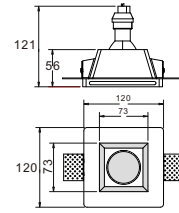

CODE: GC-1008

Material: Plaster, Metal ,Aluminum
Lamp: GU10X1 Max35W, not included
220-240V 50/60Hz
CTN:455X305X370mm / 24PCS