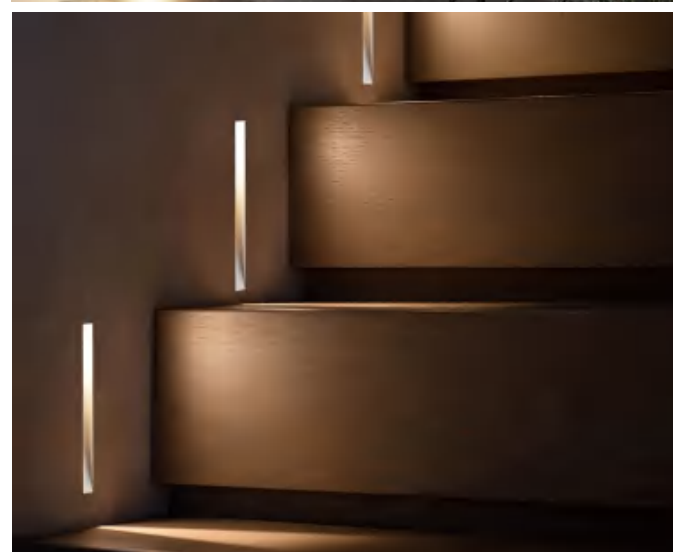

Wall recessed

CODE: GWR-3008S

Material: Plaster, Metal ,Aluminum
Lamp: Mr11/ Mini Gu10X1 Max 35W, not included
220-240V 50/60Hz
CTN:390X345X535mm / 8PCS

CODE: GWR-3029S

Material: Plaster, Metal ,Aluminum
Lamp: LED 2W 3000/4000K CRI>80 Driver
220-240V 50/60Hz
CTN:440*380*315mm / 2PCS

CODE: GWR-3029

Material: Plaster, Metal ,Aluminum
Lamp: Mini Gu10X1 Max 35W, not included
220-240V 50/60Hz
CTN:360X310X390mm / 6PCS

CODE: GWR-3035S NEW

Material: Plaster, Metal ,Aluminum
Lamp: LED 1W 3000/4000K CRI>80
12V 50/60Hz
CTN:510X395X390mm / 24PCS

CODE: GWR-3035M NEW

Material: Plaster, Metal ,Aluminum
Lamp: LED 1W 3000/4000K CRI>80
12V 50/60Hz
CTN:395X360X390mm / 12PCS

Wall recessed

CODE: GWR-3039 NEW

Material: Plaster, Metal ,Aluminum
Lamp: Mini Gu10X1 Max 35W, not included
220-240V 50/60Hz
CTN:430X420X470mm / 24PCS

CODE: GWR-3040 NEW

Material: Plaster, Metal ,Aluminum
Lamp: Mini Gu10X1 Max 35W, not included
220-240V 50/60Hz
CTN:430X420X470mm / 24PCS