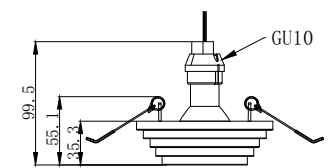

CODE: GC-1199 NEW

Material: Plaster, Metal ,Aluminum
Lamp: GU10X1 Max35W, not included
220-240V 50/60Hz
CTN:455X305X370mm/24PCS

CE RoHS IP20

$\Phi 115\text{mm}$