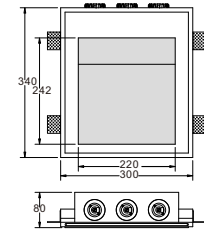

CODE: GWR-3036 NEW

Material: Plaster, Metal ,Aluminum
Lamp: LED 3W 3000/4000K CRI>80 Driver
220-240V 50/60Hz
CTN:415X335X375mm / 24PCS

CE RoHS IP20