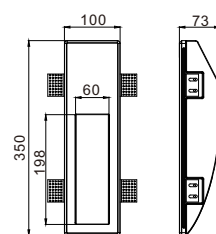

CODE: GWR-3044 NEW

Material: Plaster, Metal ,Aluminum
Lamp: GU10X1 Max 35W, not included
220-240V 50/60Hz
CTN:475X415X560mm/12PCS

CE RoHS IP20