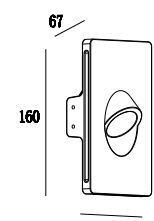

CODE: GWR-3040 NEW

Material: Plaster, Metal ,Aluminum
Lamp: Mini Gu10X1 Max 35W, not included
220-240V 50/60Hz
CTN:430X420X470mm / 24PCS