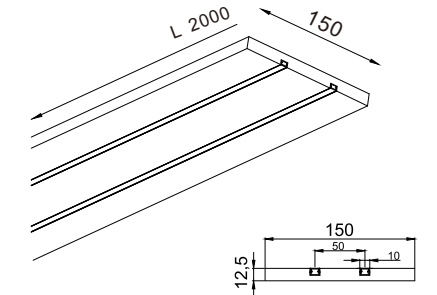

Size can be customized.

X SHAPE

T SHAPE

L SHAPE

MODEL:GL-2021

Type of installation:	recessed into plasterboard
USE:	Indoor
Warranty:	5 years
Ip:	40

1 GL-2021-1

2 GL-2021-2