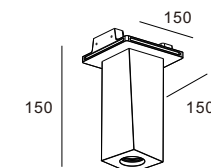

Ceiling recessed

CODE: GC-1179 NEW

Material: Plaster, Metal ,Aluminum
Lamp: MINI GU10X1 10W, not included
220-240V 50/60Hz
CTN: 430X310X495mm / 12PCS

CE RoHS IP20

$\Phi 105\text{mm}$

CODE: GC-1180/GC-1180L NEW

Material: Plaster, Metal ,Aluminum
Lamp: MINI GU10X1 10W, not included
GU10X1 10W, not included
220-240V 50/60Hz
CTN: 430X310X495mm / 12PCS
385X265X400mm / 6PCS

CE RoHS IP20

GC-1180L $\Phi 125\text{mm}$ GC-1180 $\Phi 105\text{mm}$

CODE: GC-1169S NEW

Material: Plaster, Metal ,Aluminum
Lamp: GU10X1 Max35W, not included
220-240V 50/60Hz
CTN: 420X420X540mm / 12PCS

CE RoHS IP20

155X155mm

CODE: GC-1169M NEW

Material: Plaster, Metal ,Aluminum
Lamp: GU10X1 Max35W, not included
220-240V 50/60Hz
CTN: 420X420X475mm / 8PCS

CE RoHS IP20

155X155mm

CODE: GC-1169L NEW

Material: Plaster, Metal ,Aluminum
Lamp: GU10X1 Max35W, not included
220-240V 50/60Hz
CTN: 420X420X325mm / 4PCS

CE RoHS IP20

155X155mm

Ceiling recessed