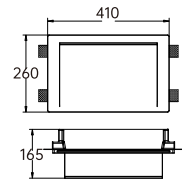

Wall recessed

CODE: GWR-3006

Material: Plaster, Metal ,Aluminum
Lamp:E14X2 Max 14W, not included
220-240V 50/60Hz
CTN:320X360X545mm / 2PCS 9.8KGS

CE RoHS IP20

260X319mm

CODE: GWR-3019

Material: Plaster, Metal ,Aluminum
Lamp:E14X2 Max 25W, not included
220-240V 50/60Hz
CTN:460X440X515mm / 12PCS

CE RoHS IP20

415X265mm

CODE: GWR-3017L

Material: Plaster, Metal ,Aluminum
Lamp:E14X1 Max 25W, not included
220-240V 50/60Hz
CTN:570X570X350mm / 1PC

CE RoHS IP20

425X425mm

Wall recessed

CODE: GW-8124

Material: Plaster, Metal ,Aluminum
Lamp:LED 8W 3000/4000K CRI>80 Driver
220-240V 50/60Hz
CTN:365X365X450mm / 3PCS 2.32KG

CE RoHS IP20

285X285mm

CODE: GWR-3053 NEW

Material: Plaster, Metal ,Aluminum
Lamp: E27X1 Max 20W, not included
220-240V 50/60Hz
CTN:705X405X425mm/2PCS

CE RoHS IP20

605X305mm