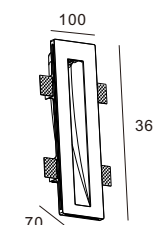

CODE: GWR-3029

Material: Plaster, Metal ,Aluminum
Lamp: Mini Gu10X1 Max 35W, not included
220-240V 50/60Hz
CTN:360X310X390mm / 6PCS

CODE: GWR-3035S NEW

Material: Plaster, Metal ,Aluminum
Lamp: LED 1W 3000/4000K CRI>80
12V 50/60Hz
CTN:510X395X390mm / 24PCS