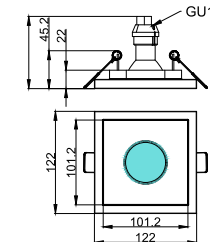

Ceiling recessed

CODE: GC-1207 NEW

Material: Plaster, Metal ,Aluminum
Lamp: GU10X1 Max 35W, not included
220-240V 50/60Hz
CTN: 360X360X480mm/24PCS

CE RoHS IP20

127X127mm