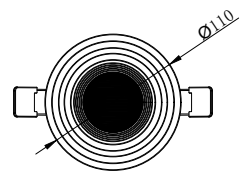

CODE: GC-1199 NEW

Material: Plaster, Metal ,Aluminum
Lamp: GU10X1 Max35W, not included
220-240V 50/60Hz
CTN:455X305X370mm/24PCS

CE RoHS IP20

$\Phi 115\text{mm}$