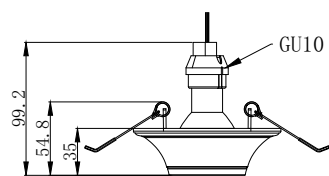

CODE: GC-1198 NEW

Material: Plaster, Metal ,Aluminum
Lamp: GU10X1 Max35W, not included
220-240V 50/60Hz
CTN:455X305X370mm/24PCS

CE RoHS IP20

$\Phi 115\text{mm}$