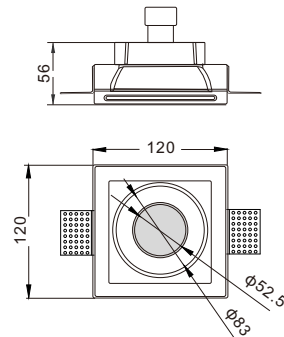

Ceiling recessed

CODE: GC-1087

Material: Plaster, Metal ,Aluminum
Lamp: GU10X1 Max35W, not included
220-240V 50/60Hz
CTN:305X305X450mm / 20PCS

CE RoHS IP20

125X125mm

CODE: GC-1089

Material: Plaster, Metal ,Aluminum
Lamp: GU10X1 Max35W, not included
220-240V 50/60Hz
CTN:305X305X450mm / 20PCS