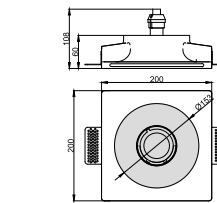

CODE: GC-1100

Material: Plaster, Metal ,Aluminum
Lamp: GU10X1 Max35W, not included
220-240V 50/60Hz
CTN:535X535X300mm / 8PCS

CE RoHS IP20

$205 \times 205\text{mm}$