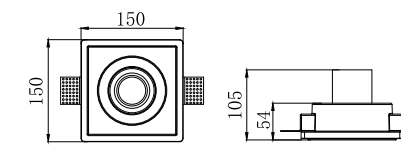

CODE: GC-1070

Material: Plaster, Metal ,Aluminum
Lamp: COB 8W Eaglerise driver +Bridgelux LED
220-240V 50/60Hz
CTN:470X240X620mm / 6PCS