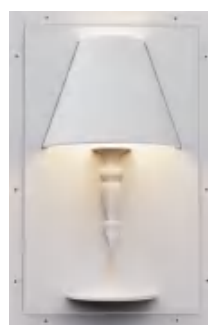

CE RoHS IP20

CODE: GWR-3045M NEW

Material: Plaster, Metal ,Aluminum
Lamp: LED 1W 3000/4000K CRI>80
12V/24V 50/60Hz
CTN:390X360X385mm / 12PCS

CE RoHS IP20

Wall recessed

Wall recessed

485X745mm

CODE: GW-8013