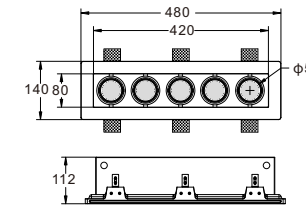

CODE: GC-1024-5

Material: Plaster, Metal ,Aluminum
Lamp: GU10X5 Max35W, not included
220-240V 50/60Hz
CTN:560X420X565mm / 6PCS

CE RoHS IP20