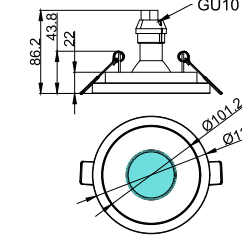

CODE: GC-1208 NEW

Material: Plaster, Metal ,Aluminum
Lamp: GU10X1 Max35W, not included
220-240V 50/60Hz
CTN: 455X305X370mm/24PCS

CE RoHS IP20

Φ127mm