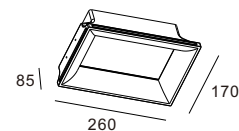

Ceiling recessed

CODE: GC-1101

Material: Plaster, Metal ,Aluminum
Lamp: LED 2.5W 3000/4000K CRI>80 Driver
220-240V 50/60Hz
CTN:525X215X220mm / 20PCS

CE RoHS IP20

CODE: GC-1103

Material: Plaster, Metal ,Aluminum
Lamp: LED 2.5W 3000/4000K CRI>80 Driver
220-240V 50/60Hz
CTN:215X195X425mm / 20PCS

CE RoHS IP20

CODE: GC-1112 NEW

Material: Plaster, Metal ,Aluminum
Lamp: GU10X1 Max35W, not included
220-240V 50/60Hz
CTN:390X390X420mm / 12PCS

CE RoHS IP20

CODE: GC-1178 NEW

Material: Plaster, Metal ,Aluminum
Lamp: GU10X1 Max35W, not included
220-240V 50/60Hz
CTN:480X480X495mm / 12PCS

CE RoHS IP20

CODE: GC-1178-2 NEW

Material: Plaster, Metal ,Aluminum
Lamp: GU10X2 Max35W, not included
220-240V 50/60Hz
CTN:480x335x495mm / 6PCS

CE RoHS IP20

Ceiling recessed

GC-1105A

GC-1105S

GC-1105X

CODE: GC-1105A,GC-1105S,GC-1105X

Material: Plaster, Metal ,Aluminum
Lamp: GU10X1 Max35W, not included
220-240V 50/60Hz
CTN:200X200X115mm / 1PC

CE RoHS IP20