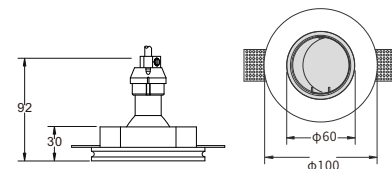

CE RoHS IP20

$\Phi 105\text{mm}$

CODE: GC-1001A

Material: Plaster, Metal, Aluminum
Lamp: GU10X1 Max35W, not included
220-240V 50/60Hz
CTN:455X305X370mm / 24PCS

CE RoHS IP20

$\Phi 105\text{mm}$

CODE: GC-1003H27