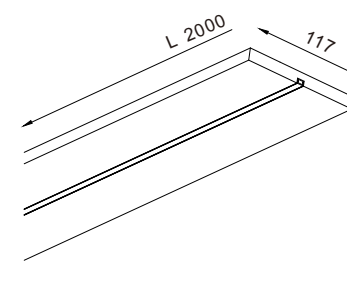

Size can be customized.

X SHAPE

T SHAPE

L SHAPE

MODEL:GL-2021

Type of installation:	recessed into plasterboard
USE:	Indoor
Warranty:	5 years
Ip:	40

1 GL-2021-1

2 GL-2021-2