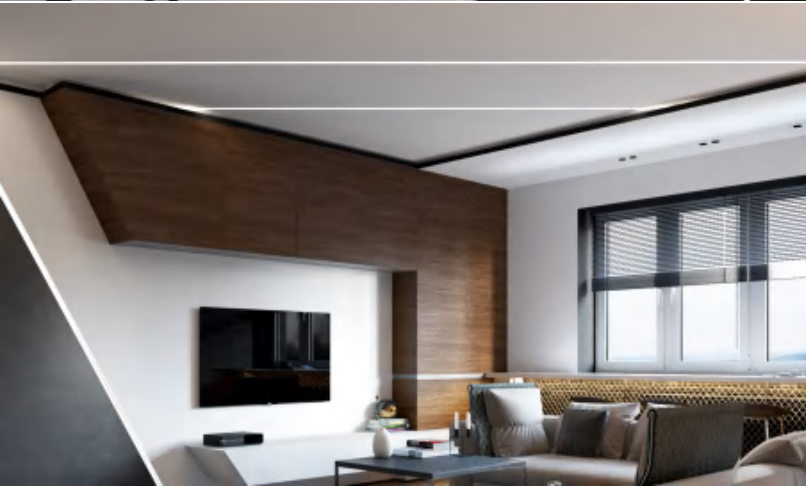

Aluminum Profile Integration with Plasterboard for LED Strip

Body made of 12,5 mm thick plasterboard, either standard or HYDRO treated.

Aluminum Profile and PMMA opal diffuser included.

Our profile is perfectly integrated into the plasterboard, which makes installation easy and perfect !

This aluminum profile integrated in plasterboard or drywall is a decorative element highly appreciated by interior designers and lighting professionals, as it allows for perfect integration with the architecture and decoration of any space.

Size can be customized.