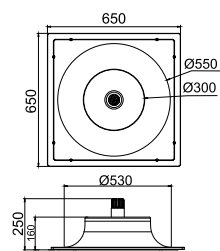

CODE: GC-1161 NEW

Material: Plaster, Metal ,Aluminum
Lamp: GU10X1 Max35W, not included
220-240V 50/60Hz
CTN:750X750X260mm / 1PC

CE RoHS IP20