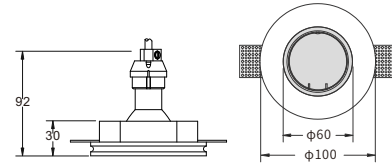

$\Phi 105\text{mm}$