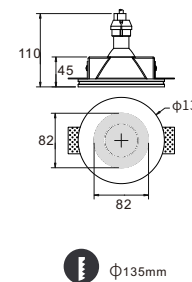

CODE: GC-1053

Material: Plaster, Metal ,Aluminum
Lamp: GU10X1 Max35W, not included
220-240V 50/60Hz
CTN:455X305X305mm / 24PCS