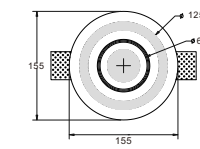

CE RoHS IP20

485X145mm

Ceiling recessed

CODE: GC-1038

Material: Plaster, Metal ,Aluminum
Lamp: GU10X1 Max35W, not included
220-240V 50/60Hz
CTN:645X220X520mm / 12PCS

CE RoHS IP20

$\Phi 160\text{mm}$

CODE: GC-1099