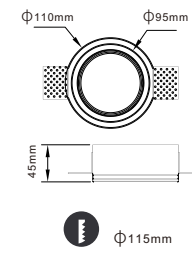

CODE: GC-1088 NEW

Material: Plaster, Metal ,Aluminum
Lamp: GX53x1 Max12W, not included
220-240V 50/60Hz
CTN:455X305X370mm/24PCS