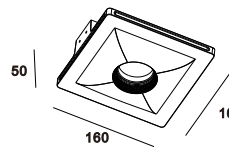

CODE: GC-1172 NEW

Material: Plaster, Metal ,Aluminum
Lamp: GU10X1 Max35W, not included
220-240V 50/60Hz
CTN:440X440X375mm / 12PCS