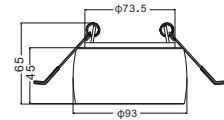

$\Phi 76.5\text{mm}$