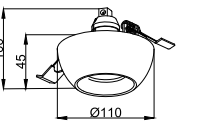

$\Phi 115\text{mm}$