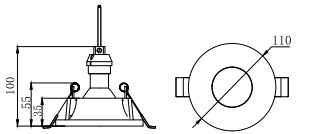

CE RoHS IP20

$\Phi 115\text{mm}$

CODE: GC-1064

Material: Plaster, Metal ,Aluminum
Lamp: GU10X1 Max35W, not included
220-240V 50/60Hz
CTN:395X265X325mm / 24PCS

CE RoHS IP20

$\Phi 110\text{mm}$

CODE: GC-1170 **NEW**