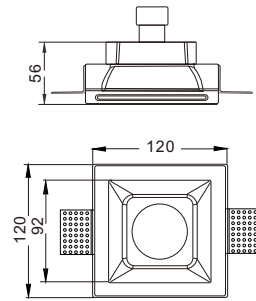

Ceiling recessed

CODE: GC-1087

Material: Plaster, Metal ,Aluminum
Lamp: GU10X1 Max35W, not included
220-240V 50/60Hz
CTN:305X305X450mm / 20PCS

CE RoHS IP20

125X125mm