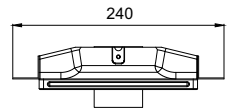

Ceiling recessed

Black

white

CODE: GC-1092

Material: Plaster, Metal ,Aluminum
Lamp: GU10X1 Max35W, not included
220-240V 50/60Hz
CTN:375X170X445mm / 30PCS

Golden

CODE: GC-1141 NEW

Material: Plaster, Metal ,Aluminum
Lamp: GU10X1 Max35W, not included
220-240V 50/60Hz
CTN:490X255X510mm / 8PCS