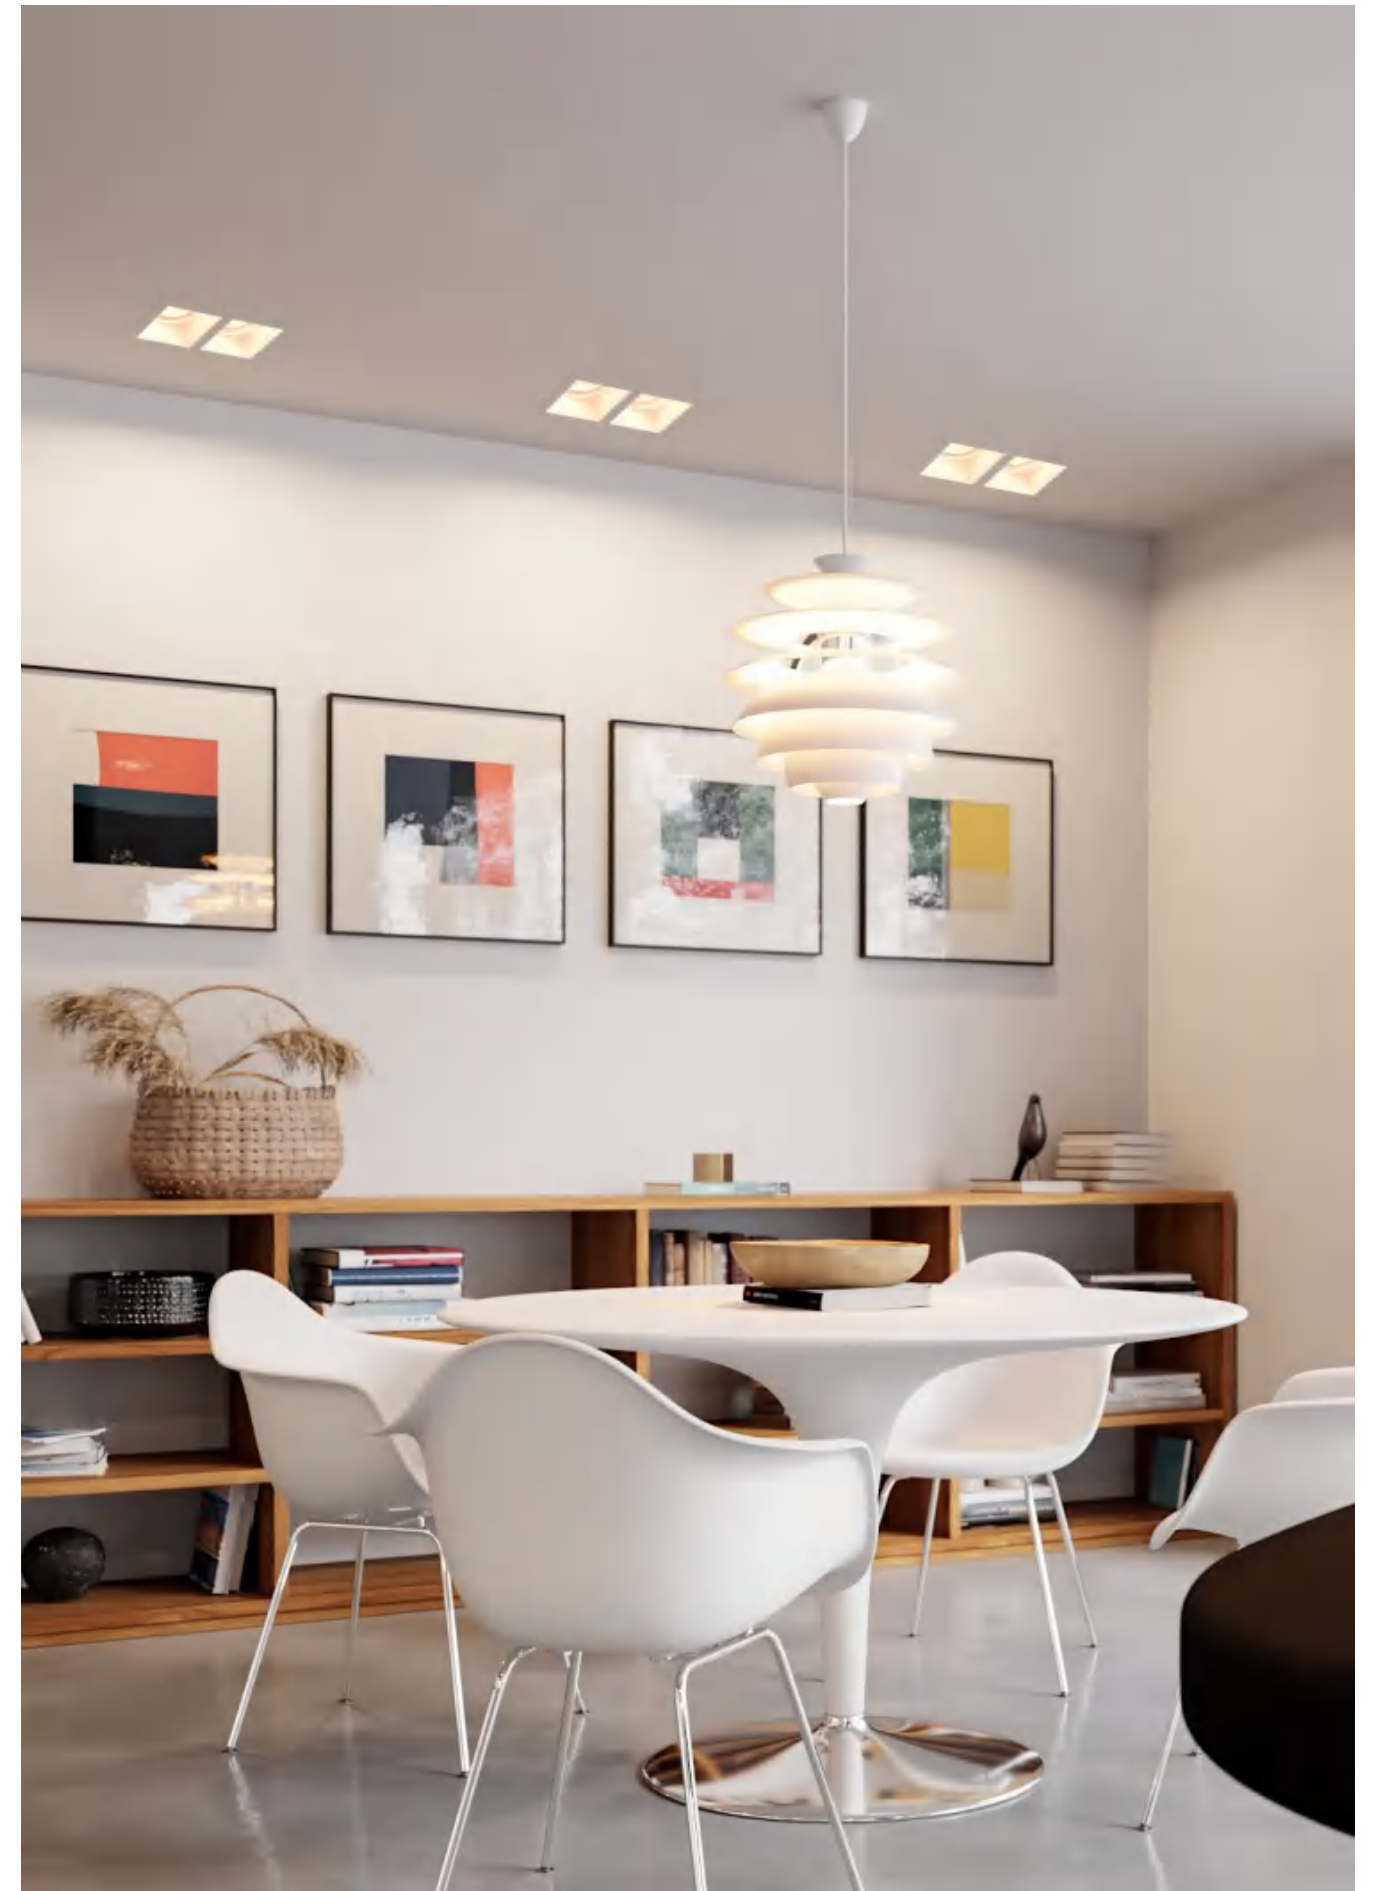

Ceiling recessed

CODE: GC-1008

Material: Plaster, Metal ,Aluminum
Lamp: GU10X1 Max35W, not included
220-240V 50/60Hz
CTN:455X305X370mm / 24PCS

CODE: GC-1008-2

Material: Plaster, Metal ,Aluminum
Lamp: GU10X2 Max35W, not included
220-240V 50/60Hz
CTN:570X290X500mm / 12PCS

CODE: GC-1028

Material: Plaster, Metal ,Aluminum
Lamp: GU10X2 Max35W, not included
220-240V 50/60Hz
CTN:510X255X425mm / 12PCS

CODE: GC-1123

Material: Plaster, Metal ,Aluminum
Lamp: GU10X2 Max35W, not included
220-240V 50/60Hz
CTN:570X310X475mm / 12PCS

CODE: GC-1212 NEW

Material: Plaster, Metal ,Aluminum
Lamp: GU10X1 Max35W, not included
220-240V 50/60Hz
CTN:415X280X285mm / 24PCS

Ceiling recessed