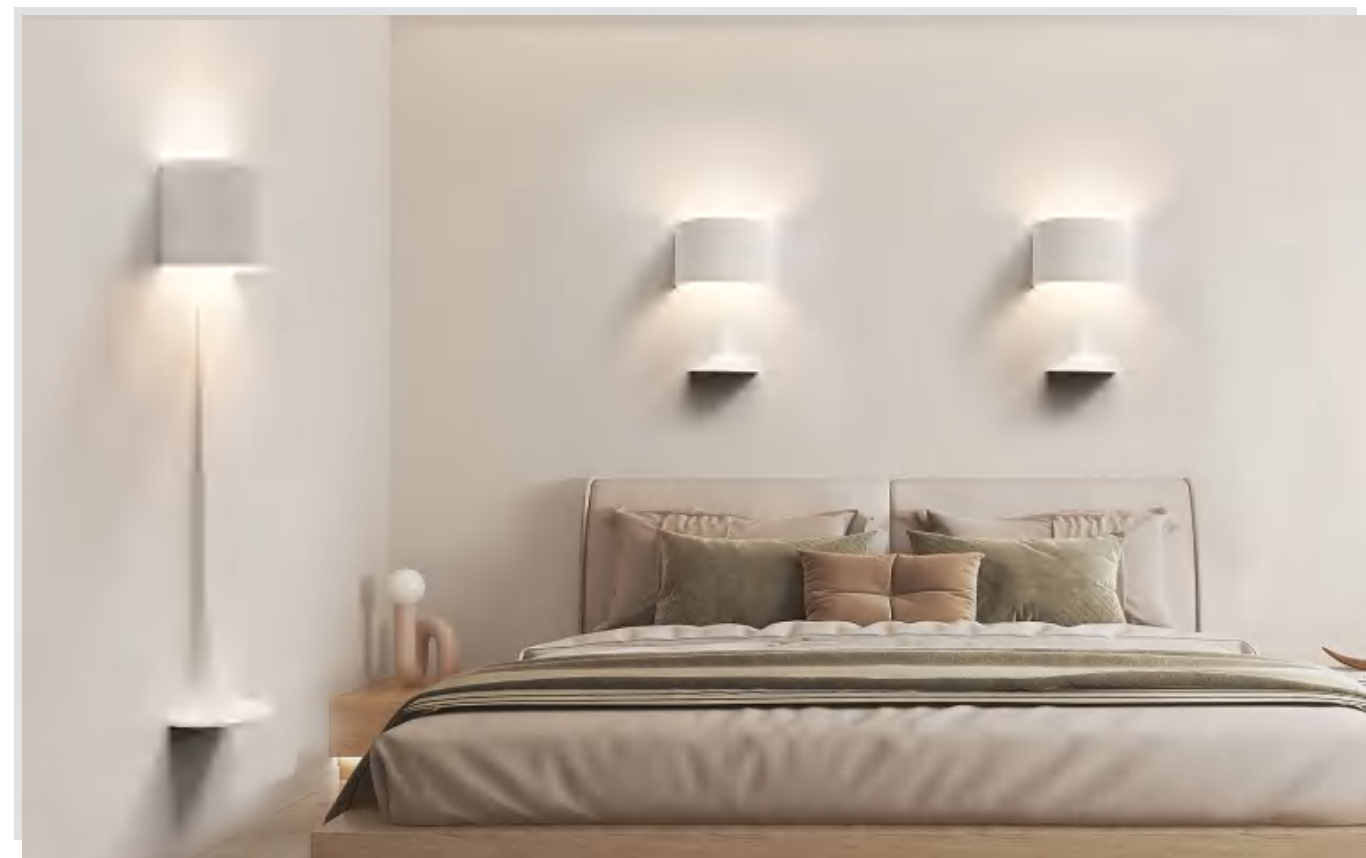

CODE: GW-8215 NEW

Material: Plaster, Metal ,Aluminum
Lamp: E27x1 Max 40W, not included
220-240V 50/60Hz
CTN:2255X1055X465mm / 1PC

CE RoHS IP20