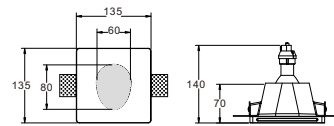

CODE: GC-1178 NEW

Material: Plaster, Metal ,Aluminum
Lamp: GU10X1 Max35W, not included
220-240V 50/60Hz
CTN:480X480X495mm / 12PCS

CE RoHS IP20