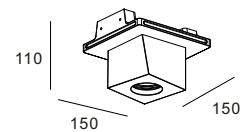

Ceiling recessed

CODE: GC-1179 NEW

Material: Plaster, Metal ,Aluminum
Lamp: MINI GU10X1 10W, not included
220-240V 50/60Hz
CTN: 430X310X495mm / 12PCS

CE RoHS IP20

$\Phi 105\text{mm}$

CODE: GC-1180/GC-1180L NEW

Material: Plaster, Metal ,Aluminum
Lamp: MINI GU10X1 10W, not included
GU10X1 10W, not included
220-240V 50/60Hz
CTN: 430X310X495mm / 12PCS
385X265X400mm / 6PCS

CE RoHS IP20

GC-1180L $\Phi 125\text{mm}$ GC-1180 $\Phi 105\text{mm}$

CODE: GC-1169S NEW

Material: Plaster, Metal ,Aluminum
Lamp: GU10X1 Max35W, not included
220-240V 50/60Hz
CTN: 420X420X540mm / 12PCS

CE RoHS IP20

155X155mm

CODE: GC-1169M NEW

Material: Plaster, Metal ,Aluminum
Lamp: GU10X1 Max35W, not included
220-240V 50/60Hz
CTN: 420X420X475mm / 8PCS

CE RoHS IP20

155X155mm

CODE: GC-1169L NEW

Material: Plaster, Metal ,Aluminum
Lamp: GU10X1 Max35W, not included
220-240V 50/60Hz
CTN: 420X420X325mm / 4PCS

CE RoHS IP20

155X155mm

Ceiling recessed