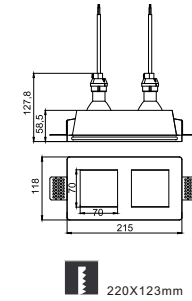

Ceiling recessed

Ceiling recessed

CODE: GC-1009A

Material: Plaster, Metal ,Aluminum
Lamp: GU10X1 Max10W, not included
220-240V 50/60Hz
CTN:305X305X305mm / 12PCS

CODE: GC-1009A-2

Material: Plaster, Metal ,Aluminum
Lamp: GU10X2 Max35W, not included
220-240V 50/60Hz
CTN:545X280X440mm / 12PCS