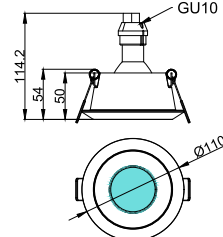

CE RoHS IP20

$\Phi 83\text{mm}$

Ceiling recessed

CODE: GC-1209 NEW

Material: Plaster, Metal ,Aluminum
Lamp: GU10X1 Max35W, not included
220-240V 50/60Hz
CTN: 455X305X370mm/24PCS

CE RoHS IP20

Φ105mm

CODE: GC-1210 NEW