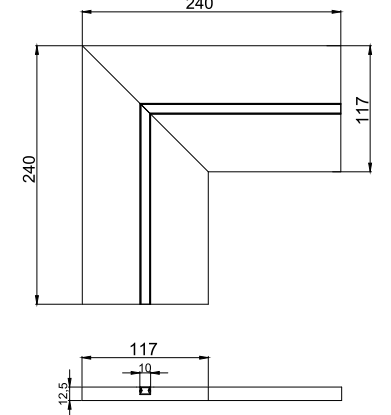

Aluminum Profile Integration with Plasterboard for LED Strip

Body made of 12,5 mm thick plasterboard, either standard or HYDRO treated.

Aluminum Profile and PMMA opal diffuser included.

Our profile is perfectly integrated into the plasterboard, which makes installation easy and perfect !

This aluminum profile integrated in plasterboard or drywall is a decorative element highly appreciated by interior designers and lighting professionals, as it allows for perfect integration with the architecture and decoration of any space.

Size can be customized.

MODEL:GL-2021

Type of installation:	recessed into plasterboard
USE:	Indoor
Warranty:	5 years
Ip:	40

5 GL-2021L