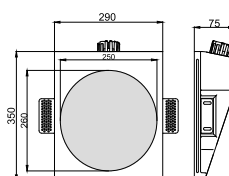

CODE: GWR-3001

Material: Plaster, Metal ,Aluminum
Lamp: MINI GU10X1 10W, not included
220-240V 50/60Hz
CTN:395X265X370mm / 24PCS

CE RoHS IP20