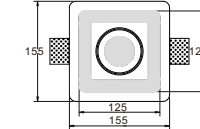

CE RoHS IP20

$205 \times 205\text{mm}$

CODE: GC-1044

Material: Plaster, Metal ,Aluminum
Lamp: GU10X1 Max35W, not included
220-240V 50/60Hz
CTN:435X435X390mm / 12PCS

CE RoHS IP20

$160 \times 160\text{mm}$

CODE: GC-1044-2