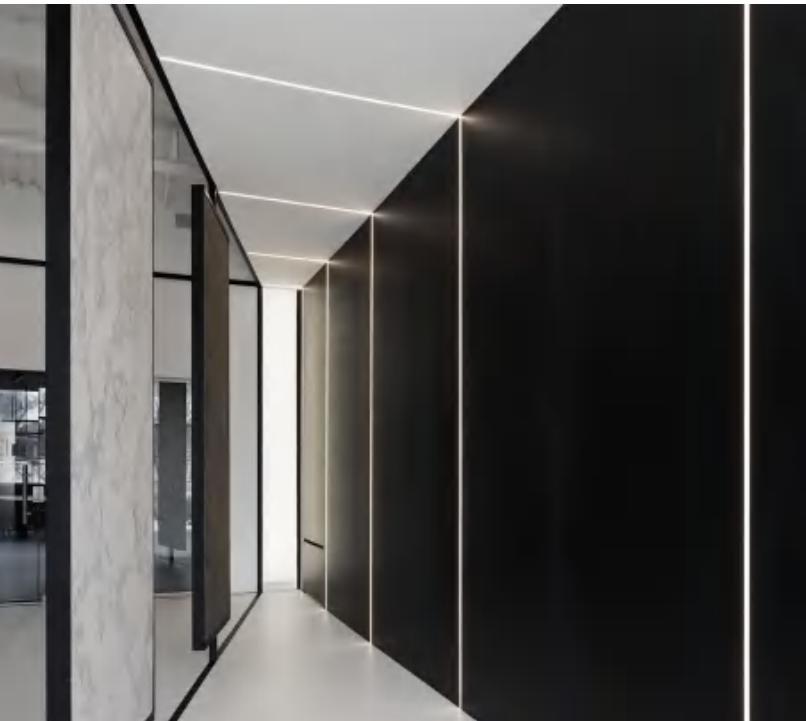

Aluminum Profile Integration with Plasterboard for LED Strip

Body made of 12,5 mm thick plasterboard, either standard or HYDRO treated.

Aluminum Profile and PMMA opal diffuser included.

Our profile is perfectly integrated into the plasterboard, which makes installation easy and perfect !

This aluminum profile integrated in plasterboard or drywall is a decorative element highly appreciated by interior designers and lighting professionals, as it allows for perfect integration with the architecture and decoration of any space.

Size can be customized.

MODEL:GL-2021

Type of installation:	recessed into plasterboard
USE:	Indoor
Warranty:	5 years
Ip:	40