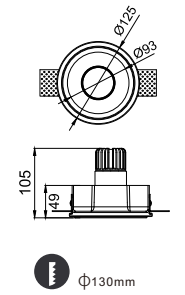

CODE: GC-1145S

Material: Plaster, Metal ,Aluminum
Lamp: LED module 7W/10W CRI>80
220-240V 50/60Hz
CTN:415X280X285mm / 24PCS