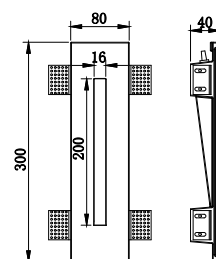

CODE: GWR-3045M NEW

Material: Plaster, Metal ,Aluminum
Lamp: LED 1W 3000/4000K CRI>80
12V/24V 50/60Hz
CTN:390X360X385mm / 12PCS