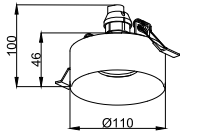

$\Phi 115\text{mm}$