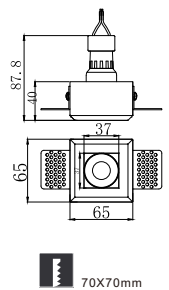

CODE: GC-1026S

Material: Plaster, Metal ,Aluminum
Lamp: Mini Gu10X1 Max 35W, not included
220-240V 50/60Hz
CTN:420X215X530mm / 40PCS

CE RoHS IP20

70X70mm