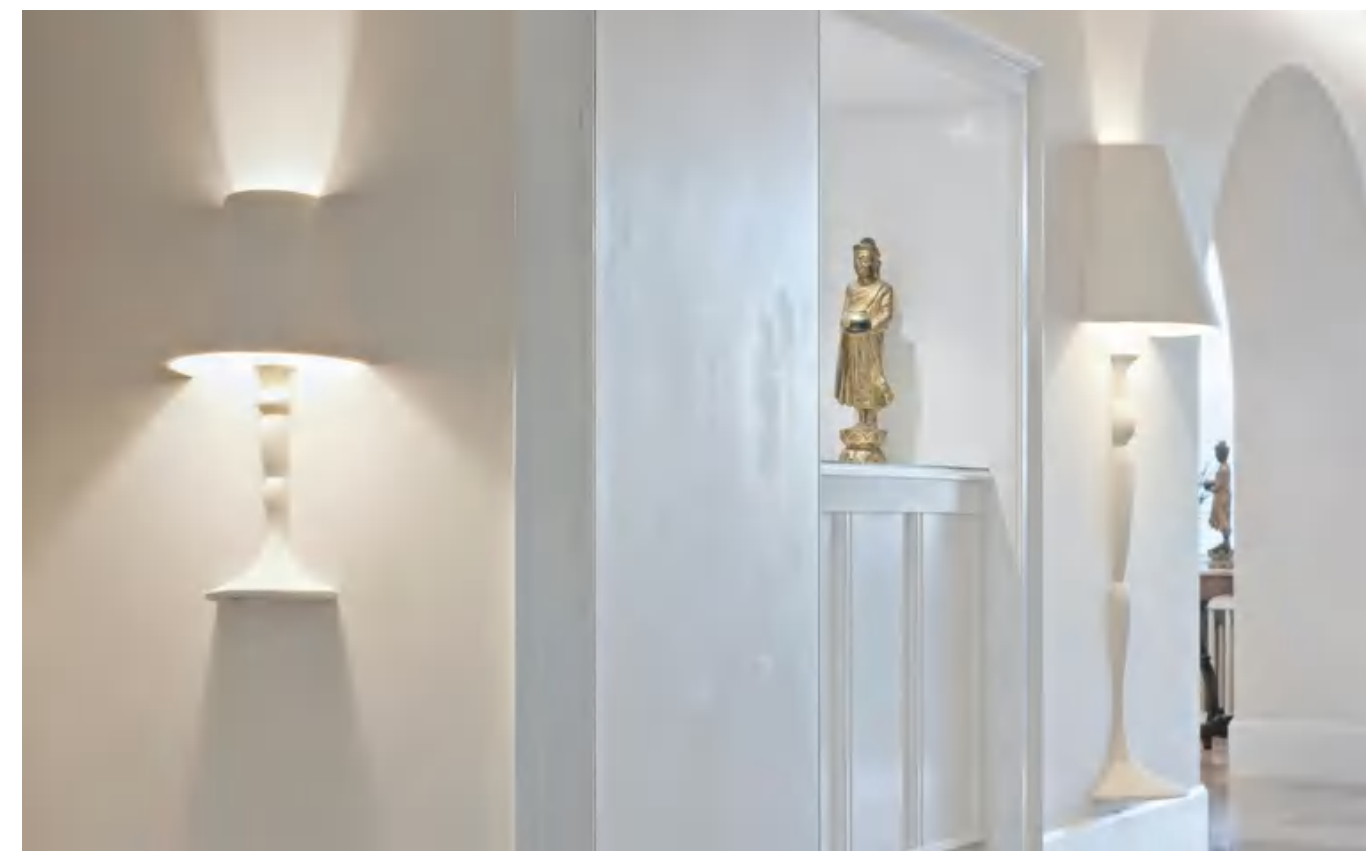

Wall recessed

485X745mm

CODE: GW-8013

Material: Plaster, Metal ,Aluminum
Lamp: E27x1 Max 40W, not included
220-240V 50/60Hz
CTN:590 X295X855mm / 1PC

CE RoHS IP20

805X2105mm

CODE: GW-8013L

Material: Plaster, Metal ,Aluminum
Lamp: E27x1 Max 40W, not included
220-240V 50/60Hz
CTN:2355X1055X465mm / 1PC

CE RoHS IP20

Wall recessed