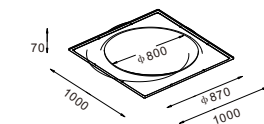

CE RoHS IP20

655X655mm

CODE: GC-1133L

Material: Plaster, Metal ,Aluminum
Lamp: LED 12W 3000/4000K CRI>80 Driver
220-240V 50/60Hz
CTN:770X160X775mm / 1PC

CE RoHS IP20

1005X1005mm

CODE: GC-1133XL

Material: Plaster, Metal ,Aluminum
Lamp: LED 16W 3000/4000K CRI>80 Driver
220-240V 50/60Hz
CTN:1120X170X1120mm / 1PC