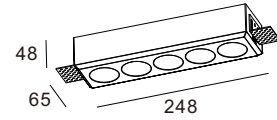

Ceiling recessed

CODE: GC-1078

Material: Plaster, Metal ,Aluminum
Lamp: Mini GU10X4 Max 35W, not included
220-240V 50/60Hz
CTN:420X340X300mm / 8PCS

CE RoHS IP20

275X125mm

CODE: GC-1025S-5 NEW

Material: Plaster, Metal ,Aluminum
Lamp: Mini GU10X5 Max 35W, not included
220-240V 50/60Hz
CTN:370X315X600mm / 12PCS

CE RoHS IP20

253X70mm

CODE: GC-1025S-10 NEW

Material: Plaster, Metal ,Aluminum
Lamp: Mini GU10X10 Max 35W, not included
220-240V 50/60Hz
CTN:555X250X450mm / 6PCS

CE RoHS IP20

483X70mm

CODE: GC-1142-10 NEW

Material: Plaster, Metal ,Aluminum
Lamp: Mini GU10X10 Max 35W, not included
220-240V 50/60Hz
CTN:585X300X450mm / 6PCS

CE RoHS IP20

509X95mm

Ceiling recessed