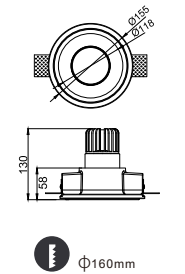

CODE: GC-1145M

Material: Plaster, Metal ,Aluminum
Lamp: LED module 10W/12W/15W/18W CRI>80
220-240V 50/60Hz
CTN:455X305X370mm / 24PCS