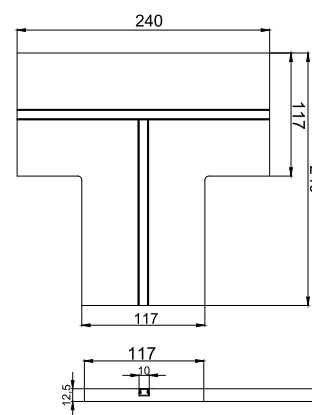

Aluminum Profile Integration with Plasterboard for LED Strip

Body made of 12,5 mm thick plasterboard, either standard or HYDRO treated.

Aluminum Profile and PMMA opal diffuser included.

Our profile is perfectly integrated into the plasterboard, which makes installation easy and perfect !

This aluminum profile integrated in plasterboard or drywall is a decorative element highly appreciated by interior designers and lighting professionals, as it allows for perfect integration with the architecture and decoration of any space.

Size can be customized.

MODEL:GL-2021

Type of installation:	recessed into plasterboard
USE:	Indoor
Warranty:	5 years
Ip:	40

3 GL-2021T