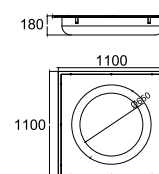

1105X1105mm