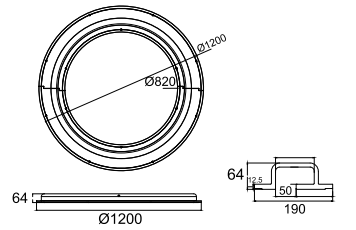

CE RoHS

Ceiling recessed

CODE: GC-1152 NEW

Material: Plaster, Metal ,Aluminum
 Lamp: LED light strip 60W
 220-240V 50/60Hz
 CTN:1725X170X1000mm / 1PC

CE RoHS IP20

Φ1205mm

CODE: GC-1154 NEW

Material: Plaster, Metal ,Aluminum
 Lamp: LED light strip 60W
 220-240V 50/60Hz
 CTN:1725X170X1000mm / 1PC