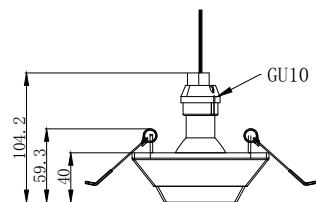

CE RoHS IP20

127X127mm

CODE: GC-1208 NEW

Material: Plaster, Metal ,Aluminum
Lamp: GU10X1 Max35W, not included
220-240V 50/60Hz
CTN: 455X305X370mm/24PCS

CE RoHS IP20

Φ127mm

Ceiling recessed

CODE: GC-1197 NEW