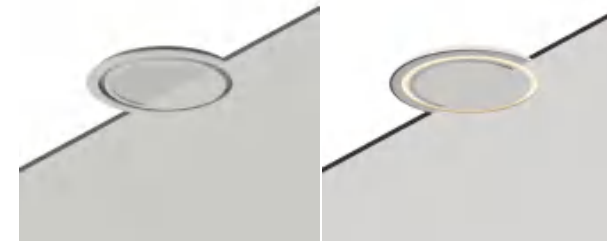

Ceiling recessed