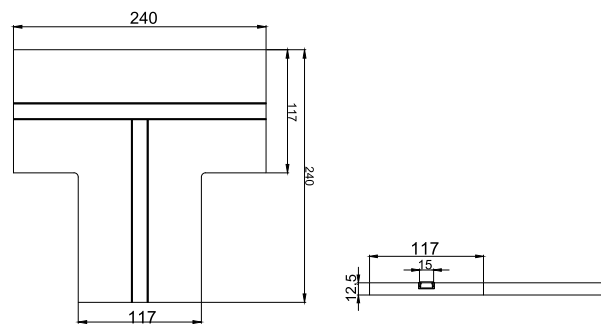

Drywall profile

MODEL:GL-2022

Type of installation:	recessed into plasterboard
USE:	Indoor
Warranty:	5 years
lp:	40

3 GL-2022 T

Drywall profile

MODEL:GL-2023

Type of installation:	recessed into plasterboard
USE:	Indoor
Warranty:	5 years
lp:	40