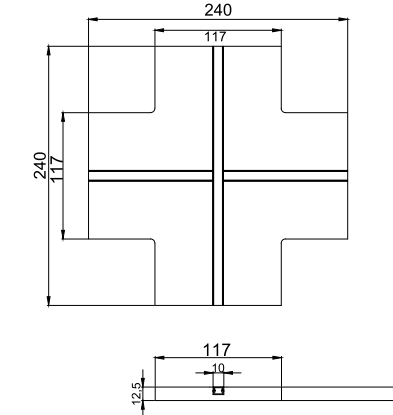

Aluminum Profile Integration with Plasterboard for LED Strip

Body made of 12,5 mm thick plasterboard, either standard or HYDRO treated.

Aluminum Profile and PMMA opal diffuser included.

Our profile is perfectly integrated into the plasterboard, which makes installation easy and perfect !

This aluminum profile integrated in plasterboard or drywall is a decorative element highly appreciated by interior designers and lighting professionals, as it allows for perfect integration with the architecture and decoration of any space.

Size can be customized.

MODEL:GL-2021

Type of installation:	recessed into plasterboard
USE:	Indoor
Warranty:	5 years
Ip:	40

4 GL-2021+