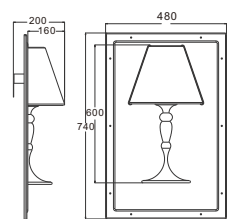

Wall recessed

485X745mm

CODE: GW-8013

Material: Plaster, Metal ,Aluminum
Lamp: E27x1 Max 40W, not included
220-240V 50/60Hz
CTN:590 X295X855mm / 1PC

CE RoHS IP20