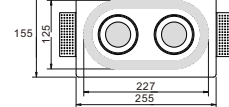

Ceiling recessed

CODE: GC-1038

Material: Plaster, Metal ,Aluminum
Lamp: GU10X1 Max35W, not included
220-240V 50/60Hz
CTN:645X220X520mm / 12PCS

CE RoHS IP20

$\Phi 160\text{mm}$

CODE: GC-1099

Material: Plaster, Metal ,Aluminum
Lamp: AR11X1 Max 50W, not included
220-240V 50/60Hz
CTN:650X320X495mm / 6PCS

CE RoHS IP20

$\Phi 245\text{mm}$

CODE: GC-1100

Material: Plaster, Metal ,Aluminum
Lamp: GU10X1 Max35W, not included
220-240V 50/60Hz
CTN:535X535X300mm / 8PCS

CE RoHS IP20

$205 \times 205\text{mm}$

CODE: GC-1044

Material: Plaster, Metal ,Aluminum
Lamp: GU10X1 Max35W, not included
220-240V 50/60Hz
CTN:435X435X390mm / 12PCS

CE RoHS IP20

$160 \times 160\text{mm}$

CODE: GC-1044-2

Material: Plaster, Metal ,Aluminum
Lamp: GU10X2 Max35W, not included
220-240V 50/60Hz
CTN:520X455X320mm / 8PCS

CE RoHS IP20

$260 \times 160\text{mm}$

Ceiling recessed