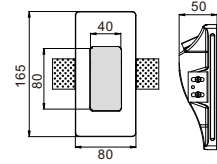

CODE: GWR-3011

Material: Plaster, Metal ,Aluminum
Lamp: MR16/GU10X1 Max35W, not included
220-240V 50/60Hz
CTN:515X305X520mm / 12PCS

CE RoHS IP20