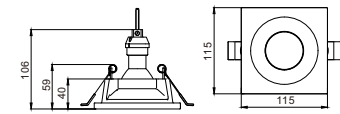

CE RoHS IP20

$\Phi 78\text{mm}$

CODE: GC-1065 **NEW**

Material: Plaster, Metal ,Aluminum
Lamp: GU10X1 Max35W, not included
220-240V 50/60Hz
CTN:455X305X370mm / 24PCS

CE RoHS IP20

115X115mm

CODE: GC-1109

Material: Plaster, Metal ,Aluminum
Lamp: GU10X1 Max35W, not included
220-240V 50/60Hz
CTN:395X265X325mm / 24PCS