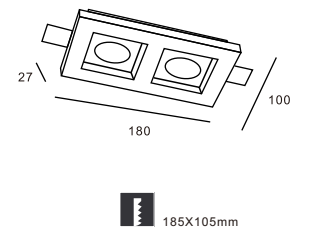

CODE: GC-1062

Material: Plaster, Metal ,Aluminum
Lamp: GU10X2 Max35W, not included
220-240V 50/60Hz
CTN:570X310X475mm / 12PCS