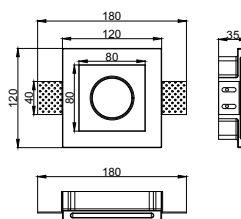

CODE: GC-1212 NEW

Material: Plaster, Metal ,Aluminum
Lamp: GU10X1 Max35W, not included
220-240V 50/60Hz
CTN:415X280X285mm / 24PCS