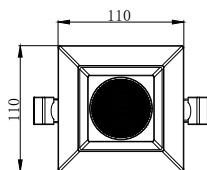

Ceiling recessed

CODE: GC-1197 NEW

Material: Plaster, Metal ,Aluminum
Lamp: GU10X1 Max35W, not included
220-240V 50/60Hz
CTN:455X305X370mm/24PCS

CE RoHS IP20

$\Phi 115\text{mm}$

CODE: GC-1198 NEW

Material: Plaster, Metal ,Aluminum
Lamp: GU10X1 Max35W, not included
220-240V 50/60Hz
CTN:455X305X370mm/24PCS

CE RoHS IP20

$\Phi 115\text{mm}$

CODE: GC-1199 NEW

Material: Plaster, Metal ,Aluminum
Lamp: GU10X1 Max35W, not included
220-240V 50/60Hz
CTN:455X305X370mm/24PCS

CE RoHS IP20

$\Phi 115\text{mm}$

Ceiling recessed