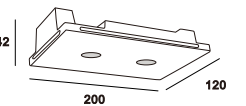

CODE: GC-1165-2 NEW

Material: Plaster, Metal ,Aluminum
Lamp: LED 8.5WX2 3000/4000K CRI>80 Driver
220-240V 50/60Hz
CTN:520X360X345mm / 12pcs