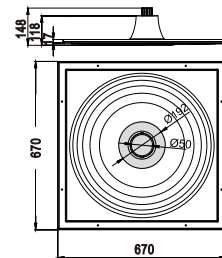

CODE: GC-1072S

Material: Plaster, Metal ,Aluminum
Lamp: Lamp: GU10X1 Max35W, not included
LED module D50mm 7/10W
3000/4000K 15/24/36/60°
220-240V 50/60Hz
CTN:750X190X755mm / 1PC