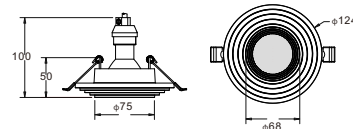

$\Phi 78\text{mm}$