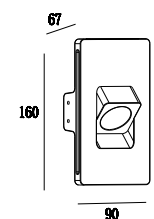

CODE: GWR-3035M NEW

Material: Plaster, Metal ,Aluminum
 Lamp: LED 1W 3000/4000K CRI>80
 12V 50/60Hz
 CTN:395X360X390mm / 12PCS

Wall recessed

CODE: GWR-3039 NEW

Material: Plaster, Metal ,Aluminum
 Lamp: Mini Gu10X1 Max 35W, not included
 220-240V 50/60Hz
 CTN:430X420X470mm / 24PCS