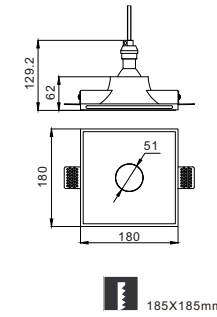

CODE: GC-1031

Material: Plaster, Metal ,Aluminum
Lamp: GU10X1 Max35W, not included
220-240V 50/60Hz
CTN:505X505X390mm / 12PCS