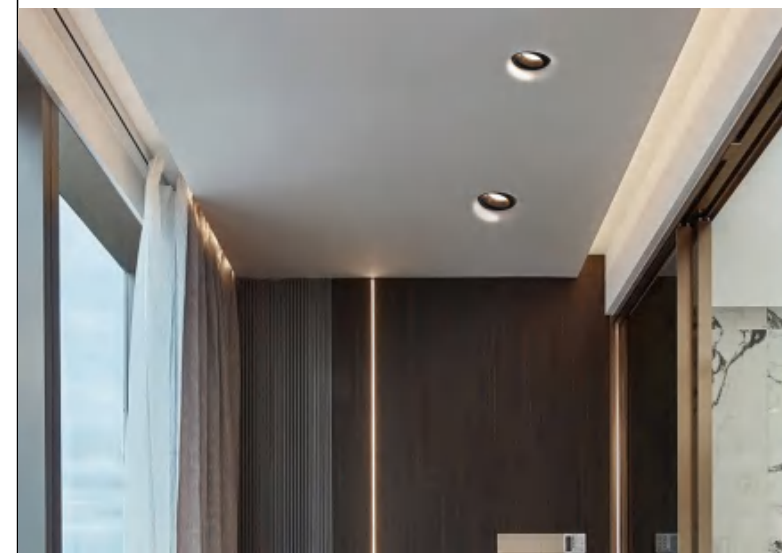

CE RoHS IP20

Ceiling recessed

GC-1105A

GC-1105S

GC-1105X

CODE: GC-1105A,GC-1105S,GC-1105X

Material: Plaster, Metal ,Aluminum
Lamp: GU10X1 Max35W, not included
220-240V 50/60Hz
CTN:200X200X115mm / 1PC

CE RoHS IP20