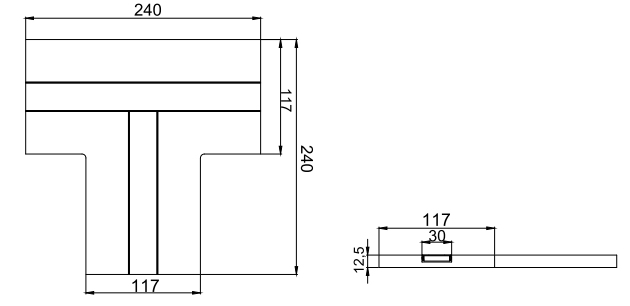

Drywall profile

MODEL:GL-2022

Type of installation:	recessed into plasterboard
USE:	Indoor
Warranty:	5 years
lp:	40

Drywall profile

MODEL:GL-2023

Type of installation:	recessed into plasterboard
USE:	Indoor
Warranty:	5 years
lp:	40

3 GL-2023 T