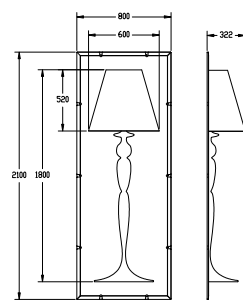

Material: Plaster, Metal ,Aluminum
Lamp: E27x1 Max 40W, not included
220-240V 50/60Hz
CTN:590 X295X855mm / 1PC

CE RoHS IP20

805X2105mm

CODE: GW-8013L

Material: Plaster, Metal ,Aluminum
Lamp: E27x1 Max 40W, not included
220-240V 50/60Hz
CTN:2355X1055X465mm / 1PC