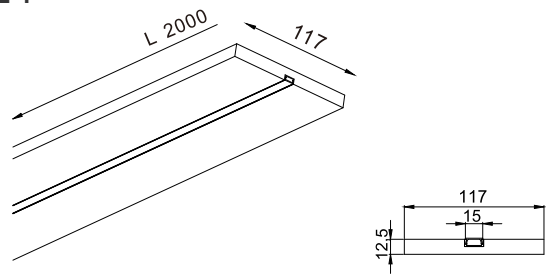

Drywall profile

MODEL:GL-2022

1 GL-2022-1