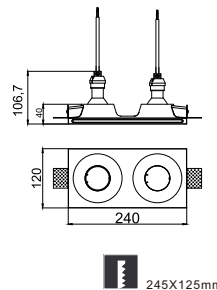

CODE: GC-1095

Material: Plaster, Metal ,Aluminum
Lamp: GU10X2 Max35W, not included
220-240V 50/60Hz
CTN:570X310X475mm / 12PCS