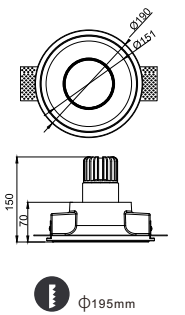

CODE: GC-1145L

Material: Plaster, Metal ,Aluminum
Lamp: LED module 20W/30W CRI>80
220-240V 50/60Hz
CTN:505X505X390mm / 12PCS