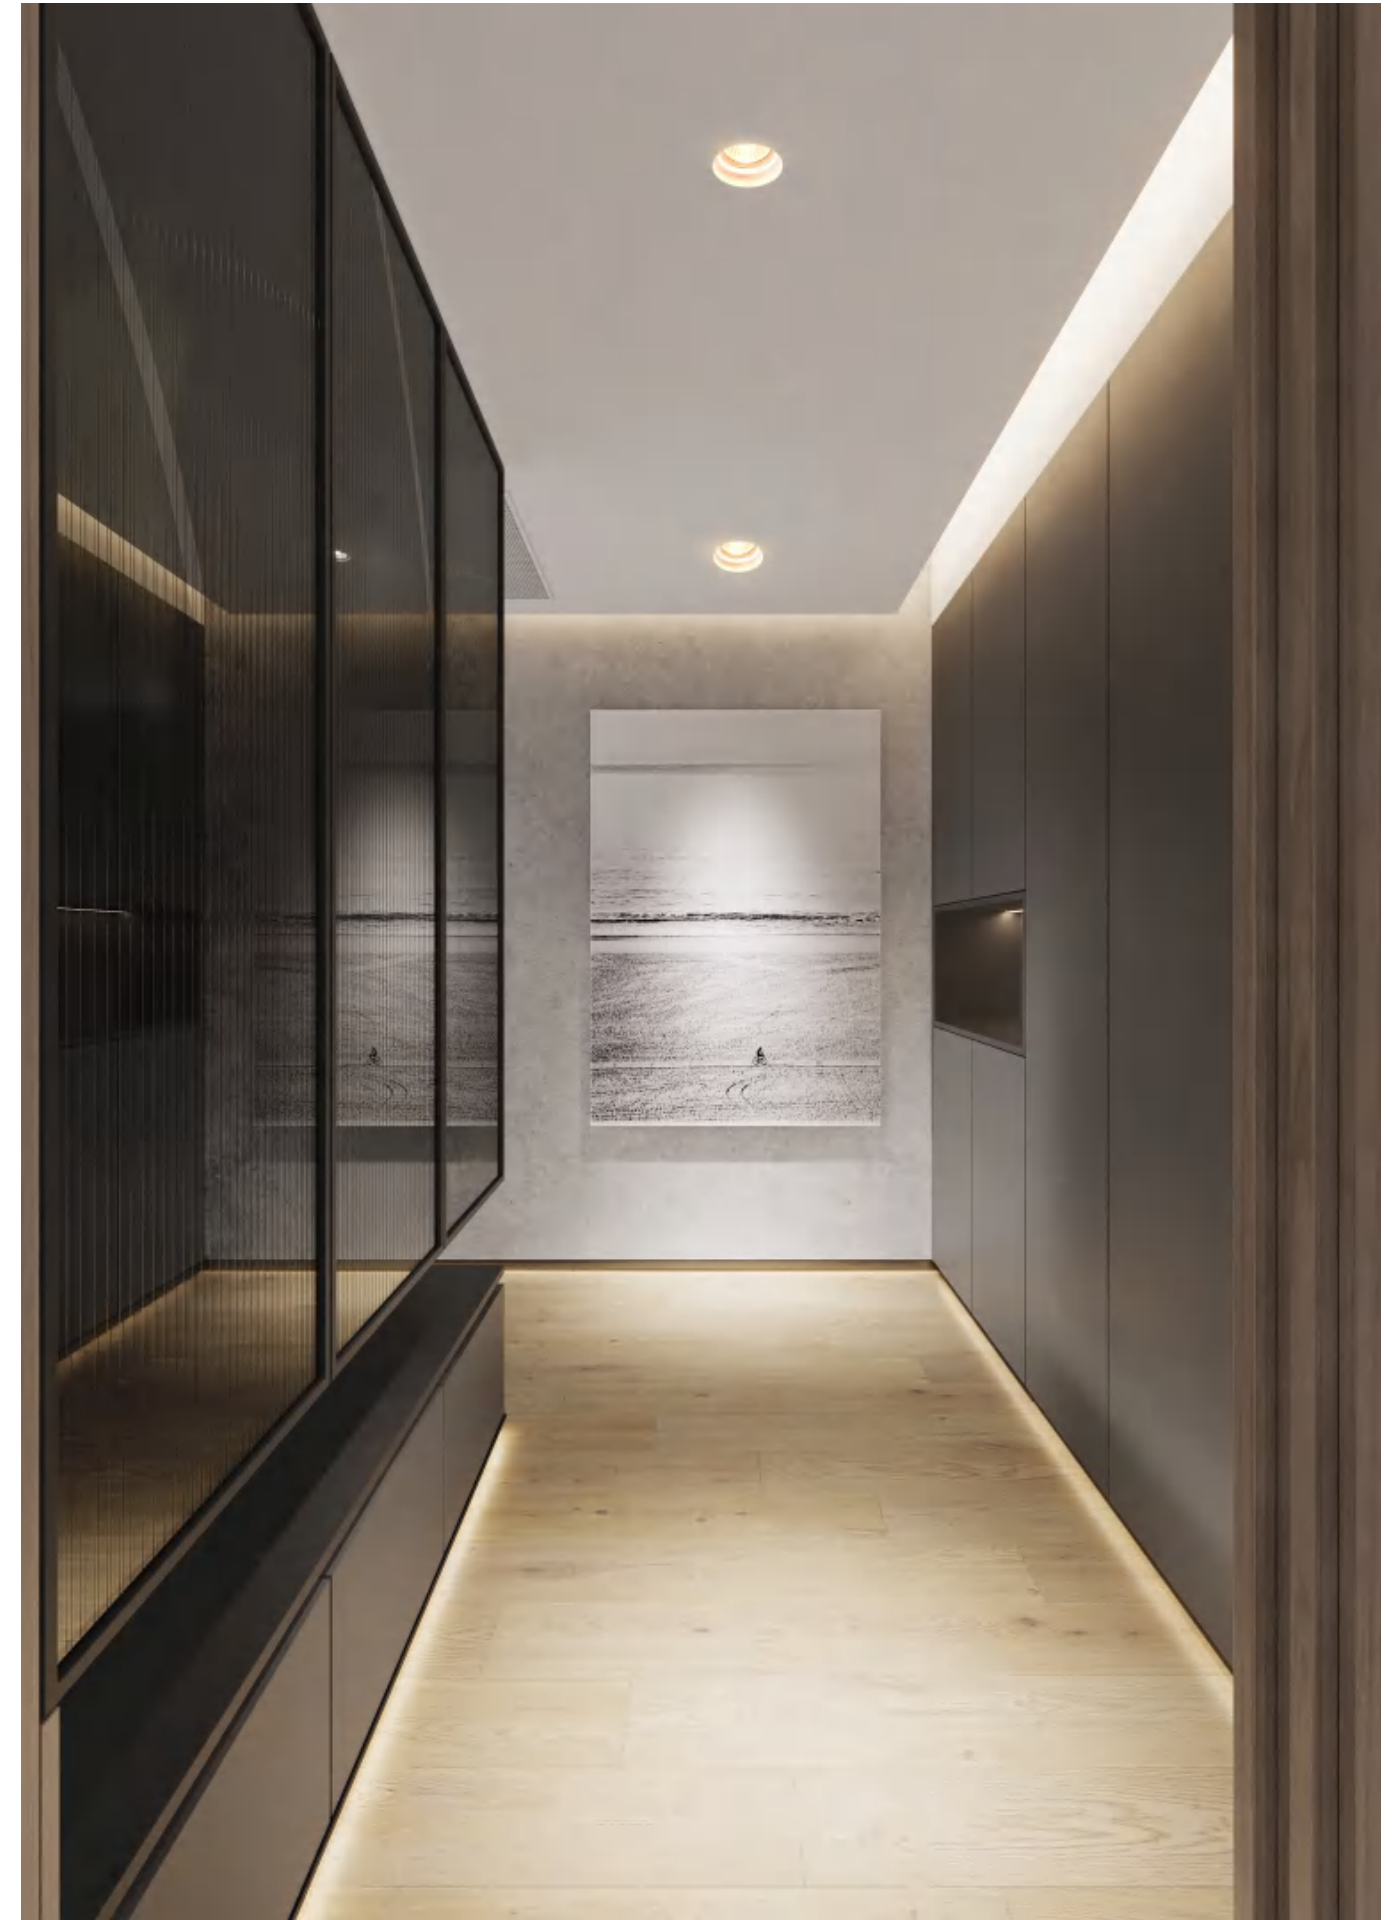

Ceiling recessed

CODE: GC-1001H27

Material: Plaster, Metal, Aluminum
Lamp: GU10X1 Max35W, not included
220-240V 50/60Hz
CTN:455X305X370mm / 24PCS

CE RoHS IP20

$\Phi 105\text{mm}$

CODE: GC-1001A

Material: Plaster, Metal, Aluminum
Lamp: GU10X1 Max35W, not included
220-240V 50/60Hz
CTN:455X305X370mm / 24PCS

CE RoHS IP20

$\Phi 105\text{mm}$

CODE: GC-1003H27

Material: Plaster, Metal, Aluminum
Lamp: GU10X1 Max35W, not included
220-240V 50/60Hz
CTN:530X395X230mm / 36PCS

CE RoHS IP20

105X105mm

CODE: GC-1003A

Material: Plaster, Metal, Aluminum
Lamp: GU10X1 Max35W, not included
220-240V 50/60Hz
CTN:390X355X280mm / 30PCS

CE RoHS IP20

105X105mm

Ceiling recessed