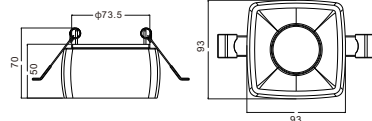

76.5X76.5mm