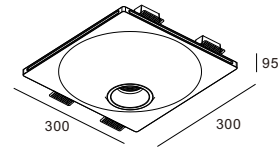

Material: Plaster, Metal ,Aluminum
Lamp: GU10X2 Max35W, not included
220-240V 50/60Hz
CTN:520X455X320mm / 8PCS

CE RoHS IP20

$260 \times 160\text{mm}$

Ceiling recessed

Ceiling recessed

CODE: GC-1173 NEW

Material: Plaster, Metal ,Aluminum
Lamp: GU10X1 Max35W, not included
220-240V 50/60Hz
CTN:670X375X375mm / 4PCS 11KGS