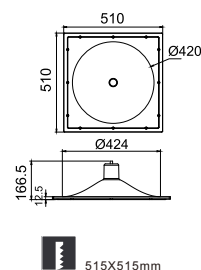

Ceiling recessed

Ceiling recessed

CODE: GC-1150 NEW

Material: Plaster, Metal ,Aluminum
 Lamp: E27X1 Max 20W, not included
 220-240V 50/60Hz
 CTN:610X610X280mm / 1PC

CE RoHS IP20    

 515X515mm

CODE: GC-1151 NEW