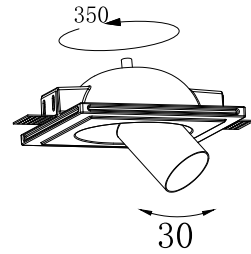

Ceiling recessed

Black

white

CODE: GC-1092

Material: Plaster, Metal ,Aluminum
Lamp: GU10X1 Max35W, not included
220-240V 50/60Hz
CTN:375X170X445mm / 30PCS

Golden

CODE: GC-1141 NEW

Material: Plaster, Metal ,Aluminum
Lamp: GU10X1 Max35W, not included
220-240V 50/60Hz
CTN:490X255X510mm / 8PCS