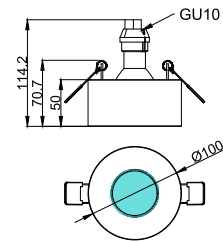

Ceiling recessed

CODE: GC-1209 NEW

Material: Plaster, Metal ,Aluminum
Lamp: GU10X1 Max35W, not included
220-240V 50/60Hz
CTN: 455X305X370mm/24PCS

CE RoHS IP20

Φ105mm