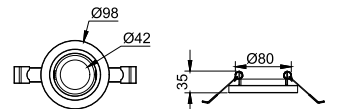

$\Phi 83\text{mm}$