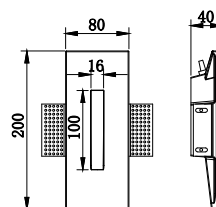

CODE: GWR-3045S NEW

Material: Plaster, Metal ,Aluminum
Lamp: LED 1W 3000/4000K CRI>80
12V/24V 50/60Hz
CTN:390X260X385mm / 12PCS

CE RoHS IP20