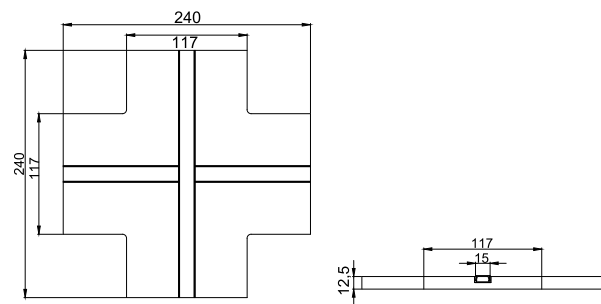

Drywall profile

MODEL:GL-2022

Type of installation:	recessed into plasterboard
USE:	Indoor
Warranty:	5 years
lp:	40

4 GL-2022 +

Drywall profile

MODEL:GL-2023

Type of installation:	recessed into plasterboard
USE:	Indoor
Warranty:	5 years
lp:	40