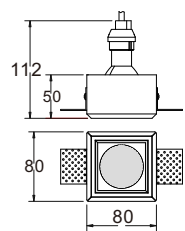

CODE: GC-1026

Material: Plaster, Metal ,Aluminum
Lamp: GU10X1 Max35W, not included
220-240V 50/60Hz
CTN:420X220X530mm / 40PCS

CE RoHS IP20

85X85mm