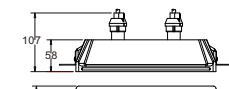

Ceiling recessed

CODE: GC-1038

Material: Plaster, Metal ,Aluminum
Lamp: GU10X1 Max35W, not included
220-240V 50/60Hz
CTN:645X220X520mm / 12PCS

CE RoHS IP20

$\Phi 160\text{mm}$

CODE: GC-1099

Material: Plaster, Metal ,Aluminum
Lamp: AR11X1 Max 50W, not included
220-240V 50/60Hz
CTN:650X320X495mm / 6PCS

CE RoHS IP20

$\Phi 245\text{mm}$

CODE: GC-1100

Material: Plaster, Metal ,Aluminum
Lamp: GU10X1 Max35W, not included
220-240V 50/60Hz
CTN:535X535X300mm / 8PCS

CE RoHS IP20

$205 \times 205\text{mm}$

CODE: GC-1044

Material: Plaster, Metal ,Aluminum
Lamp: GU10X1 Max35W, not included
220-240V 50/60Hz
CTN:435X435X390mm / 12PCS

CE RoHS IP20

$160 \times 160\text{mm}$

CODE: GC-1044-2

Material: Plaster, Metal ,Aluminum
Lamp: GU10X2 Max35W, not included
220-240V 50/60Hz
CTN:520X455X320mm / 8PCS

CE RoHS IP20

$260 \times 160\text{mm}$

Ceiling recessed