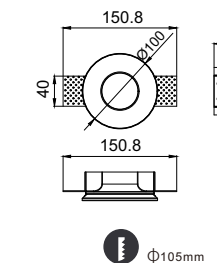

CODE: GC-1211 New

Material: Plaster, Metal ,Aluminum
Lamp: GU10X1 Max35W, not included
220-240V 50/60Hz
CTN:415X280X285mm / 24PCS