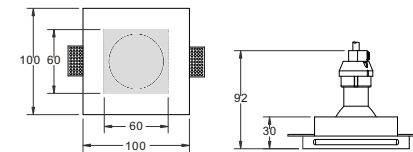

Ceiling recessed

CODE: GC-1001H27

Material: Plaster, Metal, Aluminum
Lamp: GU10X1 Max35W, not included
220-240V 50/60Hz
CTN:455X305X370mm / 24PCS

CE RoHS IP20

$\Phi 105\text{mm}$

CODE: GC-1001A

Material: Plaster, Metal, Aluminum
Lamp: GU10X1 Max35W, not included
220-240V 50/60Hz
CTN:455X305X370mm / 24PCS

CE RoHS IP20

$\Phi 105\text{mm}$

CODE: GC-1003H27

Material: Plaster, Metal, Aluminum
Lamp: GU10X1 Max35W, not included
220-240V 50/60Hz
CTN:530X395X230mm / 36PCS

CE RoHS IP20

105X105mm

CODE: GC-1003A

Material: Plaster, Metal, Aluminum
Lamp: GU10X1 Max35W, not included
220-240V 50/60Hz
CTN:390X355X280mm / 30PCS

CE RoHS IP20

105X105mm

Ceiling recessed