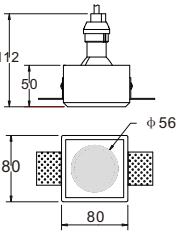

Ceiling recessed

CODE: GC-1010

Material: Plaster, Metal, Aluminum
Lamp: GU10X1 Max35W, not included
220-240V 50/60Hz
CTN:455X305X370mm / 24PCS

CE RoHS IP20

125X125mm

CODE: GC-1037

Material: Plaster, Metal, Aluminum
Lamp: GU10X1 Max35W, not included
220-240V 50/60Hz
CTN:640X430X320mm / 12PCS

CE RoHS IP20

155X155mm

CODE: GC-1024

Material: Plaster, Metal, Aluminum
Lamp: GU10X1 Max35W, not included
220-240V 50/60Hz
CTN:465X315X465mm / 12PCS

CE RoHS IP20

Φ 135mm

CODE: GC-1202 New

Material: Plaster, Metal, Aluminum
Lamp: GU10X1 Max35W, not included
220-240V 50/60Hz
CTN:395X395X325mm / 12PCS

CE RoHS IP20

140X140mm

CODE: GC-1202-2 New

Material: Plaster, Metal, Aluminum
Lamp: GU10X2 Max35W, not included
220-240V 50/60Hz
CTN:395X320X350mm / 6PCS

CE RoHS IP20

255X140mm

Ceiling recessed

CODE: GC-1025S

Material: Plaster, Metal, Aluminum
Lamp: Mini GU10X1 Max 35W, not included
220-240V 50/60Hz
CTN:420X215X530mm / 40PCS

CE RoHS IP20

70X70mm

CODE: GC-1025

Material: Plaster, Metal, Aluminum
Lamp: GU10X1 Max35W, not included
220-240V 50/60Hz
CTN:420X220X530mm / 40PCS

CE RoHS IP20

85X85mm

CODE: GC-1025-2

Material: Plaster, Metal, Aluminum
Lamp: GU10X2 Max35W, not included
220-240V 50/60Hz
CTN:405X265X530mm / 20PCS

CE RoHS IP20

152X85mm

CODE: GC-1025-3

Material: Plaster, Metal, Aluminum
Lamp: GU10X3 Max35W, not included
220-240V 50/60Hz
CTN:285X285X620mm / 10PCS

CE RoHS IP20

225X83mm