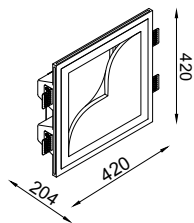

Wall recessed

CODE: GWR-3006

Material: Plaster, Metal ,Aluminum
Lamp:E14X2 Max 14W, not included
220-240V 50/60Hz
CTN:320X360X545mm / 2PCS 9.8KGS

CE RoHS IP20

260X319mm

CODE: GWR-3019

Material: Plaster, Metal ,Aluminum
Lamp:E14X2 Max 25W, not included
220-240V 50/60Hz
CTN:460X440X515mm / 12PCS

CE RoHS IP20

415X265mm

CODE: GWR-3017L

Material: Plaster, Metal ,Aluminum
Lamp:E14X1 Max 25W, not included
220-240V 50/60Hz
CTN:570X570X350mm / 1PC

CE RoHS IP20

425X425mm

Wall recessed

CODE: GW-8124

Material: Plaster, Metal ,Aluminum
Lamp:LED 8W 3000/4000K CRI>80 Driver
220-240V 50/60Hz
CTN:365X365X450mm / 3PCS 2.32KG

CE RoHS IP20

285X285mm

CODE: GWR-3053 NEW

Material: Plaster, Metal ,Aluminum
Lamp: E27X1 Max 20W, not included
220-240V 50/60Hz
CTN:705X405X425mm/2PCS

CE RoHS IP20

605X305mm