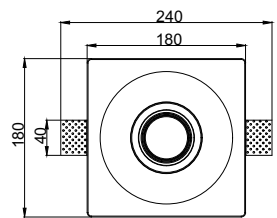

CODE: GC-1141 NEW

Material: Plaster, Metal ,Aluminum
Lamp: GU10X1 Max35W, not included
220-240V 50/60Hz
CTN:490X255X510mm / 8PCS