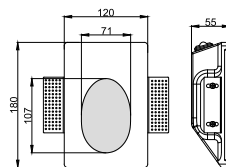

CODE: GWR-3004M

Material: Plaster, Metal ,Aluminum
Lamp: GU10X1 Max35W, not included
220-240V 50/60Hz
CTN:570X320X485mm / 6PCS

CE RoHS IP20