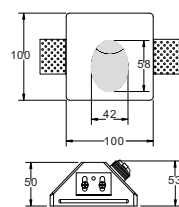

Wall recessed

CODE: GWR-3004

Material: Plaster, Metal ,Aluminum
Lamp: Mini Gu10X1 10W, not included
220-240V 50/60Hz
CTN:320X220X415mm / 8PCS

CE RoHS IP20

CODE: GWR-3004M

Material: Plaster, Metal ,Aluminum
Lamp: GU10X1 Max35W, not included
220-240V 50/60Hz
CTN:570X320X485mm / 6PCS

CE RoHS IP20

CODE: GWR-3004L

Material: Plaster, Metal ,Aluminum
Lamp: GU10X1 Max35W, not included
220-240V 50/60Hz
CTN:440*380*315mm / 2PCS

CE RoHS IP20

CODE: GWR-3001

Material: Plaster, Metal ,Aluminum
Lamp: MINI GU10X1 10W, not included
220-240V 50/60Hz
CTN:395X265X370mm / 24PCS

CE RoHS IP20

Wall recessed