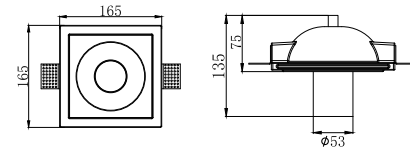

CODE: GC-1092

Material: Plaster, Metal ,Aluminum
Lamp: GU10X1 Max35W, not included
220-240V 50/60Hz
CTN:375X170X445mm / 30PCS