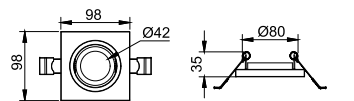

Ceiling recessed

CODE: GC-1041

Material: Plaster, Metal ,Aluminum
Lamp: GU10X1 Max35W, not included
220-240V 50/60Hz
CTN:350X305X310mm / 18PCS

CE RoHS IP20

$\Phi 76.5\text{mm}$

CODE: GC-1042

Material: Plaster, Metal ,Aluminum
Lamp: GU10X1 Max35W, not included
220-240V 50/60Hz
CTN:350X305X310mm / 18PCS

CE RoHS IP20

76.5X76.5mm

CODE: GC-1050

Material: Plaster, Metal ,Aluminum
Lamp: GU10X1 Max35W, not included
220-240V 50/60Hz
CTN:425X345X305mm / 24PCS

CE RoHS IP20

78X78mm

CODE: GC-1051

Material: Plaster, Metal ,Aluminum
Lamp: GU10X1 Max35W, not included
220-240V 50/60Hz
CTN:455X305X265mm / 24PCS

CE RoHS IP20

$\Phi 78\text{mm}$

CODE: GC-1065 **NEW**

Material: Plaster, Metal ,Aluminum
Lamp: GU10X1 Max35W, not included
220-240V 50/60Hz
CTN:455X305X370mm / 24PCS

CE RoHS IP20

115X115mm

CODE: GC-1109

Material: Plaster, Metal ,Aluminum
Lamp: GU10X1 Max35W, not included
220-240V 50/60Hz
CTN:395X265X325mm / 24PCS

CE RoHS IP20

$\Phi 110\text{mm}$

Ceiling recessed

CODE: GC-1110

Material: Plaster, Metal ,Aluminum
Lamp: GU10X1 Max35W, not included
220-240V 50/60Hz
CTN:395X265X325mm / 24PCS

CE RoHS IP20

$\Phi 115\text{mm}$

CODE: GC-1115

Material: Plaster, Metal ,Aluminum
Lamp: GU10X1 Max35W, not included
220-240V 50/60Hz
CTN:395X265X325mm / 24PCS

CE RoHS IP20

115X115mm

CODE: GC-1116

Material: Plaster, Metal ,Aluminum
Lamp: GU10X1 Max35W, not included
220-240V 50/60Hz
CTN:395X265X325mm / 24PCS

CE RoHS IP20

$\Phi 115\text{mm}$

CODE: GC-1064

Material: Plaster, Metal ,Aluminum
Lamp: GU10X1 Max35W, not included
220-240V 50/60Hz
CTN:395X265X325mm / 24PCS

CE RoHS IP20

$\Phi 110\text{mm}$

CODE: GC-1170 **NEW**

Material: Concrete,Aluminum
Lamp: GU10X1 Max35W, not included
220-240V 50/60Hz
CTN:380X255X305mm / 24pcs

CE RoHS IP20

83X83mm