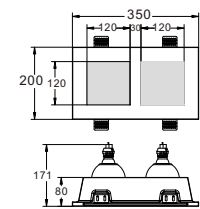

CODE: GC-1123

Material: Plaster, Metal ,Aluminum
Lamp: GU10X2 Max35W, not included
220-240V 50/60Hz
CTN:570X310X475mm / 12PCS