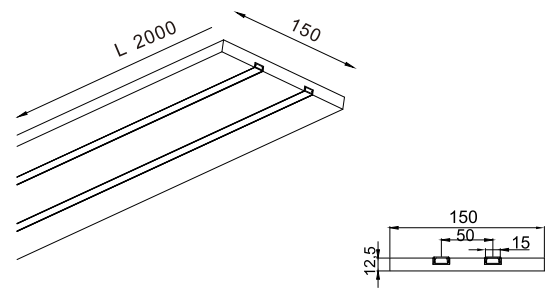

2 GL-2022-2