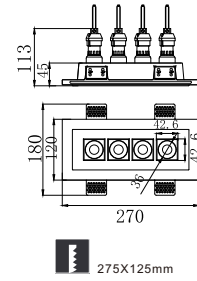

CODE: GC-1078

Material: Plaster, Metal ,Aluminum
 Lamp: Mini GU10X4 Max 35W, not included
 220-240V 50/60Hz
 CTN:420X340X300mm / 8PCS

CE RoHS IP20

275X125mm

CODE: GC-1025S-5 NEW

Material: Plaster, Metal ,Aluminum
 Lamp: Mini GU10X5 Max 35W, not included
 220-240V 50/60Hz
 CTN:370X315X600mm / 12PCS