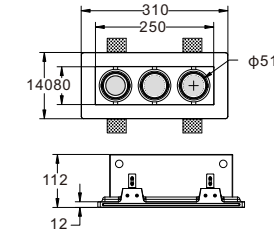

CODE: GC-1024-3

Material: Plaster, Metal ,Aluminum
Lamp: GU10X3 Max35W, not included
220-240V 50/60Hz
CTN:410X380X565mm / 6PCS

CE RoHS IP20

315X145mm