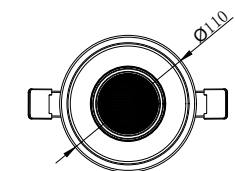

CODE: GC-1199 NEW

Material: Plaster, Metal ,Aluminum
Lamp: GU10X1 Max35W, not included
220-240V 50/60Hz
CTN:455X305X370mm/24PCS

CE RoHS IP20

$\Phi 115\text{mm}$