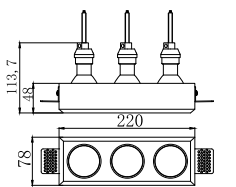

CODE: GC-1025-3

Material: Plaster, Metal, Aluminum
Lamp: GU10X3 Max35W, not included
220-240V 50/60Hz
CTN:285X285X620mm / 10PCS

CE RoHS IP20