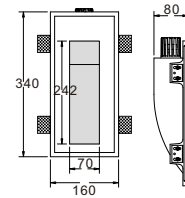

CODE: GWR-3012

Material: Plaster, Metal ,Aluminum
Lamp: GU10X3 Max28W, not included
220-240V 50/60Hz
CTN:420X380X160mm / 1PC

CE RoHS IP20