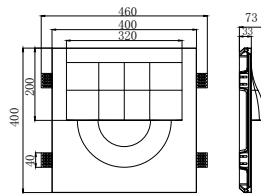

CODE: GWR-3051 NEW

Material: Plaster, Metal ,Aluminum
Lamp: G9X1 Max 25W, not included
220-240V 50/60Hz
CTN:485X460X490mm/3PCS

CE RoHS IP20

405X405mm