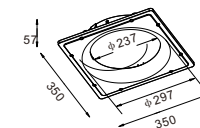

355X355mm

CODE: GC-1133M

Material: Plaster, Metal ,Aluminum
Lamp: LED 6W 3000/4000K CRI>80 Driver
220-240V 50/60Hz
CTN:440X165X445mm / 1PC

CE RoHS IP20