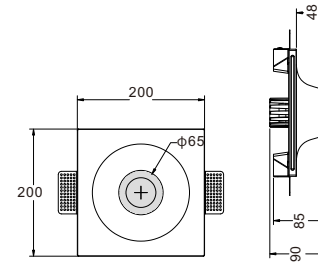

CODE: GC-1108

Material: Plaster, Metal ,Aluminum
Lamp: Mr16/ GU10X1 Max35W, not included
220-240V 50/60Hz
CTN:545X275X615mm / 8PCS