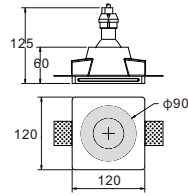

CE RoHS IP20

125X125mm

CODE: GC-1037

Material: Plaster, Metal, Aluminum
Lamp: GU10X1 Max35W, not included
220-240V 50/60Hz
CTN:640X430X320mm / 12PCS

CE RoHS IP20

155X155mm

CODE: GC-1024

Material: Plaster, Metal, Aluminum
Lamp: GU10X1 Max35W, not included
220-240V 50/60Hz
CTN:465X315X465mm / 12PCS