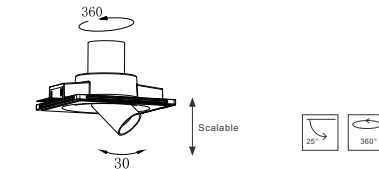

CODE: GC-1070

Material: Plaster, Metal ,Aluminum
Lamp: COB 8W Eaglerise driver +Bridgelux LED
220-240V 50/60Hz
CTN:470X240X620mm / 6PCS