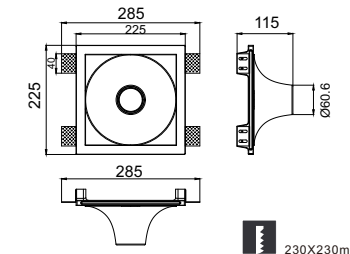

CODE: GC-1204 NEW

Material: Plaster, Metal ,Aluminum
Lamp: GU10X1 Max35W, not included
220-240V 50/60Hz
CTN:625X315X420mm/4PCS