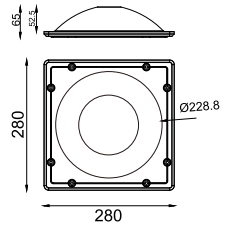

Wall recessed

CODE: GWR-3006

Material: Plaster, Metal ,Aluminum
Lamp:E14X2 Max 14W, not included
220-240V 50/60Hz
CTN:320X360X545mm / 2PCS 9.8KGS

CE RoHS IP20

260X319mm

CODE: GWR-3019

Material: Plaster, Metal ,Aluminum
Lamp:E14X2 Max 25W, not included
220-240V 50/60Hz
CTN:460X440X515mm / 12PCS

CE RoHS IP20

415X265mm

CODE: GWR-3017L

Material: Plaster, Metal ,Aluminum
Lamp:E14X1 Max 25W, not included
220-240V 50/60Hz
CTN:570X570X350mm / 1PC

CE RoHS IP20

425X425mm

Wall recessed

CODE: GW-8124

Material: Plaster, Metal ,Aluminum
Lamp:LED 8W 3000/4000K CRI>80 Driver
220-240V 50/60Hz
CTN:365X365X450mm / 3PCS 2.32KG

CE RoHS IP20

285X285mm

CODE: GWR-3053 NEW

Material: Plaster, Metal ,Aluminum
Lamp: E27X1 Max 20W, not included
220-240V 50/60Hz
CTN:705X405X425mm/2PCS

CE RoHS IP20

605X305mm