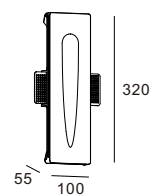

CE RoHS IP20

Wall recessed

Wall recessed

CODE: GWR-3008S

Material: Plaster, Metal ,Aluminum
 Lamp: Mr11/ Mini Gu10X1 Max 35W, not included
 220-240V 50/60Hz
 CTN:390X345X535mm / 8PCS

CODE: GWR-3029S

Material: Plaster, Metal ,Aluminum
 Lamp: LED 2W 3000/4000K CRI>80 Driver
 220-240V 50/60Hz
 CTN:440*380*315mm / 2PCS