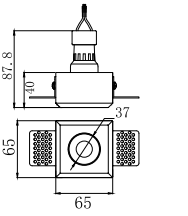

CE RoHS IP20

255X140mm

Ceiling recessed

CODE: GC-1025S

Material: Plaster, Metal, Aluminum
Lamp: Mini GU10X1 Max 35W, not included
220-240V 50/60Hz
CTN:420X215X530mm / 40PCS

CE RoHS IP20

70X70mm

CODE: GC-1025