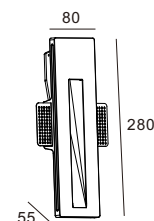

CE RoHS IP20

Wall recessed

Wall recessed

CODE: GWR-3008S

Material: Plaster, Metal ,Aluminum
 Lamp: Mr11/ Mini Gu10X1 Max 35W, not included
 220-240V 50/60Hz
 CTN:390X345X535mm / 8PCS

CODE: GWR-3029S

Material: Plaster, Metal ,Aluminum
 Lamp: LED 2W 3000/4000K CRI>80 Driver
 220-240V 50/60Hz
 CTN:440*380*315mm / 2PCS