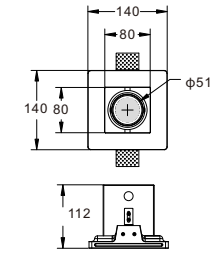

CODE: GC-1124

Material: Plaster, Metal ,Aluminum
Lamp: GU10X1 Max35W, not included
220-240V 50/60Hz
CTN:410X410X570mm / 12PCS

CE RoHS IP20

145X145mm