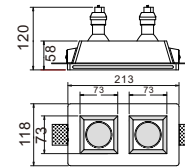

CODE: GC-1008-2

Material: Plaster, Metal ,Aluminum
Lamp: GU10X2 Max35W, not included
220-240V 50/60Hz
CTN:570X290X500mm / 12PCS