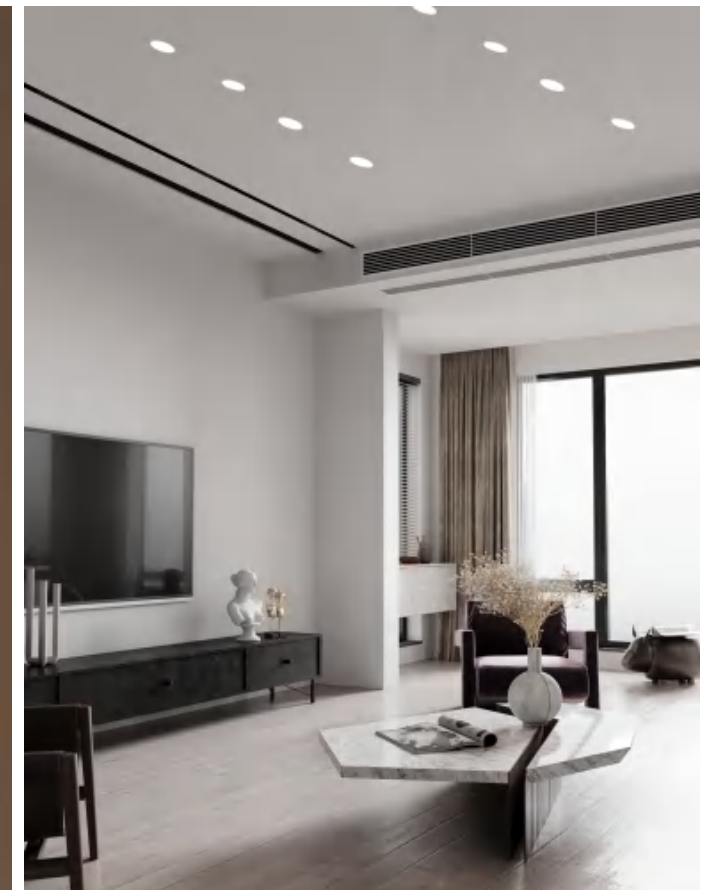

Ceiling recessed

CODE: GC-1107 NEW

Material: Plaster, Metal ,Aluminum
Lamp: GU10X1 Max35W, not included
220-240V 50/60Hz
CTN:525X215X220mm / 20PCS

CODE: GC-1015S NEW

Material: Plaster, Metal ,Aluminum
Lamp: GU10X1 Max35W, not included
220-240V 50/60Hz
CTN:570X570X380mm / 12PCS

CODE: GC-1168 NEW

Material: Plaster, Metal ,Aluminum
Lamp: GU10X1 Max35W, not included
220-240V 50/60Hz
CTN:455X305X370mm / 24PCS

CODE: GC-1172 NEW

Material: Plaster, Metal ,Aluminum
Lamp: GU10X1 Max35W, not included
220-240V 50/60Hz
CTN:440X440X375mm / 12PCS

Ceiling recessed

CODE: GC-1177 NEW

Material: Plaster, Metal ,Aluminum
Lamp: LED 6W 3000/4000K CRI>80 Driver
220-240V 50/60Hz
CTN:455X305X370mm / 24pcs

CODE: GC-1165-2 NEW

Material: Plaster, Metal ,Aluminum
Lamp: LED 8.5WX2 3000/4000K CRI>80 Driver
220-240V 50/60Hz
CTN:520X360X345mm / 12pcs