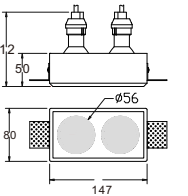

Ceiling recessed

CODE: GC-1010

Material: Plaster, Metal, Aluminum
Lamp: GU10X1 Max35W, not included
220-240V 50/60Hz
CTN:455X305X370mm / 24PCS

CE RoHS IP20

125X125mm

CODE: GC-1037

Material: Plaster, Metal, Aluminum
Lamp: GU10X1 Max35W, not included
220-240V 50/60Hz
CTN:640X430X320mm / 12PCS

CE RoHS IP20

155X155mm

CODE: GC-1024

Material: Plaster, Metal, Aluminum
Lamp: GU10X1 Max35W, not included
220-240V 50/60Hz
CTN:465X315X465mm / 12PCS

CE RoHS IP20

Φ 135mm

CODE: GC-1202 New

Material: Plaster, Metal, Aluminum
Lamp: GU10X1 Max35W, not included
220-240V 50/60Hz
CTN:395X395X325mm / 12PCS

CE RoHS IP20

140X140mm

CODE: GC-1202-2 New

Material: Plaster, Metal, Aluminum
Lamp: GU10X2 Max35W, not included
220-240V 50/60Hz
CTN:395X320X350mm / 6PCS

CE RoHS IP20

255X140mm

Ceiling recessed

CODE: GC-1025S

Material: Plaster, Metal, Aluminum
Lamp: Mini GU10X1 Max 35W, not included
220-240V 50/60Hz
CTN:420X215X530mm / 40PCS

CE RoHS IP20

70X70mm

CODE: GC-1025

Material: Plaster, Metal, Aluminum
Lamp: GU10X1 Max35W, not included
220-240V 50/60Hz
CTN:420X220X530mm / 40PCS

CE RoHS IP20

85X85mm

CODE: GC-1025-2

Material: Plaster, Metal, Aluminum
Lamp: GU10X2 Max35W, not included
220-240V 50/60Hz
CTN:405X265X530mm / 20PCS

CE RoHS IP20

152X85mm

CODE: GC-1025-3

Material: Plaster, Metal, Aluminum
Lamp: GU10X3 Max35W, not included
220-240V 50/60Hz
CTN:285X285X620mm / 10PCS

CE RoHS IP20

225X83mm