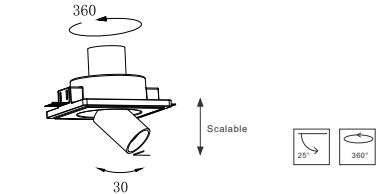

Ceiling recessed

CODE: GC-1069

Material: Plaster, Metal ,Aluminum
Lamp: COB 12W Eaglerise driver +Bridgelux LED
220-240V 50/60Hz
CTN:610X310X450mm / 4PCS

CODE: GC-1070

Material: Plaster, Metal ,Aluminum
Lamp: COB 8W Eaglerise driver +Bridgelux LED
220-240V 50/60Hz
CTN:470X240X620mm / 6PCS