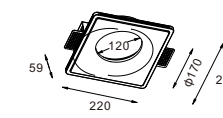

CE RoHS IP20

405X405mm

CODE: GWR-3038 NEW

Material: Plaster, Metal ,Aluminum
Lamp:G9X2 Max 25W, not included
220-240V 50/60Hz
CTN: 530X300X170mm / 1PC 6.3KG

CE RoHS IP20

225X445mm

Wall recessed

225X225mm