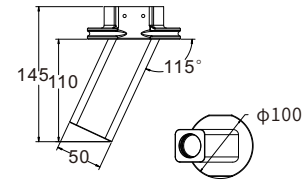

CE RoHS IP20

$\Phi 105\text{mm}$

CODE: GC-1180/GC-1180L NEW

Material: Plaster, Metal ,Aluminum
Lamp: MINI GU10X1 10W, not included
GU10X1 10W, not included
220-240V 50/60Hz
CTN: 430X310X495mm / 12PCS
385X265X400mm / 6PCS