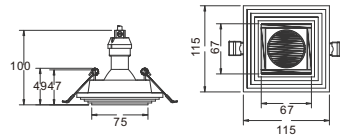

CE RoHS IP20

76.5X76.5mm

CODE: GC-1050

Material: Plaster, Metal ,Aluminum
Lamp: GU10X1 Max35W, not included
220-240V 50/60Hz
CTN:425X345X305mm / 24PCS

CE RoHS IP20

78X78mm

CODE: GC-1051

Material: Plaster, Metal ,Aluminum
Lamp: GU10X1 Max35W, not included
220-240V 50/60Hz
CTN:455X305X265mm / 24PCS