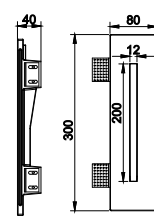

Wall recessed

CODE: GWR-3008S

Material: Plaster, Metal ,Aluminum
Lamp: Mr11/ Mini Gu10X1 Max 35W, not included
220-240V 50/60Hz
CTN:390X345X535mm / 8PCS

CODE: GWR-3029S

Material: Plaster, Metal ,Aluminum
Lamp: LED 2W 3000/4000K CRI>80 Driver
220-240V 50/60Hz
CTN:440*380*315mm / 2PCS

CODE: GWR-3029

Material: Plaster, Metal ,Aluminum
Lamp: Mini Gu10X1 Max 35W, not included
220-240V 50/60Hz
CTN:360X310X390mm / 6PCS

CODE: GWR-3035S NEW

Material: Plaster, Metal ,Aluminum
Lamp: LED 1W 3000/4000K CRI>80
12V 50/60Hz
CTN:510X395X390mm / 24PCS

CODE: GWR-3035M NEW

Material: Plaster, Metal ,Aluminum
Lamp: LED 1W 3000/4000K CRI>80
12V 50/60Hz
CTN:395X360X390mm / 12PCS

Wall recessed

CODE: GWR-3039 NEW

Material: Plaster, Metal ,Aluminum
Lamp: Mini Gu10X1 Max 35W, not included
220-240V 50/60Hz
CTN:430X420X470mm / 24PCS

CODE: GWR-3040 NEW

Material: Plaster, Metal ,Aluminum
Lamp: Mini Gu10X1 Max 35W, not included
220-240V 50/60Hz
CTN:430X420X470mm / 24PCS