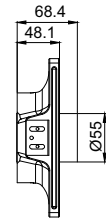

Ceiling recessed

Black

white

CODE: GC-1092

Material: Plaster, Metal ,Aluminum
Lamp: GU10X1 Max35W, not included
220-240V 50/60Hz
CTN:375X170X445mm / 30PCS

Golden

CODE: GC-1141 NEW

Material: Plaster, Metal ,Aluminum
Lamp: GU10X1 Max35W, not included
220-240V 50/60Hz
CTN:490X255X510mm / 8PCS