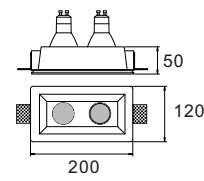

CODE: GC-1028

Material: Plaster, Metal ,Aluminum
Lamp: GU10X2 Max35W, not included
220-240V 50/60Hz
CTN:510X255X425mm / 12PCS