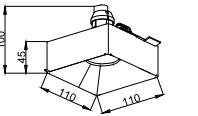

CODE: GC-1115

Material: Plaster, Metal ,Aluminum
Lamp: GU10X1 Max35W, not included
220-240V 50/60Hz
CTN:395X265X325mm / 24PCS

CE RoHS IP20

115X115mm

CODE: GC-1116

Material: Plaster, Metal ,Aluminum
Lamp: GU10X1 Max35W, not included
220-240V 50/60Hz
CTN:395X265X325mm / 24PCS