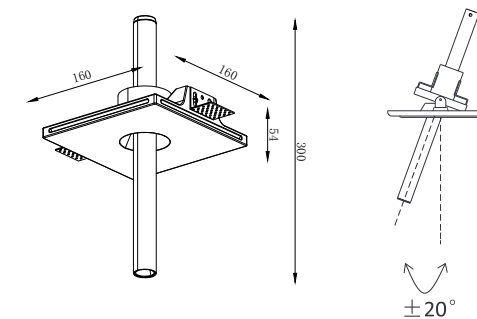

CODE: GC-1097

Material: Plaster, Metal ,Aluminum
Lamp: LED 3W 3000/4000K CRI>80 Driver
220-240V 50/60Hz
CTN:420X215X530mm / 40PCS

CE RoHS IP20