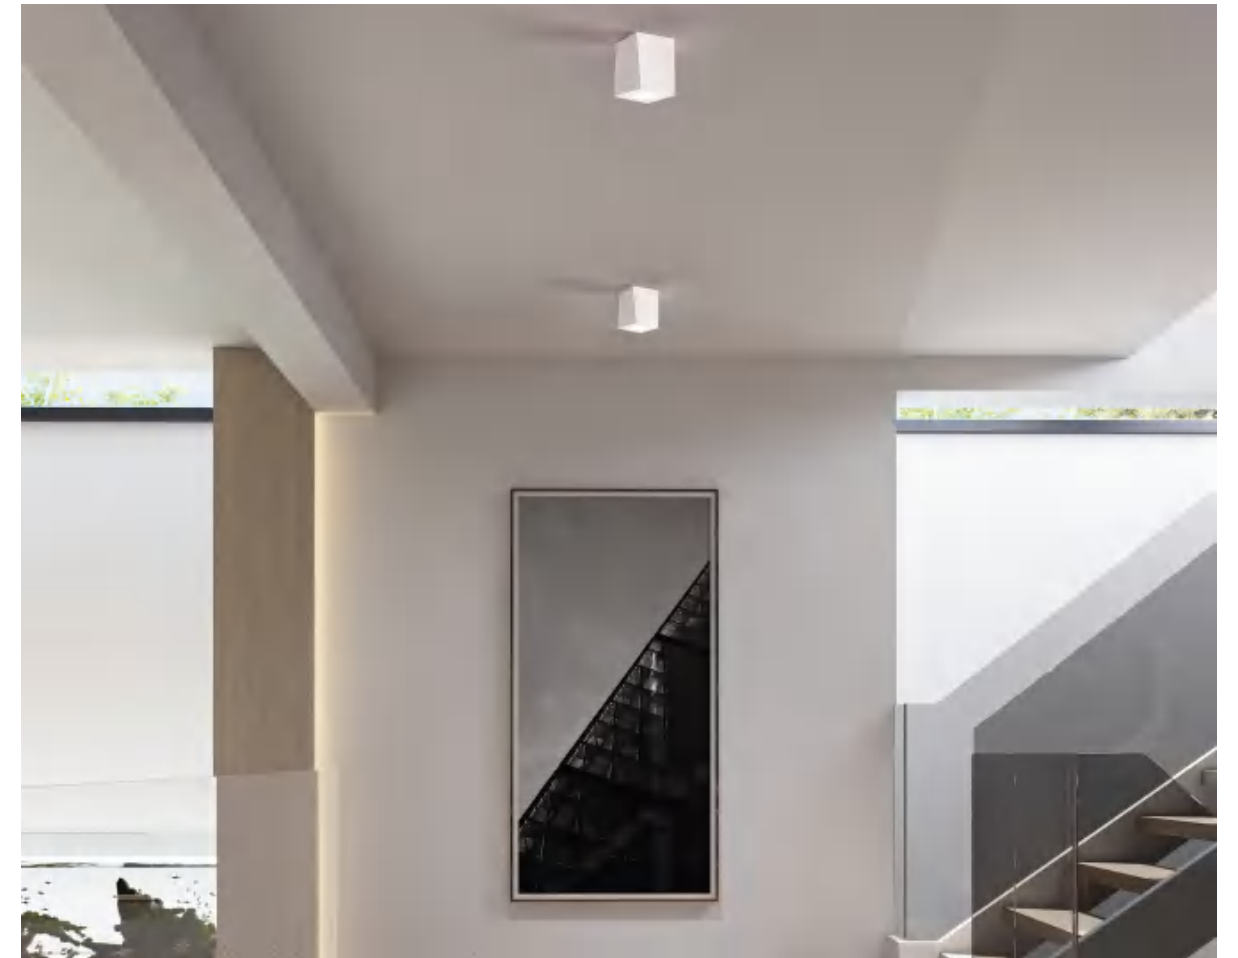

Ceiling recessed

CODE: GC-1179 NEW

Material: Plaster, Metal ,Aluminum
Lamp: MINI GU10X1 10W, not included
220-240V 50/60Hz
CTN: 430X310X495mm / 12PCS

CE RoHS IP20

$\Phi 105\text{mm}$

CODE: GC-1180/GC-1180L NEW

Material: Plaster, Metal ,Aluminum
Lamp: MINI GU10X1 10W, not included
GU10X1 10W, not included
220-240V 50/60Hz
CTN: 430X310X495mm / 12PCS
385X265X400mm / 6PCS

CE RoHS IP20

GC-1180L $\Phi 125\text{mm}$ GC-1180 $\Phi 105\text{mm}$

CODE: GC-1169S NEW

Material: Plaster, Metal ,Aluminum
Lamp: GU10X1 Max35W, not included
220-240V 50/60Hz
CTN: 420X420X540mm / 12PCS

CE RoHS IP20

155X155mm

CODE: GC-1169M NEW

Material: Plaster, Metal ,Aluminum
Lamp: GU10X1 Max35W, not included
220-240V 50/60Hz
CTN: 420X420X475mm / 8PCS

CE RoHS IP20

155X155mm

CODE: GC-1169L NEW

Material: Plaster, Metal ,Aluminum
Lamp: GU10X1 Max35W, not included
220-240V 50/60Hz
CTN: 420X420X325mm / 4PCS

CE RoHS IP20

155X155mm

Ceiling recessed