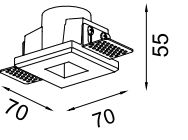

CODE: GC-1112 NEW

Material: Plaster, Metal ,Aluminum
Lamp: GU10X1 Max35W, not included
220-240V 50/60Hz
CTN:390X390X420mm / 12PCS

CE RoHS IP20