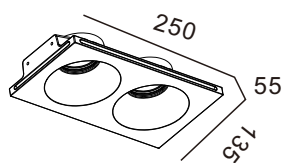

CODE: GC-1202-2 New

Material: Plaster, Metal, Aluminum
Lamp: GU10X2 Max35W, not included
220-240V 50/60Hz
CTN:395X320X350mm / 6PCS

CE RoHS IP20