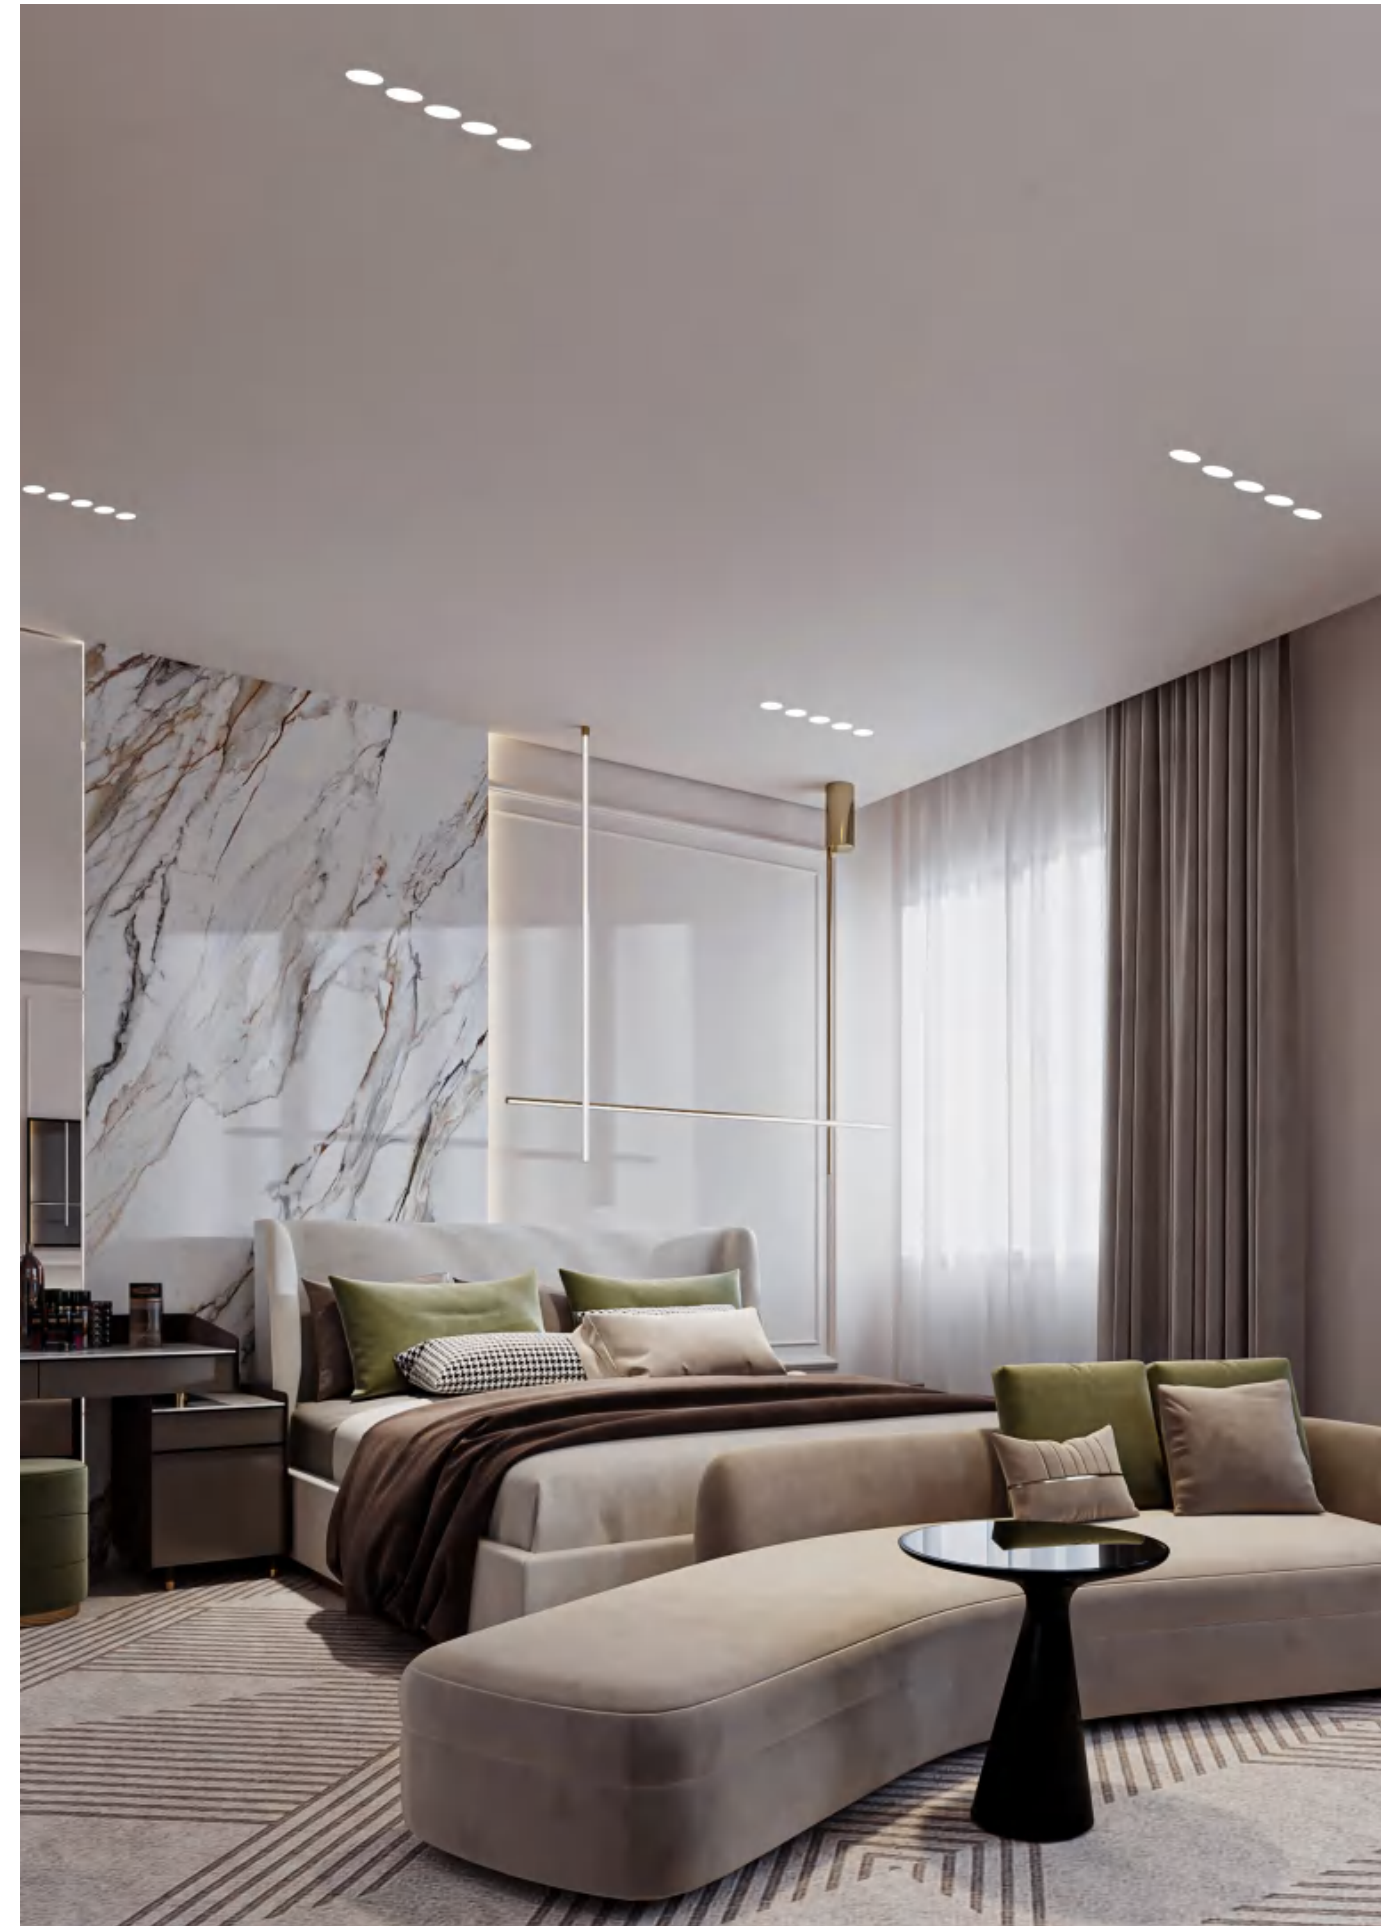

Ceiling recessed

CODE: GC-1078

Material: Plaster, Metal ,Aluminum
Lamp: Mini GU10X4 Max 35W, not included
220-240V 50/60Hz
CTN:420X340X300mm / 8PCS

CE RoHS IP20

275X125mm

CODE: GC-1025S-5 NEW

Material: Plaster, Metal ,Aluminum
Lamp: Mini GU10X5 Max 35W, not included
220-240V 50/60Hz
CTN:370X315X600mm / 12PCS

CE RoHS IP20

253X70mm

CODE: GC-1025S-10 NEW

Material: Plaster, Metal ,Aluminum
Lamp: Mini GU10X10 Max 35W, not included
220-240V 50/60Hz
CTN:555X250X450mm / 6PCS

CE RoHS IP20

483X70mm

CODE: GC-1142-10 NEW

Material: Plaster, Metal ,Aluminum
Lamp: Mini GU10X10 Max 35W, not included
220-240V 50/60Hz
CTN:585X300X450mm / 6PCS

CE RoHS IP20

509X95mm

Ceiling recessed