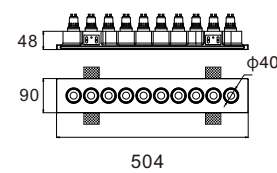

Ceiling recessed

CODE: GC-1078

Material: Plaster, Metal ,Aluminum
Lamp: Mini GU10X4 Max 35W, not included
220-240V 50/60Hz
CTN:420X340X300mm / 8PCS

CE RoHS IP20

275X125mm

CODE: GC-1025S-5 NEW

Material: Plaster, Metal ,Aluminum
Lamp: Mini GU10X5 Max 35W, not included
220-240V 50/60Hz
CTN:370X315X600mm / 12PCS

CE RoHS IP20

253X70mm

CODE: GC-1025S-10 NEW

Material: Plaster, Metal ,Aluminum
Lamp: Mini GU10X10 Max 35W, not included
220-240V 50/60Hz
CTN:555X250X450mm / 6PCS

CE RoHS IP20

483X70mm

CODE: GC-1142-10 NEW

Material: Plaster, Metal ,Aluminum
Lamp: Mini GU10X10 Max 35W, not included
220-240V 50/60Hz
CTN:585X300X450mm / 6PCS

CE RoHS IP20

509X95mm

Ceiling recessed