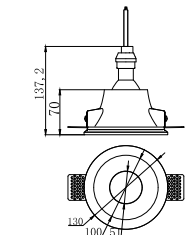

Ceiling recessed

CODE: GC-1010

Material: Plaster, Metal, Aluminum
Lamp: GU10X1 Max35W, not included
220-240V 50/60Hz
CTN:455X305X370mm / 24PCS

CE RoHS IP20

125X125mm

CODE: GC-1037

Material: Plaster, Metal, Aluminum
Lamp: GU10X1 Max35W, not included
220-240V 50/60Hz
CTN:640X430X320mm / 12PCS

CE RoHS IP20

155X155mm

CODE: GC-1024

Material: Plaster, Metal, Aluminum
Lamp: GU10X1 Max35W, not included
220-240V 50/60Hz
CTN:465X315X465mm / 12PCS

CE RoHS IP20

Φ 135mm

CODE: GC-1202 New

Material: Plaster, Metal, Aluminum
Lamp: GU10X1 Max35W, not included
220-240V 50/60Hz
CTN:395X395X325mm / 12PCS

CE RoHS IP20

140X140mm

CODE: GC-1202-2 New

Material: Plaster, Metal, Aluminum
Lamp: GU10X2 Max35W, not included
220-240V 50/60Hz
CTN:395X320X350mm / 6PCS

CE RoHS IP20

255X140mm

Ceiling recessed

CODE: GC-1025S

Material: Plaster, Metal, Aluminum
Lamp: Mini GU10X1 Max 35W, not included
220-240V 50/60Hz
CTN:420X215X530mm / 40PCS

CE RoHS IP20

70X70mm

CODE: GC-1025

Material: Plaster, Metal, Aluminum
Lamp: GU10X1 Max35W, not included
220-240V 50/60Hz
CTN:420X220X530mm / 40PCS

CE RoHS IP20

85X85mm

CODE: GC-1025-2

Material: Plaster, Metal, Aluminum
Lamp: GU10X2 Max35W, not included
220-240V 50/60Hz
CTN:405X265X530mm / 20PCS

CE RoHS IP20

152X85mm

CODE: GC-1025-3

Material: Plaster, Metal, Aluminum
Lamp: GU10X3 Max35W, not included
220-240V 50/60Hz
CTN:285X285X620mm / 10PCS

CE RoHS IP20

225X83mm