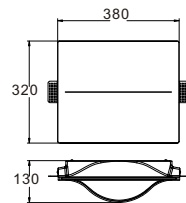

CE RoHS IP20

165X165mm

CODE: GW-8125L

Material: Plaster, Metal ,Aluminum
Lamp:LED 10W 3000/4000K CRI>80 Driver
220-240V 50/60Hz
CTN:460X400X210mm /1PC 4.08KG

CE RoHS IP20

385X325mm

CODE: GWR-3051 NEW

Material: Plaster, Metal ,Aluminum
Lamp: G9X1 Max 25W, not included
220-240V 50/60Hz
CTN:485X460X490mm/3PCS