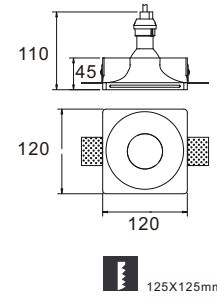

CE RoHS IP20

105X105mm

Ceiling recessed

Ceiling recessed

CODE: GC-1005

Material: Plaster, Metal ,Aluminum
Lamp: GU10X1 Max35W, not included
220-240V 50/60Hz
CTN:415X280X285mm / 24PCS

CODE: GC-1007

Material: Plaster, Metal ,Aluminum
Lamp: GU10X1 Max35W, not included
220-240V 50/60Hz
CTN:455X305X370mm / 24PCS