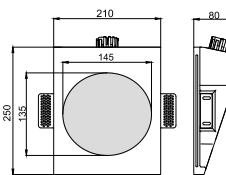

CODE: GWR-3004L

Material: Plaster, Metal ,Aluminum
Lamp: GU10X1 Max35W, not included
220-240V 50/60Hz
CTN:440*380*315mm / 2PCS

CE RoHS IP20