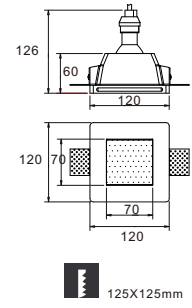

Ceiling recessed

Ceiling recessed

CODE: GC-1009A

Material: Plaster, Metal ,Aluminum
Lamp: GU10X1 Max10W, not included
220-240V 50/60Hz
CTN:305X305X305mm / 12PCS

CODE: GC-1009A-2

Material: Plaster, Metal ,Aluminum
Lamp: GU10X2 Max35W, not included
220-240V 50/60Hz
CTN:545X280X440mm / 12PCS