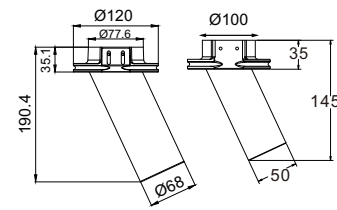

GC-1180L $\Phi 125\text{mm}$ GC-1180 $\Phi 105\text{mm}$