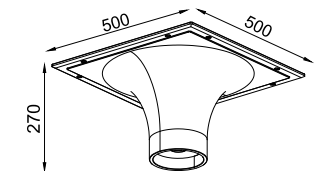

CODE: GC-1117

Material: Plaster, Metal ,Aluminum
Lamp: Mr16/ GU10X1 Max35W, not included
220-240V 50/60Hz
CTN:570X570X360mm / 1PC