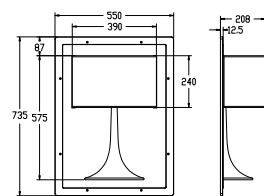

Wall recessed

555X740mm

CODE: GW-8215S NEW

Material: Plaster, Metal ,Aluminum
Lamp: E27x1 Max 40W, not included
220-240V 50/60Hz
CTN:845X660X325mm / 1PC

CE RoHS IP20