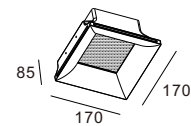

CODE: GC-1178-2 NEW

Material: Plaster, Metal ,Aluminum
Lamp: GU10X2 Max35W, not included
220-240V 50/60Hz
CTN:480x335x495mm / 6PCS

CE RoHS IP20