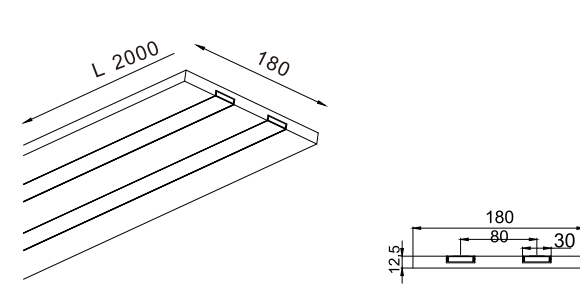

3 GL-2022 T

4 GL-2022 +

5 GL-2022 L

Drywall profile

MODEL:GL-2023

1 GL-2023-1

Type of installation:	recessed into plasterboard
USE:	Indoor
Warranty:	5 years
lp:	40

2 GL-2023-2