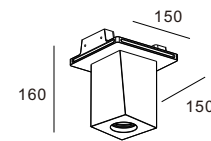

Ceiling recessed

CODE: GC-1179 NEW

Material: Plaster, Metal ,Aluminum
Lamp: MINI GU10X1 10W, not included
220-240V 50/60Hz
CTN: 430X310X495mm / 12PCS

CE RoHS IP20

$\Phi 105\text{mm}$

CODE: GC-1180/GC-1180L NEW

Material: Plaster, Metal ,Aluminum
Lamp: MINI GU10X1 10W, not included
GU10X1 10W, not included
220-240V 50/60Hz
CTN: 430X310X495mm / 12PCS
385X265X400mm / 6PCS

CE RoHS IP20

GC-1180L $\Phi 125\text{mm}$ GC-1180 $\Phi 105\text{mm}$

CODE: GC-1169S NEW

Material: Plaster, Metal ,Aluminum
Lamp: GU10X1 Max35W, not included
220-240V 50/60Hz
CTN: 420X420X540mm / 12PCS

CE RoHS IP20

155X155mm

CODE: GC-1169M NEW

Material: Plaster, Metal ,Aluminum
Lamp: GU10X1 Max35W, not included
220-240V 50/60Hz
CTN: 420X420X475mm / 8PCS

CE RoHS IP20

155X155mm

CODE: GC-1169L NEW

Material: Plaster, Metal ,Aluminum
Lamp: GU10X1 Max35W, not included
220-240V 50/60Hz
CTN: 420X420X325mm / 4PCS

CE RoHS IP20

155X155mm

Ceiling recessed