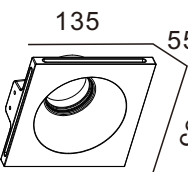

CE RoHS IP20

Φ 135mm

CODE: GC-1202 New

Material: Plaster, Metal, Aluminum
Lamp: GU10X1 Max35W, not included
220-240V 50/60Hz
CTN:395X395X325mm / 12PCS

CE RoHS IP20

140X140mm

CODE: GC-1202-2 New

Material: Plaster, Metal, Aluminum
Lamp: GU10X2 Max35W, not included
220-240V 50/60Hz
CTN:395X320X350mm / 6PCS