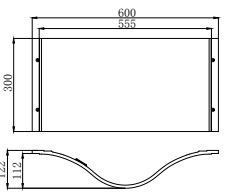

Wall recessed

CODE: GWR-3006

Material: Plaster, Metal ,Aluminum
Lamp:E14X2 Max 14W, not included
220-240V 50/60Hz
CTN:320X360X545mm / 2PCS 9.8KGS

CE RoHS IP20

260X319mm

CODE: GWR-3019

Material: Plaster, Metal ,Aluminum
Lamp:E14X2 Max 25W, not included
220-240V 50/60Hz
CTN:460X440X515mm / 12PCS

CE RoHS IP20

415X265mm

CODE: GWR-3017L

Material: Plaster, Metal ,Aluminum
Lamp:E14X1 Max 25W, not included
220-240V 50/60Hz
CTN:570X570X350mm / 1PC

CE RoHS IP20

425X425mm

Wall recessed

CODE: GW-8124

Material: Plaster, Metal ,Aluminum
Lamp:LED 8W 3000/4000K CRI>80 Driver
220-240V 50/60Hz
CTN:365X365X450mm / 3PCS 2.32KG

CE RoHS IP20

285X285mm

CODE: GWR-3053 NEW

Material: Plaster, Metal ,Aluminum
Lamp: E27X1 Max 20W, not included
220-240V 50/60Hz
CTN:705X405X425mm/2PCS

CE RoHS IP20

605X305mm