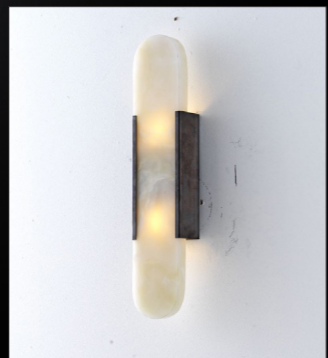

F07 DARK BURNISHED