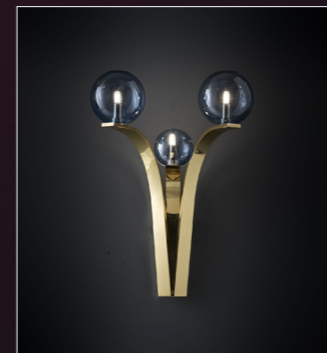

## WALL LAMPS

**METROPOLITAN**  
WALL LIGHT

A4-ME-BR-OX  
H. 50 CM / 19,7"  
W. 11 CM / 4,3"  
D. 6 CM / 2,4"  
BRASS WALL LAMP AND ALABASTER ELEMENT  
F006 NATURAL BRASS W/LACQUER  
VARIATIONS AVAILABLE

F022 NIKEL

F07 DARK BURNISHED

F014 BRUSHED BRONZE

**BUBBLE**  
WALL LIGHT

A4-ME-BR-OX  
H. 61 CM / 24"  
W. 40 CM / 16"  
D. 30 CM / 11"  
BRONZE, BRASS AND GLASS  
F001 SHINY BRASS W/LACQUER  
VARIATONS AVAILABLE

POMEGRANATE

SAPPHIRE

CLEAR

**GLIMMER**  
WALL LIGHT

A4-CLM-BR-GL  
H. 71 CM / 30"  
W. 30 CM / 12"  
COLORED PAINTED GLASS  
CLEAR GLASS AND BRONZE  
F006 NATURAL BRASS W/LACQUER

**FALLING STONE**  
WALL LIGHT