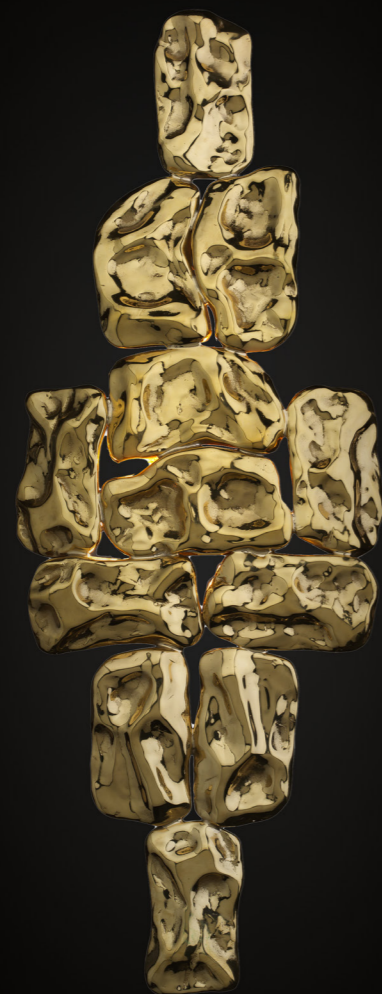

GINNIBUS
WALL LIGHT

A4-BS-BR-C9
H. 50 CM / 19,7"
W. 19 CM / 7,5"
D. 5 CM / 2"

BRASS STRUCTURE
F001 SHINY BRASS W/LACQUER