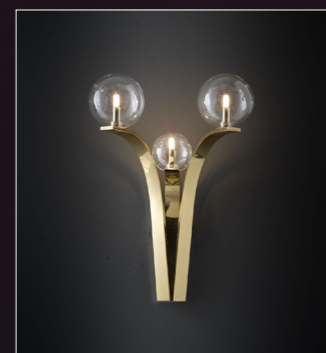

## WALL LAMPS

**METROPOLITAN**  
WALL LIGHT

A4-ME-BR-OX  
H. 50 CM / 19,7"  
W. 11 CM / 4,3"  
D. 6 CM / 2,4"  
BRASS WALL LAMP AND ALABASTER ELEMENT  
F006 NATURAL BRASS W/LACQUER  
VARIATIONS AVAILABLE

F022 NIKEL

F07 DARK BURNISHED

F014 BRUSHED BRONZE

**BUBBLE**  
WALL LIGHT

A4-ME-BR-OX  
H. 61 CM / 24"  
W. 40 CM / 16"  
D. 30 CM / 11"  
BRONZE, BRASS AND GLASS  
F001 SHINY BRASS W/LACQUER  
VARIATONS AVAILABLE

POMEGRANATE

SAPPHIRE

CLEAR

**GLIMMER**  
WALL LIGHT

A4-CLM-BR-GL  
H. 71 CM / 30"  
W. 30 CM / 12"  
COLORED PAINTED GLASS  
CLEAR GLASS AND BRONZE  
F006 NATURAL BRASS W/LACQUER

**FALLING STONE**  
WALL LIGHT