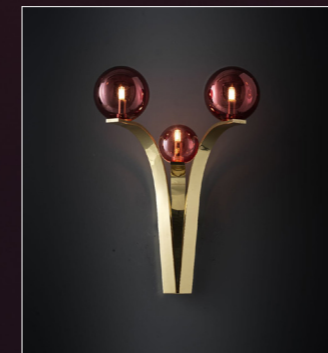

## WALL LAMPS

**METROPOLITAN**  
WALL LIGHT

A4-ME-BR-OX  
H. 50 CM / 19,7"  
W. 11 CM / 4,3"  
D. 6 CM / 2,4"  
BRASS WALL LAMP AND ALABASTER ELEMENT  
F006 NATURAL BRASS W/LACQUER  
VARIATIONS AVAILABLE

F022 NIKEL

F07 DARK BURNISHED

F014 BRUSHED BRONZE

**BUBBLE**  
WALL LIGHT

A4-ME-BR-OX  
H. 61 CM / 24"  
W. 40 CM / 16"  
D. 30 CM / 11"  
BRONZE, BRASS AND GLASS  
F001 SHINY BRASS W/LACQUER  
VARIATONS AVAILABLE

POMEGRANATE

SAPPHIRE

CLEAR

**GLIMMER**  
WALL LIGHT

A4-CLM-BR-GL  
H. 71 CM / 30"  
W. 30 CM / 12"  
COLORED PAINTED GLASS  
CLEAR GLASS AND BRONZE  
F006 NATURAL BRASS W/LACQUER

**FALLING STONE**  
WALL LIGHT