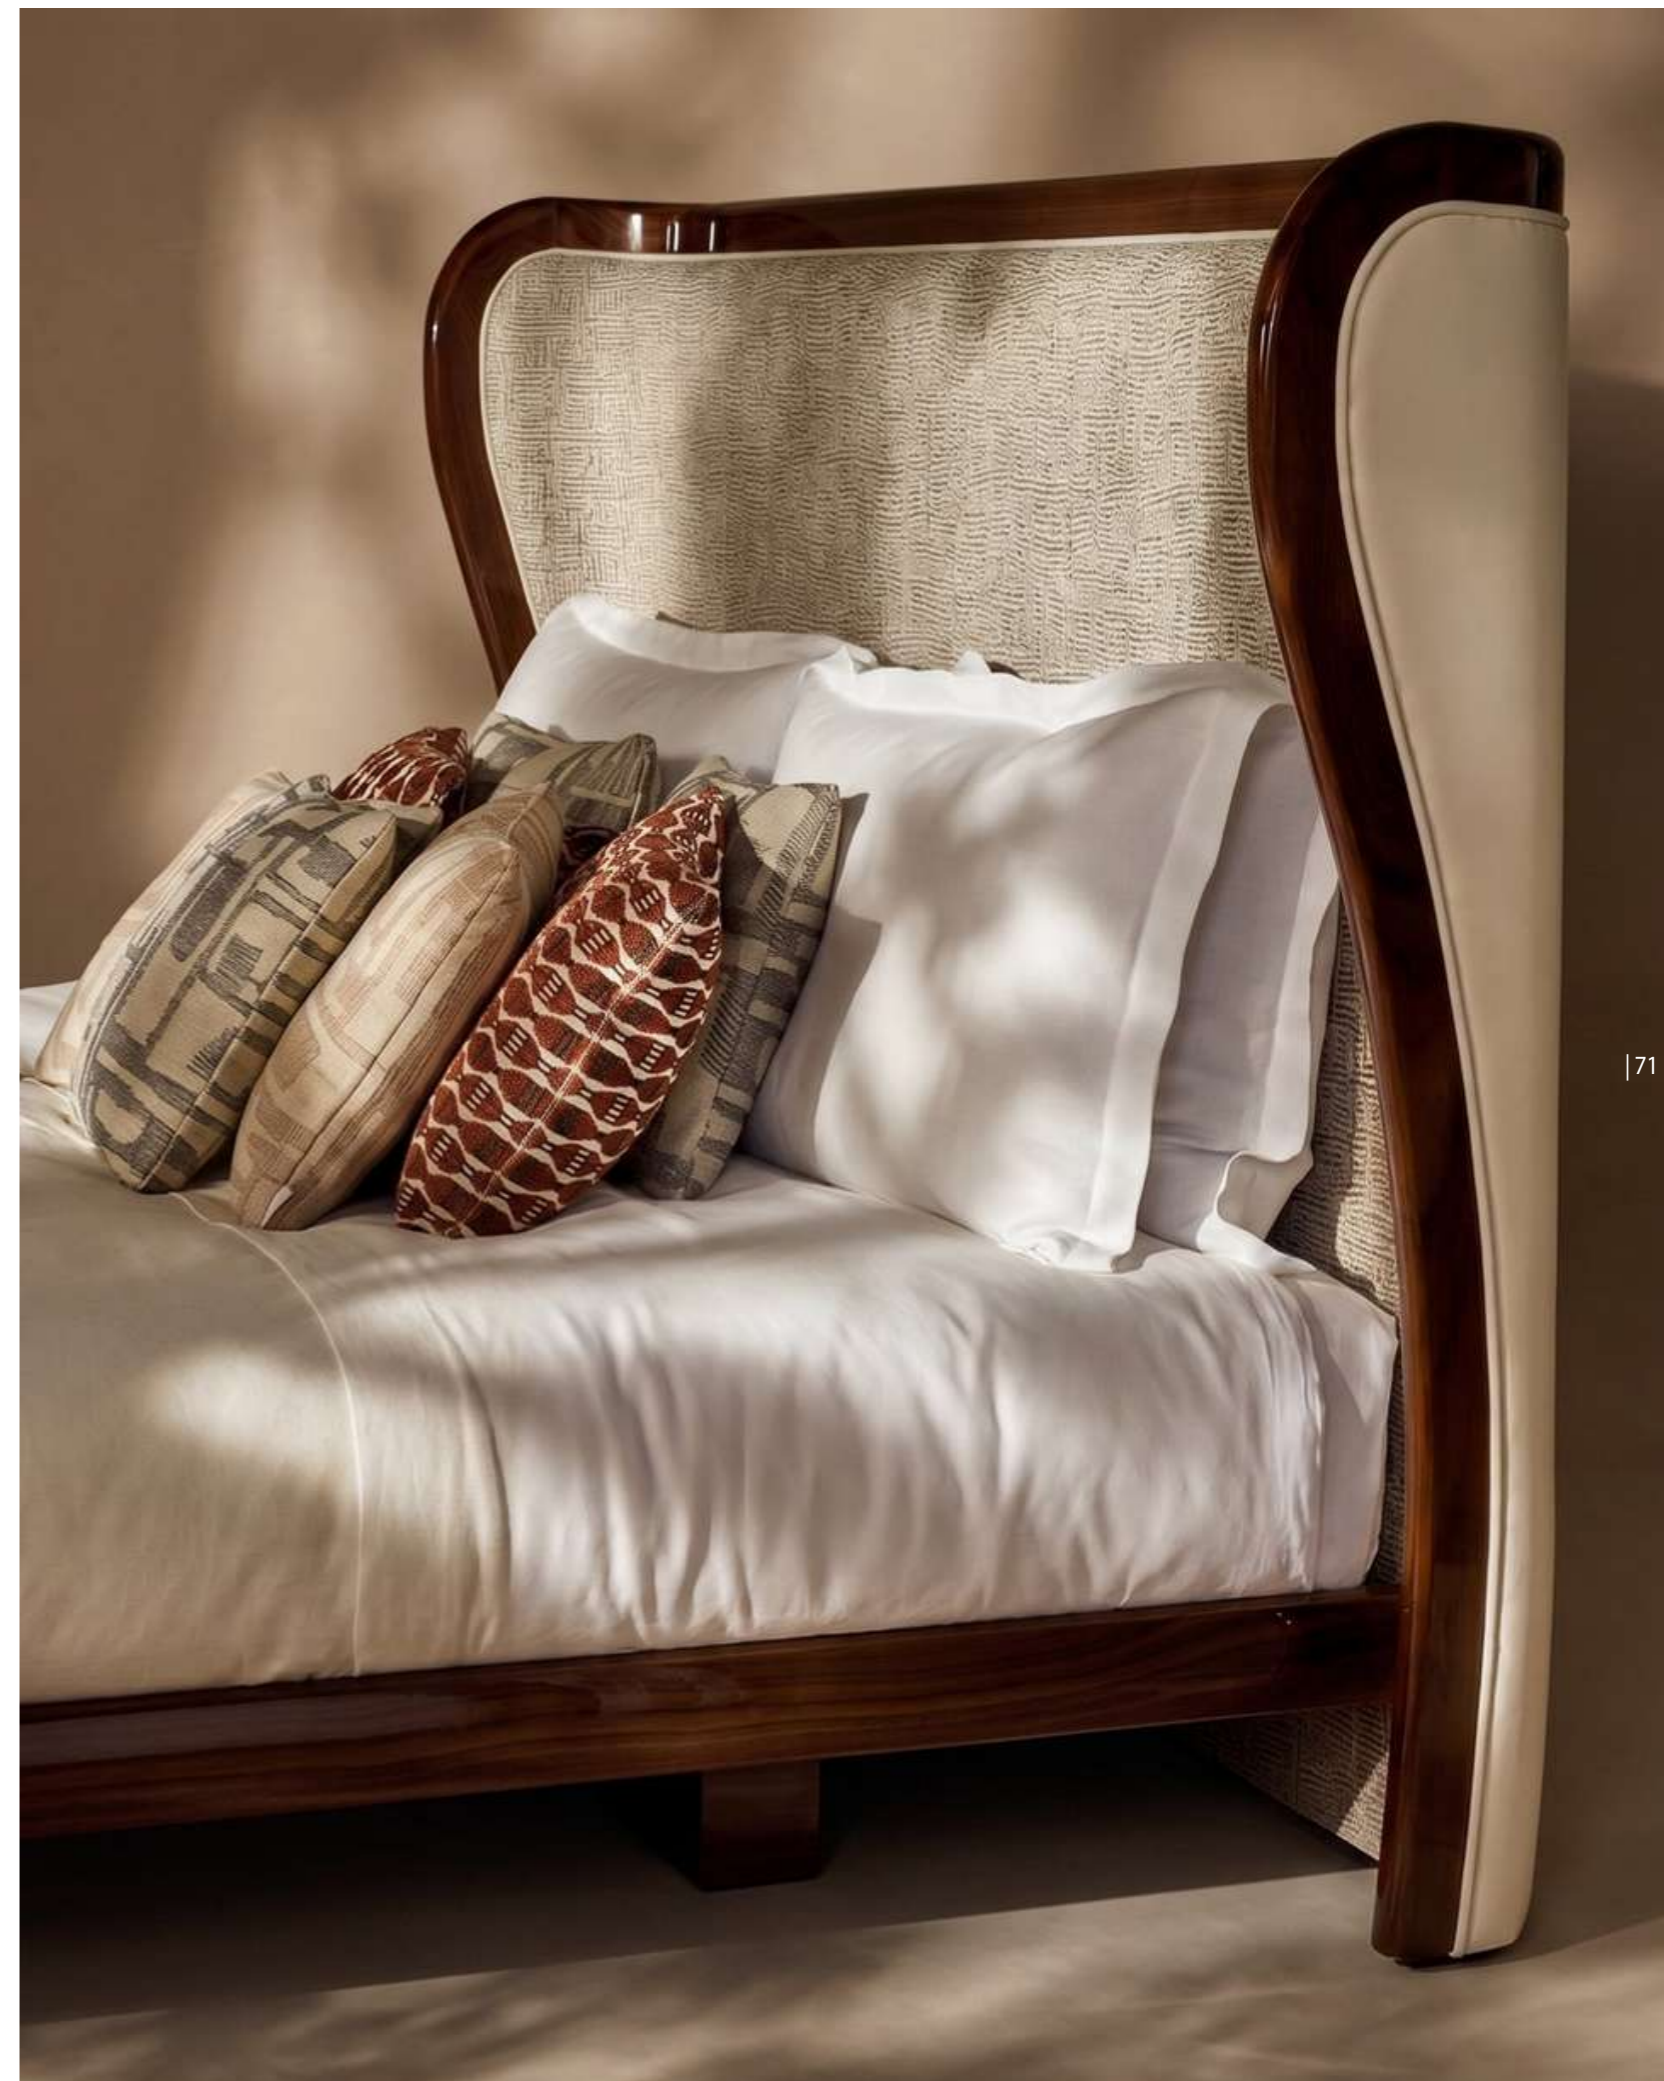

Lola

Bed

design

Tara Bernerd

Letto con struttura in legno.
Testata rivestita in tessuto. Base in legno.

*Bed with structure in wood.
Headboard covered in fabric. Base in wood.*

cod. MD004.M2

L 248 P 232 H 155 cm
internal size 180x200cm

| 71