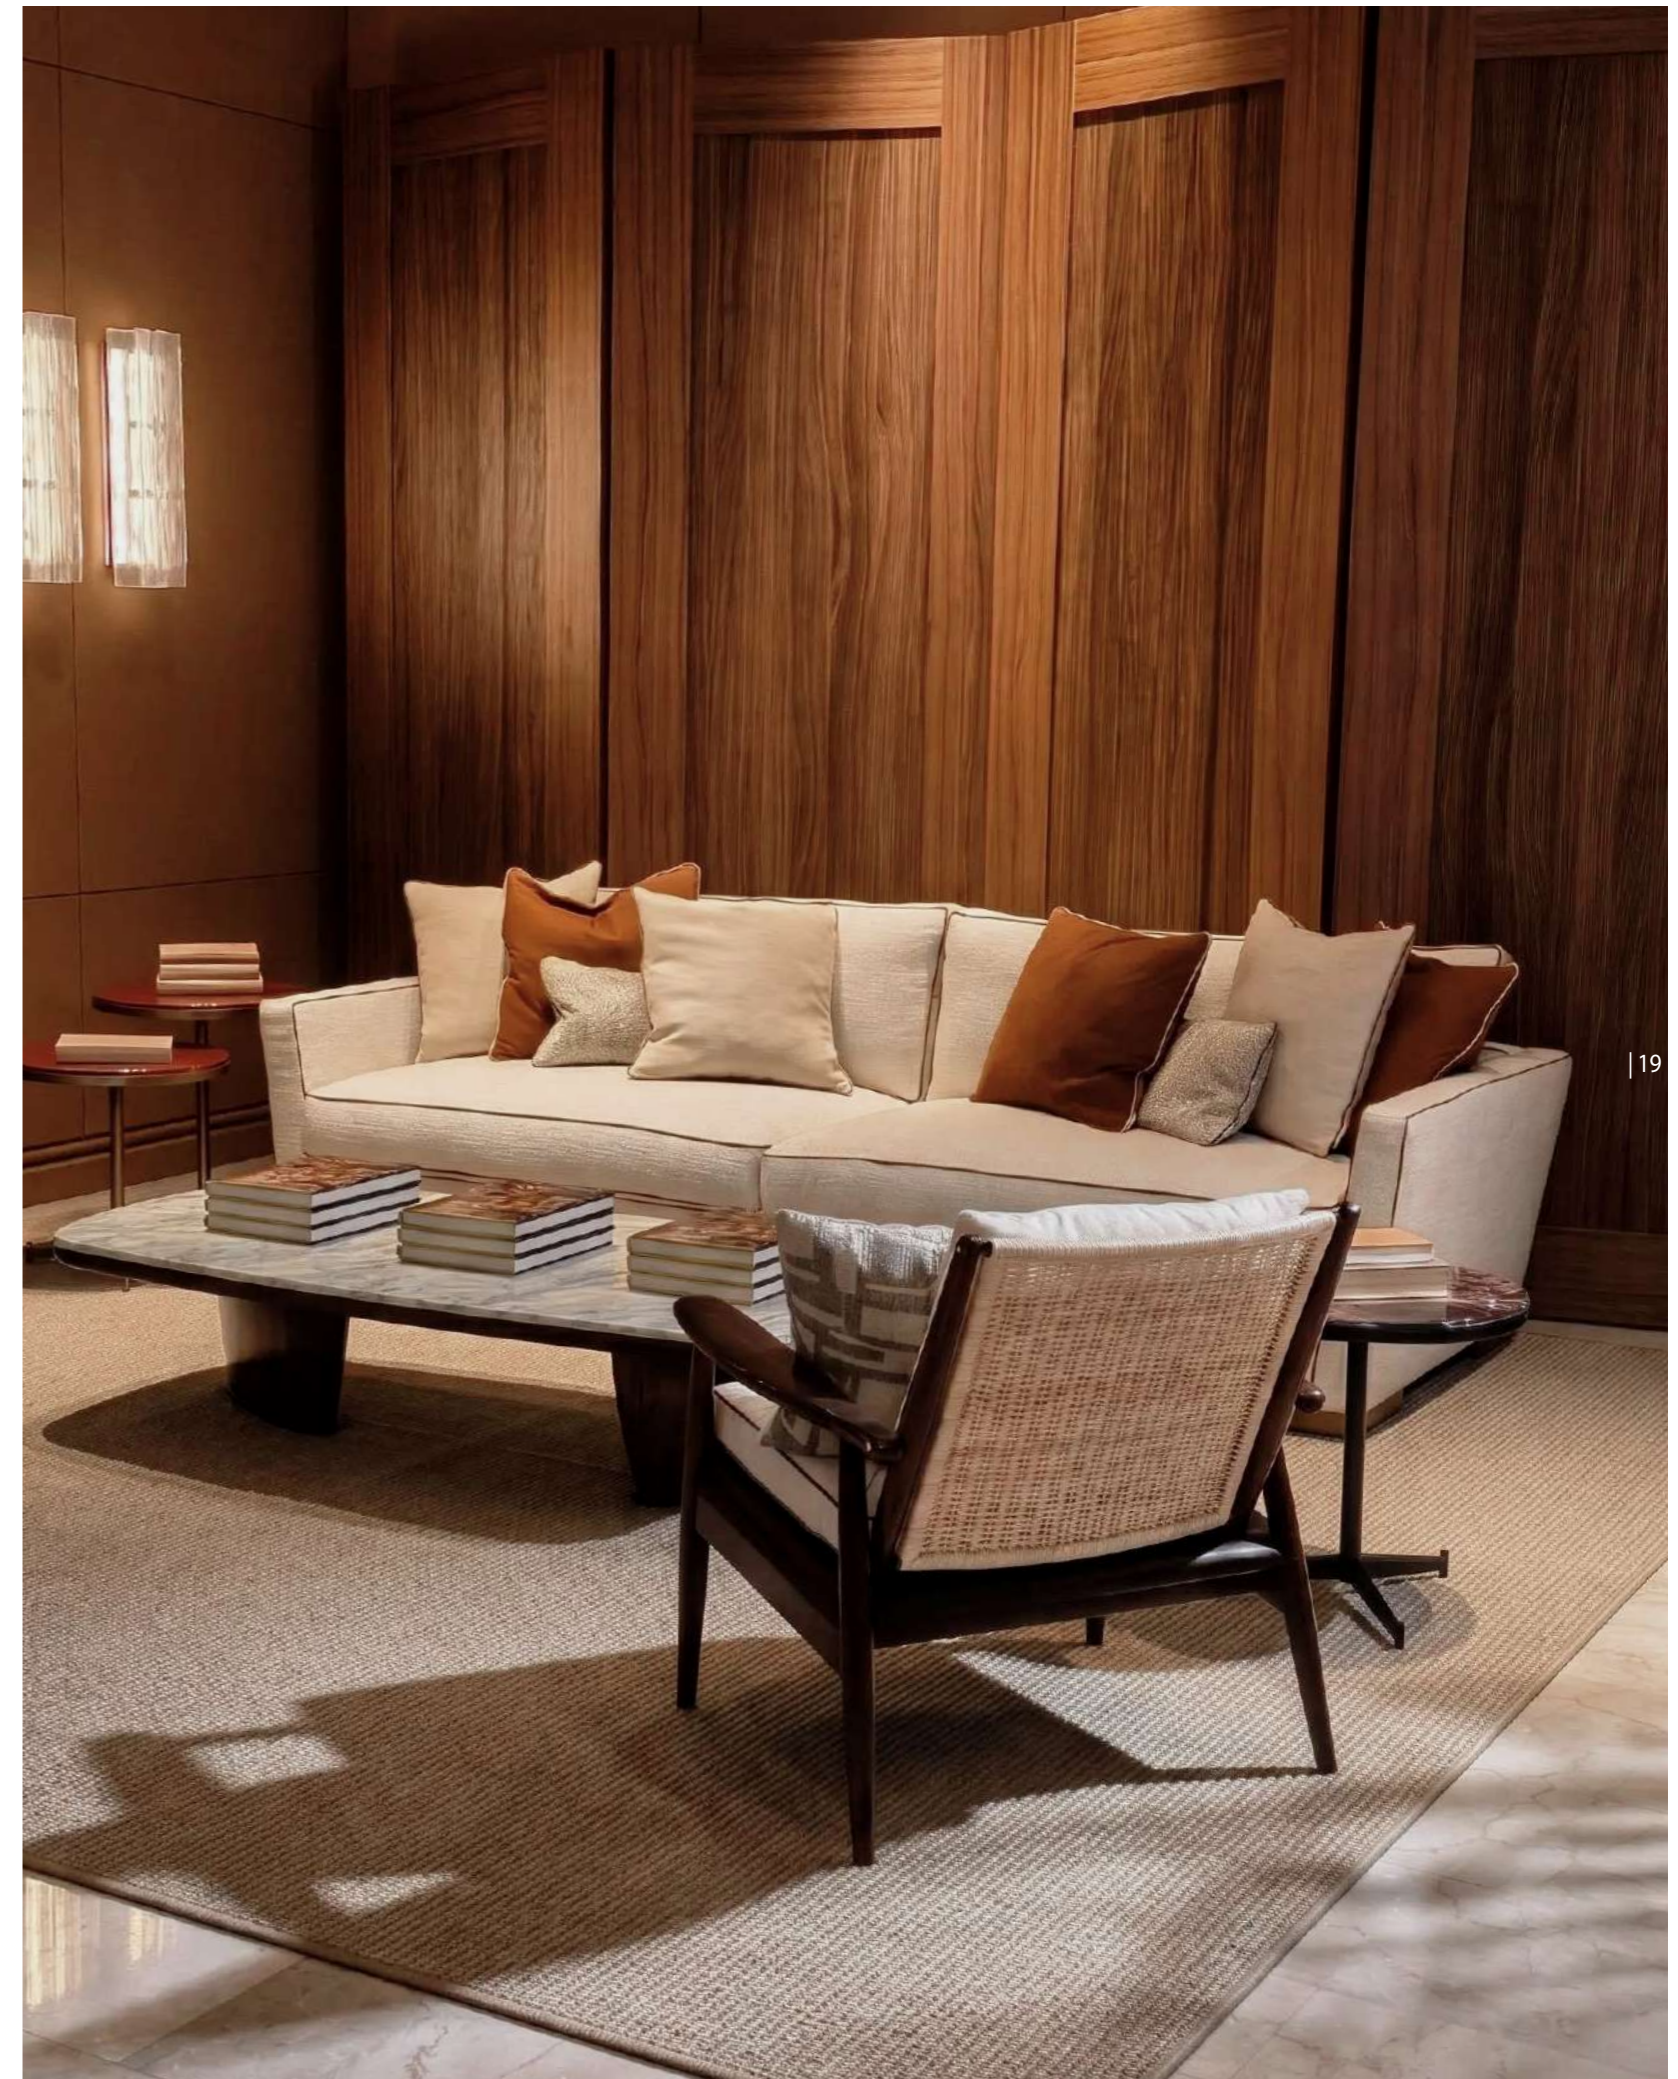

Noto

Sofa System

design
Alfredo Colombo

Struttura in legno completamente imbottita. Rivestimento in tessuto o pelle. Piedi in finitura bronzo.

Structure in wood completely padded. Covering in fabric or leather. Bronze finish details.

cod. **AC0463**
L 220 P 100 H 78 cm

cod. **AC0464**
L 260 P 100 H 78 cm