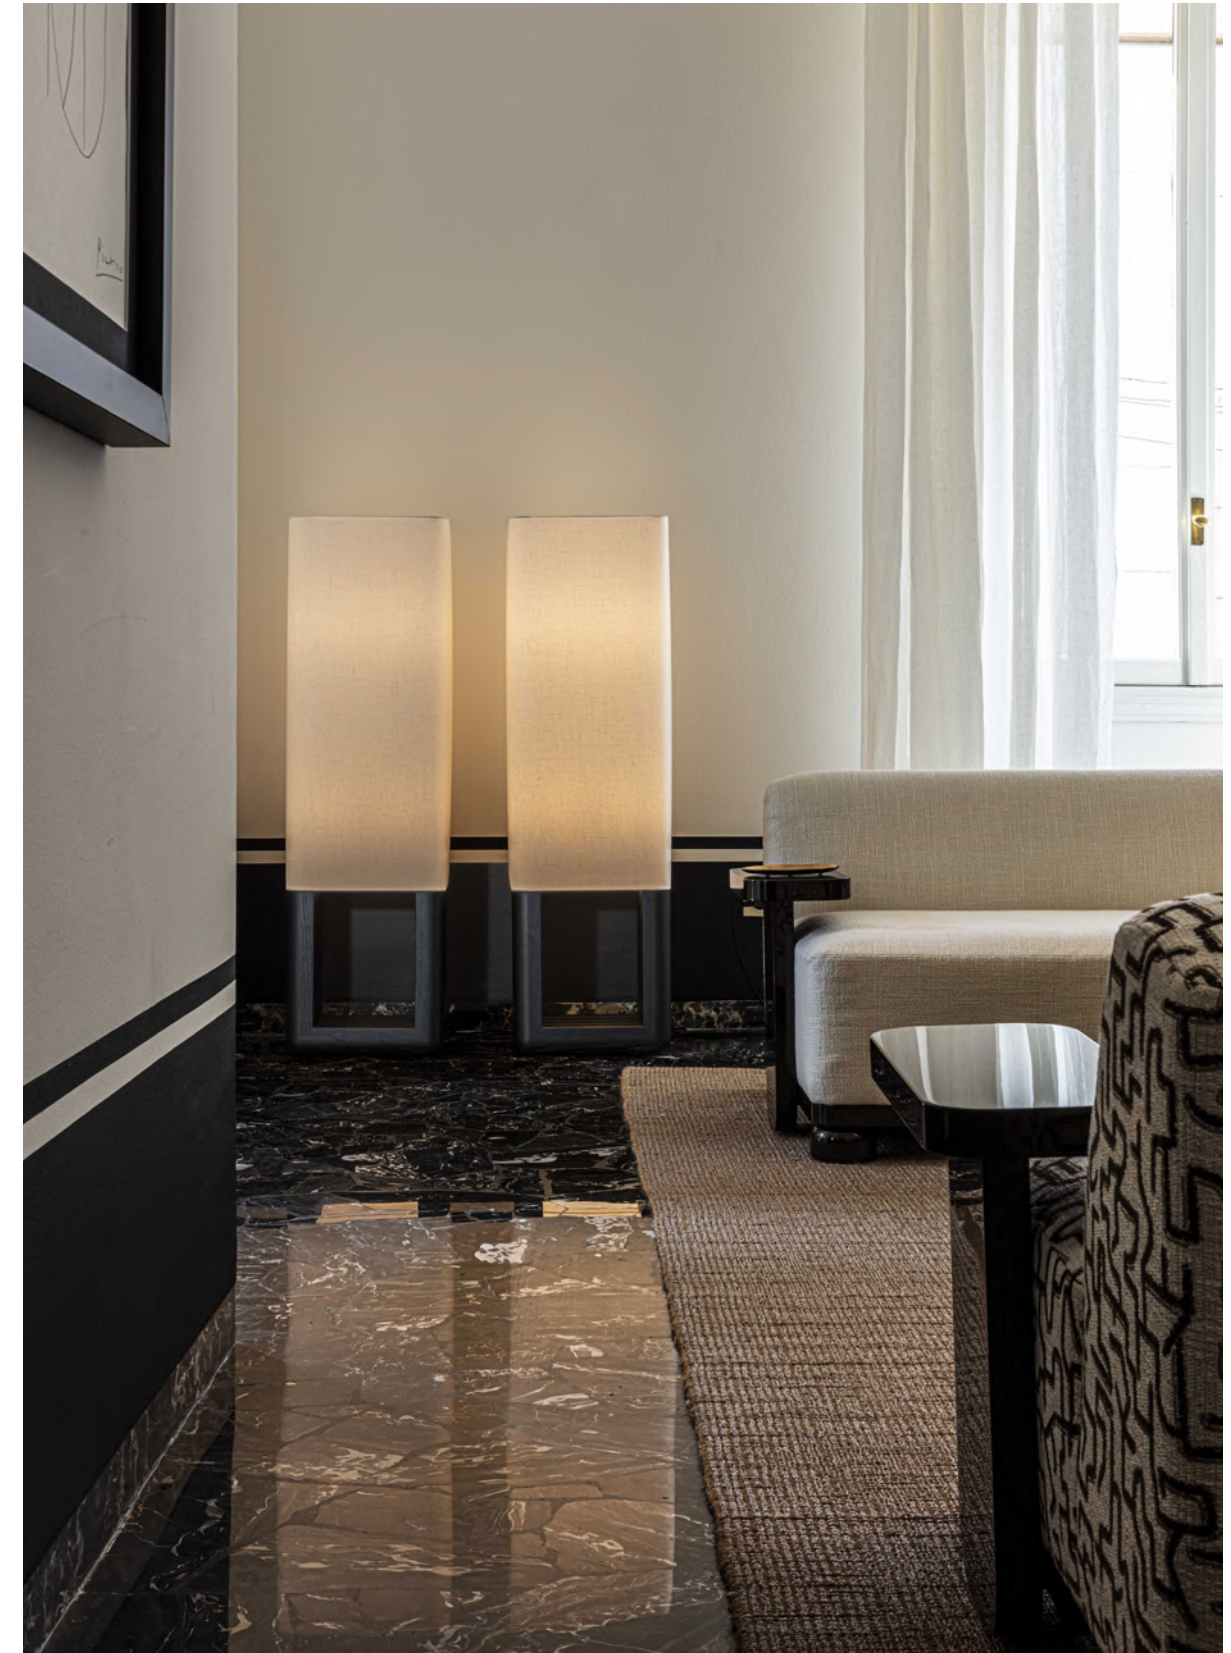

LA NINA

Amaranto Interior • 2026