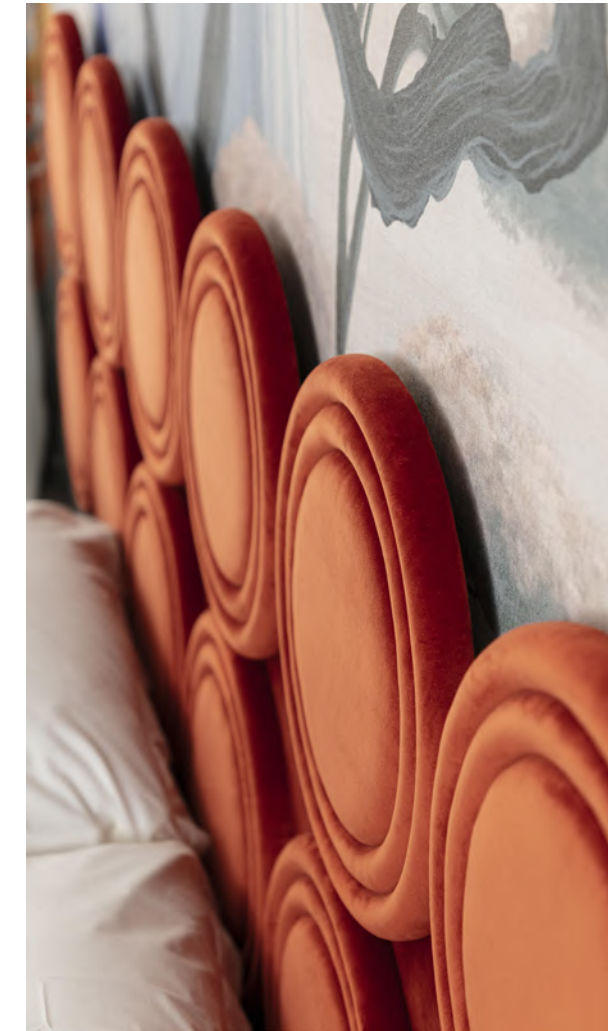

# ROZA SLIM | Dining chair

Studio Galimberti • 2026

# TONIO\_WO | Club chair

Studio Galimberti • 2026

# MOON | Bed

Studio Galimberti • 2026