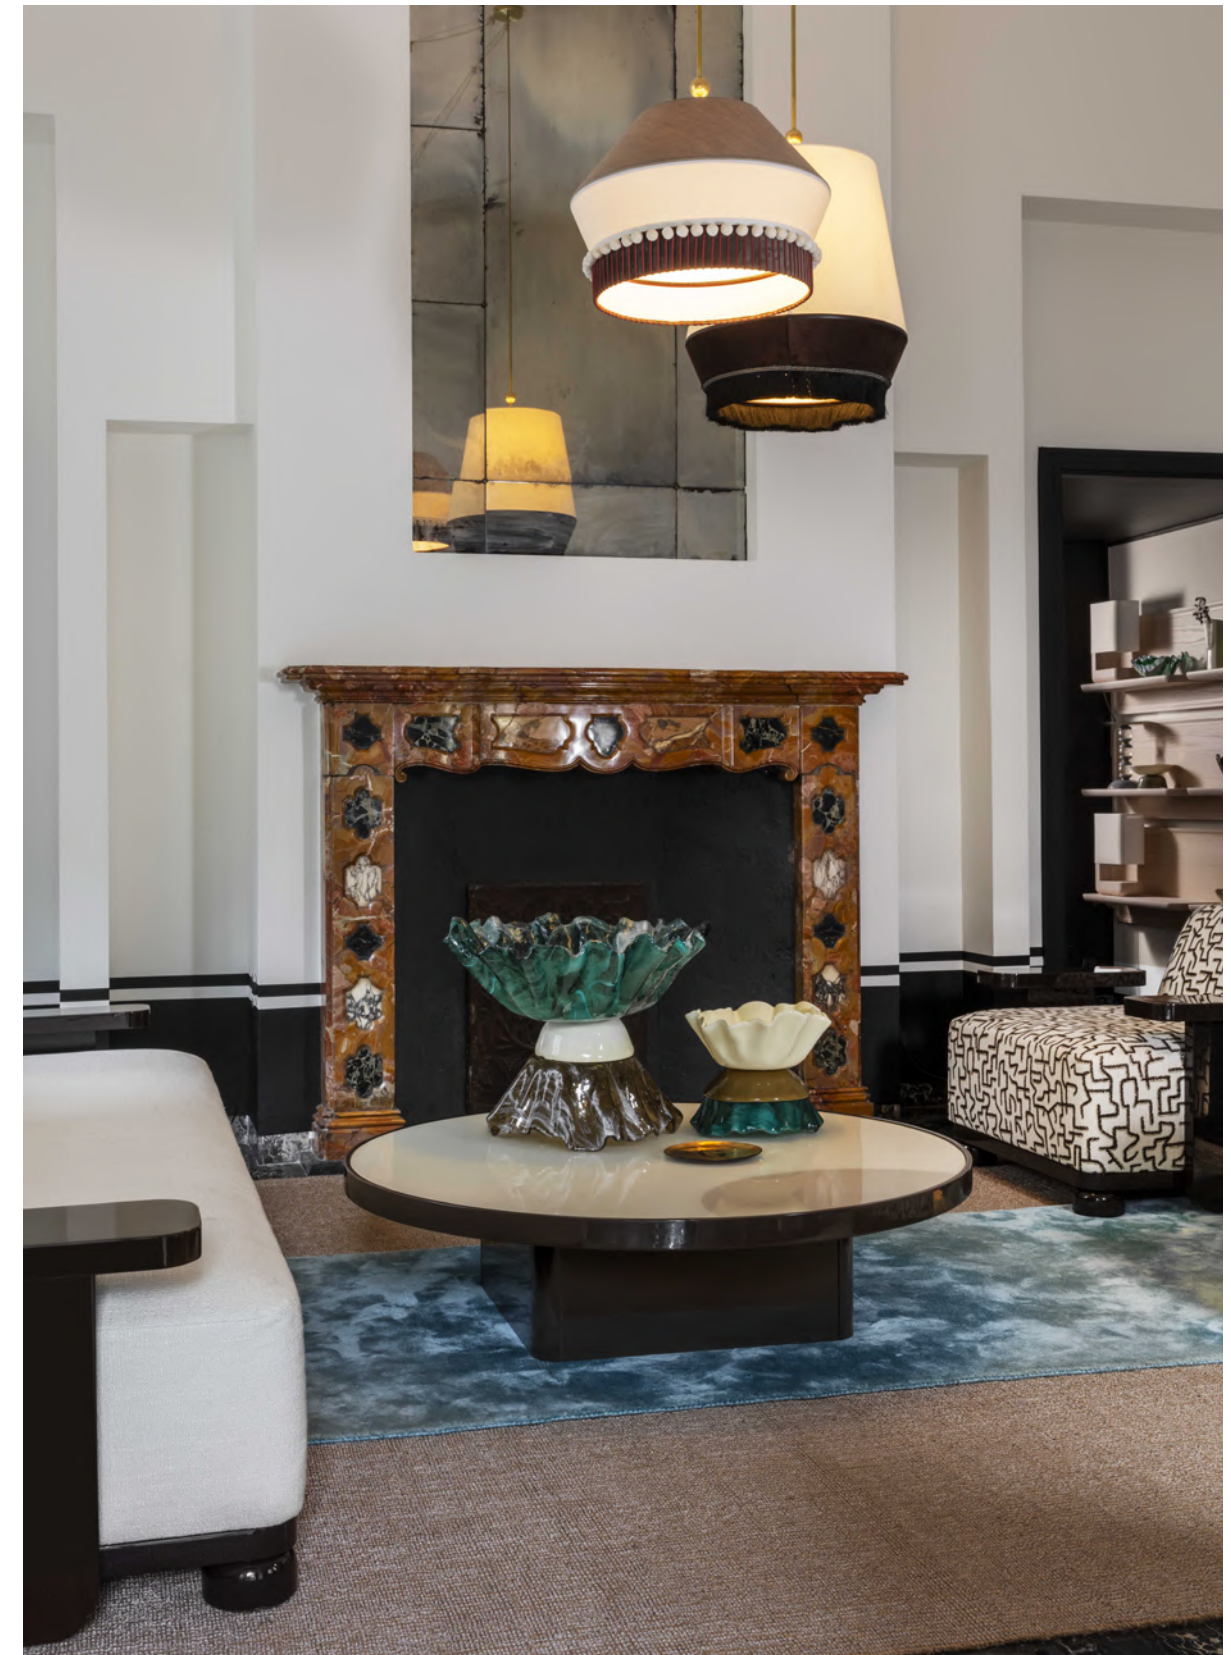

A high-quality photograph used for a Galimberti advertisement. The central focus is a heart-shaped ceramic dish with a deep red, glossy glaze. In the center of the dish is a large, stylized gold letter 'G'. The dish is set on a surface of red and white marble with intricate veining. In the upper left corner, a portion of a larger, light-colored ceramic bowl is visible. In the upper right corner, a piece of a textured, light-colored ceramic object is partially shown. The lighting is soft, highlighting the textures and colors of the ceramics and marble.

# GROOVE | Coffee and side table

Amaranto Interior • 2026