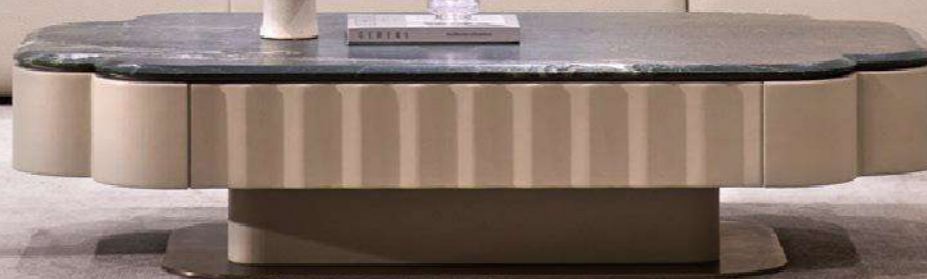

Original furniture design

From visual impact to meticulous attention to detail, both designers and consumers can feel the unique charm of Novartis' original creations and its dedication and pursuit of beauty. Novartis is telling us in its own way that what it designs is not just furniture, but also a way of life.

PJ-SF37