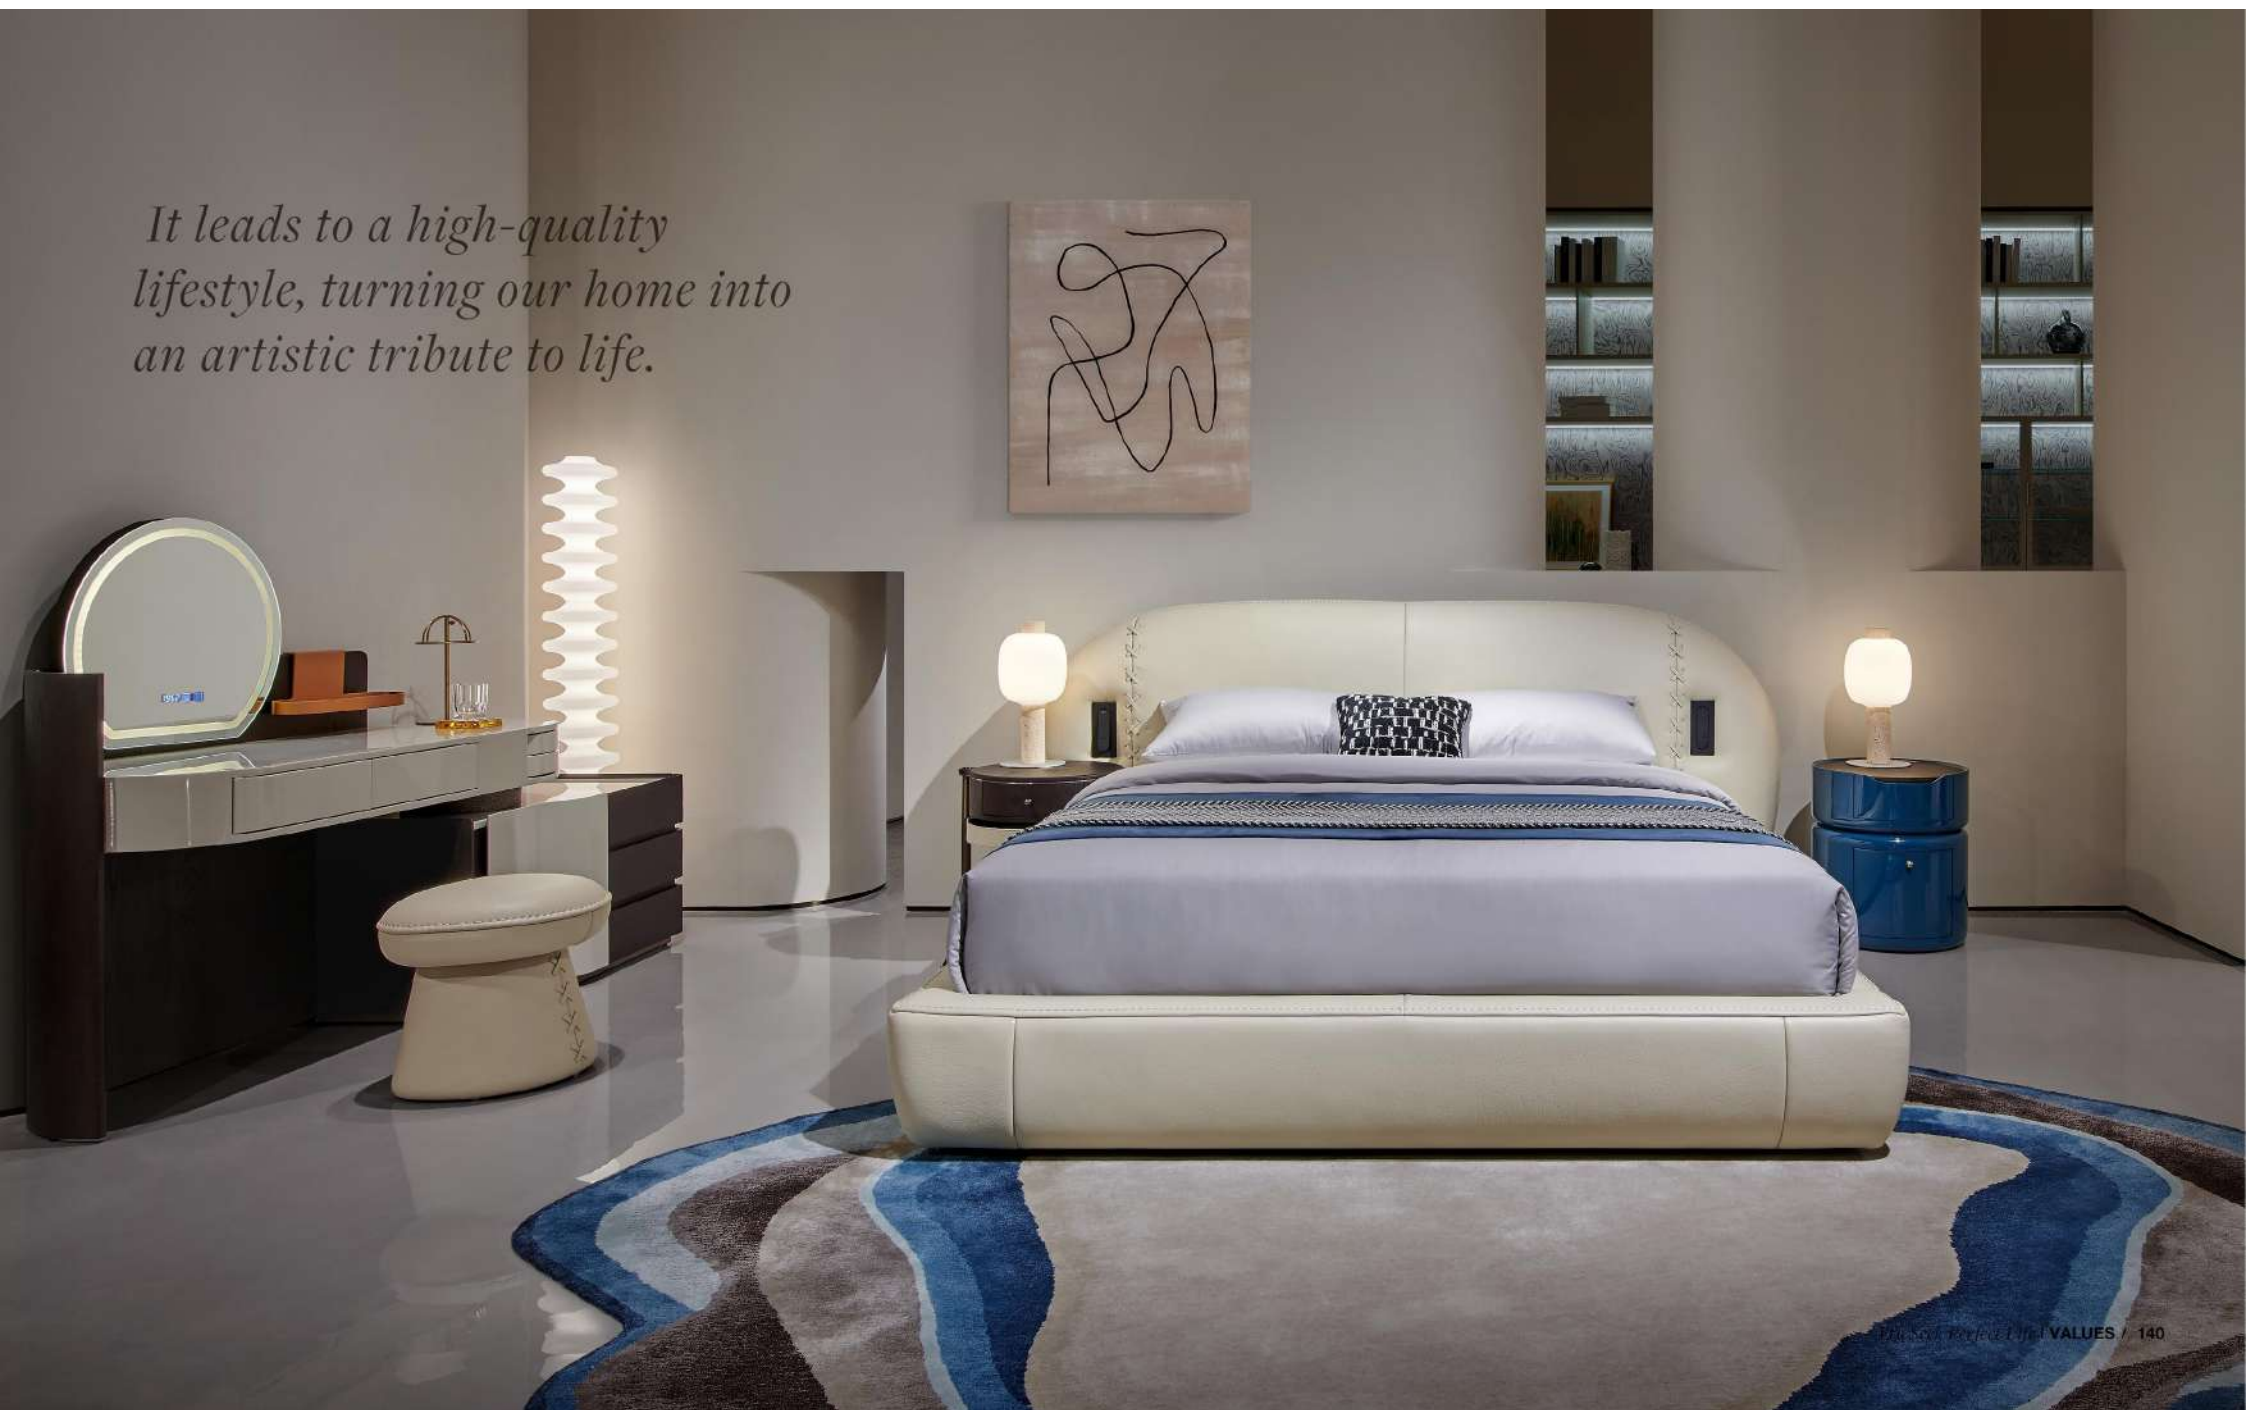

It leads to a high-quality lifestyle, turning our home into an artistic tribute to life.