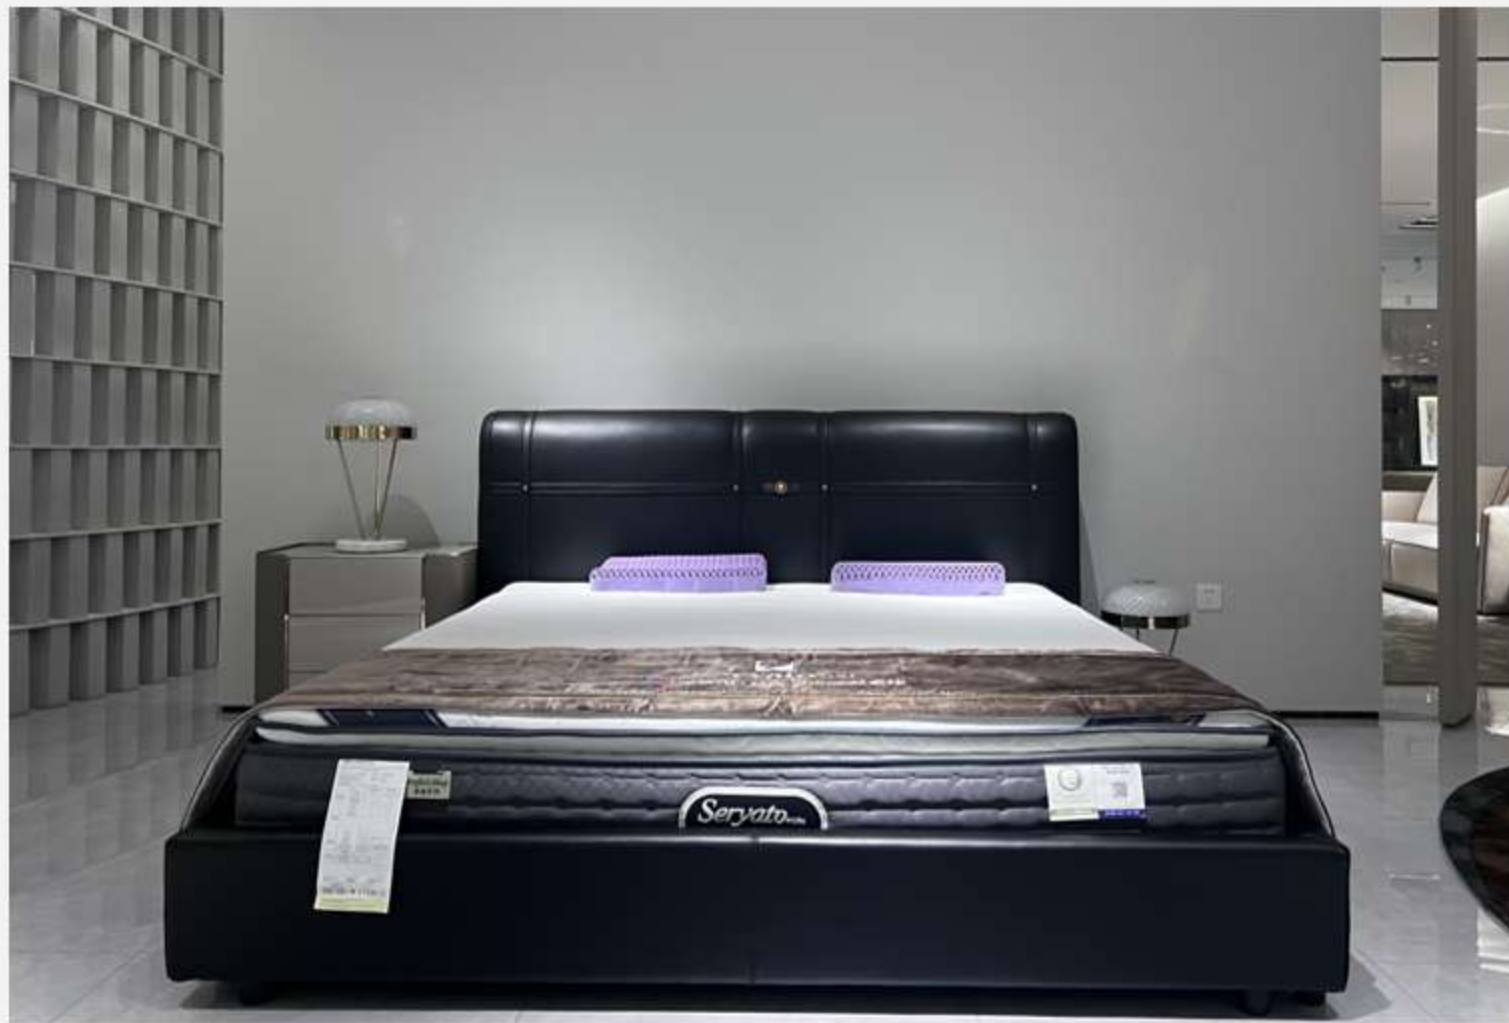

Luxury stone dining table.

Luxury
dining table

High quality bedroom
with high-quality
furniture

The full backrest,
paired with black, is
stable and
atmospheric.

Use an elegant design. Create a reasonable layout. Your living space.

Use an elegant design.
Create a reasonable
layout. Your living
space.

The metal frame has a simple and exquisite design.

Minimalist lines with
metal embellishments.

Highlight fashion.

Luxury is an expression of attitude
towards life