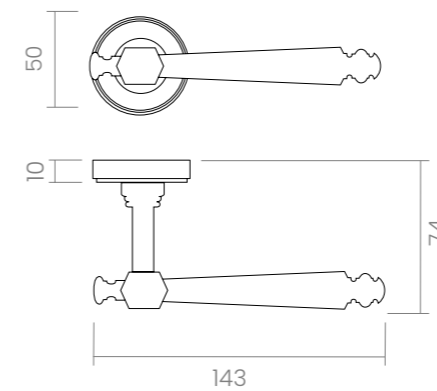

REF. 520

MANEGA

Manega reinvents a timeless classic with a fresh perspective. It channels the strength of traditional lines, redefined with a unique and enduring character – a beautiful equilibrium between heritage and originality.

MEASURES

FORMATS

FINISHES & SKU

- **PWLP** 520-R3-PWLP
- **PWNB** 520-R3-PWLP