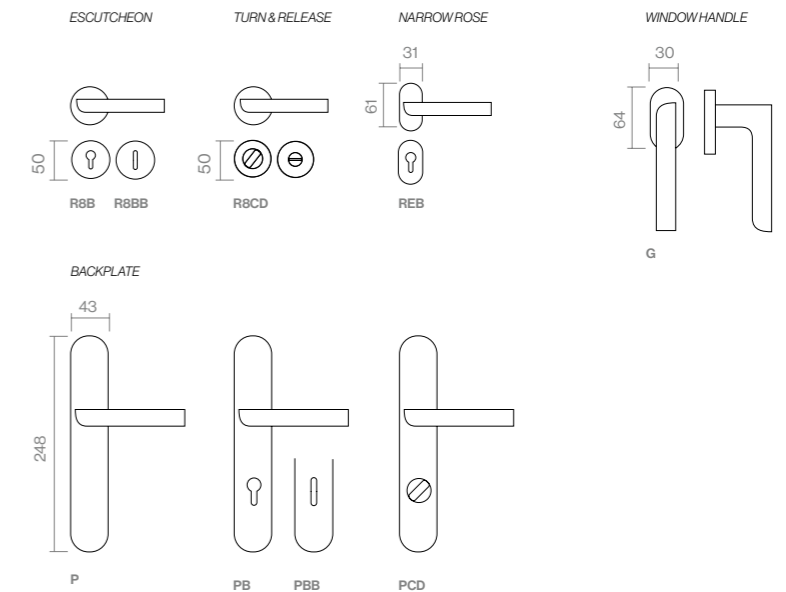

FORMATS

FINISHES & SKU

- CR 229-R8-CR
- CS 229-R8-CS
- BK 229-R8-BK
- BO 229-R8-BO