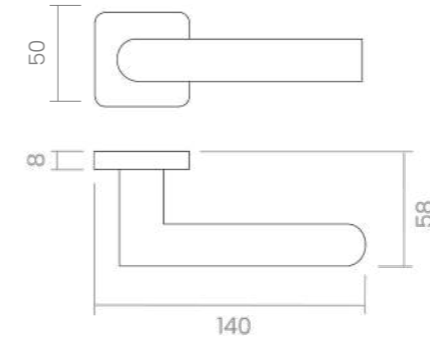

MEASURES

FORMATS

FINISHES & SKU

- **PWLP** 816-R8-PWLP
- **PWLS** 816-R8-PWLS
- **PWGT** 816-R8-PWGT
- **PWIX** 816-R8-PWIX
- **CR** 816-R8-CR
- **BK** 816-R8-BK
- **BO** 816-R8-BO

MEASURES

FORMATS

FINISHES & SKU

- **PWLP** 816-R4C-PWLP
- **PWLS** 816-R4C-PWLS
- **PWGT** 816-R4C-PWGT
- **PWIX** 816-R4C-PWIX
- **CR** 816-R4C-CR
- **BK** 816-R4C-BK
- **BO** 816-R4C-BO