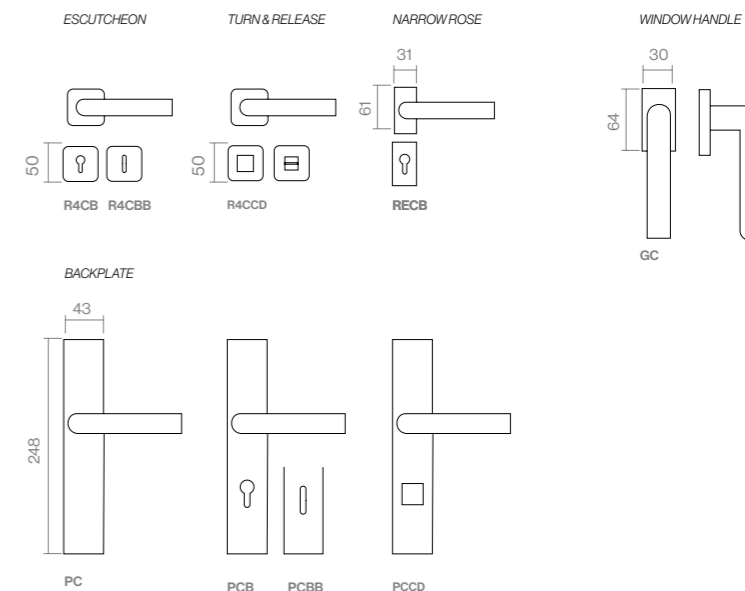

FINISHES & SKU

- PWLP** 816-R4C-PWLP
- PWLS** 816-R4C-PWLS
- PWGT** 816-R4C-PWGT
- PWIX** 816-R4C-PWIX
- CR** 816-R4C-CR
- BK** 816-R4C-BK
- BO** 816-R4C-BO

REF. 817

ÁNGOLO

LINES THAT DEFINE CHARACTER

The Ángolo handle stands out with its perfect angles and contemporary aesthetic. Its slightly curved grip accentuates its geometric character. A matching pull handle completes the design with coherence and style.