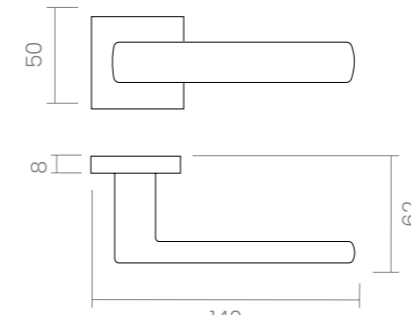

MEASURES

FORMATS

FINISHES & SKU

- PWLS 815-R8-PWLS
- CR 815-R8-CR
- CS 815-R8-CS
- BK 815-R8-BK
- WTM 815-R8-WTM

MEASURES

FORMATS

FINISHES & SKU

- PWLS 815-R8C-PWLS
- CR 815-R8C-CR
- CS 815-R8C-CS
- BK 815-R8C-BK
- WTM 815-R8C-WTM