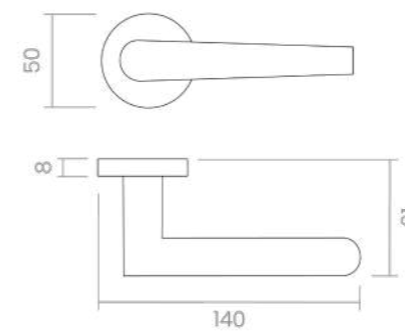

REF. 812

ROBY

Roby's design centres on the convergence of lines – a unique visual detail that gives it an unmistakable character. Versatile and graceful, it enhances any setting with quiet confidence.

MEASURES

FORMATS

FINISHES & SKU

PWLP 812-R8-PWLP	CR 812-R8-CR
PWLS 812-R8-PWLS	CS 812-R8-CS
PWGT 812-R8-PWGT	BK 812-R8-BK
PWIX 812-R8-PWIX	WTM 812-R8-WTM