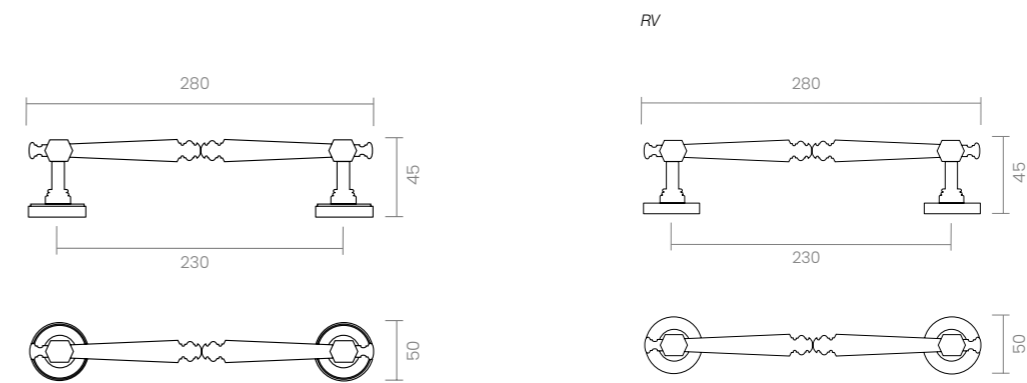

MEASURES

FINISHES & SKU

- **PWLP** 520M-R3-PWLP
- **PWNB** 520M-R3-PWNB