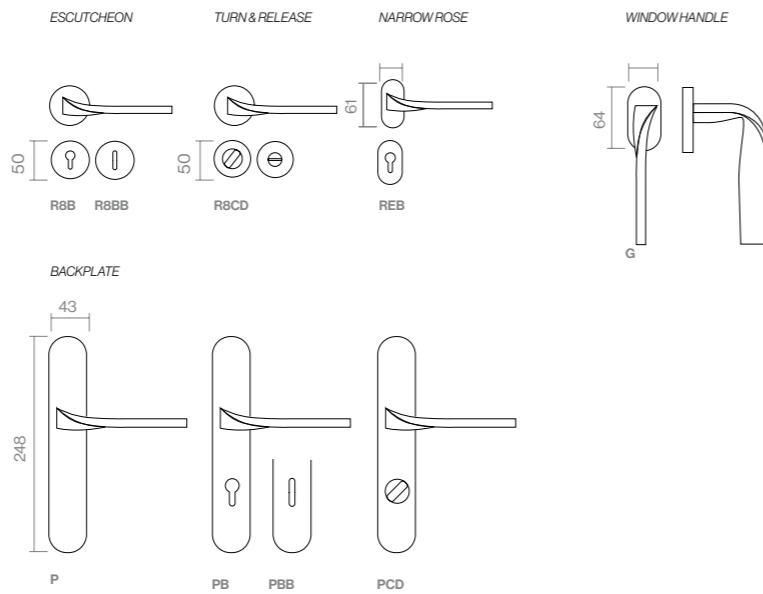

FORMATS

FINISHES & SKU

- CR 232-R8-CR
- CS 232-R8-CS