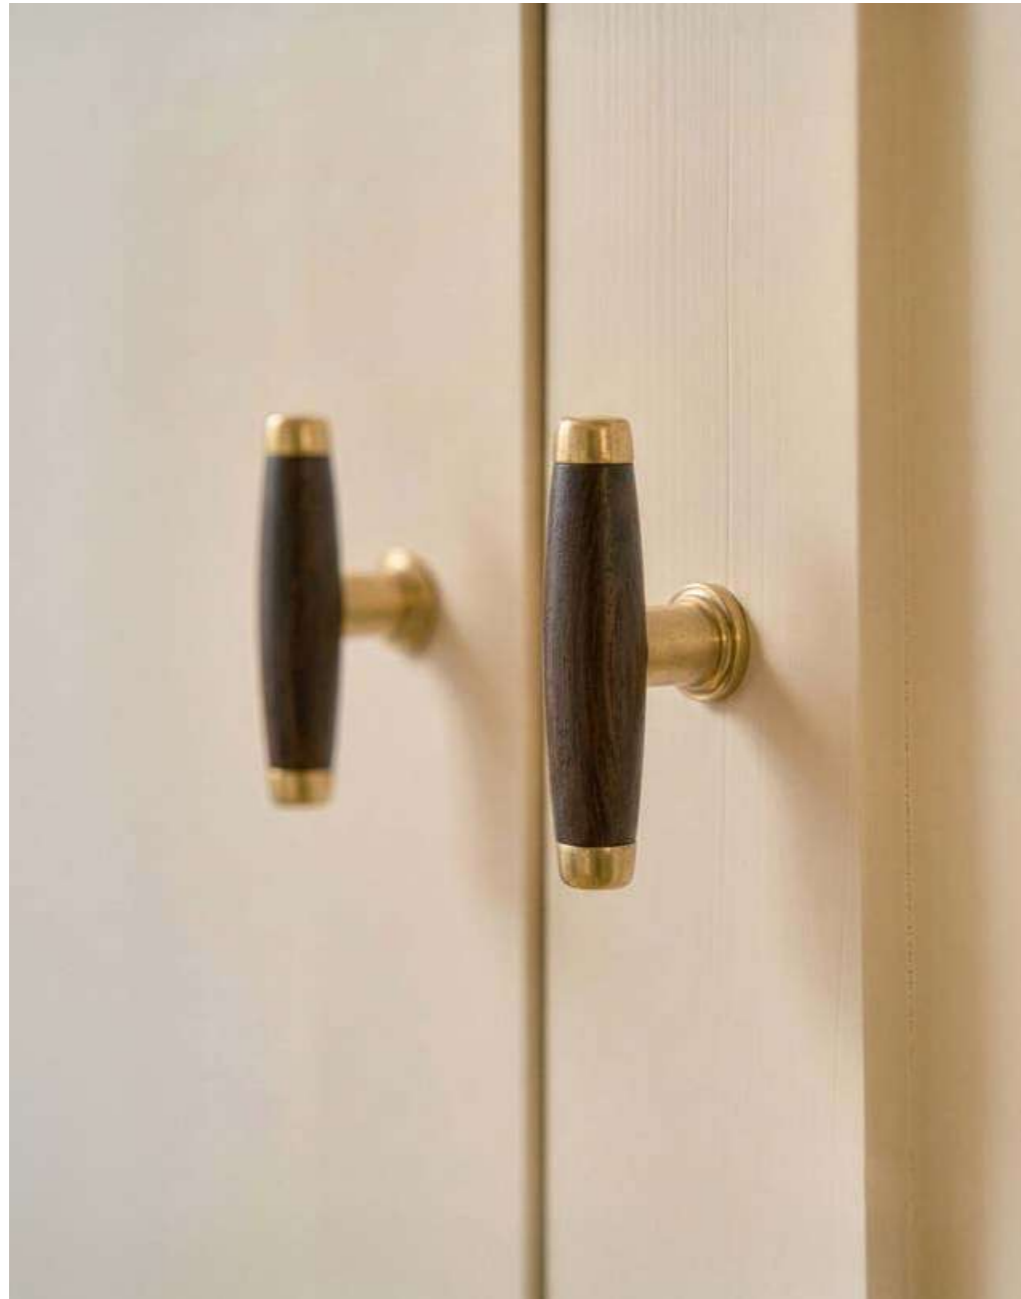

REF. 990T

CHÉRIE

The Chérie pull keeps the richness of ebony wood at its core, offering a sophisticated contrast that elevates natural beauty through design.

MEASURES

FINISHES & SKU

- **ELSB** 990T-ELSB
- **EBNS** 990T-EBNS
- **EBNB** 990T-EBNB