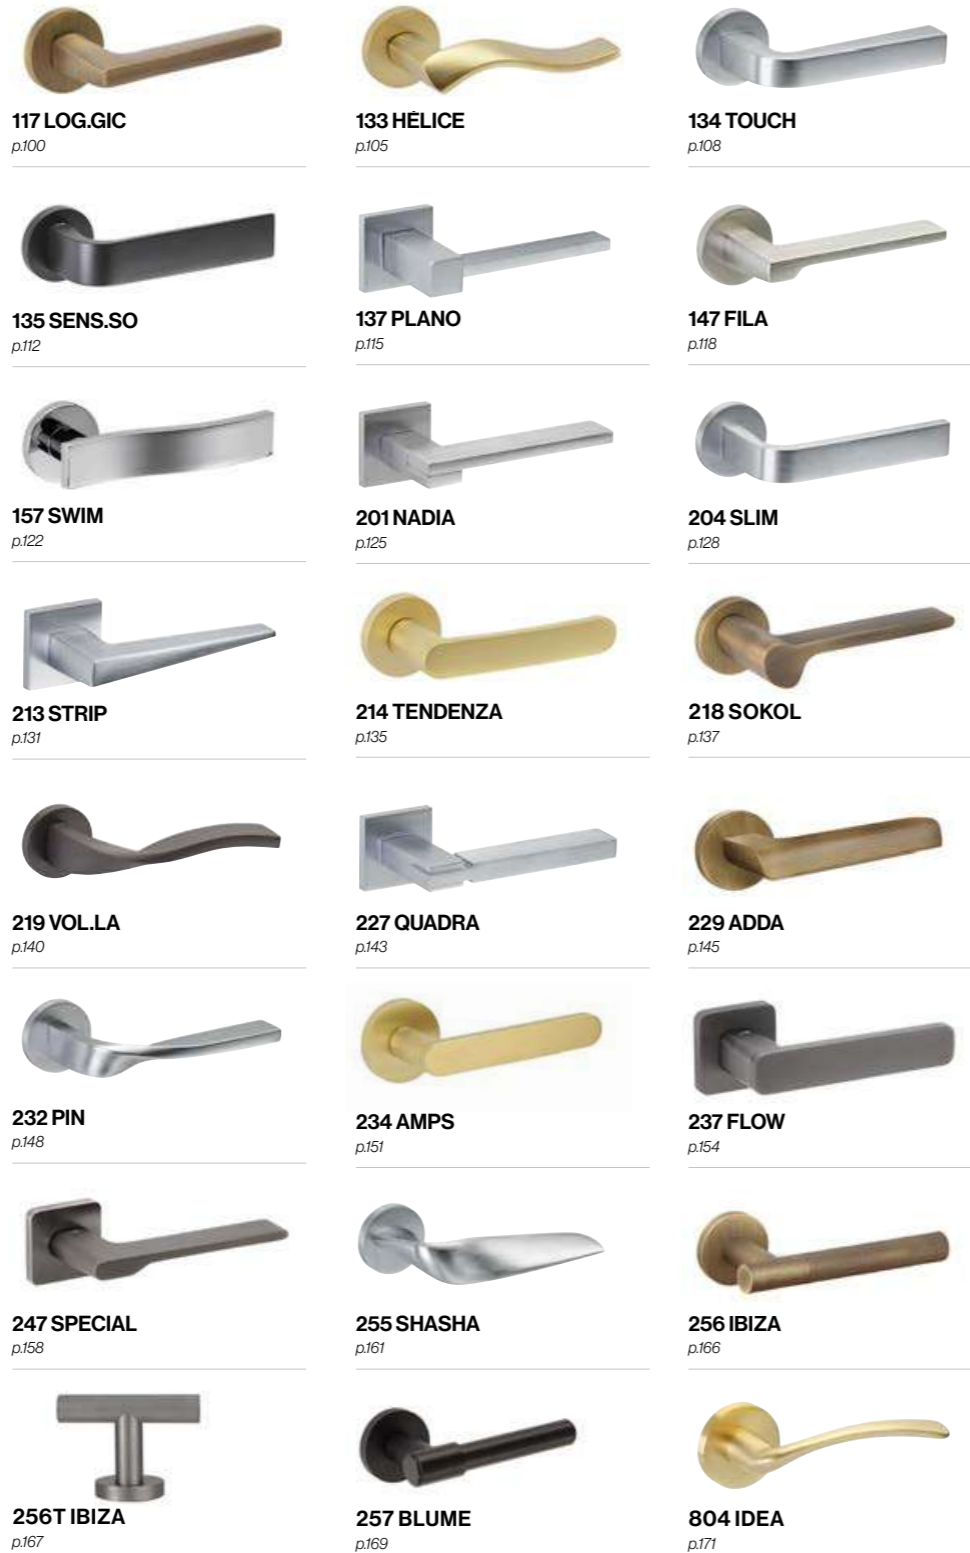

CONTEMPORARY