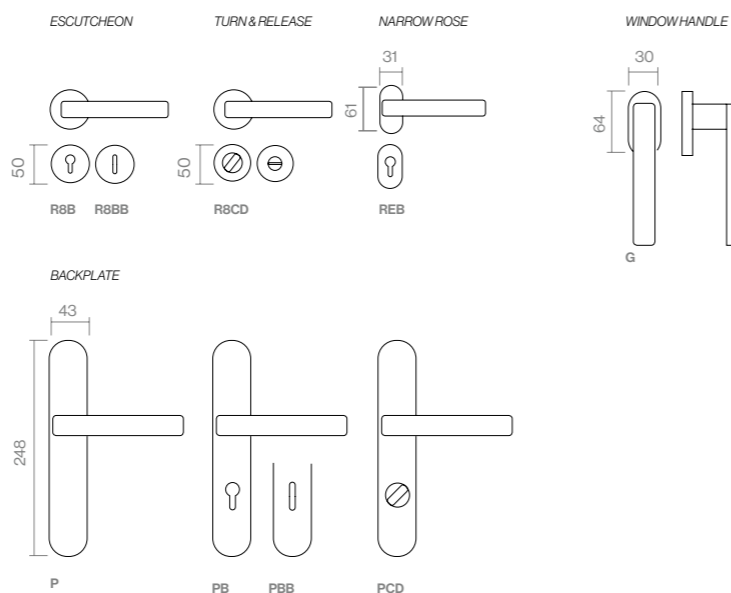

FORMATS

FINISHES & SKU

- PWLS 237-R8-PWLS
- PWGT 237-R8-PWGT
- PWIX 237-R8-PWIX
- CR 237-R8-CR
- CS 237-R8-CS