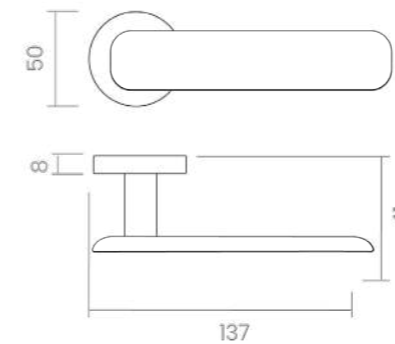

REF. 1035

VENDETTA

A striking handle that brings depth and modernity, balancing strength and softness in contemporary spaces.

MEASURES

FORMATS

FINISHES & SKU

- PWLS 1035-R8-PWLS
- CS 1035-R8-CS
- BK 1035-R8-BK