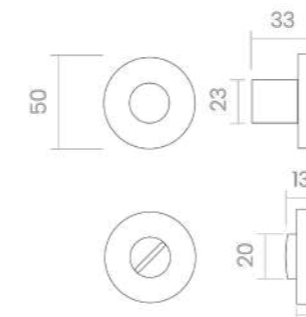

MEASURES

FINISHES & SKU

- **PWLS** 100-R8CD6-PWLS
- **PWIX** 100-R8CD6-PWIX
- **PWGT** 100-R8CD6-PWGT
- **BO** 100-R8CD6-BO