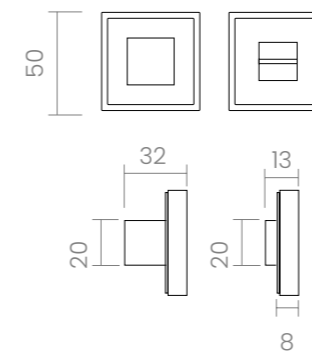

MEASURES

FINISHES & SKU

- **PWLP** 100-R2CCD-PWLP
- **PWLS** 100-R2CCD-PWLS
- **PWNB** 100-R2CCD-PWNB
- **BO** 100-R2CCD-BO