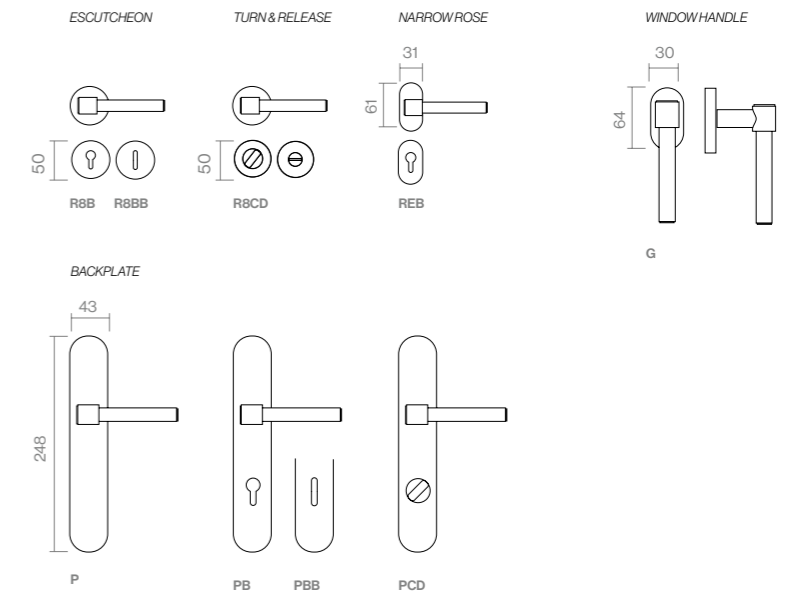

PWLS
Powercoat satin brass

PWIX
Powercoat inox

BK
Matt black

BO
Matt bronze

MEASURES

FORMATS

FINISHES & SKU

- **PWLS** 257-R8-PWLS
- **PWIX** 257-R8-PWIX
- **BK** 257-R8-BK
- **BO** 257-R8-BO