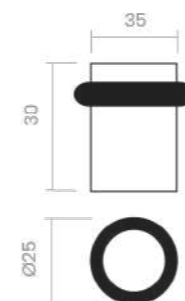

MEASURES

FINISHES & SKU

CR 330-CR	LP 330-LP
CS 330-CS	LS 330-LS
BK 330-BK	NS 330-NS
BO 330-BO	CF 330-CF