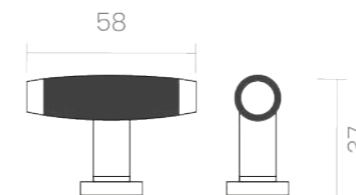

MEASURES

FINISHES & SKU

- **ELSB** 990T-ELSB
- **EBNS** 990T-EBNS
- **EBNB** 990T-EBNB