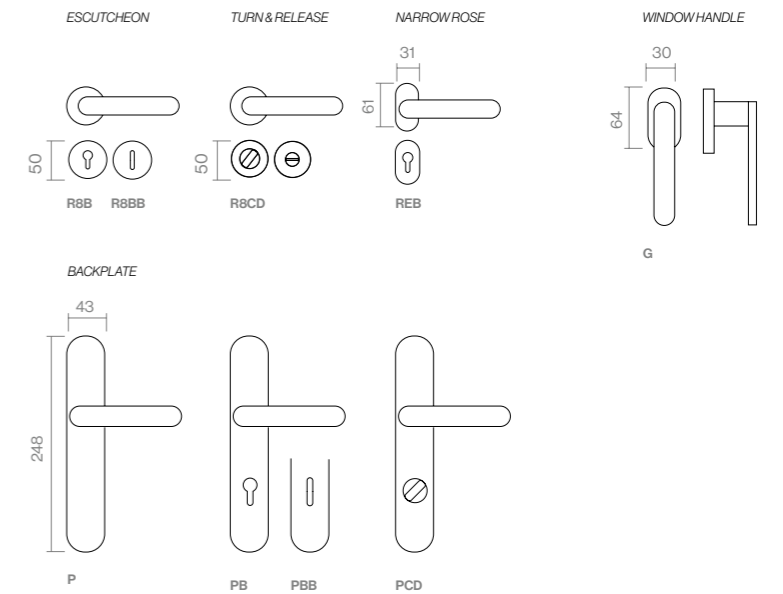

The matching pull handle complements the design with restraint and strength.

PWLS
Powercoat satin brass

PWGT
Powercoat graphite

PWIX
Powercoat inox

MEASURES

FORMATS

FINISHES & SKU

- PWLS 234-R8-PWLS
- PWGT 234-R8-PWGT
- PWIX 234-R8-PWIX