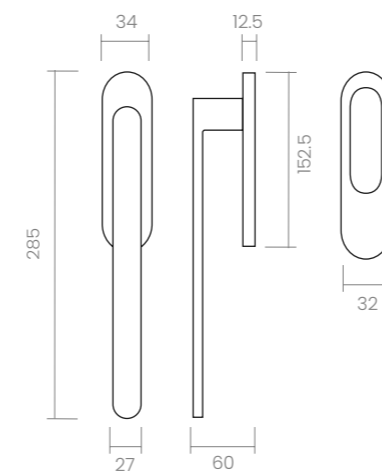

MEASURES

FINISHES & SKU

- BK 400-BK
- CS 400-CS
- LP 400-LP