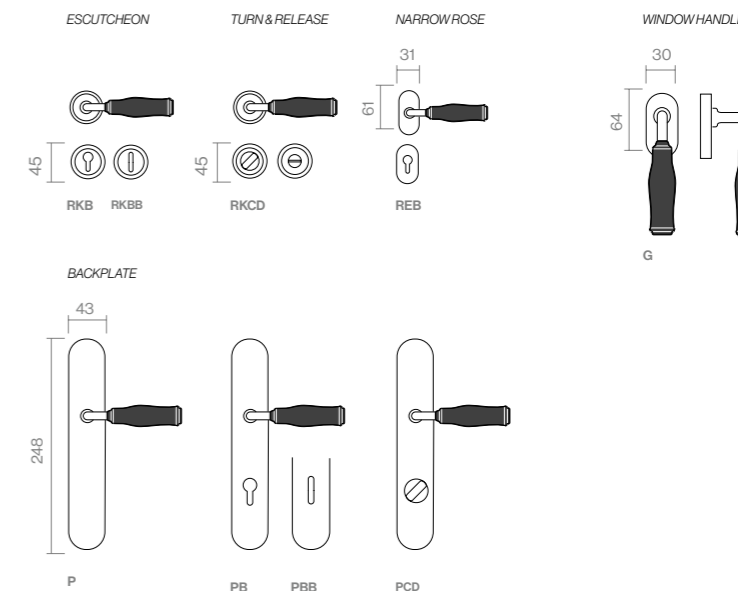

FORMATS

FINISHES & SKU

- **EBCR** 595-RK-EBCR
- **EBSB** 595-RK-EBSB