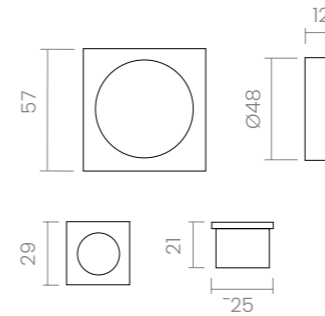

MEASURES

PWLP 1200-KITUC(35/45)-PWLP	BK 1200-KITUC(35/45)-BK	CF 1200-KITUC(35/45)-CF
PWLS 1200-KITUC(35/45)-PWLS	WTM 1200-KITUC(35/45)-WTM	
PWIX 1200-KITUC(35/45)-PWIX	OB 1200-KITUC(35/45)-OB	
PWNB 1200-KITUC(35/45)-PWNB	LP 1200-KITUC(35/45)-LP	
CR 1200-KITUC(35/45)-CR	LS 1200-KITUC(35/45)-LS	
CS 1200-KITUC(35/45)-CS	NS 1200-KITUC(35/45)-NS