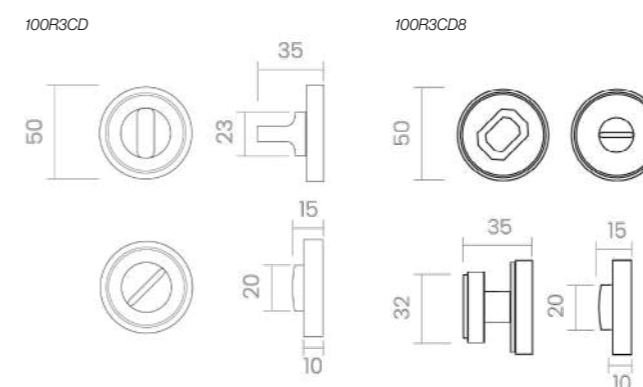

MEASURES

FINISHES & SKU

- **PWLP** 100-R3CD-PWLP
- **PWLS** 100-R3CD-PWLS
- **PWIX** 100-R3CD-PWIX
- **PWNB** 100-R3CD-PWNB
- **MR** 100-R3CD-MR