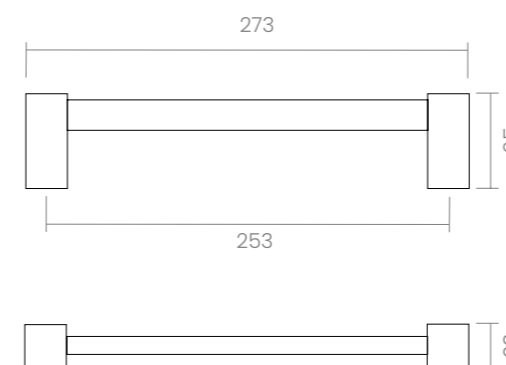

MEASURES

FINISHES & SKU

- ☐ CRCS 137M-CRCS
- ☐ CR 137M-CR
- ☐ CR 137M-CS