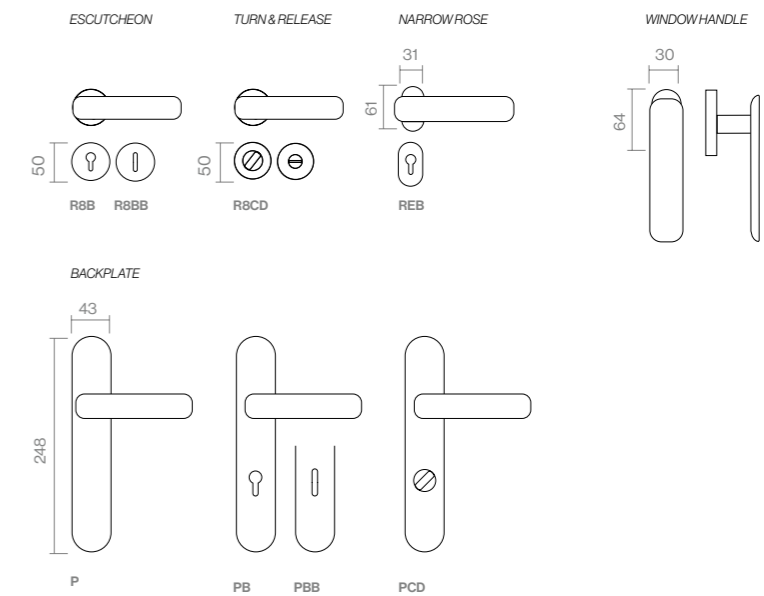

VENDETTA

A striking handle that brings depth and modernity, balancing strength and softness in contemporary spaces.

PWLS
Powercoat satin brass

CS
Satin chrome

BK
Matt black

MEASURES

FORMATS

FINISHES & SKU