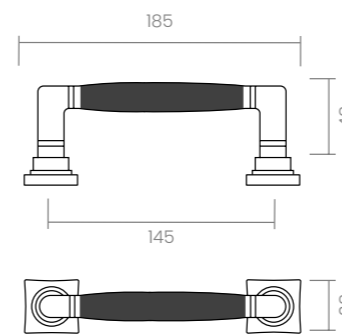

MEASURES

FINISHES & SKU

- **EBNB** 590M-EBNB
- **EBNS** 590M-EBNS
- **EBSB** 590M-EBSB