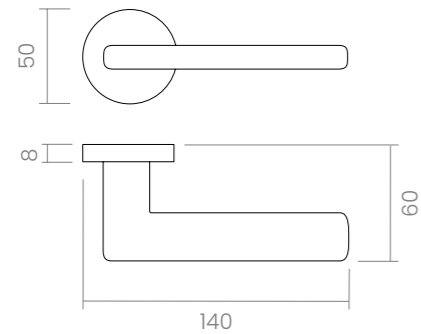

MEASURES

FORMATS

FINISHES & SKU

PWLP 117-R8-PWLP	PWLS 117-R8-PWLS	PWIX 117-R8-PWIX	PWDB 117-R8-PWDB	CR 117-R8-CR	CS 117-R8-CS	BK 117-R8-BK	WTM 117-R8-WTM	BO 117-R8-BO

MEASURES

FORMATS

FINISHES & SKU

PWLP 117-R8C-PWLP	PWLS 117-R8C-PWLS	PWIX 117-R8C-PWIX	PWDB 117-R8C-PWDB	CR 117-R8C-CR	CS 117-R8C-CS	BK 117-R8C-BK	WTM 117-R8C-WTM	BO 117-R8C-BO