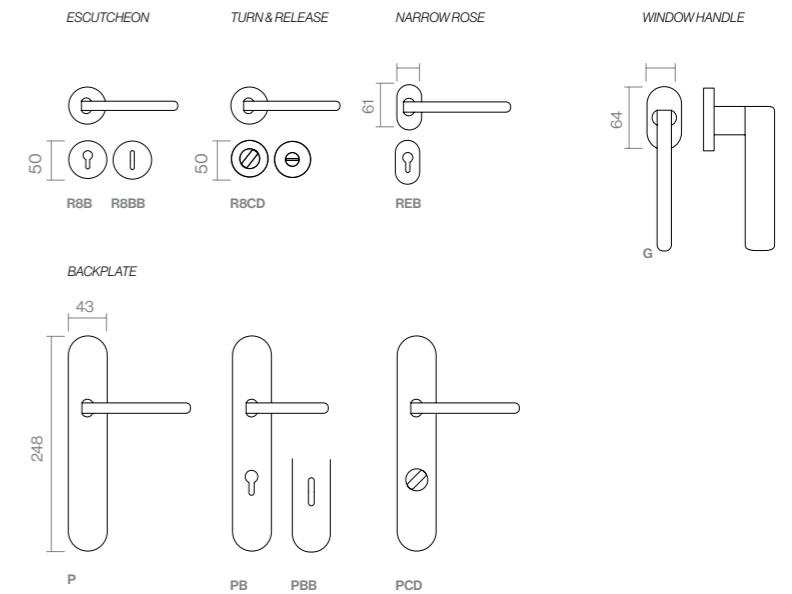

FORMATS

FINISHES & SKU

● BZS 690-R8-BZS