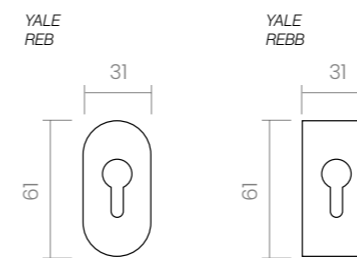

MEASURES

FINISHES & SKU

PWLP 100-RE(B/BB)-PWLP	PWLS 100-RE(B/BB)-PWLS	PWGT 100-RE(B/BB)-PWGT	PWIX 100-RE(B/BB)-PWIX	PWNB 100-RE(B/BB)-PWNB	CR 100-RE(B/BB)-CR	CS 100-RE(B/BB)-CS	BK 100-RE(B/BB)-BK	WTM 100-RE(B/BB)-WTM	OB 100-RE(B/BB)-OB	BO 100-RE(B/BB)-BO	LP 100-RE(B/BB)-LP	LS 100-RE(B/BB)-LS	MR 100-RE(B/BB)-MR	NS 100-RE(B/BB)-NS	HI 100-RE(B/BB)-HI	AQ 100-RE(B/BB)-AQ	FU 100-RE(B/BB)-FU