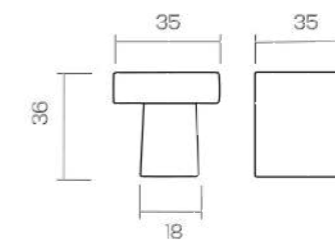

FINISHES & SKU

○ CR	920-20/25/30/35-CR		● BO	920-20/25/30/35-BO	● CF	920-20/25/30/35-CF
● CS	920-20/25/30/35-CS		● LP	920-20/25/30/35-LP		
● BK	920-20/25/30/35-BK		● LS	920-20/25/30/35-LS		
○ WTM	920-20/25/30/35-WTM		○ NB	920-20/25/30/35-NB