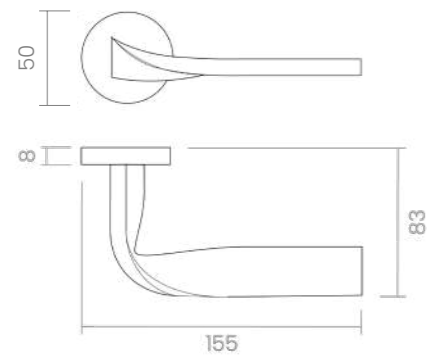

MEASURES

FORMATS

FINISHES & SKU

- CR 232-R8-CR
- CS 232-R8-CS

MEASURES

FORMATS

FINISHES & SKU

- CR 232-R8C-CR
- CS 232-R8C-CS