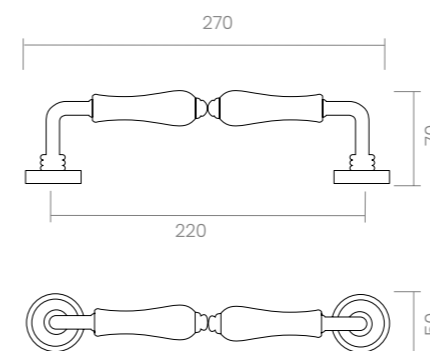

MEASURES

FINISHES & SKU

LPBL 110M-LPBL	BOCRAQ 110M-BOCRAQ	AQMF 110M-AQMF	FUCRAQ 110M-FUCRAQ
LPMF 110M-LPMF	HIBL 110M-HIBL	AQCRAQ 110M-AQCRAQ	
BOBL 110M-BOBL	HICRAQA 110M-HICRAQA	FUBL 110M-FUBL	
BOMF 110M-BOMF	AQBL 110M-AQBL	FUMF 110M-FUMF	

110M

BEL.LA

groël