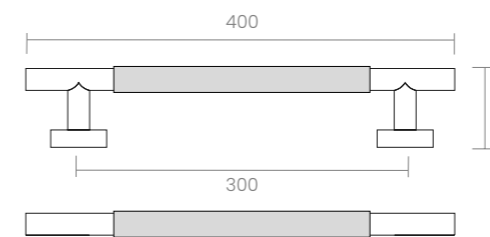

MEASURES

256M30