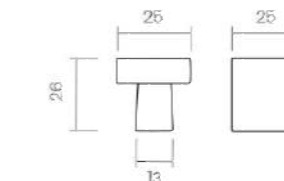

REF. 920

LISA

Lisa brings together square elegance and soft edges – a modern, sophisticated piece for those seeking bold character with visual harmony.

MEASURES

920 20

920 25

920 30

920 35

FINISHES & SKU

○ CR	920-20/25/30/35-CR		● BO	920-20/25/30/35-BO	● CF	920-20/25/30/35-CF
● CS	920-20/25/30/35-CS		● LP	920-20/25/30/35-LP		
● BK	920-20/25/30/35-BK		● LS	920-20/25/30/35-LS		
○ WTM	920-20/25/30/35-WTM		○ NB	920-20/25/30/35-NB