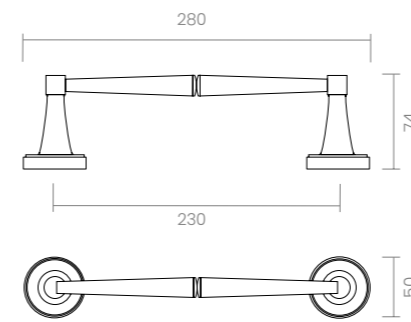

MEASURES

FINISHES & SKU

- **PWLP** 510M-RV-PWLP
- **PWNB** 510M-RV-PWNB