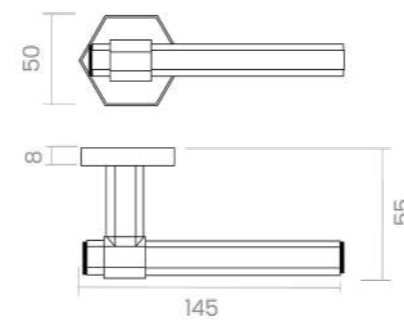

MEASURES

FORMATS

WINDOW HANDLE

FINISHES & SKU

- **PWLS** 616T-R6-PWLS
- **PWGT** 616T-R6-PWGT
- **LSB** 616T-R6-LSB
- **OB** 616T-R6-OB
- **BO** 616T-R6-BO

MEASURES

FORMATS

FINISHES & SKU

- **PWLS** 616-R6C-PWLS
- **PWGT** 616-R6C-PWGT
- **LSB** 616-R6C-LSB
- **OB** 616-R6C-OB
- **BO** 616-R6C-BO