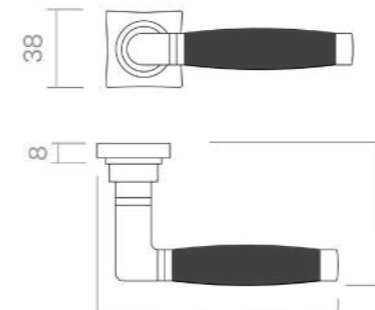

CHÉRIE COLLECTION

MEASURES

FORMATS

FINISHES & SKU

- **EBNB** 590-R9-EBNB
- **EBNS** 590-R9-EBNS
- **EBSB** 590-R9-EBSB