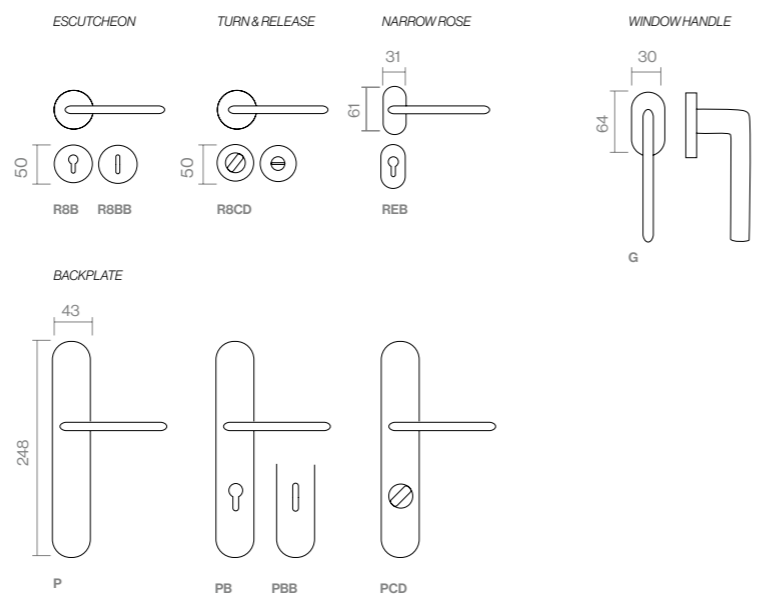

FORMATS

FINISHES & SKU

- PWLP 814-R8-PWLP CR 814-R8-CR
- PWLS 814-R8-PWLS CS 814-R8-CS
- PWGT 814-R8-PWGT BK 814-R8-BK
- PWIX 814-R8-PWIX WTM 814-R8-WTM