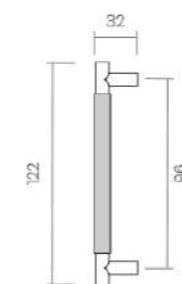

MEASURES

956A 96