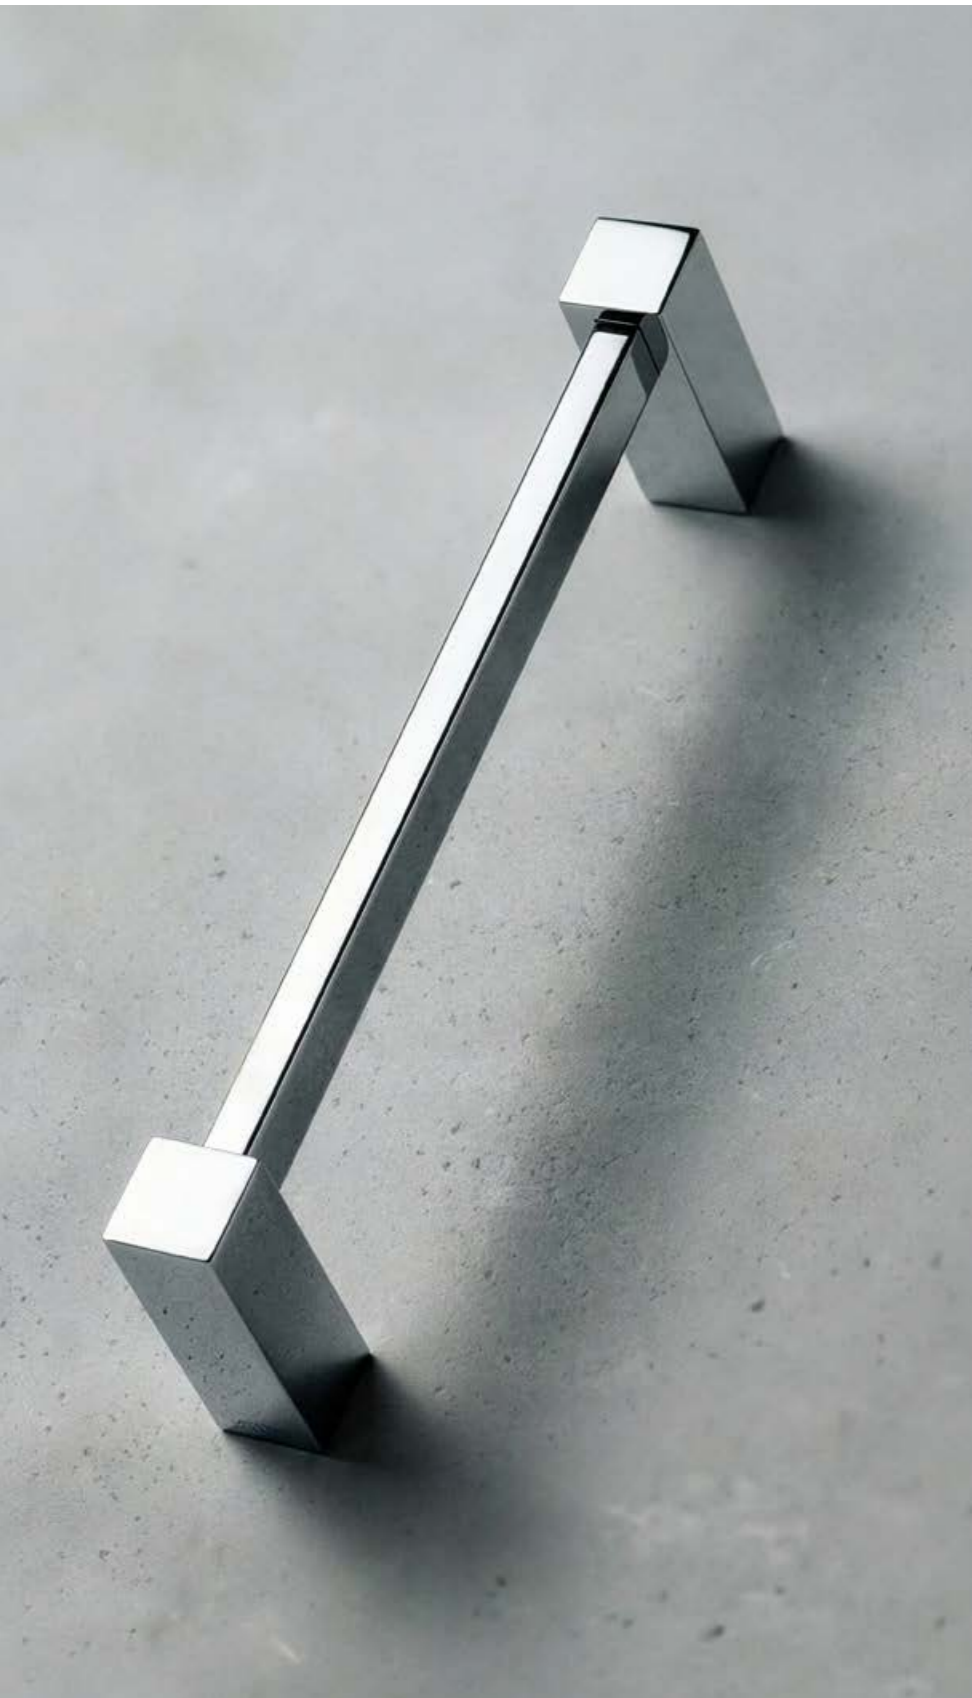

REF. 137M

PLANO

The Plano pull handle embodies minimalism and serenity through a simple, pure three-dimensional structure. Inspired by the intersection of a cube and a plane.