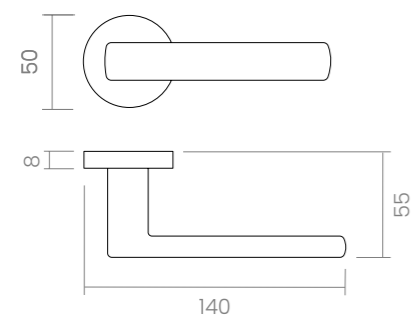

MEASURES

FORMATS

FINISHES & SKU

- PWLS 815-R8-PWLS
- CR 815-R8-CR
- CS 815-R8-CS
- BK 815-R8-BK
- WTM 815-R8-WTM

MEASURES

FORMATS

FINISHES & SKU

- PWLS 815-R8C-PWLS
- CR 815-R8C-CR
- CS 815-R8C-CS
- BK 815-R8C-BK
- WTM 815-R8C-WTM