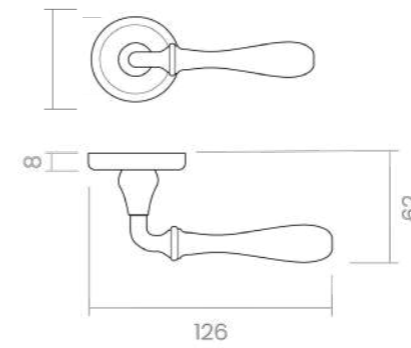

REF. 809

KILTO

Kilto transcends trends by blending classic grace with modern subtlety. A timeless piece that adapts effortlessly to any space, embodying the meeting point between past and present.

The Rústica collection is designed for those who appreciate details with a story and want to transform their space with warmth and character.

MEASURES

FORMATS

FINISHES & SKU

- LSB 809-RK-LSB
- HI 809-RK-HI
- AQ 809-RK-AQ
- MR 809-RK-MR