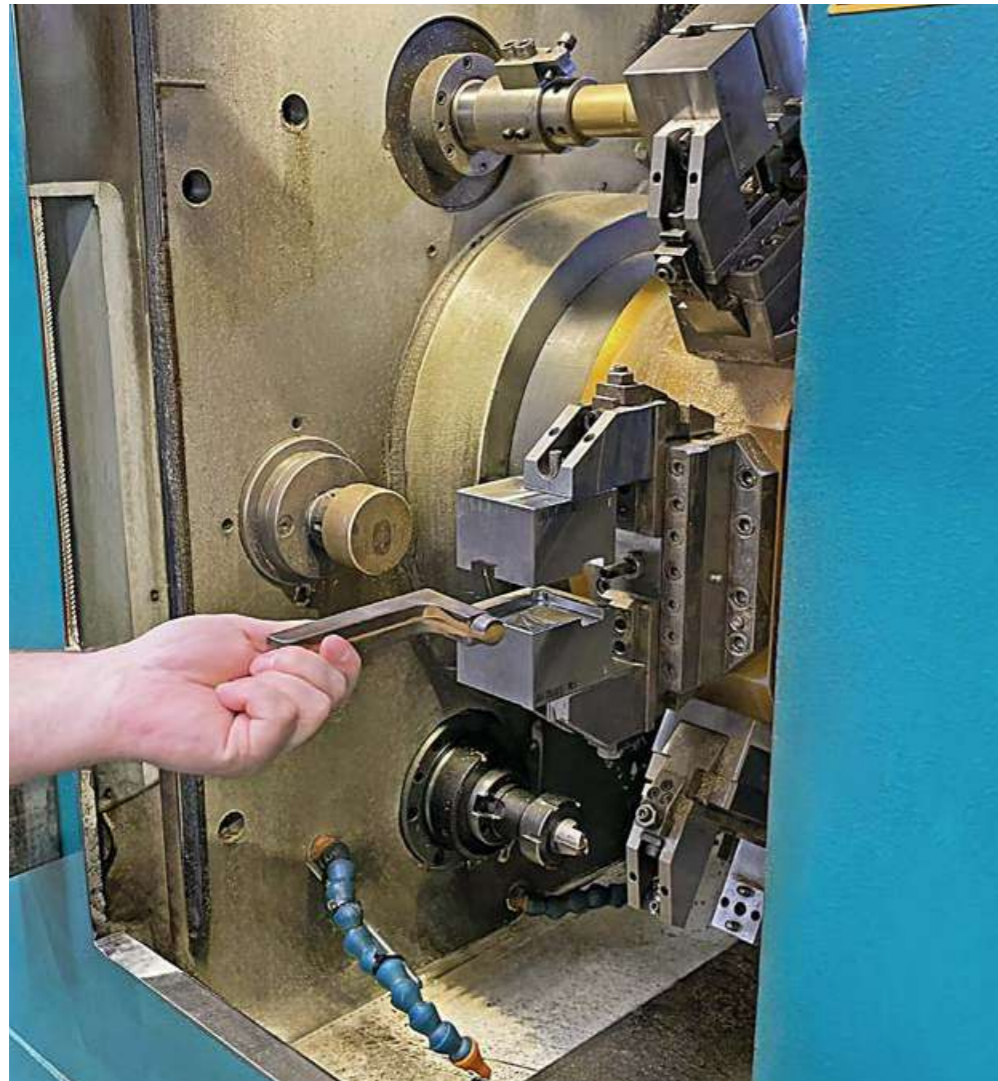

Forging

WELCOME TO THE FIERY
HEART OF OUR OPERATIONS!

We start by taking our pure brass bars and slicing them into sections. Then we crank up the heat to a blistering 800°C—just enough to toast a marshmallow in a nanosecond. The red-hot bars are then bent and stamped with a pressure of 975 tonnes per square centimetre. Yes, you heard that right. This automated process churns out 150 pieces per hour, like clockwork. After that, we shave off the rough bits, prepping the material for its next glamorous phase.

800°
celsius

975
pressure in tons

150
pieces per hour

Machining

LET THE ROBOTS HANDLE
THE HARD STUFF

These machines are the unsung heroes, controlling every movement and operation with military precision to ensure our quality standards are met. Our multisensor measuring machine is like the inspector with the laser eye, taking quick and precise 3D MEASUREMENTS, capturing every detail with high-definition imagery, and handling optical measurements for those oh-so-sensitive surfaces. It's like having a robot with a magnifying glass, only way cooler.

Polishing

TIME FOR A GLOW UP

This is where we add the final touch that brings everything to life. We release any tension in the material and polish every edge and corner until it shines unapologetically. Our team oversees this process with the precision of a jeweller. If anything isn't perfect, it goes back for another round of polishing until it's just right.

Grinding

INDUSTRIAL EXFOLIATING SESH

Our automated system grinds away tirelessly, smoothing out any rough edges and ensuring high surface quality and dimensional accuracy. This guarantees the quality standard from the very first piece to the very last piece.