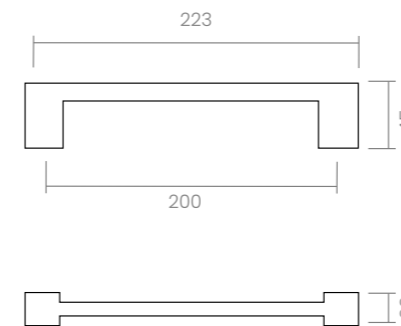

MEASURES

FINISHES & SKU

PWLP 827M-PWLP	POWERCOAT	CR 827M-CR	CHROME	LP 827M-LP
PWLS 827M-PWLS	POWERCOAT	CS 827M-CS	CHROME	LS 827M-LS
PWGT 827M-PWGT	POWERCOAT	BK 827M-BK	PAINTED	
PWIX 827M-PWIX	POWERCOAT	WTM 827M-WTM	PAINTED