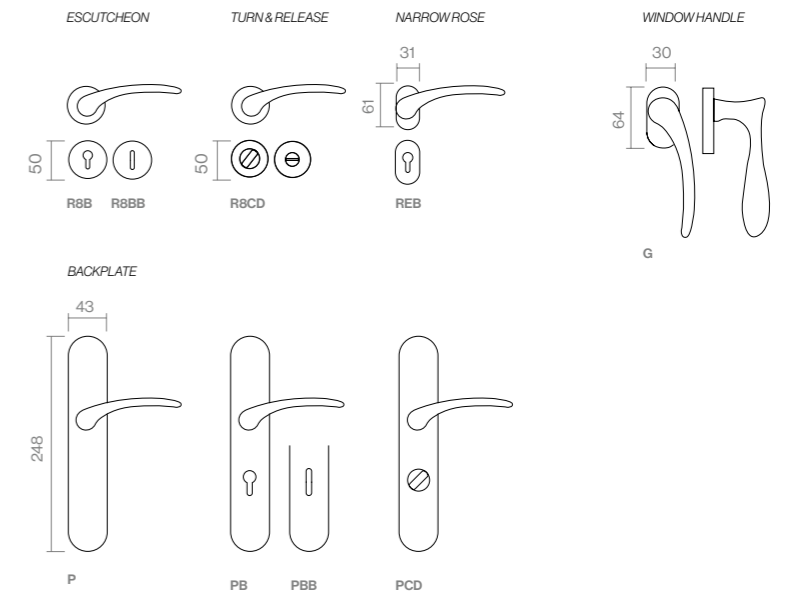

FORMATS

FINISHES & SKU

- PWLS 1019-R8-PWLS
- CS 1019-R8-CS
- BK 1019-R8-BK
- BO 1019-R8-BO