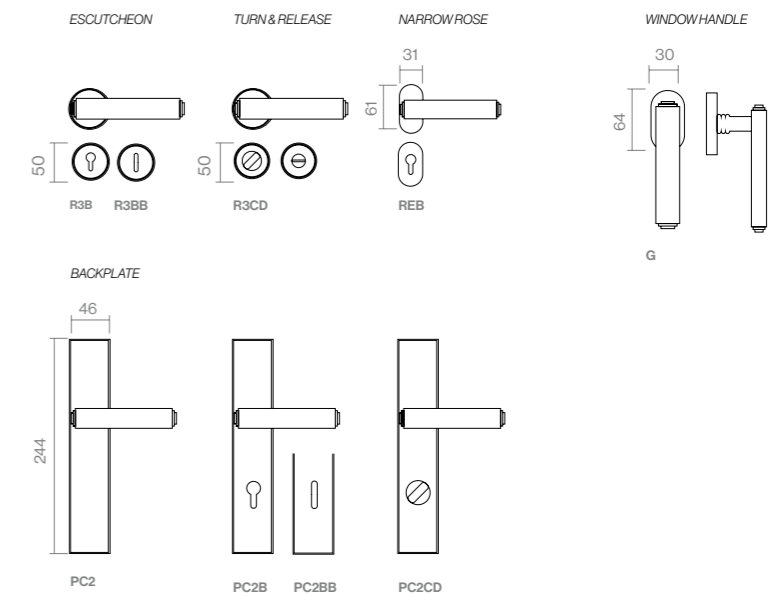

FORMATS

FINISHES & SKU

- **PWLP** 550-R3-PWLP
- **PWNB** 550-R3-PWNB