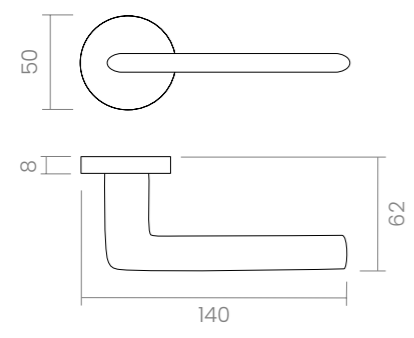

MEASURES

FORMATS

FINISHES & SKU

- PWLP 814-R8-PWLP CR 814-R8-CR
- PWLS 814-R8-PWLS CS 814-R8-CS
- PWGT 814-R8-PWGT BK 814-R8-BK
- PWIX 814-R8-PWIX WTM 814-R8-WTM

MEASURES

FORMATS

FINISHES & SKU

- PWLP 814-R8C-PWLP CR 814-R8C-CR
- PWLS 814-R8C-PWLS CS 814-R8C-CS
- PWGT 814-R8C-PWGT BK 814-R8C-BK
- PWIX 814-R8C-PWIX WTM 814-R8C-WTM