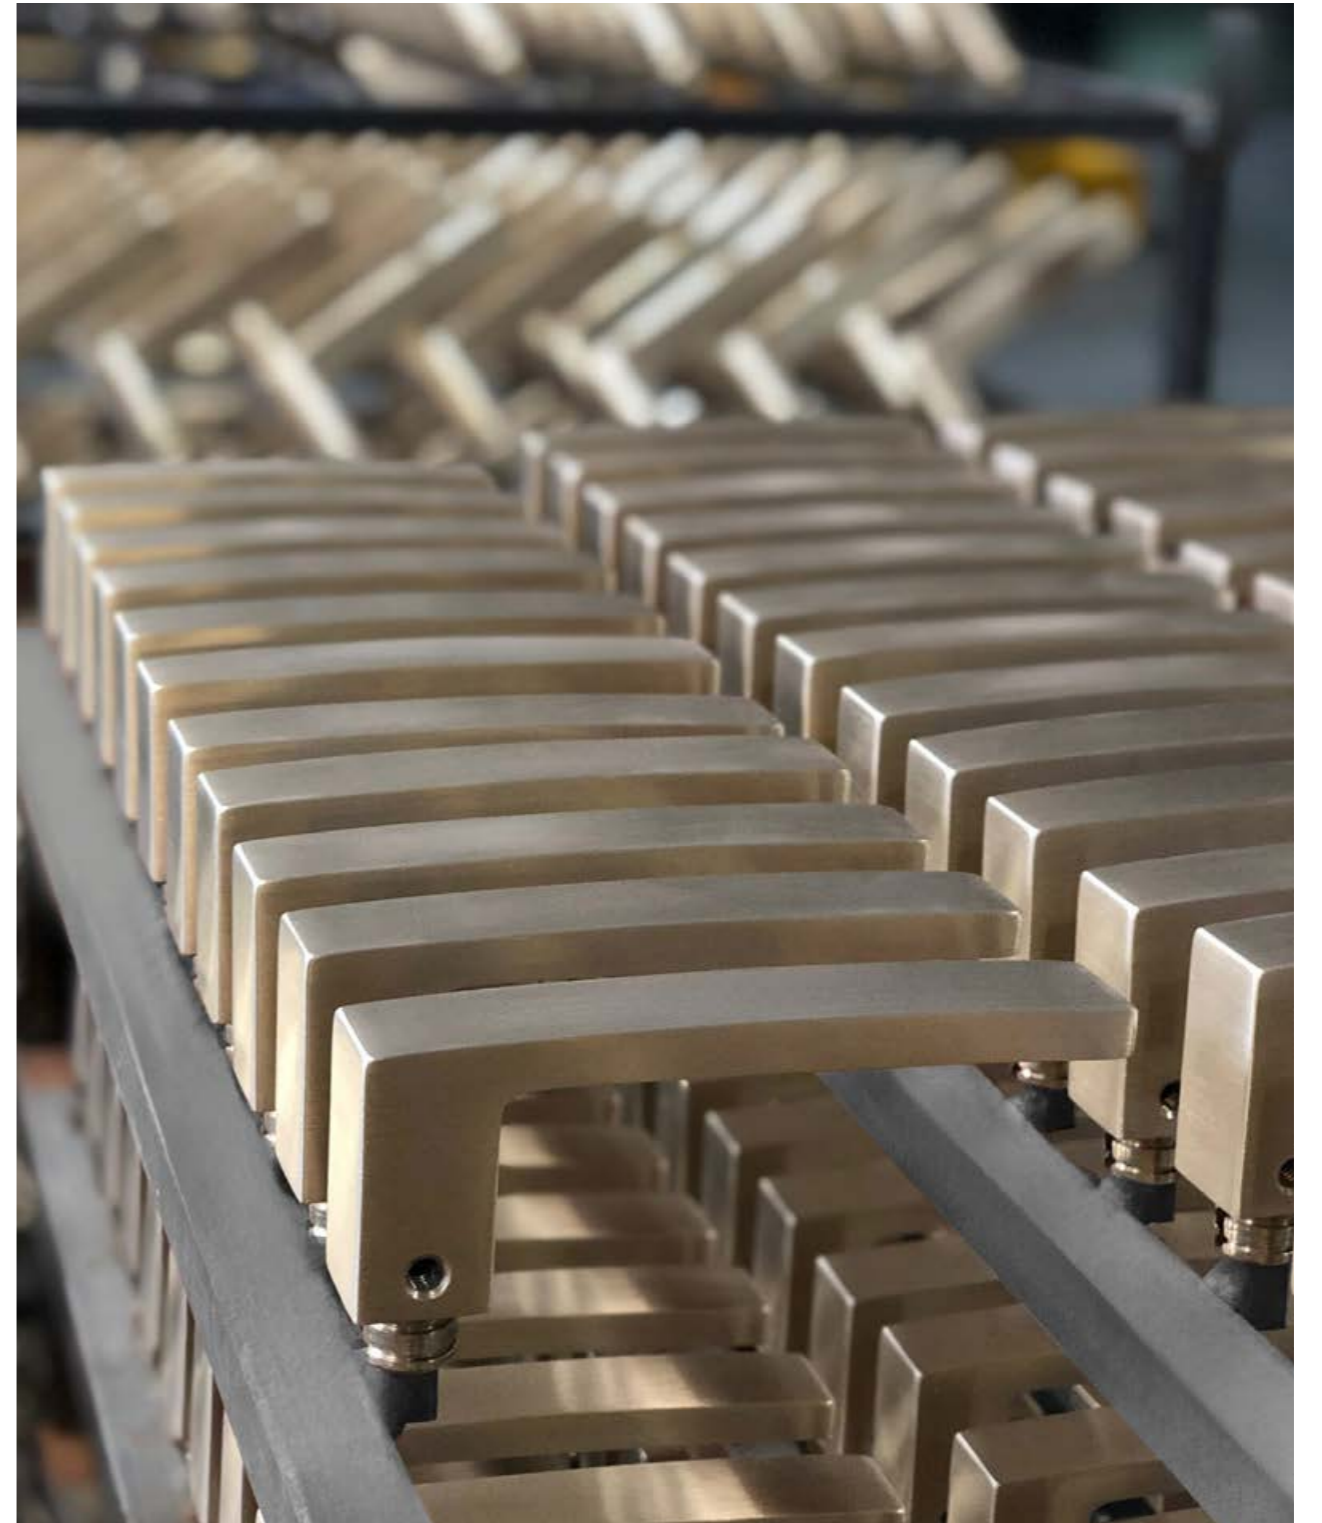

FINISHES & SKU

- PWLP** 816-R4C-PWLP
- PWLS** 816-R4C-PWLS
- PWGT** 816-R4C-PWGT
- PWIX** 816-R4C-PWIX
- CR** 816-R4C-CR
- BK** 816-R4C-BK
- BO** 816-R4C-BO

REF. 817

ÁNGOLO

LINES THAT DEFINE CHARACTER

The Ángolo handle stands out with its perfect angles and contemporary aesthetic. Its slightly curved grip accentuates its geometric character. A matching pull handle completes the design with coherence and style.