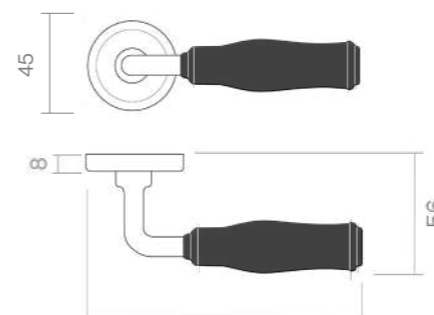

REF. 595

DOVE

Dove showcases noble materials with raw brass and tropical black ebony wood through a classical design, carefully detailed to offer timeless refinement. It balances tradition with contemporary poise for a graceful, modern presence.

MEASURES

FORMATS

FINISHES & SKU

- **EBCR** 595-RK-EBCR
- **EBSB** 595-RK-EBSB