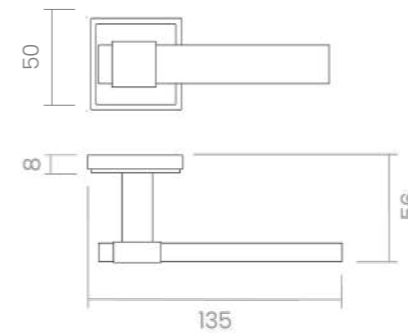

REF. 560

NONNA

Nonna is defined by straight, clean lines and captivating simplicity. These elements come together to create a piece that enchants with its balance and visual clarity. The matching pull handle, faithful to this minimalist vision, becomes a seamless extension of its harmony – offering a touch of effortless sophistication.

MEASURES

FORMATS

FINISHES & SKU

- **PWLP** 560-R2C-PWLP
- **PWLS** 560-R2C-PWLS
- **PWNB** 560-R2C-PWNB