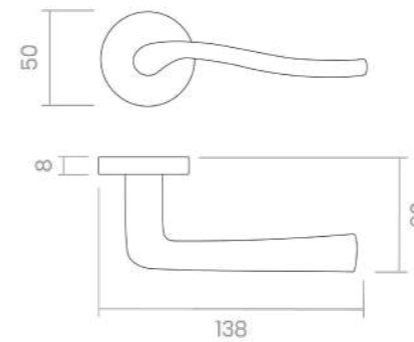

PWIX
Powercoat inox

CR
Polished chrome

CS
Satin chrome

MEASURES

FORMATS

FINISHES & SKU

- PWLP** 811-R8-PWLP
- PWLS** 811-R8-PWLS
- PWIX** 811-R8-PWIX
- CR** 811-R8-CR
- CS** 811-R8-CS

REF. 812