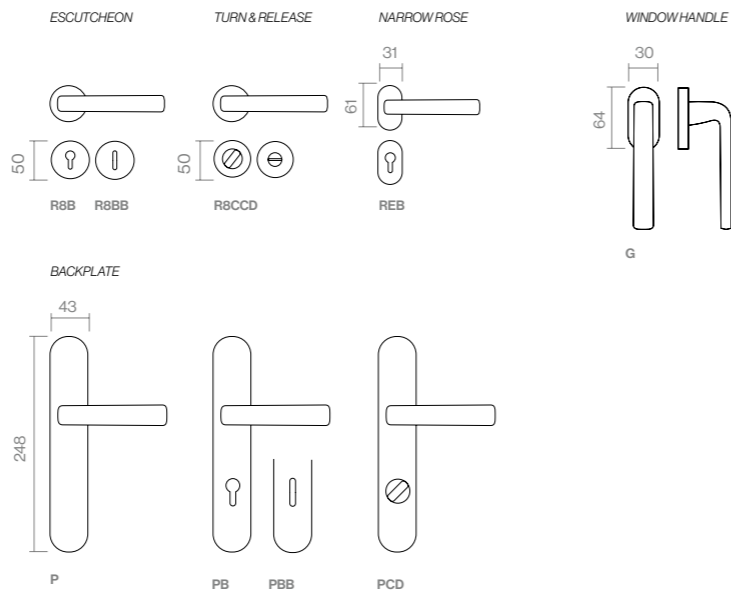

FORMATS

FINISHES & SKU

- CS 135-R8-CS
- CR 135-R8-CR
- BK 135-R8-BK
- WTM 135-R8-WTM