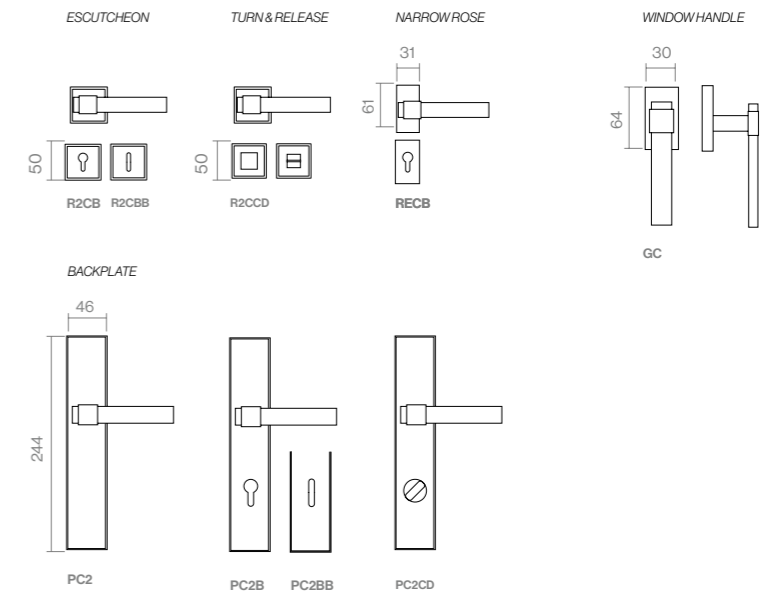

FORMATS

FINISHES & SKU

- **PWLP** 560-R2C-PWLP
- **PWLS** 560-R2C-PWLS
- **PWNB** 560-R2C-PWNB