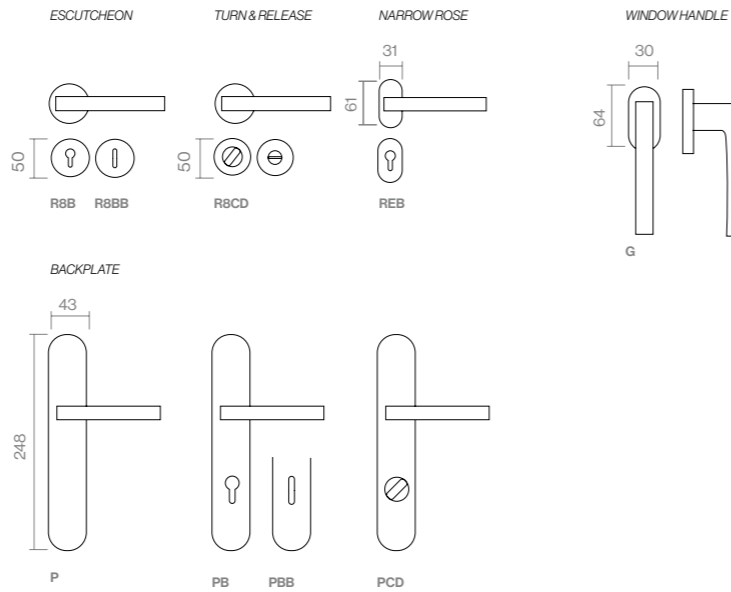

FORMATS

FINISHES & SKU

- PWLP 817-R8-PWLP
- PWLS 817-R8-PWLS
- PWIX 817-R8-PWIX
- PWGT 817-R8-PWGT
- PWDB 817-R8-PWDB
- CR 817-R8-CR
- CS 817-R8-CS
- BK 817-R8-BK
- WTM 817-R8-WTM