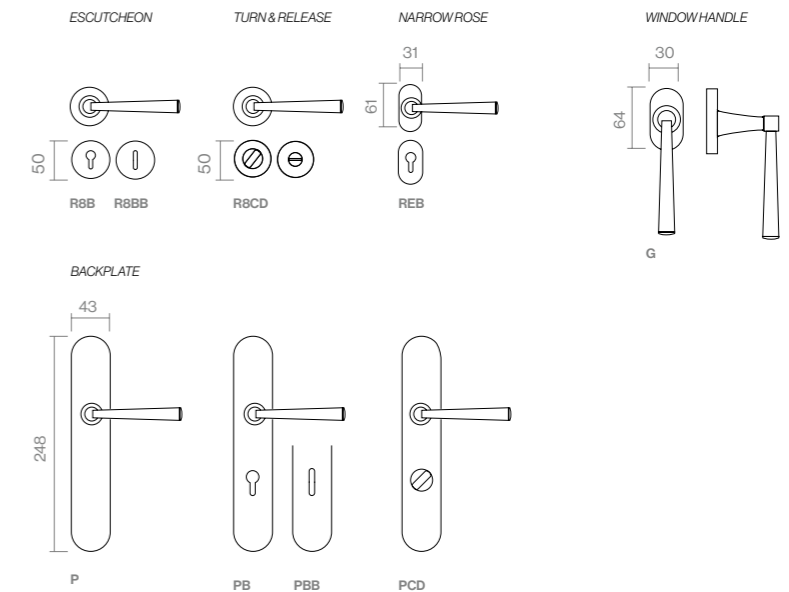

ATELIER HANDLES

REF. 510

TROMBETTA

Trombetta evokes 19th-century refinement with its conical silhouette. A timeless form reimagined with a bold and modern spirit that makes a lasting impression.

The pull handle detail provides the perfect contrast, where the strength of the design meets the timeless elegance that defines the Trombetta collection.

PWLP
Powercoat polished brass

PWNB
Powercoat polished nickel

MEASURES

FORMATS

FINISHES & SKU

-  PWLP 510-R8-PWLP 
-  PWNB 510-R8-PWNB 

REF. 520

MANEGA