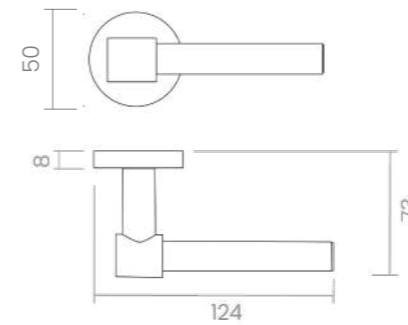

PWLS
Powercoat satin brass

PWIX
Powercoat inox

BK
Matt black

BO
Matt bronze

MEASURES

FORMATS

FINISHES & SKU

- **PWLS** 257-R8-PWLS
- **PWIX** 257-R8-PWIX
- **BK** 257-R8-BK
- **BO** 257-R8-BO