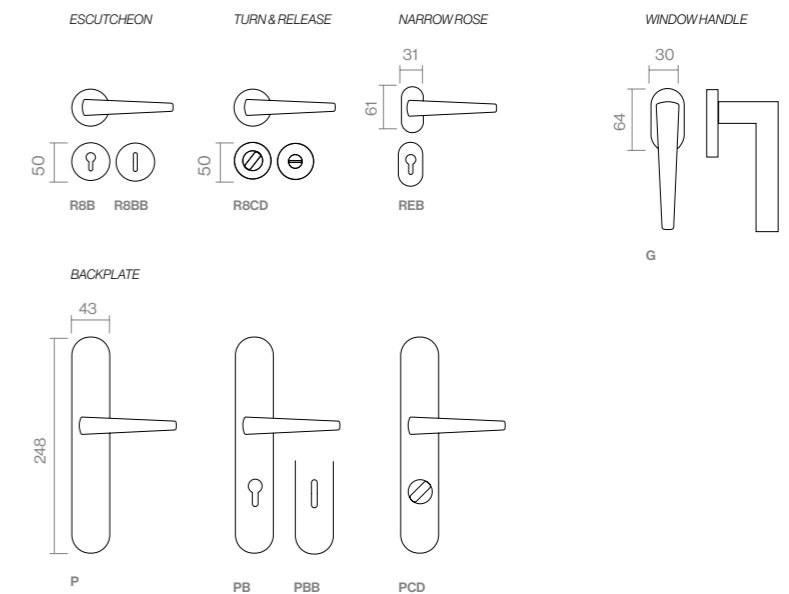

FORMATS

FINISHES & SKU

PWLP 813-R8-PWLP	CR 813-R8-CR
PWLS 813-R8-PWLS	CS 813-R8-CS
PWIX 813-R8-PWIX	BK 813-R8-BK
PWDB 813-R8-PWDB	WTM 813-R8-WTM