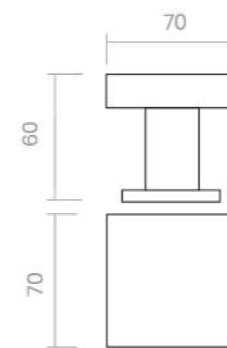

MEASURES

FINISHES & SKU

PWLP 317-PWLP	CS 317-CS
PWLS 317-PWLS	BK 317-BK
PWIX 317-PWIX	WTM 317-WTM
CR 317-CR