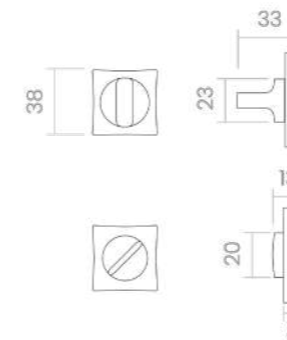

MEASURES

FINISHES & SKU

- **LSB** 100-R9CD-LSB
- **NS** 100-R9CD-NS
- **NB** 100-R9CD-NB