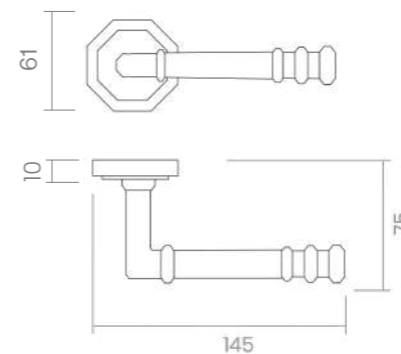

CR
Polished chrome

BO
Matt bronze

LP
Polished brass

MEASURES

FORMATS

FINISHES & SKU

- CR 528-R18-CR
- BO 528-R18-BO
- LP 528-R18-LP

REF. 533