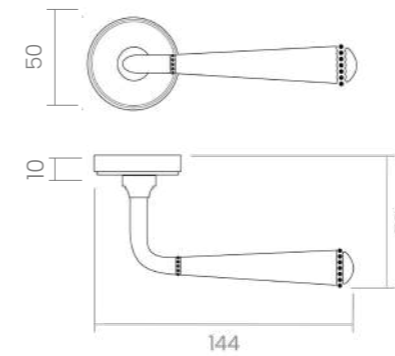

REF. 533

PALLINE

With a classic soul, Palline stands out for its beaded detailing – subtle yet radiant. A perfect blend of timeless charm and modern appeal, completed by a matching pull handle for a fully coordinated aesthetic.

The Palline pull handle continues the design's delicacy with its subtle beaded texture, offering a comfortable grip and a sophisticated finish. Together, they form a harmonious set that blends tradition and modernity, enhancing functionality without losing the refined style that defines this collection.

MEASURES

FORMATS

FINISHES & SKU

- **PWLP** 533-R3-PWLP
- **PWNB** 533-R3-PWNB
- **MR** 533-R3-MR