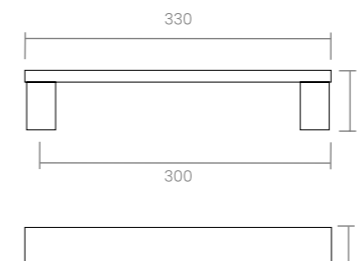

MEASURES

217M30

217M40