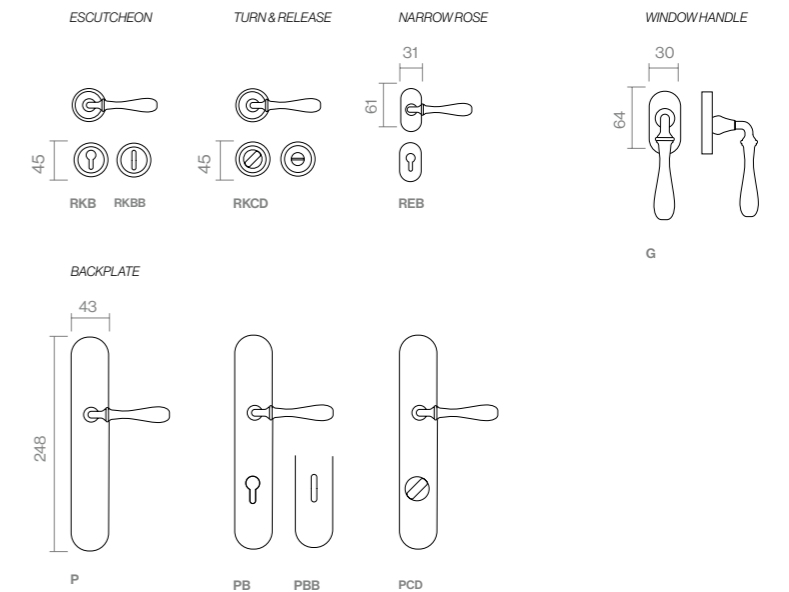

FORMATS

FINISHES & SKU

- LSB 809-RK-LSB
- HI 809-RK-HI
- AQ 809-RK-AQ
- MR 809-RK-MR