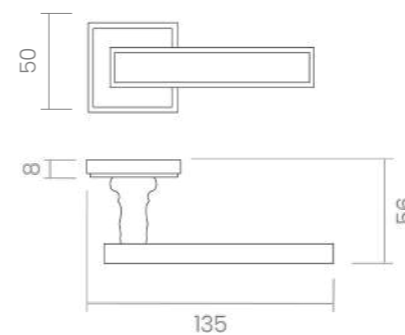

REF. 570

MALIKA

Malika handle and pull are a harmony of linear rhythm and turned neck, merging with clean edges to create a design where flow and precision coexist – refined and balanced.

MEASURES

FORMATS

FINISHES & SKU

- **PWLP** 570-R2C-PWLP
- **PWLS** 570-R2C-PWLS
- **PWNB** 570-R2C-PWNB