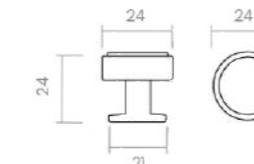

REF. 952

DUCATO

Ducato plays with cylindrical volumes in varying sizes to create a dynamic piece with elegant balance – designed for contemporary interiors.

MEASURES

952 20

952 24

952 27

FINISHES & SKU

○ CR	952-20/24/27-CR		● BO	952-20/24/27-BO	● CF	952-20/24/27-CF
● CS	952-20/24/27-CS		● LP	952-20/24/27-LP		
● BK	952-20/24/27-BK		● LS	952-20/24/27-LS		
○ WTM	952-20/24/27-WTM		○ NB	952-20/24/27-NB