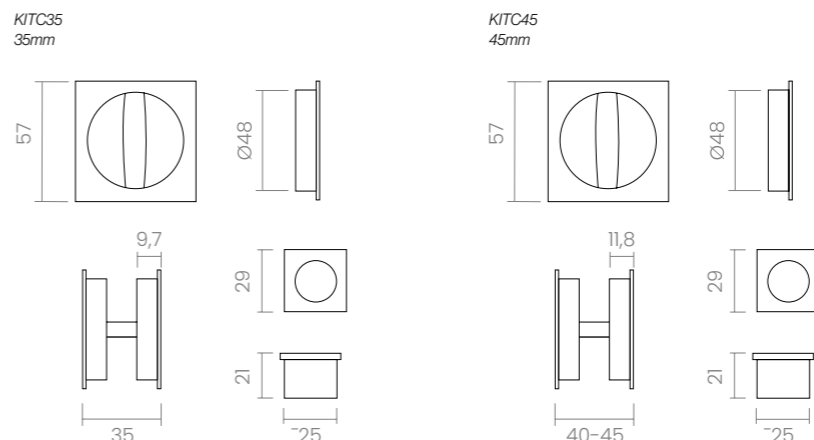

MEASURES

FINISHES & SKU

PWLP 1200-KITC(35/45)-PWLP	PWLS 1200-KITC(35/45)-PWLS	PWIX 1200-KITC(35/45)-PWIX	PWNB 1200-KITC(35/45)-PWNB	CR 1200-KITC(35/45)-CR	CS 1200-KITC(35/45)-CS	BK 1200-KITC(35/45)-BK	WTM 1200-KITC(35/45)-WTM	OB 1200-KITC(35/45)-OB	LP 1200-KITC(35/45)-LP	LS 1200-KITC(35/45)-LS	NS 1200-KITC(35/45)-NS	CF 1200-KITC(35/45)-CF