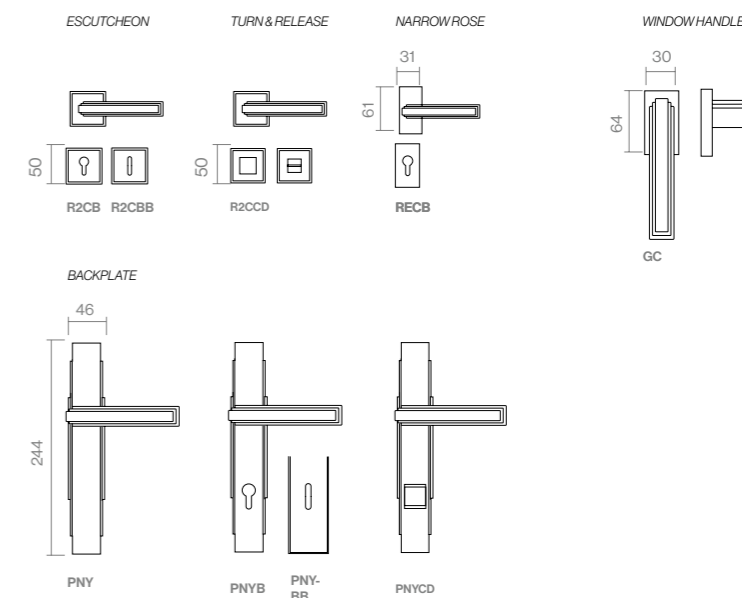

FORMATS

FINISHES & SKU

- **PWLP** 555-R2C-PWLP
- **PWIX** 555-R2C-PWIX
- **PWNB** 555-R2C-PWNB
- **BO** 555-R2C-BO