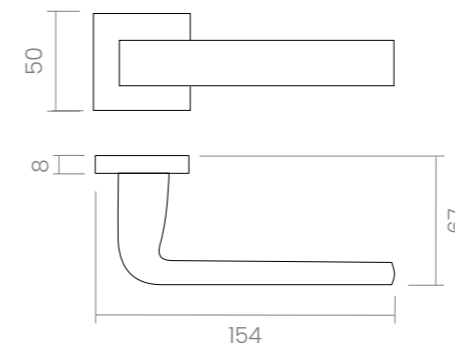

MEASURES

FORMATS

FINISHES & SKU

- PWLS 237-R8-PWLS
- PWGT 237-R8-PWGT
- PWIX 237-R8-PWIX
- CR 237-R8-CR
- CS 237-R8-CS

MEASURES

FORMATS

FINISHES & SKU

- PWLS 237-R4C-PWLS
- PWGT 237-R4C-PWGT
- PWIX 237-R4C-PWIX
- CR 237-R4C-CR
- CS 237-R4C-CS