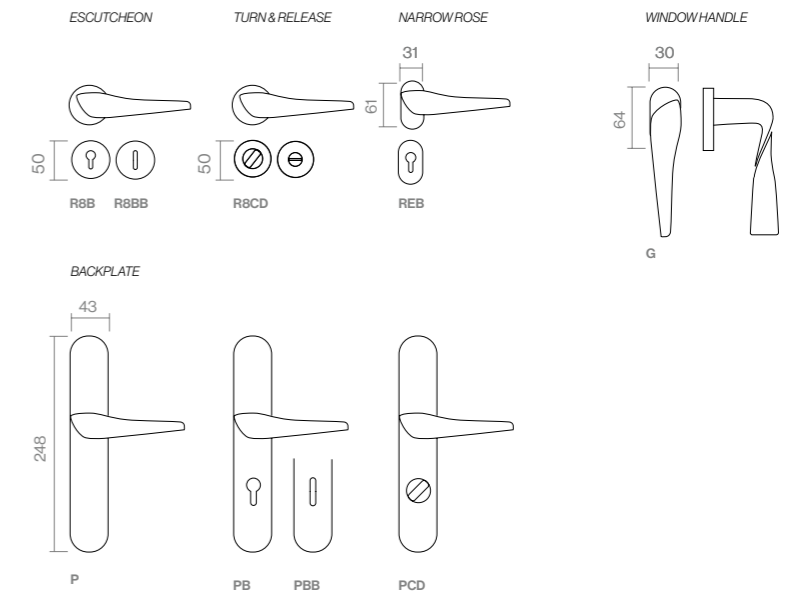

FORMATS

FINISHES & SKU

- CR 255-R8-CR
- CS 255-R8-CS
- BO 255-R8-BO

REF. 255

SASHA

Shasha is movement made visible – an elegant twist spiralling gently into a 180° arc. Its flowing form fuses delicacy with momentum, resulting in a handle full of subtle power and rhythm.