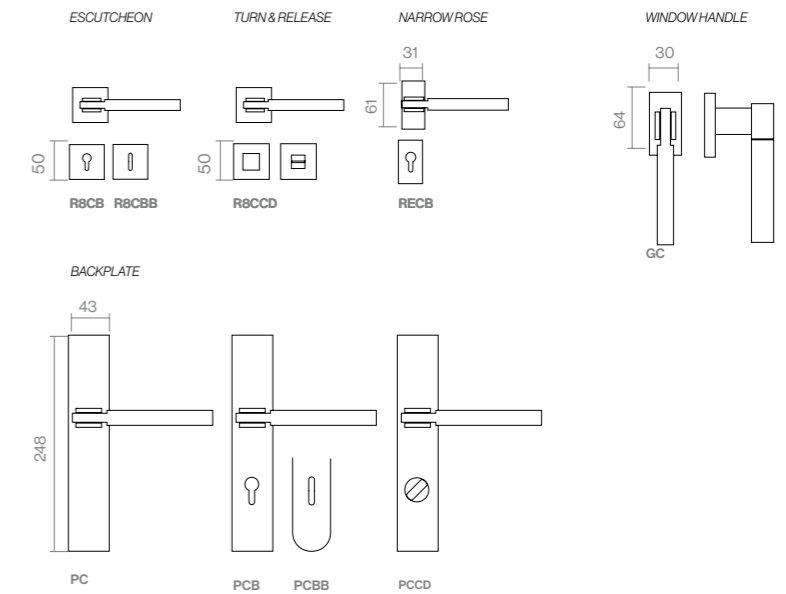

The pull handle completes the ensemble with a confident and contemporary look.

CRCS
Polished chrome / Satin chrome

CR
Polished chrome

CS
Satin chrome

MEASURES

FORMATS

FINISHES & SKU

-  CRCS 227-R8C-CRCS 
-  CR 227-R8C-CR 
-  CS 227-R8C-CS 