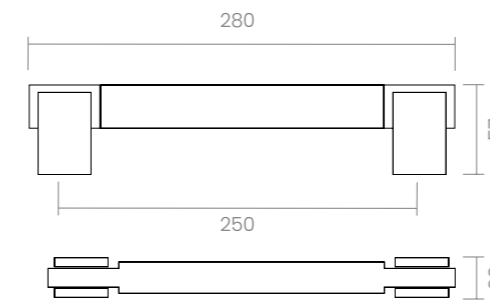

MEASURES

127M