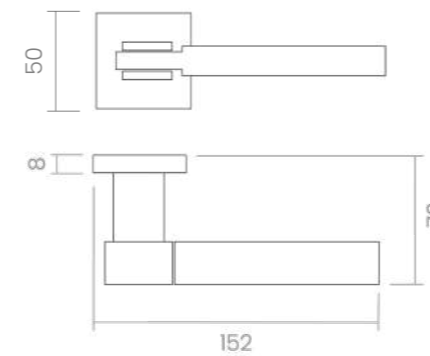

The pull handle completes the ensemble with a confident and contemporary look.

CRCS
Polished chrome / Satin chrome

CR
Polished chrome

CS
Satin chrome

MEASURES

FORMATS

FINISHES & SKU

-  CRCS 227-R8C-CRCS 
-  CR 227-R8C-CR 
-  CS 227-R8C-CS 