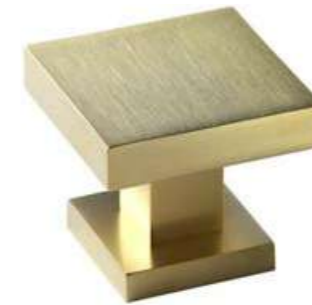

PWLS
Powercoat satin brass