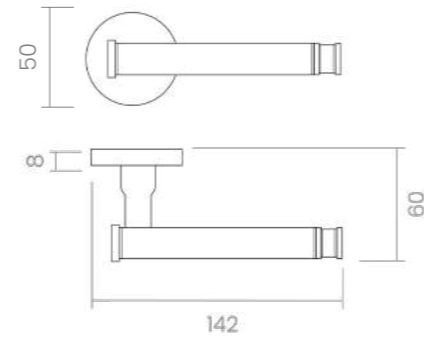

MEASURES

FORMATS

FINISHES & SKU

- **PWLP** 540-R8-PWLP
- **PWNB** 540-R8-PWNB
- **BK** 540-R8-BK