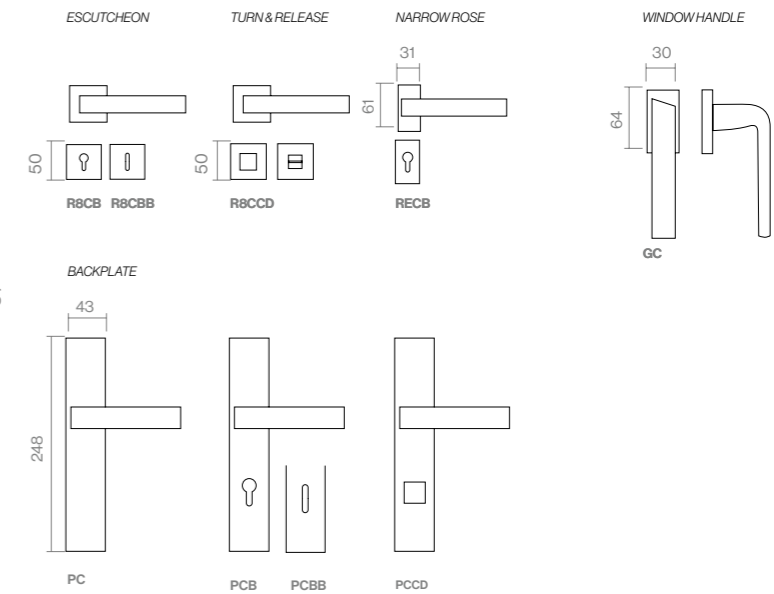

FINISHES & SKU

- CR 204-R8C-CR
- CS 204-R8C-CS

REF. 213

STRIP

Strip is bold, unapologetic, and sculptural. Its sharp, daring lines establish a commanding presence, transforming the space around it with strong visual energy.