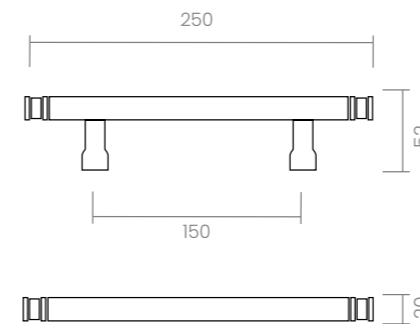

MEASURES

FINISHES & SKU

- **PWLP** 540M-PWLP
- **PWLS** 540M-PWLS
- **PWNB** 540M-PWNB
- **BK** 540M-BK