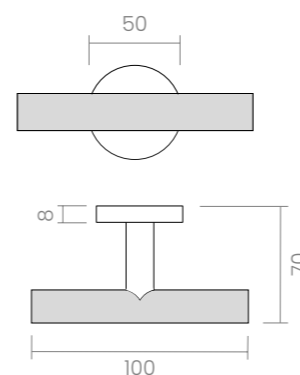

PWLS
Powercoat satin brass

PWGT
Powercoat graphite

PWIX
Powercoat inox

BO
Matt bronze

MEASURES

FORMATS

FINISHES & SKU

- PWLS 256T-R8-PWLS
- PWGT 256T-R8-PWGT
- PWIX 256T-R8-PWIX
- BO 256T-R8-BO