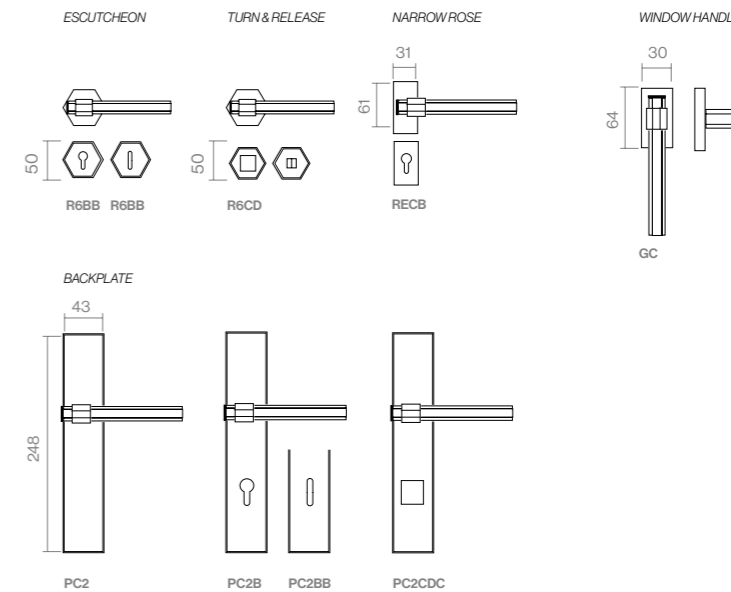

FORMATS

FINISHES & SKU

- **PWLS** 616-R6C-PWLS
- **PWGT** 616-R6C-PWGT
- **LSB** 616-R6C-LSB
- **OB** 616-R6C-OB
- **BO** 616-R6C-BO