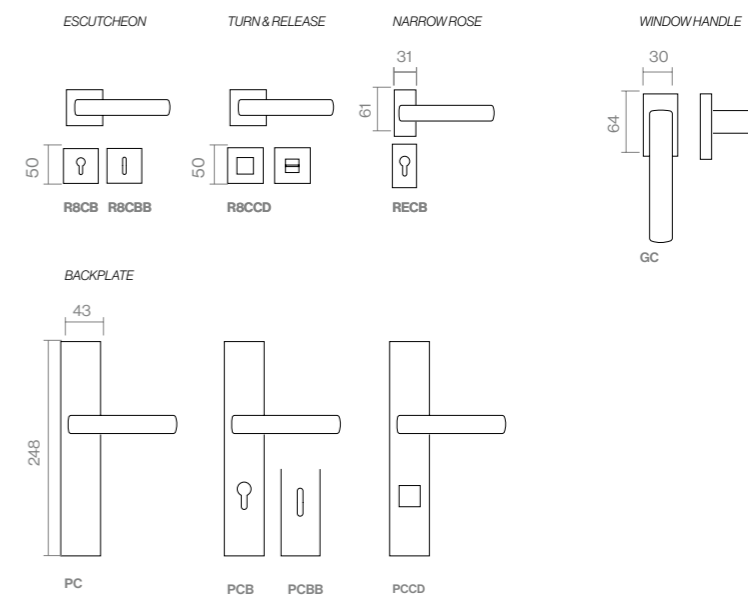

FORMATS

FINISHES & SKU

- PWLS 815-R8C-PWLS
- CR 815-R8C-CR
- CS 815-R8C-CS
- BK 815-R8C-BK
- WTM 815-R8C-WTM