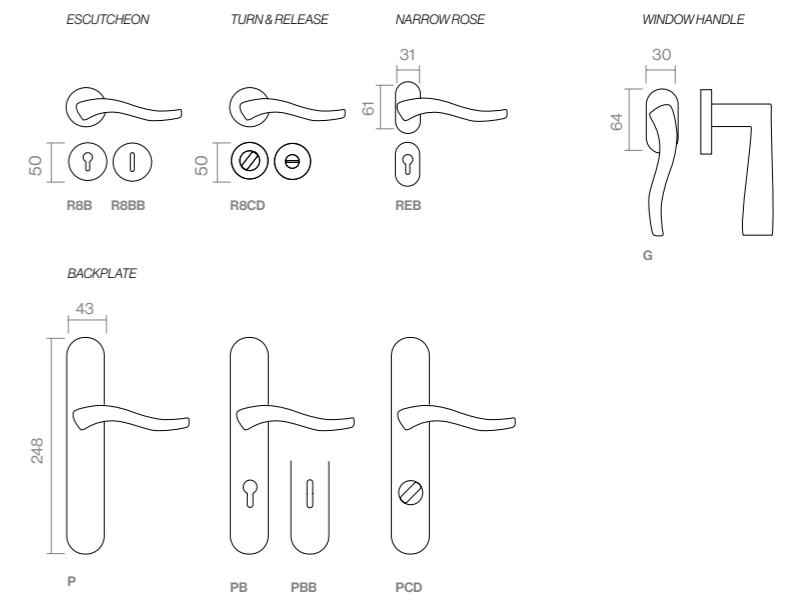

FORMATS

FINISHES & SKU

- PWLP 133-R8-PWLP
- PWLS 133-R8-PWLS
- CR 133-R8-CR
- CS 133-R8-CS