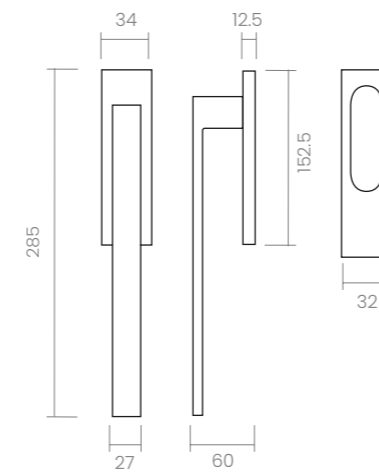

MEASURES

FINISHES & SKU

- BK 400C-BK
- CS 400C-CS
- LP 400C-LP