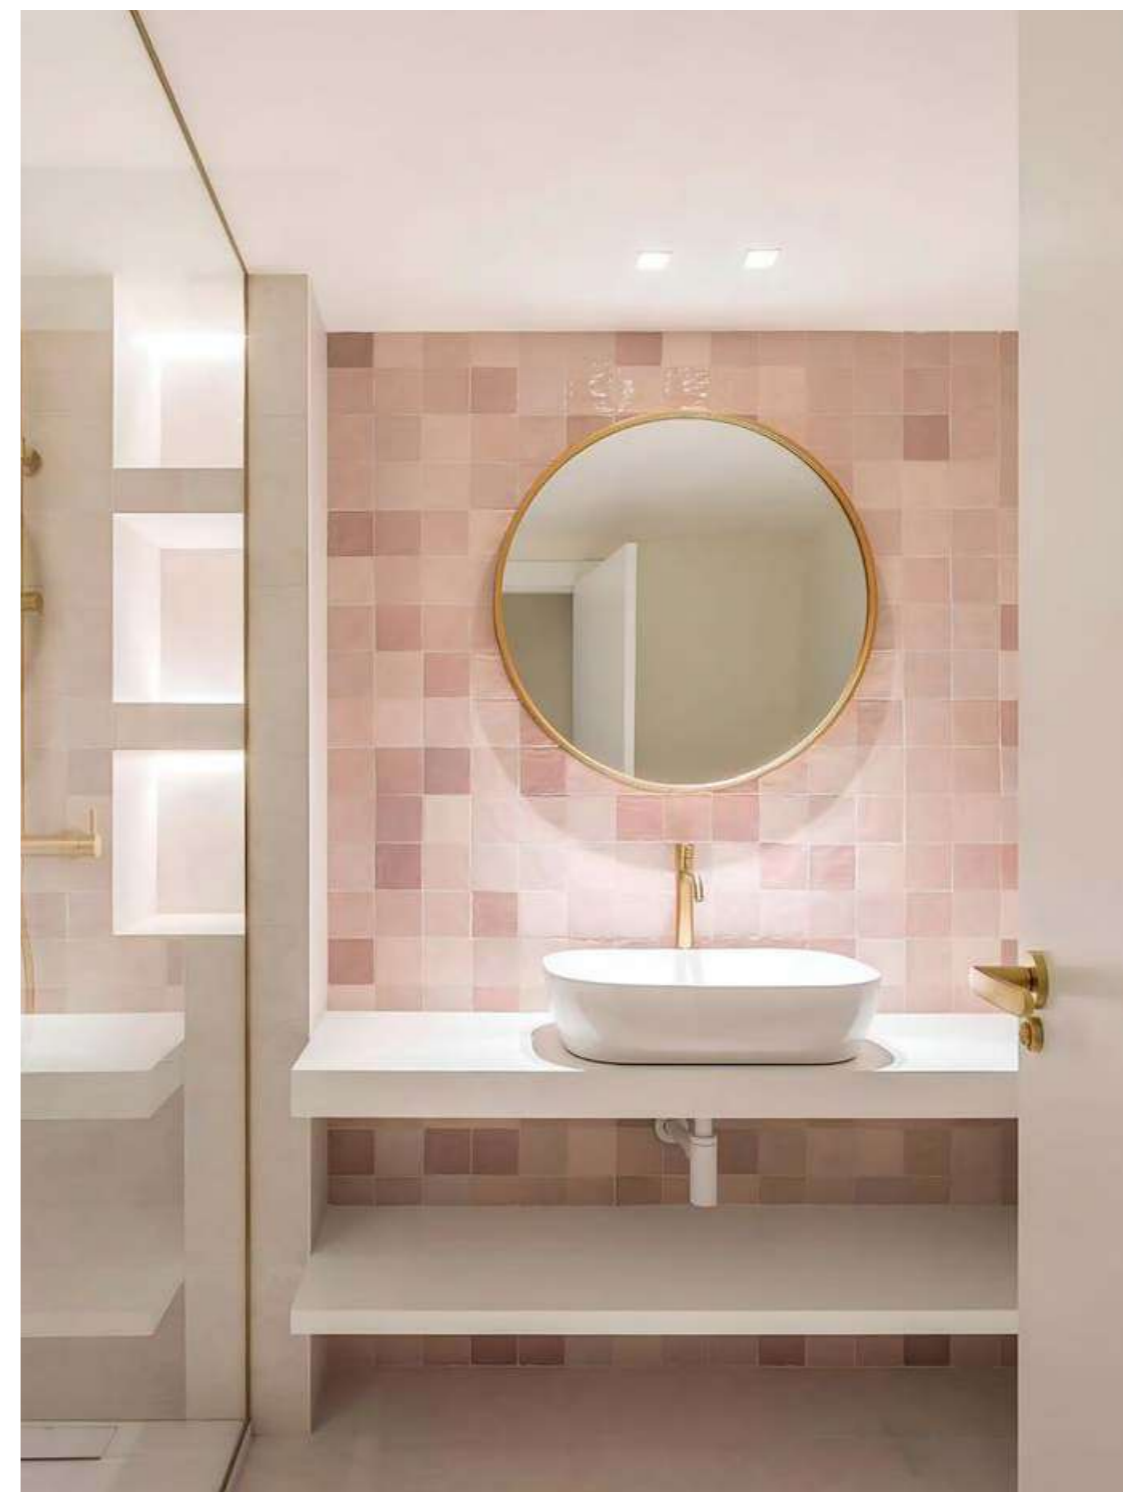

CR
Polished chrome

CS
Satin chrome

MEASURES

FORMATS

FINISHES & SKU

- CR 213-R8C-CR
- CS 213-R8C-CS

REF. 214

TENDENZA