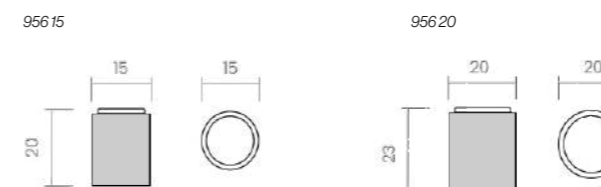

PWLS
Powercoat satin brass

PWGT
Powercoat graphite

PWIX
Powercoat inox

BO
Matt bronze

MEASURES

FINISHES & SKU

- PWLS 956-PWLS
- PWGT 956-PWGT
- PWIX 956-PWIX
- BO 956-BO

Ibiza preserves the distinctive zingrinato texture of the collection, adapted for pulls and drawers to bring a unique sensory accent to cabinetry.