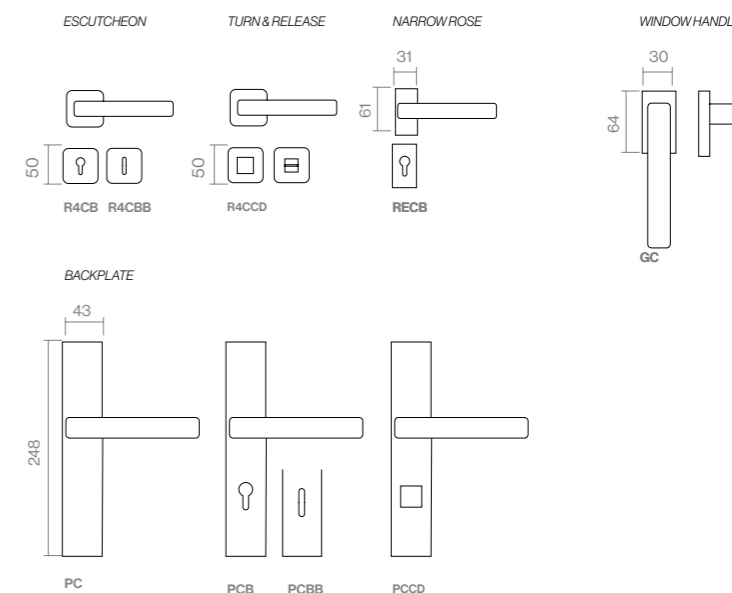

FORMATS

FINISHES & SKU

- PWLS 237-R4C-PWLS
- PWGT 237-R4C-PWGT
- PWIX 237-R4C-PWIX
- CR 237-R4C-CR
- CS 237-R4C-CS