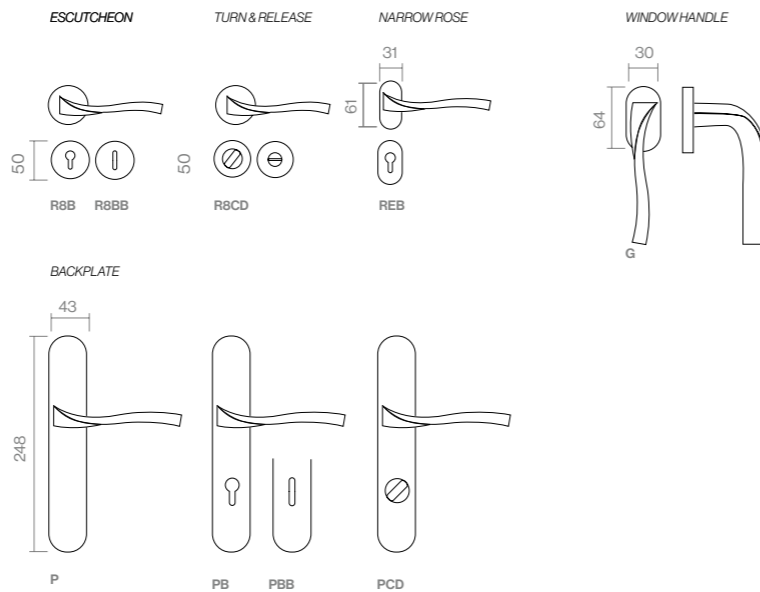

FORMATS

FINISHES & SKU

- CR 219-R8-CR
- CS 219-R8-CS
- MR 219-R8-MR