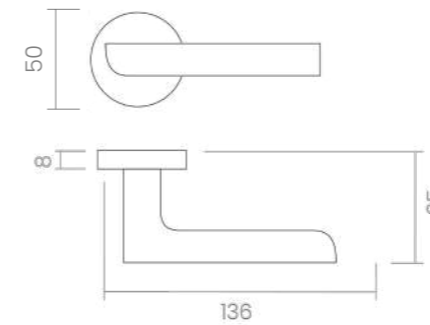

REF. 229

ADDA

Adda celebrates Groëil's 25th anniversary and pays tribute to our hometown. With its elegant diagonal bevel and the solidity of high-quality brass, this handle reflects our commitment to meticulous craftsmanship and refined design.

MEASURES

FORMATS

FINISHES & SKU

- CR 229-R8-CR
- CS 229-R8-CS
- BK 229-R8-BK
- BO 229-R8-BO