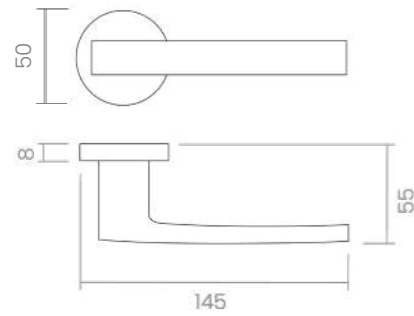

MEASURES

FORMATS

FINISHES & SKU

- PWLP 817-R8-PWLP
- PWLS 817-R8-PWLS
- PWIX 817-R8-PWIX
- PWGT 817-R8-PWGT
- PWDB 817-R8-PWDB
- CR 817-R8-CR
- CS 817-R8-CS
- BK 817-R8-BK
- WTM 817-R8-WTM

MEASURES

FORMATS

FINISHES & SKU

- PWLP 817-R8C-PWLP
- PWLS 817-R8C-PWLS
- PWIX 817-R8C-PWIX
- PWGT 817-R8C-PWGT
- PWDB 817-R8C-PWDB
- CR 817-R8C-CR
- CS 817-R8C-CS
- BK 817-R8C-BK
- WTM 817-R8C-WTM