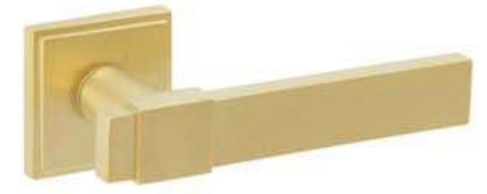

PWLS
Powercoat satin brass