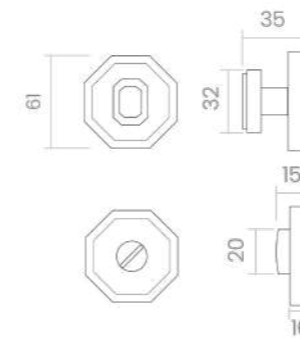

MEASURES

FINISHES & SKU

- ☐ CR 100-R18CD8-CR
- ☐ LP 100-R18CD8-LP
- ☐ BO 100-R18CD8-BO