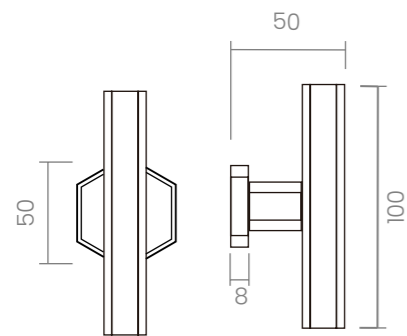

MEASURES

FORMATS

WINDOW HANDLE

FINISHES & SKU

- **PWLS** 616T-R6-PWLS
- **PWGT** 616T-R6-PWGT
- **LSB** 616T-R6-LSB
- **OB** 616T-R6-OB
- **BO** 616T-R6-BO