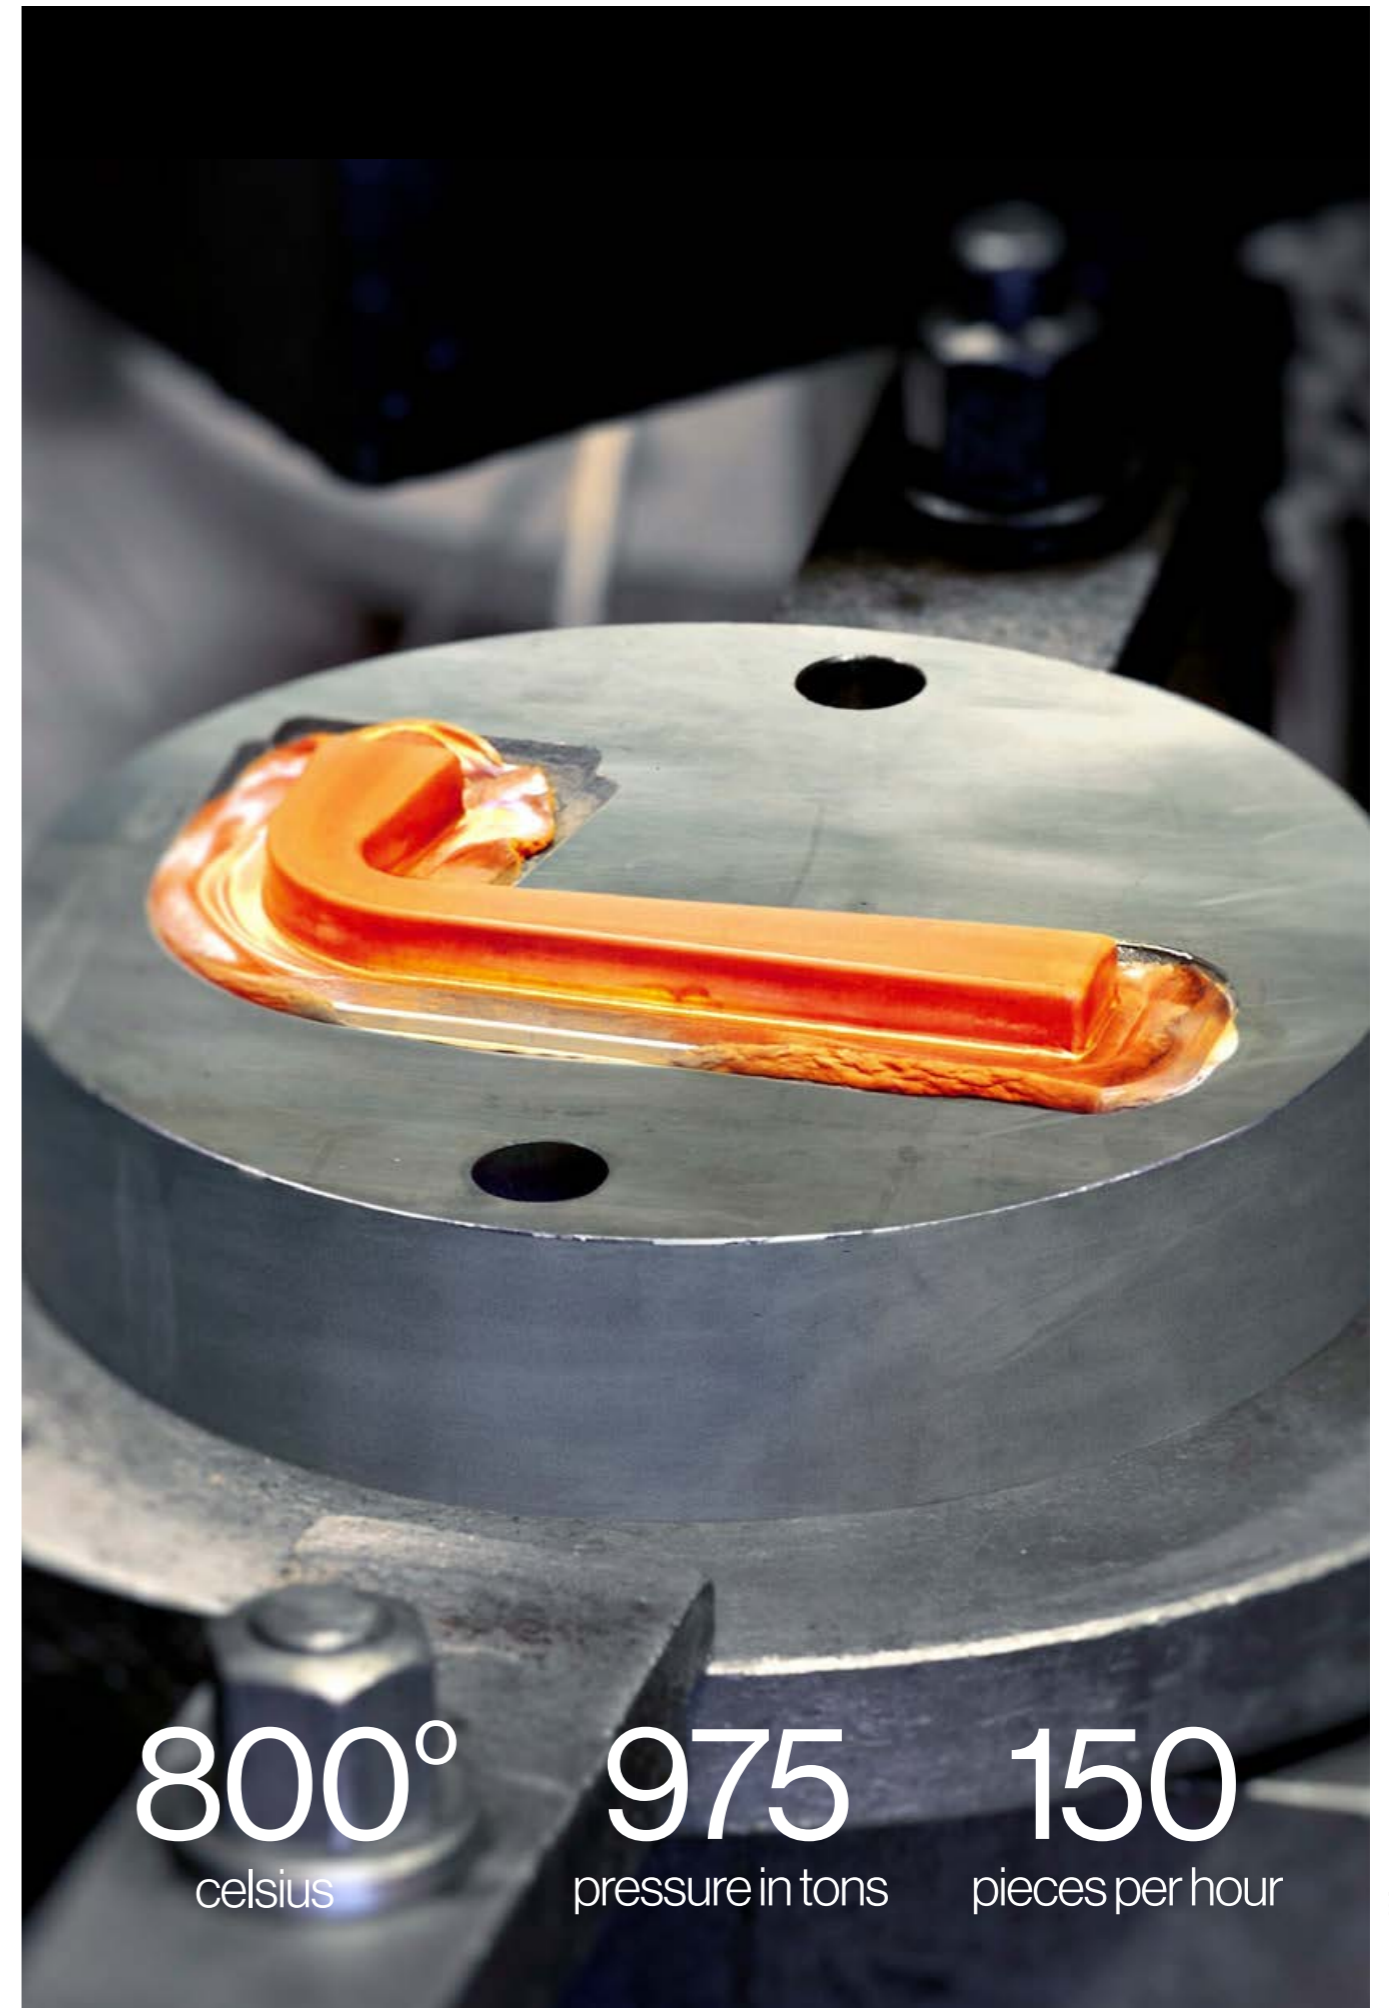

This brass is tough, durable, a real hard nut to crack that demands precise stamping techniques, tightly controlled temperatures, and a lot of respect for the material. Because stamping isn't just pressing a button: it's both an art and a rhythm. Here, every strike is a beat. And every beat plays its part in the symphony of your project.

Mould

NO PRESSURE (JUST KIDDING)

We're talking about the very foundation on which excellence is built. Designed down to the last detail on the computer, then machined from a special steel crafted to withstand countless impacts without losing a single millimetre. After that, we put it through rigorous temperature and pressure tests until we find the perfect formula to make every stamp come out exactly as we imagined.

Forging

WELCOME TO THE FIERY
HEART OF OUR OPERATIONS!

We start by taking our pure brass bars and slicing them into sections. Then we crank up the heat to a blistering 800°C—just enough to toast a marshmallow in a nanosecond. The red-hot bars are then bent and stamped with a pressure of 975 tonnes per square centimetre. Yes, you heard that right. This automated process churns out 150 pieces per hour, like clockwork. After that, we shave off the rough bits, prepping the material for its next glamorous phase.