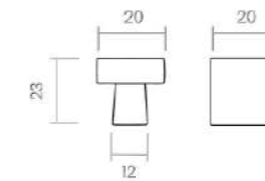

MEASURES

920 20