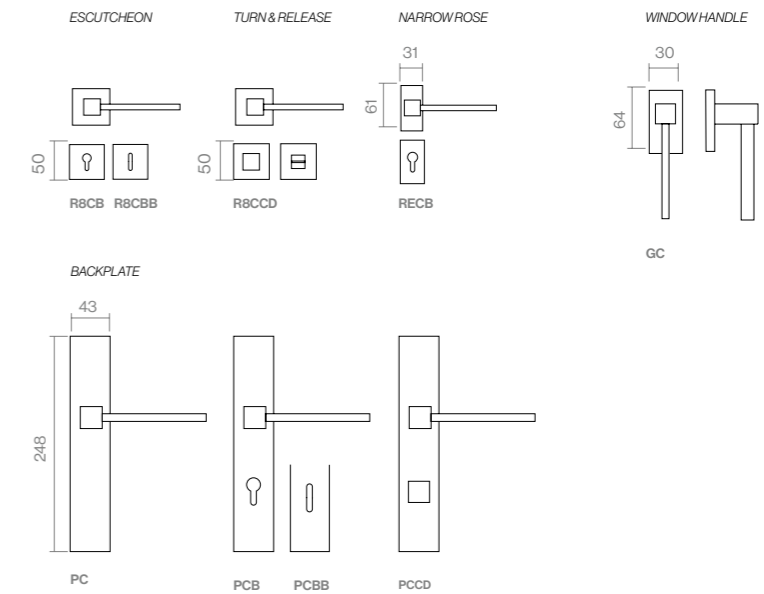

FORMATS

FINISHES & SKU

- CRCS 137-R8C-CRCS
- CR 137-R8C-CR
- CS 137-R8C-CS