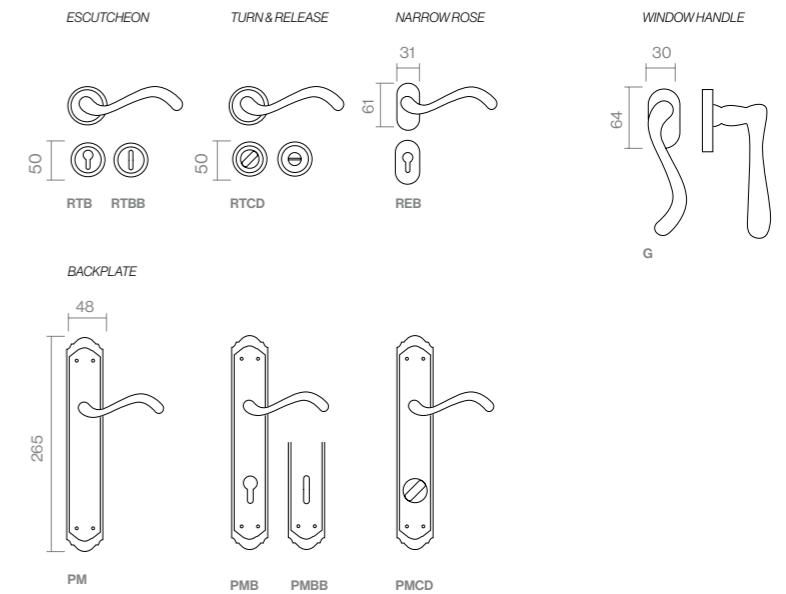

FORMATS

FINISHES & SKU

- LP 803-RT-LP
- BO 803-RT-BO
- HI 803-RT-HI
- AQ 803-RT-AQ
- FU 803-RT-FU