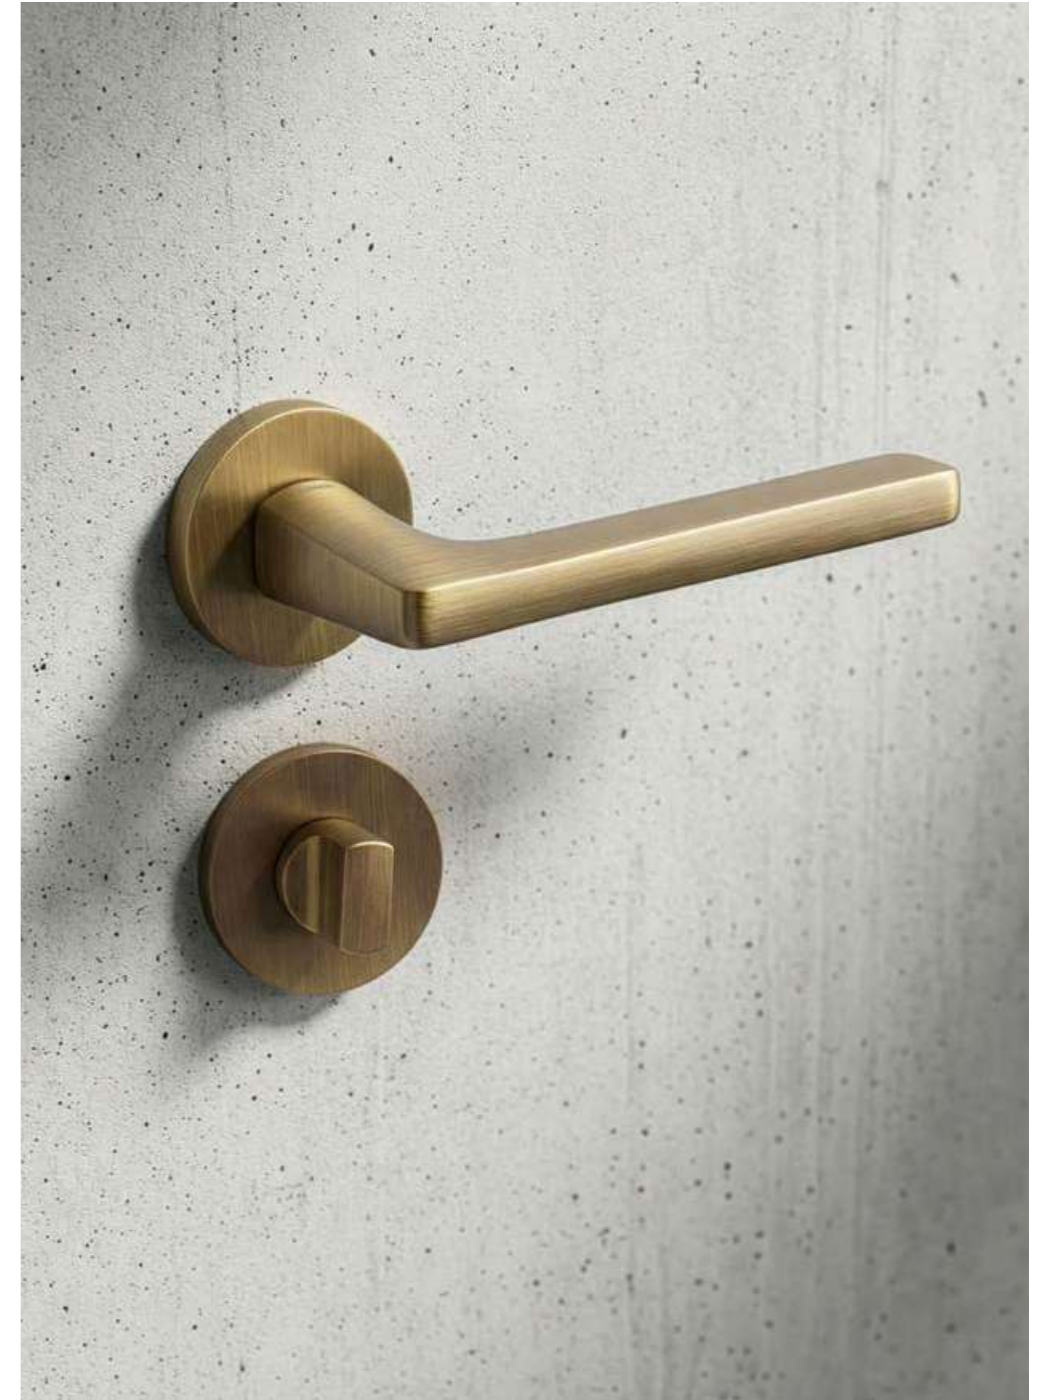

TURN & RELEASE

REF. 100R8CD

ROUND

This contemporary set of privacy turn-and-release combines a refined design with soft lines and a modern character. Its round rosette brings visual harmony, integrating seamlessly into any interior.