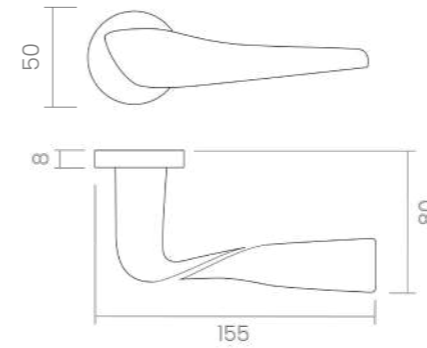

MEASURES

FORMATS

FINISHES & SKU

- CR 255-R8-CR
- CS 255-R8-CS
- BO 255-R8-BO

REF. 255

SASHA

Shasha is movement made visible – an elegant twist spiralling gently into a 180° arc. Its flowing form fuses delicacy with momentum, resulting in a handle full of subtle power and rhythm.