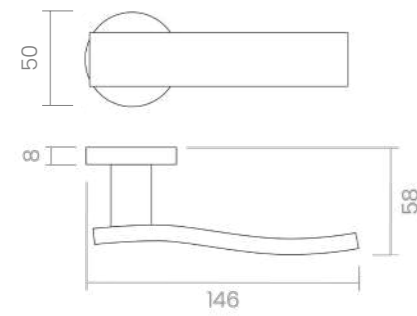

PWIX
Powercoat inox

CR
Polished chrome

CS
Satin chrome

PWIX
Powercoat inox

CR
Polished chrome

CS
Satin chrome

MEASURES

FORMATS