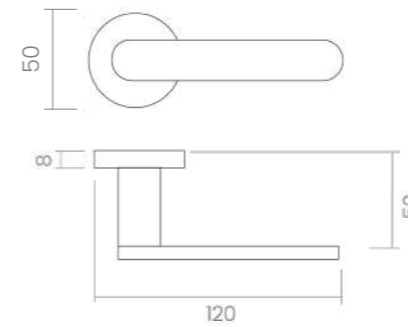

The matching pull handle complements the design with restraint and strength.

PWLS
Powercoat satin brass

PWGT
Powercoat graphite

PWIX
Powercoat inox

MEASURES

FORMATS

FINISHES & SKU

- PWLS 234-R8-PWLS
- PWGT 234-R8-PWGT
- PWIX 234-R8-PWIX