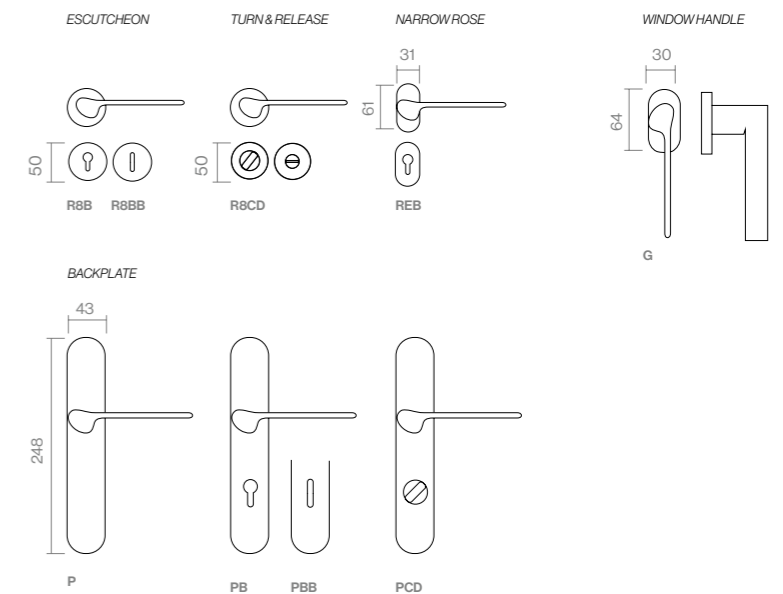

FORMATS

FINISHES & SKU

- CR 218-R8-CR
- CS 218-R8-CS
- BO 218-R8-BO