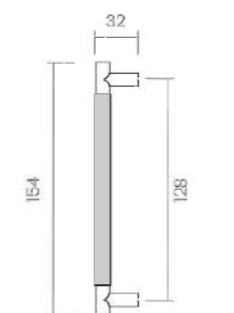

Ibiza preserves the distinctive zingrinato texture of the collection, adapted for pulls and drawers to bring a unique sensory accent to cabinetry.

MEASURES

956A 96

956A 128

FINISHES & SKU

- PWLS 956A-96/128-PWLS
- PWGT 956A-96/128-PWGT
- PWIX 956A-96/128-PWIX
- BO 956A-96/128-BO