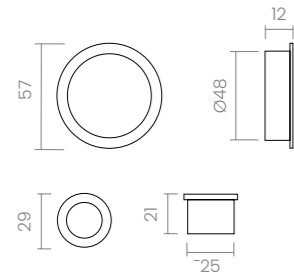

MEASURES

PWLP 1200-KITU(35/45)-PWLP	BK 1200-KITU(35/45)-BK	LS 1200-KITU(35/45)-LS
PWLS 1200-KITU(35/45)-PWLS	WTM 1200-KITU(35/45)-WTM	NS 1200-KITU(35/45)-NS
PWIX 1200-KITU(35/45)-PWIX	OB 1200-KITU(35/45)-OB	CF 1200-KITU(35/45)-CF
PWNB 1200-KITU(35/45)-PWNB	BO 1200-KITU(35/45)-BO	AQ 1200-KITU(35/45)-AQ
CR 1200-KITU(35/45)-CR	MR 1200-KITU(35/45)-MR	
CS 1200-KITU(35/45)-CS	LP 1200-KITU(35/45)-LP