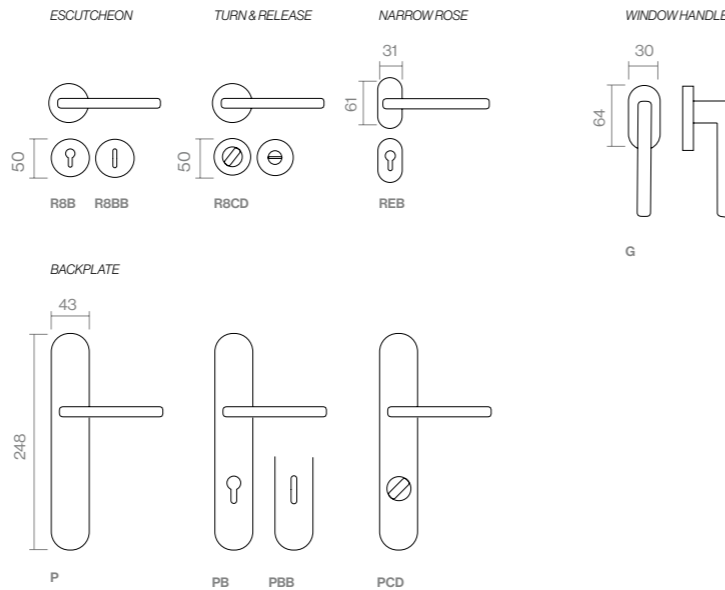

FORMATS

FINISHES & SKU

PWLP 117-R8-PWLP	PWLS 117-R8-PWLS	PWIX 117-R8-PWIX	PWDB 117-R8-PWDB	CR 117-R8-CR	CS 117-R8-CS	BK 117-R8-BK	WTM 117-R8-WTM	BO 117-R8-BO