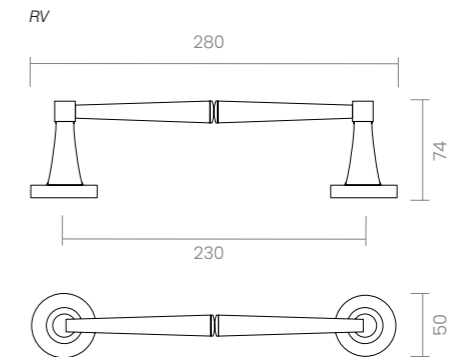

MEASURES

FINISHES & SKU

- **PWLP** 510M-RV-PWLP
- **PWNB** 510M-RV-PWNB