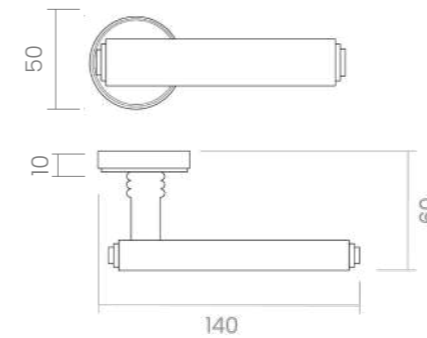

REF. 550

ARTDÉCO

Inspired by the vibrant 1920s in Paris, Artdecó channels the glamour of a golden era. Industrial lines meet refined sophistication to create a design that stands the test of time.

The pull handle complements the design flawlessly, enhancing its presence with a singular elegance shaped by defined lines and refined details.

MEASURES

FORMATS

FINISHES & SKU

- **PWLP** 550-R3-PWLP
- **PWNB** 550-R3-PWNB