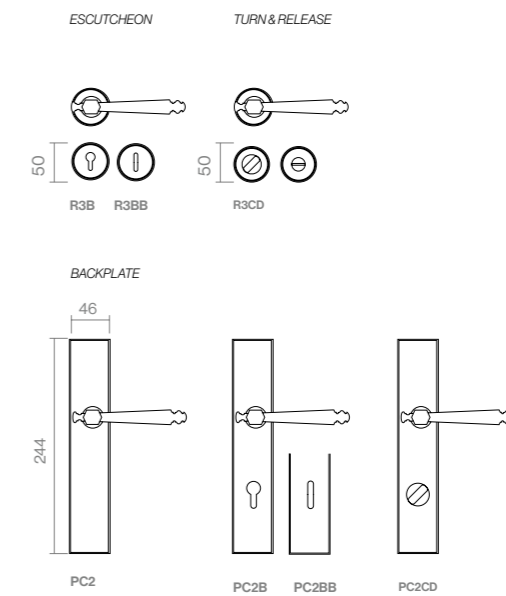

PWLP
Powercoat polished brass

PWNB
Powercoat polished nickel

MEASURES

FORMATS

FINISHES & SKU

-  **PWLP** 520-R3-PWLP 
-  **PWNB** 520-R3-PWLP 

REF. 528

OTTO