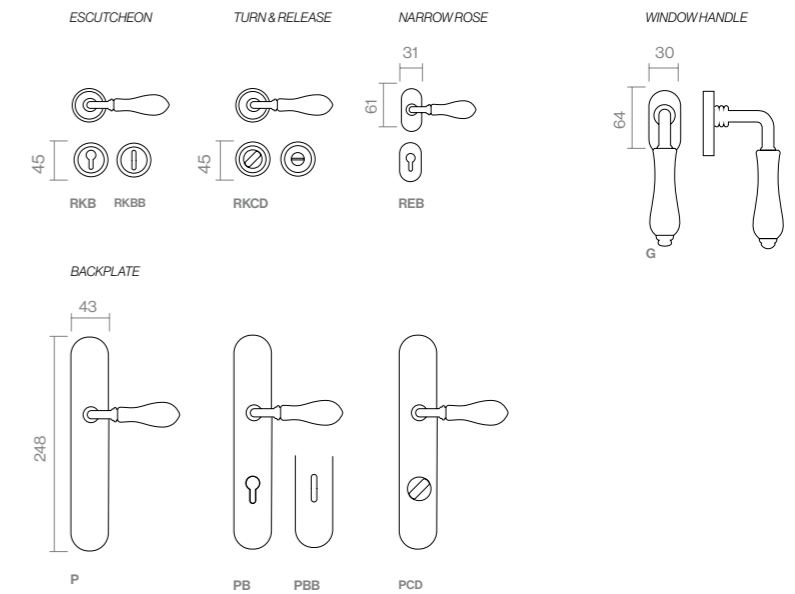

LPBL
Polished brass / Porcelain

LPMF
Polished brass / Ivory

MRBL
Brown / Porcelain

MRMF
Brown / Ivory

MEASURES

FORMATS

FINISHES & SKU

- LPBL** 808-RK-LPBL
- LPMF** 808-RK-LPMF
- MRBL** 808-RK-MRBL
- MRMF** 808-RK-MRMF