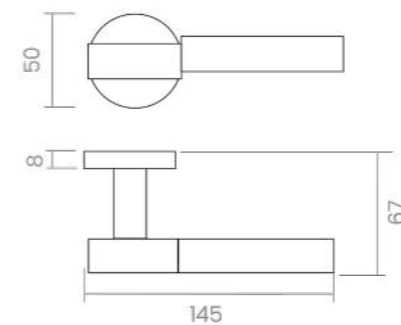

MEASURES

FORMATS

FINISHES & SKU

- OB 621-R8-OB
- BO 621-R8-BO
- MR 621-R8-MR

MEASURES

FORMATS

FINISHES & SKU

- OB 622-R8-OB
- BO 622-R8-BO
- MR 622-R8-MR