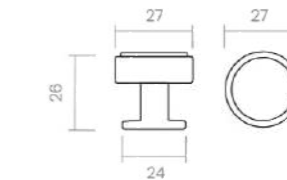

REF. 952

DUCATO

Ducato plays with cylindrical volumes in varying sizes to create a dynamic piece with elegant balance – designed for contemporary interiors.

MEASURES

952 20

952 24

952 27

FINISHES & SKU

○ CR	952-20/24/27-CR		● BO	952-20/24/27-BO	● CF	952-20/24/27-CF
● CS	952-20/24/27-CS		● LP	952-20/24/27-LP		
● BK	952-20/24/27-BK		● LS	952-20/24/27-LS		
○ WTM	952-20/24/27-WTM		○ NB	952-20/24/27-NB