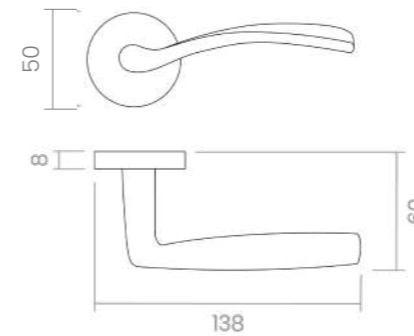

CRCS
Polished chrome / Satin chrome

CR
Polished chrome

CS
Satin chrome

LSLP
Polished brass / Satin brass

MEASURES

FORMATS

FINISHES & SKU

- CRCS 807-R8-CRCS
- CR 807-R8-CR
- CS 807-R8-CS
- LSLP 807-R8-LSLP