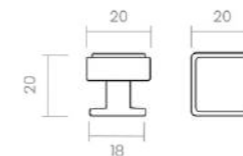

MEASURES

953 20