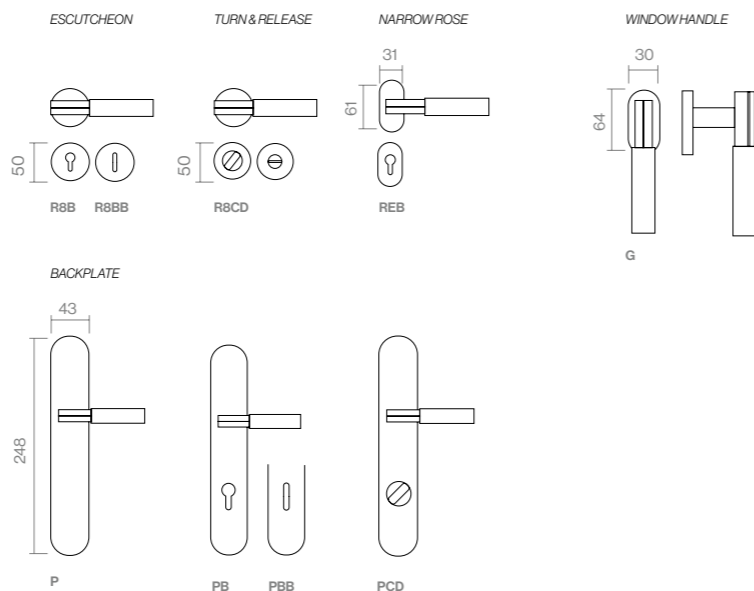

FORMATS

FINISHES & SKU

- OB 621-R8-OB
- BO 621-R8-BO
- MR 621-R8-MR