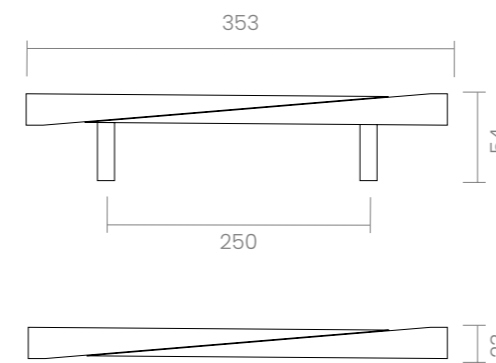

MEASURES

FINISHES & SKU

- *PWLS* 235M-PWLS
- *PWIX* 235M-PWIX
- *CR* 235M-CR
- *CS* 235M-CS