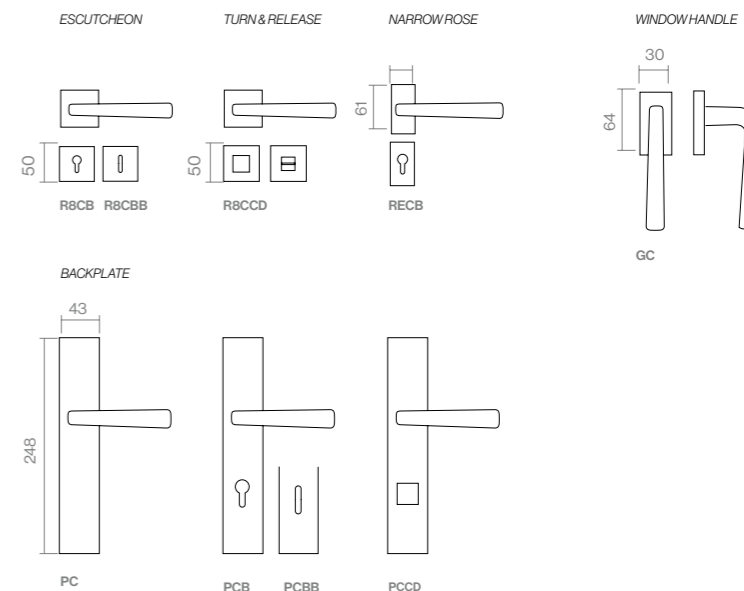

FORMATS

FINISHES & SKU

- CR 134-R8C-CR
- CS 134-R8C-CS