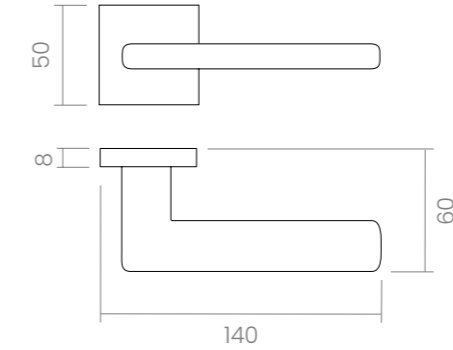

MEASURES

FORMATS

FINISHES & SKU

PWLP 117-R8-PWLP	PWLS 117-R8-PWLS	PWIX 117-R8-PWIX	PWDB 117-R8-PWDB	CR 117-R8-CR	CS 117-R8-CS	BK 117-R8-BK	WTM 117-R8-WTM	BO 117-R8-BO

MEASURES

FORMATS

FINISHES & SKU

PWLP 117-R8C-PWLP	PWLS 117-R8C-PWLS	PWIX 117-R8C-PWIX	PWDB 117-R8C-PWDB	CR 117-R8C-CR	CS 117-R8C-CS	BK 117-R8C-BK	WTM 117-R8C-WTM	BO 117-R8C-BO