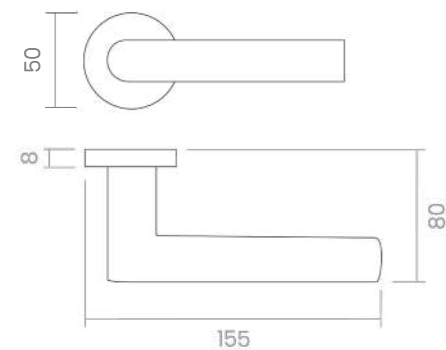

MEASURES

FORMATS

FINISHES & SKU

- **PWLP** 816-R8-PWLP
- **PWLS** 816-R8-PWLS
- **PWGT** 816-R8-PWGT
- **PWIX** 816-R8-PWIX
- **CR** 816-R8-CR
- **BK** 816-R8-BK
- **BO** 816-R8-BO

MEASURES

FORMATS

FINISHES & SKU

- **PWLP** 816-R4C-PWLP
- **PWLS** 816-R4C-PWLS
- **PWGT** 816-R4C-PWGT
- **PWIX** 816-R4C-PWIX
- **CR** 816-R4C-CR
- **BK** 816-R4C-BK
- **BO** 816-R4C-BO