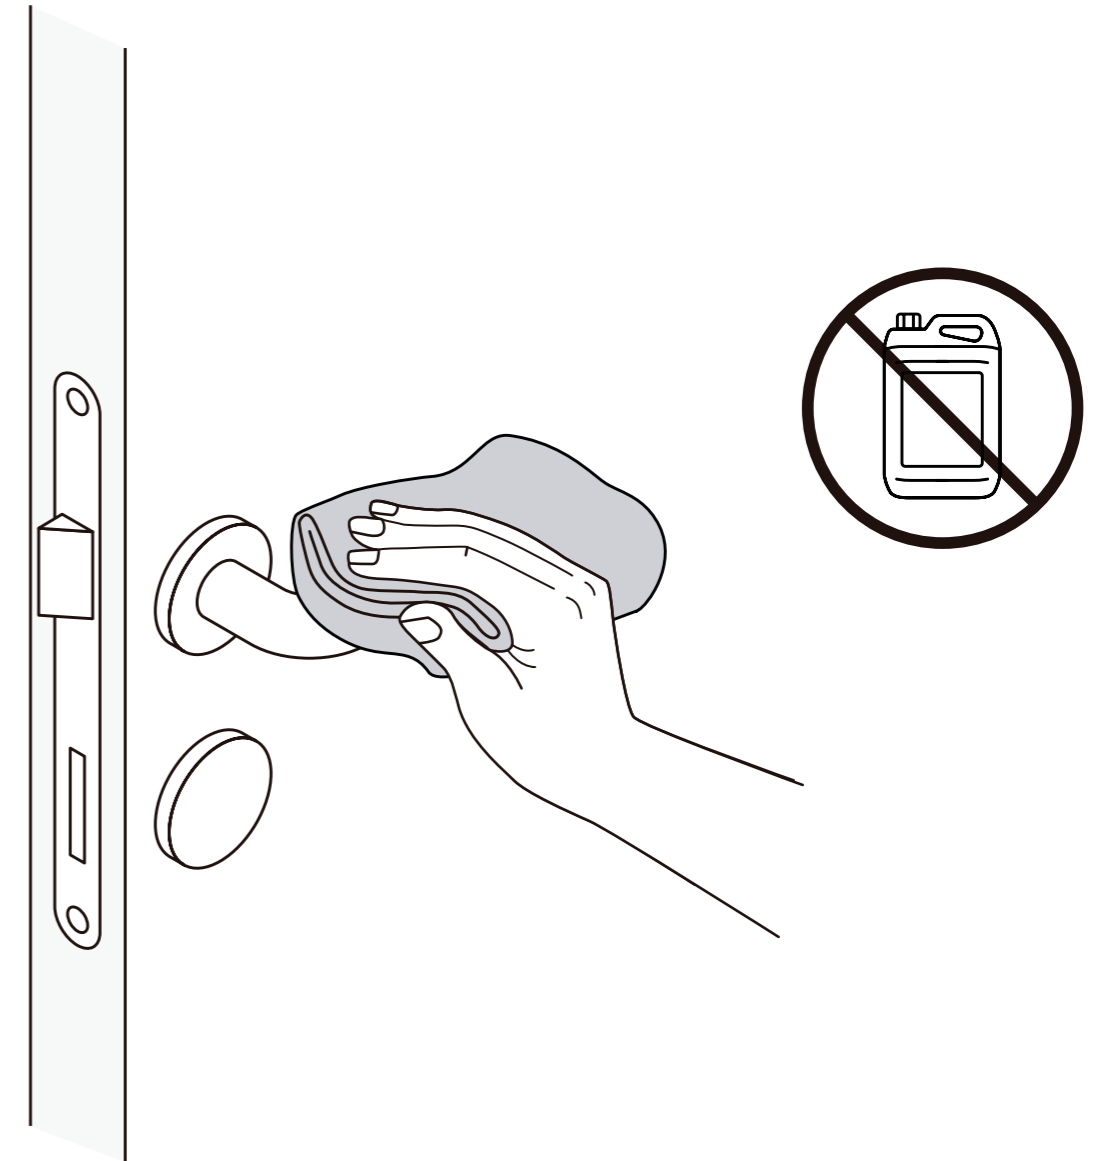

MAINTENANCE

Clean with a dry cloth. Do not use brass cleaner as it might affect the protective coating.

Note: handles vary by style but application is the same