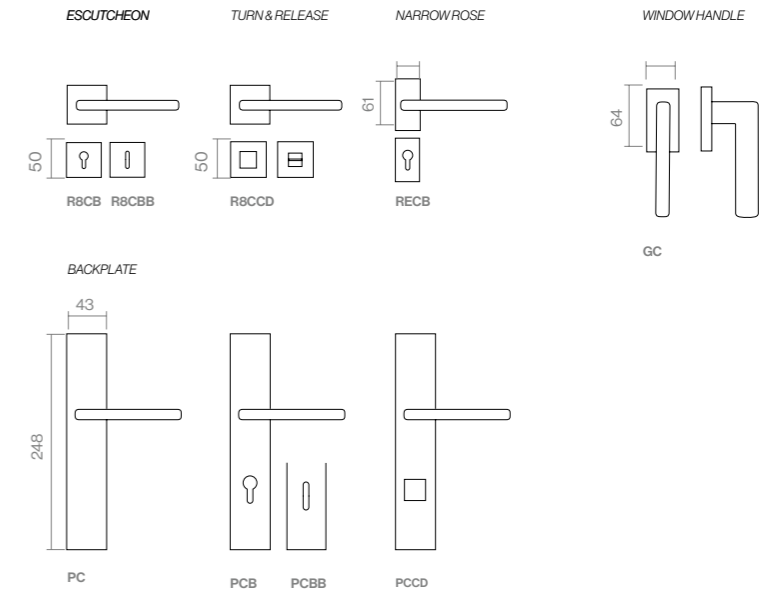

FORMATS

FINISHES & SKU

PWLP 117-R8C-PWLP	PWLS 117-R8C-PWLS	PWIX 117-R8C-PWIX	PWDB 117-R8C-PWDB	CR 117-R8C-CR	CS 117-R8C-CS	BK 117-R8C-BK	WTM 117-R8C-WTM	BO 117-R8C-BO