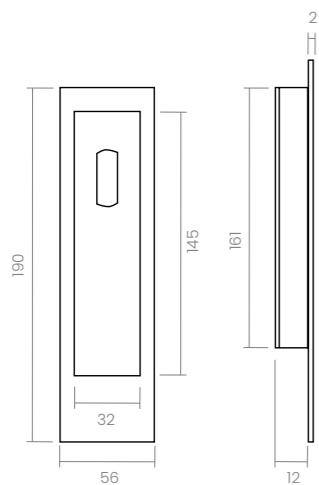

MEASURES

FINISHES & SKU

- **PWLP** 1500-KIT-PWLP
- **PWLS** 1500-KIT-PWLS
- **PWIX** 1500-KIT-PWIX
- **PWGT** 1500-KIT-PWGT
- **PWNB** 1500-KIT-PWNB
- **BO** 1500-KIT-BO