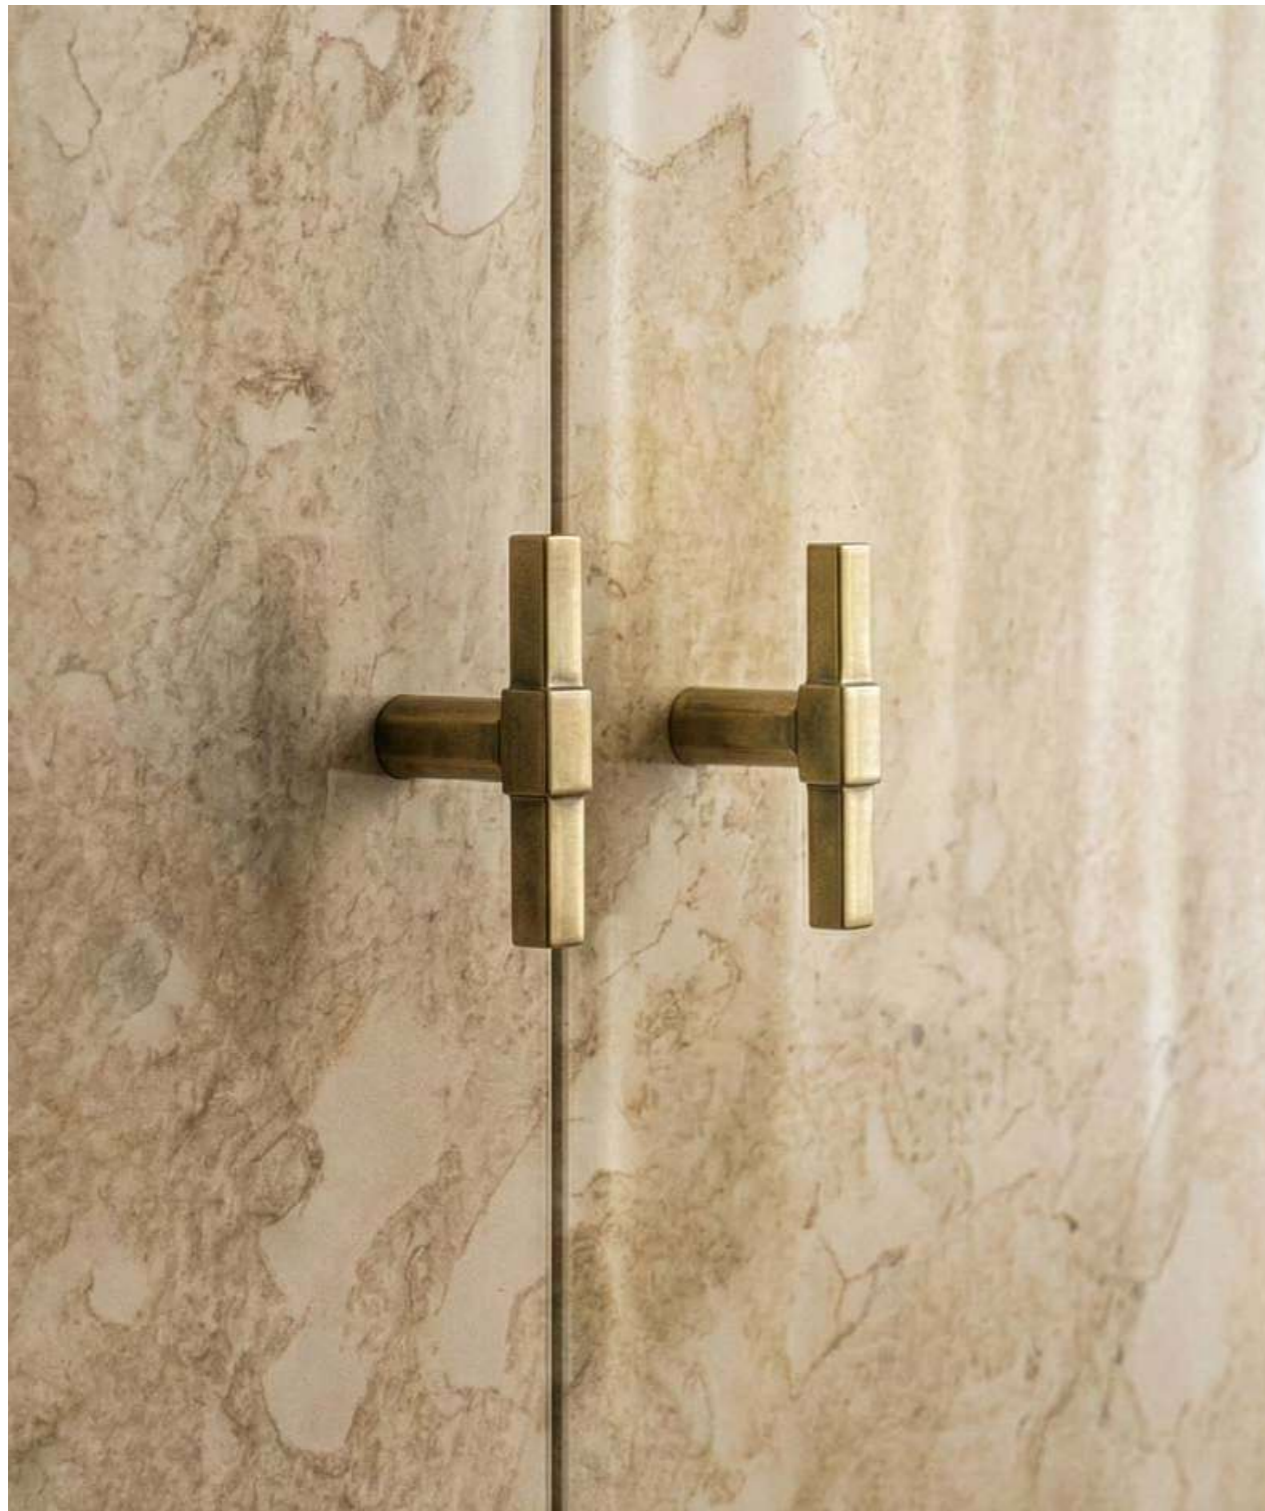

REF. 916T

ESPUCH

Espuch retains its hexagonal motif in a T-shaped pull – a perfect blend of raw, classic and modern language.

MEASURES

FINISHES & SKU

- **PWLS** 916T-PWLS ● **BO** 916T-BO
- **PWGT** 916T-PWGT
- **LSB** 916T-LSB
- **OB** 916T-OB