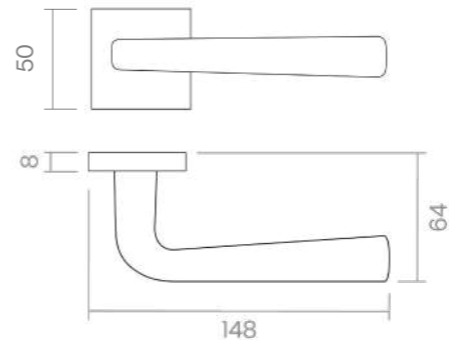

MEASURES

FORMATS

FINISHES & SKU

- CR 134-R8-CR
- CS 134-R8-CS

MEASURES

FORMATS

FINISHES & SKU

- CR 134-R8C-CR
- CS 134-R8C-CS