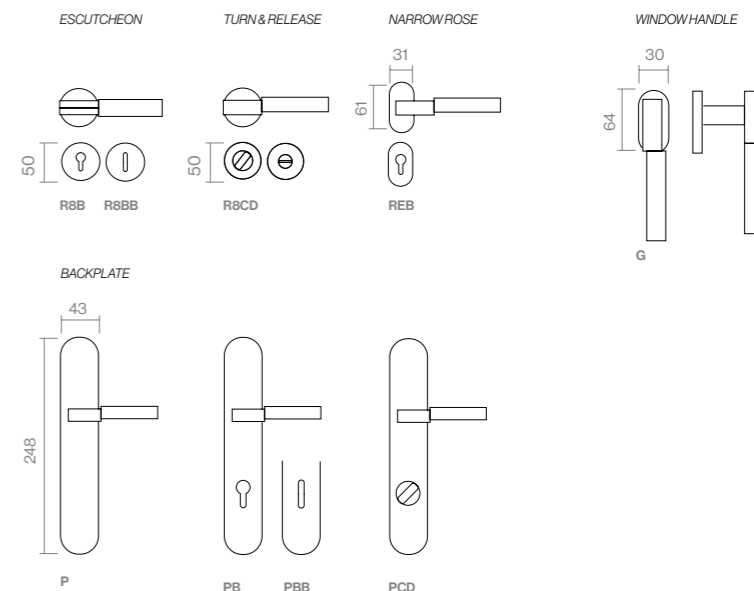

FORMATS

FINISHES & SKU

- OB 622-R8-OB
- BO 622-R8-BO
- MR 622-R8-MR