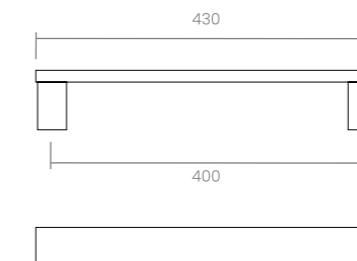

REF. 217M

SKETCH

More than a functional element, the Sketch pull handle is a tangible expression of contained elegance and intelligent design. Its straight, minimalist silhouette brings a sense of order and modernity, becoming a detail that expresses personality without ostentation.

MEASURES

217M30

217M40

217M50

FINISHES & SKU

- ☐ CR 217M-30/40/50-CR
- ☐ CS 217M-30/40/50-CS
- ☐ BK 217M-30/40/50-BK