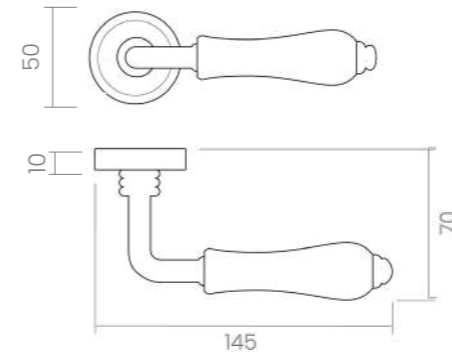

REF. 108

BELLA

Bella marries traditional elegance with the delicacy of porcelain – a true expression of timeless design. Its matching pull handle enhances the composition with consistency and charm.

MEASURES

FORMATS

FINISHES & SKU

● LPBL 108-RT-LPBL	● BOCRAQ 108-RT-BOCRAQ	● AQMF 108-RT-AQMF	● FUCRAQ 108-RT-FUCRAQ
● LPMF 108-RT-LPMF	● HIBL 108-RT-HIBL	● AQCRAQ 108-RT-AQCRAQ	
● BOBL 108-RT-BOBL	● HICRAQA 108-RT-HICRAQA	● FUBL 108-RT-FUBL	
● BOMF 108-RT-BOMF	● AQBL 108-RT-AQBL	● FUMF 108-RT-FUMF