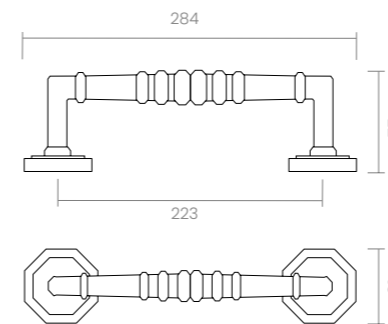

MEASURES

FINISHES & SKU

- ☐ CR 528M-R18-CR
- ☐ BO 528M-R18-BO
- ☐ LP 528M-R18-LP