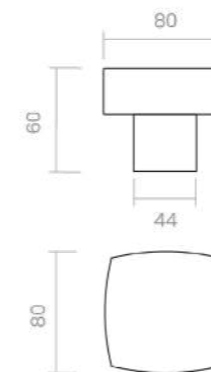

MEASURES

FINISHES & SKU

- **PWLP** 357-PWLP
- **PWLS** 357-PWLS
- **PWIX** 357-PWIX
- **CR** 317-CR
- **CS** 357-CS