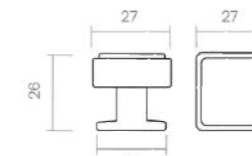

REF. 953

VIVARO

Vivaro features a striking combination of square forms in delicate proportions – an eye-catching piece that blends rhythm and refinement for modern spaces.

MEASURES

953 20

953 24

953 27

FINISHES & SKU

CR 953-20/24/27-CR	CS 953-20/24/27-CS	BK 953-20/24/27-BK	WTM 953-20/24/27-WTM	BO 953-20/24/27-BO	LP 953-20/24/27-LP	LS 953-20/24/27-LS	NB 953-20/24/27-NB	CF 953-20/24/27-CF