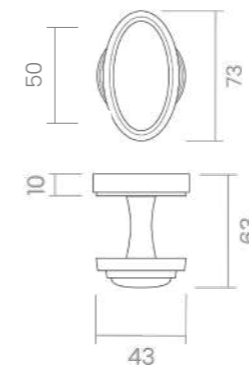

REF. 580

ELISABETH

Elisabeth exudes picturesque charm with a British touch, merging stately elegance with serene tradition to bring warmth and distinction to every corner.

MEASURES

FORMATS

FINISHES & SKU

- **PWLP** 580-R3-PWLP
- **PWLS** 580-R3-PWLS
- **PWIX** 580-R3-PWIX
- **PWNB** 580-R3-PWNB