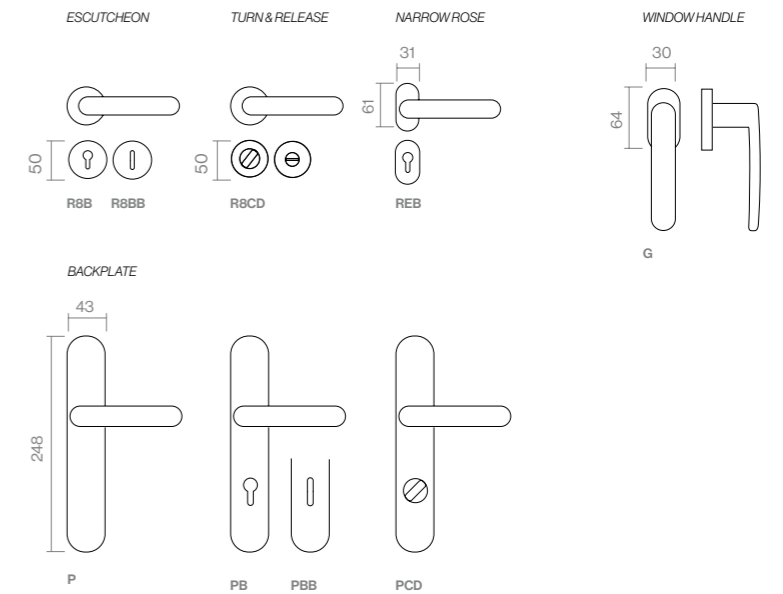

FORMATS

FINISHES & SKU

PWLP 214-R8-PWLP	PWIX 214-R8-PWIX	CR 214-R8-CR
PWLS 214-R8-PWLS	PWGT 214-R8-PWGT	CS 214-R8-CS
BK 214-R8-BK