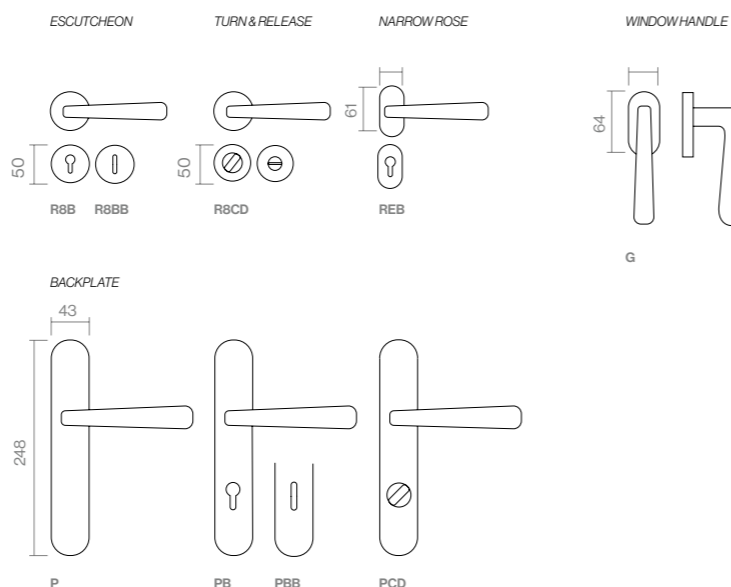

FORMATS

FINISHES & SKU

PWLP	246-R8-PWLP	PWLS	246-R8-PWLS	BK	246-R8-BK	CR	246-R8-CR	CS	246-R8-CS