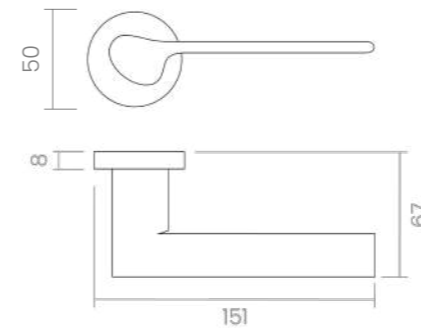

REF. 218

SOKOL

Sokol embraces minimalism with a form reminiscent of a falcon's wing. Its clean curves and firm edges echo both the precision of nature and the elegance of contemporary design.

MEASURES

FORMATS

FINISHES & SKU

- CR 218-R8-CR
- CS 218-R8-CS
- BO 218-R8-BO