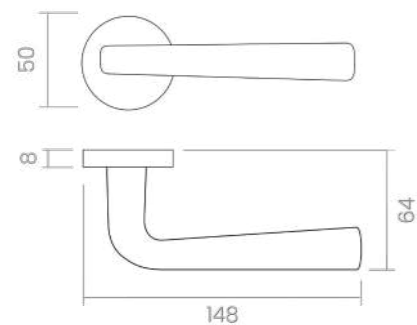

MEASURES

FORMATS

FINISHES & SKU

- CR 134-R8-CR
- CS 134-R8-CS

MEASURES

FORMATS

FINISHES & SKU

- CR 134-R8C-CR
- CS 134-R8C-CS