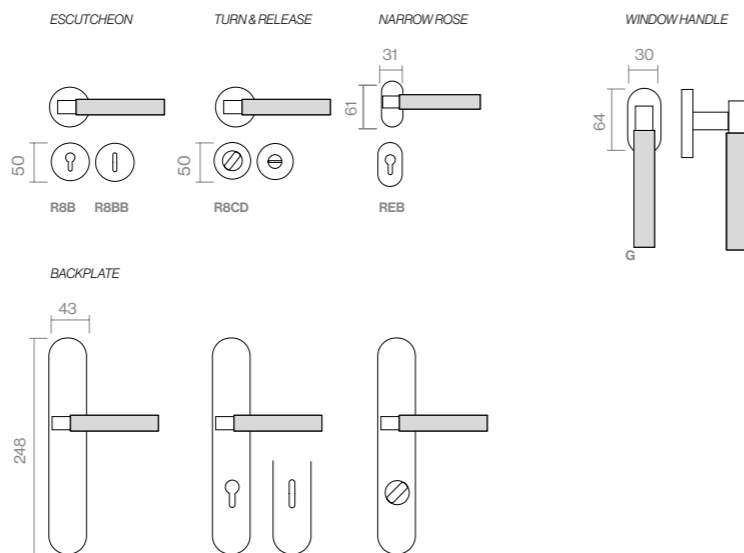

PWLS
Powercoat satin brass

PWGT
Powercoat graphite

PWIX
Powercoat inox

BO
Matt bronze

MEASURES

FORMATS

FINISHES & SKU

- PWLS 256-R8-PWLS
- PWGT 256-R8-PWGT
- PWIX 256-R8-PWIX
- BO 256-R8-BO