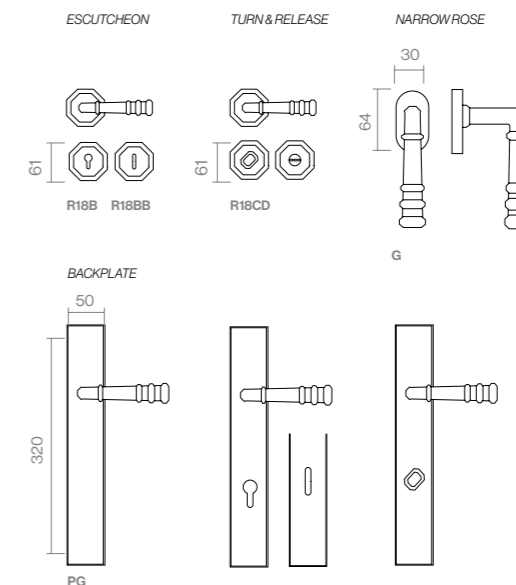

FORMATS

FINISHES & SKU

- CR 528-R18-CR
- BO 528-R18-BO
- LP 528-R18-LP