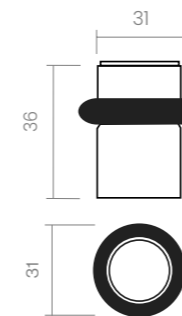

MEASURES

FINISHES & SKU

- PWLS 356-PWLS
- PWIX 356-PWIX
- PWGT 356-PWGT
- BO 356-BO