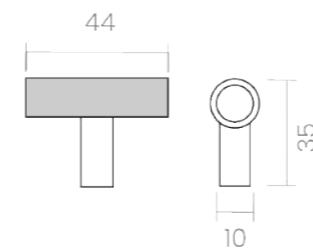

MEASURES

FINISHES & SKU

- PWLS 956T-PWLS
- PWGT 956T-PWGT
- PWIX 956T-PWIX
- BO 956T-BO