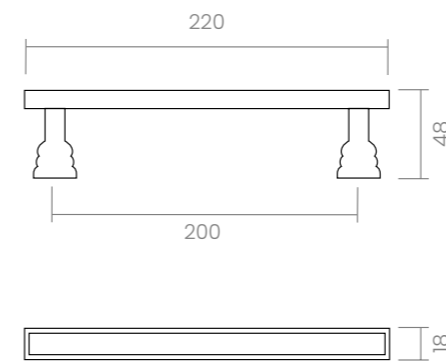

MEASURES

FINISHES & SKU

- **PWLP** 570M-PWLP
- **PWLS** 570M-PWLS
- **PWNB** 570M-PWNB

570M

MALIKA

groël