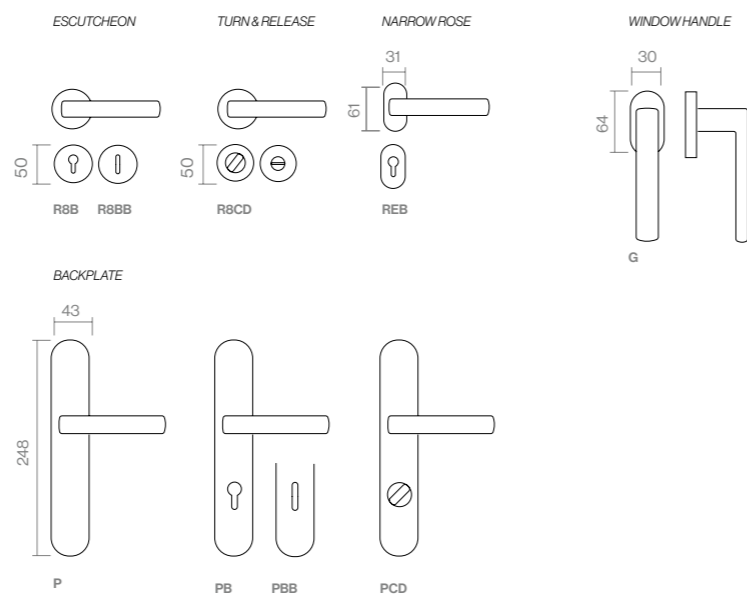

FORMATS

FINISHES & SKU

- PWLS 815-R8-PWLS
- CR 815-R8-CR
- CS 815-R8-CS
- BK 815-R8-BK
- WTM 815-R8-WTM