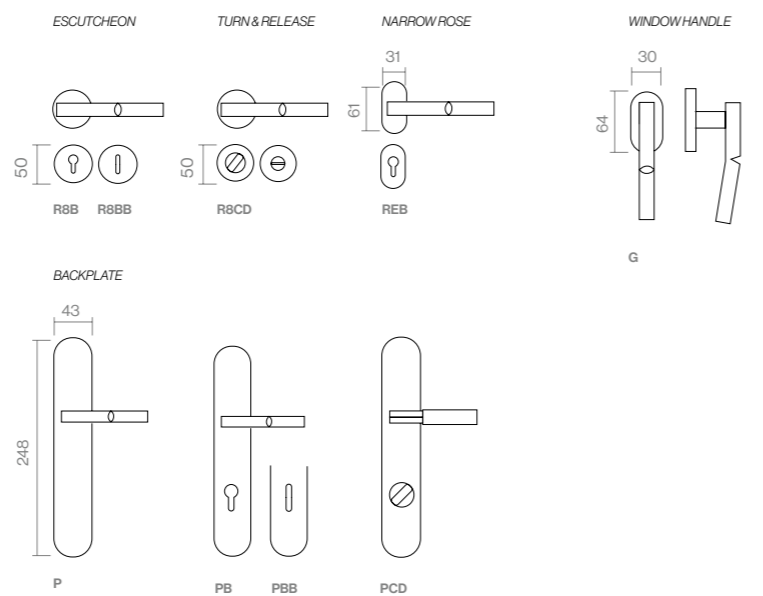

MEASURES

FORMATS

FINISHES & SKU

- OB 621-R8-OB
- BO 621-R8-BO
- MR 621-R8-MR

ARIA DI FAMIGLIA
MILAN, ITALY

THE ART OF THE ESSENTIAL

Step into our contemporary collection, where the raw beauty of brass and Italian design come together to shape modernity itself. With flawless finishes, each handle captures the essence of craftsmanship and quality, perfecting every last detail.