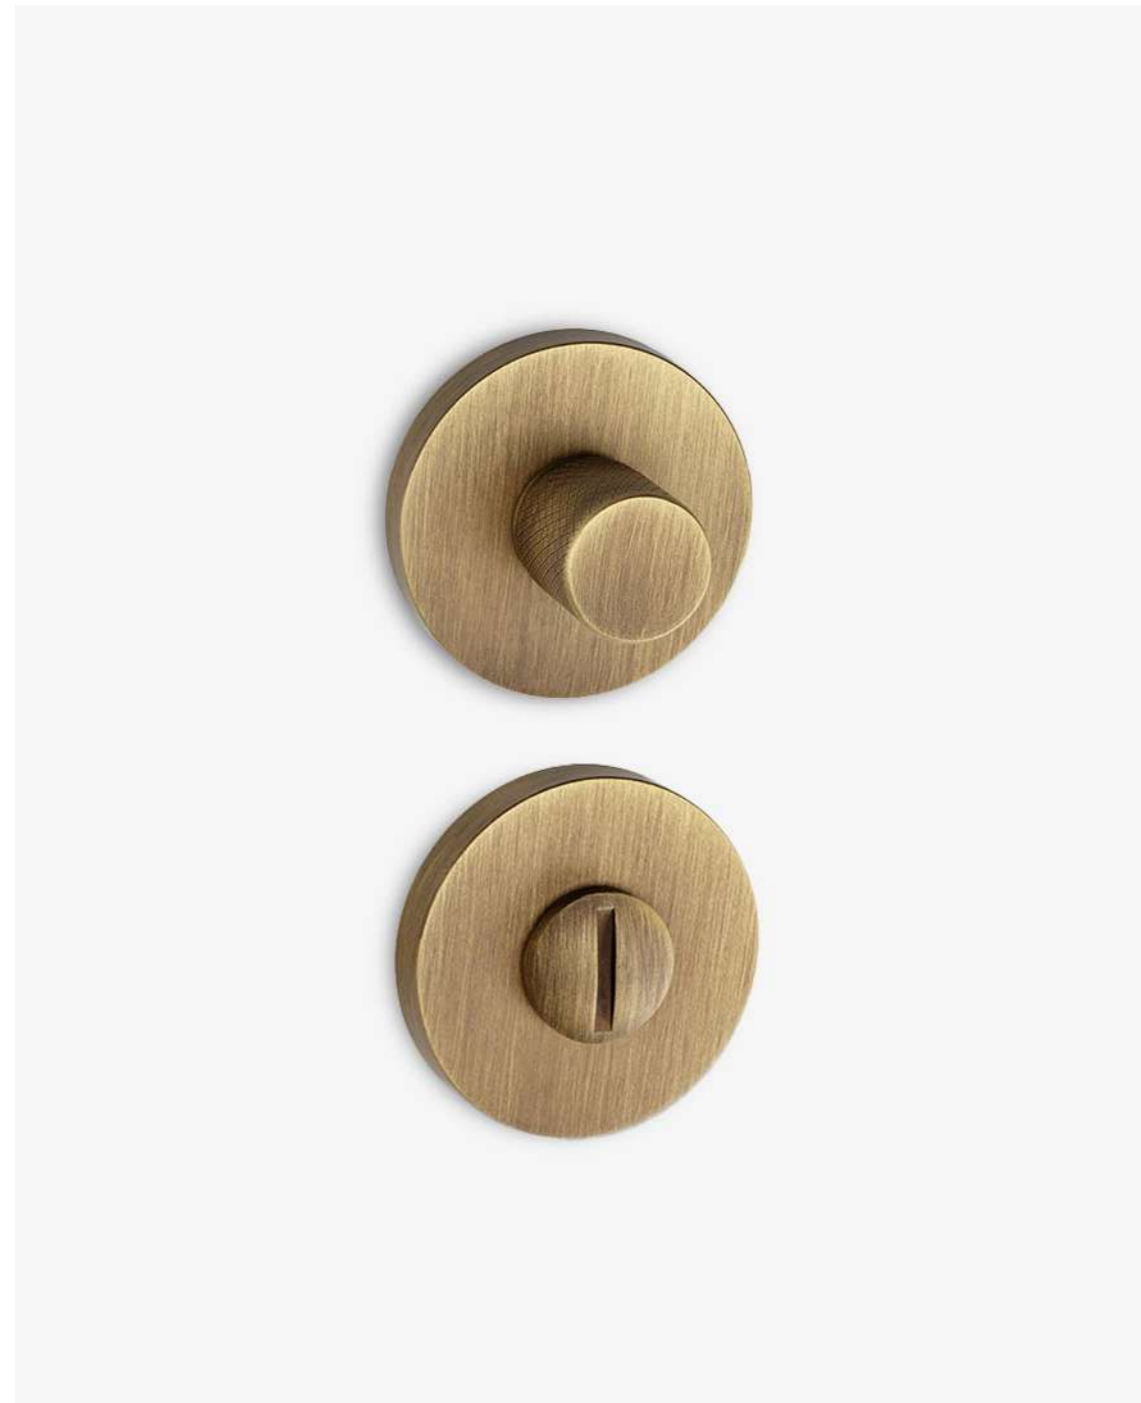

REF. 100R8CD6

IBIZA

The Ibiza set of privacy turn-and-release has been designed to complement the collection's handles, ensuring a secure and lasting closure without sacrificing its iconic Zingrinatto texture. Its round rosette and textured button provide a distinctive detail, integrating harmoniously into any interior project.