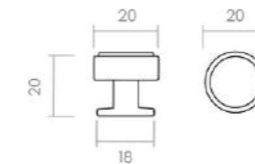

MEASURES

952 20