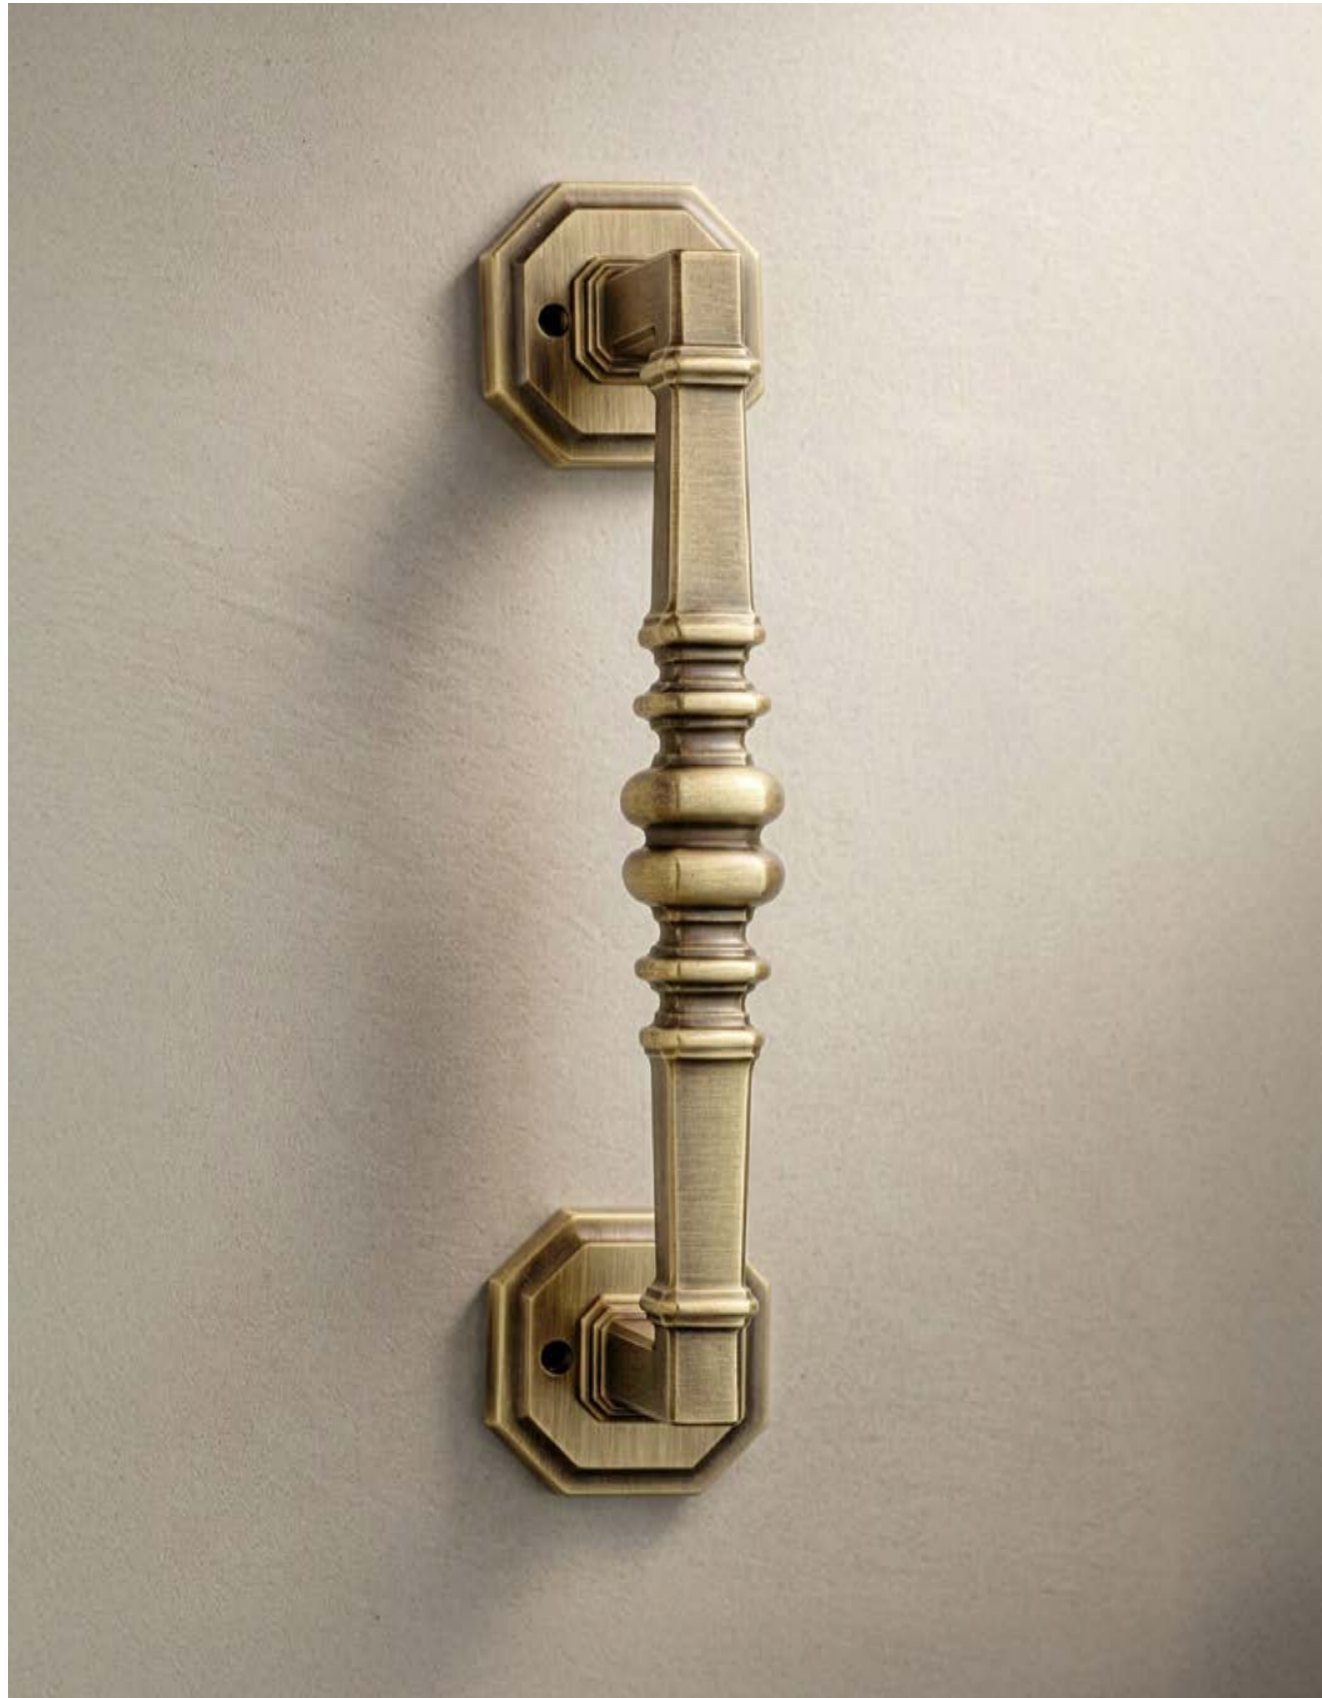

PWLP
Powercoat polished brass

PWNB
Powercoat polished nickel

MEASURES

FINISHES & SKU

-  **PWLP** 520M-R3-PWLP 
-  **PWNB** 520M-R3-PWNB 

REF. 528M

OTTO

Honouring tradition, the Otto pull handle combines angular profiles and high-quality craftsmanship to offer a pull handle that renews and beautifies classic interiors. Its range of finishes makes it a versatile and distinctive choice.