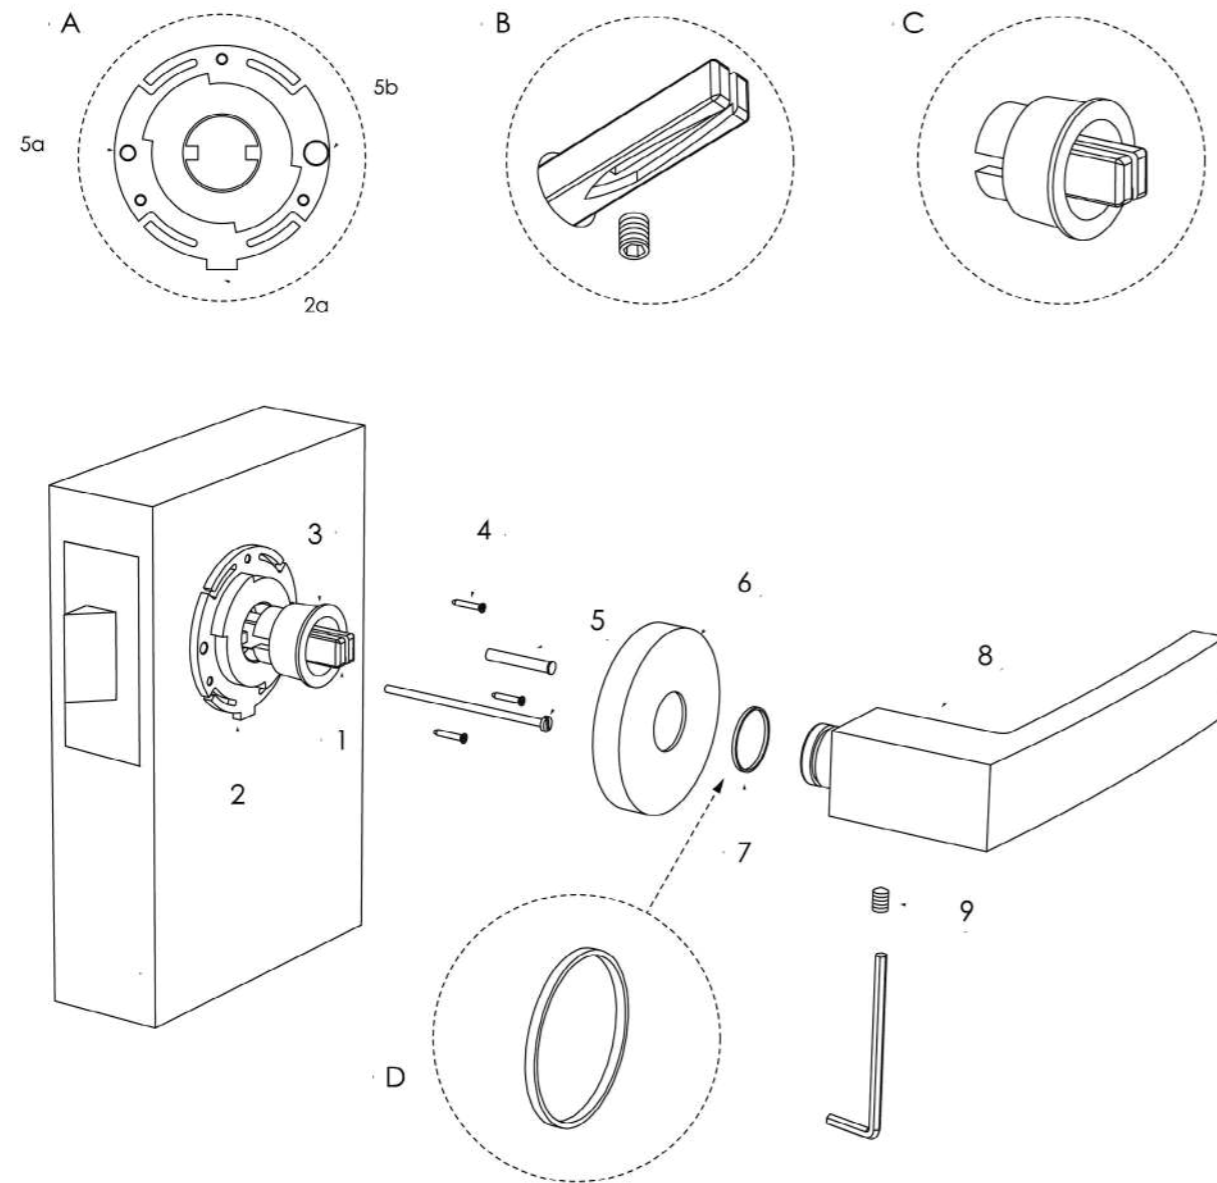

INSTALLATION INSTRUCTIONS

- -Insert the spindle (1) in the lock. Follow position shown on fig.B relative to the allen screw (9).
- -Place the inner ring (2) in the right position fig.A. The flap (2a) must point to the ground.
- -Use the plastic piece (3) to centre the inner ring (fig.C).
- -Screw the inner ring with the supplied screws (4). (Optional) Use the through bolt screws (5) as shown in fig.A. Hole (5a) for male and (5b) for female.
- -Remove the plastic piece used to centre the inner rose.
- -Adjust the rose (6). The notch (6a) must be inserted on the flap (2a).
- -Insert the plastic ring (7) -fig.D- in the door handle neck to avoid any scratch when operating.
- -Place the door handle (8) and fix it to the spindle (fig.B) with the allen screw (9)