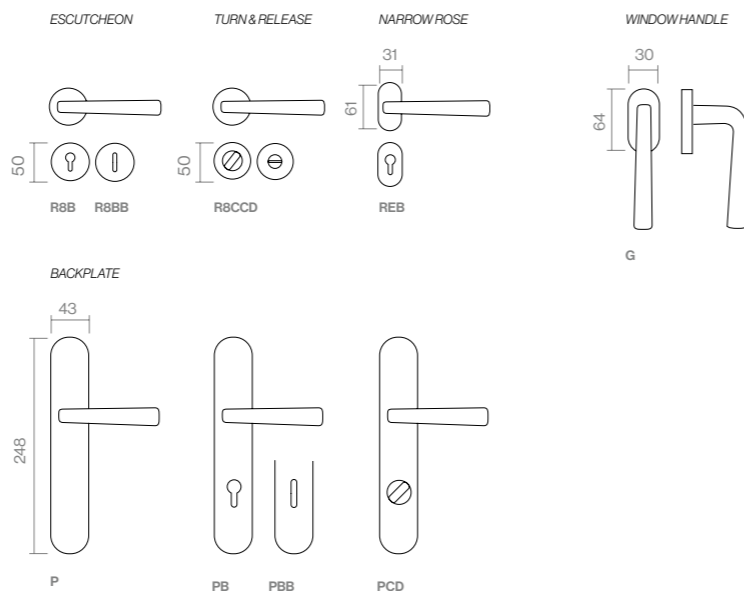

FORMATS

FINISHES & SKU

- CR 134-R8-CR
- CS 134-R8-CS