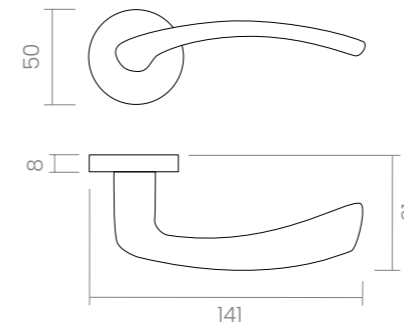

REF. 804

IDEA

Idea is simplicity at its most refined. A perfect curve that whispers quiet confidence, its minimalist shape brings calm, elegance and visual purity to the space it inhabits.

MEASURES

FORMATS

FINISHES & SKU

- CR 804-R8-CR
- CS 804-R8-CS
- LP 804-R8-LP
- LS 804-R8-LS
- NS 804-R8-NS