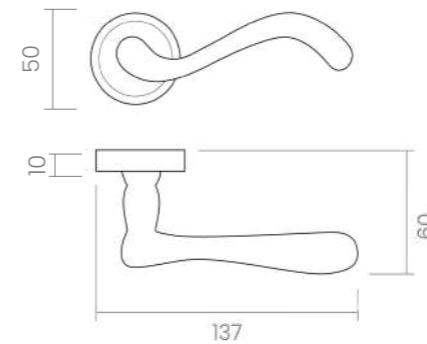

REF. 803

MARÍA

María echoes the golden age of beauty and good taste, where elegance and craftsmanship were inseparable. A piece where every detail captures the essence of refinement.

The Rustic Collection is designed for those who appreciate details with a story and want to transform their space with warmth and character.

MEASURES

FORMATS

FINISHES & SKU

- LP 803-RT-LP
- BO 803-RT-BO
- HI 803-RT-HI
- AQ 803-RT-AQ
- FU 803-RT-FU