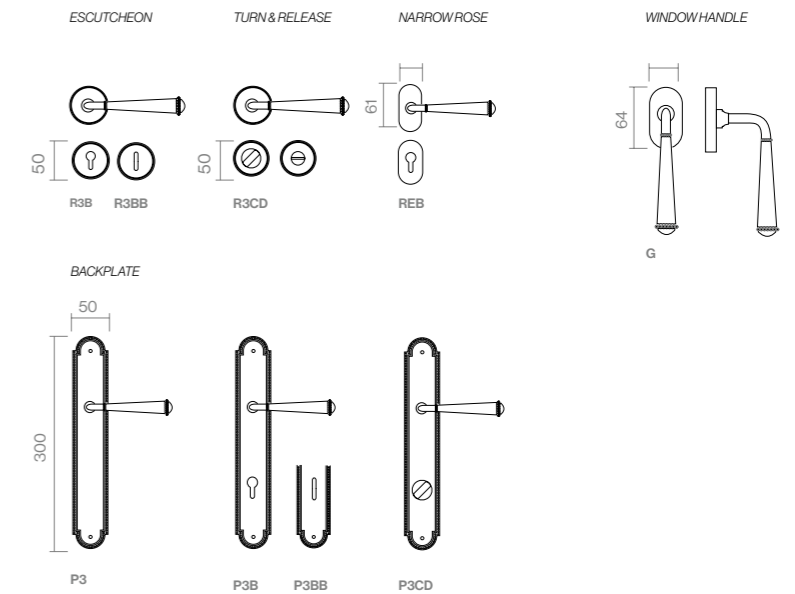

FORMATS

FINISHES & SKU

- **PWLP** 533-R3-PWLP
- **PWNB** 533-R3-PWNB
- **MR** 533-R3-MR