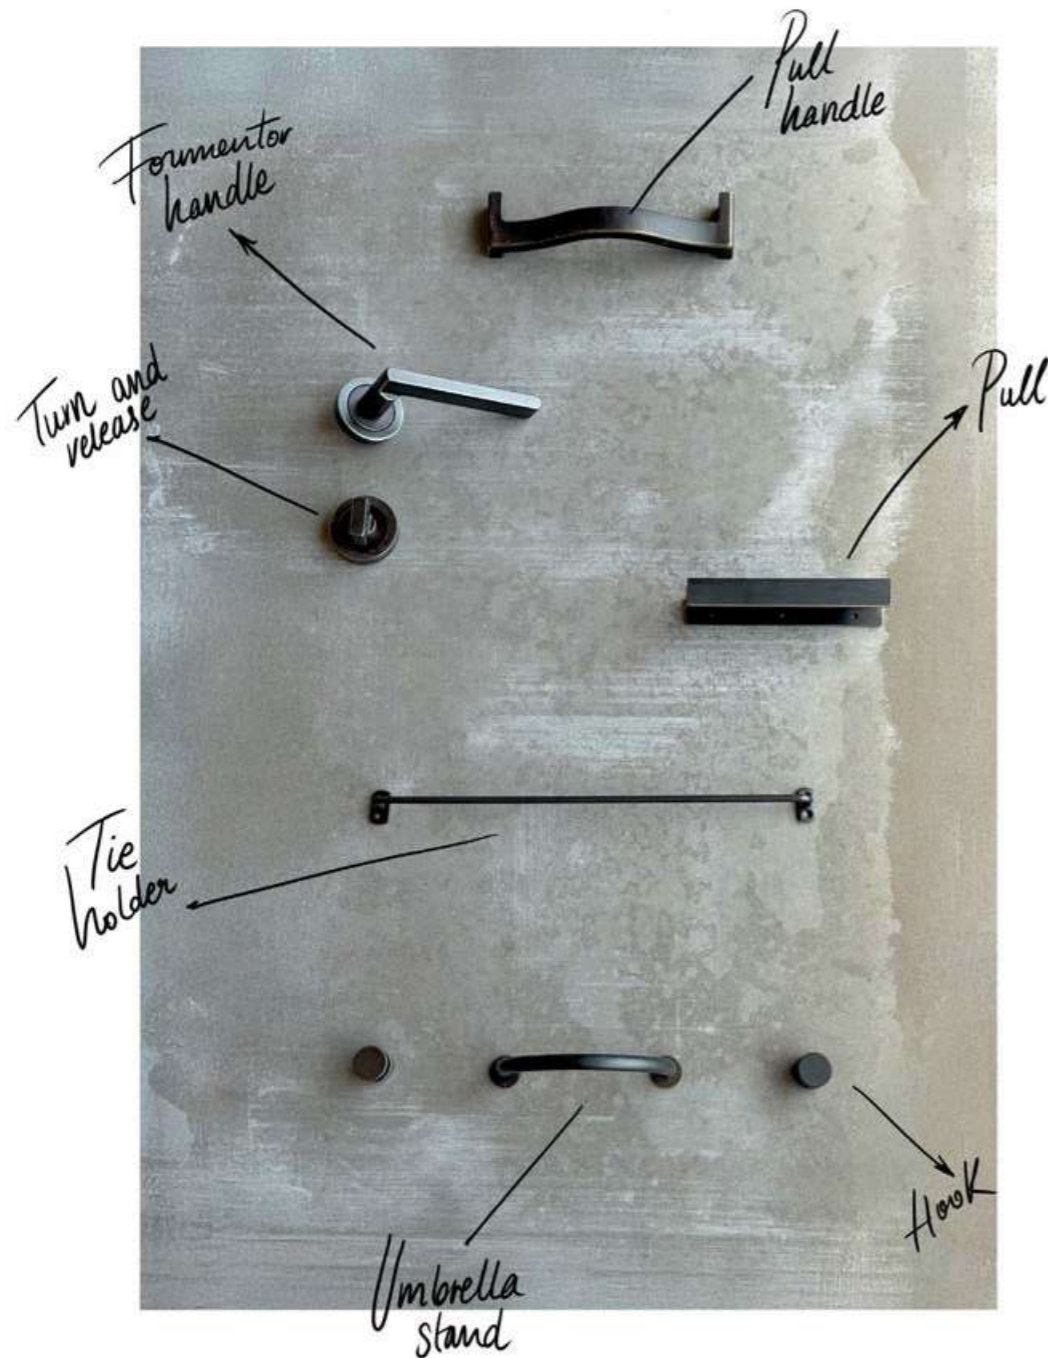

MUGLER

STARCK®

BESPOKE

LET'S SHAPE SOMETHING REMARKABLE
TAILOR-MADE, TIMELESS, AND ENTIRELY YOURS

NO LIMITS
JUST TAILOR-MADE
DESIGN FOR YOUR
PROJECT

At Groël, extraordinary is just how we do things. We understand that every project has its own identity, its own story — and that's why our bespoke service exists: to shape ideas that don't fit the standard mould. We don't believe in limits. We believe in freedom — the freedom to create, to reimagine, to personalise. Every handle, knob and pull is crafted as a unique piece, designed to reflect your vision, not someone else's catalogue.