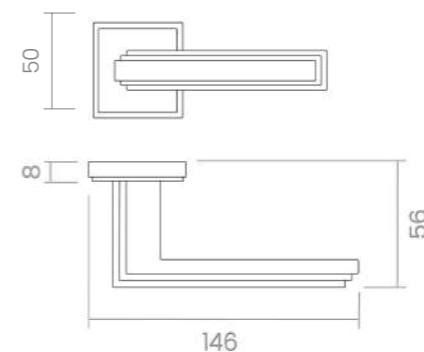

MEASURES

FORMATS

FINISHES & SKU

- **PWLP** 555-R2C-PWLP
- **PWIX** 555-R2C-PWIX
- **PWNB** 555-R2C-PWNB
- **BO** 555-R2C-BO