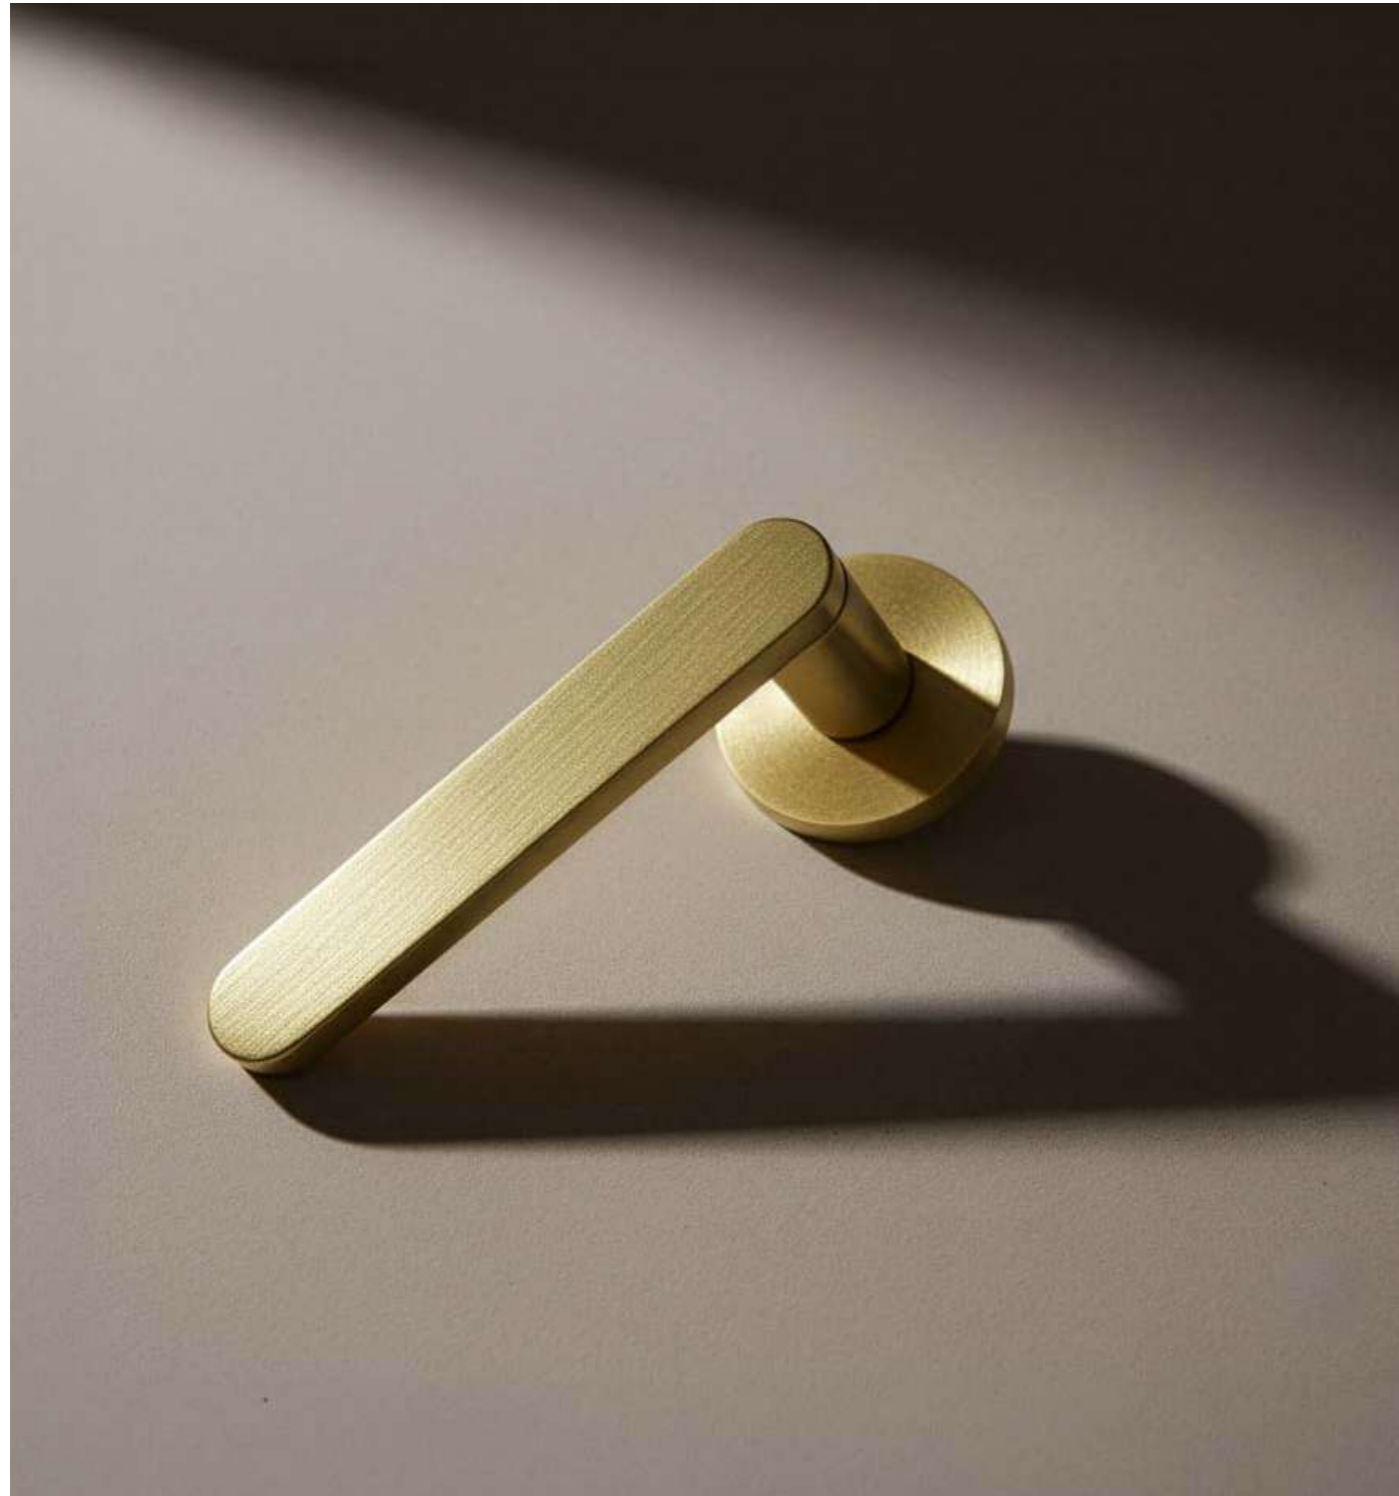

REF. 234

AMPS

Amps is a study in soft minimalism. Rounded yet grounded by a flat base, its gentle lines and curved edges give it a modern, sober feel.

The matching pull handle complements the design with restraint and strength.