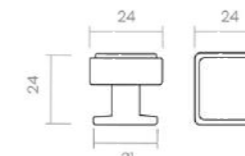

REF. 953

VIVARO

Vivaro features a striking combination of square forms in delicate proportions – an eye-catching piece that blends rhythm and refinement for modern spaces.

MEASURES

953 20

953 24

953 27

FINISHES & SKU

CR 953-20/24/27-CR	CS 953-20/24/27-CS	BK 953-20/24/27-BK	WTM 953-20/24/27-WTM	BO 953-20/24/27-BO	LP 953-20/24/27-LP	LS 953-20/24/27-LS	NB 953-20/24/27-NB	CF 953-20/24/27-CF