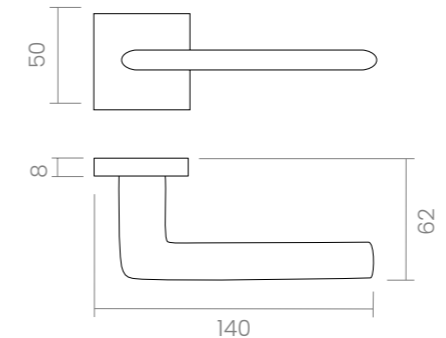

MEASURES

FORMATS

FINISHES & SKU

- PWLP 814-R8-PWLP CR 814-R8-CR
- PWLS 814-R8-PWLS CS 814-R8-CS
- PWGT 814-R8-PWGT BK 814-R8-BK
- PWIX 814-R8-PWIX WTM 814-R8-WTM

MEASURES

FORMATS

FINISHES & SKU

- PWLP 814-R8C-PWLP CR 814-R8C-CR
- PWLS 814-R8C-PWLS CS 814-R8C-CS
- PWGT 814-R8C-PWGT BK 814-R8C-BK
- PWIX 814-R8C-PWIX WTM 814-R8C-WTM