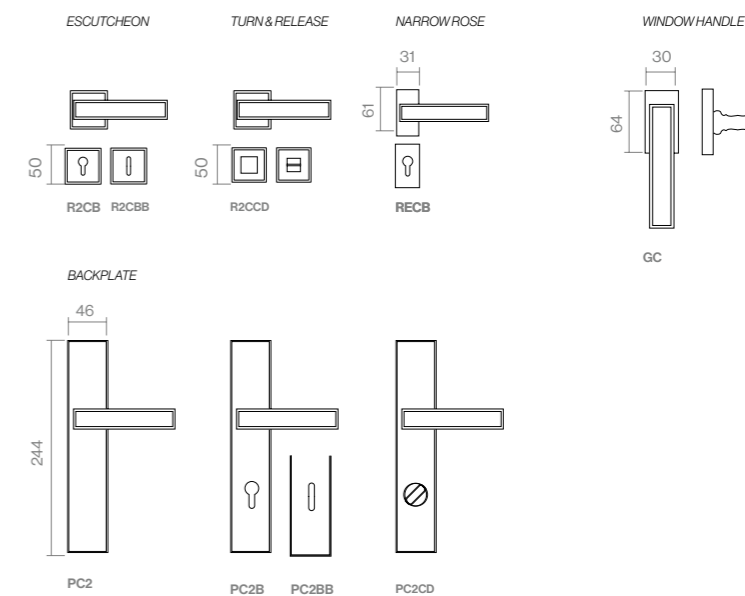

FORMATS

FINISHES & SKU

- **PWLP** 570-R2C-PWLP
- **PWLS** 570-R2C-PWLS
- **PWNB** 570-R2C-PWNB