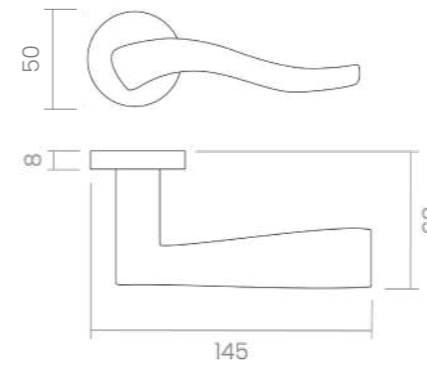

MEASURES

FORMATS

FINISHES & SKU

- PWLP 133-R8-PWLP
- PWLS 133-R8-PWLS
- CR 133-R8-CR
- CS 133-R8-CS