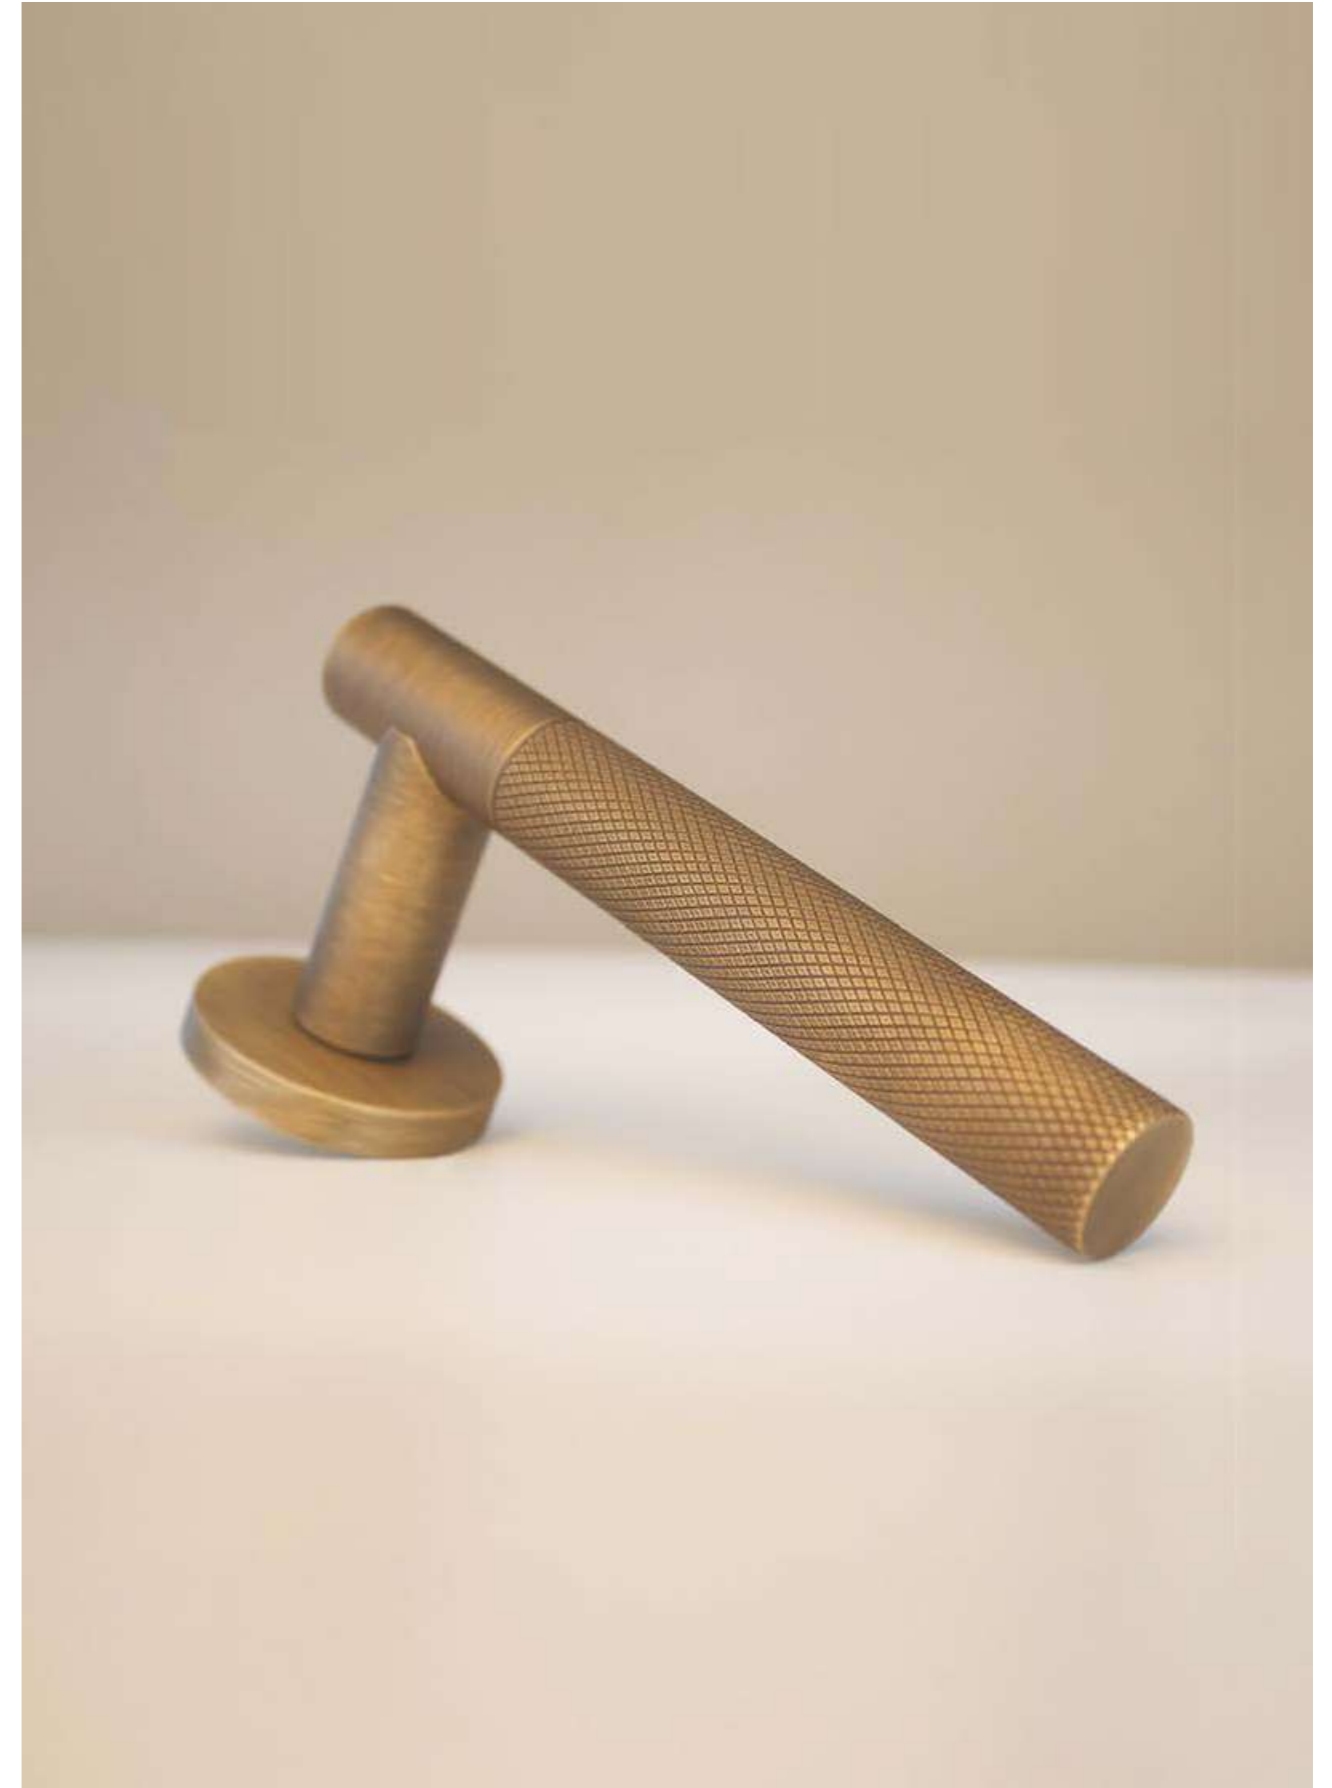

REF. 256

IBIZA

Ibiza stands out with a refined knurled texture: a mesh of tiny diamond shapes that capture the light. Modern, vibrant, and rich in personality, this piece embodies the effortless sophistication of the island lifestyle.