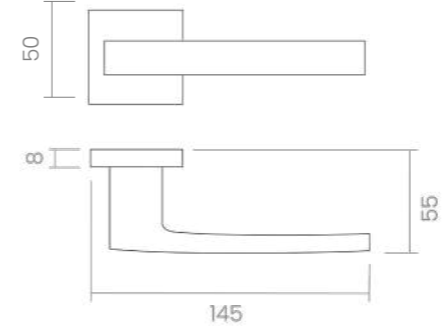

MEASURES

FORMATS

FINISHES & SKU

- PWLP 817-R8-PWLP
- PWLS 817-R8-PWLS
- PWIX 817-R8-PWIX
- PWGT 817-R8-PWGT
- PWDB 817-R8-PWDB
- CR 817-R8-CR
- CS 817-R8-CS
- BK 817-R8-BK
- WTM 817-R8-WTM

MEASURES

FORMATS

FINISHES & SKU

- PWLP 817-R8C-PWLP
- PWLS 817-R8C-PWLS
- PWIX 817-R8C-PWIX
- PWGT 817-R8C-PWGT
- PWDB 817-R8C-PWDB
- CR 817-R8C-CR
- CS 817-R8C-CS
- BK 817-R8C-BK
- WTM 817-R8C-WTM