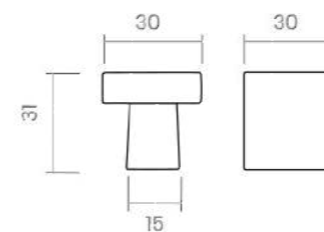

920 30

920 35