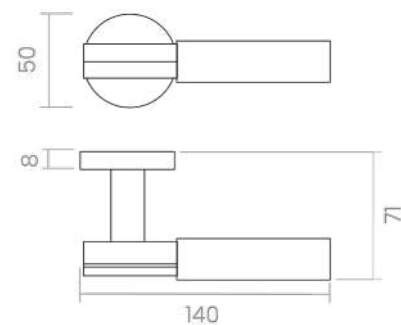

MEASURES

FORMATS

FINISHES & SKU

- OB 621-R8-OB
- BO 621-R8-BO
- MR 621-R8-MR

MEASURES

FORMATS

FINISHES & SKU

- OB 622-R8-OB
- BO 622-R8-BO
- MR 622-R8-MR