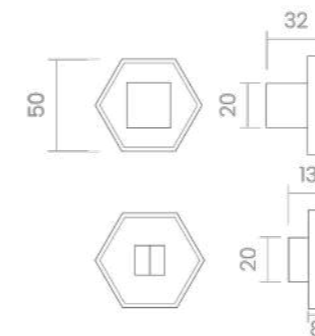

MEASURES

FINISHES & SKU

- **PWLS** 100-R6CD-PWLS
- **PWGT** 100-R6CD-PWGT
- **LSB** 100-R6CD-LSB
- **OB** 100-R6CD-OB
- **BO** 100-R6CD-BO