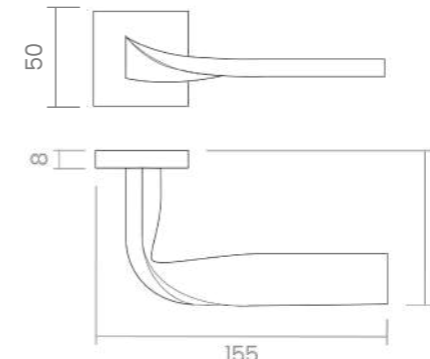

MEASURES

FORMATS

FINISHES & SKU

- CR 232-R8-CR
- CS 232-R8-CS

MEASURES

FORMATS

FINISHES & SKU

- CR 232-R8C-CR
- CS 232-R8C-CS