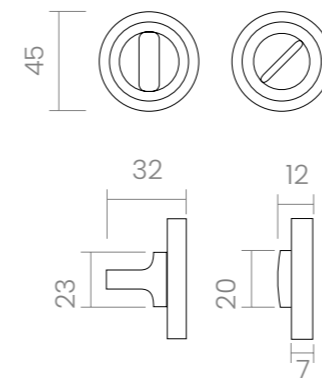

MEASURES

FINISHES & SKU

- LP 100-RKCD-LP
- MR 100-RKCD-MR
- HI 100-RKCD-HI
- AQ 100-RKCD-AQ