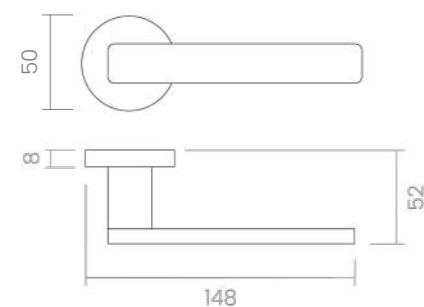

MEASURES

FORMATS

FINISHES & SKU

- PWLS 237-R8-PWLS
- PWGT 237-R8-PWGT
- PWIX 237-R8-PWIX
- CR 237-R8-CR
- CS 237-R8-CS

MEASURES

FORMATS

FINISHES & SKU

- PWLS 237-R4C-PWLS
- PWGT 237-R4C-PWGT
- PWIX 237-R4C-PWIX
- CR 237-R4C-CR
- CS 237-R4C-CS