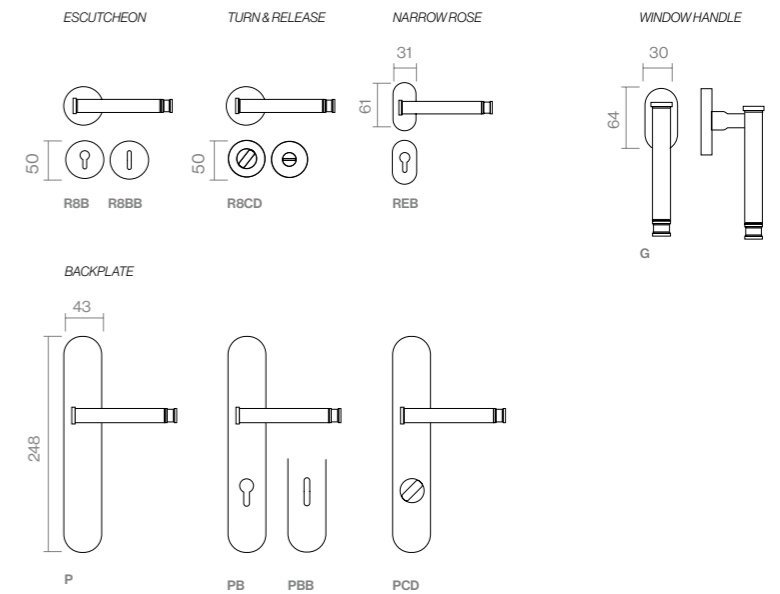

FORMATS

FINISHES & SKU

- **PWLP** 540-R8-PWLP
- **PWNB** 540-R8-PWNB
- **BK** 540-R8-BK