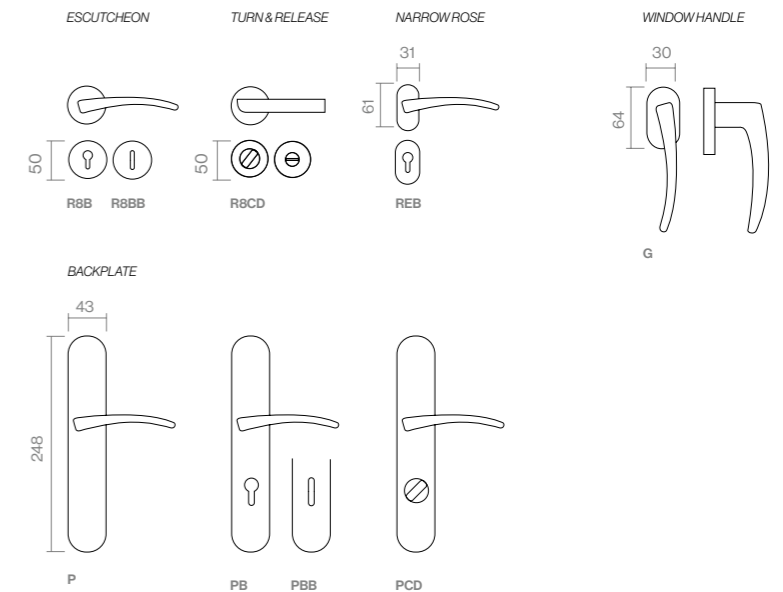

FORMATS

FINISHES & SKU

- **PWLP** 806-R8-PWLP **CS** 806-R8-CS
- **PWLS** 806-R8-PWLS
- **PWIX** 806-R8-PWIX
- **CR** 806-R8-CR