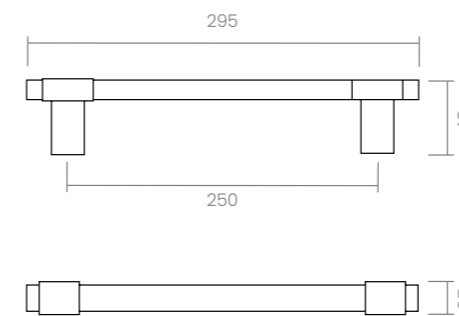

MEASURES

FINISHES & SKU

- **PWLP** 560M-PWLP
- **PWLS** 560M-PWLS
- **PWNB** 560M-PWNB