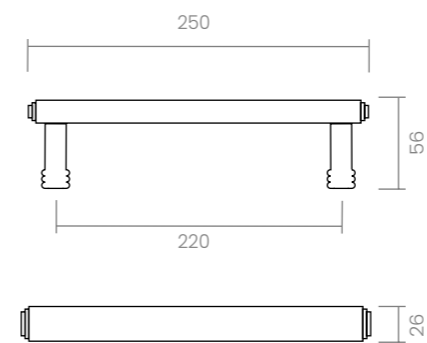

MEASURES

FINISHES & SKU

- **PWLP** 550M-PWLP
- **PWNB** 550M-PWNB

550M

ARTDÉCO

groël