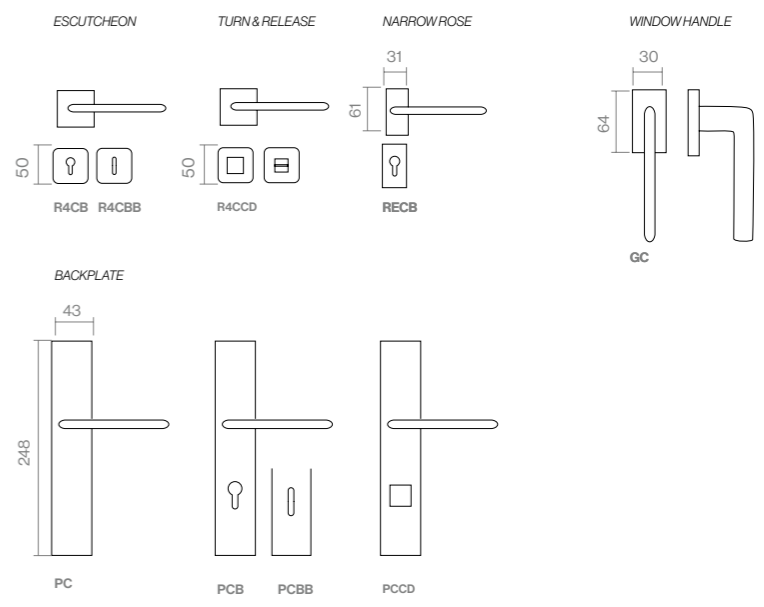

FORMATS

FINISHES & SKU

- PWLP 814-R8C-PWLP CR 814-R8C-CR
- PWLS 814-R8C-PWLS CS 814-R8C-CS
- PWGT 814-R8C-PWGT BK 814-R8C-BK
- PWIX 814-R8C-PWIX WTM 814-R8C-WTM