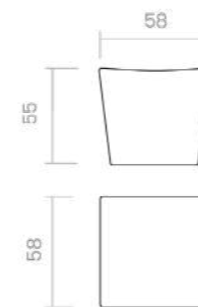

MEASURES

FINISHES & SKU

- ☐ CR 316-CR
- ☐ CS 316-CS
- ☐ LP 316-LP
- ☐ LS 316-LS
- ☐ NS 316-NS