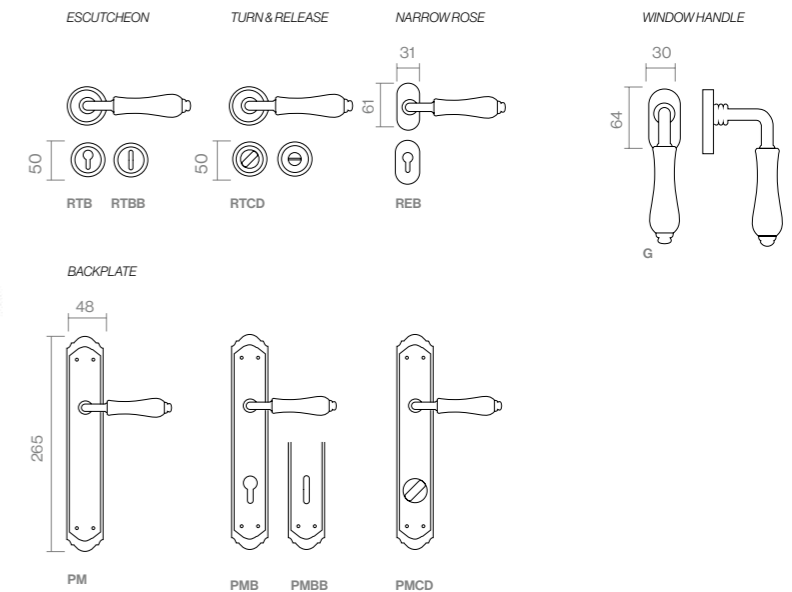

FORMATS

FINISHES & SKU

● LPBL 108-RT-LPBL	● BOCRAQ 108-RT-BOCRAQ	● AQMF 108-RT-AQMF	● FUCRAQ 108-RT-FUCRAQ
● LPMF 108-RT-LPMF	● HIBL 108-RT-HIBL	● AQCRAQ 108-RT-AQCRAQ	
● BOBL 108-RT-BOBL	● HICRAQA 108-RT-HICRAQA	● FUBL 108-RT-FUBL	
● BOMF 108-RT-BOMF	● AQBL 108-RT-AQBL	● FUMF 108-RT-FUMF