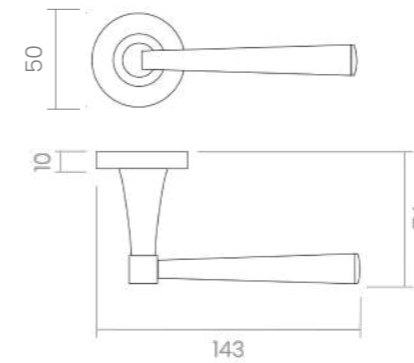

REF. 510

TROMBETTA

Trombetta evokes 19th-century refinement with its conical silhouette. A timeless form reimagined with a bold and modern spirit that makes a lasting impression.

The pull handle detail provides the perfect contrast, where the strength of the design meets the timeless elegance that defines the Trombetta collection.

MEASURES

FORMATS

FINISHES & SKU

- PWLP 510-R8-PWLP
- PWNB 510-R8-PWNB