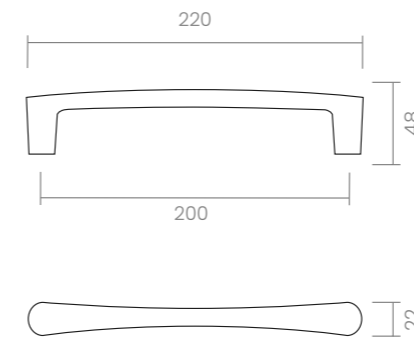

MEASURES

FINISHES & SKU

CR 801M-CR	CS 801M-CS	BK 801M-BK	BO 801M-BO	MR 801M-MR	LP 801M-LP
				LS 801M-LS