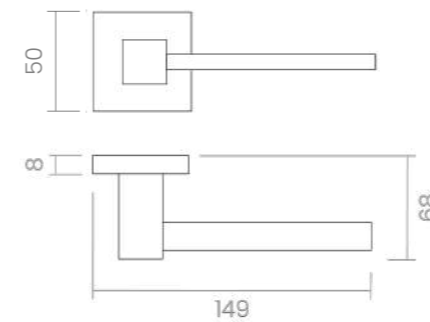

REF. 137

PLANO

Plano is minimalism, serenity and purpose in perfect harmony. Clear lines and a structured three-dimensional form allow it to fit seamlessly into a wide range of interiors, adding a soft, modern accent wherever it appears.

Its matching pull handle strikes the ideal balance between design and practicality. Its clean structure blends easily into any setting while preserving the overall harmony and finesse.

MEASURES

FORMATS

FINISHES & SKU

- CRCS 137-R8C-CRCS
- CR 137-R8C-CR
- CS 137-R8C-CS