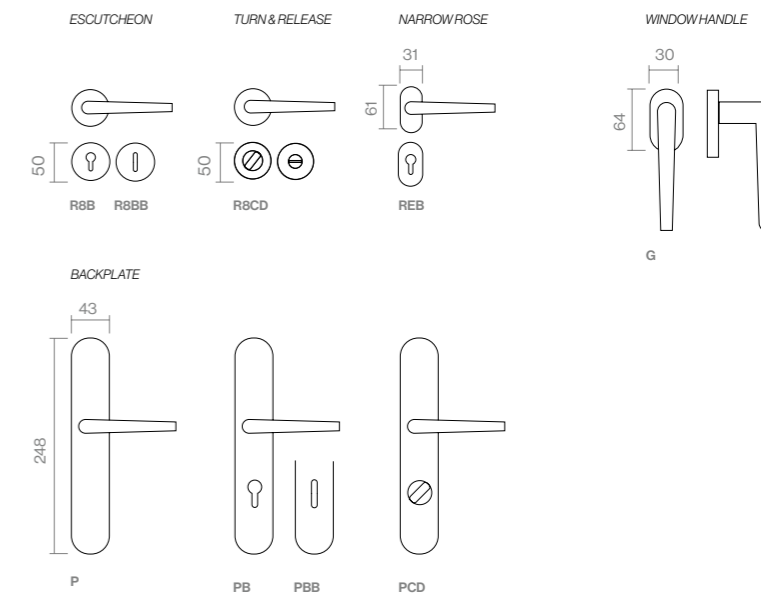

FORMATS

FINISHES & SKU

PWLP 812-R8-PWLP	CR 812-R8-CR
PWLS 812-R8-PWLS	CS 812-R8-CS
PWGT 812-R8-PWGT	BK 812-R8-BK
PWIX 812-R8-PWIX	WTM 812-R8-WTM