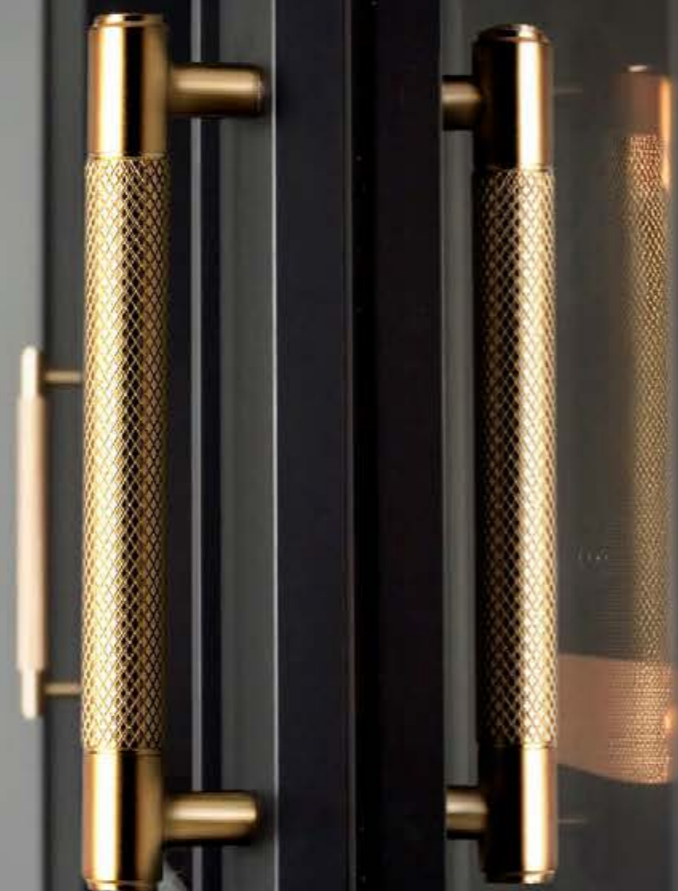

PWLS
Powercoat satin brass

PWGT
Powercoat graphite

PWIX
Powercoat inox

BO
Matt bronze

MEASURES

FINISHES & SKU

- PWLS 956-PWLS
- PWGT 956-PWGT
- PWIX 956-PWIX
- BO 956-BO

Ibiza preserves the distinctive zingrinato texture of the collection, adapted for pulls and drawers to bring a unique sensory accent to cabinetry.