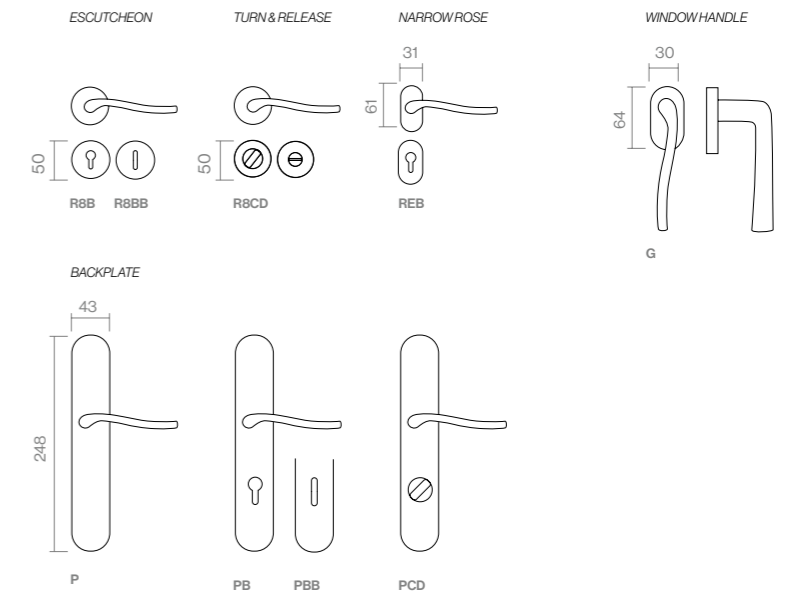

FORMATS

FINISHES & SKU

- **PWLP** 811-R8-PWLP
- **PWLS** 811-R8-PWLS
- **PWIX** 811-R8-PWIX
- **CR** 811-R8-CR
- **CS** 811-R8-CS