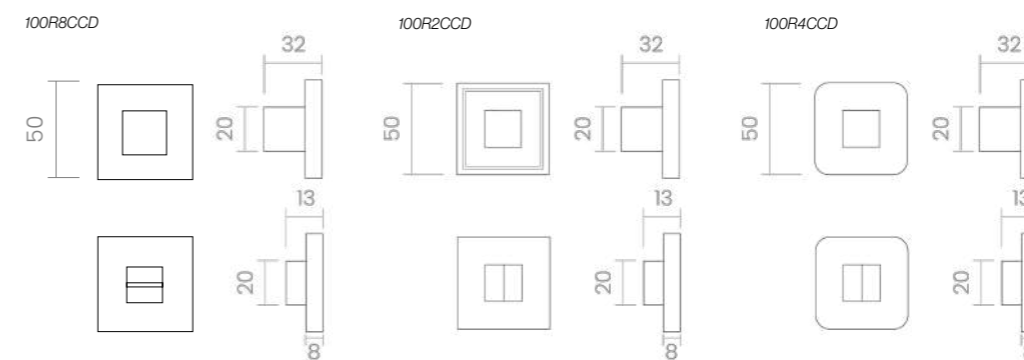

MEASURES

FINISHES & SKU

PWLP 100-R8CCD-PWLP	CS 100-R8CCD-CS
PWLS 100-R8CCD-PWLS	BK 100-R8CCD-BK
PWIX 100-R8CCD-PWIX	WTM 100-R8CCD-WTM
PWGT 100-R8CCD-PWGT	BO 100-R8CCD-BO
PWNB 100-R8CCD-PWNB	MR 100-R8CCD-MR
CR 100-R8CCD-CR