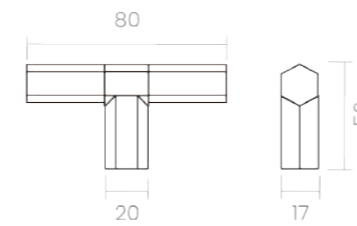

BO
Matt bronze

MEASURES

FINISHES & SKU

- **PWLS** 916T-PWLS  ● **BO** 916T-BO
- **PWGT** 916T-PWGT 
- **LSB** 916T-LSB 
- **OB** 916T-OB 

IBIZA

Ibiza preserves the distinctive zingrinato texture of the collection, adapted for pulls and drawers to bring a unique sensory accent to cabinetry.