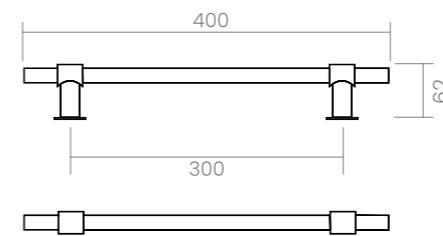

MEASURES

FINISHES & SKU

- *PWLS* 257M-30-PWLS
- *PWIX* 257M-30-PWIX
- *BK* 257M-30-BK
- *BO* 257M-30-BO