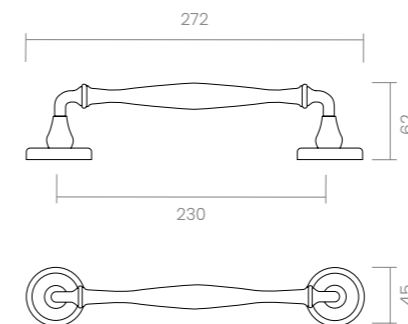

MEASURES

FINISHES & SKU

- MR 809M-MR
- LSB 809M-LSB
- AQ 809M-AQ
- HI 809M-HI