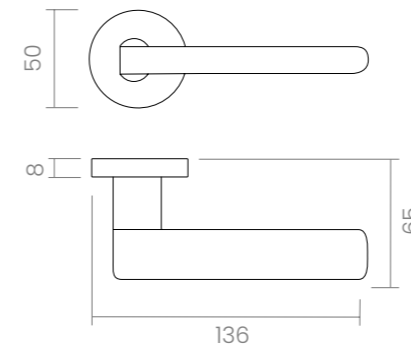

REF. 690

FORMENTOR

This handle embodies the authenticity of the craftsmanship process. Each piece retains the unique textures left by the mould, revealing the hand of time on its surface.

MEASURES

FORMATS

FINISHES & SKU

● BZS 690-R8-BZS