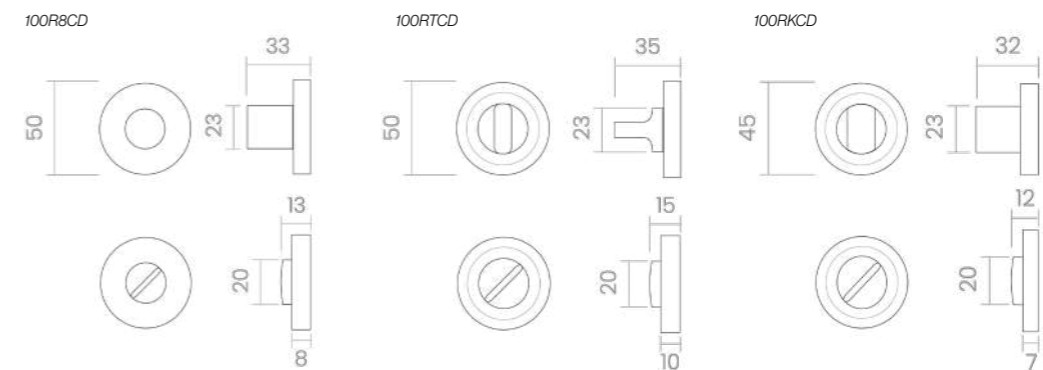

MEASURES

FINISHES & SKU

PWLP 100-R8CD-PWLP	CS 100-R8CD-CS	LP 100-R8CD-LP
PWLS 100-R8CD-PWLS	BK 100-R8CD-BK	LS 100-R8CD-LS
PWIX 100-R8CD-PWIX	WTM 100-R8CD-WTM	NS 100-R8CD-NS
PWGT 100-R8CD-PWGT	OB 100-R8CD-OB	
PWNB 100-R8CD-PWNB	BO 100-R8CD-BO	
CR 100-R8CD-CR	MR 100-R8CD-MR	

POWERCOAT Guarantee for life CHROME 15 years guarantee PAINTED 15 years guarantee UNLACQUERED Living finish