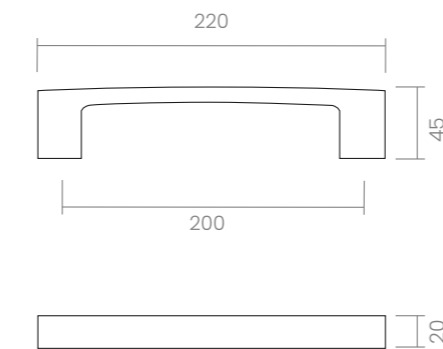

MEASURES

FINISHES & SKU

PWLP 817M-PWLP	PWLS 817M-PWLS	PWGT 817M-PWGT	PWIX 817M-PWIX	CR 817M-CR	CS 817M-CS	BK 817M-BK	WTM 817M-WTM