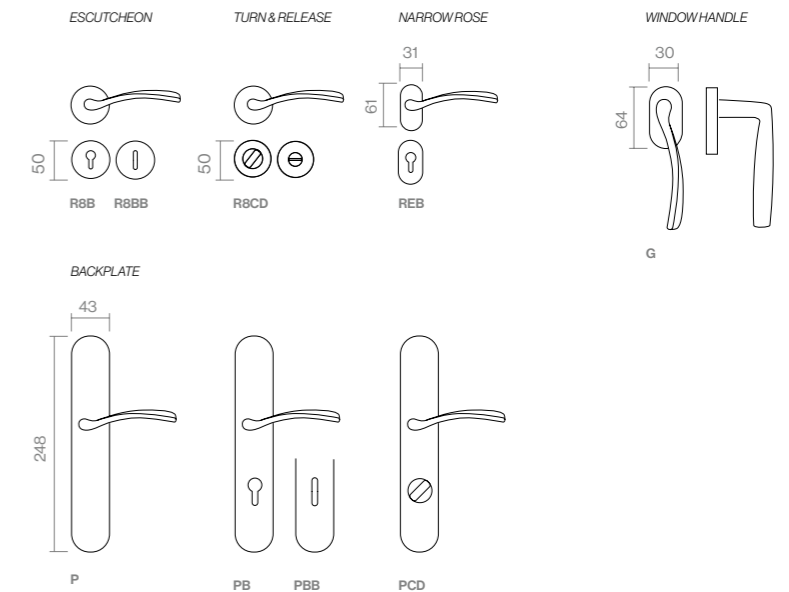

CRCS
Polished chrome / Satin chrome

CR
Polished chrome

CS
Satin chrome

LSLP
Polished brass / Satin brass

MEASURES

FORMATS

FINISHES & SKU

- CRCS 807-R8-CRCS
- CR 807-R8-CR
- CS 807-R8-CS
- LSLP 807-R8-LSLP