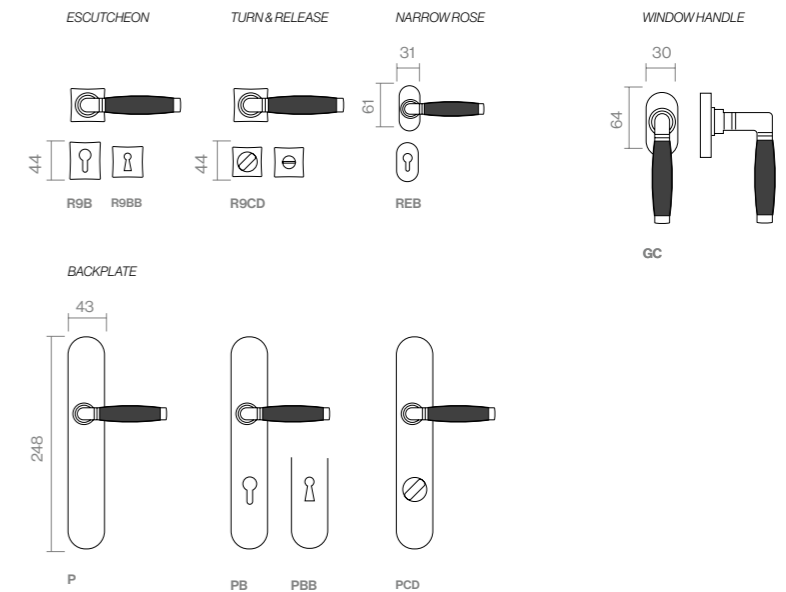

FORMATS

FINISHES & SKU

- **EBNB** 590-R9-EBNB
- **EBNS** 590-R9-EBNS
- **EBSB** 590-R9-EBSB