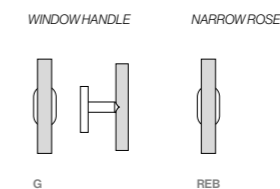

PWLS
Powercoat satin brass

PWGT
Powercoat graphite

PWIX
Powercoat inox

BO
Matt bronze

MEASURES

FORMATS

FINISHES & SKU

- PWLS 256T-R8-PWLS
- PWGT 256T-R8-PWGT
- PWIX 256T-R8-PWIX
- BO 256T-R8-BO