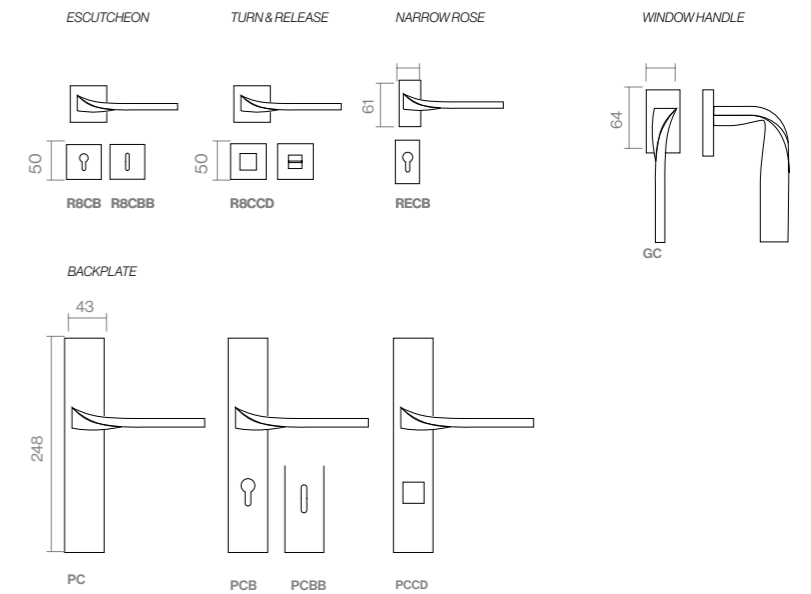

FORMATS

FINISHES & SKU

- CR 232-R8C-CR
- CS 232-R8C-CS