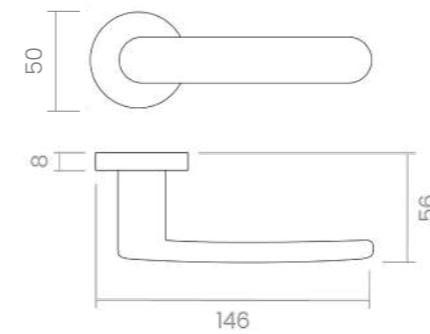

MEASURES

FORMATS

FINISHES & SKU

PWLP 214-R8-PWLP	PWIX 214-R8-PWIX	CR 214-R8-CR
PWLS 214-R8-PWLS	PWGT 214-R8-PWGT	CS 214-R8-CS
BK 214-R8-BK