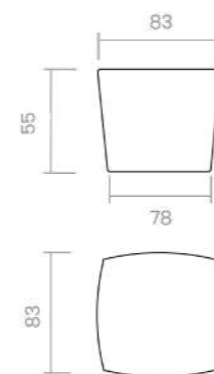

REF.335

BIG

Big features a square silhouette with gently rounded ridges – a combination of structure and softness that brings subtle sophistication.

PWIX
Powercoat inox

CR
Polished chrome

CS
Satin chrome

MEASURES