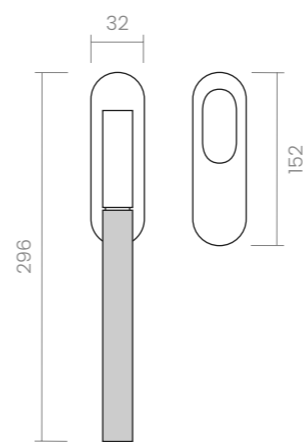

MEASURES

FINISHES & SKU

- **PWGT** 456-PWGT
- **PWIX** 456-PWIX
- **PWLS** 456-PWLS
- **BO** 456-BO