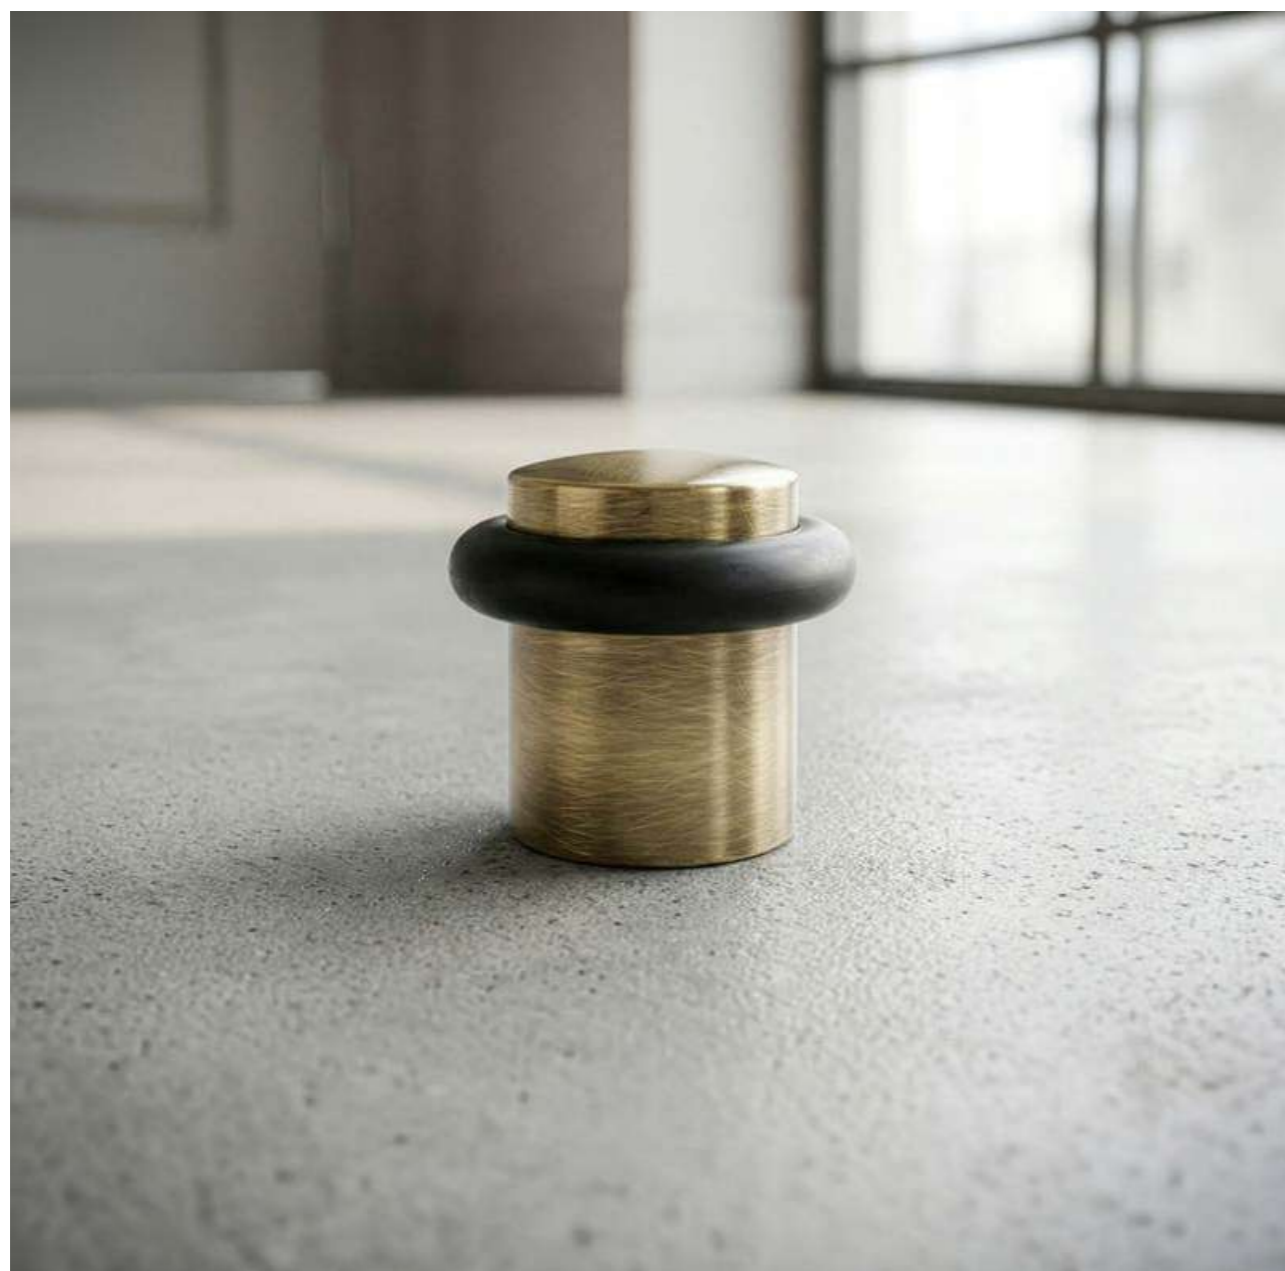

REF.330

WORLD

World is a minimalist cylinder that celebrates the beauty of restraint – pure, balanced and quietly elegant.

MEASURES

FINISHES & SKU

CR 330-CR	LP 330-LP
CS 330-CS	LS 330-LS
BK 330-BK	NS 330-NS
BO 330-BO	CF 330-CF