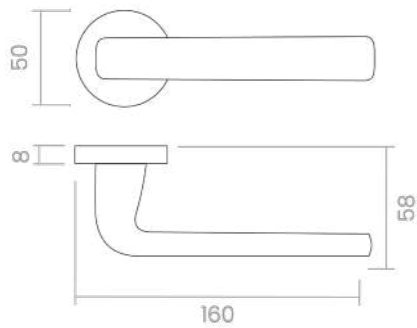

MEASURES

FORMATS

FINISHES & SKU

- CS 135-R8-CS
- CR 135-R8-CR
- BK 135-R8-BK
- WTM 135-R8-WTM

MEASURES

FORMATS

FINISHES & SKU

- CS 135-R8C-CS
- CR 135-R8C-CR
- BK 135-R8C-BK
- WTM 135-R8C-WTM