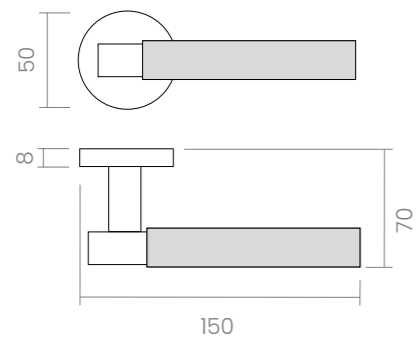

PWLS
Powercoat satin brass

PWGT
Powercoat graphite

PWIX
Powercoat inox

BO
Matt bronze

MEASURES

FORMATS

FINISHES & SKU

- PWLS 256-R8-PWLS
- PWGT 256-R8-PWGT
- PWIX 256-R8-PWIX
- BO 256-R8-BO