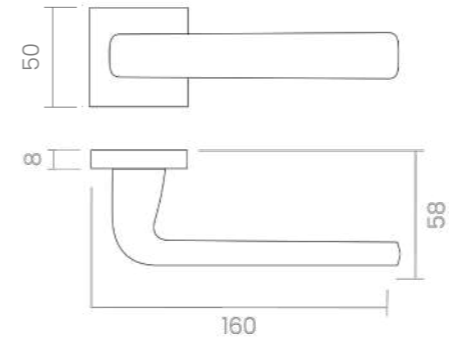

MEASURES

FORMATS

FINISHES & SKU

- CS 135-R8-CS
- CR 135-R8-CR
- BK 135-R8-BK
- WTM 135-R8-WTM

MEASURES

FORMATS

FINISHES & SKU

- CS 135-R8C-CS
- CR 135-R8C-CR
- BK 135-R8C-BK
- WTM 135-R8C-WTM