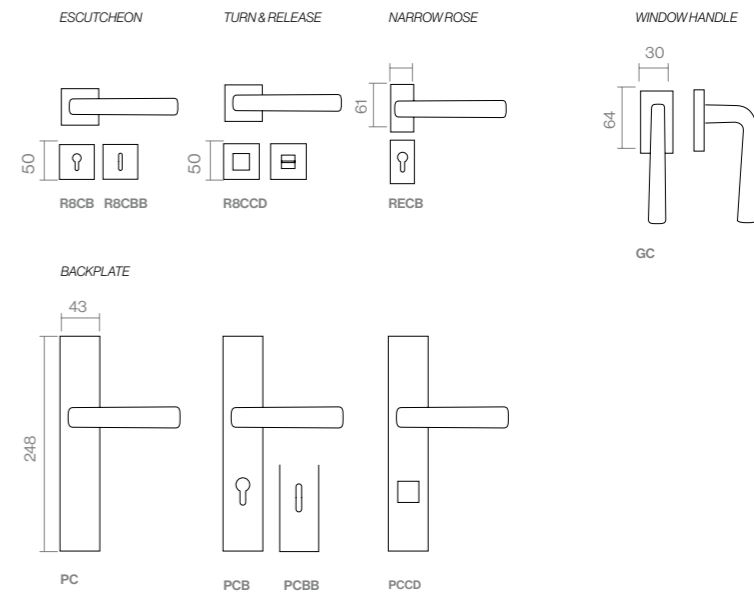

FORMATS

FINISHES & SKU

- CS 135-R8C-CS
- CR 135-R8C-CR
- BK 135-R8C-BK
- WTM 135-R8C-WTM