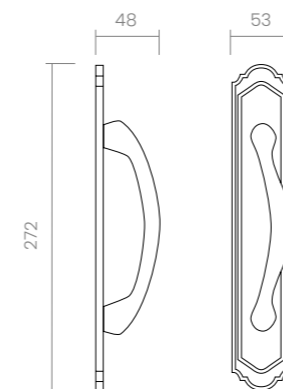

MEASURES

FINISHES & SKU

- BO 810M-BO
- LSLP 810M-LSLP
- FU 810M-FU
- AQ 810M-AQ
- HI 810M-HI