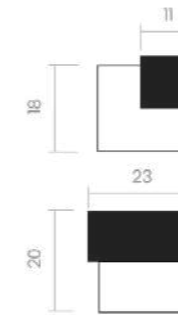

MEASURES

FINISHES & SKU

- CR 318-CR
- CS 318-CS
- LP 318-LP
- LS 318-LS
- NS 318-NS
- CF 318-CF