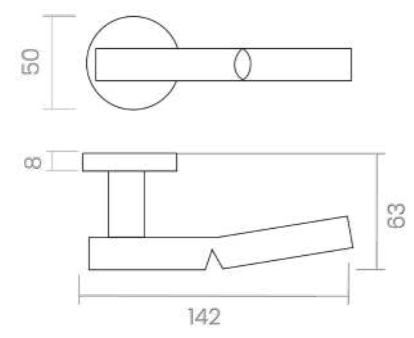

MEASURES

FORMATS

FINISHES & SKU

- OB 621-R8-OB
- BO 621-R8-BO
- MR 621-R8-MR