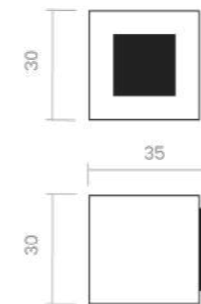

MEASURES

FINISHES & SKU

PWLP 319-PWLP	PWLS 319-PWLS	PWIX 319-PWIX	CR 319-CR	CS 319-CS	BK 319-BK
WTM 319-WTM	CF 319-CF