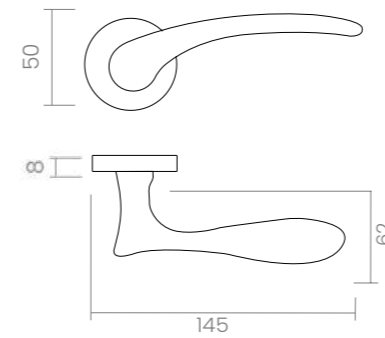

REF. 1019

PRASSEDE

Prassede and its harmony. Its sleek shapes and soft contours convey balance and modernity, surrounding the space with a light aesthetic that inspires calm and sophistication.

MEASURES

FORMATS

FINISHES & SKU

- PWLS 1019-R8-PWLS
- CS 1019-R8-CS
- BK 1019-R8-BK
- BO 1019-R8-BO