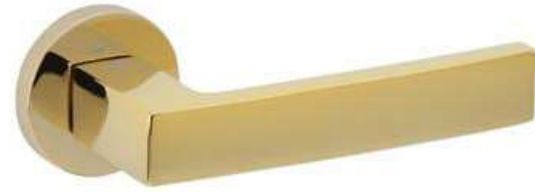

FINISHES & SKU

- PWLP** 816-R4C-PWLP
- PWLS** 816-R4C-PWLS
- PWGT** 816-R4C-PWGT
- PWIX** 816-R4C-PWIX
- CR** 816-R4C-CR
- BK** 816-R4C-BK
- BO** 816-R4C-BO

REF. 817

ÁNGOLO

LINES THAT DEFINE CHARACTER

The Ángolo handle stands out with its perfect angles and contemporary aesthetic. Its slightly curved grip accentuates its geometric character. A matching pull handle completes the design with coherence and style.