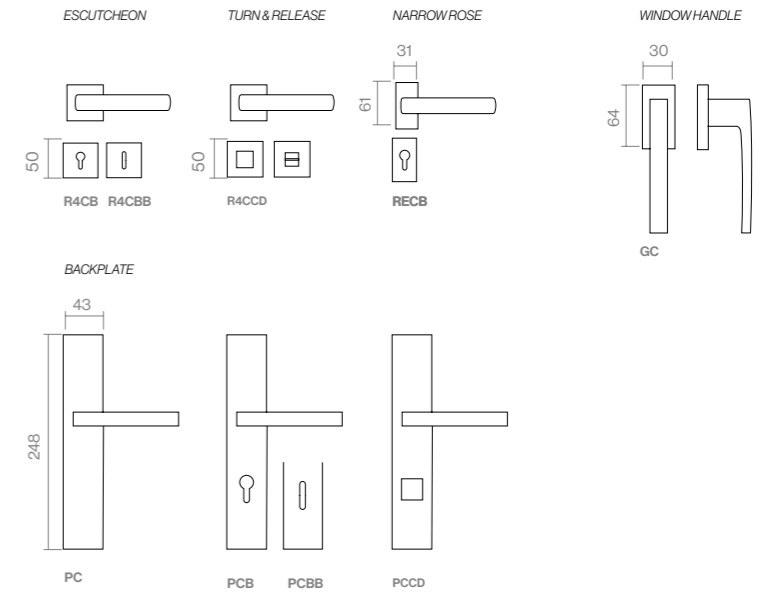

FORMATS

FINISHES & SKU

- PWLP 817-R8C-PWLP
- PWLS 817-R8C-PWLS
- PWIX 817-R8C-PWIX
- PWGT 817-R8C-PWGT
- PWDB 817-R8C-PWDB
- CR 817-R8C-CR
- CS 817-R8C-CS
- BK 817-R8C-BK
- WTM 817-R8C-WTM