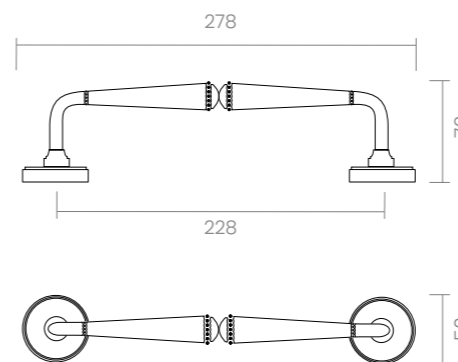

MEASURES

FINISHES & SKU

- **PWLP** 533M-R3-PWLP
- **PWNB** 533M-R3-PWNB
- **MR** 533M-R3-MR

533M

PALLINE

groël