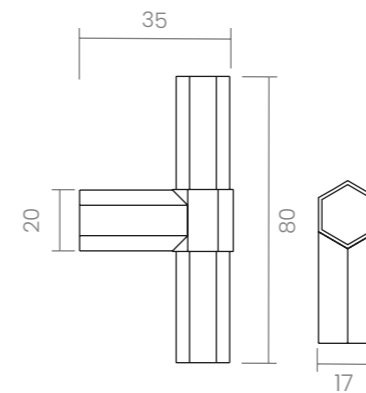

MEASURES

FINISHES & SKU

- **PWLS** 916T-PWLS
- **PWGT** 916T-PWGT
- **LSB** 916T-LSB
- **OB** 916T-OB
- **BO** 916T-BO