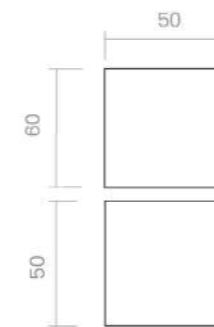

MEASURES

FINISHES & SKU

- PWIX 327-PWIX
- CS 327-CS
- LP 327-LP
- LS 327-LS
- NS 327-NS