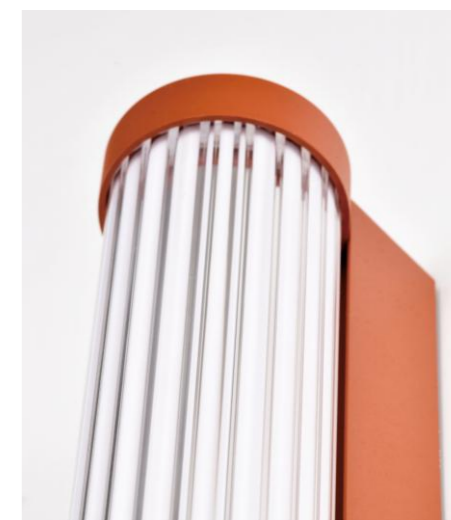

Garden lamp | AC 90-260VAC 50/60HZ | IP65 | 3000K | Epistar LED | Pure Aluminum | 30V | 100MA |

GR0610-420A
5W

GR0610-680A
5W

ASTRAL EDGE

ASTRAL EDGE

Star series, like the bright stars in the night sky came to earth. The crystal clear vertical stripe glass when the light is lit, the glass will be transformed into a magical mirror. Under the guidance of vertical stripes, the light is cleverly refracted and diffused, emitting a softer brilliance.