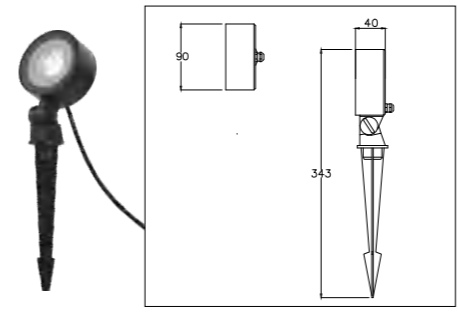

LWA0613-90C

LightSource:
COB
CRI:
Ra>90
CCT:
3000k

Material:
Aluminum
Power:
20w
Size
L343*W90*H40mm
OPTIC:
15°/24°/36°/55°
Mainsvoltage:
DC24V