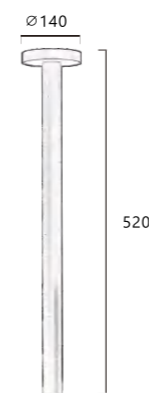

garden light | 36V 300MA | 3000K | Aluminium

GR0552-520A

Ø140*520mm

12W