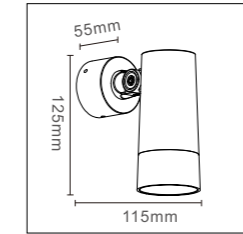

LWA0253-25A

Tiltable projector with fixed optic

LightSource:
LED
CRI:
Ra>90
CCT:
3000k

Material:
Aluminum

OPTIC:
15°/24°/36°/55°

Power:
3W

Mainsvoltage:
DC24V

Size
L74*W40*H68mm

Size
L84*W40*H88mm

LWA0253-E35

LWA0253-F35

LWA0253-55A

Tiltable projector with fixed optic

LightSource:
COB

CRI:
Ra>90

CCT:
3000k

Material:
Aluminum

Power:
18w

Size
L115*W55*H125mm

OPTIC:
15°/24°/36°/55°

Mainsvoltage:
DC24V

LWA0253-E55

LWA0253-F55

LWA0253-80A