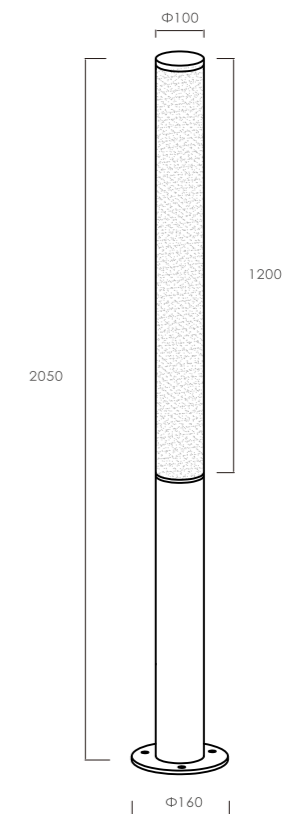

| outdoor garden Lamp | IP54 | 3000K | Epistar LED |

GR0863-1050B
50W

Φ160*H1050mm

GR0863-2050B
100W

Φ160*H2050mm

GR0863-1550B
70W

Φ160*H1550mm

● black ○ white ● Dark grey

| outdoor garden Lamp | IP54 | 3000K | Epistar LED |

GR0863-1050A
50W

Φ140*H1050mm

GR0863-2050A
100W

Φ160*H2050mm

GR0863-1550A
70W

Φ160*H1550mm

● black ○ white ● Dark grey