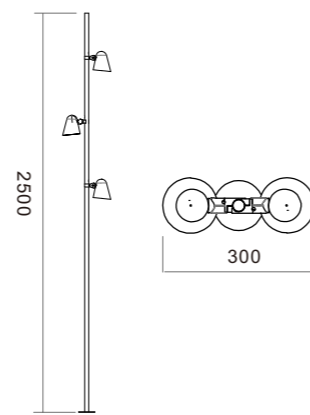

GR0551-2500A
51W 2500*300*110MM