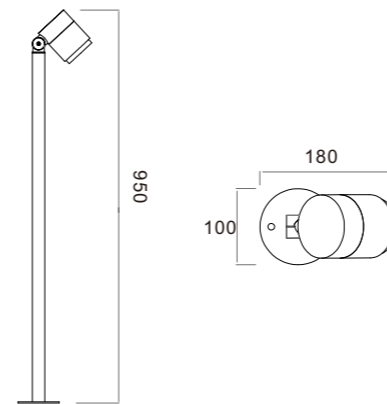

GR0551-550A
17W 650*190*110mm

LWA0551-1A
17W 170*120*110mm

Keep watch

Watchman series, the overall shape of the minimalist without losing atmospheric style, cylindrical lamp holder as if condensed deep emotional power, showing a thick and restrained and calm and firm unique temperament.

GR0554-550A
12W 650*190*100mm

LWA0554-1A
12W 150*136*100MM

Agile

Agile series like a nimble and unruly free dancer, dancing on the stage of light and shadow. Its unique lamp head design can be adjusted at will, accurately control the direction of light projection, like a dancer's smart body posture, wantonly sprinkle the charm of light.

Material:
Aluminum
Power:
10w
Size
L67*W38*H610mm
OPTIC:
15°/24°/36°/55°
Mainsvoltage:
DC24V

GR0253-55D600

Tiltable projector with fixed optic

LightSource:
COB

CRI:
Ra>90

CCT:
3000k

Material:
Aluminum

Power:
18w