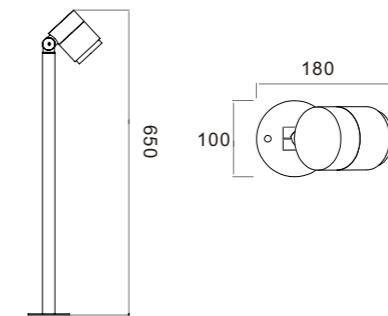

LWA0554-1A
12W 150*136*100MM