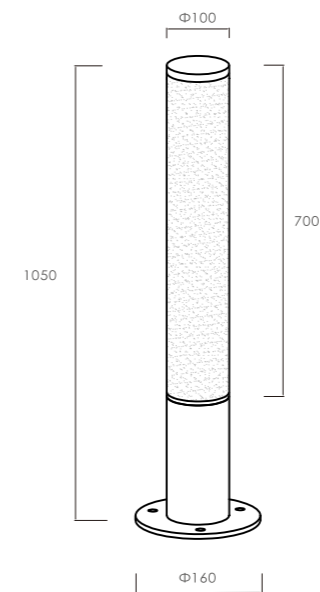

C0935-1080A

L1080*W90*H130mm
40W

○
White

●
Grey

Local details

| outdoor garden Lamp | IP54 | 3000K | Epistar LED |

GR0876-1000A $\Phi 38 \times H 1000 \text{mm}$
16W

GR0876-600B $\Phi 38 \times H 600 \text{mm}$
16W

GR0553-600A

Ø120*H600mm
12W

GR0553-900A

Ø120*H900mm
18W

GR0553-1200A

Ø120*H1200mm
24W

particulars

Black

| outdoor garden Lamp | IP54 | 3000K | Epistar LED |

GR0863-1050B
50W

Φ160*H1050mm

GR0863-2050B
100W

Φ160*H2050mm

GR0863-1550B
70W

Φ160*H1550mm

● black ○ white ● Dark grey

| outdoor garden Lamp | IP54 | 3000K | Epistar LED |

GR0863-1050A
50W

Φ140*H1050mm

GR0863-2050A
100W

Φ160*H2050mm

GR0863-1550A
70W

Φ160*H1550mm

● black ○ white ● Dark grey