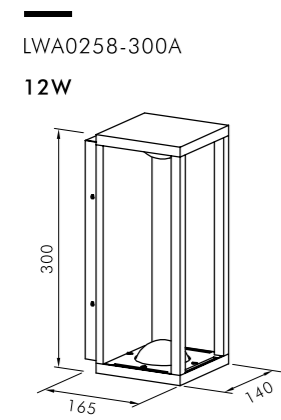

Garden lamp

AC 220-240VAC 50/60HZ
IP65
3000K
Epistar LED
Pure Aluminum
36V
300MA