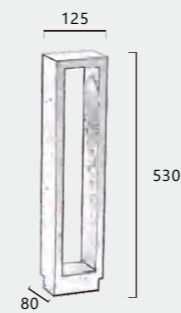

A smart lighting design
brand at the forefront of fashion

Courtyard lights | 36V,300MA | 3000K | Aluminium

GR0548-500A

125*80*530

12W

GR0548-800A

125*80*830

12W