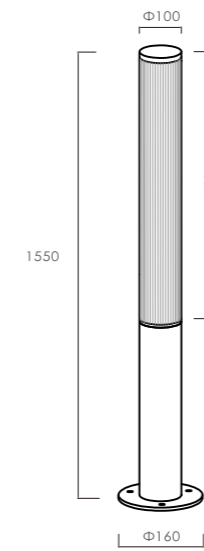

LWA0889-500A

L500*H90mm
10W

LWA0889-1000A

L1000*H90mm
22W

LWA0889-500B

L500*H90mm
10W

LWA0889-1000B

L1000*H90mm
22W

C0935-1080A

L1080*W90*H130mm
40W

○
White

●
Grey

Local details

| outdoor garden Lamp | IP54 | 3000K | Epistar LED |

GR0876-1000A $\Phi 38 \times H 1000 \text{mm}$
16W

GR0876-600B $\Phi 38 \times H 600 \text{mm}$
16W

GR0553-600A

Ø120*H600mm
12W

GR0553-900A

Ø120*H900mm
18W

GR0553-1200A

Ø120*H1200mm
24W

particulars

Black

| outdoor garden Lamp | IP54 | 3000K | Epistar LED |

GR0863-1050B
50W

Φ160*H1050mm

GR0863-2050B
100W

Φ160*H2050mm

GR0863-1550B
70W

Φ160*H1550mm

● black ○ white ● Dark grey