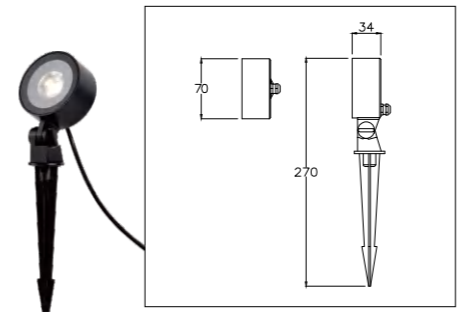

OPTIC:
15°/24°/36°/55°
Mainsvoltage:
DC24V

LWA0613-90B

Tiltable projector with fixed optic

LightSource:
COB
CRI:
Ra>90
CCT:
3000k

Material:
Aluminum
Power:
20w
Size
L190*W87*H90mm

OPTIC:
15°/24°/36°/55°
Mainsvoltage:
DC36V

LWA0613-100B

Tiltable projector with fixed optic

LightSource:
COB
CRI:
Ra>90
CCT:
3000k

Material:
Aluminum
Power:
30w
Size
L201*W87*H104mm

OPTIC:
15°/24°/36°/55°
Mainsvoltage:
DC24V

LWA0613-70C

Tiltable projector with fixed optic