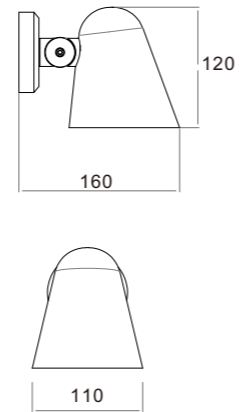

GR0551-550A
17W 650*190*110mm

LWA0551-1A
17W 170*120*110mm

Keep watch

Watchman series, the overall shape of the minimalist without losing atmospheric style, cylindrical lamp holder as if condensed deep emotional power, showing a thick and restrained and calm and firm unique temperament.