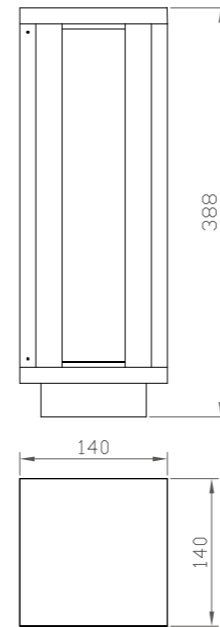

Outdoor Lighting | 3000K | CREE LED | Aluminum | AC 220-240V AC 50/60HZ | Ip65 | 40° |

GR0258-350B
12W W140*L140*388H