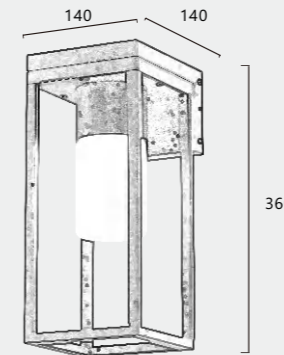

Wall lamp | 12V,500MA | 3000K | Aluminium

LWA0932-1B

140*140*360

6W