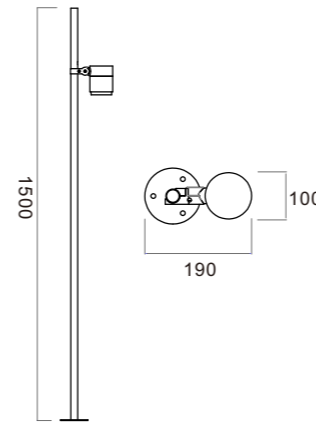

Outdoor Lighting | 3000K | CREE LED | Aluminum | AC 220-240V AC 50/60HZ | Ip65 | 15°24°36°55°

GR0554-1500A
12W 1500*190*100MM