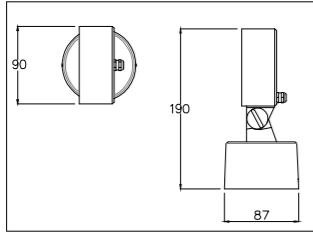

LightSource:
COB
CRI:
Ra>90
CCT:
3000k

Material:
Aluminum
Power:
20w
Size
L153*W80*H90mm
OPTIC:
15°/24°/36°/55°
Mainsvoltage:
DC24V

LWA0613-100A

Tiltable projector with fixed optic

LightSource:
COB
CRI:
Ra>90
CCT:
3000k

Material:
Aluminum
Power:
30w
Size
L166*W80*H104mm
OPTIC:
15°/24°/36°/55°
Mainsvoltage:
DC24V

LWA0613-70B

Tiltable projector with fixed optic

LightSource:
COB
CRI:
Ra>90
CCT:
3000k

Material:
Aluminum
Power:
12w
Size
L150*W70*H64mm

OPTIC:
15°/24°/36°/55°
Mainsvoltage:
DC24V

LWA0613-90B

Tiltable projector with fixed optic

LightSource:
COB
CRI:
Ra>90
CCT:
3000k

Material:
Aluminum
Power:
20w
Size
L190*W87*H90mm

OPTIC:
15°/24°/36°/55°
Mainsvoltage:
DC36V