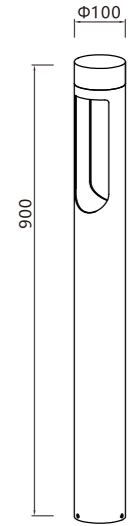

GR0260-900B

12W