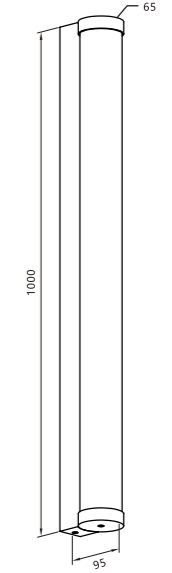

LWA0259-1000A
25W