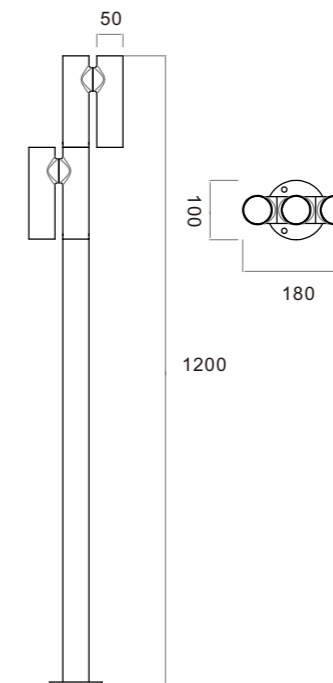

GR0616-1200A2
20W 1200*180*50MM