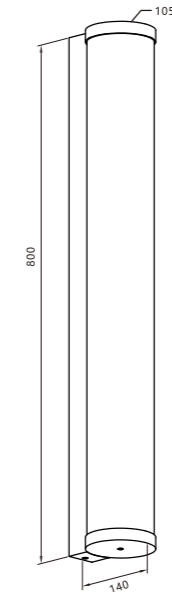

LWA0259-800B
20W