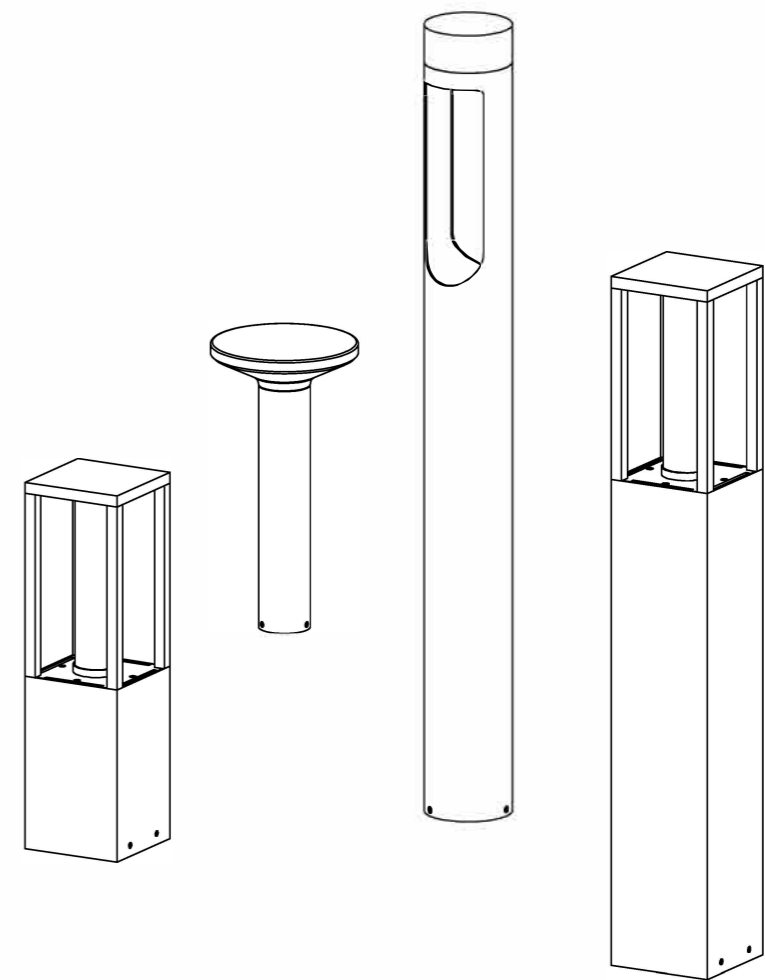

L'ARTE **L** LUCE®

2025 outdoors

PRODUCT CULTURE