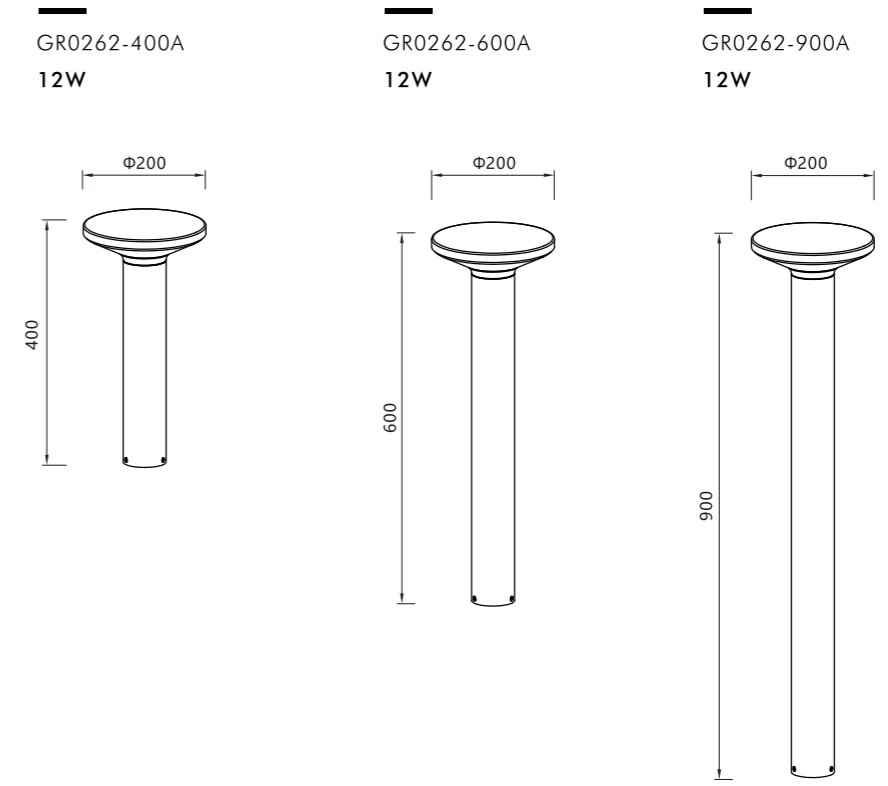

Garden lamp | AC 90-260VAC 50/60HZ | IP65 | 3000K | Epistar LED | Pure Aluminum | 36V | 300MA |

Pillar dream

Column dream series, simple lines outline the elegant outline, without a trace of superfluous modification, but exudes a pure and charming charm. When the light falls through the glass cover, the dreamy light and shadow intertwine together, as if weaving a blurred dream.