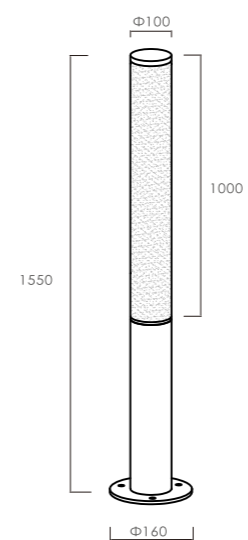

C0935-1080A

L1080*W90*H130mm
40W

○
White

●
Grey

Local details

| outdoor garden Lamp | IP54 | 3000K | Epistar LED |

GR0876-1000A $\Phi 38 \times H 1000 \text{mm}$
16W

GR0876-600B $\Phi 38 \times H 600 \text{mm}$
16W

GR0553-600A

Ø120*H600mm
12W

GR0553-900A

Ø120*H900mm
18W

GR0553-1200A

Ø120*H1200mm
24W

particulars

Black

| outdoor garden Lamp | IP54 | 3000K | Epistar LED |

GR0863-1050B
50W

Φ160*H1050mm

GR0863-2050B
100W

Φ160*H2050mm

GR0863-1550B
70W

Φ160*H1550mm

● black ○ white ● Dark grey

| outdoor garden Lamp | IP54 | 3000K | Epistar LED |

GR0863-1050A
50W

Φ140*H1050mm

GR0863-2050A
100W

Φ160*H2050mm

GR0863-1550A
70W

Φ160*H1550mm

● black ○ white ● Dark grey