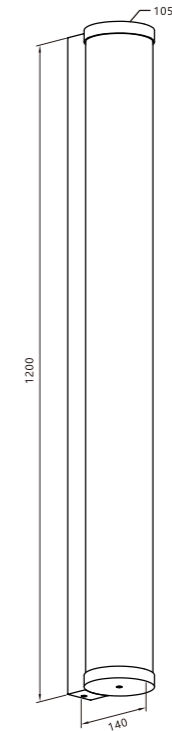

LWA0259-1200B
36W