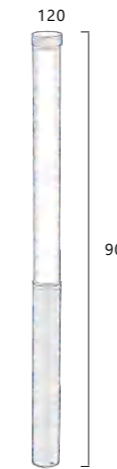

GR0553-900A

Ø120*H900mm
18W