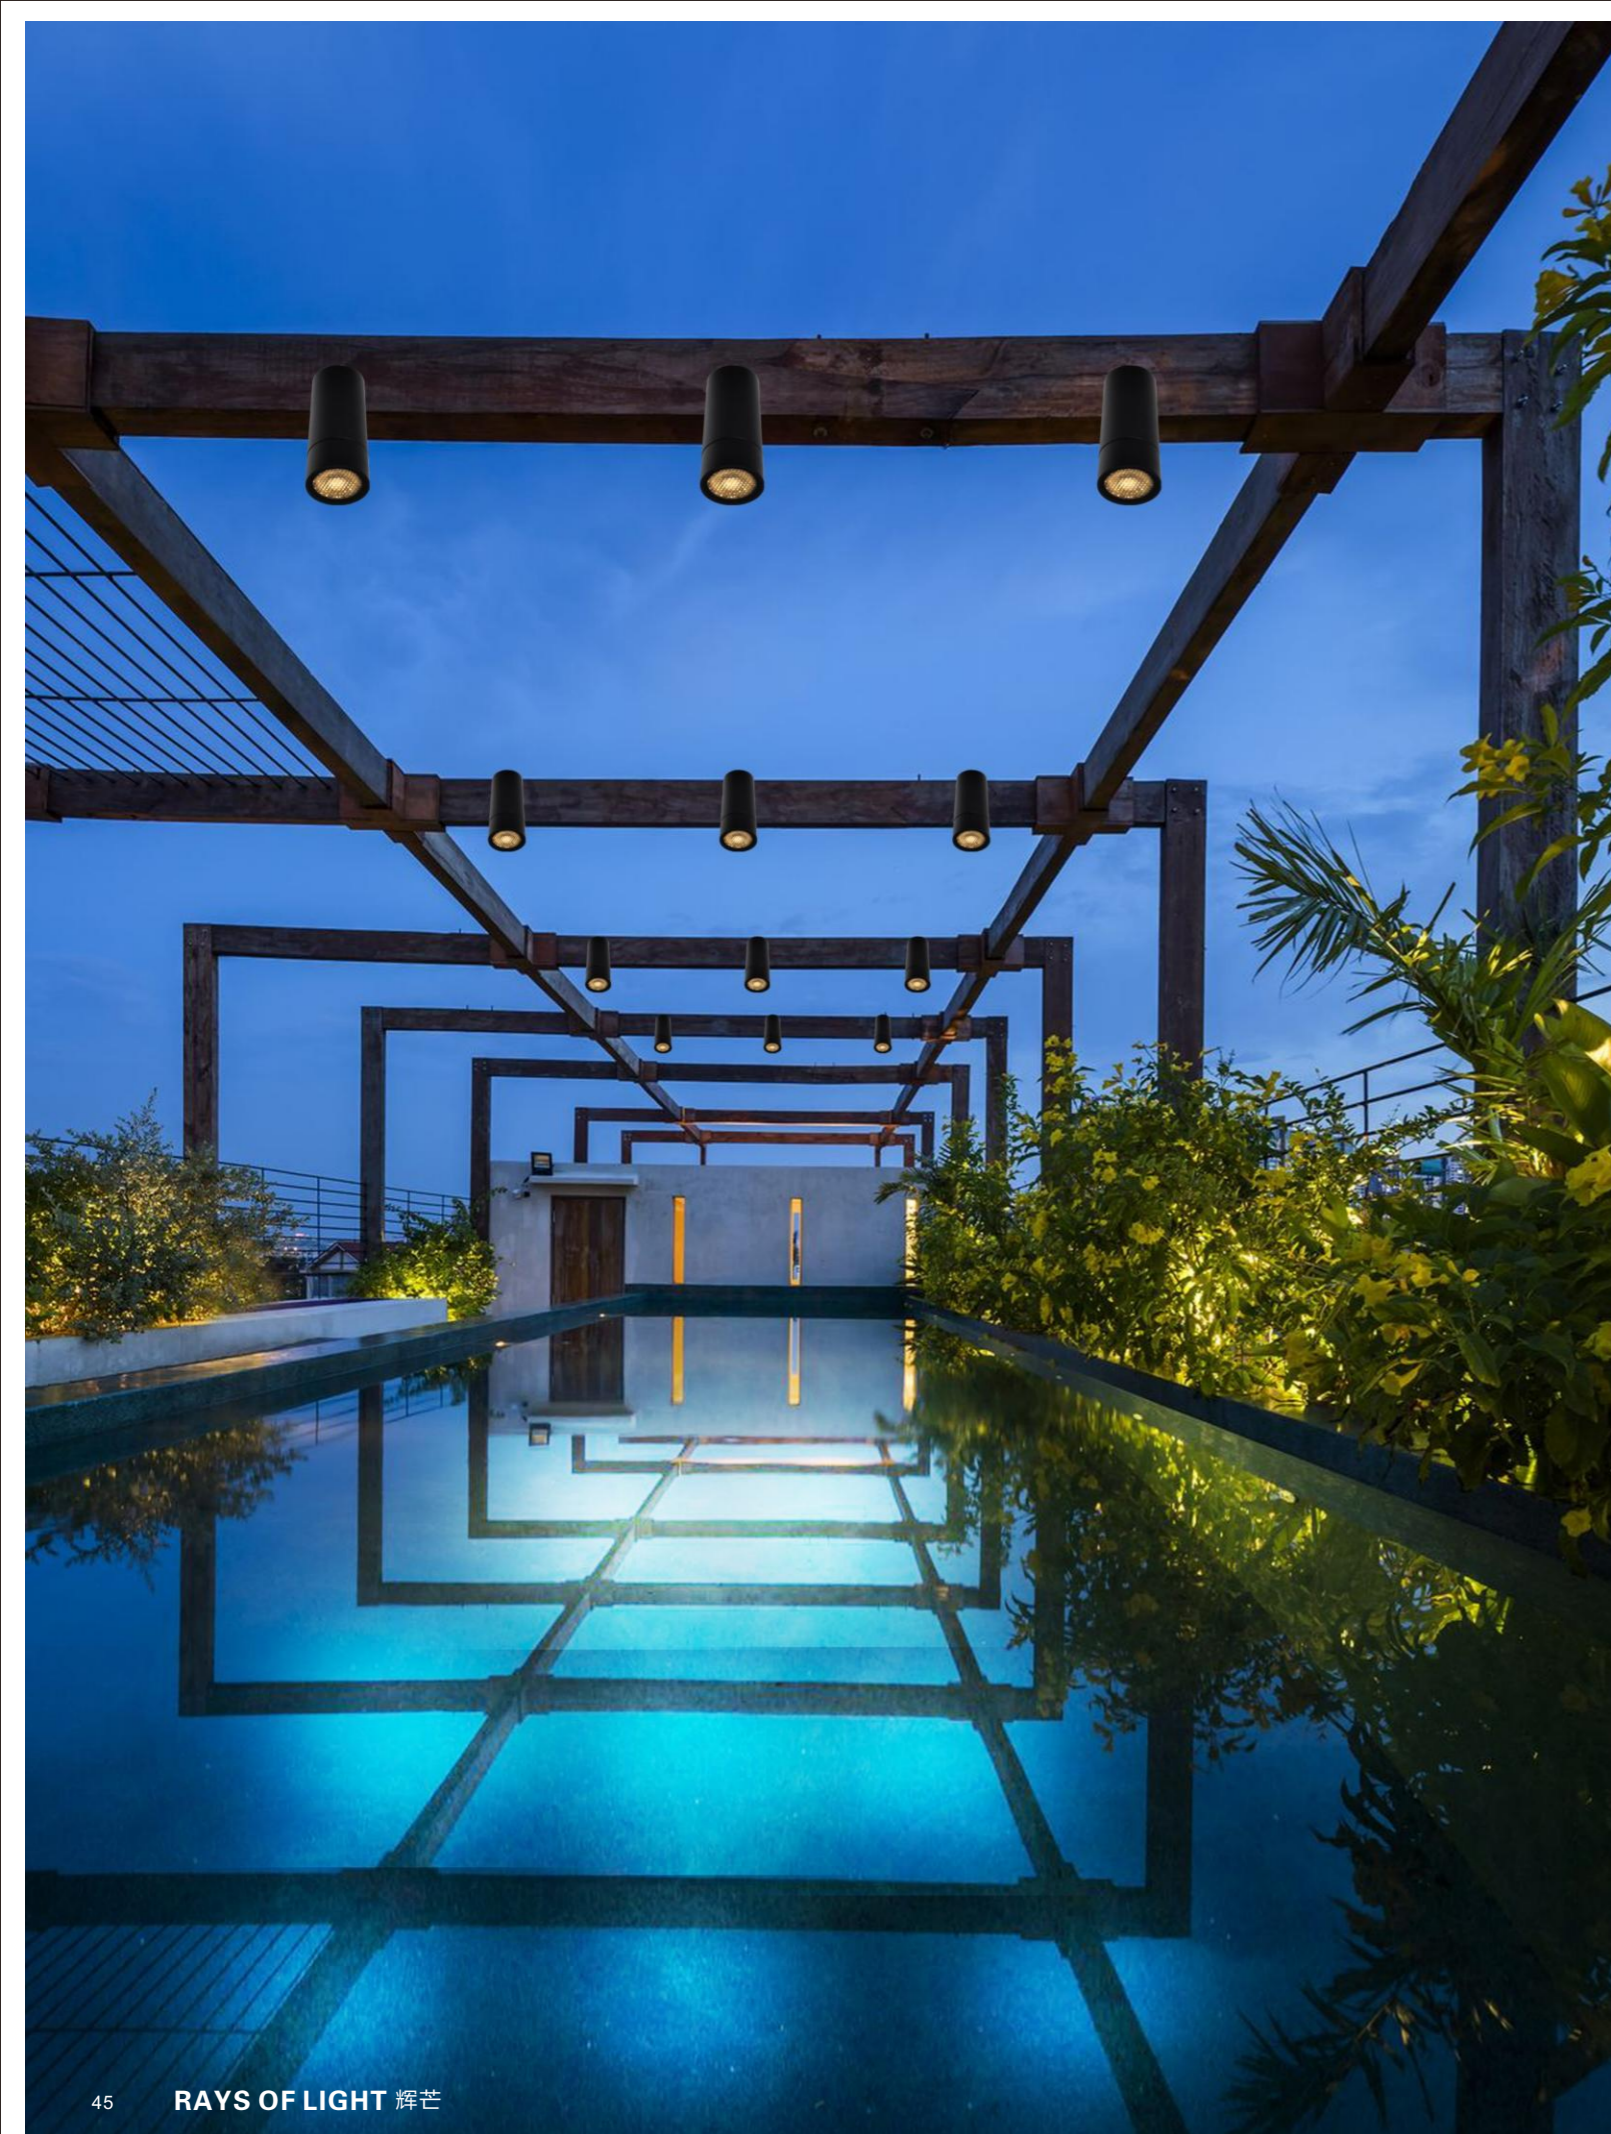

Size
L84*W40*H88mm

LWA0253-E35

LWA0253-F35

LWA0253-55A

Tiltable projector with fixed optic

LightSource:
COB

CRI:
Ra>90

CCT:
3000k