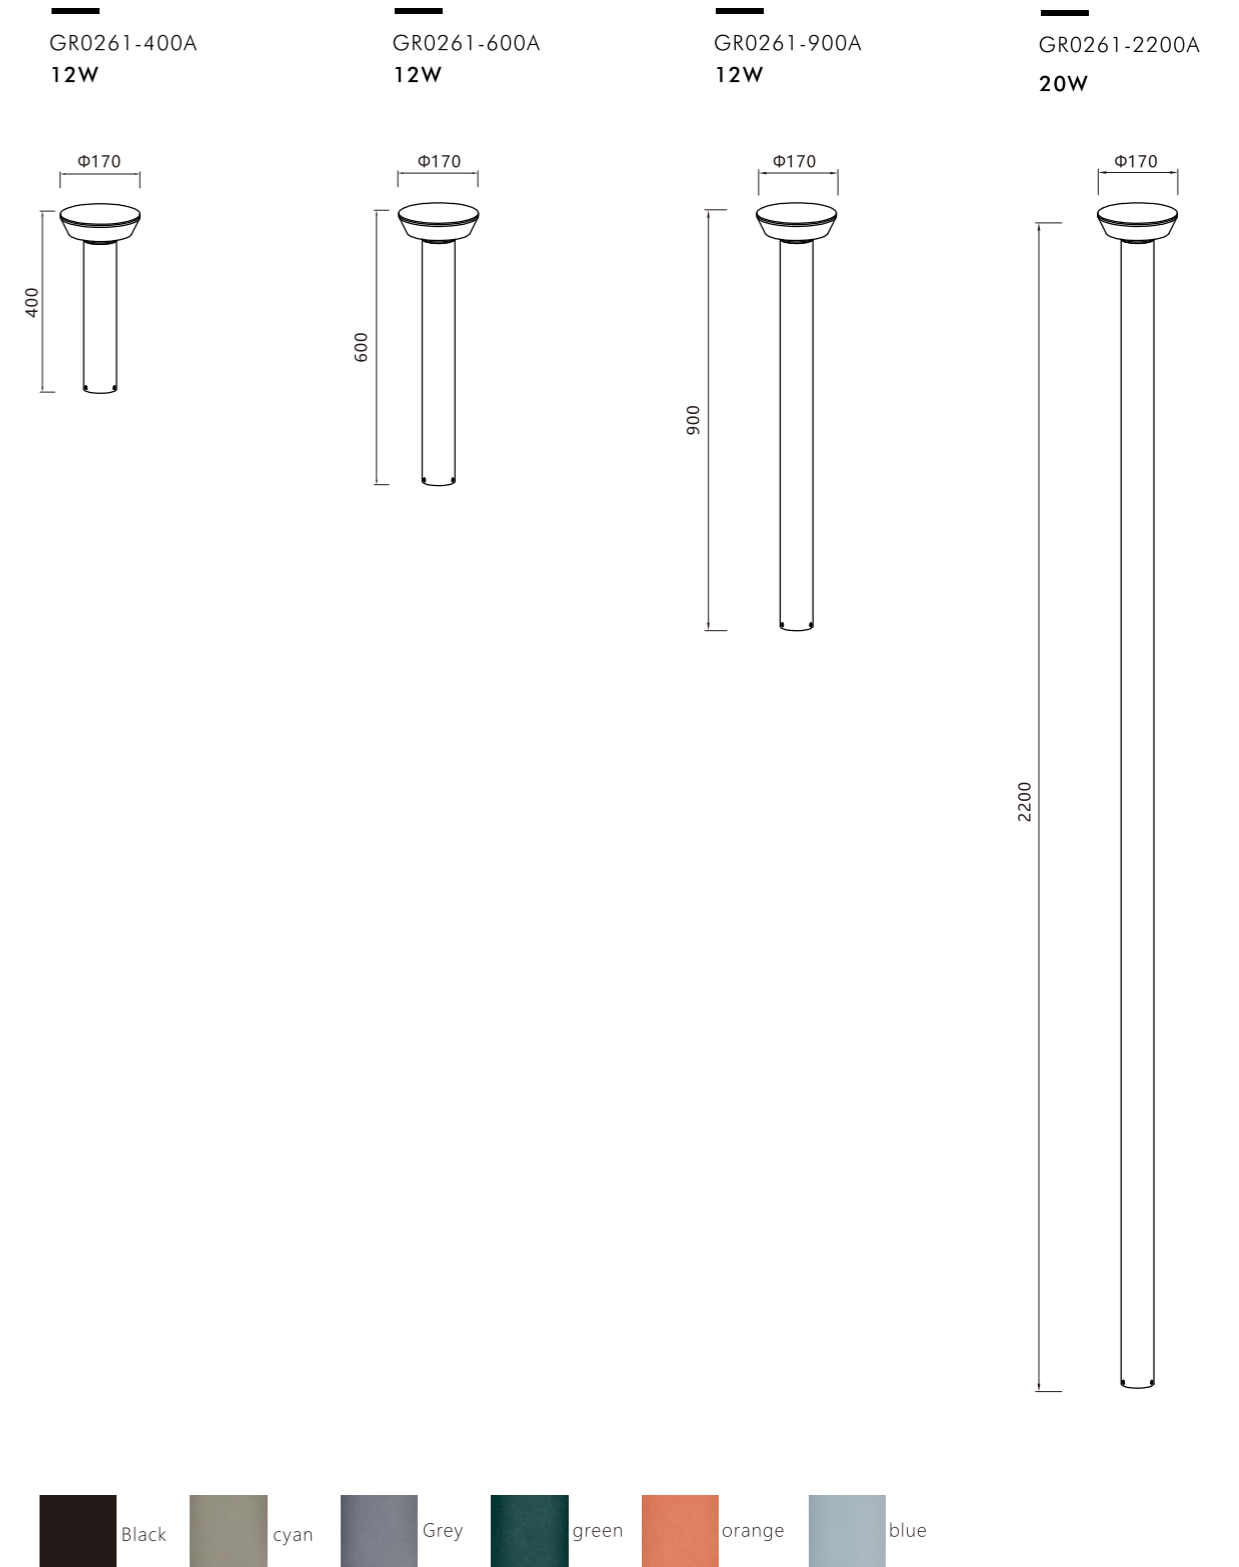

Garden lamp | AC 90-260VAC 50/60HZ | IP65 | 3000K | Epistar LED | Pure Aluminum | 36V | 300MA |