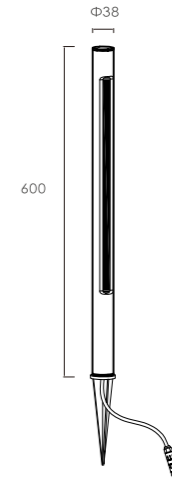

LWA0889-500A

L500*H90mm
10W

LWA0889-1000A

L1000*H90mm
22W

LWA0889-500B

L500*H90mm
10W

LWA0889-1000B

L1000*H90mm
22W

Grey

Black

Outdoor wall lamp

A smart lighting design
brand at the forefront of fashion

Outdoor wall lamp | AC 90-260VAC 50/60HZ | IP54 | 3000K

C0935-520A

L520*W90*H130mm
20W

●
Black

C0935-1080A

L1080*W90*H130mm
40W

○
White

●
Grey

Local details

| outdoor garden Lamp | IP54 | 3000K | Epistar LED |

GR0876-1000A $\Phi 38 \times H 1000 \text{mm}$
16W

GR0876-600B $\Phi 38 \times H 600 \text{mm}$
16W

GR0876-600A $\Phi 38 \times H 600 \text{mm}$
8W

Ground-insertable

Base mountable

● black ○ white ● Dark grey

Courtyard lights

A smart lighting design
brand at the forefront of fashion

Courtyard lights | 36V,300MA | 3000K | Aluminium