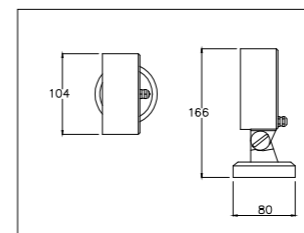

LWA0613-100A

Tiltable projector with fixed optic

LightSource:
COB
CRI:
Ra>90
CCT:
3000k

Material:
Aluminum
Power:
30w
Size
L166*W80*H104mm
OPTIC:
15°/24°/36°/55°
Mainsvoltage:
DC24V