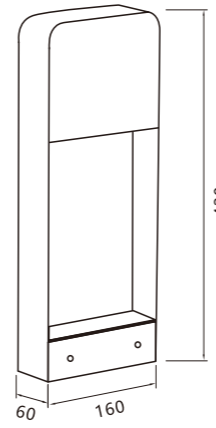

Garden lamp | AC 90-260VAC 50/60HZ | IP65 | 3000K | Epistar LED | Pure Aluminum | 30V | 100MA |

GR0610-420A
5W

GR0610-680A
5W