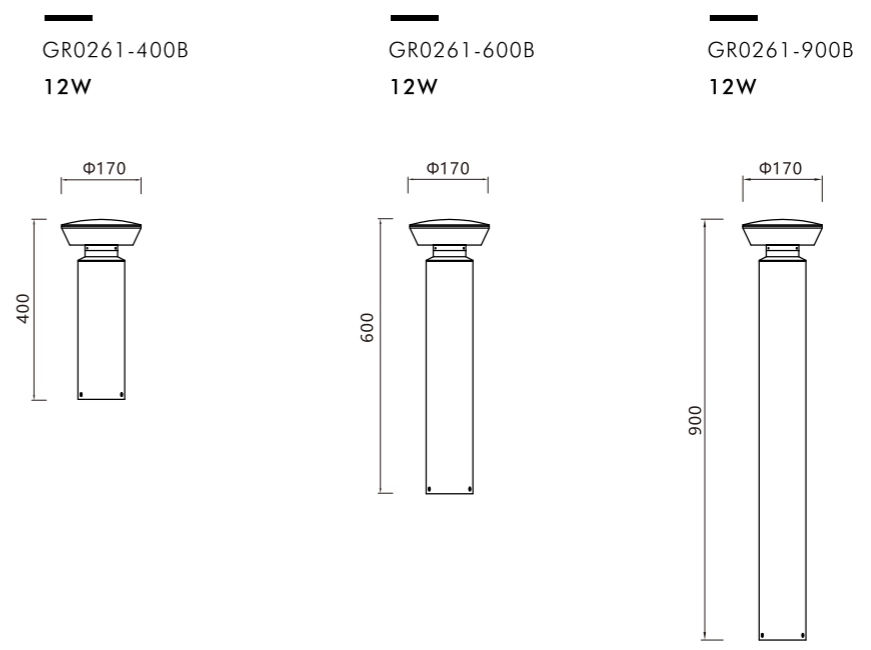

Garden lamp | AC 90-260VAC 50/60HZ | IP65 | 3000K | Epistar LED | Pure Aluminum | 36V | 300MA |