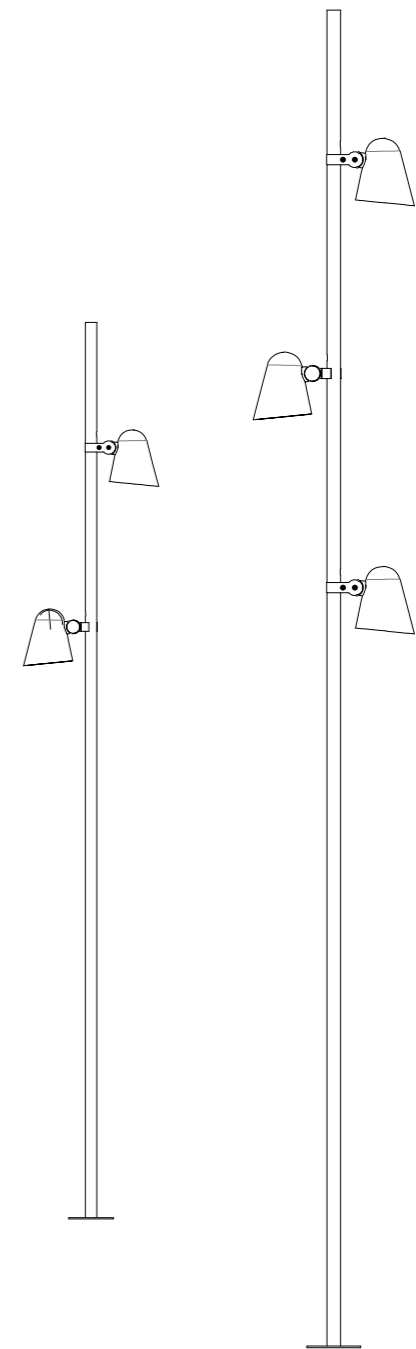

lightwatcher

The light keeper, with a minimalist wind to shape the external outline, accompanied by a round conical design, just like a smart and playful spirit, light and light in the staggered space.