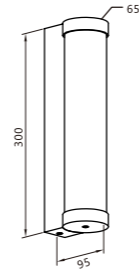

Garden lamp | AC 220-240VAC 50/60HZ | IP65 | 3000K | Epistar LED | Pure Aluminum | 36V |

LWA0259-300A
12W