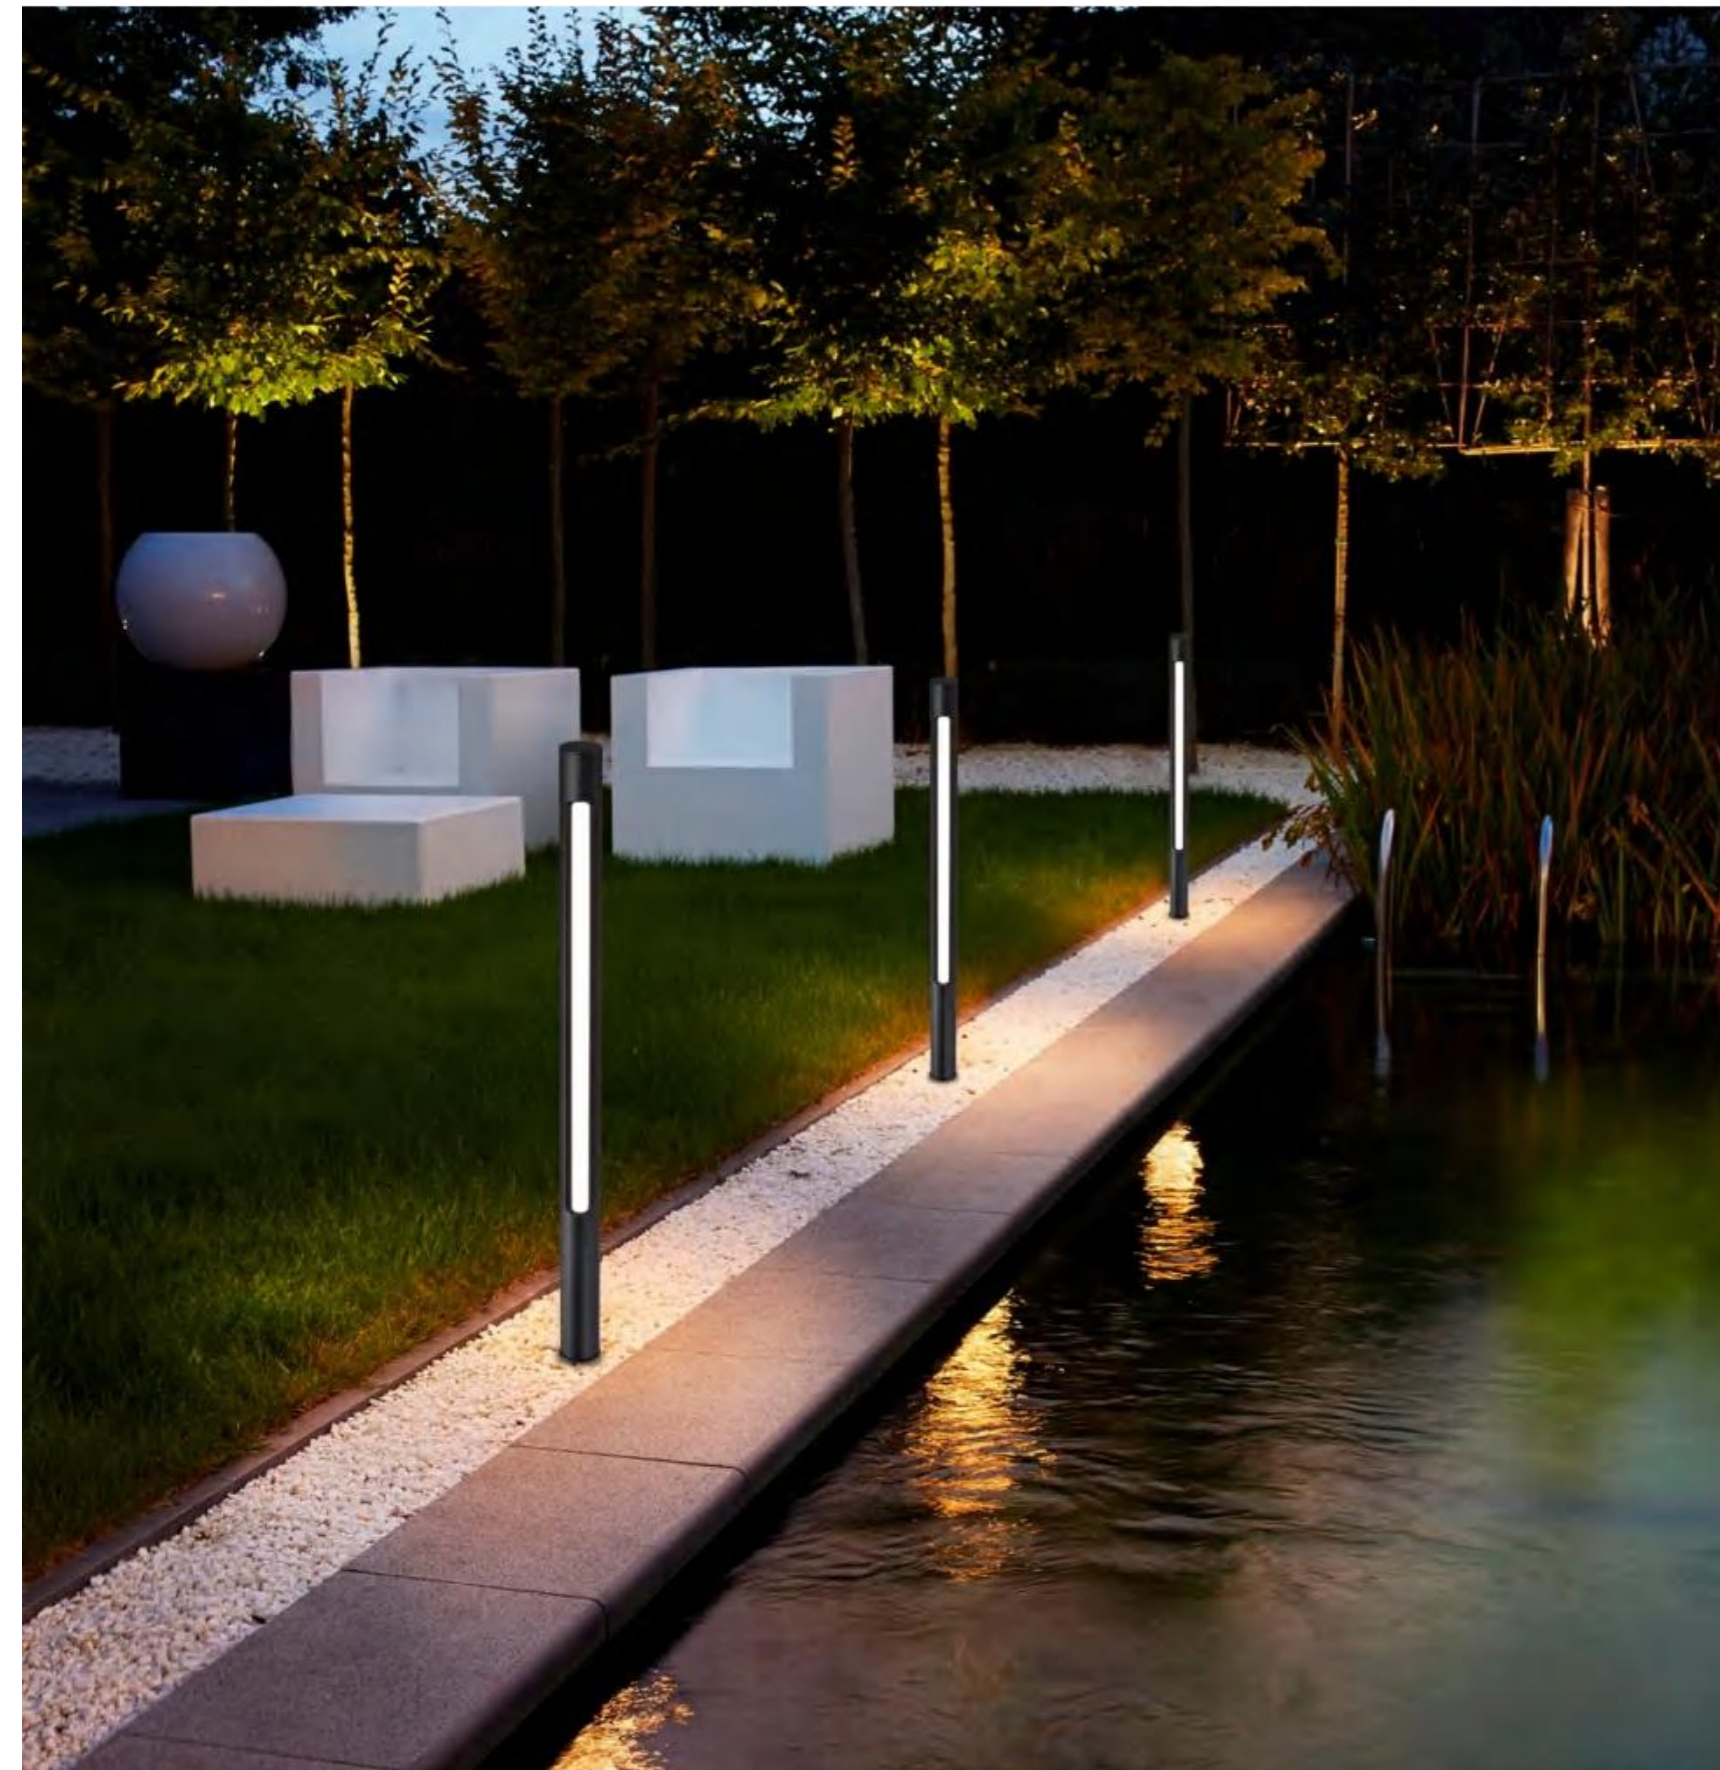

C0935-1080A

L1080*W90*H130mm
40W

○
White

●
Grey

Local details

| outdoor garden Lamp | IP54 | 3000K | Epistar LED |

GR0876-1000A $\Phi 38 \times H 1000 \text{mm}$
16W

GR0876-600B $\Phi 38 \times H 600 \text{mm}$
16W