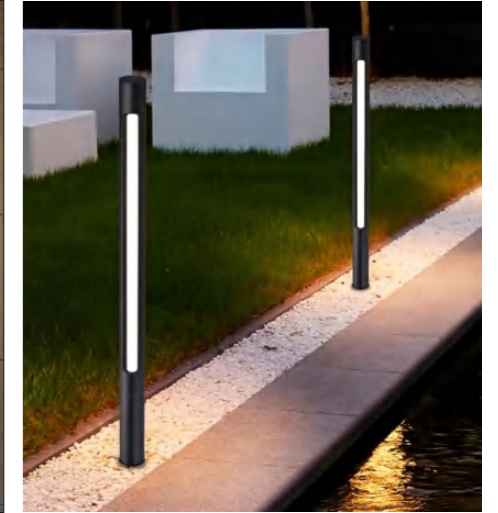

GR0876

Page.163-168