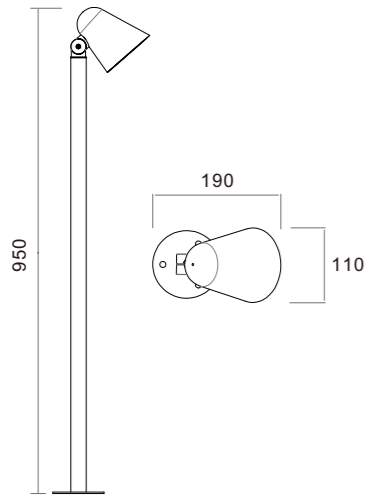

GR0551-550A
17W 650*190*110mm

LWA0551-1A
17W 170*120*110mm

Keep watch

Watchman series, the overall shape of the minimalist without losing atmospheric style, cylindrical lamp holder as if condensed deep emotional power, showing a thick and restrained and calm and firm unique temperament.

Material:
Aluminum

Power:
2w

Size
L87*W64*H80mm

OPTIC:
15°/24°/36°/55°

Mainsvoltage:
DC36V

LWA0253-E25

LWA0253-F25

LWA0253-35B

Material:
Aluminum
Power:
10w
Size
L67*W38*H610mm
OPTIC:
15°/24°/36°/55°
Mainsvoltage:
DC24V

GR0253-55D600

Tiltable projector with fixed optic

LightSource:
COB

CRI:
Ra>90

CCT:
3000k

Material:
Aluminum

Power:
18w