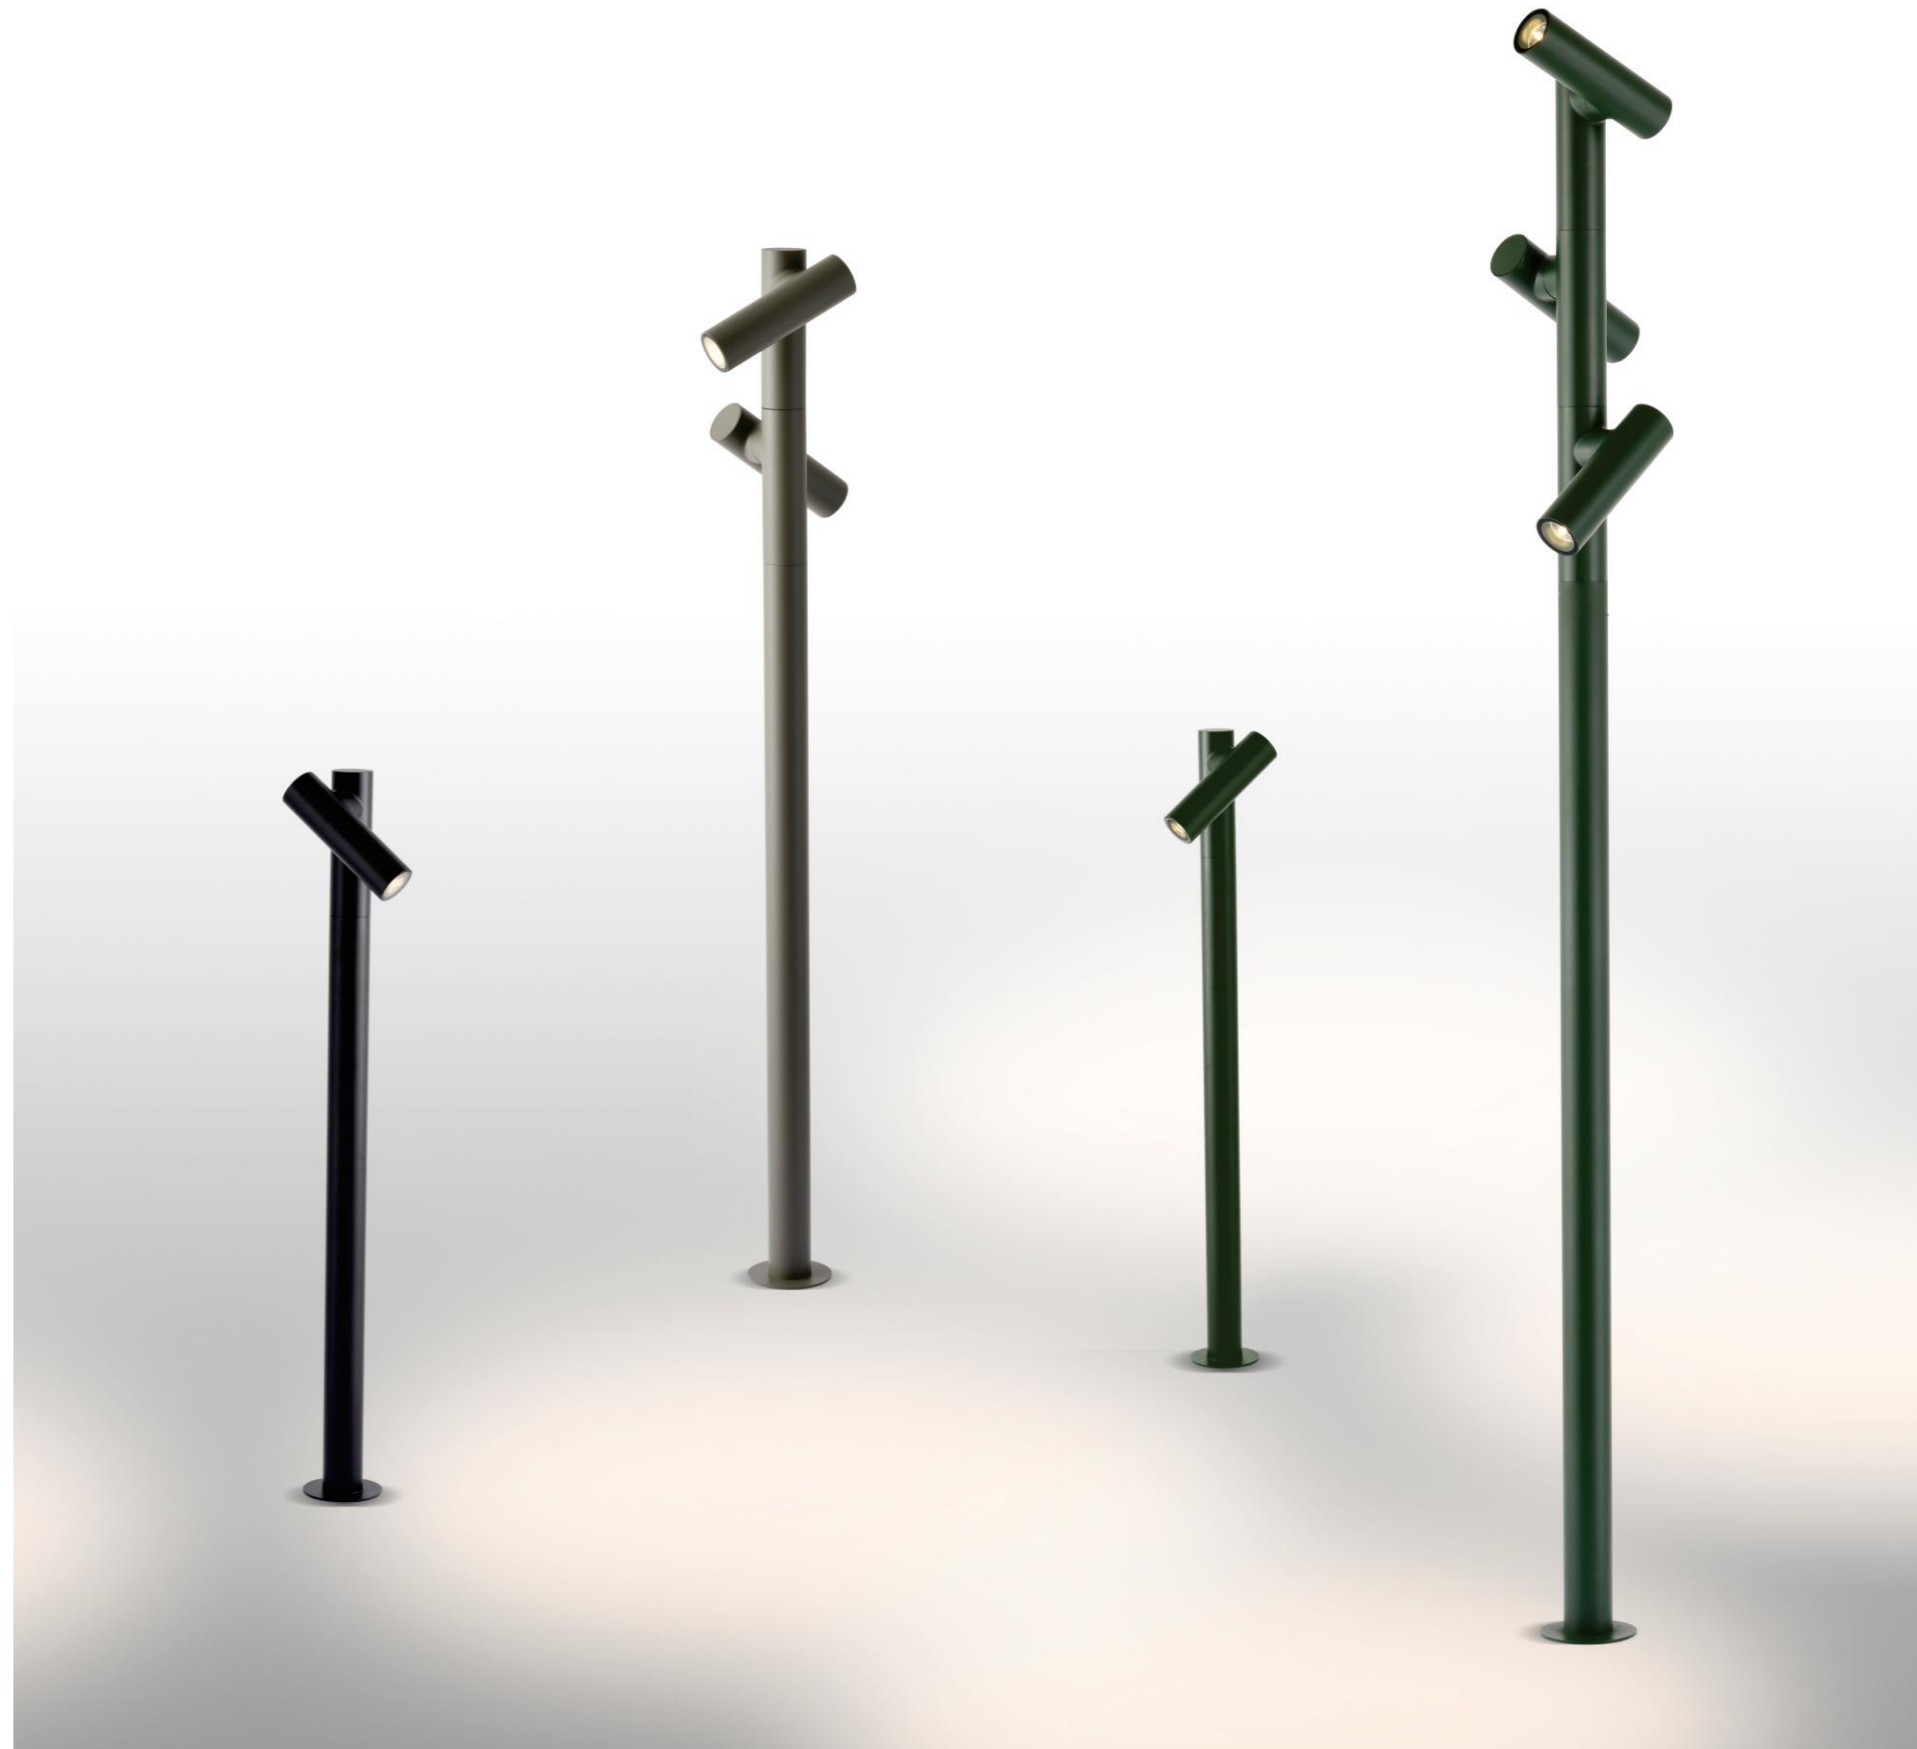

PROBUCT INDEX

lightwatcher

The light keeper, with a minimalist wind to shape the external outline, accompanied by a round conical design, just like a smart and playful spirit, light and light in the staggered space.

GR0551-550A
17W 650*190*110mm

LWA0551-1A
17W 170*120*110mm

Keep watch

Watchman series, the overall shape of the minimalist without losing atmospheric style, cylindrical lamp holder as if condensed deep emotional power, showing a thick and restrained and calm and firm unique temperament.

GR0554-550A
12W 650*190*100mm

LWA0554-1A
12W 150*136*100MM

Agile

Agile series like a nimble and unruly free dancer, dancing on the stage of light and shadow. Its unique lamp head design can be adjusted at will, accurately control the direction of light projection, like a dancer's smart body posture, wantonly sprinkle the charm of light.