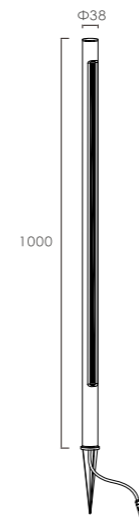

LWA0889-500A

L500*H90mm
10W

LWA0889-1000A

L1000*H90mm
22W

LWA0889-500B

L500*H90mm
10W

LWA0889-1000B

L1000*H90mm
22W

C0935-1080A

L1080*W90*H130mm
40W

○
White

●
Grey

Local details

| outdoor garden Lamp | IP54 | 3000K | Epistar LED |

GR0876-1000A $\Phi 38 \times H 1000 \text{mm}$
16W

GR0876-600B $\Phi 38 \times H 600 \text{mm}$
16W