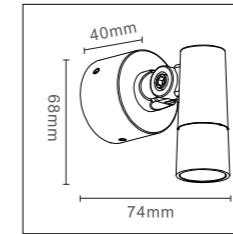

LWA0253-25A

Tiltable projector with fixed optic

LightSource:
LED
CRI:
Ra>90
CCT:
3000k

Material:
Aluminum

OPTIC:
15°/24°/36°/55°

Power:
3W

Mainsvoltage:
DC24V

Size
L74*W40*H68mm