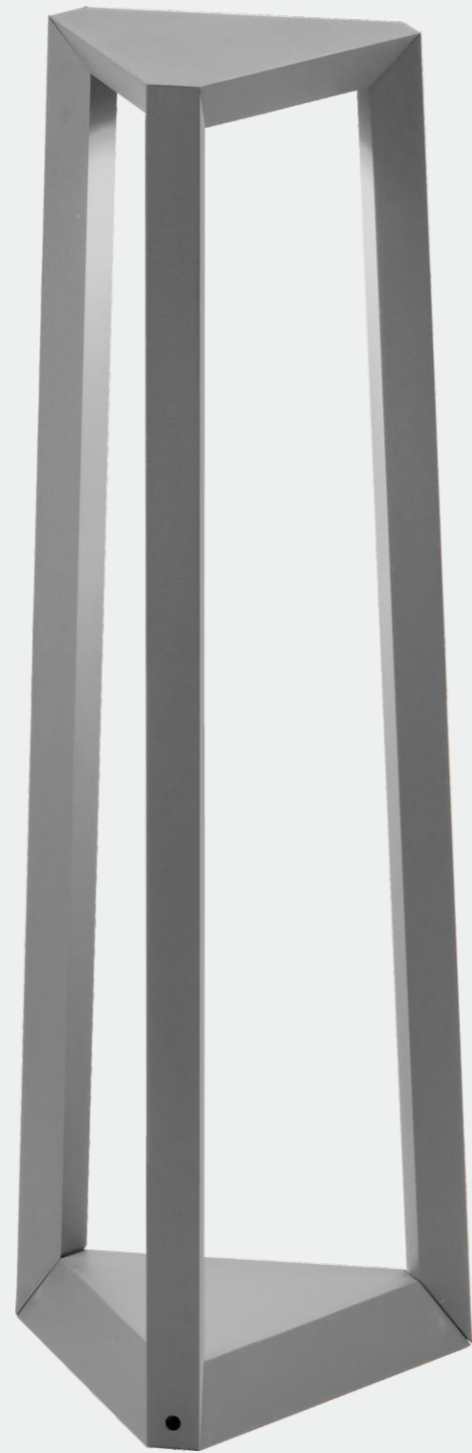

GR0928-400A

110*H400mm
6W

GR0928-800A

110*H800mm
6W

Grey

Black

Courtyard lights

A smart lighting design
brand at the forefront of fashion