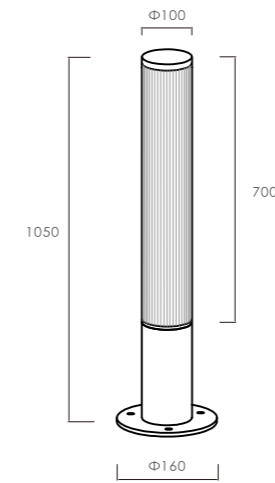

C0935-1080A

L1080*W90*H130mm
40W

○
White

●
Grey

Local details

| outdoor garden Lamp | IP54 | 3000K | Epistar LED |

GR0876-1000A $\Phi 38 \times H 1000 \text{mm}$
16W

GR0876-600B $\Phi 38 \times H 600 \text{mm}$
16W

GR0876-600A $\Phi 38 \times H 600 \text{mm}$
8W

Ground-insertable

Base mountable

● black ○ white ● Dark grey

Courtyard lights

A smart lighting design
brand at the forefront of fashion

Courtyard lights | 36V,300MA | 3000K | Aluminium

GR0553-600A

Ø120*H600mm
12W

GR0553-900A

Ø120*H900mm
18W

GR0553-1200A

Ø120*H1200mm
24W

particulars

Black

| outdoor garden Lamp | IP54 | 3000K | Epistar LED |

GR0863-1050B
50W

Φ160*H1050mm

GR0863-2050B
100W

Φ160*H2050mm

GR0863-1550B
70W

Φ160*H1550mm

● black ○ white ● Dark grey