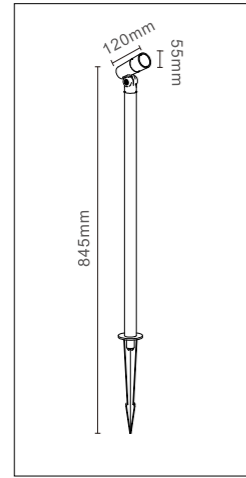

Material:
Aluminum

Power:
2w

Size
L87*W64*H80mm

OPTIC:
15°/24°/36°/55°

Mainsvoltage:
DC36V

LWA0253-E25

LWA0253-F25

LWA0253-35B

Tiltable projector with fixed optic

LightSource:
LED
CRI:
Ra>90
CCT:
3000k

Material:
Aluminum
Power:
3w
Size
L67*W38*H610mm
OPTIC:
15°/24°/36°/55°
Mainsvoltage:
DC24V

GR0253-35D400

LightSource:
COB
CRI:
Ra>90
CCT:
3000k

Material:
Aluminum
Power:
10w
Size
L67*W38*H610mm
OPTIC:
15°/24°/36°/55°
Mainsvoltage:
DC24V

GR0253-55D600

Tiltable projector with fixed optic

LightSource:
COB

CRI:
Ra>90

CCT:
3000k

Material:
Aluminum

Power:
18w

Size
L435*W40*H88mm

OPTIC:
15°/24°/36°/55°

Mainsvoltage:
DC24V

GR0253-55C600

Tiltable projector with fixed optic

LightSource:
COB
CRI:
Ra>90
CCT:
3000k

Material:
Aluminum
Power:
18w
Size
L715*W55*H125mm

OPTIC:
15°/24°/36°/55°
Mainsvoltage:
DC24V