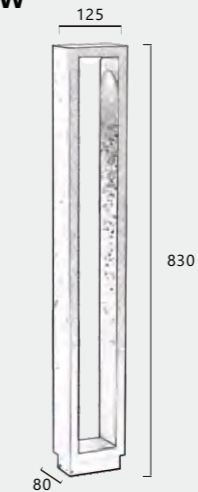

159*183*365
12W

GR0546-550A

159*183*565
12W

GR0546-800A

159*183*815
12W

Details

White
 Blue
 Grey
 Black
 Orange

Wall lamp

A smart lighting design
brand at the forefront of fashion

Courtyard lights | 36V,300MA | 3000K | Aluminium

GR0548-500A

125*80*530

12W

GR0548-800A

125*80*830

12W