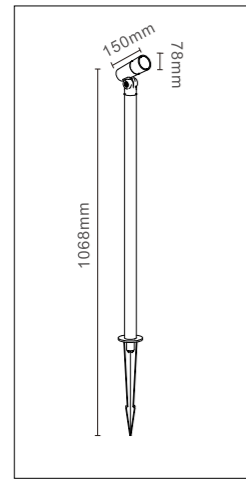

Tiltable projector with fixed optic

LightSource:
LED
CRI:
Ra>90
CCT:
3000k

Material:
Aluminum
Power:
3w
Size
L67*W38*H610mm
OPTIC:
15°/24°/36°/55°
Mainsvoltage:
DC24V

GR0253-35D400

LightSource:
COB
CRI:
Ra>90
CCT:
3000k

Material:
Aluminum
Power:
10w
Size
L67*W38*H610mm
OPTIC:
15°/24°/36°/55°
Mainsvoltage:
DC24V

GR0253-55D600

Tiltable projector with fixed optic

LightSource:
COB

CRI:
Ra>90

CCT:
3000k

Material:
Aluminum

Power:
18w

Size
L120*W55*H845mm

OPTIC:
15°/24°/36°/55°

Mainsvoltage:
DC24V

LWA0253-E55

LWA0253-F55

GR0253-80D800

LightSource:
COB

CRI:
Ra>90

Size
L435*W40*H88mm

OPTIC:
15°/24°/36°/55°

Mainsvoltage:
DC24V

GR0253-55C600

Tiltable projector with fixed optic

LightSource:
COB
CRI:
Ra>90
CCT:
3000k

Material:
Aluminum
Power:
18w
Size
L715*W55*H125mm

OPTIC:
15°/24°/36°/55°
Mainsvoltage:
DC24V