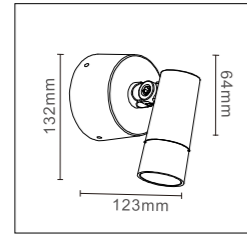

Material:
Aluminum

Power:
2w

Size
L87*W64*H80mm

OPTIC:
15°/24°/36°/55°

Mainsvoltage:
DC36V

LWA0253-E25

LWA0253-F25

LWA0253-35B

LWA0253-E35

LWA0253-F35

LWA0253-55B

Tiltable projector with fixed optic

LightSource:
COB
CRI:
Ra>90
CCT:
3000k

Material:
Aluminum
Power:
18w
Size
L123*W64*H132mm

OPTIC:
15°/24°/36°/55°
Mainsvoltage:
DC36V

LWA0253-E55

Tiltable projector with fixed optic

LightSource:
LED
CRI:
Ra>90
CCT:
3000k

Material:
Aluminum
Power:
3w
Size
L67*W38*H610mm
OPTIC:
15°/24°/36°/55°
Mainsvoltage:
DC24V

GR0253-35D400

LightSource:
COB
CRI:
Ra>90
CCT:
3000k

Material:
Aluminum
Power:
10w
Size
L67*W38*H610mm
OPTIC:
15°/24°/36°/55°
Mainsvoltage:
DC24V

GR0253-55D600

Tiltable projector with fixed optic

LightSource:
COB

CRI:
Ra>90

CCT:
3000k

Material:
Aluminum

Power:
18w