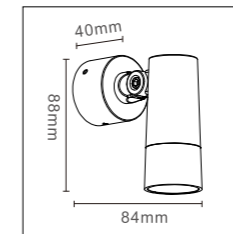

LWA0253-35A

LightSource:
COB
CRI:
Ra>90
CCT:
3000k

Material:
Aluminum

OPTIC:
15°/24°/36°/55°

Power:
10w

Mainsvoltage:
DC24V

Size
L84*W40*H88mm