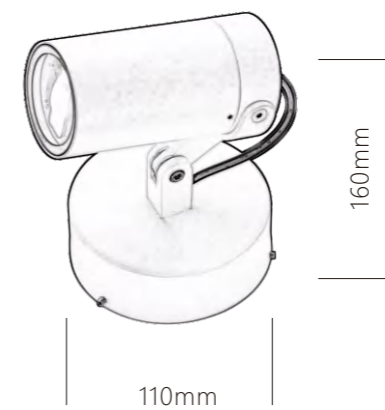

Ø140*80mm

12W

●
Black

Outdoor wall lamp | AC 220-240VAC 50/60HZ | IP54 | 3000K

—
LWA0928

110*H160mm
6W

○
White

Garden floor lamp | AC 220-240VAC 50/60HZ | IP54 | 3000K