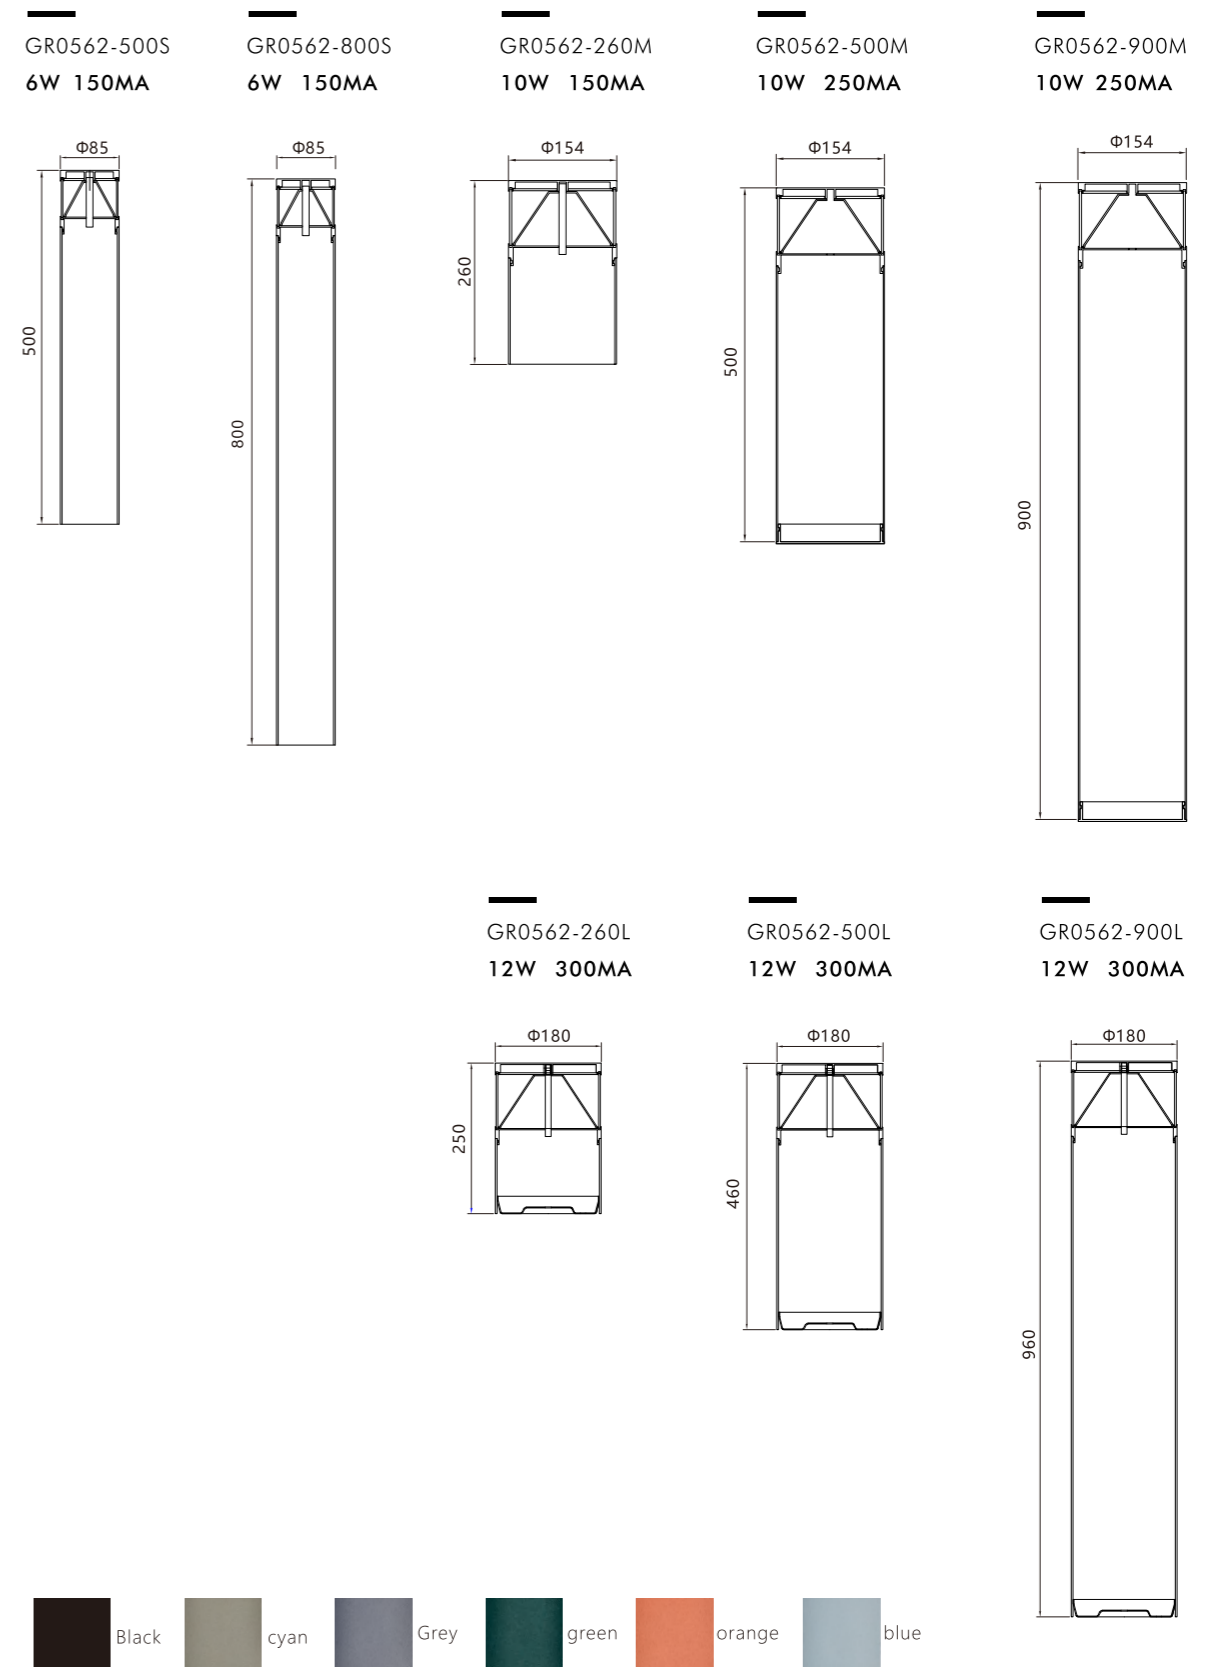

Garden lamp | AC 90-260VAC 50/60HZ | IP65 | 3000K | Epistar LED | Pure Aluminum | 36V |