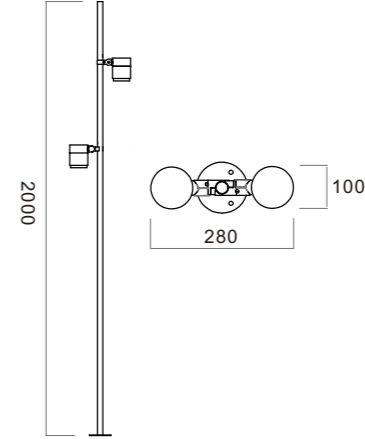

GR0554-2000A
12W*2 2000*280*100MM