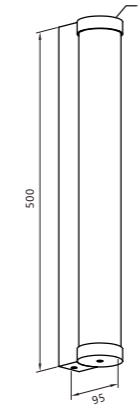

LWA0259-500A
16W