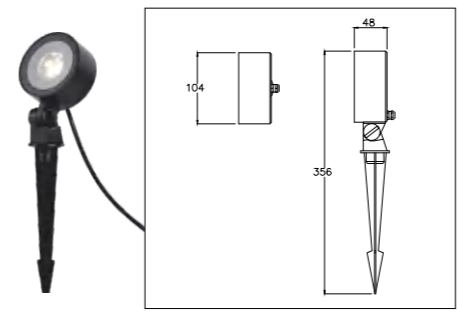

LWA0613-100C

LightSource:
COB
CRI:
Ra>90
CCT:
3000k

Material:
Aluminum
Power:
30w
Size
L356*W48*H104mm
OPTIC:
15°/24°/36°/55°
Mainsvoltage:
DC24V