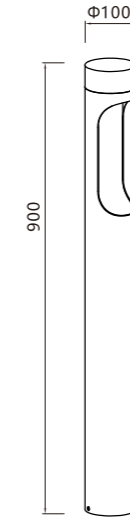

GR0260-900A

12W