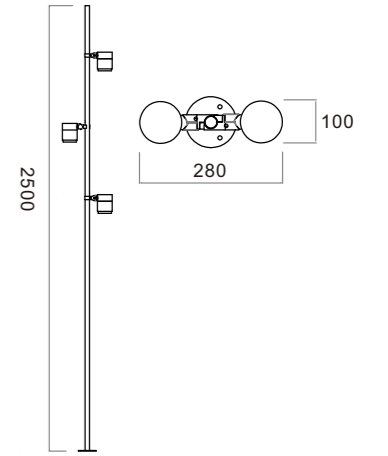

GR0554-2500A
12W*3 2500*280*100MM