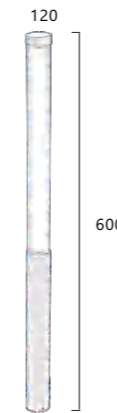

Courtyard lights | 36V,300MA | 3000K | Aluminium

GR0553-600A

Ø120*H600mm
12W