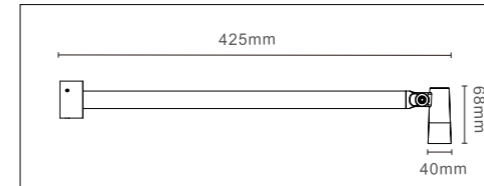

Wirh arm

Designed for signs, buildings, gardens, three-dimensional lighting at night
The beam Angle can be 15°, 24°, 36°, 55°
Can meet different lighting needs
It can be fixed on the wall or on the ground
As adjustable column lighting

GR0253-25C350

Tiltable projector with fixed optic

LightSource:
LED

CRI:
Ra>90

CCT:
3000k

Material:
Aluminum

Power:
3w

Size
L425*W40*H68mm

OPTIC:
15°/24°/36°/55°

Mainsvoltage:
DC24V

GR0253-35C350

LightSource:
COB

CRI:
Ra>90

CCT:
3000k

Material:
Aluminum

Power:
10w

Size
L435*W40*H88mm

OPTIC:
15°/24°/36°/55°

Mainsvoltage:
DC24V