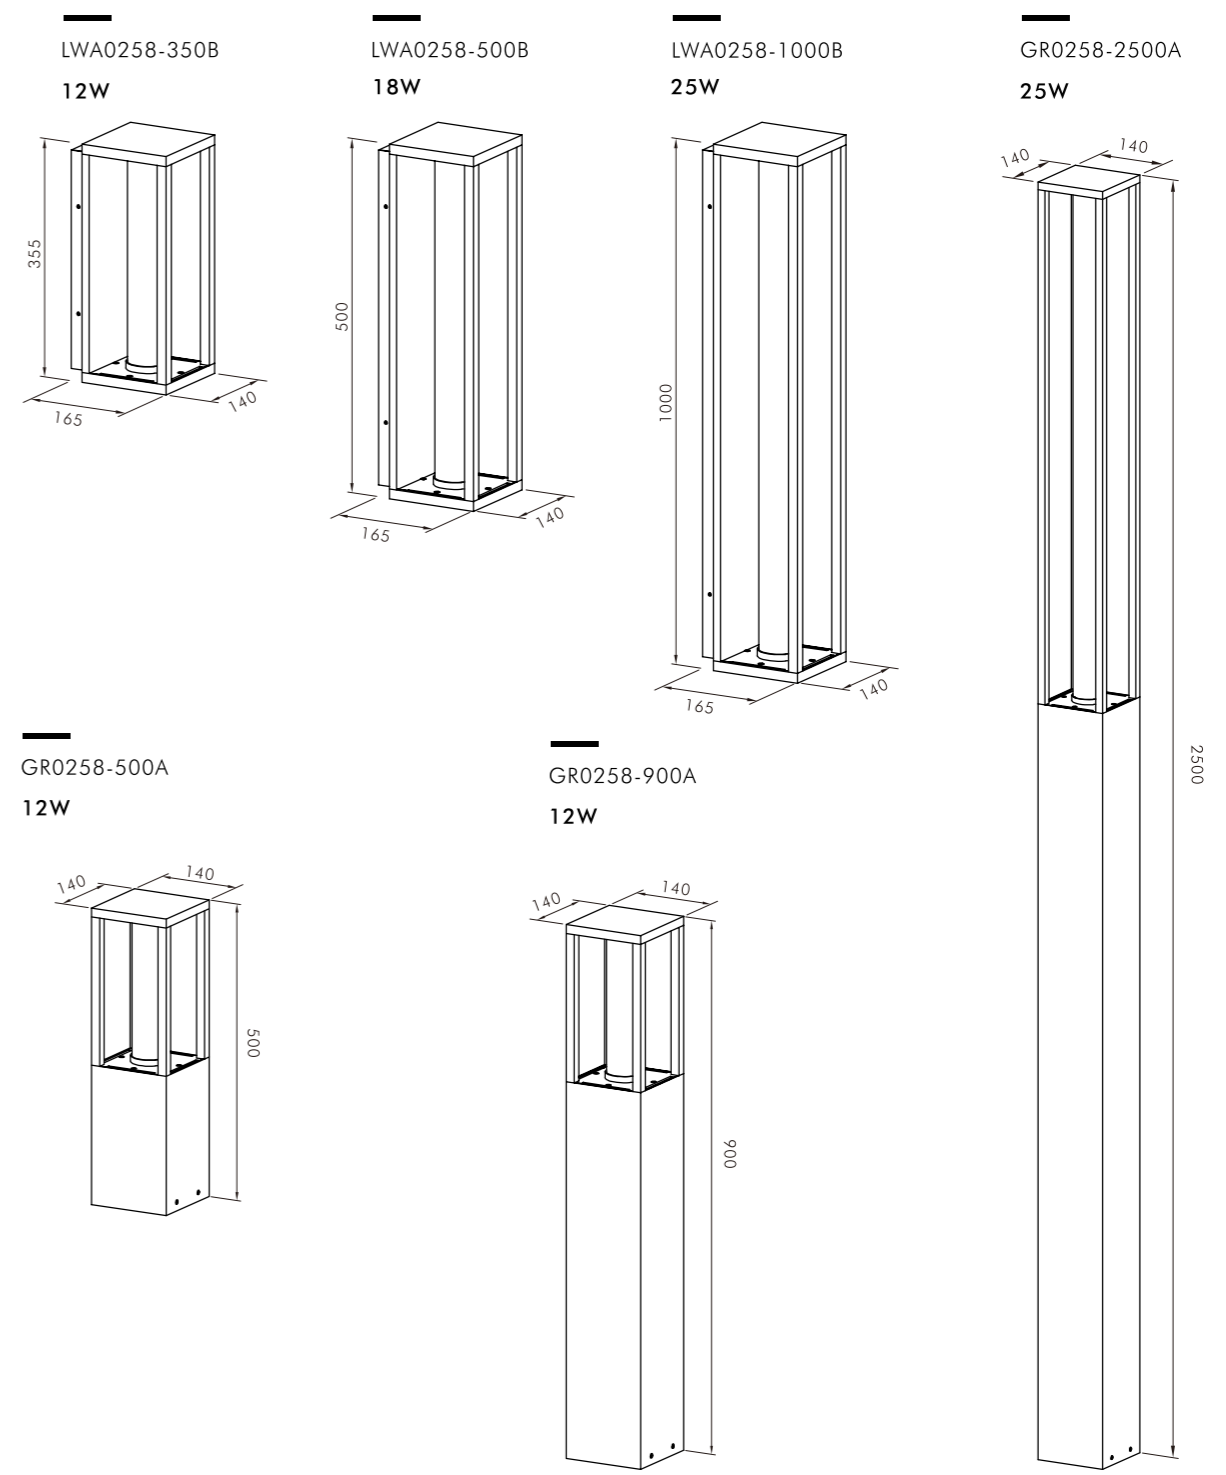

Enlightenment
From Nature, Light
Penetration