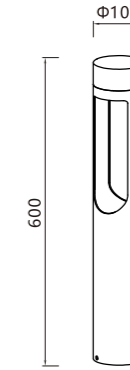

GR0260-600B

12W