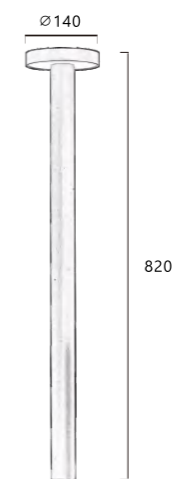

GR0552-820A

Ø140*820mm

12W