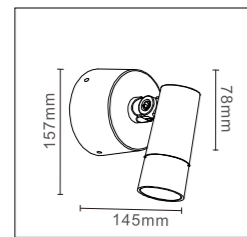

LWA0253-80B

LightSource:
COB
CRI:
Ra>90
CCT:
3000k

Material:
Aluminum
Power:
25w
Size
L145*W78*H157mm

OPTIC:
15°/24°/36°/55°
Mainsvoltage:
DC36V