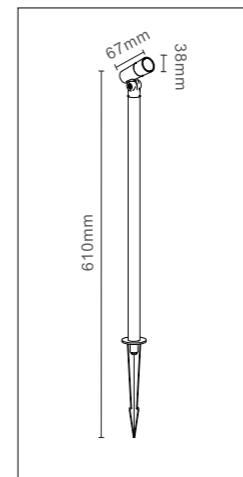

Material:
Aluminum

Power:
2w

Size
L87*W64*H80mm

OPTIC:
15°/24°/36°/55°

Mainsvoltage:
DC36V

LWA0253-E25

LWA0253-F25

LWA0253-35B

Tiltable projector with fixed optic

LightSource:
LED
CRI:
Ra>90
CCT:
3000k

Material:
Aluminum
Power:
3w
Size
L67*W38*H610mm
OPTIC:
15°/24°/36°/55°
Mainsvoltage:
DC24V

GR0253-35D400

LightSource:
COB
CRI:
Ra>90
CCT:
3000k

Material:
Aluminum
Power:
10w
Size
L67*W38*H610mm
OPTIC:
15°/24°/36°/55°
Mainsvoltage:
DC24V

GR0253-55D600

Tiltable projector with fixed optic

LightSource:
COB

CRI:
Ra>90

CCT:
3000k

Material:
Aluminum

Power:
18w

Size
L435*W40*H88mm

OPTIC:
15°/24°/36°/55°

Mainsvoltage:
DC24V

GR0253-55C600

Tiltable projector with fixed optic

LightSource:
COB
CRI:
Ra>90
CCT:
3000k

Material:
Aluminum
Power:
18w
Size
L715*W55*H125mm

OPTIC:
15°/24°/36°/55°
Mainsvoltage:
DC24V