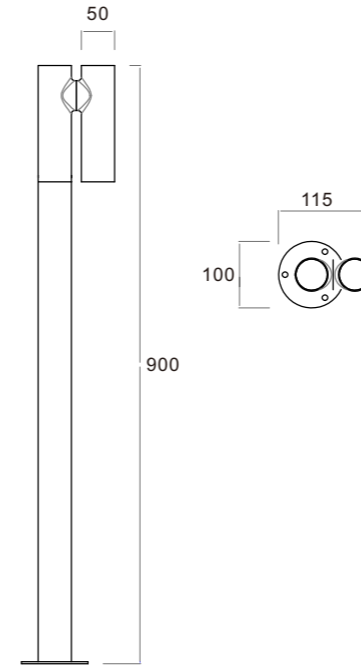

Outdoor Lighting | 3000K | CREE LED | Aluminum | AC 220-240V AC 50/60HZ | Ip65 | 15°24°36°55° |

GR0616-900A1
10W 900*115*50MM