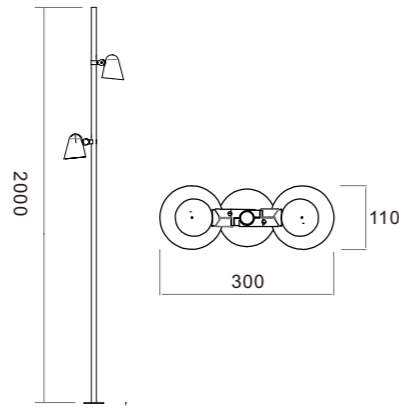

GR0551-2000A
34W 2000*300*110MM