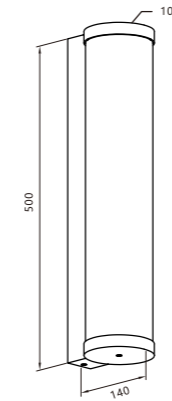

LWA0259-500B
16W