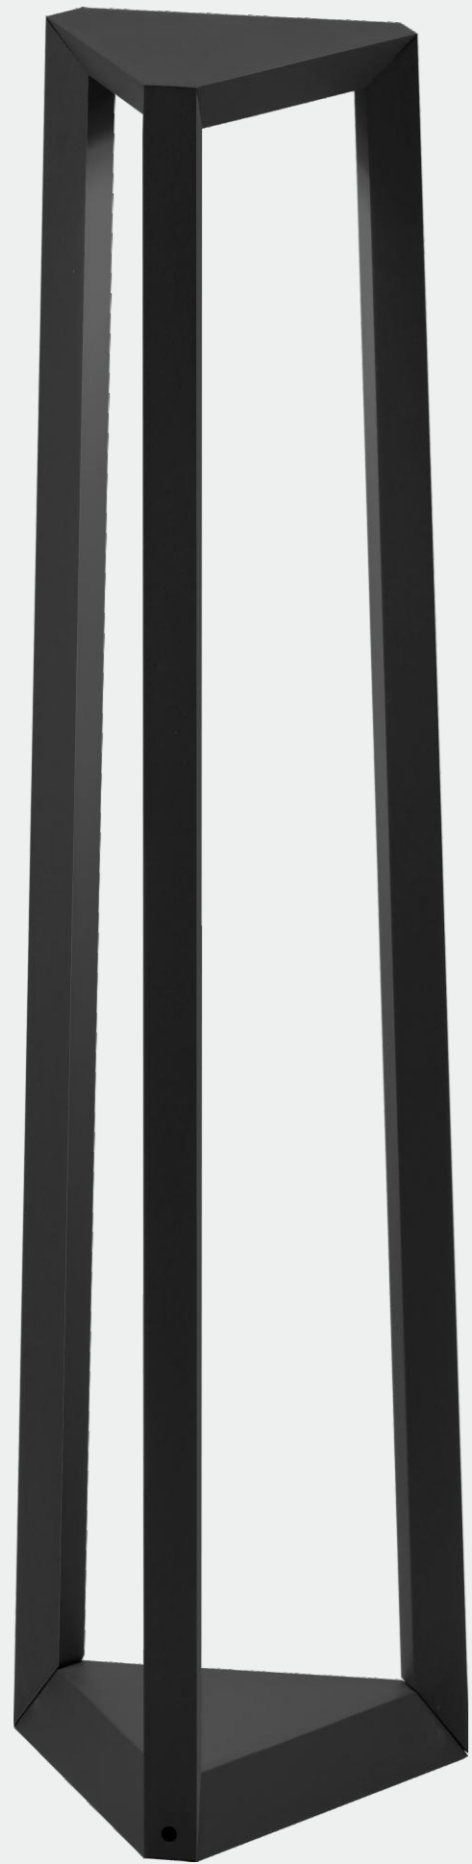

GR0928-400A

110*H400mm
6W

GR0928-800A

110*H800mm
6W

Grey

Black

Courtyard lights

A smart lighting design
brand at the forefront of fashion