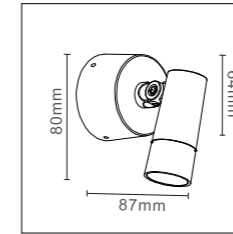

A simple solution
for garden installation

LWA0253-25B

Tiltable projector with fixed optic

LightSource:
COB

CRI:
Ra>90

CCT:
3000k

Material:
Aluminum

Power:
2w

Size
L87*W64*H80mm

OPTIC:
15°/24°/36°/55°

Mainsvoltage:
DC36V