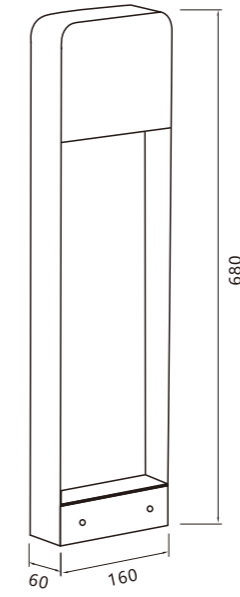

Garden lamp | AC 90-260VAC 50/60HZ | IP65 | 3000K | Epistar LED | Pure Aluminum | 30V | 100MA |

GR0610-420A
5W

GR0610-680A
5W