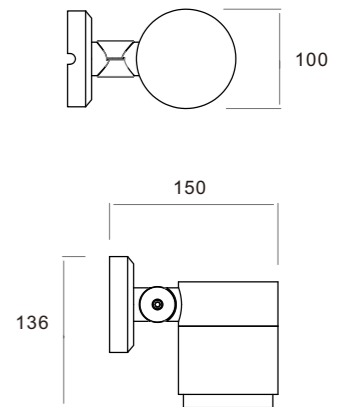

Outdoor Lighting | 3000K | CREE LED | Aluminum | AC 220-240V AC 50/60HZ | Ip65 | 15°24°36°55°

GR0554-550A
12W 650*190*100mm

LWA0554-1A
12W 150*136*100MM