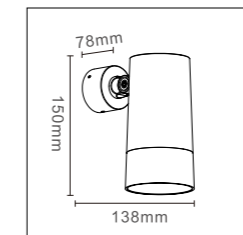

Size
L84*W40*H88mm

LWA0253-E35

LWA0253-F35

LWA0253-55A

Tiltable projector with fixed optic

LightSource:
COB

CRI:
Ra>90

CCT:
3000k

Material:
Aluminum

Power:
18w

Size
L115*W55*H125mm

OPTIC:
15°/24°/36°/55°

Mainsvoltage:
DC24V

LWA0253-E55

LWA0253-F55

LWA0253-80A