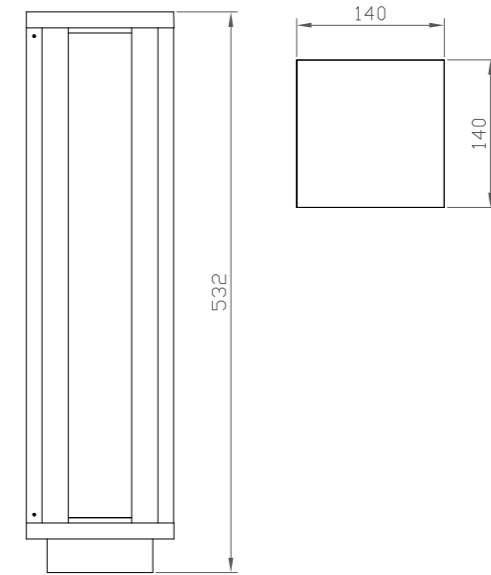

GR0258-500B
26W W140*L140*532H