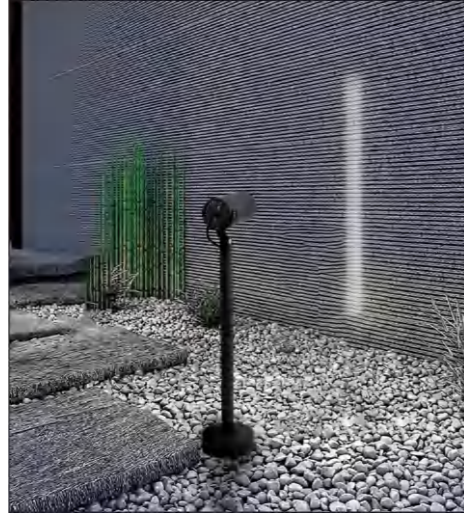

GR0928

Page.129-132