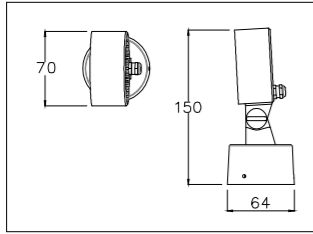

LWA0613-70A

Tiltable projector with fixed optic

LightSource:
COB
CRI:
Ra>90
CCT:
3000k

Material:
Aluminum
Power:
12w
Size
L123*W60*H70mm
OPTIC:
15°/24°/36°/55°
Mainsvoltage:
DC24V

LWA0613-90A

Tiltable projector with fixed optic

LightSource:
COB
CRI:
Ra>90
CCT:
3000k

Material:
Aluminum
Power:
20w
Size
L153*W80*H90mm
OPTIC:
15°/24°/36°/55°
Mainsvoltage:
DC24V

LWA0613-100A

Tiltable projector with fixed optic

LightSource:
COB
CRI:
Ra>90
CCT:
3000k

Material:
Aluminum
Power:
30w
Size
L166*W80*H104mm
OPTIC:
15°/24°/36°/55°
Mainsvoltage:
DC24V

LWA0613-70B

Tiltable projector with fixed optic

LightSource:
COB
CRI:
Ra>90
CCT:
3000k

Material:
Aluminum
Power:
12w
Size
L150*W70*H64mm