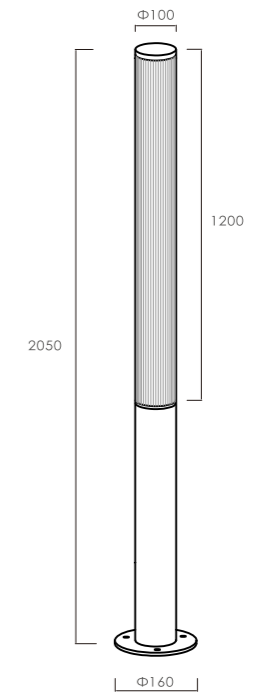

LWA0889-500A

L500*H90mm
10W

LWA0889-1000A

L1000*H90mm
22W

LWA0889-500B

L500*H90mm
10W

LWA0889-1000B

L1000*H90mm
22W

C0935-1080A

L1080*W90*H130mm
40W

○
White

●
Grey

Local details

| outdoor garden Lamp | IP54 | 3000K | Epistar LED |

GR0876-1000A $\Phi 38 \times H 1000 \text{mm}$
16W

GR0876-600B $\Phi 38 \times H 600 \text{mm}$
16W

GR0553-600A

Ø120*H600mm
12W

GR0553-900A

Ø120*H900mm
18W

GR0553-1200A

Ø120*H1200mm
24W

particulars

Black

| outdoor garden Lamp | IP54 | 3000K | Epistar LED |

GR0863-1050B
50W

Φ160*H1050mm

GR0863-2050B
100W

Φ160*H2050mm

GR0863-1550B
70W

Φ160*H1550mm

● black ○ white ● Dark grey