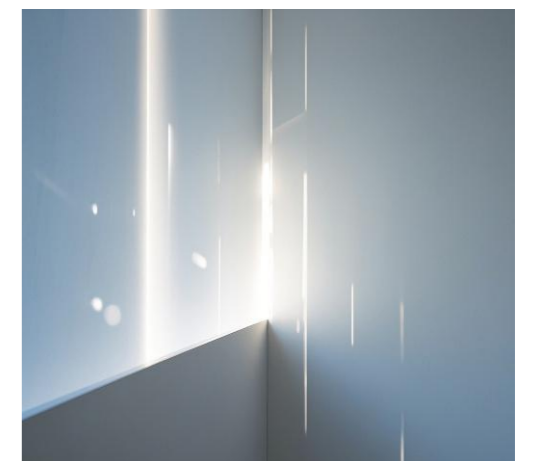

Garden lamp | AC 90-260VAC 50/60HZ | IP65 | 3000K | Epistar LED | Pure Aluminum | 30V | 100MA |

GR0610-420A
5W

GR0610-680A
5W

ASTRAL EDGE

ASTRAL EDGE

Star series, like the bright stars in the night sky came to earth. The crystal clear vertical stripe glass when the light is lit, the glass will be transformed into a magical mirror. Under the guidance of vertical stripes, the light is cleverly refracted and diffused, emitting a softer brilliance.