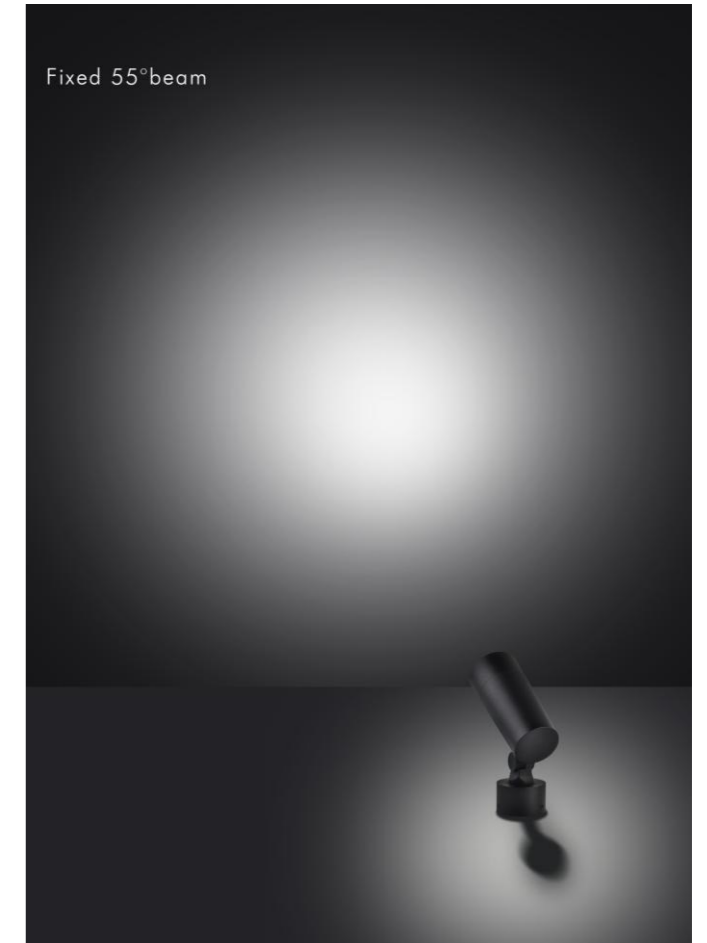

The base sizes have different options. Can be used as
tree light and wall light, is very wide range of
applications.

Arm

Applying a variety
of outdoor lighting

Bollard

Bollard

Landscape Lighting

Optional Beam Angle: 15°24°36°55°
Meet the requirements of different scenarios
Hi-tec optical design, providing soft and comfortable light effect
Long service life of lamps.

The base sizes have different options. Can be used as tree light and wall light, is very wide range of applications.

on wall

This series is designed to be mounted on walls, on the ground, or on poles. Due to their high quality materials and unique plenty of colors options, So the lamp can be fused in different environment color. Camouflage of color, making the lamp more harmonious with the environment, and enhance the light of the entire scene. This is the advanced sense of seeing the light and not the lamp.

LWA0253-25A

Tiltable projector with fixed optic

LightSource:
LED
CRI:
Ra>90
CCT:
3000k

Material:
Aluminum

OPTIC:
15°/24°/36°/55°

Power:
3W

Mainsvoltage:
DC24V

Size
L74*W40*H68mm