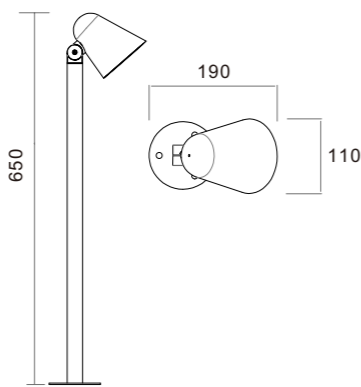

GR0551-550A
17W 650*190*110mm