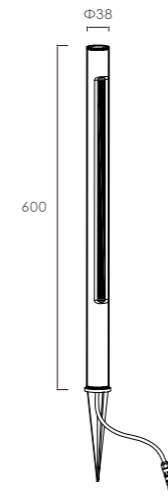

LWA0889-500A

L500*H90mm
10W

LWA0889-1000A

L1000*H90mm
22W

LWA0889-500B

L500*H90mm
10W

LWA0889-1000B

L1000*H90mm
22W

Grey

Black

Outdoor wall lamp

A smart lighting design
brand at the forefront of fashion

Outdoor wall lamp | AC 90-260VAC 50/60HZ | IP54 | 3000K

C0935-520A

L520*W90*H130mm
20W

●
Black

C0935-1080A

L1080*W90*H130mm
40W

○
White

●
Grey

Local details

| outdoor garden Lamp | IP54 | 3000K | Epistar LED |

GR0876-1000A $\Phi 38 \times H 1000 \text{mm}$
16W

GR0876-600B $\Phi 38 \times H 600 \text{mm}$
16W

GR0876-600A $\Phi 38 \times H 600 \text{mm}$
8W

Ground-insertable

Base mountable

● black ○ white ● Dark grey

Courtyard lights

A smart lighting design
brand at the forefront of fashion

Courtyard lights | 36V,300MA | 3000K | Aluminium