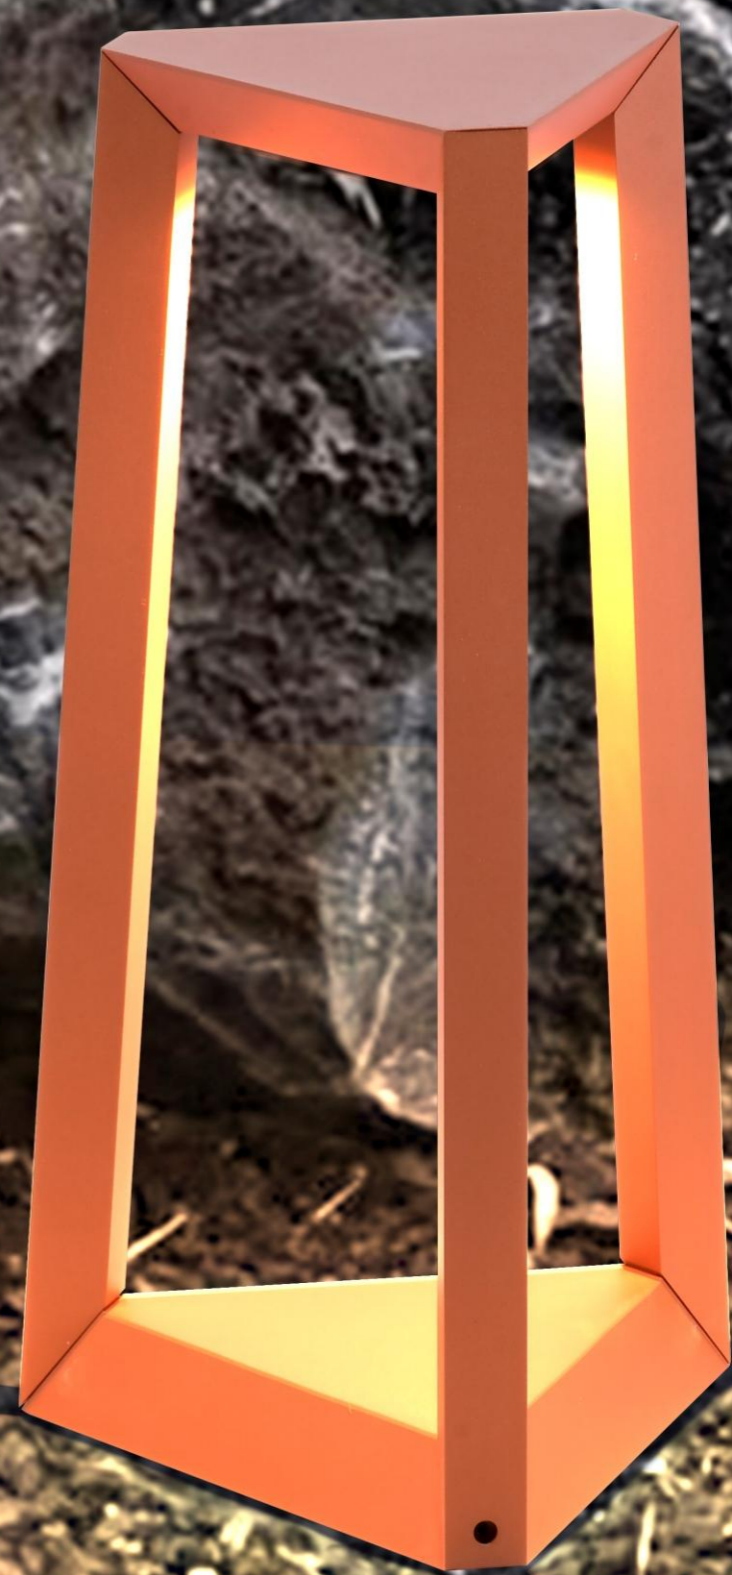

GR0928-400A

110*H400mm
6W

GR0928-800A

110*H800mm
6W

Grey

Black

Courtyard lights

A smart lighting design
brand at the forefront of fashion