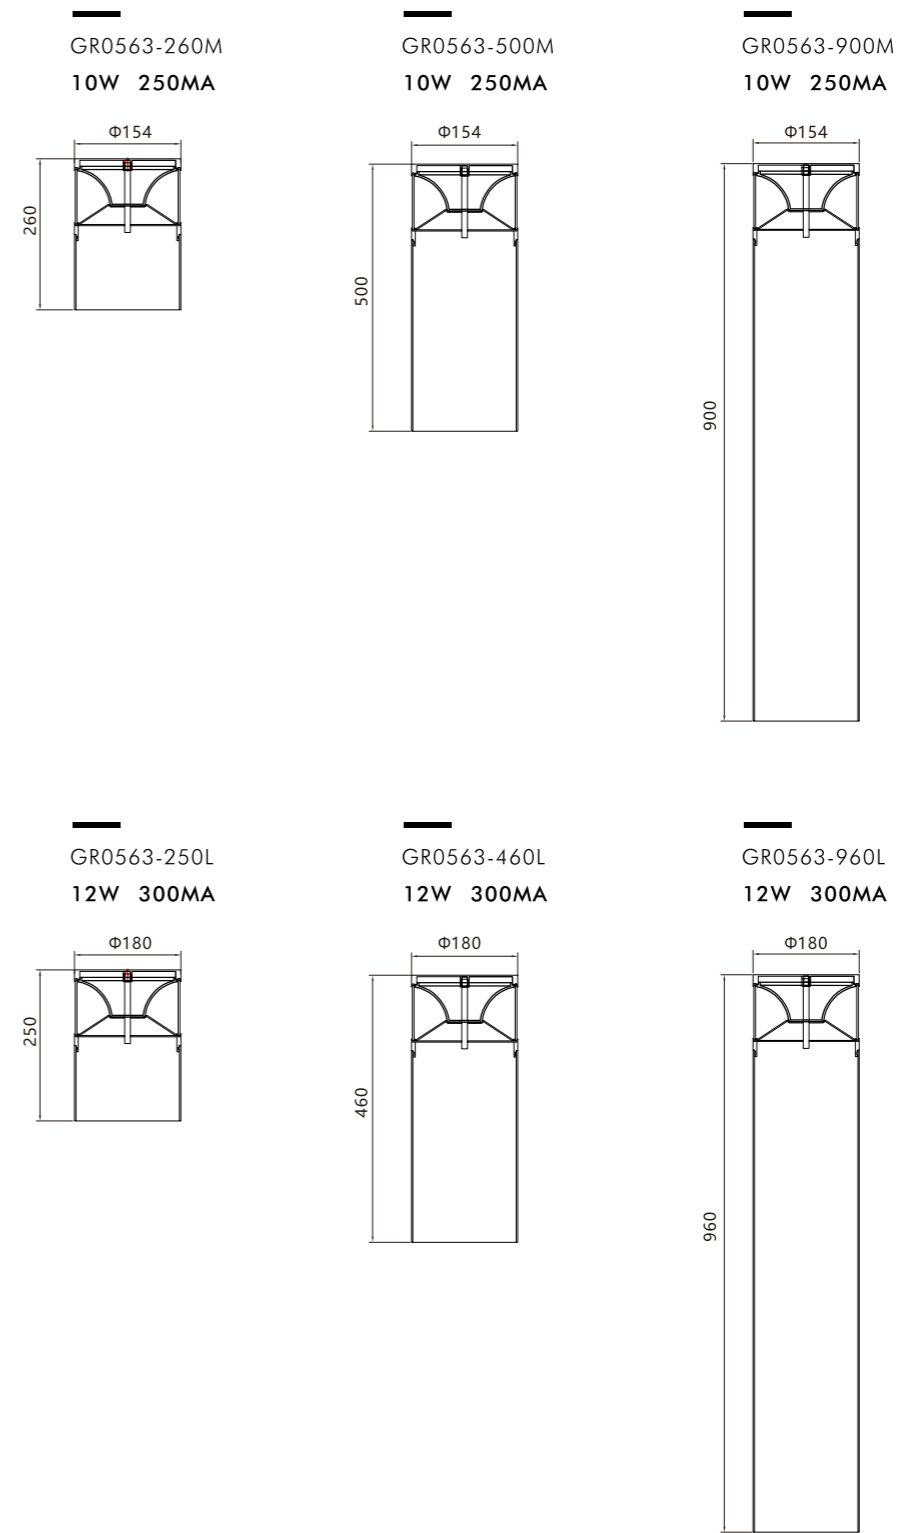

Garden lamp | AC 90-260VAC 50/60HZ | IP65 | 3000K | Epistar LED | Pure Aluminum | 36V |