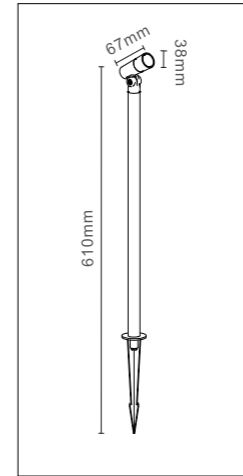

Material:
Aluminum

Power:
2w

Size
L87*W64*H80mm

OPTIC:
15°/24°/36°/55°

Mainsvoltage:
DC36V

LWA0253-E25

LWA0253-F25

LWA0253-35B

LWA0253-E35

LWA0253-F35

LWA0253-55B

Tiltable projector with fixed optic

LightSource:
COB
CRI:
Ra>90
CCT:
3000k

Material:
Aluminum
Power:
18w
Size
L123*W64*H132mm

OPTIC:
15°/24°/36°/55°
Mainsvoltage:
DC36V

LWA0253-E55

Tiltable projector with fixed optic

LightSource:
LED
CRI:
Ra>90
CCT:
3000k

Material:
Aluminum
Power:
3w
Size
L67*W38*H610mm
OPTIC:
15°/24°/36°/55°
Mainsvoltage:
DC24V

GR0253-35D400

LightSource:
COB
CRI:
Ra>90
CCT:
3000k

Material:
Aluminum
Power:
10w
Size
L67*W38*H610mm
OPTIC:
15°/24°/36°/55°
Mainsvoltage:
DC24V

GR0253-55D600

Tiltable projector with fixed optic

LightSource:
COB

CRI:
Ra>90

CCT:
3000k

Material:
Aluminum

Power:
18w