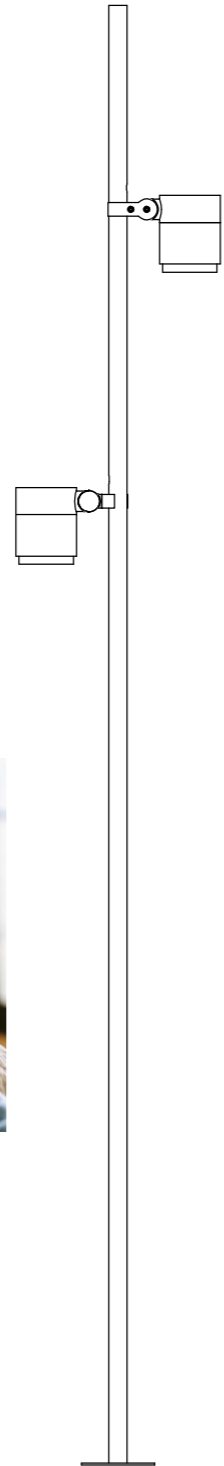

GR0551-550A
17W 650*190*110mm

LWA0551-1A
17W 170*120*110mm

Keep watch

Watchman series, the overall shape of the minimalist without losing atmospheric style, cylindrical lamp holder as if condensed deep emotional power, showing a thick and restrained and calm and firm unique temperament.