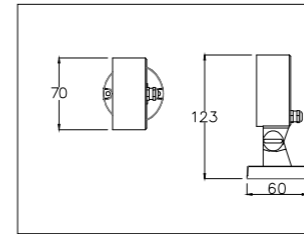

LWA0613-70A

Tiltable projector with fixed optic

LightSource:
COB
CRI:
Ra>90
CCT:
3000k

Material:
Aluminum
Power:
12w
Size
L123*W60*H70mm
OPTIC:
15°/24°/36°/55°
Mainsvoltage:
DC24V