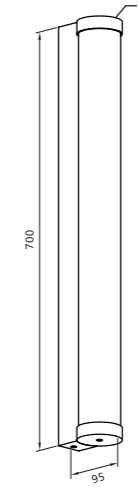

LWA0259-700A
20W