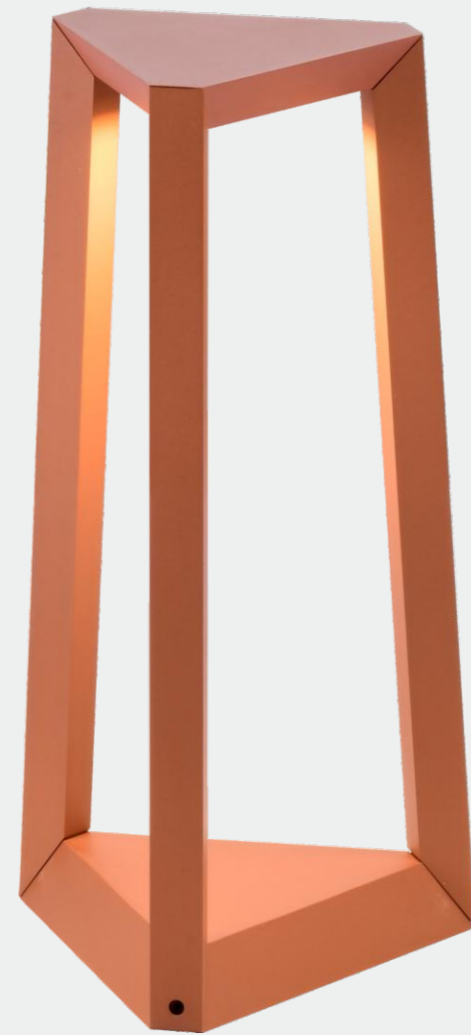

GR0928-400A

110*H400mm
6W

GR0928-800A

110*H800mm
6W

Grey

Black

Courtyard lights

A smart lighting design
brand at the forefront of fashion