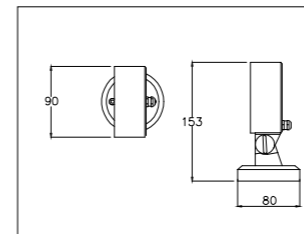

LWA0613-70A

Tiltable projector with fixed optic

LightSource:
COB
CRI:
Ra>90
CCT:
3000k

Material:
Aluminum
Power:
12w
Size
L123*W60*H70mm
OPTIC:
15°/24°/36°/55°
Mainsvoltage:
DC24V

LWA0613-90A

Tiltable projector with fixed optic

Material:
Aluminum
Power:
30w
Size
L166*W80*H104mm
OPTIC:
15°/24°/36°/55°
Mainsvoltage:
DC24V

LWA0613-70B

Tiltable projector with fixed optic

LightSource:
COB
CRI:
Ra>90
CCT:
3000k

Material:
Aluminum
Power:
12w
Size
L150*W70*H64mm