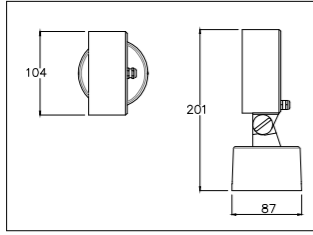

Material:
Aluminum
Power:
30w
Size
L166*W80*H104mm
OPTIC:
15°/24°/36°/55°
Mainsvoltage:
DC24V

LWA0613-70B

Tiltable projector with fixed optic

LightSource:
COB
CRI:
Ra>90
CCT:
3000k

Material:
Aluminum
Power:
12w
Size
L150*W70*H64mm

OPTIC:
15°/24°/36°/55°
Mainsvoltage:
DC24V

LWA0613-90B

Tiltable projector with fixed optic

LightSource:
COB
CRI:
Ra>90
CCT:
3000k

Material:
Aluminum
Power:
20w
Size
L190*W87*H90mm

OPTIC:
15°/24°/36°/55°
Mainsvoltage:
DC36V

LWA0613-100B

Tiltable projector with fixed optic

LightSource:
COB
CRI:
Ra>90
CCT:
3000k

Material:
Aluminum
Power:
30w
Size
L201*W87*H104mm

OPTIC:
15°/24°/36°/55°
Mainsvoltage:
DC24V

LWA0613-70C

Tiltable projector with fixed optic