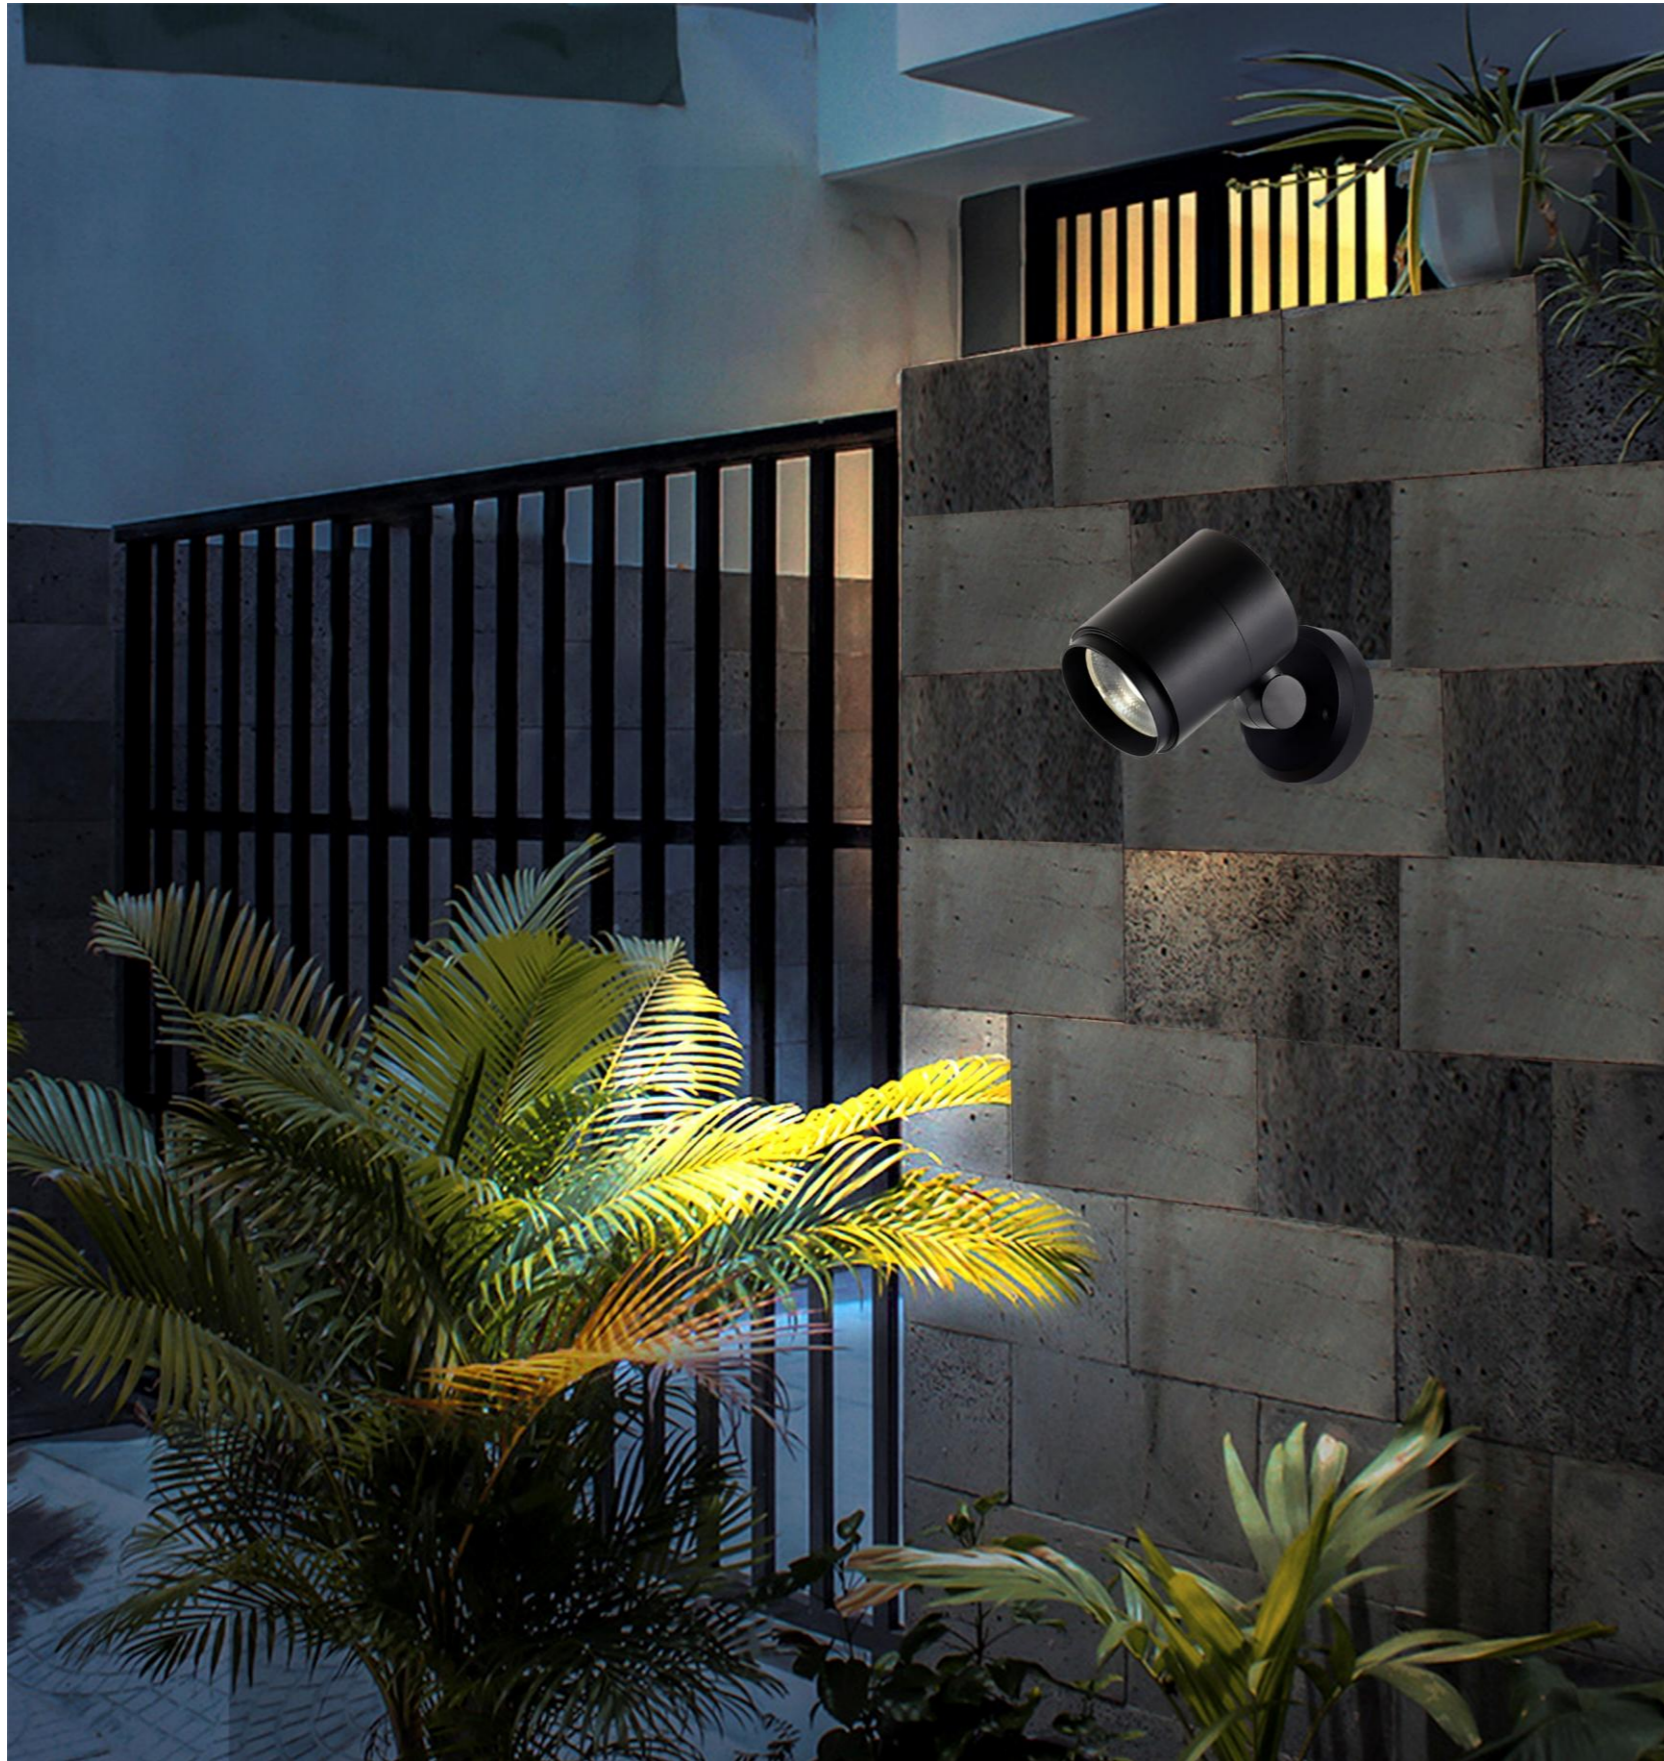

PROBUCT INDEX

lightwatcher

The light keeper, with a minimalist wind to shape the external outline, accompanied by a round conical design, just like a smart and playful spirit, light and light in the staggered space.

GR0551-550A
17W 650*190*110mm

LWA0551-1A
17W 170*120*110mm

Keep watch

Watchman series, the overall shape of the minimalist without losing atmospheric style, cylindrical lamp holder as if condensed deep emotional power, showing a thick and restrained and calm and firm unique temperament.