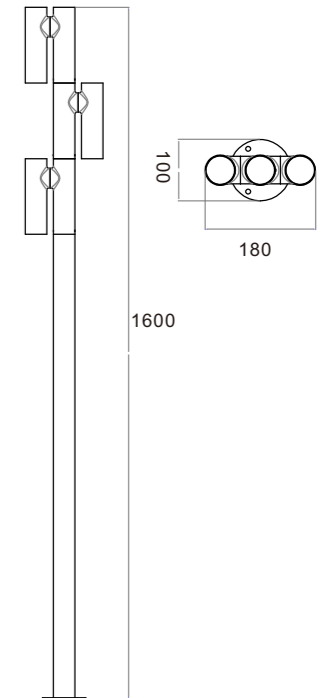

GR0554-550A
12W 650*190*100mm

LWA0554-1A
12W 150*136*100MM

Agile

Agile series like a nimble and unruly free dancer, dancing on the stage of light and shadow. Its unique lamp head design can be adjusted at will, accurately control the direction of light projection, like a dancer's smart body posture, wantonly sprinkle the charm of light.

Outdoor Lighting | 3000K | CREE LED | Aluminum | AC 220-240V AC 50/60HZ | Ip65 | 15°24°36°55° |

GR0616-900A1
10W 900*115*50MM

GR0616-1200A2
20W 1200*180*50MM

GR0616-1600A3
30W 1600*180*50MM

RAYS OF LIGHT

RAYS OF LIGHT

LWA0253-25A

Tiltable projector with fixed optic

LightSource:
LED
CRI:
Ra>90
CCT:
3000k

Material:
Aluminum

OPTIC:
15°/24°/36°/55°

Power:
3W

Mainsvoltage:
DC24V

Size
L74*W40*H68mm

Material:
Aluminum
Power:
10w
Size
L67*W38*H610mm
OPTIC:
15°/24°/36°/55°
Mainsvoltage:
DC24V

GR0253-55D600

Tiltable projector with fixed optic

LightSource:
COB

CRI:
Ra>90

CCT:
3000k

Material:
Aluminum

Power:
18w