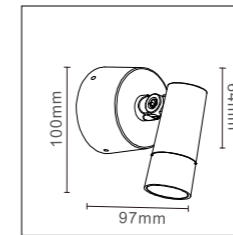

Material:
Aluminum

Power:
2w

Size
L87*W64*H80mm

OPTIC:
15°/24°/36°/55°

Mainsvoltage:
DC36V

LWA0253-E25

LWA0253-F25

LWA0253-35B

Material:
Aluminum
Power:
10w
Size
L67*W38*H610mm
OPTIC:
15°/24°/36°/55°
Mainsvoltage:
DC24V

GR0253-55D600

Tiltable projector with fixed optic

LightSource:
COB

CRI:
Ra>90

CCT:
3000k

Material:
Aluminum

Power:
18w