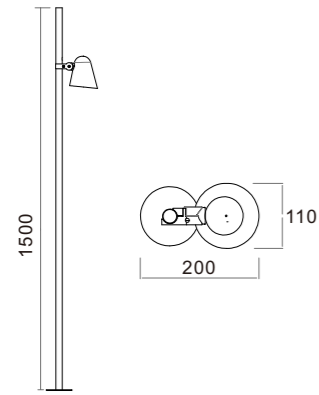

Outdoor Lighting | 3000K | CREE LED | Aluminum | AC 220-240V AC 50/60HZ | Ip65 | 40° |

GR0551-1500A
17W 1500*200*110MM