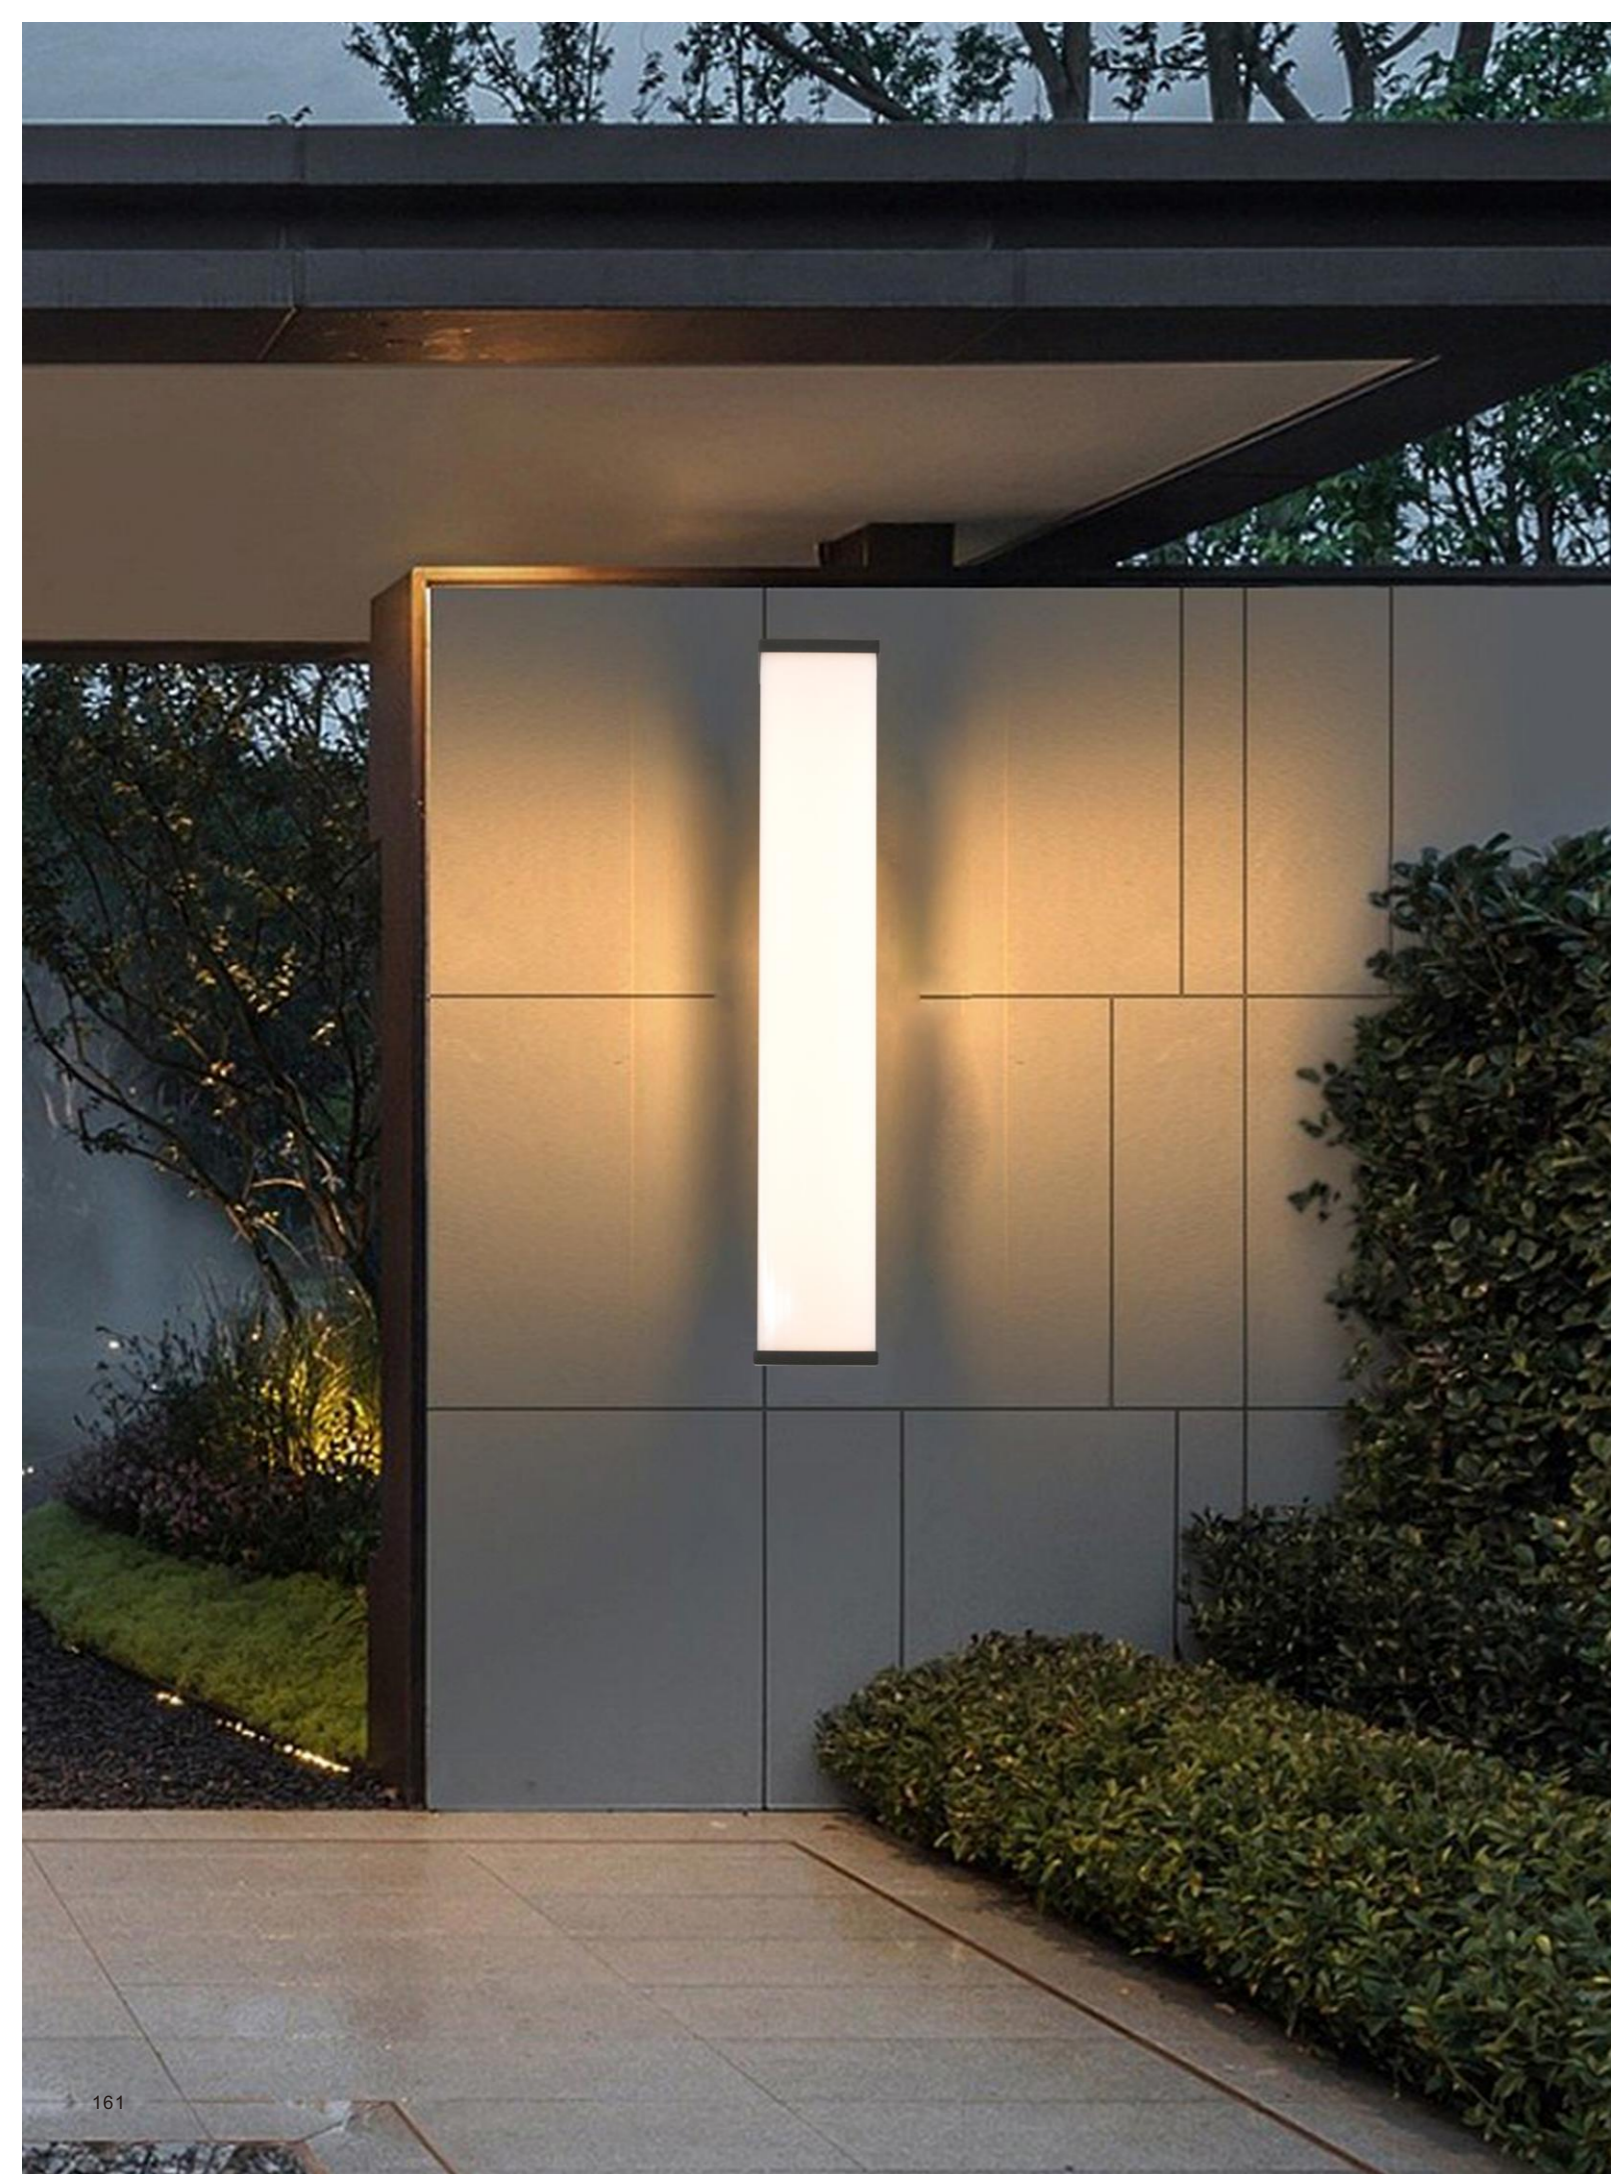

Grey

Black

Outdoor wall lamp

A smart lighting design
brand at the forefront of fashion

Outdoor wall lamp | AC 90-260VAC 50/60HZ | IP54 | 3000K

C0935-520A

L520*W90*H130mm
20W

●
Black