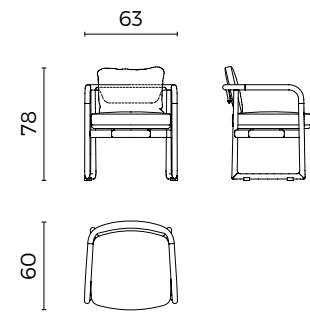

# SS

Technical  
information

Amanda armchair

Amanda chair

Amanda folding chair

Carlos armchair

Carlos end side RIGHT and LEFT

Carlos chaise longue RIGHT and LEFT

Carlos central element

Carlos corner element

Carlos "Cuccione"

Matheus table 250x120

Matheus table 300x120

Matheus table 350x120

ARMCHAIRS and CHAIRS

Cecil armchair

Cecil XL armchair

Jiselle armchair

Jiselle S chair

Siesta chair

Siesta armchair

BENCHES

Cecil bench

COFFEE TABLES and TABLES