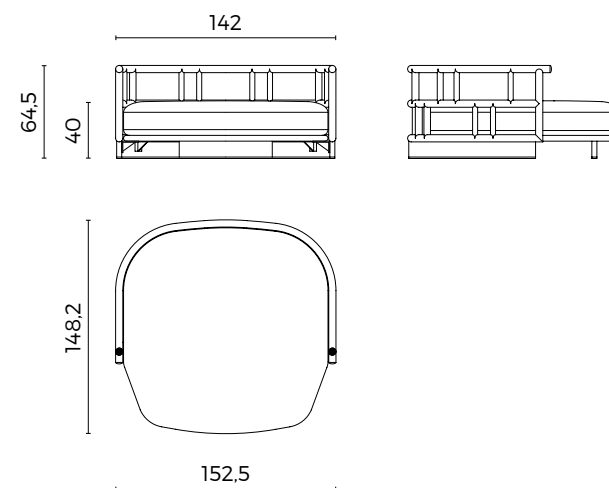

# SS

Technical  
information

Amanda armchair

Amanda chair

Amanda folding chair

Carlos armchair

Carlos end side RIGHT and LEFT

Carlos chaise longue RIGHT and LEFT

Carlos central element

Carlos corner element

Carlos "Cuccione"

Matheus table 250x120

Matheus table 300x120

Matheus table 350x120

ARMCHAIRS and CHAIRS

Cecil armchair