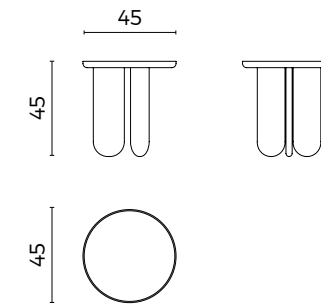

COFFEE TABLES and TABLES

Clipso 45 coffee table