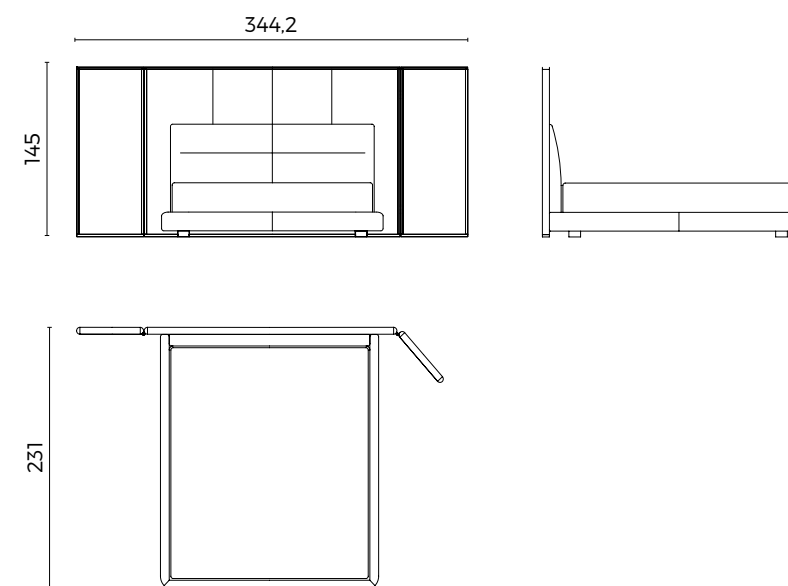

Clermont bed - mattress 160x200