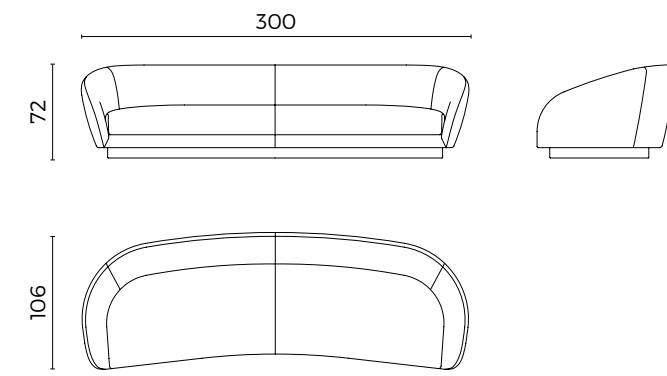

Downtown fixed sofa 300 cm