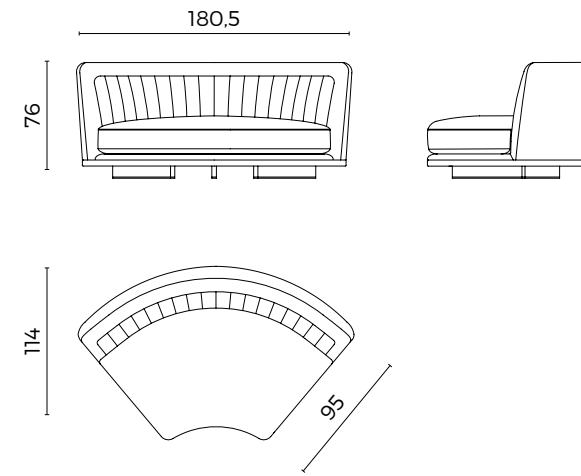

Pierre corner 80°