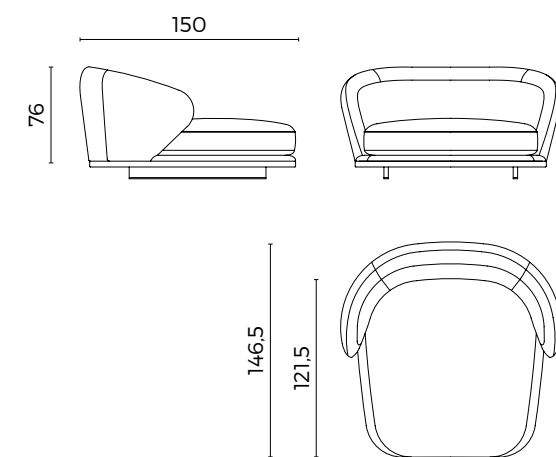

Downtown fixed sofa 250 cm

Downtown fixed sofa 300 cm

Pierre open end side RIGHT and LEFT

Pierre open end side RIGHT and LEFT

Pierre Big "cuccione"

Pierre Big "cuccione"

Pierre chaise longue RIGHT and LEFT

Pierre chaise longue RIGHT and LEFT