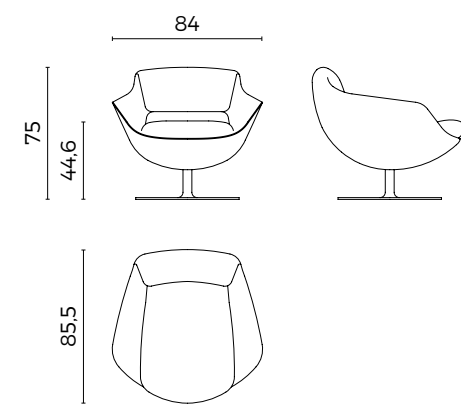

Sam bergère

BEDS

Maiori S chair

Royal chair with armrest

Clermont bed - mattress 160x200

Clermont bed - mattress 180x200

Royal S chair

Sam armchair