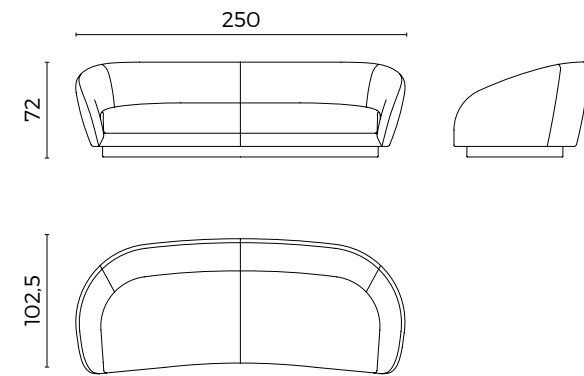

Downtown fixed sofa 250 cm