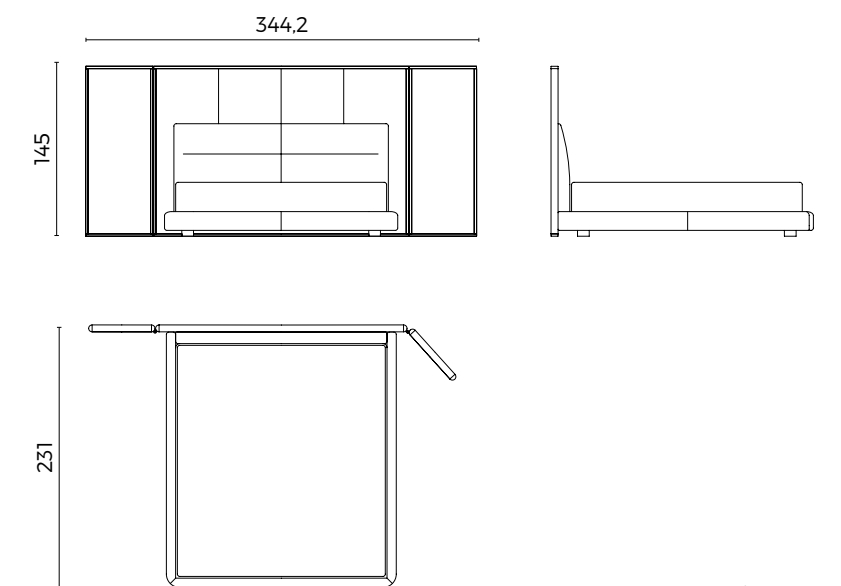

Clermont bed - mattress 180x200