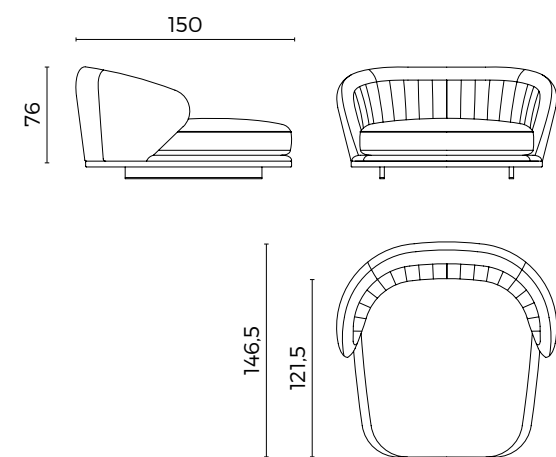

Downtown fixed sofa 250 cm

Downtown fixed sofa 300 cm

Pierre open end side RIGHT and LEFT

Pierre open end side RIGHT and LEFT

Pierre Big "cuccione"

Pierre Big "cuccione"

Pierre chaise longue RIGHT and LEFT

Pierre chaise longue RIGHT and LEFT