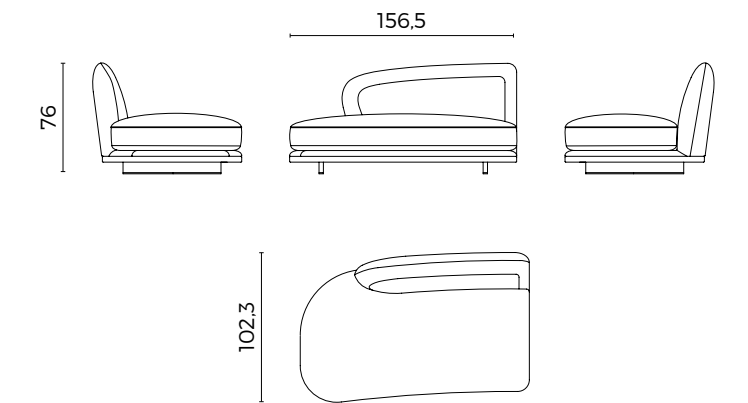

Downtown fixed sofa 250 cm

Downtown fixed sofa 300 cm

Pierre open end side RIGHT and LEFT

Pierre open end side RIGHT and LEFT

Pierre Big "cuccione"

Pierre Big "cuccione"

Pierre chaise longue RIGHT and LEFT

Pierre chaise longue RIGHT and LEFT