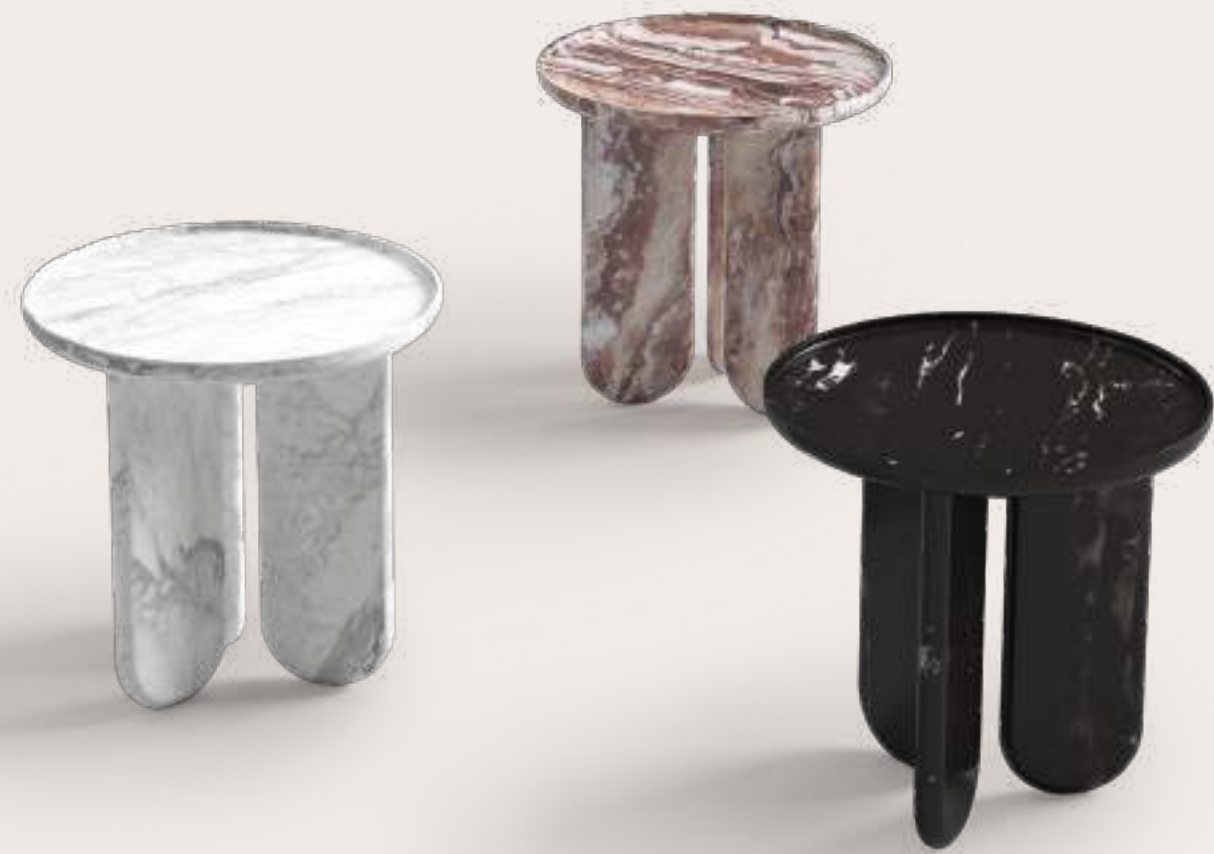

**Willy 150** coffee table with marble top and metal structure

**Willy 120, Willy 150** coffee table with marble top and metal structure

**Swan**, light edition, modular sofa upholstered with fabric and leather  
**Willy 150** coffee table with marble top and metal structure  
**Cody** coffee table with wooden structure and marble top