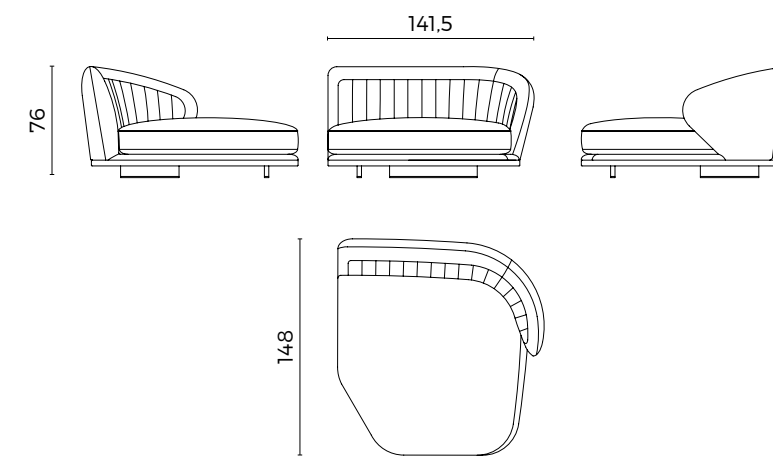

Downtown fixed sofa 250 cm

Downtown fixed sofa 300 cm

Pierre open end side RIGHT and LEFT

Pierre open end side RIGHT and LEFT

Pierre Big "cuccione"

Pierre Big "cuccione"

Pierre chaise longue RIGHT and LEFT

Pierre chaise longue RIGHT and LEFT