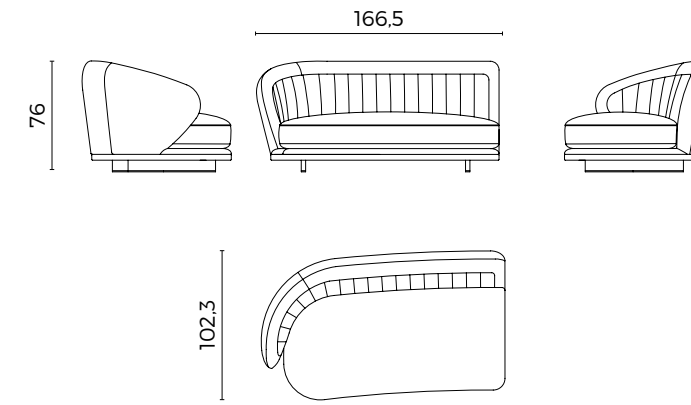

Auguste end side RIGHT and LEFT

Auguste chaise longue RIGHT and LEFT with armrest

Auguste central element

Auguste corner

Auguste pouf

Downtown fixed sofa 200 cm

Pierre closed end side RIGHT and LEFT

Pierre closed end side RIGHT and LEFT