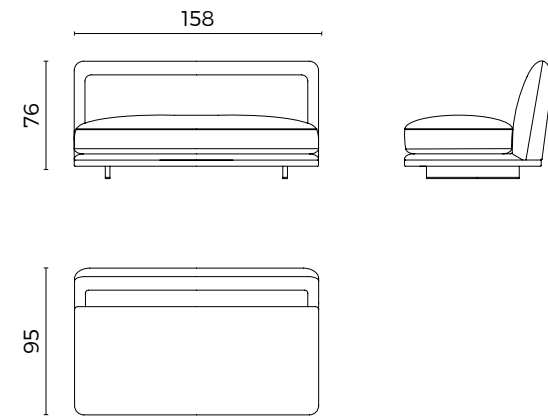

Pierre straight central element