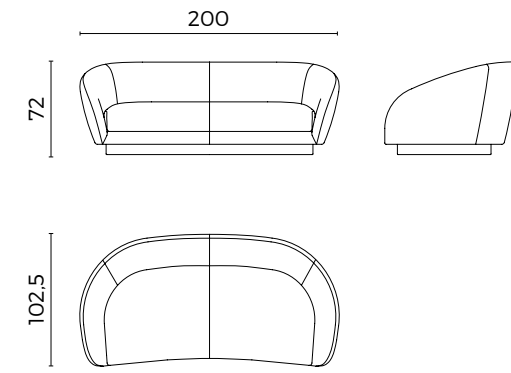

Auguste end side RIGHT and LEFT

Auguste chaise longue RIGHT and LEFT with armrest

Auguste central element

Auguste corner

Auguste pouf

Downtown fixed sofa 200 cm

Pierre closed end side RIGHT and LEFT

Pierre closed end side RIGHT and LEFT