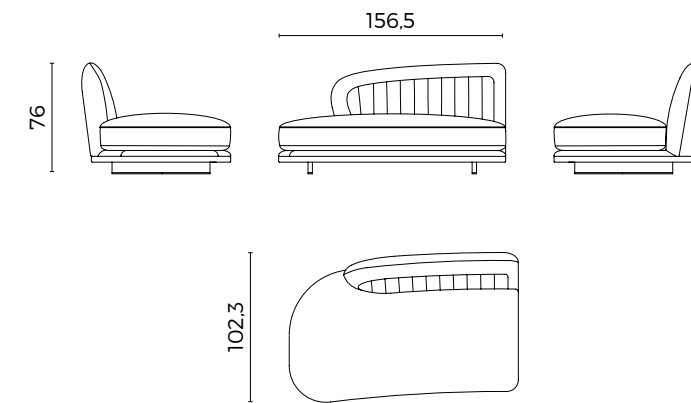

Pierre open end side RIGHT and LEFT