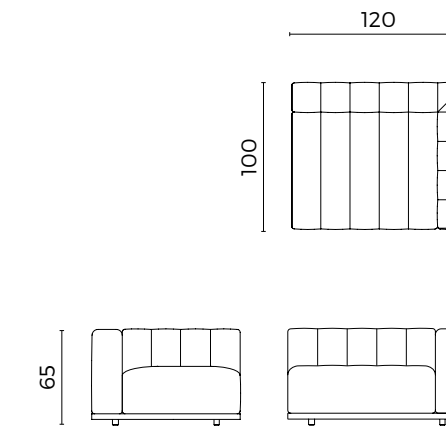

Auguste end side RIGHT and LEFT

Auguste chaise longue RIGHT and LEFT with armrest

Auguste central element

Auguste corner

Auguste pouf

Downtown fixed sofa 200 cm

Pierre closed end side RIGHT and LEFT

Pierre closed end side RIGHT and LEFT