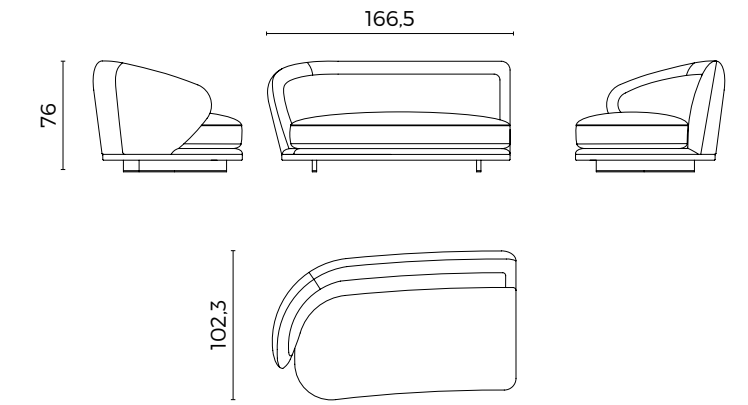

Auguste end side RIGHT and LEFT

Auguste chaise longue RIGHT and LEFT with armrest

Auguste central element

Auguste corner

Auguste pouf

Downtown fixed sofa 200 cm

Pierre closed end side RIGHT and LEFT

Pierre closed end side RIGHT and LEFT