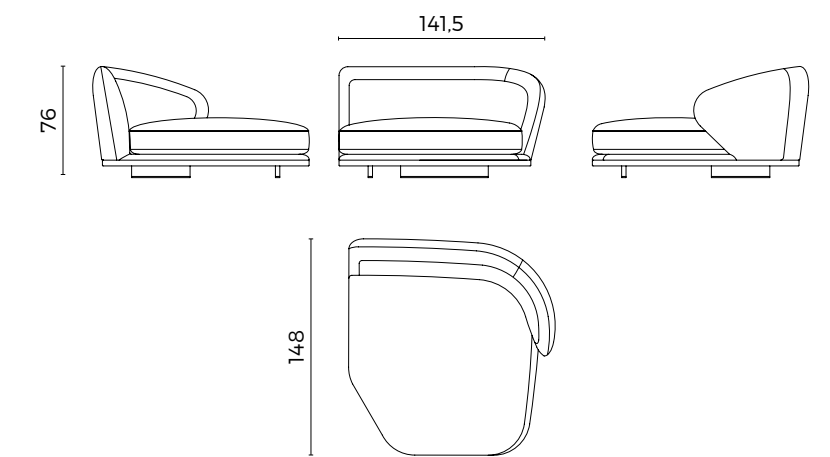

Downtown fixed sofa 250 cm

Downtown fixed sofa 300 cm

Pierre open end side RIGHT and LEFT

Pierre open end side RIGHT and LEFT

Pierre Big "cuccione"

Pierre Big "cuccione"

Pierre chaise longue RIGHT and LEFT

Pierre chaise longue RIGHT and LEFT