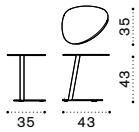

Sun lounger

Ocean

Sun lounger

Material

Aluminium Warmwhite +
Ethitex White

Aluminium Warmgrey +
Ethitex Dove Grey

Design Ethimo Studio

Side table

Smart

Side table 43x35

Material

Aluminium
Warmwhite

Aluminium
White

Aluminium
Warmgrey

Aluminium
Mud Grey

Design Niccolò Grassi

Path lamp

Step

Square path lamp

IP44 LED 4W 230V

Energetic Class: E

Material

Concrete
Terracotta

Concrete
Red Earth

Concrete
Mud Grey