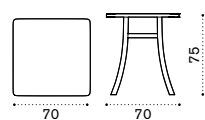

Elisir

FSC™ certified product

2 seater sofa

Lounge armchair

Square coffee table 80x80

Round dining table Ø110

Square dining table 70x70

Square dining table 80x80