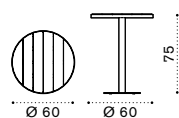

Laren

FSC™ certified product

Folding chair

Dining chair

Dining armchair

Round dining table Ø60

Square dining table 70x70

Square dining table 90x90