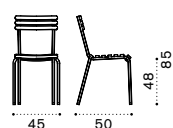

Square dining table 70x70

Dining chair