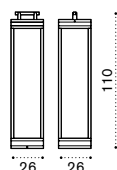

XL floor lamp

Wired / Rechargeable