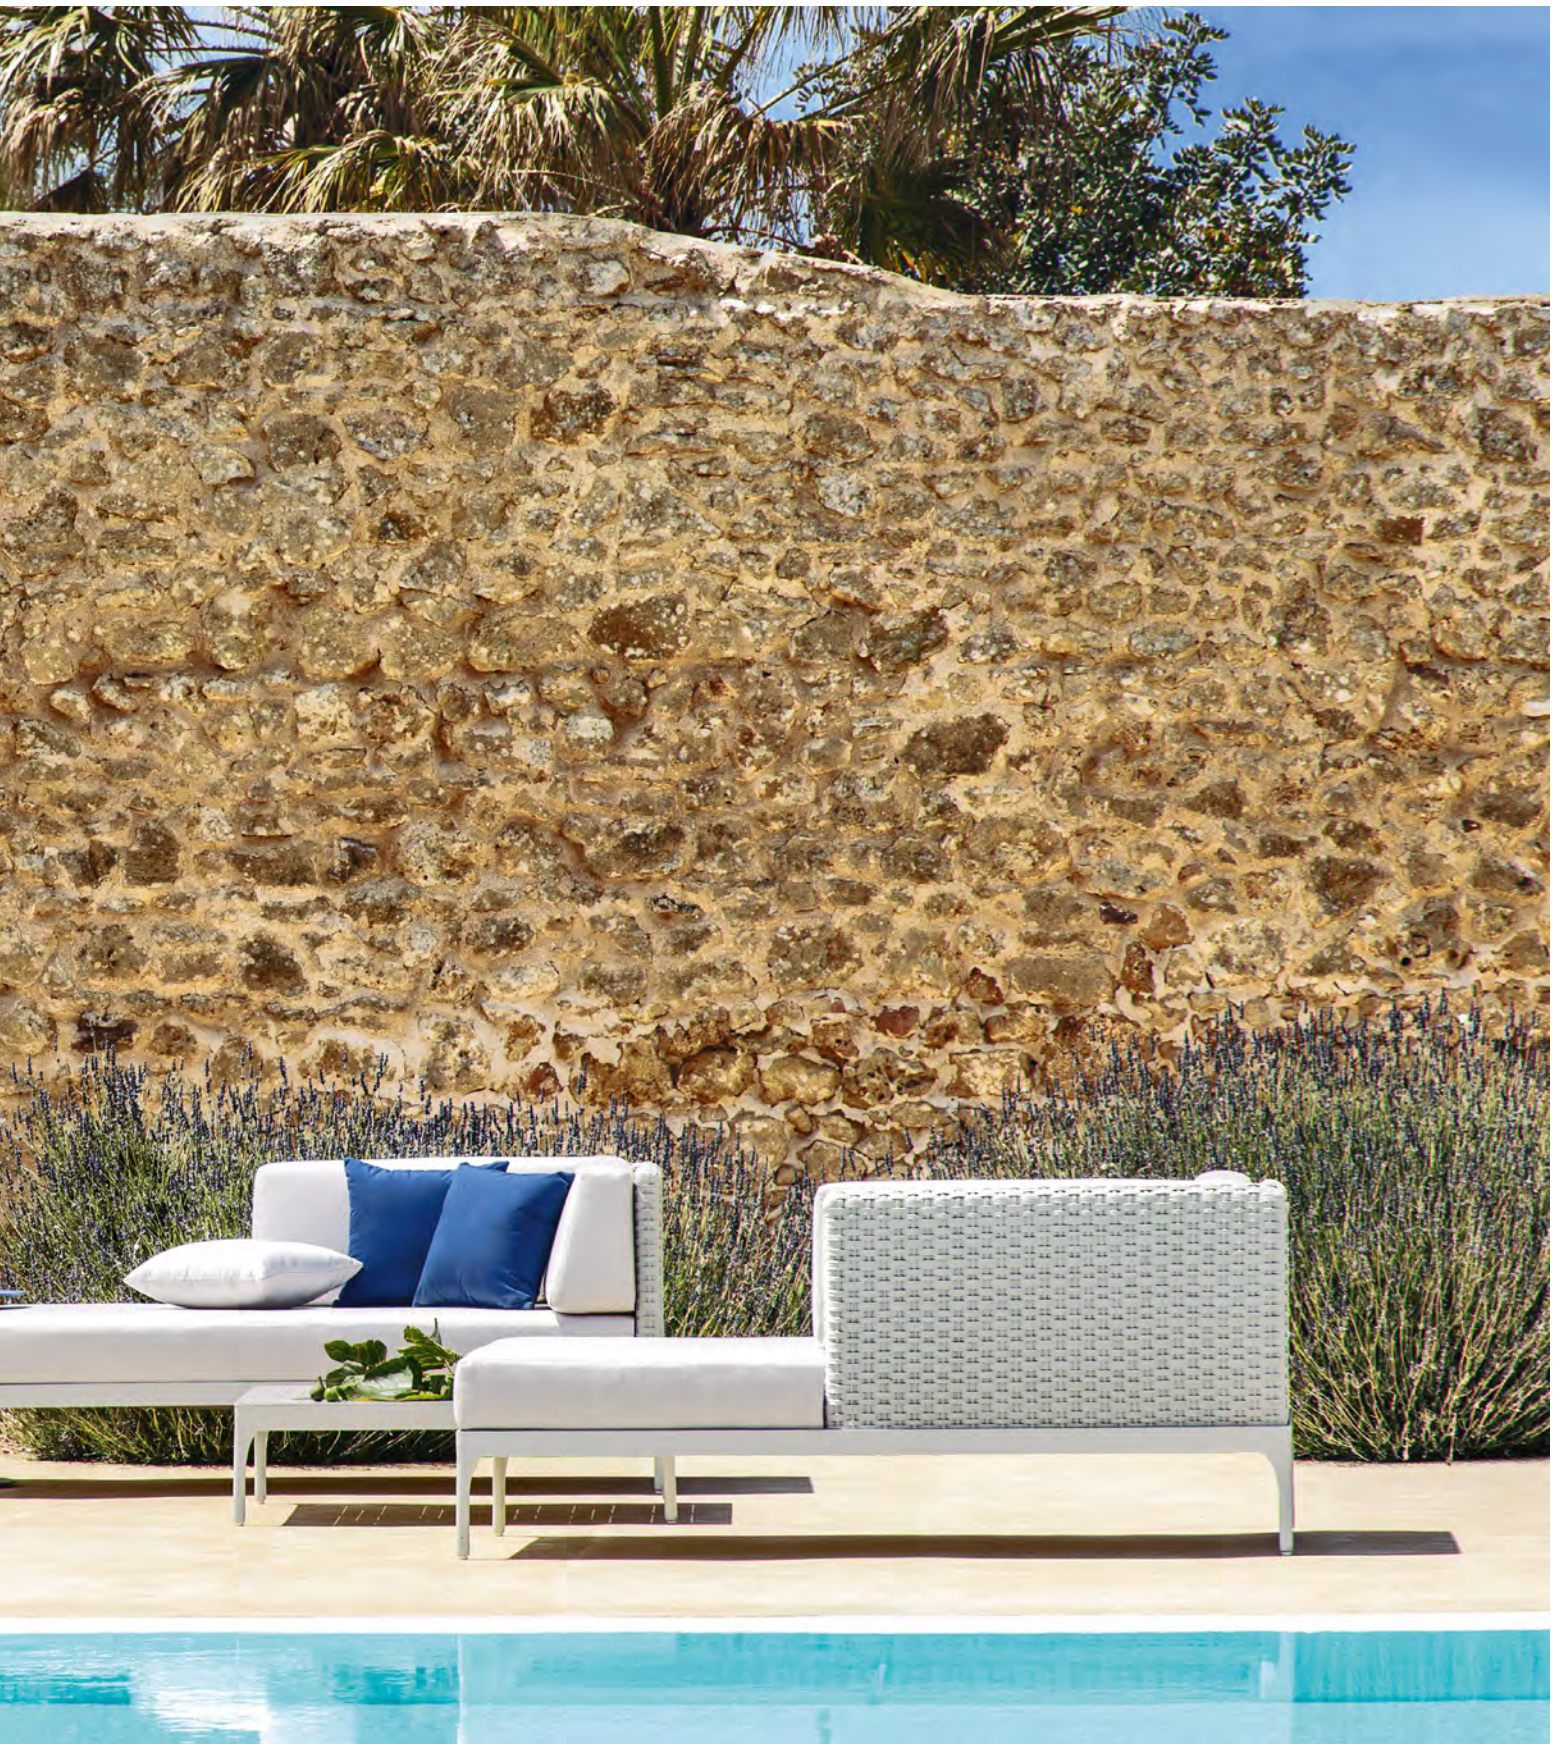

Archive Collections

Infinity

Design Ethimo Studio

COLLECTION COMPONENTS

Lounge armchair / 3 seater sofa / Modular sofa

Daybed / Pouf / Coffee table / Sun lounger

— TECHNICAL INFO p.85

INFINITY Daybeds and pouf with Warmwhite metal frame and Warmwhite lightwick fiber. Cushions in Nature White acrylic fabric. Coffee table in Warmwhite metal.