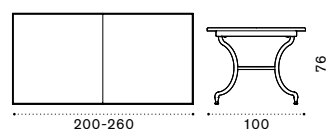

Chair / armchair seat cushion

Chair / armchair back cushion