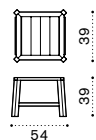

Petit club

FSC™ certified product

Square coffee table 54x54
with removable tray

Rectangular coffee table 84x54
with removable tray

Material

Natural
Teak

Pickled
Teak

Design Ethimo Studio