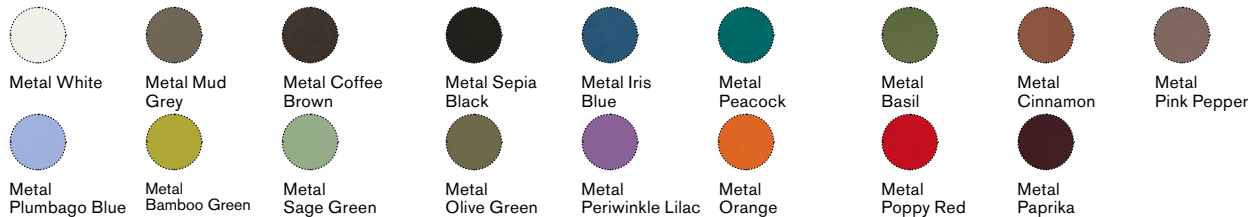

COLLECTION COMPONENTS

Folding chair / Stacking chair / Stacking armchair
/ Round, square and rectangular dining table / High table / Barstool

Flower

Folding chair

Dining chair

Dining armchair

Material