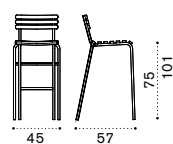

High square dining table 70x70