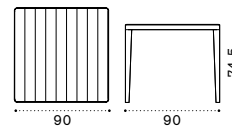

Laren

FSC™ certified product

Folding chair

Dining chair

Dining armchair

Round dining table Ø60

Square dining table 70x70

Square dining table 90x90