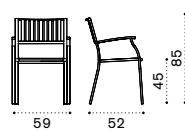

Sun lounger / Mattress

Smart – side table 43x35

Material

COLLECTION COMPONENTS

Lounge armchair / 2 seater sofa / Coffee table / Dining armchair
Dining chair / Round, square and rectangular dining table / Sunbed

Elisir

FSC™ certified product

2 seater sofa

Lounge armchair

Square coffee table 80x80

Round dining table Ø110

Square dining table 70x70

Square dining table 80x80

Square dining table 90x90

Extendable XL rectangular

Dining chair

Dining armchair

Chair / armchair seat cushion

Chair / armchair back cushion

Sunbed

Smart – Side table 43x35