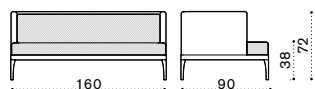

COLLECTION COMPONENTS

Lounge armchair / 3 seater sofa / Modular sofa
Daybed / Pouf / Coffee table / Sun lounger

Infinity

3 seater sofa

Lounge armchair

Square coffee table 90x90

Rectangular coffee table 120x90