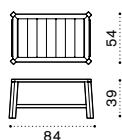

Petit club

FSC™ certified product

Square coffee table 54x54
with removable tray

Rectangular coffee table 84x54
with removable tray

Material

Natural
Teak

Pickled
Teak

Design Ethimo Studio