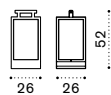

Carrè

FSC™ certified product

Table lamp

IP44 2700° K - 1650 lm
LED 230 Vac 17W
Energetic Class: E