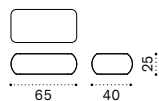

Loto

Rectangular coffee table 65x40