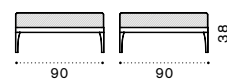

COLLECTION COMPONENTS

Lounge armchair / 3 seater sofa / Modular sofa
Daybed / Pouf / Coffee table / Sun lounger

Infinity

3 seater sofa

Lounge armchair

Square coffee table 90x90

Rectangular coffee table 120x90

Central module

Corner module

XL central module

XL corner module right

XL corner module left

Daybed module right

Daybed module left

Pouf

Sun lounger / Mattress

Smart – side table 43x35

Material

COLLECTION COMPONENTS

Lounge armchair / 2 seater sofa / Coffee table / Dining armchair
Dining chair / Round, square and rectangular dining table / Sunbed