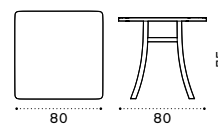

Elisir

FSC™ certified product

2 seater sofa

Lounge armchair

Square coffee table 80x80

Round dining table Ø110

Square dining table 70x70

Square dining table 80x80