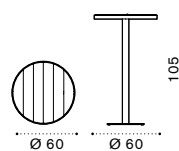

Rectangular dining table 160x90

Barstool

High rectangular table 120x60

High round table Ø60

High square dining table 70x70

Material

Metal Mud Grey + Pickled Teak

Metal Coffee Brown + Natural Teak