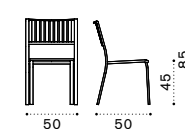

COLLECTION COMPONENTS

Lounge armchair / 2 seater sofa / Coffee table / Dining armchair
Dining chair / Round, square and rectangular dining table / Sunbed

Elisir

FSC™ certified product

2 seater sofa

Lounge armchair

Sunbed

Material

Metal White

Metal Mud Grey

Metal Coffee Brown

Metal Dark Green