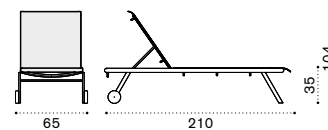

COLLECTION COMPONENTS

Lounge armchair / 2 seater sofa / Coffee table / Dining armchair
Dining chair / Round, square and rectangular dining table / Sunbed

Elisir

FSC™ certified product

2 seater sofa

Lounge armchair

Material

Metal White

Metal Mud Grey

Metal Coffee Brown

Metal Dark Green