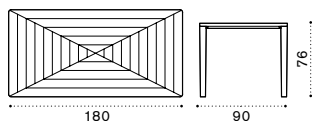

Natural
Teak

Pickled
Teak

Design Ethimo Studio

COLLECTION COMPONENTS
Square dining table
Rectangular dining table

Friends

FSC™ certified product

Square dining table 90x90

Rectangular dining table 180x90