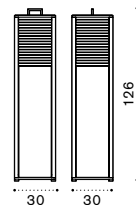

Design Niccolò Grassi

COLLECTION COMPONENTS

Wall lamp / Wired table lamp / XL floor lamp

Ginger

FSC™ certified product

Table lamp / XL floor lamp

/ Wall lamp
IP44 2700° K - 1650 lm
LED 230 Vac 17W
Energetic Class: E

Table lamp

XL floor lamp