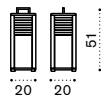

Design Niccolò Grassi

COLLECTION COMPONENTS

Wall lamp / Wired table lamp / XL floor lamp

Ginger

FSC™ certified product

Table lamp / XL floor lamp

/ Wall lamp
IP44 2700° K - 1650 lm
LED 230 Vac 17W
Energetic Class: E

Table lamp