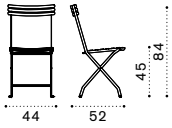

Seat cushion

COLLECTION COMPONENTS

Folding chair / Stacking chair / Stacking armchair
/ Round, square and rectangular dining table / High table / Barstool

Flower

Folding chair