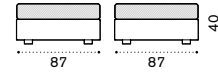

COLLECTION COMPONENTS

Lounge armchair / 3 seater sofa / Modular sofa / Pouf
Coffee table / Double and single sunbed / Footstool

Cube

3 seater sofa

Lounge armchair

Pouf

Footstool