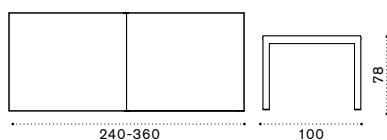

Material

Natural
Teak

Pickled
Teak

Design Ethimo Studio

COLLECTION COMPONENTS
Extendable dining table 160-250x100
Extendable dining table 240-360x100

Flat

Extendable dining table
160-250x100

Extendable XL dining table
240-360x100