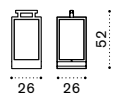

Carrè

FSC™ certified product

Table lamp

IP44 2700° K - 1650 lm
LED 230 Vac 17W
Energetic Class: E

Rechargeable table lamp

IP44 2700° K - LED n. 4 x 4W
N. batteries: 2 x 12V 2Ah SSL
Max endurance with batteries: 10h / Recharging cycle 8h
Energetic Class: E