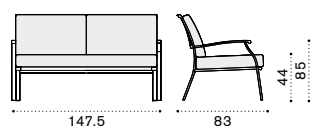

Central module

Corner module

XL central module

XL corner module right

XL corner module left

Daybed module right

Daybed module left

Pouf

Sun lounger / Mattress

Smart – side table 43x35

Material

COLLECTION COMPONENTS

Lounge armchair / 2 seater sofa / Coffee table / Dining armchair
Dining chair / Round, square and rectangular dining table / Sunbed

Elisir

FSC™ certified product

2 seater sofa

Lounge armchair

Square coffee table 80x80

Round dining table Ø110

Square dining table 70x70

Square dining table 80x80