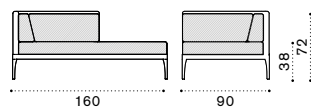

COLLECTION COMPONENTS

Lounge armchair / 3 seater sofa / Modular sofa
Daybed / Pouf / Coffee table / Sun lounger

Infinity

3 seater sofa

Lounge armchair

Square coffee table 90x90

Rectangular coffee table 120x90

Central module

Corner module

XL central module

XL corner module right

XL corner module left

Daybed module right

Daybed module left

Pouf

Sun lounger / Mattress

Smart – side table 43x35

Material

COLLECTION COMPONENTS

Lounge armchair / 2 seater sofa / Coffee table / Dining armchair
Dining chair / Round, square and rectangular dining table / Sunbed