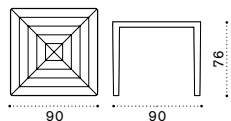

Natural
Teak

Pickled
Teak

Design Ethimo Studio

COLLECTION COMPONENTS
Square dining table
Rectangular dining table

Friends

FSC™ certified product

Square dining table 90x90

Rectangular dining table 180x90