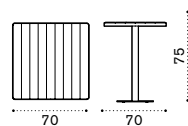

Laren

FSC™ certified product

Folding chair

Dining chair

Dining armchair

Round dining table Ø60

Square dining table 70x70

Square dining table 90x90