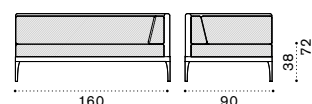

COLLECTION COMPONENTS

Lounge armchair / 3 seater sofa / Modular sofa
Daybed / Pouf / Coffee table / Sun lounger

Infinity

3 seater sofa

Lounge armchair

Square coffee table 90x90

Rectangular coffee table 120x90

Central module

Corner module

XL central module

XL corner module right

XL corner module left

Daybed module right

Daybed module left

Pouf

Sun lounger / Mattress

Smart – side table 43x35

Material

COLLECTION COMPONENTS

Lounge armchair / 2 seater sofa / Coffee table / Dining armchair
Dining chair / Round, square and rectangular dining table / Sunbed