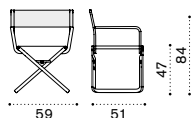

Studios

Folding armchair

Material

Aluminium Warmwhite
+ Acrylic Nature White

Aluminium Warmgrey
+ Acrylic Nature White

Aluminium Warmwhite
+ Acrylic Nature Grey