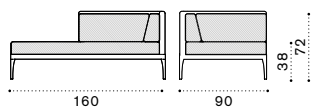

COLLECTION COMPONENTS

Lounge armchair / 3 seater sofa / Modular sofa
Daybed / Pouf / Coffee table / Sun lounger

Infinity

3 seater sofa

Lounge armchair

Square coffee table 90x90

Rectangular coffee table 120x90

Central module

Corner module

XL central module

XL corner module right

XL corner module left

Daybed module right

Daybed module left

Pouf

Sun lounger / Mattress

Smart – side table 43x35

Material

COLLECTION COMPONENTS

Lounge armchair / 2 seater sofa / Coffee table / Dining armchair
Dining chair / Round, square and rectangular dining table / Sunbed