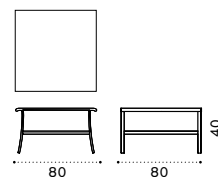

Sun lounger / Mattress

Smart – side table 43x35

Material

COLLECTION COMPONENTS

Lounge armchair / 2 seater sofa / Coffee table / Dining armchair
Dining chair / Round, square and rectangular dining table / Sunbed

Elisir

FSC™ certified product

2 seater sofa

Lounge armchair

Square coffee table 80x80

Round dining table Ø110

Square dining table 70x70

Square dining table 80x80