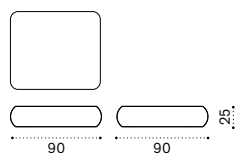

COLLECTION COMPONENTS

Coffee table

Loto

Rectangular coffee table 65x40

Square coffee table 90x90

Material

Etwick Bark

Etwick White