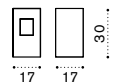

Material

Concrete
Terracotta

Concrete
Red Earth

Concrete
Mud Grey