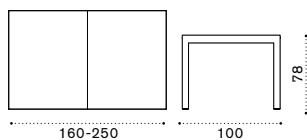

Material

Natural
Teak

Pickled
Teak

Design Ethimo Studio

COLLECTION COMPONENTS
Extendable dining table 160-250x100
Extendable dining table 240-360x100

Flat

Extendable dining table
160-250x100

Extendable XL dining table
240-360x100