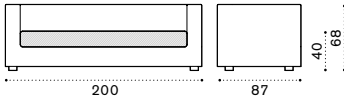

Corner module

COLLECTION COMPONENTS

Lounge armchair / 3 seater sofa / Modular sofa / Pouf
Coffee table / Double and single sunbed / Footstool

Cube

3 seater sofa

Lounge armchair