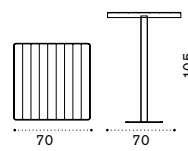

Rectangular dining table 160x90

Barstool

High rectangular table 120x60

High round table Ø60

High square dining table 70x70

Material

Metal Mud Grey + Pickled Teak

Metal Coffee Brown + Natural Teak