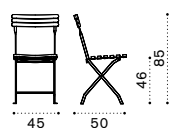

Round dining table Ø60

COLLECTION COMPONENTS

Folding chair / Stacking chair / Stacking armchair
Round, square and rectangular dining table / High table / Barstool

Laren

FSC™ certified product

Folding chair