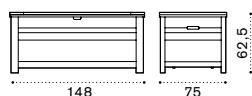

T-Box

FSC™ certified product

Trunk

Material

Natural
Teak

Pickled
Teak