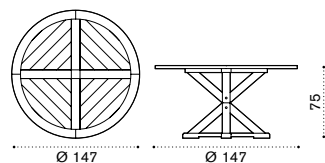

Design Ethimo Studio

COLLECTION COMPONENTS

Round dining table / Extendable rectangular dining table

Cronos

FSC™ certified product

Round dining table Ø147

Extendable rectangular dining table
220-260-300x100

Material