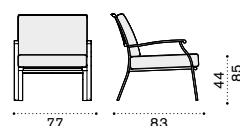

Central module

Corner module

XL central module

XL corner module right

XL corner module left

Daybed module right

Daybed module left

Pouf

Sun lounger / Mattress

Smart – side table 43x35

Material

COLLECTION COMPONENTS

Lounge armchair / 2 seater sofa / Coffee table / Dining armchair
Dining chair / Round, square and rectangular dining table / Sunbed

Elisir

FSC™ certified product

2 seater sofa

Lounge armchair

Square coffee table 80x80

Round dining table Ø110

Square dining table 70x70

Square dining table 80x80