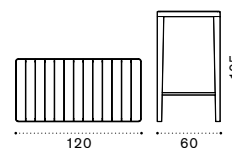

COLLECTION COMPONENTS

Folding chair / Stacking chair / Stacking armchair
Round, square and rectangular dining table / High table / Barstool

Laren

FSC™ certified product

Folding chair

Dining chair

Dining armchair

Material

Metal Mud Grey + Pickled Teak

Metal Coffee Brown + Natural Teak