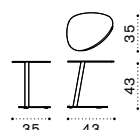

Material

Metal White

Metal Mud Grey

Metal Coffee Brown

Metal Dark Green