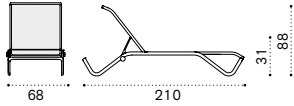

Sun lounger

Ocean

Sun lounger