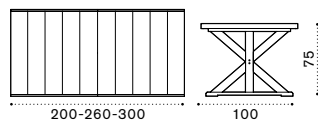

Extendable rectangular dining table
220-260-300x100