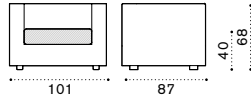

Central module

Pouf