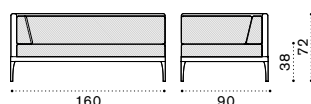

COLLECTION COMPONENTS

Lounge armchair / 3 seater sofa / Modular sofa
Daybed / Pouf / Coffee table / Sun lounger

Infinity

3 seater sofa

Lounge armchair

Square coffee table 90x90

Rectangular coffee table 120x90

Central module

Corner module

XL central module

XL corner module right

XL corner module left

Daybed module right

Daybed module left

Pouf

Sun lounger / Mattress

Smart – side table 43x35

Material

COLLECTION COMPONENTS

Lounge armchair / 2 seater sofa / Coffee table / Dining armchair
Dining chair / Round, square and rectangular dining table / Sunbed