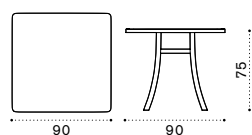

Dining armchair