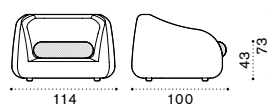

Material

Etwick Bark

Design Ethimo Studio

COLLECTION COMPONENTS

Coffee table