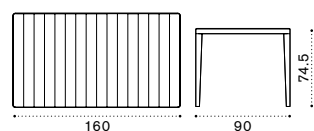

High round table Ø60