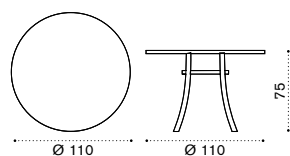

Elisir

FSC™ certified product

2 seater sofa

Lounge armchair

Square coffee table 80x80

Round dining table Ø110

Square dining table 70x70

Square dining table 80x80