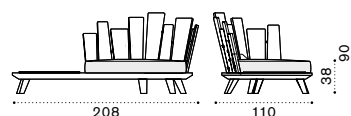

Back cushion 45x45 h10 cm

Back cushion 55x55 h13 cm

Coffee table 68x70 cm - Small

Coffee table 70x170 cm - Large

Sunbed / Mattress

Sunbed roller cushion 90x Ø17 cm

Sunbed head cushion 75x50 h13 cm

Octagonal dining table 160x160 cm