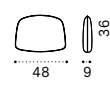

Dining chair cm