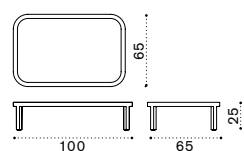

Rectangular coffee table 100x65 h25 cm

Square coffee table 100x100 h35 cm

Sunbed

Dining armchair

Seat and back  
cushion

Material - Frame

Natural Teak + Light Grey Round Rope

Pickled Teak + Taupe Round Rope