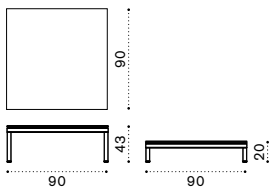

# Baia

Pouf 90x90 cm

Pouf 150x90 cm

Pouf 210x90 cm

Coffee table 90x90 cm

Coffee table 150x90 cm

Material - Base

Aluminium Textured Limestone White  
+ Natural Teak  
+ Lightwick Natural