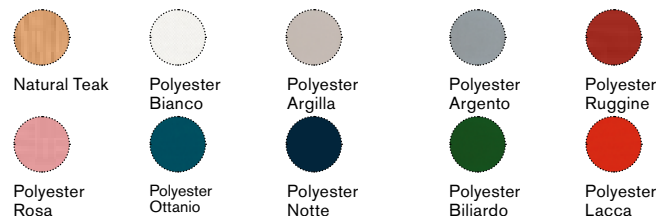

Design Marc Sadler

COLLECTION COMPONENTS
Table lamp / Hanging lamp

Gaia

FSC™ certified product

Table lamp / Hanging lamp
IP54 2700°K - 200 lm
USB charging, Li-ion battery 10W/h
Max endurance >10h / Recharging cycles 6/10h

Material

Design Emmanuel Gallina

COLLECTION COMPONENTS
Portable solar lamp

Milk

FSC™ certified product

Solar lamp
IP65 50-100 lm
Rechargeable battery 3.6V 2600 mA
Li-ion Max endurance: 8h
Recharging cycles with line power 10h

Material

Design Niccolò Grassi

COLLECTION COMPONENTS
Path lamp

Step

Square path lamp
IP44 LED4.5W 230V 2700°K CRI>80
495 Lumen
Energetic Class: E

Material