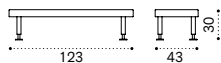

Pot holder / bench 163x43 h40 cm

Pot holder 123x43 h30 cm