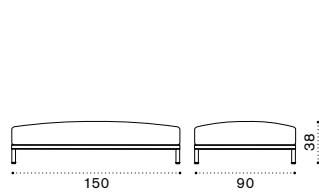

# Baia

Pouf 90x90 cm

Pouf 150x90 cm

Pouf 210x90 cm

Coffee table 90x90 cm

Coffee table 150x90 cm

Material - Base

Aluminium Textured Limestone White  
+ Natural Teak  
+ Lightwick Natural