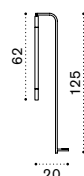

# Baia

Pouf 90x90 cm

Pouf 150x90 cm

Pouf 210x90 cm

Coffee table 90x90 cm

Coffee table 150x90 cm

Material - Base

Aluminium Textured Limestone White  
+ Natural Teak  
+ Lightwick Natural