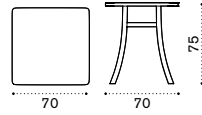

# Elisir

FSC™ certified product

2 seater sofa

Lounge armchair

Square coffee table 80x80 cm

Round dining table Ø110 cm

Square dining table 70x70 cm

Square dining table 80x80 cm