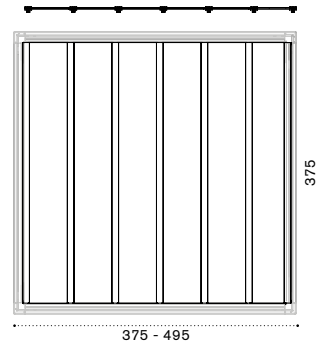

Light&Proof