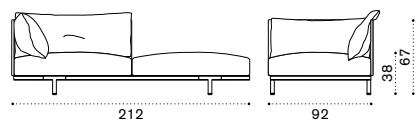

COLLECTION COMPONENTS

Lounge armchair / Sofa / XL sofa / Modular sofa
Daybed / Sunbed / Pouf / Coffee table / Lamp

Baia

Lounge armchair

2 Seater sofa

XL Sofa

Sunbed