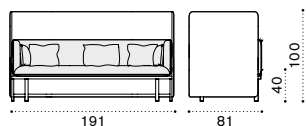

# Esedra

FSC™ certified product

Lounge armchair

Lounge high back armchair

3 seater sofa

3 seater high back sofa

Round coffee table Ø56 cm

Square coffee table 90x90 cm