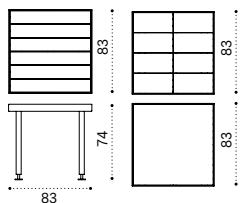

Dining table 83x83 h74 cm