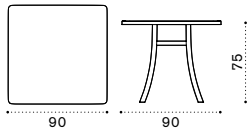

Dining armchair