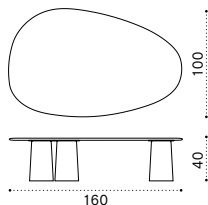

Coffee table 160X100 h40 cm

Coffee table 46X42 h28 cm