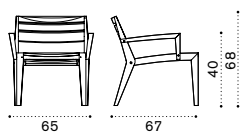

COLLECTION COMPONENTS

Rectangular extendable table / Dining armchair / Dining chair / Lounge armchair
Footstool / Coffee table / Counter stool / Barstool

Ribot

FSC™ certified product

Lounge armchair