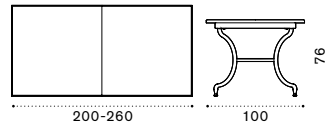

Chair / armchair seat cushion

Chair / armchair back cushion