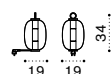

Wired lantern
IP44 LED 230 Vac 6W - 3000° K - 450 lm
Energetic Class: E