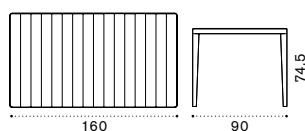

High round table Ø60 cm