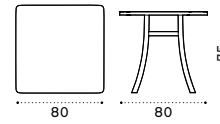

# Elisir

FSC™ certified product

2 seater sofa

Lounge armchair

Square coffee table 80x80 cm

Round dining table Ø110 cm

Square dining table 70x70 cm

Square dining table 80x80 cm