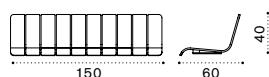

Shoe holder

Storage

Free-standing panel

Seat L 60 cm with backrest

Seat L 150 cm with backrest

Seat L 60 cm without backrest

Seat L 150 cm without backrest

Black cork tray