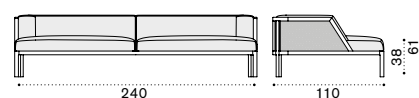

Design Christophe Pillet

COLLECTION COMPONENTS

Bergère / Lounge armchair / XL sofa
Coffee table / Sunbed / Dining armchair

Grand Life

FSC™ certified product

Bergère

Lounge armchair

XL sofa

Complementary back cushion
for XL sofa and armchair

Coffee table Ø77 h25 cm

Coffee table Ø77 h45 cm

Rectangular coffee table 100x65 h25 cm

Square coffee table 100x100 h35 cm

Sunbed

Dining armchair

Seat and back
cushion

Material - Frame

Natural Teak + Light Grey Round Rope

Pickled Teak + Taupe Round Rope

Material - Table Top

Ceramic Stone
Ice white

Ceramic Stone
Sand