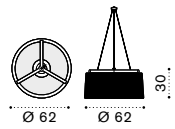

Design Marcello Ziliani

COLLECTION COMPONENTS

Pendant lamp

Kilt Lamp

FSC™ certified product

Pendant lamp

IP44, 1xE27

(Bulb not included, depends on the bulb used)
according to European regulations