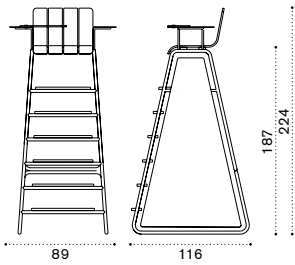

Ace

Umpire chair with panels

Shelter for umpire chair