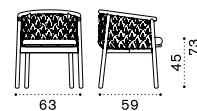

Dining armchair