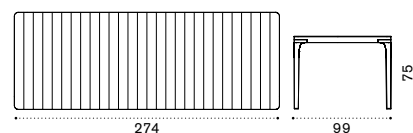

COLLECTION COMPONENTS

Square dining table / XL square dining table / Rectangular dining table
XL rectangular dining table / Ping pong table

Play

FSC™ certified product

Square dining table 99x99 cm

Square dining table 99x99 cm

Material - Base

Aluminium
Warmwhite

Aluminium
Warmgrey

Aluminium
Olive Green

Material - Table top

Natural Teak

Ceramic Stone
Graphite

Ceramic Stone
Ice White

Ceramic Stone
Disegno