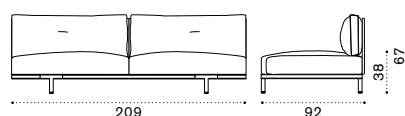

Backend module - Right