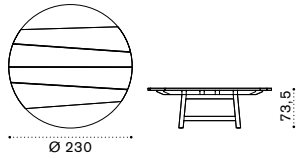

Seat cushion

Rafael

Round dining table Ø230 cm

Stone Lazy Susan Ø110 cm