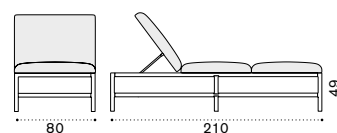

Rectangular coffee table 100x65 h25 cm

Square coffee table 100x100 h35 cm

Sunbed

Dining armchair

Seat and back  
cushion

Material - Frame

Natural Teak + Light Grey Round Rope

Pickled Teak + Taupe Round Rope