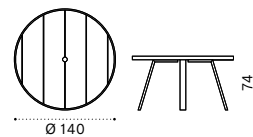

Round dining table Ø140 cm