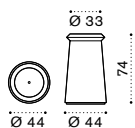

Top 70 (for items Agapantus)