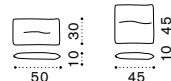

Short or Long back cushion

Armrest cushion

Complementary back cushion  
45x45 or 50x30 cm

Coffee table Ø53 h7 cm

Coffee table Ø53 h33 cm

Coffee table 80x35 h7 cm

Coffee table 140x65 h25 cm

Material - Frame