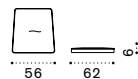

Design Marcello Ziliani

COLLECTION COMPONENTS

XL lounge armchair / XL sofa / Barstool / Teak dining armchair
Aluminium dining armchair / 2 seater sofa / Lounge armchair
Coffee table / Dining table / Hanging lamp / Sunbed

Kilt

FSC™ certified product

XL lounge armchair ^{new}

XL sofa ^{new}

Barstool ^{new}

Seat cushion

Sunbed roller cushion

Material

Teak+ Round Rope Sand or Olive Green or Ruby Wine

Pickled Teak + Round Rope Dark Grey

Material

Aluminium Warmwhite + Round Rope Light Grey

Aluminium Warmgrey + Round Rope Dark Grey