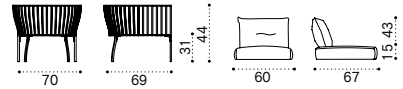

Coffee table Ø60 h48 cm

Coffee table Ø90 h43 cm

Dining table Ø130 h73,5 cm

Dining armchair

Seat and back cushion

Material - Frame

Aluminium  
Mineral Grey

Aluminium  
Limestone White