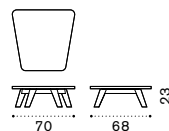

Back cushion 45x45 h10 cm

Back cushion 55x55 h13 cm

Coffee table 68x70 cm - Small

Coffee table 70x170 cm - Large

Sunbed / Mattress

Sunbed roller cushion 90x Ø17 cm

Sunbed head cushion 75x50 h13 cm

Octagonal dining table 160x160 cm