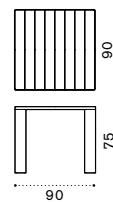

Sun lounger / Mattress

Square dining table 90x90 cm