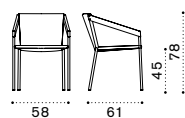

Free-standing outdoor swings