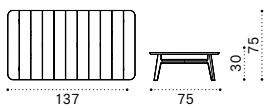

Dining armchair