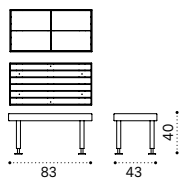

Side table 83x43 h40 cm