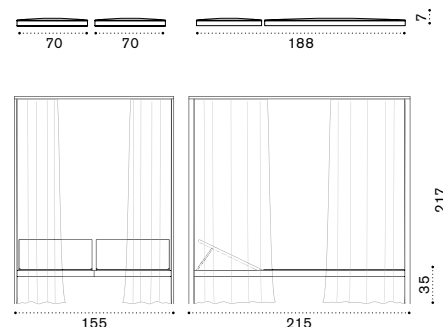

Material - Bistrò armchair

Metal Coffee Brown + Natural Teak + Flat Rope Grey or Light Grey / Dark Grey or Light Grey / Olive Green

Hanging armchair

Free-standing outdoor swings

Lounge bed with curtains / Mattress