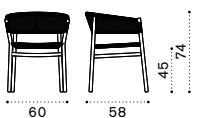

2 seater sofa