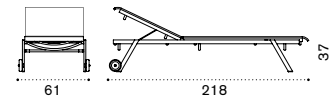

COLLECTION COMPONENTS

Lounge armchair / 2 seater sofa / Coffee table / Dining armchair
Dining chair / Round, square and rectangular dining table / Sunbed

Elisir

FSC™ certified product

2 seater sofa

Lounge armchair