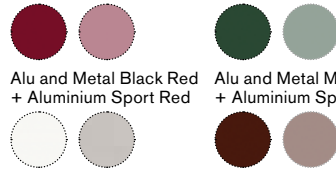

# Ace

Umpire chair with panels

Shelter for umpire chair

Material - Frame Teak

Natural Teak + Aluminium and Metal Black Red or Moss Green or Warmwhite or Coffee Brown

Material - Frame Aluminium and Metal

Alu and Metal Black Red + Aluminium Sport Red    Alu and Metal Moss Green + Aluminium Sport Green