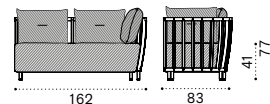

Daybed - Right

Backend module - Left

Backend module - Right

Small coffee table  
table Ø50 cm

Large coffee table  
110x57 cm

Lounge bed

Lounge bed mattress with roller  
and back cushion

Club armchair