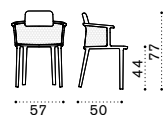

Design Patrick Norguet

COLLECTION COMPONENTS
Dining armchair / Barstool

Nicolette

FSC™ certified product

Dining armchair