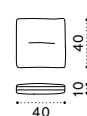

Chaise longue module - Right