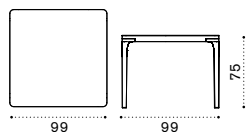

COLLECTION COMPONENTS

Square dining table / XL square dining table / Rectangular dining table
XL rectangular dining table / Ping pong table

Play

FSC™ certified product

Square dining table 99x99 cm