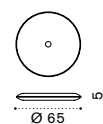

Round seat cushion