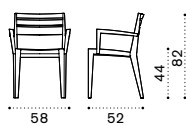

Barstool h92 cm