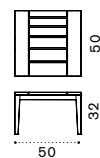

Dining chair

Square coffee table 50x50 cm