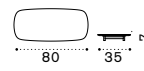

Short or Long back cushion

Armrest cushion

Complementary back cushion  
45x45 or 50x30 cm

Coffee table Ø53 h7 cm

Coffee table Ø53 h33 cm

Coffee table 80x35 h7 cm

Coffee table 140x65 h25 cm

Material - Frame