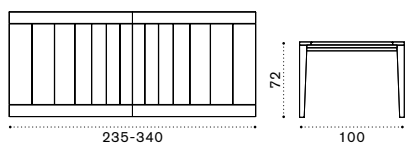

Counter stool h82 cm

Footstool

Rectangular extendable dining table
235-340x100 cm