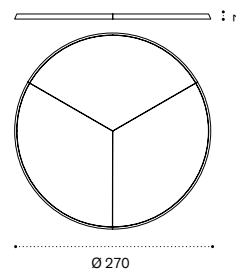

# Hut

FSC™ certified product

Alcove Ø3 h3,3m / Curtain

Round lounge bed mattress

Decorative cushion 55x55 cm

Material

Teak + Aluminium

Design Ethimo Studio