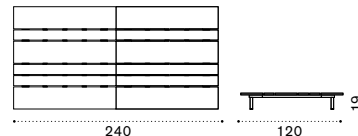

Cushion 200x100 cm

XL module 120x240 cm