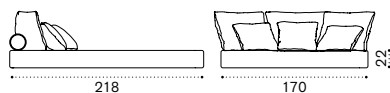

Daybed - Right

Backend module - Left

Backend module - Right

Small coffee table  
table Ø50 cm

Large coffee table  
110x57 cm

Lounge bed

Lounge bed mattress with roller  
and back cushion

Club armchair