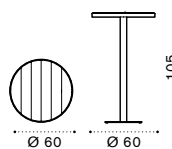

COLLECTION COMPONENTS

Folding chair / Stacking chair / Stacking armchair
Round, square and rectangular dining table / High table / Barstool

Laren

FSC™ certified product

Folding chair

Dining chair

Dining armchair

Material

Metal Mud Grey + Pickled Teak

Metal Coffee Brown + Natural Teak