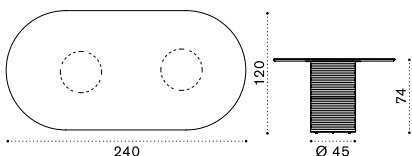

Coffee table Ø42 h43 cm – teak

Coffee table 134x80 h33 cm – stone

Coffee table 134x80 h33 cm – teak

Round dining table Ø140 cm – stone

Round dining table Ø140 cm – teak

Oval dining table 240x120 cm – stone