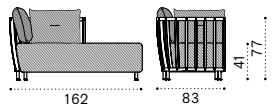

Daybed - Right

Backend module - Left

Backend module - Right

Small coffee table  
table Ø50 cm

Large coffee table  
110x57 cm

Lounge bed

Lounge bed mattress with roller  
and back cushion

Club armchair