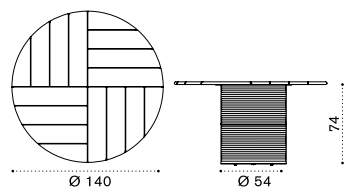

Coffee table Ø42 h43 cm – teak

Coffee table 134x80 h33 cm – stone

Coffee table 134x80 h33 cm – teak

Round dining table Ø140 cm – stone

Round dining table Ø140 cm – teak

Oval dining table 240x120 cm – stone