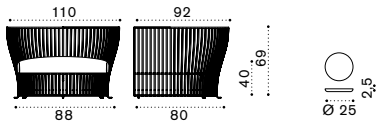

Design Luca Nichetto

COLLECTION COMPONENTS

Lounge armchair / 2 seater sofa / Backend module
Cup holder / Coffee table / Dining table
Dining armchair / Club armchair

FSC™ certified product

Venexia

Lounge armchair and cup holder Ø25 cm

2 seater sofa

Complementary back cushion 40x40

Backend module - Left

Backend module - Right

Club armchair ^{new}

Seat and back cushion