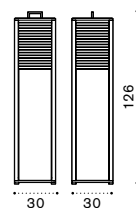

Design Niccolò Grassi

COLLECTION COMPONENTS

Wall lamp / Wired table lamp / XL floor lamp

Ginger

FSC™ certified product

Table lamp / XL floor lamp

/ Wall lamp
IP44 2700° K - 1650 lm
LED 230 Vac 17W
Energetic Class: E

Table lamp

XL floor lamp