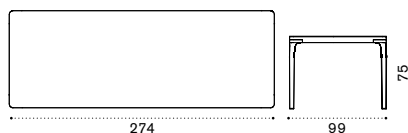

COLLECTION COMPONENTS

Square dining table / XL square dining table / Rectangular dining table
XL rectangular dining table / Ping pong table

Play

FSC™ certified product

Square dining table 99x99 cm

Square dining table 99x99 cm

Material - Base

Aluminium
Warmwhite

Aluminium
Warmgrey

Aluminium
Olive Green

Material - Table top

Natural Teak

Ceramic Stone
Graphite

Ceramic Stone
Ice White

Ceramic Stone
Disegno