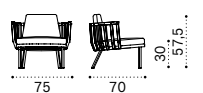

Daybed - Right

Backend module - Left

Backend module - Right

Small coffee table  
table Ø50 cm

Large coffee table  
110x57 cm

Lounge bed

Lounge bed mattress with roller  
and back cushion

Club armchair