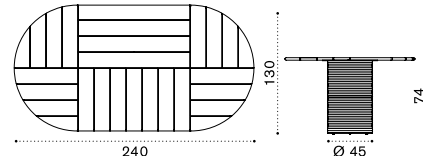

Dining armchair

Seat cushion