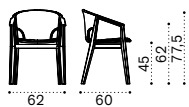

Lounge high back armchair

Rocking armchair

Lumbar cushion

Rectangular coffee table 137x75 cm

Round coffee table Ø50 cm

Dining chair cm

Dining armchair

Square dining table 90x90 cm