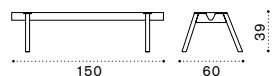

Beam L 300 cm with legs

Design Patrick Norguet

COLLECTION COMPONENTS

Umpire chair / Bench / Bag holder / Shoes holder / Storage
Tray / Free-standing panel

Ace

FSC™ certified product

Beam L 150 cm with legs