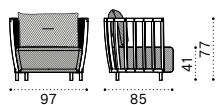

Daybed - Left