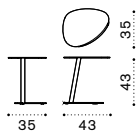

COLLECTION COMPONENTS

Lounge armchair / 2 seater sofa / Coffee table / Dining armchair
Dining chair / Round, square and rectangular dining table / Sunbed

Elisir

FSC™ certified product

2 seater sofa

Lounge armchair