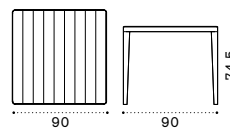

High rectangular table 120x60 cm