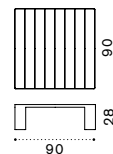

# Esedra

FSC™ certified product

Lounge armchair

Lounge high back armchair

3 seater sofa

3 seater high back sofa

Round coffee table Ø56 cm

Square coffee table 90x90 cm