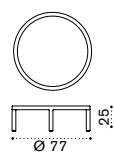

Coffee table Ø77 h25 cm