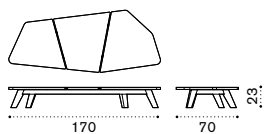

Back cushion 45x45 h10 cm

Back cushion 55x55 h13 cm

Coffee table 68x70 cm - Small

Coffee table 70x170 cm - Large

Sunbed / Mattress

Sunbed roller cushion 90x Ø17 cm

Sunbed head cushion 75x50 h13 cm

Octagonal dining table 160x160 cm