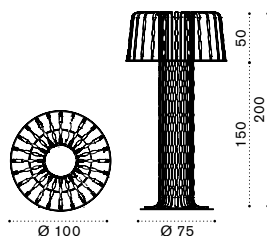

Design Luca Nichetto

COLLECTION COMPONENTS

Lamp

Lustra

Lamp
IP44 LED LAMP E27 15W 2700°K
1350 LUMEN CRI>90

Material

Metal Olive Green

Metal Cinnamon

Metal Textured Limestone White

Metal Textured matt Dark Grey

Design Luca Nichetto

COLLECTION COMPONENTS

Rechargeable lantern / Wired lantern / Lamp holder bracket
Wired applique / Suspension lantern

Lucerna

Rechargeable lantern
IP44 LED 6W - 3000° K - 450 lm
N. batteries: 4 X 1,5V / 2600 mA
Max endurance with batteries / Recharging cycles: 8h
Energetic Class: E

Wired lantern
IP44 LED 230 Vac 6W - 3000° K - 450 lm
Energetic Class: E

Lamp holder bracket

Suspension lantern

Wired applique
IP44 led 230 Vac 6W - 3000° K - 450 lm
Energetic Class: E

Material - Lighting fixture

Aluminium colour

Brass colour

Material - Blown glass

Fumé

Amber

Light Anthracite

Acid-etched Fumé

Acid-etched Amber

Acid-etched Light Anthracite