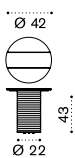

COLLECTION COMPONENTS

Lounge armchair / 3 seater sofa / Daybed / Club armchair / Coffee table
Dining armchair / Dining table / Free-standing hammock

Patio

FSC™ certified product

Lounge armchair

3 seater sofa

Daybed

Dining armchair

Seat cushion