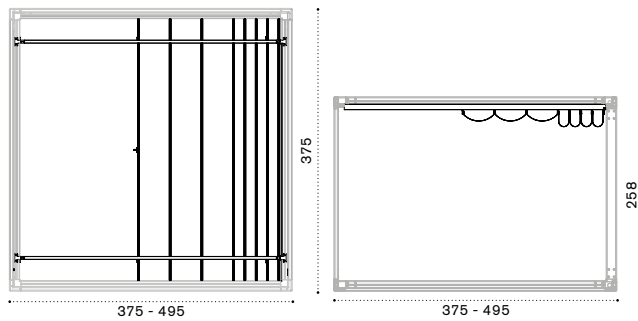

COLLECTION COMPONENTS

Open Air pavilion - open roof or teak louvers roof

Light&Proof pavilion - polycarbonate roof

Climate pavilion - adjustable louvers roof

Eivissa

Flow sliding canopy

Material

Acrylic
Ecrú

Acrylic
Argilla

Acrylic
Pietra

Acrylic
Dove Grey

Acrylic
Heiritage
Red