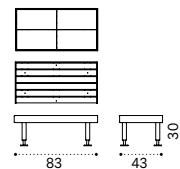

Side table 83x43 h30 cm