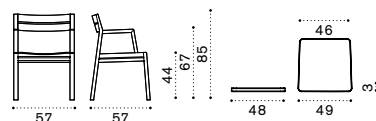

COLLECTION COMPONENTS

Lounge armchair / 3 seater sofa / Modular sofa / Coffee table
Dining armchair / Dining table / Sun lounger

Costes

FSC™ certified product

3 seater sofa

Lounge armchair

Central module

Pickled Teak

Natural Teak