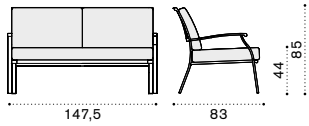

# Elisir

FSC™ certified product

2 seater sofa

Lounge armchair

Square coffee table 80x80 cm

Round dining table Ø110 cm

Square dining table 70x70 cm

Square dining table 80x80 cm