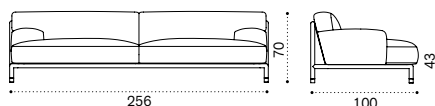

Backend module - Left

XL sofa