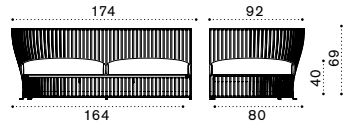

Coffee table Ø60 h48 cm

Coffee table Ø90 h43 cm

Dining table Ø130 h73,5 cm

Dining armchair

Seat and back cushion

Material - Frame

Aluminium  
Mineral Grey

Aluminium  
Limestone White