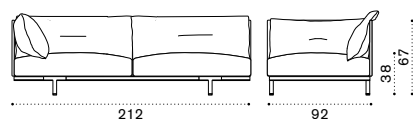

Daybed - Left