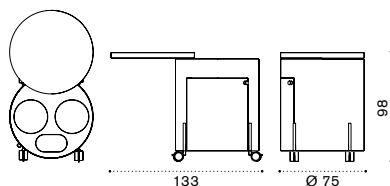

Induction cooktop module