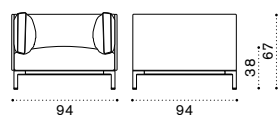

Corner module

COLLECTION COMPONENTS

Lounge armchair / Sofa / XL sofa / Modular sofa
Daybed / Sunbed / Pouf / Coffee table / Lamp

Baia

Lounge armchair