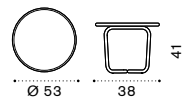

Sling

Armchair

Footstool

Coffee table Ø53 h43 cm