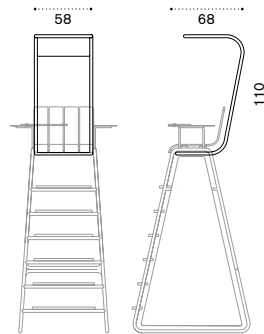

Ace

Umpire chair with panels

Shelter for umpire chair