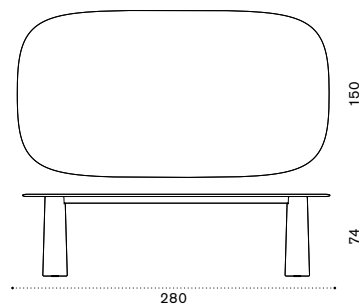

Design Ethimo Studio

COLLECTION COMPONENTS

Triangular dining table 150x150
/ Rectangular dining table 280x150

Bold

Triangular dining table 150x150 cm

Rectangular dining table 280x150 cm

Material

Stone Beige +
Concrete Beige

Marmo Verde Guatemala
+ Concrete Green

Design Ethimo Studio

COLLECTION COMPONENTS

Rotating Tray

Steward

FSC™ certified product

Steward rotating tray

Material

Iroko