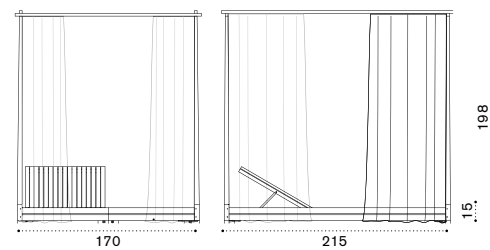

Lounge bed / sunbed mattress

Material