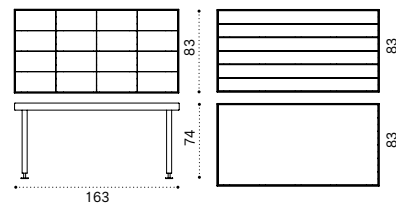

Dining table 83x163 h74 cm