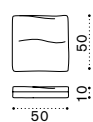

Complementary back cushion
for XL sofa and armchair