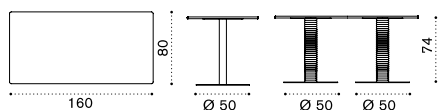

Oval low dining table 160X80 h66 cm