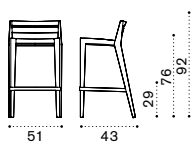

Counter stool h82 cm

Barstool h92 cm

Material

Design Ethimo Studio

COLLECTION COMPONENTS

Coffee table