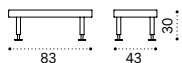

Material - Cup holder

Pickled Teak

Design Cristina Celestino

COLLECTION COMPONENTS

Pot holder / Bench / Side table  
Coffee table / Dining table

**Seeds** new

FSC™ certified product

Pot holder 83x43 h30 cm