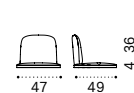

COLLECTION COMPONENTS

Lounge armchair / 2 seater sofa / XL sofa / Modular sofa
Club armchair / Porch swing / Coffee table / Barstool
Dining armchair / Dining table / Pouf / Lounge bed

FSC™ certified product

Swing

2 seater sofa

XL sofa