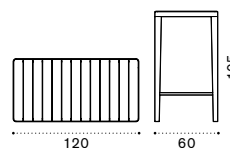

COLLECTION COMPONENTS

Folding chair / Stacking chair / Stacking armchair
Round, square and rectangular dining table / High table / Barstool

Laren

FSC™ certified product

Folding chair

Dining chair

Dining armchair

Material

Metal Mud Grey + Pickled Teak

Metal Coffee Brown + Natural Teak