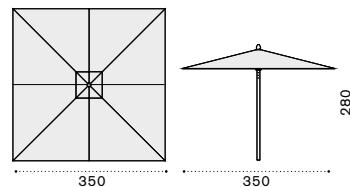

Square parasol 3,5x3,5 m

Aluminium

Metal White

Metal
Mud Grey

Polyester
Dove Grey

Polyester
White

Polyester
Red