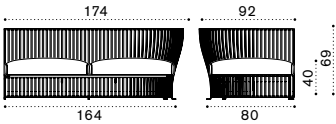

Coffee table Ø60 h48 cm

Coffee table Ø90 h43 cm

Dining table Ø130 h73,5 cm

Dining armchair

Seat and back cushion

Material - Frame

Aluminium  
Mineral Grey

Aluminium  
Limestone White