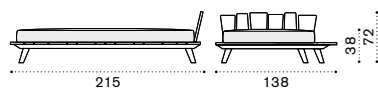

Back cushion 45x45 h10 cm

Back cushion 55x55 h13 cm

Coffee table 68x70 cm - Small

Coffee table 70x170 cm - Large

Sunbed / Mattress

Sunbed roller cushion 90x Ø17 cm

Sunbed head cushion 75x50 h13 cm

Octagonal dining table 160x160 cm