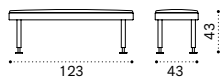

Design Cristina Celestino

COLLECTION COMPONENTS

Pot holder / Bench / Side table
Coffee table / Dining table

Seeds new

FSC™ certified product

Pot holder 83x43 h30 cm

Pot holder 123x43 h30 cm

Pot holder / bench 83x43 h40 cm

Metal Textured Limestone
+ Metal Glossy Grey Gold

Metal Textured matt Camouflage Green
+ Metal Soft touch burnished brass

Metal Textured matt Camouflage
Grey + Metal Russet Scarabea

Natural Teak

Laminam Calce
Terracotta

Cotto Variiegato
+ Glass