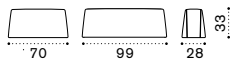

Short or Long back cushion

Armrest cushion

Complementary back cushion  
45x45 or 50x30 cm

Coffee table Ø53 h7 cm

Coffee table Ø53 h33 cm

Coffee table 80x35 h7 cm

Coffee table 140x65 h25 cm

Material - Frame