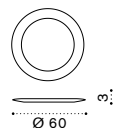

Steward

FSC™ certified product

Steward rotating tray

Material

Iroko