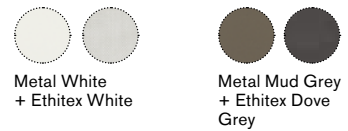

Material - sunbed