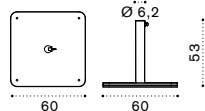

Aluminium

Metal White

Metal
Mud Grey

Polyester
Dove Grey

Polyester
White

Polyester
Red