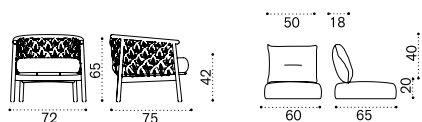

# Patio

FSC™ certified product

Lounge armchair

3 seater sofa

Daybed

Club armchair <sup>new</sup>

Back cushion 45x45 h10 cm

Coffee table Ø42 h43 cm – stone