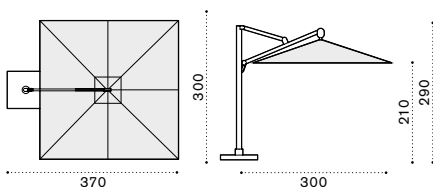

# Freedom

Adjustable square parasol 3x3 m

Material - Pole

Aluminium

Fabrics

Acrylic  
Dove Grey

Polyester  
White

Design Ludovica + Roberto Palomba