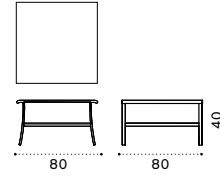

# Elisir

FSC™ certified product

2 seater sofa

Lounge armchair

Square coffee table 80x80 cm

Round dining table Ø110 cm

Square dining table 70x70 cm

Square dining table 80x80 cm