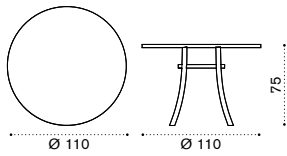

# Elisir

FSC™ certified product

2 seater sofa

Lounge armchair

Square coffee table 80x80 cm

Round dining table Ø110 cm

Square dining table 70x70 cm

Square dining table 80x80 cm