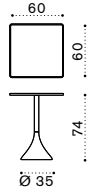

Dining table 60X60 h74 cm