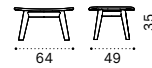

Lumbar cushion