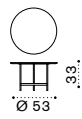

Short or Long back cushion

Armrest cushion

Complementary back cushion  
45x45 or 50x30 cm

Coffee table Ø53 h7 cm

Coffee table Ø53 h33 cm

Coffee table 80x35 h7 cm

Coffee table 140x65 h25 cm

Material - Frame