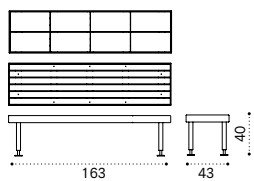

Side table 163x43 h40 cm