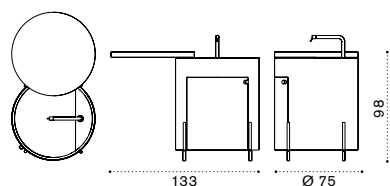

Design Gordon Guillaumier

COLLECTION COMPONENTS

Kitchen sink module / Induction cooktop module

Brazier grill module

Phil

FSC™ certified product

Kitchen sink module