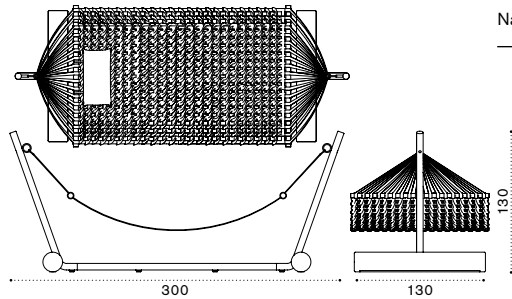

Patio

Free-standing hammock / hammock