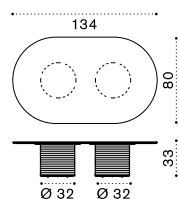

Coffee table 134x80 h33 cm – stone