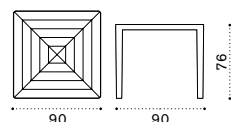

Friends

FSC™ certified product

Square dining table 90x90 cm