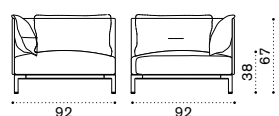

Backend module - Left