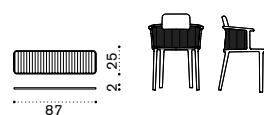

Armchair soft backrest