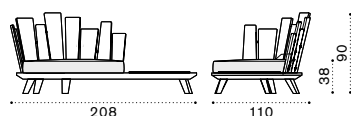

Back cushion 55x55 h13 cm