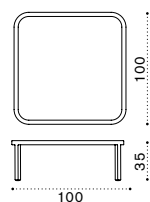

Rectangular coffee table 100x65 h25 cm

Square coffee table 100x100 h35 cm

Sunbed

Dining armchair

Seat and back  
cushion

Material - Frame

Natural Teak + Light Grey Round Rope

Pickled Teak + Taupe Round Rope