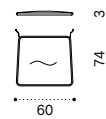

Seat and back cushion