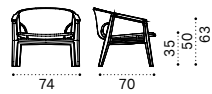

Rocking armchair