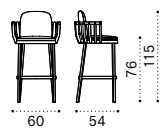

Pouf Ø40 h38 / h46 cm

Swing

Barstool