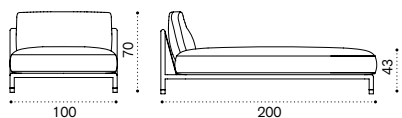

XL Backend module - Left