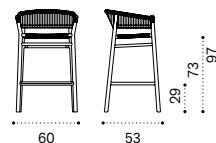

Lounge armchair

Barstool ^{new}

Seat cushion