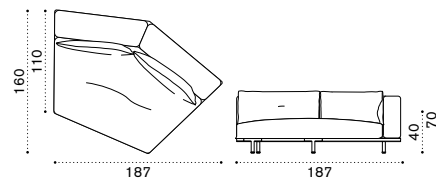

Costiera

XL Lounge armchair

XL Corner module

XL Sofa