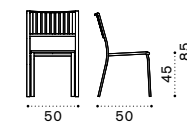

COLLECTION COMPONENTS

Lounge armchair / 2 seater sofa / Coffee table / Dining armchair
Dining chair / Round, square and rectangular dining table / Sunbed

Elisir

FSC™ certified product

2 seater sofa

Lounge armchair

Sunbed