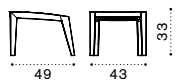

Dining armchair

Footstool