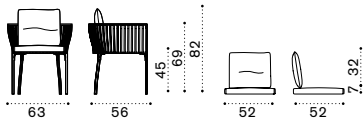

Coffee table Ø60 h48 cm

Coffee table Ø90 h43 cm

Dining table Ø130 h73,5 cm

Dining armchair

Seat and back cushion

Material - Frame

Aluminium  
Mineral Grey

Aluminium  
Limestone White