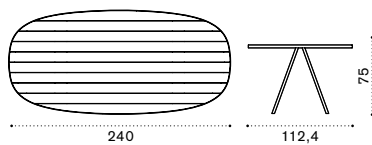

Oval coffee table 160x80 cm

Dining armchair

Square dining table 90x90 cm

Rectangular dining table 200x99 cm

Oval dining table 240x112,4 cm

Sun lounger / Mattress