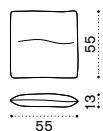

Back cushion 45x45 h10 cm

Back cushion 55x55 h13 cm

Coffee table 68x70 cm - Small

Coffee table 70x170 cm - Large

Sunbed / Mattress

Sunbed roller cushion 90x Ø17 cm

Sunbed head cushion 75x50 h13 cm

Octagonal dining table 160x160 cm