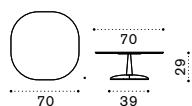

High table 70x70 h106 cm

Enjoy

FSC™ certified product

Coffee table 70x70 h29 cm

Coffee table 70x70 h51 cm