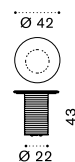

# Patio

FSC™ certified product

Lounge armchair

3 seater sofa

Daybed

Club armchair <sup>new</sup>

Back cushion 45x45 h10 cm

Coffee table Ø42 h43 cm – stone