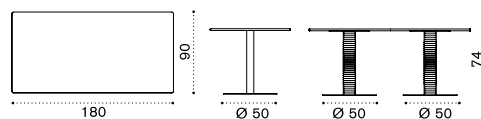

Oval low dining table 180X80 h66 cm