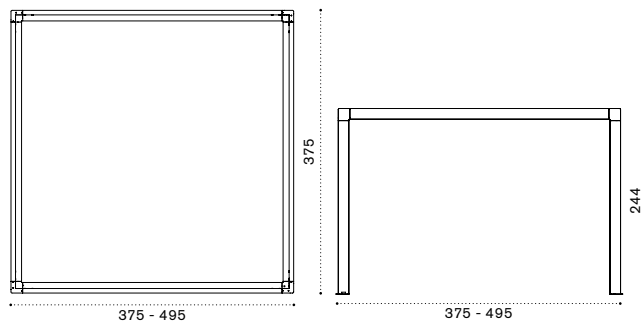

Design Ludovica + Roberto Palomba

COLLECTION COMPONENTS

Open Air pavilion - open roof or teak louvers roof

Light&Proof pavilion - polycarbonate roof

Climate pavilion - adjustable louvers roof

Eivissa

FSC™ certified product

Open Air

Light&Proof

Climate