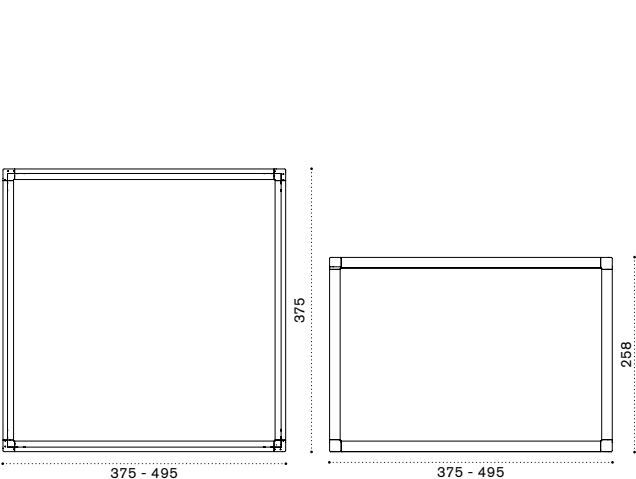

Eivissa

Pavilion with base and flooring