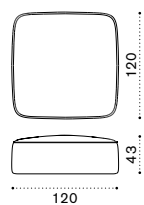

# Isola

Pouf 120x120 cm

Pouf Ø120 cm

Material

Polypropylene Dharma 200/700 White

Polypropylene Dharma 200/300 Sage Green

Polypropylene Maiorca + Ricamo White

Polypropylene Dharma 400/100 Sage Green