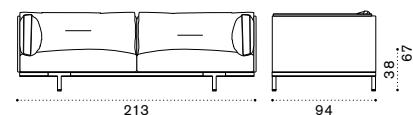

Complementary back cushion 40x40 cm