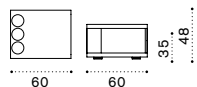

Shoe holder

Storage

Free-standing panel

Seat L 60 cm with backrest

Seat L 150 cm with backrest

Seat L 60 cm without backrest

Seat L 150 cm without backrest

Black cork tray