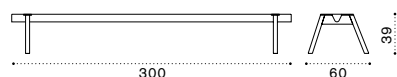

Shoe holder