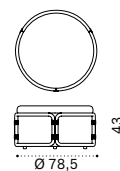

Pouf

Complementary back cushion 45X45 cm