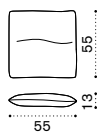

# Hut

FSC™ certified product

Alcove Ø3 h3,3m / Curtain

Round lounge bed mattress

Decorative cushion 55x55 cm

Material

Teak + Aluminium

Design Ethimo Studio