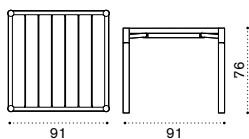

Seat and back cushion