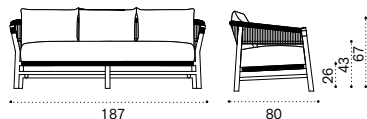

Square dining table 91x91 cm

Barstool ^{new}