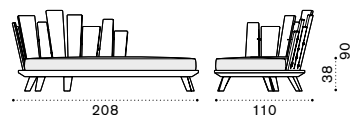

Lounge armchair left with integrated coffee table

Daybed right