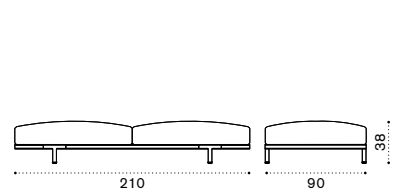

# Baia

Pouf 90x90 cm

Pouf 150x90 cm

Pouf 210x90 cm

Coffee table 90x90 cm

Coffee table 150x90 cm

Material - Base

Aluminium Textured Limestone White  
+ Natural Teak  
+ Lightwick Natural