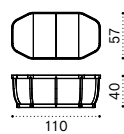

Daybed - Right

Backend module - Left

Backend module - Right

Small coffee table  
table Ø50 cm

Large coffee table  
110x57 cm

Lounge bed

Lounge bed mattress with roller  
and back cushion

Club armchair