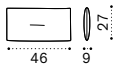

Lounge high back armchair