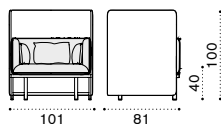

# Esedra

FSC™ certified product

Lounge armchair

Lounge high back armchair

3 seater sofa

3 seater high back sofa

Round coffee table Ø56 cm

Square coffee table 90x90 cm