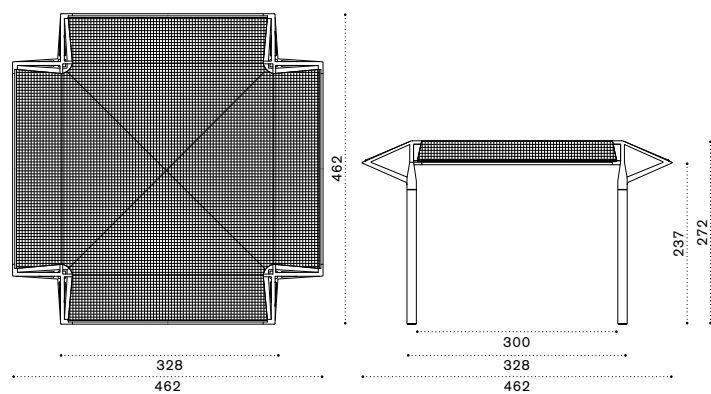

Sunshade pavilion with steel planter base

Design AMDL CIRCLE

COLLECTION COMPONENTS

Pavilion

Cosmo

FSC™ certified product

Sunshade pavilion