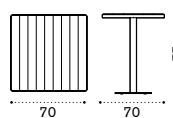

COLLECTION COMPONENTS

Folding chair / Stacking chair / Stacking armchair
Round, square and rectangular dining table / High table / Barstool

Laren

FSC™ certified product

Folding chair

Dining chair

Dining armchair

Barstool

Material

Metal Mud Grey + Pickled Teak

Metal Coffee Brown + Natural Teak