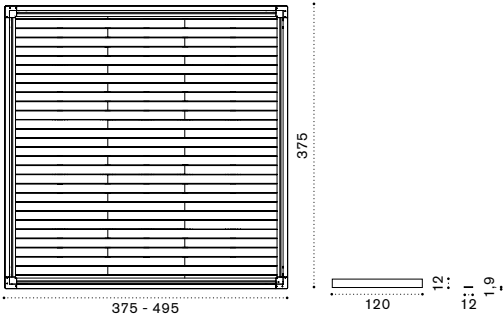

Teak flooring

Materials

- Solid Teak