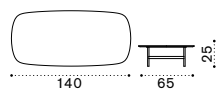

Short or Long back cushion

Armrest cushion

Complementary back cushion  
45x45 or 50x30 cm

Coffee table Ø53 h7 cm

Coffee table Ø53 h33 cm

Coffee table 80x35 h7 cm

Coffee table 140x65 h25 cm

Material - Frame