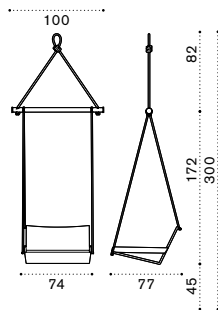

COLLECTION COMPONENTS

Lounge armchair / 2 seater sofa / Coffee table / Sunbed
Bistrò dining armchair / Hanging armchair
Free-standing outdoor swings / Lounge bed

Allaperto

FSC™ certified product

Lounge armchair

2 seater sofa

Square coffee table
50x50 cm

Rectangular coffee table
100x70 cm

Metal Coffee Brown + Natural Teak + Flat Rope Grey or Light Grey / Dark Grey or Light Grey / Olive Green

Lounge bed with curtains / Mattress

Metal Coffee Brown + Pickled Teak + Etwick Bark + Velum Grey Stone

Metal Coffee Brown + Natural Teak + Ethitex Tartan padded

Metal Coffee Brown + Natural Teak + Flat Rope Grey

Metal Coffee Brown + Natural Teak + Natural Rattan

Metal Coffee Brown + Pickled Teak + Ethitex Cappuccino padded + Velum Grey Stone