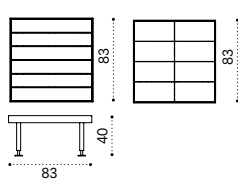

Coffee table 83x83 h40 cm