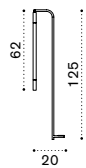

Baia Lamp

Lamp

9W, 220-240Vdc classe I

IP44 (main body IP65) 3000° K - 520 lm CRI>90