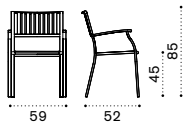

Smart – Side table 43x35 cm