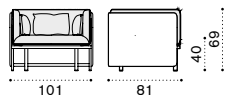

# Esedra

FSC™ certified product

Lounge armchair

Lounge high back armchair

3 seater sofa

3 seater high back sofa

Round coffee table Ø56 cm

Square coffee table 90x90 cm