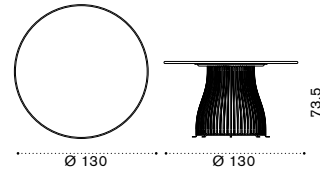

Coffee table Ø60 h48 cm

Coffee table Ø90 h43 cm

Dining table Ø130 h73,5 cm

Dining armchair

Seat and back cushion

Material - Frame

Aluminium  
Mineral Grey

Aluminium  
Limestone White