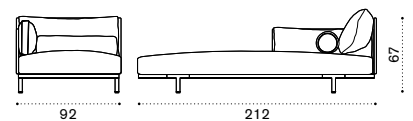

COLLECTION COMPONENTS

Lounge armchair / Sofa / XL sofa / Modular sofa
Daybed / Sunbed / Pouf / Coffee table / Lamp

Baia

Lounge armchair

2 Seater sofa

XL Sofa