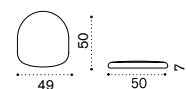

Seat cushion