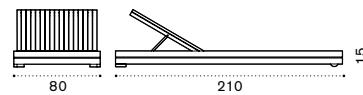

Essenza

FSC™ certified product

Lounge bed

Sunbed