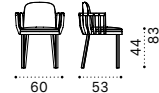

COLLECTION COMPONENTS

Lounge armchair / 2 seater sofa / XL sofa / Modular sofa
Club armchair / Porch swing / Coffee table / Barstool
Dining armchair / Dining table / Pouf / Lounge bed

FSC™ certified product

Swing

2 seater sofa

XL sofa