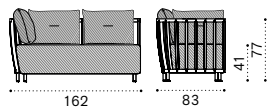

Daybed - Right

Backend module - Left

Backend module - Right

Small coffee table  
table Ø50 cm

Large coffee table  
110x57 cm

Lounge bed

Lounge bed mattress with roller  
and back cushion

Club armchair