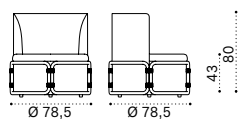

Coffee table Ø68,5 h33 cm