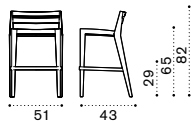

Counter stool h82 cm

Barstool h92 cm

Material

Design Ethimo Studio

COLLECTION COMPONENTS

Coffee table