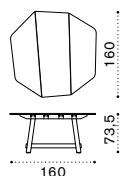

Back cushion 45x45 h10 cm

Back cushion 55x55 h13 cm

Coffee table 68x70 cm - Small

Coffee table 70x170 cm - Large

Sunbed / Mattress

Sunbed roller cushion 90x Ø17 cm

Sunbed head cushion 75x50 h13 cm

Octagonal dining table 160x160 cm