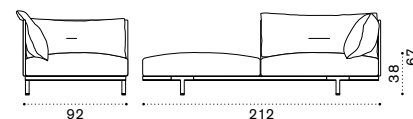

Daybed - Right