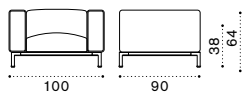

Costiera

XL Lounge armchair