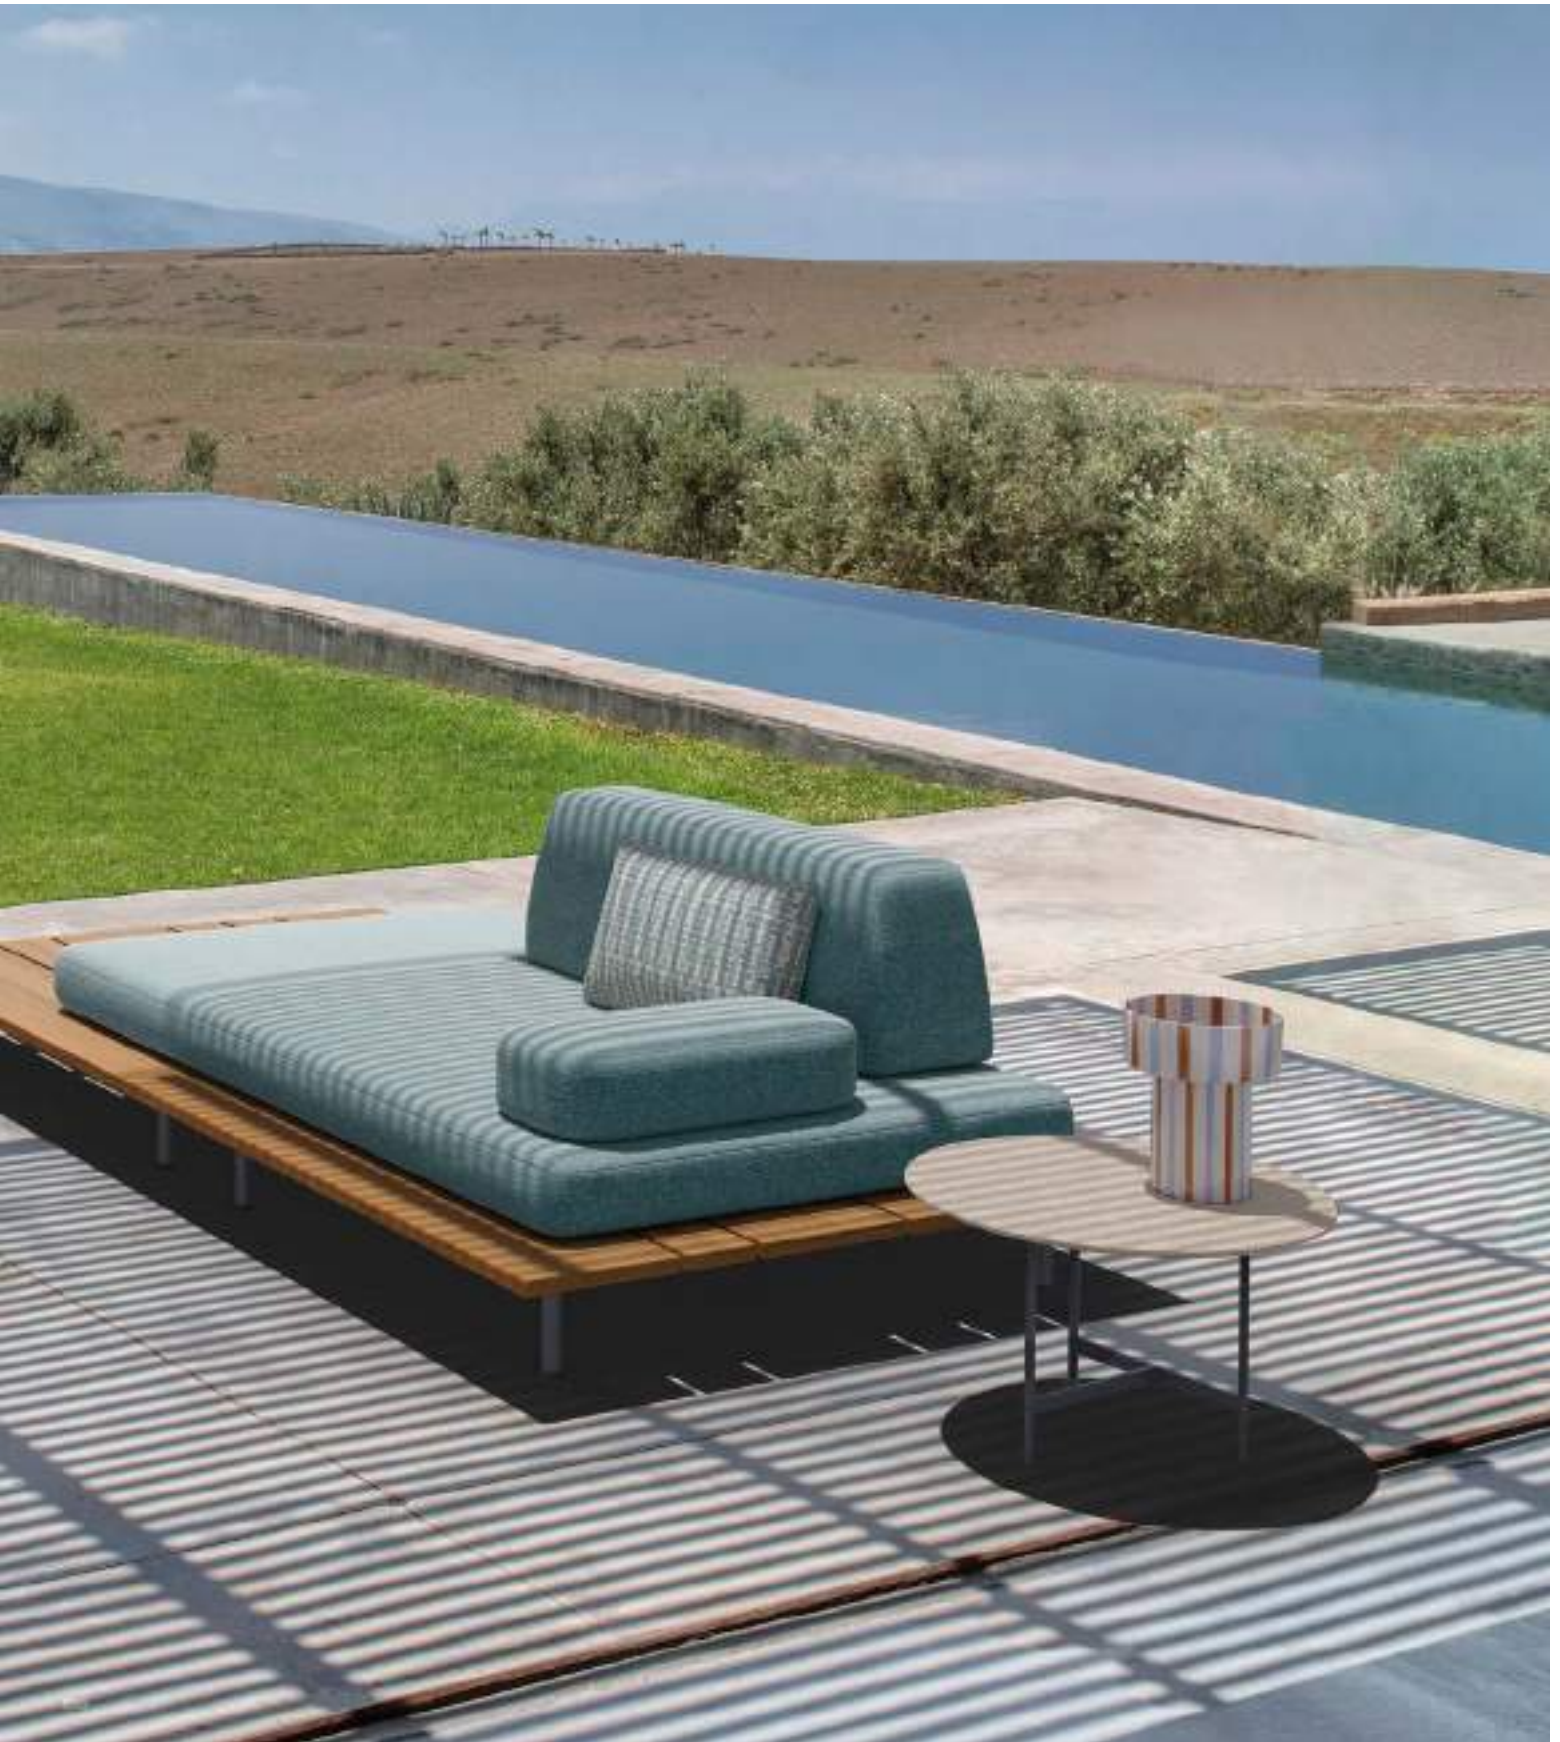

CALIPSO Sofa and armchair with natural teak and Dark Grey metal frame. Cushions in Acquamarine polyolefin fabric. Coffee tables with Dark Grey metal frame and Ice White Ceramic stone tops.

Calipso