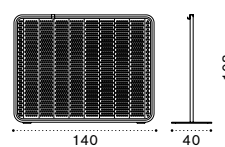

Shoe holder

Storage

Free-standing panel

Seat L 60 cm with backrest

Seat L 150 cm with backrest

Seat L 60 cm without backrest

Seat L 150 cm without backrest

Black cork tray