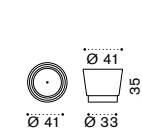

Compo Crocus (Allium + Crocus)