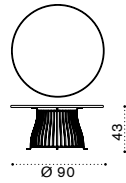

Coffee table Ø60 h48 cm

Coffee table Ø90 h43 cm

Dining table Ø130 h73,5 cm

Dining armchair

Seat and back cushion

Material - Frame

Aluminium  
Mineral Grey

Aluminium  
Limestone White