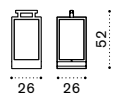

Rechargeable table lamp

IP44 2700° K - LED n. 4 x 4W
N. batteries: 2 x 12V 2Ah SSL
Max endurance with batteries: 10h / Recharging cycle 8h
Energetic Class: E