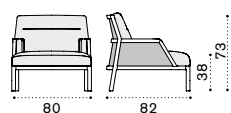

Design Christophe Pillet

COLLECTION COMPONENTS

Bergère / Lounge armchair / XL sofa
Coffee table / Sunbed / Dining armchair

Grand Life

FSC™ certified product

Bergère