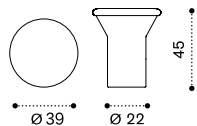

Tama

Coffee table Ø40 h45 cm