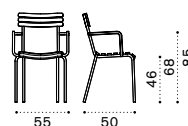

Square dining table 90x90 cm

Dining armchair