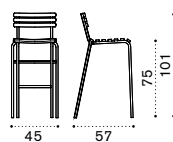

High square dining table 70x70 cm