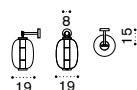

Wired applique
IP44 led 230 Vac 6W - 3000° K - 450 lm
Energetic Class: E