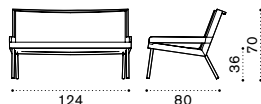

Bistrò dining armchair

2 seater sofa