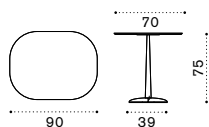

Enjoy

FSC™ certified product

Coffee table 70x70 h29 cm

Coffee table 70x70 h51 cm

Dining table 70x70 h75 cm

Material - Base

Metal Warmwhite

Metal Warmgrey

Metal Sepia Black

Metal Coffee Brown

Material - Table top

Ceramic Stone White

Ceramic Stone Black Vulcano

Ceramic Stone Grey

Cover base

Natural Teak

Pickled Teak