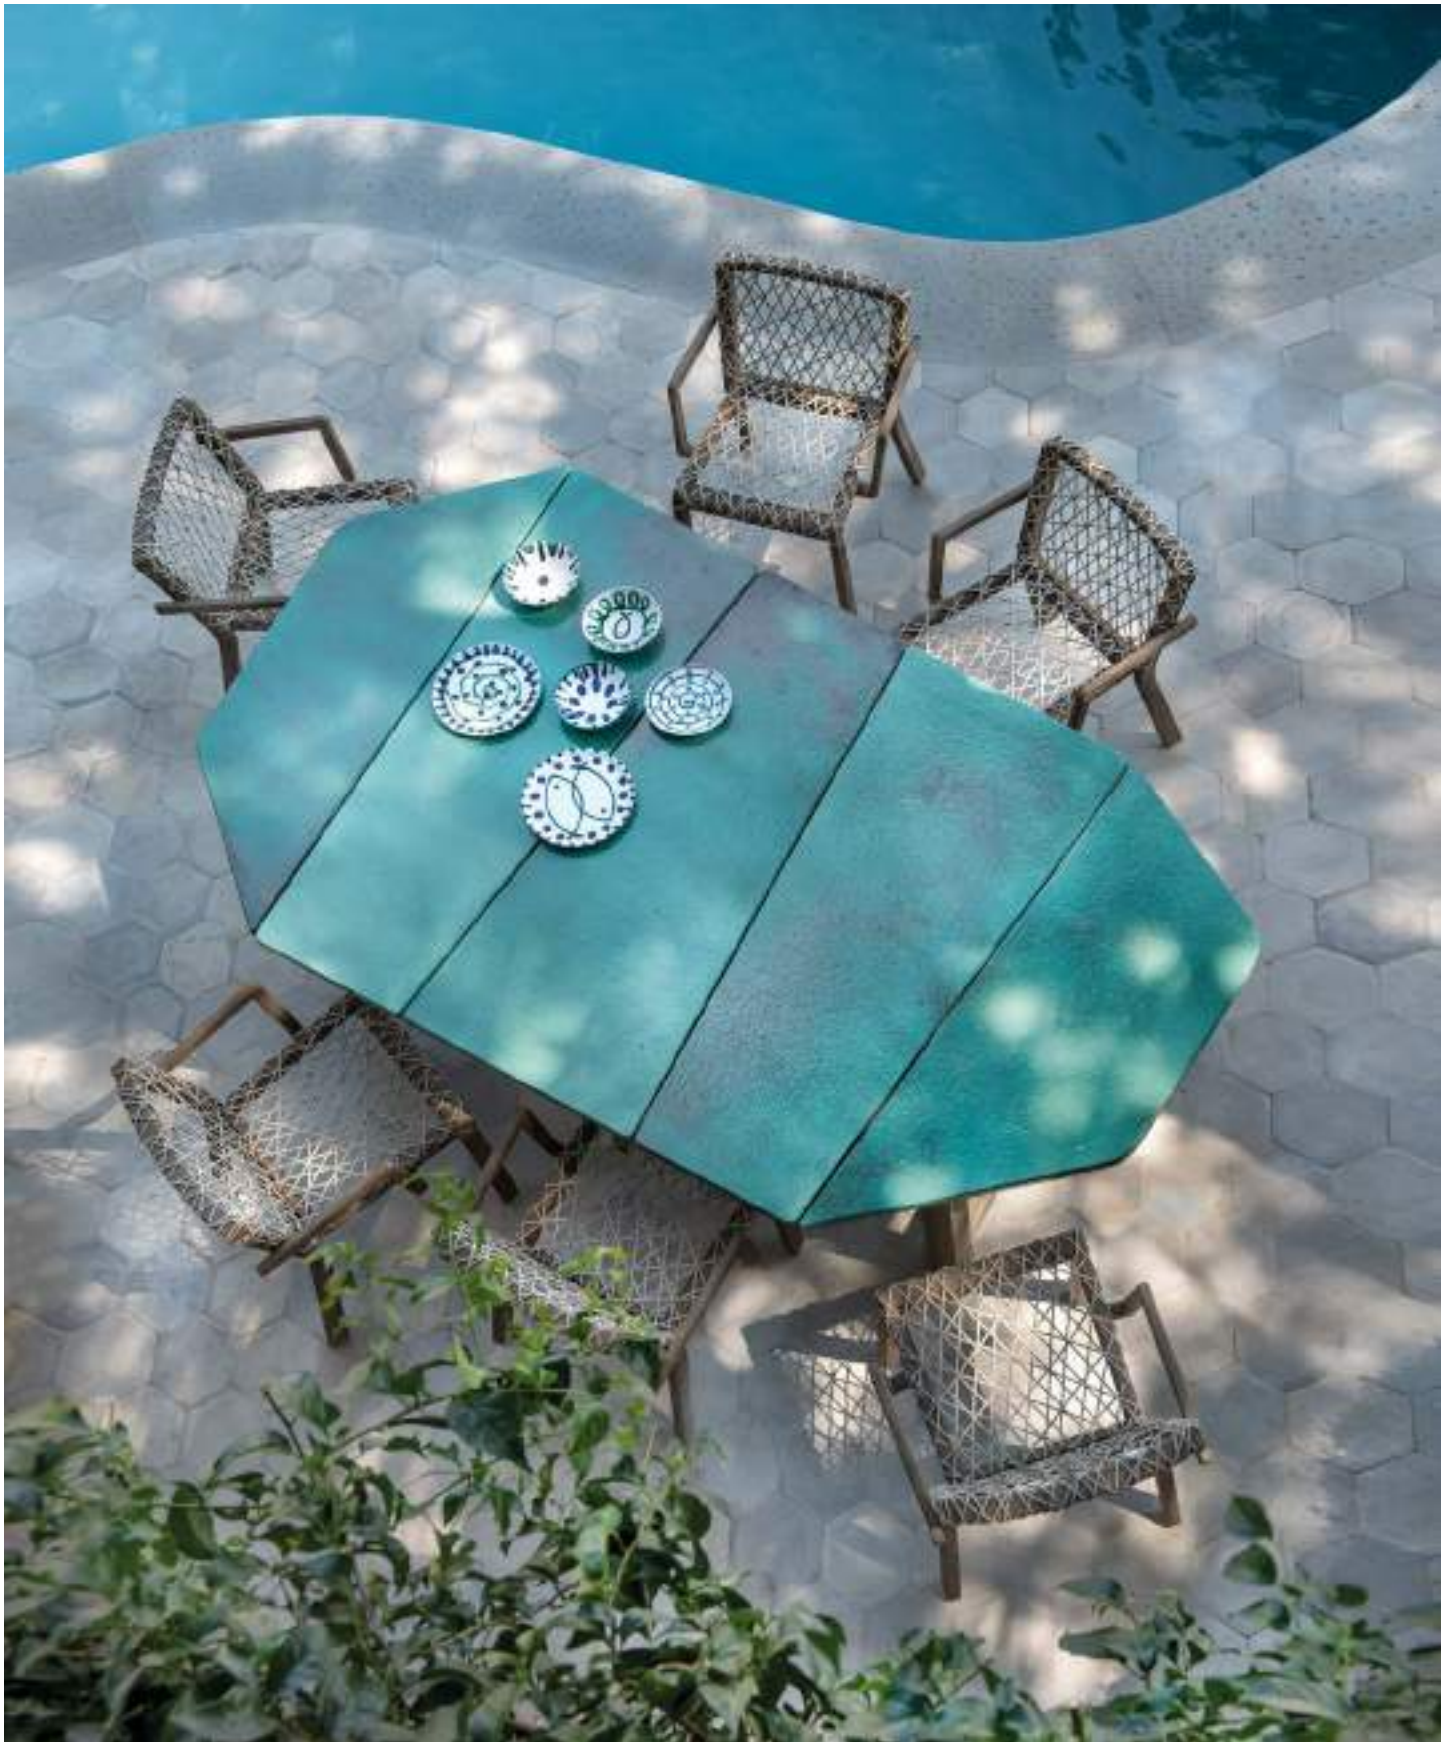

RAFAEL Dining tables with brushed natural and pickled teak frame, tops in marble and brushed pickled teak. Tray in enamelled lava stone Smeraldo. Dining armchairs with natural and brushed pickled teak frame, and Light Grey rope seating.

RAFAEL Dining table with brushed pickled teak frame and enamelled lava stone Smeraldo top. Dining armchairs with brushed pickled teak frame and Light Grey rope.