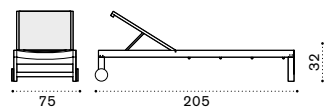

Sunbed Teak + Ethitex