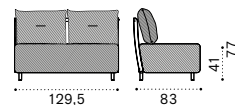

Backend module - Left