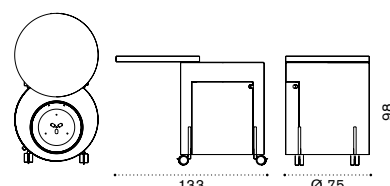

Brazier grill module