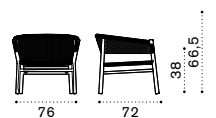

Square coffee table 65x65 cm