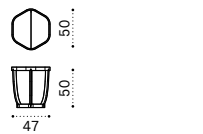

Daybed - Right

Backend module - Left

Backend module - Right

Small coffee table  
table Ø50 cm

Large coffee table  
110x57 cm

Lounge bed

Lounge bed mattress with roller  
and back cushion

Club armchair