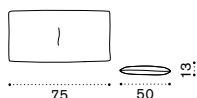

Back cushion 45x45 h10 cm

Back cushion 55x55 h13 cm

Coffee table 68x70 cm - Small

Coffee table 70x170 cm - Large

Sunbed / Mattress

Sunbed roller cushion 90x Ø17 cm

Sunbed head cushion 75x50 h13 cm

Octagonal dining table 160x160 cm