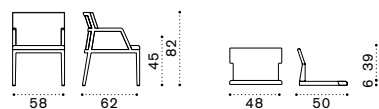

Rectangular coffee table 100x65 h25 cm

Square coffee table 100x100 h35 cm

Sunbed

Dining armchair

Seat and back  
cushion

Material - Frame

Natural Teak + Light Grey Round Rope

Pickled Teak + Taupe Round Rope