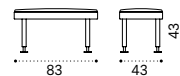

Pot holder / bench 83x43 h40 cm