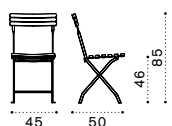

Round dining table Ø60 cm

COLLECTION COMPONENTS

Folding chair / Stacking chair / Stacking armchair
Round, square and rectangular dining table / High table / Barstool

Laren

FSC™ certified product

Folding chair