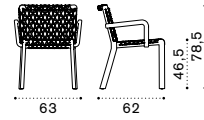

Dining armchair

Design Valerio Sommella

COLLECTION COMPONENTS

Coffee table