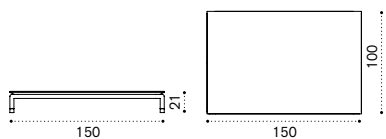

XL Backend module - Right

Decorative cushion 45x80 h15 cm

Pouf 100x100 cm

Pouf 150x100 cm

Coffee table 100x100 cm

Coffee table 150x100 cm

Material - Frame

Material - Table top