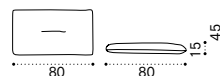

XL Backend module - Right

Decorative cushion 45x80 h15 cm

Pouf 100x100 cm

Pouf 150x100 cm

Coffee table 100x100 cm

Coffee table 150x100 cm

Material - Frame

Material - Table top