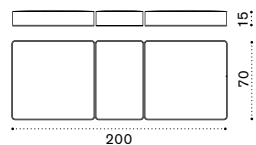

Lounge bed / sunbed mattress