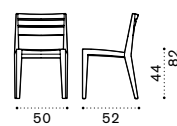

Counter stool h82 cm

Barstool h92 cm

Material

Design Ethimo Studio

COLLECTION COMPONENTS

Coffee table