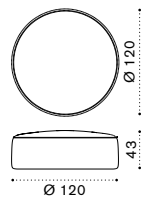

# Isola

Pouf 120x120 cm

Pouf Ø120 cm

Material

Polypropylene Dharma 200/700 White

Polypropylene Dharma 200/300 Sage Green

Polypropylene Maiorca + Ricamo White

Polypropylene Dharma 400/100 Sage Green