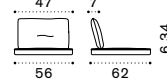

Square coffee table 65x65 cm