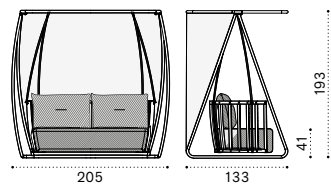

Porch swing

Corner module

XL sofa