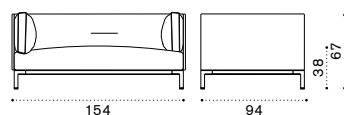

XL Central module

XL Sofa