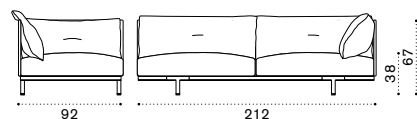

Chaise longue module - Left