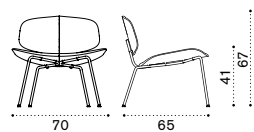

Design Mattia Albicini

COLLECTION COMPONENTS

Lounge armchair / Coffee table

Agave

FSC™ certified product

Lounge chair