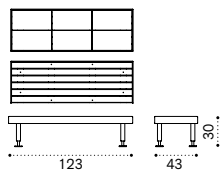

Side table 123x43 h30 cm