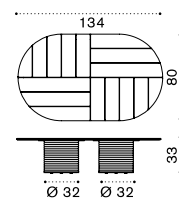

Coffee table 134x80 h33 cm – teak