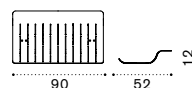

Shoe holder

Storage

Free-standing panel

Seat L 60 cm with backrest

Seat L 150 cm with backrest

Seat L 60 cm without backrest

Seat L 150 cm without backrest

Black cork tray