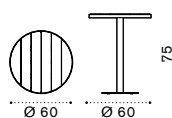

Rectangular dining table 160x90 cm