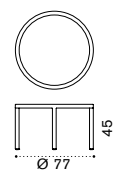

Rectangular coffee table 100x65 h25 cm

Square coffee table 100x100 h35 cm

Sunbed

Dining armchair

Seat and back  
cushion

Material - Frame

Natural Teak + Light Grey Round Rope

Pickled Teak + Taupe Round Rope