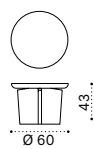

Table Ø60 h43 cm