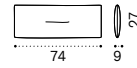

Footstool

Lumbar cushion for 3 seater sofa