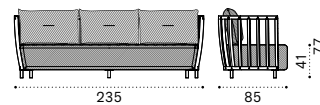

XL central module