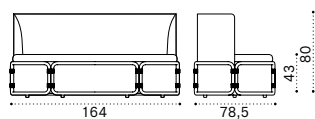

Coffee table Ø43,5 h42 cm

COLLECTION COMPONENTS

2 seater sofa / Lounge armchair / Pouf / Coffee table

Rotin

FSC™ certified product

2 seater sofa

Lounge armchair