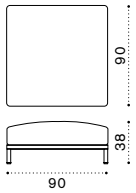

Baia

Pouf 90x90 cm