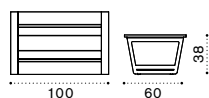

Coffee table 100x60 cm

XL coffee table 120x80 cm

Dining armchair / Cushion

Sun lounger / Mattress

Round dining table Ø175 cm

Rectangular dining table 240x160 cm

XL rectangular dining table 300x110 cm

Material