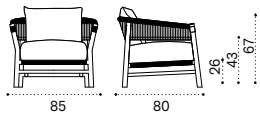

Dining armchair

Seat cushion

Design Marcello Ziliani

COLLECTION COMPONENTS

XL lounge armchair / XL sofa / Barstool / Teak dining armchair
Aluminium dining armchair / 2 seater sofa / Lounge armchair
Coffee table / Dining table / Hanging lamp / Sunbed

Kilt

FSC™ certified product

XL lounge armchair ^{new}