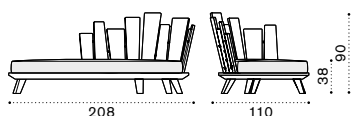

Back cushion 45x45 h10 cm