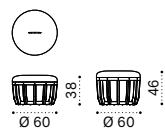

Swing

Barstool

Seat and back cushion

Rectangular dining table 240x100 cm

Round dining table Ø140 cm

Material