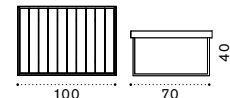

# Allaperto

FSC™ certified product

Lounge armchair

2 seater sofa

Square coffee table  
50x50 cm

Rectangular coffee table  
100x70 cm

Sunbed / Mattress

Bistrò dining armchair