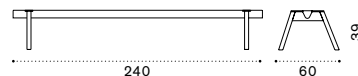

Bag holder 90x52 cm

Beam L 240 cm with legs