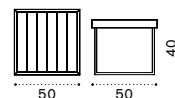

# Allaperto

FSC™ certified product

Lounge armchair

2 seater sofa

Square coffee table  
50x50 cm

Rectangular coffee table  
100x70 cm

Sunbed / Mattress

Bistrò dining armchair