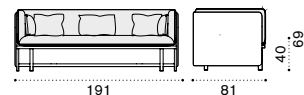

# Esedra

FSC™ certified product

Lounge armchair

Lounge high back armchair

3 seater sofa

3 seater high back sofa

Round coffee table Ø56 cm

Square coffee table 90x90 cm