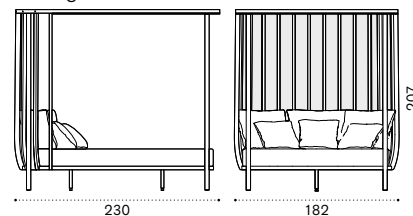

Daybed - Right

Backend module - Left

Backend module - Right

Small coffee table  
table Ø50 cm

Large coffee table  
110x57 cm

Lounge bed

Lounge bed mattress with roller  
and back cushion

Club armchair