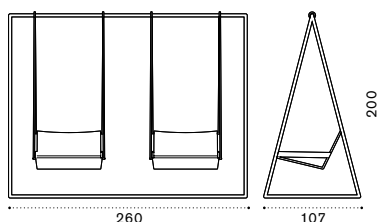

Material - Bistrò armchair

Metal Coffee Brown + Natural Teak + Flat Rope Grey or Light Grey / Dark Grey or Light Grey / Olive Green

Hanging armchair

Free-standing outdoor swings

Lounge bed with curtains / Mattress