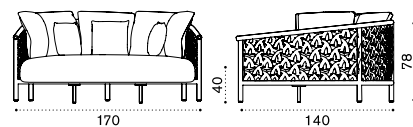

# Patio

FSC™ certified product

Lounge armchair

3 seater sofa

Daybed

Club armchair <sup>new</sup>

Back cushion 45x45 h10 cm

Coffee table Ø42 h43 cm – stone