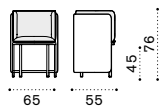

Oval dining table 240x112,4 cm