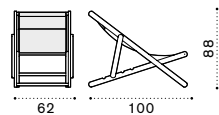

Elle

FSC™ certified product

Deck chair

Material

Natural Teak

Pickled Teak