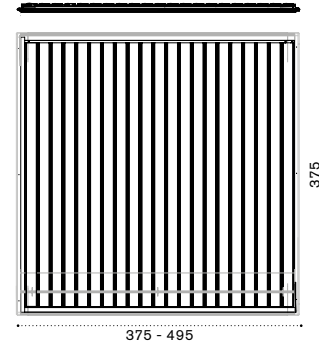

Design Ludovica + Roberto Palomba

COLLECTION COMPONENTS

Open Air pavilion - open roof or teak louvers roof

Light&Proof pavilion - polycarbonate roof

Climate pavilion - adjustable louvers roof

Eivissa

FSC™ certified product

Open Air

Light&Proof

Climate