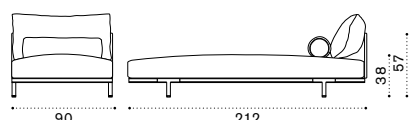

COLLECTION COMPONENTS

Lounge armchair / Sofa / XL sofa / Modular sofa
Daybed / Sunbed / Pouf / Coffee table / Lamp

Baia

Lounge armchair

2 Seater sofa

XL Sofa