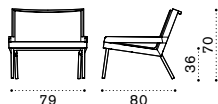

COLLECTION COMPONENTS

Lounge armchair / 2 seater sofa / Coffee table / Sunbed
Bistrò dining armchair / Hanging armchair
Free-standing outdoor swings / Lounge bed

Allaperto

FSC™ certified product

Lounge armchair