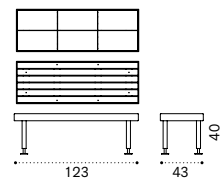

Side table 123x43 h40 cm