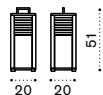

Design Niccolò Grassi

COLLECTION COMPONENTS

Wall lamp / Wired table lamp / XL floor lamp

Ginger

FSC™ certified product

Table lamp / XL floor lamp

/ Wall lamp
IP44 2700° K - 1650 lm
LED 230 Vac 17W
Energetic Class: E

Table lamp