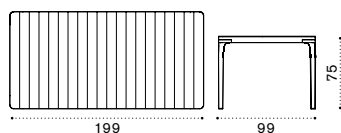

COLLECTION COMPONENTS

Square dining table / XL square dining table / Rectangular dining table
XL rectangular dining table / Ping pong table

Play

FSC™ certified product

Square dining table 99x99 cm

Square dining table 99x99 cm

Material - Base

Aluminium
Warmwhite

Aluminium
Warmgrey

Aluminium
Olive Green

Material - Table top

Natural Teak

Ceramic Stone
Graphite

Ceramic Stone
Ice White

Ceramic Stone
Disegno