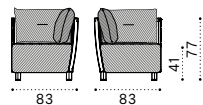

Daybed - Right