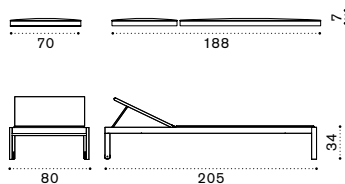

# Allaperto

FSC™ certified product

Lounge armchair

2 seater sofa

Square coffee table  
50x50 cm

Rectangular coffee table  
100x70 cm

Sunbed / Mattress

Bistrò dining armchair