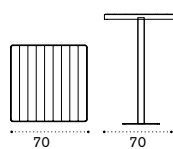

Material

Metal Mud Grey + Pickled Teak

Metal Coffee Brown + Natural Teak