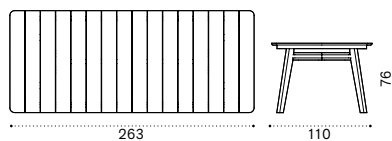

XL rectangular dining table 263x110 cm