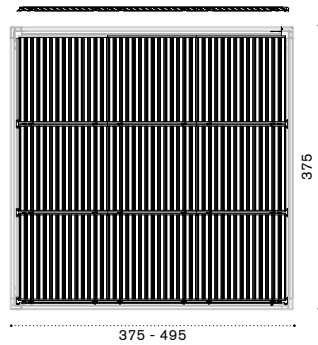

Pavilion without base

Design Ludovica + Roberto Palomba

COLLECTION COMPONENTS

Open Air pavilion - open roof or teak louvers roof

Light&Proof pavilion - polycarbonate roof

Climate pavilion - adjustable louvers roof

Eivissa

FSC™ certified product

Open Air