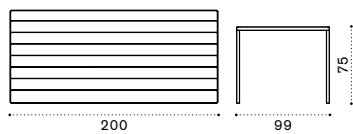

Oval coffee table 160x80 cm

Dining armchair

Square dining table 90x90 cm

Rectangular dining table 200x99 cm

Oval dining table 240x112,4 cm

Sun lounger / Mattress