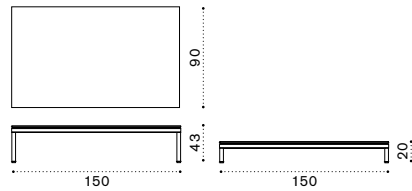

# Baia

Pouf 90x90 cm

Pouf 150x90 cm

Pouf 210x90 cm

Coffee table 90x90 cm

Coffee table 150x90 cm

Material - Base

Aluminium Textured Limestone White  
+ Natural Teak  
+ Lightwick Natural