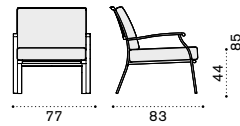

Square dining table 70x70 cm

Lounge armchair