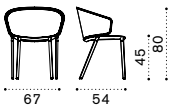

Pluvia

Dining armchair