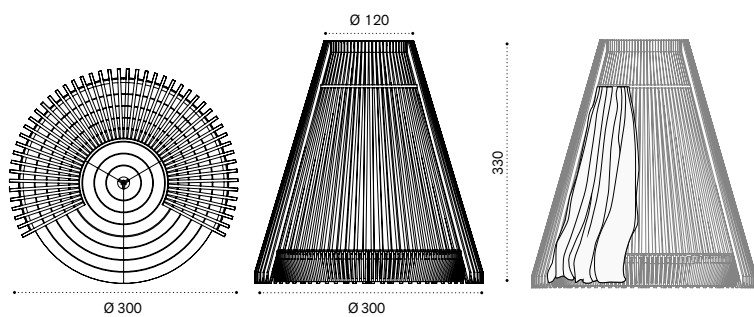

# Hut

FSC™ certified product

Alcove Ø3 h3,3m / Curtain

Round lounge bed mattress

Decorative cushion 55x55 cm

Material

Teak + Aluminium

Design Ethimo Studio