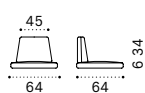

COLLECTION COMPONENTS

Lounge armchair / 2 seater sofa / XL sofa / Modular sofa
Club armchair / Porch swing / Coffee table / Barstool
Dining armchair / Dining table / Pouf / Lounge bed

FSC™ certified product

Swing

2 seater sofa

XL sofa