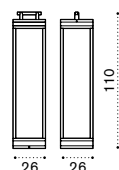

XL floor lamp

Wired / Rechargeable