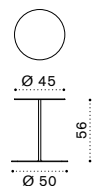

Design Christophe Pillet

COLLECTION COMPONENTS

Side table / Tray

Tender

FSC™ certified product

Side table