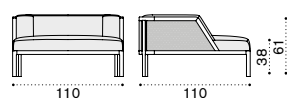

Lounge armchair