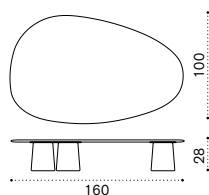

COLLECTION COMPONENTS

Coffee table

Boldini

Coffee table 160X100 h28 cm