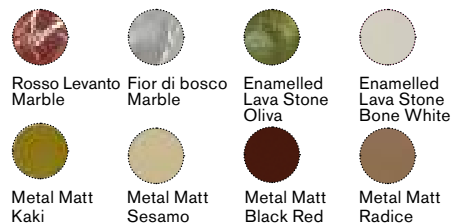

Material - Table top