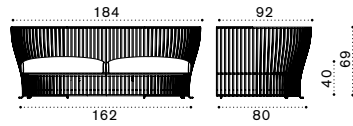

Design Luca Nichetto

COLLECTION COMPONENTS

Lounge armchair / 2 seater sofa / Backend module
Cup holder / Coffee table / Dining table
Dining armchair / Club armchair

FSC™ certified product

Venexia

Lounge armchair and cup holder Ø25 cm

2 seater sofa

Complementary back cushion 40x40

Backend module - Left

Backend module - Right

Club armchair ^{new}

Seat and back cushion