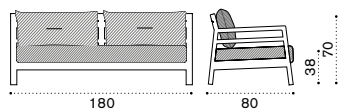

Corner module

COLLECTION COMPONENTS

Lounge armchair / 3 seater sofa / Modular sofa / Coffee table
Dining armchair / Dining table / Sun lounger

Costes

FSC™ certified product

3 seater sofa

Lounge armchair