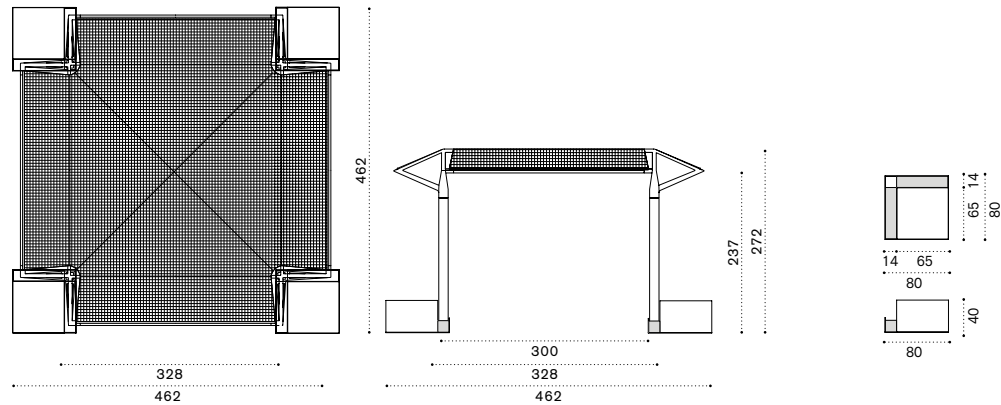

Design AMDL CIRCLE

COLLECTION COMPONENTS

Pavilion

Cosmo

FSC™ certified product

Sunshade pavilion

Material

Brushed teak + Aluminium Anodic Bronze
+ Micro-perforated waterproof canvas

Travertine