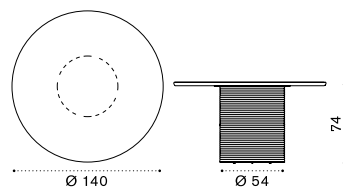

Coffee table Ø42 h43 cm – teak

Coffee table 134x80 h33 cm – stone

Coffee table 134x80 h33 cm – teak

Round dining table Ø140 cm – stone

Round dining table Ø140 cm – teak

Oval dining table 240x120 cm – stone