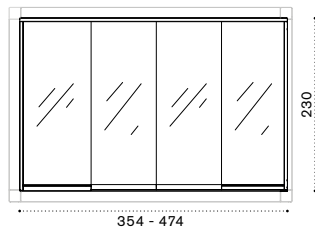

Glass panels

Material

Tempered
Crystal