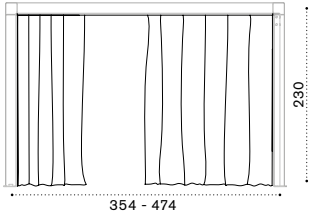

Perimeter curtains in fabric

Material

Acrylic
Sand

Acrylic
Chalk

Velum
Grey Stone

Acrylic
Aluminium

Velum
White Stone