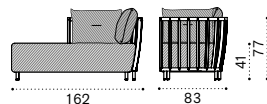

Daybed - Right

Backend module - Left

Backend module - Right

Small coffee table  
table Ø50 cm

Large coffee table  
110x57 cm

Lounge bed

Lounge bed mattress with roller  
and back cushion

Club armchair