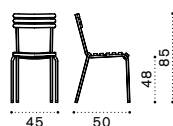

Square dining table 70x70 cm

Dining chair