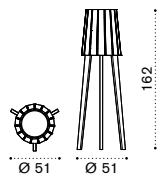

Woody

FSC™ certified product

Floor lamp

IP44 LED 230 Vac 17W - 2700° K - 1650 lm

Energetic Class: E