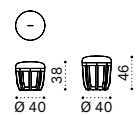

Swing

Barstool

Seat and back cushion

Rectangular dining table 240x100 cm

Round dining table Ø140 cm

Material