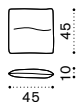

Back cushion 45x45 h10 cm

Back cushion 55x55 h13 cm

Coffee table 68x70 cm - Small

Coffee table 70x170 cm - Large

Sunbed / Mattress

Sunbed roller cushion 90x Ø17 cm

Sunbed head cushion 75x50 h13 cm

Octagonal dining table 160x160 cm