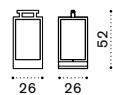

Carrè

FSC™ certified product

Table lamp

IP44 2700° K - 1650 lm
LED 230 Vac 17W
Energetic Class: E