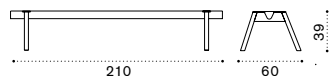

Bag holder 30x52 cm

Beam L 210 cm with legs