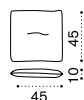

# Patio

FSC™ certified product

Lounge armchair

3 seater sofa

Daybed

Club armchair <sup>new</sup>

Back cushion 45x45 h10 cm

Coffee table Ø42 h43 cm – stone