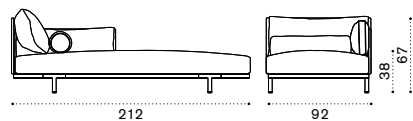

COLLECTION COMPONENTS

Lounge armchair / Sofa / XL sofa / Modular sofa
Daybed / Sunbed / Pouf / Coffee table / Lamp

Baia

Lounge armchair

2 Seater sofa

XL Sofa