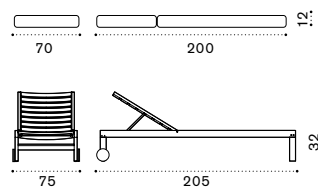

Design Ethimo Studio

COLLECTION COMPONENTS

Teak sunbed / Teak and Ethitex sunbed

Sand

FSC™ certified product

Sunbed Teak / Mattress