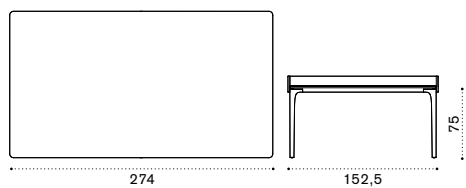

Rectangular dining / Ping pong table 274x152,5 cm

Material - Base

Aluminium
Warmwhite

Aluminium
Warmgrey

Aluminium
Olive Green

Material - Table top

Natural Teak

Ceramic Stone
Graphite

Ceramic Stone
Ice White

Ceramic Stone
Disegno