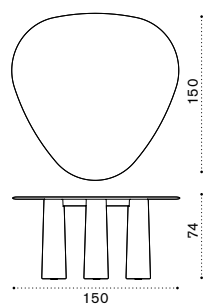

Design Ethimo Studio

COLLECTION COMPONENTS

Triangular dining table 150x150
/ Rectangular dining table 280x150

Bold

Triangular dining table 150x150 cm

Rectangular dining table 280x150 cm

Material

Stone Beige +
Concrete Beige

Marmo Verde Guatemala
+ Concrete Green

Design Ethimo Studio

COLLECTION COMPONENTS

Rotating Tray

Steward

FSC™ certified product

Steward rotating tray

Material

Iroko