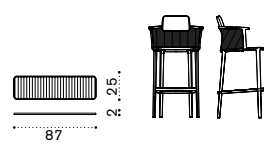

Barstool soft backrest

Material

Aluminium Warmwhite

Aluminium Warmgrey

Aluminium Coffee Brown

Aluminium Olive Green

Aluminium Dark Grey

Aluminium Sepia Black

Aluminium Warmred

Natural Teak

Design Ethimo Studio

COLLECTION COMPONENTS
Square dining table / Rectangular dining table