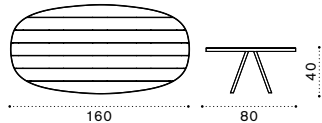

Rectangular dining table 200x99 cm