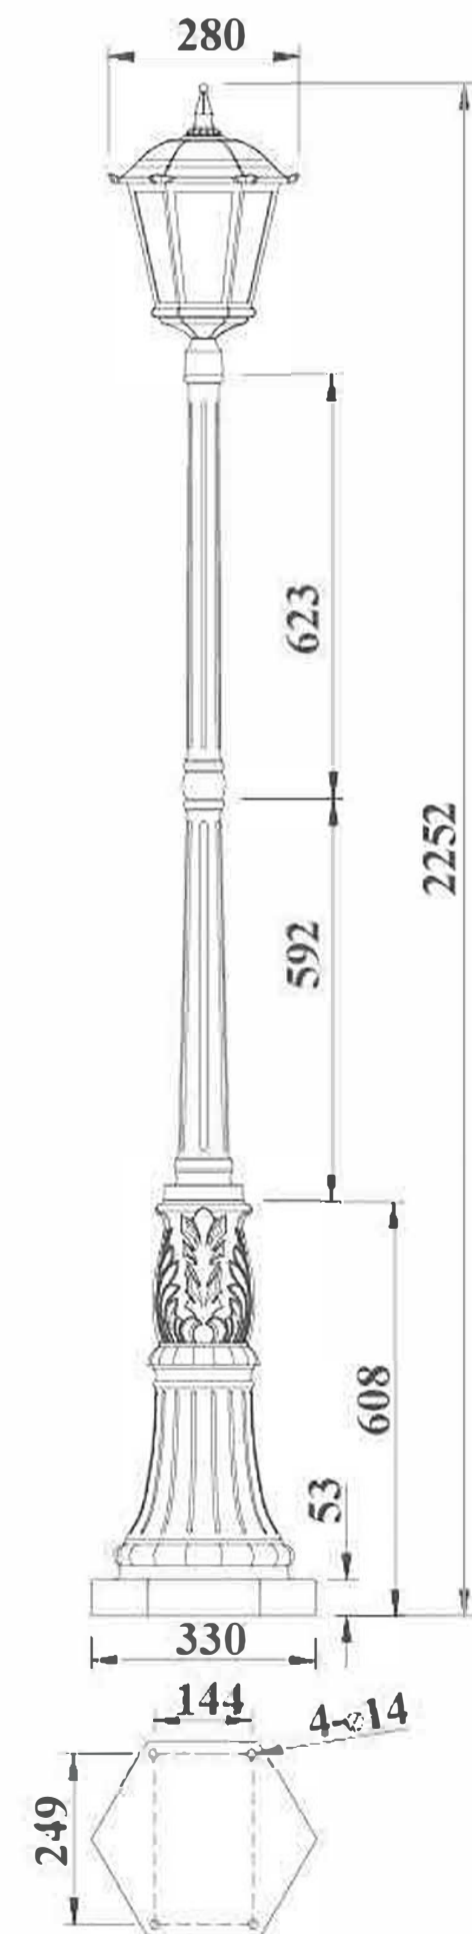

(Unit: mm)
Color: 14#
Glass: water glass
Bulb: 1*100W E27 or E26
Material: Aluminum

DH-1719-1M (14#)

Product Feature:

- The material of whole lamp is aluminum alloy (ADC12) and all raw material pass the SGS environmental test.
- The lamp body will never get rusty.
- Coating is UV-resistant, environmental, beautiful and unfading.
- Lampshade is high-grade environmental glass.

Applicable Light Source:

- Energy-saving bulb, incandescent bulb, LED bulb.

Suitable Places:

- Square, park, villa district, garden and other places.