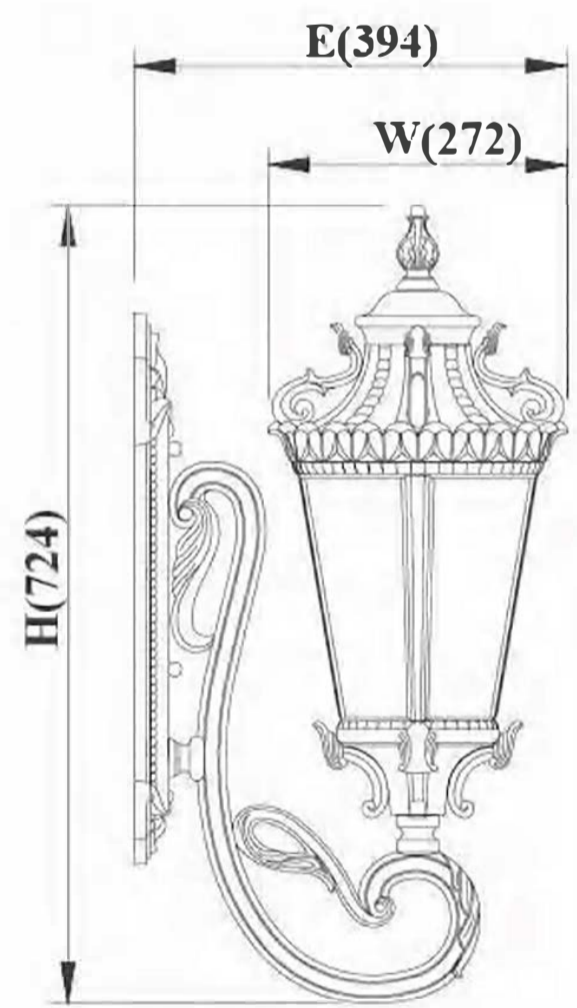

DH-3232M (34#)

ITEM	UNIT: mm / inch	
	W	H
DH-3232M	272(10.71")	614(24.17")
DH-3232L	330(13.0")	730(28.7")

Color: 34#
Glass: seedy glass
Bulb: 1*100W E27 or E26
Material: Aluminum

DH-3231MA (58#)

ITEM	UNIT: mm / inch		
	W	H	E
DH-3231MA	272(10.71")	724(28.43")	394(15.4")
DH-3231LA	330(12.99")	878(34.57")	477(18.78")

Color: 58#
Glass: seedy glass
Bulb: 1*100W E27 or E26
Material: Aluminum

DH-3233M (34#)

(Unit: mm)
Color: 34#
Glass: seedy glass
Bulb: 1*100W E27 or E26
Material: Aluminum

Product Feature:

- The material of whole lamp is aluminum alloy (ADC12) and all raw material pass the SGS environmental test.
- The lamp body will never get rusty.
- Coating is UV-resistant, environmental, beautiful and unfading.
- Lampshade is high-grade environmental glass.