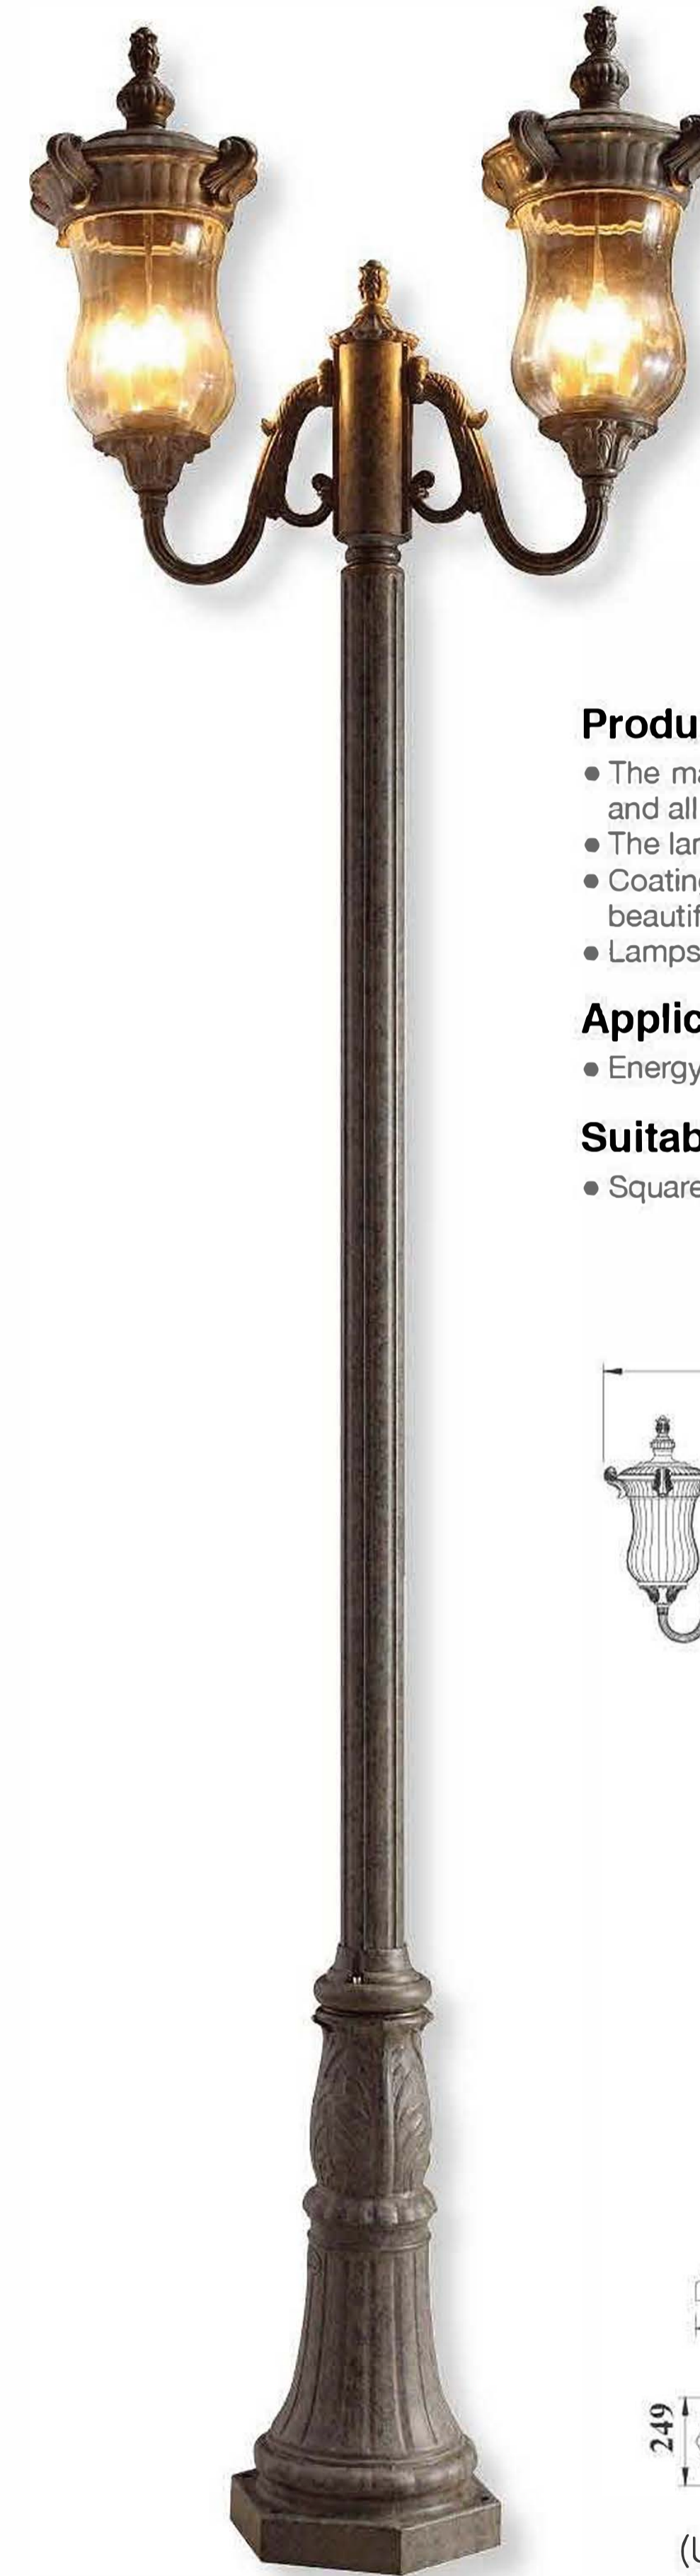

(Unit: mm)
Color: 61#
Glass: clear line glass
Bulb: 4*60W E14 or E12
Material: Aluminum

DH-3219-2MA (61#)