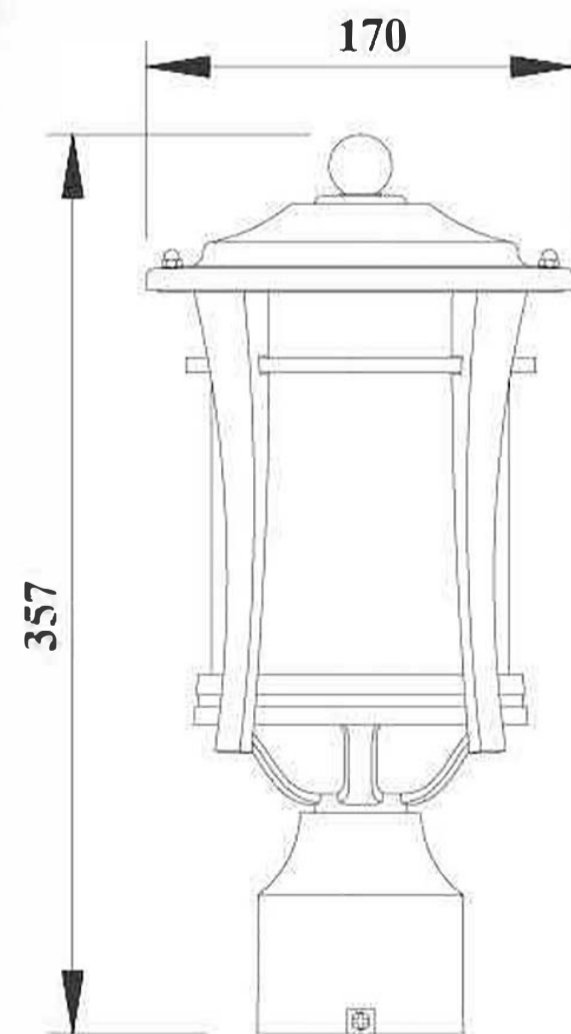

Product Feature:

- The material of whole lamp is aluminum alloy (ADC12) and all raw material pass the SGS environmental test.
- The lamp body will never get rusty.
- Coating is UV-resistant, environmental, beautiful and unfading.
- Lampshade is high-grade environmental glass.

Applicable Light Source:

- Energy-saving bulb, incandescent bulb, LED bulb.

Suitable Places:

- Square, park, villa district, garden and other places.