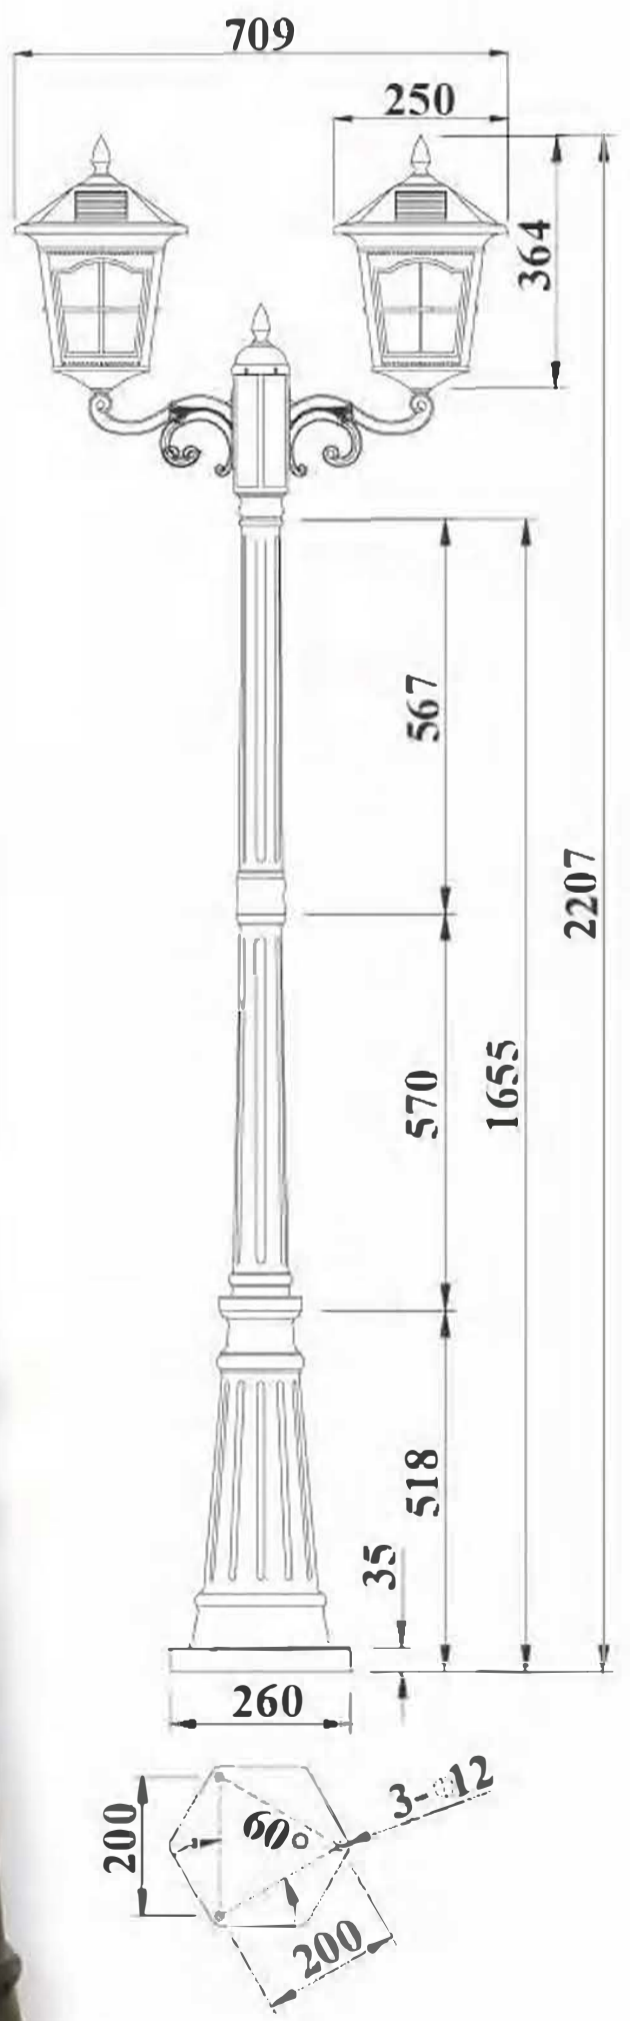

(Unit: mm)

E-1869-2SA (02#)

E-1869-2SA
Colour: 17#
Glass: clear glass
Material: Aluminum
Light Source: 1W LED
LED Colour: 5000K(cool white)
LED Luminous:100lm(single lamp)
Solar Panel: 4V 2.4W
Storage battery: 3000 mAh Li-Fe PO4(ROHS)
Function: Automatically turns on at night and charge during daytime, it can be used for 8-12 hours.