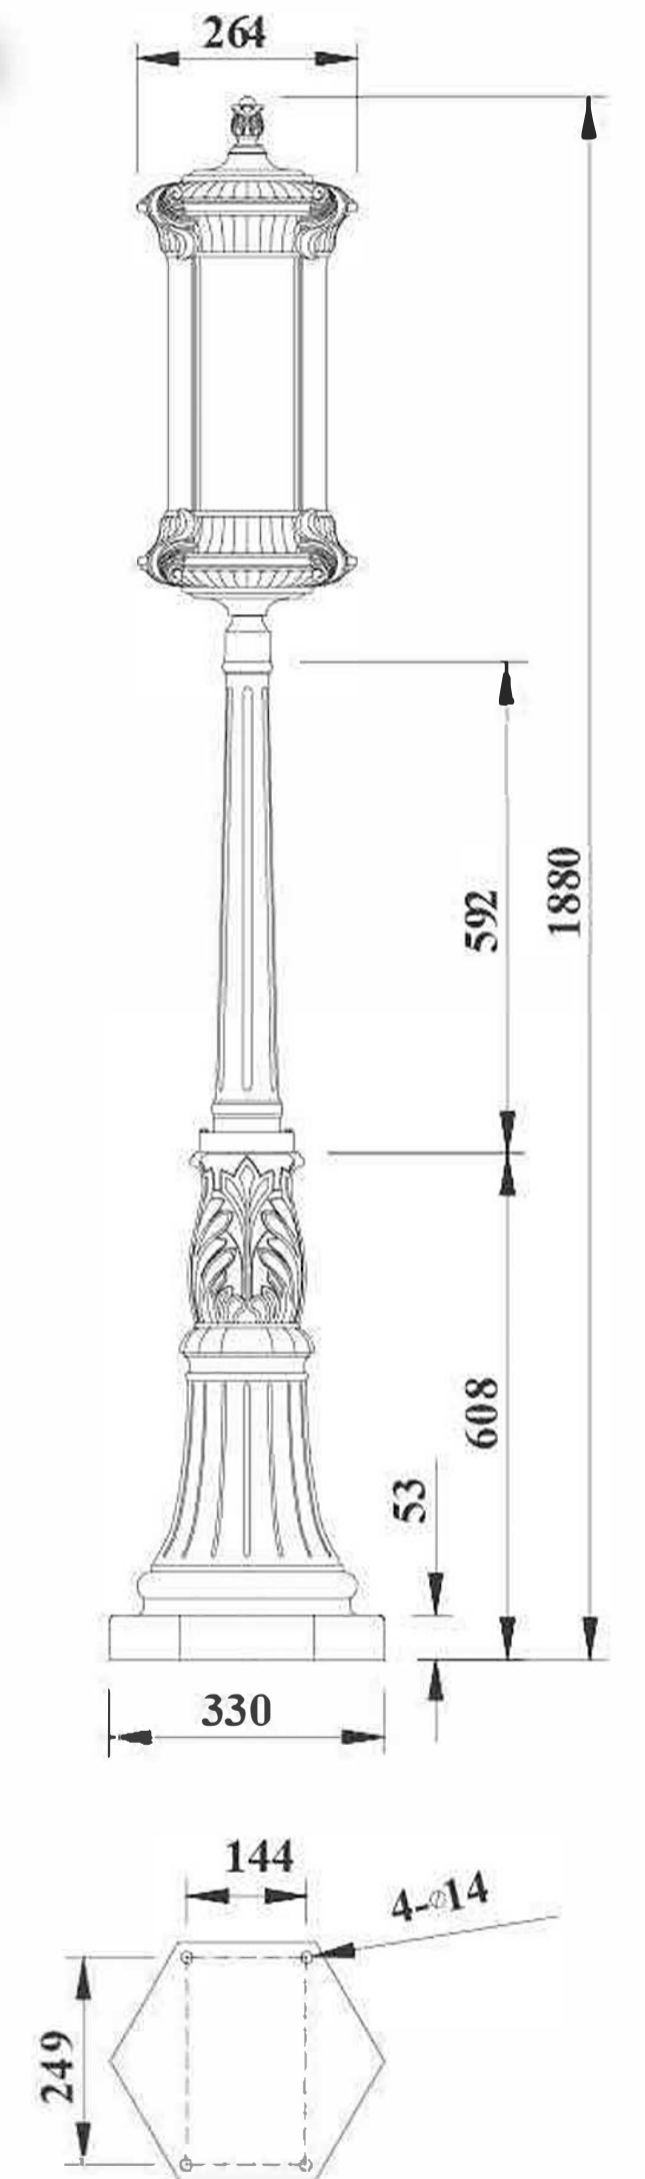

Product Feature:

- The material of whole lamp is aluminum alloy (ADC12) and all raw material pass the SGS environmental test.
- The lamp body will never get rusty.
- Coating is UV-resistant, environmental, beautiful and unfading.
- Lampshade is high-grade environmental glass.

Applicable Light Source:

- Energy-saving bulb, incandescent bulb, LED bulb.

Suitable Places:

- Square, park, villa district, garden and other places.