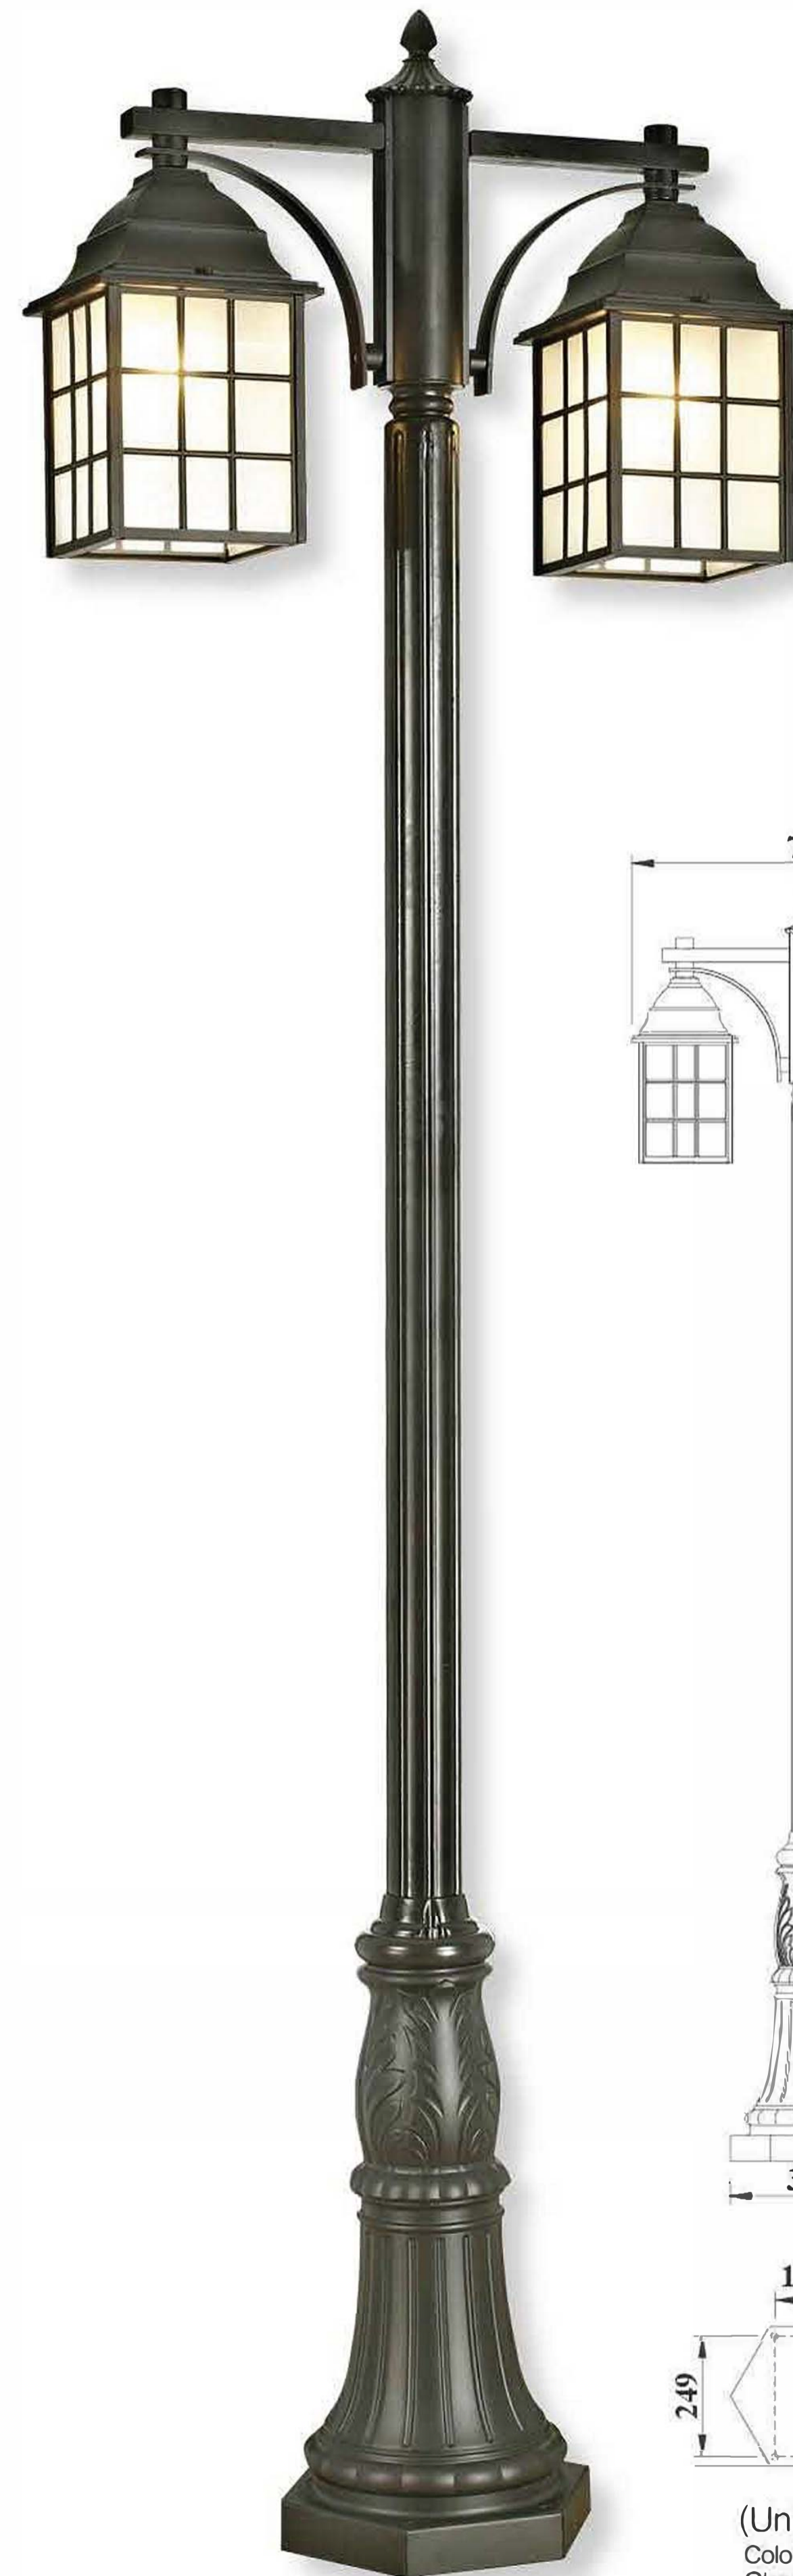

(Unit: mm)
Color: 107#
Glass: frosted glass
Bulb: 2*100W E27 or E26
Material: Aluminum

DH-1249-2LB (107#)