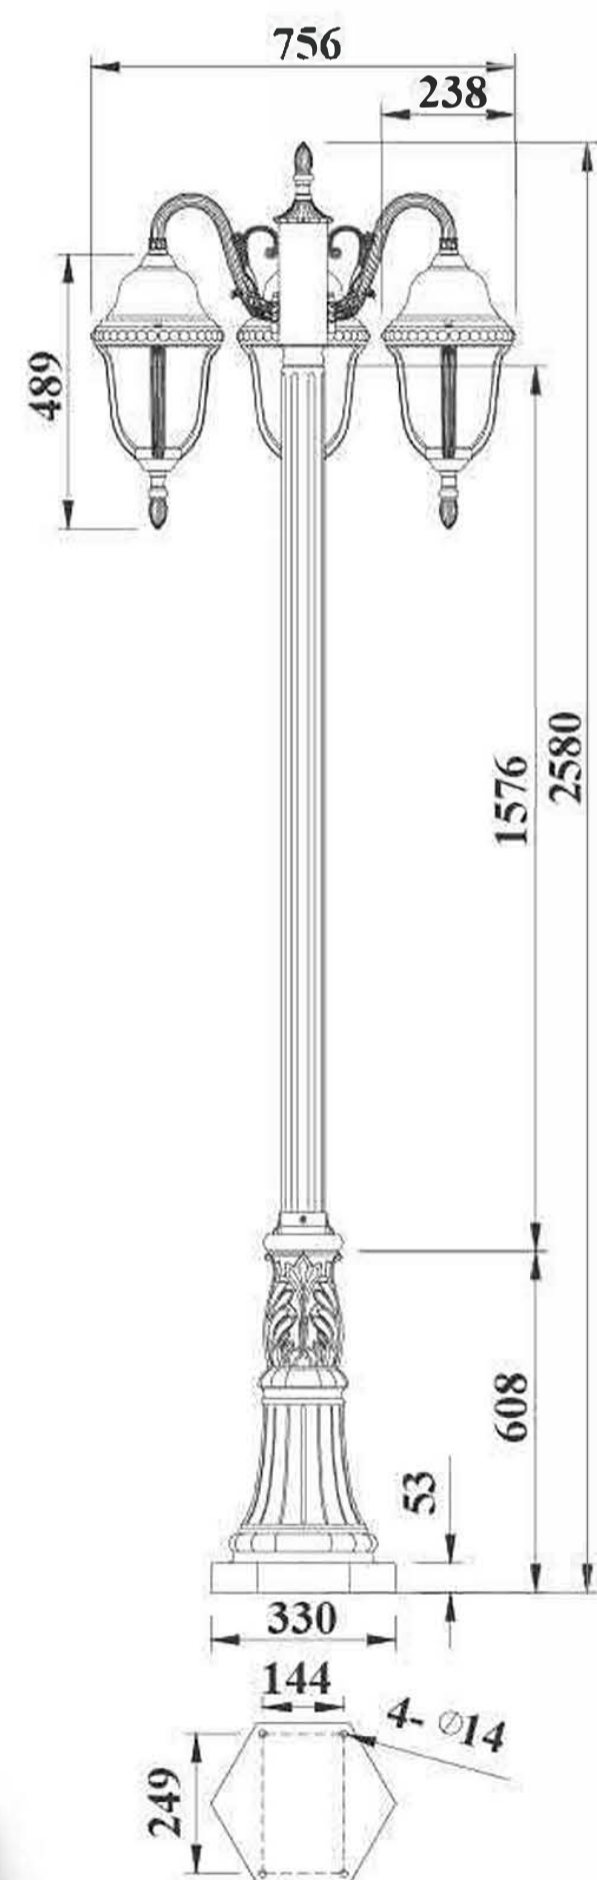

Product Feature:

- The material of whole lamp is aluminum alloy (ADC12) and all raw material pass the SGS environmental test.
- The lamp body will never get rusty.
- Coating is UV-resistant, environmental, beautiful and unfading.
- Lampshade is high-grade environmental glass.

Applicable Light Source:

- Energy-saving bulb, incandescent bulb, LED bulb.

Suitable Places:

- Square, park, villa district, garden and other places.