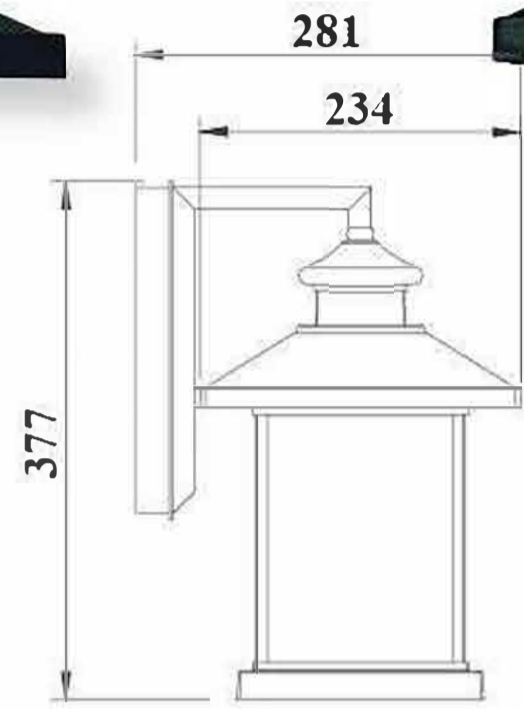

(Unit: mm)
Color: BK02®
Glass: water glass
Bulb: 1*100W E27 or E26
Material: Aluminum