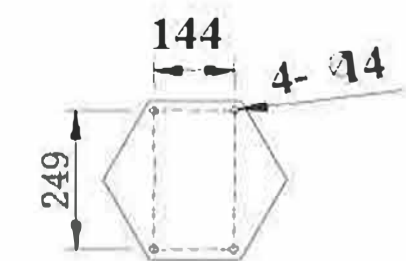

(Unit: mm)

Color: 58#
Glass: clear seedy glass
Bulb: 1*100W E27 or E26
Material: Aluminum