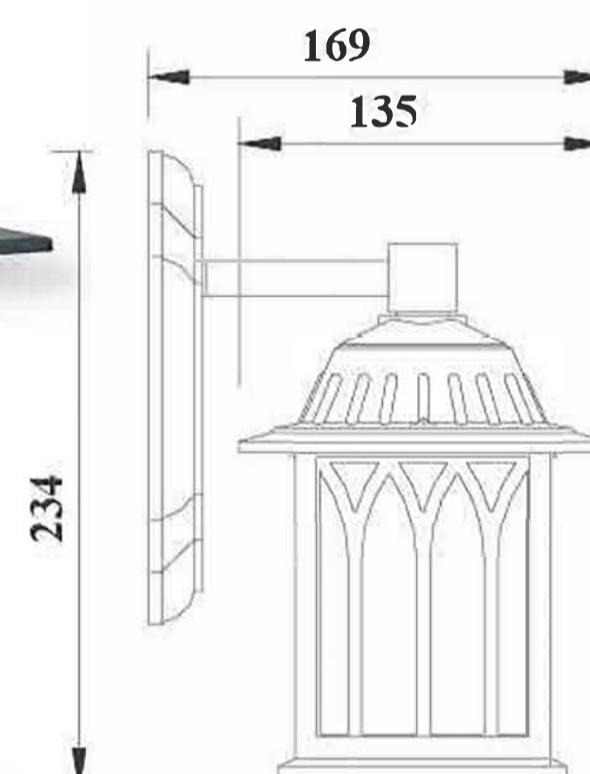

Applicable Light Source:

- Energy-saving bulb, incandescent bulb, LED bulb.

Suitable Places:

- Square, park, villa district, garden and other places.

DH-4391 (02#)

(Unit: mm)
Color: 02#
Glass: seedy glass
Bulb: 1*100W E27 or E26
Material: Aluminum