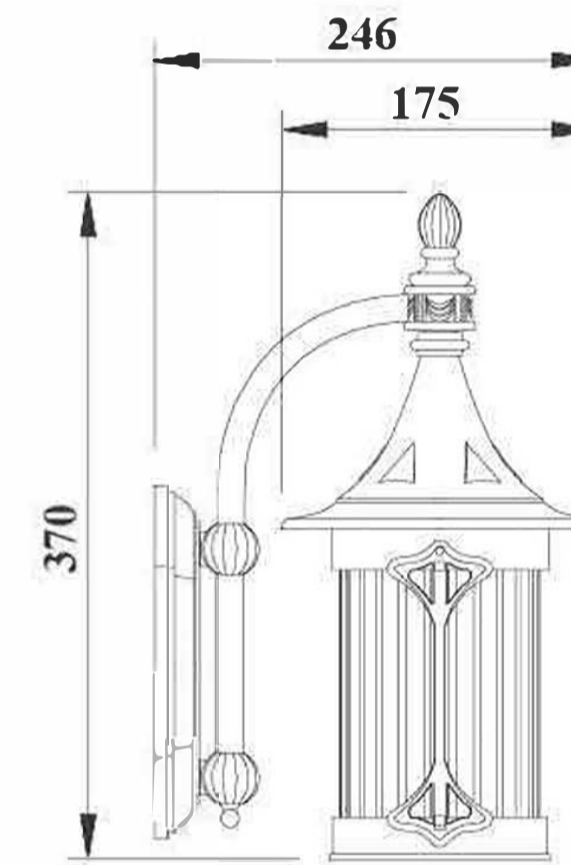

DH-1831 (10#)

(Unit: mm)
Color: 10#
Glass: clear line glass
Bulb: 1*100W E27 or E26
Material: Aluminum

Product Feature:

- The material of whole lamp is aluminum alloy (ADC12) and all raw material pass the SGS environmental test.
- The lamp body will never get rusty.
- Coating is UV-resistant, environmental, beautiful and unfading.
- Lampshade is high-grade environmental glass.

Applicable Light Source:

- Energy-saving bulb, incandescent bulb, LED bulb.

Suitable Places:

- Square, park, villa district, garden and other places.