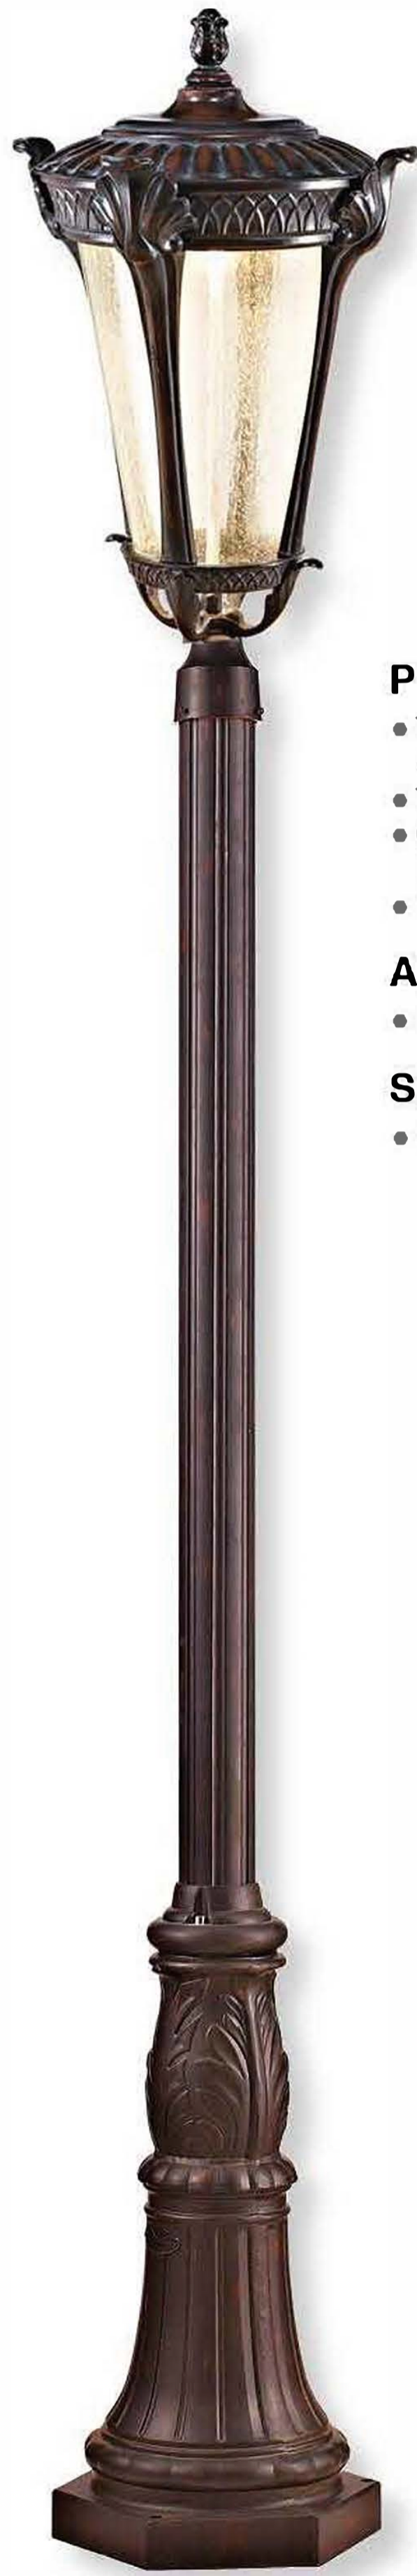

DH-4069-1M (46#)

Product Feature:

- The material of whole lamp is aluminum alloy (ADC12) and all raw material pass the SGS environmental test.
- The lamp body will never get rusty.
- Coating is UV-resistant, environmental, beautiful and unfading.
- Lampshade is high-grade environmental glass.

Applicable Light Source:

- Energy-saving bulb, incandescent bulb, LED bulb.

Suitable Places:

- Square, park, villa district, garden and other places.