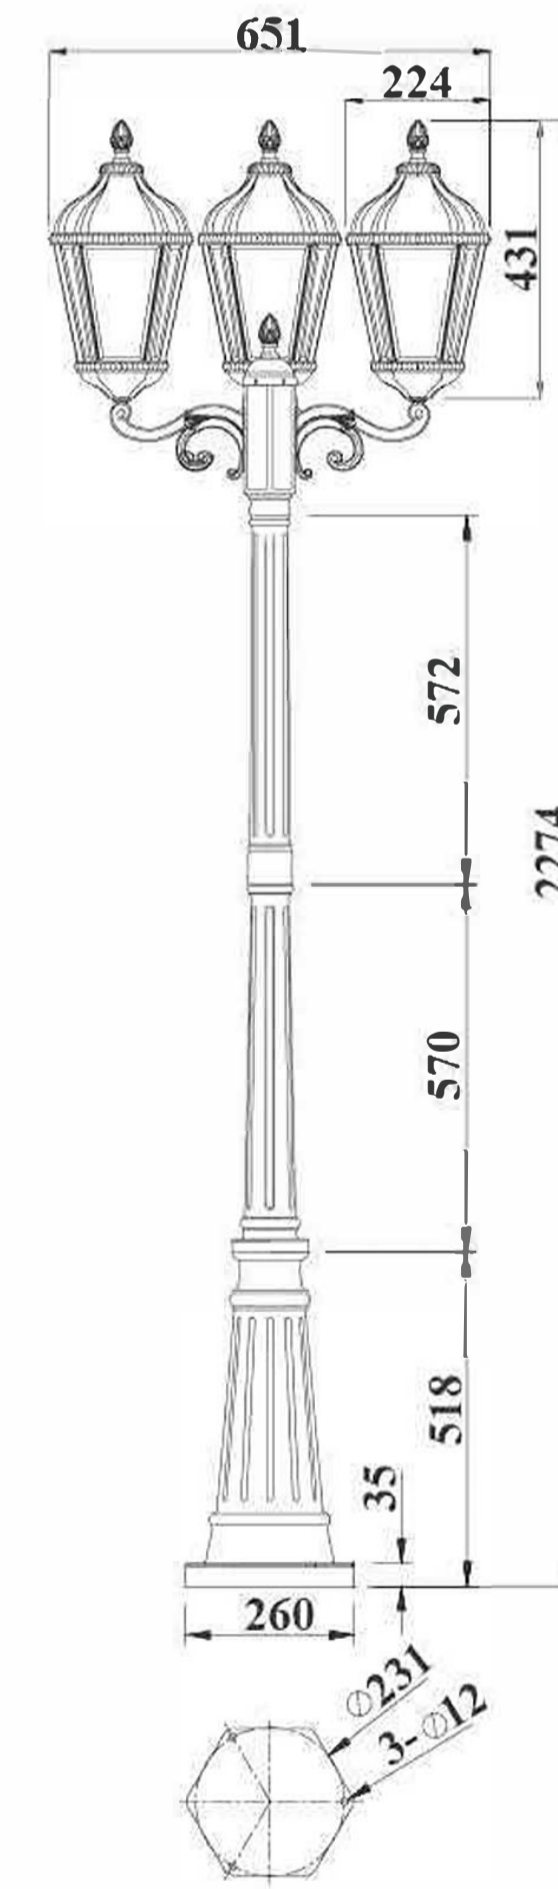

(Unit: mm)
Color: 26#
Glass: clear bevel glass
Bulb: 3*100W E27 or E26
Material: Aluminum

DH-1879-3SA(26#)