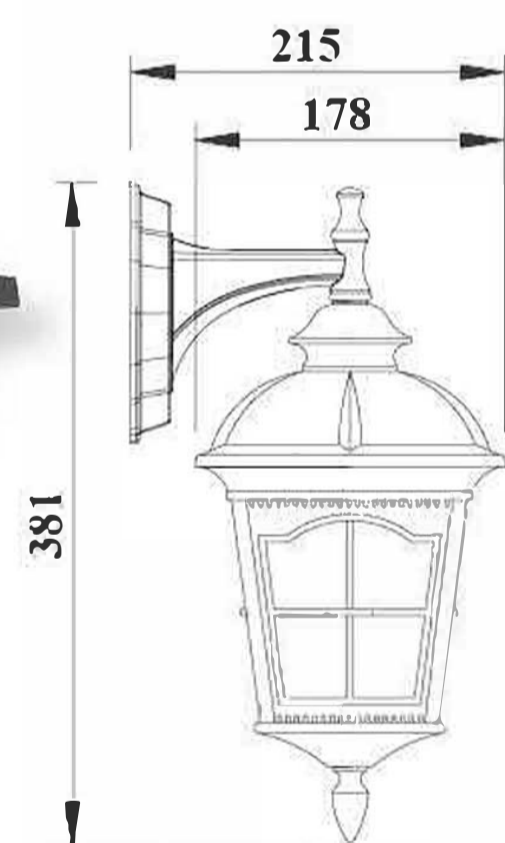

(Unit: mm)

E-1861SSB (17#)

Material: Aluminum
Finish: 17#
Glass: Seedy glass
Power: 9W
Led Color: 3000-3200K