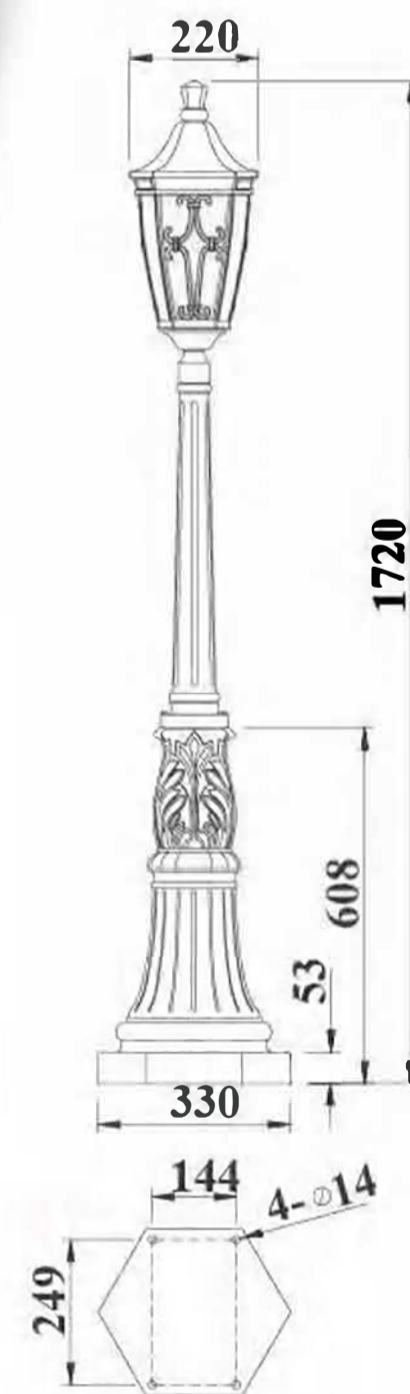

Suitable Places:

- Square, park, villa district, garden and other places.

(Unit: mm)
Color: 125[#]
Glass: water glass
Bulb: 1*100W E27 or E26
Material: Aluminum

DH-3007M (125[#])