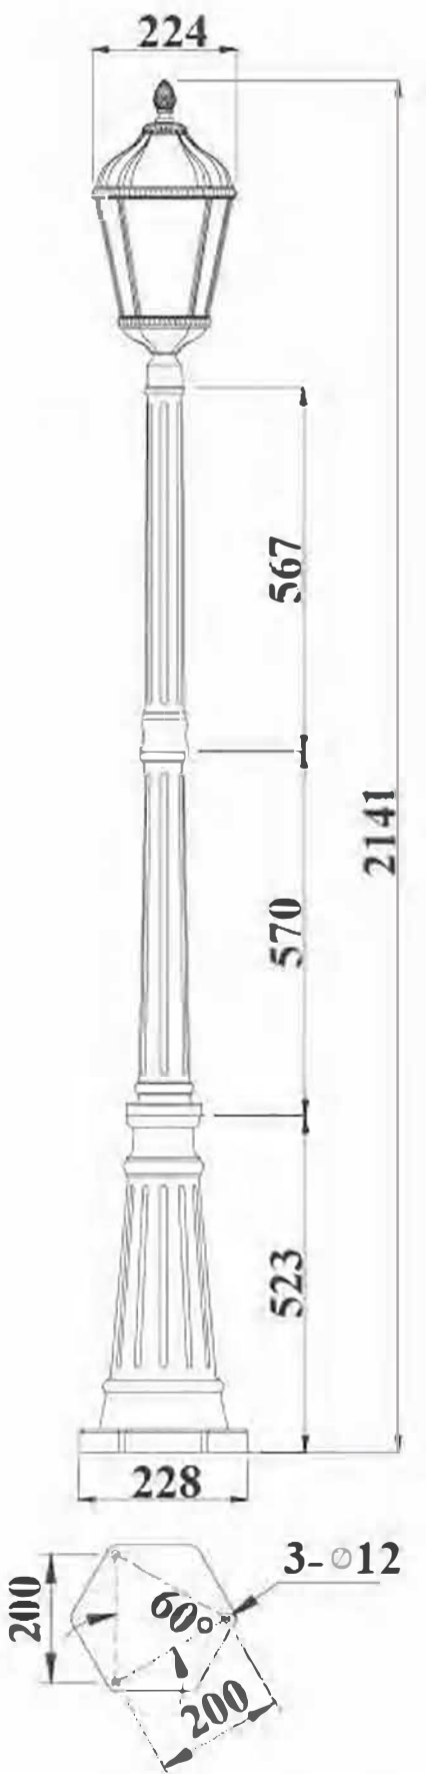

(Unit: mm)
Color: 26#
Glass: clear bevel glass
Bulb: 1*100W E27 or E26
Material: Aluminum

Product Feature:

- The material of whole lamp is aluminum alloy (ADC12) and all raw material pass the SGS environmental test.
- The lamp body will never get rusty.
- Coating is UV-resistant, environmental, beautiful and unfading.
- Lampshade is high-grade environmental glass.

Applicable Light Source:

- Energy-saving bulb, incandescent bulb, LED bulb.

Suitable Places:

- Square, park, villa district, garden and other places.