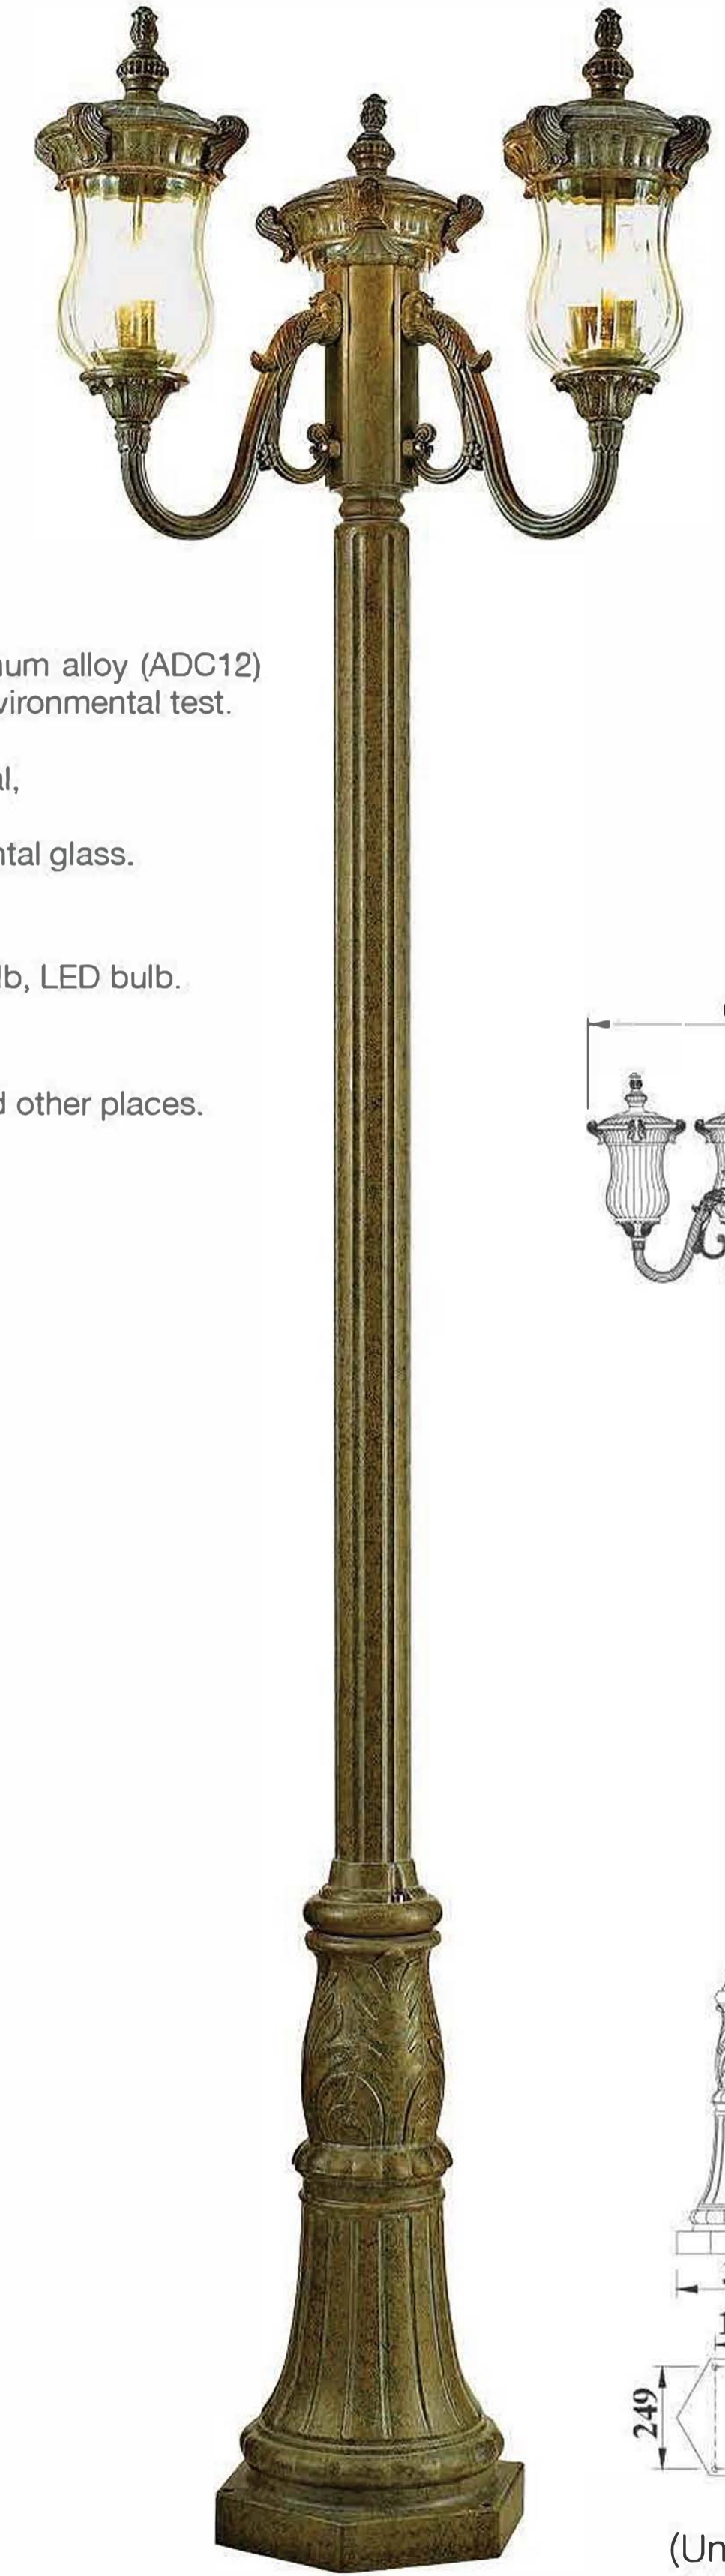

DH-3219-2MA (61#)

(Unit: mm)
 Color: 61#
 Glass: clear line glass
 Bulb: 6*60W E14 or E12
 Material: Aluminum

DH-3219-3SA (61#)

Product Feature:

- The material of whole lamp is aluminum alloy (ADC12) and all raw material pass the SGS environmental test.
- The lamp body will never get rusty.
- Coating is UV-resistant, environmental, beautiful and unfading.
- Lampshade is high-grade environmental glass.