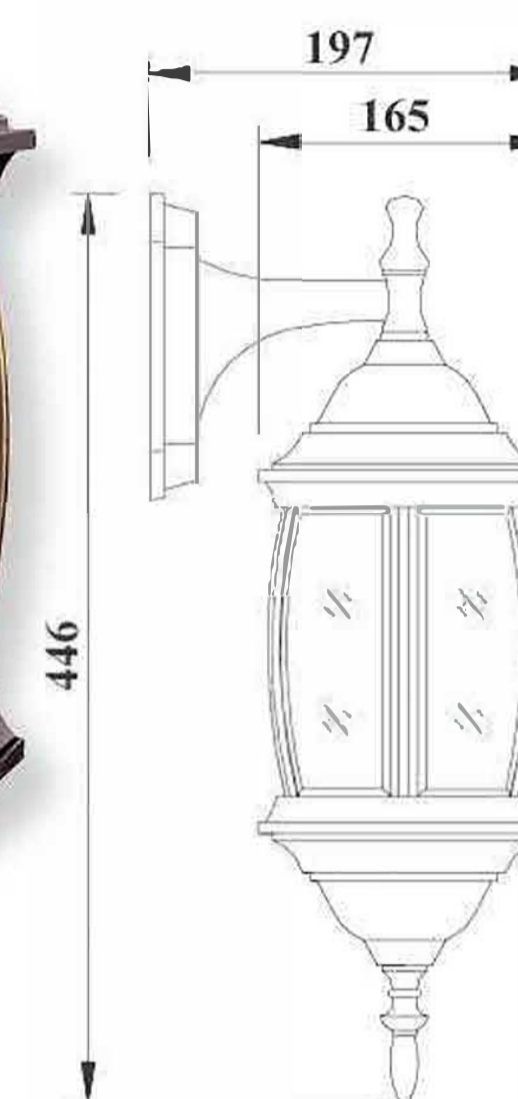

(Unit: mm)
Color: 107#
Glass: clear glass
Bulb: 1*100W E27 or E26
Material: Aluminum

DH-4581 (107#)

(Unit: mm)
Color: 107#
Glass: clear glass
Bulb: 1*100W E27 or E26
Material: Aluminum

Product Feature:

- The material of whole lamp is aluminum alloy (ADC12) and all raw material pass the SGS environmental test.
- The lamp body will never get rusty.
- Coating is UV-resistant, environmental, beautiful and unfading.
- Lampshade is high-grade environmental glass.

Applicable Light Source:

- Energy-saving bulb, incandescent bulb, LED bulb.