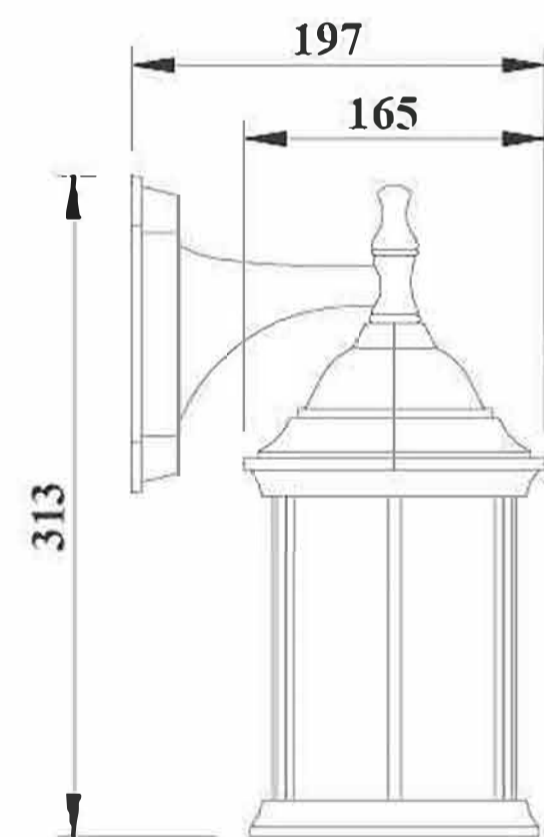

ITEM	UNIT: mm / inch		
	W	H	E
E-4611S	160(6.1")	260(10.19")	190(7.59")
E-4611M	202(7.95")	337(13.3")	247(9.68")

E-4611M (02#)

Material: Aluminum
Finish: 02#
Glass: Clear seedy glass
Power: 9W
Led Color: 3000-3200K

E-4561 (02#)

Material: Aluminum
Finish: 02#
Glass: Seedy glass
Power: 9W
Led Color: 3000-3200K

(Unit: mm)

E-4431 (02#)

Material: Aluminum
Finish: 02#
Glass: Frosted glass
Power: 9W
Led Color: 3000-3200K

E-4231S (22#)

Material: Aluminum
Finish: 22#
Glass: Frosted glass
Power: 9W
Led Color: 3000-3200K

(Unit: mm)

E-1861SSB (17#)

Material: Aluminum
Finish: 17#
Glass: Seedy glass
Power: 9W
Led Color: 3000-3200K

(Unit: mm)

(Unit: mm)

E-1311 (32#)

Material: Aluminum
Finish: 32#
Glass: Frosted glass
Power: 9W
Led Color: 3000-3200K

(Unit: mm)