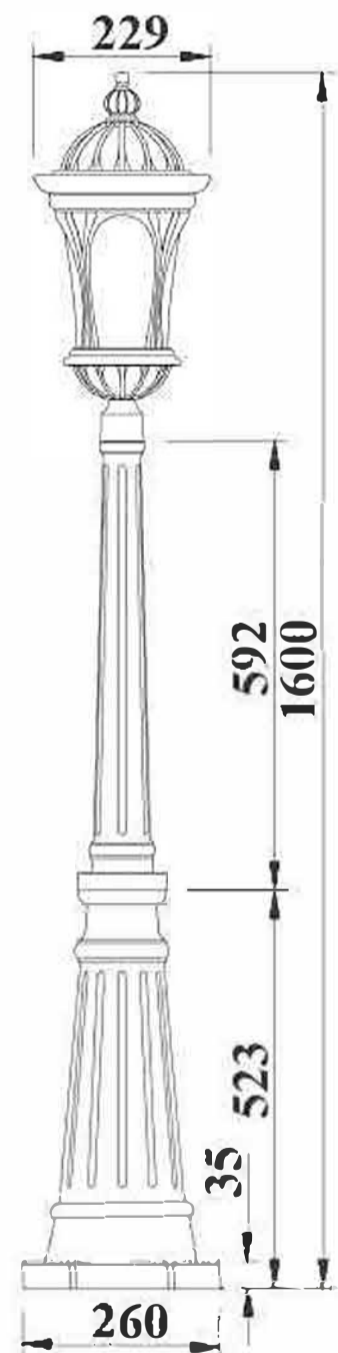

(Unit: mm)

Color: 58#
Glass: clear seedy glass
Bulb: 1*100W E27 or E26
Material: Aluminum