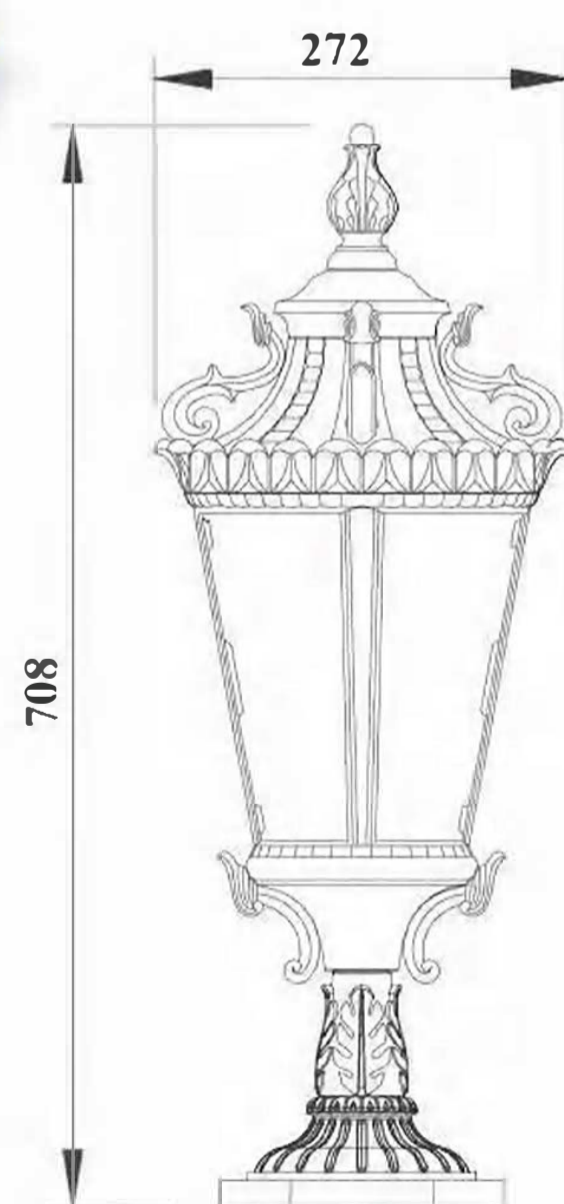

(Unit: mm)
Color: bronze
Glass: clear glass
Bulb: 1*100W E27 or E26
Material: Copper

DH-3233M-CU