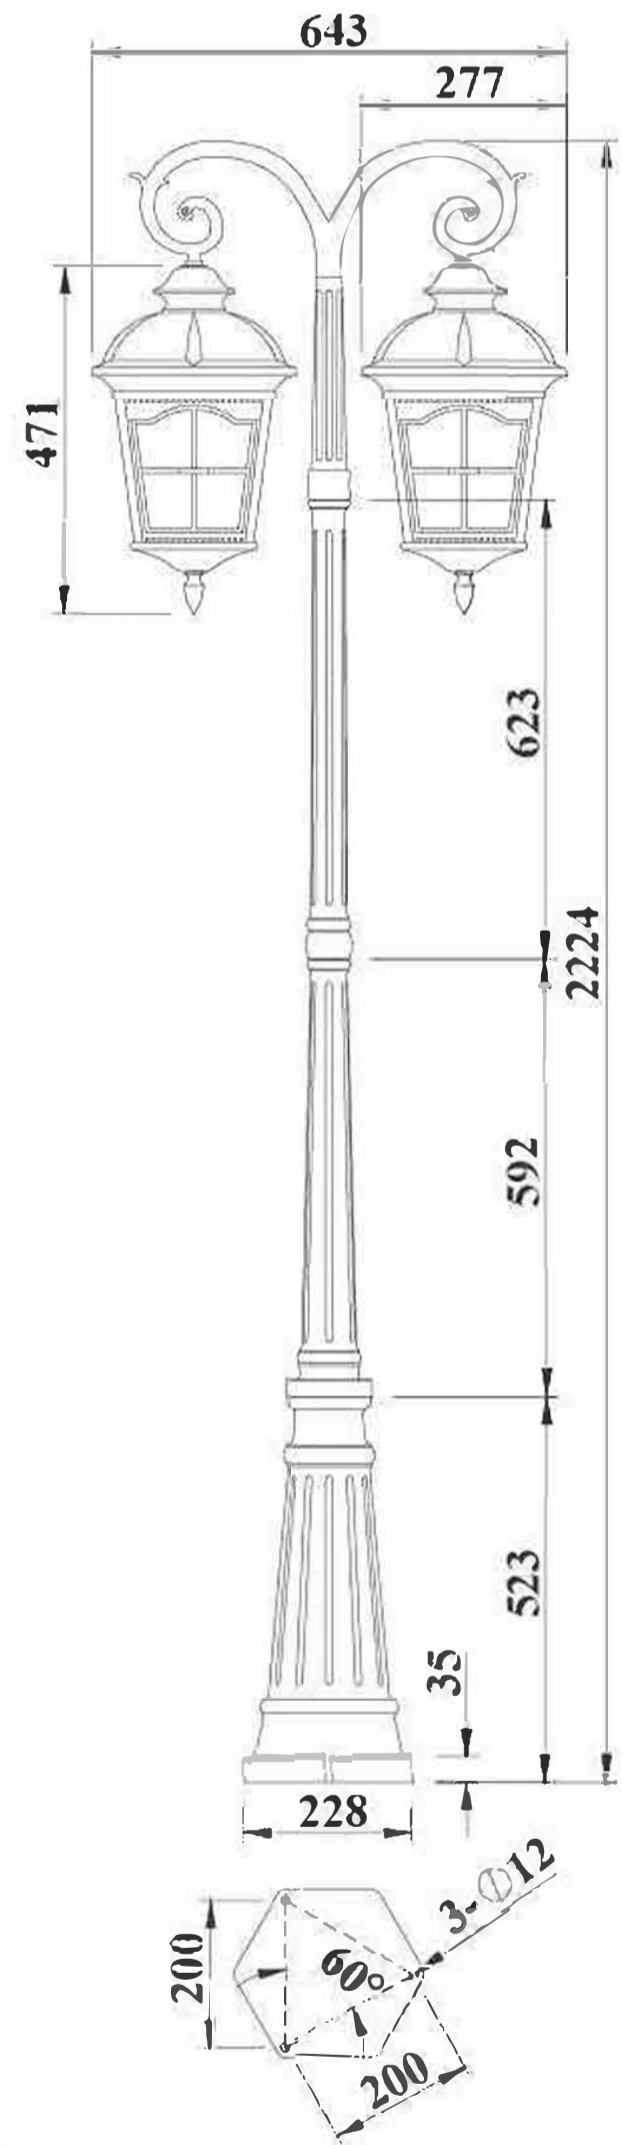

(Unit: mm)
Color: 17#
Glass: water glass
Bulb: 2*100W E27 or E26
Material: Aluminum

DH-1869-2MH (17#)