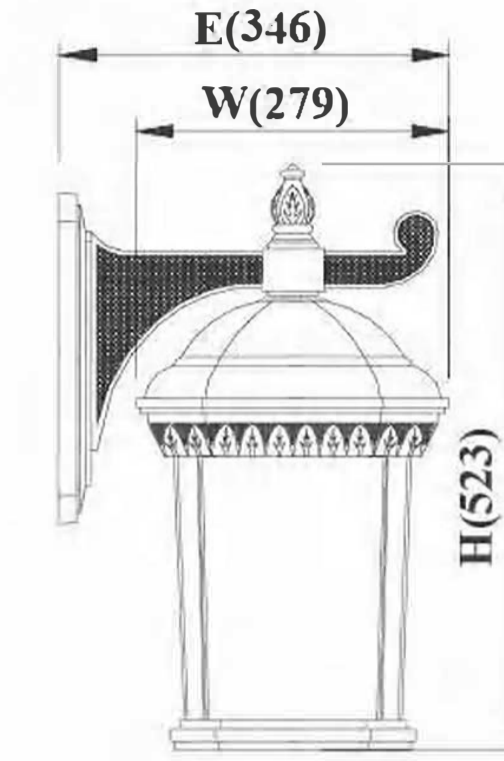

DH-1879-3SA(26#)

(Unit: mm)
 Color: 58#
 Glass: clear bevel glass
 Bulb: 2*100W E27 or E26
 Material: Aluminum

DH-1879-2MB(58#)

Product Feature:

- The material of whole lamp is aluminum alloy (ADC12) and all raw material pass the SGS environmental test.
- The lamp body will never get rusty.
- Coating is UV-resistant, environmental, beautiful and unfading.
- Lampshade is high-grade environmental glass.

Applicable Light Source:

- Energy-saving bulb, incandescent bulb, LED bulb.

Suitable Places:

- Square, park, villa district, garden and other places.

187 Series

188 Series

(Unit: mm)
 Color: 78#
 Glass: clear bevel glass
 Bulb: 2*100W E27 or E26
 Material: Aluminum

DH-1879-2MA-N (78#)

(Unit: mm)
 Color: 161#
 Glass: clear bevel glass
 Bulb: 4*100W E27 or E26
 Material: Aluminum

DH-1879-4LA-H (161#)

ITEM	UNIT: mm / inch		
	W	H	E
DH-1881SB	184(7.25")	332(13.07")	216(8.5")
DH-1881MB	229(9")	403(15.87")	30(1.18")
DH-1881LB	279(11")	523(20.6")	346(13.5")