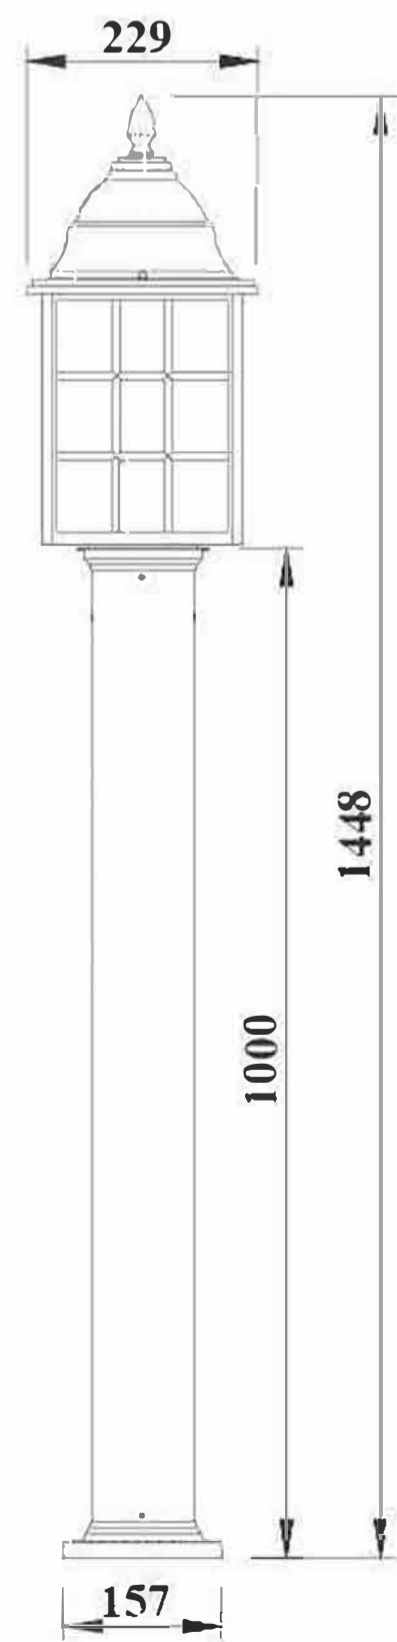

Product Feature:

- The material of whole lamp is aluminum alloy (ADC12) and all raw material pass the SGS environmental test.
- The lamp body will never get rusty.
- Coating is UV-resistant, environmental, beautiful and unfading.
- Lampshade is high-grade environmental glass.

Applicable Light Source:

- Energy-saving bulb, incandescent bulb, LED bulb.

Suitable Places:

- Square, park, villa district, garden and other places.

(Unit: mm)
Color: 162#
Glass: frosted glass
Bulb: 1*100W E27 or E26
Material: Aluminum

DH-1245L (162#)