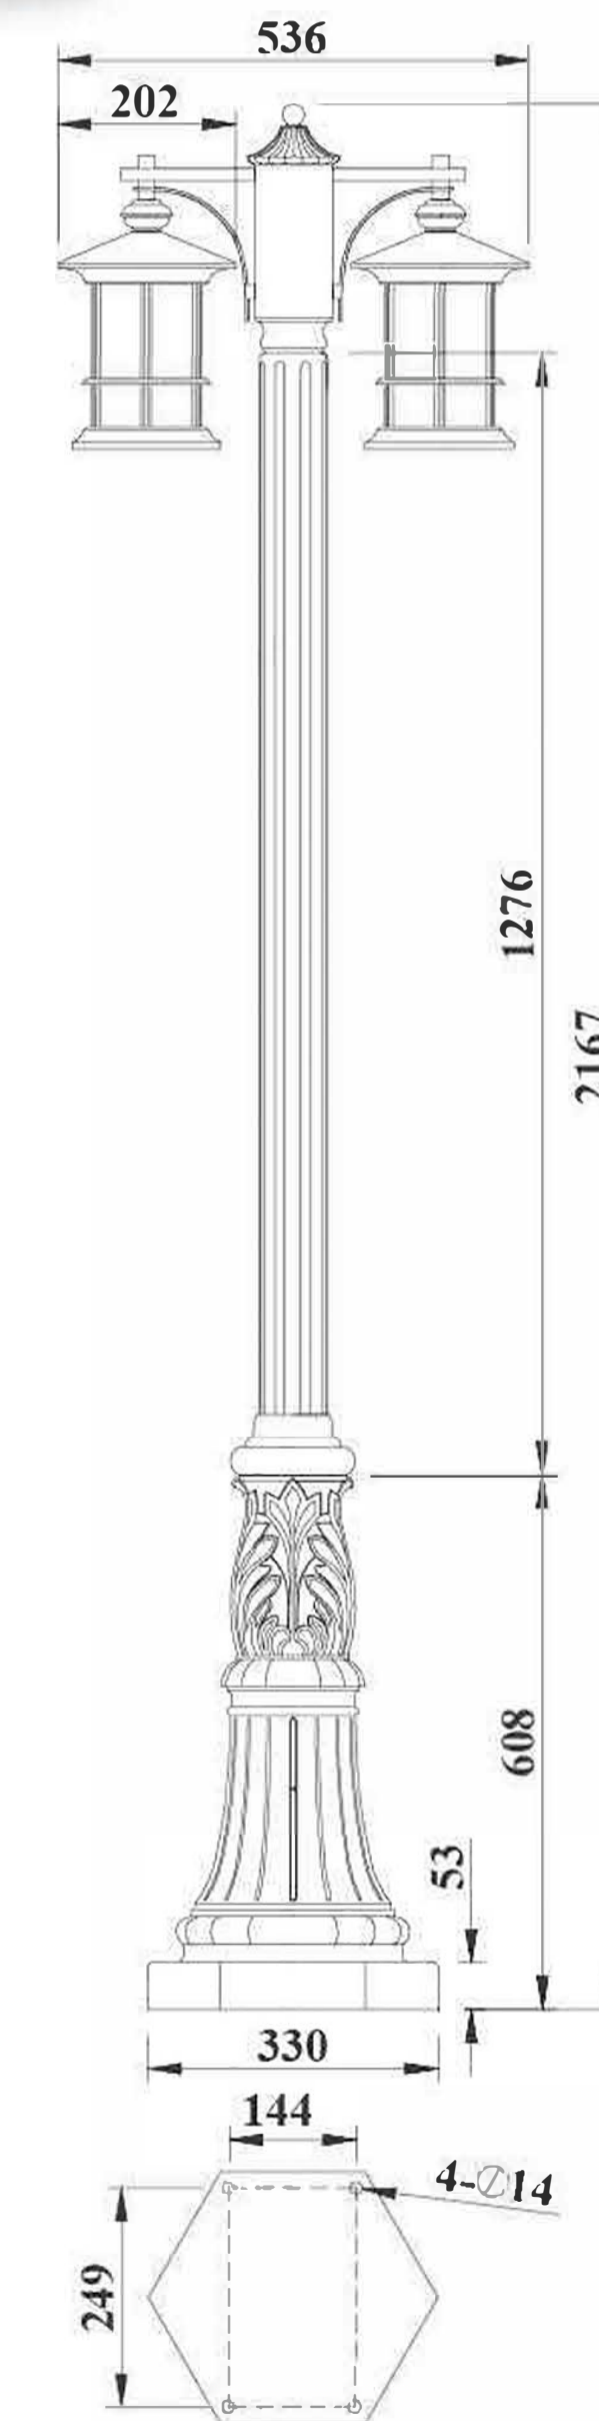

(Unit: mm)

Color: 107#
Glass: clear seedy glass
Bulb: 2*100W E27 or E26
Material: Aluminum