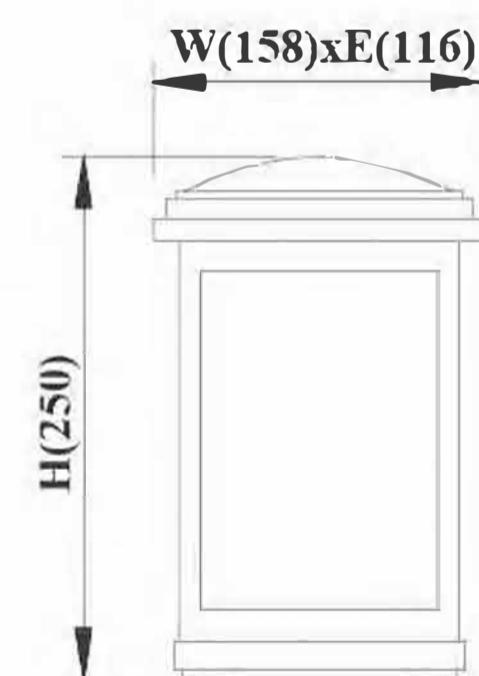

Suitable Places:

- Square, park, villa district, garden and other places.

DH-5671S (02#)