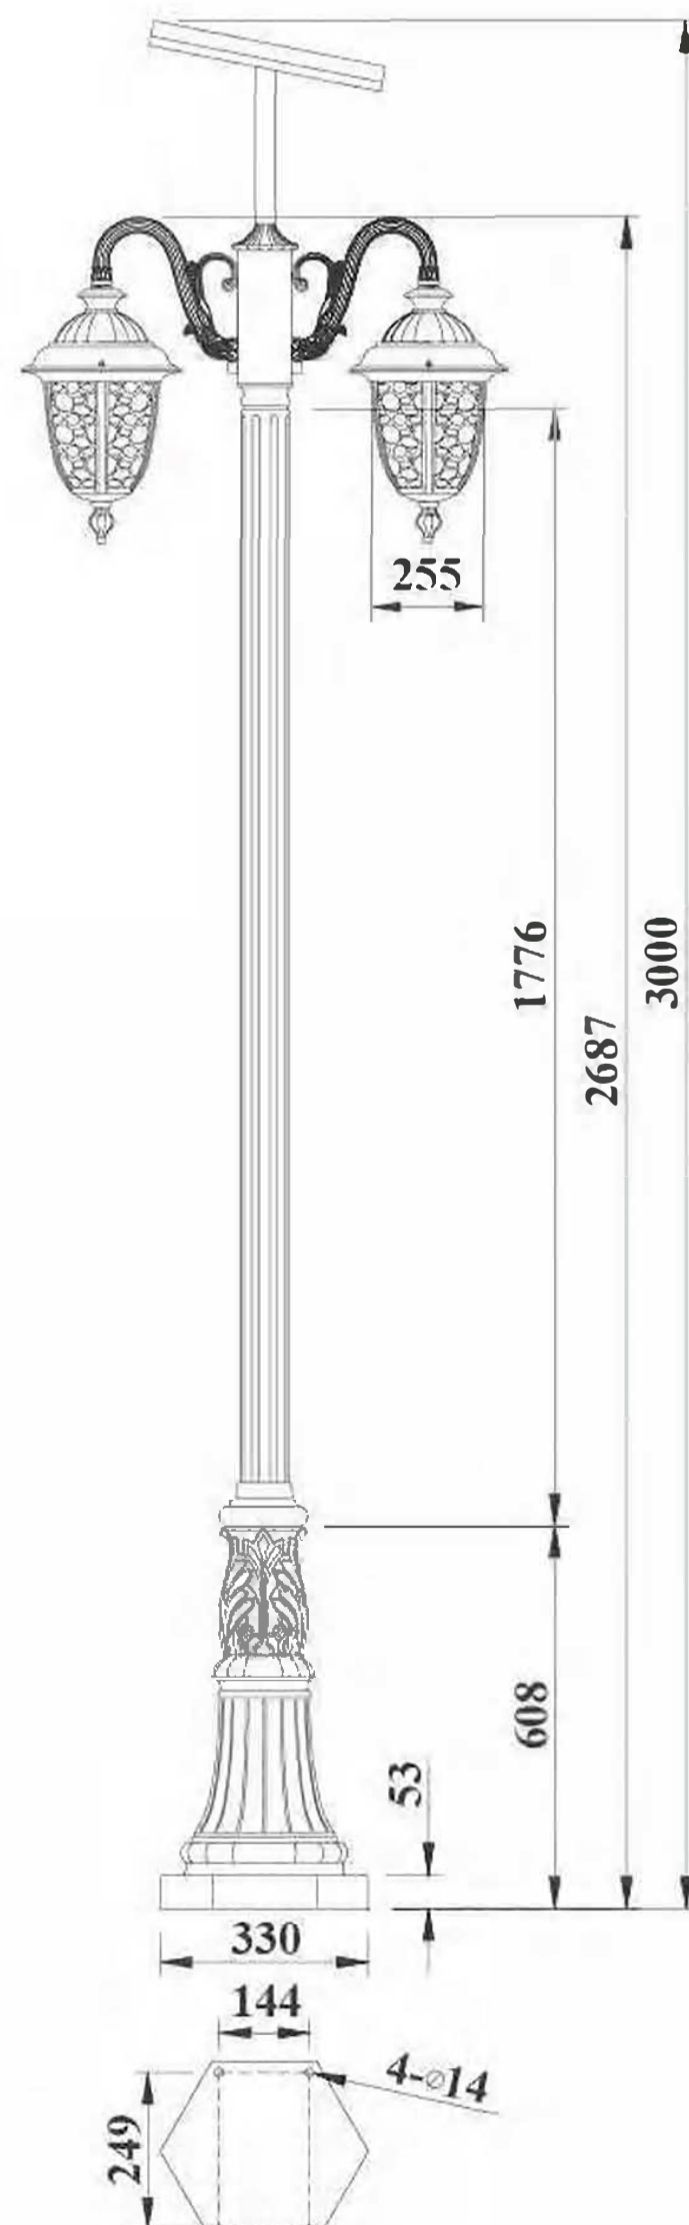

E-2029-2M (02#)

(Unit: mm)

E-1879-1MD
Colour: 58#
Glass: clear bent glass
Material: Aluminum
Light Source: 3W LED
LED Colour: 6000K(cool white)
LED Luminous: 300lm(single lamp)
Solar Panel: 15W
Storage battery: 12V 20AH lead-acid gel battery
Function: Automatically turns on at night and charge during daytime. Regular timing work eight hours at night. When the battery charged full, it will be working three days even without sun.