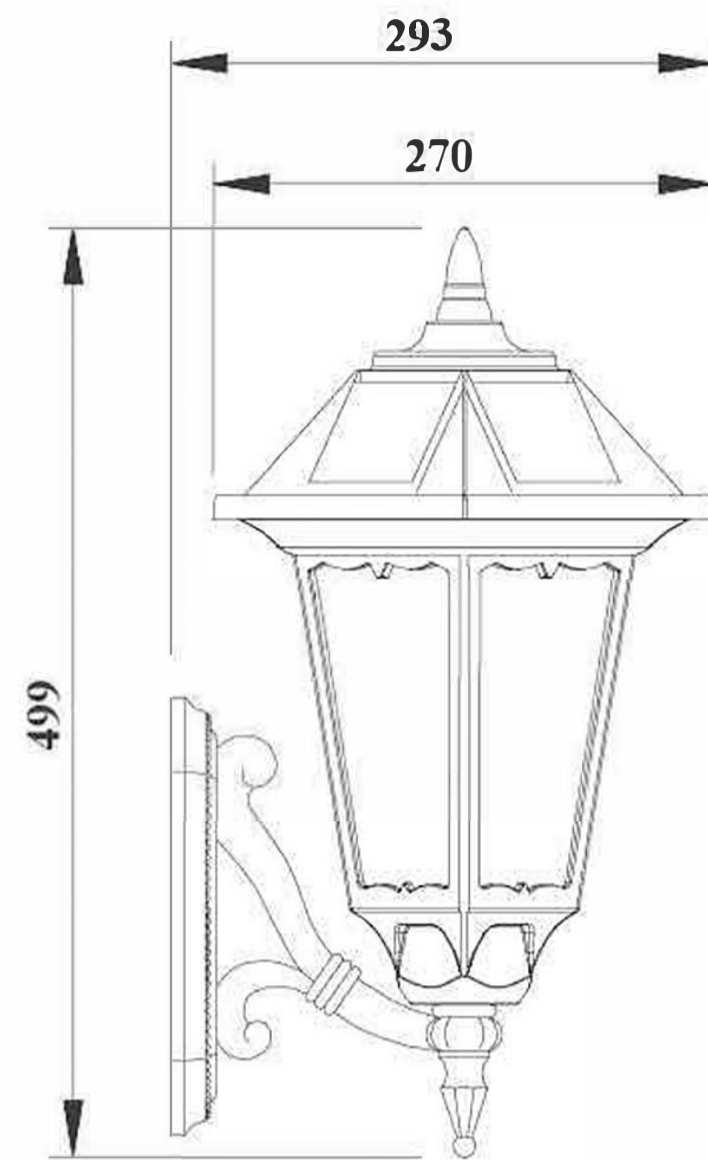

E-5193M (161#)

(Unit: mm)

E-5198M (161#)

(Unit: mm)

E-9901 (78#)

(Unit: mm)

E-9901 / E-9903
 Colour: 78#
 Glass: clear glass
 Material: Aluminum
 Light source: 1.0W LED
 LED colour: 4500K
 LED Luminous Flux: 100LM
 Solar panel: 3.6W
 Storage battery: 3000mAh Li-Fe PO4(ROHS)
 Function: Automatically turns on at night and charge during daytime, it can be used for 8-12 hours.