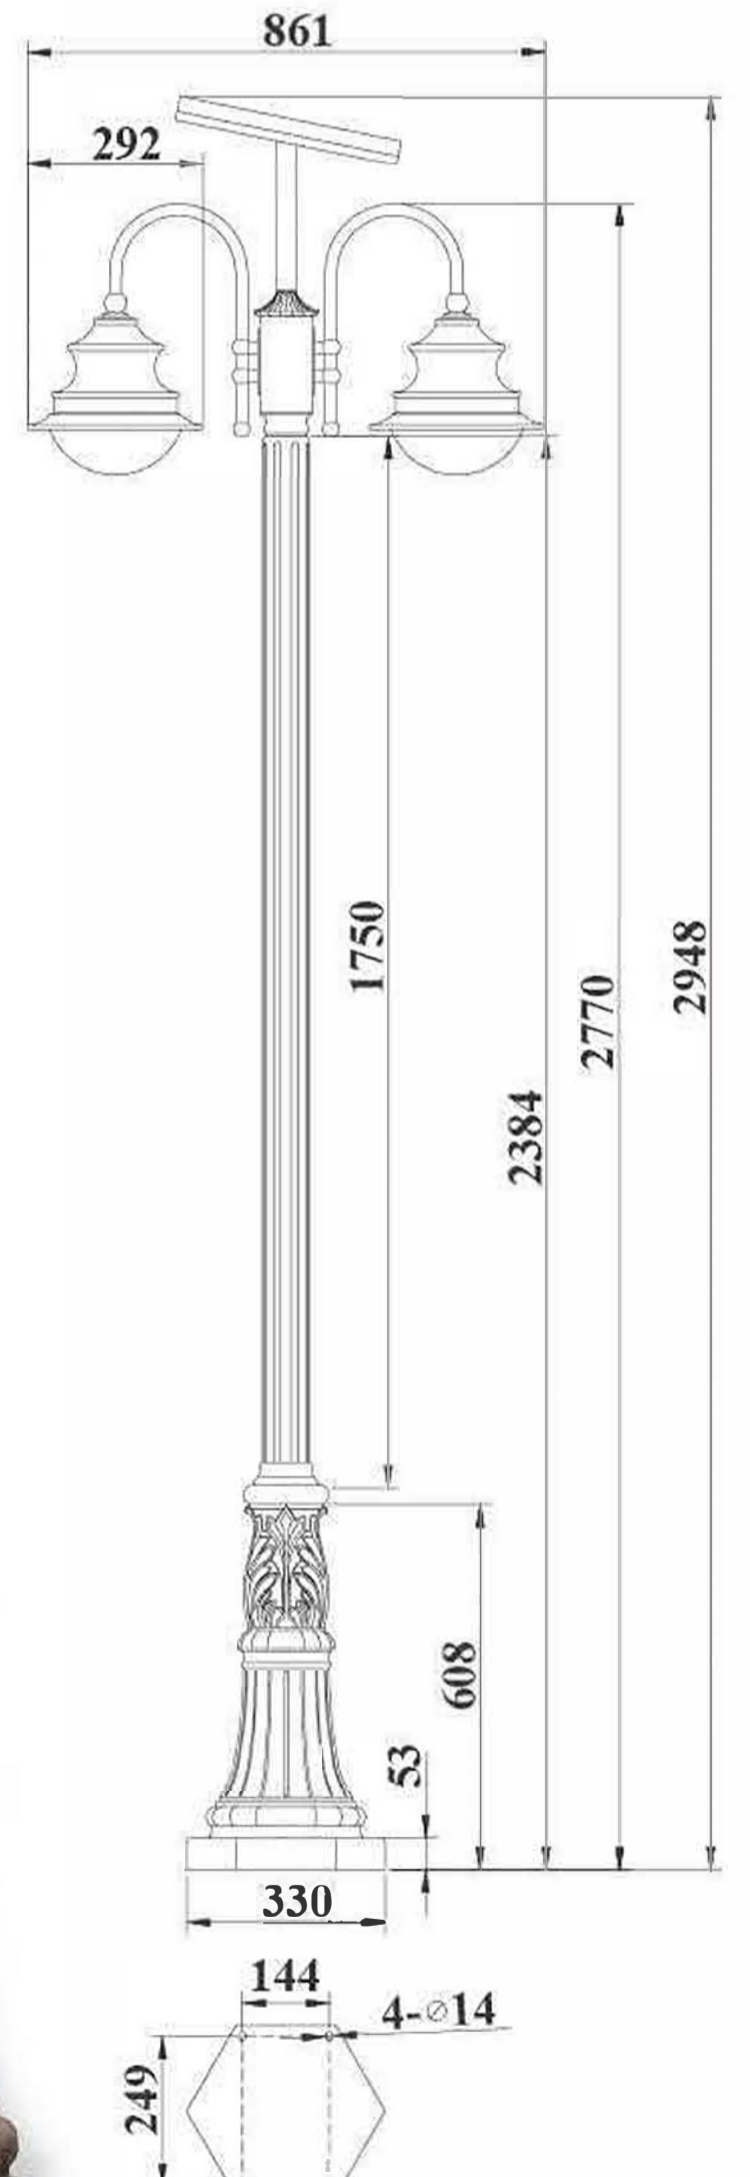

(Unit: mm)

E-1413 (02#)

(Unit: mm)

E-1418(02#)

(Unit: mm)

E-4629-1L(58#)

E-4629-1L
 Colour: 58#
 Glass: opal glass
 Material: Aluminum
 Light Source: 3W LED
 LED Colour: 6000K(cool white)
 LED Luminous: 300lm(single lamp)
 Solar Panel: 15W
 Storage battery: 12V 20AH lead-acid gel battery
 Function: Automatically turns on at night and charge during daytime. Regular timing work eight hours at night. When the battery charged full, it will be working three days even without sun.