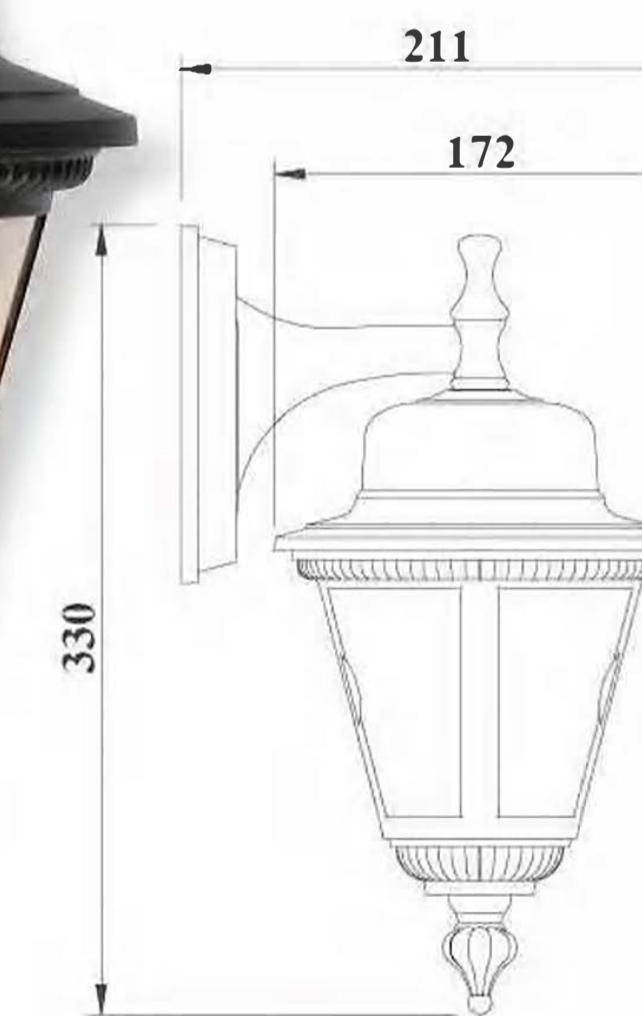

DH-4321 (107#)

(Unit: mm)
Color: 107#
Glass: clear seedy glass
Bulb: 1*100W E27 or E26
Material: Aluminum