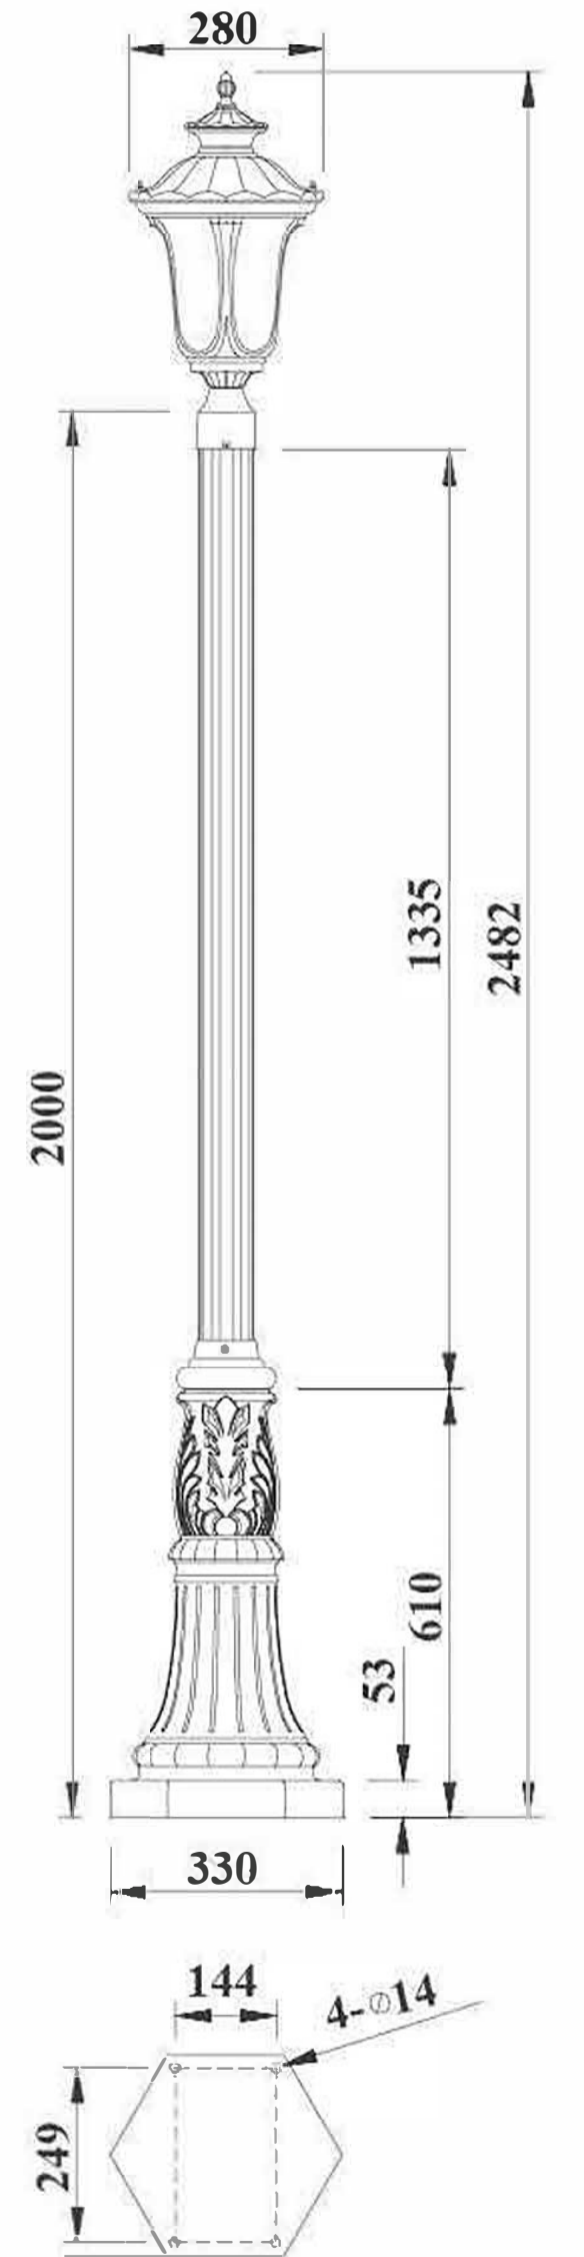

(Unit: mm)
Color: 58#
Glass: water glass
Bulb: 1*100W E27 or E26
Material: Aluminum

(Unit: mm)