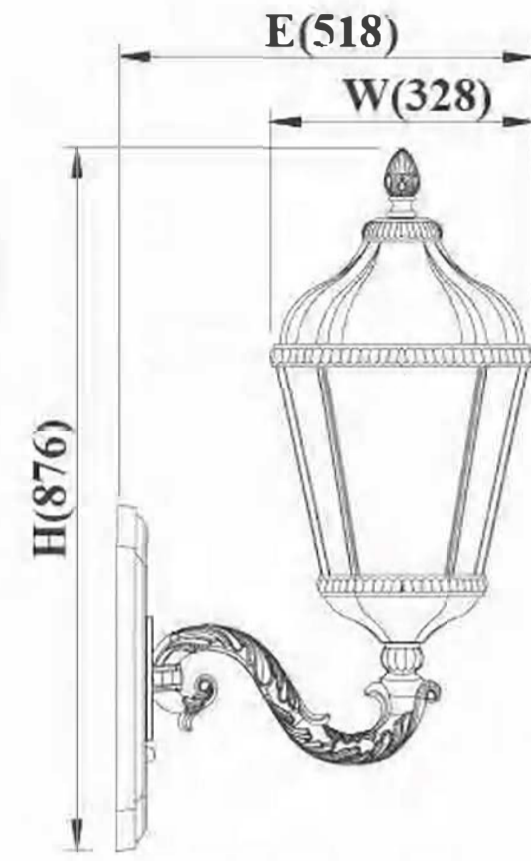

DH-1869-2MH (17#)

(Unit: mm)
 Color: 17#
 Glass: water glass
 Bulb: 3*100W E27 or E26
 Material: Aluminum

DH-1869-3SA (17#)

(Unit: mm)
 Color: pole 02# + lamp 17#
 Glass: water glass
 Bulb: 3*100W E27 or E26
 Material: Aluminum

DH-1869-3LA-N (02#+17#)

(Unit: mm)
 Color: 161#
 Glass: water glass
 Bulb: 4*100W E27 or E26
 Material: Aluminum

DH-1869-4LA-H (161#)

Product Feature:

- The material of whole lamp is aluminum alloy (ADC12) and all raw material pass the SGS environmental test.
- The lamp body will never get rusty.
- Coating is UV-resistant, environmental, beautiful and unfading.
- Lampshade is high-grade environmental glass.

Applicable Light Source:

- Energy-saving bulb, incandescent bulb, LED bulb.

Suitable Places:

- Square, park, villa district, garden and other places.

ITEM	UNIT: mm / inch		
	W	H	E
DH-1871SSB	180(7")	450(17.85")	260(10.32")
DH-1871SB	224(9")	573(22.56")	311(12.25")
DH-1871MB	280(11")	680(26.93")	380(15")
DH-1871LB	328(13")	820(32.2")	450(17.75")

Color: 26#
Glass: clear bevel glass
Bulb: 1*100W E27 or E26
Material: Aluminum

DH-1871SB (26#)

ITEM	UNIT: mm / inch		
	W	H	E
DH-1871MA	280(10.7")	770(30.45")	490(19.44")
DH-1871LA	328(12.91")	876(34.48")	518(20.4")