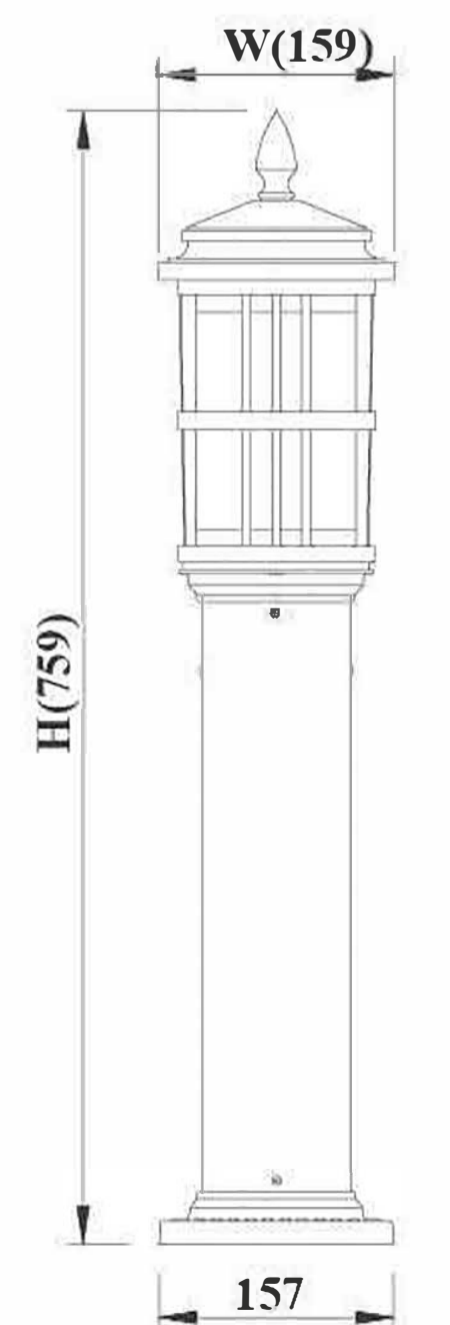

(Unit: mm)
Color: 02[#]
Glass: frosted glass
Bulb: 1*100W E27 or E26
Material: Aluminum