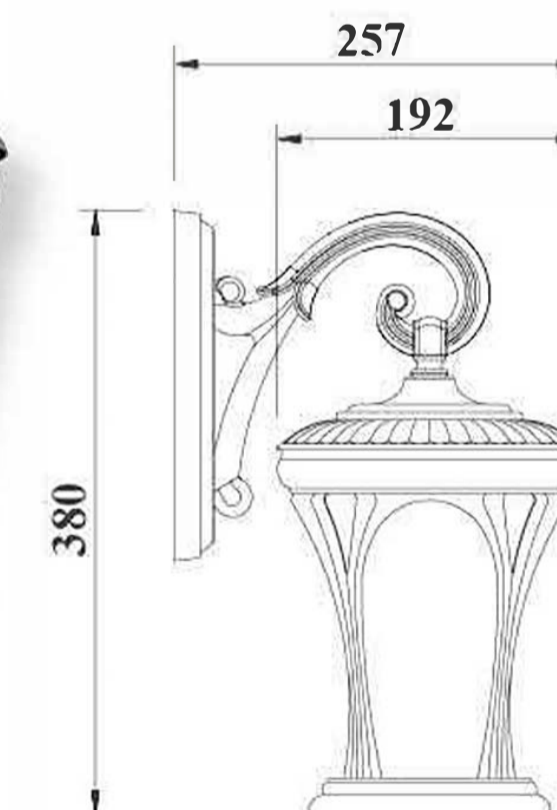

(Unit: mm)
Color: 02#
Glass: clear seedy glass
Bulb: 1*100W E27 or E26
Material: Aluminum