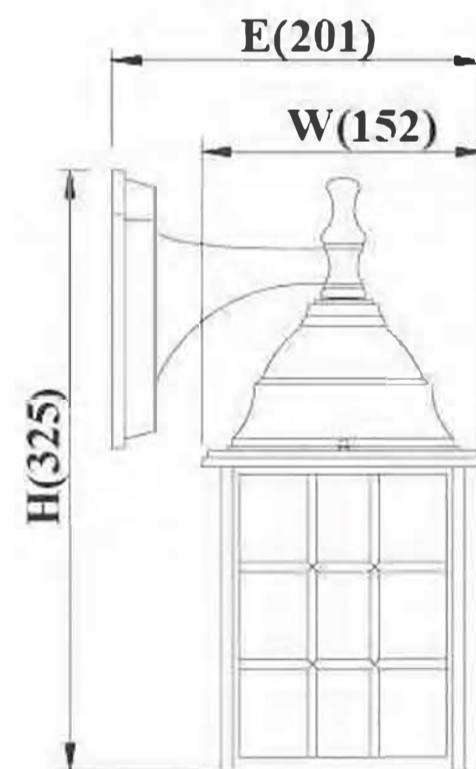

ITEM	UNIT: mm / inch	
	W	H
E-1241S	152(5.98")	325(12.54")
E-1241L	229(9.2")	487(19.17")

E-1241SB (02#)

Material:02#
Finish:Sandy black
Glass:Seedy glass
Power:9W
Led Color:3000-3200K

DH-S-32
Size(mm):W156*H1067
Color:21#
Glass: line glass
Material:Aluminum
Bulb:LEDxRC-300A 700mA
LED Color:3000K (Warm White)
LED Luminous Flus:100-120lm