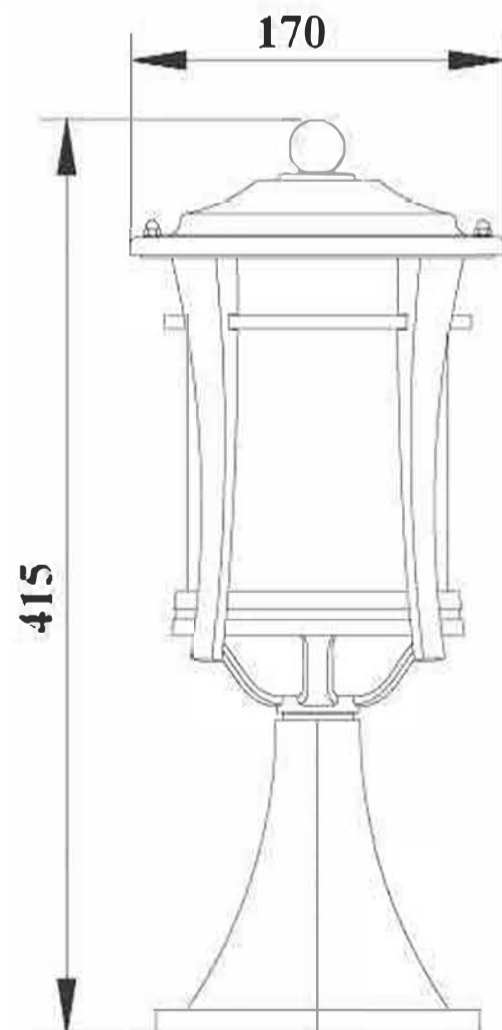

Product Feature:

- The material of whole lamp is aluminum alloy (ADC12) and all raw material pass the SGS environmental test.
- The lamp body will never get rusty.
- Coating is UV-resistant, environmental, beautiful and unfading.
- Lampshade is high-grade environmental glass.

Applicable Light Source:

- Energy-saving bulb, incandescent bulb, LED bulb.

Suitable Places:

- Square, park, villa district, garden and other places.