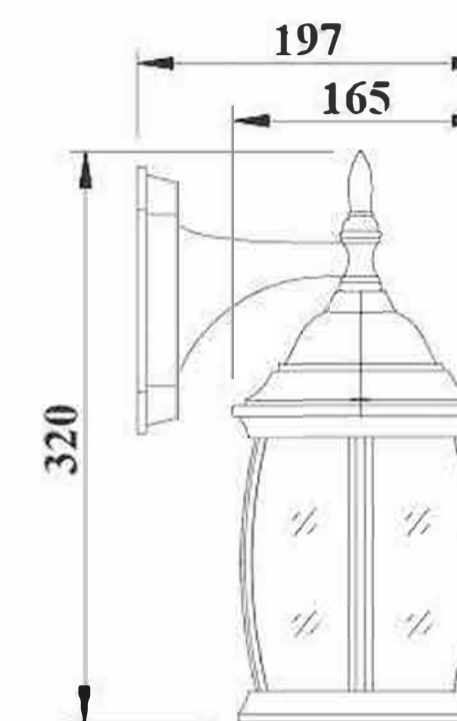

(Unit: mm)

E-4431 (02#)

Material: Aluminum
Finish: 02#
Glass: Frosted glass
Power: 9W
Led Color: 3000-3200K