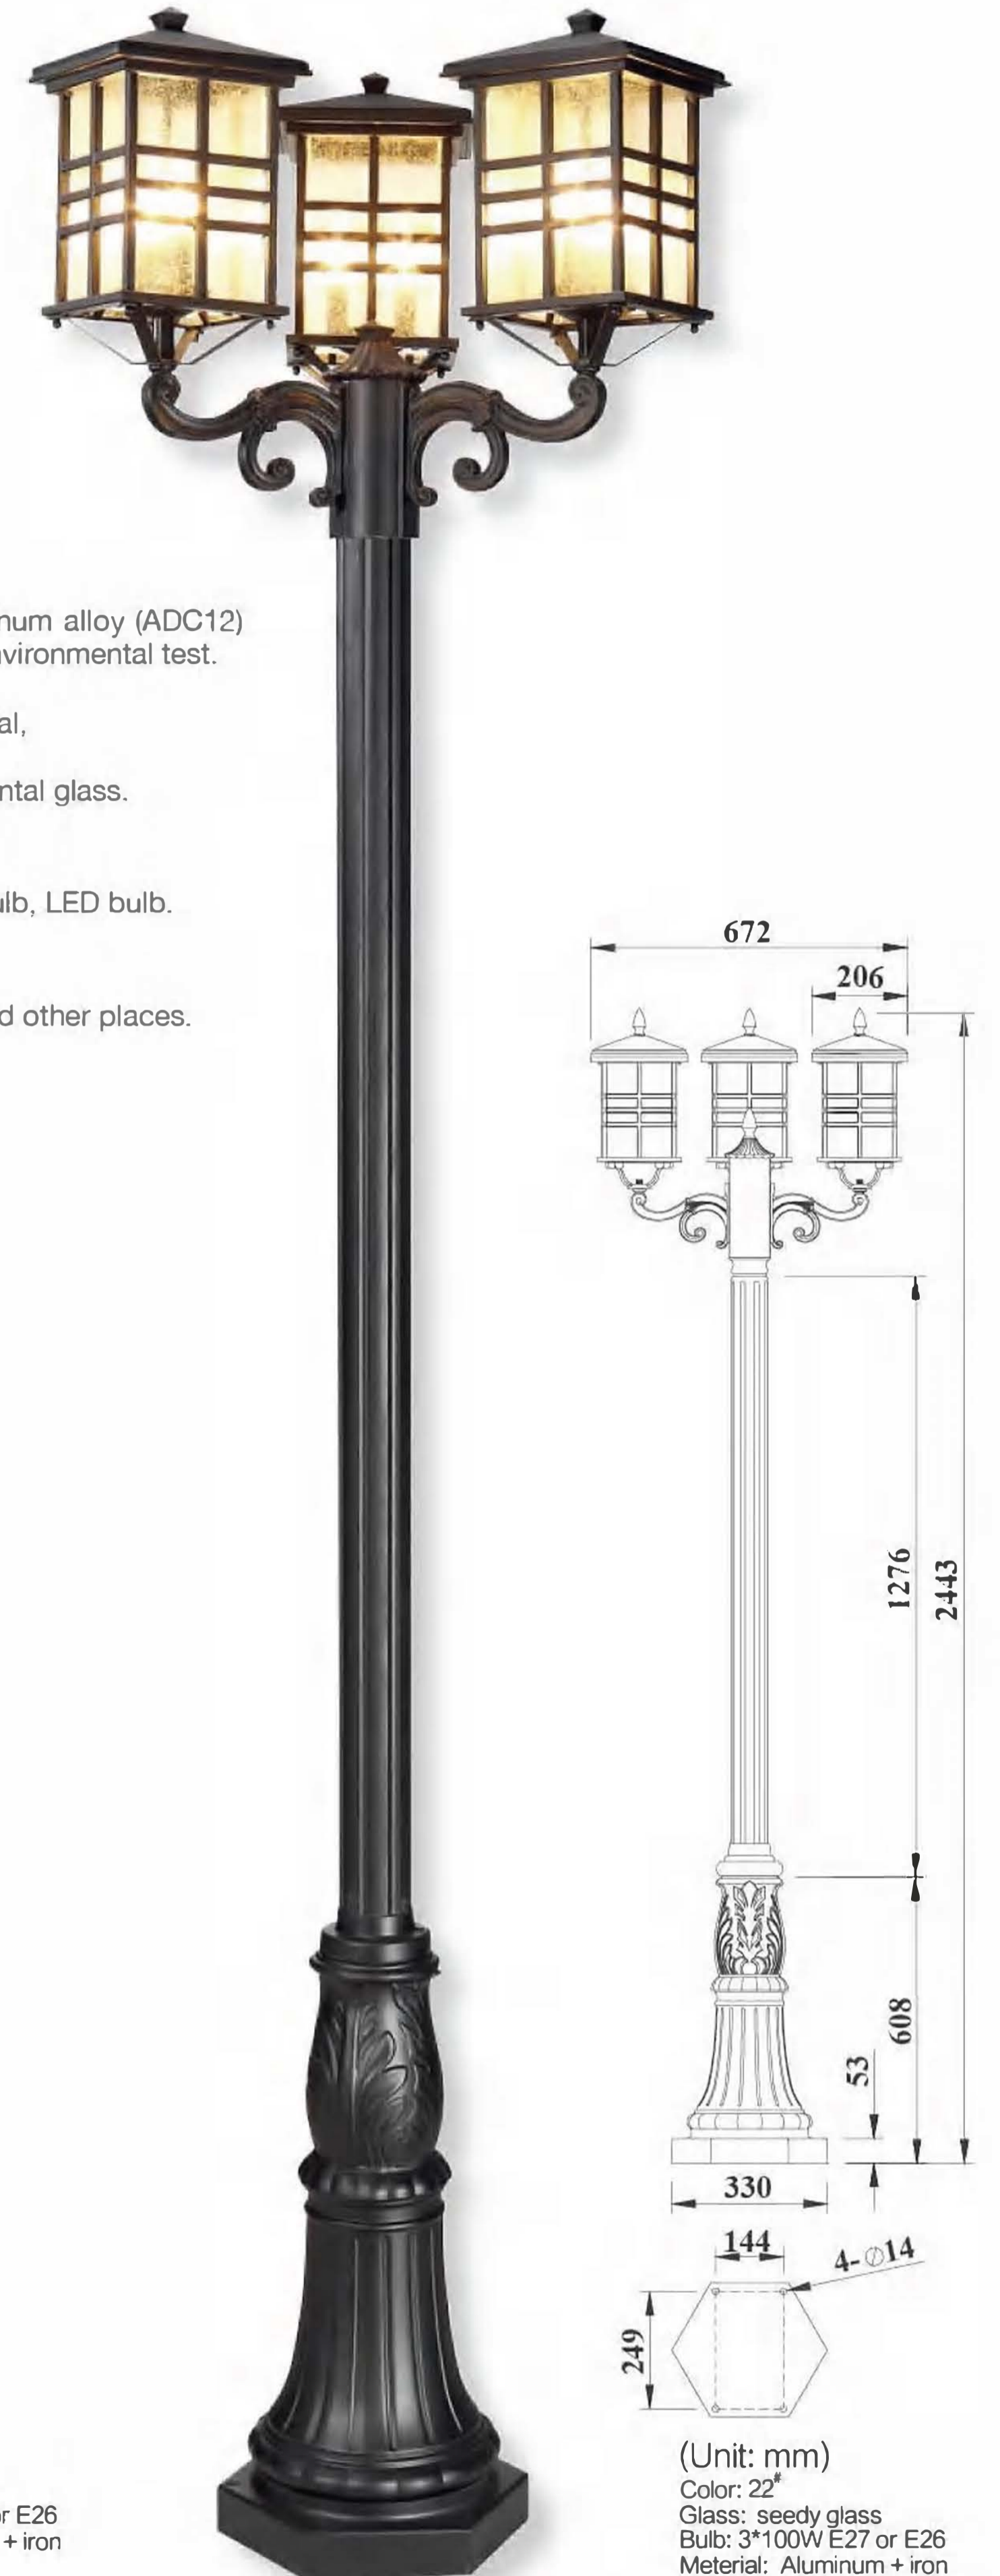

DH-4235S (02[#])

(Unit: mm)
Color: 22#
Glass: seedy glass
Bulb: 3*100W E27 or E26
Material: Aluminum + iron