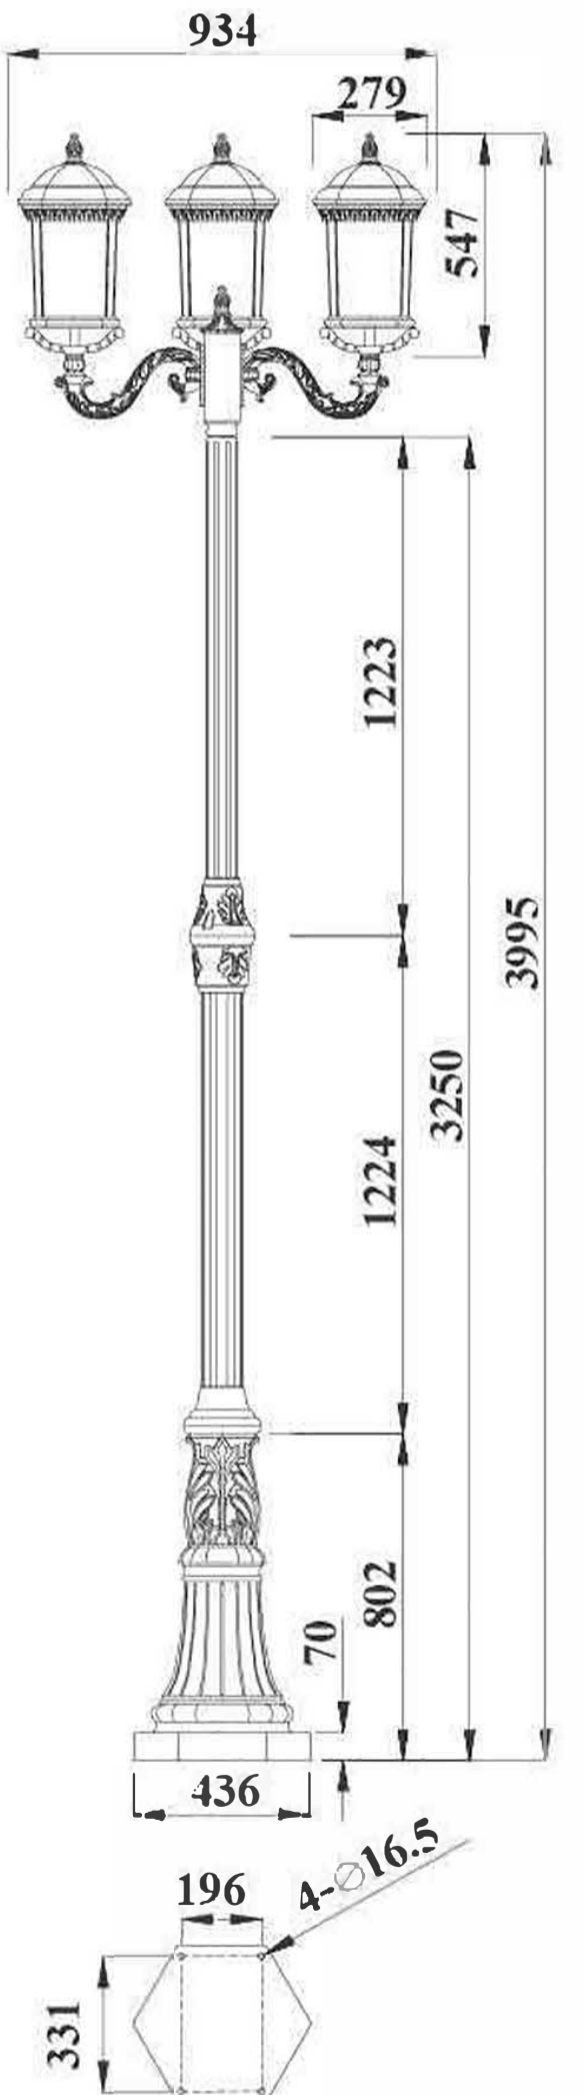

(Unit: mm)
Color: 02#
Glass: seedy glass
Bulb: 3*100W E27 or E26
Material: Aluminum

Product Feature:

- The material of whole lamp is aluminum alloy (ADC12) and all raw material pass the SGS environmental test.
- The lamp body will never get rusty.
- Coating is UV-resistant, environmental, beautiful and unfading.
- Lampshade is high-grade environmental glass.

Applicable Light Source:

- Energy-saving bulb, incandescent bulb, LED bulb.

Suitable Places:

- Square, park, villa district, garden and other places.