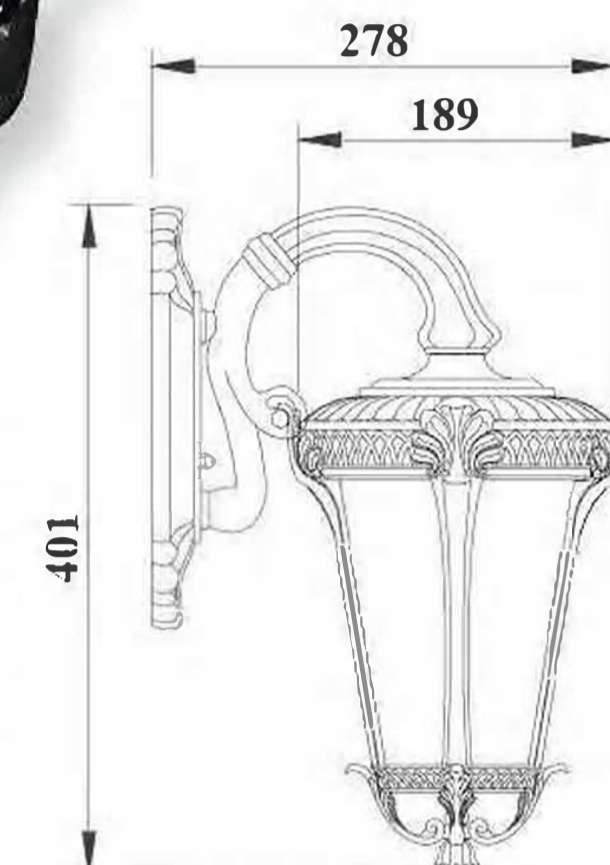

(Unit: mm)
Color: 21#
Glass: clear lines glass
Bulb: 1*100W E27 or E26
Material: Aluminum

DH-4061-C (02#)

(Unit: mm)
Color: 02#
Glass: seedy glass
Bulb: 1*100W E27 or E26
Material: Aluminum

Product Feature:

- The material of whole lamp is aluminum alloy (ADC12) and all raw material pass the SGS environmental test.
- The lamp body will never get rusty.
- Coating is UV-resistant, environmental, beautiful and unfading.
- Lampshade is high-grade environmental glass.

Applicable Light Source:

- Energy-saving bulb, incandescent bulb, LED bulb.