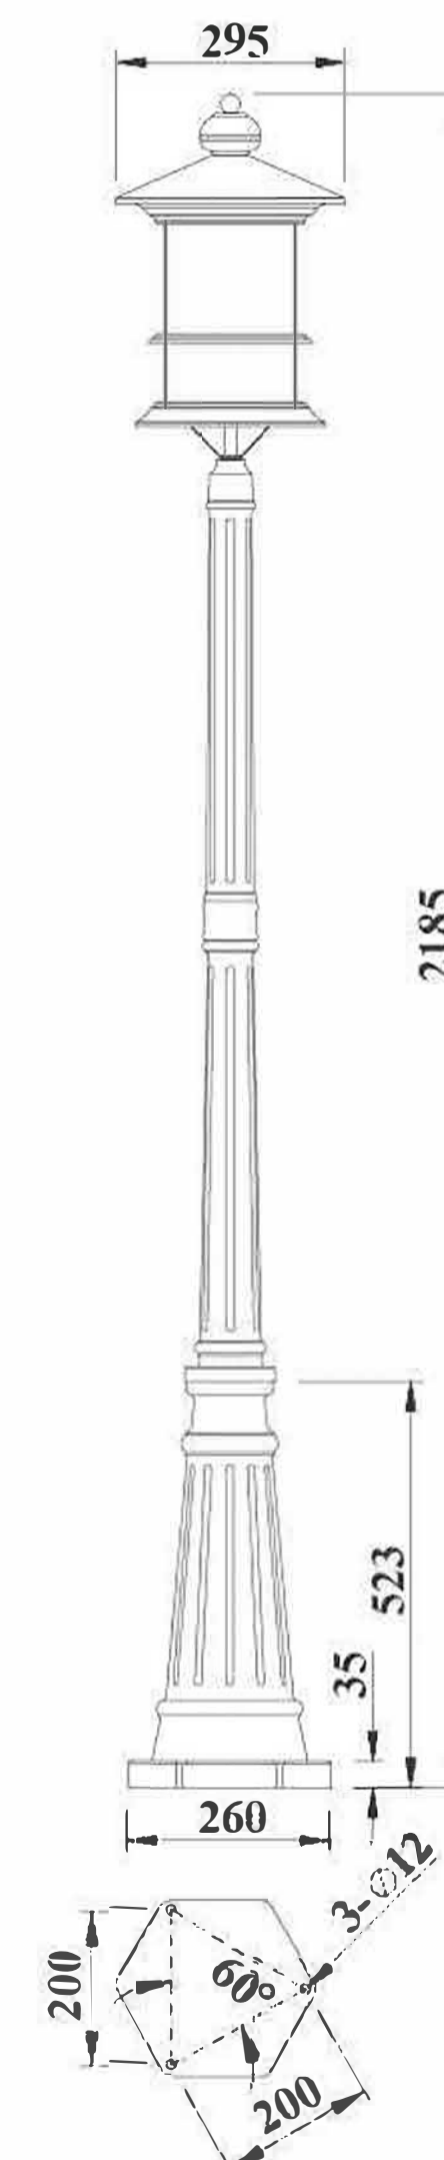

Suitable Places:

- Square, park, villa district, garden and other places.

(Unit: mm)

Color: 107#
Glass: clear seedy glass
Bulb: 1*100W E27 or E26
Material: Aluminum

DH-4619-1L (107#)