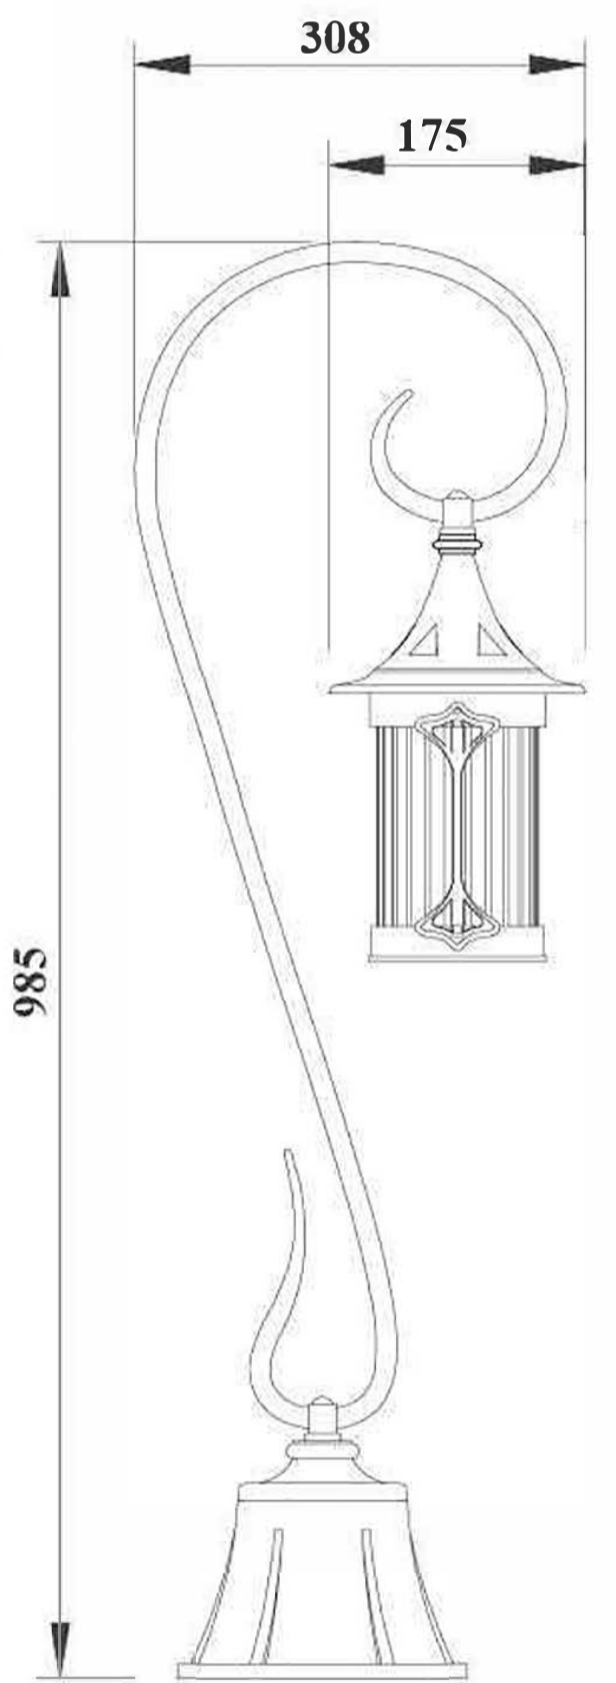

Applicable Light Source:

- Energy-saving bulb, incandescent bulb, LED bulb.

Suitable Places:

- Square, park, villa district, garden and other places.

DH-1838 (10#)

(Unit: mm)
 Color: 10#
 Glass: clear line glass
 Bulb: 1*100W E27 or E26
 Material: Aluminum