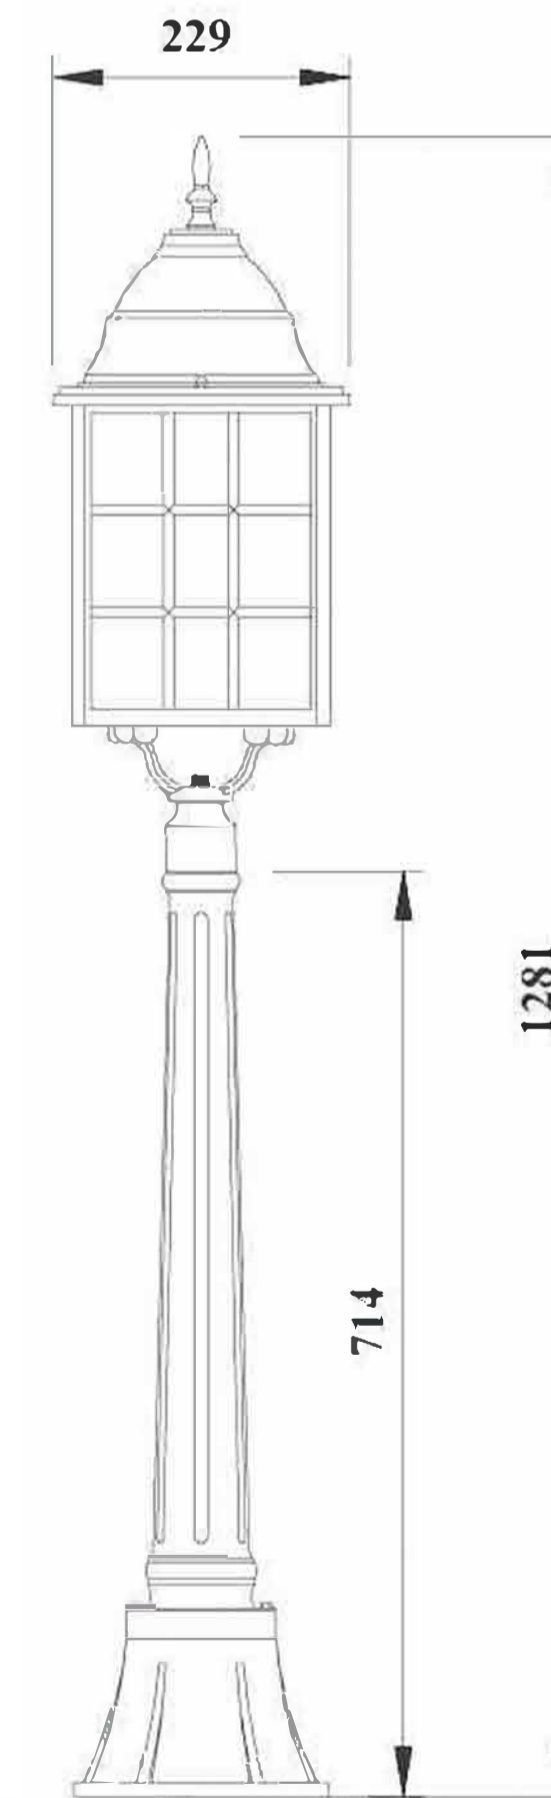

Suitable Places:

- Square, park, villa district, garden and other places.

(Unit: mm)
Color: 04#
Glass: frosted glass
Bulb: 1*100W E27 or E26
Material: Aluminum

DH-1248S (04#)