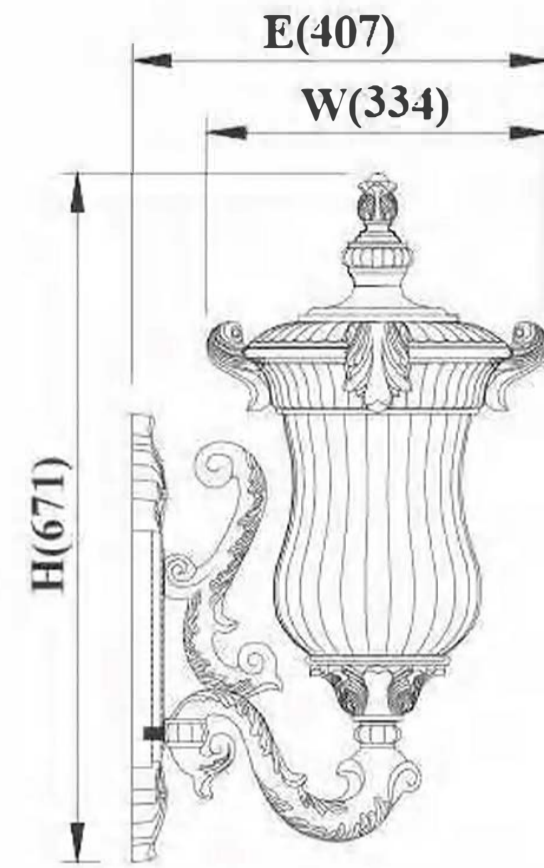

Applicable Light Source:

- Energy-saving bulb, incandescent bulb, LED bulb.

Suitable Places:

- Square, park, villa district, garden and other places.

(Unit: mm)
 Color: 125[#]
 Glass: water glass
 Bulb: 1*100W E27 or E26
 Material: Aluminum

DH-3007M (125[#])

(Unit: mm)
 Color: 125[#]
 Glass: water glass
 Bulb: 1*100W E27 or E26
 Material: Aluminum

DH-3009-1M (125[#])

(Unit: mm)
 Color: 161[#]
 Glass: water glass
 Bulb: 4*100W E27 or E26
 Material: Aluminum

DH-3009-4LA-H(161[#])

ITEM	UNIT: mm / inch		
	W	H	E
DH-3211S	240(9.45")	530(20.91")	350(13.86")
DH-3211M	334(13.11")	671(26.42")	407(15.98")

Color: 61#
Glass: clear line glass
Bulb: 2*60W E14 or E12
Material: Aluminum