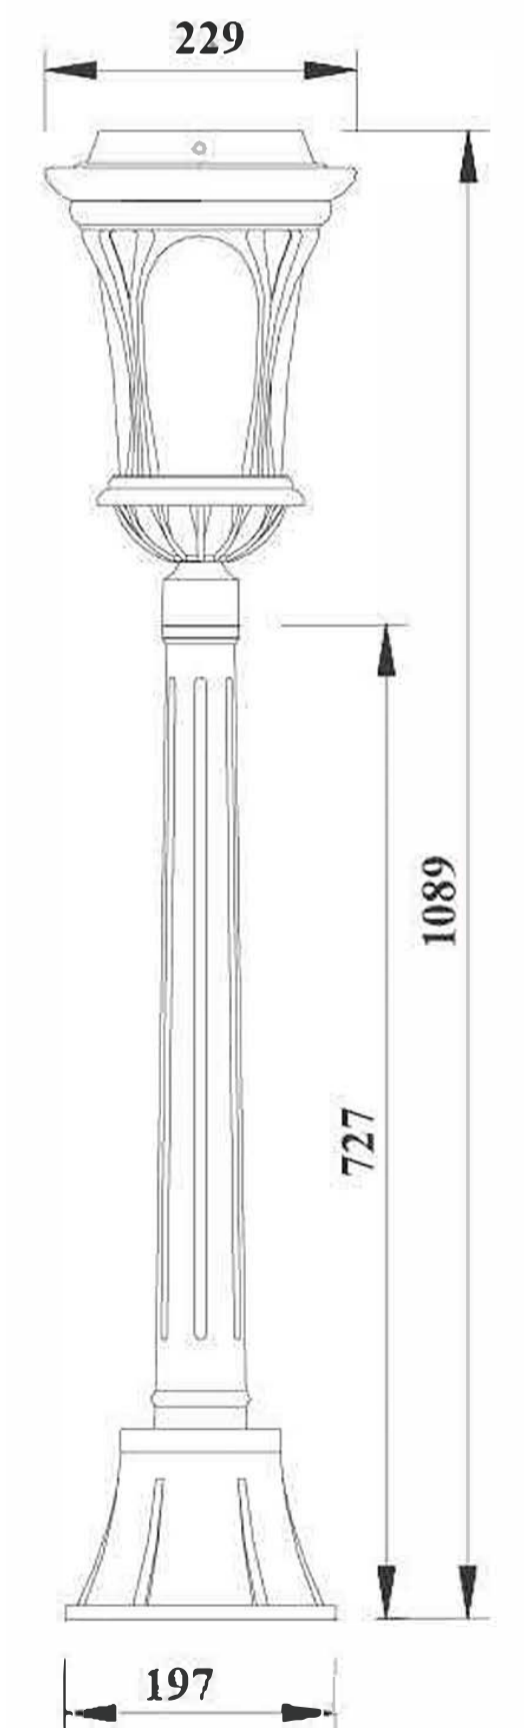

E-5193M (161#)

(Unit: mm)

E-5198M (161#)

(Unit: mm)

E-9901 (78#)

(Unit: mm)

E-9901 / E-9903
 Colour: 78#
 Glass: clear glass
 Material: Aluminum
 Light source: 1.0W LED
 LED colour: 4500K
 LED Luminous Flux: 100LM
 Solar panel: 3.6W
 Storage battery: 3000mAh Li-Fe PO4(ROHS)
 Function: Automatically turns on at night and charge during daytime, it can be used for 8-12 hours.