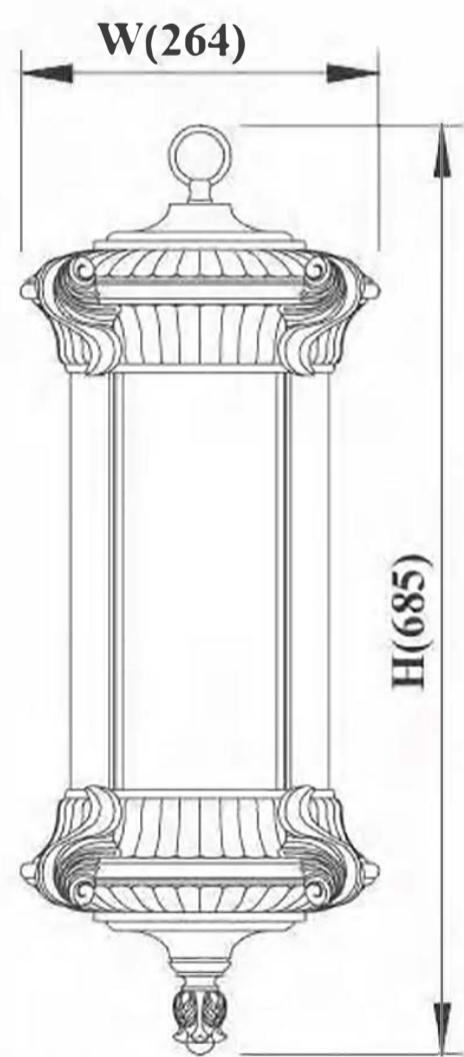

ITEM	UNIT: mm / inch	
	W	H
DH-4052S	200(7.75")	560(21.92")
DH-4052M	264(10.4")	685(29.97")

Color: 46#
Glass: seedy glass
Bulb: 1*100W E27 or E26
Material: Aluminum

DH-4052M (46#)

Product Feature:

- The material of whole lamp is aluminum alloy (ADC12) and all raw material pass the SGS environmental test.
- The lamp body will never get rusty.
- Coating is UV-resistant, environmental, beautiful and unfading.
- Lampshade is high-grade environmental glass.

Applicable Light Source:

- Energy-saving bulb, incandescent bulb, LED bulb.