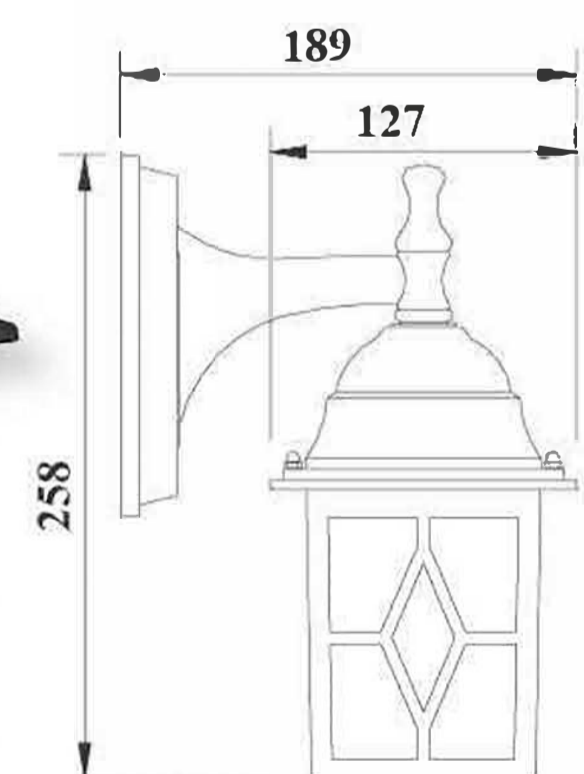

Suitable Places:

- Square, park, villa district, garden and other places.

DH-4391 (02#)