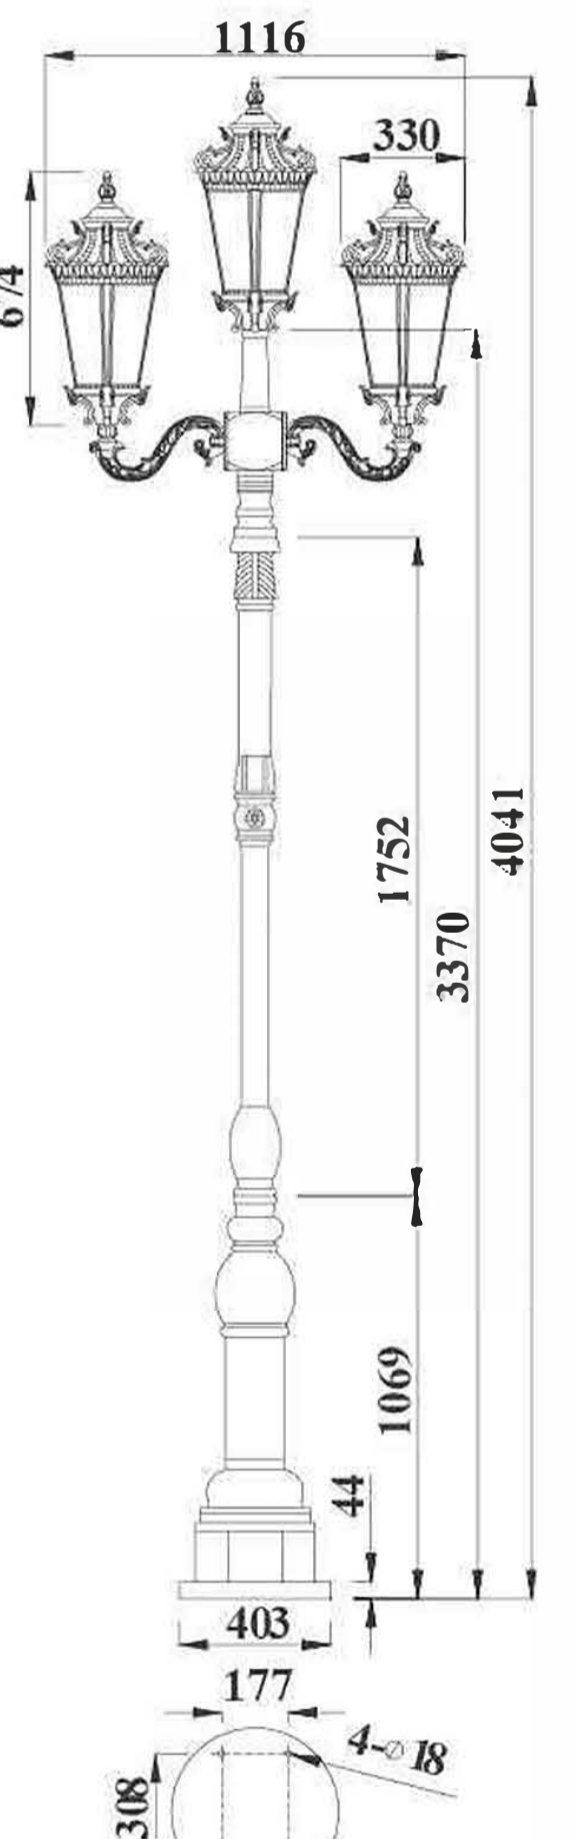

(Unit: mm)
Color: 161#
Glass: seedy glass
Bulb: 5*100W E27 or E26
Material: Aluminum

Product Feature:

- The material of whole lamp is aluminum alloy (ADC12) and all raw material pass the SGS environmental test.
- The lamp body will never get rusty.
- Coating is UV-resistant, environmental, beautiful and unfading.
- Lampshade is high-grade environmental glass.

Applicable Light Source:

- Energy-saving bulb, incandescent bulb, LED bulb.

Suitable Places:

- Square, park, villa district, garden and other places.