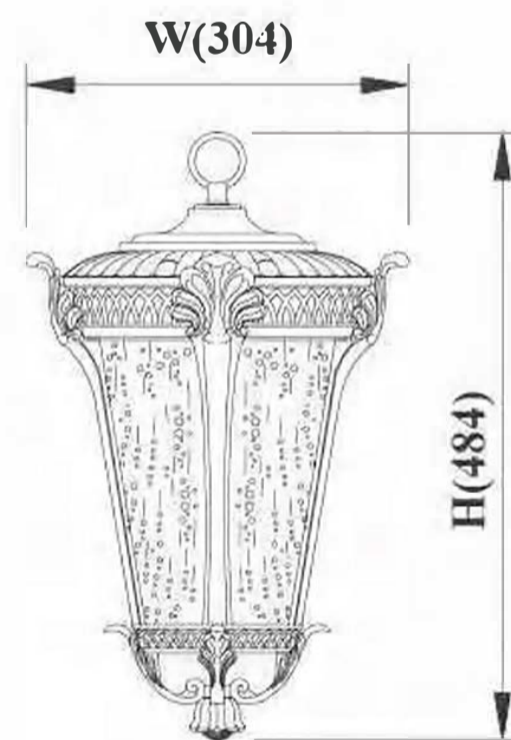

ITEM	UNIT: mm / inch	
	W	H
DH-4062S	230(9.02")	370(14.72")
DH-4062M	304(11.97")	484(18.93")
DH-4062L	380(14.96")	590(23.19")

Color: 46#
Glass: seedy glass
Bulb: 1*100W E27 or E26
Material: Aluminum

DH-4062M (46#)