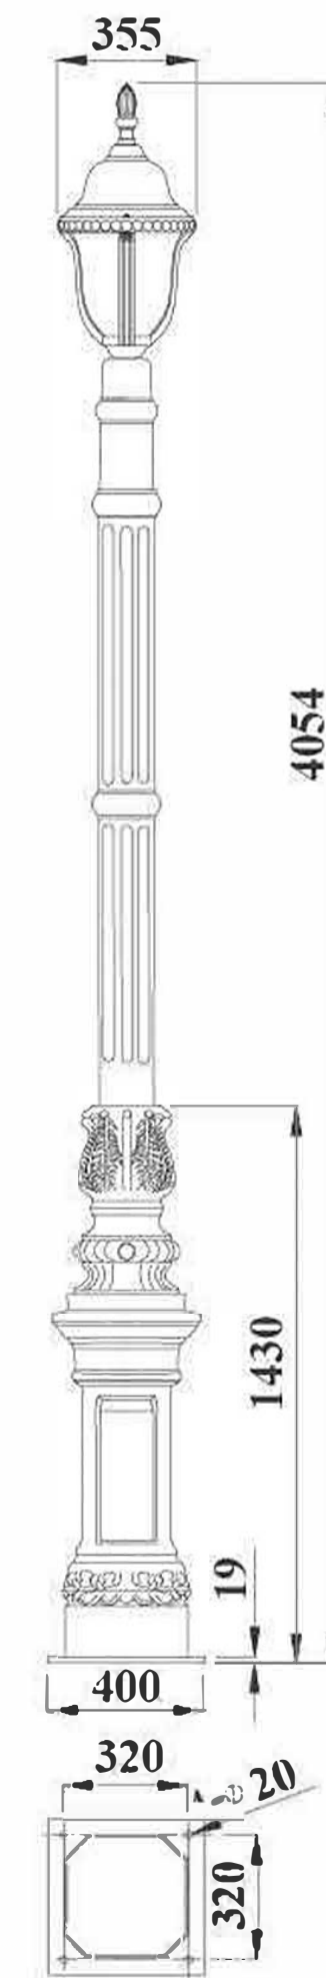

Product Feature:

- The material of whole lamp is aluminum alloy (ADC12) and all raw material pass the SGS environmental test.
- The lamp body will never get rusty.
- Coating is UV-resistant, environmental, beautiful and unfading.
- Lampshade is high-grade environmental glass.

Applicable Light Source:

- Energy-saving bulb, incandescent bulb, LED bulb.

Suitable Places:

- Square, park, villa district, garden and other places.