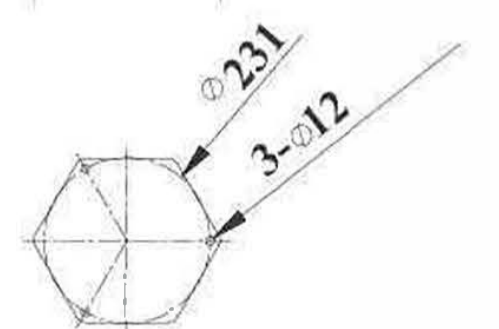

Applicable Light Source:

- Energy-saving bulb, incandescent bulb, LED bulb.

Suitable Places:

- Square, park, villa district, garden and other places.

(Unit: mm)
 Color: 20#
 Glass: clear line glass
 Bulb: 3*100W E27 or E26
 Material: Aluminum