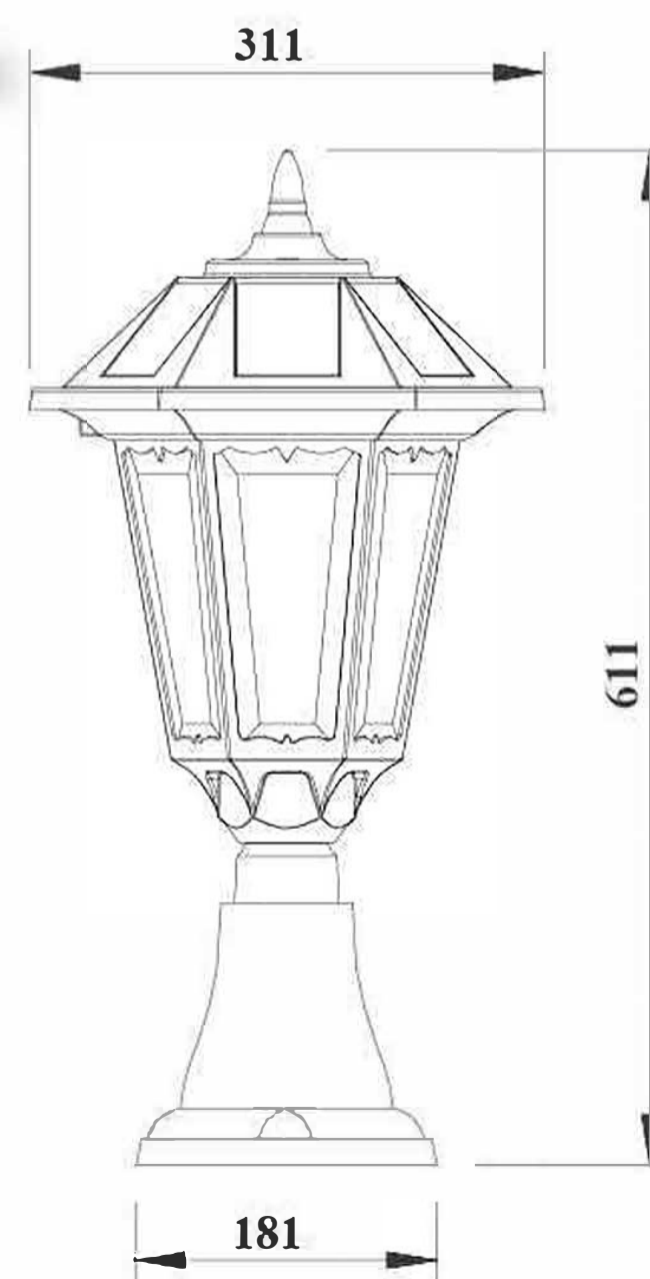

(Unit: mm)

E-9901 / E-9903
Colour: 78#
Glass: clear glass
Material: Aluminum
Light source: 1.0W LED
LED colour: 4500K
LED Luminous Flux: 100LM
Solar panel: 3.6W
Storage battery: 3000mAh Li-Fe PO4(ROHS)
Function: Automatically turns on at night and charge during daytime, it can be used for 8-12 hours.

Product Feature:

- The material of whole lamp is aluminum alloy (ADC12) and all raw material pass the SGS environmental test.
- The lamp body will never get rusty.
- Coating is UV-resistant, environmental, beautiful and unfading.
- Lampshade is high-grade environmental glass.

Applicable Light Source:

- Energy-saving bulb, incandescent bulb, LED bulb.

Suitable Places:

- Square, park, villa district, garden and other places.

(Unit: mm)

E-9909-1/E-9909-2
Colour: 78#
Glass: clear glass
Material: Aluminum
Light source: 1.0W LED
LED colour: 4500K
LED Luminous Flux: 100LM
Solar panel: 3.6W
Storage battery: 3000mAh Li-Fe PO4(ROHS)
Function: Automatically turns on at night and charge during daytime, it can be used for 8-12 hours.

(Unit: mm)

E-9909-2 (78#)

(Unit: mm)