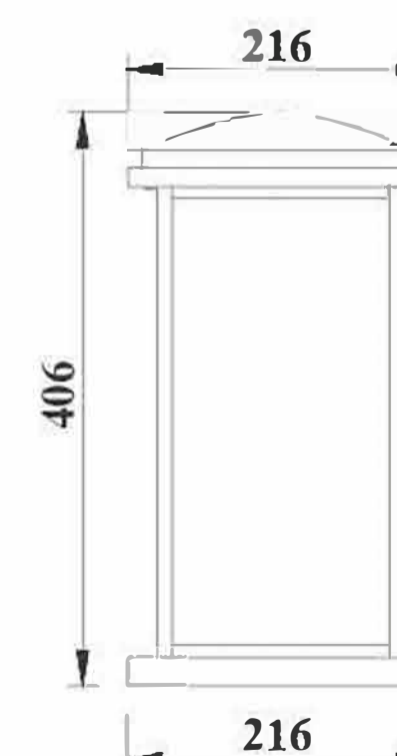

(Unit: mm)
Color: 107#
Glass: tiffany glass
Bulb: 1*100W E27 or E26
Material: Aluminum

DH-5678 (107#)

Product Feature:

- The material of whole lamp is aluminum alloy (ADC12) and all raw material pass the SGS environmental test.
- The lamp body will never get rusty.
- Coating is UV-resistant, environmental, beautiful and unfading.
- Lampshade is high-grade environmental glass.

Applicable Light Source:

- Energy-saving bulb, incandescent bulb, LED bulb.

Suitable Places:

- Square, park, villa district, garden and other places.