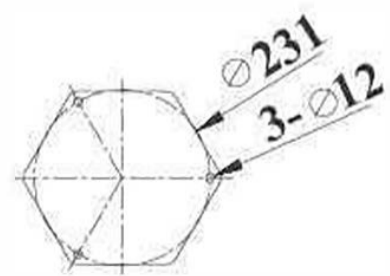

Applicable Light Source:

- Energy-saving bulb, incandescent bulb, LED bulb.

Suitable Places:

- Square, park, villa district, garden and other places.

DH-5197M (58#)

(Unit: mm)

Color: 58#
Glass: clear seedy glass
Bulb: 1*100W E27 or E26
Material: Aluminum