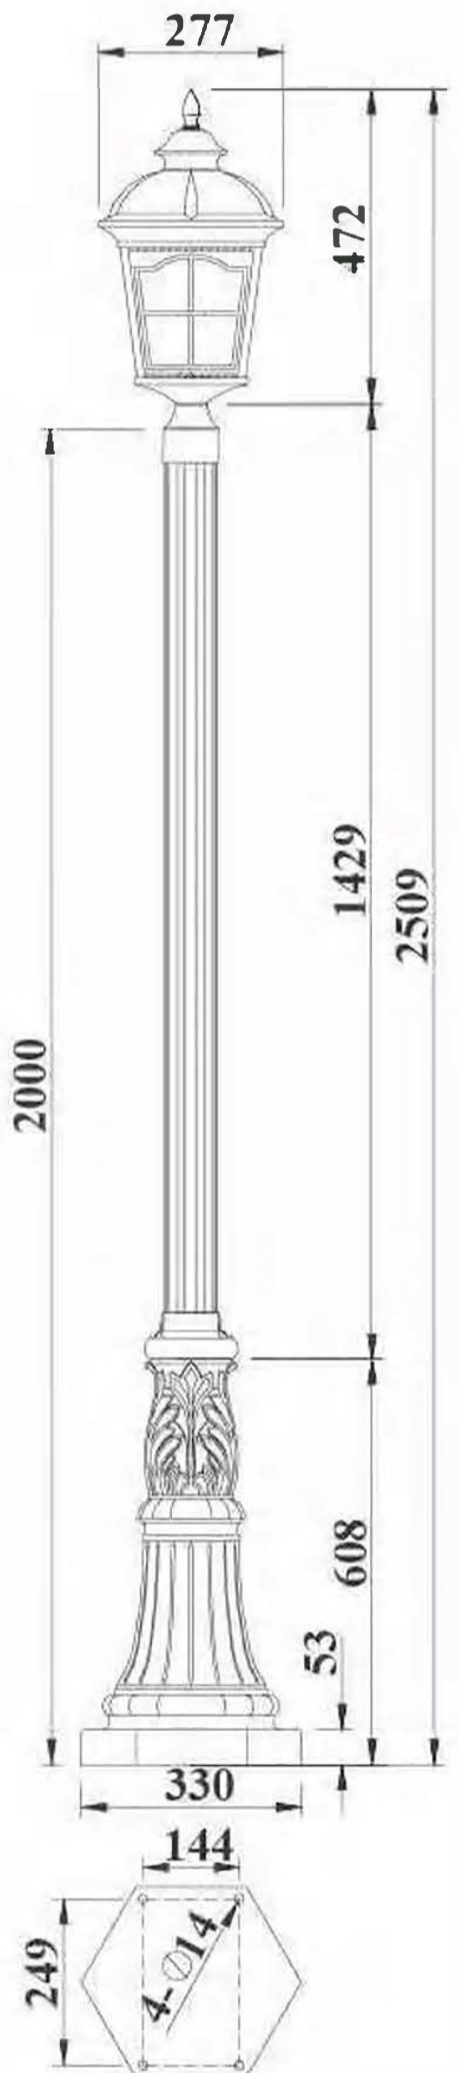

(Unit: mm)
Color: 17#
Glass: water glass
Bulb: 1*100W E27 or E26
Material: Aluminum

Product Feature:

- The material of whole lamp is aluminum alloy (ADC12) and all raw material pass the SGS environmental test.
- The lamp body will never get rusty.
- Coating is UV-resistant, environmental, beautiful and unfading.
- Lampshade is high-grade environmental glass.

Applicable Light Source:

- Energy-saving bulb, incandescent bulb, LED bulb.

Suitable Places:

- Square, park, villa district, garden and other places.