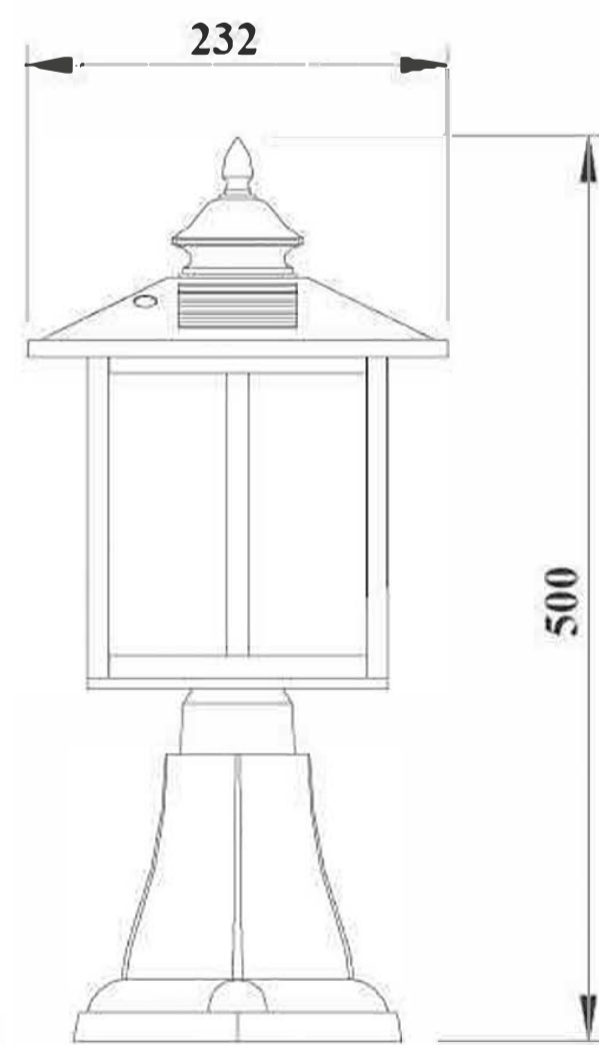

Suitable Places:

- Square, park, villa district, garden and other places.

E-4211/ E-4213/ E-4218
Colour: 161#
Glass: clear glass
Material: Aluminum
Light source: 1.0W LED
LED colour: 4500K
LED Luminous Flux: 100LM
Solar panel: 2.4W
Storage battery: 3000mAh Li-Fe PO4(ROHS)
Function: Automatically turns on at night and charge during daytime, it can be used for 8-12 hours.

E-4213 (161#)

(Unit: mm)