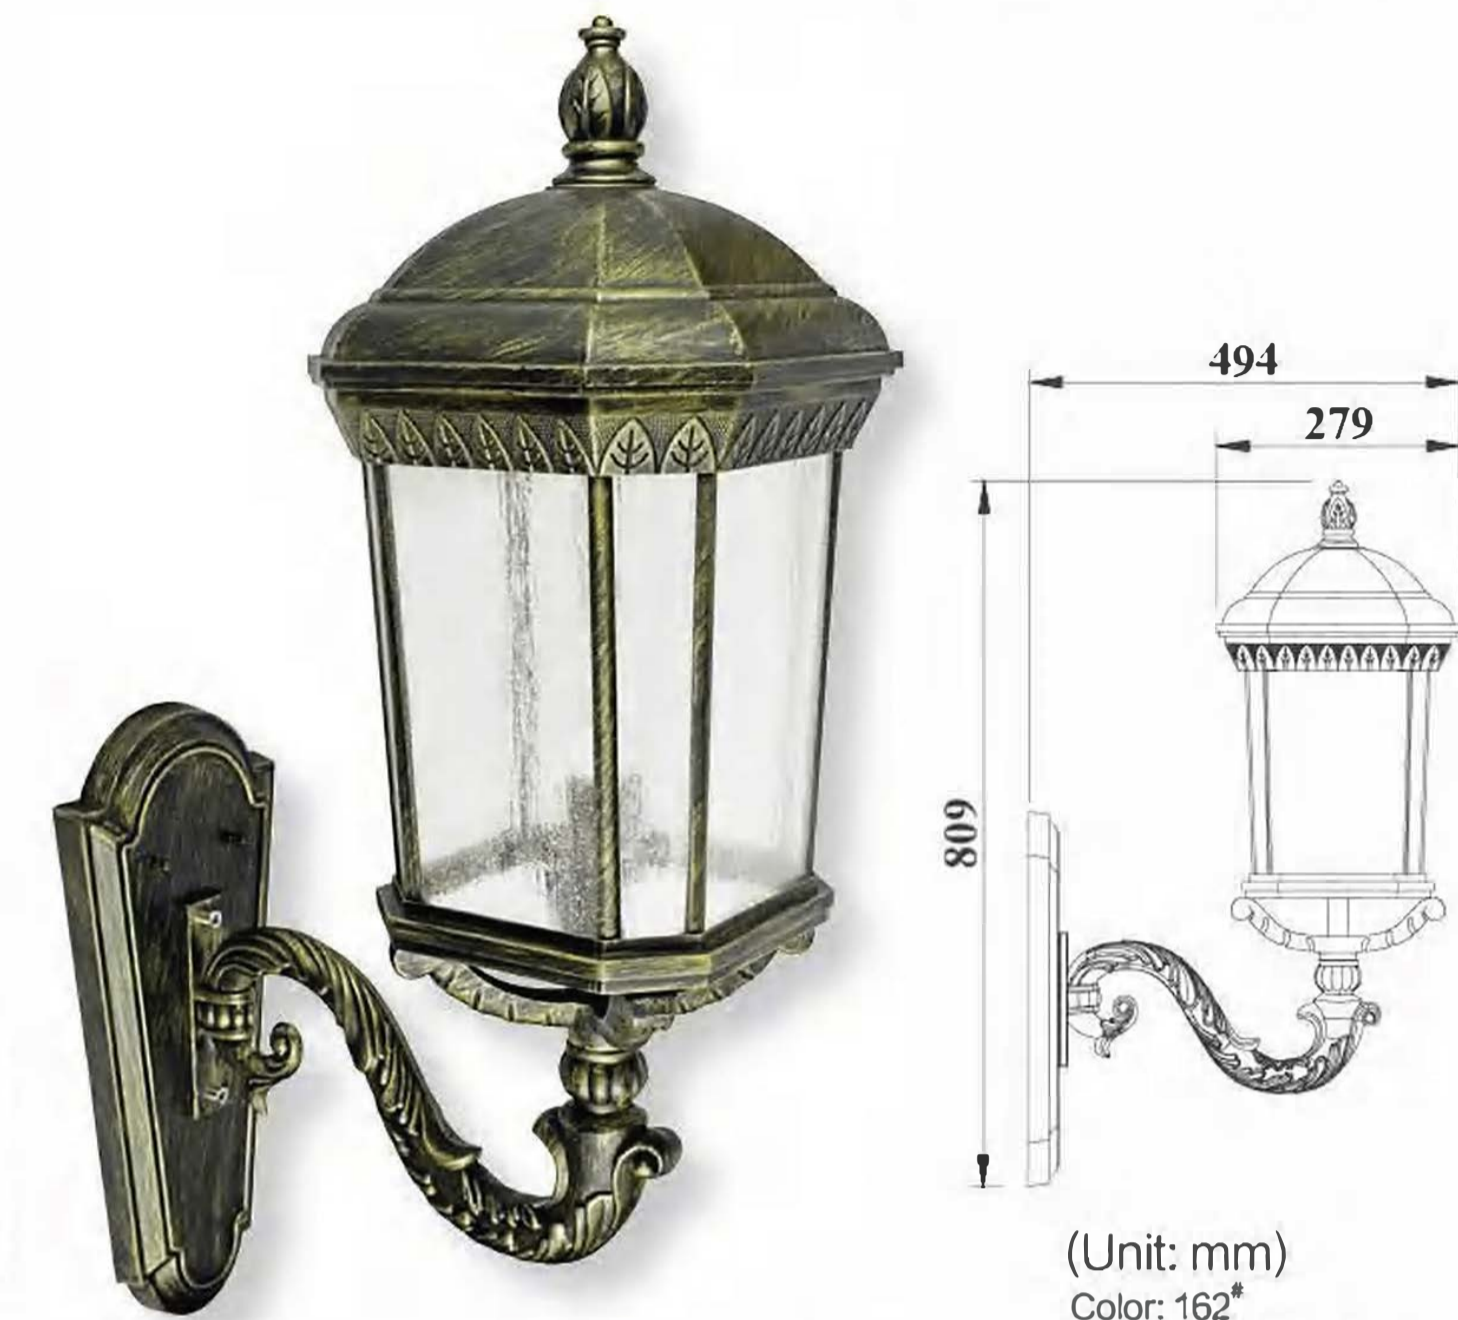

DH-1879-3SA(26#)

(Unit: mm)
 Color: 58#
 Glass: clear bevel glass
 Bulb: 2*100W E27 or E26
 Material: Aluminum

DH-1879-2MB(58#)

Product Feature:

- The material of whole lamp is aluminum alloy (ADC12) and all raw material pass the SGS environmental test.
- The lamp body will never get rusty.
- Coating is UV-resistant, environmental, beautiful and unfading.
- Lampshade is high-grade environmental glass.

Applicable Light Source:

- Energy-saving bulb, incandescent bulb, LED bulb.

Suitable Places:

- Square, park, villa district, garden and other places.

187 Series

188 Series

(Unit: mm)
 Color: 78#
 Glass: clear bevel glass
 Bulb: 2*100W E27 or E26
 Material: Aluminum

DH-1879-2MA-N (78#)

(Unit: mm)
 Color: 161#
 Glass: clear bevel glass
 Bulb: 4*100W E27 or E26
 Material: Aluminum

DH-1879-4LA-H (161#)

ITEM	UNIT: mm / inch		
	W	H	E
DH-1881SB	184(7.25")	332(13.07")	216(8.5")
DH-1881MB	229(9")	403(15.87")	30(1.18")
DH-1881LB	279(11")	523(20.6")	346(13.5")

Color: 02#
 Glass: seedy glass
 Bulb: 1*100W E27 or E26
 Material: Aluminum

DH-1881LB (02#)

(Unit: mm)
 Color: 162#
 Glass: seedy glass
 Bulb: 1*100W E27 or E26
 Material: Aluminum

DHP-1881LA (162#)

ITEM	UNIT: mm / inch		
	W	H	E
DH-1881SA	184(7.25")	425(16.75")	216(8.5")
DH-1881MA	229(9")	540(21.25")	300(11.8")
DH-1881LA	279(11")	676(26.6")	346(13.6")