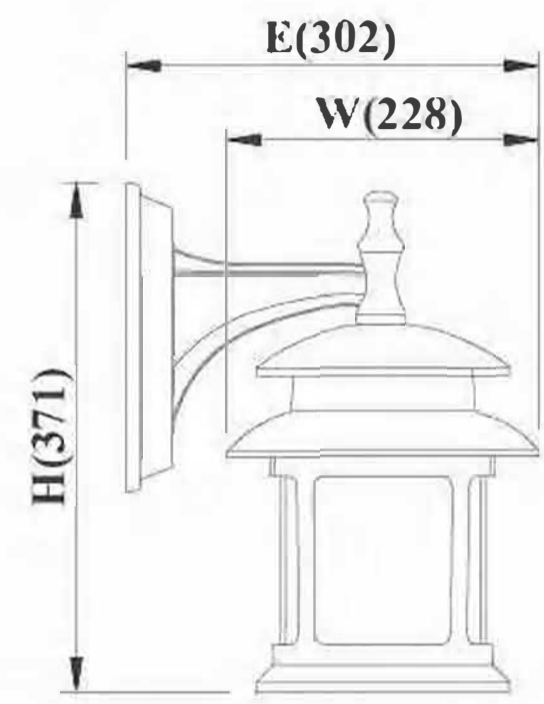

Motion Sensor Light Series

ITEM	UNIT: mm / inch		
	W	H	E
E-4381S	150(5.9")	250(9.92")	200(7.87")
E-4381L	228(8.97")	371(14.6")	302(11.88")

E-4381L (02#)

Material:Aluminum
Finish:02#
Glass:Clear crackle glass
Power:9W
Led Color:3000-3200K