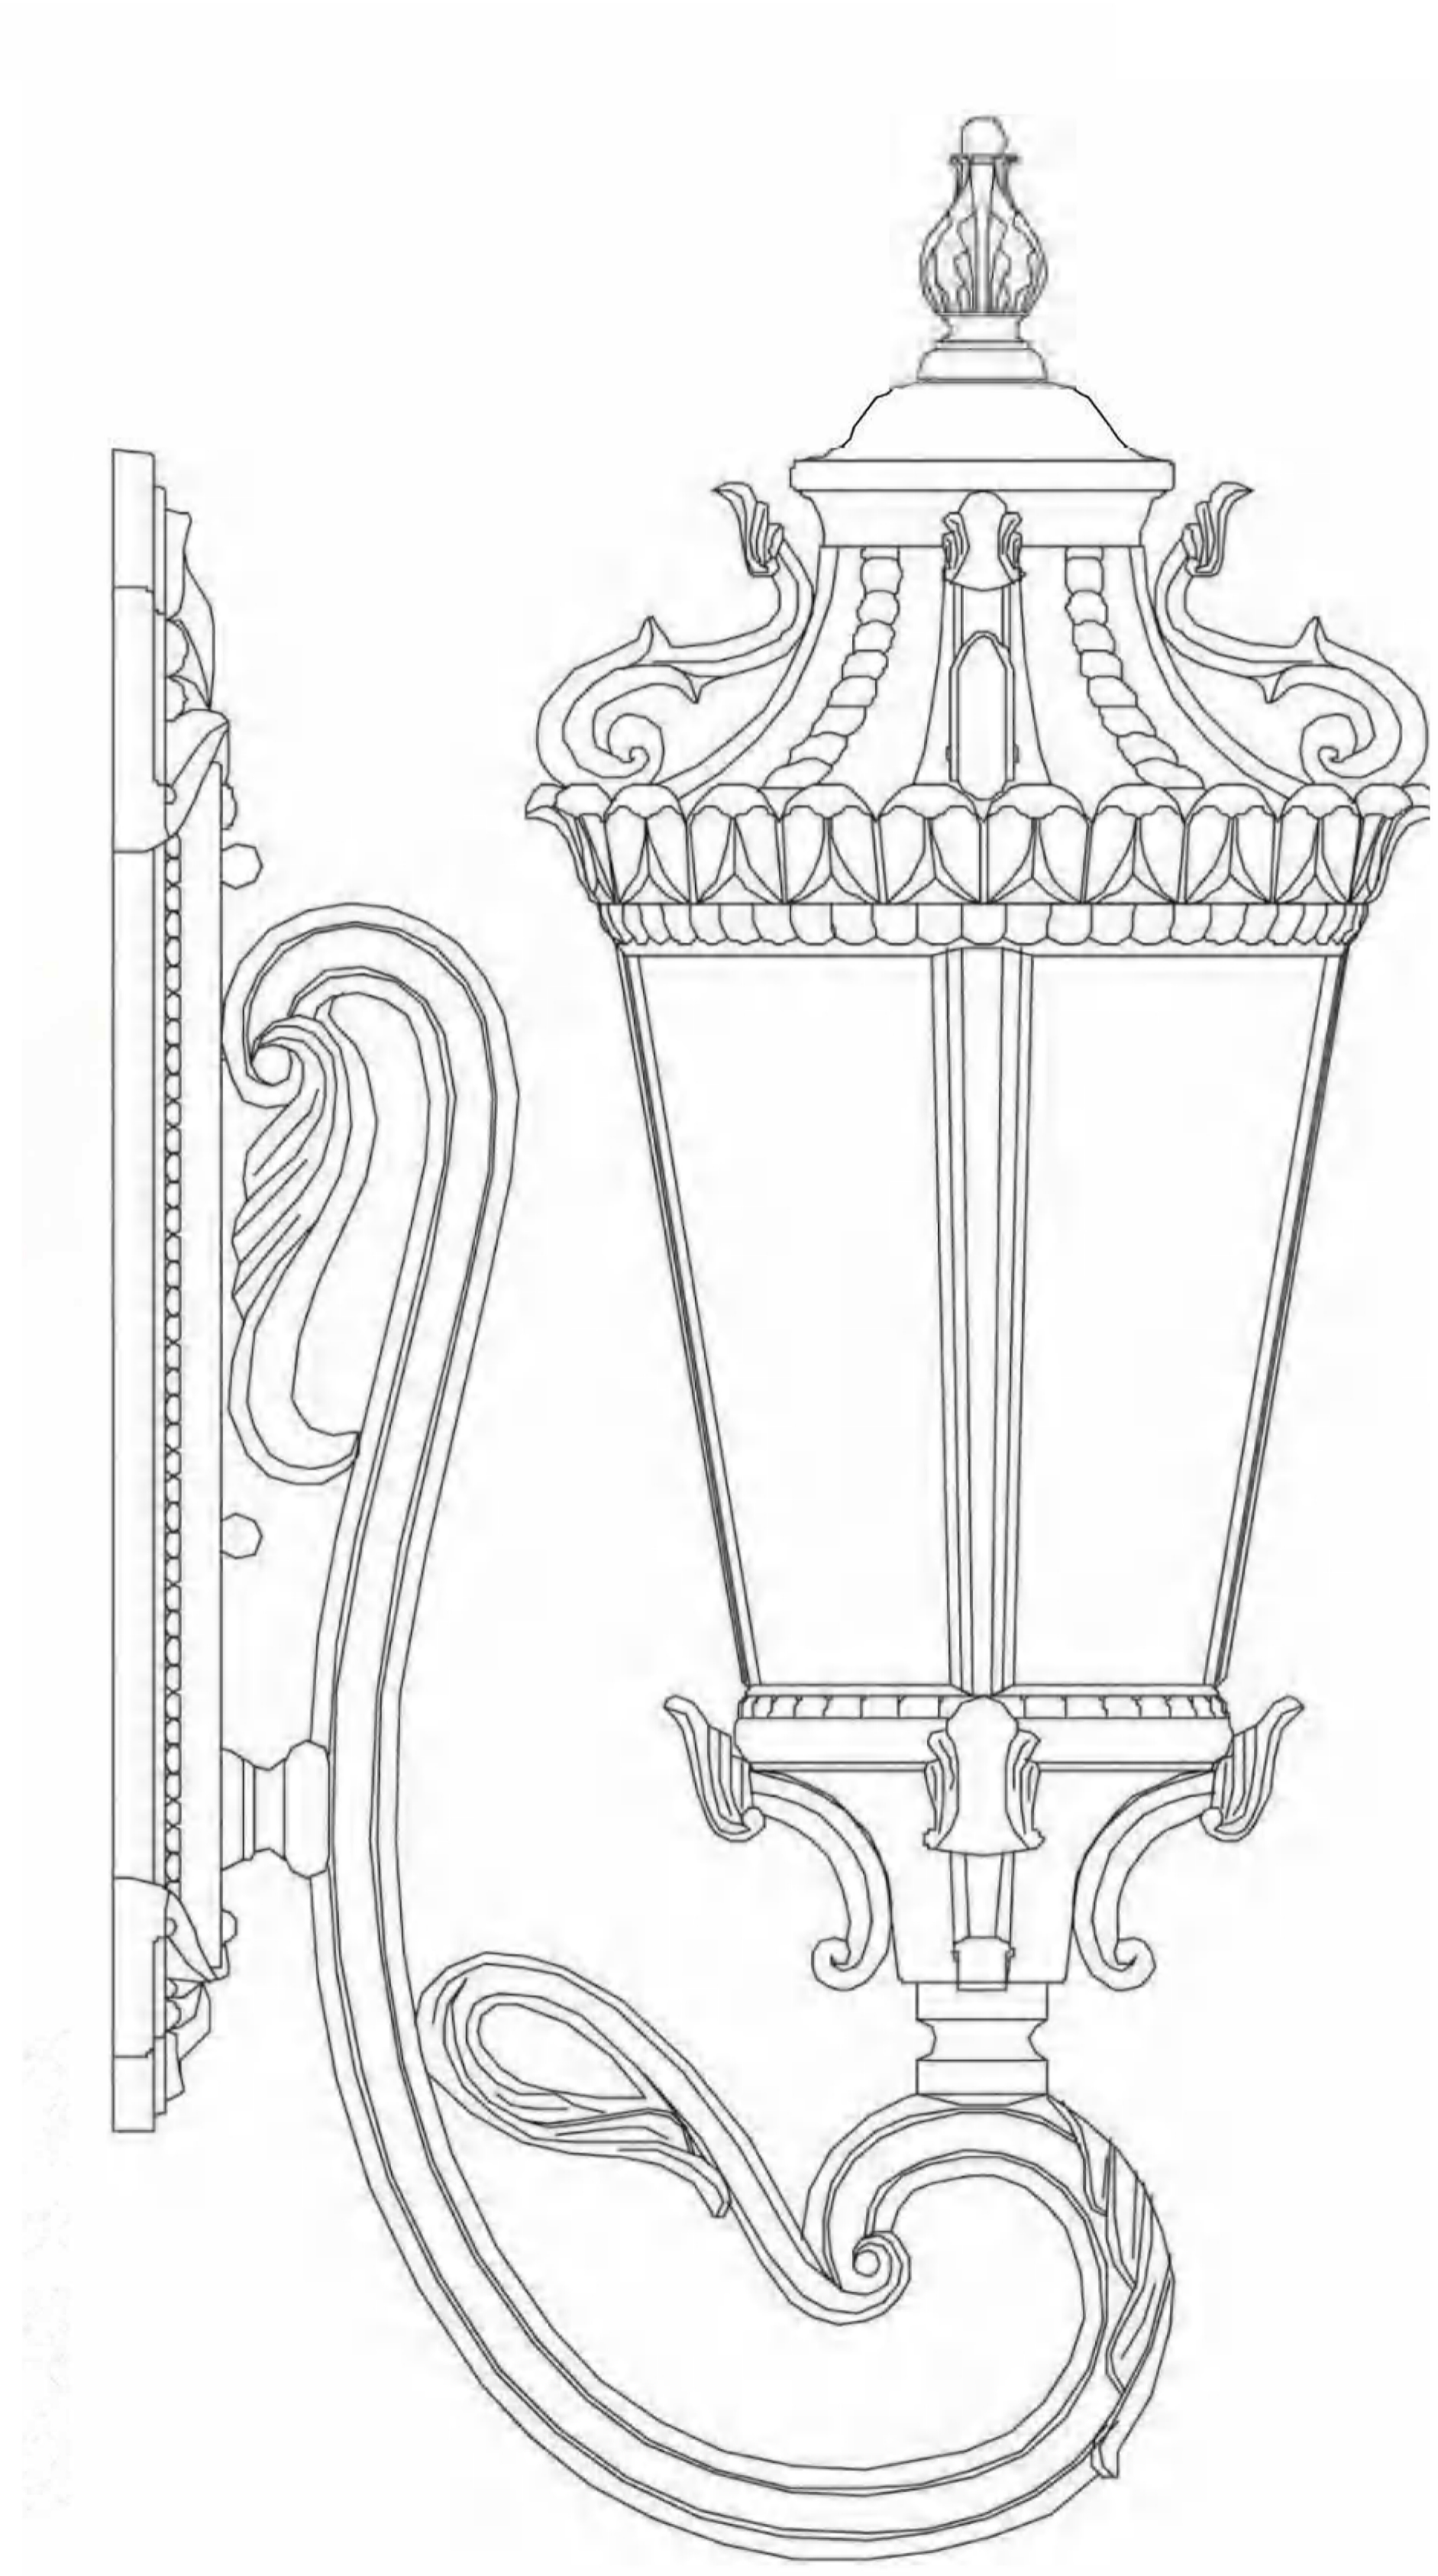

LE

© 2000 by [unreadable]

Product Feature:

- The material of whole lamp is aluminum alloy (ADC12) and all raw material pass the SGS environmental test.
- The lamp body will never get rusty.
- Coating is UV-resistant, environmental, beautiful and unfading.
- Lampshade is high-grade environmental glass.