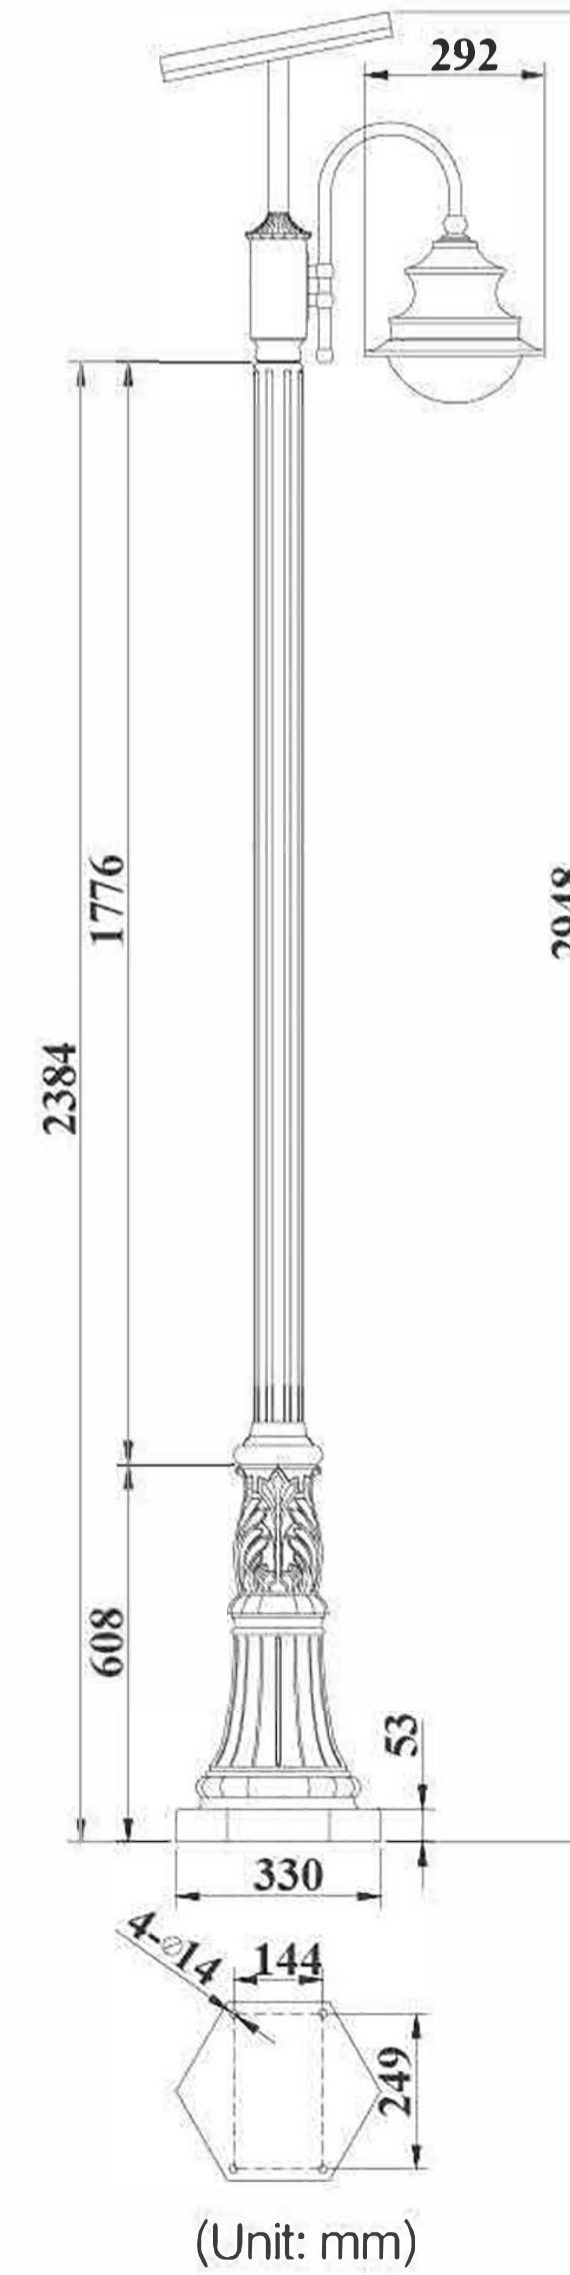

(Unit: mm)

E-1413 (02#)

(Unit: mm)

E-1418(02#)

(Unit: mm)

E-4629-1L(58#)

E-4629-1L
 Colour: 58#
 Glass: opal glass
 Material: Aluminum
 Light Source: 3W LED
 LED Colour: 6000K(cool white)
 LED Luminous: 300lm(single lamp)
 Solar Panel: 15W
 Storage battery: 12V 20AH lead-acid gel battery
 Function: Automatically turns on at night and charge during daytime. Regular timing work eight hours at night. When the battery charged full, it will be working three days even without sun.