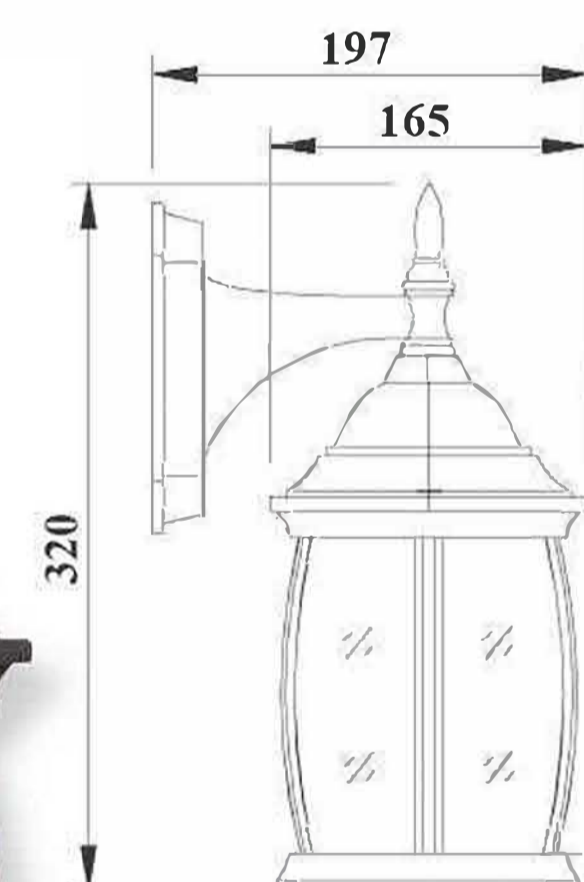

DH-4431 (107#)