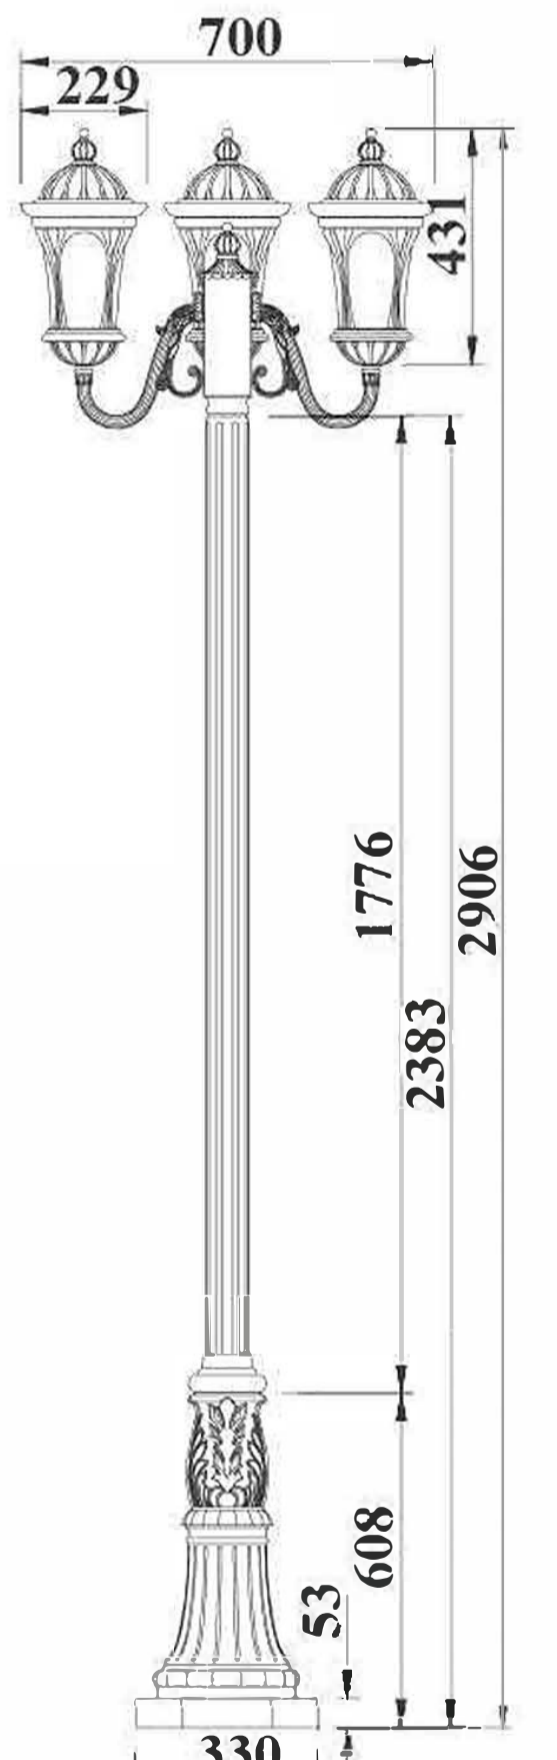

(Unit: mm)

Color: 112#
Glass: clear seedy glass
Bulb: 3*100W E27 or E26
Material: Aluminum