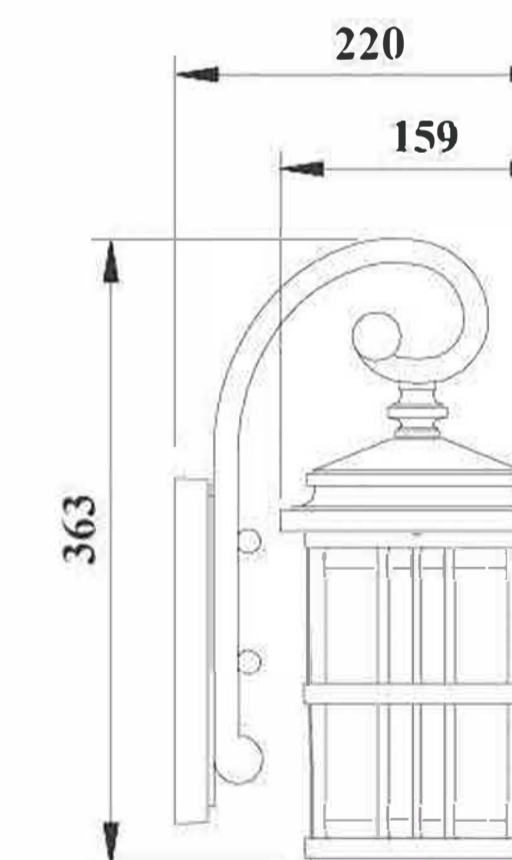

ITEM	UNIT: mm / inch		
	W	H	E
E-4611S	160(6.1")	260(10.19")	190(7.59")
E-4611M	202(7.95")	337(13.3")	247(9.68")

E-4611M (02#)

Material: Aluminum
Finish: 02#
Glass: Clear seedy glass
Power: 9W
Led Color: 3000-3200K

E-4561 (02#)

Material: Aluminum
Finish: 02#
Glass: Seedy glass
Power: 9W
Led Color: 3000-3200K

(Unit: mm)

E-4431 (02#)

Material: Aluminum
Finish: 02#
Glass: Frosted glass
Power: 9W
Led Color: 3000-3200K

E-4231S (22#)

Material: Aluminum
Finish: 22#
Glass: Frosted glass
Power: 9W
Led Color: 3000-3200K

(Unit: mm)

E-1861SSB (17#)

Material: Aluminum
Finish: 17#
Glass: Seedy glass
Power: 9W
Led Color: 3000-3200K

(Unit: mm)

(Unit: mm)

E-1311 (32#)

Material: Aluminum
Finish: 32#
Glass: Frosted glass
Power: 9W
Led Color: 3000-3200K

(Unit: mm)