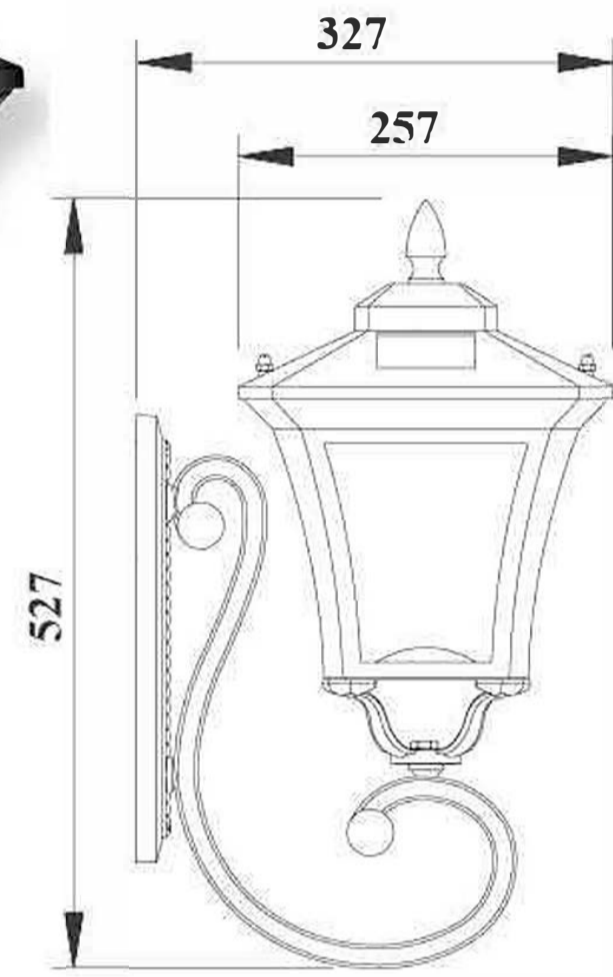

Solar Light -141 Series

Solar Light -462 Series

Product Feature:

- The material of whole lamp is aluminum alloy (ADC12) and all raw material pass the SGS environmental test.
- The lamp body will never get rusty.
- Coating is UV-resistant, environmental, beautiful and unfading.
- Lampshade is high-grade environmental glass.

Applicable Light Source:

- Energy-saving bulb, incandescent bulb, LED bulb.

Suitable Places:

- Square, park, villa district, garden and other places.

(Unit: mm)

E-1411 (02#)

E-1411 / E-1413 / E-1418
Colour: 02#
Glass: clear glass
Material: Aluminum+Iron
Light source: 1.0W LED
LED colour: 4500K
LED Luminous Flux: 100LM
Solar panel: 2.0W
Storage battery: 3000mAh Li-Fe PO4(ROHS)
Function: Automatically turns on at night and charge during daytime, it can be used for 8-12 hours.