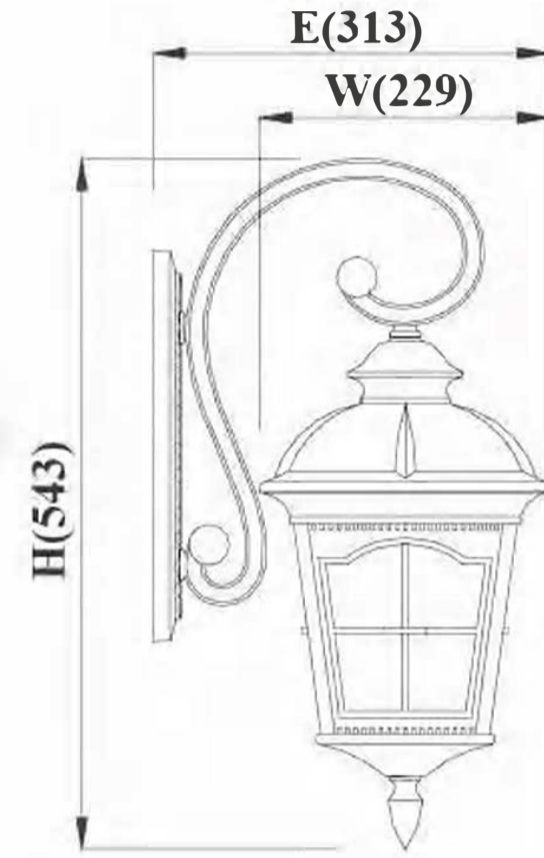

Applicable Light Source:

- Energy-saving bulb, incandescent bulb, LED bulb.

Suitable Places:

- Square, park, villa district, garden and other places.

DH-1861SB (17#)

ITEM	UNIT: mm / inch		
	W	H	E
DH-1861SSB	178(7")	425(16.73")	263(10.35")
DH-1861SB	229(9")	543(21.25")	313(12.35")
DH-1861MB	277(11")	641(25.24")	381(15")
DH-1861LB	328(13")	749(29.48")	450(17.7")