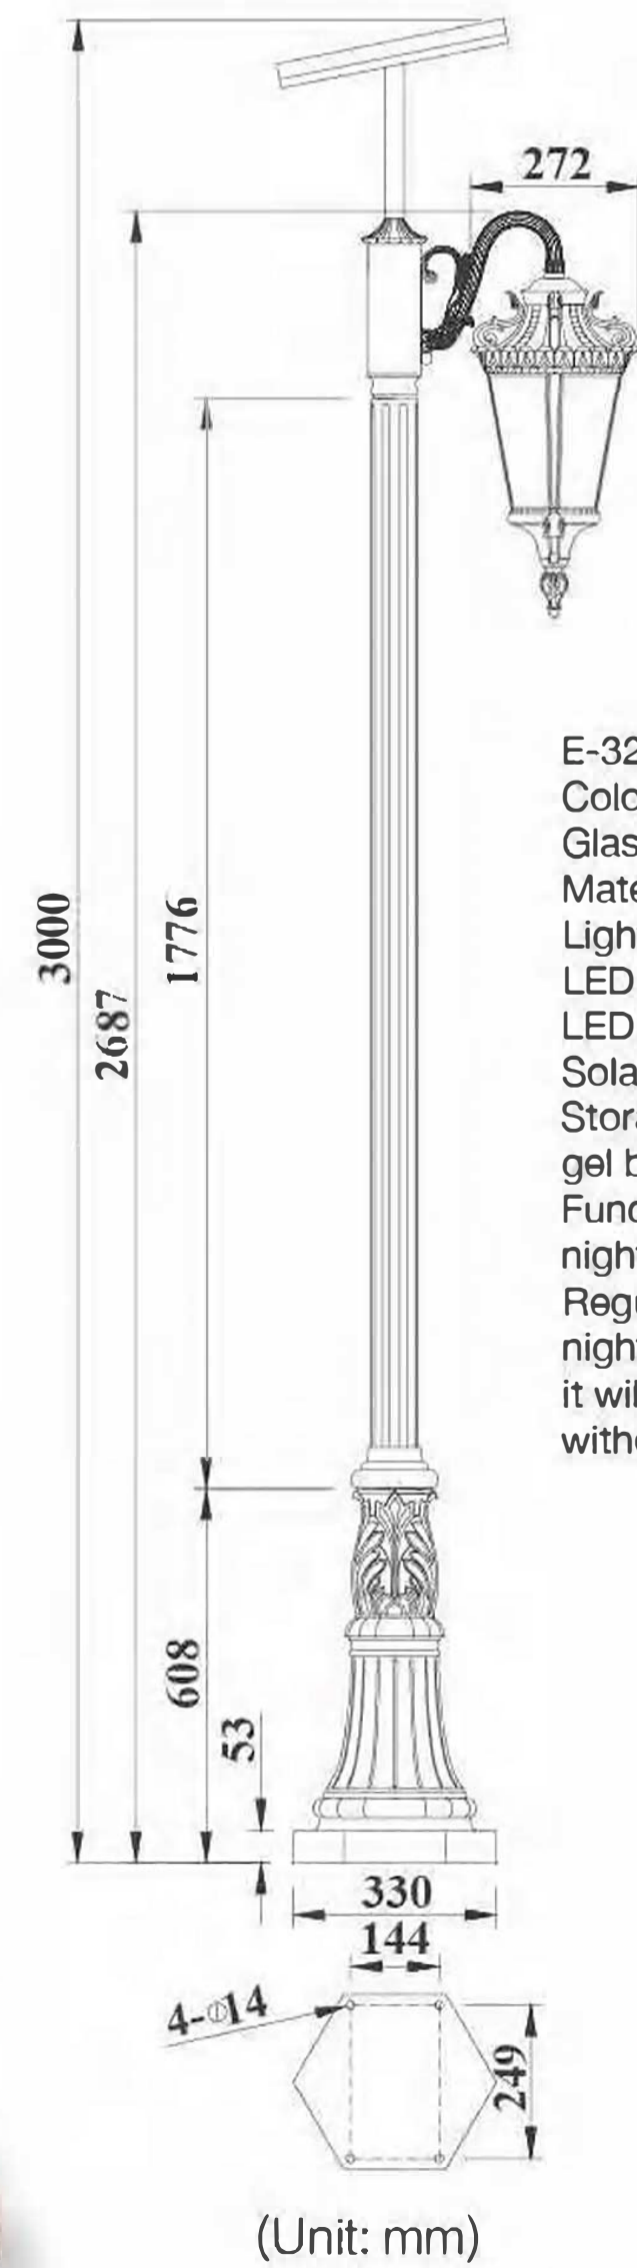

E-3239-1MD
Colour: 58#
Glass: clear glass
Material: Aluminum
Light Source: 3W LED
LED Colour: 6000K(cool white)
LED Luminous: 300lm(single lamp)
Solar Panel: 15W
Storage battery: 12V 20AH lead-acid gel battery
Function: Automatically turns on at night and charge during daytime. Regular timing work eight hours at night. When the battery charged full, it will be working three days even without sun.

E-3239-1MB (58#)