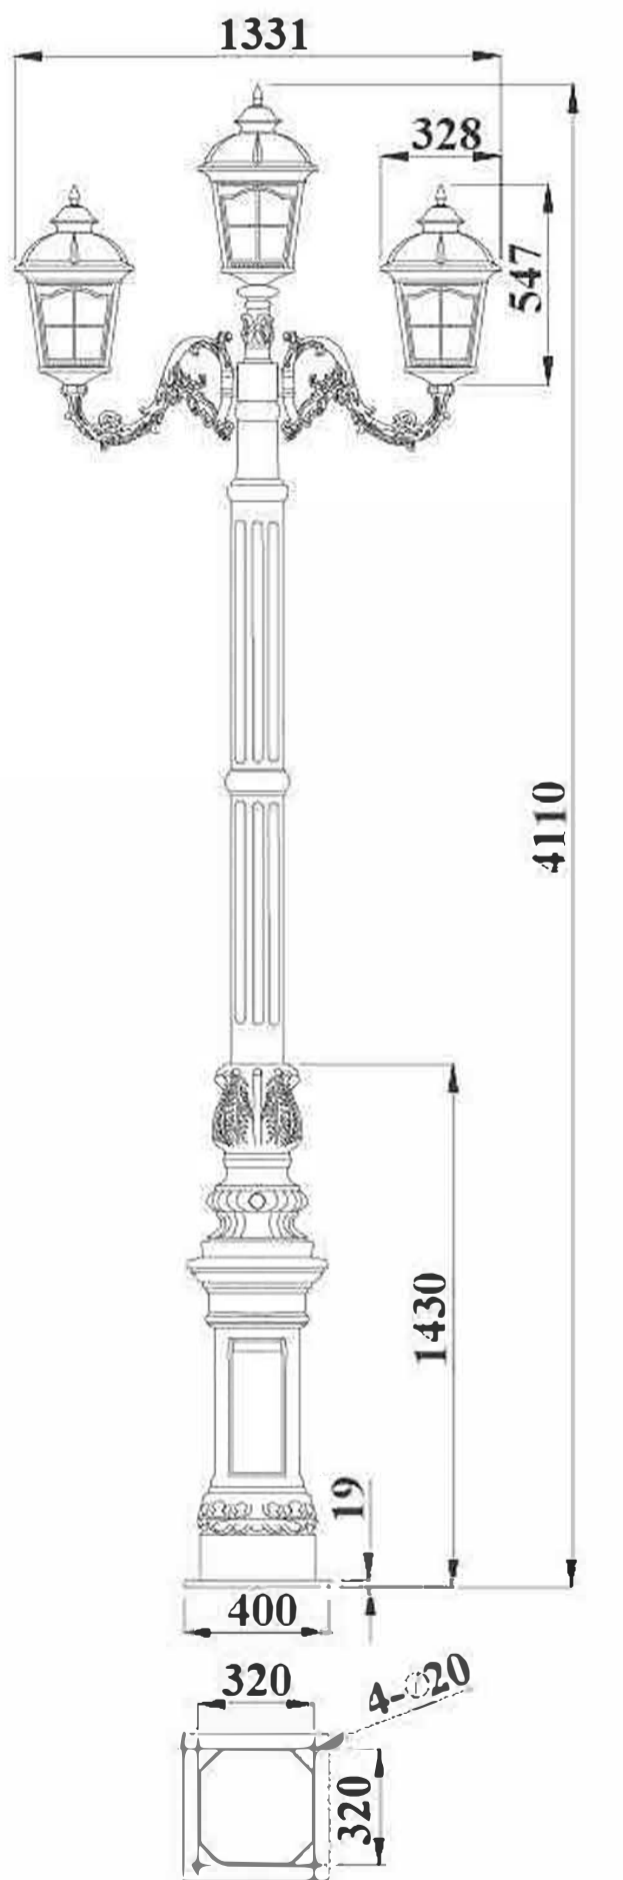

(Unit: mm)
Color: 161#
Glass: water glass
Bulb: 4*100W E27 or E26
Material: Aluminum

Product Feature:

- The material of whole lamp is aluminum alloy (ADC12) and all raw material pass the SGS environmental test.
- The lamp body will never get rusty.
- Coating is UV-resistant, environmental, beautiful and unfading.
- Lampshade is high-grade environmental glass.

Applicable Light Source:

- Energy-saving bulb, incandescent bulb, LED bulb.

Suitable Places:

- Square, park, villa district, garden and other places.