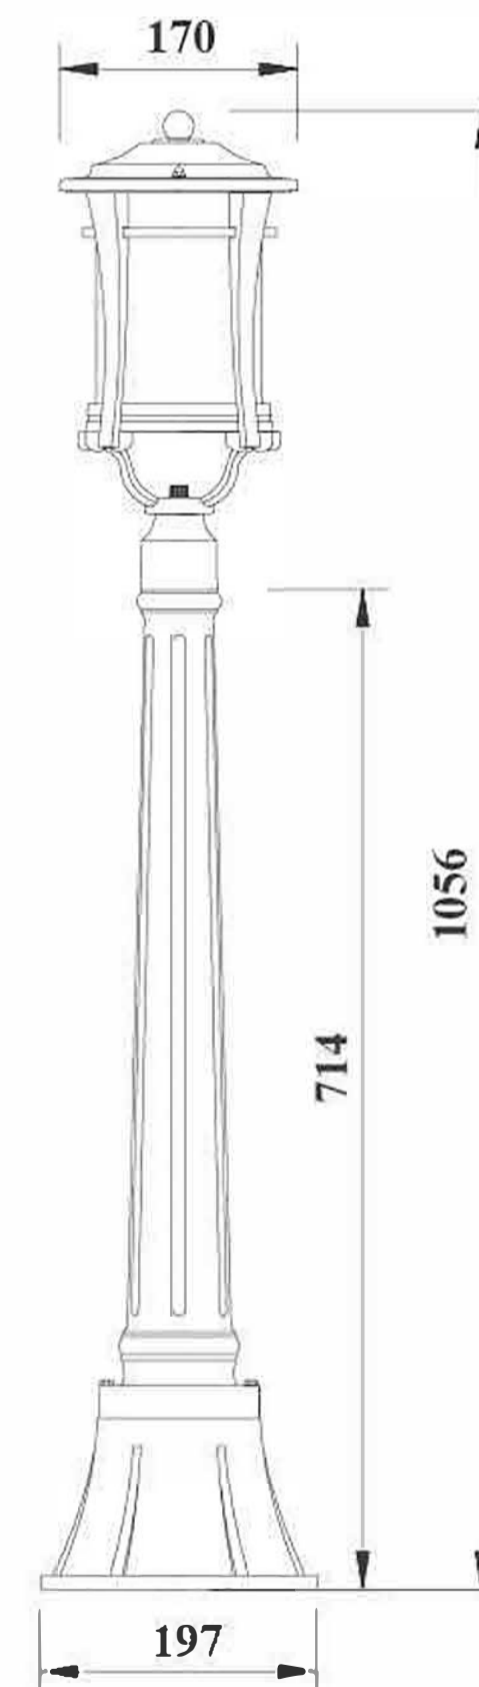

Product Feature:

- The material of whole lamp is aluminum alloy (ADC12) and all raw material pass the SGS environmental test.
- The lamp body will never get rusty.
- Coating is UV-resistant, environmental, beautiful and unfading.
- Lampshade is high-grade environmental glass.

Applicable Light Source:

- Energy-saving bulb, incandescent bulb, LED bulb.

Suitable Places:

- Square, park, villa district, garden and other places.