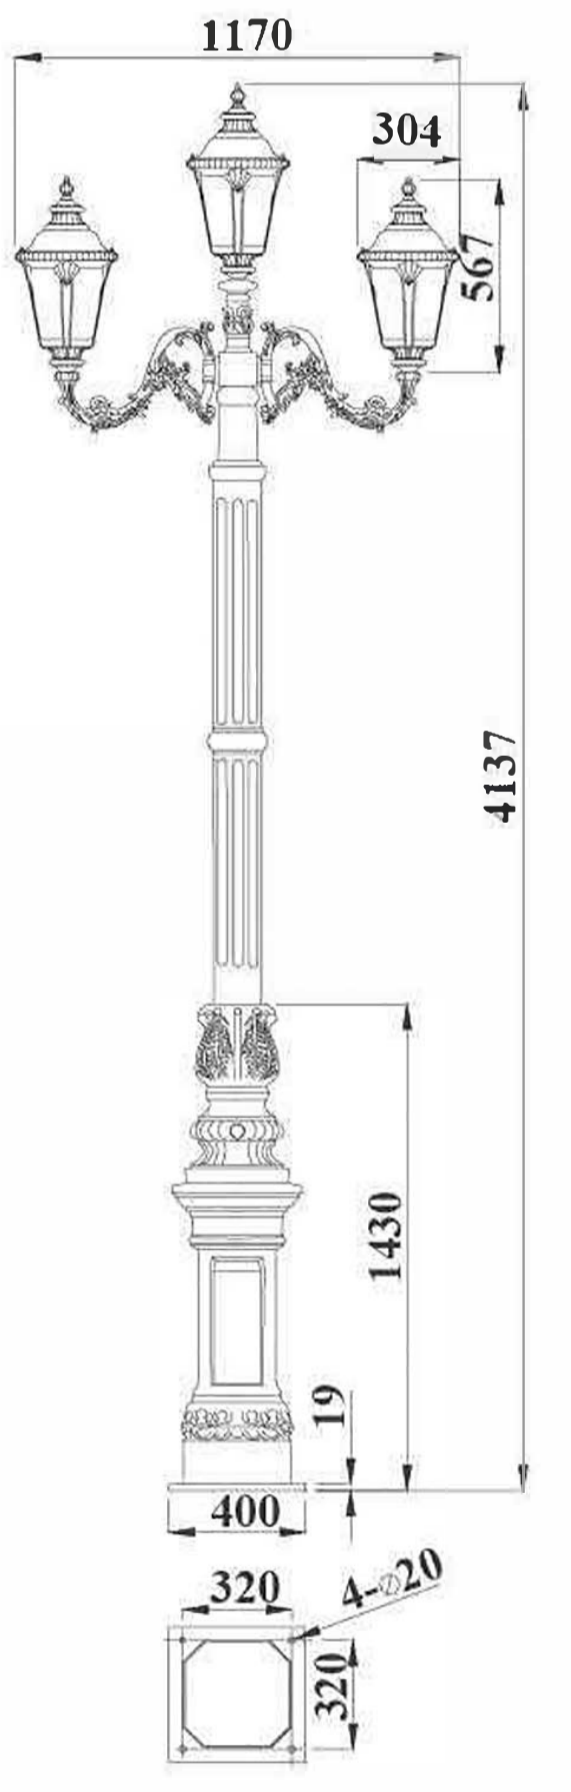

(Unit: mm)
Color: 161#
Glass: clear seeded glass
Bulb: 4*100W E27 or E26
Material: Aluminum

Product Feature:

- The material of whole lamp is aluminum alloy (ADC12) and all raw material pass the SGS environmental test.
- The lamp body will never get rusty.
- Coating is UV-resistant, environmental, beautiful and unfading.
- Lampshade is high-grade environmental glass.

Applicable Light Source:

- Energy-saving bulb, incandescent bulb, LED bulb.

Suitable Places:

- Square, park, villa district, garden and other places.