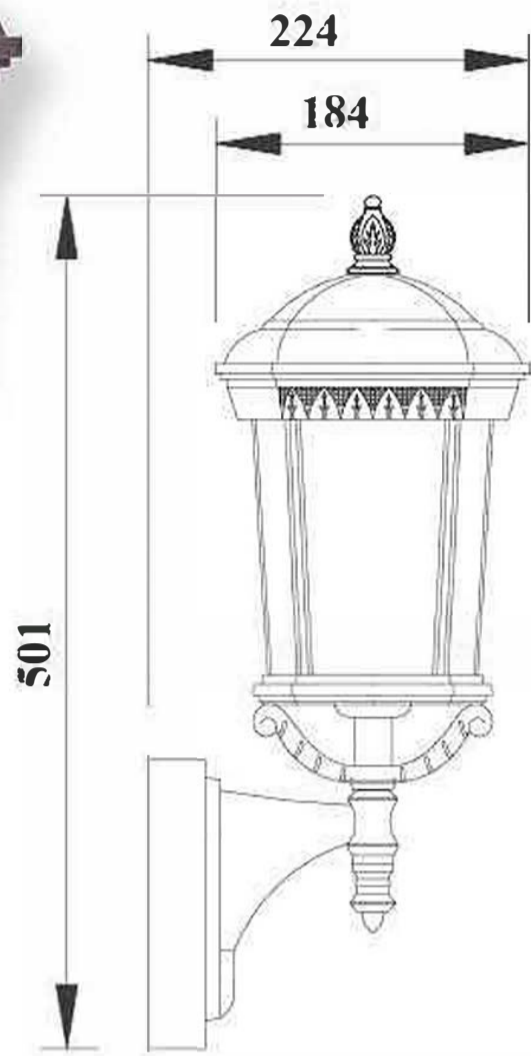

Motion Sensor Light Series

(Unit: mm)
Color: 107#
Glass: seedy glass
Bulb: 1*100W E27 or E26
Material: Aluminum

EP-1881S (107#)