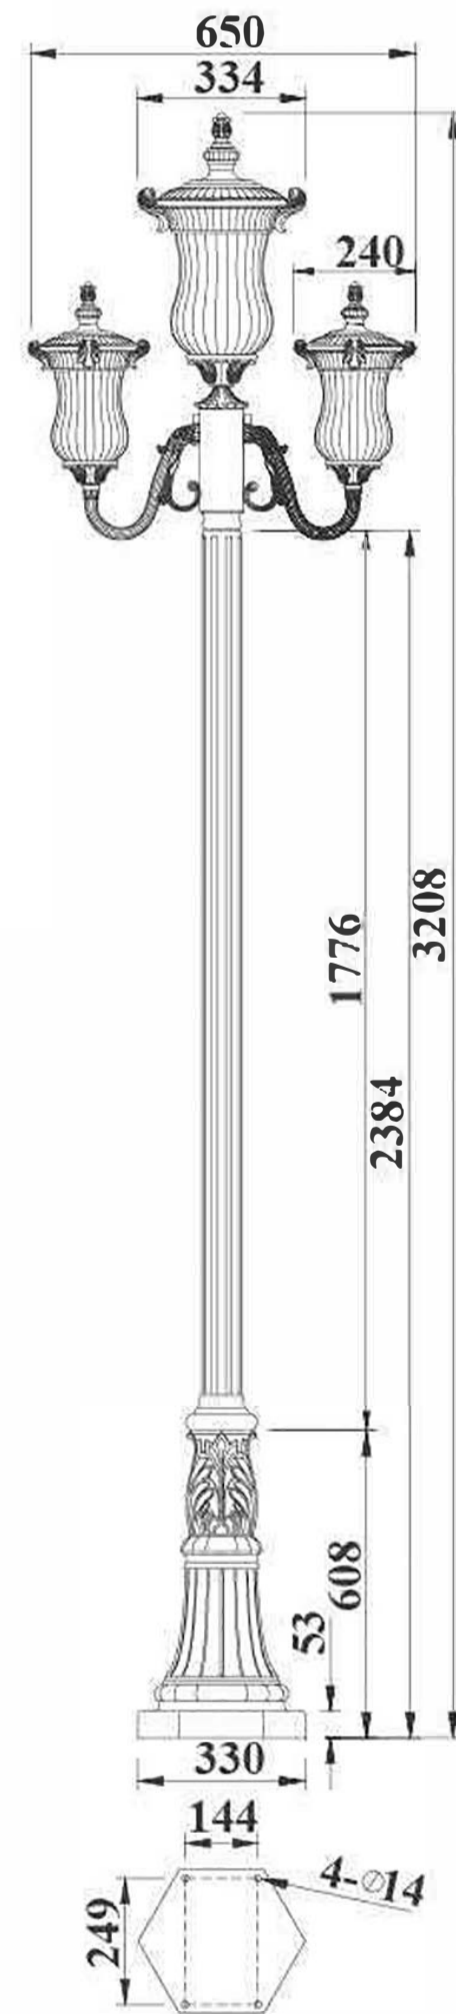

(Unit: mm)
Color: 61#
Glass: clear line glass
Bulb: 6*60W E14 or E12
Material: Aluminum

DH-3219-3MA+1M (61#)