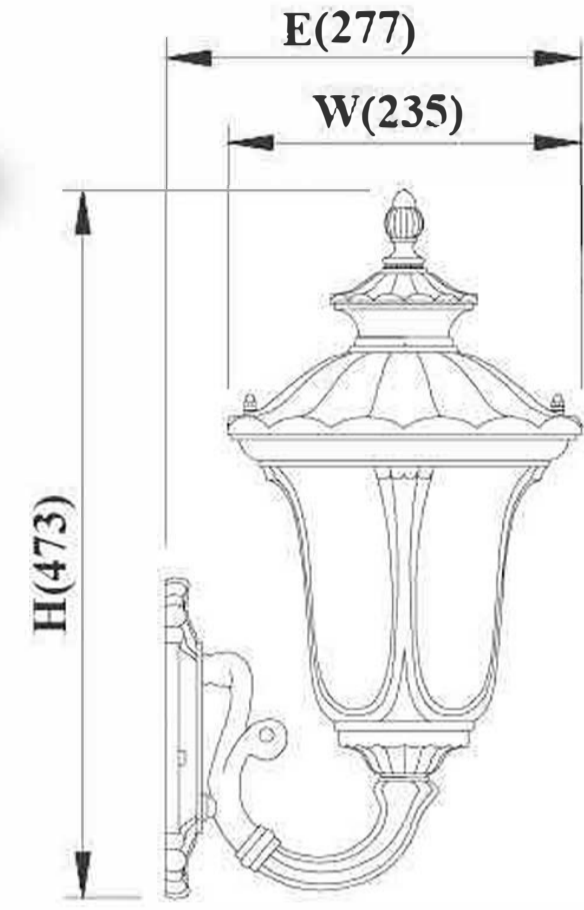

ITEM	UNIT: mm / inch		
	W	H	E
DH-1811SA	190(7.28")	390(15.27")	220(8.7")
DH-1811MA	235(9.25")	473(18.62")	277(10.9")
DH-1811LA	280(10.9")	540(21.2")	320(12.67")

Color: 13#
Glass: water glass
Bulb: 1*100W E27 or E26
Material: Aluminum

DH-1811MA(13#)