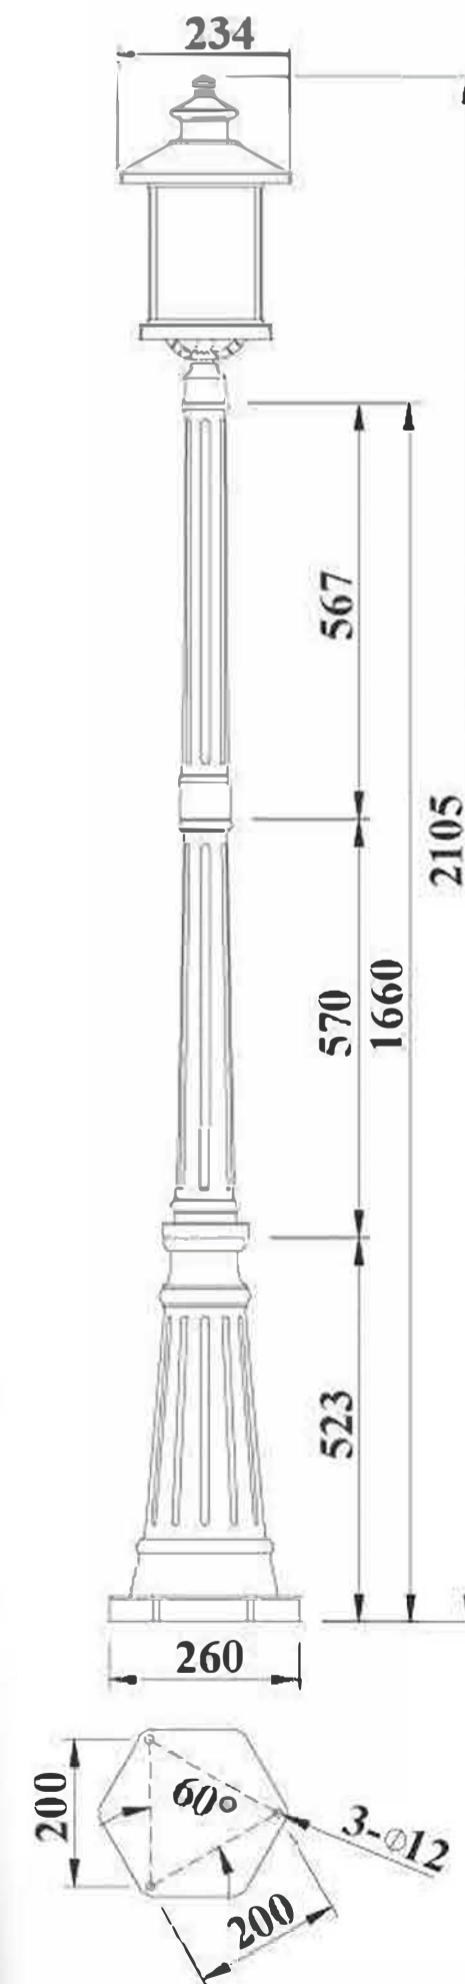

(Unit: mm)
Color: BK02®
Glass: water glass
Bulb: 1*100W E27 or E26
Material: Aluminum