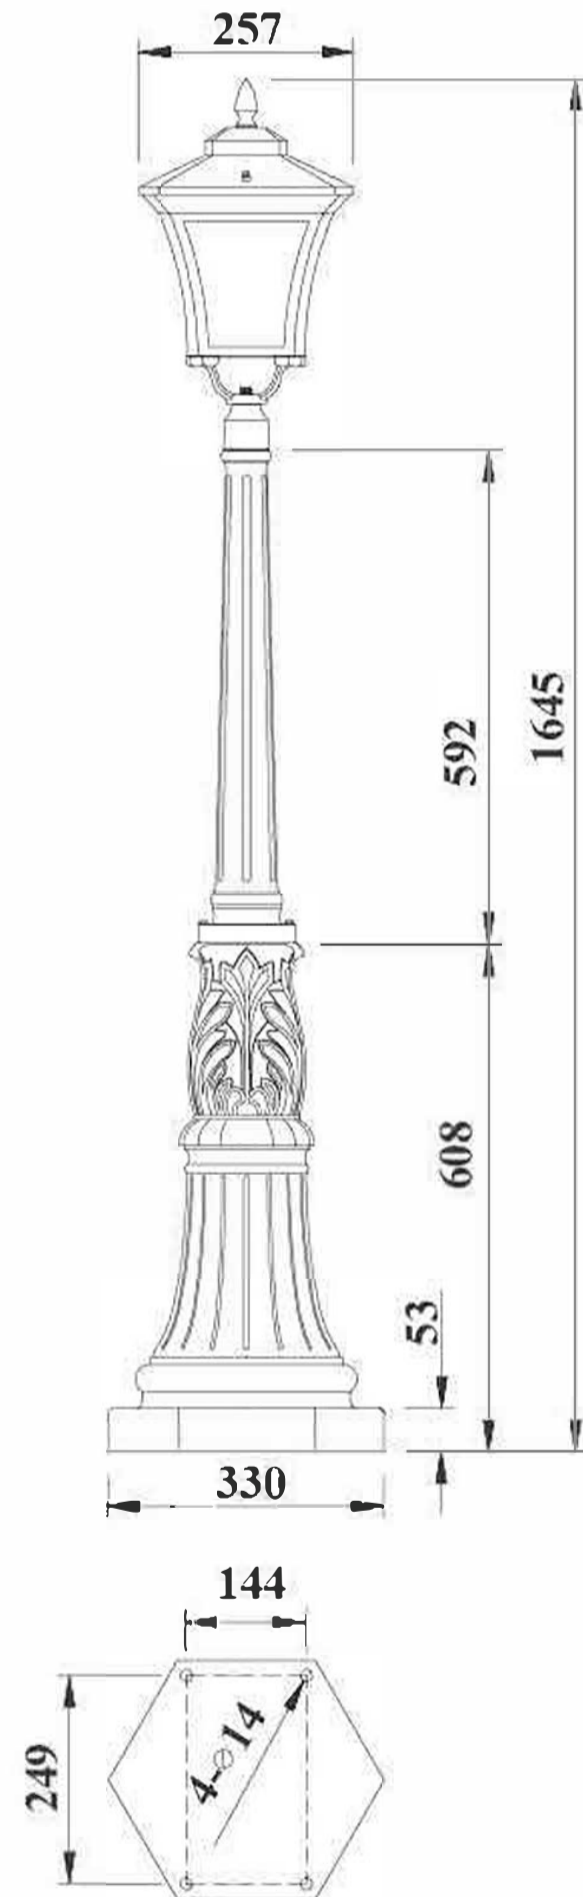

(Unit: mm)
Color: 162#
Glass: seedy glass
Bulb: 1*100W E27 or E26
Material: Aluminum

DH-1417 (162#)

Product Feature:

- The material of whole lamp is aluminum alloy (ADC12) and all raw material pass the SGS environmental test.
- The lamp body will never get rusty.
- Coating is UV-resistant, environmental, beautiful and unfading.
- Lampshade is high-grade environmental glass.

Applicable Light Source:

- Energy-saving bulb, incandescent bulb, LED bulb.

Suitable Places:

- Square, park, villa district, garden and other places.