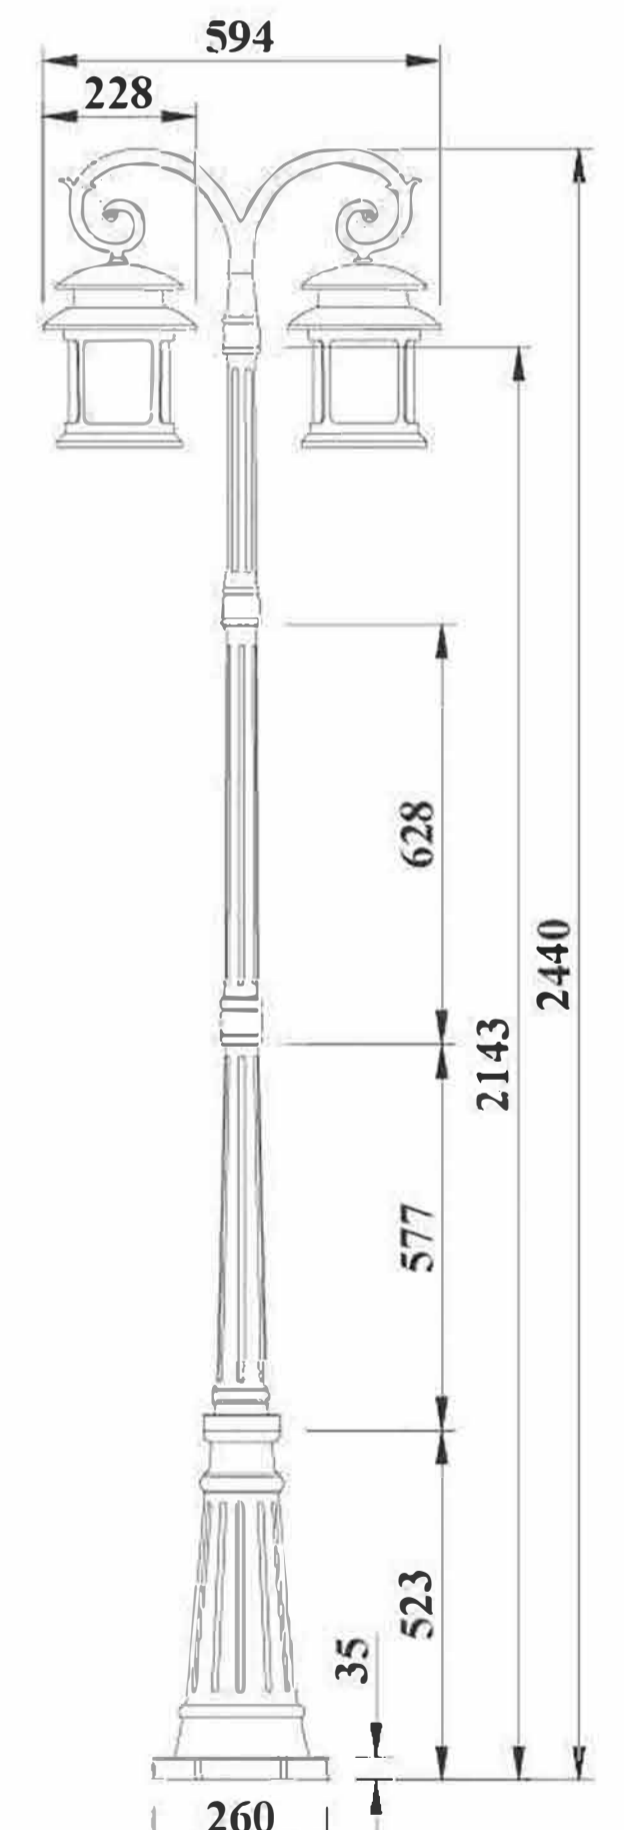

(Unit: mm)
Color: 02#
Glass: clear crackle glass
Bulb: 2*100W E27 or E26
Material: Aluminum