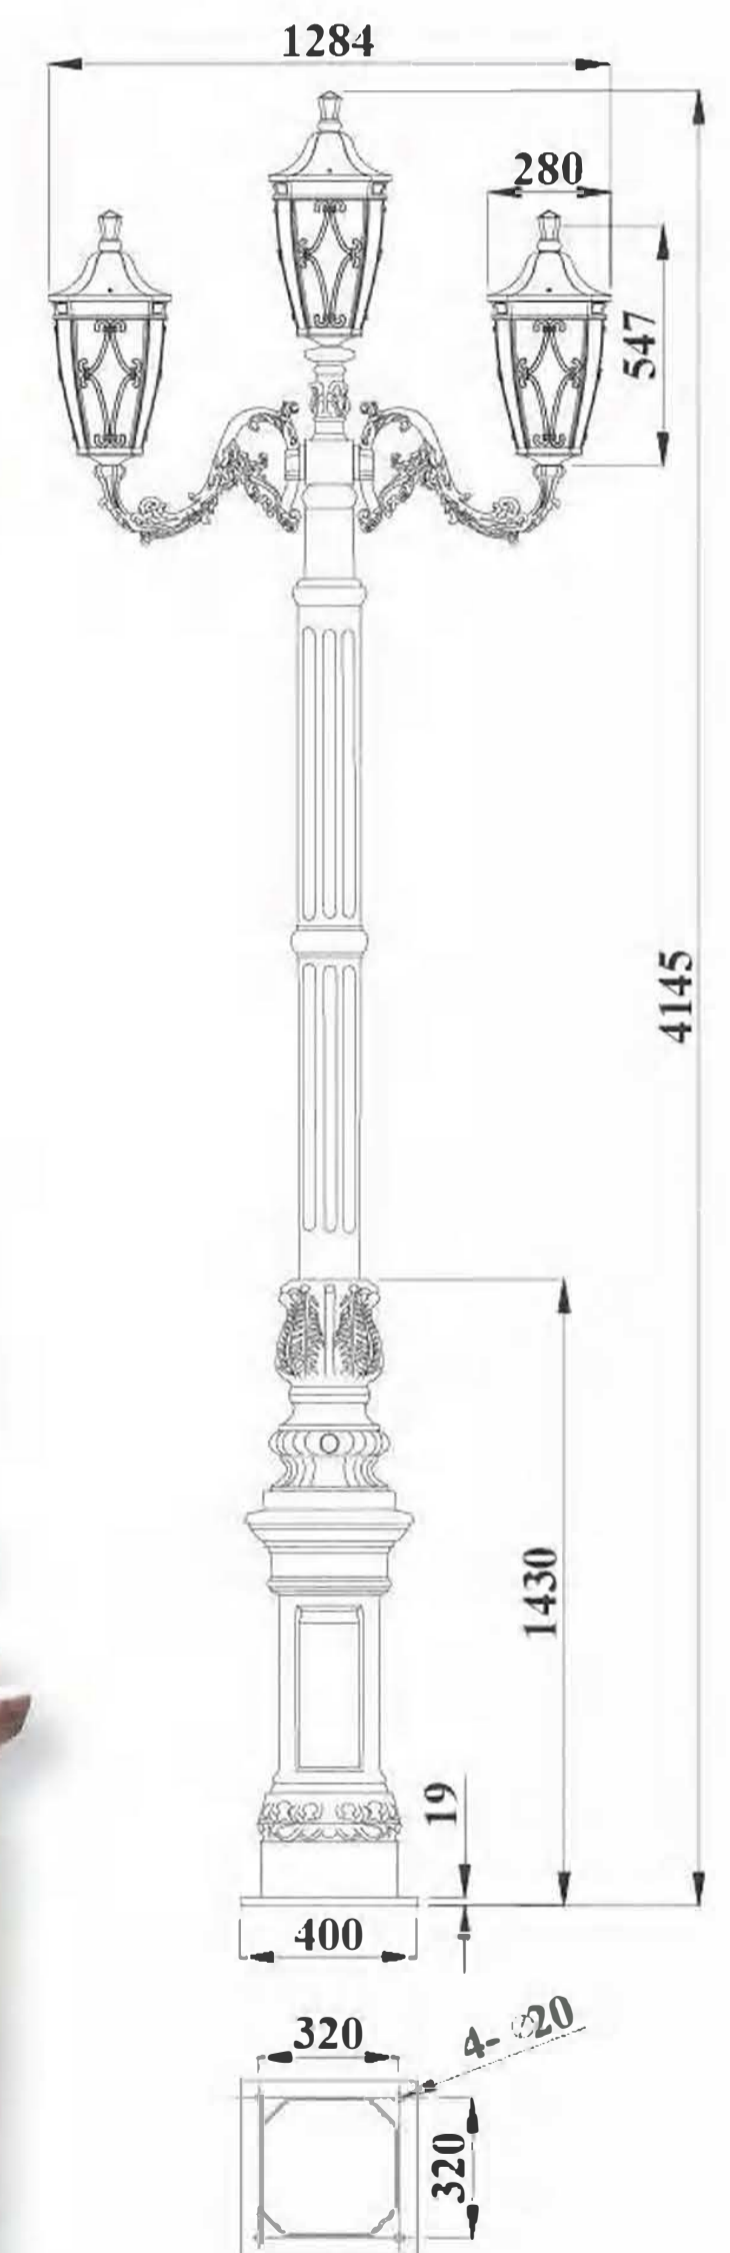

(Unit: mm)
Color: 161[#]
Glass: water glass
Bulb: 4*100W E27 or E26
Material: Aluminum