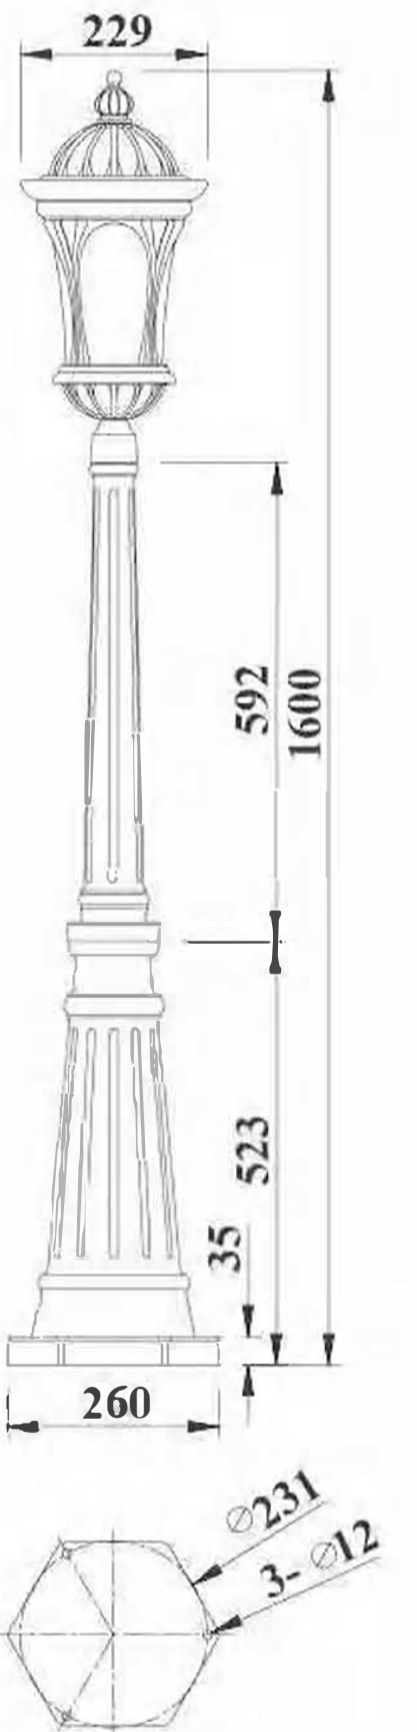

(Unit: mm)
Color: 58#
Glass: clear seedy glass
Bulb: 1*100W E27 or E26
Material: Aluminum