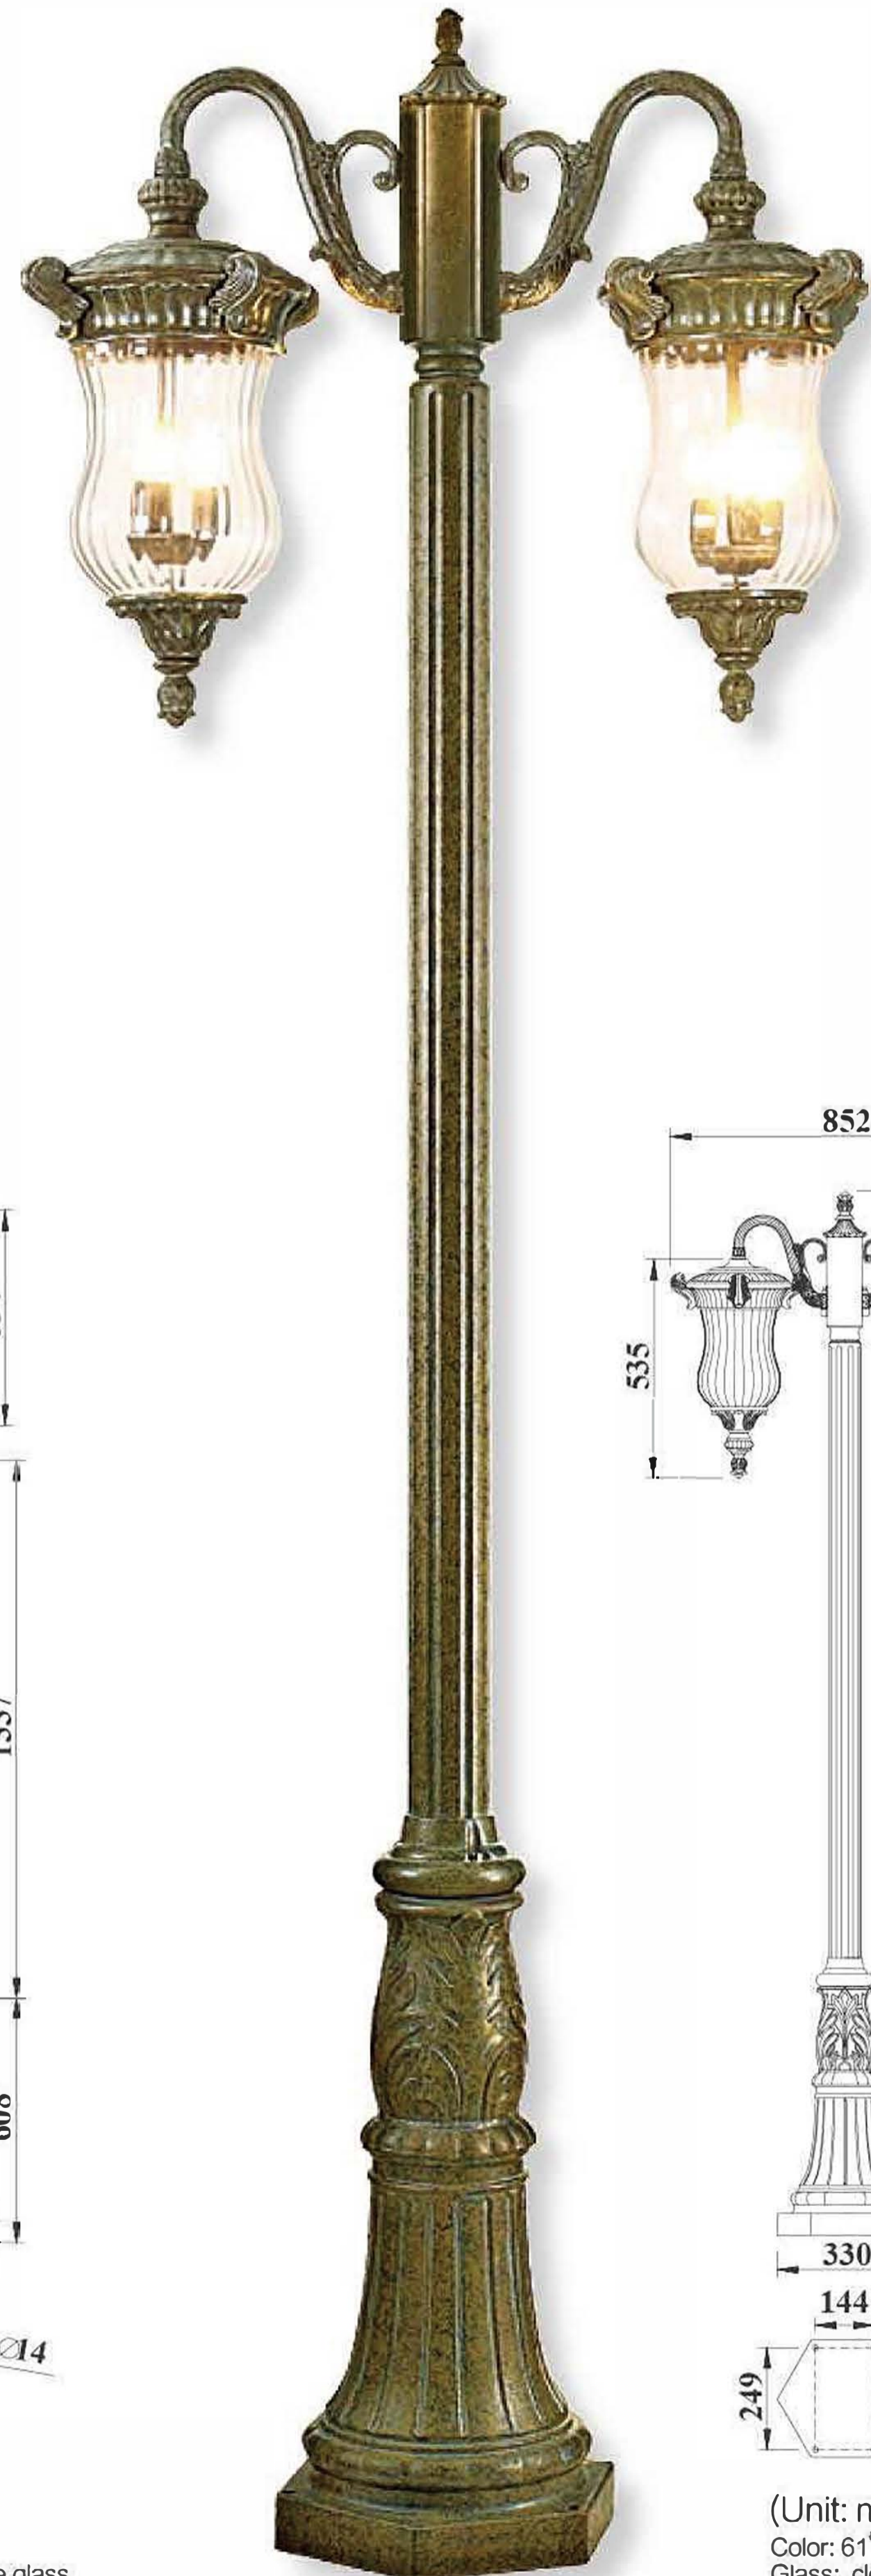

(Unit: mm)
Color: 61#
Glass: clear line glass
Bulb: 4*60W E14 or E12
Material: Aluminum

DH-3219-2MB (61#)