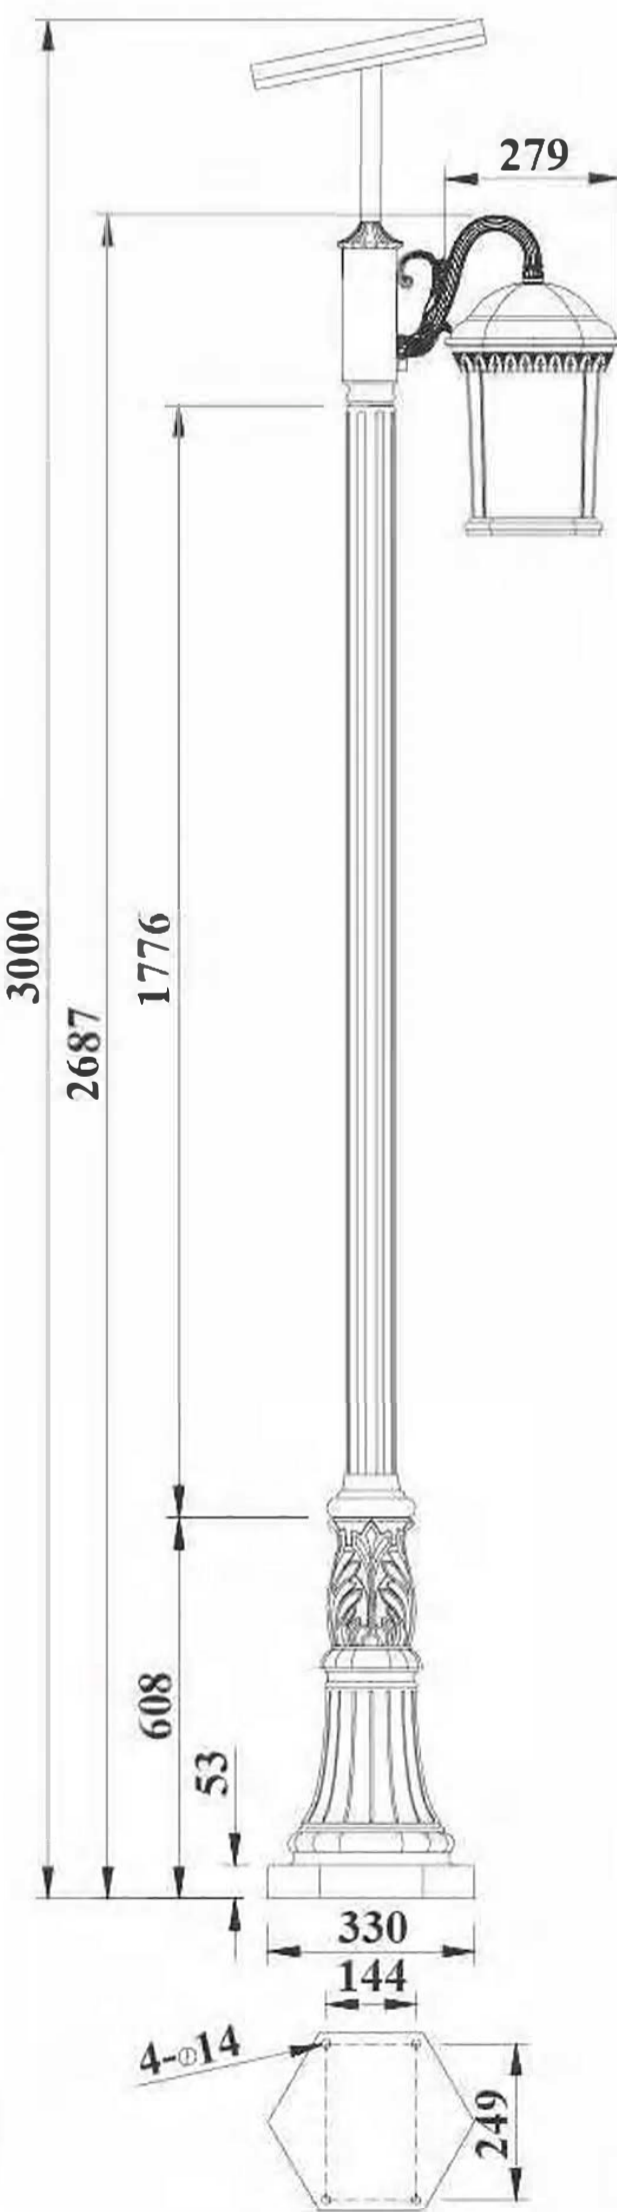

Solar Light -187 Series

E-1889-1
Colour: 58#
Glass: seedy glass
Material: Aluminum
Light Source: 3W LED
LED Colour: 6000K(cool white)
LED Luminous: 300lm(single lamp)
Solar Panel: 15W
Storage battery: 12V 20AH lead-acid gel battery
Function: Automatically turns on at night and charge during daytime. Regular timing work eight hours at night. When the battery charged full, it will be working three days even without sun.

141 E-1889-1 (58#)

(Unit: mm)

E-2029-2M
Colour: 02#
Glass: Water glass
Material: Aluminum
Light Source: 2*3W LED
LED Colour: 6000K(cool white)
LED Luminous: 300lm(single lamp)
Solar Panel: 30W
Storage battery: 12V 20AH lead-acid gel battery
Function: Automatically turns on at night and charge during daytime. Regular timing work eight hours at night. When the battery charged full, it will be working three days even without sun.