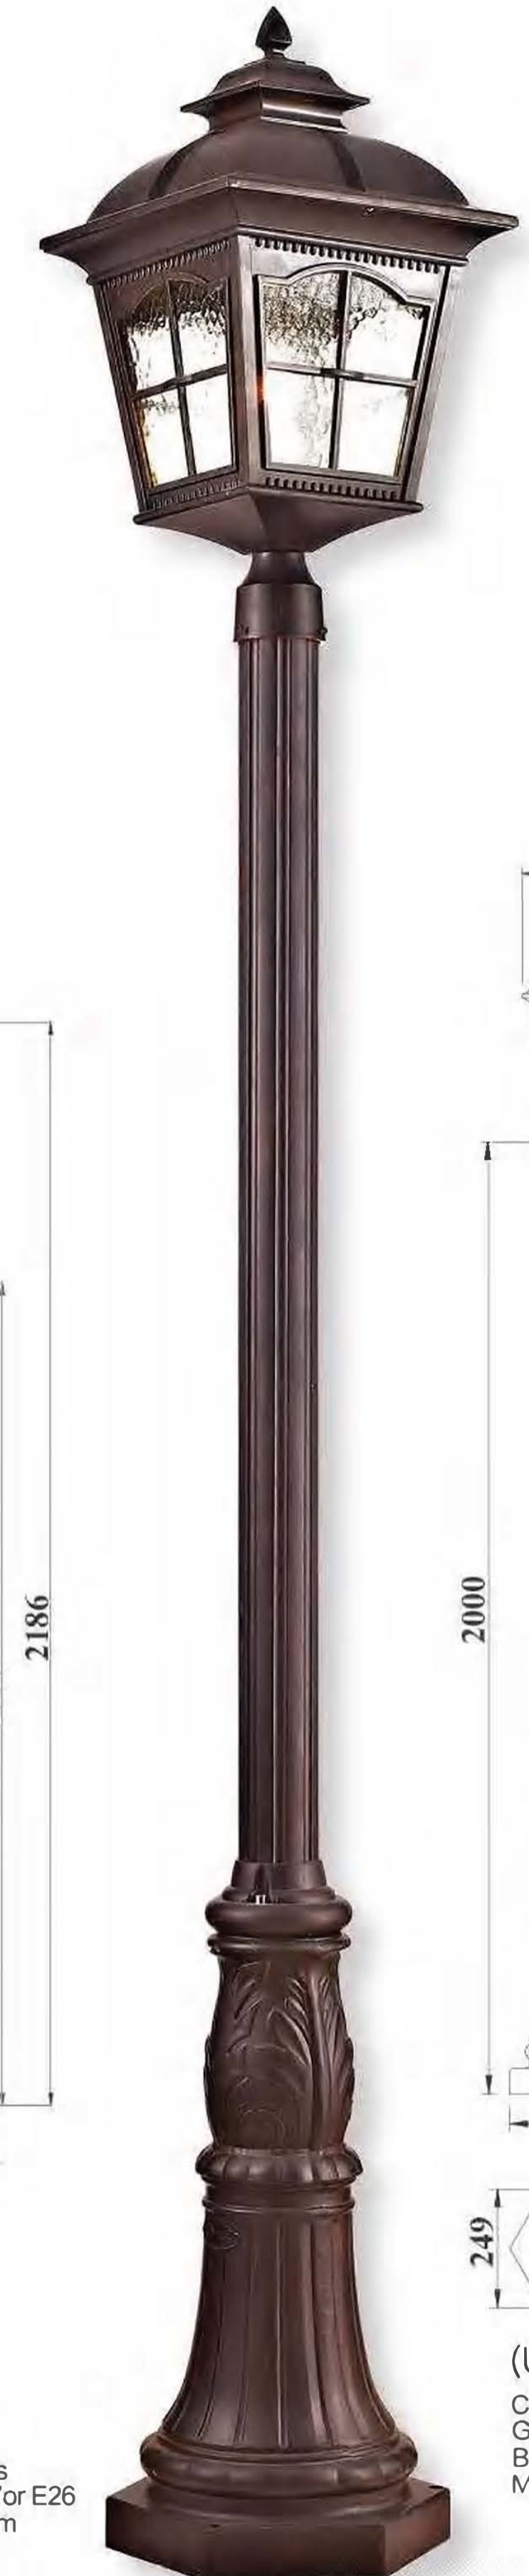

DH-1869-1M (17#)

(Unit: mm)
 Color: 17#
 Glass: water glass
 Bulb: 1*100W E27 or E26
 Material: Aluminum

DH-1869-1M (17#)

Product Feature:

- The material of whole lamp is aluminum alloy (ADC12) and all raw material pass the SGS environmental test.
- The lamp body will never get rusty.
- Coating is UV-resistant, environmental, beautiful and unfading.
- Lampshade is high-grade environmental glass.