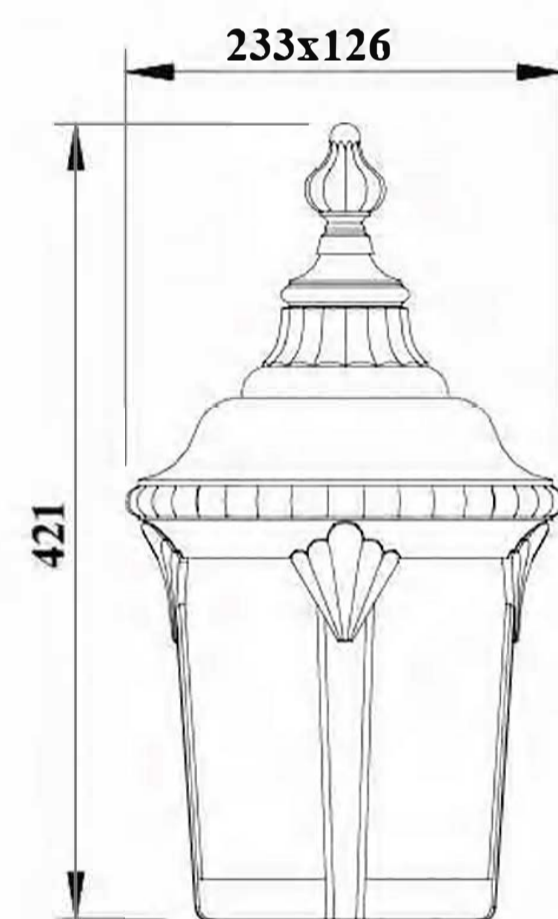

DH-4270-CU

(Unit: mm)
Color: bronze
Glass: clear glass
Bulb: 1*100W E27 or E26
Material: Copper

Product Feature:

- The material of whole lamp is aluminum alloy (ADC12) and all raw material pass the SGS environmental test.
- The lamp body will never get rusty.
- Coating is UV-resistant, environmental, beautiful and unfading.
- Lampshade is high-grade environmental glass.

Applicable Light Source:

- Energy-saving bulb, incandescent bulb, LED bulb.

Suitable Places:

- Square, park, villa district, garden and other places.