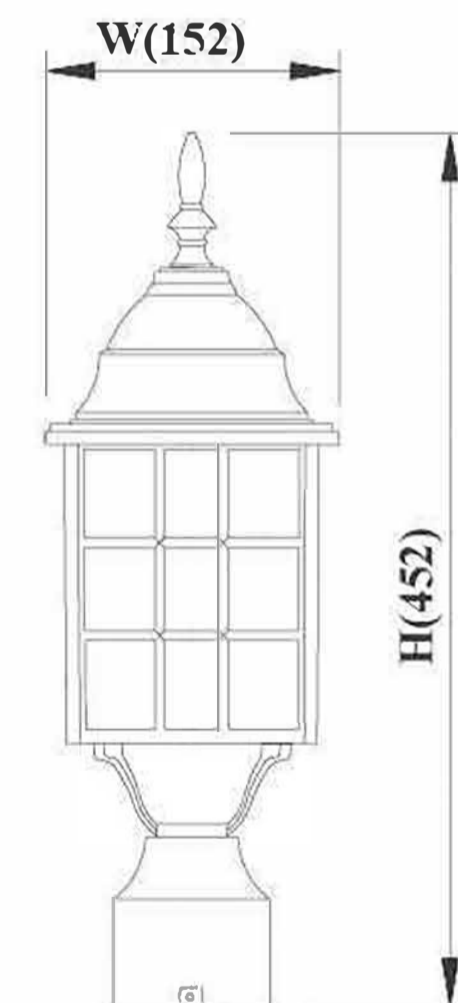

ITEM	UNIT: mm / inch	
	W	H
DH-1243S	152(5.98")	452(17.8")
DH-1243L	229(9.2")	600(23.7")

Color: 107#
Glass: frosted glass
Bulb: 1*100W E27 or E26
Material: Aluminum

DH-1243L (107#)

Product Feature:

- The material of whole lamp is aluminum alloy (ADC12) and all raw material pass the SGS environmental test.
- The lamp body will never get rusty.
- Coating is UV-resistant, environmental, beautiful and unfading.
- Lampshade is high-grade environmental glass.

Applicable Light Source:

- Energy-saving bulb, incandescent bulb, LED bulb.