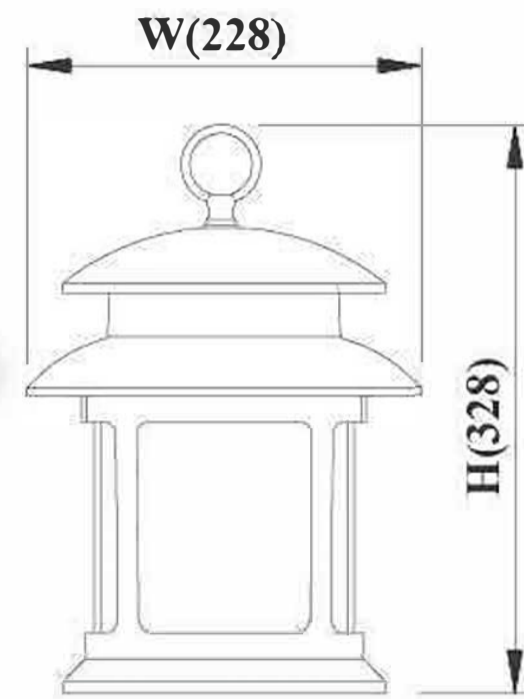

ITEM	UNIT: mm / inch	
	W	H
DH-4272M	150(5.9")	240(9.5")
DH-4272L	228(8.97")	328(12.9")

Color: 02#
Glass: clear crackle glass
Bulb: 1*100W E27 or E26
Material: Aluminum

DH-4382L (02#)

Product Feature:

- The material of whole lamp is aluminum alloy (ADC12) and all raw material pass the SGS environmental test.
- The lamp body will never get rusty.
- Coating is UV-resistant, environmental, beautiful and unfading.
- Lampshade is high-grade environmental glass.

Applicable Light Source:

- Energy-saving bulb, incandescent bulb, LED bulb.

Suitable Places:

- Square, park, villa district, garden and other places.