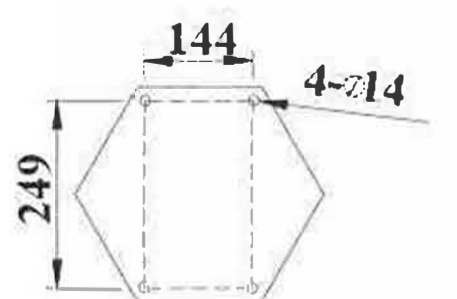

(Unit: mm)
Color: 17#
Glass: optic twist glass
Bulb: 1*100W E27 or E26
Material: Aluminum

DH-8679-2B (107#)

(Unit: mm)
Color: ORB 107#
Glass: vortical glass
Bulb: 2*100W E27 or E26
Material: Aluminum

(Unit: mm)
Color: 17#
Glass: vortical glass
Bulb: 1*100W E27 or E26
Material: Aluminum

Product Feature:

- The material of whole lamp is aluminum alloy (ADC12) and all raw material pass the SGS environmental test.
- The lamp body will never get rusty.
- Coating is UV-resistant, environmental, beautiful and unfading.
- Lampshade is high-grade environmental glass.

Applicable Light Source:

- Energy-saving bulb, incandescent bulb, LED bulb.

Suitable Places:

- Square, park, villa district, garden and other places.

DH-8679-3B (107#)

(Unit: mm)
Color: ORB 107#
Glass: vortical glass
Bulb: 3*100W E27 or E26
Material: Aluminum