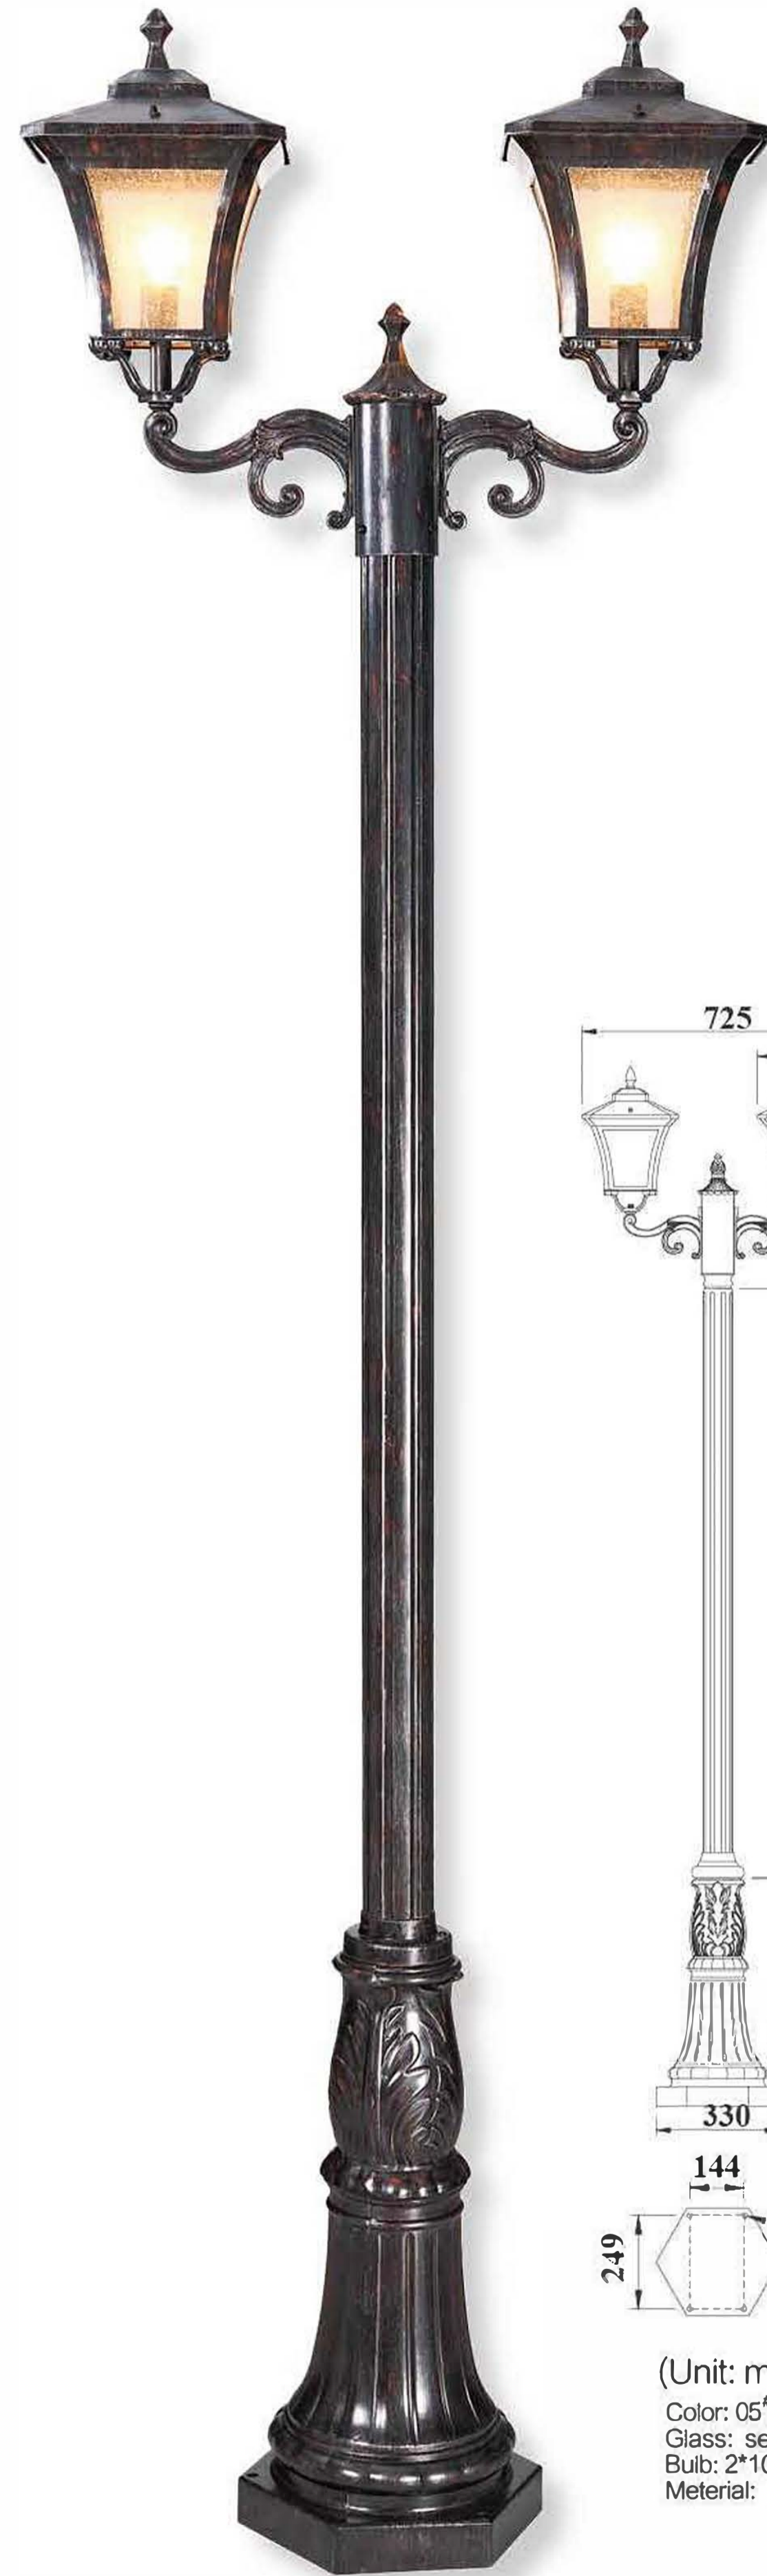

(Unit: mm)
Color: 05#
Glass: seedy glass
Bulb: 2*100W E27 or E26
Material: Aluminum

DH-1419-2A (05#)