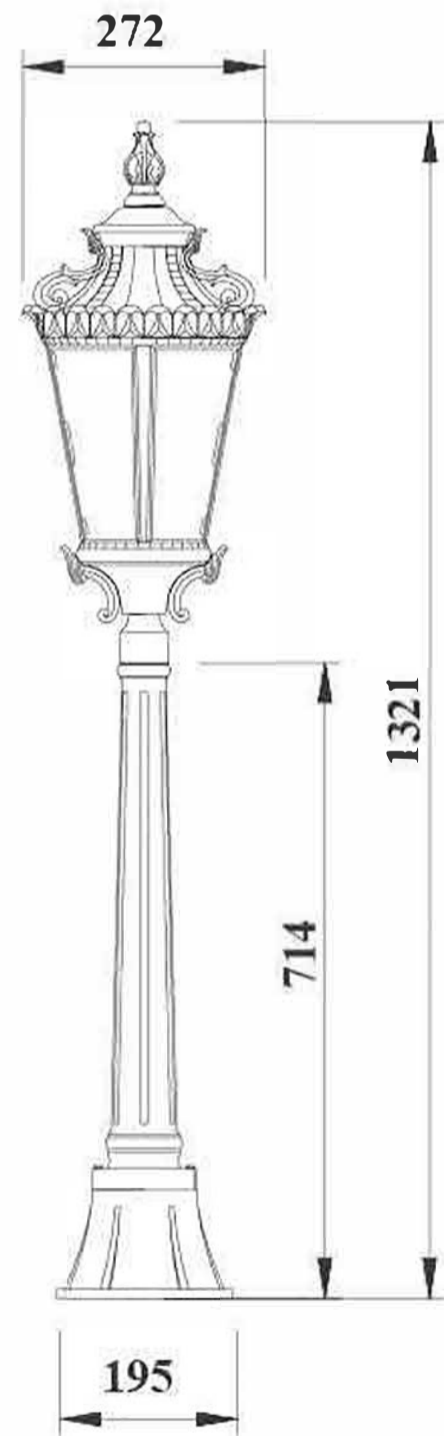

Product Feature:

- The material of whole lamp is aluminum alloy (ADC12) and all raw material pass the SGS environmental test.
- The lamp body will never get rusty.
- Coating is UV-resistant, environmental, beautiful and unfading.
- Lampshade is high-grade environmental glass.

Applicable Light Source:

- Energy-saving bulb, incandescent bulb, LED bulb.

Suitable Places:

- Square, park, villa district, garden and other places.

(Unit: mm)
Color: 34#
Glass: seedy glass
Bulb: 1*100W E27 or E26
Material: Aluminum

DH-3238M (34#)