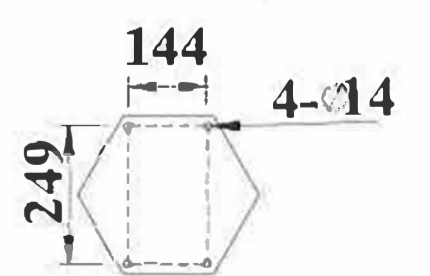

(Unit: mm)

Color: 112#
Glass: clear seedy glass
Bulb: 3*100W E27 or E26
Material: Aluminum