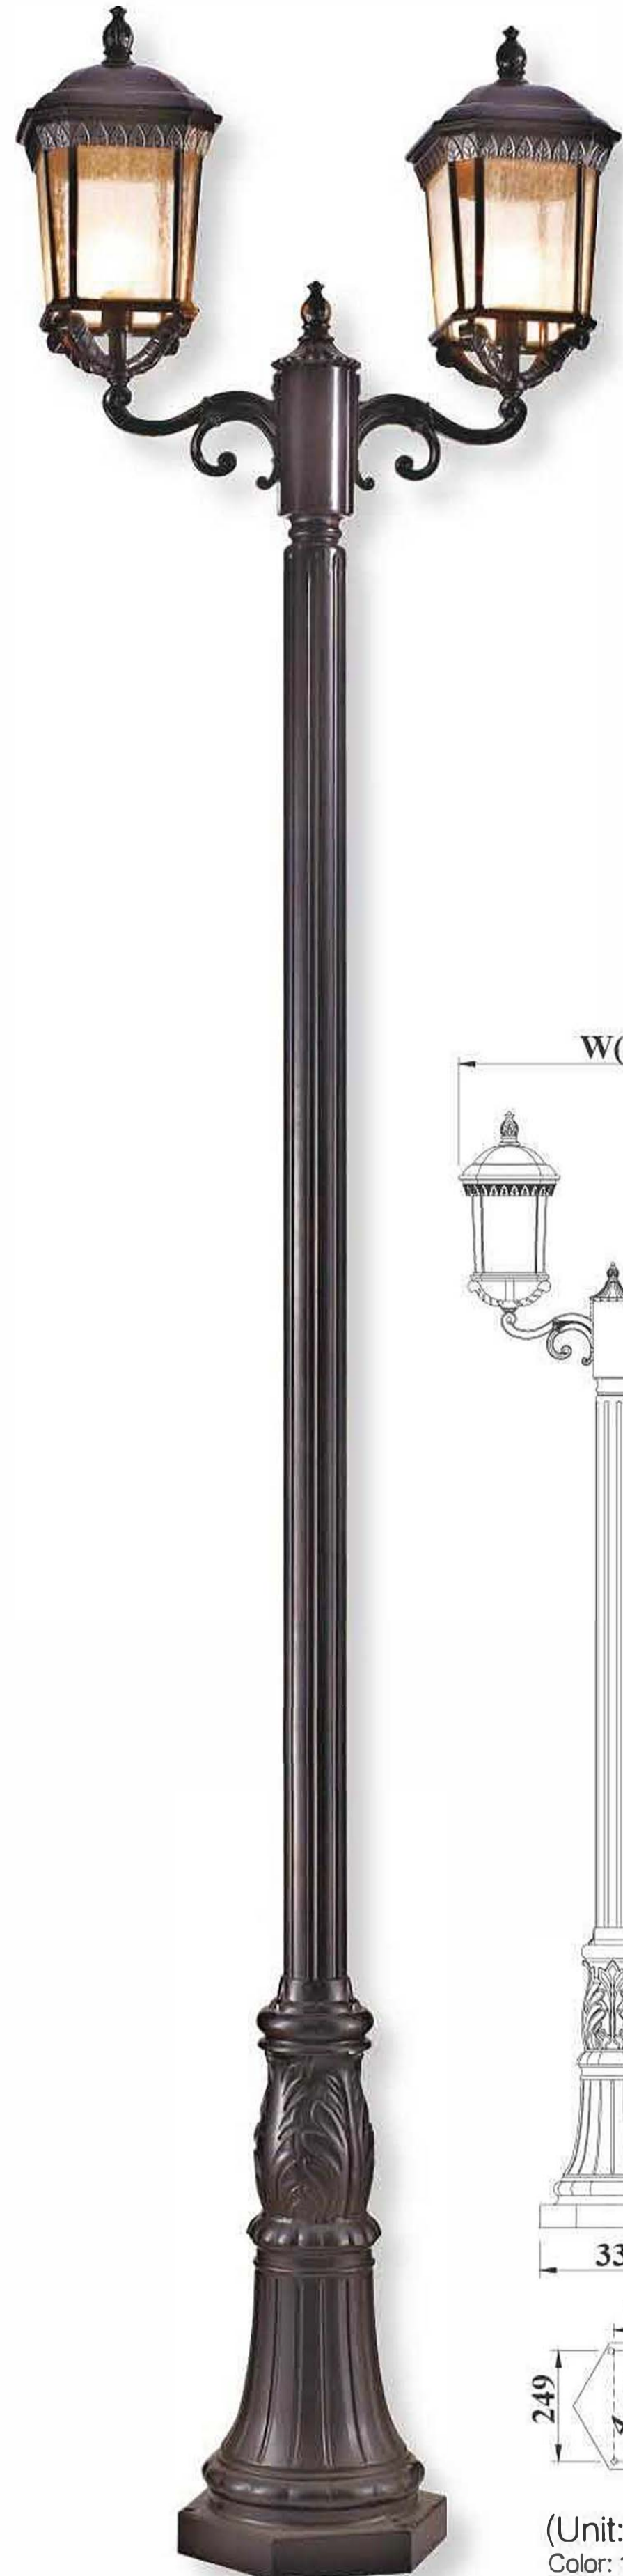

(Unit: mm)
Color: 107#
Glass: seedy glass
Bulb: 2*100W E27 or E26
Material: Aluminum

DH-1889-2MA(107#)