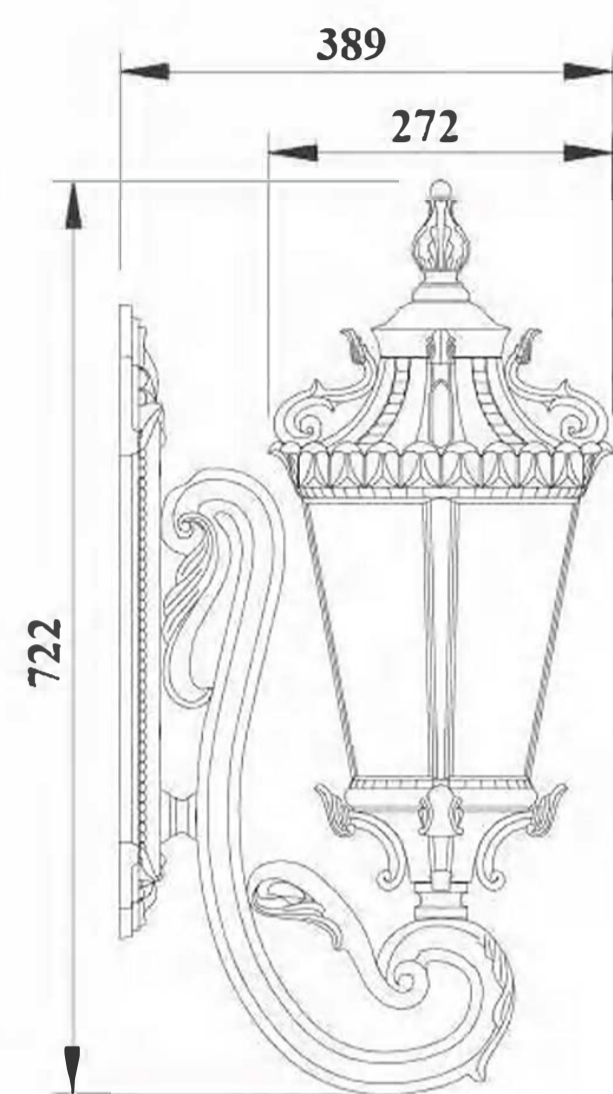

(Unit: mm)
Color: bronze
Glass: clear glass
Bulb: 1*100W E27 or E26
Material: Copper