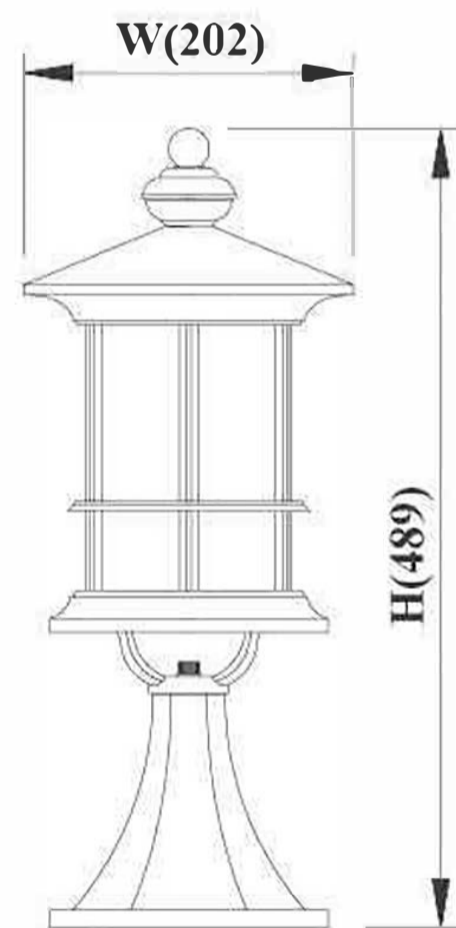

ITEM	UNIT: mm / inch	
	W	H
DH-4613S	160(6.1")	430(16.85")
DH-4613M	202(7.95")	489(19.25")
DH-4613L	295(11.61")	610(23.97")

Color: 02#
Glass: clear seedy glass
Bulb: 1*100W E27 or E26
Material: Aluminum

DH-4613M (02#)

Product Feature:

- The material of whole lamp is aluminum alloy (ADC12) and all raw material pass the SGS environmental test.
- The lamp body will never get rusty.
- Coating is UV-resistant, environmental, beautiful and unfading.
- Lampshade is high-grade environmental glass.

Applicable Light Source:

- Energy-saving bulb, incandescent bulb, LED bulb.