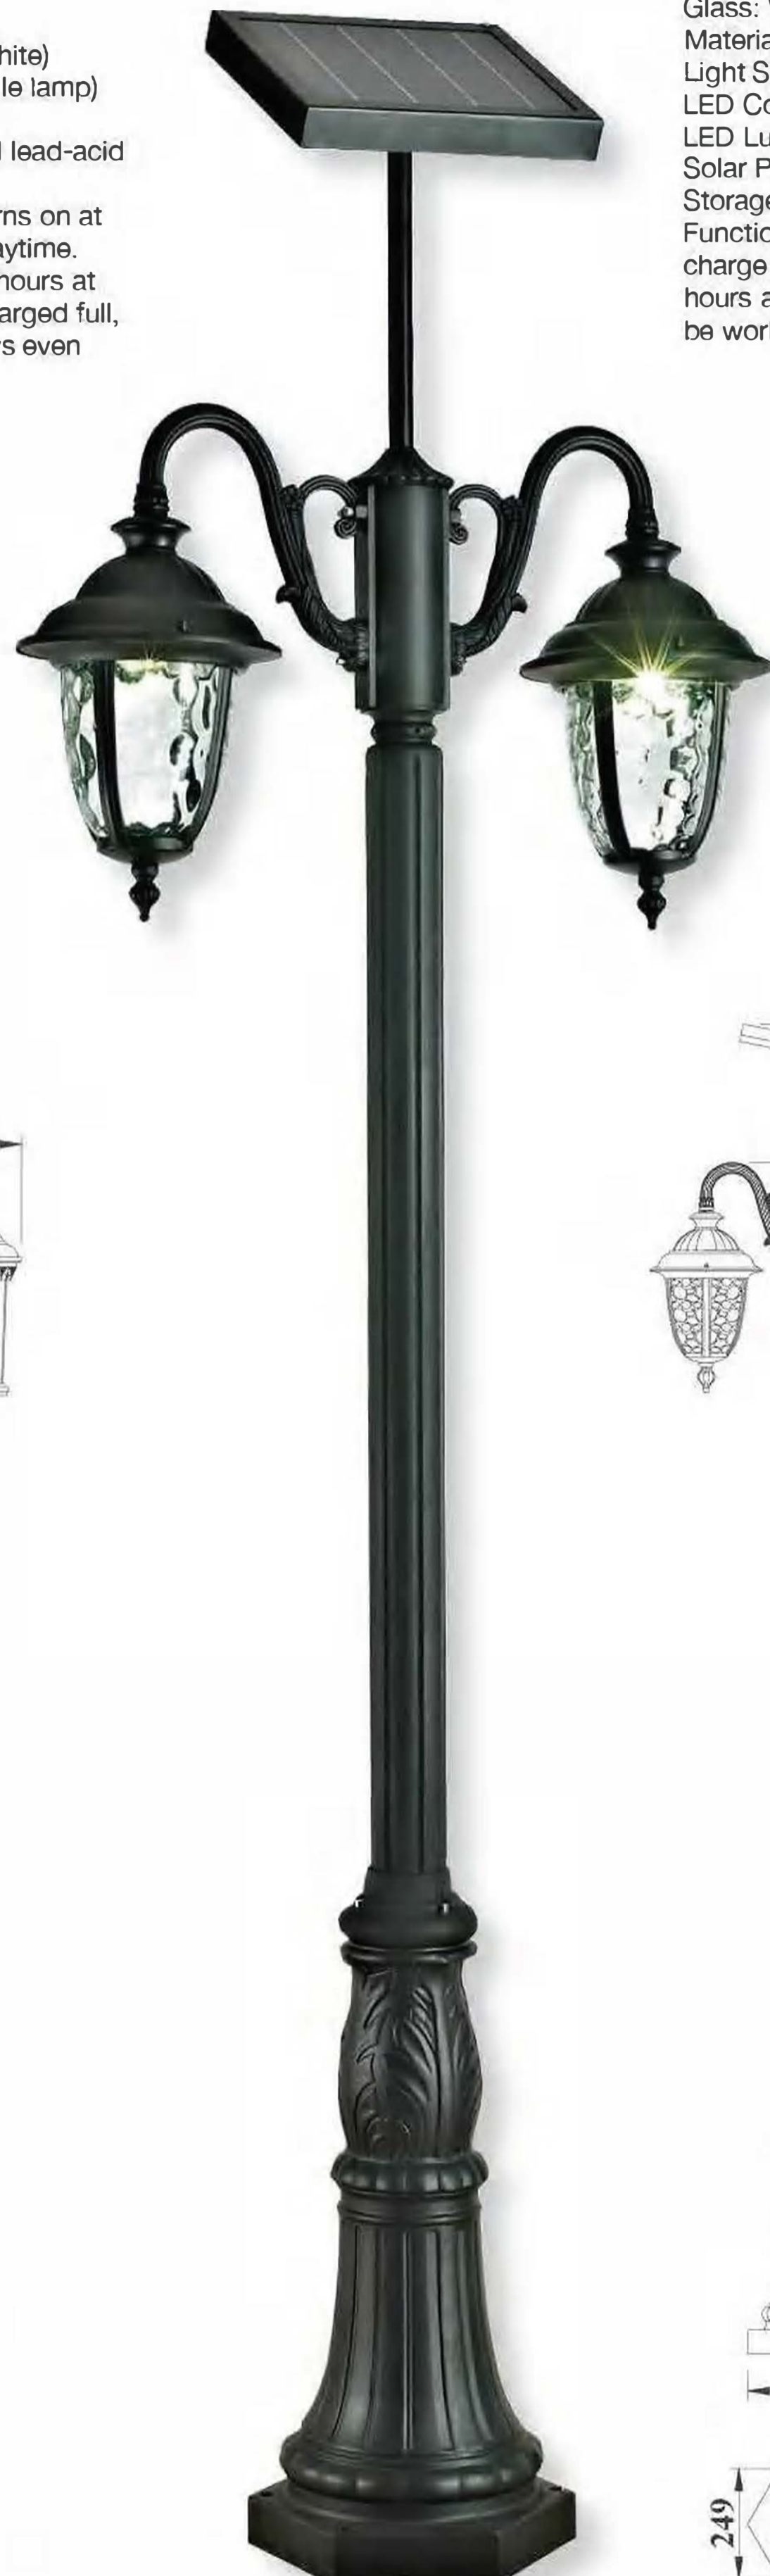

E-2029-2M (02#)

(Unit: mm)

E-1879-1MD
Colour: 58#
Glass: clear bent glass
Material: Aluminum
Light Source: 3W LED
LED Colour: 6000K(cool white)
LED Luminous: 300lm(single lamp)
Solar Panel: 15W
Storage battery: 12V 20AH lead-acid gel battery
Function: Automatically turns on at night and charge during daytime. Regular timing work eight hours at night. When the battery charged full, it will be working three days even without sun.