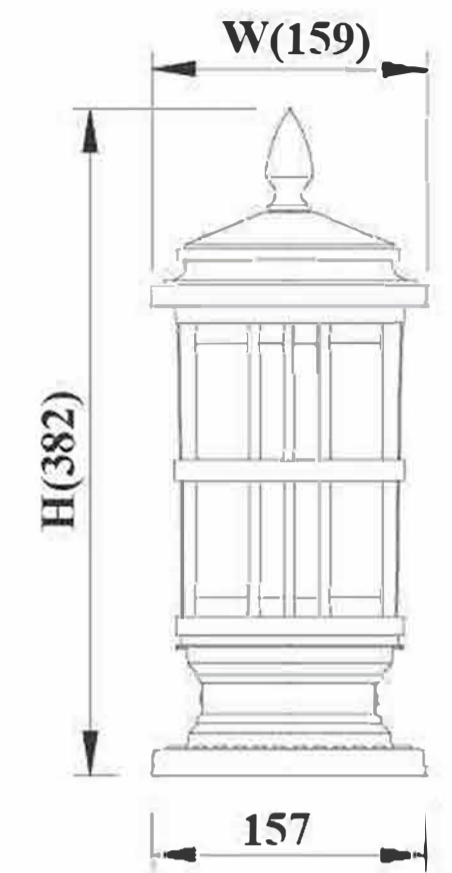

(Unit: mm)
Color: 58[#]
Glass: frosted glass
Bulb: 1*100W E27 or E26
Material: Aluminum