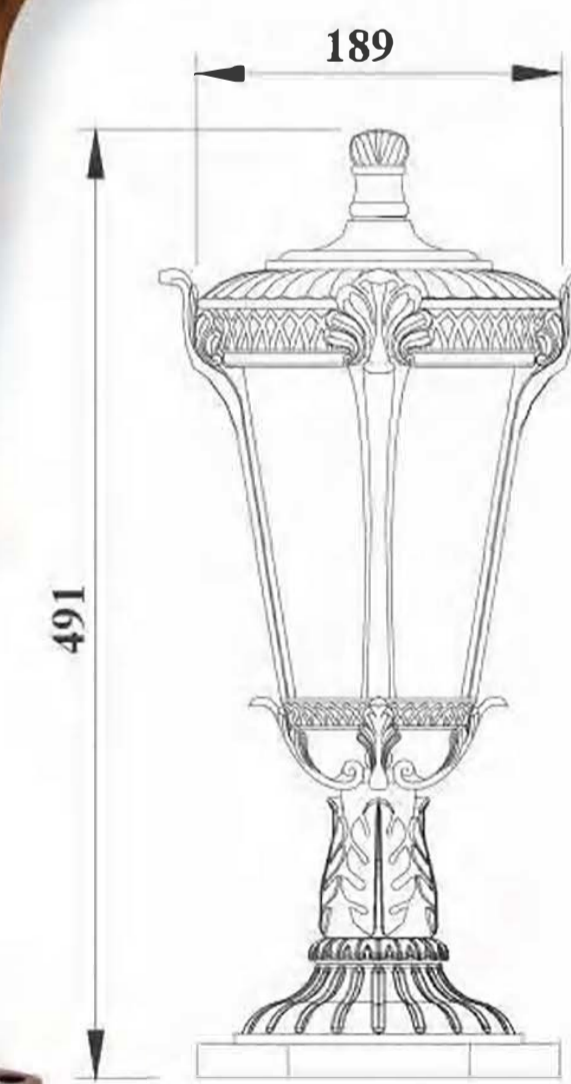

DH-4061S-CU

(Unit: mm)
 Color: bronze
 Glass: clear glass
 Bulb: 1*100W E27 or E26
 Material: Copper

DH-4063S-CU

DH-1871SSA-CU

Size: W178 * E263 * H457mm
W7 * E10.4 * H18 inch

Color: Bronze
Glass: Frosted Glass
Bulb: 1*E27 or E26
Material: Copper