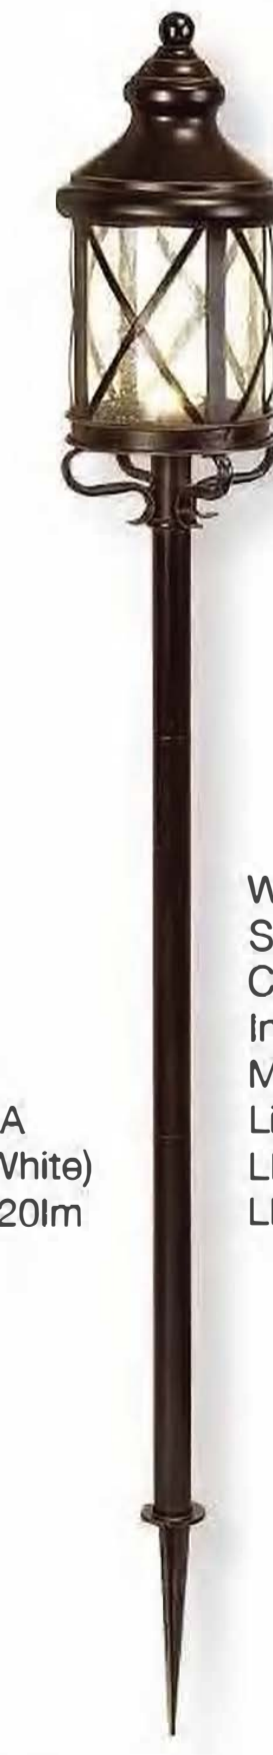

DH-S33-1 (02#)

WT-S36
Size(mm):W140*H835
Color:27#
Input:AC/DC 12V
Material:AL+FE
Light source:3W LED(cree)
LED Color:3000K (Warm White)
LED Luminous Flus:100-120lm

WT-S36 (27#)