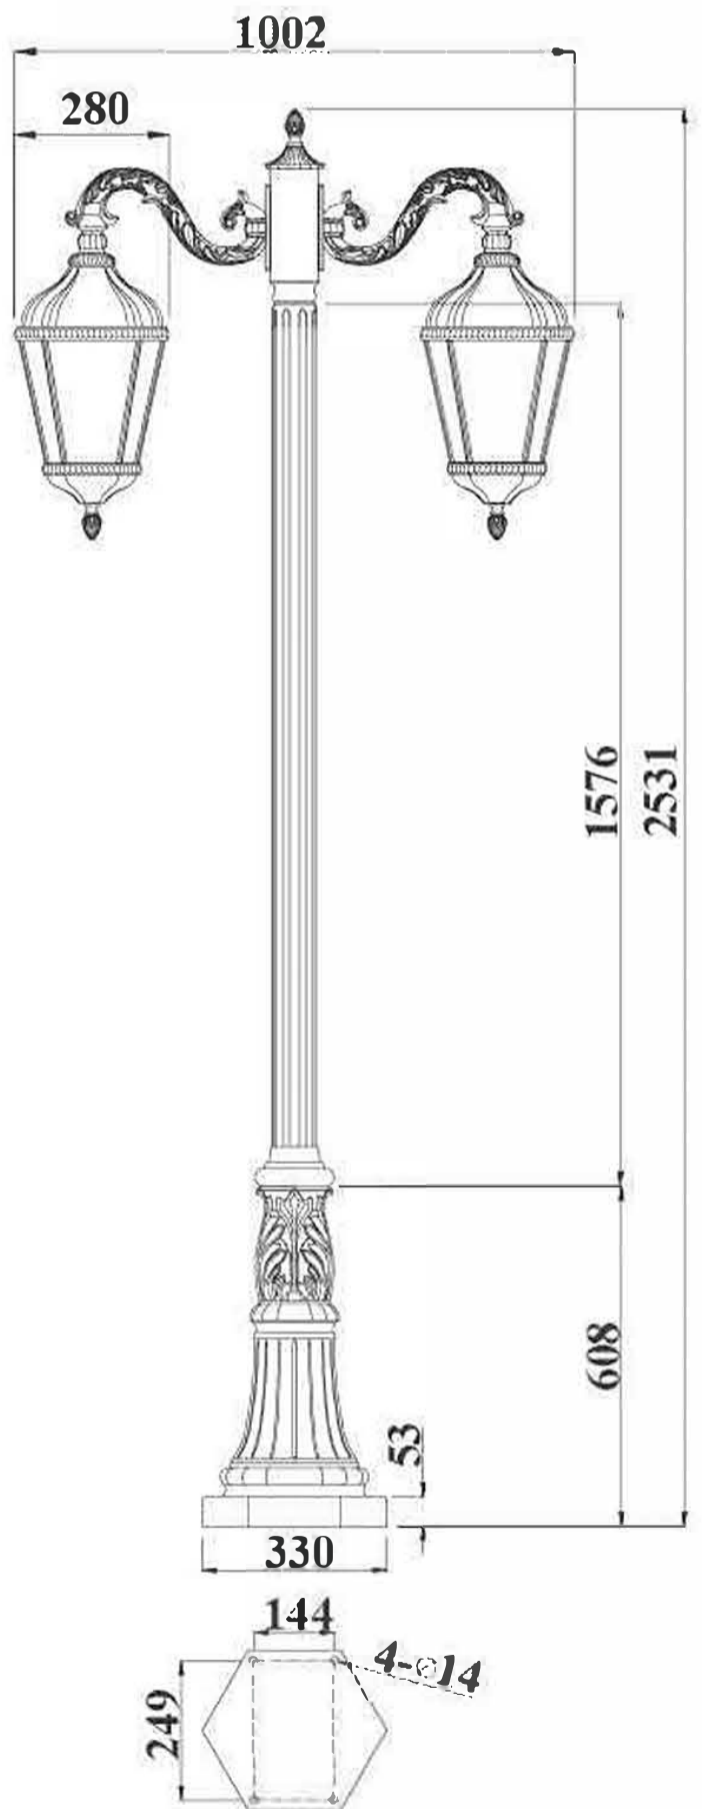

(Unit: mm)
Color: 58#
Glass: clear bevel glass
Bulb: 2*100W E27 or E26
Material: Aluminum

DH-1879-2MB(58#)

Product Feature:

- The material of whole lamp is aluminum alloy (ADC12) and all raw material pass the SGS environmental test.
- The lamp body will never get rusty.
- Coating is UV-resistant, environmental, beautiful and unfading.
- Lampshade is high-grade environmental glass.

Applicable Light Source:

- Energy-saving bulb, incandescent bulb, LED bulb.

Suitable Places:

- Square, park, villa district, garden and other places.