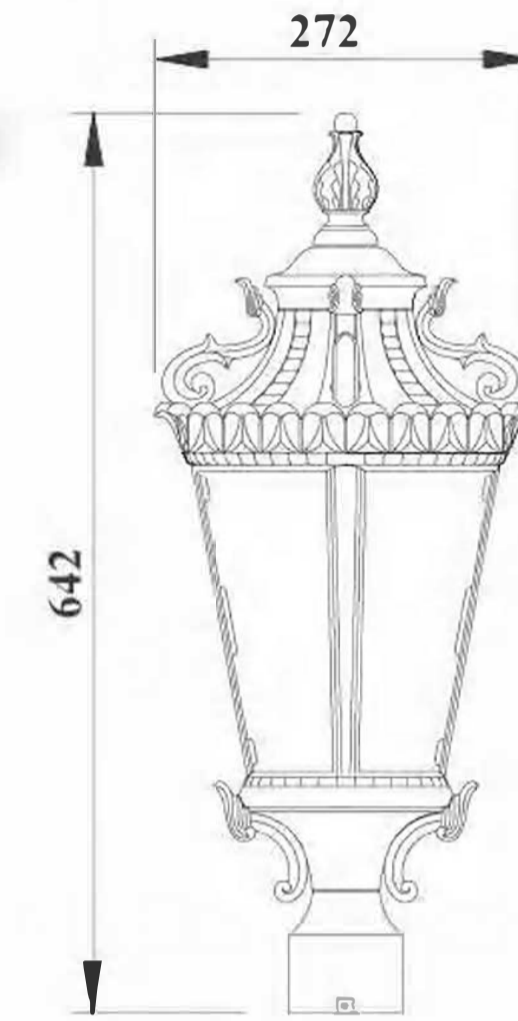

Applicable Light Source:

- Energy-saving bulb, incandescent bulb, LED bulb.

Suitable Places:

- Square, park, villa district, garden and other places.

DH-3233M (34#)

(Unit: mm)
Color: 34#
Glass: seedy glass
Bulb: 1*100W E27 or E26
Material: Aluminum

DH-3232M (34#)

ITEM	UNIT: mm / inch	
	W	H
DH-3232M	272(10.71")	614(24.17")
DH-3232L	330(13.0")	730(28.7")

Color: 34#
Glass: seedy glass
Bulb: 1*100W E27 or E26
Material: Aluminum

DH-3231MA (58#)

ITEM	UNIT: mm / inch		
	W	H	E
DH-3231MA	272(10.71")	724(28.43")	394(15.4")
DH-3231LA	330(12.99")	878(34.57")	477(18.78")