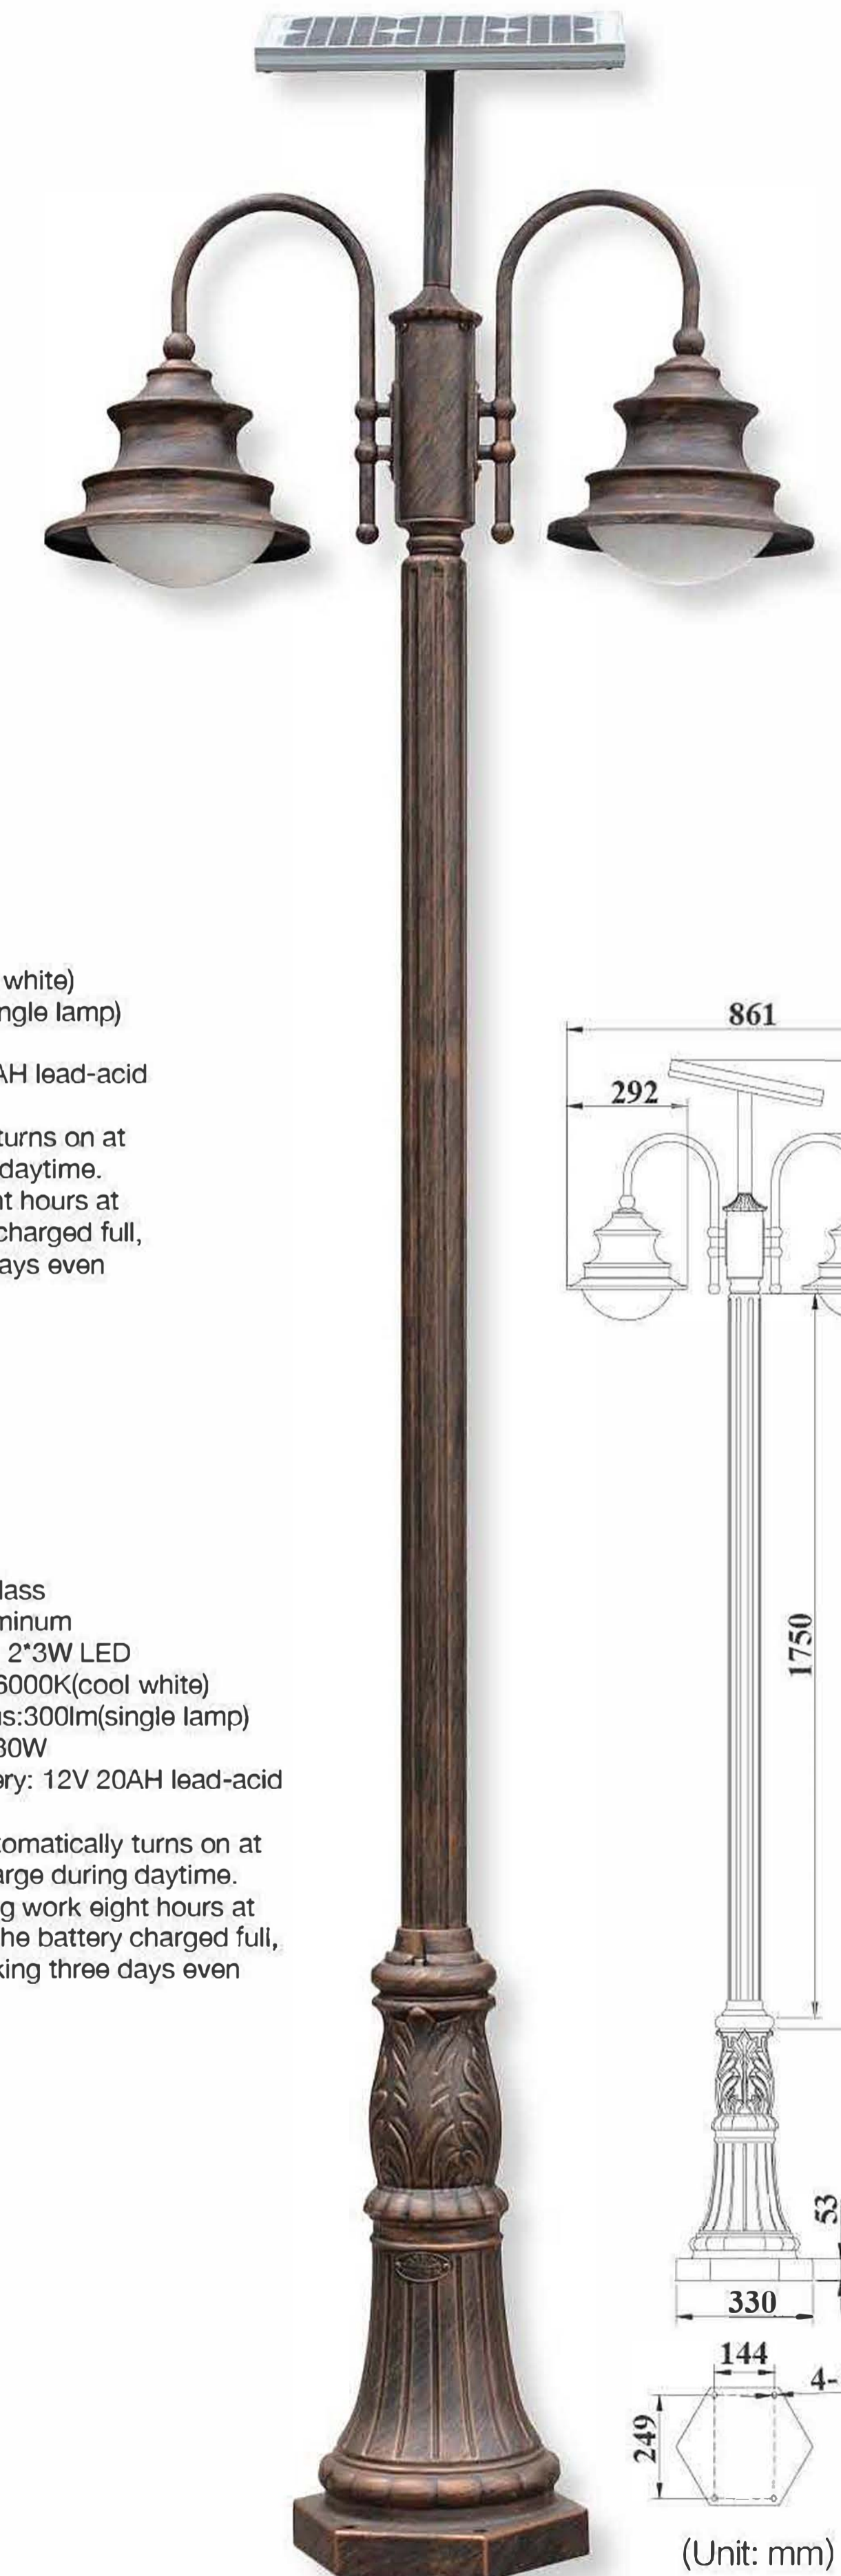

(Unit: mm)

E-1413 (02#)

(Unit: mm)

E-1418(02#)

(Unit: mm)

E-4629-1L(58#)

E-4629-1L
 Colour: 58#
 Glass: opal glass
 Material: Aluminum
 Light Source: 3W LED
 LED Colour: 6000K(cool white)
 LED Luminous: 300lm(single lamp)
 Solar Panel: 15W
 Storage battery: 12V 20AH lead-acid gel battery
 Function: Automatically turns on at night and charge during daytime. Regular timing work eight hours at night. When the battery charged full, it will be working three days even without sun.