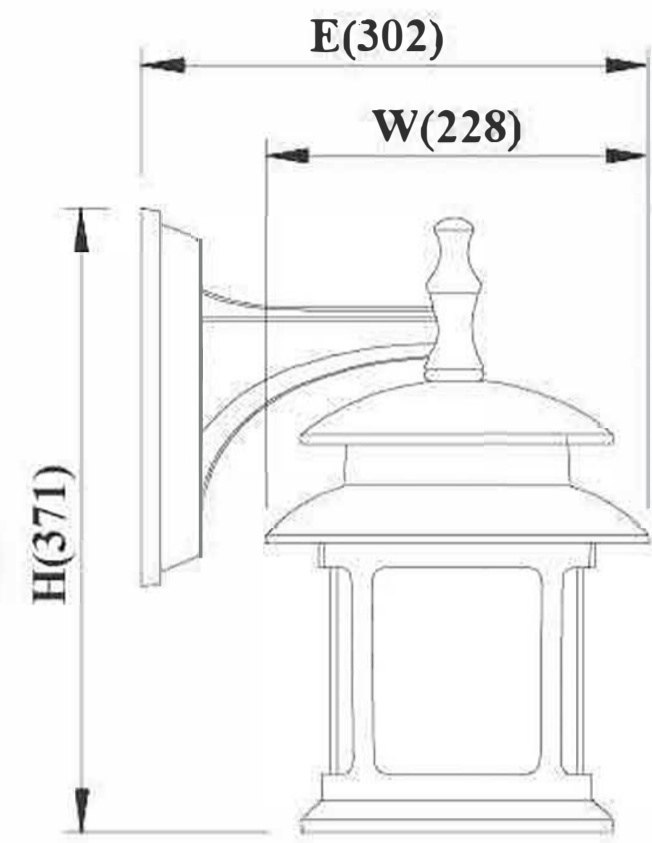

ITEM	UNIT: mm / inch		
	W	H	E
DH-4381S	150(5.9")	250(9.92")	200(7.87")
DH-4381L	228(8.97")	371(14.6")	302(11.88")

Color: 02#
Glass: clear crackle glass
Bulb: 1*100W E27 or E26
Material: Aluminum

DH-4381L (02#)