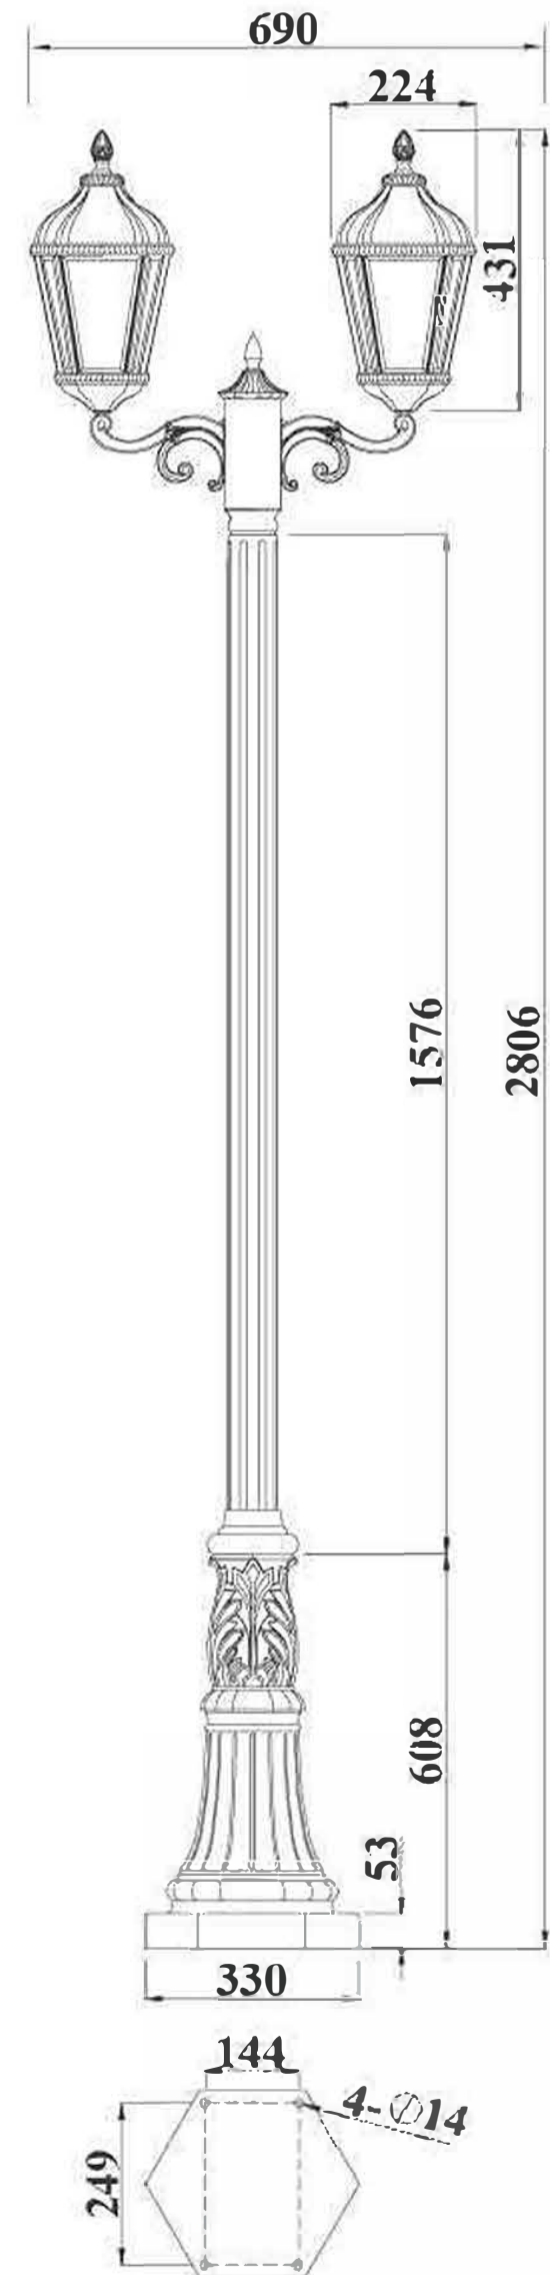

(Unit: mm)
Color: 26#
Glass: clear bevel glass
Bulb: 2*100W E27 or E26
Material: Aluminum

DH-1879-2SA(26#)