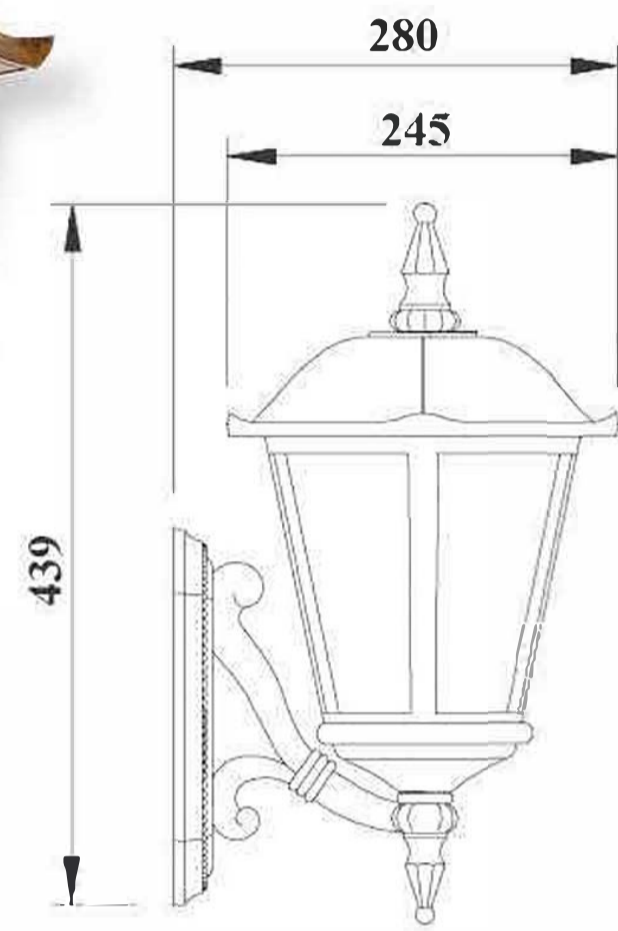

DH-1711M (78#)