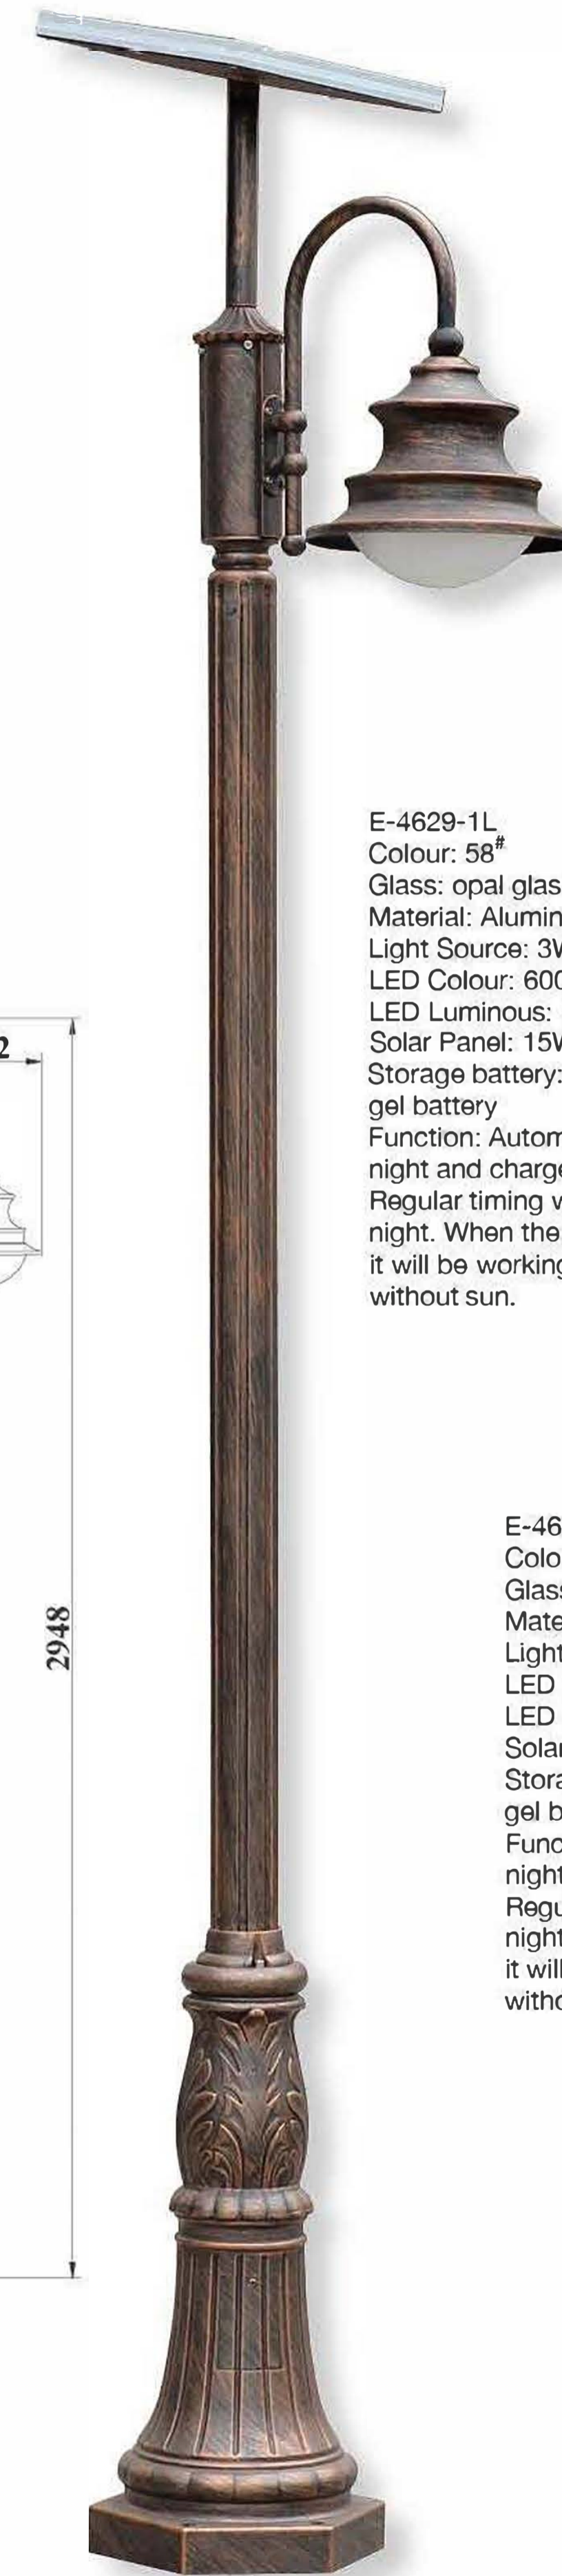

(Unit: mm)

E-1413 (02#)

(Unit: mm)

E-1418(02#)

(Unit: mm)

E-4629-1L(58#)

E-4629-1L
 Colour: 58#
 Glass: opal glass
 Material: Aluminum
 Light Source: 3W LED
 LED Colour: 6000K(cool white)
 LED Luminous: 300lm(single lamp)
 Solar Panel: 15W
 Storage battery: 12V 20AH lead-acid gel battery
 Function: Automatically turns on at night and charge during daytime. Regular timing work eight hours at night. When the battery charged full, it will be working three days even without sun.