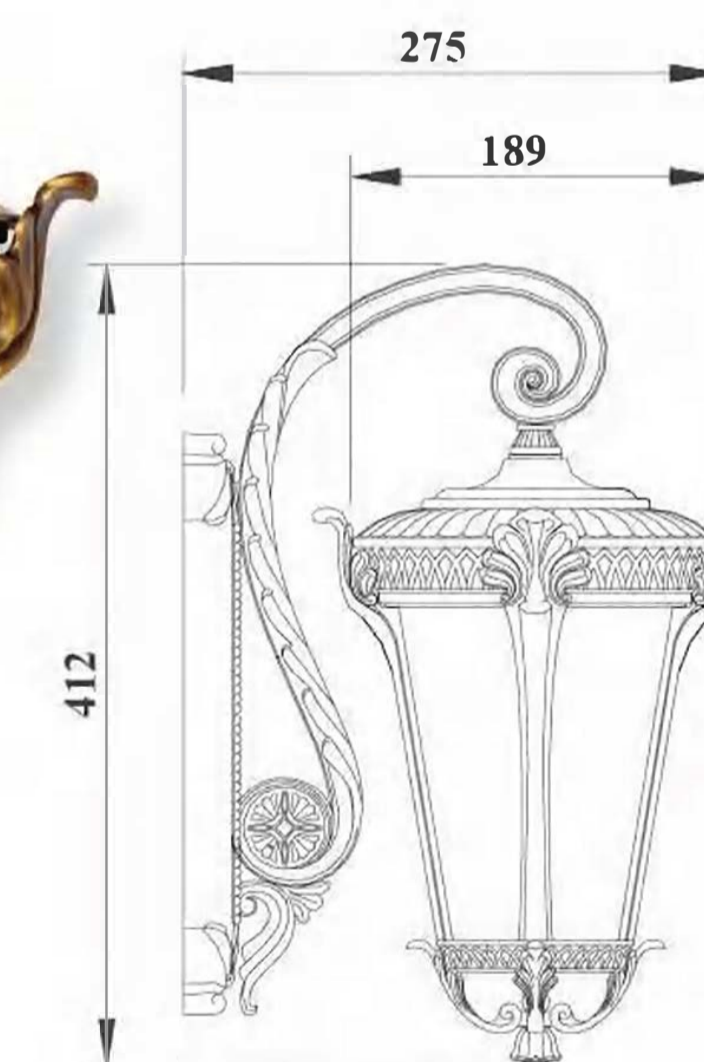

(Unit: mm)
Color: bronze
Glass: clear glass
Bulb: 1*100W E27 or E26
Material: Copper

DH-4061S-CU