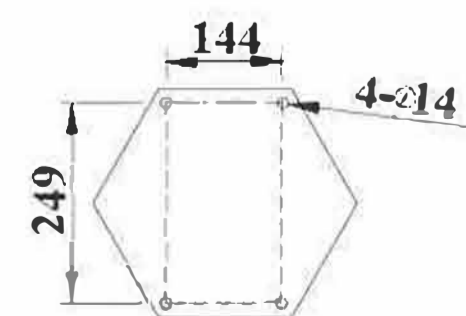

(Unit: mm)
Color: RT32#
Glass: clear seedy glass
Bulb: 2*100W E27 or E26
Material: Aluminum