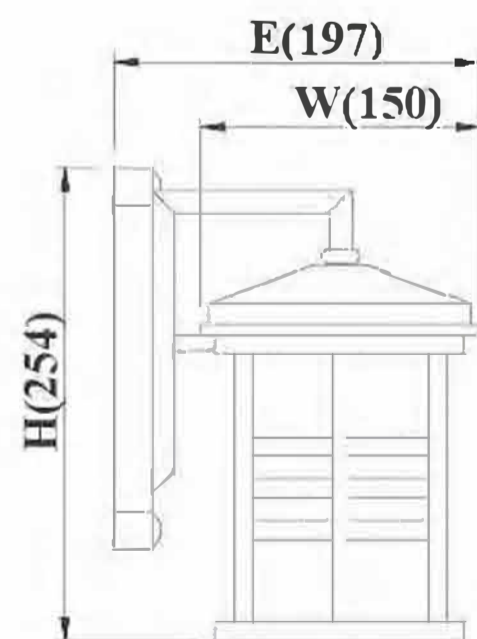

E-2041S (42#)

Material:42#
Finish:Sandy black
Glass:Seedy glass
Power:9W
Led Color:3000-3200K

ITEM	UNIT: mm / inch		
	W	H	E
E-2041S	150(5.94")	254(10")	197(7.79")
E-2041M	206(8.11")	327(12.87")	266(10.47")
E-2041L	250(9.84")	400(16.01")	320(12.59")