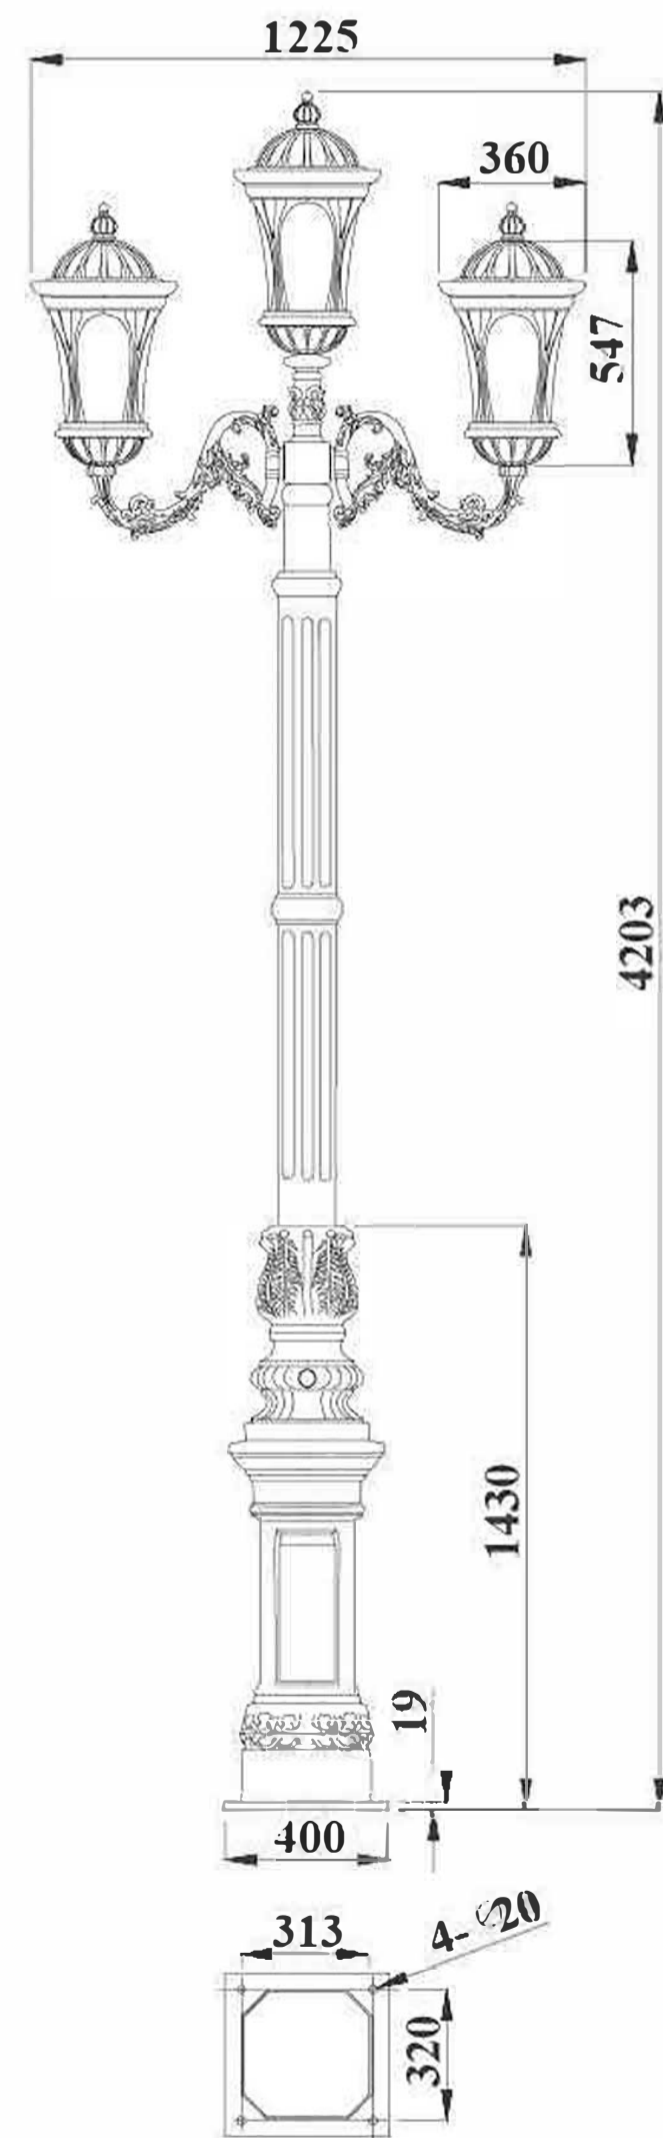

(Unit: mm)
Color: 112[#]
Glass: water glass
Bulb: 4*100W E27 or E26
Material: Aluminum