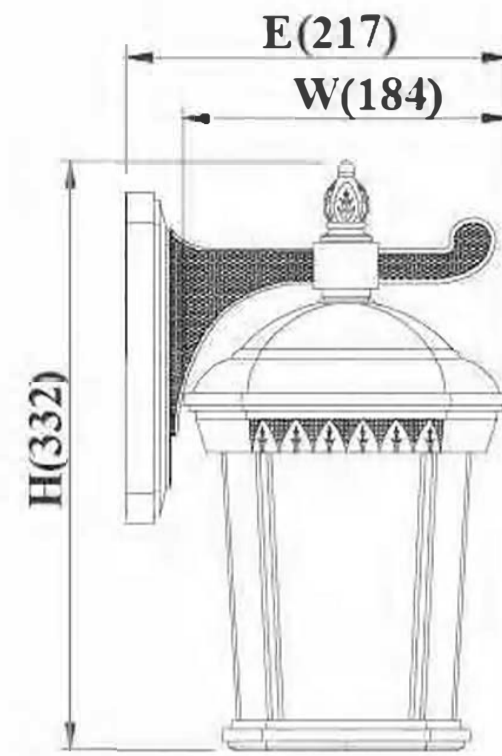

ITEM	UNIT: mm / inch		
	W	H	E
E-1881SB	184(7.25")	332(13.07")	217(8.5")
E-1881MB	229(9")	40.3(15.87")	300(11.8")
E-1881LB	279(11")	523(20.6")	343(13.5")

E-1881SB (22#)

Material:Aluminum
Finish:22#
Glass:Seedy glass
Power:9W
Led Color:3000-3200K