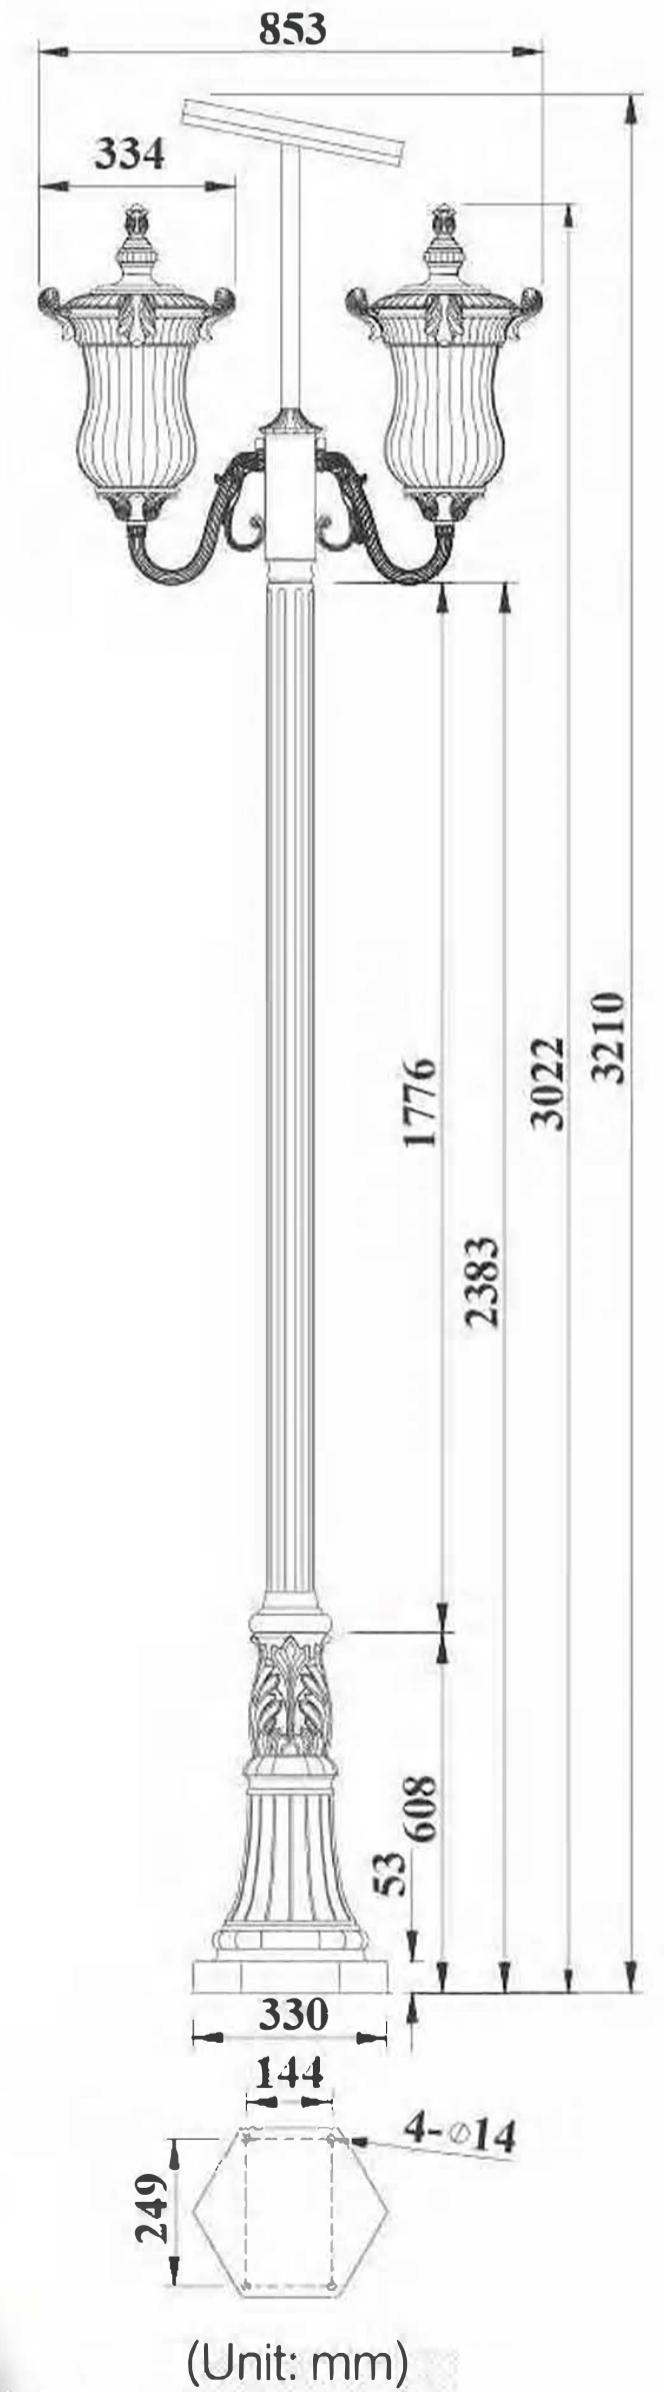

E-3219-2MA (58#) (Unit: mm)