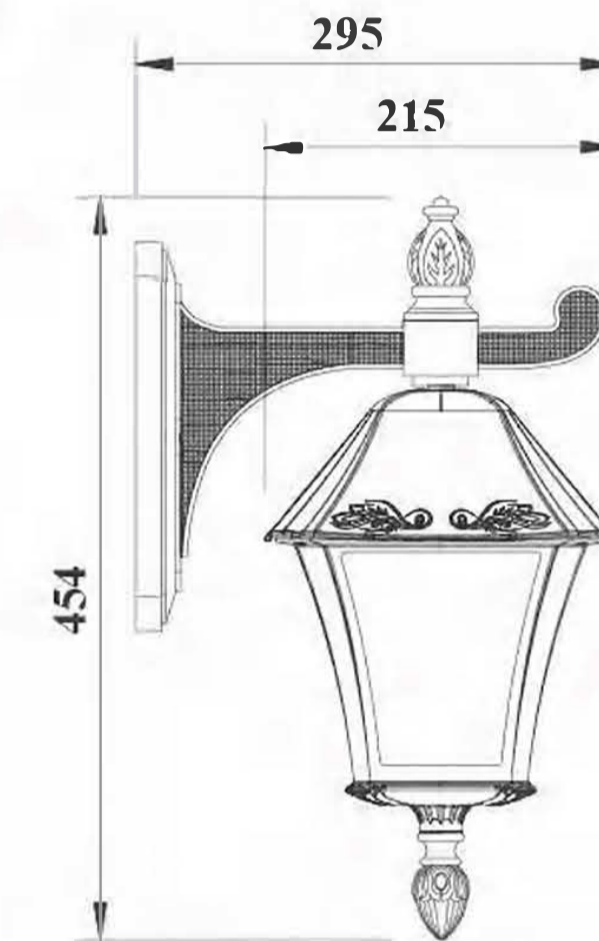

Suitable Places:

- Square, park, villa district, garden and other places.

(Unit: mm)
Color: 61#
Glass: clear glass
Bulb: 1*100W E27 or E26
Material: Aluminum