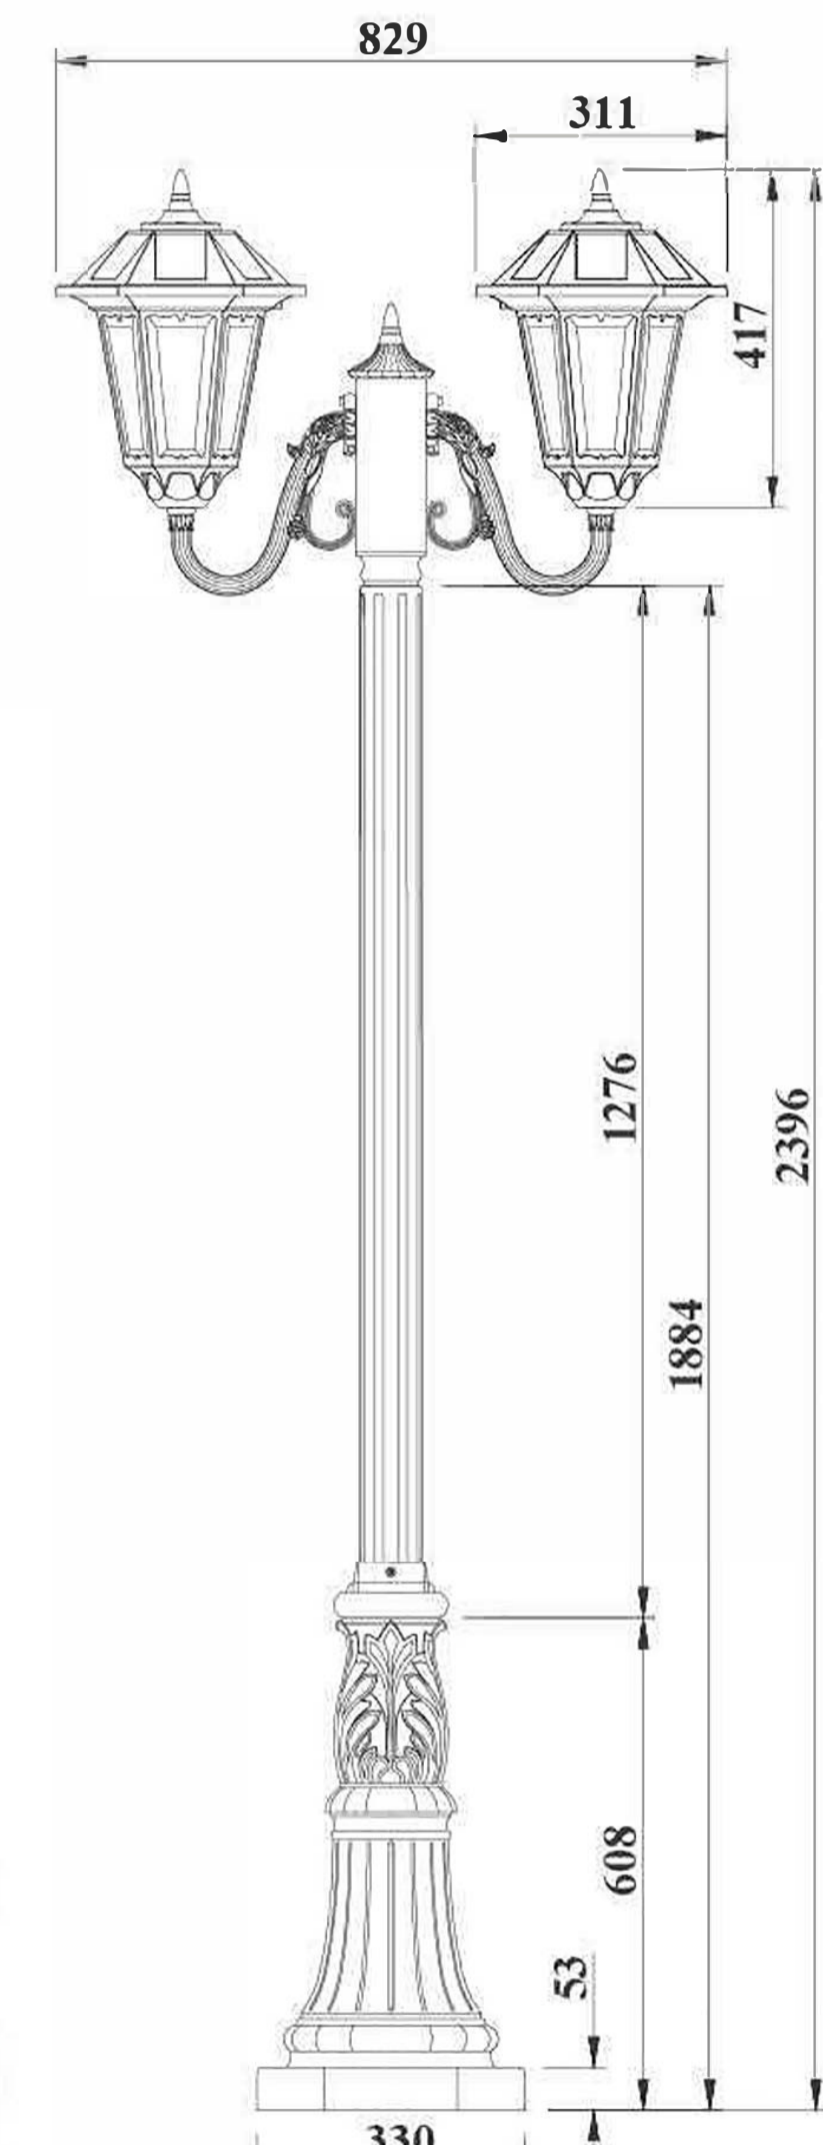

(Unit: mm)

E-9901 / E-9903
Colour: 78#
Glass: clear glass
Material: Aluminum
Light source: 1.0W LED
LED colour: 4500K
LED Luminous Flux: 100LM
Solar panel: 3.6W
Storage battery: 3000mAh Li-Fe PO4(ROHS)
Function: Automatically turns on at night and charge during daytime, it can be used for 8-12 hours.

Product Feature:

- The material of whole lamp is aluminum alloy (ADC12) and all raw material pass the SGS environmental test.
- The lamp body will never get rusty.
- Coating is UV-resistant, environmental, beautiful and unfading.
- Lampshade is high-grade environmental glass.

Applicable Light Source:

- Energy-saving bulb, incandescent bulb, LED bulb.

Suitable Places:

- Square, park, villa district, garden and other places.

(Unit: mm)

E-9909-1/E-9909-2
Colour: 78#
Glass: clear glass
Material: Aluminum
Light source: 1.0W LED
LED colour: 4500K
LED Luminous Flux: 100LM
Solar panel: 3.6W
Storage battery: 3000mAh Li-Fe PO4(ROHS)
Function: Automatically turns on at night and charge during daytime, it can be used for 8-12 hours.

(Unit: mm)

E-9909-2 (78#)

(Unit: mm)