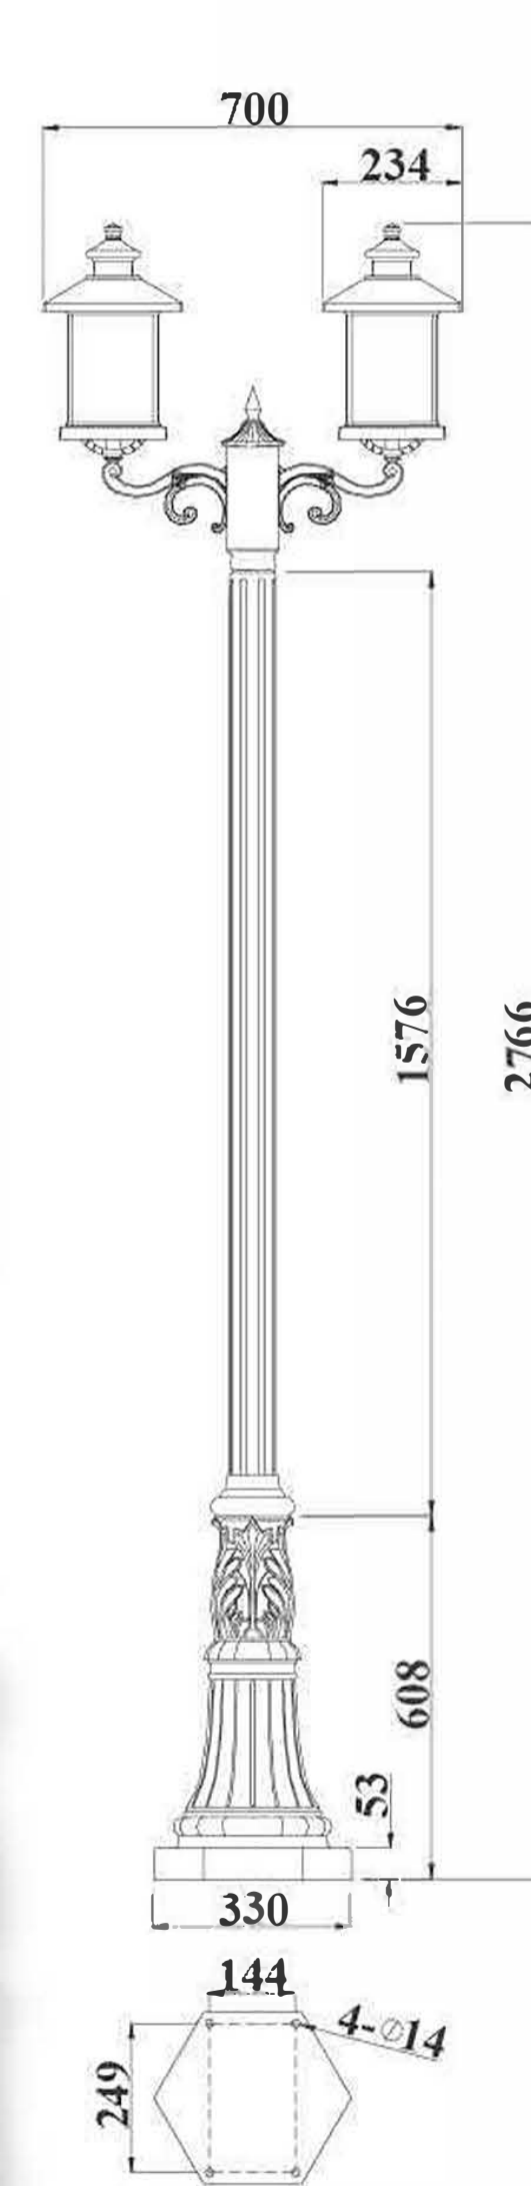

(Unit: mm)
Color: BK02®
Glass: water glass
Bulb: 2*100W E27 or E26
Material: Aluminum