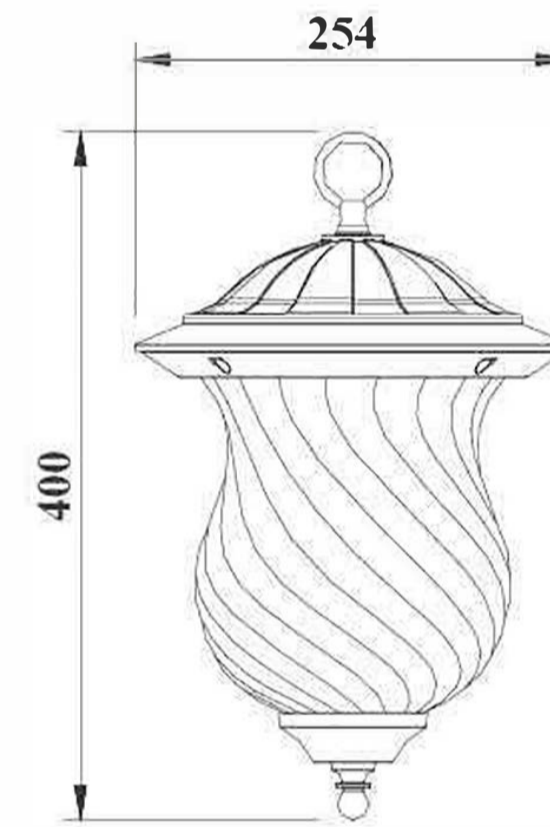

DH-8672 (17#)

(Unit: mm)
Color: 17#
Glass: vortical glass
Bulb: 1*100W E27 or E26
Material: Aluminum

Product Feature:

- The material of whole lamp is aluminum alloy (ADC12) and all raw material pass the SGS environmental test.
- The lamp body will never get rusty.
- Coating is UV-resistant, environmental, beautiful and unfading.
- Lampshade is high-grade environmental glass.

Applicable Light Source:

- Energy-saving bulb, incandescent bulb, LED bulb.

Suitable Places:

- Square, park, villa district, garden and other places.