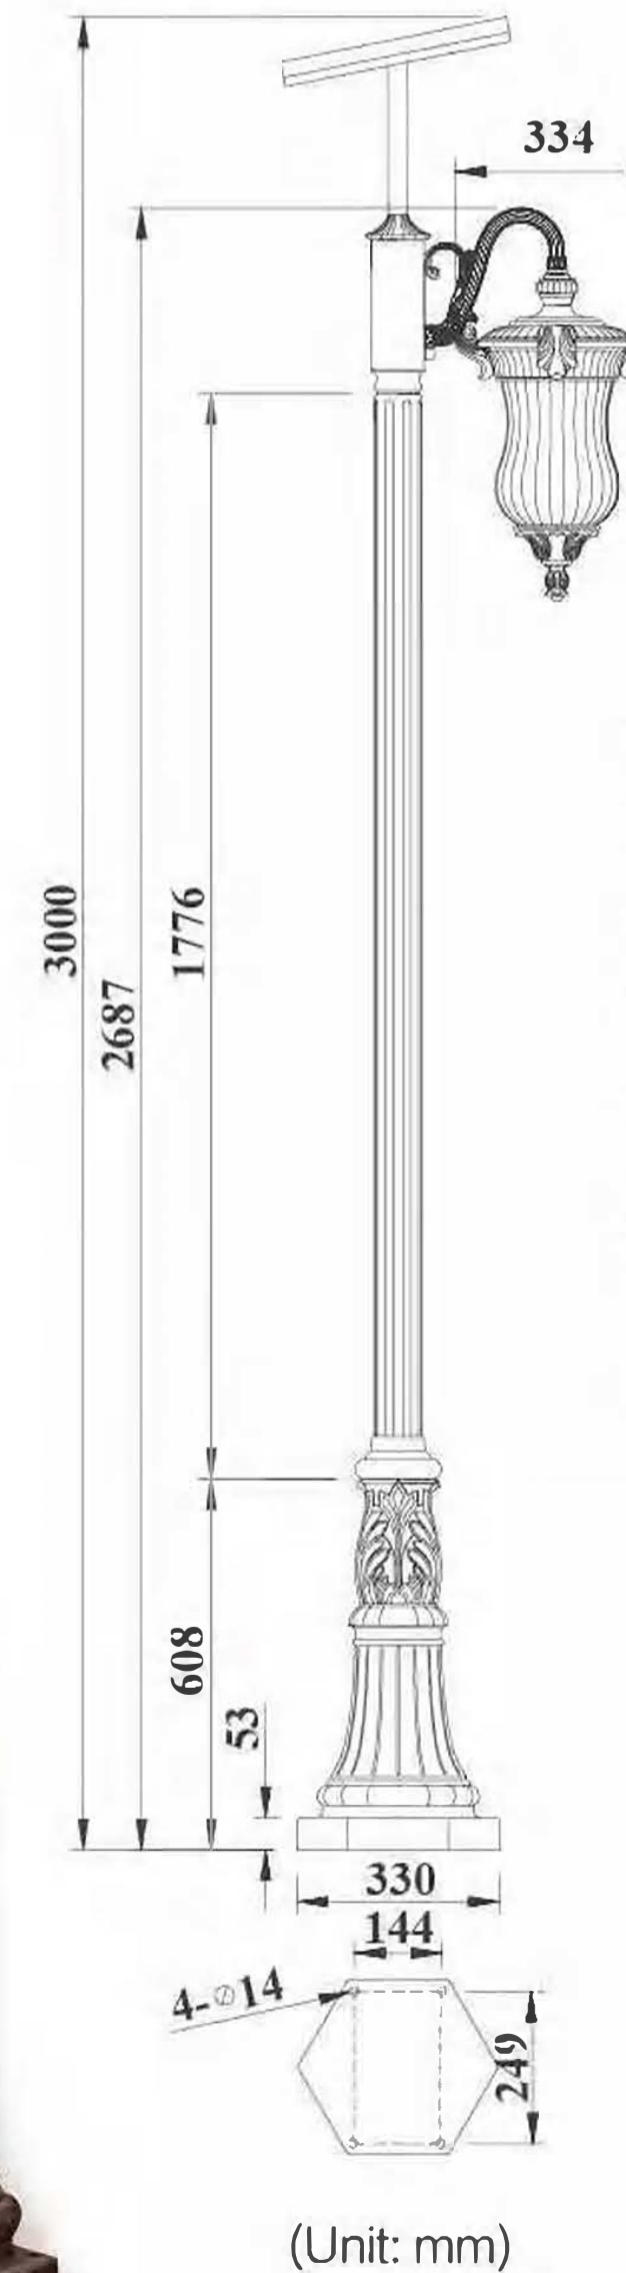

E-3219-1MB (58#) (Unit: mm)