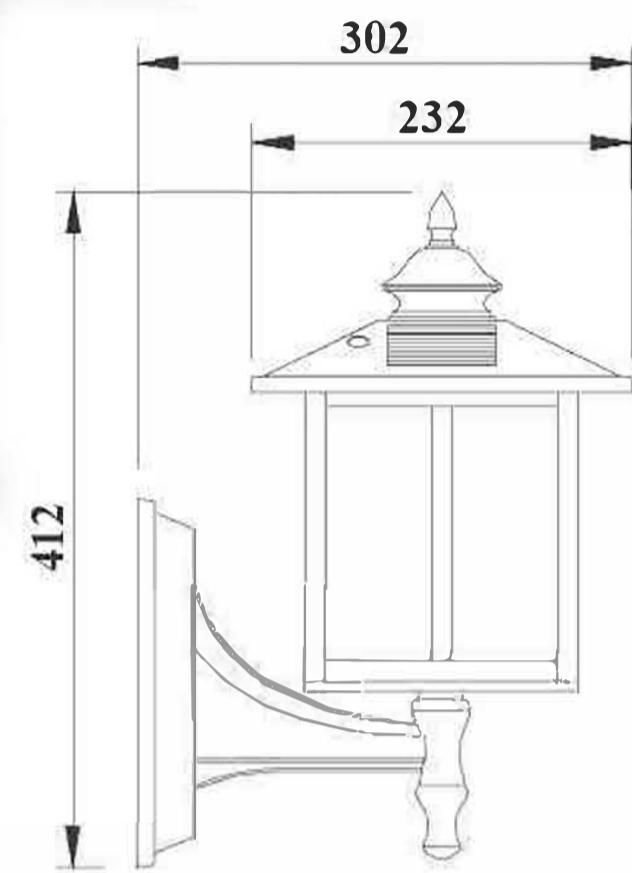

Solar Light -421 Series

Solar Light -519 Series

E-4211 (161#)