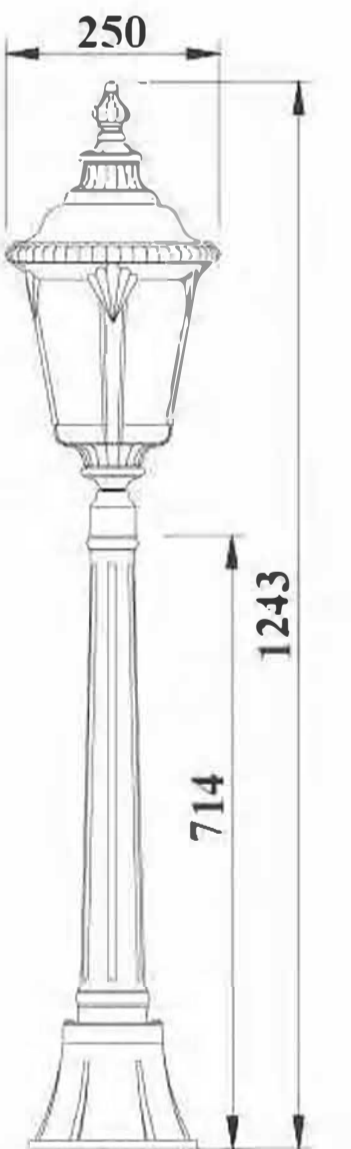

(Unit: mm)

Color: 02#
Glass: seedy glass
Bulb: 1*100W E27 or E26
Material: Aluminum

DH-4278M (02#)

Product Feature:

- The material of whole lamp is aluminum alloy (ADC12) and all raw material pass the SGS environmental test.
- The lamp body will never get rusty.
- Coating is UV-resistant, environmental, beautiful and unfading.
- Lampshade is high-grade environmental glass.

Applicable Light Source:

- Energy-saving bulb, incandescent bulb, LED bulb.

Suitable Places:

- Square, park, villa district, garden and other places.