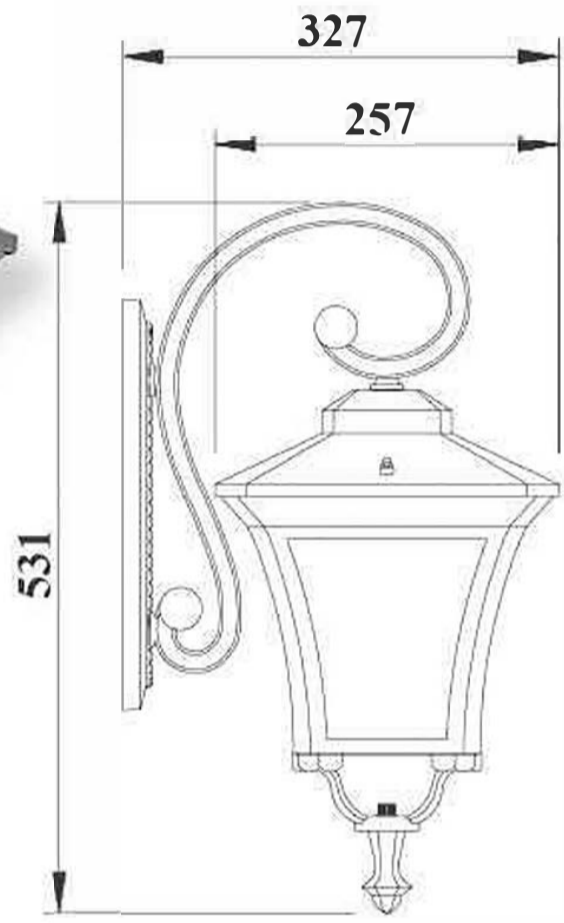

Product Feature:

- The material of whole lamp is aluminum alloy (ADC12) and all raw material pass the SGS environmental test.
- The lamp body will never get rusty.
- Coating is UV-resistant, environmental, beautiful and unfading.
- Lampshade is high-grade environmental glass.

Applicable Light Source:

- Energy-saving bulb, incandescent bulb, LED bulb.

Suitable Places:

- Square, park, villa district, garden and other places.

DH-1411 (817#)