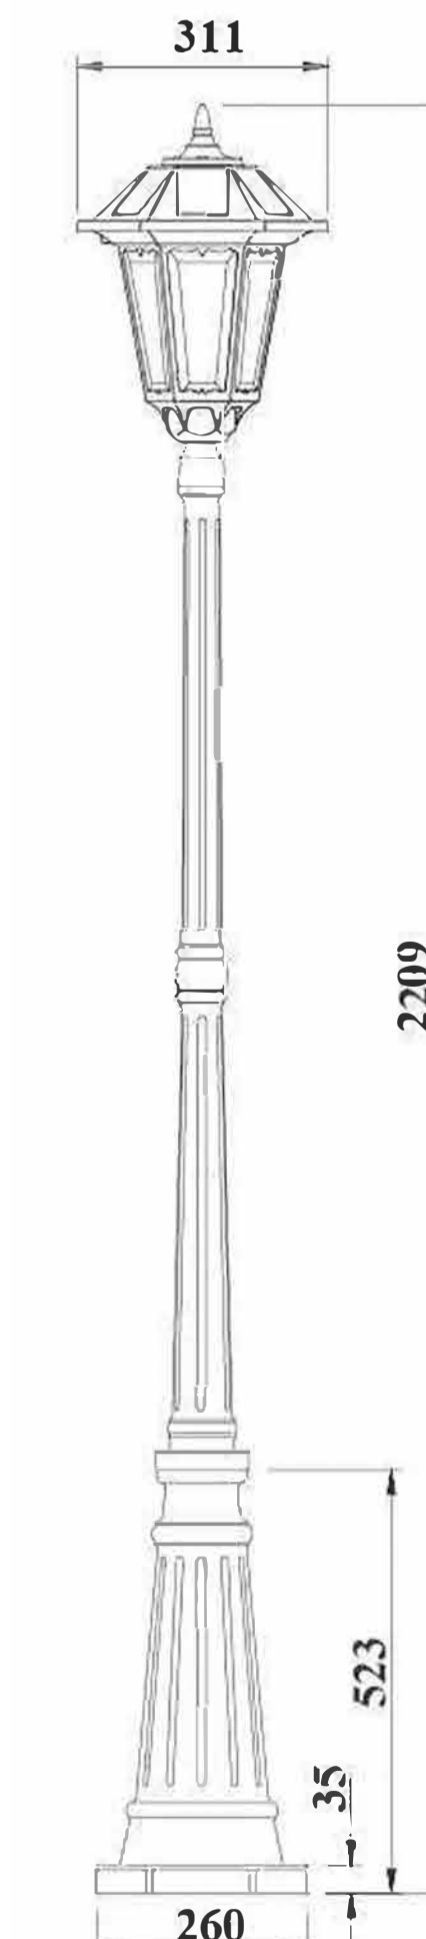

(Unit: mm)

E-9901 / E-9903
Colour: 78#
Glass: clear glass
Material: Aluminum
Light source: 1.0W LED
LED colour: 4500K
LED Luminous Flux: 100LM
Solar panel: 3.6W
Storage battery: 3000mAh Li-Fe PO4(ROHS)
Function: Automatically turns on at night and charge during daytime, it can be used for 8-12 hours.

Product Feature:

- The material of whole lamp is aluminum alloy (ADC12) and all raw material pass the SGS environmental test.
- The lamp body will never get rusty.
- Coating is UV-resistant, environmental, beautiful and unfading.
- Lampshade is high-grade environmental glass.

Applicable Light Source:

- Energy-saving bulb, incandescent bulb, LED bulb.

Suitable Places:

- Square, park, villa district, garden and other places.

(Unit: mm)

E-9909-1/E-9909-2
Colour: 78#
Glass: clear glass
Material: Aluminum
Light source: 1.0W LED
LED colour: 4500K
LED Luminous Flux: 100LM
Solar panel: 3.6W
Storage battery: 3000mAh Li-Fe PO4(ROHS)
Function: Automatically turns on at night and charge during daytime, it can be used for 8-12 hours.

(Unit: mm)

E-9909-2 (78#)

(Unit: mm)