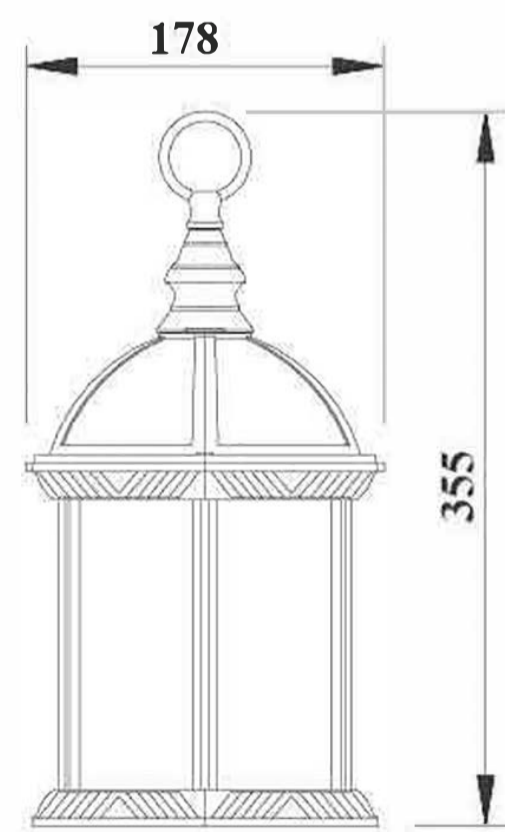

(Unit: mm)
Color: 112#
Glass: clear glass
Bulb: 1*100W E27 or E26
Material: Aluminum

DH-1612S (112#)