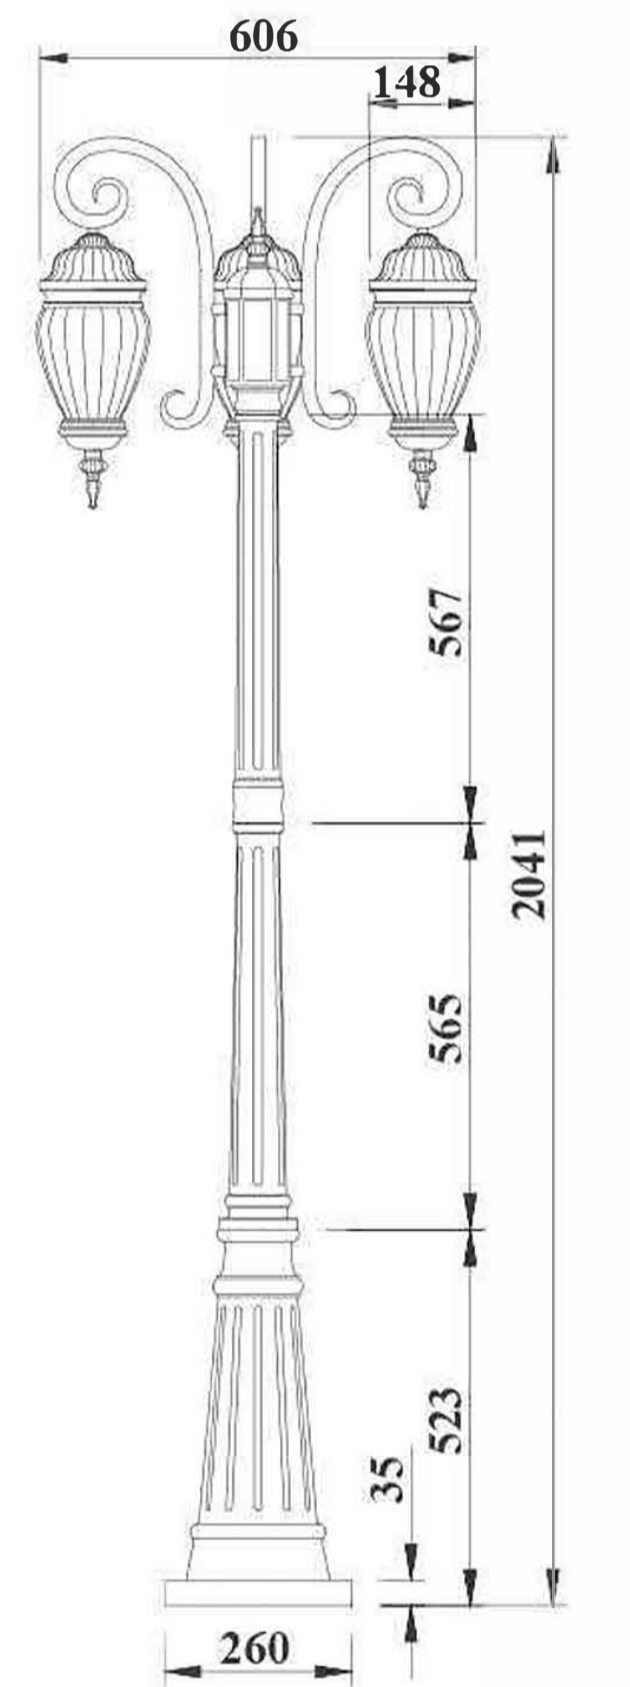

(Unit: mm)
Color: 20#
Glass: clear line glass
Bulb: 3*100W E27 or E26
Material: Aluminum