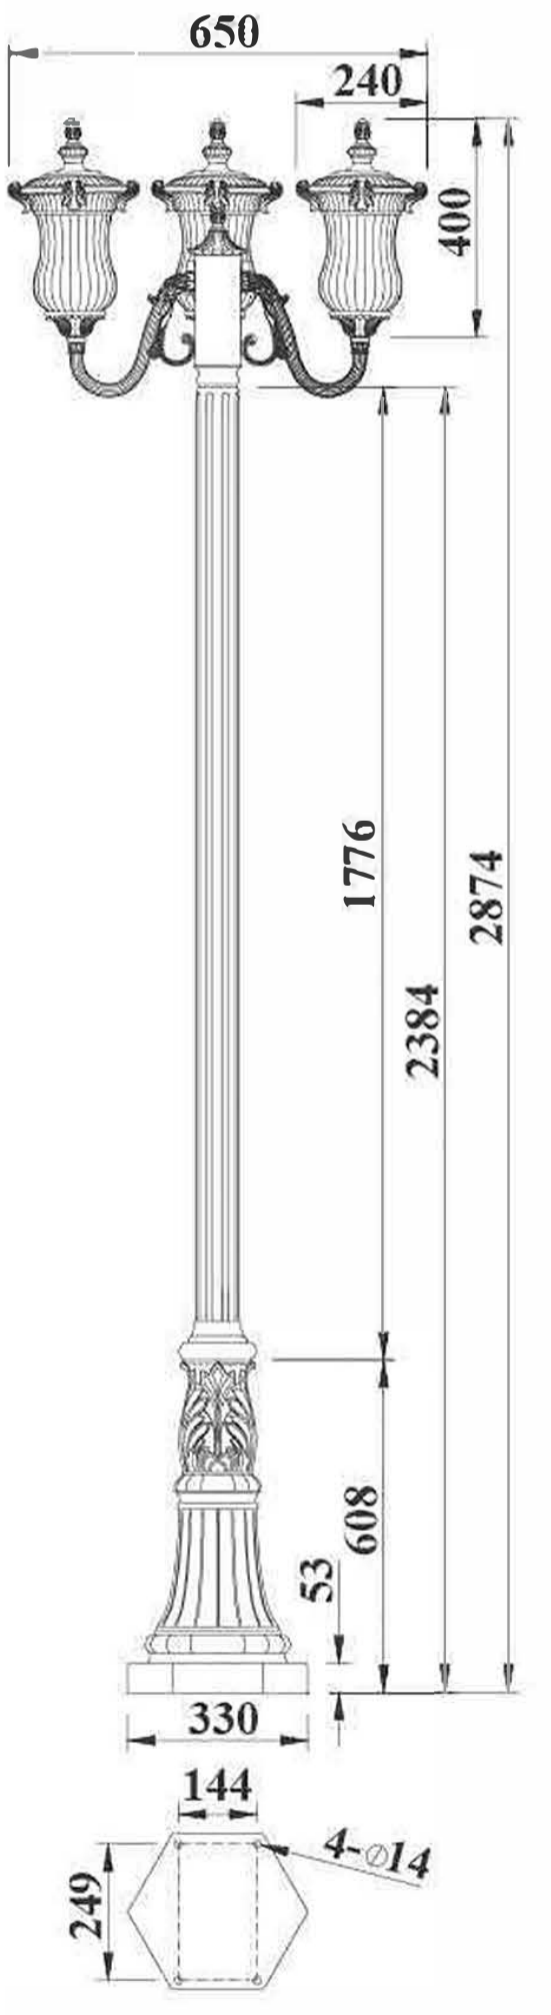

(Unit: mm)
Color: 61#
Glass: clear line glass
Bulb: 6*60W E14 or E12
Material: Aluminum

Product Feature:

- The material of whole lamp is aluminum alloy (ADC12) and all raw material pass the SGS environmental test.
- The lamp body will never get rusty.
- Coating is UV-resistant, environmental, beautiful and unfading.
- Lampshade is high-grade environmental glass.

Applicable Light Source:

- Energy-saving bulb, incandescent bulb, LED bulb.

Suitable Places:

- Square, park, villa district, garden and other places.