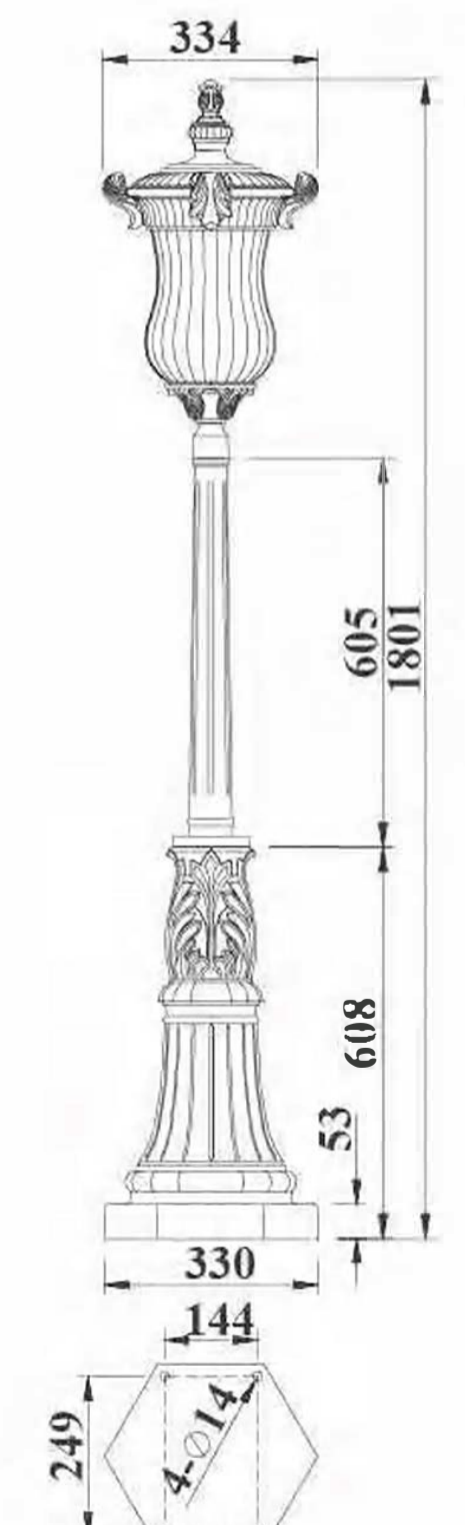

(Unit: mm)
Color: 61#
Glass: clear line glass
Bulb: 2*60W E14 or E12
Material: Aluminum

Product Feature:

- The material of whole lamp is aluminum alloy (ADC12) and all raw material pass the SGS environmental test.
- The lamp body will never get rusty.
- Coating is UV-resistant, environmental, beautiful and unfading.
- Lampshade is high-grade environmental glass.

Applicable Light Source:

- Energy-saving bulb, incandescent bulb, LED bulb.

Suitable Places:

- Square, park, villa district, garden and other places.