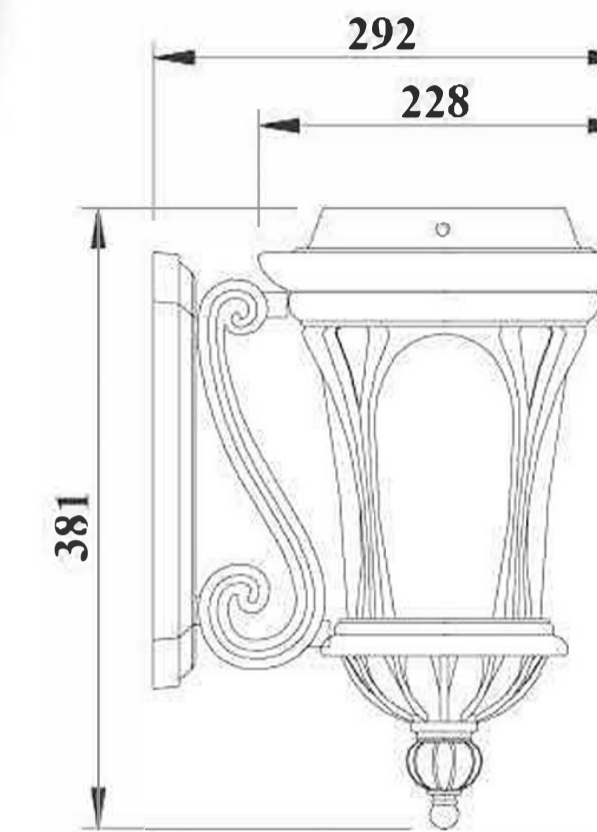

E-5191M (161#)

(Unit: mm)

E-5191M/ E-5193M / E-5198M
Colour: 161#
Glass: clear seedy glass
Material: Aluminum
Light source: 1.0W LED
LED colour: 4500K
LED Luminous Flux: 100LM
Solar panel: 2.0W
Storage battery: 3000mAh Li-Fe PO4(ROHS)
Function: Automatically turns on at night and charge during daytime, it can be used for 8-12 hours.