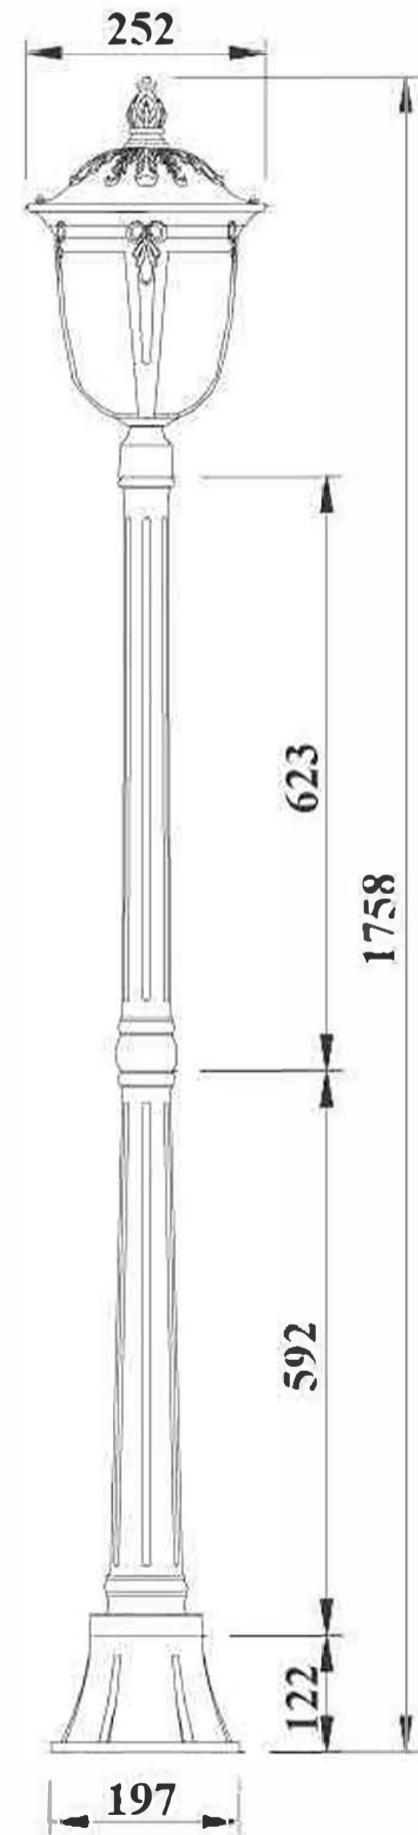

Product Feature:

- The material of whole lamp is aluminum alloy (ADC12) and all raw material pass the SGS environmental test.
- The lamp body will never get rusty.
- Coating is UV-resistant, environmental, beautiful and unfading.
- Lampshade is high-grade environmental glass.

Applicable Light Source:

- Energy-saving bulb, incandescent bulb, LED bulb.

Suitable Places:

- Square, park, villa district, garden and other places.

(Unit: mm)
Color: 162#
Glass: water glass
Bulb: 1*100W E27 or E26
Material: Aluminum

DH-4038M-G (162#)