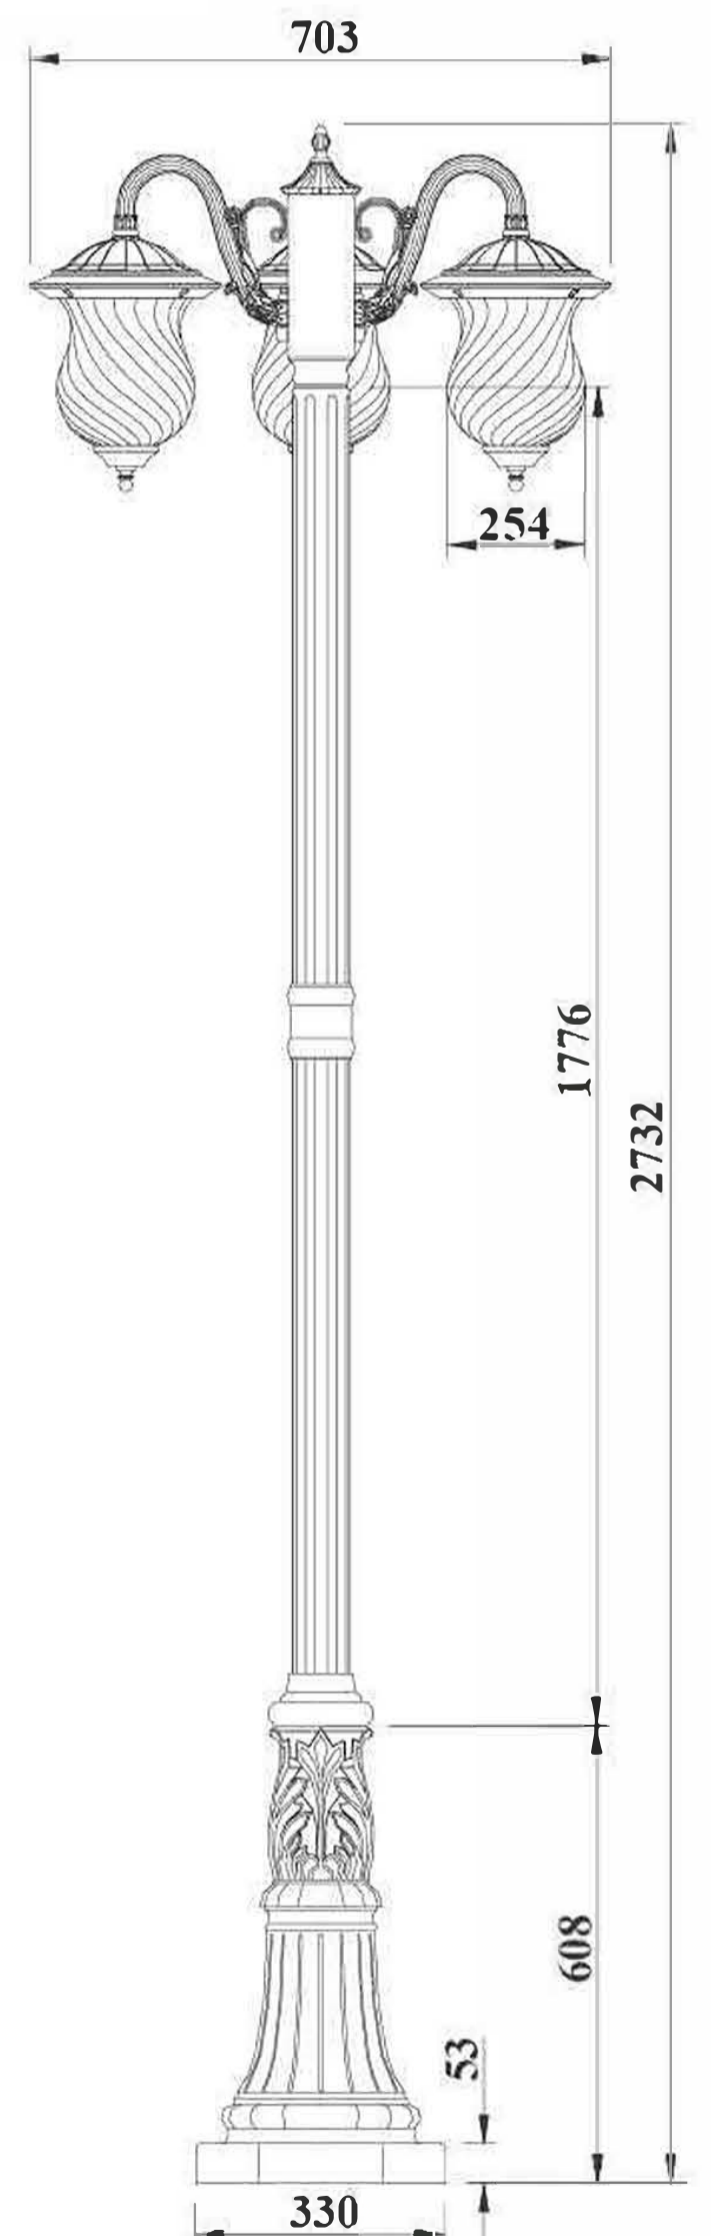

(Unit: mm)
Color: 17#
Glass: optic twist glass
Bulb: 1*100W E27 or E26
Material: Aluminum

DH-8679-2B (107#)

(Unit: mm)
Color: ORB 107#
Glass: vortical glass
Bulb: 2*100W E27 or E26
Material: Aluminum

(Unit: mm)
Color: 17#
Glass: vortical glass
Bulb: 1*100W E27 or E26
Material: Aluminum

Product Feature:

- The material of whole lamp is aluminum alloy (ADC12) and all raw material pass the SGS environmental test.
- The lamp body will never get rusty.
- Coating is UV-resistant, environmental, beautiful and unfading.
- Lampshade is high-grade environmental glass.

Applicable Light Source:

- Energy-saving bulb, incandescent bulb, LED bulb.

Suitable Places:

- Square, park, villa district, garden and other places.

DH-8679-3B (107#)

(Unit: mm)
Color: ORB 107#
Glass: vortical glass
Bulb: 3*100W E27 or E26
Material: Aluminum