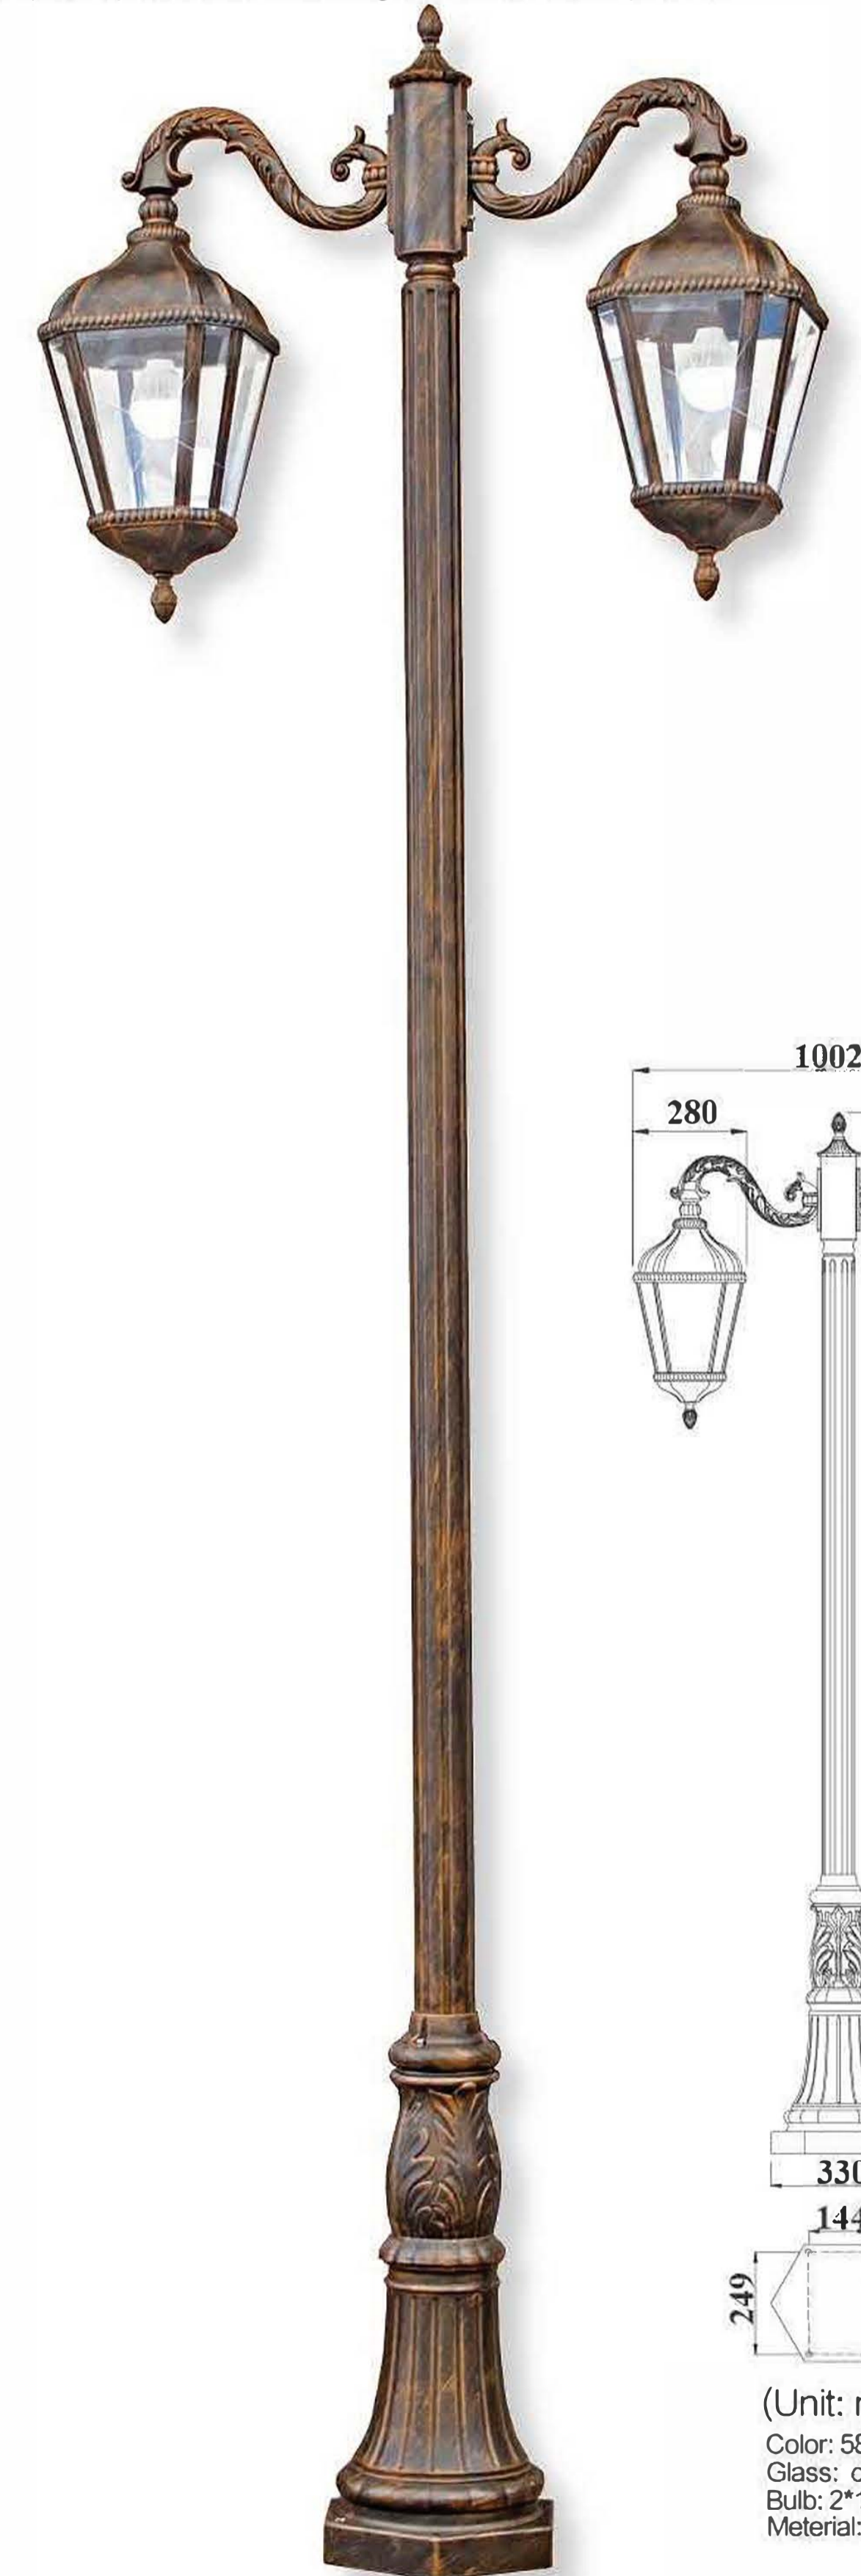

DH-1877S (162#)

(Unit: mm)
Color: 26#
Glass: clear bevel glass
Bulb: 1*100W E27 or E26
Material: Aluminum

DH-1879-1S (26#)

Product Feature:

- The material of whole lamp is aluminum alloy (ADC12) and all raw material pass the SGS environmental test.
- The lamp body will never get rusty.
- Coating is UV-resistant, environmental, beautiful and unfading.
- Lampshade is high-grade environmental glass.

DH-1879-2SA(26#)

(Unit: mm)
 Color: 26#
 Glass: clear bevel glass
 Bulb: 3*100W E27 or E26
 Material: Aluminum

DH-1879-3SA(26#)

(Unit: mm)
 Color: 26#
 Glass: clear bevel glass
 Bulb: 3*100W E27 or E26
 Material: Aluminum

DH-1879-3SA(26#)

(Unit: mm)
 Color: 58#
 Glass: clear bevel glass
 Bulb: 2*100W E27 or E26
 Material: Aluminum

DH-1879-2MB(58#)

Product Feature:

- The material of whole lamp is aluminum alloy (ADC12) and all raw material pass the SGS environmental test.
- The lamp body will never get rusty.
- Coating is UV-resistant, environmental, beautiful and unfading.
- Lampshade is high-grade environmental glass.