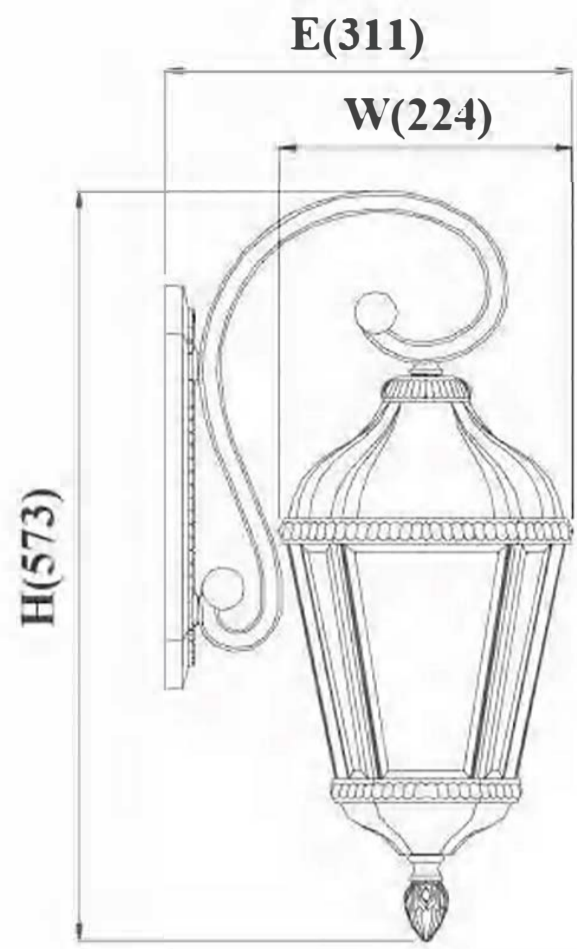

DH-1869-2MH (17#)

(Unit: mm)
 Color: 17#
 Glass: water glass
 Bulb: 3*100W E27 or E26
 Material: Aluminum

DH-1869-3SA (17#)

(Unit: mm)
 Color: pole 02# + lamp 17#
 Glass: water glass
 Bulb: 3*100W E27 or E26
 Material: Aluminum

DH-1869-3LA-N (02#+17#)

(Unit: mm)
 Color: 161#
 Glass: water glass
 Bulb: 4*100W E27 or E26
 Material: Aluminum

DH-1869-4LA-H (161#)

Product Feature:

- The material of whole lamp is aluminum alloy (ADC12) and all raw material pass the SGS environmental test.
- The lamp body will never get rusty.
- Coating is UV-resistant, environmental, beautiful and unfading.
- Lampshade is high-grade environmental glass.

Applicable Light Source:

- Energy-saving bulb, incandescent bulb, LED bulb.

Suitable Places:

- Square, park, villa district, garden and other places.

ITEM	UNIT: mm / inch		
	W	H	E
DH-1871SSB	180(7")	450(17.85")	260(10.32")
DH-1871SB	224(9")	573(22.56")	311(12.25")
DH-1871MB	280(11")	680(26.93")	380(15")
DH-1871LB	328(13")	820(32.2")	450(17.75")

Color: 26#
Glass: clear bevel glass
Bulb: 1*100W E27 or E26
Material: Aluminum

DH-1871SB (26#)

ITEM	UNIT: mm / inch		
	W	H	E
DH-1871MA	280(10.7")	770(30.45")	490(19.44")
DH-1871LA	328(12.91")	876(34.48")	518(20.4")