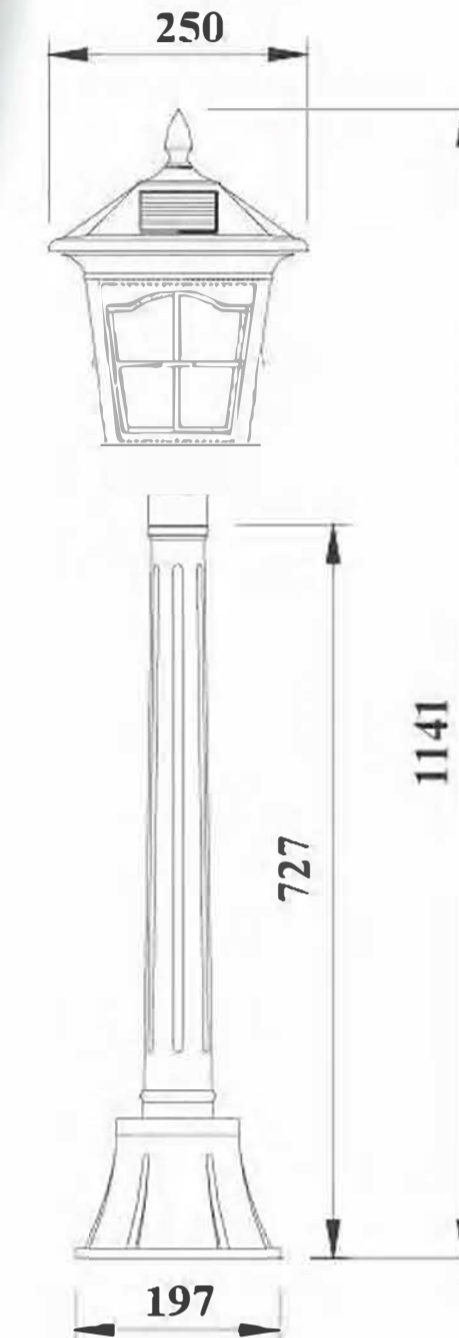

(Unit: mm)

E-1868S (161#)

E-1868S
Colour: 161#
Glass: clear glass
Material: Aluminum
Light source: 1.0W LED
LED colour: 4500K
LED Luminous Flux: 100LM
Solar panel: 2.8W
Storage battery: 3000mAh Li-Fe PO4(ROHS)
Function: Automatically turns on at night and charge during daytime, it can be used for 8-12 hours.

E-1869-1S
Colour: 02#
Glass: clear glass
Material: Aluminum
Light source: 1.0W LED
LED colour: 5000K
LED Luminous Flux: 100LM
Solar panel: 4V 2.0W
Storage battery: 3000mAh Li-Fe PO4(ROHS)
Function: Automatically turns on at night and charge during daytime, it can be used for 8-12 hours.