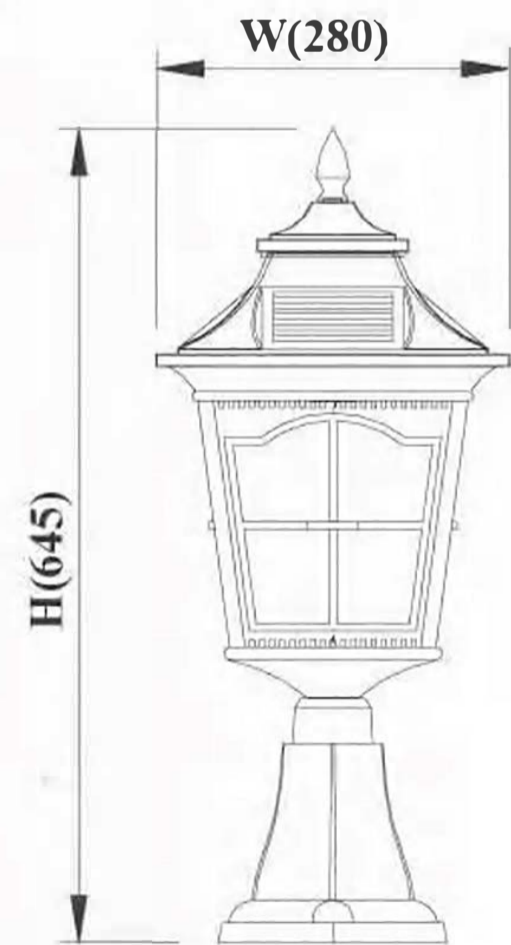

ITEM	UNIT: mm / inch	
	W	H
DH-1863S	250(9.84")	560(22.05")
DH-1863M	280(11.02")	645(25.4")

E-1863M (161#)

E-1863S
Colour: 161#
Glass: clear glass
Material: Aluminum
Light source: 1.0W LED
LED colour: 4500K
LED Luminous Flux: 100LM
Solar panel: 2.8W
Storage battery: 3000mAh Li-Fe PO4(ROHS)
Function: Automatically turns on at night and charge during daytime, it can be used for 8-12 hours.