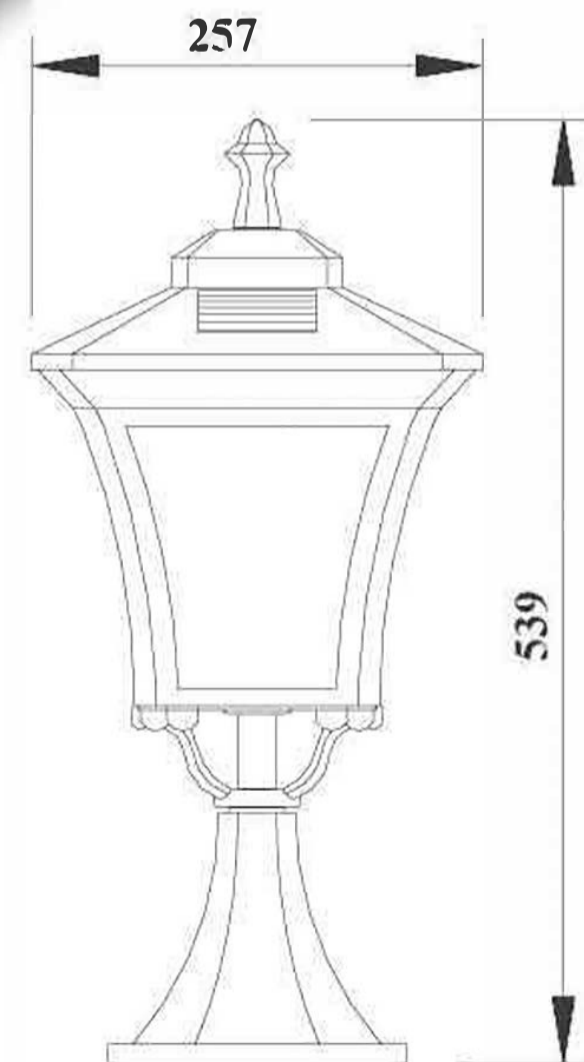

(Unit: mm)

E-1413 (02#)

(Unit: mm)

E-1418(02#)

(Unit: mm)

E-4629-1L(58#)

E-4629-1L
 Colour: 58#
 Glass: opal glass
 Material: Aluminum
 Light Source: 3W LED
 LED Colour: 6000K(cool white)
 LED Luminous: 300lm(single lamp)
 Solar Panel: 15W
 Storage battery: 12V 20AH lead-acid gel battery
 Function: Automatically turns on at night and charge during daytime. Regular timing work eight hours at night. When the battery charged full, it will be working three days even without sun.