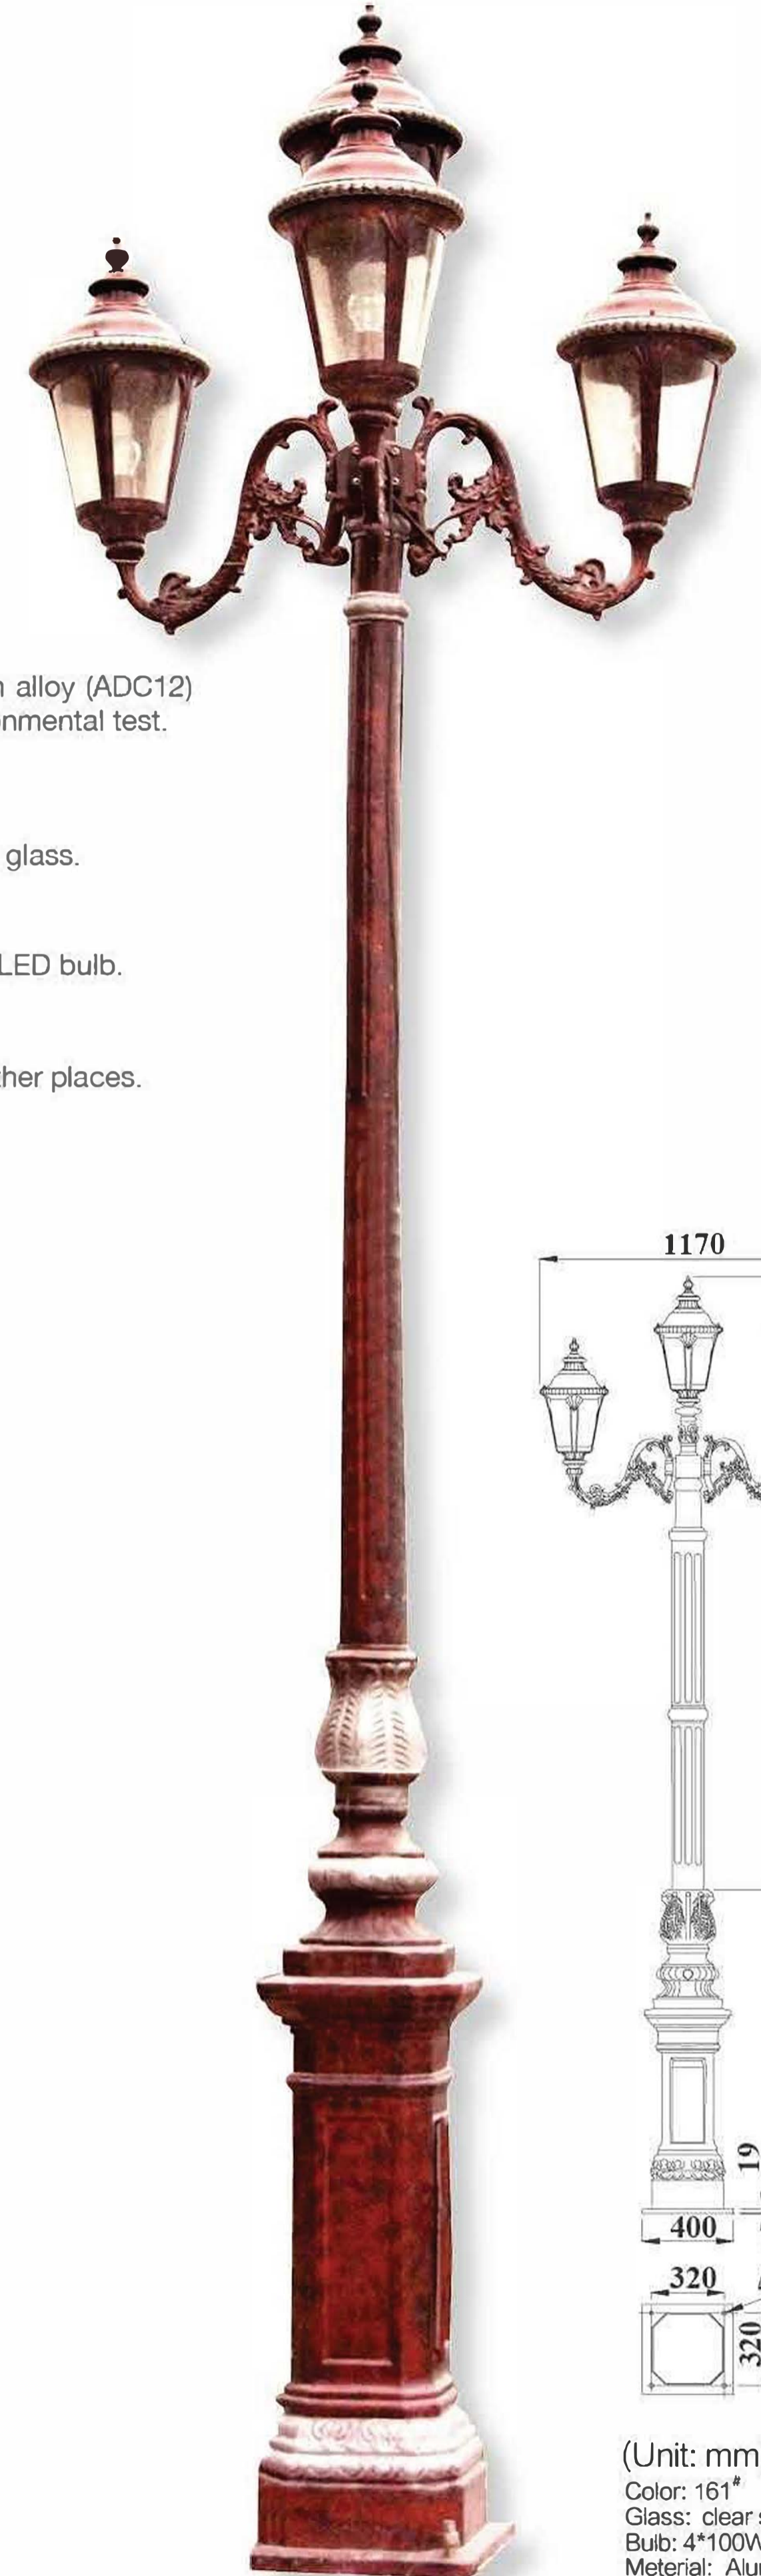

DH-4279-2LA-N (02#)

(Unit: mm)
 Color: 161#
 Glass: clear seeded glass
 Bulb: 4*100W E27 or E26
 Material: Aluminum

DH-4279-4LA-H (161#)

Product Feature:

- The material of whole lamp is aluminum alloy (ADC12) and all raw material pass the SGS environmental test.
- The lamp body will never get rusty.
- Coating is UV-resistant, environmental, beautiful and unfading.
- Lampshade is high-grade environmental glass.