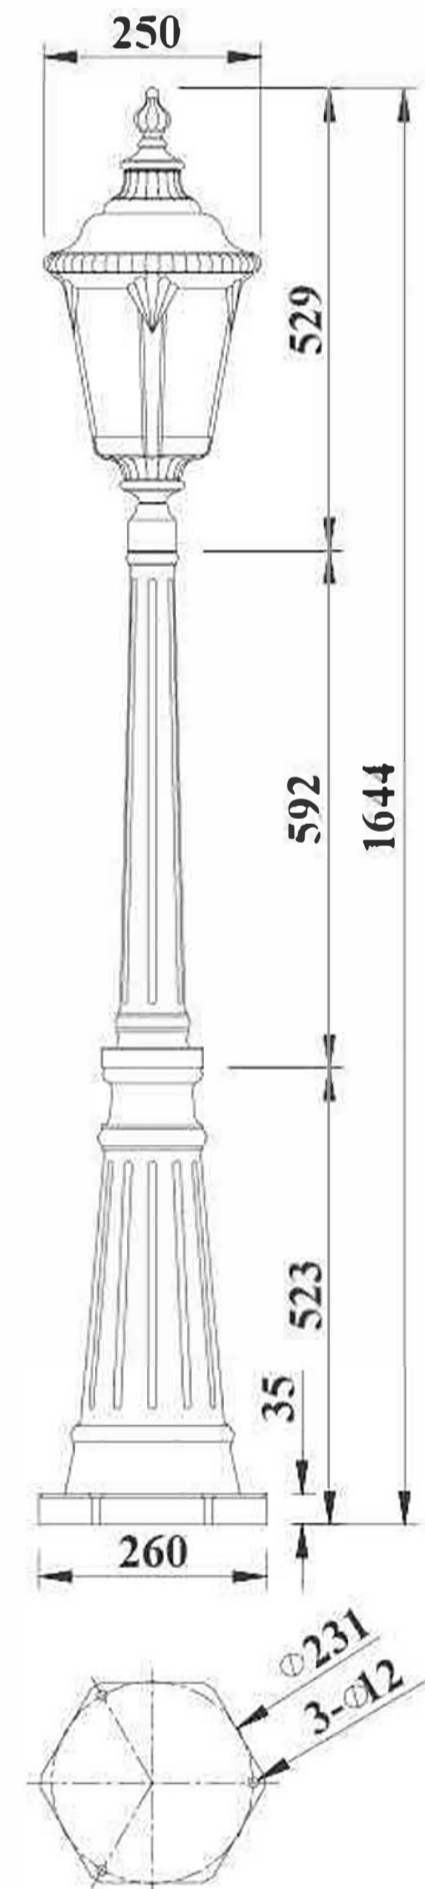

Product Feature:

- The material of whole lamp is aluminum alloy (ADC12) and all raw material pass the SGS environmental test.
- The lamp body will never get rusty.
- Coating is UV-resistant, environmental, beautiful and unfading.
- Lampshade is high-grade environmental glass.

Applicable Light Source:

- Energy-saving bulb, incandescent bulb, LED bulb.

Suitable Places:

- Square, park, villa district, garden and other places.

(Unit: mm)
Color: 32#
Glass: seedy glass
Bulb: 1*100W E27 or E26
Material: Aluminum

DH-4277MP (32#)