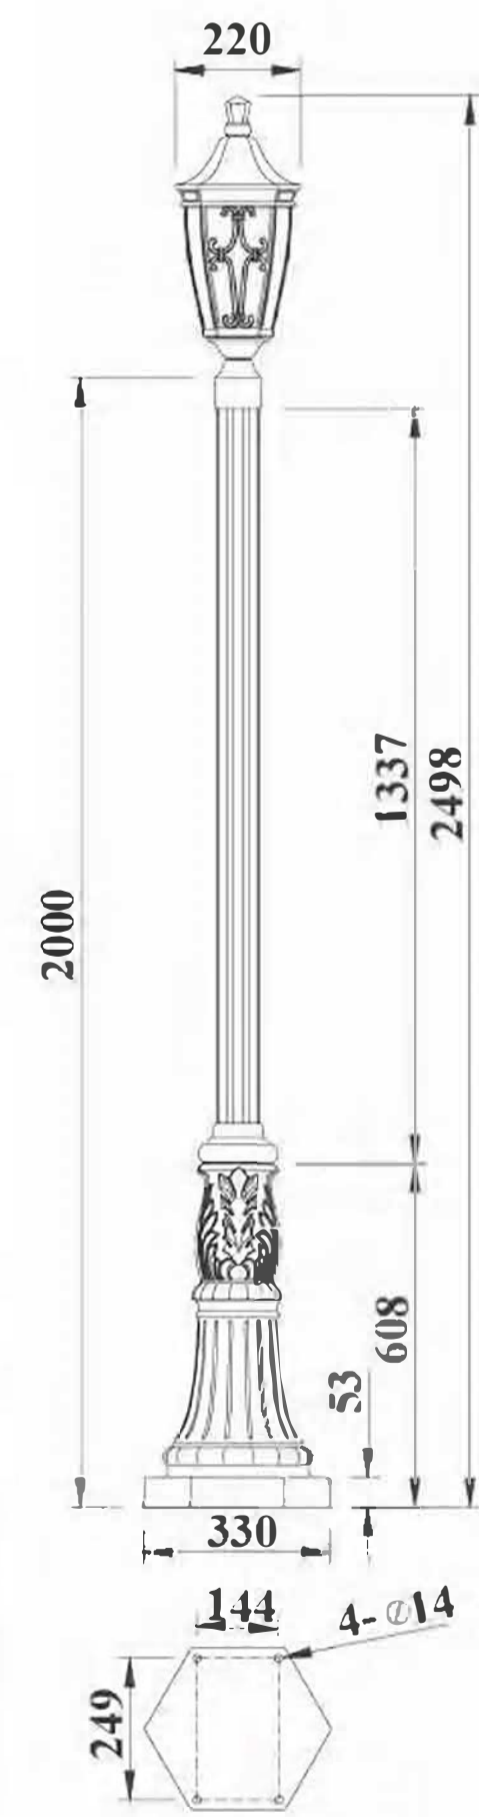

(Unit: mm)
Color: 125[#]
Glass: water glass
Bulb: 1*100W E27 or E26
Material: Aluminum

DH-3009-1M (125[#])