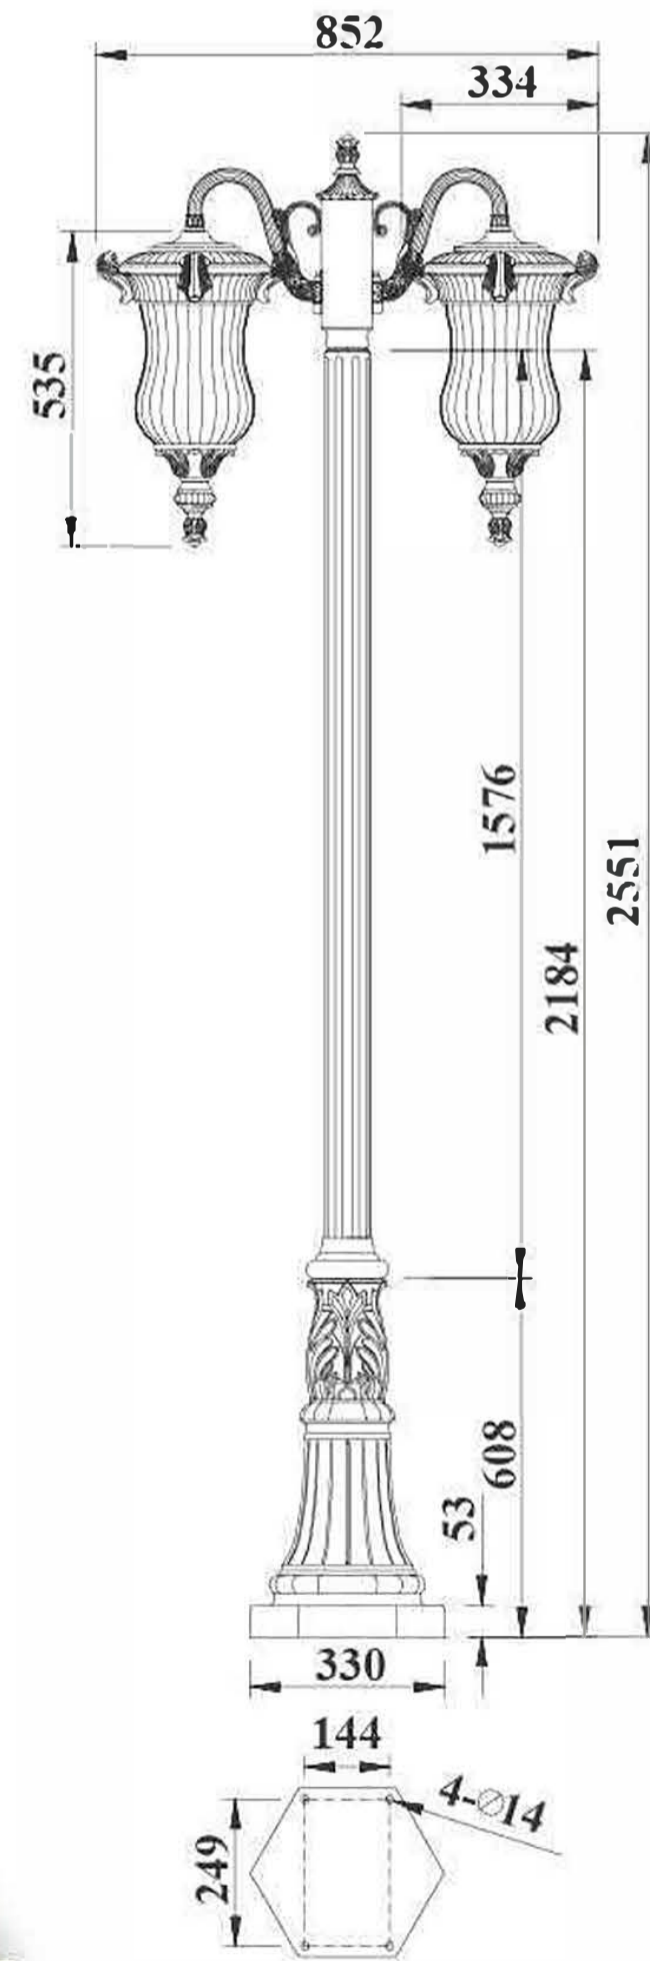

(Unit: mm)
Color: 61#
Glass: clear line glass
Bulb: 4*60W E14 or E12
Material: Aluminum

DH-3219-2MB (61#)