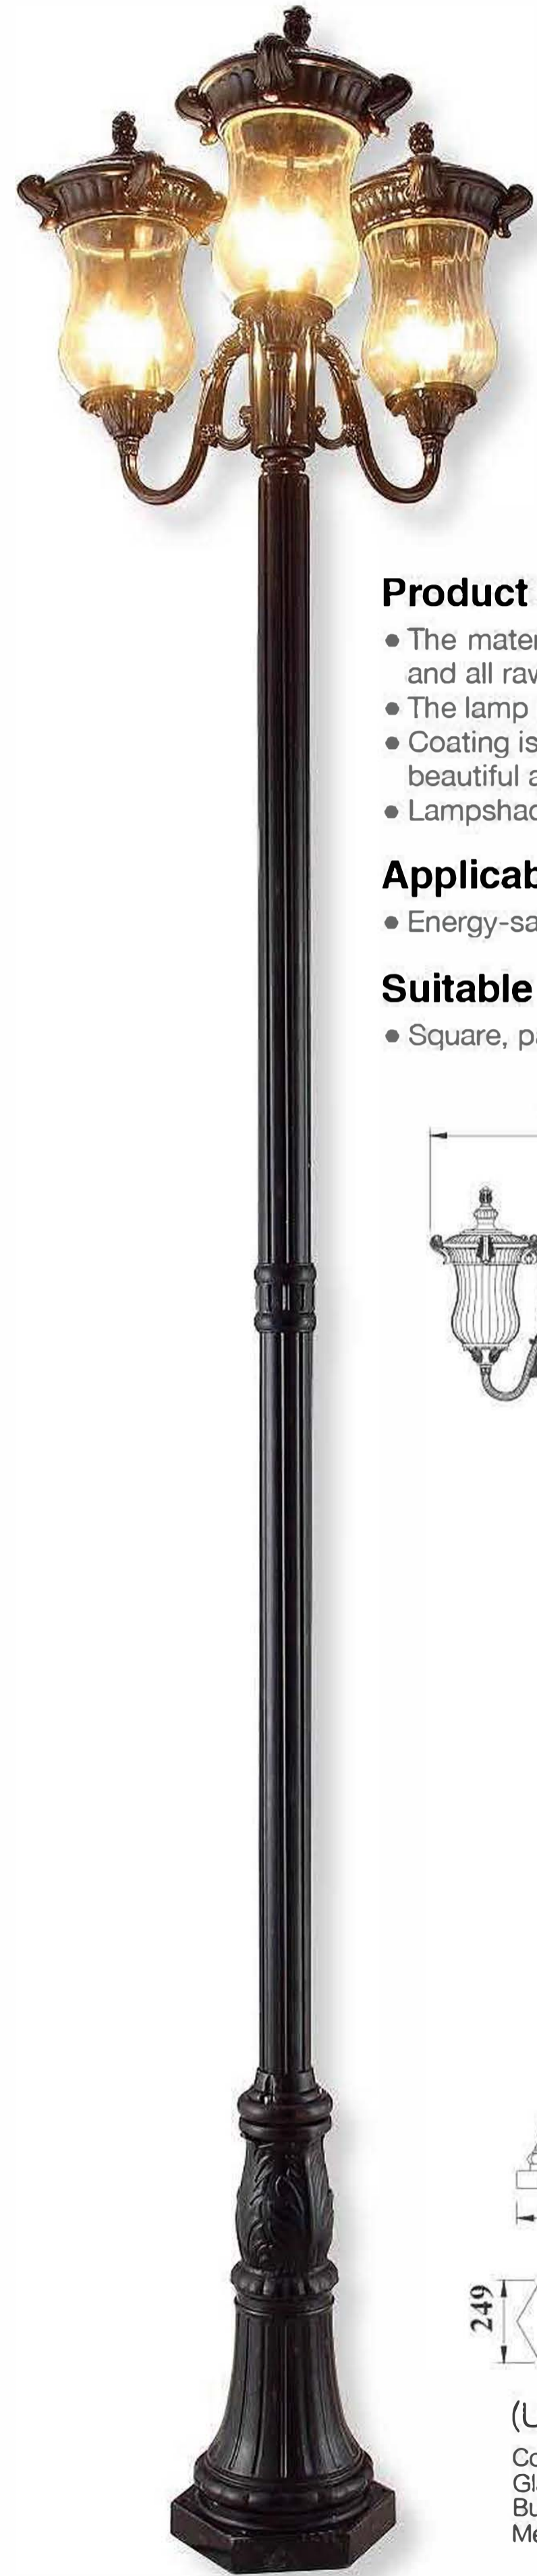

DH-3219-3MA (02#)

Product Feature:

- The material of whole lamp is aluminum alloy (ADC12) and all raw material pass the SGS environmental test.
- The lamp body will never get rusty.
- Coating is UV-resistant, environmental, beautiful and unfading.
- Lampshade is high-grade environmental glass.

Applicable Light Source:

- Energy-saving bulb, incandescent bulb, LED bulb.

Suitable Places:

- Square, park, villa district, garden and other places.