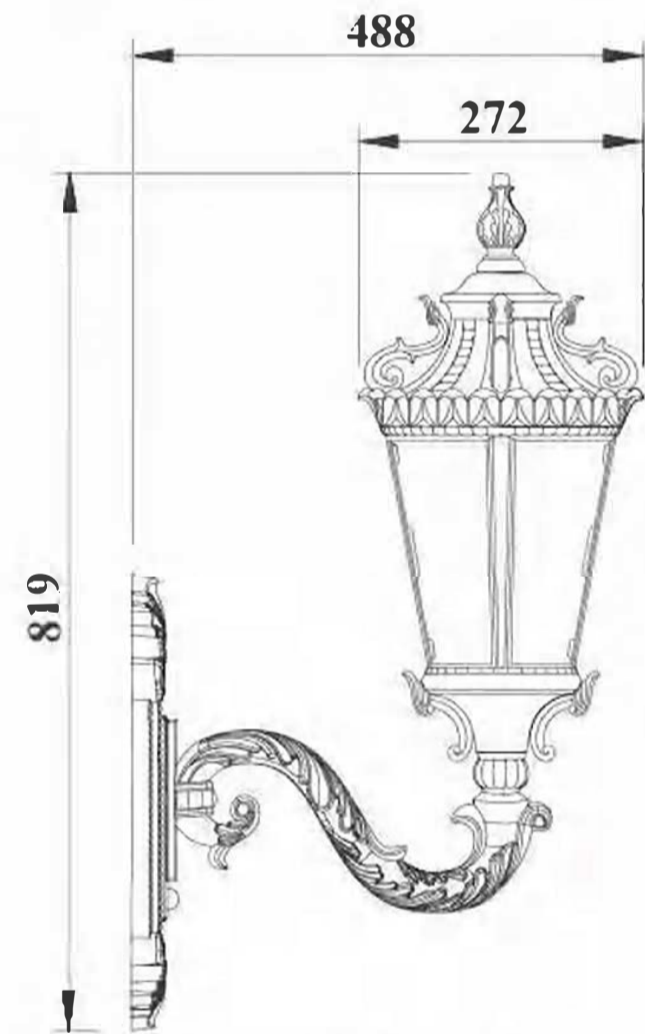

DHP-3231MA (162#)

(Unit: mm)
Color: 162#
Glass: seedy glass
Bulb: 1*100W E27 or E26
Material: Aluminum

Product Feature:

- The material of whole lamp is aluminum alloy (ADC12) and all raw material pass the SGS environmental test.
- The lamp body will never get rusty.
- Coating is UV-resistant, environmental, beautiful and unfading.
- Lampshade is high-grade environmental glass.

Applicable Light Source:

- Energy-saving bulb, incandescent bulb, LED bulb.

Suitable Places:

- Square, park, villa district, garden and other places.