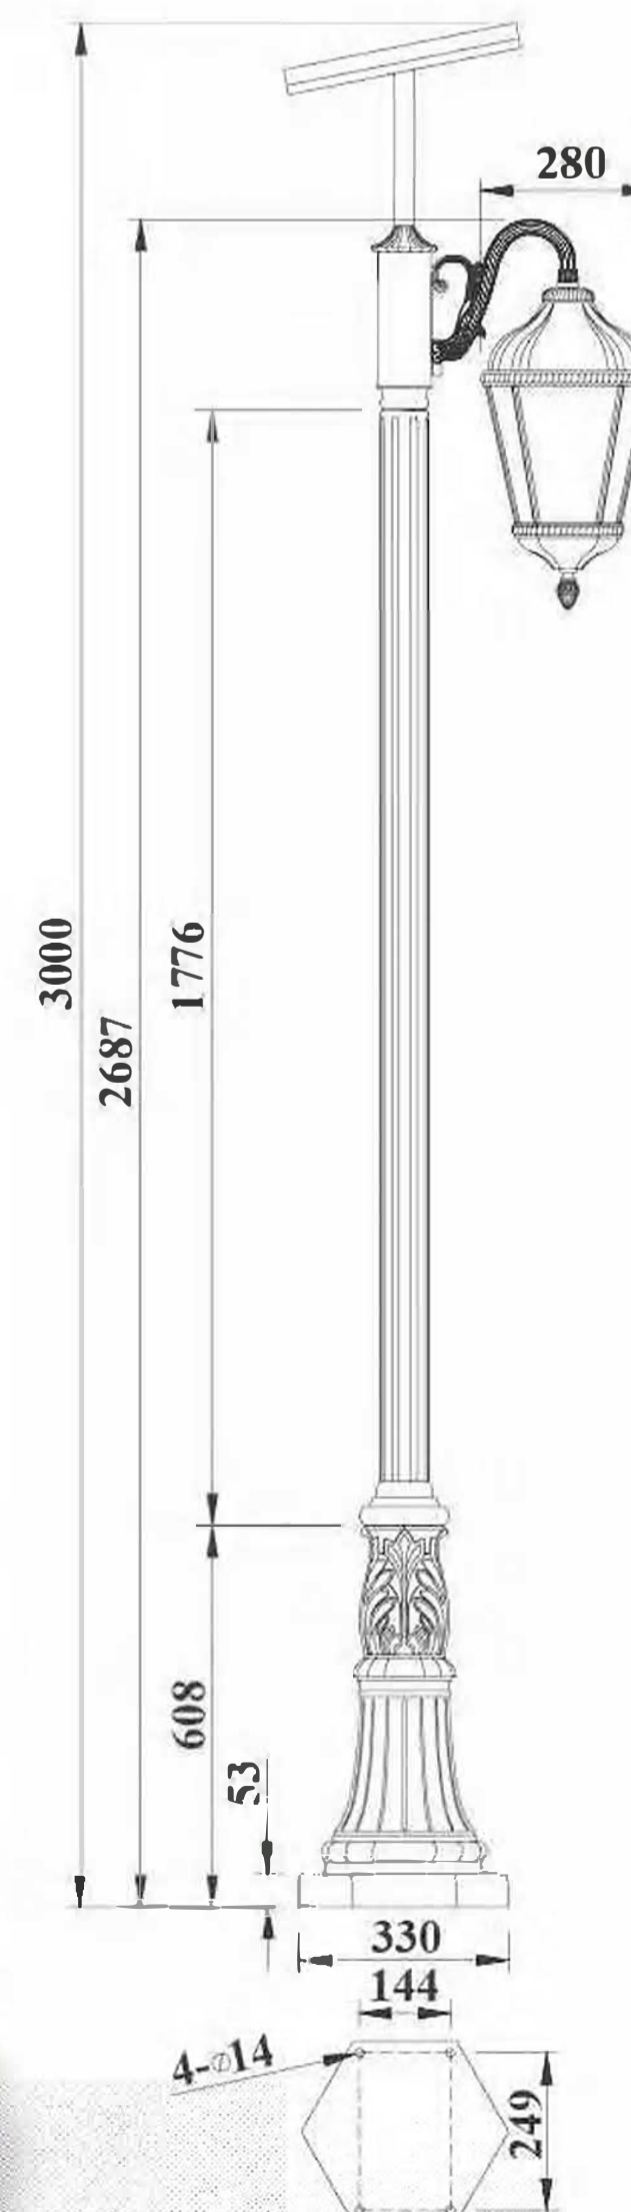

E-1879-1MD (58#)

(Unit: mm)

E-1879-2MD
Colour: 58#
Glass: clear bent glass
Material: Aluminum
Light Source: 2*3W LED
LED Colour: 6000K(cool white)
LED Luminous: 300lm(single lamp)
Solar Panel: 30W
Storage battery: 12V 20AH lead-acid gel battery
Function: Automatically turns on at night and charge during daytime. Regular timing work eight hours at night. When the battery charged full, it will be working three days even without sun.