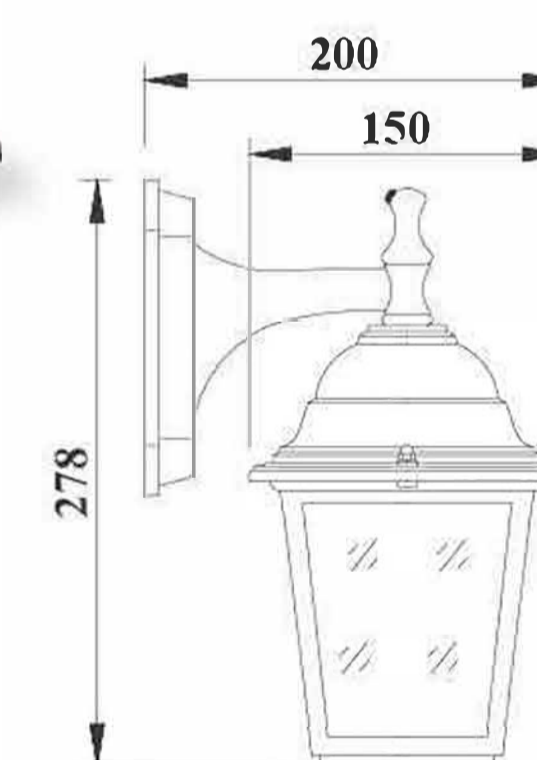

(Unit: mm)

E-1311 (32#)

Material: Aluminum
Finish: 32#
Glass: Frosted glass
Power: 9W
Led Color: 3000-3200K