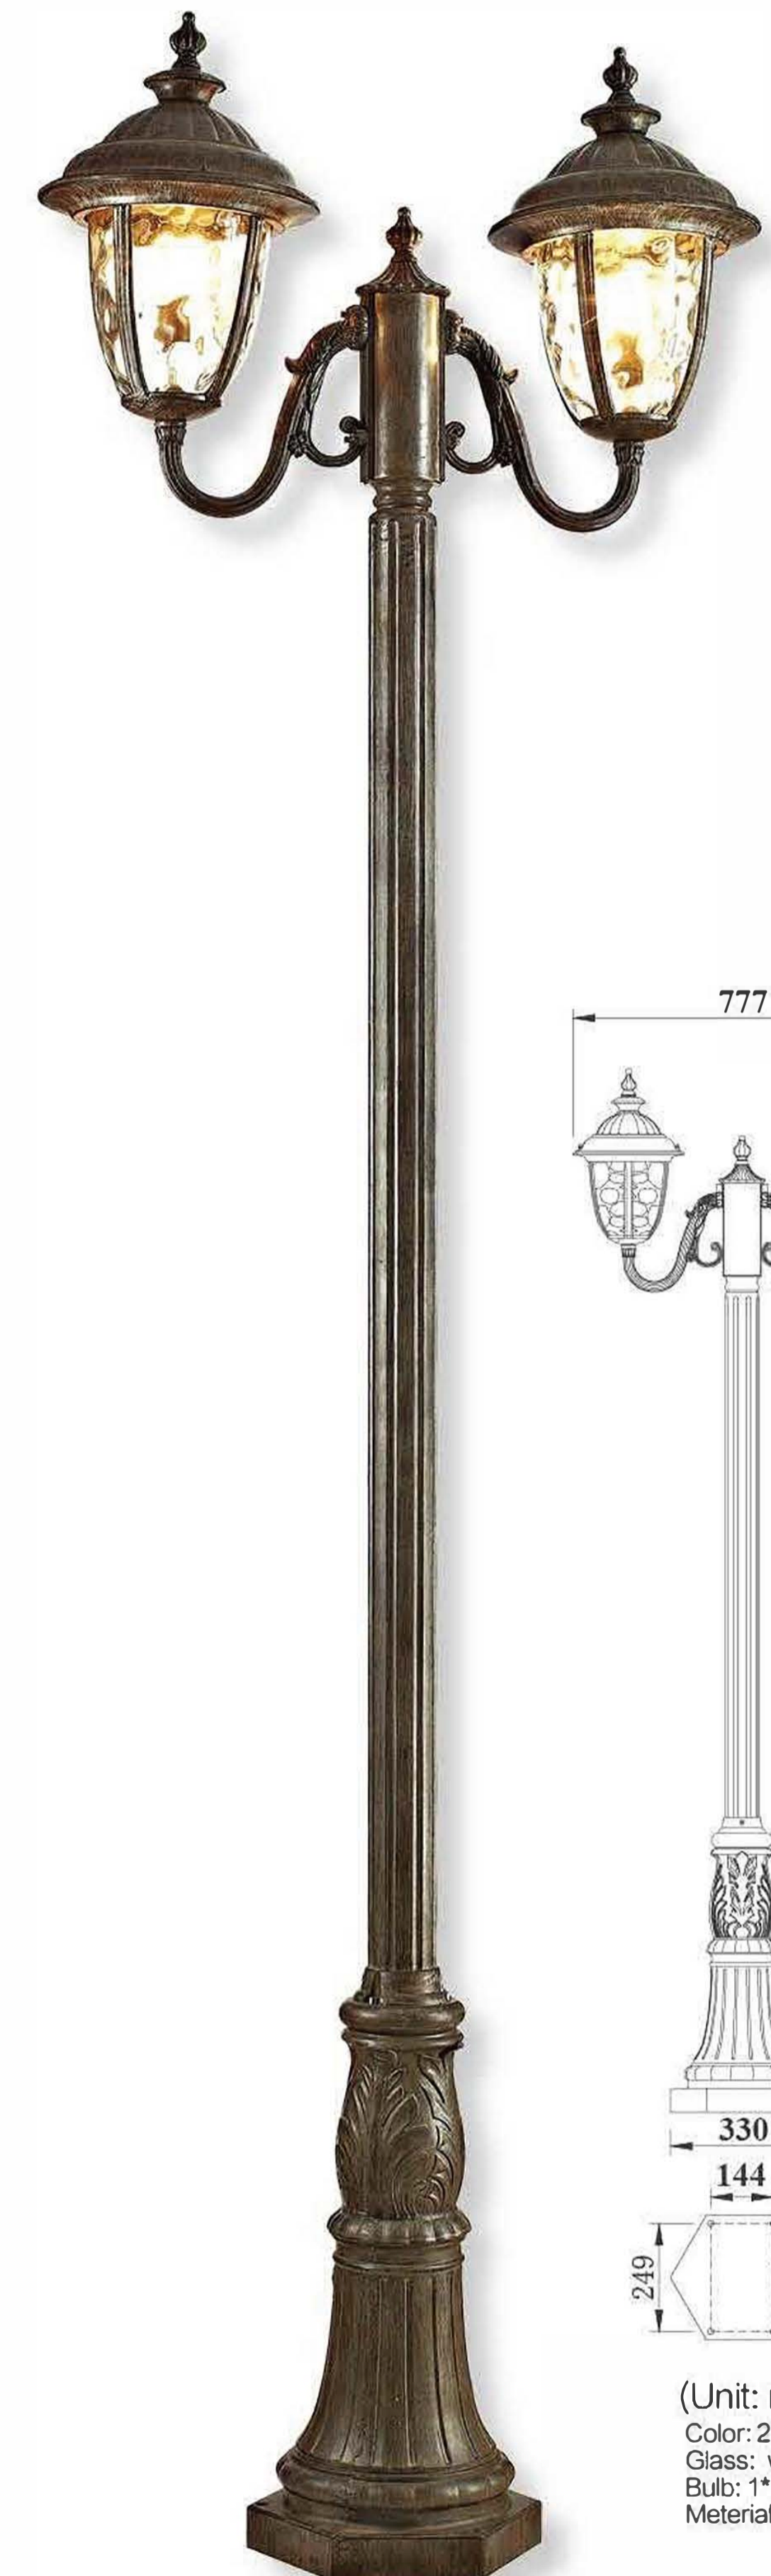

(Unit: mm)
Color: 26#
Glass: water glass
Bulb: 1*100W E27 or E26
Material: Aluminum