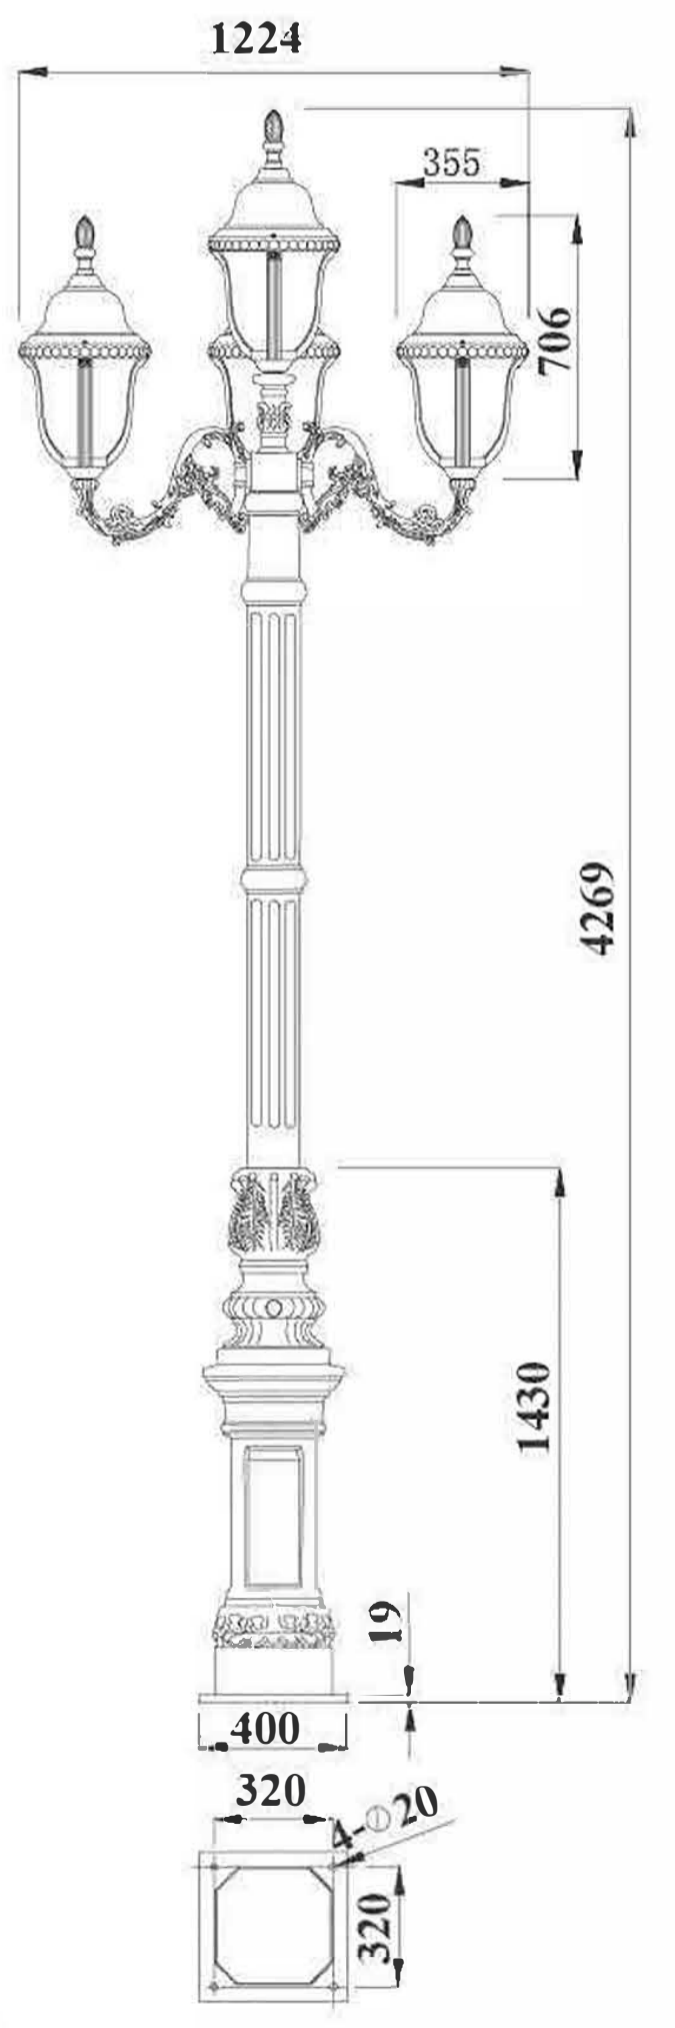

Product Feature:

- The material of whole lamp is aluminum alloy (ADC12) and all raw material pass the SGS environmental test.
- The lamp body will never get rusty.
- Coating is UV-resistant, environmental, beautiful and unfading.
- Lampshade is high-grade environmental glass.

Applicable Light Source:

- Energy-saving bulb, incandescent bulb, LED bulb.

Suitable Places:

- Square, park, villa district, garden and other places.