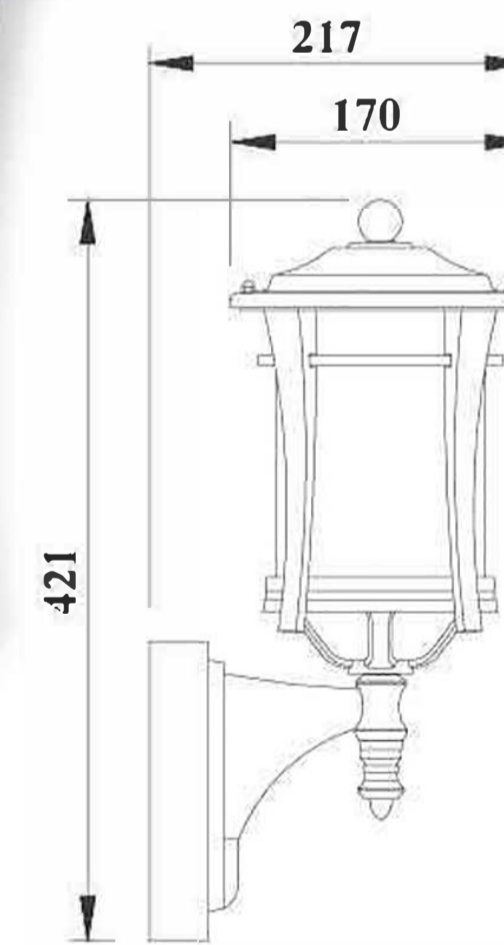

(Unit: mm)
Color: 02#
Glass: clear seedy glass
Bulb: 1*100W E27 or E26
Material: Aluminum

EP-4631 (02#)