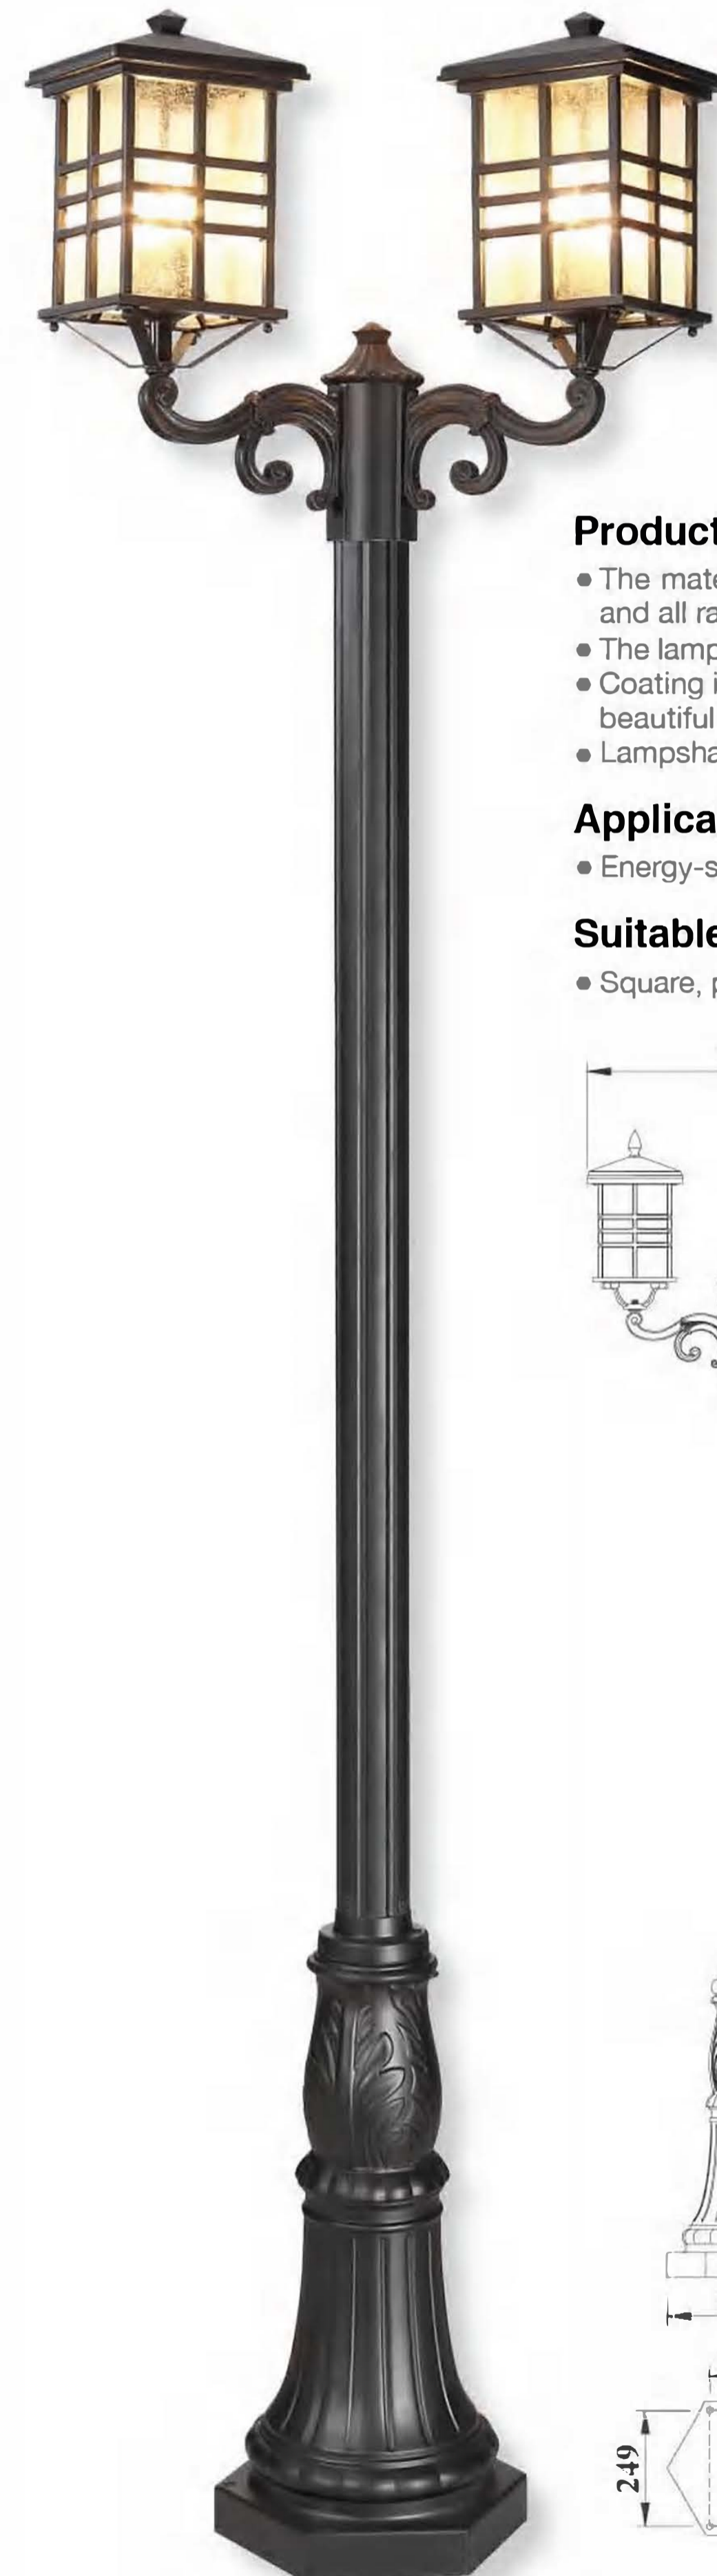

Product Feature:

- The material of whole lamp is aluminum alloy (ADC12) and all raw material pass the SGS environmental test.
- The lamp body will never get rusty.
- Coating is UV-resistant, environmental, beautiful and unfading.
- Lampshade is high-grade environmental glass.

Applicable Light Source:

- Energy-saving bulb, incandescent bulb, LED bulb.

Suitable Places:

- Square, park, villa district, garden and other places.

DH-2049-2MA(22#)