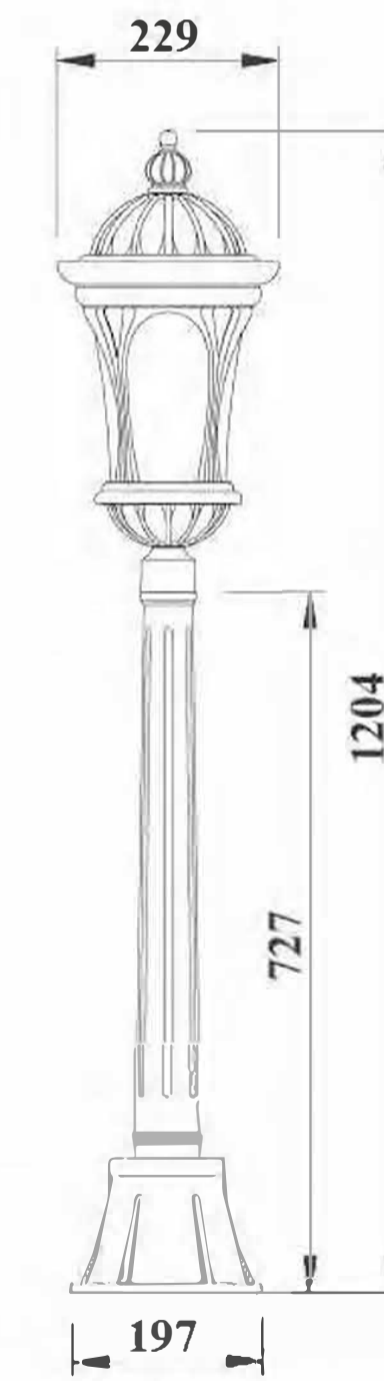

(Unit: mm)
Color: 58#
Glass: clear seedy glass
Bulb: 1*100W E27 or E26
Material: Aluminum

DH-5198M (58#)