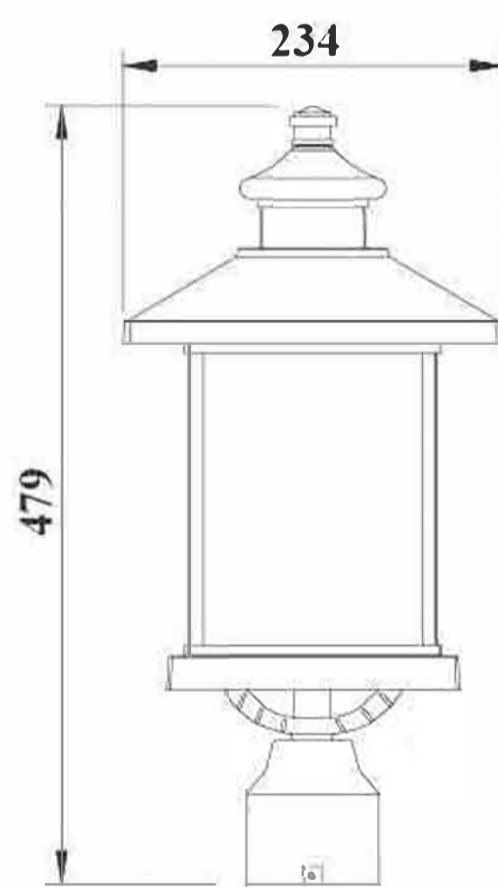

(Unit: mm)
Color: BK02®
Glass: water glass
Bulb: 1*100W E27 or E26
Material: Aluminum