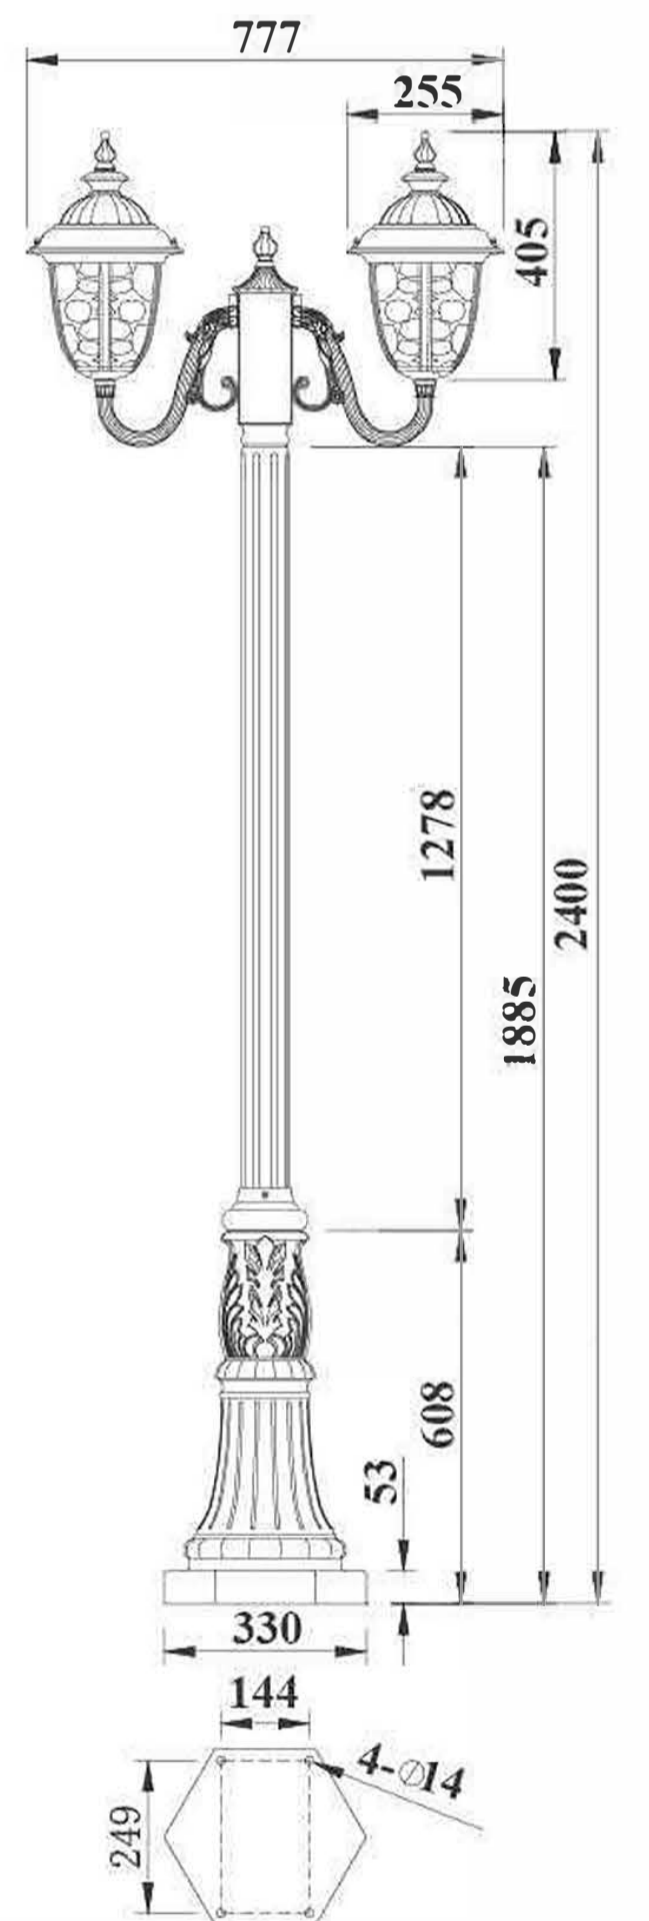

(Unit: mm)
Color: 26#
Glass: water glass
Bulb: 1*100W E27 or E26
Material: Aluminum