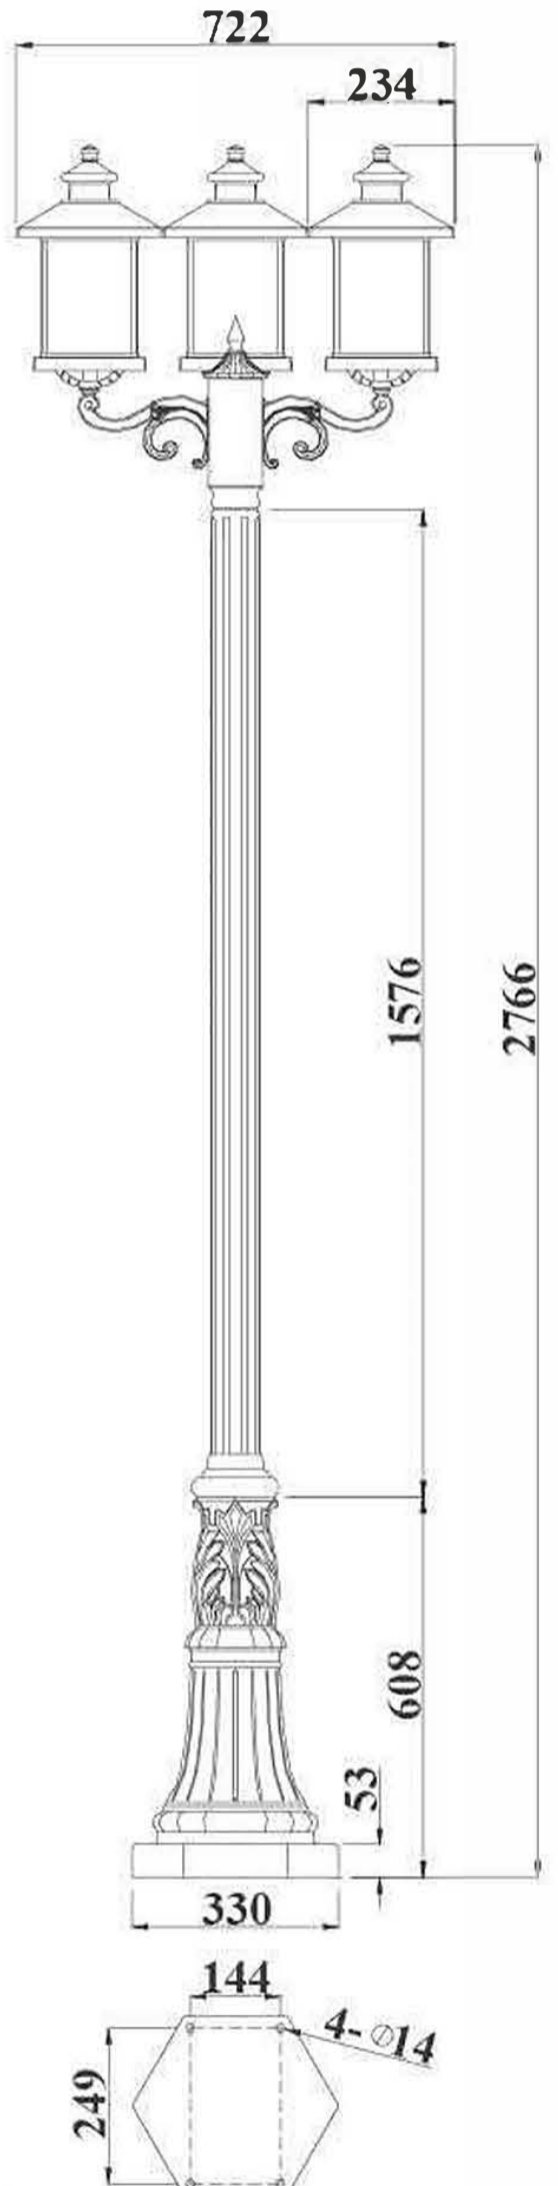

(Unit: mm)
Color: BK02®
Glass: water glass
Bulb: 3*100W E27 or E26
Material: Aluminum