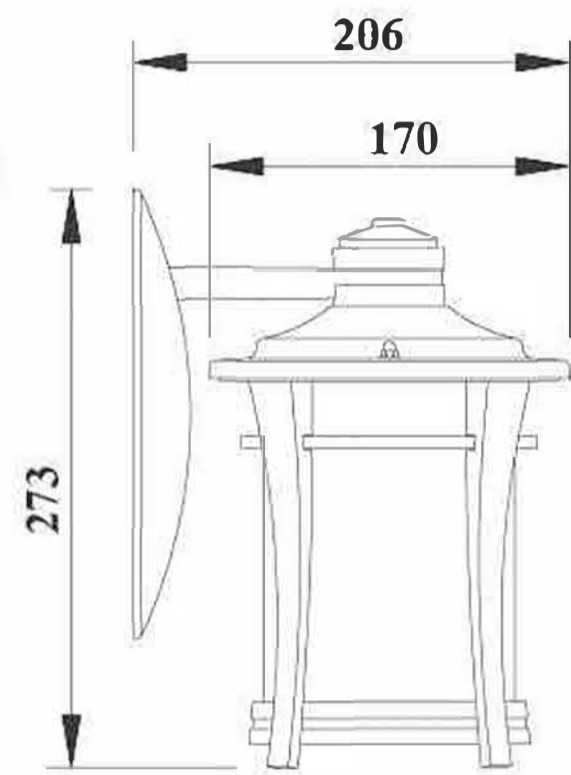

Applicable Light Source:

- Energy-saving bulb, incandescent bulb, LED bulb.

Suitable Places:

- Square, park, villa district, garden and other places.

DH-1838 (10#)

(Unit: mm)
 Color: 10#
 Glass: clear line glass
 Bulb: 1*100W E27 or E26
 Material: Aluminum