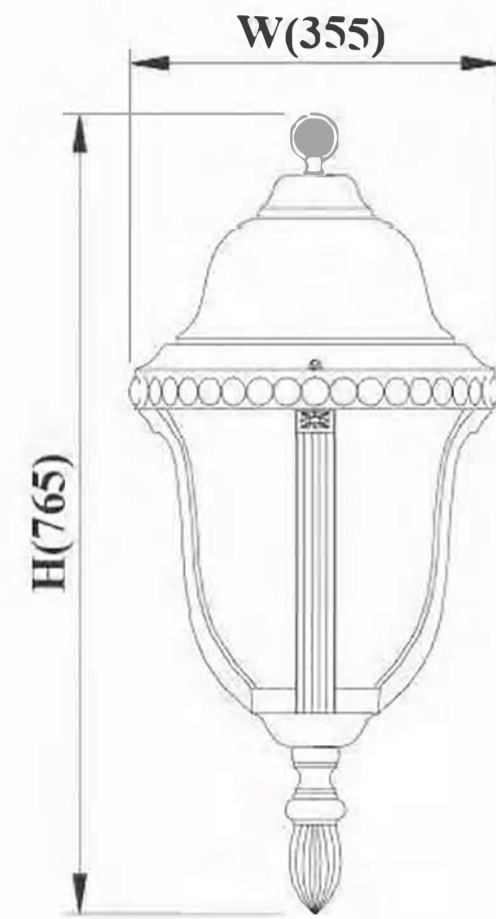

DH-8672 (17#)

(Unit: mm)
 Color: 17#
 Glass: vortical glass
 Bulb: 1*100W E27 or E26
 Material: Aluminum

Product Feature:

- The material of whole lamp is aluminum alloy (ADC12) and all raw material pass the SGS environmental test.
- The lamp body will never get rusty.
- Coating is UV-resistant, environmental, beautiful and unfading.
- Lampshade is high-grade environmental glass.

Applicable Light Source:

- Energy-saving bulb, incandescent bulb, LED bulb.

Suitable Places:

- Square, park, villa district, garden and other places.

DH-8679-3B (107#)

(Unit: mm)
 Color: ORB 107#
 Glass: vortical glass
 Bulb: 3*100W E27 or E26
 Material: Aluminum

ITEM	UNIT:mm / inch		
	W	H	E
DH-1891S	238(9.4")	570(22.4")	330(12.9")
DH-1891M	276(10.9")	740(29.1")	360(14")
DH-1891L	355(14")	924(36.4")	471(18.5")

Color: 21#
Glass: clear line glass
Bulb: 1*100W E27 or E26
Material: Aluminum

DH-1891L (21#)

ITEM	UNIT:mm / inch	
	W	H
DH-1892S	238(9.4")	550(21.6")
DH-1892M	276(10.9")	620(24.5")
DH-1892L	355(14")	765(30.1")

Color: 21#
Glass: clear line glass
Bulb: 1*100W E27 or E26
Material: Aluminum