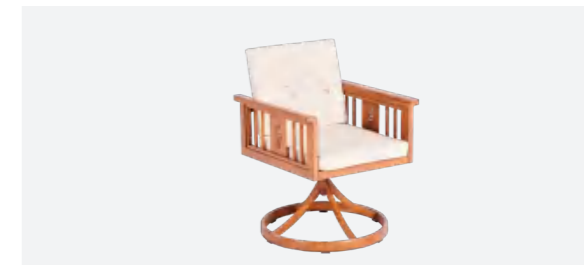

Material: Aluminum

size: φ770*H415mm

Model: 833 New Chinese Style Dining Chair

Material: Aluminum

size: W620*E625*H850mm

Model: 833 New Chinese Style Swivel Chair

Material: Aluminum

size: W652*639*H655mm