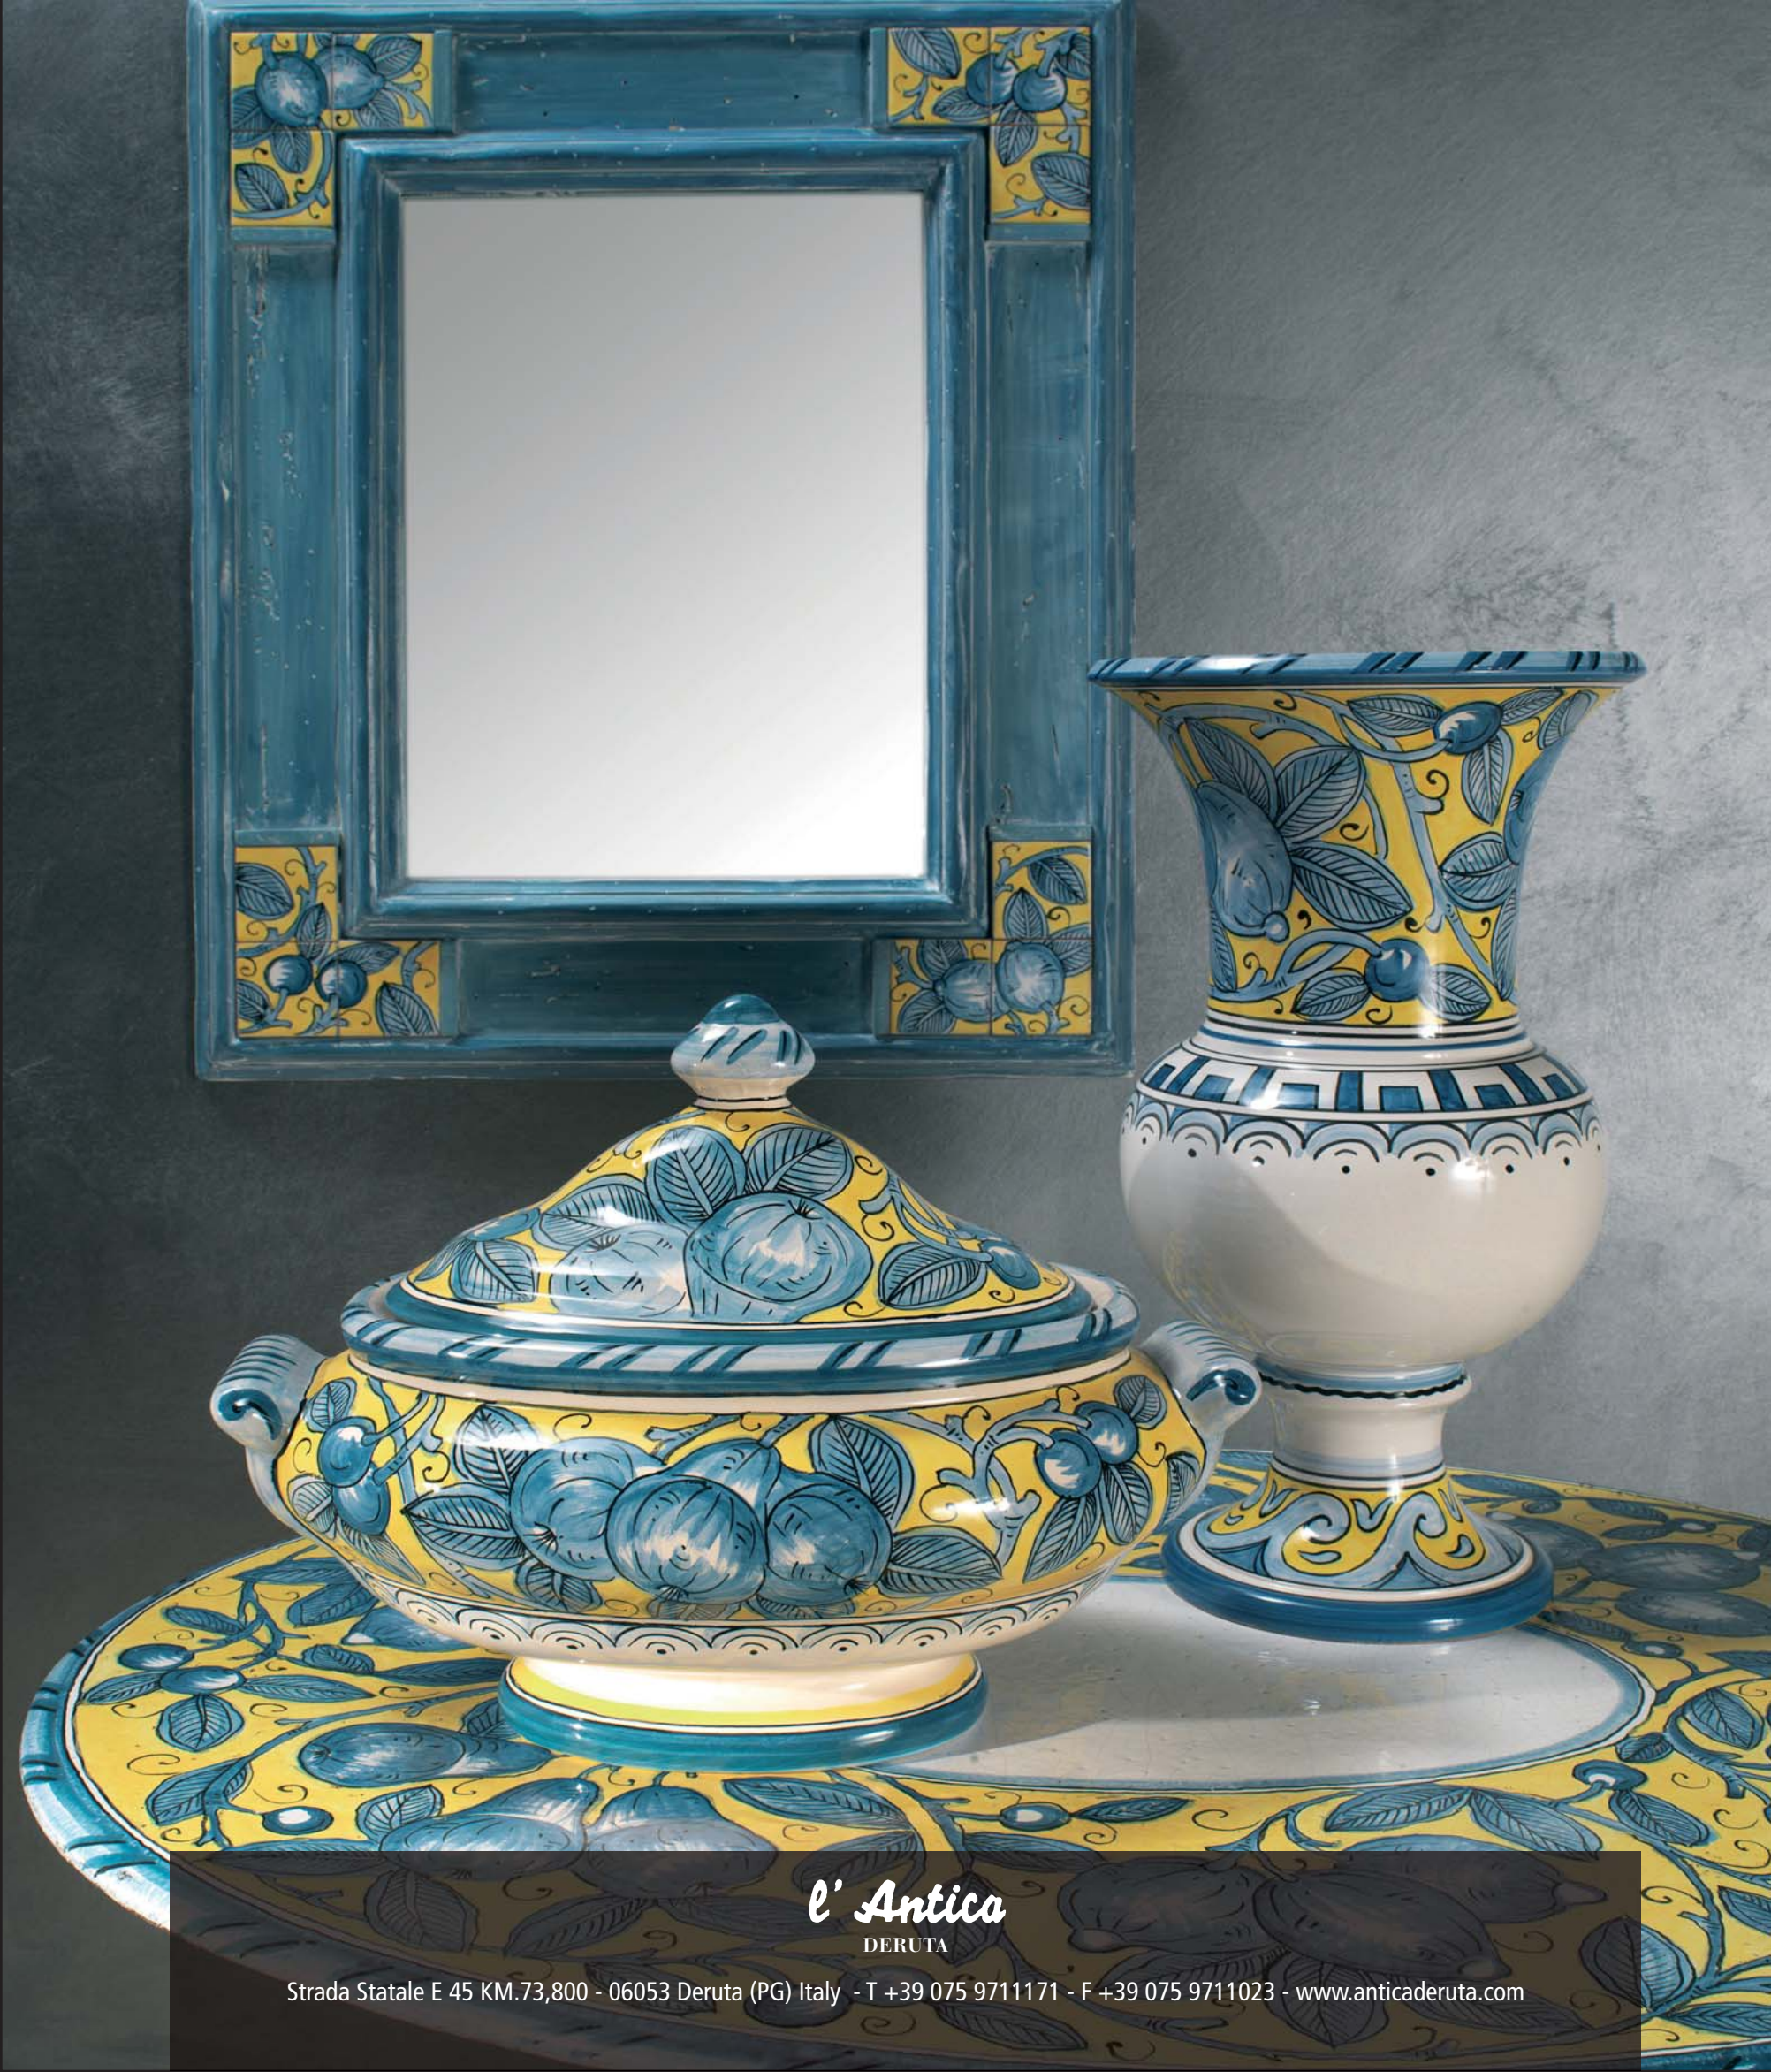

Art. FG/422/20 - Scatola tonda - Round box - Ø 22 H 6 cm.

Art. FG/319/25 - Scatola/Centrotavola - Box/Centerpiece - Ø 25 H 20 cm.

Art. FG/896/30 - Scatola/Centrotavola due manici - Centerpiece 2 handles - 35x30H cm.

Art. FG/566/L/50 - Lampada - Lamp - H 50 cm.

Art. FG/336/25 - Vaso due manici - Vase with two handles - H 25 cm.

Art. FG/728/30 - Centrotavola 2 manici - Centerpiece with two handles - Ø 30 cm.

Foto in alto / Photo above:

Oval soup tureen with plate - 50x33x30H cm.

Art. FG/422/20

Scatola tonda - Round box - Ø 22 H 6 cm.

Art. FG/319/25

Scatola/Centrotavola - Box/Centerpiece - Ø 25 H 20 cm.

Art. FG/896/30

Scatola/Centrotavola due manici - Centerpiece - 35x30H cm.