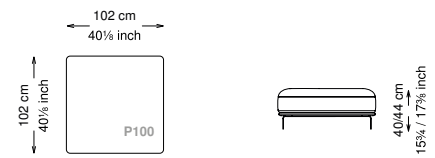

HESTON

Angolari

Left - Right Corner unit

Pouf

Pouf

Esempi divani composti

Examples of modular sofas

Composition A pag. 44-45

Composition B

Composition C

Composition D