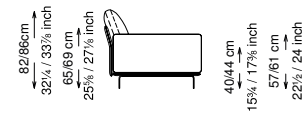

Terminale left - right

Left - Right end unit