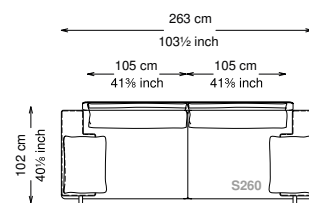

Divano

Sofa