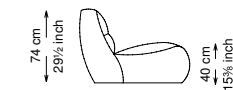

Divano

Sofa