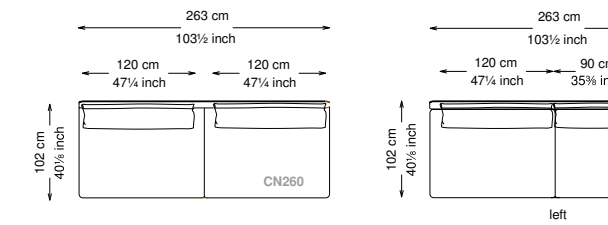

Centrale

Central unit