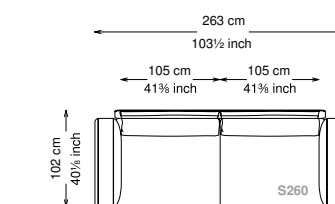

Divano

Sofa