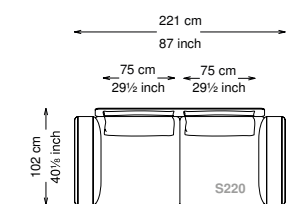

Divano

Sofa