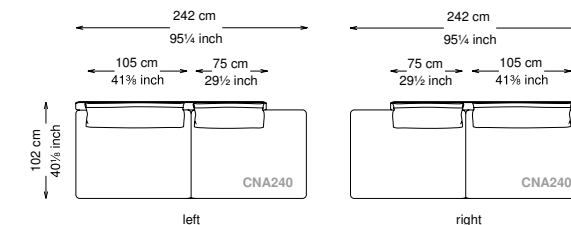

Centrale

Central unit