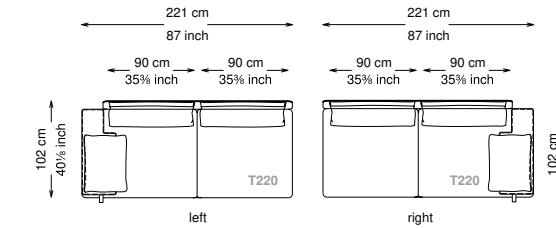

TECHNICAL DATA

Terminale left - right

Left - Right end unit