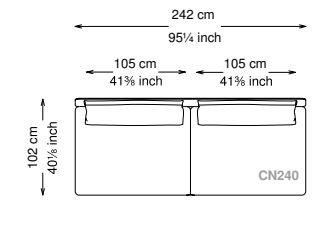

Centrale

Central unit