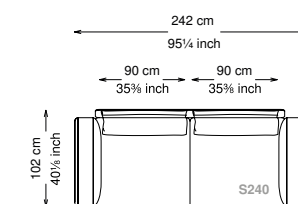

Divano

Sofa