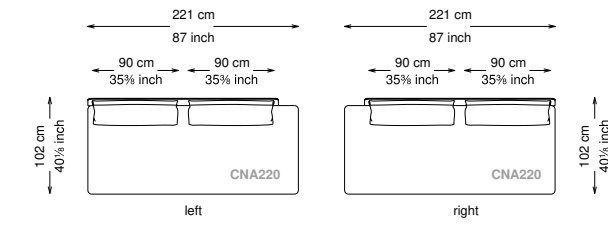

Centrale

Central unit