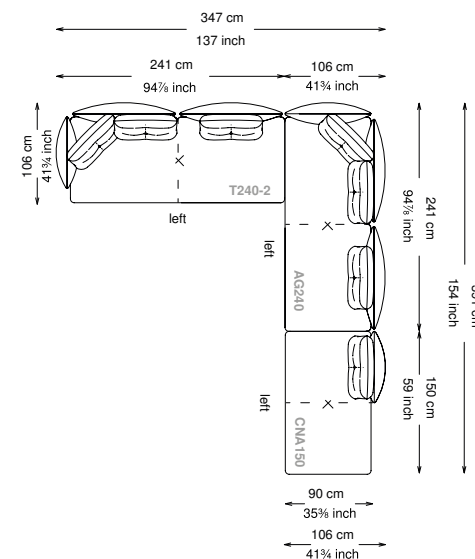

Composition B pag. 78-79