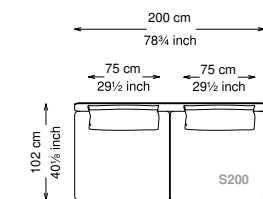

Divano

Sofa