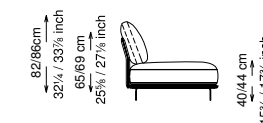

Divano

Sofa