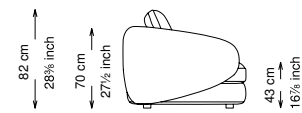

Divano

Sofa