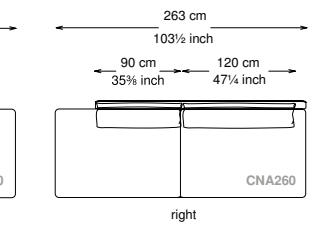

Centrale

Central unit