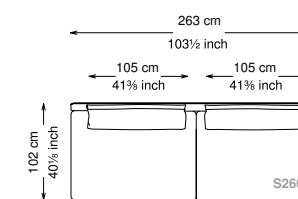

Divano

Sofa