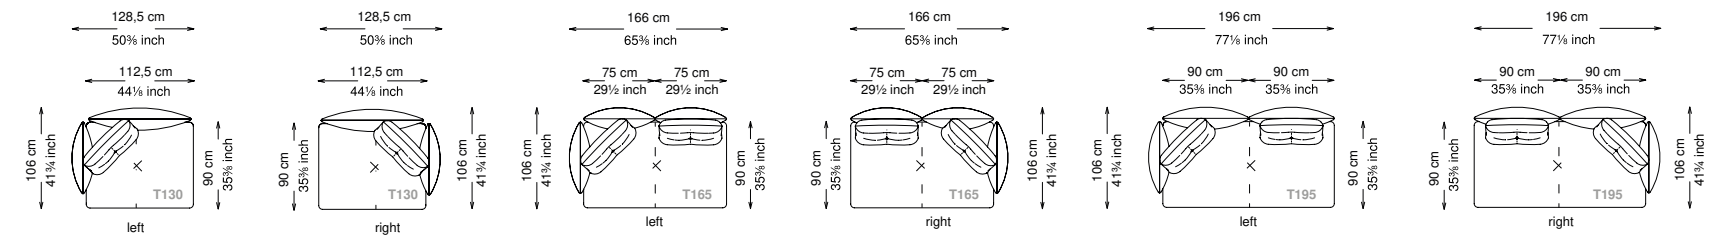

TECHNICAL DATA

Terminale left - right

Left - Right end unit