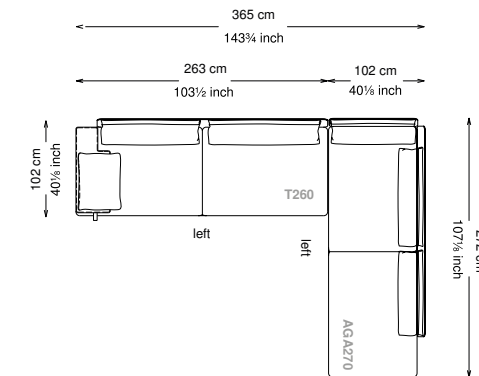

Composition C