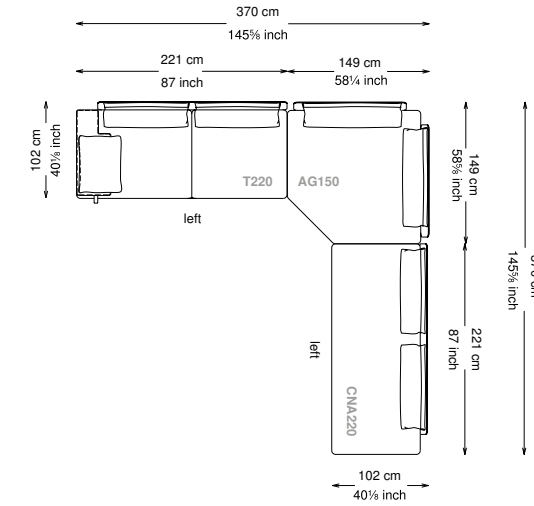

Composition A pag. 44-45