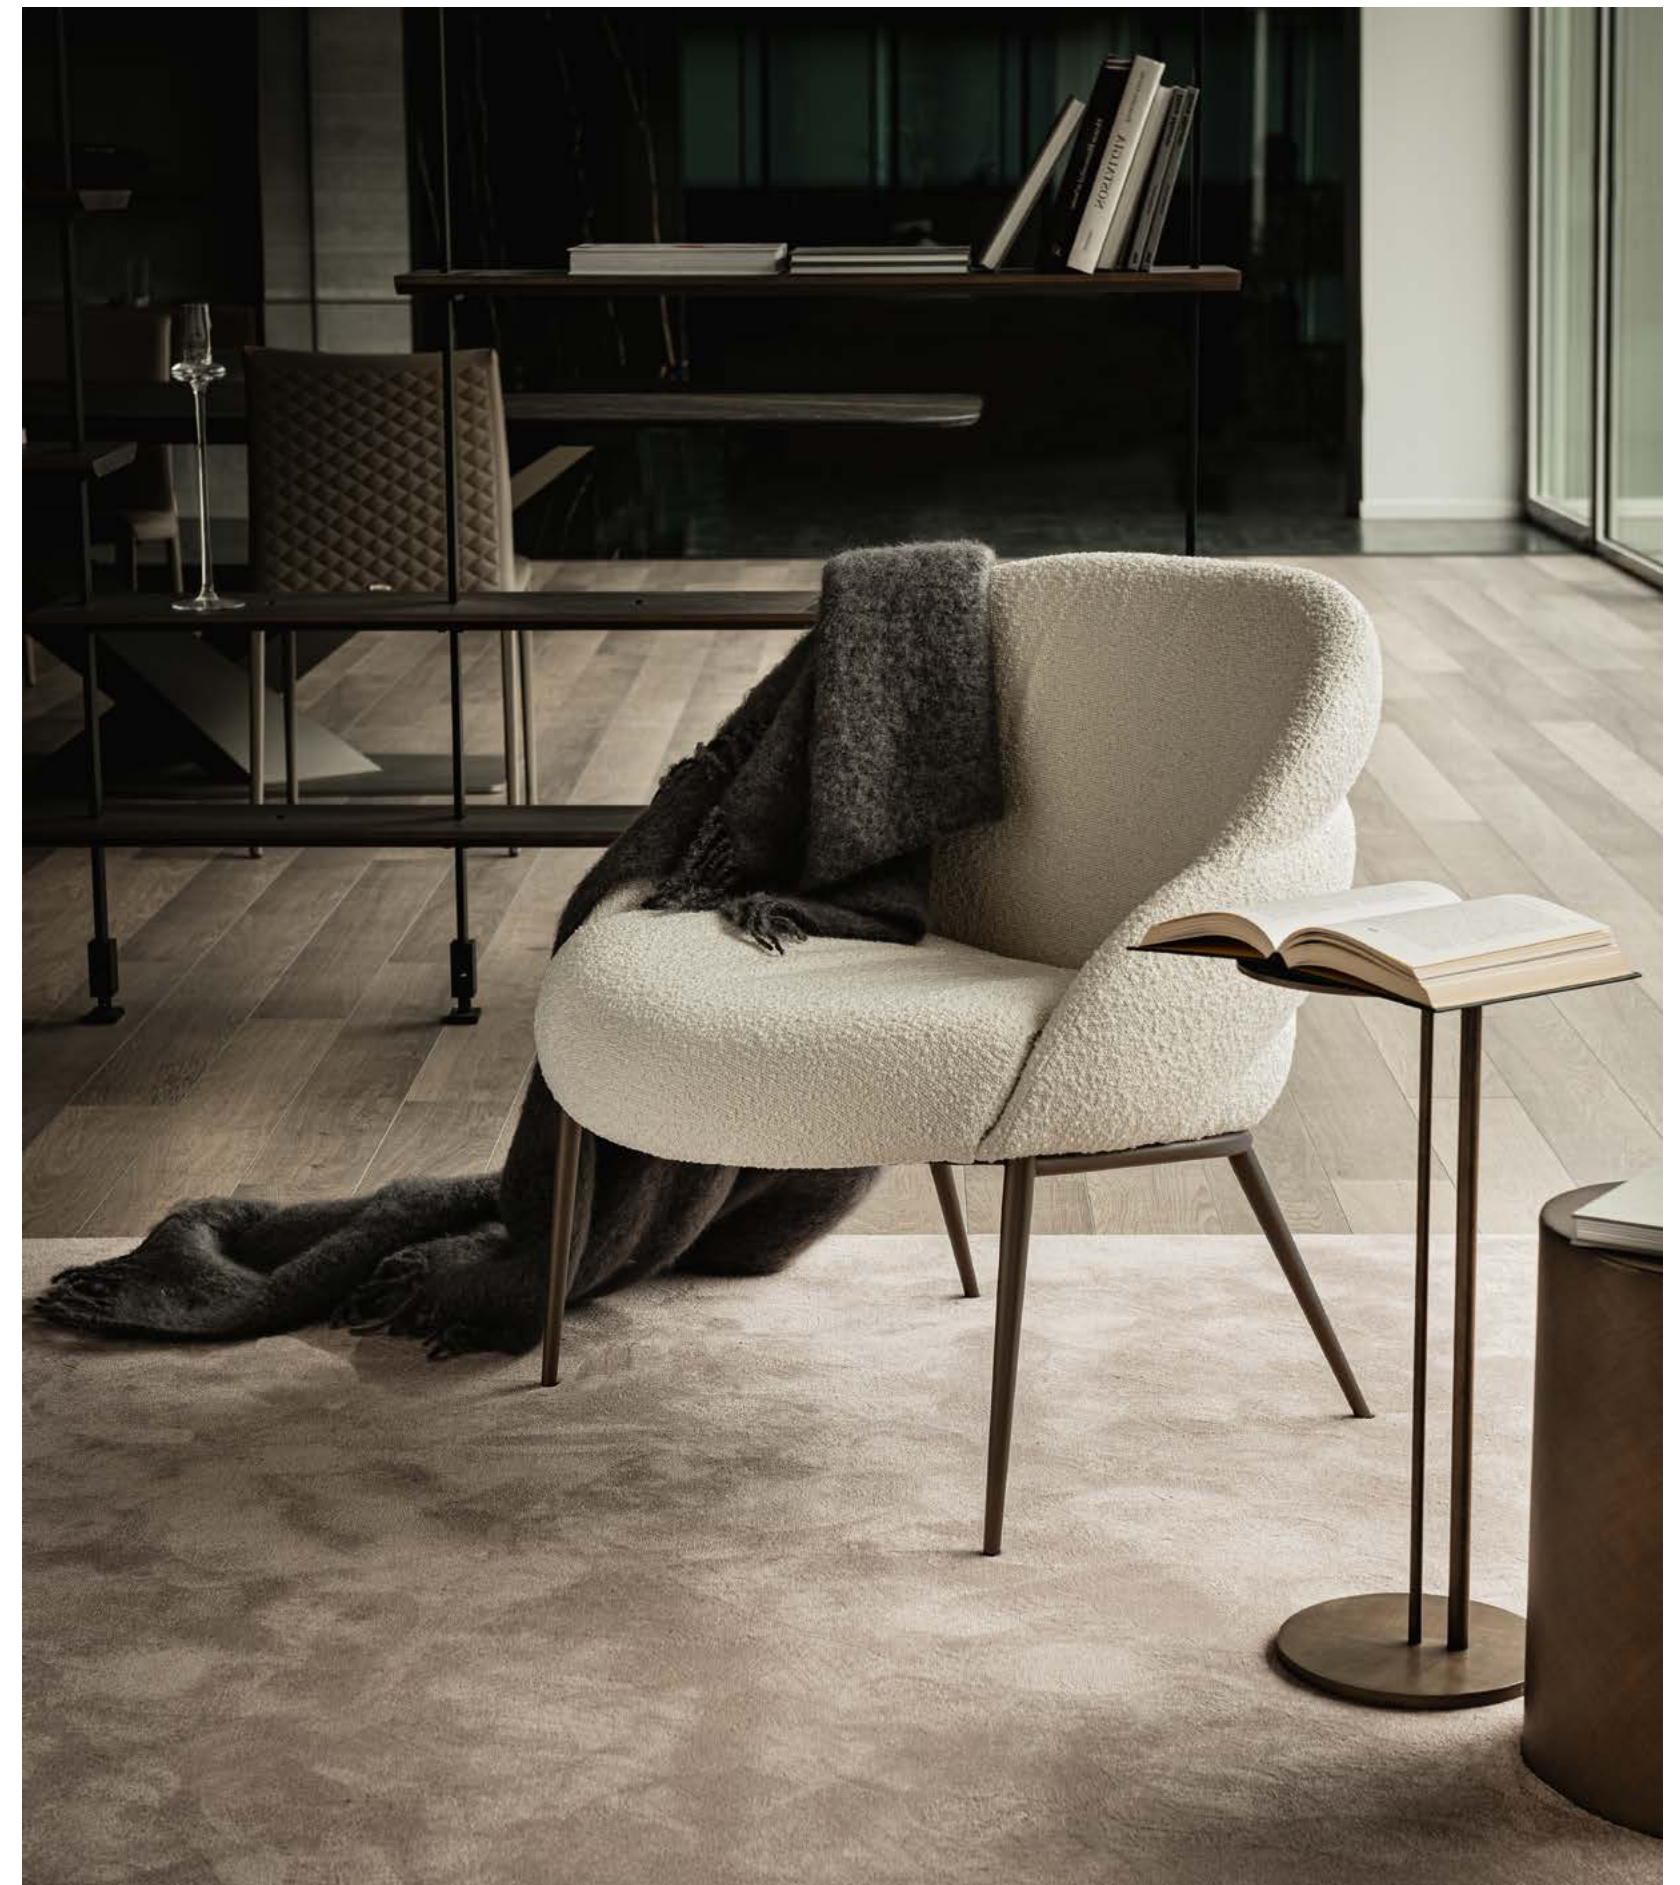

The Camilla Lounge chair, in both swiveling and fixed version, is the perfect example of a chair with upholstered arms that complements a room with the subtlety and sensuality you wish for in a home environment. The horizontal stitching on the outer part of the backrest results in three upholstered projections that finish evenly and seamlessly in the armrest. In the lower part of the backrest, the deep frame and leg joints further accentuate the softness of enveloping curves. The Miranda family includes these designer armchairs and two other chair variations: Camilla with legs in fine wood, and Camilla ML with metal legs, lighter and more maneuverable.

CAMILLA Lounge B240 fabric and bronze structure - STING side table - PANCHO side table - AIRPORT bookcase - KIMI rug