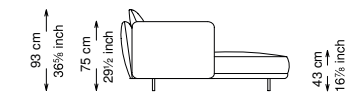

Chaise longue

Chaise longue