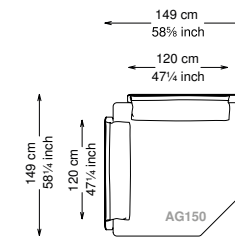

Angolari

Left - Right Corner unit