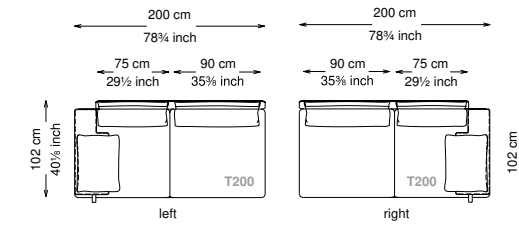

TECHNICAL DATA

Terminale left - right

Left - Right end unit