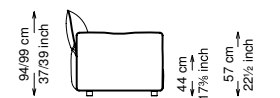

Terminale left - right

Left - Right end unit