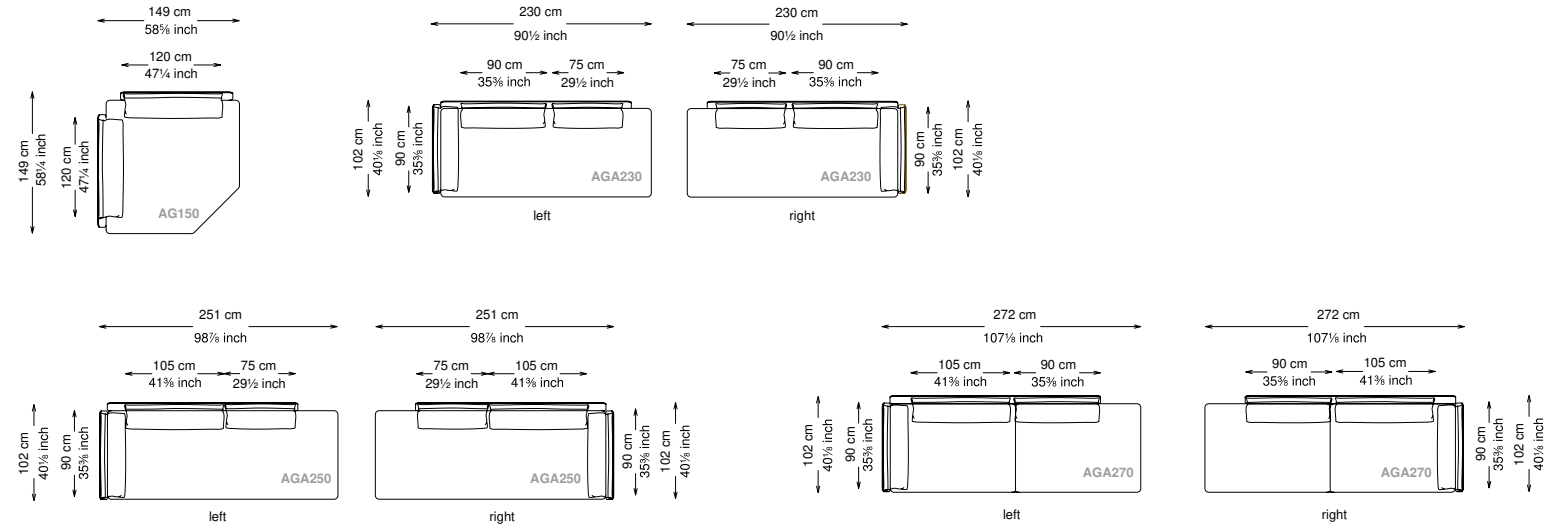

HESTON

Angolari

Left - Right Corner unit