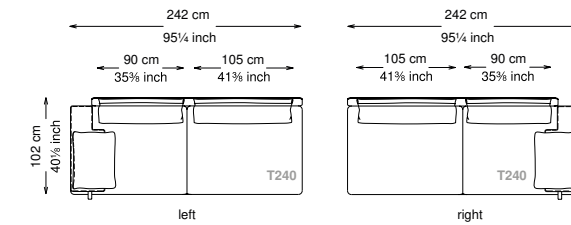

TECHNICAL DATA

Terminale left - right

Left - Right end unit