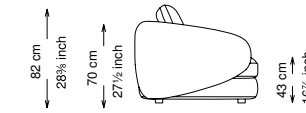

Terminale left - right

Left - Right end unit