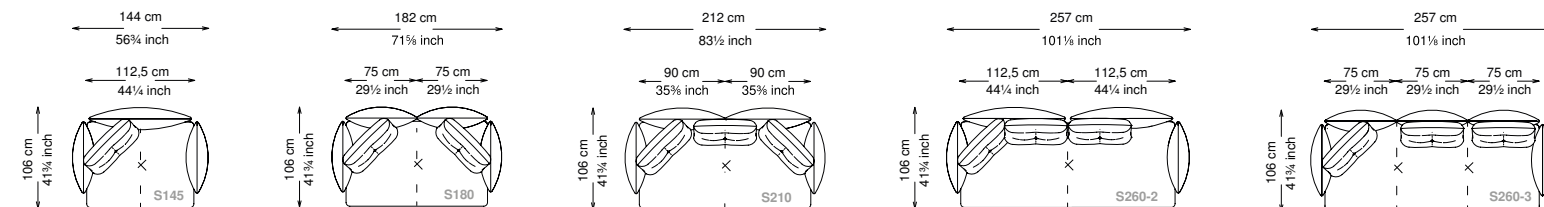

Divano

Sofa