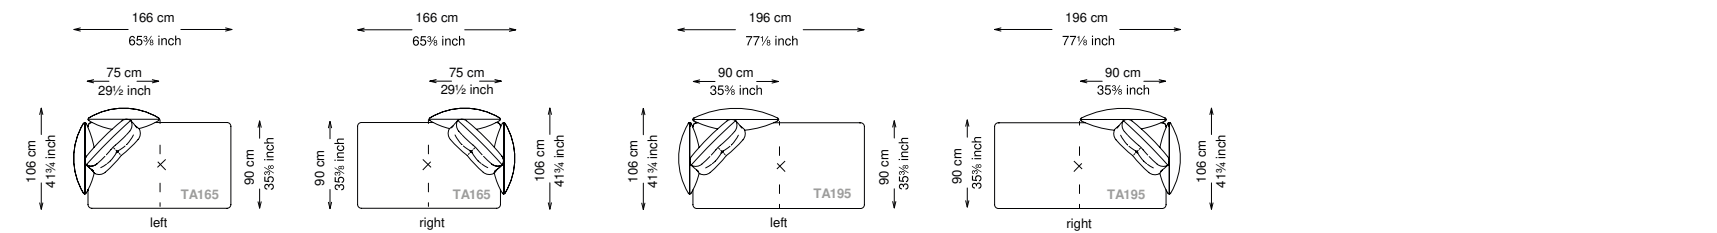

TECHNICAL DATA

Terminale left - right

Left - Right end unit