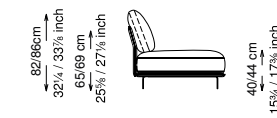

Centrale

Central unit