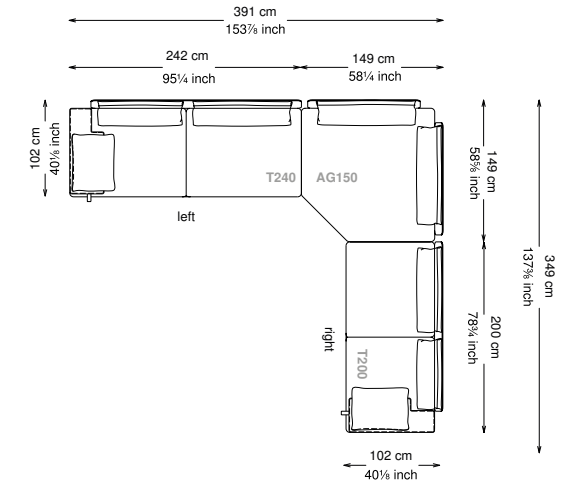

Composition B