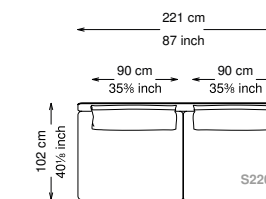

Divano

Sofa