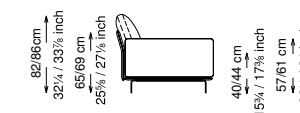

Divano

Sofa