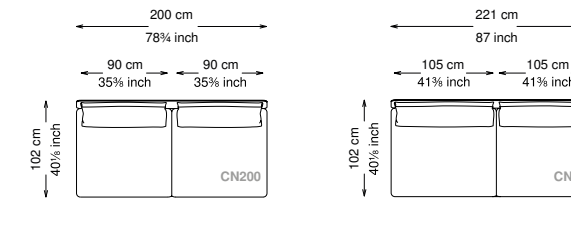

Centrale

Central unit