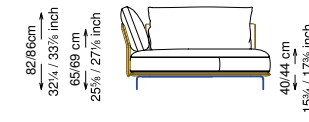

Angolari

Left - Right Corner unit