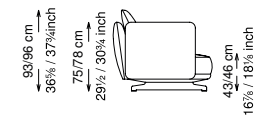

Divano

Sofa