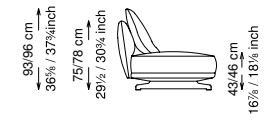

Centrale

Central unit