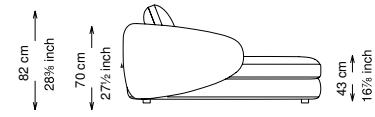

Chaise longue
Chaise longue