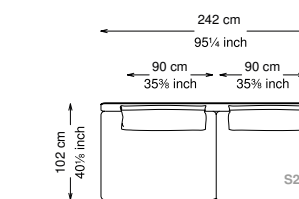

Divano

Sofa