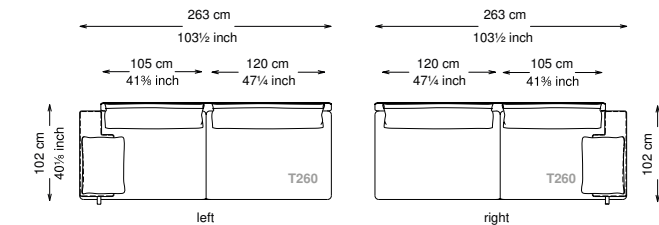

TECHNICAL DATA

Terminale left - right

Left - Right end unit