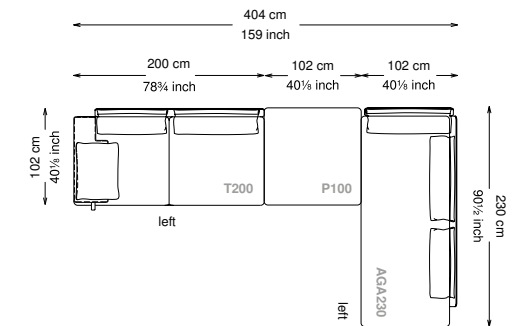

Composition D