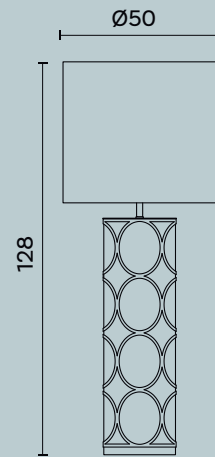

Helena M223