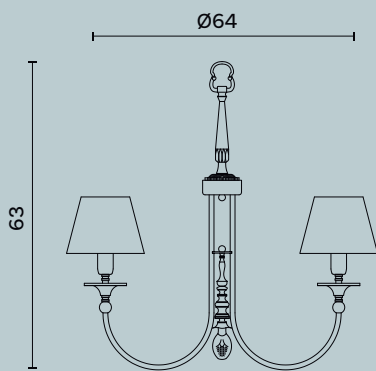

Alkaid C40

Stella M392

Panarea 671/672

Polaris M390

Polaris M391