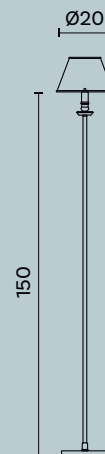

Disegni Tecnici

Technical drawings

Kuria M482