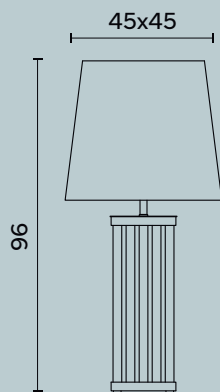

Marlene M226