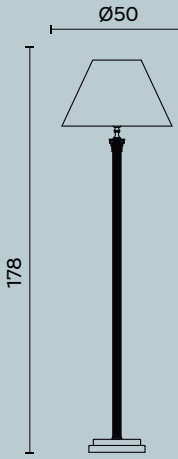

Principe 486