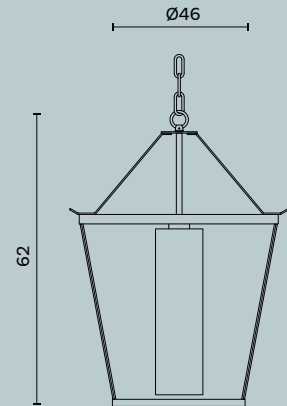

Disegni Tecnici

Technical drawings

Enola M316