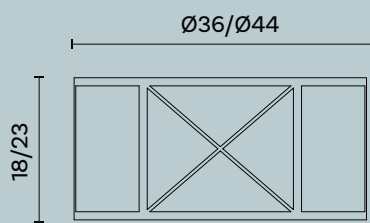

Panarea 671/672