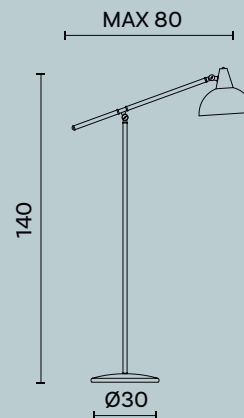

Floor lamp with two lights in brass, fabric lampshade.

Lampadina | Bulb 2 x Max 60 W - E14

Finitura | Finish AN

Disegni Tecnici

Technical drawings

Liberty M774

Diva M242

Hamal M213