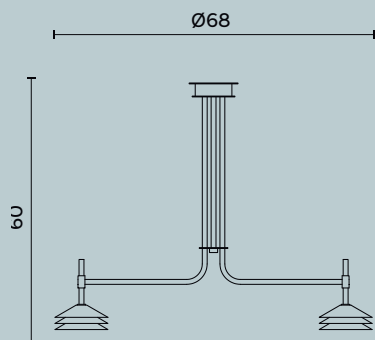

Ceiling lamp with plate and particulars in brass.
Fabric lampshade.

Lampadina | Bulb Bulb 6 x Max 75W - E27
Finitura | Finish BR

Disegni Tecnici

Technical drawings

Mokum

Velia M364

Alicya M287

Alicya M288