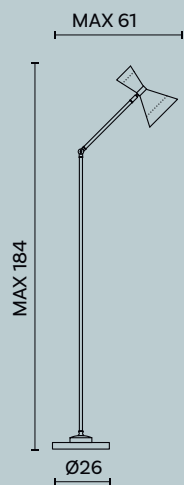

Floor lamp with two lights in brass, fabric lampshade.

Lampadina | Bulb 2 x Max 60 W - E14

Finitura | Finish AN

Disegni Tecnici

Technical drawings

Liberty M774

Diva M242

Hamal M213