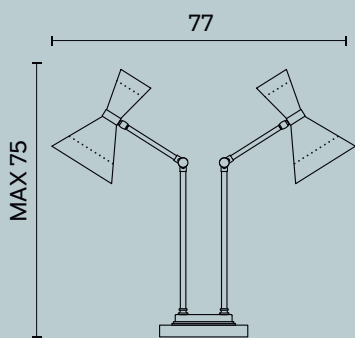

Disegni Tecnici

Technical drawings

Velia M362

Kuria M481

Kuria M483

Diva M236

Diva M248

Diva M235