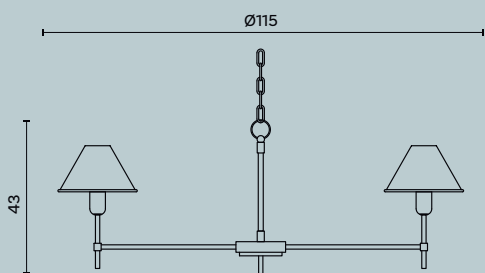

Alicya M288