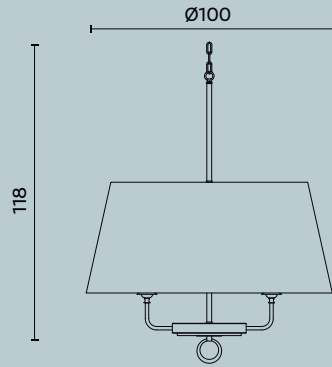

Saturn M307/M308

Juliette 818