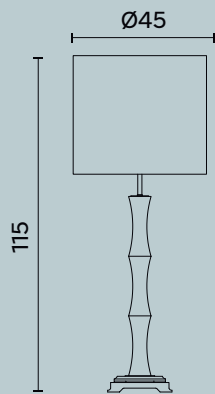

Chantal M205