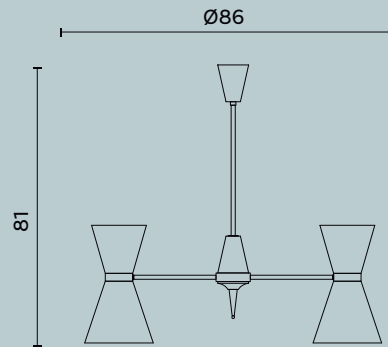

Divina M279