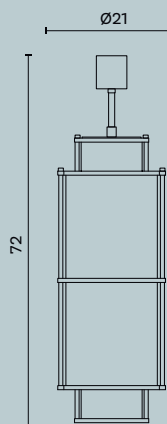

Disegni Tecnici

Technical drawings

Alicya M288

Annie M368