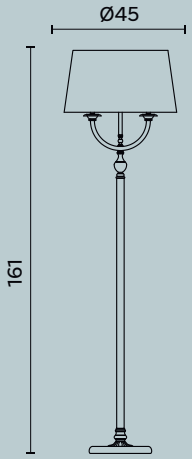

Regency 275