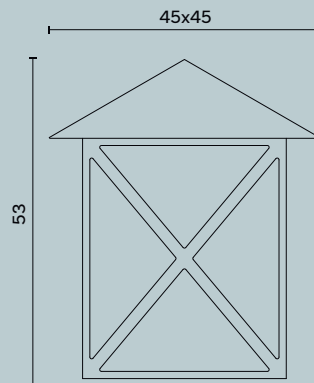

Monterey 988