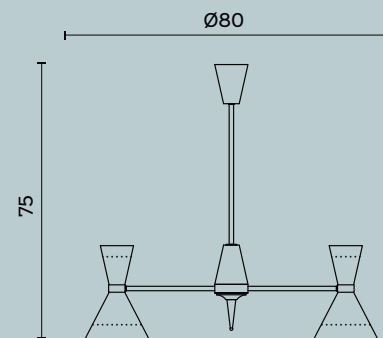

Disegni Tecnici

Technical drawings

Alicya M288

Diva M237