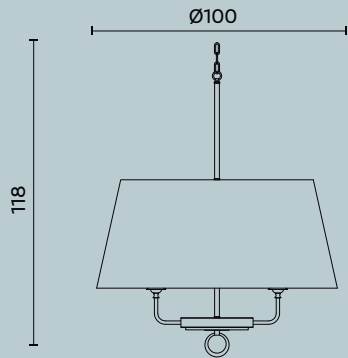

Saturn M163/M164/M165

Juliette 815