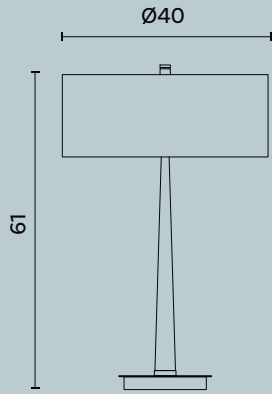

Altea M225

Kyoto M411