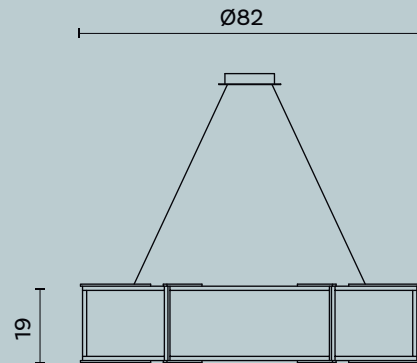

Mercury M430