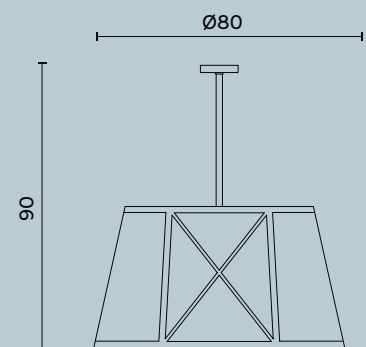

Panarea 674