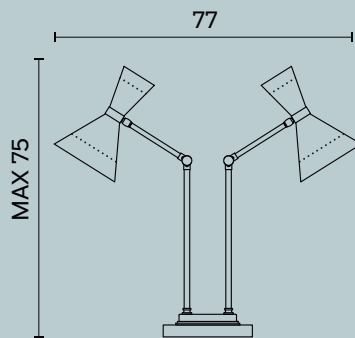

Disegni Tecnici

Technical drawings

Velia M362

Kuria M481

Kuria M483

Diva M236

Diva M248

Diva M235