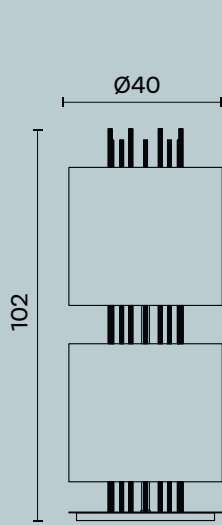

Floor

Soho Oring M