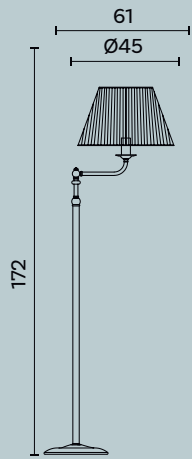

Nuguria 536