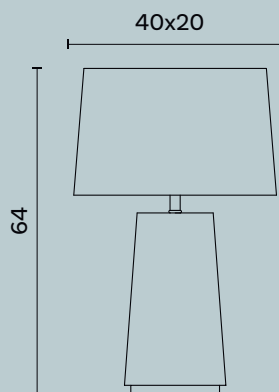

Liberty M776