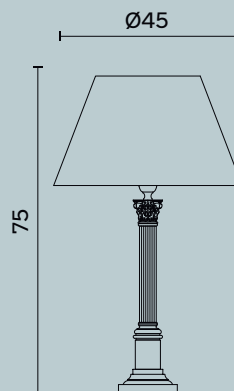

Impero C260