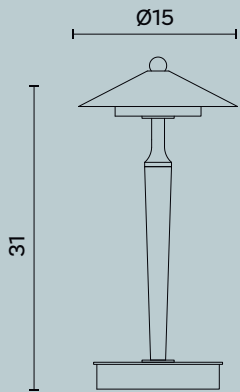

MODALITÀ DI RICARICA
IN DOTAZIONE

RECHARGING MODE
SUPPLIED

SU RICHIESTA
ON REQUEST