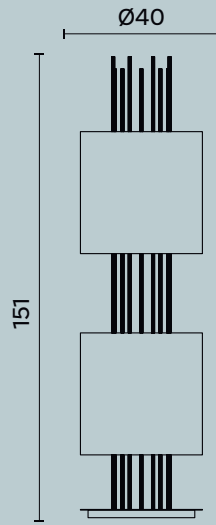

Soho Oring L