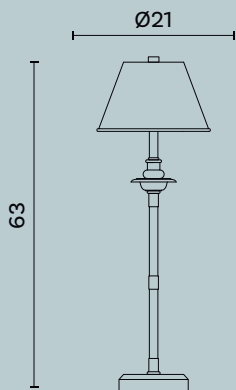

MODALITÀ DI RICARICA
IN DOTAZIONE

RECHARGING MODE
SUPPLIED