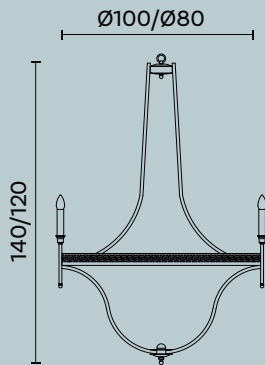

Sirius C390/C391