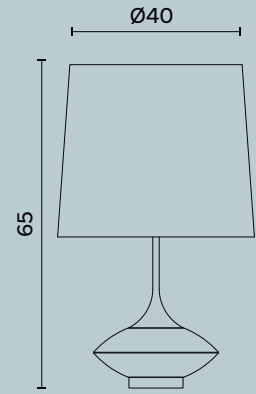

Marina M400

Vuvu Wood S