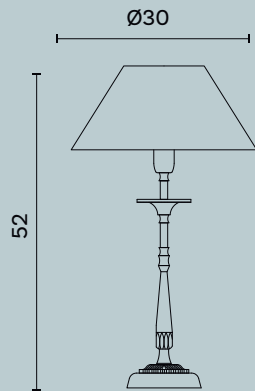

Alkaid C179