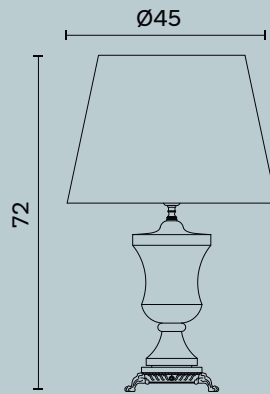

Madison 648