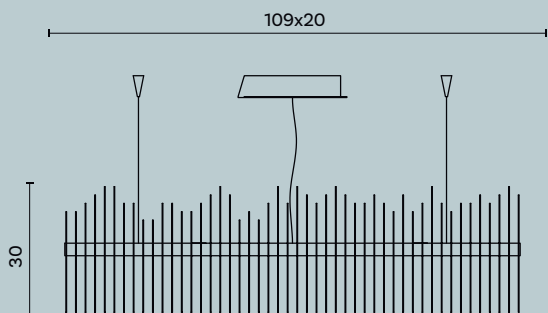

Disegni Tecnici

Technical drawings

Mokum