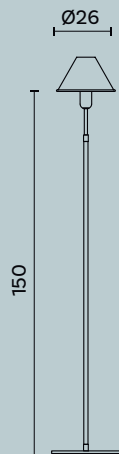

Alicya M342