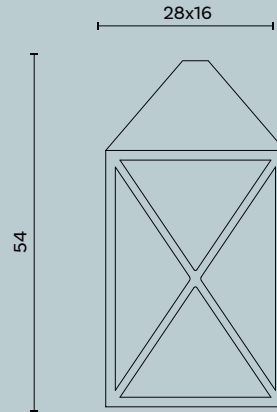

Monterey 994