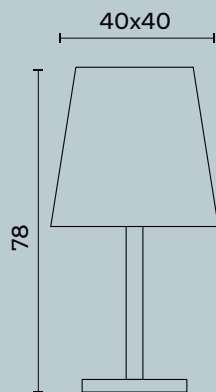

Table

Narciso M

Helena M222