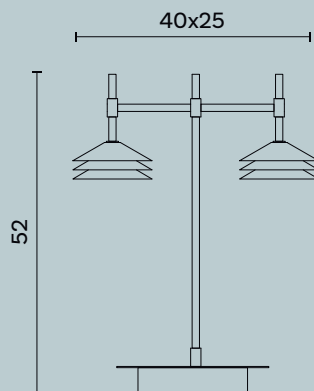

Disegni Tecnici

Technical drawings

Velia M362

Kuria M481

Kuria M483

Diva M236

Diva M248

Diva M235