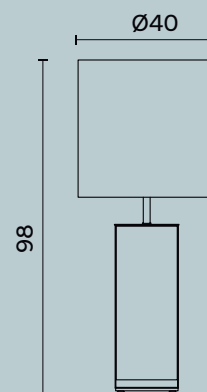

Soho Oring S

Helena M222