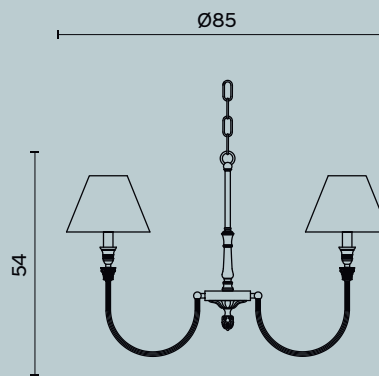

Principe 623