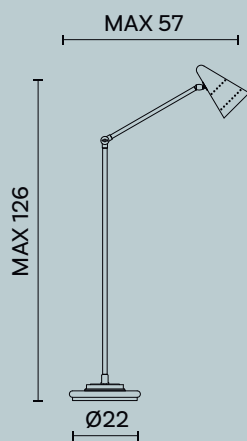

Floor lamp with two lights in brass, fabric lampshade.

Lampadina | Bulb 2 x Max 60 W - E14

Finitura | Finish AN

Disegni Tecnici

Technical drawings

Liberty M774

Diva M242

Hamal M213