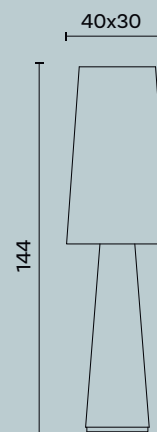

Disegni Tecnici

Technical drawings

Narciso L