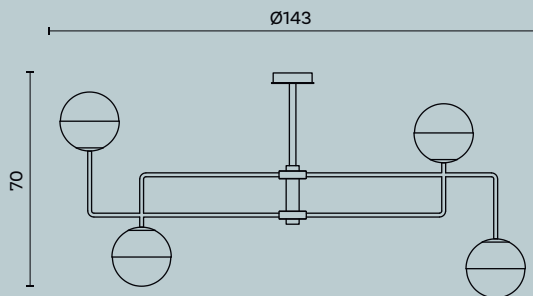

Ceiling lamp with plate and particulars in brass.
Fabric lampshade.

Lampadina | Bulb Bulb 6 x Max 75W - E27
Finitura | Finish BR

Disegni Tecnici

Technical drawings

Mokum

Velia M364

Alicya M287

Alicya M288