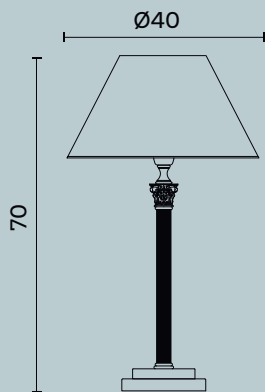

Principe 488