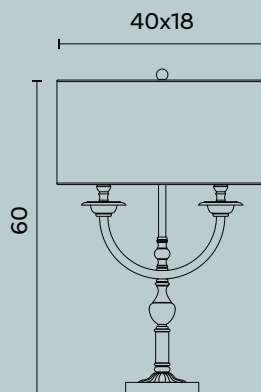

Regency 274