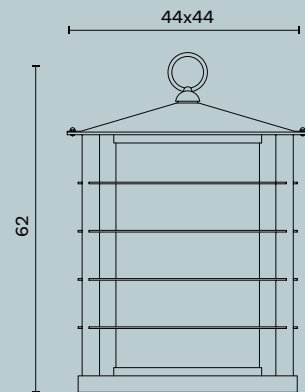

Disegni Tecnici

Technical drawings

Miami 995