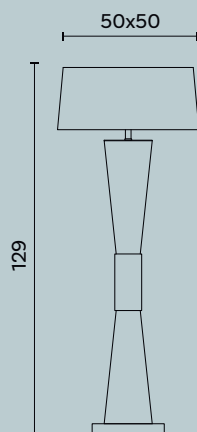

Marlene M227