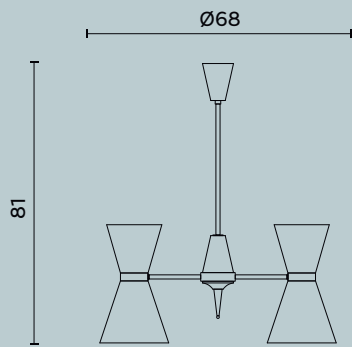

Ceiling

Divina M276