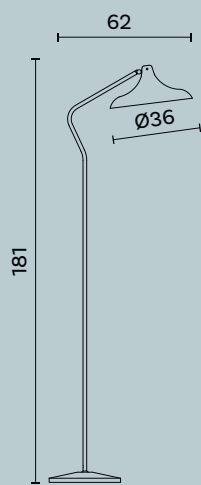

Floor lamp with two lights in brass, fabric lampshade.

Lampadina | Bulb 2 x Max 60 W - E14

Finitura | Finish AN

Disegni Tecnici

Technical drawings

Liberty M774

Diva M242

Hamal M213