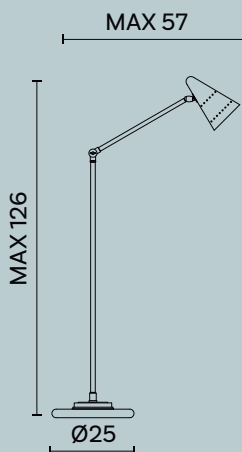

Disegni Tecnici

Technical drawings

Nancy M202