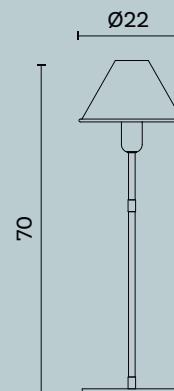

Disegni Tecnici

Technical drawings

Velia M362

Kuria M481

Kuria M483

Diva M236

Diva M248

Diva M235