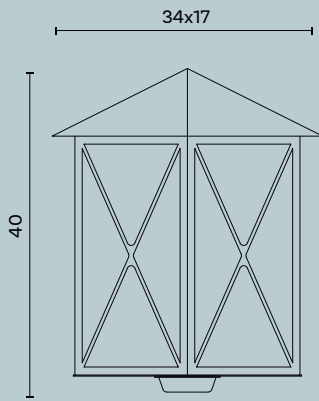

Disegni Tecnici

Technical drawings

Monterey 992