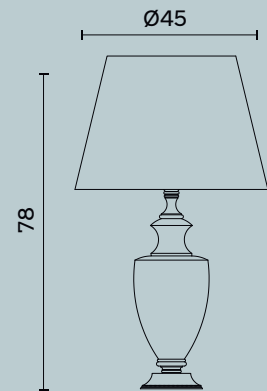

Madison 565