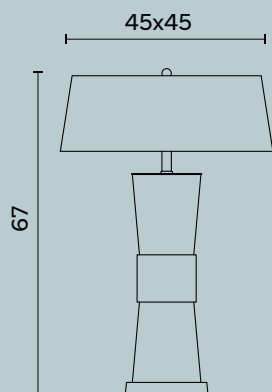

Table

Hamal M214

Helena M222