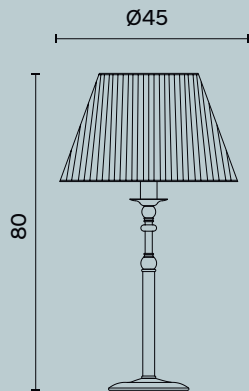

Nuguria 537