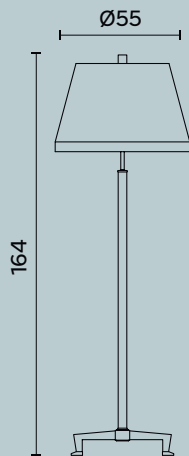

Michelle 830