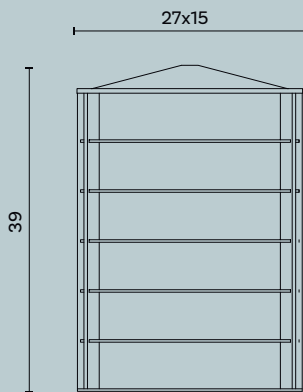

Nashville 993