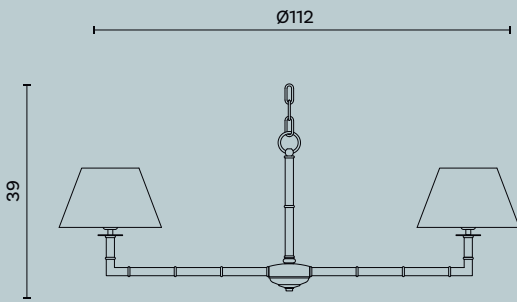

Alanis M374