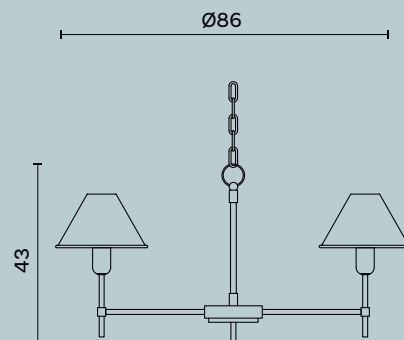

Alicya M287