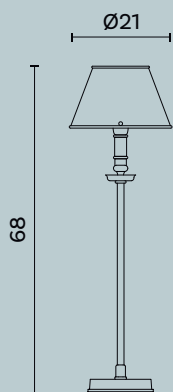

Mokum Table

Kuria M481