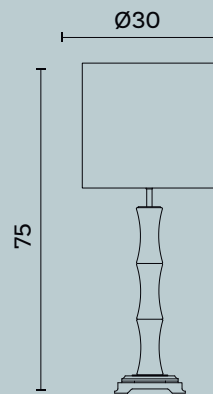

Chantal M221