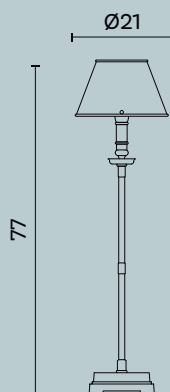

Disegni Tecnici

Technical drawings

Velia M362

Kuria M481

Kuria M483

Diva M236

Diva M248

Diva M235