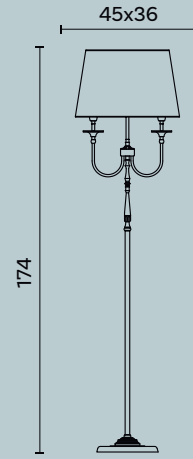

Alkaid C181