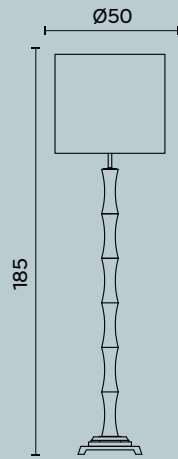

Chantal M206