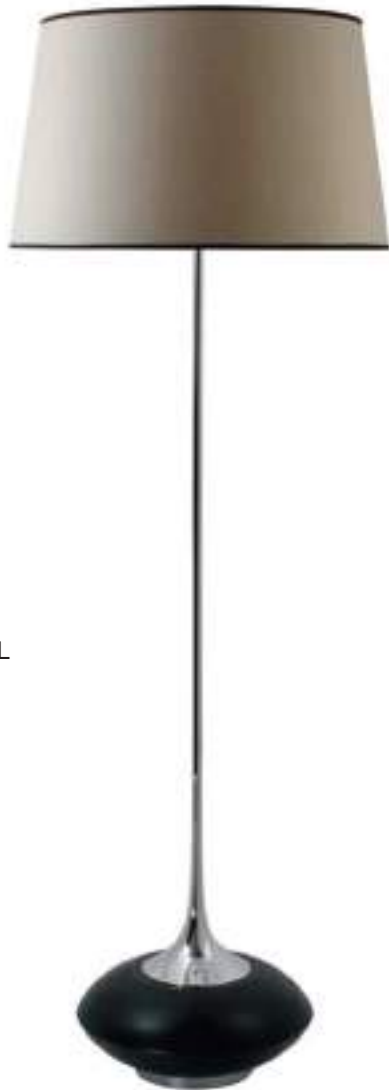

VuVu Wood L

VuVu Wood L

Design: Leo Alvarez

Ø cm 60 x H cm 170

Lampada da terra con base in legno rovere verniciato wengè e stelo in ottone. Paralume in tessuto cotone - lino.

Floor lamp with base in oak wood varnished wengè. Stem in brass. Lampshade in cotton - linen.

Lampadina | Bulb 2 x Max 75W - E27
Finitura | Finish CR