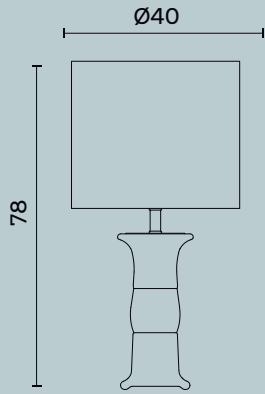

Nuguria 476