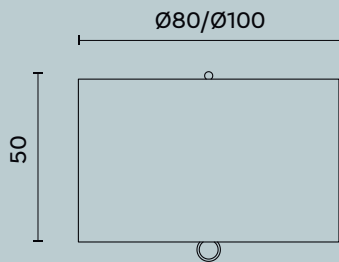

Saturn M301/M302