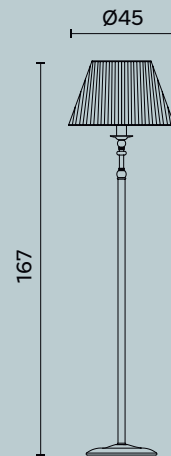

Nuguria 538