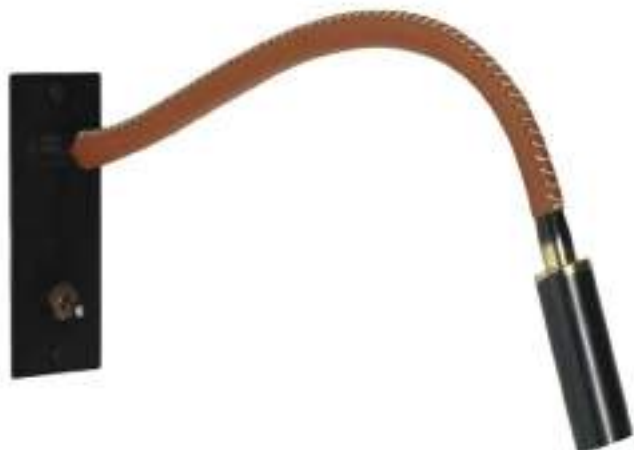

Tanya M295

Design: Michele Bonan

L/W cm 5 x P/D cm MAX 36 x H cm 12

Faretto da lettura a LED in ottone con braccetto flessibile rivestito in pelle e cucito a mano. Alimentatore incluso.

LED reading light in brass with adjustable arm covered by hand sewed genuine leather. Power supply included.

Lampadina | Bulb LED 1 x 1,5 W - 12 V / 220 V

Finitura | Finish BB

Tanya M295