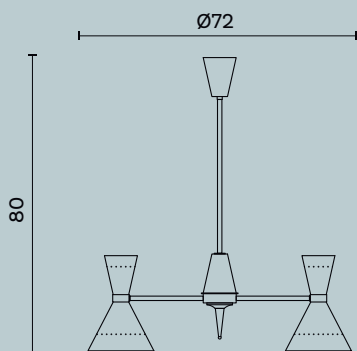

Disegni Tecnici

Technical drawings

Alicya M288

Diva M239