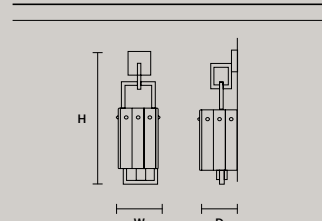

CREK A1

W 15,5 cm / 6.10"
D 13 cm / 5.10"
H 45 cm / 17.70"

STANDARD LIGHTING
1×E14×10 W MAX (NOT INCL.)