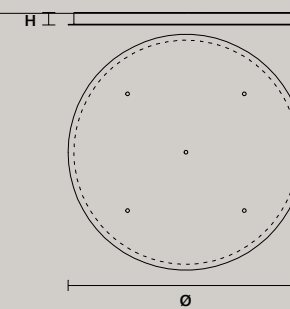

ROUND CANOPY RD 80

SIZE		FINISHINGS	PRODUCT NAME
Ø	80 cm / 31.50"	● V91	CORDEA C5 RD 80
H	4 cm / 1.60"