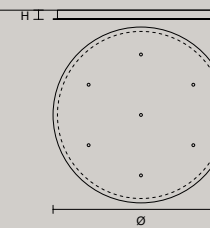

ROUND CANOPY RD 80

	SIZE	FINISHINGS	PRODUCT NAME
Ø	80 cm / 31.50"	● V91	TEE C7 RD 80
H	4 cm / 1.60"