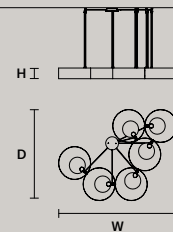

SOUND OR6	
W	120 cm / 47.20"
D	80 cm / 31.50"
H	11 cm / 4.30"
STANDARD LIGHTING	
6xG9x10 W MAX (NOT INCL.)*	
STANDARD INTEGRATED LED LIGHTING	
UP	26,5 W CRI>90 3000 K – 3900 NOMINAL LM
DOWN	26,5 W CRI>90 3000 K – 3900 NOMINAL LM
ON REQUEST	
UP	26,5 W CRI>90 2700 K – 3315 NOMINAL LM
DOWN	26,5 W CRI>90 2700 K – 3315 NOMINAL LM
DIMMABLE	
1-10V + DALI + PUSH