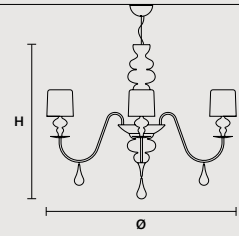

EVA S8

ø 90 cm / 35.40"
H 75 cm / 29.50"

STANDARD LIGHTING
8×E12×40 W MAX (NOT INCL.)