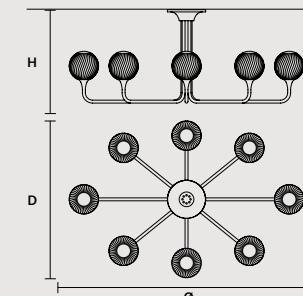

STANDARD LIGHTING

8×E12×40 W MAX (NOT INCL.)
* BULB MAX
∅ 37 mm/1.50" W max 150 mm/5.90"