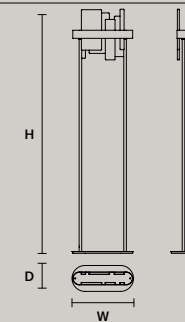

RIBBON STL	
W	38 cm / 15.00"
D	16 cm / 6.30"
H	160 cm / 63.00"
STANDARD INTEGRATED LED LIGHTING	
UP	6 W CRI>95 3000 K – 640 NOMINAL LM
DOWN	6 W CRI>95 3000 K – 640 NOMINAL LM
ON REQUEST	
UP	6 W CRI>95 2700 K – 610 NOMINAL LM
DOWN	6 W CRI>95 2700 K – 610 NOMINAL LM
DIMMABLE	
OWN BUTTON