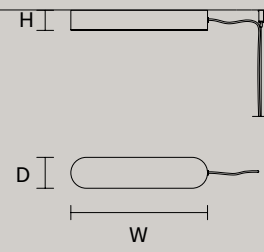

SINGLE CANOPIES

SINGLE CANOPY

SIZE		FRAME FINISHINGS	CANOPY FINISHINGS	PRODUCT NAME
W	35,5 cm / 14.00"	● V99	● V99	HONICÉ S200
D	8 cm / 3.10"	● G01*	● G01*	HONICÉ S150
H	5,2 cm / 2.00"			HONICÉ S100
				HONICÉ S70
				HONICÉ S80
				HONICÉ S50

*NOT AVAILABLE FOR HONICÉ S80
AND HONICÉ S50