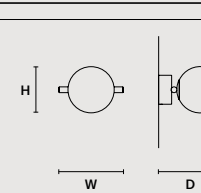

POSY A1 P		CE
W	22 cm / 8.70"	
D	22 cm / 8.70"	
H	16 cm / 6.30"	
STANDARD LIGHTING		
1xE12x10 W MAX (NOT INCL.)*		

* BULB MAX
Ø 37 mm / 1.50" W 110 mm / 4.30"