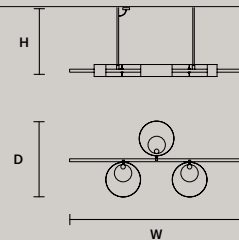

SOUND BIL3	
W	134 cm / 52.80"
D	64 cm / 25.20"
H	58 cm / 22.80"
WITH ROD B**	
STANDARD LIGHTING	
3xG9x10 W MAX (NOT INCL.)*	
STANDARD INTEGRATED LED LIGHTING	
UP	13,5 W CRI>90 3000 K – 1950 NOMINAL LM
DOWN	13,5 W CRI>90 3000 K – 1950 NOMINAL LM
ON REQUEST	
UP	13,5 W CRI>90 2700 K – 1657 NOMINAL LM
DOWN	13,5 W CRI>90 2700 K – 1657 NOMINAL LM
DIMMABLE	
1-10V + PUSH