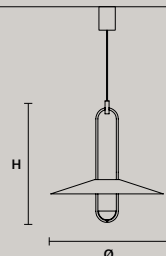

LUPPITER S1 G 55		CE	RoHS
ø	55 cm / 21.70"		
H	59 cm / 23.20"		
STANDARD INTEGRATED LED LIGHTING			
UP	1,1 W CRI>90 3000 K – 140 NOMINAL LM		
DOWN	12,5 W CRI>90 3000 K – 1639 NOMINAL LM		
ON REQUEST			
UP	1,1 W CRI>90 2700 K – 130 NOMINAL LM		
DOWN	12,5 W CRI>90 2700 K – 1566 NOMINAL LM		
DIMMABLE			
1-10V + PUSH