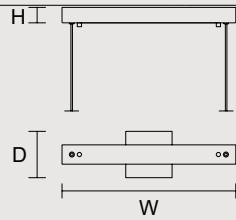

VISIO C5 RD 80 

∅ 80 cm / 31.50"
H MAX 150 cm / 59.10"

STANDARD INTEGRATED LED LIGHTING

27,5 W CRI>90
3000 K – 3225 NOMINAL LM

ON REQUEST

27,5 W CRI>90
2700 K – 3063 NOMINAL LM

DIMMABLE

0-10V

SINGLE CANOPIES

SINGLE CANOPY

SIZE	FINISHINGS	PRODUCT NAME
W 28 cm / 11.00"	● V87	VISIO S M2
D 12 cm / 4.70"		VISIO S M4
H 4 cm / 1.60"		

SINGLE CANOPY

SIZE	FINISHINGS	PRODUCT NAME
W 45 cm / 17.70"	● V87	VISIO S M1
D 12 cm / 4.70"		
H 4 cm / 1.60"		