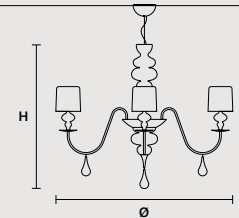

EVA S5

ø 70 cm / 27.60"
H 60 cm / 23.60"

STANDARD LIGHTING
5×E12×40 W MAX (NOT INCL.)