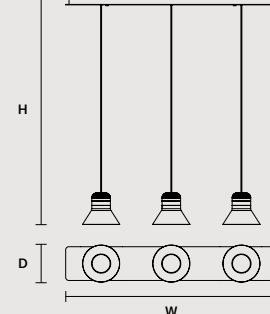

CORDEA C3 LN 125		CE
W	125 cm / 49.20"	
D	22 cm / 8.70"	
H MAX	170 cm / 66.90"	
STANDARD INTEGRATED LED LIGHTING		
	25,2 W CRI>90	
	3000 K - 3750 NOMINAL LM	
ON REQUEST		
	25,2 W CRI>90	
	2700 K - 3150 NOMINAL LM	
DIMMABLE		
	0-10V