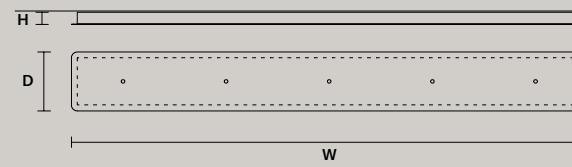

SINGLE CANOPY

SIZE		FINISHINGS	PRODUCT NAME
Ø	10 cm / 3.90"	● V91	CORDEA S S
H	3,5 cm / 1.40"		

MULTIPLE CANOPIES

LINEAR CANOPY LN 75

SIZE		FINISHINGS	PRODUCT NAME
W	75 cm / 29.50"	● V91	CORDEA C3 LN 75
D	20 cm / 7.90"		
H	4 cm / 1.60"		

LINEAR CANOPY LN 125

SIZE		FINISHINGS	PRODUCT NAME
W	125 cm / 49.20"	● V91	CORDEA C3 LN 125
D	20 cm / 7.90"		
H	4 cm / 1.60"		

LINEAR CANOPY LN 175

SIZE		FINISHINGS	PRODUCT NAME
W	175 cm / 68.90"	● V91	CORDEA C5 LN 175
D	20 cm / 7.90"		
H	4 cm / 1.60"		