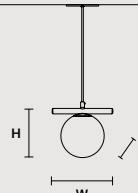

POSY S1 16		CE
W	22 cm / 8.70"	
D	16 cm / 6.30"	
H	18 cm / 7.10"	
STANDARD LIGHTING		
1xE12x10 W MAX (NOT INCL.)*		

* BULB MAX
Ø 37 mm / 1.50" W 110 mm / 4.30"