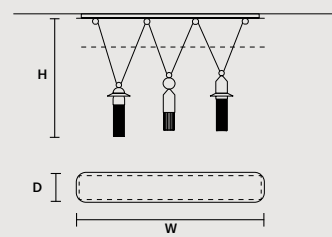

NAPPE C3 LN 125

W	125 cm / 49.20"
D	20 cm / 7.90"
H MAX	155 cm / 61.00"
INTEGRATED LED LIGHTING	
3 × 16,2 W CRI>90 3000 K - 2064 NOMINAL LM	
ON REQUEST	
3 × 16,2 W CRI>90 2700 K - 1960 NOMINAL LM	
DIMMABLE	
0-10V