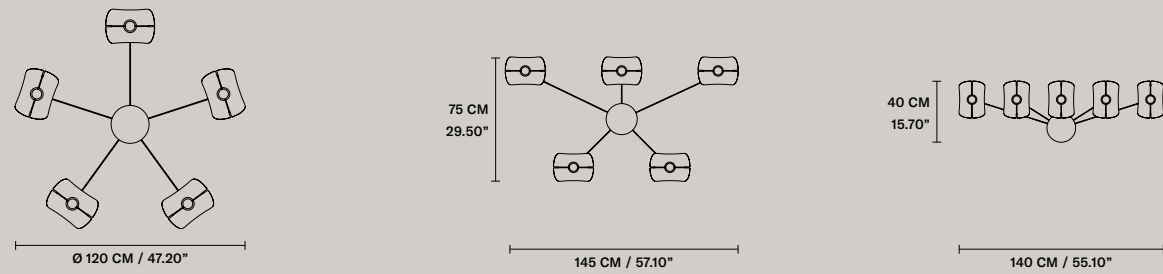

SUGGESTED CONFIGURATION FOR C5 P

SUGGESTED CONFIGURATION FOR C5 P X4