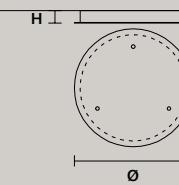

ROUND CANOPY RD 40

SIZE		FINISHINGS	PRODUCT NAME
Ø	40 cm / 15.70"	● V91	CORDEA C3 RD 40
H	4 cm / 1.60"