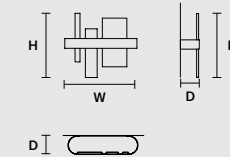

RIBBON A37		CE	UL
W	37 cm / 14.60"		
D	10 cm / 3.90"		
H	33 cm / 13.00"		
STANDARD INTEGRATED LED LIGHTING			
UP	3,51 W CRI>95 3000 K – 375 NOMINAL LM		
DOWN	3,51 W CRI>95 3000 K – 375 NOMINAL LM		
ON REQUEST			
UP	3,51 W CRI>95 2700 K – 357 NOMINAL LM		
DOWN	3,51 W CRI>95 2700 K – 357 NOMINAL LM		
DIMMABLE			
	0-10V