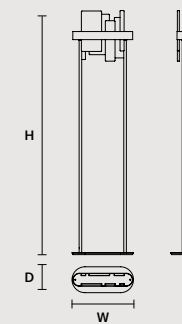

HONICÉ STL		CE
W	38 cm / 15.00"	
D	16 cm / 6.30"	
H	160 cm / 63.00"	
STANDARD INTEGRATED LED LIGHTING		
UP	6 W CRI>95 3000 K – 640 NOMINAL LM	
DOWN	6 W CRI>95 3000 K – 640 NOMINAL LM	
ON REQUEST		
UP	6 W CRI>95 2700 K – 610 NOMINAL LM	
DOWN	6 W CRI>95 2700 K – 610 NOMINAL LM	
DIMMABLE		
	OWN BUTTON