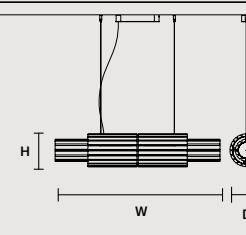

VEGAS BIL 140	
W	135 cm / 53.10"
D	27 cm / 10.60"
H	27 cm / 10.60"
INTEGRATED LED LIGHTING	
56 W CRI>95 3000 K - 5973 NOMINAL LM	
ON REQUEST	
56 W CRI>95 2700 K - 5693 NOMINAL LM	
DIMMABLE	
0-10V