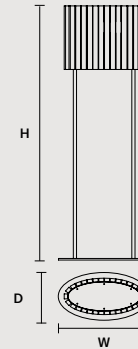

VEGAS TL G

W	30 cm / 11.80"
D	18 cm / 7.10"
H	45 cm / 17.70"
INTEGRATED LED LIGHTING	
10,8 W CRI>95 3000 K – 1152 NOMINAL LM	
ON REQUEST	
10,8 W CRI>95 2700 K – 1098 NOMINAL LM	
DIMMABLE	
OWN BUTTON	

VEGAS STL

W	57 cm / 22.40"
D	30 cm / 11.80"
H	160 cm / 63.00"
INTEGRATED LED LIGHTING	
45,6 W CRI>95 3000 K – 4864 NOMINAL LM	
ON REQUEST	
45,6 W CRI>95 2700 K – 4636 NOMINAL LM	
DIMMABLE	
OWN BUTTON