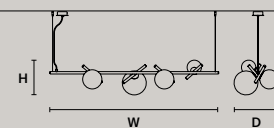

POSY BIL4

W	140 cm / 55.10"
D	38 cm / 15.00"
H	29 cm / 11.40"

STANDARD LIGHTING
1xG9x10 W MAX (NOT INCL.)*
3xE14x10 W MAX (NOT INCL.)**

* BULB MAX
Ø 37 mm/1.50" W 70 mm/2.80"
** BULB MAX
Ø 37 mm /1.50" W 110 mm/4.30"