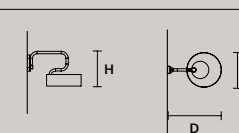

SOUND PL1	
ø	30 cm / 11.80"
H	13 cm / 5.10"
STANDARD LIGHTING	
1xG9x10 W MAX (NOT INCL.)*	
STANDARD INTEGRATED LED LIGHTING	
DOWN	5,5 W CRI>90 3000 K – 873 NOMINAL LM
ON REQUEST	
DOWN	5,5 W CRI>90 2700 K – 742 NOMINAL LM
DIMMABLE	
1-10V + PUSH	

SOUND A1	
W	30 cm / 11.80"
D	45 cm / 17.70"
H	30 cm / 11.80"
STANDARD LIGHTING	
1xG9x10 W MAX (NOT INCL.)*	
STANDARD INTEGRATED LED LIGHTING	
UP	4,4 W CRI>90 3000 K – 650 NOMINAL LM
DOWN	4,4 W CRI>90 3000 K – 650 NOMINAL LM
ON REQUEST	
UP	4,4 W CRI>90 2700 K – 552 NOMINAL LM
DOWN	4,4 W CRI>90 2700 K – 552 NOMINAL LM
DIMMABLE	
NO