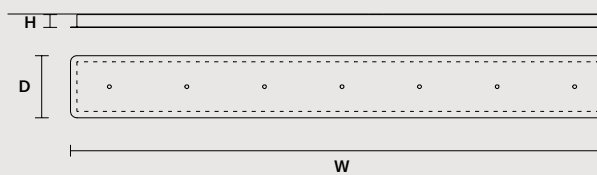

LINEAR CANOPY LN 175

SIZE	FINISHINGS	PRODUCT NAME
W 175 cm / 68.90"	V98	VEGAS C7 LN 175
D 20 cm / 7.90"		
H 4 cm / 1.60"		

ROUND CANOPY RD 40

SIZE	FINISHINGS	PRODUCT NAME
Ø 40 cm / 15.70"	V98	VEGAS C3 RD 40
H 4 cm / 1.60"