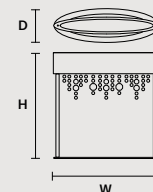

OLÀ TL2

W 50 cm / 19.70"
D 16 cm / 6.30"
H 50 cm / 19.70"

STANDARD LIGHTING
2×E26×60 W MAX (NOT INCL.)

STANDARD INTEGRATED LED LIGHTING
UP 5,2 W CRI>95
3000 K – 512 NOMINAL LM
DOWN 7,8 W CRI>95
3000 K – 768 NOMINAL LM

ON REQUEST
UP 5,2 W CRI>95
2700 K – 488 NOMINAL LM
DOWN 7,8 W CRI>95
2700 K – 732 NOMINAL LM

DIMMABLE
OWN BUTTON