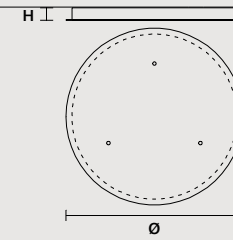

ROUND CANOPY RD 60

SIZE		FINISHINGS	PRODUCT NAME
Ø	60 cm / 23.60"	V98	CREK C3 RD 60
H	4 cm / 1.60"		

ROUND CANOPY RD 80

SIZE		FINISHINGS	PRODUCT NAME
Ø	80 cm / 31.50"	V98	CREK C5 RD 80
H	4 cm / 1.60"		

Ribbon