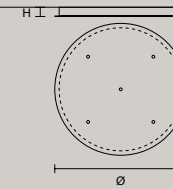

ROUND CANOPY RD 60

	SIZE	FINISHINGS	PRODUCT NAME
Ø	60 cm / 23.60"	● V91	TEE C5 RD 60
H	4 cm / 1.60"