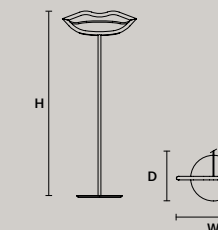

VISIO STL M4	
W	52 cm / 20.50"
D	32 cm / 12.60"
H	129 cm / 50.80"
STANDARD INTEGRATED LED LIGHTING	
	5,3 W CRI>90 3000 K – 546,6 NOMINAL LM
ON REQUEST	
	5,3 W CRI>90 2700 K – 519 NOMINAL LM
DIMMABLE	
	OWN BUTTON