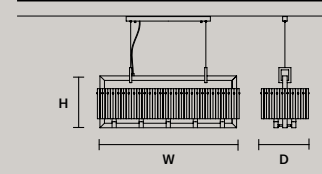

CREK S10

W 95 cm / 37.40"
D 31,5 cm / 12.40"
H 40 cm / 15.70"

STANDARD LIGHTING
10×E14×10 W MAX (NOT INCL.)