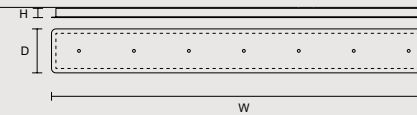

LINEAR CANOPY LN 175

SIZE	FINISHINGS	PRODUCT NAME
W 175 cm / 68.90"	● V98	TIMEO C7 LN 175
D 20 cm / 7.90"		
H 4 cm / 1.60"