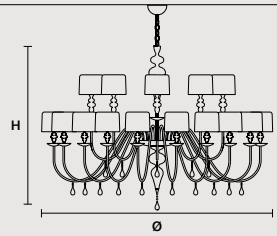

Eva

Lamp with resin and polyurethane frame. Aluminium lampshades.

DISCOVER MORE

EVA S20+10

ø 270 cm / 106.30"
H 200 cm / 78.70"

STANDARD LIGHTING
30×E26×60 W MAX (NOT INCL.)