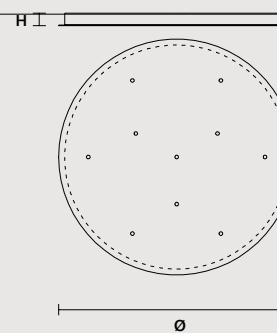

ROUND CANOPY RD 80