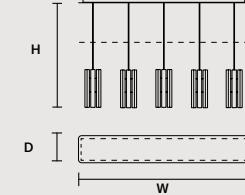

VEGAS C3 LN 75

W	75 cm / 29.50"
D	20 cm / 7.90"
H MAX	150 cm / 59.10"
INTEGRATED LED LIGHTING	
16,2 W CRI>90 3000 K – 2064 NOMINAL LM	
ON REQUEST	
16,2 W CRI>90 2700 K – 1960 NOMINAL LM	
DIMMABLE	
0-10V	

VEGAS C5 LN 125

W	125 cm / 49.20"
D	20 cm / 7.90"
H MAX	150 cm / 59.10"
INTEGRATED LED LIGHTING	
27 W CRI>90 3000K - 3440 Nominal lm	
ON REQUEST	
27 W CRI>90 2700 K – 3268 NOMINAL LM	
DIMMABLE	
0-10V	

VEGAS C7 LN 175

W	175 cm / 68.90"
D	20 cm / 7.90"
H MAX	150 cm / 59.10"
INTEGRATED LED LIGHTING	
37,8 W CRI>90 3000K - 4816 Nominal lm	
ON REQUEST	
37,8 W CRI>90 2700 K – 4575 NOMINAL LM	
DIMMABLE	
0-10V