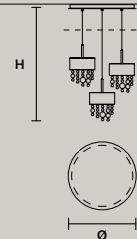

DIMMABLE

1-10V + PUSH

OLÀ C5 RD 60

Ø 60 cm / 23.60"
H MAX 180 cm / 70.90"

STANDARD LIGHTING

10xG9x10 W MAX (NOT INCL.)

STANDARD INTEGRATED LED LIGHTING

DOWN 37,5 W CRI>90
3000 K – 5400 NOMINAL LM

ON REQUEST

DOWN 37,5 W CRI>90
2700 K – 5130 NOMINAL LM