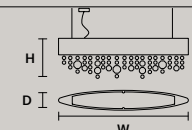

OLÀ S2 OV 50

W 50 cm / 19.70"
D 8 cm / 3.10"
H 18 cm / 7.10"

STANDARD LIGHTING 2x E27x20 W MAX (NOT INCL.)

STANDARD INTEGRATED LED LIGHTING
UP 5,2 W CRI>95
3000 K – 512 NOMINAL LM
DOWN 7,8 W CRI>95
3000 K – 768 NOMINAL LM

ON REQUEST
UP 5,2 W CRI>95
2700 K – 488 NOMINAL LM
DOWN 7,8 W CRI>95
2700 K – 732 NOMINAL LM

DIMMABLE
1-10V + PUSH