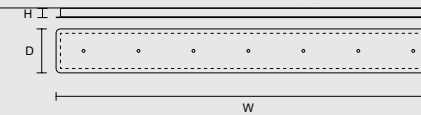

LINEAR CANOPY LN 175

SIZE		FINISHINGS	PRODUCT NAME
W	175 cm / 68.90"	● V91	TEE C7 LN 175
D	20 cm / 7.90"		
H	4 cm / 1.60"