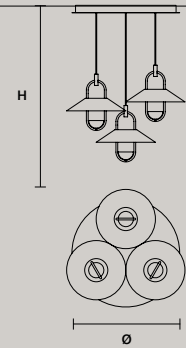

LUPPITER C3 RD 60 

∅ 60 cm / 23.60"
H MAX 185 cm / 72.80"

STANDARD INTEGRATED LED LIGHTING

40,8 W CRI>90
3000 K – 5337 NOMINAL LM

ON REQUEST

40,8 W CRI>90
2700 K – 5088 NOMINAL LM

DIMMABLE

1-10V + PUSH + DALI