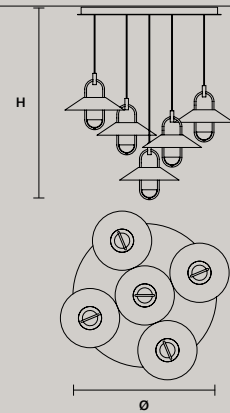

LUPPITER C5 RD 80 

∅ 80 cm / 31.50"
H MAX 185 cm / 72.80"

STANDARD INTEGRATED LED LIGHTING

68 W CRI>90
3000 K – 8895 NOMINAL LM

ON REQUEST

68 W CRI>90
2700 K – 8480 NOMINAL LM

DIMMABLE

0-10V