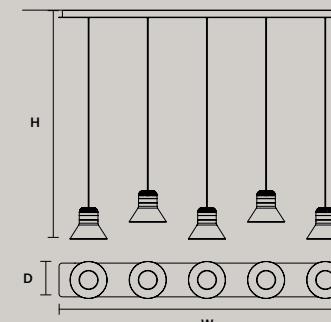

CORDEA C5 LN 175

W 175 cm / 68.90"
D 22 cm / 8.70"
H MAX 170 cm / 66.90"

STANDARD INTEGRATED LED LIGHTING
50 W CRI>90 3000 K - 7550 NOMINAL LM
ON REQUEST
50 W CRI>90 2700 K - 6350 NOMINAL LM
DIMMABLE
1-10V + PUSH + DALI