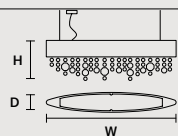

OLÀ S2 OV 50

W 50 cm / 19.70"
D 8 cm / 3.10"
H 18 cm / 7.10"

STANDARD LIGHTING
2×E26×60 W MAX (NOT INCL.)

STANDARD INTEGRATED LED LIGHTING
UP 5,2 W CRI>95
3000 K – 512 NOMINAL LM
DOWN 7,8 W CRI>95
3000 K – 768 NOMINAL LM

ON REQUEST
UP 5,2 W CRI>95
2700 K – 488 NOMINAL LM
DOWN 7,8 W CRI>95
2700 K – 732 NOMINAL LM

DIMMABLE
NO