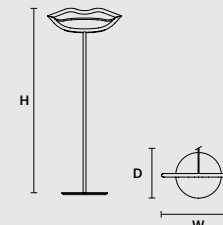

VISIO STL M4	
W	52 cm / 20.50"
D	32 cm / 12.60"
H	129 cm / 50.80"
STANDARD INTEGRATED LED LIGHTING	
	5,3 W CRI>90 3000 K – 546,6 NOMINAL LM
ON REQUEST	
	5,3 W CRI>90 2700 K – 519 NOMINAL LM
DIMMABLE	
	NO