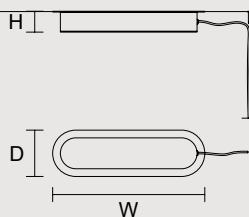

SINGLE CANOPY

SIZE	FINISHINGS	PRODUCT NAME
W 39,5 cm / 15.60"	F04	VEGAS BIL90
D 12 cm / 4.70"		VEGAS BIL140
H 5,4 cm / 2.10"		VEGAS BIL180
		VEGAS S OV85
		VEGAS S OV120
		VEGAS S OV 160