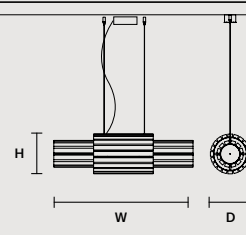

VEGAS BIL 90	
W	94 cm / 37.00"
D	27 cm / 10.60"
H	27 cm / 10.60"
INTEGRATED LED LIGHTING	
41 W CRI>95 3000 K - 4373 NOMINAL LM	
ON REQUEST	
41 W CRI>95 2700 K - 4168 NOMINAL LM	
DIMMABLE	
0-10V