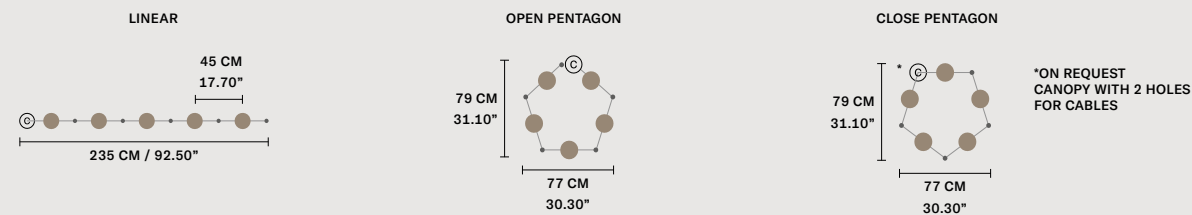

SUGGESTED CONFIGURATION FOR C5