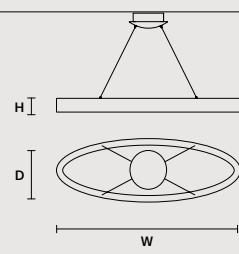

LIBE ELLIPSE S90		CE	UL
W	90 cm / 35.40"		
D	30 cm / 11.80"		
H	8,5 cm / 3.30"		
STANDARD INTEGRATED LED LIGHTING			
62,5 W CRI>90 3000 K - 5875 NOMINAL LM			
ON REQUEST			
62,5 W CRI>90 2700 K - 5580 NOMINAL LM			
DIMMABLE			
0-10V