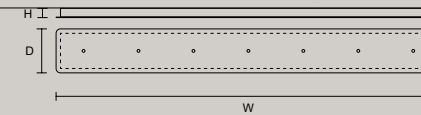

LINEAR CANOPY LN 175

	SIZE	FINISHINGS	PRODUCT NAME
W	175 cm / 68.90"	● V91	TEE C7 LN 175
D	20 cm / 7.90"		
H	4 cm / 1.60"