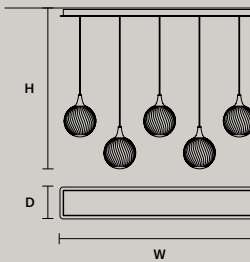

TEE C5 LN 125

W 125 cm / 49.20"
D 20 cm / 7.90"
H MAX 175 cm / 68.90"

STANDARD LIGHTING
5×E14×15 W MAX (NOT INCL.)*
* BULB MAX
Ø 37 mm/1.50" W max 150 mm/5.90"