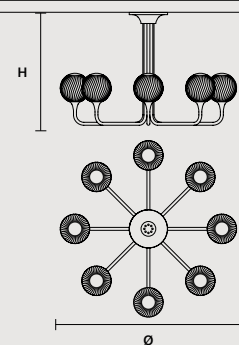

TEE PL6 95

∅ 94 cm / 37.00"
H 66.5 cm / 26.20"

STANDARD LIGHTING

6×E12×40 W MAX (NOT INCL.)
* BULB MAX
∅ 37 mm/1.50" W max 150 mm/5.90"

TEE PL8 RD 120

∅ 120 cm / 47.20"
H 76.5 cm / 30.10"

STANDARD LIGHTING

8×E12×40 W MAX (NOT INCL.)
* BULB MAX
∅ 37 mm/1.50" W max 150 mm/5.90"