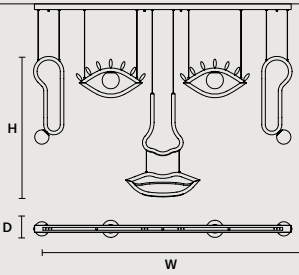

0-10V

SINGLE CANOPIES

SINGLE CANOPY

SIZE		FINISHINGS	PRODUCT NAME
Ø	12 cm / 4.70"	● V90	LUPPITER S1 P 33
H	11,7 cm / 4.60"		LUPPITER S1 M 33
			LUPPITER S1 G 33
			LUPPITER S1 P 55
			LUPPITER S1 M 55
			LUPPITER S1 G 55

MULTIPLE CANOPIES

ROUND CANOPY RD 40

SIZE	FINISHINGS	PRODUCT NAME
Ø 40 cm / 15.70"	● V91	VISIO C3 M2 RD 40
H 4 cm / 1.60"		

ROUND CANOPY RD 60

SIZE	FINISHINGS	PRODUCT NAME
Ø 60 cm / 23.60"	● V91	VISIO C3 M1 RD 60
H 4 cm / 1.60"		

ROUND CANOPY RD 80

SIZE	FINISHINGS	PRODUCT NAME
Ø 80 cm / 31.50"	● V91	VISIO C5 RD 80
H 4 cm / 1.60"		

Visio

Painted metal structure. Opal white Murano triplex glass diffuser. LED lighting.

v87 Foundant Chocolate

Triplex Murano glass

DISCOVER MORE

VISIO S FULL	
W	182 cm / 71.70"
D	12 cm / 4.70"
H	99 cm / 39.00"
STANDARD INTEGRATED LED LIGHTING	
	32,6 W CRI>90 3000 K – 3673 NOMINAL LM
ON REQUEST	
	32,6 W CRI>90 2700 K – 3489 NOMINAL LM
DIMMABLE	
	0-10V