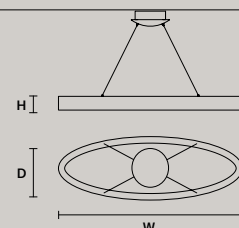

LIBE ELLIPSE S90	
W	90 cm / 35.40"
D	30 cm / 11.80"
H	8,5 cm / 3.30"
STANDARD INTEGRATED LED LIGHTING	
62,5 W CRI>90 3000 K – 5875 NOMINAL LM	
ON REQUEST	
62,5 W CRI>90 2700 K – 5580 NOMINAL LM	
DIMMABLE	
0-10V