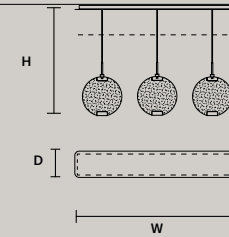

HORO C3 LN 125

W 125 cm / 49.20"
D 20 cm / 7.90"
H MAX 155 cm / 61.00"

STANDARD INTEGRATED LED LIGHTING
43,2 W CRI>95
3000 K – 4608 NOMINAL LM

ON REQUEST
43,2 W CRI>95
2700 K – 4392 NOMINAL LM

DIMMABLE
0-10V