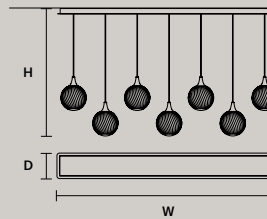

TEE C7 LN 175

W 175 cm / 68.90"
D 20 cm / 7.90"
H MAX 175 cm / 68.90"

STANDARD LIGHTING
7×E14×15 W MAX (NOT INCL.)*
* BULB MAX
Ø 37 mm/1.50" W max 150 mm/5.90"