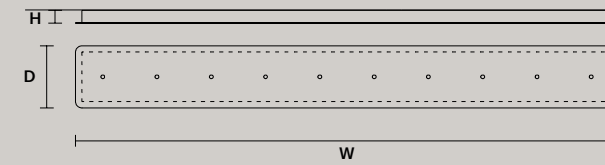

LINEAR CANOPY LN 175

SIZE	FINISHINGS	PRODUCT NAME
W 175 cm / 68.90"	● V91	POSY C10 LN 175
D 20 cm / 7.90"		
H 4 cm / 1.60"		

ROUND CANOPY RD 40

SIZE	FINISHINGS	PRODUCT NAME
Ø 40 cm / 15.70"	● V91	POSY C5 RD 40
H 4 cm / 1.60"		POSY S5