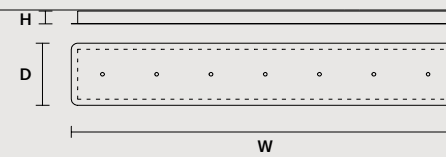

LINEAR CANOPY LN 125

SIZE	FINISHINGS	PRODUCT NAME
W 125 cm / 49.20"	● V91	POSY C7 LN 125
D 20 cm / 7.90"		
H 4 cm / 1.60"