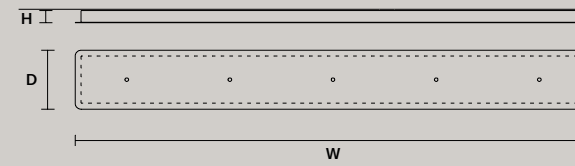

DIMMABLE

0-10V

SINGLE CANOPIES

SINGLE CANOPY

SIZE		FINISHINGS	PRODUCT NAME
Ø	8,5 cm / 3.30"	● V90	LUPPITER S1 P 33
H	11,5 cm / 4.50"		LUPPITER S1 M 33
			LUPPITER S1 G 33
			LUPPITER S1 P 55
			LUPPITER S1 M 55
			LUPPITER S1 G 55

MULTIPLE CANOPIES

LINEAR CANOPY LN 125

SIZE		FINISHINGS	PRODUCT NAME
W	125 cm / 49.20"	● V91	LUPPITER C3 LN 125
D	20 cm / 7.90"		
H	4 cm / 1.60"		

LINEAR CANOPY LN 175

SIZE		FINISHINGS	PRODUCT NAME
W	175 cm / 68.90"	● V91	LUPPITER C5 LN 175
D	20 cm / 7.90"		
H	4 cm / 1.60"		