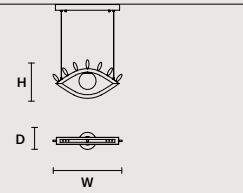

VISIO S M1	
W	48 cm / 18.90"
D	12 cm / 4.70"
H	27 cm / 10.60"
STANDARD INTEGRATED LED LIGHTING	
	5,5 W CRI>90 3000 K – 645 NOMINAL LM
ON REQUEST	
	5,5 W CRI>90 2700 K – 612 NOMINAL LM
DIMMABLE	
	TRIAC