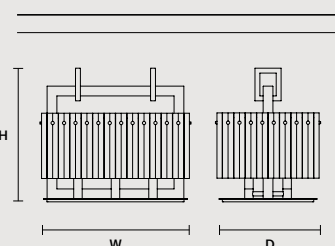

CREK TL 6

W	45 cm / 17.70"
D	31 cm / 12.20"
H	41 cm / 16.10"

STANDARD LIGHTING
6×E12×40 W MAX (NOT INCL.)