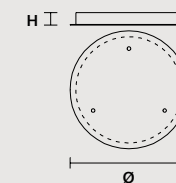

ROUND CANOPY RD 40