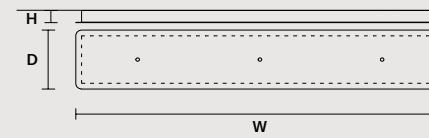

MULTIPLE CANOPIES

LINEAR CANOPY LN 125

SIZE		FINISHINGS	PRODUCT NAME
W	125 cm / 49.20"	● V91	LUPPITER C3 LN 125
D	20 cm / 7.90"		
H	4 cm / 1.60"