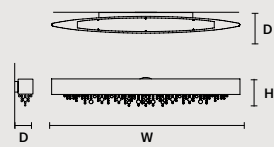

OLÀ A6 OV 160

W 160 cm / 63.00"
D 20 cm / 7.90"
H 20 cm / 7.90"

STANDARD LIGHTING
6×E12×40 W MAX (NOT INCL.)

STANDARD INTEGRATED LED LIGHTING
UP 10,4 W CRI>95
3000 K – 1024 NOMINAL LM
DOWN 50,7 W CRI>95
3000 K – 4992 NOMINAL LM

ON REQUEST
UP 10,4 W CRI>95
2700 K – 976 NOMINAL LM
DOWN 50,7 W CRI>95
2700 K – 4758 NOMINAL LM

DIMMABLE
0-10V