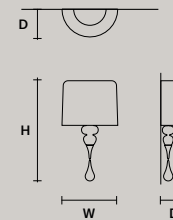

EVA A3

w 40 cm / 15.70"
D 20 cm / 7.90"
H 70 cm / 27.60"

STANDARD LIGHTING
3×E27×20 W MAX (NOT INCL.)

EVA A1 M

w 30 cm / 11.80"
D 15 cm / 5.90"
H 54 cm / 21.30"

STANDARD LIGHTING
1×E27×20 W MAX (NOT INCL.)