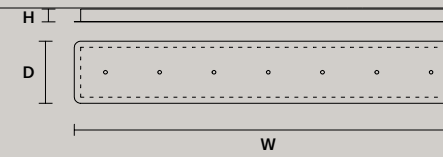

LINEAR CANOPY LN 125

SIZE	FINISHINGS	PRODUCT NAME
W 125 cm / 49.20"	● V91	POSY C7 LN 125
D 20 cm / 7.90"		
H 4 cm / 1.60"