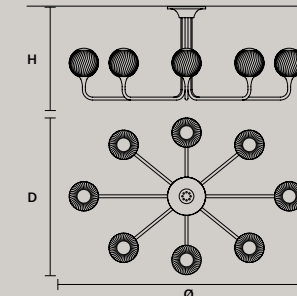

DISCOVER MORE

TEE A1 20 

W 20 cm / 7.90"
D 26 cm / 10.20"
H 41 cm / 16.10"

STANDARD LIGHTING
1×E14×15 W MAX (NOT INCL.)*
* BULB MAX
Ø 37 mm/1.50" W max 150 mm/5.90"

TEE TL1 20 

ø 20 cm / 7.90"
H 48 cm / 18.90"