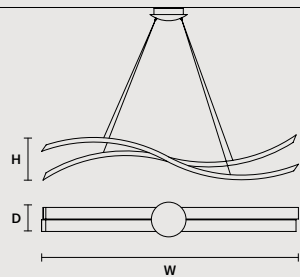

Libe

Metal frame with diffuser in opaque crystal lozenges. LED lighting.

LIBE S160		CE	UL
W	160 cm / 63.00"		
D	16 cm / 6.30"		
H	30 cm / 11.80"		
STANDARD INTEGRATED LED LIGHTING			
104 W CRI>90 3000 K - 9770 NOMINAL LM			
ON REQUEST			
104 W CRI>90 2700 K - 9280 NOMINAL LM			
DIMMABLE			
1-10V