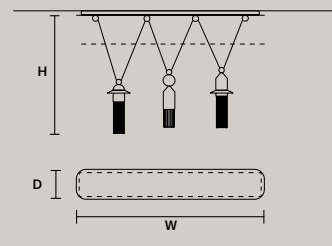

NAPPE C3 LN 125

W 125 cm / 49.20"
D 20 cm / 7.90"
H MAX 155 cm / 61.00"

STANDARD INTEGRATED LED LIGHTING
3 x 16,2 W CRI>90
3000 K - 2064 NOMINAL LM

ON REQUEST
3 x 16,2 W CRI>90
2700 K - 1960 NOMINAL LM

DIMMABLE
1-10V + PUSH