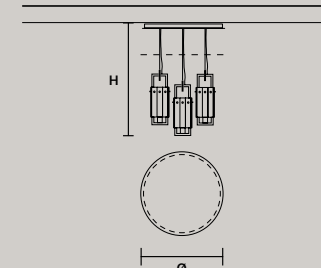

CREK C3 RD 60

ø 60 cm / 23.60"
H MAX 195 cm / 76.80"

STANDARD LIGHTING
3×E14×10 W MAX (NOT INCL.)