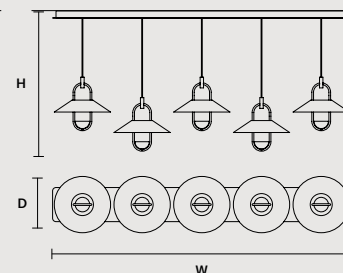

DIMMABLE

0-10V