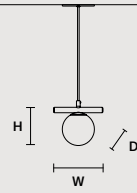

Posy

Galvanic metal structure .
Triplex opal white Murano glass
diffuser.

POSY S1 12		CE
W	18 cm / 7.10"	
D	12 cm / 4.70"	
H	14 cm / 5.50"	
STANDARD LIGHTING		
1xG9x10 W MAX (NOT INCL.)*		

* BULB MAX
Ø 37 mm / 1.50" W 70 mm / 2.80"

POSY S1 16		CE
W	22 cm / 8.70"	
D	16 cm / 6.30"	
H	18 cm / 7.10"	
STANDARD LIGHTING		
1xE12x10 W MAX (NOT INCL.)*		

* BULB MAX
Ø 37 mm / 1.50" W 110 mm / 4.30"

POSY S1 20		CE
W	26 cm / 10.20"	
D	20 cm / 7.90"	
H	22 cm / 8.70"	
STANDARD LIGHTING		
1xE12x10 W MAX (NOT INCL.)*		

* BULB MAX
Ø 37 mm / 1.50" W 150 mm / 5.90"

POSY A1 P		CE
W	22 cm / 8.70"	
D	22 cm / 8.70"	
H	16 cm / 6.30"	
STANDARD LIGHTING		
1xE12x10 W MAX (NOT INCL.)*		

* BULB MAX
Ø 37 mm / 1.50" W 110 mm / 4.30"

POSY A1 G		CE
W	26 cm / 10.20"	
D	26 cm / 10.20"	
H	20 cm / 7.90"	
STANDARD LIGHTING		
1xE12x10 W MAX (NOT INCL.)*		

* BULB MAX
Ø 37 mm / 1.50" W 110 mm / 4.30"

POSY TL		CE
W	26 cm / 10.20"	
D	20 cm / 7.90"	
H	20 cm / 7.90"	
STANDARD LIGHTING		
1xE12x10 W MAX (NOT INCL.)*		

* BULB MAX
Ø 37 mm / 1.50" W 110 mm / 4.30"

POSY STL		CE
W	39 cm / 15.40"	
D	32 cm / 12.60"	
H	152 cm / 59.80"	
STANDARD LIGHTING		
1xG9x10 W MAX (NOT INCL.)* 2xE12x10 W MAX (NOT INCL.)**		

* BULB MAX
Ø 37 mm / 1.50" W 70 mm / 2.80"
** BULB MAX
Ø 37 mm / 1.50" W 110 mm / 4.30"

POSY S1 25		CE
W	31 cm / 12.20"	
D	25 cm / 9.80"	
H	29 cm / 11.40"	
STANDARD LIGHTING		
1xE26x20 W MAX (NOT INCL.)*		

* BULB MAX
Ø 62 mm / 2.40" W 185 mm / 7.30"

POSY BIL3		CE
W	100 cm / 39.40"	
D	33 cm / 13.00"	
H	34 cm / 13.40"	
STANDARD LIGHTING		
1xG9x10 W MAX (NOT INCL.)* 2xE12x10 W MAX (NOT INCL.)**		

* BULB MAX
Ø 37 mm / 1.50" W 70 mm / 2.80"
** BULB MAX
Ø 37 mm / 1.50" W 110 mm / 4.30"

POSY BIL4		CE
W	140 cm / 55.10"	
D	38 cm / 15.00"	
H	29 cm / 11.40"	
STANDARD LIGHTING		
1xG9x10 W MAX (NOT INCL.)* 3xE12x10 W MAX (NOT INCL.)**		

* BULB MAX
Ø 37 mm / 1.50" W 70 mm / 2.80"
** BULB MAX
Ø 37 mm / 1.50" W 110 mm / 4.30"

POSY S3		CE
Ø	40 cm / 15.70"	
H MAX	160 cm / 63.00"	
STANDARD LIGHTING		
1xG9x10 W MAX (NOT INCL.)* 2xE12x10 W MAX (NOT INCL.)**