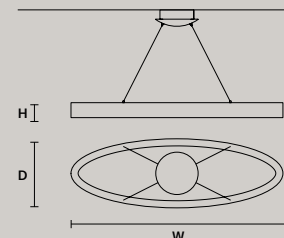

LIBE ROUND S60	
∅	60 cm / 23.60"
H	8,5 cm / 3.30"
STANDARD INTEGRATED LED LIGHTING	
59 W CRI>90 3000 K – 5546 NOMINAL LM	
ON REQUEST	
59 W CRI>90 2700 K – 5264 NOMINAL LM	
DIMMABLE	
0-10V	

LIBE ELLIPSE S120	
W	120 cm / 47.20"
D	40 cm / 15.70"
H	8,5 cm / 3.30"
STANDARD INTEGRATED LED LIGHTING	
86,5 W CRI>90 3000 K – 8131 NOMINAL LM	
ON REQUEST	
86,5 W CRI>90 2700 K – 7720 NOMINAL LM	
DIMMABLE	
0-10V