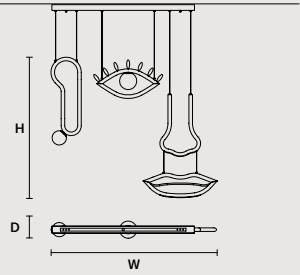

0-10V

SINGLE CANOPIES

SINGLE CANOPY

SIZE		FINISHINGS	PRODUCT NAME
Ø	12 cm / 4.70"	● V90	LUPPITER S1 P 33
H	11,7 cm / 4.60"		LUPPITER S1 M 33
			LUPPITER S1 G 33
			LUPPITER S1 P 55
			LUPPITER S1 M 55
			LUPPITER S1 G 55

Triplex Murano glass

DISCOVER MORE

VISIO S FULL	
W	182 cm / 71.70"
D	12 cm / 4.70"
H	99 cm / 39.00"
STANDARD INTEGRATED LED LIGHTING	
	32,6 W CRI>90 3000 K – 3673 NOMINAL LM
ON REQUEST	
	32,6 W CRI>90 2700 K – 3489 NOMINAL LM
DIMMABLE	
	0-10V

VISIO S 1/2	
W	117 cm / 46.10"
D	12 cm / 4.70"
H	99 cm / 39.00"
STANDARD INTEGRATED LED LIGHTING	
	21,6 W CRI>90 3000 K – 2383 NOMINAL LM
ON REQUEST	
	21,6 W CRI>90 2700 K – 2263 NOMINAL LM
DIMMABLE	
	0-10V

VISIO S M1	
W	48 cm / 18.90"
D	12 cm / 4.70"
H	27 cm / 10.60"
STANDARD INTEGRATED LED LIGHTING	
	5,5 W CRI>90 3000 K – 645 NOMINAL LM
ON REQUEST	
	5,5 W CRI>90 2700 K – 612 NOMINAL LM
DIMMABLE	
	TRIAC