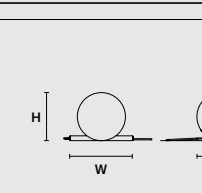

POSY TL		CE
W	26 cm / 10.20"	
D	20 cm / 7.90"	
H	20 cm / 7.90"	
STANDARD LIGHTING		
1xE12x10 W MAX (NOT INCL.)*		

* BULB MAX
Ø 37 mm / 1.50" W 110 mm / 4.30"