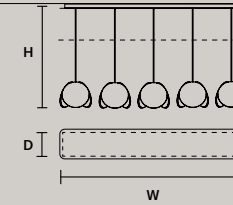

TIMEO C5 LN 125		CE
w	125 cm / 49.20"	
D	20 cm / 7.90"	
H MAX	140 cm / 55.10"	
STANDARD INTEGRATED LED LIGHTING		
	20 W CRI>90 3000 K - 2300 NOMINAL LM	
ON REQUEST		
	20 W CRI>90 2700 K - 2185 NOMINAL LM	
DIMMABLE		
	1-10V + DALI + PUSH