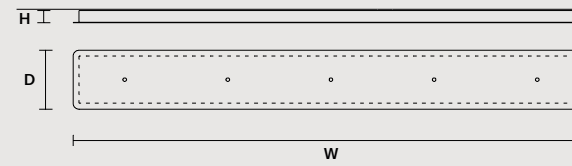

0-10V

SINGLE CANOPIES

SINGLE CANOPY

SIZE		FINISHINGS	PRODUCT NAME
Ø	12 cm / 4.70"	● V90	LUPPITER S1 P 33
H	11,7 cm / 4.60"		LUPPITER S1 M 33
			LUPPITER S1 G 33
			LUPPITER S1 P 55
			LUPPITER S1 M 55
			LUPPITER S1 G 55

MULTIPLE CANOPIES

LINEAR CANOPY LN 125

SIZE		FINISHINGS	PRODUCT NAME
W	125 cm / 49.20"	● V91	LUPPITER C3 LN 125
D	20 cm / 7.90"		
H	4 cm / 1.60"		

LINEAR CANOPY LN 175

SIZE		FINISHINGS	PRODUCT NAME
W	175 cm / 68.90"	● V91	LUPPITER C5 LN 175
D	20 cm / 7.90"		
H	4 cm / 1.60"		