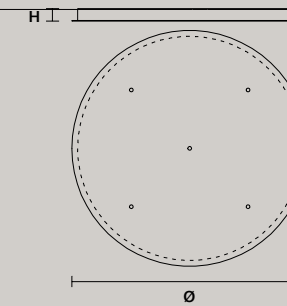

MULTIPLE CANOPIES

LINEAR CANOPY LN 125

SIZE		FINISHINGS	PRODUCT NAME
W	125 cm / 49.20"	● V91	LUPPITER C3 LN 125
D	20 cm / 7.90"		
H	4 cm / 1.60"		

LINEAR CANOPY LN 175

SIZE		FINISHINGS	PRODUCT NAME
W	175 cm / 68.90"	● V91	LUPPITER C5 LN 175
D	20 cm / 7.90"		
H	4 cm / 1.60"		

ROUND CANOPY RD 60

SIZE		FINISHINGS	PRODUCT NAME
Ø	60 cm / 23.60"	● V91	LUPPITER C3 RD 60
H	4 cm / 1.60"		

ROUND CANOPY RD 80

SIZE		FINISHINGS	PRODUCT NAME
Ø	80 cm / 31.50"	● V91	LUPPITERC5 RD 80
H	4 cm / 1.60"		