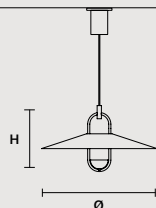

LUPPITER S1 P 55		CE	UL
Ø	55 cm / 21.70"		
H	31 cm / 12.20"		
STANDARD INTEGRATED LED LIGHTING			
UP	1,1 W CRI>90 3000 K – 140 NOMINAL LM		
DOWN	10,5 W CRI>90 3000 K – 1400 NOMINAL LM		
ON REQUEST			
UP	1,1 W CRI>90 2700 K – 130 NOMINAL LM		
DOWN	10,5 W CRI>90 2700 K – 1330 NOMINAL LM		
DIMMABLE			
TRIAC