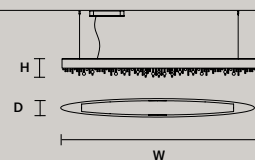

OLÀ S8 OV 210

W 210 cm / 82.70"
D 20 cm / 7.90"
H 20 cm / 7.90"

STANDARD LIGHTING 8x E14x10 W MAX (NOT INCL.)

STANDARD INTEGRATED LED LIGHTING
UP 15,6 W CRI>95
3000 K – 1536 NOMINAL LM
DOWN 70,2 W CRI>95
3000 K – 6912 NOMINAL LM

ON REQUEST
UP 15,6 W CRI>95
2700 K – 1464 NOMINAL LM
DOWN 70,2 W CRI>95
2700 K – 6588 NOMINAL LM

DIMMABLE
0-10V