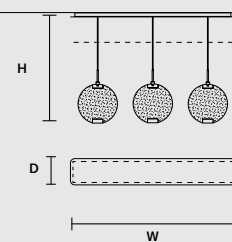

HORO C3 LN 125		CE	ETL
W	125 cm / 49.20"		
D	20 cm / 7.90"		
H MAX	155 cm / 61.00"		
INTEGRATED LED LIGHTING			
	43,2 W CRI>95		
	3000 K – 4608 NOMINAL LM		
ON REQUEST			
	43,2 W CRI>95		
	2700 K – 4392 NOMINAL LM		
DIMMABLE			
	0-10V