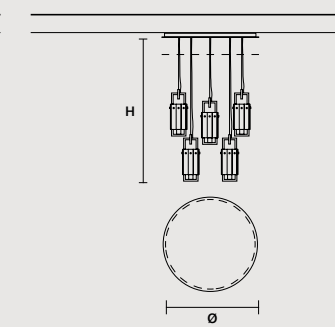

CREK C5 RD 80

ø	80 cm / 31.50"
H MAX	195 cm / 76.80"

STANDARD LIGHTING
5×E12×40 W MAX (NOT INCL.)