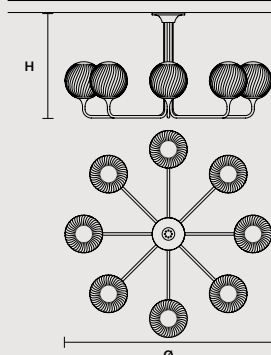

STANDARD LIGHTING

8×E26×60 W MAX (NOT INCL.)
* BULB MAX
∅ 62 mm/2.40" W max 185 mm/7.30"