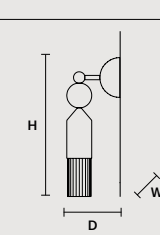

NAPPE APP N4

W 12 cm / 4.70"
D 16 cm / 6.30"
H 42 cm / 16.50"

INTEGRATED LED LIGHTING
5.4 W CRI>90 3000 K - 688 NOMINAL LM
ON REQUEST
5,4 W CRI>90 2700 K - 653 NOMINAL LM
DIMMABLE
TRIAC