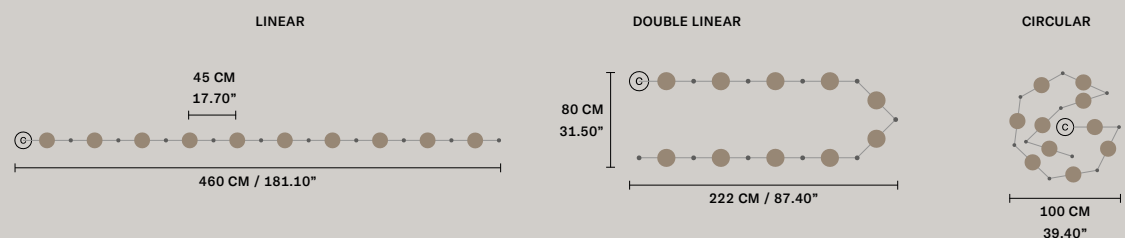

SUGGESTED CONFIGURATION FOR C10