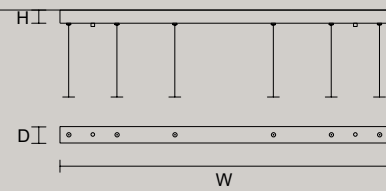

0-10V

SINGLE CANOPIES

SINGLE CANOPY

SIZE		FINISHINGS	PRODUCT NAME
Ø	12 cm / 4.70"	● V90	LUPPITER S1 P 33
H	11,7 cm / 4.60"		LUPPITER S1 M 33
			LUPPITER S1 G 33
			LUPPITER S1 P 55
			LUPPITER S1 M 55
			LUPPITER S1 G 55

VISIO C5 RD 80 

∅ 80 cm / 31.50"
H MAX 150 cm / 59.10"

STANDARD INTEGRATED LED LIGHTING

27,5 W CRI>90
3000 K – 3225 NOMINAL LM

ON REQUEST

27,5 W CRI>90
2700 K – 3063 NOMINAL LM

DIMMABLE

1-10V + PUSH

SINGLE CANOPIES

SINGLE CANOPY

SIZE	FINISHINGS	PRODUCT NAME
W 28 cm / 11.00"	● V87	VISIO S M2
D 5 cm / 2.00"		VISIO S M4
H 4 cm / 1.60"		

SINGLE CANOPY

SIZE	FINISHINGS	PRODUCT NAME
W 45 cm / 17.70"	● V87	VISIO S M1
D 5 cm / 2.00"		
H 4 cm / 1.60"		

SINGLE CANOPY

SIZE	FINISHINGS	PRODUCT NAME
W 100 cm / 39.40"	● V87	VISIO S 1/2
D 5 cm / 2.00"		
H 4 cm / 1.60"		

SINGLE CANOPY

SIZE	FINISHINGS	PRODUCT NAME
W 180 cm / 70.90"	● V87	VISIO S FULL
D 5 cm / 2.00"		
H 4 cm / 1.60"		