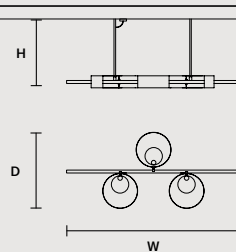

SOUND BIL3	
W	134 cm / 52.80"
D	64 cm / 25.20"
H	58 cm / 22.80"
WITH ROD B**	
STANDARD LIGHTING CE	
3xG9x40 W MAX (NOT INCL.)	
STANDARD INTEGRATED LED LIGHTING CE ENEC	
UP	13.5 W CRI>90 3000 K – 1950 NOMINAL LM
DOWN	13.5 W CRI>90 3000 K – 1950 NOMINAL LM
ON REQUEST	
UP	13,5 W CRI>90 2700 K – 1657 NOMINAL LM
DOWN	13,5 W CRI>90 2700 K – 1657 NOMINAL LM
DIMMABLE	
0-10V