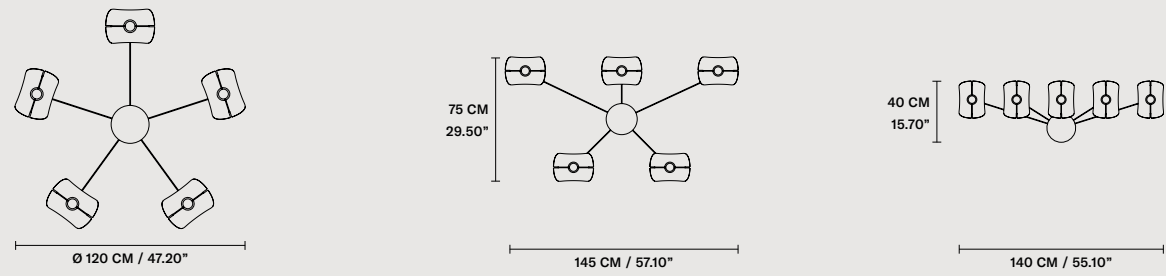

SUGGESTED CONFIGURATION FOR C5 P

SUGGESTED CONFIGURATION FOR C5 P X4