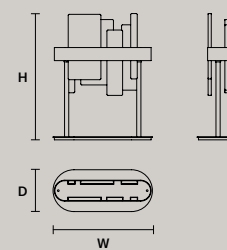

RIBBON TL	
W	38 cm / 15.00"
D	16 cm / 6.30"
H	48 cm / 18.90"
STANDARD INTEGRATED LED LIGHTING	
UP	6 W CRI>95 3000 K – 640 NOMINAL LM
DOWN	6 W CRI>95 3000 K – 640 NOMINAL LM
ON REQUEST	
UP	6 W CRI>95 2700 K – 610 NOMINAL LM
DOWN	6 W CRI>95 2700 K – 610 NOMINAL LM
DIMMABLE	
OWN BUTTON