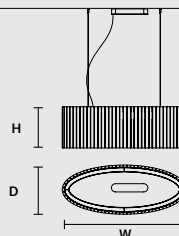

VEGAS S OV120	
W	120 cm / 47.20"
D	48 cm / 18.90"
H	40 cm / 15.70"
INTEGRATED LED LIGHTING	
87,6 W CRI>95 3000 K - 9344 NOMINAL LM	
ON REQUEST	
87,6 CRI>95 2700 K - 8906 NOMINAL LM	
DIMMABLE	
0-10V