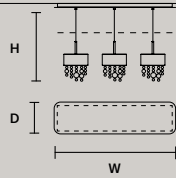

OLÀ C3 LN 75

W 75 cm / 29.50"
D 20 cm / 7.90"
H MAX 180 cm / 70.90"

STANDARD LIGHTING

6xG9x10 W MAX (NOT INCL.)

STANDARD INTEGRATED LED LIGHTING

DOWN 22,5 W CRI>90
3000 K – 3240 NOMINAL LM

ON REQUEST

DOWN 22,5 W CRI>90
2700 K – 3078 NOMINAL LM

DIMMABLE

1-10V + PUSH

OLÀ C5 LN 125

W 125 cm / 49.201"
D 20 cm / 7.90"
H MAX 180 cm / 70.90"

STANDARD LIGHTING

10xG9x10 W MAX (NOT INCL.)

STANDARD INTEGRATED LED LIGHTING

DOWN 37,5 W CRI>90
3000 K – 5400 NOMINAL LM

ON REQUEST

DOWN 37,5 W CRI>90
2700 K – 5130 NOMINAL LM