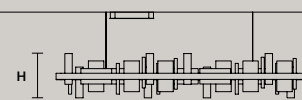

HONICÉ S200

W	200 cm / 78.70"
D	8 cm / 3.10"
H	33 cm / 13.00"

STANDARD INTEGRATED LED LIGHTING	
UP	21,1 W CRI>95 3000 K – 2250 NOMINAL LM
DOWN	44,46 W CRI>95 3000 K – 4742 NOMINAL LM

ON REQUEST	
UP	21,1 W CRI>95 2700 K – 2145 NOMINAL LM
DOWN	44,46 W CRI>95 2700 K – 4520 NOMINAL LM

DIMMABLE	
0-10V