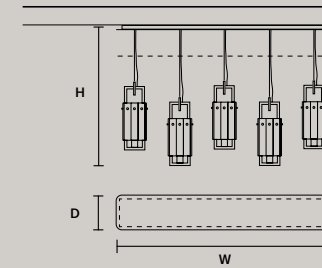

CREK C5 LN 125

W 125 cm / 49.20"
D 20 cm / 7.90"
H MAX 195 cm / 76.80"

STANDARD LIGHTING
5×E14×10 W MAX (NOT INCL.)