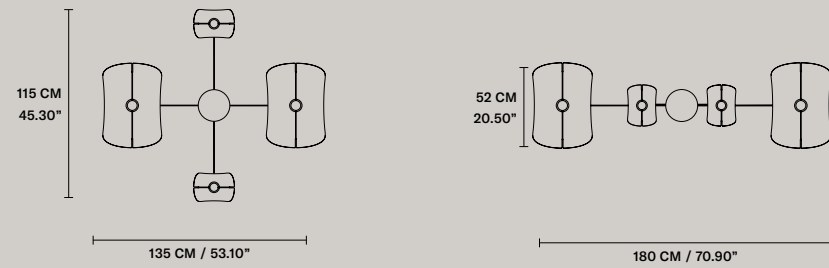

SUGGESTED CONFIGURATION FOR C 2+2