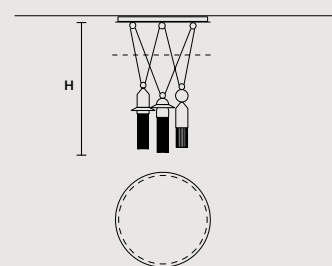

NAPPE C3 RD 60

∅	60 cm / 23.60"
H MAX	155 cm / 61.00"
INTEGRATED LED LIGHTING	
3 × 16,2 W CRI>90 3000 K - 2064 NOMINAL LM	
ON REQUEST	
3 × 16,2 W CRI>90 2700 K - 1960 NOMINAL LM	
DIMMABLE	
0-10V