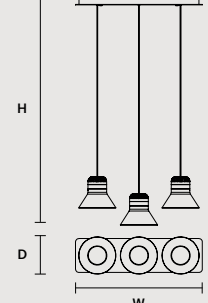

CORDEA C3 LN 75		CE
W	75 cm / 29.50"	
D	22 cm / 8.70"	
H MAX	170 cm / 66.90"	
STANDARD INTEGRATED LED LIGHTING		
	25,2 W CRI>90	
	3000 K - 3750 NOMINAL LM	
ON REQUEST		
	25,2 W CRI>90	
	2700 K - 3150 NOMINAL LM	
DIMMABLE		
	0-10V