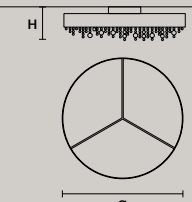

OLÀ PL6 90

Ø 90 cm / 35.40"
H 26 cm / 10.20"

STANDARD LIGHTING 8x E27x20 W MAX (NOT INCL.)

STANDARD INTEGRATED LED LIGHTING
DOWN 31,2 W CRI>95
3000 K – 3072 NOMINAL LM

ON REQUEST
DOWN 31,2 W CRI>95
2700 K – 2928 NOMINAL LM

DIMMABLE
1-10V