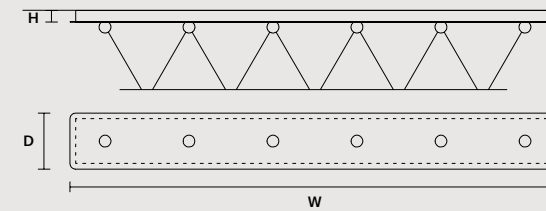

LINEAR CANOPY LN 175

SIZE	FINISHINGS	PRODUCT NAME
W 175 cm / 68.90" D 20 cm / 7.90" H 4 cm / 1.60"	V98	NAPPE C5 LN 175

ROUND CANOPY RD 40

SIZE	FINISHINGS	PRODUCT NAME
Ø 40 cm / 15.70" H 4 cm / 1.60"	V98	NAPPE C3 RD 40