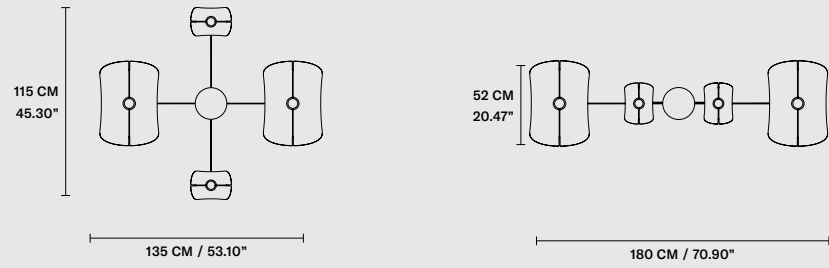

SUGGESTED CONFIGURATION FOR C 2+2