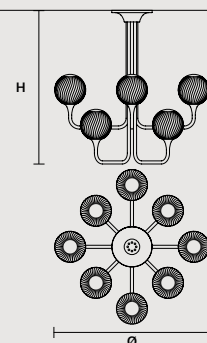

STANDARD LIGHTING

8×E12×40 W MAX (NOT INCL.)
* BULB MAX
∅ 37 mm/1.50" W max 150 mm/5.90"