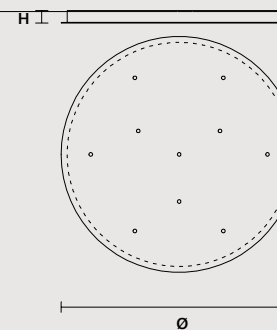

ROUND CANOPY RD 80