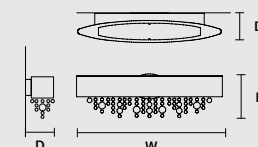

OLÀ A2 OV 70

W 70 cm / 27.60"
D 15 cm / 5.90"
H 20 cm / 7.90"

STANDARD LIGHTING
2×E26×60 W MAX (NOT INCL.)

STANDARD INTEGRATED LED LIGHTING
UP 11,7 W CRI>95
3000 K – 1152 NOMINAL LM
DOWN 19,5 W CRI>95
3000 K – 1920 NOMINAL LM

ON REQUEST
UP 11,7 W CRI>95
2700 K – 1098 NOMINAL LM
DOWN 19,5 W CRI>95
2700 K – 1830 NOMINAL LM

DIMMABLE
0-10V