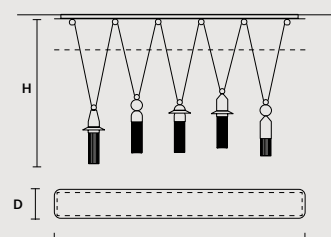

NAPPE C5 LN 175

W	175 cm / 68.90"
D	20 cm / 7.90"
H MAX	155 cm / 61.00"
INTEGRATED LED LIGHTING	
5 × 27 W CRI>90 3000 K - 3440 NOMINAL LM	
ON REQUEST	
5 × 27 W CRI>90 2700 K - 3268 NOMINAL LM	
DIMMABLE	
0-10V