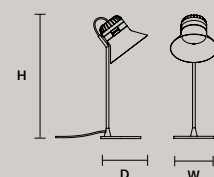

CORDEA TL S

W 14 cm / 5.50"
D 15 cm / 5.90"
H 37 cm / 14.60"

STANDARD INTEGRATED LED LIGHTING
4,9 W CRI>90 3000 K - 480 NOMINAL LM
ON REQUEST
4,9 W CRI>90 2700 K - 430 NOMINAL LM
DIMMABLE
NO