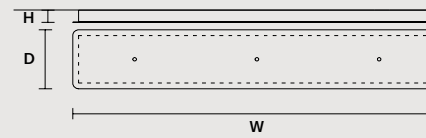

LINEAR CANOPY LN 125

SIZE	FINISHINGS	PRODUCT NAME
W 125 cm / 49.20"	● V91	CORDEA C3 LN 125
D 20 cm / 7.90"		
H 4 cm / 1.60"