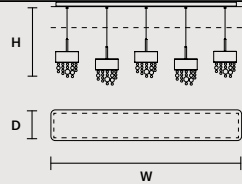

DIMMABLE

0-10V

OLÀ C7 LN 175

W 175 cm / 68.90"
D 20 cm / 7.90"
H MAX 180 cm / 70.90"

STANDARD LIGHTING
7×E12×40 W MAX (NOT INCL.)

STANDARD INTEGRATED LED LIGHTING

DOWN 52.5 W CRI>90
3000 K – 7560 NOMINAL LM

ON REQUEST

DOWN 52,5 W CRI>90
2700 K – 7182 NOMINAL LM