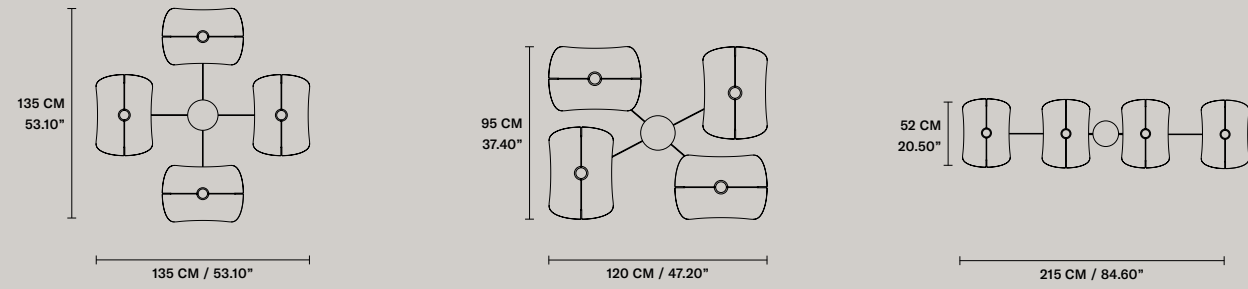

SUGGESTED CONFIGURATION FOR C4 G