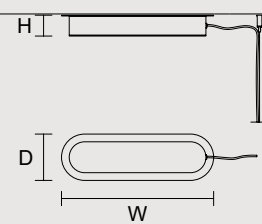

SINGLE CANOPIES

SINGLE CANOPY

SIZE		FRAME FINISHINGS	CANOPY FINISHINGS	PRODUCT NAME
W	35,5 cm / 14.00"	● V99	● V99	HONICÉ S200
D	12 cm / 4.70"	● G01*	● G01*	HONICÉ S150
H	5,4 cm / 2.10"			HONICÉ S100
				HONICÉ S70
				HONICÉ S80
				HONICÉ S50

*NOT AVAILABLE FOR HONICÉ S80
AND HONICÉ S50