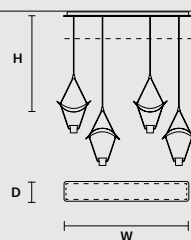

VOLLEE C4P LN 125		CE	UL
W	125 cm / 49.20"		
D	20 cm / 7.90"		
H MAX	200 cm / 78.70"		
STANDARD INTEGRATED LED LIGHTING			
	25,6 W CRI>90		
	3000 K – 3200 NOMINAL LM		
ON REQUEST			
	25,6 W CRI>90		
	2700 K – 3040 NOMINAL LM		
DIMMABLE			
	0- 10V