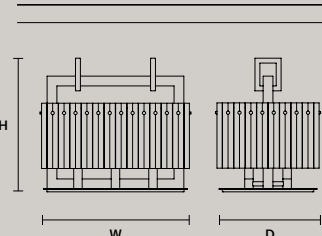

CREK TL 6

W 45 cm / 17.70"
D 31 cm / 12.20"
H 41 cm / 16.10"

STANDARD LIGHTING
6×E14×10 W MAX (NOT INCL.)