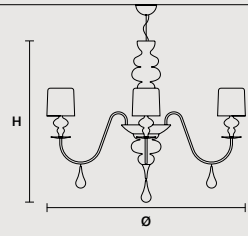

EVA S10

ø 110 cm / 43.30"
H 75 cm / 29.50"

STANDARD LIGHTING
10×E12×40 W MAX (NOT INCL.)