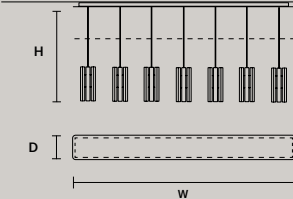

VEGAS C7 LN 175

W	175 cm / 68.90"
D	20 cm / 7.90"
H MAX	150 cm / 59.10"
STANDARD INTEGRATED LED LIGHTING	
37,8 W CRI>90 3000K - 4816 Nominal lm	
ON REQUEST	
37,8 W CRI>90 2700 K – 4575 NOMINAL LM	
DIMMABLE	
1-10V + DALI + PUSH