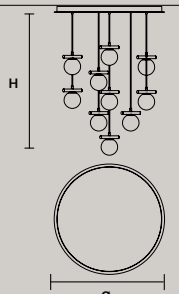

POSY C10 RD 80

Ø	80 cm / 31.50"
H MAX	160 cm / 63.00"

STANDARD LIGHTING
10xG9x10 W MAX (NOT INCL.)*

* BULB MAX
Ø 37 mm/1.50" W 70 mm/2.80"