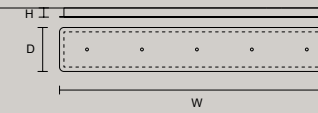

LINEAR CANOPY LN 125

SIZE	FINISHINGS	PRODUCT NAME
W 125 cm / 49.20"	● V98	TIMEO C5 LN 125
D 20 cm / 7.90"		
H 4 cm / 1.60"