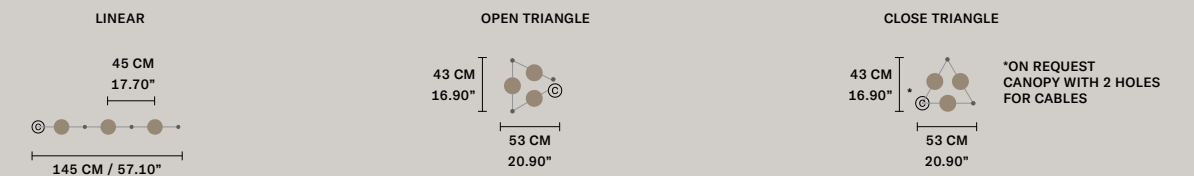

SUGGESTED CONFIGURATION FOR C3