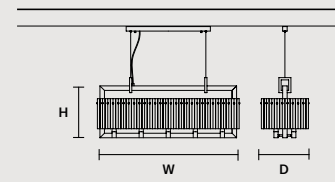

CREK S10

W	95 cm / 37.40"
D	31.5 cm / 12.40"
H	40 cm / 15.70"

STANDARD LIGHTING
10×E12×40 W MAX (NOT INCL.)