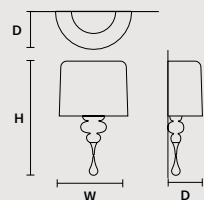

w 40 cm / 15.70"
d 20 cm / 7.90"
H 70 cm / 27.60"

STANDARD LIGHTING
3×E26×60 W MAX (NOT INCL.)

EVA A1 M

w 30 cm / 11.80"
d 15 cm / 5.90"
H 54 cm / 21.30"

STANDARD LIGHTING
1×E26×60 W MAX (NOT INCL.)

EVA A2