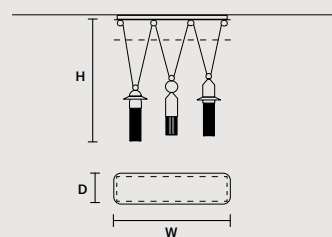

NAPPE C3 LN 75

W	75 cm / 29.50"
D	20 cm / 7.90"
H MAX	155 cm / 61.00"
INTEGRATED LED LIGHTING	
3 × 16,2 W CRI>90 3000 K - 2064 NOMINAL LM	
ON REQUEST	
3 × 16,2 W CRI>90 2700 K - 1960 NOMINAL LM	
DIMMABLE	
0-10V