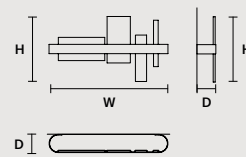

HONICÉ A65		CE	UL
W	65 cm / 25.60"		
D	10 cm / 3.90"		
H	33 cm / 13.00"		
STANDARD INTEGRATED LED LIGHTING			
UP	5,8 W CRI>95 3000 K – 618 NOMINAL LM		
DOWN	5,8 W CRI>95 3000 K – 618 NOMINAL LM		
ON REQUEST			
UP	5,8 W CRI>95 2700 K – 589 NOMINAL LM		
DOWN	5,8 W CRI>95 2700 K – 589 NOMINAL LM		
DIMMABLE			
	0-10V