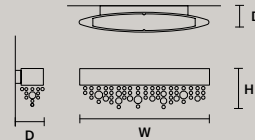

DIMMABLE

1-10V + PUSH

OLÀ C3 LN 75

W 75 cm / 29.50"
D 20 cm / 7.90"
H MAX 180 cm / 70.90"

STANDARD LIGHTING 

6xG9x10 W MAX (NOT INCL.)

STANDARD INTEGRATED LED LIGHTING 

DOWN 22,5 W CRI>90
3000 K – 3240 NOMINAL LM