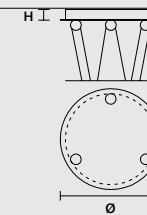

ROUND CANOPY RD 40