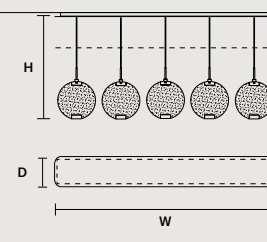

HORO C5 LN 175		CE	ETL
W	175 cm / 68.90"		
D	20 cm / 7.90"		
H MAX	155 cm / 61.00"		
INTEGRATED LED LIGHTING			
	72 W CRI>95		
	3000 K – 7680 NOMINAL LM		
ON REQUEST			
	72 W CRI>95		
	2700 K – 7320 NOMINAL LM		
DIMMABLE			
	0-10V