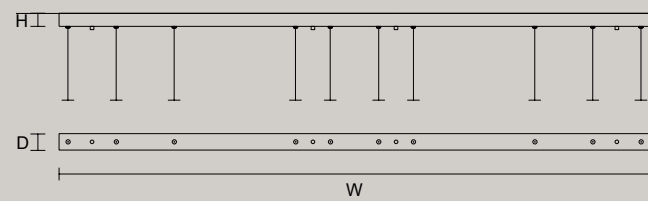

0-10V

SINGLE CANOPIES

SINGLE CANOPY

SIZE		FINISHINGS	PRODUCT NAME
Ø	12 cm / 4.70"	● V90	LUPPITER S1 P 33
H	11,7 cm / 4.60"		LUPPITER S1 M 33
			LUPPITER S1 G 33
			LUPPITER S1 P 55
			LUPPITER S1 M 55
			LUPPITER S1 G 55

VISIO C5 RD 80 

∅ 80 cm / 31.50"
H MAX 150 cm / 59.10"

STANDARD INTEGRATED LED LIGHTING

27,5 W CRI>90
3000 K – 3225 NOMINAL LM

ON REQUEST

27,5 W CRI>90
2700 K – 3063 NOMINAL LM

DIMMABLE

1-10V + PUSH

SINGLE CANOPIES

SINGLE CANOPY

SIZE	FINISHINGS	PRODUCT NAME
W 28 cm / 11.00"	● V87	VISIO S M2
D 5 cm / 2.00"		VISIO S M4
H 4 cm / 1.60"		

SINGLE CANOPY

SIZE	FINISHINGS	PRODUCT NAME
W 45 cm / 17.70"	● V87	VISIO S M1
D 5 cm / 2.00"		
H 4 cm / 1.60"		

SINGLE CANOPY

SIZE	FINISHINGS	PRODUCT NAME
W 100 cm / 39.40"	● V87	VISIO S 1/2
D 5 cm / 2.00"		
H 4 cm / 1.60"		

SINGLE CANOPY

SIZE	FINISHINGS	PRODUCT NAME
W 180 cm / 70.90"	● V87	VISIO S FULL
D 5 cm / 2.00"		
H 4 cm / 1.60"		