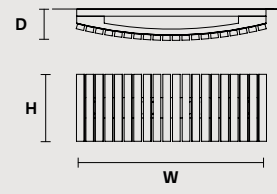

VEGAS A P VRT

W	28 cm / 11.00"
D	10 cm / 3.90"
H	38 cm / 15.00"
INTEGRATED LED LIGHTING	
7 W CRI>95 3000 K – 746 NOMINAL LM	
ON REQUEST	
7 W CRI>95 2700 K – 712 NOMINAL LM	
DIMMABLE	
0-10V	

VEGAS A G VRT

W	28 cm / 11.00"
D	10 cm / 3.90"
H	79 cm / 31.10"
INTEGRATED LED LIGHTING	
14 W CRI>95 3000 K – 1492 NOMINAL LM	
ON REQUEST	
14 W CRI>95 2700 K – 1424 NOMINAL LM	
DIMMABLE	
0-10V	

VEGAS A P

W	38 cm / 15.00"
D	10 cm / 3.90"
H	28 cm / 11.00"
INTEGRATED LED LIGHTING	
7 W CRI>95 3000 K – 746 NOMINAL LM	
ON REQUEST	
7 W CRI>95 2700 K – 712 NOMINAL LM	
DIMMABLE	
0-10V	

VEGAS A G

W	79 cm / 31.10"
D	10 cm / 3.90"
H	28 cm / 11.00"
INTEGRATED LED LIGHTING	
14 W CRI>95 3000 K – 1492 NOMINAL LM	
ON REQUEST	
14 W CRI>95 2700 K – 1424 NOMINAL LM	
DIMMABLE	
0-10V