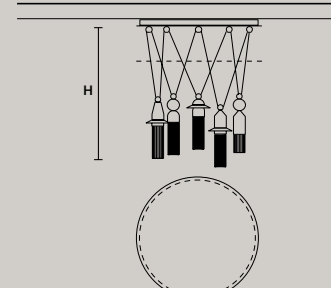

NAPPE C5 RD 80

ø 80 cm / 31.50"
H MAX 155 cm / 61.00"

STANDARD INTEGRATED LED LIGHTING
5 x 27 W CRI>90
3000 K - 3440 NOMINAL LM

ON REQUEST
5 x 27 W CRI>90
2700 K - 3268 NOMINAL LM

DIMMABLE
1-10V + PUSH