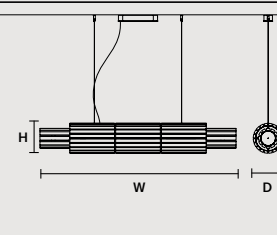

VEGAS BIL 180	
W	175 cm / 68.90"
D	27 cm / 10.60"
H	27 cm / 10.60"
INTEGRATED LED LIGHTING	
72 W CRI>95 3000 K - 7680 NOMINAL LM	
ON REQUEST	
72 W CRI>95 2700 K - 7320 NOMINAL LM	
DIMMABLE	
0-10V