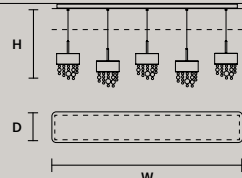

DIMMABLE

1-10V + DALI + PUSH

OLÀ C7 LN 175

W 175 cm / 68.90"
D 20 cm / 7.90"
H MAX 180 cm / 70.90"

STANDARD LIGHTING

14xG9x10 W MAX (NOT INCL.)

STANDARD INTEGRATED LED LIGHTING

DOWN 52,5 W CRI>90
3000 K – 7560 NOMINAL LM

ON REQUEST

DOWN 52,5 W CRI>90
2700 K – 7182 NOMINAL LM