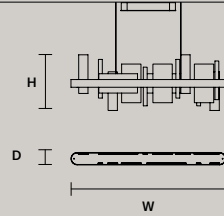

RIBBON S100	
W	100 cm / 39.40"
D	8 cm / 3.10"
H	33 cm / 13.00"
STANDARD INTEGRATED LED LIGHTING	
UP	9,36 W CRI>95 3000 K – 998 NOMINAL LM
DOWN	21,1 W CRI>95 3000 K – 2250 NOMINAL LM
ON REQUEST	
UP	9,36 W CRI>95 2700 K – 951 NOMINAL LM
DOWN	21,1 W CRI>95 2700 K – 2145 NOMINAL LM
DIMMABLE	
0-10V