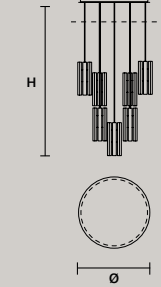

VEGAS C7 RD 80

ø	80 cm / 31.50"
H MAX	150 cm / 59.10"
STANDARD INTEGRATED LED LIGHTING	
37,8 W CRI>90 3000K - 4816 Nominal lm	
ON REQUEST	
37,8 W CRI>90 2700 K – 4575 NOMINAL LM	
DIMMABLE	
1-10V + DALI + PUSH