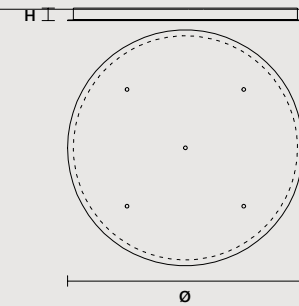

ROUND CANOPY RD 60

SIZE		FINISHINGS	PRODUCT NAME
Ø	60 cm / 23.60"	V98	CREK C3 RD 60
H	4 cm / 1.60"		

ROUND CANOPY RD 80

SIZE		FINISHINGS	PRODUCT NAME
Ø	80 cm / 31.50"	V98	CREK C5 RD 80
H	4 cm / 1.60"		

Ribbon