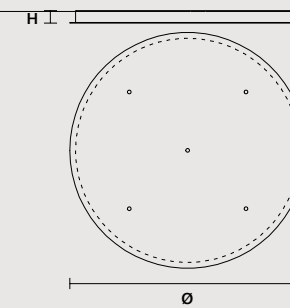

0-10V

SINGLE CANOPIES

SINGLE CANOPY

SIZE		FINISHINGS	PRODUCT NAME
Ø	12 cm / 4.70"	● V90	LUPPITER S1 P 33
H	11,7 cm / 4.60"		LUPPITER S1 M 33
			LUPPITER S1 G 33
			LUPPITER S1 P 55
			LUPPITER S1 M 55
			LUPPITER S1 G 55

MULTIPLE CANOPIES

LINEAR CANOPY LN 125

SIZE		FINISHINGS	PRODUCT NAME
W	125 cm / 49.20"	● V91	LUPPITER C3 LN 125
D	20 cm / 7.90"		
H	4 cm / 1.60"		

LINEAR CANOPY LN 175

SIZE		FINISHINGS	PRODUCT NAME
W	175 cm / 68.90"	● V91	LUPPITER C5 LN 175
D	20 cm / 7.90"		
H	4 cm / 1.60"		

ROUND CANOPY RD 60

SIZE		FINISHINGS	PRODUCT NAME
Ø	60 cm / 23.60"	● V91	LUPPITER C3 RD 60
H	4 cm / 1.60"		

ROUND CANOPY RD 80

SIZE		FINISHINGS	PRODUCT NAME
Ø	80 cm / 31.50"	● V91	LUPPITERC5 RD 80
H	4 cm / 1.60"		