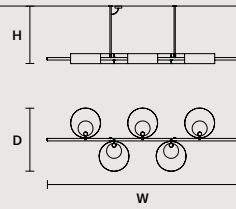

SOUND BIL5	
W	191 cm / 75.20"
D	64 cm / 25.20"
H	58 cm / 22.80"
WITH ROD B**	
STANDARD LIGHTING CE	
5xG9x40 W MAX (NOT INCL.)	
STANDARD INTEGRATED LED LIGHTING CE ENEC	
UP	22 W CRI>90 3000 K – 3250 NOMINAL LM
DOWN	22 W CRI>90 3000 K – 3250 NOMINAL LM
ON REQUEST	
UP	22 W CRI>90 2700 K – 2762 NOMINAL LM
DOWN	22 W CRI>90 2700 K – 2762 NOMINAL LM
DIMMABLE	
0-10V