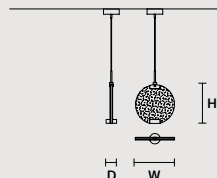

HORO S1		CE	ETL
W	30 cm / 11.80"		
D	8 cm / 3.10"		
H	34 cm / 13.40"		
INTEGRATED LED LIGHTING			
	14,4 W CRI>95		
	3000 K – 1536 NOMINAL LM		
ON REQUEST			
	14,4 W CRI>95		
	2700 K – 1464 NOMINAL LM		
DIMMABLE			
	NO