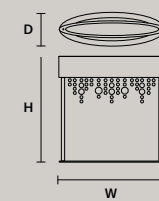

DIMMABLE

OWN BUTTON