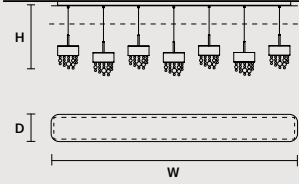

DIMMABLE

0-10V

OLÀ C3 RD 40

∅ 40 cm / 15.70"
H MAX 180 cm / 70.90"

STANDARD LIGHTING
3×E12×40 W MAX (NOT INCL.)

STANDARD INTEGRATED LED LIGHTING

DOWN 22.5 W CRI>90
3000 K – 3240 NOMINAL LM

ON REQUEST

DOWN 22,5 W CRI>90
2700 K – 3078 NOMINAL LM