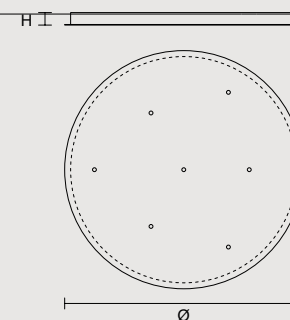

ROUND CANOPY RD 80

SIZE	FINISHINGS	PRODUCT NAME
Ø 80 cm / 31.50"	V98	VEGAS C7 RD 80
H 4 cm / 1.60"