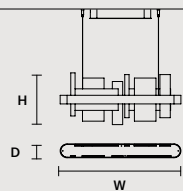

HONICÉ S70		CE	UL
W	70 cm / 27.60"		
D	8 cm / 3.10"		
H	33 cm / 13.00"		
STANDARD INTEGRATED LED LIGHTING			
UP	7 W CRI>95 3000 K – 746 NOMINAL LM		
DOWN	15 W CRI>95 3000 K – 1600 NOMINAL LM		
ON REQUEST			
UP	7 W CRI>95 2700 K – 711 NOMINAL LM		
DOWN	15 W CRI>95 2700 K – 1525 NOMINAL LM		
DIMMABLE			
	0-10V