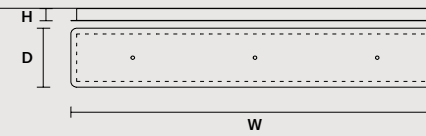

MULTIPLE CANOPIES

LINEAR CANOPY LN 125

SIZE		FINISHINGS	PRODUCT NAME
W	125 cm / 49.20"	V98	HORO C3 LN 125
D	20 cm / 7.90"		
H	4 cm / 1.60"