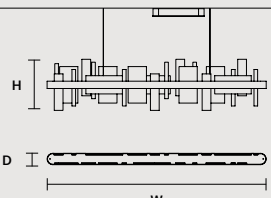

HONICÉ S150		CE	UL
W	150 cm / 59.10"		
D	8 cm / 3.10"		
H	33 cm / 13.00"		
STANDARD INTEGRATED LED LIGHTING			
UP	17 W CRI>95 3000 K – 1813 NOMINAL LM		
DOWN	33,5 W CRI>95 3000 K – 3573 NOMINAL LM		
ON REQUEST			
UP	17 W CRI>95 2700 K – 1728 NOMINAL LM		
DOWN	33,5 W CRI>95 2700 K – 3405 NOMINAL LM		
DIMMABLE			
	0-10V