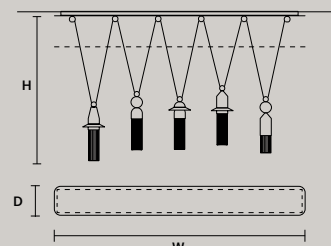

NAPPE C5 LN 175

W 175 cm / 68.90"
D 20 cm / 7.90"
H MAX 155 cm / 61.00"

STANDARD INTEGRATED LED LIGHTING
5 x 27 W CRI>90
3000 K - 3440 NOMINAL LM

ON REQUEST
5 x 27 W CRI>90
2700 K - 3268 NOMINAL LM

DIMMABLE
1-10V + PUSH