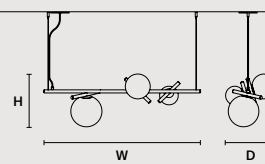

POSY BIL3		CE
W	100 cm / 39.40"	
D	33 cm / 13.00"	
H	34 cm / 13.40"	
STANDARD LIGHTING		
1xG9x10 W MAX (NOT INCL.)* 2xE12x10 W MAX (NOT INCL.)**		

* BULB MAX
Ø 37 mm / 1.50" W 70 mm / 2.80"
** BULB MAX
Ø 37 mm / 1.50" W 110 mm / 4.30"