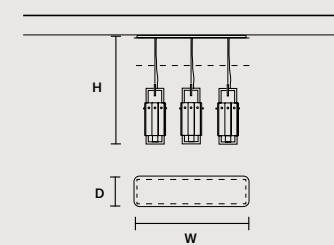

CREK C3 LN 75

W	75 cm / 29.50"
D	20 cm / 7.90"
H MAX	195 cm / 76.80"

STANDARD LIGHTING
3×E12×40 W MAX (NOT INCL.)