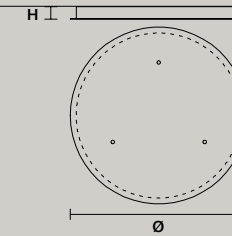

MULTIPLE CANOPIES

LINEAR CANOPY LN 125

SIZE		FINISHINGS	PRODUCT NAME
W	125 cm / 49.20"	● V91	LUPPITER C3 LN 125
D	20 cm / 7.90"		
H	4 cm / 1.60"		

LINEAR CANOPY LN 175

SIZE		FINISHINGS	PRODUCT NAME
W	175 cm / 68.90"	● V91	LUPPITER C5 LN 175
D	20 cm / 7.90"		
H	4 cm / 1.60"		

ROUND CANOPY RD 60

SIZE		FINISHINGS	PRODUCT NAME
Ø	60 cm / 23.60"	● V91	LUPPITER C3 RD 60
H	4 cm / 1.60"		

ROUND CANOPY RD 80

SIZE		FINISHINGS	PRODUCT NAME
Ø	80 cm / 31.50"	● V91	LUPPITERC5 RD 80
H	4 cm / 1.60"		