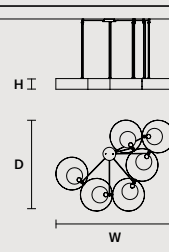

SOUND OR6	
W	120 cm / 47.20"
D	80 cm / 31.50"
H	11 cm / 4.30"
WITH ROD B**	
STANDARD LIGHTING CE	
6xG9x40 W MAX (NOT INCL.)	
STANDARD INTEGRATED LED LIGHTING CE ENEC	
UP	26.5 W CRI>90 3000 K – 3900 NOMINAL LM
DOWN	26.5 W CRI>90 3000 K – 3900 NOMINAL LM
ON REQUEST	
UP	26,5 W CRI>90 2700 K – 3315 NOMINAL LM
DOWN	26,5 W CRI>90 2700 K – 3315 NOMINAL LM
DIMMABLE	
0-10V