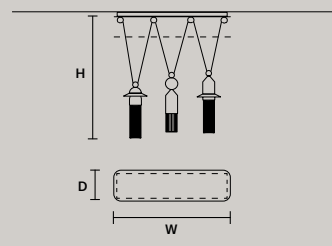

NAPPE C3 LN 75

W 75 cm / 29.50"
D 20 cm / 7.90"
H MAX 155 cm / 61.00"

STANDARD INTEGRATED LED LIGHTING
3 x 16,2 W CRI>90
3000 K - 2064 NOMINAL LM

ON REQUEST
3 x 16,2 W CRI>90
2700 K - 1960 NOMINAL LM

DIMMABLE
1-10V + PUSH