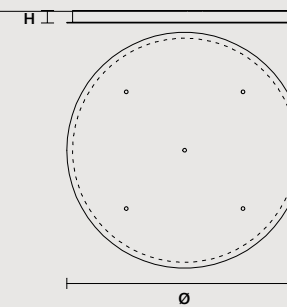

ROUND CANOPY RD 80

SIZE	FINISHINGS	PRODUCT NAME
Ø 80 cm / 31.50"	● V91	CORDEA C5 RD 80
H 4 cm / 1.60"