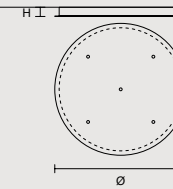

ROUND CANOPY RD 60

SIZE		FINISHINGS	PRODUCT NAME
Ø	60 cm / 23.60"	● V91	TEE C5 RD 60
H	4 cm / 1.60"