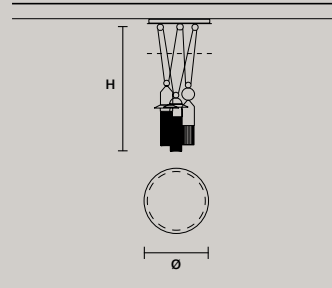

NAPPE C3 RD 40

ø 40 cm / 15.70"
H MAX 155 cm / 61.00"

STANDARD INTEGRATED LED LIGHTING
3 x 16,2 W CRI>90
3000 K - 2064 NOMINAL LM

ON REQUEST
3 x 16,2 W CRI>90
2700 K - 1960 NOMINAL LM

DIMMABLE
1-10V + PUSH