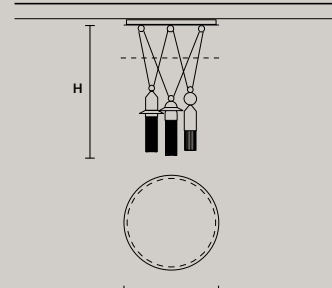

NAPPE C3 RD 60

ø 60 cm / 23.60"
H MAX 155 cm / 61.00"

STANDARD INTEGRATED LED LIGHTING
3 x 16,2 W CRI>90
3000 K - 2064 NOMINAL LM

ON REQUEST
3 x 16,2 W CRI>90
2700 K - 1960 NOMINAL LM

DIMMABLE
1-10V + PUSH