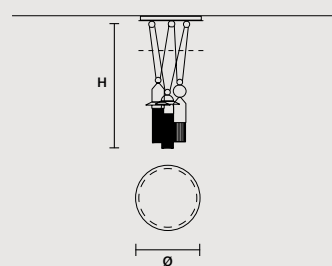

NAPPE C3 RD 40

∅	40 cm / 15.70"
H MAX	155 cm / 61.00"
INTEGRATED LED LIGHTING	
3 × 16,2 W CRI>90 3000 K - 2064 NOMINAL LM	
ON REQUEST	
3 × 16,2 W CRI>90 2700 K - 1960 NOMINAL LM	
DIMMABLE	
0-10V