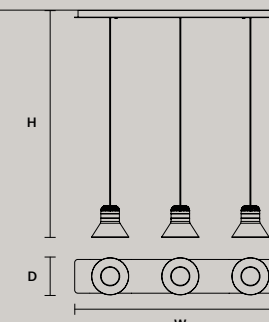

CORDEA C3 LN 125

W 125 cm / 49.20"
D 22 cm / 8.70"
H MAX 170 cm / 66.90"

STANDARD INTEGRATED LED LIGHTING
30 W CRI>90 3000 K - 4530 NOMINAL LM
ON REQUEST
30 W CRI>90 2700 K - 3810 NOMINAL LM
DIMMABLE
1-10V + PUSH