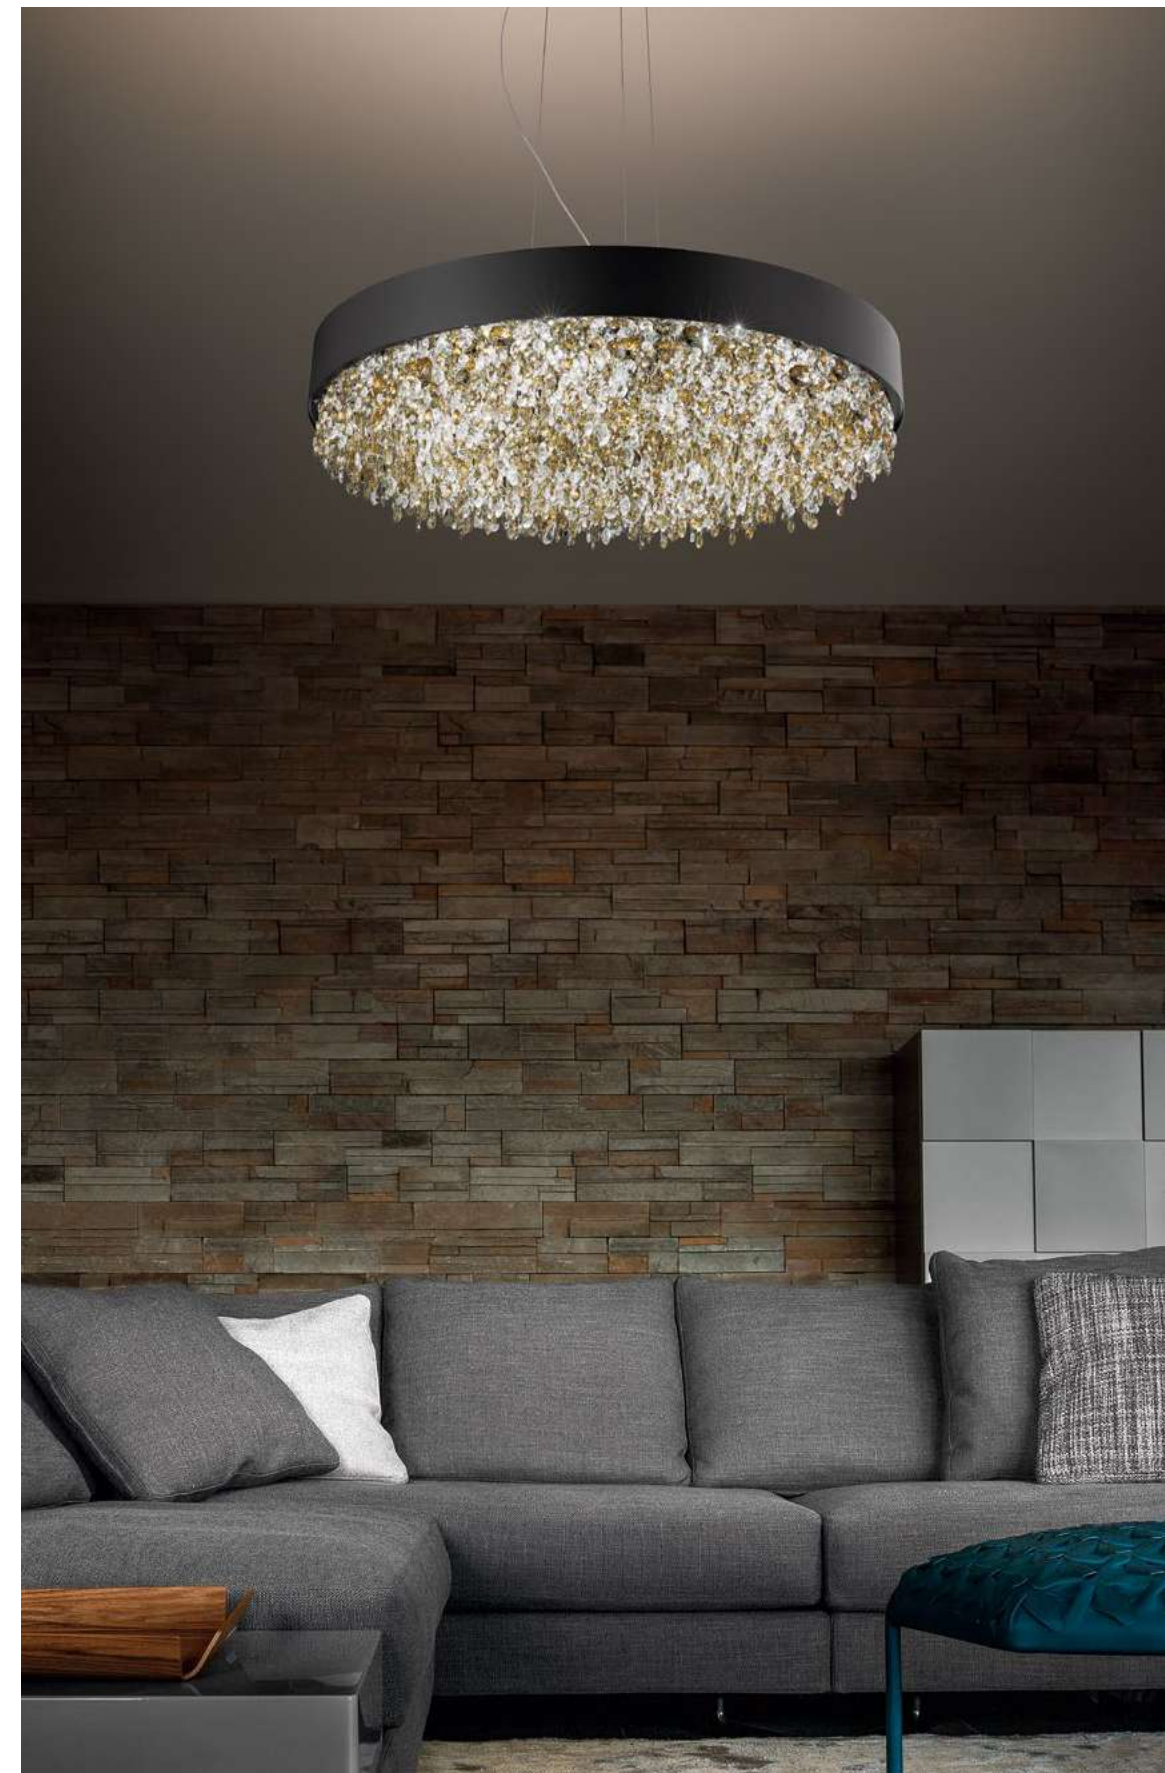

Olà

IT Un gioiello di design che nasce da una sintesi di esperienza e creatività. Progettata più di dieci anni fa dal laboratorio creativo Masiero, con il contrasto tra la sua semplice struttura in metallo e la lussuosa cascata di pendenti, Olà è un'icona Masiero.

EN A jewel of design born from a synthesis of experience and creativity. Designed more than a decade ago by Masiero's creative atelier, the contrast between its simple metal frame and luxurious cascade of pendants makes Olà a Masiero icon.

OLÀ S6 90 LED

DESIGN BY
MASIERO LAB

SUSPENSION
CEILING
APPLIQUE
TABLE LAMP
FLOOR LAMP