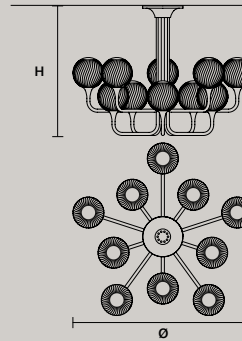

STANDARD LIGHTING

10×E14×15 W MAX (NOT INCL.)
* BULB MAX
∅ 37 mm/1.50" W max 150 mm/5.90"