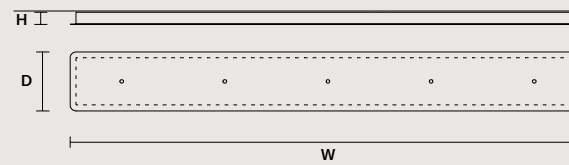

LINEAR CANOPY LN 175

SIZE	FINISHINGS	PRODUCT NAME
W 175 cm / 68.90"	● V91	CORDEA C5 LN 175
D 20 cm / 7.90"		
H 4 cm / 1.60"		

ROUND CANOPY RD 40

SIZE	FINISHINGS	PRODUCT NAME
Ø 40 cm / 15.70"	● V91	CORDEA C3 RD 40
H 4 cm / 1.60"