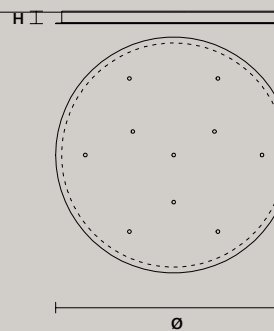

ROUND CANOPY RD 80