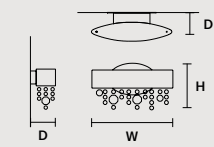

OLÀ A1 OV 30

W 30 cm / 11.80"
D 10 cm / 3.90"
H 18 cm / 7.10"

STANDARD LIGHTING
1×E12×40 W MAX (NOT INCL.)

STANDARD INTEGRATED LED LIGHTING
UP 4 W CRI>95
3000 K – 390 NOMINAL LM
DOWN 4 W CRI>95
3000 K – 390 NOMINAL LM

ON REQUEST
UP 4 W CRI>95
2700 K – 375 NOMINAL LM
DOWN 4 W CRI>95
2700 K – 375 NOMINAL LM

DIMMABLE
NO