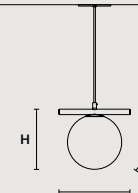

POSY S1 20		CE
W	26 cm / 10.20"	
D	20 cm / 7.90"	
H	22 cm / 8.70"	
STANDARD LIGHTING		
1xE12x10 W MAX (NOT INCL.)*		

* BULB MAX
Ø 37 mm / 1.50" W 150 mm / 5.90"