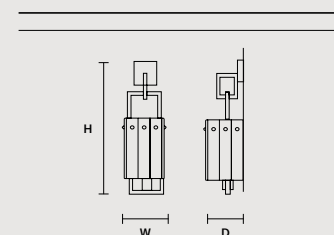

CREK A2

W	22.5 cm / 8.90"
D	13 cm / 5.10"
H	45 cm / 17.70"

STANDARD LIGHTING
2×E12×40 W MAX (NOT INCL.)

CREK A1

W	15.5 cm / 6.10"
D	13 cm / 5.10"
H	45 cm / 17.70"

STANDARD LIGHTING
1×E12×40 W MAX (NOT INCL.)