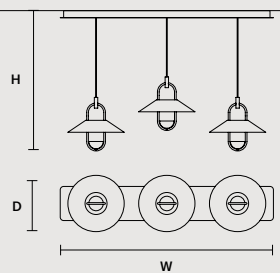

DIMMABLE

1-10V