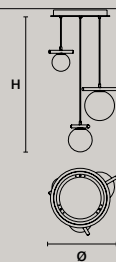

POSY S3

Ø	40 cm / 15.70"
H MAX	160 cm / 63.00"

STANDARD LIGHTING
1xG9x10 W MAX (NOT INCL.)*
2xE14x10 W MAX (NOT INCL.)**

* BULB MAX
Ø 37 mm/1.50" W 70 mm/2.80"
** BULB MAX
Ø 37 mm /1.50" W 110 mm/4.30"