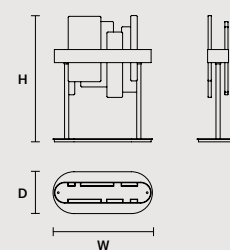

RIBBON TL		CE	UL
W	38 cm / 15.00"		
D	16 cm / 6.30"		
H	48 cm / 18.90"		
STANDARD INTEGRATED LED LIGHTING			
UP	6 W CRI>95 3000 K – 640 NOMINAL LM		
DOWN	6 W CRI>95 3000 K – 640 NOMINAL LM		
ON REQUEST			
UP	6 W CRI>95 2700 K – 610 NOMINAL LM		
DOWN	6 W CRI>95 2700 K – 610 NOMINAL LM		
DIMMABLE			
	OWN BUTTON