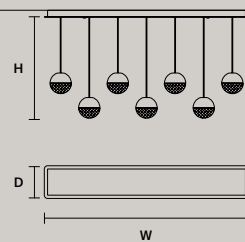

DIMMABLE

1-10V + PUSH