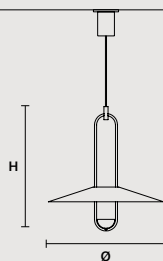

LUPPITER S1 G 55		CE	UL
Ø	55 cm / 21.70"		
H	59 cm / 23.20"		
STANDARD INTEGRATED LED LIGHTING			
UP	1,1 W CRI>90 3000 K – 140 NOMINAL LM		
DOWN	10,5 W CRI>90 3000 K – 1400 NOMINAL LM		
ON REQUEST			
UP	1,1 W CRI>90 2700 K – 130 NOMINAL LM		
DOWN	10,5 W CRI>90 2700 K – 1330 NOMINAL LM		
DIMMABLE			
TRIAC