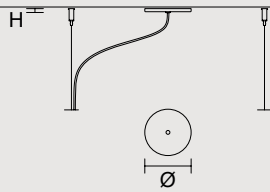

SINGLE CANOPY

SIZE		FINISHINGS	PRODUCT NAME
Ø	12 cm / 4.70"	G18	CREK S5
H	2,7 cm / 1.10"		

SINGLE CANOPY

SIZE		FINISHINGS	PRODUCT NAME
Ø	12 cm / 4.70"	G18	CREK S10
H	0,8 cm / 0.30"		CREK S14

MULTIPLE CANOPIES