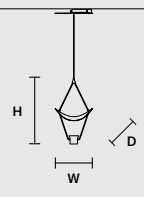

VOLLEE S1P DOWN		CE	UL
W	25 cm / 9.80"		
D	17,5 cm / 6.90"		
H	44 cm / 17.30"		
STANDARD INTEGRATED LED LIGHTING			
	5,4 W CRI>90		
	3000 K – 688 NOMINAL LM		
ON REQUEST			
	5,4 W CRI>90		
	2700 K – 653 NOMINAL LM		
DIMMABLE			
	TRIAC