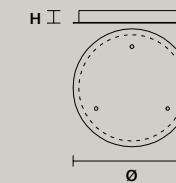

ROUND CANOPY RD 40