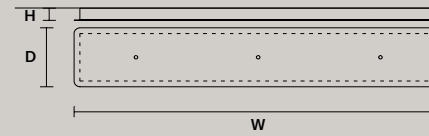

LINEAR CANOPY LN 125

SIZE		FINISHINGS	PRODUCT NAME
W	125 cm / 49.20"	● V91	CORDEA C3 LN 125
D	20 cm / 7.90"		
H	4 cm / 1.60"