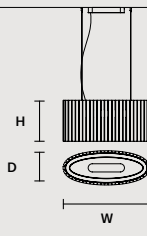

VEGAS S OV85	
W	85 cm / 33.50"
D	34 cm / 13.40"
H	40 cm / 15.70"
INTEGRATED LED LIGHTING	
58,8 W CRI>95 3000 K - 7570 NOMINAL LM	
ON REQUEST	
58,8 W CRI>95 2700 K - 7191 NOMINAL LM	
DIMMABLE	
0-10V