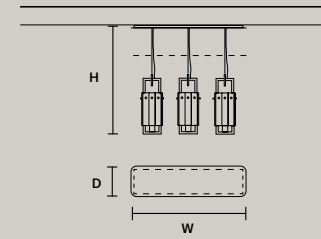

CREK C3 LN 75

W 75 cm / 29.50"
D 20 cm / 7.90"
H MAX 195 cm / 76.80"

STANDARD LIGHTING
3×E14×10 W MAX (NOT INCL.)