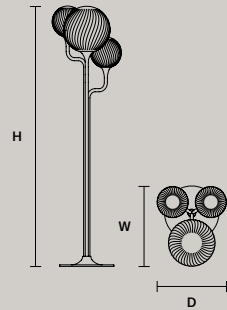

DISCOVER MORE

TEE A1 20 

W 20 cm / 7.90"
D 26 cm / 10.20"
H 41 cm / 16.10"

STANDARD LIGHTING
1×E14×15 W MAX (NOT INCL.)*
* BULB MAX
Ø 37 mm/1.50" W max 150 mm/5.90"

TEE TL1 20 

ø 20 cm / 7.90"
H 48 cm / 18.90"

STANDARD LIGHTING
1×E14×15 W MAX (NOT INCL.)*
* BULB MAX
Ø 37 mm/1.50" W max 150 mm/5.90"

TEE STL1 

ø 30 cm / 11.80"
H 160 cm / 63.00"

STANDARD LIGHTING
1×E27×20 W MAX (NOT INCL.)*

* BULB MAX
Ø 62 mm/2.40" W max 185 mm/7.30"

TEE STL3 

W 52 cm / 20.50"
D 45 cm / 17.70"
H 170 cm / 66.90"

STANDARD LIGHTING
2×E14×15 W MAX (NOT INCL.)*
1×E27 x 20 W MAX (NOT INCL.)**
* BULB MAX
Ø 37 mm/1.50" W max 150 mm/5.90"
** BULB MAX
Ø 62 mm/2.40" W max 185 mm/7.30"