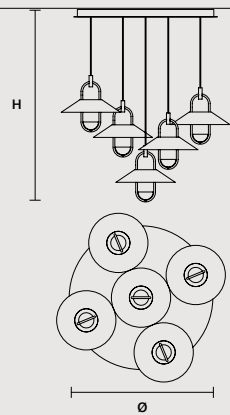

DIMMABLE

0-10V