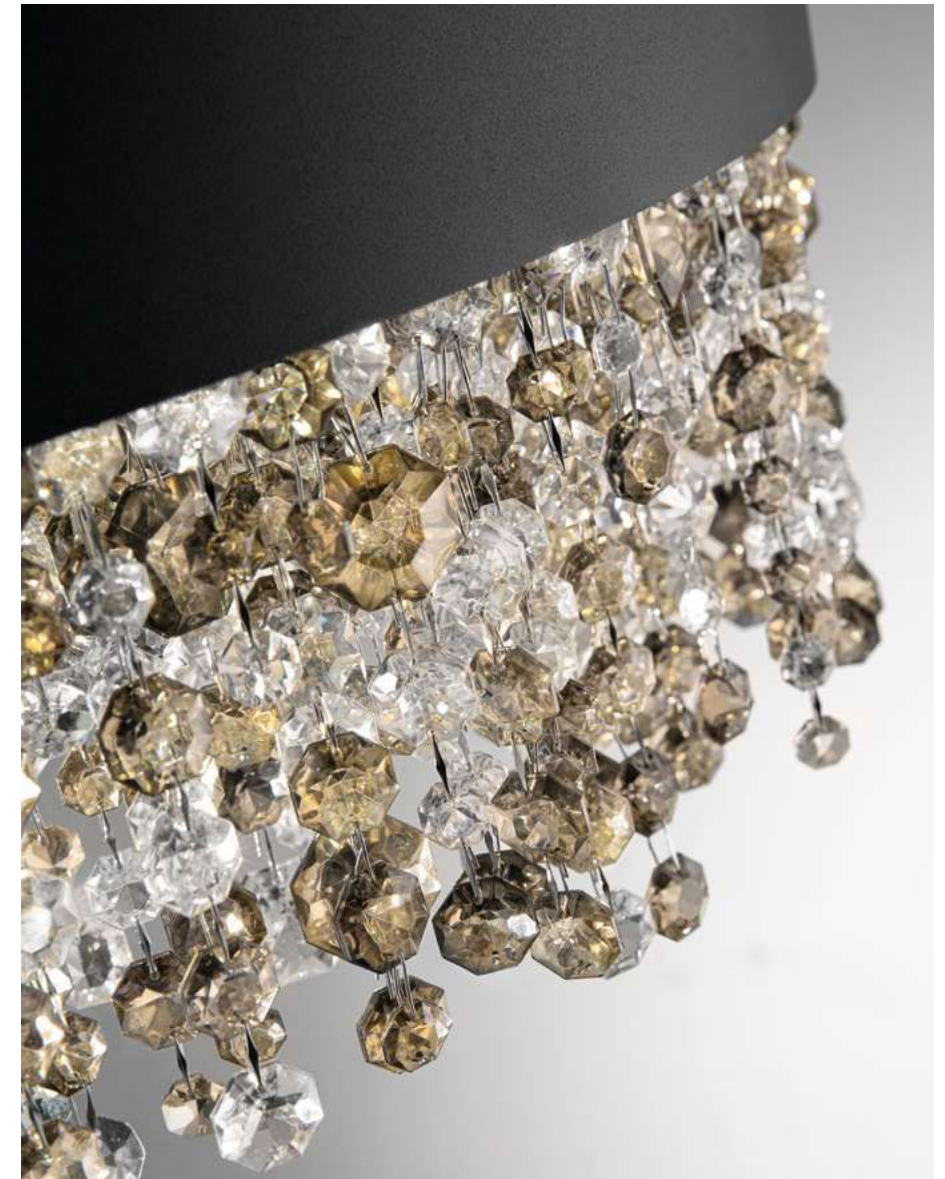

OLÀ PL6 90 LED