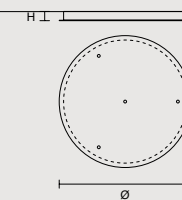

ROUND CANOPY RD 60

SIZE	FINISHINGS	PRODUCT NAME
Ø 60 cm / 23.60"	● V98	VOLLEE C4G RD 60
H 4 cm / 1.60"