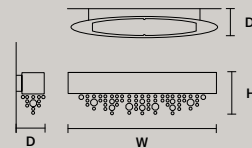

DIMMABLE

NO