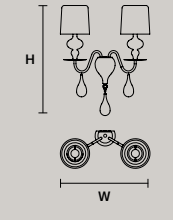

EVA A2

w 40 cm / 15.70"
D 18 cm / 7.10"
H 55 cm / 21.70"

STANDARD LIGHTING
2×E14×10 W MAX (NOT INCL.)