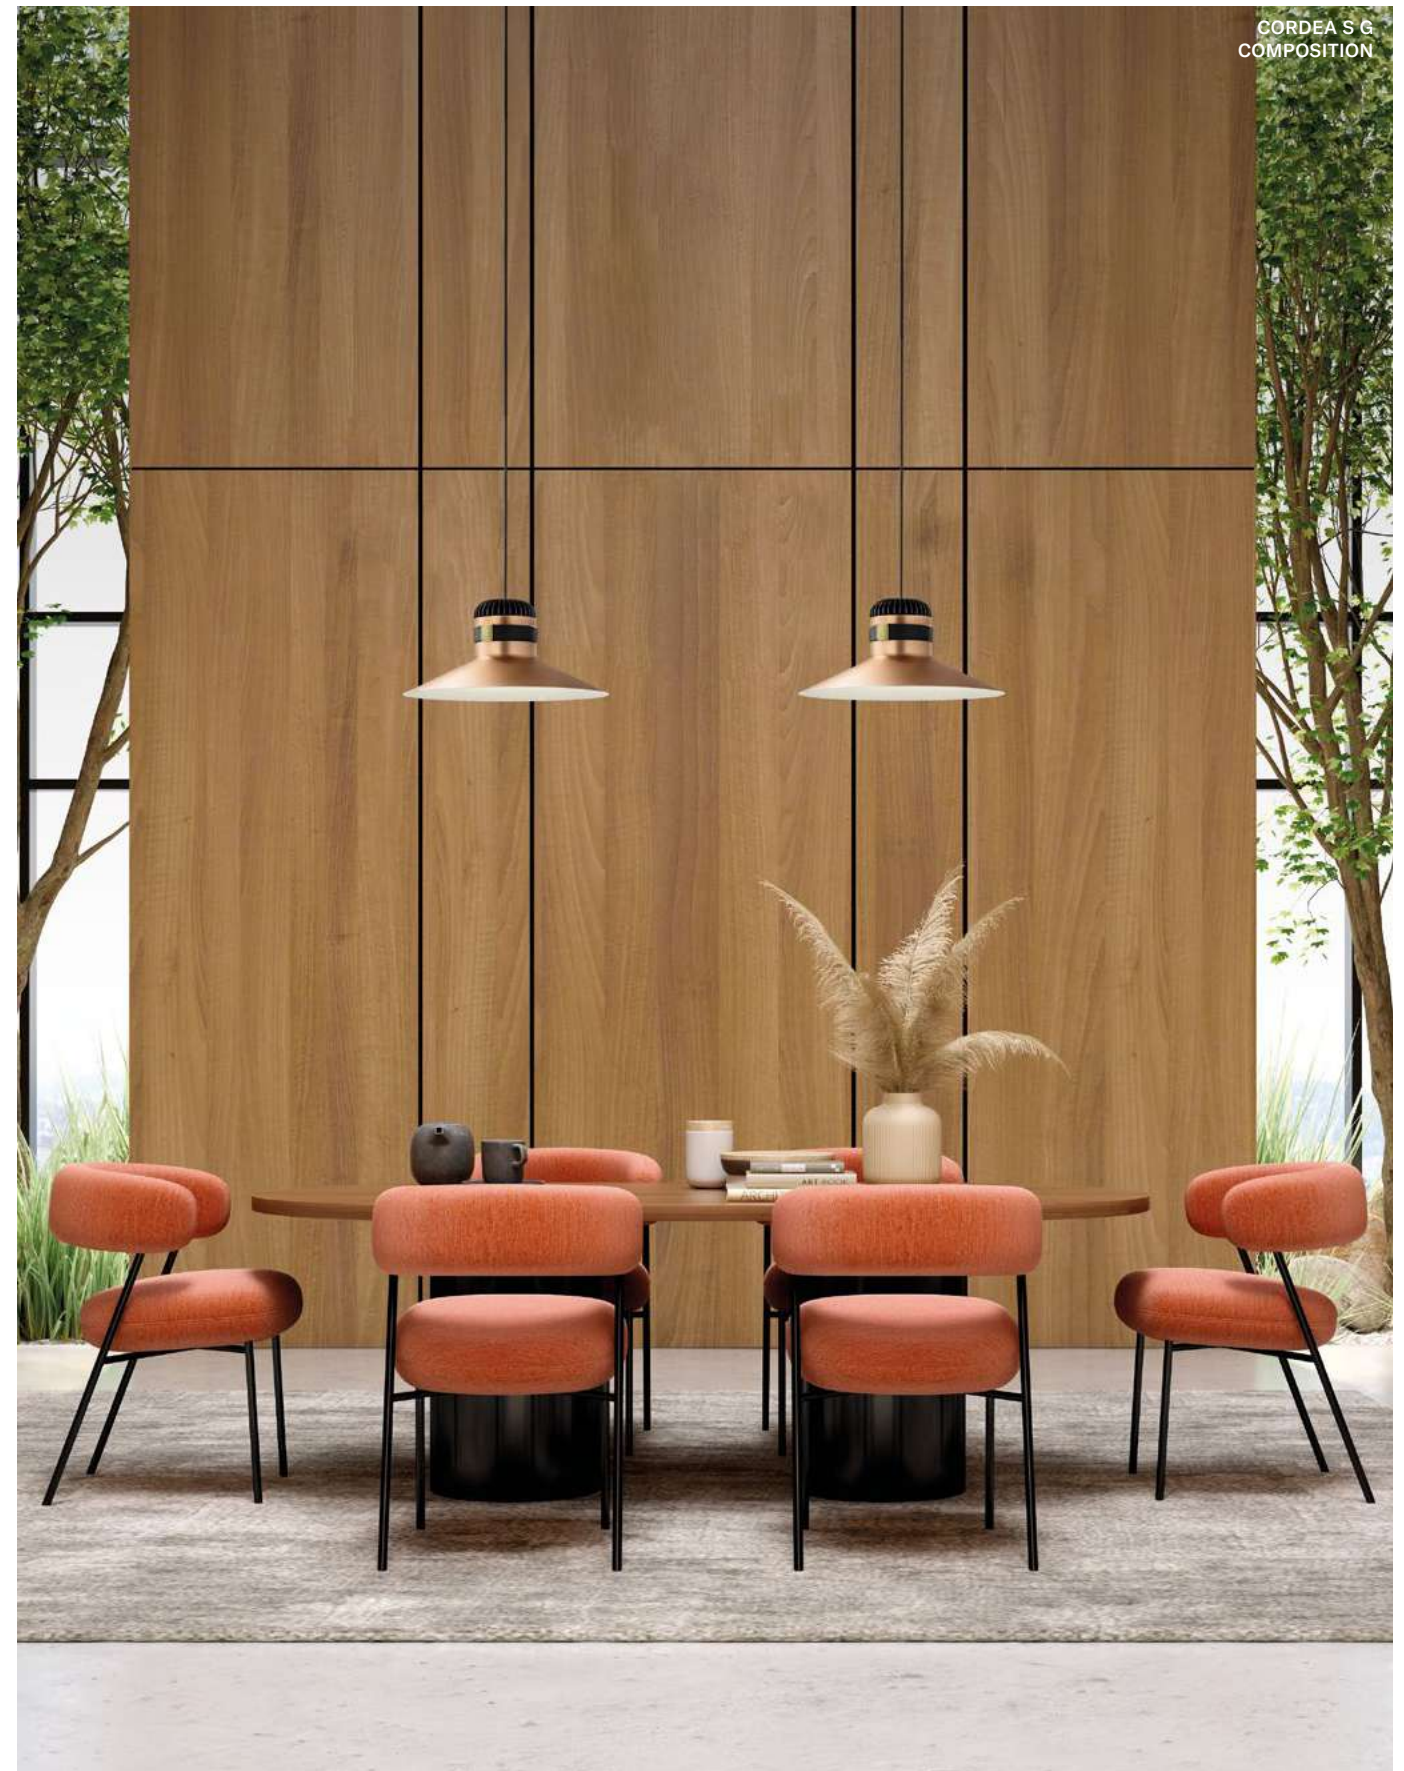

"As Awarded by The Chicago Athenaeum: Museum of Architecture and Design"

CORDEA S P
COMPOSITION

DESIGN BY
FAVARETTO/PARTNERS

SUSPENSION
TABLE LAMP

CORDEA S P
COMPOSITION

Cordea

Struttura in metallo galvanizzato decorata con cinturino in cuoio. Diffusore in vetro satinato bianco. Illuminazione a Led.