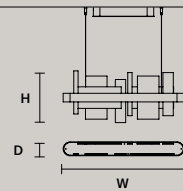

RIBBON S70	
W	70 cm / 27.60"
D	8 cm / 3.10"
H	33 cm / 13.00"
STANDARD INTEGRATED LED LIGHTING	
UP	7 W CRI>95 3000 K – 746 NOMINAL LM
DOWN	15 W CRI>95 3000 K – 1600 NOMINAL LM
ON REQUEST	
UP	7 W CRI>95 2700 K – 711 NOMINAL LM
DOWN	15 W CRI>95 2700 K – 1525 NOMINAL LM
DIMMABLE	
0-10V