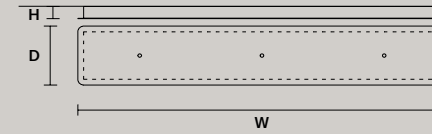

DIMMABLE

0-10V

SINGLE CANOPIES

SINGLE CANOPY

SIZE		FINISHINGS	PRODUCT NAME
Ø	8,5 cm / 3.30"	● V90	LUPPITER S1 P 33
H	11,5 cm / 4.50"		LUPPITER S1 M 33
			LUPPITER S1 G 33
			LUPPITER S1 P 55
			LUPPITER S1 M 55
			LUPPITER S1 G 55

MULTIPLE CANOPIES

LINEAR CANOPY LN 125

SIZE		FINISHINGS	PRODUCT NAME
W	125 cm / 49.20"	● V91	LUPPITER C3 LN 125
D	20 cm / 7.90"		
H	4 cm / 1.60"		

LINEAR CANOPY LN 175

SIZE		FINISHINGS	PRODUCT NAME
W	175 cm / 68.90"	● V91	LUPPITER C5 LN 175
D	20 cm / 7.90"		
H	4 cm / 1.60"		