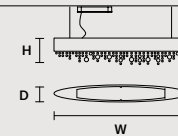

OLÀ S4 OV 100

W 100 cm / 39.40"
D 13 cm / 5.10"
H 20 cm / 7.90"

STANDARD LIGHTING
4×E12×40 W MAX (NOT INCL.)

STANDARD INTEGRATED LED LIGHTING
UP 5,2 W CRI>95
3000 K – 512 NOMINAL LM
DOWN 25,35 W CRI>95
3000 K – 2496 NOMINAL LM

ON REQUEST
UP 5,2 W CRI>95
2700 K – 488 NOMINAL LM
DOWN 25,35 W CRI>95
2700 K – 2379 NOMINAL LM

DIMMABLE
0-10V