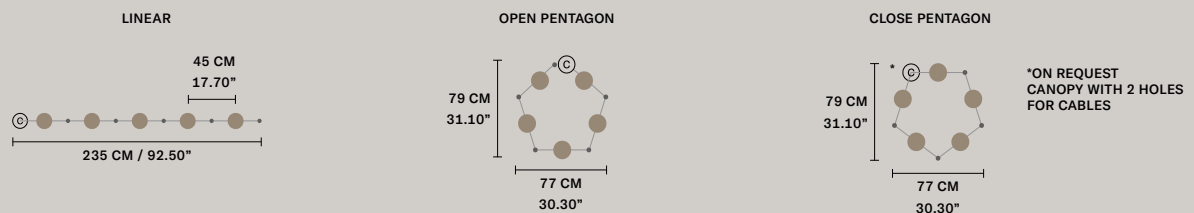

SUGGESTED CONFIGURATION FOR C5