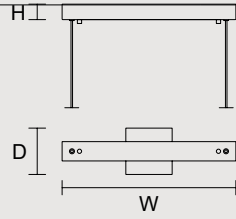

0-10V

SINGLE CANOPIES

SINGLE CANOPY

SIZE		FINISHINGS	PRODUCT NAME
Ø	14 cm / 5.50"	● V86	IGLÙ S1 25
H	7 cm / 2.80"		

SINGLE CANOPY

SIZE		FINISHINGS	PRODUCT NAME
W	45 cm / 17.70"	● V86	IGLÙ S2
D	12 cm / 4.70"		
H	4 cm / 1.60"		