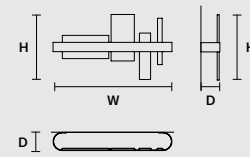

RIBBON A65		CE	UL
W	65 cm / 25.60"		
D	10 cm / 3.90"		
H	33 cm / 13.00"		
STANDARD INTEGRATED LED LIGHTING			
UP	5,8 W CRI>95 3000 K – 618 NOMINAL LM		
DOWN	5,8 W CRI>95 3000 K – 618 NOMINAL LM		
ON REQUEST			
UP	5,8 W CRI>95 2700 K – 589 NOMINAL LM		
DOWN	5,8 W CRI>95 2700 K – 589 NOMINAL LM		
DIMMABLE			
	0-10V