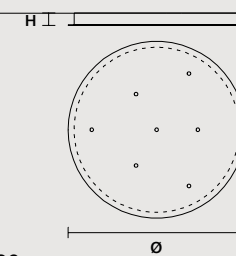

ROUND CANOPY RD 60