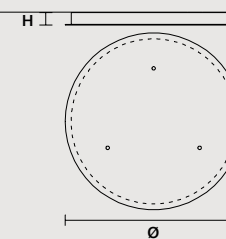

ROUND CANOPY RD 60

SIZE	FINISHINGS	PRODUCT NAME
Ø 60 cm / 23.60"	● V91	CORDEA C3 RD 60
H 4 cm / 1.60"