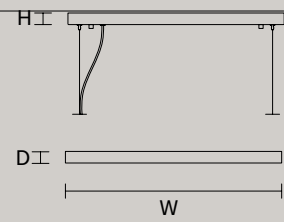

SINGLE CANOPY

SIZE		FINISHINGS	PRODUCT NAME
Ø	12 cm / 4.70"	G18	CREK S5
H	2,7 cm / 1.10"		

SINGLE CANOPY

SIZE		FINISHINGS	PRODUCT NAME
W	56 cm / 22.00"	G18	CREK S10
D	3 cm / 1.20"		CREK S14
H	3 cm / 1.20"		