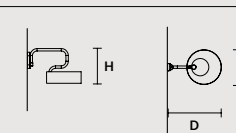

SOUND PL1	
ø	30 cm / 11.80"
H	13 cm / 5.10"
WITH ROD B**	
STANDARD LIGHTING CE	
1xG9x40 W MAX (NOT INCL.)	
STANDARD INTEGRATED LED LIGHTING CE ENEC	
DOWN	5.5 W CRI>90 3000 K – 873 NOMINAL LM
ON REQUEST	
DOWN	5,5 W CRI>90 2700 K – 742 NOMINAL LM
DIMMABLE	
TRIAC	

SOUND A1	
W	30 cm / 11.80"
D	45 cm / 17.70"
H	30 cm / 11.80"
WITH ROD B**	
STANDARD LIGHTING CE	
1xG9x40 W MAX (NOT INCL.)	
STANDARD INTEGRATED LED LIGHTING CE ENEC	
UP	4.4 W CRI>90 3000 K – 650 NOMINAL LM
DOWN	4.4 W CRI>90 3000 K – 650 NOMINAL LM
ON REQUEST	
UP	4,4 W CRI>90 2700 K – 552 NOMINAL LM
DOWN	4,4 W CRI>90 2700 K – 552 NOMINAL LM
DIMMABLE	
NO