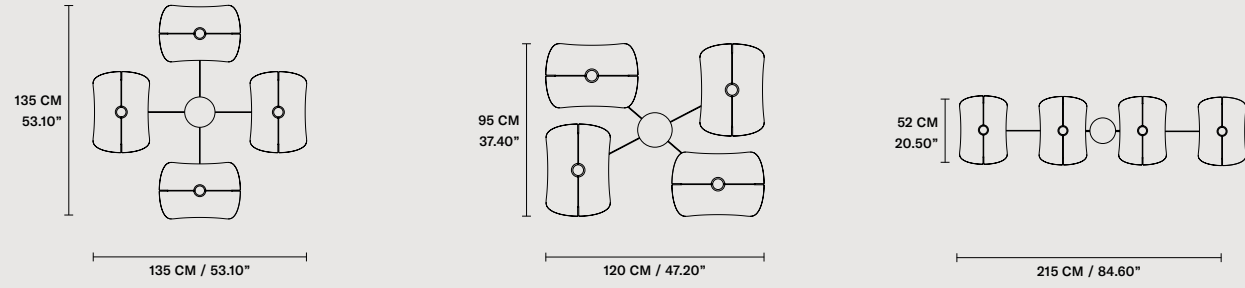

SUGGESTED CONFIGURATION FOR C4 G