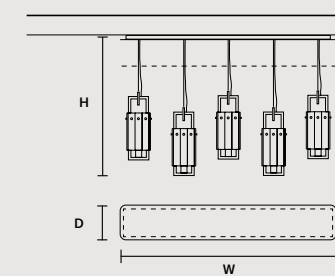

CREK C5 LN 125

W	125 cm / 49.20"
D	20 cm / 7.90"
H MAX	195 cm / 76.80"

STANDARD LIGHTING
5×E12×40 W MAX (NOT INCL.)