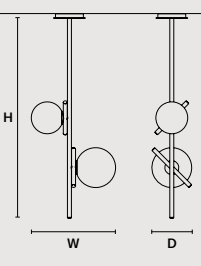

POSY VERT 2		CE
W	42 cm / 16.50"	
D	20 cm / 7.90"	
H	102 cm / 40.20"	
STANDARD LIGHTING		
2xE12x10 W MAX (NOT INCL.)*		

* BULB MAX
Ø 37 mm / 1.50" W 70 mm / 2.80"