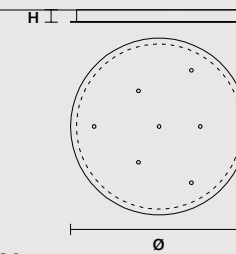

ROUND CANOPY RD 60