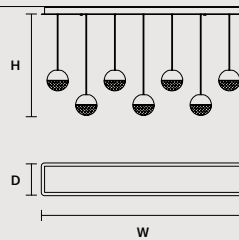

DIMMABLE

0-10V