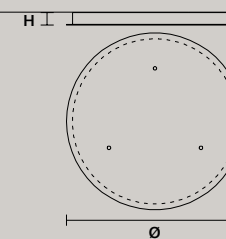

ROUND CANOPY RD 60

SIZE		FINISHINGS	PRODUCT NAME
Ø	60 cm / 23.60"	● V91	CORDEA C3 RD 60
H	4 cm / 1.60"