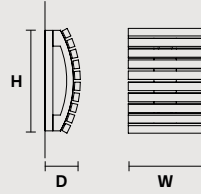

VEGAS A P VRT

W	28 cm / 11.00"
D	10 cm / 3.90"
H	38 cm / 15.00"
INTEGRATED LED LIGHTING	
7 W CRI>95 3000 K – 746 NOMINAL LM	
ON REQUEST	
7 W CRI>95 2700 K – 712 NOMINAL LM	
DIMMABLE	
0-10V	

VEGAS A G VRT

W	28 cm / 11.00"
D	10 cm / 3.90"
H	79 cm / 31.10"
INTEGRATED LED LIGHTING	
14 W CRI>95 3000 K – 1492 NOMINAL LM	
ON REQUEST	
14 W CRI>95 2700 K – 1424 NOMINAL LM	
DIMMABLE	
0-10V	

VEGAS A P

W	38 cm / 15.00"
D	10 cm / 3.90"
H	28 cm / 11.00"
INTEGRATED LED LIGHTING	
7 W CRI>95 3000 K – 746 NOMINAL LM	
ON REQUEST	
7 W CRI>95 2700 K – 712 NOMINAL LM	
DIMMABLE	
0-10V	

VEGAS A G

W	79 cm / 31.10"
D	10 cm / 3.90"
H	28 cm / 11.00"
INTEGRATED LED LIGHTING	
14 W CRI>95 3000 K – 1492 NOMINAL LM	
ON REQUEST	
14 W CRI>95 2700 K – 1424 NOMINAL LM	
DIMMABLE	
0-10V