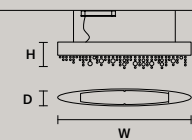

OLÀ S4 OV 100

W 100 cm / 39.40"
D 13 cm / 5.10"
H 20 cm / 7.90"

STANDARD LIGHTING 4x E14x10 W MAX (NOT INCL.)

STANDARD INTEGRATED LED LIGHTING
UP 5,2 W CRI>95
3000 K – 512 NOMINAL LM
DOWN 25,35 W CRI>95
3000 K – 2496 NOMINAL LM

ON REQUEST
UP 5,2 W CRI>95
2700 K – 488 NOMINAL LM
DOWN 25,35 W CRI>95
2700 K – 2379 NOMINAL LM

DIMMABLE
1-10V