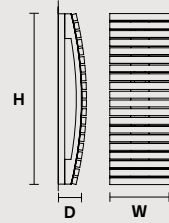

VEGAS A P VRT

W	28 cm / 11.00"
D	10 cm / 3.90"
H	38 cm / 15.00"
INTEGRATED LED LIGHTING	
7 W CRI>95 3000 K – 746 NOMINAL LM	
ON REQUEST	
7 W CRI>95 2700 K – 712 NOMINAL LM	
DIMMABLE	
0-10V	

VEGAS A G VRT

W	28 cm / 11.00"
D	10 cm / 3.90"
H	79 cm / 31.10"
INTEGRATED LED LIGHTING	
14 W CRI>95 3000 K – 1492 NOMINAL LM	
ON REQUEST	
14 W CRI>95 2700 K – 1424 NOMINAL LM	
DIMMABLE	
0-10V	

VEGAS A P

W	38 cm / 15.00"
D	10 cm / 3.90"
H	28 cm / 11.00"
INTEGRATED LED LIGHTING	
7 W CRI>95 3000 K – 746 NOMINAL LM	
ON REQUEST	
7 W CRI>95 2700 K – 712 NOMINAL LM	
DIMMABLE	
0-10V	

VEGAS A G

W	79 cm / 31.10"
D	10 cm / 3.90"
H	28 cm / 11.00"
INTEGRATED LED LIGHTING	
14 W CRI>95 3000 K – 1492 NOMINAL LM	
ON REQUEST	
14 W CRI>95 2700 K – 1424 NOMINAL LM	
DIMMABLE	
0-10V