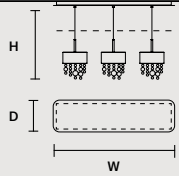

OLÀ C3 LN 75

W 75 cm / 29.50"
D 20 cm / 7.90"
H MAX 180 cm / 70.90"

STANDARD LIGHTING
3×E12×40 W MAX (NOT INCL.)

STANDARD INTEGRATED LED LIGHTING

DOWN 22.5 W CRI>90
3000 K – 3240 NOMINAL LM

ON REQUEST

DOWN 22,5 W CRI>90
2700 K – 3078 NOMINAL LM

DIMMABLE

0-10V

OLÀ C5 LN 125

W 125 cm / 49.20"
D 20 cm / 7.90"
H MAX 180 cm / 70.90"

STANDARD LIGHTING
5×E12×40 W MAX (NOT INCL.)

STANDARD INTEGRATED LED LIGHTING

DOWN 37.5 W CRI>90
3000 K – 5400 NOMINAL LM

ON REQUEST

DOWN 37,5 W CRI>90
2700 K – 5130 NOMINAL LM