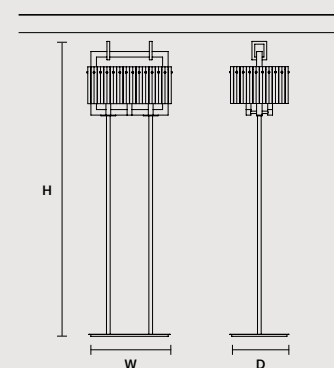

CREK STL 6

W	45 cm / 17.70"
D	32 cm / 12.60"
H	160 cm / 63.00"

STANDARD LIGHTING
6×E12×40 W MAX (NOT INCL.)