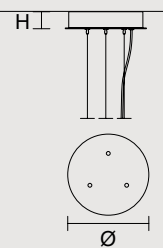

SINGLE CANOPY

SIZE	FINISHINGS	PRODUCT NAME
Ø 21 cm / 8.30"	F04	VEGAS S VRT70
H 4,5 cm / 1.80"		VEGAS S VRT90
		VEGAS S VRT140