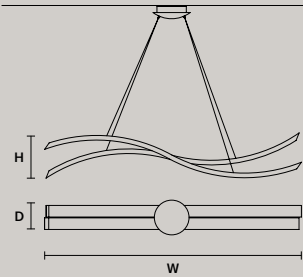

Libe

Telaio in metallo galvanizzato con diffusore in losanghe di cristallo opaco. Illuminazione LED.

Galvanised metal frame with a matt crystal lozenge diffuser. LED lighting.

Gestell aus galvanisch beschichtetem Metall mit Diffusor in matten Kristallrauten. LED-Leuchtmittel.

Marco de metal galvanizado con difusor en pastillas de cristal opaco. Iluminación LED.

Structure en métal galvanisé avec diffuseur en losanges en cristal mat. Éclairage à LED.

Каркас из оцинкованного металла с рассеивателем из пластин матового хрусталя. Светодиодный светильник.

电镀金属灯架，带不透明水晶菱形散光罩。LED 灯。

إطار معدني مجلفن مع ناشر من المعينات الكريستالية غير شفافة. الإنارة ليدي.

DISCOVER MORE

LIBE S160	
W	160 cm / 63.00"
D	16 cm / 6.30"
H	30 cm / 11.80"
STANDARD INTEGRATED LED LIGHTING	
104 W CRI>90 3000 K – 9770 NOMINAL LM	
ON REQUEST	
104 W CRI>90 2700 K – 9280 NOMINAL LM	
DIMMABLE	
1-10V	

LIBE S100	
W	100 cm / 39.40"
D	16 cm / 6.30"
H	20 cm / 7.90"
STANDARD INTEGRATED LED LIGHTING	
63 W CRI>90 3000 K – 5922 NOMINAL LM	
ON REQUEST	
63 W CRI>90 2700 K – 5620 NOMINAL LM	
DIMMABLE	
0-10V