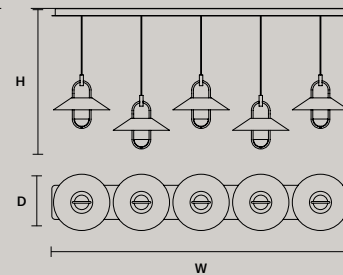

DIMMABLE

0-10V