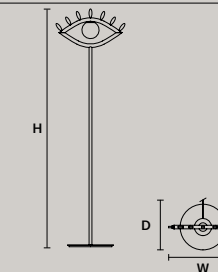

VISIO STL M1	
W	48 cm / 18.90"
D	32 cm / 12.60"
H	166.5 cm / 65.60"
STANDARD INTEGRATED LED LIGHTING	
	5,5 W CRI>90 3000 K – 645 NOMINAL LM
ON REQUEST	
	5,5 W CRI>90 2700 K – 612 NOMINAL LM
DIMMABLE	
	OWN BUTTON