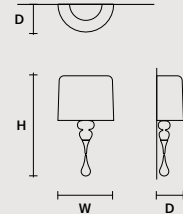

w 40 cm / 15.70"
d 20 cm / 7.90"
H 70 cm / 27.60"

STANDARD LIGHTING
3×E26×60 W MAX (NOT INCL.)

EVA A1 M

w 30 cm / 11.80"
d 15 cm / 5.90"
H 54 cm / 21.30"

STANDARD LIGHTING
1×E26×60 W MAX (NOT INCL.)

EVA A2