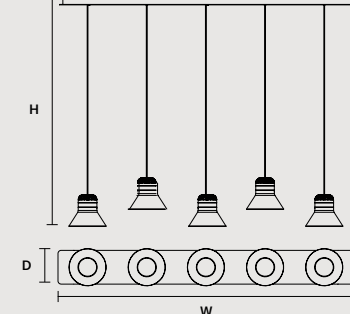

CORDEA C5 LN 175		CE
W	175 cm / 68.90"	
D	22 cm / 8.70"	
H MAX	170 cm / 66.90"	
STANDARD INTEGRATED LED LIGHTING		
	40 W CRI>90	
	3000 K - 6000 NOMINAL LM	
ON REQUEST		
	40 W CRI>90	
	2700 K - 5040 NOMINAL L	
DIMMABLE		
	0-10V