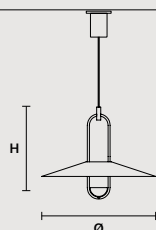

LUPPITER S1 M 55		CE	UL
Ø	55 cm / 21.70"		
H	44 cm / 17.30"		
STANDARD INTEGRATED LED LIGHTING			
UP	1,1 W CRI>90 3000 K – 140 NOMINAL LM		
DOWN	10,5 W CRI>90 3000 K – 1400 NOMINAL LM		
ON REQUEST			
UP	1,1 W CRI>90 2700 K – 130 NOMINAL LM		
DOWN	10,5 W CRI>90 2700 K – 1330 NOMINAL LM		
DIMMABLE			
TRIAC