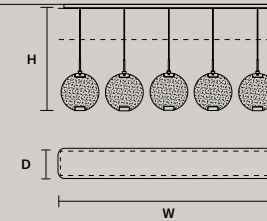

HORO C5 LN 175

W 175 cm / 68.90"
D 20 cm / 7.90"
H MAX 155 cm / 61.00"

STANDARD INTEGRATED LED LIGHTING
72 W CRI>95
3000 K – 7680 NOMINAL LM

ON REQUEST
72 W CRI>95
2700 K – 7320 NOMINAL LM

DIMMABLE
0-10V