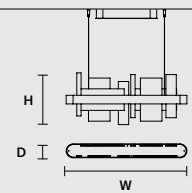

RIBBON S70		CE	UL
W	70 cm / 27.60"		
D	8 cm / 3.10"		
H	33 cm / 13.00"		
STANDARD INTEGRATED LED LIGHTING			
UP	7 W CRI>95 3000 K – 746 NOMINAL LM		
DOWN	15 W CRI>95 3000 K – 1600 NOMINAL LM		
ON REQUEST			
UP	7 W CRI>95 2700 K – 711 NOMINAL LM		
DOWN	15 W CRI>95 2700 K – 1525 NOMINAL LM		
DIMMABLE			
	0-10V