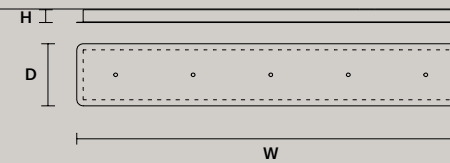

LINEAR CANOPY LN 75

SIZE	FINISHINGS	PRODUCT NAME
W 75 cm / 29.50"	V98	VEGAS C3 LN 75
D 20 cm / 7.90"		
H 4 cm / 1.60"		

LINEAR CANOPY LN 125

SIZE	FINISHINGS	PRODUCT NAME
W 125 cm / 49.20"	V98	VEGAS C5 LN 125
D 20 cm / 7.90"		
H 4 cm / 1.60"		