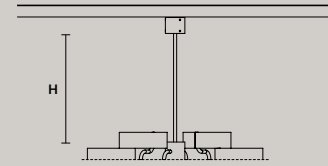

SOUND ROD S6**

H	A: 30 cm / 11.80" B: 50 cm / 19.70" C: 70 cm / 27.60"