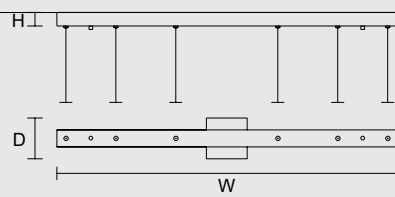

SINGLE CANOPIES

SINGLE CANOPY

SIZE	FINISHINGS	PRODUCT NAME
W 28 cm / 11.00"	● V87	VISIO S M2
D 12 cm / 4.70"		VISIO S M4
H 4 cm / 1.60"		

SINGLE CANOPY

SIZE	FINISHINGS	PRODUCT NAME
W 45 cm / 17.70"	● V87	VISIO S M1
D 12 cm / 4.70"		
H 4 cm / 1.60"		

SINGLE CANOPY

SIZE	FINISHINGS	PRODUCT NAME
W 100 cm / 39.40"	● V87	VISIO S 1/2
D 12 cm / 4.70"		
H 4 cm / 1.60"		

SINGLE CANOPY

SIZE	FINISHINGS	PRODUCT NAME
W 180 cm / 70.90"	● V87	VISIO S FULL
D 12 cm / 4.70"		
H 4 cm / 1.60"		