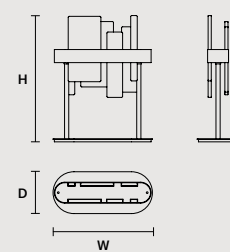

HONICÉ TL		CE
W	38 cm / 15.00"	
D	16 cm / 6.30"	
H	48 cm / 18.90"	
STANDARD INTEGRATED LED LIGHTING		
UP	6 W CRI>95 3000 K – 640 NOMINAL LM	
DOWN	6 W CRI>95 3000 K – 640 NOMINAL LM	
ON REQUEST		
UP	6 W CRI>95 2700 K – 610 NOMINAL LM	
DOWN	6 W CRI>95 2700 K – 610 NOMINAL LM	
DIMMABLE		
	OWN BUTTON