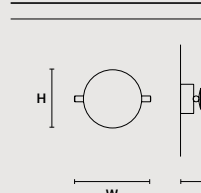

POSY A1 G		CE
W	26 cm / 10.20"	
D	26 cm / 10.20"	
H	20 cm / 7.90"	
STANDARD LIGHTING		
1xE12x10 W MAX (NOT INCL.)*		

* BULB MAX
Ø 37 mm / 1.50" W 110 mm / 4.30"