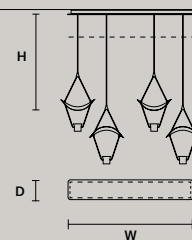

VOLLEE C4P LN 125		CE	UL
W	125 cm / 49.20"		
D	20 cm / 7.90"		
H MAX	200 cm / 78.70"		
STANDARD INTEGRATED LED LIGHTING			
	25,6 W CRI>90		
	3000 K – 3200 NOMINAL LM		
ON REQUEST			
	25,6 W CRI>90		
	2700 K – 3040 NOMINAL LM		
DIMMABLE			
	1-10V + PUSH