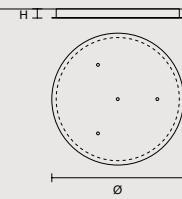

ROUND CANOPY RD 60

SIZE	FINISHINGS	PRODUCT NAME
Ø 60 cm / 23.60"	● V98	VOLLEE C4P RD 60
H 4 cm / 1.60"