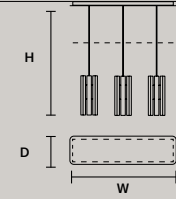

VEGAS C3 LN 75

W	75 cm / 29.50"
D	20 cm / 7.90"
H MAX	150 cm / 59.10"
STANDARD INTEGRATED LED LIGHTING	
16,2 W CRI>90 3000 K – 2064 NOMINAL LM	
ON REQUEST	
16,2 W CRI>90 2700 K – 1960 NOMINAL LM	
DIMMABLE	
1-10V + PUSH