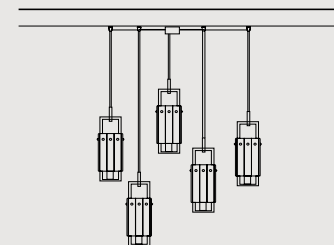

CREK S5

STANDARD LIGHTING
5×E12×40 W MAX (NOT INCL.)