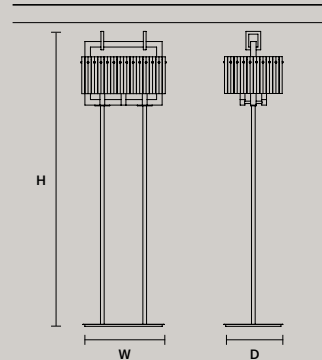

CREK STL 6

W 45 cm / 17.70"
D 32 cm / 12.60"
H 160 cm / 63.00"

STANDARD LIGHTING
6×E14×10 W MAX (NOT INCL.)