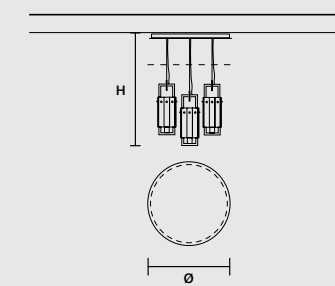

CREK C3 RD 60

ø	60 cm / 23.60"
H MAX	195 cm / 76.80"

STANDARD LIGHTING
3×E12×40 W MAX (NOT INCL.)