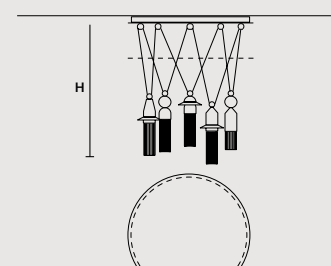

NAPPE C5 RD 80

∅	80 cm / 31.50"
H MAX	155 cm / 61.00"
INTEGRATED LED LIGHTING	
5 × 27 W CRI>90 3000 K - 3440 NOMINAL LM	
ON REQUEST	
5 × 27 W CRI>90 2700 K - 3268 NOMINAL LM	
DIMMABLE	
0-10V