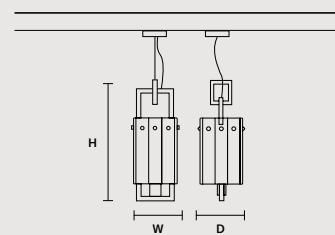

CREK S1

W	15.5 cm / 6.10"
D	15.5 cm / 6.10"
H	40 cm / 15.70"

STANDARD LIGHTING
1×E12×40 W MAX (NOT INCL.)