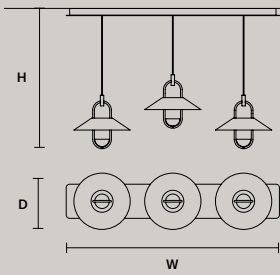

DIMMABLE

1-10V + PUSH + DALI