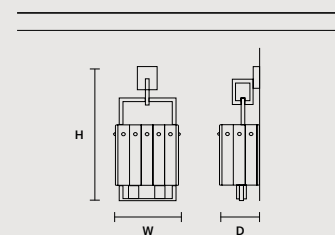

CREK A2

W	22.5 cm / 8.90"
D	13 cm / 5.10"
H	45 cm / 17.70"

STANDARD LIGHTING
2×E12×40 W MAX (NOT INCL.)