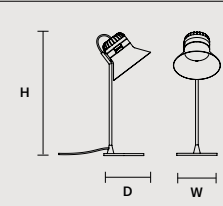

CORDEA T L S		CE
W	14 cm / 5.50"	
D	15 cm / 5.90"	
H	37 cm / 14.60"	
STANDARD INTEGRATED LED LIGHTING		
	4,9 W CRI>90	
	3000 K - 480 NOMINAL LM	
ON REQUEST		
	4,9 W CRI>90	
	2700 K - 430 NOMINAL LM	
DIMMABLE		
	NO