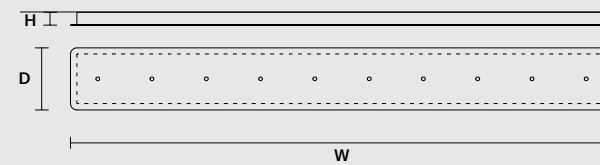

LINEAR CANOPY LN 175

SIZE	FINISHINGS	PRODUCT NAME
W 175 cm / 68.90"	● V91	POSY C10 LN 175
D 20 cm / 7.90"		
H 4 cm / 1.60"		

ROUND CANOPY RD 40

SIZE	FINISHINGS	PRODUCT NAME
Ø 40 cm / 15.70"	● V91	POSY C5 RD 40
H 4 cm / 1.60"