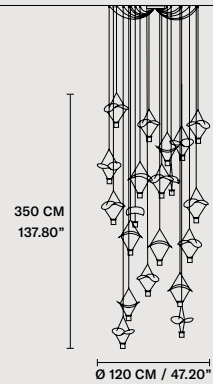

SUGGESTED CONFIGURATION FOR C5 P X4