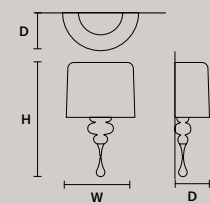

EVA A3

w 40 cm / 15.70"
D 20 cm / 7.90"
H 70 cm / 27.60"

STANDARD LIGHTING
3×E27×20 W MAX (NOT INCL.)

EVA A1 M

w 30 cm / 11.80"
D 15 cm / 5.90"
H 54 cm / 21.30"

STANDARD LIGHTING
1×E27×20 W MAX (NOT INCL.)