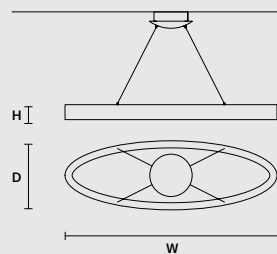

LIBE ROUND S60		CE	UL
∅	60 cm / 23.60"		
H	8,5 cm / 3.30"		
STANDARD INTEGRATED LED LIGHTING			
59 W CRI>90 3000 K - 5546 NOMINAL LM			
ON REQUEST			
59 W CRI>90 2700 K - 5264 NOMINAL LM			
DIMMABLE			
0-10V			

LIBE ELLIPSE S120		CE	UL
W	120 cm / 47.20"		
D	40 cm / 15.70"		
H	8,5 cm / 3.30"		
STANDARD INTEGRATED LED LIGHTING			
86,5 W CRI>90 3000 K - 8131 NOMINAL LM			
ON REQUEST			
86,5 W CRI>90 2700 K - 7720 NOMINAL LM			
DIMMABLE			
0-10V