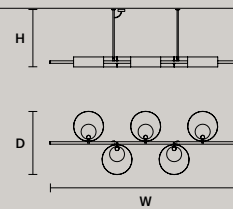

SOUND BIL5	
W	191 cm / 75.20"
D	64 cm / 25.20"
H	58 cm / 22.80"
WITH ROD B**	
STANDARD LIGHTING	
5xG9x10 W MAX (NOT INCL.)*	
STANDARD INTEGRATED LED LIGHTING	
UP	22 W CRI>90 3000 K – 3250 NOMINAL LM
DOWN	22 W CRI>90 3000 K – 3250 NOMINAL LM
ON REQUEST	
UP	22 W CRI>90 2700 K – 2762 NOMINAL LM
DOWN	22 W CRI>90 2700 K – 2762 NOMINAL LM
DIMMABLE	
1-10V + DALI + PUSH