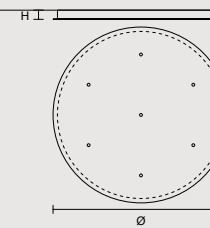

ROUND CANOPY RD 80

SIZE		FINISHINGS	PRODUCT NAME
Ø	80 cm / 31.50"	● V91	TEE C7 RD 80
H	4 cm / 1.60"