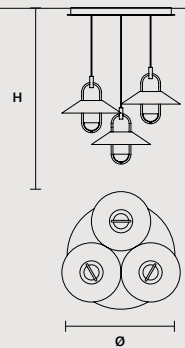

LUPPITER C3 RD 60

ø 60 cm / 23.60"
H MAX 185 cm / 72.80"

STANDARD INTEGRATED LED LIGHTING

40,8 W CRI>90
3000 K – 5337 NOMINAL LM

ON REQUEST

40,8 W CRI>90
2700 K – 5088 NOMINAL LM

DIMMABLE

1-10V