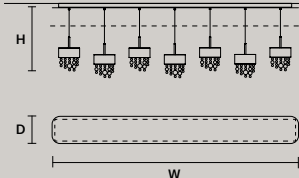

DIMMABLE

1-10V + DALI + PUSH

OLÀ C3 RD 40

Ø 40 cm / 15.70"
H MAX 180 cm / 70.90"

STANDARD LIGHTING

6xG9x10 W MAX (NOT INCL.)

STANDARD INTEGRATED LED LIGHTING

DOWN 22,5 W CRI>90
3000 K – 3240 NOMINAL LM

ON REQUEST

DOWN 22,5 W CRI>90
2700 K – 3078 NOMINAL LM