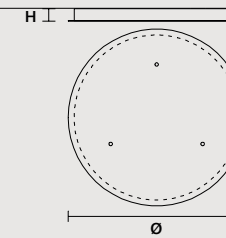

MULTIPLE CANOPIES

LINEAR CANOPY LN 125

SIZE		FINISHINGS	PRODUCT NAME
W	125 cm / 49.20"	● V91	LUPPITER C3 LN 125
D	20 cm / 7.90"		
H	4 cm / 1.60"		

LINEAR CANOPY LN 175

SIZE		FINISHINGS	PRODUCT NAME
W	175 cm / 68.90"	● V91	LUPPITER C5 LN 175
D	20 cm / 7.90"		
H	4 cm / 1.60"		

ROUND CANOPY RD 60

SIZE		FINISHINGS	PRODUCT NAME
Ø	60 cm / 23.60"	● V91	LUPPITER C3 RD 60
H	4 cm / 1.60"		

ROUND CANOPY RD 80

SIZE		FINISHINGS	PRODUCT NAME
Ø	80 cm / 31.50"	● V91	LUPPITERC5 RD 80
H	4 cm / 1.60"		