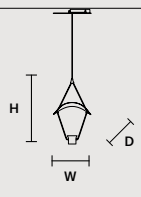

VOLLEE S1P UP		CE	UL
W	25 cm / 9.80"		
D	17,5 cm / 6.90"		
H	44 cm / 17.30"		
STANDARD INTEGRATED LED LIGHTING			
	5,4 W CRI>90		
	3000 K – 688 NOMINAL LM		
ON REQUEST			
	5,4 W CRI>90		
	2700 K – 653 NOMINAL LM		
DIMMABLE			
	TRIAC