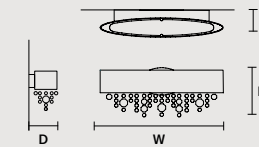

OLÀ A2 OV 50

W 50 cm / 19.708"
D 12 cm / 4.70"
H 18 cm / 7.10"

STANDARD LIGHTING
2×E26×60 W MAX (NOT INCL.)

STANDARD INTEGRATED LED LIGHTING
UP 5,2 W CRI>95
3000 K – 512 NOMINAL LM
DOWN 7,8 W CRI>95
3000 K – 768 NOMINAL LM

ON REQUEST
UP 5,2 W CRI>95
2700 K – 488 NOMINAL LM
DOWN 7,8 W CRI>95
2700 K – 732 NOMINAL LM

DIMMABLE
NO