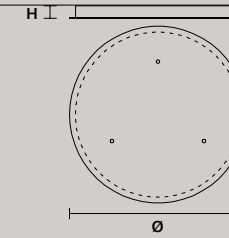

ROUND CANOPY RD 60

SIZE		FINISHINGS	PRODUCT NAME
Ø	60 cm / 23.60"	V98	CREK C3 RD 60
H	4 cm / 1.60"