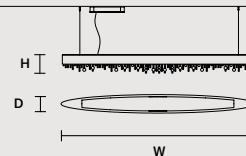

OLÀ S8 OV 210

W 210 cm / 82.70"
D 20 cm / 7.90"
H 20 cm / 7.90"

STANDARD LIGHTING
8×E12×40 W MAX (NOT INCL.)

STANDARD INTEGRATED LED LIGHTING
UP 15,6 W CRI>95
3000 K – 1536 NOMINAL LM
DOWN 70,2 W CRI>95
3000 K – 6912 NOMINAL LM

ON REQUEST
UP 15,6 W CRI>95
2700 K – 1464 NOMINAL LM
DOWN 70,2 W CRI>95
2700 K – 6588 NOMINAL LM

DIMMABLE
0-10V