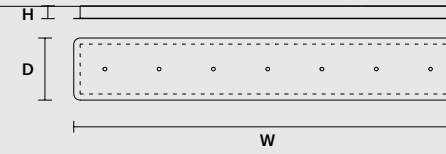

MULTIPLE CANOPIES

LINEAR CANOPY LN 75

SIZE		FINISHINGS	PRODUCT NAME
W	75 cm / 29.50"	● V86	IGLÙ C5 LN 75
D	20 cm / 7.90"		
H	4 cm / 1.60"		

LINEAR CANOPY LN 125

SIZE		FINISHINGS	PRODUCT NAME
W	125 cm / 49.20"	● V86	IGLÙ C7 LN 125
D	20 cm / 7.90"		
H	4 cm / 1.60"		