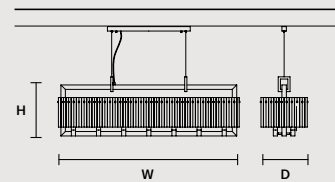

Crek

Metal frame with «Crek» glass panels (inspired by rock crystal).

CREK S14

W	123 cm / 48.40"
D	31.5 cm / 12.40"
H	40 cm / 15.70"

STANDARD LIGHTING
14×E12×40 W MAX (NOT INCL.)