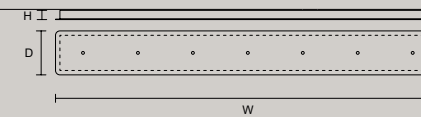

LINEAR CANOPY LN 175

SIZE	FINISHINGS	PRODUCT NAME
W 175 cm / 68.90"	● V98	TIMEO C7 LN 175
D 20 cm / 7.90"		
H 4 cm / 1.60"