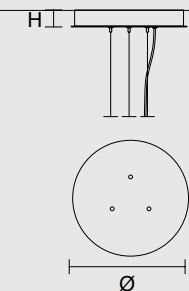

SINGLE CANOPY