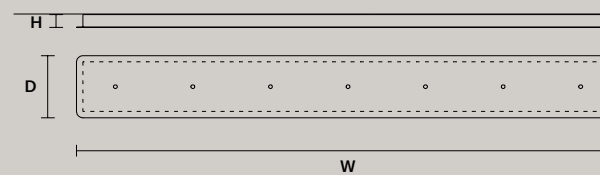

LINEAR CANOPY LN 175

SIZE	FINISHINGS	PRODUCT NAME
W 175 cm / 68.90"	V98	VEGAS C7 LN 175
D 20 cm / 7.90"		
H 4 cm / 1.60"		

ROUND CANOPY RD 40

SIZE	FINISHINGS	PRODUCT NAME
Ø 40 cm / 15.70"	V98	VEGAS C3 RD 40
H 4 cm / 1.60"