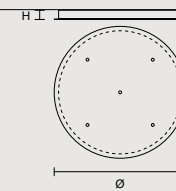

ROUND CANOPY RD 40

SIZE	FINISHINGS	PRODUCT NAME
Ø 40 cm / 15.70"	● V98	TIMEO C3 RD 40
H 4 cm / 1.60"		

ROUND CANOPY RD 60

SIZE	FINISHINGS	PRODUCT NAME
Ø 60 cm / 23.60"	● V98	TIMEO C5 RD 60
H 4 cm / 1.60"		