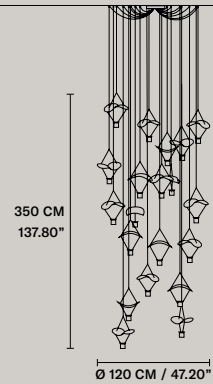

SUGGESTED CONFIGURATION FOR C5 P X4