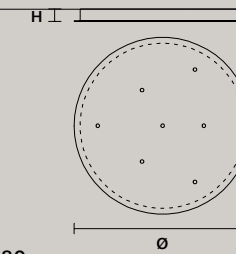

ROUND CANOPY RD 60