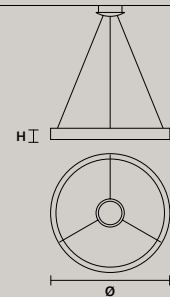

LIBE ROUND S140	
∅	140 cm / 55.10"
H	8,5 cm / 3.30"
STANDARD INTEGRATED LED LIGHTING	
144 W CRI>90 3000 K – 13536 NOMINAL LM	
ON REQUEST	
144 W CRI>90 2700 K – 12850 NOMINAL LM	
DIMMABLE	
1-10V