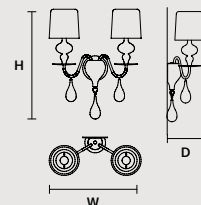

EVA A2

w 40 cm / 15.70"
d 18 cm / 7.10"
H 55 cm / 21.70"

STANDARD LIGHTING
2×E12×40 W MAX (NOT INCL.)

* ETL only for US market.