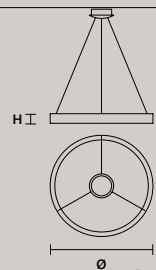

LIBE ROUND S115	
∅	115 cm / 45.30"
H	8,5 cm / 3.30"
STANDARD INTEGRATED LED LIGHTING	
116 W CRI>90 3000 K – 10904 NOMINAL LM	
ON REQUEST	
116 W CRI>90 2700 K – 10350 NOMINAL LM	
DIMMABLE	
1-10V