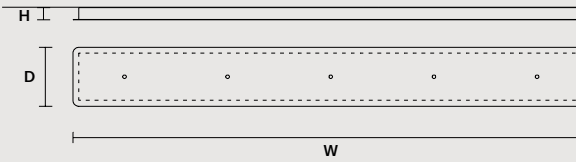

LINEAR CANOPY LN 175

SIZE		FINISHINGS	PRODUCT NAME
W	175 cm / 68.90"	V98	HORO C5 LN 175
D	20 cm / 7.90"		
H	4 cm / 1.60"