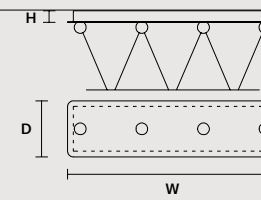

MULTIPLE CANOPIES

LINEAR CANOPY LN 75