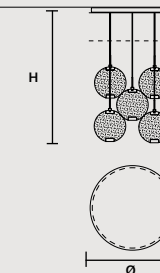

HORO C5 RD 80		CE	ETL
ø	80 cm / 31.50"		
H MAX	155 cm / 61.00"		
INTEGRATED LED LIGHTING			
	72 W CRI>95		
	3000 K – 7680 NOMINAL LM		
ON REQUEST			
	72 W CRI>95		
	2700 K – 7320 NOMINAL LM		
DIMMABLE			
	0-10V