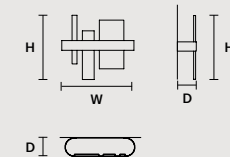

HONICÉ A37		CE	UL
W	37 cm / 14.60"		
D	10 cm / 3.90"		
H	33 cm / 13.00"		
STANDARD INTEGRATED LED LIGHTING			
UP	3,51 W CRI>95 3000 K – 375 NOMINAL LM		
DOWN	3,51 W CRI>95 3000 K – 375 NOMINAL LM		
ON REQUEST			
UP	3,51 W CRI>95 2700 K – 357 NOMINAL LM		
DOWN	3,51 W CRI>95 2700 K – 357 NOMINAL LM		
DIMMABLE			
	0-10V