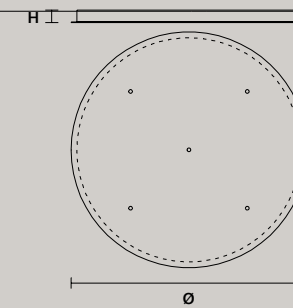

ROUND CANOPY RD 80

SIZE		FINISHINGS	PRODUCT NAME
Ø	80 cm / 31.50"	V98	CREK C5 RD 80
H	4 cm / 1.60"