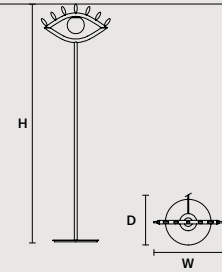

VISIO TL M4	
W	52 cm / 20.50"
D	25.5 cm / 10.00"
H	60 cm / 23.60"
STANDARD INTEGRATED LED LIGHTING	
	5,3 W CRI>90 3000 K – 546 NOMINAL LM
ON REQUEST	
	5,3 W CRI>90 2700 K – 519 NOMINAL LM
DIMMABLE	
	NO

VISIO STL M1	
W	48 cm / 18.90"
D	32 cm / 12.60"
H	166.5 cm / 65.60"
STANDARD INTEGRATED LED LIGHTING	
	5,5 W CRI>90 3000 K – 645 NOMINAL LM
ON REQUEST	
	5,5 W CRI>90 2700 K – 612 NOMINAL LM
DIMMABLE	
	NO