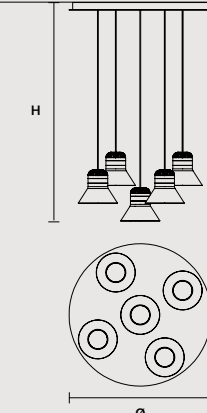

CORDEA C5 RD 80		CE
ø	80 cm / 31.50"	
H MAX	170 cm / 66.90"	
STANDARD INTEGRATED LED LIGHTING		
	40 W CRI>90	
	3000 K - 6000 NOMINAL LM	
ON REQUEST		
	40 W CRI>90	
	2700 K - 5040 NOMINAL LM	
DIMMABLE		
	0-10V