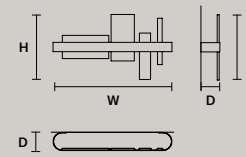

RIBBON A65	
W	65 cm / 25.60"
D	10 cm / 3.90"
H	33 cm / 13.00"
STANDARD INTEGRATED LED LIGHTING	
UP	5,8 W CRI>95 3000 K – 618 NOMINAL LM
DOWN	5,8 W CRI>95 3000 K – 618 NOMINAL LM
ON REQUEST	
UP	5,8 W CRI>95 2700 K – 589 NOMINAL LM
DOWN	5,8 W CRI>95 2700 K – 589 NOMINAL LM
DIMMABLE	
1-10V + PUSH