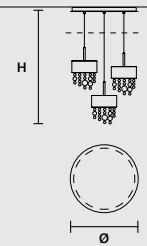

DIMMABLE

0-10V

OLÀ C5 RD 60

∅ 60 cm / 23.60"
H MAX 180 cm / 70.90"

STANDARD LIGHTING
5×E12×40 W MAX (NOT INCL.)

STANDARD INTEGRATED LED LIGHTING

DOWN 37.5 W CRI>90
3000 K – 5400 NOMINAL LM

ON REQUEST

DOWN 37,5 W CRI>90
2700 K – 5130 NOMINAL LM