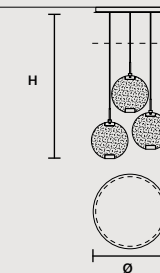

HORO C3 RD 60		CE	ETL
ø	60 cm / 23.60"		
H MAX	155 cm / 61.00"		
INTEGRATED LED LIGHTING			
	43,2 W CRI>95		
	3000 K – 4608 NOMINAL LM		
ON REQUEST			
	43,2 W CRI>95		
	2700 K – 4392 NOMINAL LM		
DIMMABLE			
	0-10V