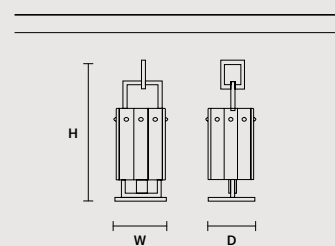

CREK TL 1

W	15.5 cm / 6.10"
D	15.5 cm / 6.10"
H	41.5 cm / 16.30"

STANDARD LIGHTING
1×E12×40 W MAX (NOT INCL.)