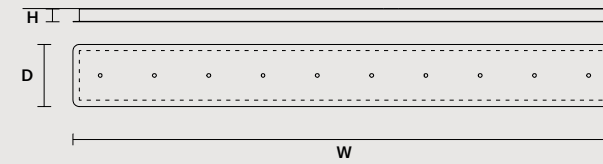

LINEAR CANOPY LN 175

SIZE		FINISHINGS	PRODUCT NAME
W	175 cm / 68.90"	● V86	IGLÙ C10 LN 175
D	20 cm / 7.90"		
H	4 cm / 1.60"		

ROUND CANOPY RD 40

SIZE		FINISHINGS	PRODUCT NAME
Ø	40 cm / 15.70"	● V86	IGLÙ C5 RD 40
H	4 cm / 1.60"