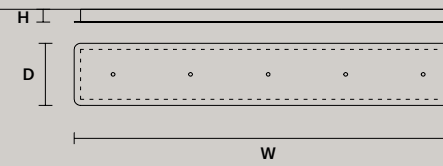

LINEAR CANOPY LN 125

SIZE		FINISHINGS	PRODUCT NAME
W	125 cm / 49.20"	V98	CREK C5 LN 125
D	20 cm / 7.90"		
H	4 cm / 1.60"