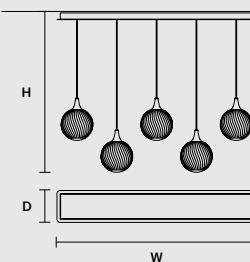

TEE C5 LN 125

w	125 cm / 49.20"
D	20 cm / 7.90"
H MAX	175 cm / 68.90"

STANDARD LIGHTING

5×E12×40 W MAX (NOT INCL.)*
* BULB MAX
Ø 37 mm/1.50" W max 150 mm/5.90"