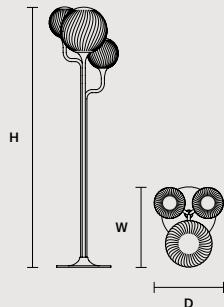

TEE TL1 20 

ø	22 cm / 8.70"
H	48 cm / 18.90"

STANDARD LIGHTING

1×E12×40 W MAX (NOT INCL.)*
 * BULB MAX
 Ø 37 mm/1.50" W max 150 mm/5.90"

TEE STL1 

ø	30 cm / 11.80"
H	160 cm / 63.00"

STANDARD LIGHTING

1×E26×60 W MAX (NOT INCL.)*
 * BULB MAX
 Ø 37 mm/1.50" W max 150 mm/5.90"

TEE STL3 

w	52 cm / 20.50"
D	45 cm / 17.70"
H	170 cm / 66.90"

STANDARD LIGHTING

2×E12×40 W MAX (NOT INCL.)*
 1×E26×60 W MAX (NOT INCL.)**
 * BULB MAX
 Ø 37 mm/1.50" W max 150 mm/5.90"
 ** BULB MAX
 Ø 62 mm/2.40" W max 185 mm/7.30"