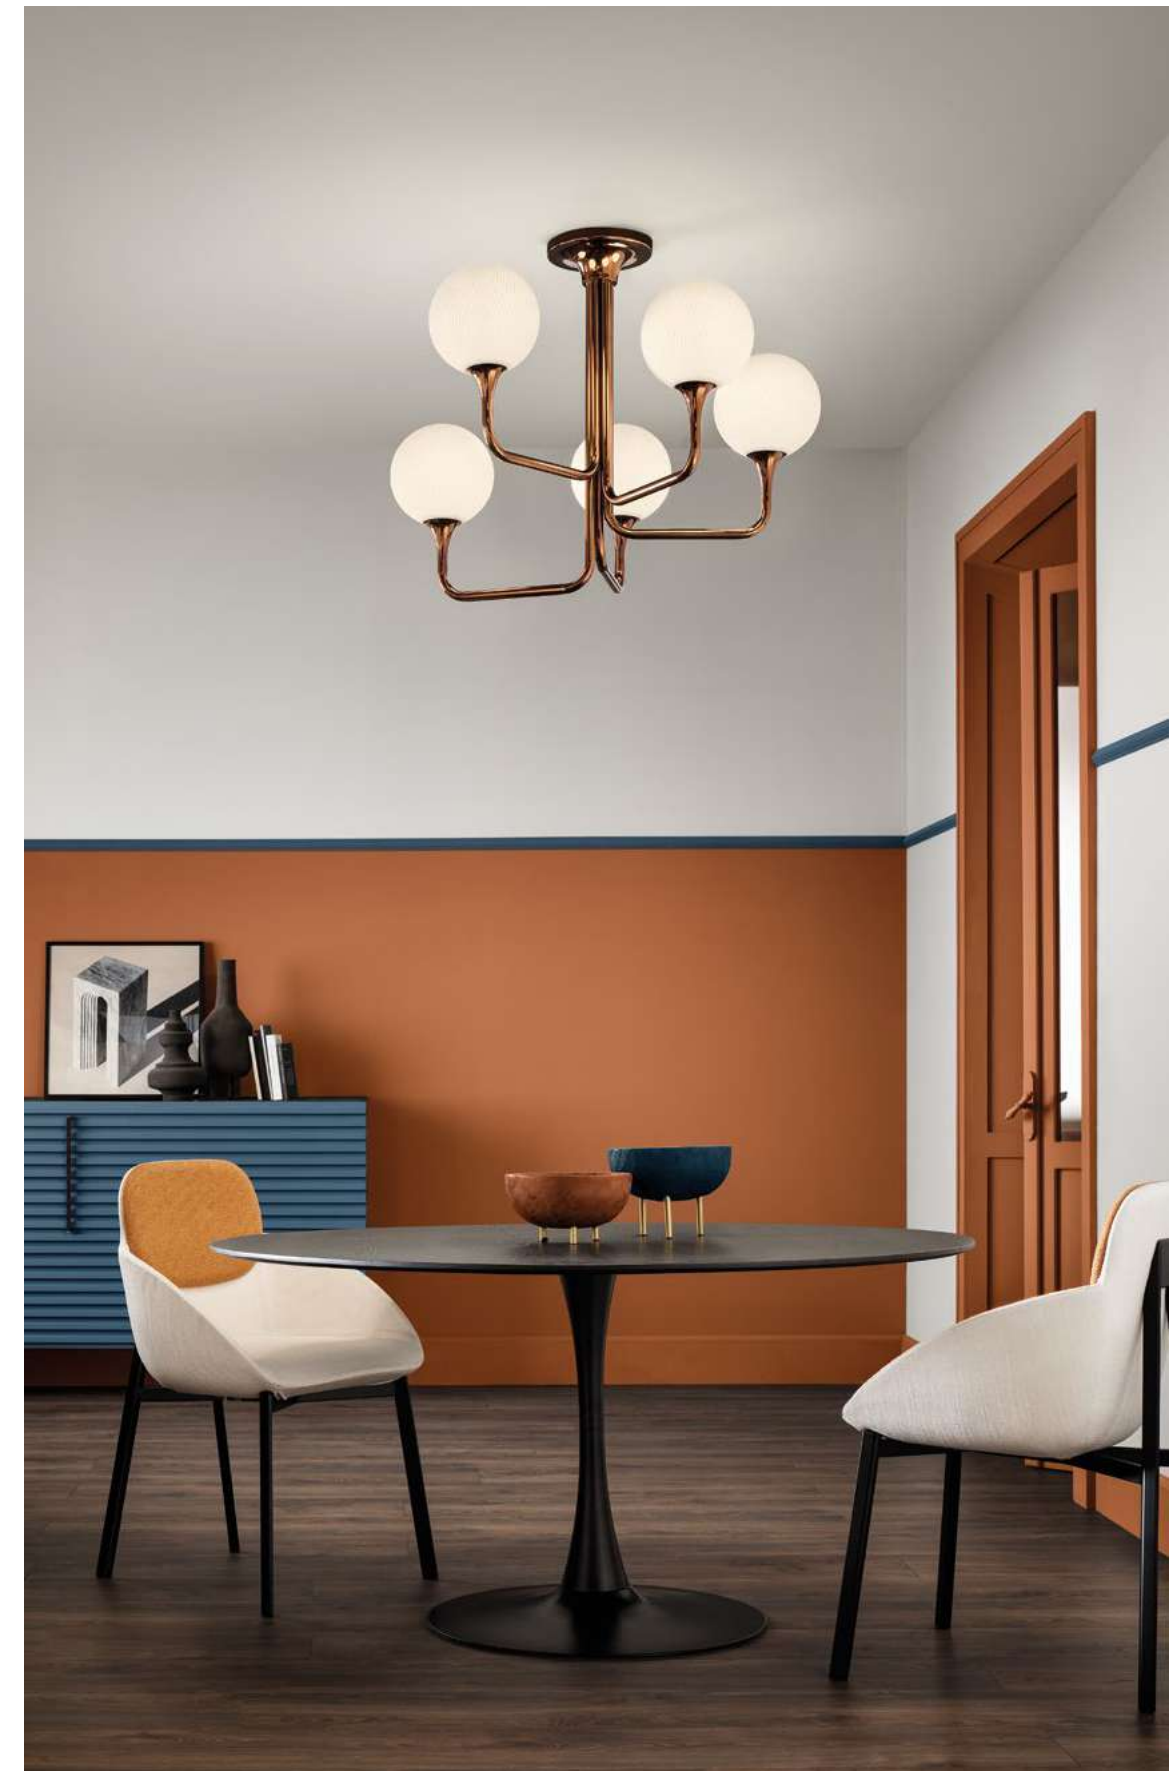

Tee

IT Tee è un esercizio progettuale di ricerca tra rigore geometrico ed eleganza, contrassegnato esteticamente dalla linea curva. Sfere luminose animate da linee che richiamano la natura ondulatoria della luce e raccordate su steli curvati a foglia organica, ricordano la delicatezza del fiore di calla.

EN Tee is an exploratory design exercise which balances rigour and elegance, aesthetically distinguished by its curved form. Light spheres are brought to life by contours that reflect the undulating nature of light, connected on organically shaped stems, reminiscent of the gracefulness of the calla lily flower.

DESIGN BY
VALERIO COMETTI
+V12DESIGN

SUSPENSION
CEILING
APPLIQUE
TABLE LAMP
FLOOR LAMP

TEE PL5