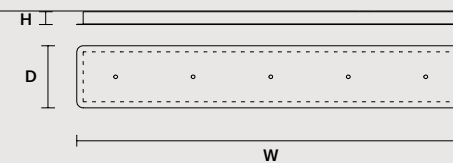

LINEAR CANOPY LN 75

SIZE	FINISHINGS	PRODUCT NAME
W 75 cm / 29.50"	V98	VEGAS C3 LN 75
D 20 cm / 7.90"		
H 4 cm / 1.60"		

LINEAR CANOPY LN 125

SIZE	FINISHINGS	PRODUCT NAME
W 125 cm / 49.20"	V98	VEGAS C5 LN 125
D 20 cm / 7.90"		
H 4 cm / 1.60"		