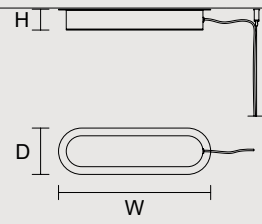

SINGLE CANOPIES

SINGLE CANOPY

SIZE	FRAME FINISHINGS	CANOPY FINISHINGS	PRODUCT NAME
W 39,5 cm / 15.60"	● V90	● V90	RIBBON S200
D 12 cm / 4.70"	● G01*	● G01*	RIBBON S150
H 5,4 cm / 2.10"			RIBBON S100
			RIBBON S70
			RIBBON S80
			RIBBON S50

*NOT AVAILABLE FOR RIBBON S80
AND RIBBON S50