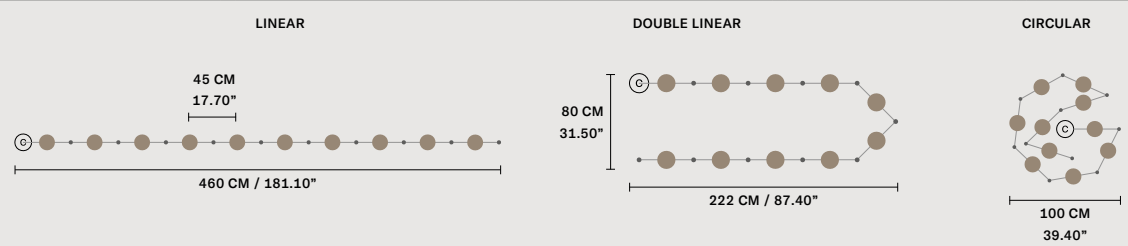

SUGGESTED CONFIGURATION FOR C10