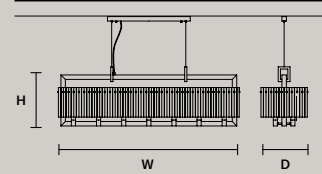

Crek

Telaio in metallo con listelli di vetro «Crek» (ispirato al cristallo di rocca).

Metal frame with «Crek» glass panels (inspired by rock crystal).

Metallrahmen mit «Crek» Glasplatten (inspiriert von dem Bergkristall).

Marco de metal con listones de vidrio «Crek» (inspirado al cristal de roca).

Structure en métal avec tiges de verre «Crek» (inspiré du cristal de roche).

Металлический каркас со стеклом «Crek» (имитация горного хрусталя).

这种灯具具有金属的结构, 而且它有«CREK» 玻璃条 (类似白水晶)。

إطار معدني بألواح زجاجية «كريك» مستوحاة من الكريستال الصخري).

CREK S14

W 123 cm / 48.40"
D 31,5 cm / 12.40"
H 40 cm / 15.70"

STANDARD LIGHTING
14×E14×10 W MAX (NOT INCL.)