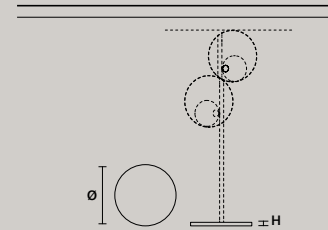

FLOOR LAMP BASE

H	1 cm / 0.40"
ø	40 cm / 15.70"

* ETL only for US market.

*G9 bulbs also valid for USA market.

SINGLE CANOPIES

SINGLE CANOPY

SIZE	FRAME FINISHINGS	CANOPIY FINISHINGS	PRODUCT NAME	LIGHTING
ø 12,1 cm / 4.80"	G12	G12	SOUND S1	LED
H 10 cm / 3.90"	G18+V90	G18+V90	SOUND S1	STANDARD
			SOUND S6	STANDARD

SINGLE CANOPY

SIZE	FRAME FINISHINGS	CANOPIY FINISHINGS	PRODUCT NAME	LIGHTING
ø 12,1 cm / 4.80"	G12	G12	SOUND S6	LED
H 15 cm / 5.90"	G18+V90	G18+V90		

SINGLE CANOPY

SIZE	FRAME FINISHINGS	CANOPIY FINISHINGS	PRODUCT NAME	LIGHTING
ø 7 cm / 2.80"	G12	G12	SOUND BIL 5	STANDARD
H 2,5 cm / 1.00"	G18+V90	G18+V90	SOUND BIL 3	STANDARD

SINGLE CANOPY

SIZE	FRAME FINISHINGS	CANOPIY FINISHINGS	PRODUCT NAME	LIGHTING
ø 18 cm / 7.10"	G12	G12	SOUND BIL 5	LED
H 4 cm / 1.60"	G18+V90	G18+V90	SOUND BIL 3	LED

SINGLE CANOPY

SIZE	FRAME FINISHINGS	CANOPIY FINISHINGS	PRODUCT NAME	LIGHTING
ø 18 cm / 7.10"	G12	G12	SOUND OR 3	LED
H 4 cm / 1.60"	G18+V90	G18+V90	SOUND OR 3	STANDARD

SINGLE CANOPY

SIZE	FRAME FINISHINGS	CANOPIY FINISHINGS	PRODUCT NAME	LIGHTING
ø 18 cm / 7.10"	G12	G12	SOUND OR 6	LED
H 4 cm / 1.60"	G18+V90	G18+V90	SOUND OR 6	STANDARD