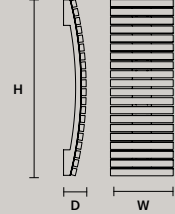

VEGAS A G VRT

W	28 cm / 11.00"
D	10 cm / 3.90"
H	79 cm / 31.10"
STANDARD INTEGRATED LED LIGHTING	
14 W CRI>95 3000 K – 1492 NOMINAL LM	
ON REQUEST	
14 W CRI>95 2700 K – 1424 NOMINAL LM	
DIMMABLE	
NO