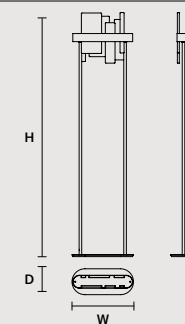

RIBBON STL		CE	UL
W	38 cm / 15.00"		
D	16 cm / 6.30"		
H	160 cm / 63.00"		
STANDARD INTEGRATED LED LIGHTING			
UP	6 W CRI>95 3000 K – 640 NOMINAL LM		
DOWN	6 W CRI>95 3000 K – 640 NOMINAL LM		
ON REQUEST			
UP	6 W CRI>95 2700 K – 610 NOMINAL LM		
DOWN	6 W CRI>95 2700 K – 610 NOMINAL LM		
DIMMABLE			
	OWN BUTTON