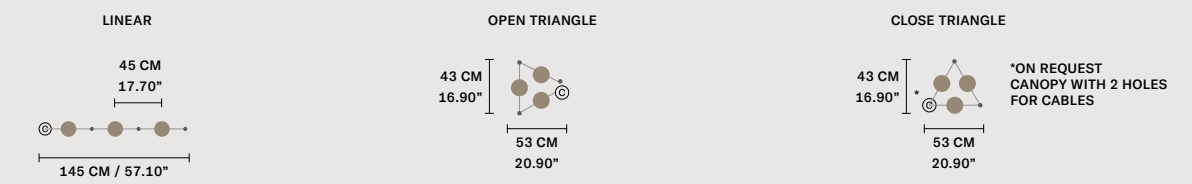

SUGGESTED CONFIGURATION FOR C3