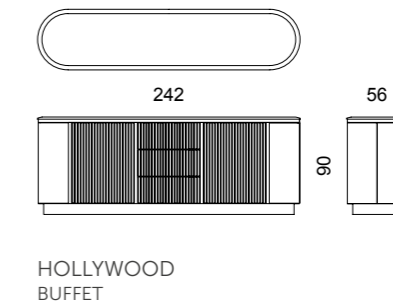

STANLEY  
COFFEE TABLE

STANLEY  
COFFEE TABLE

WINDSOR  
LAMP TABLE

WINDSOR  
COFFEE TABLE

WINDSOR  
COFFEE TABLE

DISEGNI TECNICI / TECHNICAL DRAWINGS

DISEGNI TECNICI / TECHNICAL DRAWINGS

MANHATTAN BOOKCASE