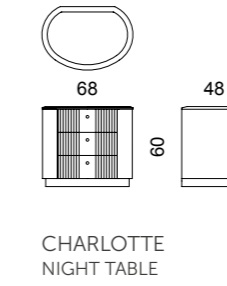

STANLEY  
COFFEE TABLE

STANLEY  
COFFEE TABLE

WINDSOR  
LAMP TABLE

WINDSOR  
COFFEE TABLE

WINDSOR  
COFFEE TABLE

DISEGNI TECNICI / TECHNICAL DRAWINGS

DISEGNI TECNICI / TECHNICAL DRAWINGS

MANHATTAN BOOKCASE