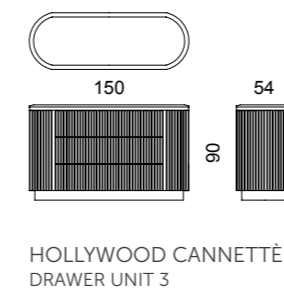

STANLEY  
COFFEE TABLE

STANLEY  
COFFEE TABLE

WINDSOR  
LAMP TABLE

WINDSOR  
COFFEE TABLE

WINDSOR  
COFFEE TABLE

DISEGNI TECNICI / TECHNICAL DRAWINGS

DISEGNI TECNICI / TECHNICAL DRAWINGS

MANHATTAN BOOKCASE