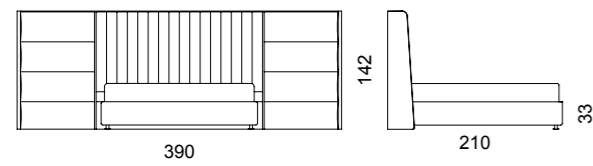

DISEGNI TECNICI / TECHNICAL DRAWINGS

BEVERLY MAXI
BED