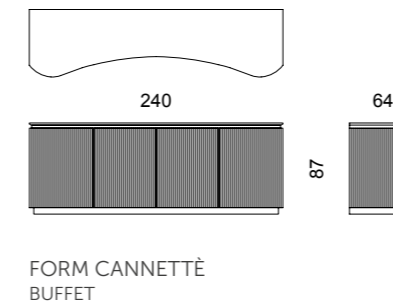

STANLEY  
COFFEE TABLE

STANLEY  
COFFEE TABLE

WINDSOR  
LAMP TABLE

WINDSOR  
COFFEE TABLE

WINDSOR  
COFFEE TABLE

DISEGNI TECNICI / TECHNICAL DRAWINGS

DISEGNI TECNICI / TECHNICAL DRAWINGS

MANHATTAN BOOKCASE