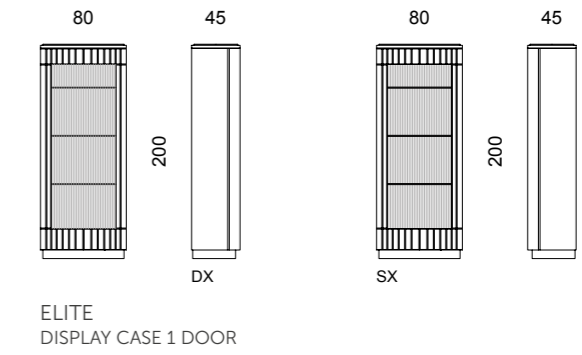

STANLEY  
COFFEE TABLE

STANLEY  
COFFEE TABLE

WINDSOR  
LAMP TABLE

WINDSOR  
COFFEE TABLE

WINDSOR  
COFFEE TABLE

DISEGNI TECNICI / TECHNICAL DRAWINGS

DISEGNI TECNICI / TECHNICAL DRAWINGS

MANHATTAN BOOKCASE