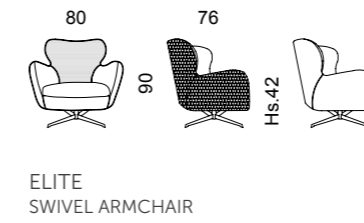

MANHATTAN TV UNIT

SOHO NIGHT TABLE 1

SOHO NIGHT TABLE 2

WINDSOR DRAWER UNIT 3

WINDSOR NIGHT TABLE

HOLLYWOOD WALK-IN CLOSET TYPE A

HOLLYWOOD WALK-IN CLOSET TYPE B

HOLLYWOOD WALK-IN CLOSET TYPE C

BEVERLY ROUND SWIVEL ARMCHAIR

COCO LARGE ARMCHAIR

ELITE SWIVEL ARMCHAIR

EPOQUE ARMCHAIR

HOLLYWOOD ARMCHAIR

MANHATTAN ARMCHAIR

MANHATTAN BERGERE

MANHATTAN DORMEUSE