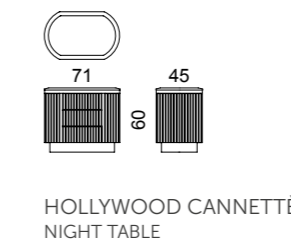

STANLEY  
COFFEE TABLE

STANLEY  
COFFEE TABLE

WINDSOR  
LAMP TABLE

WINDSOR  
COFFEE TABLE

WINDSOR  
COFFEE TABLE

DISEGNI TECNICI / TECHNICAL DRAWINGS

DISEGNI TECNICI / TECHNICAL DRAWINGS

MANHATTAN BOOKCASE