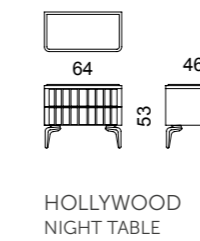

STANLEY  
COFFEE TABLE

STANLEY  
COFFEE TABLE

WINDSOR  
LAMP TABLE

WINDSOR  
COFFEE TABLE

WINDSOR  
COFFEE TABLE

DISEGNI TECNICI / TECHNICAL DRAWINGS

DISEGNI TECNICI / TECHNICAL DRAWINGS

MANHATTAN BOOKCASE