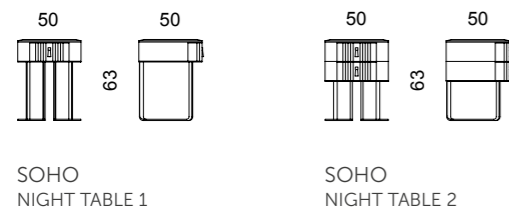

STANLEY  
COFFEE TABLE

STANLEY  
COFFEE TABLE

WINDSOR  
LAMP TABLE

WINDSOR  
COFFEE TABLE

WINDSOR  
COFFEE TABLE

DISEGNI TECNICI / TECHNICAL DRAWINGS

DISEGNI TECNICI / TECHNICAL DRAWINGS

MANHATTAN BOOKCASE

MANHATTAN TV UNIT

SOHO NIGHT TABLE 1

SOHO NIGHT TABLE 2

WINDSOR DRAWER UNIT 3

WINDSOR NIGHT TABLE

HOLLYWOOD WALK-IN CLOSET TYPE A

HOLLYWOOD WALK-IN CLOSET TYPE B

HOLLYWOOD WALK-IN CLOSET TYPE C