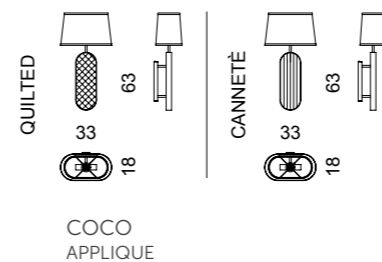

COCO APPLIQUE