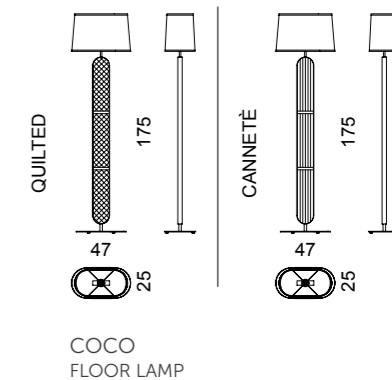

COCO FLOOR LAMP