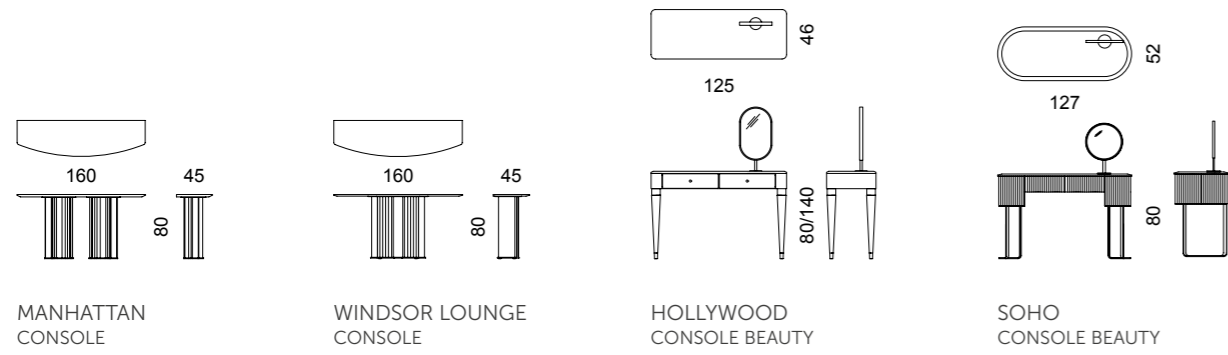

STANLEY  
COFFEE TABLE

STANLEY  
COFFEE TABLE

WINDSOR  
LAMP TABLE

WINDSOR  
COFFEE TABLE

WINDSOR  
COFFEE TABLE

DISEGNI TECNICI / TECHNICAL DRAWINGS

DISEGNI TECNICI / TECHNICAL DRAWINGS

MANHATTAN BOOKCASE

MANHATTAN TV UNIT

SOHO NIGHT TABLE 1

SOHO NIGHT TABLE 2

WINDSOR DRAWER UNIT 3

WINDSOR NIGHT TABLE

HOLLYWOOD WALK-IN CLOSET TYPE A

HOLLYWOOD WALK-IN CLOSET TYPE B

HOLLYWOOD WALK-IN CLOSET TYPE C