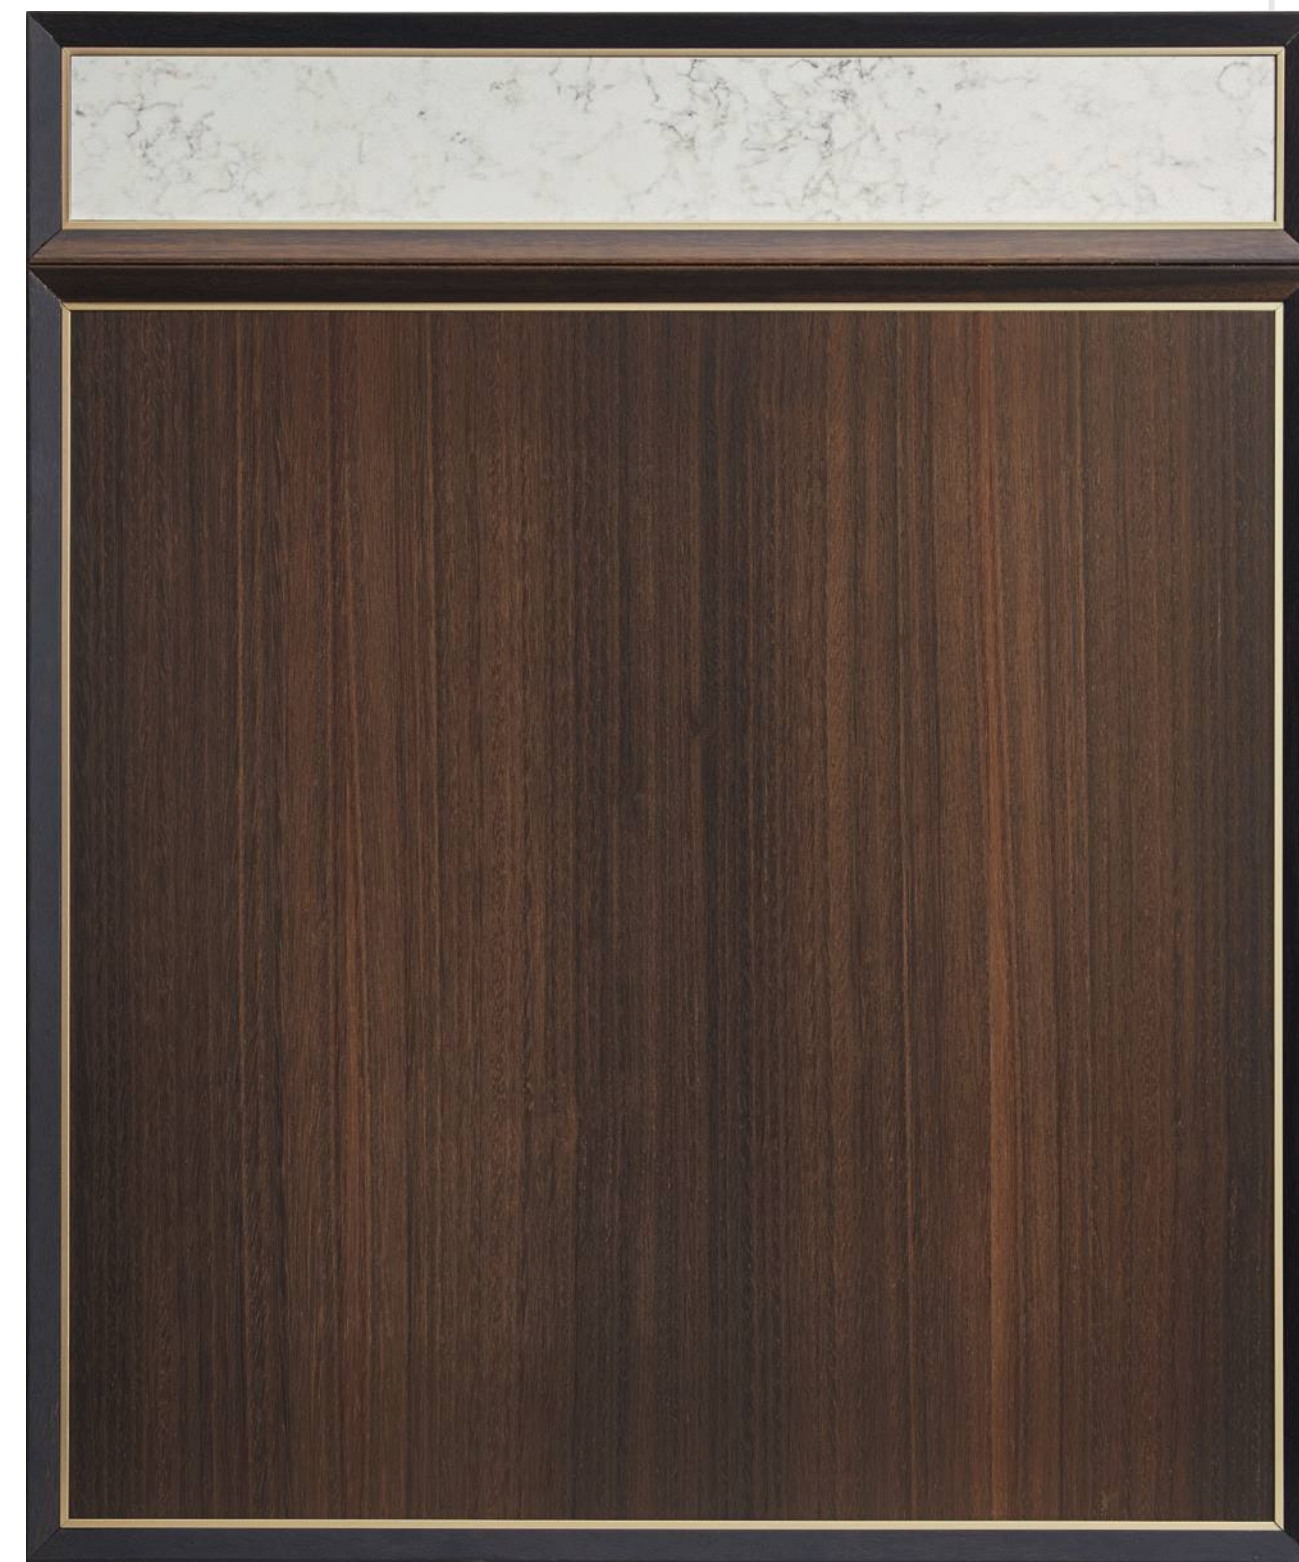

DAYTONA
Mood 01

Brass

Imperial White

Eucalyptus

DAYTONA
Mood 02

Brass

Imperial Brown

Pink Powder