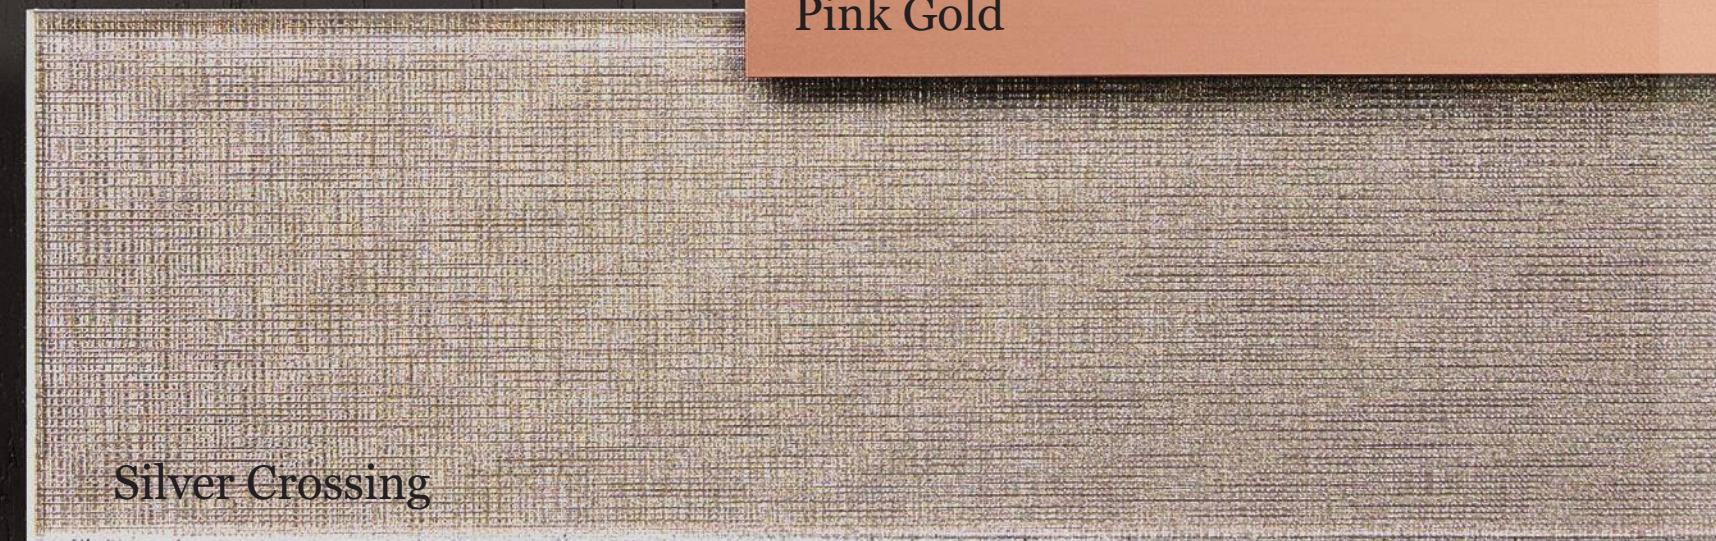

DAYTONA
Mood 12

Pink Gold

Silver Crossing

Charcoal Oak