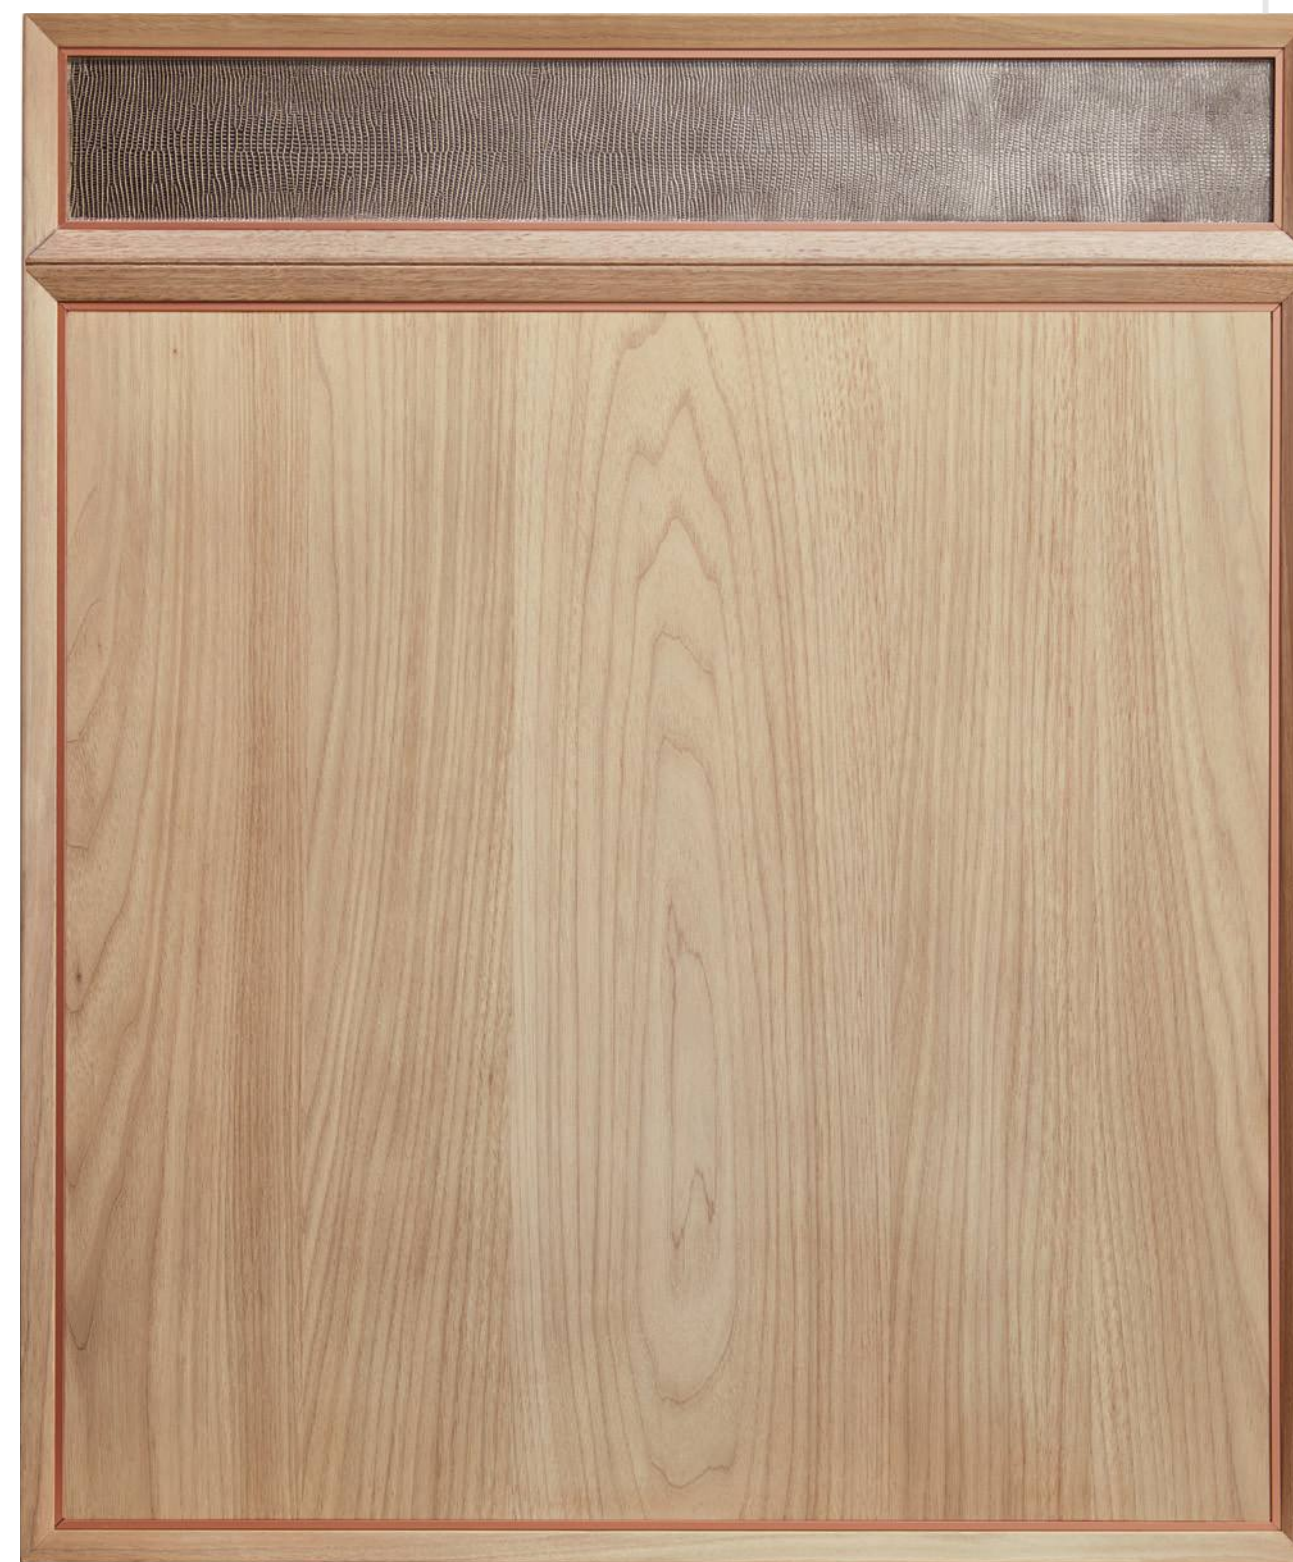

Silver Weaving

Silver Gray

DAYTONA
Mood 10

White Ivory

DAYTONA
Mood 11

Pink Gold

Crocodile Light

Canaletto Light