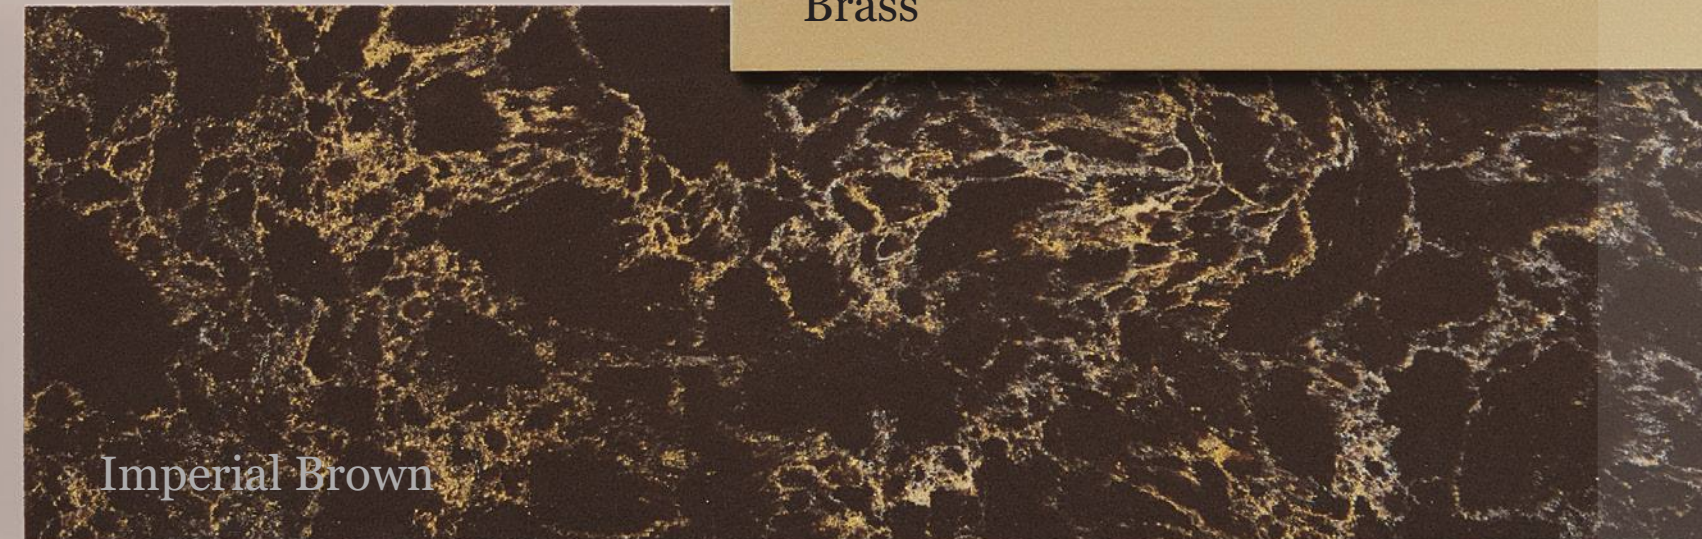

DAYTONA
Mood 01

Brass

Imperial White

Eucalyptus

DAYTONA
Mood 02

Brass

Imperial Brown

Pink Powder