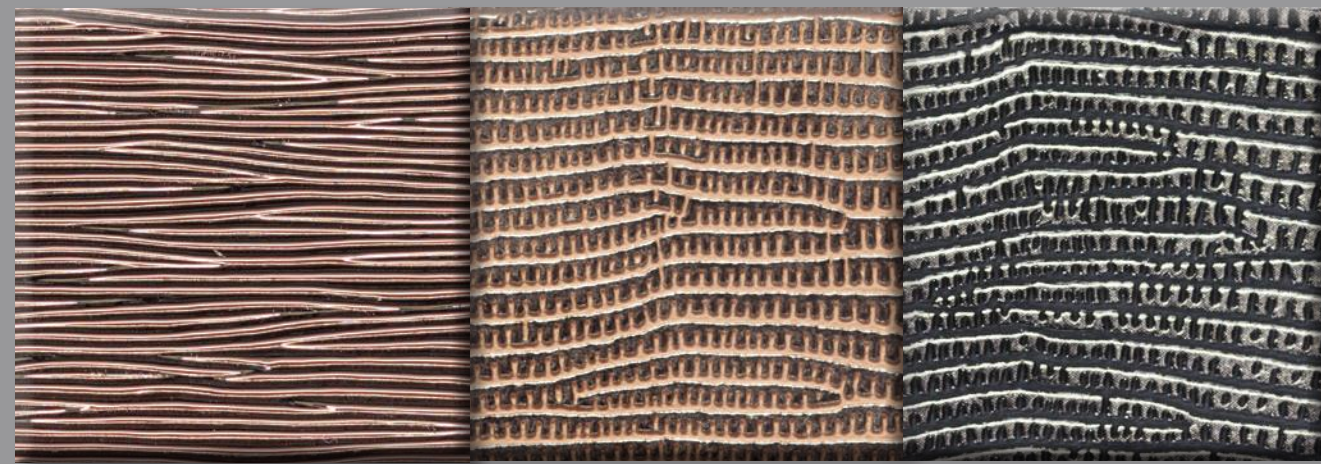

Pink Weavy

Crocodile Light

Crocodile Dark