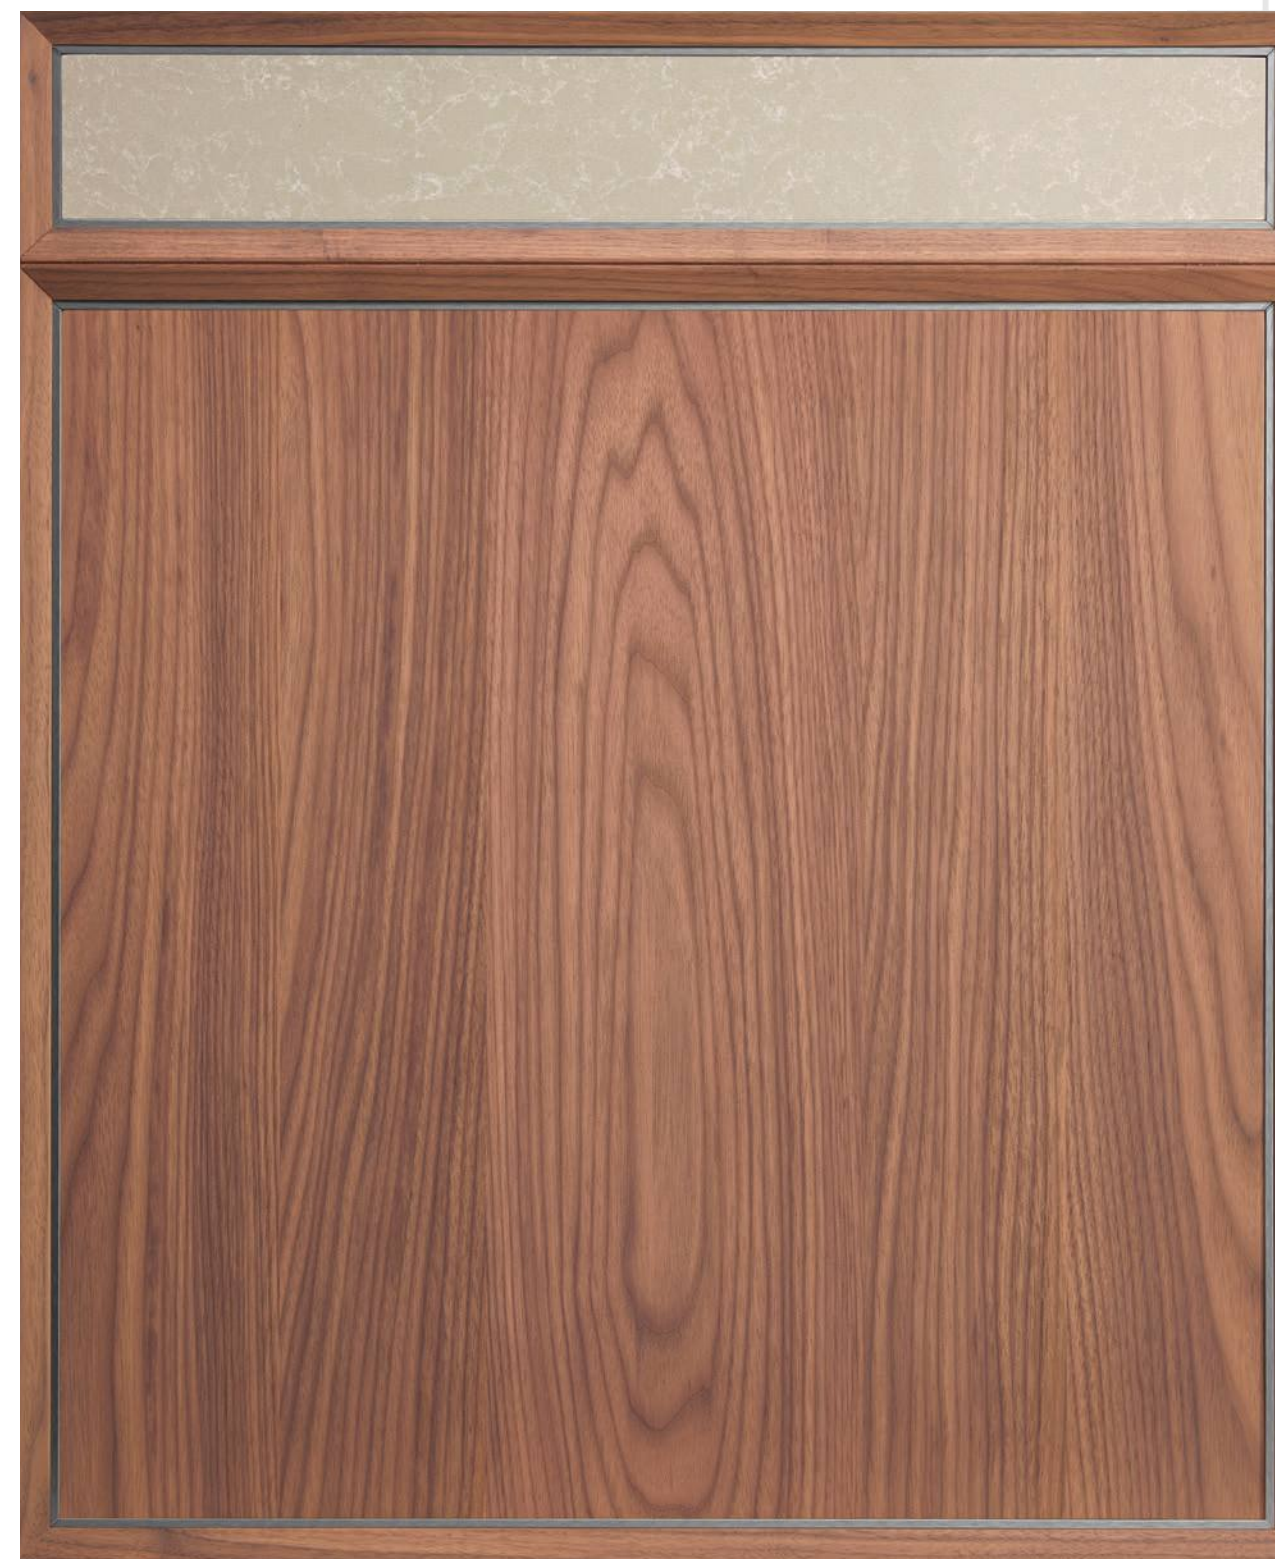

DAYTONA
Mood 03

Steel

Breeze Sand

Canaletto