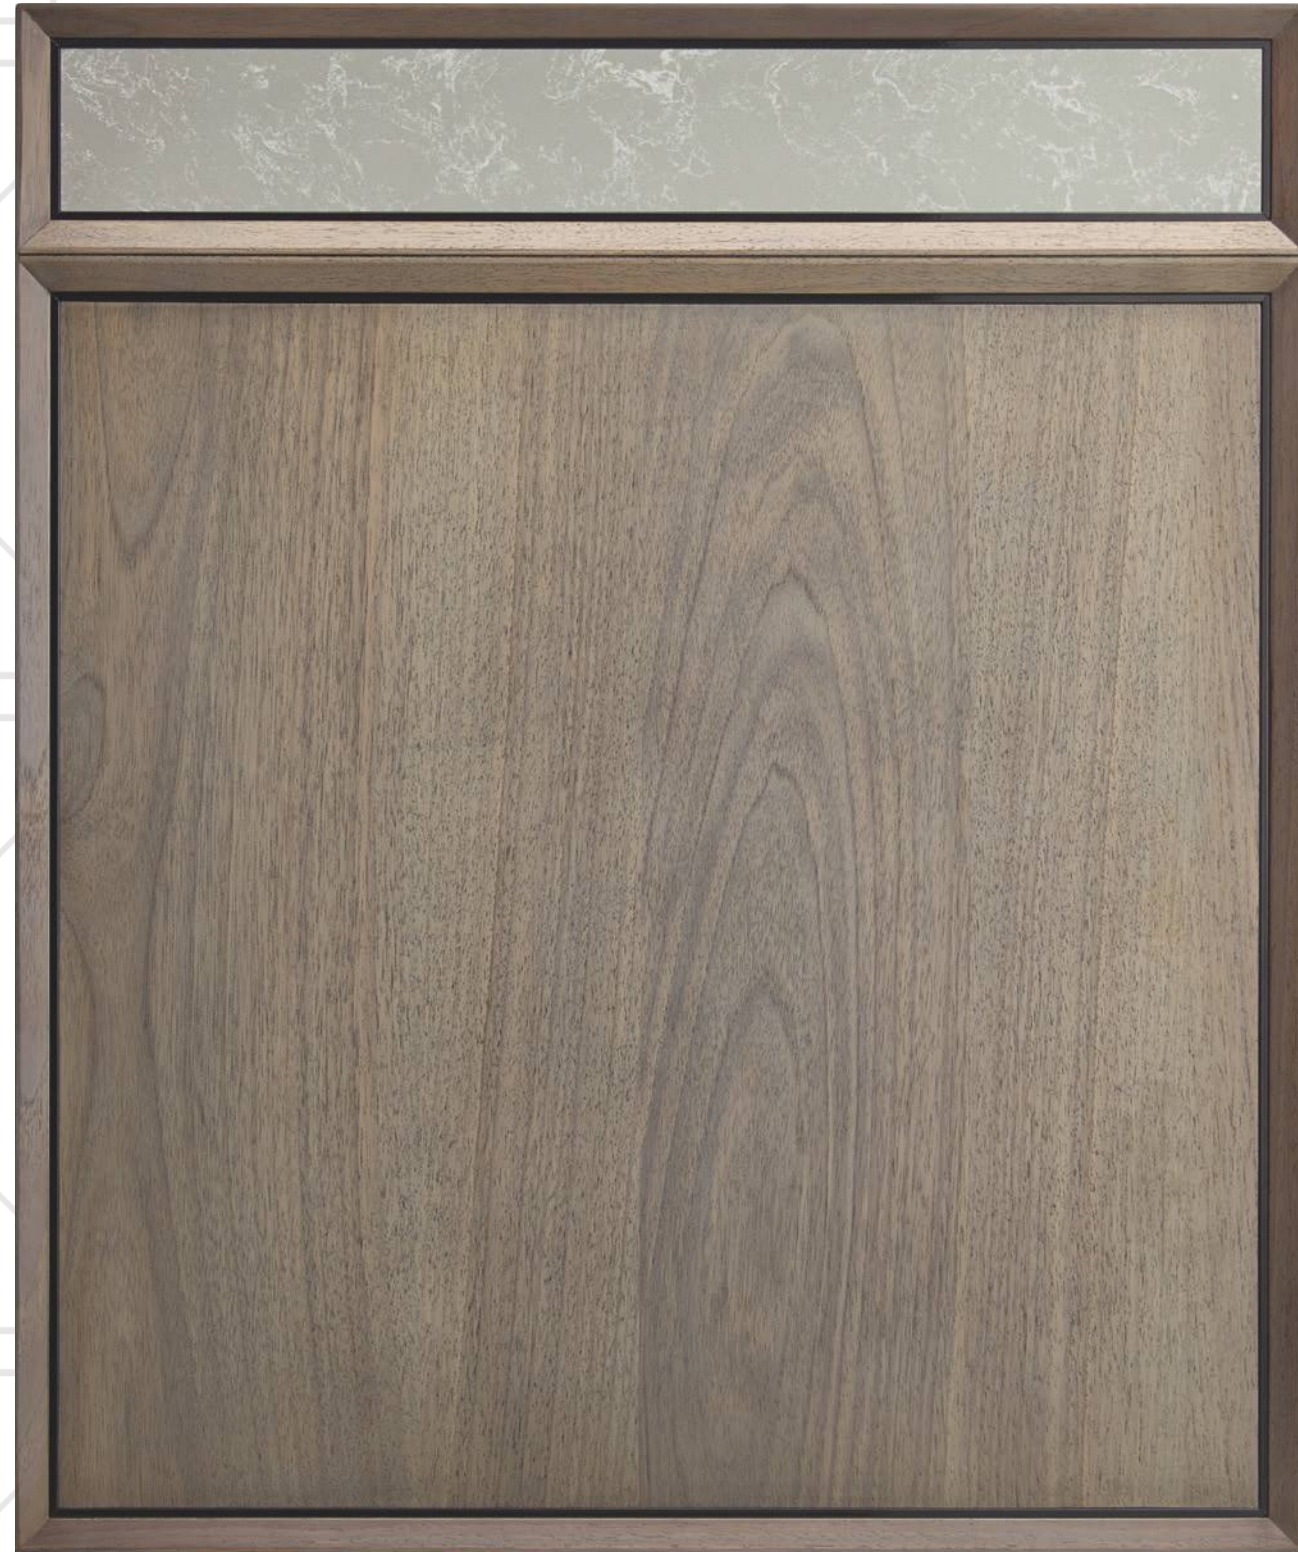

DAYTONA
Mood 04

Gunmetal

Breeze Pearl

Ash Walnut