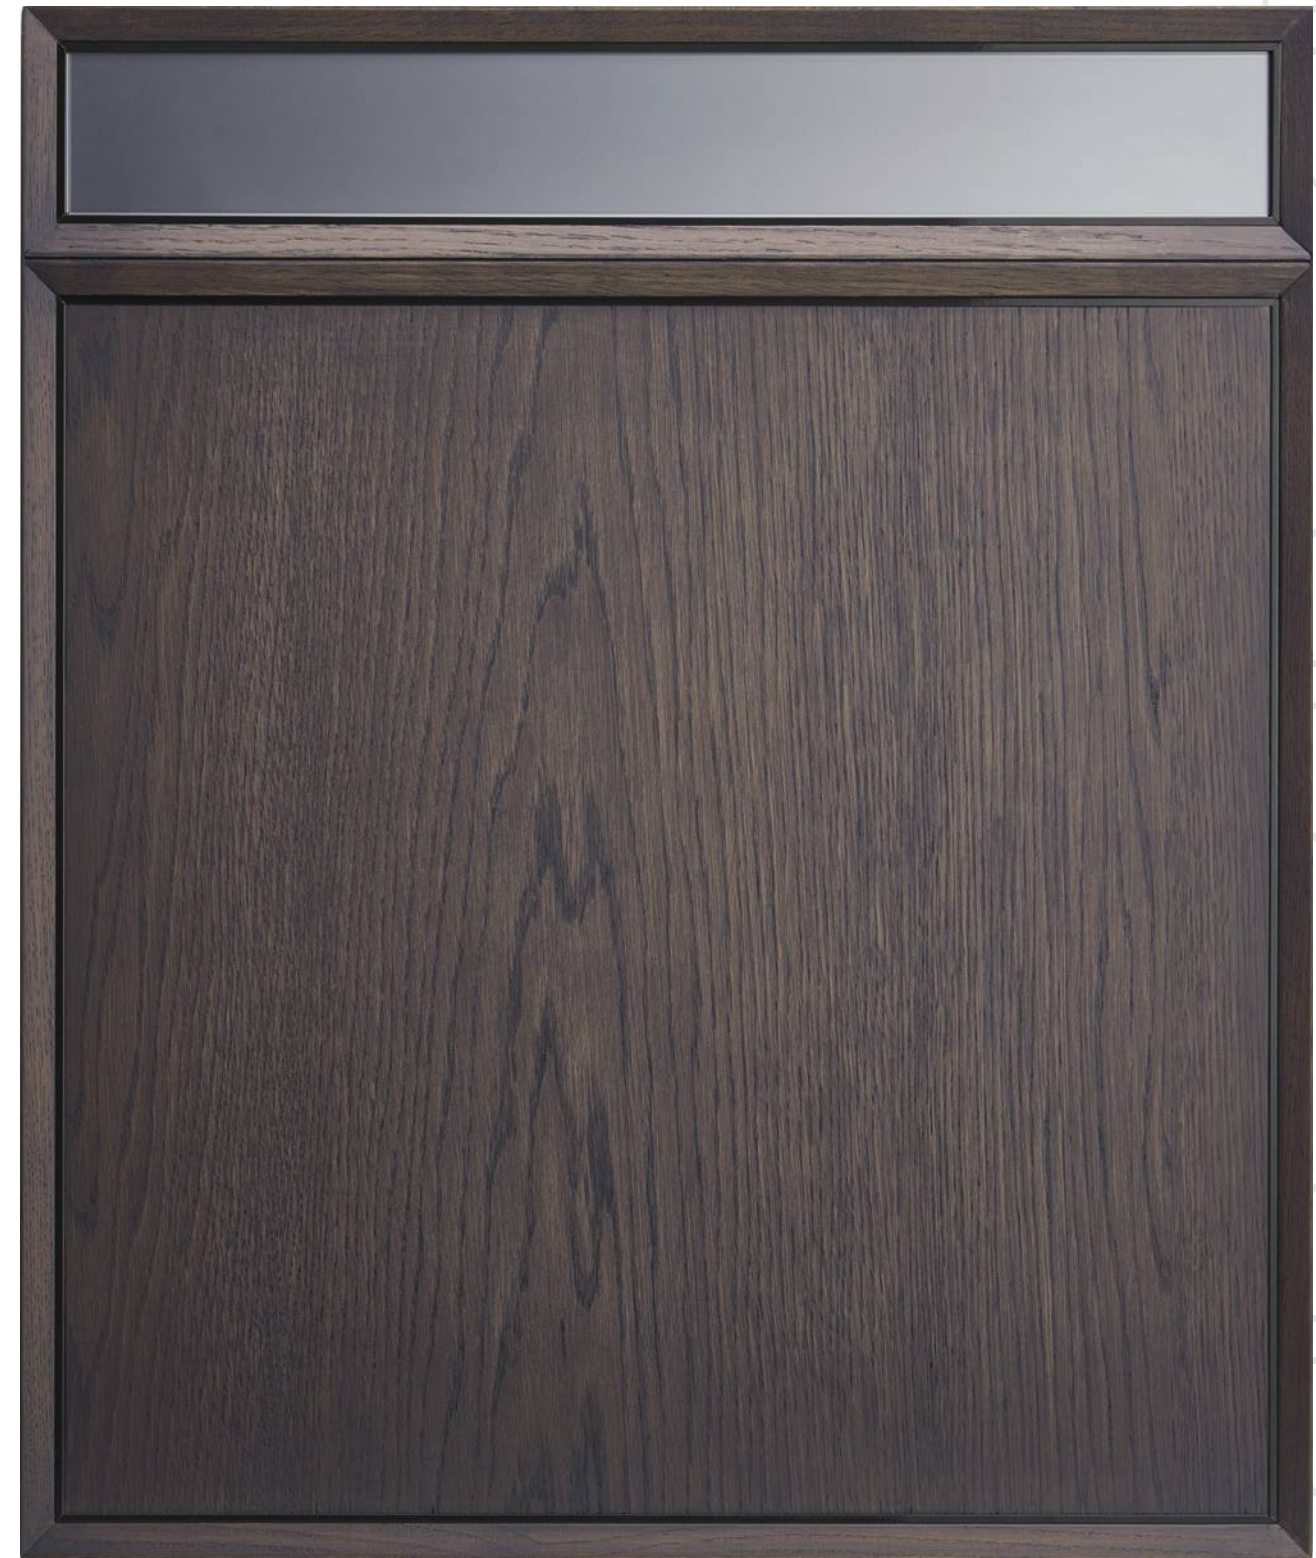

DAYTONA
Mood 12

Pink Gold

Silver Crossing

Charcoal Oak

DAYTONA
Mood 13

Gunmetal

Mirror Fumé

Gray Oak