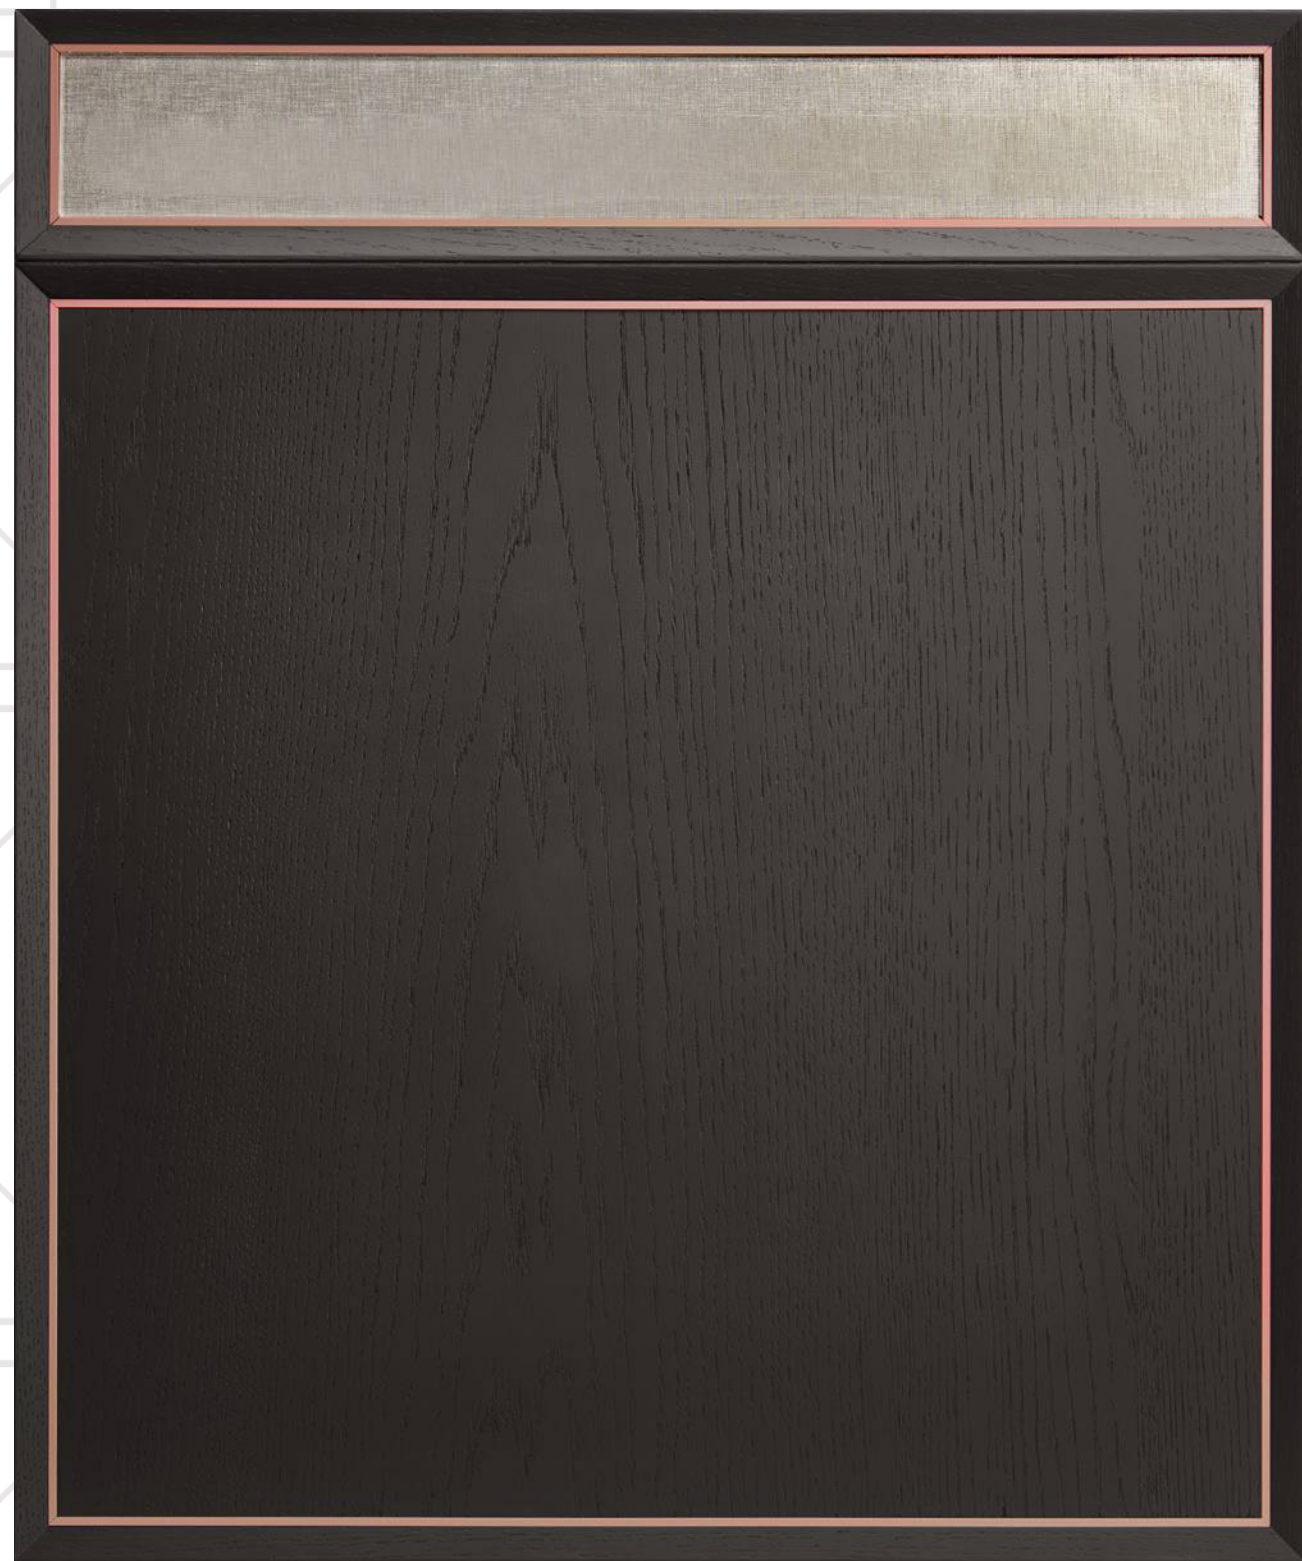

DAYTONA
Mood 12

Pink Gold

Silver Crossing

Charcoal Oak