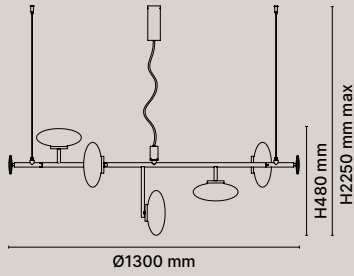

1307-20
HORIZONTAL SUSPENSION

5 vetri Ø200
5 glasses Ø200

Dettagli
Details

5× 6W - 3000K
Dimmable 0-10V
Cavo / Wire RAL 7013
IP20

Vetro
Glass

Bianco acidato /
Acid-etched white

Struttura metallo
Metal structure

Nero opaco / Matt black

Bronzo spazzolato /
Brushed bronze

Codice
Code

1307-20-1103-D2NE

1307-20-1703-D2NE

5× 6W - 2700K
Dimmable 0-10V
Cavo / Wire RAL 7013
IP20

Bianco acidato /
Acid-etched white

Nero opaco / Matt black

Bronzo spazzolato /
Brushed bronze

1307-20-1103-D2WE

1307-20-1703-D2WE