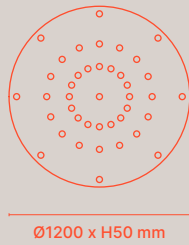

ROUND Ø120 max 41 attacchi / fittings