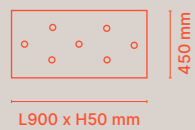

ROUND Ø120 max 41 attacchi / fittings

LINEAR 92 max 8 attacchi / fittings

LINEAR 138 max 8 attacchi / fittings

RECTANGULAR max 7 attacchi / fittings

CANOPIES TYPE B

CANOPY

Ø113 x H35 mm

CANOPY RECESSED