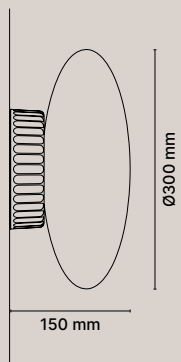

1307-45 MEDIUM WALL - CEILING

Dettagli Details

15W
3000K
Dimmable 0-10V
/ Push
IP44

Vetro Glass

● Bianco acidato /
Acid-etched white

Struttura metallo Metal structure

● Bianco alluminio opaco /
Matt white aluminium

Codice Code

1307-45-5103-DXNE

15W
2700K
Dimmable 0-10V
/ Push
IP44

● Bianco acidato /
Acid-etched white

● Bianco alluminio opaco /
Matt white aluminium

1307-45-5103-DXWE