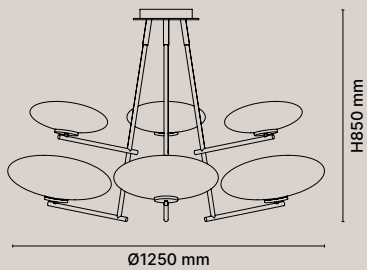

1307-23 LARGE SUSPENSION

3 vetri Ø400 - 3 vetri Ø300
3 glasses Ø400 - 3 glasses Ø300

Dettagli Details

6× 10W
3000K
Dimmable phase cut
IP20

Vetro Glass

Bianco acidato /
Acid-etched white

Struttura metallo Metal structure