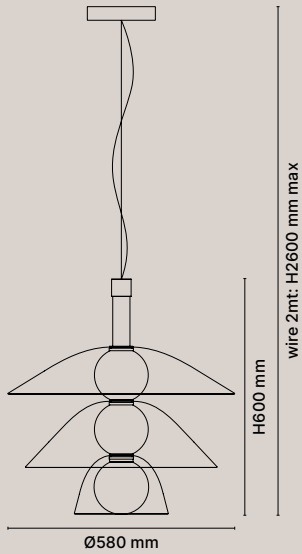

GEMS, FRANCESCA LANZAVECCHIA

C-T2D60A TALL 2 D60 A SUSPENSION

Dettagli Details

9W + 7W
3000K
Dimmable DALI
Cavo / Wire RAL 9005
IP20

Struttura vetro Glass structure

Bianco acidato /
Acid-etched white

Diffusore vetro Glass shade

Neutro caldo / Warm Neutral

Colore caldo / Warm Color

Neutro freddo / Cold Neutral

Colore freddo / Cold Color

Codice Code

C-T2D60A-WARMN-P2NE

C-T2D60A-WARMC-P2NE

C-T2D60A-COLDN-P2NE

C-T2D60A-COLDC-P2NE

9W + 7W
2700K
Dimmable DALI
Cavo / Wire RAL 9005
IP20

Bianco acidato /
Acid-etched white

Neutro caldo / Warm Neutral

Colore caldo / Warm Color

Neutro freddo / Cold Neutral

Colore freddo / Cold Color

C-T2D60A-WARMN-P2WE

C-T2D60A-WARMC-P2WE

C-T2D60A-COLDN-P2WE

C-T2D60A-COLDC-P2WE

9W + 7W
3000K
Dimmable 0-10V
Cavo / Wire RAL 9005
IP20

Bianco acidato /
Acid-etched white

Neutro caldo / Warm Neutral

Colore caldo / Warm Color

Neutro freddo / Cold Neutral

Colore freddo / Cold Color

C-T2D60A-WARMN-D2NE

C-T2D60A-WARMC-D2NE

C-T2D60A-COLDN-D2NE

C-T2D60A-COLDC-D2NE

9W + 7W
2700K
Dimmable 0-10V
Cavo / Wire RAL 9005
IP20

Bianco acidato /
Acid-etched white

Neutro caldo / Warm Neutral

Colore caldo / Warm Color

Neutro freddo / Cold Neutral

Colore freddo / Cold Color

C-T2D60A-WARMN-D2WE

C-T2D60A-WARMC-D2WE

C-T2D60A-COLDN-D2WE

C-T2D60A-COLDC-D2WE