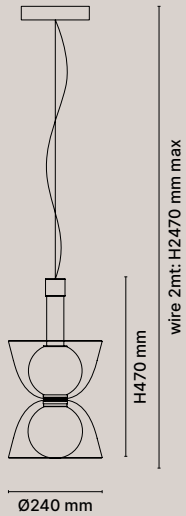

GEMS, FRANCESCA LANZAVECCHIA

C-S1D30A SHORT 1 D30 A SUSPENSION

Dettagli Details

9W + 4,5W
3000K
Dimmable DALI
Cavo / Wire RAL 9005
IP20

Struttura vetro Glass structure

● Bianco acidato /
Acid-etched white

Diffusore vetro Glass shade

● Neutro caldo / Warm Neutral
● Colore caldo / Warm Color
● Neutro freddo / Cold Neutral
● Colore freddo / Cold Color

Codice Code

C-S1D30A-WARMN-P2NE
C-S1D30A-WARMC-P2NE
C-S1D30A-COLDN-P2NE
C-S1D30A-COLDC-P2NE

9W + 4,5W
2700K
Dimmable DALI
Cavo / Wire RAL 9005
IP20

● Bianco acidato /
Acid-etched white

● Neutro caldo / Warm Neutral
● Colore caldo / Warm Color
● Neutro freddo / Cold Neutral
● Colore freddo / Cold Color

C-S1D30A-WARMN-P2WE
C-S1D30A-WARMC-P2WE
C-S1D30A-COLDN-P2WE
C-S1D30A-COLDC-P2WE

9W + 4,5W
3000K
Dimmable 0-10V
Cavo / Wire RAL 9005
IP20

● Bianco acidato /
Acid-etched white

● Neutro caldo / Warm Neutral
● Colore caldo / Warm Color
● Neutro freddo / Cold Neutral
● Colore freddo / Cold Color

C-S1D30A-WARMN-D2NE
C-S1D30A-WARMC-D2NE
C-S1D30A-COLDN-D2NE
C-S1D30A-COLDC-D2NE

9W + 4,5W
2700K
Dimmable 0-10V
Cavo / Wire RAL 9005
IP20

● Bianco acidato /
Acid-etched white

● Neutro caldo / Warm Neutral
● Colore caldo / Warm Color
● Neutro freddo / Cold Neutral
● Colore freddo / Cold Color

C-S1D30A-WARMN-D2WE
C-S1D30A-WARMC-D2WE
C-S1D30A-COLDN-D2WE
C-S1D30A-COLDC-D2WE