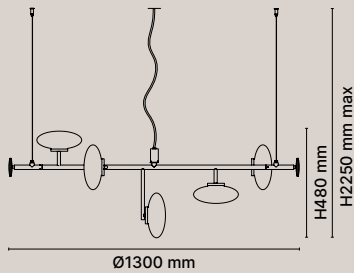

1307-50
HORIZONTAL SUSPENSION
RECESSED CANOPY

5 vetri Ø200
5 glasses Ø200

Dettagli
Details

5× 6W - 3000K
Driver remoto non
incluso / Remote
driver not included
Cavo / Wire RAL 7013
IP20

Vetro
Glass

Bianco acidato /
Acid-etched white