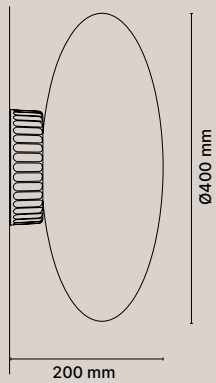

● Bianco acidato /
Acid-etched white

● Nero opaco / Matt black
● Bronzo spazzolato /
Brushed bronze

1307-14-1103-DXWE

1307-14-1703-DXWE

MAMÌ, UMBERTO ASNAGO

1307-46 LARGE WALL - CEILING

Dettagli Details

15W
3000K
Dimmable 0-10V
/ Push
IP44