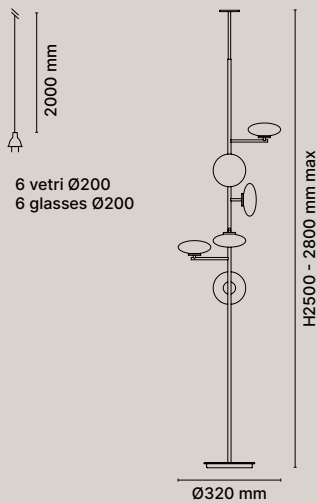

1307-11 SMALL FLOOR-CEILING