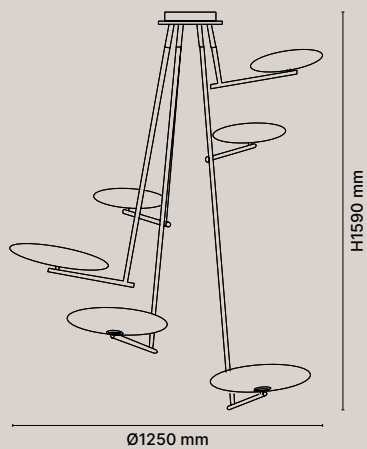

MAMÌ, UMBERTO ASNAGO

1307-24 MAXI SUSPENSION

3 vetri Ø400 - 3 vetri Ø300
3 glasses Ø400 - 3 glasses Ø300

Dettagli Details

6× 10W
3000K
Dimmable phase cut
IP20

Vetro Glass

Bianco acidato /
Acid-etched white

Struttura metallo Metal structure

Nero opaco / Matt black

Bronzo spazzolato /
Brushed bronze

Codice Code

1307-24-1103-DXNE

1307-24-1703-DXNE

6× 10W
2700K
Dimmable phase cut
IP20

Bianco acidato /
Acid-etched white

Nero opaco / Matt black

Bronzo spazzolato /
Brushed bronze

1307-24-1103-DXWE

1307-24-1703-DXWE