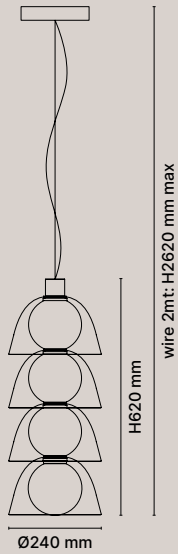

C-T3D30A
TALL 3 D30 A SUSPENSION

Dettagli Details	Struttura vetro Glass structure	Diffusore vetro Glass shade	Codice Code
    9W + 7W 3000K Dimmable DALI Cavo / Wire RAL 9005 IP20 	Bianco acidato / Acid-etched white	Neutro caldo / Warm Neutral Colore caldo / Warm Color Neutro freddo / Cold Neutral Colore freddo / Cold Color	C-T3D30A-WARMN-P2NE C-T3D30A-WARMC-P2NE C-T3D30A-COLDN-P2NE C-T3D30A-COLDC-P2NE
    9W + 7W 2700K Dimmable DALI Cavo / Wire RAL 9005 IP20 	Bianco acidato / Acid-etched white	Neutro caldo / Warm Neutral Colore caldo / Warm Color Neutro freddo / Cold Neutral Colore freddo / Cold Color	C-T3D30A-WARMN-P2WE C-T3D30A-WARMC-P2WE C-T3D30A-COLDN-P2WE C-T3D30A-COLDC-P2WE
    9W + 7W 3000K Dimmable 0-10V Cavo / Wire RAL 9005 IP20 	Bianco acidato / Acid-etched white	Neutro caldo / Warm Neutral Colore caldo / Warm Color Neutro freddo / Cold Neutral Colore freddo / Cold Color	C-T3D30A-WARMN-D2NE C-T3D30A-WARMC-D2NE C-T3D30A-COLDN-D2NE C-T3D30A-COLDC-D2NE
    9W + 7W 2700K Dimmable 0-10V Cavo / Wire RAL 9005 IP20 	Bianco acidato / Acid-etched white	Neutro caldo / Warm Neutral Colore caldo / Warm Color Neutro freddo / Cold Neutral Colore freddo / Cold Color	C-T3D30A-WARMN-D2WE C-T3D30A-WARMC-D2WE C-T3D30A-COLDN-D2WE C-T3D30A-COLDC-D2WE