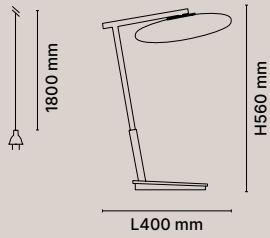

1307-04
TABLE

vetro Ø300
glass Ø300

Dettagli
Details

6W - 3000K
Dimmer on cable
Cavo / Wire RAL 9005
IP20

Vetro
Glass

● Bianco acidato /
Acid-etched white

Struttura metallo
Metal structure

● Nero opaco / Matt black
● Bronzo spazzolato /
Brushed bronze

Codice
Code

1307-04-1103-DXNE

1307-04-1703-DXNE

6W - 2700K
Dimmer on cable
Cavo / Wire RAL 9005
IP20

● Bianco acidato /
Acid-etched white

● Nero opaco / Matt black
● Bronzo spazzolato /
Brushed bronze

1307-04-1103-DXWE

1307-04-1703-DXWE