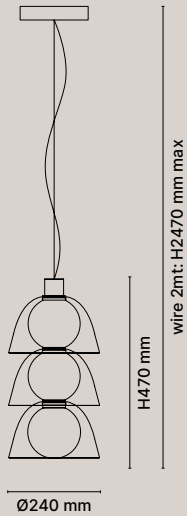

C-S2D30B
SHORT 2 D30 B SUSPENSION

Dettagli
Details

9W + 4,5W
3000K
Dimmable DALI
Cavo / Wire RAL 9005
IP20

Struttura vetro
Glass structure

Bianco acidato /
Acid-etched white

Diffusore vetro
Glass shade

Neutro caldo / Warm Neutral

Colore caldo / Warm Color

Neutro freddo / Cold Neutral

Colore freddo / Cold Color

Codice
Code

C-S2D30B-WARMN-P2NE

C-S2D30B-WARMC-P2NE

C-S2D30B-COLDN-P2NE

C-S2D30B-COLDC-P2NE

9W + 4,5W
2700K
Dimmable DALI
Cavo / Wire RAL 9005
IP20

Bianco acidato /
Acid-etched white

Neutro caldo / Warm Neutral

Colore caldo / Warm Color

Neutro freddo / Cold Neutral

Colore freddo / Cold Color

C-S2D30B-WARMN-P2WE

C-S2D30B-WARMC-P2WE

C-S2D30B-COLDN-P2WE

C-S2D30B-COLDC-P2WE

9W + 4,5W
3000K
Dimmable 0-10V
Cavo / Wire RAL 9005
IP20

Bianco acidato /
Acid-etched white

Neutro caldo / Warm Neutral

Colore caldo / Warm Color

Neutro freddo / Cold Neutral

Colore freddo / Cold Color

C-S2D30B-WARMN-D2NE

C-S2D30B-WARMC-D2NE

C-S2D30B-COLDN-D2NE

C-S2D30B-COLDC-D2NE

9W + 4,5W
2700K
Dimmable 0-10V
Cavo / Wire RAL 9005
IP20

Bianco acidato /
Acid-etched white

Neutro caldo / Warm Neutral

Colore caldo / Warm Color

Neutro freddo / Cold Neutral

Colore freddo / Cold Color

C-S2D30B-WARMN-D2WE

C-S2D30B-WARMC-D2WE

C-S2D30B-COLDN-D2WE

C-S2D30B-COLDC-D2WE