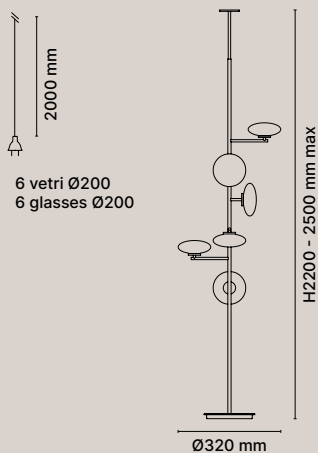

1307-13 EXTRA SMALL FLOOR-CEILING