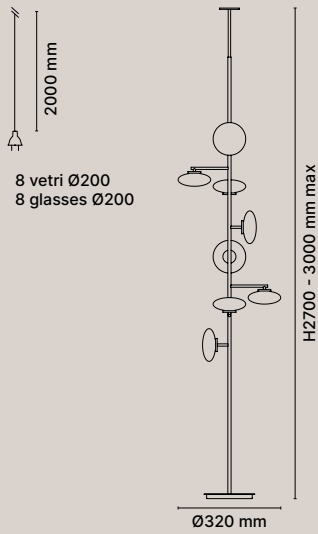

MAMÌ, UMBERTO ASNAGO

1307-12 LARGE FLOOR-CEILING