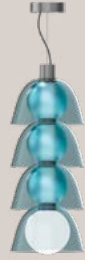

SHORT 2 D30 B

SHORT 2 D50 B

Neutro freddo / Cold neutral

Neutro caldo / Warm neutral

Colore freddo / Cold color

Colore caldo / Warm color

TALL 3 D60 A

TALL 3 D30 A