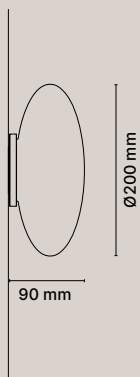

1307-44
SMALL WALL - CEILING

Dettagli
Details

Vetro
Glass

Struttura metallo
Metal structure

Codice
Code

15W
3000K
Dimmable 0-10V
/ Push
IP44

● Bianco acidato /
Acid-etched white

● Bianco alluminio opaco /
Matt white aluminium

1307-44-5103-DXNE

15W
2700K
Dimmable 0-10V
/ Push
IP44

● Bianco acidato /
Acid-etched white

● Bianco alluminio opaco /
Matt white aluminium

1307-44-5103-DXWE

12W
3000K
Driver remoto non
incluso / Remote
driver not included
IP44

● Bianco acidato /
Acid-etched white

● Bianco opaco /
Matt white

1307-44-0103-NXNE

12W
2700K
Driver remoto non
incluso / Remote
driver not included
IP44

● Bianco acidato /
Acid-etched white

● Bianco opaco /
Matt white

1307-44-0103-NXWE