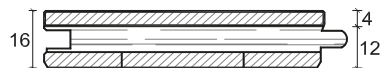

● Inserti in marmo
Marble inserts

Dimensioni / Dimensions

A 16x200x1000

B 16x200x1000

C 16x200x1000

Essenze Disponibili / Available species

Noce Americano / American Walnut

Rovere / Oak