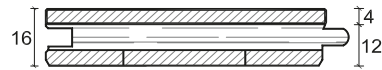

Matita Round - Scheda Tecnica

Matita Round - Technical data sheet

Modulo / Panel

● Inserti in ottone
Brass inserts

Dimensioni / Dimensions

A 16x200x1000

B 16x200x1000

C 16x200x1000