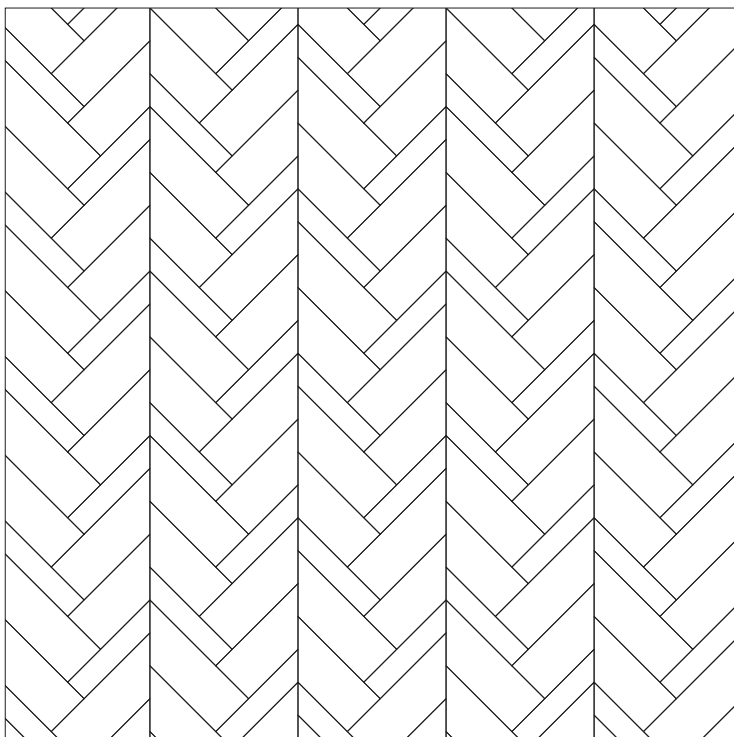

Schemi di posa / Installation plans

Posa 410 / Installation 410