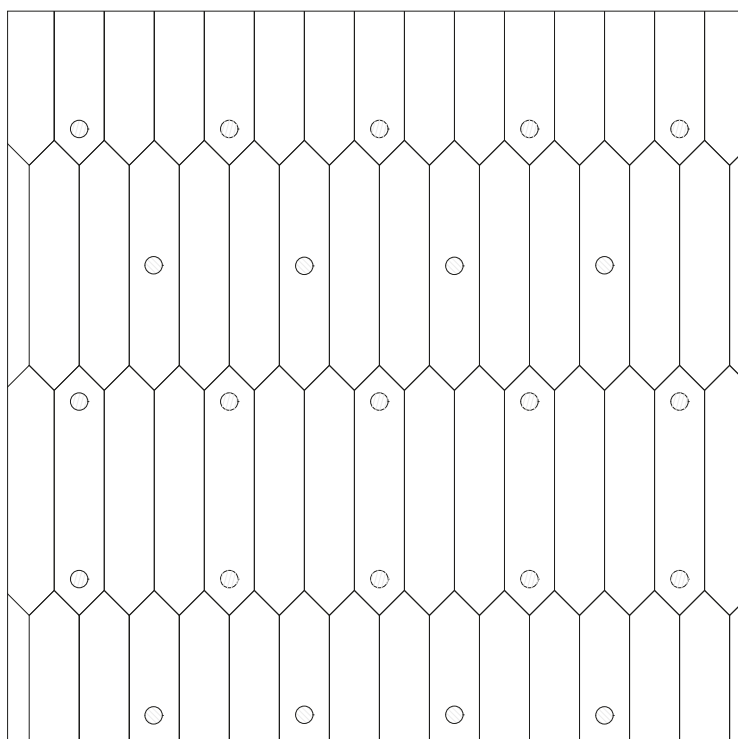

Matita Round - Scheda Tecnica

Matita Round - Technical data sheet

Modulo / Panel

● Inserti in marmo
Marble inserts

Dimensioni / Dimensions

A 16x200x1000

B 16x200x1000

C 16x200x1000

Essenze Disponibili / Available species

Noce Americano / American Walnut

Rovere / Oak

Rovere fumé / Smoked oak

Modulo prefinito a due strati, bisellatura su tutti i lati, incastro perimetrale femmina-femmina.

Engineered prefinished 2 layers module, bevel on all sides, groove&groove connection.

Esempio schema di posa / Installation plan example