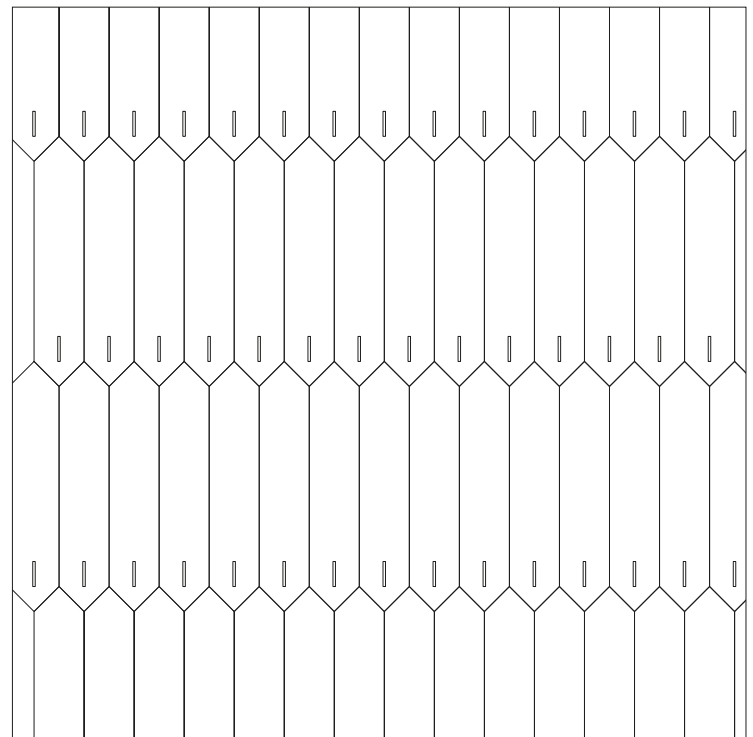

● Inserti in ottone
Brass inserts

Dimensioni / Dimensions

A 16x200x1000

B 16x200x1000

C 16x200x1000

Essenze Disponibili / Available species

Noce Americano / American Walnut

Rovere / Oak

Rovere fumé / Smoked oak

Modulo prefinito a due strati, bisellatura su tutti i lati, incastro perimetrale femmina-femmina.

Engineered prefinished 2 layers module, bevel on all sides, groove&groove connection.

Esempi schema di posa / Installation plan examples