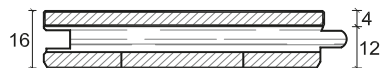

REGISTERED DESIGN

Designer
Luisa Brotto

Modulo Design Nisia
Nisia Design Panel

Rovere, Finitura Ca' Polo
Oak, Ca' Polo finish

Nisia - Scheda Tecnica

Nisia - Technical data sheet

Modulo / Panel

Dimensioni / Dimensions