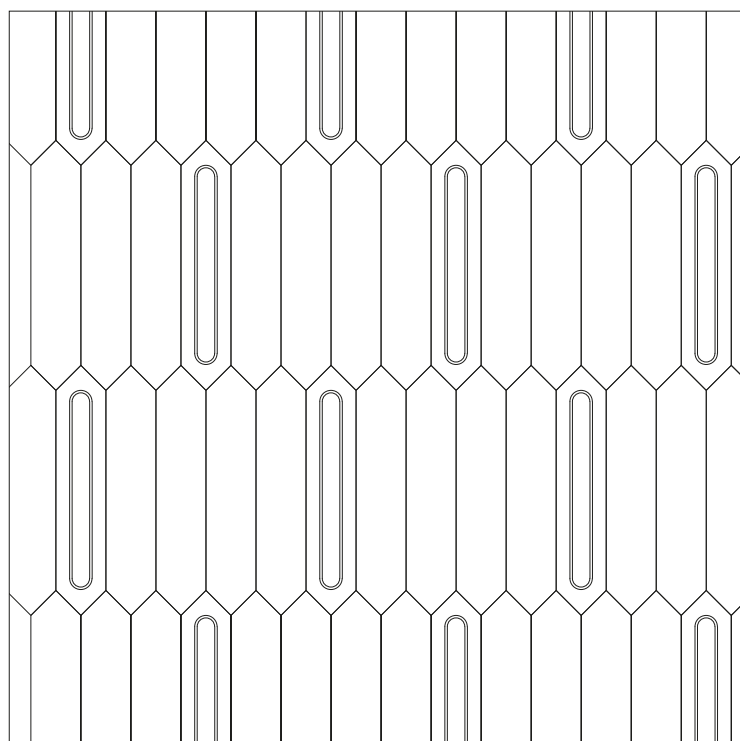

● Inserti in ottone
Brass inserts

● Inserti in marmo
Marble inserts

Dimensioni / Dimensions

A 16x200x1000

B 16x200x1000

C 16x200x1000

Essenze Disponibili / Available species

Noce Americano / American Walnut

Rovere / Oak

Rovere fumé / Smoked oak

Modulo prefinito a due strati, bisellatura su tutti i lati, incastro perimetrale femmina-femmina.

Engineered prefinished 2 layers module, bevel on all sides, groove&groove connection.

Esempi schema di posa / Installation plan examples