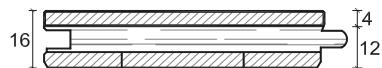

Matita Round - Scheda Tecnica

Matita Round - Technical data sheet

Modulo / Panel