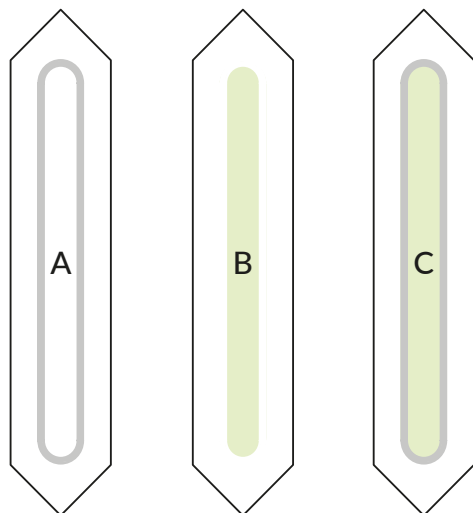

The rounded shapes characterize, in this version of Matita, a decorative element that stretches to cover the entire central part of the module. The marble and brass inserts embellish the geometries of the modular floor with extreme elegance.

Anno/Year
2024

Designer
Fabio Rotella

Modulo Design Matita Long Round
Matita Long Round Design Panel

Noce Americano, finitura Ca' Selva, inserti in ottone e marmo Fior di Pesco
American walnut, Ca' Selva finish, brass and Fior di Pesco marble inserts

Matita Long Round - Scheda Tecnica

Matita Long Round - Technical data sheet

Modulo / Panel

● Inserti in ottone
Brass inserts

● Inserti in marmo
Marble inserts

Dimensioni / Dimensions

A 16x200x1000

B 16x200x1000