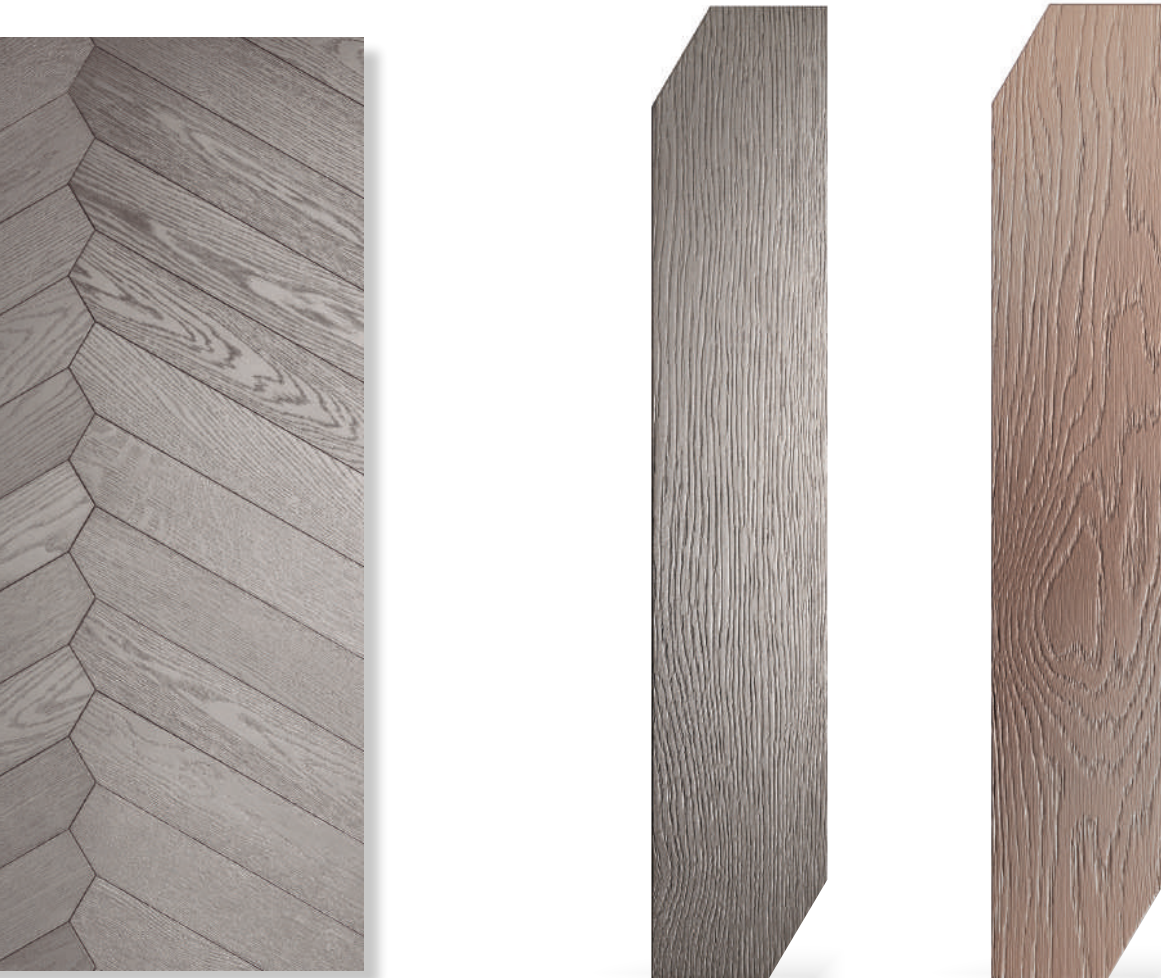

Jazz

Spina Speciale *Special Chevron*

Interpretazione contemporanea del pavimento a spina, la spina speciale Jazz viene ora proposta anche nelle nuove finiture metallizzate, in Rovere, che rende ancora più sofisticato un design già di per sé unico e distintivo.

Contemporary interpretation of the Herringbone flooring, the special Herringbone Jazz is now available in new metallic finishes, in Oak, which makes even more sophisticated an already unique and distinctive design.

Anno/Year
2019

REGISTERED DESIGN

Designer
Luisa Brotto