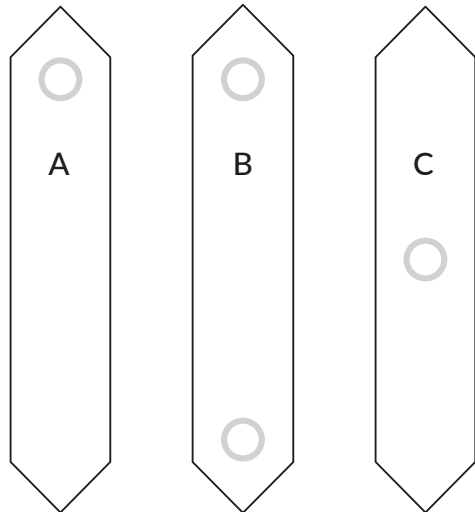

Matita Round - Scheda Tecnica

Matita Round - Technical data sheet

Modulo / Panel

● Inserti in ottone
Brass inserts

Dimensioni / Dimensions

A 16x200x1000

B 16x200x1000

C 16x200x1000