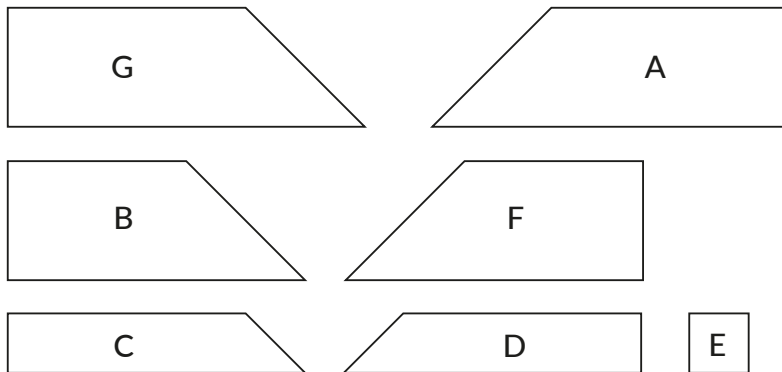

Soul - Scheda Tecnica

Soul - Technical data sheet

Modulo / Panel

Dimensioni / Dimensions

A 16x720x240	E 16x120x120
B 16x600x240	F 16x600x240
C 16x600x120	G 16x720x240
D 16x600x120	

Essenze Disponibili / Available species

- Noce Americano / American Walnut
- Rovere / Oak
- Rovere fumé / Smoked oak

Moduli prefiniti a tre strati, bisellatura su tutti i lati, incastro perimetrale maschio-femmina.
Engineered prefinished 3 layers module, bevel on all sides, tongue&groove connection.