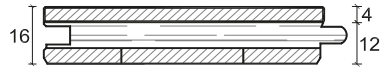

Modulo Design Matita Slim
Matita Slim Design Panel

Rovere, finitura Ca' Sandi
Oak, Ca' Sandi finish

Matita Slim - Scheda Tecnica

Matita Slim - Technical data sheet

Modulo / Panel

Dimensioni / Dimensions

16x100x1000