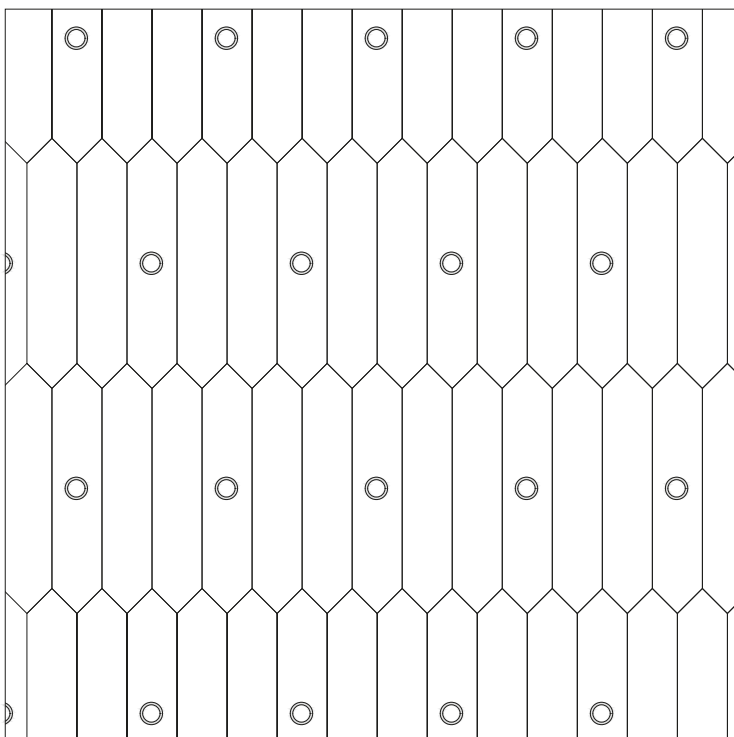

● Inserti in ottone
Brass inserts

Dimensioni / Dimensions

A 16x200x1000

B 16x200x1000

C 16x200x1000

Essenze Disponibili / Available species

Noce Americano / American Walnut

Rovere / Oak

Rovere fumé / Smoked oak

Modulo prefinito a due strati, bisellatura su tutti i lati, incastro perimetrale femmina-femmina.

Engineered prefinished 2 layers module, bevel on all sides, groove&groove connection.

Esempio schema di posa / Installation plan example