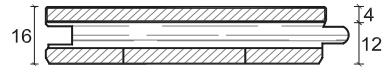

Matita Stilo - Technical data sheet

Modulo / Panel

● Inserti in ottone
Brass inserts

Dimensioni / Dimensions

A 16x200x1000

B 16x200x1000

C 16x200x1000

Essenze Disponibili / Available species