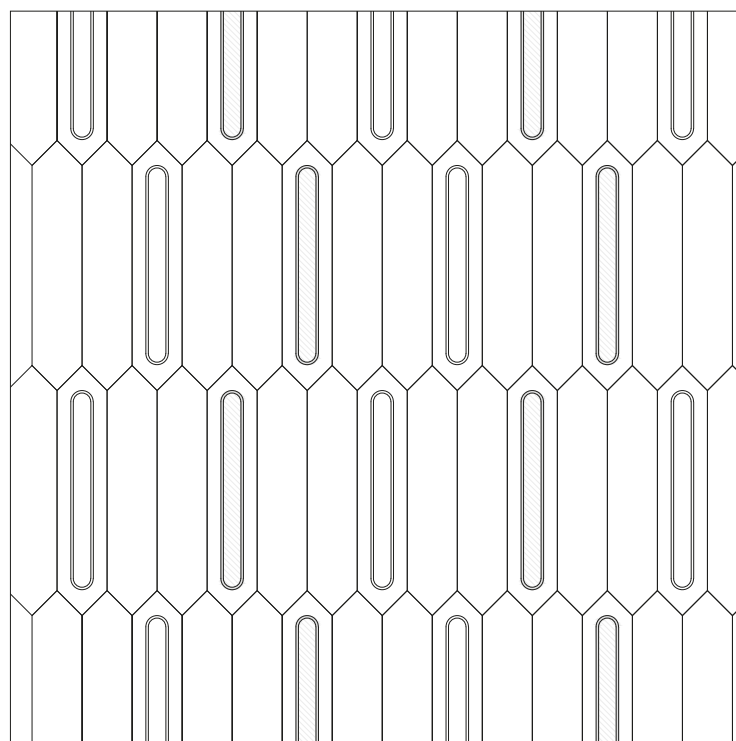

● Inserti in ottone
Brass inserts

● Inserti in marmo
Marble inserts

Dimensioni / Dimensions

A 16x200x1000

B 16x200x1000

C 16x200x1000

Essenze Disponibili / Available species

Noce Americano / American Walnut

Rovere / Oak

Rovere fumé / Smoked oak

Modulo prefinito a due strati, bisellatura su tutti i lati, incastro perimetrale femmina-femmina.

Engineered prefinished 2 layers module, bevel on all sides, groove&groove connection.

Esempi schema di posa / Installation plan examples