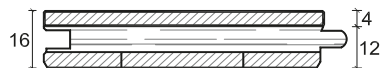

Matita Long Round - Scheda Tecnica

Matita Long Round - Technical data sheet

Modulo / Panel

● Inserti in ottone
Brass inserts

● Inserti in marmo
Marble inserts

Dimensioni / Dimensions

A 16x200x1000

B 16x200x1000