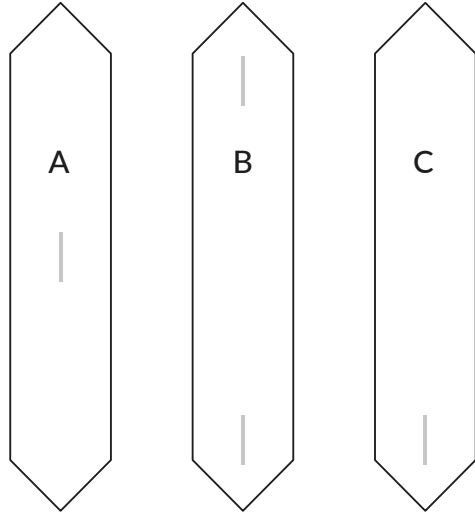

The design panel Matita is born free, merging modular regularity and high customization: the addition of a decorative brass element that resembles the shape of the fountain pen, represents that detail that embellishes and makes the floor unique.

Matita Stilo - Technical data sheet

Modulo / Panel

● Inserti in ottone
Brass inserts

Dimensioni / Dimensions

A 16x200x1000

B 16x200x1000

C 16x200x1000

Essenze Disponibili / Available species