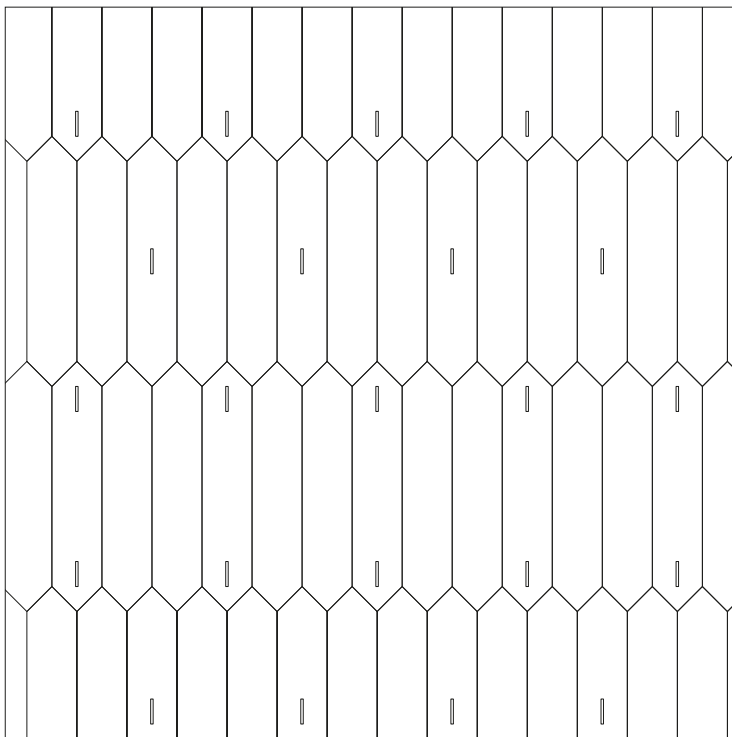

● Inserti in ottone
Brass inserts

Dimensioni / Dimensions

A 16x200x1000

B 16x200x1000

C 16x200x1000

Essenze Disponibili / Available species

Noce Americano / American Walnut

Rovere / Oak

Rovere fumé / Smoked oak

Modulo prefinito a due strati, bisellatura su tutti i lati, incastro perimetrale femmina-femmina.

Engineered prefinished 2 layers module, bevel on all sides, groove&groove connection.

Esempi schema di posa / Installation plan examples