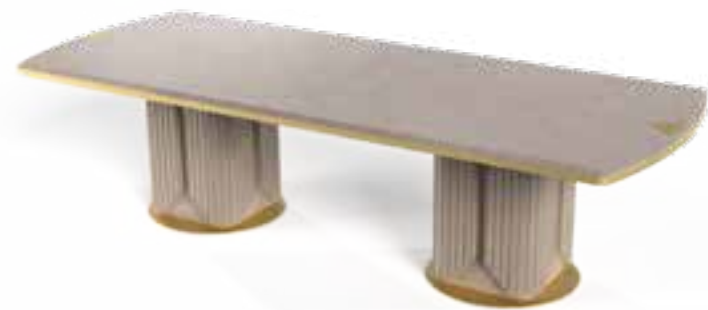

S01010
Bird's eye maple sand color, lacquered parts, metal elements