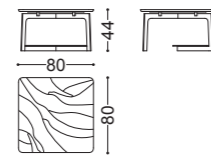

WAVE • Tavolini *Small tables*

Design Castello Lagravinese

Struttura: nichel nero lucido
Piano: marmo Dover White o Sahara Noir
Dettagli: pianetto in vetro fumé

Structure: polished black nickel
Top: Dover White or Sahara Noir marble
Details: smoked glass lower shelf

art. 77040

art. 77041

art. 77042

art. 77043

WAVE • Consolle *Console table*

Design Castello Lagravinese

Struttura: nichel nero lucido
Piano: marmo Dover White o Stardust
Dettagli: pianetto in vetro fumé

Structure: polished black nickel
Top: Dover White or Stardust marble
Details: smoked glass lower shelf

art. 77116

ZOE • Consolle *Console table*

Design Castello Lagravinese

Struttura: multistrato, noce canaletto massello
Dettagli: laccatura texturizzata effetto metallo

Structure: plywood, solid walnut canaletto
Details: metal effect textured lacquering

art. 77159

ZOE • Consolle *Console table*

Design Castello Lagravinese

Struttura: multistrato, noce canaletto massello
Dettagli: laccatura texturizzata effetto metallo

Structure: plywood, solid walnut canaletto
Details: metal effect textured lacquering

art. 77166