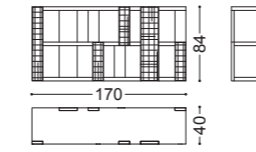

WAVE • Tavolini *Small tables*

Design Castello Lagravinese

Struttura: nichel nero lucido
Piano: marmo Dover White o Sahara Noir
Dettagli: pianetto in vetro fumé

Structure: polished black nickel
Top: Dover White or Sahara Noir marble
Details: smoked glass lower shelf

art. 77040

art. 77041

art. 77042

art. 77043

WAVE • Consolle *Console table*

Design Castello Lagravinese

Struttura: nichel nero lucido
Piano: marmo Dover White o Stardust
Dettagli: pianetto in vetro fumé

Structure: polished black nickel
Top: Dover White or Stardust marble
Details: smoked glass lower shelf

art. 77116

ZOE • Consolle *Console table*

Design Castello Lagravinese

Struttura: multistrato, noce canaletto massello
Dettagli: laccatura texturizzata effetto metallo

Structure: plywood, solid walnut canaletto
Details: metal effect textured lacquering

art. 77159

ZOE • Consolle *Console table*

Design Castello Lagravinese

Struttura: multistrato, noce canaletto massello
Dettagli: laccatura texturizzata effetto metallo

Structure: plywood, solid walnut canaletto
Details: metal effect textured lacquering

art. 77166