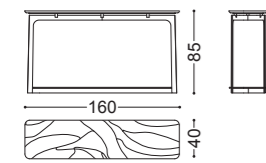

WAVE • Tavolini *Small tables*

Design Castello Lagravinese

Struttura: nichel nero lucido
Piano: marmo Dover White o Sahara Noir
Dettagli: pianetto in vetro fumé

Structure: polished black nickel
Top: Dover White or Sahara Noir marble
Details: smoked glass lower shelf

art. 77040

art. 77041

art. 77042

art. 77043

WAVE • Consolle *Console table*

Design Castello Lagravinese

Struttura: nichel nero lucido
Piano: marmo Dover White o Stardust
Dettagli: pianetto in vetro fumé

Structure: polished black nickel
Top: Dover White or Stardust marble
Details: smoked glass lower shelf

art. 77116

ZOE • Consolle *Console table*

Design Castello Lagravinese

Struttura: multistrato, noce canaletto massello
Dettagli: laccatura texturizzata effetto metallo

Structure: plywood, solid walnut canaletto
Details: metal effect textured lacquering

art. 77159

ZOE • Consolle *Console table*

Design Castello Lagravinese

Struttura: multistrato, noce canaletto massello
Dettagli: laccatura texturizzata effetto metallo

Structure: plywood, solid walnut canaletto
Details: metal effect textured lacquering

art. 77166