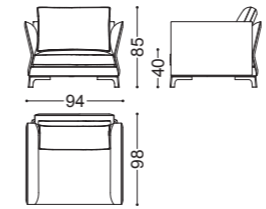

BLOSSOM • Divano *Sofa*

Design Castello Lagravinese

Struttura: Multistrato abete massello
Imbottitura: Poliuretano espanso a densità differenziate
Schienale in piuma d'oca con inserto in poliuretano espanso
Seduta in poliuretano espanso e memory foam
Piedini in nichel nero lucido

Structure: Solid fir plywood
Padding: Expanded polyurethane with differentiated density
Back in goose feather with polyurethane foam insert
Seat in polyurethane foam and memory foam
Feet in polished black nickel

art.77000

BLOSSOM • Dormeuse *Chaise longue*

Design Castello Lagravinese

Struttura: Multistrato abete massello
Imbottitura: Poliuretano espanso a densità differenziate
Schienale in piuma d'oca con inserto in poliuretano espanso
Seduta in poliuretano espanso e memory foam
Piedini in nichel nero lucido

Structure: Solid fir plywood
Padding: Expanded polyurethane with differentiated density
Back in goose feather with polyurethane foam insert
Seat in polyurethane foam and memory foam
Feet in polished black nickel

art.77111

BLOSSOM • Poltrona *Armchair*

Design Castello Lagravinese

Struttura: Multistrato abete massello
Imbottitura: Poliuretano espanso a densità differenziate
Schienale in piuma d'oca con inserto in poliuretano espanso
Seduta in poliuretano espanso e memory foam
Piedini in nichel nero lucido

Structure: Solid fir plywood
Padding: Expanded polyurethane with differentiated density
Back in goose feather with polyurethane foam insert
Seat in polyurethane foam and memory foam
Feet in polished black nickel

art.77163

ASTER • Divano *Sofa*

Design Castello Lagravinese