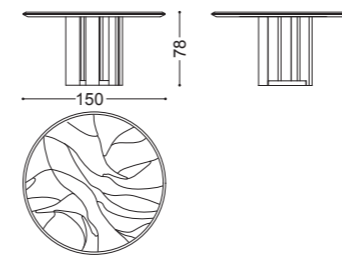

GEO • Tavolo lounge *Lounge table*

Design Castello Lagravinese

Struttura: base in metallo texturizzata
Piano: marmo Dover White

Structure: textured metal base
Top Dover White marble

art. 77117

GEO • Tavolo quadrato *Square table*

Design Castello Lagravinese

Struttura: base in metallo texturizzata e nichel nero lucido
Piano: marmo Dover White e Stardust

Structure: polished black nickel and textured metal base
Top Dover White and Stardust marble

art. 77119

GEO • Tavolo rettangolare *Rectangular table*

Design Castello Lagravinese

Structure: polished black nickel and textured metal base
Top Dover White and Stardust marble

art. 77055

VENUS • Tavolo tondo *Round table*

Design Castello Lagravinese

Struttura: base in noce canaletto massello con anello di giunzione in metallo
Piano: marmo Dover White e noce canaletto

art. 77164

Structure: base in solid canaletto walnut with metal junction
Top Dover White marble and canaletto walnut

art. 77168

VENUS • Tavolo ovale *Oval table*

Design Castello Lagravinese

Struttura: base in noce canaletto massello con anello di giunzione in metallo
Piano: marmo Dover White e Camellia green

art. 77120

Structure: base in solid canaletto walnut with metal junction
Top Dover White and Camellia green marble

art. 77120x