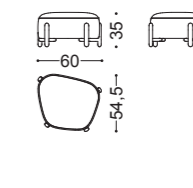

MEGAN • Divano Sofa

Design Castello Lagravinese

Struttura: Multistrato abete massello
Imbottitura: Poliuretano espanso a densità differenziate
Fascia retro schienale in cuoietto
Seduta in poliuretano espanso e memory foam

Structure: Solid fir plywood
Padding: Expanded polyurethane with differentiated density
Lower back rest in cuoietto
Seat in polyurethane foam and memory foam

NAMI • Divano Sofa

Design Castello Lagravinese

Struttura: Multistrato abete massello
Imbottitura: Poliuretano espanso a densità differenziate
Schienale in piuma d'oca con inserto in poliuretano espanso
Seduta in poliuretano espanso e memory foam
Piedini in noce canaletto massello

Structure: Solid fir plywood
Padding: Expanded polyurethane with differentiated density
Back in goose feather with polyurethane foam insert
Seat in polyurethane foam and memory foam
Feet in solid canaletto walnut

MEGAN • Poltrona Armchair

Design Castello Lagravinese

Struttura: Multistrato abete massello
Imbottitura: Poliuretano espanso a densità differenziate
Fascia retro schienale in cuoietto
Seduta in poliuretano espanso e memory foam

Structure: Solid fir plywood
Padding: Expanded polyurethane with differentiated density
Lower back rest in cuoietto
Seat in polyurethane foam and memory foam

NAMI • Pouff Footrests

Design Castello Lagravinese

Struttura: Multistrato abete massello
Imbottitura: Poliuretano espanso a densità differenziate
Seduta in poliuretano espanso e memory foam
Piedini in noce canaletto massello

Structure: Solid fir plywood
Padding: Expanded polyurethane with differentiated density
Seat in polyurethane foam and memory foam
Feet in solid canaletto walnut

art. 77147