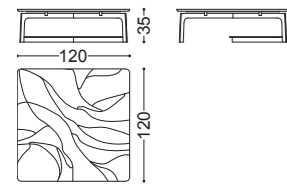

## WAVE • Tavolini *Small tables*

Design Castello Lagravinese

Struttura: nichel nero lucido  
Piano: marmo Dover White o Sahara Noir  
Dettagli: pianetto in vetro fumé

Structure: polished black nickel  
Top: Dover White or Sahara Noir marble  
Details: smoked glass lower shelf