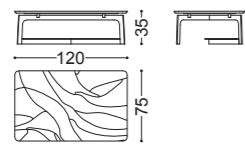

WAVE • Tavolini *Small tables*

Design Castello Lagravinese

Struttura: nichel nero lucido
Piano: marmo Dover White o Sahara Noir
Dettagli: pianetto in vetro fumé

Structure: polished black nickel
Top: Dover White or Sahara Noir marble
Details: smoked glass lower shelf

art. 77040

art. 77041

art. 77042

art. 77043

WAVE • Consolle *Console table*

Design Castello Lagravinese

Struttura: nichel nero lucido
Piano: marmo Dover White o Stardust
Dettagli: pianetto in vetro fumé

Structure: polished black nickel
Top: Dover White or Stardust marble
Details: smoked glass lower shelf

art. 77116

ZOE • Consolle *Console table*

Design Castello Lagravinese

Struttura: multistrato, noce canaletto massello
Dettagli: laccatura texturizzata effetto metallo

Structure: plywood, solid walnut canaletto
Details: metal effect textured lacquering

art. 77159

ZOE • Consolle *Console table*

Design Castello Lagravinese

Struttura: multistrato, noce canaletto massello
Dettagli: laccatura texturizzata effetto metallo

Structure: plywood, solid walnut canaletto
Details: metal effect textured lacquering

art. 77166