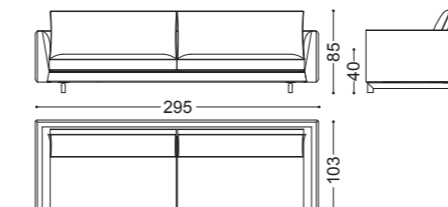

BLOSSOM • Divano *Sofa*

Design Castello Lagravinese

Struttura: Multistrato abete massello
Imbottitura: Poliuretano espanso a densità differenziate
Schienale in piuma d'oca con inserto in poliuretano espanso
Seduta in poliuretano espanso e memory foam
Piedini in nichel nero lucido

Structure: Solid fir plywood
Padding: Expanded polyurethane with differentiated density
Back in goose feather with polyurethane foam insert
Seat in polyurethane foam and memory foam
Feet in polished black nickel

art.77000

BLOSSOM • Dormeuse *Chaise longue*

Design Castello Lagravinese

Struttura: Multistrato abete massello
Imbottitura: Poliuretano espanso a densità differenziate
Schienale in piuma d'oca con inserto in poliuretano espanso
Seduta in poliuretano espanso e memory foam
Piedini in nichel nero lucido

Structure: Solid fir plywood
Padding: Expanded polyurethane with differentiated density
Back in goose feather with polyurethane foam insert
Seat in polyurethane foam and memory foam
Feet in polished black nickel

art.77111

BLOSSOM • Poltrona *Armchair*

Design Castello Lagravinese

Struttura: Multistrato abete massello
Imbottitura: Poliuretano espanso a densità differenziate
Schienale in piuma d'oca con inserto in poliuretano espanso
Seduta in poliuretano espanso e memory foam
Piedini in nichel nero lucido

Structure: Solid fir plywood
Padding: Expanded polyurethane with differentiated density
Back in goose feather with polyurethane foam insert
Seat in polyurethane foam and memory foam
Feet in polished black nickel

art.77163

ASTER • Divano *Sofa*

Design Castello Lagravinese