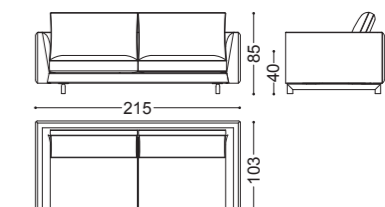

BLOSSOM • Divano *Sofa*

Design Castello Lagravinese

Struttura: Multistrato abete massello
Imbottitura: Poliuretano espanso a densità differenziate
Schienale in piuma d'oca con inserto in poliuretano espanso
Seduta in poliuretano espanso e memory foam
Piedini in nichel nero lucido

Structure: Solid fir plywood
Padding: Expanded polyurethane with differentiated density
Back in goose feather with polyurethane foam insert
Seat in polyurethane foam and memory foam
Feet in polished black nickel

art.77000

BLOSSOM • Dormeuse *Chaise longue*

Design Castello Lagravinese

Struttura: Multistrato abete massello
Imbottitura: Poliuretano espanso a densità differenziate
Schienale in piuma d'oca con inserto in poliuretano espanso
Seduta in poliuretano espanso e memory foam
Piedini in nichel nero lucido

Structure: Solid fir plywood
Padding: Expanded polyurethane with differentiated density
Back in goose feather with polyurethane foam insert
Seat in polyurethane foam and memory foam
Feet in polished black nickel

art.77111

BLOSSOM • Poltrona *Armchair*

Design Castello Lagravinese

Struttura: Multistrato abete massello
Imbottitura: Poliuretano espanso a densità differenziate
Schienale in piuma d'oca con inserto in poliuretano espanso
Seduta in poliuretano espanso e memory foam
Piedini in nichel nero lucido

Structure: Solid fir plywood
Padding: Expanded polyurethane with differentiated density
Back in goose feather with polyurethane foam insert
Seat in polyurethane foam and memory foam
Feet in polished black nickel

art.77163

ASTER • Divano *Sofa*

Design Castello Lagravinese