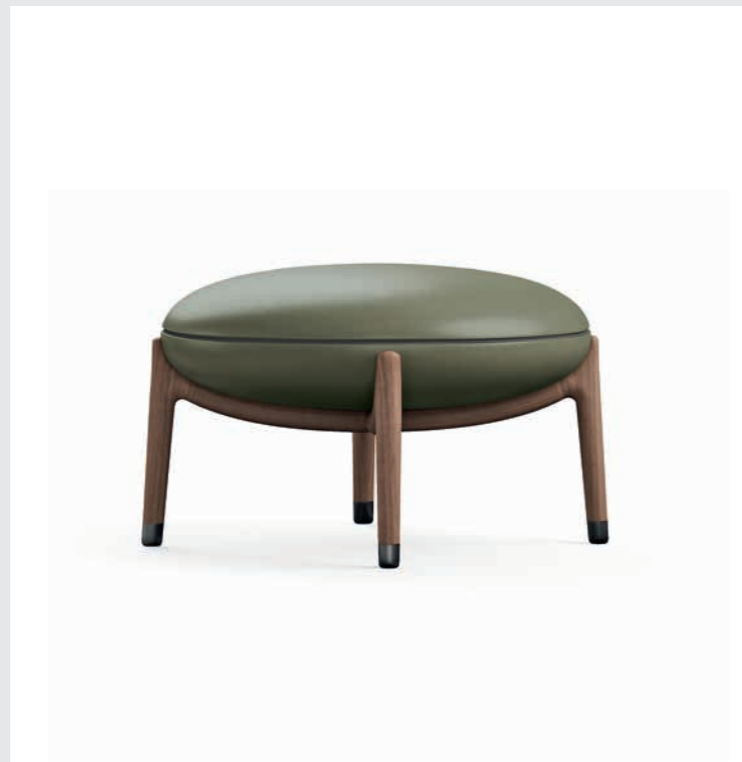

ZOE • Vetrina 2 ante 2 Doors showcase Cm.140x55x200h

MOOR • Mobile Bar Bar Cabinet Cm.180x70x110h

STEM • Sgaballo *Stool* Cm.55x60x117h

ZOE • Mobile porta tv Tv cabinet Cm.250x50x60h

GAIA • Poltrona *Armchair* Cm.84x88x75h  
GAIA • Pouff *Footrest* Cm.Ø58x35h