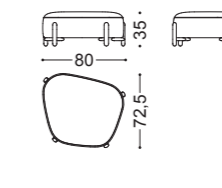

MEGAN • Divano Sofa

Design Castello Lagravinese

Struttura: Multistrato abete massello
Imbottitura: Poliuretano espanso a densità differenziate
Fascia retro schienale in cuoietto
Seduta in poliuretano espanso e memory foam

Structure: Solid fir plywood
Padding: Expanded polyurethane with differentiated density
Lower back rest in cuoietto
Seat in polyurethane foam and memory foam

NAMI • Divano Sofa

Design Castello Lagravinese

Struttura: Multistrato abete massello
Imbottitura: Poliuretano espanso a densità differenziate
Schienale in piuma d'oca con inserto in poliuretano espanso
Seduta in poliuretano espanso e memory foam
Piedini in noce canaletto massello

Structure: Solid fir plywood
Padding: Expanded polyurethane with differentiated density
Back in goose feather with polyurethane foam insert
Seat in polyurethane foam and memory foam
Feet in solid canaletto walnut

MEGAN • Poltrona Armchair

Design Castello Lagravinese

Struttura: Multistrato abete massello
Imbottitura: Poliuretano espanso a densità differenziate
Fascia retro schienale in cuoietto
Seduta in poliuretano espanso e memory foam

Structure: Solid fir plywood
Padding: Expanded polyurethane with differentiated density
Lower back rest in cuoietto
Seat in polyurethane foam and memory foam

NAMI • Pouff Footrests

Design Castello Lagravinese

Struttura: Multistrato abete massello
Imbottitura: Poliuretano espanso a densità differenziate
Seduta in poliuretano espanso e memory foam
Piedini in noce canaletto massello

Structure: Solid fir plywood
Padding: Expanded polyurethane with differentiated density
Seat in polyurethane foam and memory foam
Feet in solid canaletto walnut

art. 77148