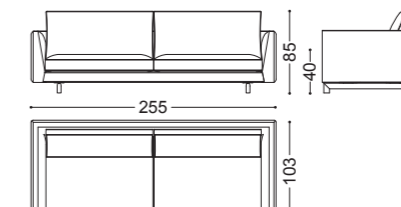

BLOSSOM • Divano *Sofa*

Design Castello Lagravinese

Struttura: Multistrato abete massello
Imbottitura: Poliuretano espanso a densità differenziate
Schienale in piuma d'oca con inserto in poliuretano espanso
Seduta in poliuretano espanso e memory foam
Piedini in nichel nero lucido

Structure: Solid fir plywood
Padding: Expanded polyurethane with differentiated density
Back in goose feather with polyurethane foam insert
Seat in polyurethane foam and memory foam
Feet in polished black nickel

art.77000

BLOSSOM • Dormeuse *Chaise longue*

Design Castello Lagravinese

Struttura: Multistrato abete massello
Imbottitura: Poliuretano espanso a densità differenziate
Schienale in piuma d'oca con inserto in poliuretano espanso
Seduta in poliuretano espanso e memory foam
Piedini in nichel nero lucido

Structure: Solid fir plywood
Padding: Expanded polyurethane with differentiated density
Back in goose feather with polyurethane foam insert
Seat in polyurethane foam and memory foam
Feet in polished black nickel

art.77111

BLOSSOM • Poltrona *Armchair*

Design Castello Lagravinese

Struttura: Multistrato abete massello
Imbottitura: Poliuretano espanso a densità differenziate
Schienale in piuma d'oca con inserto in poliuretano espanso
Seduta in poliuretano espanso e memory foam
Piedini in nichel nero lucido

Structure: Solid fir plywood
Padding: Expanded polyurethane with differentiated density
Back in goose feather with polyurethane foam insert
Seat in polyurethane foam and memory foam
Feet in polished black nickel

art.77163

ASTER • Divano *Sofa*

Design Castello Lagravinese