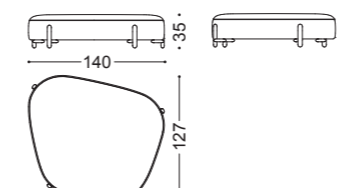

Struttura: Multistrato abete massello
Imbottitura: Poliuretano espanso a densità differenziate
Seduta in poliuretano espanso e memory foam
Piedini in noce canaletto massello

Structure: Solid fir plywood
Padding: Expanded polyurethane with differentiated density
Seat in polyurethane foam and memory foam
Feet in solid canaletto walnut

art. 77150