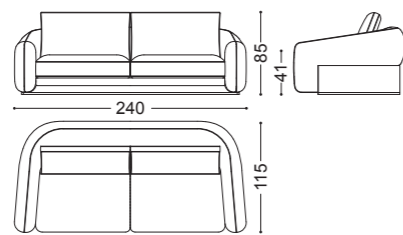

MEGAN • Divano Sofa

Design Castello Lagravinese

Struttura: Multistrato abete massello
Imbottitura: Poliuretano espanso a densità differenziate
Fascia retro schienale in cuoietto
Seduta in poliuretano espanso e memory foam

Structure: Solid fir plywood
Padding: Expanded polyurethane with differentiated density
Lower back rest in cuoietto
Seat in polyurethane foam and memory foam

art. 77142

NAMI • Divano Sofa

Design Castello Lagravinese

Struttura: Multistrato abete massello
Imbottitura: Poliuretano espanso a densità differenziate
Schienale in piuma d'oca con inserto in poliuretano espanso
Seduta in poliuretano espanso e memory foam
Piedini in noce canaletto massello

Structure: Solid fir plywood
Padding: Expanded polyurethane with differentiated density
Back in goose feather with polyurethane foam insert
Seat in polyurethane foam and memory foam
Feet in solid canaletto walnut

MEGAN • Poltrona Armchair

Design Castello Lagravinese

Struttura: Multistrato abete massello
Imbottitura: Poliuretano espanso a densità differenziate
Fascia retro schienale in cuoietto
Seduta in poliuretano espanso e memory foam

Structure: Solid fir plywood
Padding: Expanded polyurethane with differentiated density
Lower back rest in cuoietto
Seat in polyurethane foam and memory foam

NAMI • Pouff Footrests

Design Castello Lagravinese

Struttura: Multistrato abete massello
Imbottitura: Poliuretano espanso a densità differenziate
Seduta in poliuretano espanso e memory foam
Piedini in noce canaletto massello

Structure: Solid fir plywood
Padding: Expanded polyurethane with differentiated density
Seat in polyurethane foam and memory foam
Feet in solid canaletto walnut