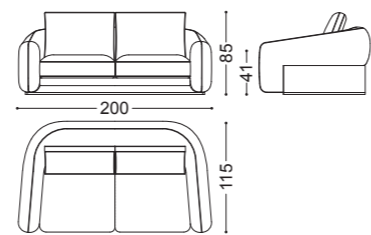

MEGAN • Divano Sofa

Design Castello Lagravinese

Struttura: Multistrato abete massello
Imbottitura: Poliuretano espanso a densità differenziate
Fascia retro schienale in cuoietto
Seduta in poliuretano espanso e memory foam

Structure: Solid fir plywood
Padding: Expanded polyurethane with differentiated density
Lower back rest in cuoietto
Seat in polyurethane foam and memory foam

art. 77143

NAMI • Divano Sofa

Design Castello Lagravinese

Struttura: Multistrato abete massello
Imbottitura: Poliuretano espanso a densità differenziate
Schienale in piuma d'oca con inserto in poliuretano espanso
Seduta in poliuretano espanso e memory foam
Piedini in noce canaletto massello

Structure: Solid fir plywood
Padding: Expanded polyurethane with differentiated density
Back in goose feather with polyurethane foam insert
Seat in polyurethane foam and memory foam
Feet in solid canaletto walnut

MEGAN • Poltrona Armchair

Design Castello Lagravinese

Struttura: Multistrato abete massello
Imbottitura: Poliuretano espanso a densità differenziate
Fascia retro schienale in cuoietto
Seduta in poliuretano espanso e memory foam

Structure: Solid fir plywood
Padding: Expanded polyurethane with differentiated density
Lower back rest in cuoietto
Seat in polyurethane foam and memory foam

NAMI • Pouff Footrests

Design Castello Lagravinese

Struttura: Multistrato abete massello
Imbottitura: Poliuretano espanso a densità differenziate
Seduta in poliuretano espanso e memory foam
Piedini in noce canaletto massello

Structure: Solid fir plywood
Padding: Expanded polyurethane with differentiated density
Seat in polyurethane foam and memory foam
Feet in solid canaletto walnut