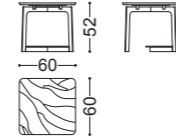

WAVE • Tavolini *Small tables*

Design Castello Lagravinese

Struttura: nichel nero lucido
Piano: marmo Dover White o Sahara Noir
Dettagli: pianetto in vetro fumé

Structure: polished black nickel
Top: Dover White or Sahara Noir marble
Details: smoked glass lower shelf

art. 77040

art. 77041

art. 77042

art. 77043

WAVE • Consolle *Console table*

Design Castello Lagravinese

Struttura: nichel nero lucido
Piano: marmo Dover White o Stardust
Dettagli: pianetto in vetro fumé

Structure: polished black nickel
Top: Dover White or Stardust marble
Details: smoked glass lower shelf

art. 77116

ZOE • Consolle *Console table*

Design Castello Lagravinese

Struttura: multistrato, noce canaletto massello
Dettagli: laccatura texturizzata effetto metallo

Structure: plywood, solid walnut canaletto
Details: metal effect textured lacquering

art. 77159

ZOE • Consolle *Console table*

Design Castello Lagravinese

Struttura: multistrato, noce canaletto massello
Dettagli: laccatura texturizzata effetto metallo

Structure: plywood, solid walnut canaletto
Details: metal effect textured lacquering

art. 77166