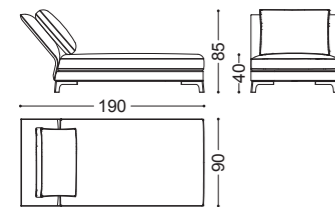

BLOSSOM • Divano *Sofa*

Design Castello Lagravinese

Struttura: Multistrato abete massello
Imbottitura: Poliuretano espanso a densità differenziate
Schienale in piuma d'oca con inserto in poliuretano espanso
Seduta in poliuretano espanso e memory foam
Piedini in nichel nero lucido

Structure: Solid fir plywood
Padding: Expanded polyurethane with differentiated density
Back in goose feather with polyurethane foam insert
Seat in polyurethane foam and memory foam
Feet in polished black nickel

art.77000

BLOSSOM • Dormeuse *Chaise longue*

Design Castello Lagravinese

Struttura: Multistrato abete massello
Imbottitura: Poliuretano espanso a densità differenziate
Schienale in piuma d'oca con inserto in poliuretano espanso
Seduta in poliuretano espanso e memory foam
Piedini in nichel nero lucido

Structure: Solid fir plywood
Padding: Expanded polyurethane with differentiated density
Back in goose feather with polyurethane foam insert
Seat in polyurethane foam and memory foam
Feet in polished black nickel

art.77111

BLOSSOM • Poltrona *Armchair*

Design Castello Lagravinese

Struttura: Multistrato abete massello
Imbottitura: Poliuretano espanso a densità differenziate
Schienale in piuma d'oca con inserto in poliuretano espanso
Seduta in poliuretano espanso e memory foam
Piedini in nichel nero lucido

Structure: Solid fir plywood
Padding: Expanded polyurethane with differentiated density
Back in goose feather with polyurethane foam insert
Seat in polyurethane foam and memory foam
Feet in polished black nickel

art.77163

ASTER • Divano *Sofa*

Design Castello Lagravinese