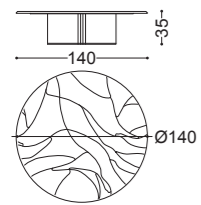

CLOVER • Tavolini *Small tables*

Design Castello Lagravinese

Struttura: noce canaletto massello scuro
Piano: marmo rosso lepanto

Structure: dark solid canaletto walnut
Top: rosso lepanto marble

art. 77153

art. 77152

art. 77151

LOTUS • Tavolini *Small tables*

Design Castello Lagravinese

Struttura: noce canaletto massello
Piano: marmo Dover White

Structure: solid canaletto walnut
Top: Dover White marble

art. 77035

art. 77036

art. 77037

IRIS • Tavolini *Small tables*

Design Castello Lagravinese

Struttura: multistrato noce canaletto, laccatura
texturizzata effetto metallo
Piano: noce canaletto

Structure: multilayer canaletto walnut, metal effect
textured lacquering
Top: canaletto walnut

art. 77114

art. 77113

art. 77112

CLIFF • Tavolino *Coffee table*

Design Castello Lagravinese

Struttura: Multistrato, laccatura texturizzata effetto metallo
Piano: marmo Dedalus

Structure: Multilayer, metal effect textured lacquering
Top: Dedalus marble

art. 77115