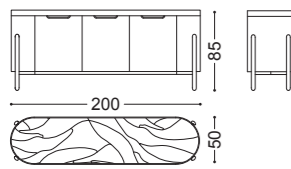

MOSS • Credenza Sideboard

Struttura: multistrato rivestito in cuoietto
Piano: marmo
Dettagli: piedini in noce canaletto massello

art. 77127

Structure: multilayers covered with leather
Top: marble
Details: legs in solid canaletto walnut

art. 77158

ZOE • Credenza Sideboard

Design Castello Lagravinese

Struttura: multistrato, noce canaletto massello
Dettagli: laccatura texturizzata effetto metallo
Piedini: nichel nero lucido

art. 77066

Structure: plywood, solid walnut canaletto
Details: metal effect textured lacquering
Feet in polished black nickel

MOSS • Mobile porta tv Tv cabinet

Design Castello Lagravinese

Struttura: multistrato rivestito in cuoietto
Piano: marmo
Ripiano: vetro
Dettagli: piedini in noce canaletto massello

art. 77157

Structure: multilayers covered with leather
Top: marble
Shelf: glass
Details: legs in solid canaletto walnut

ZOE • Mobile porta tv Tv cabinet

Design Castello Lagravinese

Struttura: multistrato, noce canaletto massello
Dettagli: antine vetro fumé
Piedini: nichel nero lucido

art. 77125

Structure: plywood, solid walnut canaletto
Details: smoked glass doors
Feet in polished black nickel