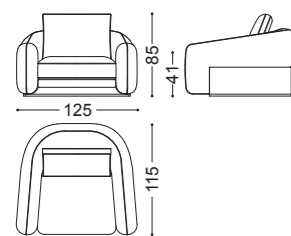

Struttura: Multistrato abete massello
Imbottitura: Poliuretano espanso a densità differenziate
Fascia retro schienale in cuoietto
Seduta in poliuretano espanso e memory foam

Structure: Solid fir plywood
Padding: Expanded polyurethane with differentiated density
Lower back rest in cuoietto
Seat in polyurethane foam and memory foam

art. 77144