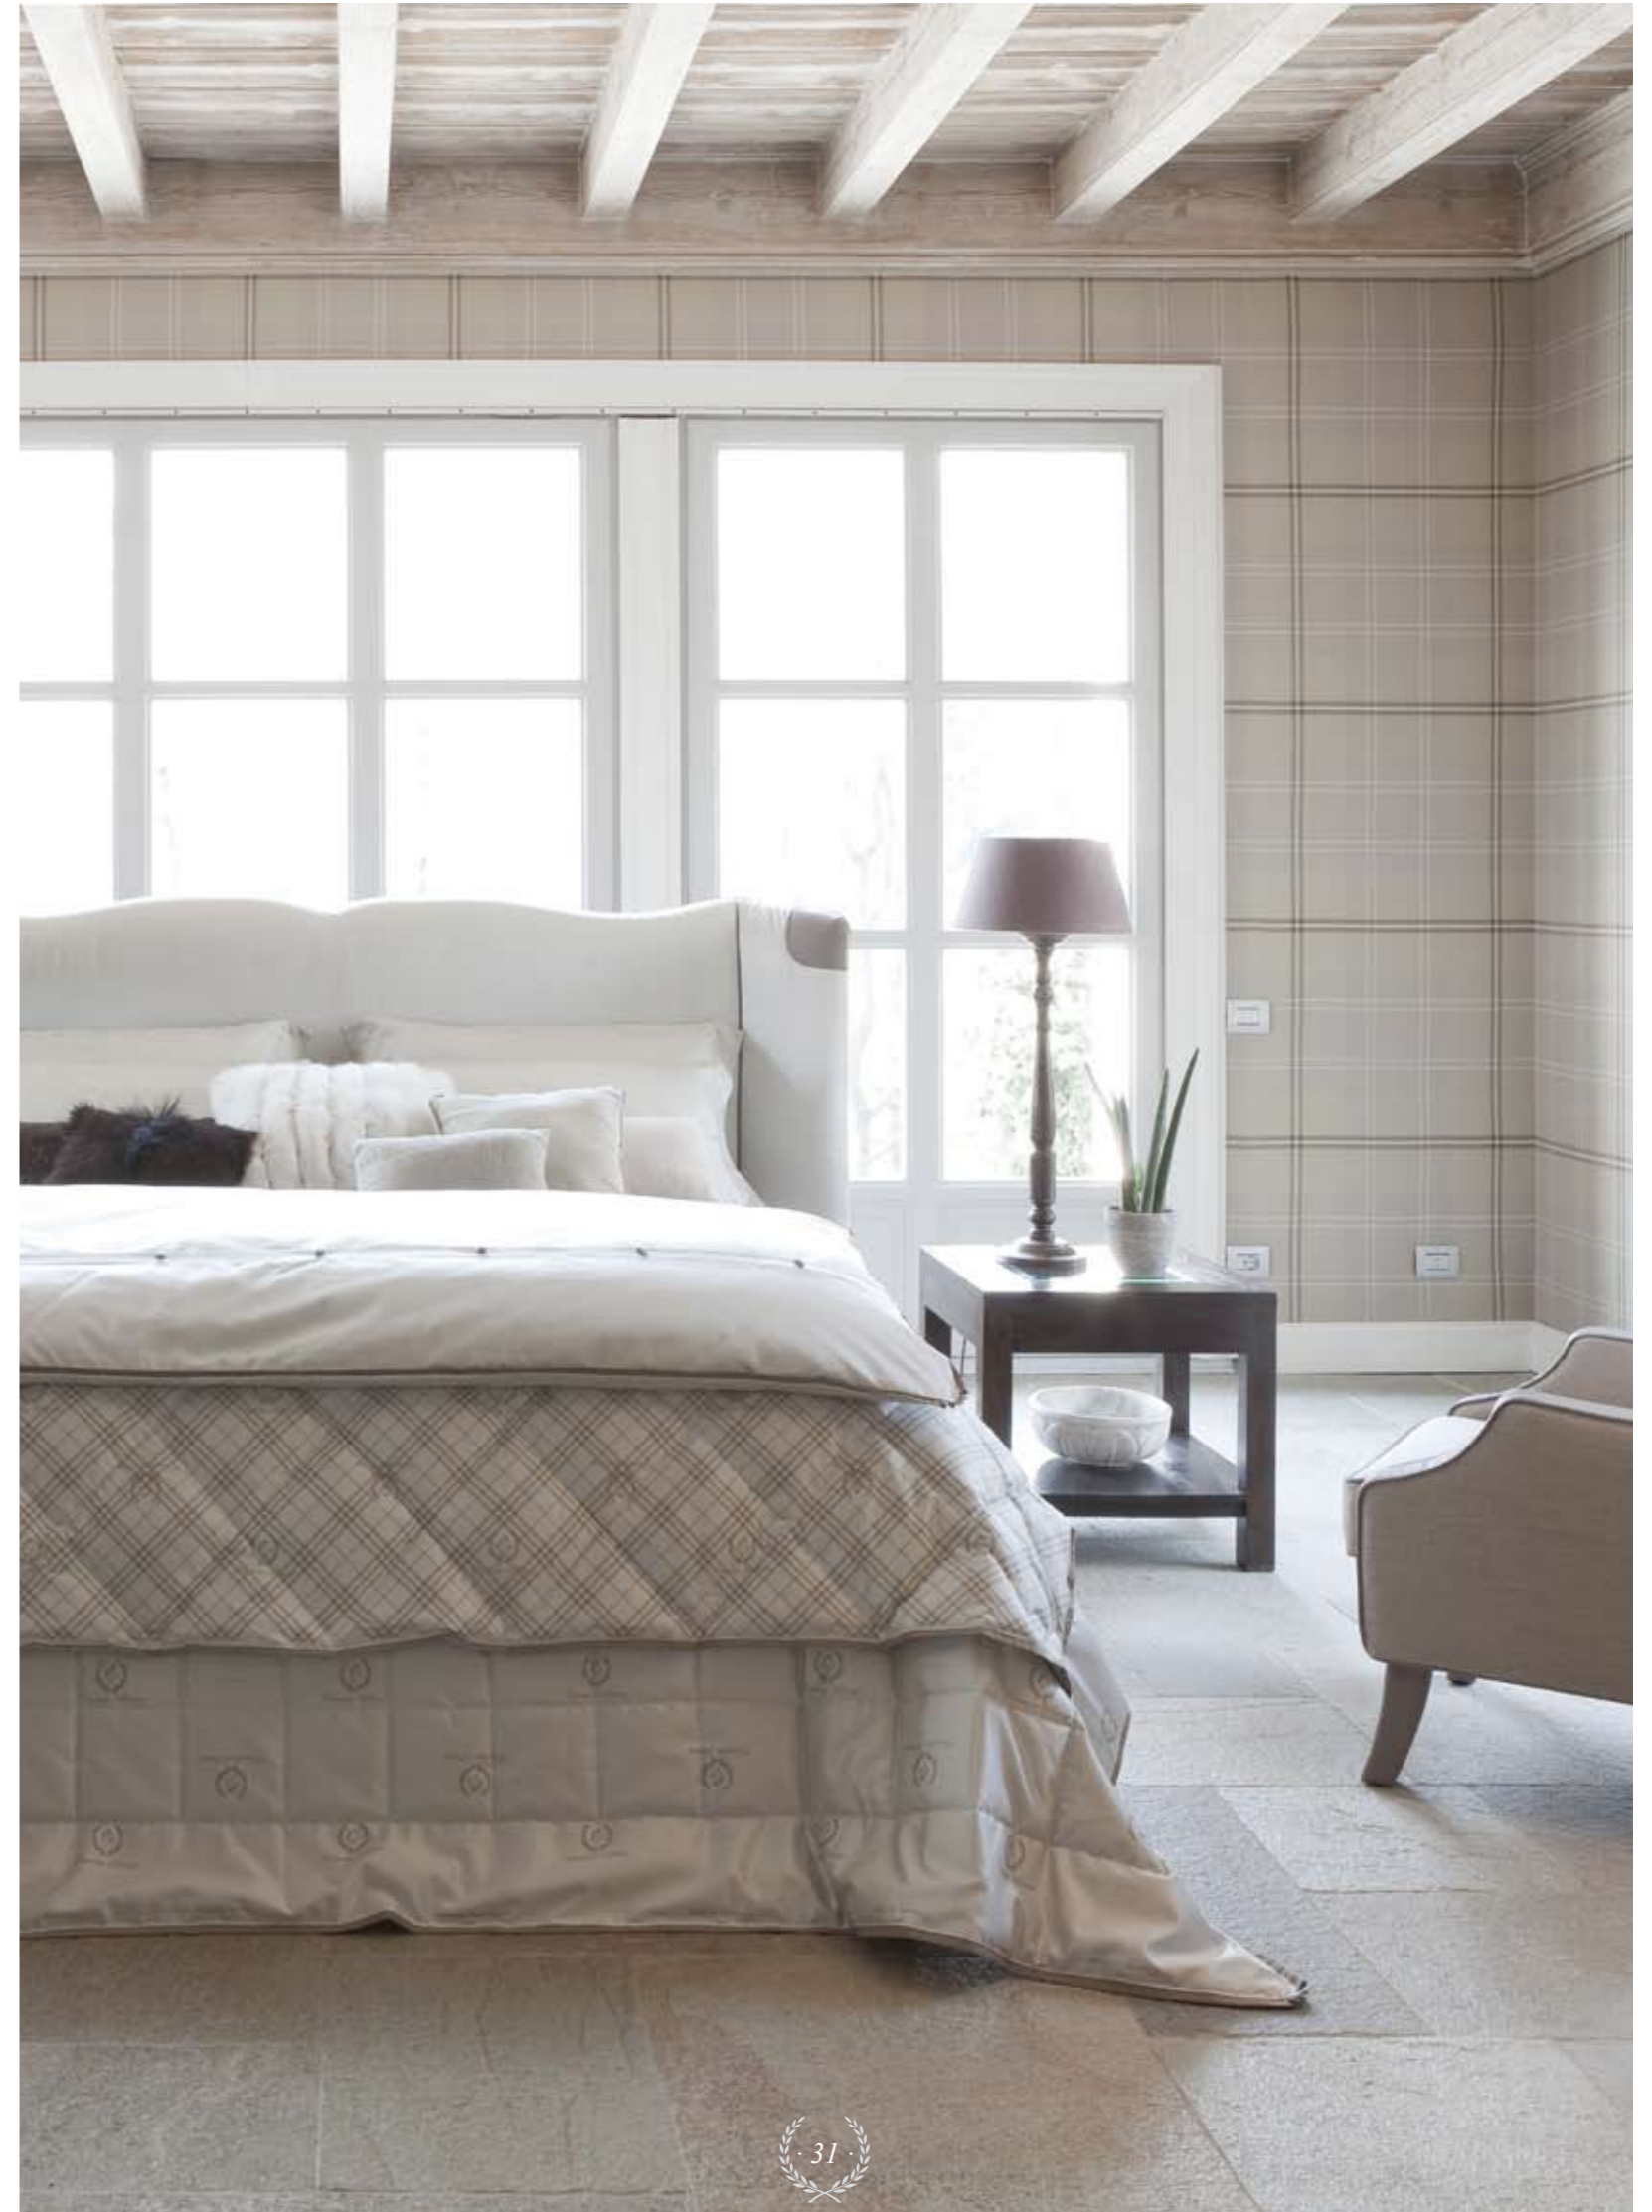

Dimensioni: vedi listino
Dimensions: see price list
Размеры: см. прайс-лист

Country Living Two

Letto completamente sfoderabile. / Кровать полностью съемной. / Bed with removable cover.

A rustic bedroom with a white bed, stone fireplace, and wooden beams. The room features a large window with a white frame, a stone fireplace on the right, and a wooden ceiling with exposed beams. The bed is dressed in a plaid blanket and a dark fur throw. A wicker basket and a cowhide rug are on the floor. A small table with a lamp and a plant is next to the bed. A chair with a blanket is in the corner. The text "Country Living TWO" is overlaid on the right side of the image.