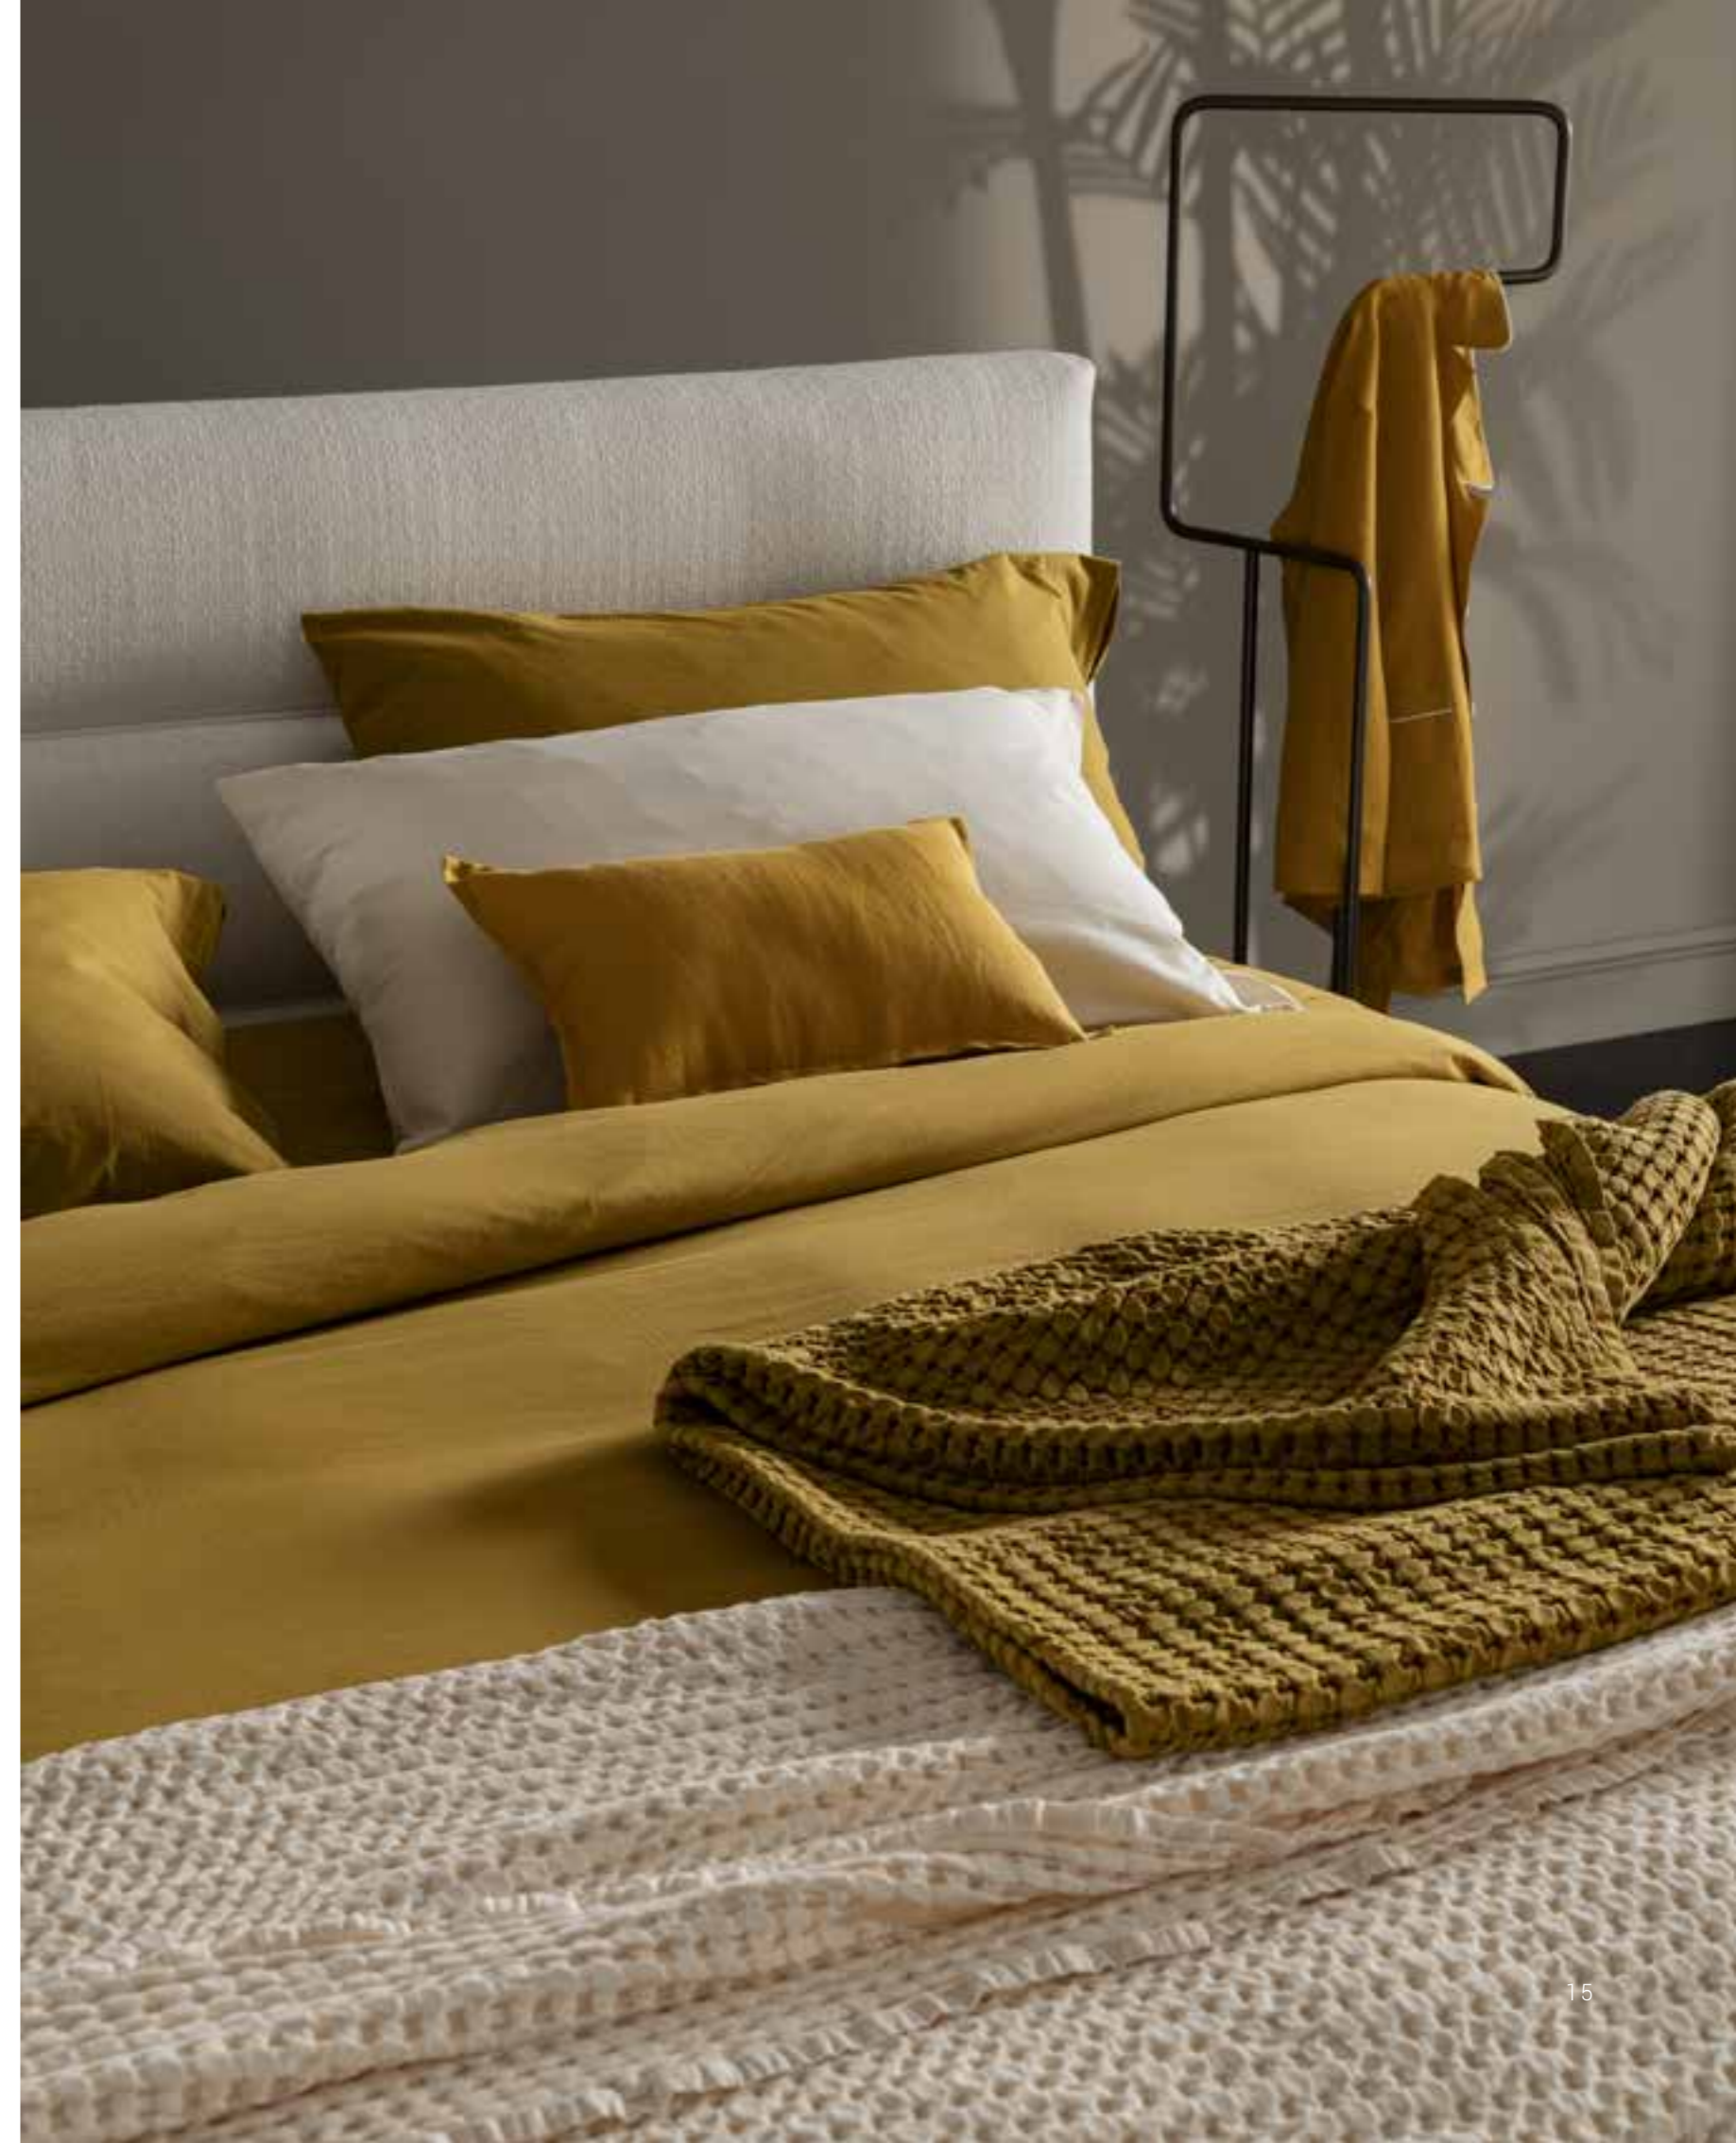

VERNEY bed

design Altrenotti Lab

La cucitura con **piping orizzontale** caratterizza il modello Verney e sottolinea la morbidezza della testiera e il suo spiccato comfort. Come tutti i modelli della collezione Soul, Verney è facilmente e **completamente sfoderabile**.

The stitching with **horizontal piping** characterizes model Verney and emphasizes the softness of the headboard and its marked comfort . As all the models of Soul Collection, the bed cover of Verney is easily and **completely removable**.

Шов с **горизонтальным отделочным кантом** характеризует модель Verney и подчёркивает мягкость изголовья и его ярко выраженный комфорт. Как и все модели коллекции Soul, Verney укомплектована легко заменяемыми **съёмными чехлами**.