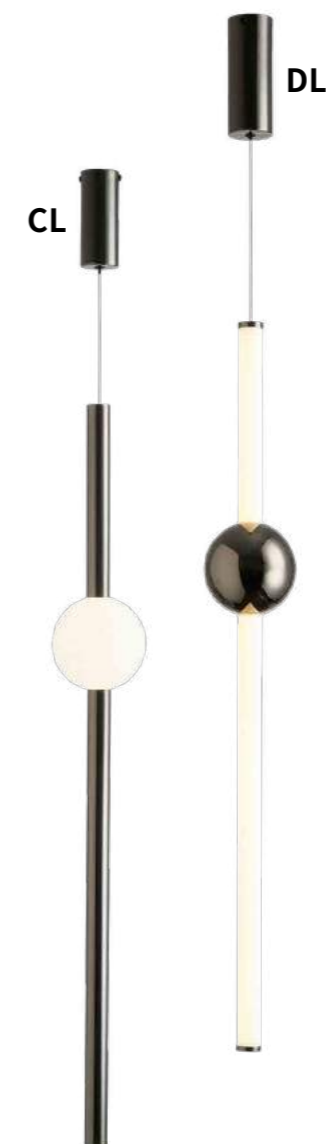

Power: LED*5W*3000K
Material: Iron+Plastic ball
Color: Copper, Black

KPL3008-BS

Size: Plate:D50*H120mm
Body:L615*H120mm

Power: LED*10W*3000K

KPL3008-BL

Size: Plate:D60*H150mm
Body:L915*H120mm

Power: LED*14W*3000K
Material: Iron+Acrylic
Color: Copper, Black