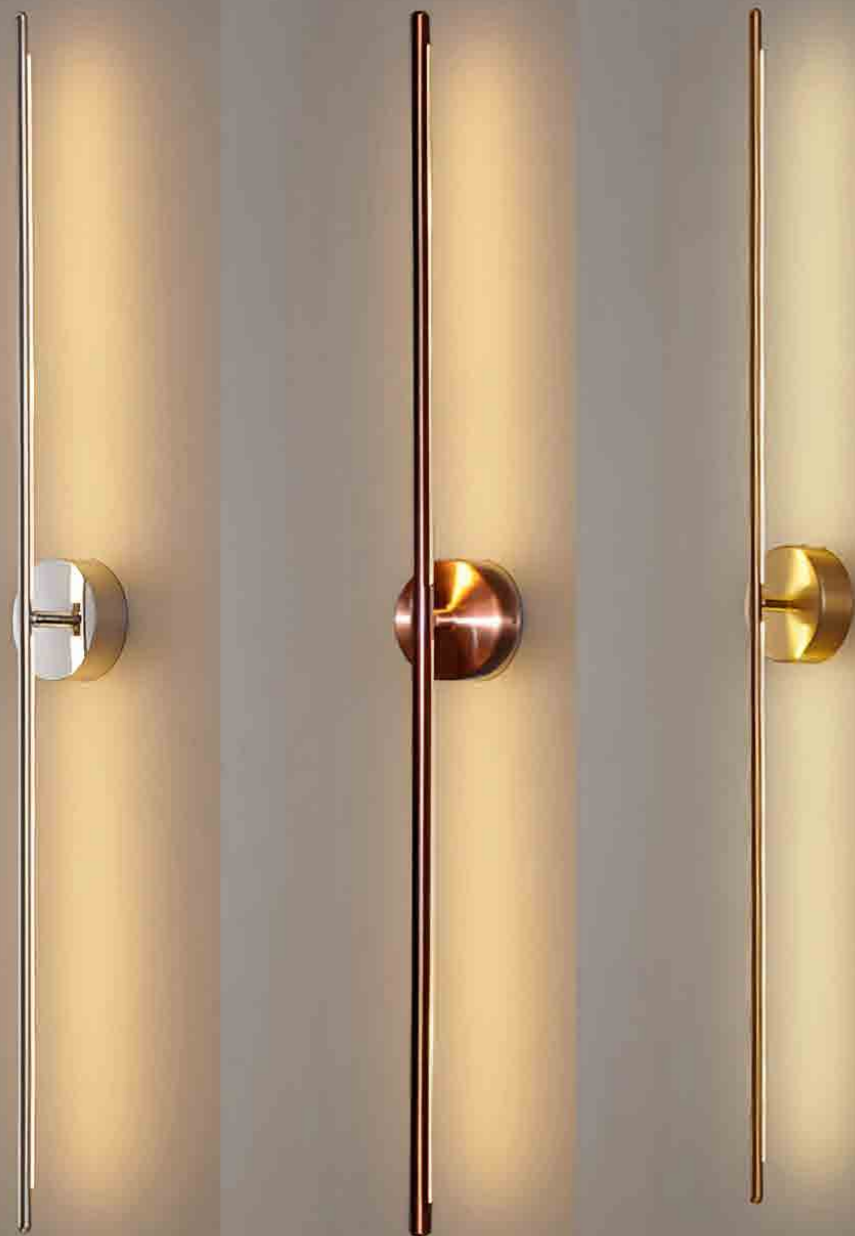

KWL1065-60/70/100

Size: H600*L80*W60mm LED*9W
H700*L80*W60mm LED*11W
H1000*L100*W60mm LED*17W

Material: Iron+Aluminum

Color: Black, Chrome, Gold, Red bronze Painting