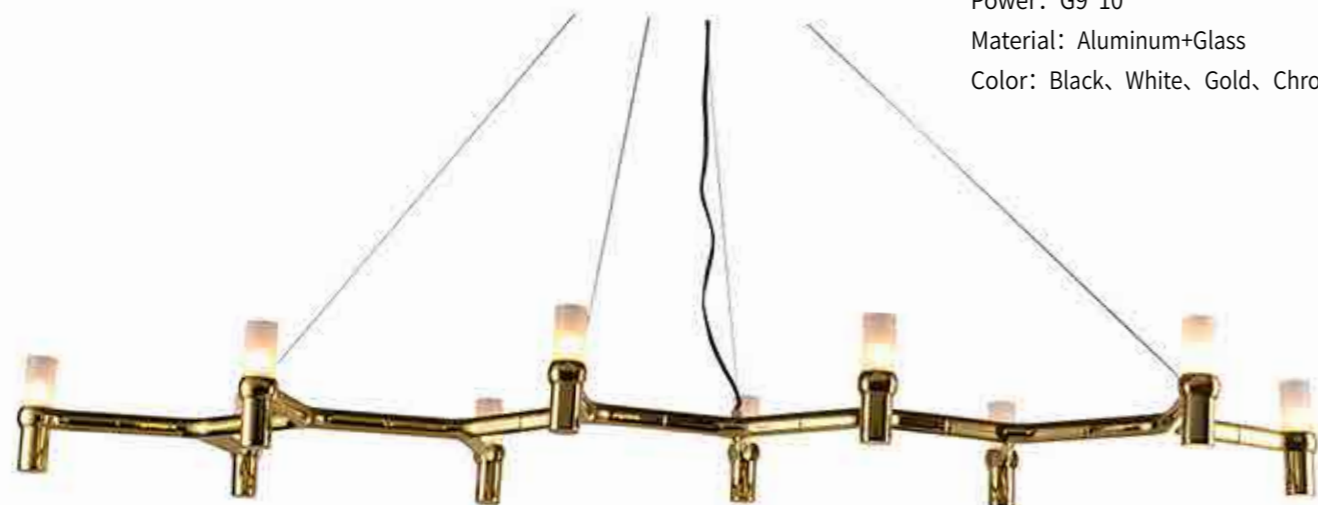

KPG3039-C10

Size: L1750*W600*H150mm

Power: G9*10

Material: Aluminum+Glass

Color: Black, White, Gold, Chrome