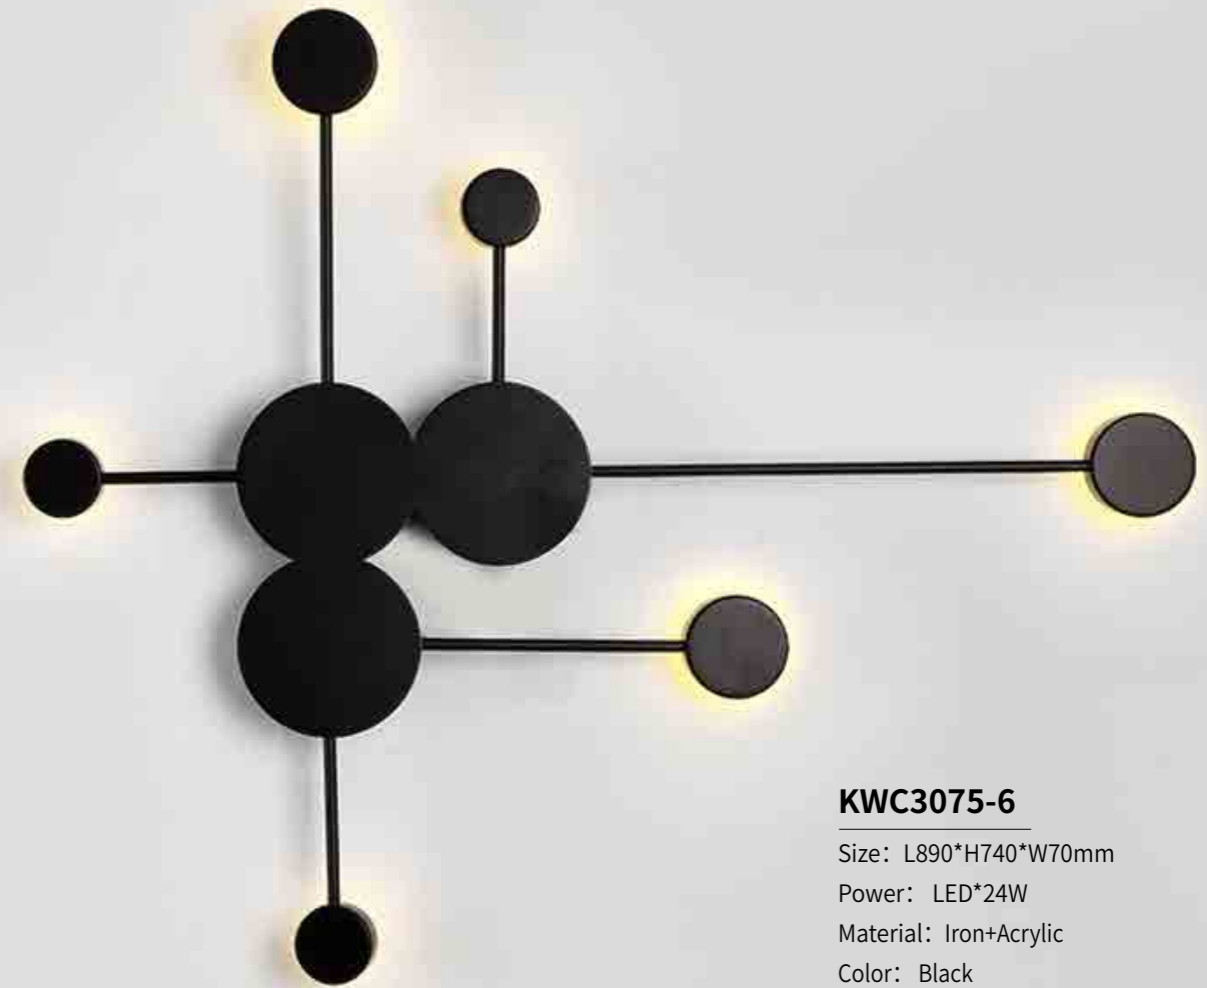

KWC3075-3

Size: L360*H550*W70mm
Power: LED*11W
Material: Iron+Acrylic
Color: Black

KWC3075-6

Size: L890*H740*W70mm
Power: LED*24W
Material: Iron+Acrylic
Color: Black

KWL3034-5S

Size: L550+L580+L760+L980+L1030mm