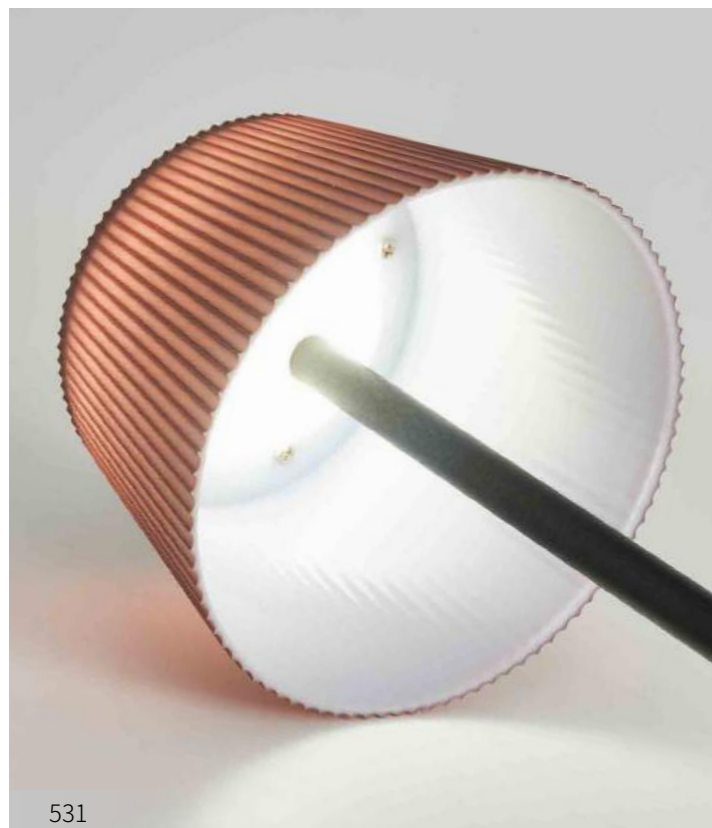

KTD3517

Size: D130*H380mm

Base:L100*W100*H23mm

Power: LED*3W*3000K-6000K (Three-color dimming+charging)

Material: Metal+ABS+PP

Color: Red, Green, White, Black, Other colors+Black, White