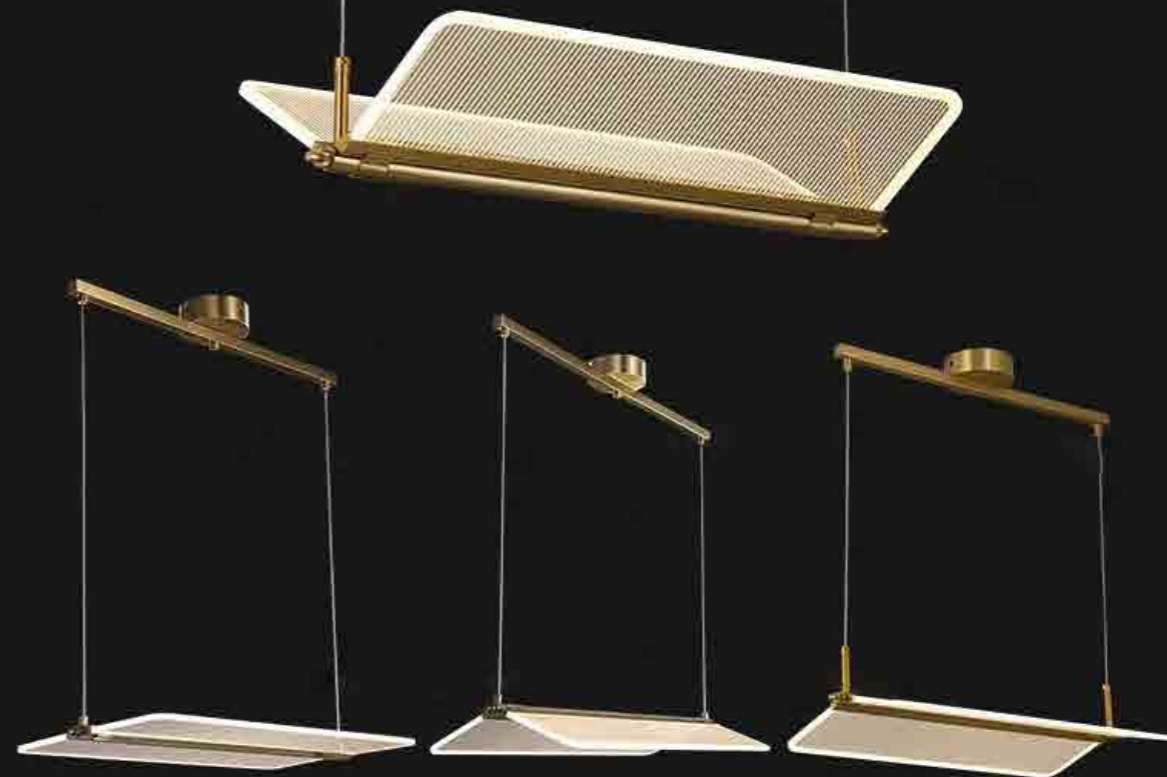

Material: Stainless steel+Acrylic

Color: Titanium gold

KPY4011-C60/C80/C100

Size: L600*W400mm LED*24W

L800*W400mm LED*32W

L1000*W400mm LED*40W

Material: Stainless steel+Acrylic

Color: Titanium gold