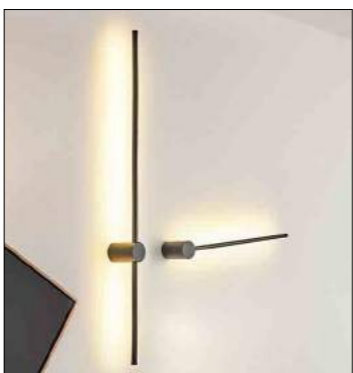

KWL1066 (P626)