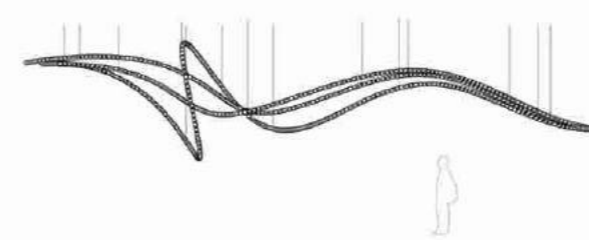

KPC4013-33/47/179

Size: L600*W500*H620mm*33Lights LED*60W
L800*W500*H620mm*47Lights (13Lights+15Lights+19Lights) LED*94W
L2000*W1600*H3790mm*179Lights LED*286W

Material: Stainless steel+Acrylic

Color: Chrome+White