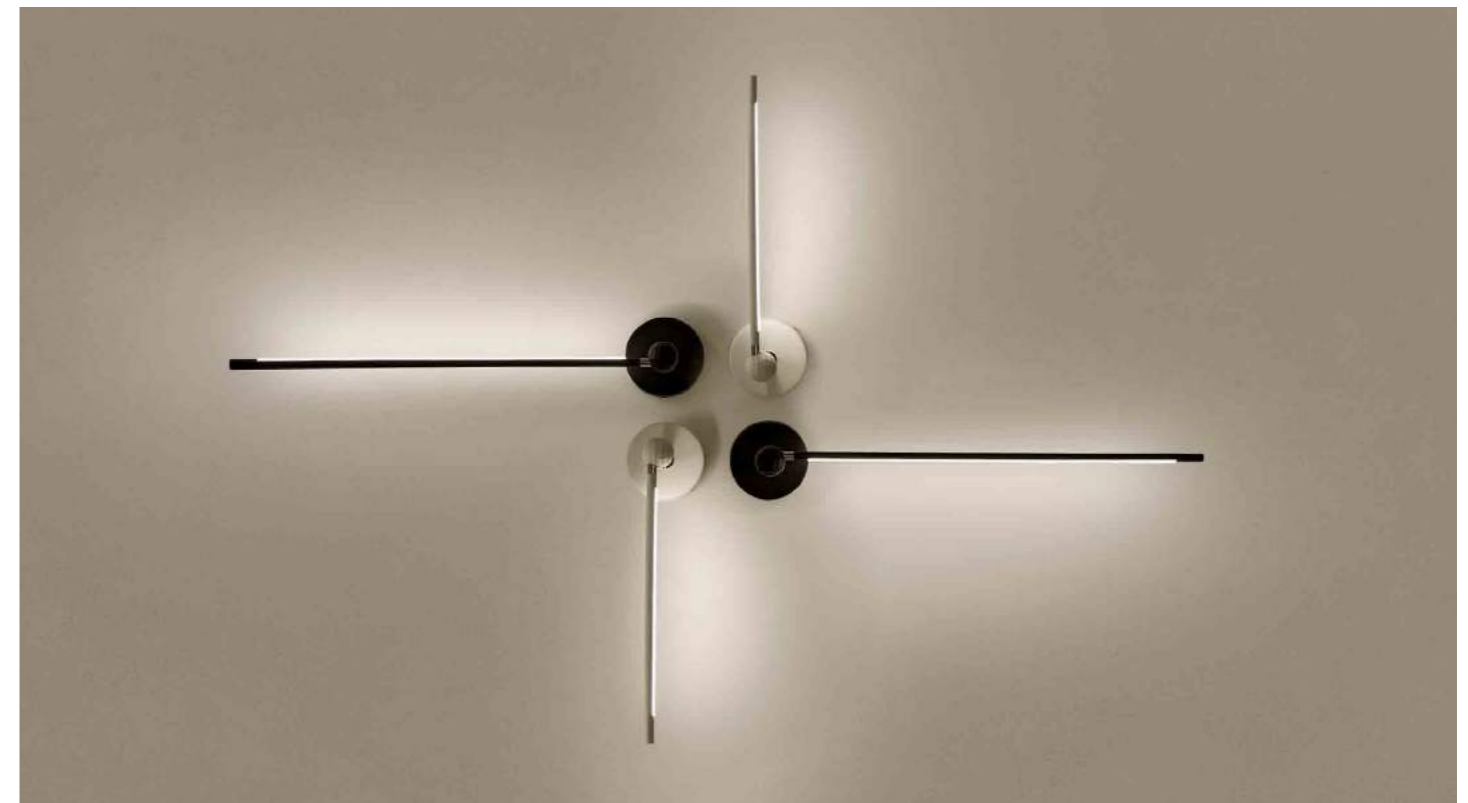

Color: Black

KPC3140

Size: D30*H600mm

Power: LED*5W*3000K

Material: Iron

Color: Black

KPU3498-S/L

Size: D120*H865-H1300mm LED*5W*3000K
 D120*H865-H1500mm LED*7W*3000K
 Plate:D160mm
 Material: Metal+PE
 Color: Sand Black、 Sand White