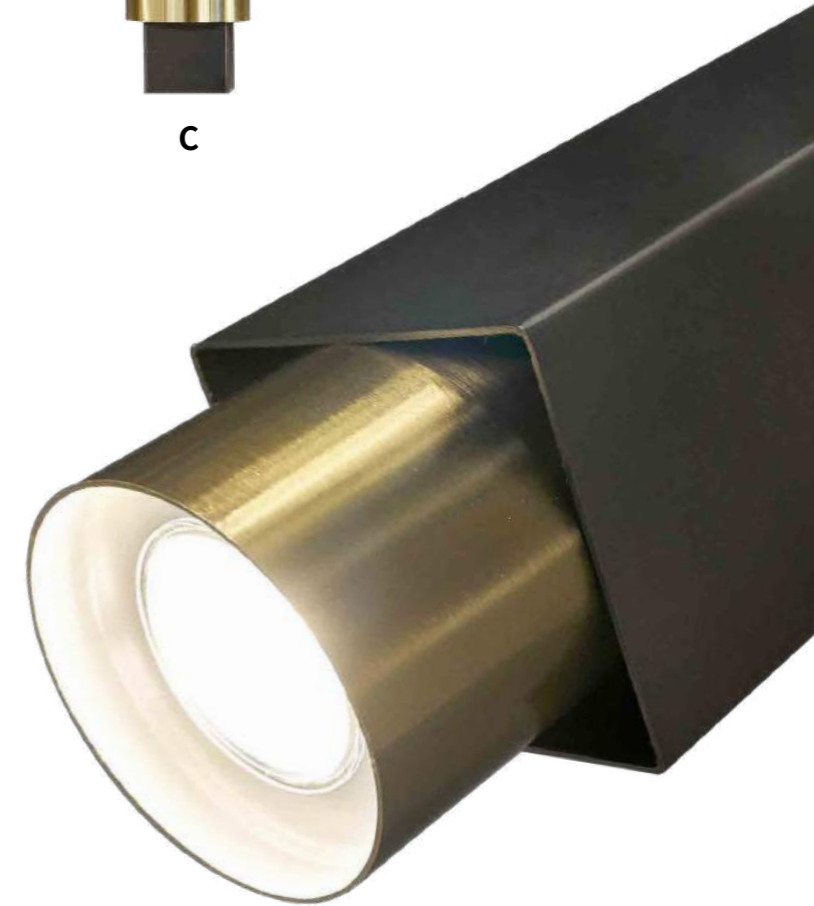

KPU3504-A/B/C/D

Size: D80*H300mm
D90*H300mm
D80*H250mm
D90*H250mm

Power: GU10
Material: Metal
Color: Black+Gold