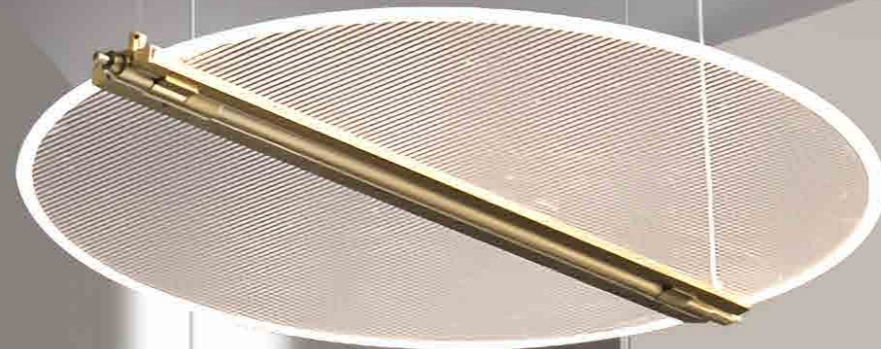

KPY4011-A60/A80

Size: D600mm LED*24W

D800mm LED*32W

Material: Stainless steel+Acrylic

Color: Titanium gold