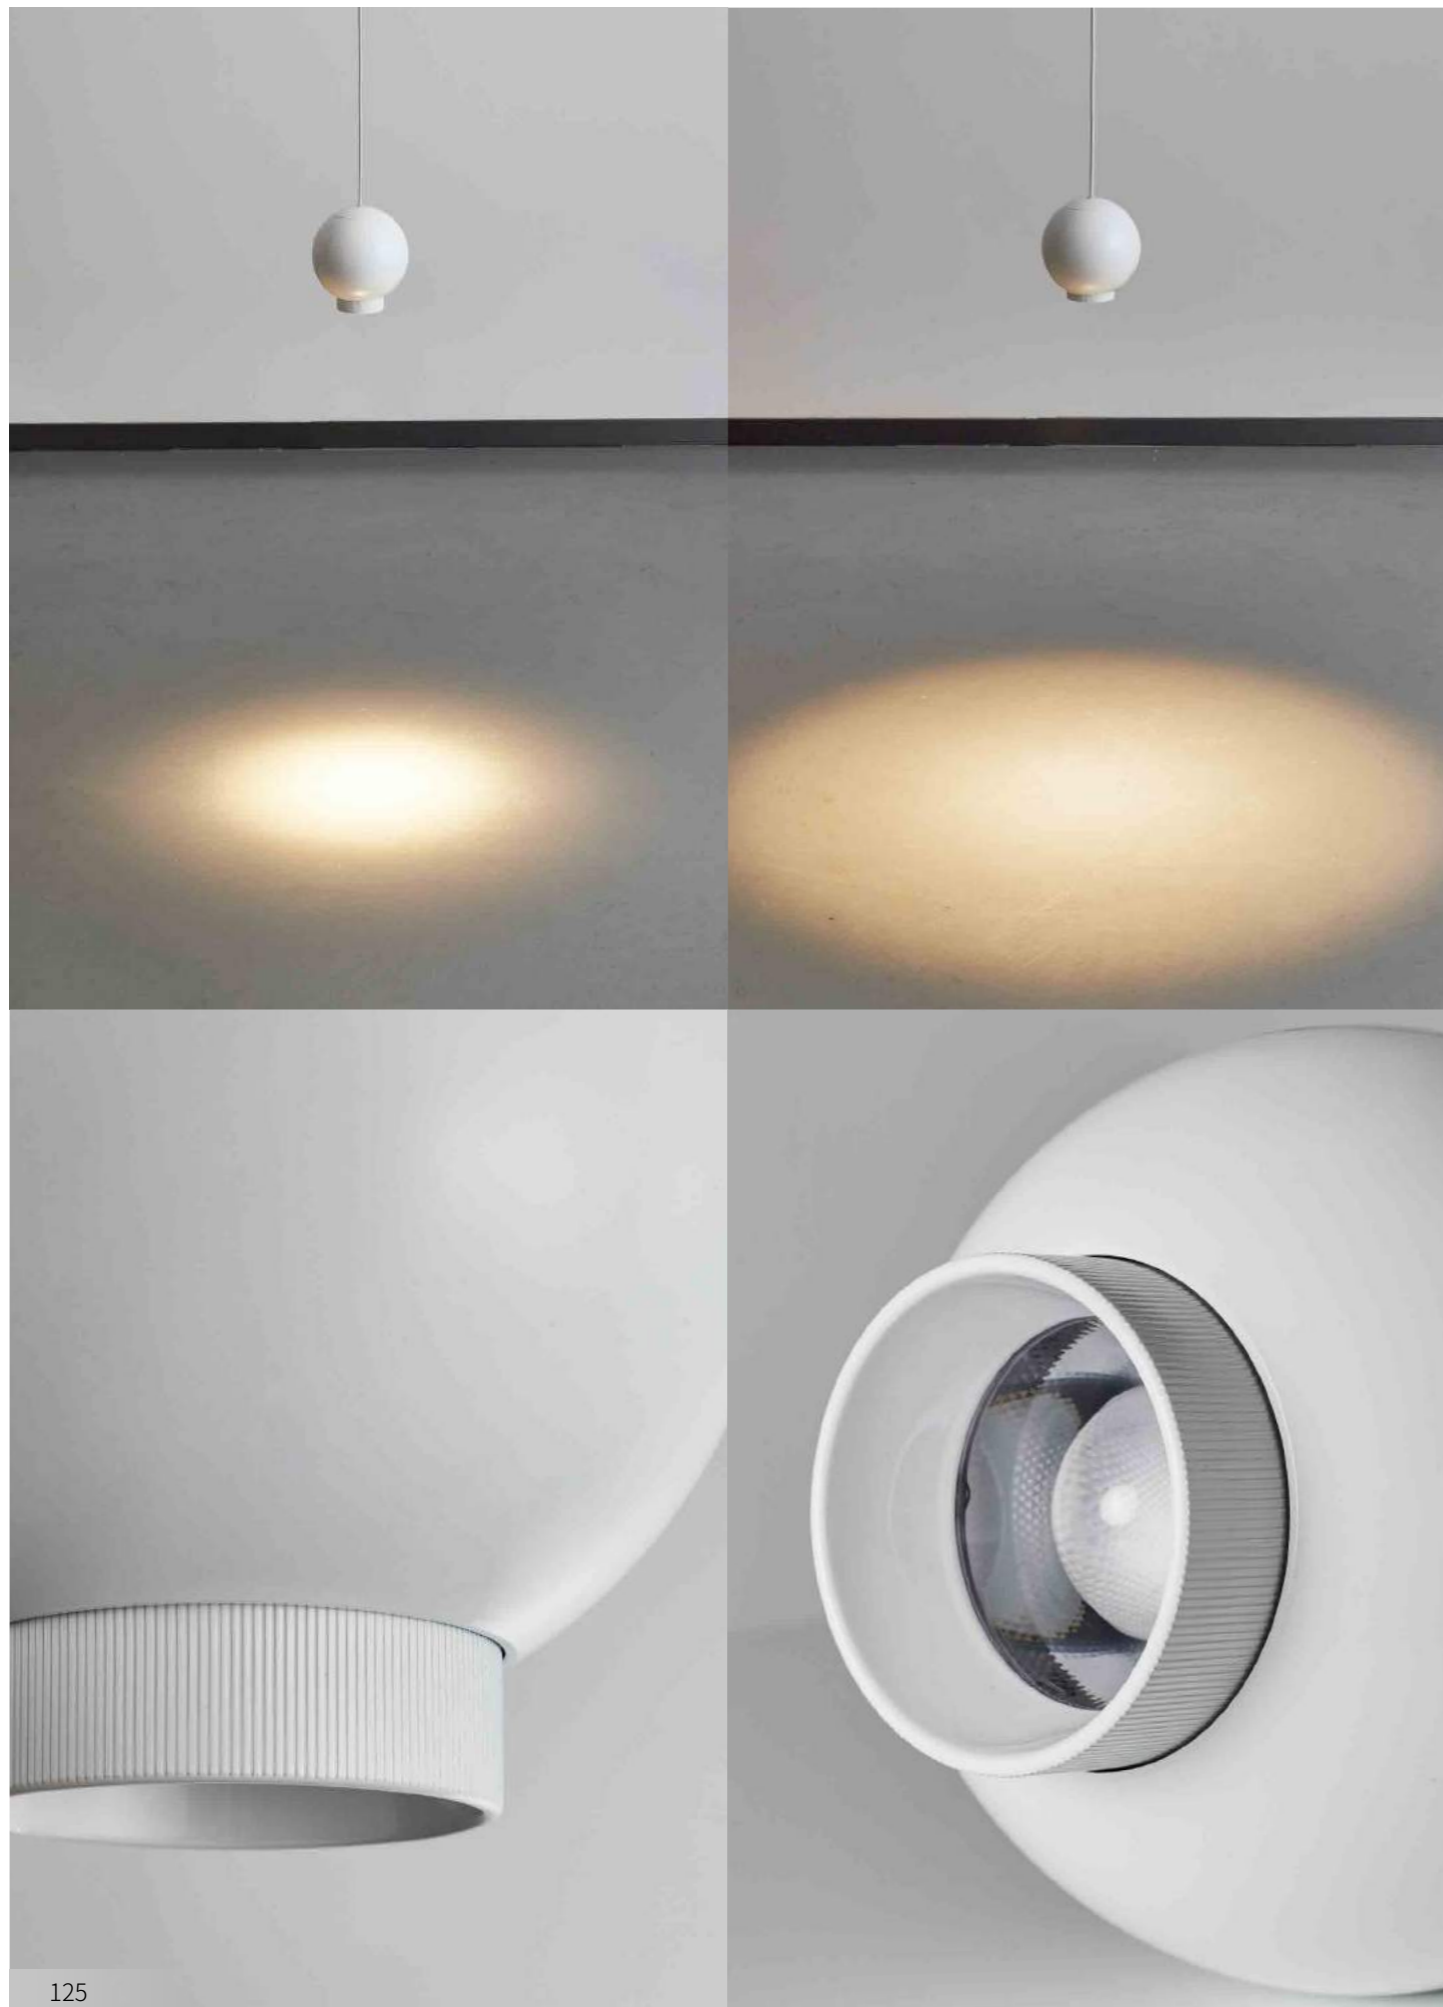

Power: LED*8W

Material: Aluminum+Iron

Color: Pearl Black, Rose Gold, Chrome, White

KPB1050-1

Size: D80*H80mm

Power: LED*7W*3000K

Material: Aluminum+Iron

Color: Pearl Black

KPB1051

Size: D110*H110mm Plate:D80*H40mm

Power: COB*6W

Material: Aluminum+Iron

Color: Champagne gold、Rose Gold、White、Pearl Black

KPU1052

Size: $\varnothing 80 \times H160$ mm Plate: $\varnothing 80 \times H40$ mm