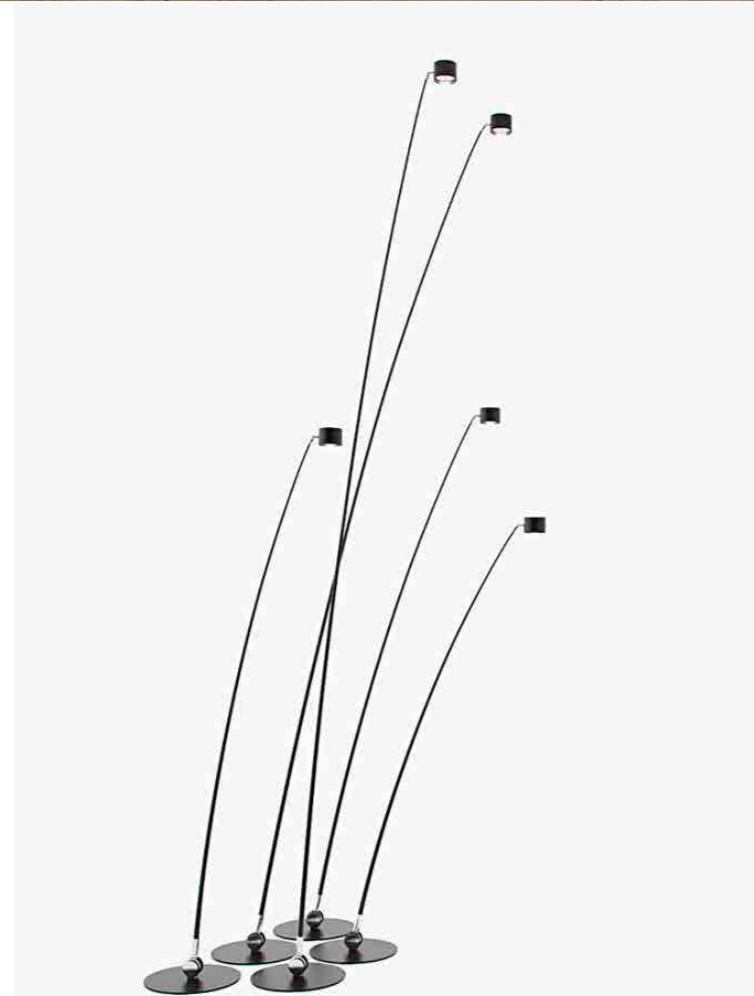

KFY3029-L

Size: L1850*W520*H1990mm
Power: LED*36W
Material: Carbon Steel+Acrylic
Color: Sand White, Sand Black