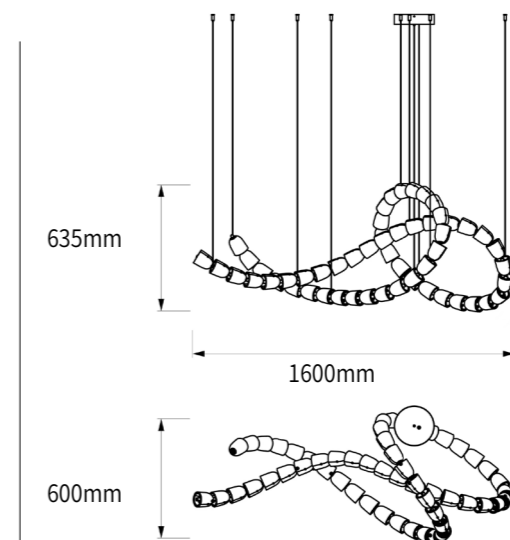

KPR7002-30/50/60/80

Size: D330mm*12Balls LED*24W
D500mm*15Balls LED*30W
D600mm*18Balls LED*44W
D800mm*24Balls LED*50W

Material: Iron+ Aluminum+Glass
Color: Gold+White

KPC4049-A80/A100/A111

Size: 1500*450mm 80 Lights
 1800*560mm 100 Lights
 2000*600mm 111 Lights