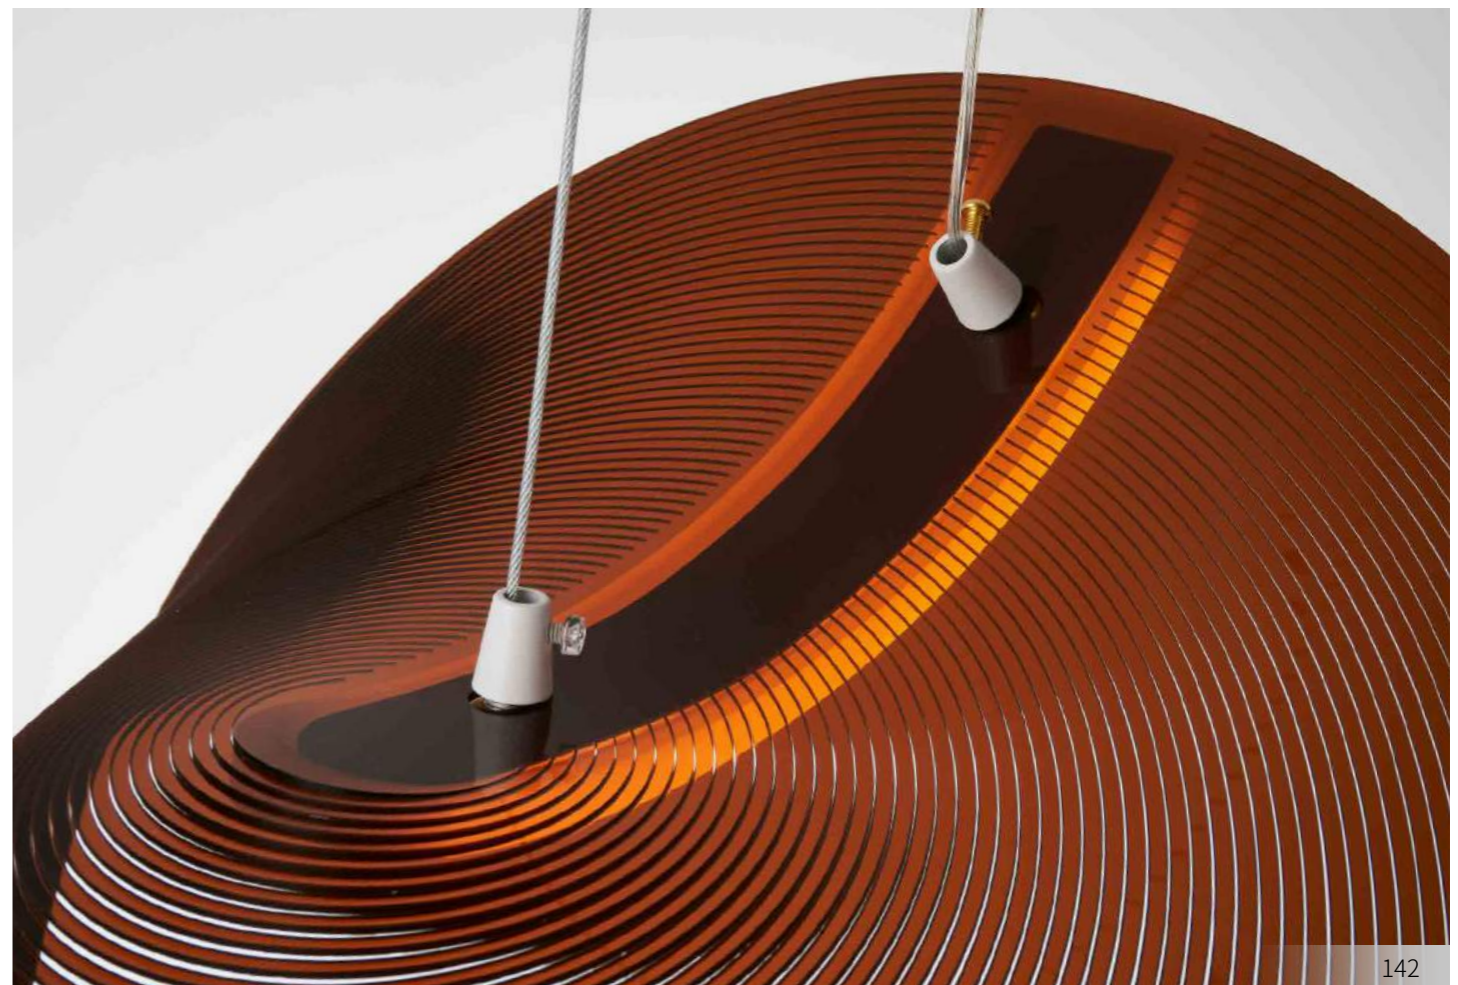

Material: Acrylic+Metal

Color: Reddish brown

KPD4009-40/60/80

Size: D400*H300mm LED*10W
D600*H400mm LED*16W
D800*H500mm LED*24W

Material: Wood+Acrylic+Aluminum
Color: Natural Wood

KPY1062-4

Size: Plate:L2000*H25mm
Body:ø380+ø530+ø750+ø950mm
Power: LED*150W
Material: Aluminium+Silicon
Color: Black