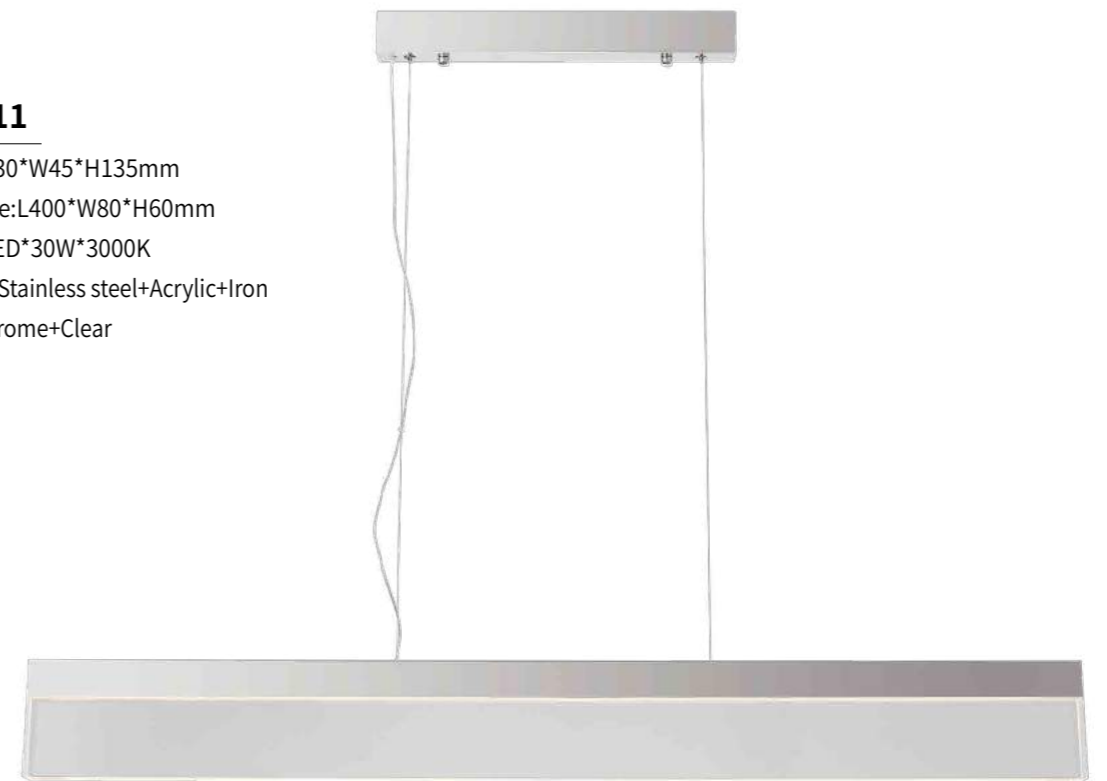

KPL2111

Size: L1130*W45*H135mm

Plate:L400*W80*H60mm

Power: LED*30W*3000K

Material: Stainless steel+Acrylic+Iron

Color: Chrome+Clear

KPL1049-A

Size: L1500*W50*H2000mm

Power: LED*24W

Material: Aluminum+Silicon

Color: Silver Gray + Brown、Dark Brown

KPL1049-B

Size: L1500*W50*H2000mm

Power: LED*24W

Material: Aluminum+Silicon

Color: Silver Gray + Brown、Dark Brown