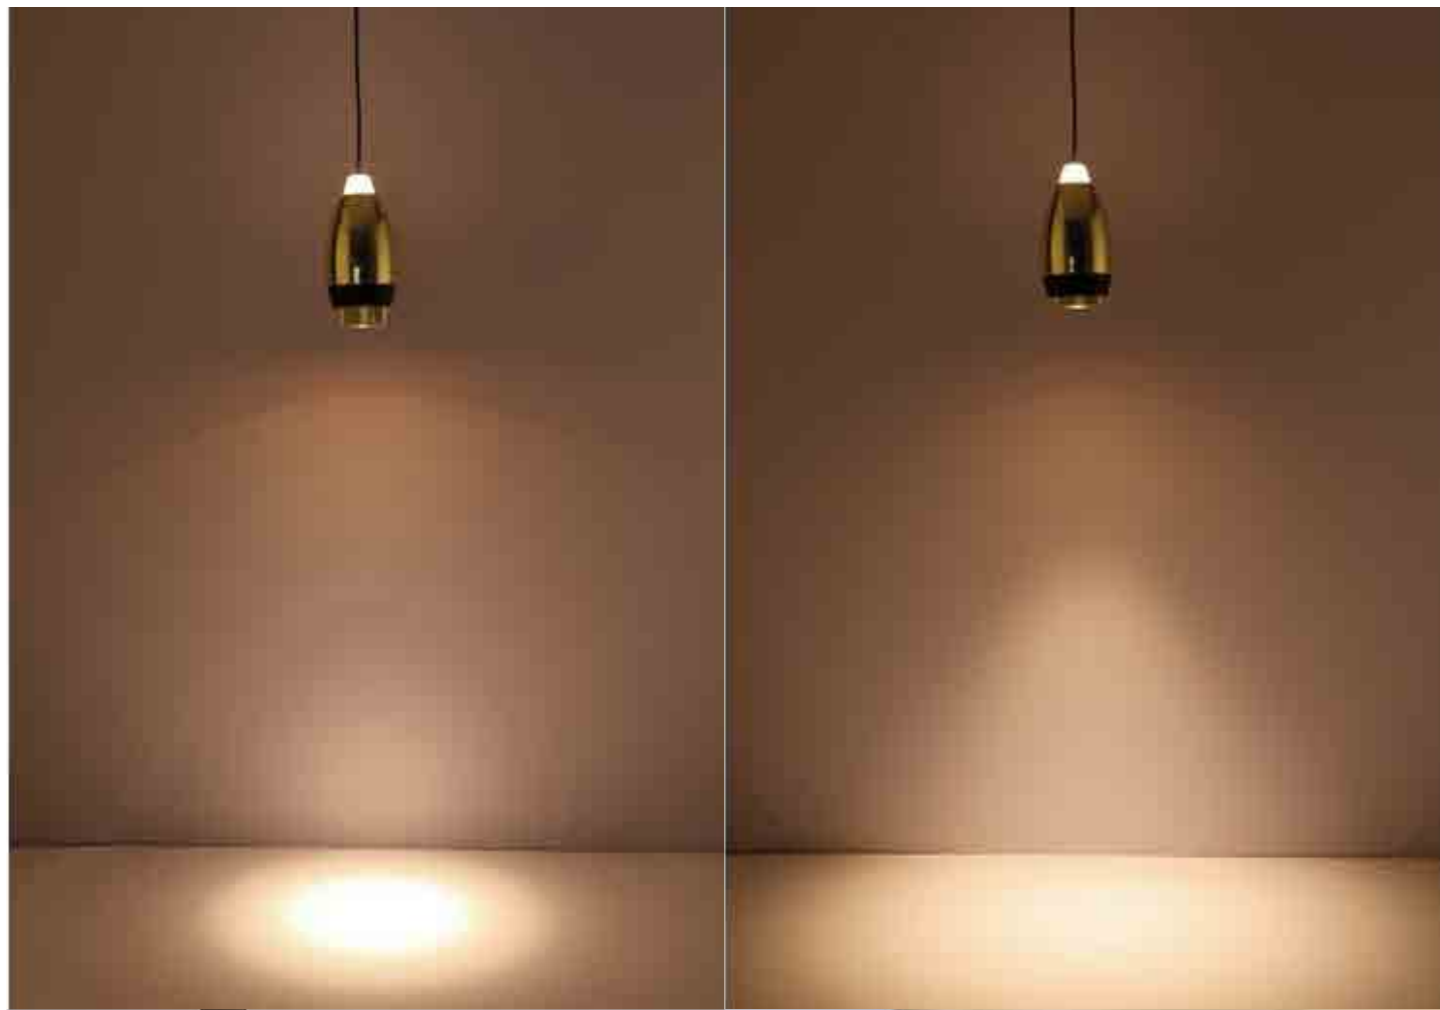

KPU1052

Size: $\varnothing 80 \times H160$ mm Plate: $\varnothing 80 \times H40$ mm

Power: COB*6W*3000K

Material: Aluminum+Acrylic

Color: Champagne gold、Matte Black+Black

KTU1052

Size: D150*H500mm

Power: COB*6W*3000K

Material: Aluminum+Acrylic+Marble

Color: Champagne gold+Black