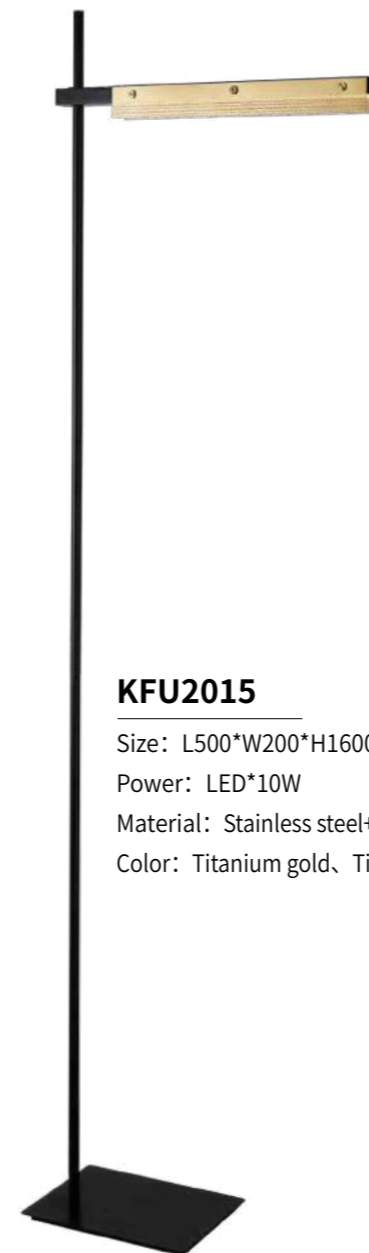

KFU2015

Size: L500*W200*H1600mm
Power: LED*10W
Material: Stainless steel+Iron+Acrylic
Color: Titanium gold、Titanium Black