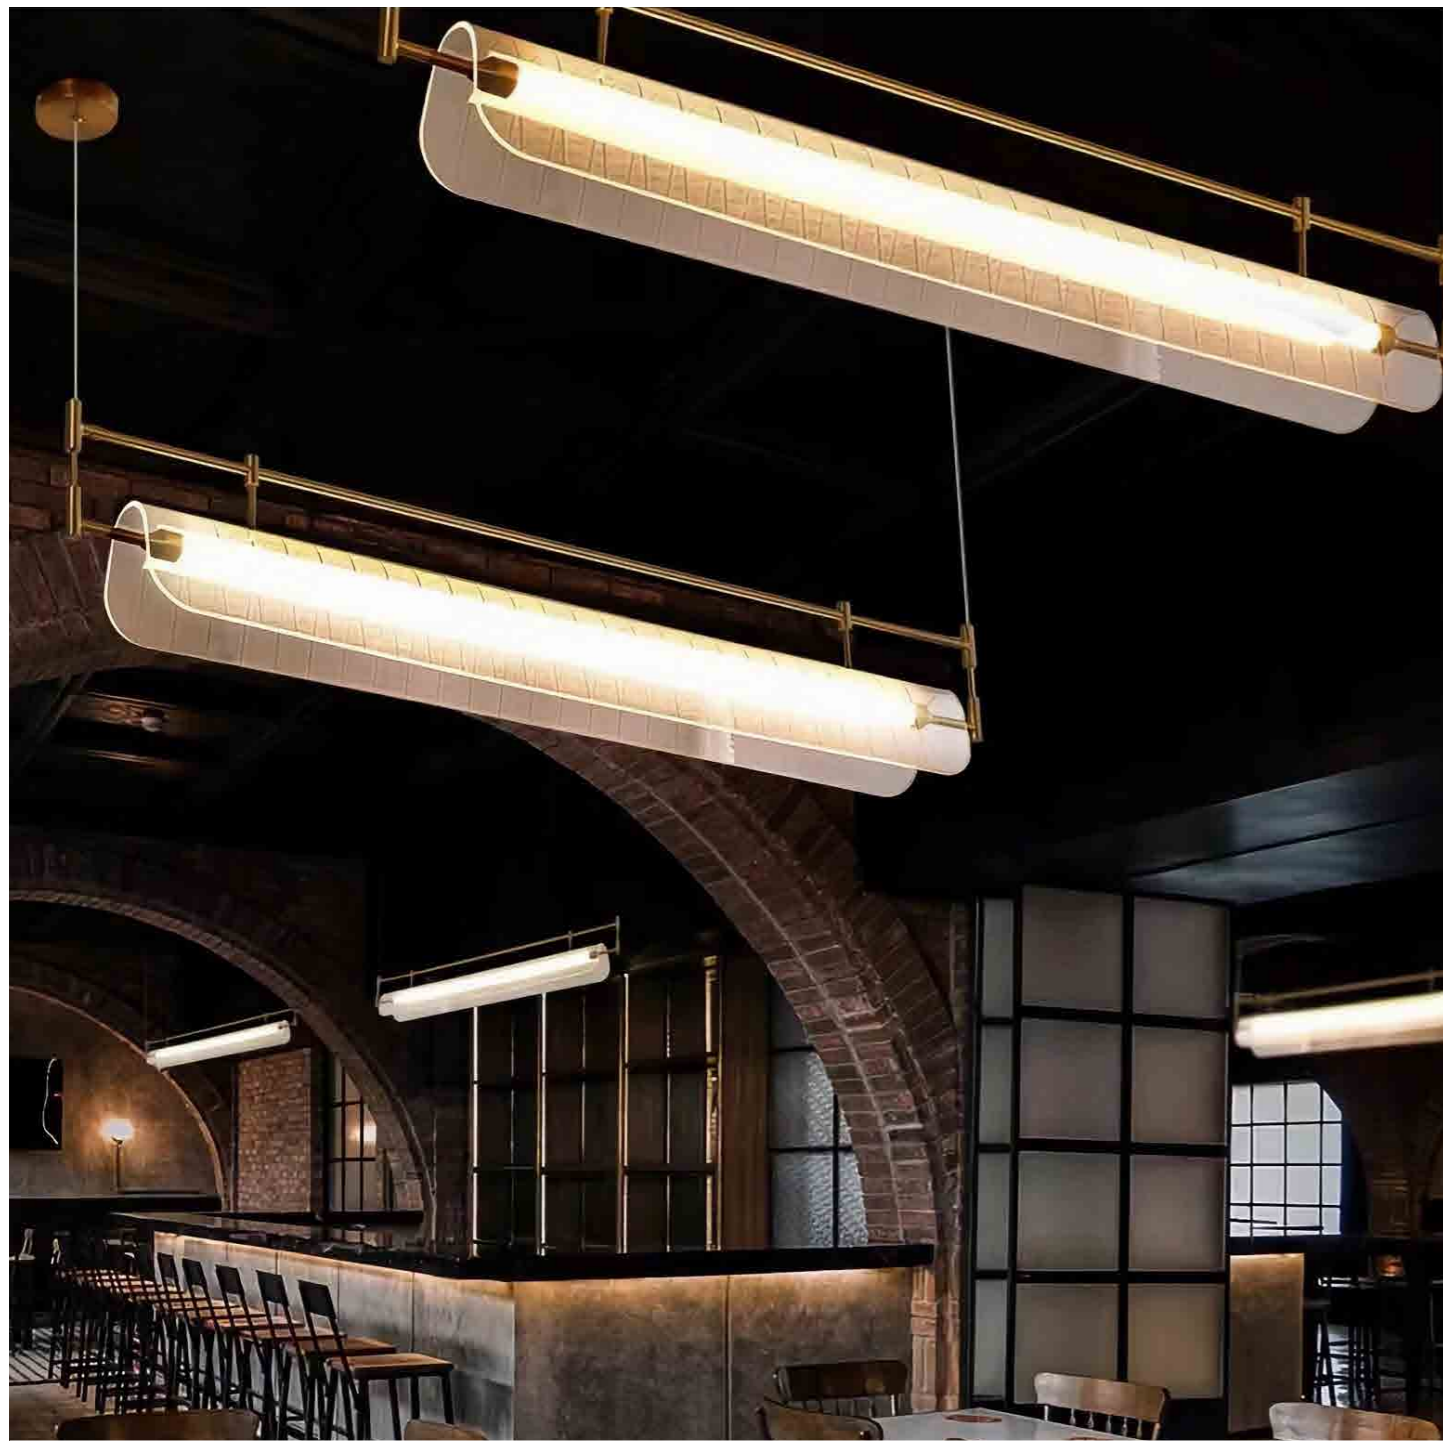

KPD1077-1

KPD1077-3

KPD1077-2

KPD1077-5

KPL4006-A80/A100/A120

Size: L800*W120*H200mm LED*15W
 L1000*W120*H200mm LED*20W
 L1200*W120*H200mm LED*25W

Material: Iron+Acrylic
 Color: Gold、Black+Striped

KPL4006-B80/B100/B120/B150/B180/B200