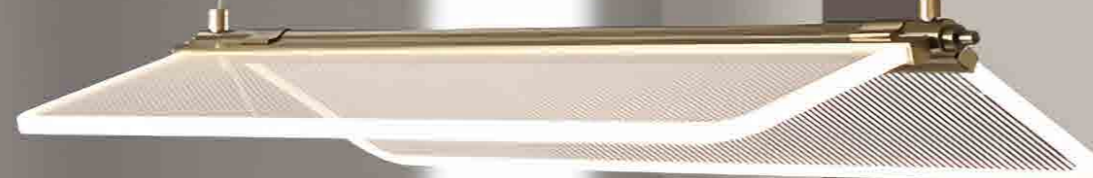

Material: Stainless steel+Acrylic

Color: Titanium gold

KPY4011-C60/C80/C100

Size: L600*W400mm LED*24W

L800*W400mm LED*32W

L1000*W400mm LED*40W

Material: Stainless steel+Acrylic

Color: Titanium gold