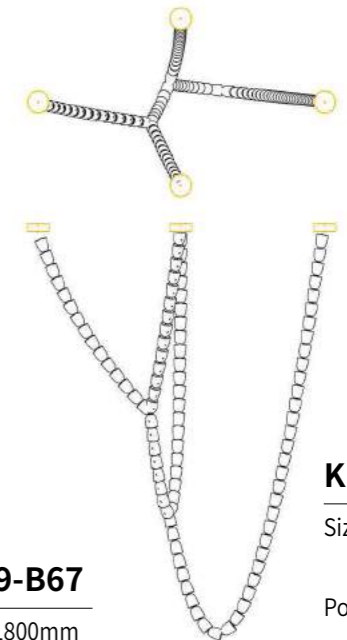

Please pay attention that
 Drawing only for reference.

KPC4049-B49

Size: 1200*1200*1100mm
 16+14+19 Lights
 Power: LED*147W

KPC4049-B34

Size: 700*700*900mm
 5+5+11+13 Lights
 Power: LED*102W

KPC4049-B67

Size: 1500*1800mm
 10+10+21+26 Lights
 Power: LED*201W