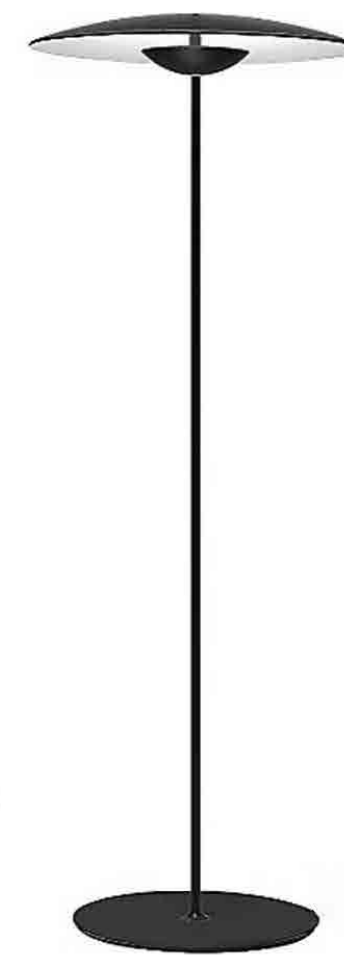

KFY3070-A

Size: ø450*H1650mm
Power: LED*13W*3000K
Material: Iron
Color: Wood Painting、Matte black