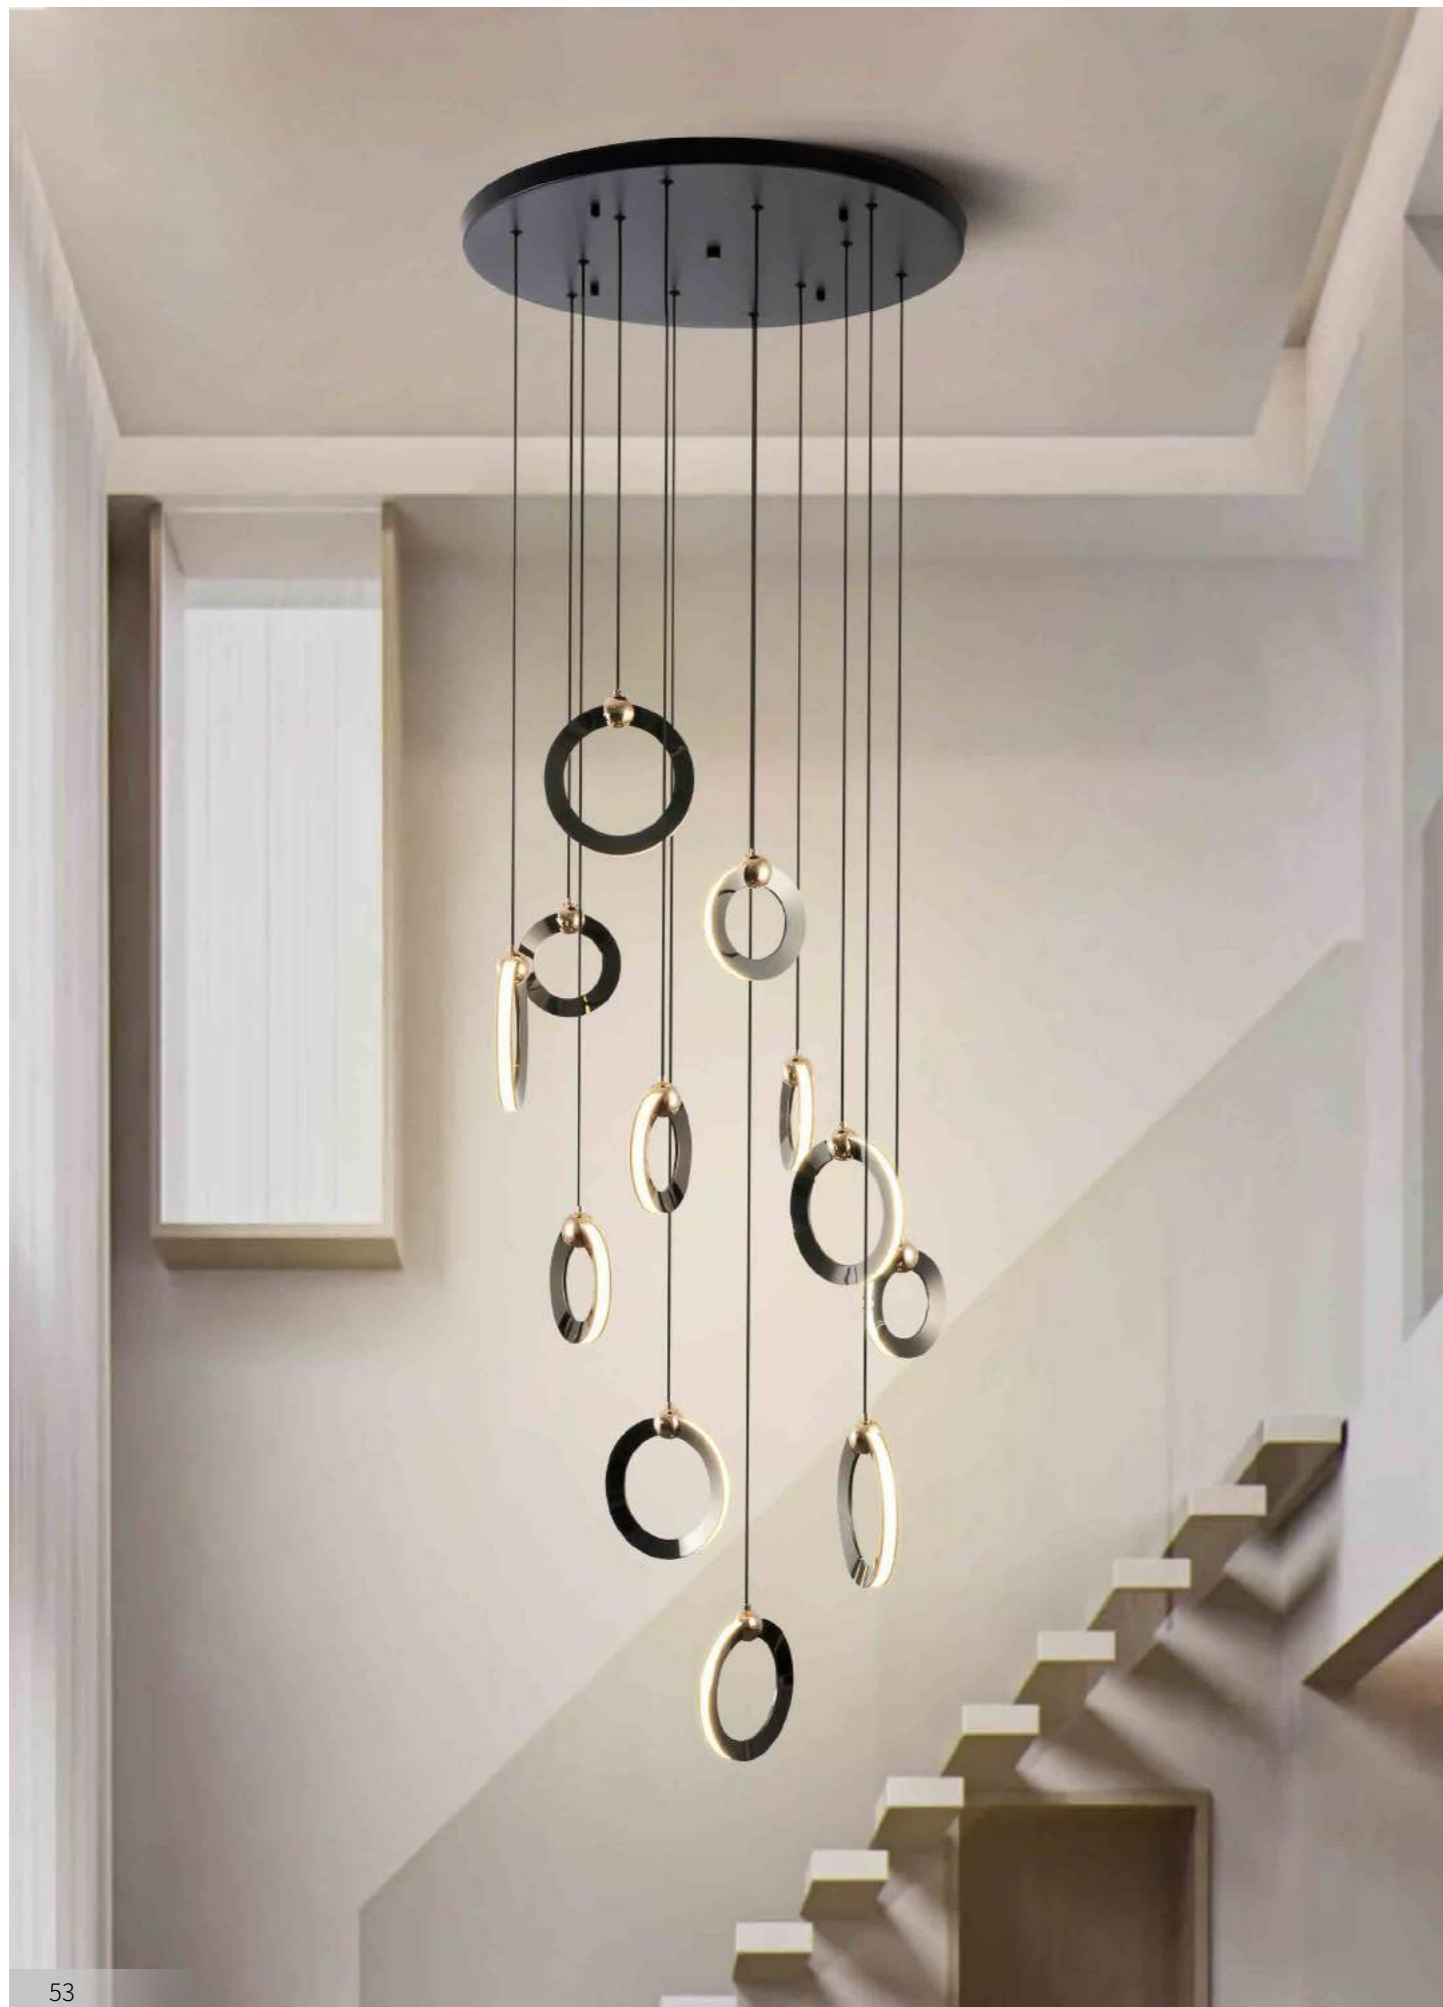

KPR1270-12

Size: D600*H2000mm 12 Lights

Plate:D600*H25mm

Power: LED*11W*3000K

Material: Aluminum+Acrylic

Color: Black+Pearl black