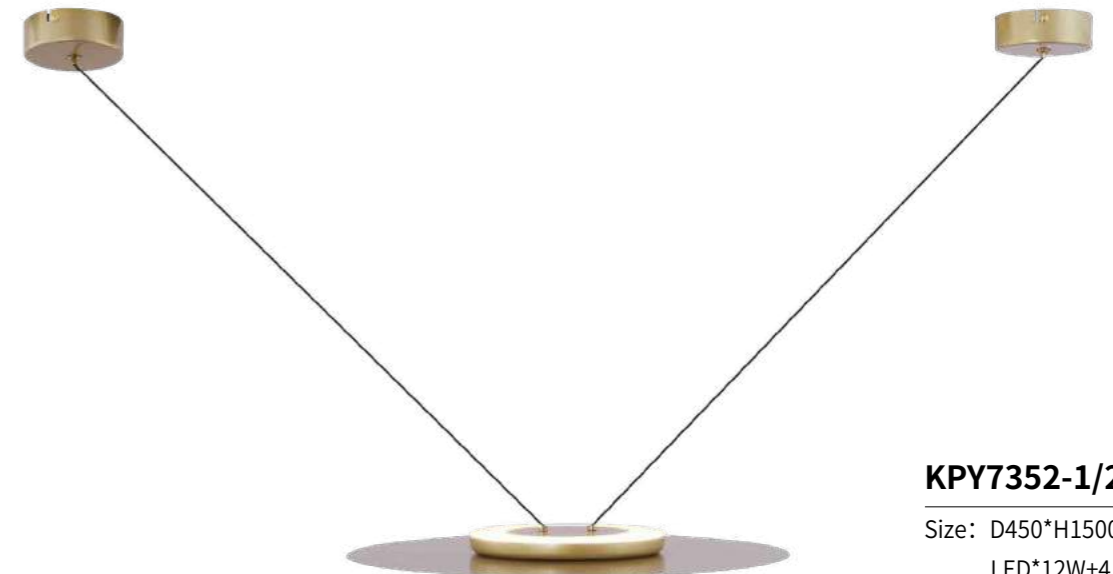

KPY7352-1/2

Size: D450*H1500mm

LED*12W+4.5W

D1200*W450*H1500mm

LED*24W+4.5W

Material: Metal+Acrylic

Color: Black, Gold