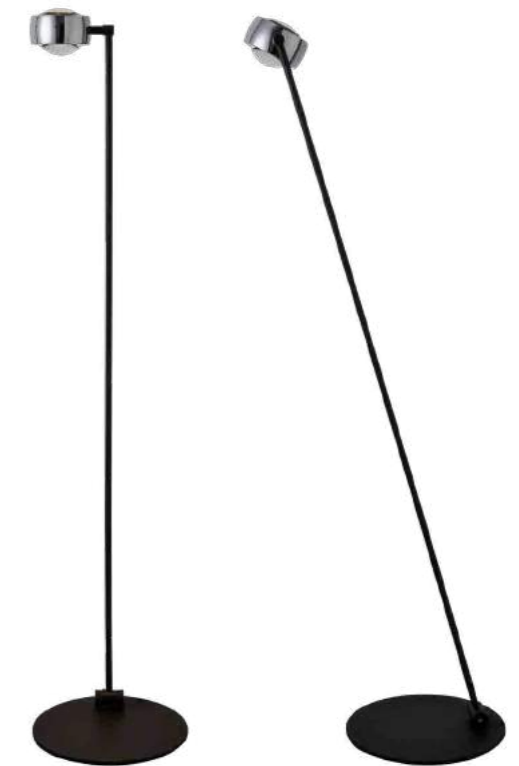

Size: D300*H1310mm

Power: LED*10W

Material: Aluminum+Iron

Color: Sand black, White, Silver, Copper, Rose gold

KPD1053

Size: D190*H95mm

Power: LED*6W

Material: Aluminum