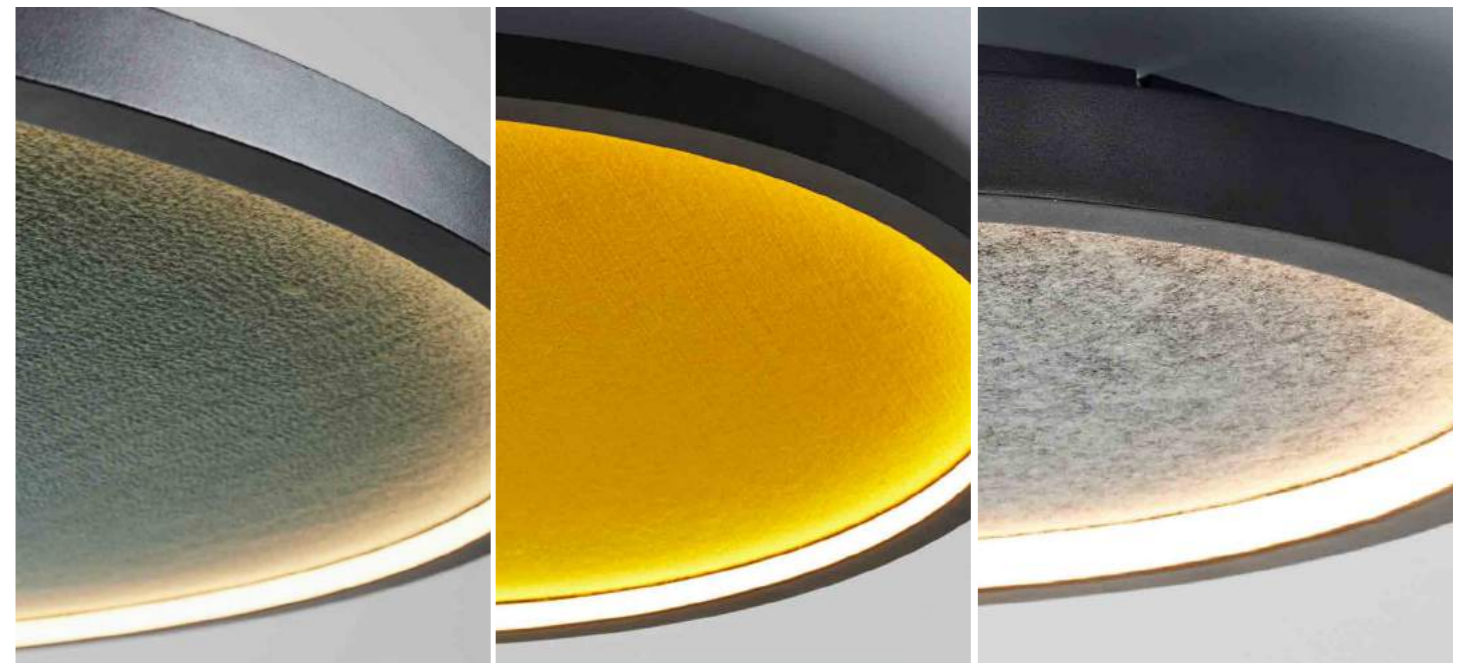

KTY8081-S

Size: D350*H500mm
Base: ø180*H30mm

KTY8081-L

Size: D420*H560mm
Base: ø200*H30mm
Power: LED*22W*3000K
Material: Metal+Cloth
Color: Black、White+White

KPR1172-35/60/80/100

Size: D350*H30mm LED*10W
 D600*H30mm LED*20W
 D800*H30mm LED*25W
 D1000*H30mm LED*32W
 Material: Iron+Aluminum+Cotton
 Color: Sand Black+Gray, Yellow, Green