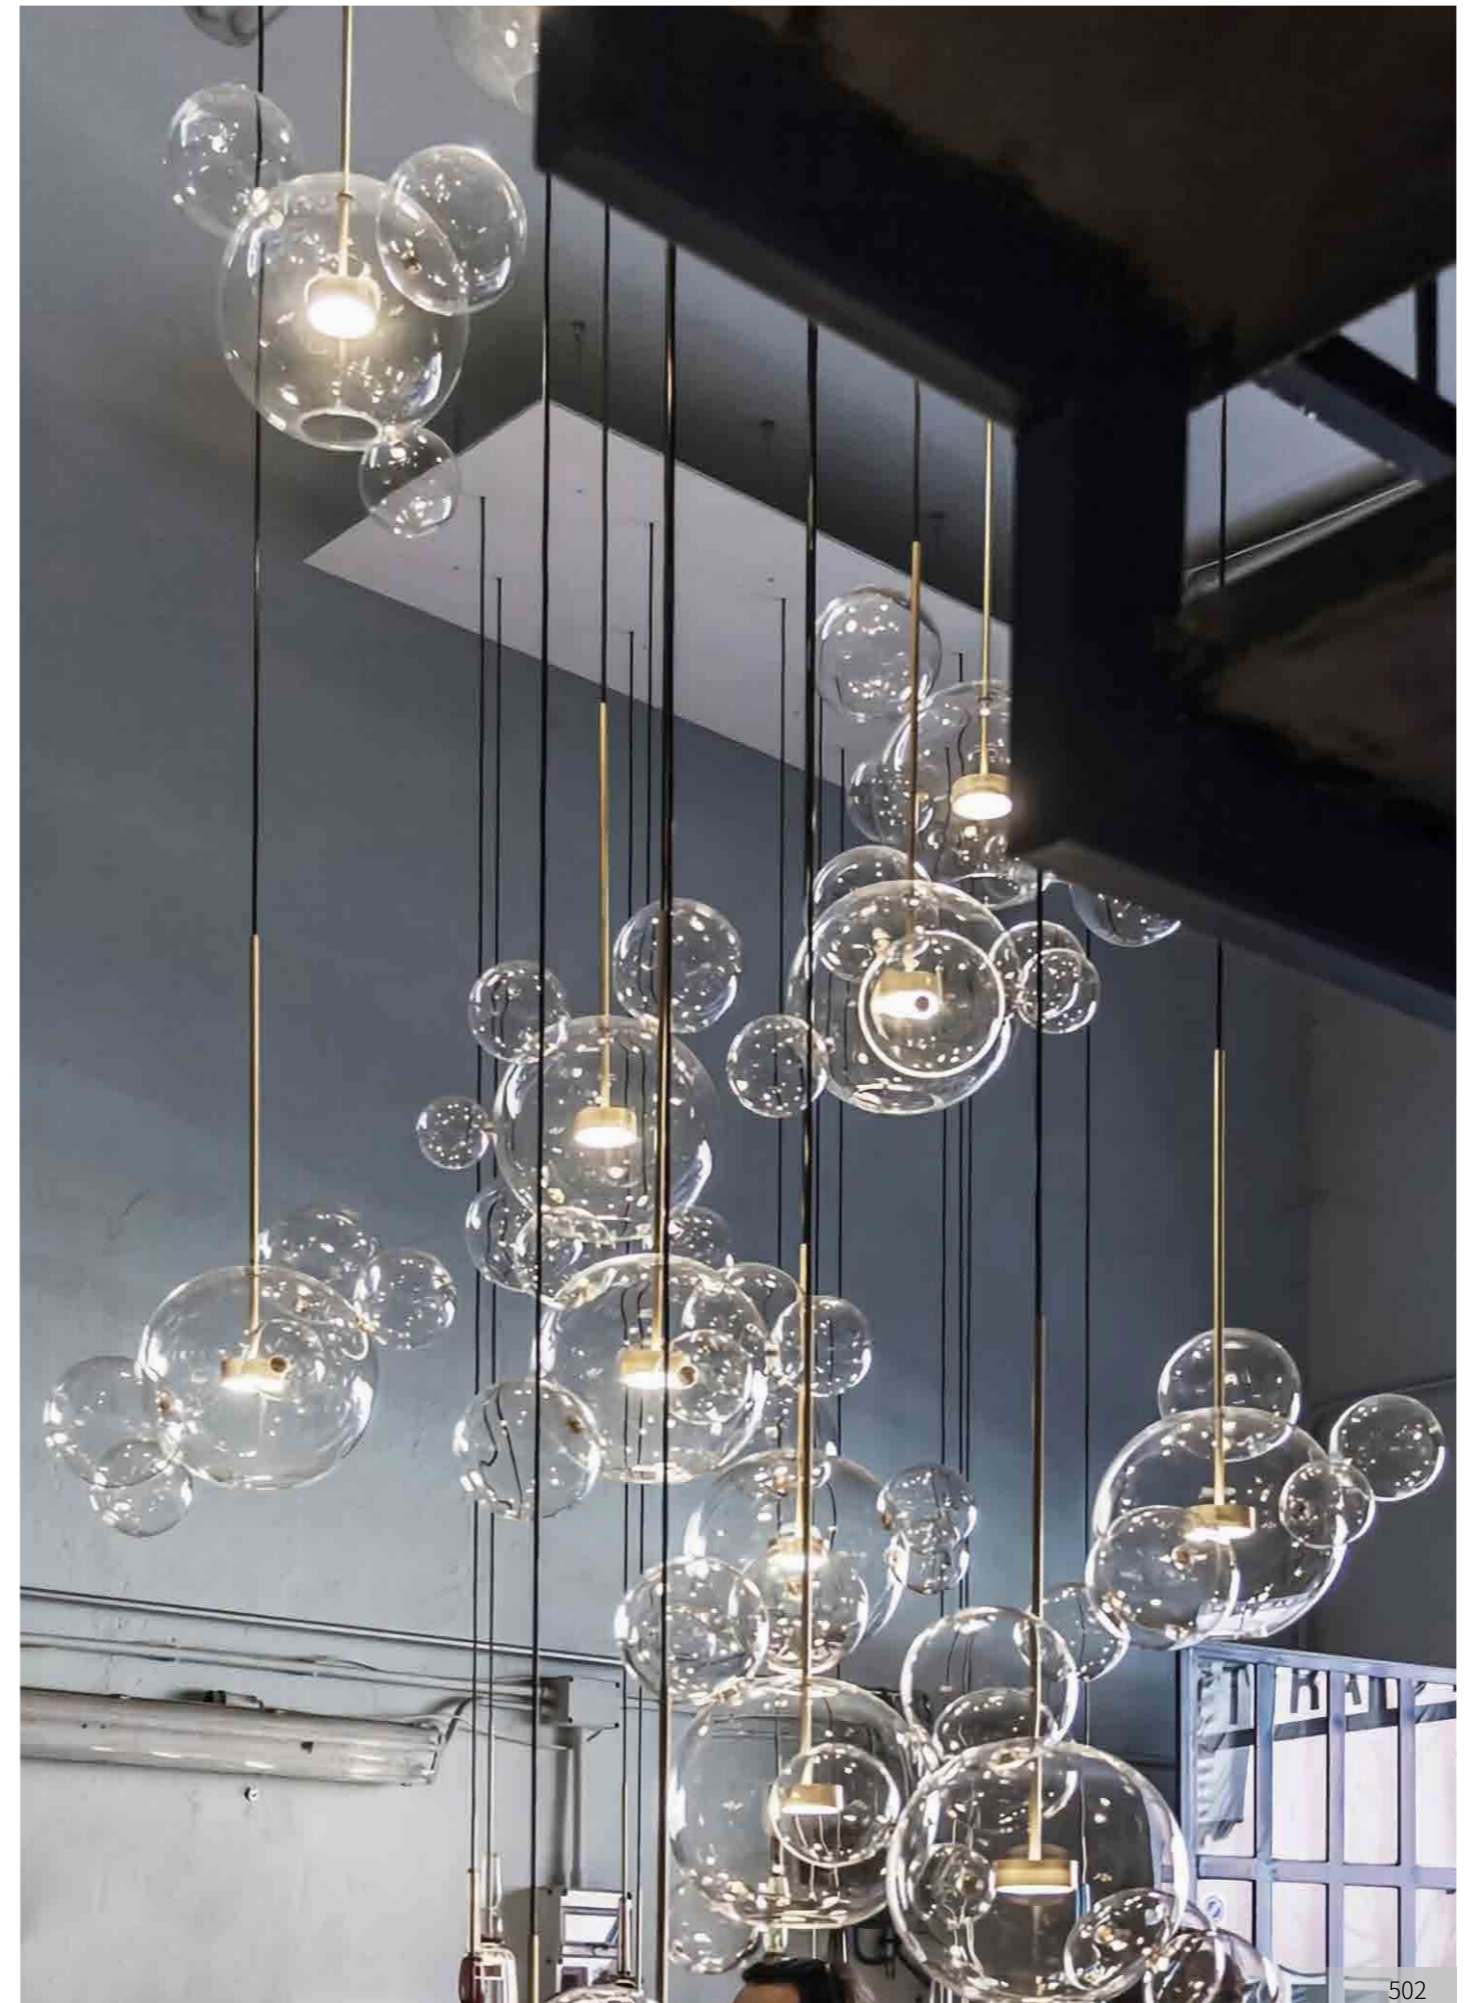

KPB7059-A14

Size: D780*H1180mm 14 balls
Power: LED*30W (3 Lights)
Material: Aluminum+Glass+Iron
Color: Gold+Clear+White plate

KPB7059-B24

Size: L1650*W600*H990mm 24 balls
Power: LED*50W (5 Lights)
Material: Aluminum+Glass+Iron
Color: Gold+Clear+White plate

KPB7059-B34

Size: L2000*W600*H990mm 34 balls
Power: LED*70W (7 Lights)
Material: Aluminum+Glass+Iron
Color: Gold+Clear+White plate