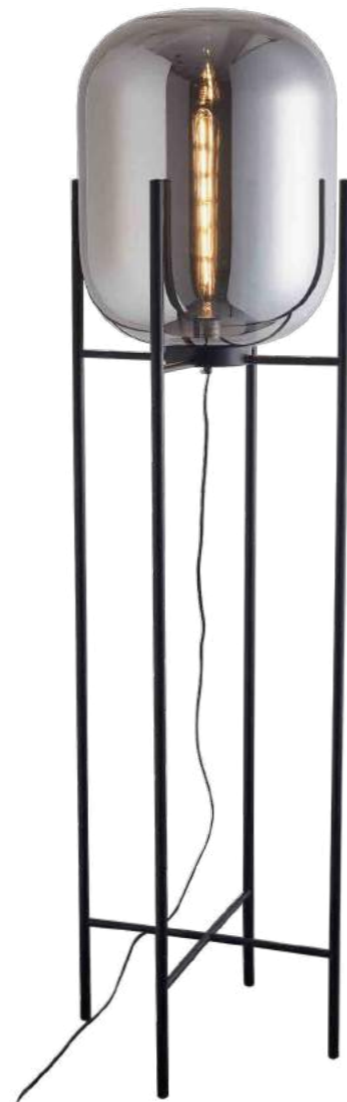

KFD7077

KTD7121-S

Size: ø300*H400mm
Power: E27*1
Material: Iron+Glass
Color: Smoky Gray, Cognac