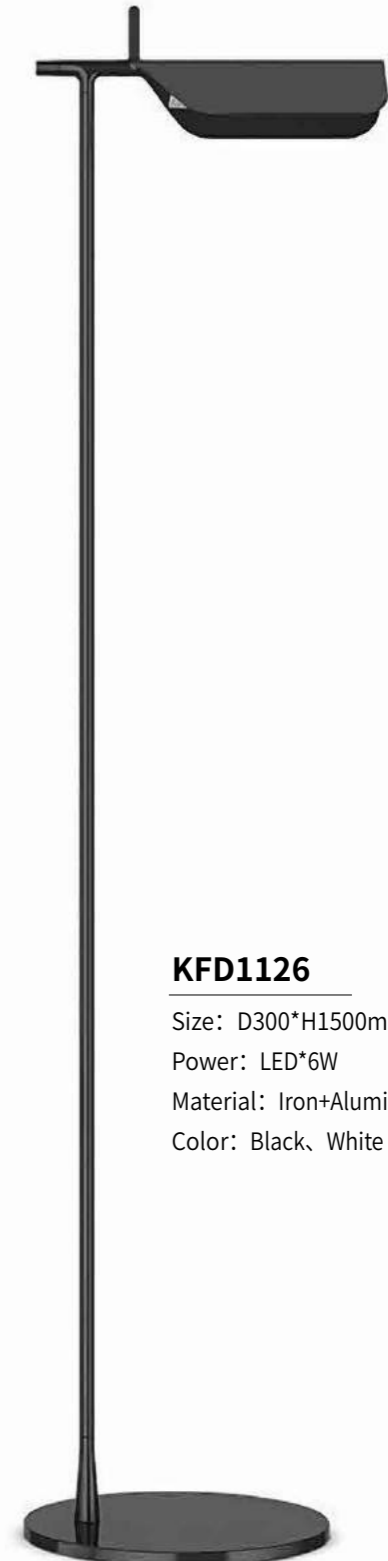

Size: ø330*H1550mm

Power: E27*1

Material: Iron+Marble

Color: Bronze, Black

KTD3085

KFD3085

KTD1126

Size: D300*H390mm
Power: LED*6W
Material: Iron+Aluminium
Color: Black, White