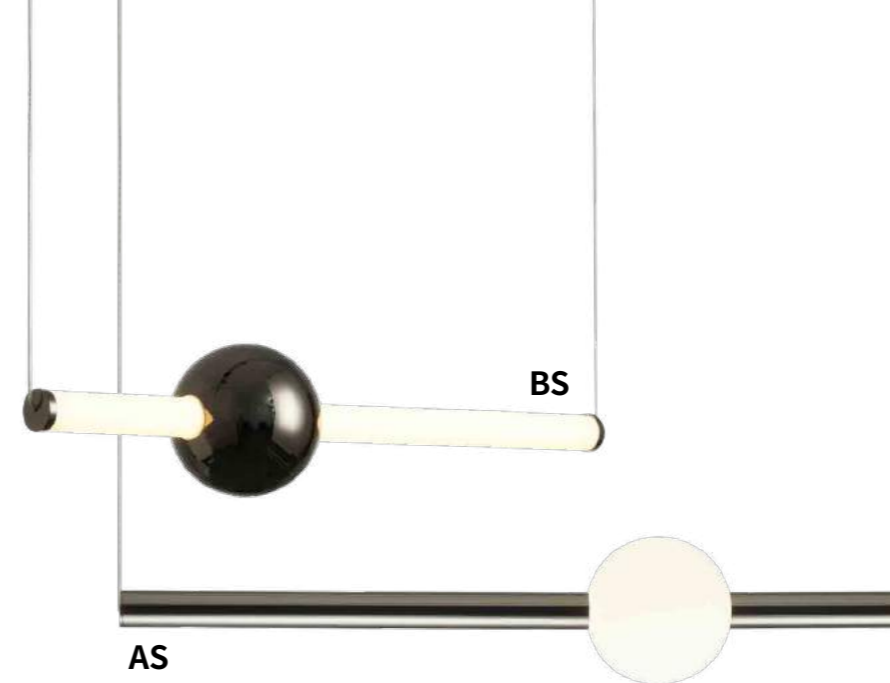

KPL3008-AS

Size: Plate:D50*H120mm
Body:L630*H120mm

KPL3008-AL

Size: Plate:D50*H120mm
Body:L930*H120mm

Power: LED*5W*3000K
Material: Iron+Plastic ball
Color: Copper, Black

KPL3008-BS

Size: Plate:D50*H120mm
Body:L615*H120mm

Power: LED*10W*3000K

KPL3008-BL

Size: Plate:D60*H150mm
Body:L915*H120mm

Power: LED*14W*3000K
Material: Iron+Acrylic
Color: Copper, Black