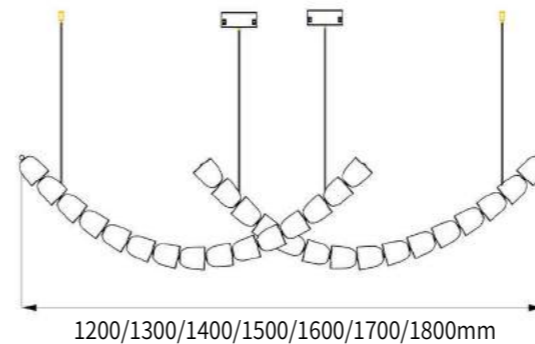

**KPC4049-E18/E20/
E22/E24/E26/E28/
E30**

Size: 1200mm 9+9 Lights
1300mm 10+10 Lights
1400mm 11+11 Lights
1500mm 12+12 Lights
1600mm 13+13 Lights
1700mm 14+14 Lights
1800mm 15+15 Lights