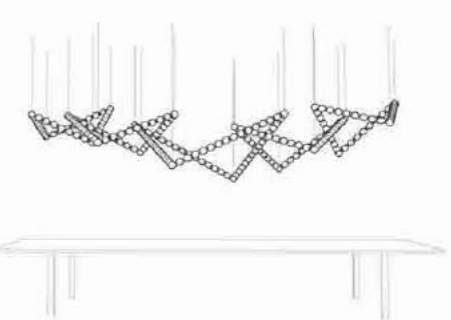

KPC4013-33/47/179

Size: L600*W500*H620mm*33Lights LED*60W
L800*W500*H620mm*47Lights (13Lights+15Lights+19Lights) LED*94W
L2000*W1600*H3790mm*179Lights LED*286W

Material: Stainless steel+Acrylic

Color: Chrome+White