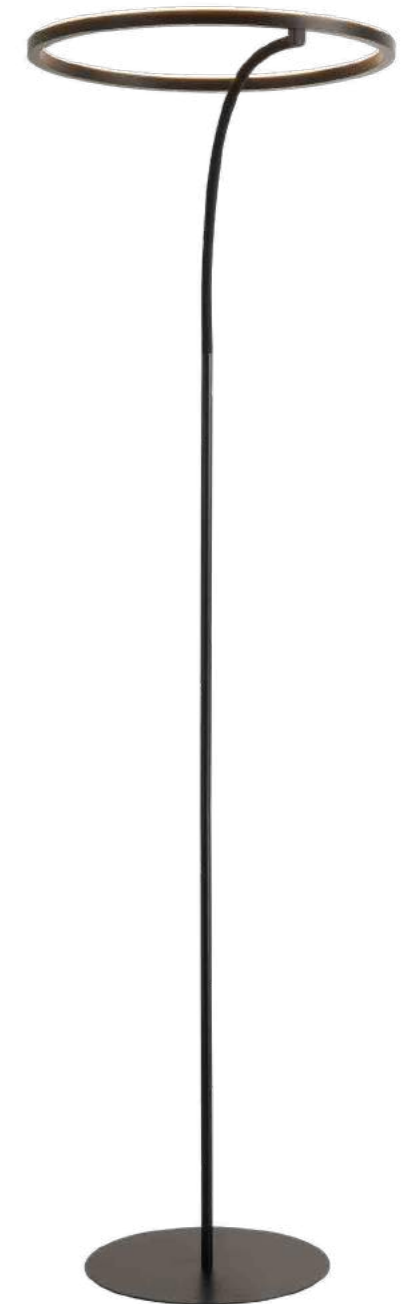

KWY3461

KFY3461

KXR3461-60

Size: D590*H635mm
 Plate:ø190*H40mm
 Power: LED*24W*3000K~6000K
 Material: Metal+Silicon
 Color: Black, White

KWY3461-M/L

Size: D430*W45mm LED*18W
 D590*W45mm LED*24W
 Power: LED*3000K~6000K
 Material: Metal+Silicon
 Color: Black, White