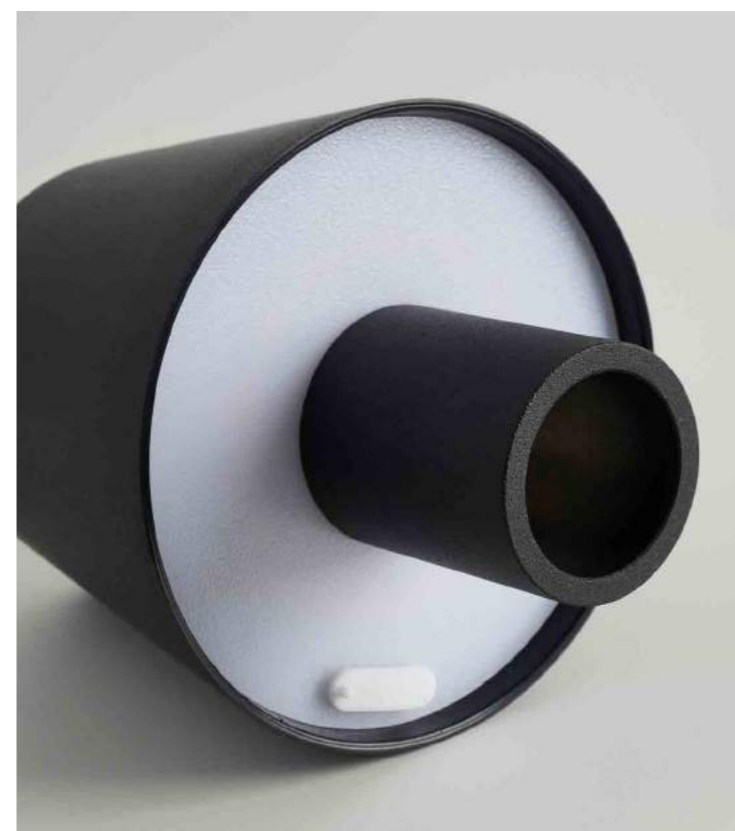

KTD3437-A

Size: D105*H135mm
Power: LED*2W*3000K-6000K (Three-color dimming+charging)
Material: ABS+PC+PS
Color: White, Black, Other colors

KTD3437-A-RGB

Size: D105*H135mm
Power: LED*2W*RGB (RGB dimming+charging)
Material: ABS+PC+PS
Color: White, Black, Other colors