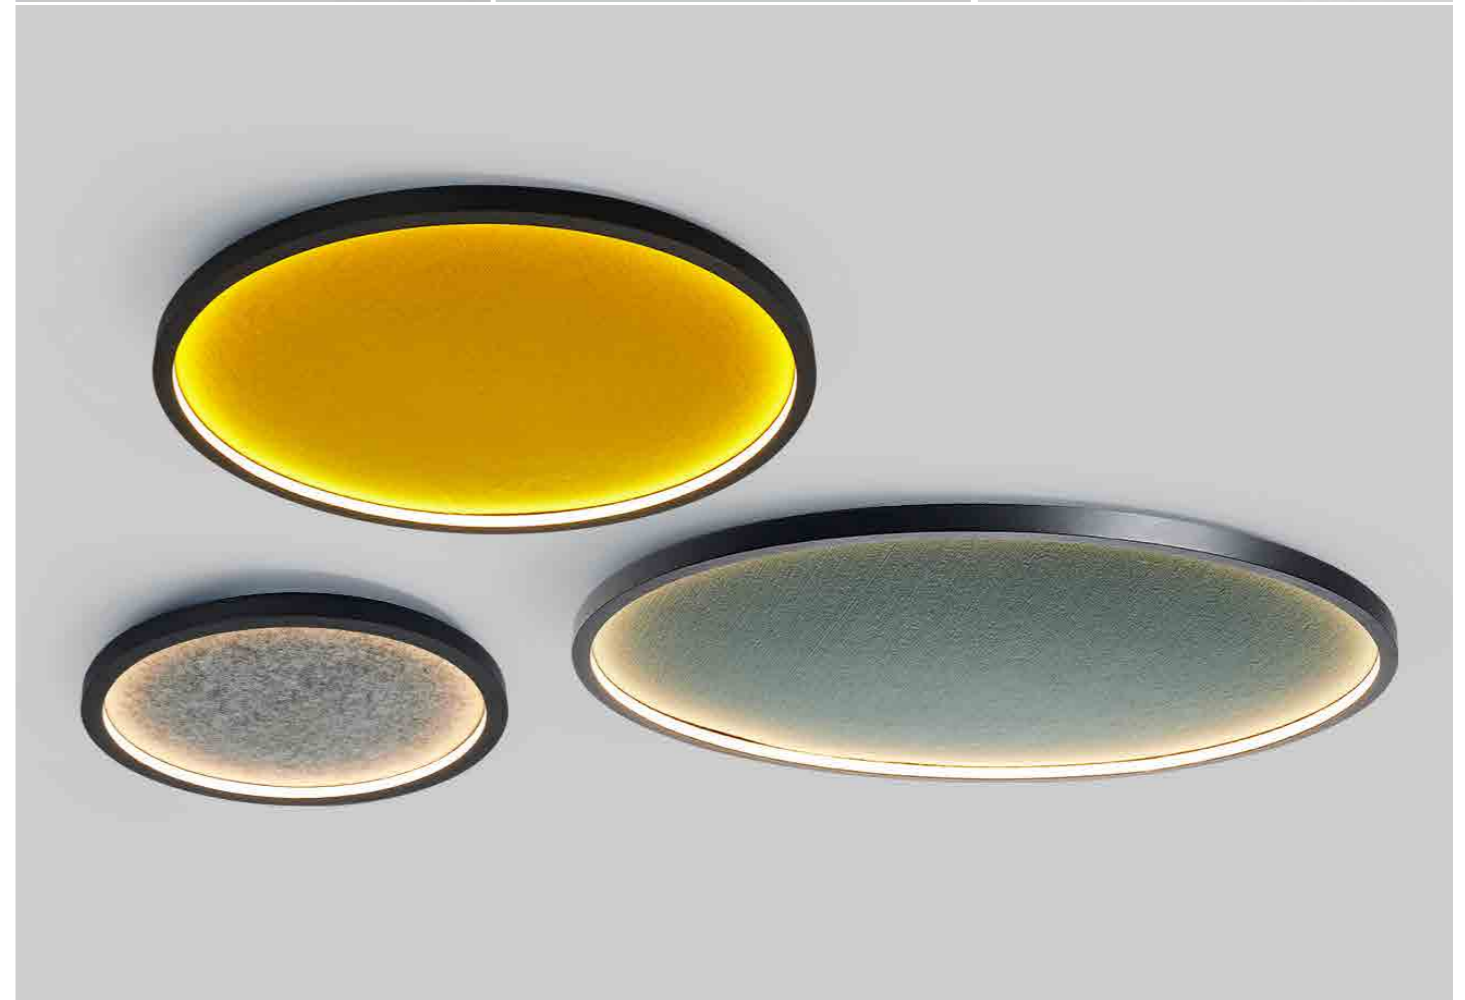

KTY8081-S

Size: D350*H500mm
Base: ø180*H30mm

KTY8081-L

Size: D420*H560mm
Base: ø200*H30mm
Power: LED*22W*3000K
Material: Metal+Cloth
Color: Black、White+White

KPR1172-35/60/80/100

Size: D350*H30mm LED*10W
 D600*H30mm LED*20W
 D800*H30mm LED*25W
 D1000*H30mm LED*32W
 Material: Iron+Aluminum+Cotton
 Color: Sand Black+Gray, Yellow, Green