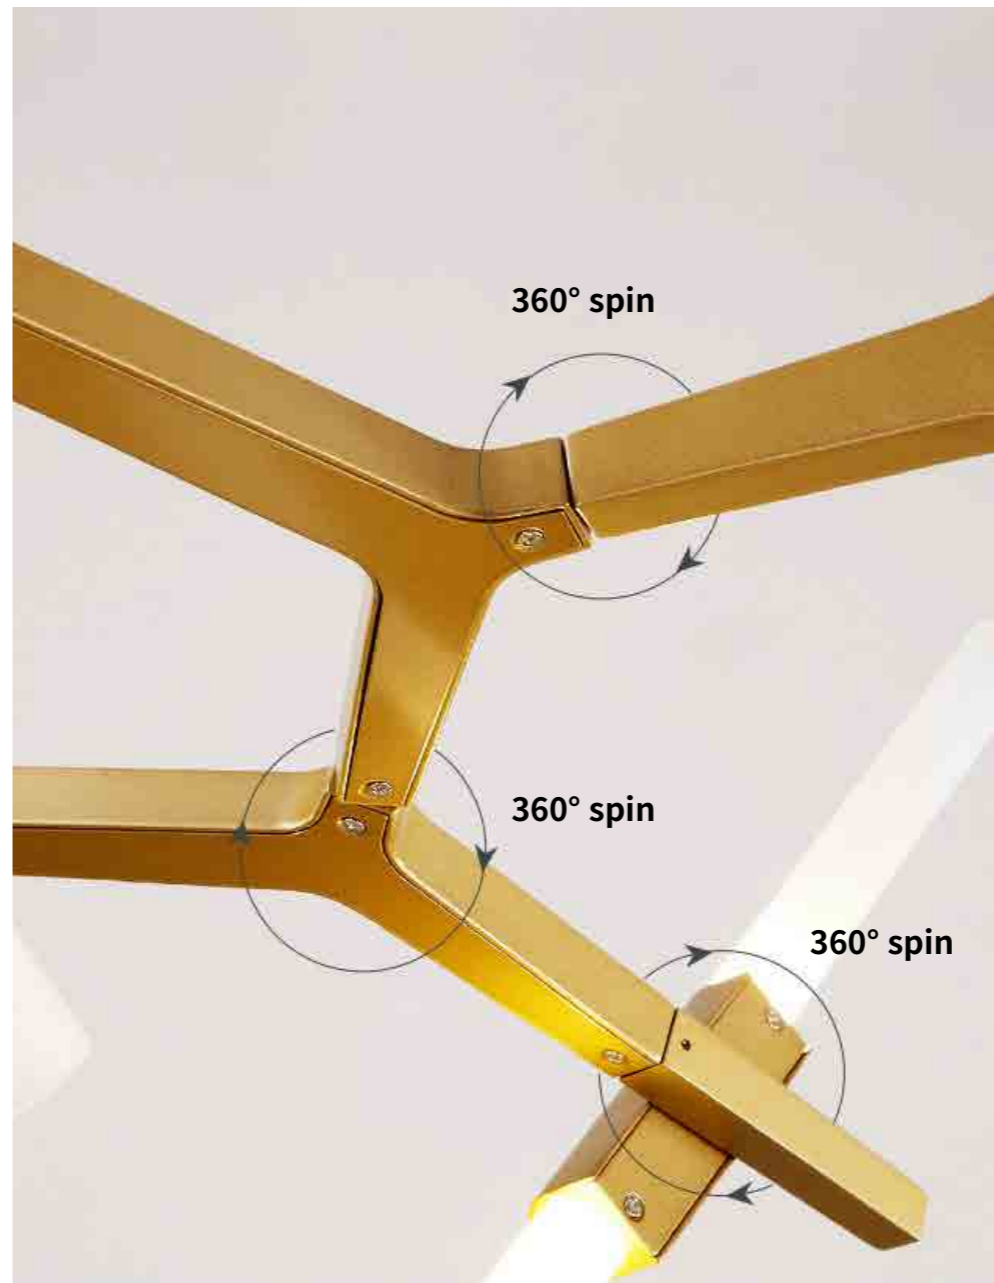

KPG7023-2/6/8/10/12/14

- Size: L640*H280mm G9*2
- L940*H510mm G9*6
- L1115*H510mm G9*8
- L1360*H1350mm G9*10
- L1300*H530mm G9*12
- L1600*H1360mm G9*14

Material: Iron+Acrylic
Color: Gold, Black+White