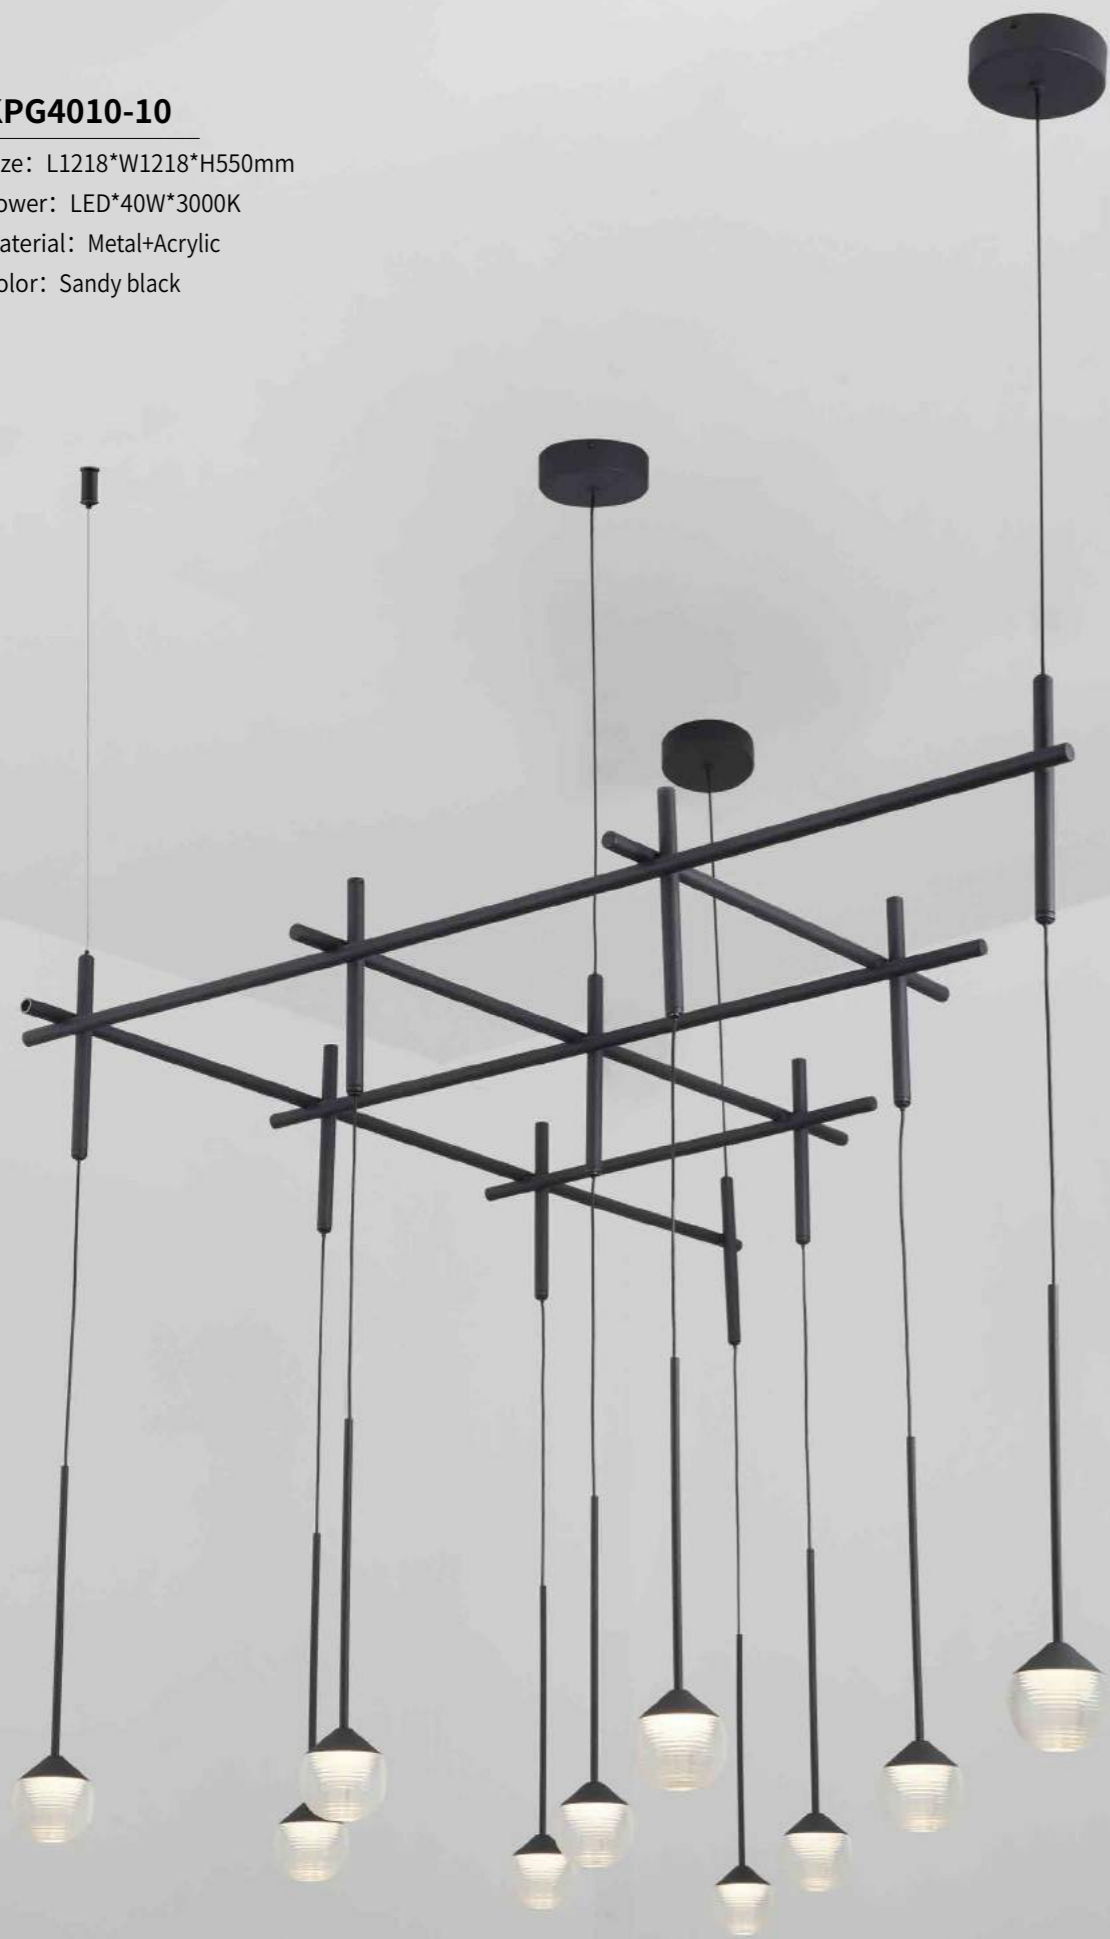

KPG4010-10

Size: L1218*W1218*H550mm

Power: LED*40W*3000K

Material: Metal+Acrylic

Color: Sandy black

KPB4010

Size: Body:D80*H350mm

Plate:D80*H35mm

Power: LED*4W*3000K

Material: Iron+Acrylic

Color: Black