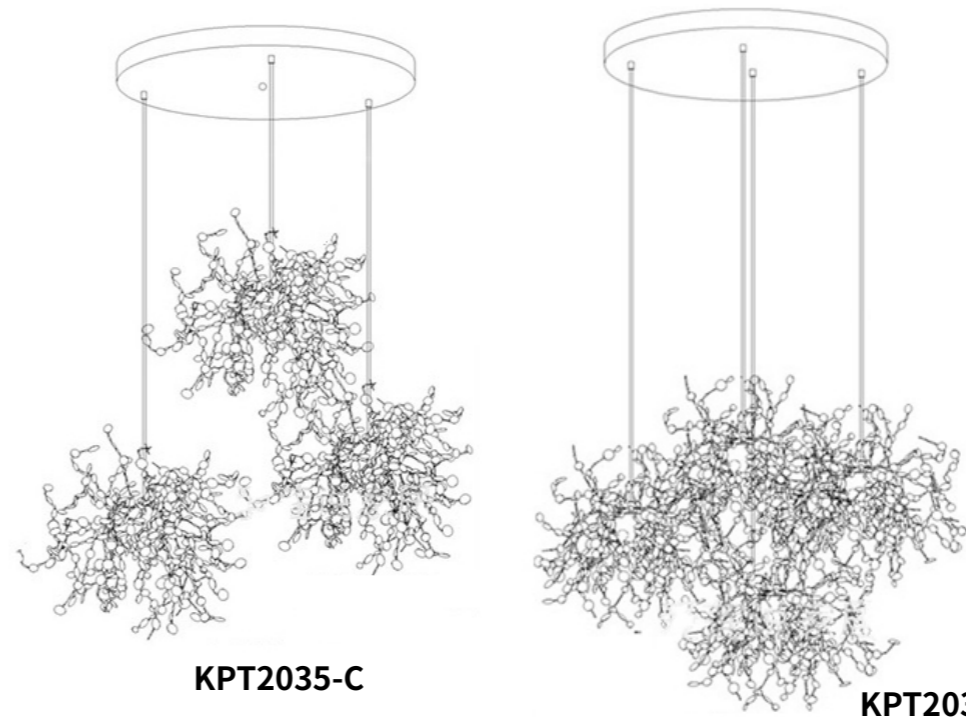

KPT2035-C

Size: Plate:ø500*H35+Body:D850*H2000mm
Power: G9*9
Material: Stainless steel
Color: Titanium gold、Chrome

KPT2035-D

Size: Plate:ø500*H55+Body:D850*H2000mm
Power: G9*12
Material: Stainless steel
Color: Titanium gold、Chrome