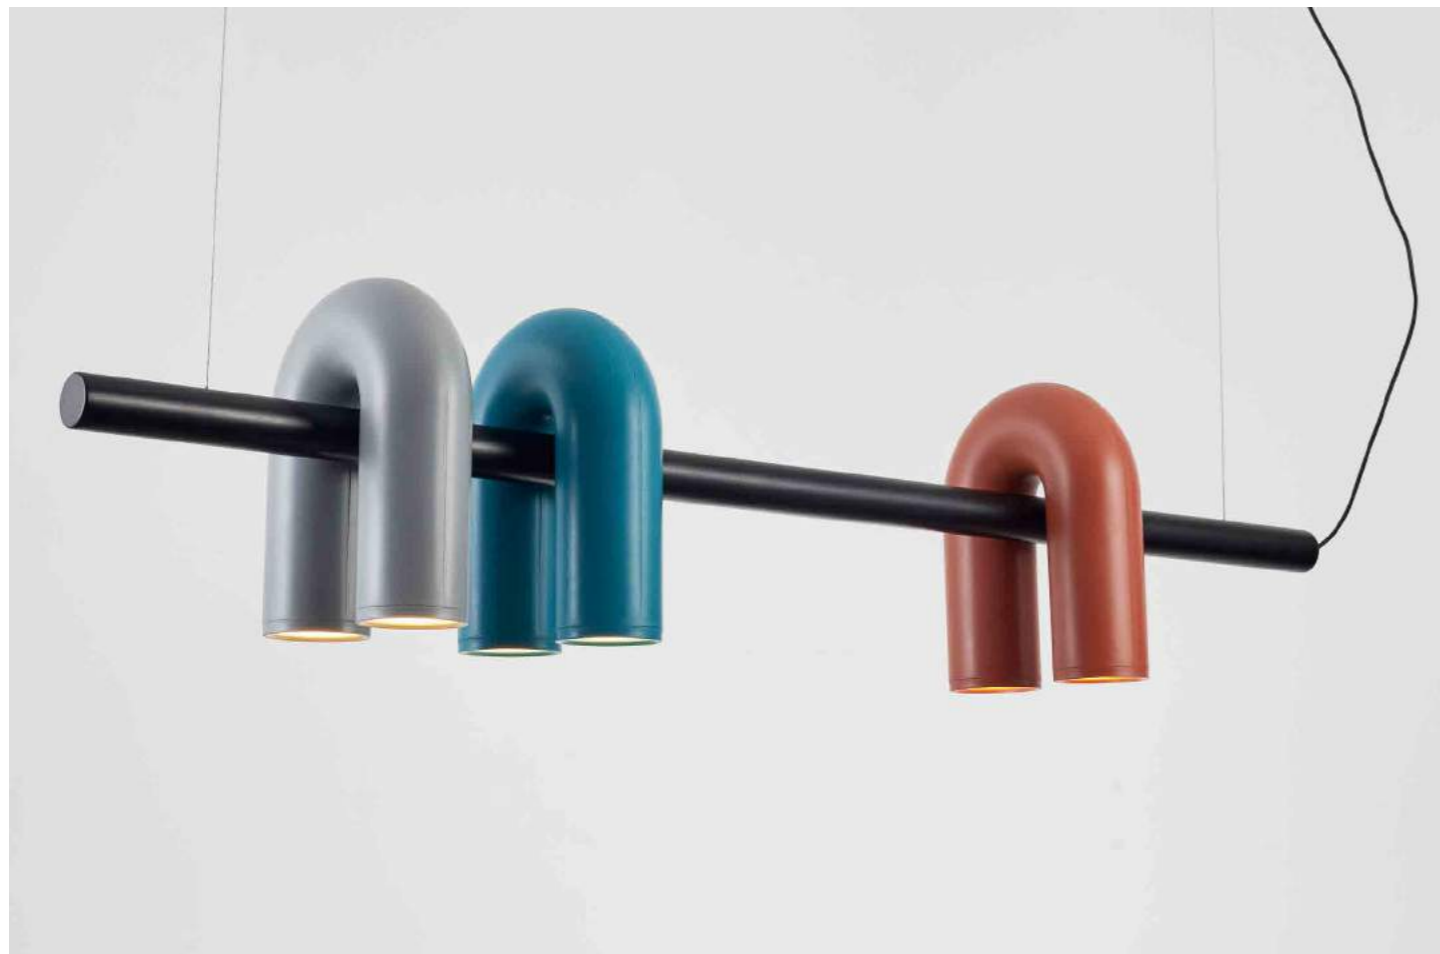

KPL3135-3

Size: L1200*W200*H240mm 3 Lights

Power: LED*18W

Material: Iron+ABS

Color: Matt black, Matt orange, Matt gray, Matt blue

KWH3135

Size: L200*W240*H200mm

Power: LED*6W

Material: Iron+ABS

Color: Matt black, Matt orange, Matt gray, Matt blue