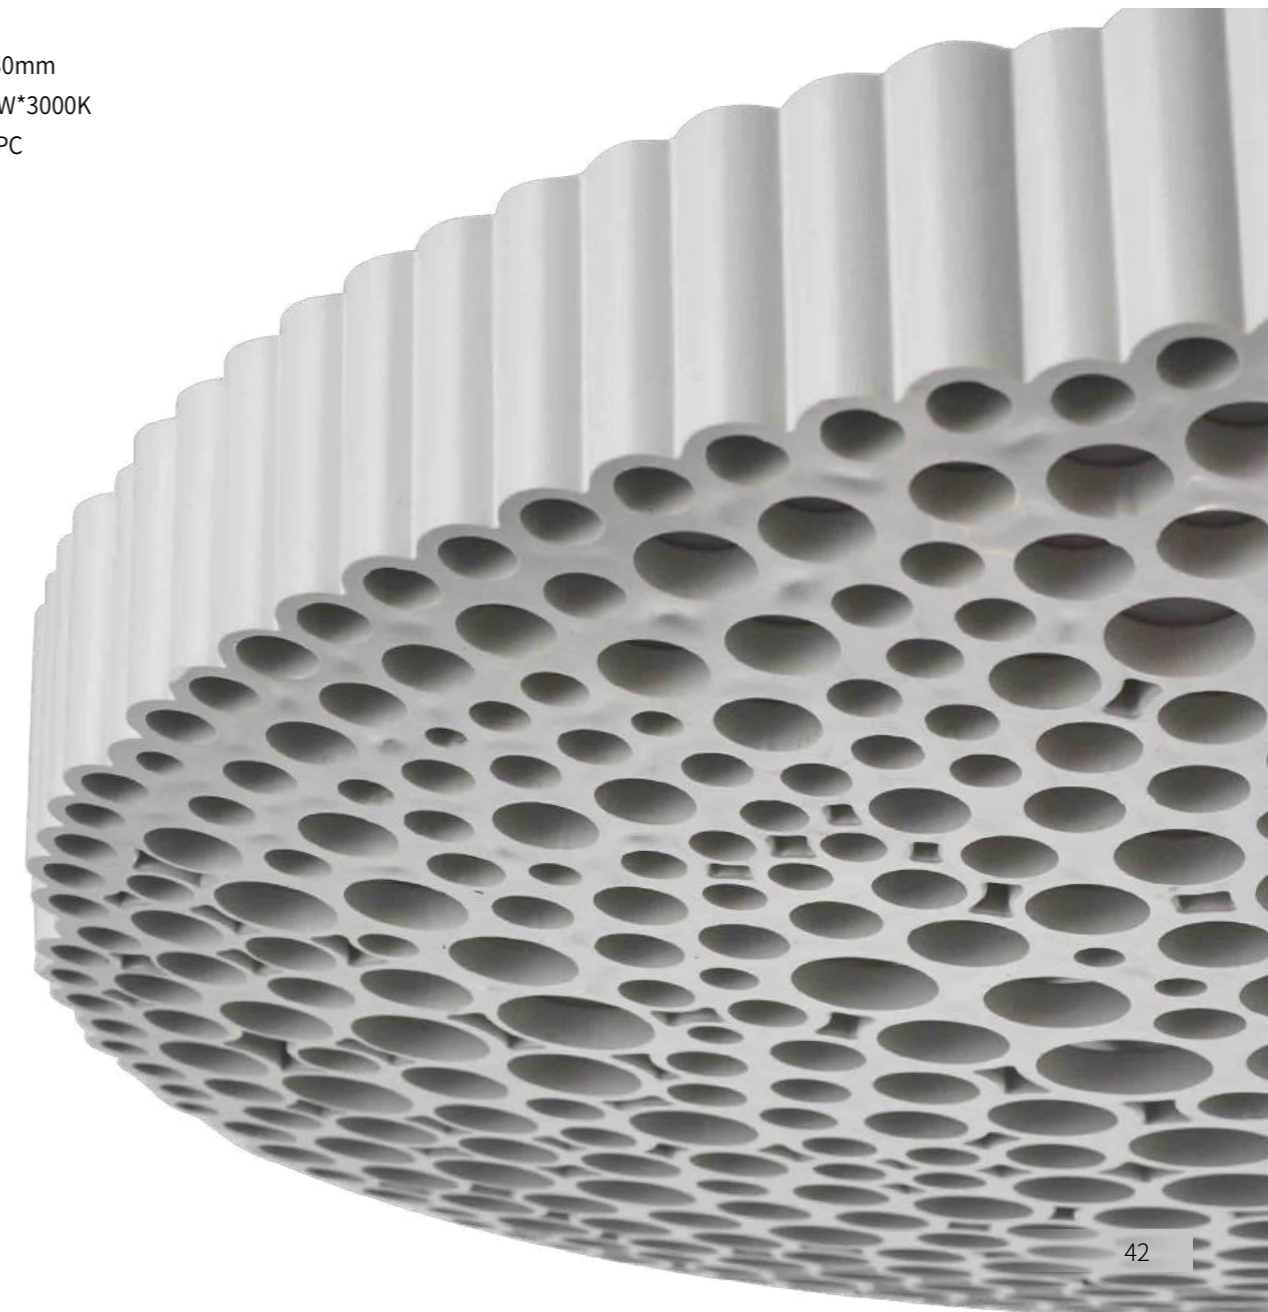

KXY5019

Size: D520*H130mm
Power: LED*36W*3000K
Material: Iron+PC
Color: White