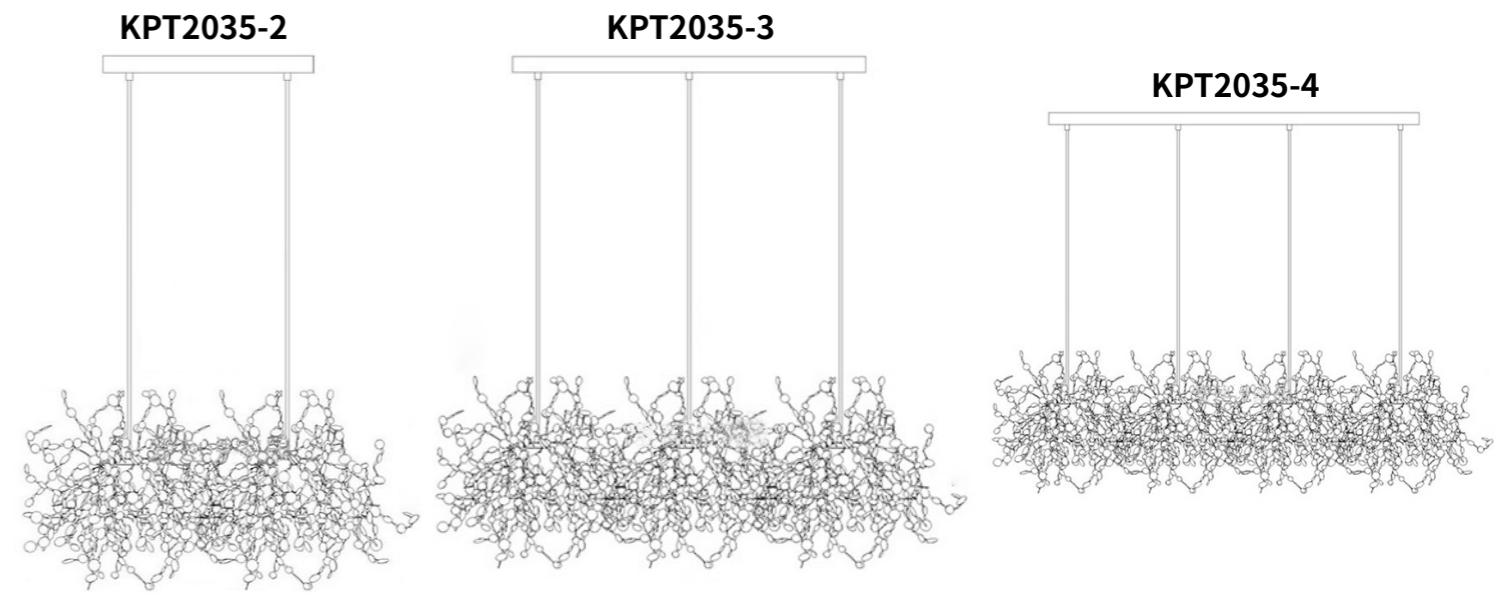

KPG1145-S/M/L/XL

Size: D600mm
D800mm
D1000*H990mm
D1200*H1200mm

Power: LED
Material: Stainless steel+Crystal
Color: Chrome

KPT2035-1

Size: ø400mm

Power: G9*3

Material: Stainless steel

Color: Titanium gold, Chrome