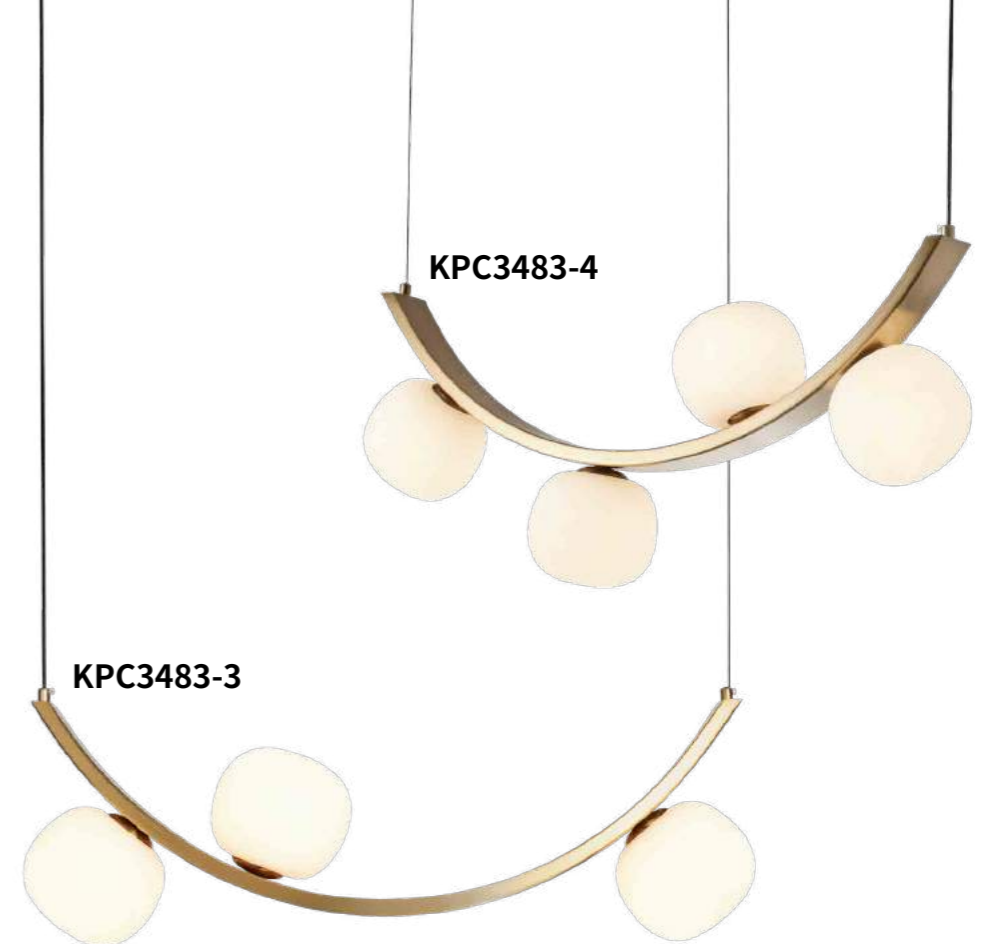

KPC3483-3

KPC3483-4