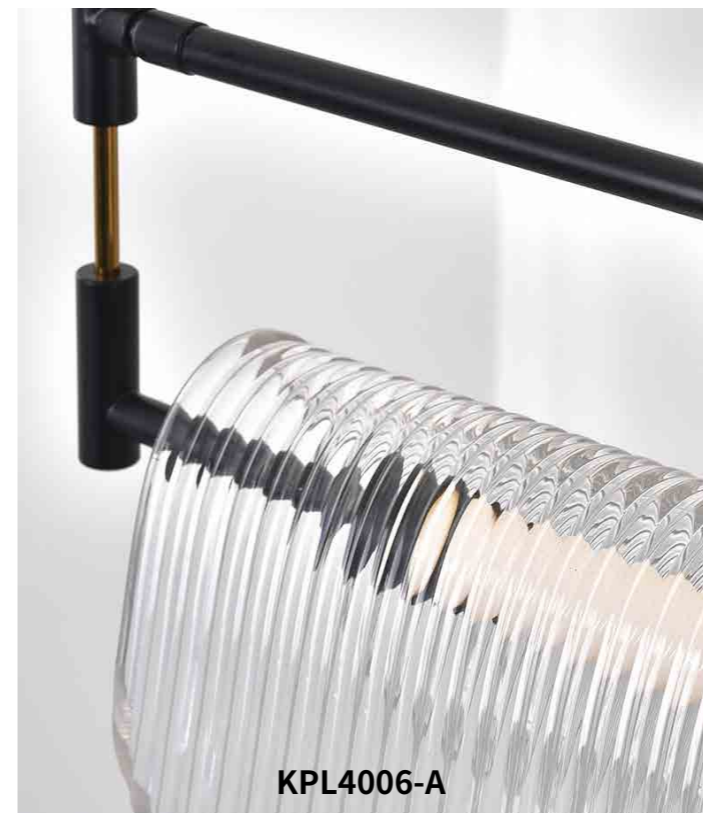

KPL4006-A80/A100/A120

Size: L800*W120*H200mm LED*15W
L1000*W120*H200mm LED*20W
L1200*W120*H200mm LED*25W

Material: Iron+Acrylic
Color: Gold、Black+Striped

KPL4006-B80/B100/B120/B150/B180/B200

Size: L800*W120*H200mm LED*15W
L1000*W120*H200mm LED*20W
L1200*W120*H200mm LED*25W
L1500*W120*H200mm LED*32W
L1800*W120*H200mm LED*40W
L2000*W120*H200mm LED*45W

Material: Iron+Acrylic
Color: Gold、Black+Polka Dot