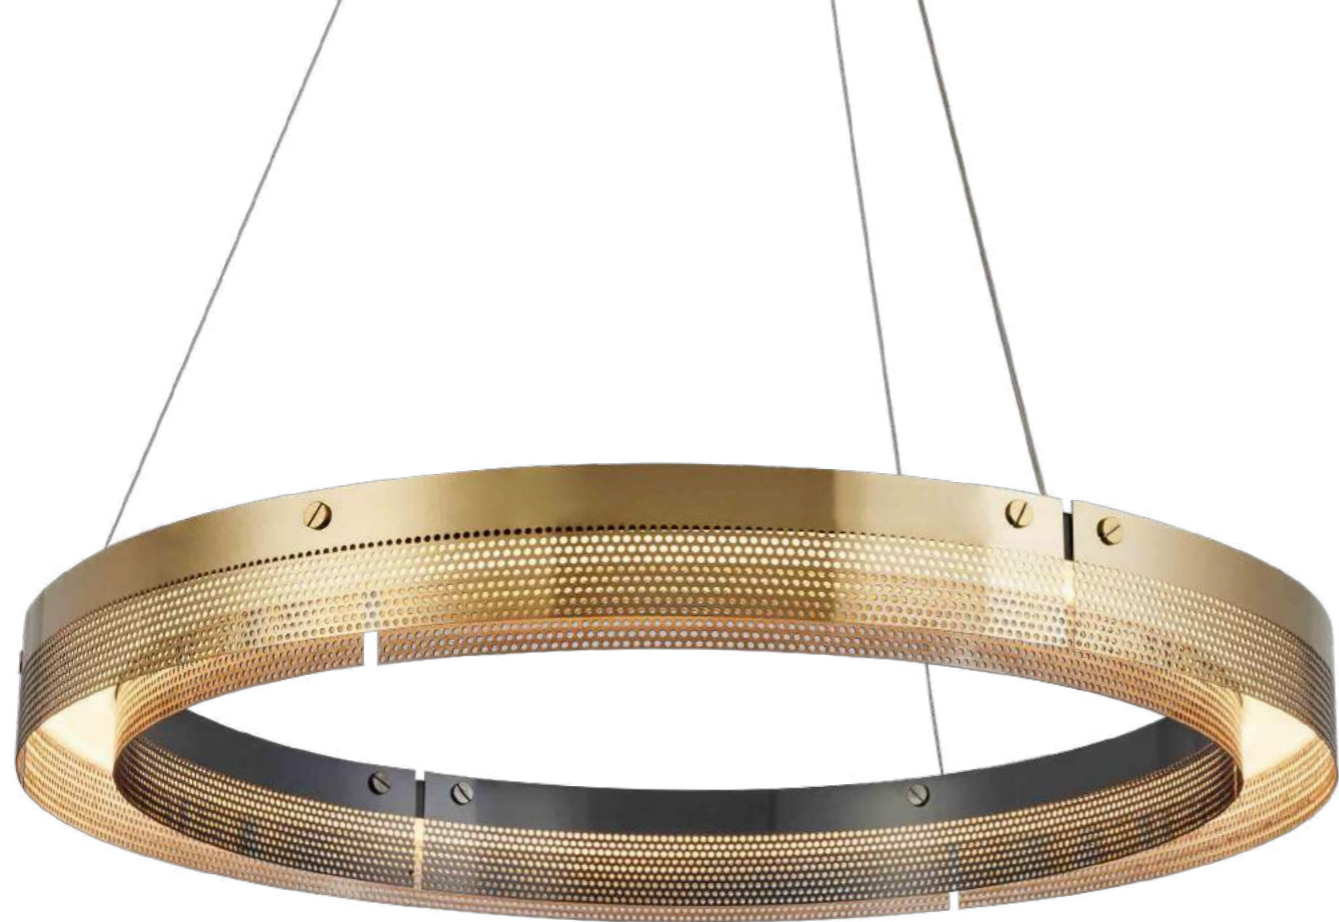

KPR2015-60/80/100

Size: D580*W45*H60mm LED*40W
D800*W45*H60mm LED*55W
D1000*W45*H60mm LED*70W
Material: Stainless steel+Iron+Acrylic
Color: Titanium gold、Titanium Black

KPL2015

Size: L1200*W45*H60mm
Power: LED*30W
Material: Stainless steel+Iron+Acrylic
Color: Titanium gold、Titanium Black

KFU2015

Size: L500*W200*H1600mm
Power: LED*10W
Material: Stainless steel+Iron+Acrylic
Color: Titanium gold、Titanium Black

KTU2015

Size: L500*W150*H600mm
Power: LED*10W
Material: Stainless steel+Iron+Acrylic
Color: Titanium gold、Titanium Black