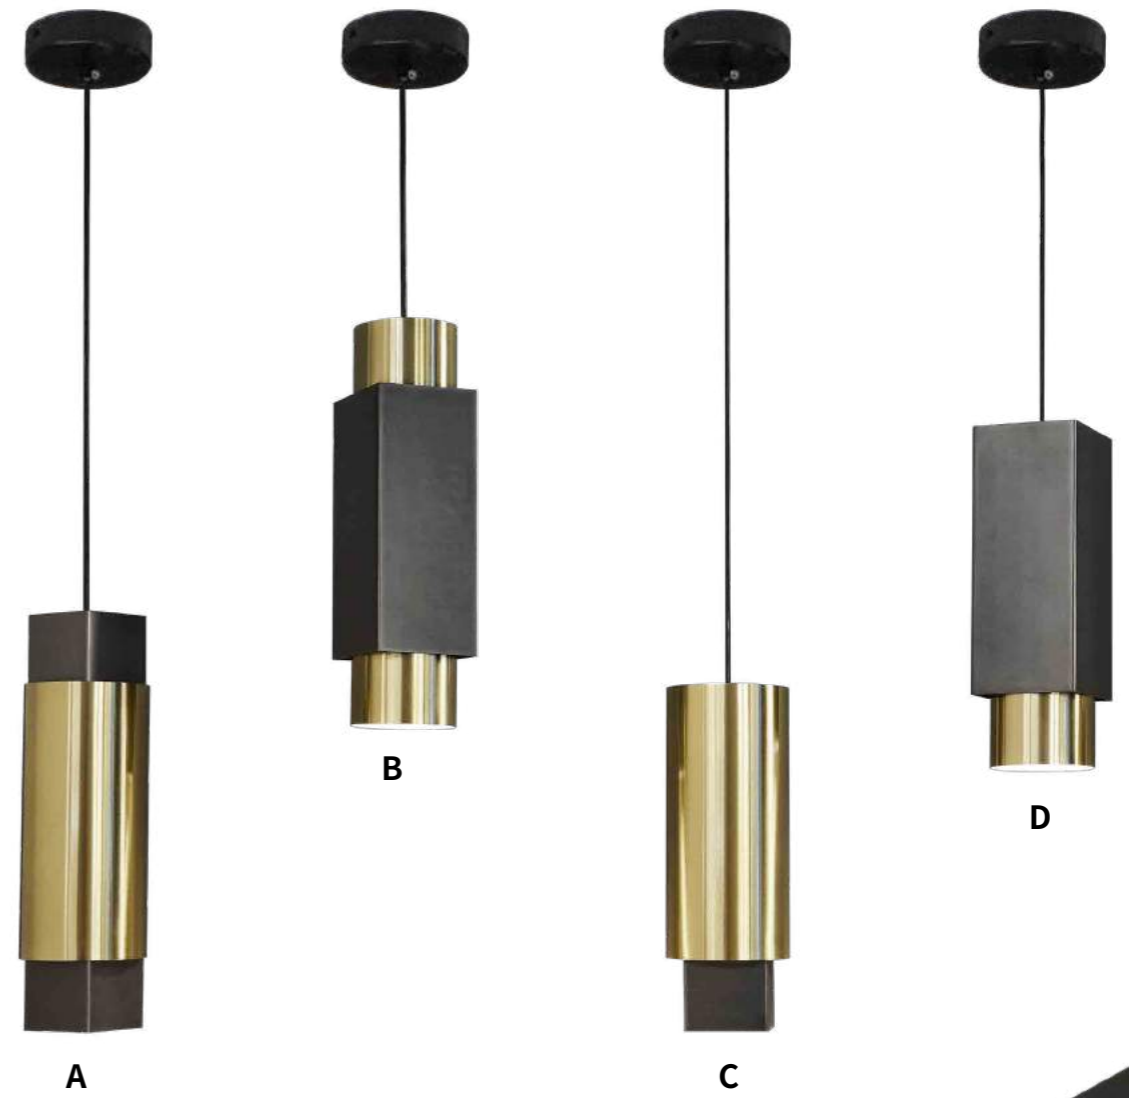

Material: Aluminium+Acrylic+Iron

Color: Brass

KXR1008-60

KPU4012-1/2/3

Size: D110*H390mm LED*12W
D110*H720mm LED*24W
D110*H1060mm LED*36W
Material: Iron+Aluminium+Acrylic
Color: Gold

KWU4012-1

Size: D110*H390mm
Power: LED*12W
Material: Iron+Aluminium+Acrylic
Color: Gold

KPU3504-A/B/C/D

Size: D80*H300mm
D90*H300mm
D80*H250mm
D90*H250mm

Power: GU10
Material: Metal
Color: Black+Gold

KPU1074-A

KPU1074-B

KPU1074-E

KPU1074-C

KPU1074-D