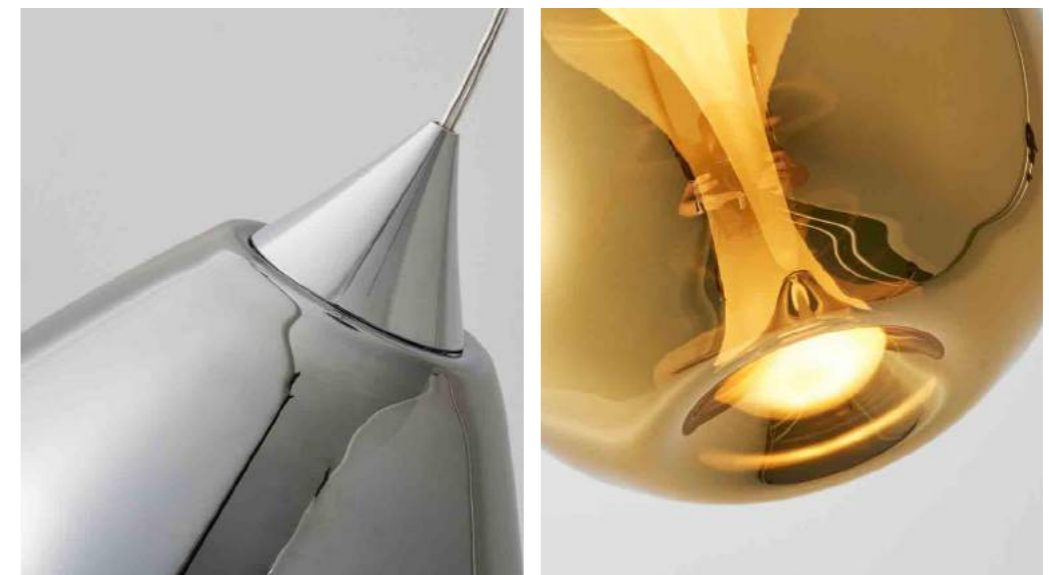

Color: Gold、Smoke Gray、Rose Gold

KPD7328-S/M/L

Size: D130*H190mm

D160*H220mm

D160*H270mm

Plate:ø100*H25mm

Power: LED*5W*3000K

Material: Aluminium+Glass