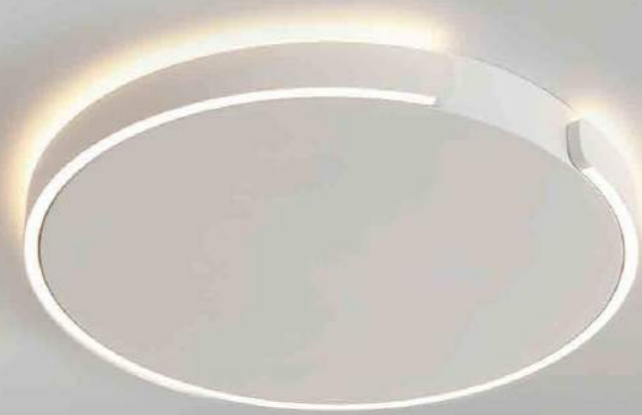

KXY1019-40/60

Size: $\varnothing 400$ *H80mm LED*30W
 $\varnothing 600$ *H80mm LED*50W
Power: LED*3000K
Material: Aluminum+ Silicon
Color: White, White+Brass

KFR1019-A

Size: L600*W2400*H2200mm
Base: $\varnothing 600$ mm Body: $\varnothing 500$ *H50mm
Power: LED*40W *3000K Up and down,
Sensor switch with dimmble
Material: Aluminum+Silicon+Iron
Color: Black+Brass

KFR1019-B

Size: L700*W500*H1700mm
Base: $\varnothing 500$ mm Body: $\varnothing 500$ *H50mm
Power: LED*40W *3000K Up and down,
Sensor switch with dimmble
Material: Aluminum+ Silicon+Iron
Color: Black+Brass