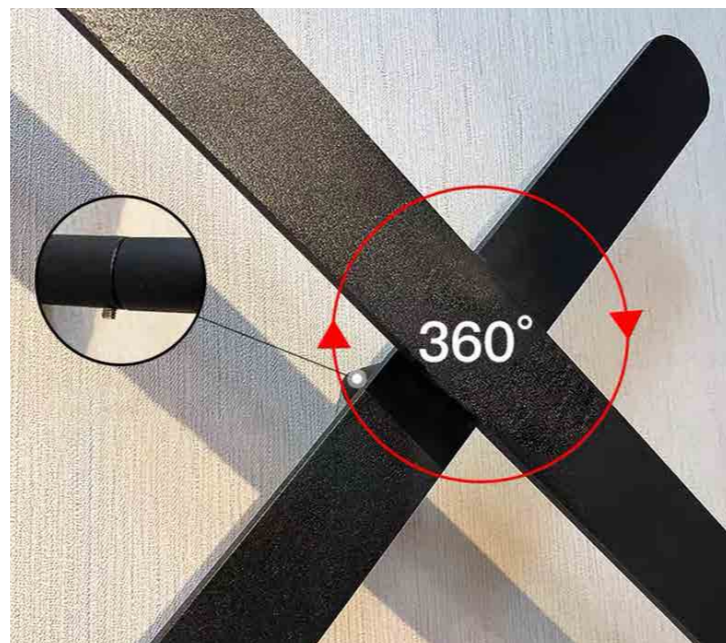

KWC3075-3

Size: L360*H550*W70mm
Power: LED*11W
Material: Iron+Acrylic
Color: Black

KWC3075-6

Size: L890*H740*W70mm
Power: LED*24W
Material: Iron+Acrylic
Color: Black

KWL3034-5S

Size: L550+L580+L760+L980+L1030mm