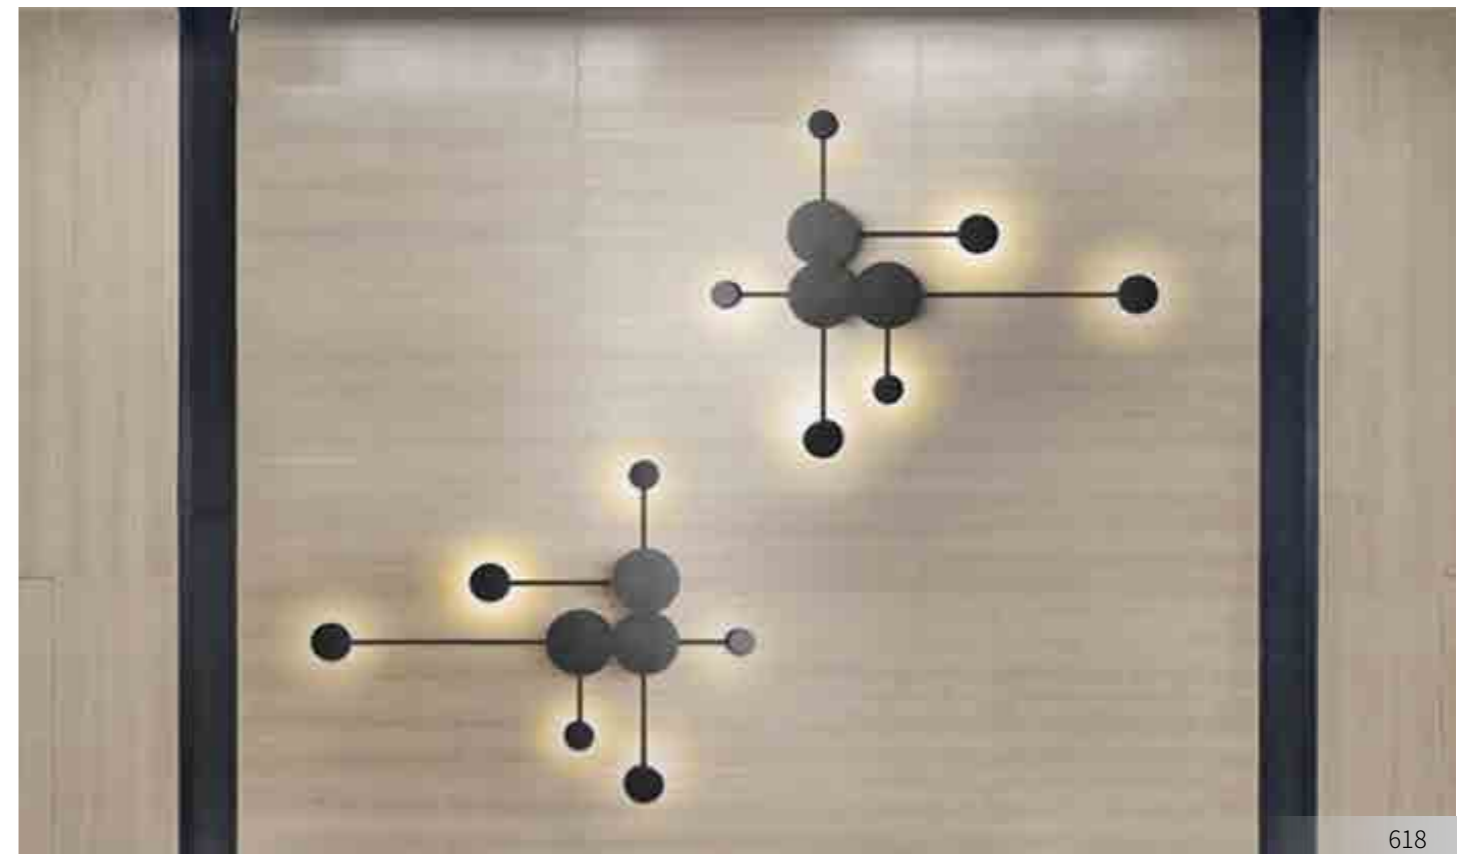

KWC3075-2

Size: L330*H450*W70mm
Power: LED*8W
Material: Iron+Acrylic
Color: Black

KWC3075-3

Size: L360*H550*W70mm
Power: LED*11W
Material: Iron+Acrylic
Color: Black

KWC3075-6

Size: L890*H740*W70mm
Power: LED*24W
Material: Iron+Acrylic
Color: Black