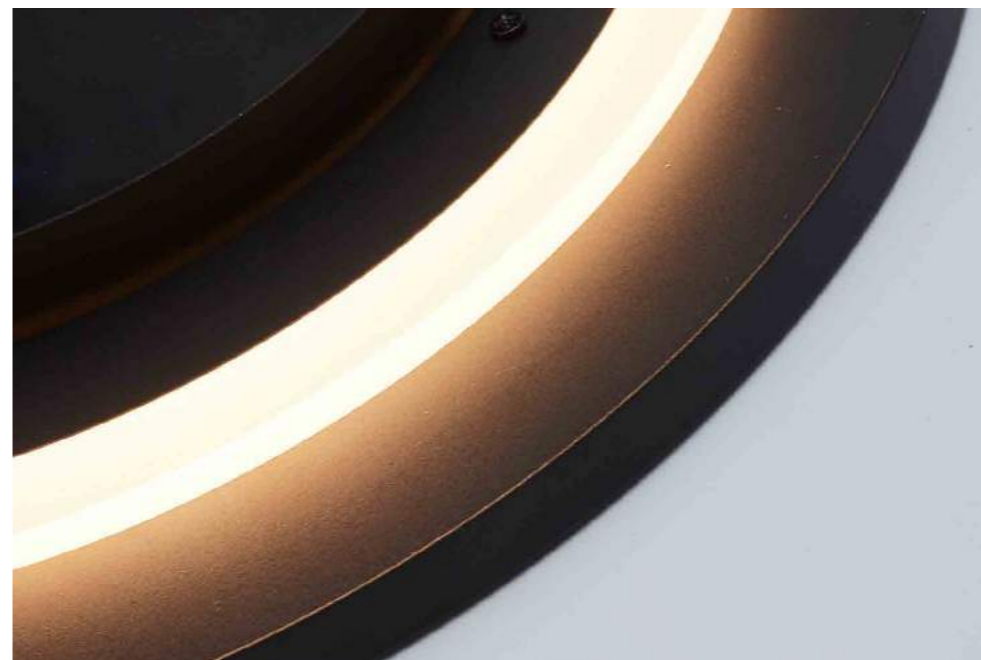

KXY3231-40

Size: D400*H40mm
Power: LED*47W*3000K
Material: Aluminum+Acrylic
Color: Sandy white, Black + Milk white