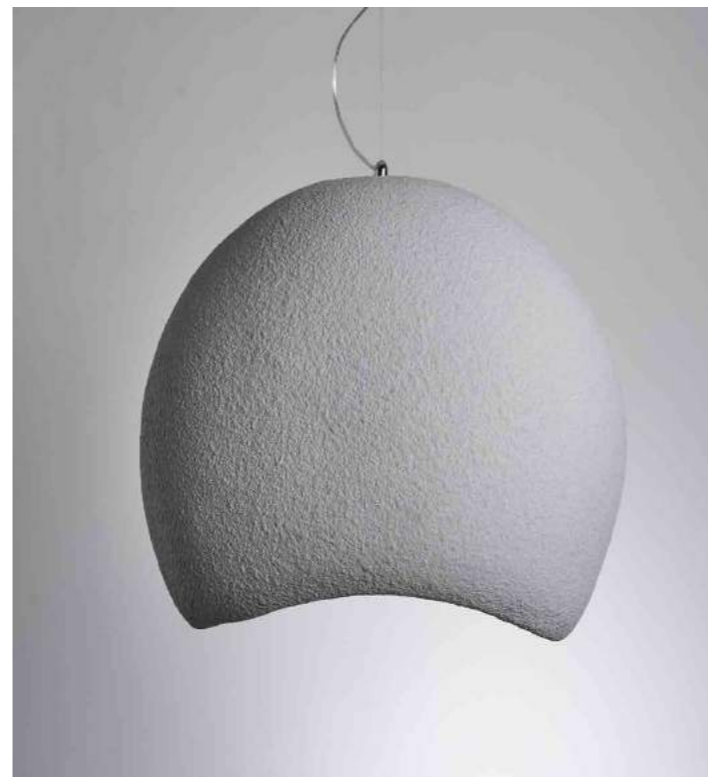

KWT2035

Size: \varnothing 400mm

Power: G9*3

Material: Stainless steel

Color: Titanium gold、Chrome

KPD9029-A25/A38/A45/A65/A85

Size: L250*W280*H300mm
L380*W300*H300mm
L450*W380*H400mm
L650*W520*H480mm
L850*W650*H580mm