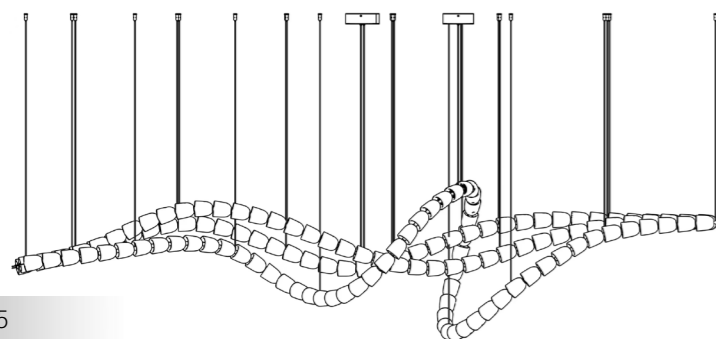

KPC4049-L36/L53/L60/L64/L101/L138

Size: 1200*460mm 26+13 Lights
1600*585mm 35+18 Lights
1800*635mm 40+20 Lights
2000*635mm 42+22 Lights
2500*630mm 45+28+28 Lights
3500*780mm 60+39+39 Lights