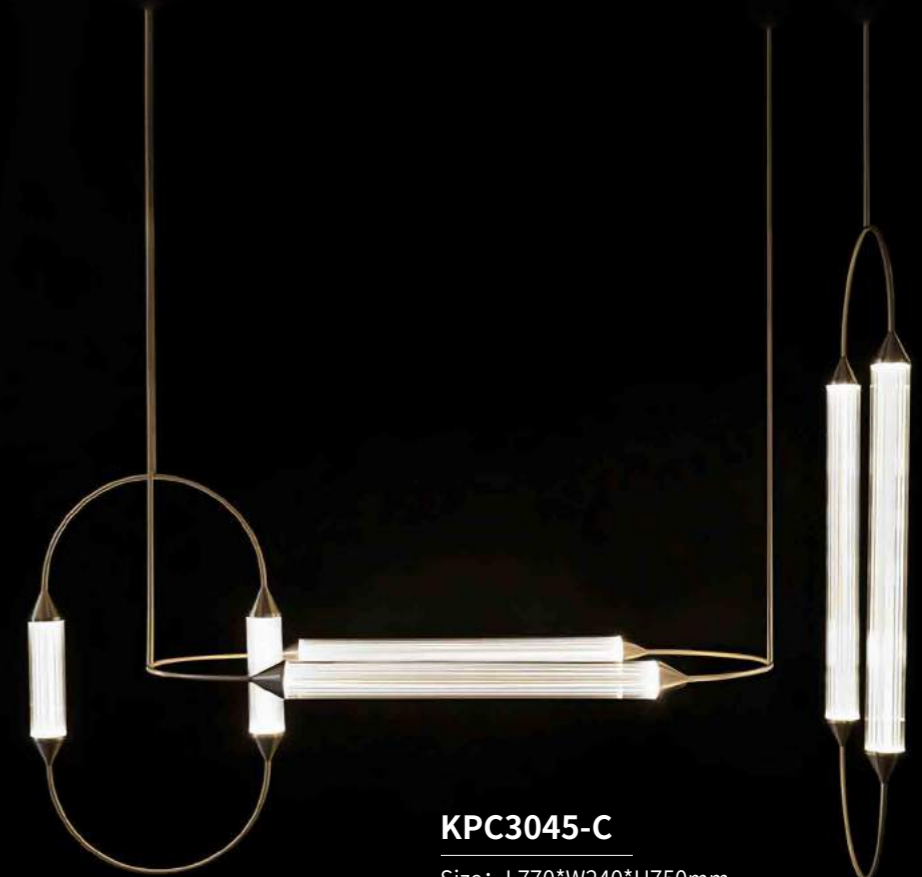

Size: L400*H240mm LED*10W
L600*H240mm LED*15W
L800*H240mm LED*20W
Power: LED*3000K
Material: Iron+Glass
Color: Bronze

KPC3045-D

Size: L770*W240*H750mm
Plate:L660*100*H30mm
Power: LED*60W*3000K
Material: Iron+Glass
Color: Bronze

KPC3045-E

Size: L770*W240*H750mm
Plate:D200mm
Power: LED*60W*3000K
Material: Iron+Glass
Color: Bronze

KPC3045-C

Size: L770*W240*H750mm
Plate:D120mm
Power: LED*60W*3000K
Material: Iron+Glass
Color: Bronze