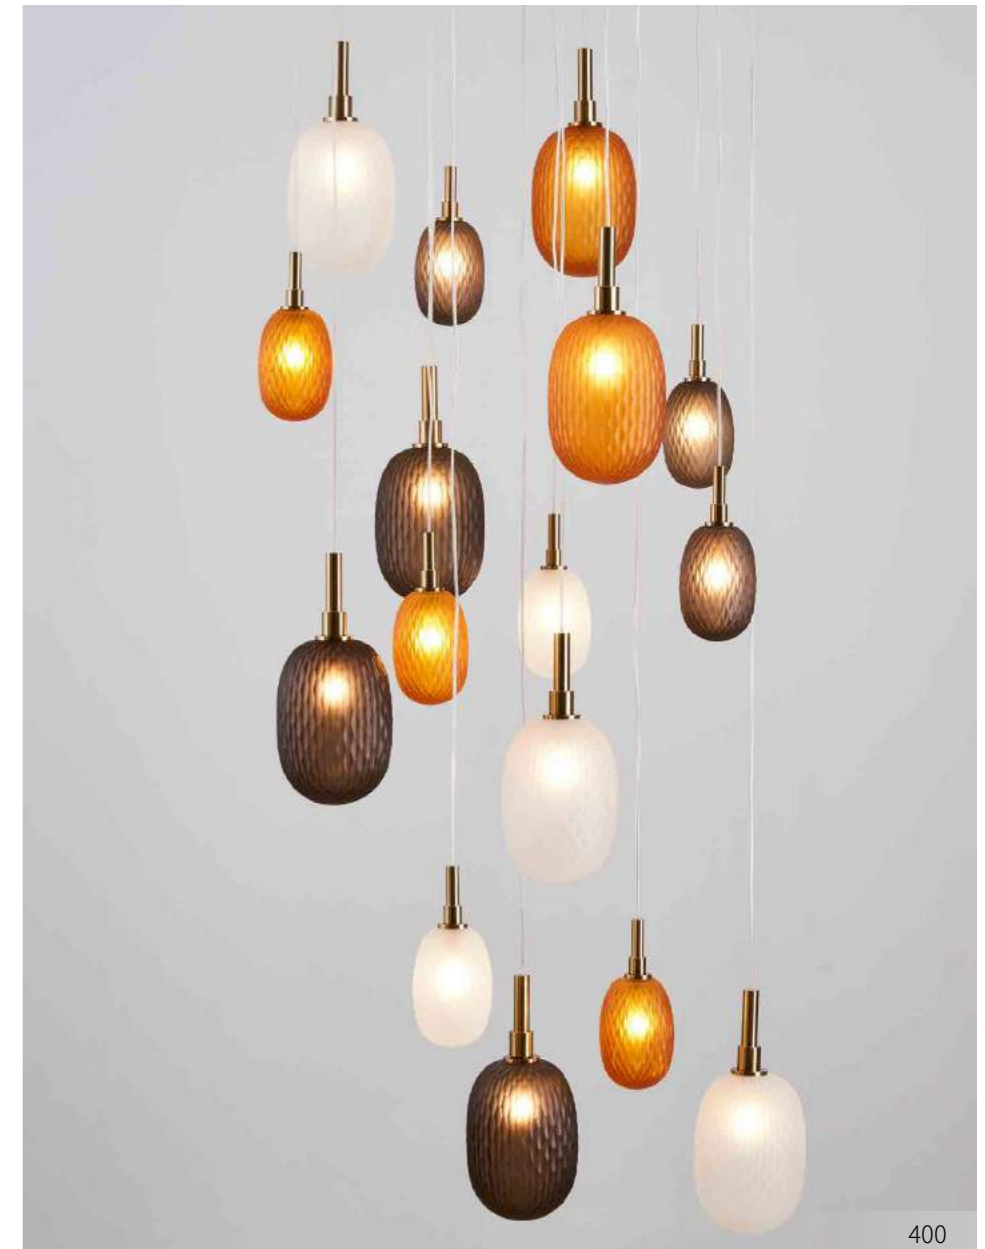

KPU7279-S/L

Size: D86*H200mm

D130*H250mm

Power: G4*1

Material: Metal+Glass

Color: Amber, White, Smoky Gray

KPU7279-16

KPU7279-16

Size: D600*H2000mm

Power: G4*16

Material: Metal+Glass

Color: Amber+White+Smoky Gray