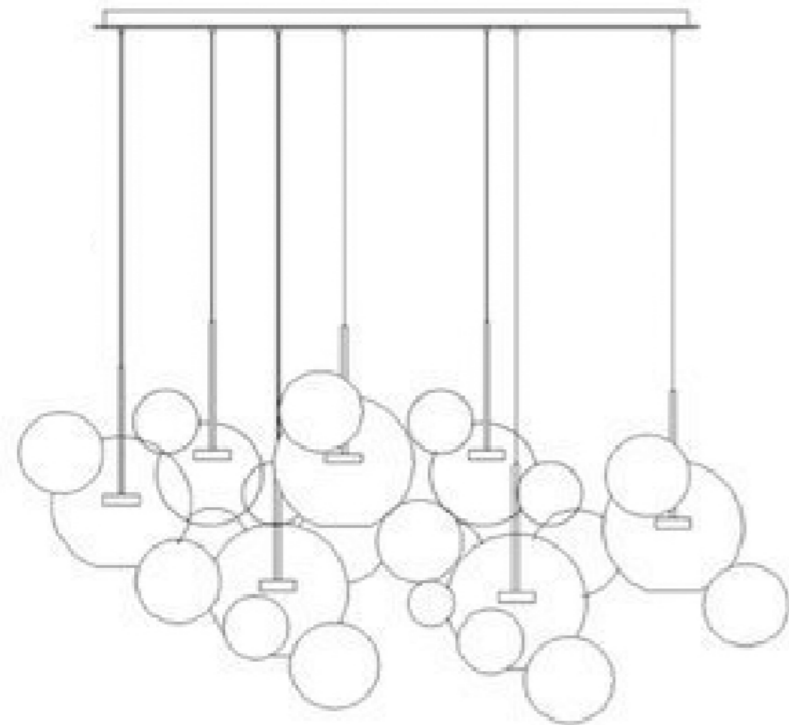

KPB7059-B34

Size: L2000*W600*H990mm 34 balls
Power: LED*70W (7 Lights)
Material: Aluminum+Glass+Iron
Color: Gold+Clear+White plate