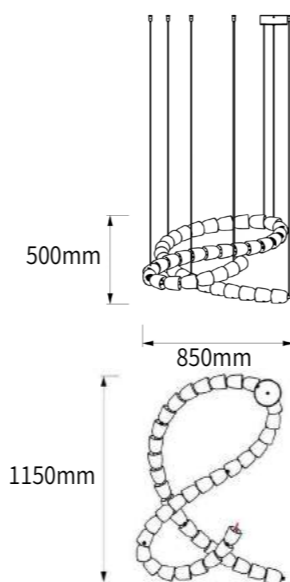

KPC4049-I

Size: 850*1150*500mm 43 Lights