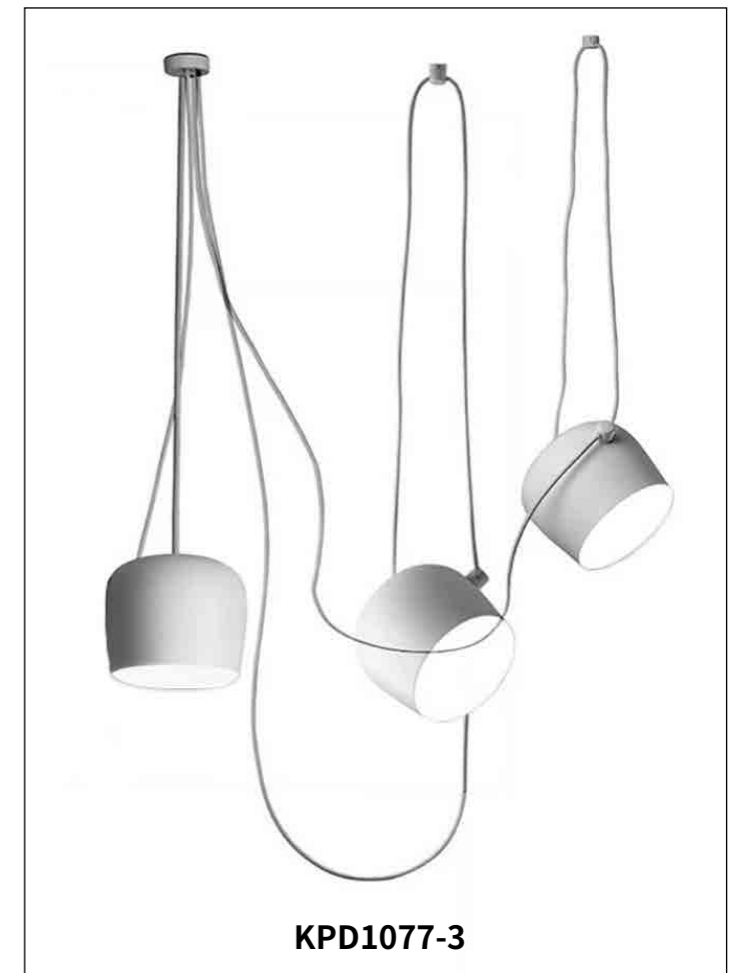

KPD1077-1S/1L

Size: D160*H160mm LED*10W
D243*H210mm LED*15W
Material: Aluminum+Acrylic
Color: Black, White

KPD1077-3S/3L

Size: D160*H160mm*3 Lights LED*30W
D243*H210mm*3 Lights LED*45W
Material: Aluminum+Acrylic
Color: Black, White

KPD1077-2S/2L

Size: D160*H160mm*2 Lights LED*20W
D243*H210mm*2 Lights LED*30W
Material: Aluminum+Acrylic
Color: Black, White

KPD1077-5S/5L

Size: D160*H160mm*5 Lights LED*50W
D243*H210mm*5 Lights LED*75W
Material: Aluminum+Acrylic
Color: Black, White