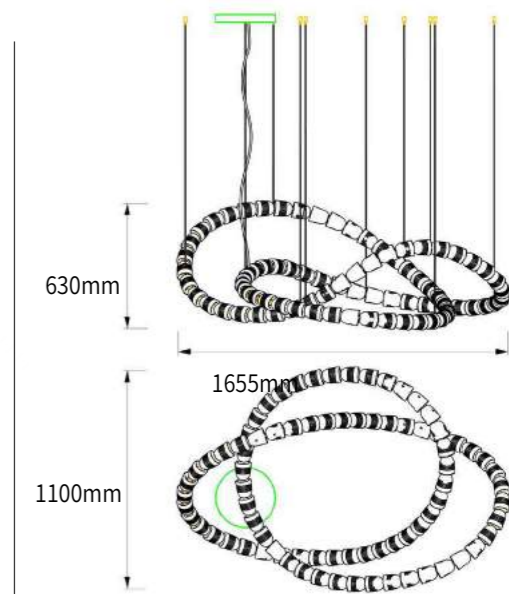

KPC4049-A81

Size: 1655*1100*630mm 81 Lights
Power: LED*243W

Please pay attention that
Drawing only for reference.