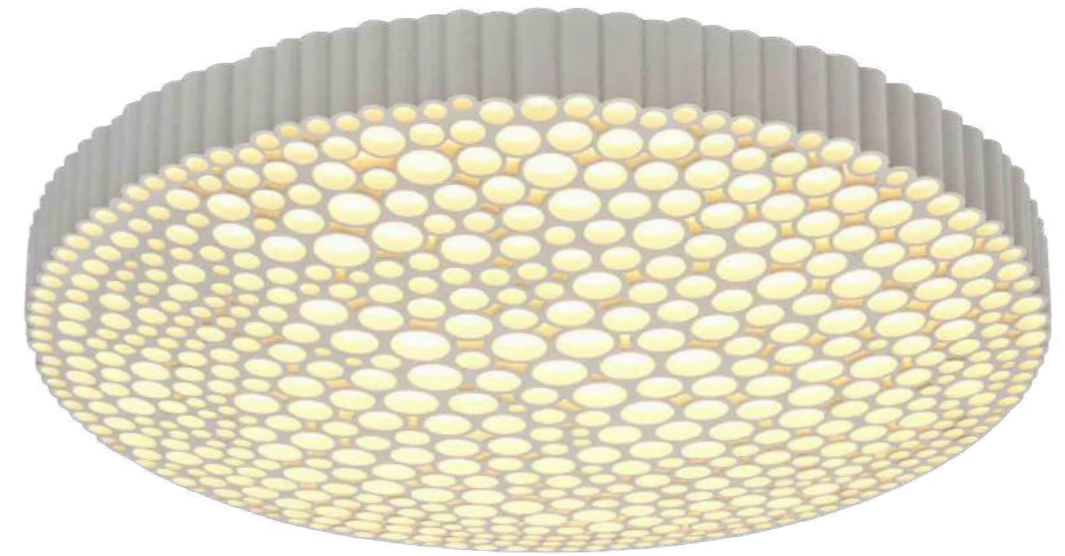

KPR5019

Size: D520*H100mm
Power: LED*36W*3000K
Material: Iron+PC
Color: White

KXY5019

Size: D520*H130mm
Power: LED*36W*3000K
Material: Iron+PC
Color: White