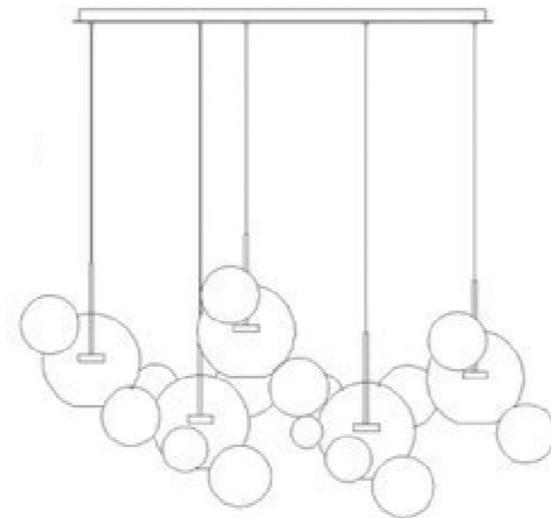

KPB7059-A6

Size: $\varnothing 460 \times H680$ mm 6 balls
Power: LED*10W
Material: Iron+Aluminium+Glass
Color: Gold+Clear+White plate

KPB7059-A14

Size: D780*H1180mm 14 balls
Power: LED*30W (3 Lights)
Material: Aluminum+Glass+Iron
Color: Gold+Clear+White plate