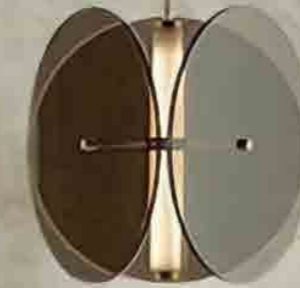

KWU7039

Size: D200*H350mm
Power: LED*14W
Material: Iron+Glass+Acrylic
Color: Smoky Gray, Tawny

KPU7039-B

Size: D200*W200*H350mm
Power: LED*14W
Material: Iron+Glass+Acrylic
Color: Smoky Gray, Tawny

KTU7039

Size: D280*W280*H510mm
Power: LED*12W
Material: Iron+Glass+Acrylic
Color: Smoky Gray, Tawny

KPU7039-A

Size: D300*W300*H300mm
Power: LED*12W
Material: Iron+Glass+Acrylic
Color: Smoky Gray, Tawny