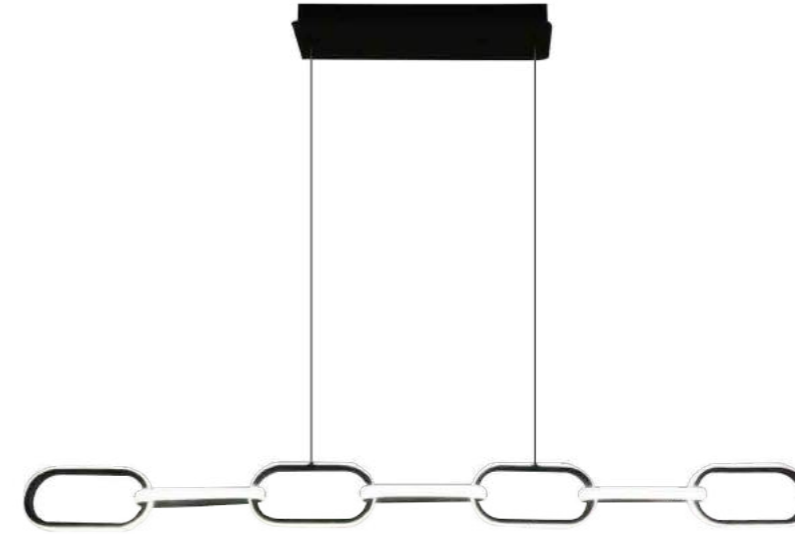

KPU1249-2/4/6/8

Size: D110*H420mm 2 Lights
LED*18W
D110*H820mm 4 Lights
LED*36W
D110*H1220mm 6 Lights
LED*54W
D110*H1600mm 8 Lights
LED*72W
Power: LED*3000K
Material: Aluminum
Color: Sand black