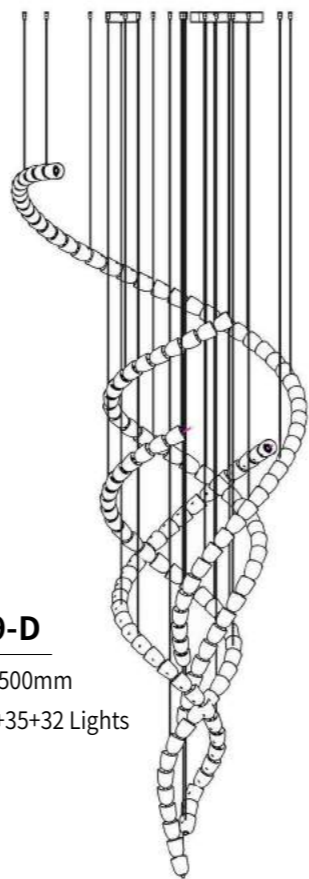

KPC4049-D

Size: 1500*3500mm
50+35+35+32 Lights