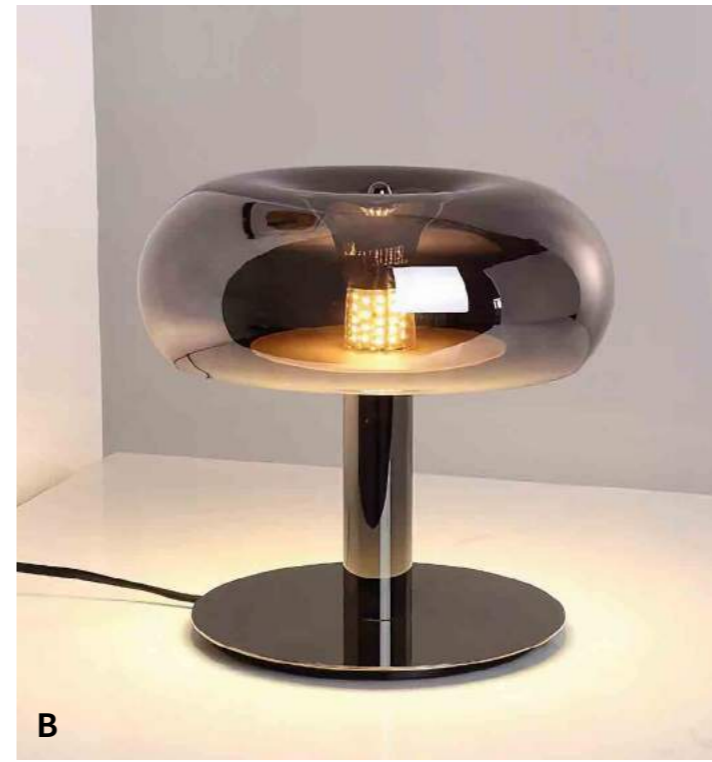

KTD3502-A

Size: ø260*H240mm
Power: LED*3000K
Material: Aluminum+Iron
Color: Orange

KTD3502-B

Size: ø260*H240mm
Power: LED*3000K
Material: Glass+Aluminum+Iron
Color: Pearl black、Bright White

KTD4064-L

Size: D180*H310mm