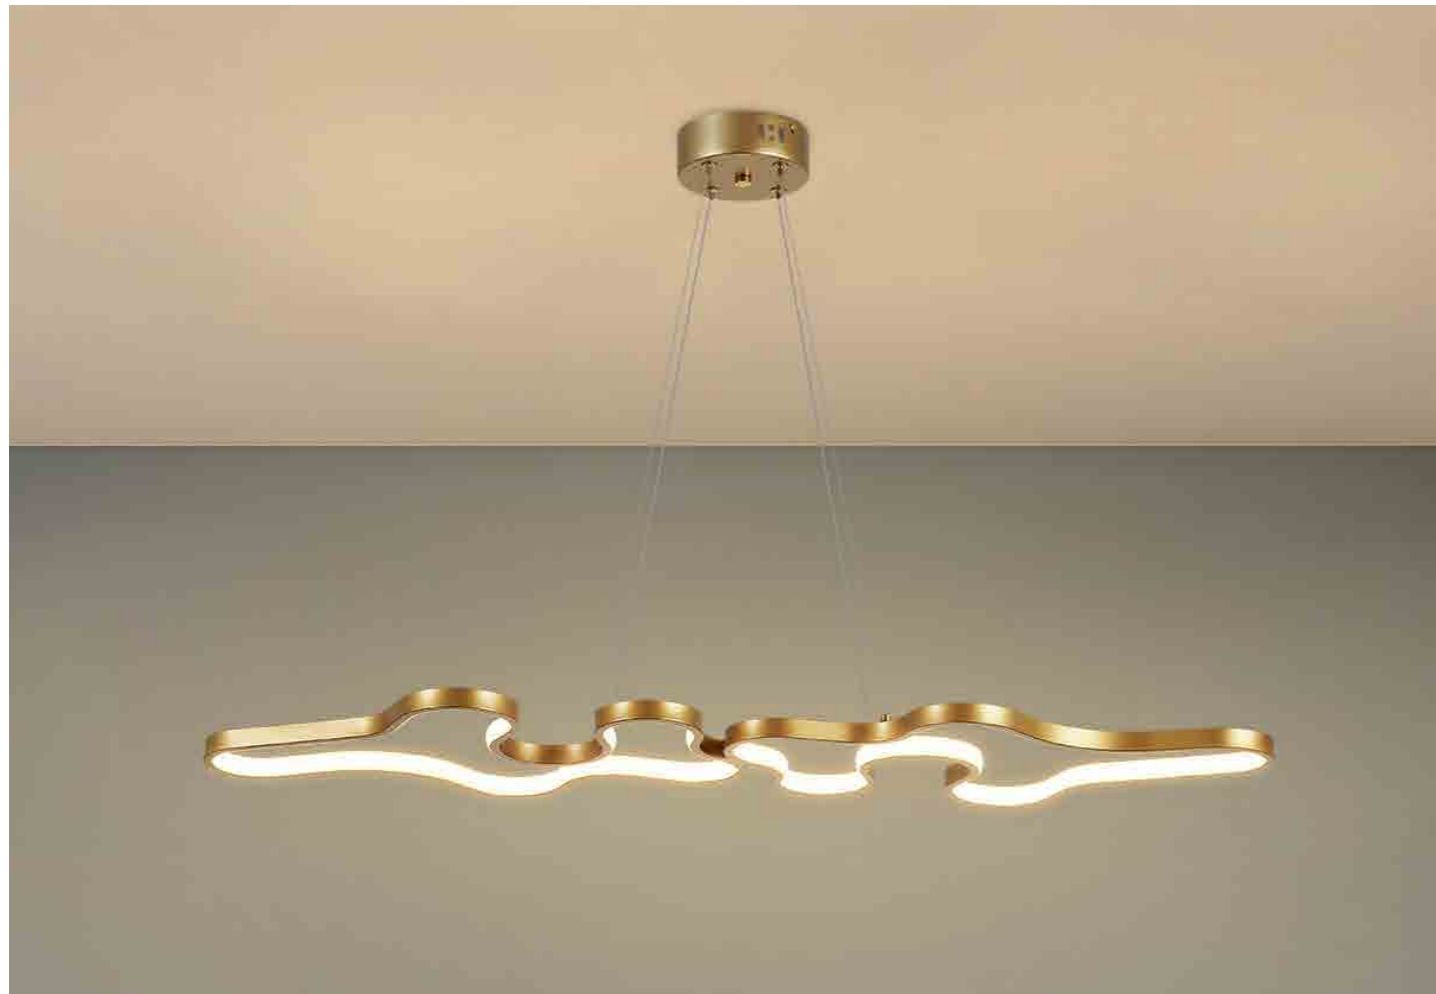

KPC1284-90/120/150

Size: L950*W270*H16mm Plate: D120*H40mm
L1200*H16mm
L1500*H16mm
Power: LED*3000K
Material: Aluminum
Color: Sand gold、Black