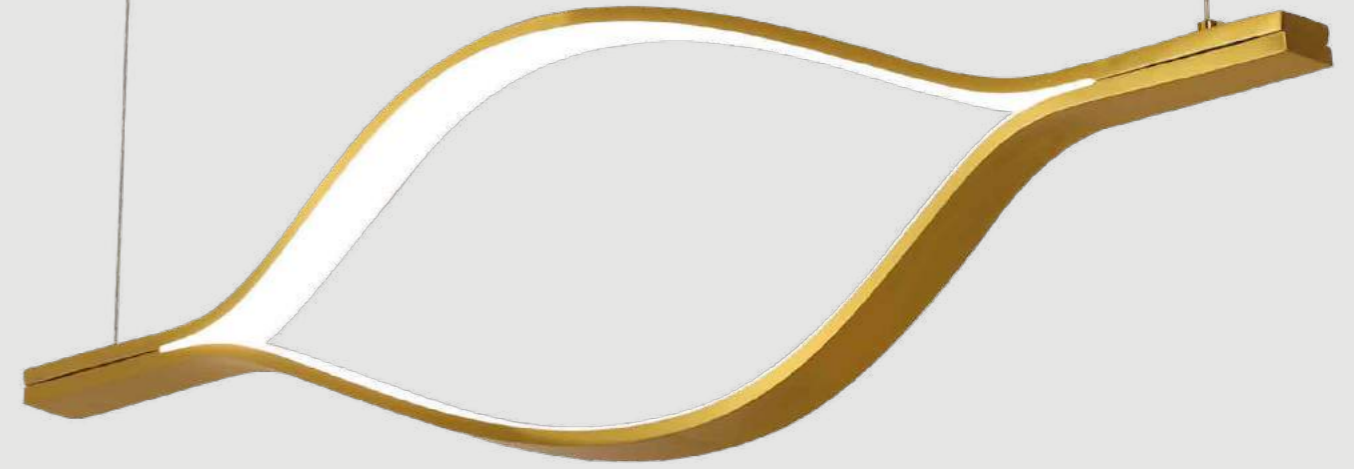

KPL2023-100/120/150

Size: L1000*W200*H280mm LED*72W
L1200*W200*H280mm LED*86W
L1500*W200*H280mm LED*108W
Material: Stainless steel+Acrylic
Color: Titanium gold

KPC1030-S

KPC1030-S/M/L

Size: L1000*W50*H290mm LED*33W
L1400*W50*H380mm LED*50W
L1800*W50*H460mm LED*60W