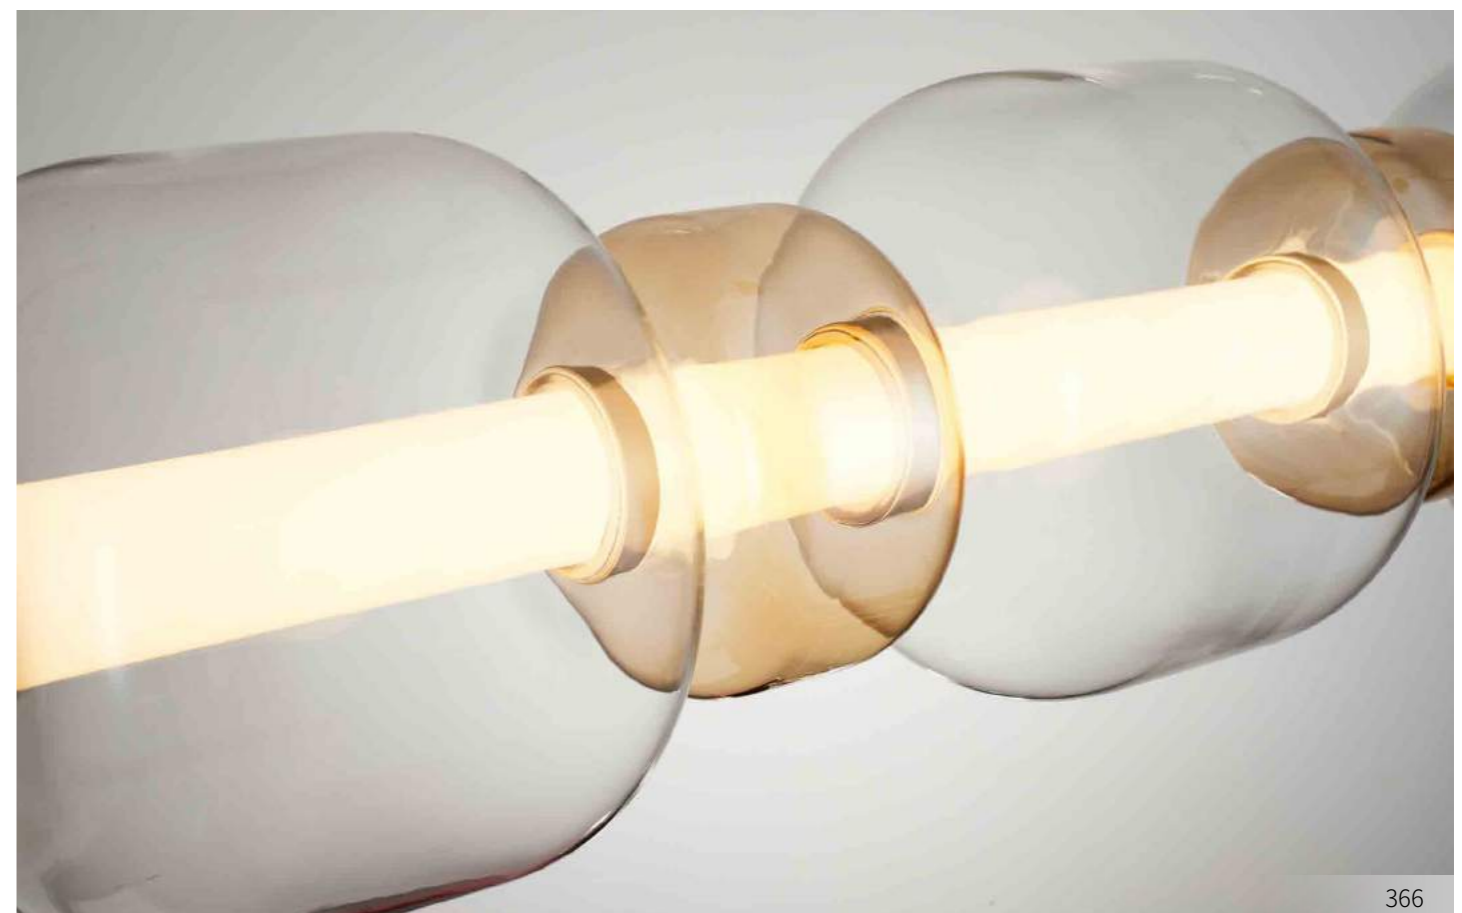

KPU7289-A1

Size: D170*H300mm
Plate:ø120*H35mm
Power: LED*12W*3000K

KPU7289-B3

Size: D170*H400mm
Plate:ø120*H35mm
Power: LED*12W*3000K

KPU7289-C3

Size: D170*H400mm
Plate:ø120*H35mm
Power: LED*12W*3000K
Material: Metal+Glass
Color: Black, Gold+Amber, Smoke gray

KPU7289-D3(UP DOWN)

Size: D120*H390mm
Plate:ø100*H110mm
Power: LED*12W*3000K

KPU7289-E5

Size: D120*H550mm
Plate:ø120*H35mm
Power: LED*18W*3000K
Material: Metal+Glass
Color: Black, Gold+Clear

KPL7289-3

Size: L860*W170*H170mm
Plate:L230*W80*H35mm
Power: LED*24W*3000K
Material: Metal+Glass
Color: Black, Gold+Clear