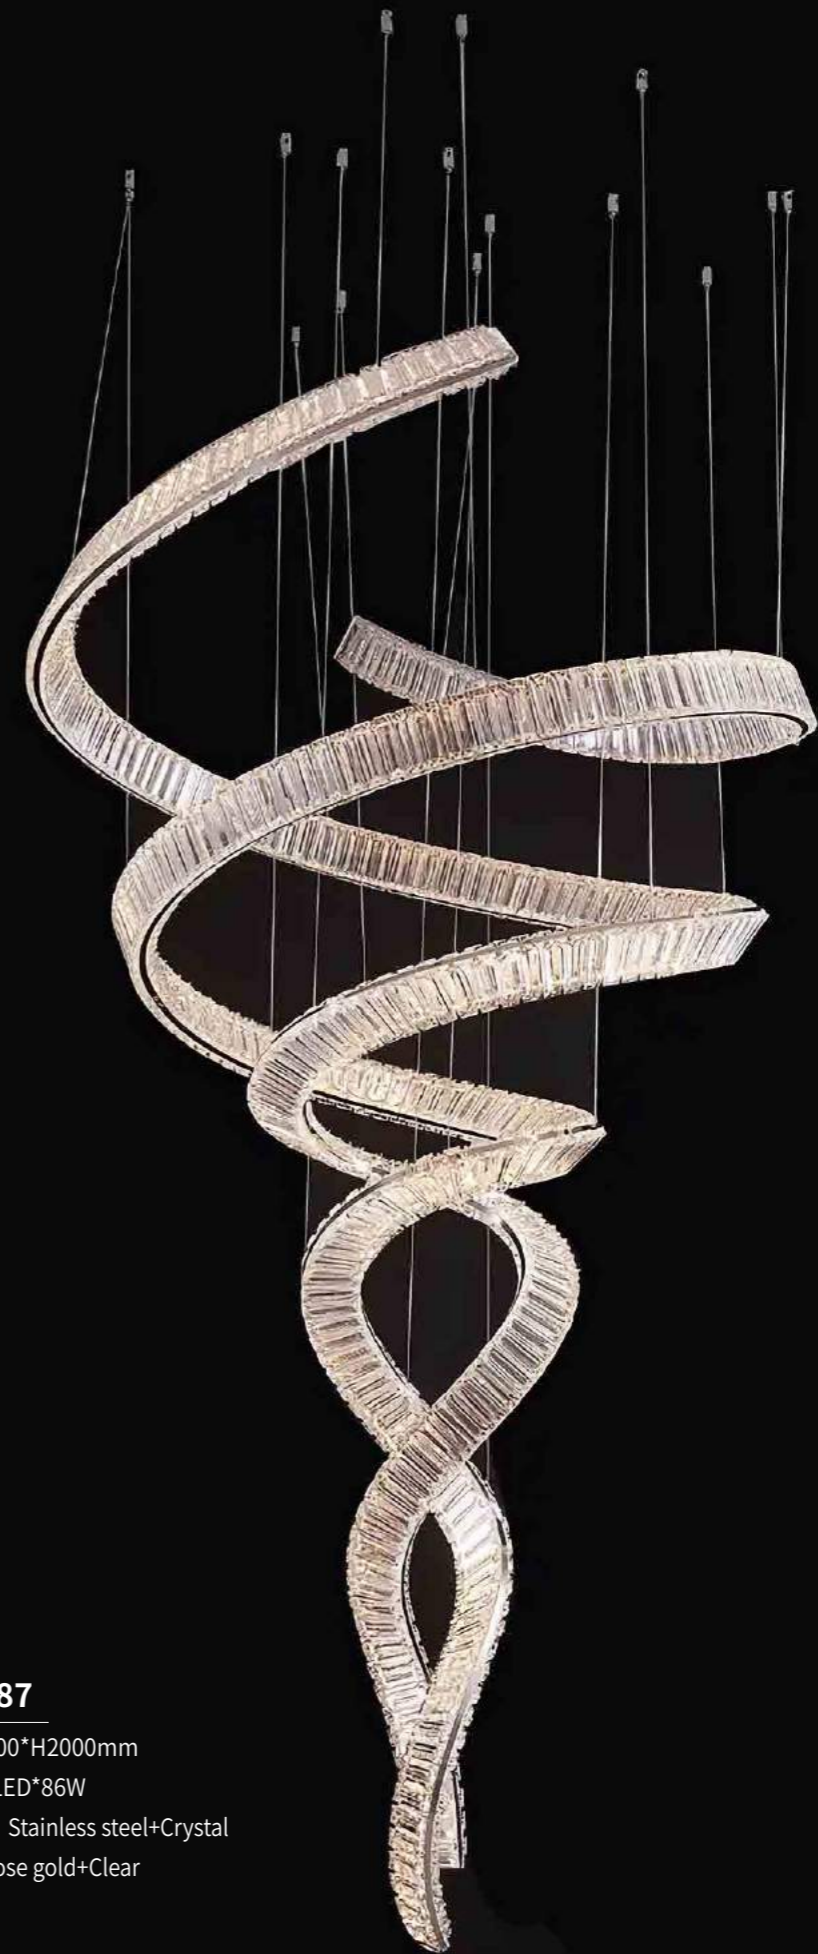

KPJ6087

Size: D600*H2000mm
Power: LED*86W
Material: Stainless steel+Crystal
Color: Rose gold+Clear