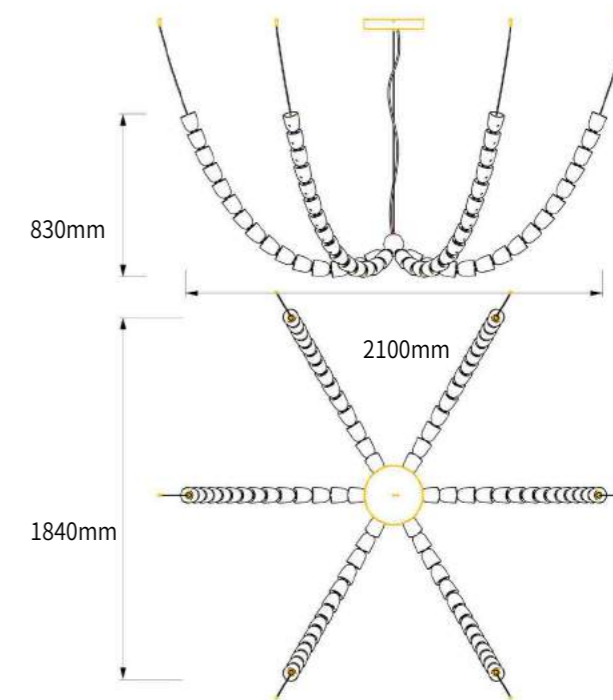

KPC4049-G

Size: 2500*1100*350mm 60 Lights

KPC4049-H

Size: 1500*350*550mm 34 Lights

KPC4049-I

Size: 850*1150*500mm 43 Lights

KPC4049-J45/J57/J63

Size: 1400*500mm 45 Lights
 1800*585mm 57 Lights
 2000*635mm 63 Lights