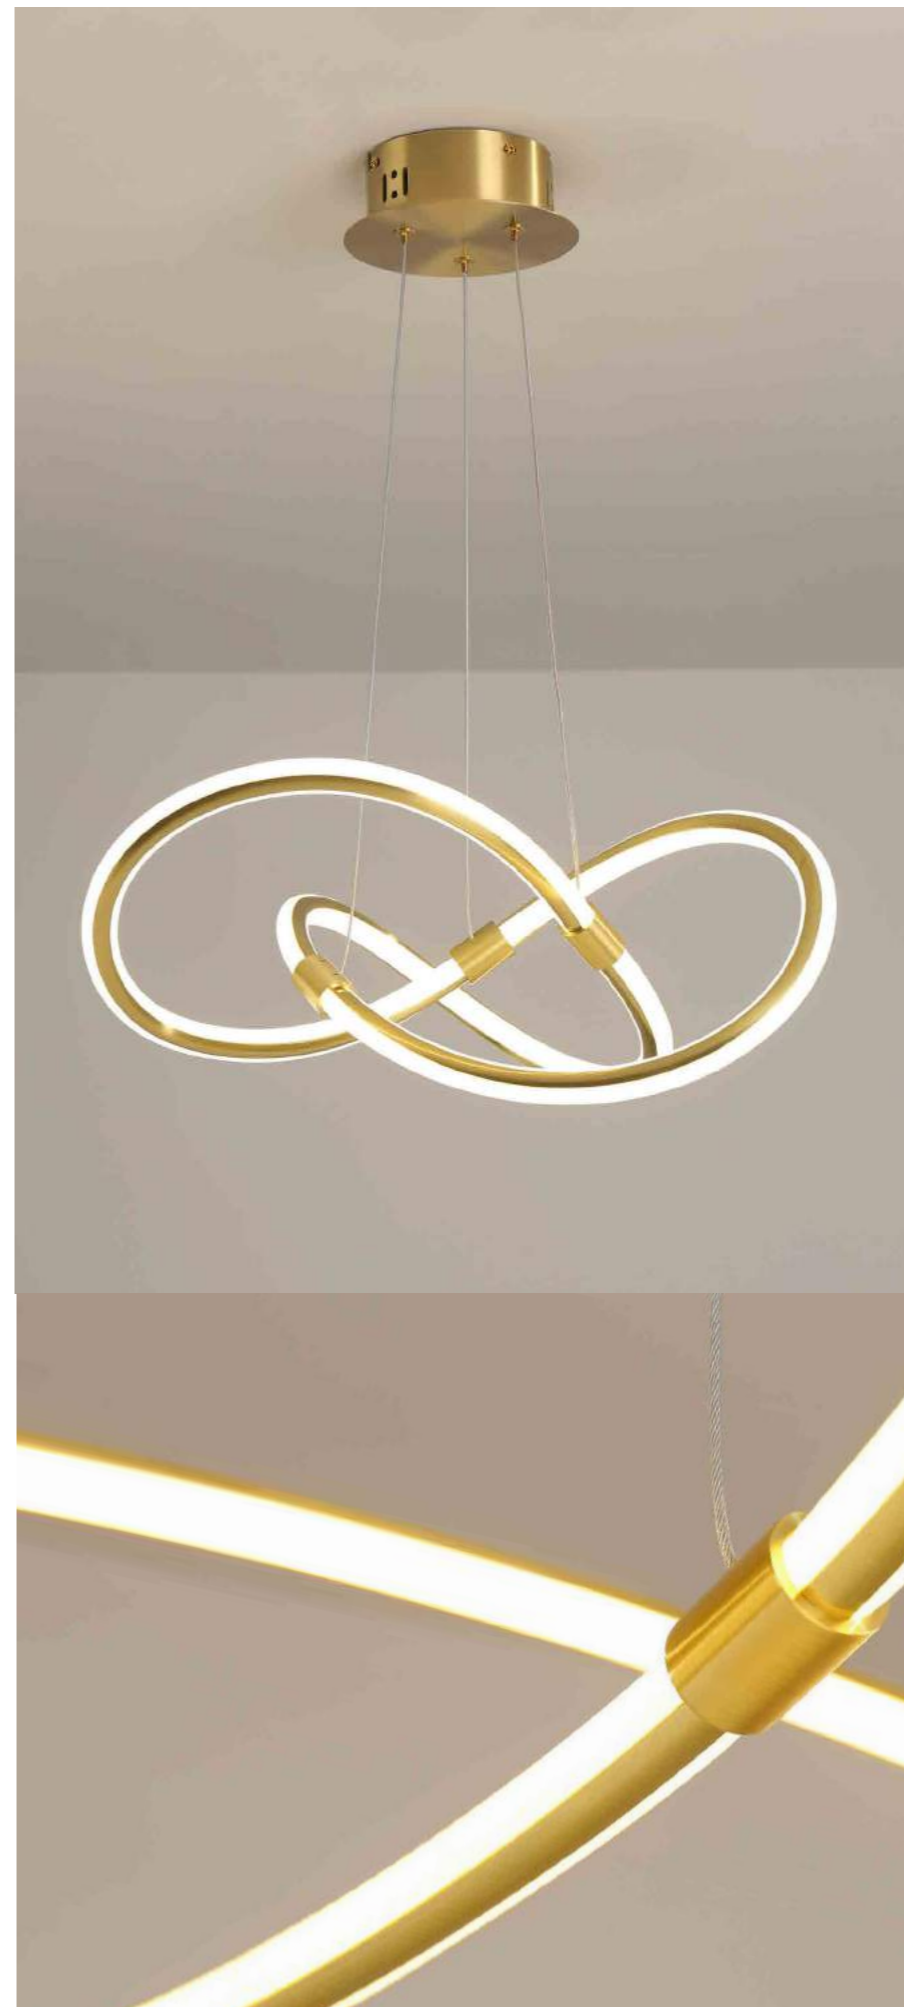

KPC1030-M

KPC1028-60/80/100

Size: $\varnothing 600$ *H175mm LED*60W

$\varnothing 800$ *H230mm LED*80W

$\varnothing 1000$ *H265mm LED*100W

Material: Aluminum+Silicon

Color: Gold, Coffee, Black