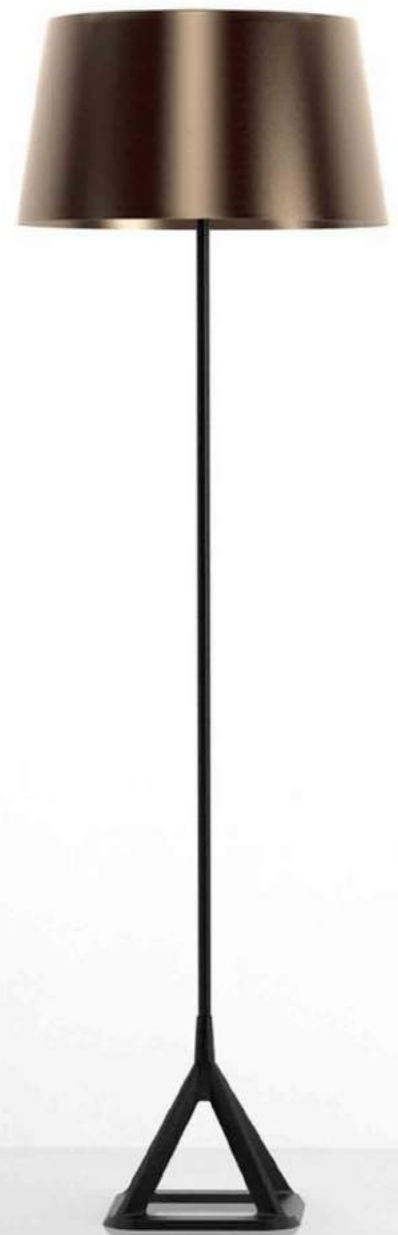

KTB7116-30

Size: D340*H300mm
Power: G9*1*5W
Material: Metal+Glass
Color: Bronze+White

KTD4040
Size: ø240*H500mm
Power: E27*1
Material: Iron+Acrylic
Color: Coffee, Smoky gray, Clear

KWD1100

Size: D500*H300mm
Power: E14*2
Material: Aluminum+Iron
Color: Black+Gold