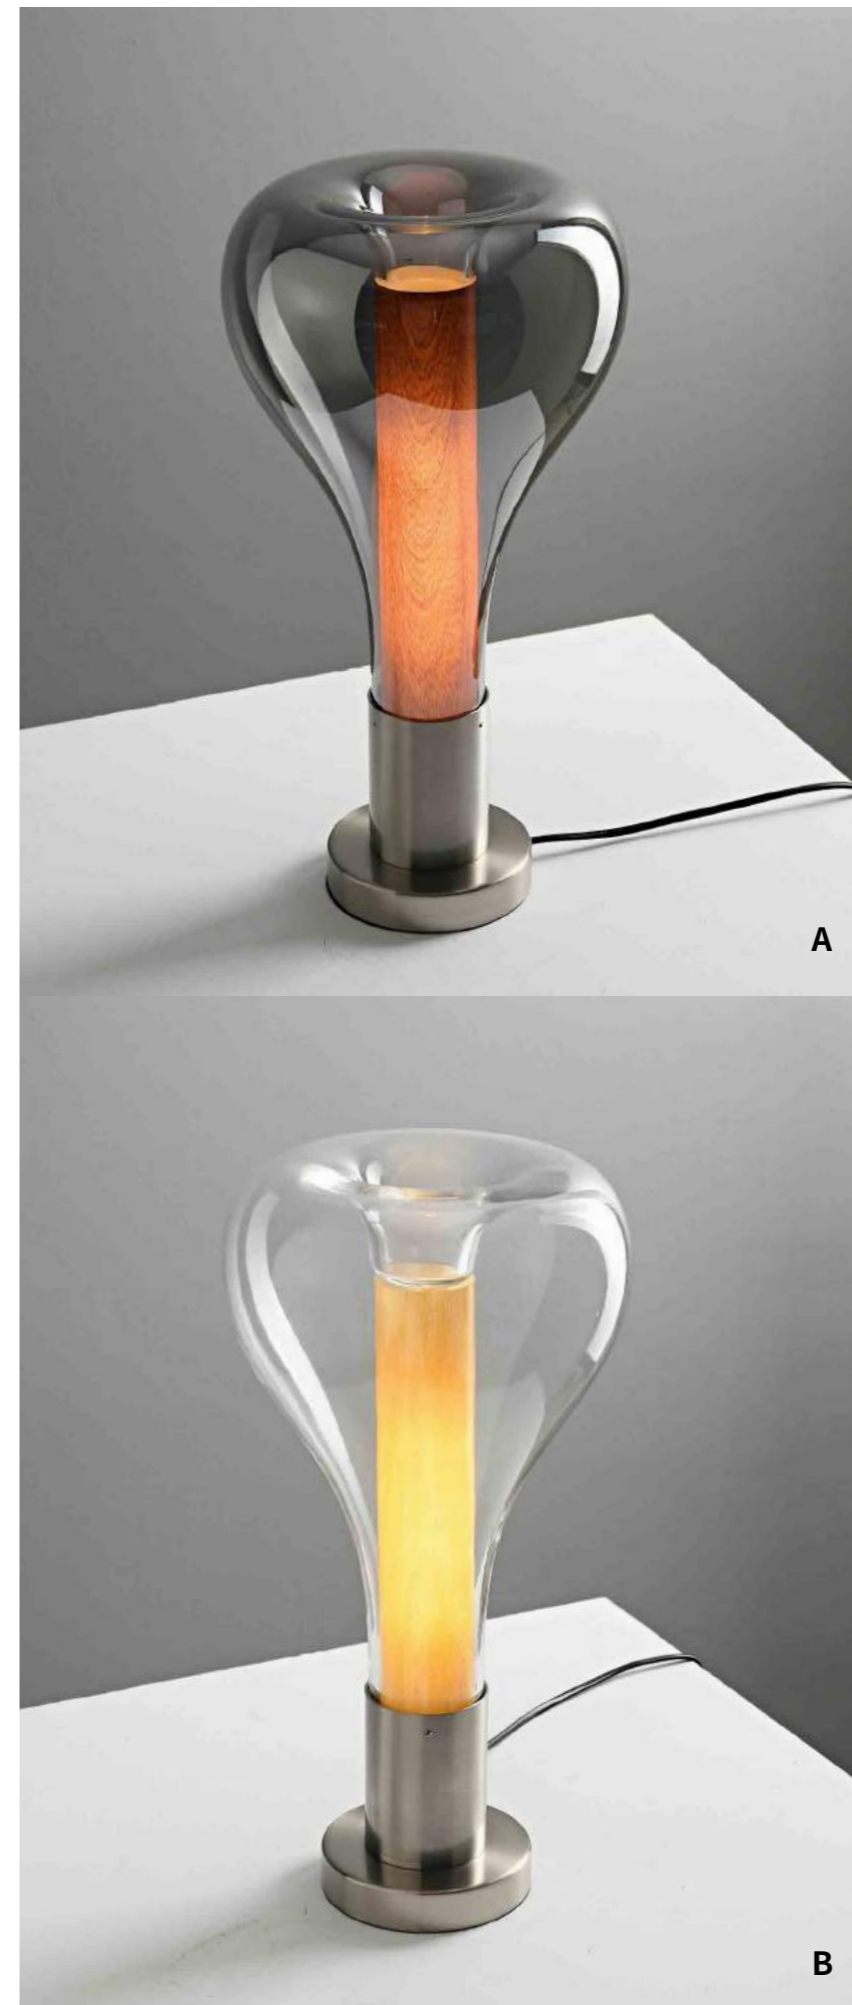

KTD7013-A/B

Size: D220*H420mm

Power: E27

Material: Aluminum+Glass

Color: Smoky gray, Clear +Walnut grain,
Original wood grain