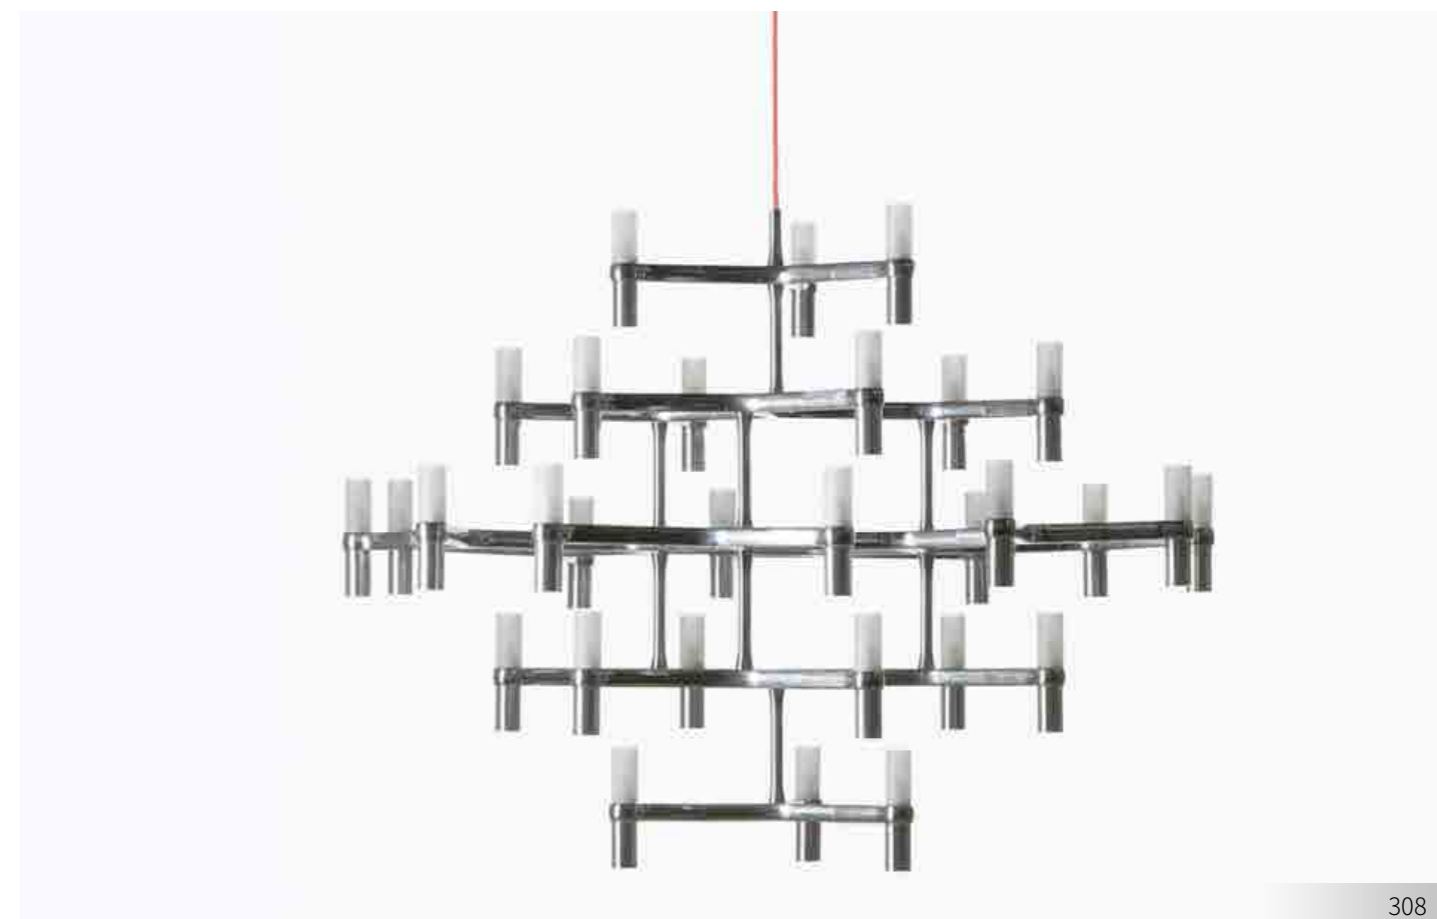

KPG3039-D12

Size: ø800*H500mm

Power: G9*12

Material: Aluminum+Glass

Color: Black, White, Gold, Chrome