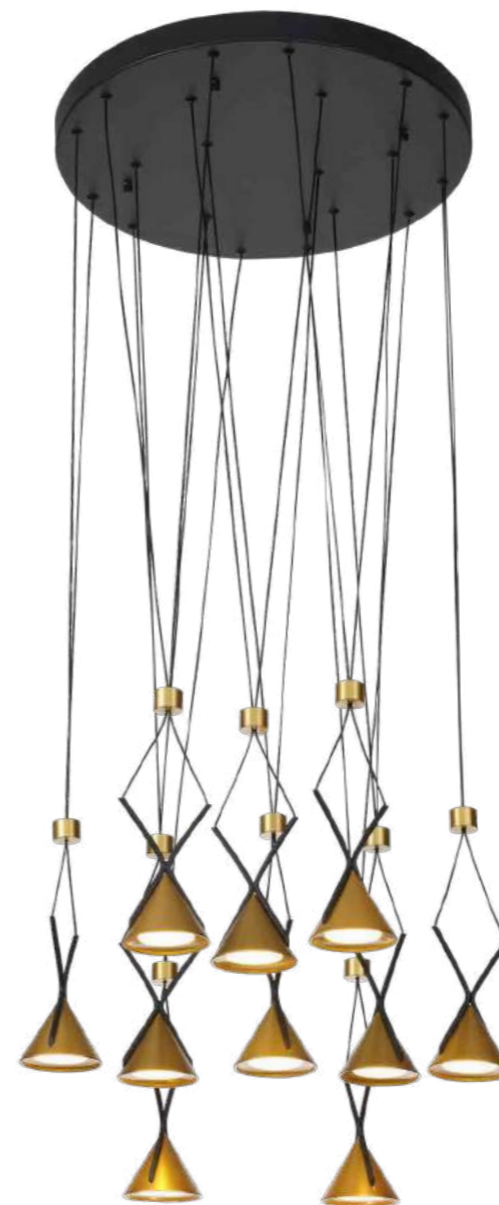

KPD3071-B10

Size: Plate: ø500*H35mm
Body: L160*W90*H370mm*10 Lights
Power: LED*3W*10
Material: Iron+Aluminum
Color: Black