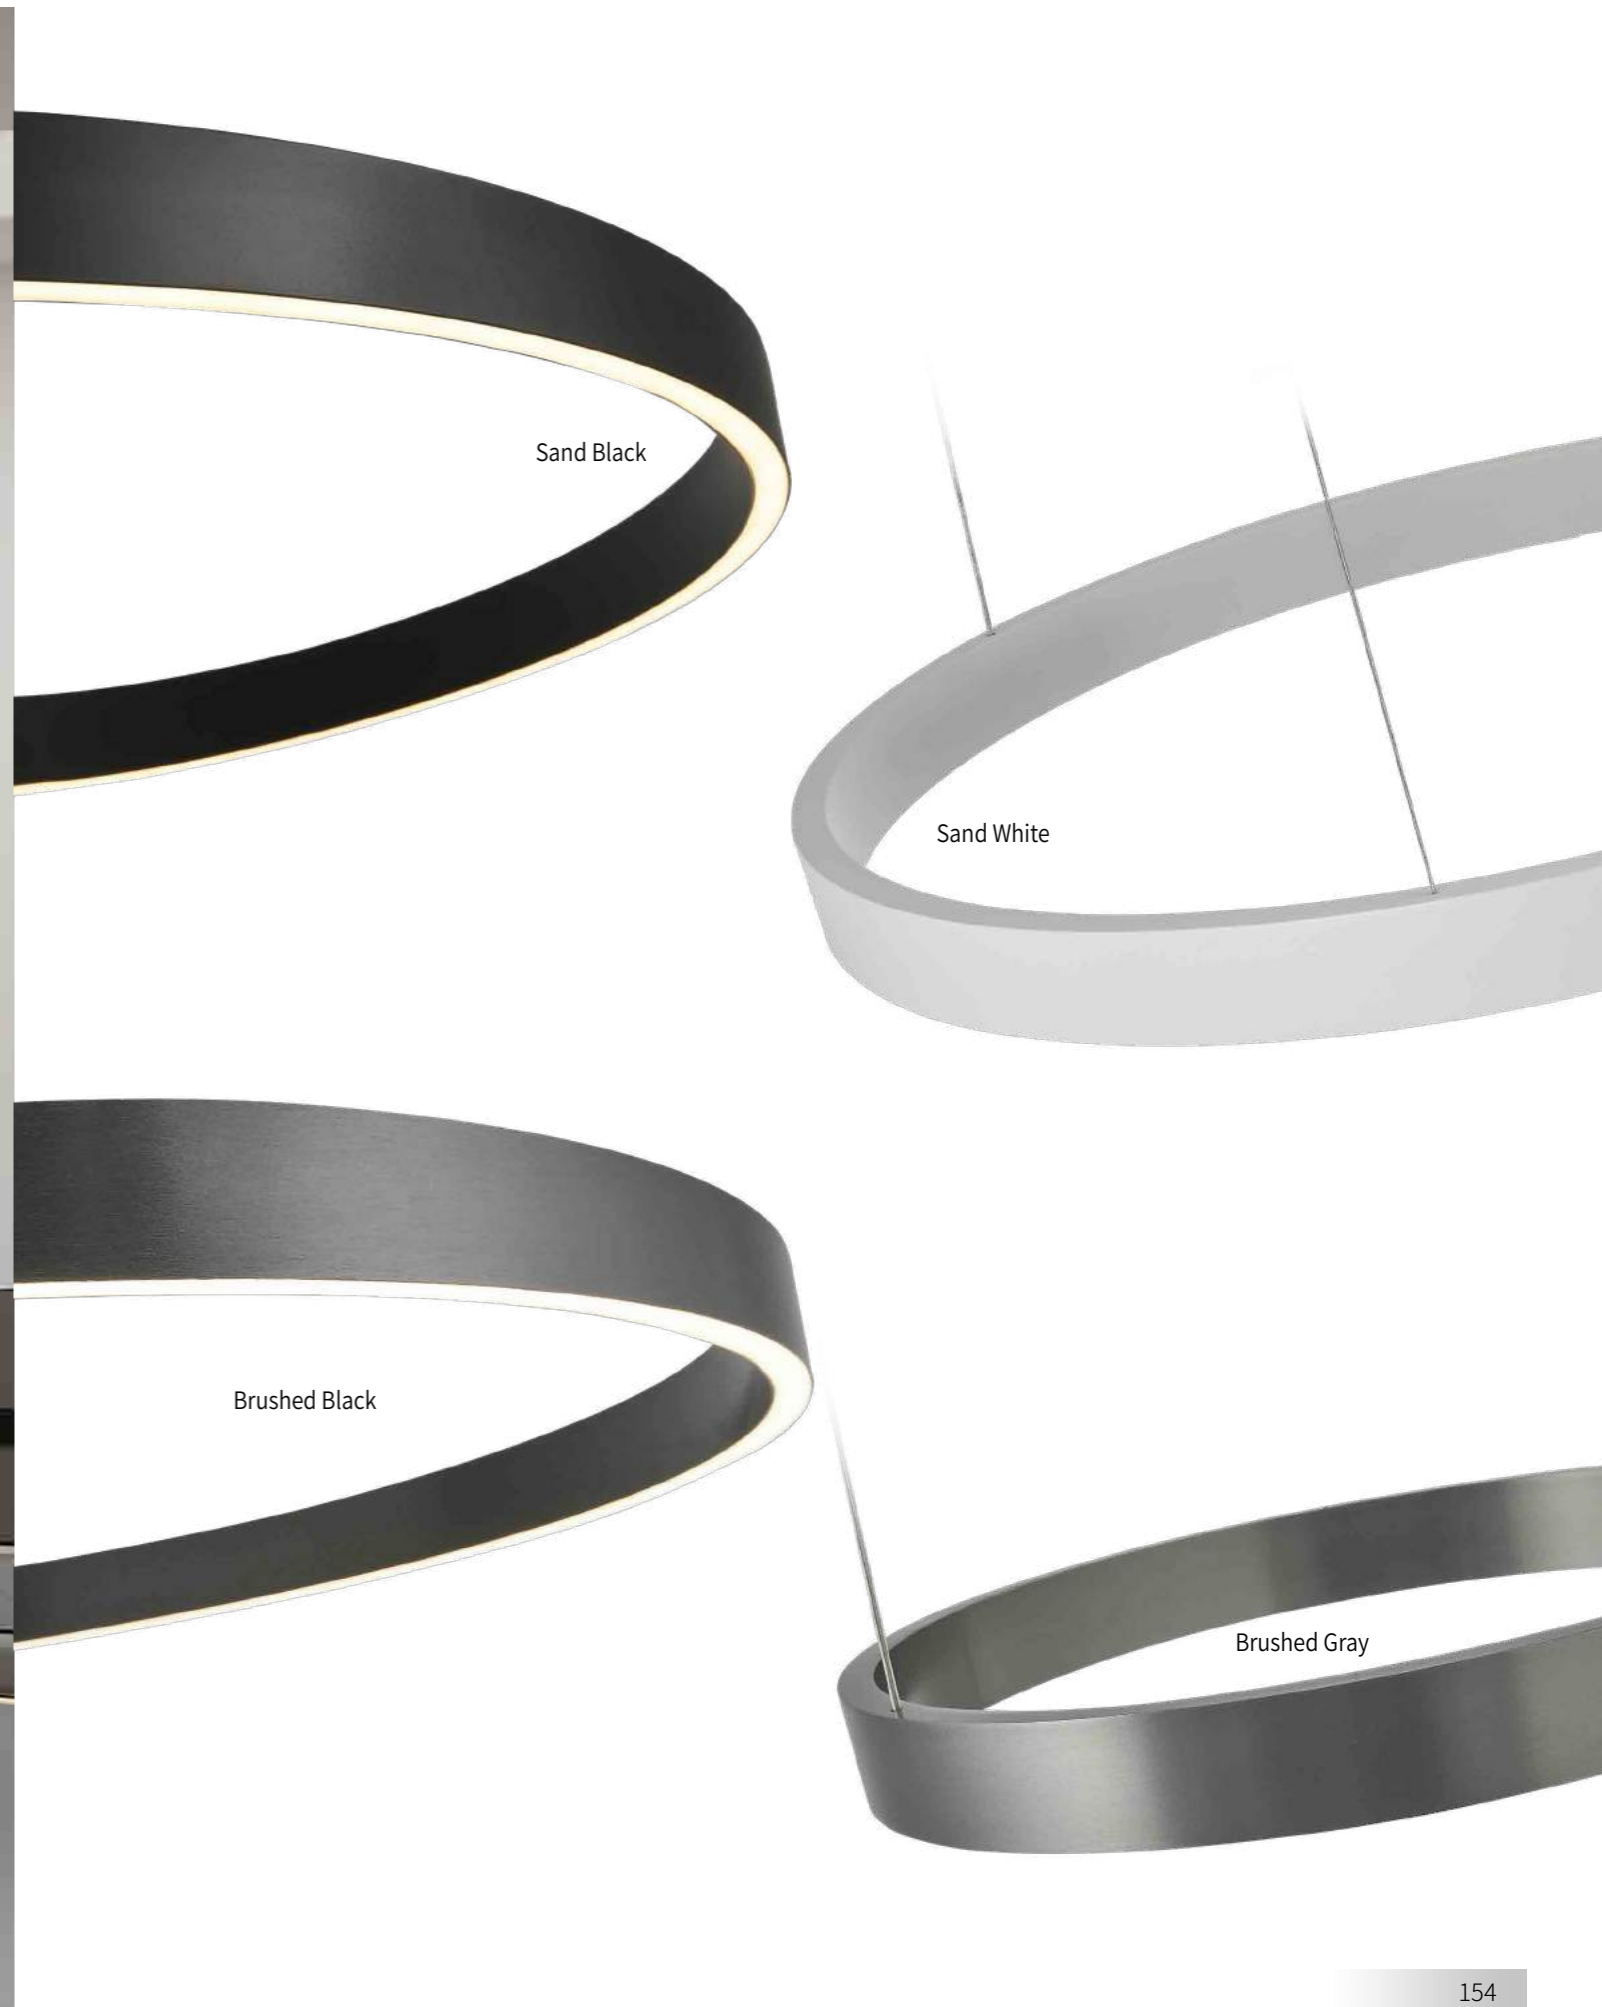

Sand Black

Sand White

Brushed Black

Brushed Gray