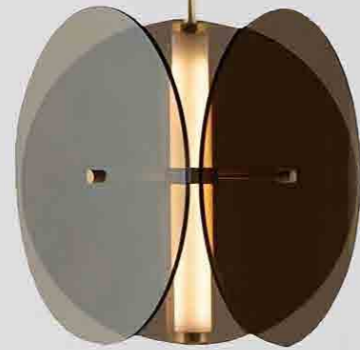

KWU7039

Size: D200*H350mm
Power: LED*14W
Material: Iron+Glass+Acrylic
Color: Smoky Gray, Tawny