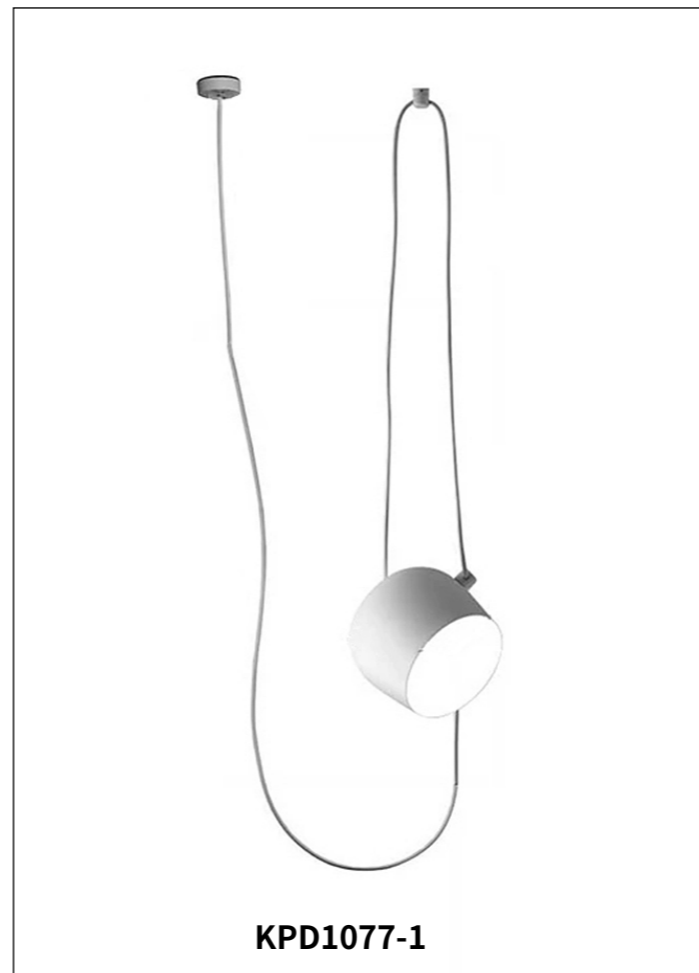

KPD1077-1S/1L

Size: D160*H160mm LED*10W
D243*H210mm LED*15W
Material: Aluminum+Acrylic
Color: Black, White

KPD1077-3S/3L

Size: D160*H160mm*3 Lights LED*30W
D243*H210mm*3 Lights LED*45W
Material: Aluminum+Acrylic
Color: Black, White

KPD1077-2S/2L

Size: D160*H160mm*2 Lights LED*20W
D243*H210mm*2 Lights LED*30W
Material: Aluminum+Acrylic
Color: Black, White

KPD1077-5S/5L

Size: D160*H160mm*5 Lights LED*50W
D243*H210mm*5 Lights LED*75W
Material: Aluminum+Acrylic
Color: Black, White