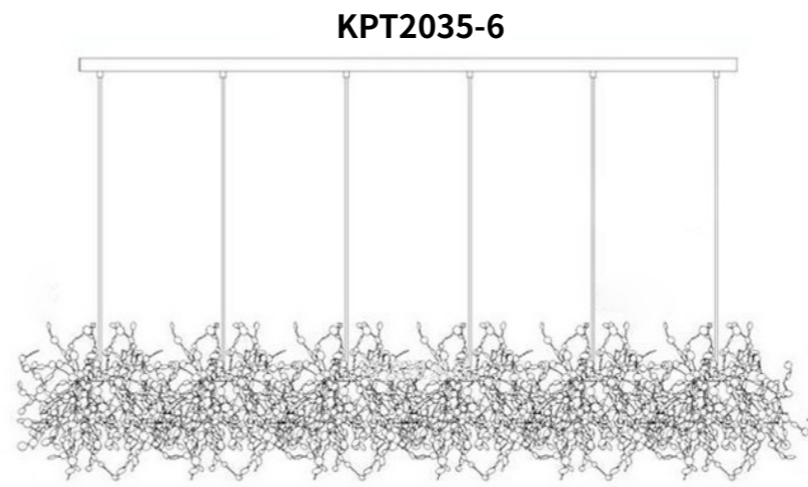

KPT2035-2/3/4/5/6

Size: Plate:L440*W55mm+Body:L800*W400*H2000mm
G9*6
Plate:L770*W55mm+Body:L1100*W400*H2000mm
G9*9
Plate:L1100*W55mm+Body:L1400*W400*H2000mm
G9*12
Plate:L1430*W55mm+Body:L1700*H2000mm
G9*15
Plate:L1760*W55mm+Body:L2100*W400*H2000mm
G9*18