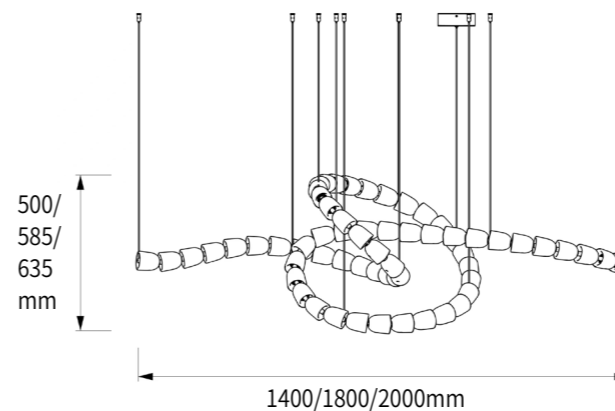

KPC4049-G

Size: 2500*1100*350mm 60 Lights

KPC4049-H

Size: 1500*350*550mm 34 Lights

KPC4049-I

Size: 850*1150*500mm 43 Lights

KPC4049-J45/J57/J63

Size: 1400*500mm 45 Lights
 1800*585mm 57 Lights
 2000*635mm 63 Lights