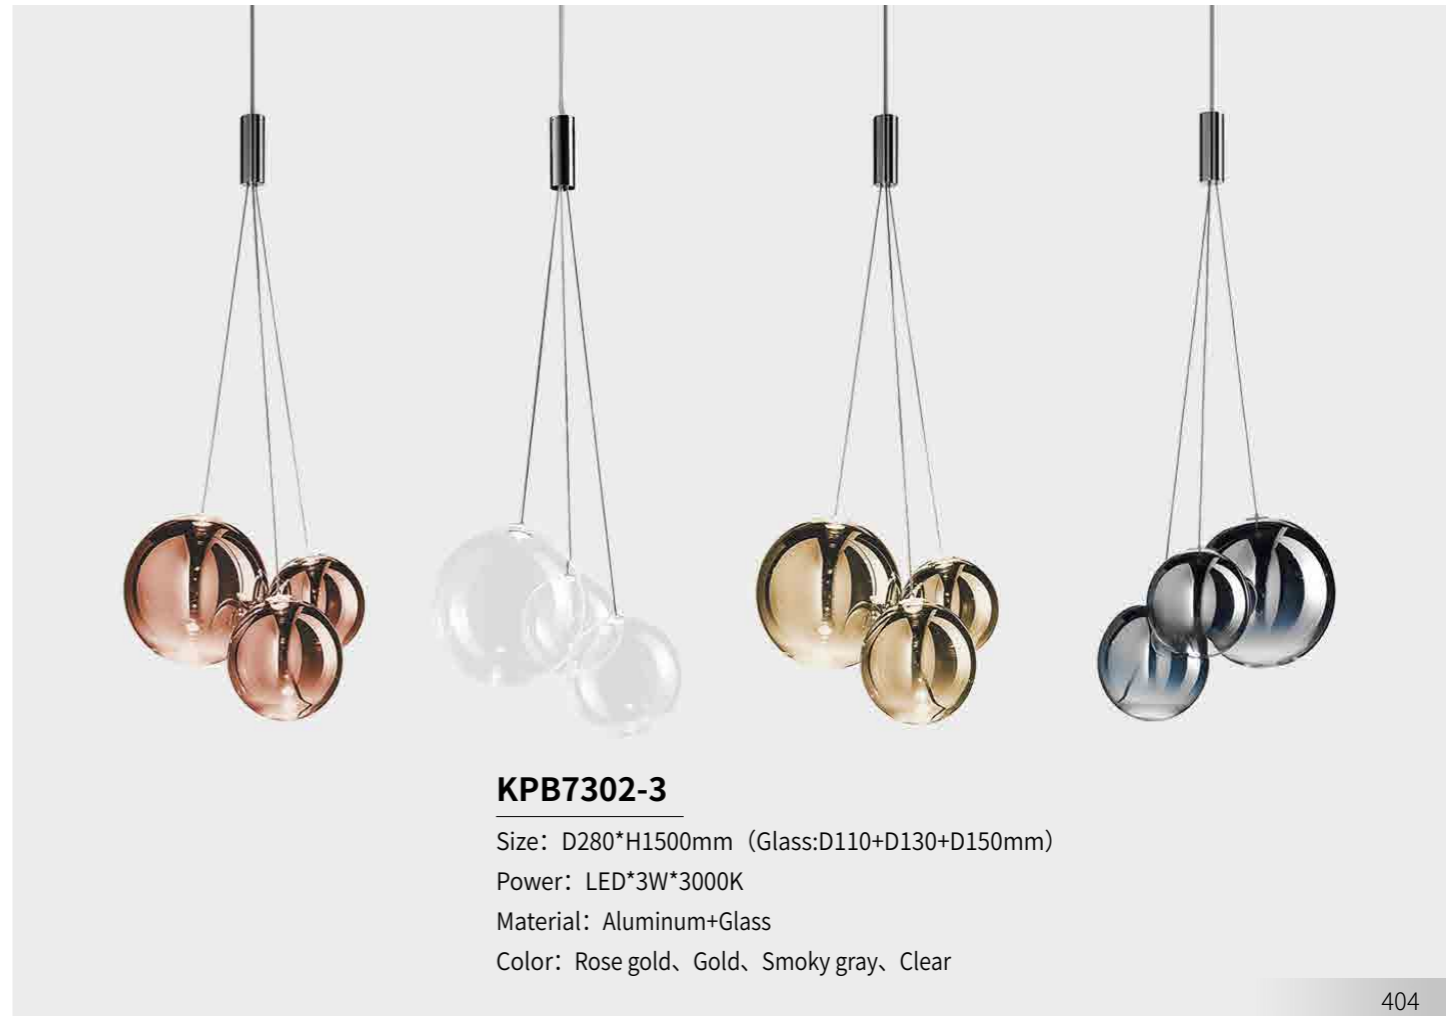

KPB7302-3

Size: D280*H1500mm (Glass:D110+D130+D150mm)

Power: LED*3W*3000K

Material: Aluminum+Glass

Color: Rose gold、Gold、Smoky gray、 Clear