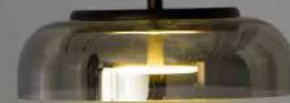

Material: Metal+Glass

Color: Clear+gold、Black+Smoke gray

KWD7005

Size: L230*W230*H95mm

Power: LED*7W

Material: Metal+Glass

Color: Clear+gold、Black+Smoke gray

KPD7005