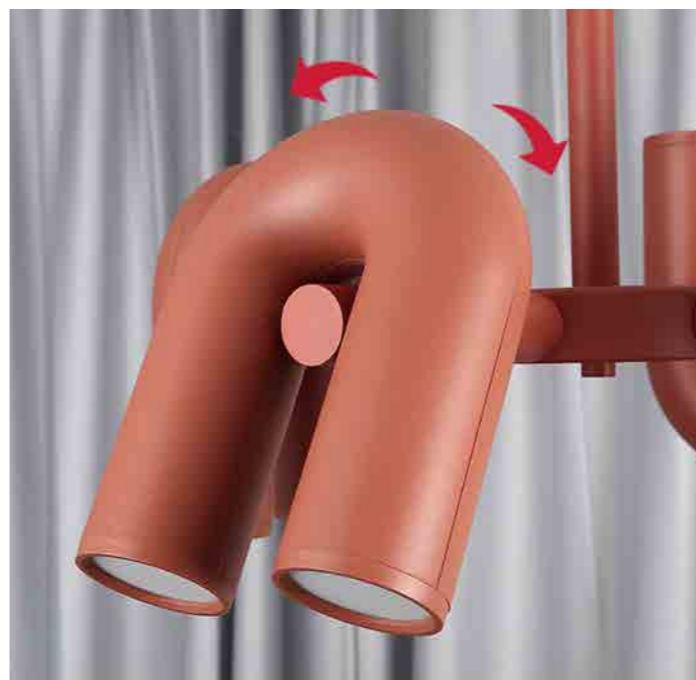

KPH3135-4/6/8

Size: D600*H400mm 4 Lights LED*48W
D800*H400mm 6 Lights LED*72W
D1000*H400mm 8 Lights LED*96W

Material: Iron+ABS

Color: Matt black, Matt orange, Matt gray, Matt blue