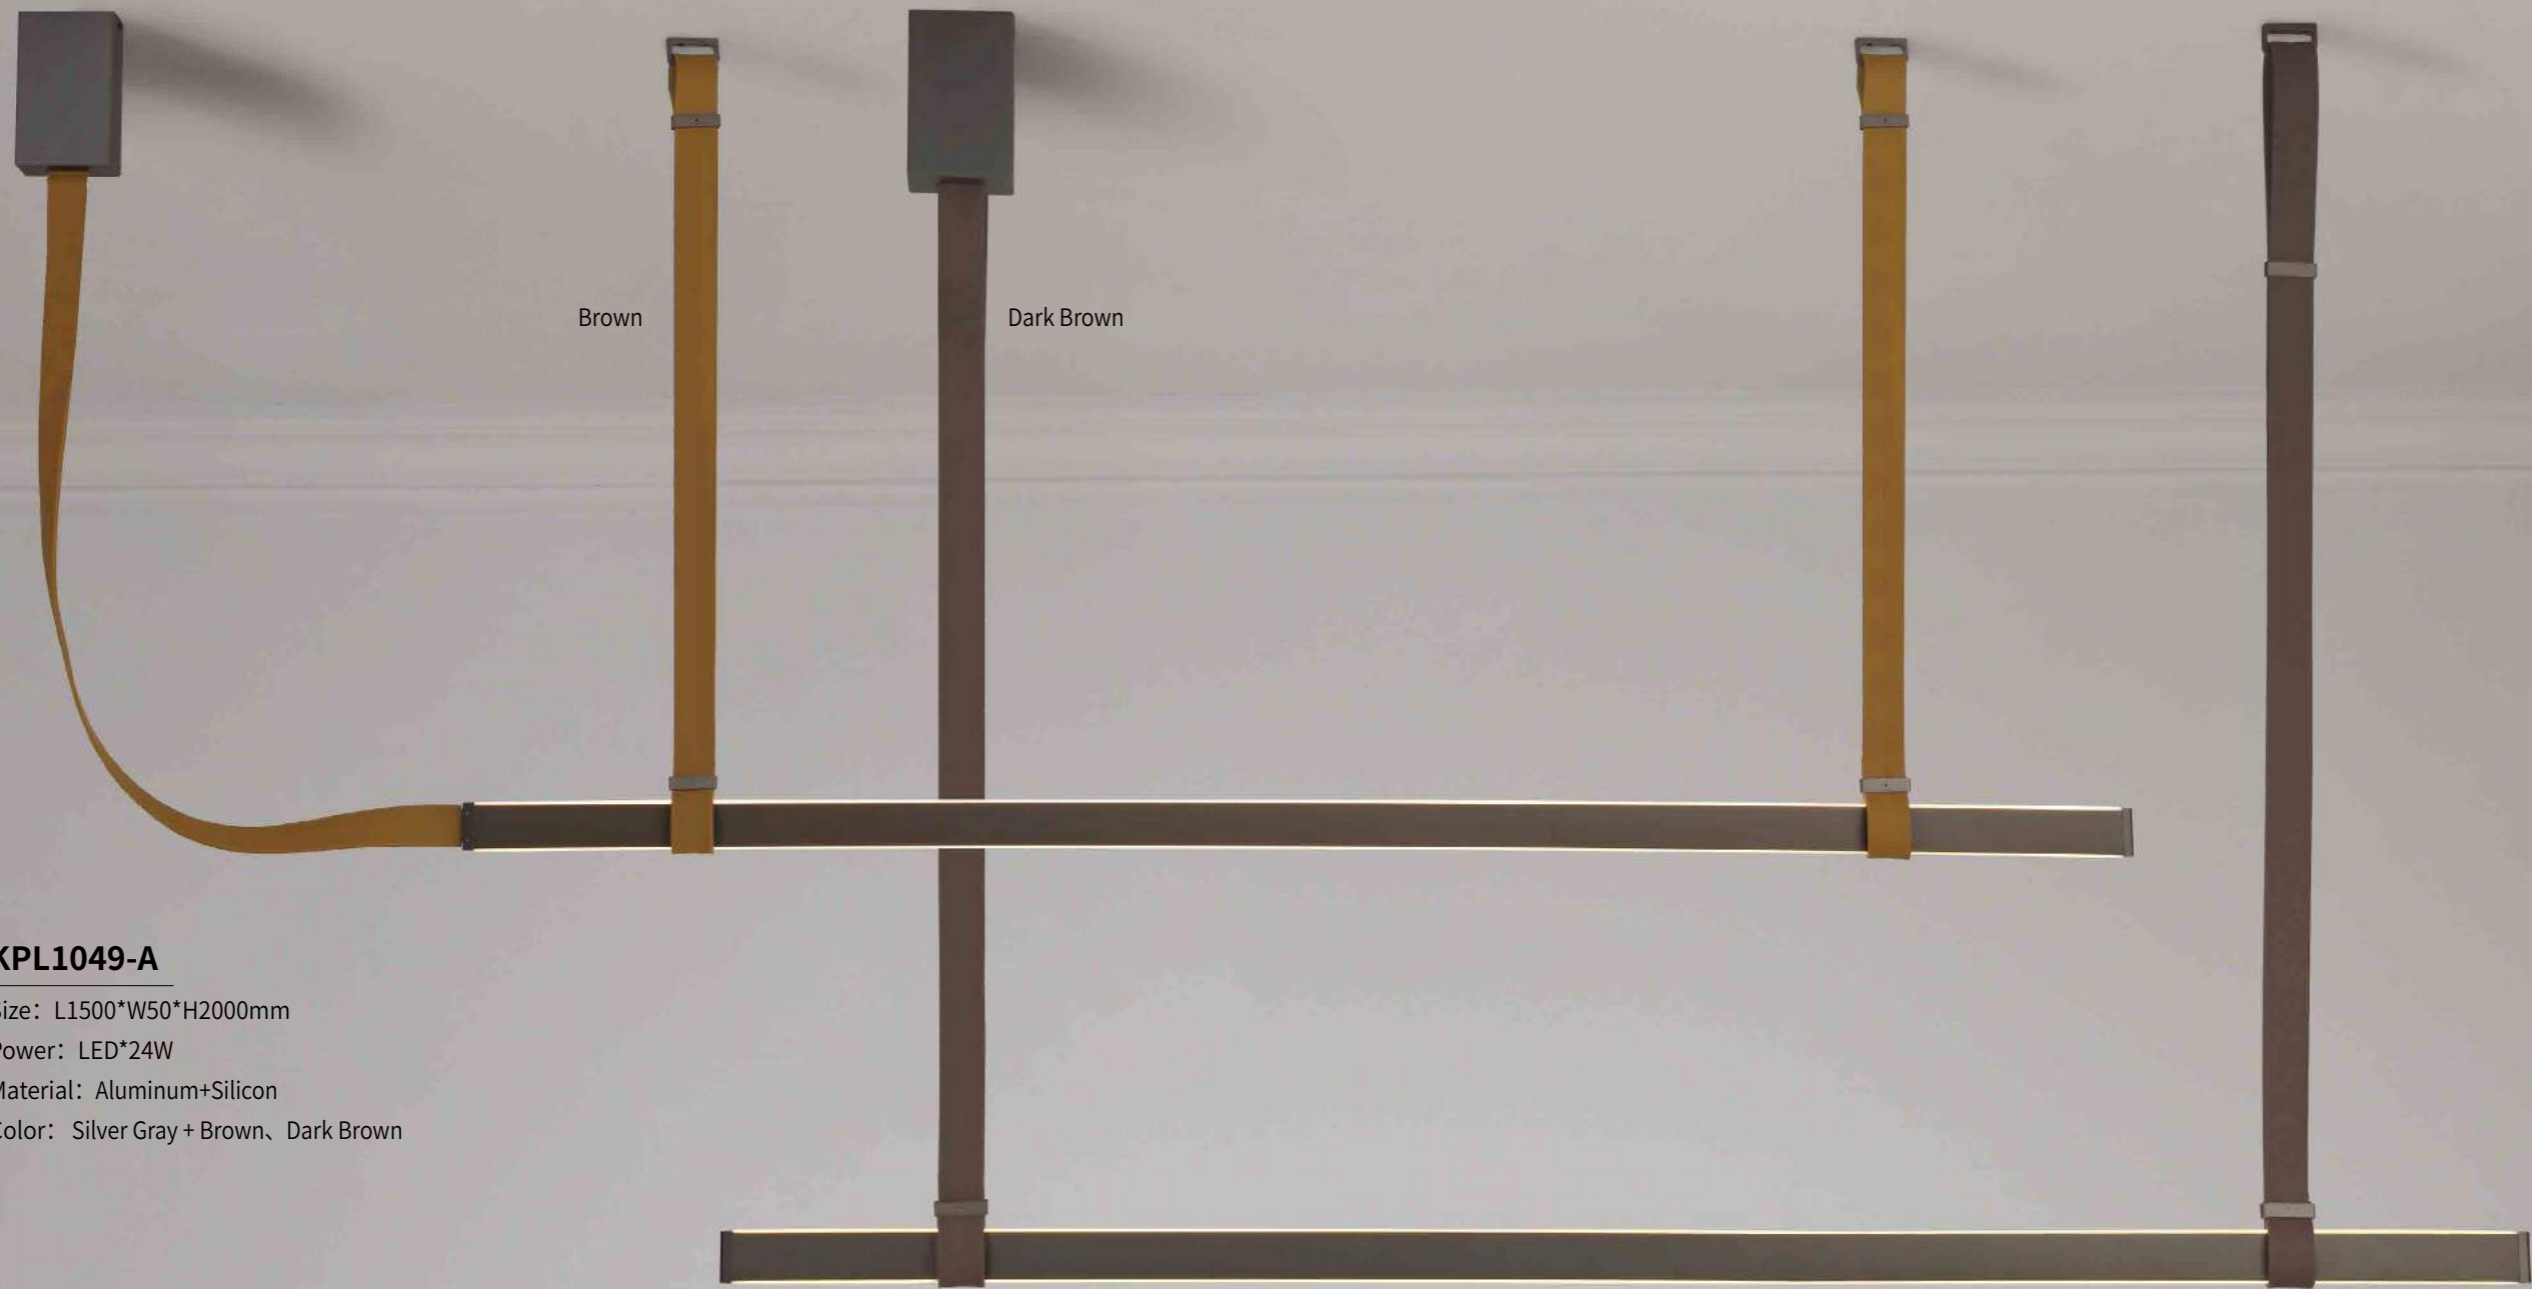

KPL2111

Size: L1130*W45*H135mm

Plate:L400*W80*H60mm

Power: LED*30W*3000K

Material: Stainless steel+Acrylic+Iron

Color: Chrome+Clear

KPL1049-A

Size: L1500*W50*H2000mm