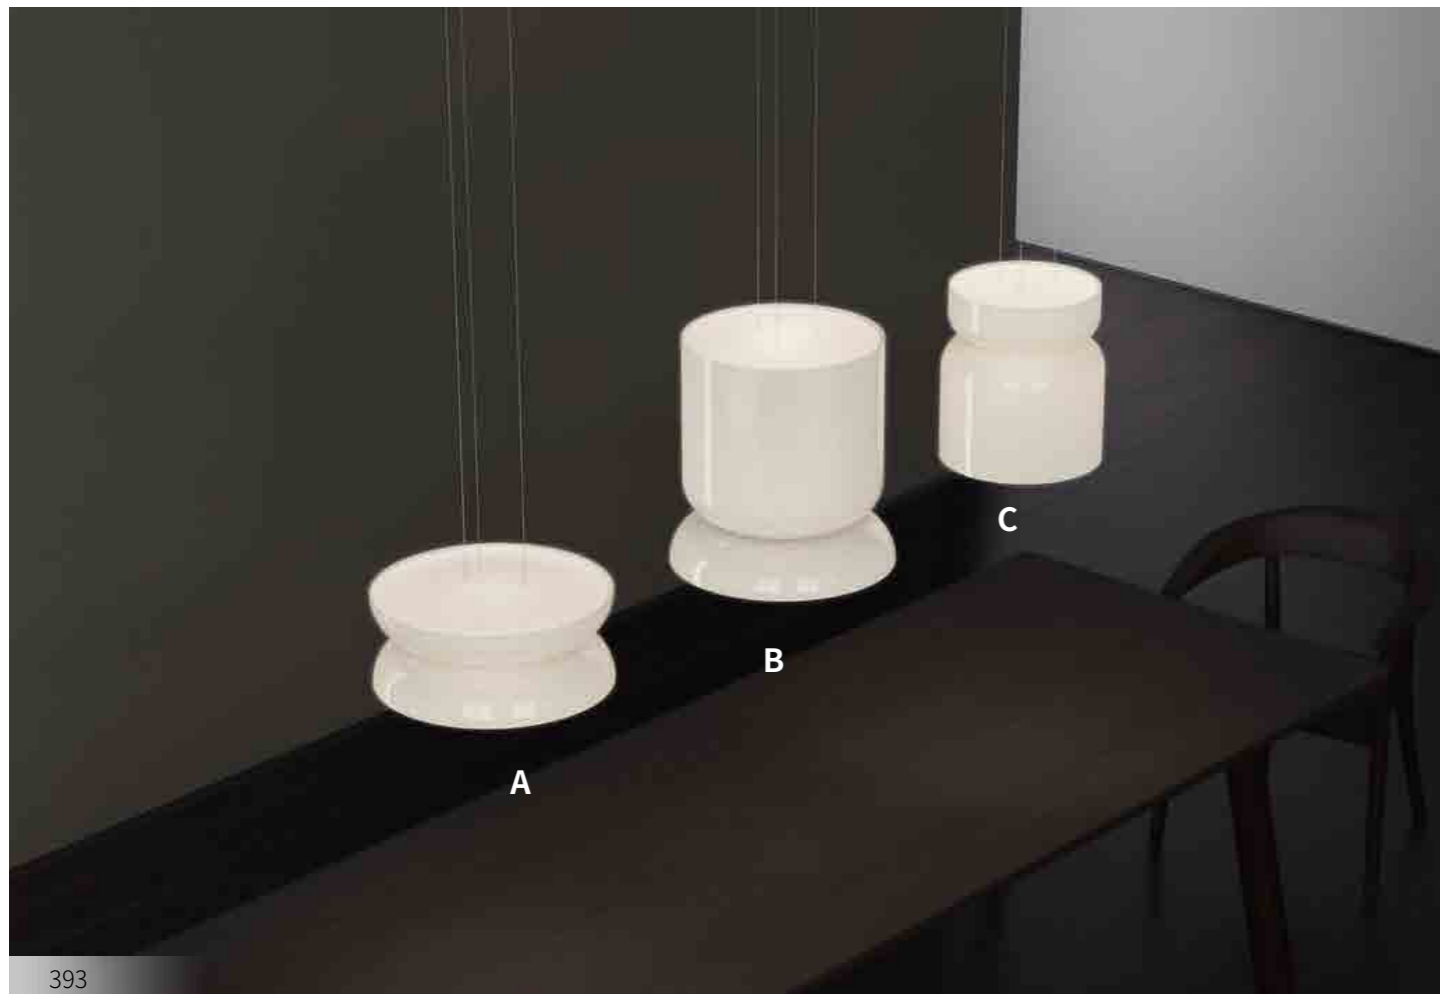

Glass:ø120*H200mm

Plate:L960*W120*H25mm

Power: E27*4

Material: Iron+Glass

Color: Black+White

KWD7293

Size: L120*W200*H360mm

Glass: ø120*H125mm

Base:ø120*H25mm

Power: E27*1

Material: Iron+Glass

Color: Black+White

KPD7313-A

Size: D330*H210mm
 Power: LED*18W
 Material: Aluminum+Carbon steel+Glass
 Color: White

KPD7313-B

Size: D270*H295mm
 Power: LED*18W
 Material: Aluminum+Carbon steel+Glass
 Color: White