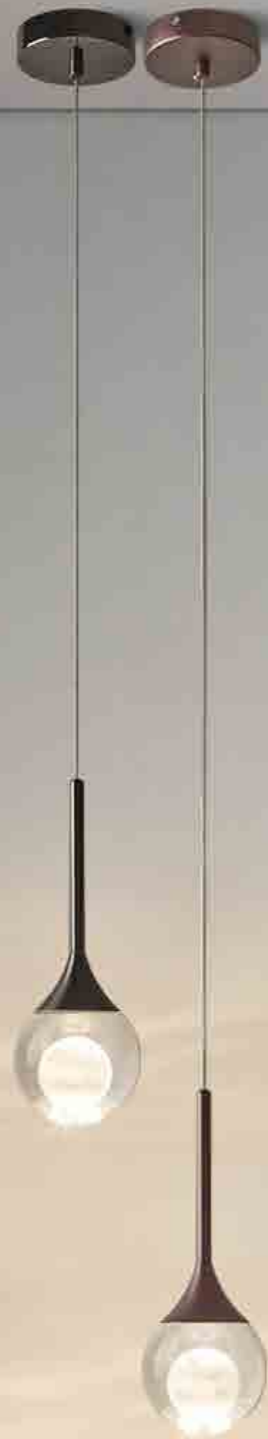

KPU7279-S/L

Size: D86*H200mm

D130*H250mm

Power: G4*1

Material: Metal+Glass

Color: Amber, White, Smoky Gray

KPU7279-16

KPU7279-16