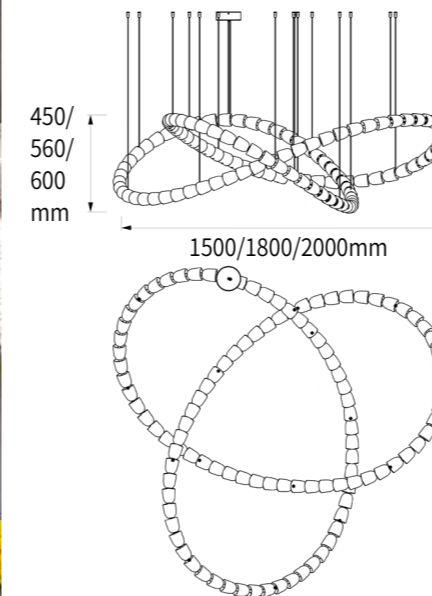

KPC4049-A80/A100/A111

Size: 1500*450mm 80 Lights
1800*560mm 100 Lights
2000*600mm 111 Lights