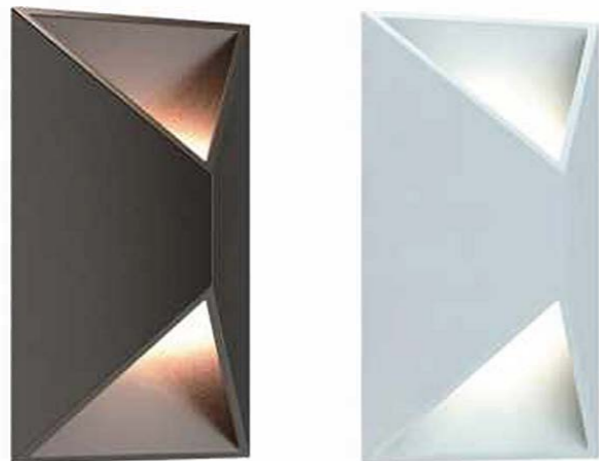

■ *LH-19028 series*

LH-19028

W17.8*E11*H28cm
Black/White/Silver
2*LED 8W
3000K