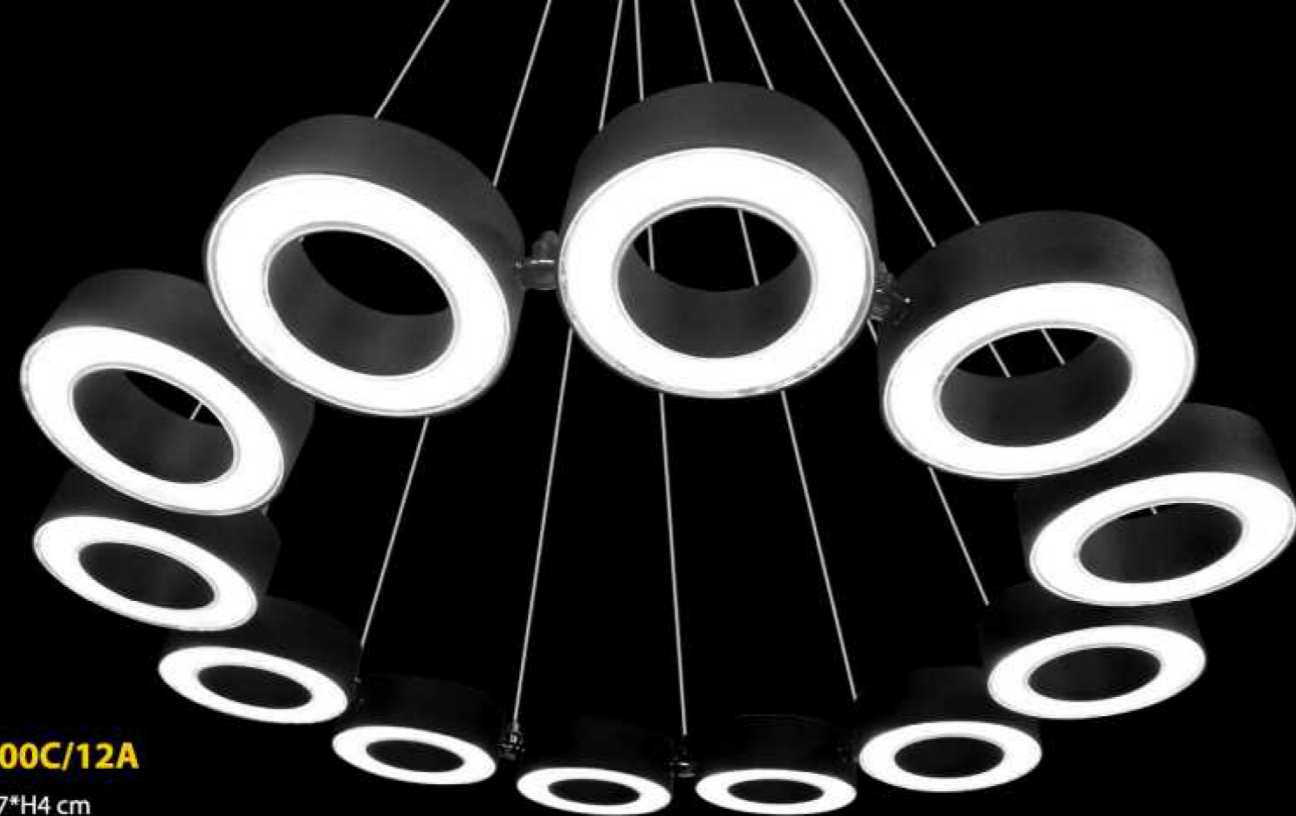

6200C/12A

D67*H4 cm
Matt black / Matt white
LED 12*10W
3000K

6200C/6A

L82*W12*H4 cm
Matt black / Matt white
LED 6*10W
3000K

6200C/8A

D50*H4 cm
Matt black / Matt white
LED 8*10W
3000K

6199C/6A

L67.5*W24*H4 cm
Matt black / Matt white
LED 6*10W
3000K

6199C/8A

L76*W49*H4 cm
Matt black / Matt white
LED 8*10W
3000K