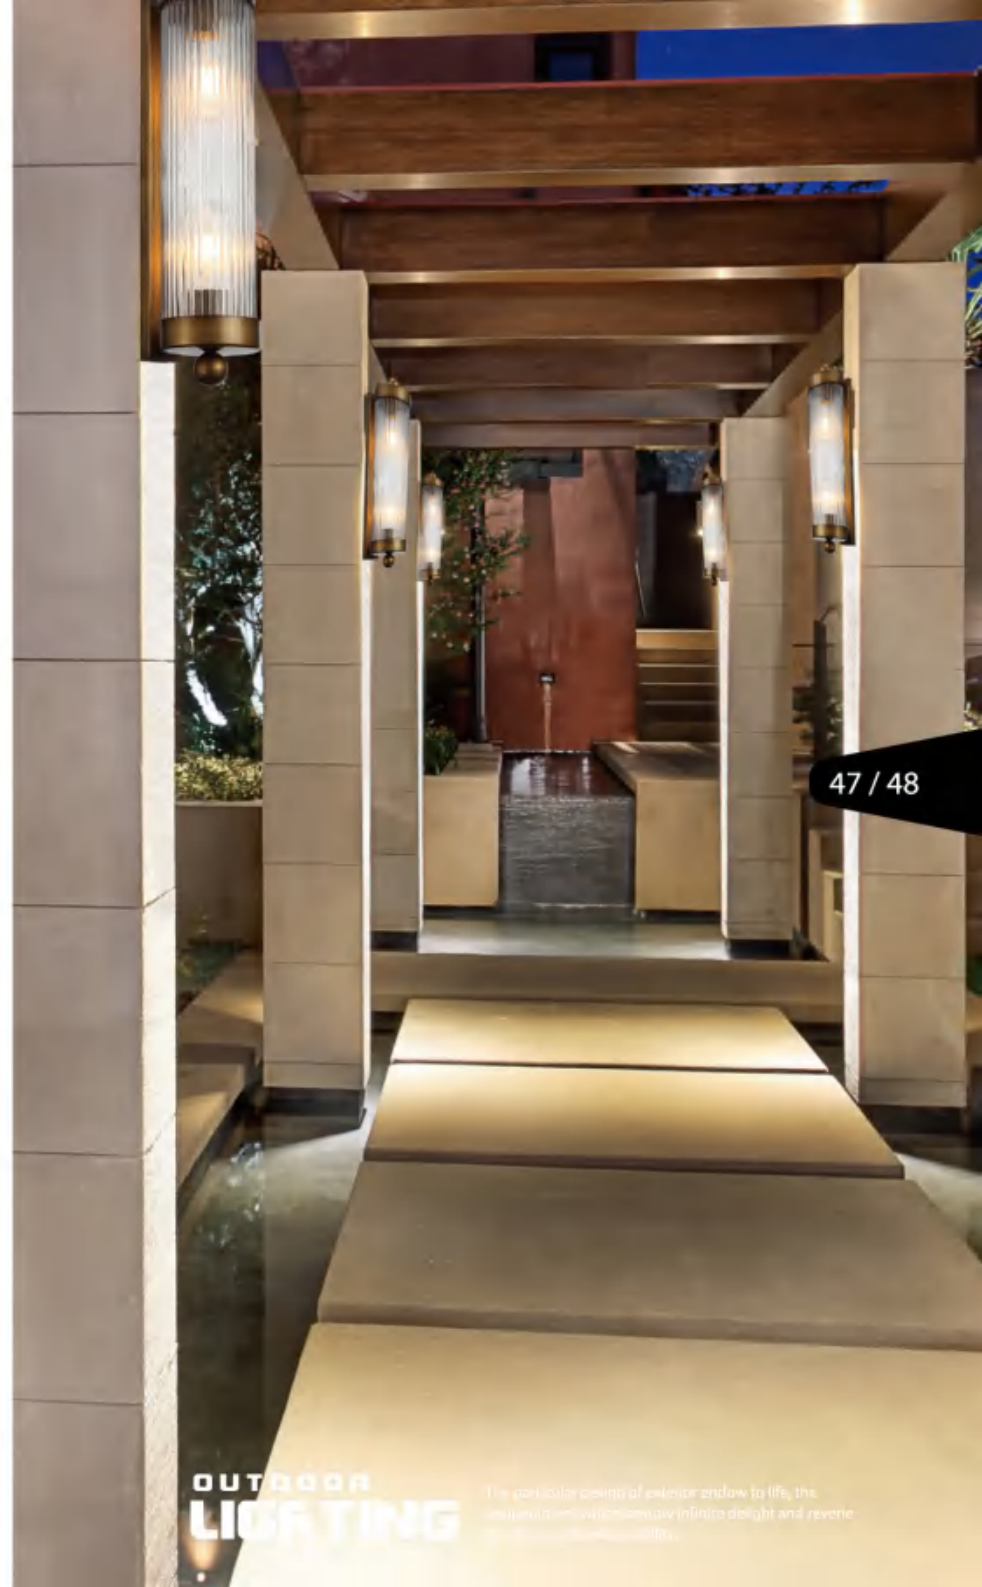

W13*H36*E14 cm
Gray
LED 9W
3000K

OUTDOOR
LIGHTING

17010B **17010B**
 W12*H33*E10.8 cm
 Copper
 LED 15W
 3000K

16017B **16017B**
 W12*H53.5*E16.5 cm
 Copper
 2*E27

17028

17028A

L18*W18*H44 cm
Matt black / Matt white
1*E27
IP23