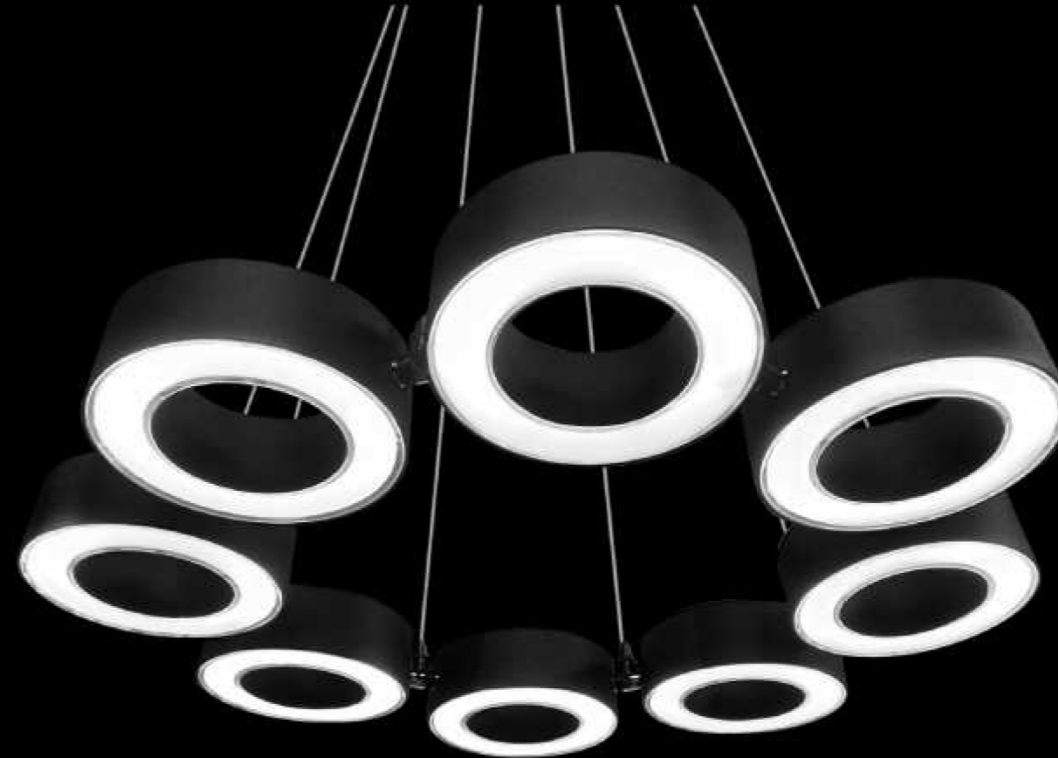

6202C/4A-380

D38*H16 cm
Matt black / Matt white
LED 4*7W or 4*GX53
3000K

6200C/12A

D67*H4 cm
Matt black / Matt white
LED 12*10W
3000K

6200C/6A

L82*W12*H4 cm
Matt black / Matt white
LED 6*10W
3000K

6200C/8A

D50*H4 cm
Matt black / Matt white
LED 8*10W
3000K