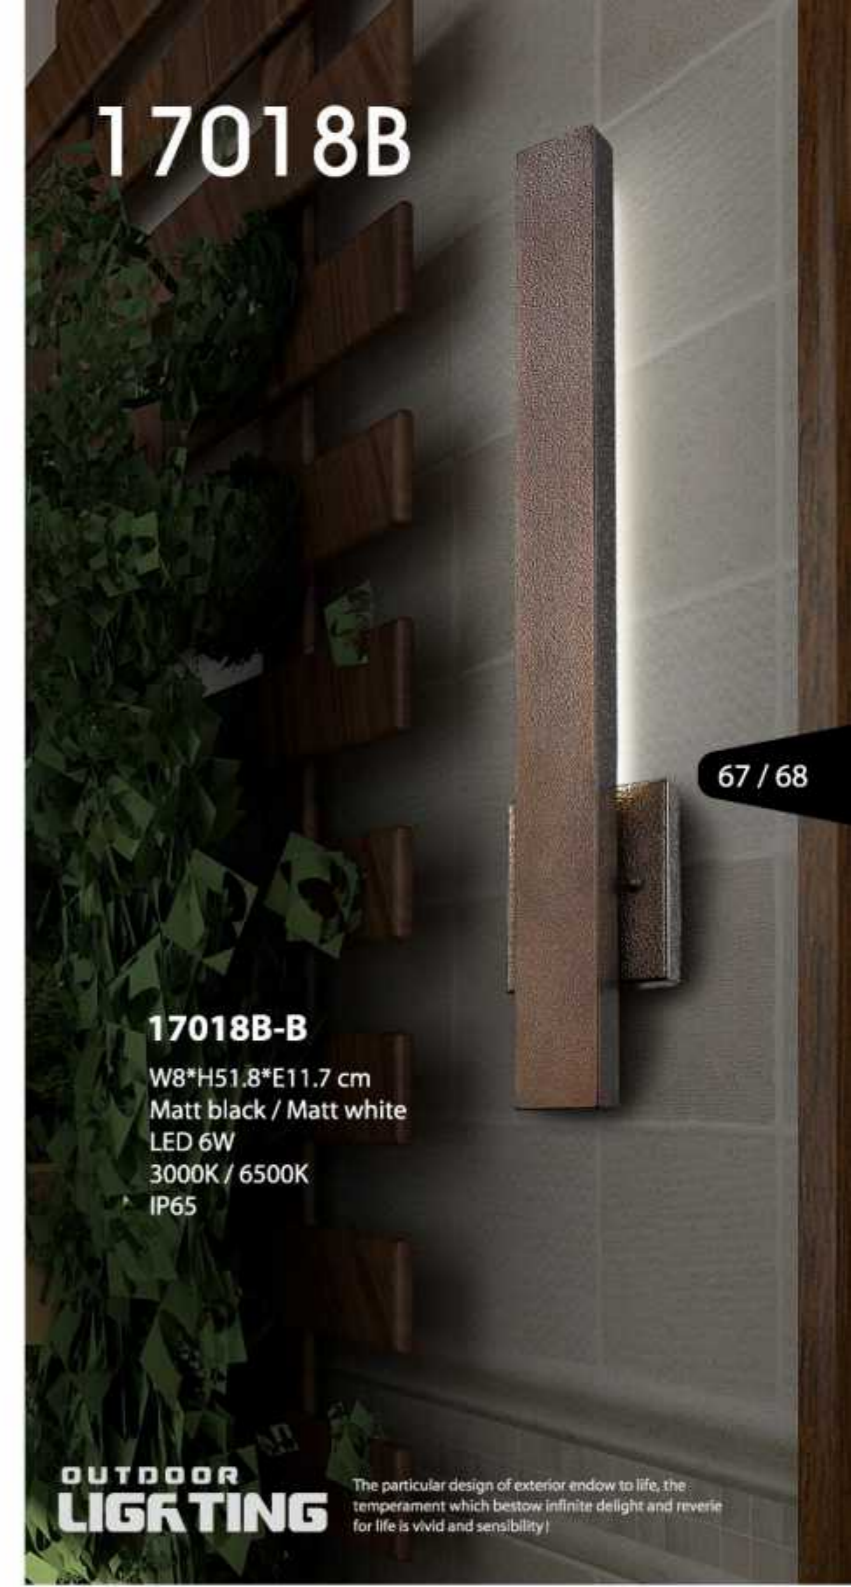

17018B

17018B-B

W8*H51.8*E11.7 cm
Matt black / Matt white
LED 6W
3000K / 6500K
IP65