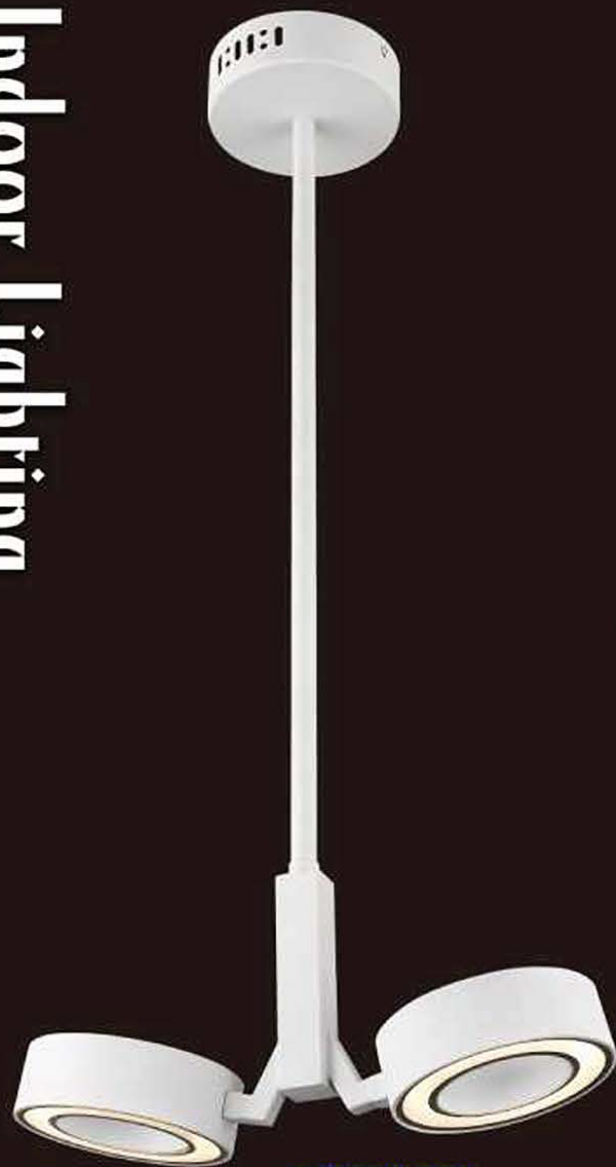

6199C/6A

L67.5*W24*H4 cm
Matt black / Matt white
LED 6*10W
3000K

6199C/8A

L76*W49*H4 cm
Matt black / Matt white
LED 8*10W
3000K

Indoor Lighting

6198C/2A

L35*W12*H68.5 cm
Matt black / Matt white
LED 2*10W
3000K