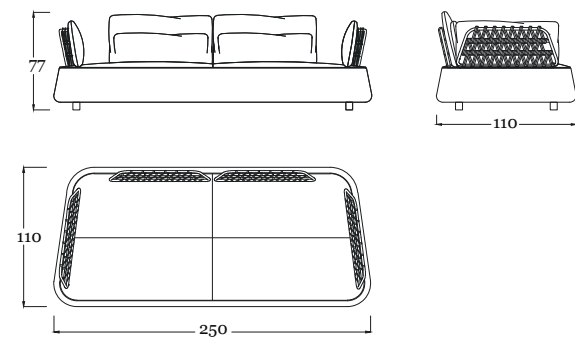

MELODY COLLECTION