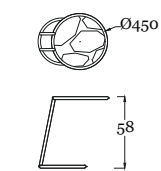

COFFEE TABLE / TAVOLINI

APOLLO

APOLLO TRAY

APOLLO SOFT

ATLANTE

COFFEE TABLE / TAVOLINI

CIGLIA OUT

LIBERTY

PARIDE

SUN