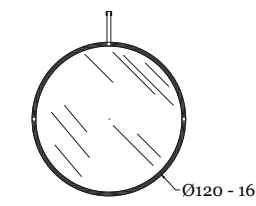

SUN

FRAME GARDEN

BOHEME OUTDOOR

ESTER

CUBIK

LAMP / LAMPADE

EOS

ECLIPSE