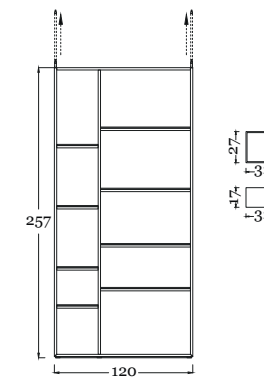

FRAME GARDEN

BOHEME OUTDOOR