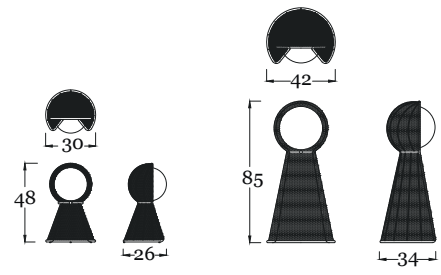

SUN

FRAME GARDEN

BOHEME OUTDOOR

ESTER

CUBIK

LAMP / LAMPADE

EOS

ECLIPSE