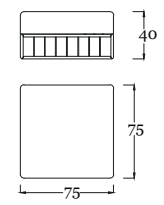

pg.41

in the picture/in foto:
Poktrona/armchair DIB7/A
Bronzo Outdoor - Corda verde - Tessuto SAV2 J235
Outdoor Bronze - Green rope - Fabric SAV2 J235

pg.45

in the picture/in foto:
Divano/sofa DIB7/C
Bronzo Outdoor - Corda verde - Tessuto SAV2 J235
Outdoor Bronze - Green rope - Fabric SAV2 J235
Tavolino/Coffe table E12/A
Bronzo Outdoor - Top Intarsio larice e mogano
Outdoor Bronze - Top Larch & mahogany wood inlay