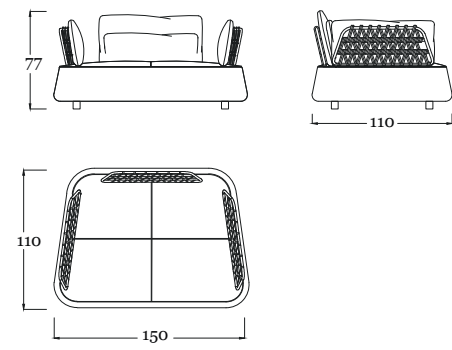

MELODY COLLECTION