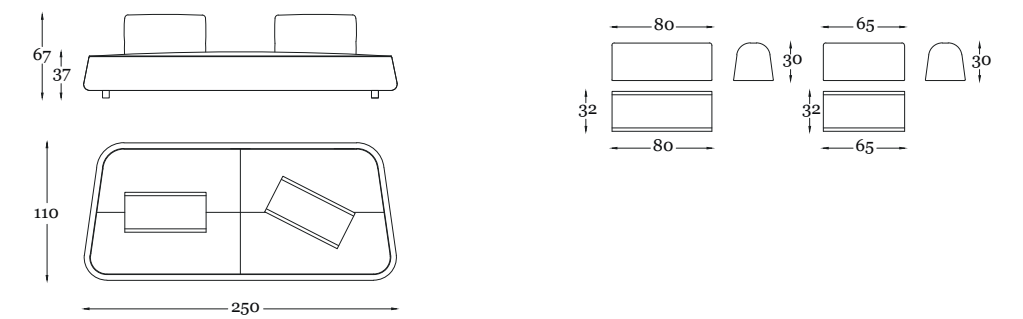

MELODY SPRING COLLECTION