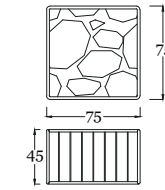

pg.41

in the picture/in foto:
Poktrona/armchair DIB7/A
Bronzo Outdoor - Corda verde - Tessuto SAV2 J235
Outdoor Bronze - Green rope - Fabric SAV2 J235

pg.45

in the picture/in foto:
Divano/sofa DIB7/C
Bronzo Outdoor - Corda verde - Tessuto SAV2 J235
Outdoor Bronze - Green rope - Fabric SAV2 J235
Tavolino/Coffe table E12/A
Bronzo Outdoor - Top Intarsio larice e mogano
Outdoor Bronze - Top Larch & mahogany wood inlay