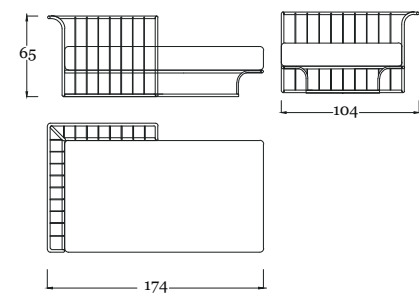

pg.41

in the picture/in foto:
Poktrona/armchair DIB7/A
Bronzo Outdoor - Corda verde - Tessuto SAV2 J235
Outdoor Bronze - Green rope - Fabric SAV2 J235

pg.45

in the picture/in foto:
Divano/sofa DIB7/C
Bronzo Outdoor - Corda verde - Tessuto SAV2 J235
Outdoor Bronze - Green rope - Fabric SAV2 J235
Tavolino/Coffe table E12/A
Bronzo Outdoor - Top Intarsio larice e mogano
Outdoor Bronze - Top Larch & mahogany wood inlay