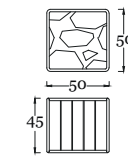

pg.41

in the picture/in foto:
Poktrona/armchair DIB7/A
Bronzo Outdoor - Corda verde - Tessuto SAV2 J235
Outdoor Bronze - Green rope - Fabric SAV2 J235

pg.45

in the picture/in foto:
Divano/sofa DIB7/C
Bronzo Outdoor - Corda verde - Tessuto SAV2 J235
Outdoor Bronze - Green rope - Fabric SAV2 J235
Tavolino/Coffe table E12/A
Bronzo Outdoor - Top Intarsio larice e mogano
Outdoor Bronze - Top Larch & mahogany wood inlay