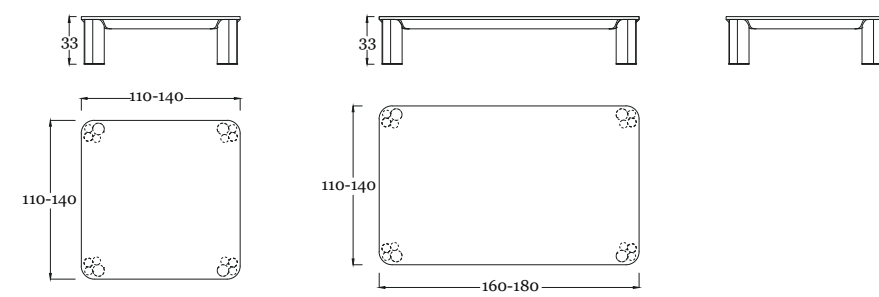

COFFEE TABLE / TAVOLINI

APOLLO

APOLLO TRAY

APOLLO SOFT

ATLANTE

COFFEE TABLE / TAVOLINI

CIGLIA OUT

LIBERTY

PARIDE

SUN