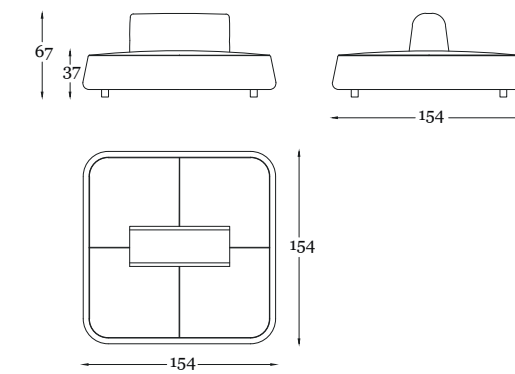

MELODY SPRING COLLECTION