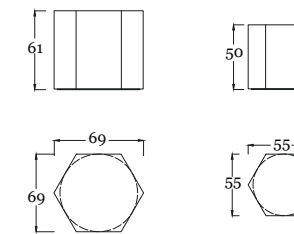

ESTER

CUBIK