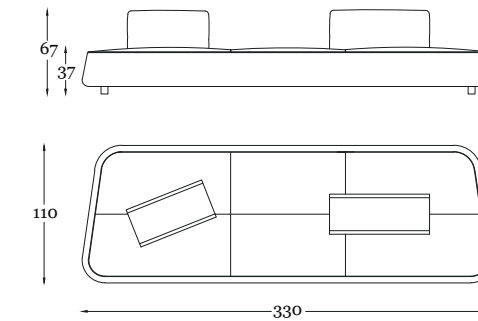

MELODY SPRING COLLECTION