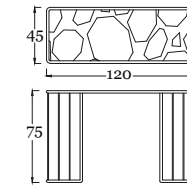

pg.41

in the picture/in foto:
Poktrona/armchair DIB7/A
Bronzo Outdoor - Corda verde - Tessuto SAV2 J235
Outdoor Bronze - Green rope - Fabric SAV2 J235

pg.45

in the picture/in foto:
Divano/sofa DIB7/C
Bronzo Outdoor - Corda verde - Tessuto SAV2 J235
Outdoor Bronze - Green rope - Fabric SAV2 J235
Tavolino/Coffe table E12/A
Bronzo Outdoor - Top Intarsio larice e mogano
Outdoor Bronze - Top Larch & mahogany wood inlay