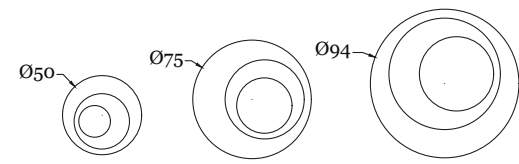

SUN

FRAME GARDEN

BOHEME OUTDOOR

ESTER

CUBIK

LAMP / LAMPADE

EOS

ECLIPSE