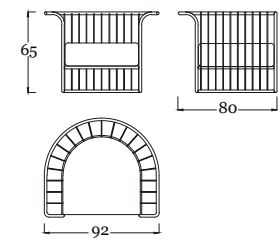

pg.41

in the picture/in foto:
Poktrona/armchair DIB7/A
Bronzo Outdoor - Corda verde - Tessuto SAV2 J235
Outdoor Bronze - Green rope - Fabric SAV2 J235

pg.45

in the picture/in foto:
Divano/sofa DIB7/C
Bronzo Outdoor - Corda verde - Tessuto SAV2 J235
Outdoor Bronze - Green rope - Fabric SAV2 J235
Tavolino/Coffe table E12/A
Bronzo Outdoor - Top Intarsio larice e mogano
Outdoor Bronze - Top Larch & mahogany wood inlay