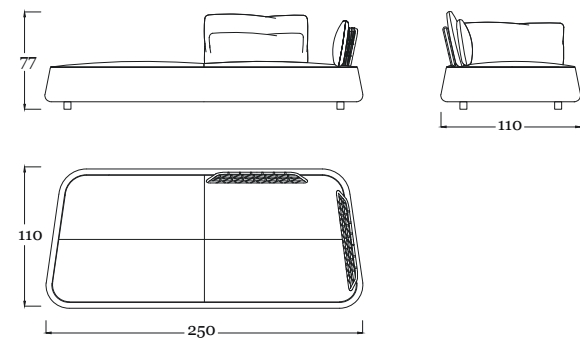

MELODY COLLECTION