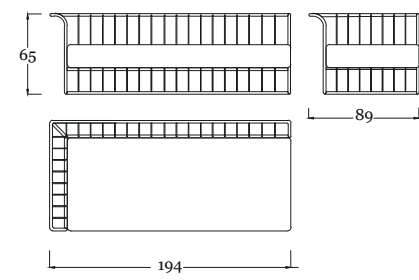

pg.41

in the picture/in foto:
Poktrona/armchair DIB7/A
Bronzo Outdoor - Corda verde - Tessuto SAV2 J235
Outdoor Bronze - Green rope - Fabric SAV2 J235

pg.45

in the picture/in foto:
Divano/sofa DIB7/C
Bronzo Outdoor - Corda verde - Tessuto SAV2 J235
Outdoor Bronze - Green rope - Fabric SAV2 J235
Tavolino/Coffe table E12/A
Bronzo Outdoor - Top Intarsio larice e mogano
Outdoor Bronze - Top Larch & mahogany wood inlay