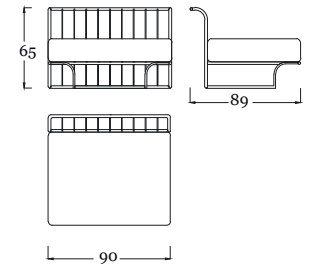

pg.41

in the picture/in foto:
Poktrona/armchair DIB7/A
Bronzo Outdoor - Corda verde - Tessuto SAV2 J235
Outdoor Bronze - Green rope - Fabric SAV2 J235

pg.45

in the picture/in foto:
Divano/sofa DIB7/C
Bronzo Outdoor - Corda verde - Tessuto SAV2 J235
Outdoor Bronze - Green rope - Fabric SAV2 J235
Tavolino/Coffe table E12/A
Bronzo Outdoor - Top Intarsio larice e mogano
Outdoor Bronze - Top Larch & mahogany wood inlay