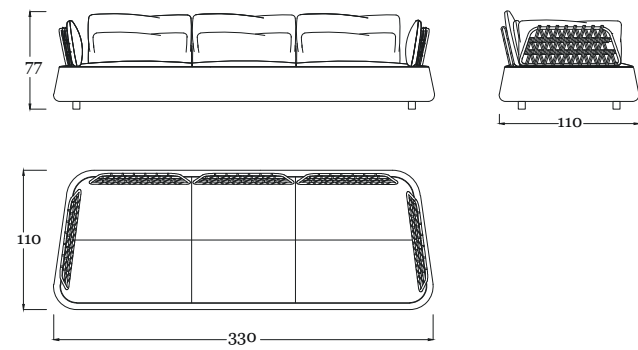

MELODY COLLECTION