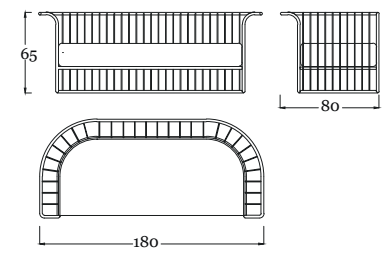

pg.41

in the picture/in foto:
Poktrona/armchair DIB7/A
Bronzo Outdoor - Corda verde - Tessuto SAV2 J235
Outdoor Bronze - Green rope - Fabric SAV2 J235

pg.45

in the picture/in foto:
Divano/sofa DIB7/C
Bronzo Outdoor - Corda verde - Tessuto SAV2 J235
Outdoor Bronze - Green rope - Fabric SAV2 J235
Tavolino/Coffe table E12/A
Bronzo Outdoor - Top Intarsio larice e mogano
Outdoor Bronze - Top Larch & mahogany wood inlay