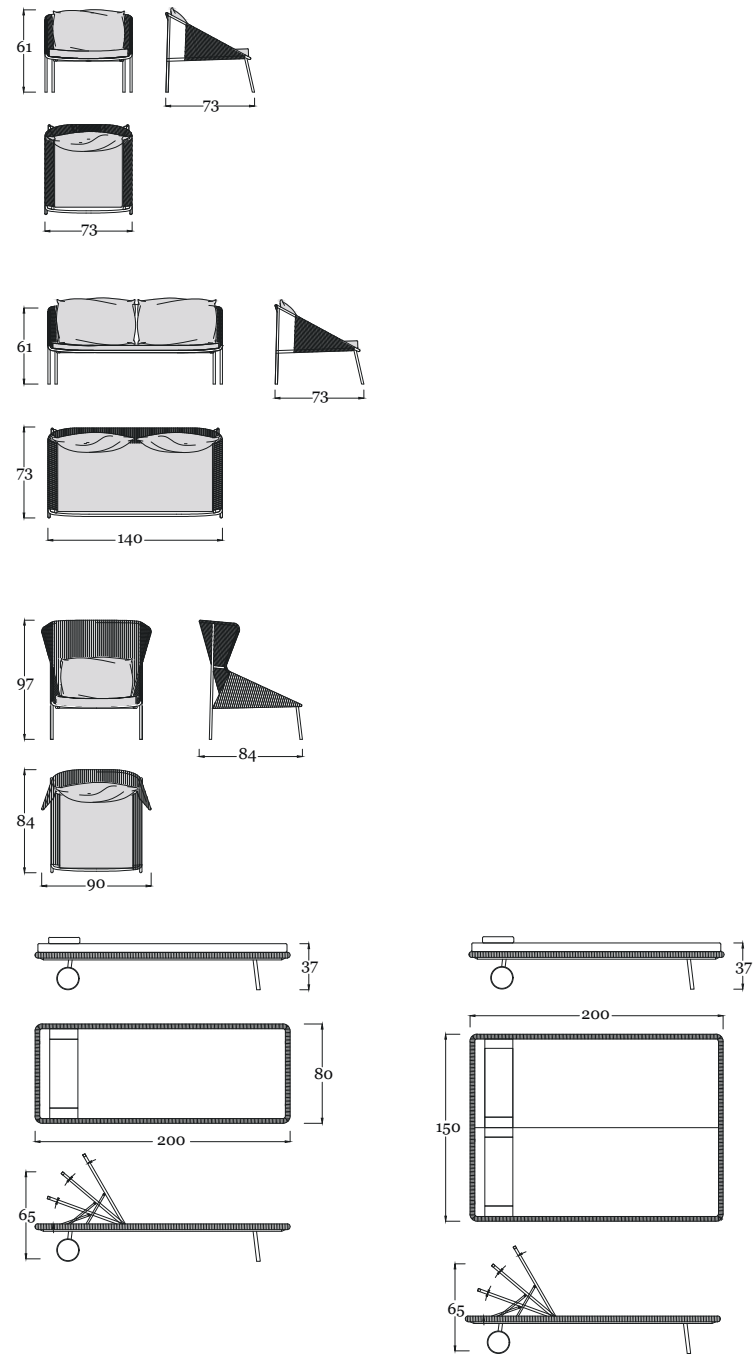

DEMETRA COLLECTION