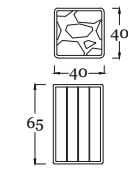

pg.41

in the picture/in foto:
Poktrona/armchair DIB7/A
Bronzo Outdoor - Corda verde - Tessuto SAV2 J235
Outdoor Bronze - Green rope - Fabric SAV2 J235

pg.45

in the picture/in foto:
Divano/sofa DIB7/C
Bronzo Outdoor - Corda verde - Tessuto SAV2 J235
Outdoor Bronze - Green rope - Fabric SAV2 J235
Tavolino/Coffe table E12/A
Bronzo Outdoor - Top Intarsio larice e mogano
Outdoor Bronze - Top Larch & mahogany wood inlay