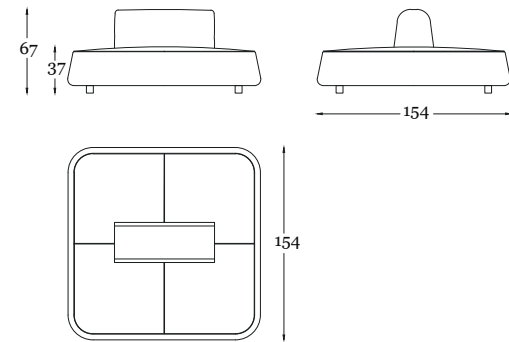

MELODY COLLECTION