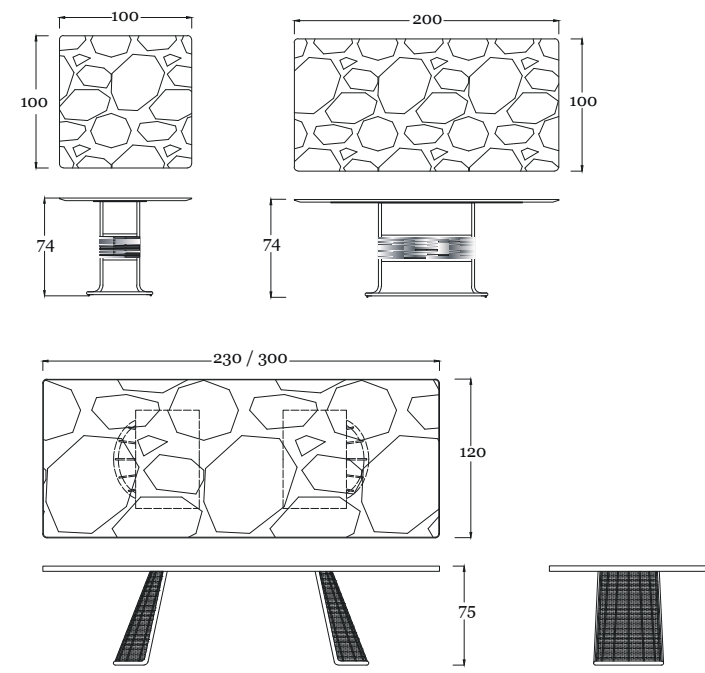

TABLES / TAVOLI

MARINA