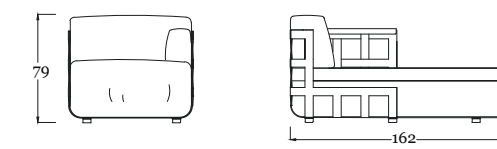

DAFNE COLLECTION