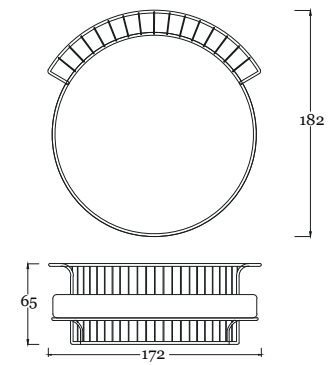

pg.41

in the picture/in foto:
Poktrona/armchair DIB7/A
Bronzo Outdoor - Corda verde - Tessuto SAV2 J235
Outdoor Bronze - Green rope - Fabric SAV2 J235

pg.45

in the picture/in foto:
Divano/sofa DIB7/C
Bronzo Outdoor - Corda verde - Tessuto SAV2 J235
Outdoor Bronze - Green rope - Fabric SAV2 J235
Tavolino/Coffe table E12/A
Bronzo Outdoor - Top Intarsio larice e mogano
Outdoor Bronze - Top Larch & mahogany wood inlay