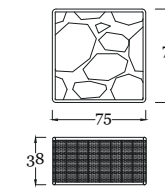

pg.41

in the picture/in foto:
Poktrona/armchair DIB7/A
Bronzo Outdoor - Corda verde - Tessuto SAV2 J235
Outdoor Bronze - Green rope - Fabric SAV2 J235

pg.45

in the picture/in foto:
Divano/sofa DIB7/C
Bronzo Outdoor - Corda verde - Tessuto SAV2 J235
Outdoor Bronze - Green rope - Fabric SAV2 J235
Tavolino/Coffe table E12/A
Bronzo Outdoor - Top Intarsio larice e mogano
Outdoor Bronze - Top Larch & mahogany wood inlay