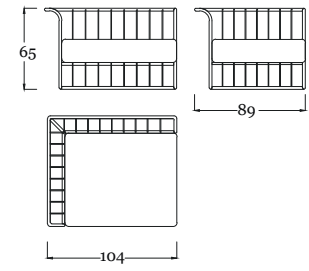

pg.41

in the picture/in foto:
Poktrona/armchair DIB7/A
Bronzo Outdoor - Corda verde - Tessuto SAV2 J235
Outdoor Bronze - Green rope - Fabric SAV2 J235

pg.45

in the picture/in foto:
Divano/sofa DIB7/C
Bronzo Outdoor - Corda verde - Tessuto SAV2 J235
Outdoor Bronze - Green rope - Fabric SAV2 J235
Tavolino/Coffe table E12/A
Bronzo Outdoor - Top Intarsio larice e mogano
Outdoor Bronze - Top Larch & mahogany wood inlay