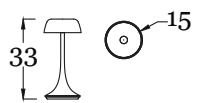

LAMP / LAMPADE

EOS

ECLIPSE

HALO

LEAF

WANDA