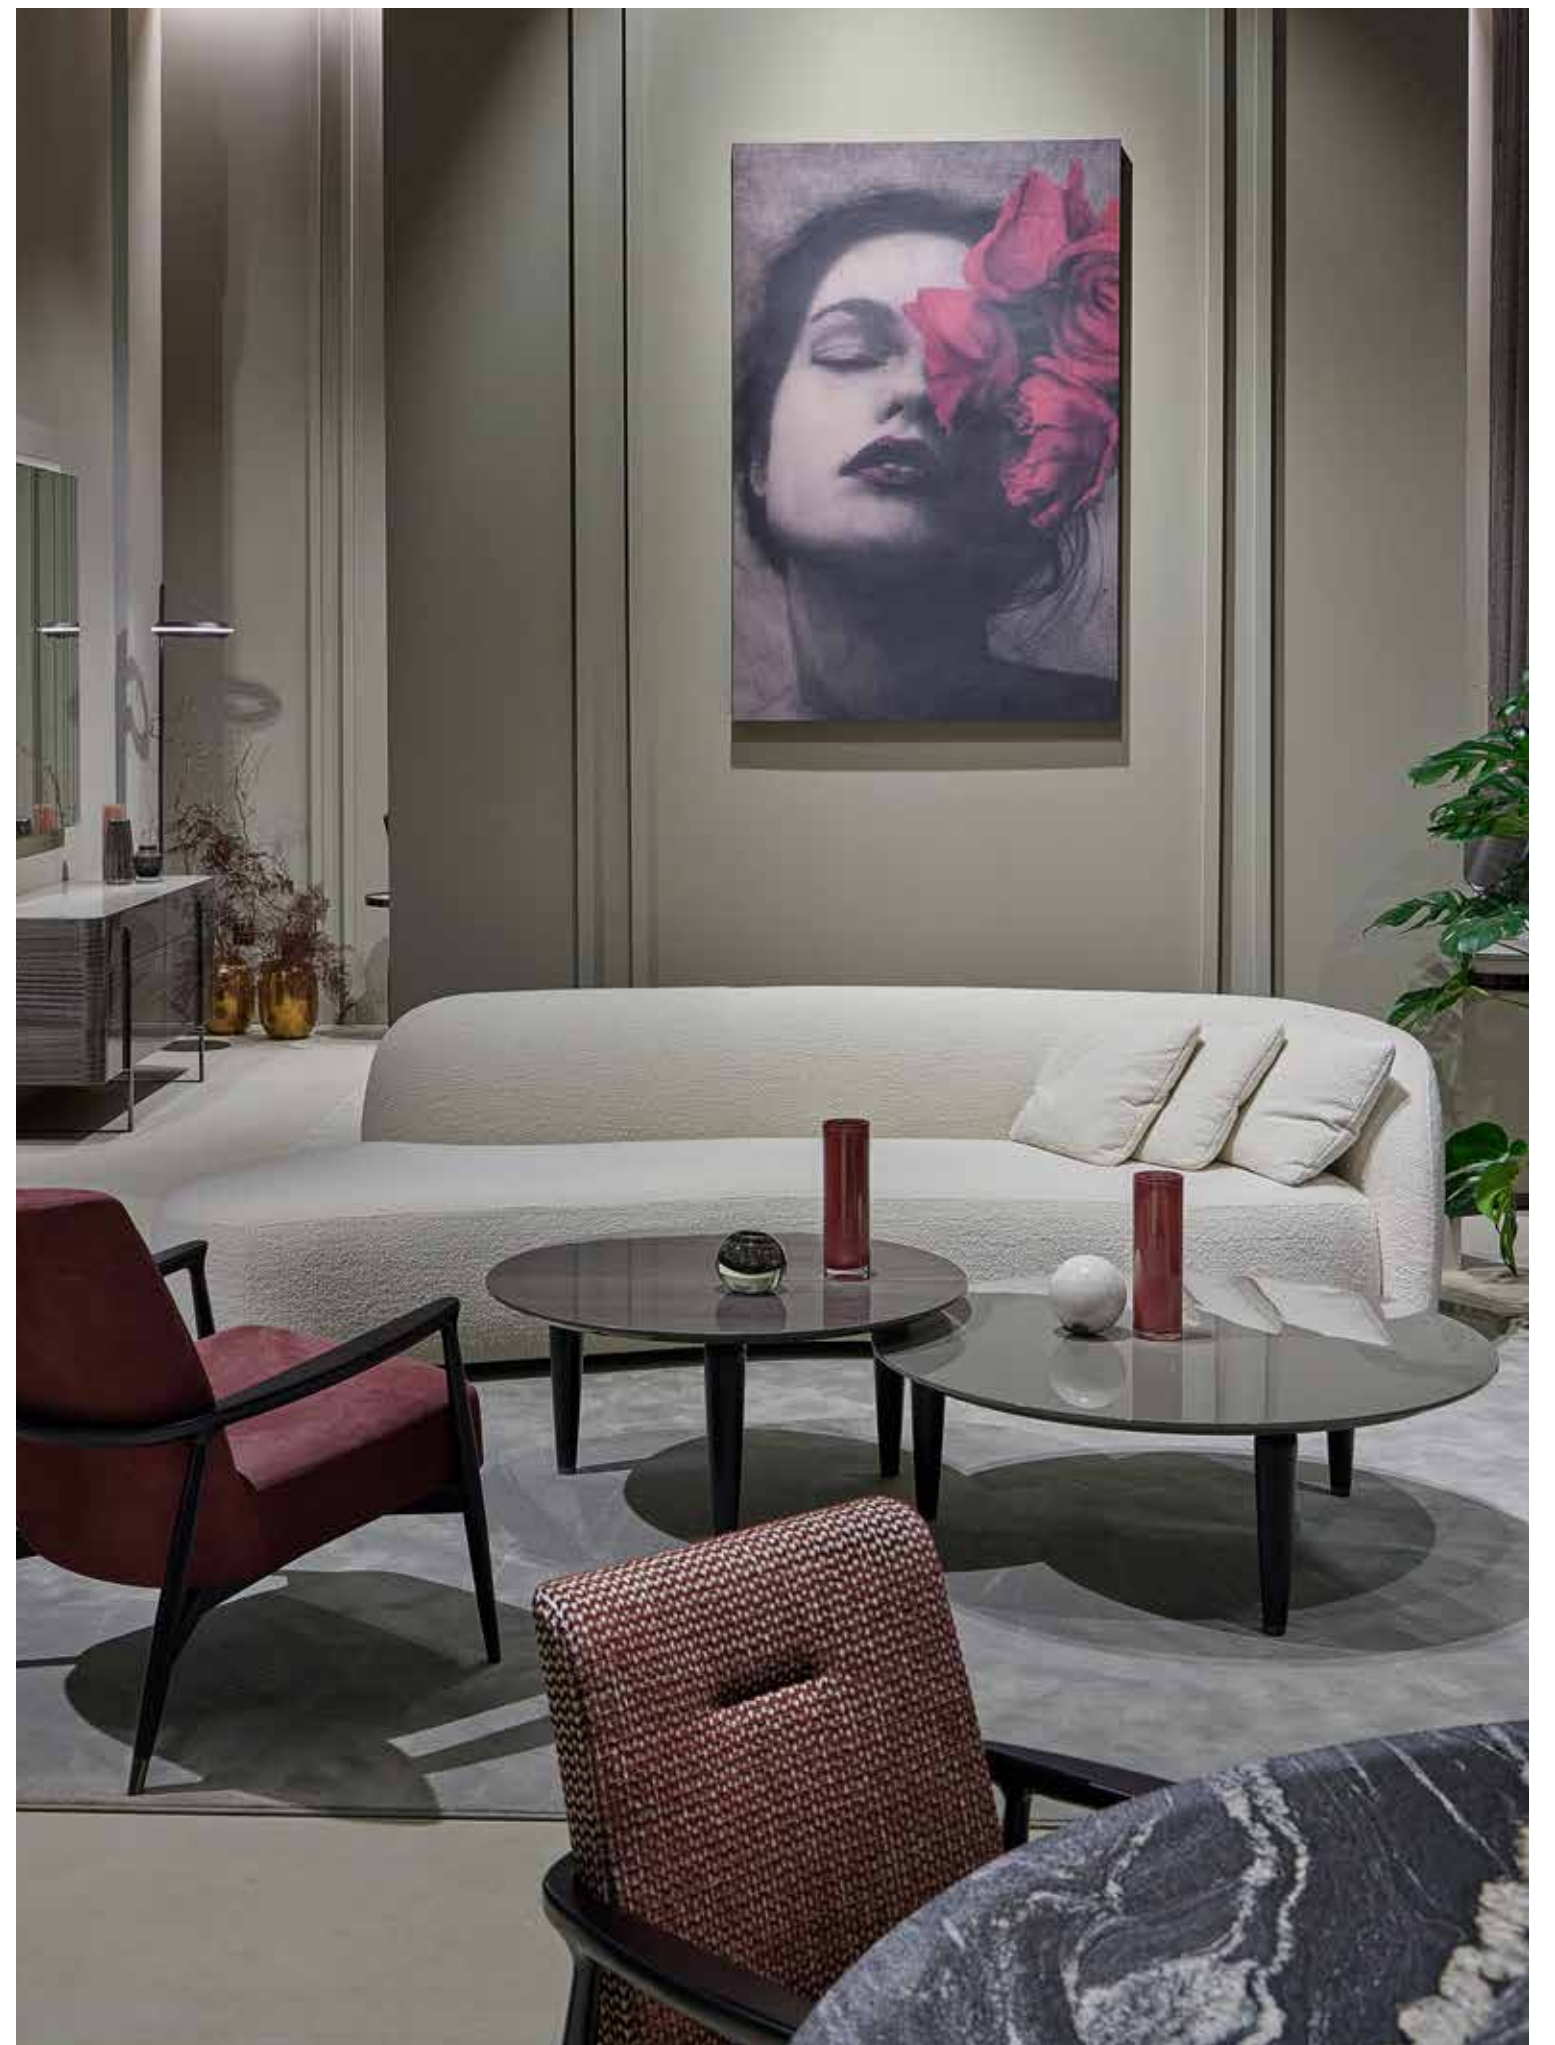

# SUGAR SOFA

by DWELL Collection

DW582  
**DWELL - SUGAR SOFA**  
cm 290x133xH75

NL305W  
**NEXT LEVEL LOW COFFEE TABLE**  
cm Ø110 H37

NL307W  
**NEXT LEVEL COFFEE TABLE**  
cm Ø90 H43

NL504  
NEXT LEVEL LOUNGE  
cm 72x80xH84