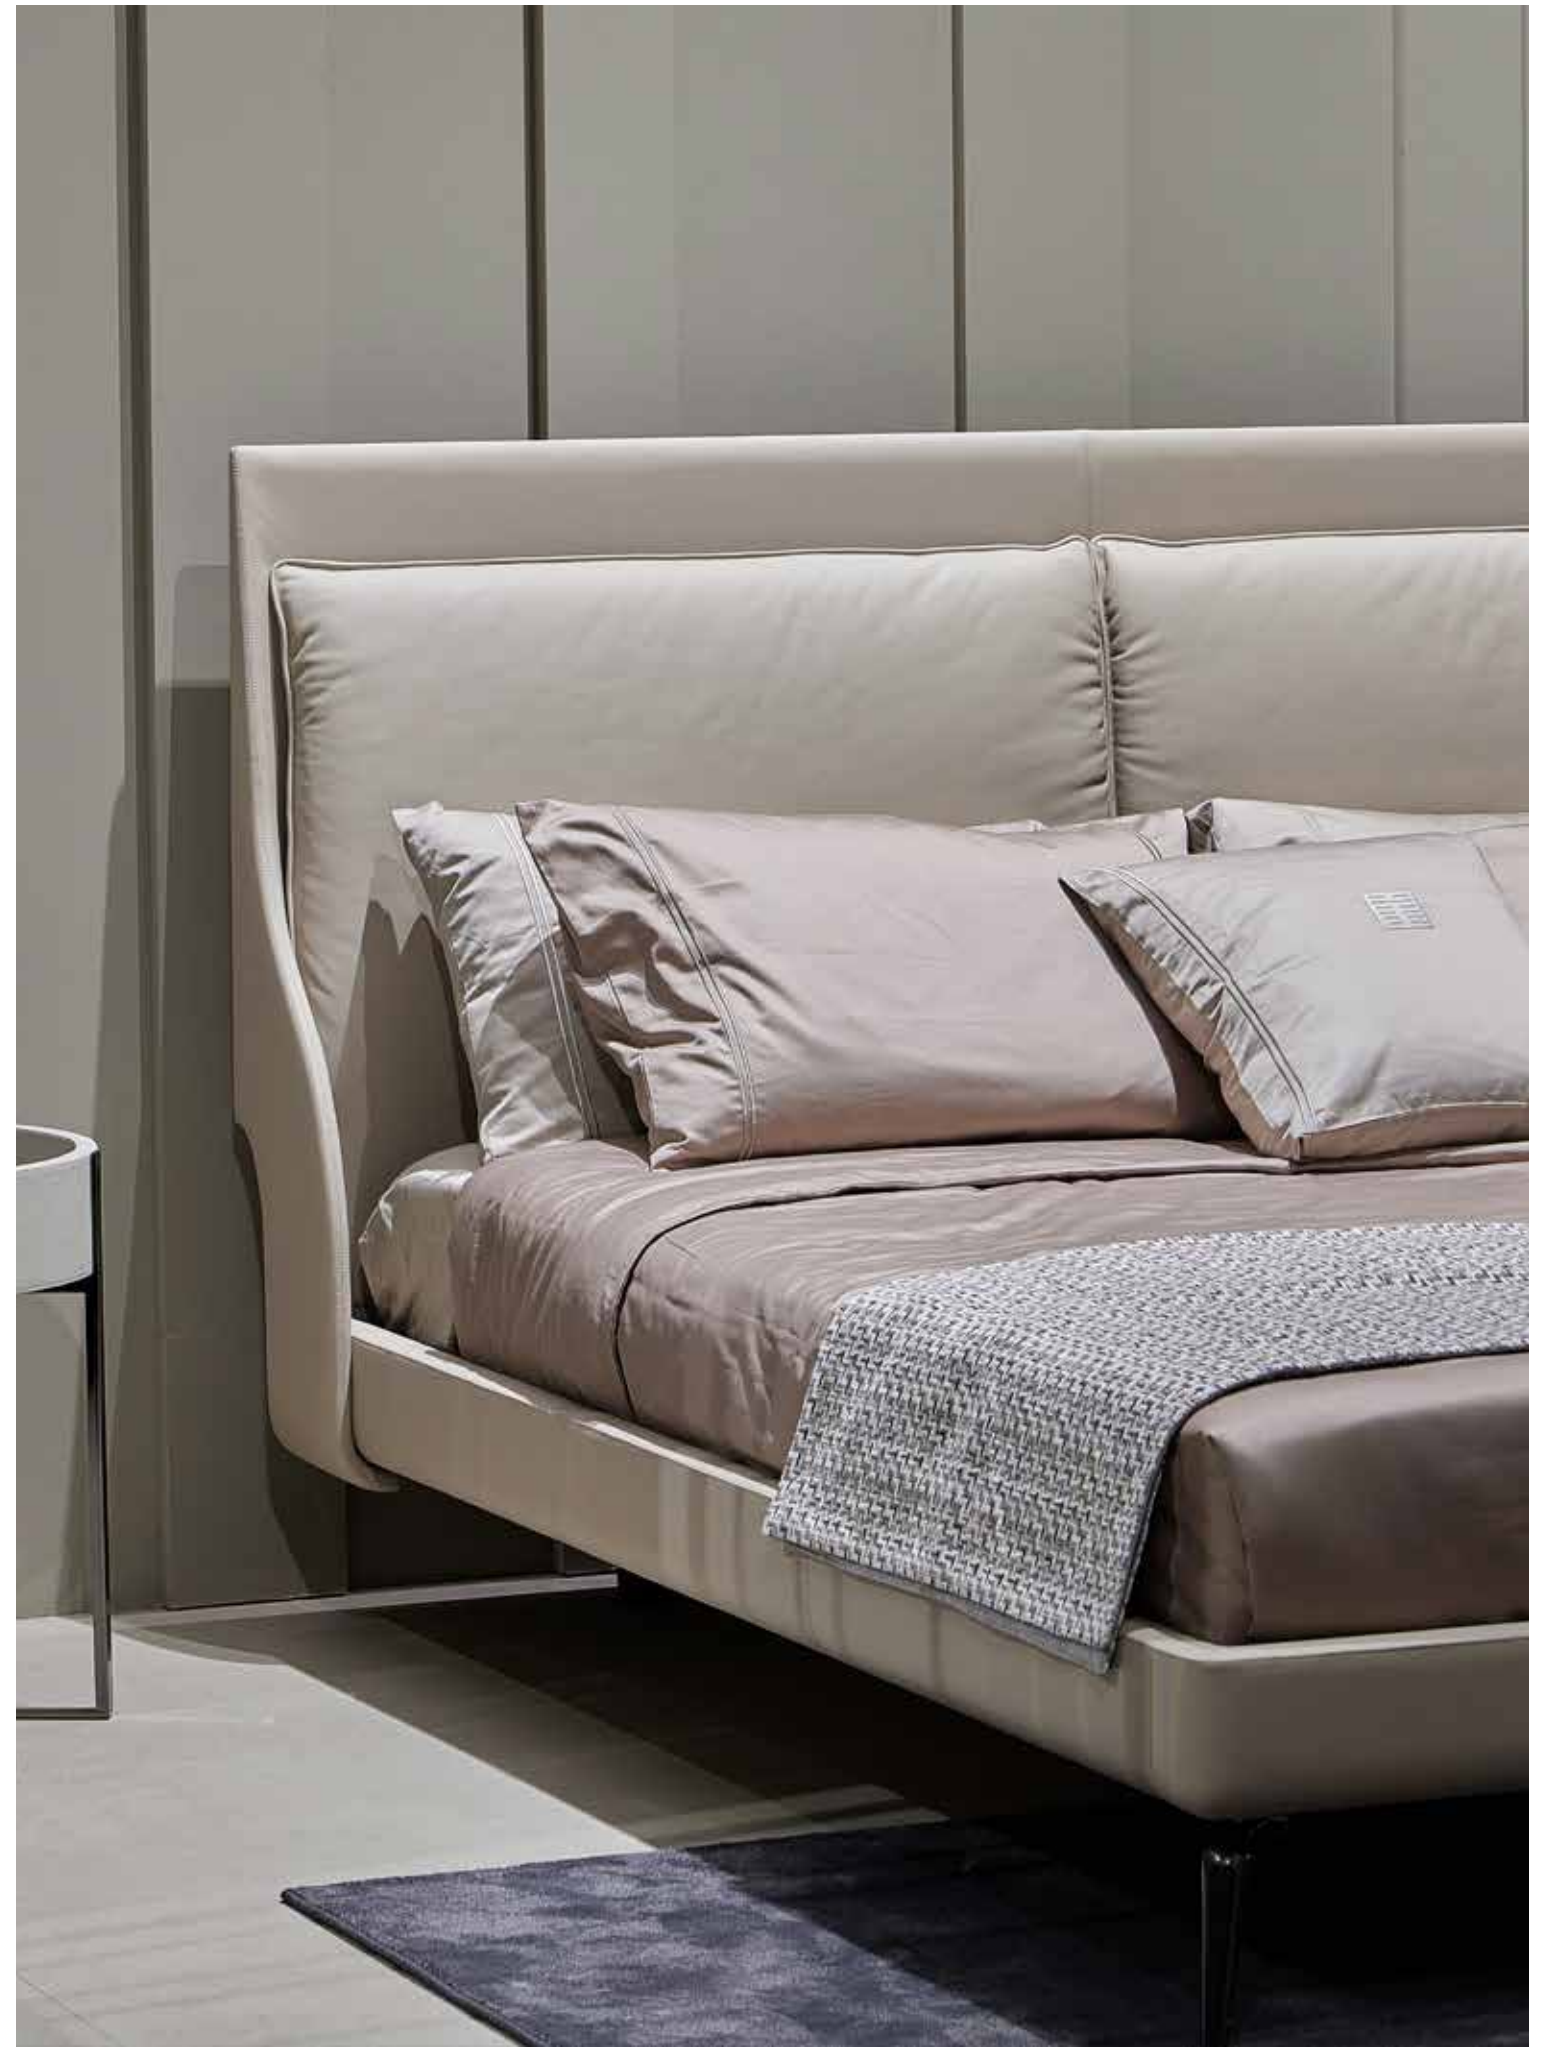

# MERIDIO BED

ST913  
**MERIDIO BED**  
cm 200x232xH121  
(SPRING cm 183x203)

# MERIDIO BED

ST703C  
STAY NIGHTSTAND W/2 DRAWERS  
cm 80x46xH60

ST500  
**STAY BENCH**  
cm 160x60xH41

ST703C  
STAY NIGHTSTAND W/2 DRAWERS  
cm 80x46xH60

ST700C  
STAY DRESSER  
cm 180x52xH76

# STAY BED

ST903  
**STAY BED**  
cm 199.5x221xH124  
(SPRING cm 183x203)

MH703  
**MUST HAVE NIGHTSTAND**  
cm 80x48xH60

MH705  
**MUST HAVE NIGHTSTAND**  
cm Ø50 H60