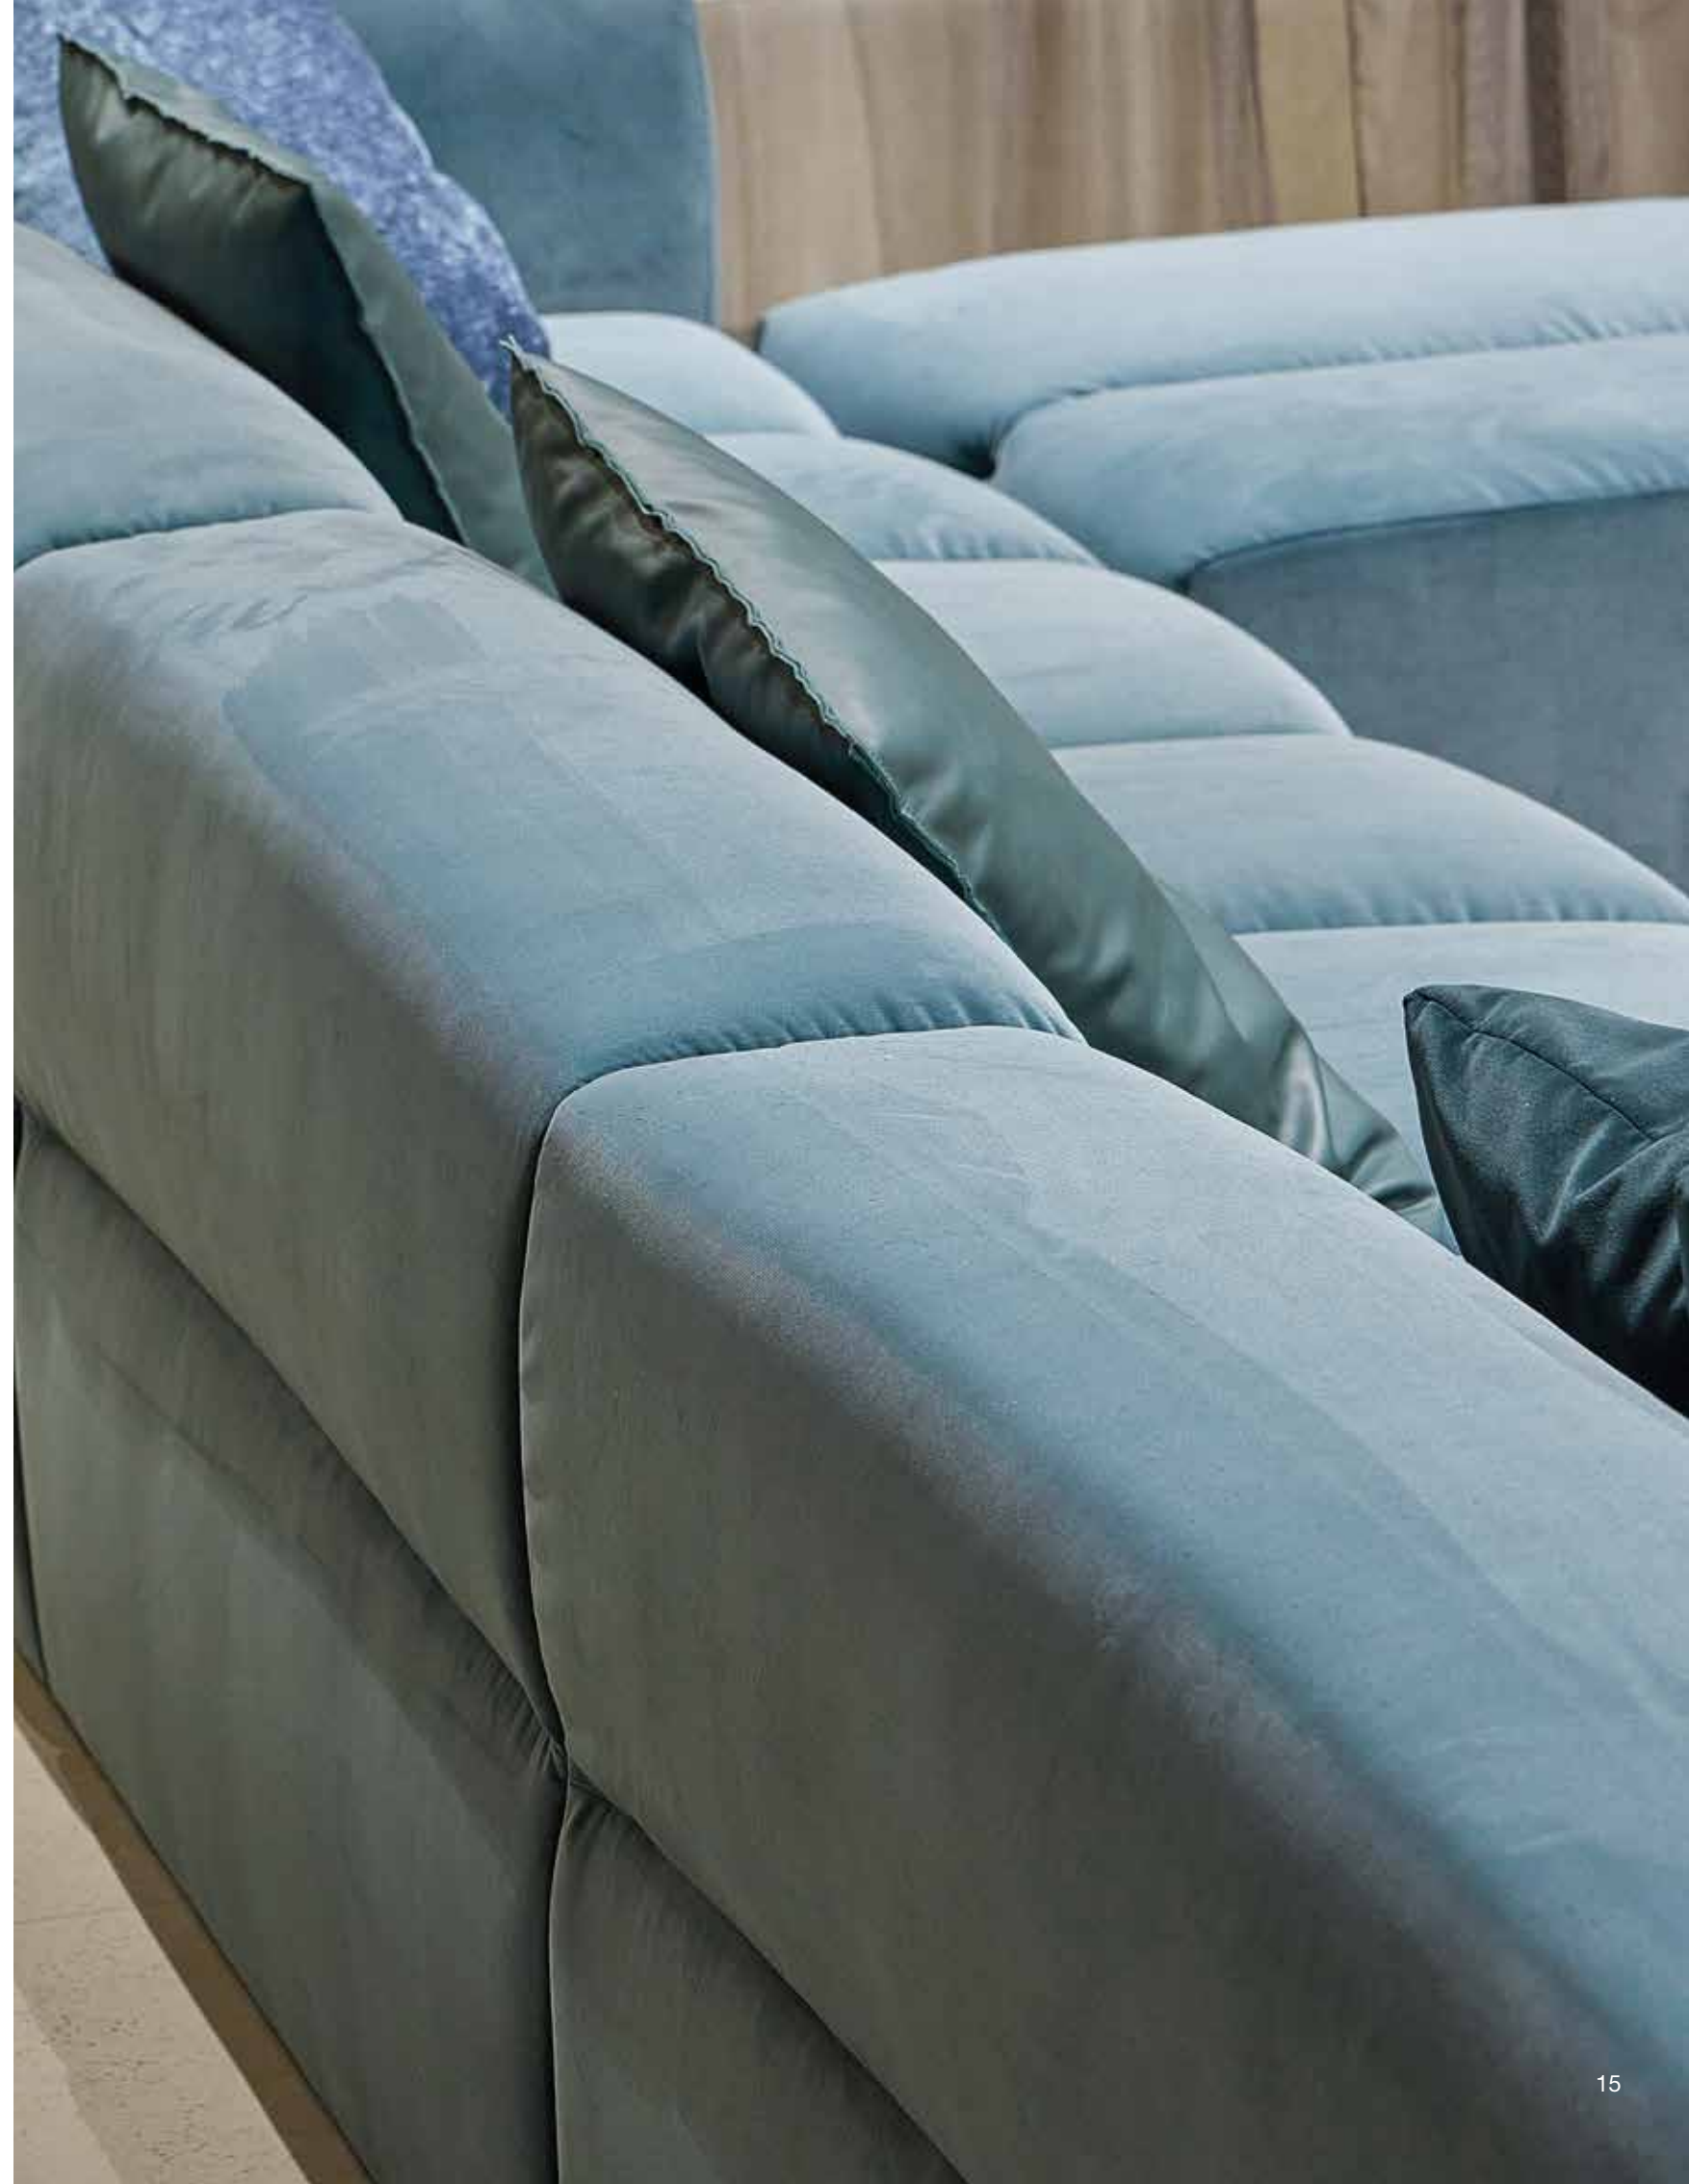

# STAY MODULAR SOFA

ST514+ST517+ST517+ST513+ST518  
**STAY SOFA COMPOSITION**  
cm 470x208xH73

ST597  
**PILLOW**  
cm 55x55