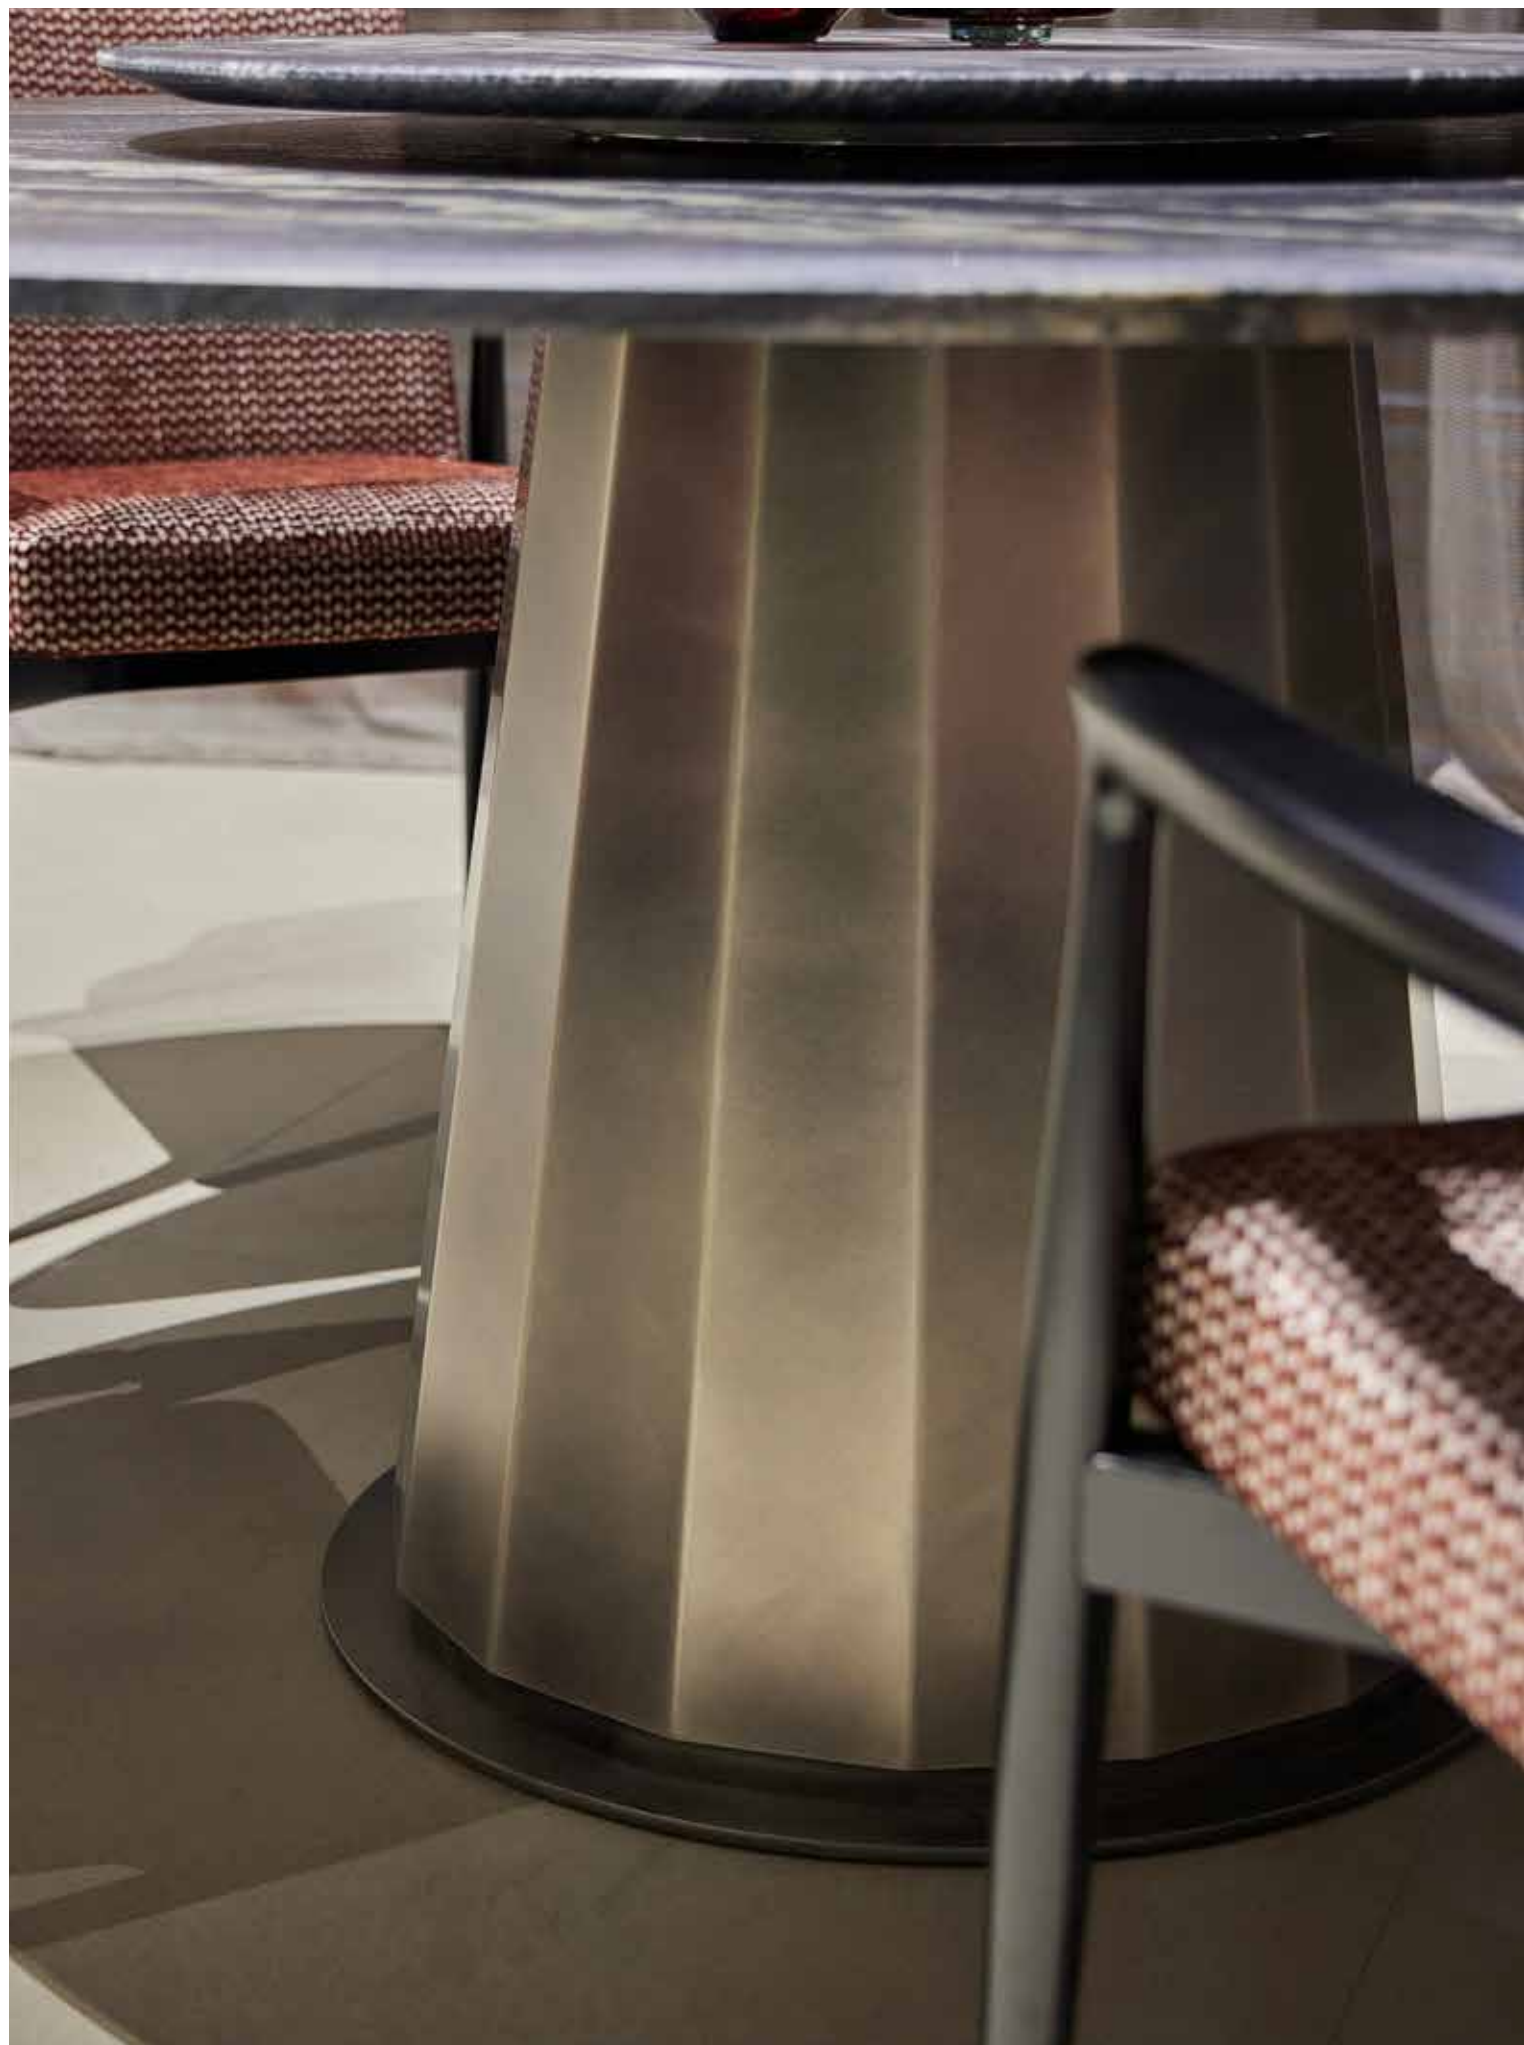

# WAVES DINING TABLE

ST304  
WAVES DINING TABLE  
cm 250x120xH74

NL501  
NEXT LEVEL CHAIR  
cm 46x61xH84

ST322  
**STAY ROUND TABLE**  
cm Ø160 H74

ST598  
**STAY LAZY SUSAN**  
cm Ø80

NL502  
**NEXT LEVEL ARMCHAIR**  
cm 56x59xH84