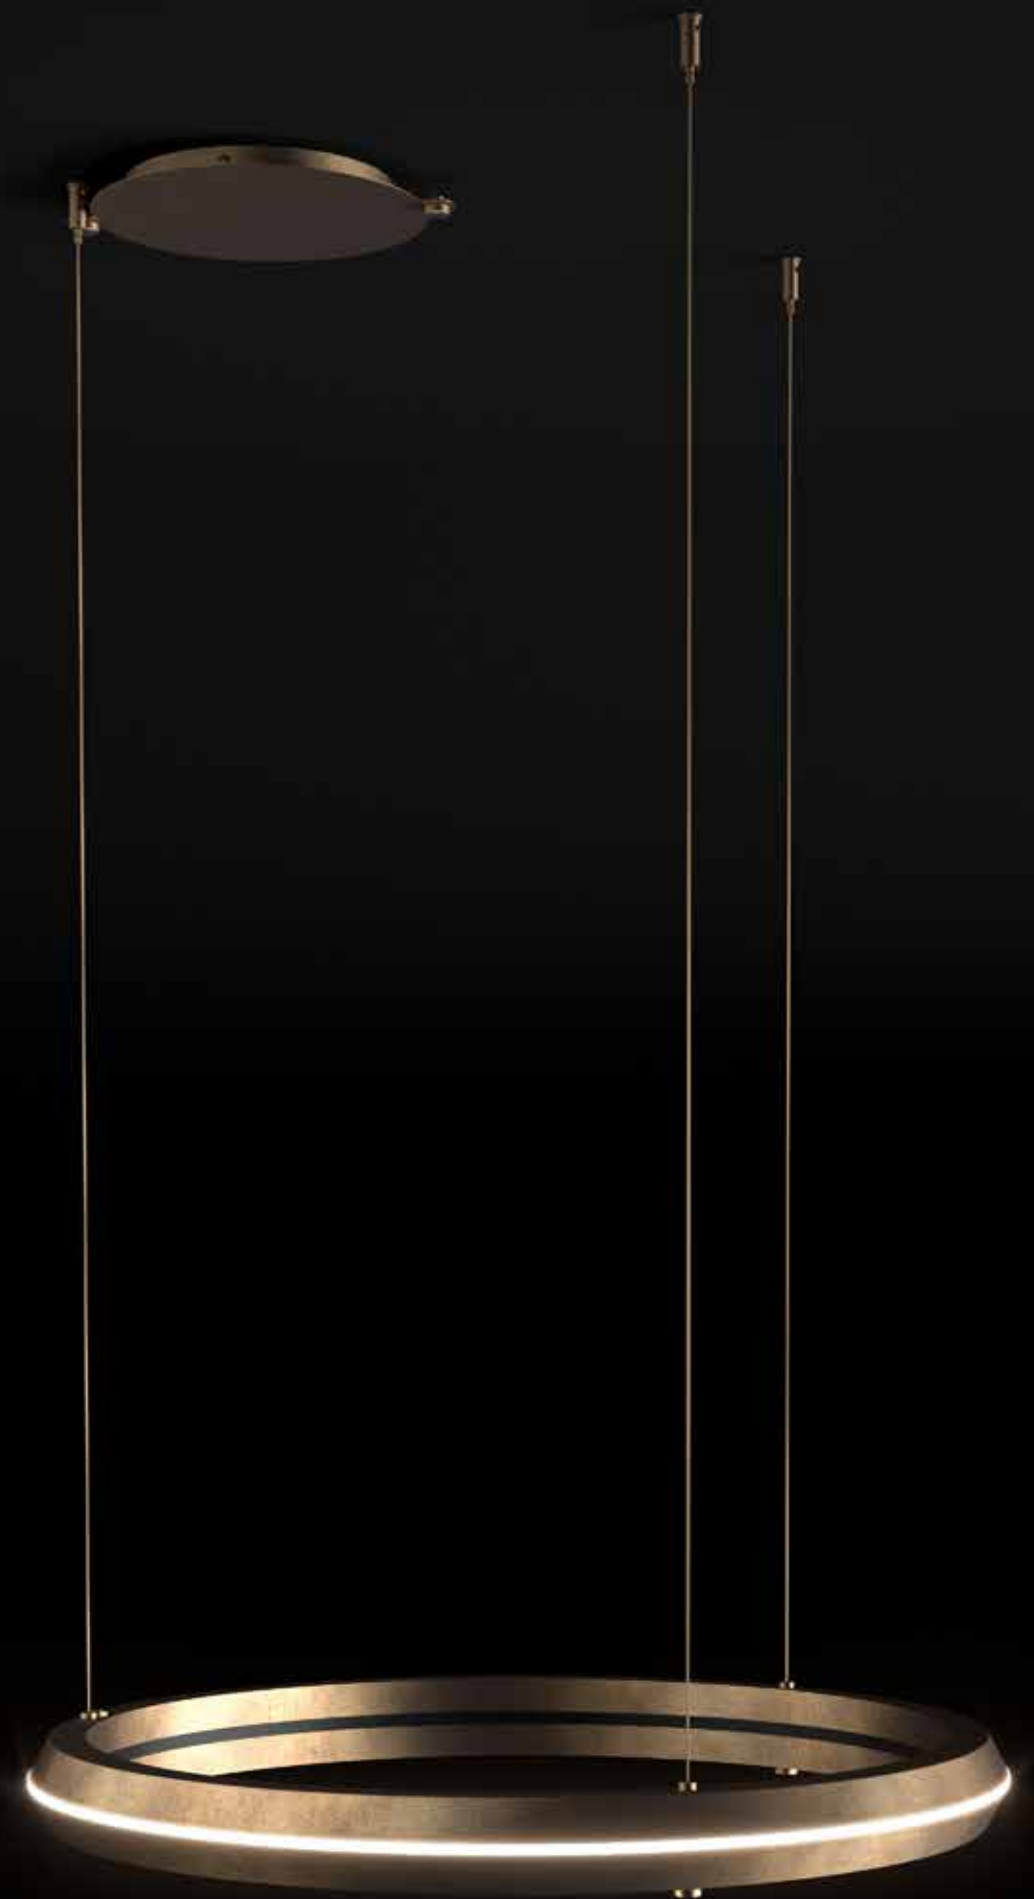

ST609
TWINS CHANDELIER
cm Ø70