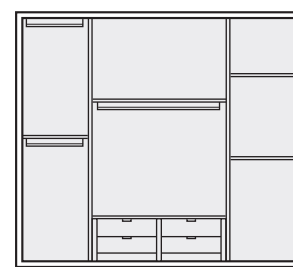

DOTAZIONE INTERNA ARMADIO

INSIDE EQUIPMENT

2 small closet rods
1 large closet rod
1 large shelf
3 small shelves
1 chest of drawers (4 drawers)

MIRROR FOR DRESSER
L102 x H108