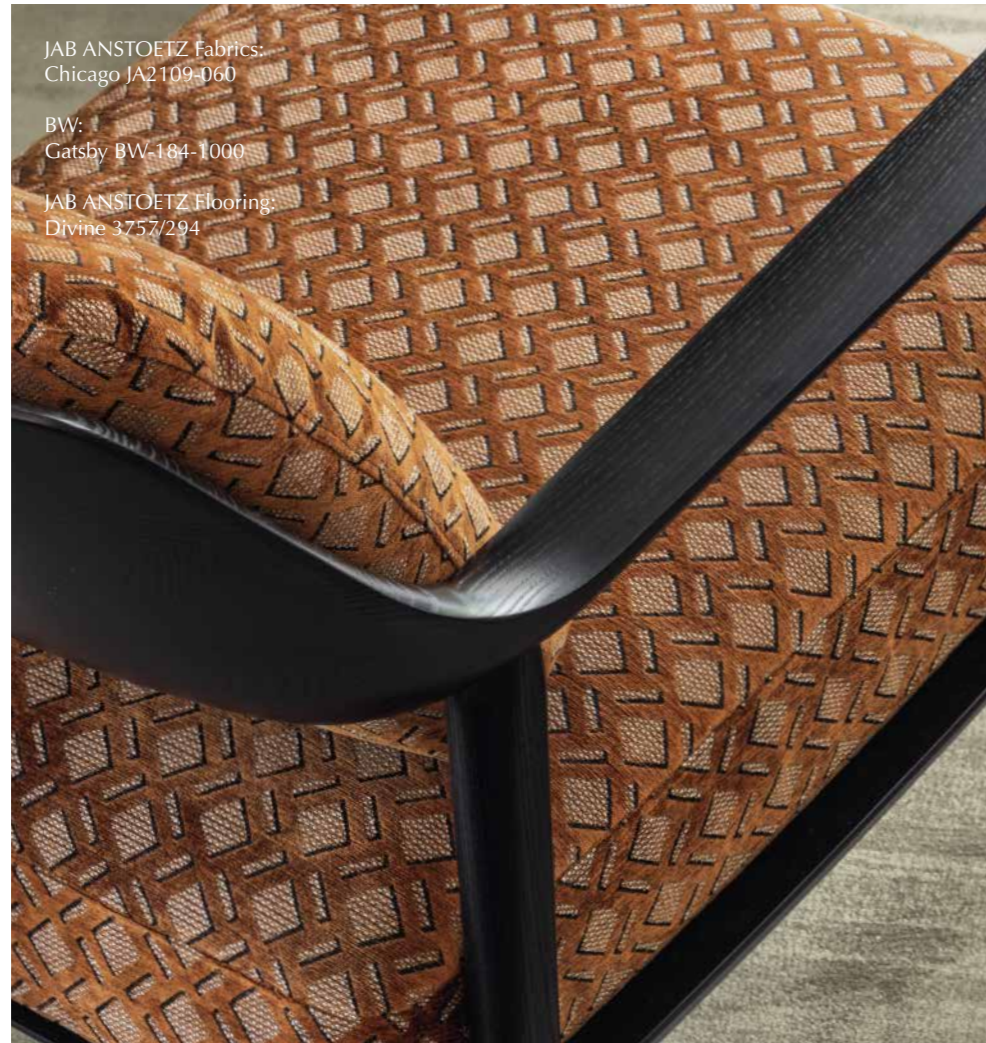

JAB ANSTOETZ Fabrics:
Chicago JA2109-060

BW:
Gatsby BW-184-1000

JAB ANSTOETZ Flooring:
Divine 3757/294

Cosmopolitan Living

Discover the perfect fusion of comfort,
luxury and metropolitan flair.
Welcome to a new era of cosmopolitan living
inspired interior design.

QR-Code scannen und mehr entdecken
Scan QR code and discover more