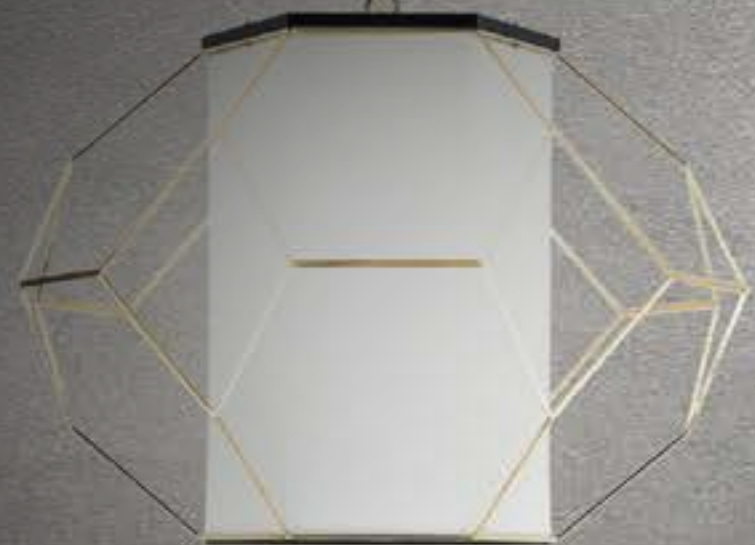

HEXAGON
CEILING SUSPENSION
cm 70x70x39h

Structure in metal gold glossy finish, wooden base lacquered col. black, parchment col. ivory.

WORKS OF ART:
- Franco Fossi, *Doppia dimensione parallela "Tempo Viaggio"*, mixed technique on forex, Year 1984, cm 140x110h.

Tonino Lamborghini

CASA