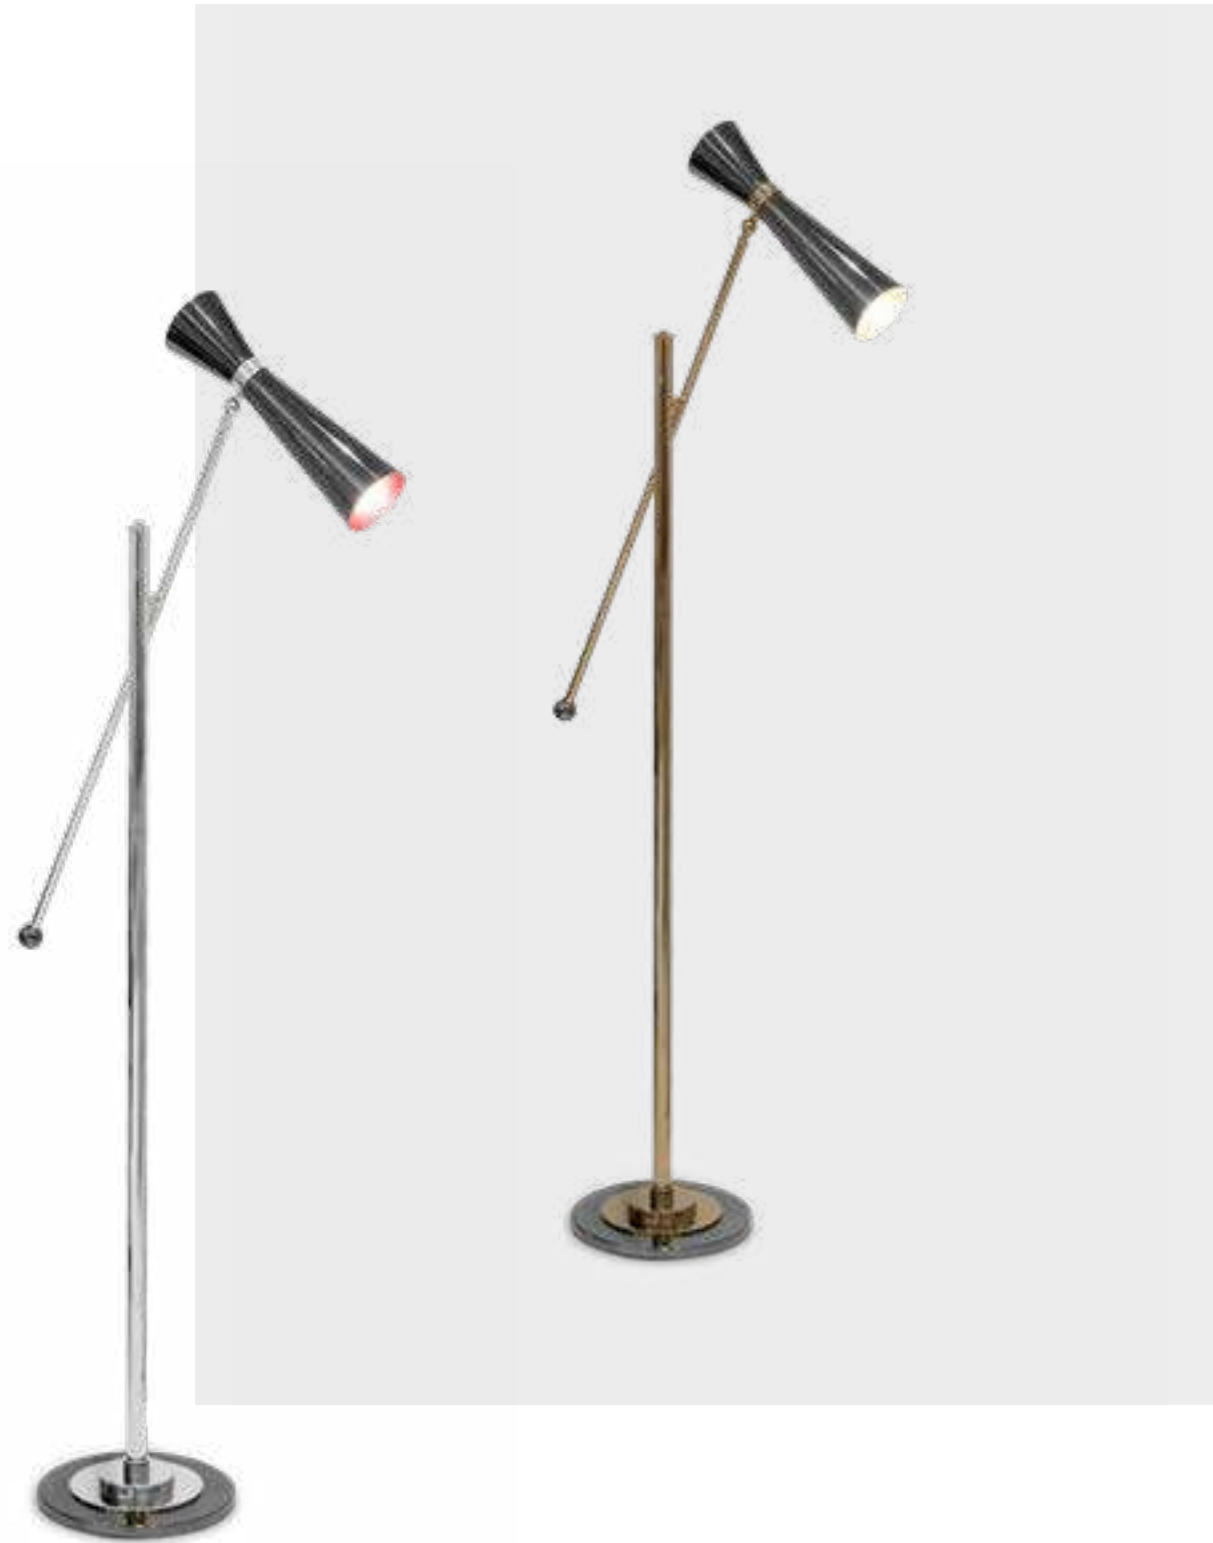

Metal structure gold matt finish, with led light and smoked mirror inserts.

EXACON
FLOOR LAMP
cm 75x40x202h

Floor lamp structure light gold finish, shade structure in black finish, internal in light gold finish or floor lamp structure chrome finish, shade structure in black finish, internal in red lacquered finish.