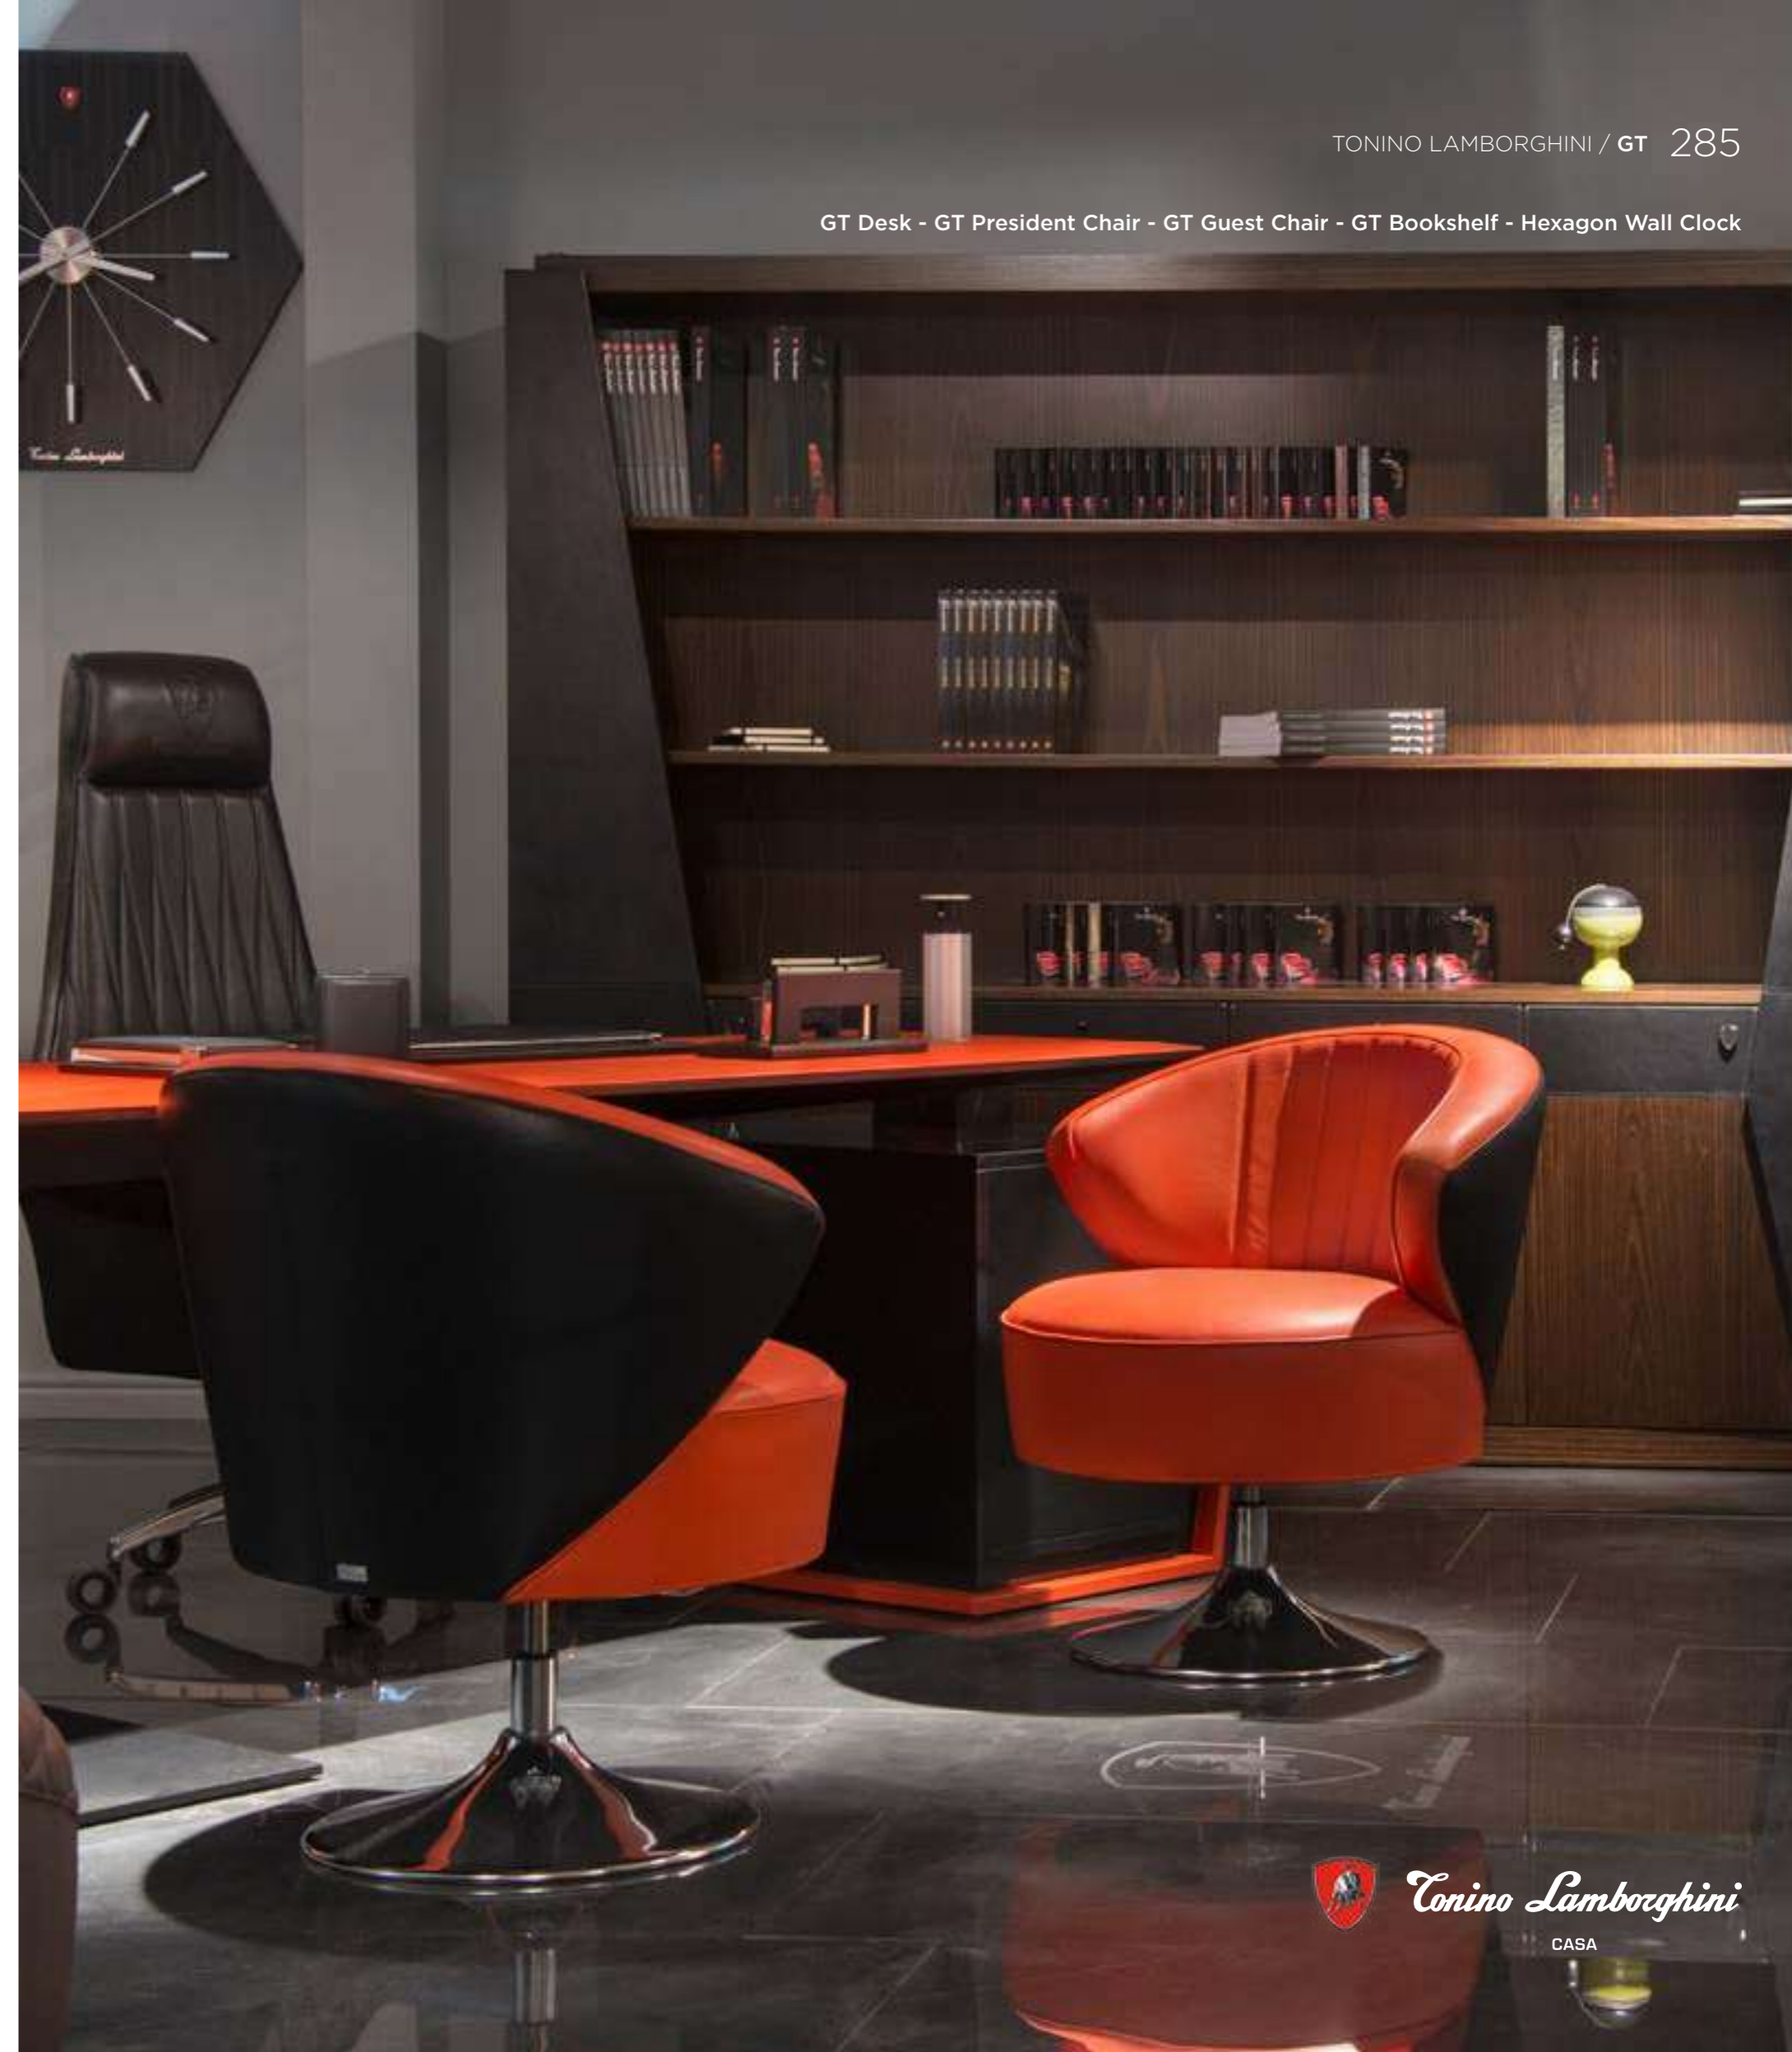

GT Desk - GT President Chair - GT Guest Chair - GT Bookshelf - Hexagon Wall Clock

GT
GUEST CHAIR
cm 78x73x80/86h

Outback in leather Daino col. Coal, inside in leather Daino col. Graphite with tone on tone stitching, swivel metal base in nickel glossy finish.