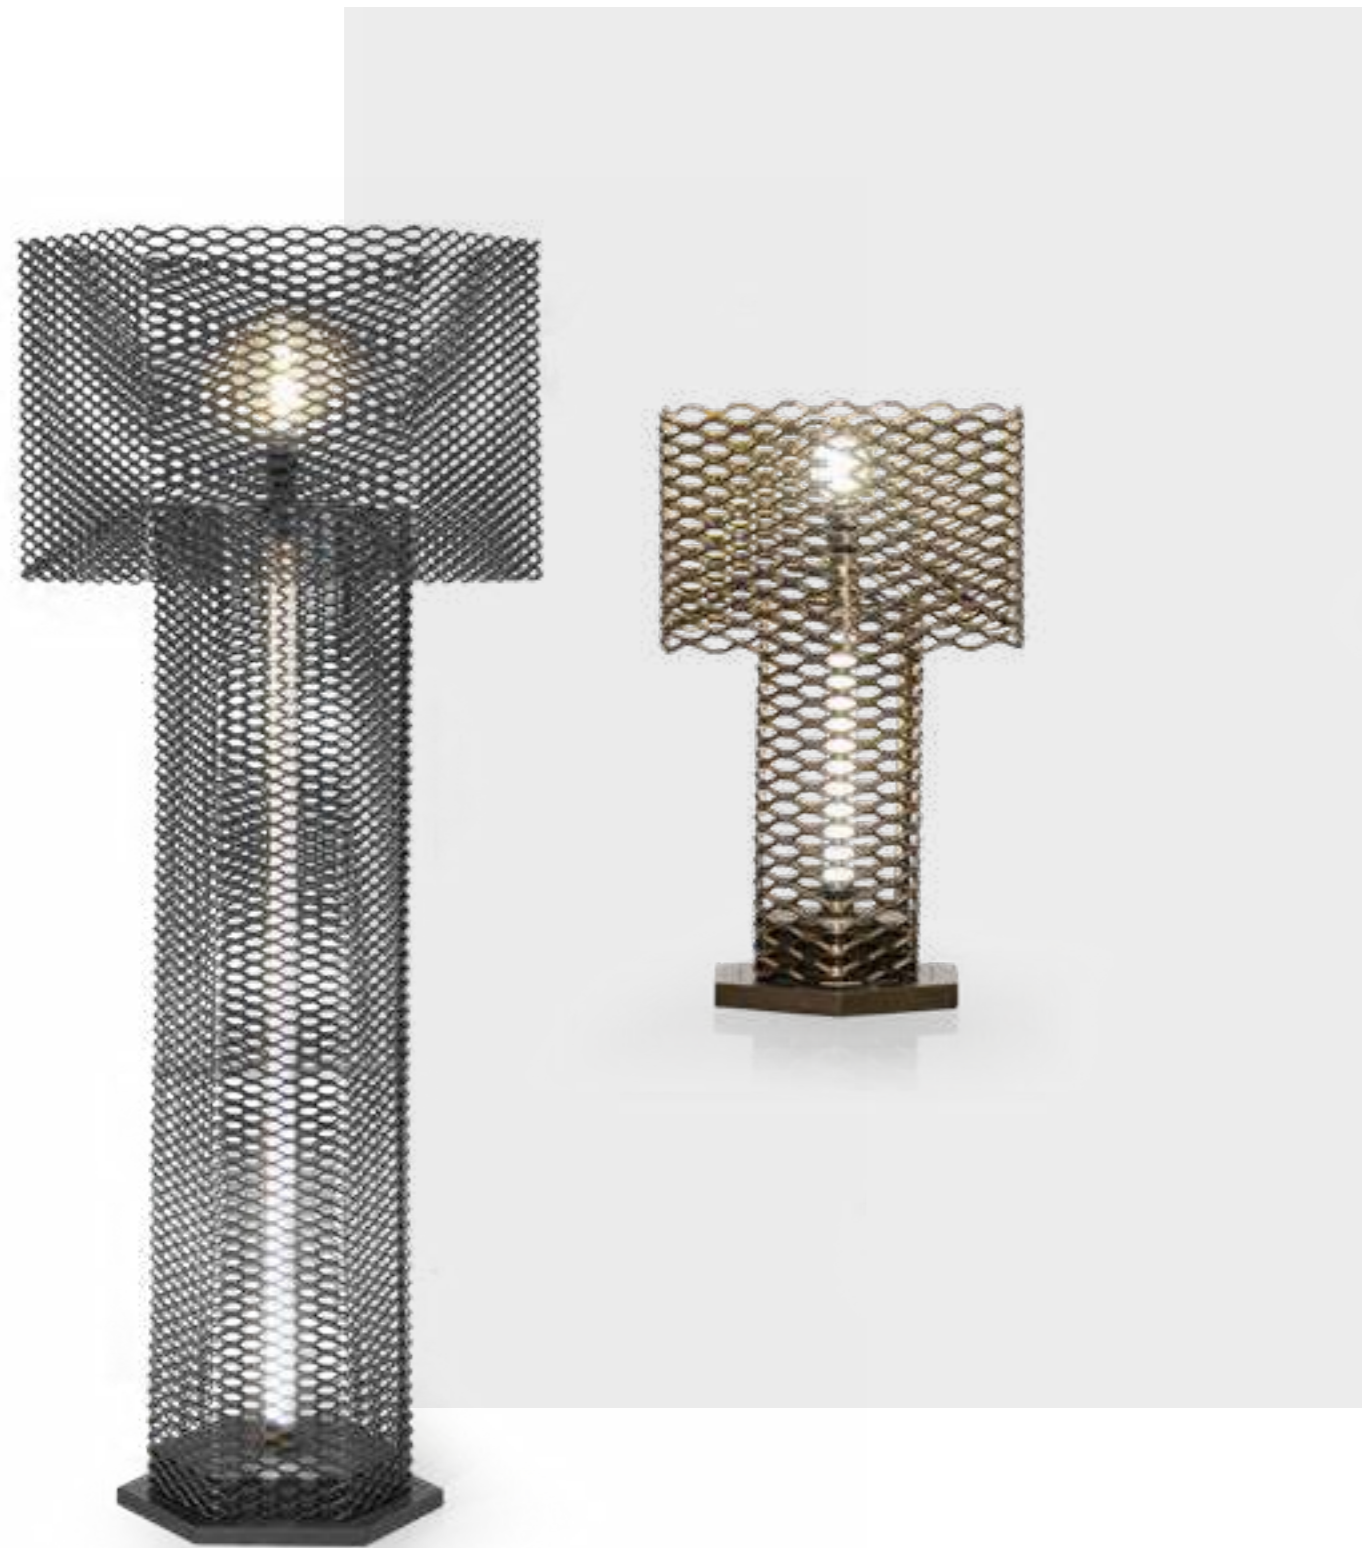

ALPHA-ONE
FLOOR LAMP
cm 56x65x170h

Structure & shade in metal lacquered in bronze glossy or in black glossy finish.

ALPHA-ONE
LAMP
cm 25x30x44h

Structure & shade in metal lacquered in bronze glossy or in black glossy finish.