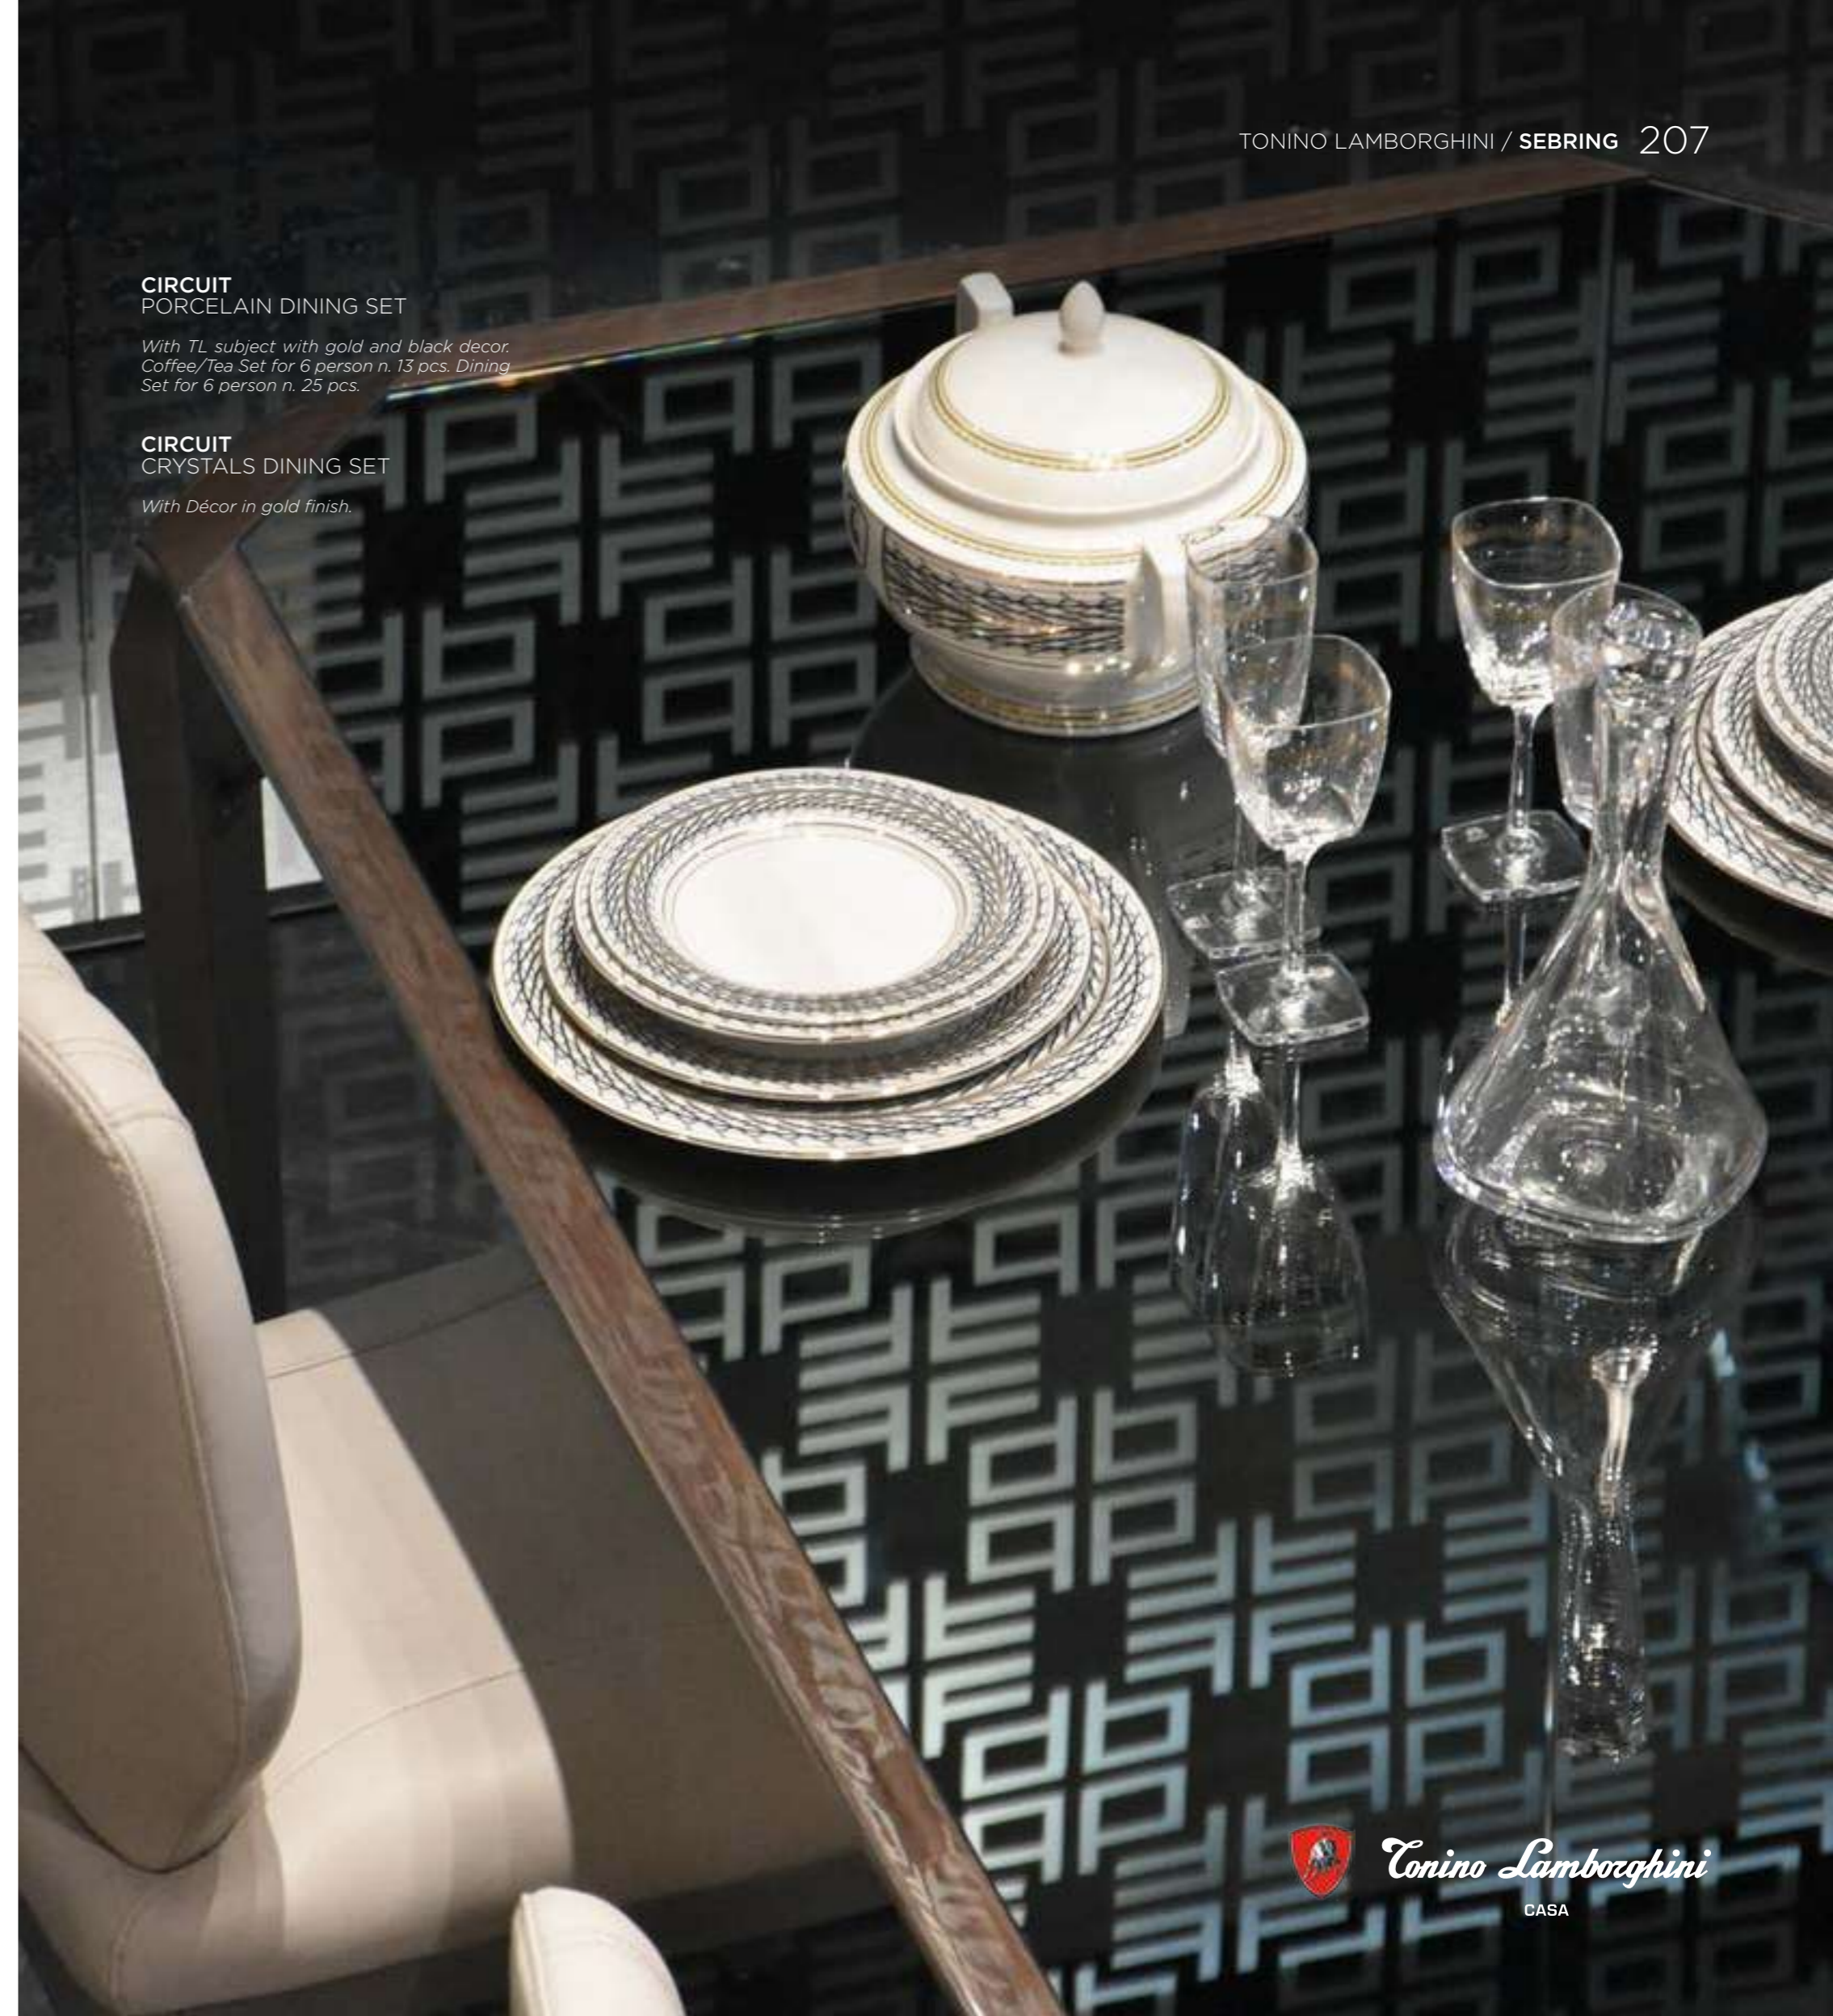

CIRCUIT
CRYSTALS DINING SET

With Décor in gold finish.

Tonino Lamborghini

CASA