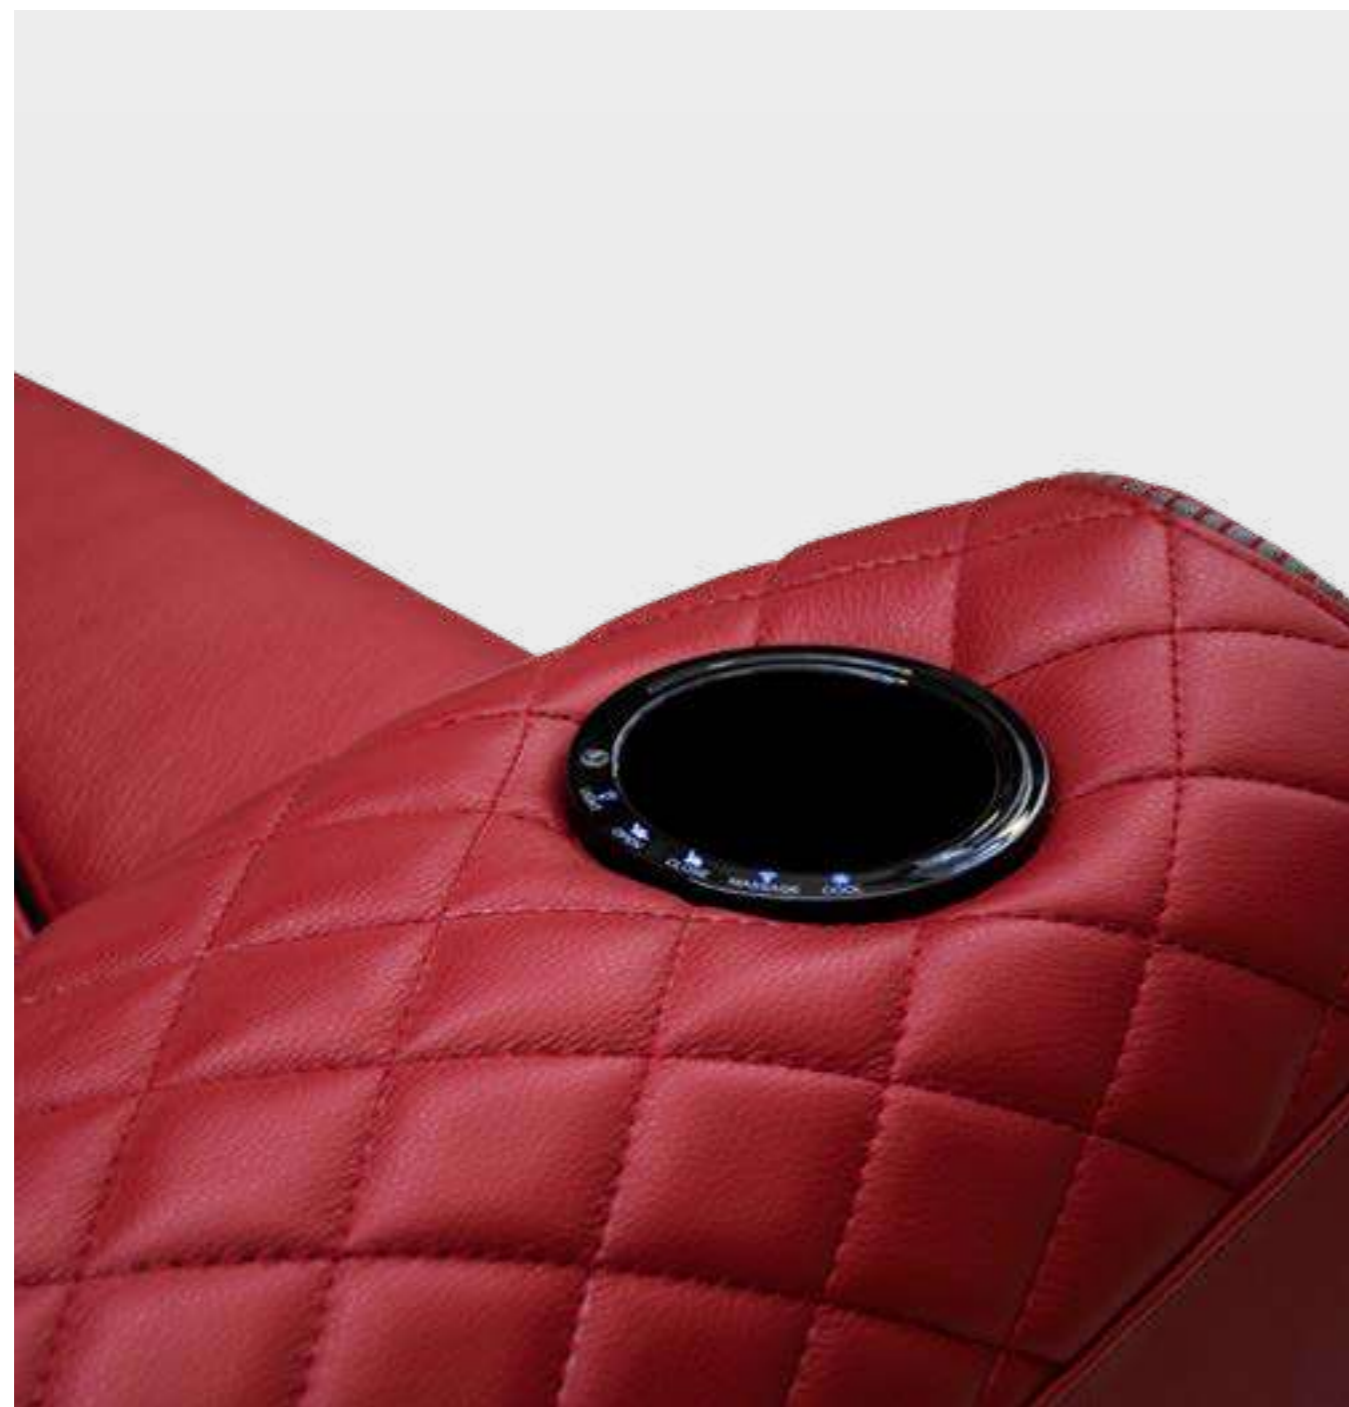

YAS
RELAX ARMCHAIR
cm 108X103X102/116h

*All in leather Stoccarda col. 657 Rosso Antico, tone on tone stitching, piping & insets in leather Stoccarda col. 660 Asfalto with red stitching, chrome inserts on arms, printed bull logo on headrest.
Cup holder full option on arm including: light, glass can cooler, massage, open/close electric mechanism, with manual mechanism for headrest.*

YAS Armchair - TL SHIELD Side Table

Tonino Lamborghini
CASA