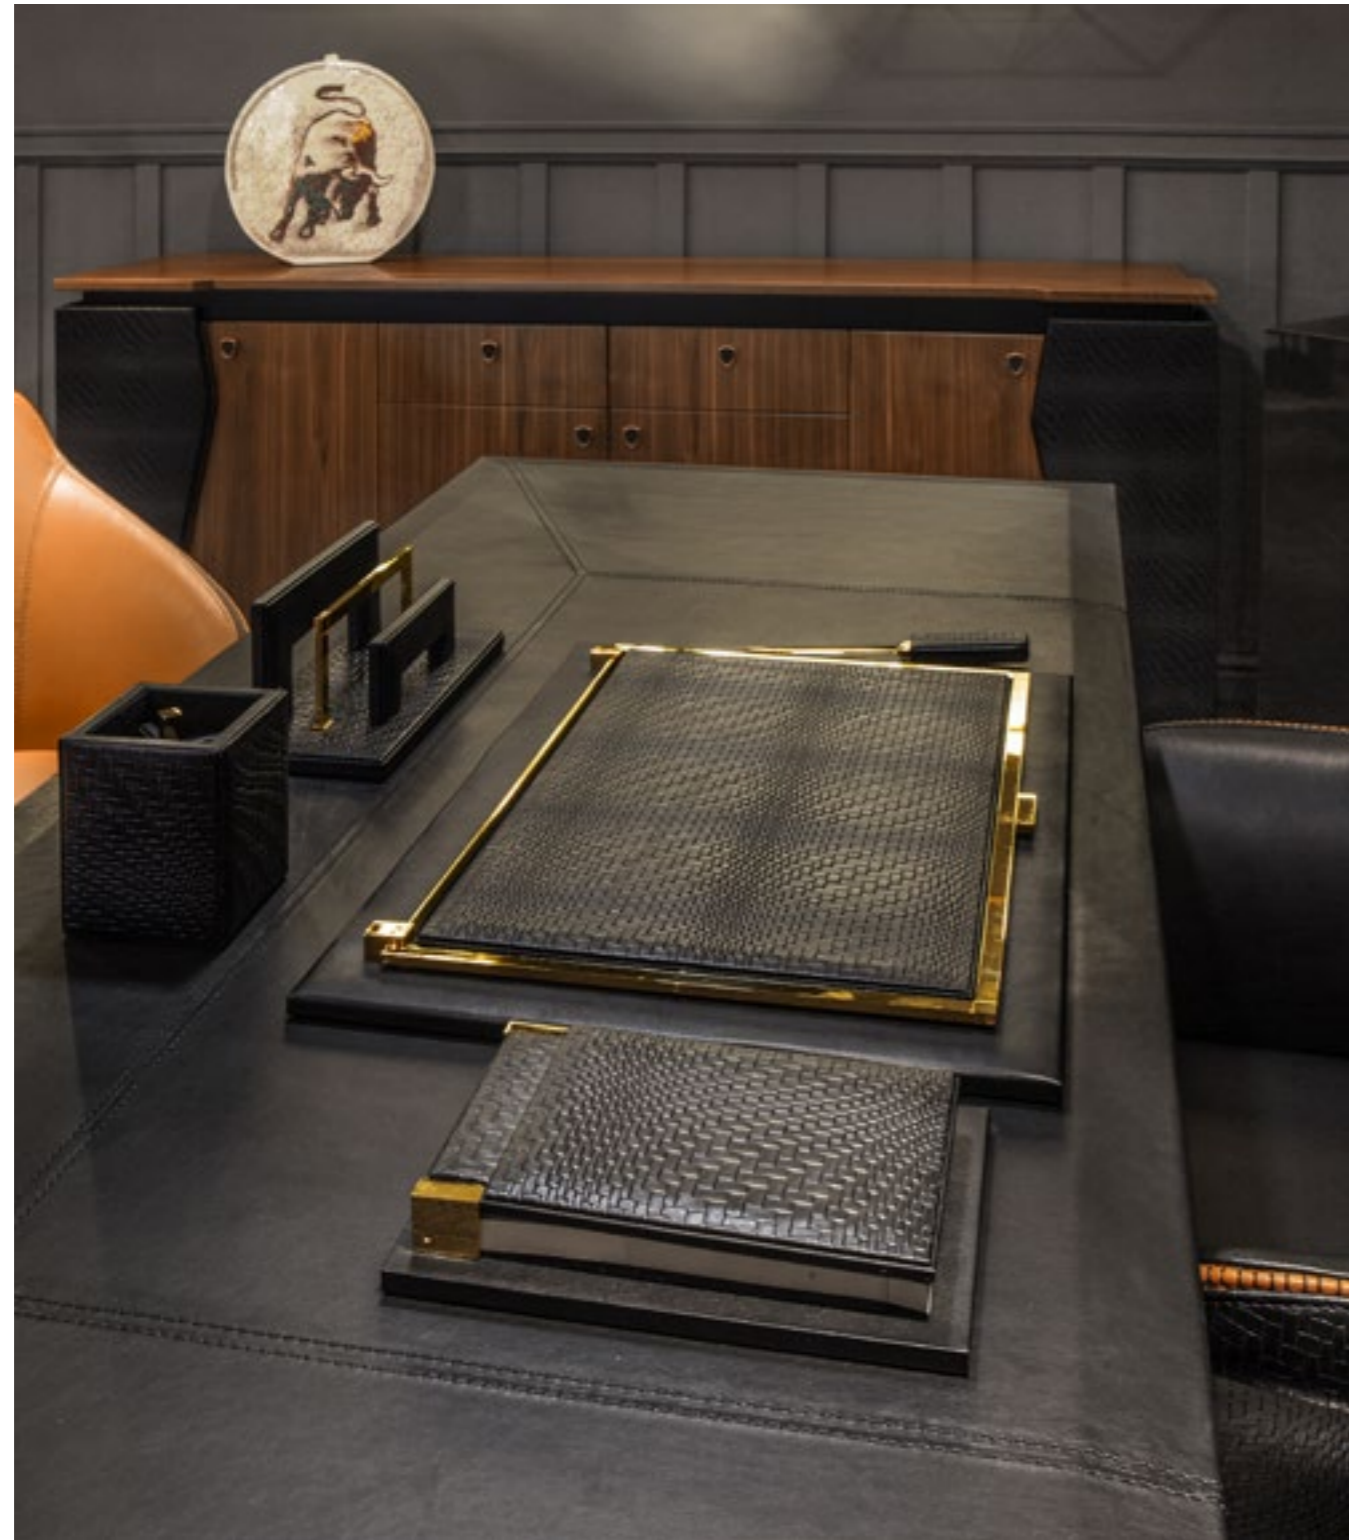

GT' 19
DESK KIT 5 PIECES