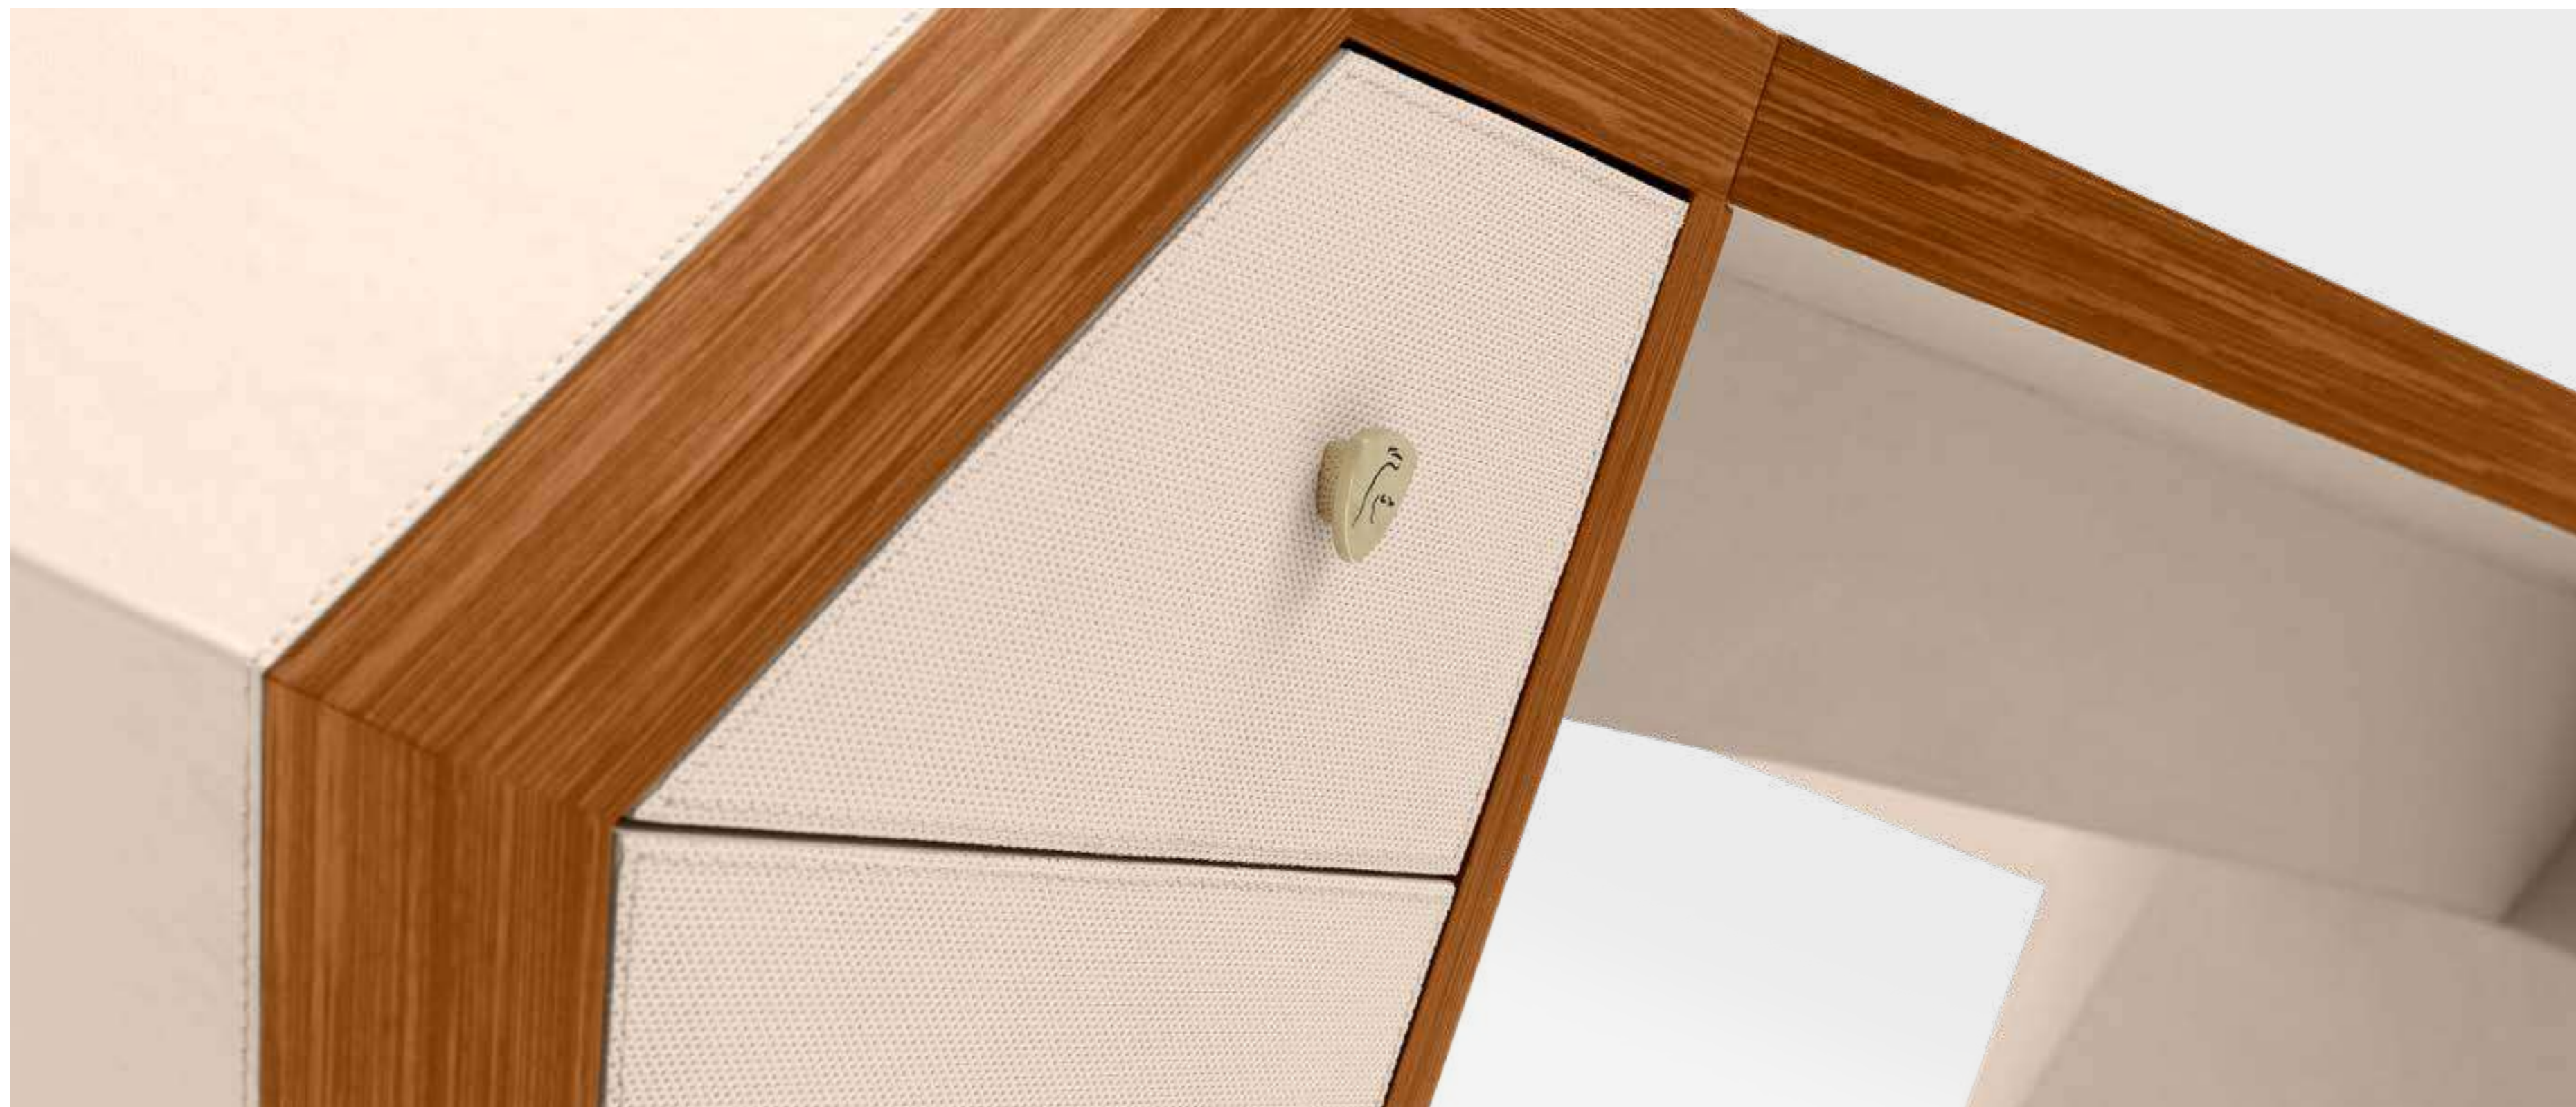

LONG BEACH / DESK
SPIDER / DESK KIT
BOOSTER QUILT / PRESIDENT CHAIR
RONDA / GUEST CHAIR