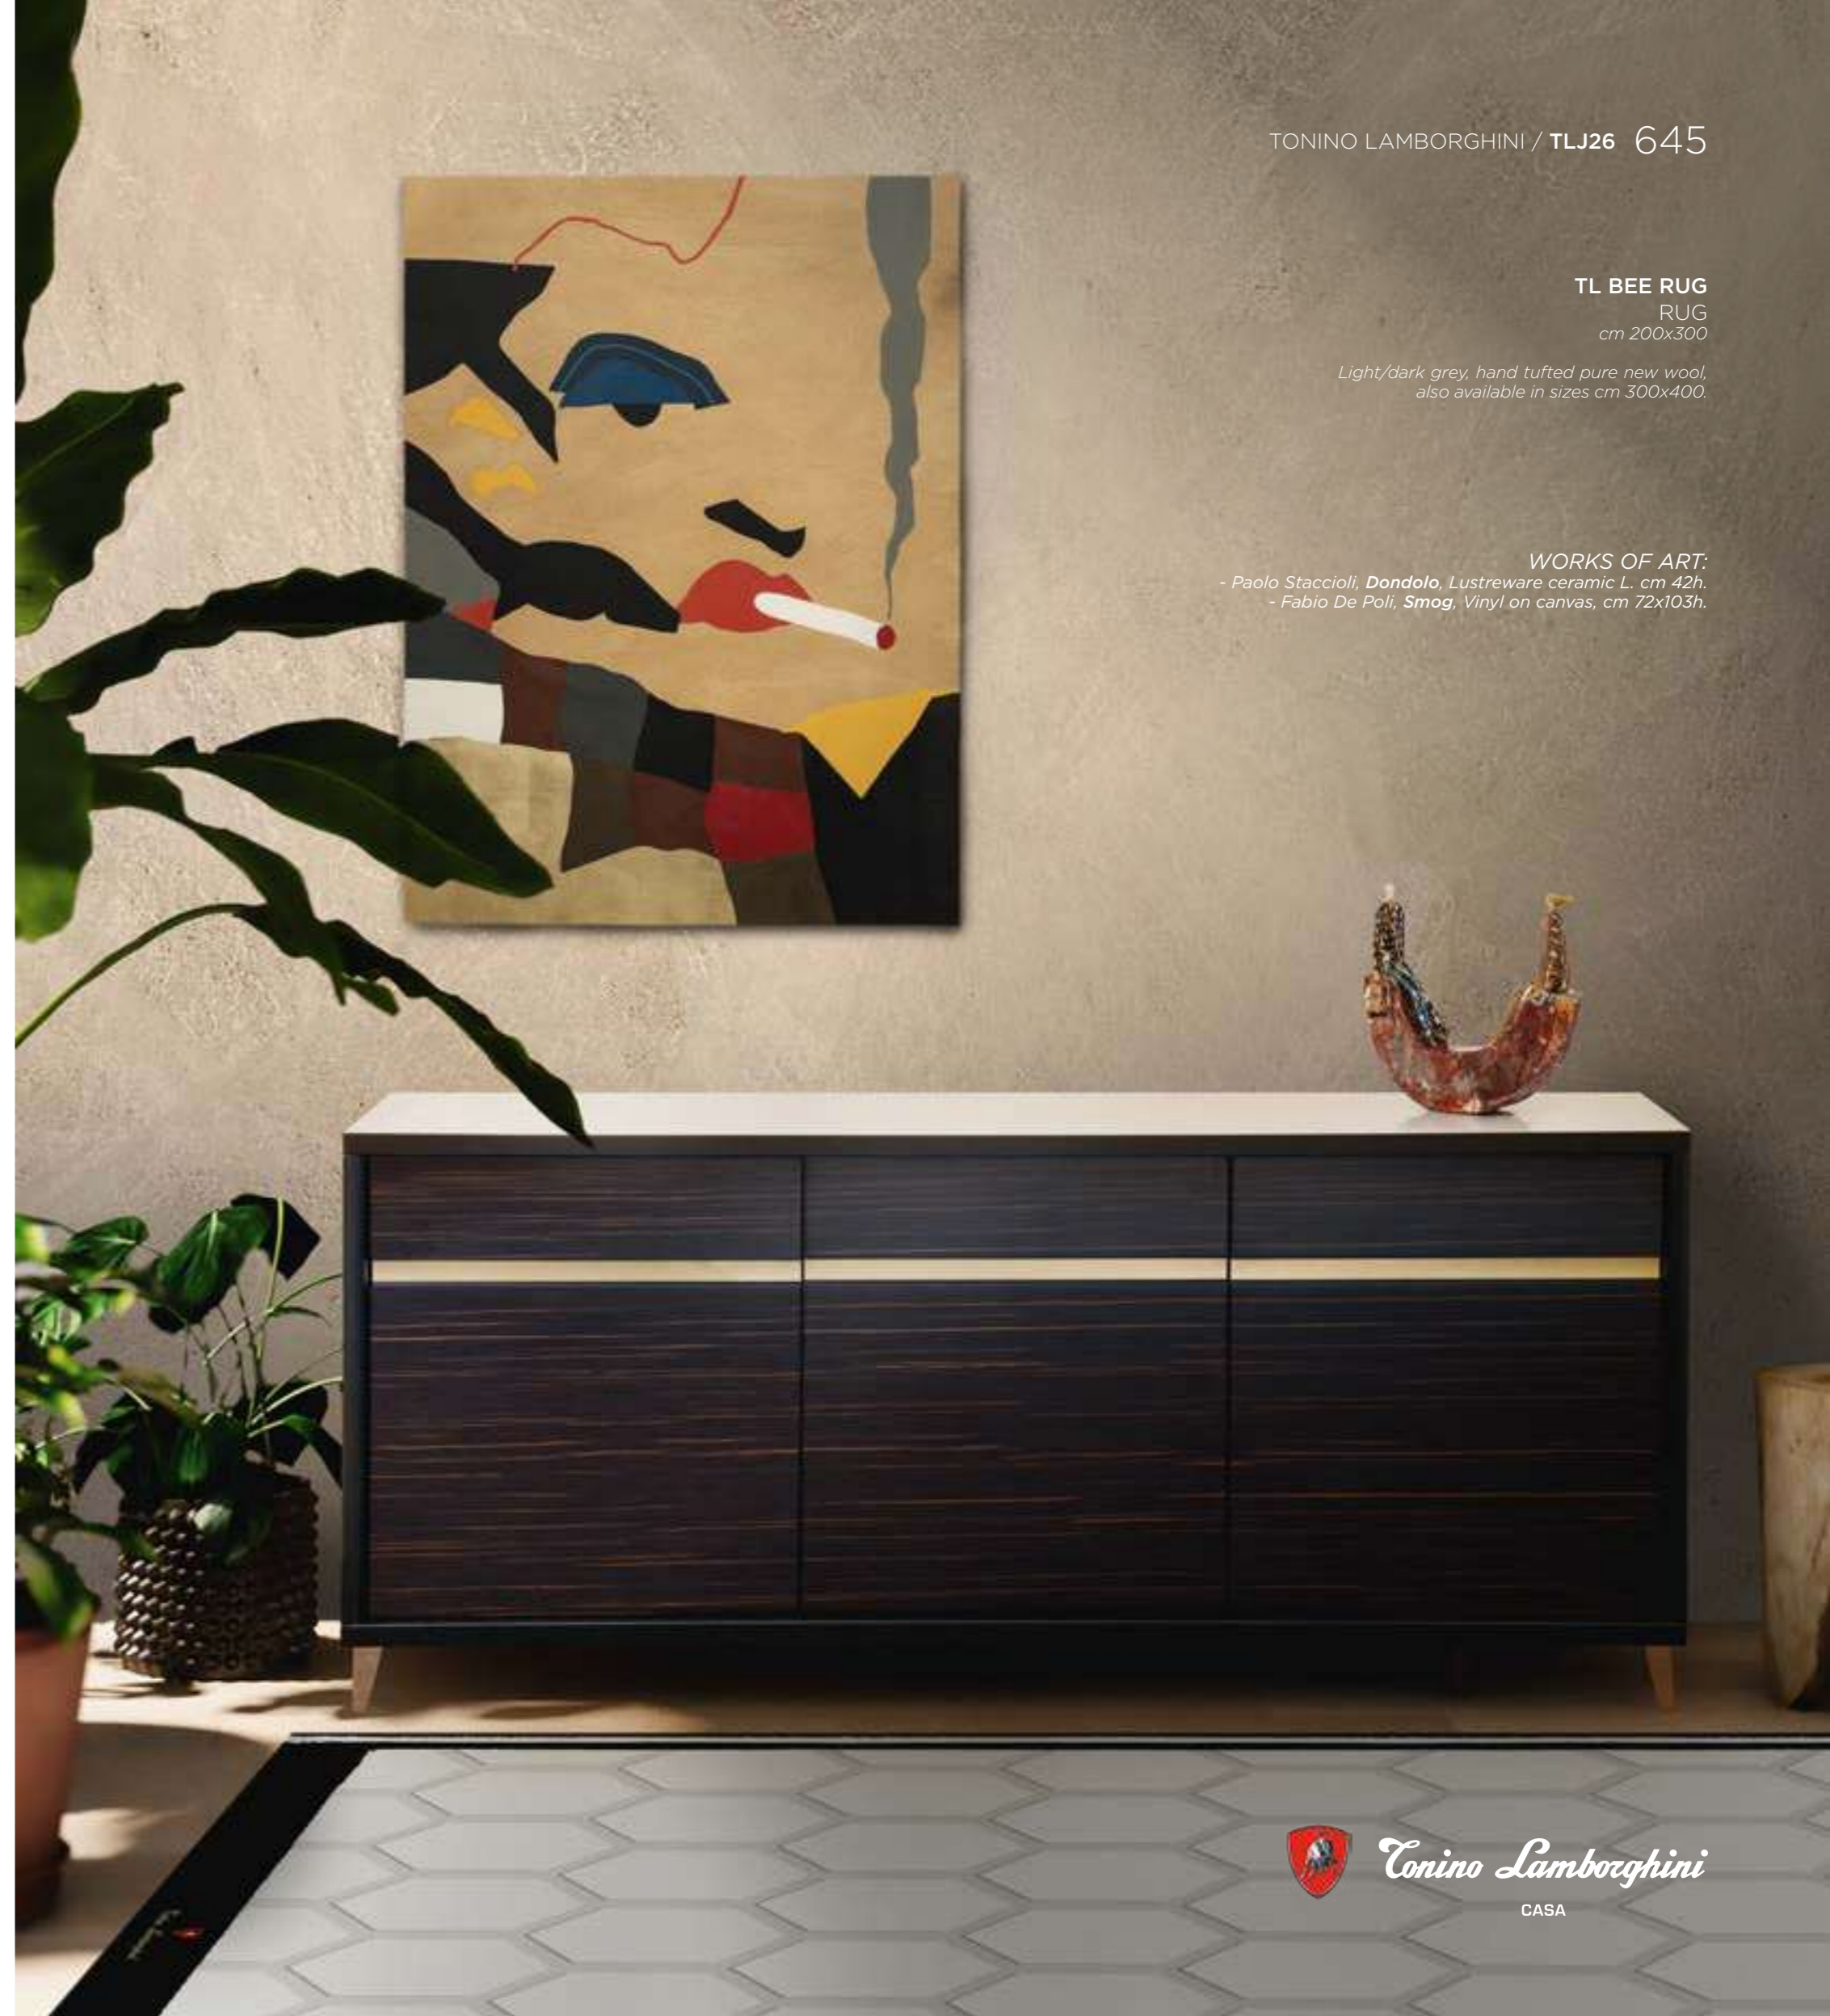

Light/dark grey, hand tufted pure new wool,
also available in sizes cm 300x400.

WORKS OF ART:

- Paolo Staccioli, *Dondolo*, Lustreware ceramic L. cm 42h.
- Fabio De Poli, *Smog*, Vinyl on canvas, cm 72x103h.