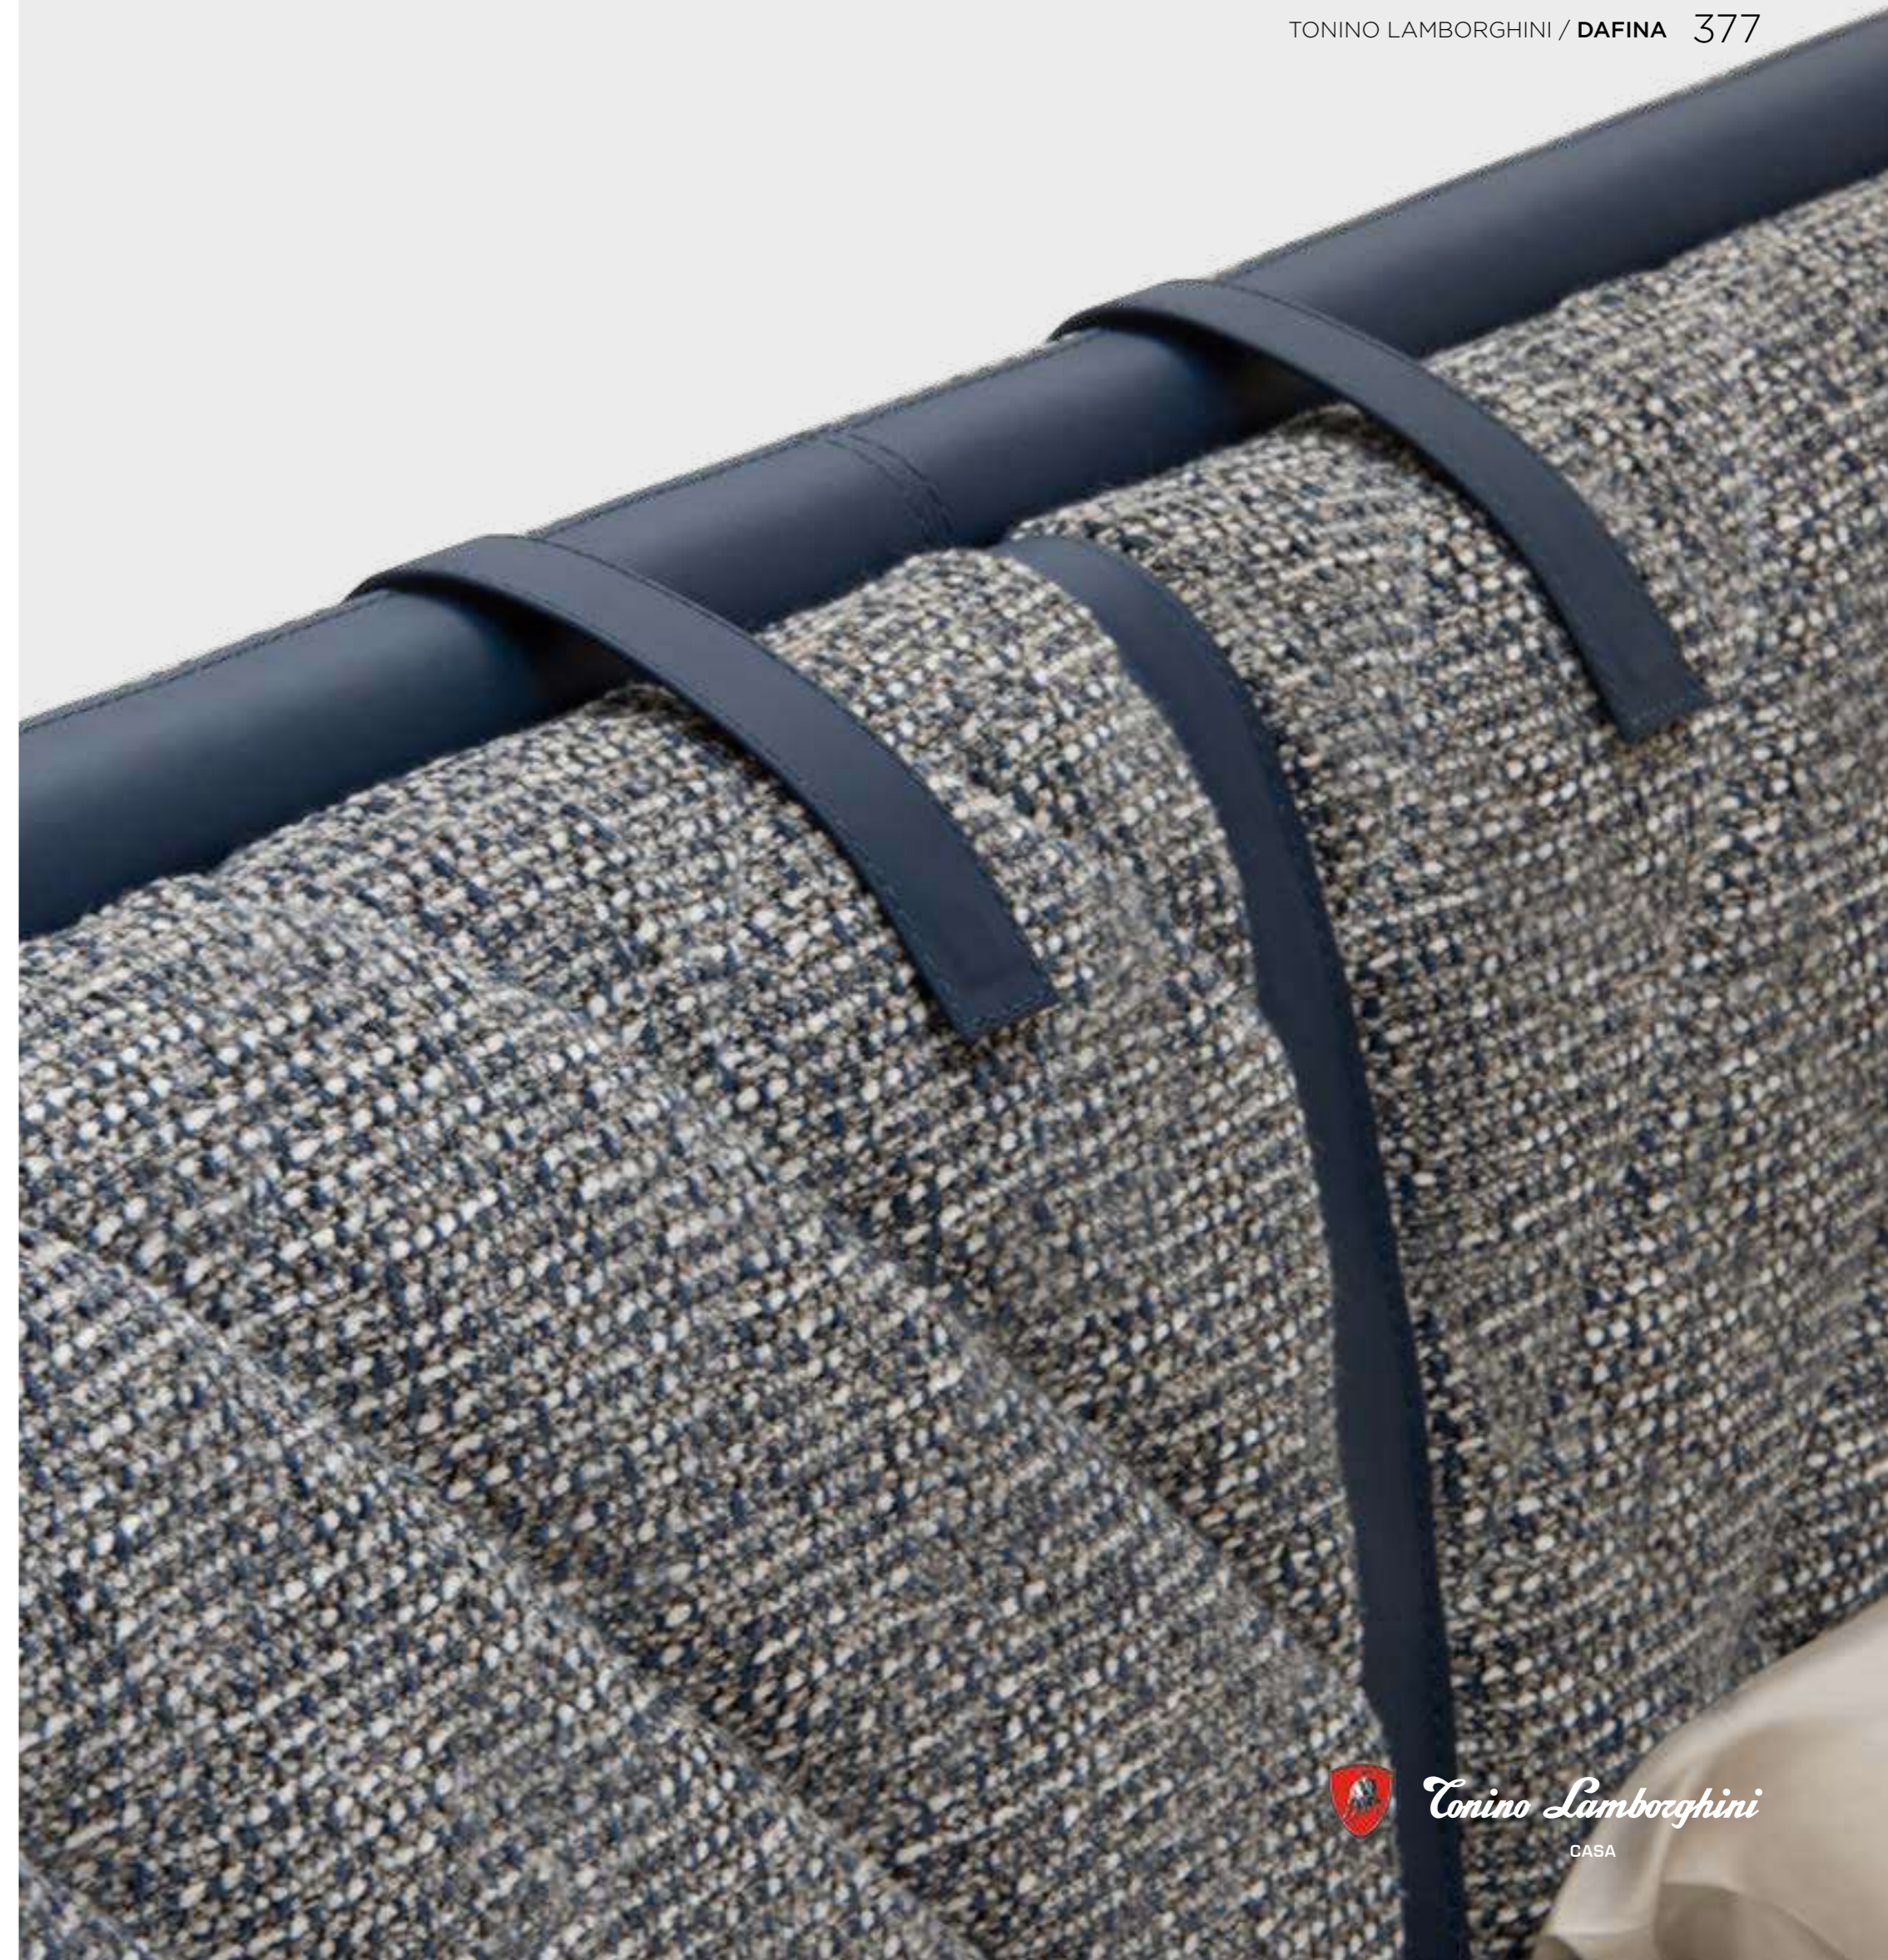

WORKS OF ART:
- Rivoie Vidad, *Senza Titolo-5*, Print On Canvas.
- Rivoie Vidad, *Senza Titolo-6*, Print On Canvas.

DAFINA/B
BED

cm 193x225x103h

Structure & frame upholstered in leather cat. Daino Midnight with piping in leather Daino Oyster with contrast stitching, Headboard in fabric THOM col.11, for mattress cm 180x200 NOT included.