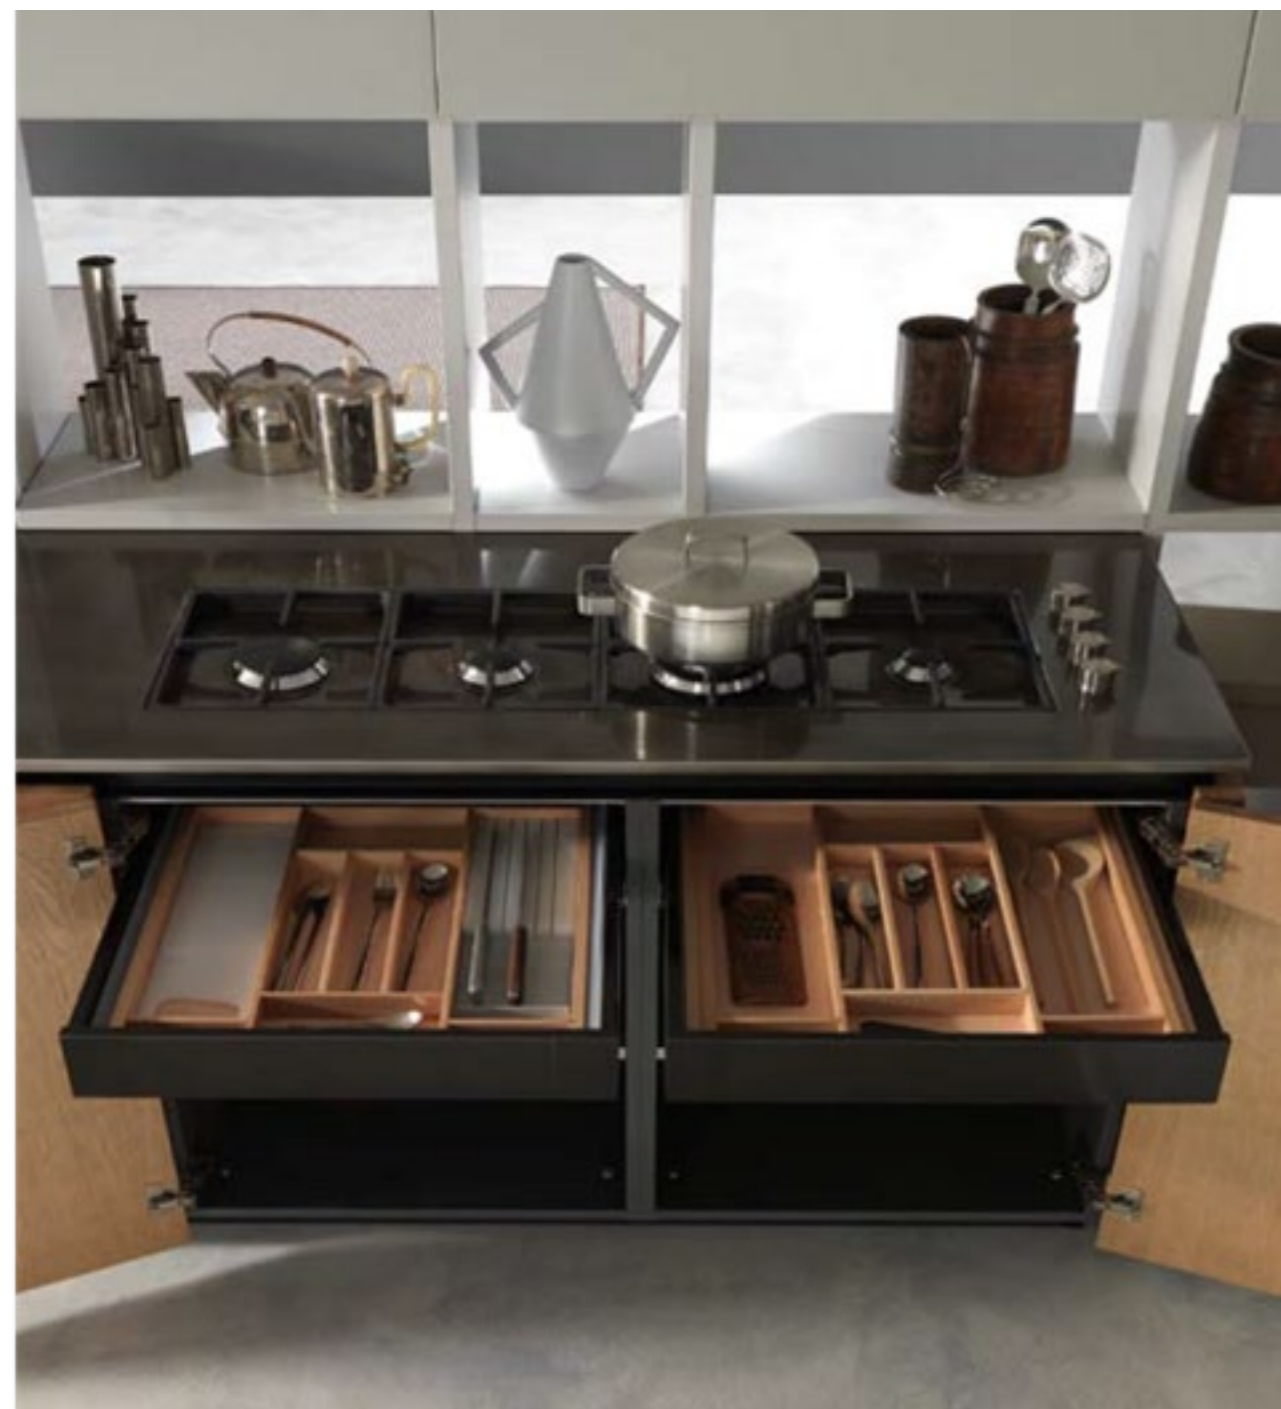

ADELE KITCHEN

The H84 anthracite grey structure features a scratch resistant surface and double selves inside each base cabinet. These are reinforced by a special aluminum profile on the front edge that enhances their strength and elegance. Moreover, the spacious cabinets can hold more than 20% of additional volume compared to standard ones.

ADELE CABINET

Cabinet interiors are enriched by aluminum and glass shelves where LED backlighting is operated by movement sensor. The scratch resistant surfaces also ensure an excellent performance against shocks. Self-braking hinges allows for a smooth opening and closing of cabinet doors.

ADELE ISLAND

Peltrox monolithic steel worktop with built-in sink and hob. The wire welding makes the materials look consistent and provides a stylish textured quality. The cutlery holder made of beech wood and the Intivo drawers add character to the kitchen and become distinctive product features. The minimalist thickness of the worktop helps to optimize the space distribution for the Adele kitchen, so that cabinets can be more spacious without affecting the overall state-of-the-art style of the kitchen.