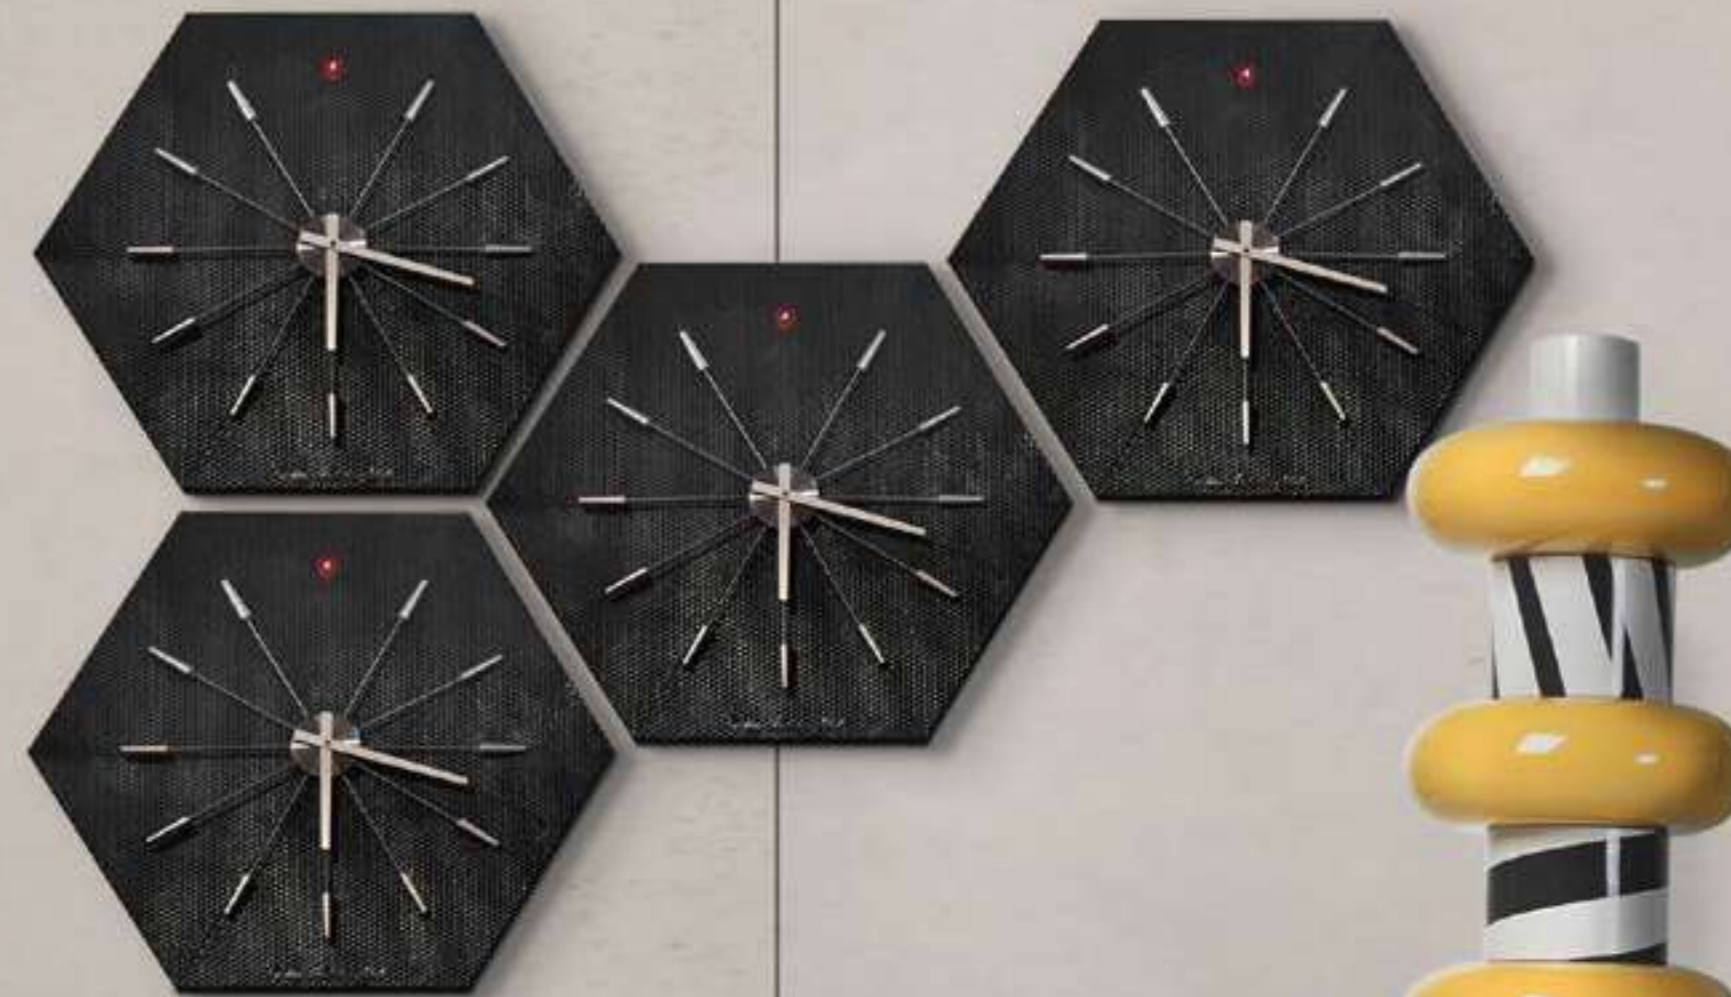

Clock all in leather Diamante col. Black, with TL metal logo col. red/nickel

Clock in leather Daino col. Orange, edge in veneer Planked black open pore, with TL metal logo col. red/nickel

Clock all in veneer Tarsie 3 col. black matt, with TL metal logo col. red/nickel

Clock in veneer V005 glossy with edge in leather Vogue col. 6029 Heavy, with TL metal logo col. red/nickel

Clock in leather Vogue col. 6029 Black, with edge in veneer V005 glossy, with TL metal logo col. red/nickel

Clock in leather Skin col. Sand, with edge in veneer Elm glossy, with TL metal logo col. red/nickel