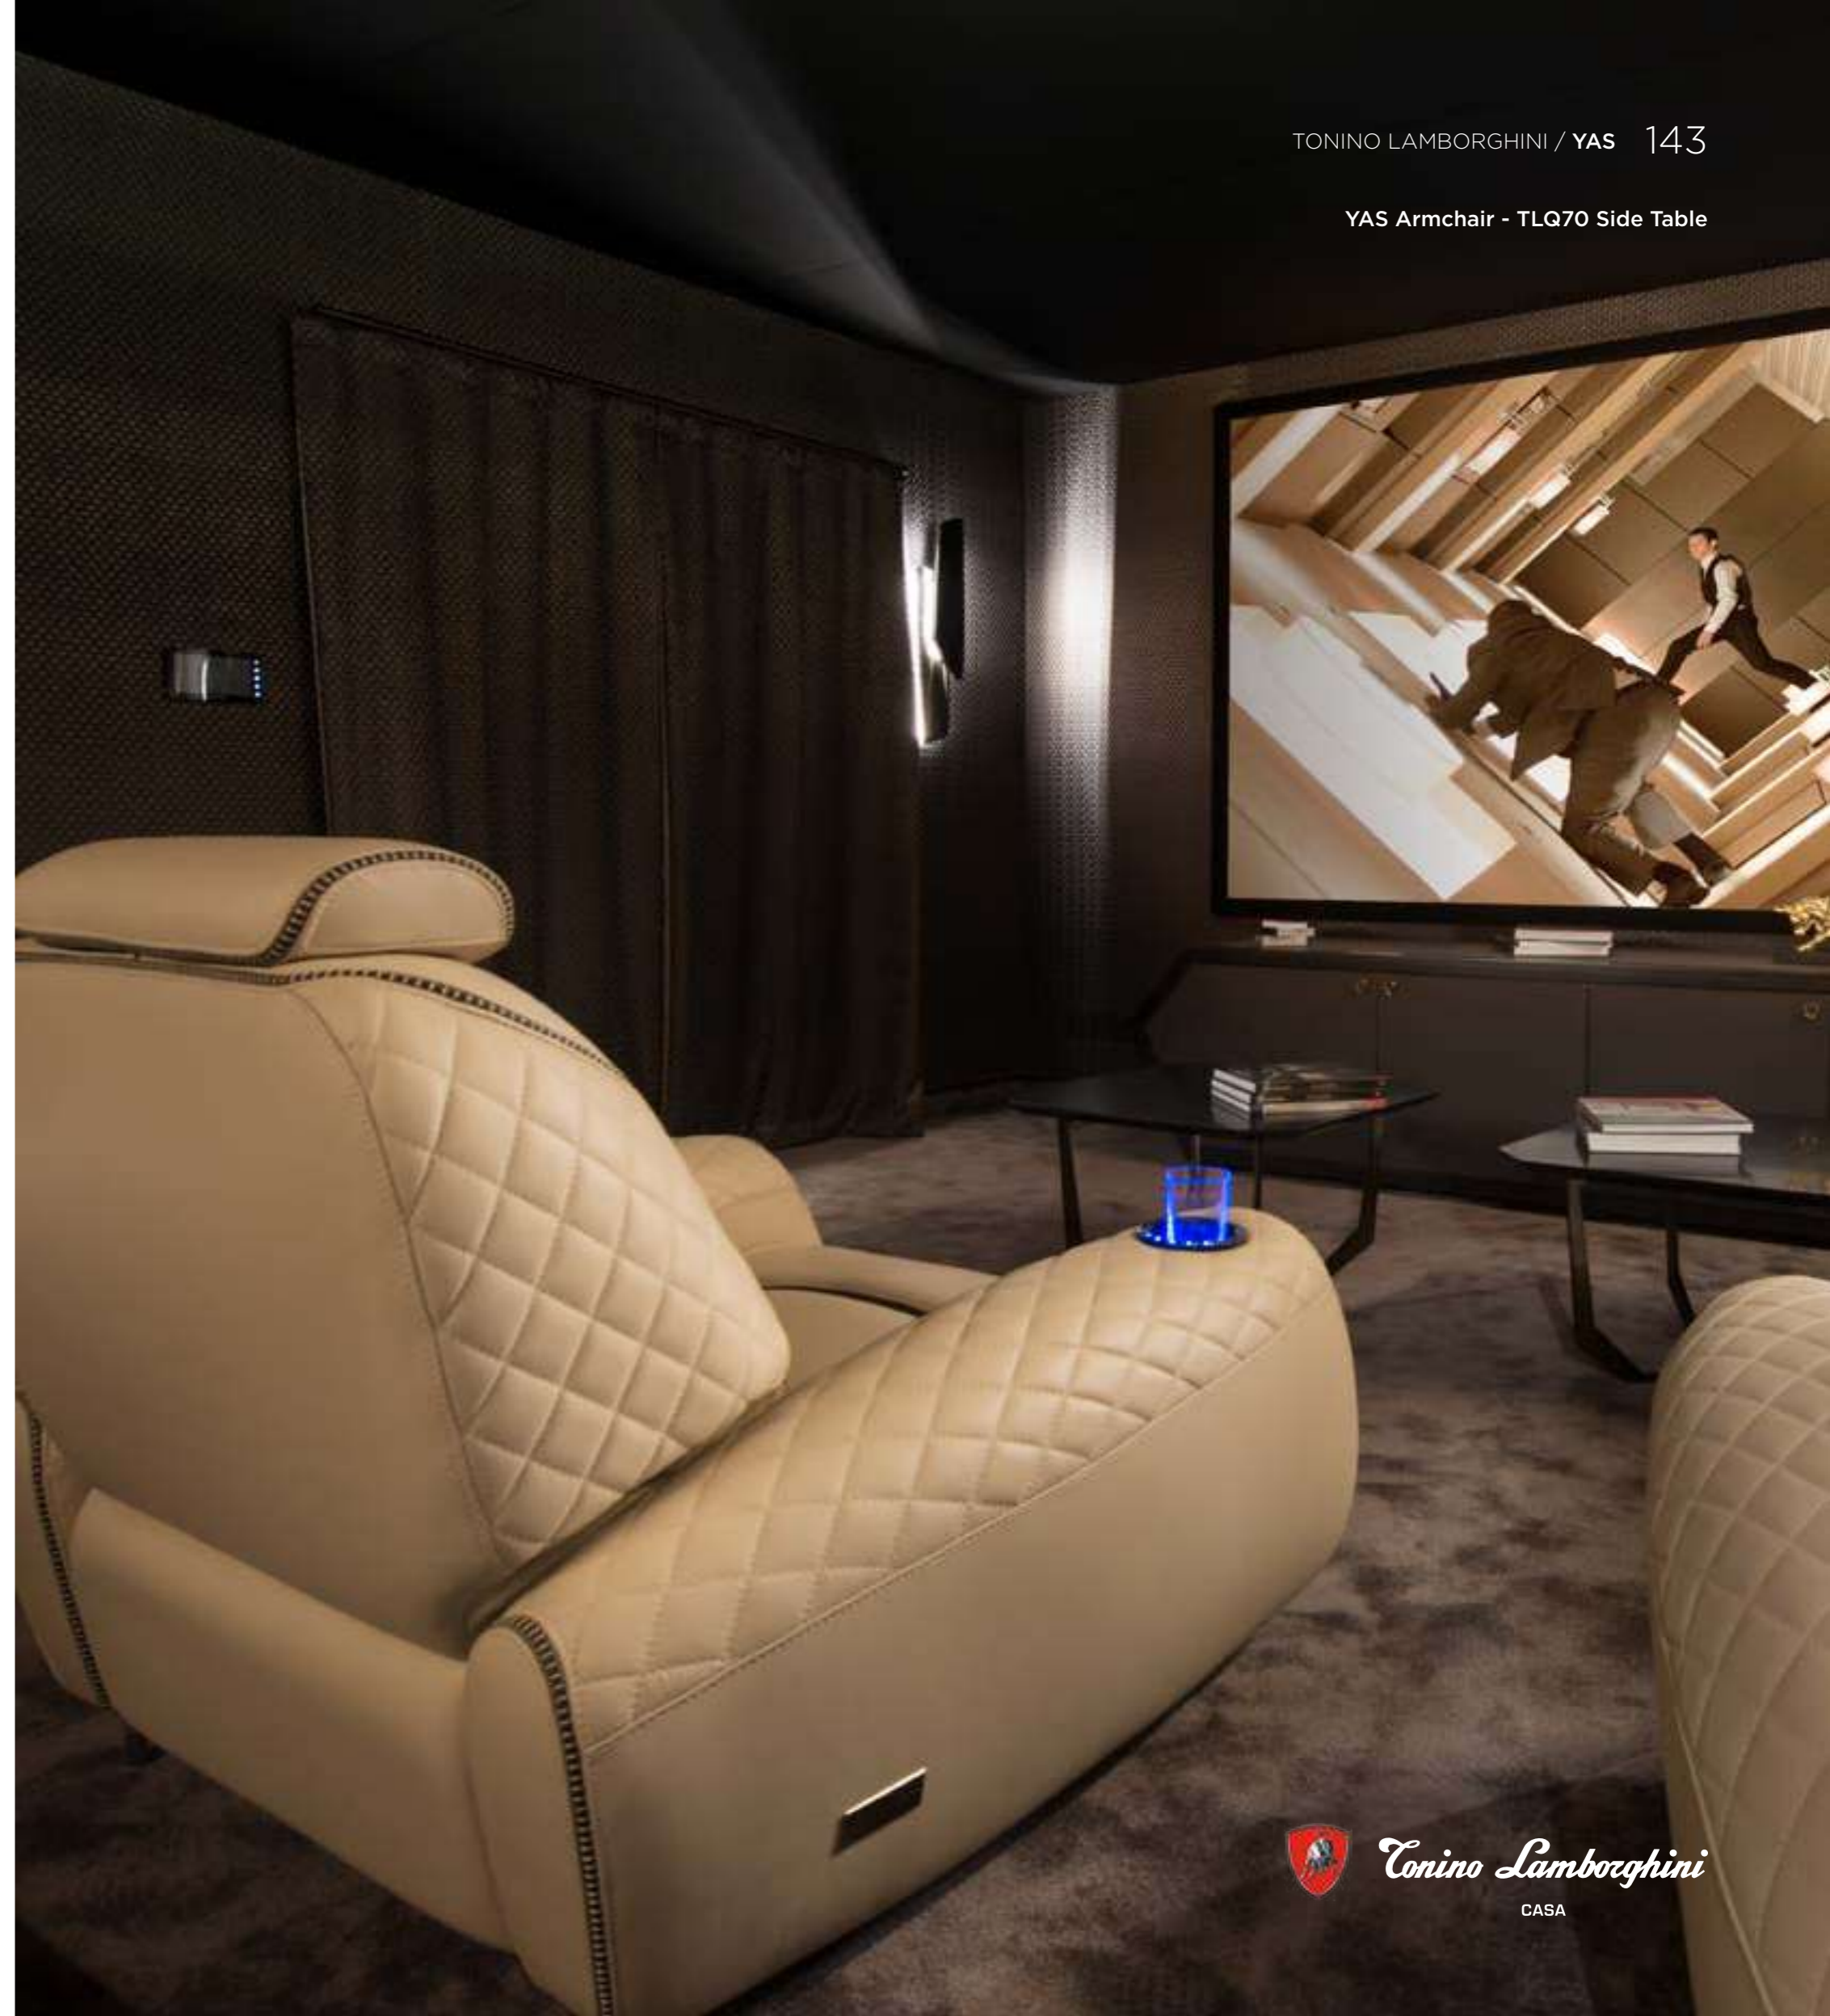

YAS Armchair - TLQ70 Side Table

YAS
RELAX ARMCHAIR
cm 108x103x102/116h

Seat, back & arms in leather Daino col. Oyster with piping on backrest in leather Daino col. Royal Grey, with inserts on top of arms in quilted leather, tone on tone stitching, inserts on frontal arms in matt finish, manually reclinable headrest with embossed TL logo.
Relax full option including electric recliner, massage system, cooling device and service light.