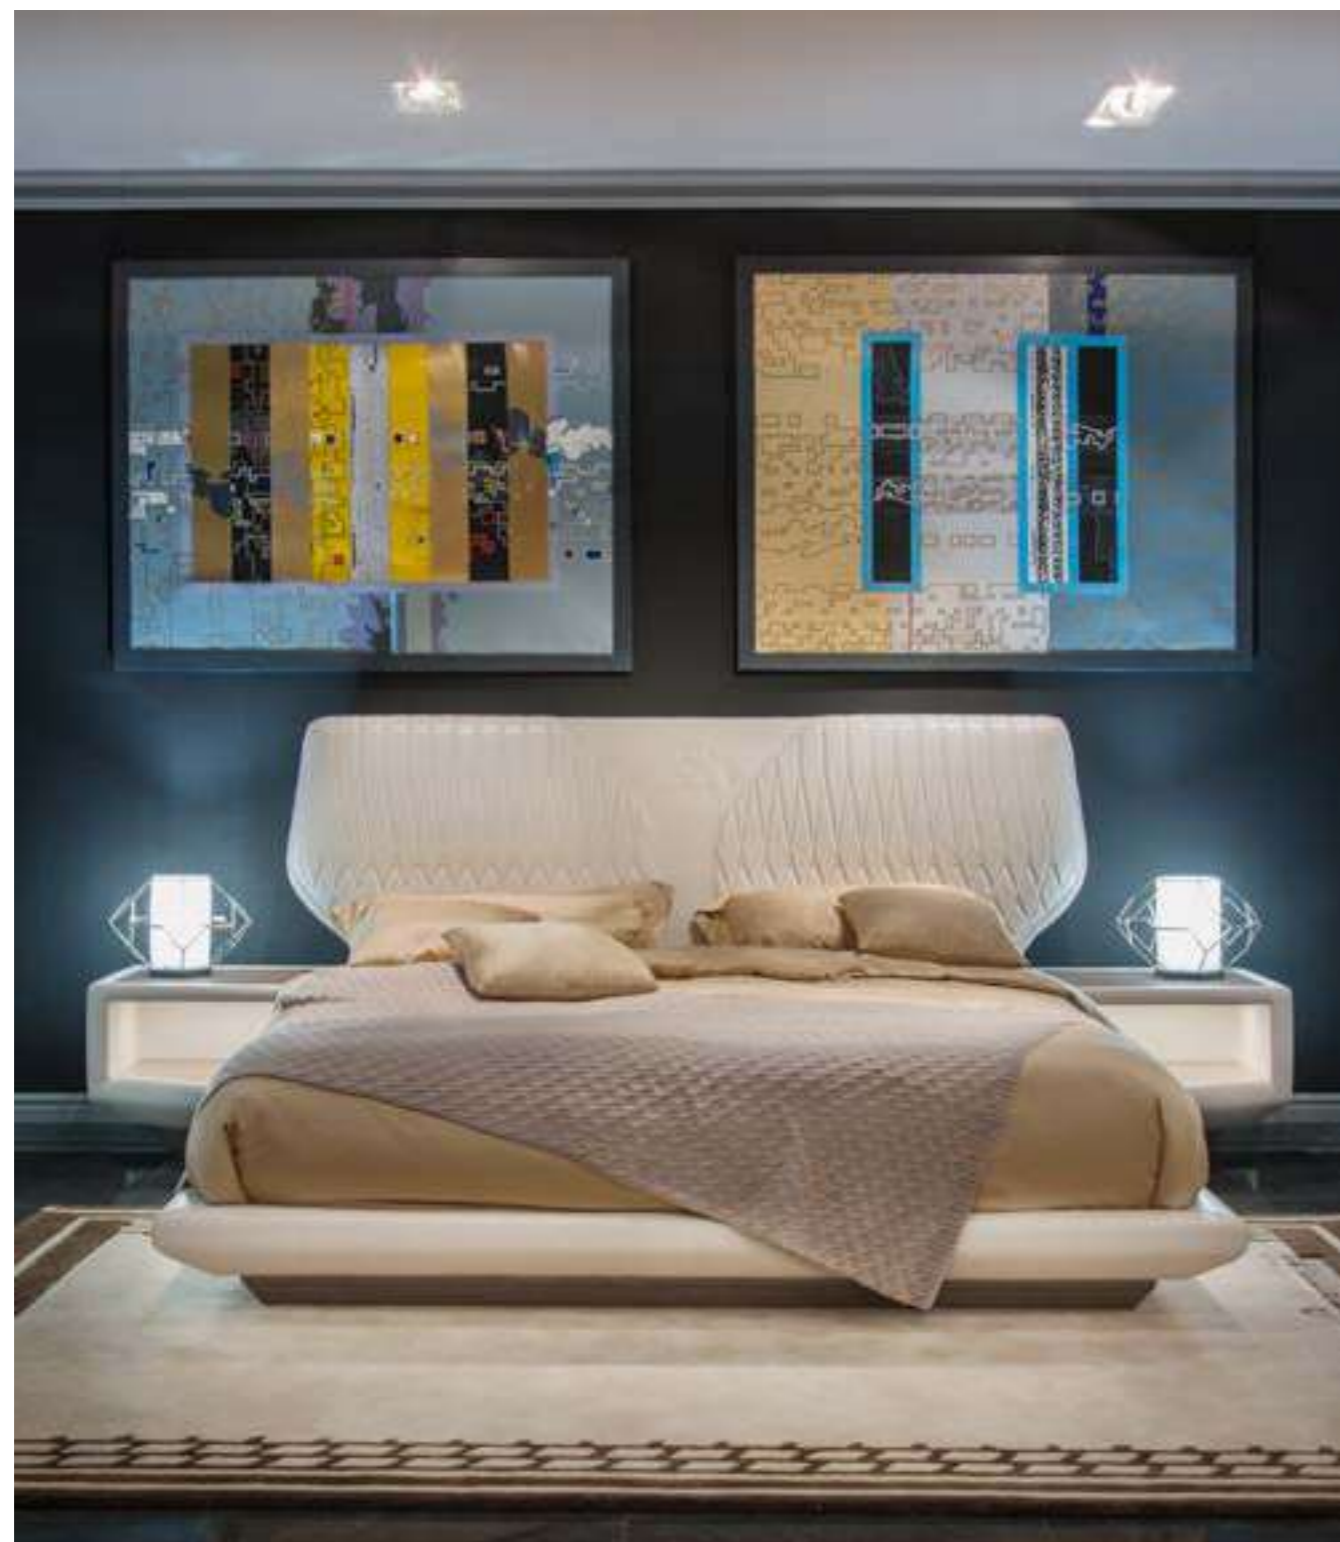

REIMS
BED
cm 314x230x117h

All in leather Daino col. Milk, headrest quilted with TL logo printed on center, inserts in veneer Flamed Sand semiglossy, night tables in veneer Flamed Sand with led lights. Bed linen set with hexagon embroidery, satin col. beige.