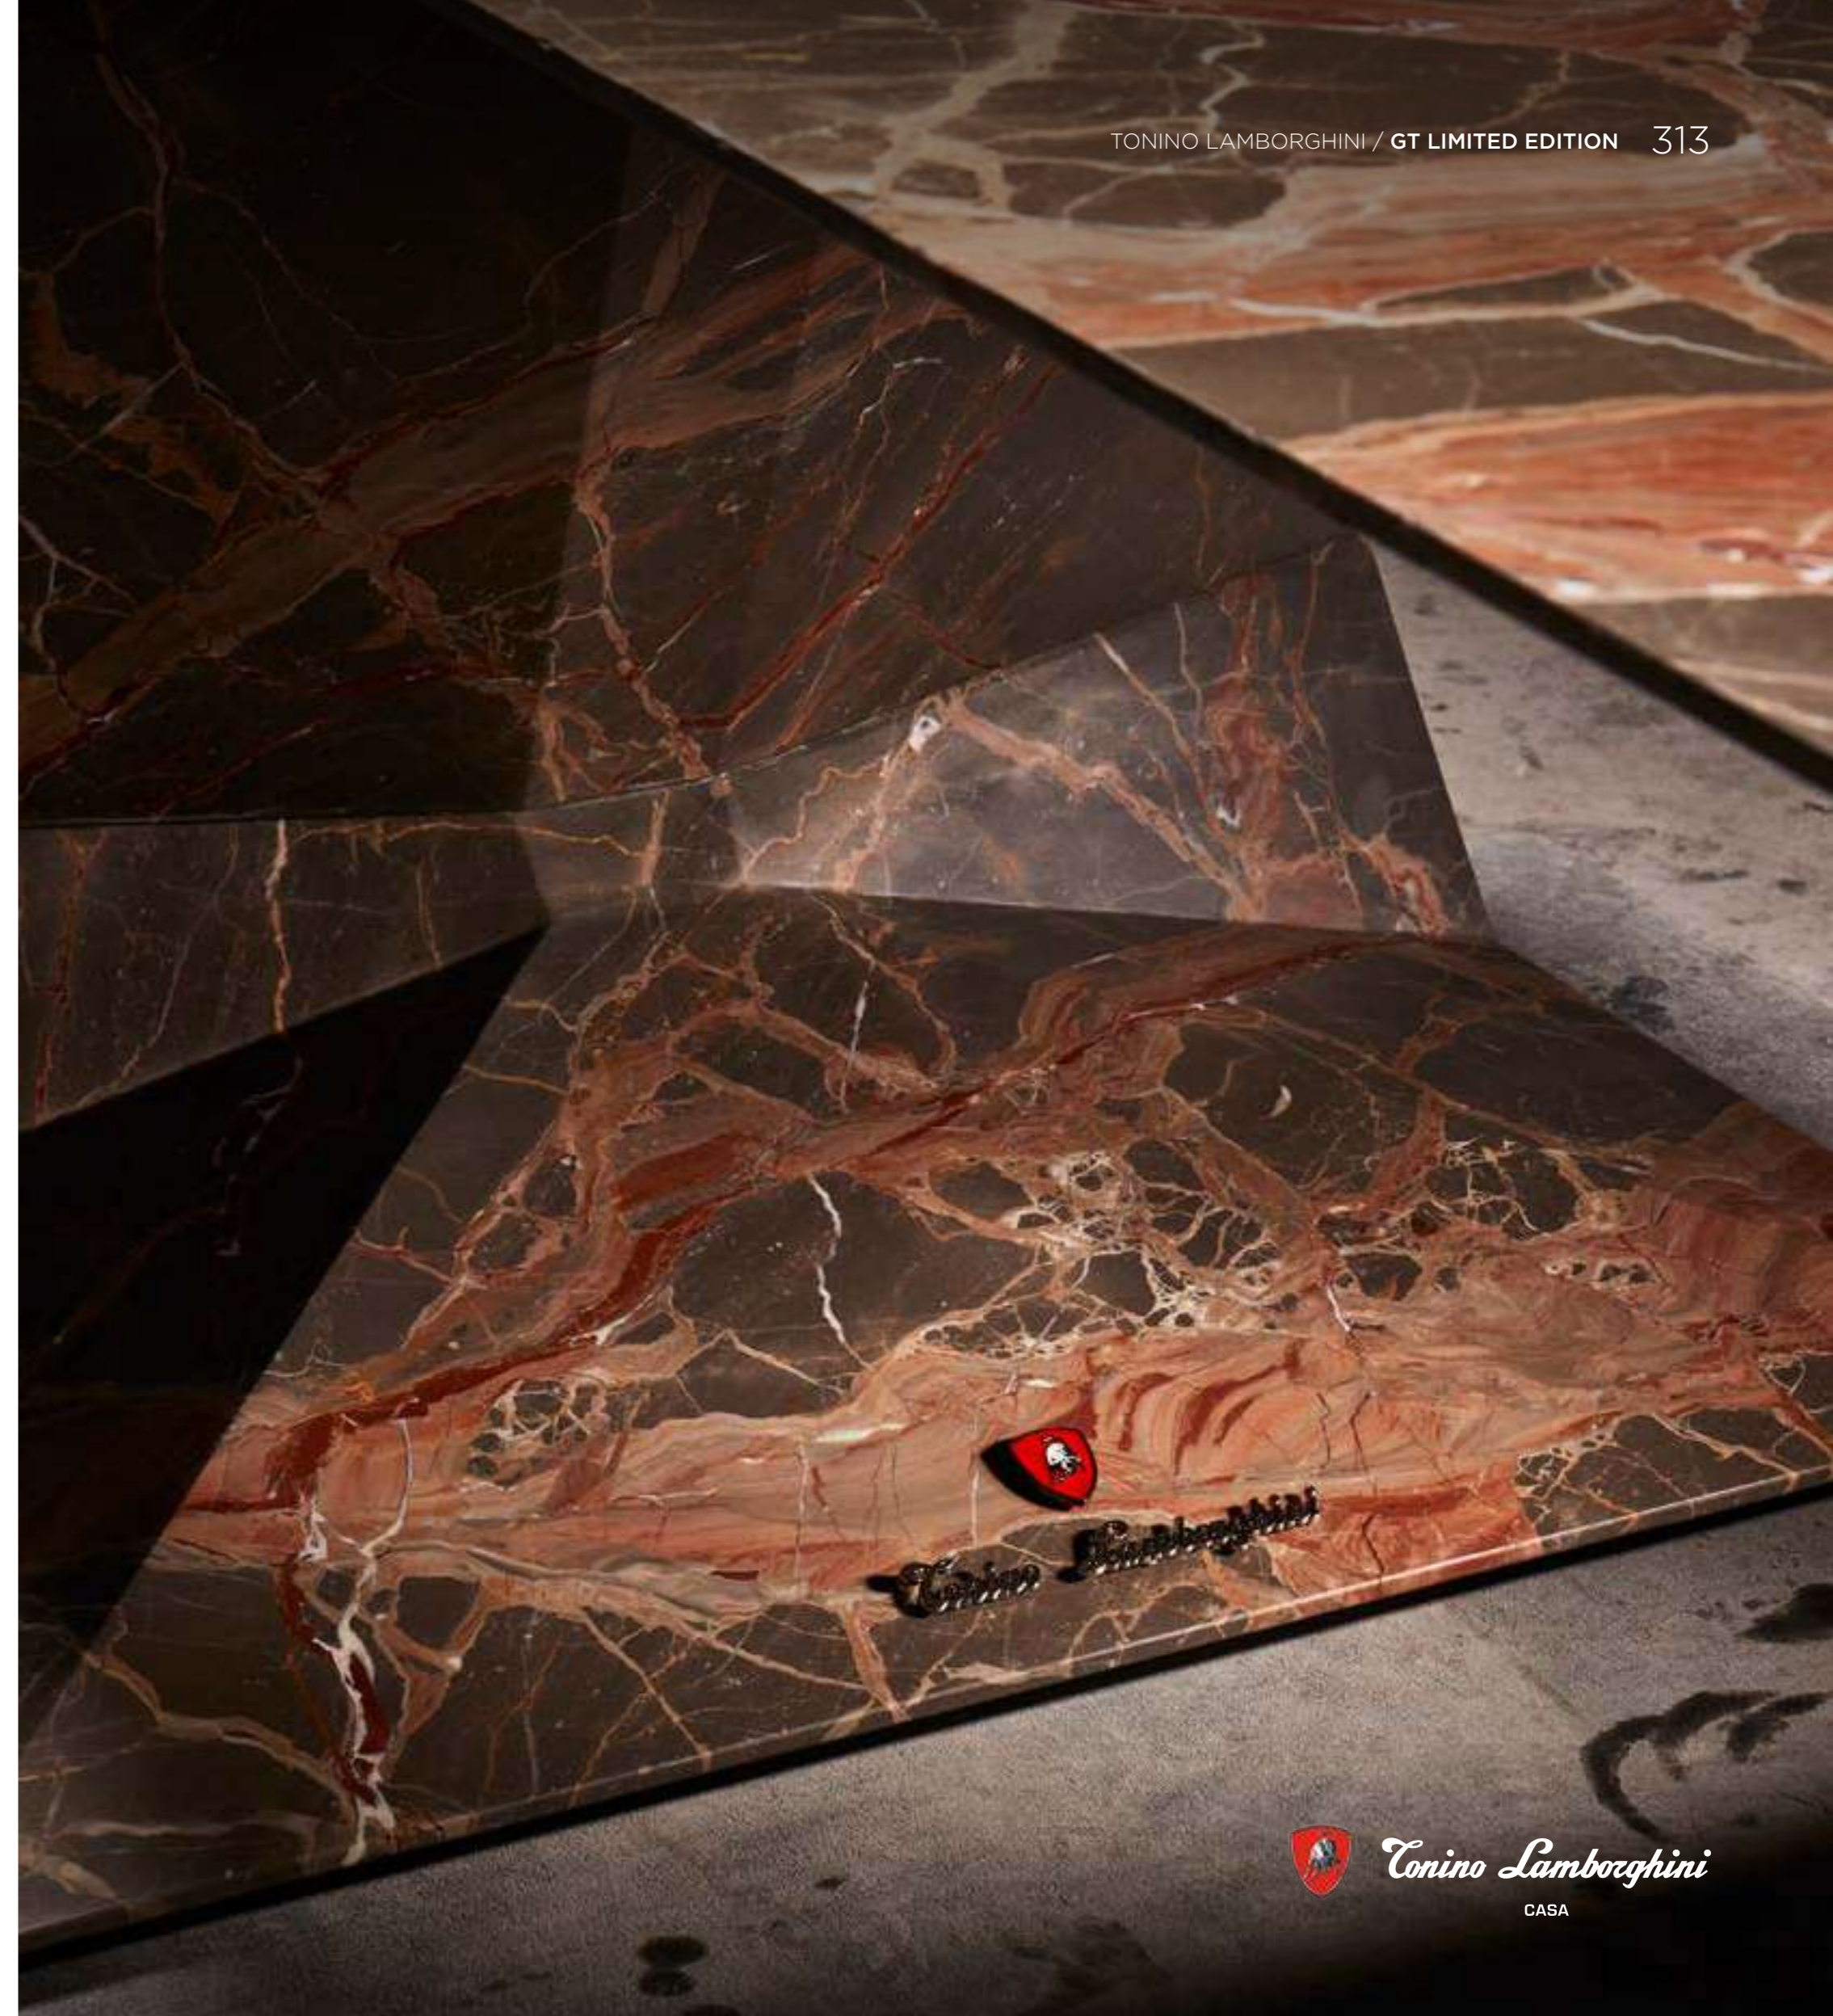

WORKS OF ART
Rosso Levanto

Carrara

GT MARBLE
DESK
cm 250x100x74h

*All in marble Ombra di Caravaggio, metal
logo on base col. nickel with red shield.*

LONG BEACH

- LONG BEACH / DESK
- SPIDER / DESK KIT
- BOOSTER QUILT / PRESIDENT CHAIR
- RONDA / GUEST CHAIR
- HEXAGON / WALL CLOCKS
- EXACON / WALL SCONCE