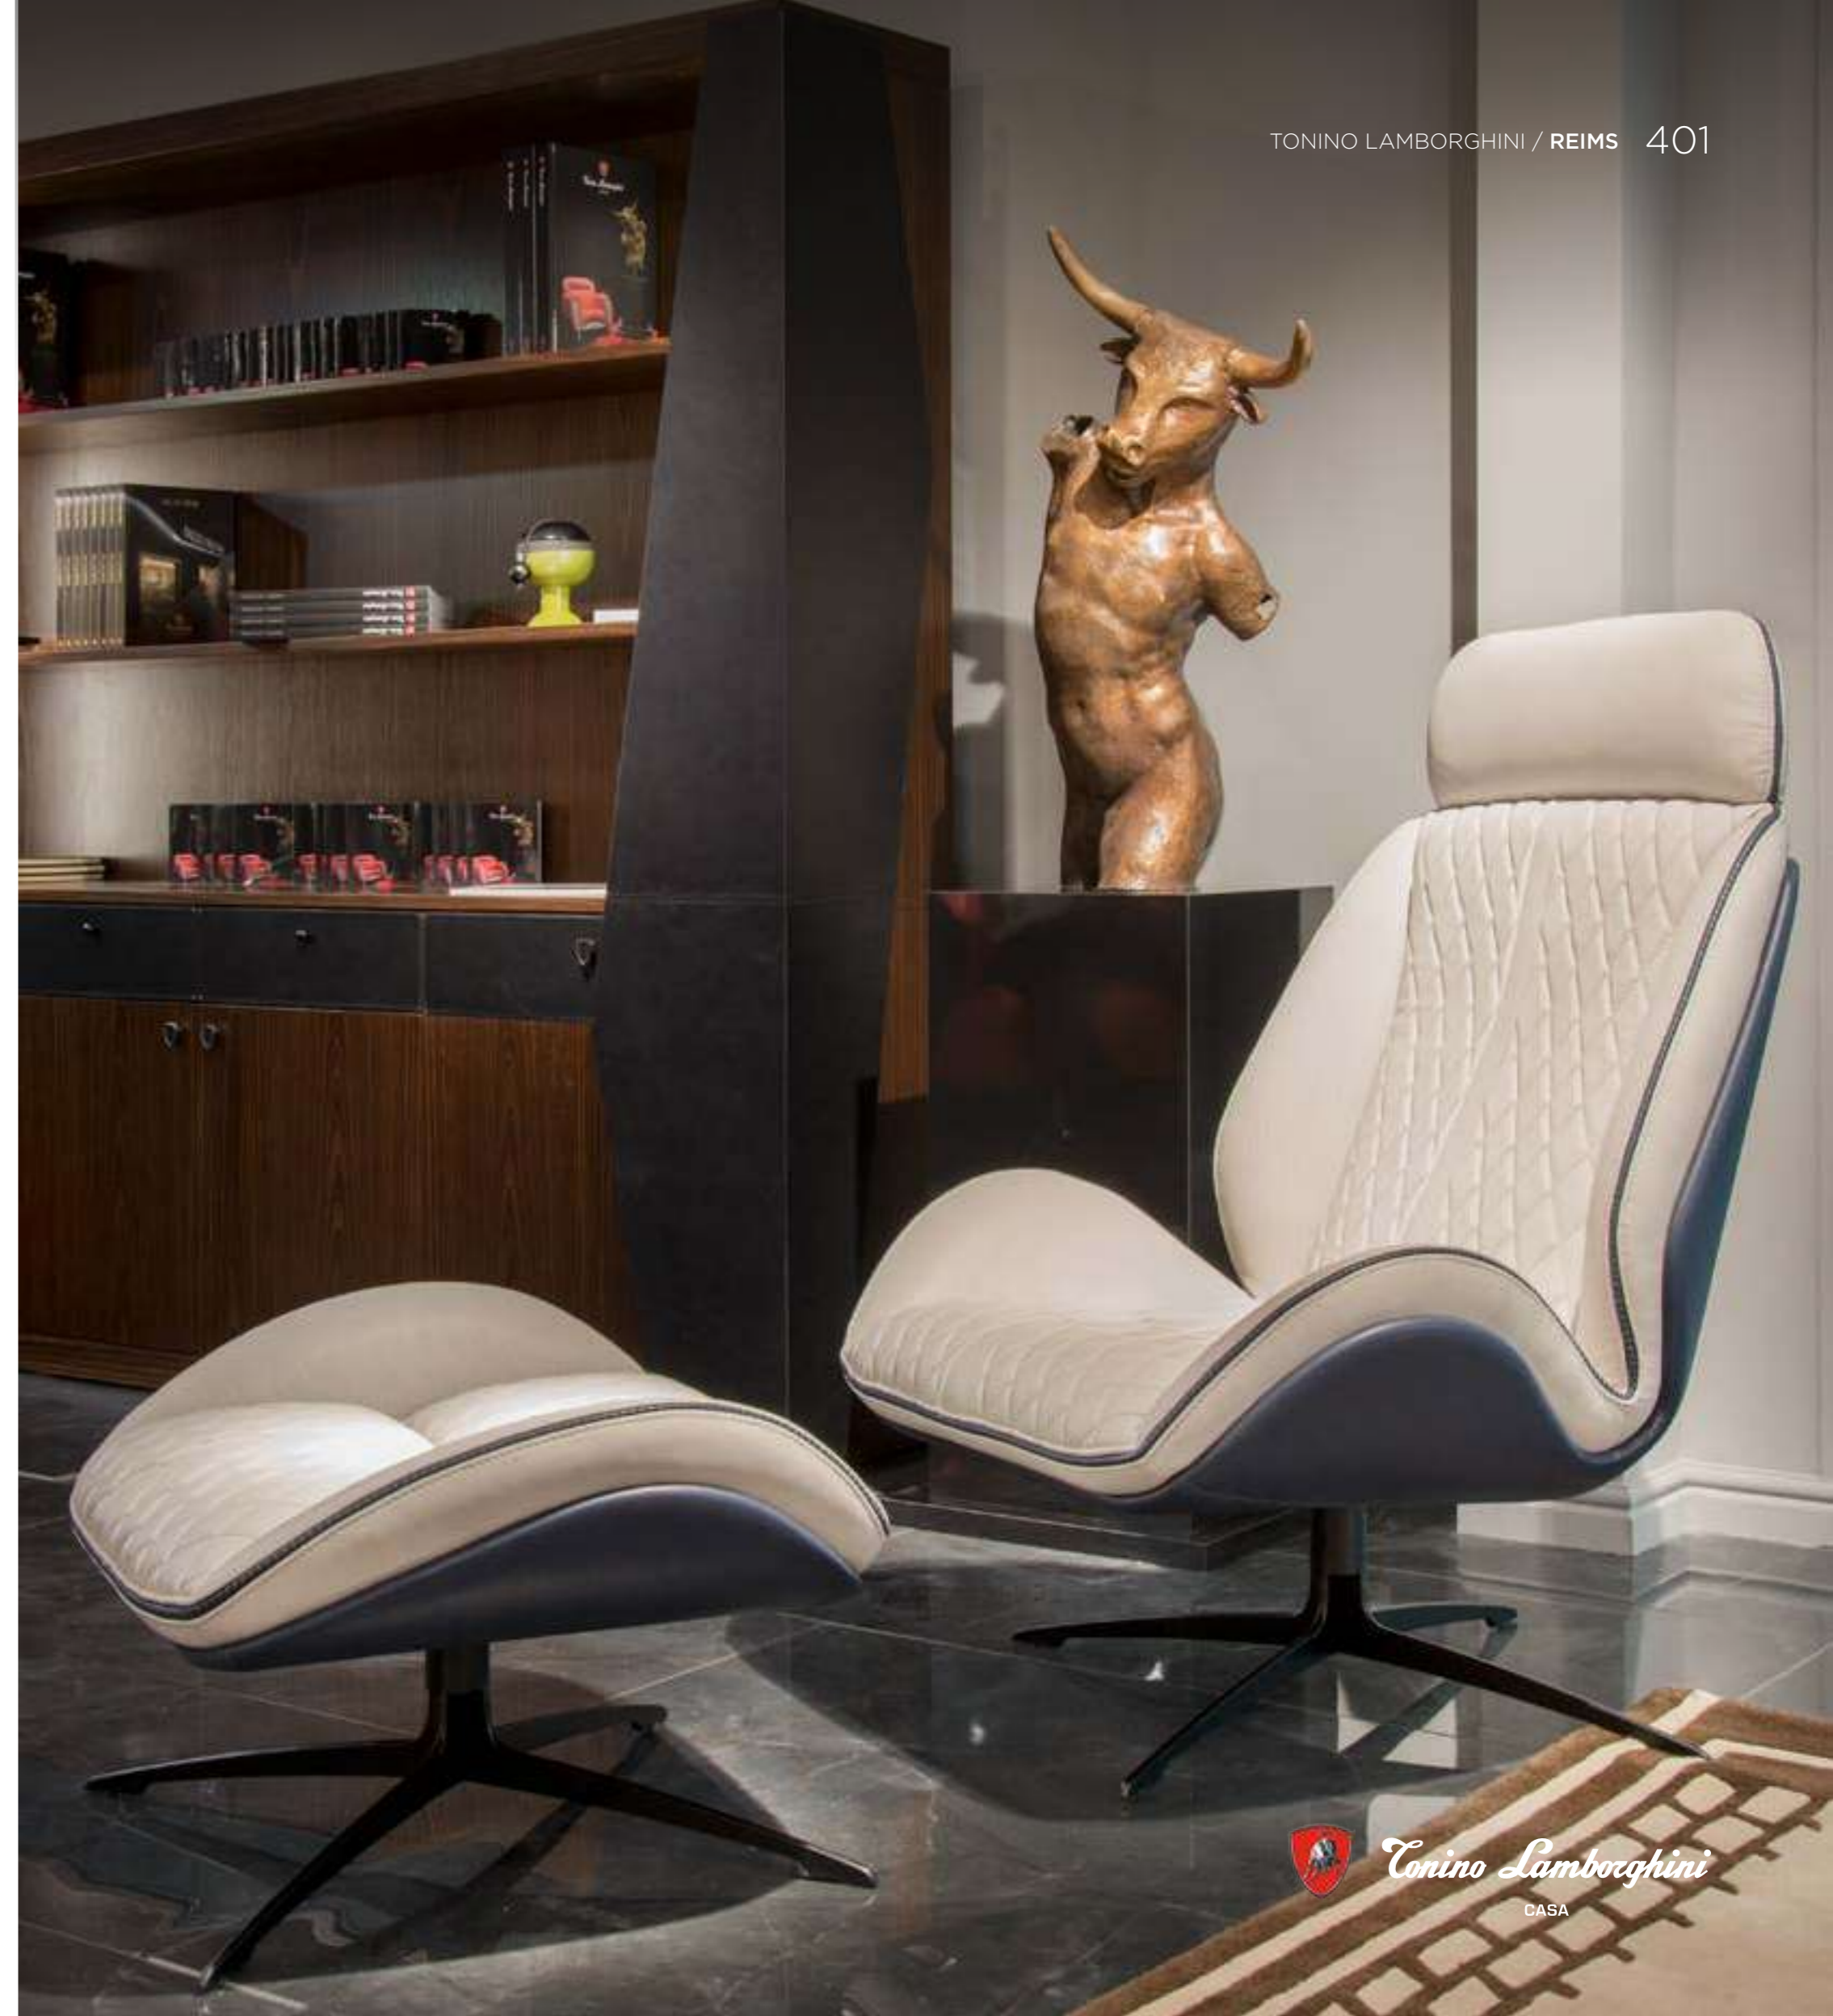

Sides in leather Daino col. Milk, structure in veneer Flamed Sand semiglossy, central drawer with TL handle col. gold satin, inside in veneer & microfibre, with lift up mechanism for mirror, with remote control.

REIMS
POUF
cm 70x47x52h

Structure in leather Daino col. Milk, veneer Flamed Sand semiglossy.

PAU (next page)
ARMCHAIR
cm 86x87x110h

Seat & back in leather Daino col. Oyster, outback in leather Daino col. Midnight, inside in leather Daino col. Oyster perforated with tone on tone stitching, piping in leather Daino col. Midnight, TL signature on outer headrest, metal base lacquered col. black matt.

PAU (next page)
POUF
cm 82x68x45h

Inside in leather Daino col. Oyster with piping in leather Daino col. Midnight, structure in leather Daino col. Midnight with tone on tone stitching, metal base lacquered col. black matt.