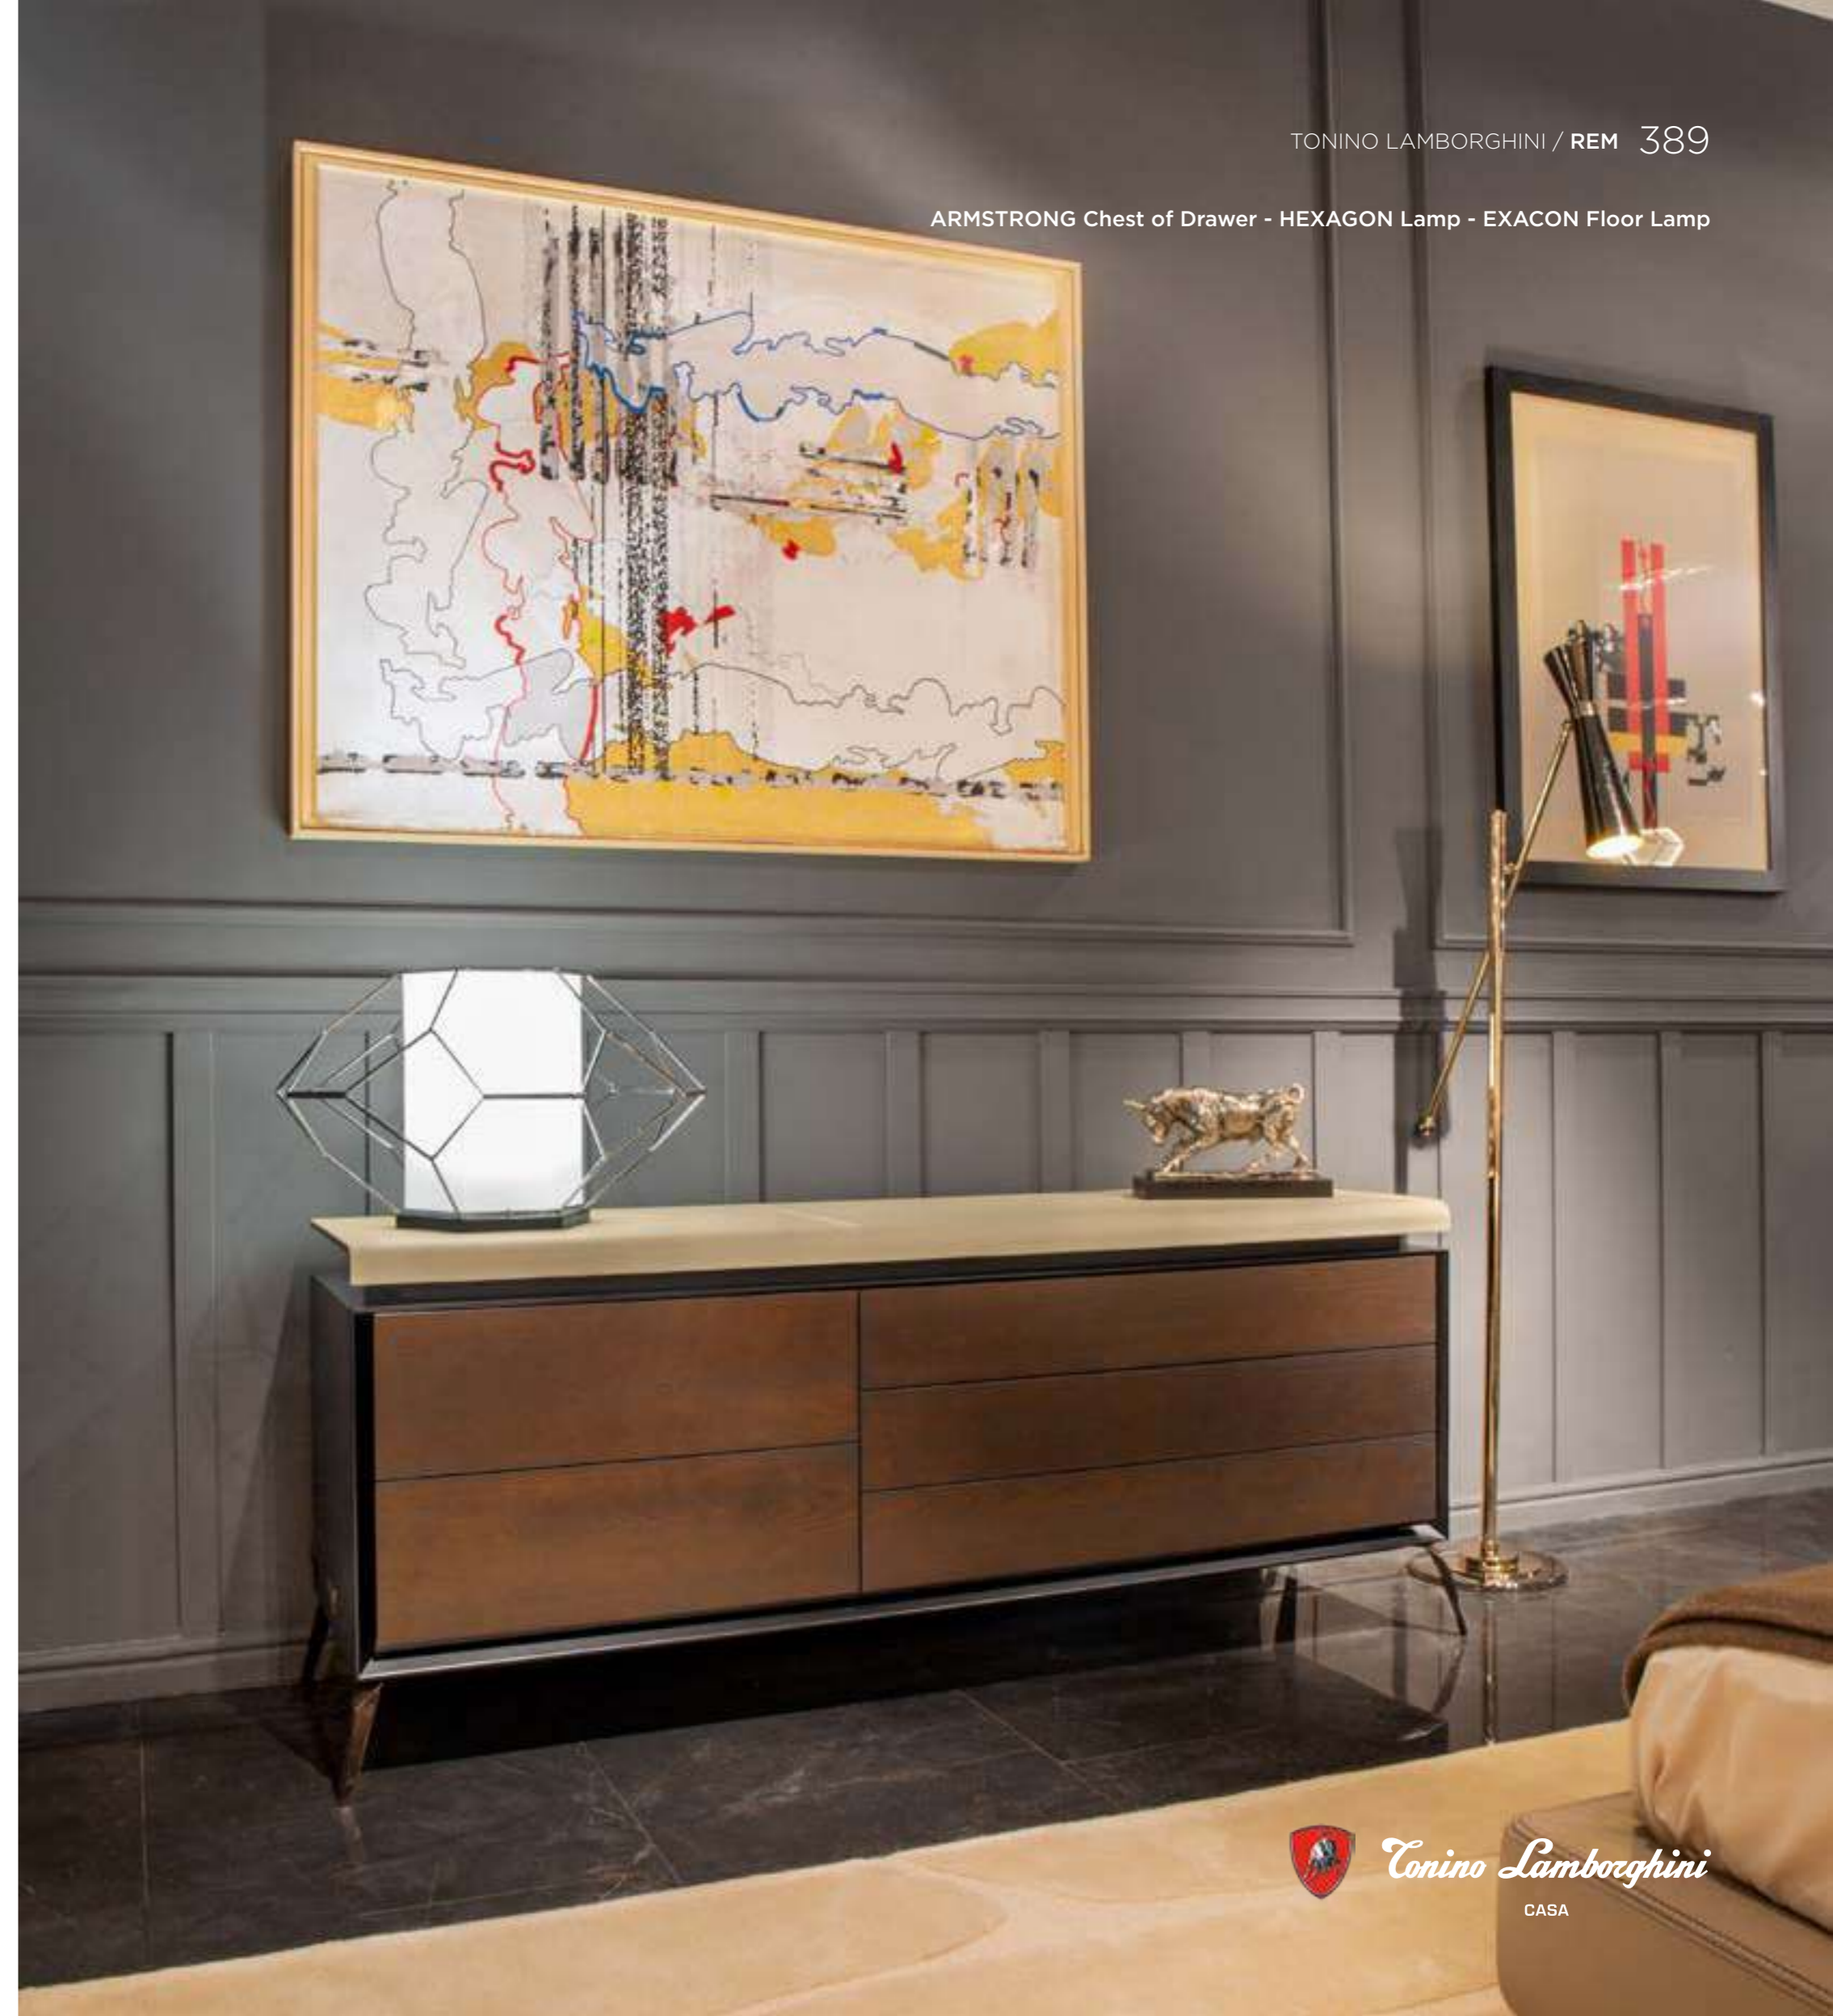

ISLE
WALL SCONCES
cm 16x17x71h

Metal col. Gold, transparent crystal.

Tonino Lamborghini

CASA

ARMSTRONG Chest of Drawer - HEXAGON Lamp - EXACON Floor Lamp

ARMSTRONG
CHEST OF DRAWER
cm 186x55x75h

Top in leather Cuoio col. Corda with "Exagon" print, fronts and sides in veneer Ash stained Mink, feet in Nickel Bronze finish.