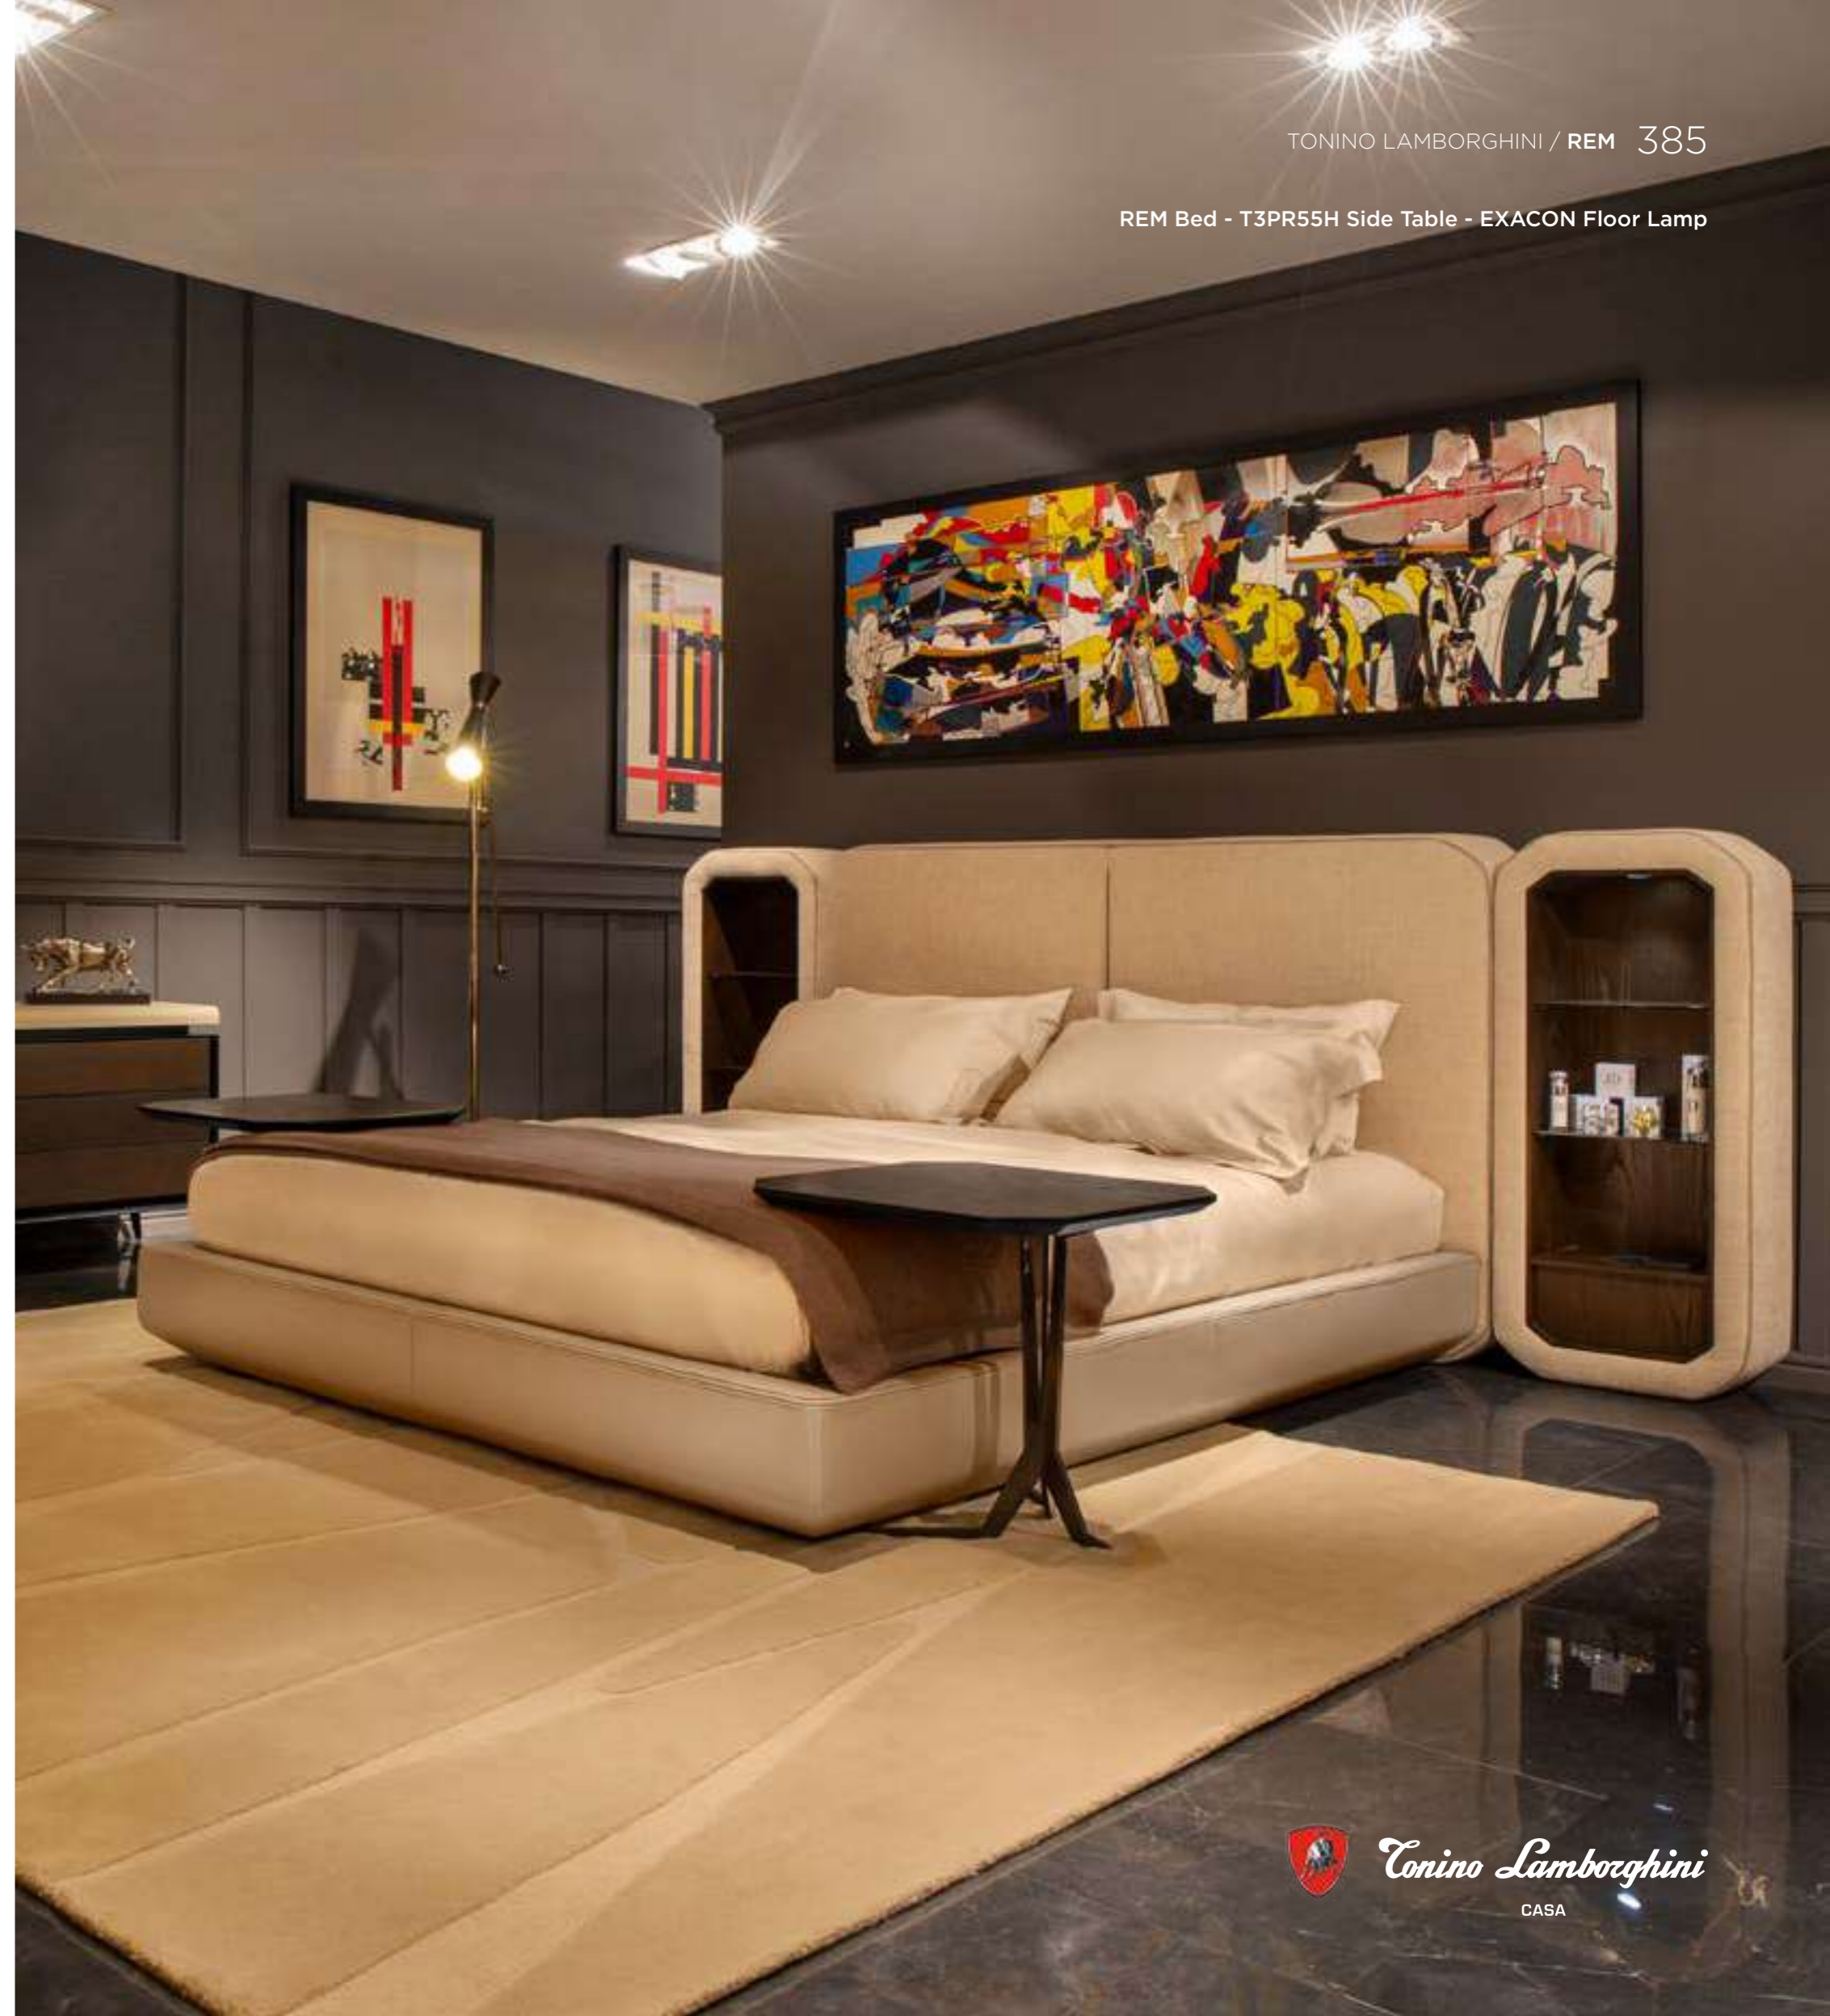

REM
BEDSYSTEM
cm 326x242x123h

Headboard in fabric Gemma col. 02/01 with piping and central insert in leather Daino col. Mud, headboard extension in fabric Gemma col. 02/01 with piping in leather Daino col. Mud, shelves module on extension in veneer Ash stained Mink and transparent glass with led spot lights, dockstation. Cover cm 250x250 in cashmere "chicco di riso" col. Foal 200010, Pillow 40x40 in cashmere "double braids" col. Dune 200007.

REM Bed - T3PR55H Side Table - EXACON Floor Lamp