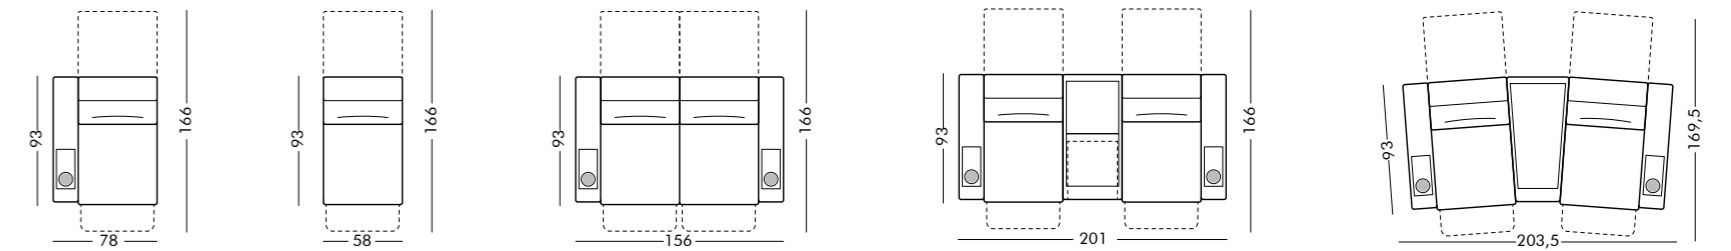

Dustin
Composition of n°2 Dorneuse with a built-in Fridge, cm 251x170x90h
Fabric sides, base & external part of armrests; leather backrest, headrest & sitting pillow;
vener built-in fridge top & frontal panel; lacquered base.