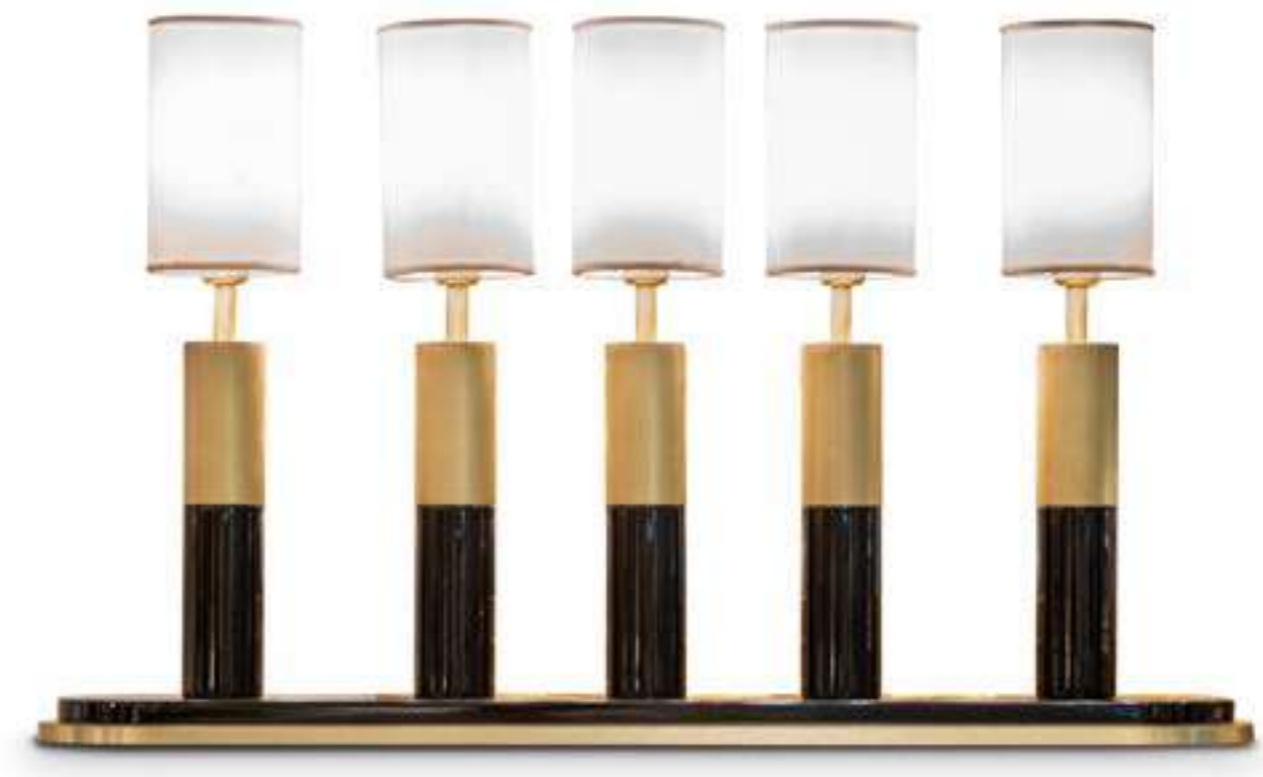

LIGHTING

	Angela	592	605	Mercer	
	Astoria	593	606	Meridian	
	Albert	594	607	Partagas	
	Burbon	596	608	Riccardo	
	Club	597	609	Snodo	
	Eva	598	610	Spring	
	Giotto	599	611	Summer	
	Grappolo	590	612	Umbrella	
	Helmet	602	613	Vienna	
	Leon	603	614	Winter	
	Iside	604			

Angela
Ceiling Suspension, cm diam. 75x63h
All in crystal, metal inserts.

Astoria
Ceiling Suspension, cm 60x40x40h
All in metal.

Astori
Ceiling Suspension, cm 132x60x40h
All in metal.

Albert
Floor Lamp, cm diam. 60x185h
All metal, cotton lampshade.