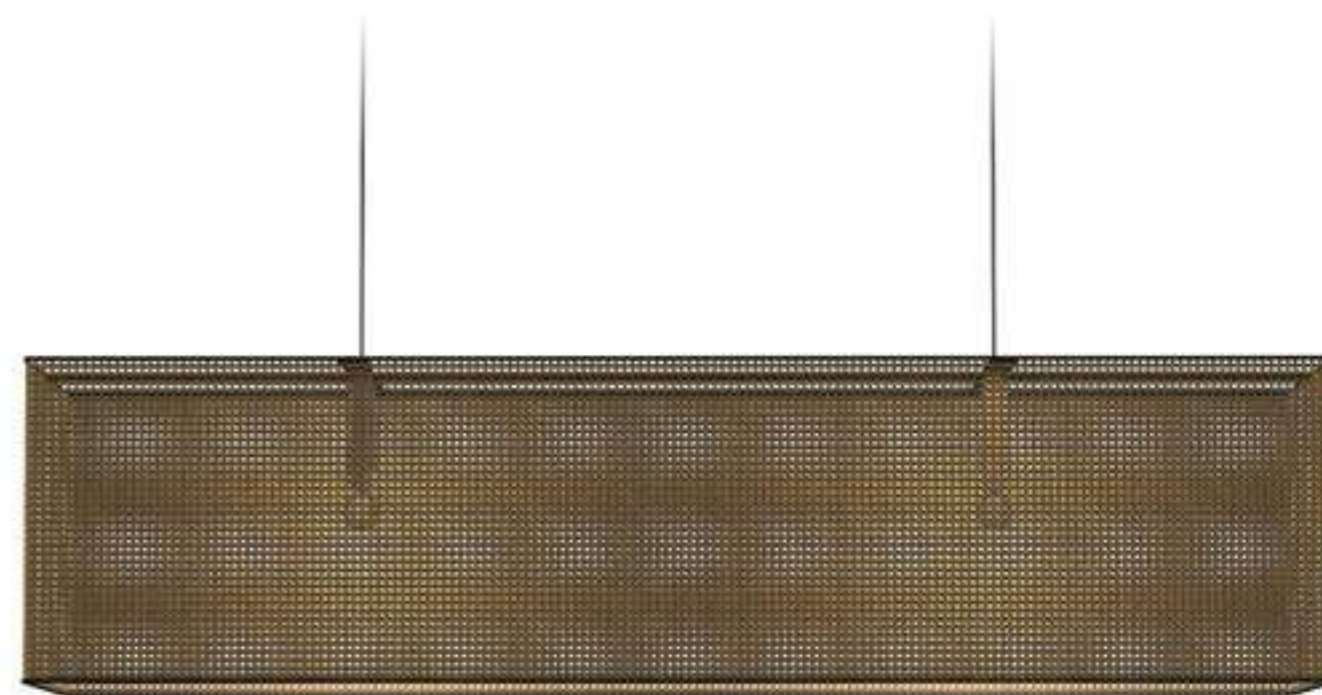

Leon
Wall Sconce, cm 27x85
Metal structure, linen lampshade.

Mercer
Ceiling Suspension, cm 160x40x40h
All in metal.