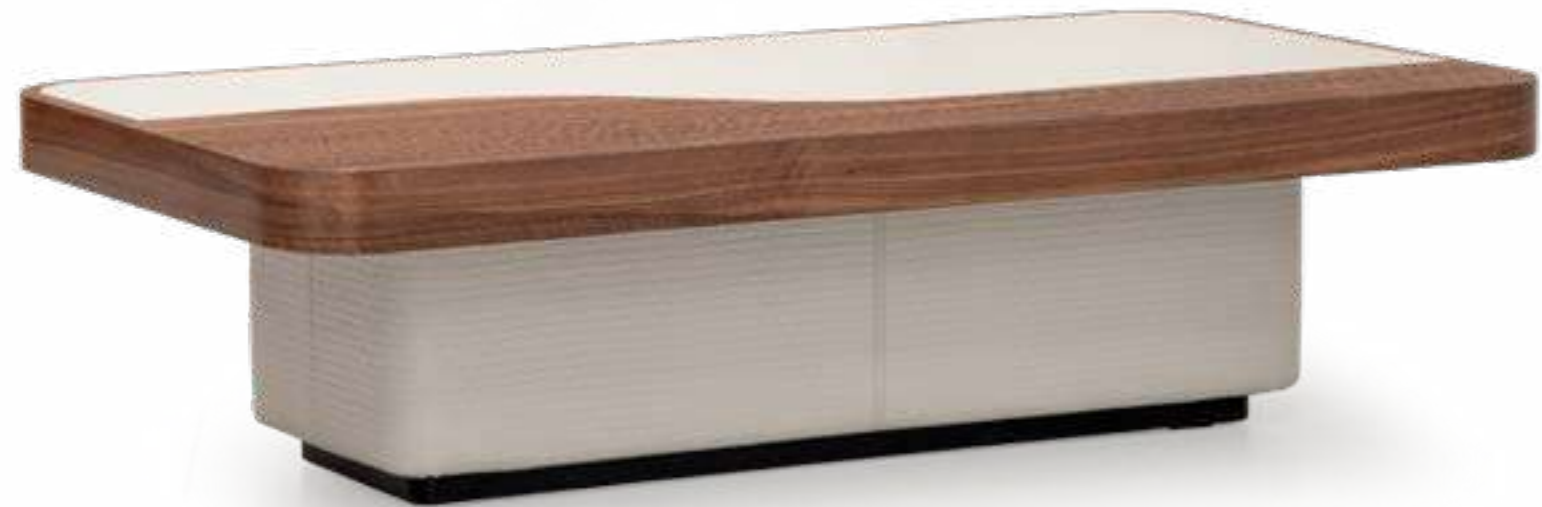

Opium
Coffee Table, cm 80x80x50h
Marble top, metal base.

Terragni
Side Table, cm 60x60x50h
Lacquered top, metal structure.