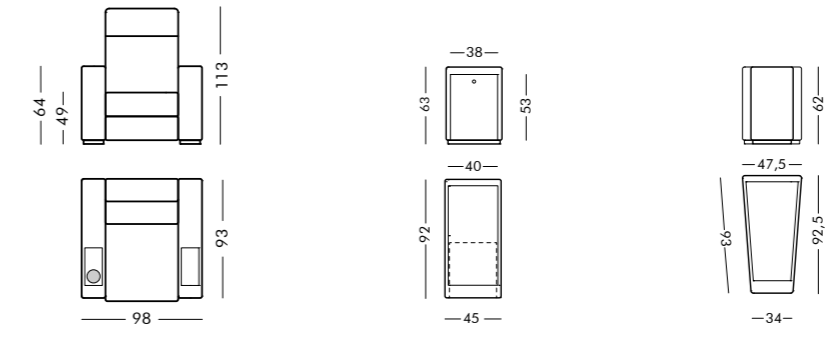

Dustin
Composition of n°2 Dorneuse with a built-in Fridge, cm 251x170x90h
Fabric sides, base & external part of armrests; leather backrest, headrest & sitting pillow;
vener built-in fridge top & frontal panel; lacquered base.