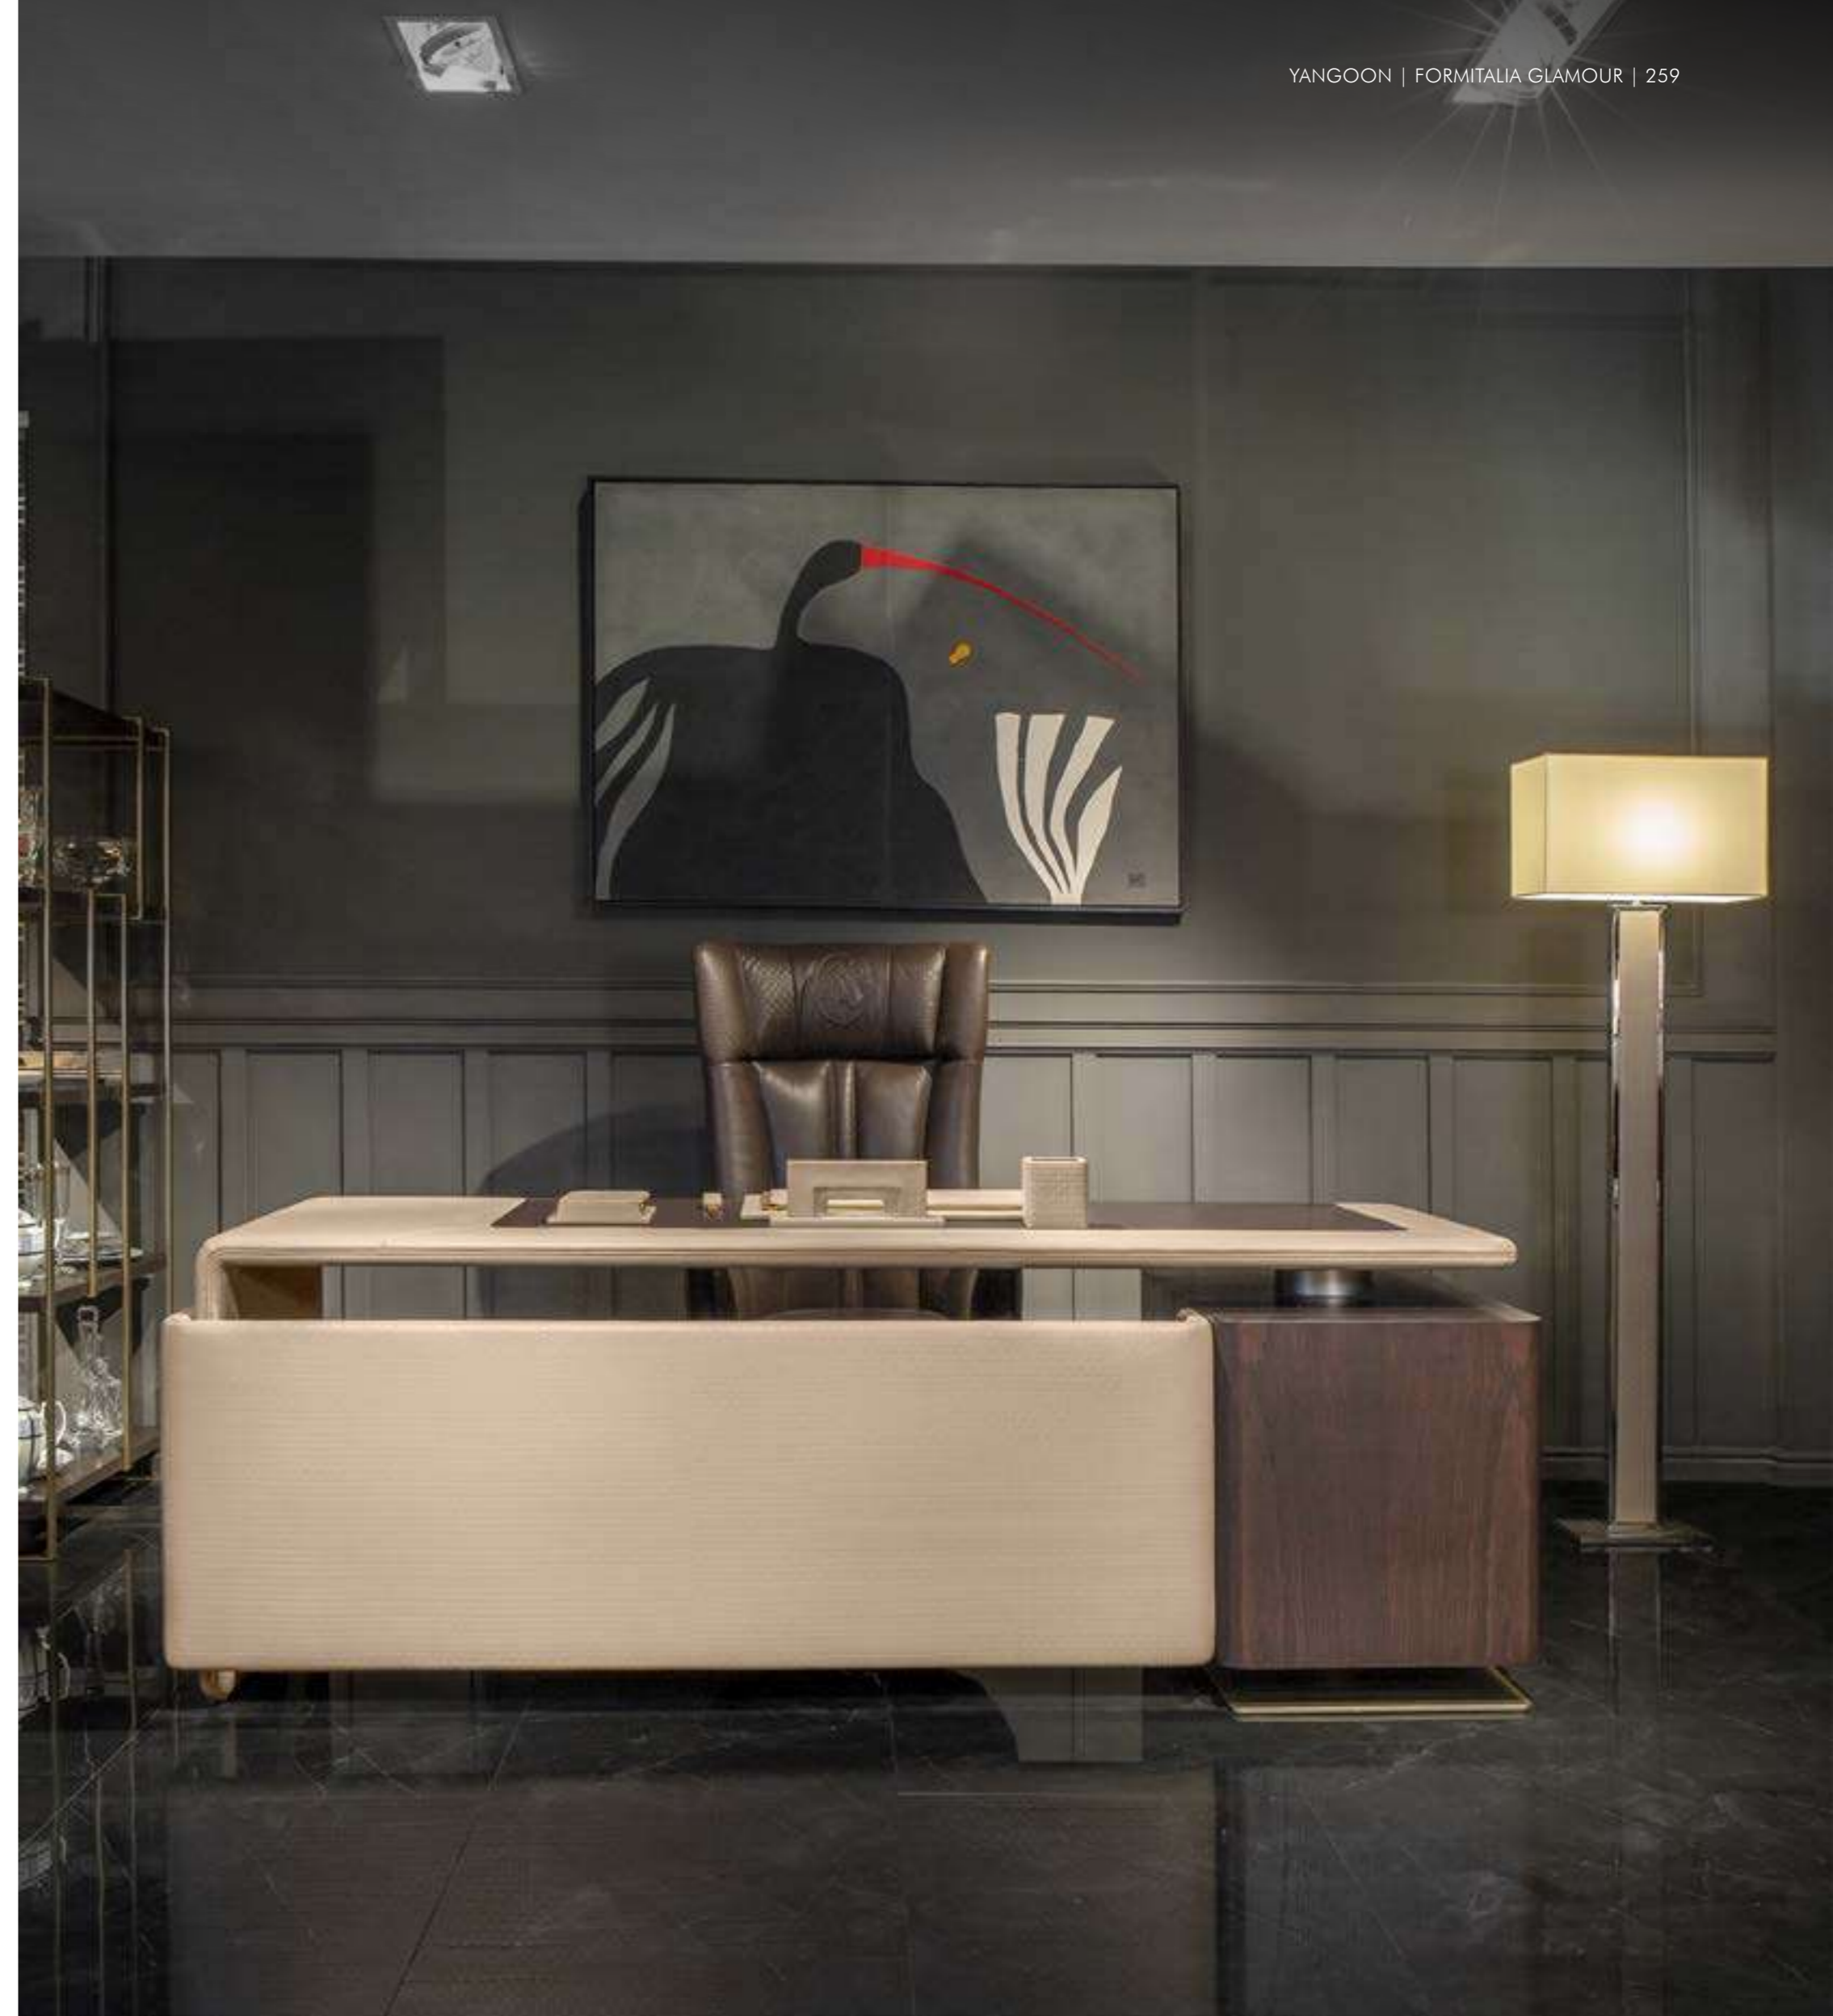

Yangoon
 Desk, cm 225x94x76h
 Top frame and leg in leather Daino col. Mud, working top and chest of drawers in veneer Ash stained Moka, modesty panel in leather Daino col. Mud with "Small Tress" print, metal details goldchamp matt finish.