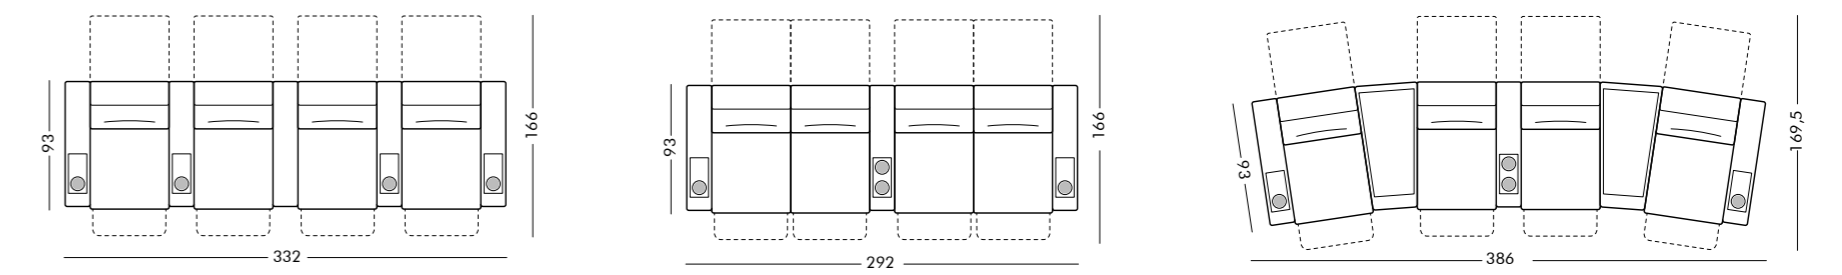

Dustin
Composition of n°2 Dorneuse with a built-in Fridge, cm 251x170x90h
Fabric sides, base & external part of armrests; leather backrest, headrest & sitting pillow;
vener built-in fridge top & frontal panel; lacquered base.