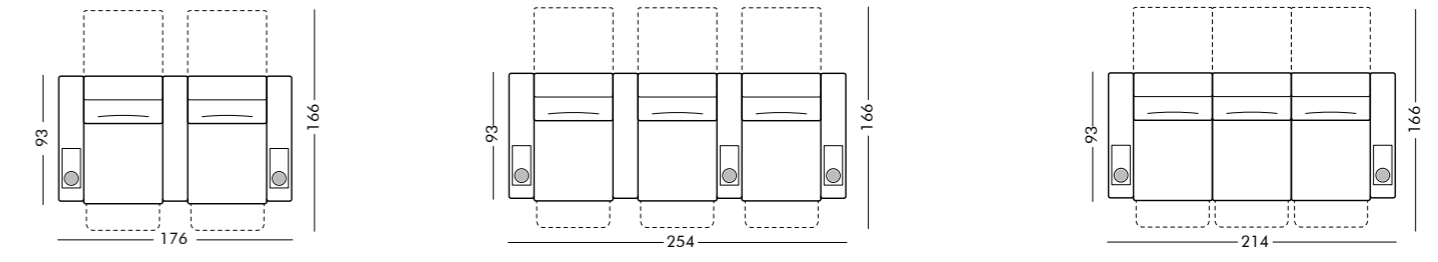

Dustin
Composition of n°2 Dorneuse with a built-in Fridge, cm 251x170x90h
Fabric sides, base & external part of armrests; leather backrest, headrest & sitting pillow;
vener built-in fridge top & frontal panel; lacquered base.