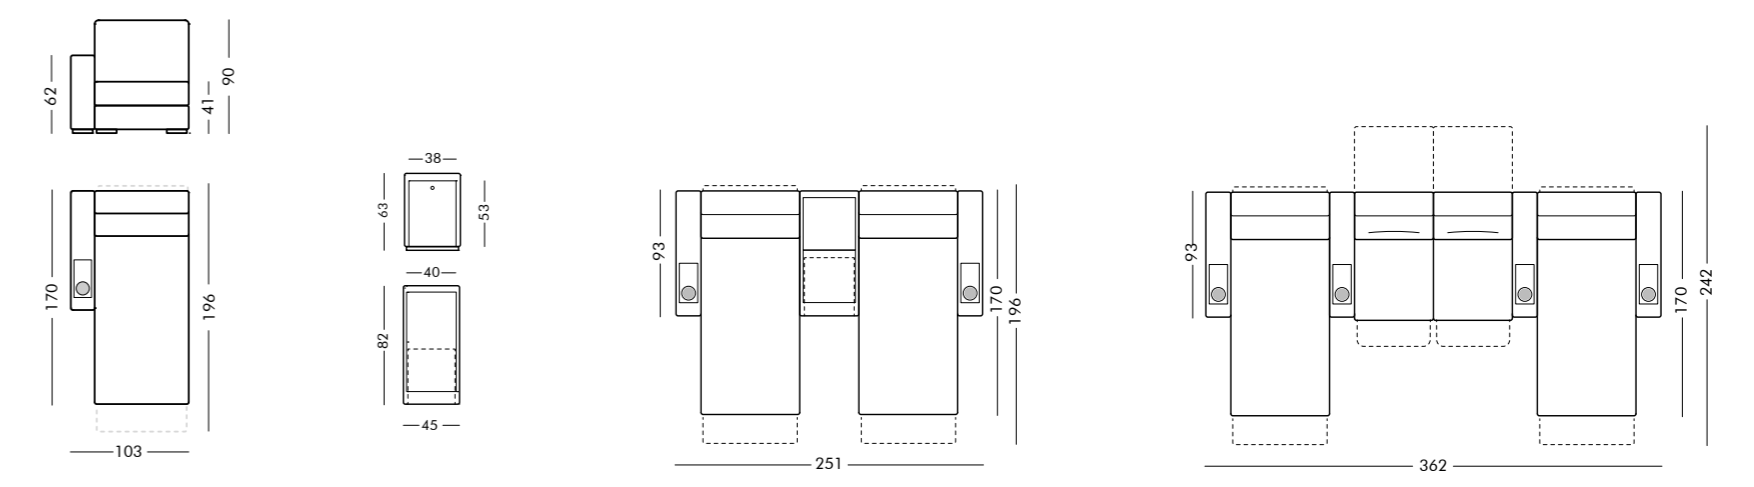

Dustin
Composition of n°2 Dorneuse with a built-in Fridge, cm 251x170x90h
Fabric sides, base & external part of armrests; leather backrest, headrest & sitting pillow;
vener built-in fridge top & frontal panel; lacquered base.