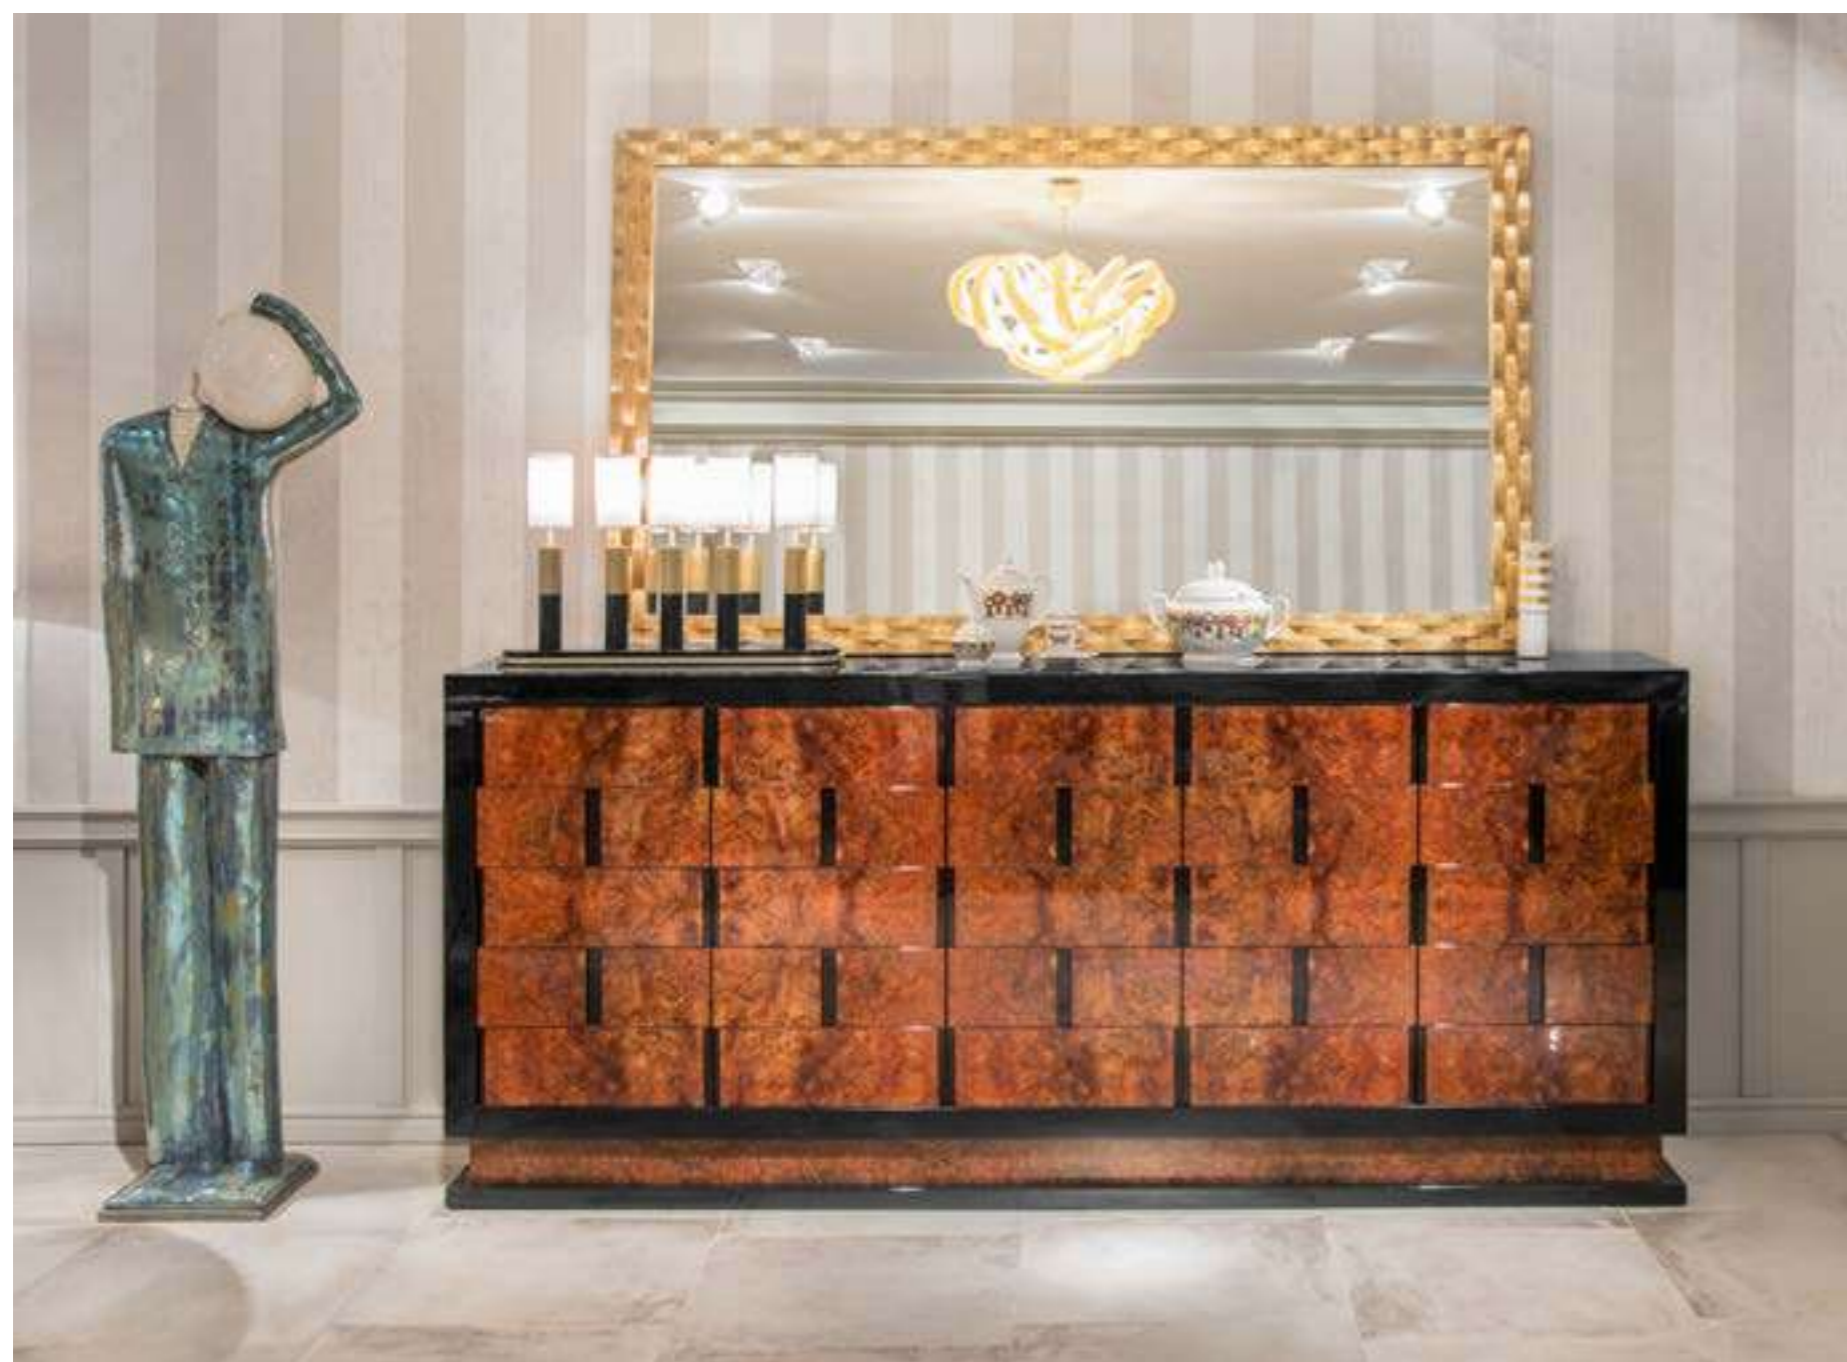

Dome
Sideboard, cm 250x47x110h
Structure lacquered black glossy, frontal drawers in veneer Elm
glossy, inside lacquered black mat, wooden base Elm & black glossy.