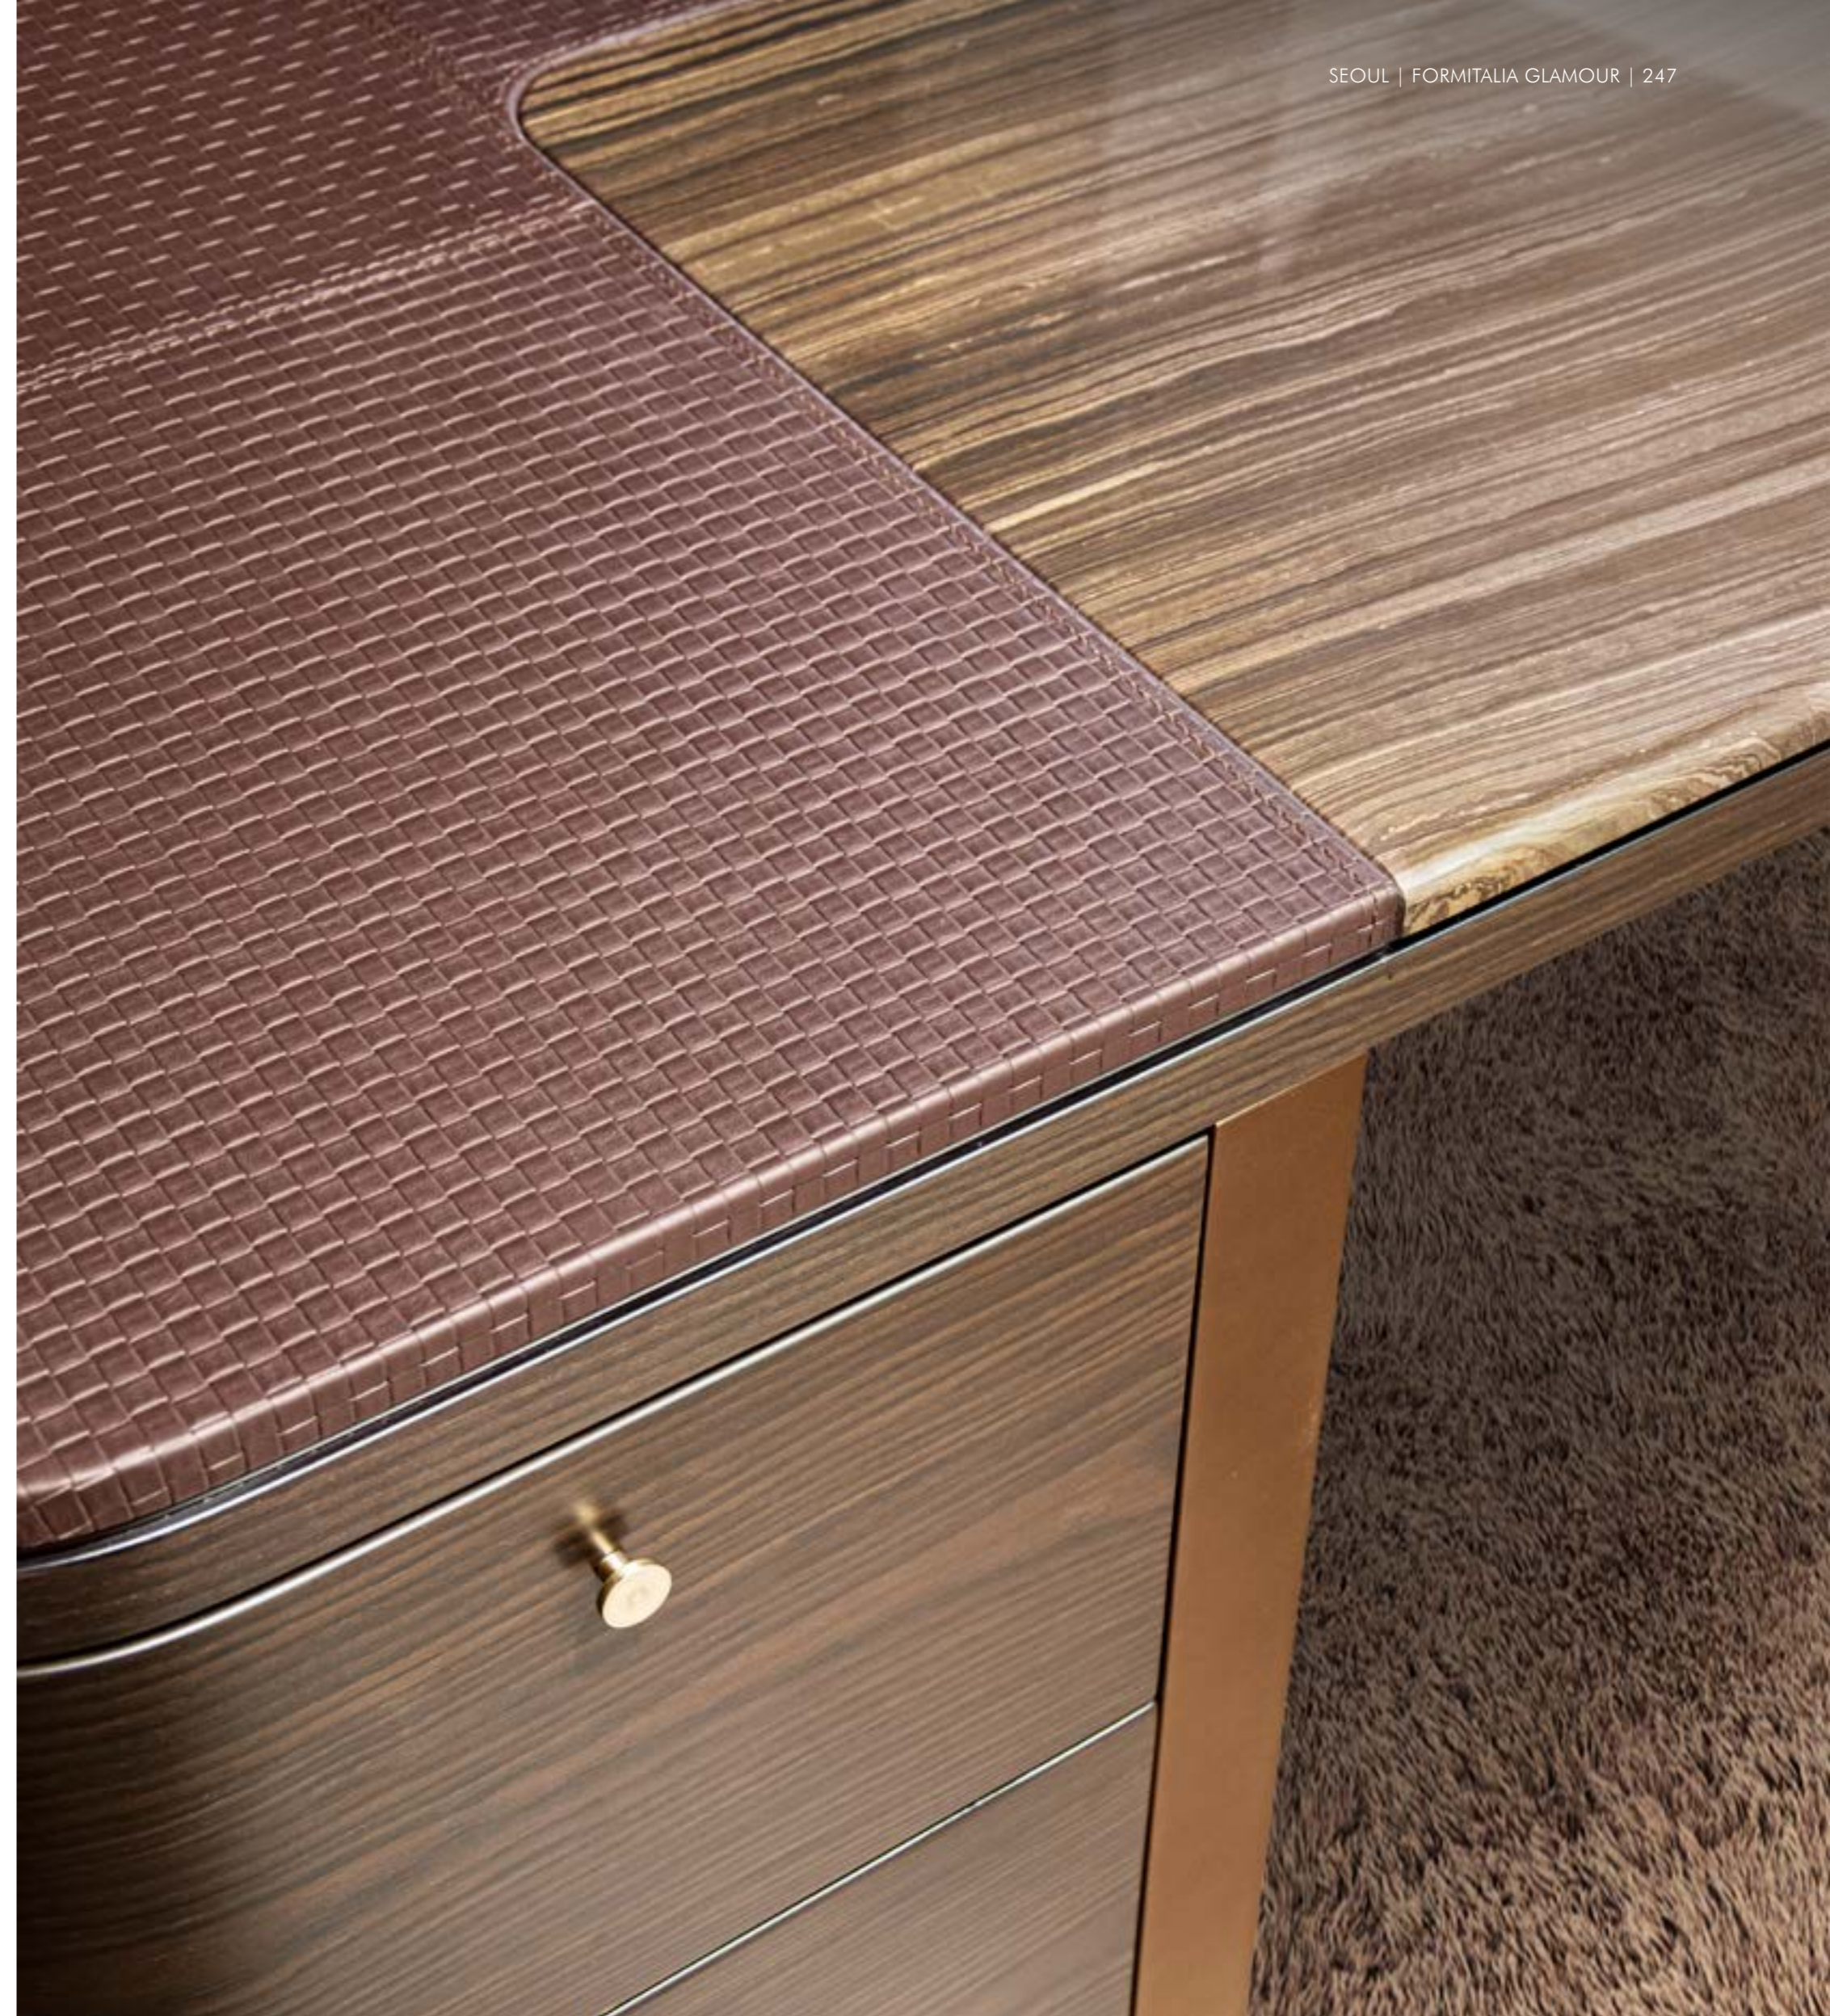

SEOUL office

Seoul

Desk, cm 240x90x75h

Top & frontal panel in leather Cuoio col. Dark Mocha with "Small Tress" print, Eramosa normal cut marble desk pad, sides & drawers in Xilo veneer col. Flamed Grey matt finish, metal details & base in bronze finish.

Modigliani

President Chair, cm 63.5x71x111h

Headrest & seat in leather Tapiro col. Corda, backrest in leather Cuoio col. Dark Mocha with "Small Tress" print, armrest in solid Ashwood col. Mocha with metal details in bronze finish.

Seoul

Guest Chair, cm 58x57x80h

Headrest & seat in leather Tapiro col. Corda, backrest in leather Cuoio col. Dark Mocha with "Small Tress" print, metal base in black finish.

Sitting

File Cabinet, cm 220x40x85h

Top in marble Eramosa normal cut, structure in veneer Xilo col. Flamed Grey matt finish, doors in leather Cuoio col. Dark Mocha, frame top & frame base in bronze finish, metal details in gold finish.

WORKS OF ART:

Focus on **Fabio De Poli** paintings on pag. 216