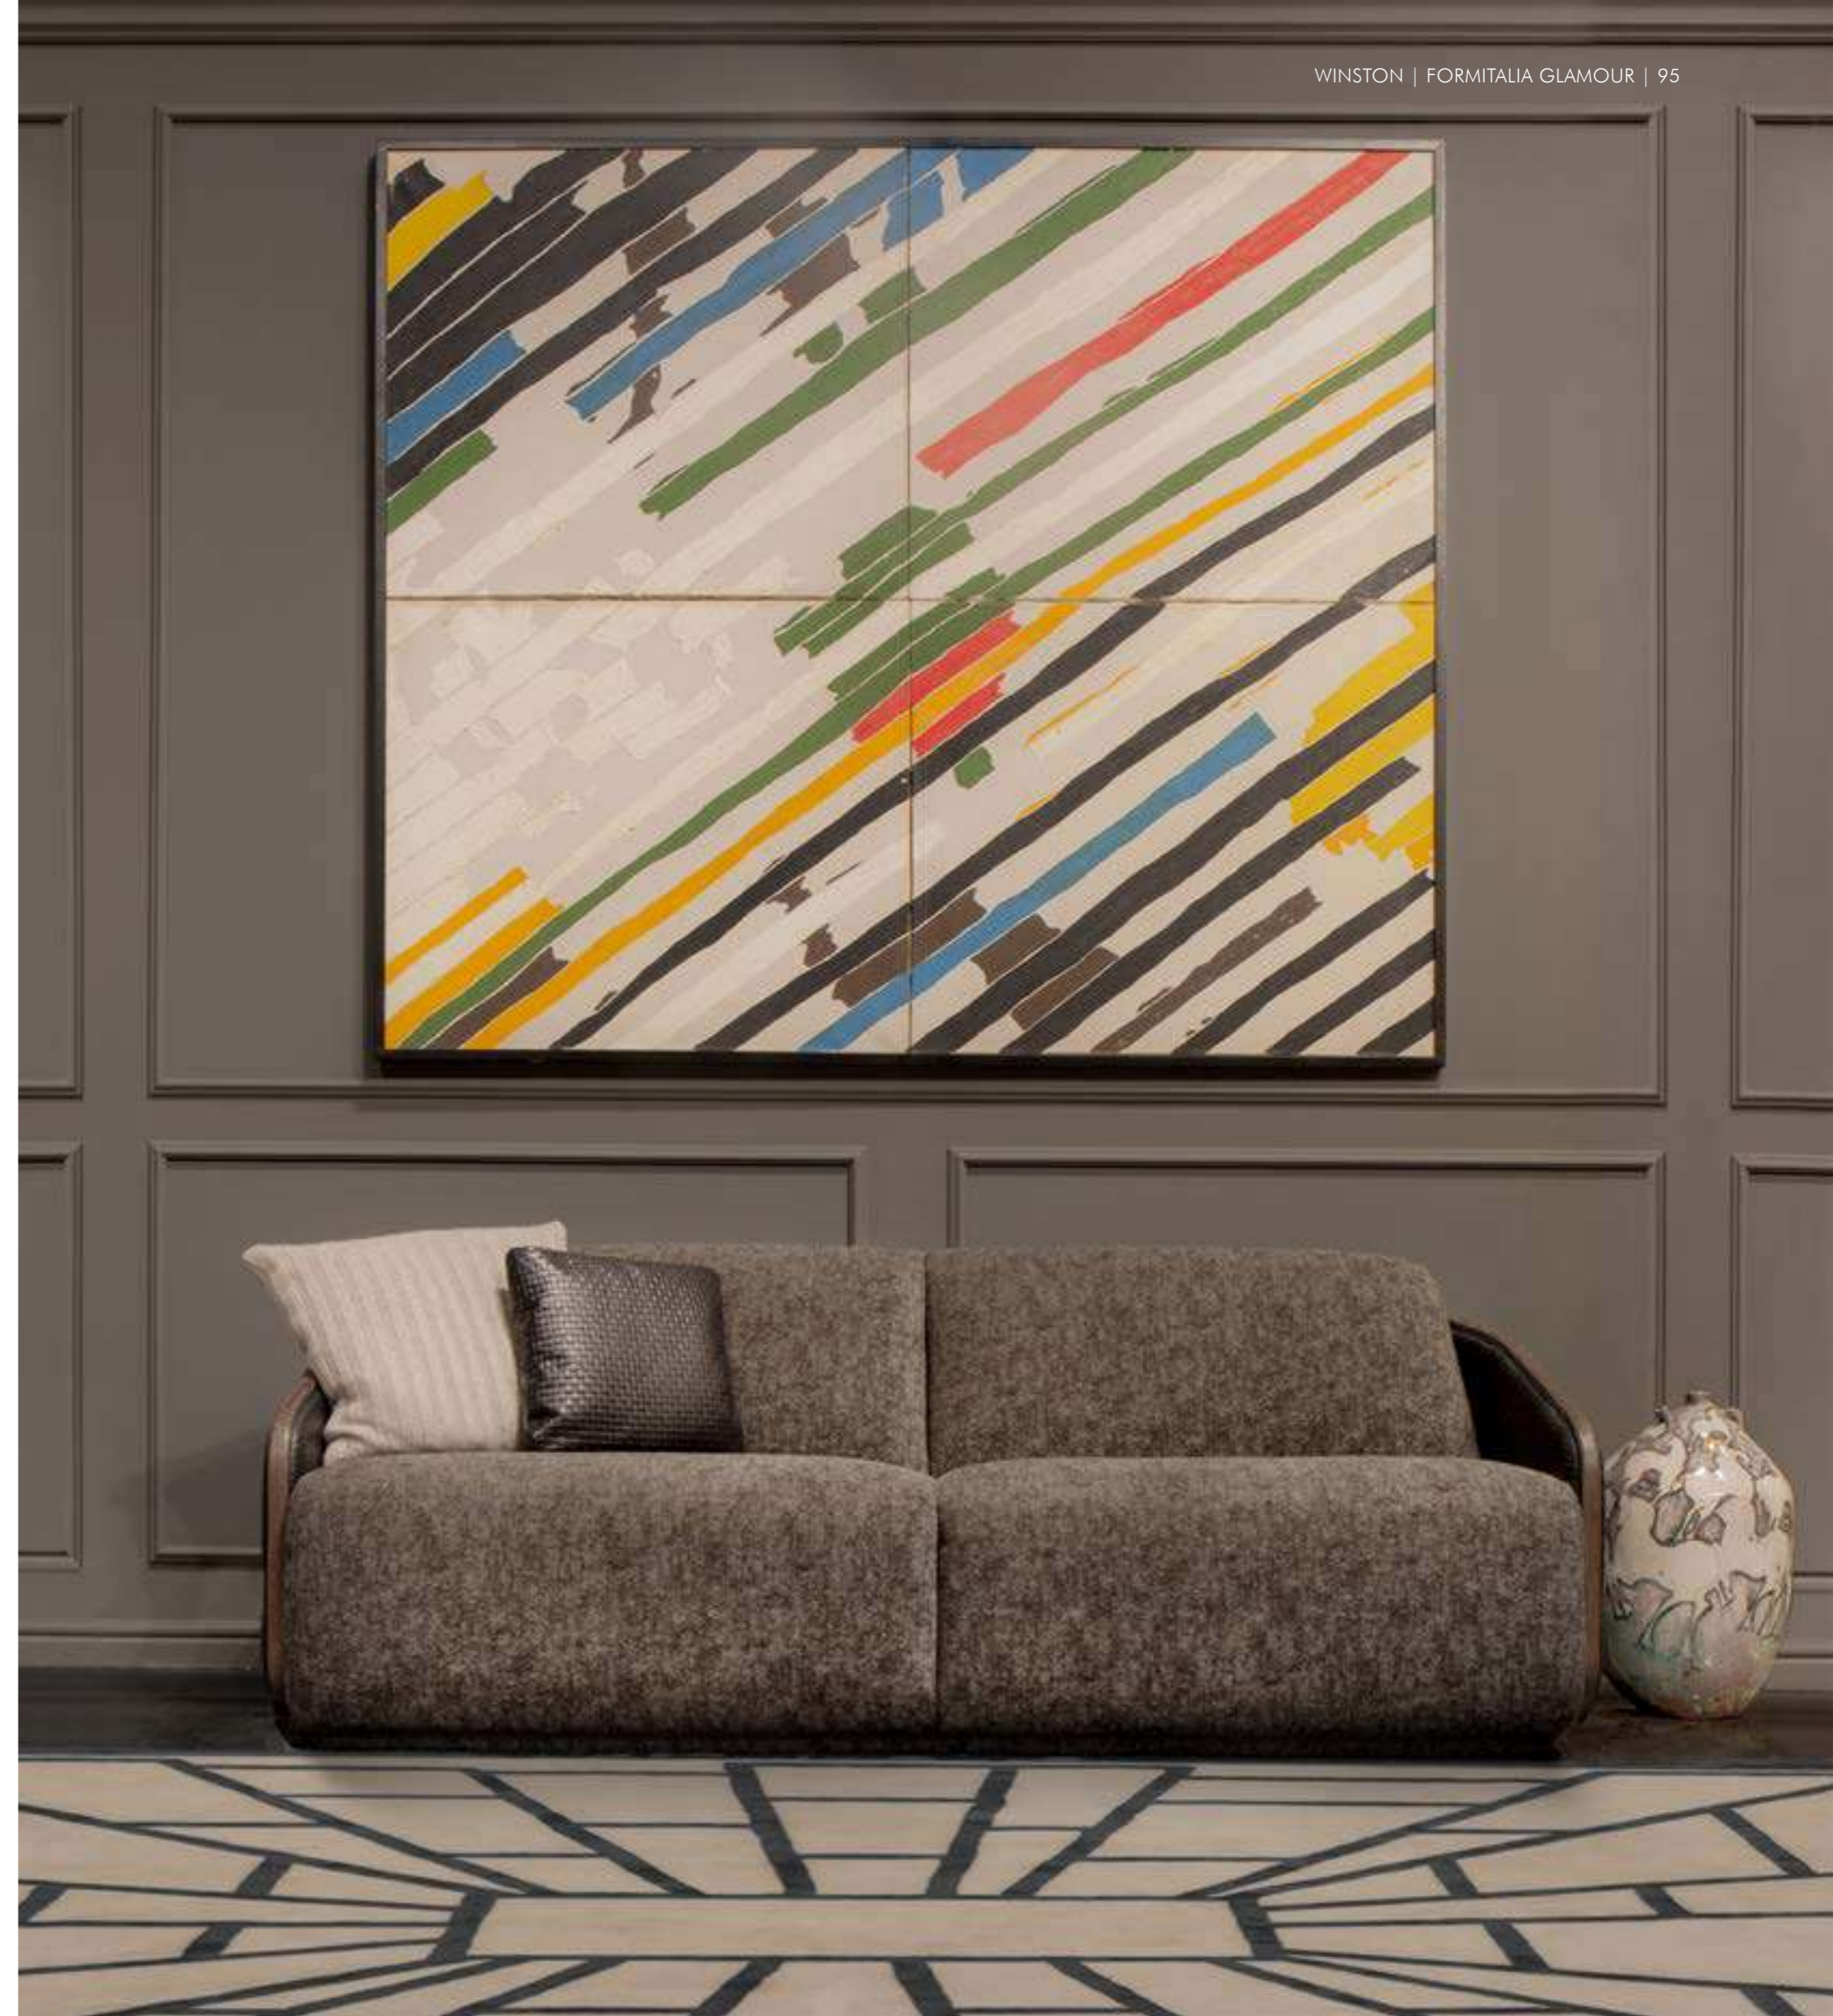

Focus on **Paolo Staccioli** vase on pag. 306/307

Focus on **Franco Fossi** painting on pag. 100

Winston
 Sofa 3 seat, cm 191x85x75h
 Structure in Cuoio leather col. Pure Black with "Small Tress" print,
 cushions in fabric Gand col. 969/1, frame in solid wood Ash
 stained Mink.
 Pillow, cm 50x50 in cashmere col. Juta 200002 with "stripes" design.
 Pillow, cm 36x36, front with "Small Tress" print on leather Daino
 col. Coal, back in fabric Gand col. 969/1.