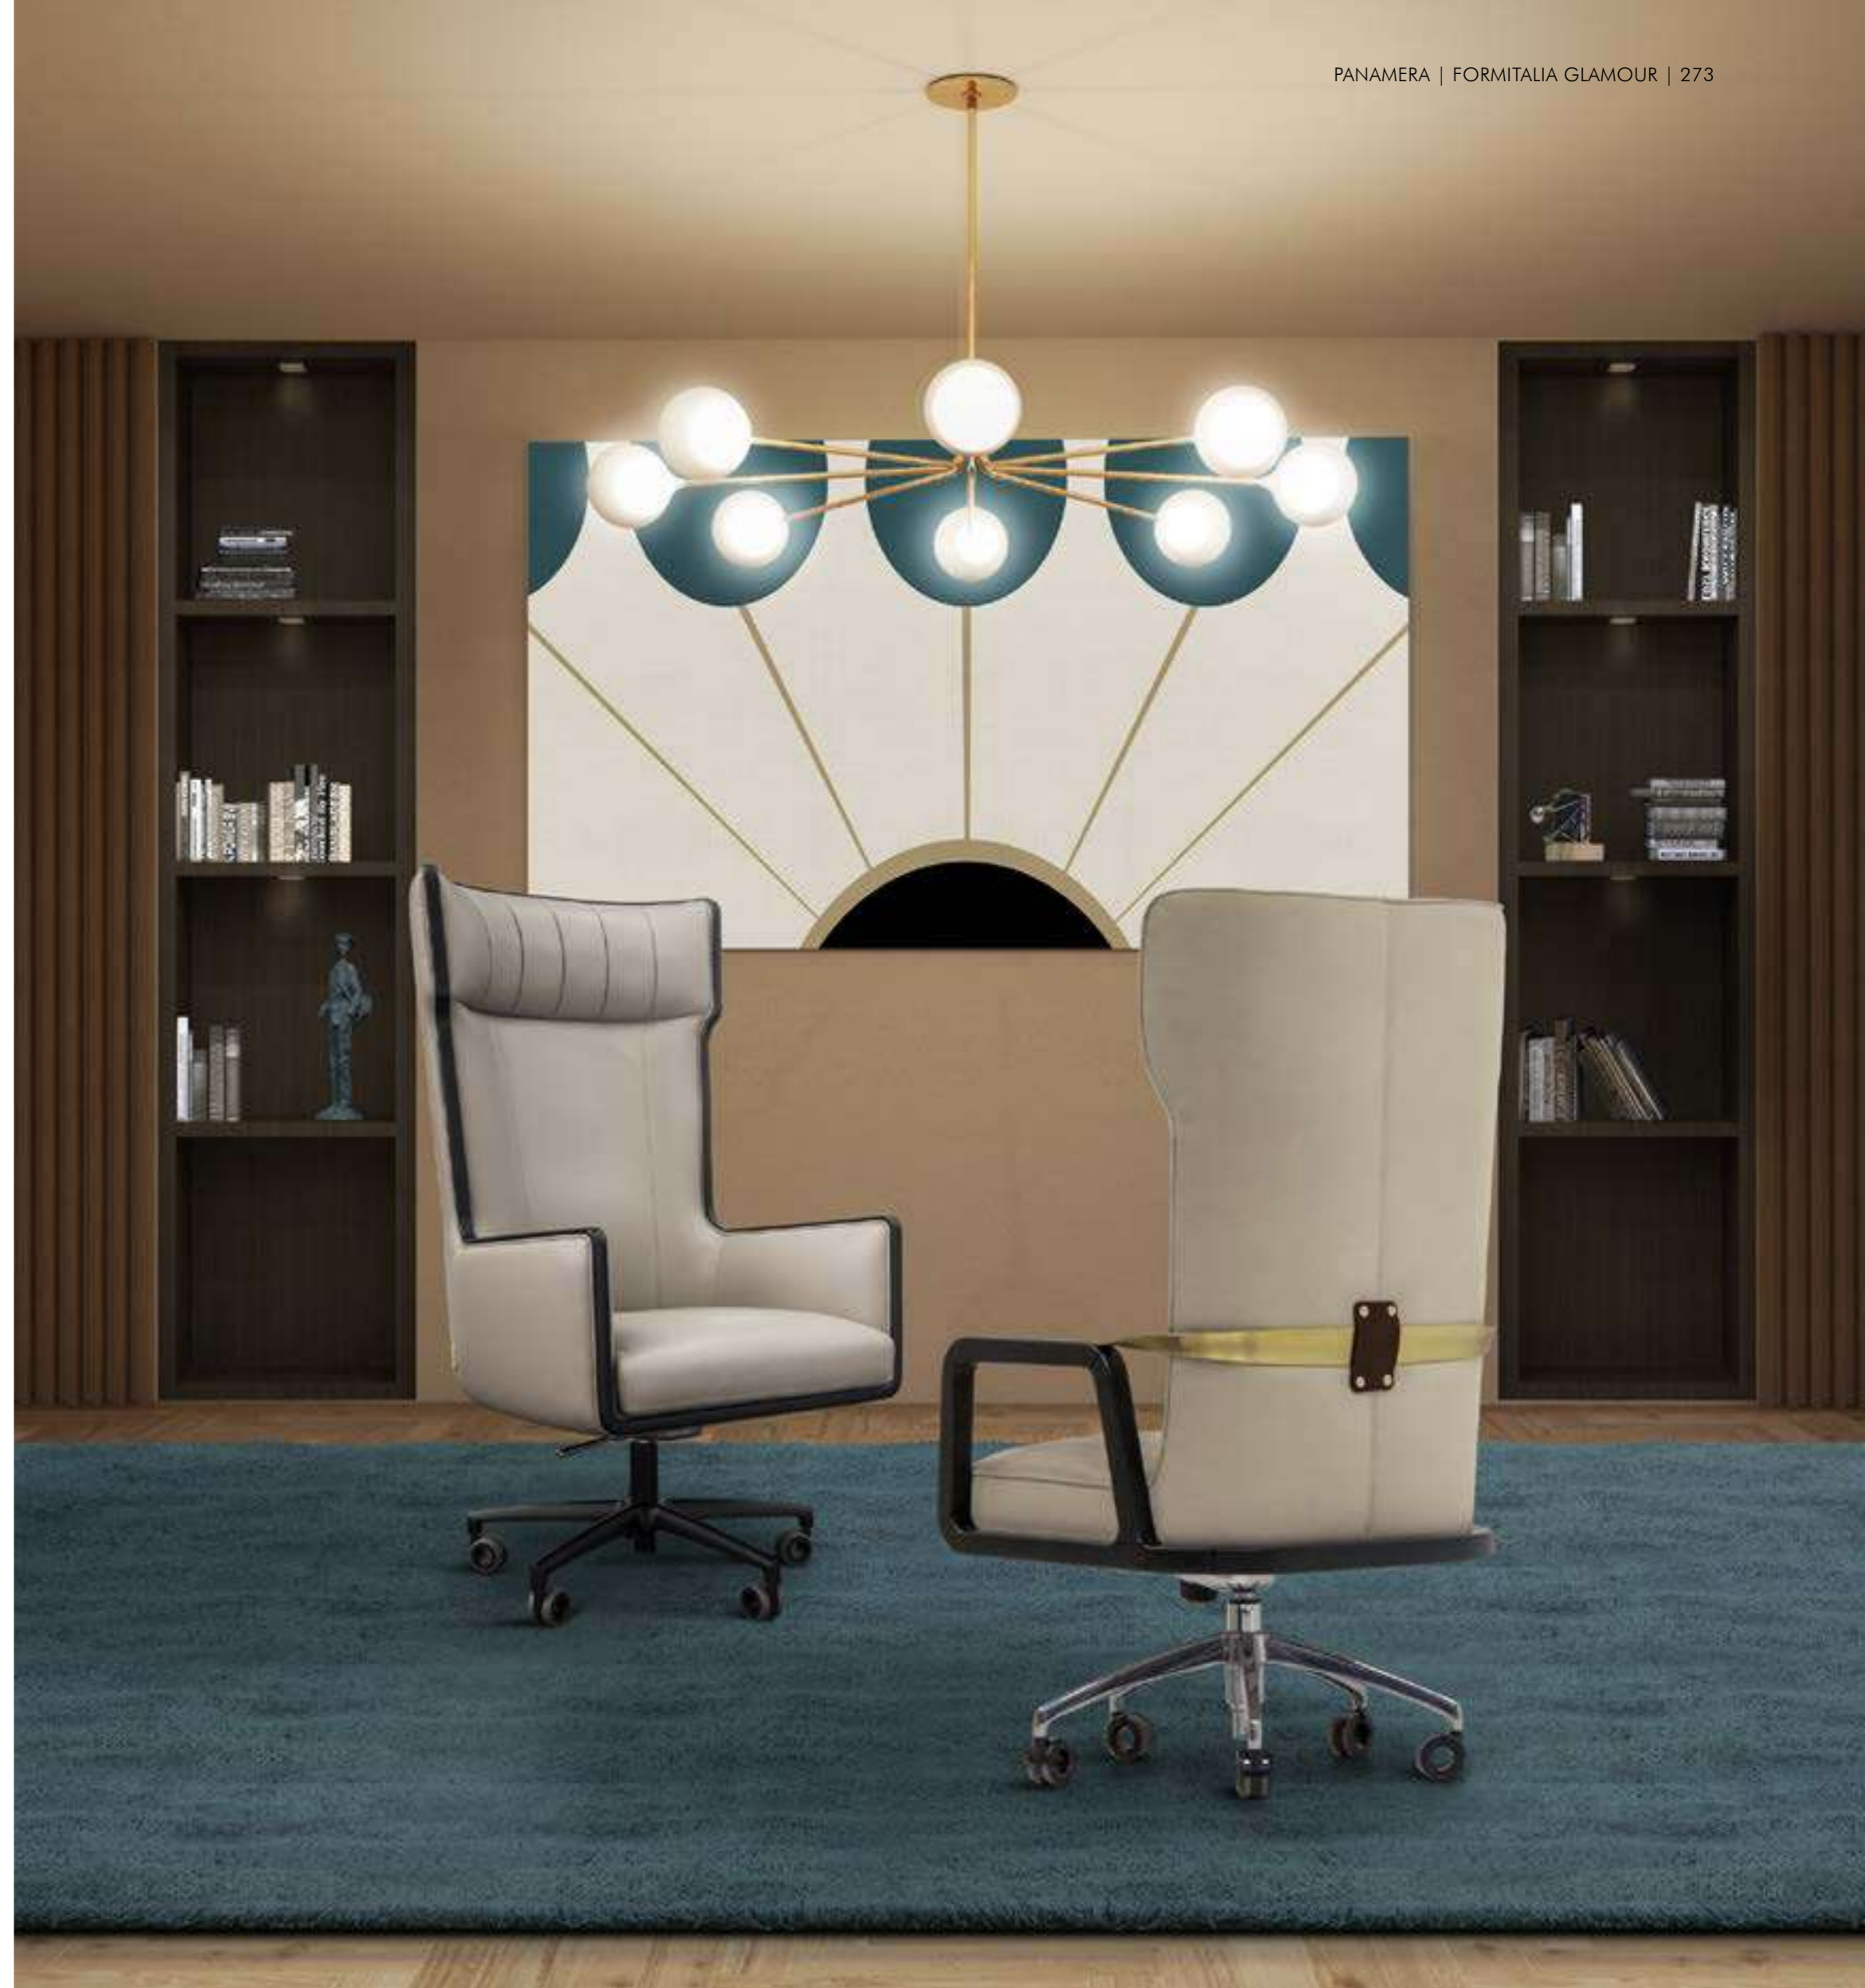

Nixon
President chair, cm 70x70x128/140h
All in leather Daino col. Mud with tone on tone stitching, inserts in Ash hardwood col. black matt open pore, metal base col. black matt with wheels.

Modigliani
President chair, cm 63.5x71x111h
Seat backrest in leather art. Daino col. Mud, with flap in leather art. Cuoio col. Pure Black, with tone on tone stitchings. Arms in solid Ashwood matt Black open pore, with metal inserts in Goldchamp S. matt finish and Metal swivel base in Pale Gold finish.