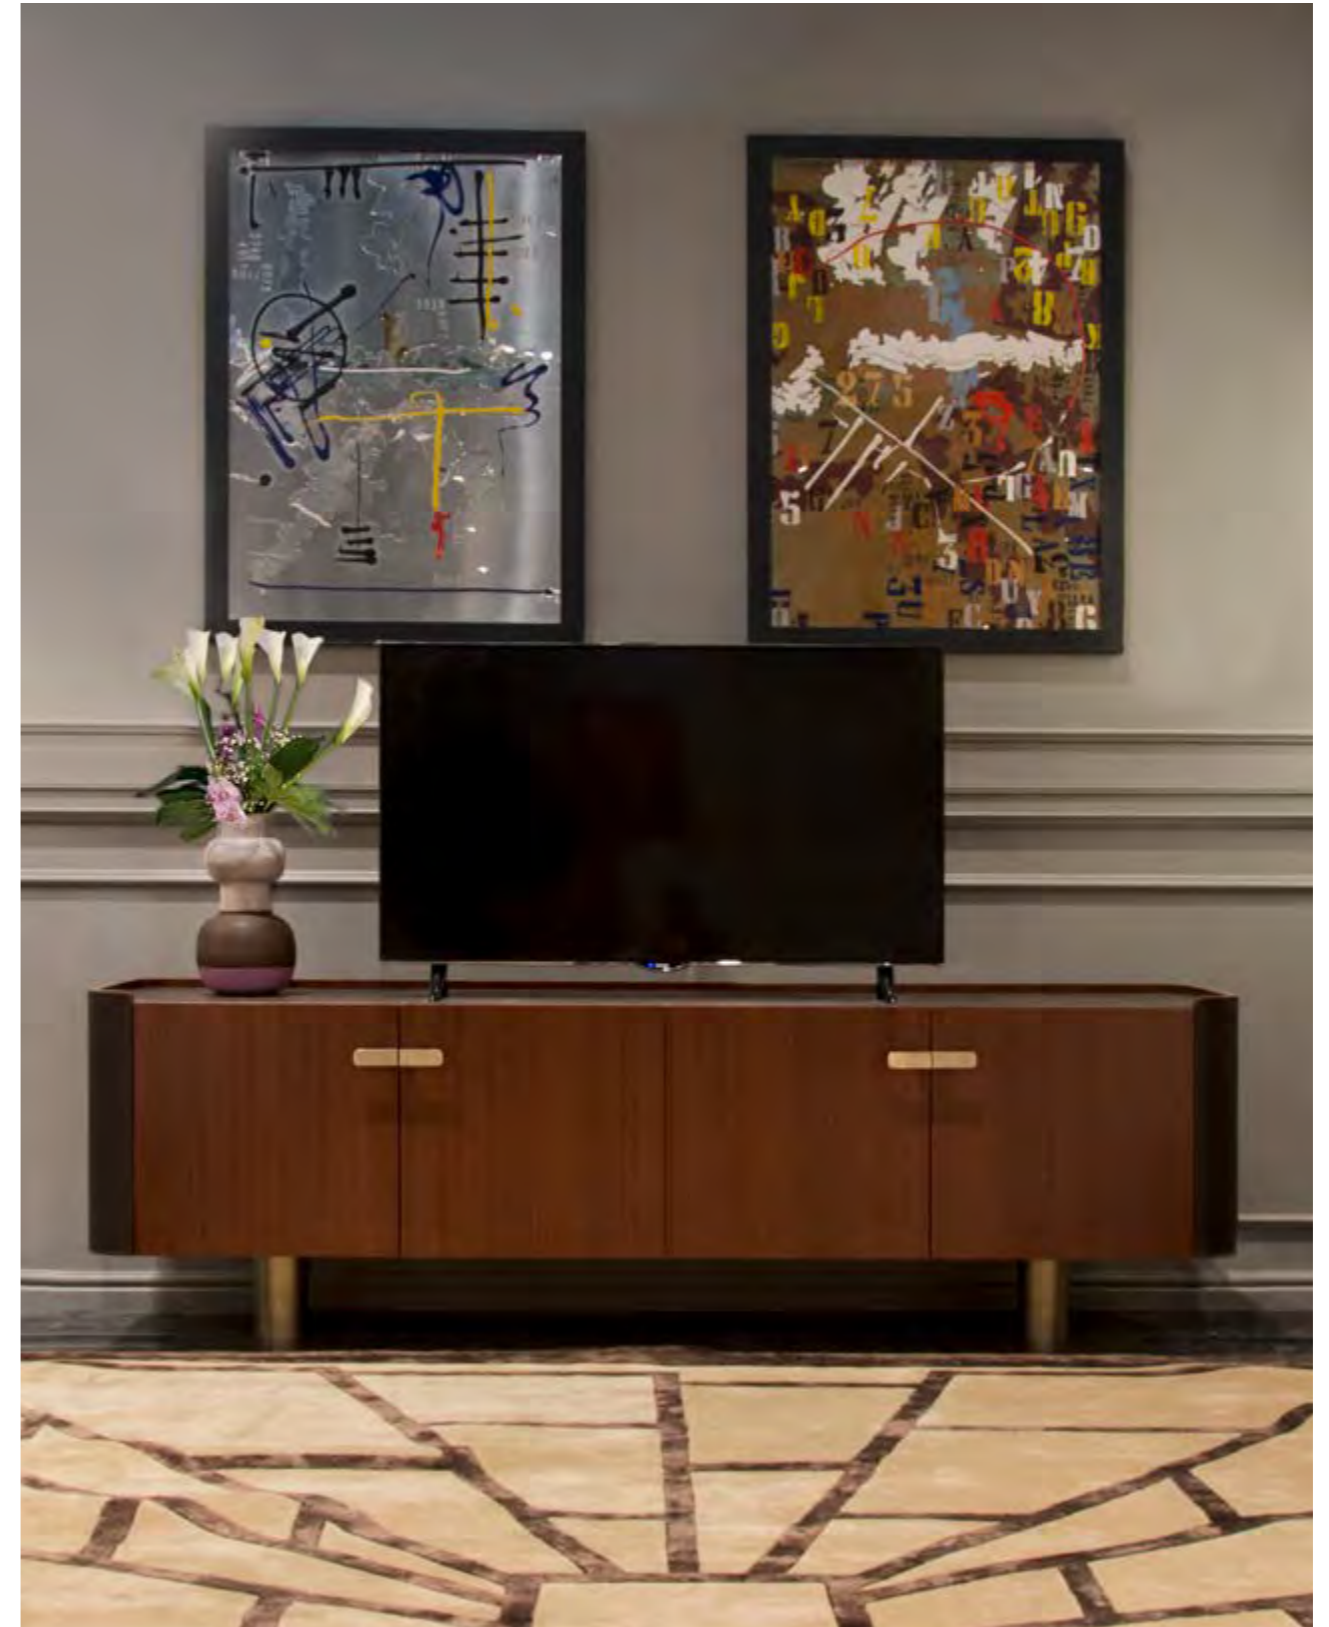

OVERSEAS

Sideboard, cm 218x53x50h

Structure & top in leather Daino col. Chestnut, front of doors in veneer Mahogany matt, metal handles col. light gold matt, metal legs col. Goldchamp S. matt.