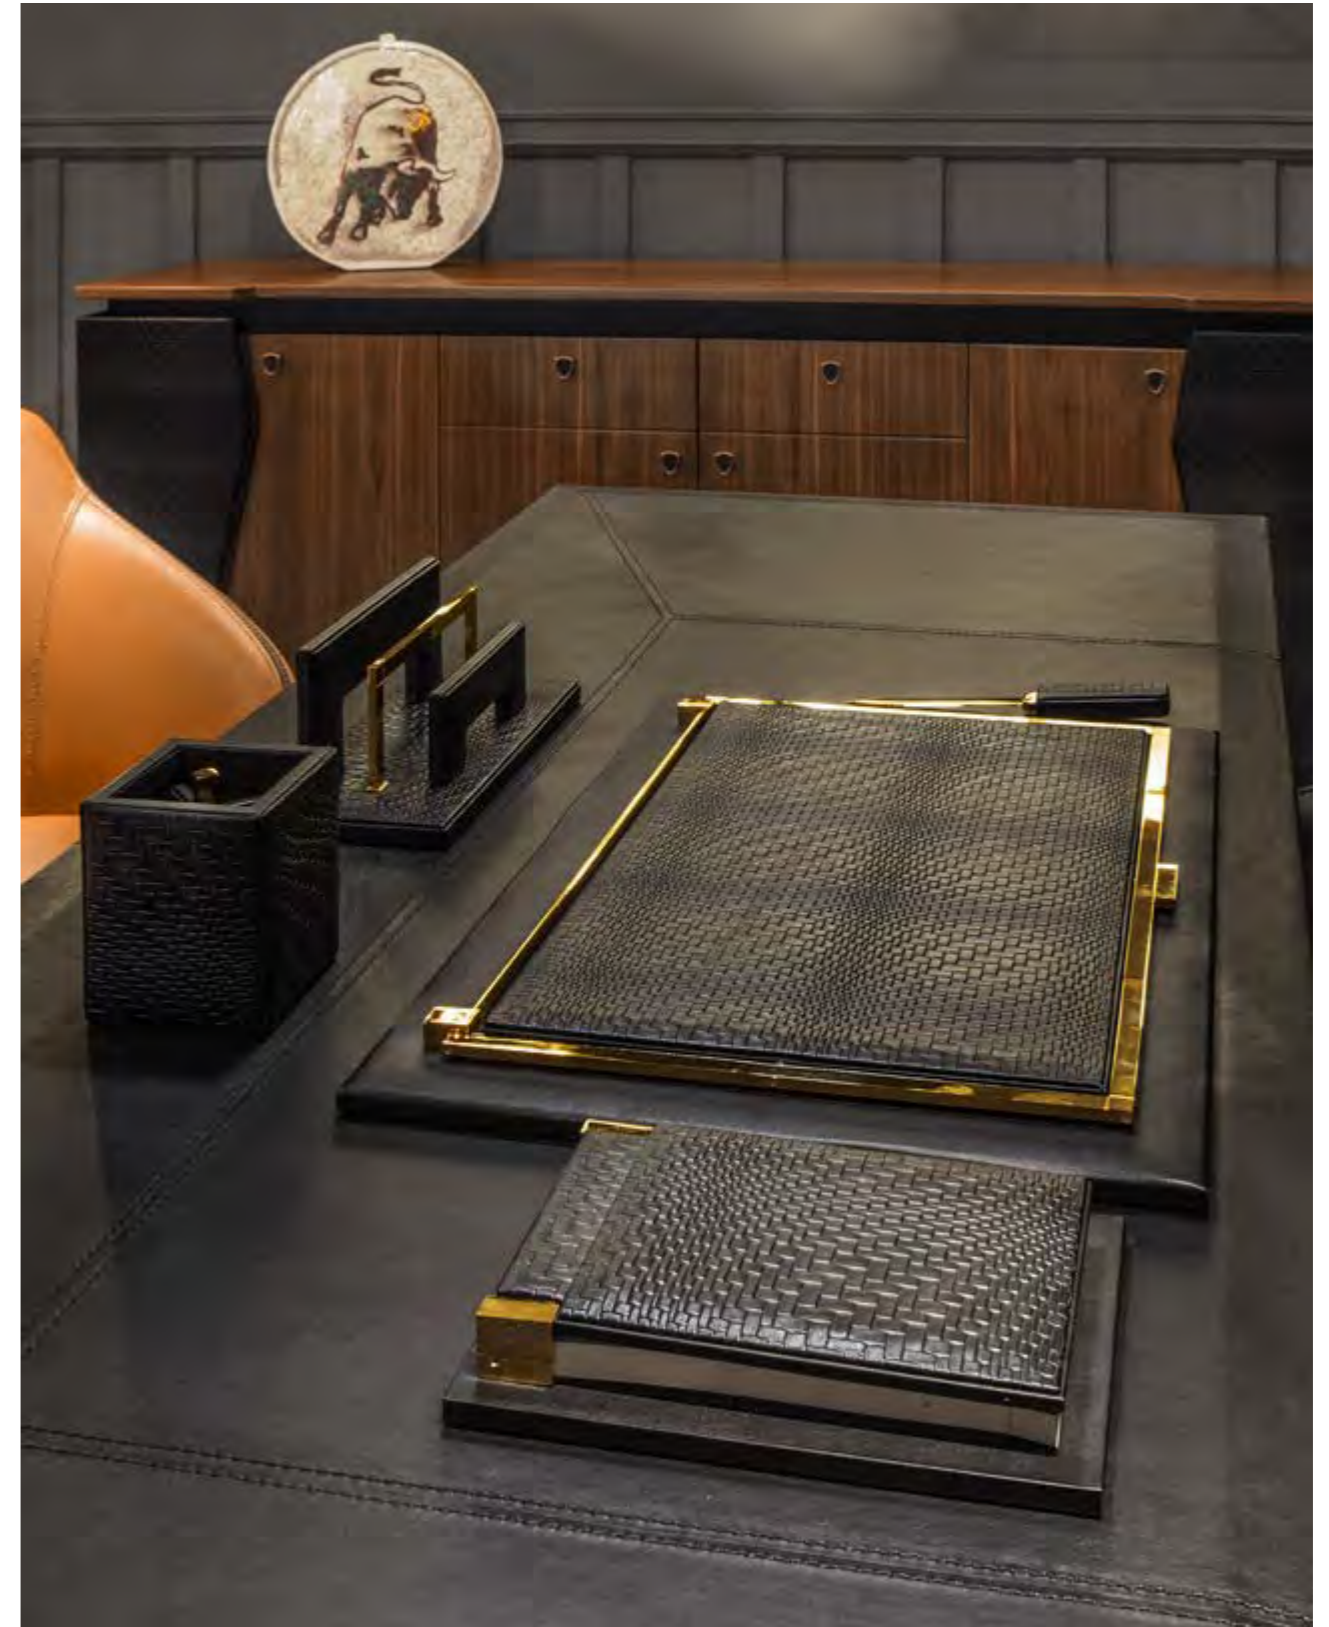

GT DESK KIT

Set of 5 pieces
Top in leather Daino col. Coal with "Bricks" print, edge in leather Daino col. Coal