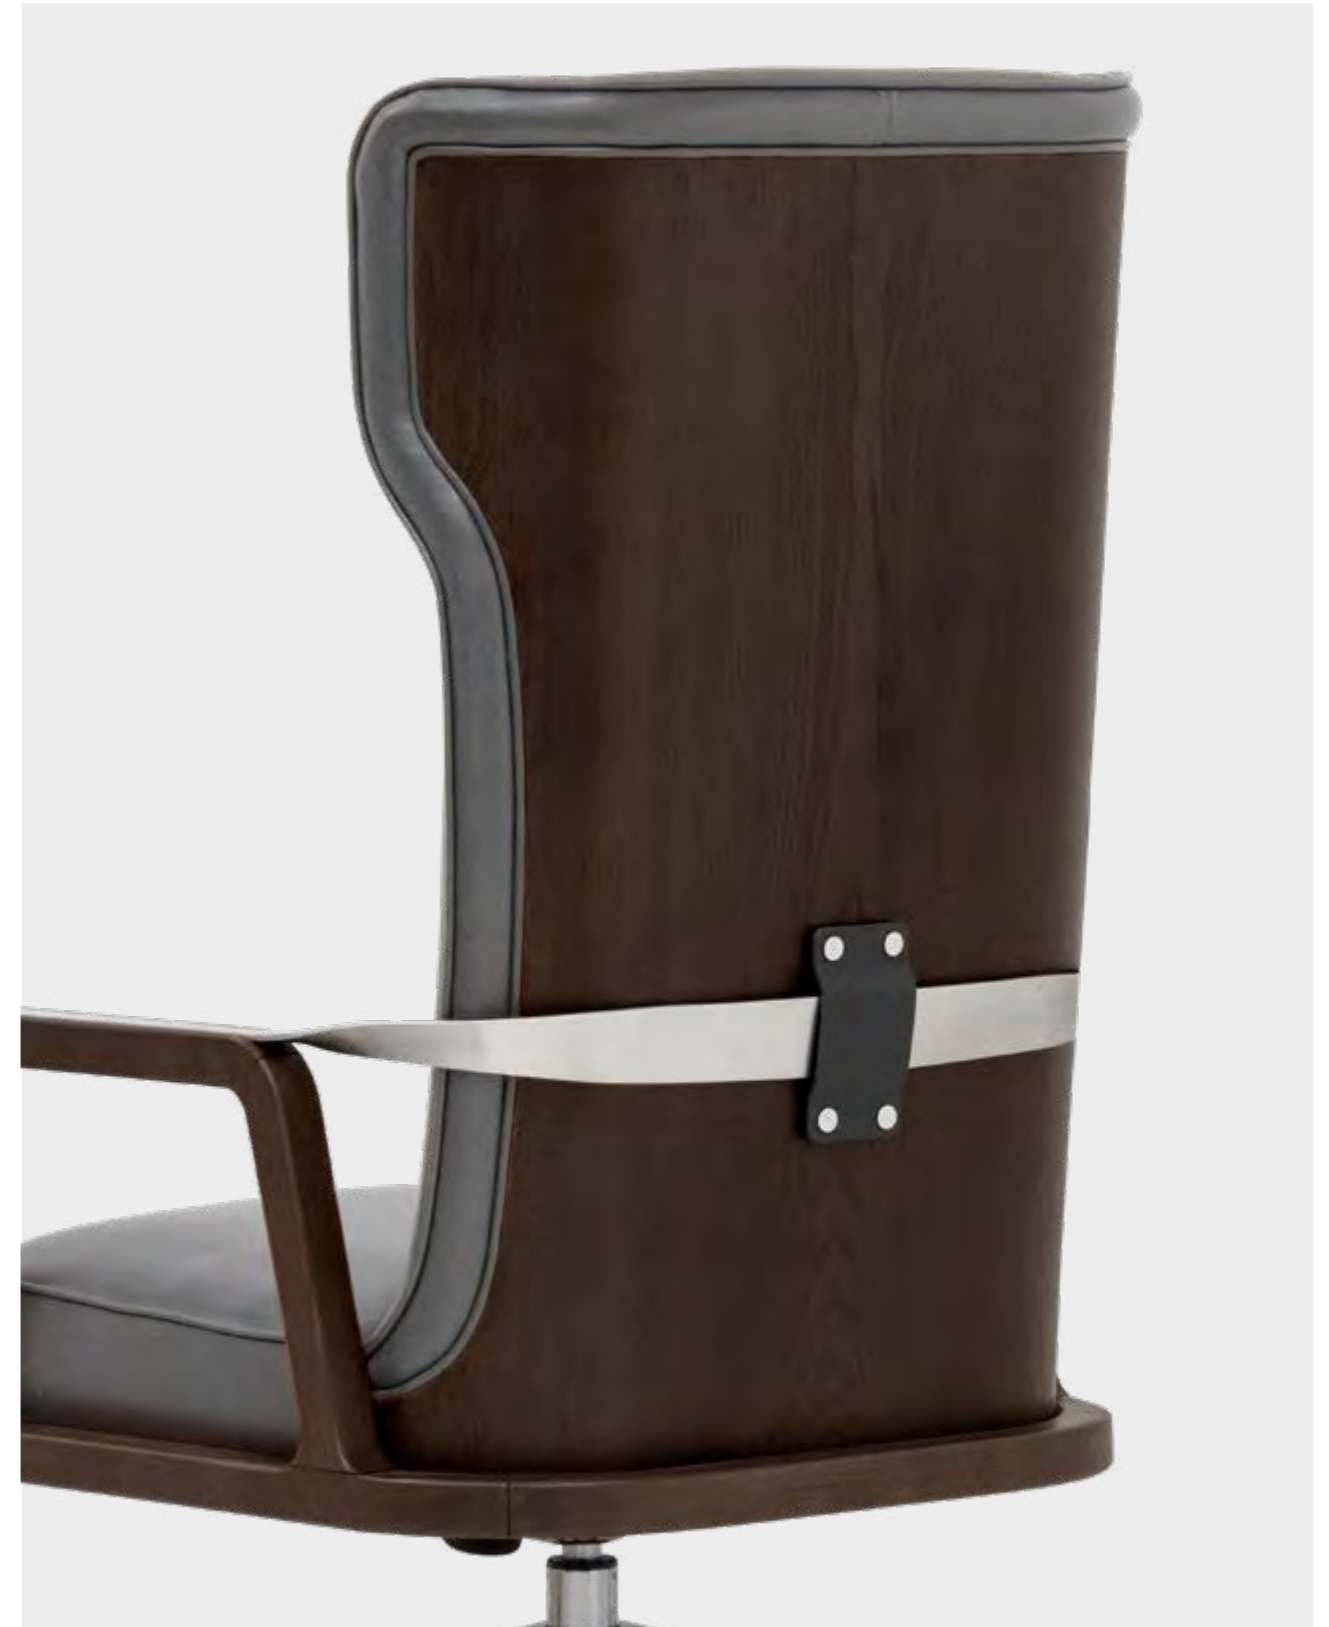

MODIGLIANI V

President chair, cm 63,5x71x11h

Seat and backrest in leather art. Kobe col. 5230, with tone on tone stitchings. Arms in Moka-stained solid Ashwood with metal insert in polished Inox finish, outback in Moka-stained Ash veneer with flap in leather art. Cuoio col. Graphite. Swivel base in Chrome finish.