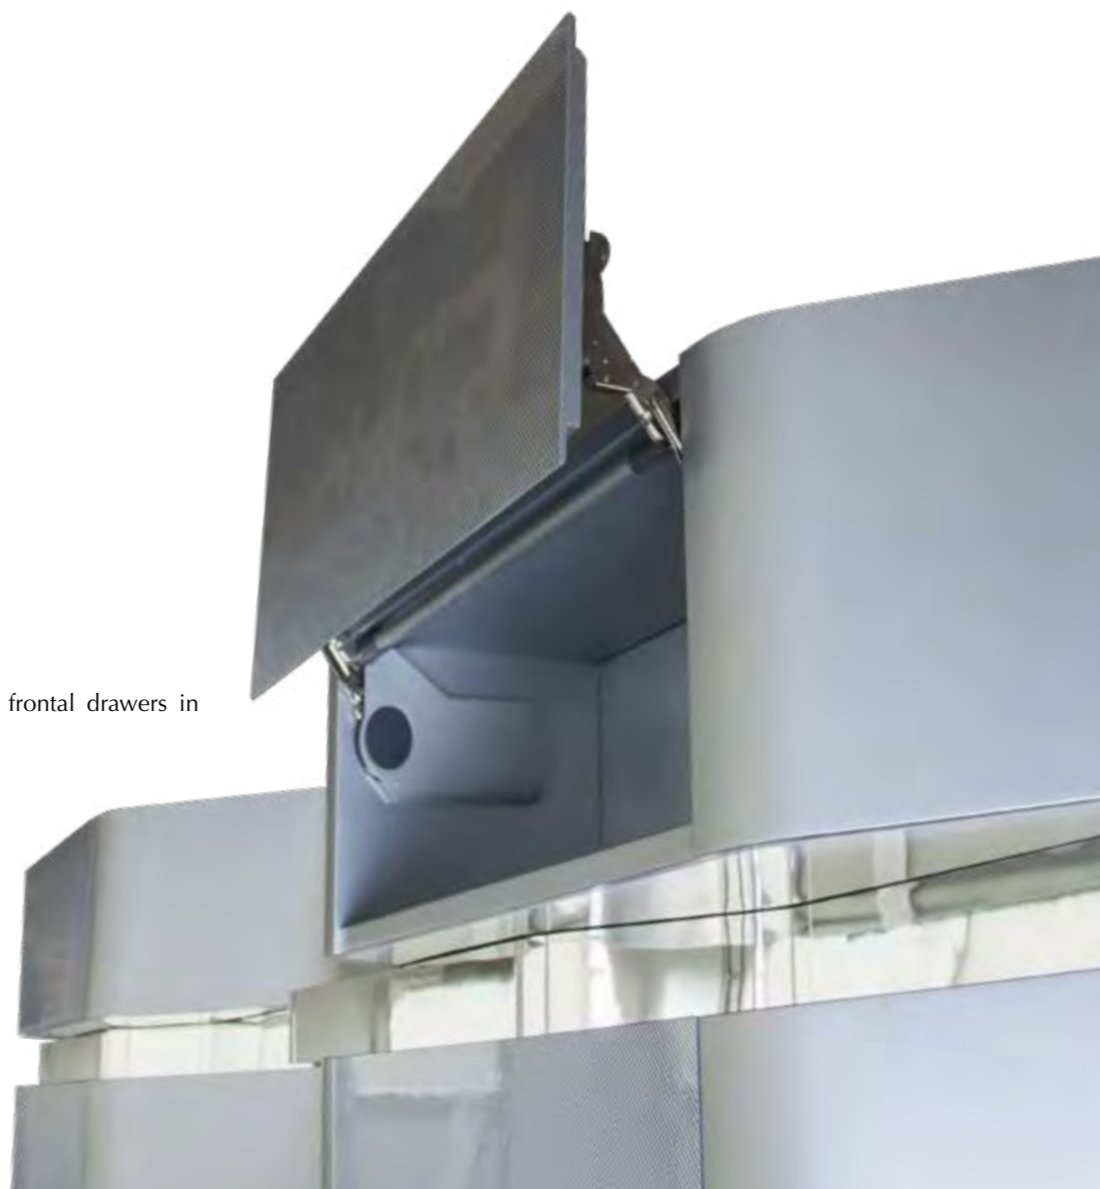

V083 (next page)

Living wall cabinet, cm 450x50x150h
Lacquered silver matt structure with frontal drawers in alutex, led lights.

ASTON MARTIN