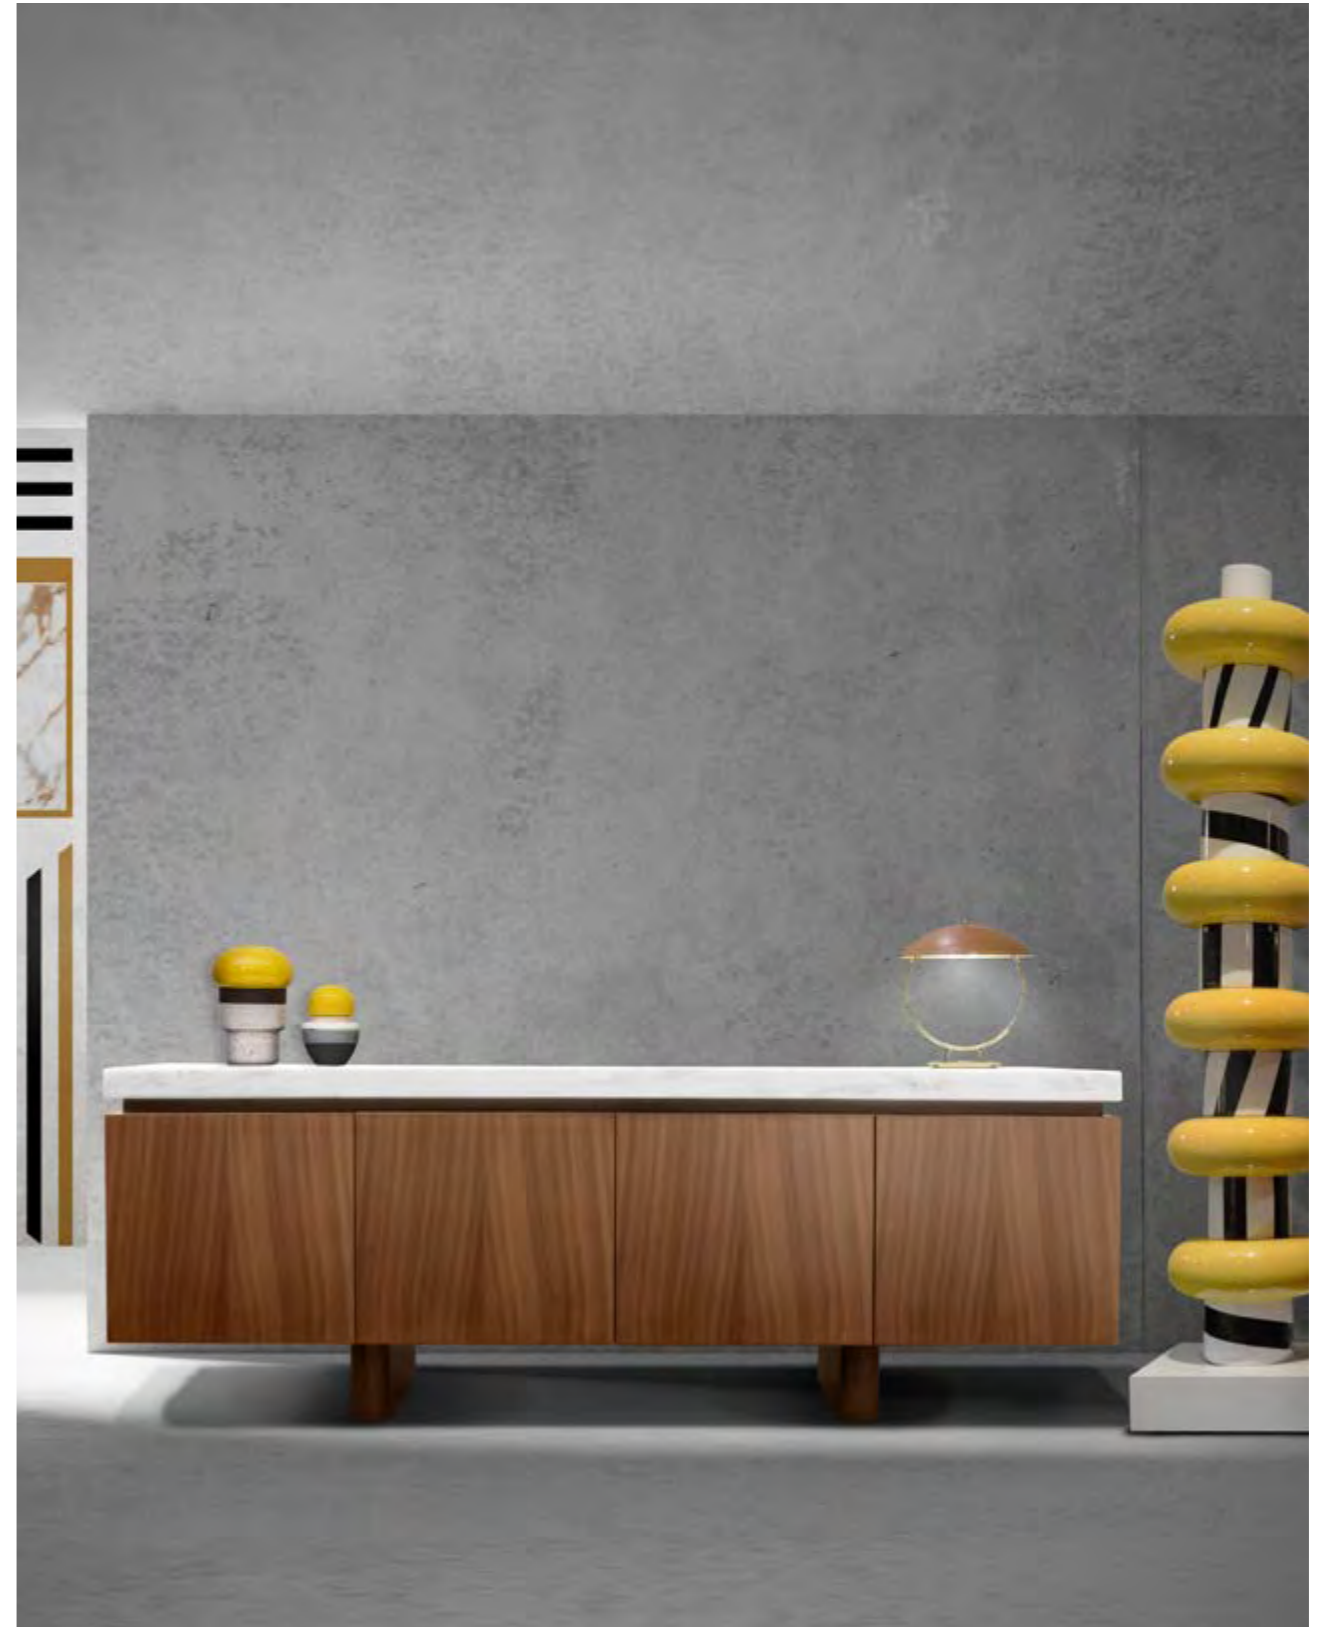

CHICAGO

Sideboard, cm 200x50x73h
Marble top Afyon white, doors handleless opening, external and internal structure in Mahogany veneer matt finish and central shelves in glass fumé