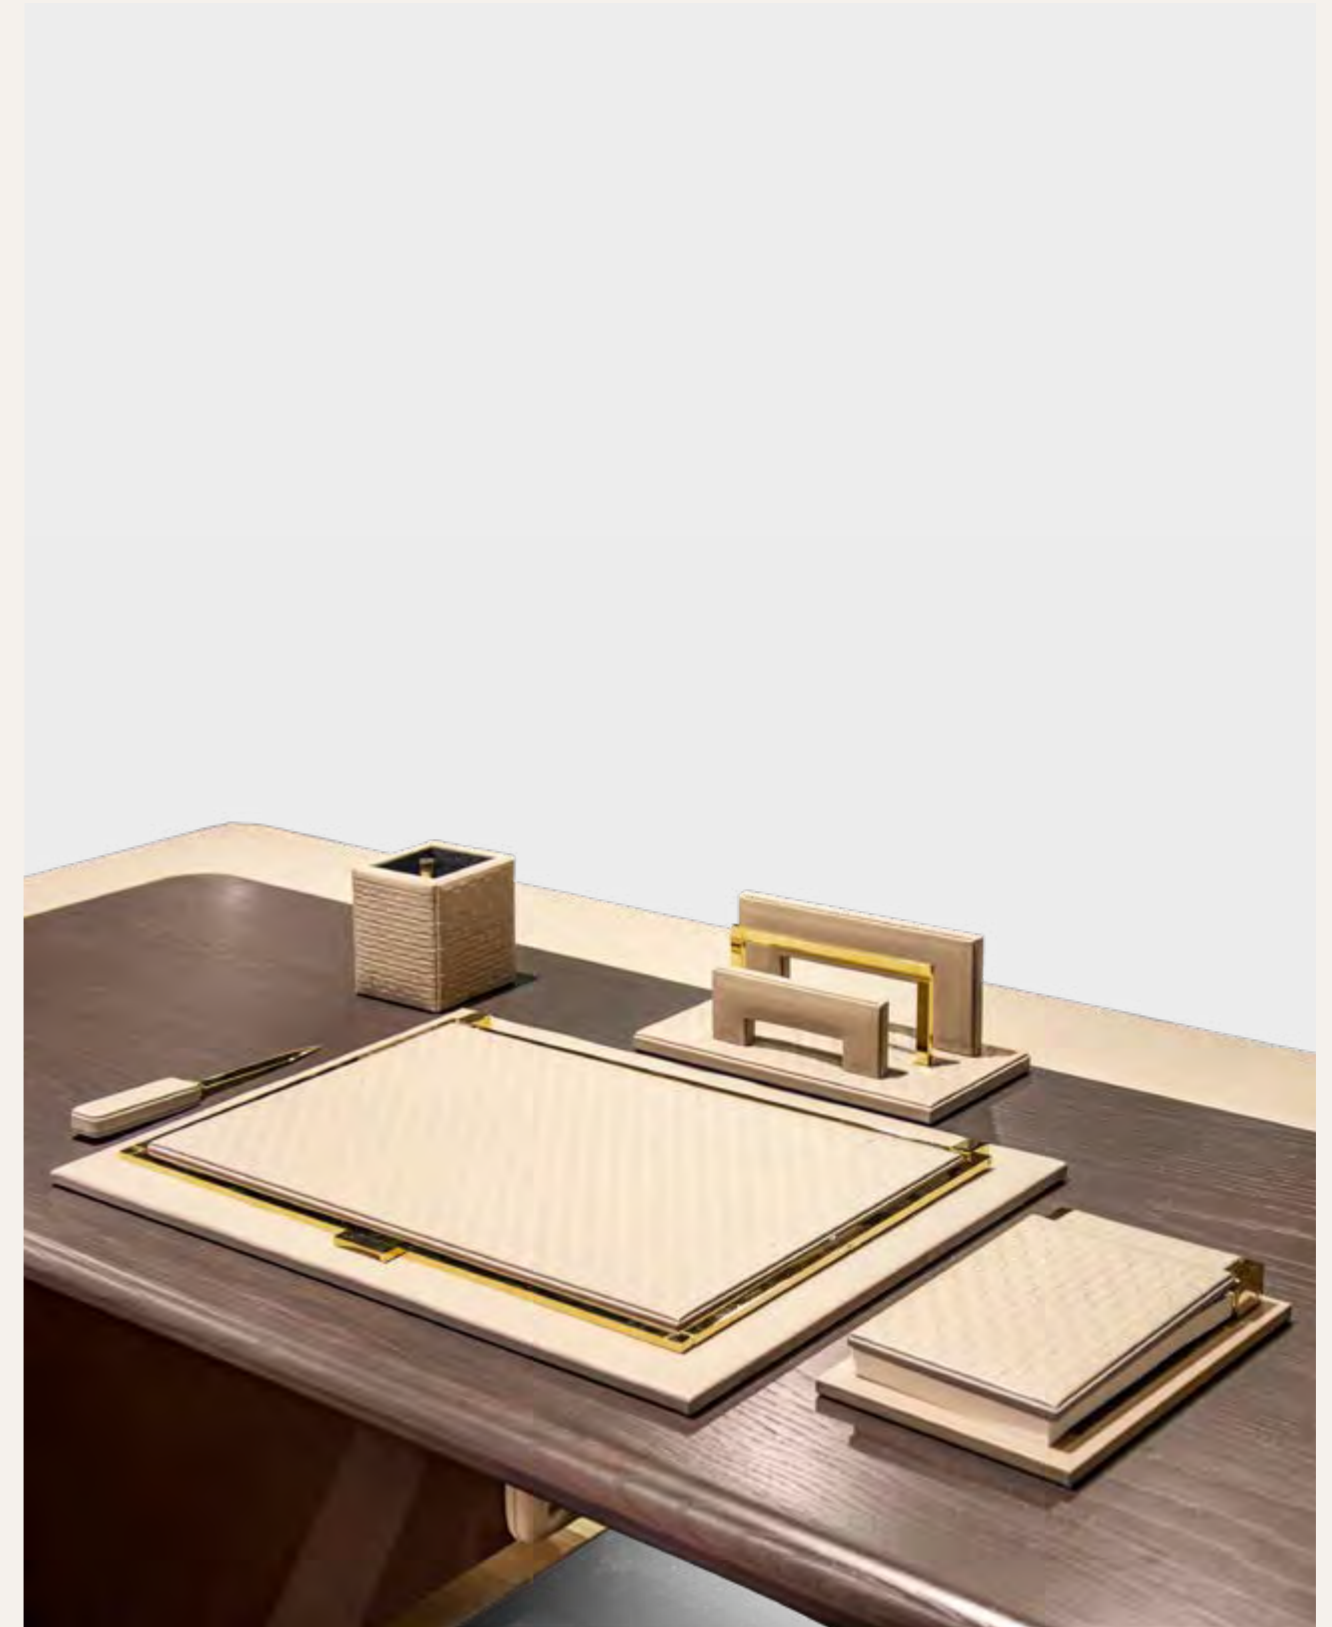

YANGOON DESK KIT

Set of 5 pieces
In leather Daino col. Mud with "Small Tress" print, metal
gold glossy finish