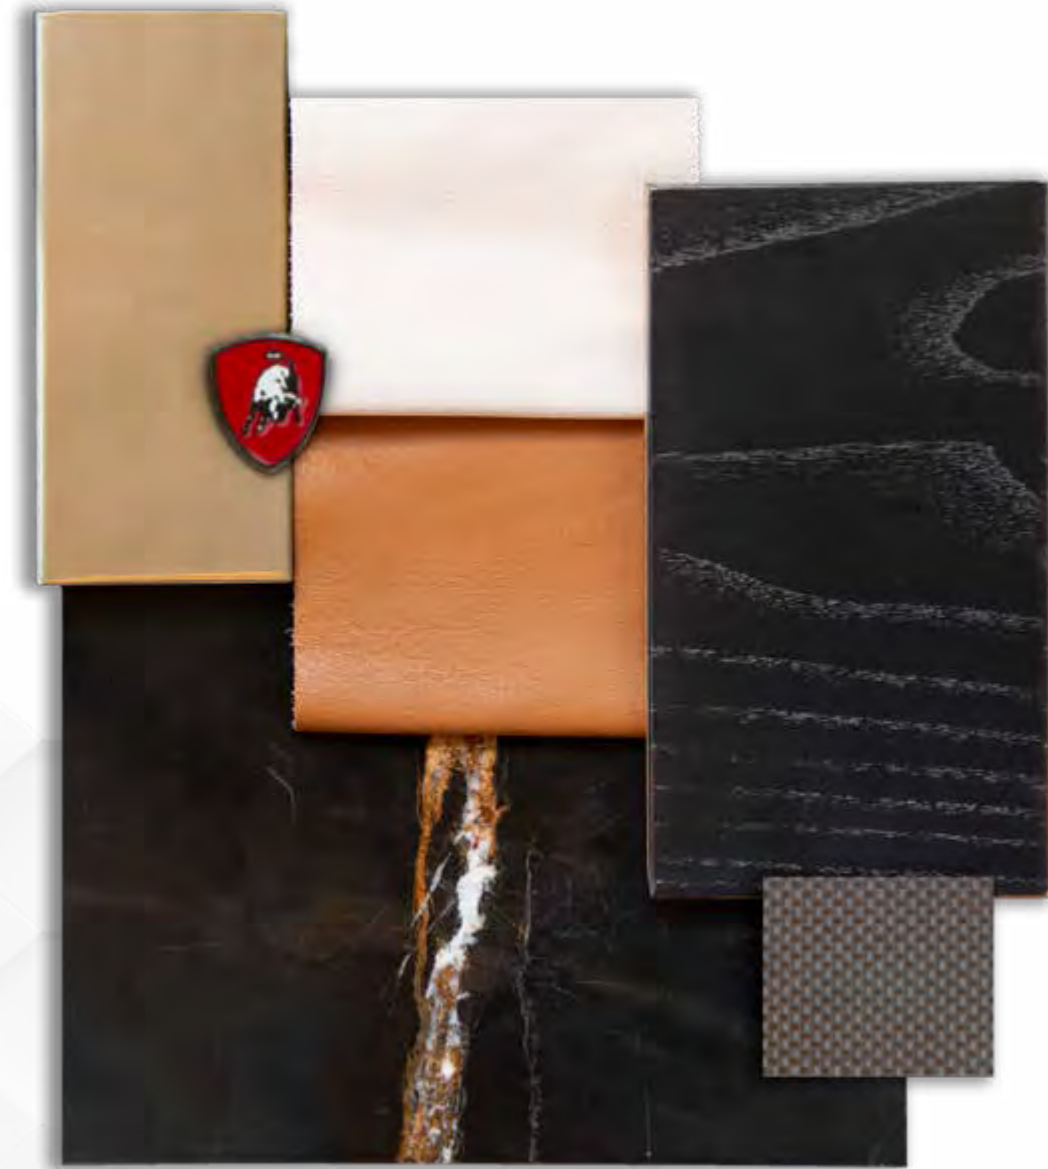

Tonino Lamborghini

CASA

OFFICE
COLLECTION