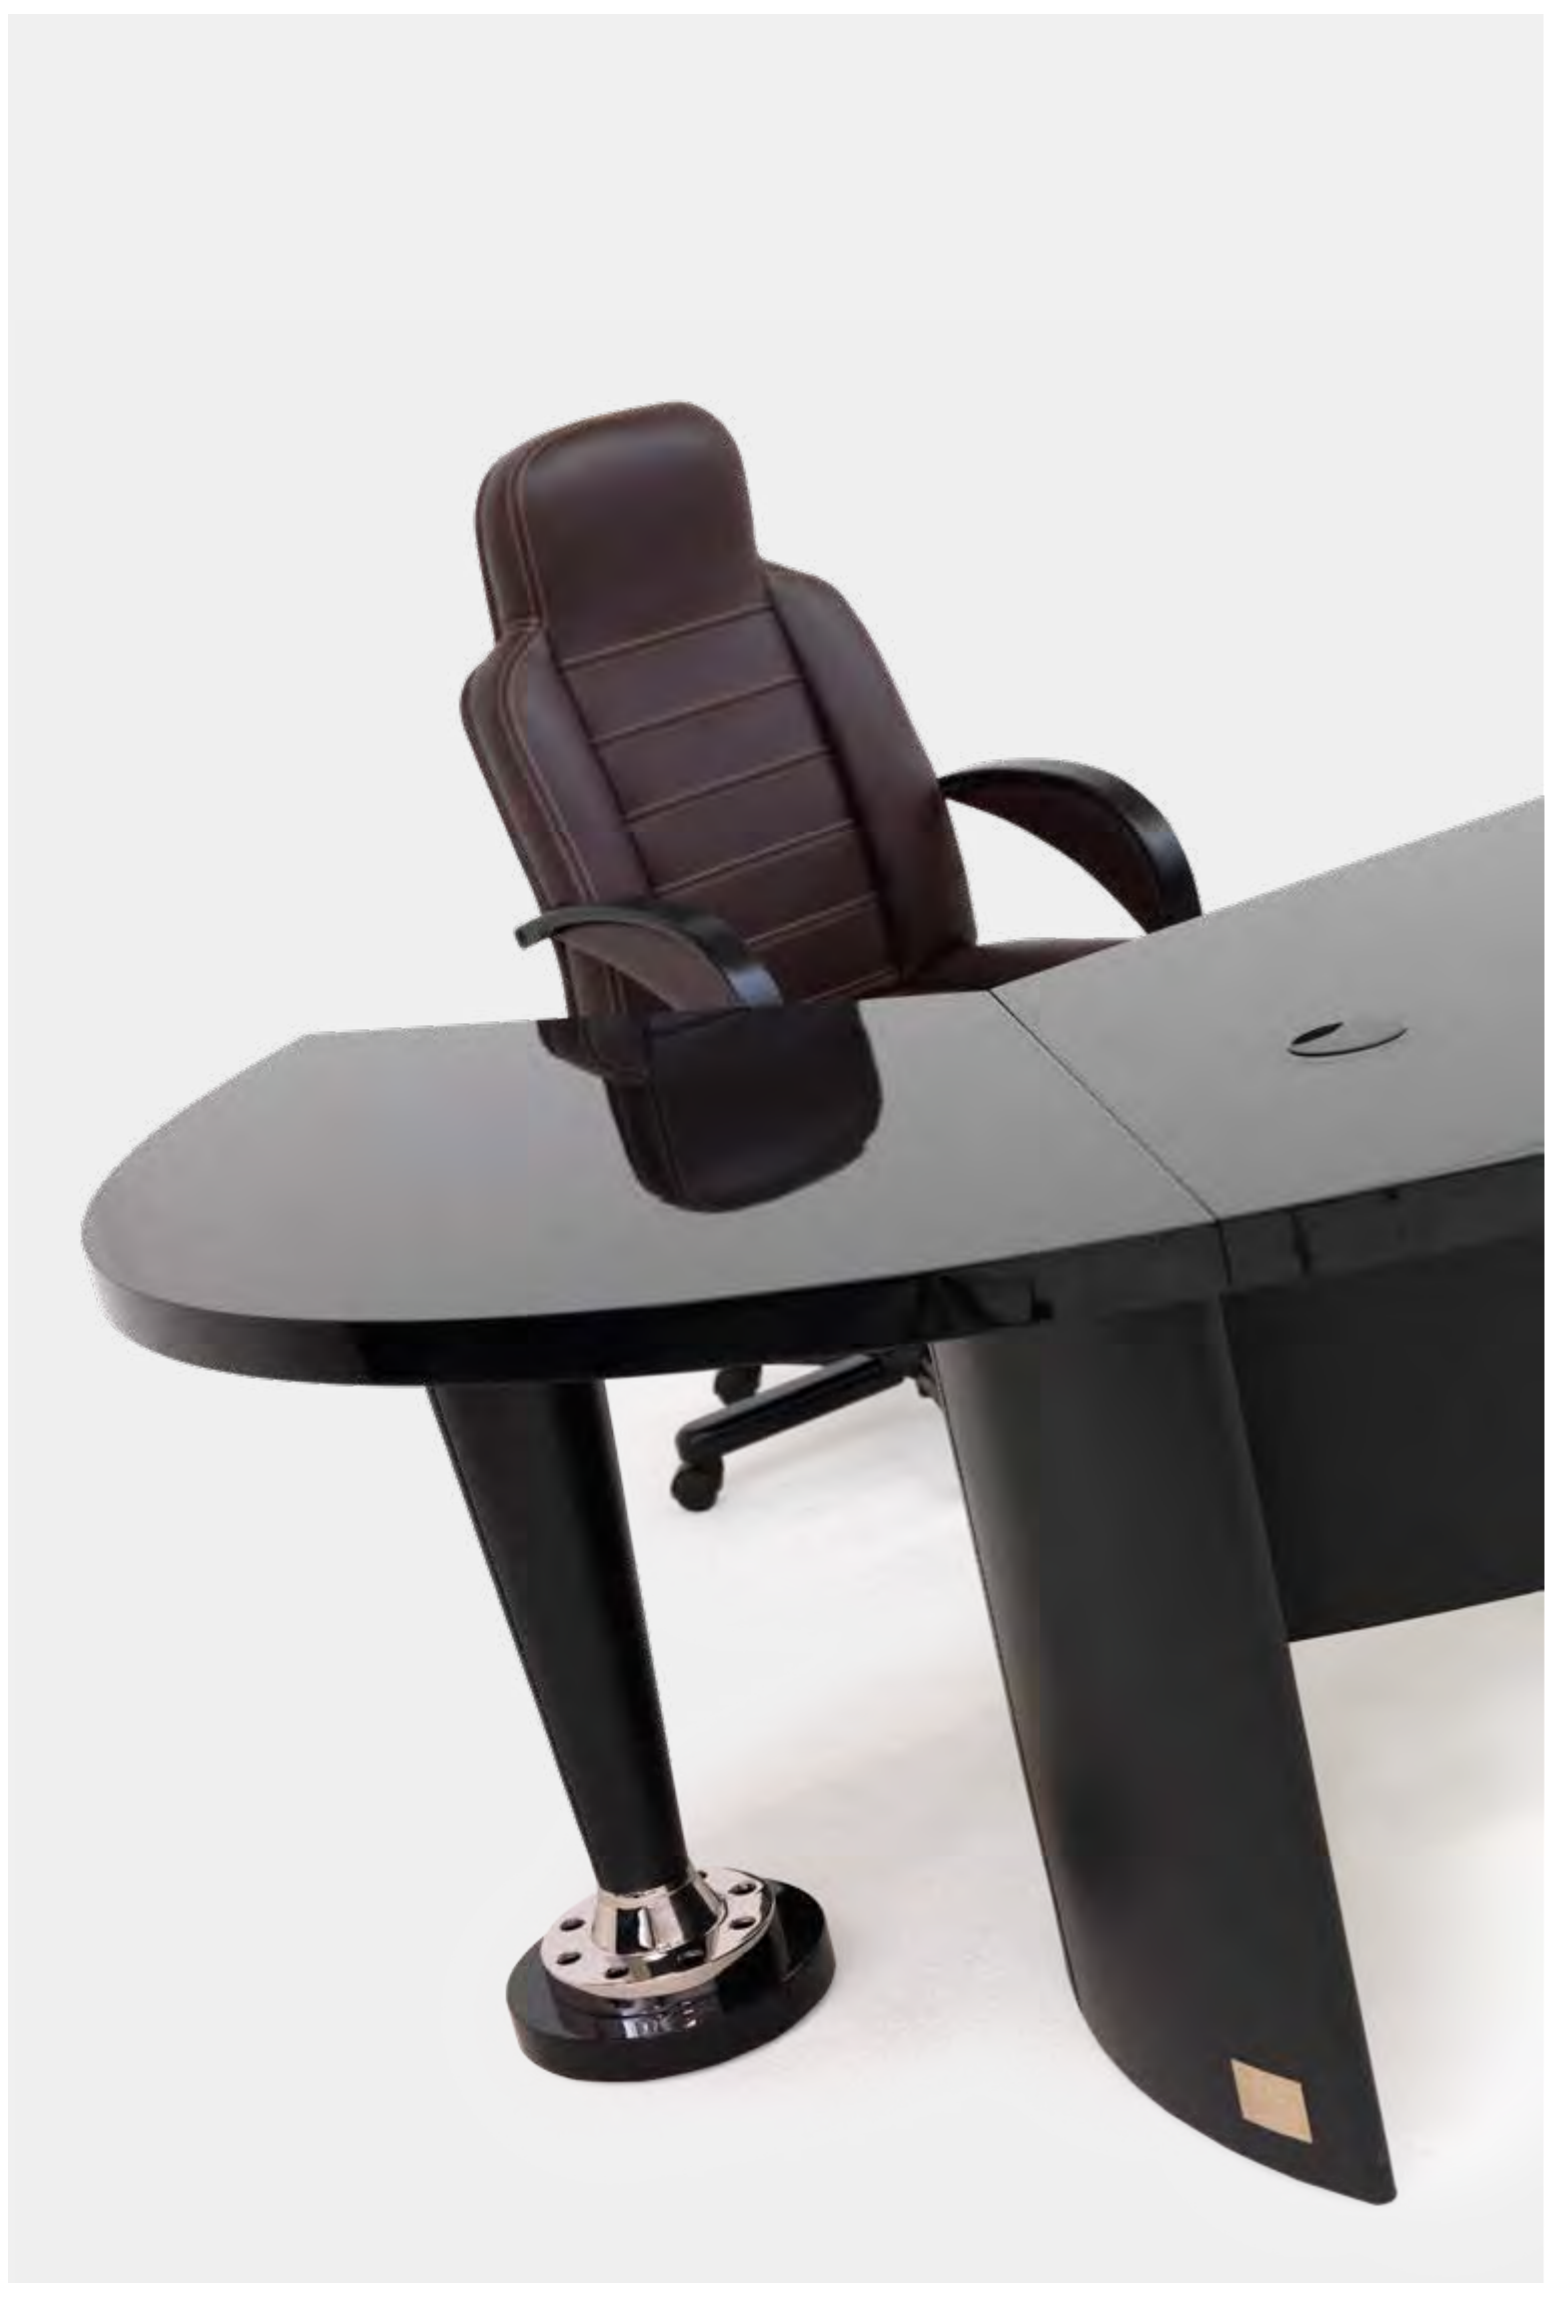

MONTECARLO OFFICE