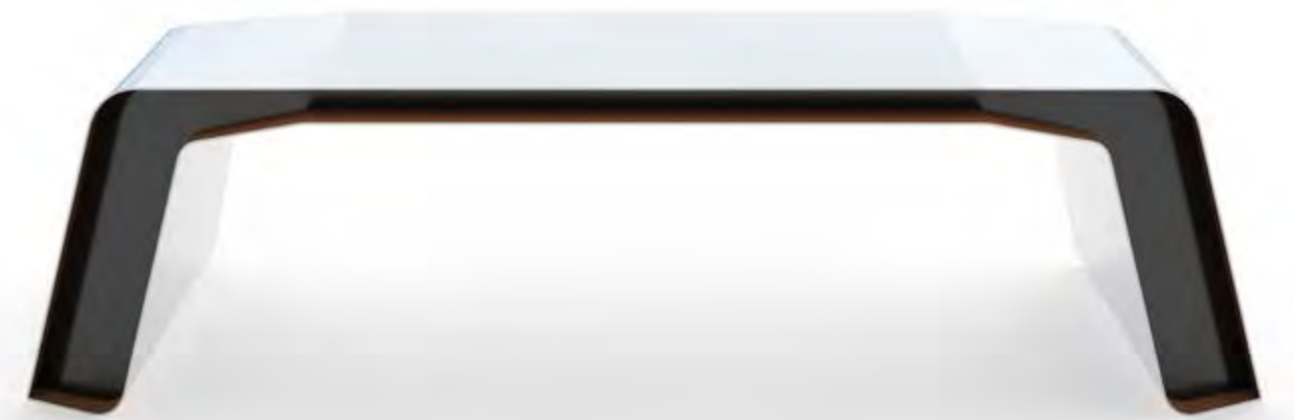

## V300

Desk, cm 273x130x75,5h  
All in Aluminium Alloy with Cuoio details col. Tan, black  
lacquered internal part

ASTON MARTIN

**V300 OFFICE**