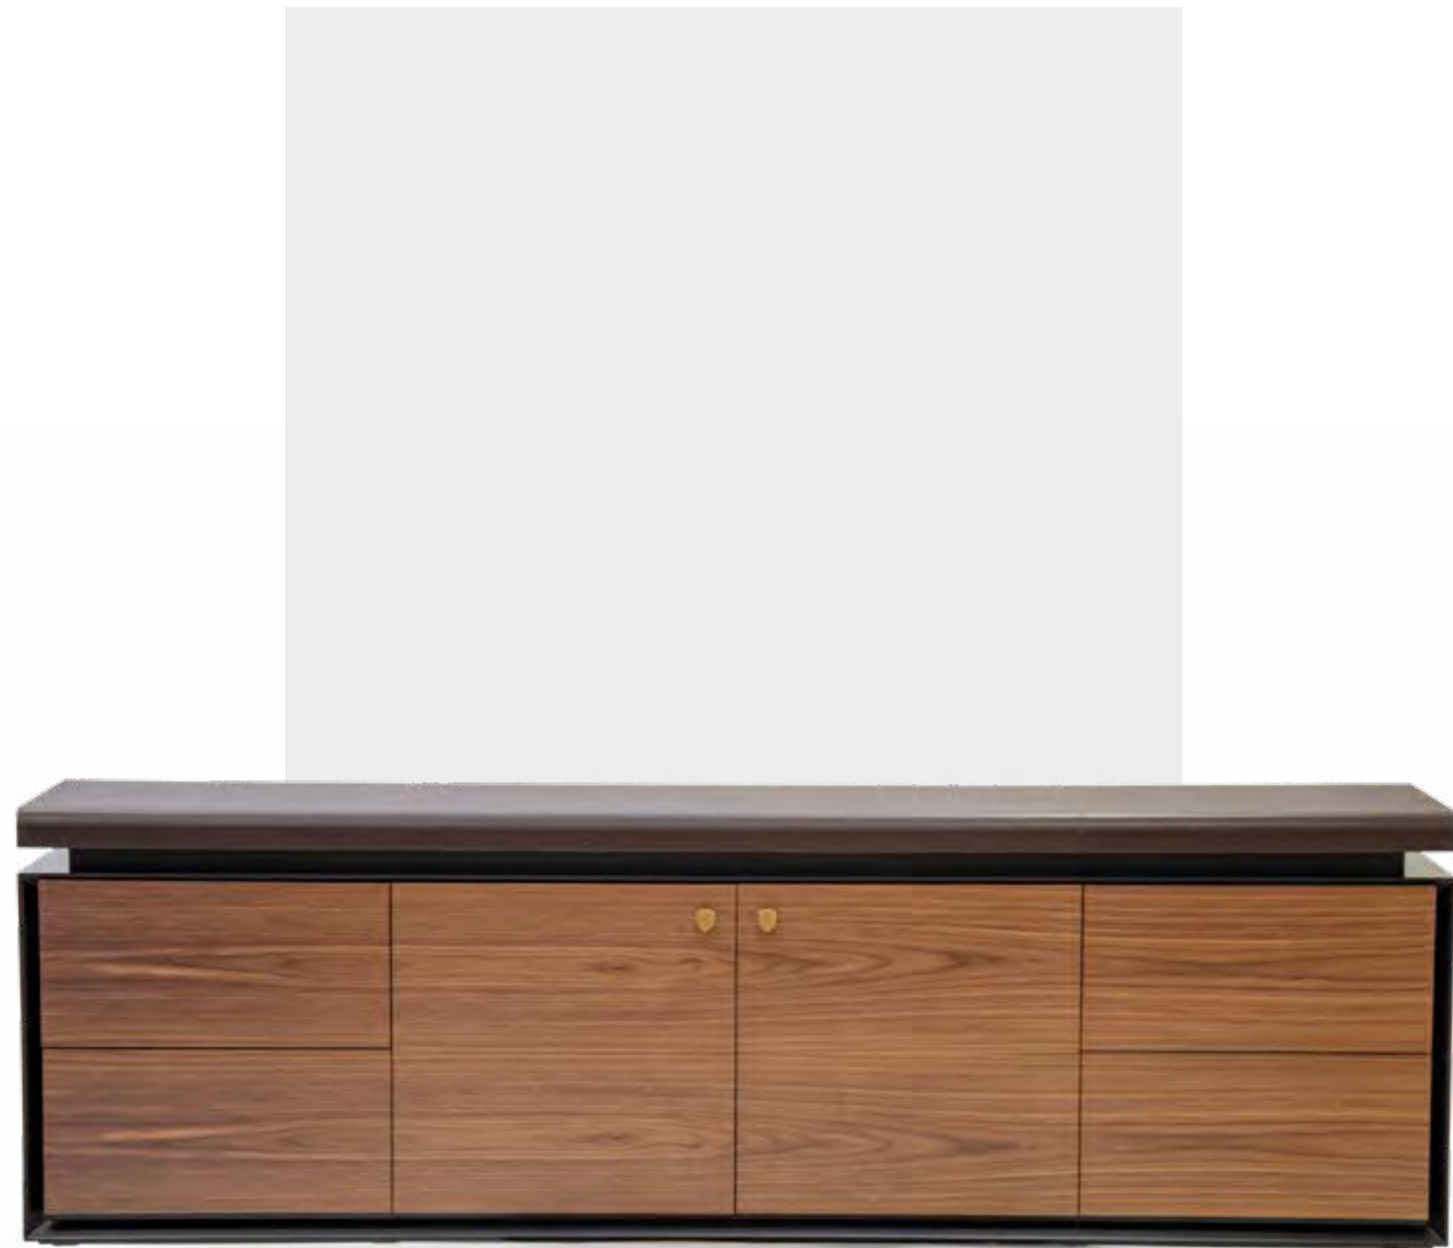

ARMSTRONG

Sideboard, cm 230x50x70h

Top in leather Cuoio col. Dark Mocha with "Exagon" print,
"shield" handles in brass Light Gold satin finish, fronts and
sides in veneer Venice matt finish, base lacquered col. matt
black