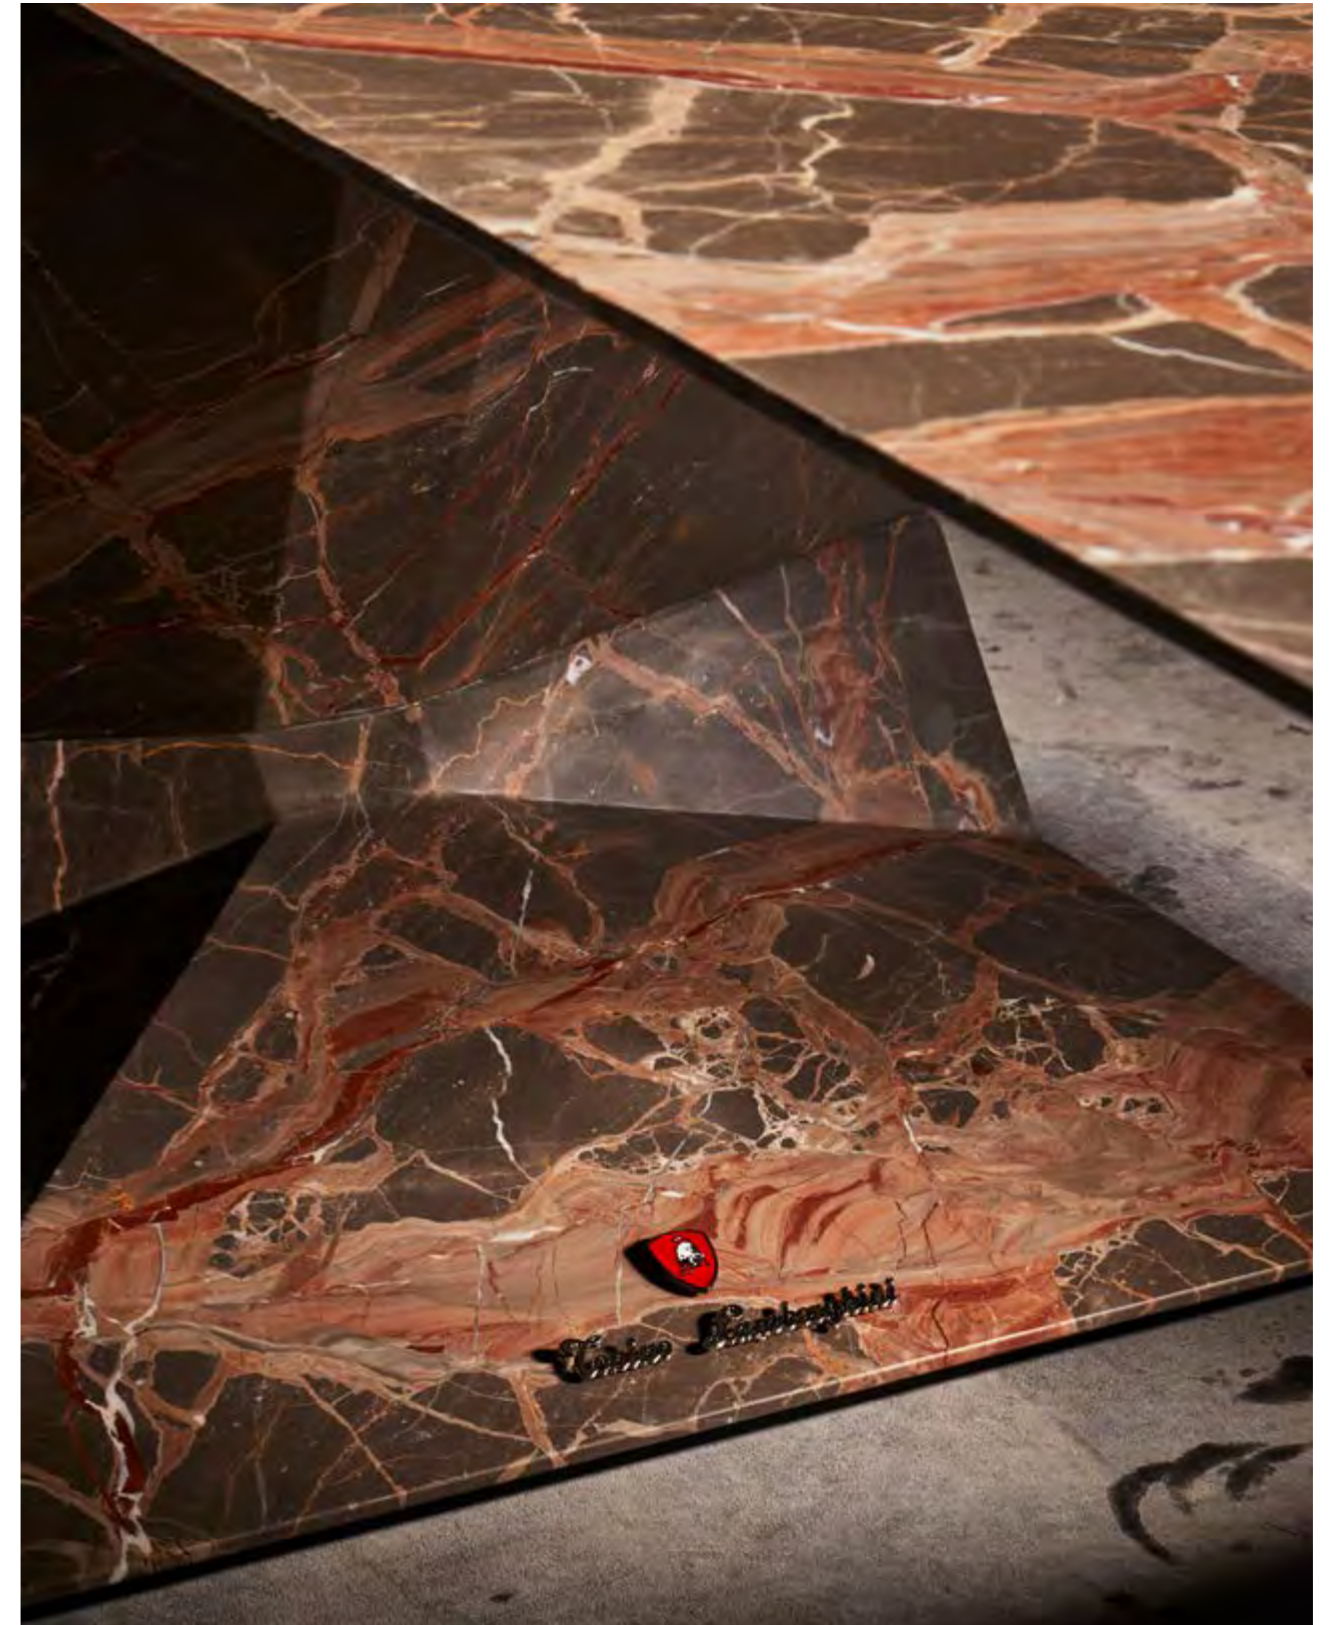

GT MARBLE 888

Presidential Desk, cm 250x100x74h
All in Ombra di Caravaggio marble, with metal logo TL,
col. Nickel with Red shield, on the internal base.

LIMITED EDITION / ONLY 29 PIECES