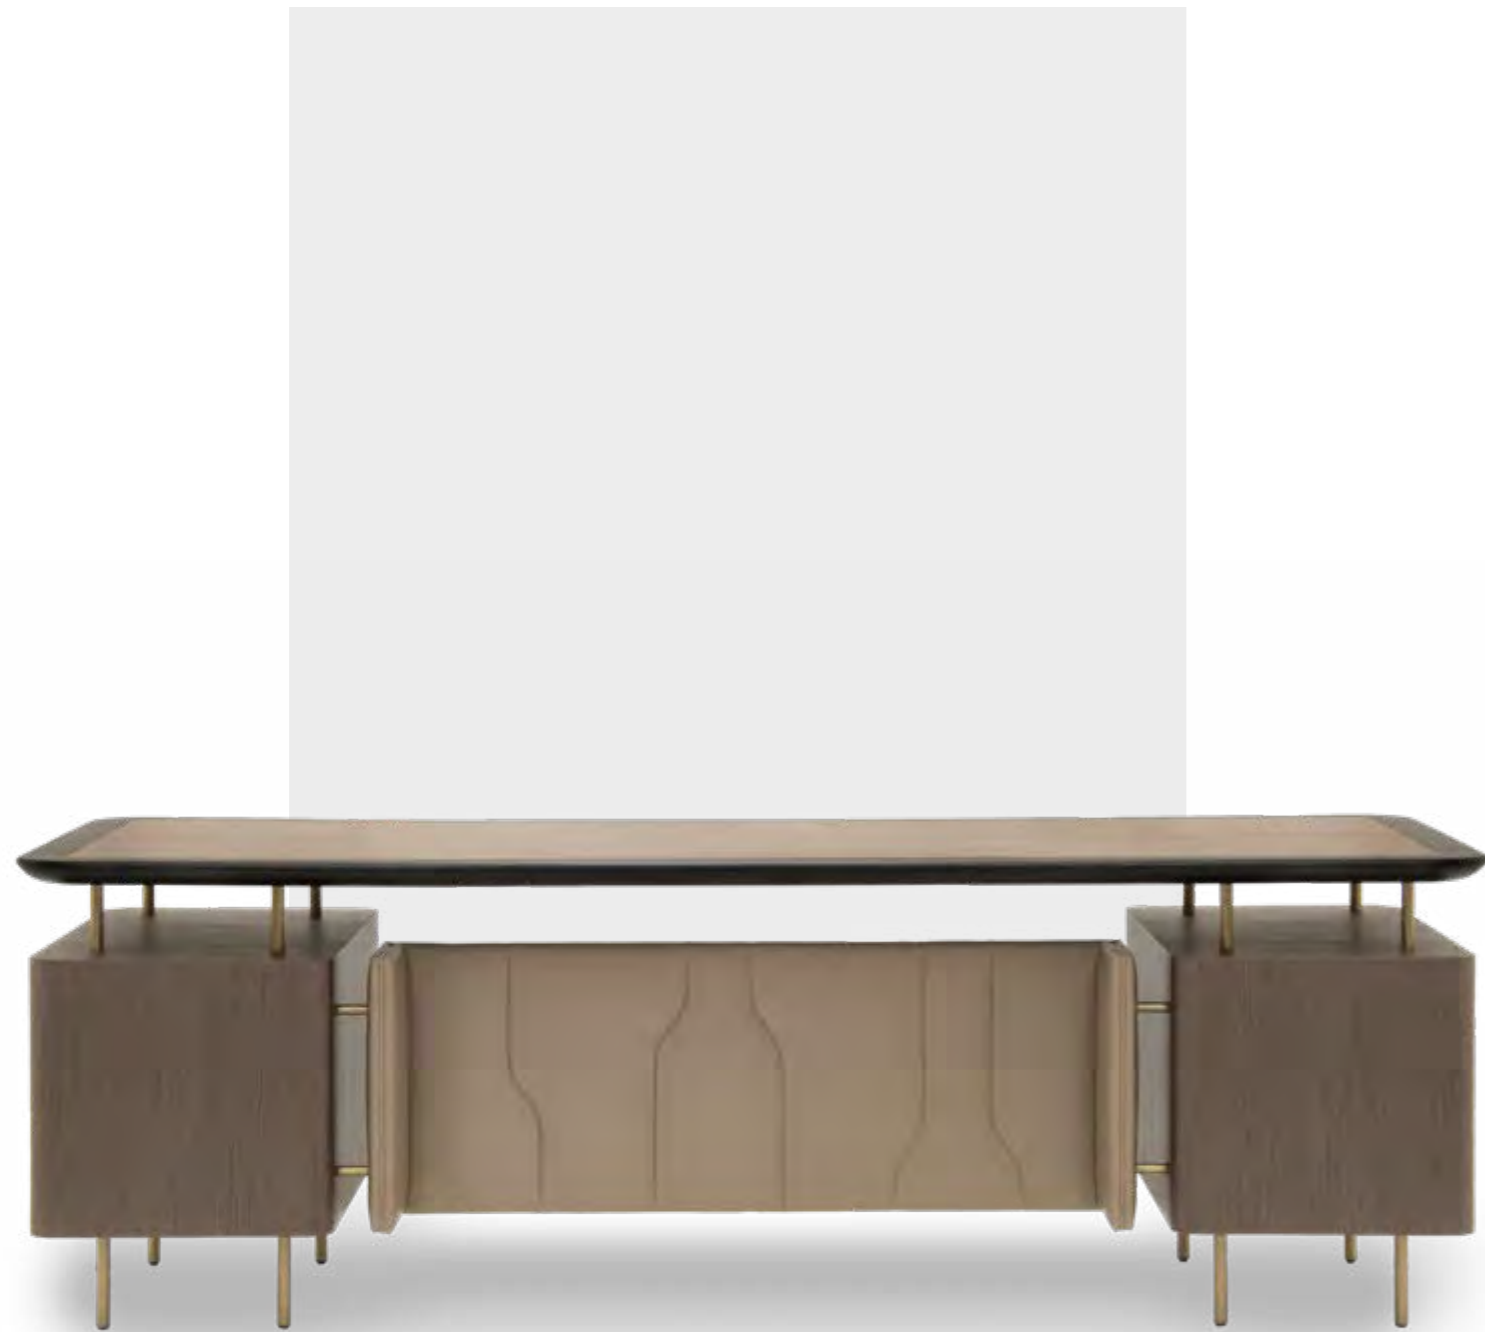

PANAMERA/B

Desk, cm 220x85x74h
Structure in Titanium Oak veneer, open pore matt finish, edges of the top in Black solid Ashwood, open pore finish. Top, front of drawers and front panel in leather art. Daino col. Mud, tone on tone stitchings. Metal parts in Goldchamp S. matt finish with rectangular handles Gold Satin finish.